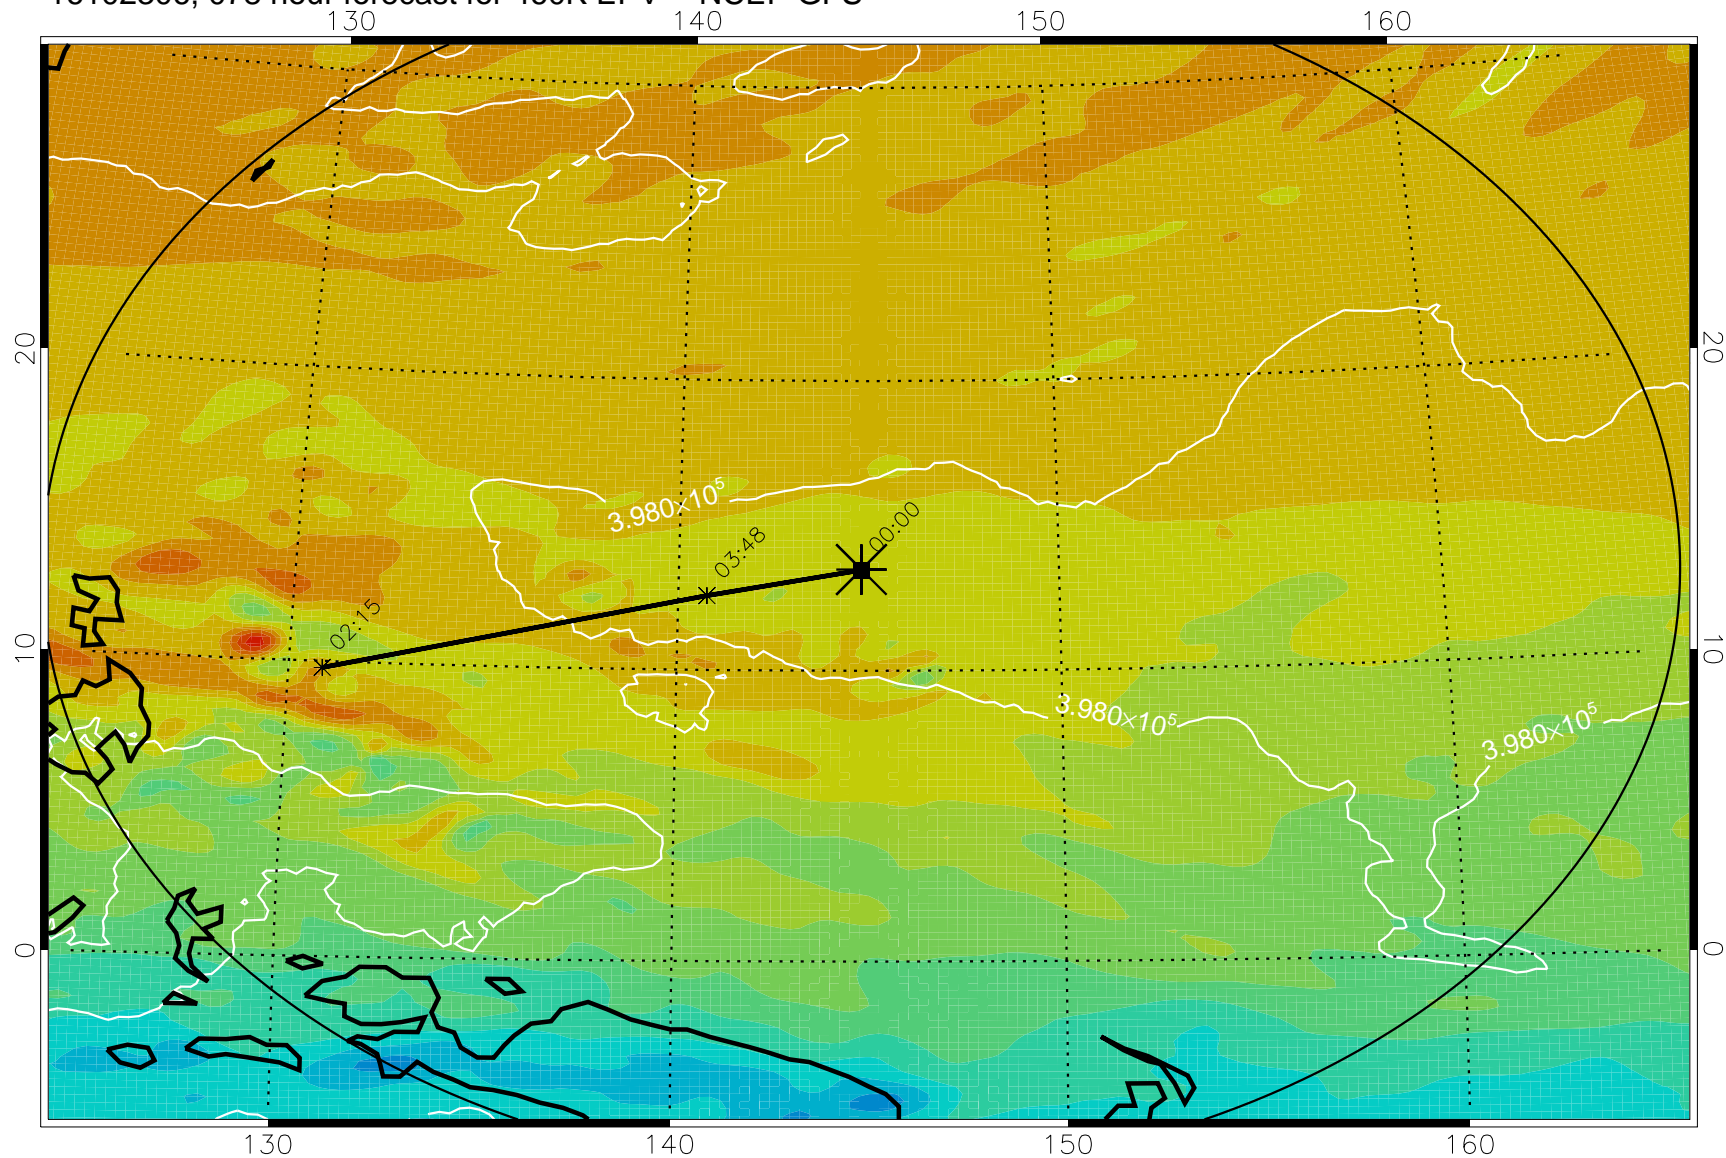

16102206, 054 hour forecast for 460K EPV -- NCEP GFS

460K Montgomery Streamfunction, white

Range ring of 2304 km

16102212, 060 hour forecast for 460K EPV -- NCEP GFS

460K Montgomery Streamfunction, white

Range ring of 2304 km

16102218, 066 hour forecast for 460K EPV -- NCEP GFS

460K Montgomery Streamfunction, white

Range ring of 2304 km

16102300, 072 hour forecast for 460K EPV -- NCEP GFS

460K Montgomery Streamfunction, white

Range ring of 2304 km

16102306, 078 hour forecast for 460K EPV -- NCEP GFS

460K Montgomery Streamfunction, white

Range ring of 2304 km

16102312, 084 hour forecast for 460K EPV -- NCEP GFS

460K Montgomery Streamfunction, white

Range ring of 2304 km

16102318, 090 hour forecast for 460K EPV -- NCEP GFS

460K Montgomery Streamfunction, white

Range ring of 2304 km

16102400, 096 hour forecast for 460K EPV -- NCEP GFS

460K Montgomery Streamfunction, white

Range ring of 2304 km