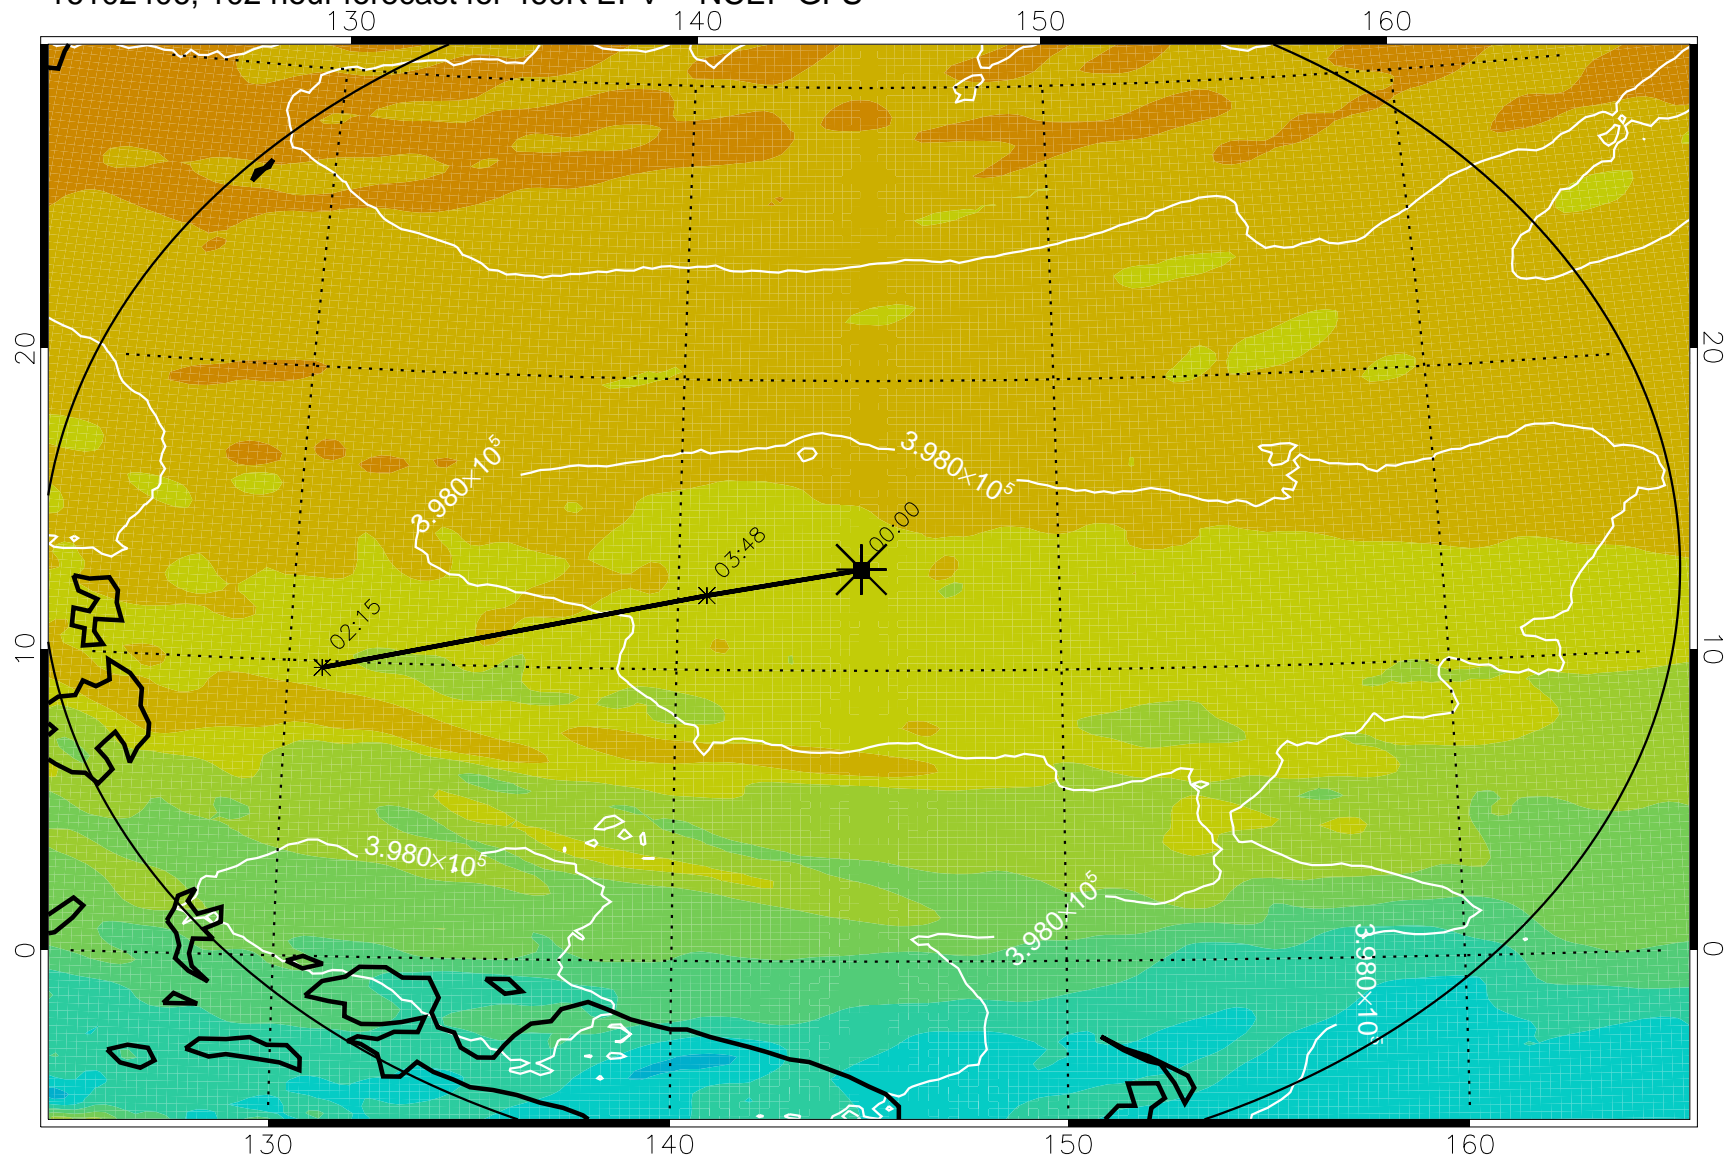

16102306, 078 hour forecast for 460K EPV -- NCEP GFS

460K Montgomery Streamfunction, white

Range ring of 2304 km

16102312, 084 hour forecast for 460K EPV -- NCEP GFS

460K Montgomery Streamfunction, white

Range ring of 2304 km

16102318, 090 hour forecast for 460K EPV -- NCEP GFS

460K Montgomery Streamfunction, white

Range ring of 2304 km

16102400, 096 hour forecast for 460K EPV -- NCEP GFS

460K Montgomery Streamfunction, white

Range ring of 2304 km

16102406, 102 hour forecast for 460K EPV -- NCEP GFS

460K Montgomery Streamfunction, white

Range ring of 2304 km

16102412, 108 hour forecast for 460K EPV -- NCEP GFS

460K Montgomery Streamfunction, white

Range ring of 2304 km

16102418, 114 hour forecast for 460K EPV -- NCEP GFS

460K Montgomery Streamfunction, white

Range ring of 2304 km

16102500, 120 hour forecast for 460K EPV -- NCEP GFS

460K Montgomery Streamfunction, white

Range ring of 2304 km