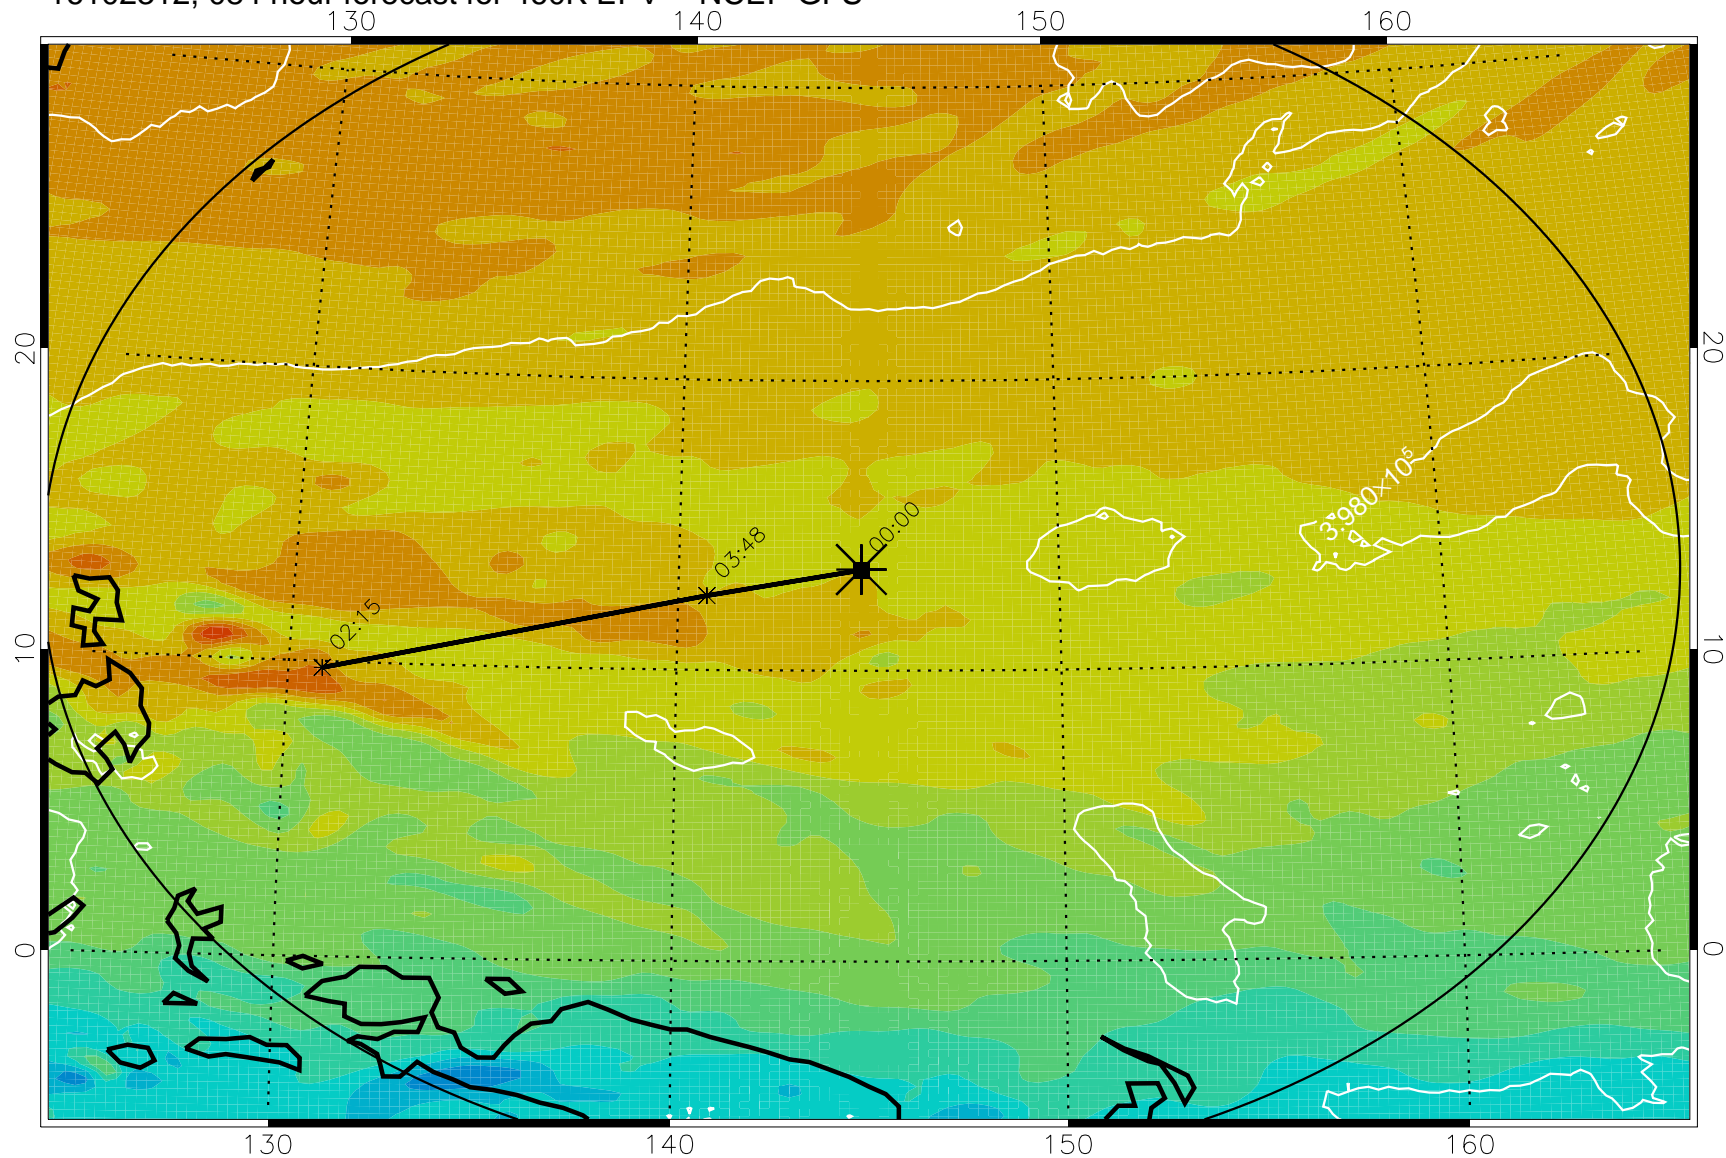

16102206, 054 hour forecast for 460K EPV -- NCEP GFS

460K Montgomery Streamfunction, white

Range ring of 2304 km

16102212, 060 hour forecast for 460K EPV -- NCEP GFS

460K Montgomery Streamfunction, white

Range ring of 2304 km

16102218, 066 hour forecast for 460K EPV -- NCEP GFS

460K Montgomery Streamfunction, white

Range ring of 2304 km

16102300, 072 hour forecast for 460K EPV -- NCEP GFS

460K Montgomery Streamfunction, white

Range ring of 2304 km

16102306, 078 hour forecast for 460K EPV -- NCEP GFS

460K Montgomery Streamfunction, white

Range ring of 2304 km

16102312, 084 hour forecast for 460K EPV -- NCEP GFS

460K Montgomery Streamfunction, white

Range ring of 2304 km

16102318, 090 hour forecast for 460K EPV -- NCEP GFS

460K Montgomery Streamfunction, white

Range ring of 2304 km

16102400, 096 hour forecast for 460K EPV -- NCEP GFS

460K Montgomery Streamfunction, white

Range ring of 2304 km