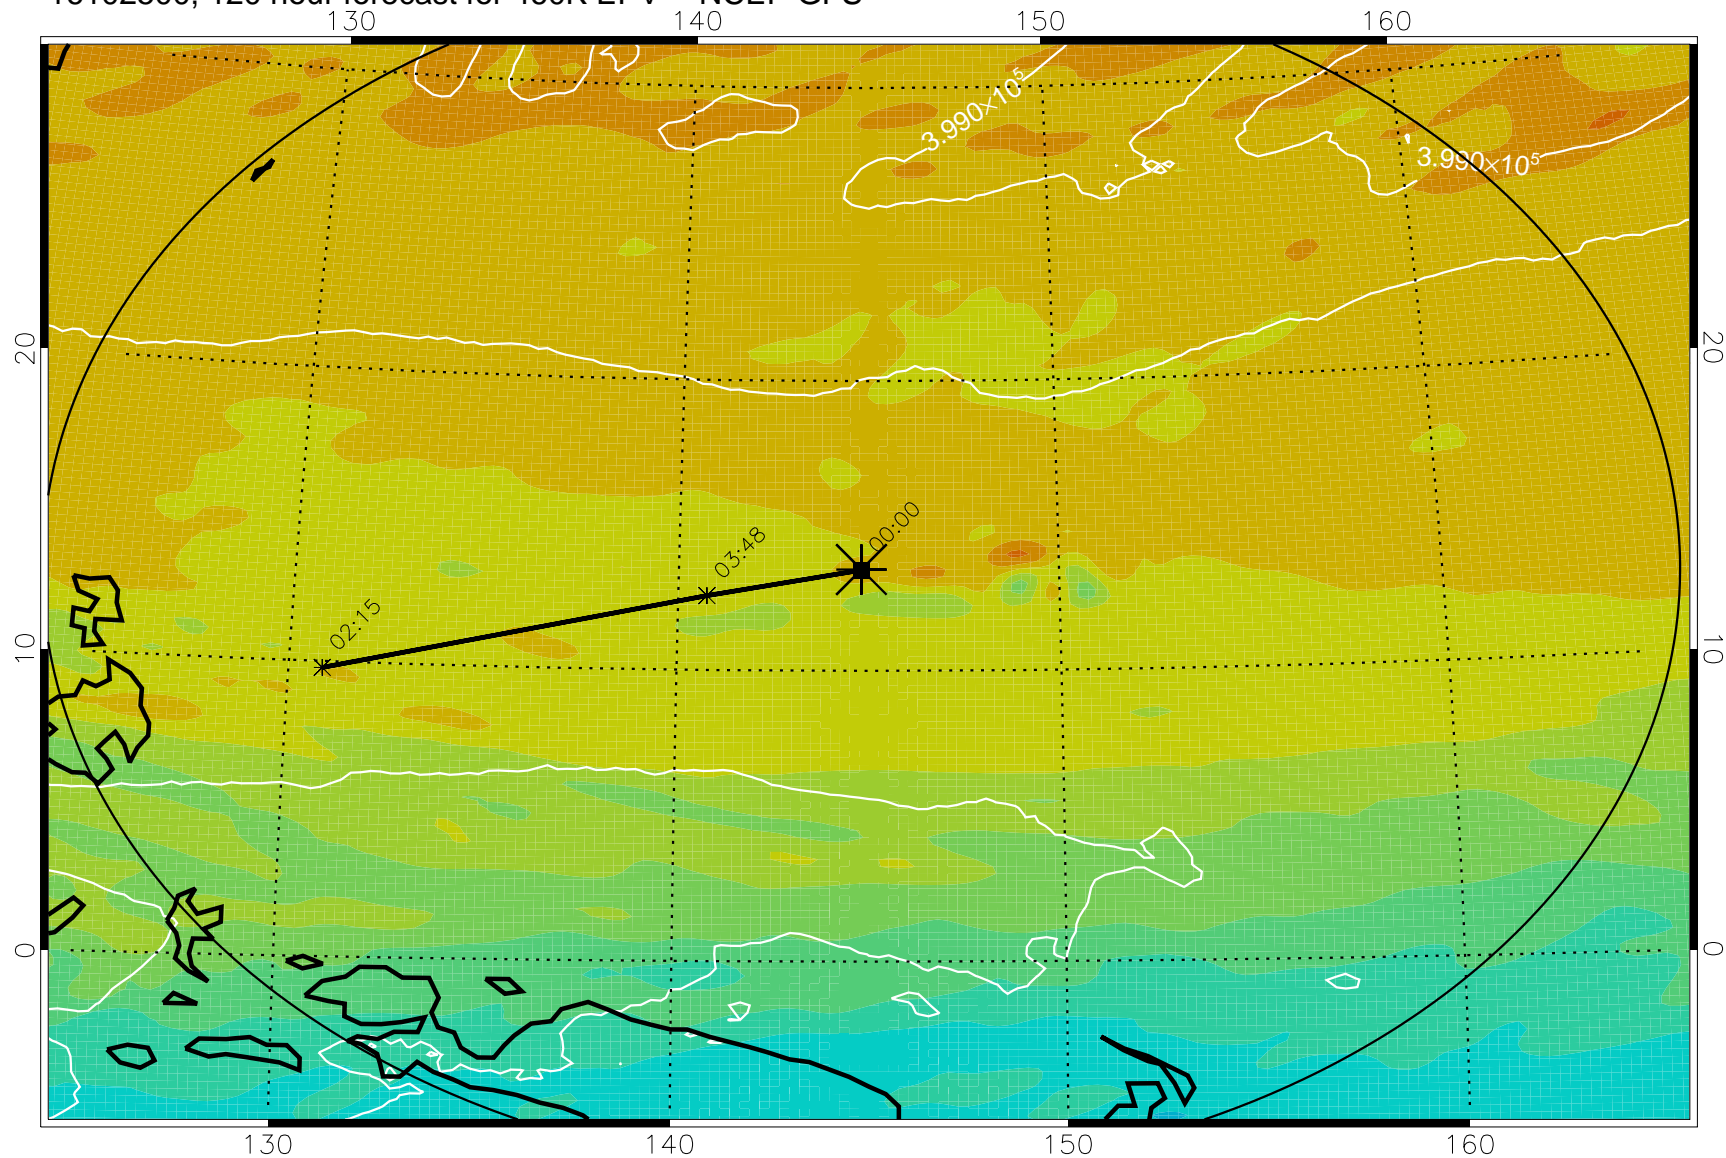

16102306, 078 hour forecast for 460K EPV -- NCEP GFS

460K Montgomery Streamfunction, white

Range ring of 2304 km

16102312, 084 hour forecast for 460K EPV -- NCEP GFS

460K Montgomery Streamfunction, white

Range ring of 2304 km

16102318, 090 hour forecast for 460K EPV -- NCEP GFS

460K Montgomery Streamfunction, white

Range ring of 2304 km

16102400, 096 hour forecast for 460K EPV -- NCEP GFS

460K Montgomery Streamfunction, white

Range ring of 2304 km

16102406, 102 hour forecast for 460K EPV -- NCEP GFS

460K Montgomery Streamfunction, white

Range ring of 2304 km

16102412, 108 hour forecast for 460K EPV -- NCEP GFS

460K Montgomery Streamfunction, white

Range ring of 2304 km

16102418, 114 hour forecast for 460K EPV -- NCEP GFS

460K Montgomery Streamfunction, white

Range ring of 2304 km

16102500, 120 hour forecast for 460K EPV -- NCEP GFS

460K Montgomery Streamfunction, white

Range ring of 2304 km