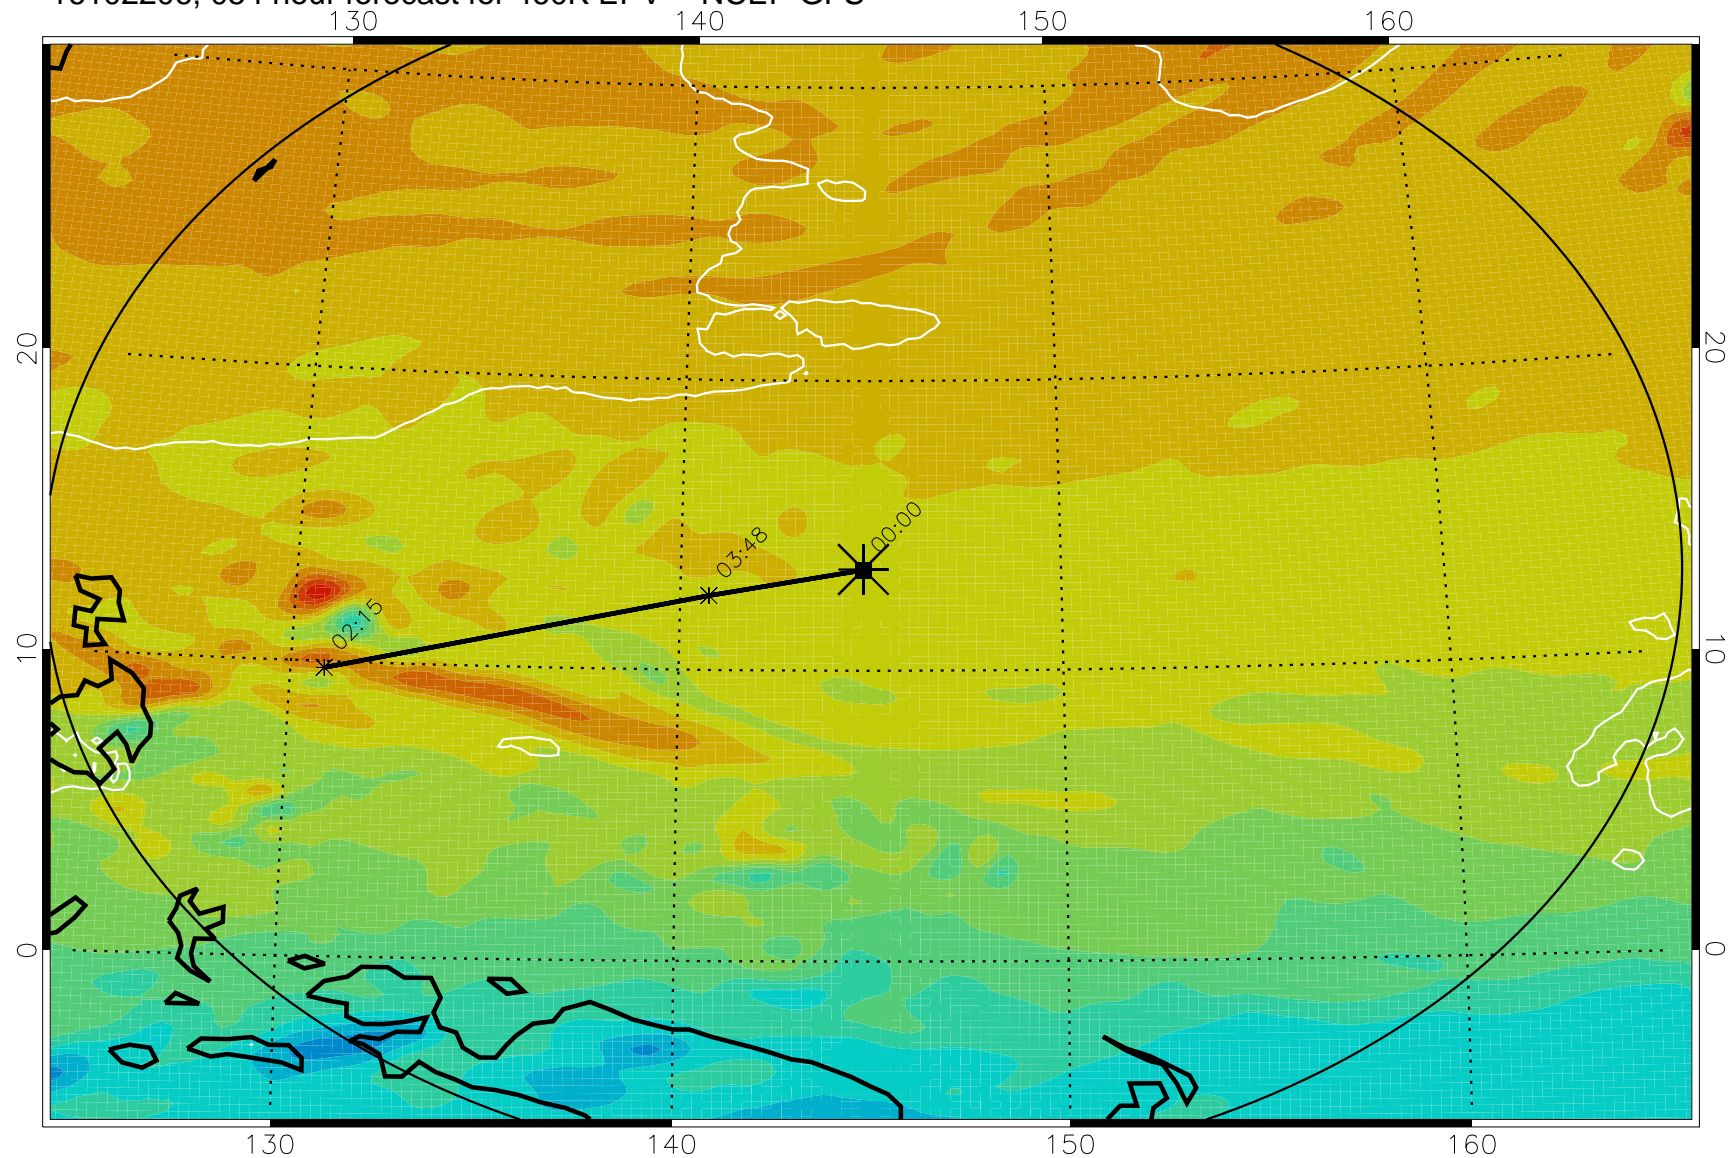

16102106, 030 hour forecast for 460K EPV -- NCEP GFS

460K Montgomery Streamfunction, white

Range ring of 2304 km

16102112, 036 hour forecast for 460K EPV -- NCEP GFS

460K Montgomery Streamfunction, white

Range ring of 2304 km

16102118, 042 hour forecast for 460K EPV -- NCEP GFS

460K Montgomery Streamfunction, white

Range ring of 2304 km

16102200, 048 hour forecast for 460K EPV -- NCEP GFS

460K Montgomery Streamfunction, white

Range ring of 2304 km

16102206, 054 hour forecast for 460K EPV -- NCEP GFS

460K Montgomery Streamfunction, white

Range ring of 2304 km

16102212, 060 hour forecast for 460K EPV -- NCEP GFS

460K Montgomery Streamfunction, white

Range ring of 2304 km

16102218, 066 hour forecast for 460K EPV -- NCEP GFS

460K Montgomery Streamfunction, white

Range ring of 2304 km

16102300, 072 hour forecast for 460K EPV -- NCEP GFS

460K Montgomery Streamfunction, white

Range ring of 2304 km