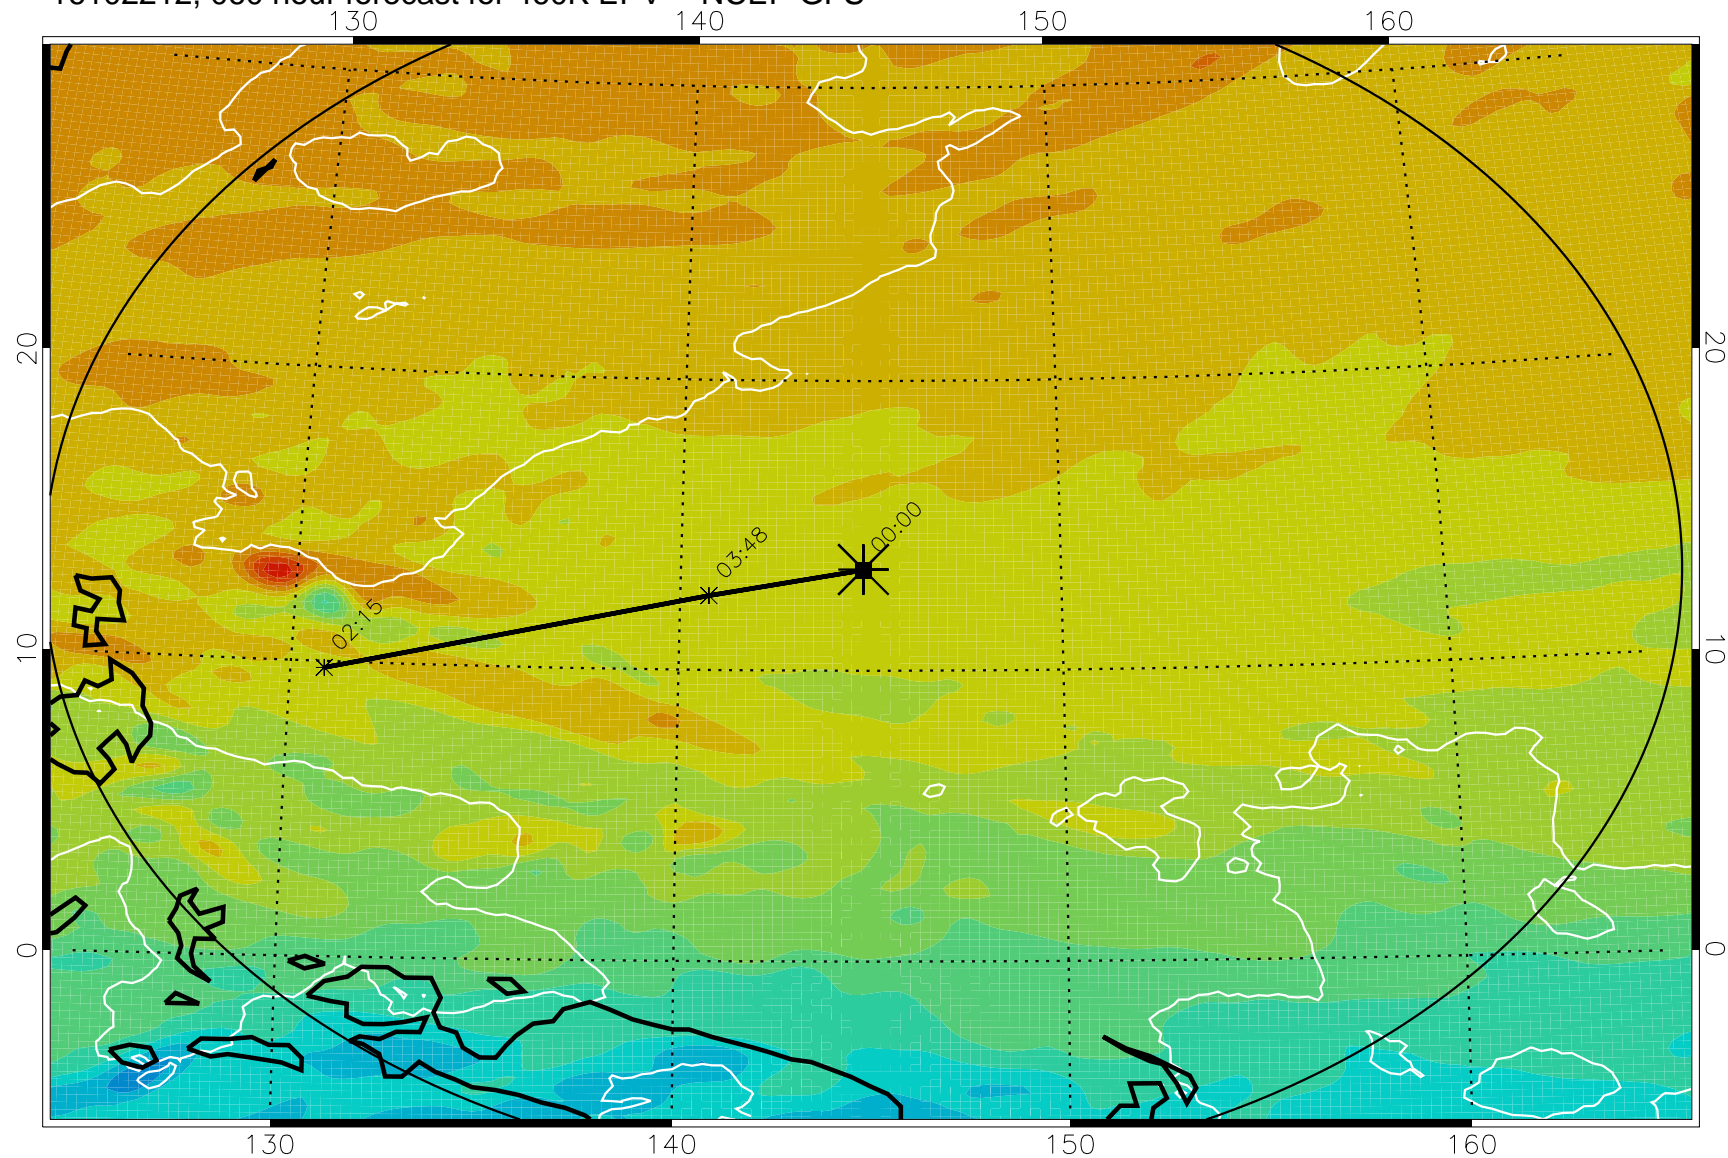

16102106, 030 hour forecast for 460K EPV -- NCEP GFS

460K Montgomery Streamfunction, white

Range ring of 2304 km

16102112, 036 hour forecast for 460K EPV -- NCEP GFS

460K Montgomery Streamfunction, white

Range ring of 2304 km

16102118, 042 hour forecast for 460K EPV -- NCEP GFS

460K Montgomery Streamfunction, white

Range ring of 2304 km

16102200, 048 hour forecast for 460K EPV -- NCEP GFS

460K Montgomery Streamfunction, white

Range ring of 2304 km

16102206, 054 hour forecast for 460K EPV -- NCEP GFS

460K Montgomery Streamfunction, white

Range ring of 2304 km

16102212, 060 hour forecast for 460K EPV -- NCEP GFS

460K Montgomery Streamfunction, white

Range ring of 2304 km

16102218, 066 hour forecast for 460K EPV -- NCEP GFS

460K Montgomery Streamfunction, white

Range ring of 2304 km

16102300, 072 hour forecast for 460K EPV -- NCEP GFS

460K Montgomery Streamfunction, white

Range ring of 2304 km