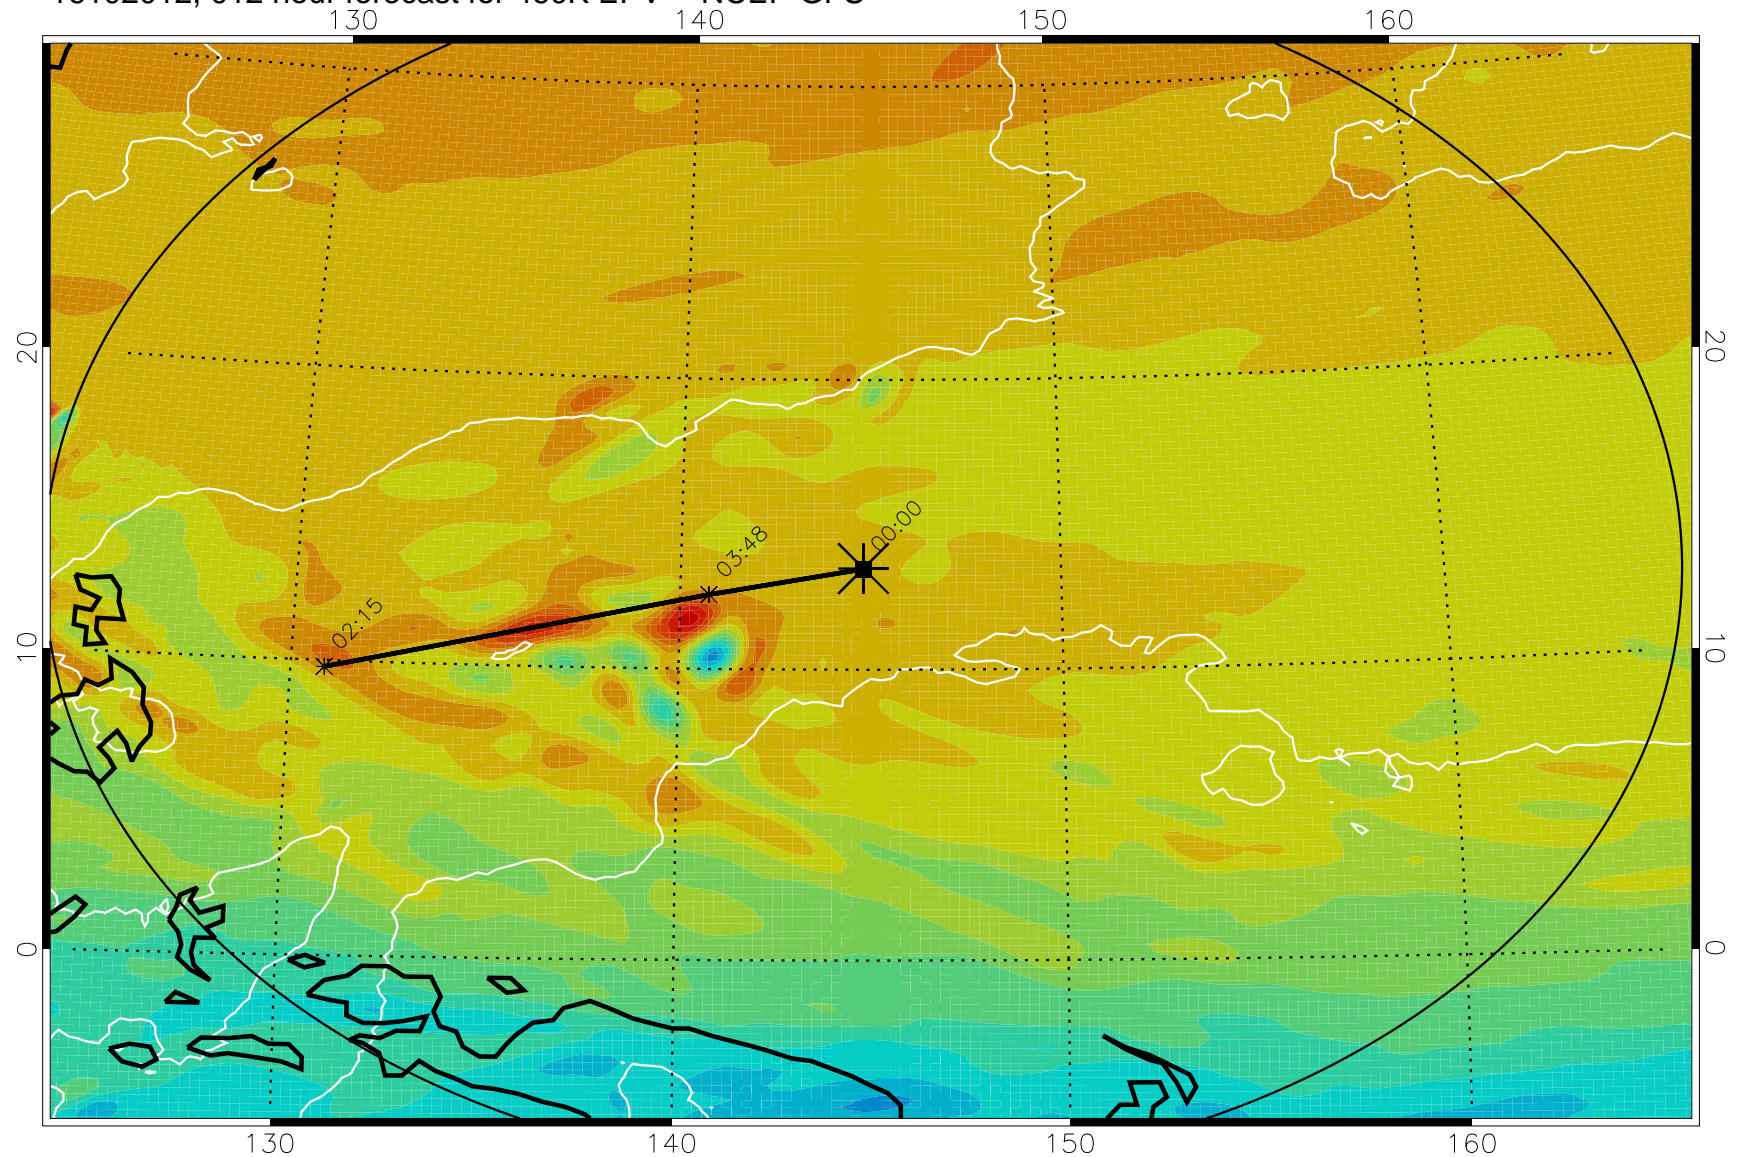

16102006, 006 hour forecast for 460K EPV -- NCEP GFS

460K Montgomery Streamfunction, white

Range ring of 2304 km

16102012, 012 hour forecast for 460K EPV -- NCEP GFS

460K Montgomery Streamfunction, white

Range ring of 2304 km

16102018, 018 hour forecast for 460K EPV -- NCEP GFS

460K Montgomery Streamfunction, white

Range ring of 2304 km

16102100, 024 hour forecast for 460K EPV -- NCEP GFS

460K Montgomery Streamfunction, white

Range ring of 2304 km

16102106, 030 hour forecast for 460K EPV -- NCEP GFS

460K Montgomery Streamfunction, white

Range ring of 2304 km

16102112, 036 hour forecast for 460K EPV -- NCEP GFS

460K Montgomery Streamfunction, white

Range ring of 2304 km

16102118, 042 hour forecast for 460K EPV -- NCEP GFS

460K Montgomery Streamfunction, white

Range ring of 2304 km

16102200, 048 hour forecast for 460K EPV -- NCEP GFS

460K Montgomery Streamfunction, white

Range ring of 2304 km