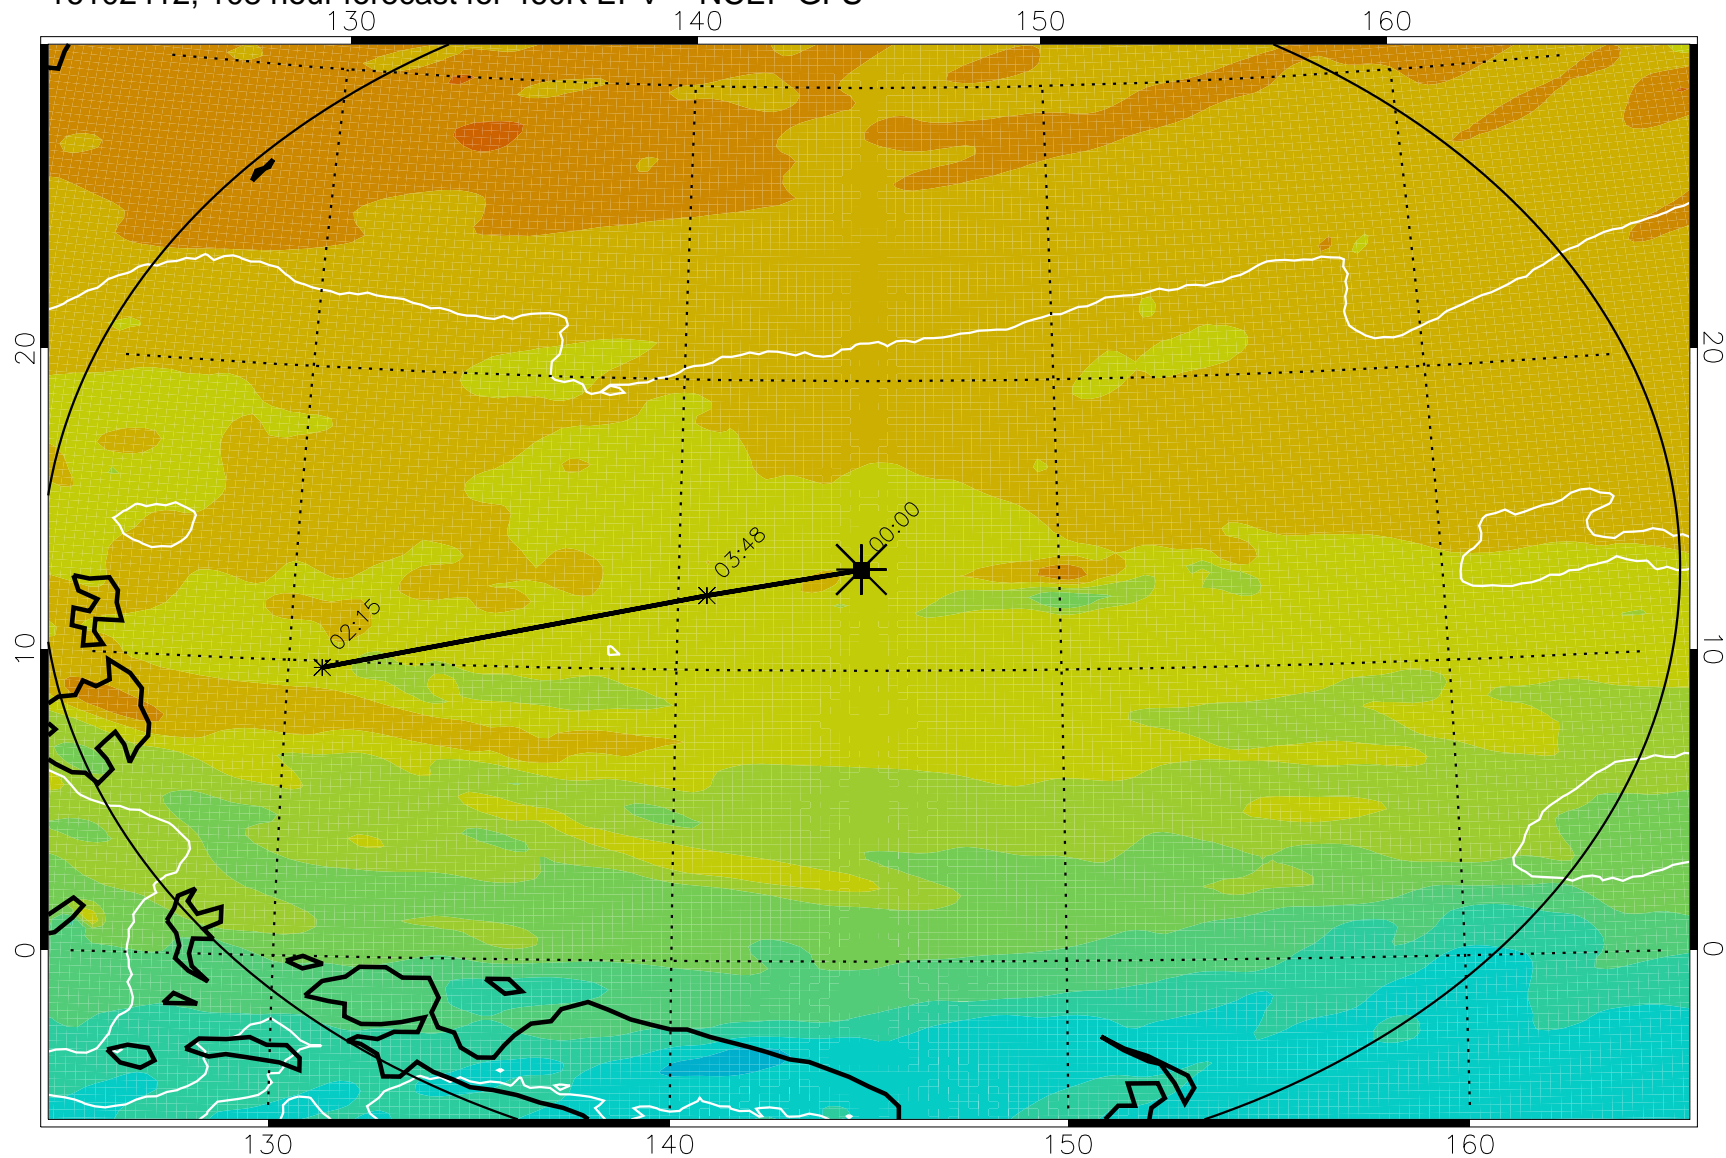

16102306, 078 hour forecast for 460K EPV -- NCEP GFS

460K Montgomery Streamfunction, white

Range ring of 2304 km

16102312, 084 hour forecast for 460K EPV -- NCEP GFS

460K Montgomery Streamfunction, white

Range ring of 2304 km

16102318, 090 hour forecast for 460K EPV -- NCEP GFS

460K Montgomery Streamfunction, white

Range ring of 2304 km

16102400, 096 hour forecast for 460K EPV -- NCEP GFS

460K Montgomery Streamfunction, white

Range ring of 2304 km

16102406, 102 hour forecast for 460K EPV -- NCEP GFS

460K Montgomery Streamfunction, white

Range ring of 2304 km

16102412, 108 hour forecast for 460K EPV -- NCEP GFS

460K Montgomery Streamfunction, white

Range ring of 2304 km

16102418, 114 hour forecast for 460K EPV -- NCEP GFS

460K Montgomery Streamfunction, white

Range ring of 2304 km

16102500, 120 hour forecast for 460K EPV -- NCEP GFS

460K Montgomery Streamfunction, white

Range ring of 2304 km