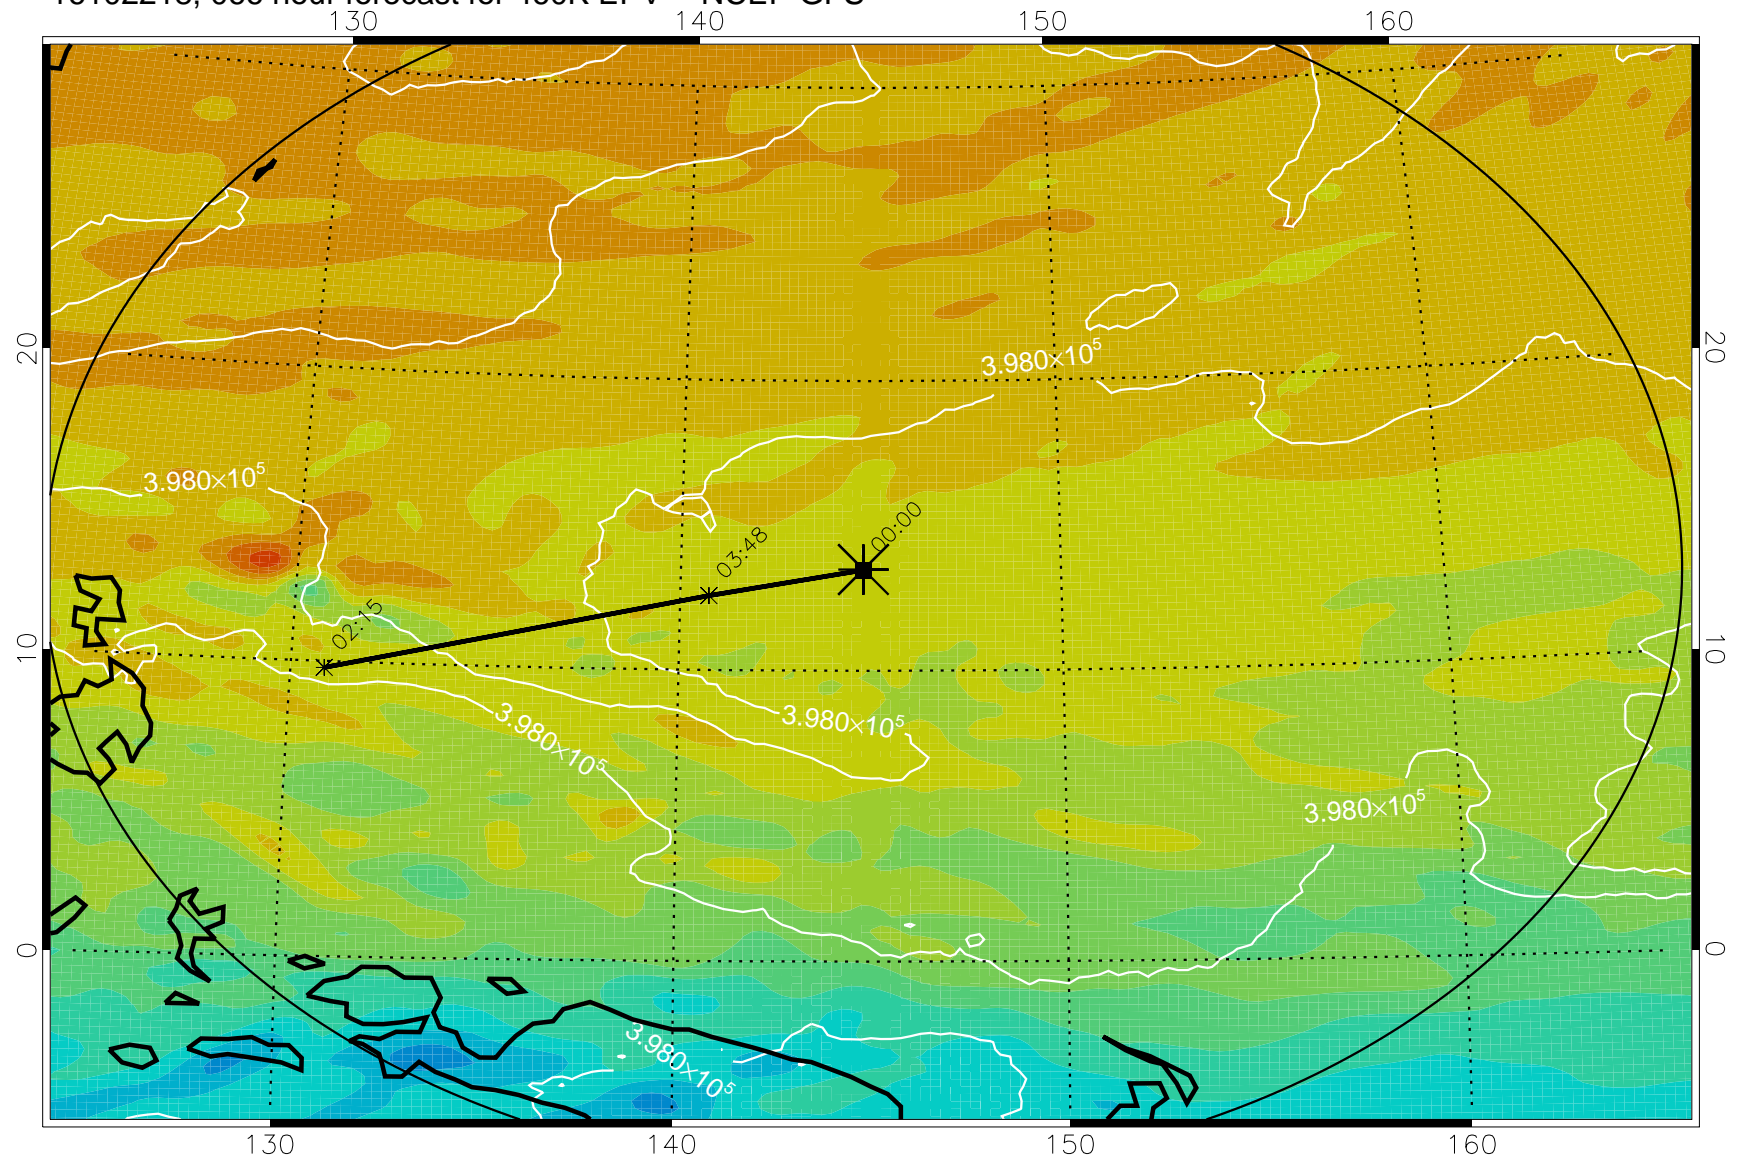

16102206, 054 hour forecast for 460K EPV -- NCEP GFS

460K Montgomery Streamfunction, white

Range ring of 2304 km

16102212, 060 hour forecast for 460K EPV -- NCEP GFS

460K Montgomery Streamfunction, white

Range ring of 2304 km

16102218, 066 hour forecast for 460K EPV -- NCEP GFS

460K Montgomery Streamfunction, white

Range ring of 2304 km

16102300, 072 hour forecast for 460K EPV -- NCEP GFS

460K Montgomery Streamfunction, white

Range ring of 2304 km

16102306, 078 hour forecast for 460K EPV -- NCEP GFS

460K Montgomery Streamfunction, white

Range ring of 2304 km

16102312, 084 hour forecast for 460K EPV -- NCEP GFS

460K Montgomery Streamfunction, white

Range ring of 2304 km

16102318, 090 hour forecast for 460K EPV -- NCEP GFS

460K Montgomery Streamfunction, white

Range ring of 2304 km

16102400, 096 hour forecast for 460K EPV -- NCEP GFS

460K Montgomery Streamfunction, white

Range ring of 2304 km