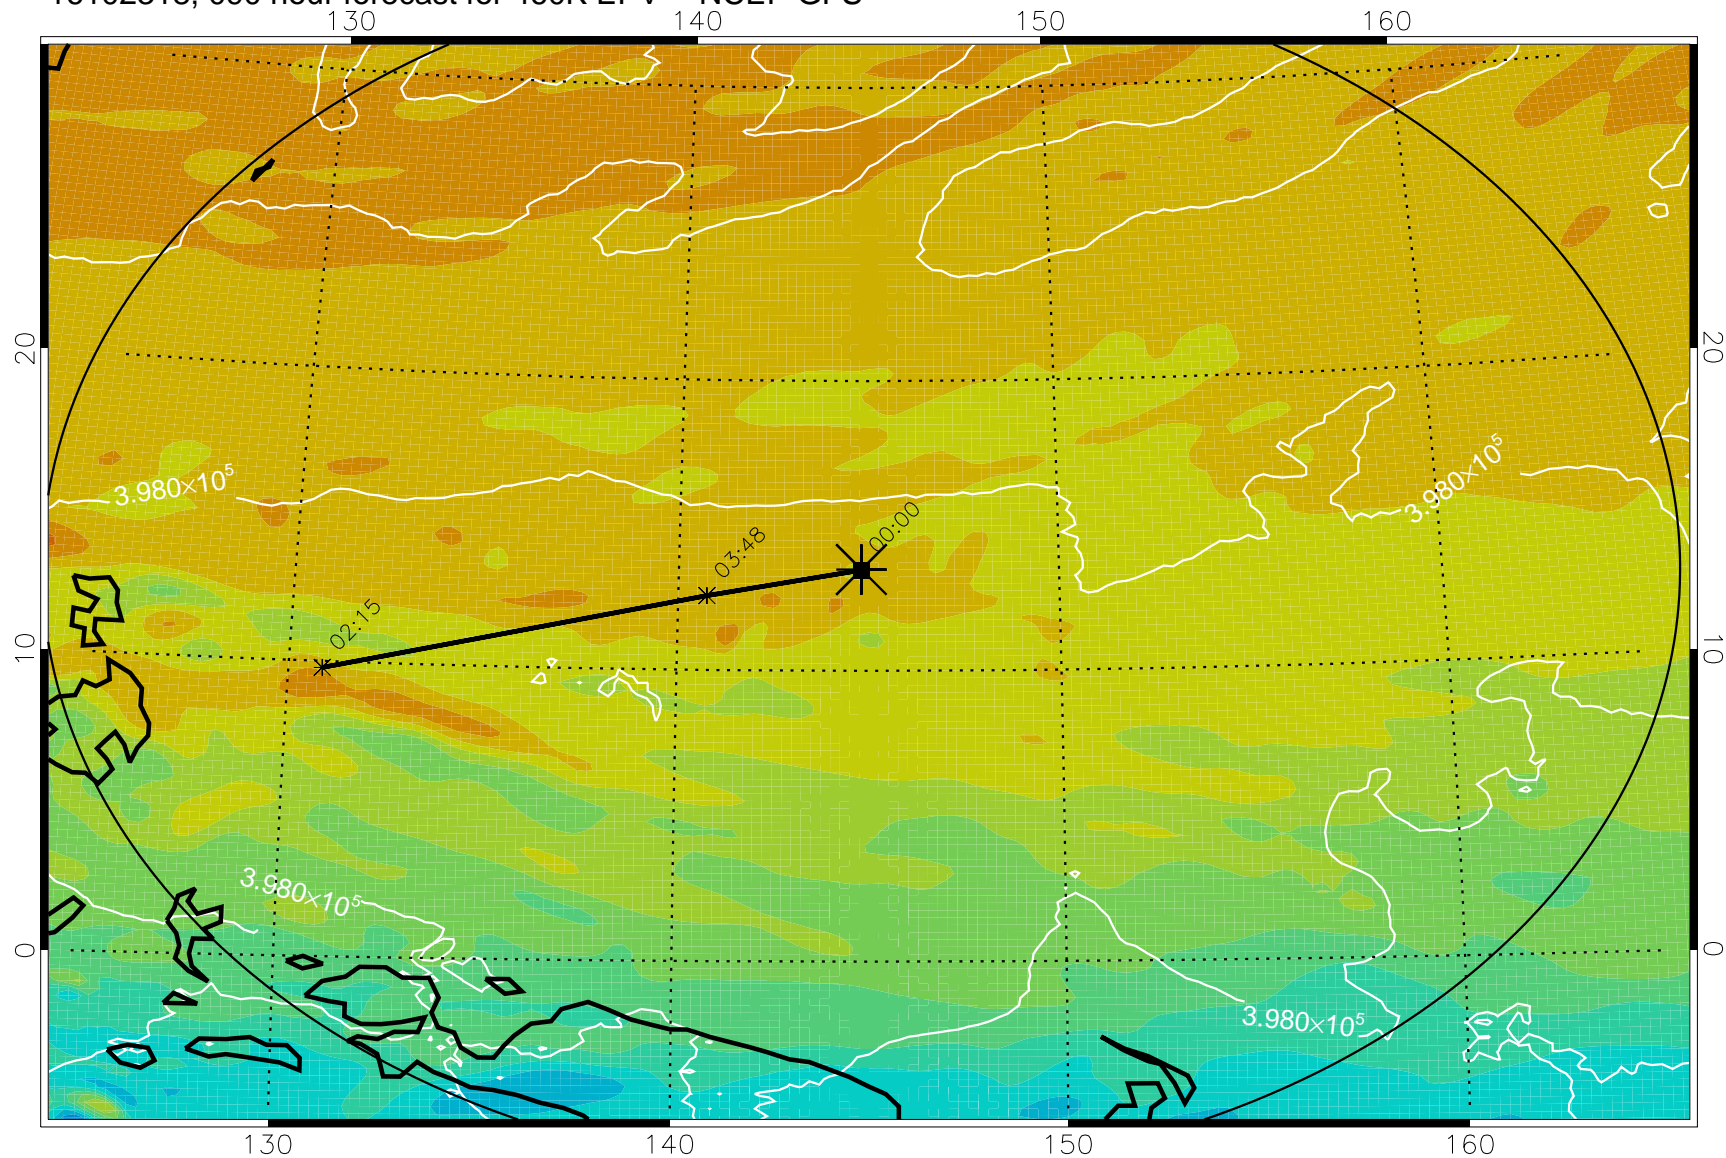

16102218, 066 hour forecast for 460K EPV -- NCEP GFS

460K Montgomery Streamfunction, white

Range ring of 2304 km

16102300, 072 hour forecast for 460K EPV -- NCEP GFS

460K Montgomery Streamfunction, white

Range ring of 2304 km

16102306, 078 hour forecast for 460K EPV -- NCEP GFS

460K Montgomery Streamfunction, white

Range ring of 2304 km

16102312, 084 hour forecast for 460K EPV -- NCEP GFS

460K Montgomery Streamfunction, white

Range ring of 2304 km

16102318, 090 hour forecast for 460K EPV -- NCEP GFS

460K Montgomery Streamfunction, white

Range ring of 2304 km

16102400, 096 hour forecast for 460K EPV -- NCEP GFS

460K Montgomery Streamfunction, white

Range ring of 2304 km

16102406, 102 hour forecast for 460K EPV -- NCEP GFS

460K Montgomery Streamfunction, white

Range ring of 2304 km

16102412, 108 hour forecast for 460K EPV -- NCEP GFS

460K Montgomery Streamfunction, white

Range ring of 2304 km