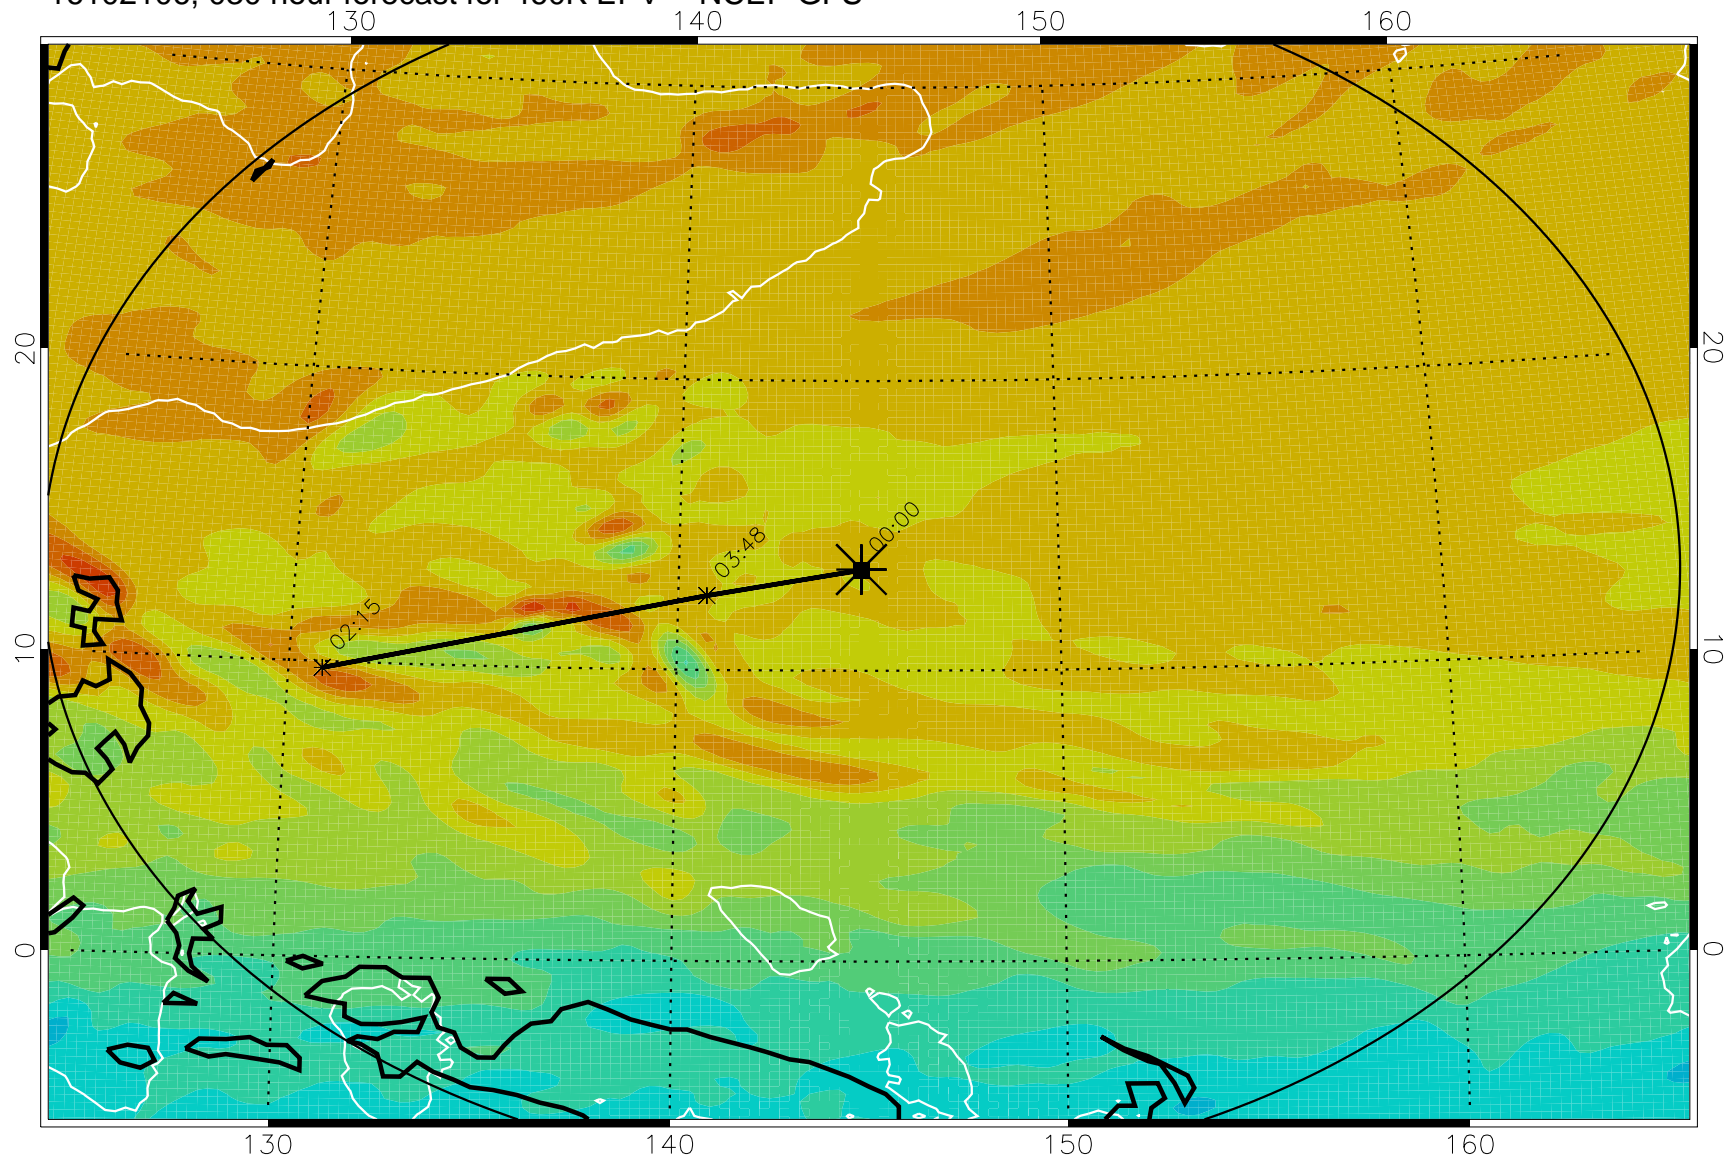

16102006, 006 hour forecast for 460K EPV -- NCEP GFS

460K Montgomery Streamfunction, white

Range ring of 2304 km

16102012, 012 hour forecast for 460K EPV -- NCEP GFS

460K Montgomery Streamfunction, white

Range ring of 2304 km

16102018, 018 hour forecast for 460K EPV -- NCEP GFS

460K Montgomery Streamfunction, white

Range ring of 2304 km

16102100, 024 hour forecast for 460K EPV -- NCEP GFS

460K Montgomery Streamfunction, white

Range ring of 2304 km

16102106, 030 hour forecast for 460K EPV -- NCEP GFS

460K Montgomery Streamfunction, white

Range ring of 2304 km

16102112, 036 hour forecast for 460K EPV -- NCEP GFS

460K Montgomery Streamfunction, white

Range ring of 2304 km

16102118, 042 hour forecast for 460K EPV -- NCEP GFS

460K Montgomery Streamfunction, white

Range ring of 2304 km

16102200, 048 hour forecast for 460K EPV -- NCEP GFS

460K Montgomery Streamfunction, white

Range ring of 2304 km