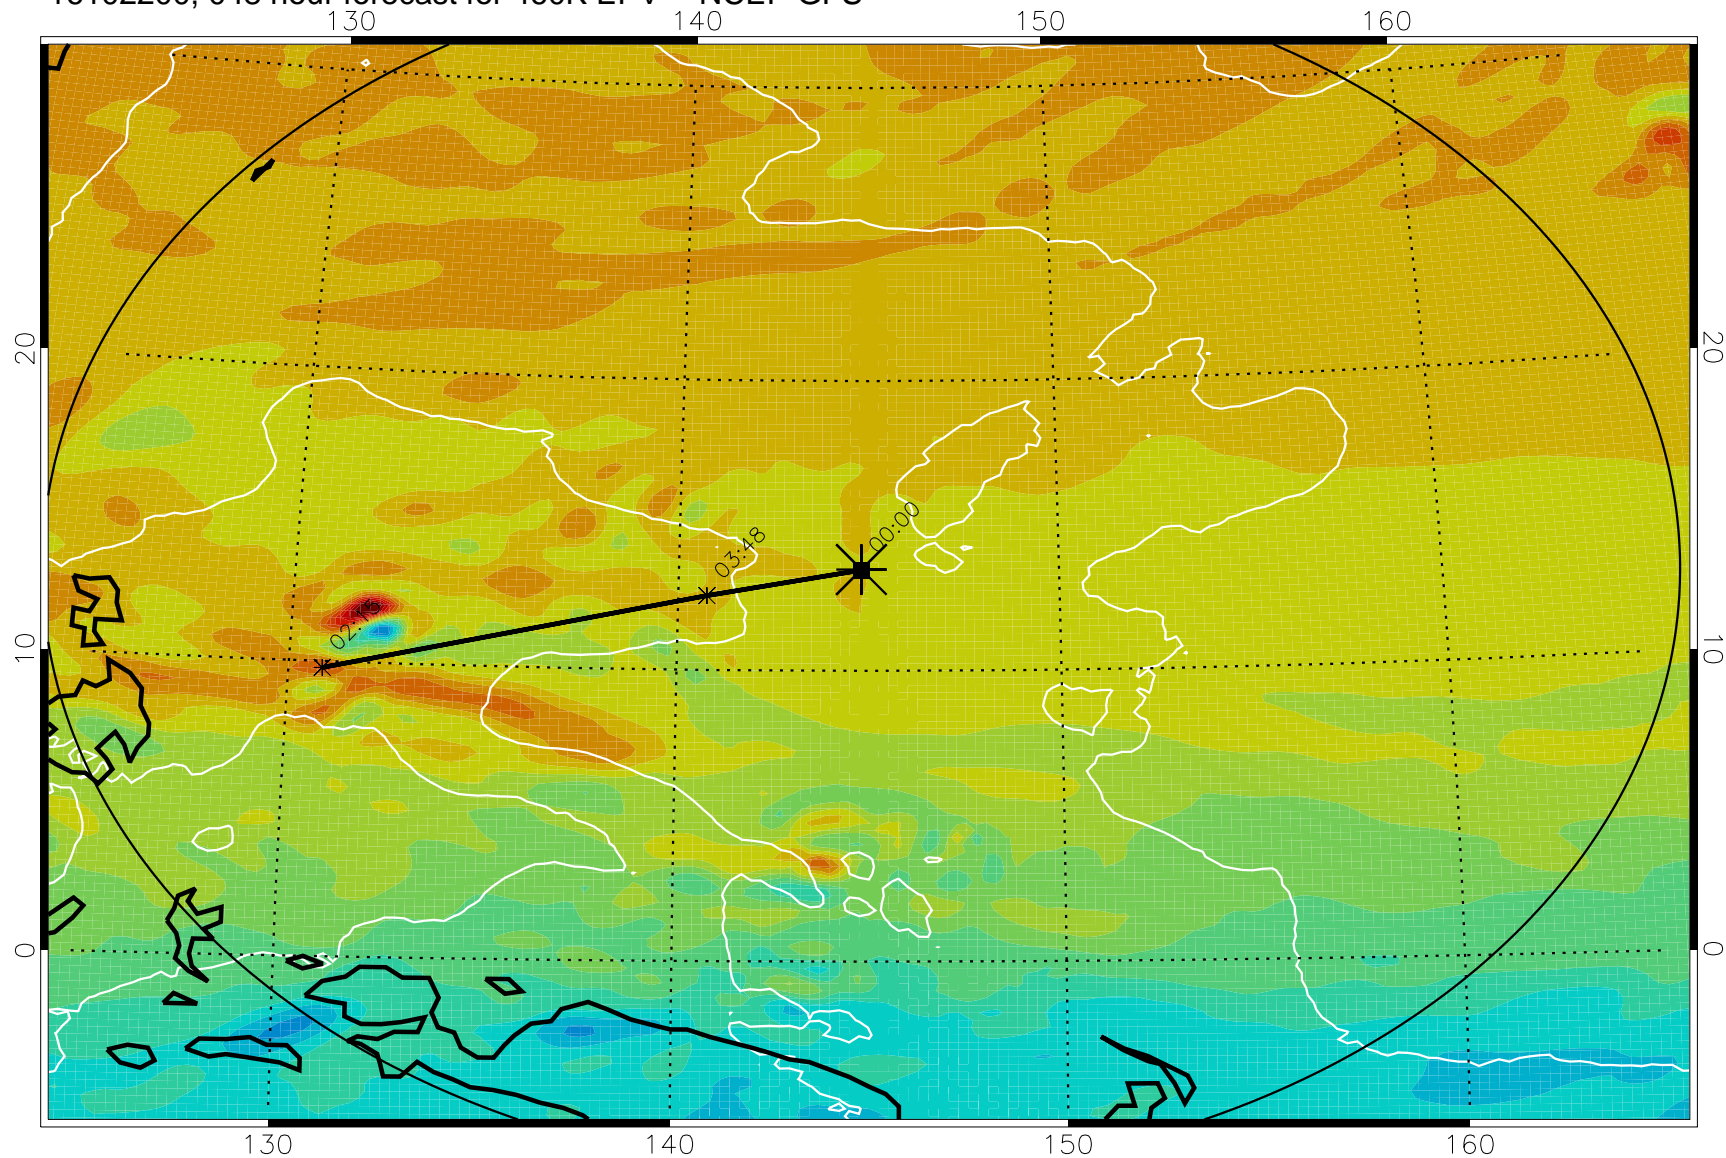

16102018, 018 hour forecast for 460K EPV -- NCEP GFS

460K Montgomery Streamfunction, white

Range ring of 2304 km

16102100, 024 hour forecast for 460K EPV -- NCEP GFS

460K Montgomery Streamfunction, white

Range ring of 2304 km

16102106, 030 hour forecast for 460K EPV -- NCEP GFS

460K Montgomery Streamfunction, white

Range ring of 2304 km

16102112, 036 hour forecast for 460K EPV -- NCEP GFS

460K Montgomery Streamfunction, white

Range ring of 2304 km

16102118, 042 hour forecast for 460K EPV -- NCEP GFS

460K Montgomery Streamfunction, white

Range ring of 2304 km

16102200, 048 hour forecast for 460K EPV -- NCEP GFS

460K Montgomery Streamfunction, white

Range ring of 2304 km

16102206, 054 hour forecast for 460K EPV -- NCEP GFS

460K Montgomery Streamfunction, white

Range ring of 2304 km

16102212, 060 hour forecast for 460K EPV -- NCEP GFS

460K Montgomery Streamfunction, white

Range ring of 2304 km