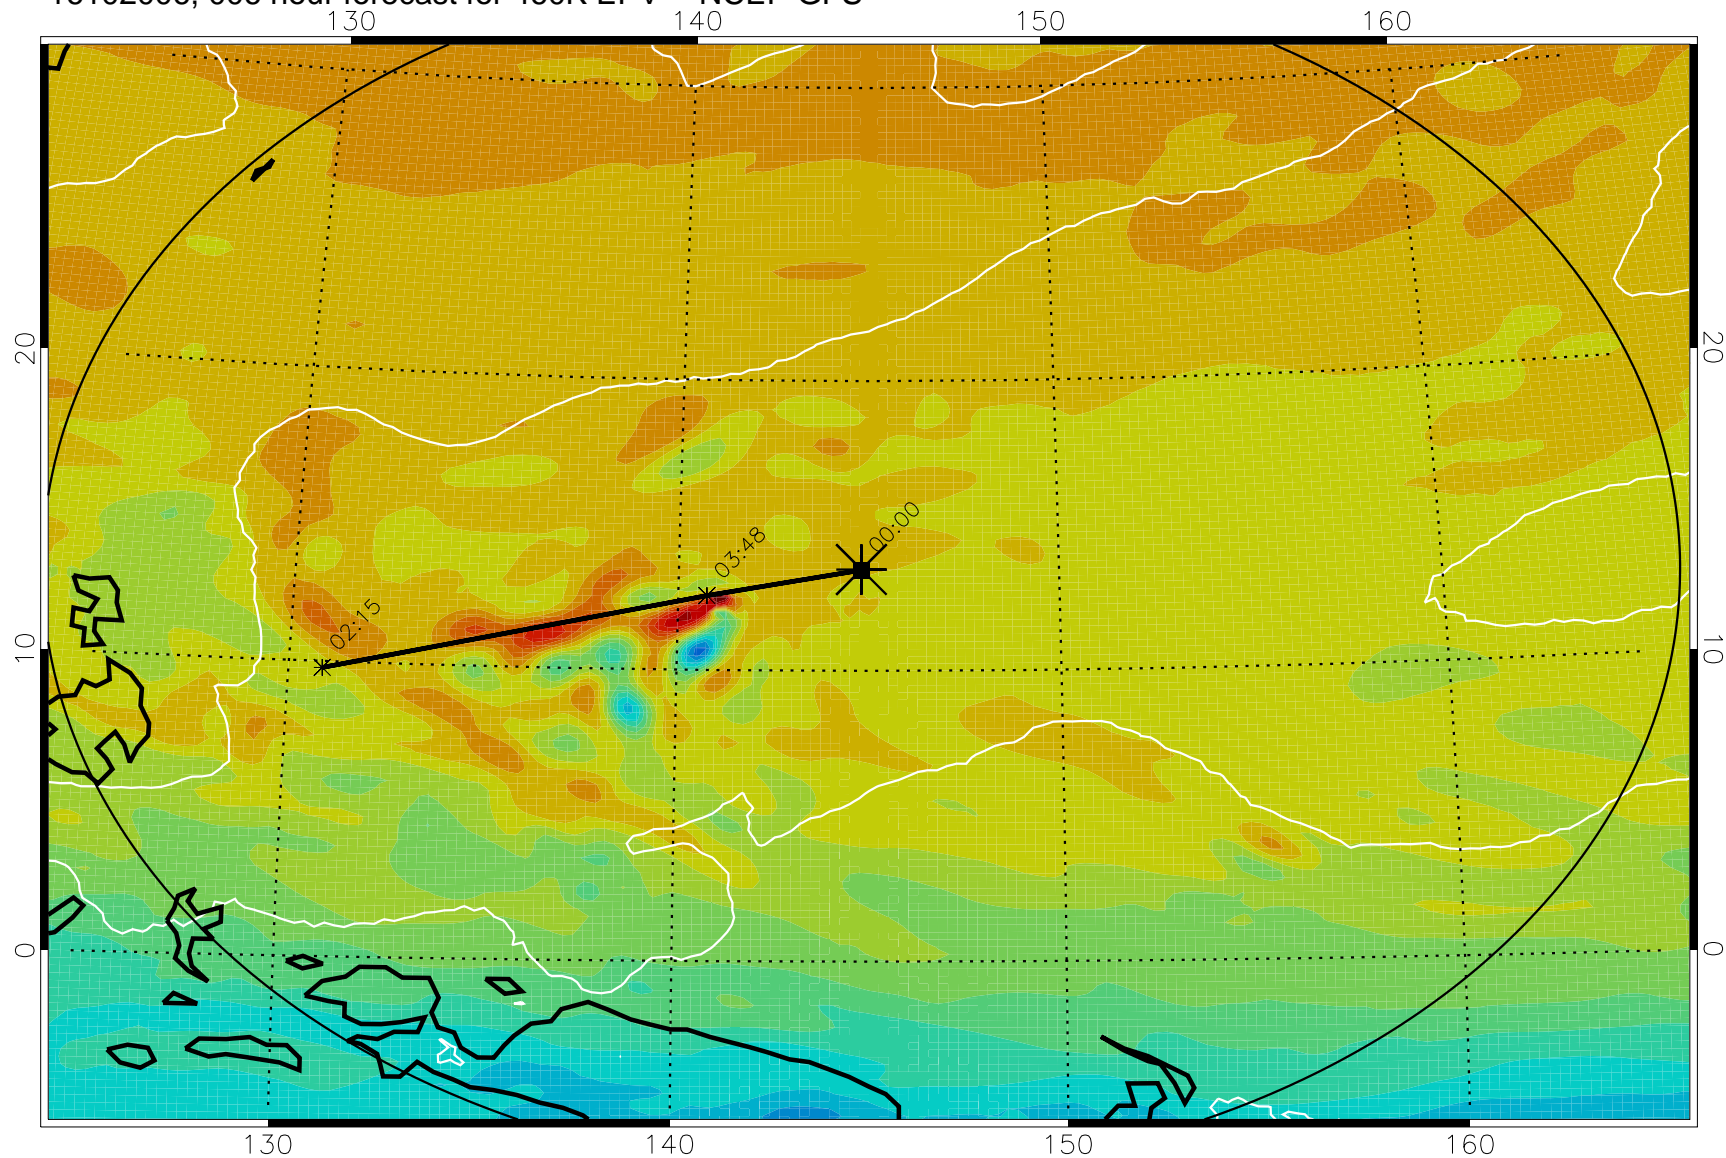

16102006, 006 hour forecast for 460K EPV -- NCEP GFS

460K Montgomery Streamfunction, white

Range ring of 2304 km

16102012, 012 hour forecast for 460K EPV -- NCEP GFS

460K Montgomery Streamfunction, white

Range ring of 2304 km

16102018, 018 hour forecast for 460K EPV -- NCEP GFS

460K Montgomery Streamfunction, white

Range ring of 2304 km

16102100, 024 hour forecast for 460K EPV -- NCEP GFS

460K Montgomery Streamfunction, white

Range ring of 2304 km

16102106, 030 hour forecast for 460K EPV -- NCEP GFS

460K Montgomery Streamfunction, white

Range ring of 2304 km

16102112, 036 hour forecast for 460K EPV -- NCEP GFS

460K Montgomery Streamfunction, white

Range ring of 2304 km

16102118, 042 hour forecast for 460K EPV -- NCEP GFS

460K Montgomery Streamfunction, white

Range ring of 2304 km

16102200, 048 hour forecast for 460K EPV -- NCEP GFS

460K Montgomery Streamfunction, white

Range ring of 2304 km