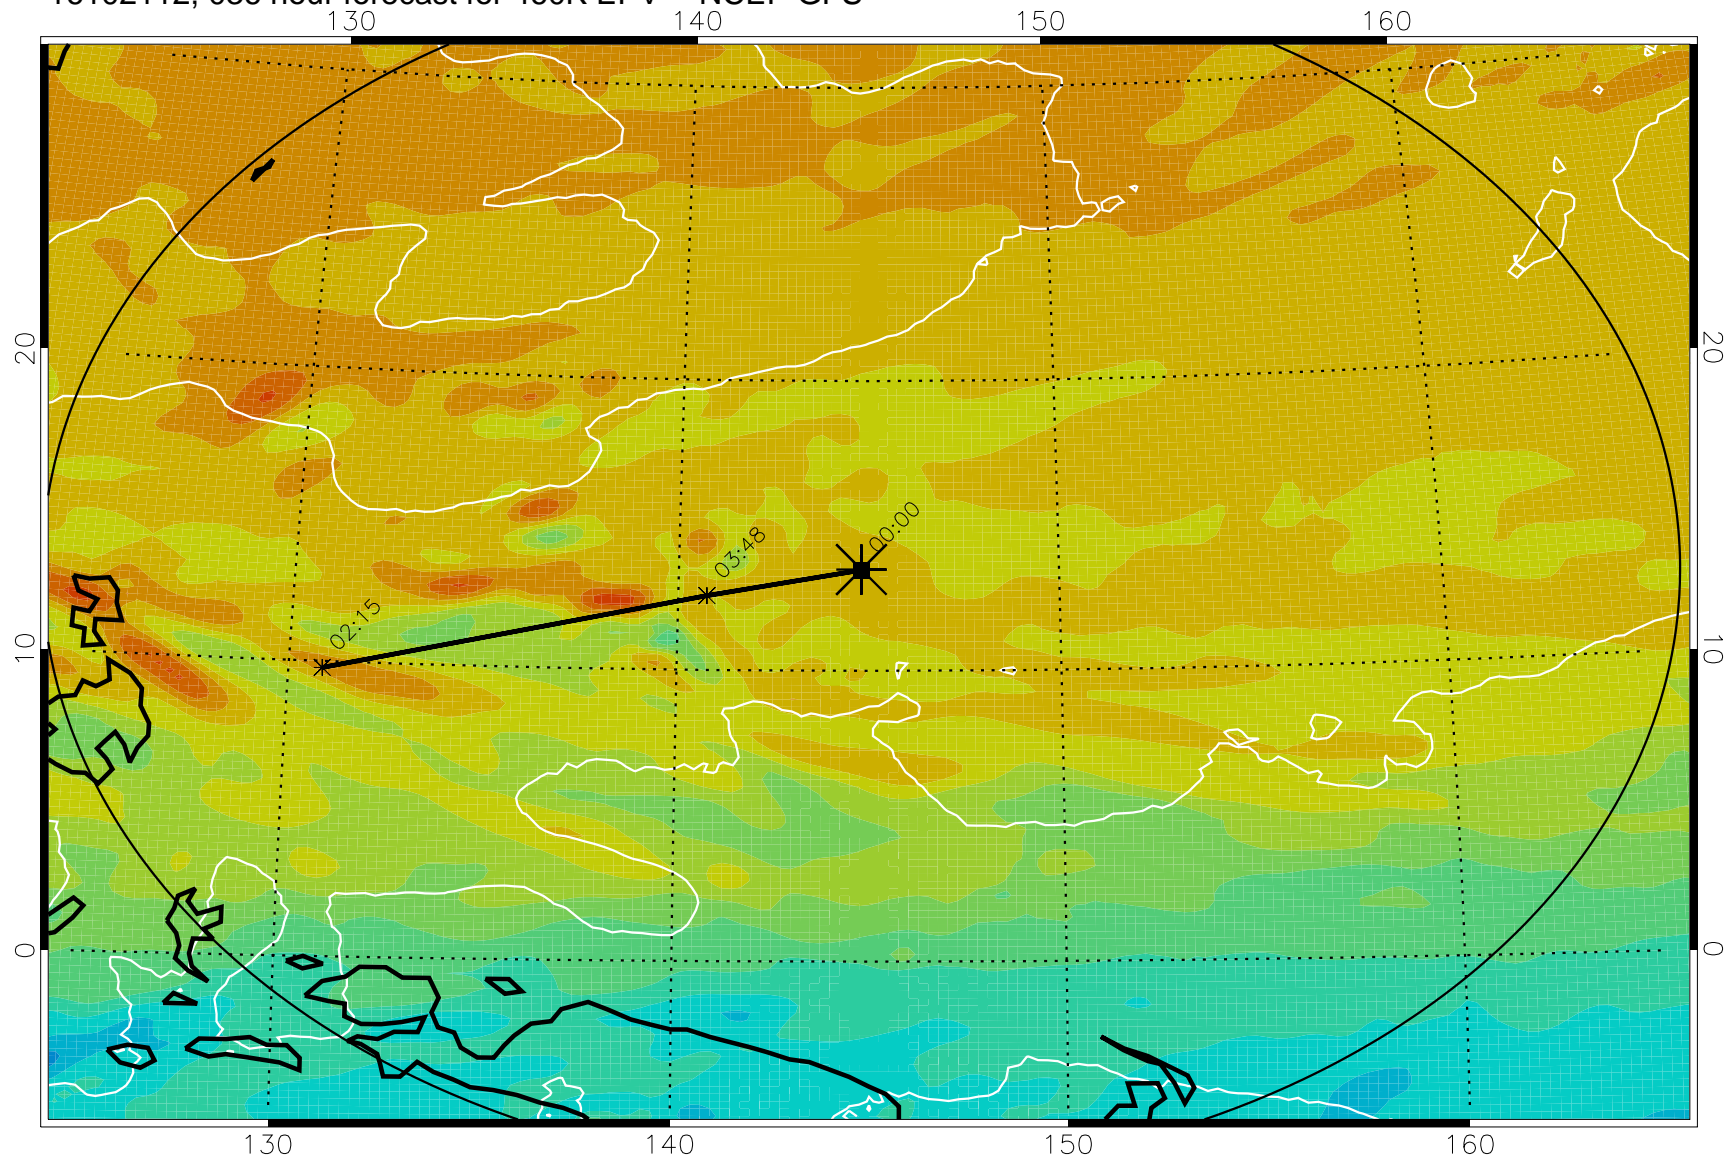

16102018, 018 hour forecast for 460K EPV -- NCEP GFS

460K Montgomery Streamfunction, white

Range ring of 2304 km

16102100, 024 hour forecast for 460K EPV -- NCEP GFS

460K Montgomery Streamfunction, white

Range ring of 2304 km

16102106, 030 hour forecast for 460K EPV -- NCEP GFS

460K Montgomery Streamfunction, white

Range ring of 2304 km

16102112, 036 hour forecast for 460K EPV -- NCEP GFS

460K Montgomery Streamfunction, white

Range ring of 2304 km

16102118, 042 hour forecast for 460K EPV -- NCEP GFS

460K Montgomery Streamfunction, white

Range ring of 2304 km

16102200, 048 hour forecast for 460K EPV -- NCEP GFS

460K Montgomery Streamfunction, white

Range ring of 2304 km

16102206, 054 hour forecast for 460K EPV -- NCEP GFS

460K Montgomery Streamfunction, white

Range ring of 2304 km

16102212, 060 hour forecast for 460K EPV -- NCEP GFS

460K Montgomery Streamfunction, white

Range ring of 2304 km