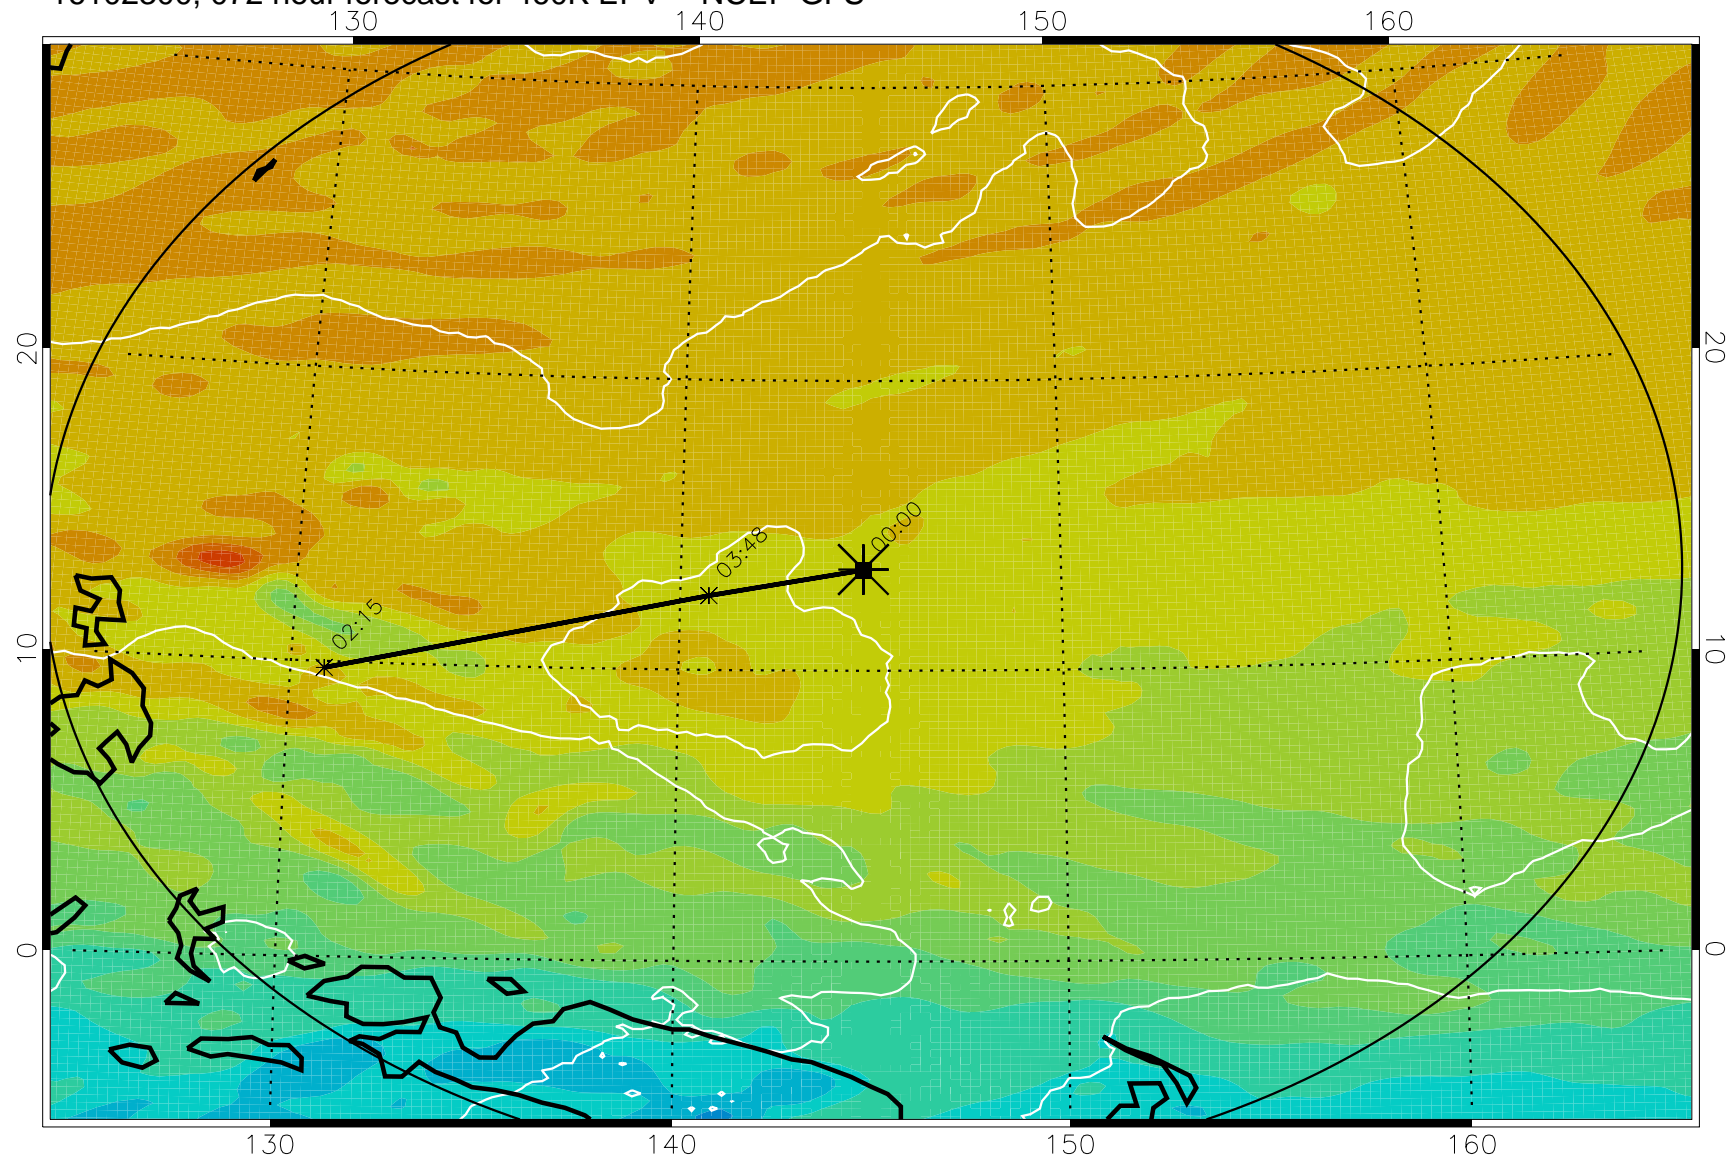

16102206, 054 hour forecast for 460K EPV -- NCEP GFS

460K Montgomery Streamfunction, white

Range ring of 2304 km

16102212, 060 hour forecast for 460K EPV -- NCEP GFS

460K Montgomery Streamfunction, white

Range ring of 2304 km

16102218, 066 hour forecast for 460K EPV -- NCEP GFS

460K Montgomery Streamfunction, white

Range ring of 2304 km

16102300, 072 hour forecast for 460K EPV -- NCEP GFS

460K Montgomery Streamfunction, white

Range ring of 2304 km

16102306, 078 hour forecast for 460K EPV -- NCEP GFS

460K Montgomery Streamfunction, white

Range ring of 2304 km

16102312, 084 hour forecast for 460K EPV -- NCEP GFS

460K Montgomery Streamfunction, white

Range ring of 2304 km

16102318, 090 hour forecast for 460K EPV -- NCEP GFS

460K Montgomery Streamfunction, white

Range ring of 2304 km

16102400, 096 hour forecast for 460K EPV -- NCEP GFS

460K Montgomery Streamfunction, white

Range ring of 2304 km