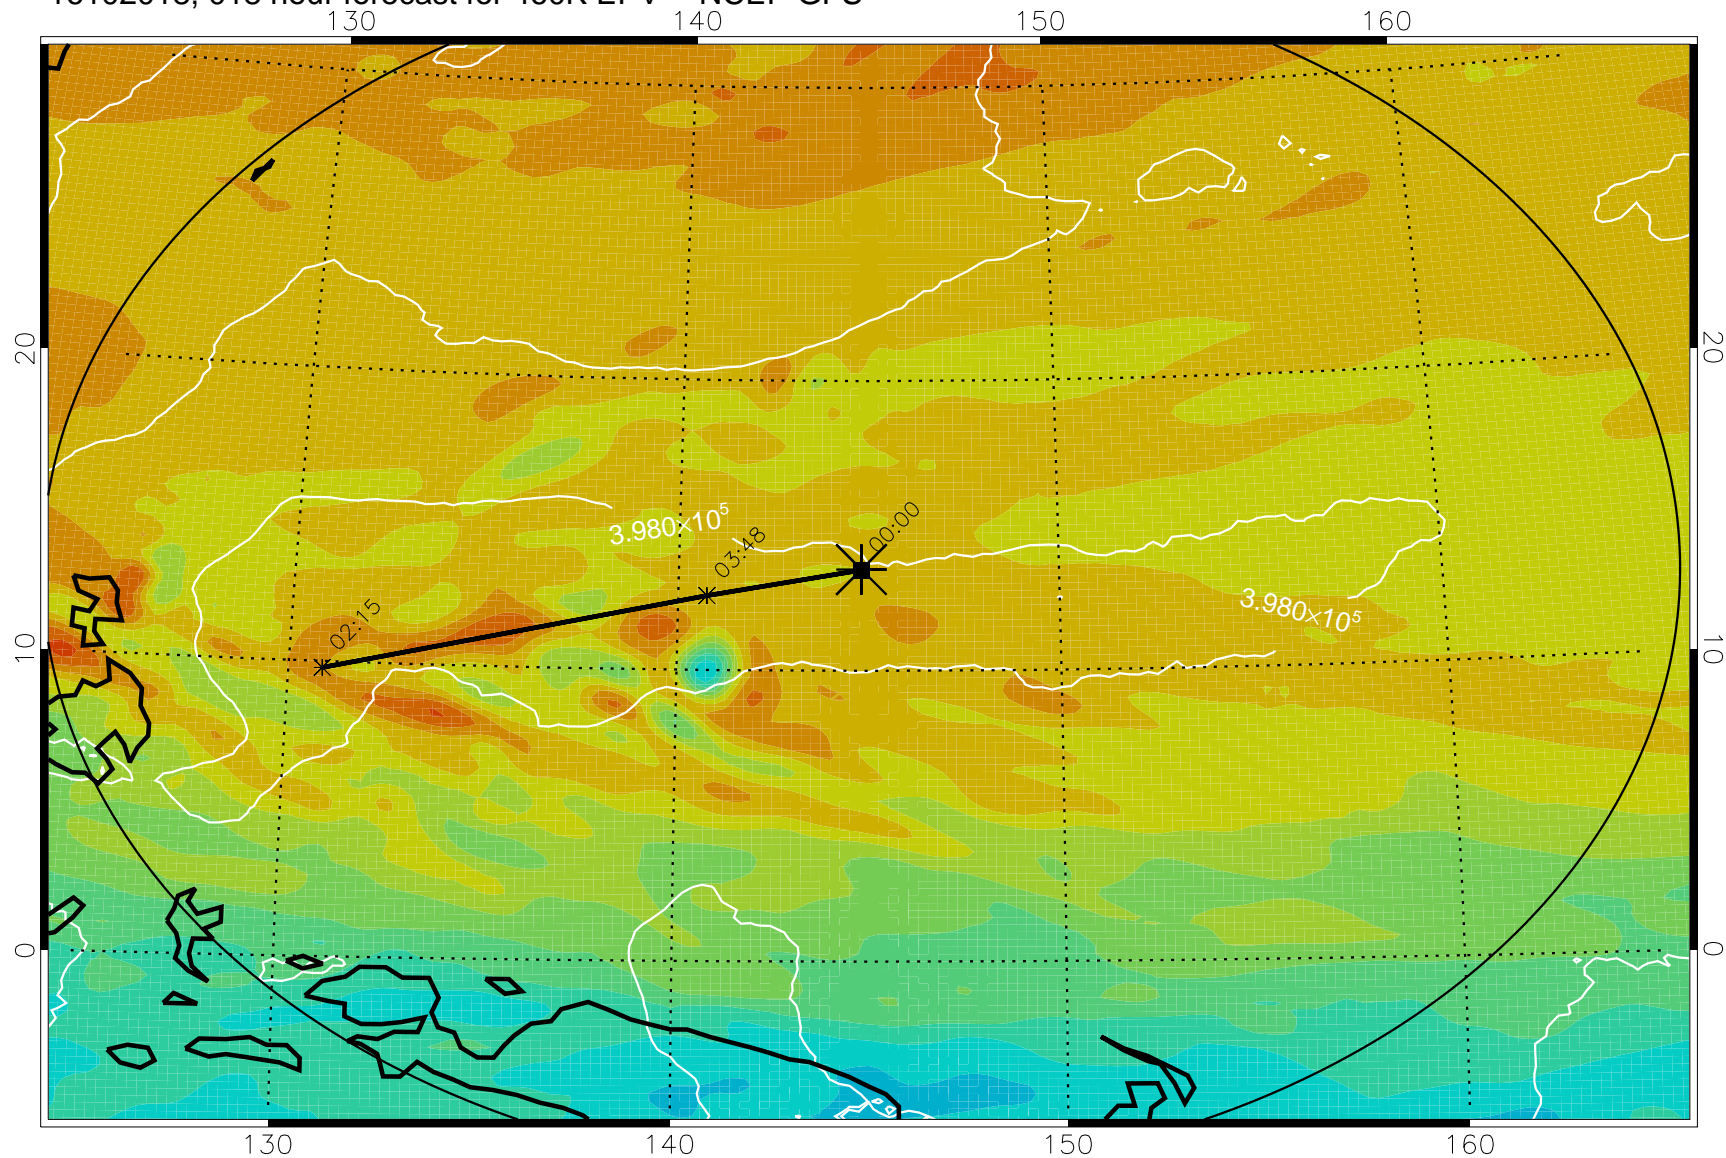

16102006, 006 hour forecast for 460K EPV -- NCEP GFS

460K Montgomery Streamfunction, white

Range ring of 2304 km

16102012, 012 hour forecast for 460K EPV -- NCEP GFS

460K Montgomery Streamfunction, white

Range ring of 2304 km

16102018, 018 hour forecast for 460K EPV -- NCEP GFS

460K Montgomery Streamfunction, white

Range ring of 2304 km

16102100, 024 hour forecast for 460K EPV -- NCEP GFS

460K Montgomery Streamfunction, white

Range ring of 2304 km

16102106, 030 hour forecast for 460K EPV -- NCEP GFS

460K Montgomery Streamfunction, white

Range ring of 2304 km

16102112, 036 hour forecast for 460K EPV -- NCEP GFS

460K Montgomery Streamfunction, white

Range ring of 2304 km

16102118, 042 hour forecast for 460K EPV -- NCEP GFS

460K Montgomery Streamfunction, white

Range ring of 2304 km

16102200, 048 hour forecast for 460K EPV -- NCEP GFS

460K Montgomery Streamfunction, white

Range ring of 2304 km