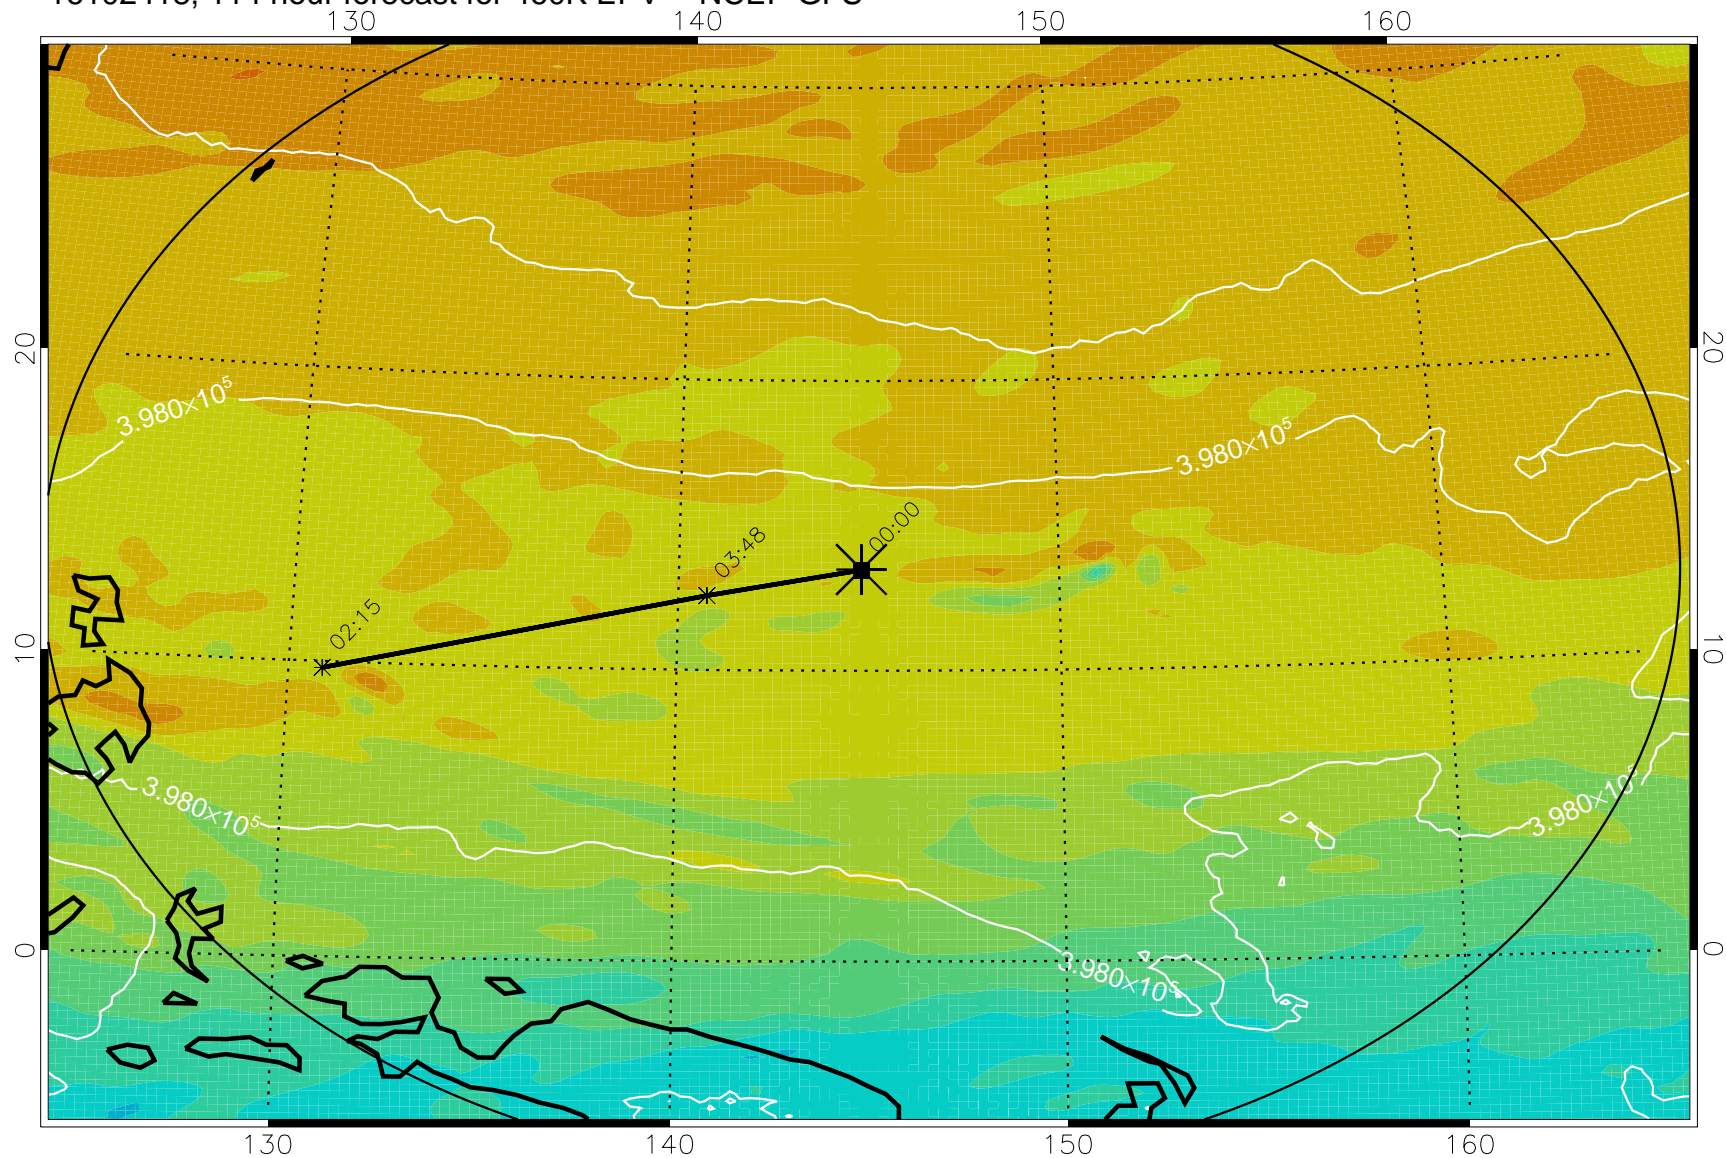

16102306, 078 hour forecast for 460K EPV -- NCEP GFS

460K Montgomery Streamfunction, white

Range ring of 2304 km

16102312, 084 hour forecast for 460K EPV -- NCEP GFS

460K Montgomery Streamfunction, white

Range ring of 2304 km

16102318, 090 hour forecast for 460K EPV -- NCEP GFS

460K Montgomery Streamfunction, white

Range ring of 2304 km

16102400, 096 hour forecast for 460K EPV -- NCEP GFS

460K Montgomery Streamfunction, white

Range ring of 2304 km

16102406, 102 hour forecast for 460K EPV -- NCEP GFS

460K Montgomery Streamfunction, white

Range ring of 2304 km

16102412, 108 hour forecast for 460K EPV -- NCEP GFS

460K Montgomery Streamfunction, white

Range ring of 2304 km

16102418, 114 hour forecast for 460K EPV -- NCEP GFS

460K Montgomery Streamfunction, white

Range ring of 2304 km

16102500, 120 hour forecast for 460K EPV -- NCEP GFS

460K Montgomery Streamfunction, white

Range ring of 2304 km