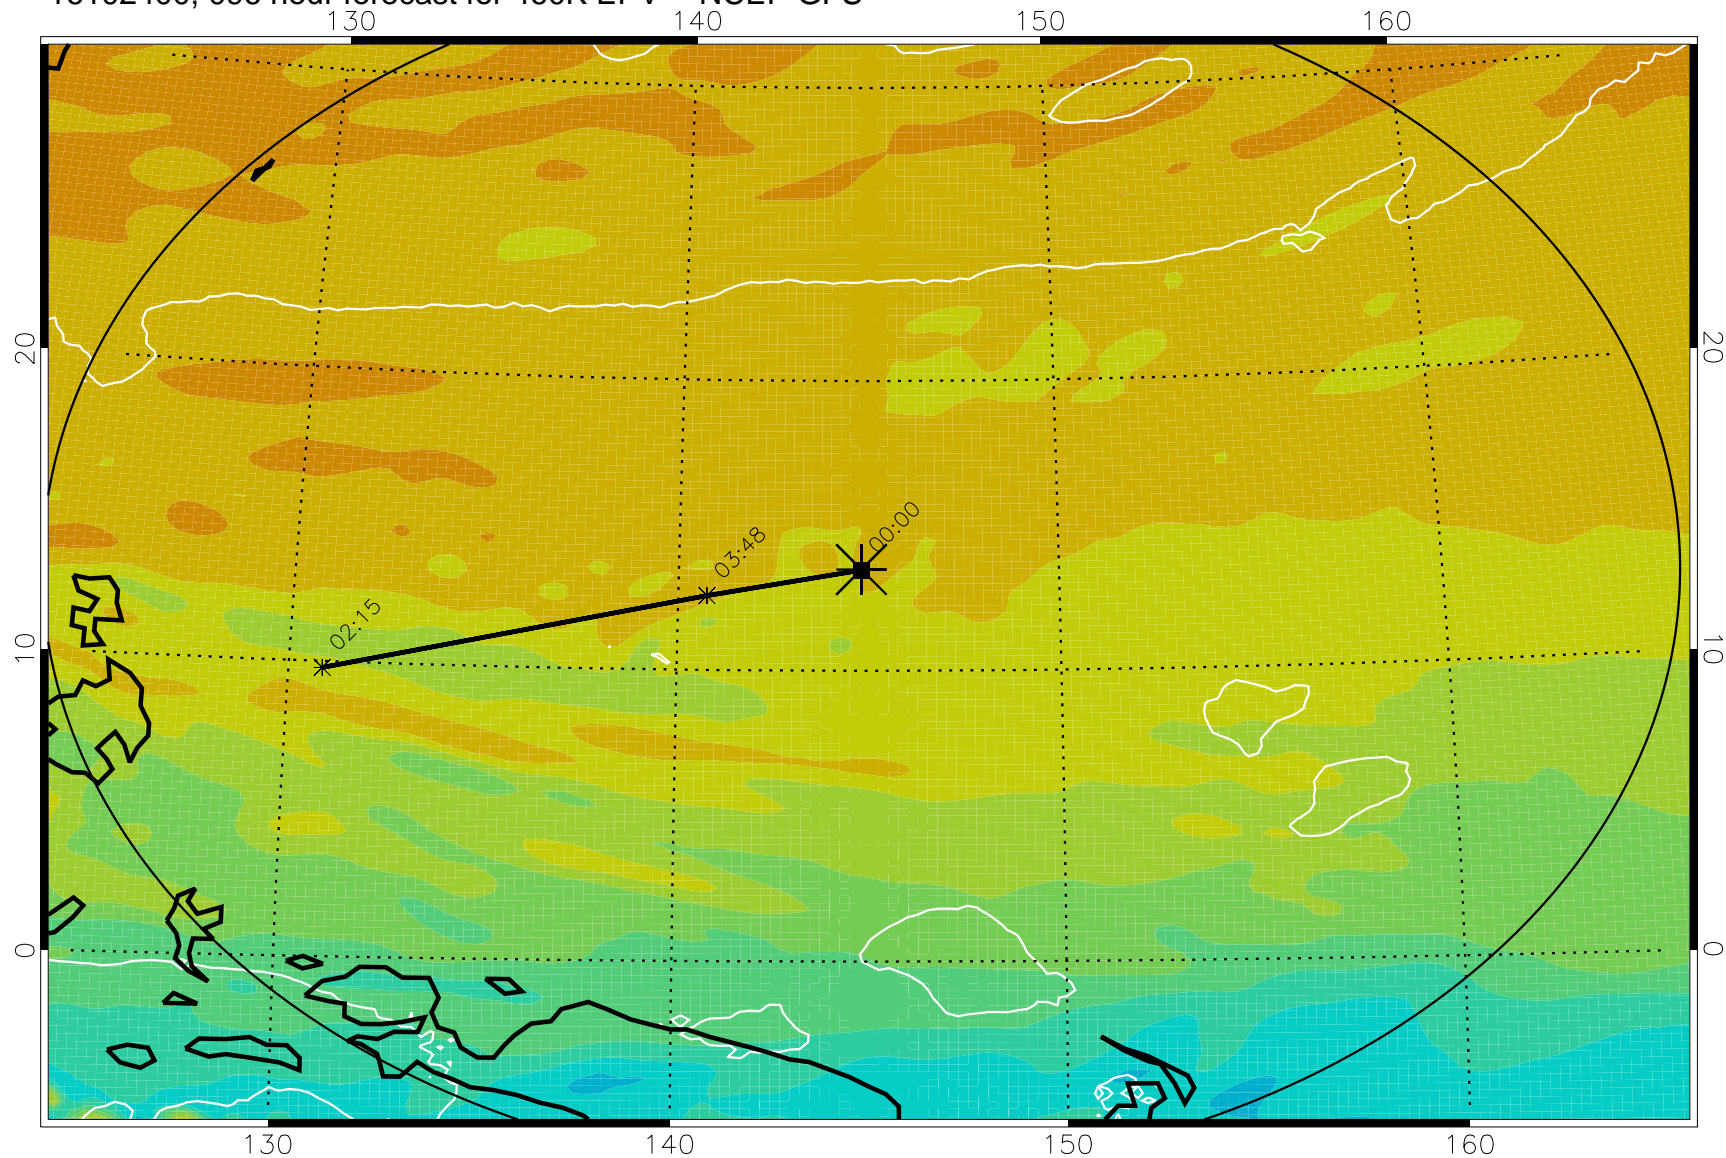

16102218, 066 hour forecast for 460K EPV -- NCEP GFS

460K Montgomery Streamfunction, white

Range ring of 2304 km

16102300, 072 hour forecast for 460K EPV -- NCEP GFS

460K Montgomery Streamfunction, white

Range ring of 2304 km

16102306, 078 hour forecast for 460K EPV -- NCEP GFS

460K Montgomery Streamfunction, white

Range ring of 2304 km

16102312, 084 hour forecast for 460K EPV -- NCEP GFS

460K Montgomery Streamfunction, white

Range ring of 2304 km

16102318, 090 hour forecast for 460K EPV -- NCEP GFS

460K Montgomery Streamfunction, white

Range ring of 2304 km

16102400, 096 hour forecast for 460K EPV -- NCEP GFS

460K Montgomery Streamfunction, white

Range ring of 2304 km

16102406, 102 hour forecast for 460K EPV -- NCEP GFS

460K Montgomery Streamfunction, white

Range ring of 2304 km

16102412, 108 hour forecast for 460K EPV -- NCEP GFS

460K Montgomery Streamfunction, white

Range ring of 2304 km