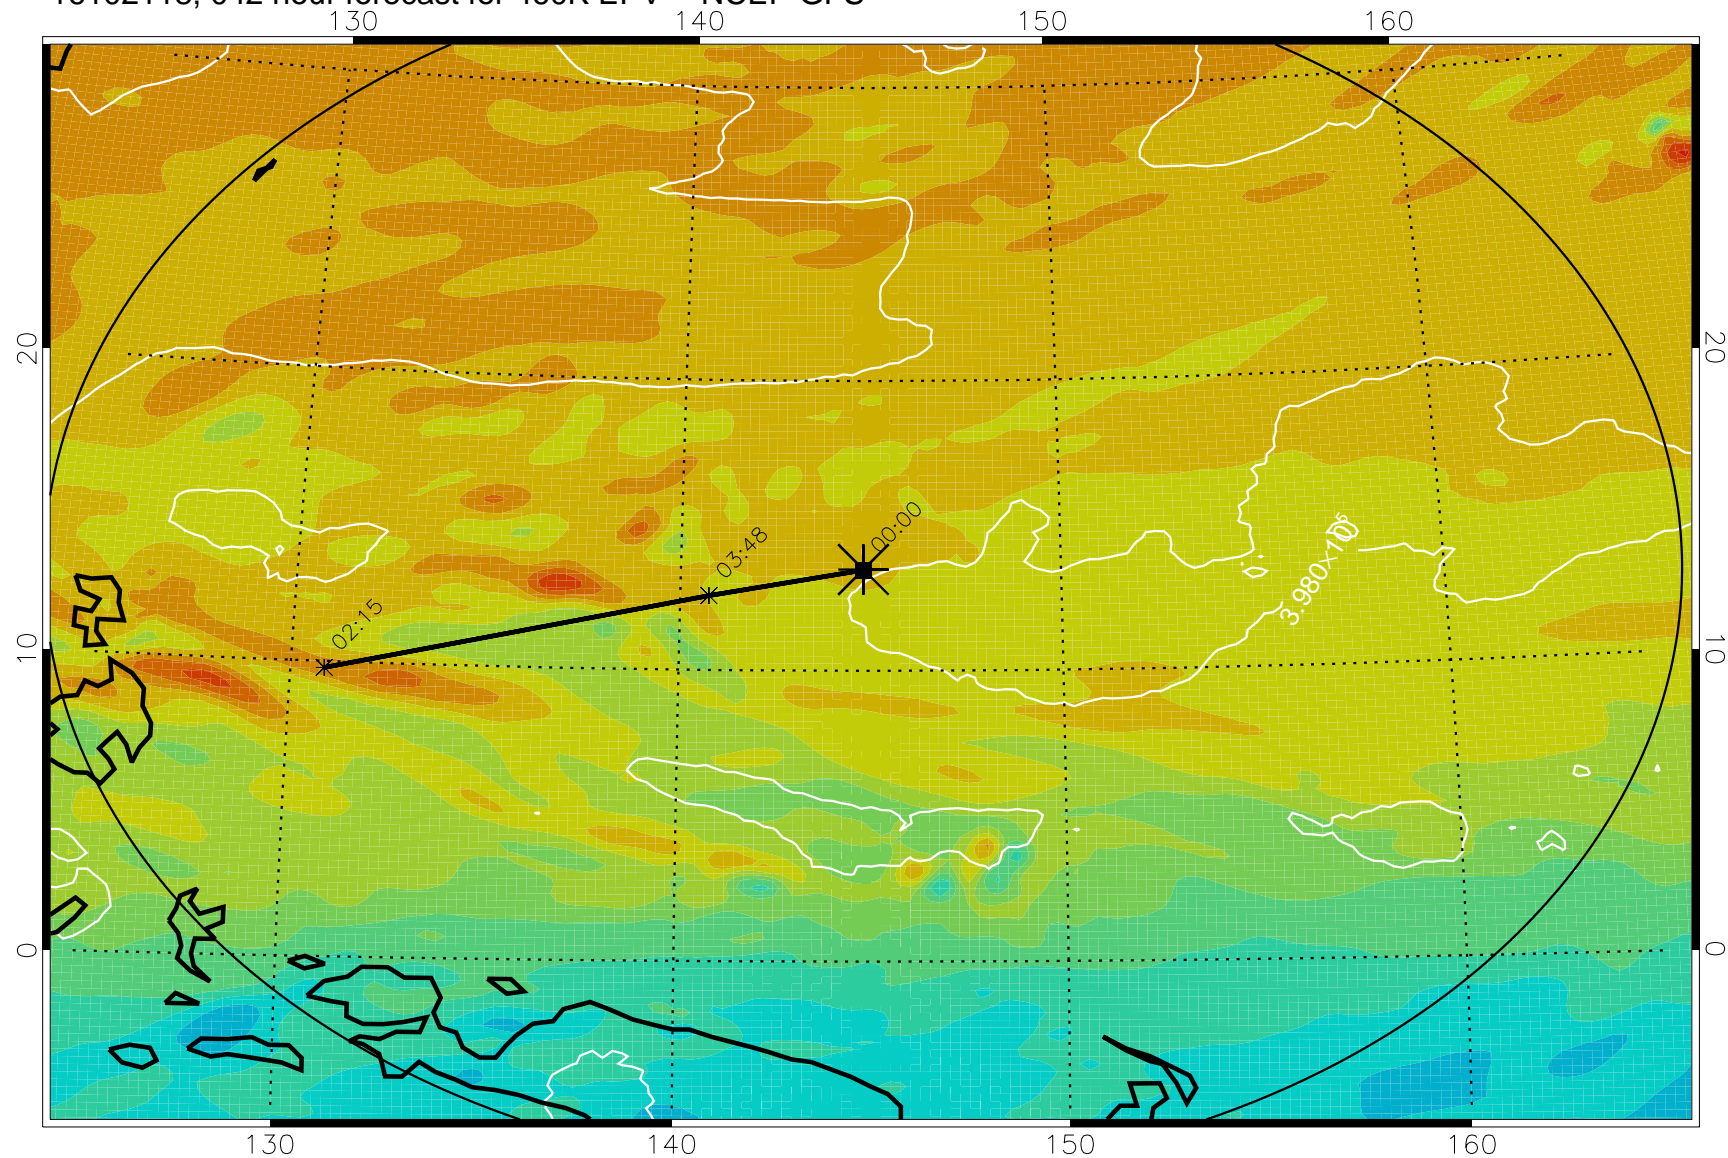

16102018, 018 hour forecast for 460K EPV -- NCEP GFS

460K Montgomery Streamfunction, white

Range ring of 2304 km

16102100, 024 hour forecast for 460K EPV -- NCEP GFS

460K Montgomery Streamfunction, white

Range ring of 2304 km

16102106, 030 hour forecast for 460K EPV -- NCEP GFS

460K Montgomery Streamfunction, white

Range ring of 2304 km

16102112, 036 hour forecast for 460K EPV -- NCEP GFS

460K Montgomery Streamfunction, white

Range ring of 2304 km

16102118, 042 hour forecast for 460K EPV -- NCEP GFS

460K Montgomery Streamfunction, white

Range ring of 2304 km

16102200, 048 hour forecast for 460K EPV -- NCEP GFS

460K Montgomery Streamfunction, white

Range ring of 2304 km

16102206, 054 hour forecast for 460K EPV -- NCEP GFS

460K Montgomery Streamfunction, white

Range ring of 2304 km

16102212, 060 hour forecast for 460K EPV -- NCEP GFS

460K Montgomery Streamfunction, white

Range ring of 2304 km