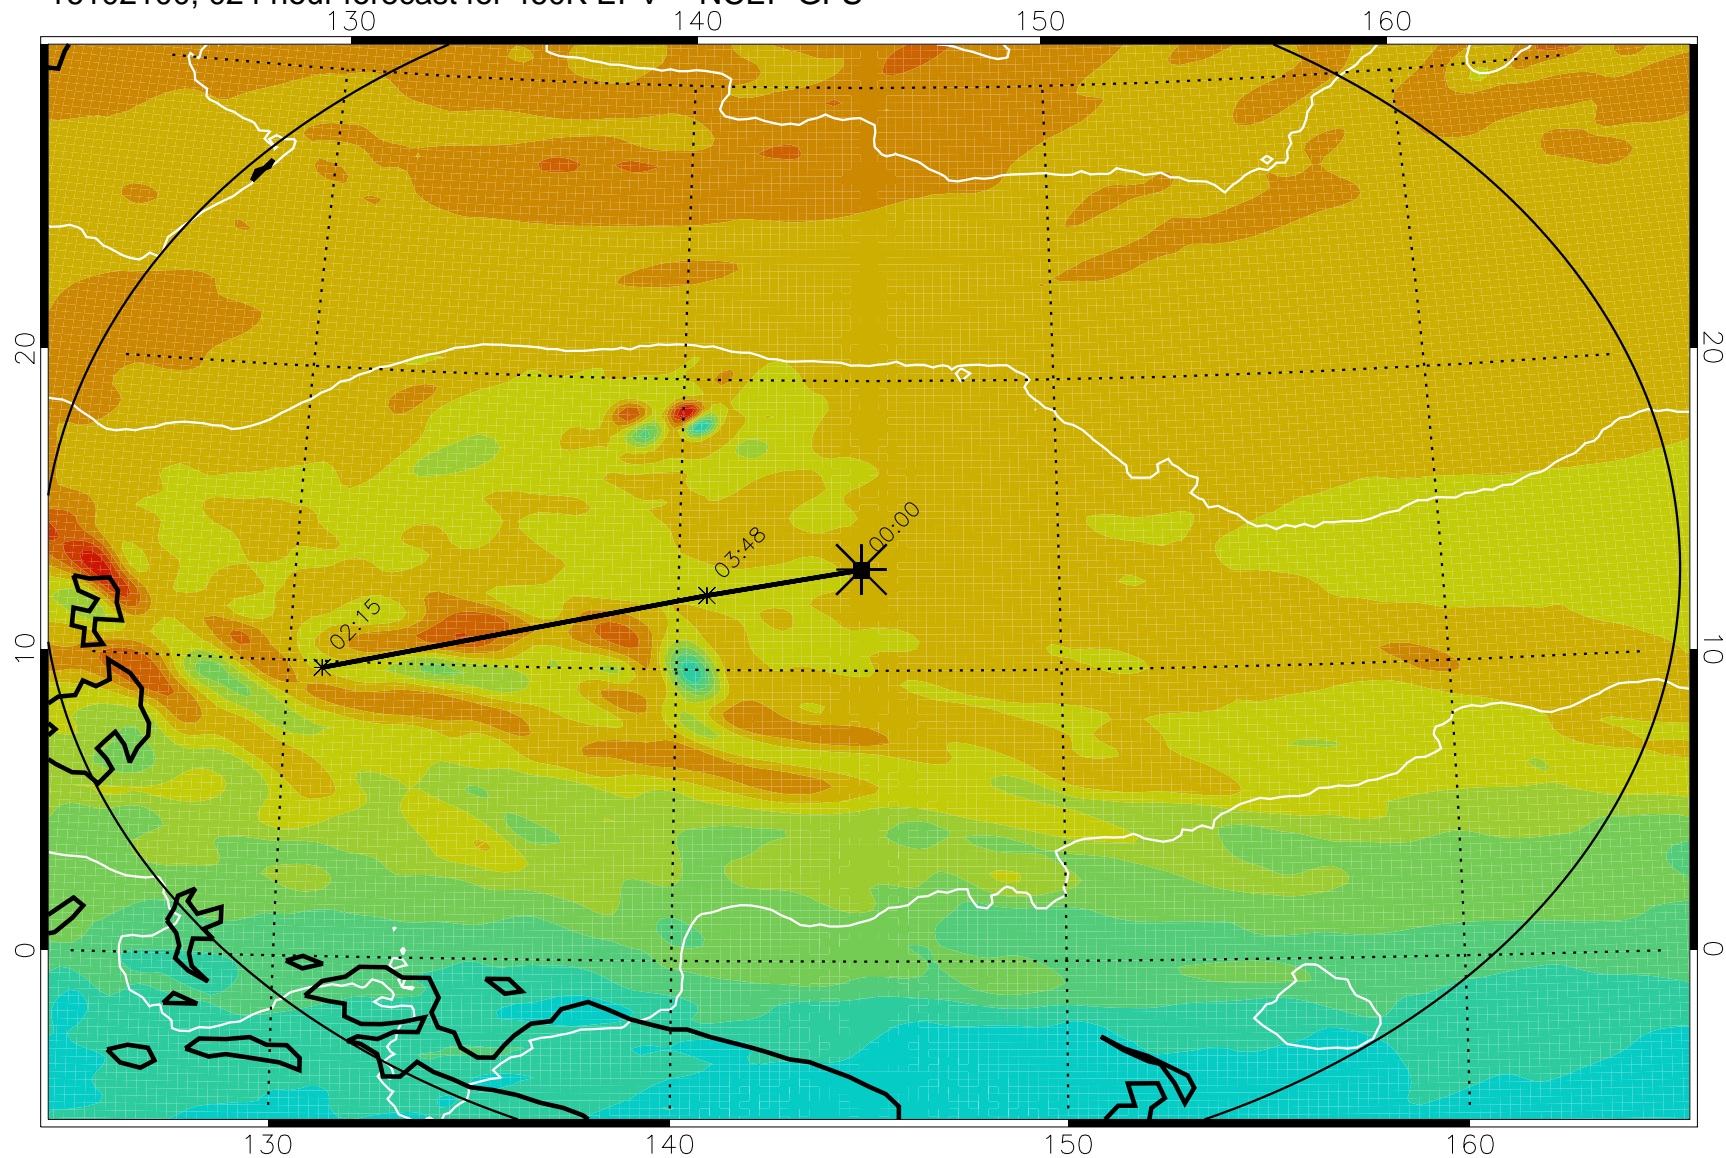

16102006, 006 hour forecast for 460K EPV -- NCEP GFS

460K Montgomery Streamfunction, white

Range ring of 2304 km

16102012, 012 hour forecast for 460K EPV -- NCEP GFS

460K Montgomery Streamfunction, white

Range ring of 2304 km

16102018, 018 hour forecast for 460K EPV -- NCEP GFS

460K Montgomery Streamfunction, white

Range ring of 2304 km

16102100, 024 hour forecast for 460K EPV -- NCEP GFS

460K Montgomery Streamfunction, white

Range ring of 2304 km

16102106, 030 hour forecast for 460K EPV -- NCEP GFS

460K Montgomery Streamfunction, white

Range ring of 2304 km

16102112, 036 hour forecast for 460K EPV -- NCEP GFS

460K Montgomery Streamfunction, white

Range ring of 2304 km

16102118, 042 hour forecast for 460K EPV -- NCEP GFS

460K Montgomery Streamfunction, white

Range ring of 2304 km

16102200, 048 hour forecast for 460K EPV -- NCEP GFS

460K Montgomery Streamfunction, white

Range ring of 2304 km