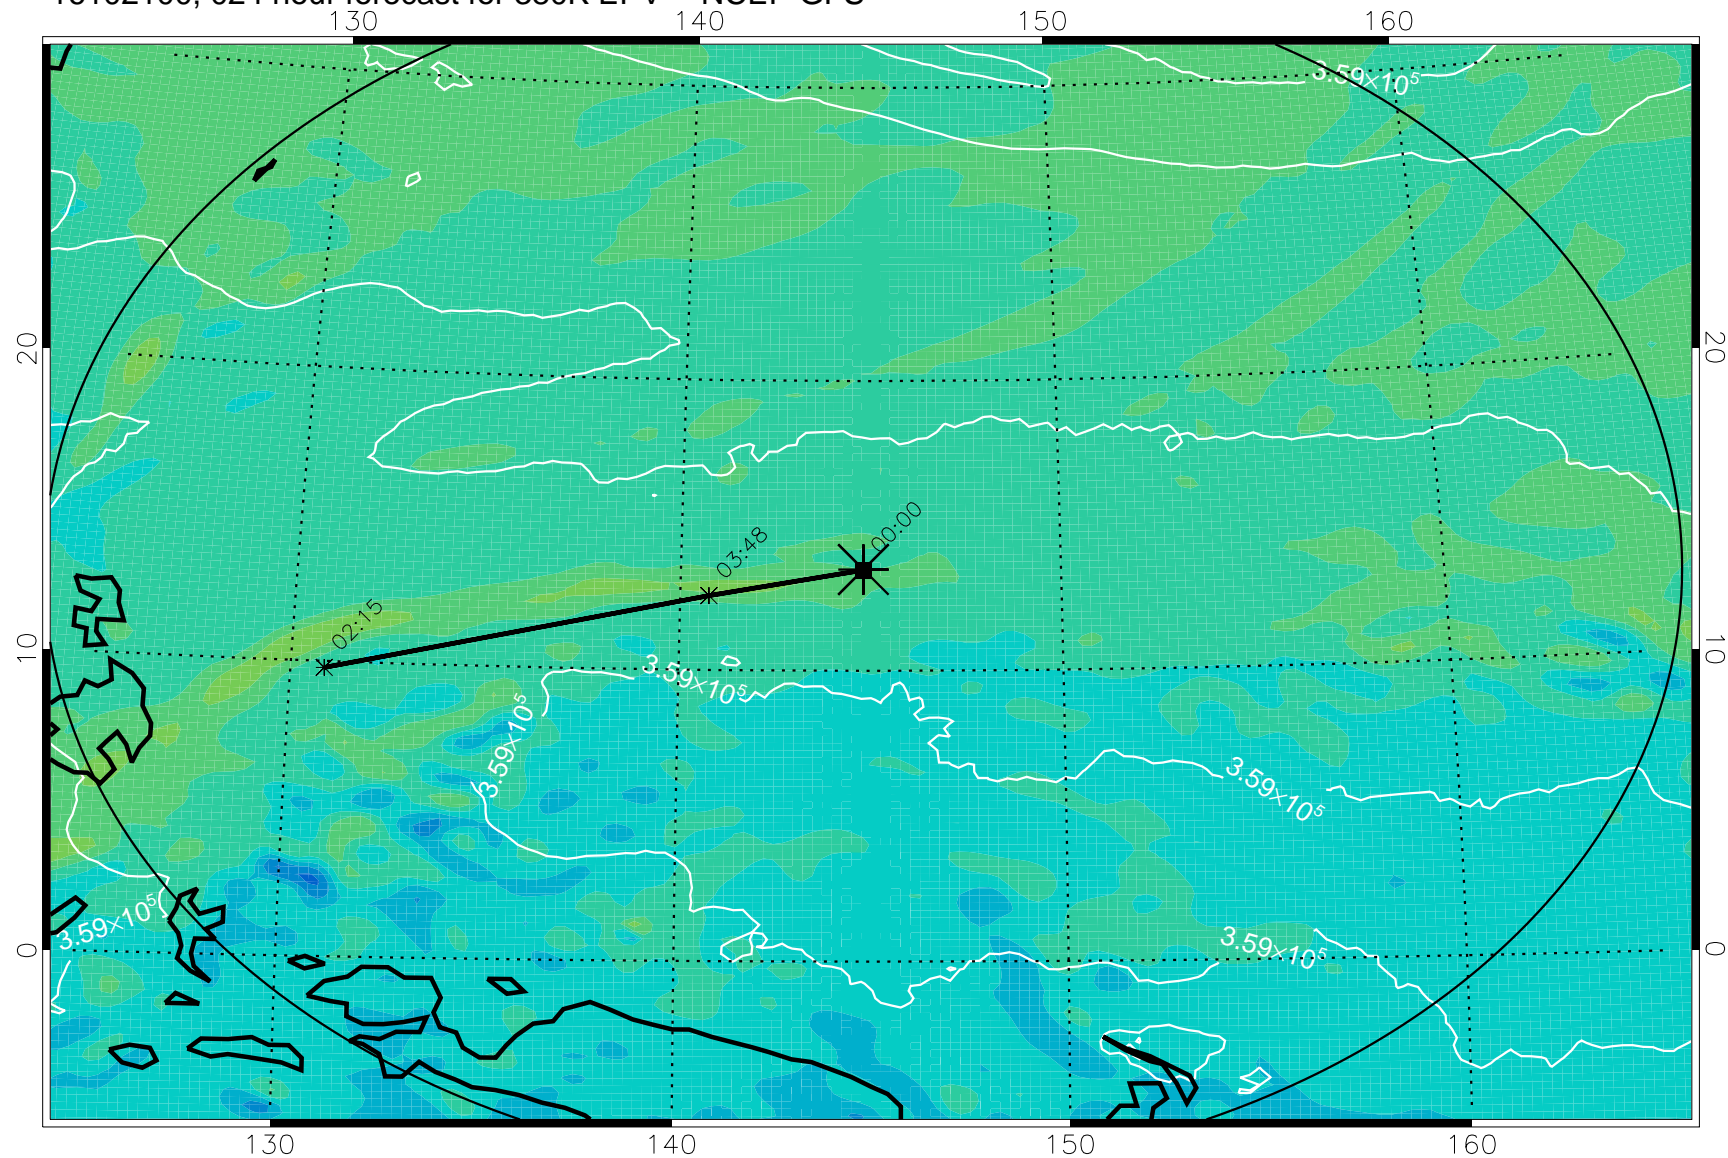

16102018, 018 hour forecast for 380K EPV -- NCEP GFS

380K Montgomery Streamfunction, white

Range ring of 2304 km

16102100, 024 hour forecast for 380K EPV -- NCEP GFS

380K Montgomery Streamfunction, white

Range ring of 2304 km

16102106, 030 hour forecast for 380K EPV -- NCEP GFS

380K Montgomery Streamfunction, white

Range ring of 2304 km

16102112, 036 hour forecast for 380K EPV -- NCEP GFS

380K Montgomery Streamfunction, white

Range ring of 2304 km

16102118, 042 hour forecast for 380K EPV -- NCEP GFS

380K Montgomery Streamfunction, white

Range ring of 2304 km

16102200, 048 hour forecast for 380K EPV -- NCEP GFS

16102206, 054 hour forecast for 380K EPV -- NCEP GFS

380K Montgomery Streamfunction, white

Range ring of 2304 km

16102212, 060 hour forecast for 380K EPV -- NCEP GFS

380K Montgomery Streamfunction, white

Range ring of 2304 km

16102218, 066 hour forecast for 380K EPV -- NCEP GFS