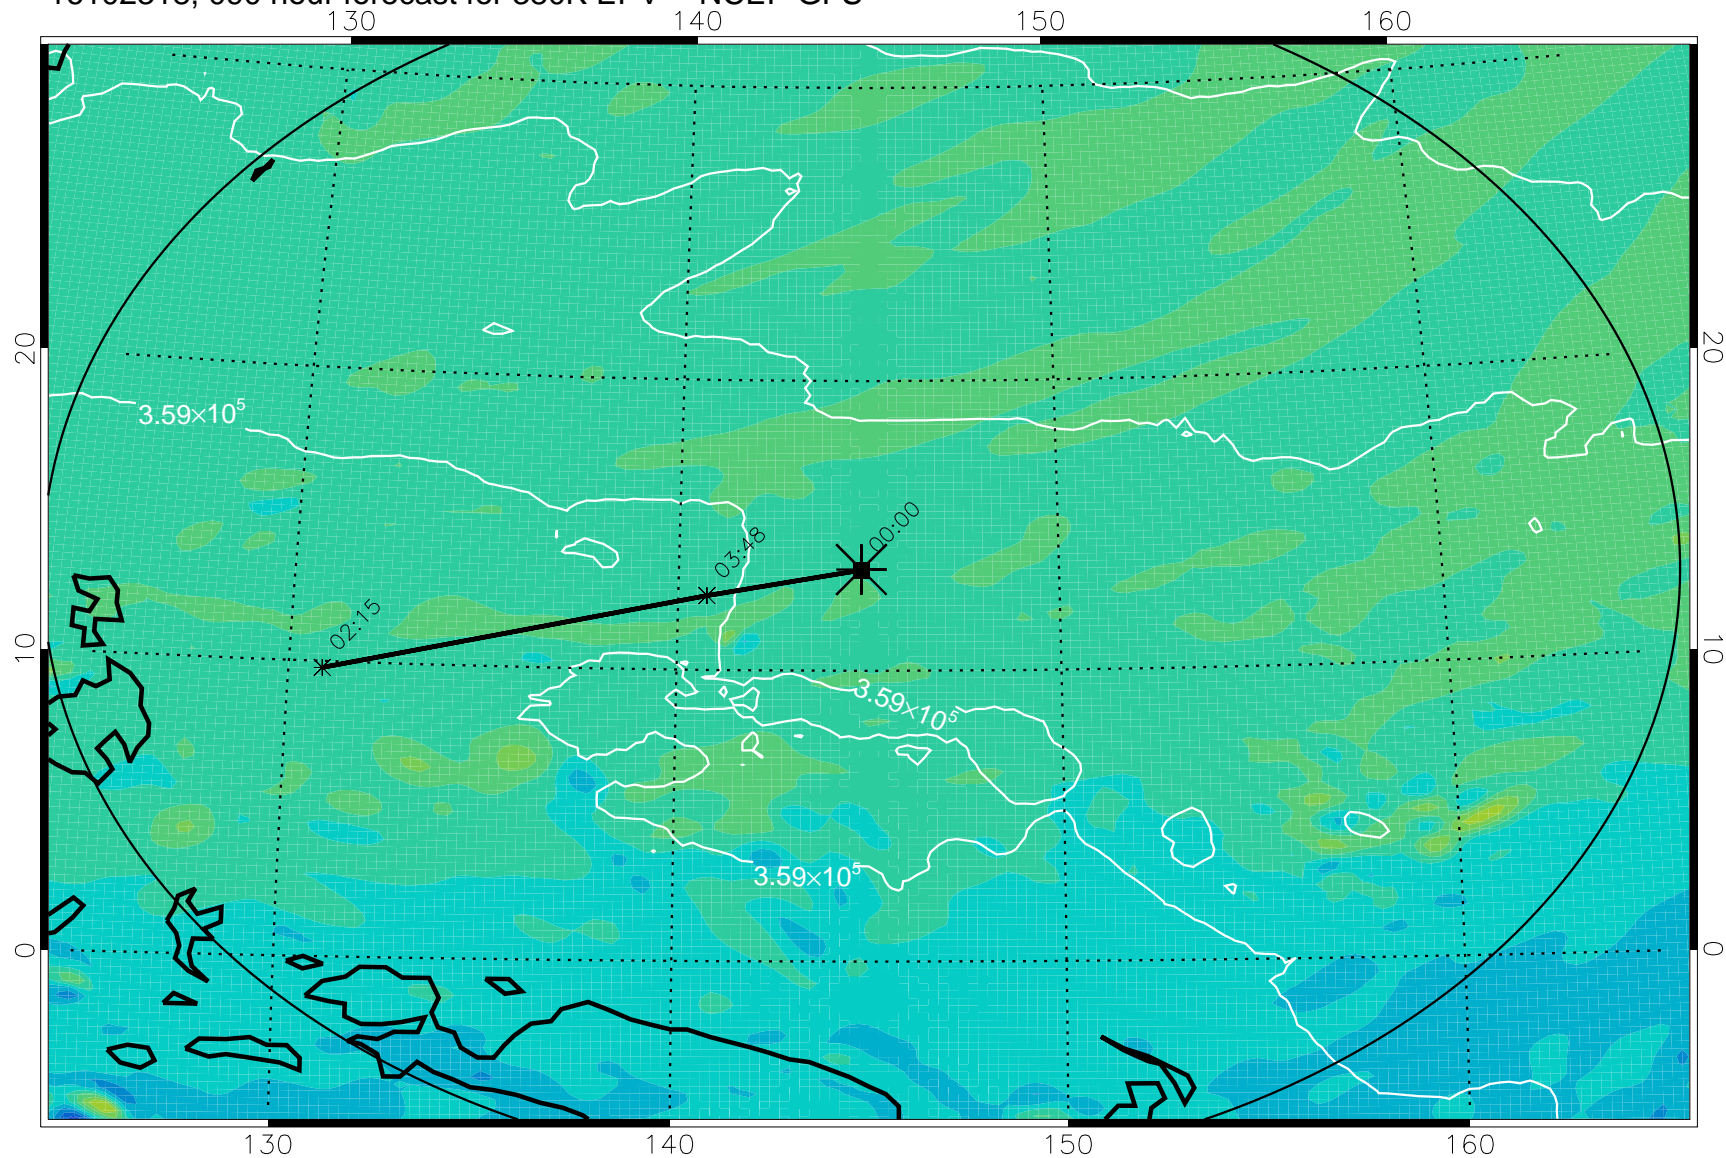

380K Montgomery Streamfunction, white

Range ring of 2304 km

16102300, 072 hour forecast for 380K EPV -- NCEP GFS

380K Montgomery Streamfunction, white

Range ring of 2304 km

16102306, 078 hour forecast for 380K EPV -- NCEP GFS

380K Montgomery Streamfunction, white

Range ring of 2304 km

16102312, 084 hour forecast for 380K EPV -- NCEP GFS

380K Montgomery Streamfunction, white

Range ring of 2304 km

16102318, 090 hour forecast for 380K EPV -- NCEP GFS

380K Montgomery Streamfunction, white

Range ring of 2304 km

16102400, 096 hour forecast for 380K EPV -- NCEP GFS

380K Montgomery Streamfunction, white

Range ring of 2304 km

16102406, 102 hour forecast for 380K EPV -- NCEP GFS

380K Montgomery Streamfunction, white

Range ring of 2304 km

16102412, 108 hour forecast for 380K EPV -- NCEP GFS

380K Montgomery Streamfunction, white

Range ring of 2304 km

16102418, 114 hour forecast for 380K EPV -- NCEP GFS