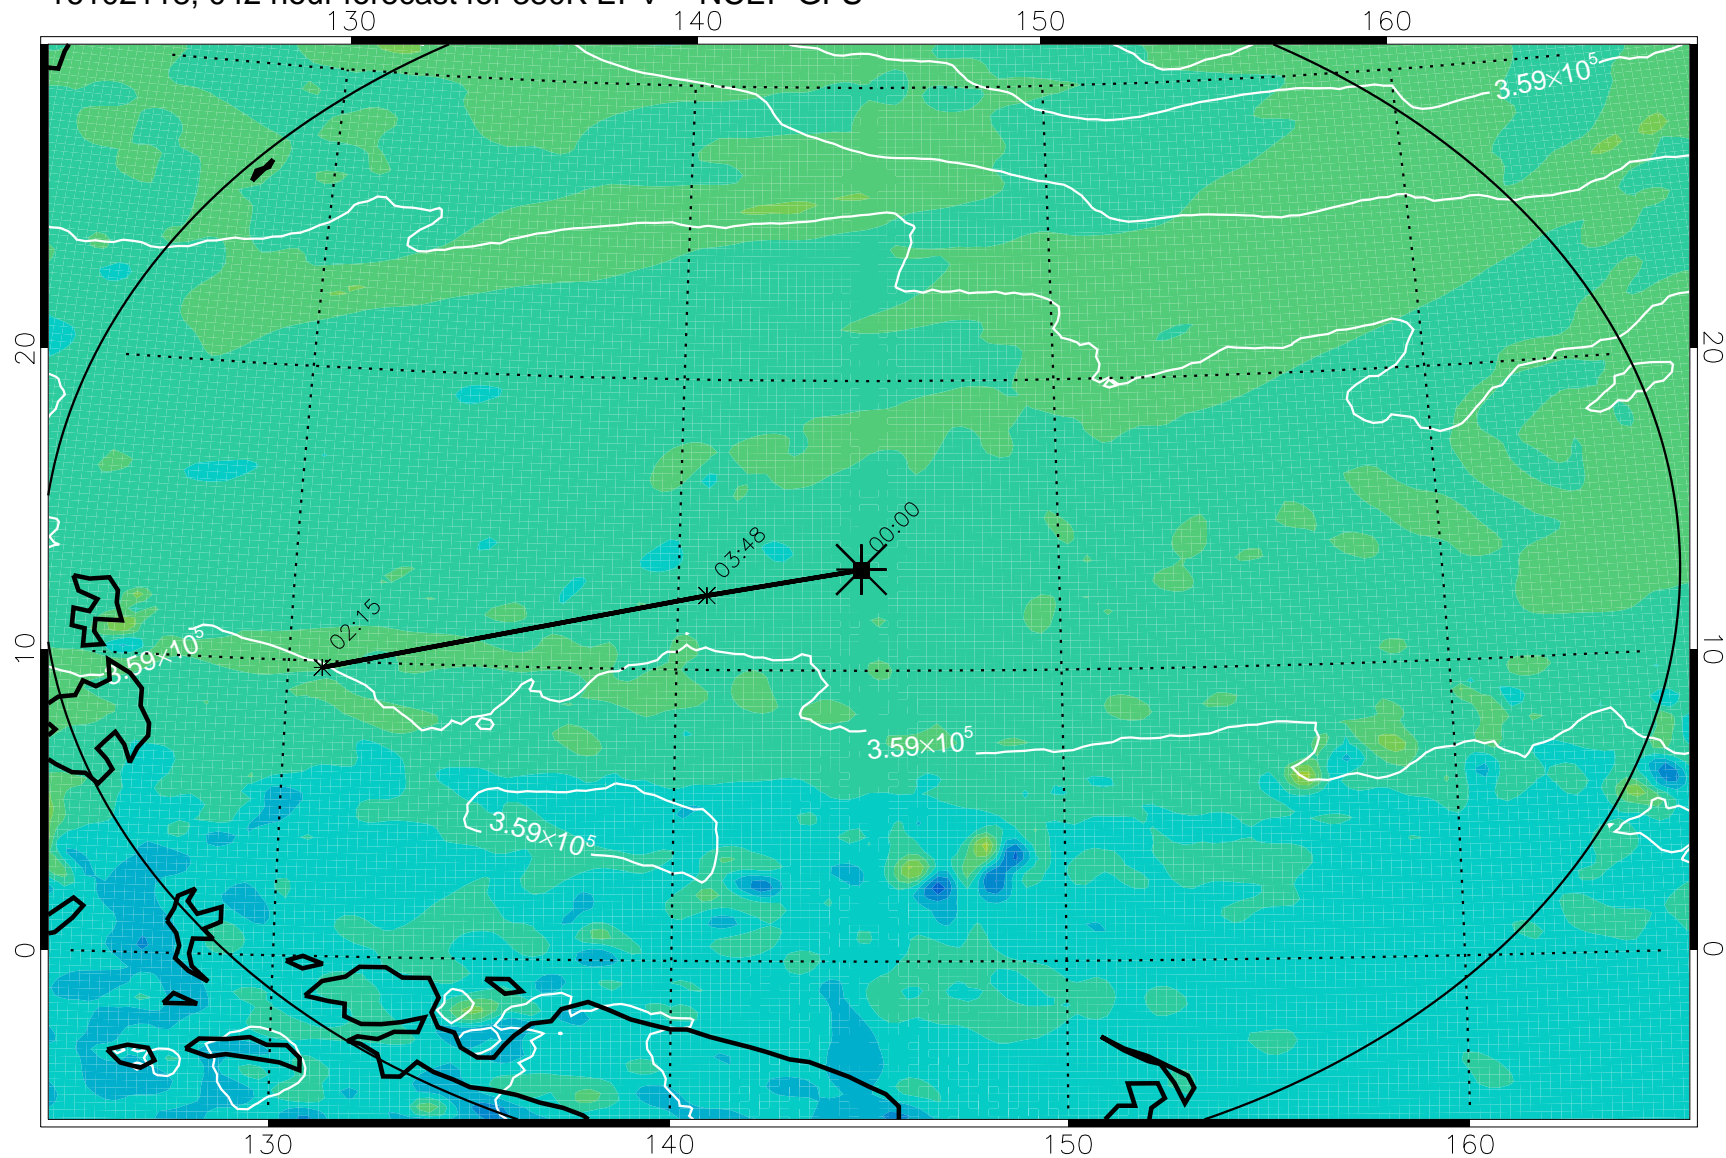

16102018, 018 hour forecast for 380K EPV -- NCEP GFS

380K Montgomery Streamfunction, white

Range ring of 2304 km

16102100, 024 hour forecast for 380K EPV -- NCEP GFS

380K Montgomery Streamfunction, white

Range ring of 2304 km

16102106, 030 hour forecast for 380K EPV -- NCEP GFS

380K Montgomery Streamfunction, white

Range ring of 2304 km

16102112, 036 hour forecast for 380K EPV -- NCEP GFS

380K Montgomery Streamfunction, white

Range ring of 2304 km

16102118, 042 hour forecast for 380K EPV -- NCEP GFS

380K Montgomery Streamfunction, white

Range ring of 2304 km

16102200, 048 hour forecast for 380K EPV -- NCEP GFS

16102206, 054 hour forecast for 380K EPV -- NCEP GFS

380K Montgomery Streamfunction, white

Range ring of 2304 km

16102212, 060 hour forecast for 380K EPV -- NCEP GFS

380K Montgomery Streamfunction, white

Range ring of 2304 km

16102218, 066 hour forecast for 380K EPV -- NCEP GFS