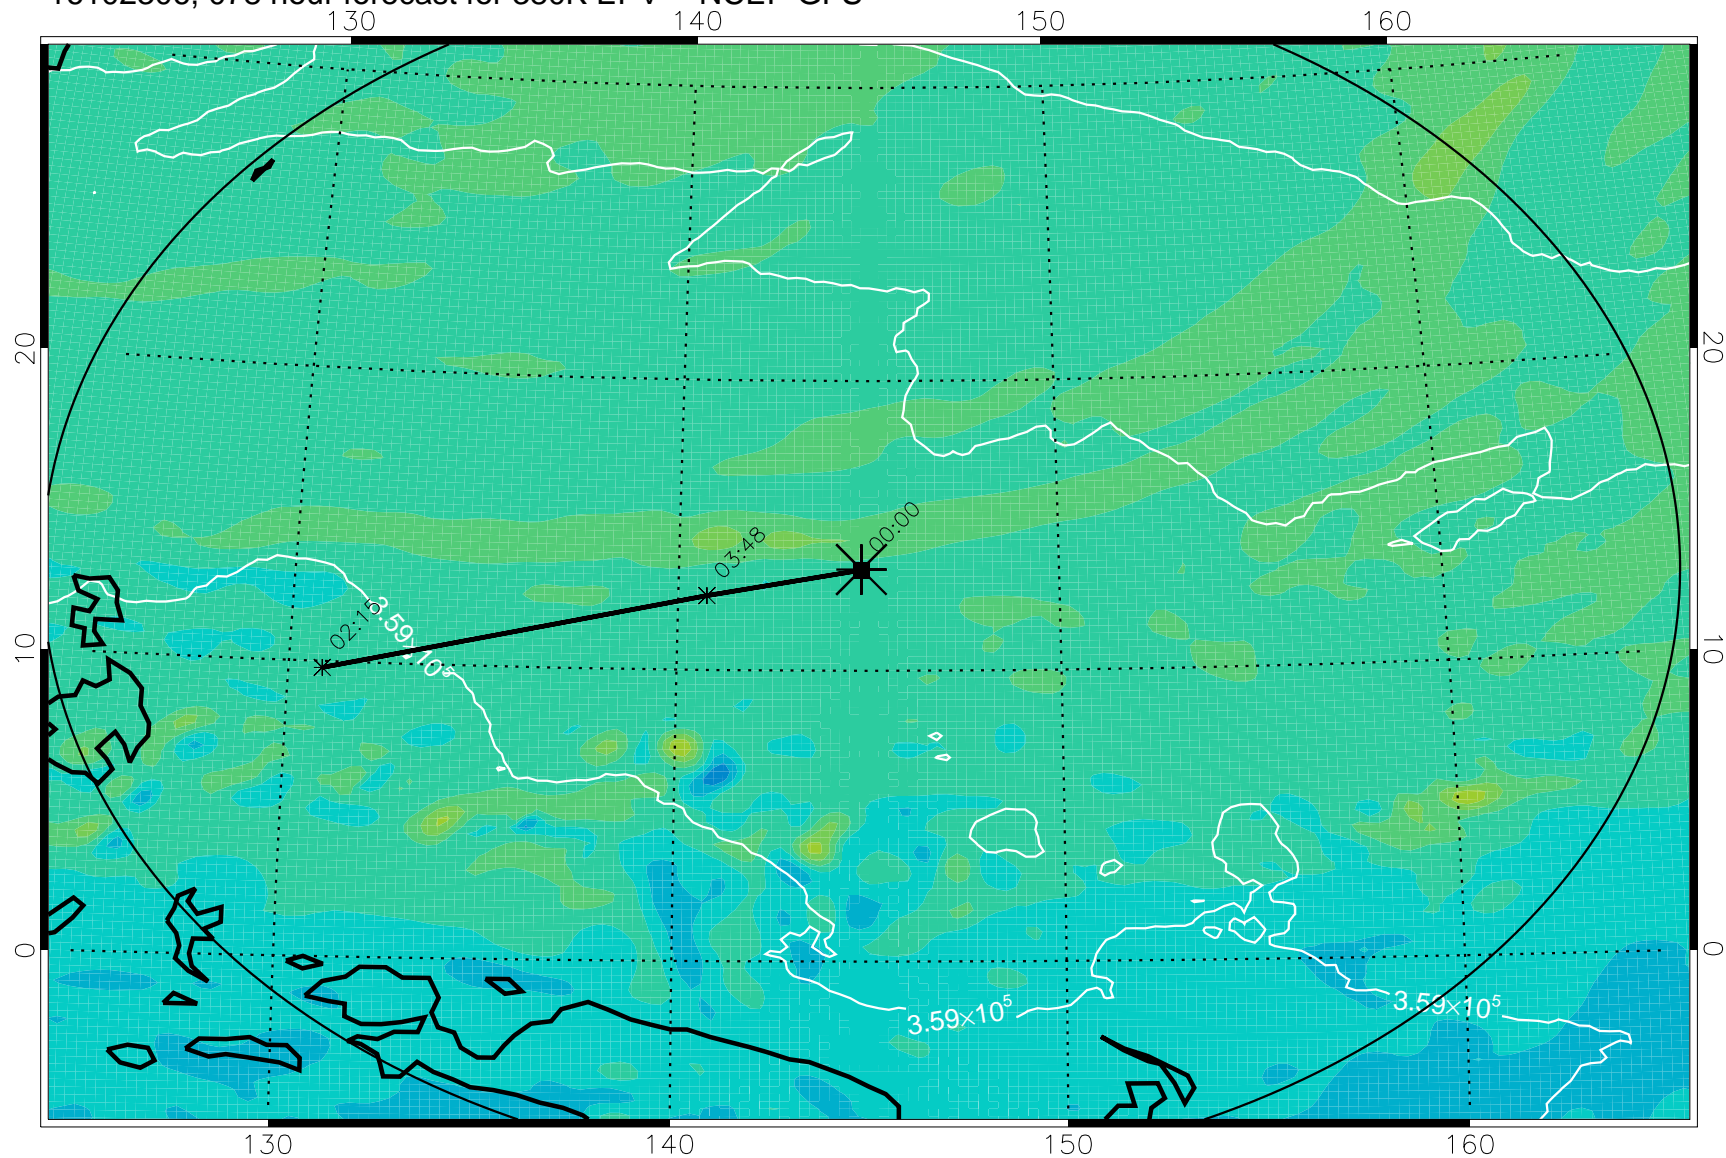

380K Montgomery Streamfunction, white

Range ring of 2304 km

16102212, 060 hour forecast for 380K EPV -- NCEP GFS

380K Montgomery Streamfunction, white

Range ring of 2304 km

16102218, 066 hour forecast for 380K EPV -- NCEP GFS

380K Montgomery Streamfunction, white

Range ring of 2304 km

16102300, 072 hour forecast for 380K EPV -- NCEP GFS

380K Montgomery Streamfunction, white

Range ring of 2304 km

16102306, 078 hour forecast for 380K EPV -- NCEP GFS

380K Montgomery Streamfunction, white

Range ring of 2304 km

16102312, 084 hour forecast for 380K EPV -- NCEP GFS

380K Montgomery Streamfunction, white

Range ring of 2304 km

16102318, 090 hour forecast for 380K EPV -- NCEP GFS

380K Montgomery Streamfunction, white

Range ring of 2304 km

16102400, 096 hour forecast for 380K EPV -- NCEP GFS

380K Montgomery Streamfunction, white

Range ring of 2304 km

16102406, 102 hour forecast for 380K EPV -- NCEP GFS