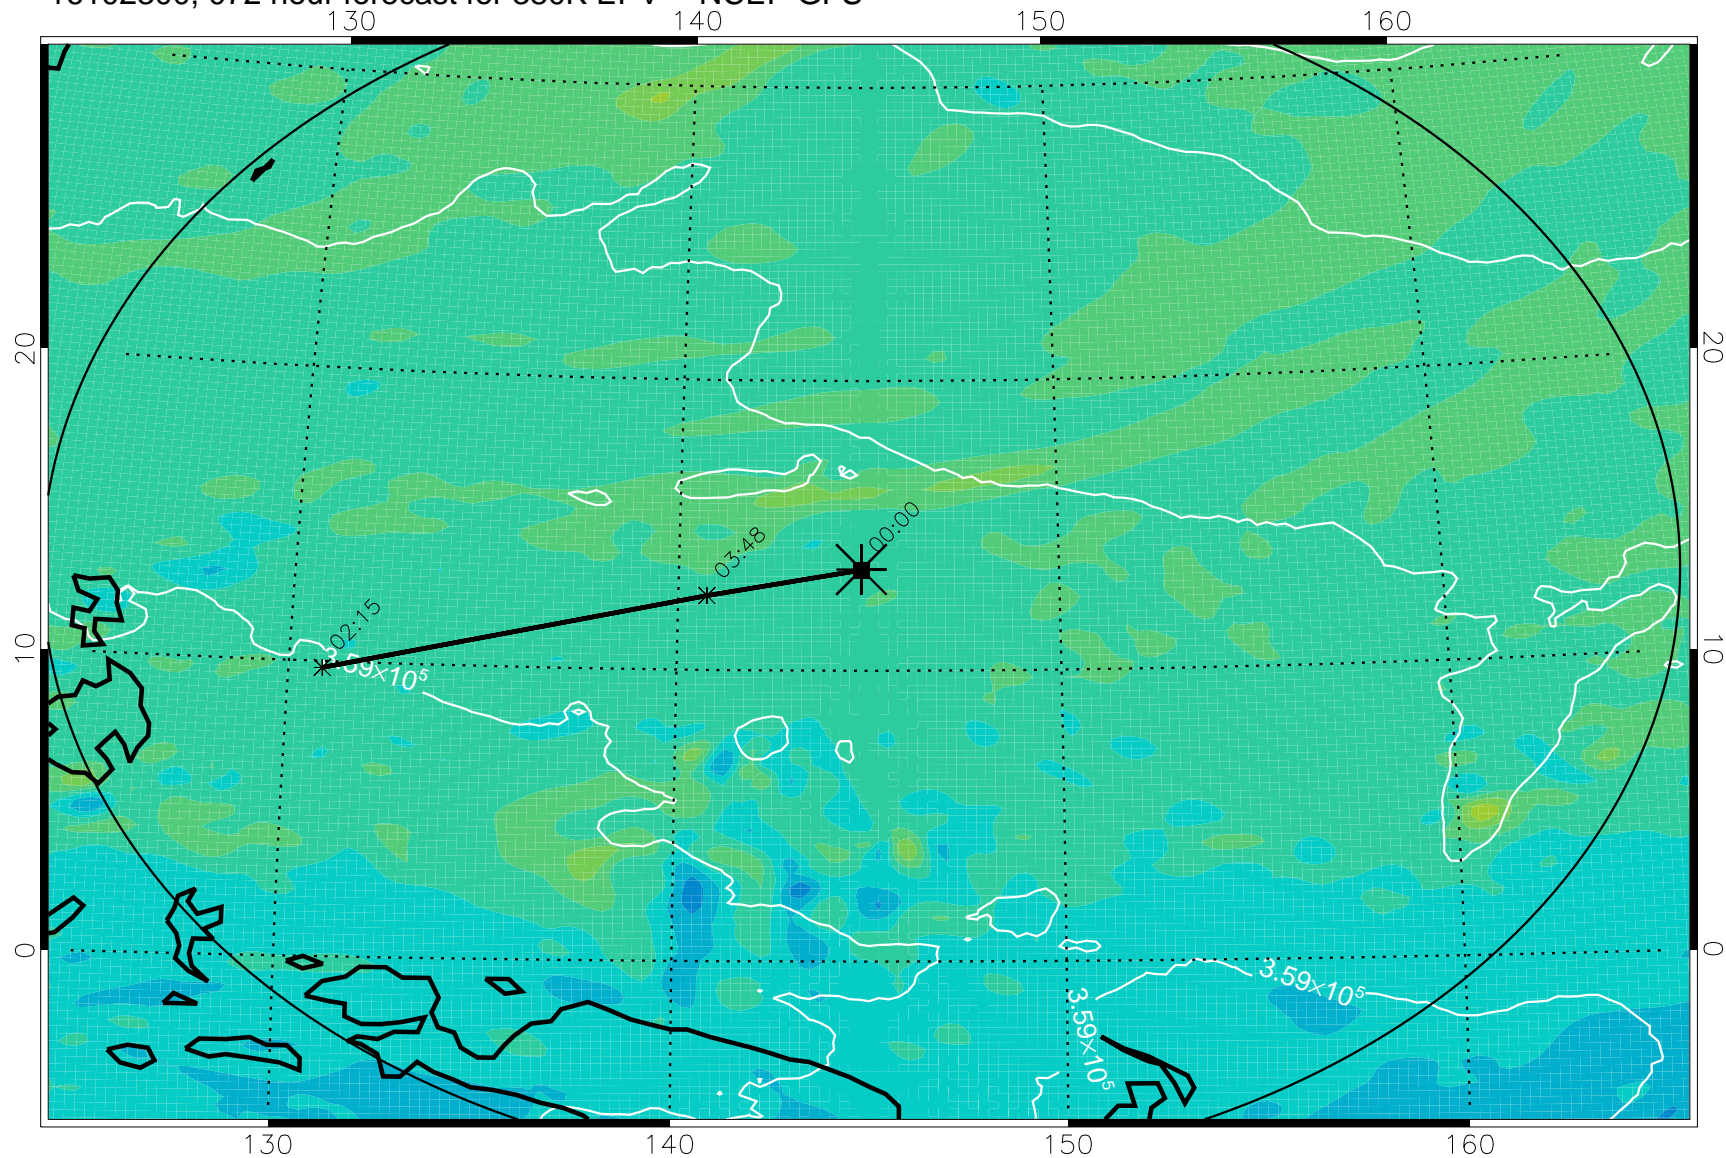

16102118, 042 hour forecast for 380K EPV -- NCEP GFS

380K Montgomery Streamfunction, white

Range ring of 2304 km

16102200, 048 hour forecast for 380K EPV -- NCEP GFS

16102206, 054 hour forecast for 380K EPV -- NCEP GFS

380K Montgomery Streamfunction, white

Range ring of 2304 km

16102212, 060 hour forecast for 380K EPV -- NCEP GFS

380K Montgomery Streamfunction, white

Range ring of 2304 km

16102218, 066 hour forecast for 380K EPV -- NCEP GFS

380K Montgomery Streamfunction, white

Range ring of 2304 km

16102300, 072 hour forecast for 380K EPV -- NCEP GFS

380K Montgomery Streamfunction, white

Range ring of 2304 km

16102306, 078 hour forecast for 380K EPV -- NCEP GFS

380K Montgomery Streamfunction, white

Range ring of 2304 km

16102312, 084 hour forecast for 380K EPV -- NCEP GFS

380K Montgomery Streamfunction, white

Range ring of 2304 km

16102318, 090 hour forecast for 380K EPV -- NCEP GFS