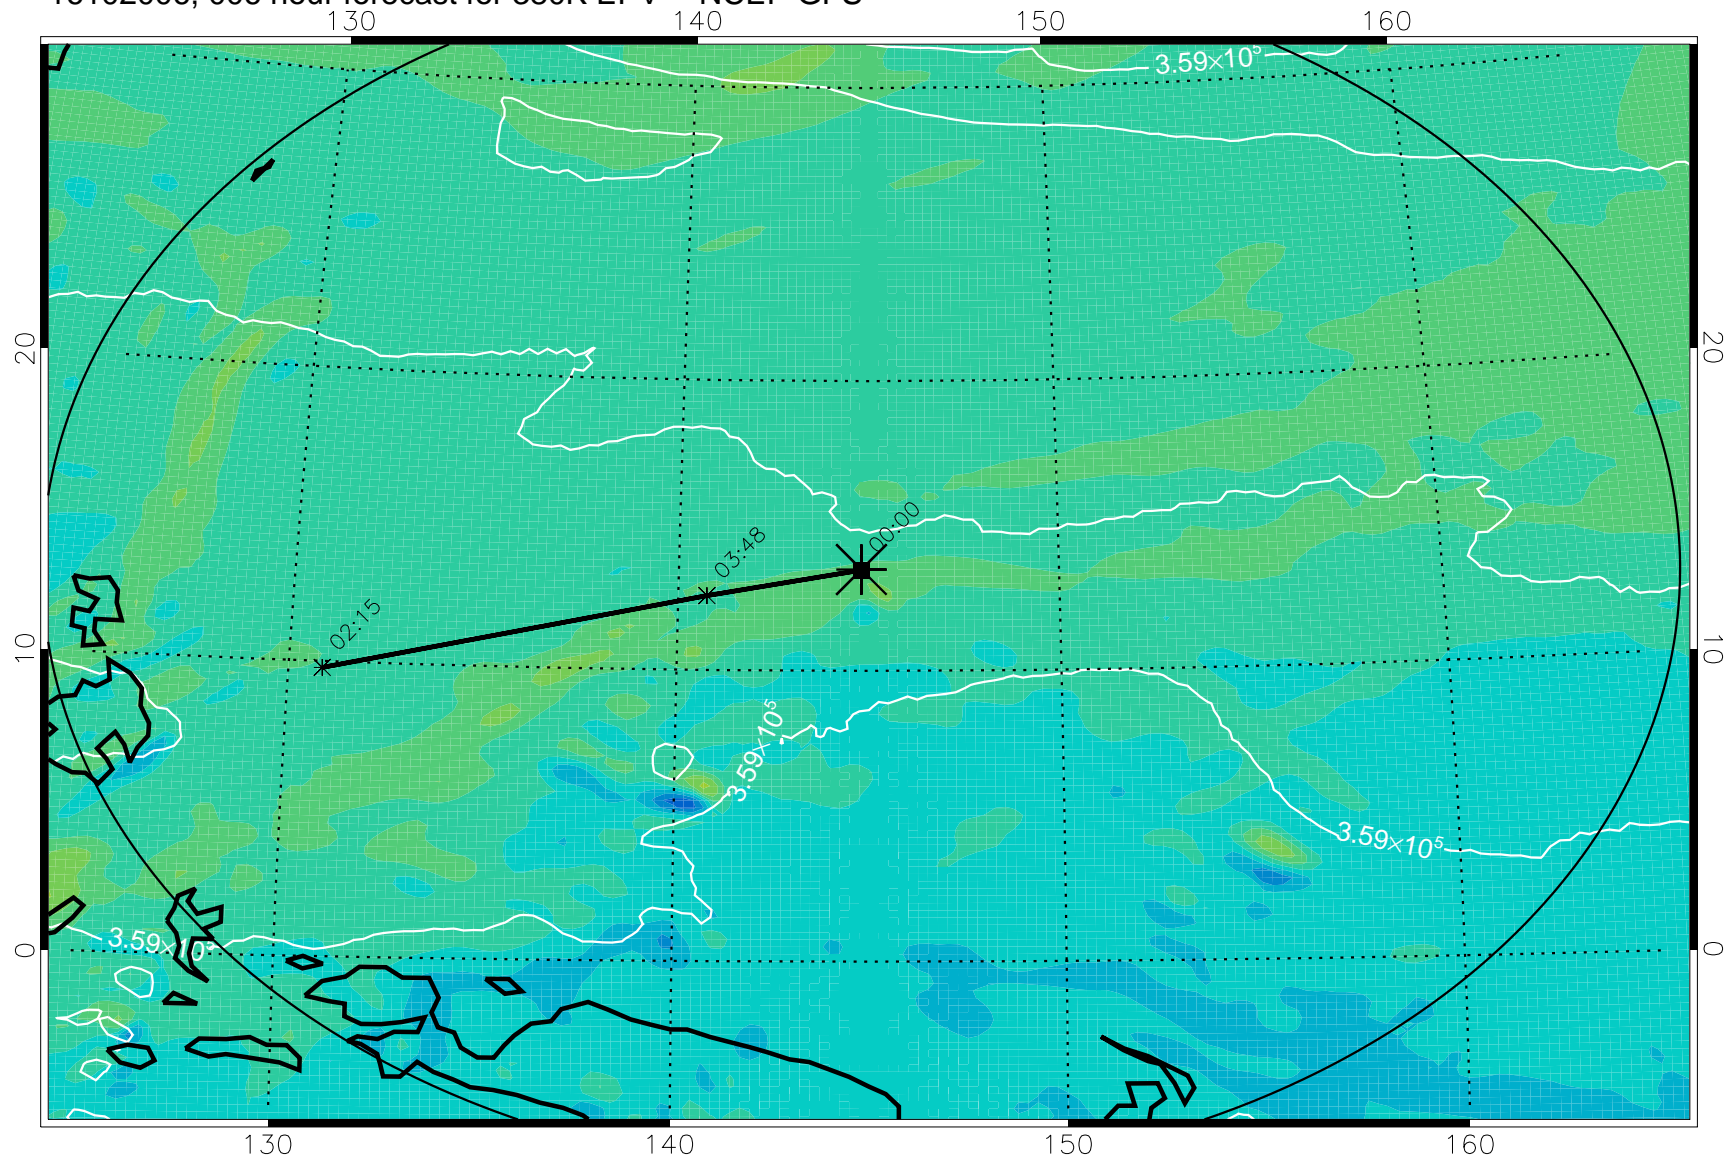

16102006, 006 hour forecast for 380K EPV -- NCEP GFS

380K Montgomery Streamfunction, white

Range ring of 2304 km

16102012, 012 hour forecast for 380K EPV -- NCEP GFS

380K Montgomery Streamfunction, white

Range ring of 2304 km

16102018, 018 hour forecast for 380K EPV -- NCEP GFS

380K Montgomery Streamfunction, white

Range ring of 2304 km

16102100, 024 hour forecast for 380K EPV -- NCEP GFS

380K Montgomery Streamfunction, white

Range ring of 2304 km

16102106, 030 hour forecast for 380K EPV -- NCEP GFS

380K Montgomery Streamfunction, white

Range ring of 2304 km

16102112, 036 hour forecast for 380K EPV -- NCEP GFS

380K Montgomery Streamfunction, white

Range ring of 2304 km

16102118, 042 hour forecast for 380K EPV -- NCEP GFS

380K Montgomery Streamfunction, white

Range ring of 2304 km

16102200, 048 hour forecast for 380K EPV -- NCEP GFS

16102206, 054 hour forecast for 380K EPV -- NCEP GFS