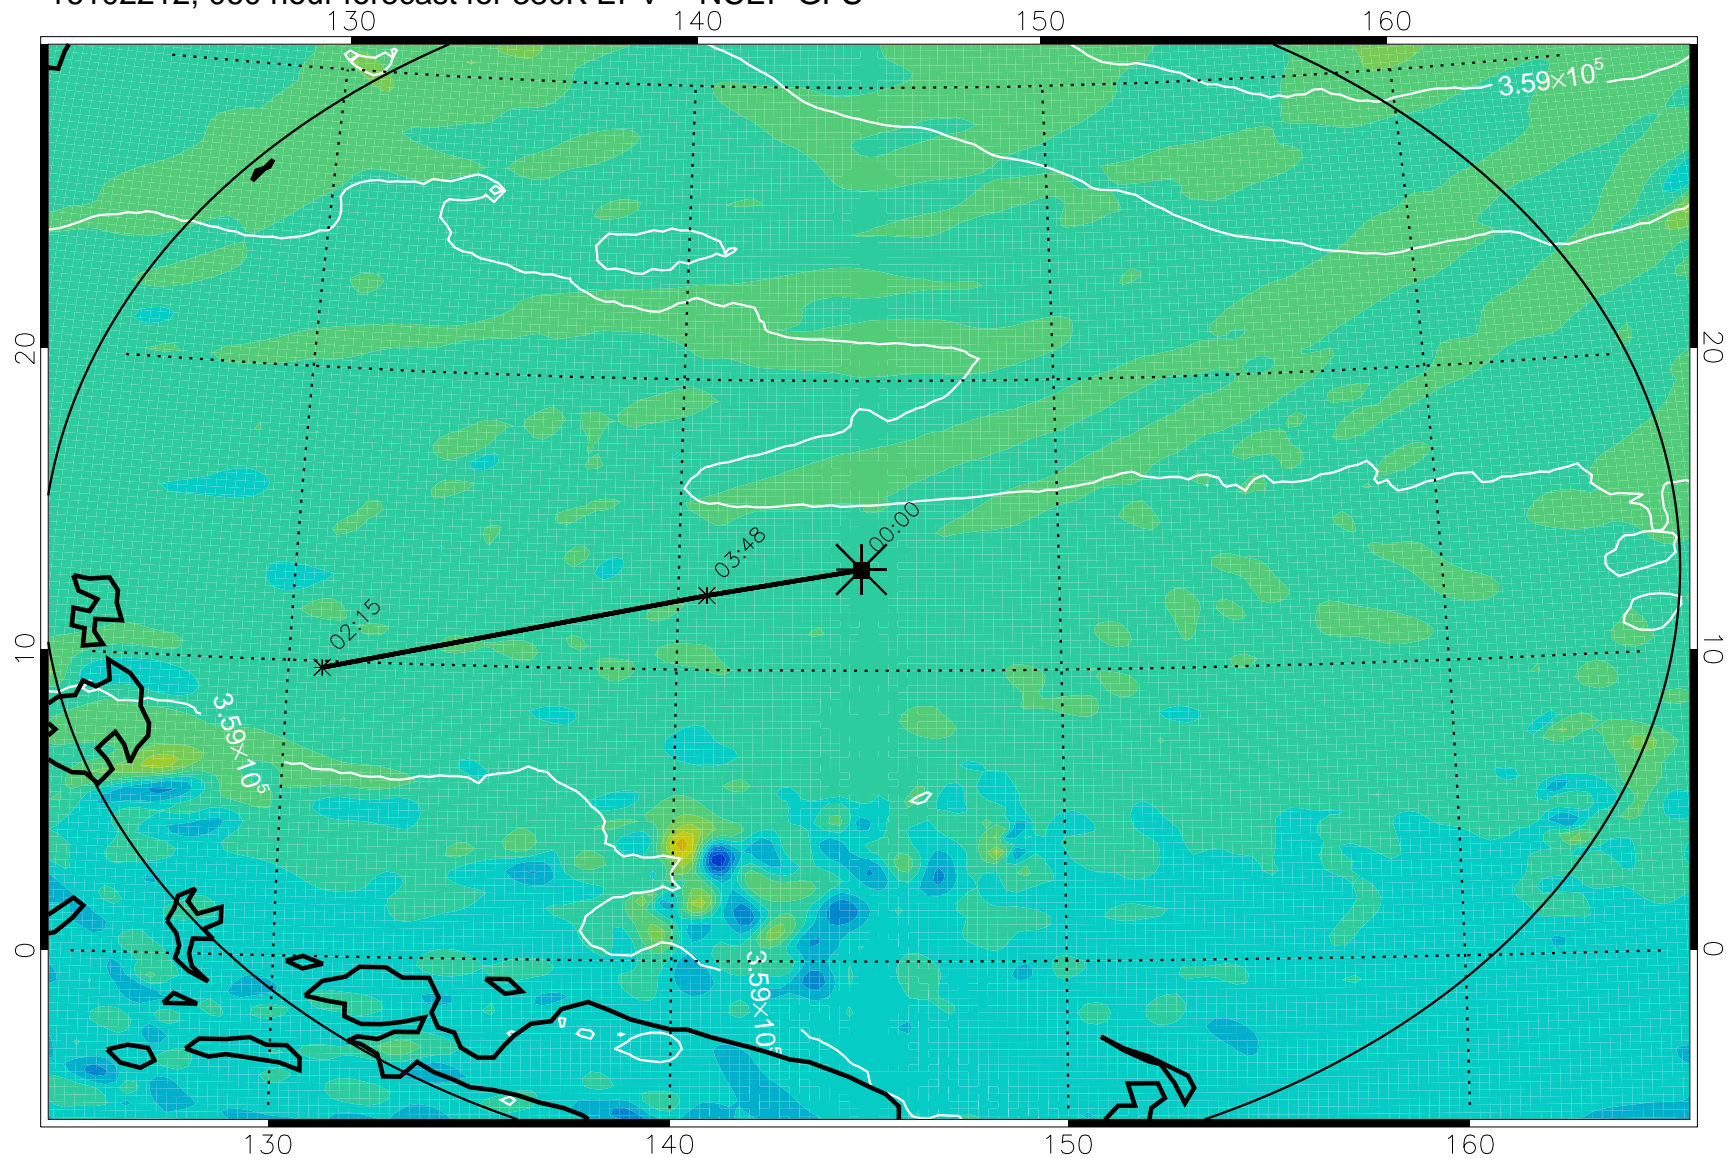

16102106, 030 hour forecast for 380K EPV -- NCEP GFS

380K Montgomery Streamfunction, white

Range ring of 2304 km

16102112, 036 hour forecast for 380K EPV -- NCEP GFS

380K Montgomery Streamfunction, white

Range ring of 2304 km

16102118, 042 hour forecast for 380K EPV -- NCEP GFS

380K Montgomery Streamfunction, white

Range ring of 2304 km

16102200, 048 hour forecast for 380K EPV -- NCEP GFS

16102206, 054 hour forecast for 380K EPV -- NCEP GFS

380K Montgomery Streamfunction, white

Range ring of 2304 km

16102212, 060 hour forecast for 380K EPV -- NCEP GFS

380K Montgomery Streamfunction, white

Range ring of 2304 km

16102218, 066 hour forecast for 380K EPV -- NCEP GFS

380K Montgomery Streamfunction, white

Range ring of 2304 km

16102300, 072 hour forecast for 380K EPV -- NCEP GFS

380K Montgomery Streamfunction, white

Range ring of 2304 km

16102306, 078 hour forecast for 380K EPV -- NCEP GFS