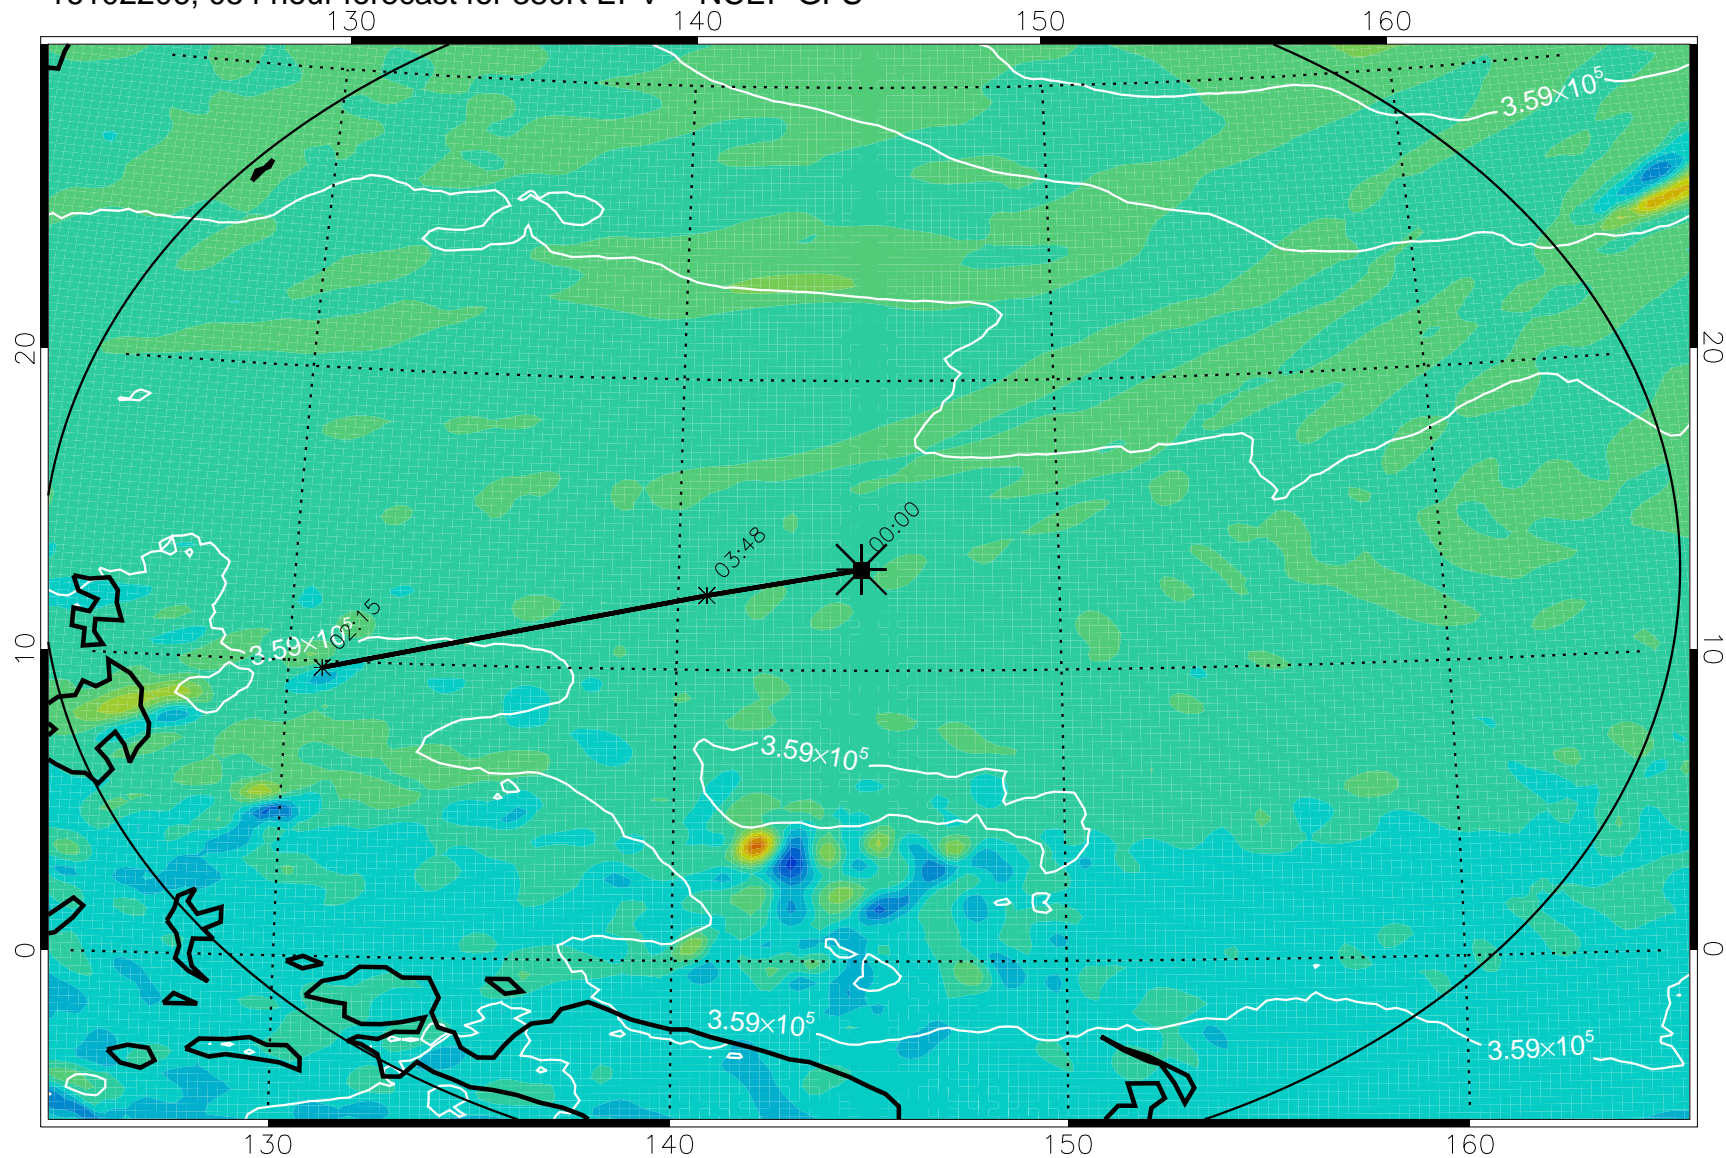

16102118, 042 hour forecast for 380K EPV -- NCEP GFS

380K Montgomery Streamfunction, white

Range ring of 2304 km

16102200, 048 hour forecast for 380K EPV -- NCEP GFS

16102206, 054 hour forecast for 380K EPV -- NCEP GFS

380K Montgomery Streamfunction, white

Range ring of 2304 km

16102212, 060 hour forecast for 380K EPV -- NCEP GFS

380K Montgomery Streamfunction, white

Range ring of 2304 km

16102218, 066 hour forecast for 380K EPV -- NCEP GFS

380K Montgomery Streamfunction, white

Range ring of 2304 km

16102300, 072 hour forecast for 380K EPV -- NCEP GFS

380K Montgomery Streamfunction, white

Range ring of 2304 km

16102306, 078 hour forecast for 380K EPV -- NCEP GFS

380K Montgomery Streamfunction, white

Range ring of 2304 km

16102312, 084 hour forecast for 380K EPV -- NCEP GFS

380K Montgomery Streamfunction, white

Range ring of 2304 km

16102318, 090 hour forecast for 380K EPV -- NCEP GFS