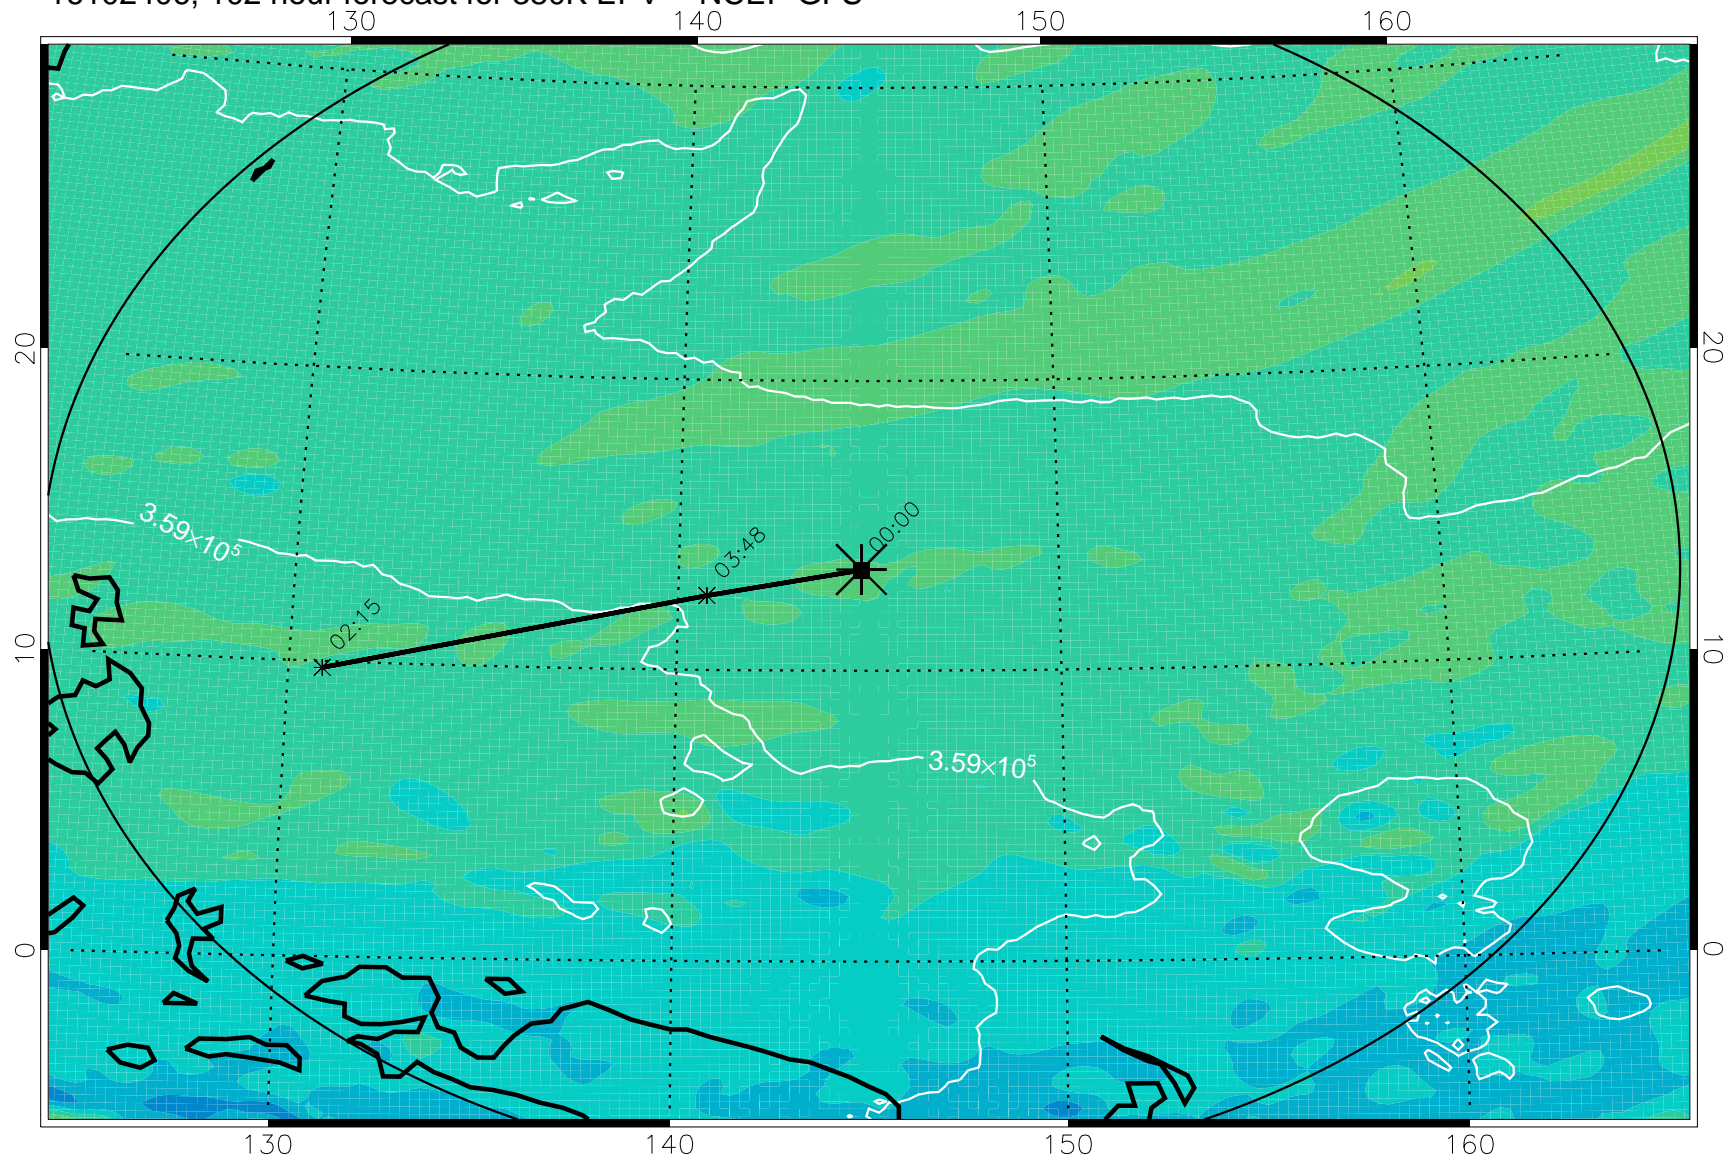

380K Montgomery Streamfunction, white

Range ring of 2304 km

16102312, 084 hour forecast for 380K EPV -- NCEP GFS

380K Montgomery Streamfunction, white

Range ring of 2304 km

16102318, 090 hour forecast for 380K EPV -- NCEP GFS

380K Montgomery Streamfunction, white

Range ring of 2304 km

16102400, 096 hour forecast for 380K EPV -- NCEP GFS

380K Montgomery Streamfunction, white

Range ring of 2304 km

16102406, 102 hour forecast for 380K EPV -- NCEP GFS

380K Montgomery Streamfunction, white

Range ring of 2304 km

16102412, 108 hour forecast for 380K EPV -- NCEP GFS

380K Montgomery Streamfunction, white

Range ring of 2304 km

16102418, 114 hour forecast for 380K EPV -- NCEP GFS

380K Montgomery Streamfunction, white

Range ring of 2304 km

16102500, 120 hour forecast for 380K EPV -- NCEP GFS

380K Montgomery Streamfunction, white

Range ring of 2304 km