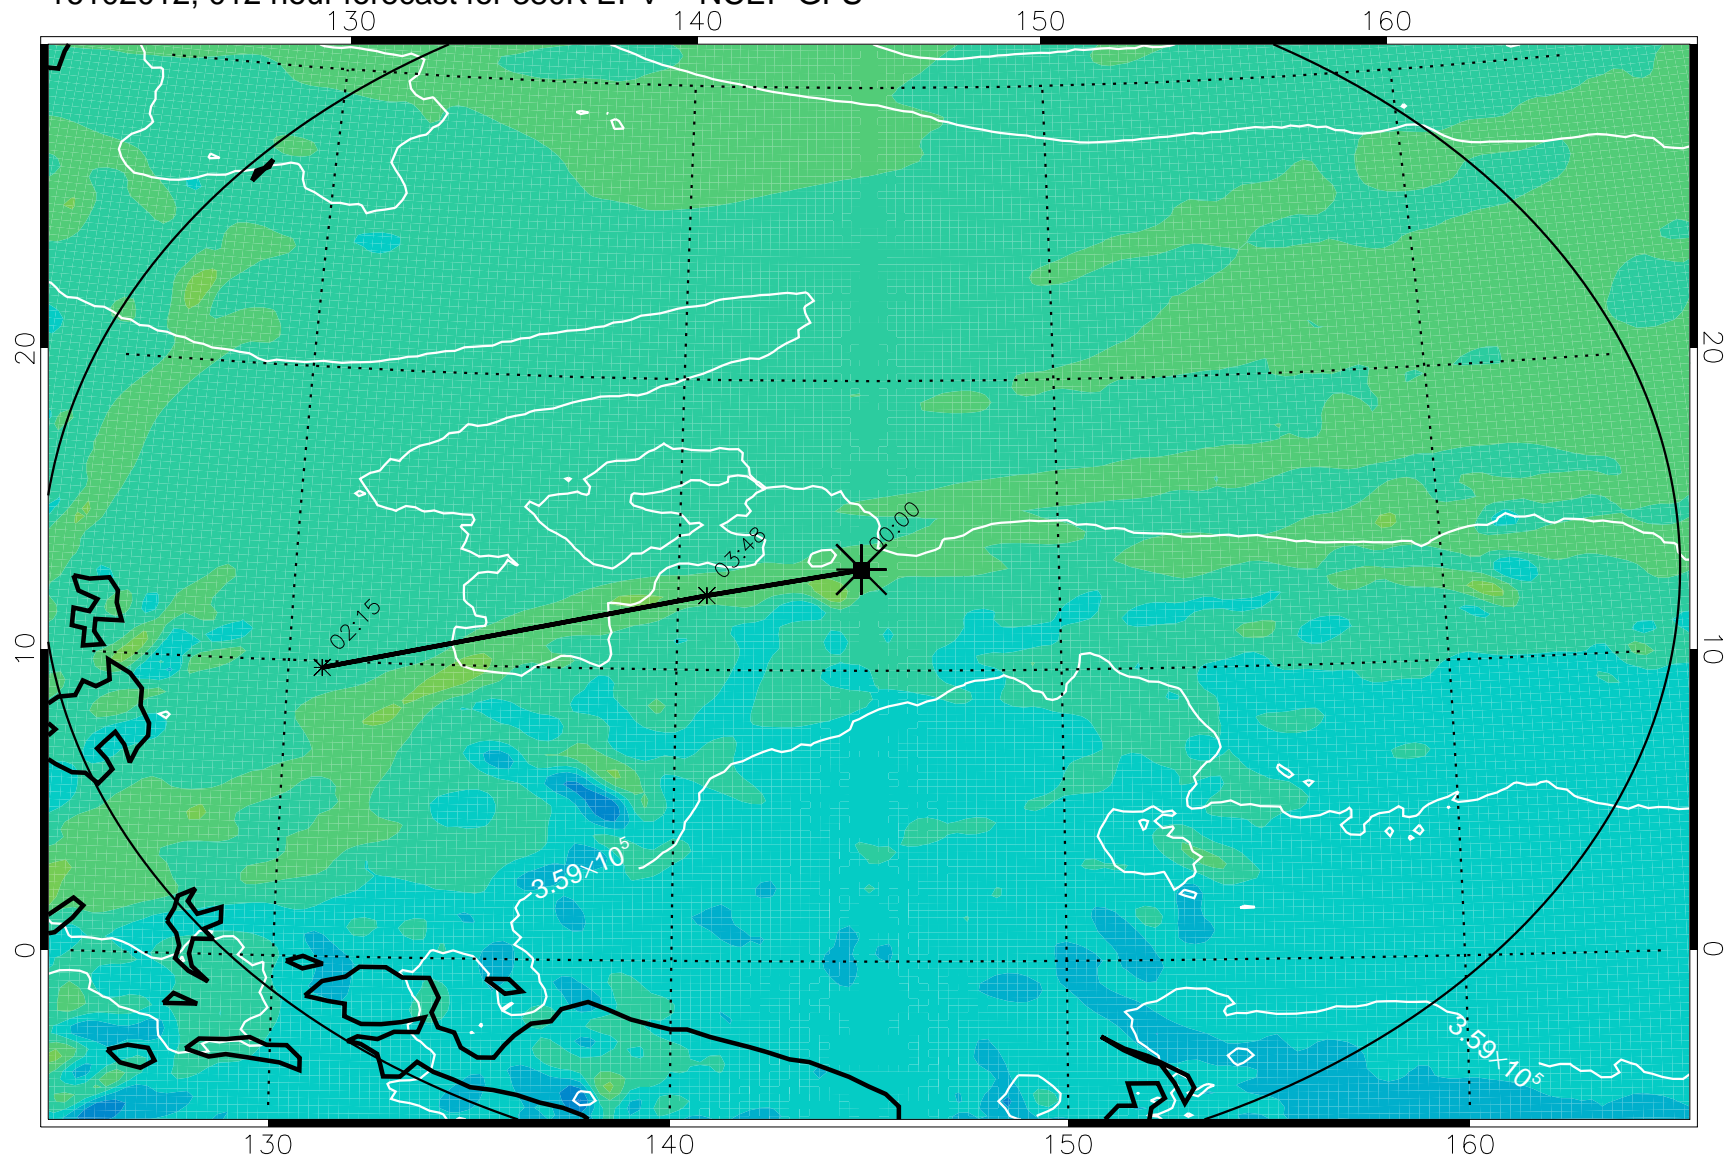

16102006, 006 hour forecast for 380K EPV -- NCEP GFS

380K Montgomery Streamfunction, white

Range ring of 2304 km

16102012, 012 hour forecast for 380K EPV -- NCEP GFS

380K Montgomery Streamfunction, white

Range ring of 2304 km

16102018, 018 hour forecast for 380K EPV -- NCEP GFS

380K Montgomery Streamfunction, white

Range ring of 2304 km

16102100, 024 hour forecast for 380K EPV -- NCEP GFS

380K Montgomery Streamfunction, white

Range ring of 2304 km

16102106, 030 hour forecast for 380K EPV -- NCEP GFS

380K Montgomery Streamfunction, white

Range ring of 2304 km

16102112, 036 hour forecast for 380K EPV -- NCEP GFS

380K Montgomery Streamfunction, white

Range ring of 2304 km

16102118, 042 hour forecast for 380K EPV -- NCEP GFS

380K Montgomery Streamfunction, white

Range ring of 2304 km

16102200, 048 hour forecast for 380K EPV -- NCEP GFS

16102206, 054 hour forecast for 380K EPV -- NCEP GFS