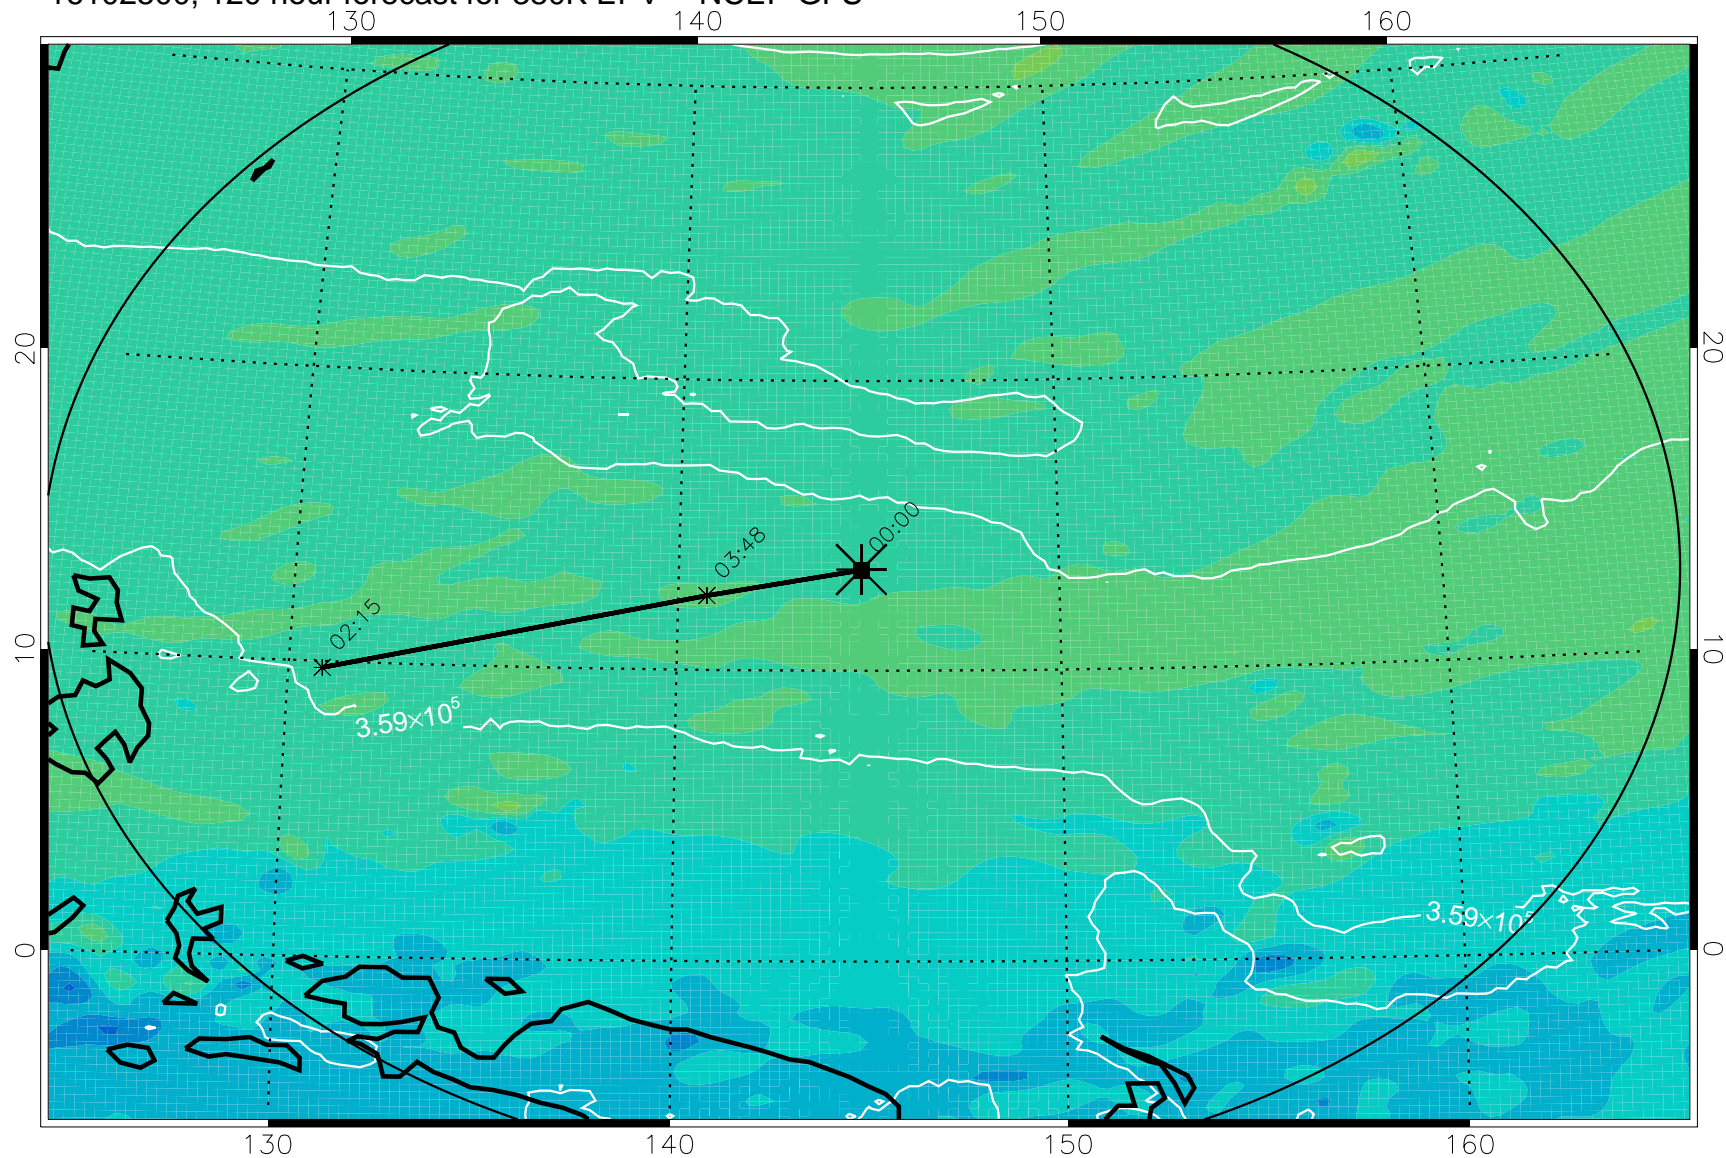

380K Montgomery Streamfunction, white

Range ring of 2304 km

16102312, 084 hour forecast for 380K EPV -- NCEP GFS

380K Montgomery Streamfunction, white

Range ring of 2304 km

16102318, 090 hour forecast for 380K EPV -- NCEP GFS

380K Montgomery Streamfunction, white

Range ring of 2304 km

16102400, 096 hour forecast for 380K EPV -- NCEP GFS

380K Montgomery Streamfunction, white

Range ring of 2304 km

16102406, 102 hour forecast for 380K EPV -- NCEP GFS

380K Montgomery Streamfunction, white

Range ring of 2304 km

16102412, 108 hour forecast for 380K EPV -- NCEP GFS

380K Montgomery Streamfunction, white

Range ring of 2304 km

16102418, 114 hour forecast for 380K EPV -- NCEP GFS

380K Montgomery Streamfunction, white

Range ring of 2304 km

16102500, 120 hour forecast for 380K EPV -- NCEP GFS

380K Montgomery Streamfunction, white

Range ring of 2304 km