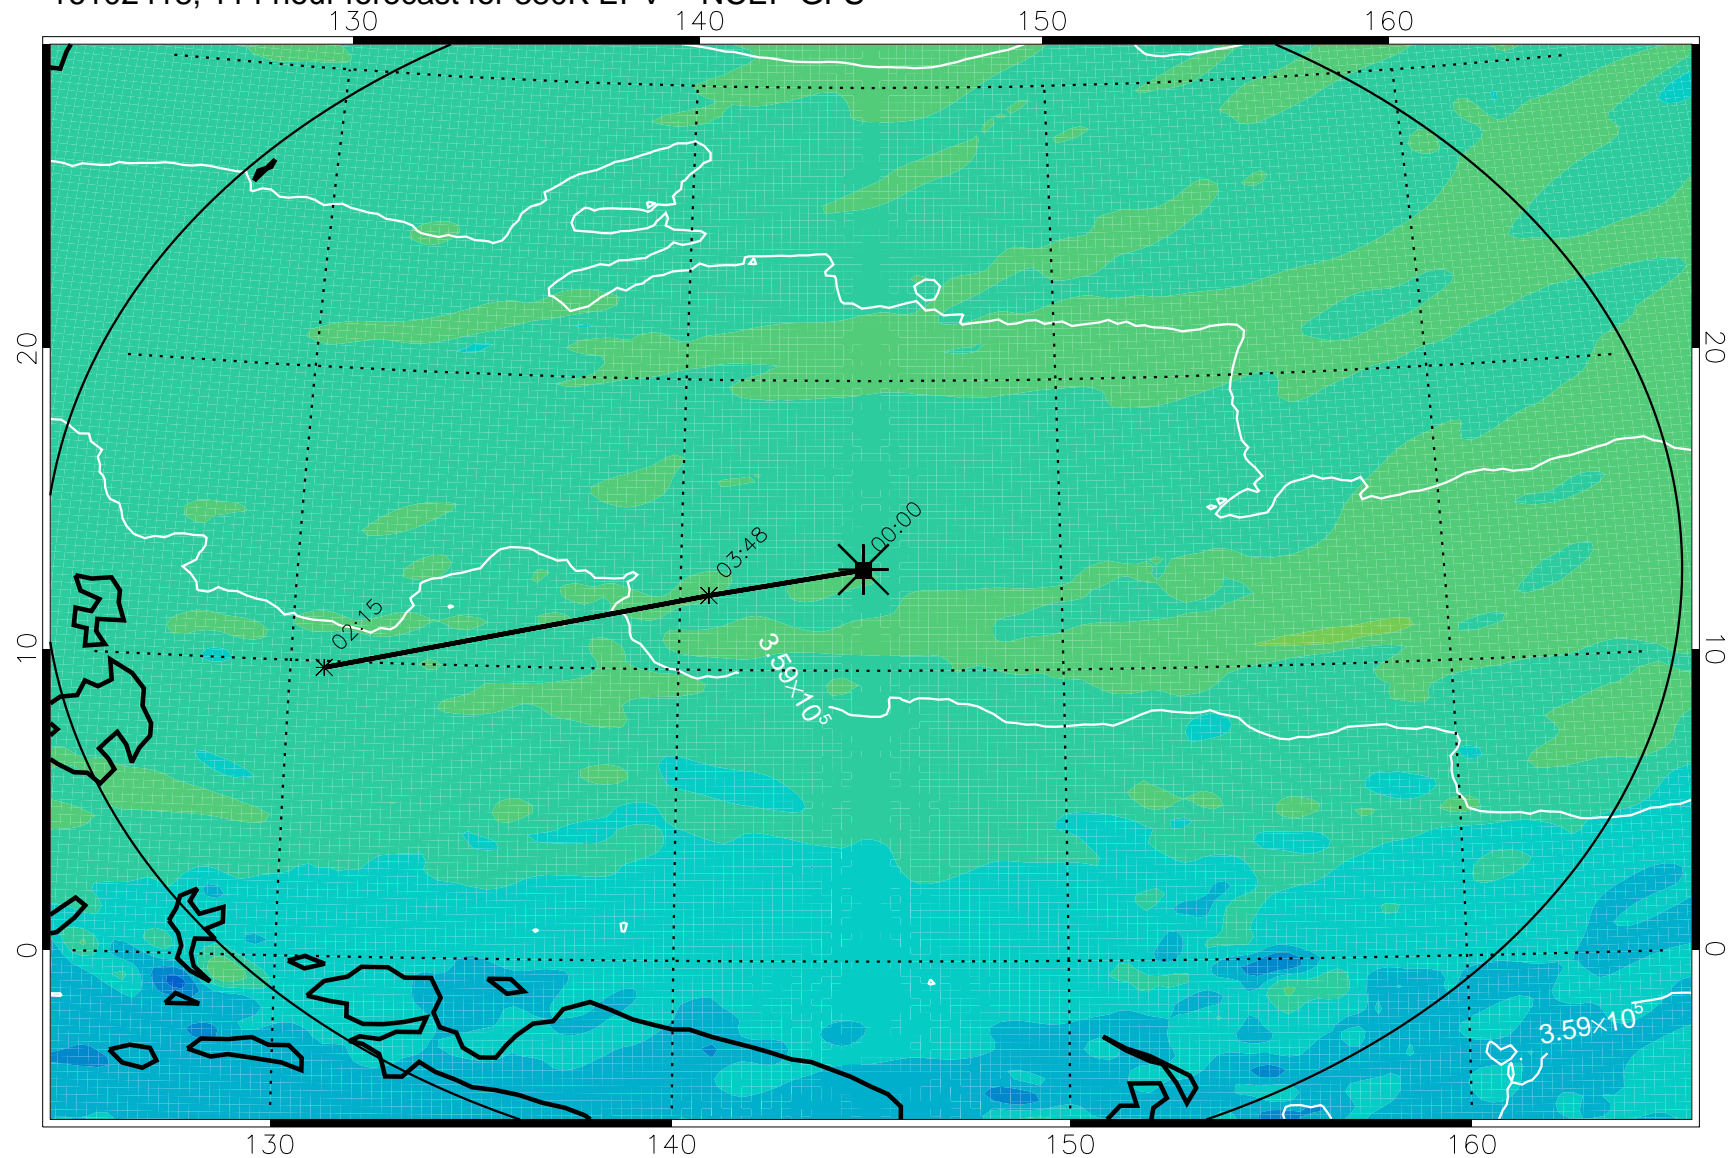

380K Montgomery Streamfunction, white

Range ring of 2304 km

16102312, 084 hour forecast for 380K EPV -- NCEP GFS

380K Montgomery Streamfunction, white

Range ring of 2304 km

16102318, 090 hour forecast for 380K EPV -- NCEP GFS

380K Montgomery Streamfunction, white

Range ring of 2304 km

16102400, 096 hour forecast for 380K EPV -- NCEP GFS

380K Montgomery Streamfunction, white

Range ring of 2304 km

16102406, 102 hour forecast for 380K EPV -- NCEP GFS

380K Montgomery Streamfunction, white

Range ring of 2304 km

16102412, 108 hour forecast for 380K EPV -- NCEP GFS

380K Montgomery Streamfunction, white

Range ring of 2304 km

16102418, 114 hour forecast for 380K EPV -- NCEP GFS

380K Montgomery Streamfunction, white

Range ring of 2304 km

16102500, 120 hour forecast for 380K EPV -- NCEP GFS

380K Montgomery Streamfunction, white

Range ring of 2304 km