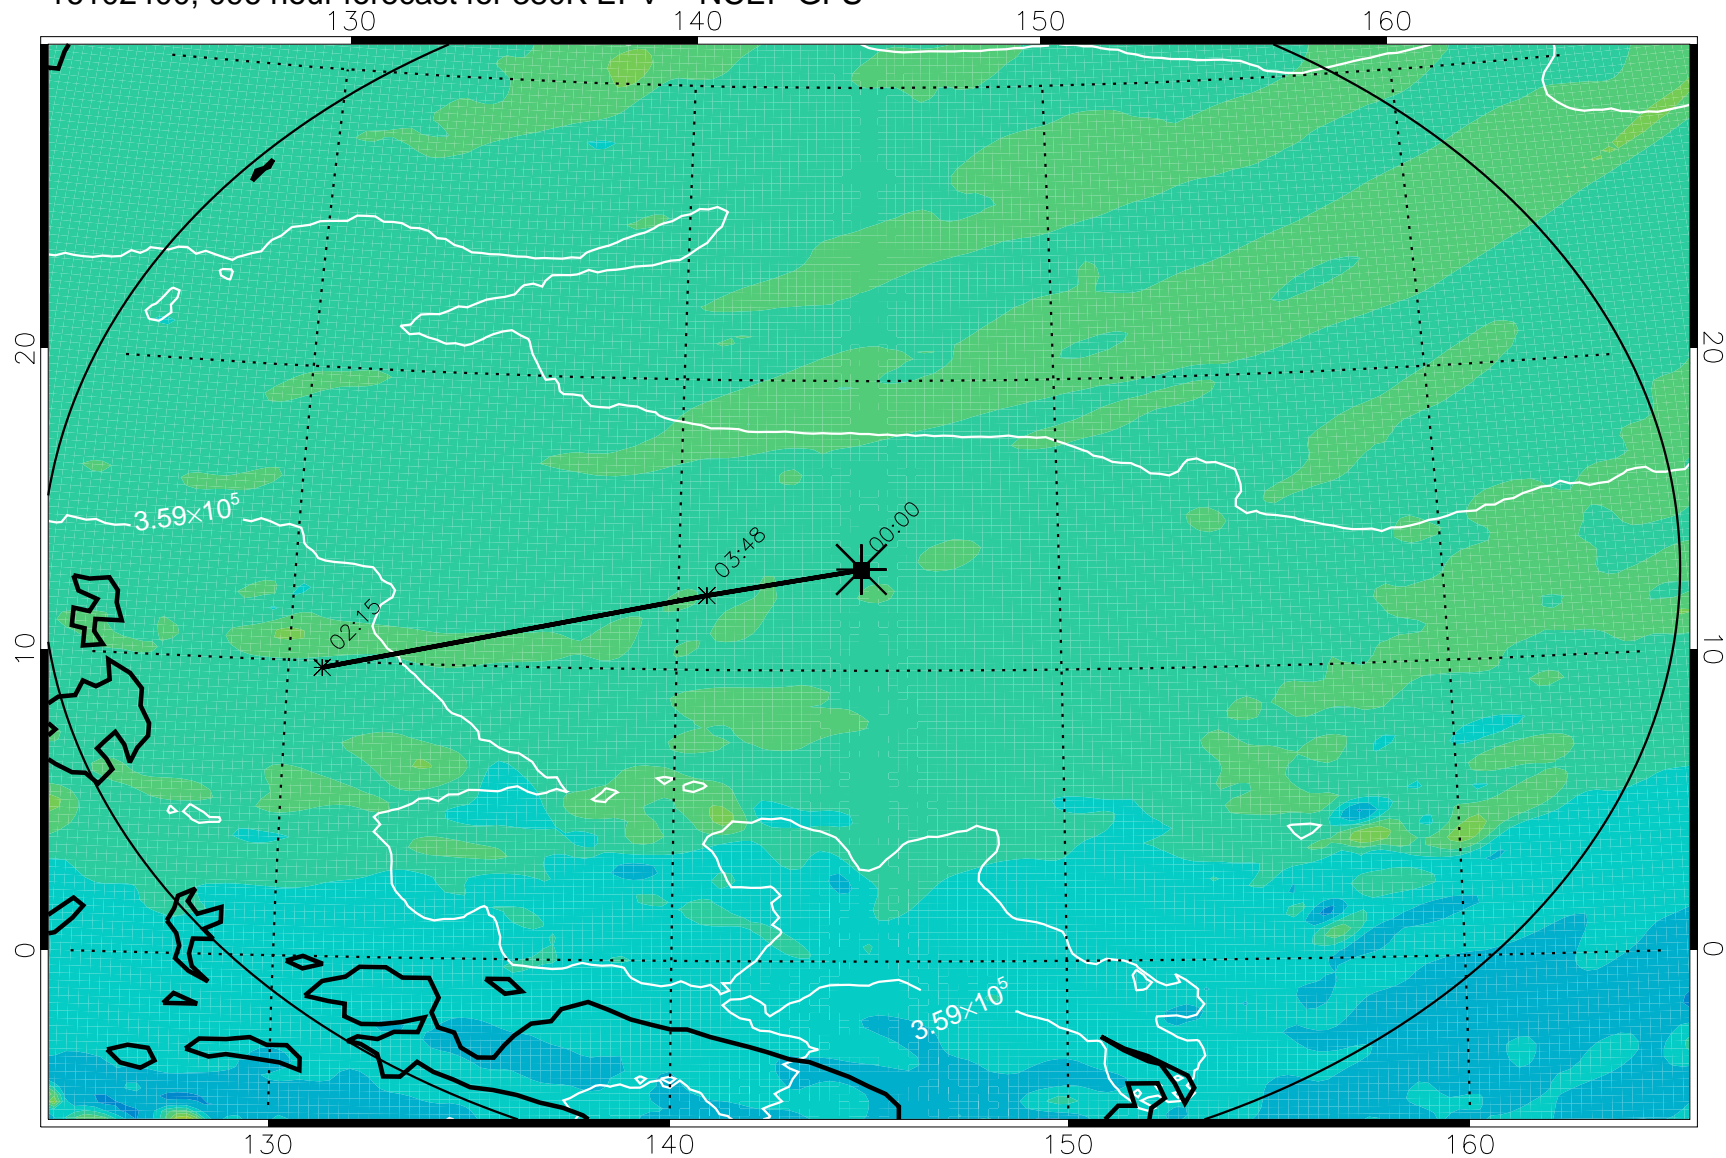

380K Montgomery Streamfunction, white

Range ring of 2304 km

16102300, 072 hour forecast for 380K EPV -- NCEP GFS

380K Montgomery Streamfunction, white

Range ring of 2304 km

16102306, 078 hour forecast for 380K EPV -- NCEP GFS

380K Montgomery Streamfunction, white

Range ring of 2304 km

16102312, 084 hour forecast for 380K EPV -- NCEP GFS

380K Montgomery Streamfunction, white

Range ring of 2304 km

16102318, 090 hour forecast for 380K EPV -- NCEP GFS

380K Montgomery Streamfunction, white

Range ring of 2304 km

16102400, 096 hour forecast for 380K EPV -- NCEP GFS

380K Montgomery Streamfunction, white

Range ring of 2304 km

16102406, 102 hour forecast for 380K EPV -- NCEP GFS

380K Montgomery Streamfunction, white

Range ring of 2304 km

16102412, 108 hour forecast for 380K EPV -- NCEP GFS

380K Montgomery Streamfunction, white

Range ring of 2304 km

16102418, 114 hour forecast for 380K EPV -- NCEP GFS