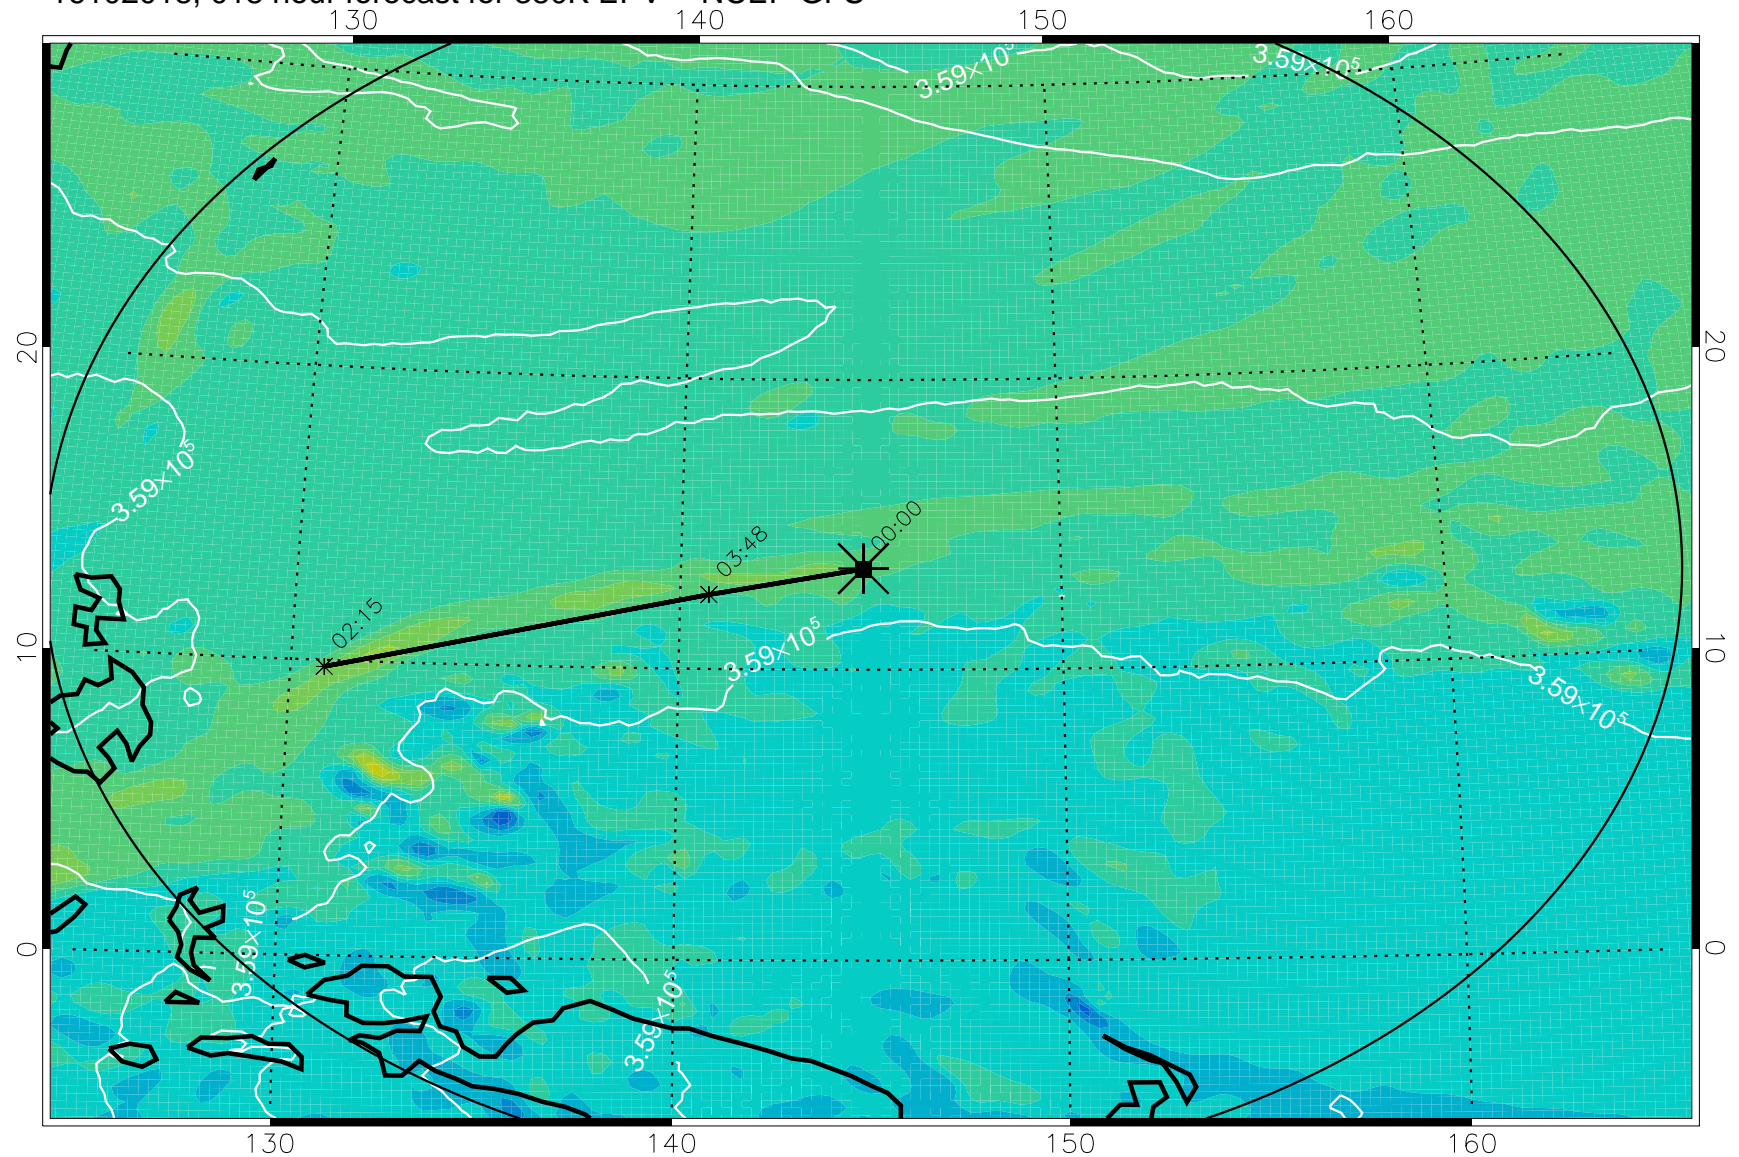

16102006, 006 hour forecast for 380K EPV -- NCEP GFS

380K Montgomery Streamfunction, white

Range ring of 2304 km

16102012, 012 hour forecast for 380K EPV -- NCEP GFS

380K Montgomery Streamfunction, white

Range ring of 2304 km

16102018, 018 hour forecast for 380K EPV -- NCEP GFS

380K Montgomery Streamfunction, white

Range ring of 2304 km

16102100, 024 hour forecast for 380K EPV -- NCEP GFS

380K Montgomery Streamfunction, white

Range ring of 2304 km

16102106, 030 hour forecast for 380K EPV -- NCEP GFS

380K Montgomery Streamfunction, white

Range ring of 2304 km

16102112, 036 hour forecast for 380K EPV -- NCEP GFS

380K Montgomery Streamfunction, white

Range ring of 2304 km

16102118, 042 hour forecast for 380K EPV -- NCEP GFS

380K Montgomery Streamfunction, white

Range ring of 2304 km

16102200, 048 hour forecast for 380K EPV -- NCEP GFS

16102206, 054 hour forecast for 380K EPV -- NCEP GFS