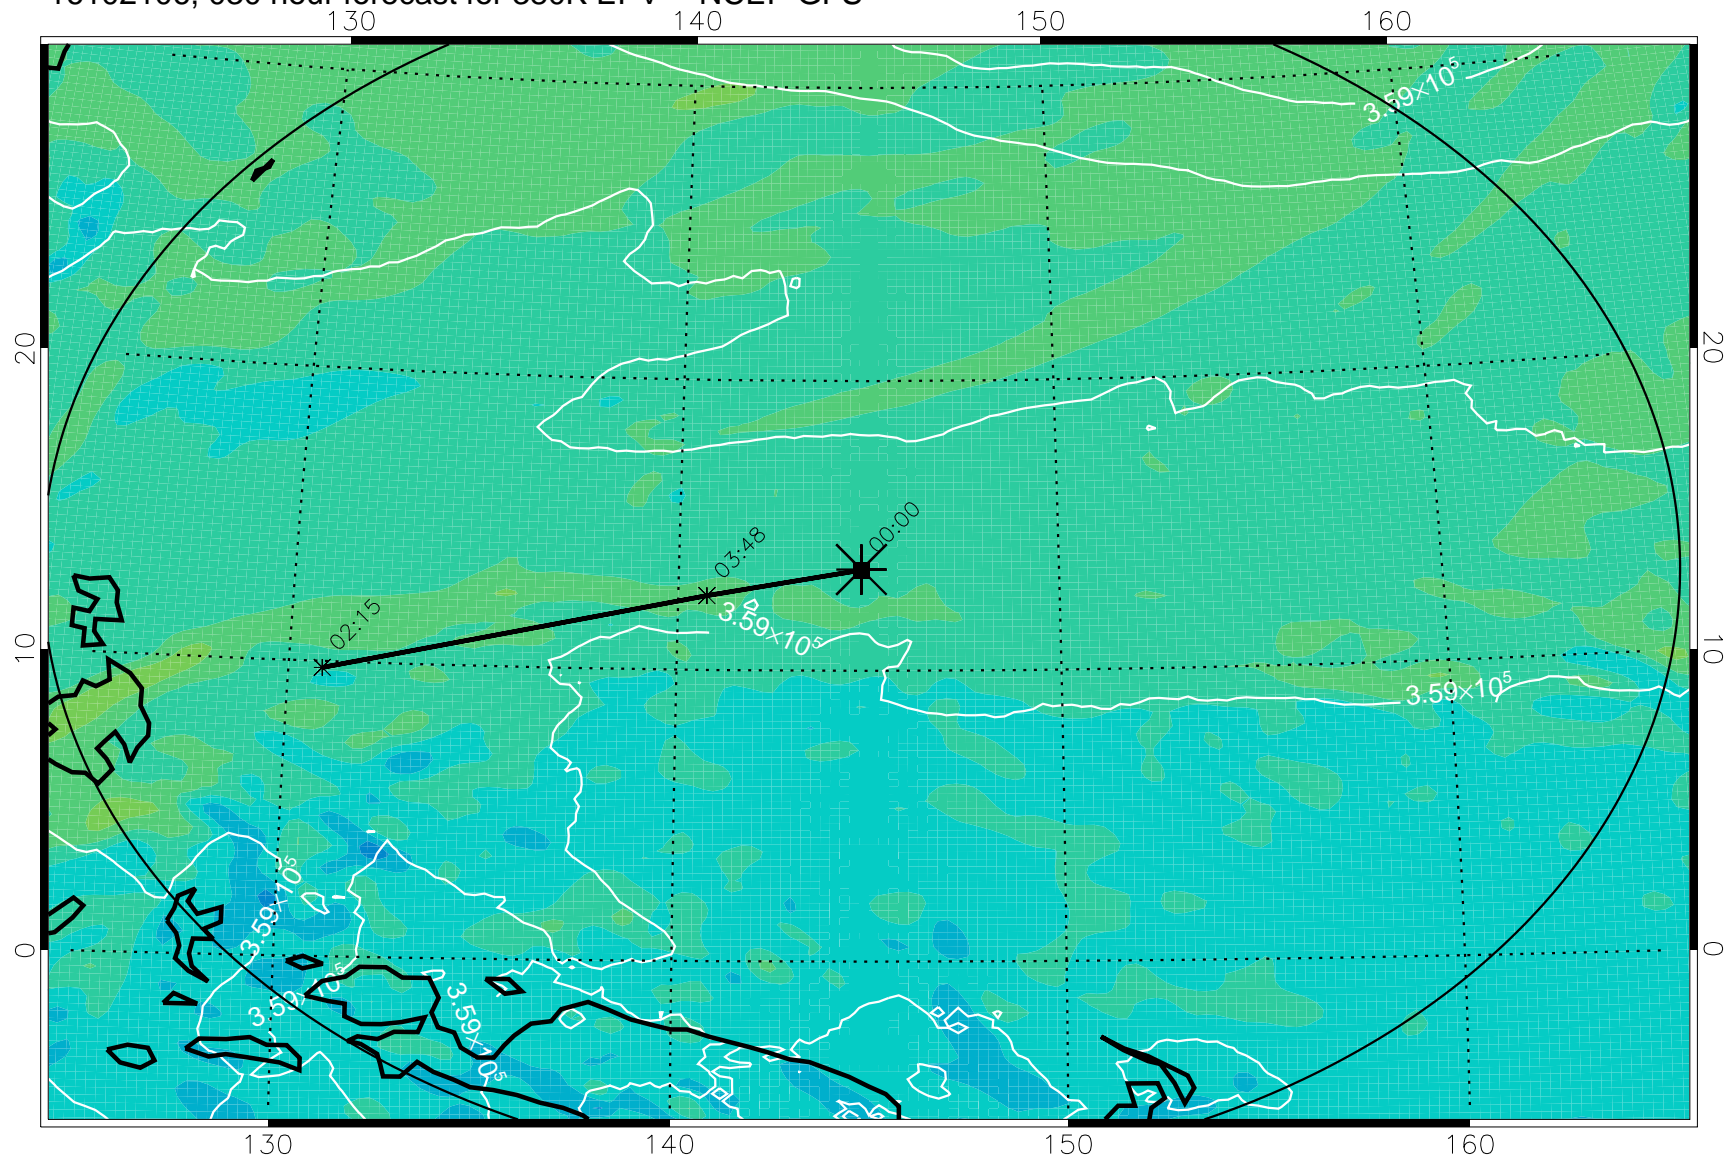

16102018, 018 hour forecast for 380K EPV -- NCEP GFS

380K Montgomery Streamfunction, white

Range ring of 2304 km

16102100, 024 hour forecast for 380K EPV -- NCEP GFS

380K Montgomery Streamfunction, white

Range ring of 2304 km

16102106, 030 hour forecast for 380K EPV -- NCEP GFS

380K Montgomery Streamfunction, white

Range ring of 2304 km

16102112, 036 hour forecast for 380K EPV -- NCEP GFS

380K Montgomery Streamfunction, white

Range ring of 2304 km

16102118, 042 hour forecast for 380K EPV -- NCEP GFS

380K Montgomery Streamfunction, white

Range ring of 2304 km

16102200, 048 hour forecast for 380K EPV -- NCEP GFS

16102206, 054 hour forecast for 380K EPV -- NCEP GFS

380K Montgomery Streamfunction, white

Range ring of 2304 km

16102212, 060 hour forecast for 380K EPV -- NCEP GFS

380K Montgomery Streamfunction, white

Range ring of 2304 km

16102218, 066 hour forecast for 380K EPV -- NCEP GFS