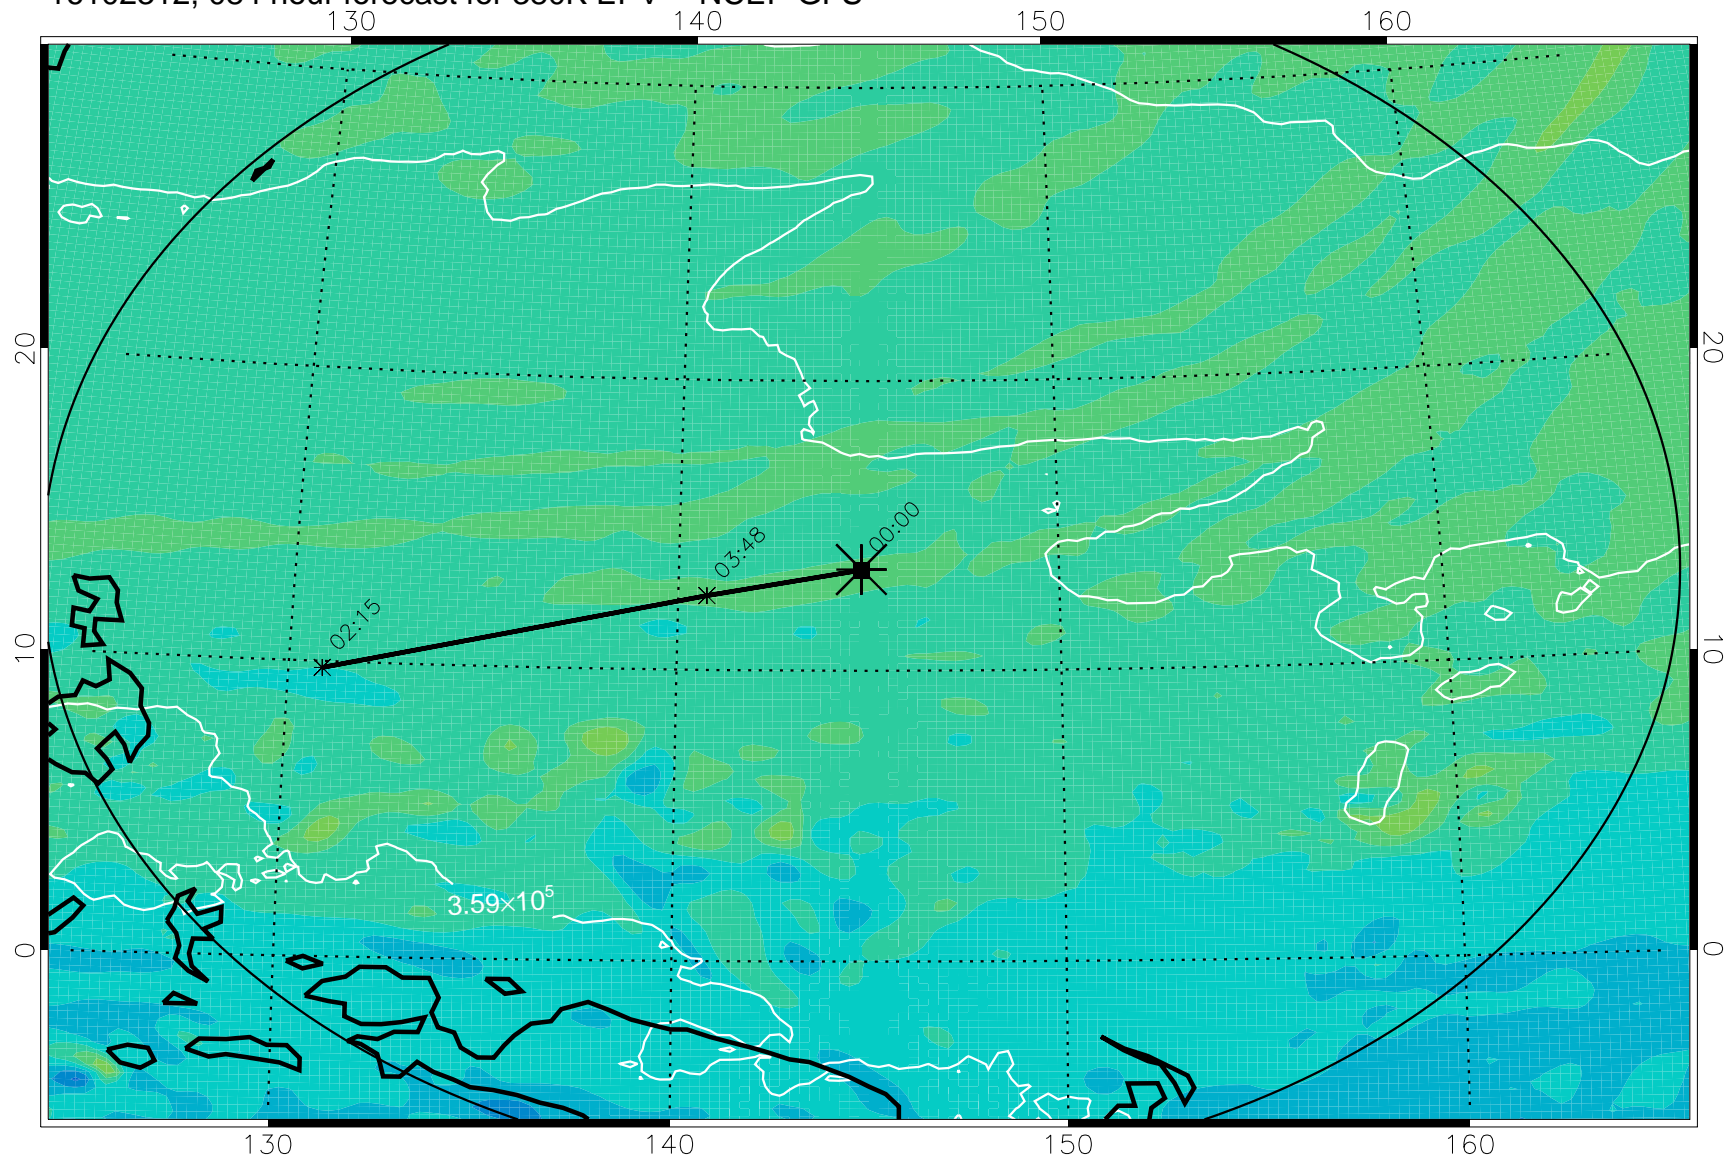

380K Montgomery Streamfunction, white

Range ring of 2304 km

16102212, 060 hour forecast for 380K EPV -- NCEP GFS

380K Montgomery Streamfunction, white

Range ring of 2304 km

16102218, 066 hour forecast for 380K EPV -- NCEP GFS

380K Montgomery Streamfunction, white

Range ring of 2304 km

16102300, 072 hour forecast for 380K EPV -- NCEP GFS

380K Montgomery Streamfunction, white

Range ring of 2304 km

16102306, 078 hour forecast for 380K EPV -- NCEP GFS

380K Montgomery Streamfunction, white

Range ring of 2304 km

16102312, 084 hour forecast for 380K EPV -- NCEP GFS

380K Montgomery Streamfunction, white

Range ring of 2304 km

16102318, 090 hour forecast for 380K EPV -- NCEP GFS

380K Montgomery Streamfunction, white

Range ring of 2304 km

16102400, 096 hour forecast for 380K EPV -- NCEP GFS

380K Montgomery Streamfunction, white

Range ring of 2304 km

16102406, 102 hour forecast for 380K EPV -- NCEP GFS