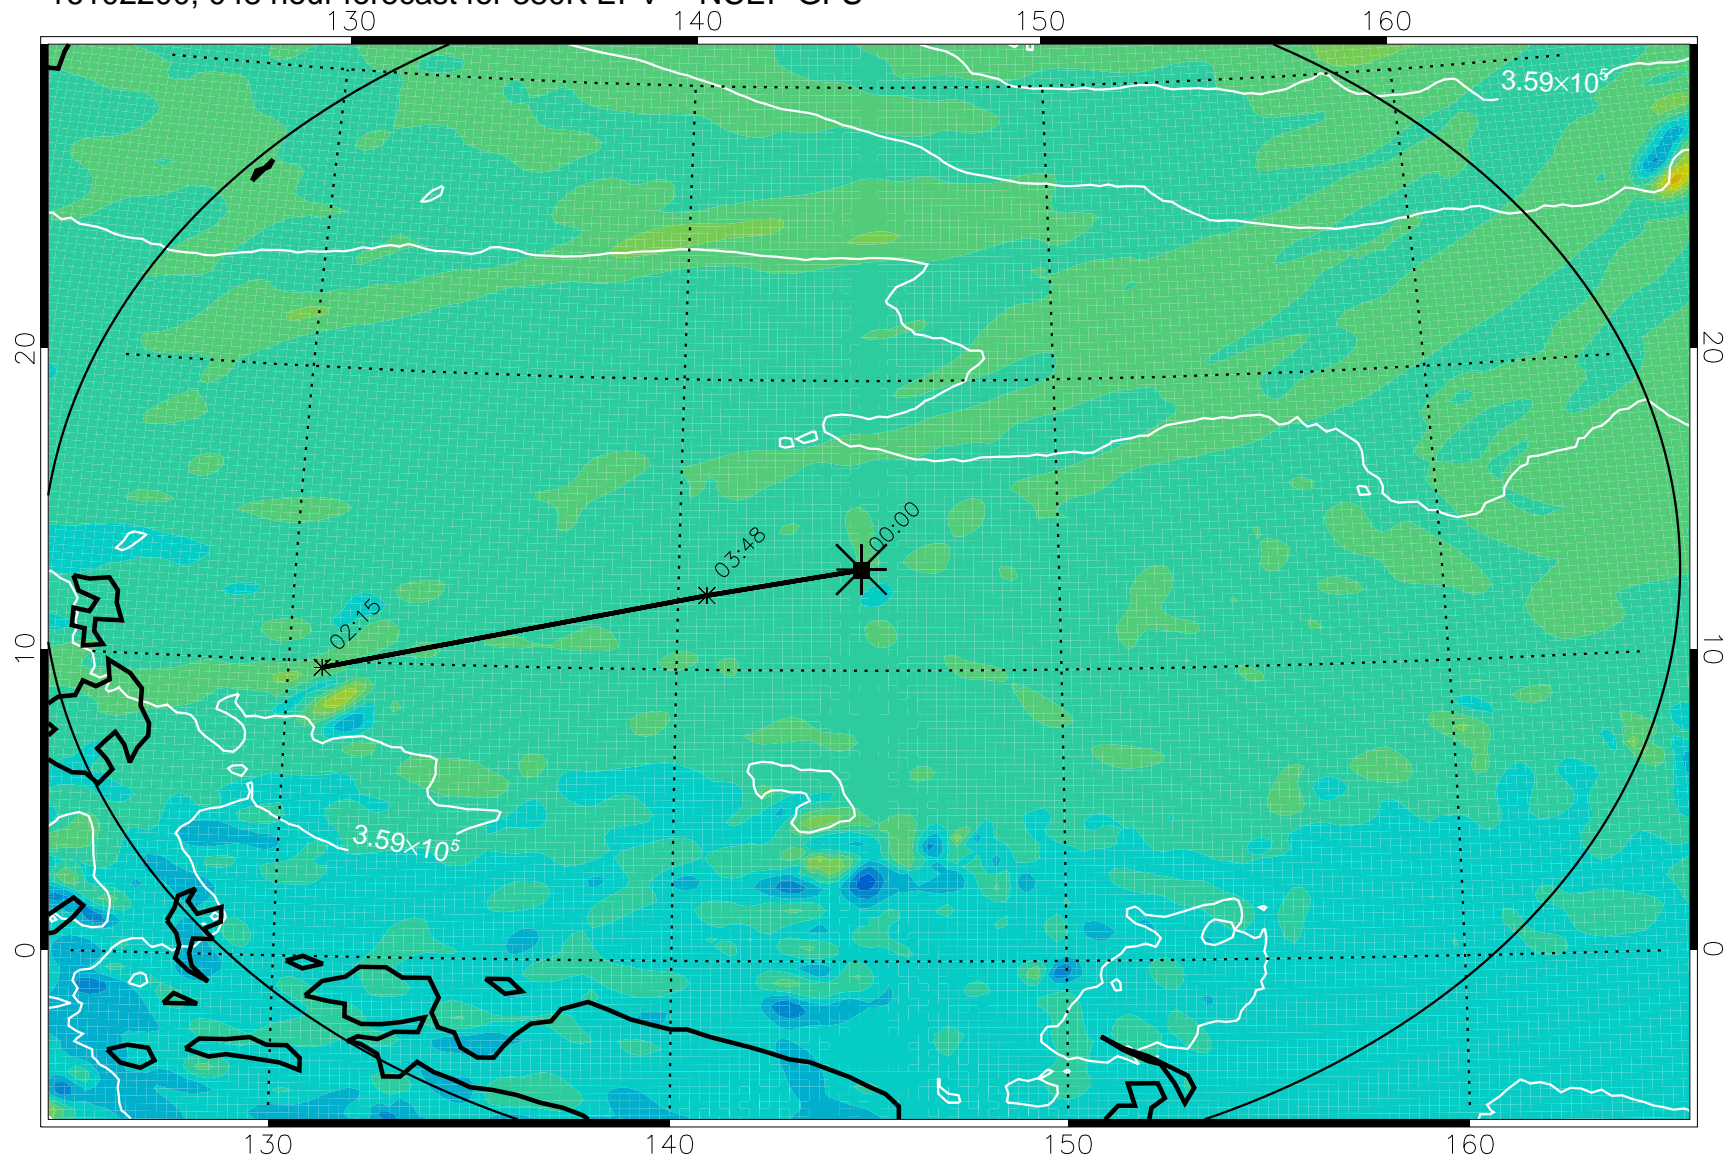

16102118, 042 hour forecast for 380K EPV -- NCEP GFS

380K Montgomery Streamfunction, white

Range ring of 2304 km

16102200, 048 hour forecast for 380K EPV -- NCEP GFS

16102206, 054 hour forecast for 380K EPV -- NCEP GFS

380K Montgomery Streamfunction, white

Range ring of 2304 km

16102212, 060 hour forecast for 380K EPV -- NCEP GFS

380K Montgomery Streamfunction, white

Range ring of 2304 km

16102218, 066 hour forecast for 380K EPV -- NCEP GFS

380K Montgomery Streamfunction, white

Range ring of 2304 km

16102300, 072 hour forecast for 380K EPV -- NCEP GFS

380K Montgomery Streamfunction, white

Range ring of 2304 km

16102306, 078 hour forecast for 380K EPV -- NCEP GFS

380K Montgomery Streamfunction, white

Range ring of 2304 km

16102312, 084 hour forecast for 380K EPV -- NCEP GFS

380K Montgomery Streamfunction, white

Range ring of 2304 km

16102318, 090 hour forecast for 380K EPV -- NCEP GFS