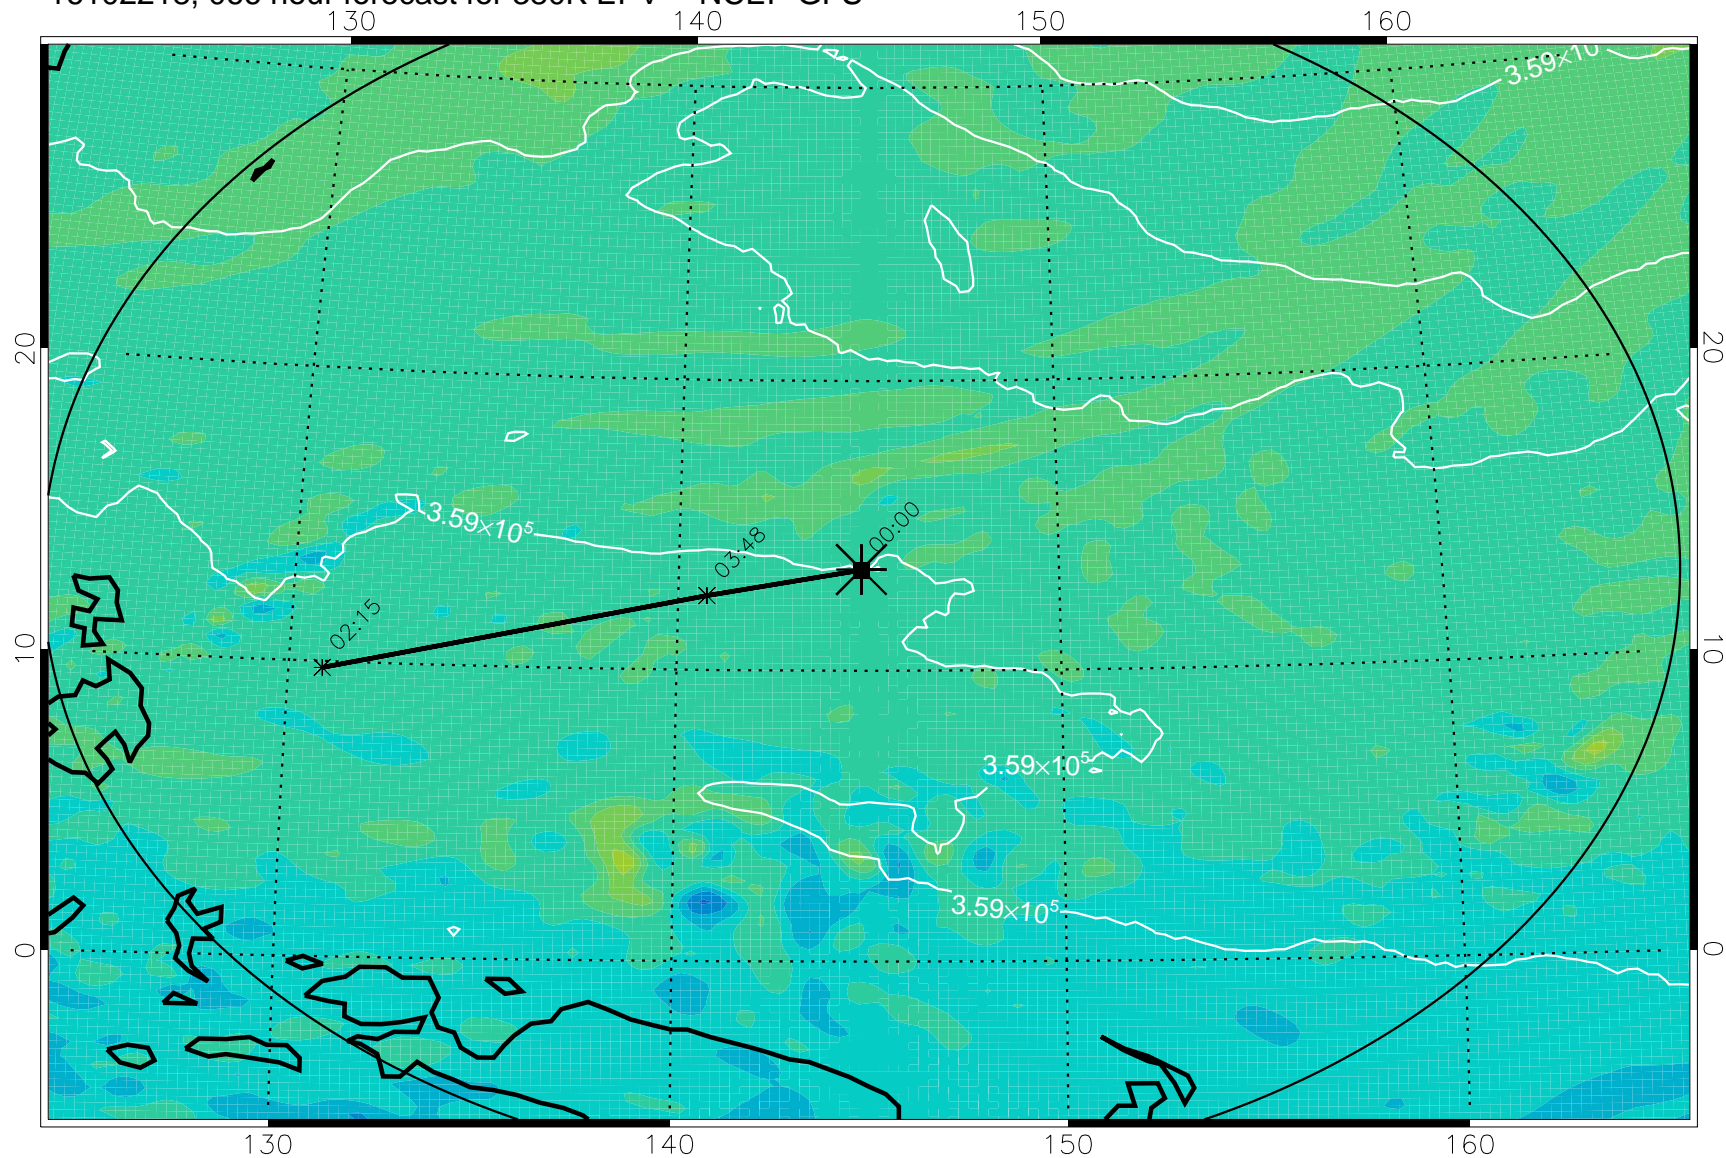

16102118, 042 hour forecast for 380K EPV -- NCEP GFS

380K Montgomery Streamfunction, white

Range ring of 2304 km

16102200, 048 hour forecast for 380K EPV -- NCEP GFS

16102206, 054 hour forecast for 380K EPV -- NCEP GFS

380K Montgomery Streamfunction, white

Range ring of 2304 km

16102212, 060 hour forecast for 380K EPV -- NCEP GFS

380K Montgomery Streamfunction, white

Range ring of 2304 km

16102218, 066 hour forecast for 380K EPV -- NCEP GFS

380K Montgomery Streamfunction, white

Range ring of 2304 km

16102300, 072 hour forecast for 380K EPV -- NCEP GFS

380K Montgomery Streamfunction, white

Range ring of 2304 km

16102306, 078 hour forecast for 380K EPV -- NCEP GFS

380K Montgomery Streamfunction, white

Range ring of 2304 km

16102312, 084 hour forecast for 380K EPV -- NCEP GFS

380K Montgomery Streamfunction, white

Range ring of 2304 km

16102318, 090 hour forecast for 380K EPV -- NCEP GFS