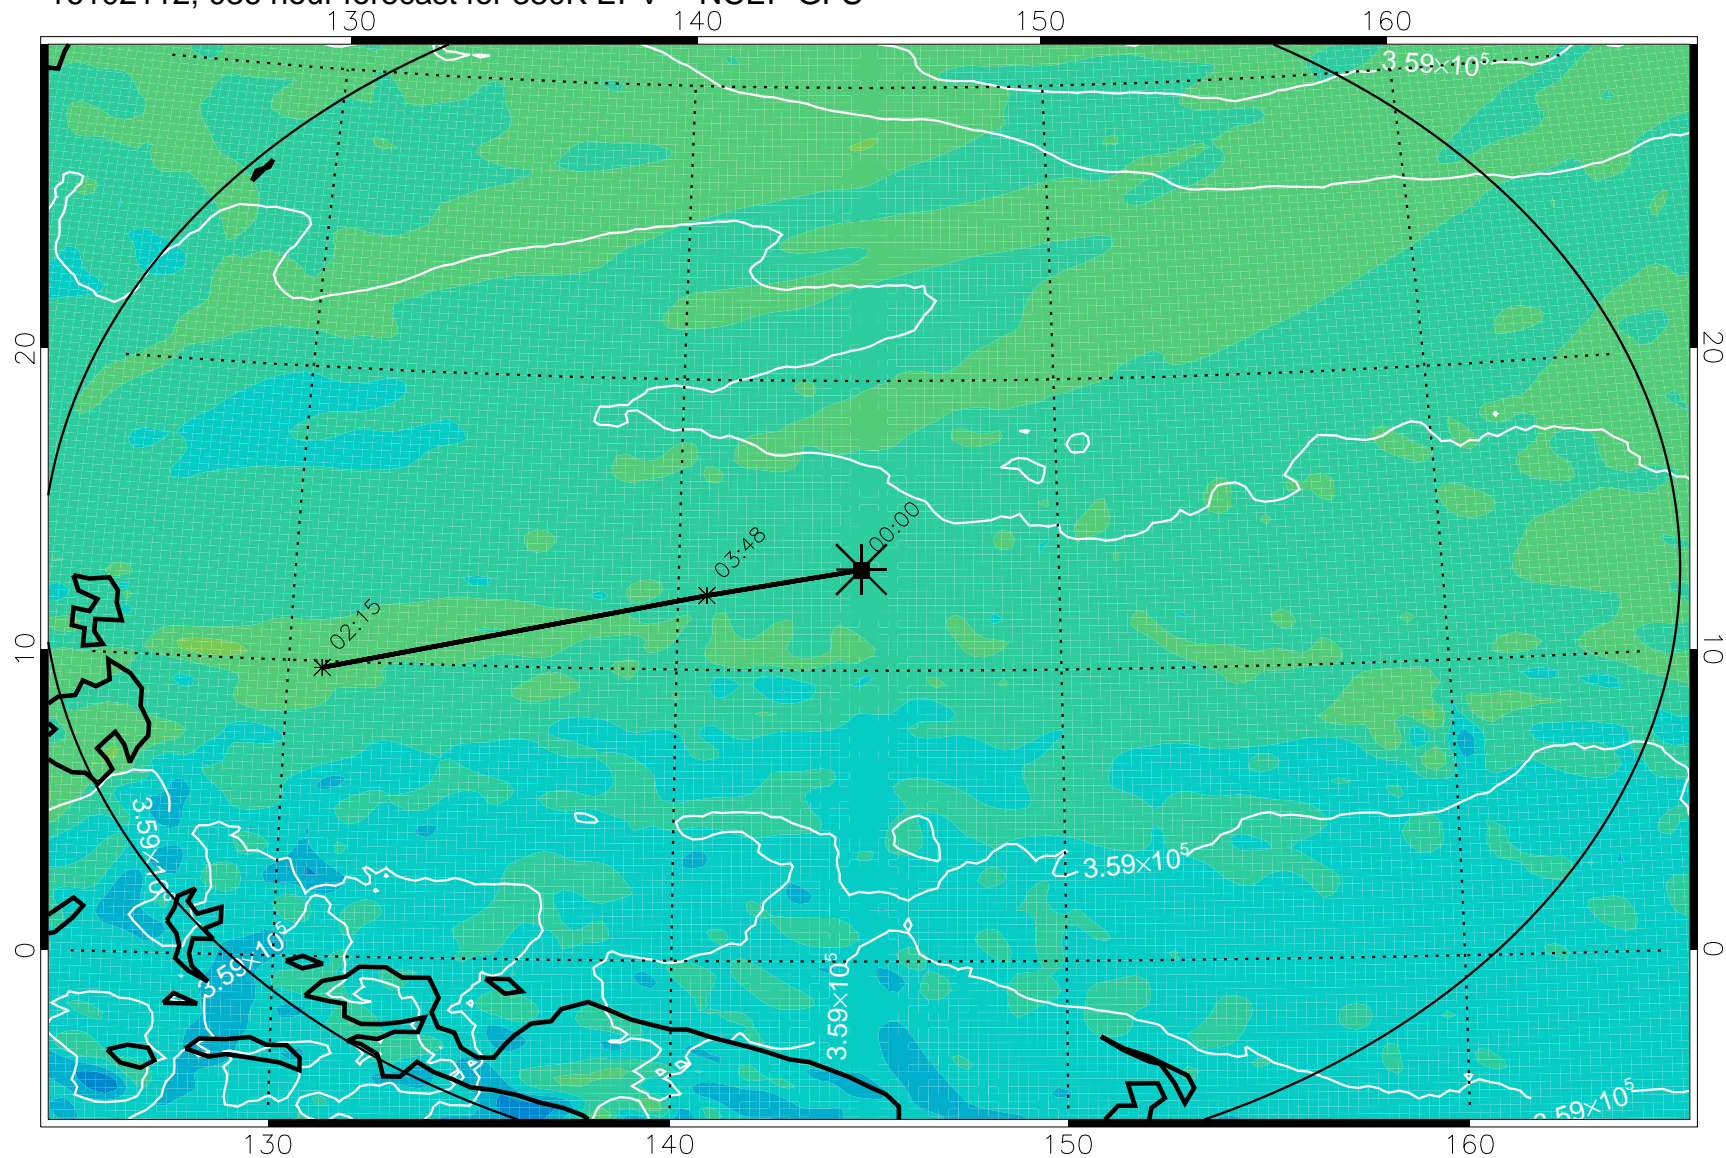

16102018, 018 hour forecast for 380K EPV -- NCEP GFS

380K Montgomery Streamfunction, white

Range ring of 2304 km

16102100, 024 hour forecast for 380K EPV -- NCEP GFS

380K Montgomery Streamfunction, white

Range ring of 2304 km

16102106, 030 hour forecast for 380K EPV -- NCEP GFS

380K Montgomery Streamfunction, white

Range ring of 2304 km

16102112, 036 hour forecast for 380K EPV -- NCEP GFS

380K Montgomery Streamfunction, white

Range ring of 2304 km

16102118, 042 hour forecast for 380K EPV -- NCEP GFS

380K Montgomery Streamfunction, white

Range ring of 2304 km

16102200, 048 hour forecast for 380K EPV -- NCEP GFS

16102206, 054 hour forecast for 380K EPV -- NCEP GFS

380K Montgomery Streamfunction, white

Range ring of 2304 km

16102212, 060 hour forecast for 380K EPV -- NCEP GFS

380K Montgomery Streamfunction, white

Range ring of 2304 km

16102218, 066 hour forecast for 380K EPV -- NCEP GFS