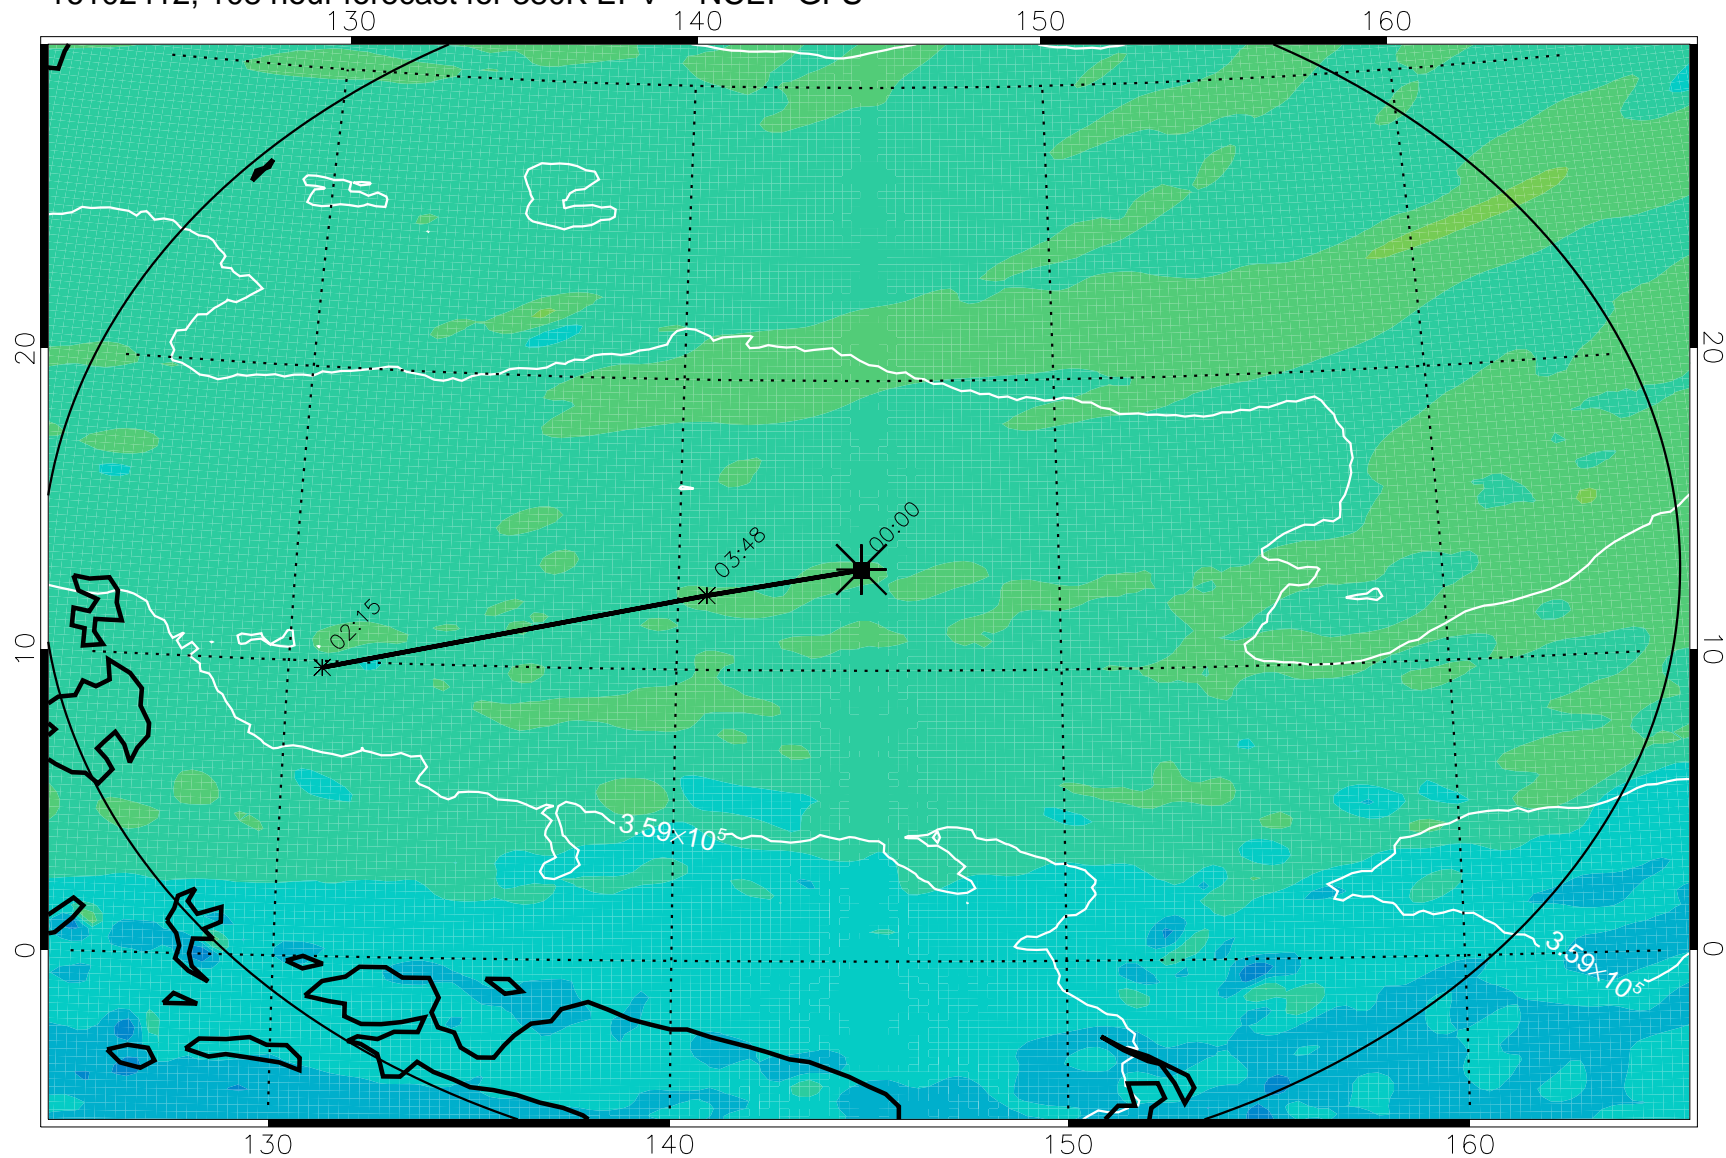

380K Montgomery Streamfunction, white

Range ring of 2304 km

16102312, 084 hour forecast for 380K EPV -- NCEP GFS

380K Montgomery Streamfunction, white

Range ring of 2304 km

16102318, 090 hour forecast for 380K EPV -- NCEP GFS

380K Montgomery Streamfunction, white

Range ring of 2304 km

16102400, 096 hour forecast for 380K EPV -- NCEP GFS

380K Montgomery Streamfunction, white

Range ring of 2304 km

16102406, 102 hour forecast for 380K EPV -- NCEP GFS

380K Montgomery Streamfunction, white

Range ring of 2304 km

16102412, 108 hour forecast for 380K EPV -- NCEP GFS

380K Montgomery Streamfunction, white

Range ring of 2304 km

16102418, 114 hour forecast for 380K EPV -- NCEP GFS

380K Montgomery Streamfunction, white

Range ring of 2304 km

16102500, 120 hour forecast for 380K EPV -- NCEP GFS

380K Montgomery Streamfunction, white

Range ring of 2304 km