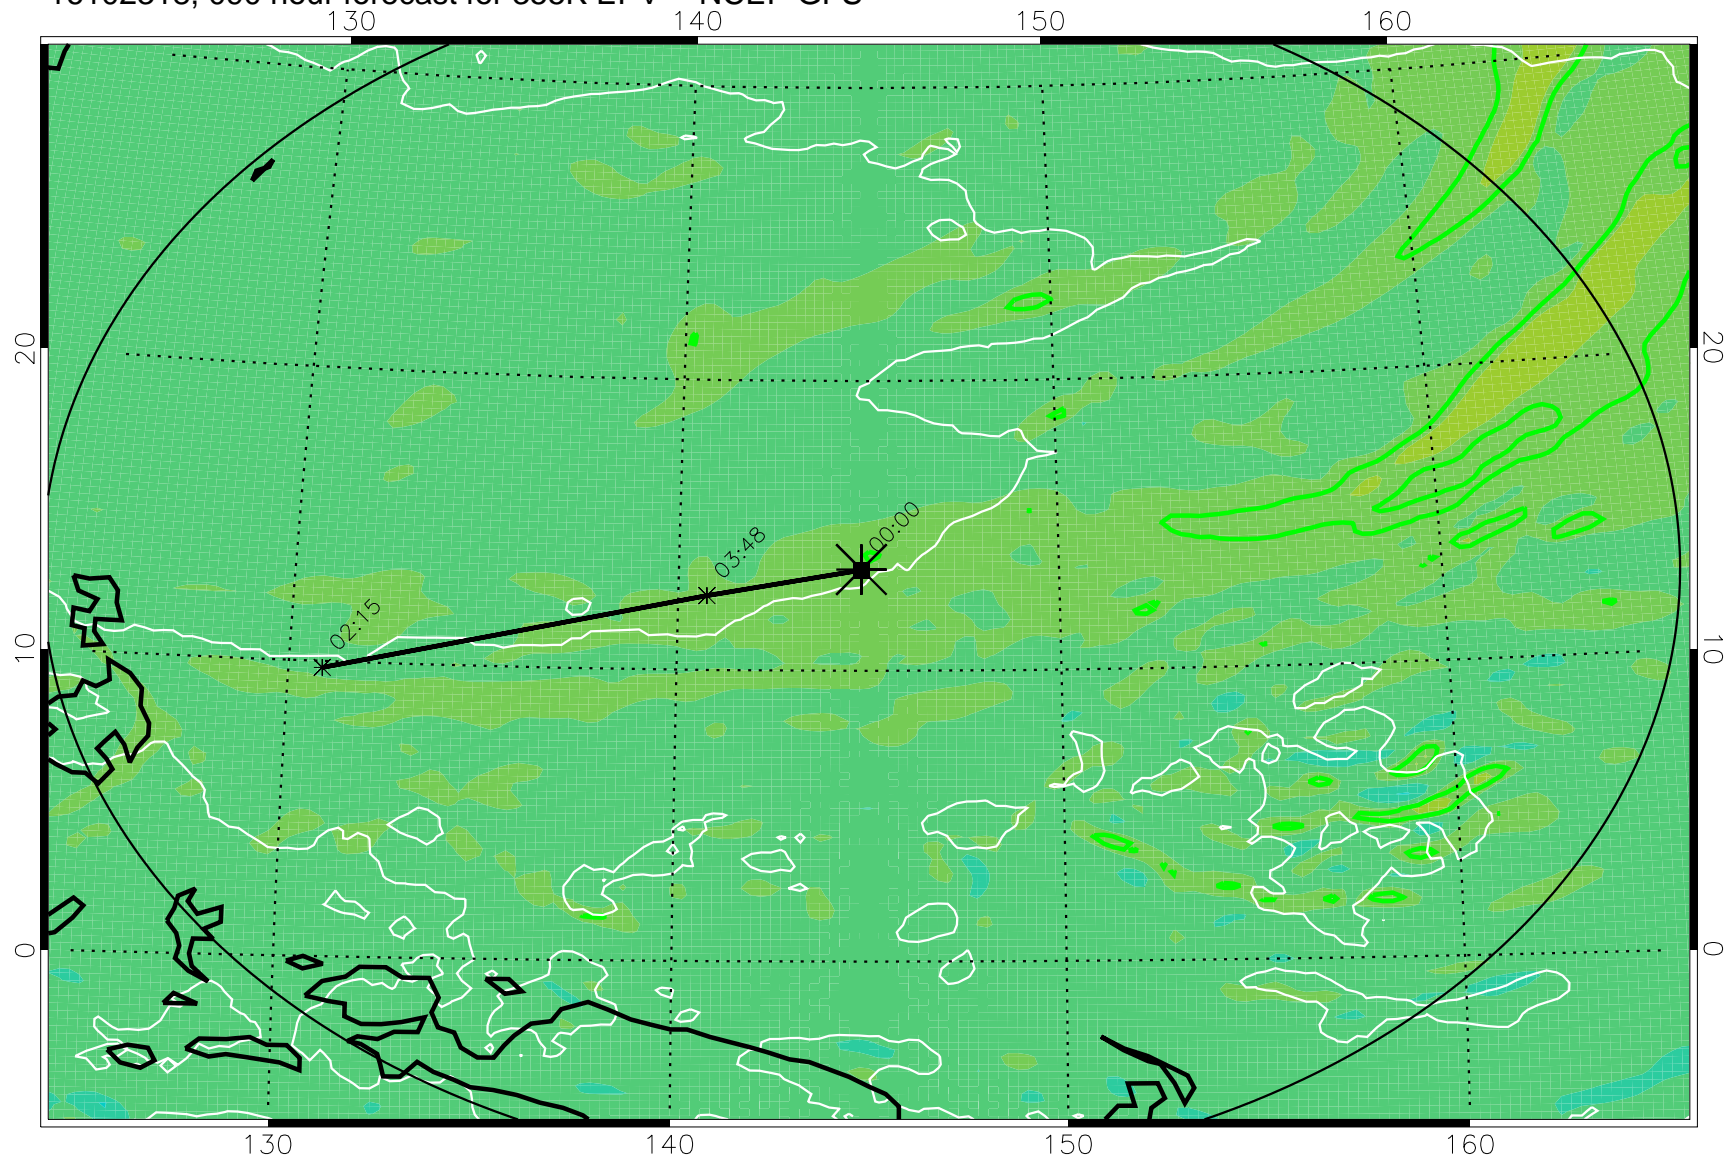

16102218, 066 hour forecast for 355K EPV -- NCEP GFS

355K Montgomery Streamfunction, white
EPV Tropopause (2 PVU) Position
Range ring of 2304 km

16102300, 072 hour forecast for 355K EPV -- NCEP GFS

355K Montgomery Streamfunction, white
EPV Tropopause (2 PVU) Position
Range ring of 2304 km

16102306, 078 hour forecast for 355K EPV -- NCEP GFS

355K Montgomery Streamfunction, white
EPV Tropopause (2 PVU) Position
Range ring of 2304 km

16102312, 084 hour forecast for 355K EPV -- NCEP GFS

355K Montgomery Streamfunction, white
EPV Tropopause (2 PVU) Position
Range ring of 2304 km

16102318, 090 hour forecast for 355K EPV -- NCEP GFS

355K Montgomery Streamfunction, white
EPV Tropopause (2 PVU) Position
Range ring of 2304 km

16102400, 096 hour forecast for 355K EPV -- NCEP GFS

355K Montgomery Streamfunction, white
EPV Tropopause (2 PVU) Position
Range ring of 2304 km

16102406, 102 hour forecast for 355K EPV -- NCEP GFS

355K Montgomery Streamfunction, white
EPV Tropopause (2 PVU) Position
Range ring of 2304 km

16102412, 108 hour forecast for 355K EPV -- NCEP GFS

355K Montgomery Streamfunction, white
EPV Tropopause (2 PVU) Position
Range ring of 2304 km