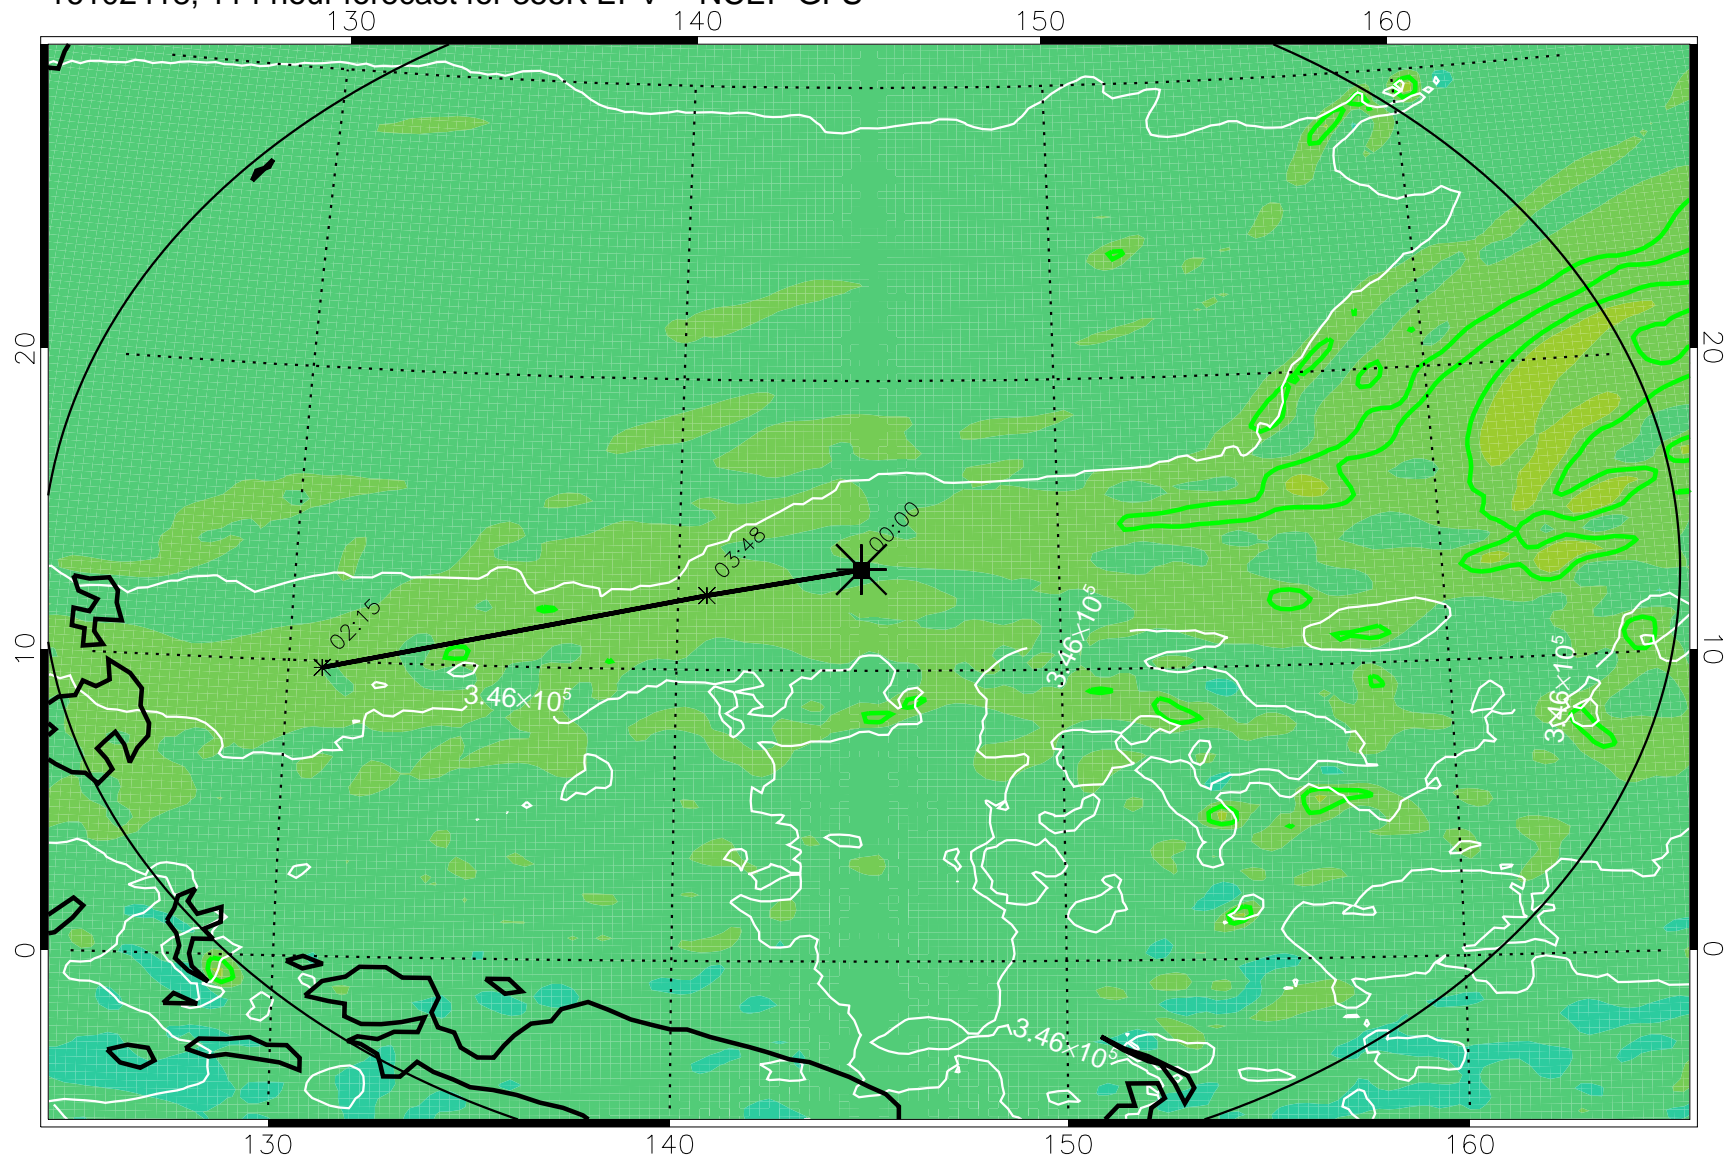

16102306, 078 hour forecast for 355K EPV -- NCEP GFS

355K Montgomery Streamfunction, white
EPV Tropopause (2 PVU) Position
Range ring of 2304 km

16102312, 084 hour forecast for 355K EPV -- NCEP GFS

355K Montgomery Streamfunction, white
EPV Tropopause (2 PVU) Position
Range ring of 2304 km

16102318, 090 hour forecast for 355K EPV -- NCEP GFS

355K Montgomery Streamfunction, white
EPV Tropopause (2 PVU) Position
Range ring of 2304 km

16102400, 096 hour forecast for 355K EPV -- NCEP GFS

355K Montgomery Streamfunction, white
EPV Tropopause (2 PVU) Position
Range ring of 2304 km

16102406, 102 hour forecast for 355K EPV -- NCEP GFS

355K Montgomery Streamfunction, white
EPV Tropopause (2 PVU) Position
Range ring of 2304 km

16102412, 108 hour forecast for 355K EPV -- NCEP GFS

355K Montgomery Streamfunction, white
EPV Tropopause (2 PVU) Position
Range ring of 2304 km

16102418, 114 hour forecast for 355K EPV -- NCEP GFS

355K Montgomery Streamfunction, white
EPV Tropopause (2 PVU) Position
Range ring of 2304 km

16102500, 120 hour forecast for 355K EPV -- NCEP GFS

355K Montgomery Streamfunction, white
EPV Tropopause (2 PVU) Position
Range ring of 2304 km