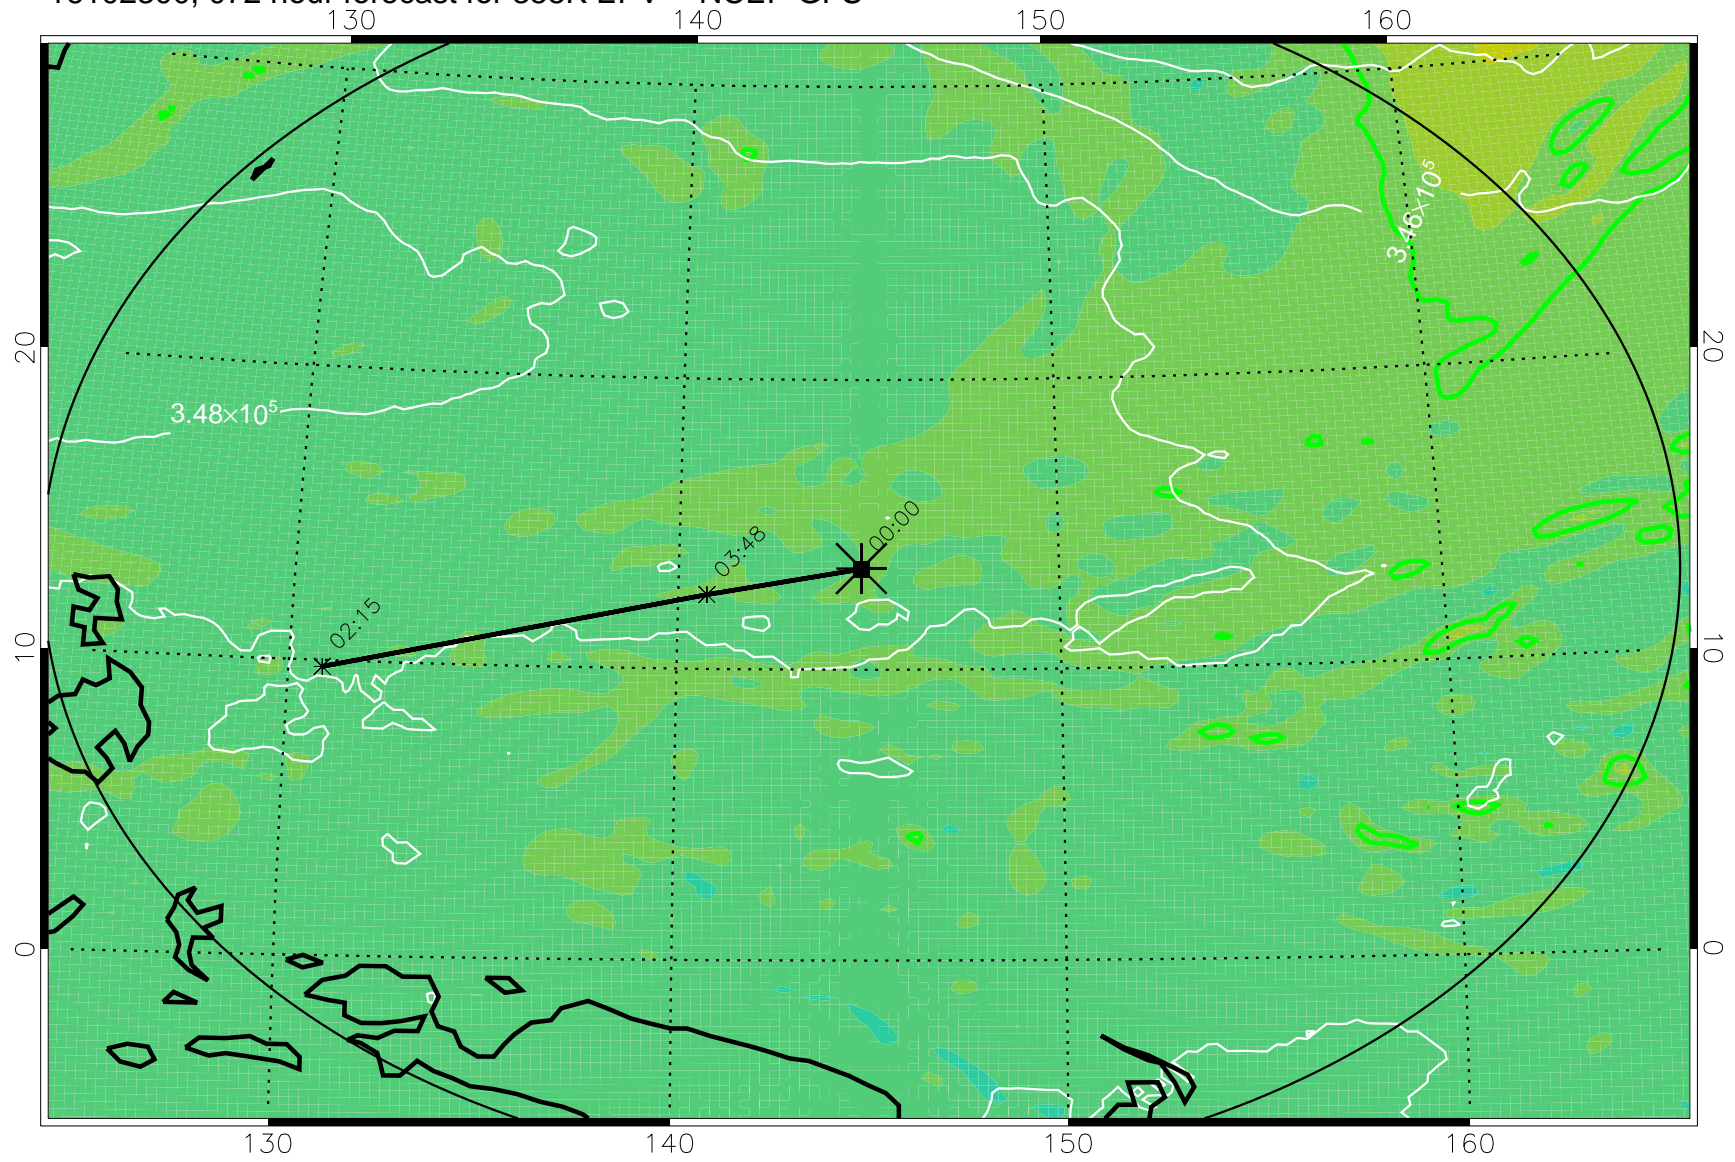

16102206, 054 hour forecast for 355K EPV -- NCEP GFS

355K Montgomery Streamfunction, white
EPV Tropopause (2 PVU) Position
Range ring of 2304 km

16102212, 060 hour forecast for 355K EPV -- NCEP GFS

355K Montgomery Streamfunction, white
EPV Tropopause (2 PVU) Position
Range ring of 2304 km

16102218, 066 hour forecast for 355K EPV -- NCEP GFS

355K Montgomery Streamfunction, white
EPV Tropopause (2 PVU) Position
Range ring of 2304 km

16102300, 072 hour forecast for 355K EPV -- NCEP GFS

355K Montgomery Streamfunction, white
EPV Tropopause (2 PVU) Position
Range ring of 2304 km

16102306, 078 hour forecast for 355K EPV -- NCEP GFS

355K Montgomery Streamfunction, white
EPV Tropopause (2 PVU) Position
Range ring of 2304 km

16102312, 084 hour forecast for 355K EPV -- NCEP GFS

355K Montgomery Streamfunction, white
EPV Tropopause (2 PVU) Position
Range ring of 2304 km

16102318, 090 hour forecast for 355K EPV -- NCEP GFS

355K Montgomery Streamfunction, white
EPV Tropopause (2 PVU) Position
Range ring of 2304 km

16102400, 096 hour forecast for 355K EPV -- NCEP GFS

355K Montgomery Streamfunction, white
EPV Tropopause (2 PVU) Position
Range ring of 2304 km