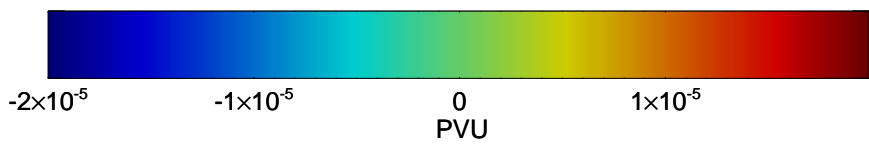

16102212, 060 hour forecast for 355K EPV -- NCEP GFS

355K Montgomery Streamfunction, white
EPV Tropopause (2 PVU) Position
Range ring of 2304 km