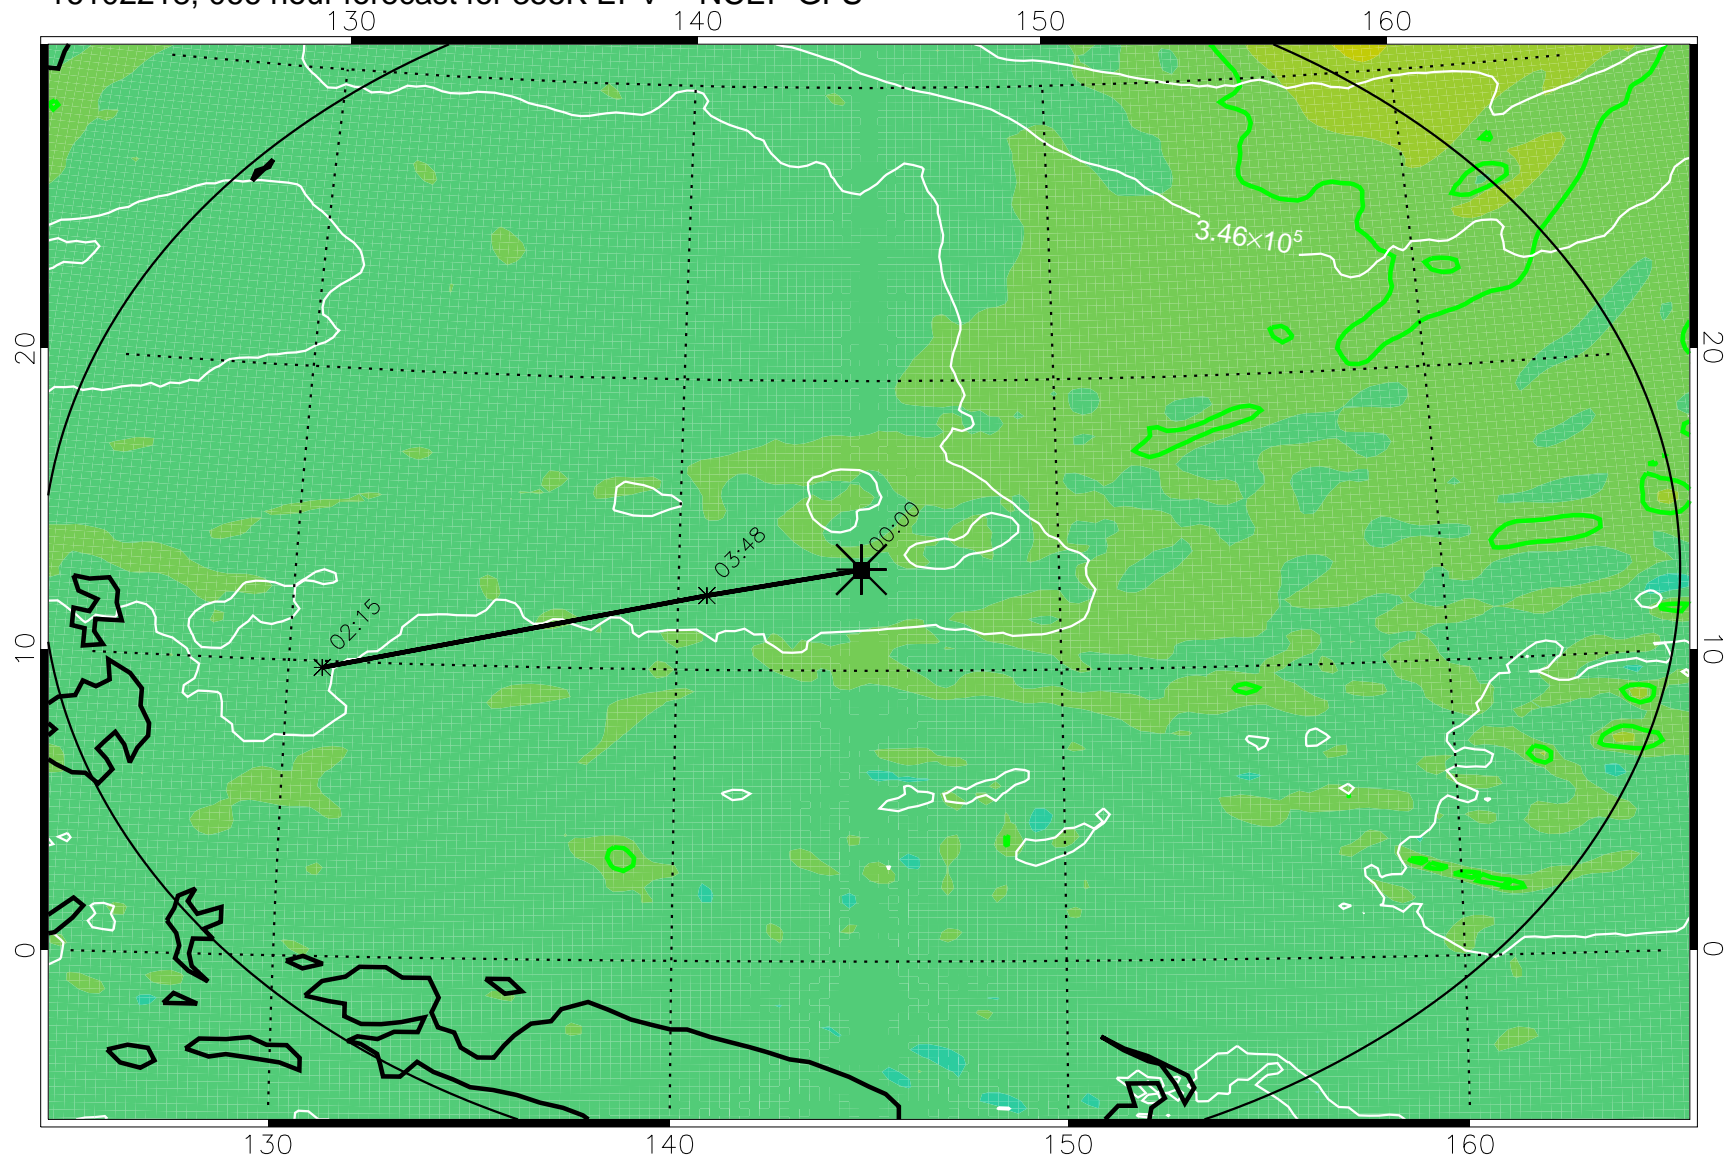

16102206, 054 hour forecast for 355K EPV -- NCEP GFS

355K Montgomery Streamfunction, white
EPV Tropopause (2 PVU) Position
Range ring of 2304 km

16102212, 060 hour forecast for 355K EPV -- NCEP GFS

355K Montgomery Streamfunction, white
EPV Tropopause (2 PVU) Position
Range ring of 2304 km

16102218, 066 hour forecast for 355K EPV -- NCEP GFS

355K Montgomery Streamfunction, white
EPV Tropopause (2 PVU) Position
Range ring of 2304 km

16102300, 072 hour forecast for 355K EPV -- NCEP GFS

355K Montgomery Streamfunction, white
EPV Tropopause (2 PVU) Position
Range ring of 2304 km

16102306, 078 hour forecast for 355K EPV -- NCEP GFS

355K Montgomery Streamfunction, white
EPV Tropopause (2 PVU) Position
Range ring of 2304 km

16102312, 084 hour forecast for 355K EPV -- NCEP GFS

355K Montgomery Streamfunction, white
EPV Tropopause (2 PVU) Position
Range ring of 2304 km

16102318, 090 hour forecast for 355K EPV -- NCEP GFS

355K Montgomery Streamfunction, white
EPV Tropopause (2 PVU) Position
Range ring of 2304 km

16102400, 096 hour forecast for 355K EPV -- NCEP GFS

355K Montgomery Streamfunction, white
EPV Tropopause (2 PVU) Position
Range ring of 2304 km