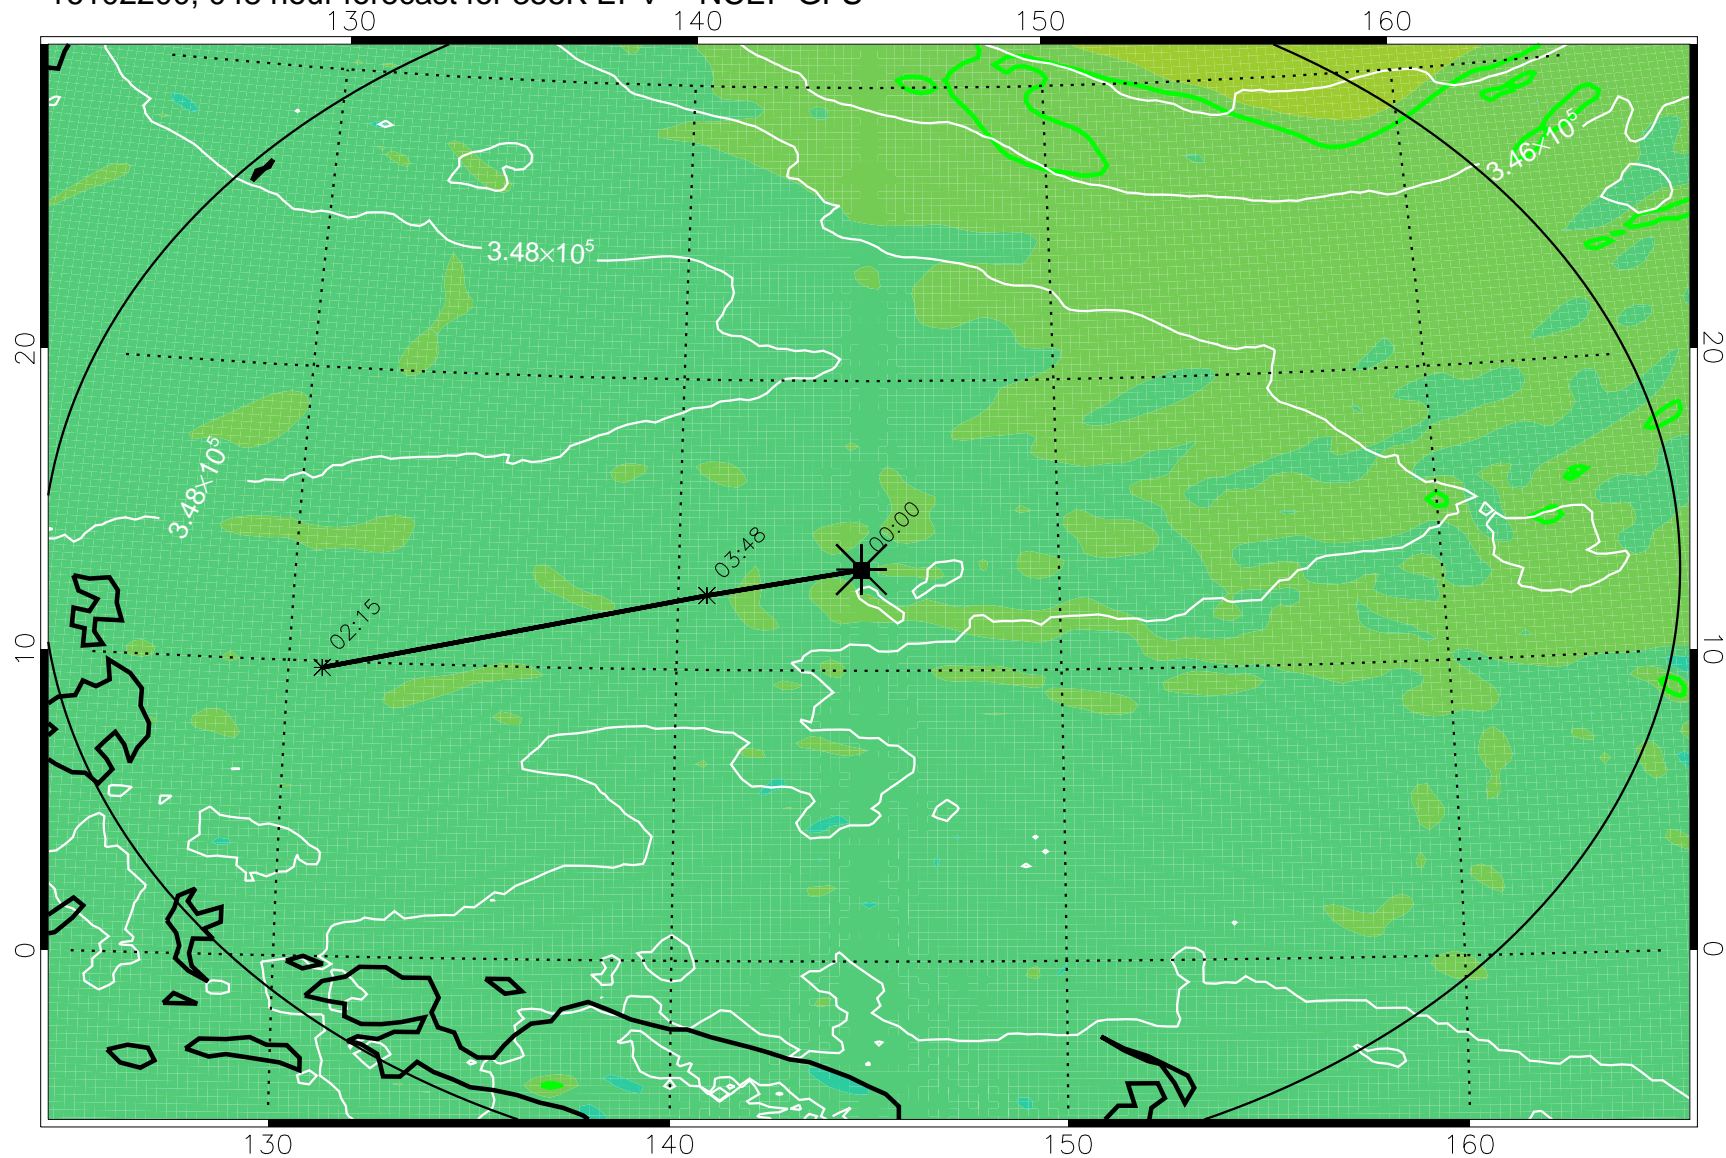

16102106, 030 hour forecast for 355K EPV -- NCEP GFS

355K Montgomery Streamfunction, white
EPV Tropopause (2 PVU) Position
Range ring of 2304 km

16102112, 036 hour forecast for 355K EPV -- NCEP GFS

355K Montgomery Streamfunction, white
EPV Tropopause (2 PVU) Position
Range ring of 2304 km

16102118, 042 hour forecast for 355K EPV -- NCEP GFS

355K Montgomery Streamfunction, white
EPV Tropopause (2 PVU) Position
Range ring of 2304 km

16102200, 048 hour forecast for 355K EPV -- NCEP GFS

355K Montgomery Streamfunction, white
EPV Tropopause (2 PVU) Position
Range ring of 2304 km

16102206, 054 hour forecast for 355K EPV -- NCEP GFS

355K Montgomery Streamfunction, white
EPV Tropopause (2 PVU) Position
Range ring of 2304 km

16102212, 060 hour forecast for 355K EPV -- NCEP GFS

355K Montgomery Streamfunction, white
EPV Tropopause (2 PVU) Position
Range ring of 2304 km

16102218, 066 hour forecast for 355K EPV -- NCEP GFS

355K Montgomery Streamfunction, white
EPV Tropopause (2 PVU) Position
Range ring of 2304 km

16102300, 072 hour forecast for 355K EPV -- NCEP GFS

355K Montgomery Streamfunction, white
EPV Tropopause (2 PVU) Position
Range ring of 2304 km