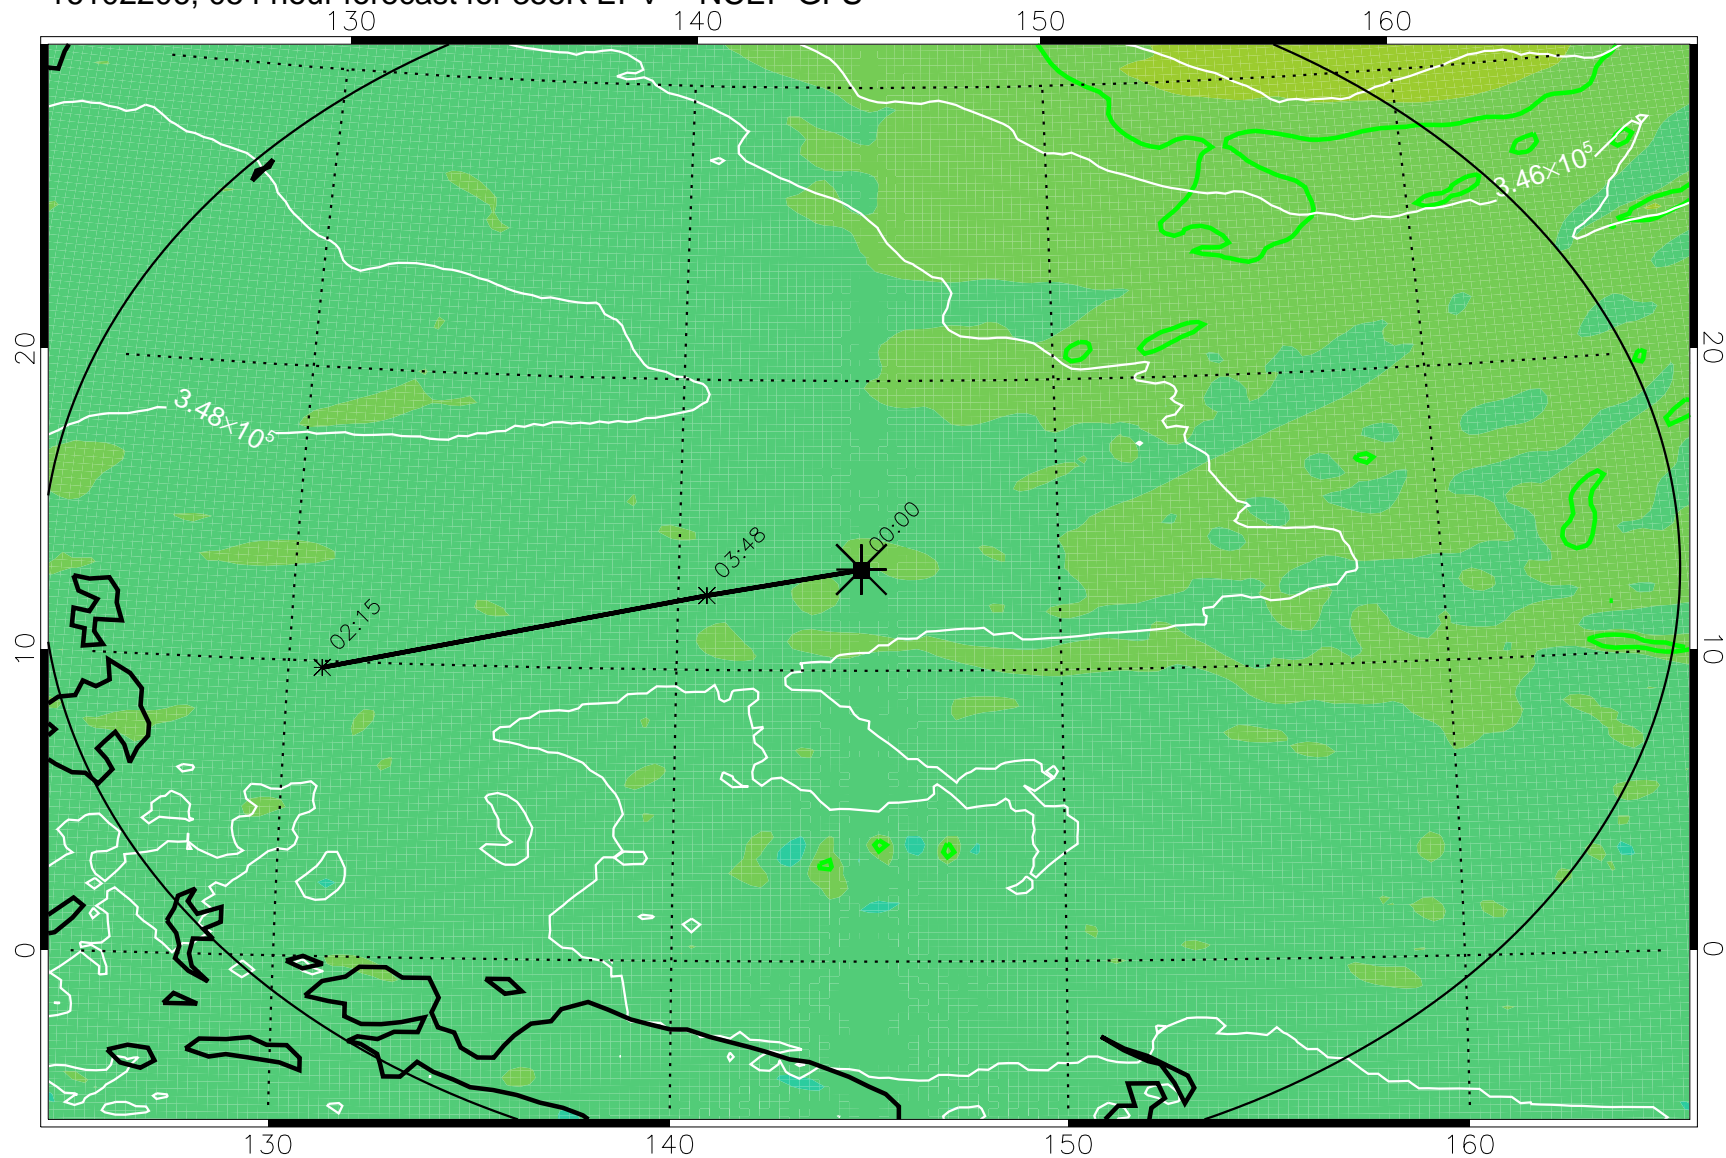

16102118, 042 hour forecast for 355K EPV -- NCEP GFS

355K Montgomery Streamfunction, white
EPV Tropopause (2 PVU) Position
Range ring of 2304 km

16102200, 048 hour forecast for 355K EPV -- NCEP GFS

355K Montgomery Streamfunction, white
EPV Tropopause (2 PVU) Position
Range ring of 2304 km

16102206, 054 hour forecast for 355K EPV -- NCEP GFS

355K Montgomery Streamfunction, white
EPV Tropopause (2 PVU) Position
Range ring of 2304 km

16102212, 060 hour forecast for 355K EPV -- NCEP GFS

355K Montgomery Streamfunction, white
EPV Tropopause (2 PVU) Position
Range ring of 2304 km

16102218, 066 hour forecast for 355K EPV -- NCEP GFS

355K Montgomery Streamfunction, white
EPV Tropopause (2 PVU) Position
Range ring of 2304 km

16102300, 072 hour forecast for 355K EPV -- NCEP GFS

355K Montgomery Streamfunction, white
EPV Tropopause (2 PVU) Position
Range ring of 2304 km

16102306, 078 hour forecast for 355K EPV -- NCEP GFS

355K Montgomery Streamfunction, white
EPV Tropopause (2 PVU) Position
Range ring of 2304 km

16102312, 084 hour forecast for 355K EPV -- NCEP GFS

355K Montgomery Streamfunction, white
EPV Tropopause (2 PVU) Position
Range ring of 2304 km