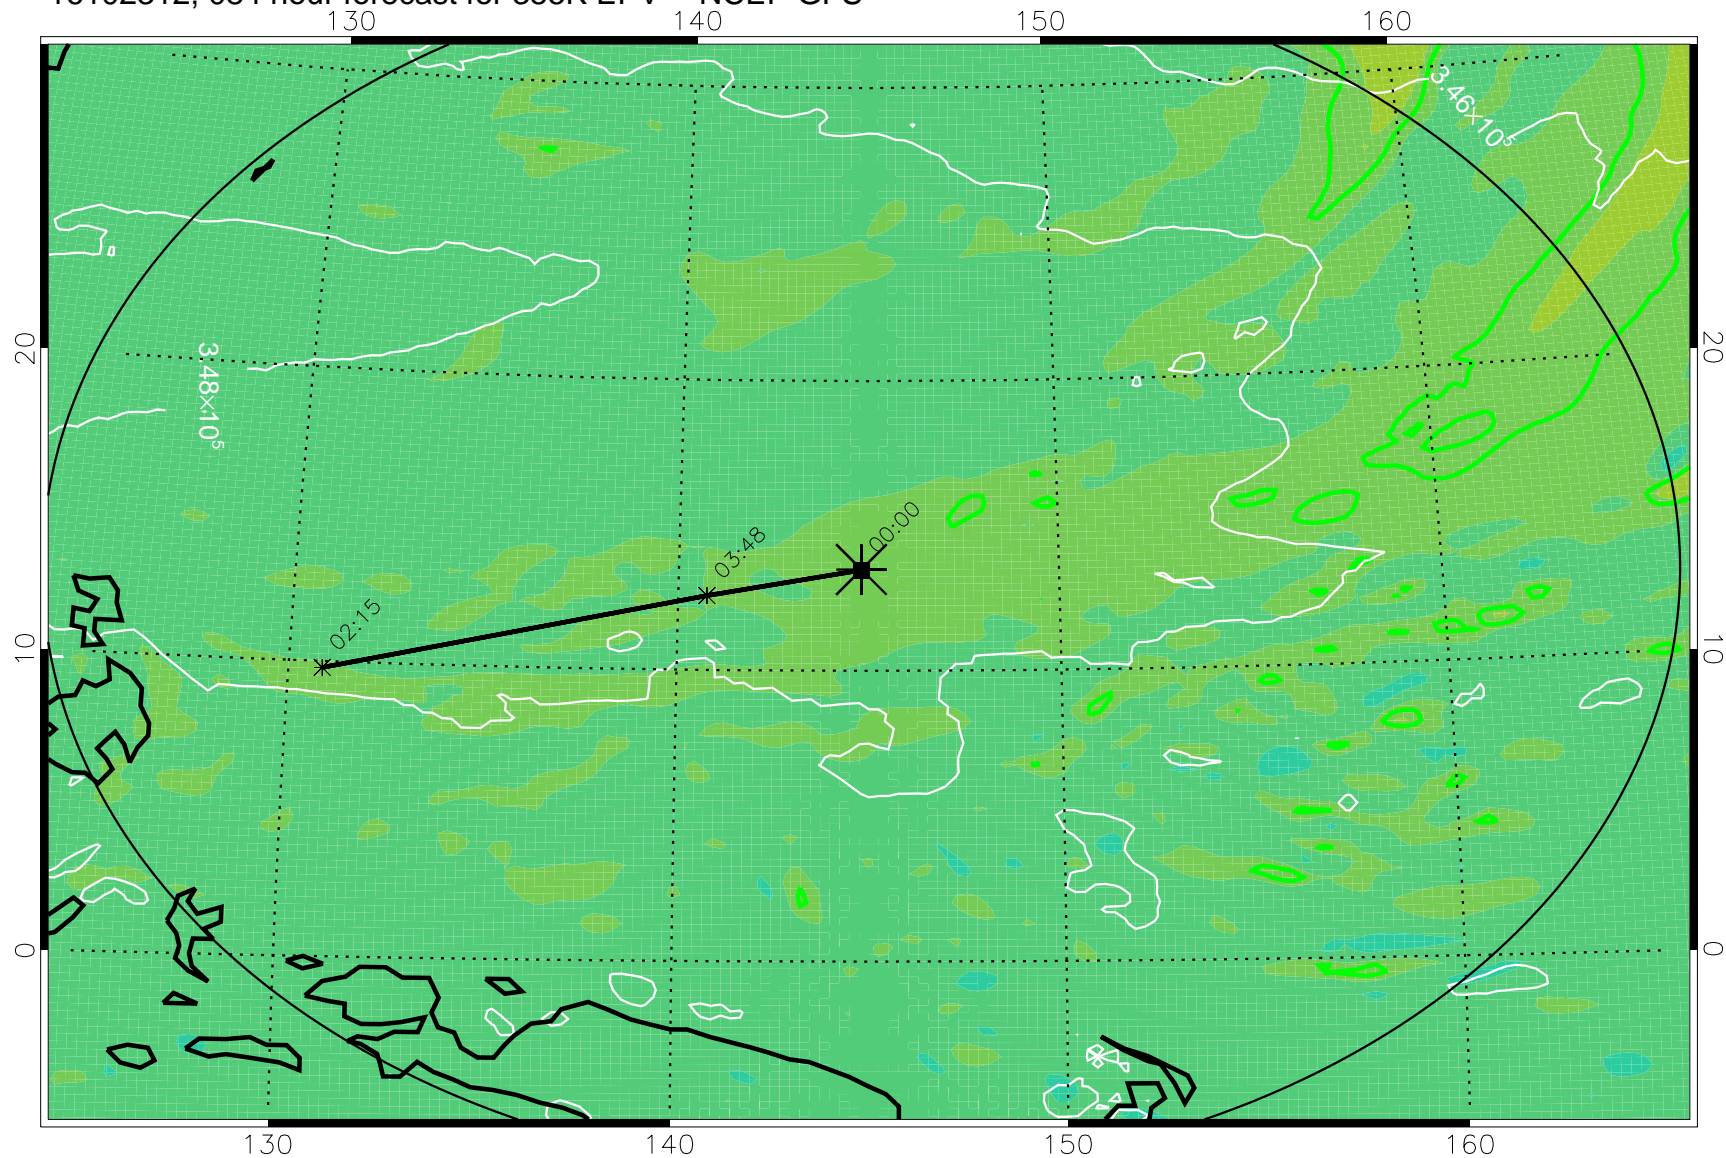

16102218, 066 hour forecast for 355K EPV -- NCEP GFS

355K Montgomery Streamfunction, white
EPV Tropopause (2 PVU) Position
Range ring of 2304 km

16102300, 072 hour forecast for 355K EPV -- NCEP GFS

355K Montgomery Streamfunction, white
EPV Tropopause (2 PVU) Position
Range ring of 2304 km

16102306, 078 hour forecast for 355K EPV -- NCEP GFS

355K Montgomery Streamfunction, white
EPV Tropopause (2 PVU) Position
Range ring of 2304 km

16102312, 084 hour forecast for 355K EPV -- NCEP GFS

355K Montgomery Streamfunction, white
EPV Tropopause (2 PVU) Position
Range ring of 2304 km

16102318, 090 hour forecast for 355K EPV -- NCEP GFS

355K Montgomery Streamfunction, white
EPV Tropopause (2 PVU) Position
Range ring of 2304 km

16102400, 096 hour forecast for 355K EPV -- NCEP GFS

355K Montgomery Streamfunction, white
EPV Tropopause (2 PVU) Position
Range ring of 2304 km

16102406, 102 hour forecast for 355K EPV -- NCEP GFS

355K Montgomery Streamfunction, white
EPV Tropopause (2 PVU) Position
Range ring of 2304 km

16102412, 108 hour forecast for 355K EPV -- NCEP GFS

355K Montgomery Streamfunction, white
EPV Tropopause (2 PVU) Position
Range ring of 2304 km