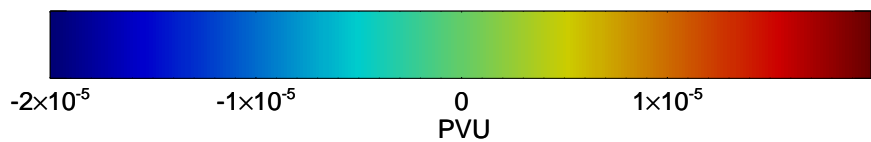

16102418, 114 hour forecast for 355K EPV -- NCEP GFS

355K Montgomery Streamfunction, white
EPV Tropopause (2 PVU) Position
Range ring of 2304 km