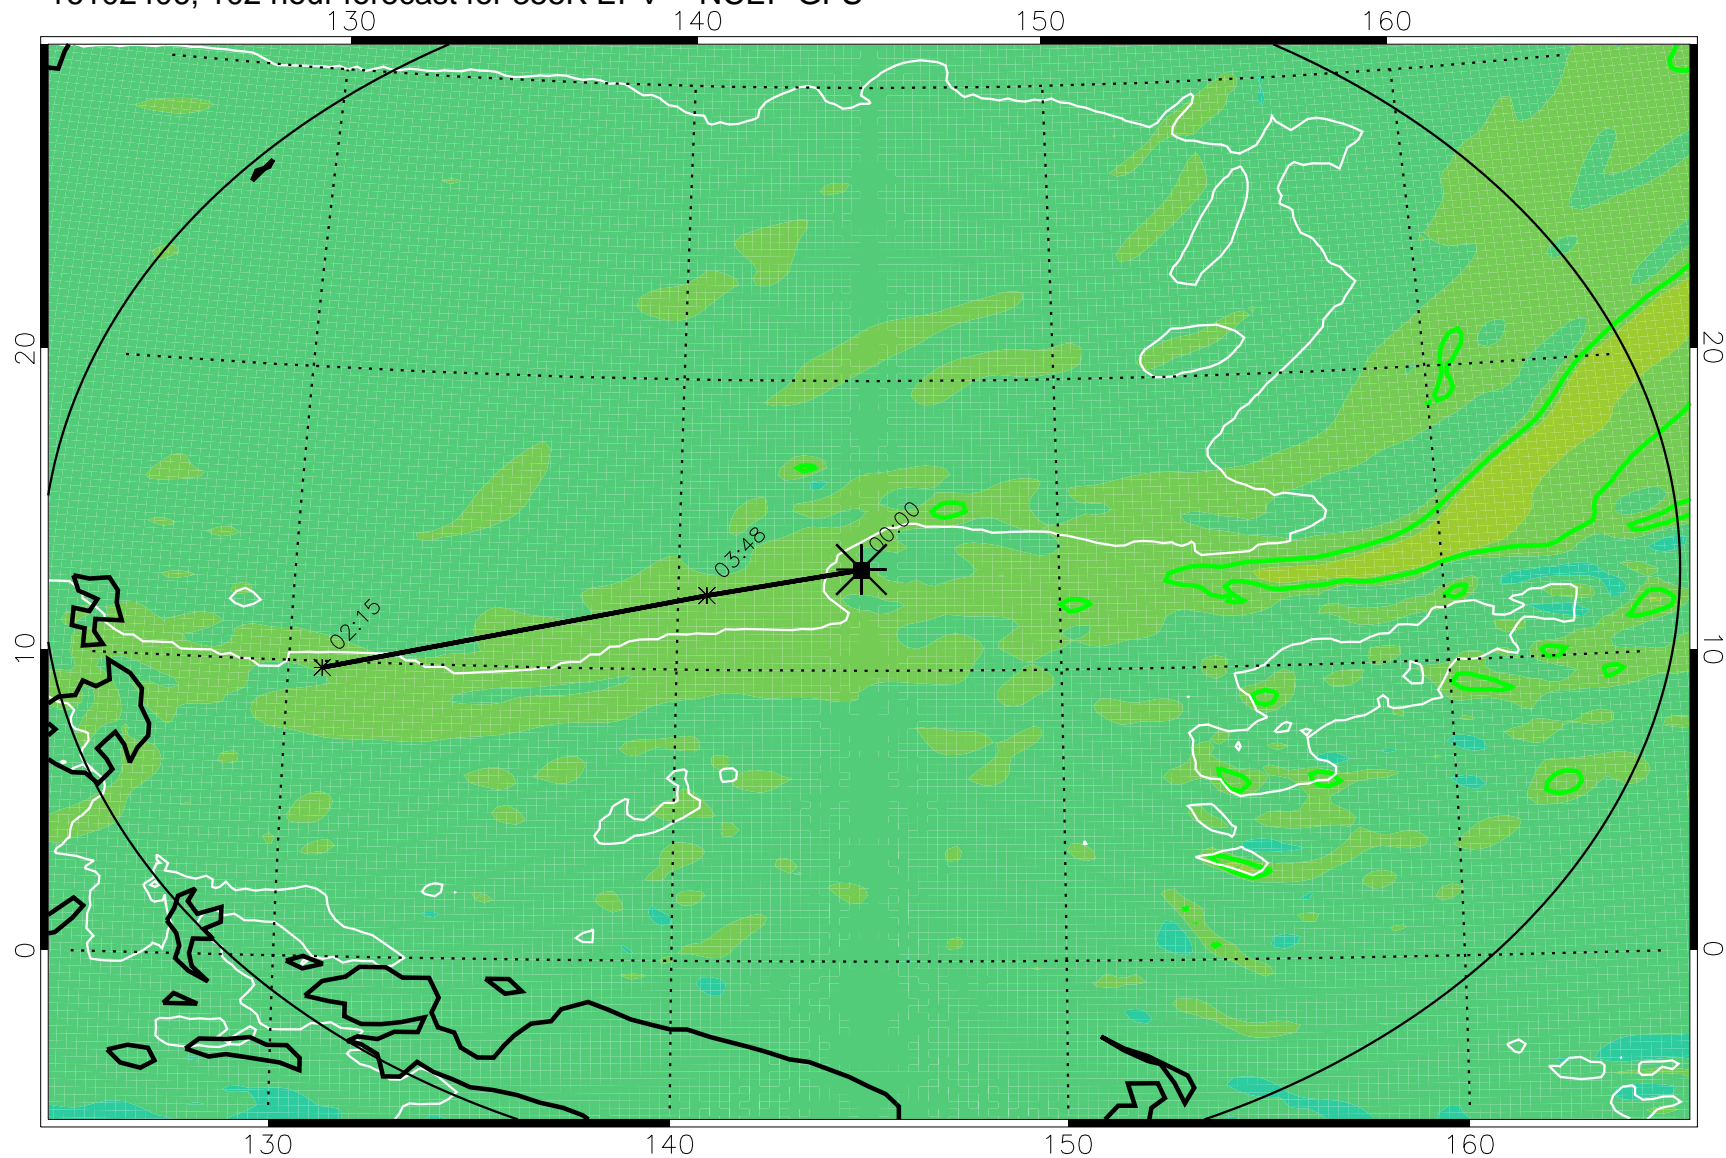

16102306, 078 hour forecast for 355K EPV -- NCEP GFS

355K Montgomery Streamfunction, white
EPV Tropopause (2 PVU) Position
Range ring of 2304 km

16102312, 084 hour forecast for 355K EPV -- NCEP GFS

355K Montgomery Streamfunction, white
EPV Tropopause (2 PVU) Position
Range ring of 2304 km

16102318, 090 hour forecast for 355K EPV -- NCEP GFS

355K Montgomery Streamfunction, white
EPV Tropopause (2 PVU) Position
Range ring of 2304 km

16102400, 096 hour forecast for 355K EPV -- NCEP GFS

355K Montgomery Streamfunction, white
EPV Tropopause (2 PVU) Position
Range ring of 2304 km

16102406, 102 hour forecast for 355K EPV -- NCEP GFS

355K Montgomery Streamfunction, white
EPV Tropopause (2 PVU) Position
Range ring of 2304 km

16102412, 108 hour forecast for 355K EPV -- NCEP GFS

355K Montgomery Streamfunction, white
EPV Tropopause (2 PVU) Position
Range ring of 2304 km

16102418, 114 hour forecast for 355K EPV -- NCEP GFS

355K Montgomery Streamfunction, white
EPV Tropopause (2 PVU) Position
Range ring of 2304 km

16102500, 120 hour forecast for 355K EPV -- NCEP GFS

355K Montgomery Streamfunction, white
EPV Tropopause (2 PVU) Position
Range ring of 2304 km