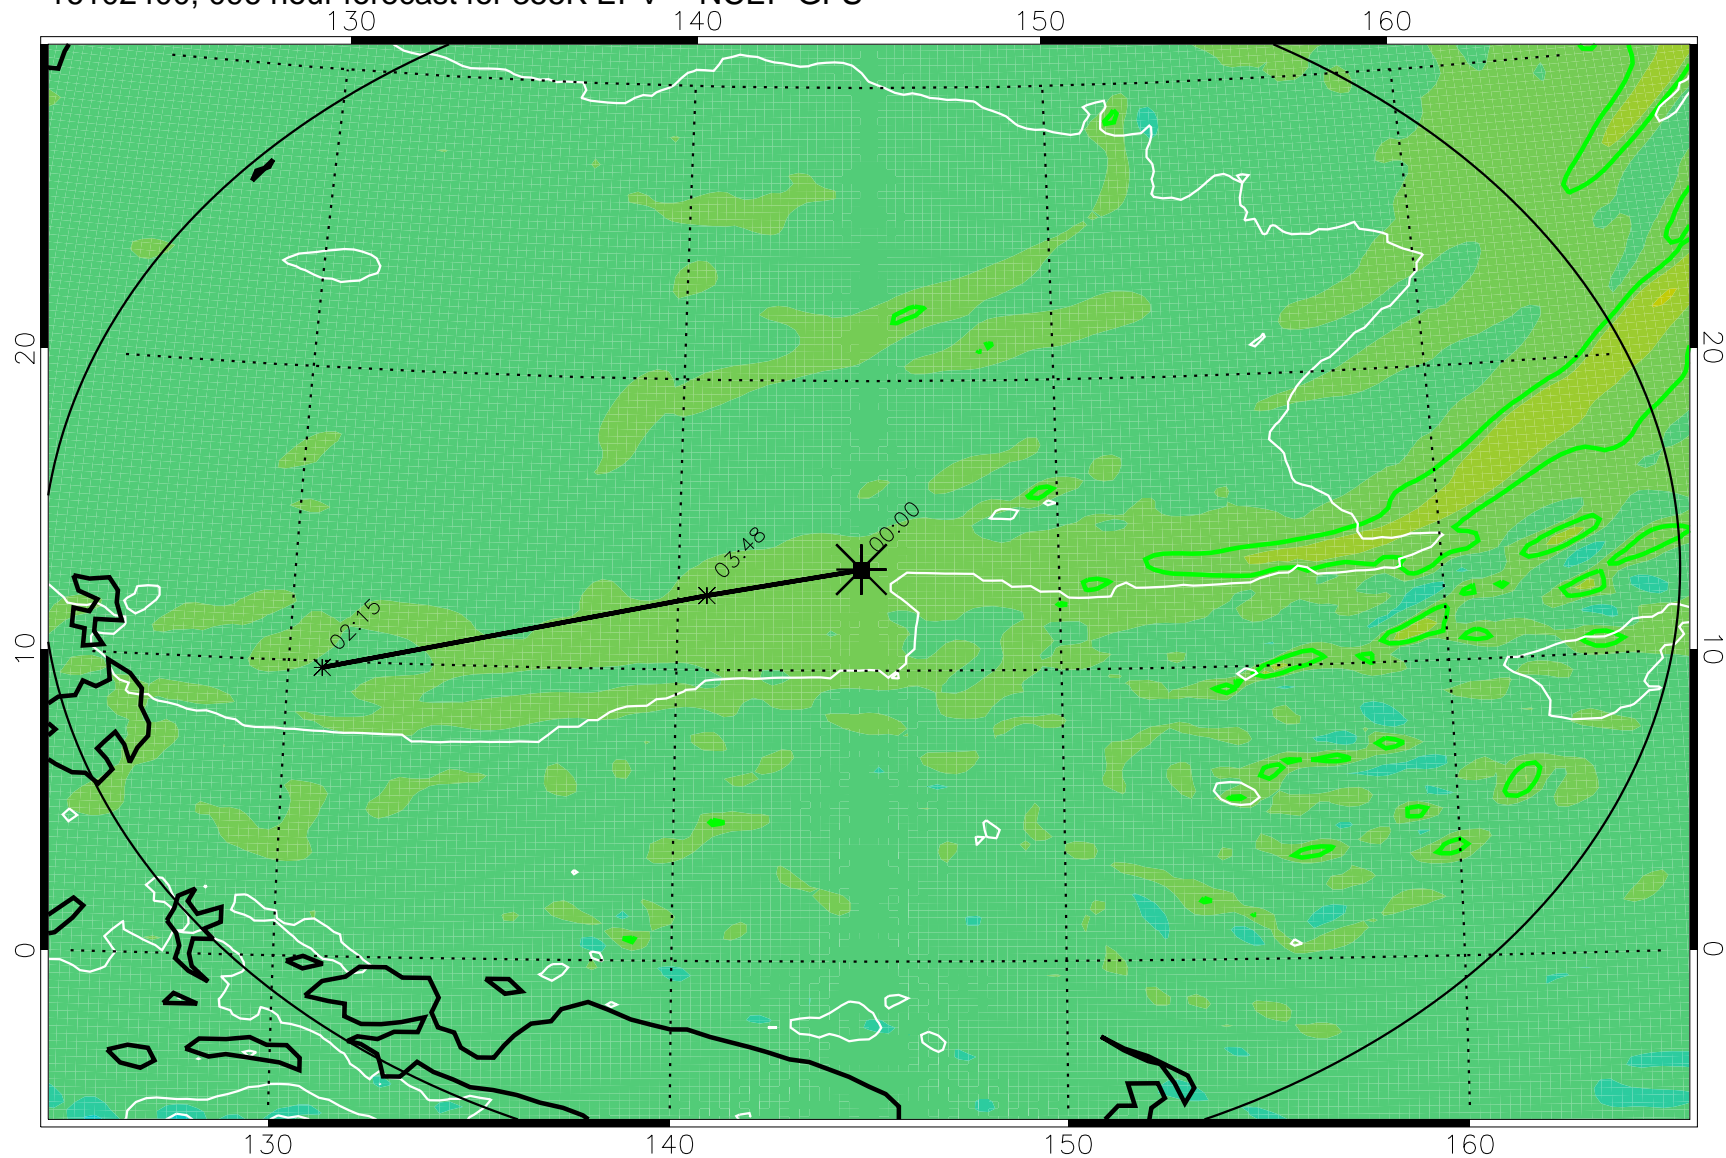

16102218, 066 hour forecast for 355K EPV -- NCEP GFS

355K Montgomery Streamfunction, white
EPV Tropopause (2 PVU) Position
Range ring of 2304 km

16102300, 072 hour forecast for 355K EPV -- NCEP GFS

355K Montgomery Streamfunction, white
EPV Tropopause (2 PVU) Position
Range ring of 2304 km

16102306, 078 hour forecast for 355K EPV -- NCEP GFS

355K Montgomery Streamfunction, white
EPV Tropopause (2 PVU) Position
Range ring of 2304 km

16102312, 084 hour forecast for 355K EPV -- NCEP GFS

355K Montgomery Streamfunction, white
EPV Tropopause (2 PVU) Position
Range ring of 2304 km

16102318, 090 hour forecast for 355K EPV -- NCEP GFS

355K Montgomery Streamfunction, white
EPV Tropopause (2 PVU) Position
Range ring of 2304 km

16102400, 096 hour forecast for 355K EPV -- NCEP GFS

355K Montgomery Streamfunction, white
EPV Tropopause (2 PVU) Position
Range ring of 2304 km

16102406, 102 hour forecast for 355K EPV -- NCEP GFS

355K Montgomery Streamfunction, white
EPV Tropopause (2 PVU) Position
Range ring of 2304 km

16102412, 108 hour forecast for 355K EPV -- NCEP GFS

355K Montgomery Streamfunction, white
EPV Tropopause (2 PVU) Position
Range ring of 2304 km