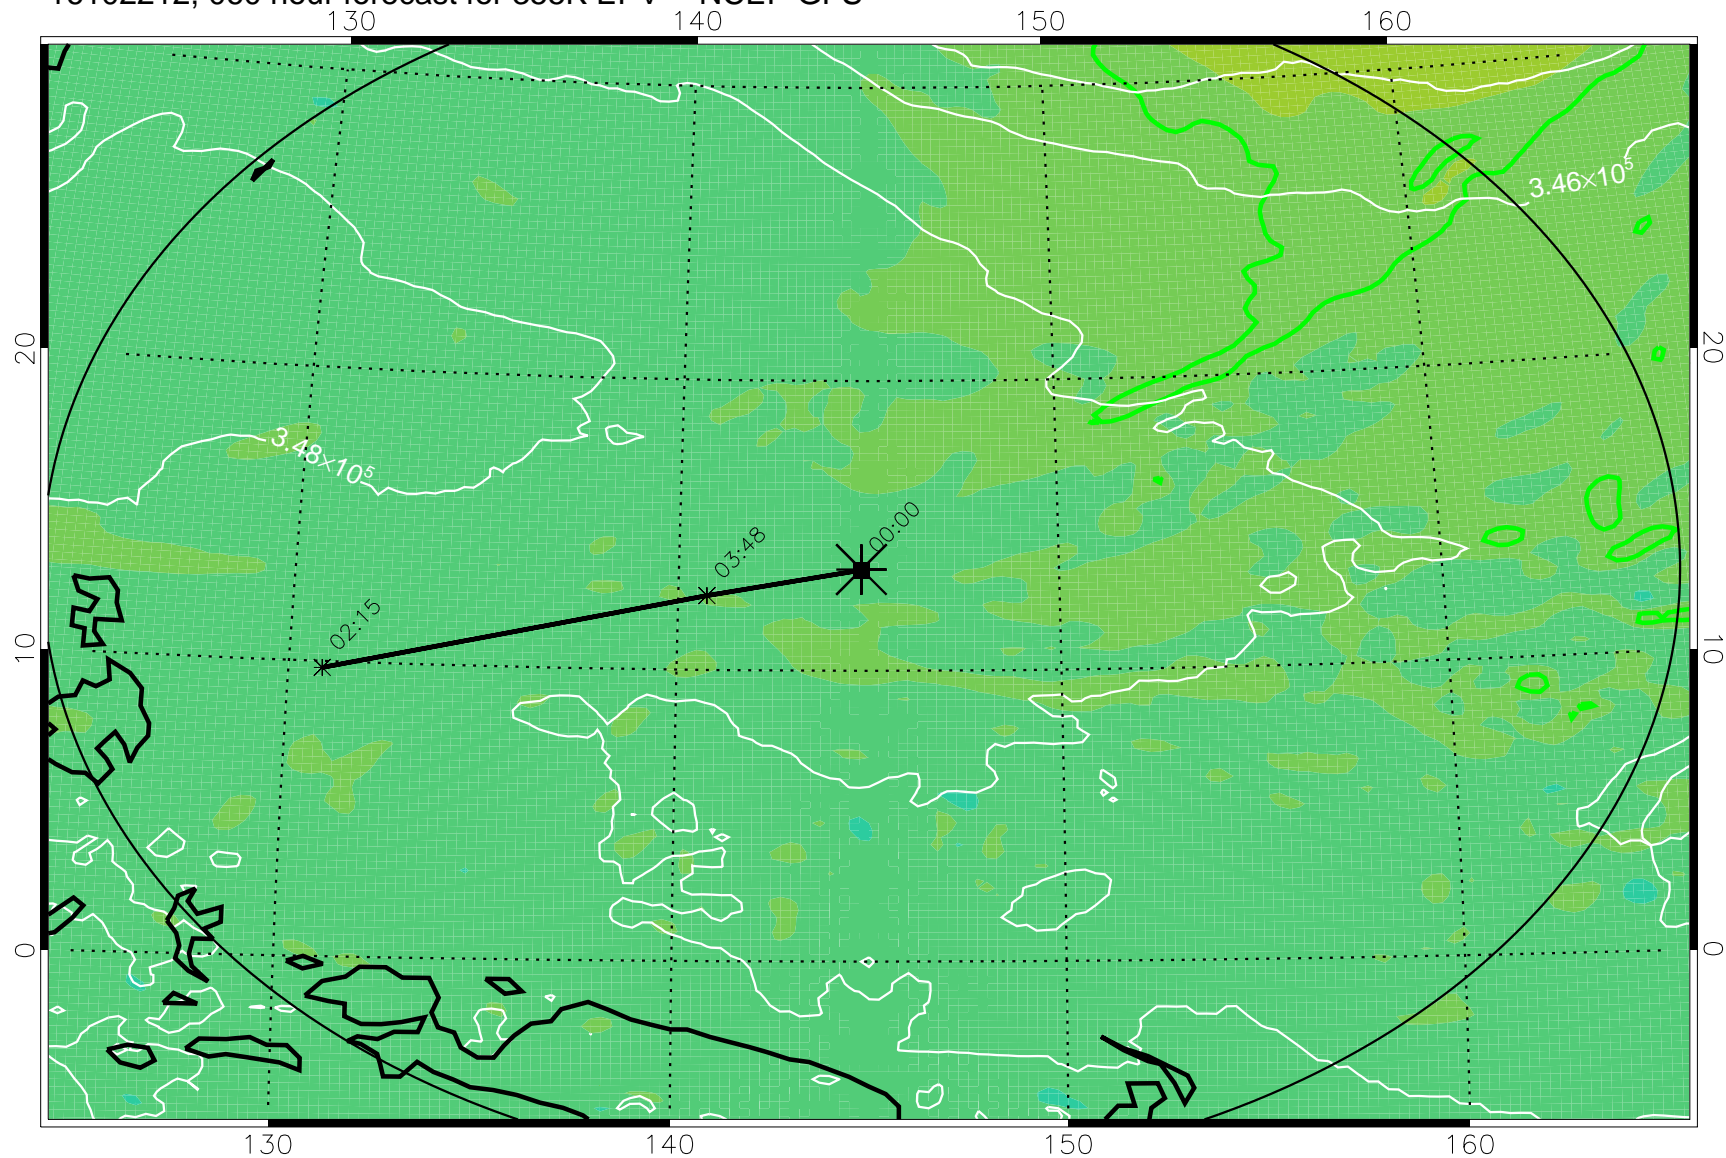

16102118, 042 hour forecast for 355K EPV -- NCEP GFS

355K Montgomery Streamfunction, white
EPV Tropopause (2 PVU) Position
Range ring of 2304 km

16102200, 048 hour forecast for 355K EPV -- NCEP GFS

355K Montgomery Streamfunction, white
EPV Tropopause (2 PVU) Position
Range ring of 2304 km

16102206, 054 hour forecast for 355K EPV -- NCEP GFS

355K Montgomery Streamfunction, white
EPV Tropopause (2 PVU) Position
Range ring of 2304 km

16102212, 060 hour forecast for 355K EPV -- NCEP GFS

355K Montgomery Streamfunction, white
EPV Tropopause (2 PVU) Position
Range ring of 2304 km

16102218, 066 hour forecast for 355K EPV -- NCEP GFS

355K Montgomery Streamfunction, white
EPV Tropopause (2 PVU) Position
Range ring of 2304 km

16102300, 072 hour forecast for 355K EPV -- NCEP GFS

355K Montgomery Streamfunction, white
EPV Tropopause (2 PVU) Position
Range ring of 2304 km

16102306, 078 hour forecast for 355K EPV -- NCEP GFS

355K Montgomery Streamfunction, white
EPV Tropopause (2 PVU) Position
Range ring of 2304 km

16102312, 084 hour forecast for 355K EPV -- NCEP GFS

355K Montgomery Streamfunction, white
EPV Tropopause (2 PVU) Position
Range ring of 2304 km