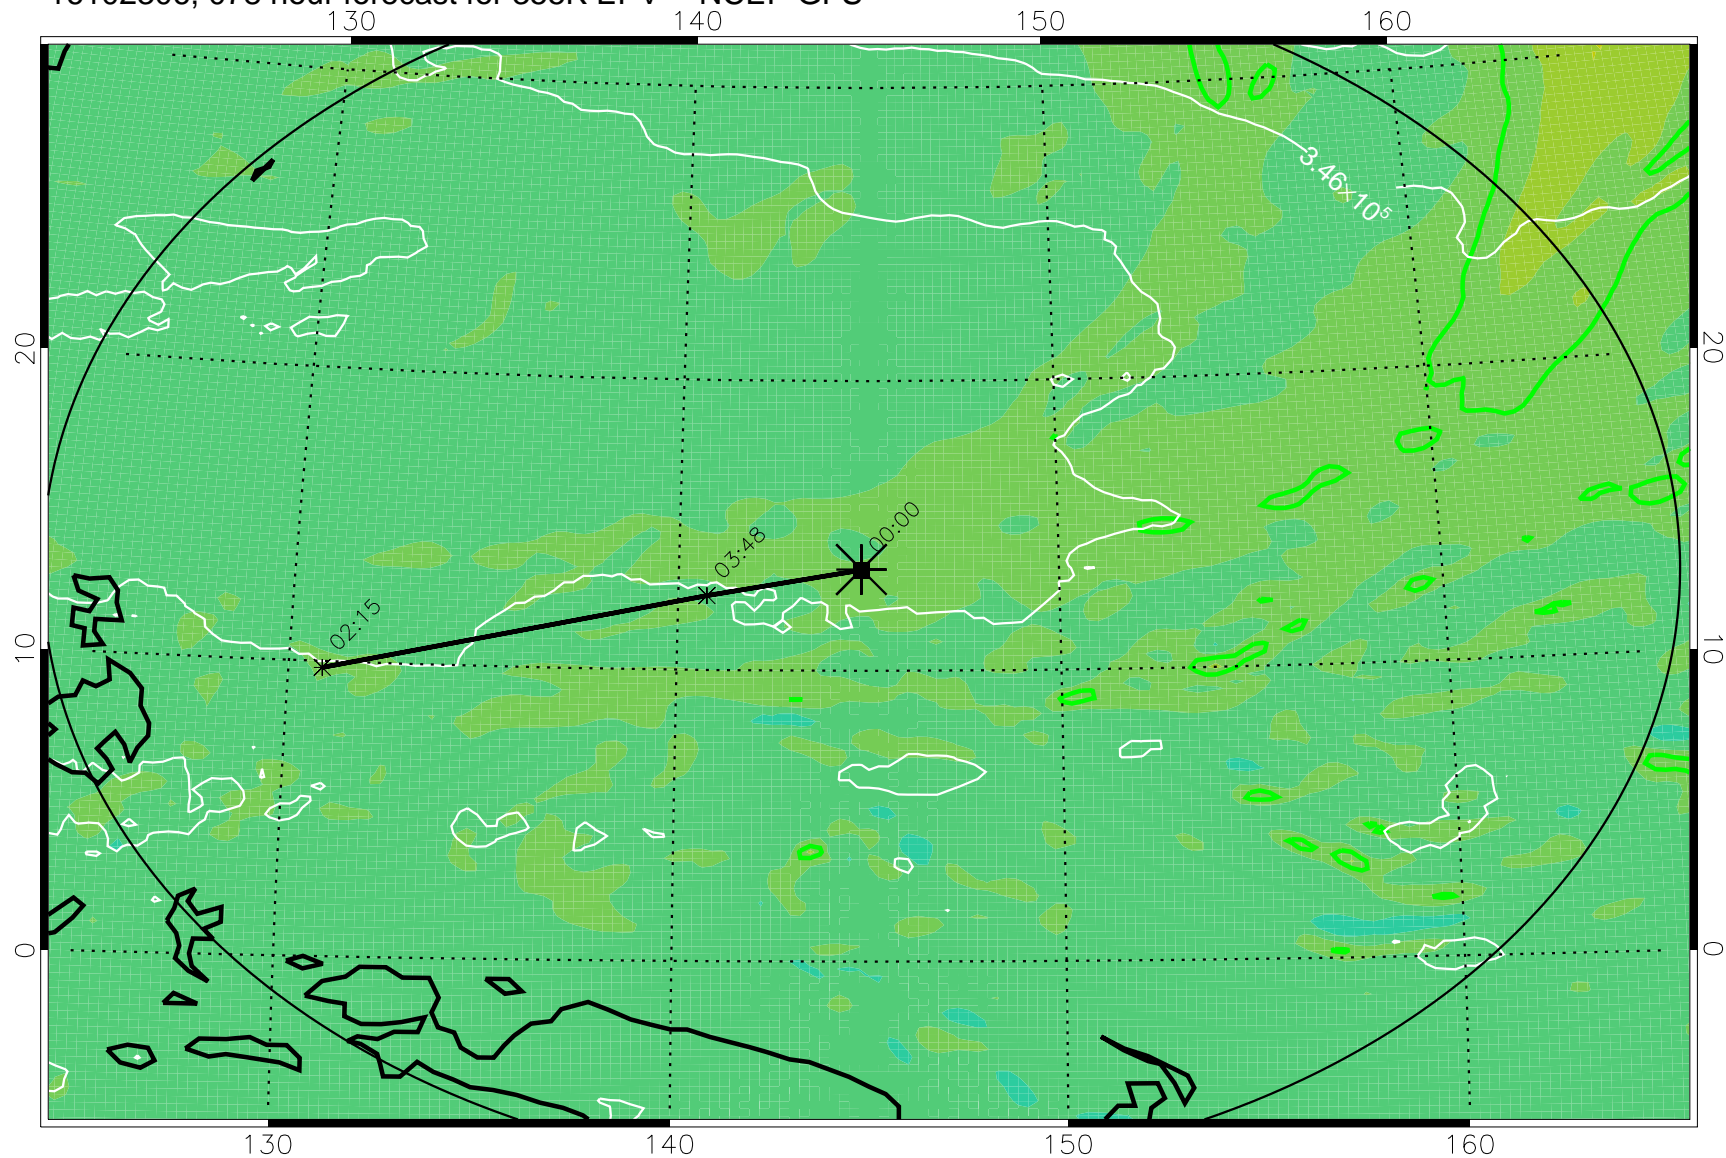

16102218, 066 hour forecast for 355K EPV -- NCEP GFS

355K Montgomery Streamfunction, white
EPV Tropopause (2 PVU) Position
Range ring of 2304 km

16102300, 072 hour forecast for 355K EPV -- NCEP GFS

355K Montgomery Streamfunction, white
EPV Tropopause (2 PVU) Position
Range ring of 2304 km

16102306, 078 hour forecast for 355K EPV -- NCEP GFS

355K Montgomery Streamfunction, white
EPV Tropopause (2 PVU) Position
Range ring of 2304 km

16102312, 084 hour forecast for 355K EPV -- NCEP GFS

355K Montgomery Streamfunction, white
EPV Tropopause (2 PVU) Position
Range ring of 2304 km

16102318, 090 hour forecast for 355K EPV -- NCEP GFS

355K Montgomery Streamfunction, white
EPV Tropopause (2 PVU) Position
Range ring of 2304 km

16102400, 096 hour forecast for 355K EPV -- NCEP GFS

355K Montgomery Streamfunction, white
EPV Tropopause (2 PVU) Position
Range ring of 2304 km

16102406, 102 hour forecast for 355K EPV -- NCEP GFS

355K Montgomery Streamfunction, white
EPV Tropopause (2 PVU) Position
Range ring of 2304 km

16102412, 108 hour forecast for 355K EPV -- NCEP GFS

355K Montgomery Streamfunction, white
EPV Tropopause (2 PVU) Position
Range ring of 2304 km