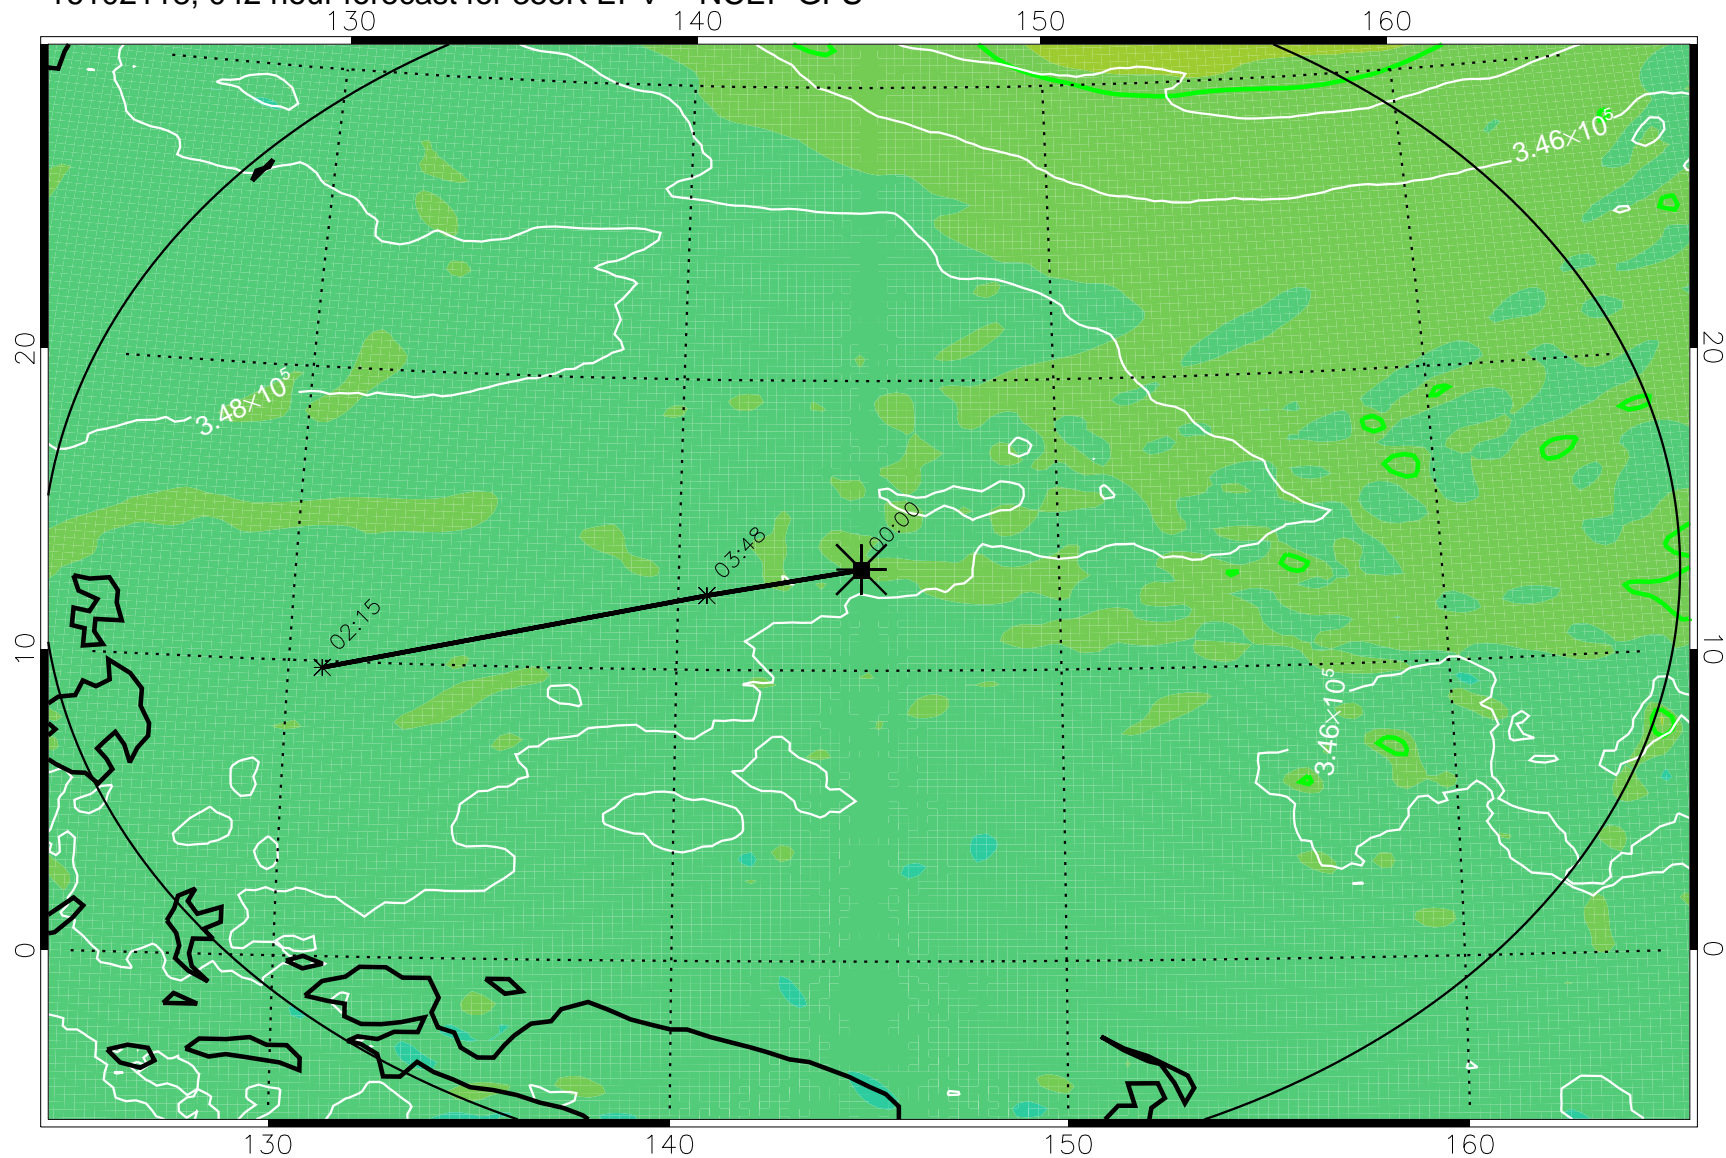

16102106, 030 hour forecast for 355K EPV -- NCEP GFS

355K Montgomery Streamfunction, white
EPV Tropopause (2 PVU) Position
Range ring of 2304 km

16102112, 036 hour forecast for 355K EPV -- NCEP GFS

355K Montgomery Streamfunction, white
EPV Tropopause (2 PVU) Position
Range ring of 2304 km

16102118, 042 hour forecast for 355K EPV -- NCEP GFS

355K Montgomery Streamfunction, white
EPV Tropopause (2 PVU) Position
Range ring of 2304 km

16102200, 048 hour forecast for 355K EPV -- NCEP GFS

355K Montgomery Streamfunction, white
EPV Tropopause (2 PVU) Position
Range ring of 2304 km

16102206, 054 hour forecast for 355K EPV -- NCEP GFS

355K Montgomery Streamfunction, white
EPV Tropopause (2 PVU) Position
Range ring of 2304 km

16102212, 060 hour forecast for 355K EPV -- NCEP GFS

355K Montgomery Streamfunction, white
EPV Tropopause (2 PVU) Position
Range ring of 2304 km

16102218, 066 hour forecast for 355K EPV -- NCEP GFS

355K Montgomery Streamfunction, white
EPV Tropopause (2 PVU) Position
Range ring of 2304 km

16102300, 072 hour forecast for 355K EPV -- NCEP GFS

355K Montgomery Streamfunction, white
EPV Tropopause (2 PVU) Position
Range ring of 2304 km