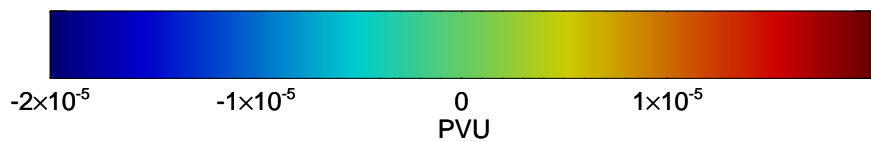

16102118, 042 hour forecast for 355K EPV -- NCEP GFS

355K Montgomery Streamfunction, white
EPV Tropopause (2 PVU) Position
Range ring of 2304 km