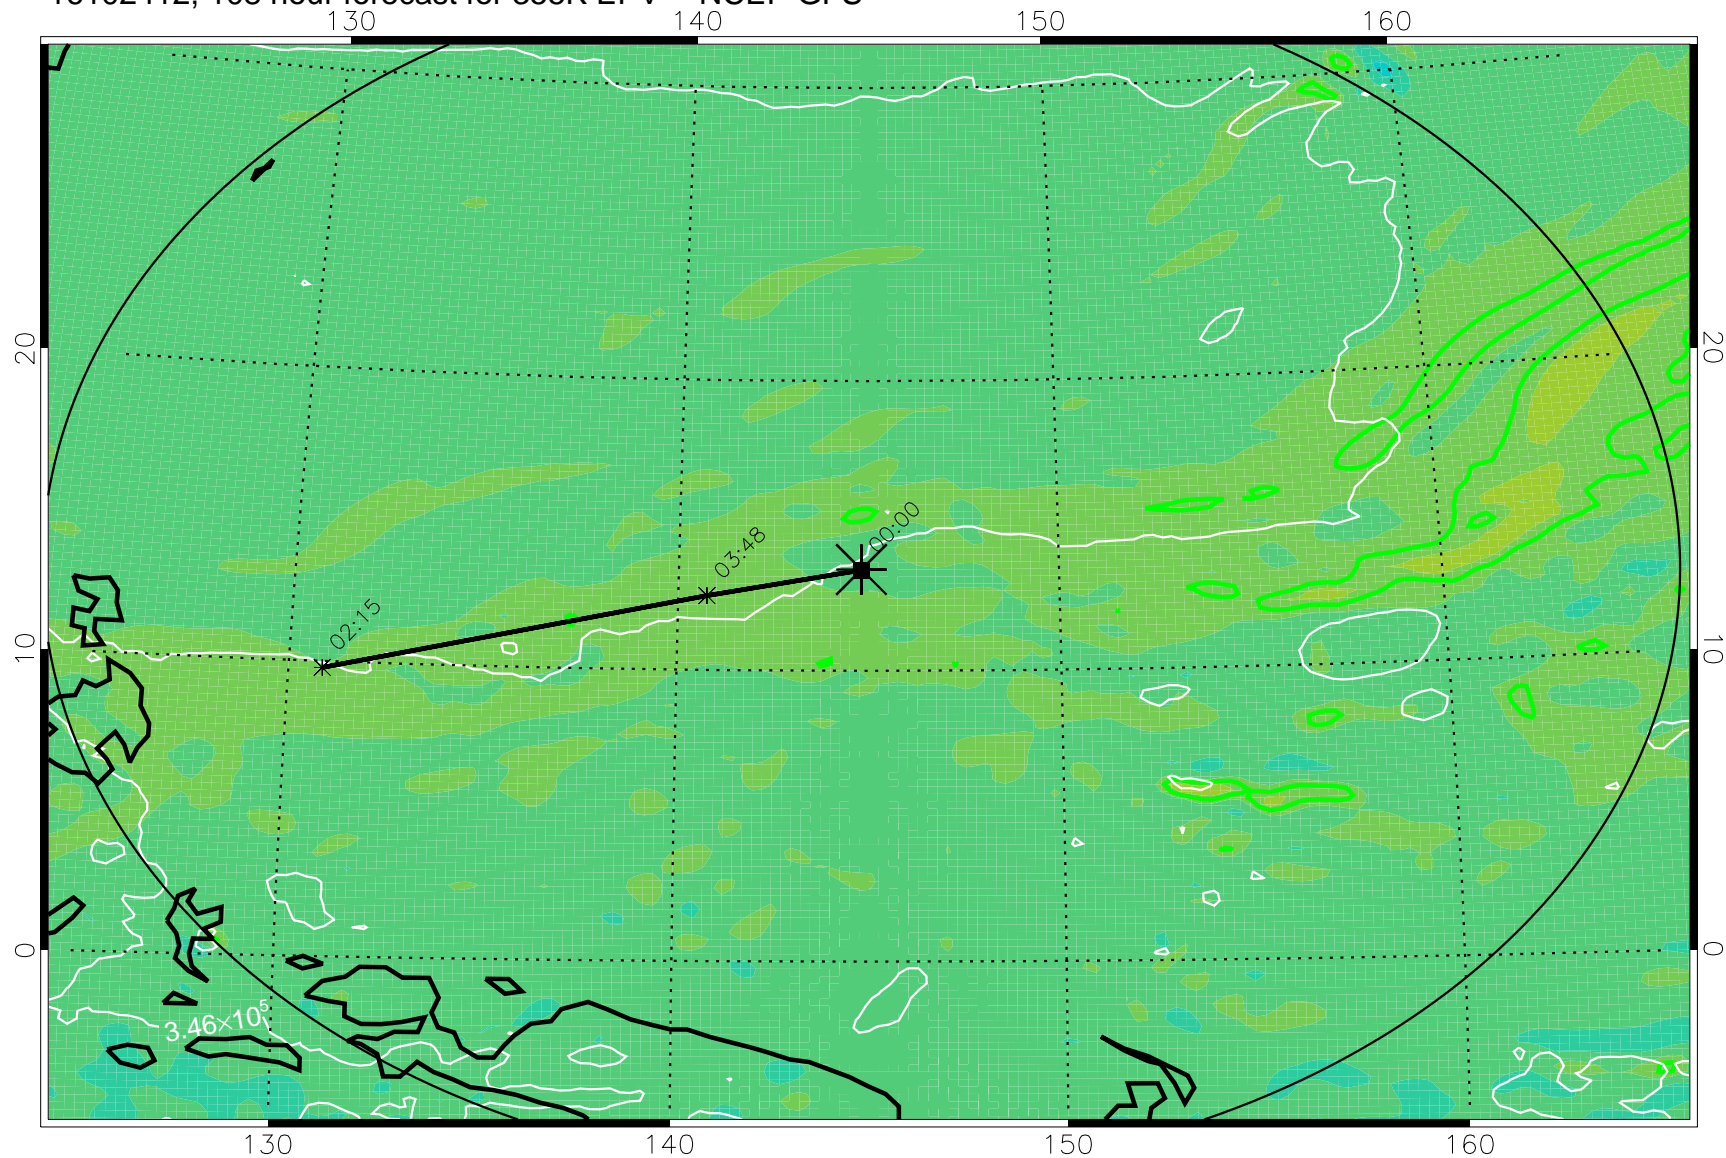

16102306, 078 hour forecast for 355K EPV -- NCEP GFS

355K Montgomery Streamfunction, white
EPV Tropopause (2 PVU) Position
Range ring of 2304 km

16102312, 084 hour forecast for 355K EPV -- NCEP GFS

355K Montgomery Streamfunction, white
EPV Tropopause (2 PVU) Position
Range ring of 2304 km

16102318, 090 hour forecast for 355K EPV -- NCEP GFS

355K Montgomery Streamfunction, white
EPV Tropopause (2 PVU) Position
Range ring of 2304 km

16102400, 096 hour forecast for 355K EPV -- NCEP GFS

355K Montgomery Streamfunction, white
EPV Tropopause (2 PVU) Position
Range ring of 2304 km

16102406, 102 hour forecast for 355K EPV -- NCEP GFS

355K Montgomery Streamfunction, white
EPV Tropopause (2 PVU) Position
Range ring of 2304 km

16102412, 108 hour forecast for 355K EPV -- NCEP GFS

355K Montgomery Streamfunction, white
EPV Tropopause (2 PVU) Position
Range ring of 2304 km

16102418, 114 hour forecast for 355K EPV -- NCEP GFS

355K Montgomery Streamfunction, white
EPV Tropopause (2 PVU) Position
Range ring of 2304 km

16102500, 120 hour forecast for 355K EPV -- NCEP GFS

355K Montgomery Streamfunction, white
EPV Tropopause (2 PVU) Position
Range ring of 2304 km