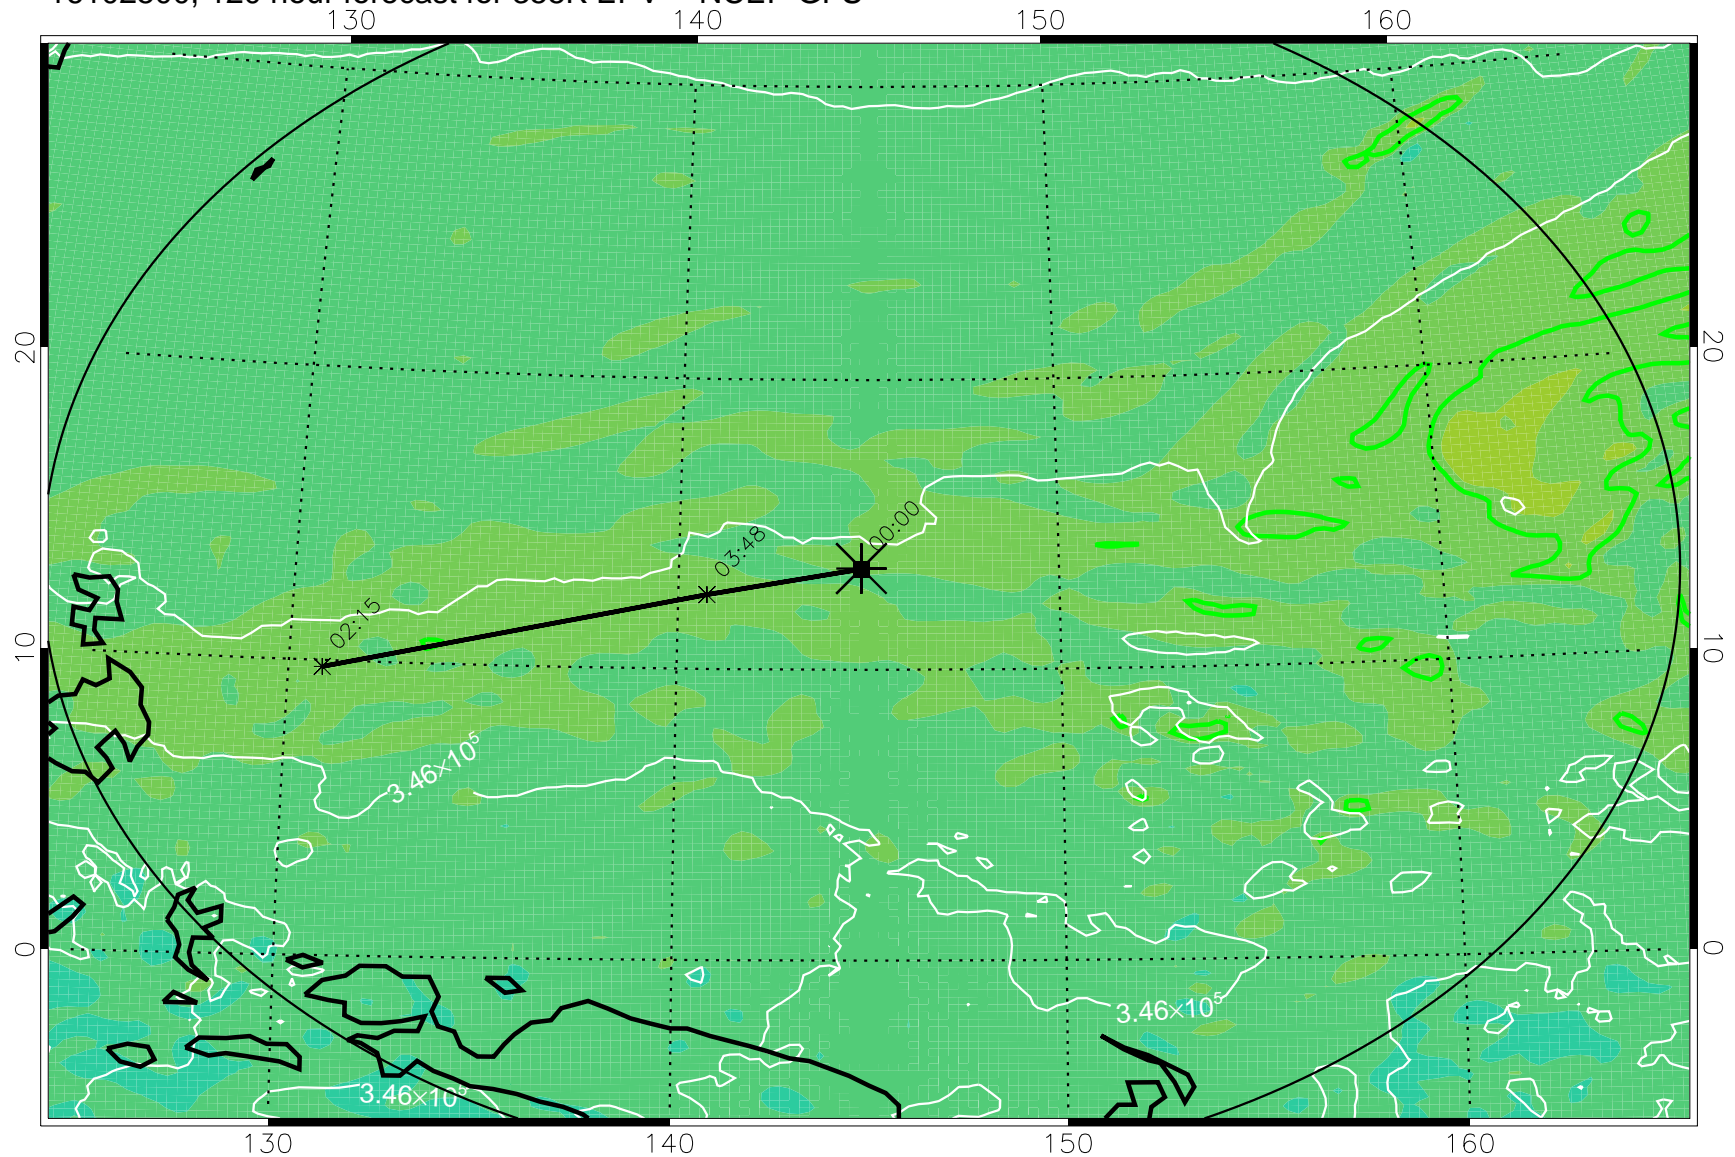

16102306, 078 hour forecast for 355K EPV -- NCEP GFS

355K Montgomery Streamfunction, white
EPV Tropopause (2 PVU) Position
Range ring of 2304 km

16102312, 084 hour forecast for 355K EPV -- NCEP GFS

355K Montgomery Streamfunction, white
EPV Tropopause (2 PVU) Position
Range ring of 2304 km

16102318, 090 hour forecast for 355K EPV -- NCEP GFS

355K Montgomery Streamfunction, white
EPV Tropopause (2 PVU) Position
Range ring of 2304 km

16102400, 096 hour forecast for 355K EPV -- NCEP GFS

355K Montgomery Streamfunction, white
EPV Tropopause (2 PVU) Position
Range ring of 2304 km

16102406, 102 hour forecast for 355K EPV -- NCEP GFS

355K Montgomery Streamfunction, white
EPV Tropopause (2 PVU) Position
Range ring of 2304 km

16102412, 108 hour forecast for 355K EPV -- NCEP GFS

355K Montgomery Streamfunction, white
EPV Tropopause (2 PVU) Position
Range ring of 2304 km

16102418, 114 hour forecast for 355K EPV -- NCEP GFS

355K Montgomery Streamfunction, white
EPV Tropopause (2 PVU) Position
Range ring of 2304 km

16102500, 120 hour forecast for 355K EPV -- NCEP GFS

355K Montgomery Streamfunction, white
EPV Tropopause (2 PVU) Position
Range ring of 2304 km