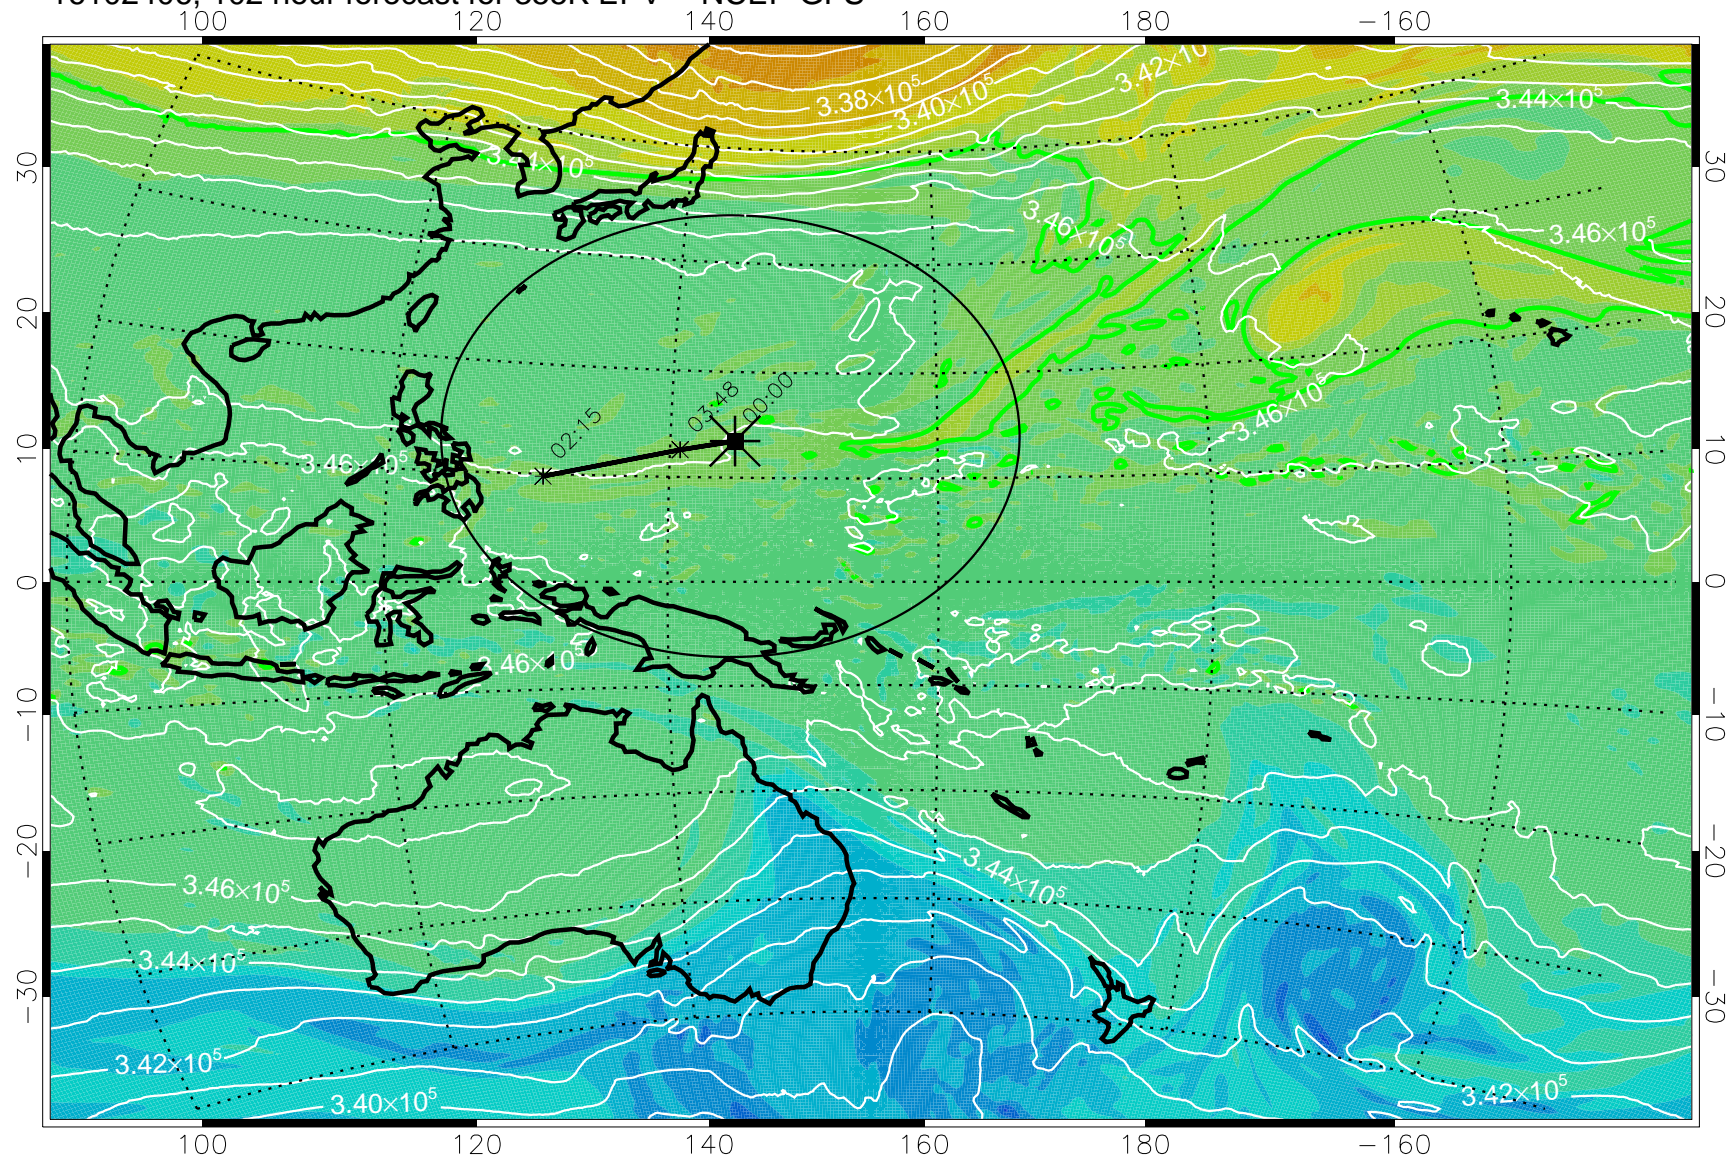

16102306, 078 hour forecast for 355K EPV -- NCEP GFS

355K Montgomery Streamfunction, white  
EPV Tropopause (2 PVU) Position  
Range ring of 2304 km

16102312, 084 hour forecast for 355K EPV -- NCEP GFS

355K Montgomery Streamfunction, white  
EPV Tropopause (2 PVU) Position  
Range ring of 2304 km

16102318, 090 hour forecast for 355K EPV -- NCEP GFS

355K Montgomery Streamfunction, white  
EPV Tropopause (2 PVU) Position  
Range ring of 2304 km

16102400, 096 hour forecast for 355K EPV -- NCEP GFS

355K Montgomery Streamfunction, white  
EPV Tropopause (2 PVU) Position  
Range ring of 2304 km

16102406, 102 hour forecast for 355K EPV -- NCEP GFS

355K Montgomery Streamfunction, white  
EPV Tropopause (2 PVU) Position  
Range ring of 2304 km

16102412, 108 hour forecast for 355K EPV -- NCEP GFS

355K Montgomery Streamfunction, white  
EPV Tropopause (2 PVU) Position  
Range ring of 2304 km

16102418, 114 hour forecast for 355K EPV -- NCEP GFS

355K Montgomery Streamfunction, white  
EPV Tropopause (2 PVU) Position  
Range ring of 2304 km

16102500, 120 hour forecast for 355K EPV -- NCEP GFS

355K Montgomery Streamfunction, white  
EPV Tropopause (2 PVU) Position  
Range ring of 2304 km