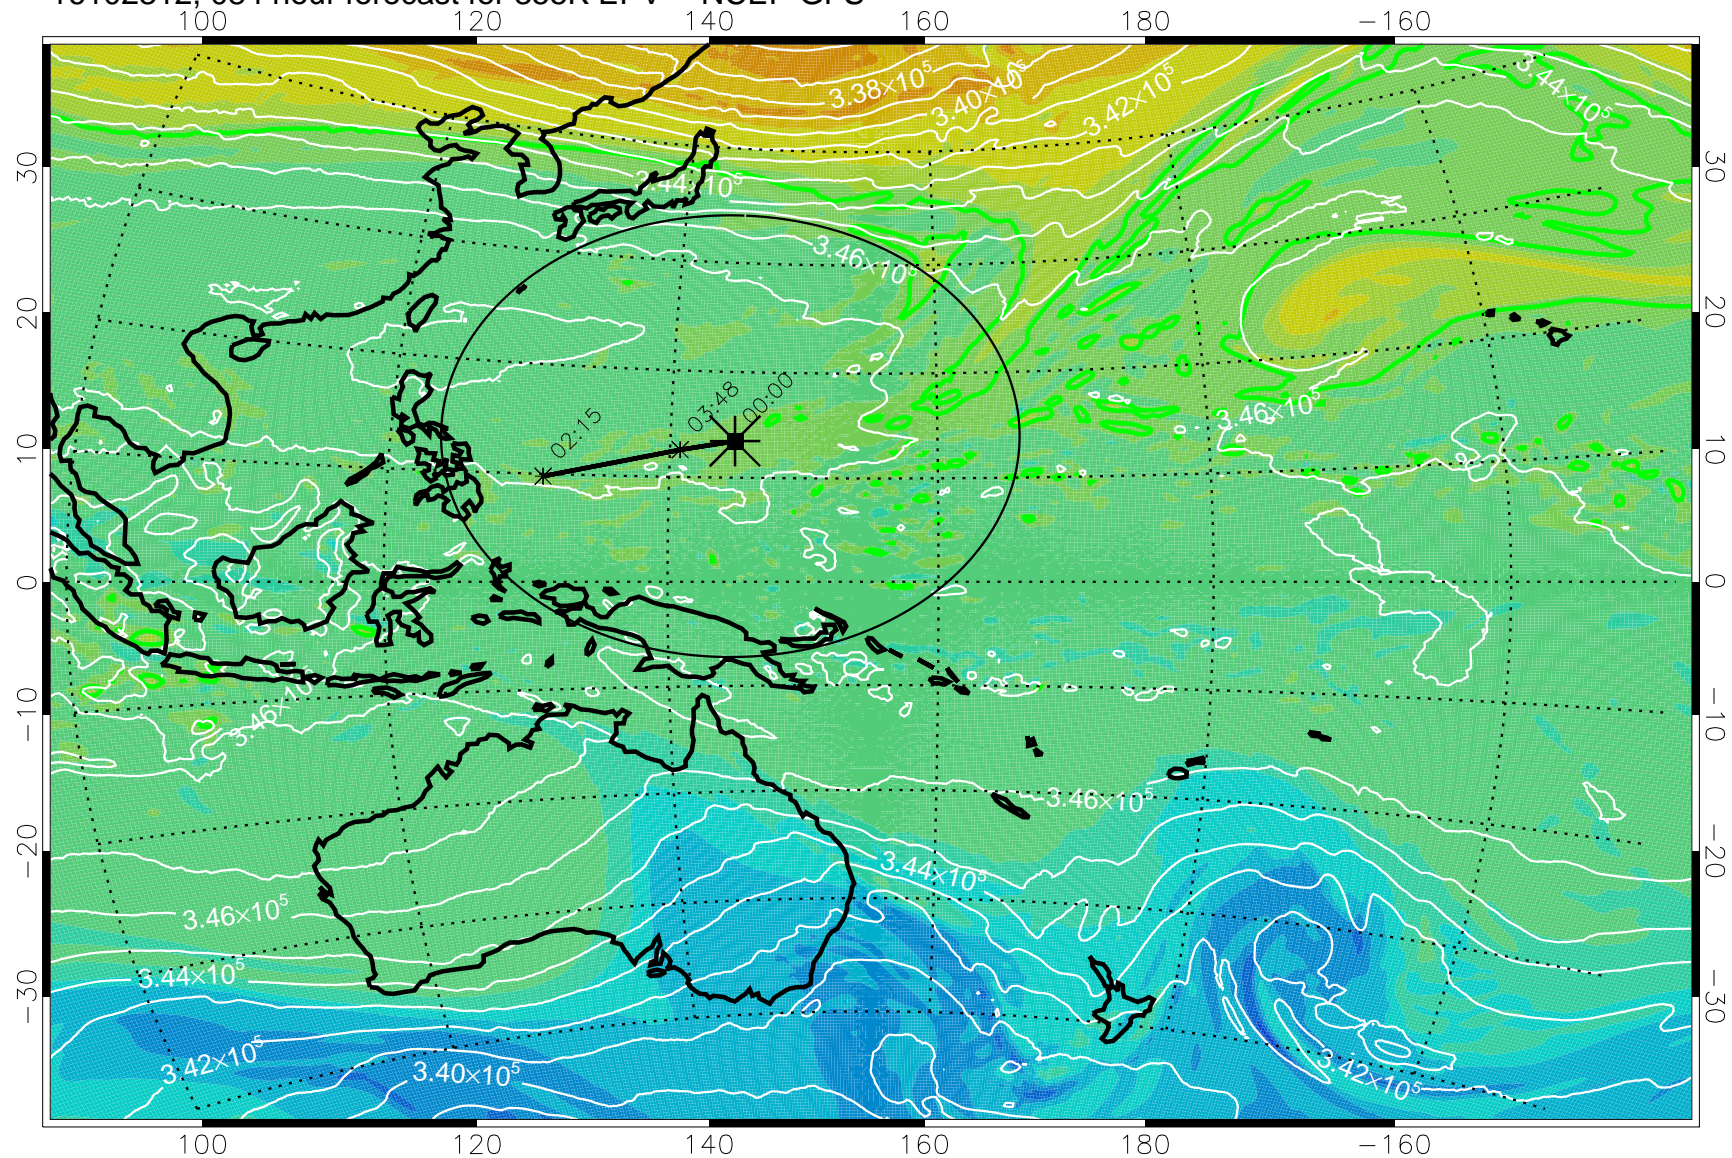

16102206, 054 hour forecast for 355K EPV -- NCEP GFS

355K Montgomery Streamfunction, white  
EPV Tropopause (2 PVU) Position  
Range ring of 2304 km

16102212, 060 hour forecast for 355K EPV -- NCEP GFS

355K Montgomery Streamfunction, white  
EPV Tropopause (2 PVU) Position  
Range ring of 2304 km

16102218, 066 hour forecast for 355K EPV -- NCEP GFS

355K Montgomery Streamfunction, white  
EPV Tropopause (2 PVU) Position  
Range ring of 2304 km

16102300, 072 hour forecast for 355K EPV -- NCEP GFS

355K Montgomery Streamfunction, white  
EPV Tropopause (2 PVU) Position  
Range ring of 2304 km

16102306, 078 hour forecast for 355K EPV -- NCEP GFS

355K Montgomery Streamfunction, white  
EPV Tropopause (2 PVU) Position  
Range ring of 2304 km

16102312, 084 hour forecast for 355K EPV -- NCEP GFS

355K Montgomery Streamfunction, white  
EPV Tropopause (2 PVU) Position  
Range ring of 2304 km

16102318, 090 hour forecast for 355K EPV -- NCEP GFS

355K Montgomery Streamfunction, white  
EPV Tropopause (2 PVU) Position  
Range ring of 2304 km

16102400, 096 hour forecast for 355K EPV -- NCEP GFS

355K Montgomery Streamfunction, white  
EPV Tropopause (2 PVU) Position  
Range ring of 2304 km