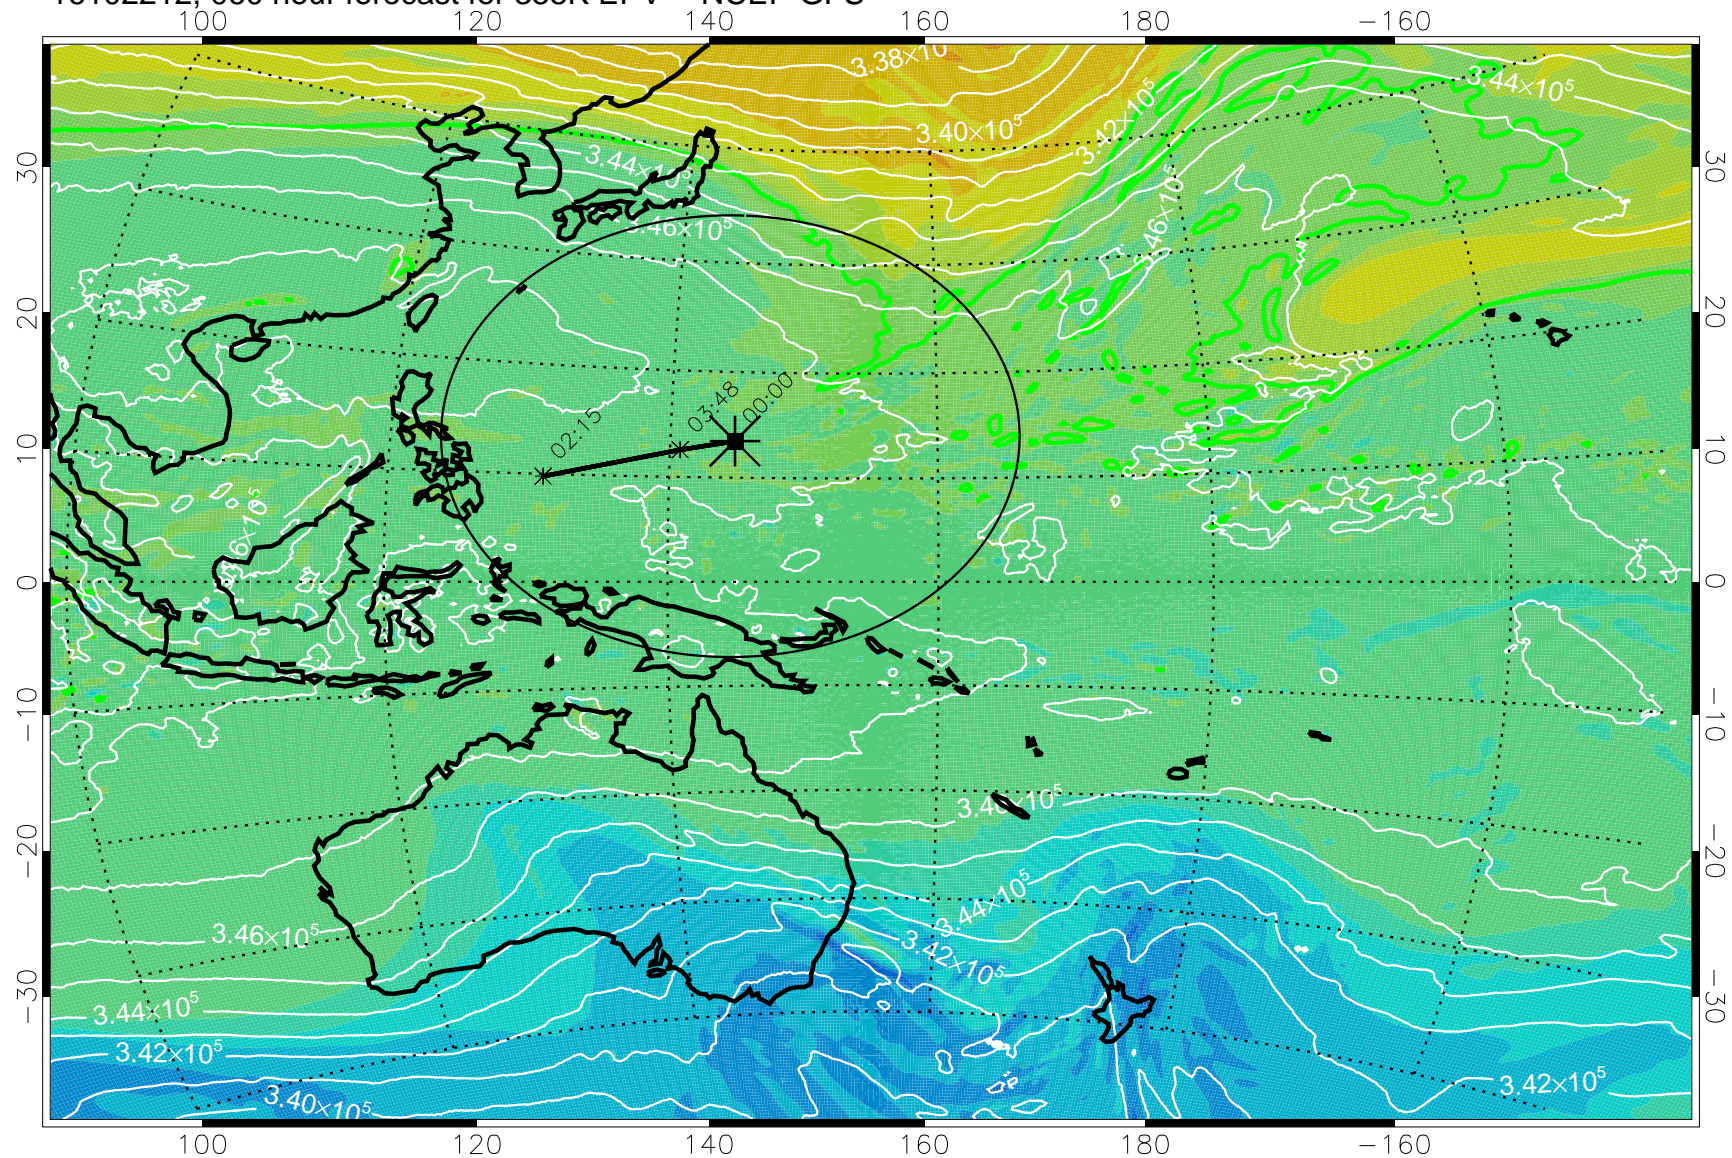

16102118, 042 hour forecast for 355K EPV -- NCEP GFS

355K Montgomery Streamfunction, white  
EPV Tropopause (2 PVU) Position  
Range ring of 2304 km

16102200, 048 hour forecast for 355K EPV -- NCEP GFS

355K Montgomery Streamfunction, white  
EPV Tropopause (2 PVU) Position  
Range ring of 2304 km

16102206, 054 hour forecast for 355K EPV -- NCEP GFS

355K Montgomery Streamfunction, white  
EPV Tropopause (2 PVU) Position  
Range ring of 2304 km

16102212, 060 hour forecast for 355K EPV -- NCEP GFS

355K Montgomery Streamfunction, white  
EPV Tropopause (2 PVU) Position  
Range ring of 2304 km

16102218, 066 hour forecast for 355K EPV -- NCEP GFS

355K Montgomery Streamfunction, white  
EPV Tropopause (2 PVU) Position  
Range ring of 2304 km

16102300, 072 hour forecast for 355K EPV -- NCEP GFS

355K Montgomery Streamfunction, white  
EPV Tropopause (2 PVU) Position  
Range ring of 2304 km

16102306, 078 hour forecast for 355K EPV -- NCEP GFS

355K Montgomery Streamfunction, white  
EPV Tropopause (2 PVU) Position  
Range ring of 2304 km

16102312, 084 hour forecast for 355K EPV -- NCEP GFS

355K Montgomery Streamfunction, white  
EPV Tropopause (2 PVU) Position  
Range ring of 2304 km