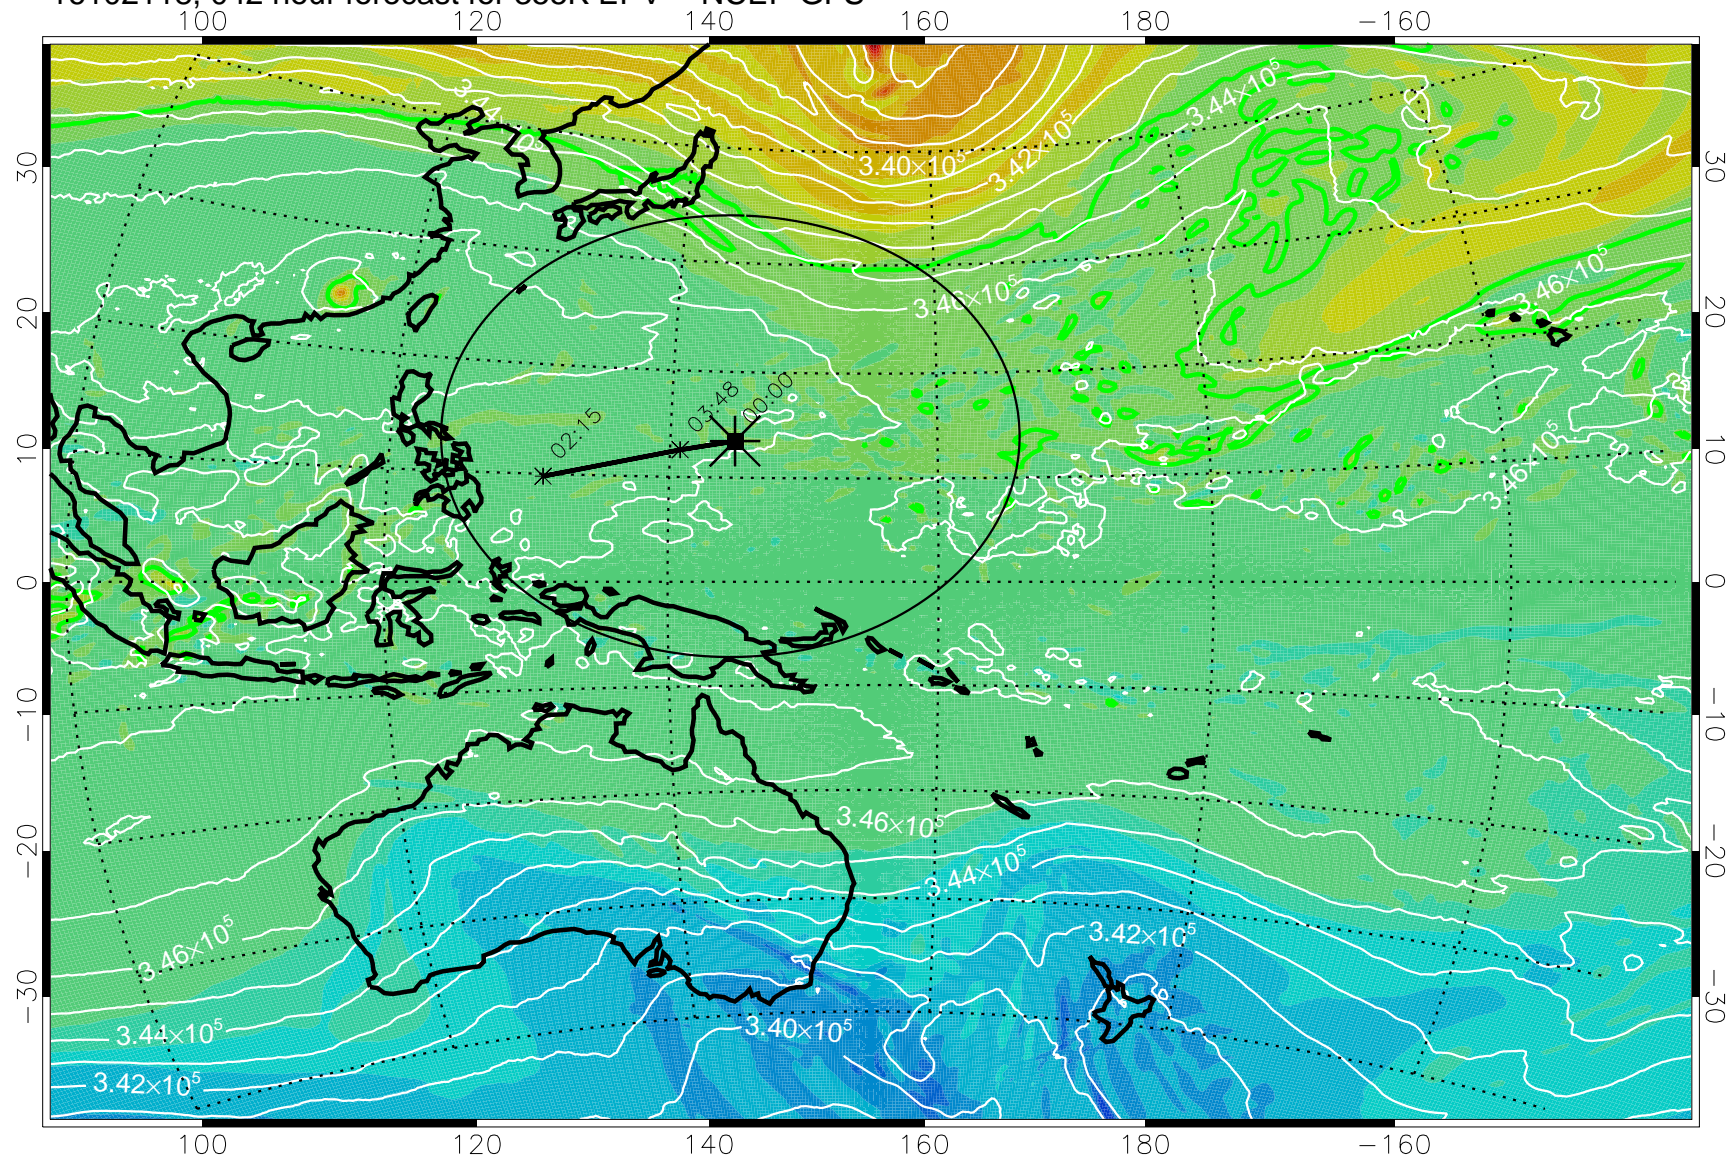

16102106, 030 hour forecast for 355K EPV -- NCEP GFS

355K Montgomery Streamfunction, white  
EPV Tropopause (2 PVU) Position  
Range ring of 2304 km

16102112, 036 hour forecast for 355K EPV -- NCEP GFS

355K Montgomery Streamfunction, white  
EPV Tropopause (2 PVU) Position  
Range ring of 2304 km

16102118, 042 hour forecast for 355K EPV -- NCEP GFS

355K Montgomery Streamfunction, white  
EPV Tropopause (2 PVU) Position  
Range ring of 2304 km

16102200, 048 hour forecast for 355K EPV -- NCEP GFS

355K Montgomery Streamfunction, white  
EPV Tropopause (2 PVU) Position  
Range ring of 2304 km

16102206, 054 hour forecast for 355K EPV -- NCEP GFS

355K Montgomery Streamfunction, white  
EPV Tropopause (2 PVU) Position  
Range ring of 2304 km

16102212, 060 hour forecast for 355K EPV -- NCEP GFS

355K Montgomery Streamfunction, white  
EPV Tropopause (2 PVU) Position  
Range ring of 2304 km

16102218, 066 hour forecast for 355K EPV -- NCEP GFS

355K Montgomery Streamfunction, white  
EPV Tropopause (2 PVU) Position  
Range ring of 2304 km

16102300, 072 hour forecast for 355K EPV -- NCEP GFS

355K Montgomery Streamfunction, white  
EPV Tropopause (2 PVU) Position  
Range ring of 2304 km