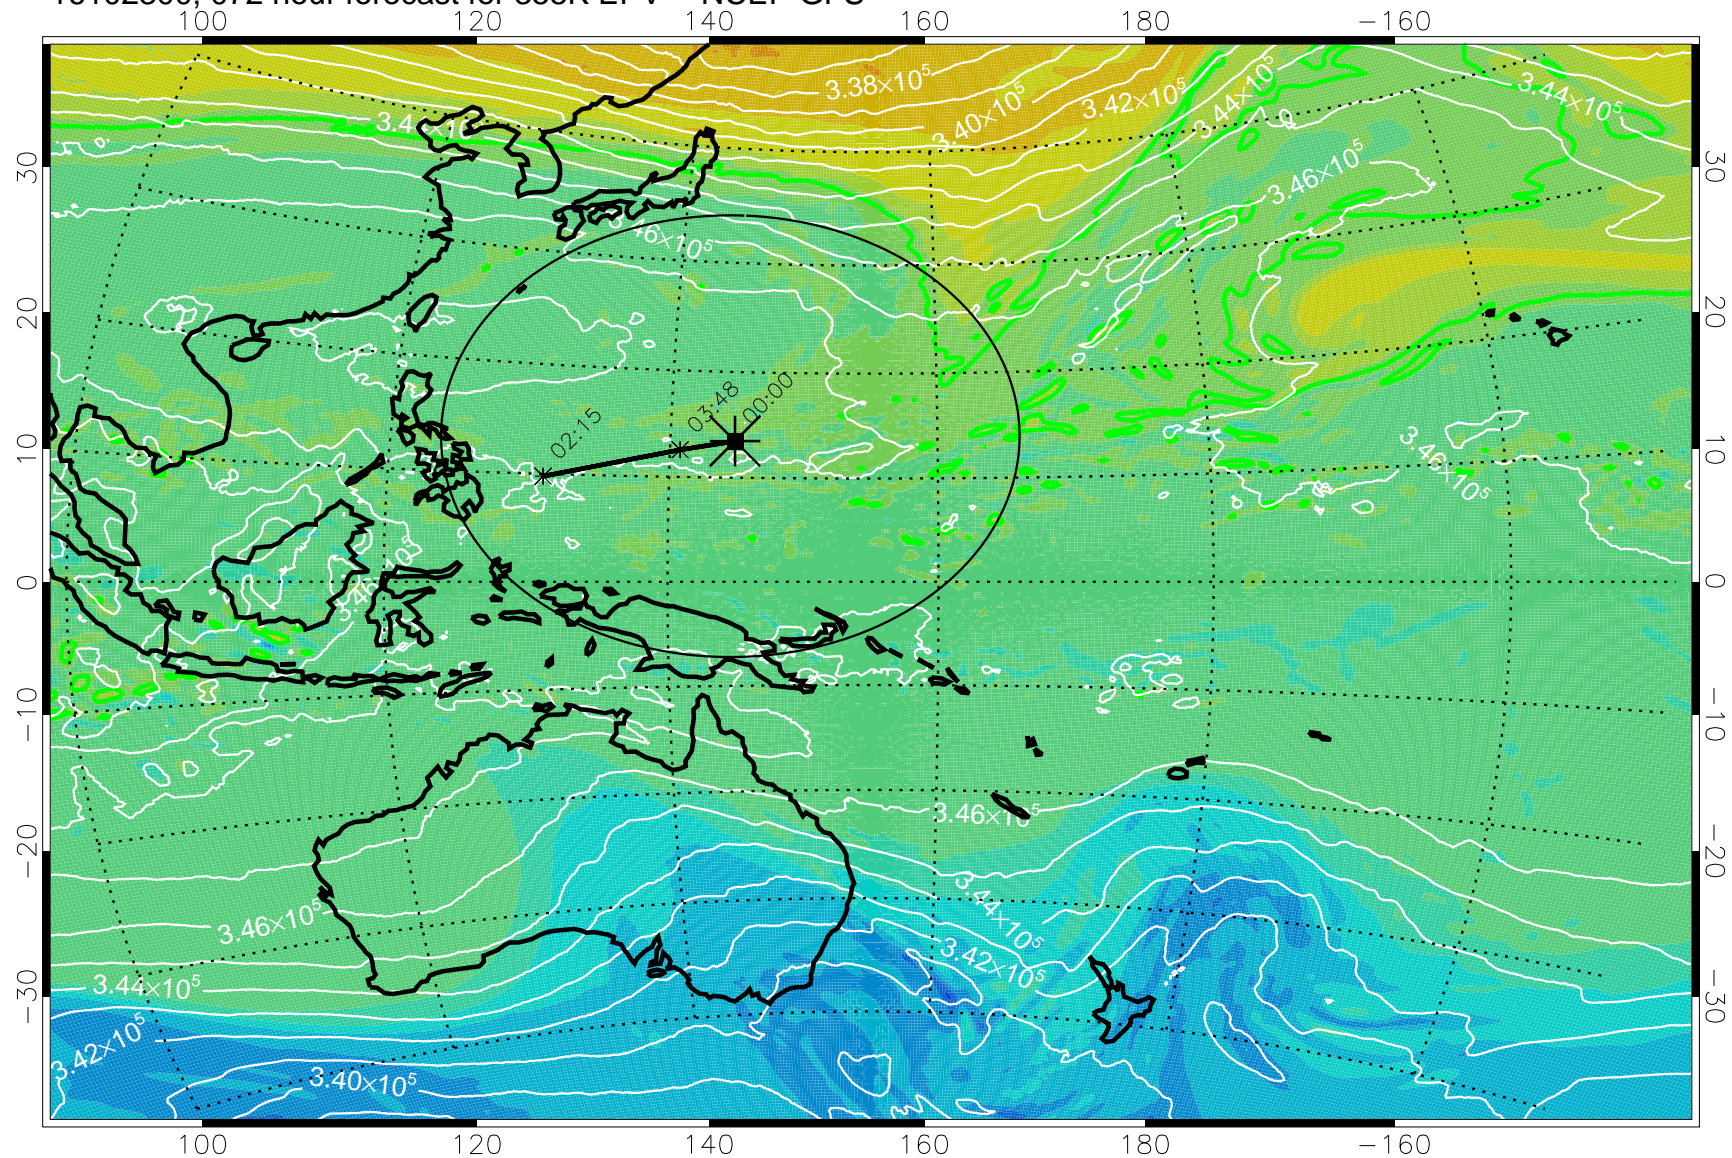

16102206, 054 hour forecast for 355K EPV -- NCEP GFS

355K Montgomery Streamfunction, white  
EPV Tropopause (2 PVU) Position  
Range ring of 2304 km

16102212, 060 hour forecast for 355K EPV -- NCEP GFS

355K Montgomery Streamfunction, white  
EPV Tropopause (2 PVU) Position  
Range ring of 2304 km

16102218, 066 hour forecast for 355K EPV -- NCEP GFS

355K Montgomery Streamfunction, white  
EPV Tropopause (2 PVU) Position  
Range ring of 2304 km

16102300, 072 hour forecast for 355K EPV -- NCEP GFS

355K Montgomery Streamfunction, white  
EPV Tropopause (2 PVU) Position  
Range ring of 2304 km

16102306, 078 hour forecast for 355K EPV -- NCEP GFS

355K Montgomery Streamfunction, white  
EPV Tropopause (2 PVU) Position  
Range ring of 2304 km

16102312, 084 hour forecast for 355K EPV -- NCEP GFS

355K Montgomery Streamfunction, white  
EPV Tropopause (2 PVU) Position  
Range ring of 2304 km

16102318, 090 hour forecast for 355K EPV -- NCEP GFS

355K Montgomery Streamfunction, white  
EPV Tropopause (2 PVU) Position  
Range ring of 2304 km

16102400, 096 hour forecast for 355K EPV -- NCEP GFS

355K Montgomery Streamfunction, white  
EPV Tropopause (2 PVU) Position  
Range ring of 2304 km