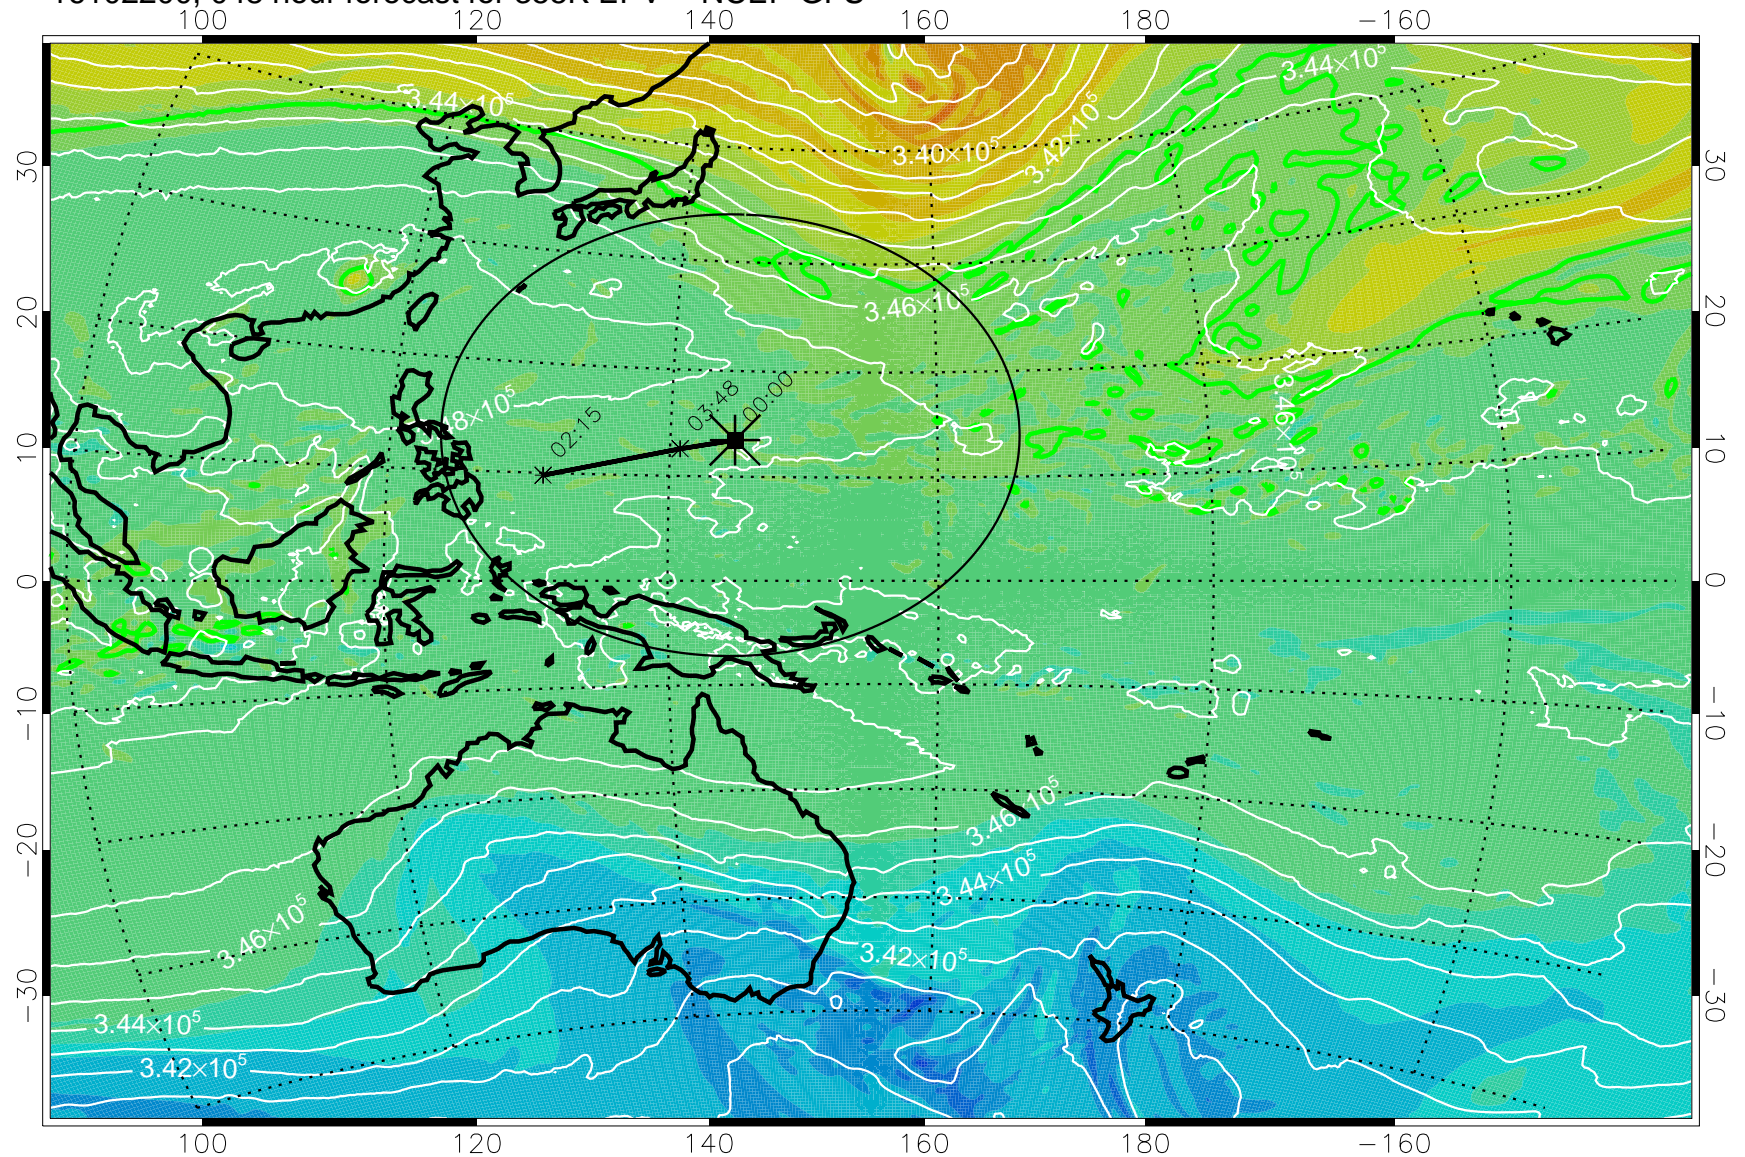

16102106, 030 hour forecast for 355K EPV -- NCEP GFS

355K Montgomery Streamfunction, white  
EPV Tropopause (2 PVU) Position  
Range ring of 2304 km

16102112, 036 hour forecast for 355K EPV -- NCEP GFS

355K Montgomery Streamfunction, white  
EPV Tropopause (2 PVU) Position  
Range ring of 2304 km

16102118, 042 hour forecast for 355K EPV -- NCEP GFS

355K Montgomery Streamfunction, white  
EPV Tropopause (2 PVU) Position  
Range ring of 2304 km

16102200, 048 hour forecast for 355K EPV -- NCEP GFS

355K Montgomery Streamfunction, white  
EPV Tropopause (2 PVU) Position  
Range ring of 2304 km

16102206, 054 hour forecast for 355K EPV -- NCEP GFS

355K Montgomery Streamfunction, white  
EPV Tropopause (2 PVU) Position  
Range ring of 2304 km

16102212, 060 hour forecast for 355K EPV -- NCEP GFS

355K Montgomery Streamfunction, white  
EPV Tropopause (2 PVU) Position  
Range ring of 2304 km

16102218, 066 hour forecast for 355K EPV -- NCEP GFS

355K Montgomery Streamfunction, white  
EPV Tropopause (2 PVU) Position  
Range ring of 2304 km

16102300, 072 hour forecast for 355K EPV -- NCEP GFS

355K Montgomery Streamfunction, white  
EPV Tropopause (2 PVU) Position  
Range ring of 2304 km