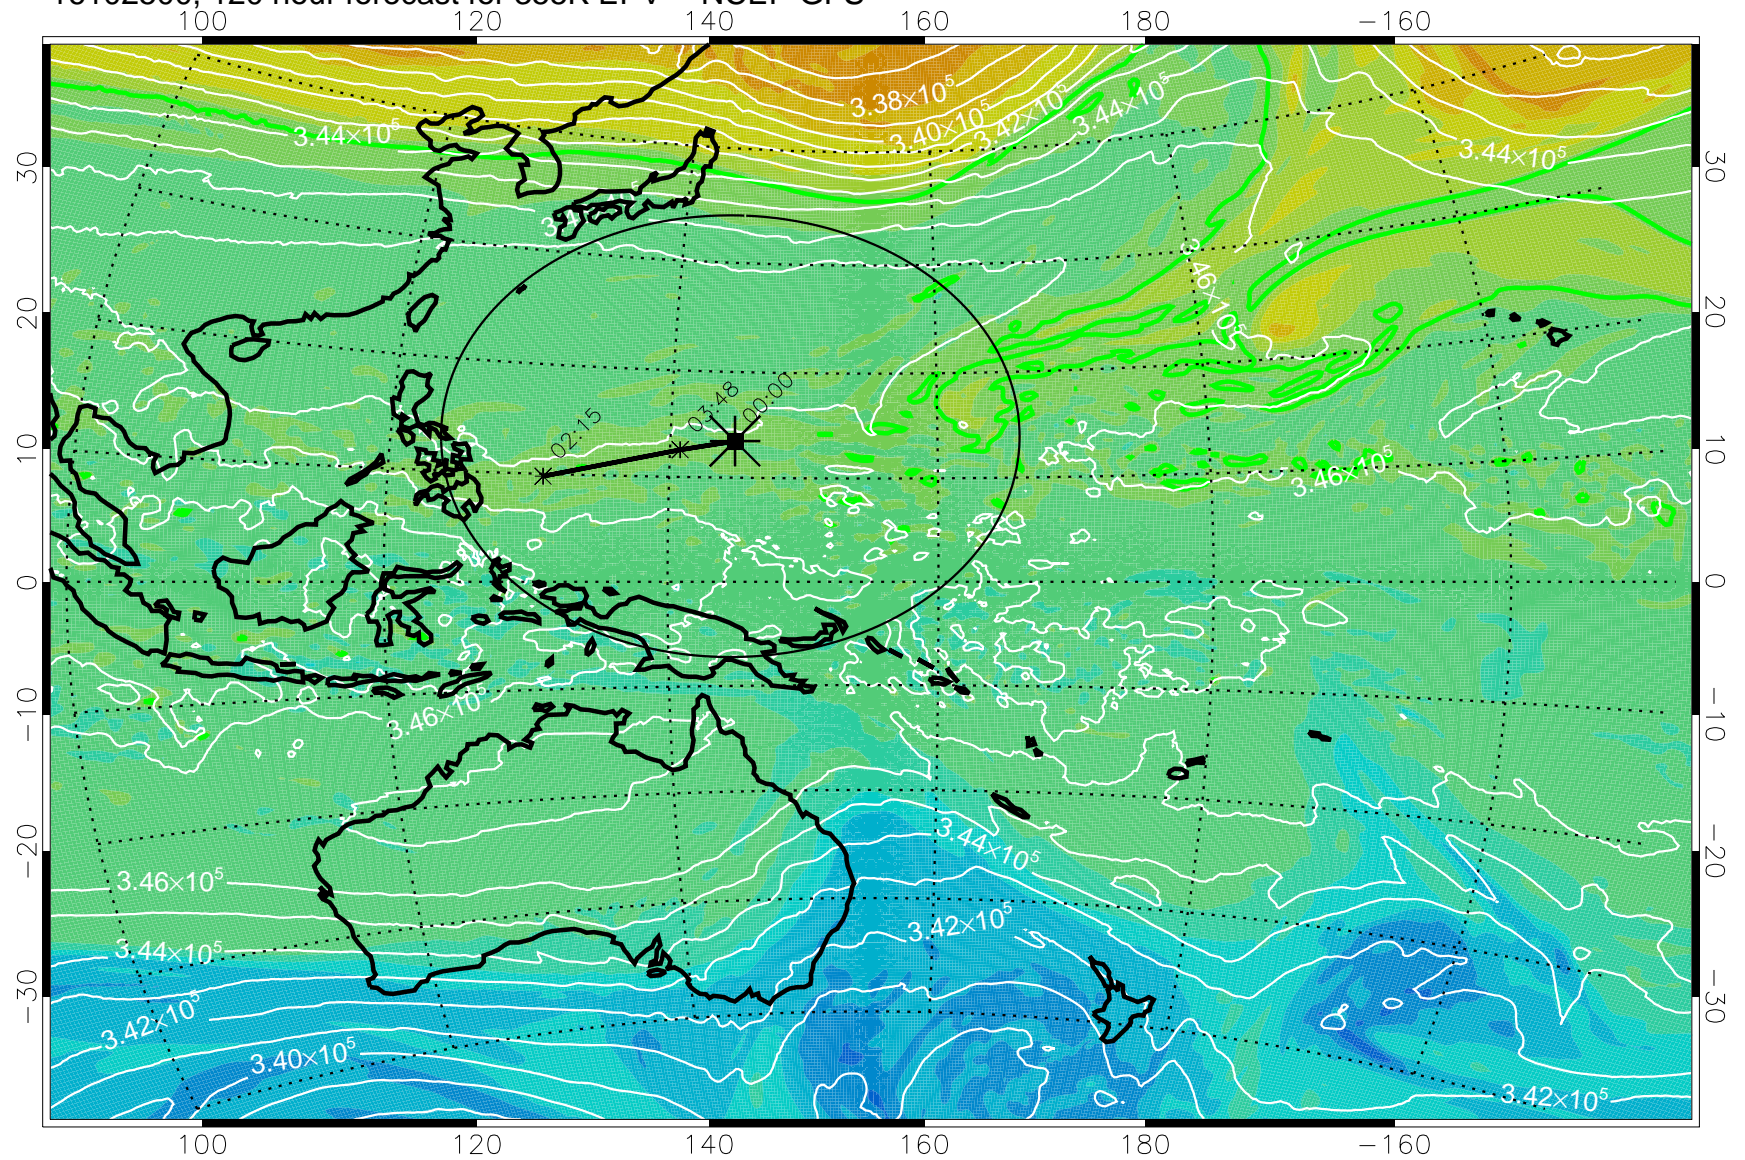

16102306, 078 hour forecast for 355K EPV -- NCEP GFS

355K Montgomery Streamfunction, white  
EPV Tropopause (2 PVU) Position  
Range ring of 2304 km

16102312, 084 hour forecast for 355K EPV -- NCEP GFS

355K Montgomery Streamfunction, white  
EPV Tropopause (2 PVU) Position  
Range ring of 2304 km

16102318, 090 hour forecast for 355K EPV -- NCEP GFS

355K Montgomery Streamfunction, white  
EPV Tropopause (2 PVU) Position  
Range ring of 2304 km

16102400, 096 hour forecast for 355K EPV -- NCEP GFS

355K Montgomery Streamfunction, white  
EPV Tropopause (2 PVU) Position  
Range ring of 2304 km

16102406, 102 hour forecast for 355K EPV -- NCEP GFS

355K Montgomery Streamfunction, white  
EPV Tropopause (2 PVU) Position  
Range ring of 2304 km

16102412, 108 hour forecast for 355K EPV -- NCEP GFS

355K Montgomery Streamfunction, white  
EPV Tropopause (2 PVU) Position  
Range ring of 2304 km

16102418, 114 hour forecast for 355K EPV -- NCEP GFS

355K Montgomery Streamfunction, white  
EPV Tropopause (2 PVU) Position  
Range ring of 2304 km

16102500, 120 hour forecast for 355K EPV -- NCEP GFS

355K Montgomery Streamfunction, white  
EPV Tropopause (2 PVU) Position  
Range ring of 2304 km