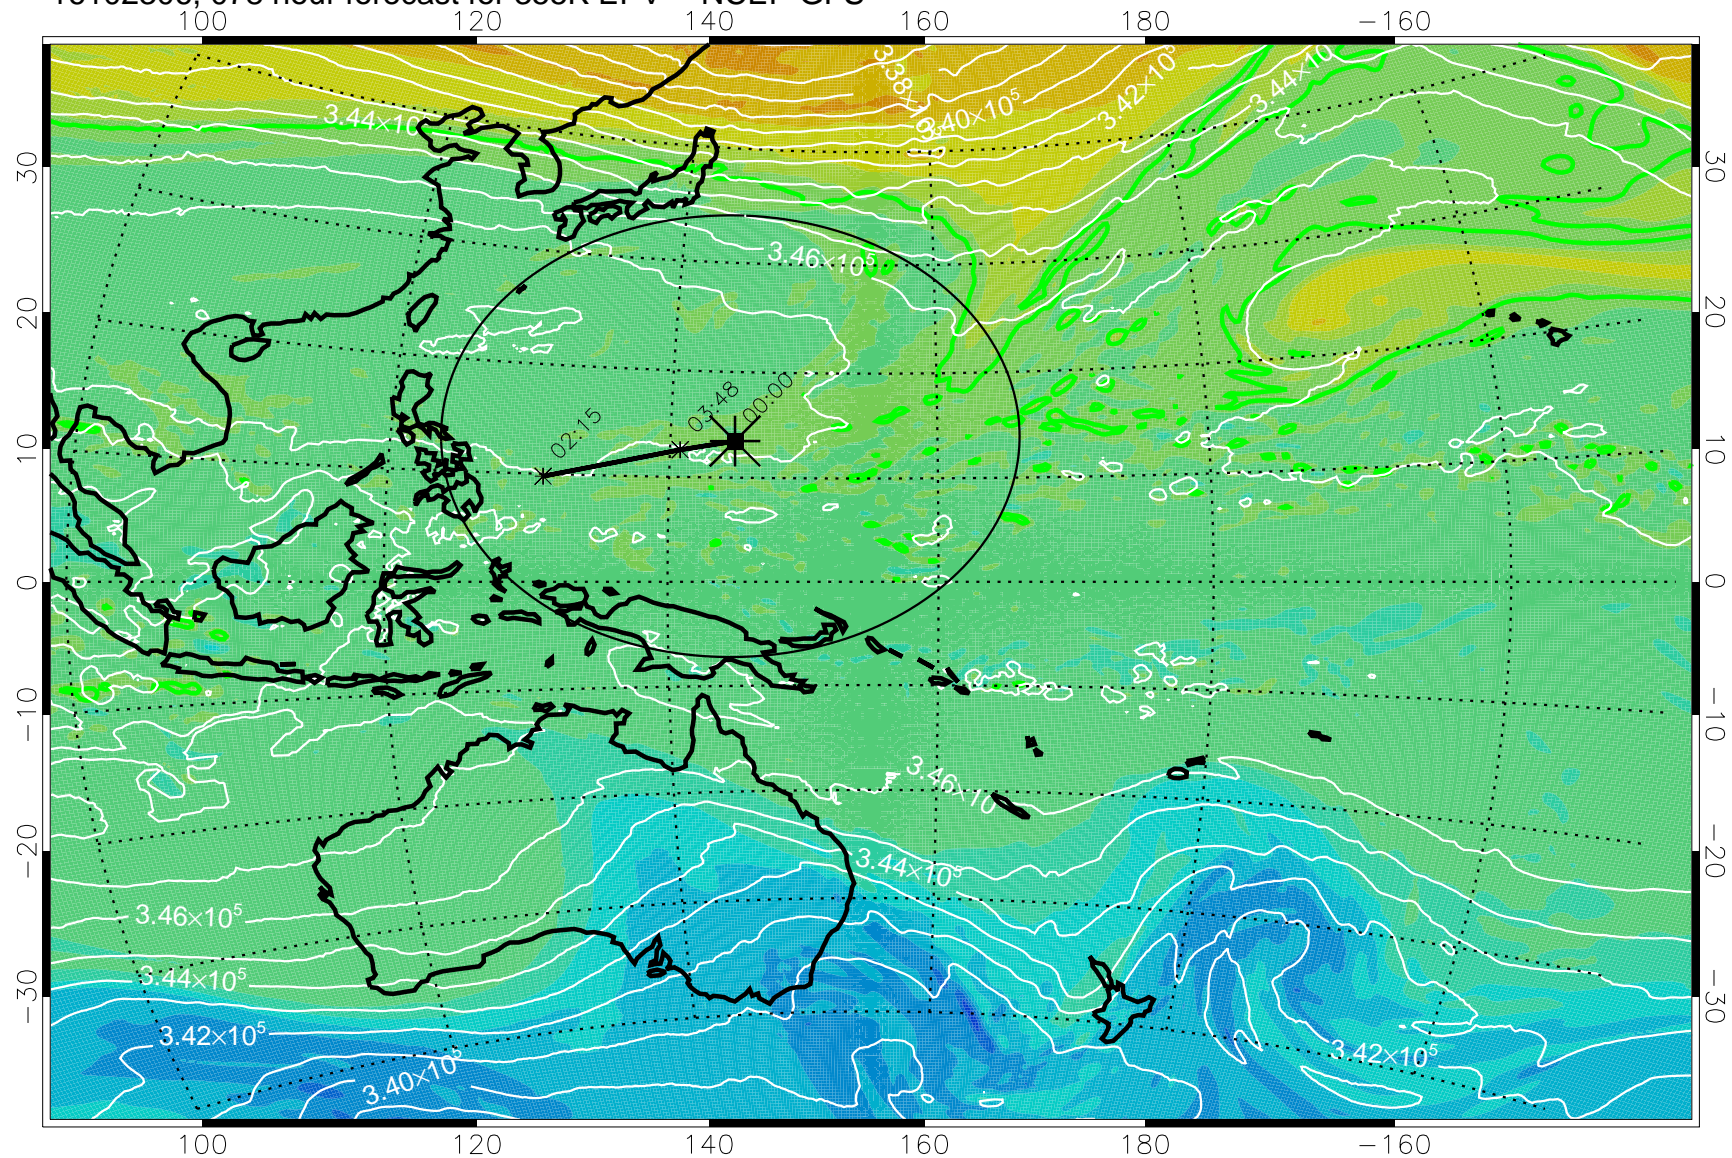

16102206, 054 hour forecast for 355K EPV -- NCEP GFS

355K Montgomery Streamfunction, white  
EPV Tropopause (2 PVU) Position  
Range ring of 2304 km

16102212, 060 hour forecast for 355K EPV -- NCEP GFS

355K Montgomery Streamfunction, white  
EPV Tropopause (2 PVU) Position  
Range ring of 2304 km

16102218, 066 hour forecast for 355K EPV -- NCEP GFS

355K Montgomery Streamfunction, white  
EPV Tropopause (2 PVU) Position  
Range ring of 2304 km

16102300, 072 hour forecast for 355K EPV -- NCEP GFS

355K Montgomery Streamfunction, white  
EPV Tropopause (2 PVU) Position  
Range ring of 2304 km

16102306, 078 hour forecast for 355K EPV -- NCEP GFS

355K Montgomery Streamfunction, white  
EPV Tropopause (2 PVU) Position  
Range ring of 2304 km

16102312, 084 hour forecast for 355K EPV -- NCEP GFS

355K Montgomery Streamfunction, white  
EPV Tropopause (2 PVU) Position  
Range ring of 2304 km

16102318, 090 hour forecast for 355K EPV -- NCEP GFS

355K Montgomery Streamfunction, white  
EPV Tropopause (2 PVU) Position  
Range ring of 2304 km

16102400, 096 hour forecast for 355K EPV -- NCEP GFS

355K Montgomery Streamfunction, white  
EPV Tropopause (2 PVU) Position  
Range ring of 2304 km