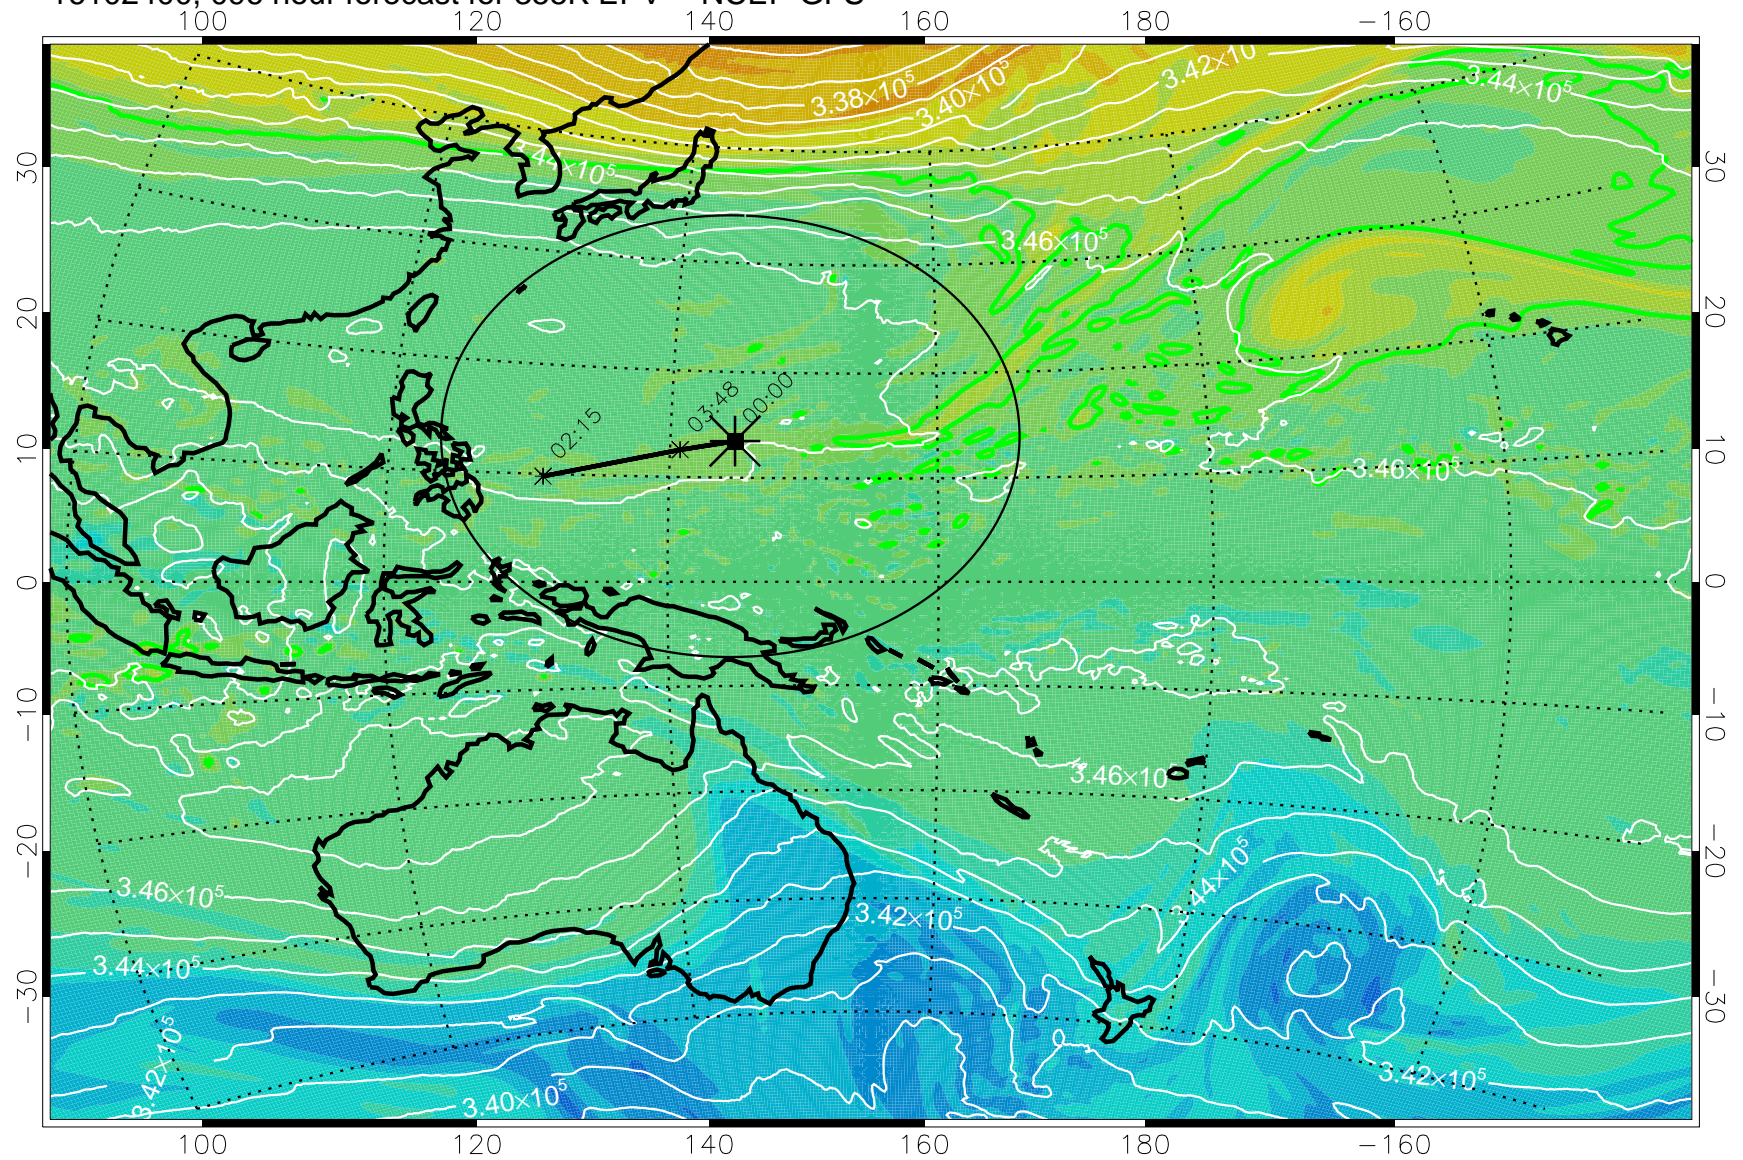

16102218, 066 hour forecast for 355K EPV -- NCEP GFS

355K Montgomery Streamfunction, white  
EPV Tropopause (2 PVU) Position  
Range ring of 2304 km

16102300, 072 hour forecast for 355K EPV -- NCEP GFS

355K Montgomery Streamfunction, white  
EPV Tropopause (2 PVU) Position  
Range ring of 2304 km

16102306, 078 hour forecast for 355K EPV -- NCEP GFS

355K Montgomery Streamfunction, white  
EPV Tropopause (2 PVU) Position  
Range ring of 2304 km

16102312, 084 hour forecast for 355K EPV -- NCEP GFS

355K Montgomery Streamfunction, white  
EPV Tropopause (2 PVU) Position  
Range ring of 2304 km

16102318, 090 hour forecast for 355K EPV -- NCEP GFS

355K Montgomery Streamfunction, white  
EPV Tropopause (2 PVU) Position  
Range ring of 2304 km

16102400, 096 hour forecast for 355K EPV -- NCEP GFS

355K Montgomery Streamfunction, white  
EPV Tropopause (2 PVU) Position  
Range ring of 2304 km

16102406, 102 hour forecast for 355K EPV -- NCEP GFS

355K Montgomery Streamfunction, white  
EPV Tropopause (2 PVU) Position  
Range ring of 2304 km

16102412, 108 hour forecast for 355K EPV -- NCEP GFS

355K Montgomery Streamfunction, white  
EPV Tropopause (2 PVU) Position  
Range ring of 2304 km