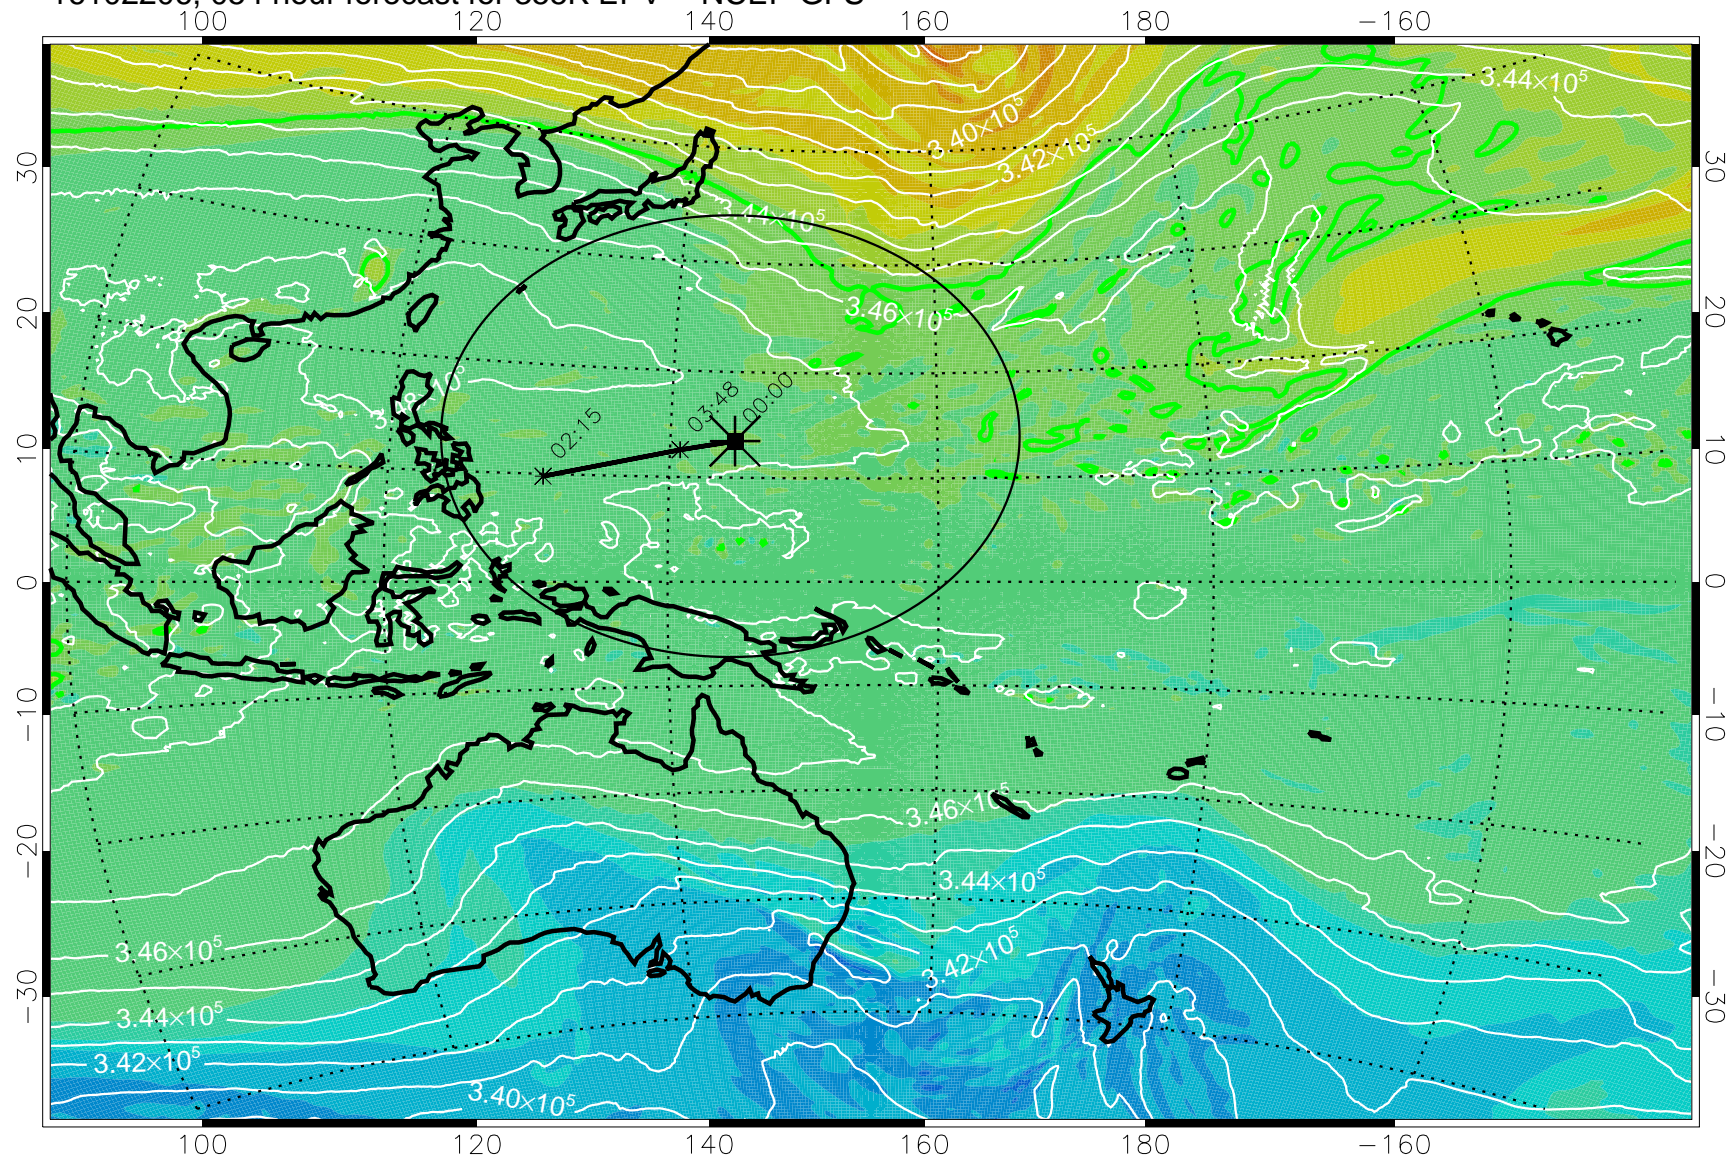

16102118, 042 hour forecast for 355K EPV -- NCEP GFS

355K Montgomery Streamfunction, white  
EPV Tropopause (2 PVU) Position  
Range ring of 2304 km

16102200, 048 hour forecast for 355K EPV -- NCEP GFS

355K Montgomery Streamfunction, white  
EPV Tropopause (2 PVU) Position  
Range ring of 2304 km

16102206, 054 hour forecast for 355K EPV -- NCEP GFS

355K Montgomery Streamfunction, white  
EPV Tropopause (2 PVU) Position  
Range ring of 2304 km

16102212, 060 hour forecast for 355K EPV -- NCEP GFS

355K Montgomery Streamfunction, white  
EPV Tropopause (2 PVU) Position  
Range ring of 2304 km

16102218, 066 hour forecast for 355K EPV -- NCEP GFS

355K Montgomery Streamfunction, white  
EPV Tropopause (2 PVU) Position  
Range ring of 2304 km

16102300, 072 hour forecast for 355K EPV -- NCEP GFS

355K Montgomery Streamfunction, white  
EPV Tropopause (2 PVU) Position  
Range ring of 2304 km

16102306, 078 hour forecast for 355K EPV -- NCEP GFS

355K Montgomery Streamfunction, white  
EPV Tropopause (2 PVU) Position  
Range ring of 2304 km

16102312, 084 hour forecast for 355K EPV -- NCEP GFS

355K Montgomery Streamfunction, white  
EPV Tropopause (2 PVU) Position  
Range ring of 2304 km