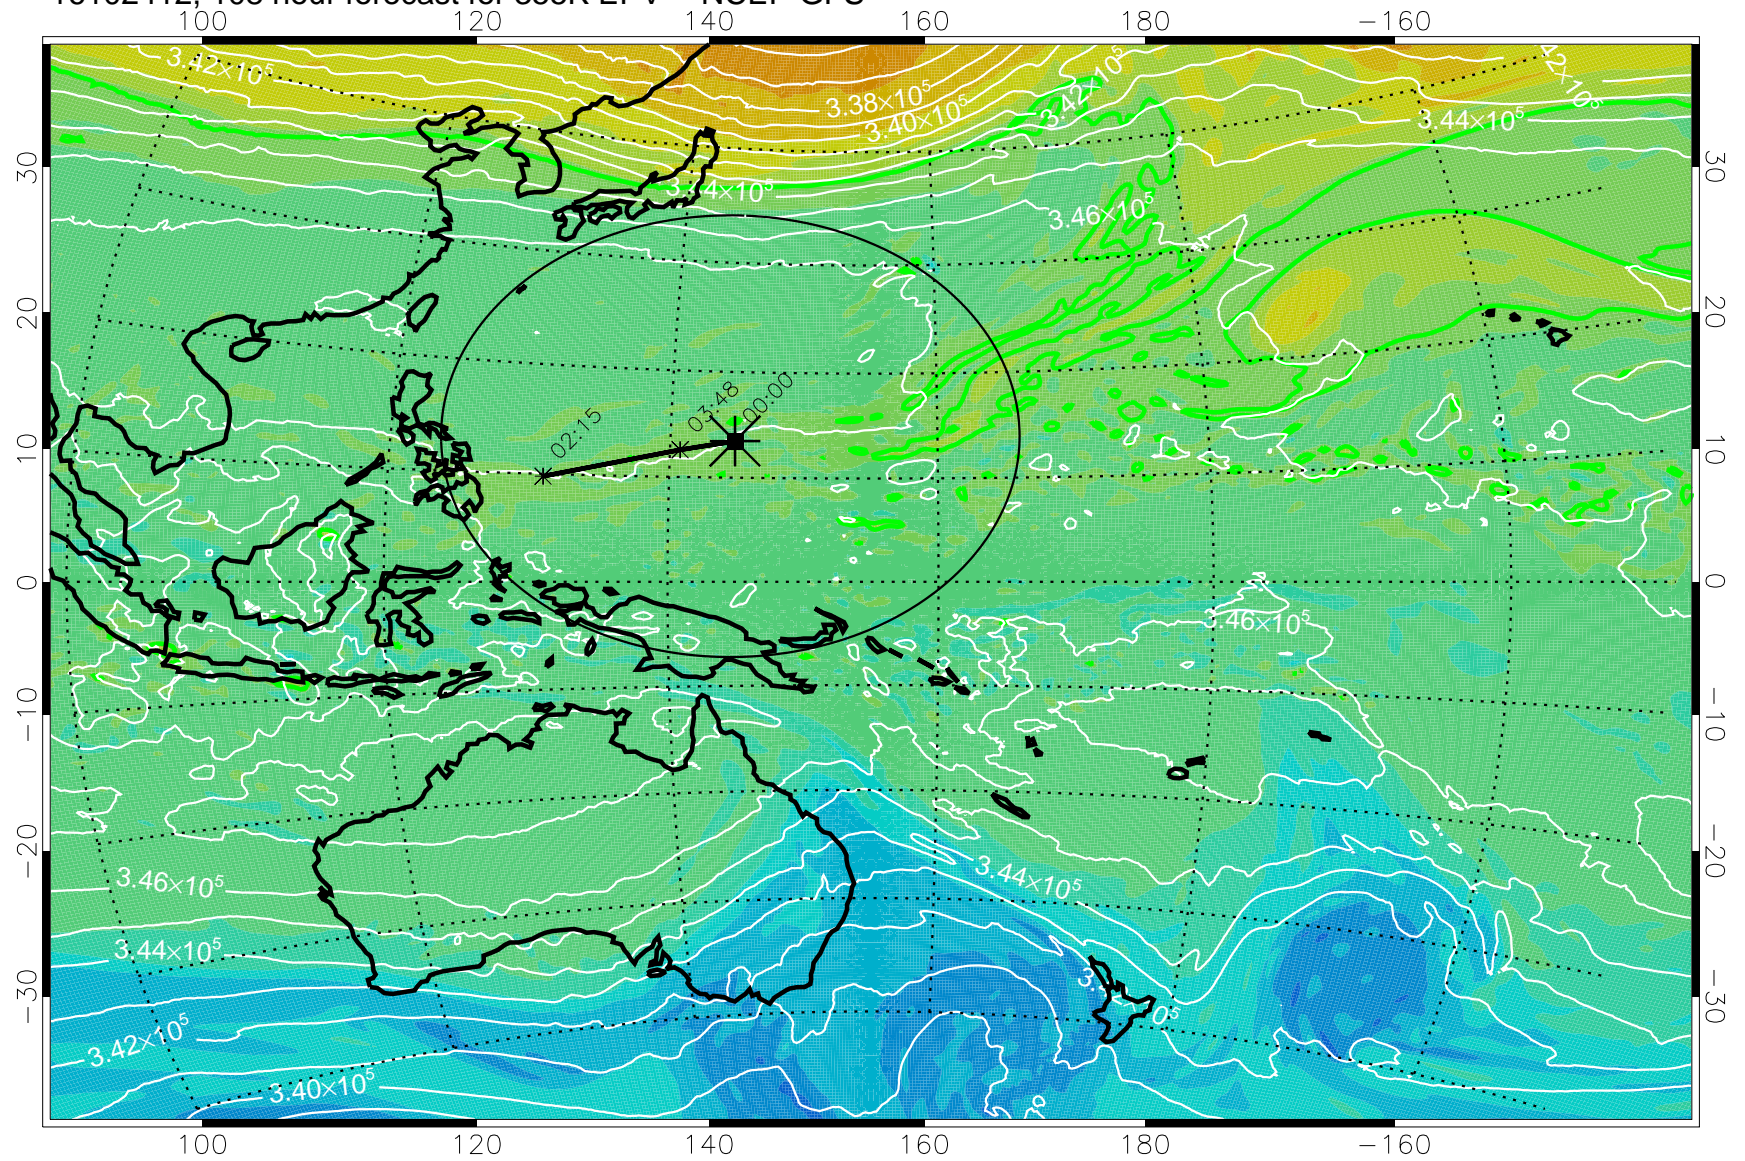

16102306, 078 hour forecast for 355K EPV -- NCEP GFS

355K Montgomery Streamfunction, white  
EPV Tropopause (2 PVU) Position  
Range ring of 2304 km

16102312, 084 hour forecast for 355K EPV -- NCEP GFS

355K Montgomery Streamfunction, white  
EPV Tropopause (2 PVU) Position  
Range ring of 2304 km

16102318, 090 hour forecast for 355K EPV -- NCEP GFS

355K Montgomery Streamfunction, white  
EPV Tropopause (2 PVU) Position  
Range ring of 2304 km

16102400, 096 hour forecast for 355K EPV -- NCEP GFS

355K Montgomery Streamfunction, white  
EPV Tropopause (2 PVU) Position  
Range ring of 2304 km

16102406, 102 hour forecast for 355K EPV -- NCEP GFS

355K Montgomery Streamfunction, white  
EPV Tropopause (2 PVU) Position  
Range ring of 2304 km

16102412, 108 hour forecast for 355K EPV -- NCEP GFS

355K Montgomery Streamfunction, white  
EPV Tropopause (2 PVU) Position  
Range ring of 2304 km

16102418, 114 hour forecast for 355K EPV -- NCEP GFS

355K Montgomery Streamfunction, white  
EPV Tropopause (2 PVU) Position  
Range ring of 2304 km

16102500, 120 hour forecast for 355K EPV -- NCEP GFS

355K Montgomery Streamfunction, white  
EPV Tropopause (2 PVU) Position  
Range ring of 2304 km