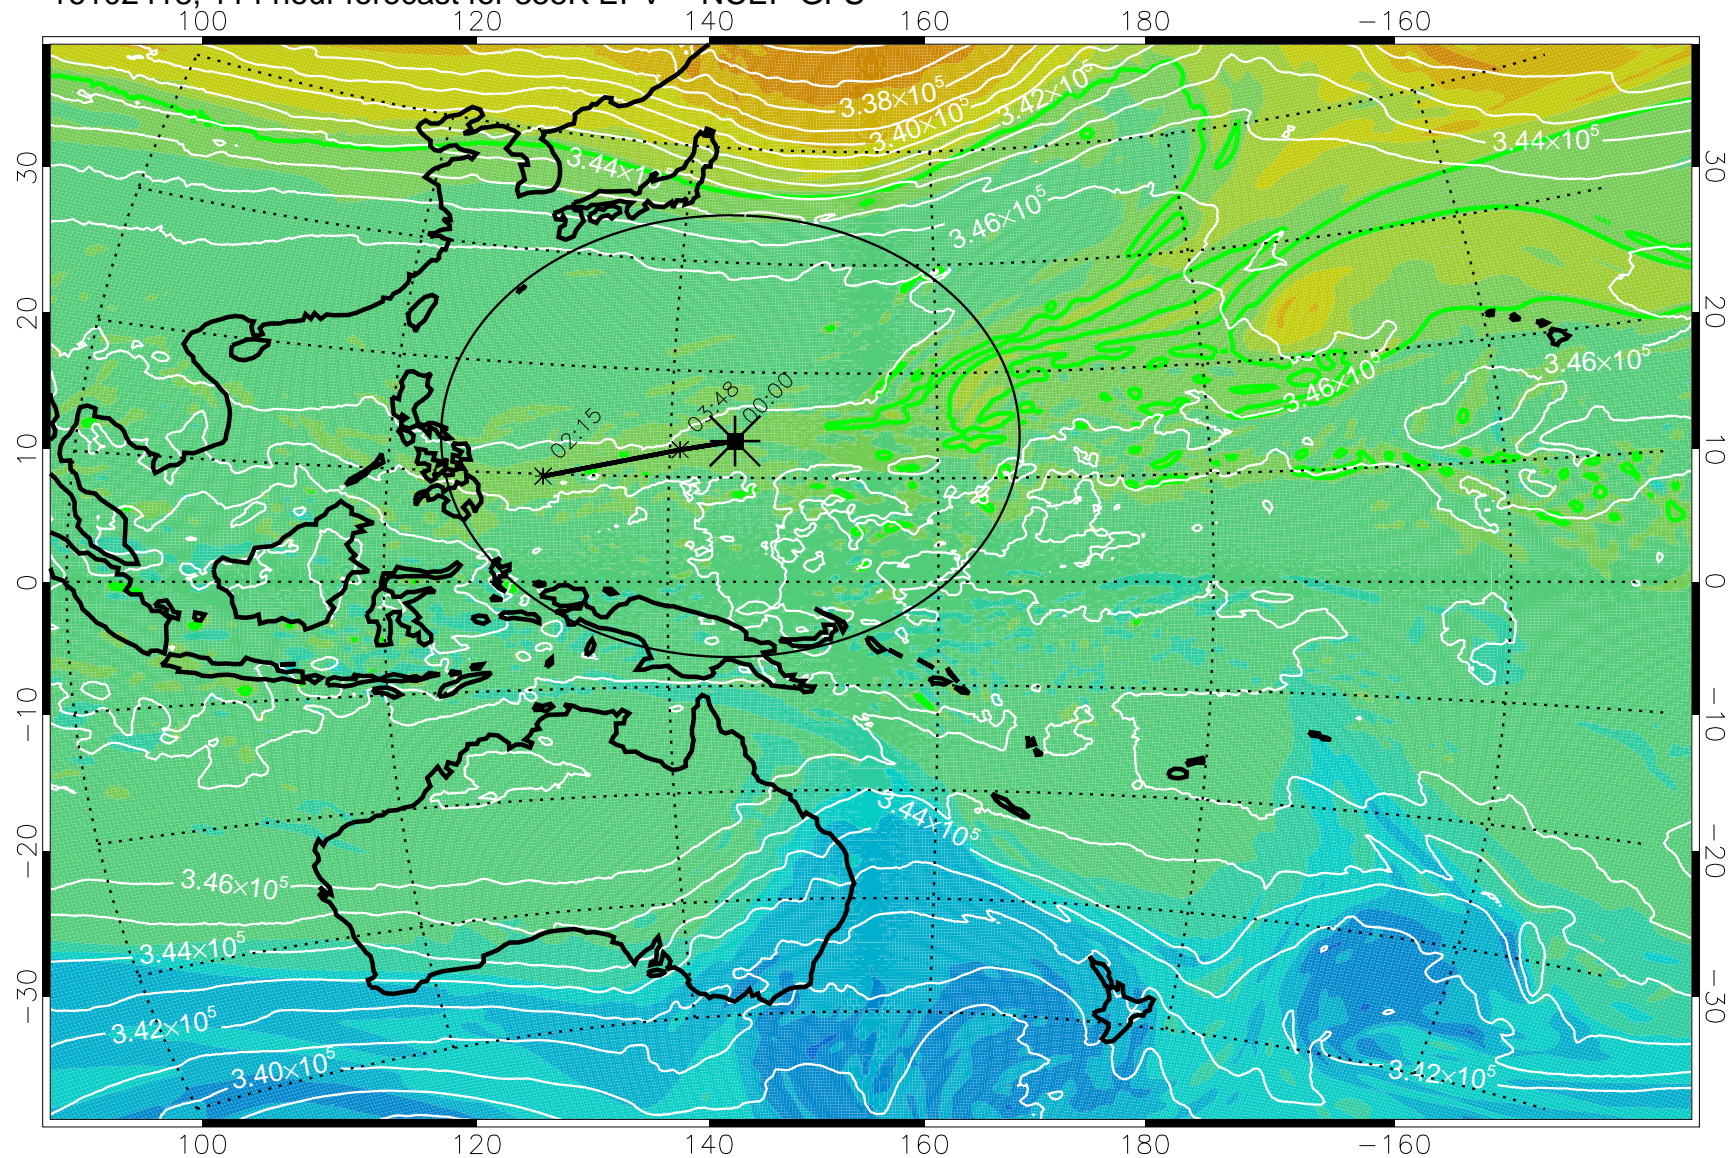

16102306, 078 hour forecast for 355K EPV -- NCEP GFS

355K Montgomery Streamfunction, white  
EPV Tropopause (2 PVU) Position  
Range ring of 2304 km

16102312, 084 hour forecast for 355K EPV -- NCEP GFS

355K Montgomery Streamfunction, white  
EPV Tropopause (2 PVU) Position  
Range ring of 2304 km

16102318, 090 hour forecast for 355K EPV -- NCEP GFS

355K Montgomery Streamfunction, white  
EPV Tropopause (2 PVU) Position  
Range ring of 2304 km

16102400, 096 hour forecast for 355K EPV -- NCEP GFS

355K Montgomery Streamfunction, white  
EPV Tropopause (2 PVU) Position  
Range ring of 2304 km

16102406, 102 hour forecast for 355K EPV -- NCEP GFS

355K Montgomery Streamfunction, white  
EPV Tropopause (2 PVU) Position  
Range ring of 2304 km

16102412, 108 hour forecast for 355K EPV -- NCEP GFS

355K Montgomery Streamfunction, white  
EPV Tropopause (2 PVU) Position  
Range ring of 2304 km

16102418, 114 hour forecast for 355K EPV -- NCEP GFS

355K Montgomery Streamfunction, white  
EPV Tropopause (2 PVU) Position  
Range ring of 2304 km

16102500, 120 hour forecast for 355K EPV -- NCEP GFS

355K Montgomery Streamfunction, white  
EPV Tropopause (2 PVU) Position  
Range ring of 2304 km