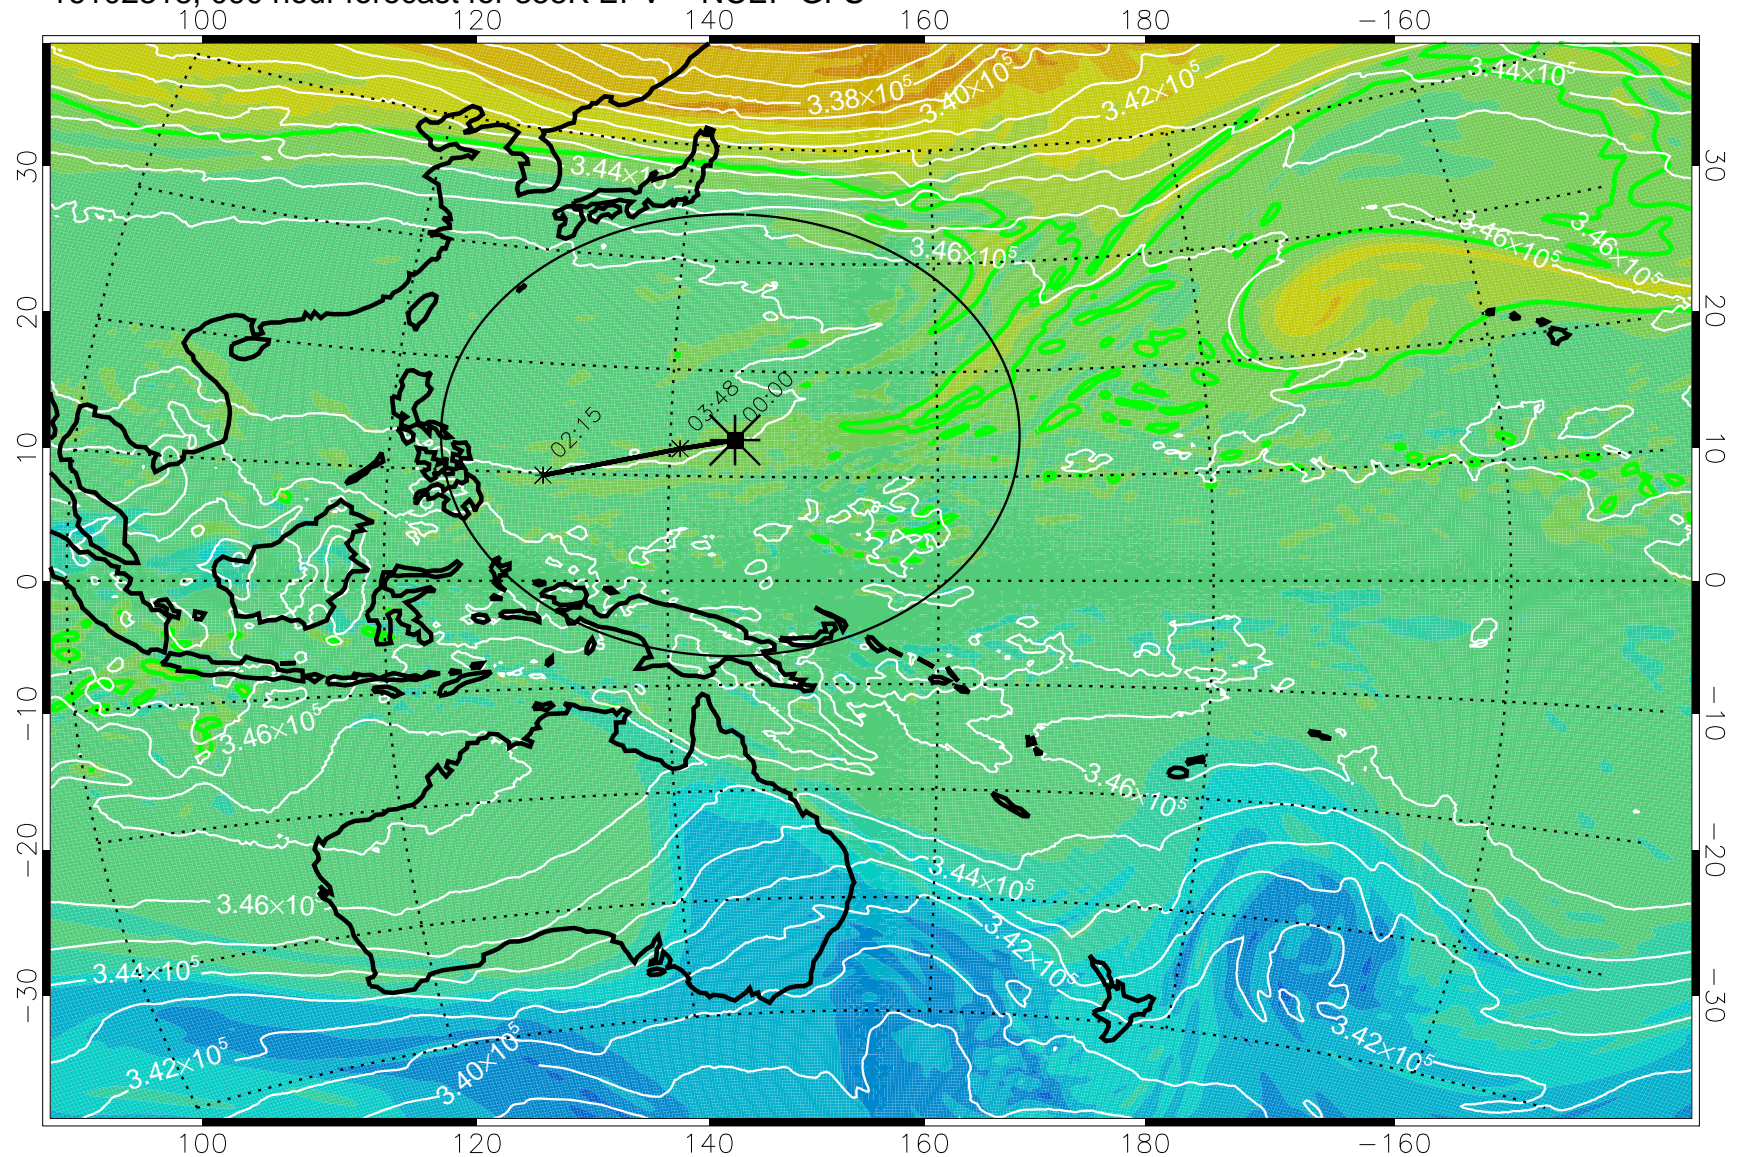

16102218, 066 hour forecast for 355K EPV -- NCEP GFS

355K Montgomery Streamfunction, white  
EPV Tropopause (2 PVU) Position  
Range ring of 2304 km

16102300, 072 hour forecast for 355K EPV -- NCEP GFS

355K Montgomery Streamfunction, white  
EPV Tropopause (2 PVU) Position  
Range ring of 2304 km

16102306, 078 hour forecast for 355K EPV -- NCEP GFS

355K Montgomery Streamfunction, white  
EPV Tropopause (2 PVU) Position  
Range ring of 2304 km

16102312, 084 hour forecast for 355K EPV -- NCEP GFS

355K Montgomery Streamfunction, white  
EPV Tropopause (2 PVU) Position  
Range ring of 2304 km

16102318, 090 hour forecast for 355K EPV -- NCEP GFS

355K Montgomery Streamfunction, white  
EPV Tropopause (2 PVU) Position  
Range ring of 2304 km

16102400, 096 hour forecast for 355K EPV -- NCEP GFS

355K Montgomery Streamfunction, white  
EPV Tropopause (2 PVU) Position  
Range ring of 2304 km

16102406, 102 hour forecast for 355K EPV -- NCEP GFS

355K Montgomery Streamfunction, white  
EPV Tropopause (2 PVU) Position  
Range ring of 2304 km

16102412, 108 hour forecast for 355K EPV -- NCEP GFS

355K Montgomery Streamfunction, white  
EPV Tropopause (2 PVU) Position  
Range ring of 2304 km