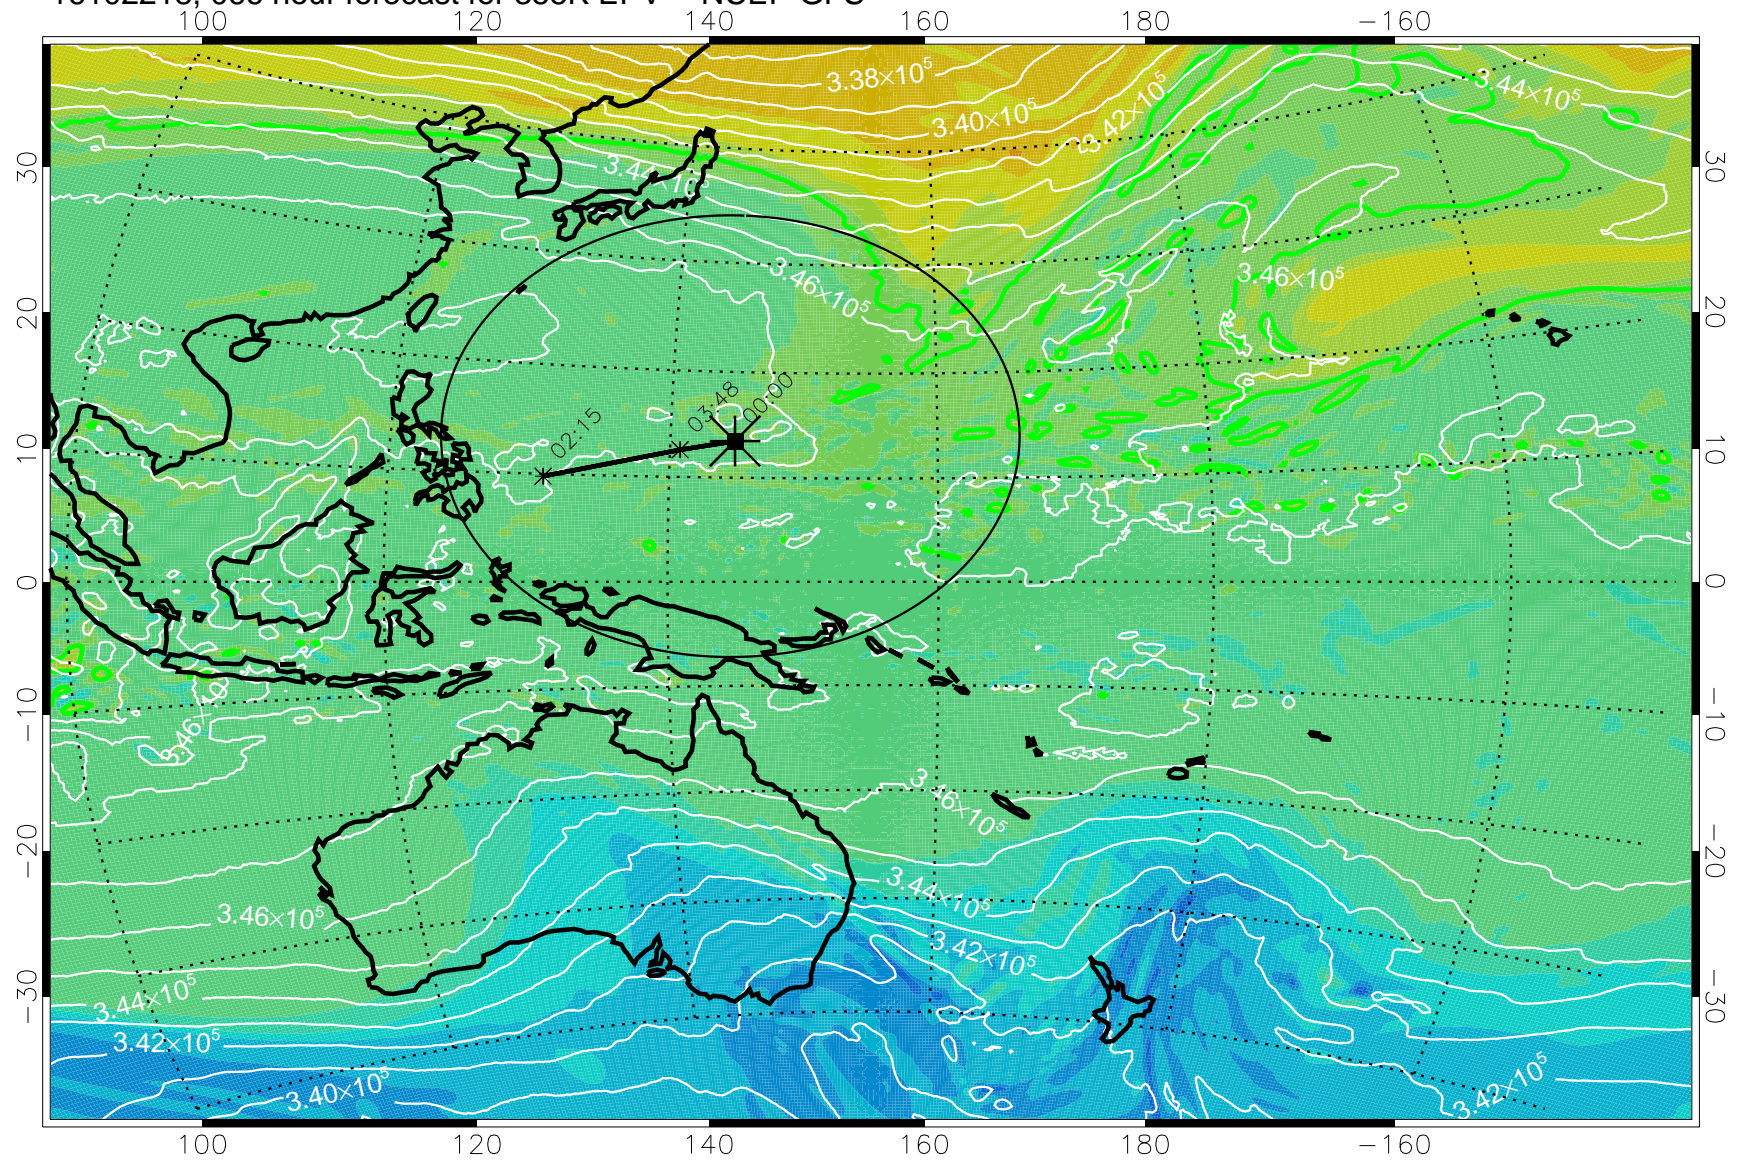

16102206, 054 hour forecast for 355K EPV -- NCEP GFS

355K Montgomery Streamfunction, white  
EPV Tropopause (2 PVU) Position  
Range ring of 2304 km

16102212, 060 hour forecast for 355K EPV -- NCEP GFS

355K Montgomery Streamfunction, white  
EPV Tropopause (2 PVU) Position  
Range ring of 2304 km

16102218, 066 hour forecast for 355K EPV -- NCEP GFS

355K Montgomery Streamfunction, white  
EPV Tropopause (2 PVU) Position  
Range ring of 2304 km

16102300, 072 hour forecast for 355K EPV -- NCEP GFS

355K Montgomery Streamfunction, white  
EPV Tropopause (2 PVU) Position  
Range ring of 2304 km

16102306, 078 hour forecast for 355K EPV -- NCEP GFS

355K Montgomery Streamfunction, white  
EPV Tropopause (2 PVU) Position  
Range ring of 2304 km

16102312, 084 hour forecast for 355K EPV -- NCEP GFS

355K Montgomery Streamfunction, white  
EPV Tropopause (2 PVU) Position  
Range ring of 2304 km

16102318, 090 hour forecast for 355K EPV -- NCEP GFS

355K Montgomery Streamfunction, white  
EPV Tropopause (2 PVU) Position  
Range ring of 2304 km

16102400, 096 hour forecast for 355K EPV -- NCEP GFS

355K Montgomery Streamfunction, white  
EPV Tropopause (2 PVU) Position  
Range ring of 2304 km