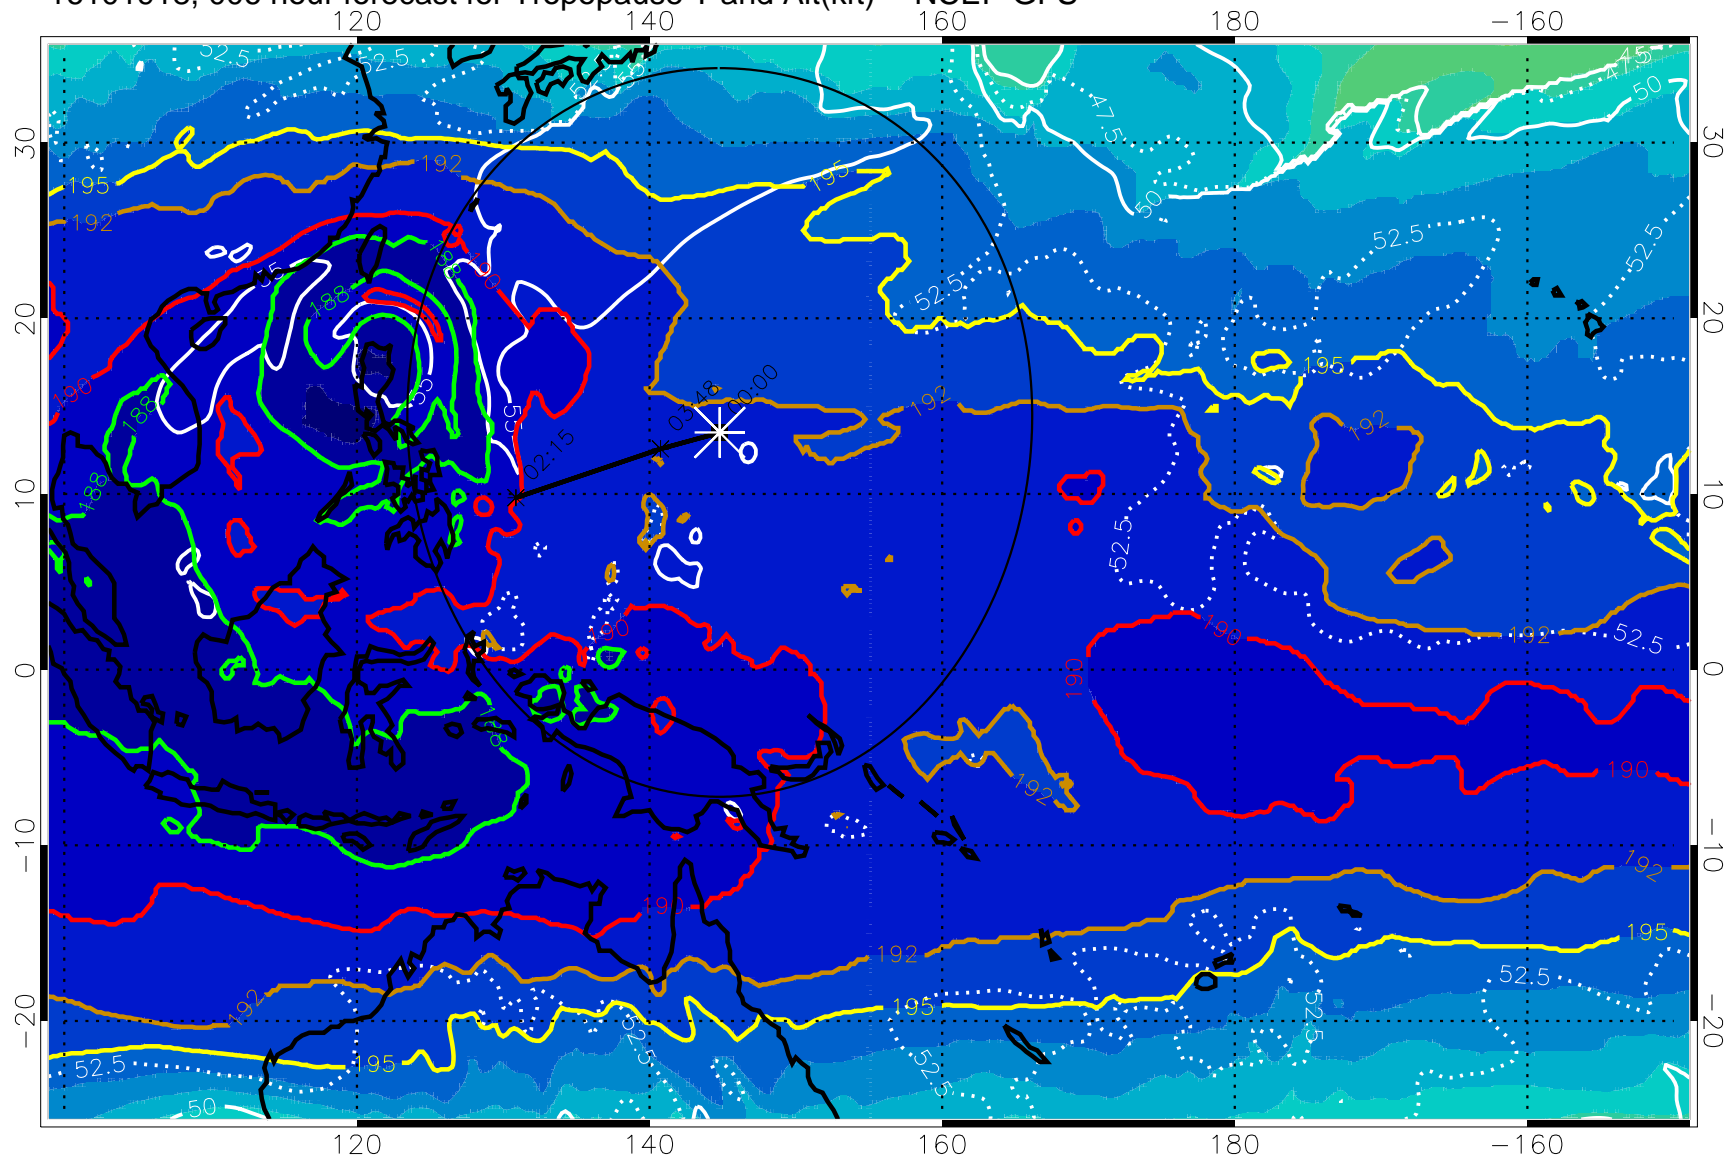

16101918, 006 hour forecast for Tropopause T and Alt(kft) -- NCEP GFS

190 200 210 220 230
Tropopause T, K

Tropopause Altitude in kft (white)

192.5K Isotherm 195K Isotherm
187.5K Isotherm 190K Isotherm

Range ring of 2304 km