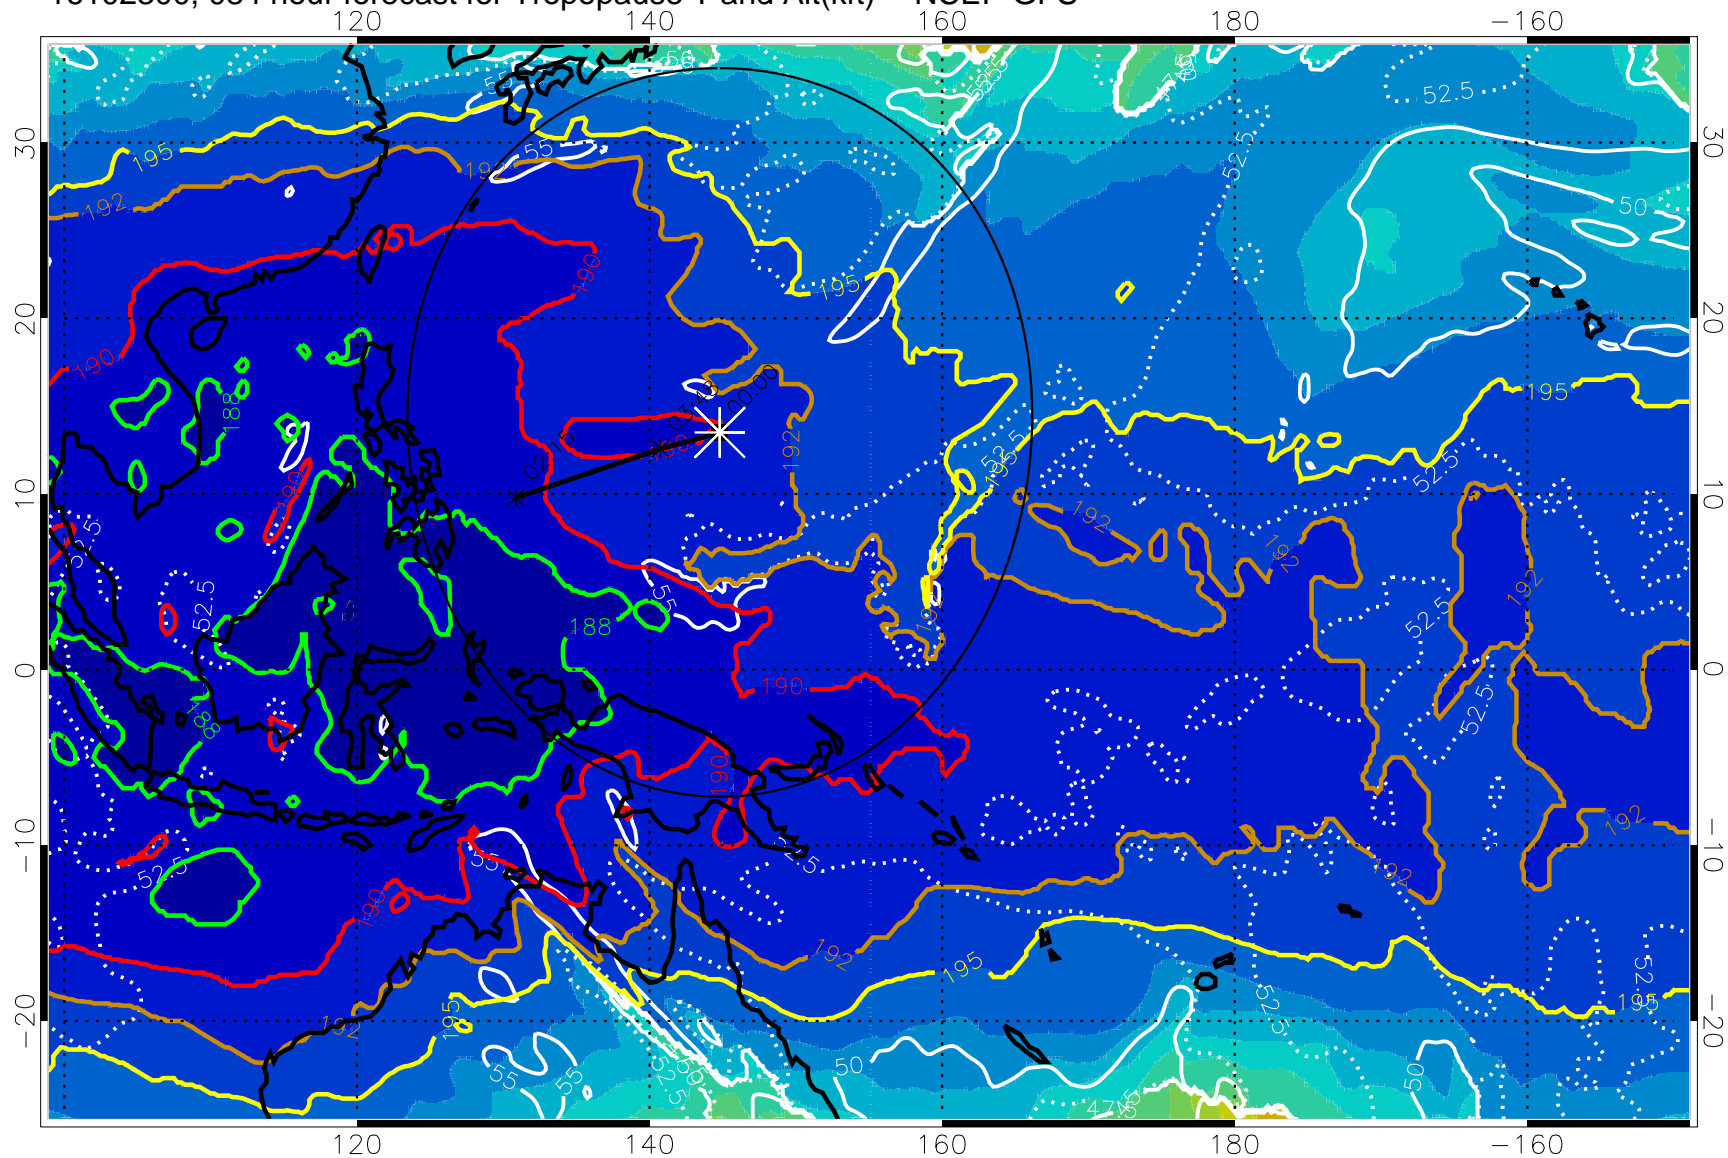

16102300, 084 hour forecast for Tropopause T and Alt(kft) -- NCEP GFS

190 200 210 220 230

Tropopause T, K

Tropopause Altitude in kft (white)

192.5K Isotherm 195K Isotherm
187.5K Isotherm 190K Isotherm

Range ring of 2304 km