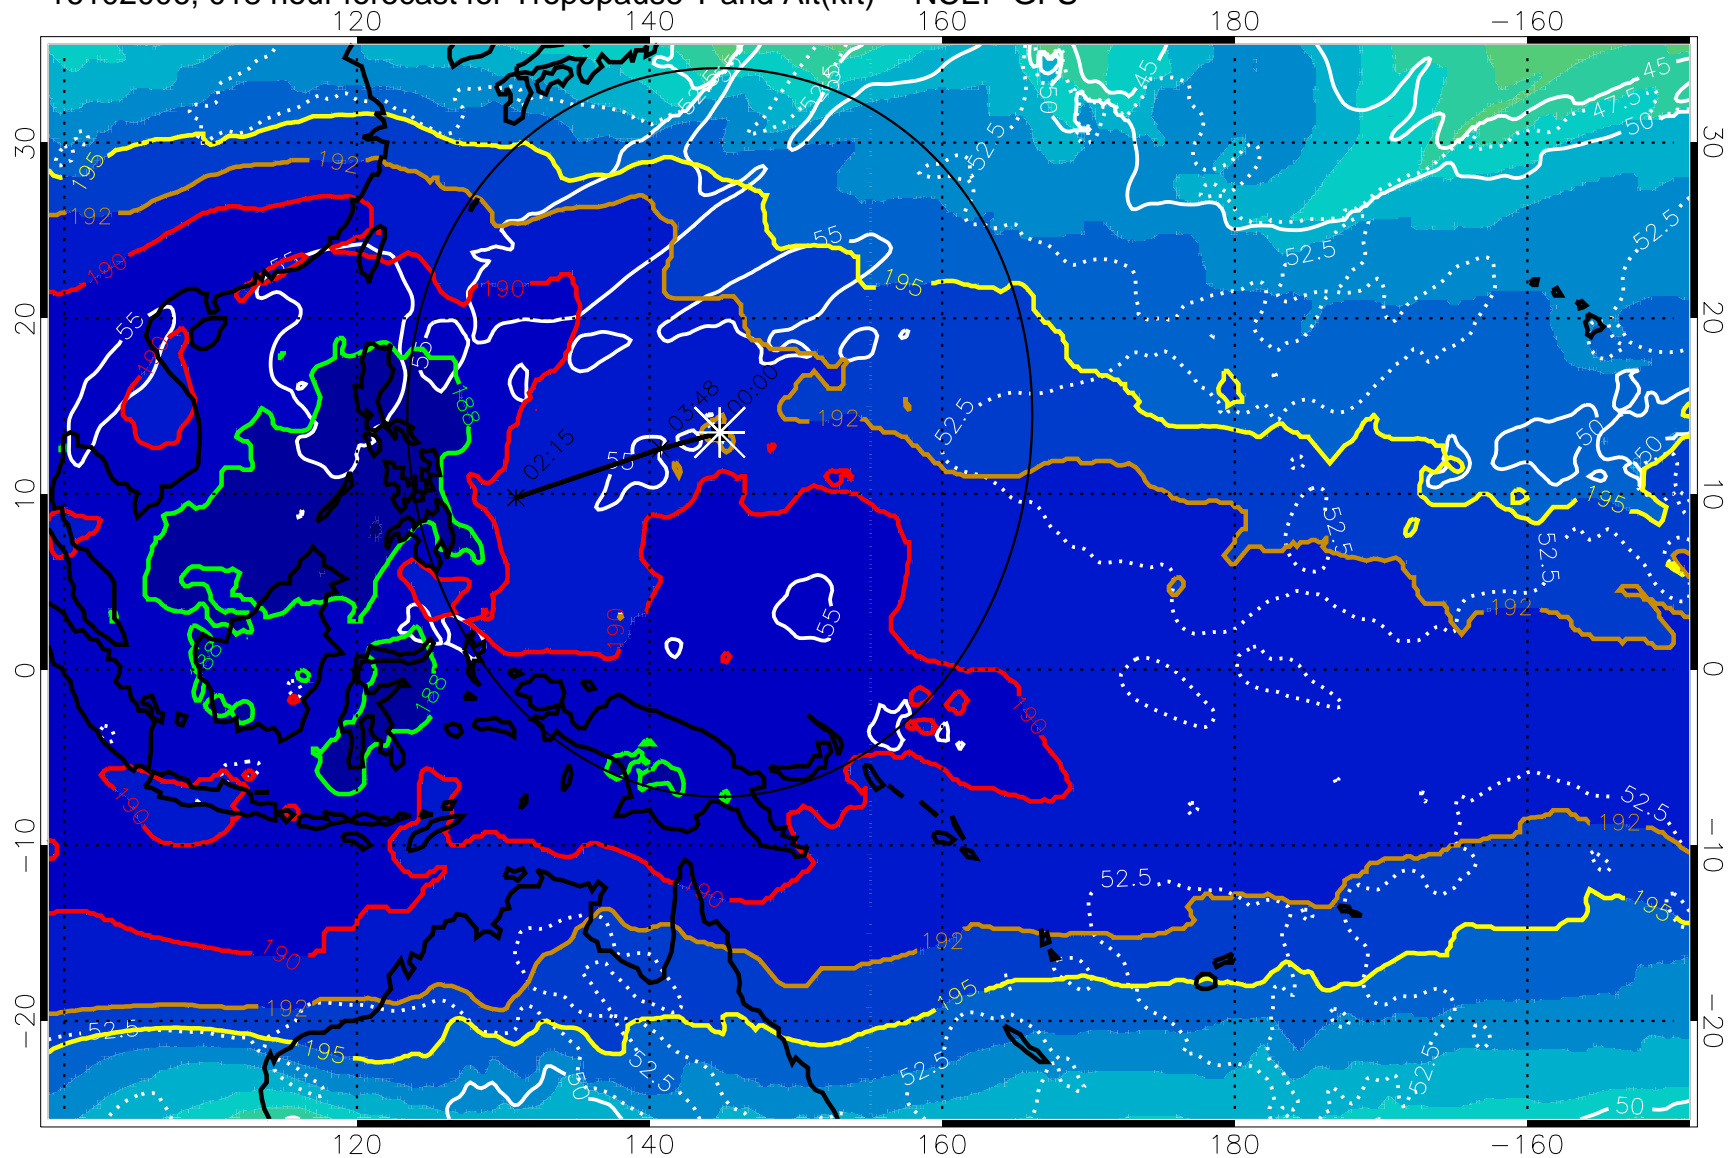

16102006, 018 hour forecast for Tropopause T and Alt(kft) -- NCEP GFS

190 200 210 220 230

Tropopause T, K

Tropopause Altitude in kft (white)

192.5K Isotherm 195K Isotherm

187.5K Isotherm 190K Isotherm

Range ring of 2304 km