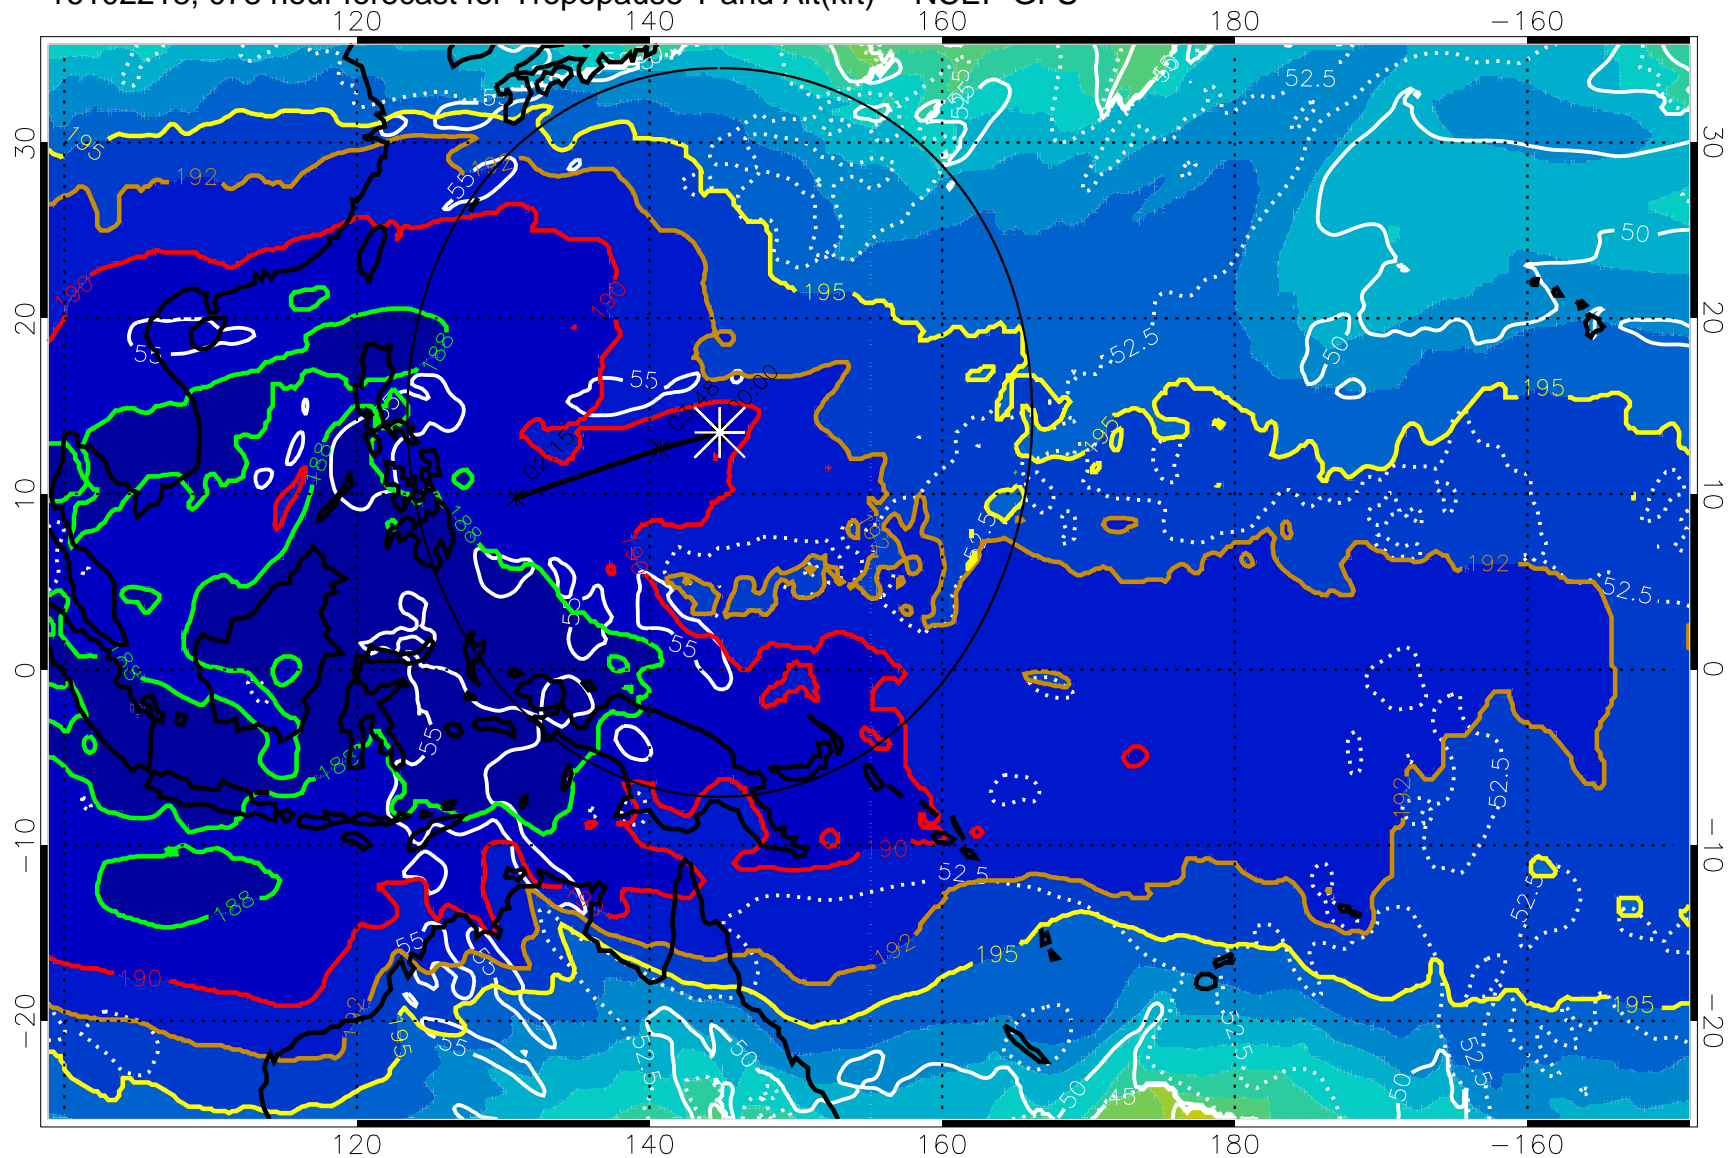

16102218, 078 hour forecast for Tropopause T and Alt(kft) -- NCEP GFS

190 200 210 220 230

Tropopause T, K

Tropopause Altitude in kft (white)

192.5K Isotherm 195K Isotherm
187.5K Isotherm 190K Isotherm

Range ring of 2304 km