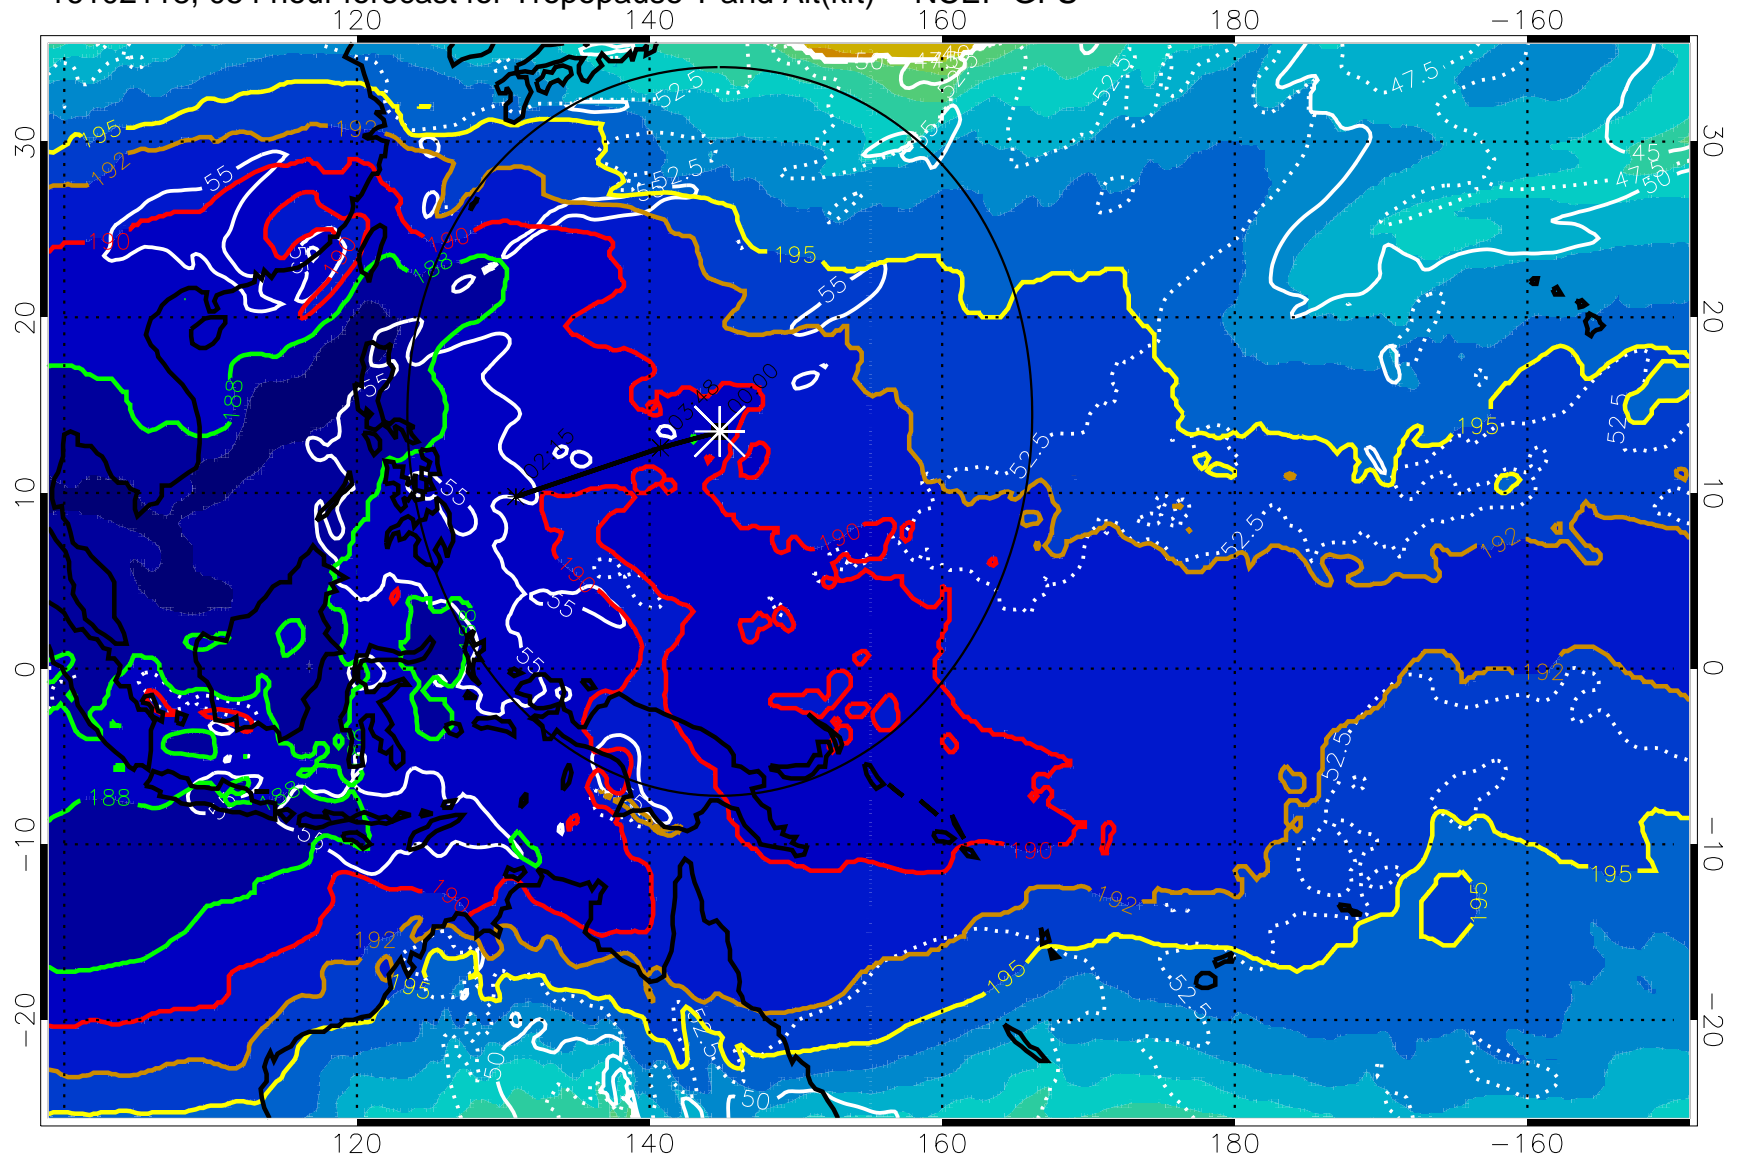

16102118, 054 hour forecast for Tropopause T and Alt(kft) -- NCEP GFS

190 200 210 220 230

Tropopause T, K

Tropopause Altitude in kft (white)

192.5K Isotherm 195K Isotherm
187.5K Isotherm 190K Isotherm

Range ring of 2304 km