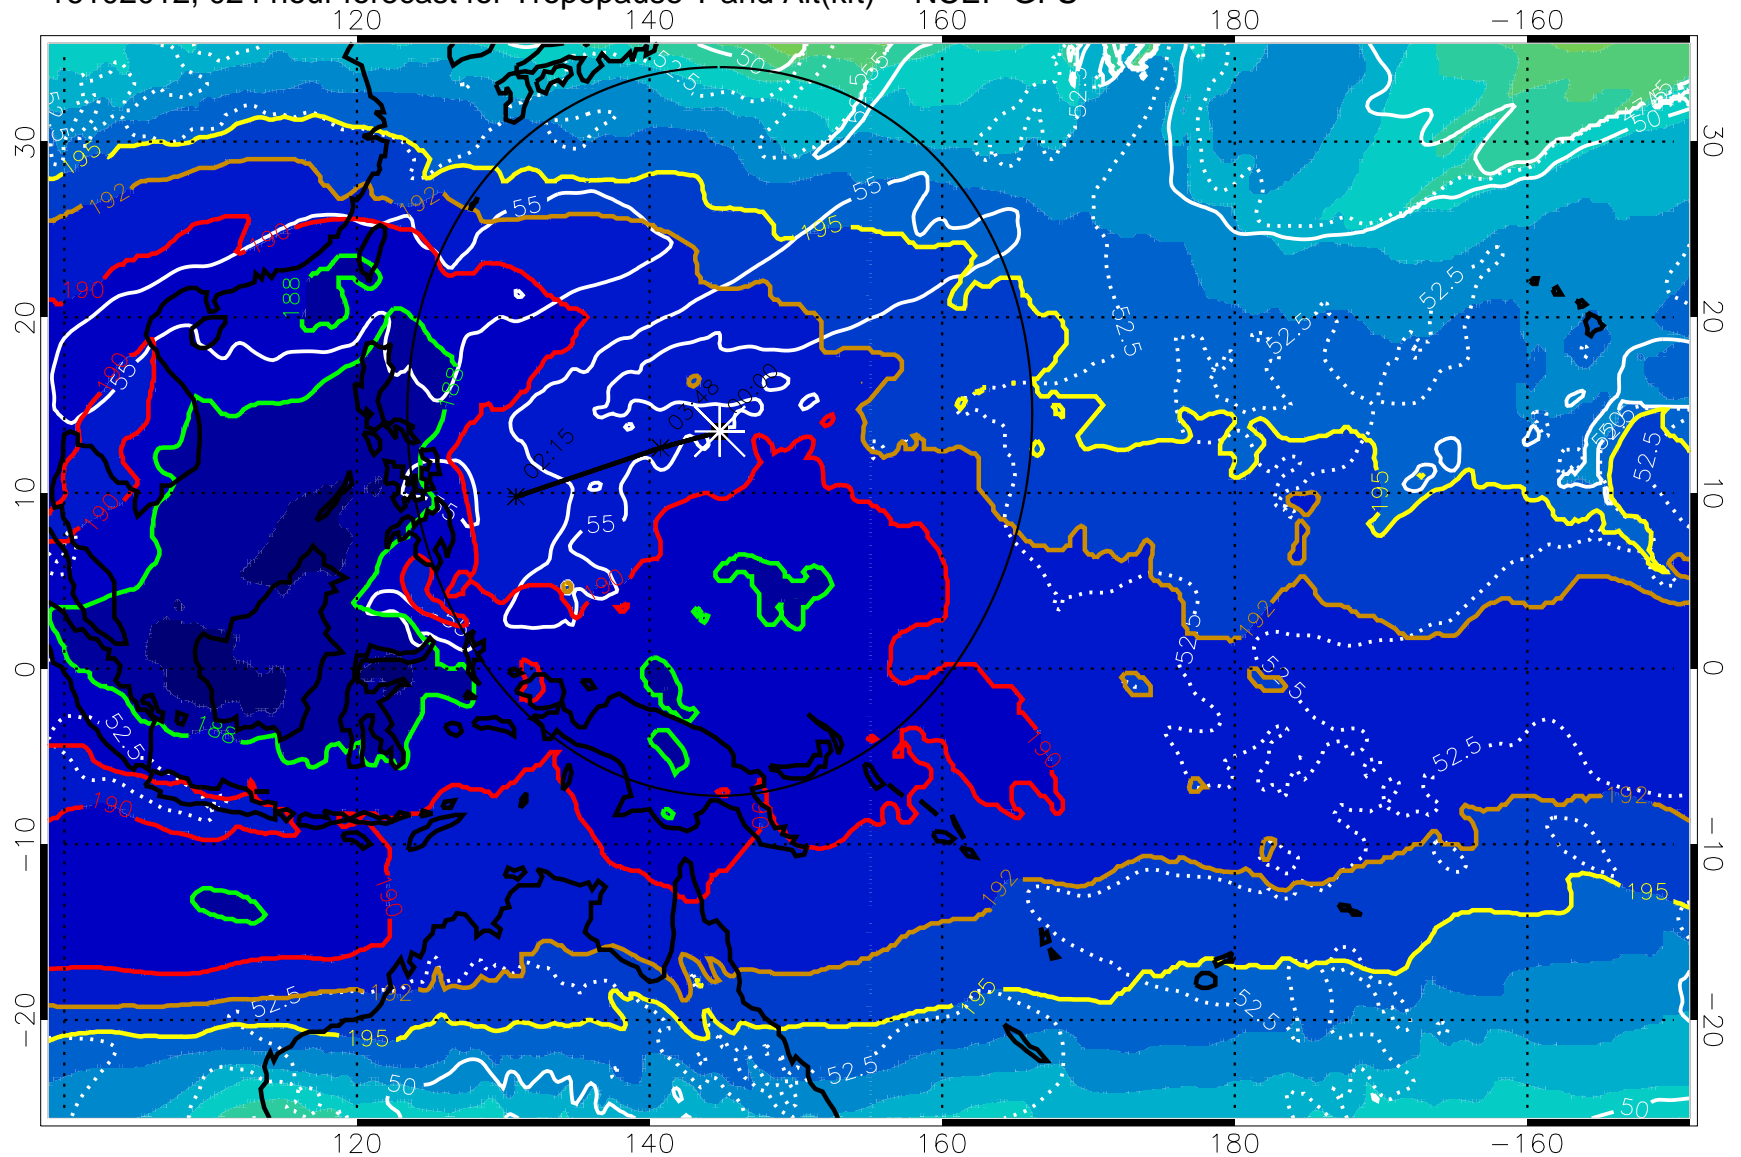

16102012, 024 hour forecast for Tropopause T and Alt(kft) -- NCEP GFS

190 200 210 220 230

Tropopause T, K

Tropopause Altitude in kft (white)

192.5K Isotherm 195K Isotherm

187.5K Isotherm 190K Isotherm

Range ring of 2304 km