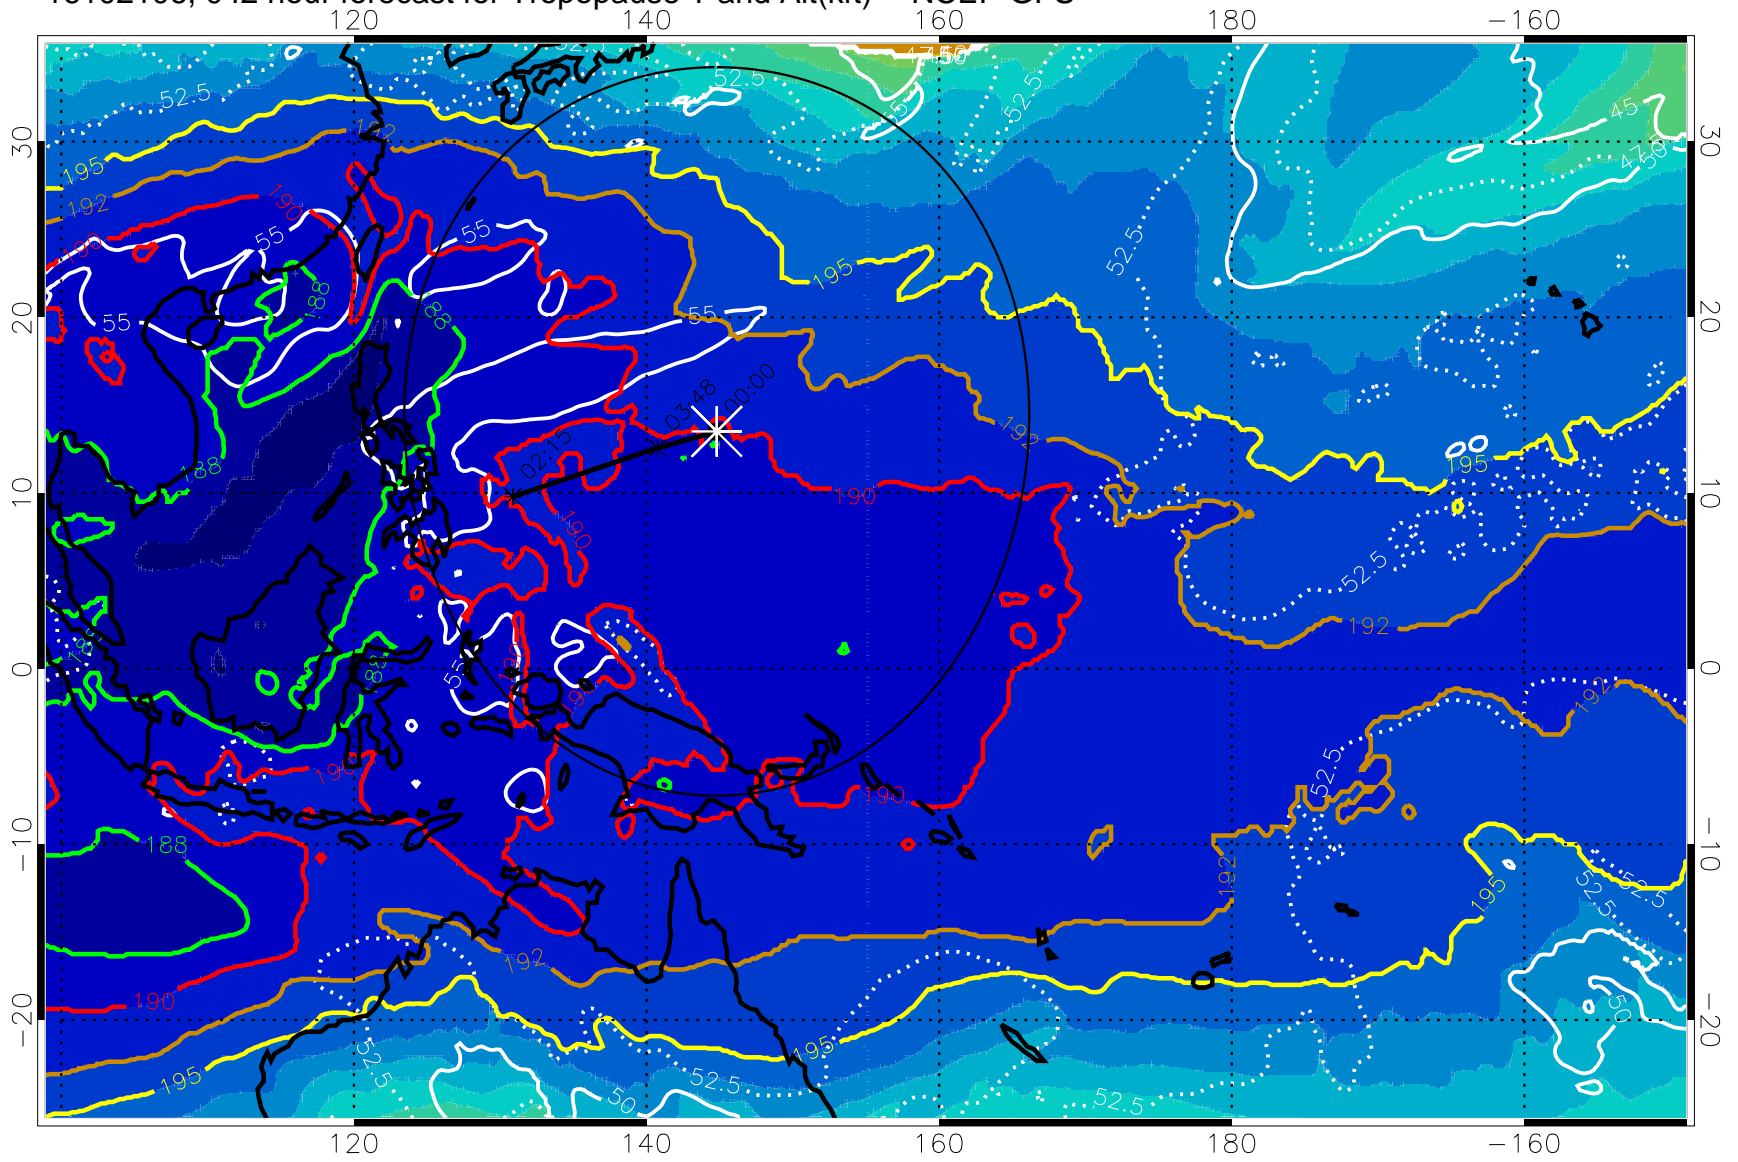

16102106, 042 hour forecast for Tropopause T and Alt(kft) -- NCEP GFS

190 200 210 220 230

Tropopause T, K

Tropopause Altitude in kft (white)

192.5K Isotherm 195K Isotherm

187.5K Isotherm 190K Isotherm

Range ring of 2304 km