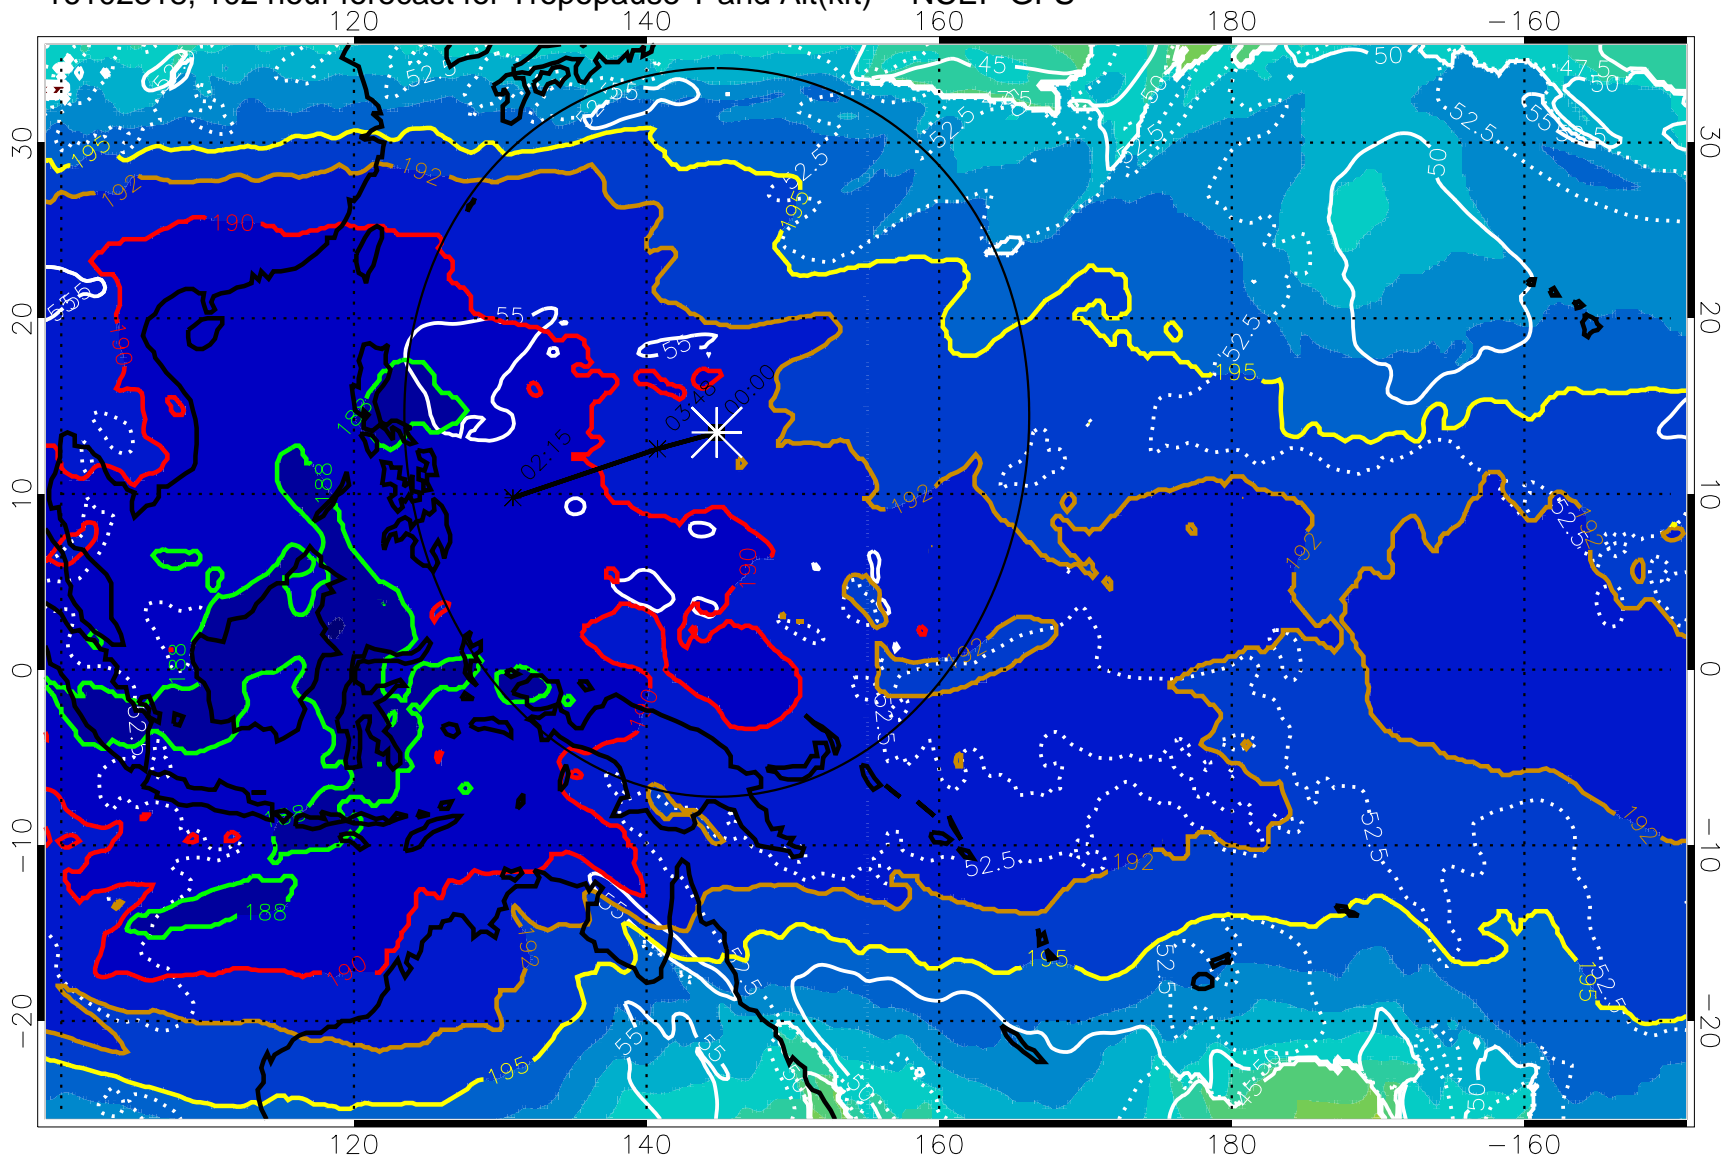

16102312, 096 hour forecast for Tropopause T and Alt(kft) -- NCEP GFS

190 200 210 220 230

Tropopause T, K

Tropopause Altitude in kft (white)

192.5K Isotherm 195K Isotherm
187.5K Isotherm 190K Isotherm

Range ring of 2304 km

16102318, 102 hour forecast for Tropopause T and Alt(kft) -- NCEP GFS

190 200 210 220 230
Tropopause T, K

Tropopause Altitude in kft (white)

192.5K Isotherm 195K Isotherm
187.5K Isotherm 190K Isotherm

Range ring of 2304 km