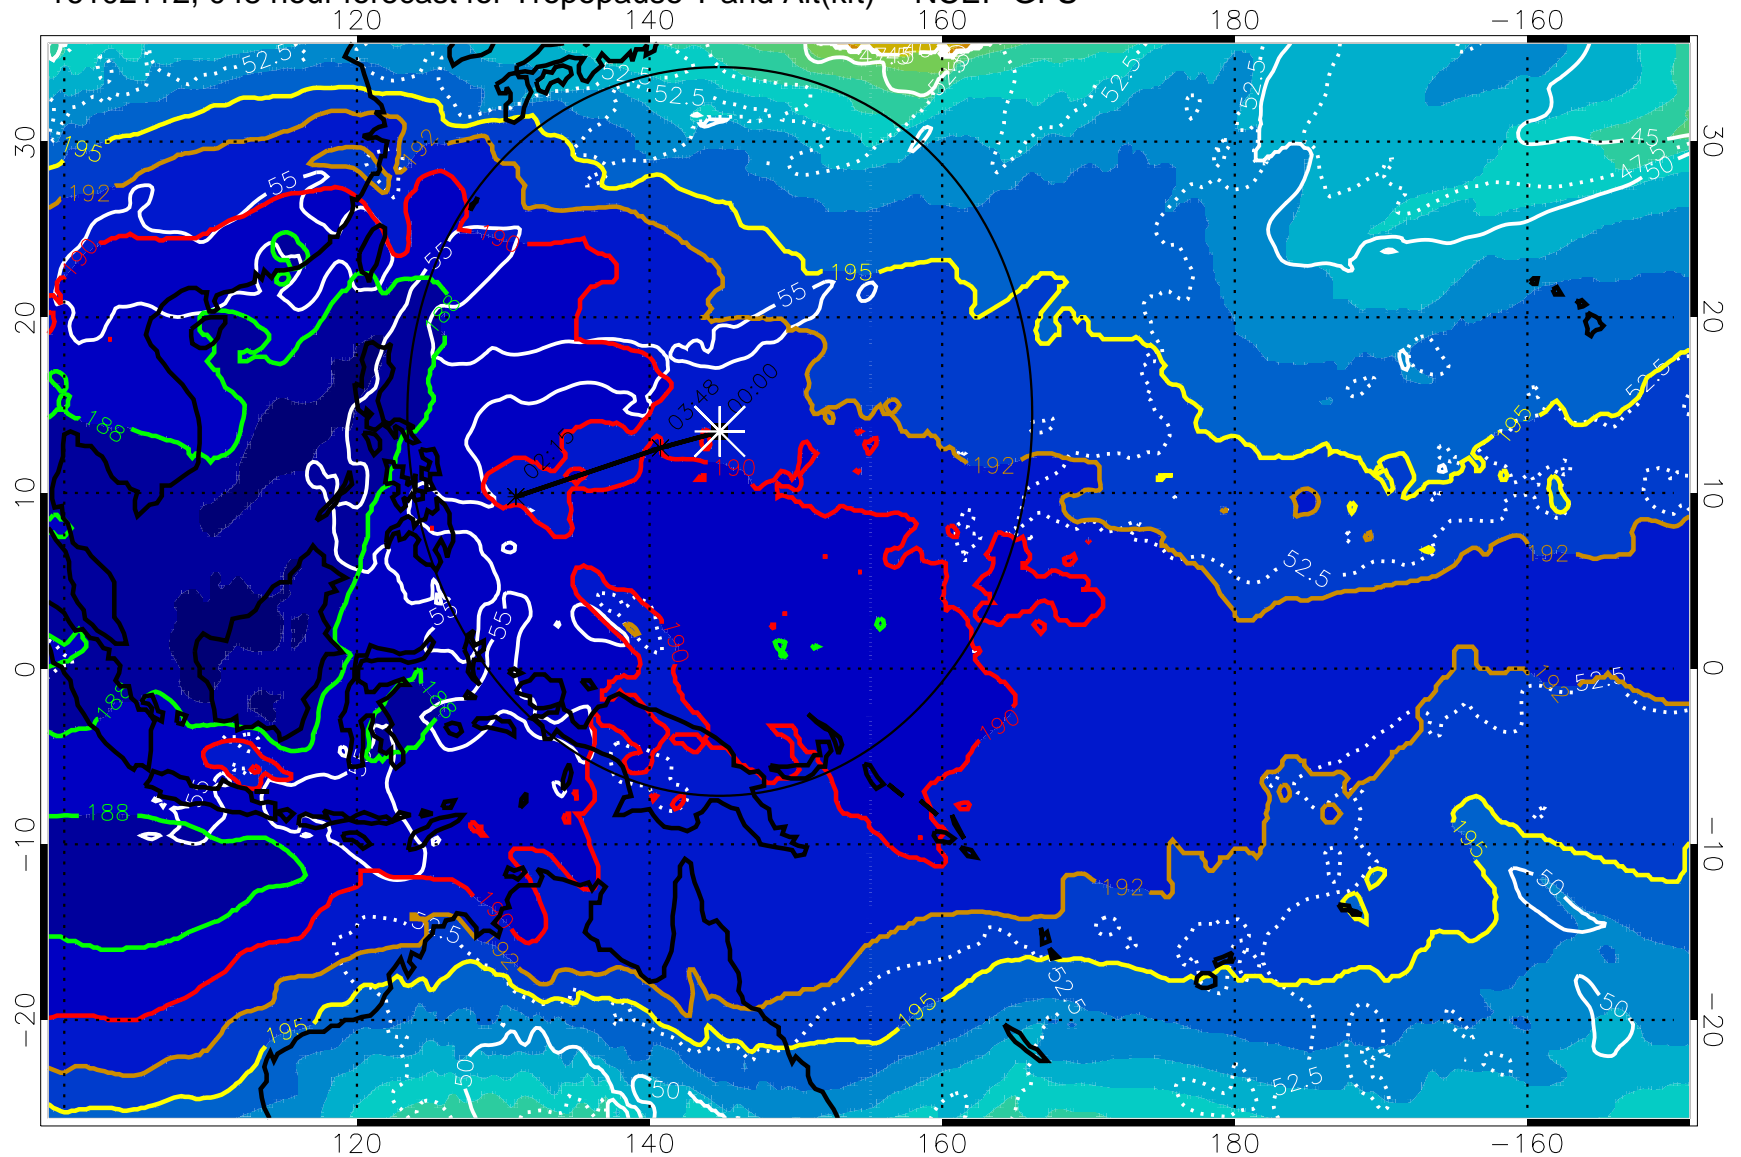

16102112, 048 hour forecast for Tropopause T and Alt(kft) -- NCEP GFS

190 200 210 220 230
Tropopause T, K

Tropopause Altitude in kft (white)

192.5K Isotherm 195K Isotherm
187.5K Isotherm 190K Isotherm

Range ring of 2304 km