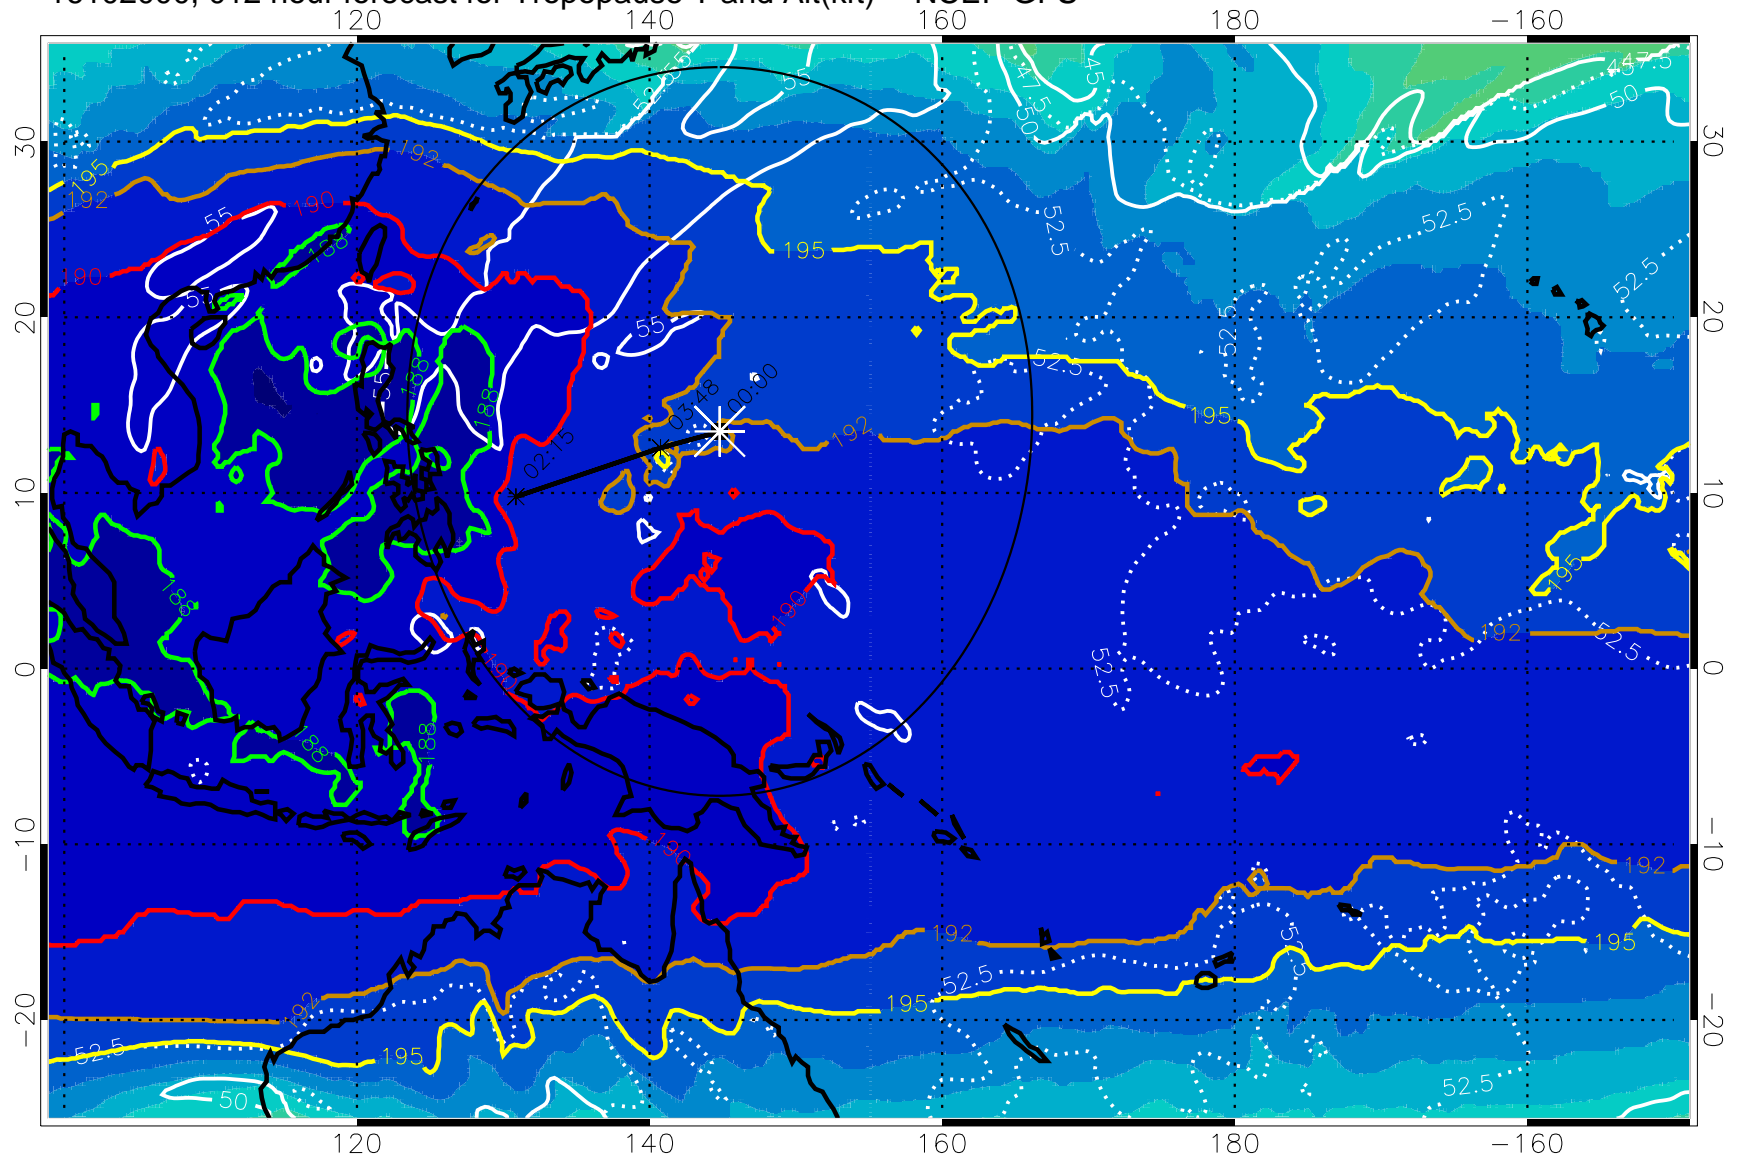

16101918, 006 hour forecast for Tropopause T and Alt(kft) -- NCEP GFS

190 200 210 220 230
Tropopause T, K

Tropopause Altitude in kft (white)

192.5K Isotherm 195K Isotherm
187.5K Isotherm 190K Isotherm

Range ring of 2304 km

16102000, 012 hour forecast for Tropopause T and Alt(kft) -- NCEP GFS

190 200 210 220 230

Tropopause T, K

Tropopause Altitude in kft (white)

192.5K Isotherm 195K Isotherm

187.5K Isotherm 190K Isotherm

Range ring of 2304 km