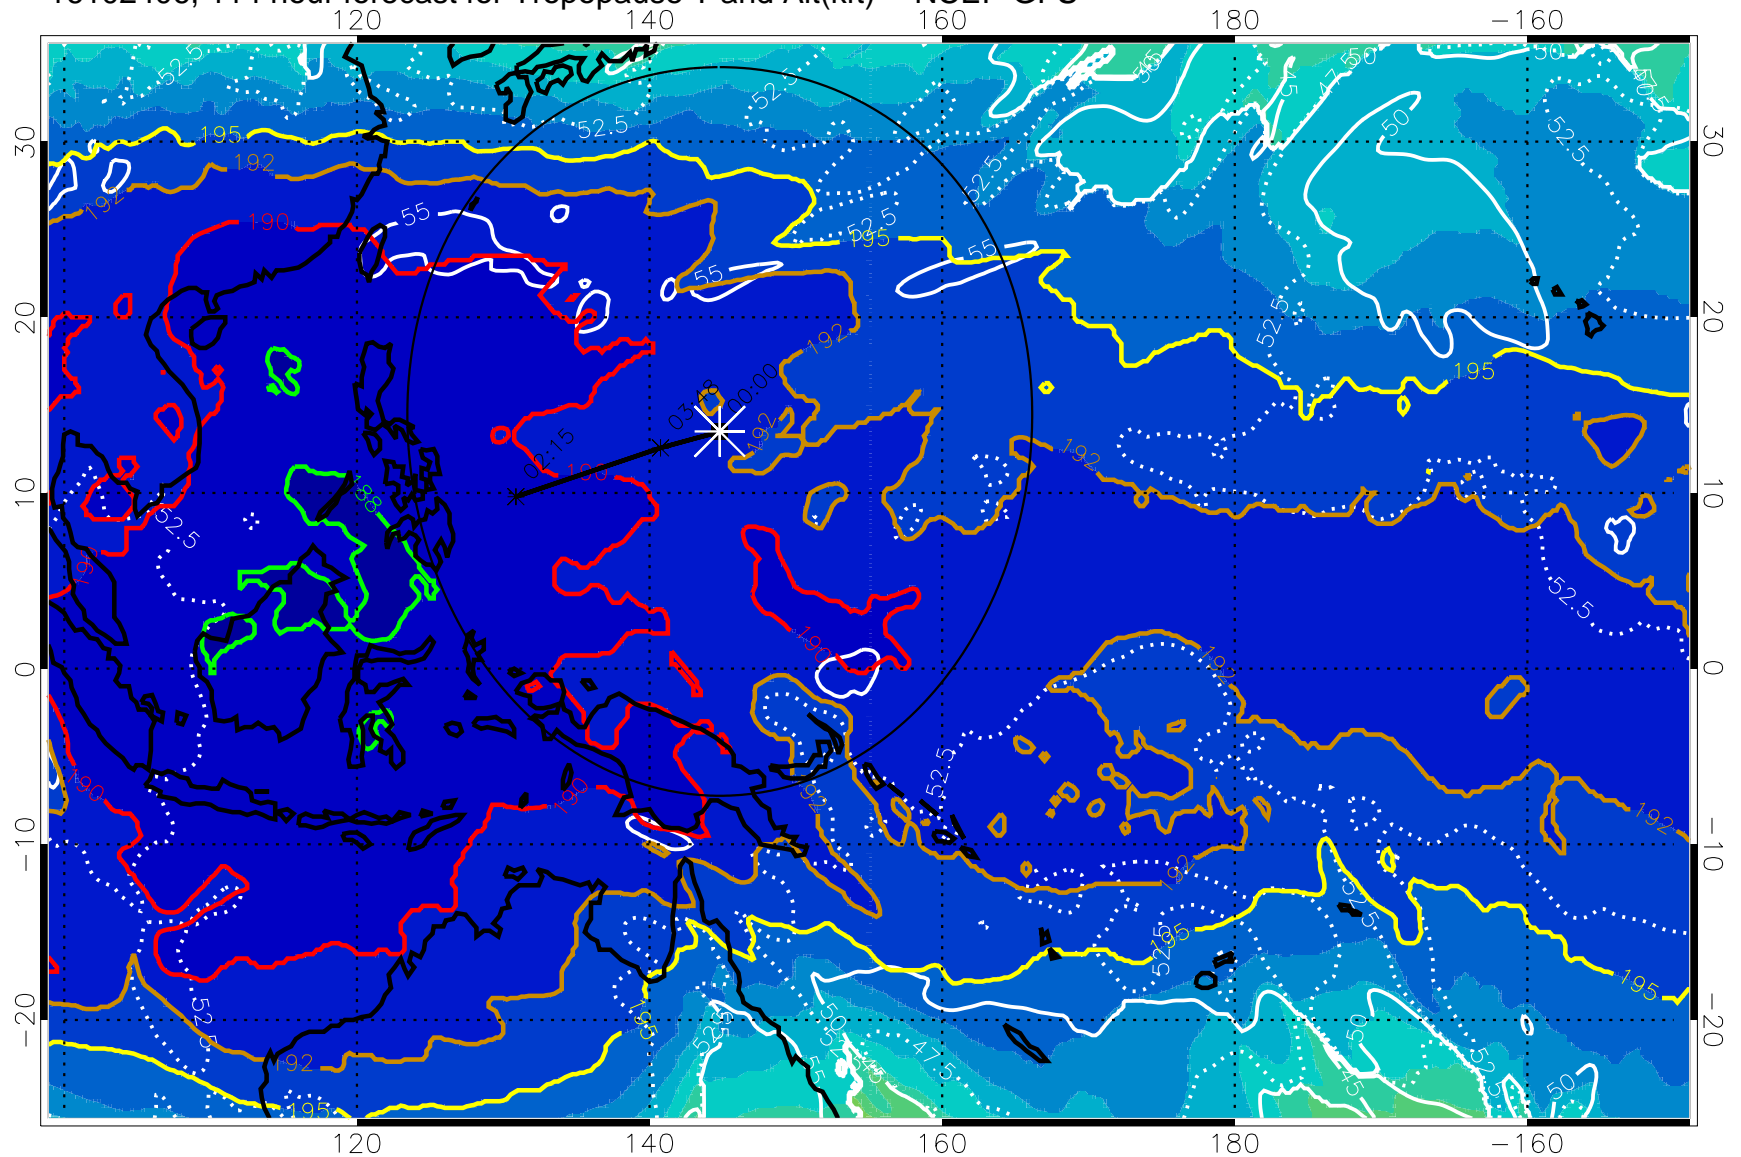

16102406, 114 hour forecast for Tropopause T and Alt(kft) -- NCEP GFS

190 200 210 220 230
Tropopause T, K

Tropopause Altitude in kft (white)

192.5K Isotherm 195K Isotherm
187.5K Isotherm 190K Isotherm

Range ring of 2304 km