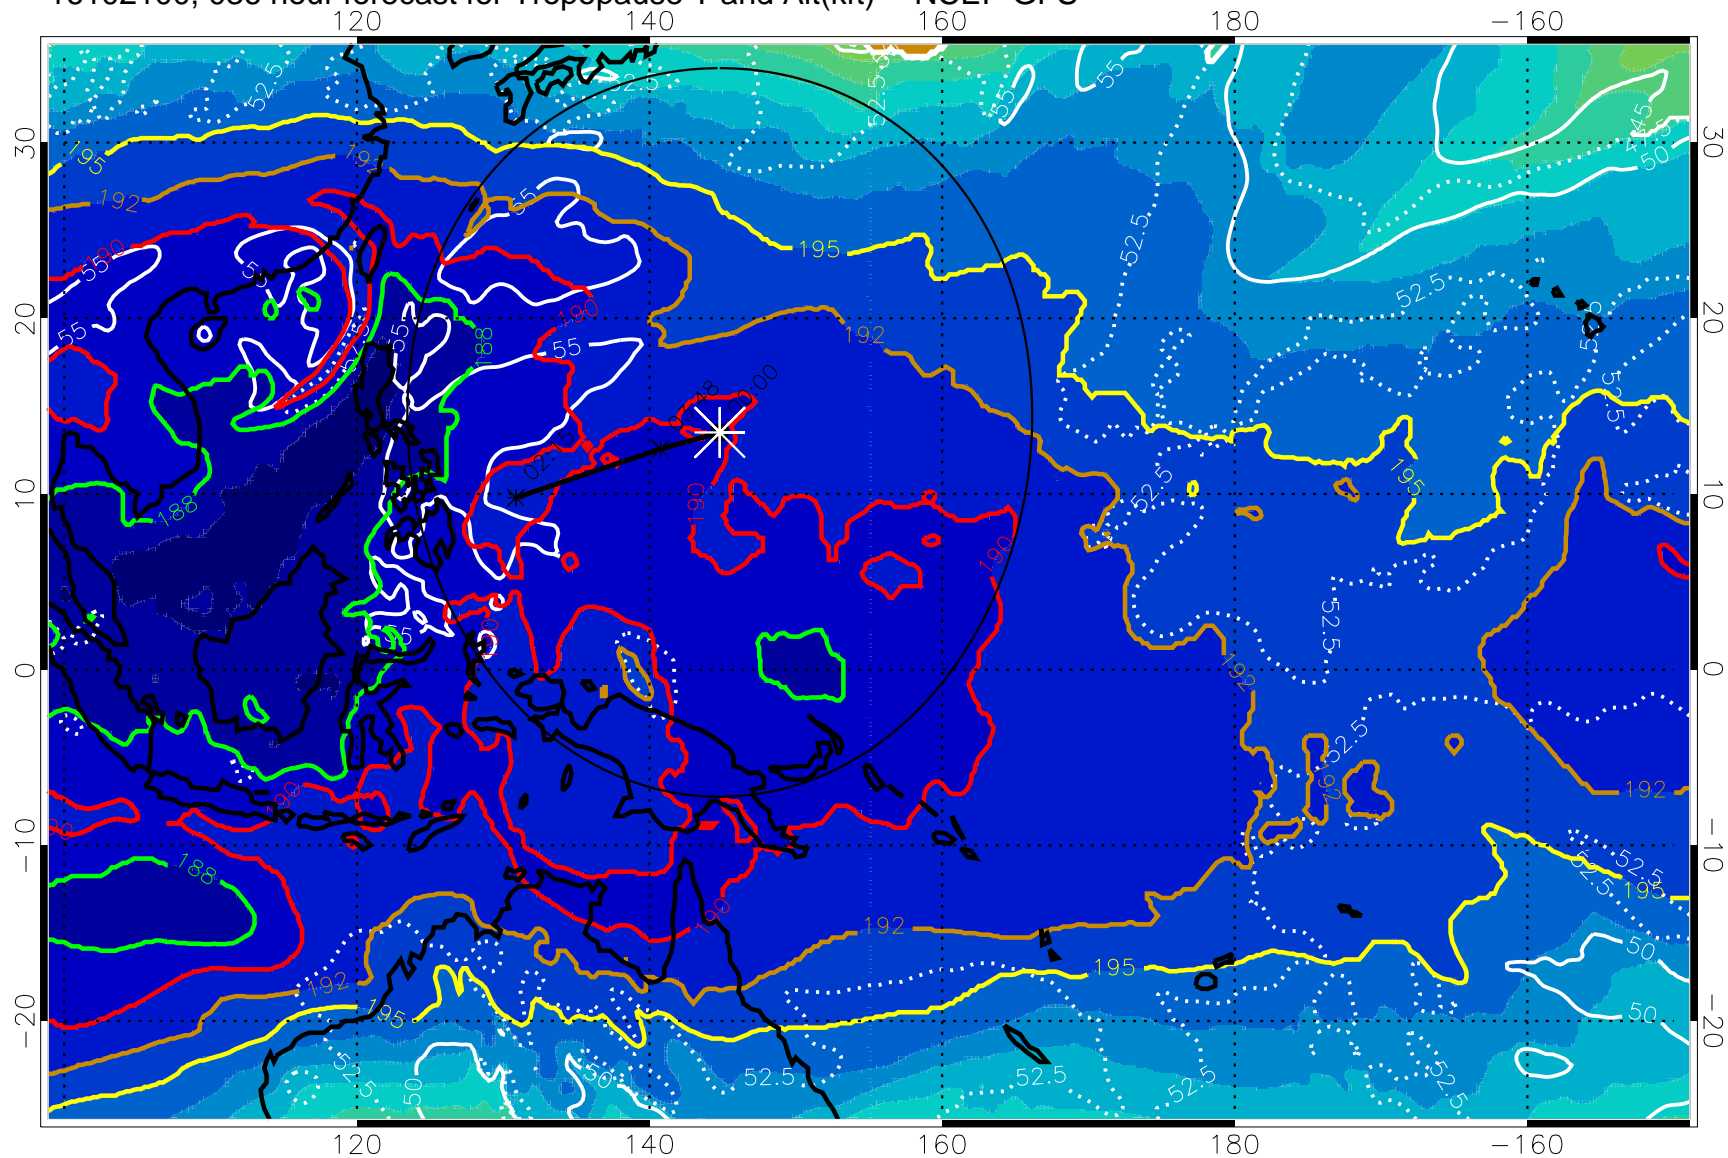

16102018, 030 hour forecast for Tropopause T and Alt(kft) -- NCEP GFS

190 200 210 220 230
Tropopause T, K

Tropopause Altitude in kft (white)

192.5K Isotherm 195K Isotherm
187.5K Isotherm 190K Isotherm

Range ring of 2304 km

16102100, 036 hour forecast for Tropopause T and Alt(kft) -- NCEP GFS

190 200 210 220 230
Tropopause T, K

Tropopause Altitude in kft (white)

192.5K Isotherm 195K Isotherm
187.5K Isotherm 190K Isotherm

Range ring of 2304 km