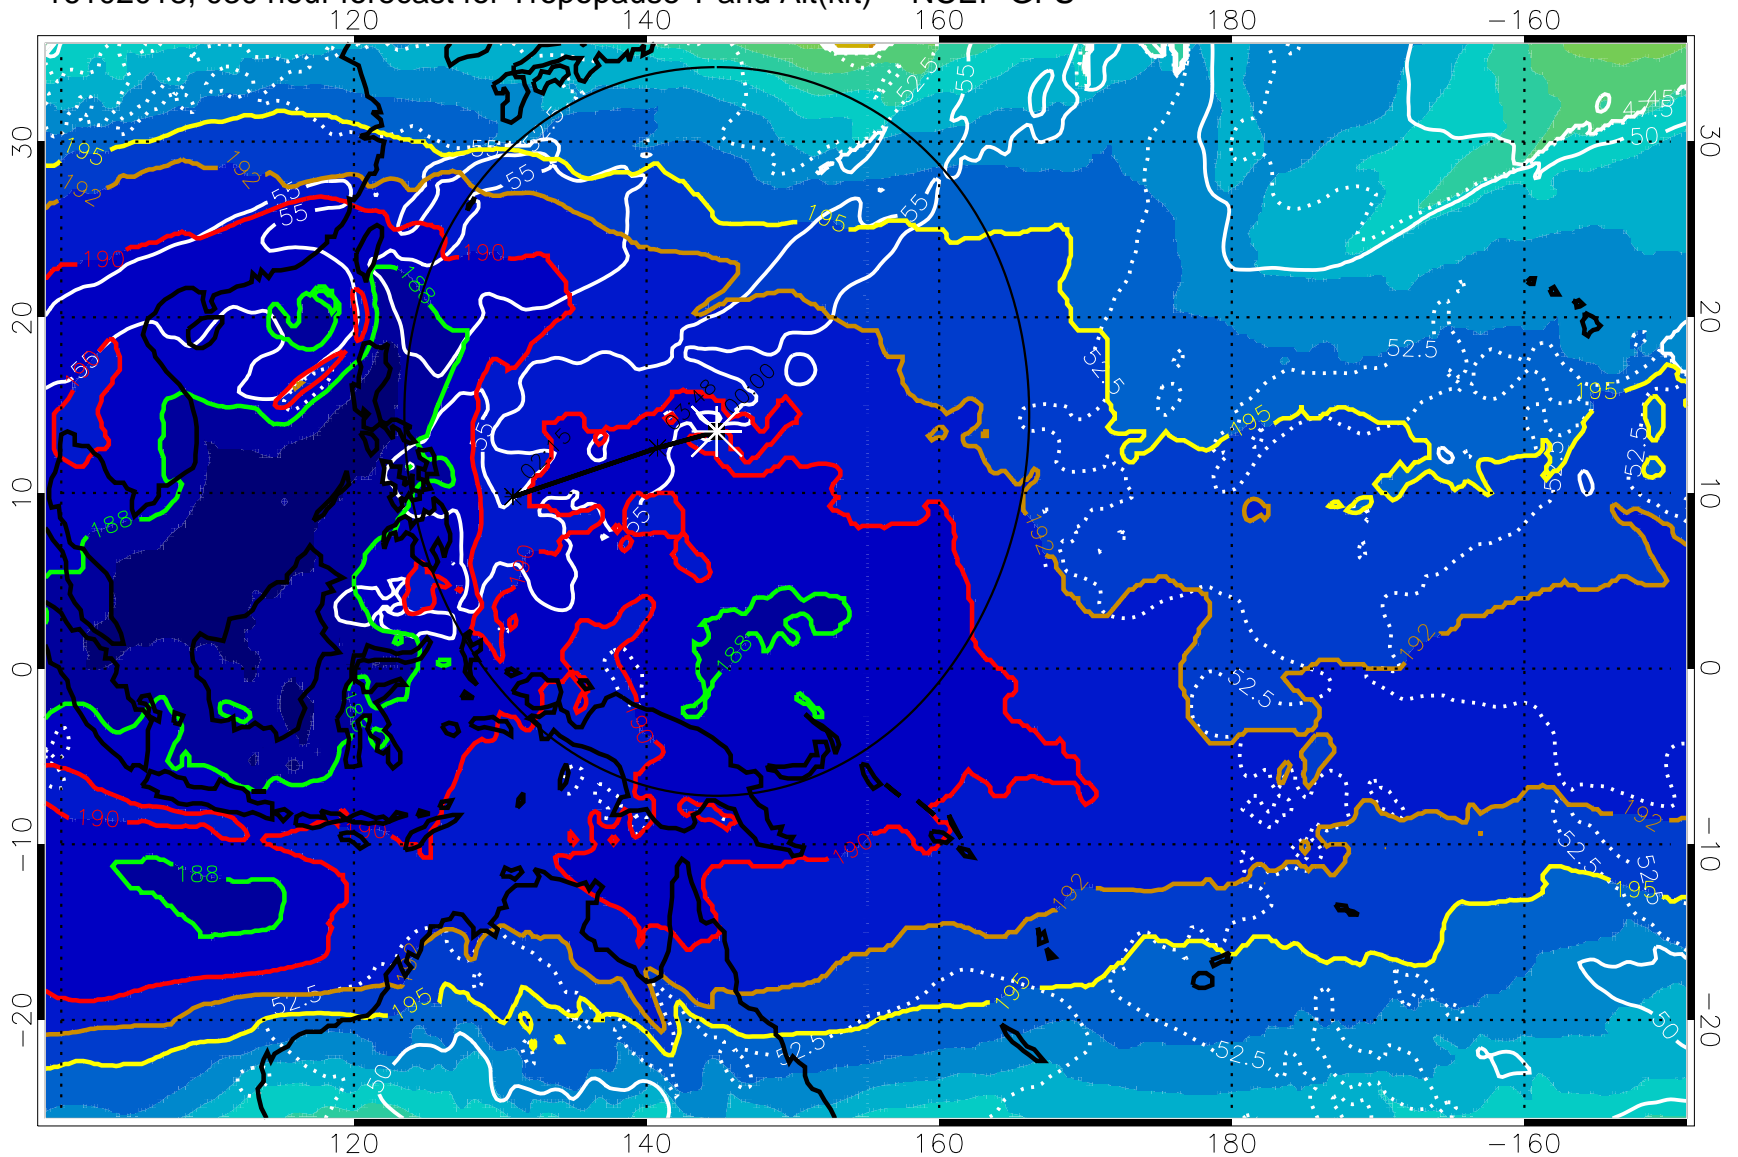

16102018, 030 hour forecast for Tropopause T and Alt(kft) -- NCEP GFS

190 200 210 220 230
Tropopause T, K

Tropopause Altitude in kft (white)

192.5K Isotherm 195K Isotherm
187.5K Isotherm 190K Isotherm

Range ring of 2304 km