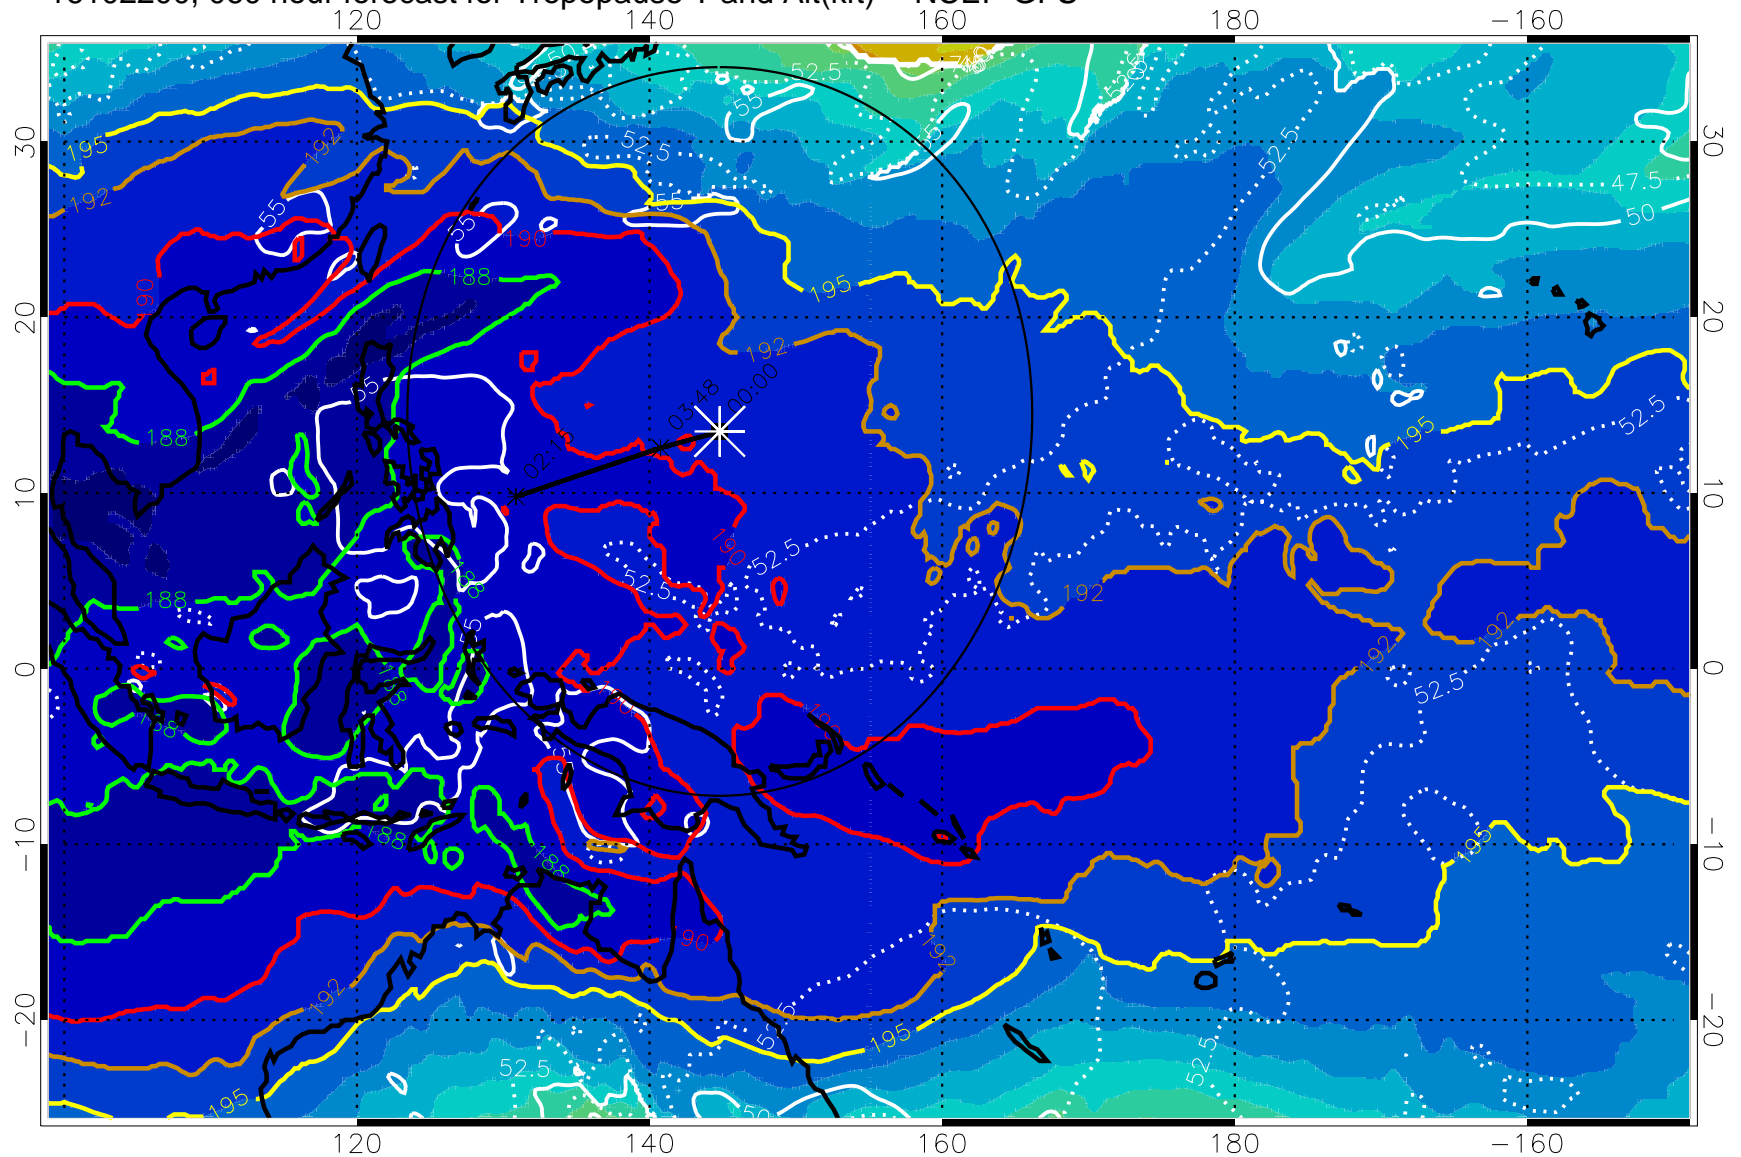

16102118, 054 hour forecast for Tropopause T and Alt(kft) -- NCEP GFS

190 200 210 220 230

Tropopause T, K

Tropopause Altitude in kft (white)

192.5K Isotherm 195K Isotherm
187.5K Isotherm 190K Isotherm

Range ring of 2304 km

16102200, 060 hour forecast for Tropopause T and Alt(kft) -- NCEP GFS

190 200 210 220 230
Tropopause T, K

Tropopause Altitude in kft (white)

192.5K Isotherm 195K Isotherm
187.5K Isotherm 190K Isotherm

Range ring of 2304 km