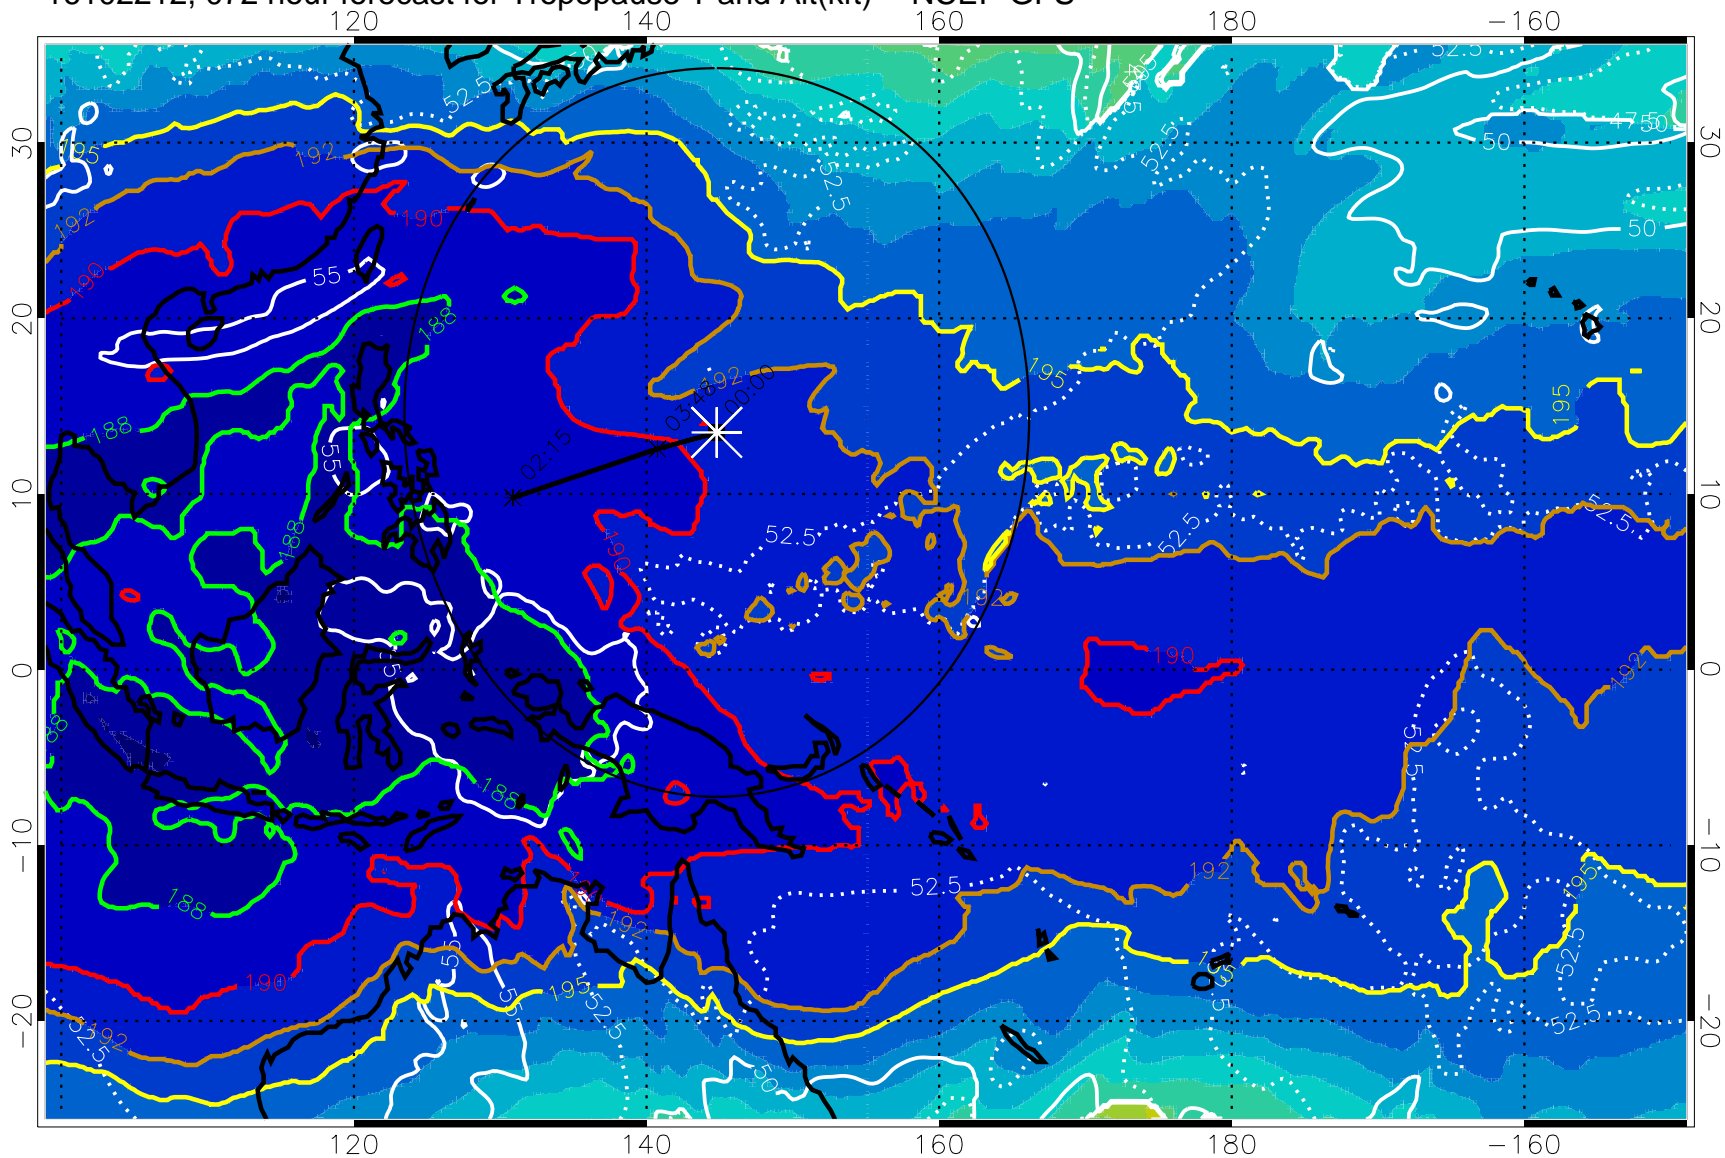

16102206, 066 hour forecast for Tropopause T and Alt(kft) -- NCEP GFS

190 200 210 220 230
Tropopause T, K

Tropopause Altitude in kft (white)

192.5K Isotherm 195K Isotherm
187.5K Isotherm 190K Isotherm

Range ring of 2304 km

16102212, 072 hour forecast for Tropopause T and Alt(kft) -- NCEP GFS

190 200 210 220 230
Tropopause T, K

Tropopause Altitude in kft (white)

192.5K Isotherm 195K Isotherm
187.5K Isotherm 190K Isotherm

Range ring of 2304 km