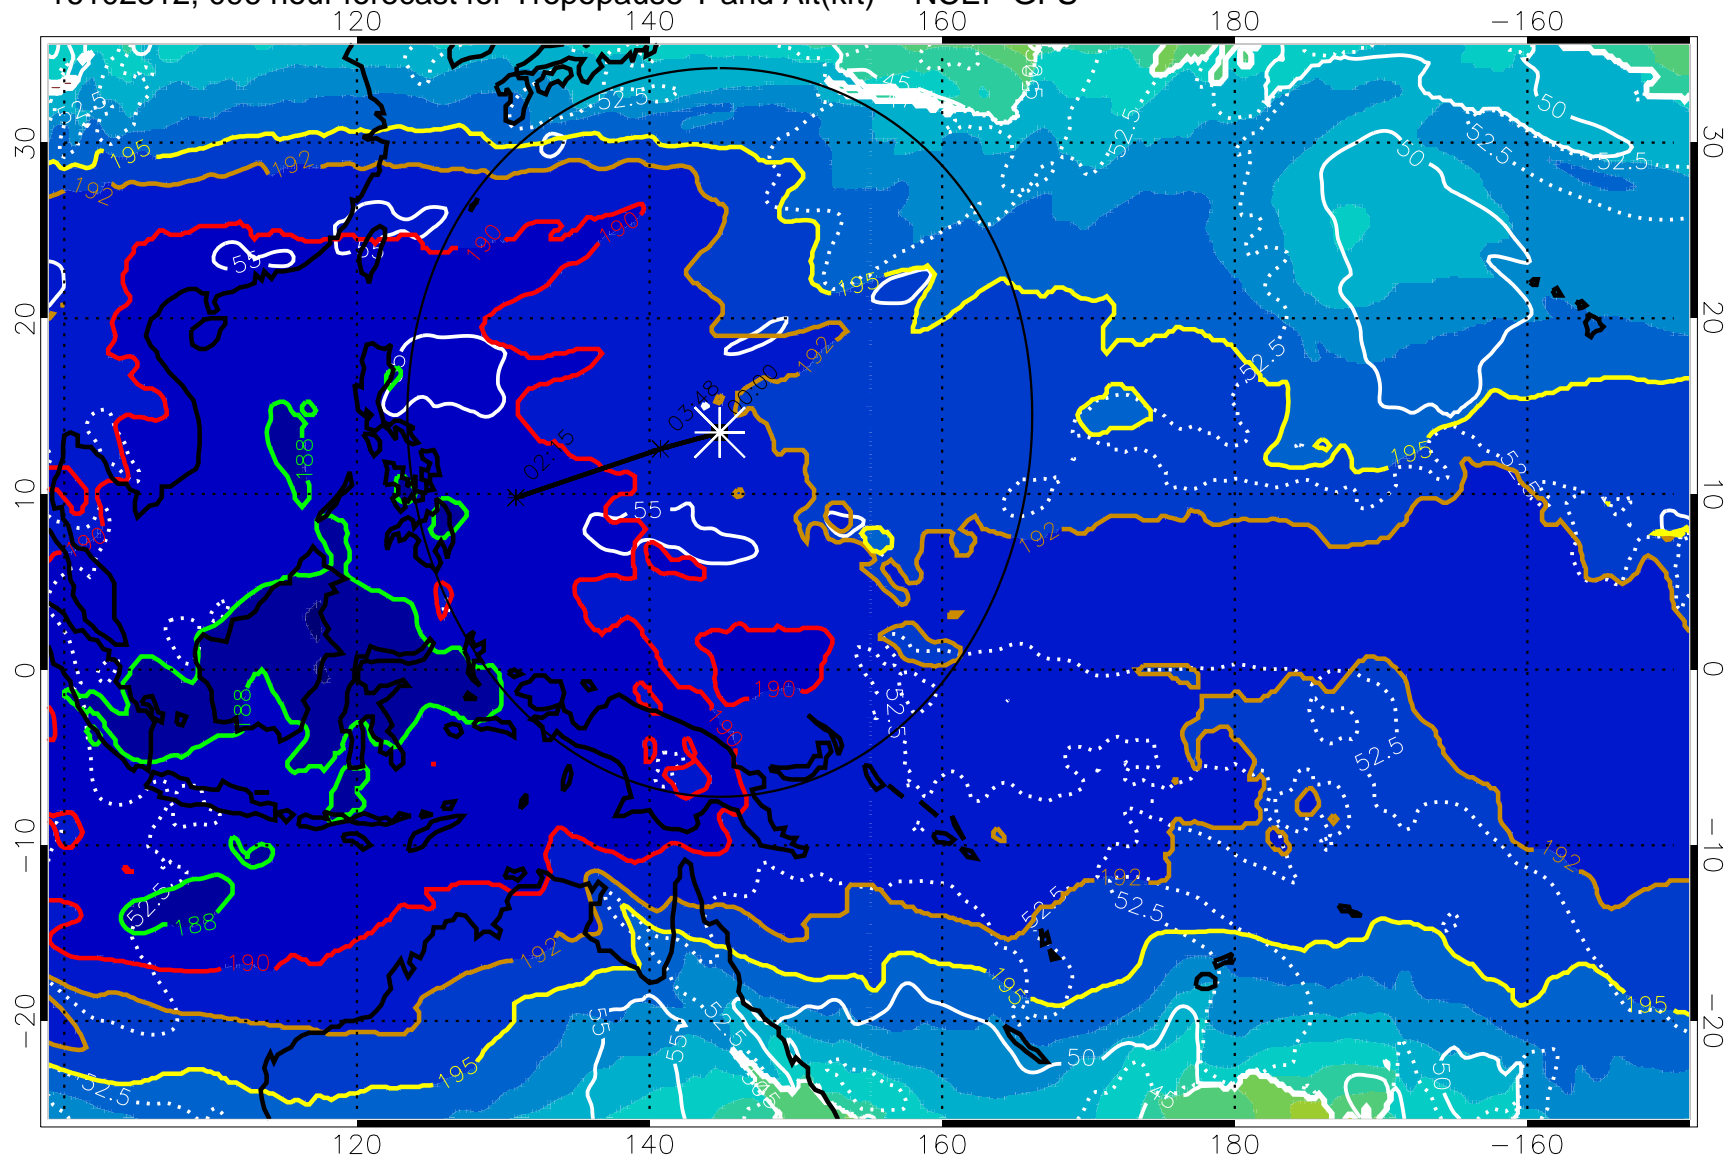

16102312, 096 hour forecast for Tropopause T and Alt(kft) -- NCEP GFS

190 200 210 220 230

Tropopause T, K

Tropopause Altitude in kft (white)

192.5K Isotherm 195K Isotherm
187.5K Isotherm 190K Isotherm

Range ring of 2304 km