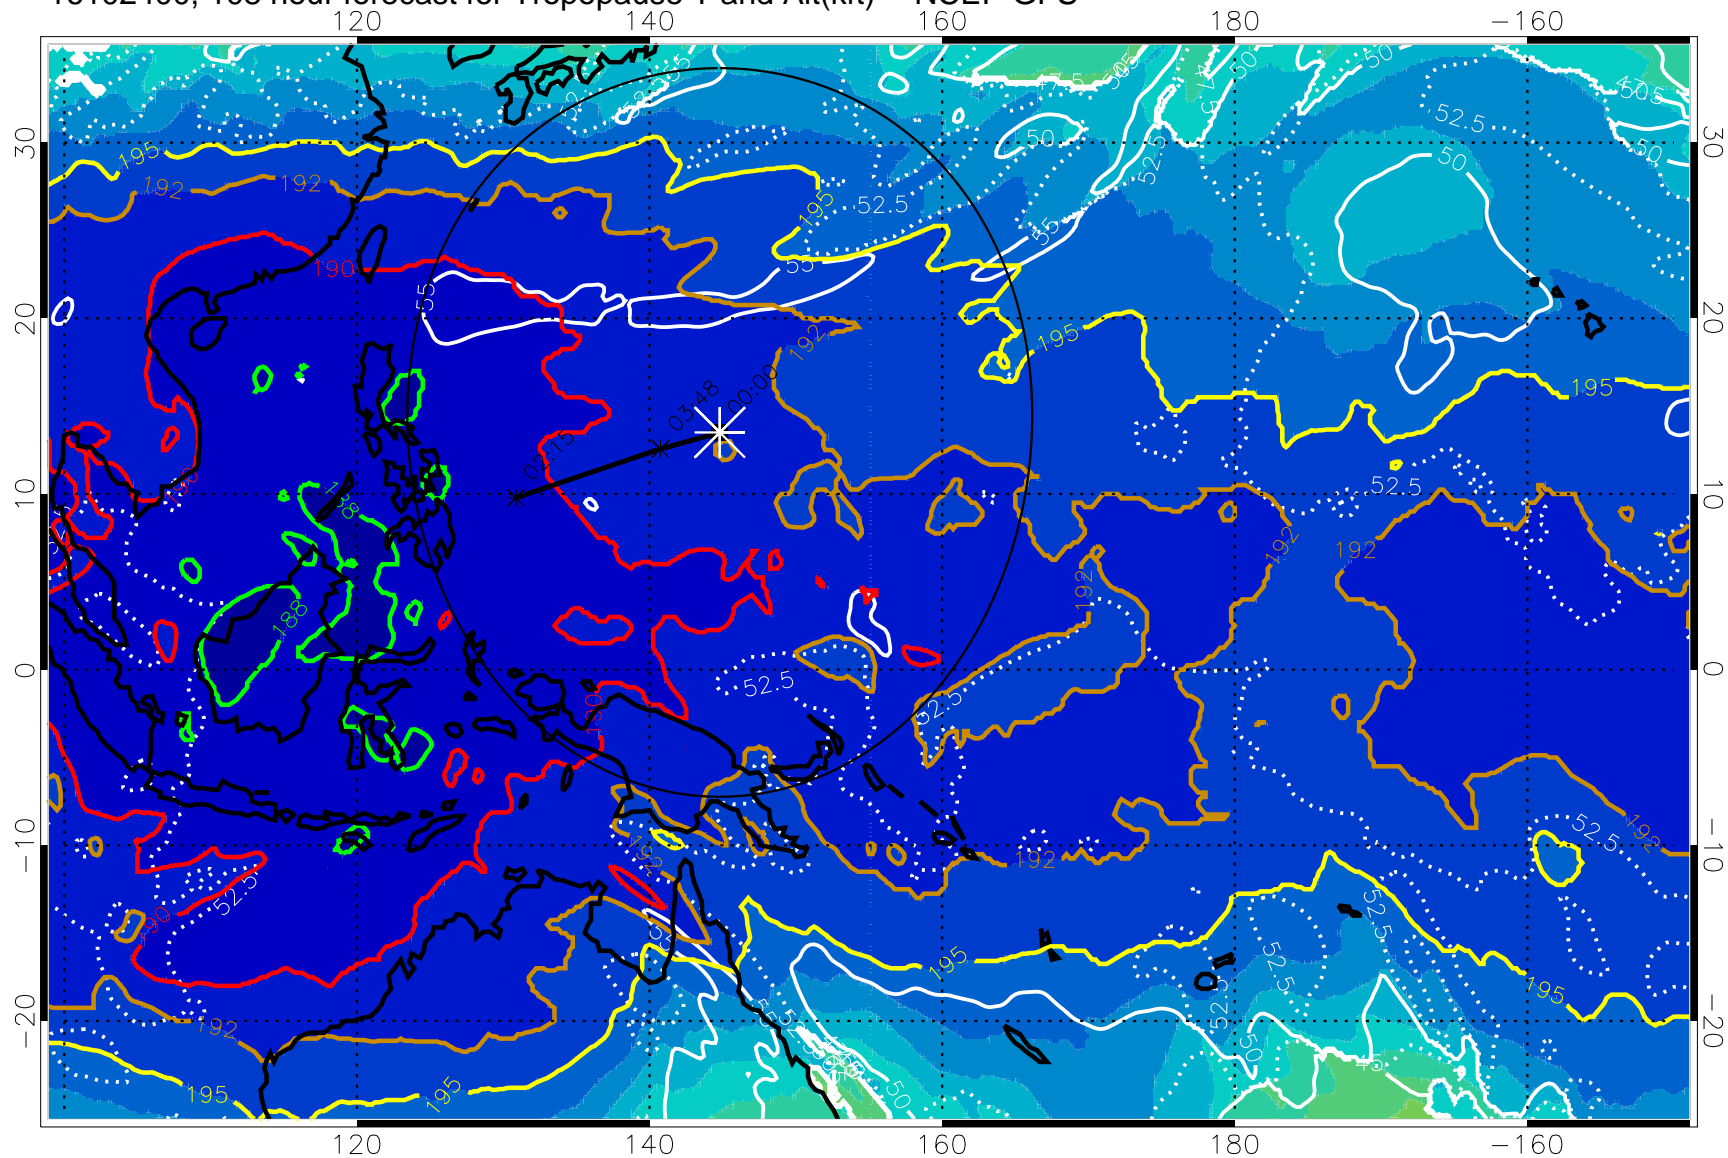

16102400, 108 hour forecast for Tropopause T and Alt(kft) -- NCEP GFS

190 200 210 220 230

Tropopause T, K

Tropopause Altitude in kft (white)

192.5K Isotherm 195K Isotherm
187.5K Isotherm 190K Isotherm

Range ring of 2304 km