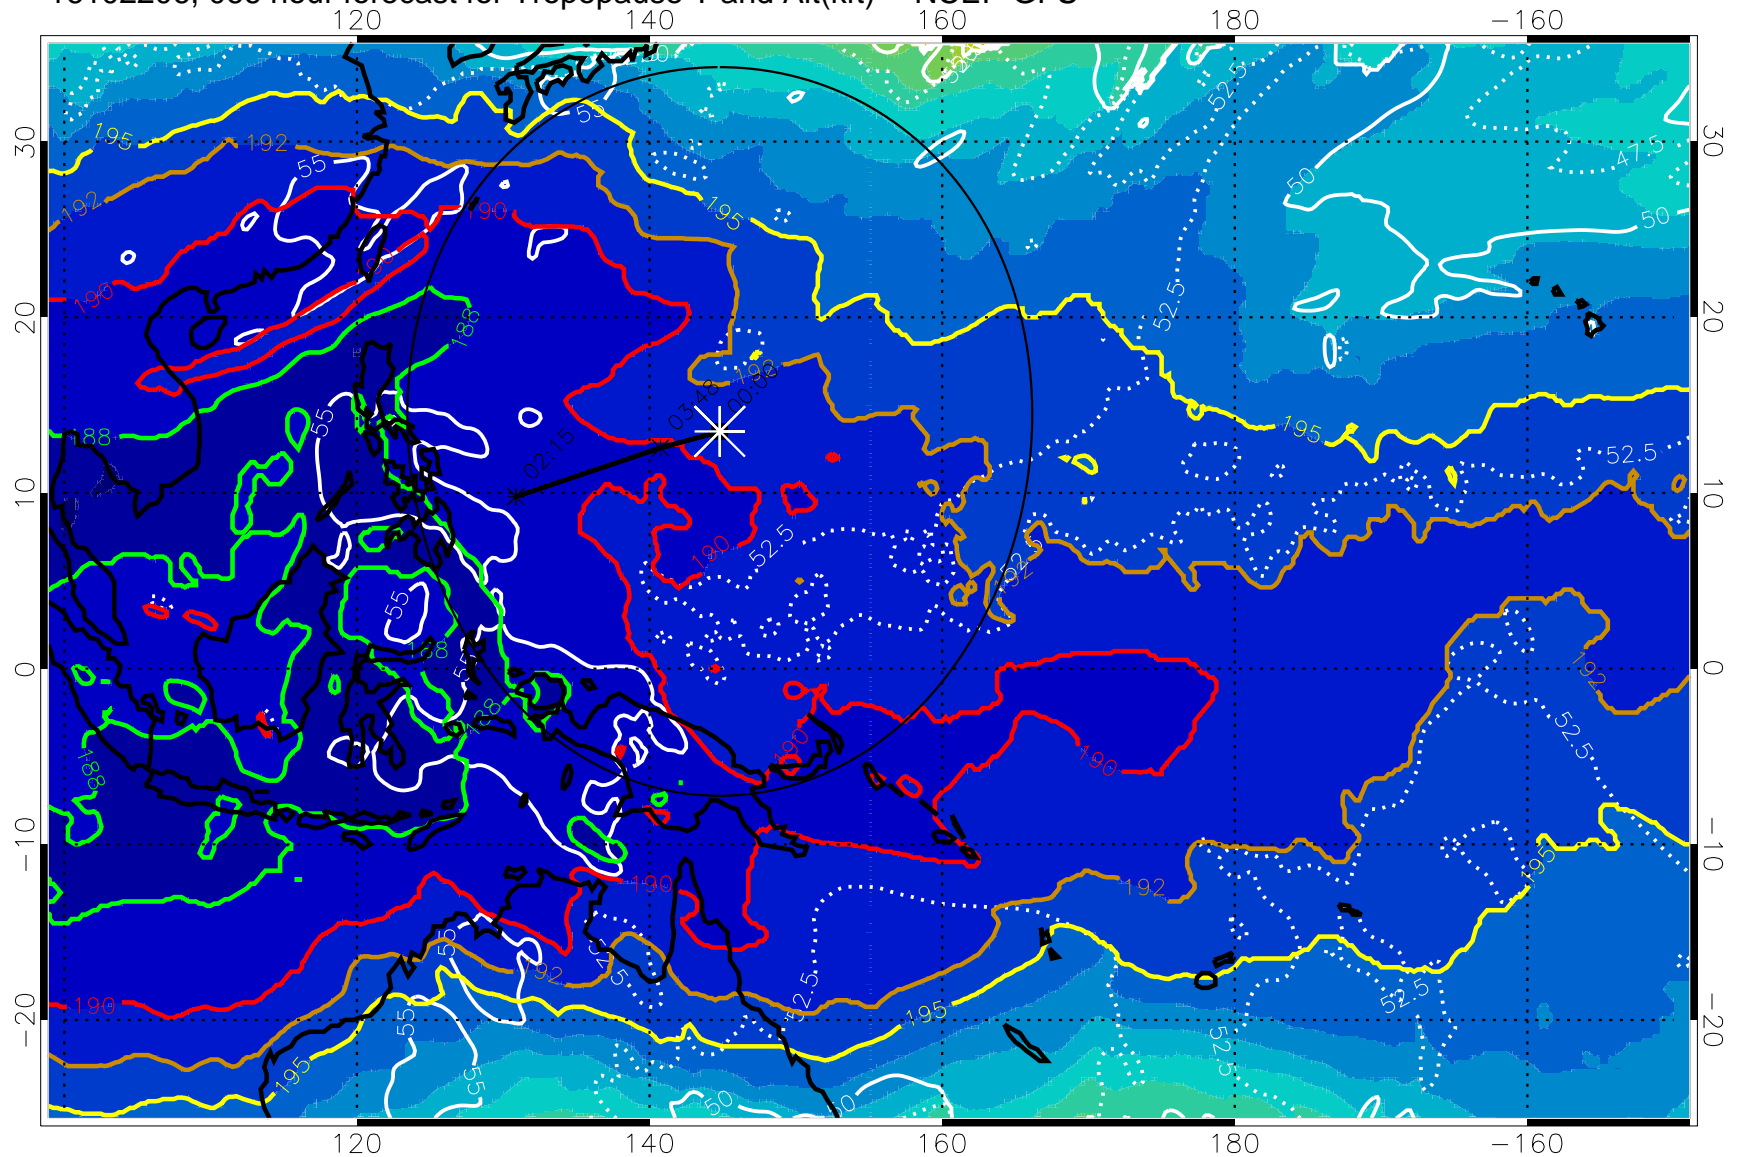

16102200, 060 hour forecast for Tropopause T and Alt(kft) -- NCEP GFS

190 200 210 220 230
Tropopause T, K

Tropopause Altitude in kft (white)

192.5K Isotherm 195K Isotherm
187.5K Isotherm 190K Isotherm

Range ring of 2304 km

16102206, 066 hour forecast for Tropopause T and Alt(kft) -- NCEP GFS

190 200 210 220 230
Tropopause T, K

Tropopause Altitude in kft (white)

192.5K Isotherm 195K Isotherm
187.5K Isotherm 190K Isotherm

Range ring of 2304 km