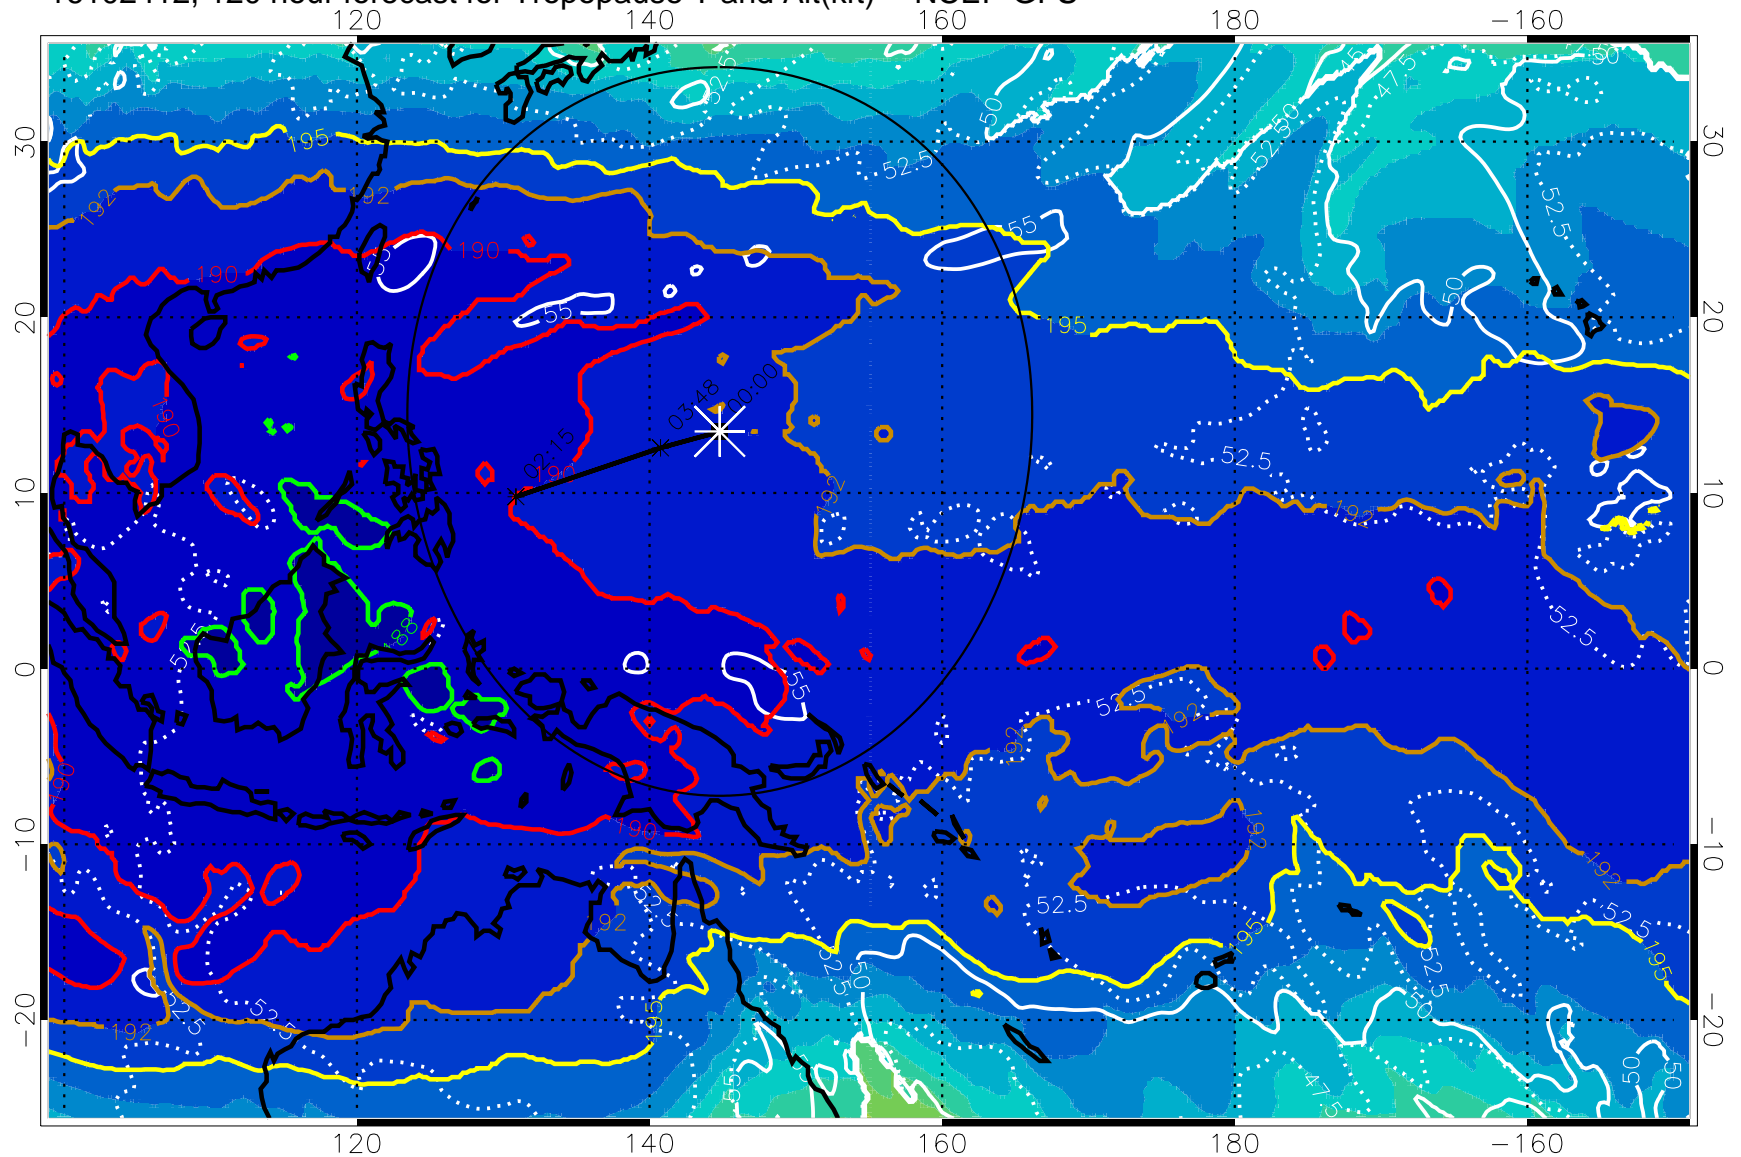

16102406, 114 hour forecast for Tropopause T and Alt(kft) -- NCEP GFS

190 200 210 220 230
Tropopause T, K

Tropopause Altitude in kft (white)

192.5K Isotherm 195K Isotherm
187.5K Isotherm 190K Isotherm

Range ring of 2304 km

16102412, 120 hour forecast for Tropopause T and Alt(kft) -- NCEP GFS

190 200 210 220 230
Tropopause T, K

Tropopause Altitude in kft (white)

192.5K Isotherm 195K Isotherm
187.5K Isotherm 190K Isotherm

Range ring of 2304 km