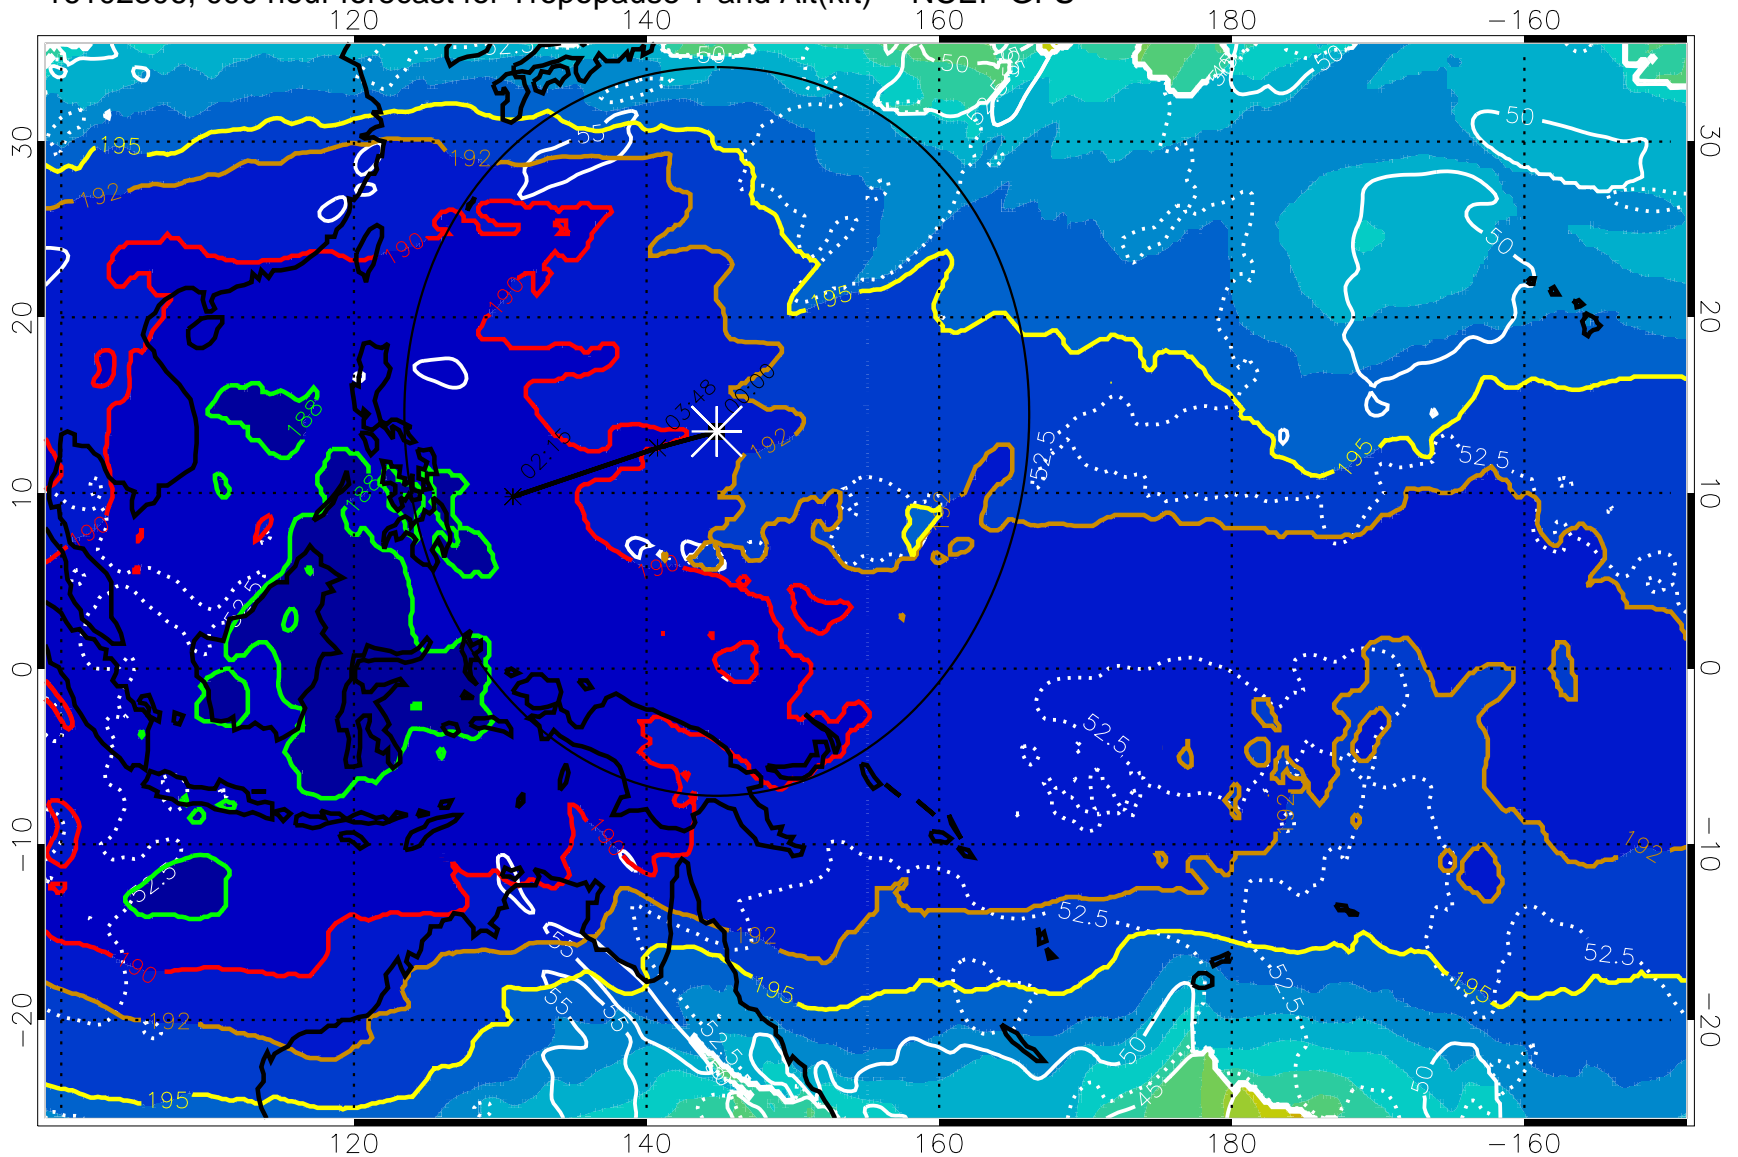

16102306, 090 hour forecast for Tropopause T and Alt(kft) -- NCEP GFS

190 200 210 220 230

Tropopause T, K

Tropopause Altitude in kft (white)

192.5K Isotherm 195K Isotherm

187.5K Isotherm 190K Isotherm

Range ring of 2304 km