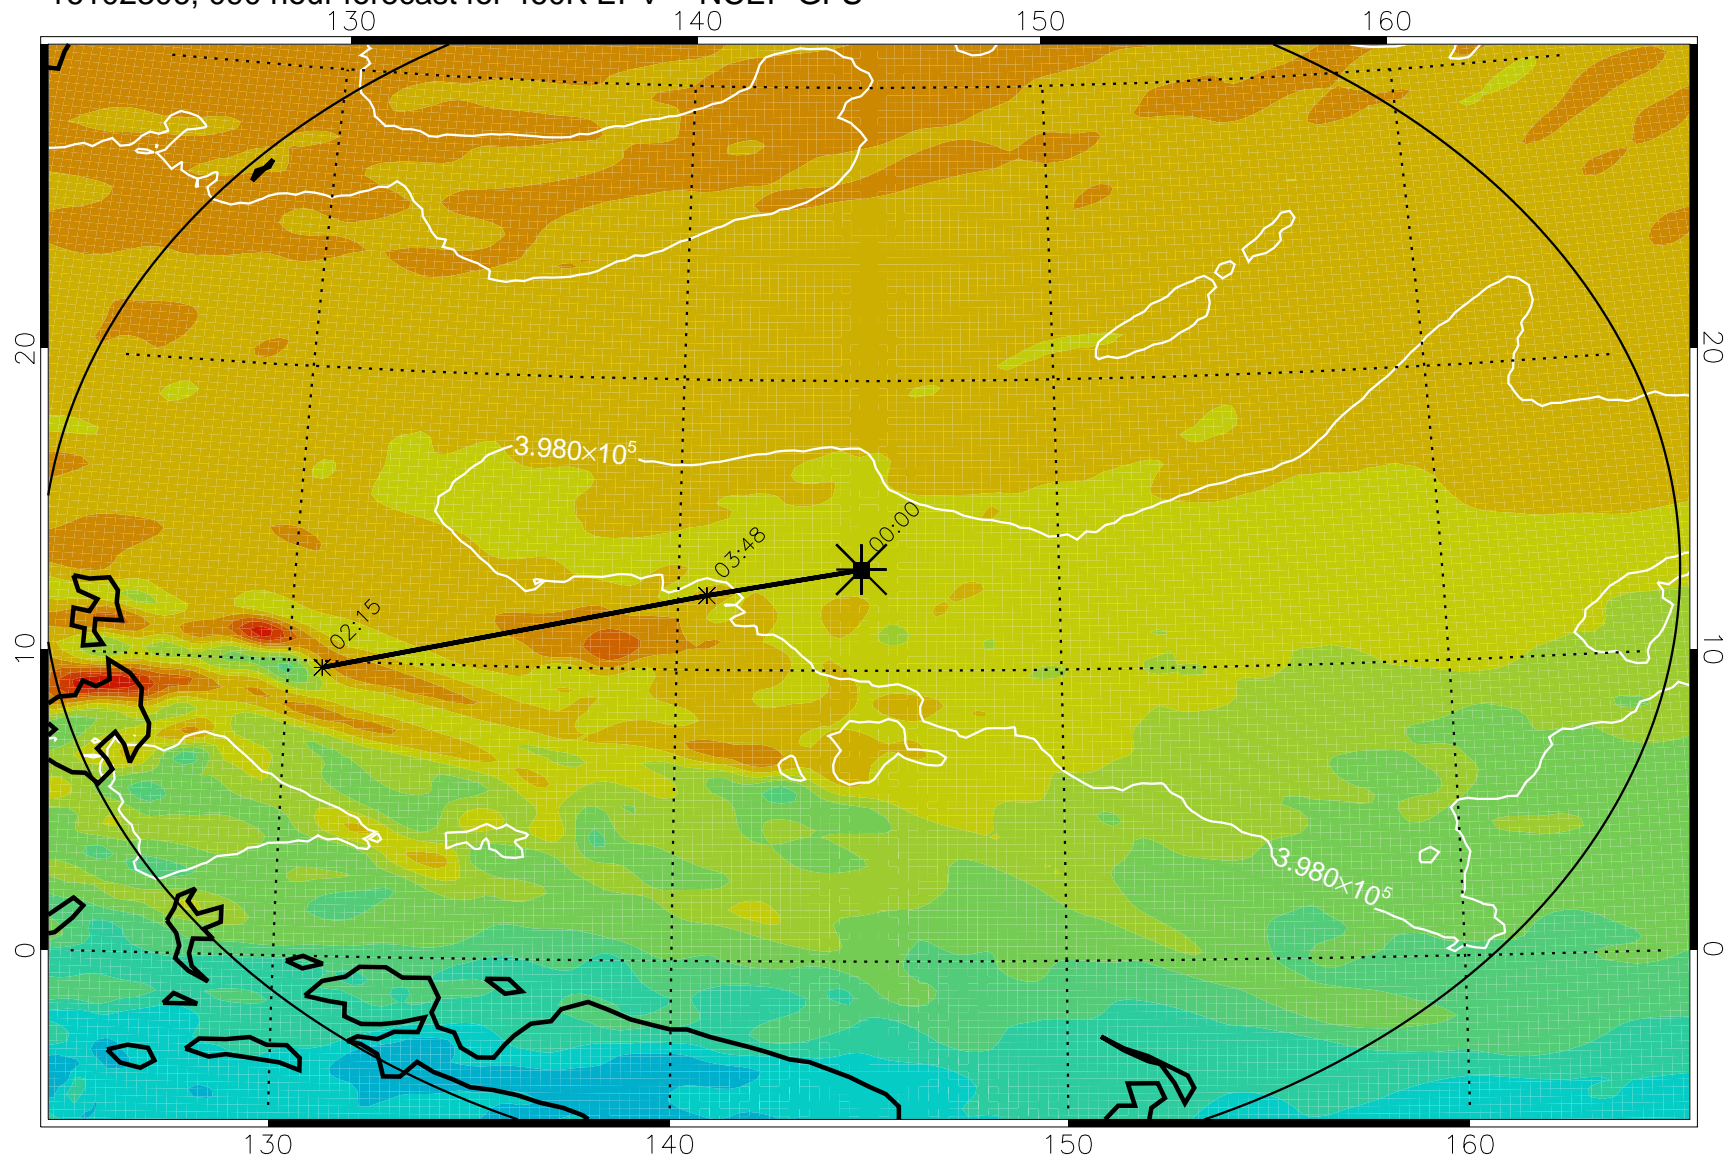

16102206, 066 hour forecast for 460K EPV -- NCEP GFS

460K Montgomery Streamfunction, white

Range ring of 2304 km

16102212, 072 hour forecast for 460K EPV -- NCEP GFS

460K Montgomery Streamfunction, white

Range ring of 2304 km

16102218, 078 hour forecast for 460K EPV -- NCEP GFS

460K Montgomery Streamfunction, white

Range ring of 2304 km

16102300, 084 hour forecast for 460K EPV -- NCEP GFS

460K Montgomery Streamfunction, white

Range ring of 2304 km

16102306, 090 hour forecast for 460K EPV -- NCEP GFS

460K Montgomery Streamfunction, white

Range ring of 2304 km

16102312, 096 hour forecast for 460K EPV -- NCEP GFS

460K Montgomery Streamfunction, white

Range ring of 2304 km

16102318, 102 hour forecast for 460K EPV -- NCEP GFS

460K Montgomery Streamfunction, white

Range ring of 2304 km

16102400, 108 hour forecast for 460K EPV -- NCEP GFS

460K Montgomery Streamfunction, white

Range ring of 2304 km