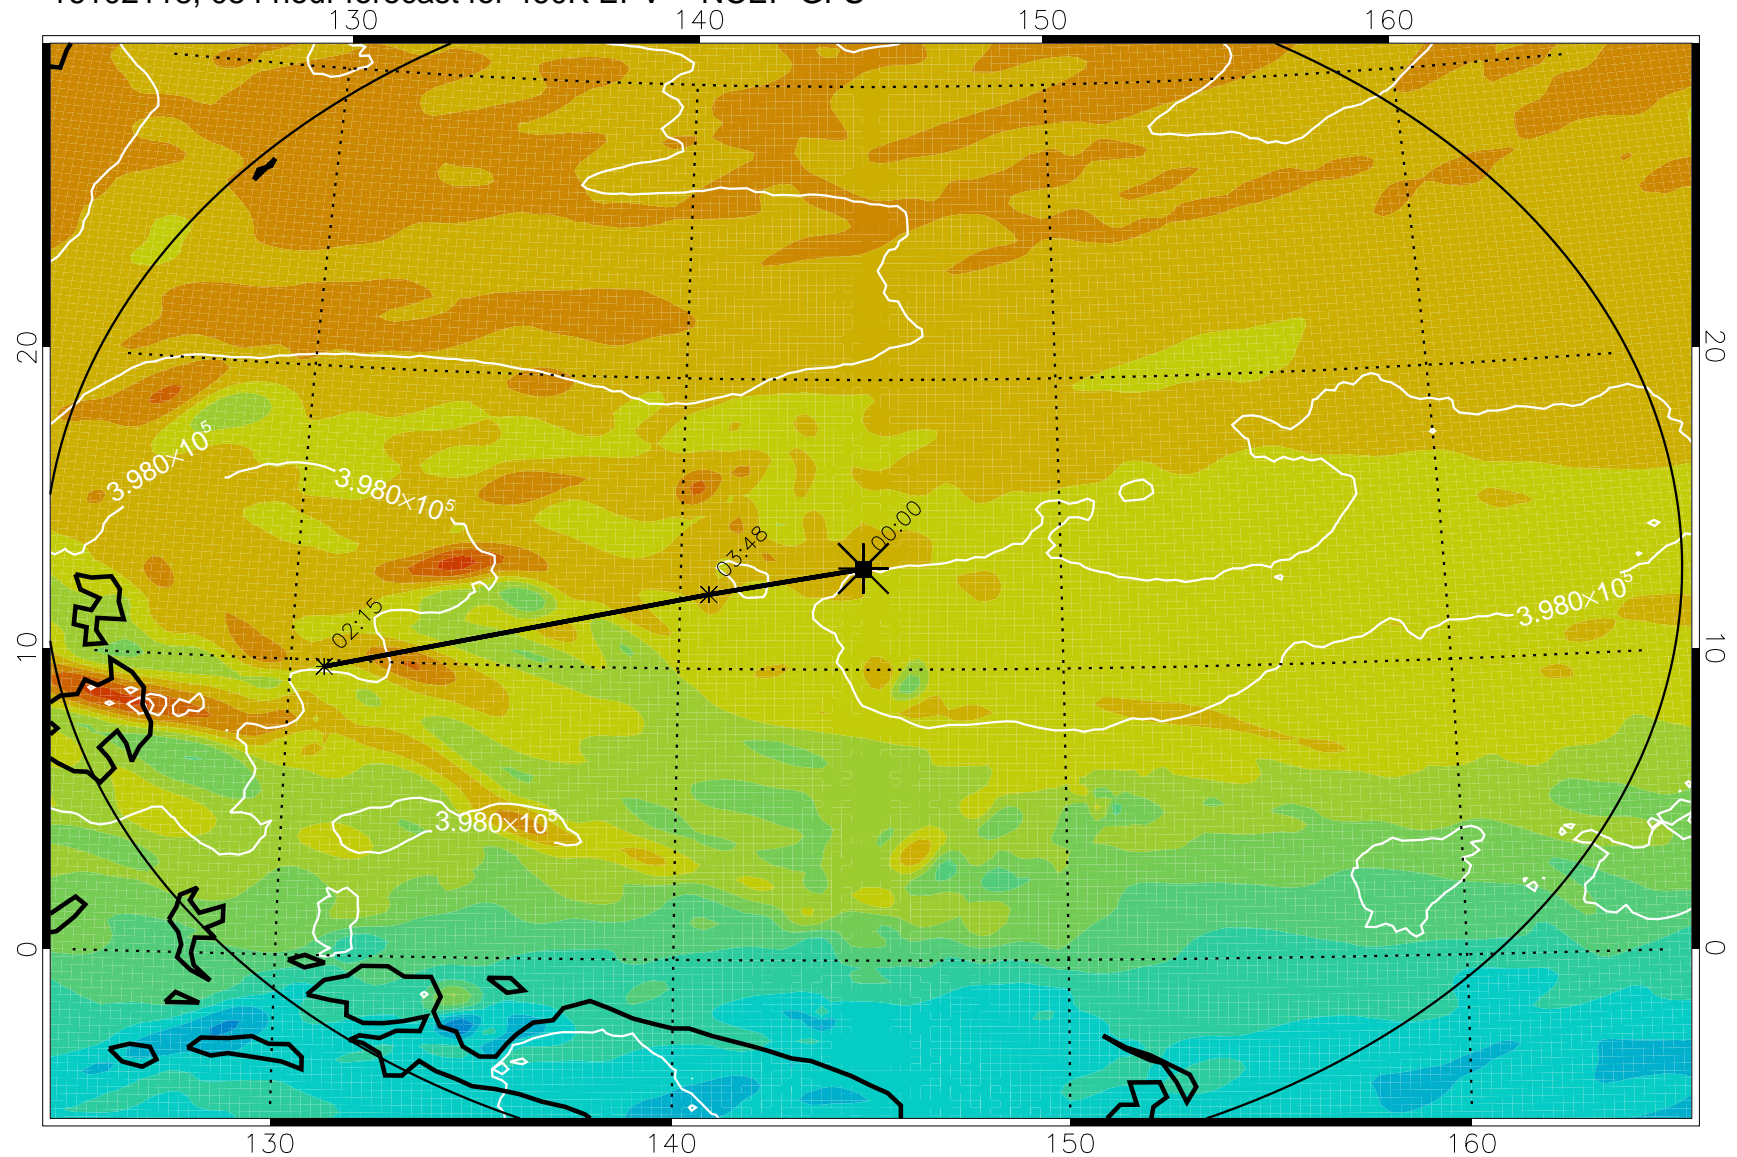

16102018, 030 hour forecast for 460K EPV -- NCEP GFS

460K Montgomery Streamfunction, white

Range ring of 2304 km

16102100, 036 hour forecast for 460K EPV -- NCEP GFS

460K Montgomery Streamfunction, white

Range ring of 2304 km

16102106, 042 hour forecast for 460K EPV -- NCEP GFS

460K Montgomery Streamfunction, white

Range ring of 2304 km

16102112, 048 hour forecast for 460K EPV -- NCEP GFS

460K Montgomery Streamfunction, white

Range ring of 2304 km

16102118, 054 hour forecast for 460K EPV -- NCEP GFS

460K Montgomery Streamfunction, white

Range ring of 2304 km

16102200, 060 hour forecast for 460K EPV -- NCEP GFS

460K Montgomery Streamfunction, white

Range ring of 2304 km

16102206, 066 hour forecast for 460K EPV -- NCEP GFS

460K Montgomery Streamfunction, white

Range ring of 2304 km

16102212, 072 hour forecast for 460K EPV -- NCEP GFS

460K Montgomery Streamfunction, white

Range ring of 2304 km