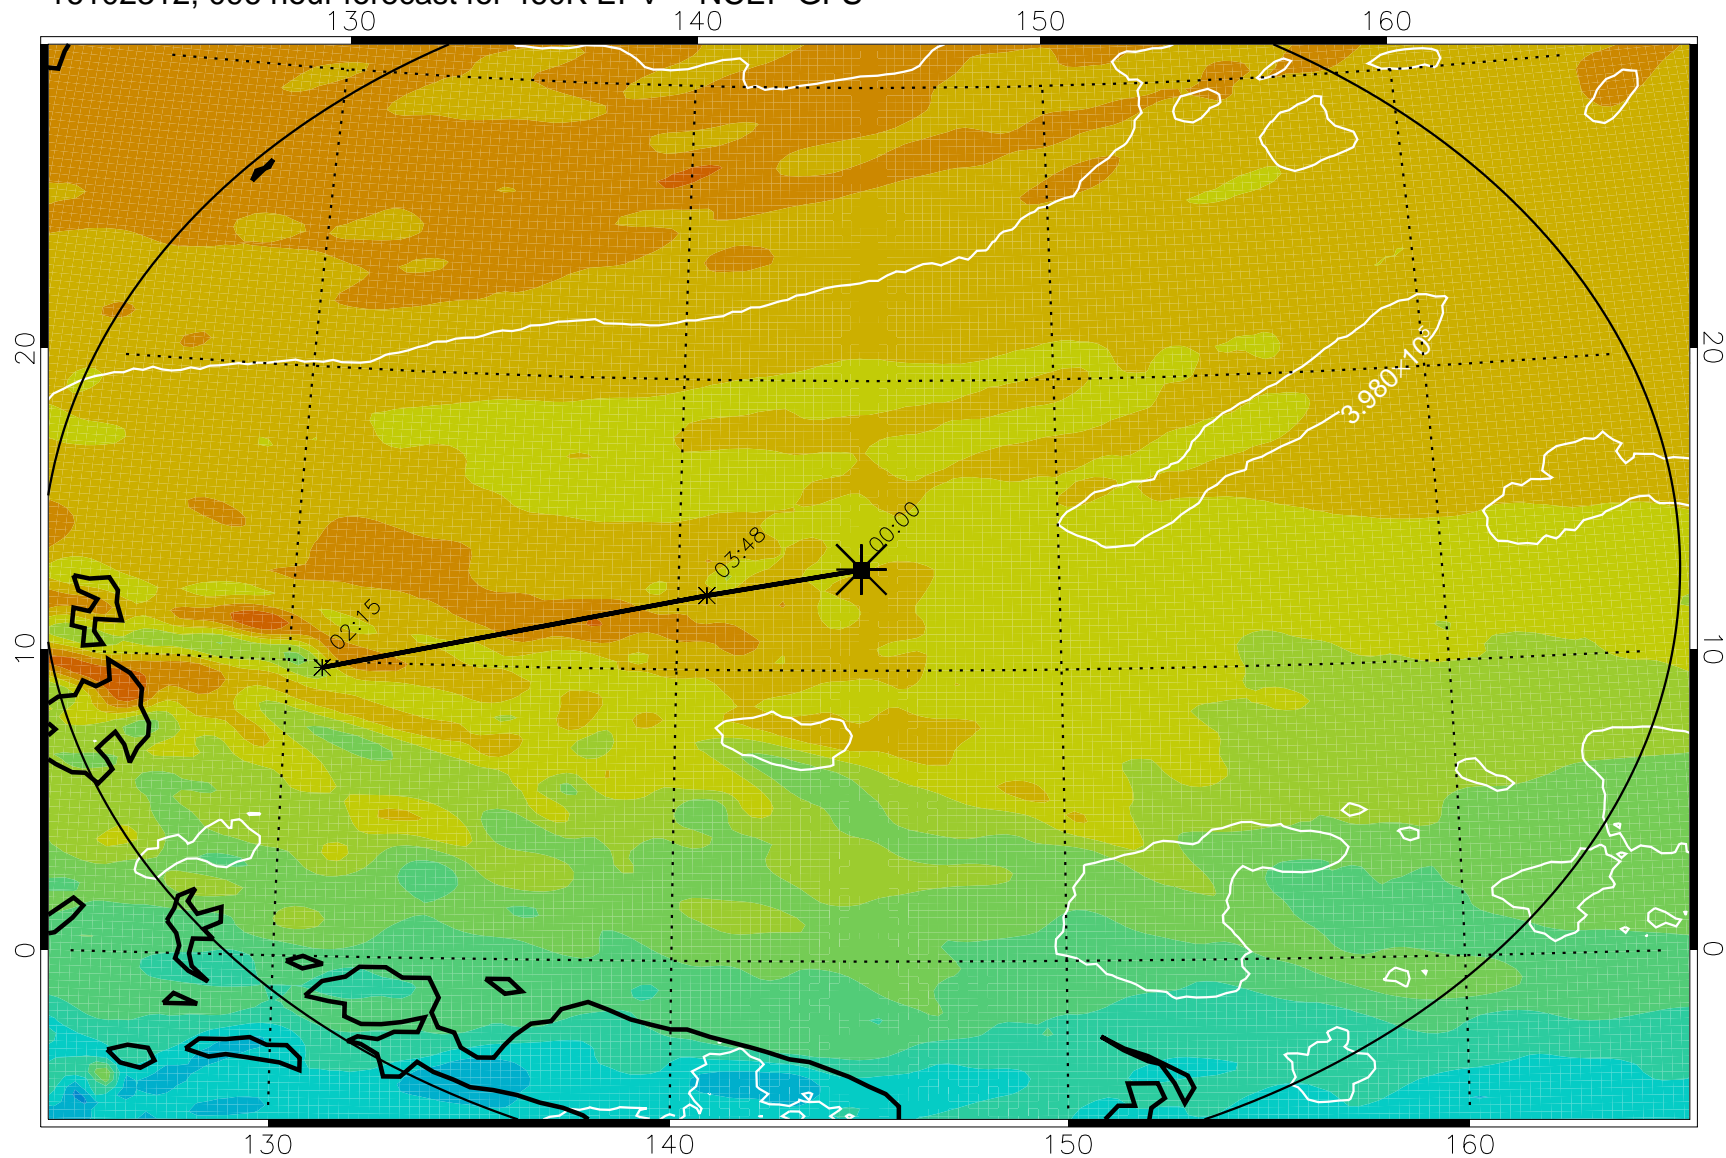

16102206, 066 hour forecast for 460K EPV -- NCEP GFS

460K Montgomery Streamfunction, white

Range ring of 2304 km

16102212, 072 hour forecast for 460K EPV -- NCEP GFS

460K Montgomery Streamfunction, white

Range ring of 2304 km

16102218, 078 hour forecast for 460K EPV -- NCEP GFS

460K Montgomery Streamfunction, white

Range ring of 2304 km

16102300, 084 hour forecast for 460K EPV -- NCEP GFS

460K Montgomery Streamfunction, white

Range ring of 2304 km

16102306, 090 hour forecast for 460K EPV -- NCEP GFS

460K Montgomery Streamfunction, white

Range ring of 2304 km

16102312, 096 hour forecast for 460K EPV -- NCEP GFS

460K Montgomery Streamfunction, white

Range ring of 2304 km

16102318, 102 hour forecast for 460K EPV -- NCEP GFS

460K Montgomery Streamfunction, white

Range ring of 2304 km

16102400, 108 hour forecast for 460K EPV -- NCEP GFS

460K Montgomery Streamfunction, white

Range ring of 2304 km