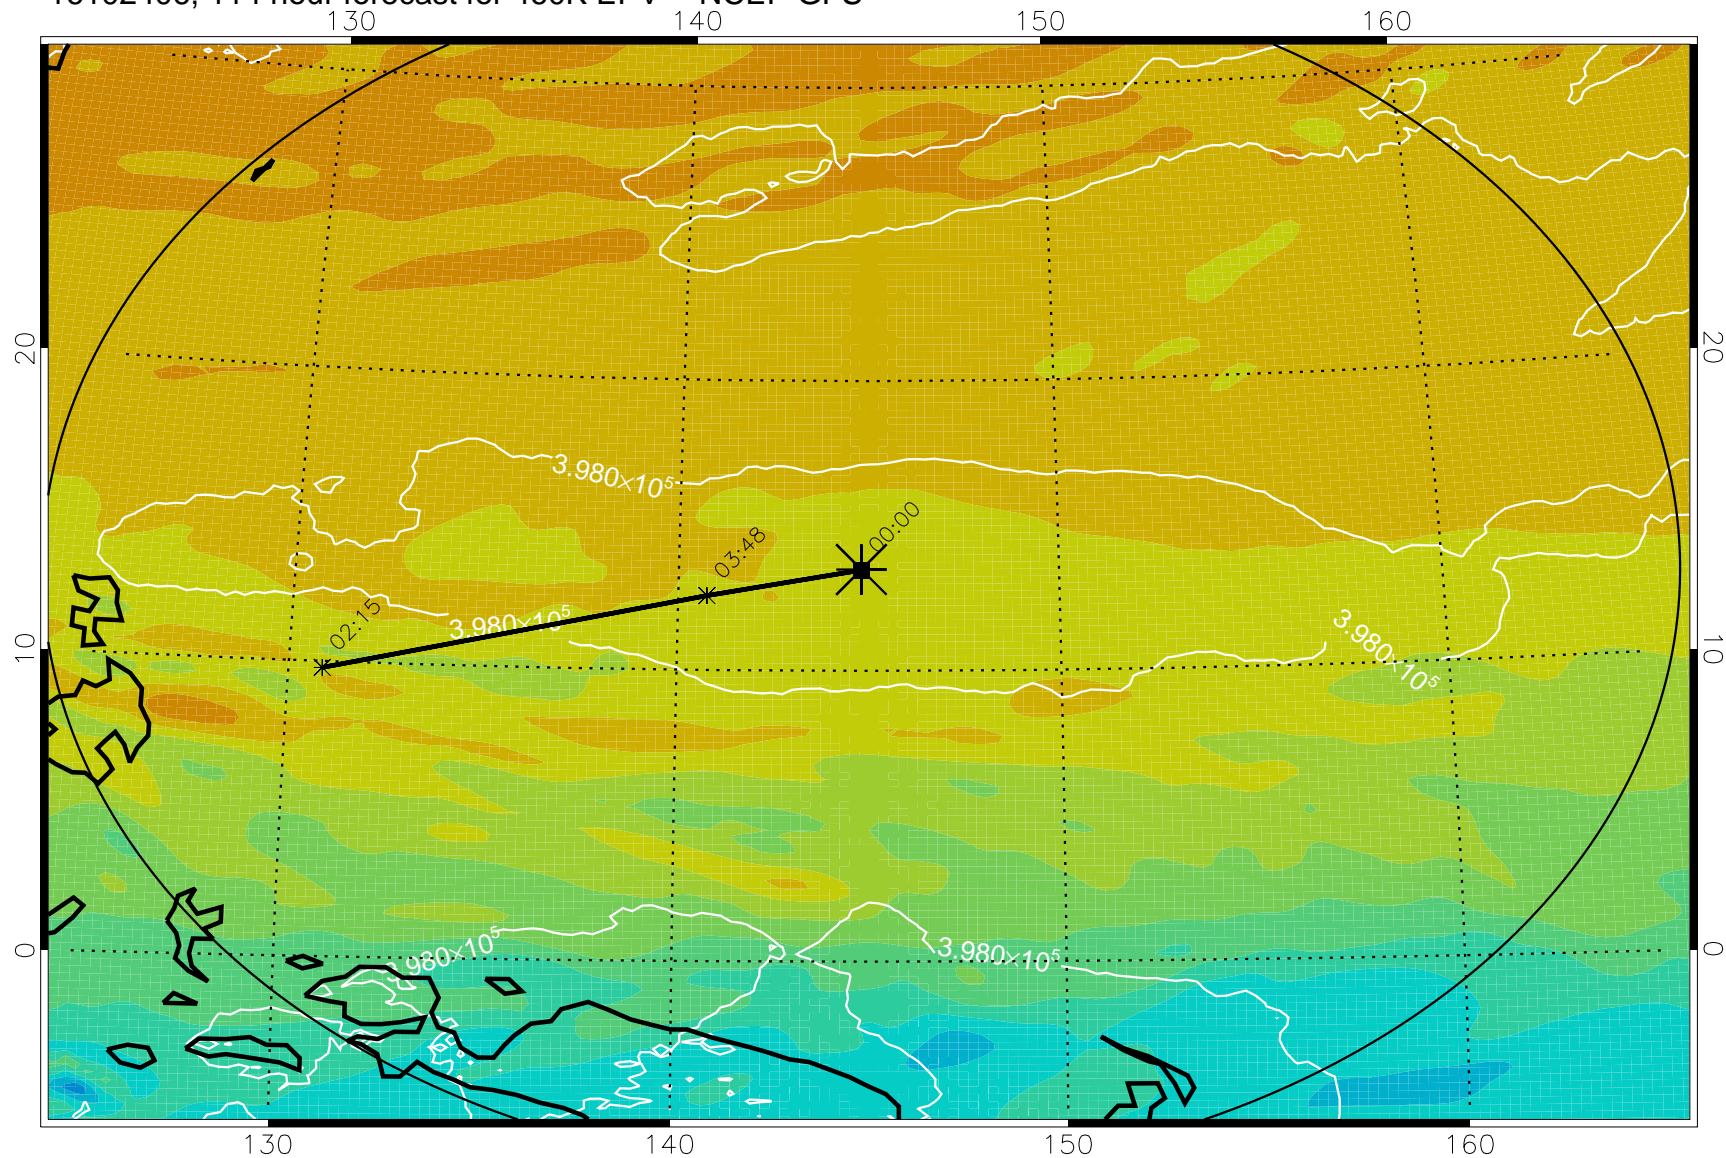

16102218, 078 hour forecast for 460K EPV -- NCEP GFS

460K Montgomery Streamfunction, white

Range ring of 2304 km

16102300, 084 hour forecast for 460K EPV -- NCEP GFS

460K Montgomery Streamfunction, white

Range ring of 2304 km

16102306, 090 hour forecast for 460K EPV -- NCEP GFS

460K Montgomery Streamfunction, white

Range ring of 2304 km

16102312, 096 hour forecast for 460K EPV -- NCEP GFS

460K Montgomery Streamfunction, white

Range ring of 2304 km

16102318, 102 hour forecast for 460K EPV -- NCEP GFS

460K Montgomery Streamfunction, white

Range ring of 2304 km

16102400, 108 hour forecast for 460K EPV -- NCEP GFS

460K Montgomery Streamfunction, white

Range ring of 2304 km

16102406, 114 hour forecast for 460K EPV -- NCEP GFS

460K Montgomery Streamfunction, white

Range ring of 2304 km

16102412, 120 hour forecast for 460K EPV -- NCEP GFS

460K Montgomery Streamfunction, white

Range ring of 2304 km