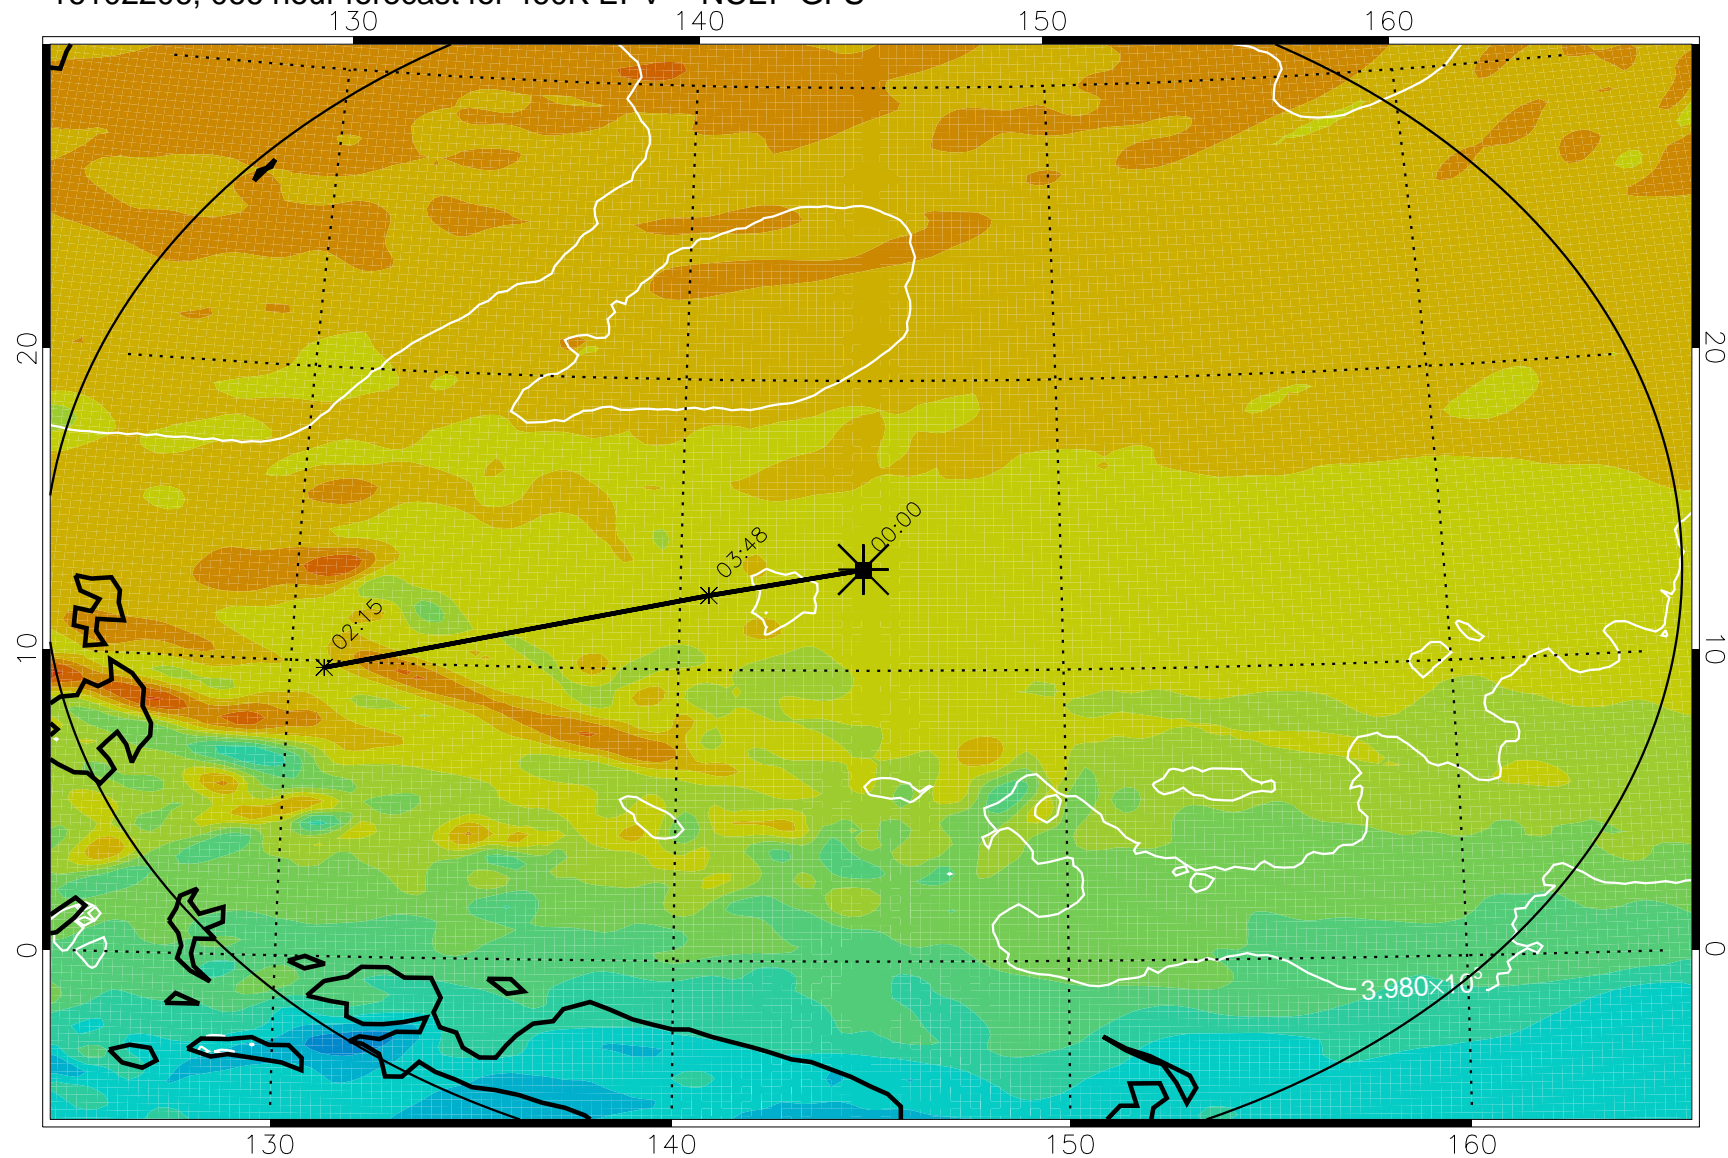

16102118, 054 hour forecast for 460K EPV -- NCEP GFS

460K Montgomery Streamfunction, white

Range ring of 2304 km

16102200, 060 hour forecast for 460K EPV -- NCEP GFS

460K Montgomery Streamfunction, white

Range ring of 2304 km

16102206, 066 hour forecast for 460K EPV -- NCEP GFS

460K Montgomery Streamfunction, white

Range ring of 2304 km

16102212, 072 hour forecast for 460K EPV -- NCEP GFS

460K Montgomery Streamfunction, white

Range ring of 2304 km

16102218, 078 hour forecast for 460K EPV -- NCEP GFS

460K Montgomery Streamfunction, white

Range ring of 2304 km

16102300, 084 hour forecast for 460K EPV -- NCEP GFS

460K Montgomery Streamfunction, white

Range ring of 2304 km

16102306, 090 hour forecast for 460K EPV -- NCEP GFS

460K Montgomery Streamfunction, white

Range ring of 2304 km

16102312, 096 hour forecast for 460K EPV -- NCEP GFS

460K Montgomery Streamfunction, white

Range ring of 2304 km