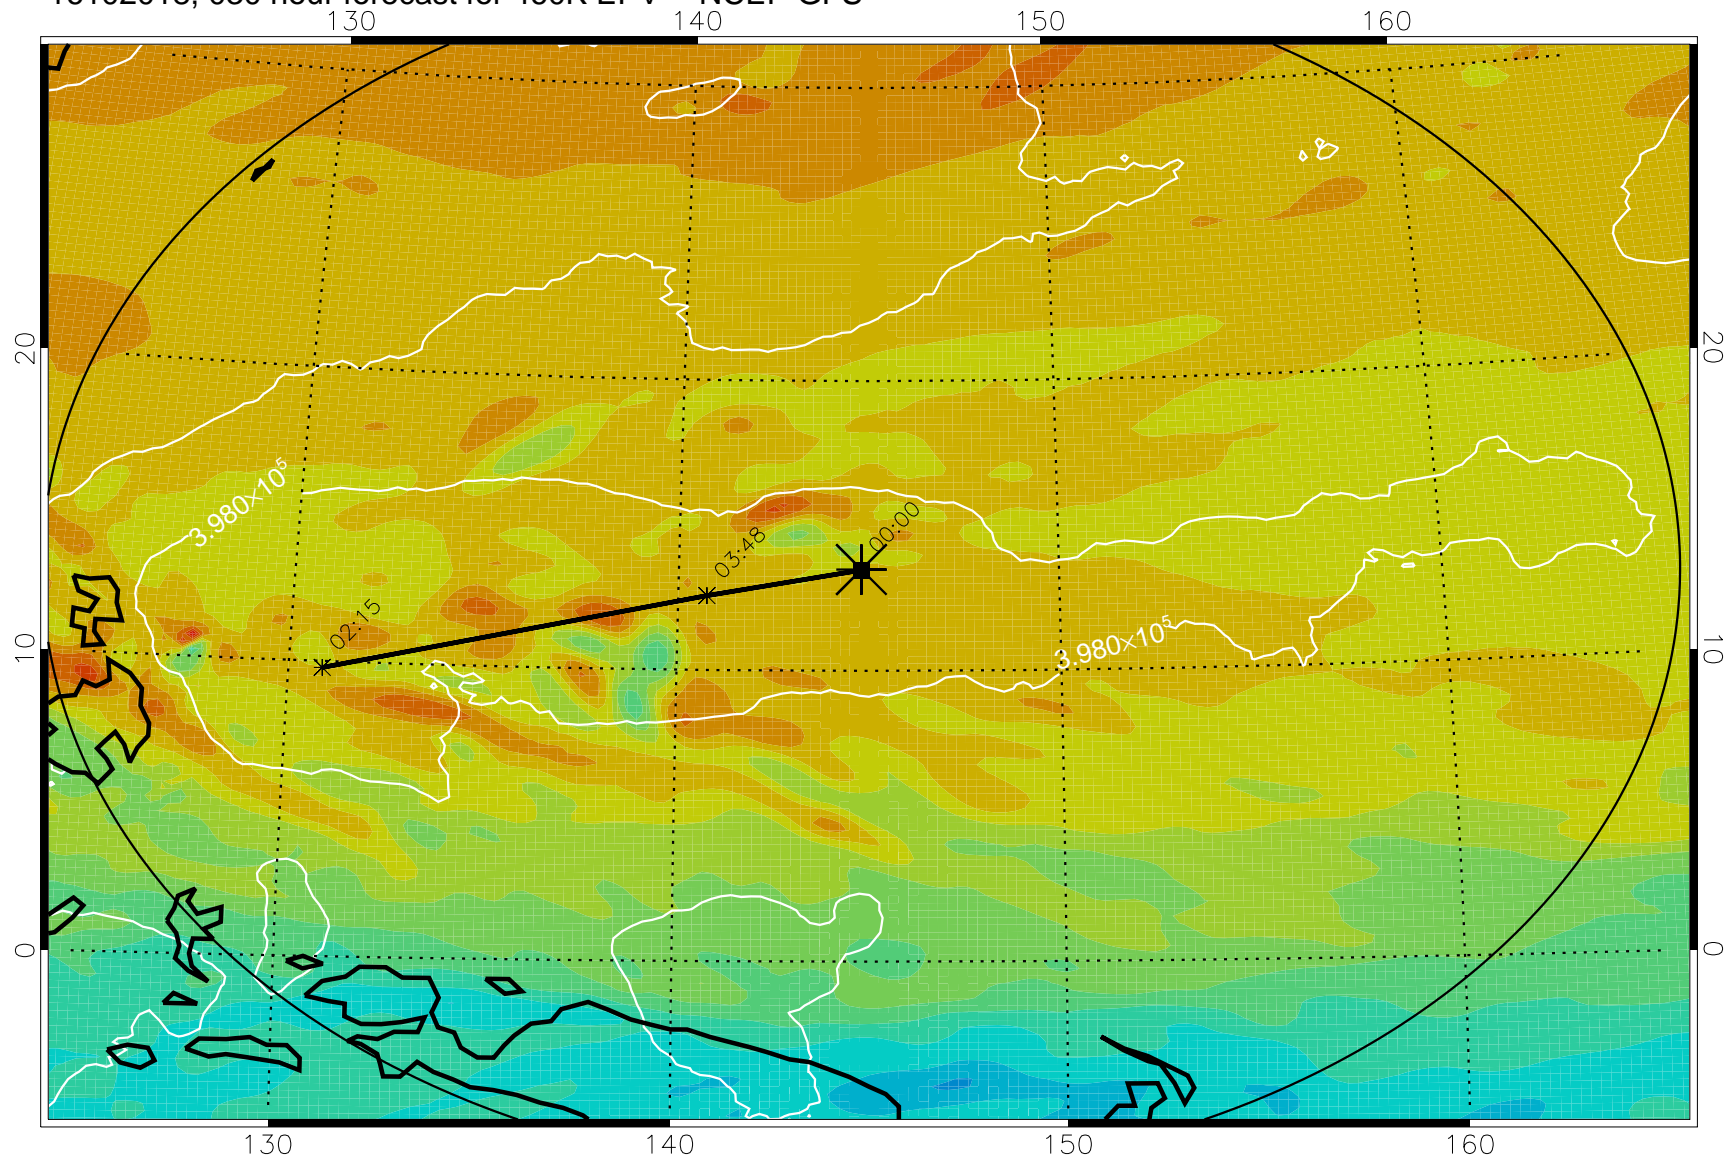

16101918, 006 hour forecast for 460K EPV -- NCEP GFS

460K Montgomery Streamfunction, white

Range ring of 2304 km

16102000, 012 hour forecast for 460K EPV -- NCEP GFS

460K Montgomery Streamfunction, white

Range ring of 2304 km

16102006, 018 hour forecast for 460K EPV -- NCEP GFS

460K Montgomery Streamfunction, white

Range ring of 2304 km

16102012, 024 hour forecast for 460K EPV -- NCEP GFS

460K Montgomery Streamfunction, white

Range ring of 2304 km

16102018, 030 hour forecast for 460K EPV -- NCEP GFS

460K Montgomery Streamfunction, white

Range ring of 2304 km

16102100, 036 hour forecast for 460K EPV -- NCEP GFS

460K Montgomery Streamfunction, white

Range ring of 2304 km

16102106, 042 hour forecast for 460K EPV -- NCEP GFS

460K Montgomery Streamfunction, white

Range ring of 2304 km

16102112, 048 hour forecast for 460K EPV -- NCEP GFS

460K Montgomery Streamfunction, white

Range ring of 2304 km