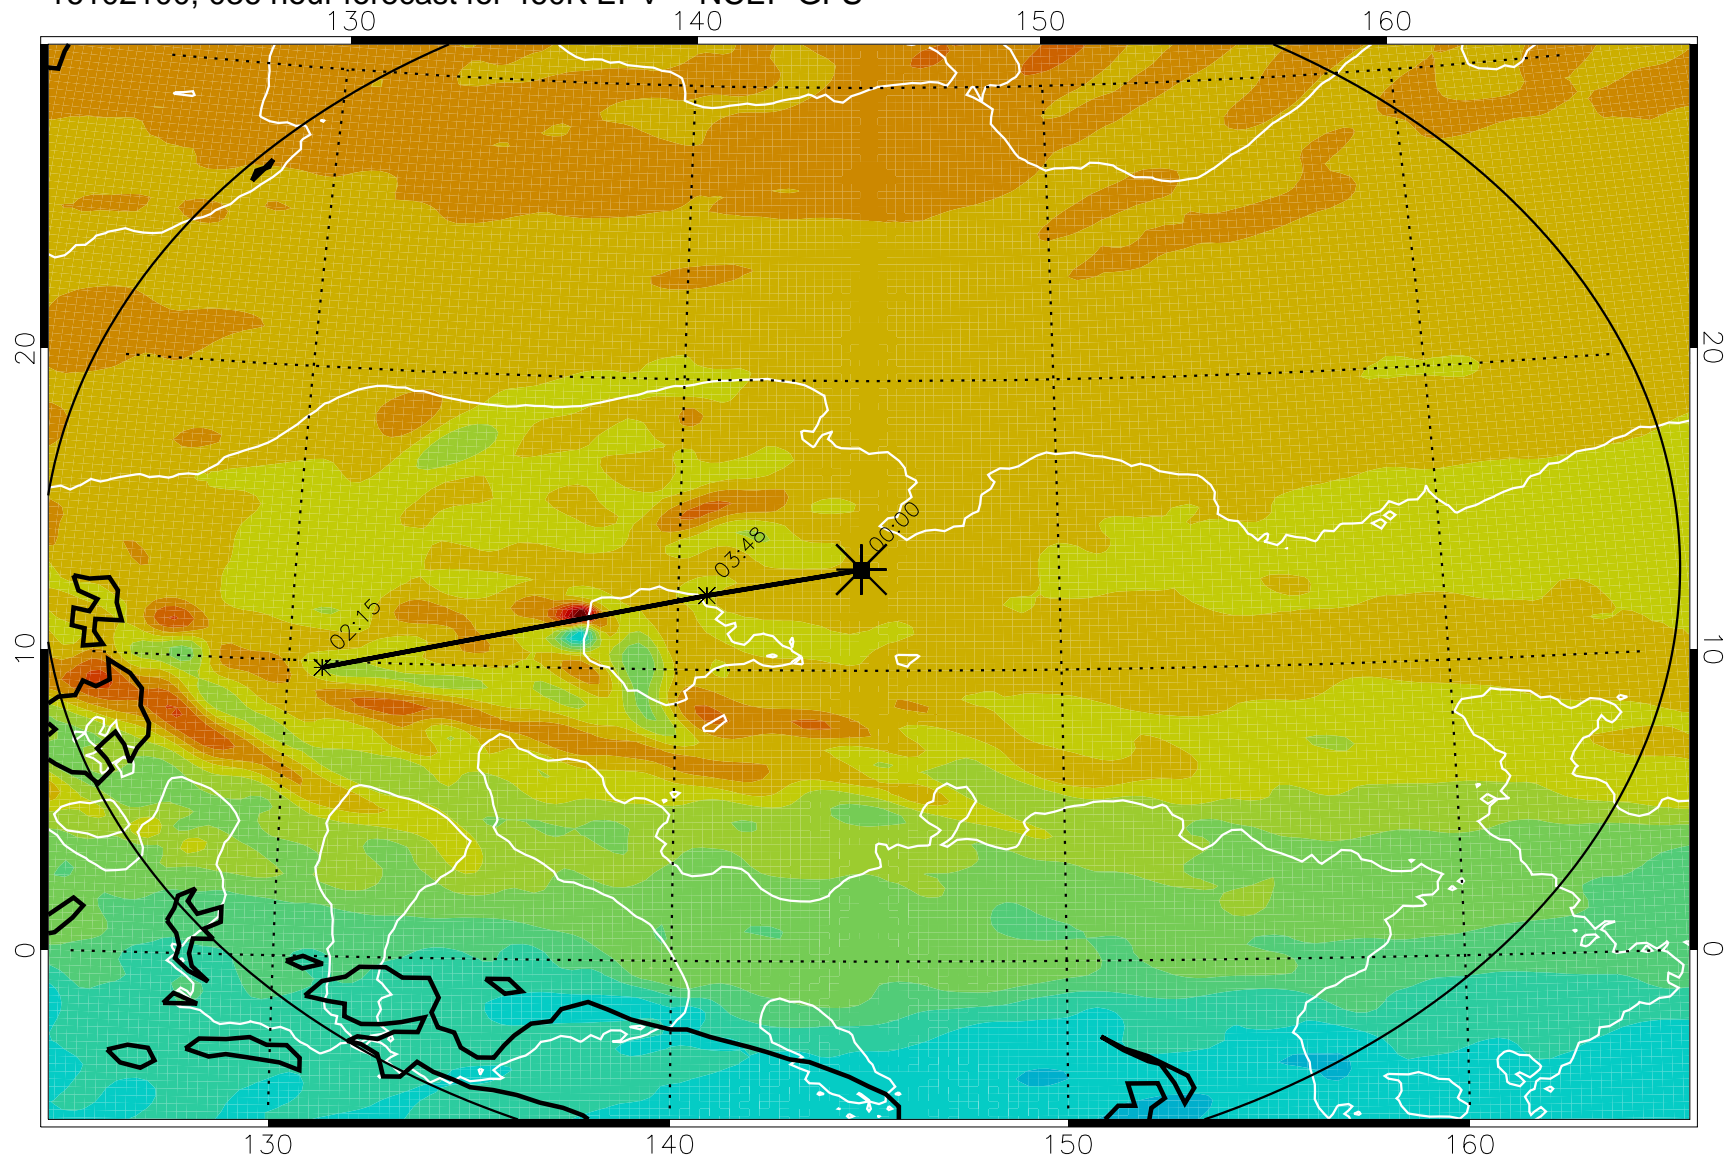

16101918, 006 hour forecast for 460K EPV -- NCEP GFS

460K Montgomery Streamfunction, white

Range ring of 2304 km

16102000, 012 hour forecast for 460K EPV -- NCEP GFS

460K Montgomery Streamfunction, white

Range ring of 2304 km

16102006, 018 hour forecast for 460K EPV -- NCEP GFS

460K Montgomery Streamfunction, white

Range ring of 2304 km

16102012, 024 hour forecast for 460K EPV -- NCEP GFS

460K Montgomery Streamfunction, white

Range ring of 2304 km

16102018, 030 hour forecast for 460K EPV -- NCEP GFS

460K Montgomery Streamfunction, white

Range ring of 2304 km

16102100, 036 hour forecast for 460K EPV -- NCEP GFS

460K Montgomery Streamfunction, white

Range ring of 2304 km

16102106, 042 hour forecast for 460K EPV -- NCEP GFS

460K Montgomery Streamfunction, white

Range ring of 2304 km

16102112, 048 hour forecast for 460K EPV -- NCEP GFS

460K Montgomery Streamfunction, white

Range ring of 2304 km