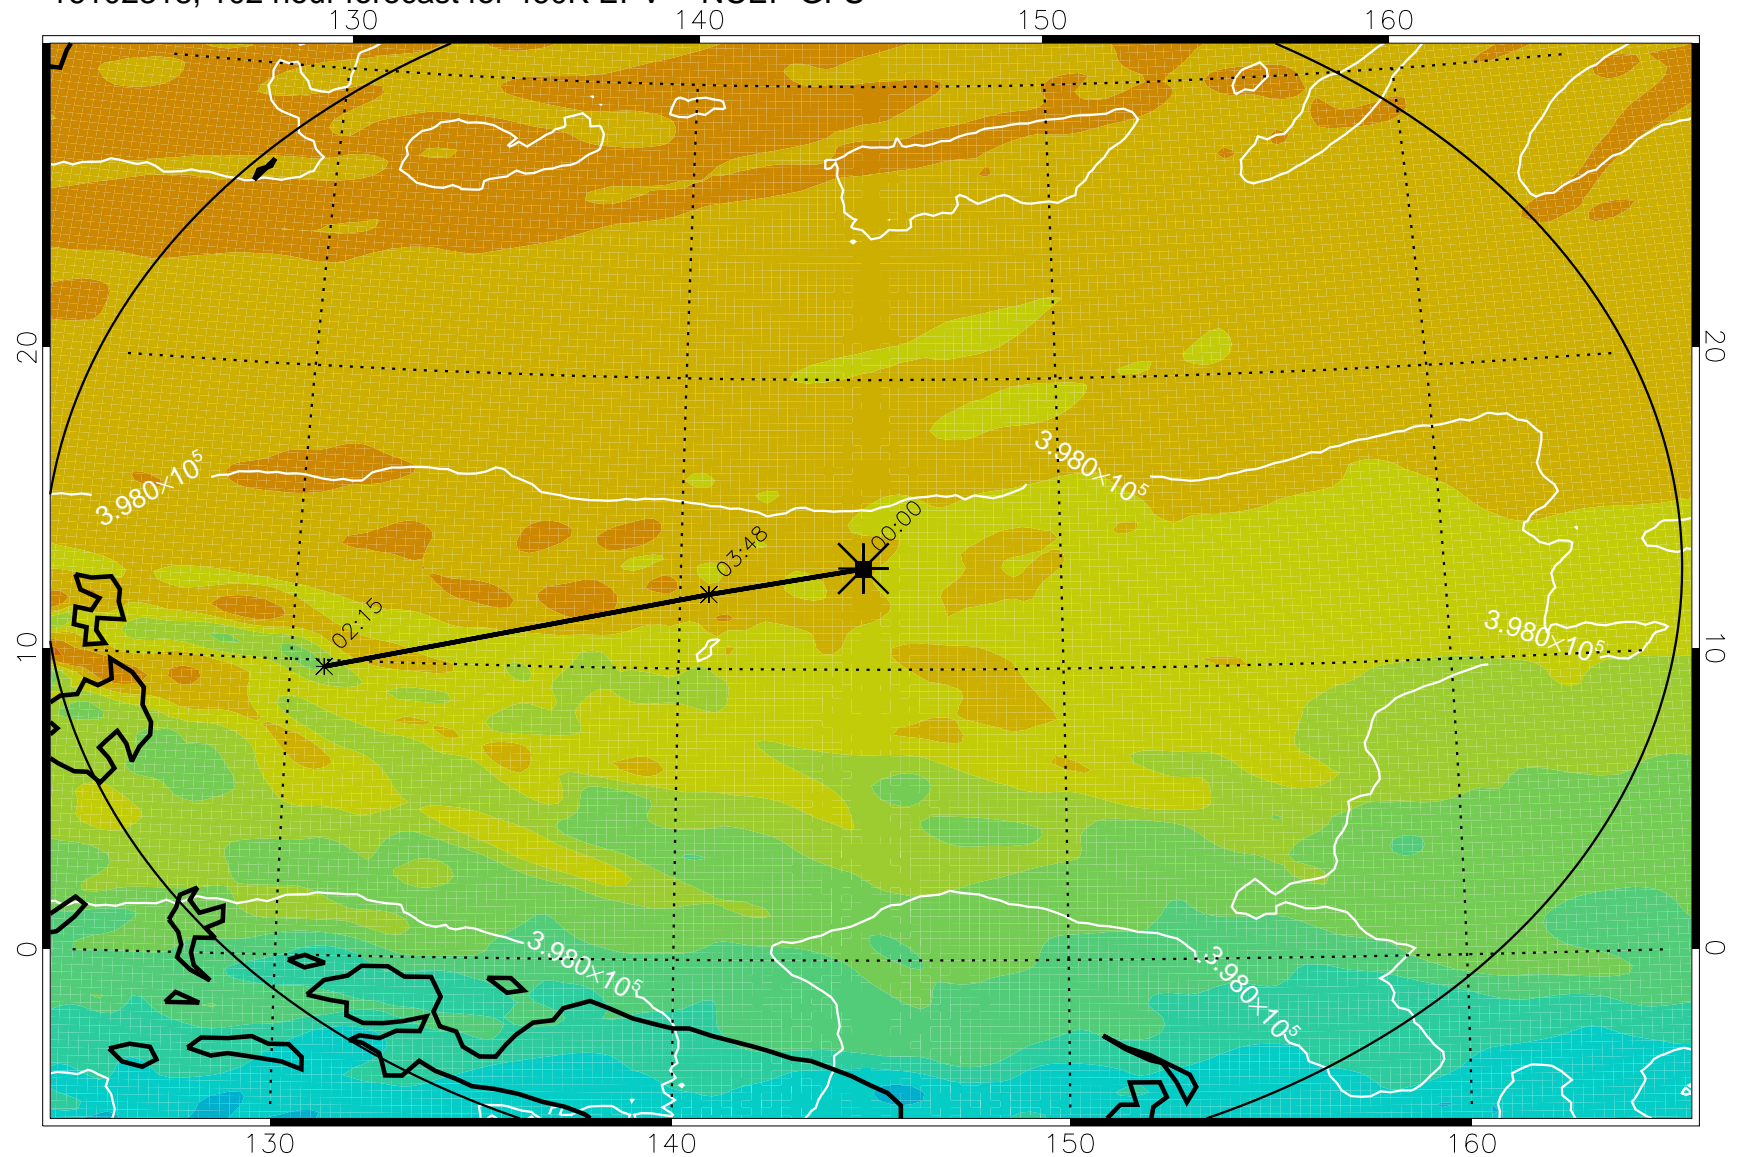

16102218, 078 hour forecast for 460K EPV -- NCEP GFS

460K Montgomery Streamfunction, white

Range ring of 2304 km

16102300, 084 hour forecast for 460K EPV -- NCEP GFS

460K Montgomery Streamfunction, white

Range ring of 2304 km

16102306, 090 hour forecast for 460K EPV -- NCEP GFS

460K Montgomery Streamfunction, white

Range ring of 2304 km

16102312, 096 hour forecast for 460K EPV -- NCEP GFS

460K Montgomery Streamfunction, white

Range ring of 2304 km

16102318, 102 hour forecast for 460K EPV -- NCEP GFS

460K Montgomery Streamfunction, white

Range ring of 2304 km

16102400, 108 hour forecast for 460K EPV -- NCEP GFS

460K Montgomery Streamfunction, white

Range ring of 2304 km

16102406, 114 hour forecast for 460K EPV -- NCEP GFS

460K Montgomery Streamfunction, white

Range ring of 2304 km

16102412, 120 hour forecast for 460K EPV -- NCEP GFS

460K Montgomery Streamfunction, white

Range ring of 2304 km