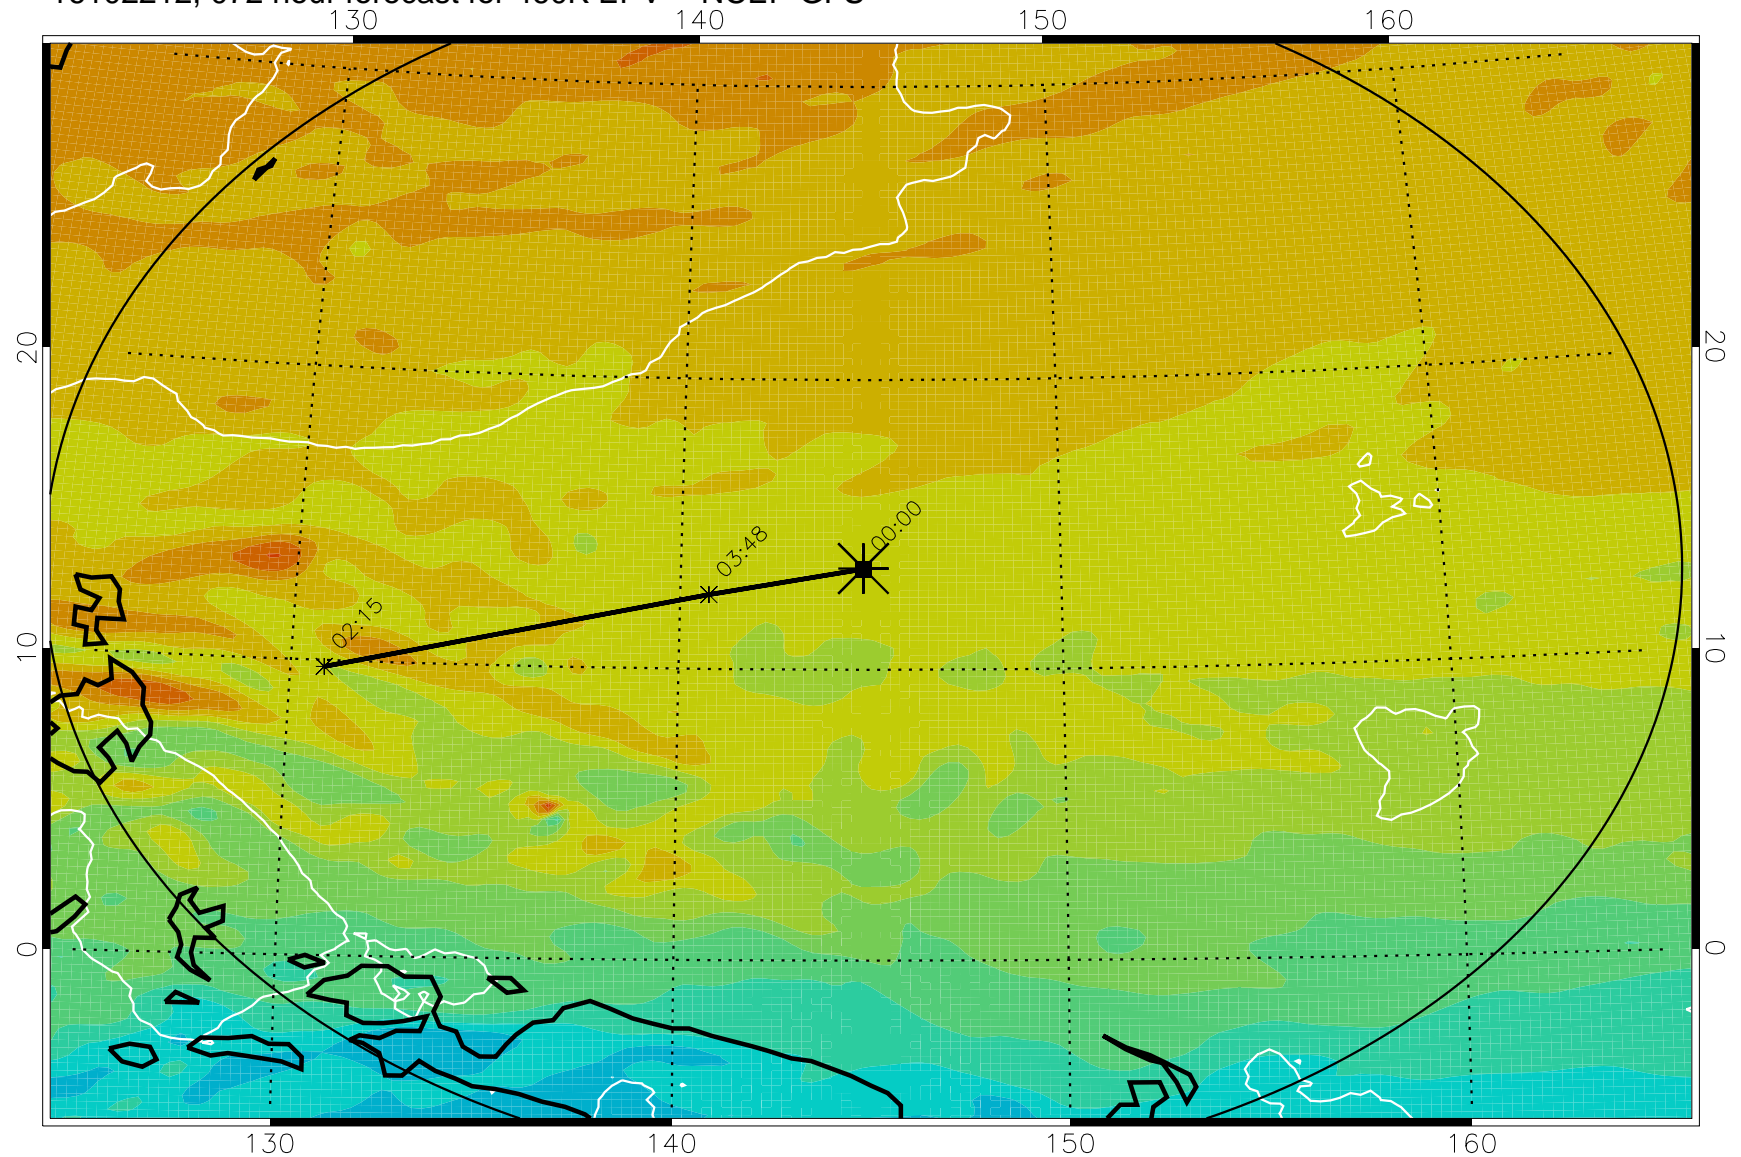

16102106, 042 hour forecast for 460K EPV -- NCEP GFS

460K Montgomery Streamfunction, white

Range ring of 2304 km

16102112, 048 hour forecast for 460K EPV -- NCEP GFS

460K Montgomery Streamfunction, white

Range ring of 2304 km

16102118, 054 hour forecast for 460K EPV -- NCEP GFS

460K Montgomery Streamfunction, white

Range ring of 2304 km

16102200, 060 hour forecast for 460K EPV -- NCEP GFS

460K Montgomery Streamfunction, white

Range ring of 2304 km

16102206, 066 hour forecast for 460K EPV -- NCEP GFS

460K Montgomery Streamfunction, white

Range ring of 2304 km

16102212, 072 hour forecast for 460K EPV -- NCEP GFS

460K Montgomery Streamfunction, white

Range ring of 2304 km

16102218, 078 hour forecast for 460K EPV -- NCEP GFS

460K Montgomery Streamfunction, white

Range ring of 2304 km

16102300, 084 hour forecast for 460K EPV -- NCEP GFS

460K Montgomery Streamfunction, white

Range ring of 2304 km