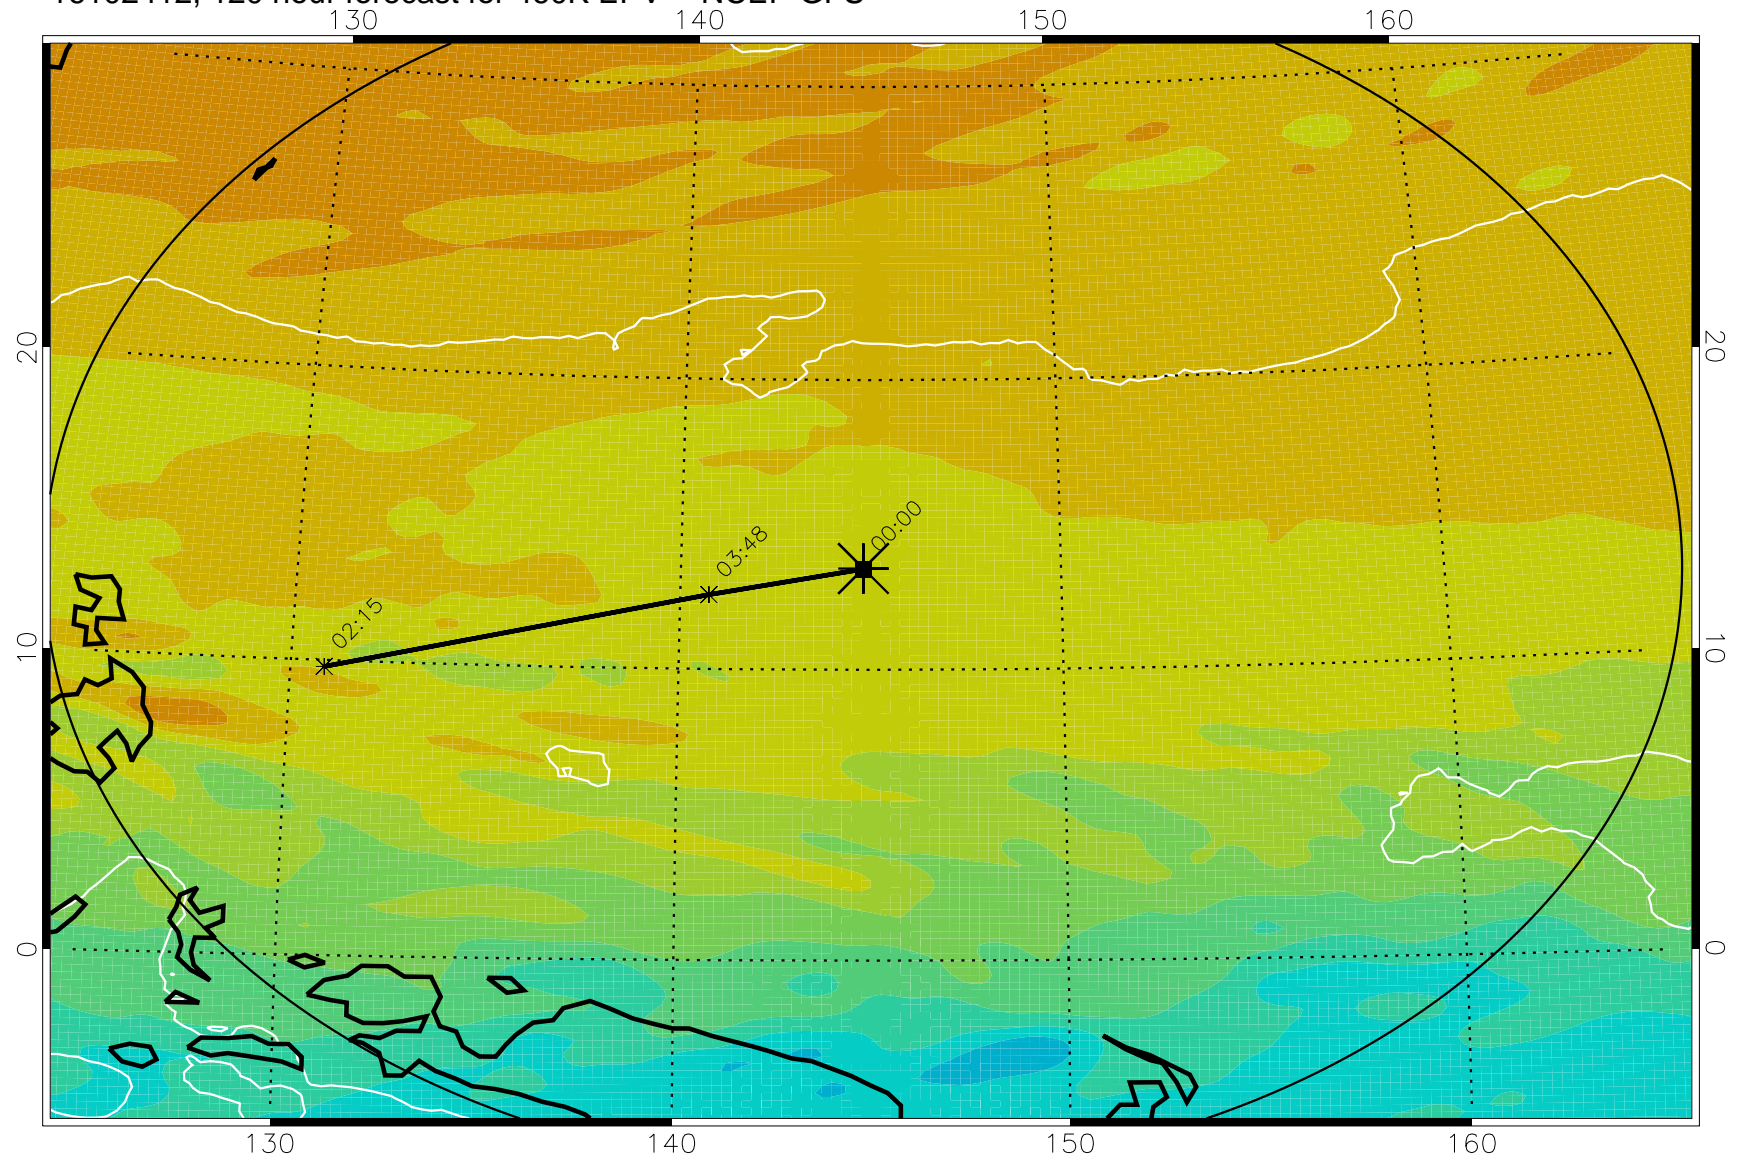

16102218, 078 hour forecast for 460K EPV -- NCEP GFS

460K Montgomery Streamfunction, white

Range ring of 2304 km

16102300, 084 hour forecast for 460K EPV -- NCEP GFS

460K Montgomery Streamfunction, white

Range ring of 2304 km

16102306, 090 hour forecast for 460K EPV -- NCEP GFS

460K Montgomery Streamfunction, white

Range ring of 2304 km

16102312, 096 hour forecast for 460K EPV -- NCEP GFS

460K Montgomery Streamfunction, white

Range ring of 2304 km

16102318, 102 hour forecast for 460K EPV -- NCEP GFS

460K Montgomery Streamfunction, white

Range ring of 2304 km

16102400, 108 hour forecast for 460K EPV -- NCEP GFS

460K Montgomery Streamfunction, white

Range ring of 2304 km

16102406, 114 hour forecast for 460K EPV -- NCEP GFS

460K Montgomery Streamfunction, white

Range ring of 2304 km

16102412, 120 hour forecast for 460K EPV -- NCEP GFS

460K Montgomery Streamfunction, white

Range ring of 2304 km