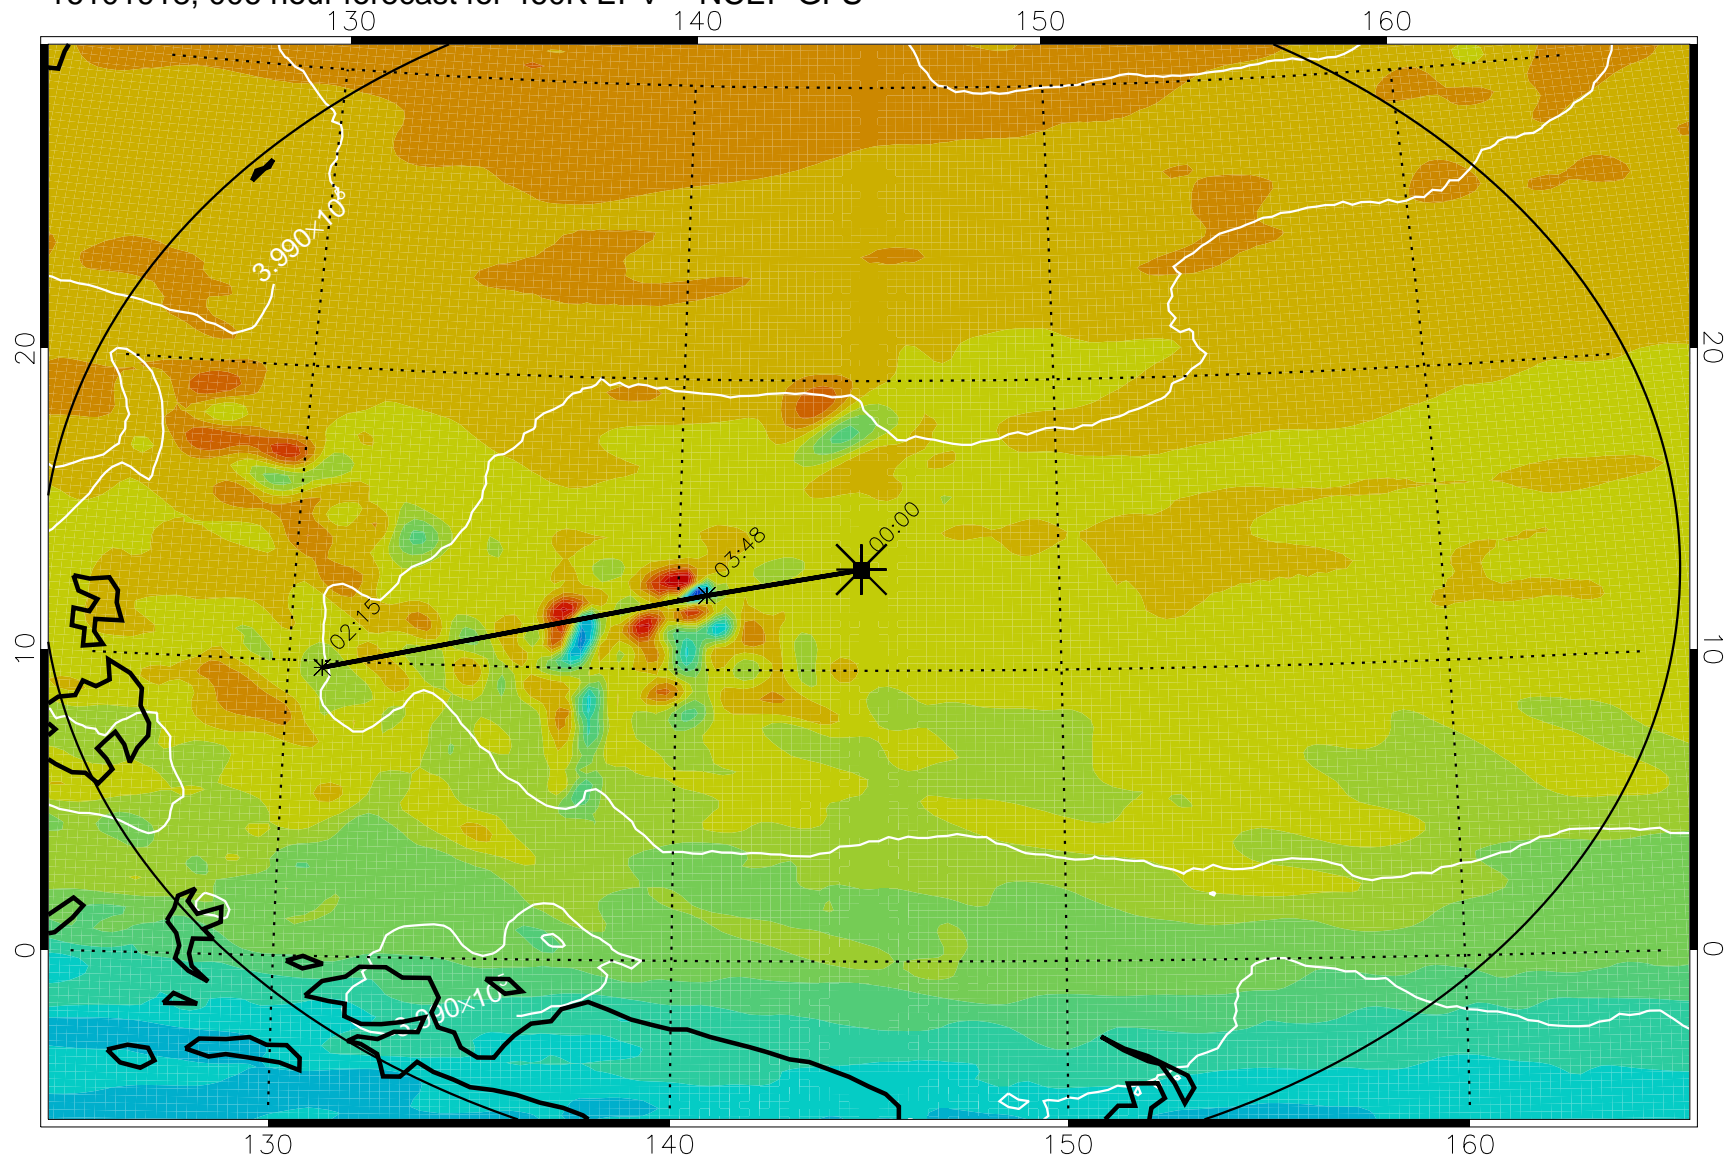

16101918, 006 hour forecast for 460K EPV -- NCEP GFS

460K Montgomery Streamfunction, white

Range ring of 2304 km

16102000, 012 hour forecast for 460K EPV -- NCEP GFS

460K Montgomery Streamfunction, white

Range ring of 2304 km

16102006, 018 hour forecast for 460K EPV -- NCEP GFS

460K Montgomery Streamfunction, white

Range ring of 2304 km

16102012, 024 hour forecast for 460K EPV -- NCEP GFS

460K Montgomery Streamfunction, white

Range ring of 2304 km

16102018, 030 hour forecast for 460K EPV -- NCEP GFS

460K Montgomery Streamfunction, white

Range ring of 2304 km

16102100, 036 hour forecast for 460K EPV -- NCEP GFS

460K Montgomery Streamfunction, white

Range ring of 2304 km

16102106, 042 hour forecast for 460K EPV -- NCEP GFS

460K Montgomery Streamfunction, white

Range ring of 2304 km

16102112, 048 hour forecast for 460K EPV -- NCEP GFS

460K Montgomery Streamfunction, white

Range ring of 2304 km