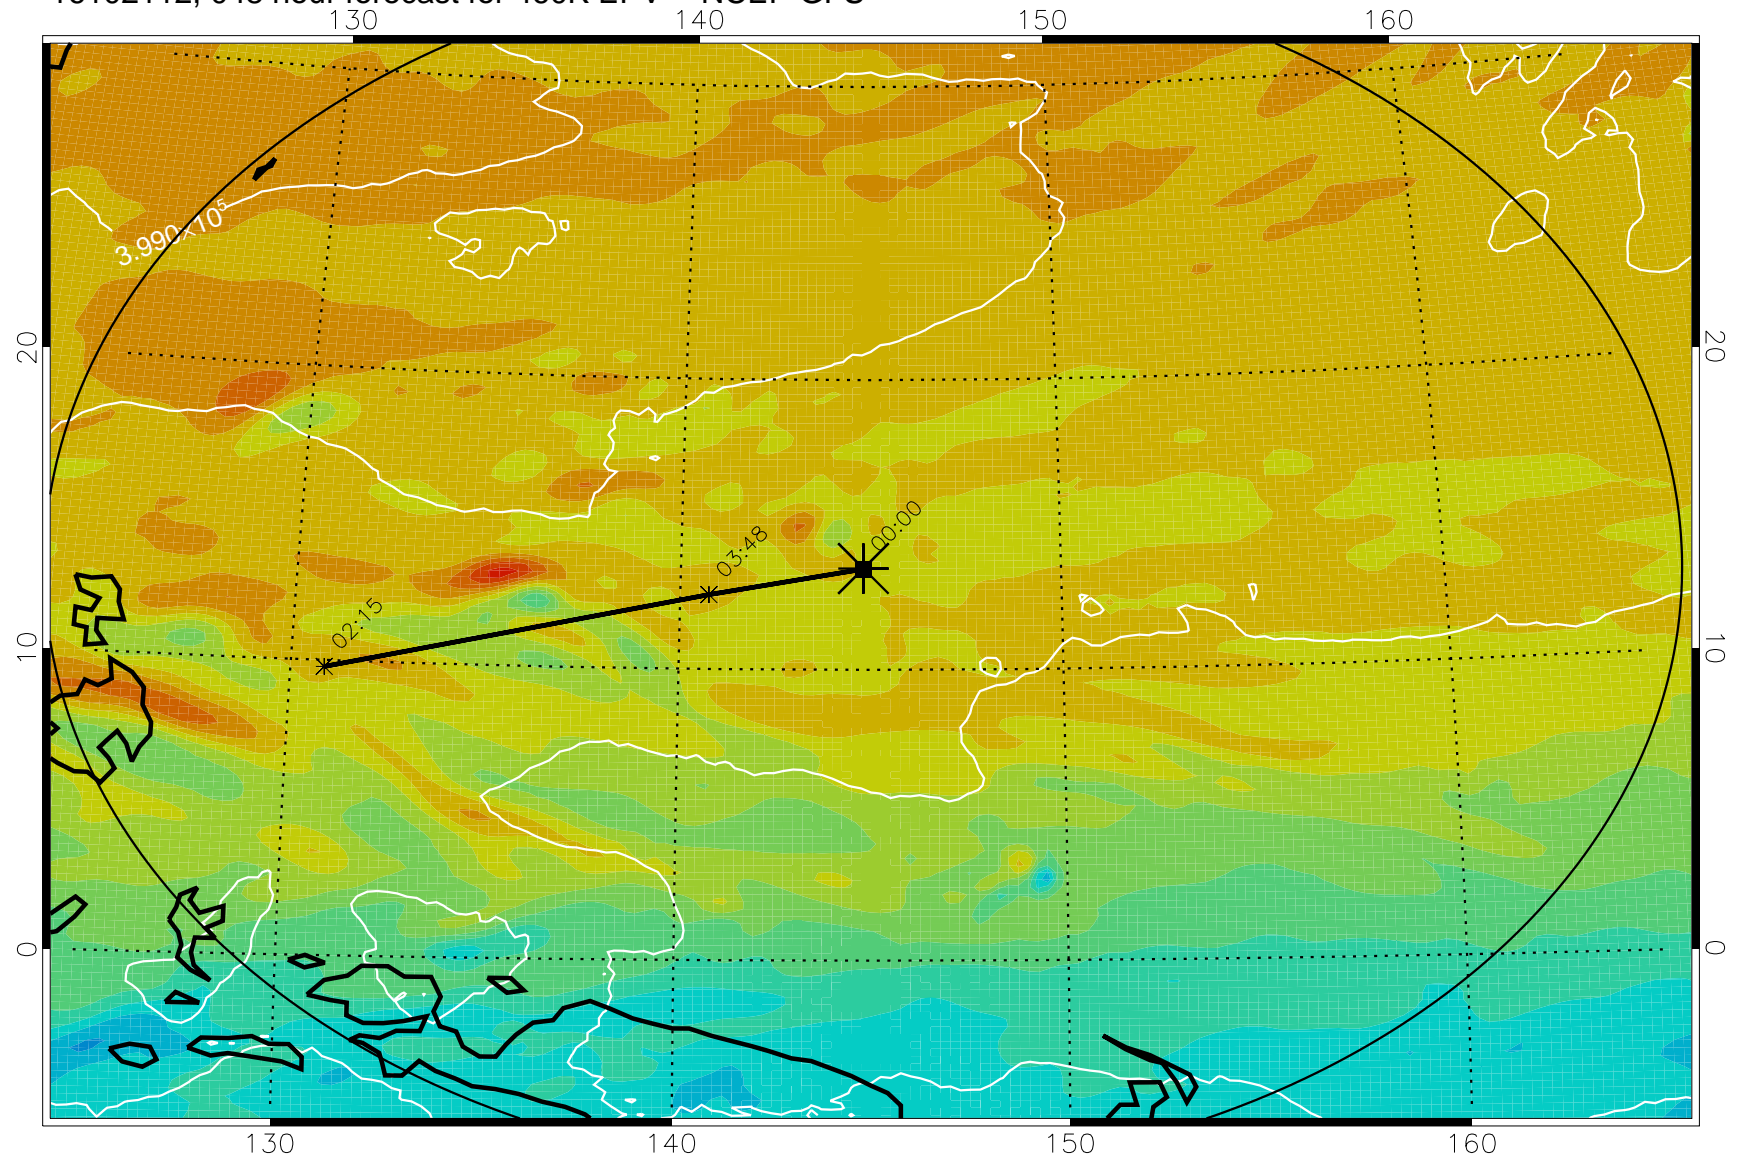

16102018, 030 hour forecast for 460K EPV -- NCEP GFS

460K Montgomery Streamfunction, white

Range ring of 2304 km

16102100, 036 hour forecast for 460K EPV -- NCEP GFS

460K Montgomery Streamfunction, white

Range ring of 2304 km

16102106, 042 hour forecast for 460K EPV -- NCEP GFS

460K Montgomery Streamfunction, white

Range ring of 2304 km

16102112, 048 hour forecast for 460K EPV -- NCEP GFS

460K Montgomery Streamfunction, white

Range ring of 2304 km

16102118, 054 hour forecast for 460K EPV -- NCEP GFS

460K Montgomery Streamfunction, white

Range ring of 2304 km

16102200, 060 hour forecast for 460K EPV -- NCEP GFS

460K Montgomery Streamfunction, white

Range ring of 2304 km

16102206, 066 hour forecast for 460K EPV -- NCEP GFS

460K Montgomery Streamfunction, white

Range ring of 2304 km

16102212, 072 hour forecast for 460K EPV -- NCEP GFS

460K Montgomery Streamfunction, white

Range ring of 2304 km