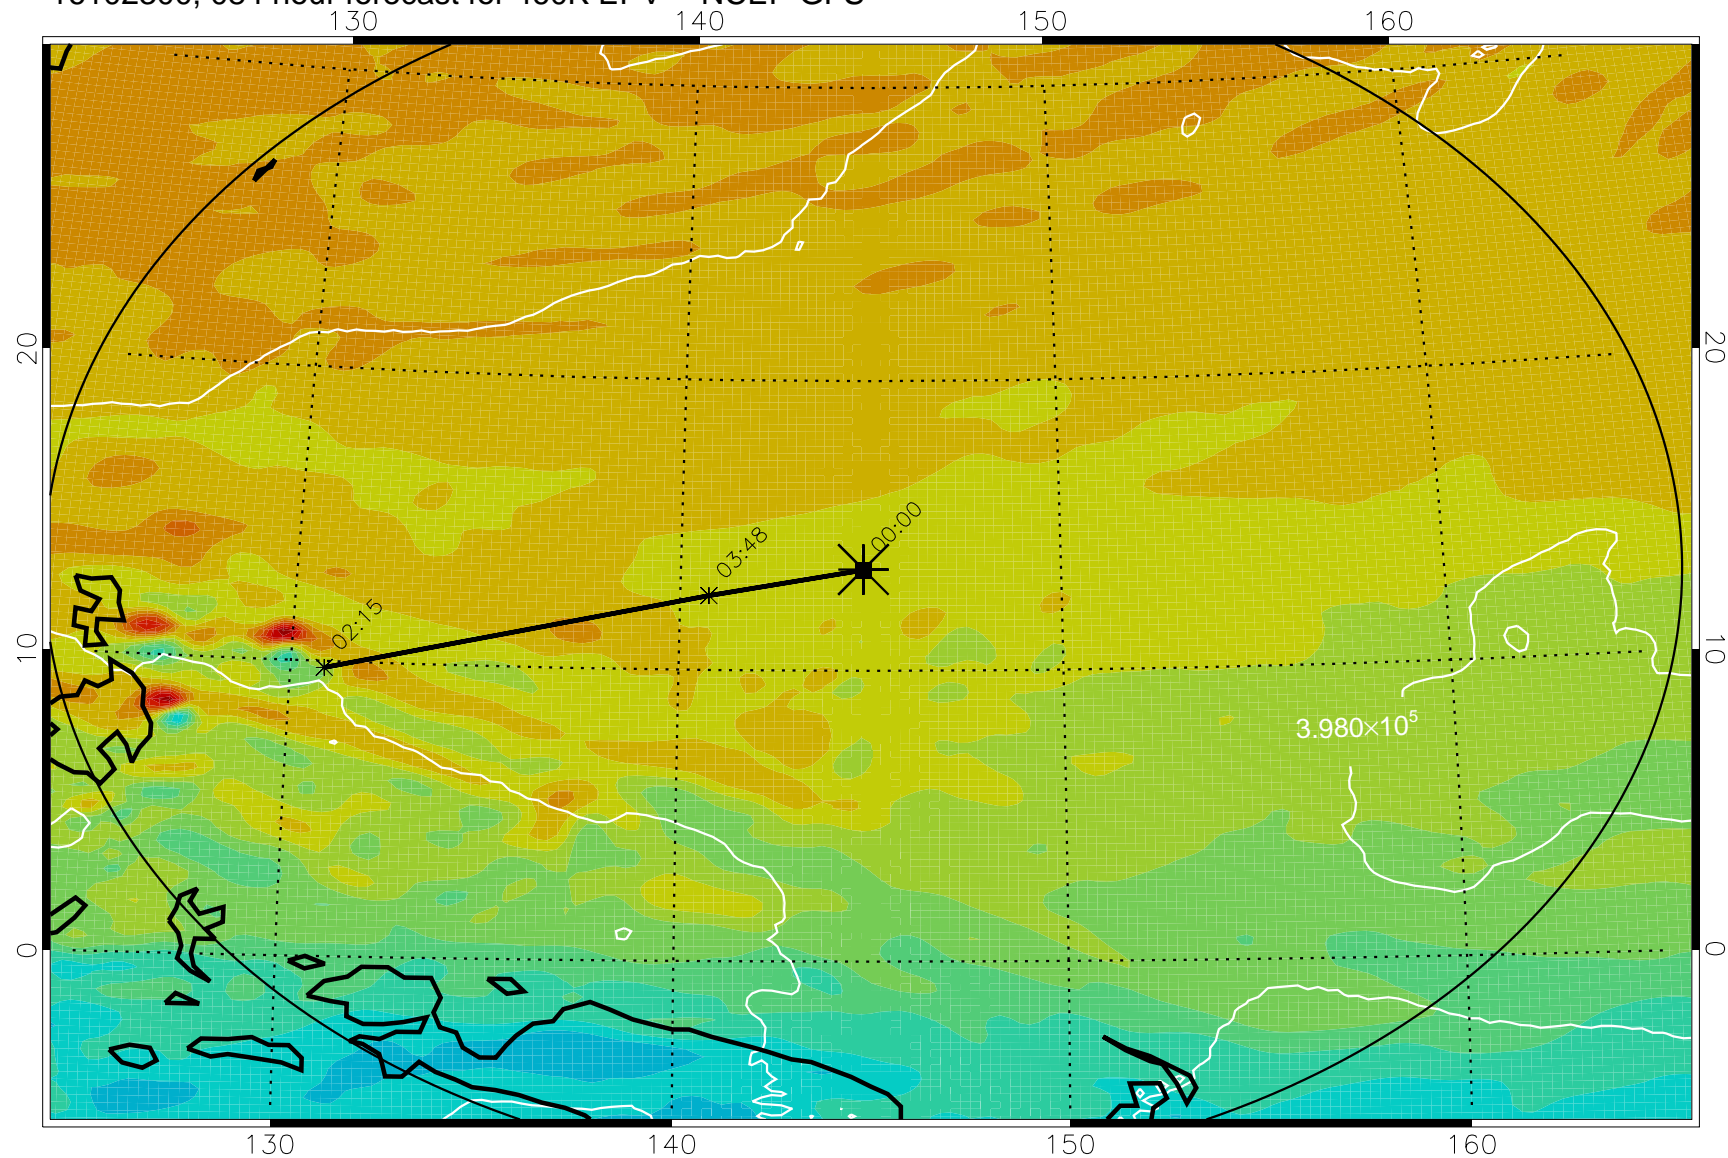

16102206, 066 hour forecast for 460K EPV -- NCEP GFS

460K Montgomery Streamfunction, white

Range ring of 2304 km

16102212, 072 hour forecast for 460K EPV -- NCEP GFS

460K Montgomery Streamfunction, white

Range ring of 2304 km

16102218, 078 hour forecast for 460K EPV -- NCEP GFS

460K Montgomery Streamfunction, white

Range ring of 2304 km

16102300, 084 hour forecast for 460K EPV -- NCEP GFS

460K Montgomery Streamfunction, white

Range ring of 2304 km

16102306, 090 hour forecast for 460K EPV -- NCEP GFS

460K Montgomery Streamfunction, white

Range ring of 2304 km

16102312, 096 hour forecast for 460K EPV -- NCEP GFS

460K Montgomery Streamfunction, white

Range ring of 2304 km

16102318, 102 hour forecast for 460K EPV -- NCEP GFS

460K Montgomery Streamfunction, white

Range ring of 2304 km

16102400, 108 hour forecast for 460K EPV -- NCEP GFS

460K Montgomery Streamfunction, white

Range ring of 2304 km