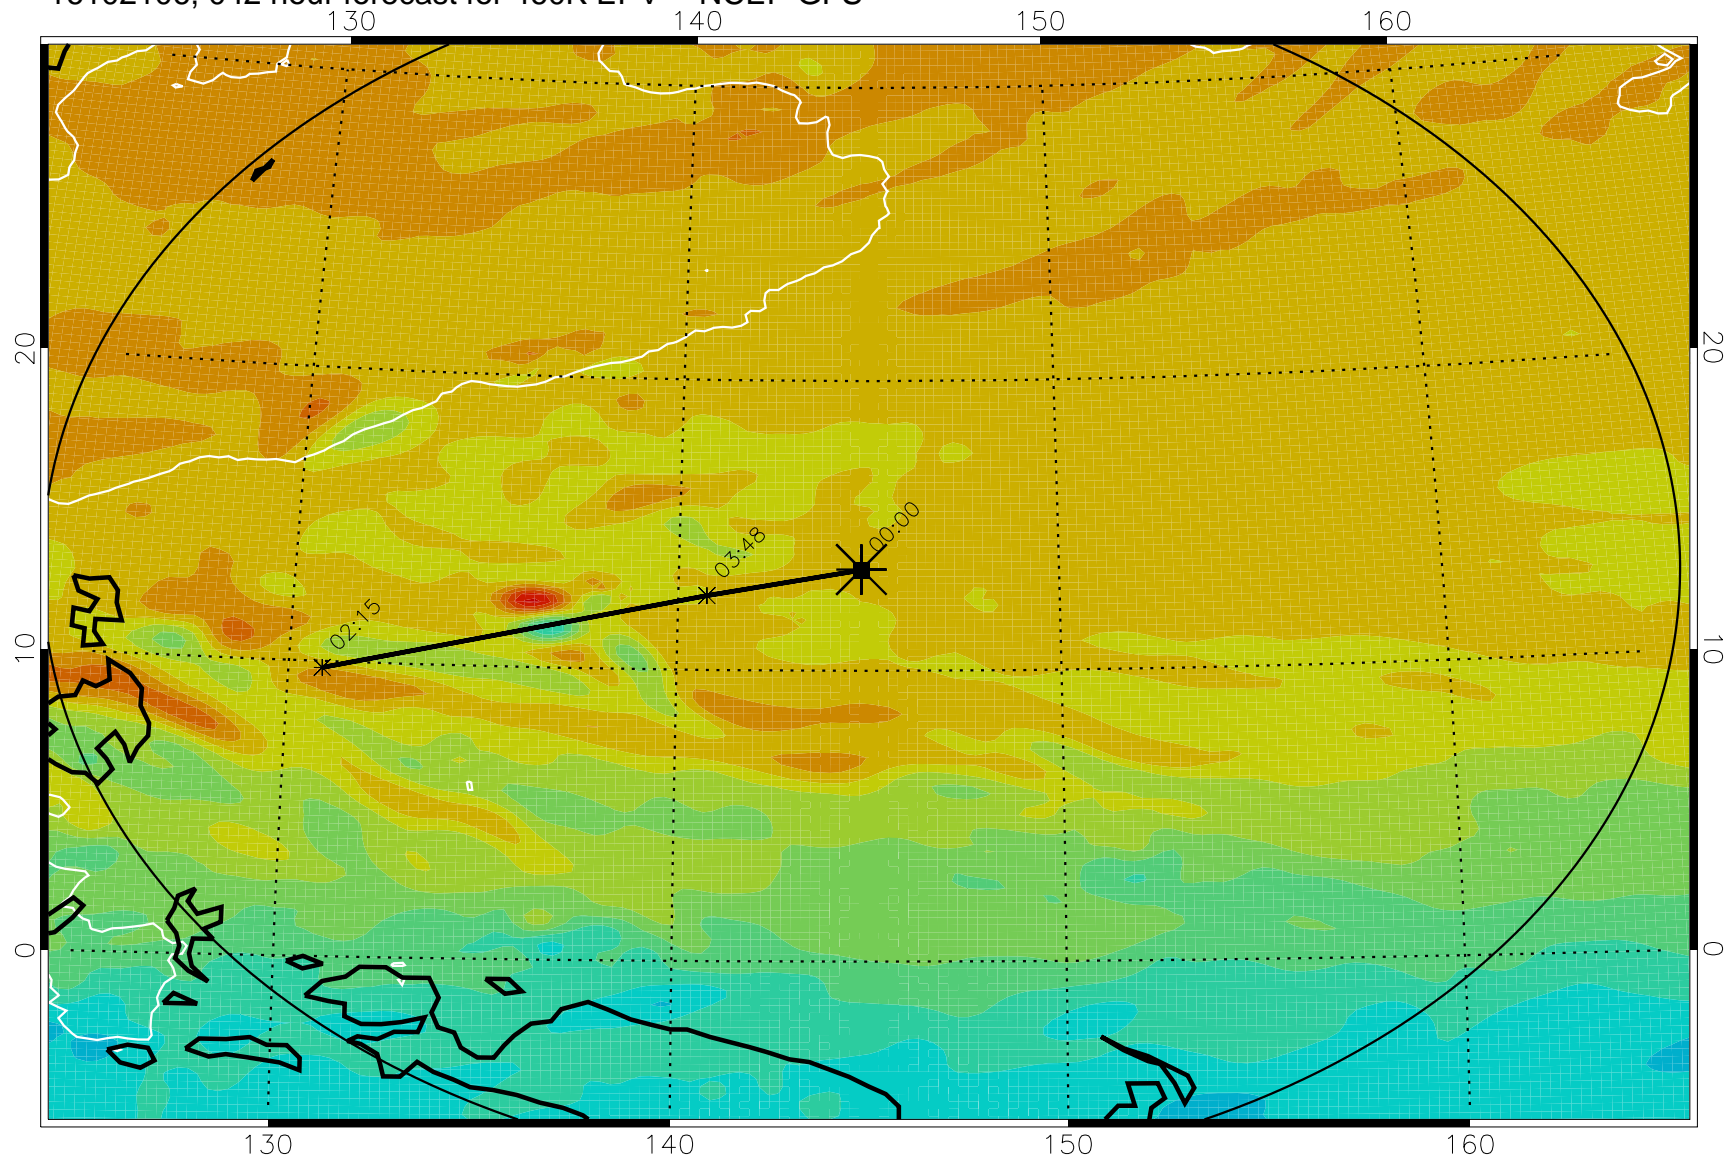

16102006, 018 hour forecast for 460K EPV -- NCEP GFS

460K Montgomery Streamfunction, white

Range ring of 2304 km

16102012, 024 hour forecast for 460K EPV -- NCEP GFS

460K Montgomery Streamfunction, white

Range ring of 2304 km

16102018, 030 hour forecast for 460K EPV -- NCEP GFS

460K Montgomery Streamfunction, white

Range ring of 2304 km

16102100, 036 hour forecast for 460K EPV -- NCEP GFS

460K Montgomery Streamfunction, white

Range ring of 2304 km

16102106, 042 hour forecast for 460K EPV -- NCEP GFS

460K Montgomery Streamfunction, white

Range ring of 2304 km

16102112, 048 hour forecast for 460K EPV -- NCEP GFS

460K Montgomery Streamfunction, white

Range ring of 2304 km

16102118, 054 hour forecast for 460K EPV -- NCEP GFS

460K Montgomery Streamfunction, white

Range ring of 2304 km

16102200, 060 hour forecast for 460K EPV -- NCEP GFS

460K Montgomery Streamfunction, white

Range ring of 2304 km