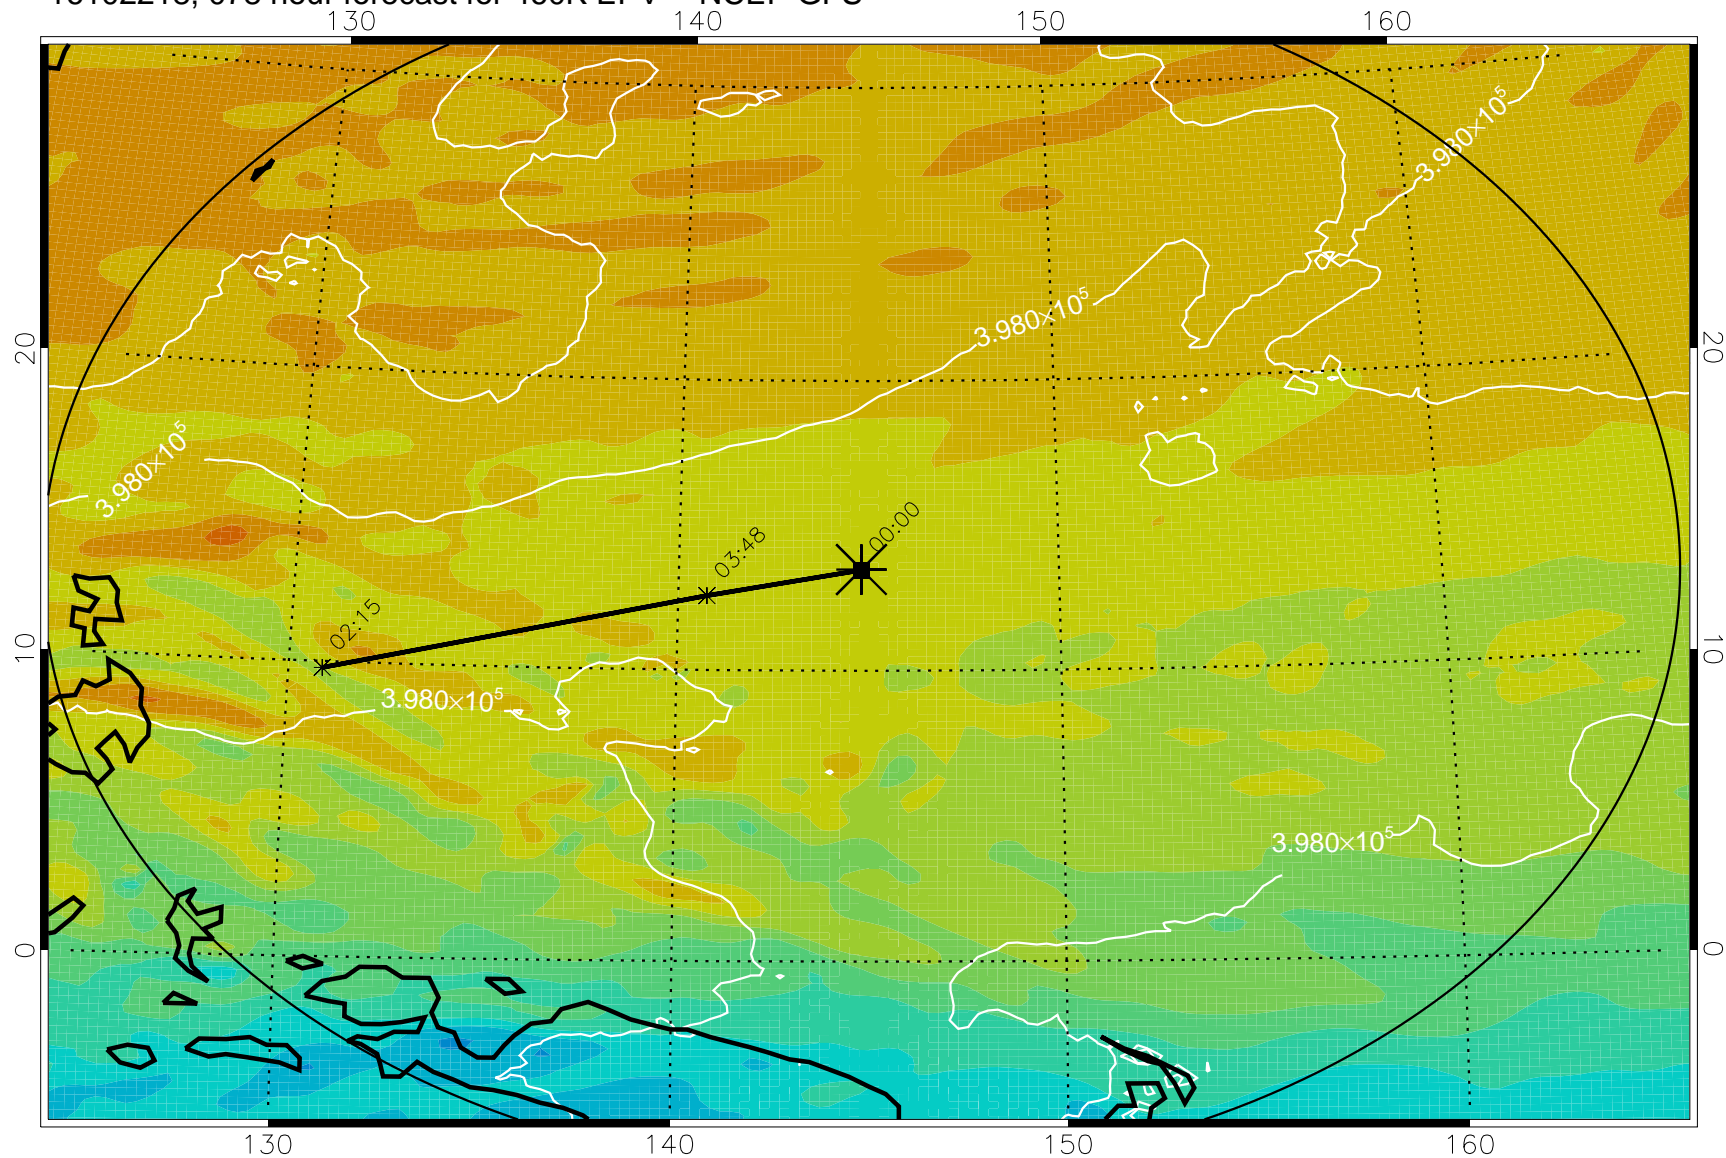

16102118, 054 hour forecast for 460K EPV -- NCEP GFS

460K Montgomery Streamfunction, white

Range ring of 2304 km

16102200, 060 hour forecast for 460K EPV -- NCEP GFS

460K Montgomery Streamfunction, white

Range ring of 2304 km

16102206, 066 hour forecast for 460K EPV -- NCEP GFS

460K Montgomery Streamfunction, white

Range ring of 2304 km

16102212, 072 hour forecast for 460K EPV -- NCEP GFS

460K Montgomery Streamfunction, white

Range ring of 2304 km

16102218, 078 hour forecast for 460K EPV -- NCEP GFS

460K Montgomery Streamfunction, white

Range ring of 2304 km

16102300, 084 hour forecast for 460K EPV -- NCEP GFS

460K Montgomery Streamfunction, white

Range ring of 2304 km

16102306, 090 hour forecast for 460K EPV -- NCEP GFS

460K Montgomery Streamfunction, white

Range ring of 2304 km

16102312, 096 hour forecast for 460K EPV -- NCEP GFS

460K Montgomery Streamfunction, white

Range ring of 2304 km