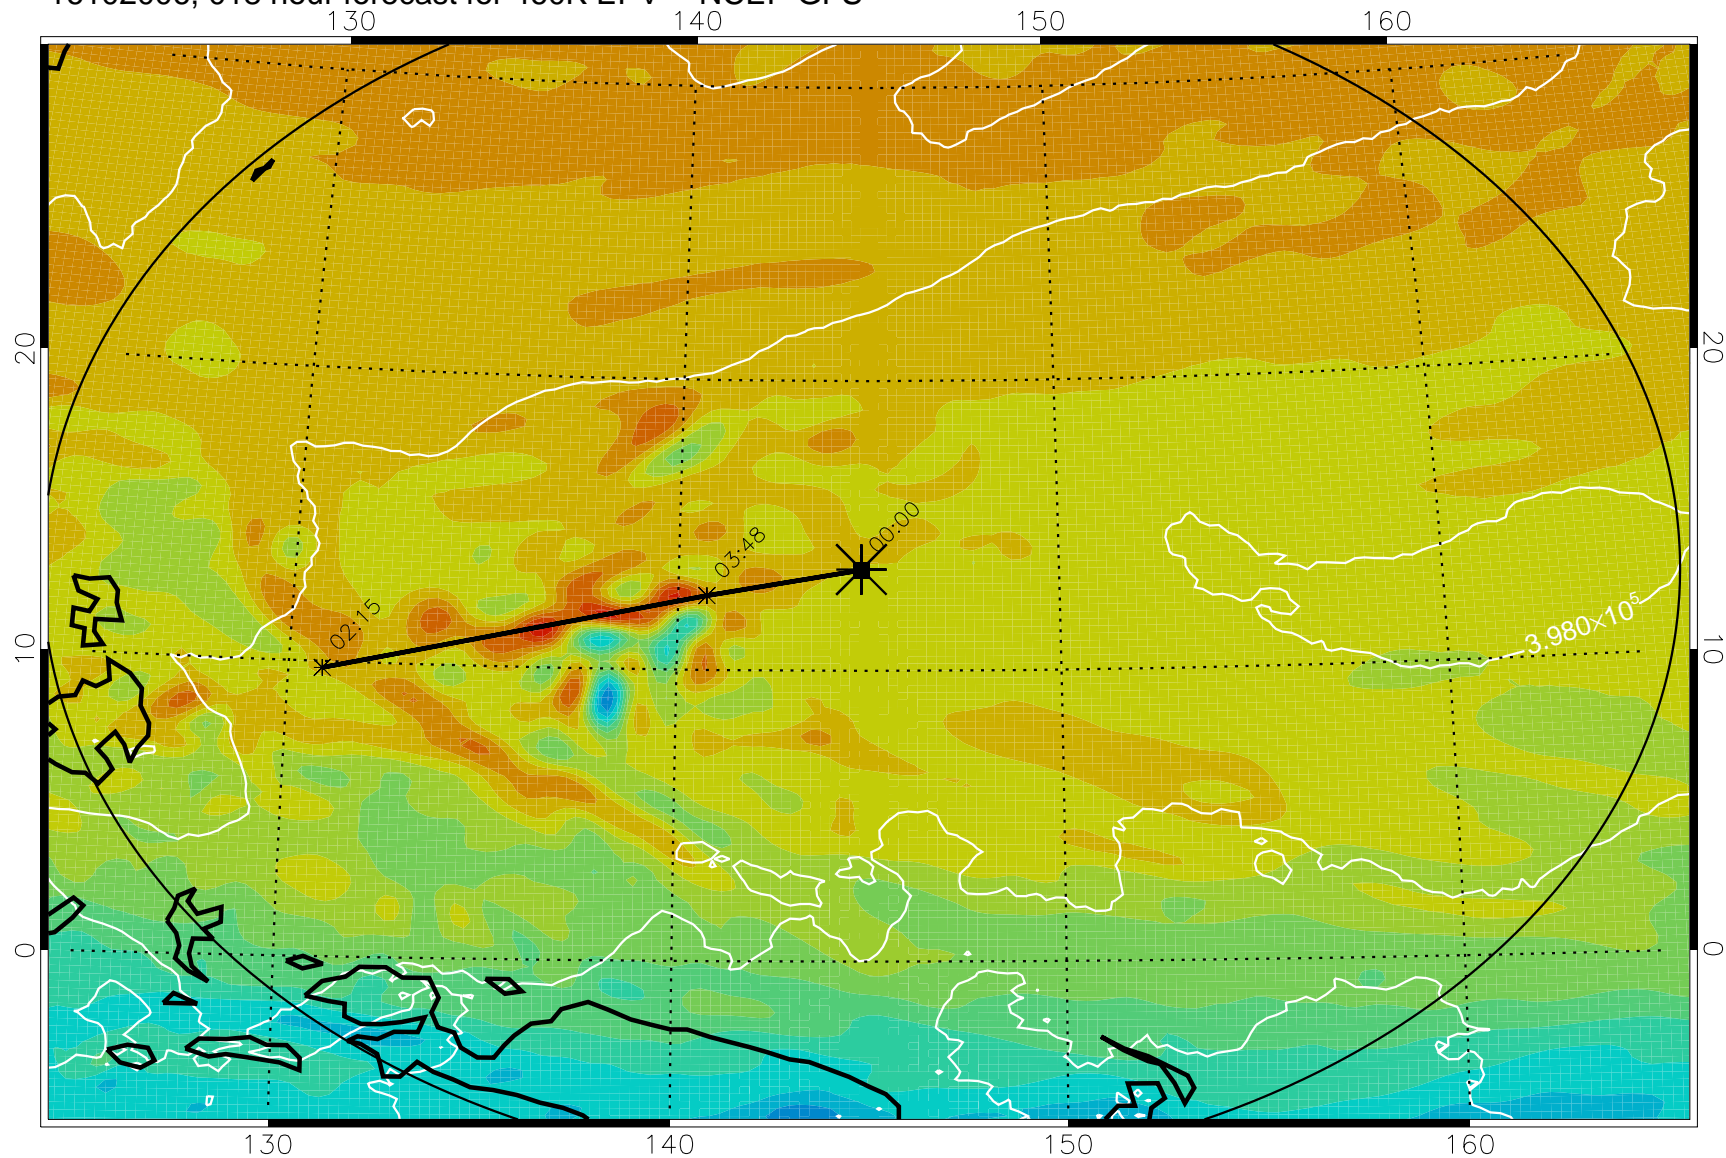

16101918, 006 hour forecast for 460K EPV -- NCEP GFS

460K Montgomery Streamfunction, white

Range ring of 2304 km

16102000, 012 hour forecast for 460K EPV -- NCEP GFS

460K Montgomery Streamfunction, white

Range ring of 2304 km

16102006, 018 hour forecast for 460K EPV -- NCEP GFS

460K Montgomery Streamfunction, white

Range ring of 2304 km

16102012, 024 hour forecast for 460K EPV -- NCEP GFS

460K Montgomery Streamfunction, white

Range ring of 2304 km

16102018, 030 hour forecast for 460K EPV -- NCEP GFS

460K Montgomery Streamfunction, white

Range ring of 2304 km

16102100, 036 hour forecast for 460K EPV -- NCEP GFS

460K Montgomery Streamfunction, white

Range ring of 2304 km

16102106, 042 hour forecast for 460K EPV -- NCEP GFS

460K Montgomery Streamfunction, white

Range ring of 2304 km

16102112, 048 hour forecast for 460K EPV -- NCEP GFS

460K Montgomery Streamfunction, white

Range ring of 2304 km