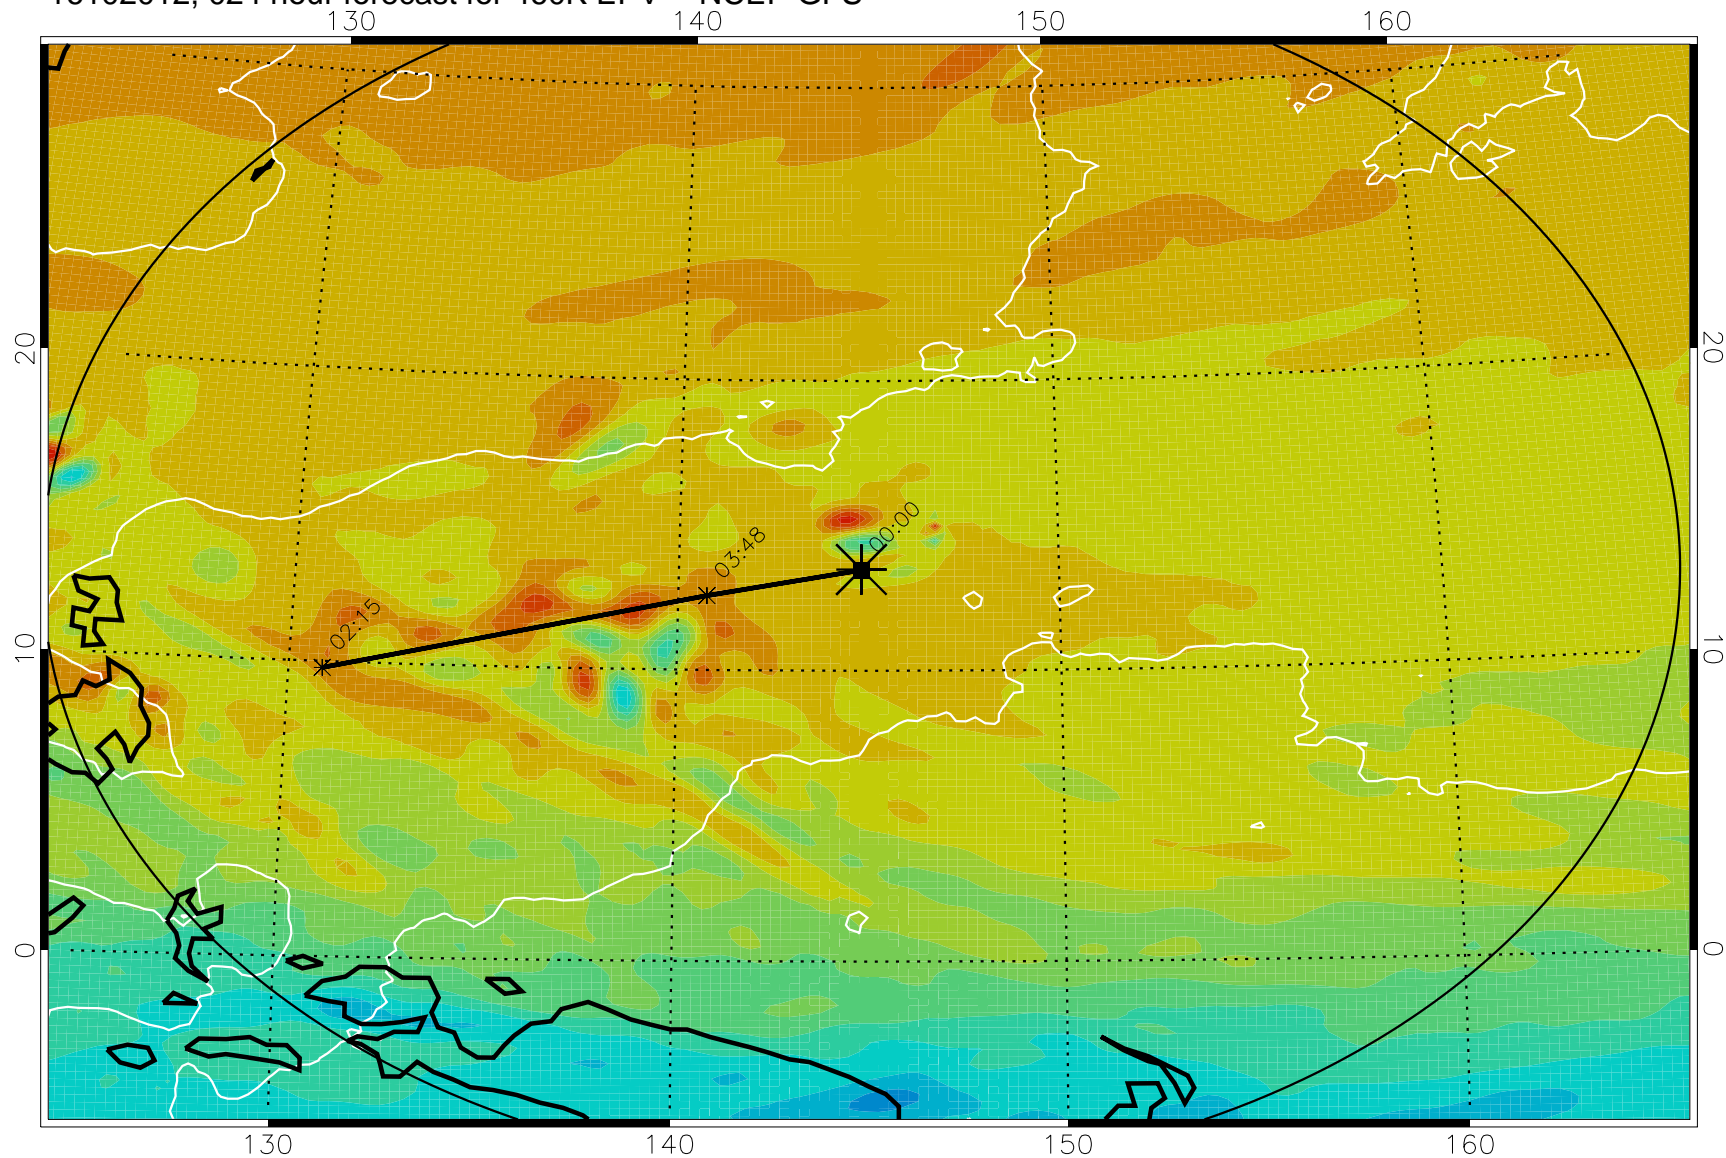

16101918, 006 hour forecast for 460K EPV -- NCEP GFS

460K Montgomery Streamfunction, white

Range ring of 2304 km

16102000, 012 hour forecast for 460K EPV -- NCEP GFS

460K Montgomery Streamfunction, white

Range ring of 2304 km

16102006, 018 hour forecast for 460K EPV -- NCEP GFS

460K Montgomery Streamfunction, white

Range ring of 2304 km

16102012, 024 hour forecast for 460K EPV -- NCEP GFS

460K Montgomery Streamfunction, white

Range ring of 2304 km

16102018, 030 hour forecast for 460K EPV -- NCEP GFS

460K Montgomery Streamfunction, white

Range ring of 2304 km

16102100, 036 hour forecast for 460K EPV -- NCEP GFS

460K Montgomery Streamfunction, white

Range ring of 2304 km

16102106, 042 hour forecast for 460K EPV -- NCEP GFS

460K Montgomery Streamfunction, white

Range ring of 2304 km

16102112, 048 hour forecast for 460K EPV -- NCEP GFS

460K Montgomery Streamfunction, white

Range ring of 2304 km