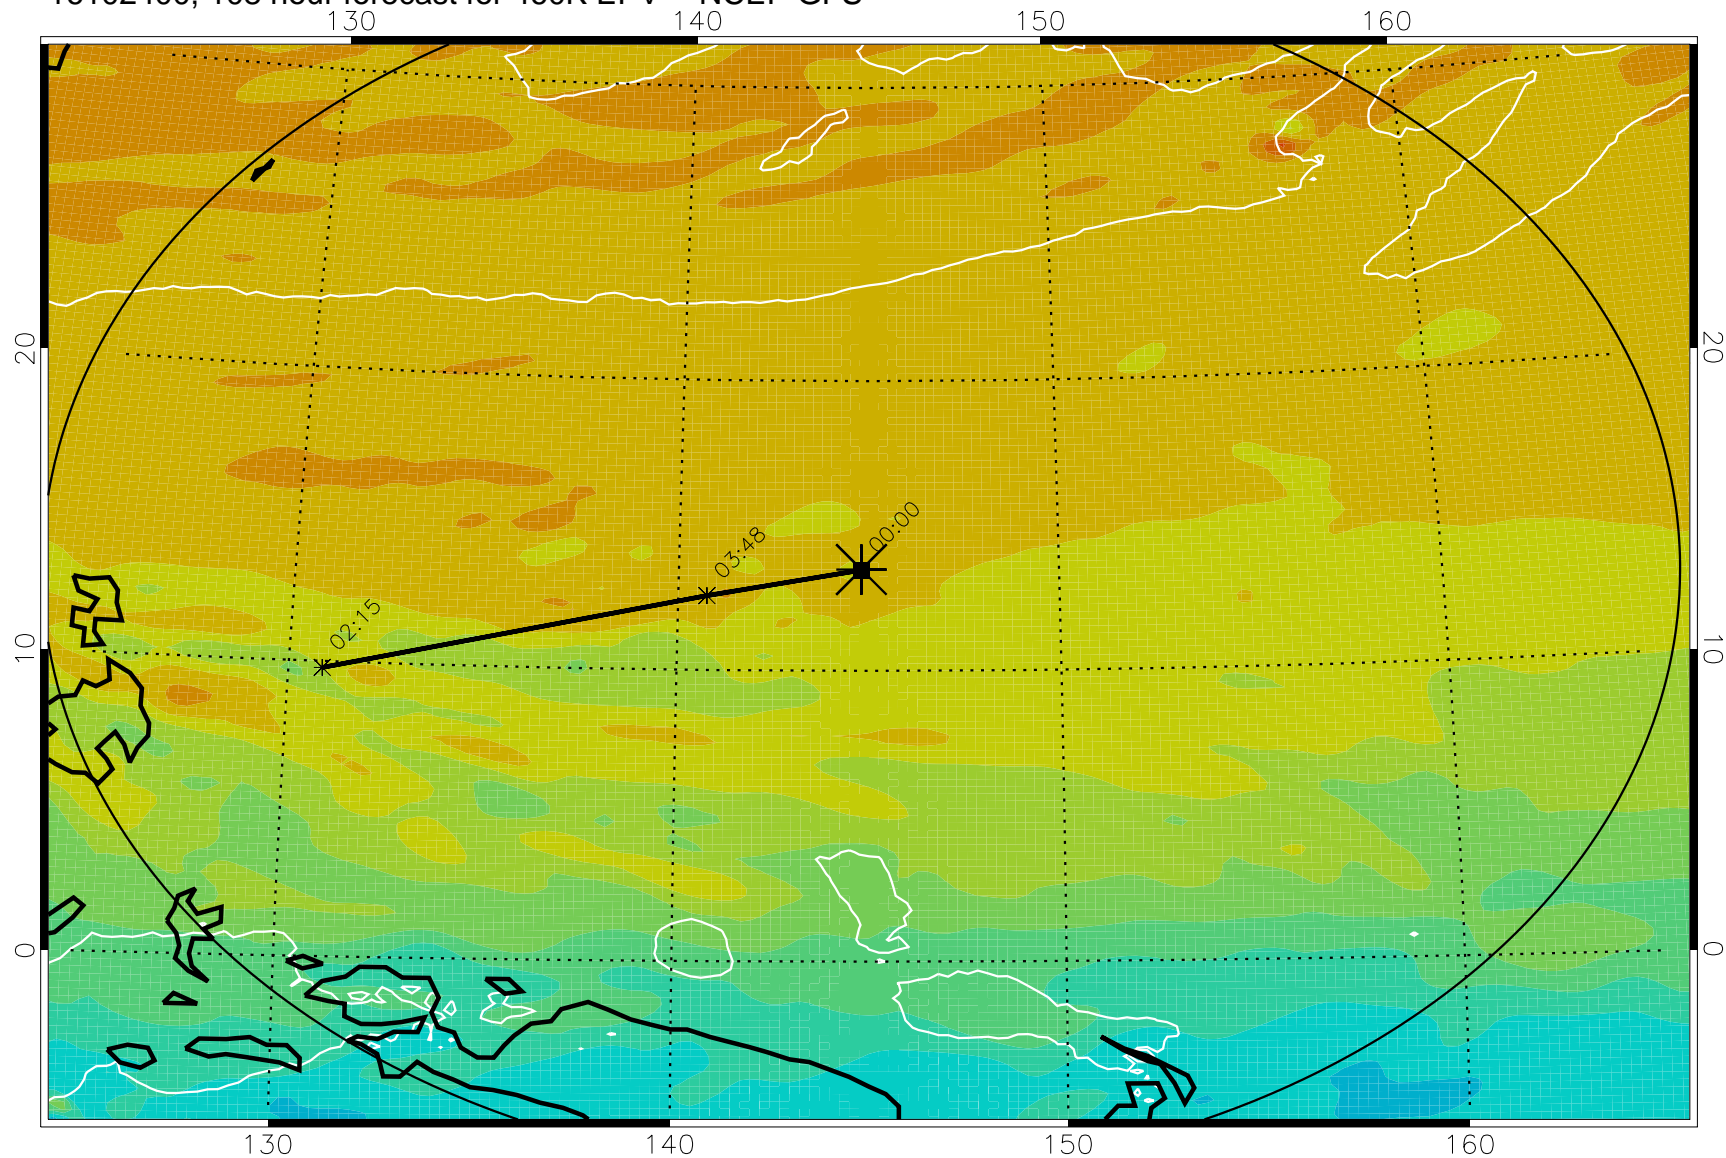

16102218, 078 hour forecast for 460K EPV -- NCEP GFS

460K Montgomery Streamfunction, white

Range ring of 2304 km

16102300, 084 hour forecast for 460K EPV -- NCEP GFS

460K Montgomery Streamfunction, white

Range ring of 2304 km

16102306, 090 hour forecast for 460K EPV -- NCEP GFS

460K Montgomery Streamfunction, white

Range ring of 2304 km

16102312, 096 hour forecast for 460K EPV -- NCEP GFS

460K Montgomery Streamfunction, white

Range ring of 2304 km

16102318, 102 hour forecast for 460K EPV -- NCEP GFS

460K Montgomery Streamfunction, white

Range ring of 2304 km

16102400, 108 hour forecast for 460K EPV -- NCEP GFS

460K Montgomery Streamfunction, white

Range ring of 2304 km

16102406, 114 hour forecast for 460K EPV -- NCEP GFS

460K Montgomery Streamfunction, white

Range ring of 2304 km

16102412, 120 hour forecast for 460K EPV -- NCEP GFS

460K Montgomery Streamfunction, white

Range ring of 2304 km