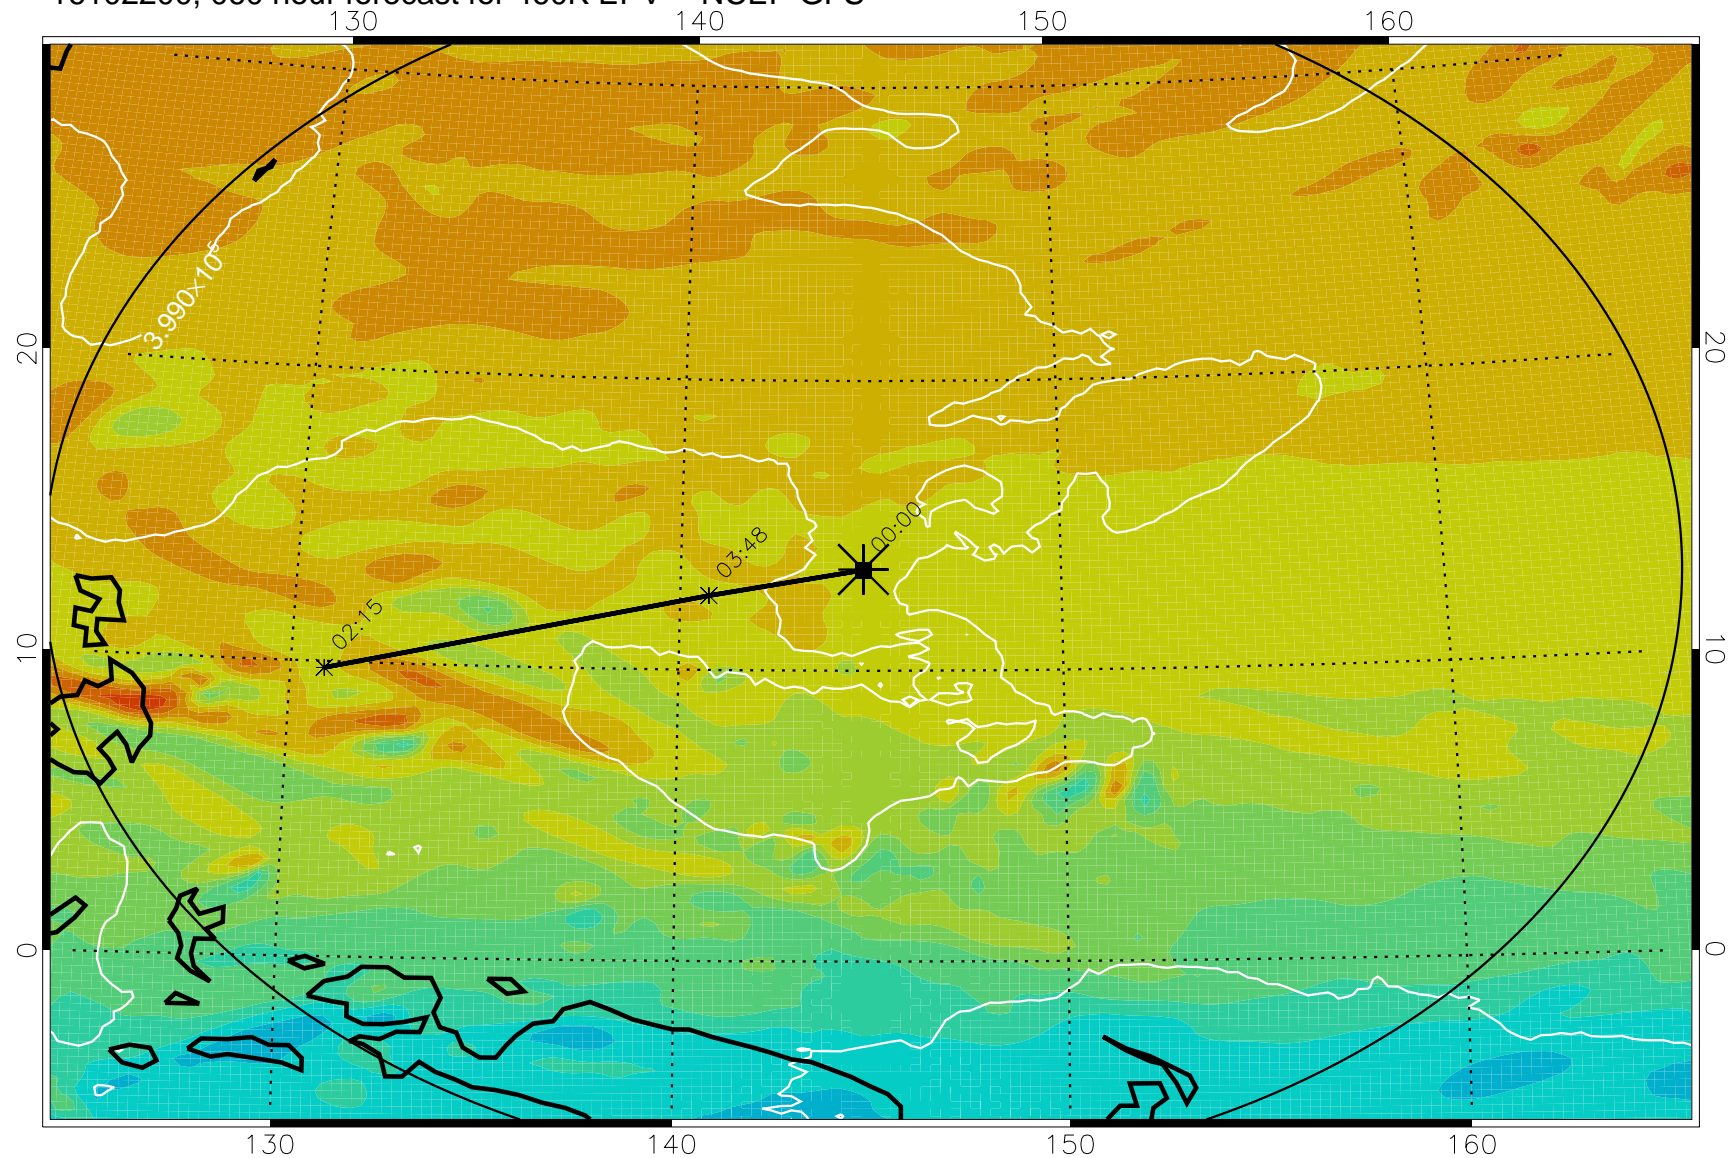

16102018, 030 hour forecast for 460K EPV -- NCEP GFS

460K Montgomery Streamfunction, white

Range ring of 2304 km

16102100, 036 hour forecast for 460K EPV -- NCEP GFS

460K Montgomery Streamfunction, white

Range ring of 2304 km

16102106, 042 hour forecast for 460K EPV -- NCEP GFS

460K Montgomery Streamfunction, white

Range ring of 2304 km

16102112, 048 hour forecast for 460K EPV -- NCEP GFS

460K Montgomery Streamfunction, white

Range ring of 2304 km

16102118, 054 hour forecast for 460K EPV -- NCEP GFS

460K Montgomery Streamfunction, white

Range ring of 2304 km

16102200, 060 hour forecast for 460K EPV -- NCEP GFS

460K Montgomery Streamfunction, white

Range ring of 2304 km

16102206, 066 hour forecast for 460K EPV -- NCEP GFS

460K Montgomery Streamfunction, white

Range ring of 2304 km

16102212, 072 hour forecast for 460K EPV -- NCEP GFS

460K Montgomery Streamfunction, white

Range ring of 2304 km