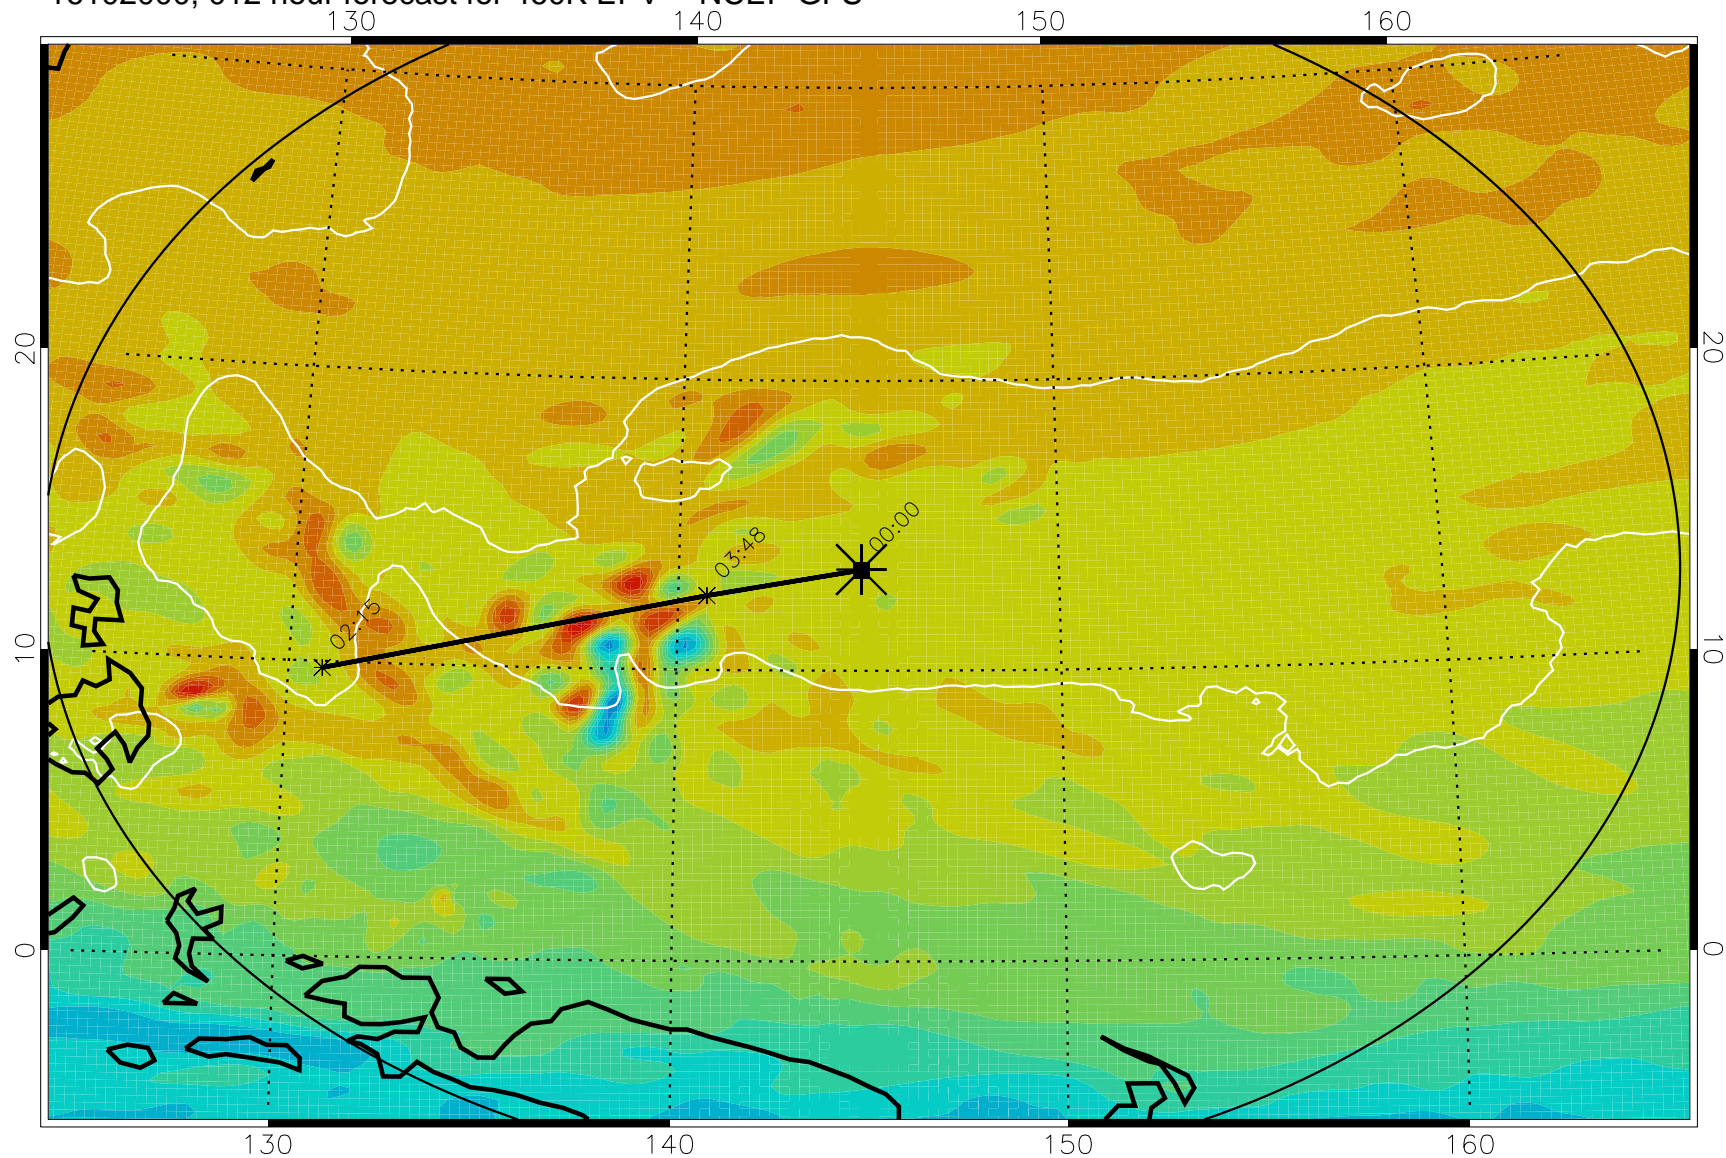

16101918, 006 hour forecast for 460K EPV -- NCEP GFS

460K Montgomery Streamfunction, white

Range ring of 2304 km

16102000, 012 hour forecast for 460K EPV -- NCEP GFS

460K Montgomery Streamfunction, white

Range ring of 2304 km

16102006, 018 hour forecast for 460K EPV -- NCEP GFS

460K Montgomery Streamfunction, white

Range ring of 2304 km

16102012, 024 hour forecast for 460K EPV -- NCEP GFS

460K Montgomery Streamfunction, white

Range ring of 2304 km

16102018, 030 hour forecast for 460K EPV -- NCEP GFS

460K Montgomery Streamfunction, white

Range ring of 2304 km

16102100, 036 hour forecast for 460K EPV -- NCEP GFS

460K Montgomery Streamfunction, white

Range ring of 2304 km

16102106, 042 hour forecast for 460K EPV -- NCEP GFS

460K Montgomery Streamfunction, white

Range ring of 2304 km

16102112, 048 hour forecast for 460K EPV -- NCEP GFS

460K Montgomery Streamfunction, white

Range ring of 2304 km