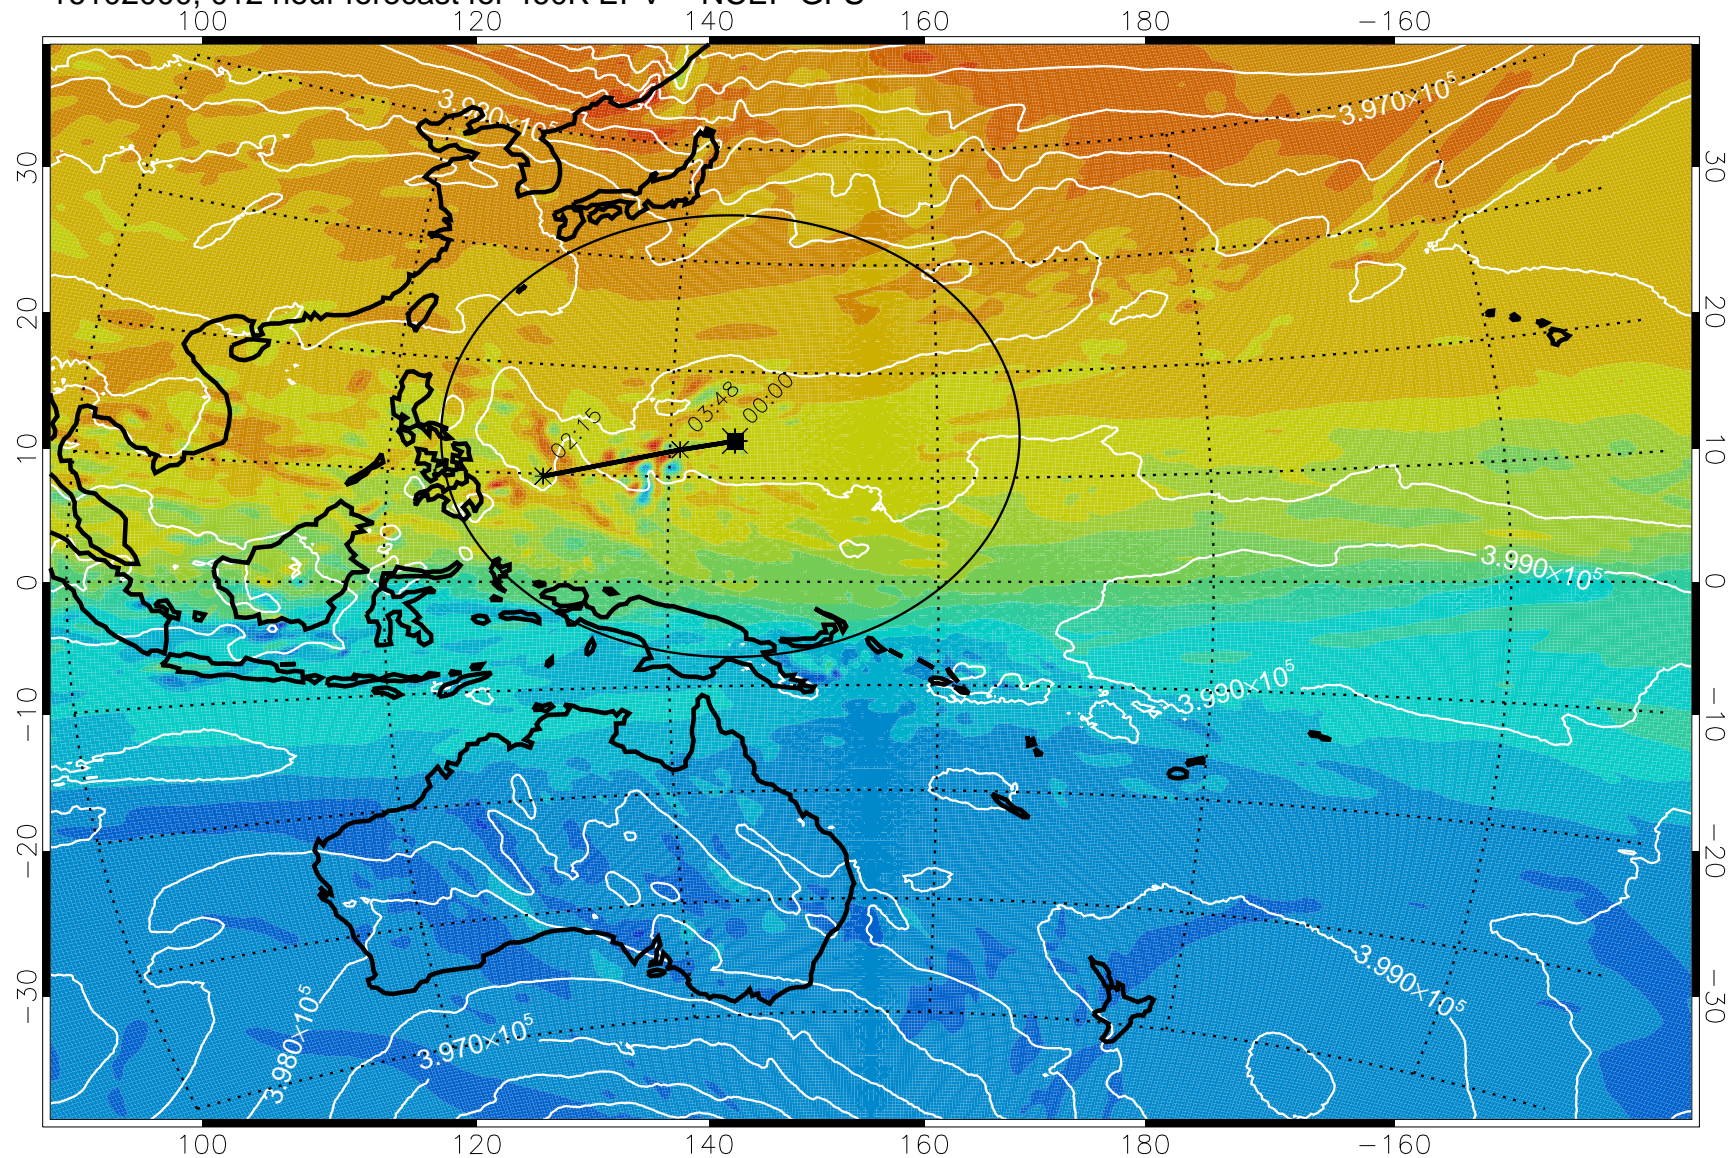

16101918, 006 hour forecast for 460K EPV -- NCEP GFS

460K Montgomery Streamfunction, white

Range ring of 2304 km

16102000, 012 hour forecast for 460K EPV -- NCEP GFS

460K Montgomery Streamfunction, white

Range ring of 2304 km

16102006, 018 hour forecast for 460K EPV -- NCEP GFS

16102012, 024 hour forecast for 460K EPV -- NCEP GFS

460K Montgomery Streamfunction, white

Range ring of 2304 km

16102018, 030 hour forecast for 460K EPV -- NCEP GFS

460K Montgomery Streamfunction, white

Range ring of 2304 km

16102100, 036 hour forecast for 460K EPV -- NCEP GFS

460K Montgomery Streamfunction, white

Range ring of 2304 km

16102106, 042 hour forecast for 460K EPV -- NCEP GFS

460K Montgomery Streamfunction, white

Range ring of 2304 km

16102112, 048 hour forecast for 460K EPV -- NCEP GFS

460K Montgomery Streamfunction, white

Range ring of 2304 km

16102118, 054 hour forecast for 460K EPV -- NCEP GFS