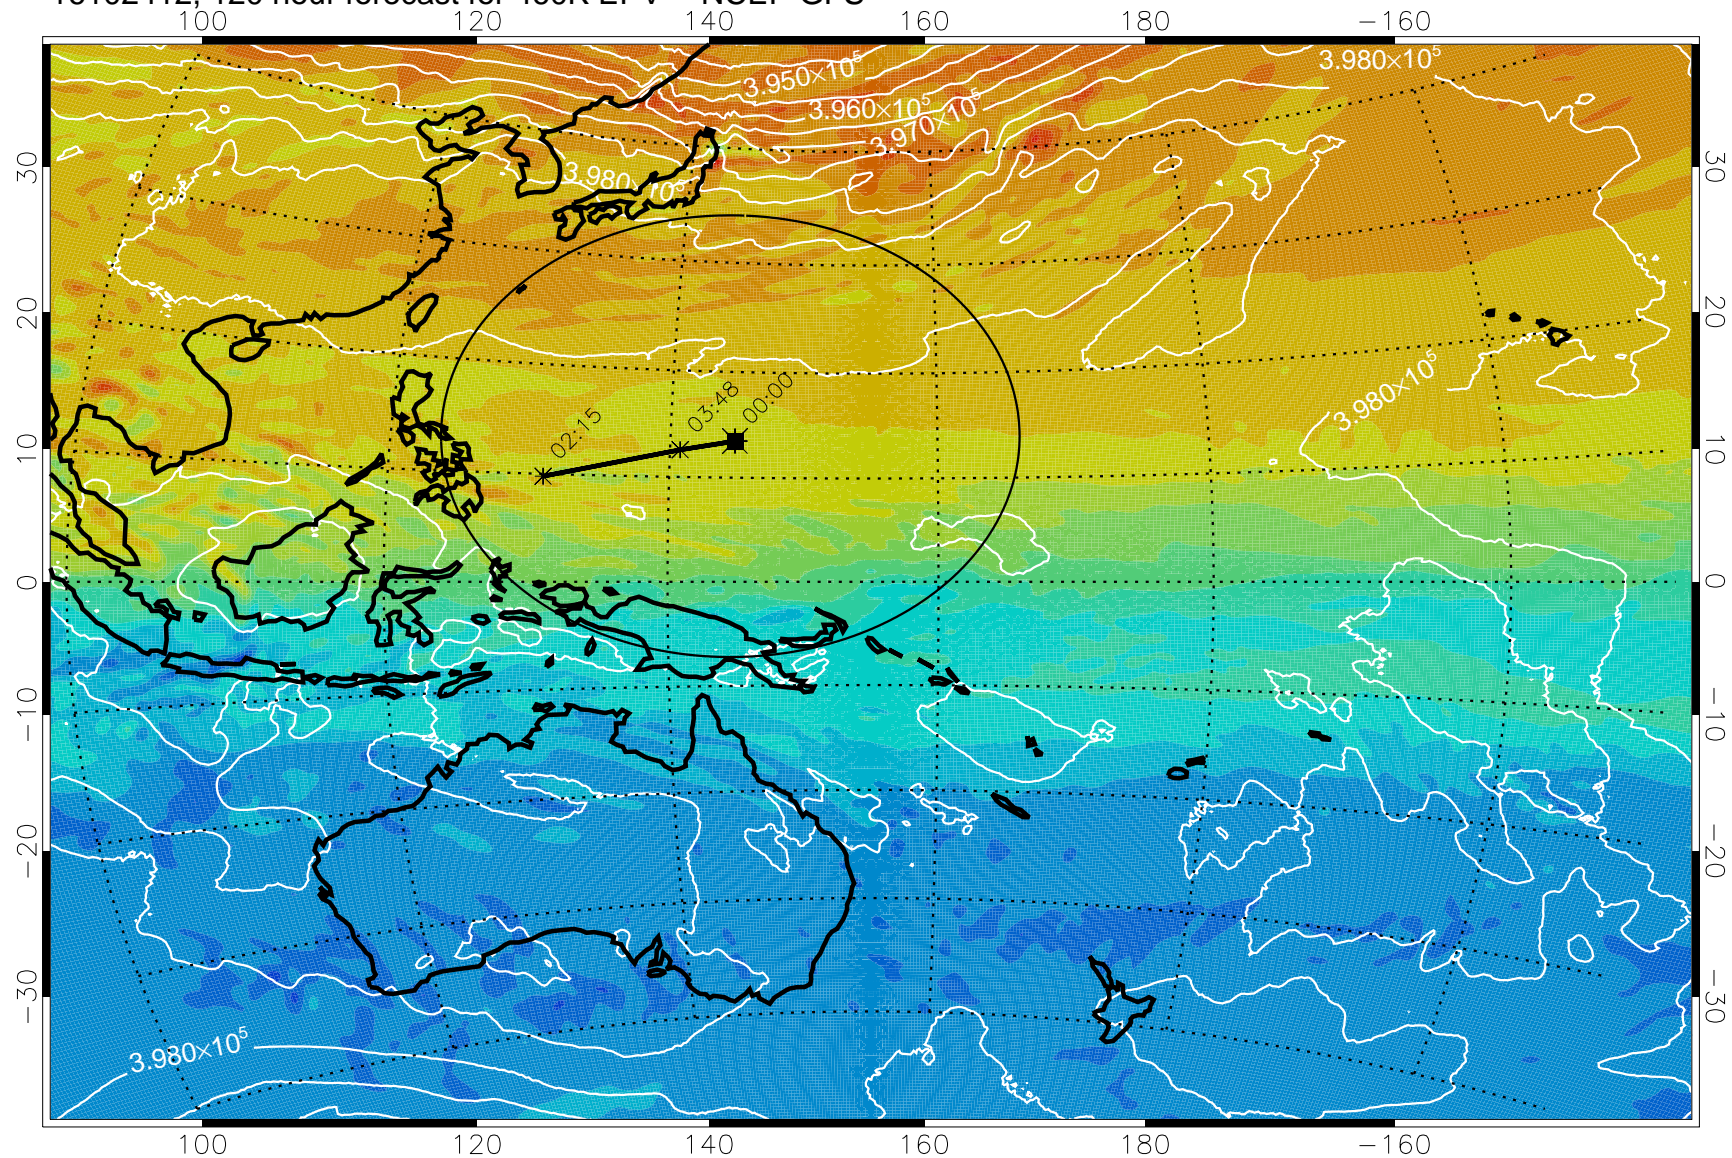

16102312, 096 hour forecast for 460K EPV -- NCEP GFS

460K Montgomery Streamfunction, white

Range ring of 2304 km

16102318, 102 hour forecast for 460K EPV -- NCEP GFS

460K Montgomery Streamfunction, white

Range ring of 2304 km

16102400, 108 hour forecast for 460K EPV -- NCEP GFS

460K Montgomery Streamfunction, white

Range ring of 2304 km

16102406, 114 hour forecast for 460K EPV -- NCEP GFS

460K Montgomery Streamfunction, white

Range ring of 2304 km

16102412, 120 hour forecast for 460K EPV -- NCEP GFS

460K Montgomery Streamfunction, white

Range ring of 2304 km