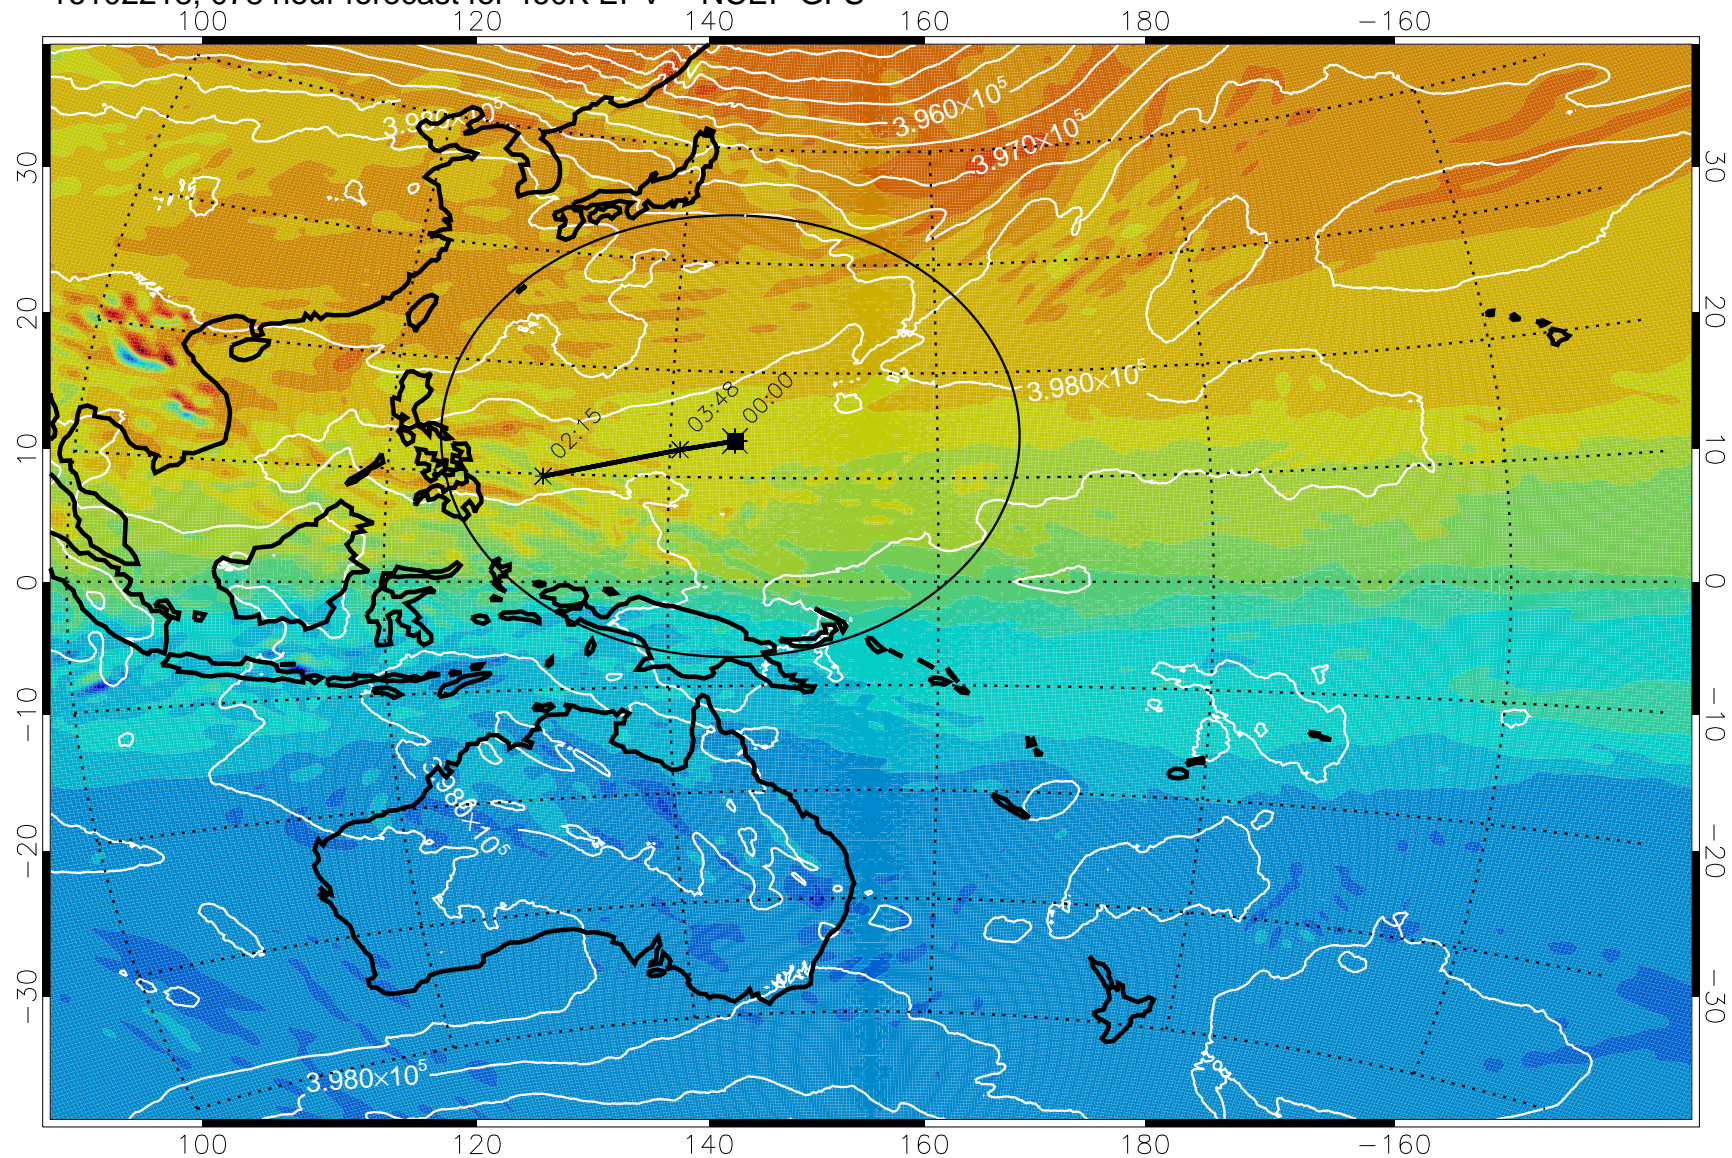

460K Montgomery Streamfunction, white

Range ring of 2304 km

16102200, 060 hour forecast for 460K EPV -- NCEP GFS

460K Montgomery Streamfunction, white

Range ring of 2304 km

16102206, 066 hour forecast for 460K EPV -- NCEP GFS

460K Montgomery Streamfunction, white

Range ring of 2304 km

16102212, 072 hour forecast for 460K EPV -- NCEP GFS

460K Montgomery Streamfunction, white

Range ring of 2304 km

16102218, 078 hour forecast for 460K EPV -- NCEP GFS

460K Montgomery Streamfunction, white

Range ring of 2304 km

16102300, 084 hour forecast for 460K EPV -- NCEP GFS

16102306, 090 hour forecast for 460K EPV -- NCEP GFS

460K Montgomery Streamfunction, white

Range ring of 2304 km

16102312, 096 hour forecast for 460K EPV -- NCEP GFS

460K Montgomery Streamfunction, white

Range ring of 2304 km

16102318, 102 hour forecast for 460K EPV -- NCEP GFS

460K Montgomery Streamfunction, white

Range ring of 2304 km