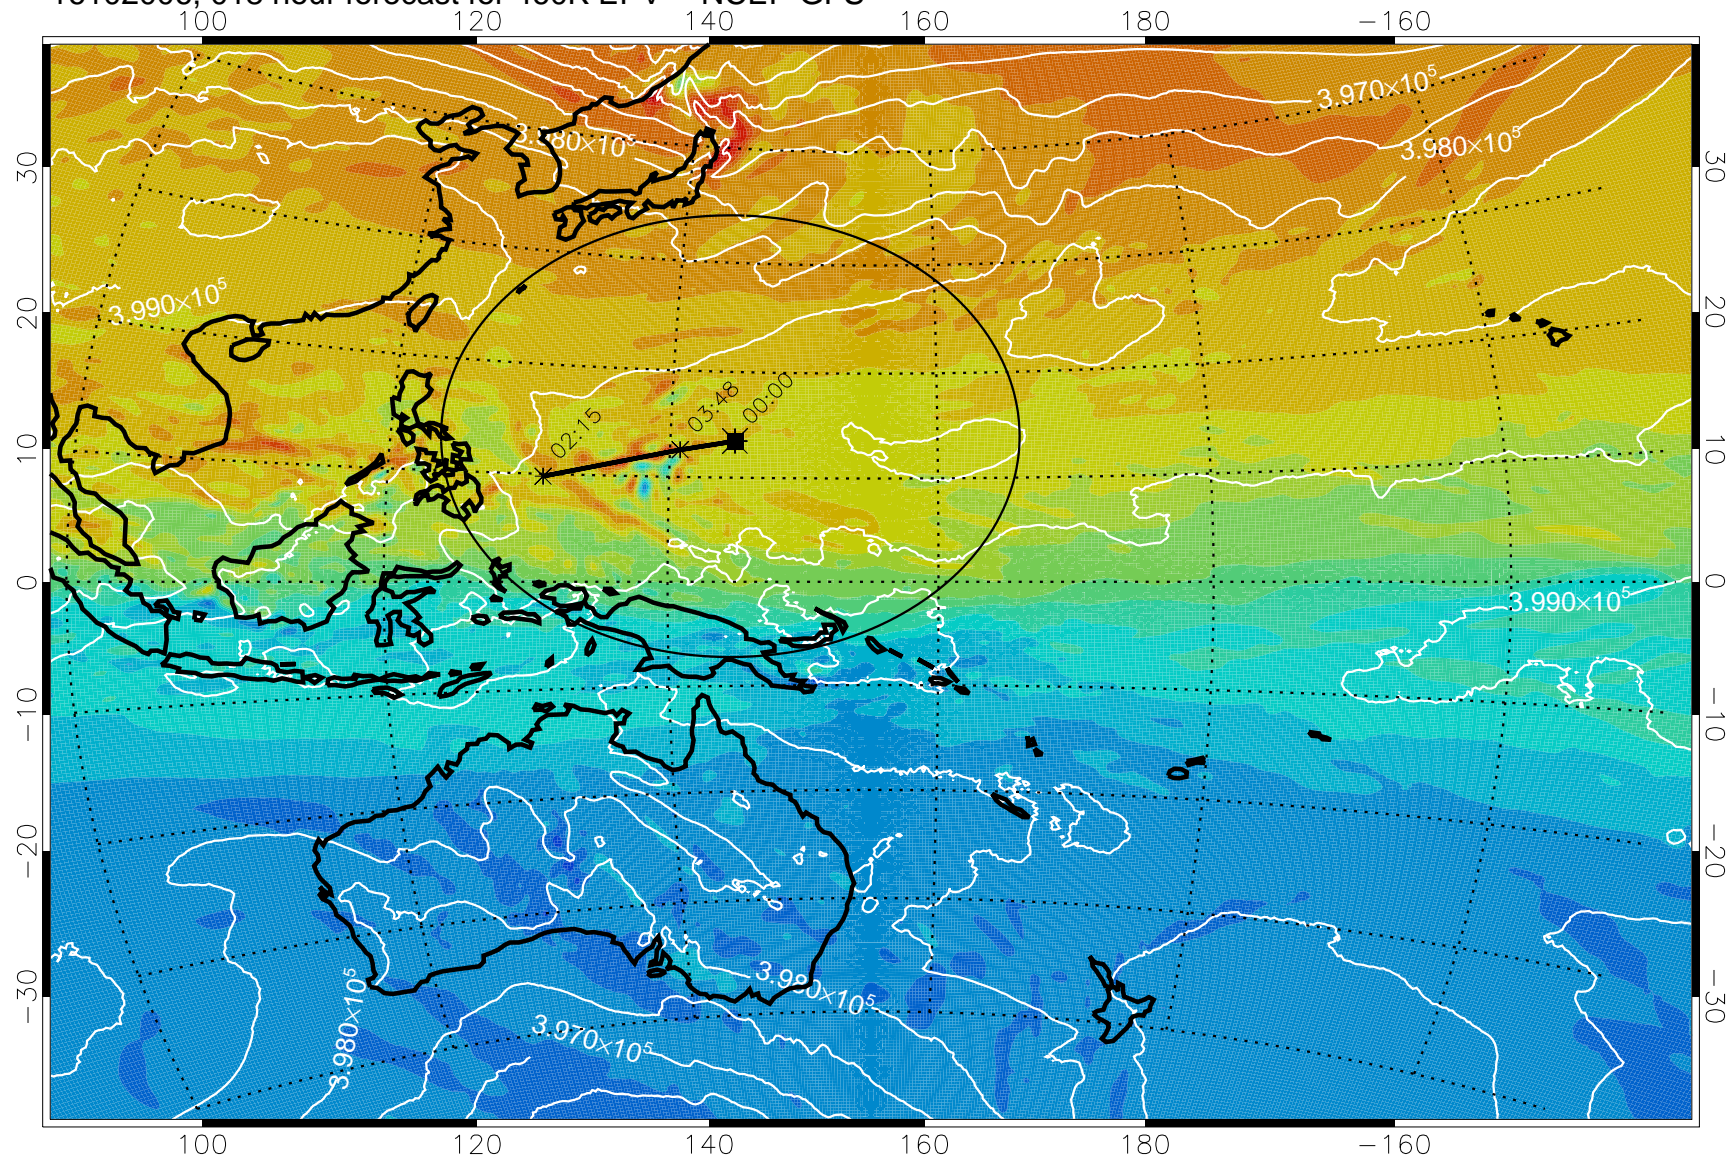

16101918, 006 hour forecast for 460K EPV -- NCEP GFS

460K Montgomery Streamfunction, white

Range ring of 2304 km

16102000, 012 hour forecast for 460K EPV -- NCEP GFS

460K Montgomery Streamfunction, white

Range ring of 2304 km

16102006, 018 hour forecast for 460K EPV -- NCEP GFS

16102012, 024 hour forecast for 460K EPV -- NCEP GFS

460K Montgomery Streamfunction, white

Range ring of 2304 km

16102018, 030 hour forecast for 460K EPV -- NCEP GFS

460K Montgomery Streamfunction, white

Range ring of 2304 km

16102100, 036 hour forecast for 460K EPV -- NCEP GFS

460K Montgomery Streamfunction, white

Range ring of 2304 km

16102106, 042 hour forecast for 460K EPV -- NCEP GFS

460K Montgomery Streamfunction, white

Range ring of 2304 km

16102112, 048 hour forecast for 460K EPV -- NCEP GFS

460K Montgomery Streamfunction, white

Range ring of 2304 km

16102118, 054 hour forecast for 460K EPV -- NCEP GFS