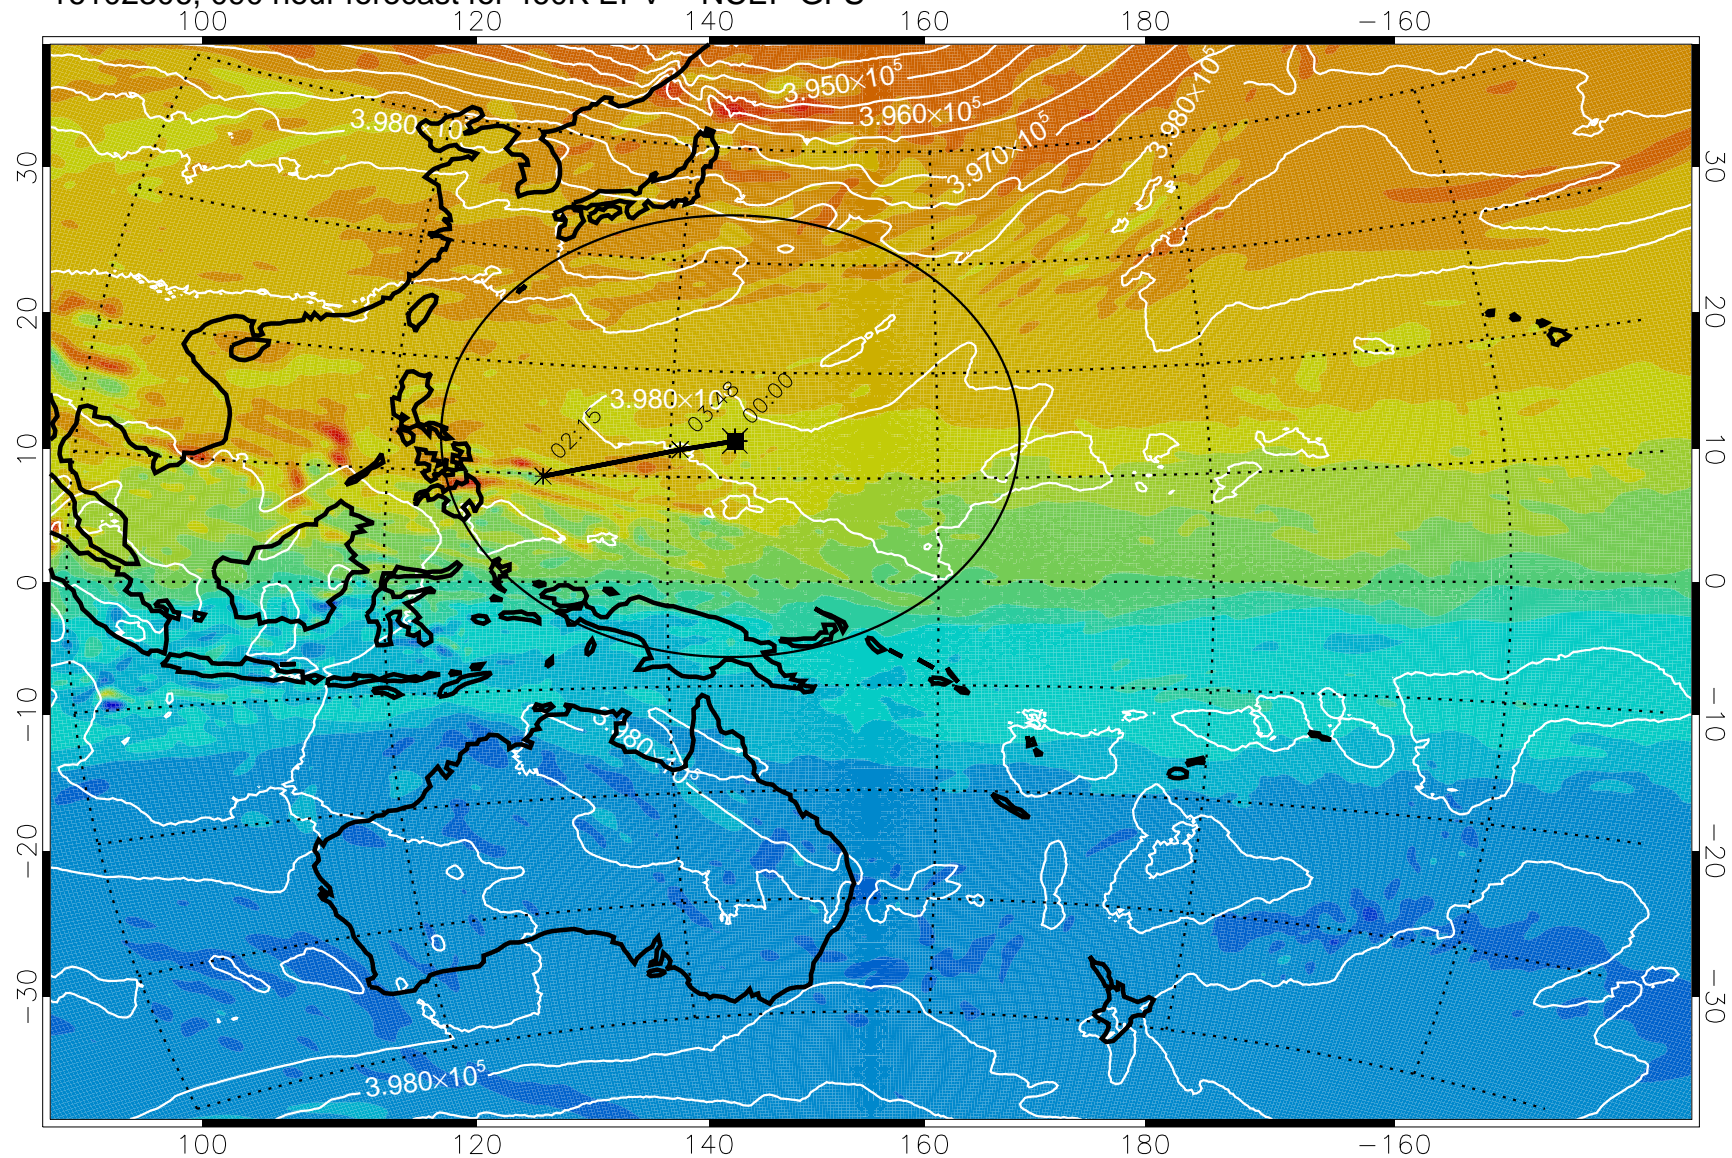

460K Montgomery Streamfunction, white

Range ring of 2304 km

16102200, 060 hour forecast for 460K EPV -- NCEP GFS

460K Montgomery Streamfunction, white

Range ring of 2304 km

16102206, 066 hour forecast for 460K EPV -- NCEP GFS

460K Montgomery Streamfunction, white

Range ring of 2304 km

16102212, 072 hour forecast for 460K EPV -- NCEP GFS

460K Montgomery Streamfunction, white

Range ring of 2304 km

16102218, 078 hour forecast for 460K EPV -- NCEP GFS

460K Montgomery Streamfunction, white

Range ring of 2304 km

16102300, 084 hour forecast for 460K EPV -- NCEP GFS

16102306, 090 hour forecast for 460K EPV -- NCEP GFS

460K Montgomery Streamfunction, white

Range ring of 2304 km

16102312, 096 hour forecast for 460K EPV -- NCEP GFS

460K Montgomery Streamfunction, white

Range ring of 2304 km

16102318, 102 hour forecast for 460K EPV -- NCEP GFS

460K Montgomery Streamfunction, white

Range ring of 2304 km