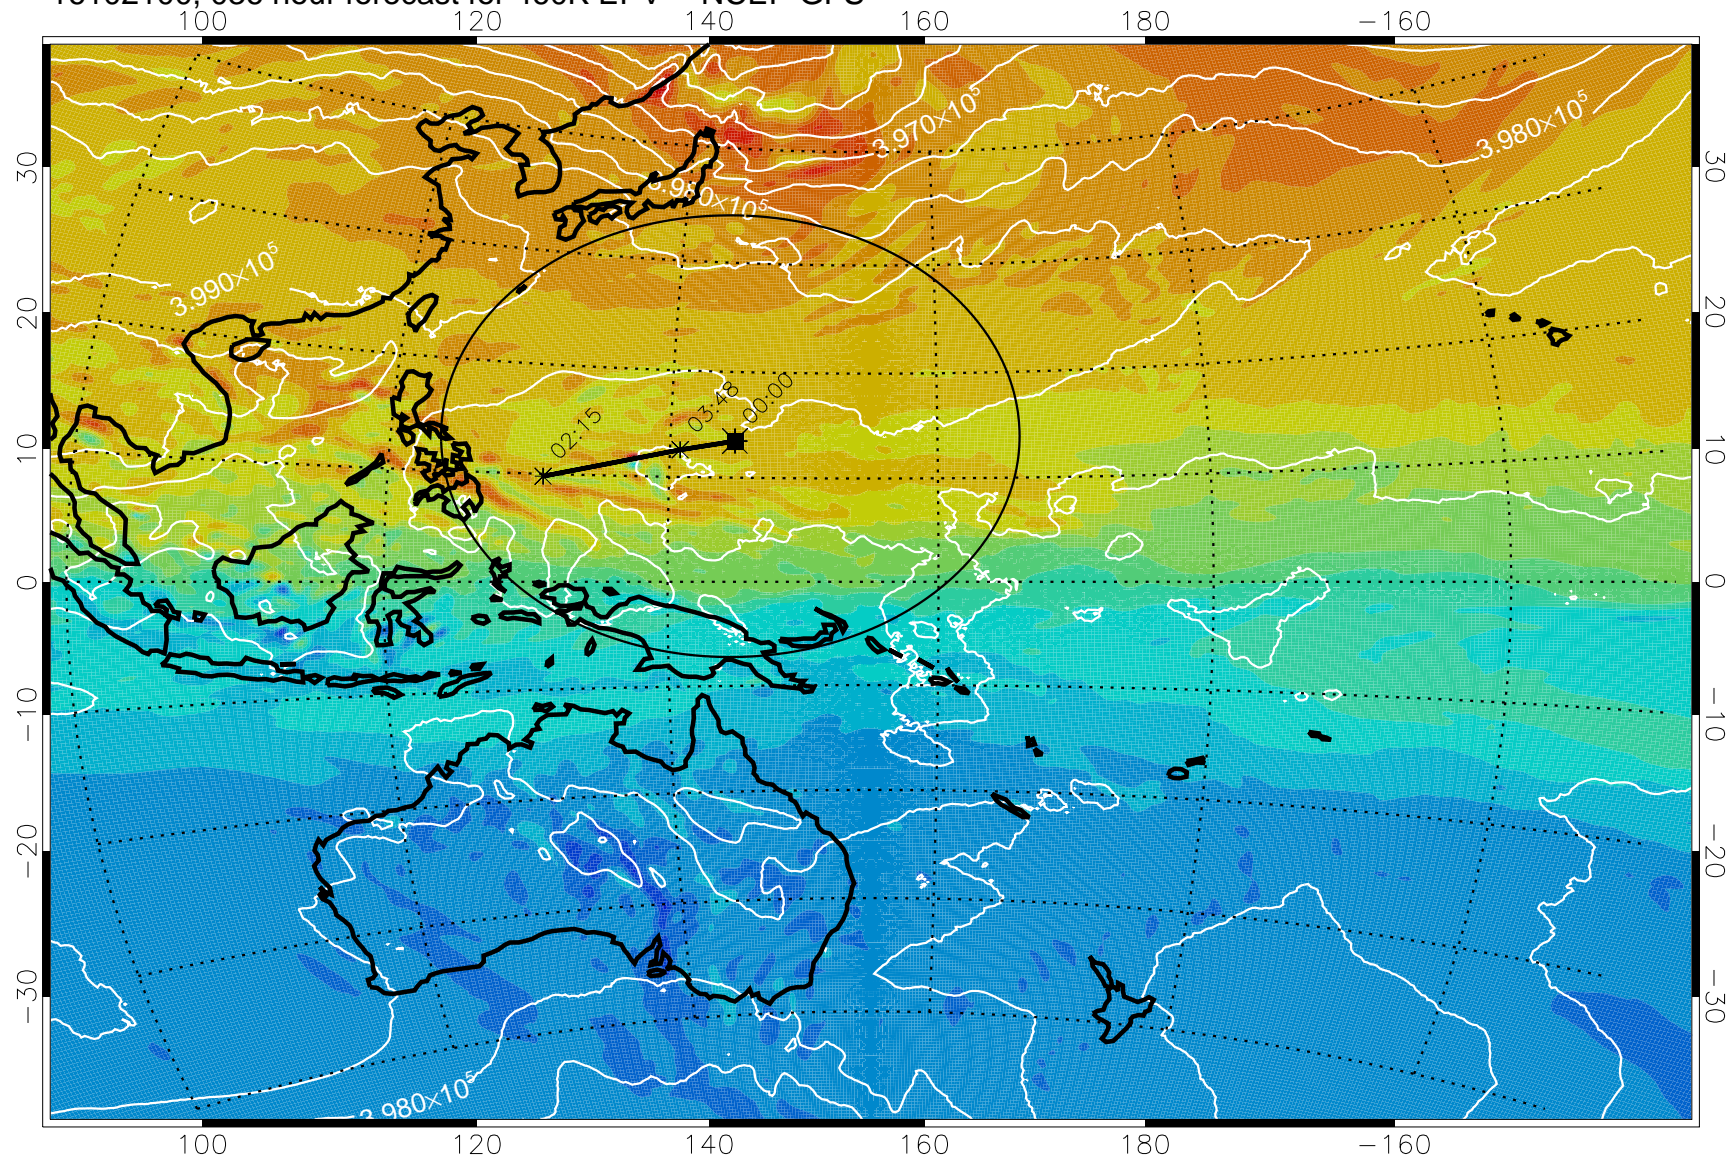

16101918, 006 hour forecast for 460K EPV -- NCEP GFS

460K Montgomery Streamfunction, white

Range ring of 2304 km

16102000, 012 hour forecast for 460K EPV -- NCEP GFS

460K Montgomery Streamfunction, white

Range ring of 2304 km

16102006, 018 hour forecast for 460K EPV -- NCEP GFS

16102012, 024 hour forecast for 460K EPV -- NCEP GFS

460K Montgomery Streamfunction, white

Range ring of 2304 km

16102018, 030 hour forecast for 460K EPV -- NCEP GFS

460K Montgomery Streamfunction, white

Range ring of 2304 km

16102100, 036 hour forecast for 460K EPV -- NCEP GFS

460K Montgomery Streamfunction, white

Range ring of 2304 km

16102106, 042 hour forecast for 460K EPV -- NCEP GFS

460K Montgomery Streamfunction, white

Range ring of 2304 km

16102112, 048 hour forecast for 460K EPV -- NCEP GFS

460K Montgomery Streamfunction, white

Range ring of 2304 km

16102118, 054 hour forecast for 460K EPV -- NCEP GFS