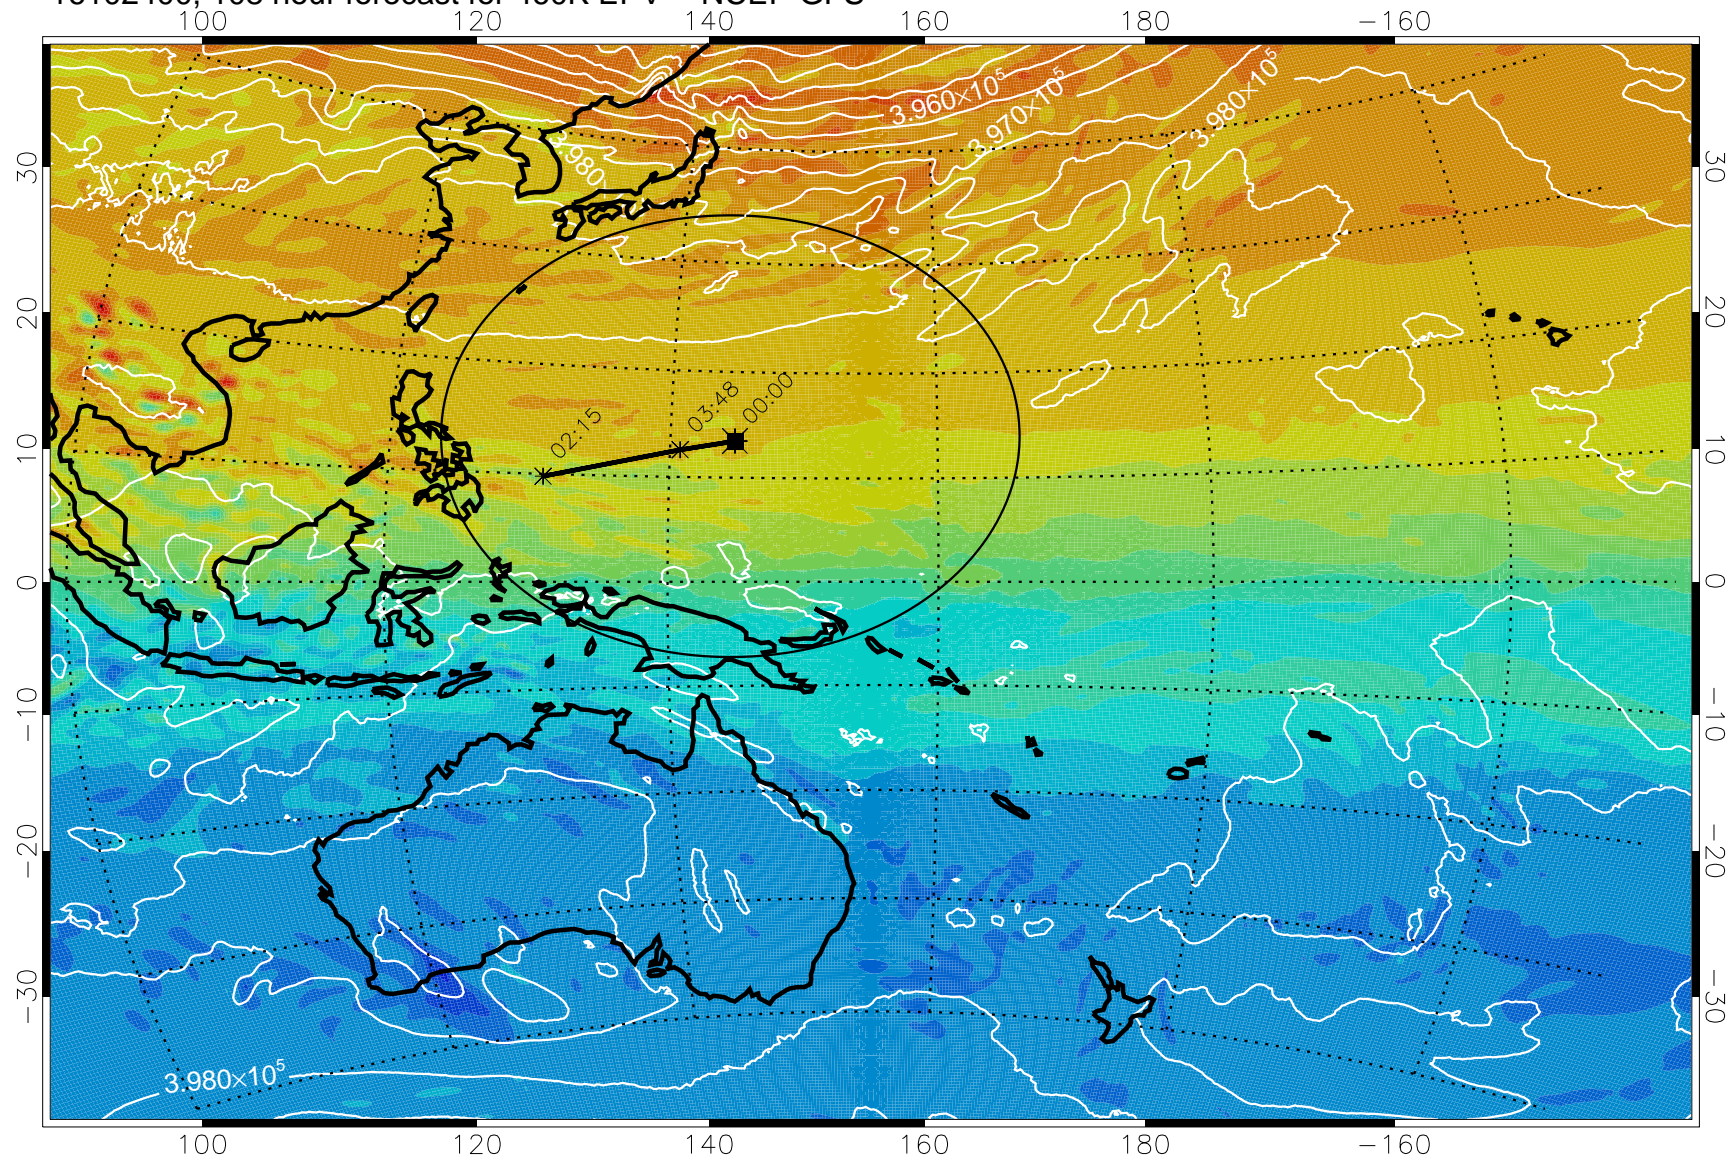

460K Montgomery Streamfunction, white

Range ring of 2304 km

16102300, 084 hour forecast for 460K EPV -- NCEP GFS

16102306, 090 hour forecast for 460K EPV -- NCEP GFS

460K Montgomery Streamfunction, white

Range ring of 2304 km

16102312, 096 hour forecast for 460K EPV -- NCEP GFS

460K Montgomery Streamfunction, white

Range ring of 2304 km

16102318, 102 hour forecast for 460K EPV -- NCEP GFS

460K Montgomery Streamfunction, white

Range ring of 2304 km

16102400, 108 hour forecast for 460K EPV -- NCEP GFS

460K Montgomery Streamfunction, white

Range ring of 2304 km

16102406, 114 hour forecast for 460K EPV -- NCEP GFS

460K Montgomery Streamfunction, white

Range ring of 2304 km

16102412, 120 hour forecast for 460K EPV -- NCEP GFS

460K Montgomery Streamfunction, white

Range ring of 2304 km