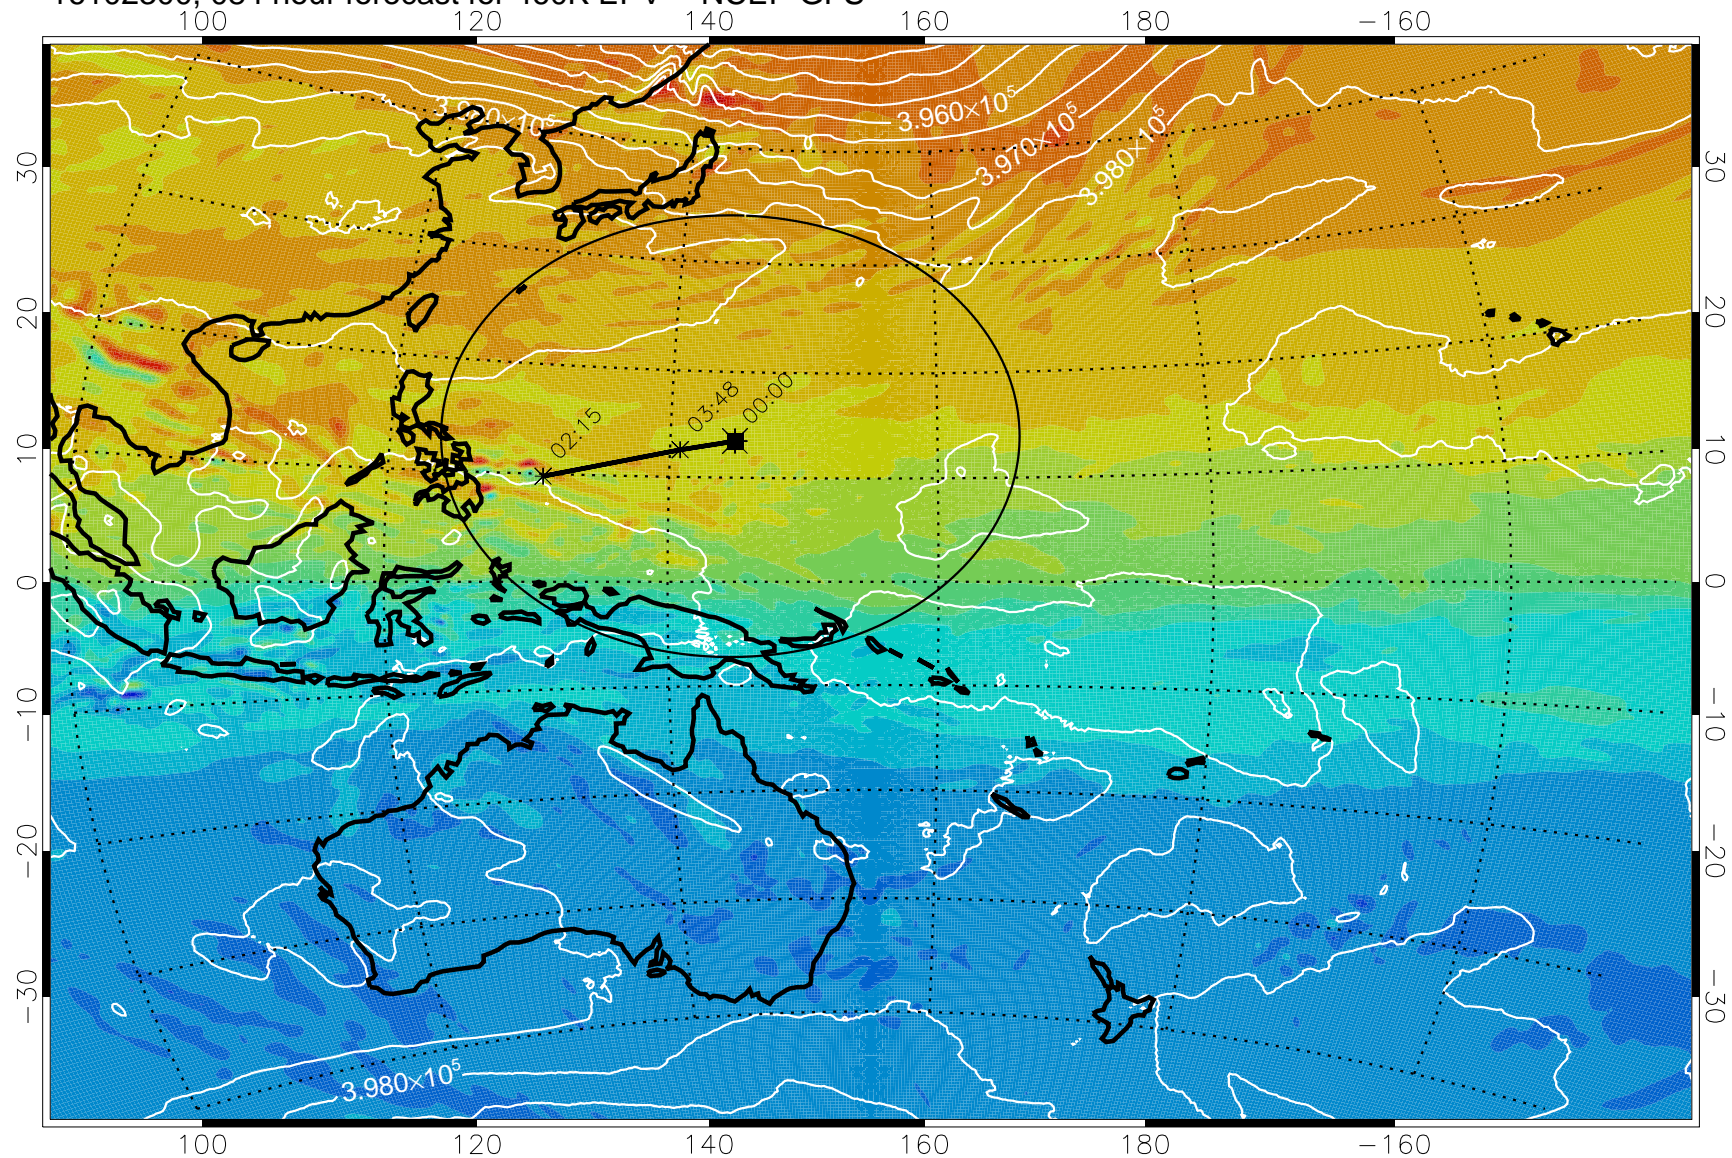

460K Montgomery Streamfunction, white

Range ring of 2304 km

16102200, 060 hour forecast for 460K EPV -- NCEP GFS

460K Montgomery Streamfunction, white

Range ring of 2304 km

16102206, 066 hour forecast for 460K EPV -- NCEP GFS

460K Montgomery Streamfunction, white

Range ring of 2304 km

16102212, 072 hour forecast for 460K EPV -- NCEP GFS

460K Montgomery Streamfunction, white

Range ring of 2304 km

16102218, 078 hour forecast for 460K EPV -- NCEP GFS

460K Montgomery Streamfunction, white

Range ring of 2304 km

16102300, 084 hour forecast for 460K EPV -- NCEP GFS

16102306, 090 hour forecast for 460K EPV -- NCEP GFS

460K Montgomery Streamfunction, white

Range ring of 2304 km

16102312, 096 hour forecast for 460K EPV -- NCEP GFS

460K Montgomery Streamfunction, white

Range ring of 2304 km

16102318, 102 hour forecast for 460K EPV -- NCEP GFS

460K Montgomery Streamfunction, white

Range ring of 2304 km