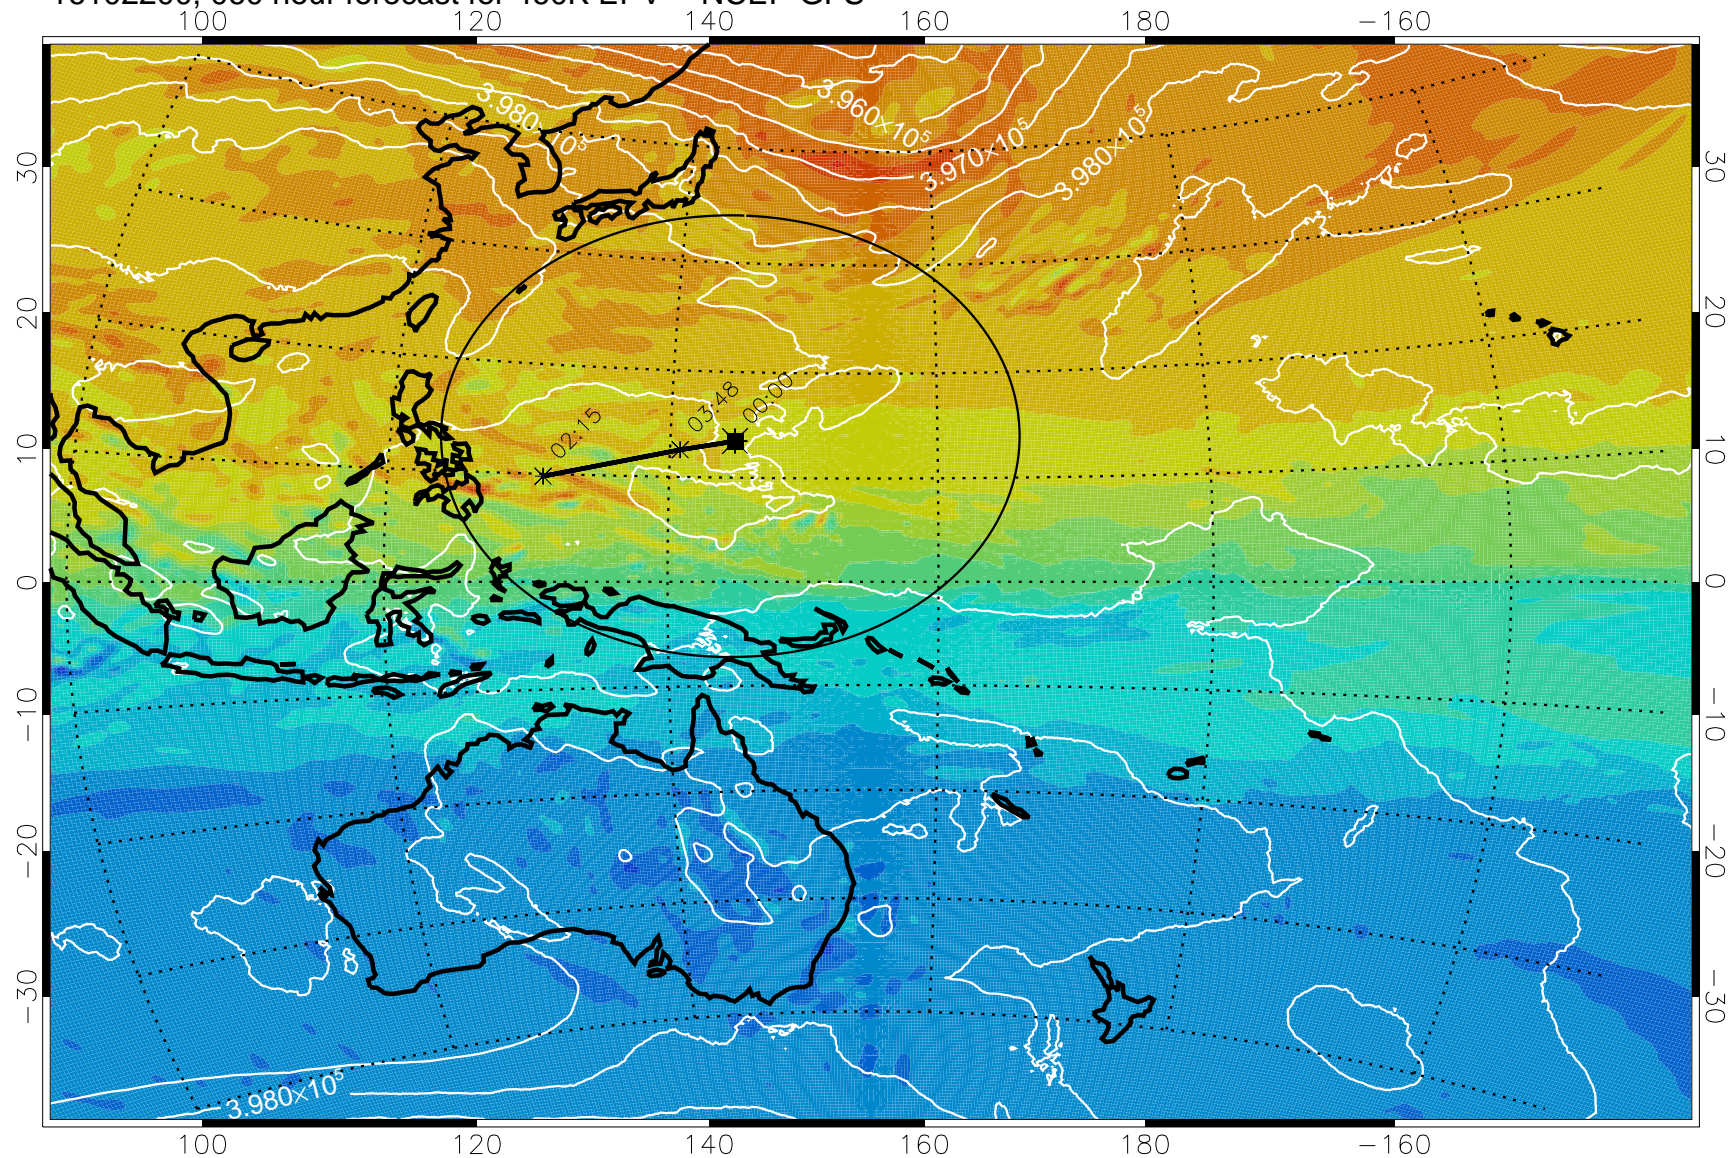

460K Montgomery Streamfunction, white

Range ring of 2304 km

16102100, 036 hour forecast for 460K EPV -- NCEP GFS

460K Montgomery Streamfunction, white

Range ring of 2304 km

16102106, 042 hour forecast for 460K EPV -- NCEP GFS

460K Montgomery Streamfunction, white

Range ring of 2304 km

16102112, 048 hour forecast for 460K EPV -- NCEP GFS

460K Montgomery Streamfunction, white

Range ring of 2304 km

16102118, 054 hour forecast for 460K EPV -- NCEP GFS

460K Montgomery Streamfunction, white

Range ring of 2304 km

16102200, 060 hour forecast for 460K EPV -- NCEP GFS

460K Montgomery Streamfunction, white

Range ring of 2304 km

16102206, 066 hour forecast for 460K EPV -- NCEP GFS

460K Montgomery Streamfunction, white

Range ring of 2304 km

16102212, 072 hour forecast for 460K EPV -- NCEP GFS

460K Montgomery Streamfunction, white

Range ring of 2304 km

16102218, 078 hour forecast for 460K EPV -- NCEP GFS