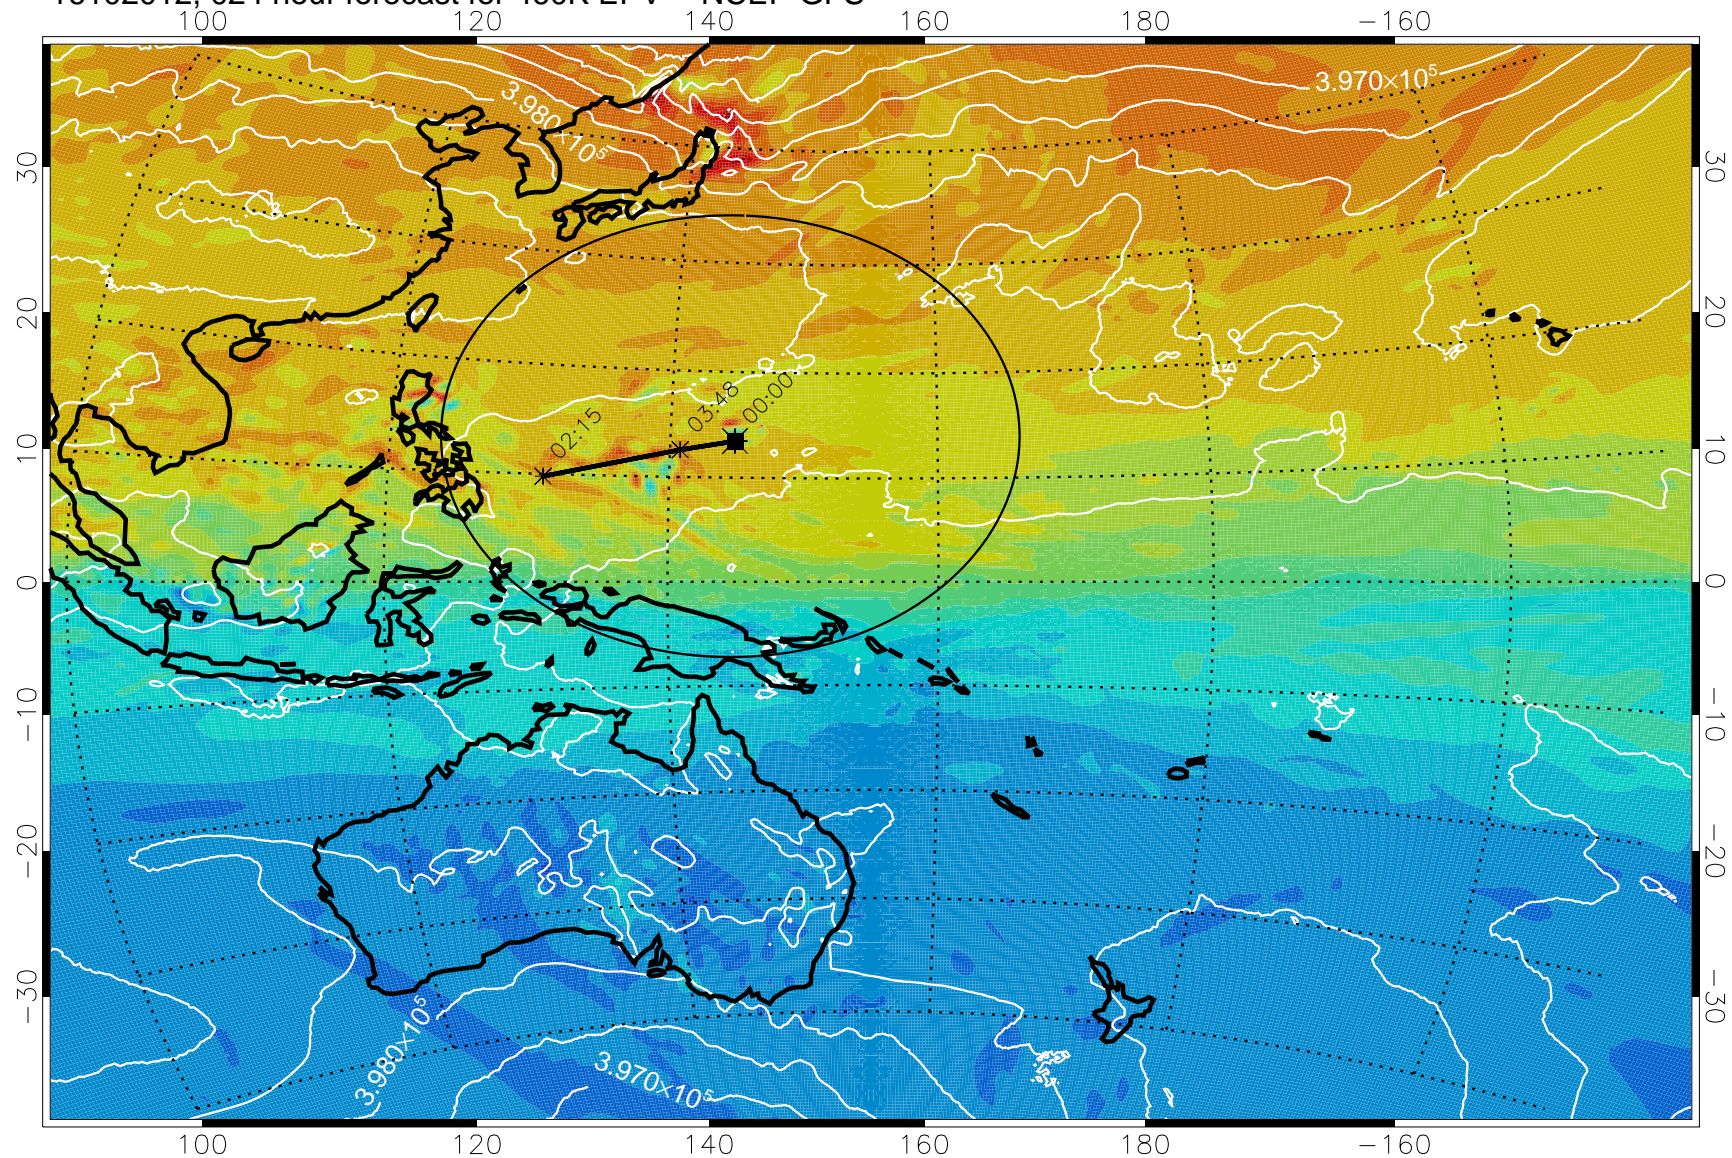

16101918, 006 hour forecast for 460K EPV -- NCEP GFS

460K Montgomery Streamfunction, white

Range ring of 2304 km

16102000, 012 hour forecast for 460K EPV -- NCEP GFS

460K Montgomery Streamfunction, white

Range ring of 2304 km

16102006, 018 hour forecast for 460K EPV -- NCEP GFS

16102012, 024 hour forecast for 460K EPV -- NCEP GFS

460K Montgomery Streamfunction, white

Range ring of 2304 km

16102018, 030 hour forecast for 460K EPV -- NCEP GFS

460K Montgomery Streamfunction, white

Range ring of 2304 km

16102100, 036 hour forecast for 460K EPV -- NCEP GFS

460K Montgomery Streamfunction, white

Range ring of 2304 km

16102106, 042 hour forecast for 460K EPV -- NCEP GFS

460K Montgomery Streamfunction, white

Range ring of 2304 km

16102112, 048 hour forecast for 460K EPV -- NCEP GFS

460K Montgomery Streamfunction, white

Range ring of 2304 km

16102118, 054 hour forecast for 460K EPV -- NCEP GFS