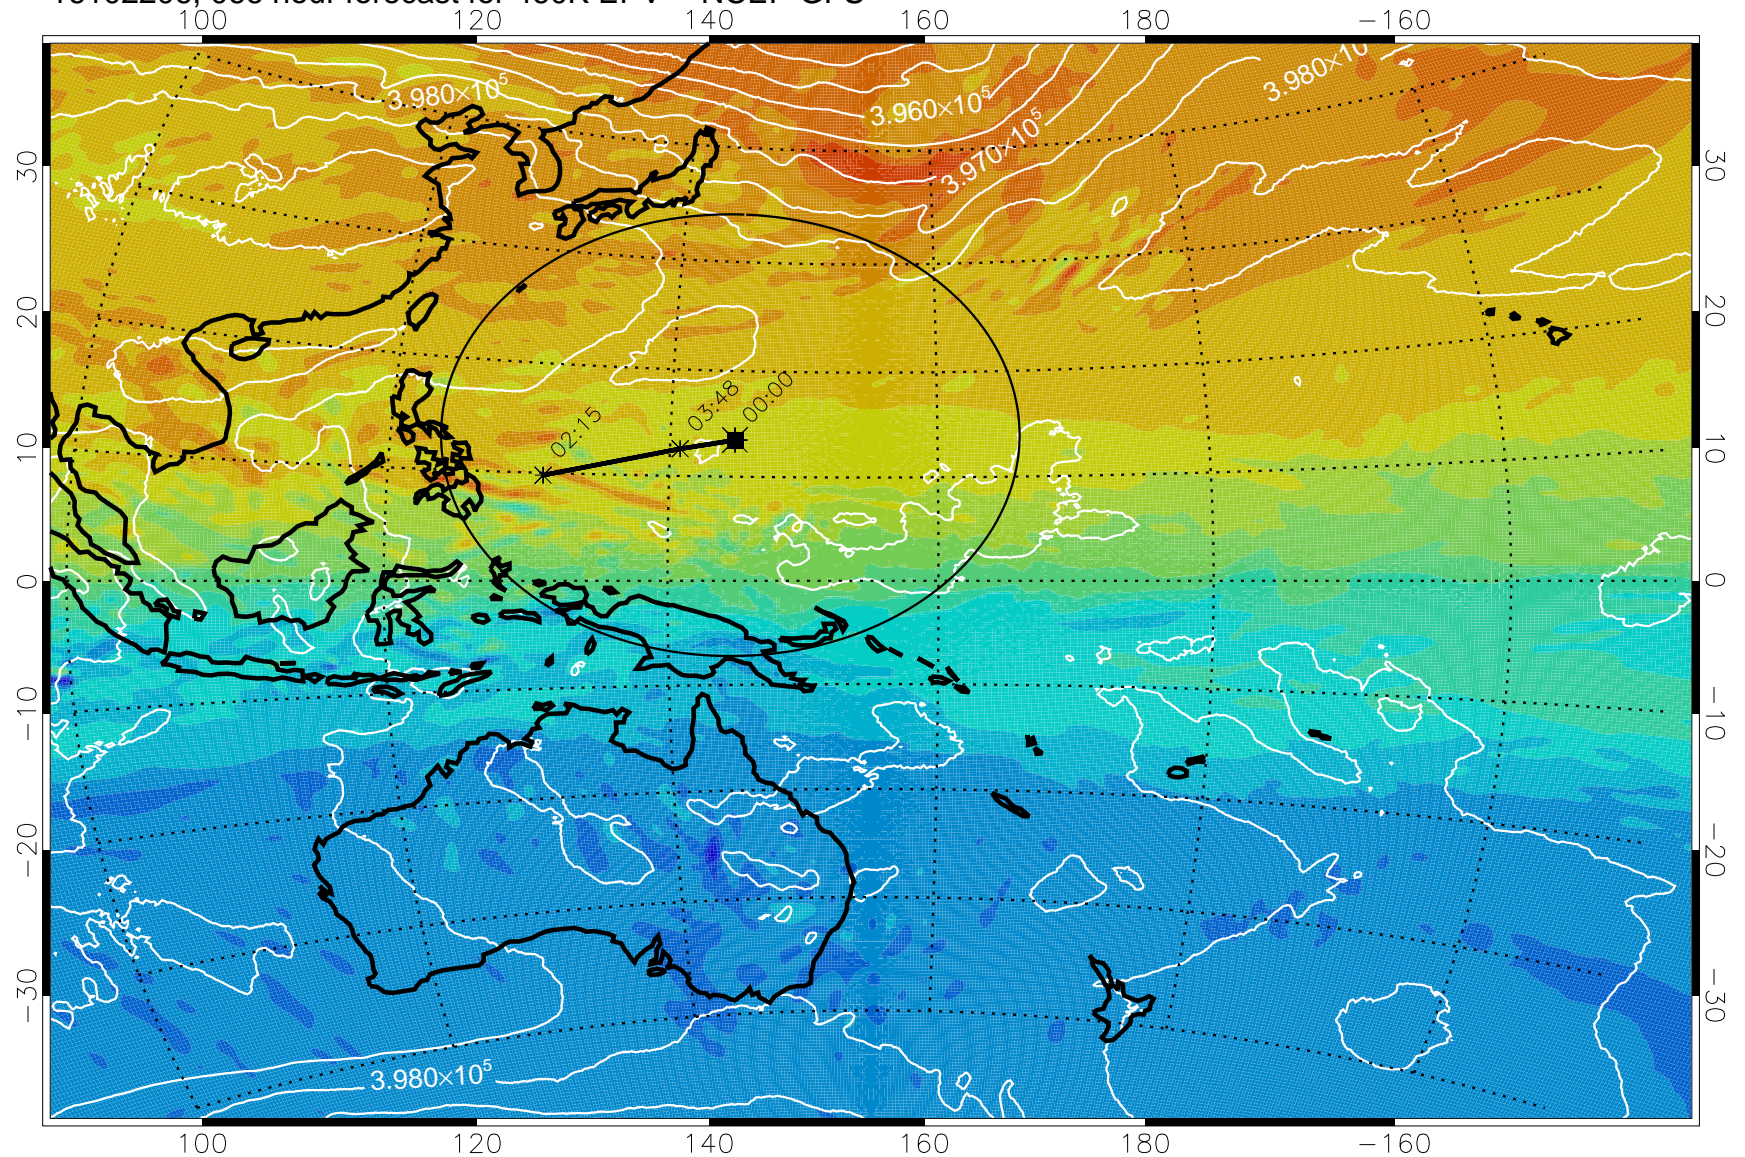

460K Montgomery Streamfunction, white

Range ring of 2304 km

16102112, 048 hour forecast for 460K EPV -- NCEP GFS

460K Montgomery Streamfunction, white

Range ring of 2304 km

16102118, 054 hour forecast for 460K EPV -- NCEP GFS

460K Montgomery Streamfunction, white

Range ring of 2304 km

16102200, 060 hour forecast for 460K EPV -- NCEP GFS

460K Montgomery Streamfunction, white

Range ring of 2304 km

16102206, 066 hour forecast for 460K EPV -- NCEP GFS

460K Montgomery Streamfunction, white

Range ring of 2304 km

16102212, 072 hour forecast for 460K EPV -- NCEP GFS

460K Montgomery Streamfunction, white

Range ring of 2304 km

16102218, 078 hour forecast for 460K EPV -- NCEP GFS

460K Montgomery Streamfunction, white

Range ring of 2304 km

16102300, 084 hour forecast for 460K EPV -- NCEP GFS

16102306, 090 hour forecast for 460K EPV -- NCEP GFS

460K Montgomery Streamfunction, white

Range ring of 2304 km