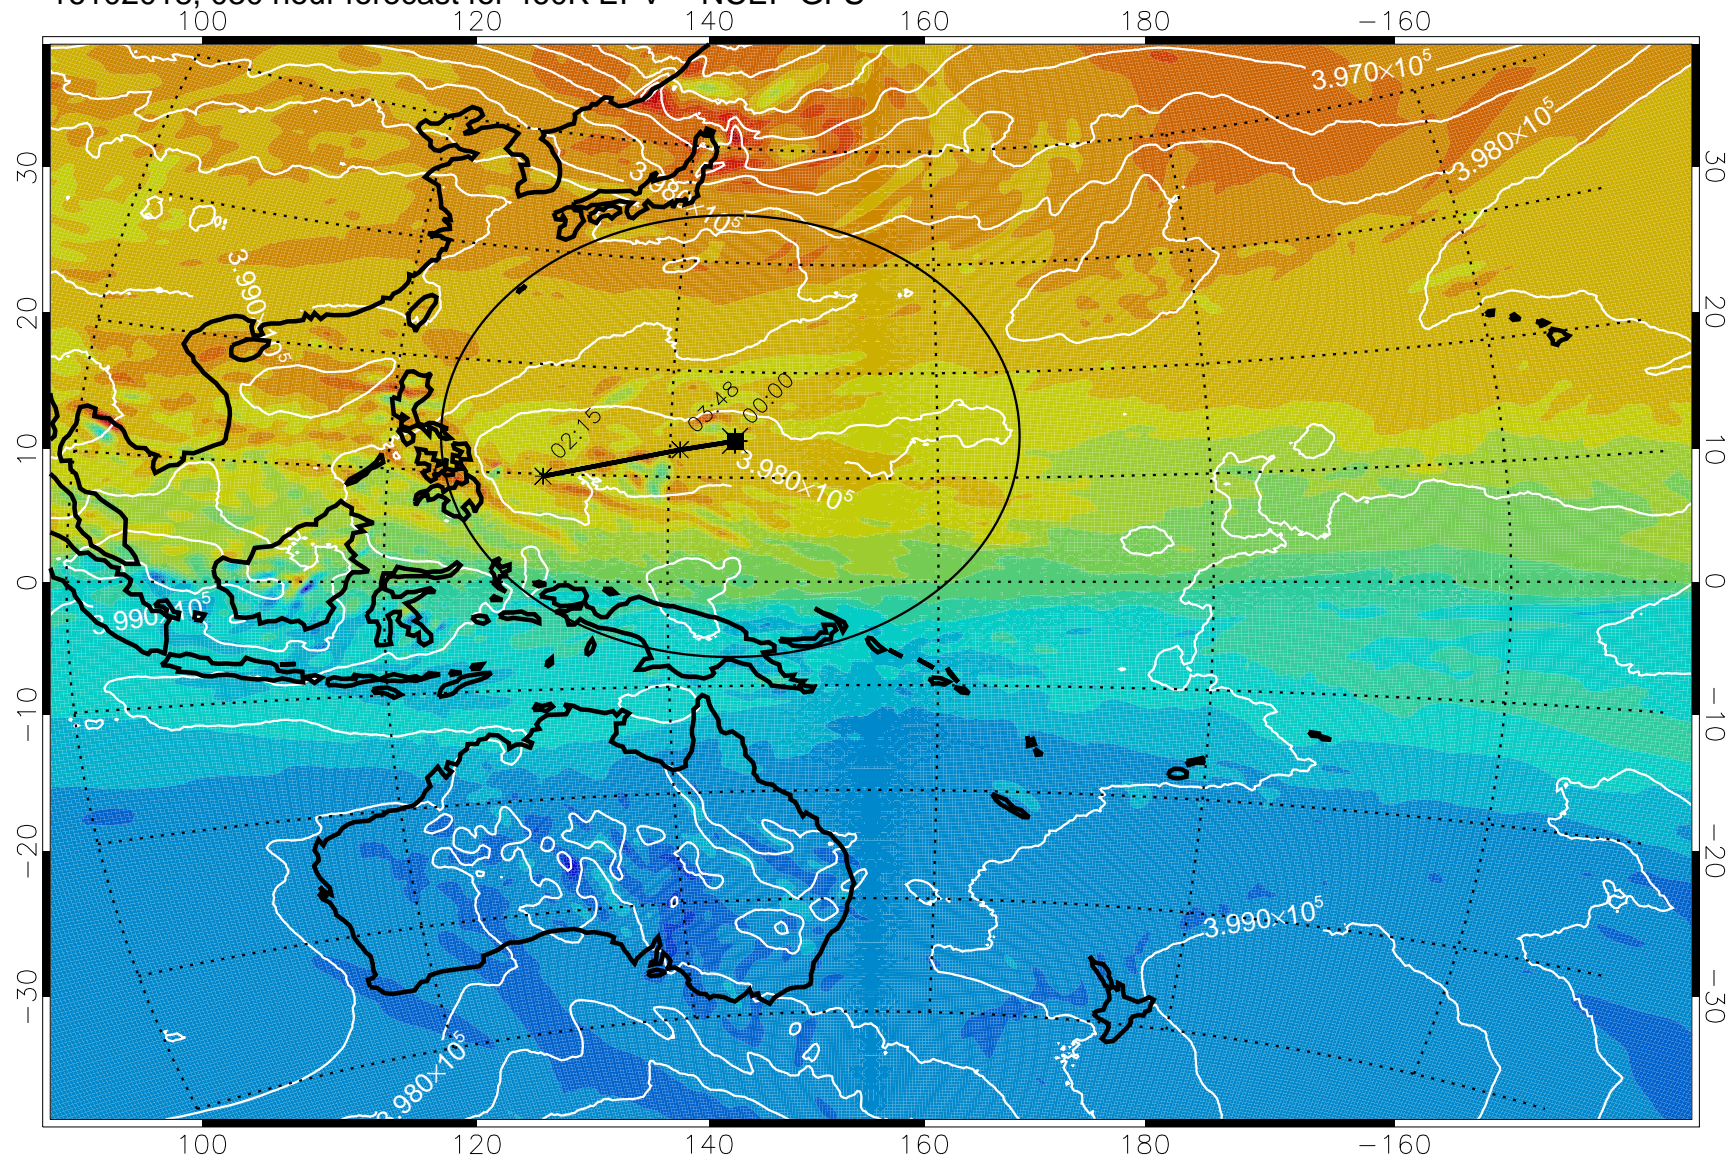

16101918, 006 hour forecast for 460K EPV -- NCEP GFS

460K Montgomery Streamfunction, white

Range ring of 2304 km

16102000, 012 hour forecast for 460K EPV -- NCEP GFS

460K Montgomery Streamfunction, white

Range ring of 2304 km

16102006, 018 hour forecast for 460K EPV -- NCEP GFS

16102012, 024 hour forecast for 460K EPV -- NCEP GFS

460K Montgomery Streamfunction, white

Range ring of 2304 km

16102018, 030 hour forecast for 460K EPV -- NCEP GFS

460K Montgomery Streamfunction, white

Range ring of 2304 km

16102100, 036 hour forecast for 460K EPV -- NCEP GFS

460K Montgomery Streamfunction, white

Range ring of 2304 km

16102106, 042 hour forecast for 460K EPV -- NCEP GFS

460K Montgomery Streamfunction, white

Range ring of 2304 km

16102112, 048 hour forecast for 460K EPV -- NCEP GFS

460K Montgomery Streamfunction, white

Range ring of 2304 km

16102118, 054 hour forecast for 460K EPV -- NCEP GFS