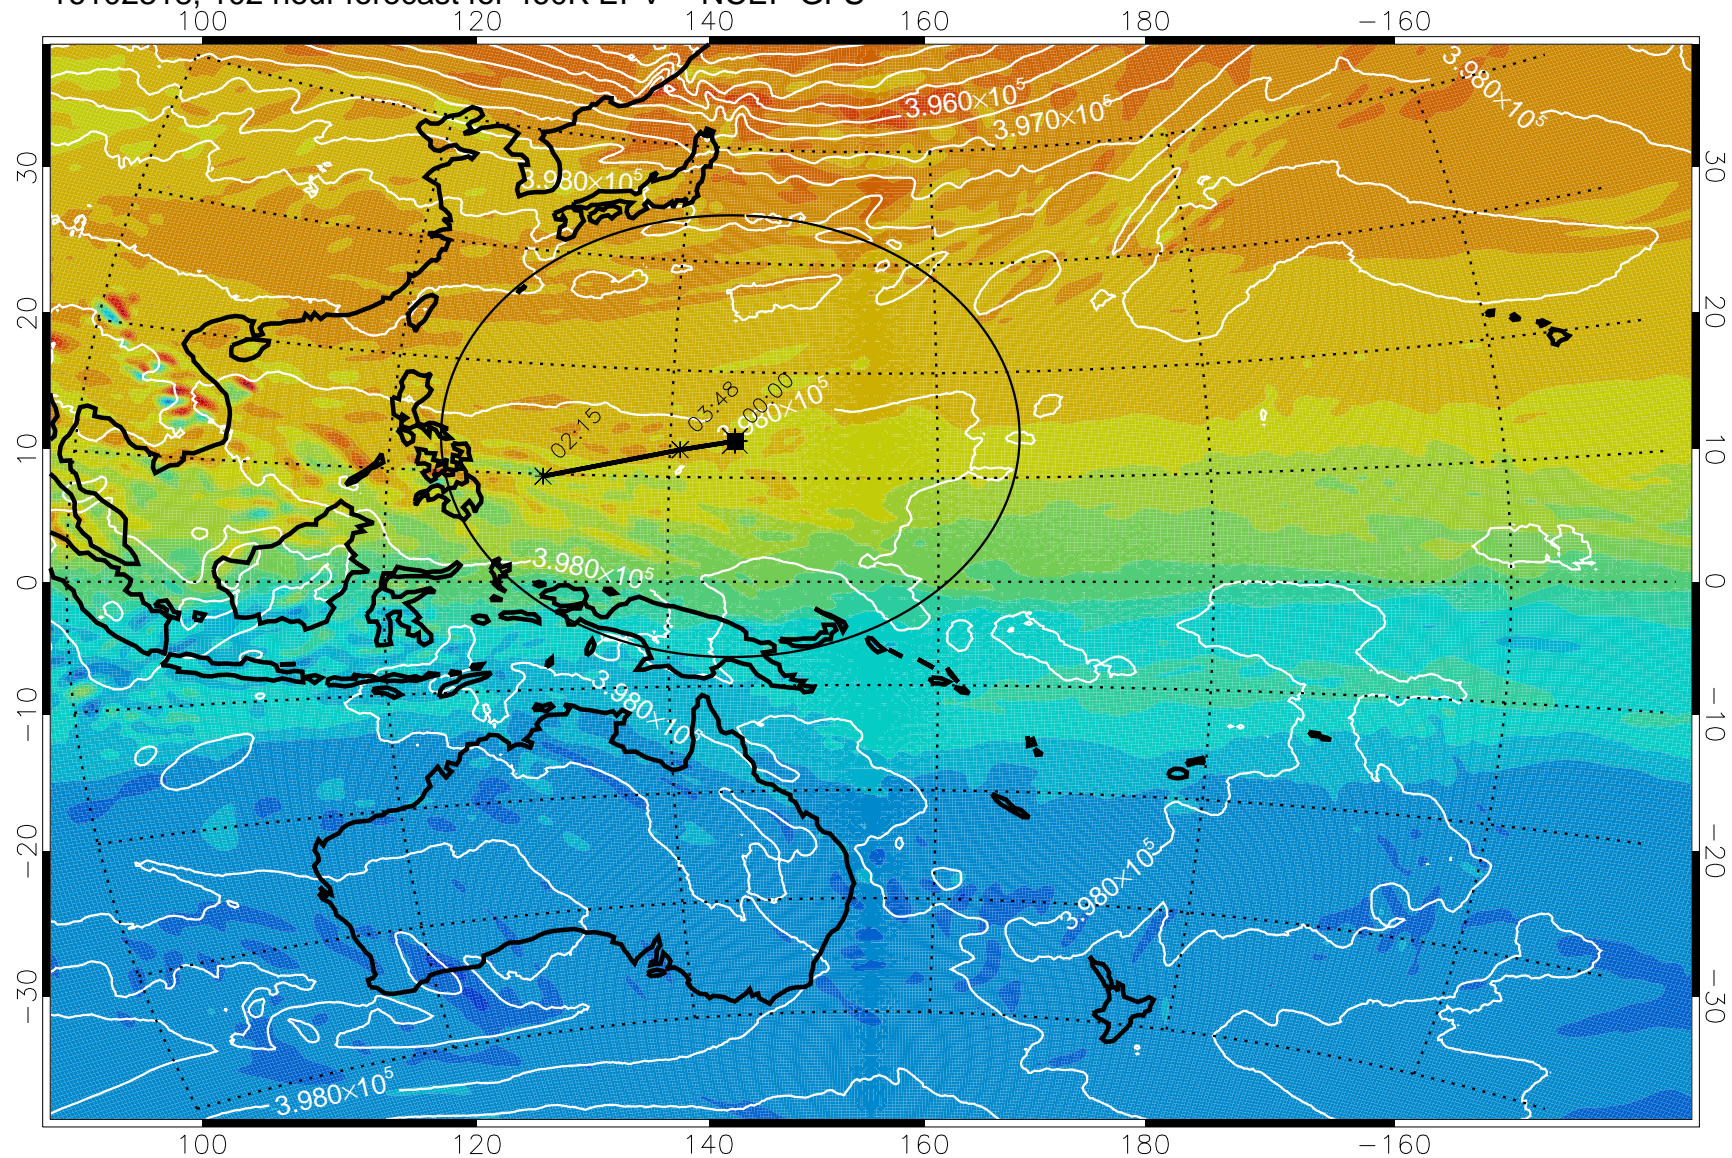

460K Montgomery Streamfunction, white

Range ring of 2304 km

16102300, 084 hour forecast for 460K EPV -- NCEP GFS

16102306, 090 hour forecast for 460K EPV -- NCEP GFS

460K Montgomery Streamfunction, white

Range ring of 2304 km

16102312, 096 hour forecast for 460K EPV -- NCEP GFS

460K Montgomery Streamfunction, white

Range ring of 2304 km

16102318, 102 hour forecast for 460K EPV -- NCEP GFS

460K Montgomery Streamfunction, white

Range ring of 2304 km

16102400, 108 hour forecast for 460K EPV -- NCEP GFS

460K Montgomery Streamfunction, white

Range ring of 2304 km

16102406, 114 hour forecast for 460K EPV -- NCEP GFS

460K Montgomery Streamfunction, white

Range ring of 2304 km

16102412, 120 hour forecast for 460K EPV -- NCEP GFS

460K Montgomery Streamfunction, white

Range ring of 2304 km