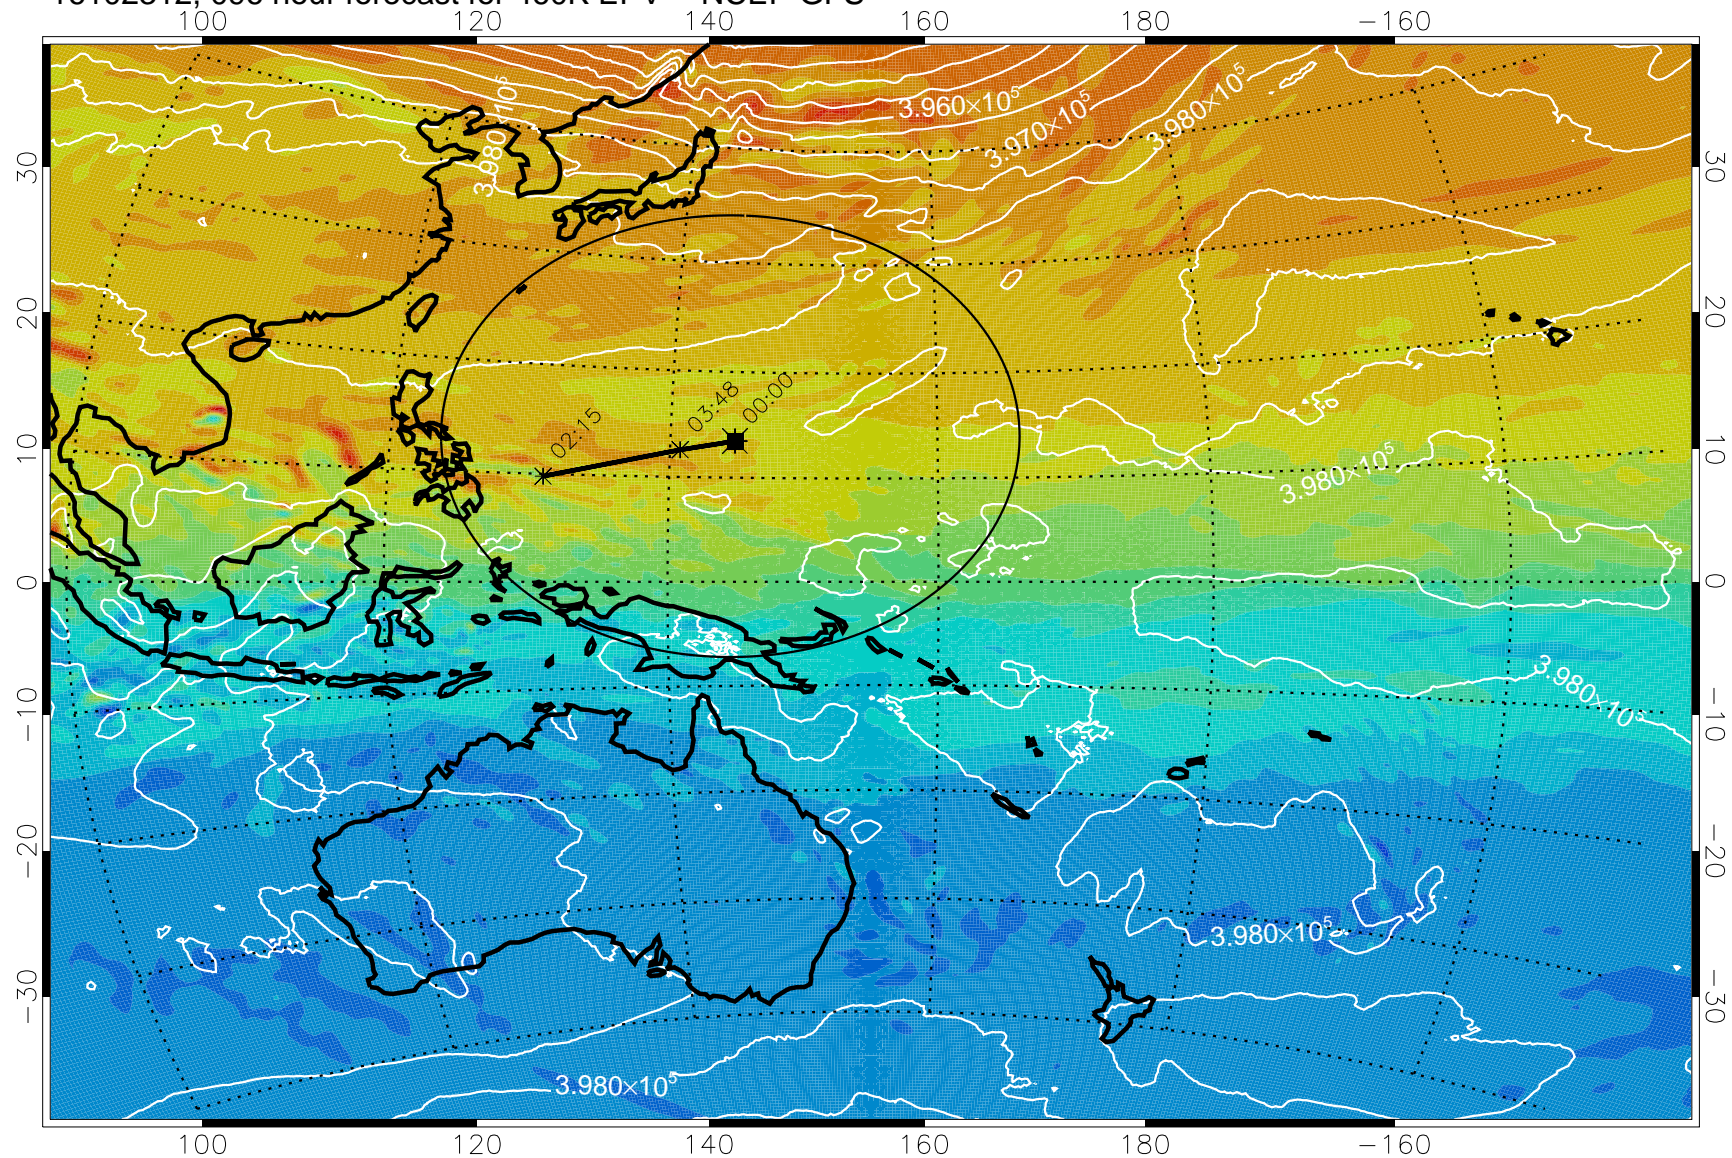

460K Montgomery Streamfunction, white

Range ring of 2304 km

16102212, 072 hour forecast for 460K EPV -- NCEP GFS

460K Montgomery Streamfunction, white

Range ring of 2304 km

16102218, 078 hour forecast for 460K EPV -- NCEP GFS

460K Montgomery Streamfunction, white

Range ring of 2304 km

16102300, 084 hour forecast for 460K EPV -- NCEP GFS

16102306, 090 hour forecast for 460K EPV -- NCEP GFS

460K Montgomery Streamfunction, white

Range ring of 2304 km

16102312, 096 hour forecast for 460K EPV -- NCEP GFS

460K Montgomery Streamfunction, white

Range ring of 2304 km

16102318, 102 hour forecast for 460K EPV -- NCEP GFS

460K Montgomery Streamfunction, white

Range ring of 2304 km

16102400, 108 hour forecast for 460K EPV -- NCEP GFS

460K Montgomery Streamfunction, white

Range ring of 2304 km

16102406, 114 hour forecast for 460K EPV -- NCEP GFS

460K Montgomery Streamfunction, white

Range ring of 2304 km