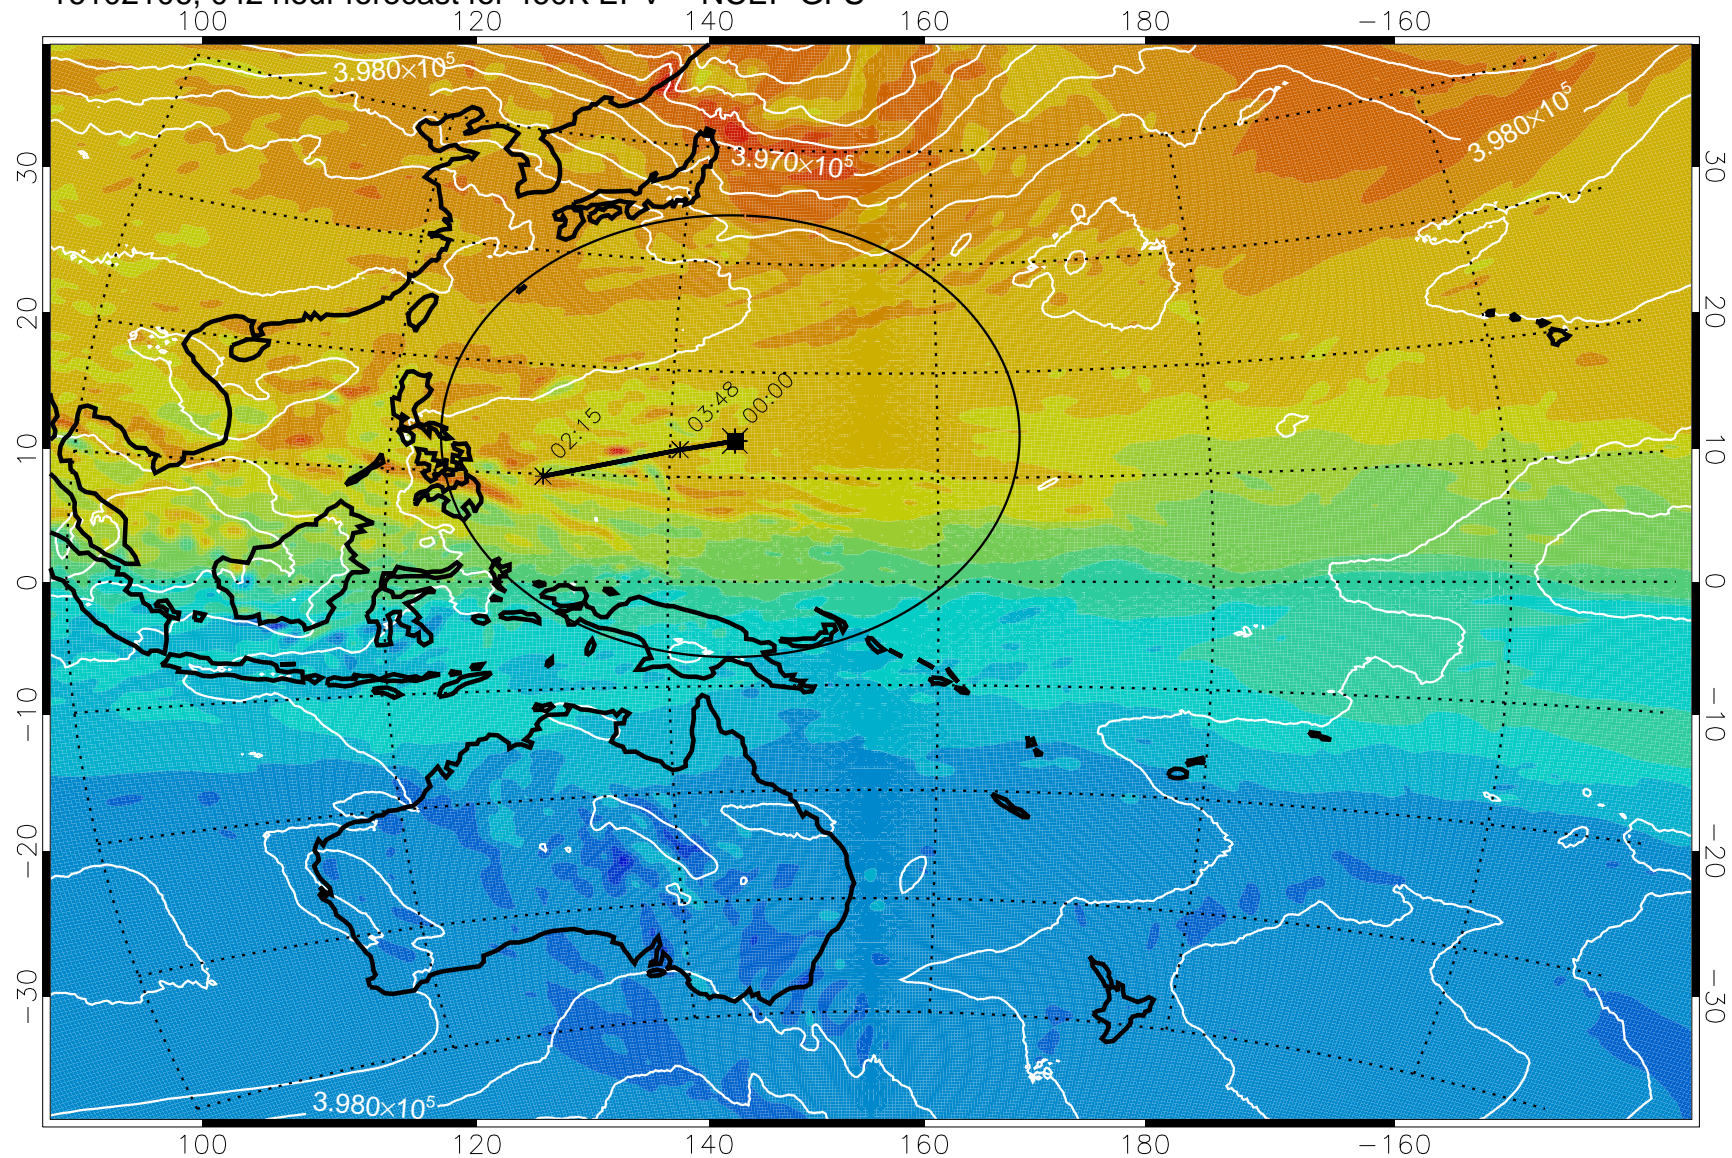

16102006, 018 hour forecast for 460K EPV -- NCEP GFS

16102012, 024 hour forecast for 460K EPV -- NCEP GFS

460K Montgomery Streamfunction, white

Range ring of 2304 km

16102018, 030 hour forecast for 460K EPV -- NCEP GFS

460K Montgomery Streamfunction, white

Range ring of 2304 km

16102100, 036 hour forecast for 460K EPV -- NCEP GFS

460K Montgomery Streamfunction, white

Range ring of 2304 km

16102106, 042 hour forecast for 460K EPV -- NCEP GFS

460K Montgomery Streamfunction, white

Range ring of 2304 km

16102112, 048 hour forecast for 460K EPV -- NCEP GFS

460K Montgomery Streamfunction, white

Range ring of 2304 km

16102118, 054 hour forecast for 460K EPV -- NCEP GFS

460K Montgomery Streamfunction, white

Range ring of 2304 km

16102200, 060 hour forecast for 460K EPV -- NCEP GFS

460K Montgomery Streamfunction, white

Range ring of 2304 km

16102206, 066 hour forecast for 460K EPV -- NCEP GFS