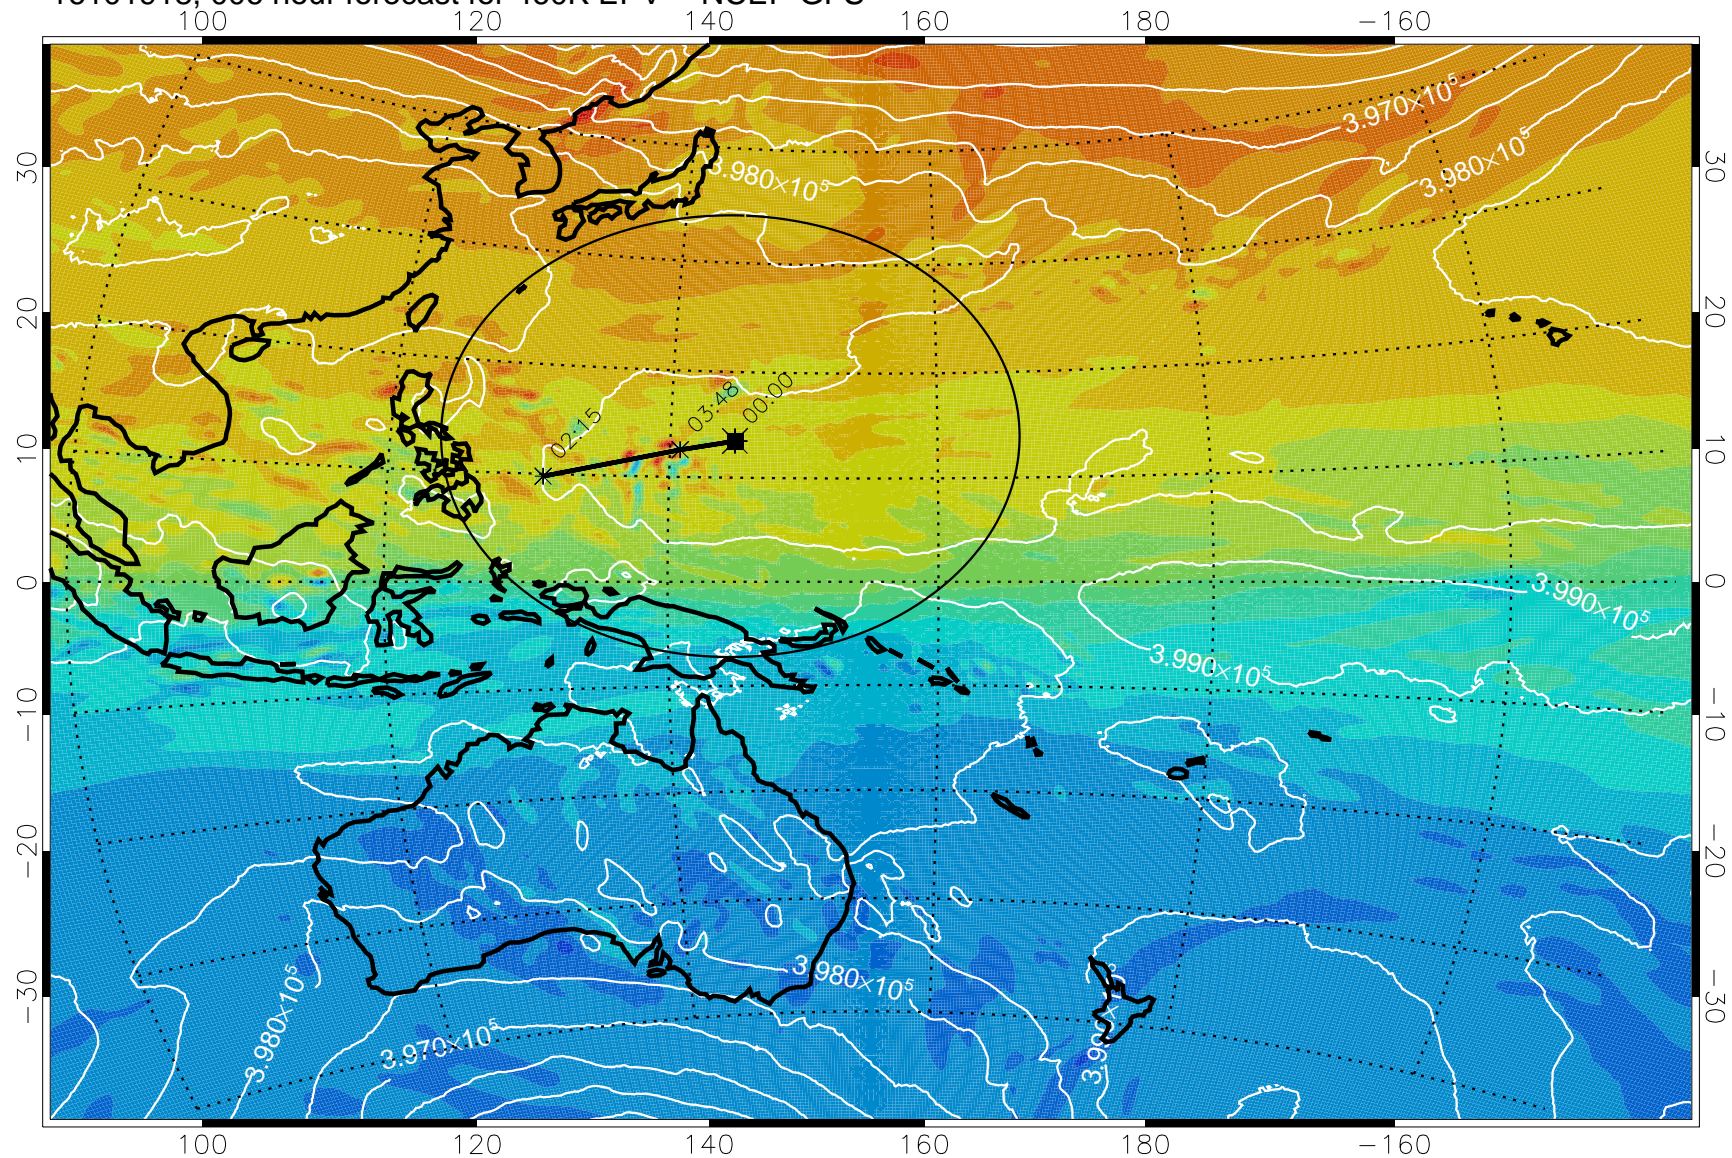

16101918, 006 hour forecast for 460K EPV -- NCEP GFS

460K Montgomery Streamfunction, white

Range ring of 2304 km

16102000, 012 hour forecast for 460K EPV -- NCEP GFS

460K Montgomery Streamfunction, white

Range ring of 2304 km

16102006, 018 hour forecast for 460K EPV -- NCEP GFS

16102012, 024 hour forecast for 460K EPV -- NCEP GFS

460K Montgomery Streamfunction, white

Range ring of 2304 km

16102018, 030 hour forecast for 460K EPV -- NCEP GFS

460K Montgomery Streamfunction, white

Range ring of 2304 km

16102100, 036 hour forecast for 460K EPV -- NCEP GFS

460K Montgomery Streamfunction, white

Range ring of 2304 km

16102106, 042 hour forecast for 460K EPV -- NCEP GFS

460K Montgomery Streamfunction, white

Range ring of 2304 km

16102112, 048 hour forecast for 460K EPV -- NCEP GFS

460K Montgomery Streamfunction, white

Range ring of 2304 km

16102118, 054 hour forecast for 460K EPV -- NCEP GFS