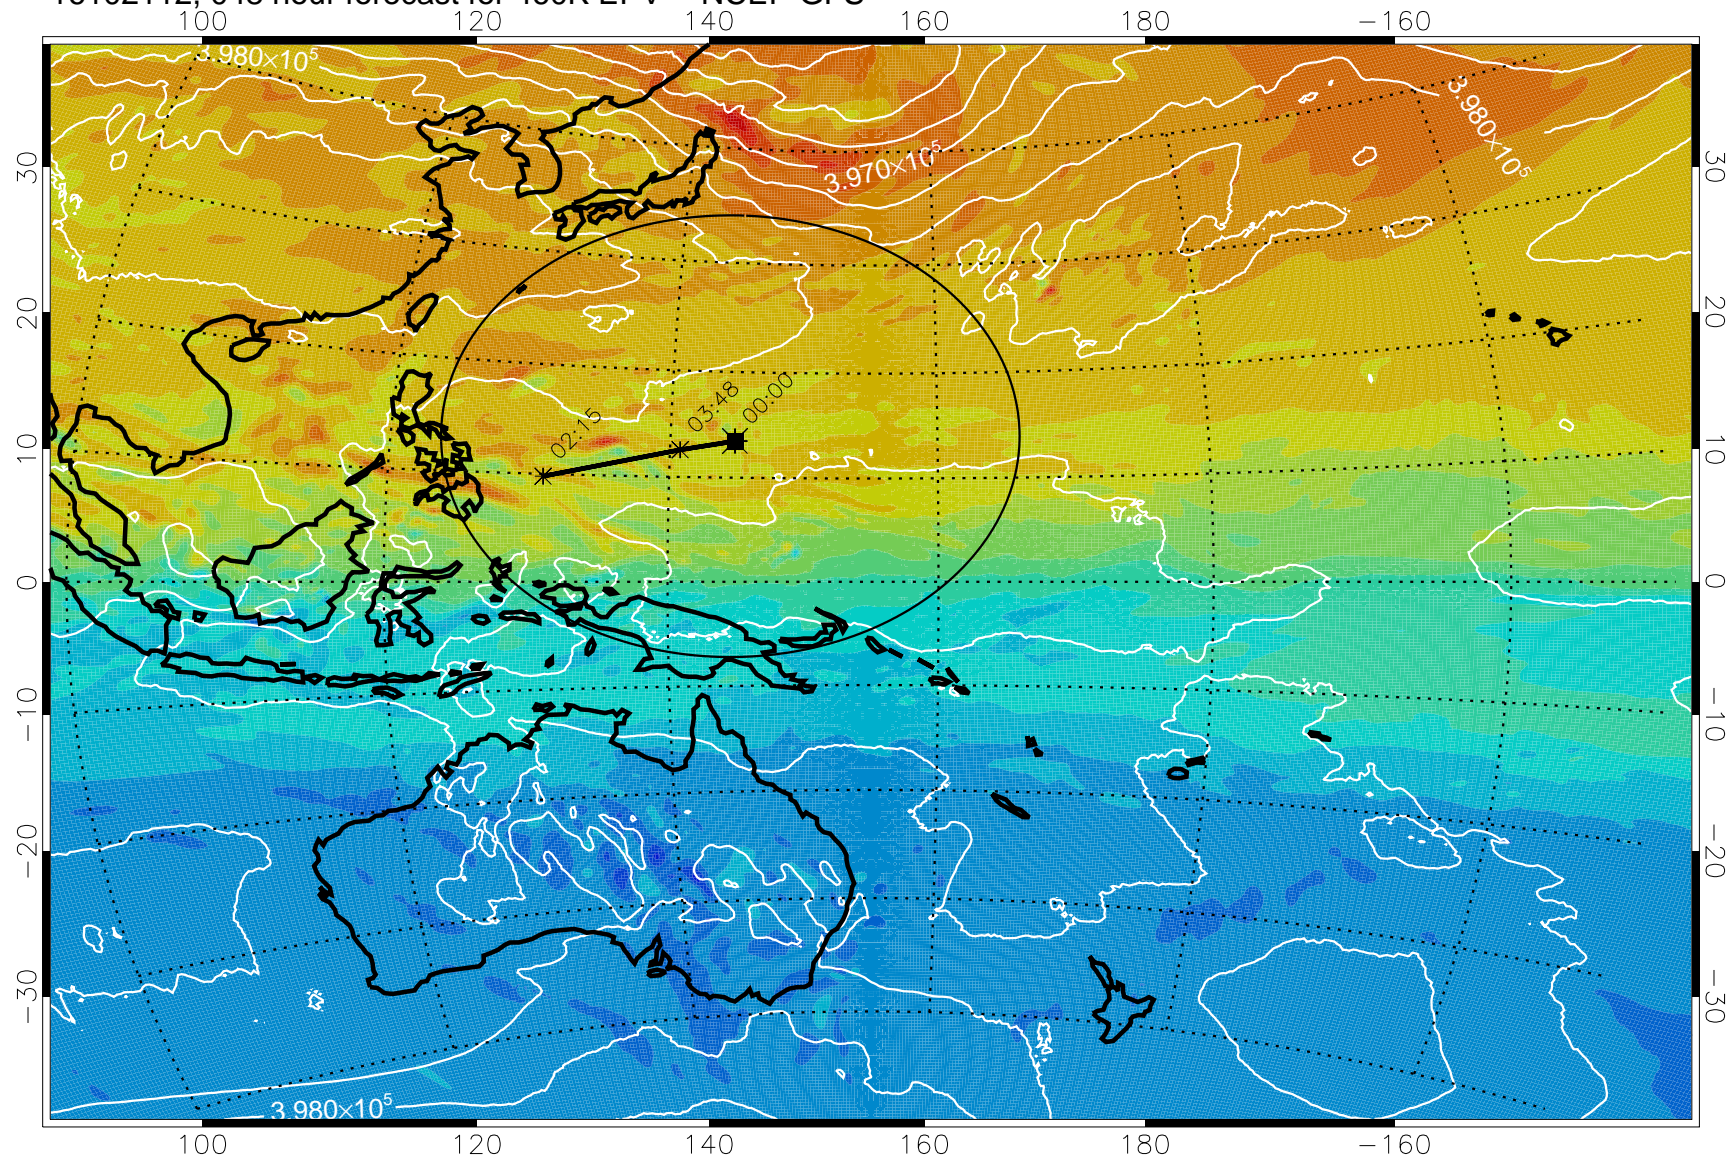

16102006, 018 hour forecast for 460K EPV -- NCEP GFS

16102012, 024 hour forecast for 460K EPV -- NCEP GFS

460K Montgomery Streamfunction, white

Range ring of 2304 km

16102018, 030 hour forecast for 460K EPV -- NCEP GFS

460K Montgomery Streamfunction, white

Range ring of 2304 km

16102100, 036 hour forecast for 460K EPV -- NCEP GFS

460K Montgomery Streamfunction, white

Range ring of 2304 km

16102106, 042 hour forecast for 460K EPV -- NCEP GFS

460K Montgomery Streamfunction, white

Range ring of 2304 km

16102112, 048 hour forecast for 460K EPV -- NCEP GFS

460K Montgomery Streamfunction, white

Range ring of 2304 km

16102118, 054 hour forecast for 460K EPV -- NCEP GFS

460K Montgomery Streamfunction, white

Range ring of 2304 km

16102200, 060 hour forecast for 460K EPV -- NCEP GFS

460K Montgomery Streamfunction, white

Range ring of 2304 km

16102206, 066 hour forecast for 460K EPV -- NCEP GFS