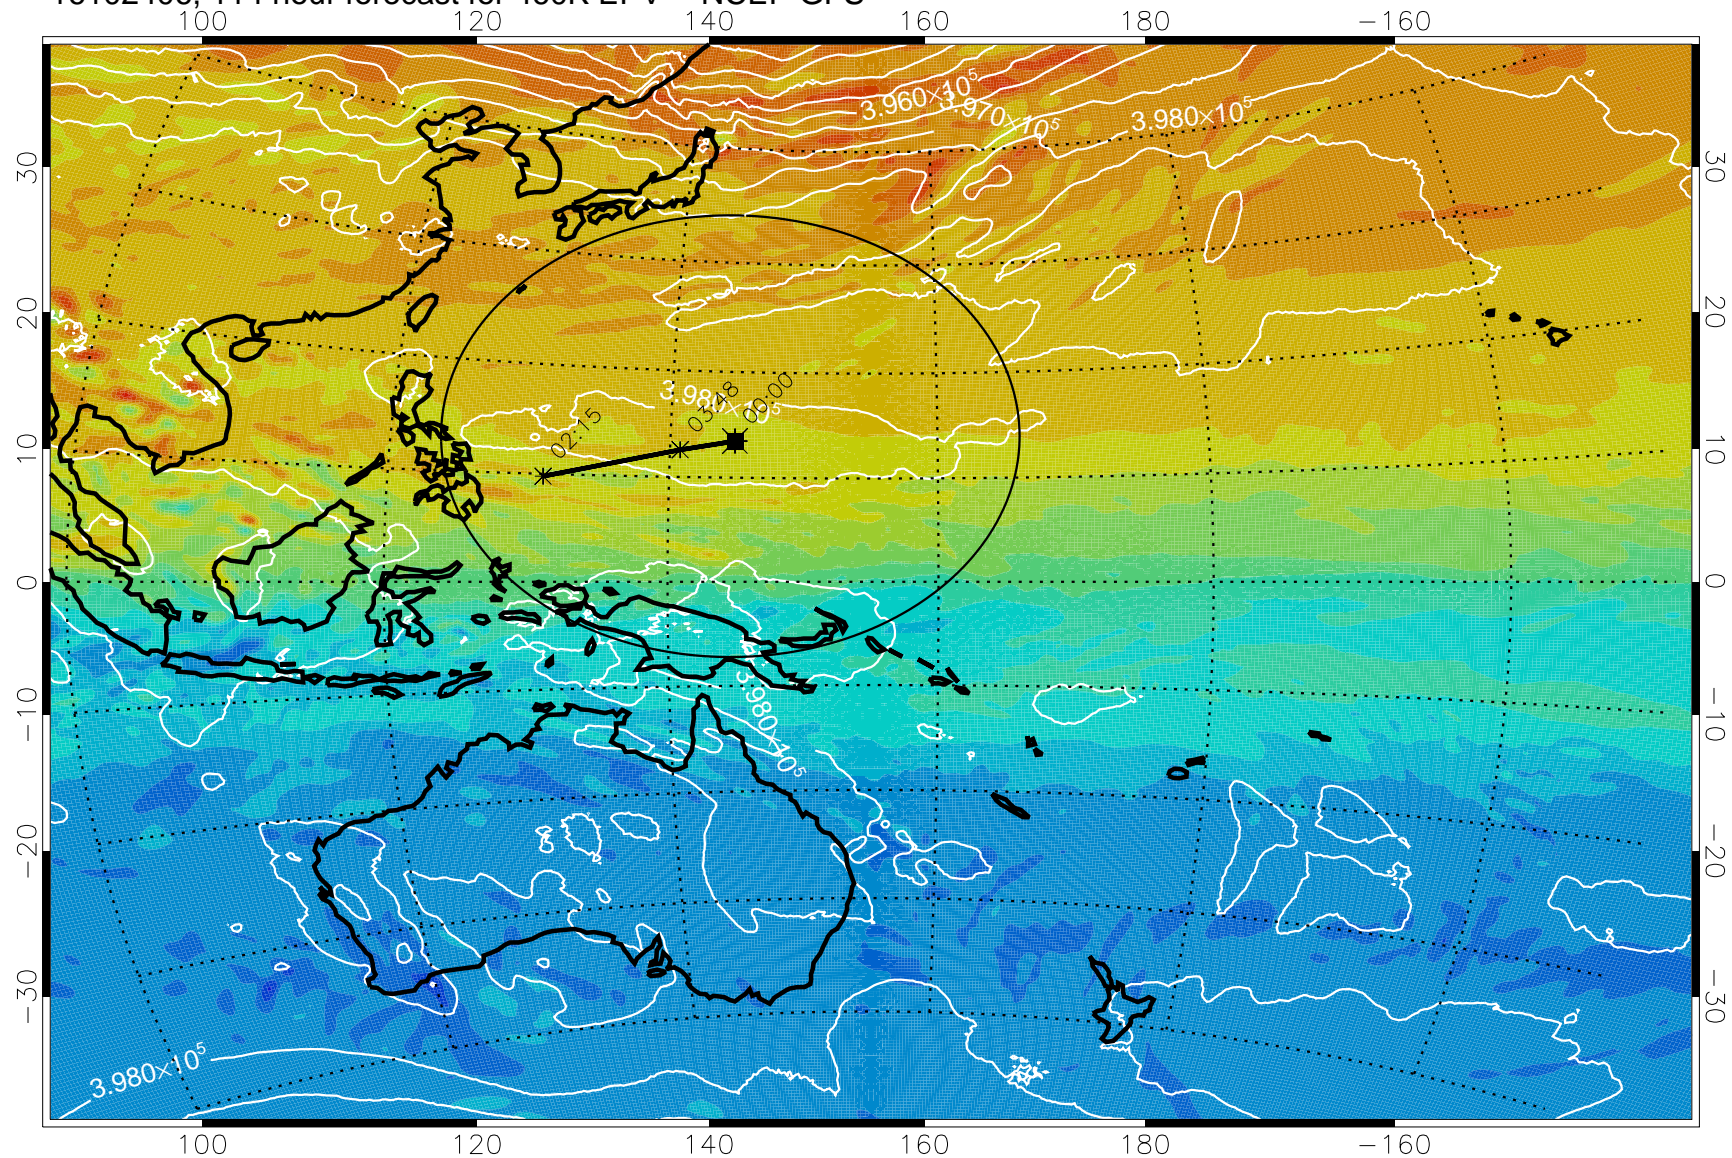

460K Montgomery Streamfunction, white

Range ring of 2304 km

16102300, 084 hour forecast for 460K EPV -- NCEP GFS

16102306, 090 hour forecast for 460K EPV -- NCEP GFS

460K Montgomery Streamfunction, white

Range ring of 2304 km

16102312, 096 hour forecast for 460K EPV -- NCEP GFS

460K Montgomery Streamfunction, white

Range ring of 2304 km

16102318, 102 hour forecast for 460K EPV -- NCEP GFS

460K Montgomery Streamfunction, white

Range ring of 2304 km

16102400, 108 hour forecast for 460K EPV -- NCEP GFS

460K Montgomery Streamfunction, white

Range ring of 2304 km

16102406, 114 hour forecast for 460K EPV -- NCEP GFS

460K Montgomery Streamfunction, white

Range ring of 2304 km

16102412, 120 hour forecast for 460K EPV -- NCEP GFS

460K Montgomery Streamfunction, white

Range ring of 2304 km