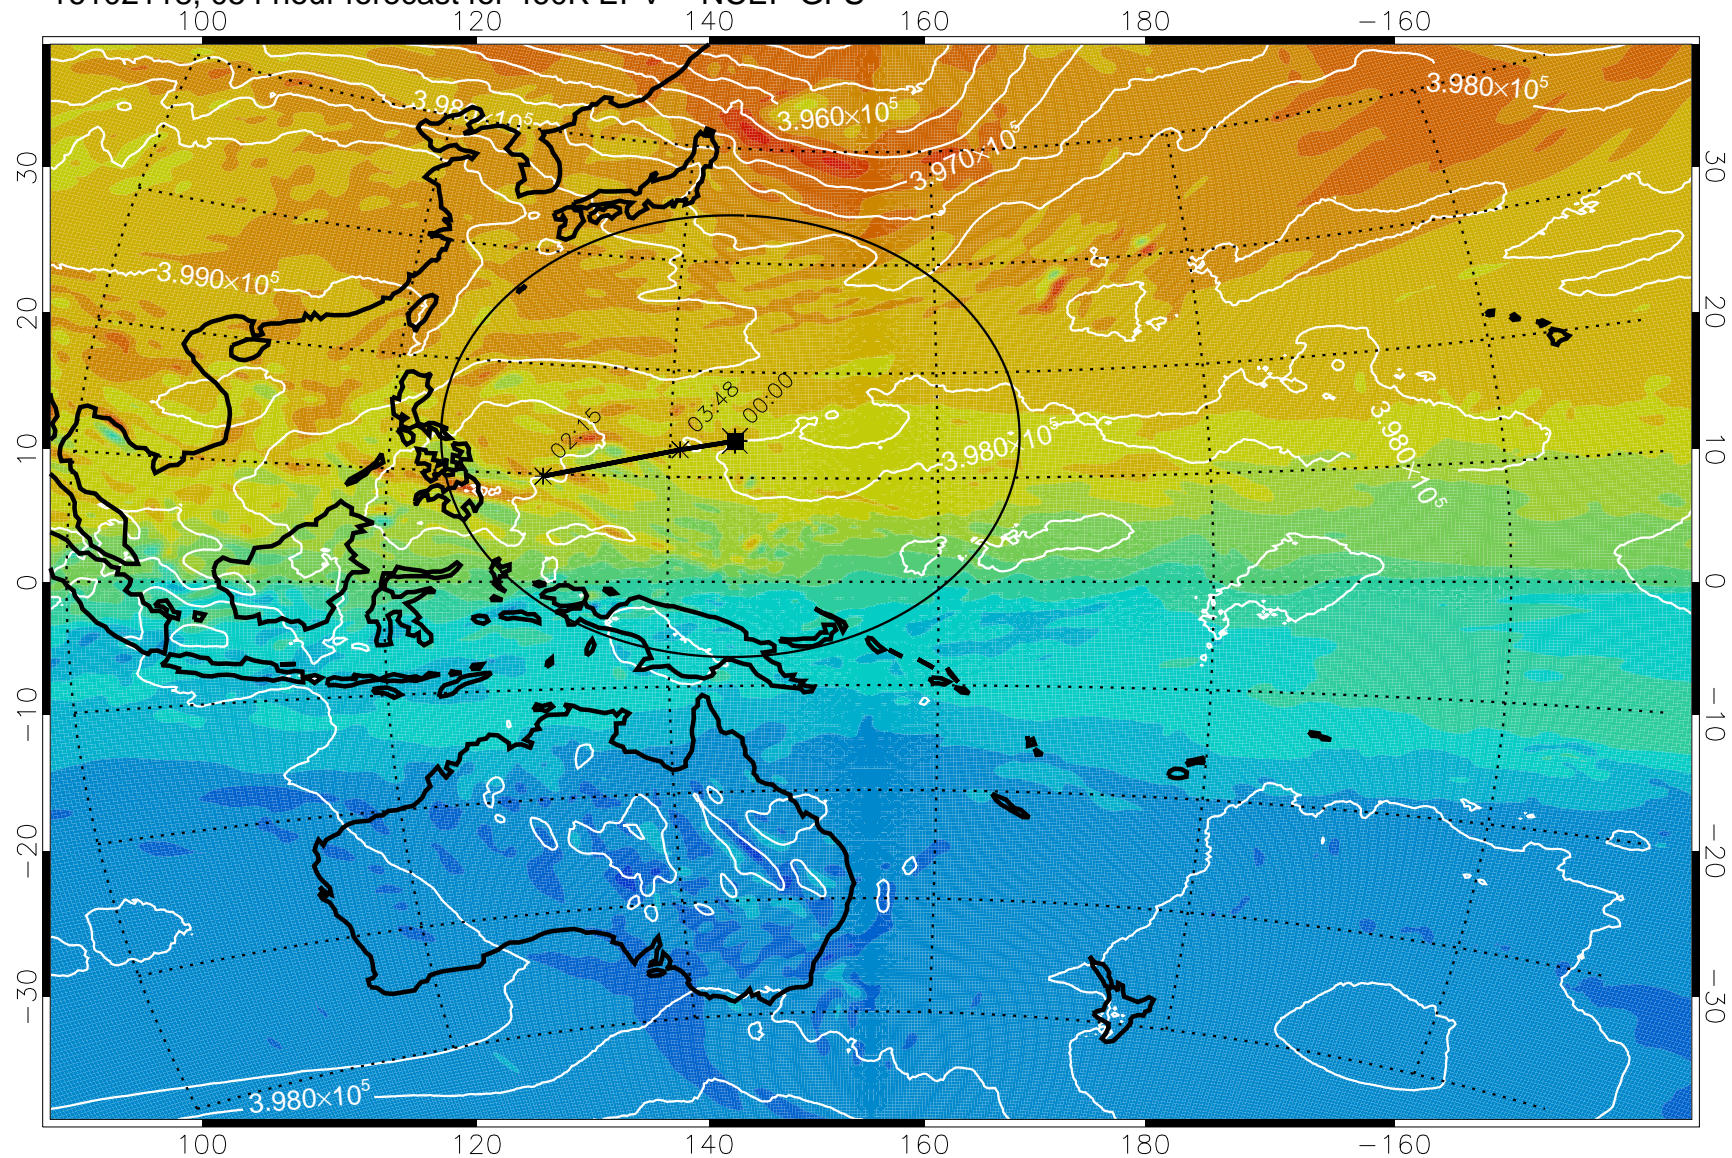

460K Montgomery Streamfunction, white

Range ring of 2304 km

16102100, 036 hour forecast for 460K EPV -- NCEP GFS

460K Montgomery Streamfunction, white

Range ring of 2304 km

16102106, 042 hour forecast for 460K EPV -- NCEP GFS

460K Montgomery Streamfunction, white

Range ring of 2304 km

16102112, 048 hour forecast for 460K EPV -- NCEP GFS

460K Montgomery Streamfunction, white

Range ring of 2304 km

16102118, 054 hour forecast for 460K EPV -- NCEP GFS

460K Montgomery Streamfunction, white

Range ring of 2304 km

16102200, 060 hour forecast for 460K EPV -- NCEP GFS

460K Montgomery Streamfunction, white

Range ring of 2304 km

16102206, 066 hour forecast for 460K EPV -- NCEP GFS

460K Montgomery Streamfunction, white

Range ring of 2304 km

16102212, 072 hour forecast for 460K EPV -- NCEP GFS

460K Montgomery Streamfunction, white

Range ring of 2304 km

16102218, 078 hour forecast for 460K EPV -- NCEP GFS