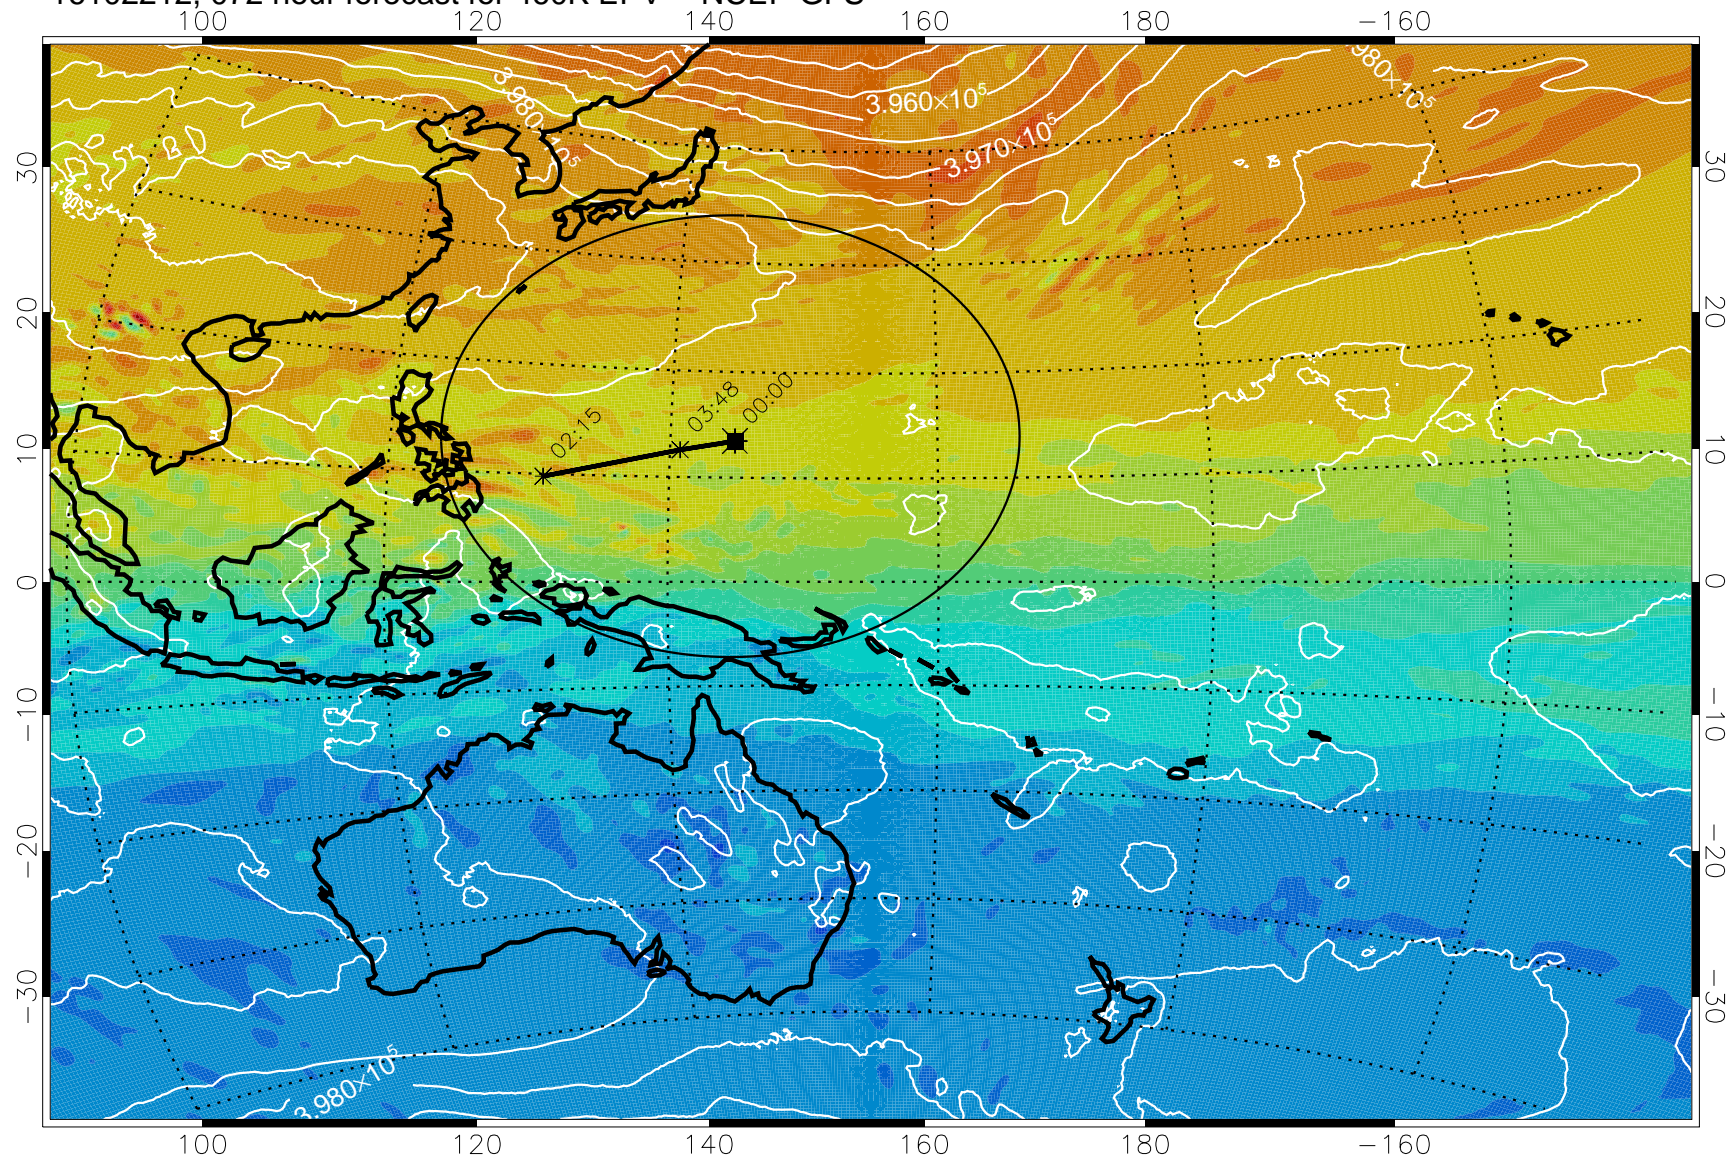

460K Montgomery Streamfunction, white

Range ring of 2304 km

16102112, 048 hour forecast for 460K EPV -- NCEP GFS

460K Montgomery Streamfunction, white

Range ring of 2304 km

16102118, 054 hour forecast for 460K EPV -- NCEP GFS

460K Montgomery Streamfunction, white

Range ring of 2304 km

16102200, 060 hour forecast for 460K EPV -- NCEP GFS

460K Montgomery Streamfunction, white

Range ring of 2304 km

16102206, 066 hour forecast for 460K EPV -- NCEP GFS

460K Montgomery Streamfunction, white

Range ring of 2304 km

16102212, 072 hour forecast for 460K EPV -- NCEP GFS

460K Montgomery Streamfunction, white

Range ring of 2304 km

16102218, 078 hour forecast for 460K EPV -- NCEP GFS

460K Montgomery Streamfunction, white

Range ring of 2304 km

16102300, 084 hour forecast for 460K EPV -- NCEP GFS

16102306, 090 hour forecast for 460K EPV -- NCEP GFS

460K Montgomery Streamfunction, white

Range ring of 2304 km