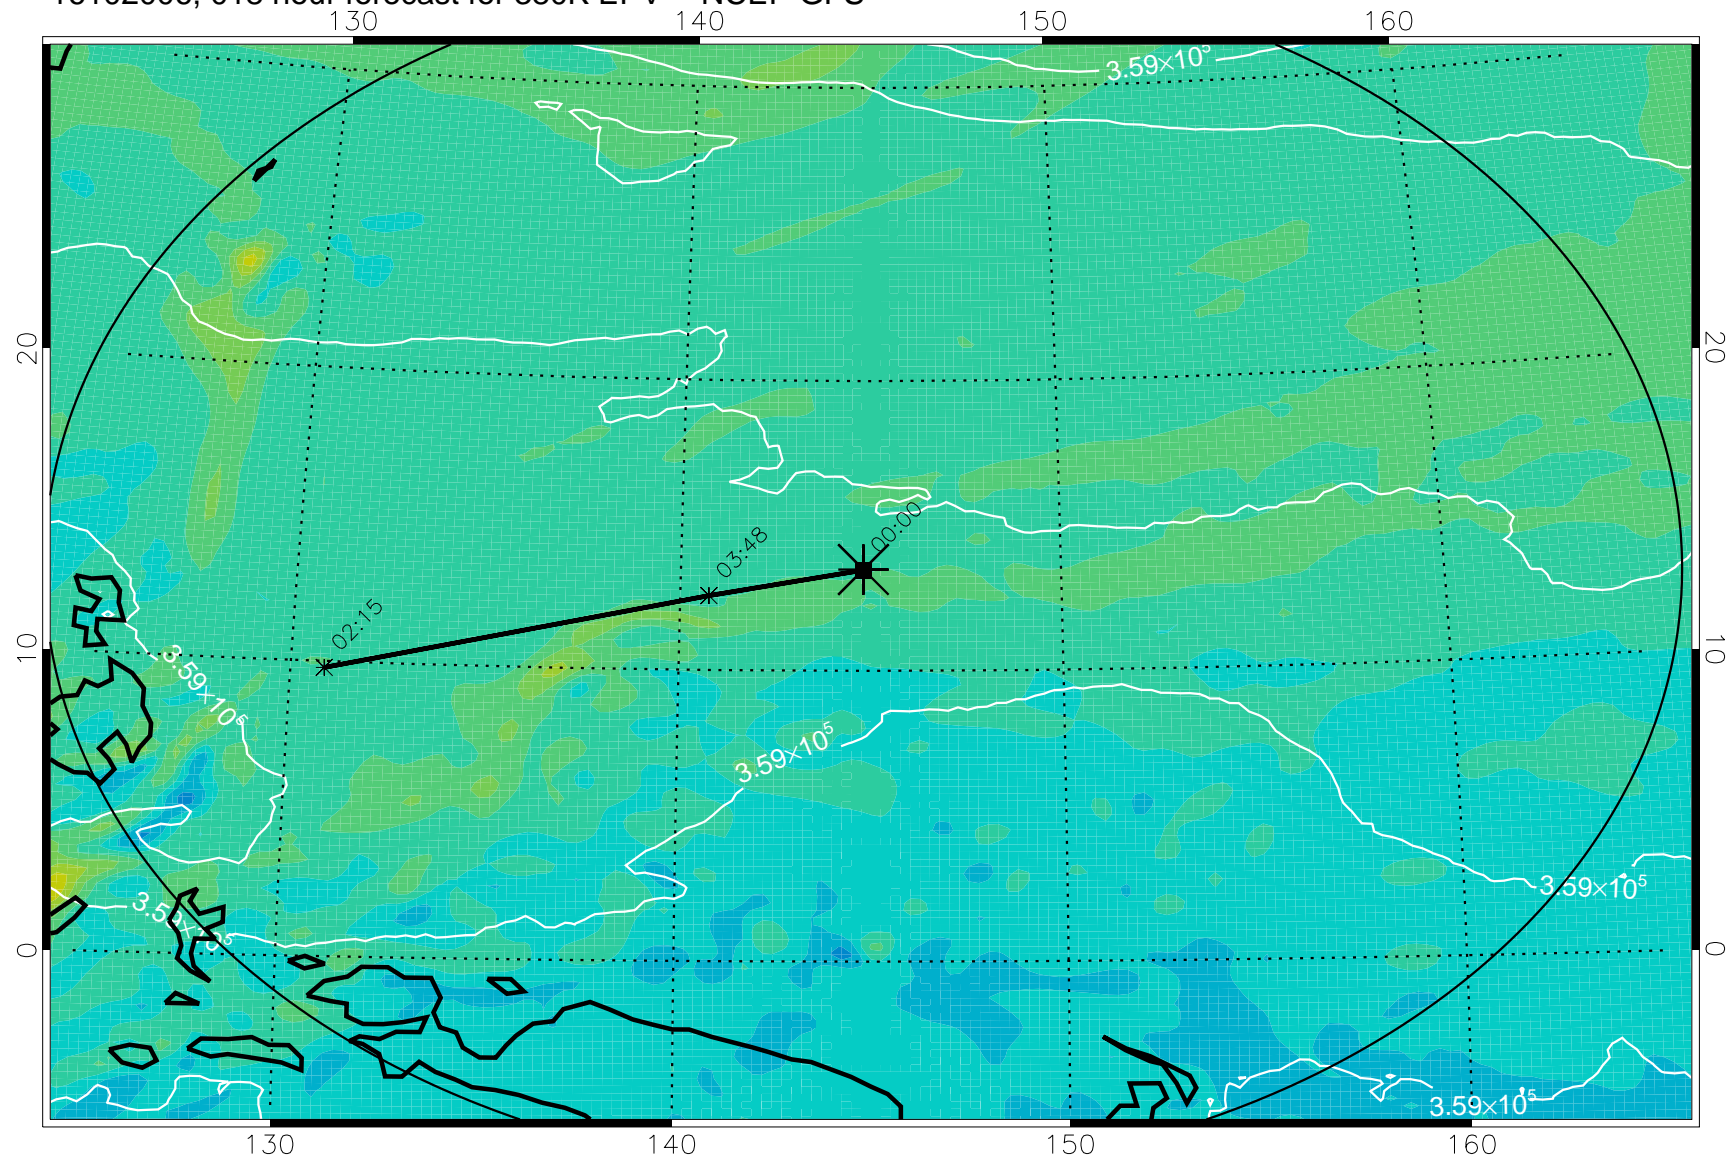

16101918, 006 hour forecast for 380K EPV -- NCEP GFS

380K Montgomery Streamfunction, white

Range ring of 2304 km

16102000, 012 hour forecast for 380K EPV -- NCEP GFS

380K Montgomery Streamfunction, white

Range ring of 2304 km

16102006, 018 hour forecast for 380K EPV -- NCEP GFS

380K Montgomery Streamfunction, white

Range ring of 2304 km

16102012, 024 hour forecast for 380K EPV -- NCEP GFS

380K Montgomery Streamfunction, white

Range ring of 2304 km

16102018, 030 hour forecast for 380K EPV -- NCEP GFS

380K Montgomery Streamfunction, white

Range ring of 2304 km

16102100, 036 hour forecast for 380K EPV -- NCEP GFS

380K Montgomery Streamfunction, white

Range ring of 2304 km

16102106, 042 hour forecast for 380K EPV -- NCEP GFS

380K Montgomery Streamfunction, white

Range ring of 2304 km

16102112, 048 hour forecast for 380K EPV -- NCEP GFS

380K Montgomery Streamfunction, white

Range ring of 2304 km