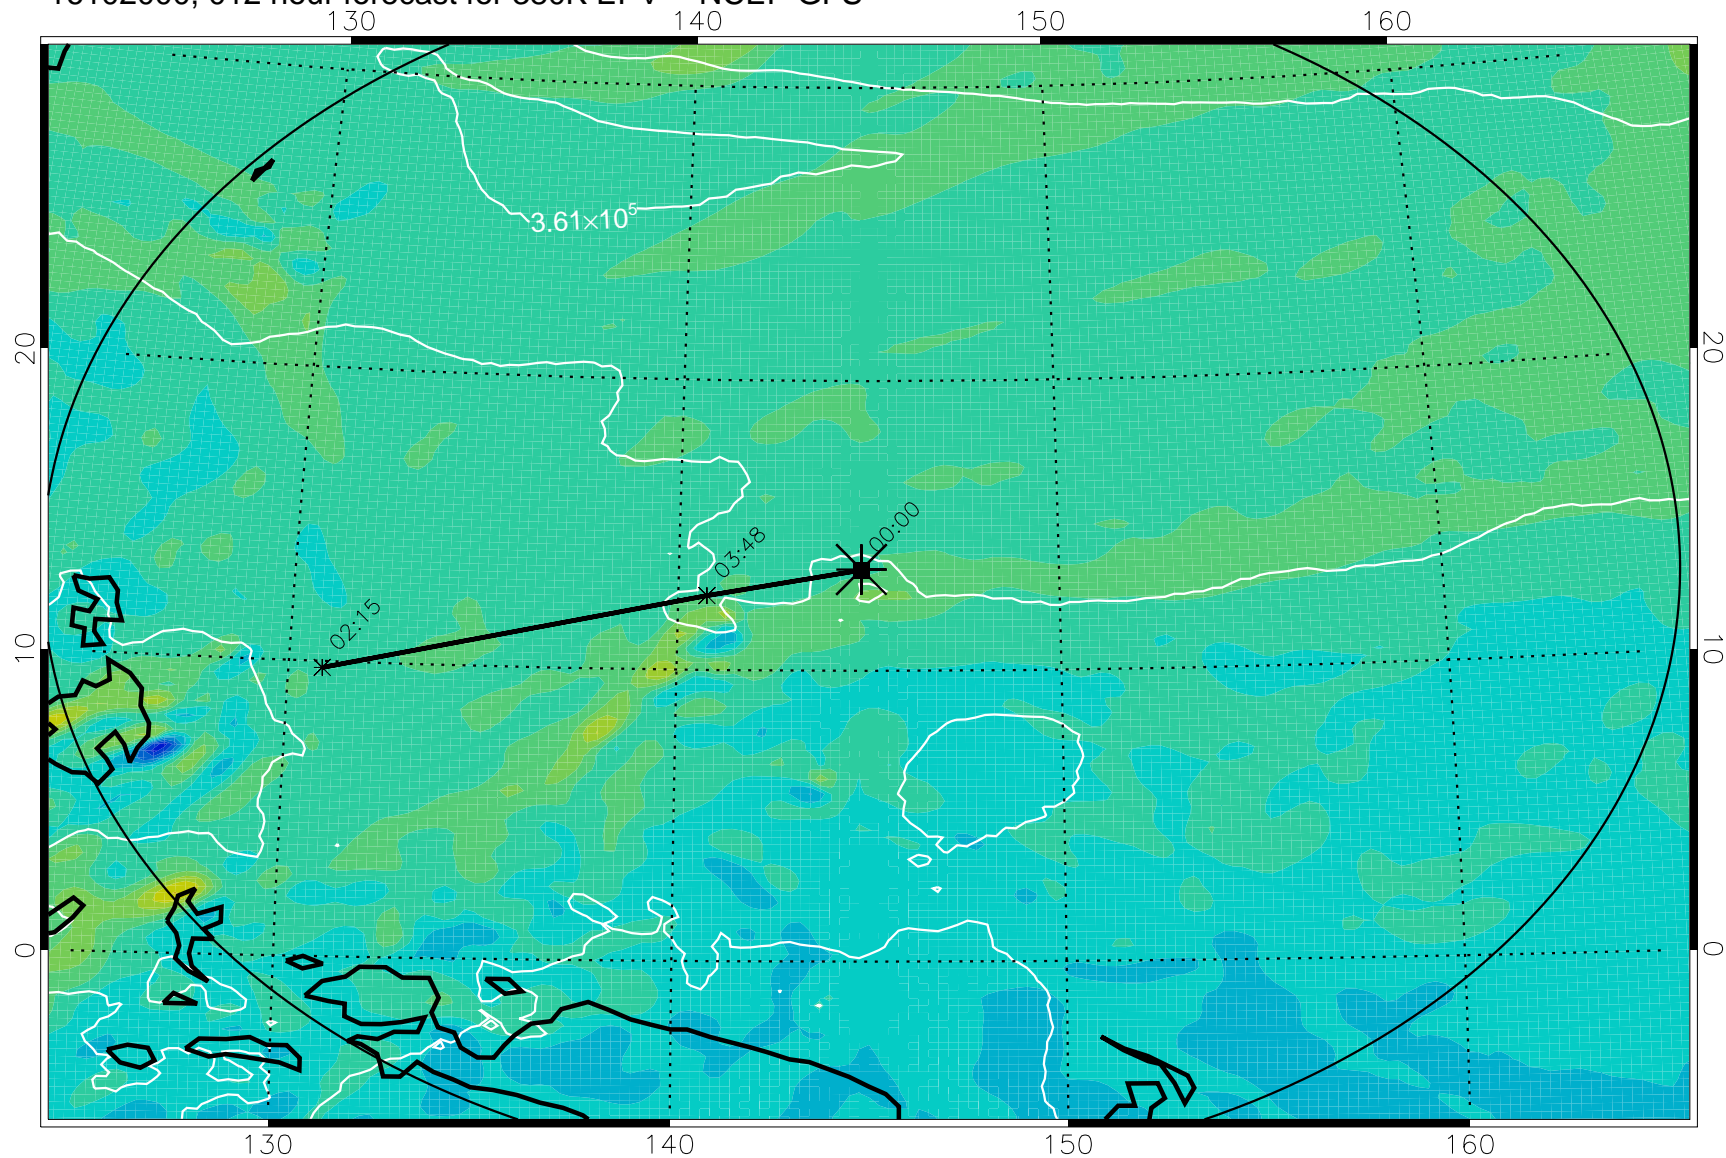

16101918, 006 hour forecast for 380K EPV -- NCEP GFS

380K Montgomery Streamfunction, white

Range ring of 2304 km

16102000, 012 hour forecast for 380K EPV -- NCEP GFS

380K Montgomery Streamfunction, white

Range ring of 2304 km

16102006, 018 hour forecast for 380K EPV -- NCEP GFS

380K Montgomery Streamfunction, white

Range ring of 2304 km

16102012, 024 hour forecast for 380K EPV -- NCEP GFS

380K Montgomery Streamfunction, white

Range ring of 2304 km

16102018, 030 hour forecast for 380K EPV -- NCEP GFS

380K Montgomery Streamfunction, white

Range ring of 2304 km

16102100, 036 hour forecast for 380K EPV -- NCEP GFS

380K Montgomery Streamfunction, white

Range ring of 2304 km

16102106, 042 hour forecast for 380K EPV -- NCEP GFS

380K Montgomery Streamfunction, white

Range ring of 2304 km

16102112, 048 hour forecast for 380K EPV -- NCEP GFS

380K Montgomery Streamfunction, white

Range ring of 2304 km