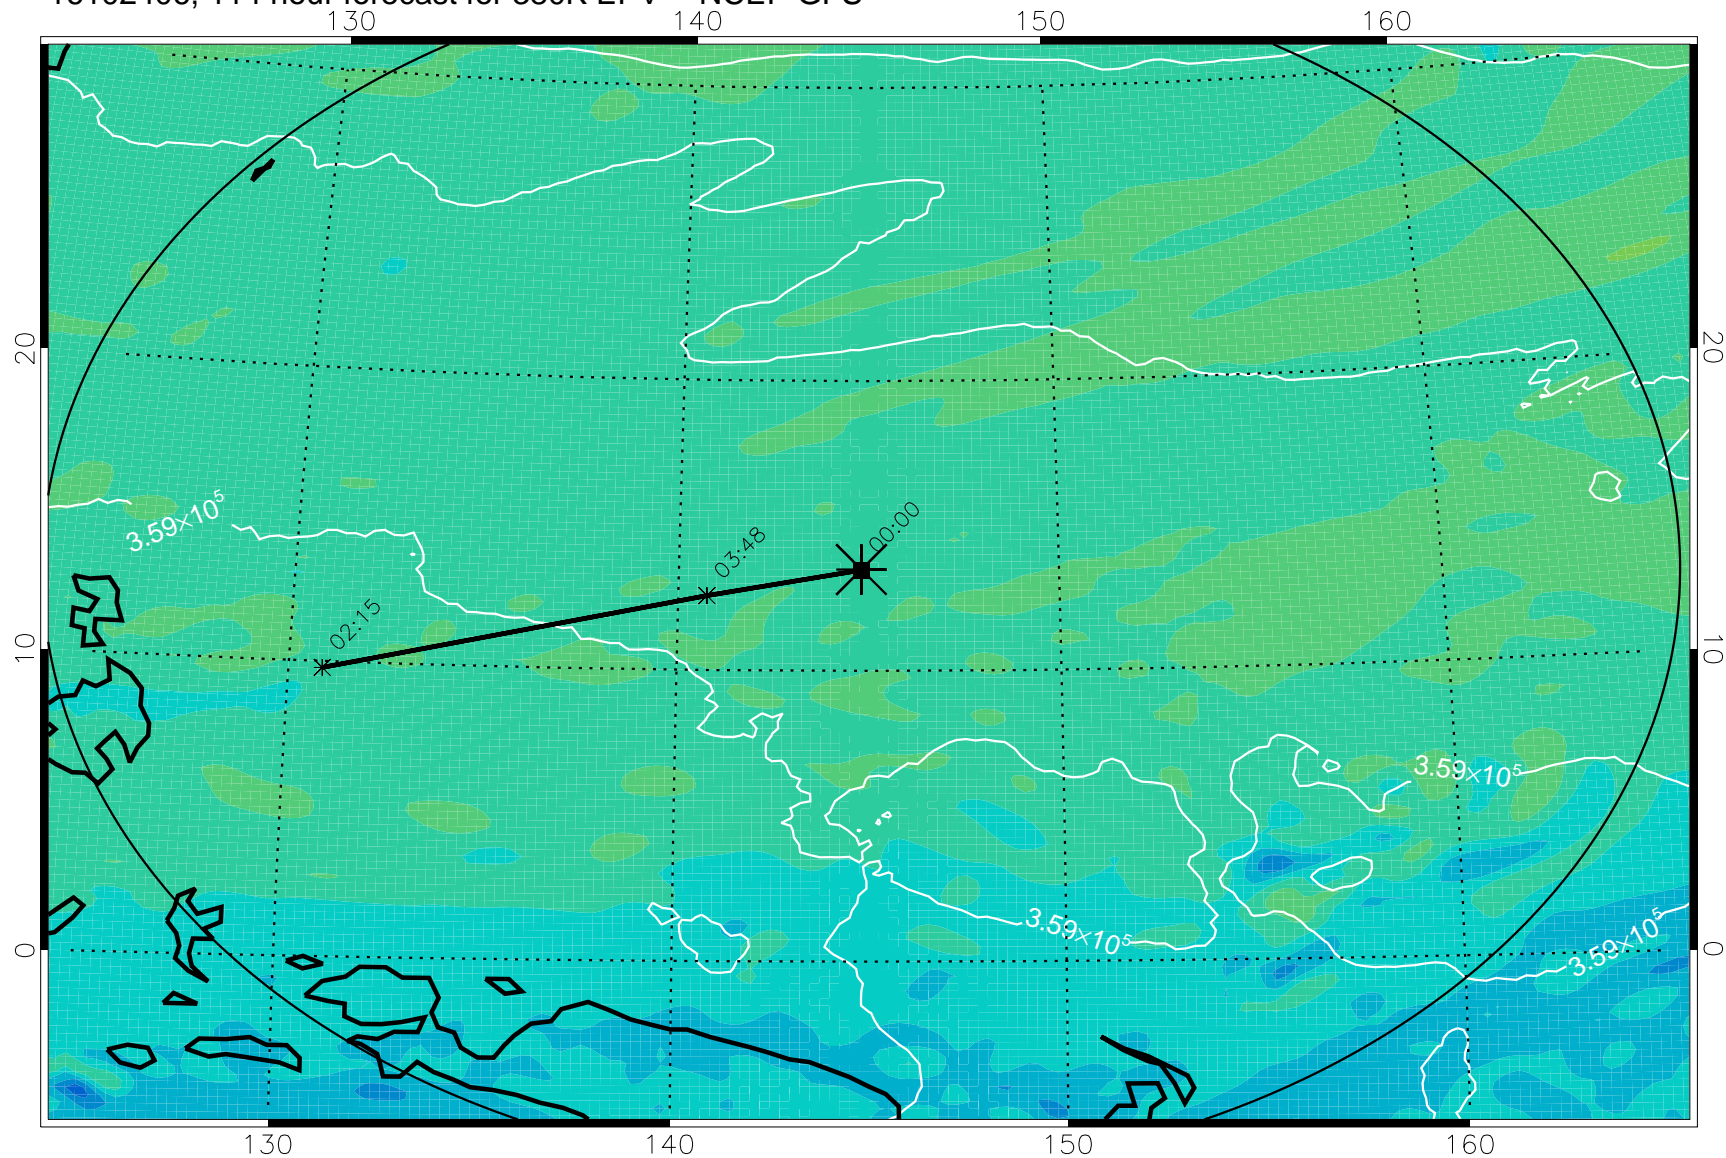

16102218, 078 hour forecast for 380K EPV -- NCEP GFS

380K Montgomery Streamfunction, white

Range ring of 2304 km

16102300, 084 hour forecast for 380K EPV -- NCEP GFS

380K Montgomery Streamfunction, white

Range ring of 2304 km

16102306, 090 hour forecast for 380K EPV -- NCEP GFS

380K Montgomery Streamfunction, white

Range ring of 2304 km

16102312, 096 hour forecast for 380K EPV -- NCEP GFS

380K Montgomery Streamfunction, white

Range ring of 2304 km

16102318, 102 hour forecast for 380K EPV -- NCEP GFS

380K Montgomery Streamfunction, white

Range ring of 2304 km

16102400, 108 hour forecast for 380K EPV -- NCEP GFS

380K Montgomery Streamfunction, white

Range ring of 2304 km

16102406, 114 hour forecast for 380K EPV -- NCEP GFS

380K Montgomery Streamfunction, white

Range ring of 2304 km

16102412, 120 hour forecast for 380K EPV -- NCEP GFS

380K Montgomery Streamfunction, white

Range ring of 2304 km