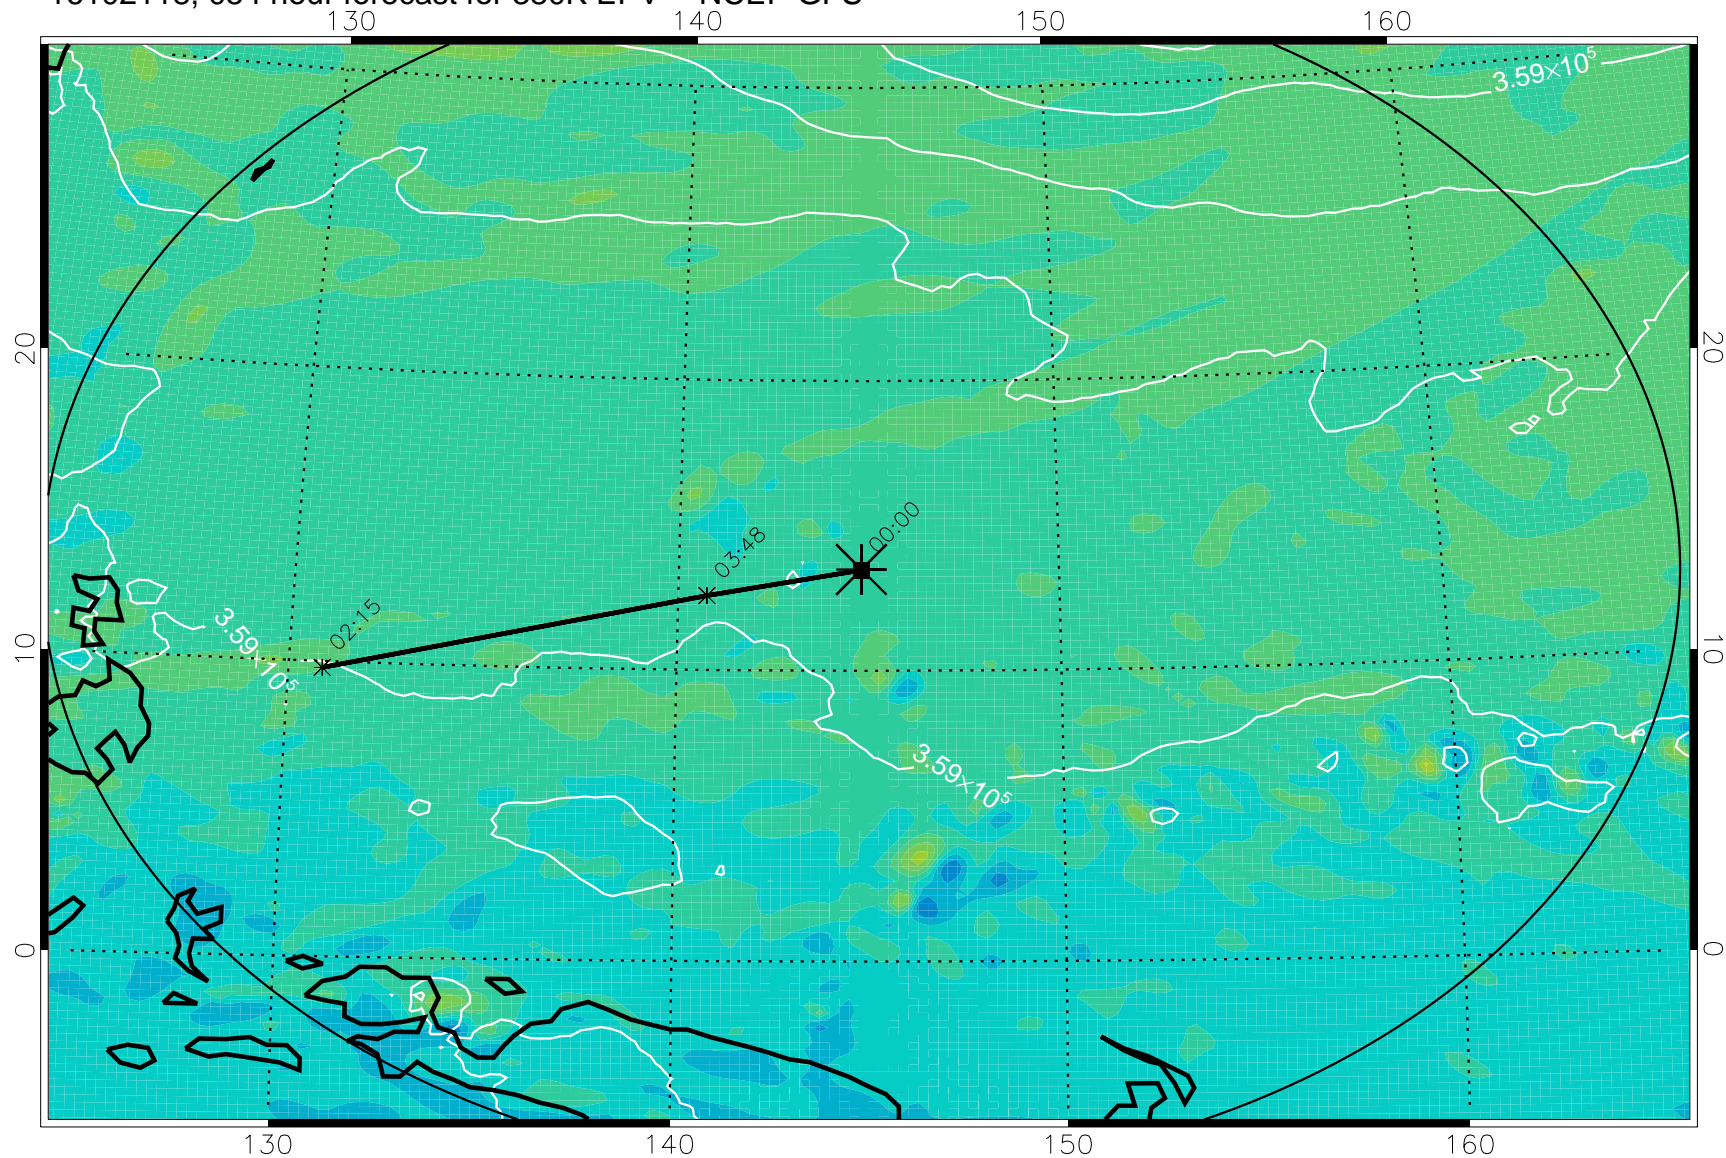

16102018, 030 hour forecast for 380K EPV -- NCEP GFS

380K Montgomery Streamfunction, white

Range ring of 2304 km

16102100, 036 hour forecast for 380K EPV -- NCEP GFS

380K Montgomery Streamfunction, white

Range ring of 2304 km

16102106, 042 hour forecast for 380K EPV -- NCEP GFS

380K Montgomery Streamfunction, white

Range ring of 2304 km

16102112, 048 hour forecast for 380K EPV -- NCEP GFS

380K Montgomery Streamfunction, white

Range ring of 2304 km

16102118, 054 hour forecast for 380K EPV -- NCEP GFS

380K Montgomery Streamfunction, white

Range ring of 2304 km

16102200, 060 hour forecast for 380K EPV -- NCEP GFS

380K Montgomery Streamfunction, white

Range ring of 2304 km

16102206, 066 hour forecast for 380K EPV -- NCEP GFS

380K Montgomery Streamfunction, white

Range ring of 2304 km

16102212, 072 hour forecast for 380K EPV -- NCEP GFS

380K Montgomery Streamfunction, white

Range ring of 2304 km