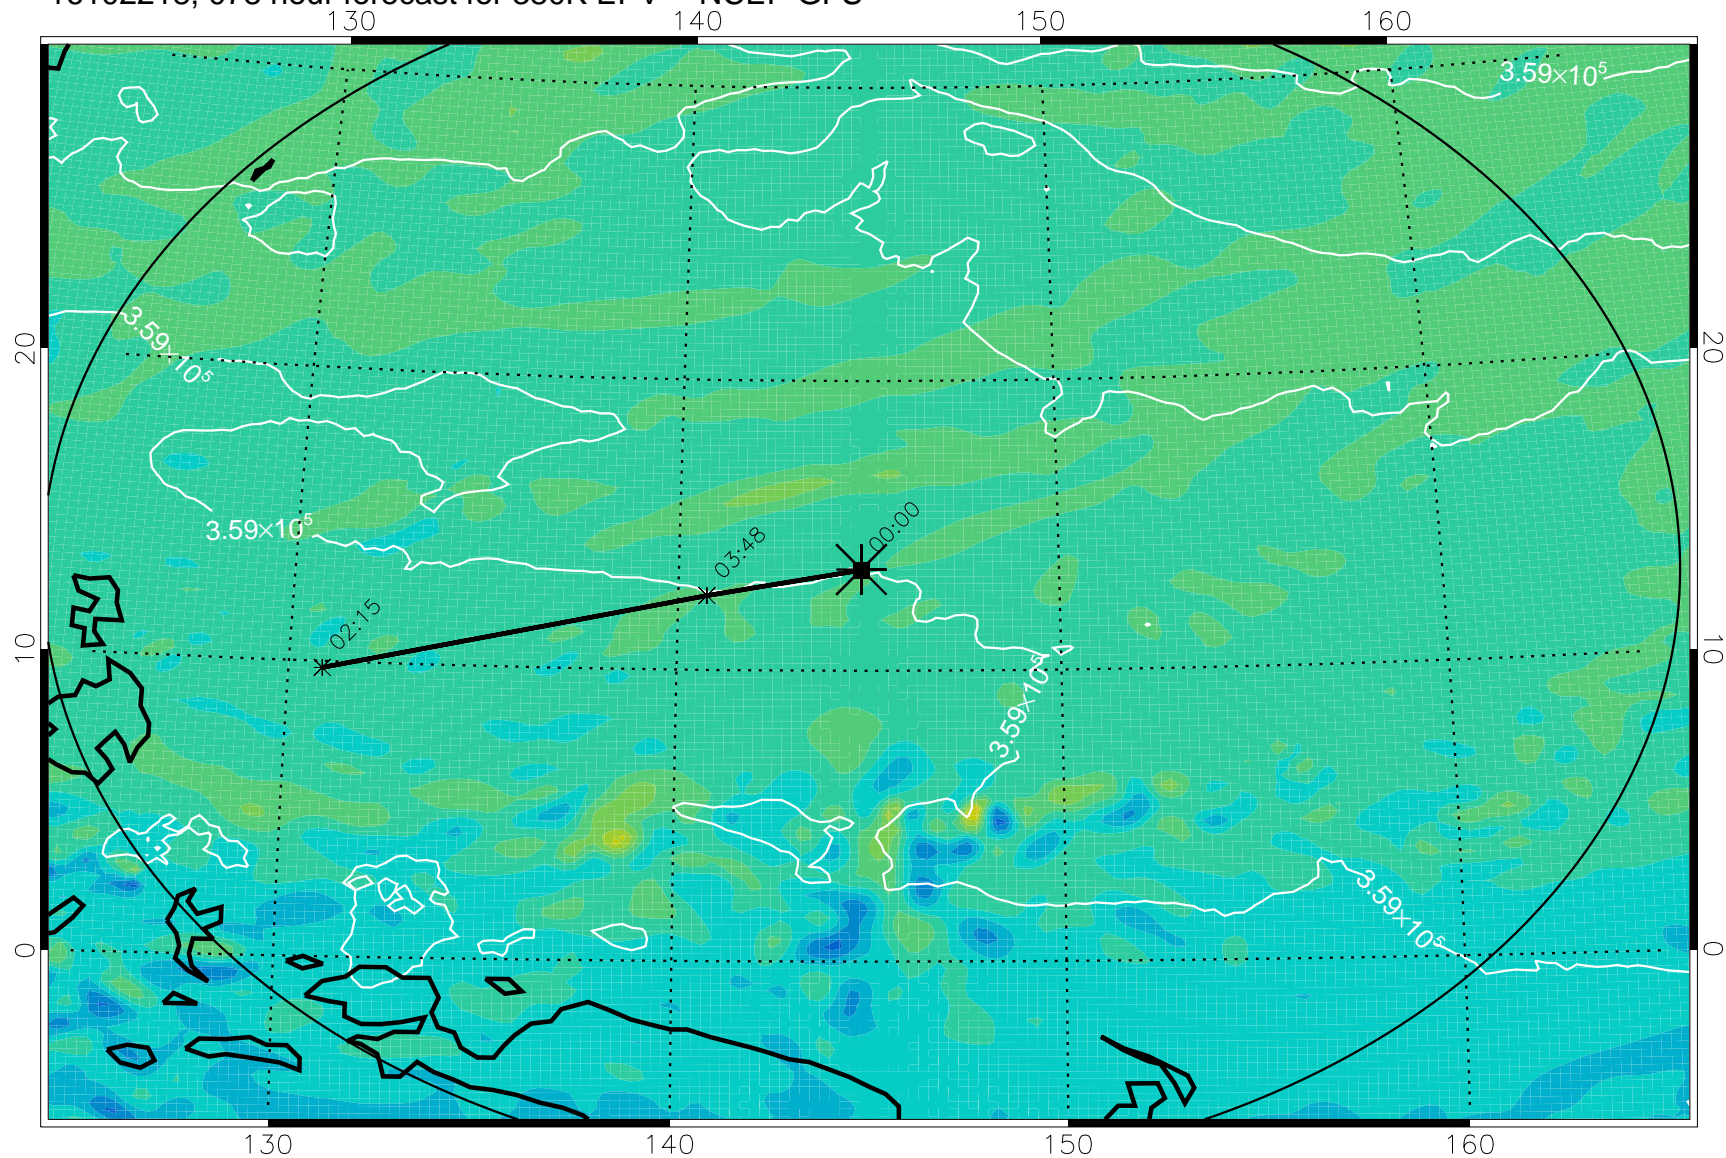

16102206, 066 hour forecast for 380K EPV -- NCEP GFS

380K Montgomery Streamfunction, white

Range ring of 2304 km

16102212, 072 hour forecast for 380K EPV -- NCEP GFS

380K Montgomery Streamfunction, white

Range ring of 2304 km

16102218, 078 hour forecast for 380K EPV -- NCEP GFS

380K Montgomery Streamfunction, white

Range ring of 2304 km

16102300, 084 hour forecast for 380K EPV -- NCEP GFS

380K Montgomery Streamfunction, white

Range ring of 2304 km

16102306, 090 hour forecast for 380K EPV -- NCEP GFS

380K Montgomery Streamfunction, white

Range ring of 2304 km

16102312, 096 hour forecast for 380K EPV -- NCEP GFS

380K Montgomery Streamfunction, white

Range ring of 2304 km

16102318, 102 hour forecast for 380K EPV -- NCEP GFS

380K Montgomery Streamfunction, white

Range ring of 2304 km

16102400, 108 hour forecast for 380K EPV -- NCEP GFS

380K Montgomery Streamfunction, white

Range ring of 2304 km