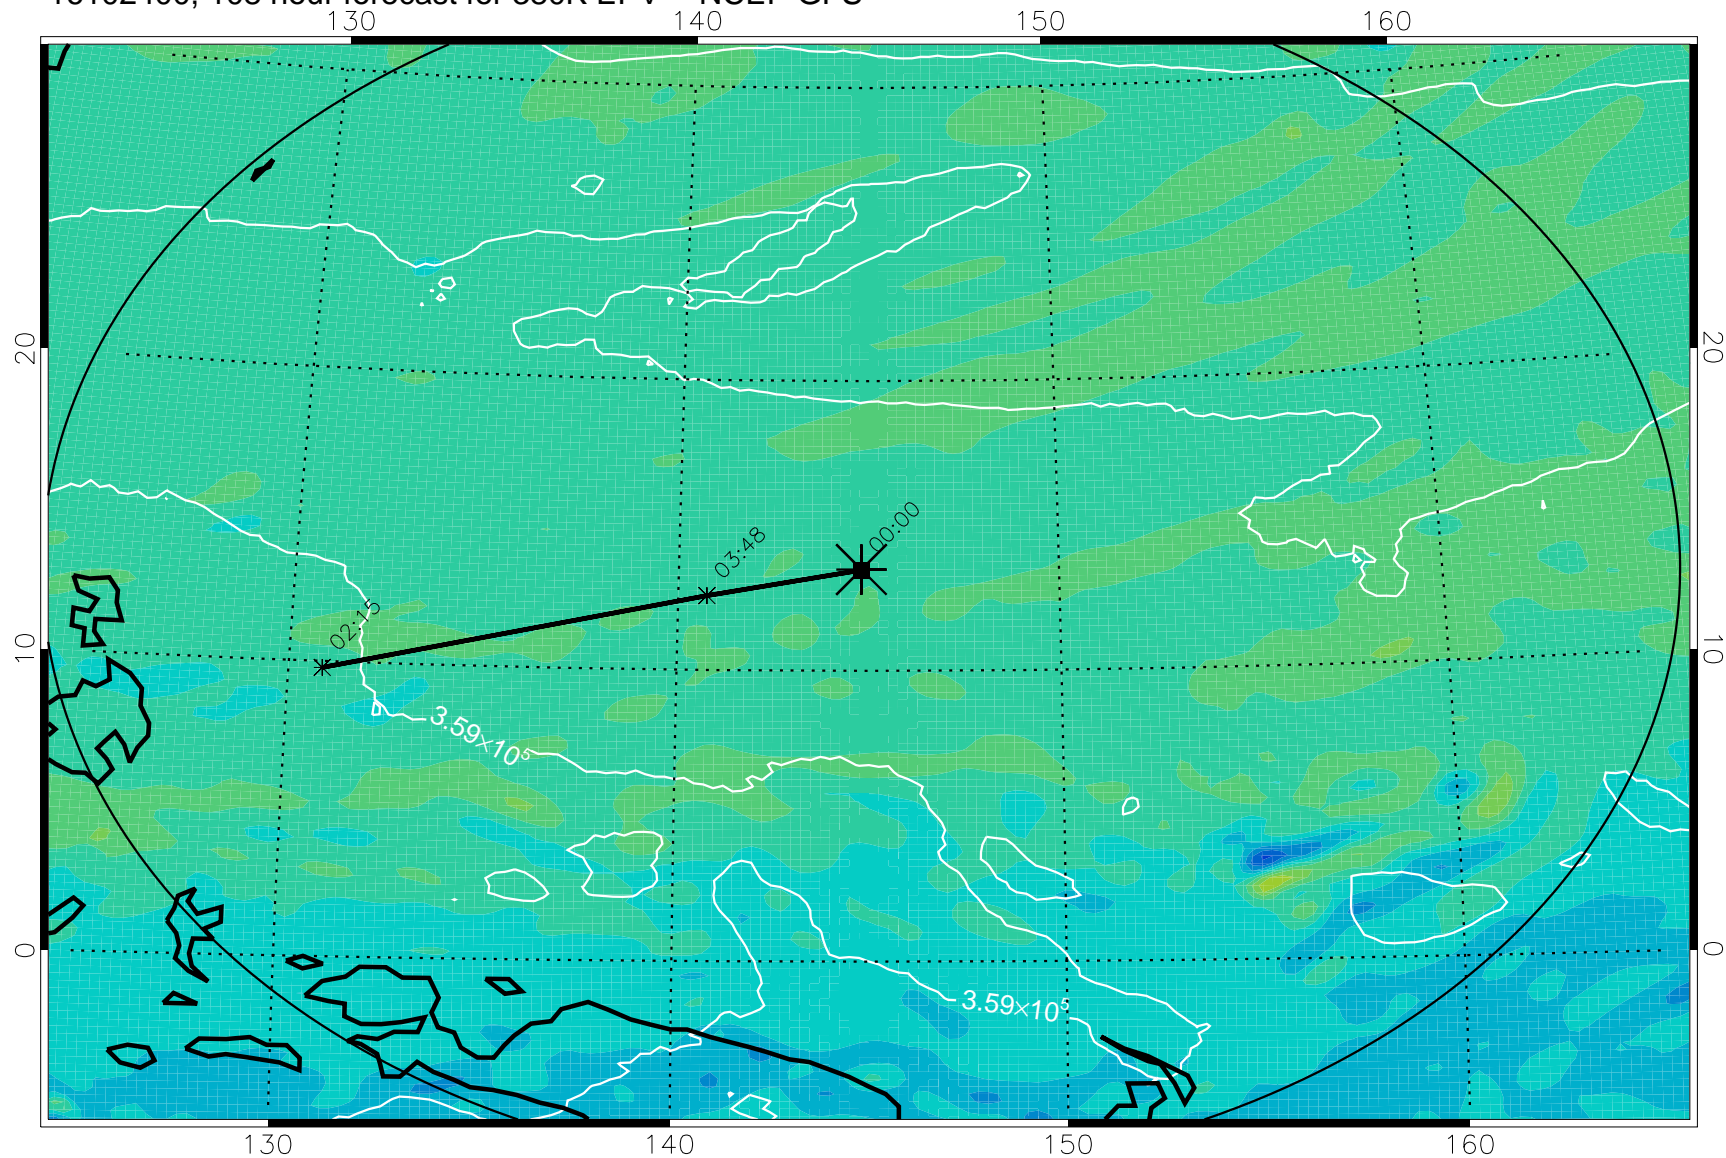

16102218, 078 hour forecast for 380K EPV -- NCEP GFS

380K Montgomery Streamfunction, white

Range ring of 2304 km

16102300, 084 hour forecast for 380K EPV -- NCEP GFS

380K Montgomery Streamfunction, white

Range ring of 2304 km

16102306, 090 hour forecast for 380K EPV -- NCEP GFS

380K Montgomery Streamfunction, white

Range ring of 2304 km

16102312, 096 hour forecast for 380K EPV -- NCEP GFS

380K Montgomery Streamfunction, white

Range ring of 2304 km

16102318, 102 hour forecast for 380K EPV -- NCEP GFS

380K Montgomery Streamfunction, white

Range ring of 2304 km

16102400, 108 hour forecast for 380K EPV -- NCEP GFS

380K Montgomery Streamfunction, white

Range ring of 2304 km

16102406, 114 hour forecast for 380K EPV -- NCEP GFS

380K Montgomery Streamfunction, white

Range ring of 2304 km

16102412, 120 hour forecast for 380K EPV -- NCEP GFS

380K Montgomery Streamfunction, white

Range ring of 2304 km