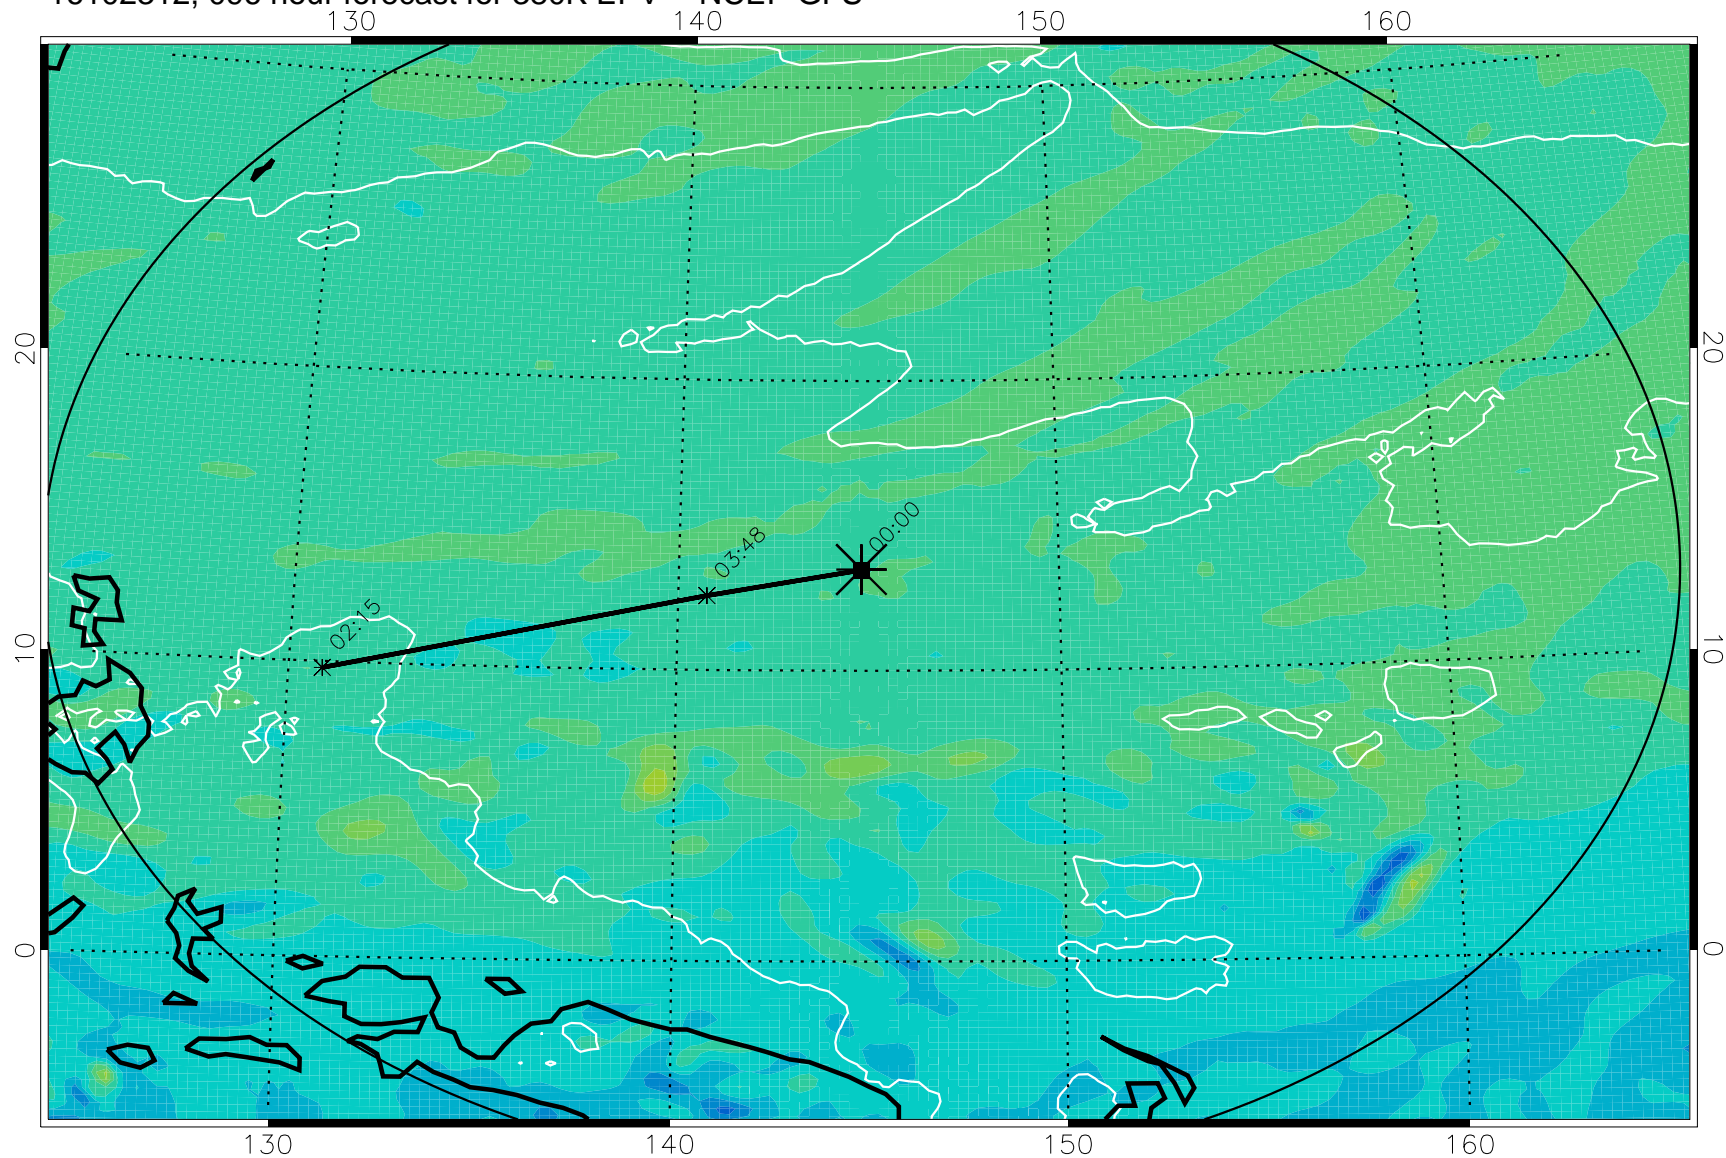

16102206, 066 hour forecast for 380K EPV -- NCEP GFS

380K Montgomery Streamfunction, white

Range ring of 2304 km

16102212, 072 hour forecast for 380K EPV -- NCEP GFS

380K Montgomery Streamfunction, white

Range ring of 2304 km

16102218, 078 hour forecast for 380K EPV -- NCEP GFS

380K Montgomery Streamfunction, white

Range ring of 2304 km

16102300, 084 hour forecast for 380K EPV -- NCEP GFS

380K Montgomery Streamfunction, white

Range ring of 2304 km

16102306, 090 hour forecast for 380K EPV -- NCEP GFS

380K Montgomery Streamfunction, white

Range ring of 2304 km

16102312, 096 hour forecast for 380K EPV -- NCEP GFS

380K Montgomery Streamfunction, white

Range ring of 2304 km

16102318, 102 hour forecast for 380K EPV -- NCEP GFS

380K Montgomery Streamfunction, white

Range ring of 2304 km

16102400, 108 hour forecast for 380K EPV -- NCEP GFS

380K Montgomery Streamfunction, white

Range ring of 2304 km