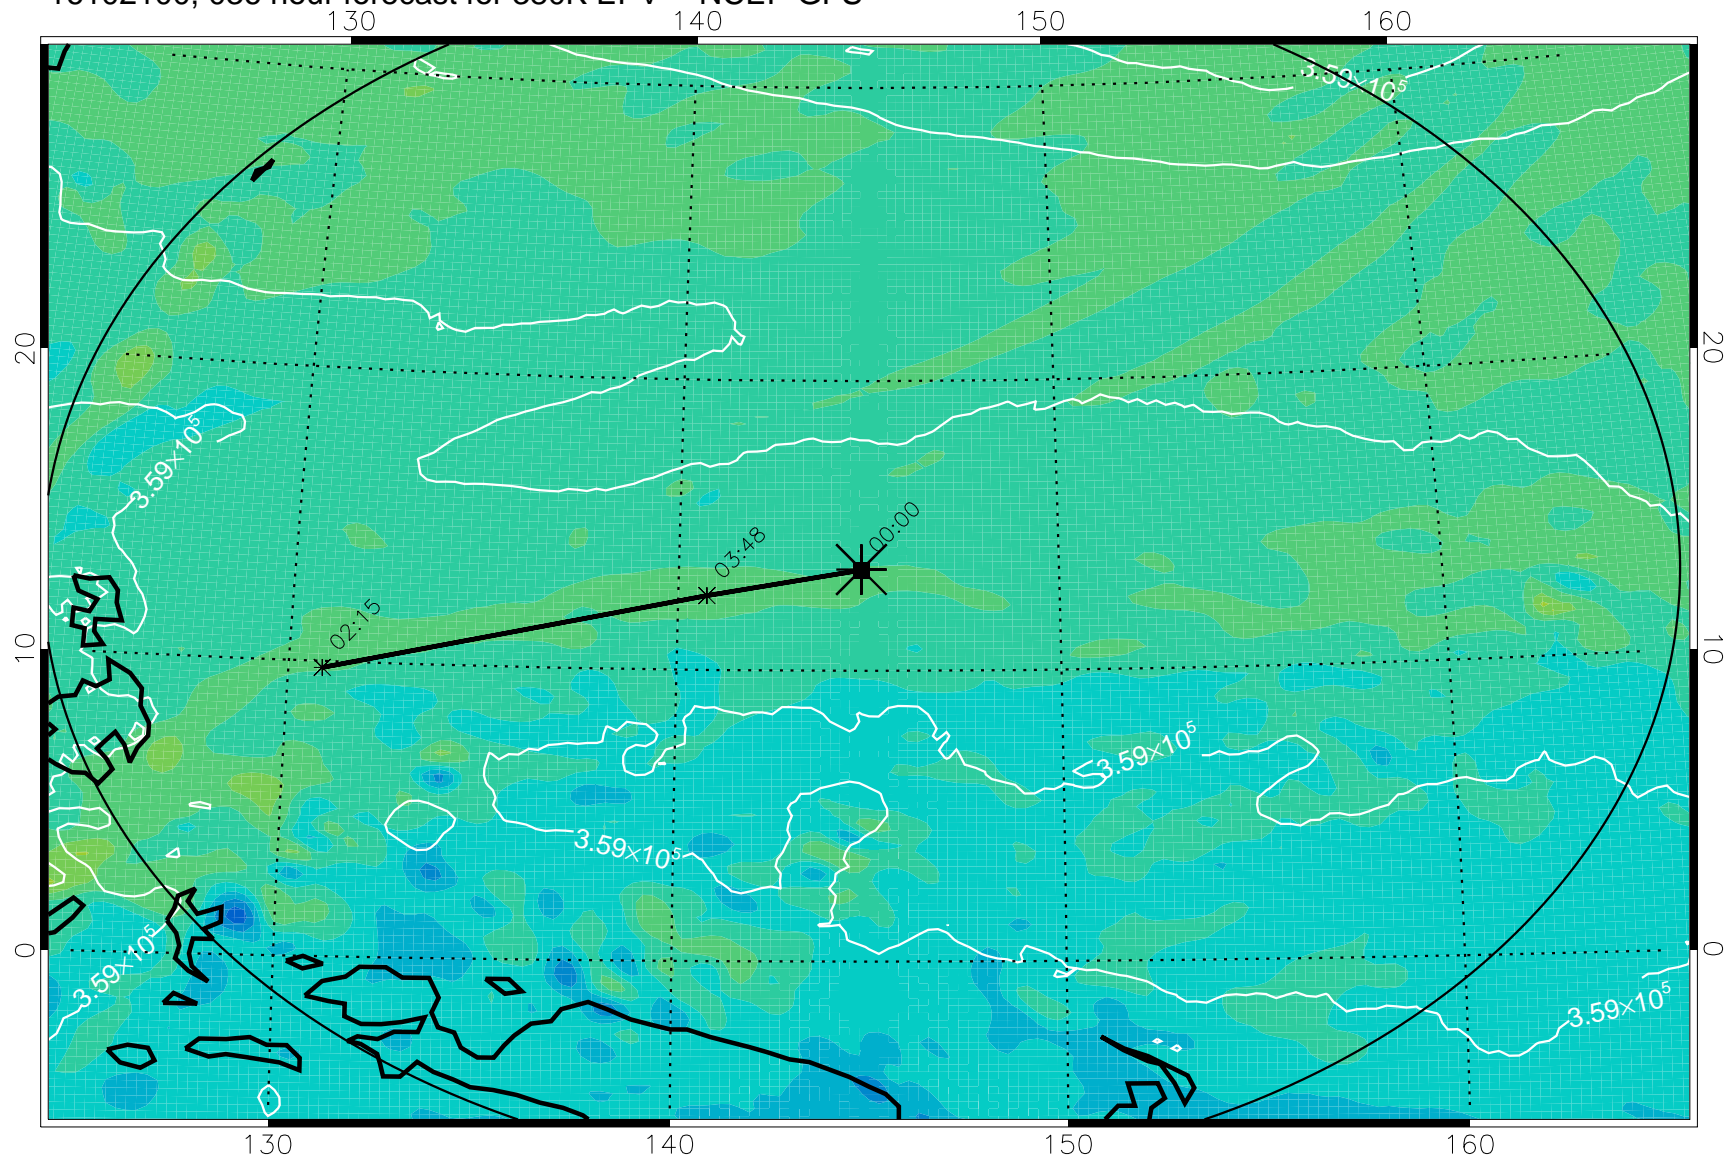

16101918, 006 hour forecast for 380K EPV -- NCEP GFS

380K Montgomery Streamfunction, white

Range ring of 2304 km

16102000, 012 hour forecast for 380K EPV -- NCEP GFS

380K Montgomery Streamfunction, white

Range ring of 2304 km

16102006, 018 hour forecast for 380K EPV -- NCEP GFS

380K Montgomery Streamfunction, white

Range ring of 2304 km

16102012, 024 hour forecast for 380K EPV -- NCEP GFS

380K Montgomery Streamfunction, white

Range ring of 2304 km

16102018, 030 hour forecast for 380K EPV -- NCEP GFS

380K Montgomery Streamfunction, white

Range ring of 2304 km

16102100, 036 hour forecast for 380K EPV -- NCEP GFS

380K Montgomery Streamfunction, white

Range ring of 2304 km

16102106, 042 hour forecast for 380K EPV -- NCEP GFS

380K Montgomery Streamfunction, white

Range ring of 2304 km

16102112, 048 hour forecast for 380K EPV -- NCEP GFS

380K Montgomery Streamfunction, white

Range ring of 2304 km