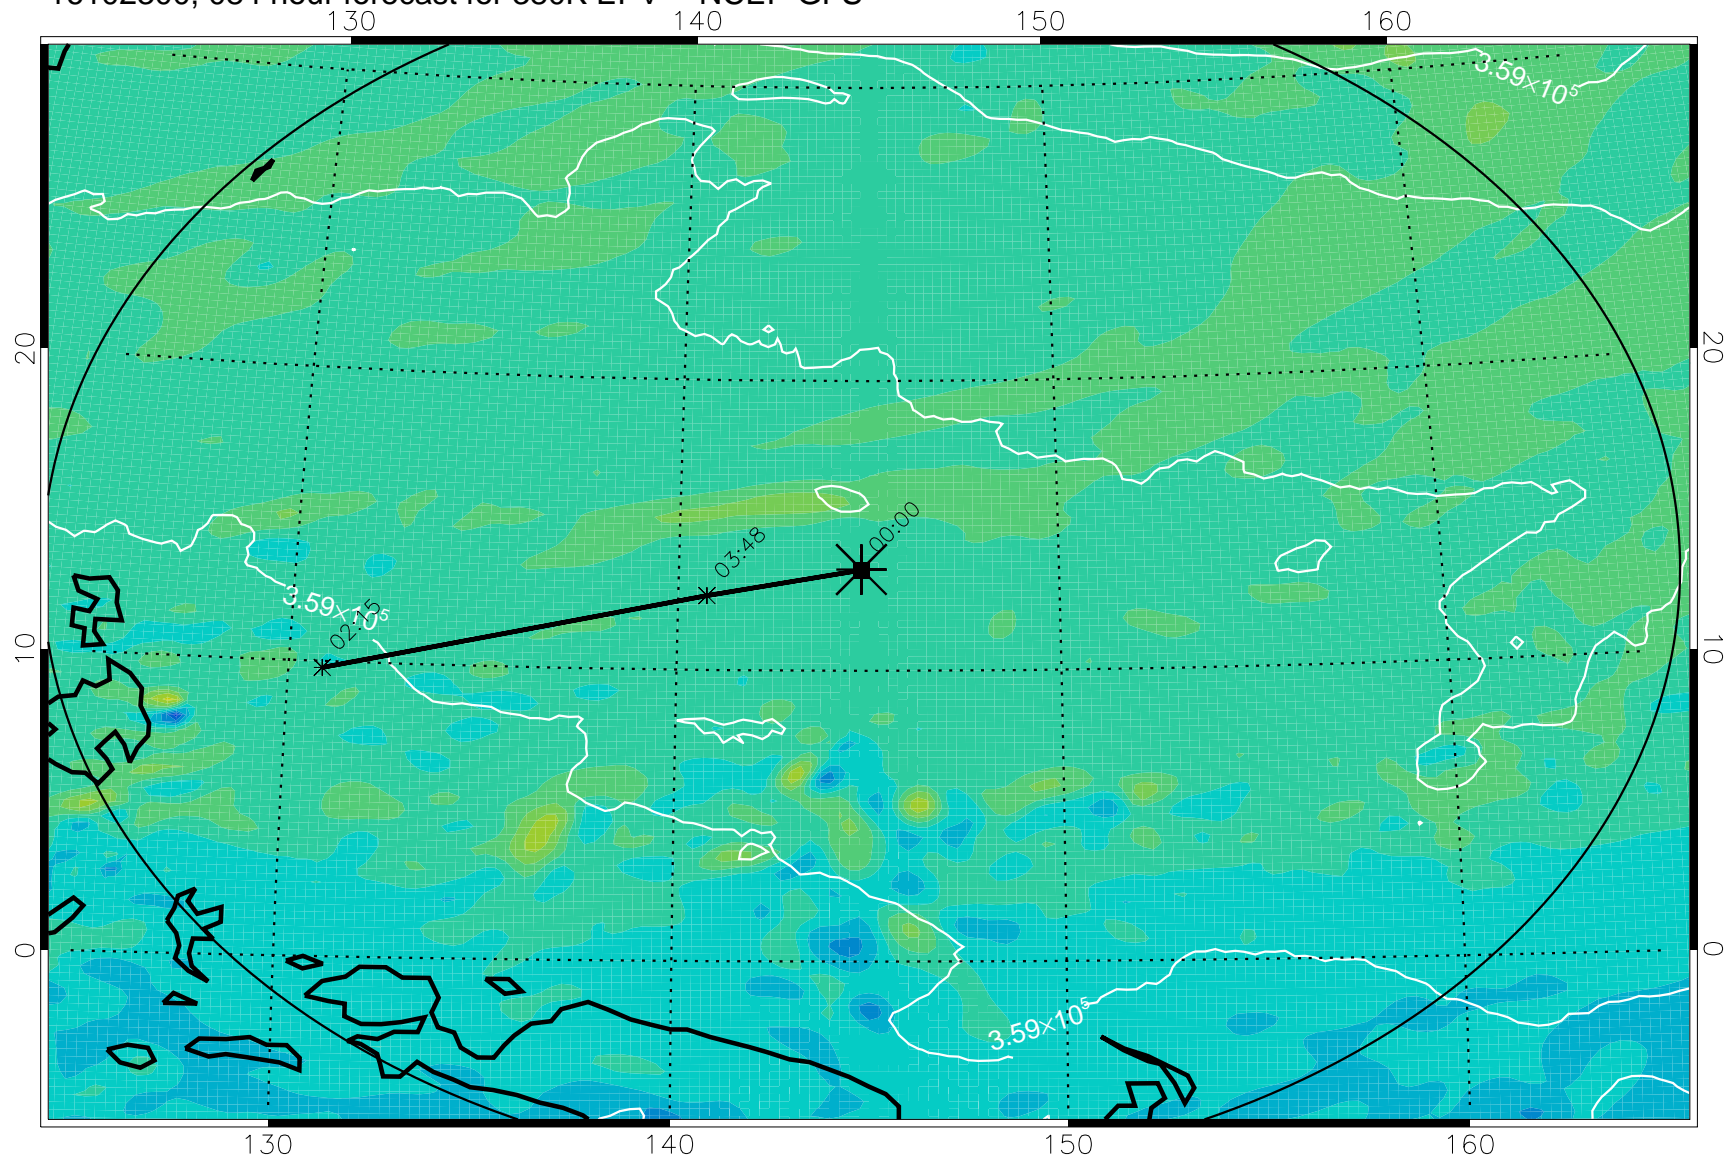

16102206, 066 hour forecast for 380K EPV -- NCEP GFS

380K Montgomery Streamfunction, white

Range ring of 2304 km

16102212, 072 hour forecast for 380K EPV -- NCEP GFS

380K Montgomery Streamfunction, white

Range ring of 2304 km

16102218, 078 hour forecast for 380K EPV -- NCEP GFS

380K Montgomery Streamfunction, white

Range ring of 2304 km

16102300, 084 hour forecast for 380K EPV -- NCEP GFS

380K Montgomery Streamfunction, white

Range ring of 2304 km

16102306, 090 hour forecast for 380K EPV -- NCEP GFS

380K Montgomery Streamfunction, white

Range ring of 2304 km

16102312, 096 hour forecast for 380K EPV -- NCEP GFS

380K Montgomery Streamfunction, white

Range ring of 2304 km

16102318, 102 hour forecast for 380K EPV -- NCEP GFS

380K Montgomery Streamfunction, white

Range ring of 2304 km

16102400, 108 hour forecast for 380K EPV -- NCEP GFS

380K Montgomery Streamfunction, white

Range ring of 2304 km