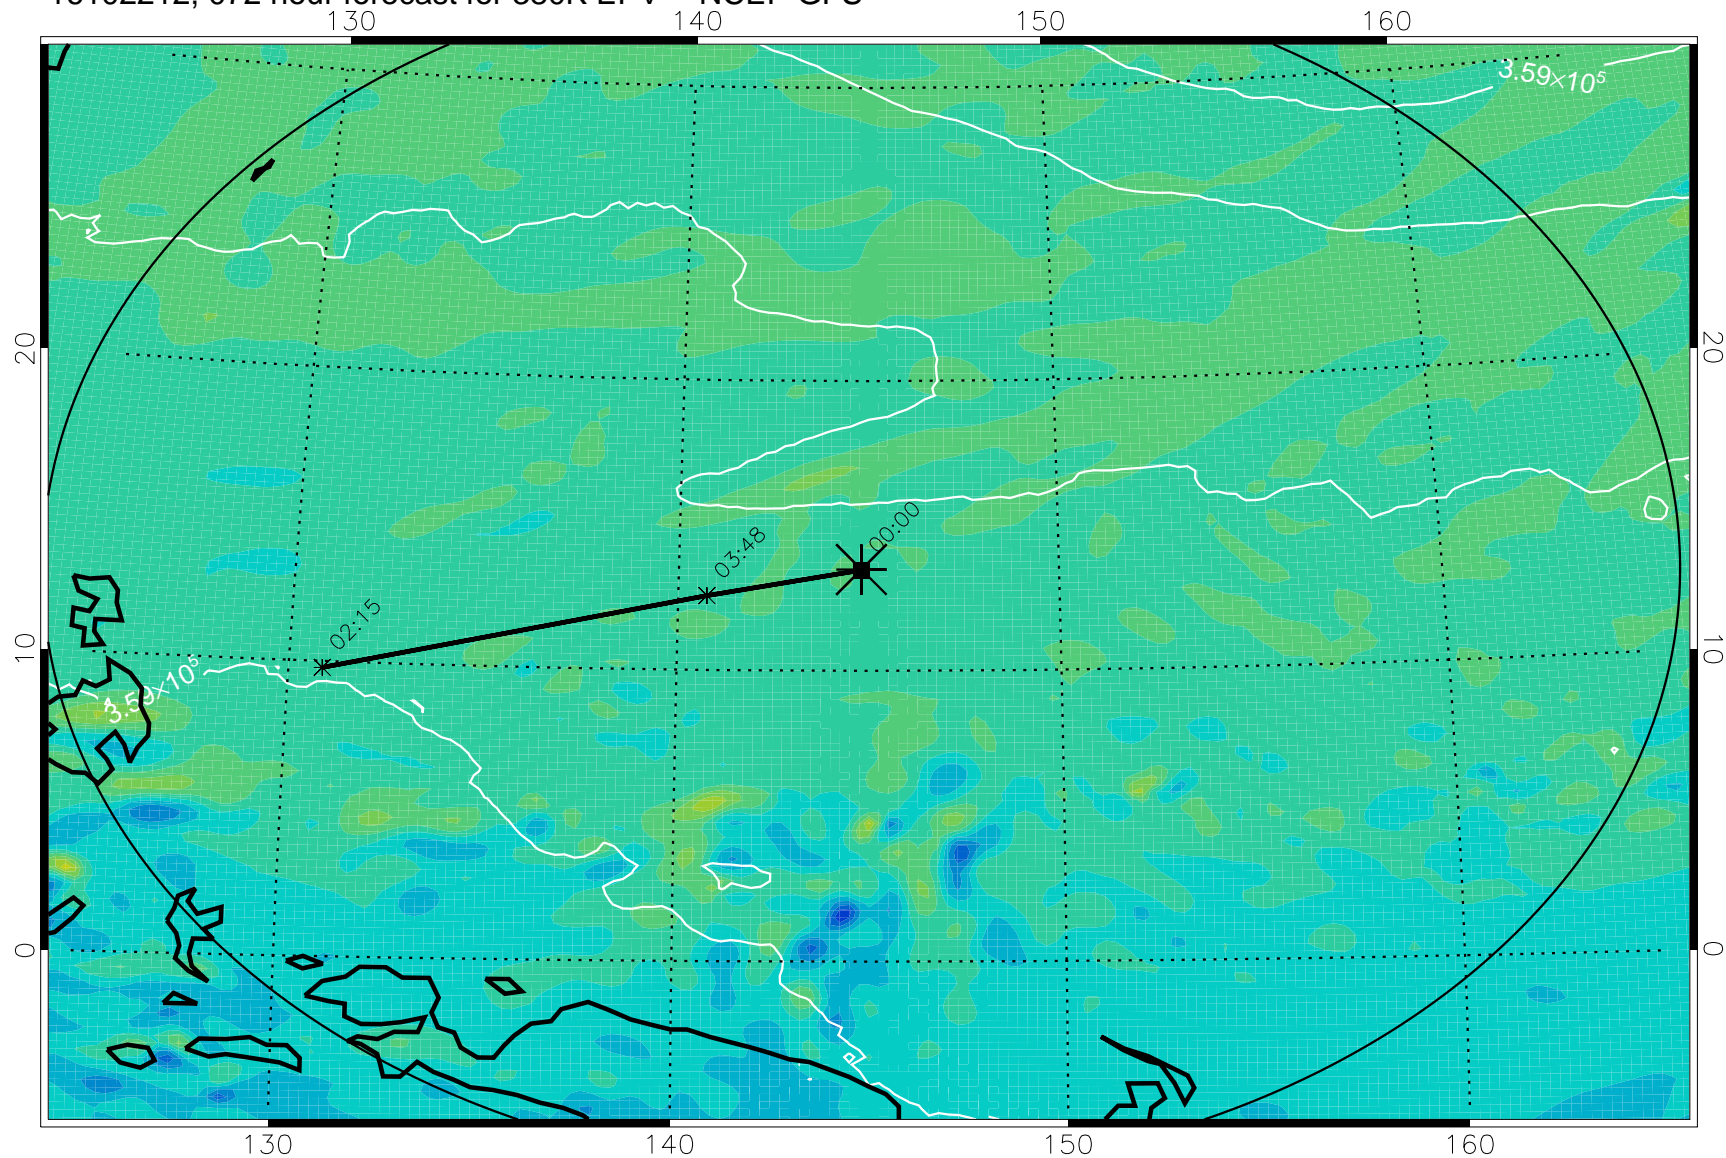

16102118, 054 hour forecast for 380K EPV -- NCEP GFS

380K Montgomery Streamfunction, white

Range ring of 2304 km

16102200, 060 hour forecast for 380K EPV -- NCEP GFS

380K Montgomery Streamfunction, white

Range ring of 2304 km

16102206, 066 hour forecast for 380K EPV -- NCEP GFS

380K Montgomery Streamfunction, white

Range ring of 2304 km

16102212, 072 hour forecast for 380K EPV -- NCEP GFS

380K Montgomery Streamfunction, white

Range ring of 2304 km

16102218, 078 hour forecast for 380K EPV -- NCEP GFS

380K Montgomery Streamfunction, white

Range ring of 2304 km

16102300, 084 hour forecast for 380K EPV -- NCEP GFS

380K Montgomery Streamfunction, white

Range ring of 2304 km

16102306, 090 hour forecast for 380K EPV -- NCEP GFS

380K Montgomery Streamfunction, white

Range ring of 2304 km

16102312, 096 hour forecast for 380K EPV -- NCEP GFS

380K Montgomery Streamfunction, white

Range ring of 2304 km