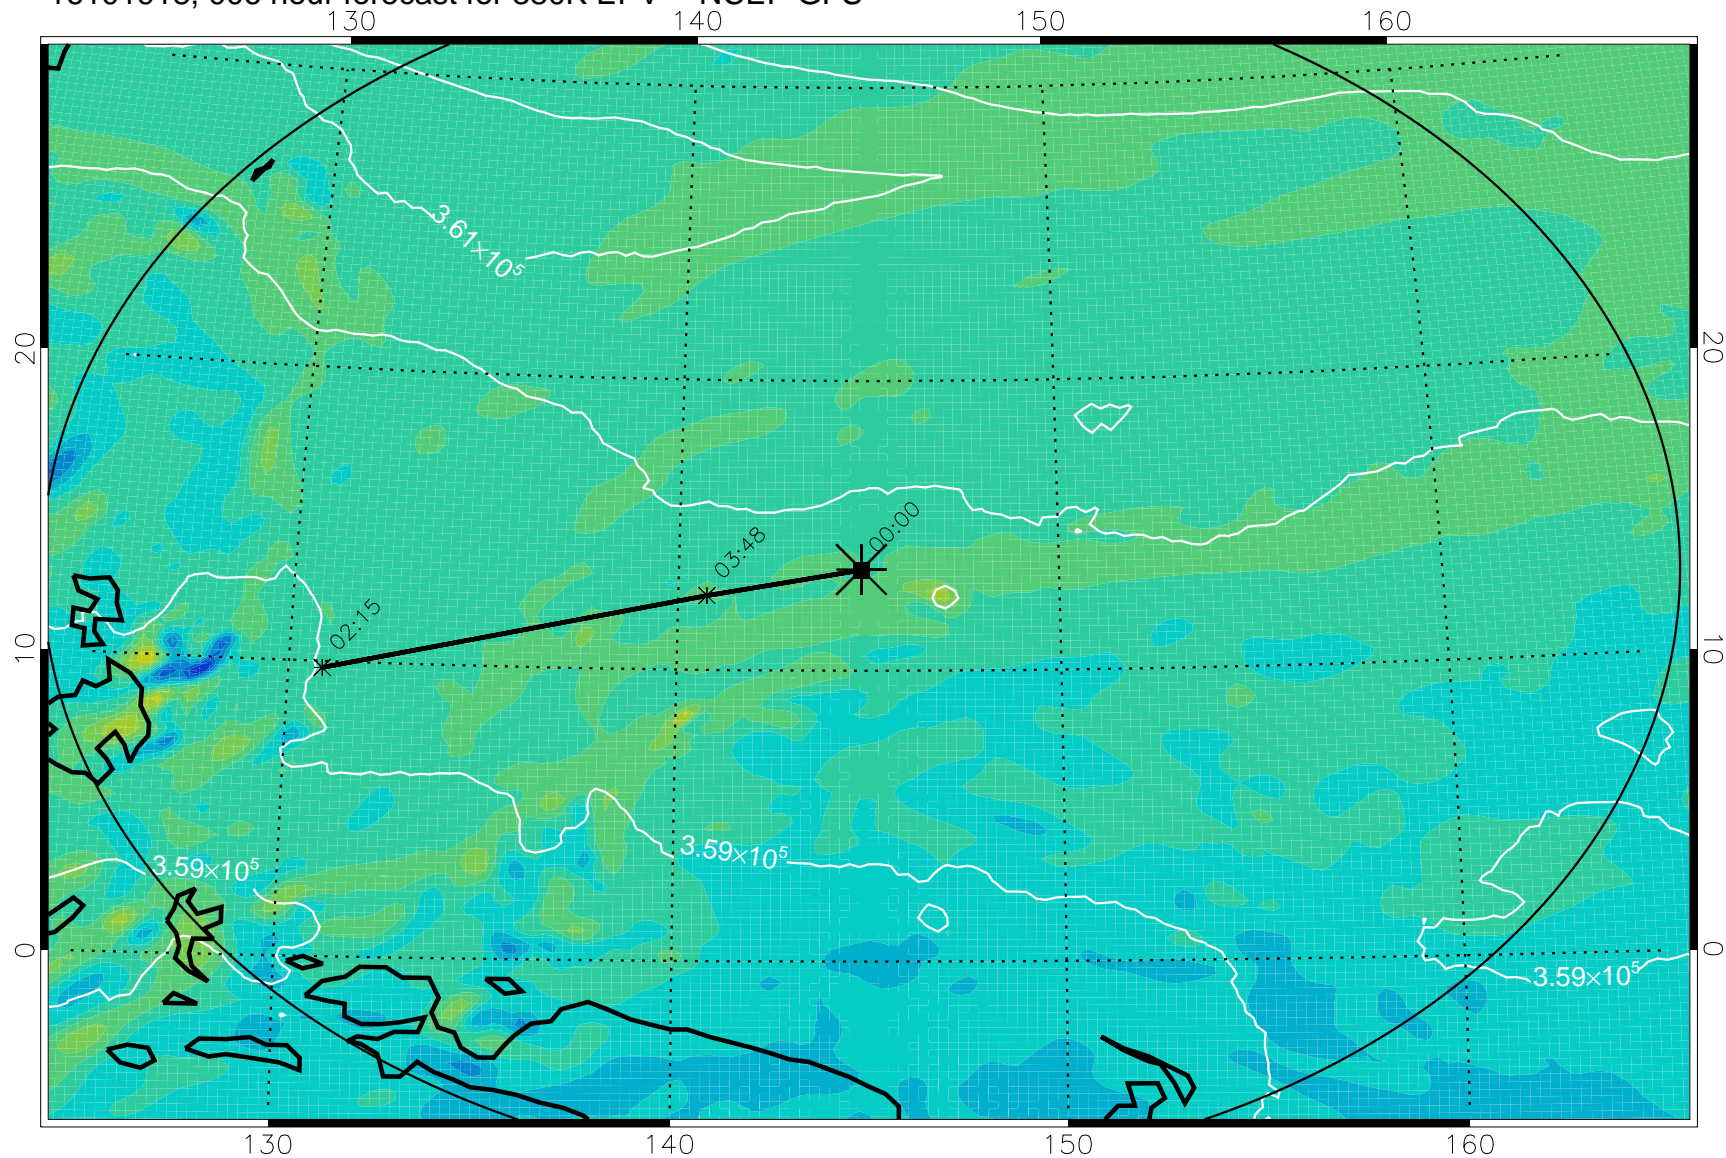

16101918, 006 hour forecast for 380K EPV -- NCEP GFS

380K Montgomery Streamfunction, white

Range ring of 2304 km

16102000, 012 hour forecast for 380K EPV -- NCEP GFS

380K Montgomery Streamfunction, white

Range ring of 2304 km

16102006, 018 hour forecast for 380K EPV -- NCEP GFS

380K Montgomery Streamfunction, white

Range ring of 2304 km

16102012, 024 hour forecast for 380K EPV -- NCEP GFS

380K Montgomery Streamfunction, white

Range ring of 2304 km

16102018, 030 hour forecast for 380K EPV -- NCEP GFS

380K Montgomery Streamfunction, white

Range ring of 2304 km

16102100, 036 hour forecast for 380K EPV -- NCEP GFS

380K Montgomery Streamfunction, white

Range ring of 2304 km

16102106, 042 hour forecast for 380K EPV -- NCEP GFS

380K Montgomery Streamfunction, white

Range ring of 2304 km

16102112, 048 hour forecast for 380K EPV -- NCEP GFS

380K Montgomery Streamfunction, white

Range ring of 2304 km