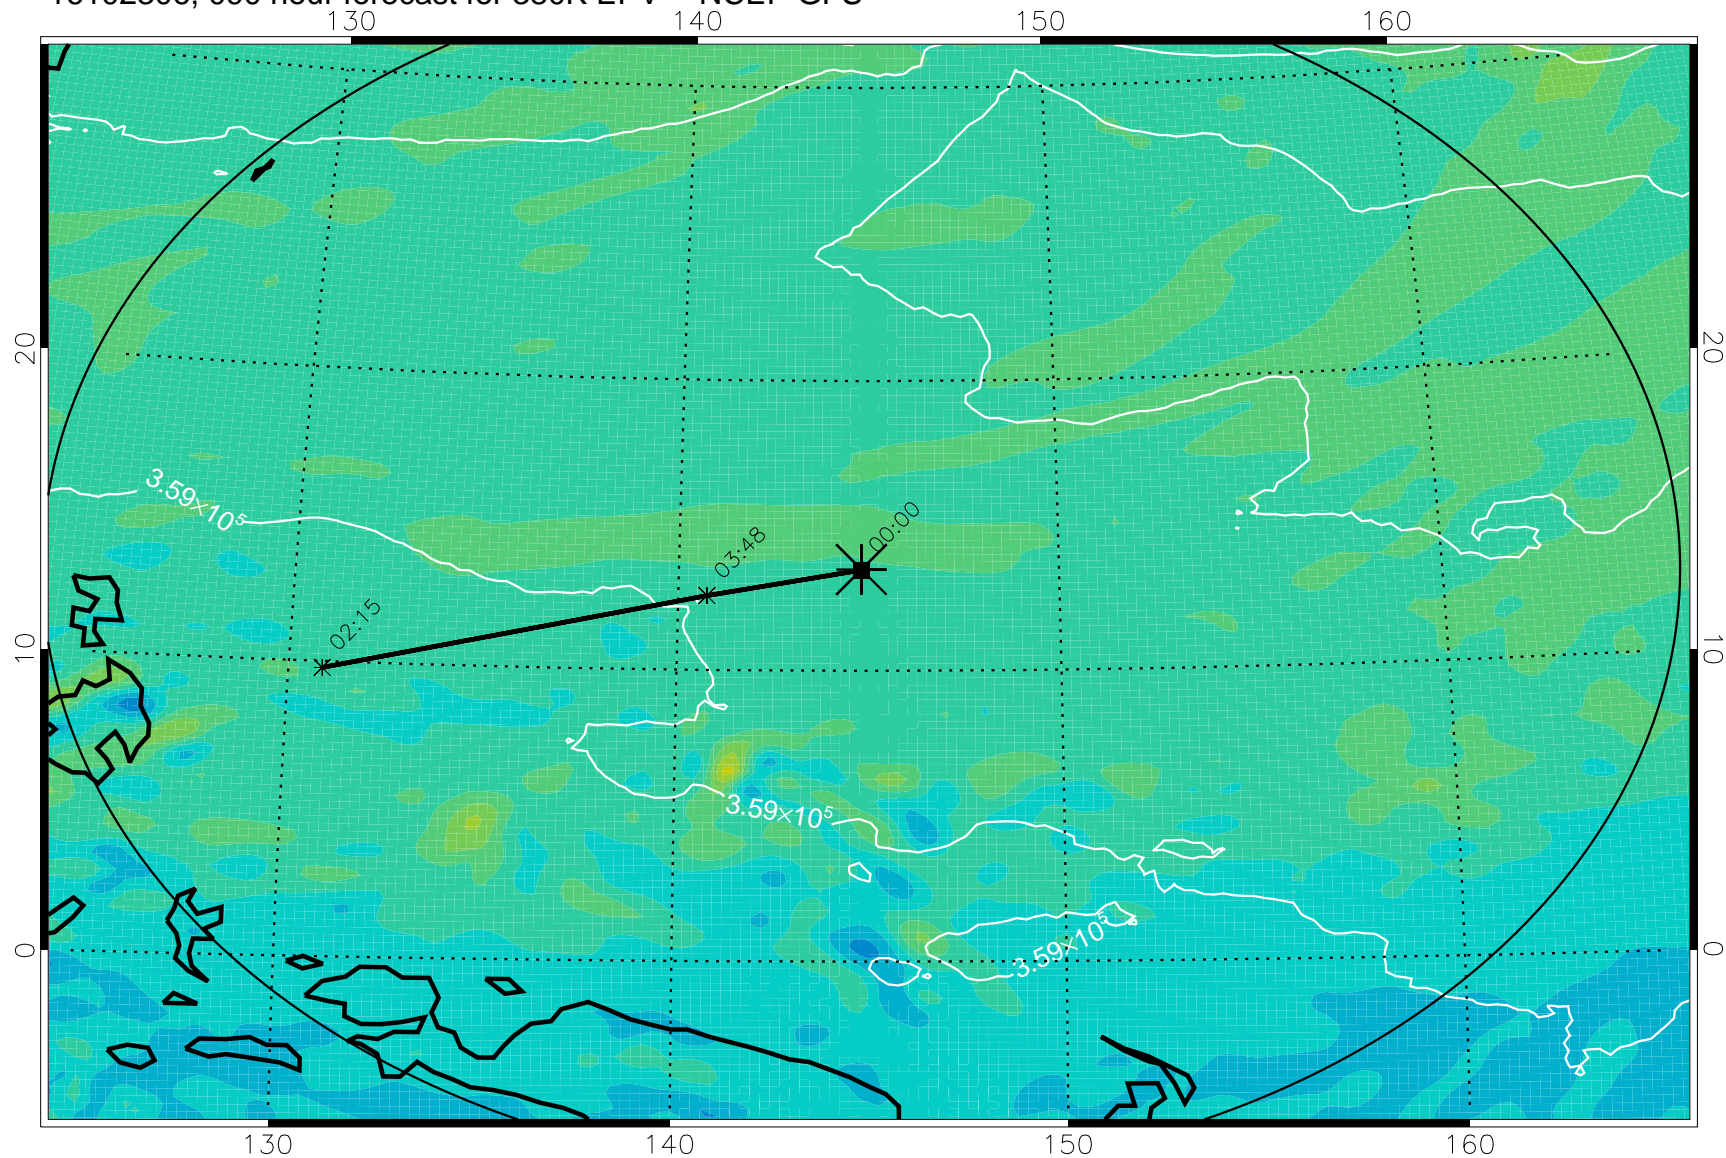

16102206, 066 hour forecast for 380K EPV -- NCEP GFS

380K Montgomery Streamfunction, white

Range ring of 2304 km

16102212, 072 hour forecast for 380K EPV -- NCEP GFS

380K Montgomery Streamfunction, white

Range ring of 2304 km

16102218, 078 hour forecast for 380K EPV -- NCEP GFS

380K Montgomery Streamfunction, white

Range ring of 2304 km

16102300, 084 hour forecast for 380K EPV -- NCEP GFS

380K Montgomery Streamfunction, white

Range ring of 2304 km

16102306, 090 hour forecast for 380K EPV -- NCEP GFS

380K Montgomery Streamfunction, white

Range ring of 2304 km

16102312, 096 hour forecast for 380K EPV -- NCEP GFS

380K Montgomery Streamfunction, white

Range ring of 2304 km

16102318, 102 hour forecast for 380K EPV -- NCEP GFS

380K Montgomery Streamfunction, white

Range ring of 2304 km

16102400, 108 hour forecast for 380K EPV -- NCEP GFS

380K Montgomery Streamfunction, white

Range ring of 2304 km