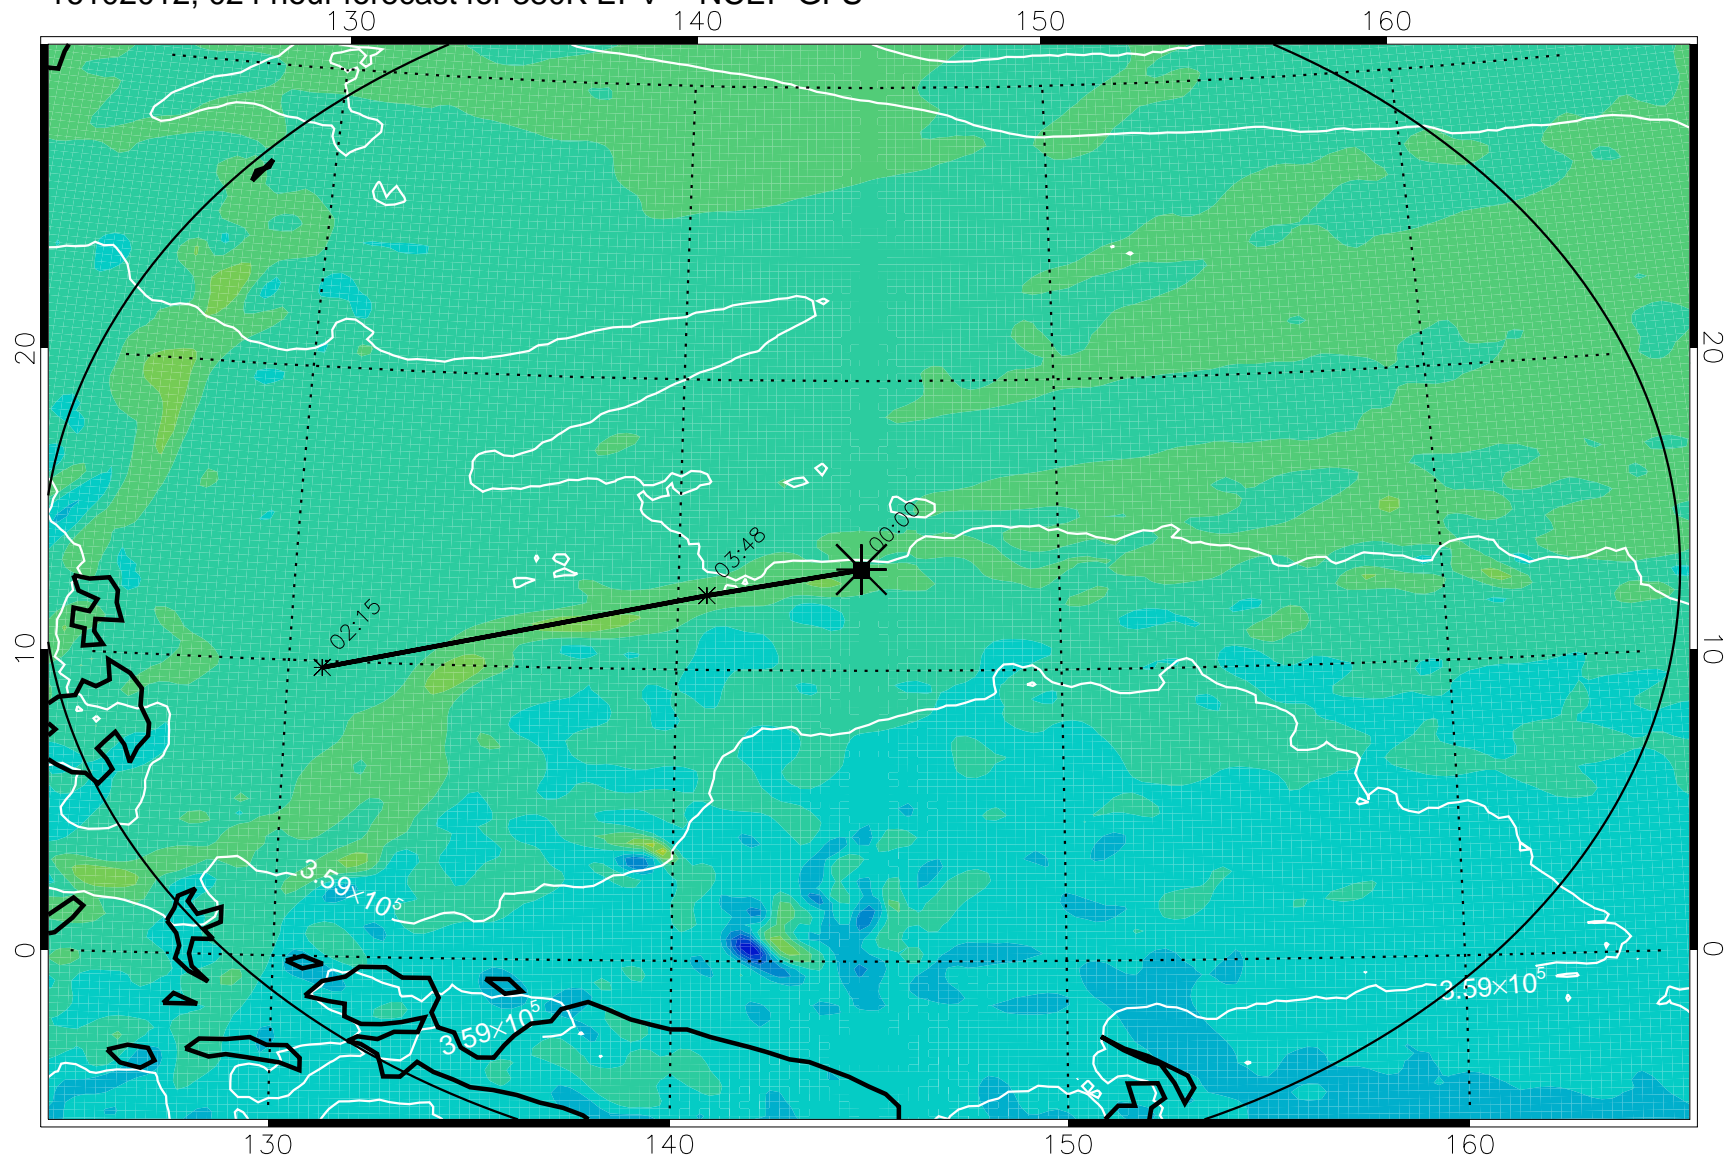

16101918, 006 hour forecast for 380K EPV -- NCEP GFS

380K Montgomery Streamfunction, white

Range ring of 2304 km

16102000, 012 hour forecast for 380K EPV -- NCEP GFS

380K Montgomery Streamfunction, white

Range ring of 2304 km

16102006, 018 hour forecast for 380K EPV -- NCEP GFS

380K Montgomery Streamfunction, white

Range ring of 2304 km

16102012, 024 hour forecast for 380K EPV -- NCEP GFS

380K Montgomery Streamfunction, white

Range ring of 2304 km

16102018, 030 hour forecast for 380K EPV -- NCEP GFS

380K Montgomery Streamfunction, white

Range ring of 2304 km

16102100, 036 hour forecast for 380K EPV -- NCEP GFS

380K Montgomery Streamfunction, white

Range ring of 2304 km

16102106, 042 hour forecast for 380K EPV -- NCEP GFS

380K Montgomery Streamfunction, white

Range ring of 2304 km

16102112, 048 hour forecast for 380K EPV -- NCEP GFS

380K Montgomery Streamfunction, white

Range ring of 2304 km