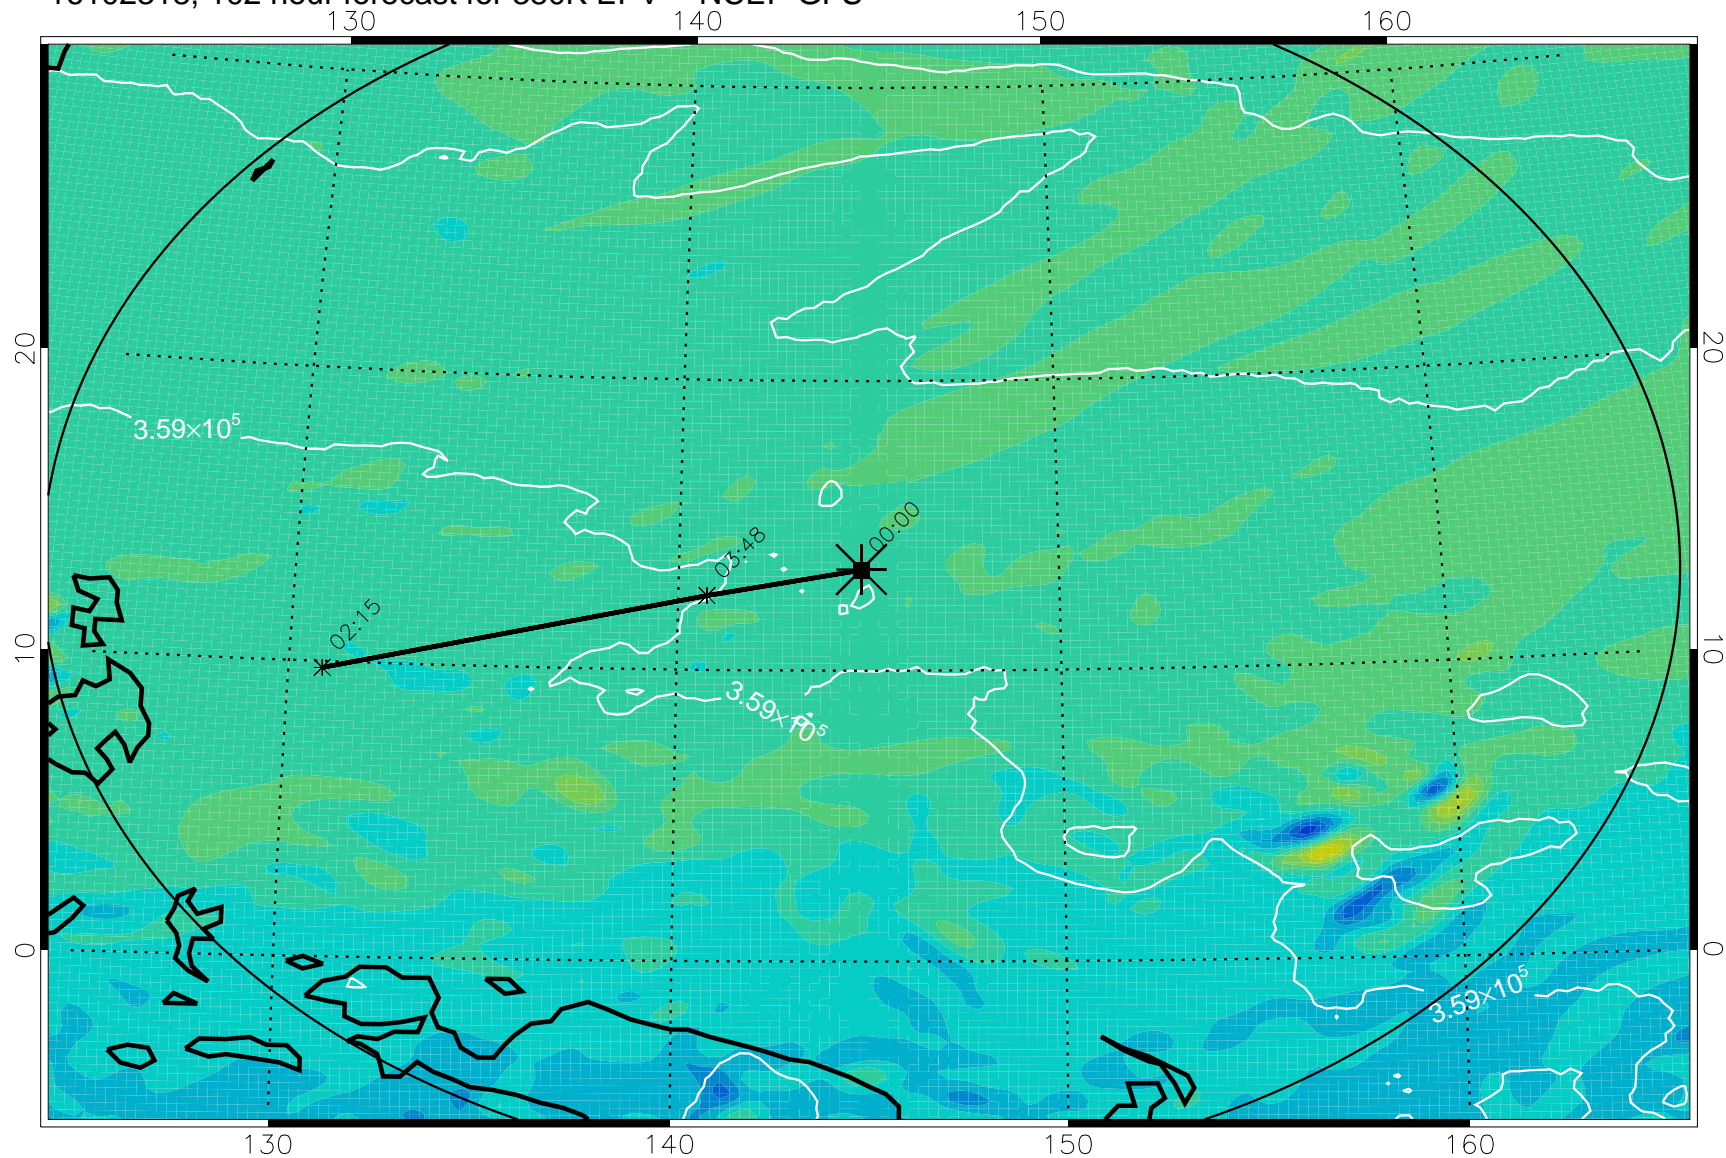

16102218, 078 hour forecast for 380K EPV -- NCEP GFS

380K Montgomery Streamfunction, white

Range ring of 2304 km

16102300, 084 hour forecast for 380K EPV -- NCEP GFS

380K Montgomery Streamfunction, white

Range ring of 2304 km

16102306, 090 hour forecast for 380K EPV -- NCEP GFS

380K Montgomery Streamfunction, white

Range ring of 2304 km

16102312, 096 hour forecast for 380K EPV -- NCEP GFS

380K Montgomery Streamfunction, white

Range ring of 2304 km

16102318, 102 hour forecast for 380K EPV -- NCEP GFS

380K Montgomery Streamfunction, white

Range ring of 2304 km

16102400, 108 hour forecast for 380K EPV -- NCEP GFS

380K Montgomery Streamfunction, white

Range ring of 2304 km

16102406, 114 hour forecast for 380K EPV -- NCEP GFS

380K Montgomery Streamfunction, white

Range ring of 2304 km

16102412, 120 hour forecast for 380K EPV -- NCEP GFS

380K Montgomery Streamfunction, white

Range ring of 2304 km