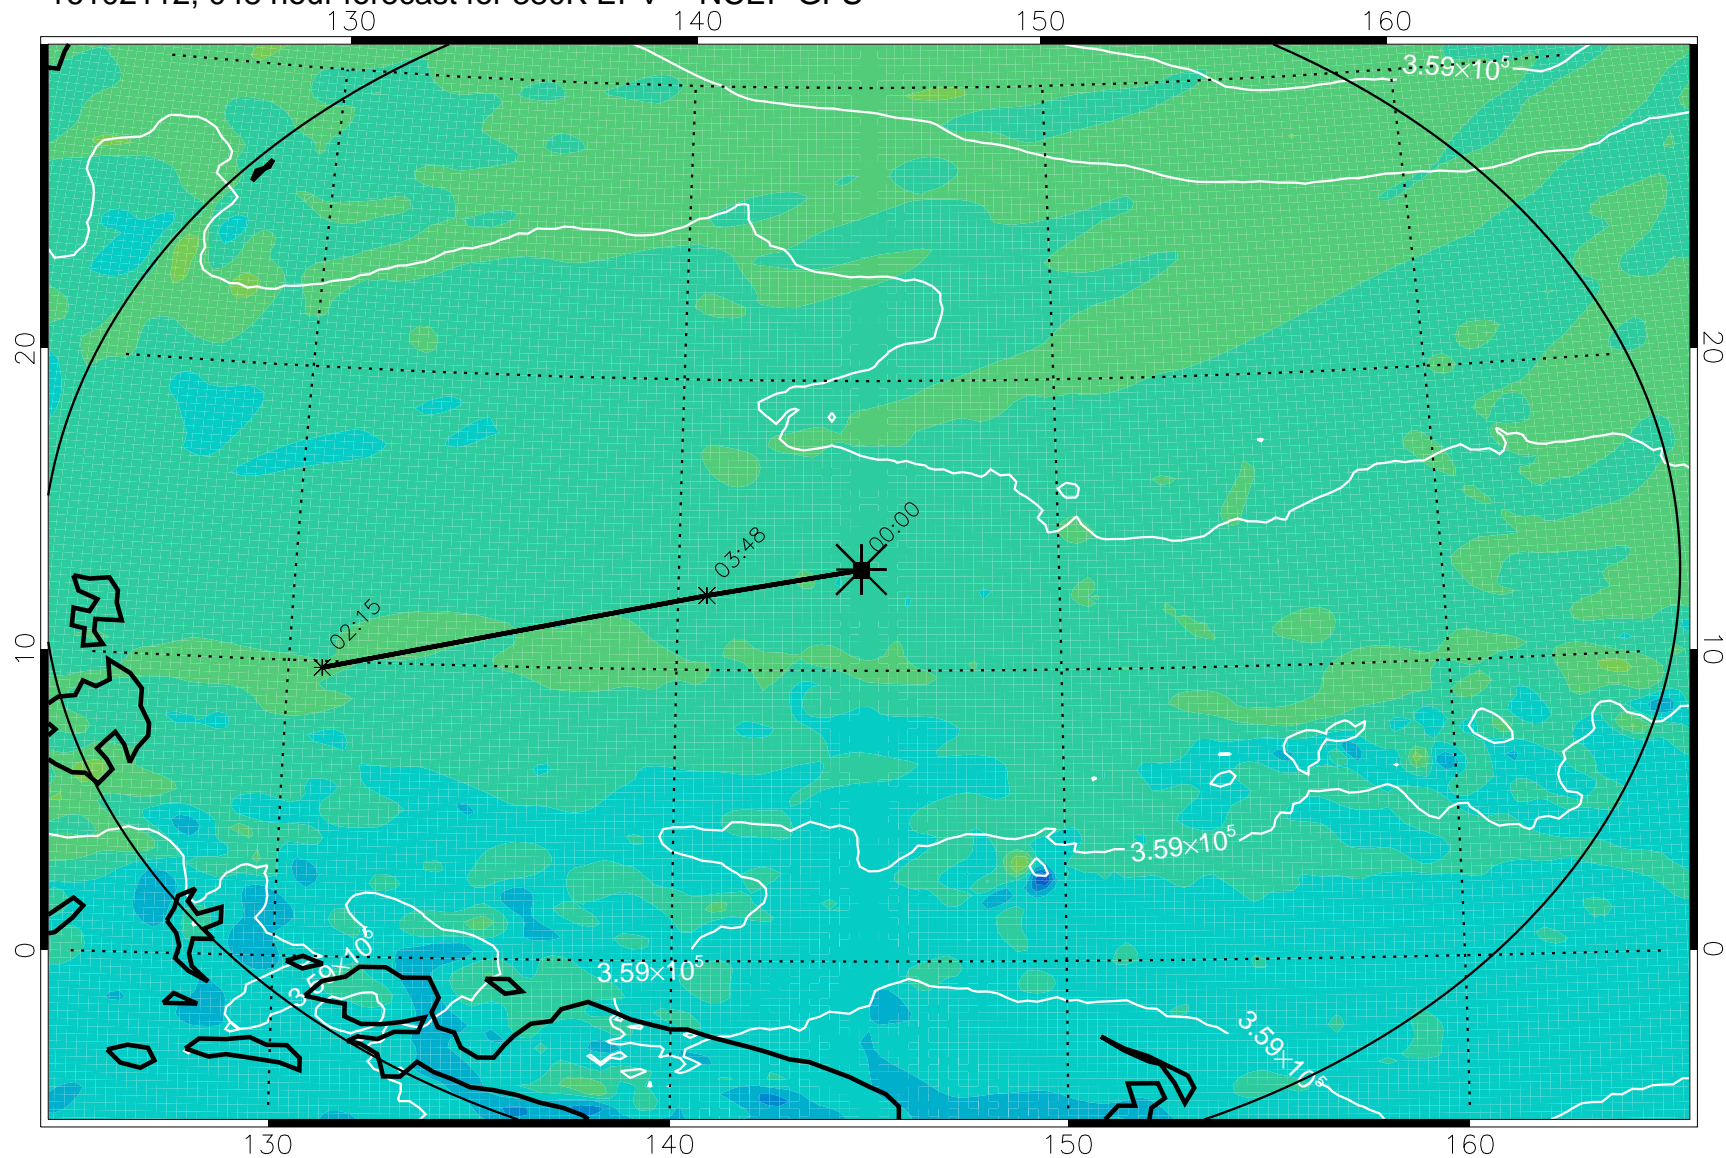

16102018, 030 hour forecast for 380K EPV -- NCEP GFS

380K Montgomery Streamfunction, white

Range ring of 2304 km

16102100, 036 hour forecast for 380K EPV -- NCEP GFS

380K Montgomery Streamfunction, white

Range ring of 2304 km

16102106, 042 hour forecast for 380K EPV -- NCEP GFS

380K Montgomery Streamfunction, white

Range ring of 2304 km

16102112, 048 hour forecast for 380K EPV -- NCEP GFS

380K Montgomery Streamfunction, white

Range ring of 2304 km

16102118, 054 hour forecast for 380K EPV -- NCEP GFS

380K Montgomery Streamfunction, white

Range ring of 2304 km

16102200, 060 hour forecast for 380K EPV -- NCEP GFS

380K Montgomery Streamfunction, white

Range ring of 2304 km

16102206, 066 hour forecast for 380K EPV -- NCEP GFS

380K Montgomery Streamfunction, white

Range ring of 2304 km

16102212, 072 hour forecast for 380K EPV -- NCEP GFS

380K Montgomery Streamfunction, white

Range ring of 2304 km