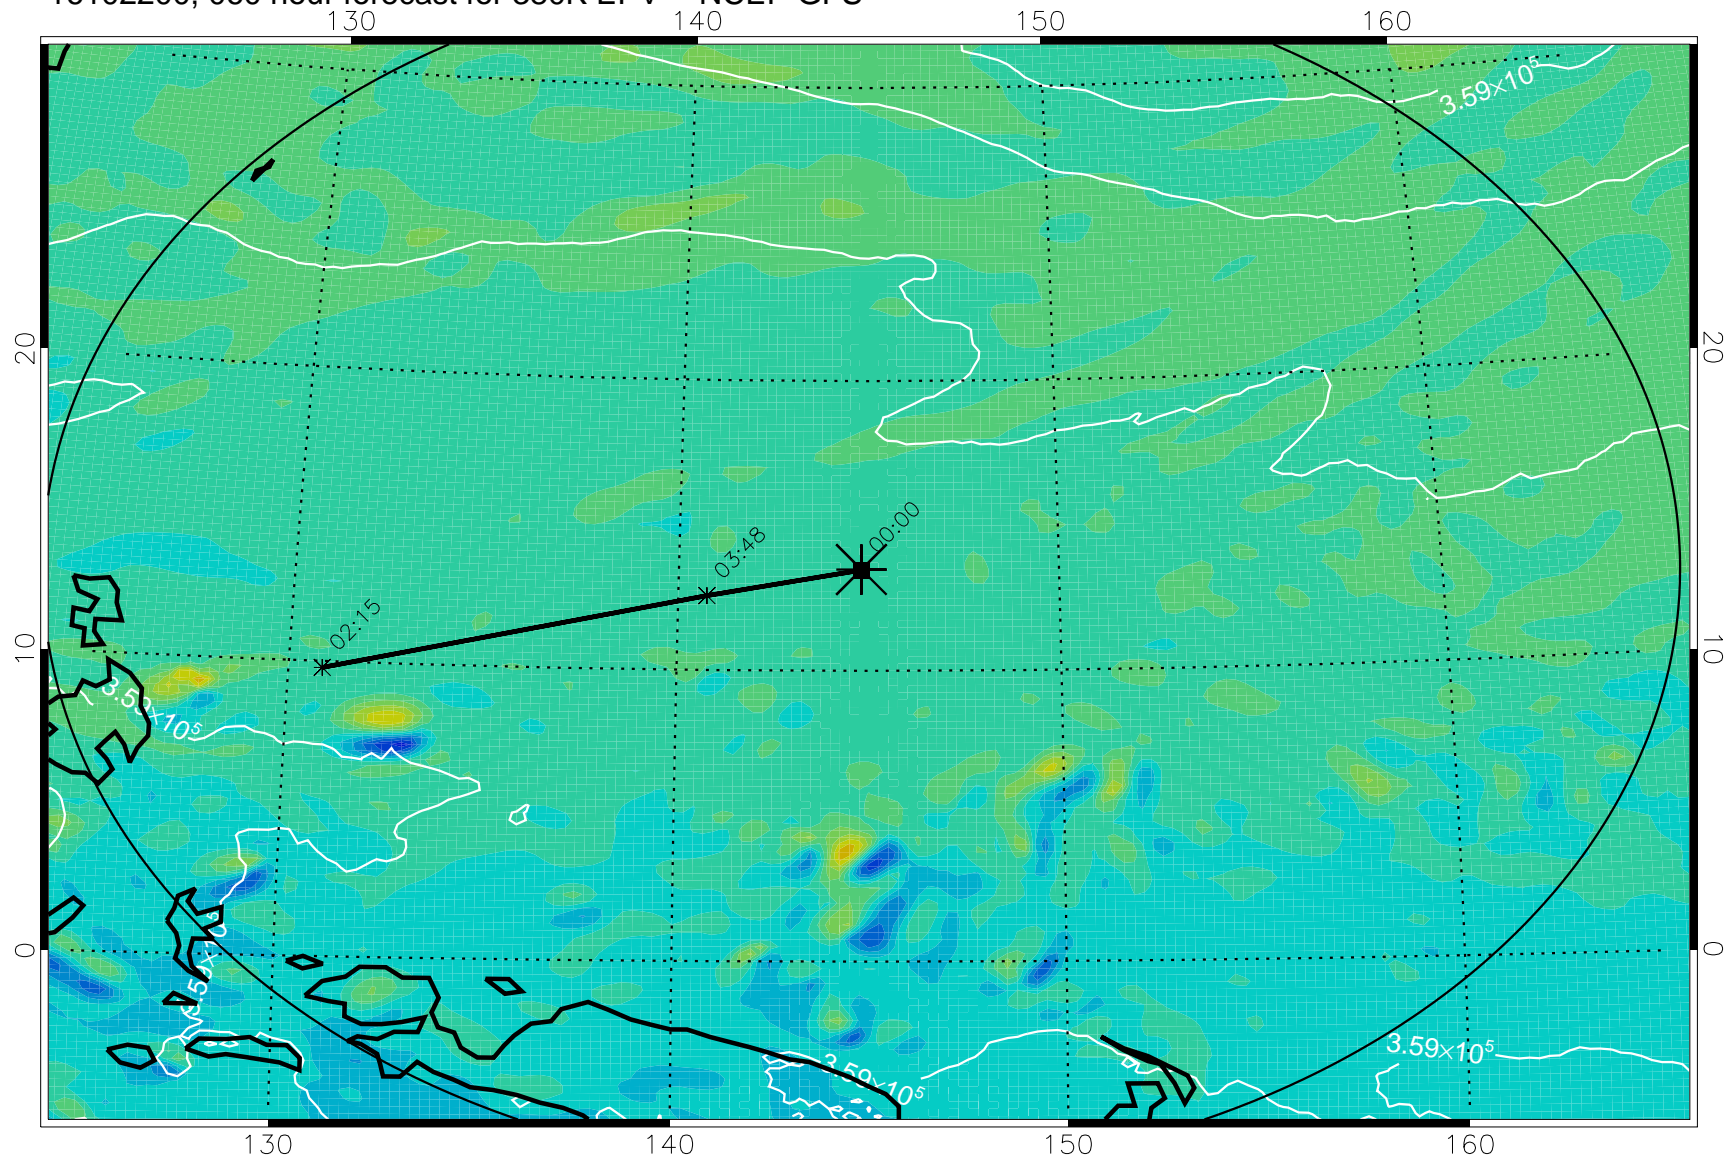

16102018, 030 hour forecast for 380K EPV -- NCEP GFS

380K Montgomery Streamfunction, white

Range ring of 2304 km

16102100, 036 hour forecast for 380K EPV -- NCEP GFS

380K Montgomery Streamfunction, white

Range ring of 2304 km

16102106, 042 hour forecast for 380K EPV -- NCEP GFS

380K Montgomery Streamfunction, white

Range ring of 2304 km

16102112, 048 hour forecast for 380K EPV -- NCEP GFS

380K Montgomery Streamfunction, white

Range ring of 2304 km

16102118, 054 hour forecast for 380K EPV -- NCEP GFS

380K Montgomery Streamfunction, white

Range ring of 2304 km

16102200, 060 hour forecast for 380K EPV -- NCEP GFS

380K Montgomery Streamfunction, white

Range ring of 2304 km

16102206, 066 hour forecast for 380K EPV -- NCEP GFS

380K Montgomery Streamfunction, white

Range ring of 2304 km

16102212, 072 hour forecast for 380K EPV -- NCEP GFS

380K Montgomery Streamfunction, white

Range ring of 2304 km