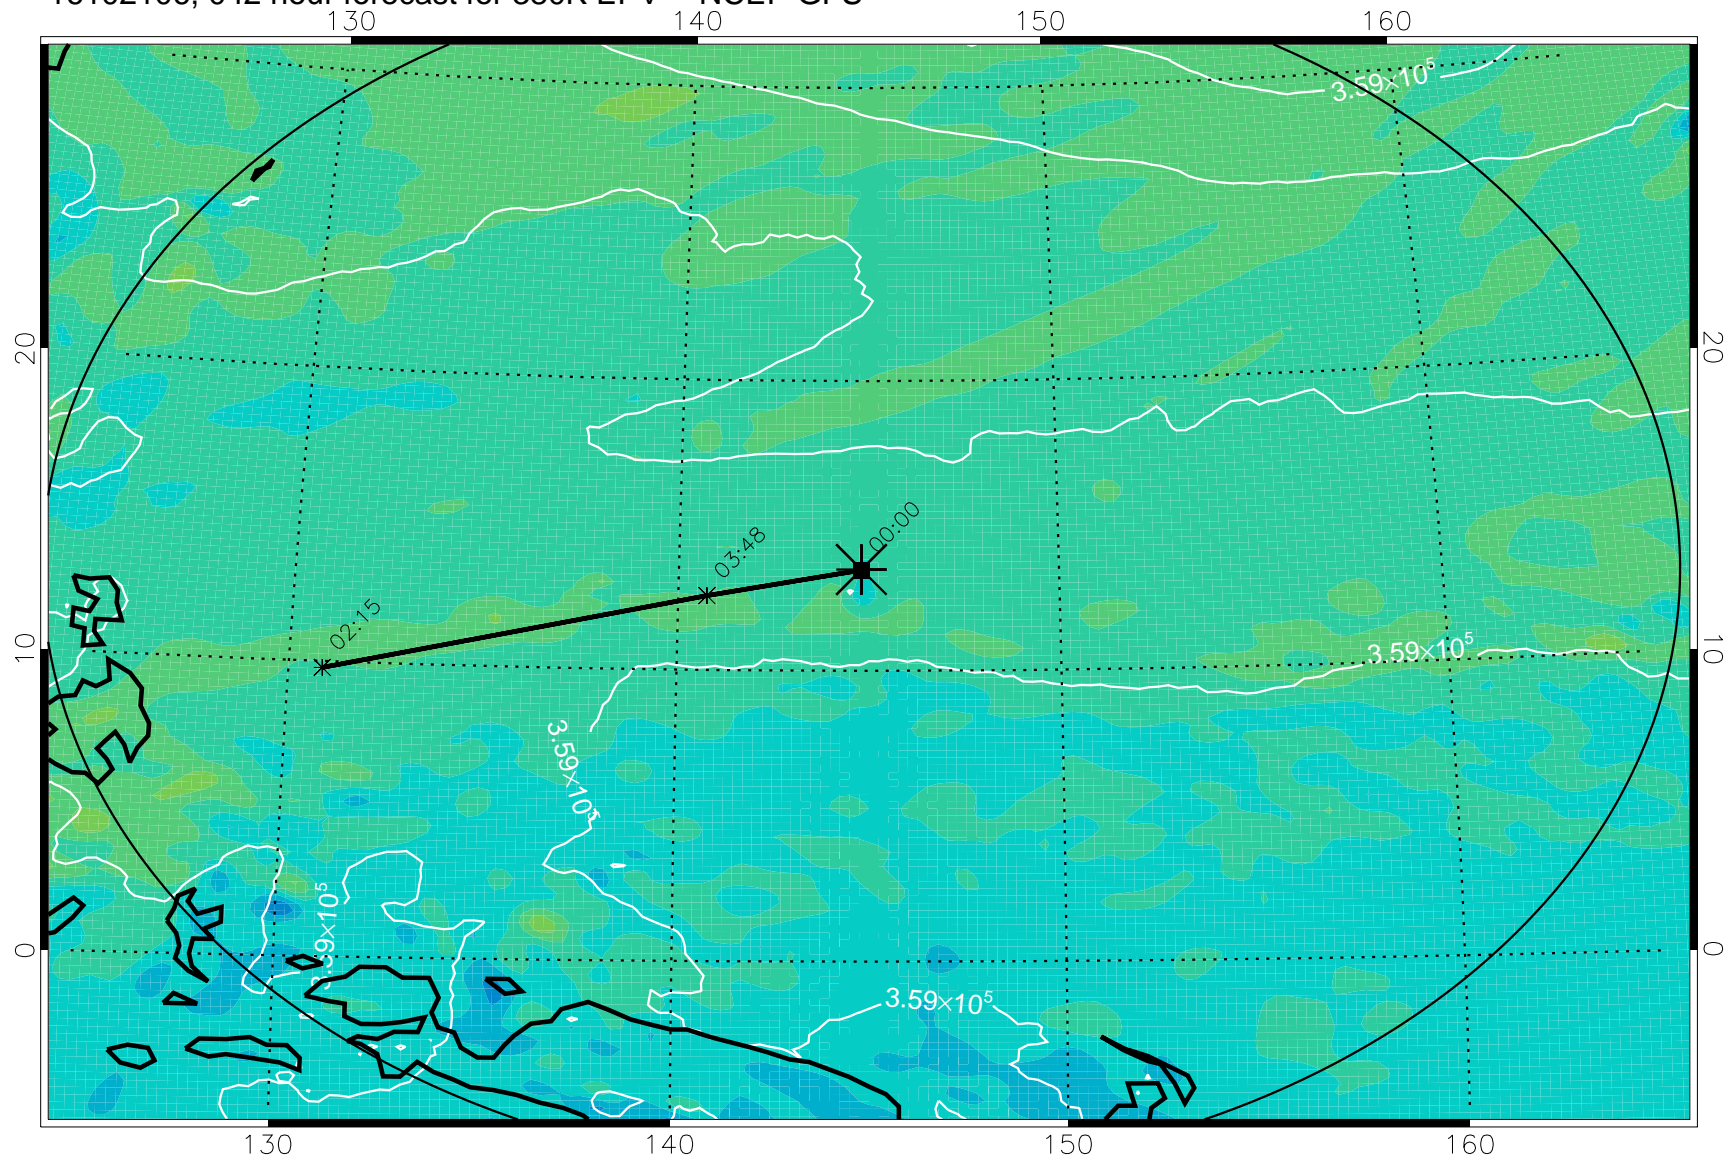

16102018, 030 hour forecast for 380K EPV -- NCEP GFS

380K Montgomery Streamfunction, white

Range ring of 2304 km

16102100, 036 hour forecast for 380K EPV -- NCEP GFS

380K Montgomery Streamfunction, white

Range ring of 2304 km

16102106, 042 hour forecast for 380K EPV -- NCEP GFS

380K Montgomery Streamfunction, white

Range ring of 2304 km

16102112, 048 hour forecast for 380K EPV -- NCEP GFS

380K Montgomery Streamfunction, white

Range ring of 2304 km

16102118, 054 hour forecast for 380K EPV -- NCEP GFS

380K Montgomery Streamfunction, white

Range ring of 2304 km

16102200, 060 hour forecast for 380K EPV -- NCEP GFS

380K Montgomery Streamfunction, white

Range ring of 2304 km

16102218, 078 hour forecast for 380K EPV -- NCEP GFS

380K Montgomery Streamfunction, white

Range ring of 2304 km

16102300, 084 hour forecast for 380K EPV -- NCEP GFS

380K Montgomery Streamfunction, white

Range ring of 2304 km