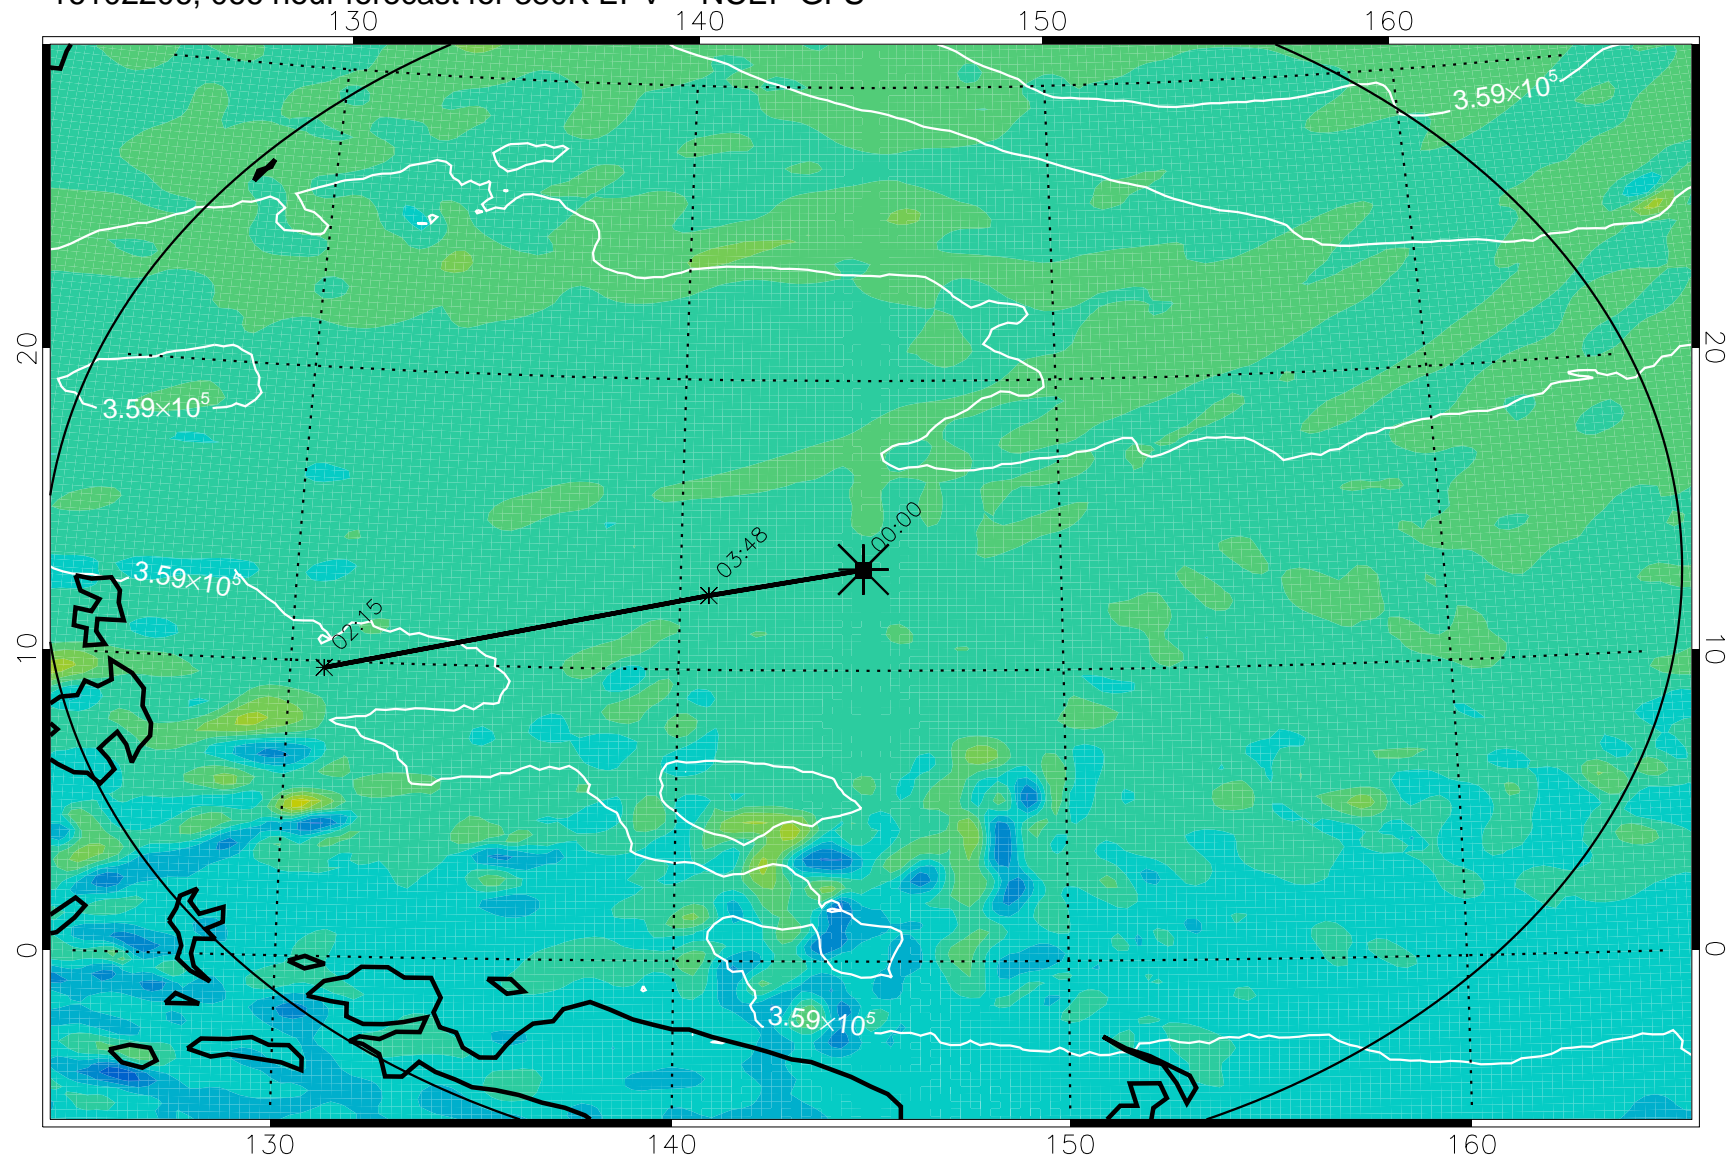

16102118, 054 hour forecast for 380K EPV -- NCEP GFS

380K Montgomery Streamfunction, white

Range ring of 2304 km

16102200, 060 hour forecast for 380K EPV -- NCEP GFS

380K Montgomery Streamfunction, white

Range ring of 2304 km

16102206, 066 hour forecast for 380K EPV -- NCEP GFS

380K Montgomery Streamfunction, white

Range ring of 2304 km

16102212, 072 hour forecast for 380K EPV -- NCEP GFS

380K Montgomery Streamfunction, white

Range ring of 2304 km

16102218, 078 hour forecast for 380K EPV -- NCEP GFS

380K Montgomery Streamfunction, white

Range ring of 2304 km

16102300, 084 hour forecast for 380K EPV -- NCEP GFS

380K Montgomery Streamfunction, white

Range ring of 2304 km

16102306, 090 hour forecast for 380K EPV -- NCEP GFS

380K Montgomery Streamfunction, white

Range ring of 2304 km

16102312, 096 hour forecast for 380K EPV -- NCEP GFS

380K Montgomery Streamfunction, white

Range ring of 2304 km