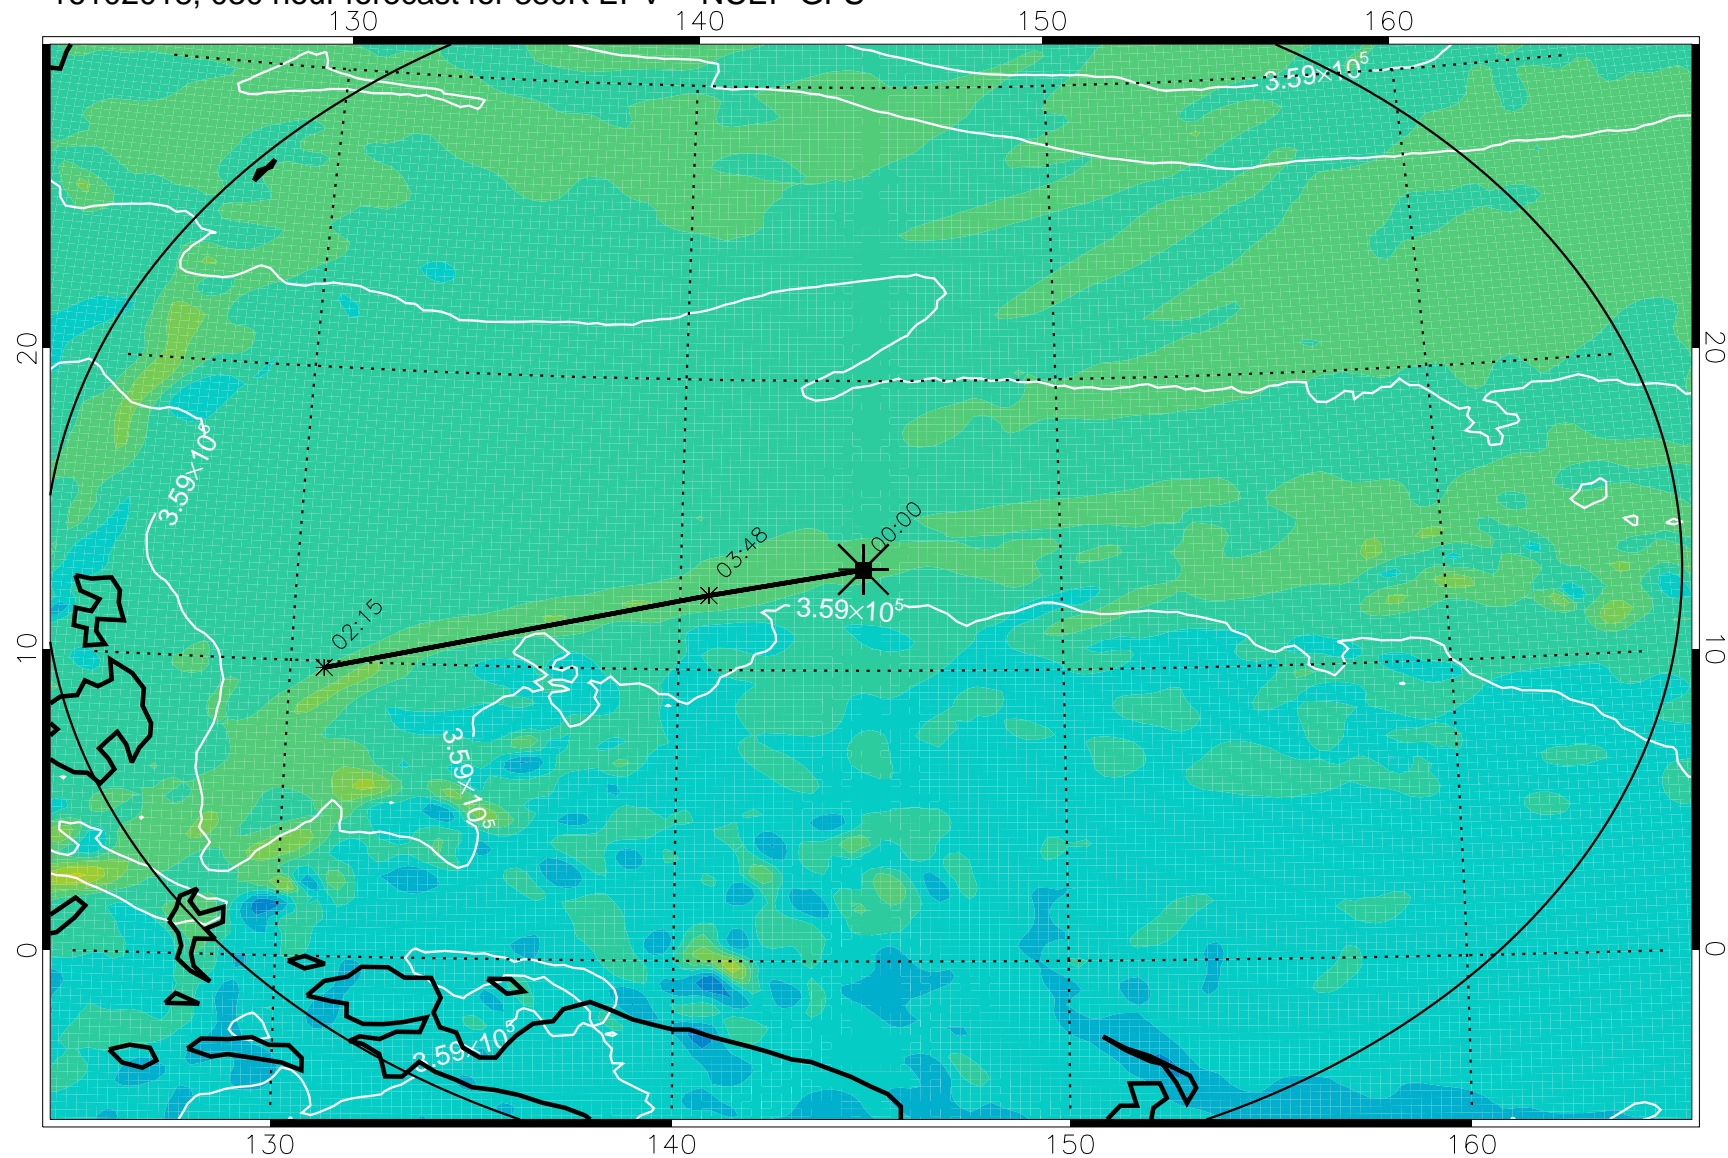

16101918, 006 hour forecast for 380K EPV -- NCEP GFS

380K Montgomery Streamfunction, white

Range ring of 2304 km

16102000, 012 hour forecast for 380K EPV -- NCEP GFS

380K Montgomery Streamfunction, white

Range ring of 2304 km

16102006, 018 hour forecast for 380K EPV -- NCEP GFS

380K Montgomery Streamfunction, white

Range ring of 2304 km

16102012, 024 hour forecast for 380K EPV -- NCEP GFS

380K Montgomery Streamfunction, white

Range ring of 2304 km

16102018, 030 hour forecast for 380K EPV -- NCEP GFS

380K Montgomery Streamfunction, white

Range ring of 2304 km

16102100, 036 hour forecast for 380K EPV -- NCEP GFS

380K Montgomery Streamfunction, white

Range ring of 2304 km

16102106, 042 hour forecast for 380K EPV -- NCEP GFS

380K Montgomery Streamfunction, white

Range ring of 2304 km

16102112, 048 hour forecast for 380K EPV -- NCEP GFS

380K Montgomery Streamfunction, white

Range ring of 2304 km