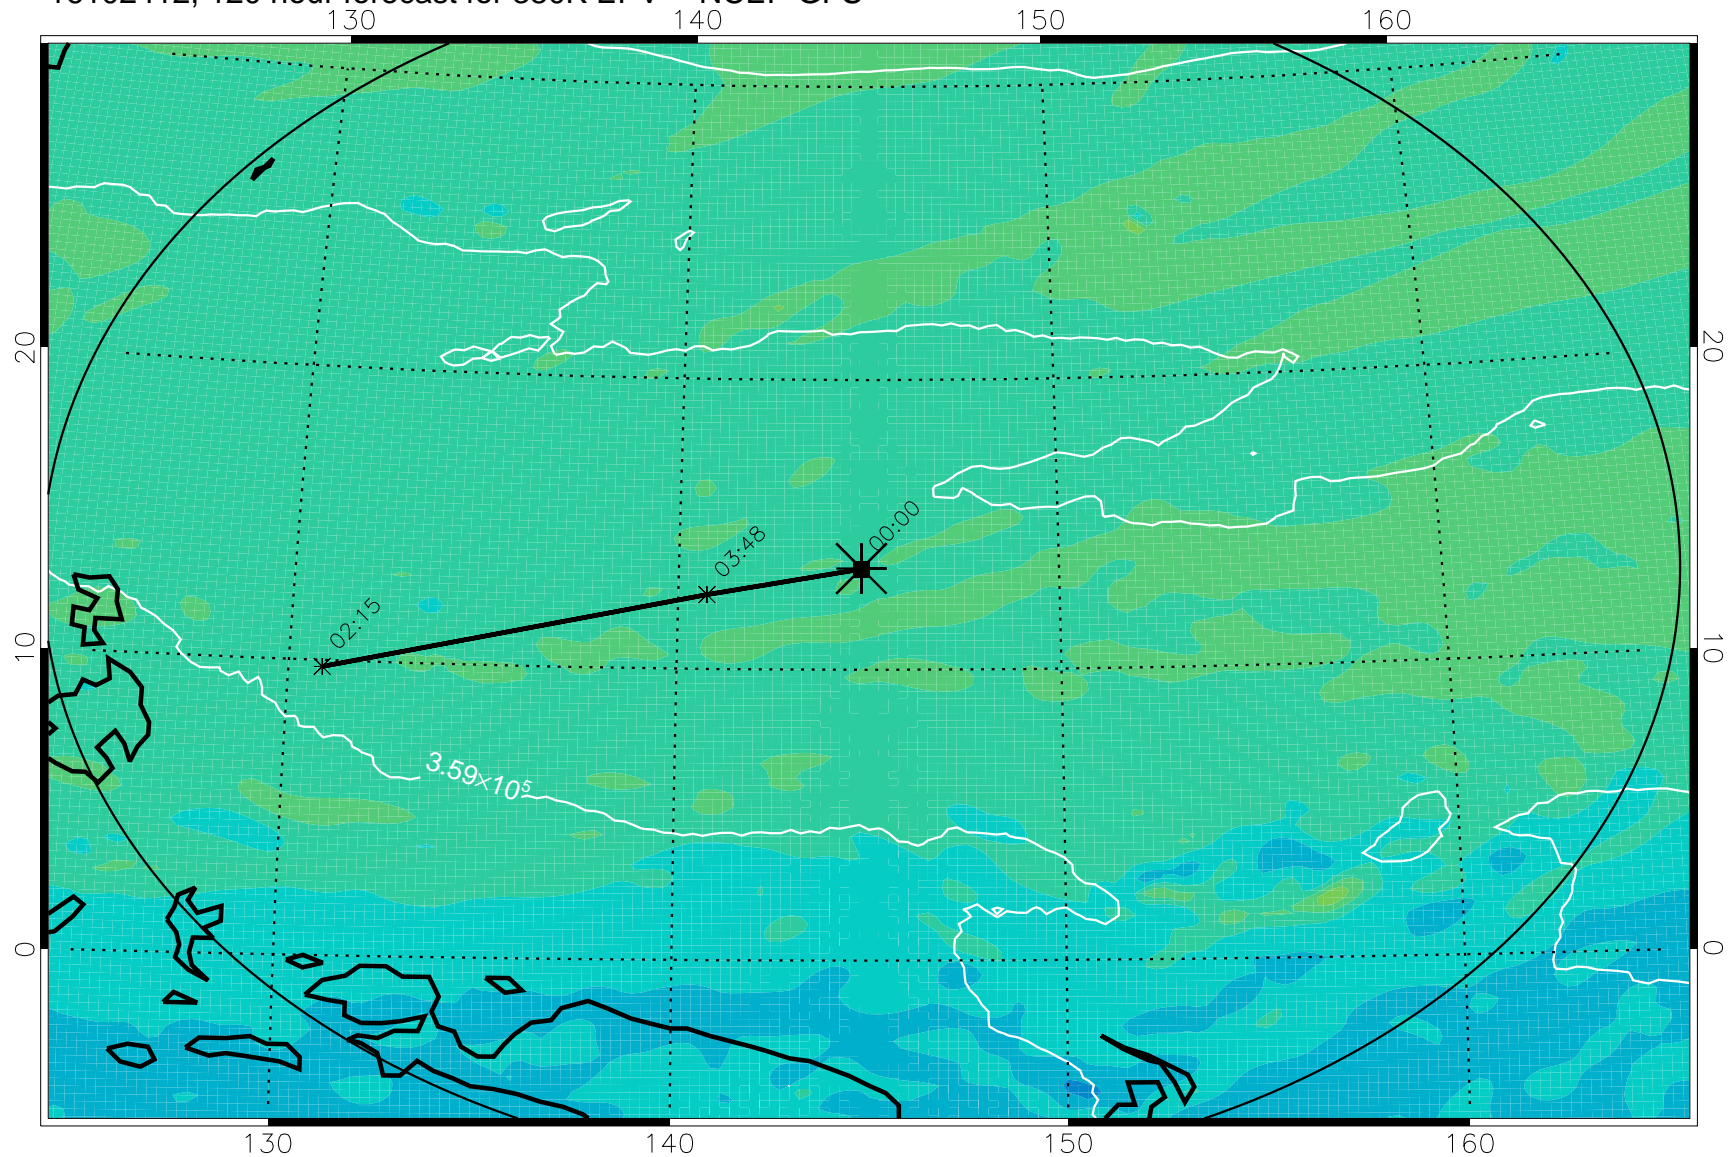

16102218, 078 hour forecast for 380K EPV -- NCEP GFS

380K Montgomery Streamfunction, white

Range ring of 2304 km

16102300, 084 hour forecast for 380K EPV -- NCEP GFS

380K Montgomery Streamfunction, white

Range ring of 2304 km

16102306, 090 hour forecast for 380K EPV -- NCEP GFS

380K Montgomery Streamfunction, white

Range ring of 2304 km

16102312, 096 hour forecast for 380K EPV -- NCEP GFS

380K Montgomery Streamfunction, white

Range ring of 2304 km

16102318, 102 hour forecast for 380K EPV -- NCEP GFS

380K Montgomery Streamfunction, white

Range ring of 2304 km

16102400, 108 hour forecast for 380K EPV -- NCEP GFS

380K Montgomery Streamfunction, white

Range ring of 2304 km

16102406, 114 hour forecast for 380K EPV -- NCEP GFS

380K Montgomery Streamfunction, white

Range ring of 2304 km

16102412, 120 hour forecast for 380K EPV -- NCEP GFS

380K Montgomery Streamfunction, white

Range ring of 2304 km