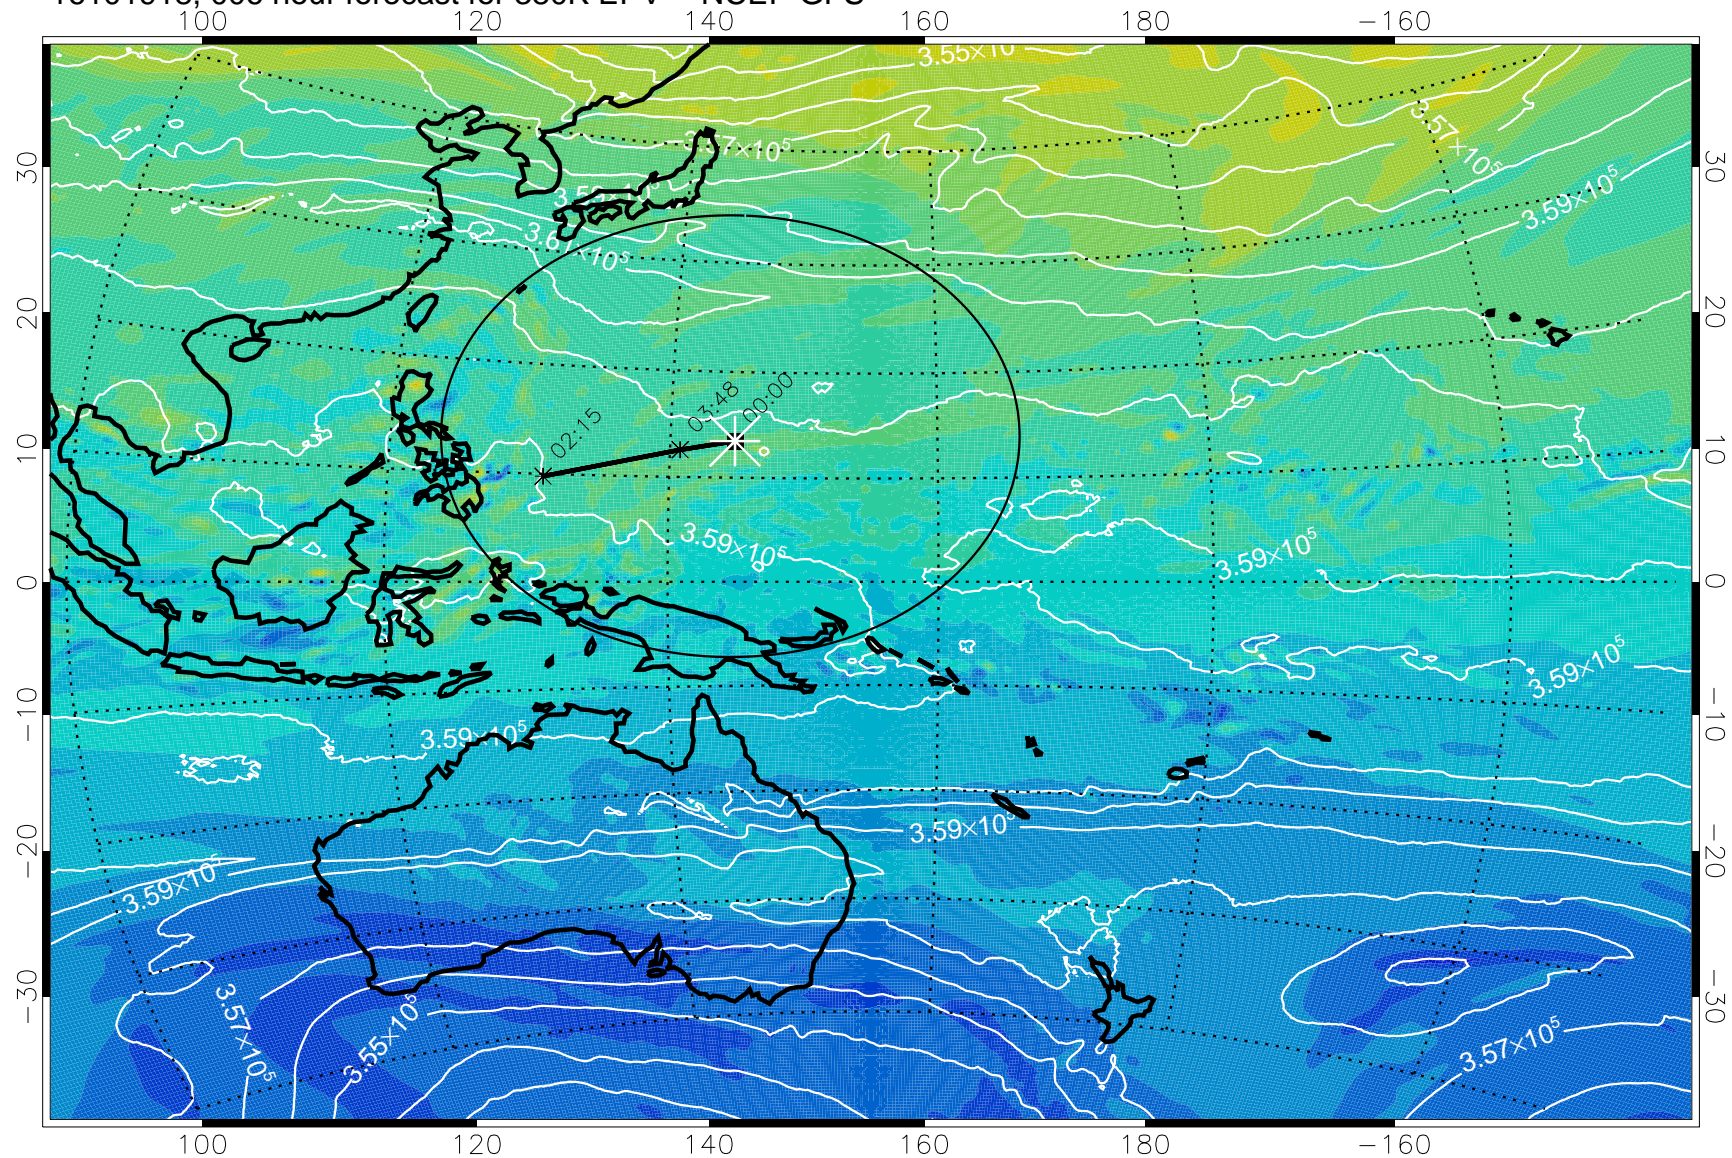

16101918, 006 hour forecast for 380K EPV -- NCEP GFS

380K Montgomery Streamfunction, white

Range ring of 2304 km

16102000, 012 hour forecast for 380K EPV -- NCEP GFS

16102006, 018 hour forecast for 380K EPV -- NCEP GFS

380K Montgomery Streamfunction, white

Range ring of 2304 km

16102012, 024 hour forecast for 380K EPV -- NCEP GFS

380K Montgomery Streamfunction, white

Range ring of 2304 km

16102018, 030 hour forecast for 380K EPV -- NCEP GFS

380K Montgomery Streamfunction, white

Range ring of 2304 km

16102100, 036 hour forecast for 380K EPV -- NCEP GFS

380K Montgomery Streamfunction, white

Range ring of 2304 km

16102106, 042 hour forecast for 380K EPV -- NCEP GFS

380K Montgomery Streamfunction, white

Range ring of 2304 km

16102112, 048 hour forecast for 380K EPV -- NCEP GFS

380K Montgomery Streamfunction, white

Range ring of 2304 km

16102118, 054 hour forecast for 380K EPV -- NCEP GFS