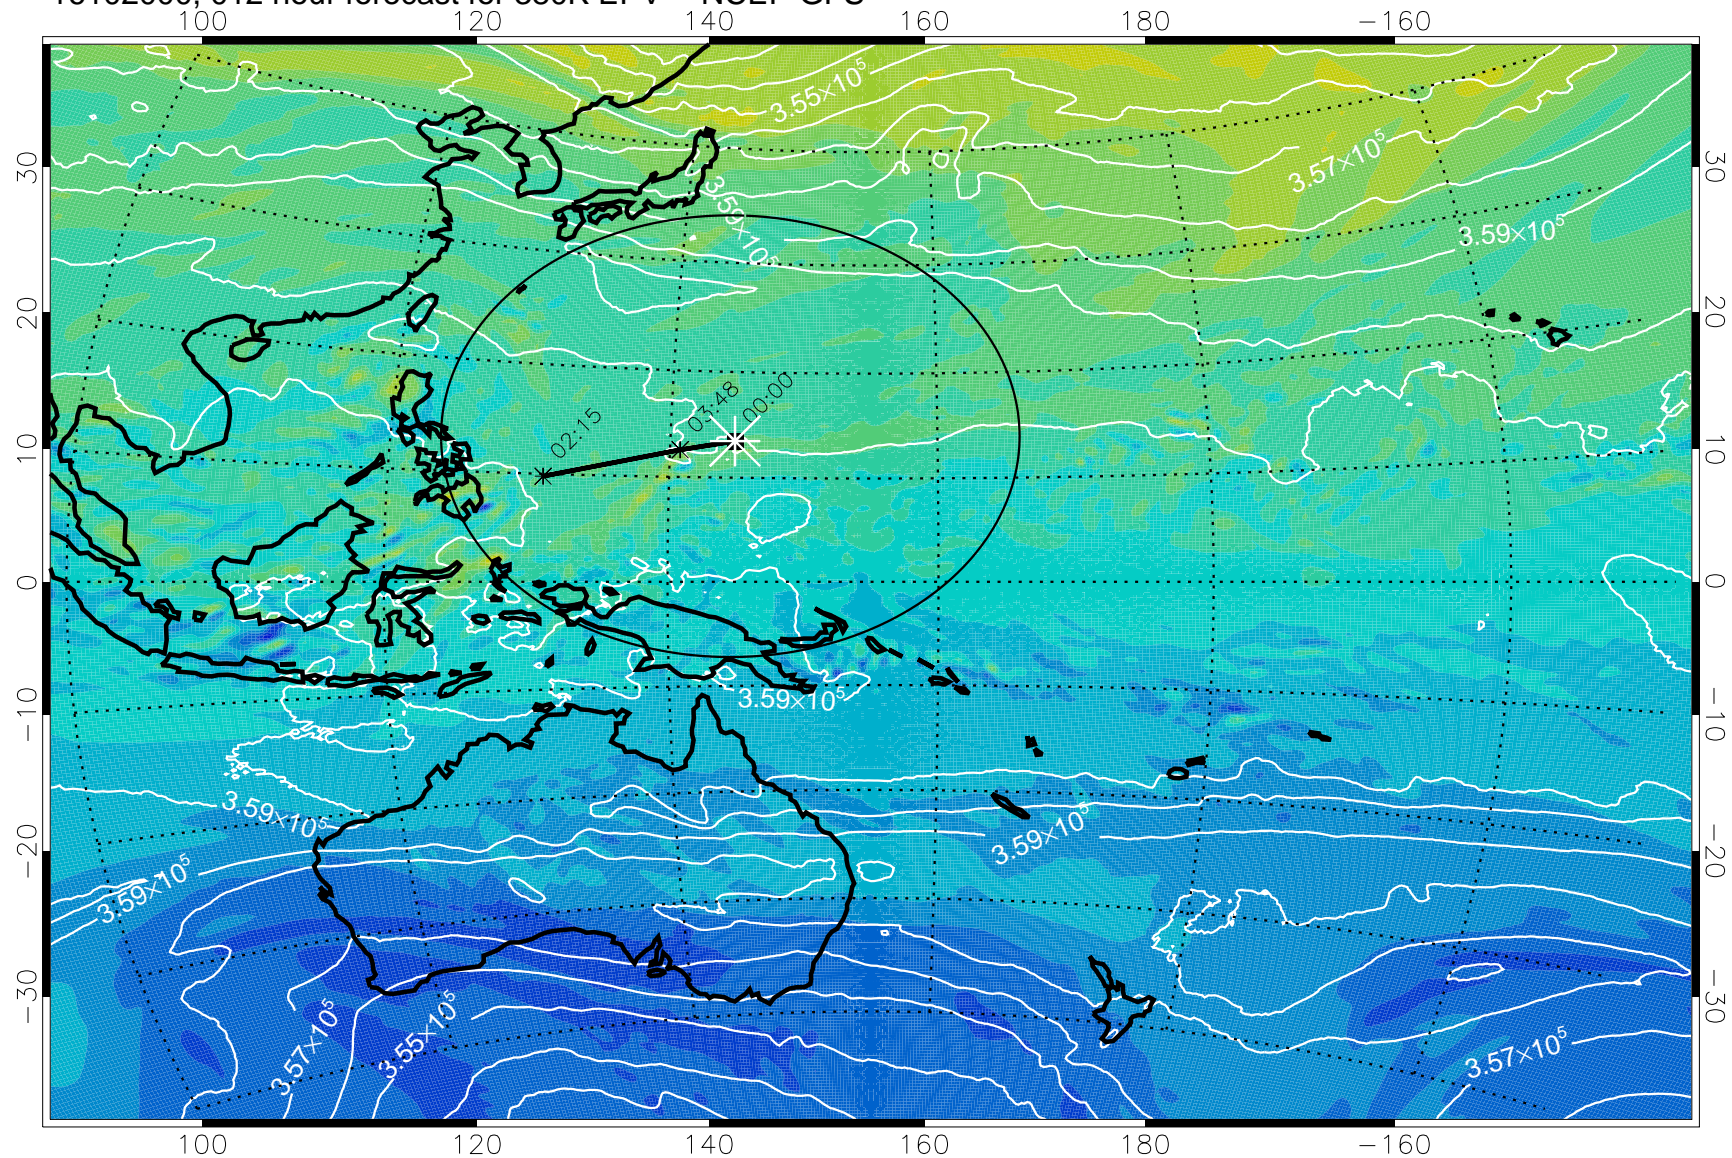

16101918, 006 hour forecast for 380K EPV -- NCEP GFS

380K Montgomery Streamfunction, white

Range ring of 2304 km

16102000, 012 hour forecast for 380K EPV -- NCEP GFS

16102006, 018 hour forecast for 380K EPV -- NCEP GFS

380K Montgomery Streamfunction, white

Range ring of 2304 km

16102012, 024 hour forecast for 380K EPV -- NCEP GFS

380K Montgomery Streamfunction, white

Range ring of 2304 km

16102018, 030 hour forecast for 380K EPV -- NCEP GFS

380K Montgomery Streamfunction, white

Range ring of 2304 km

16102100, 036 hour forecast for 380K EPV -- NCEP GFS

380K Montgomery Streamfunction, white

Range ring of 2304 km

16102106, 042 hour forecast for 380K EPV -- NCEP GFS

380K Montgomery Streamfunction, white

Range ring of 2304 km

16102112, 048 hour forecast for 380K EPV -- NCEP GFS

380K Montgomery Streamfunction, white

Range ring of 2304 km

16102118, 054 hour forecast for 380K EPV -- NCEP GFS