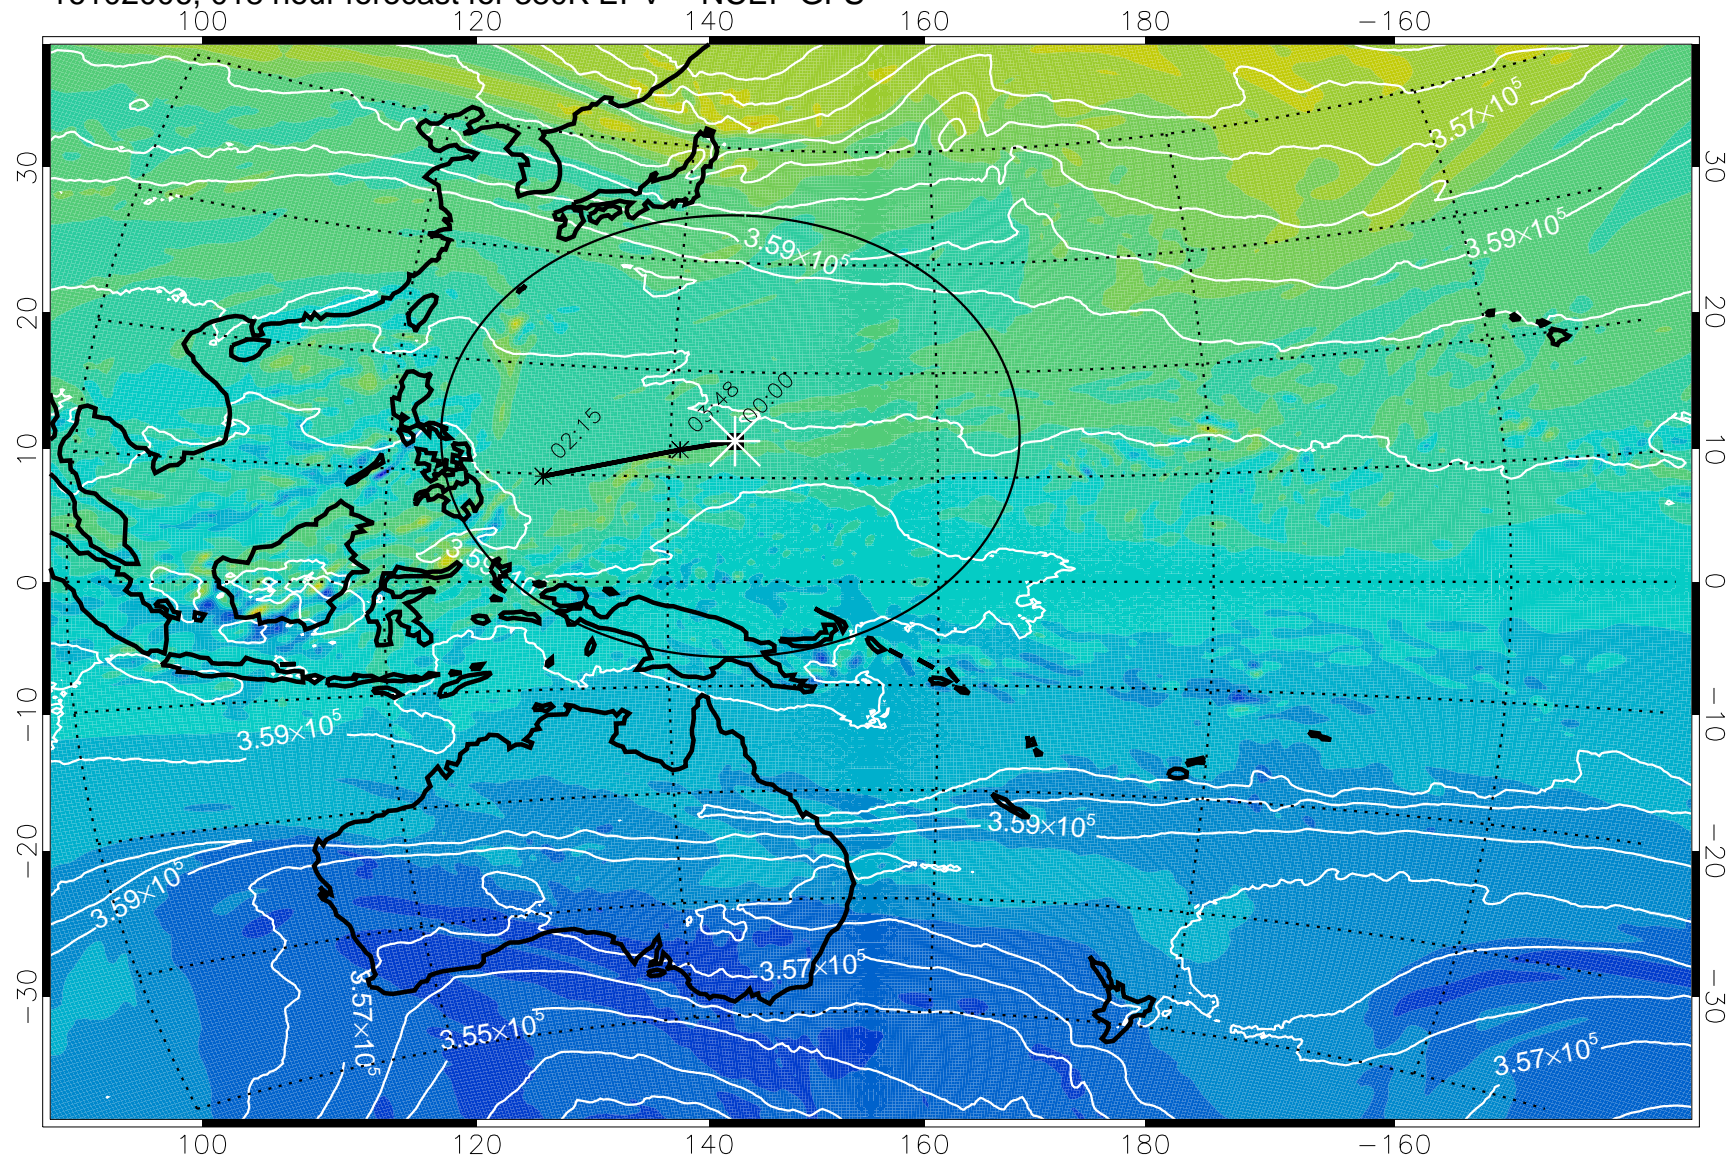

16101918, 006 hour forecast for 380K EPV -- NCEP GFS

380K Montgomery Streamfunction, white

Range ring of 2304 km

16102000, 012 hour forecast for 380K EPV -- NCEP GFS

16102006, 018 hour forecast for 380K EPV -- NCEP GFS

380K Montgomery Streamfunction, white

Range ring of 2304 km

16102012, 024 hour forecast for 380K EPV -- NCEP GFS

380K Montgomery Streamfunction, white

Range ring of 2304 km

16102018, 030 hour forecast for 380K EPV -- NCEP GFS

380K Montgomery Streamfunction, white

Range ring of 2304 km

16102100, 036 hour forecast for 380K EPV -- NCEP GFS

380K Montgomery Streamfunction, white

Range ring of 2304 km

16102106, 042 hour forecast for 380K EPV -- NCEP GFS

380K Montgomery Streamfunction, white

Range ring of 2304 km

16102112, 048 hour forecast for 380K EPV -- NCEP GFS

380K Montgomery Streamfunction, white

Range ring of 2304 km

16102118, 054 hour forecast for 380K EPV -- NCEP GFS