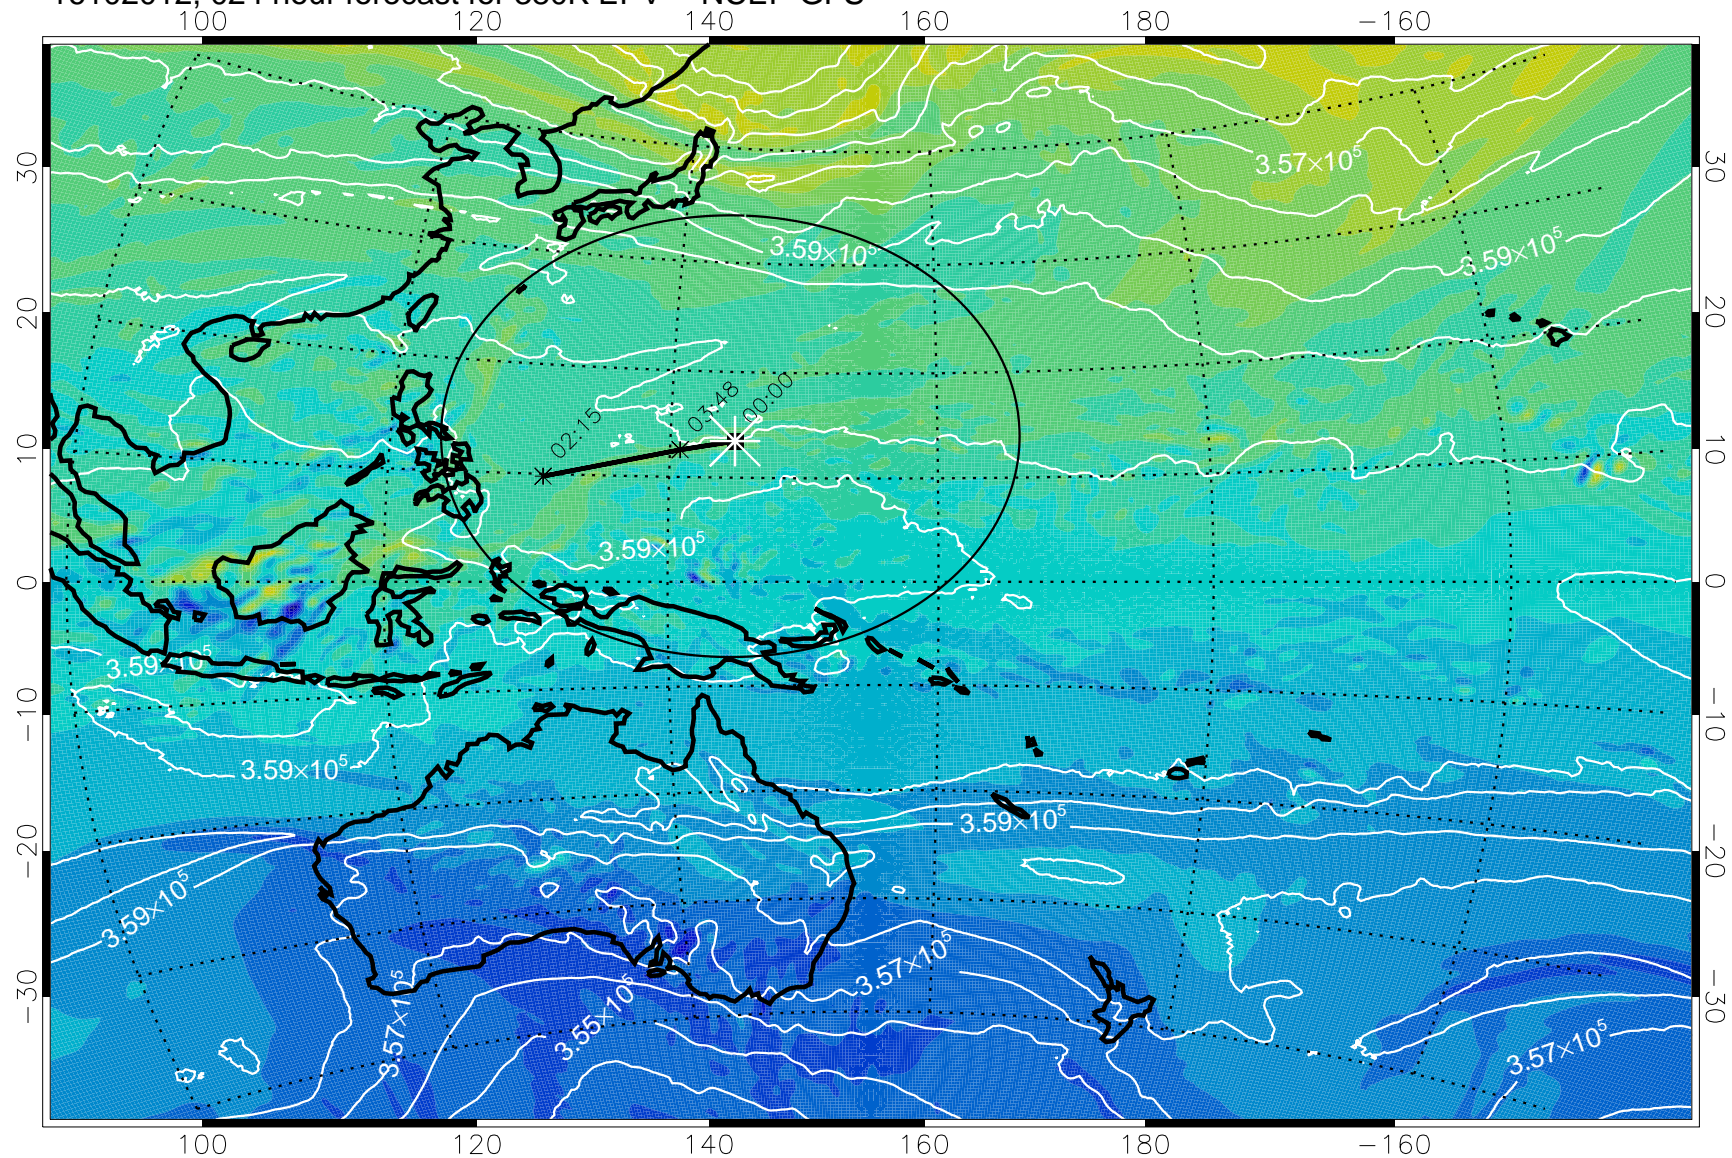

16101918, 006 hour forecast for 380K EPV -- NCEP GFS

380K Montgomery Streamfunction, white

Range ring of 2304 km

16102000, 012 hour forecast for 380K EPV -- NCEP GFS

16102006, 018 hour forecast for 380K EPV -- NCEP GFS

380K Montgomery Streamfunction, white

Range ring of 2304 km

16102012, 024 hour forecast for 380K EPV -- NCEP GFS

380K Montgomery Streamfunction, white

Range ring of 2304 km

16102018, 030 hour forecast for 380K EPV -- NCEP GFS

380K Montgomery Streamfunction, white

Range ring of 2304 km

16102100, 036 hour forecast for 380K EPV -- NCEP GFS

380K Montgomery Streamfunction, white

Range ring of 2304 km

16102106, 042 hour forecast for 380K EPV -- NCEP GFS

380K Montgomery Streamfunction, white

Range ring of 2304 km

16102112, 048 hour forecast for 380K EPV -- NCEP GFS

380K Montgomery Streamfunction, white

Range ring of 2304 km

16102118, 054 hour forecast for 380K EPV -- NCEP GFS