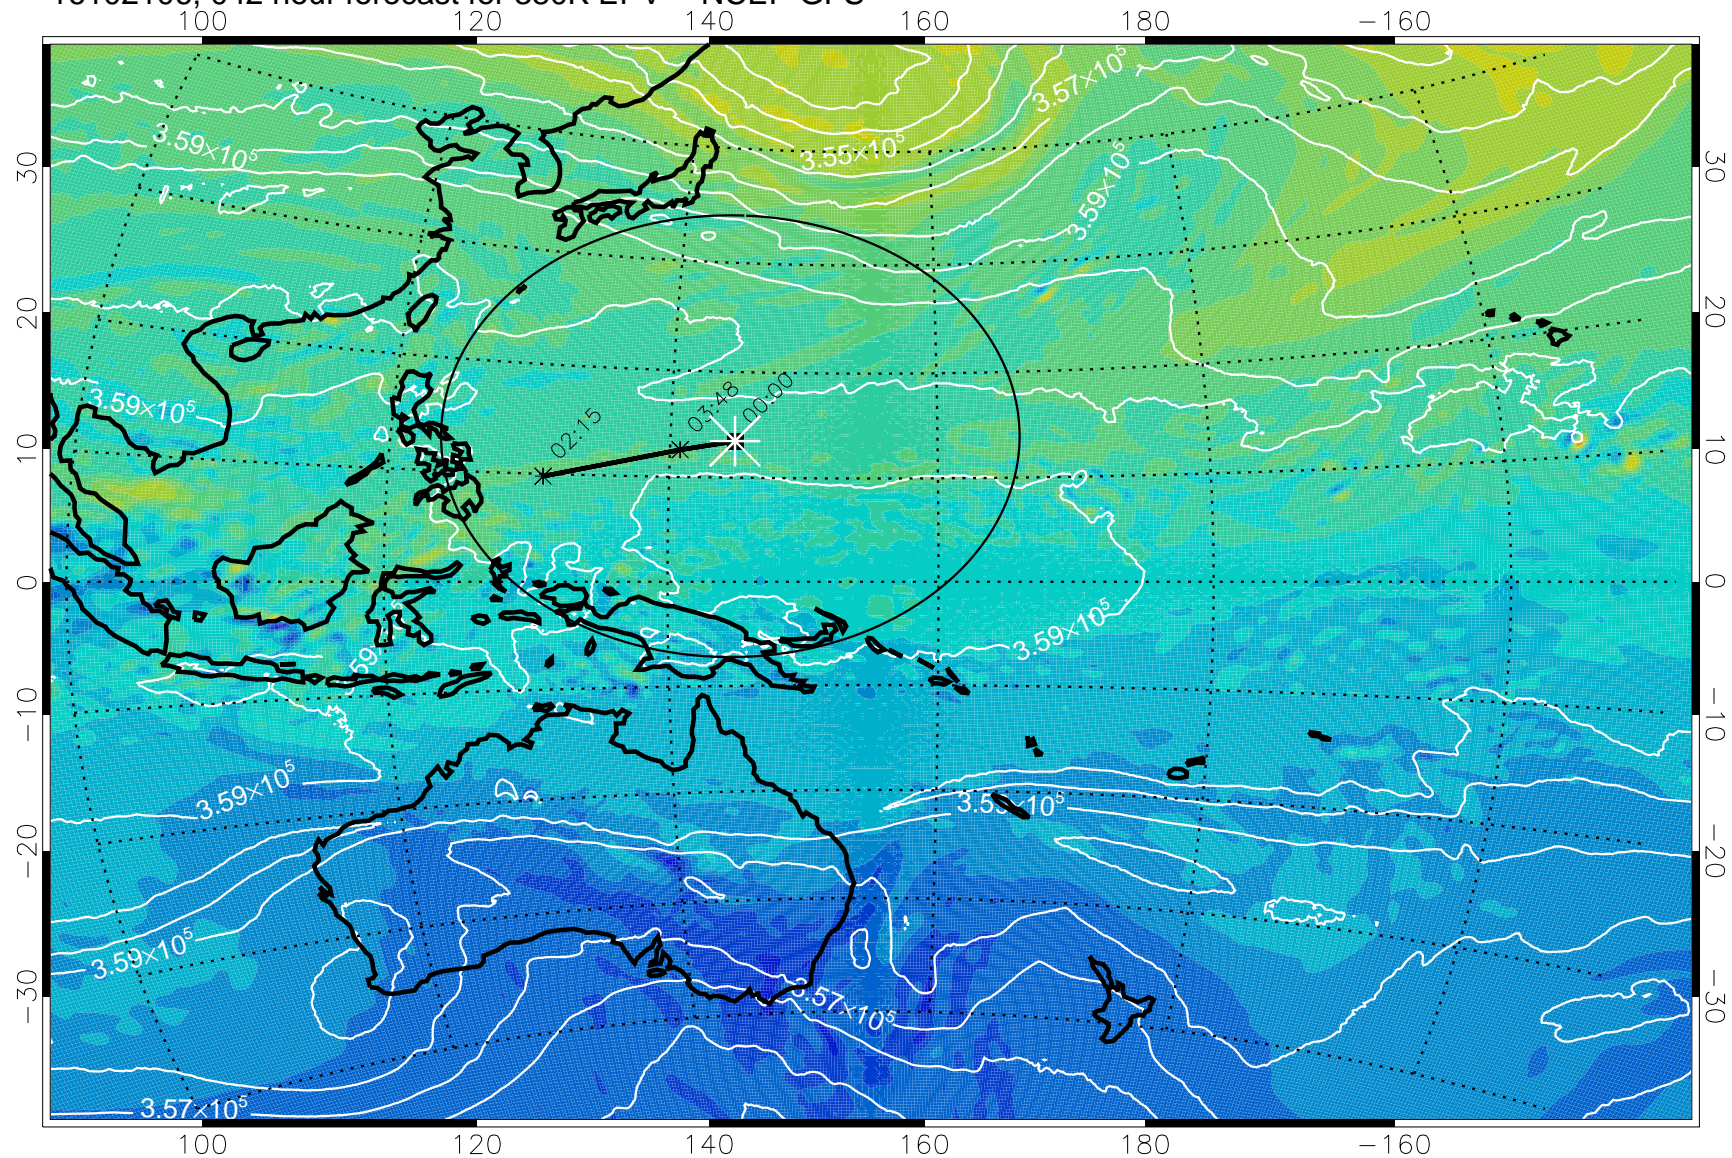

380K Montgomery Streamfunction, white

Range ring of 2304 km

16102100, 036 hour forecast for 380K EPV -- NCEP GFS

380K Montgomery Streamfunction, white

Range ring of 2304 km

16102106, 042 hour forecast for 380K EPV -- NCEP GFS

380K Montgomery Streamfunction, white

Range ring of 2304 km

16102112, 048 hour forecast for 380K EPV -- NCEP GFS

380K Montgomery Streamfunction, white

Range ring of 2304 km

16102118, 054 hour forecast for 380K EPV -- NCEP GFS

380K Montgomery Streamfunction, white

Range ring of 2304 km

16102200, 060 hour forecast for 380K EPV -- NCEP GFS

380K Montgomery Streamfunction, white

Range ring of 2304 km

16102206, 066 hour forecast for 380K EPV -- NCEP GFS

16102218, 078 hour forecast for 380K EPV -- NCEP GFS

380K Montgomery Streamfunction, white

Range ring of 2304 km

16102300, 084 hour forecast for 380K EPV -- NCEP GFS

380K Montgomery Streamfunction, white

Range ring of 2304 km