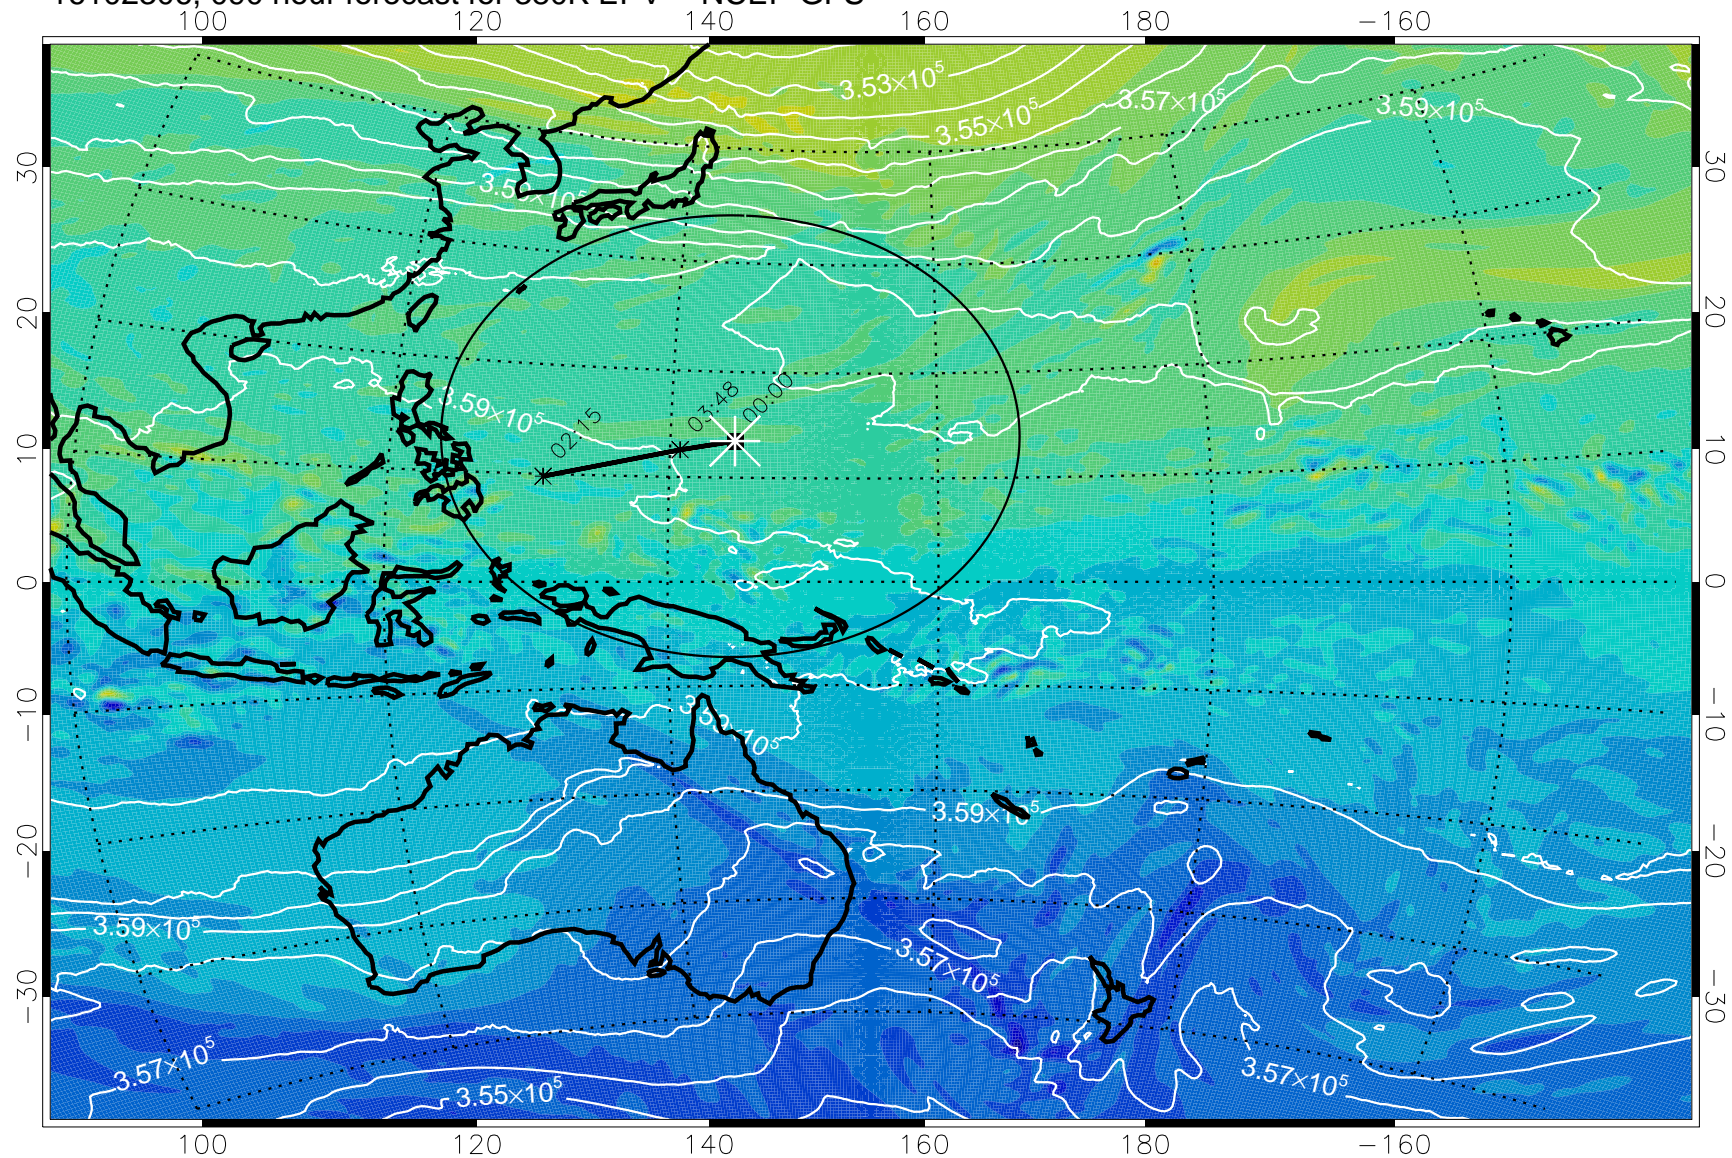

380K Montgomery Streamfunction, white

Range ring of 2304 km

16102200, 060 hour forecast for 380K EPV -- NCEP GFS

380K Montgomery Streamfunction, white

Range ring of 2304 km

16102206, 066 hour forecast for 380K EPV -- NCEP GFS

16102218, 078 hour forecast for 380K EPV -- NCEP GFS

380K Montgomery Streamfunction, white

Range ring of 2304 km

16102300, 084 hour forecast for 380K EPV -- NCEP GFS

380K Montgomery Streamfunction, white

Range ring of 2304 km

16102306, 090 hour forecast for 380K EPV -- NCEP GFS

380K Montgomery Streamfunction, white

Range ring of 2304 km

16102318, 102 hour forecast for 380K EPV -- NCEP GFS

380K Montgomery Streamfunction, white

Range ring of 2304 km

16102400, 108 hour forecast for 380K EPV -- NCEP GFS

380K Montgomery Streamfunction, white

Range ring of 2304 km

16102406, 114 hour forecast for 380K EPV -- NCEP GFS

380K Montgomery Streamfunction, white

Range ring of 2304 km