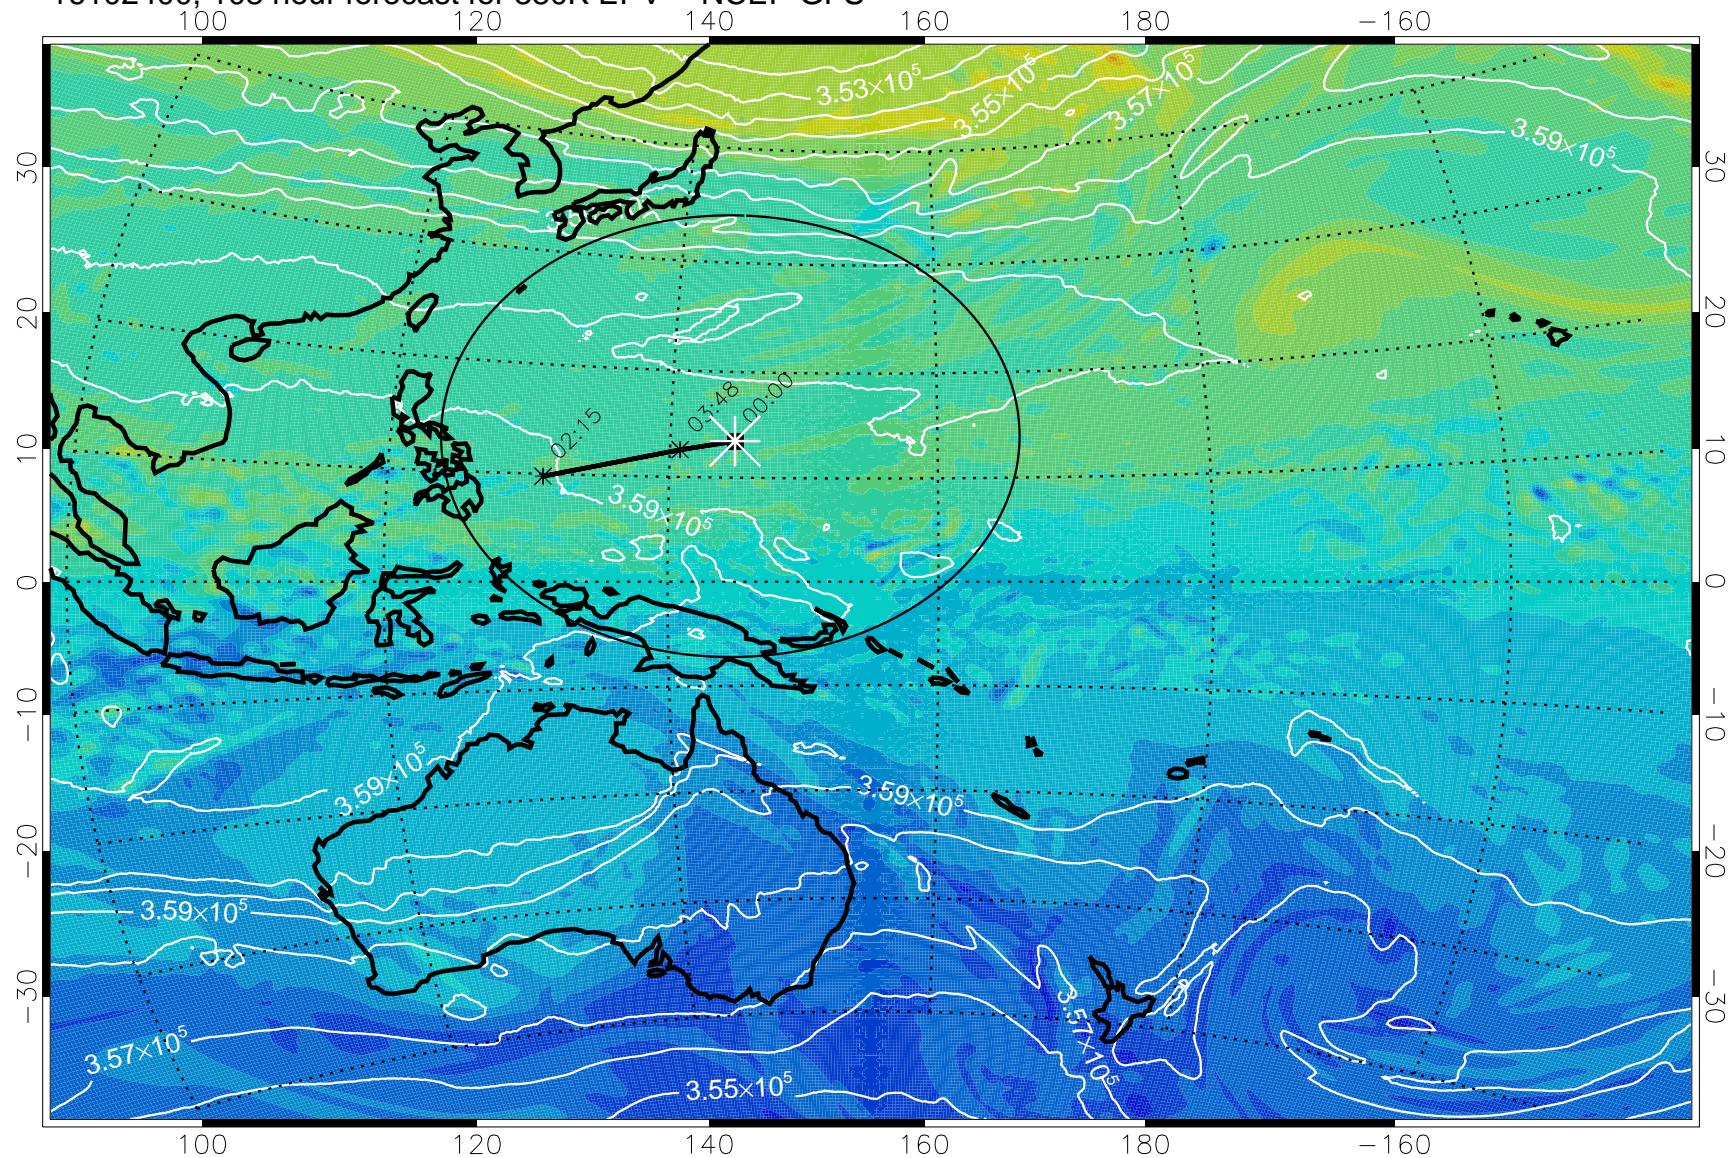

16102218, 078 hour forecast for 380K EPV -- NCEP GFS

380K Montgomery Streamfunction, white

Range ring of 2304 km

16102300, 084 hour forecast for 380K EPV -- NCEP GFS

380K Montgomery Streamfunction, white

Range ring of 2304 km

16102306, 090 hour forecast for 380K EPV -- NCEP GFS

380K Montgomery Streamfunction, white

Range ring of 2304 km

16102318, 102 hour forecast for 380K EPV -- NCEP GFS

380K Montgomery Streamfunction, white

Range ring of 2304 km

16102400, 108 hour forecast for 380K EPV -- NCEP GFS

380K Montgomery Streamfunction, white

Range ring of 2304 km

16102406, 114 hour forecast for 380K EPV -- NCEP GFS

380K Montgomery Streamfunction, white

Range ring of 2304 km