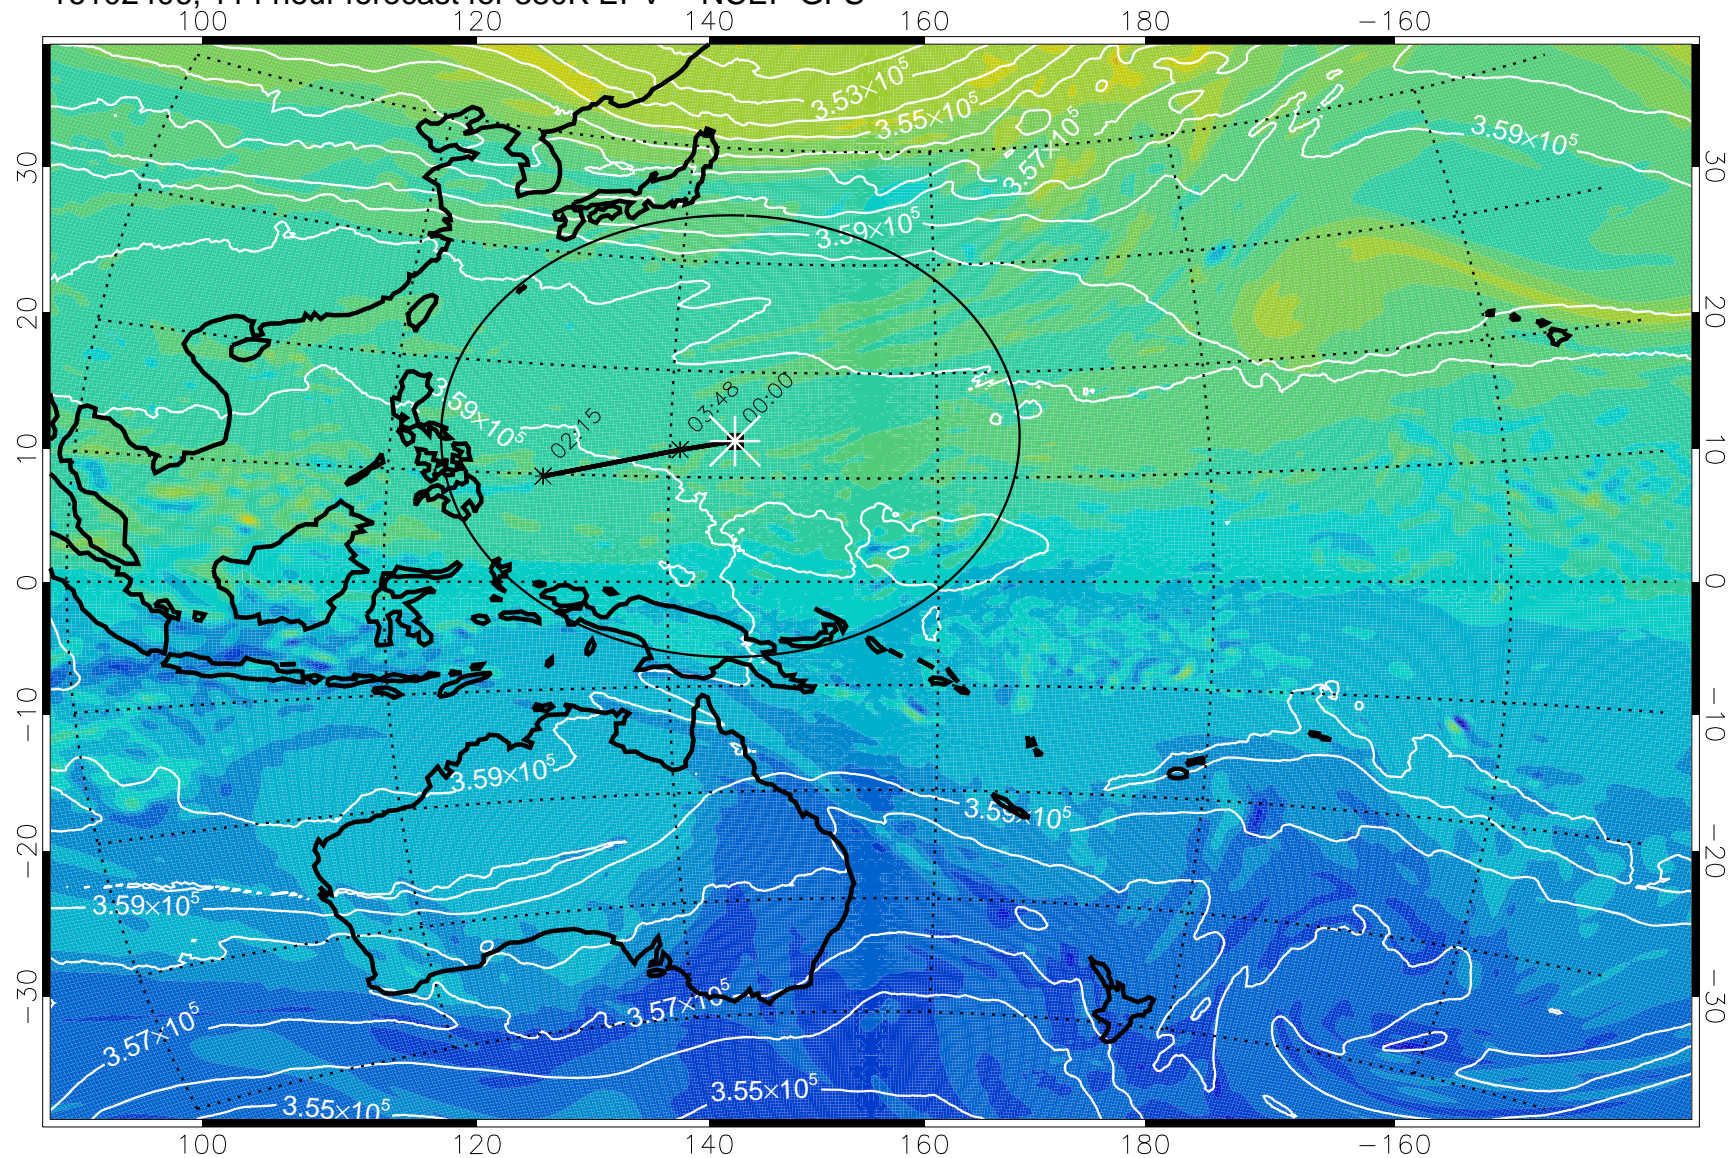

16102218, 078 hour forecast for 380K EPV -- NCEP GFS

380K Montgomery Streamfunction, white

Range ring of 2304 km

16102300, 084 hour forecast for 380K EPV -- NCEP GFS

380K Montgomery Streamfunction, white

Range ring of 2304 km

16102306, 090 hour forecast for 380K EPV -- NCEP GFS

380K Montgomery Streamfunction, white

Range ring of 2304 km

16102318, 102 hour forecast for 380K EPV -- NCEP GFS

380K Montgomery Streamfunction, white

Range ring of 2304 km

16102400, 108 hour forecast for 380K EPV -- NCEP GFS

380K Montgomery Streamfunction, white

Range ring of 2304 km

16102406, 114 hour forecast for 380K EPV -- NCEP GFS

380K Montgomery Streamfunction, white

Range ring of 2304 km