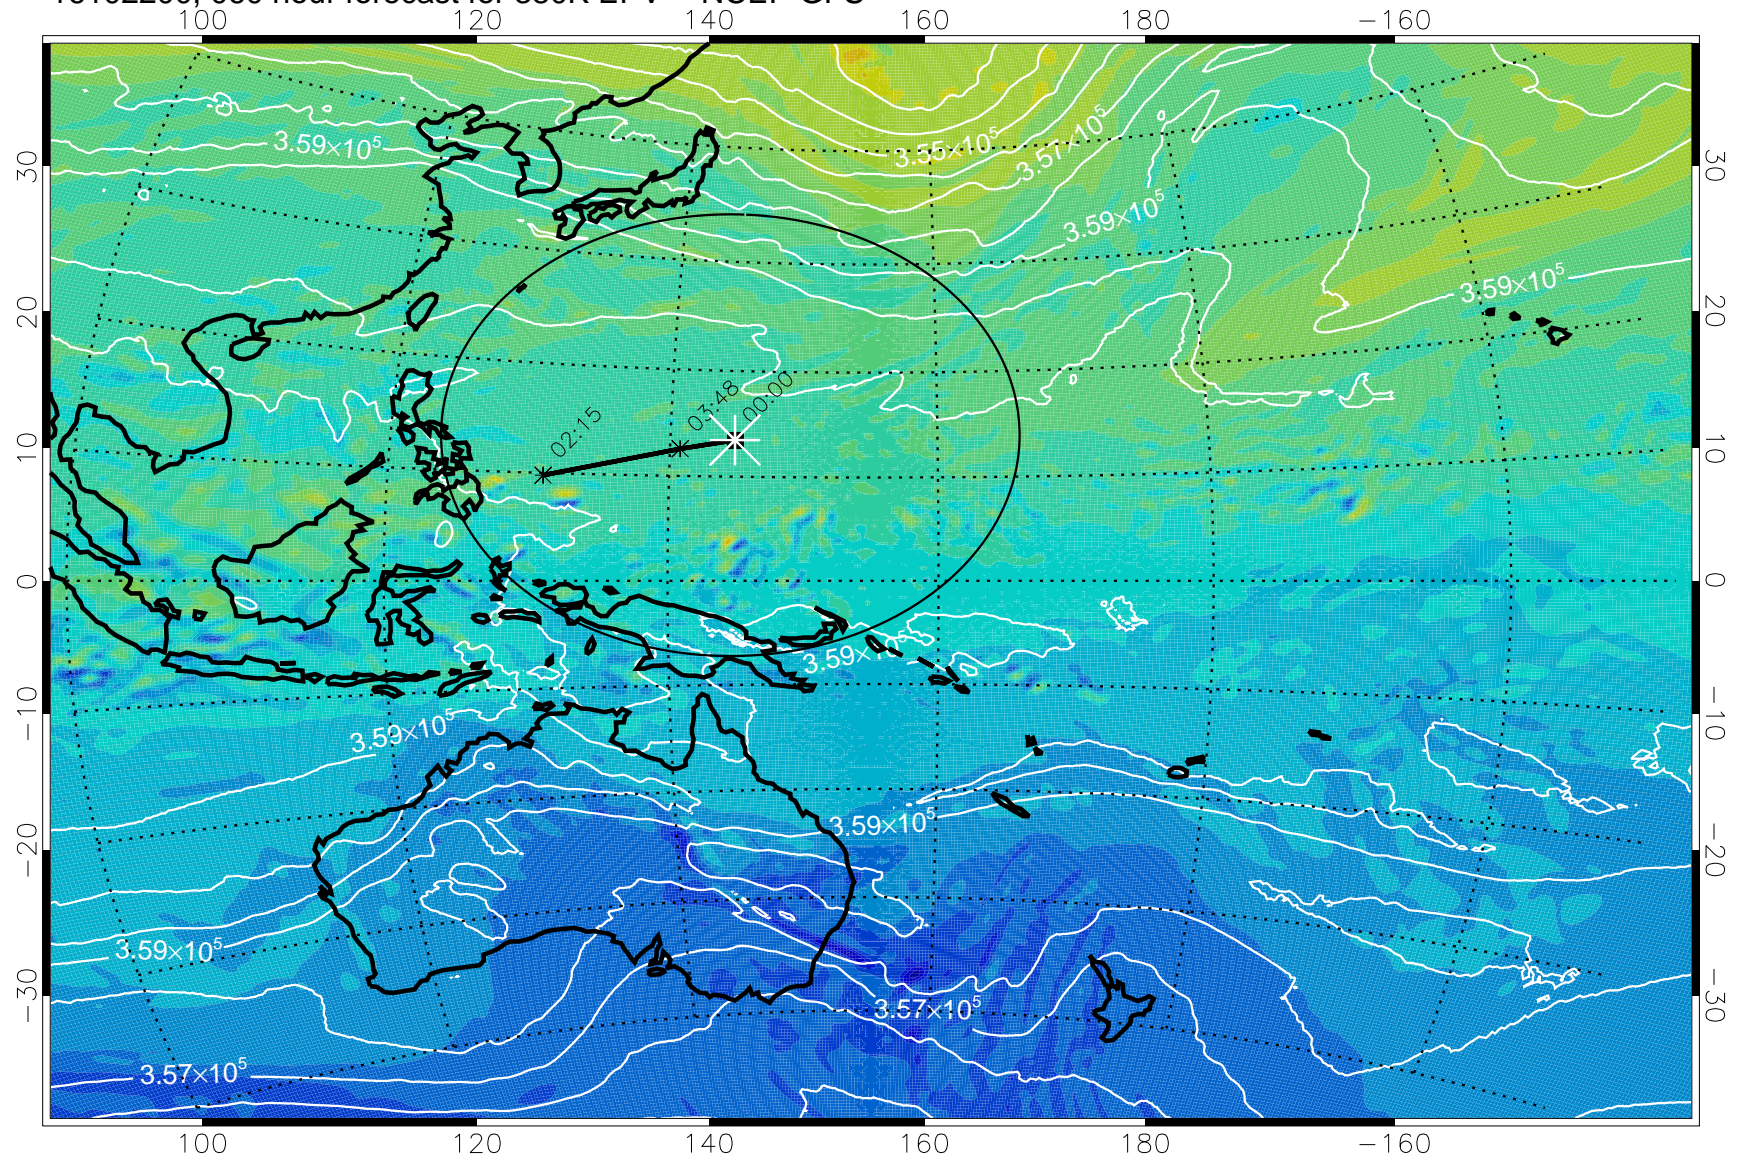

380K Montgomery Streamfunction, white

Range ring of 2304 km

16102112, 048 hour forecast for 380K EPV -- NCEP GFS

380K Montgomery Streamfunction, white

Range ring of 2304 km

16102118, 054 hour forecast for 380K EPV -- NCEP GFS

380K Montgomery Streamfunction, white

Range ring of 2304 km

16102200, 060 hour forecast for 380K EPV -- NCEP GFS

380K Montgomery Streamfunction, white

Range ring of 2304 km

16102206, 066 hour forecast for 380K EPV -- NCEP GFS

16102218, 078 hour forecast for 380K EPV -- NCEP GFS

380K Montgomery Streamfunction, white

Range ring of 2304 km

16102300, 084 hour forecast for 380K EPV -- NCEP GFS

380K Montgomery Streamfunction, white

Range ring of 2304 km

16102306, 090 hour forecast for 380K EPV -- NCEP GFS

380K Montgomery Streamfunction, white

Range ring of 2304 km

16102318, 102 hour forecast for 380K EPV -- NCEP GFS

380K Montgomery Streamfunction, white

Range ring of 2304 km