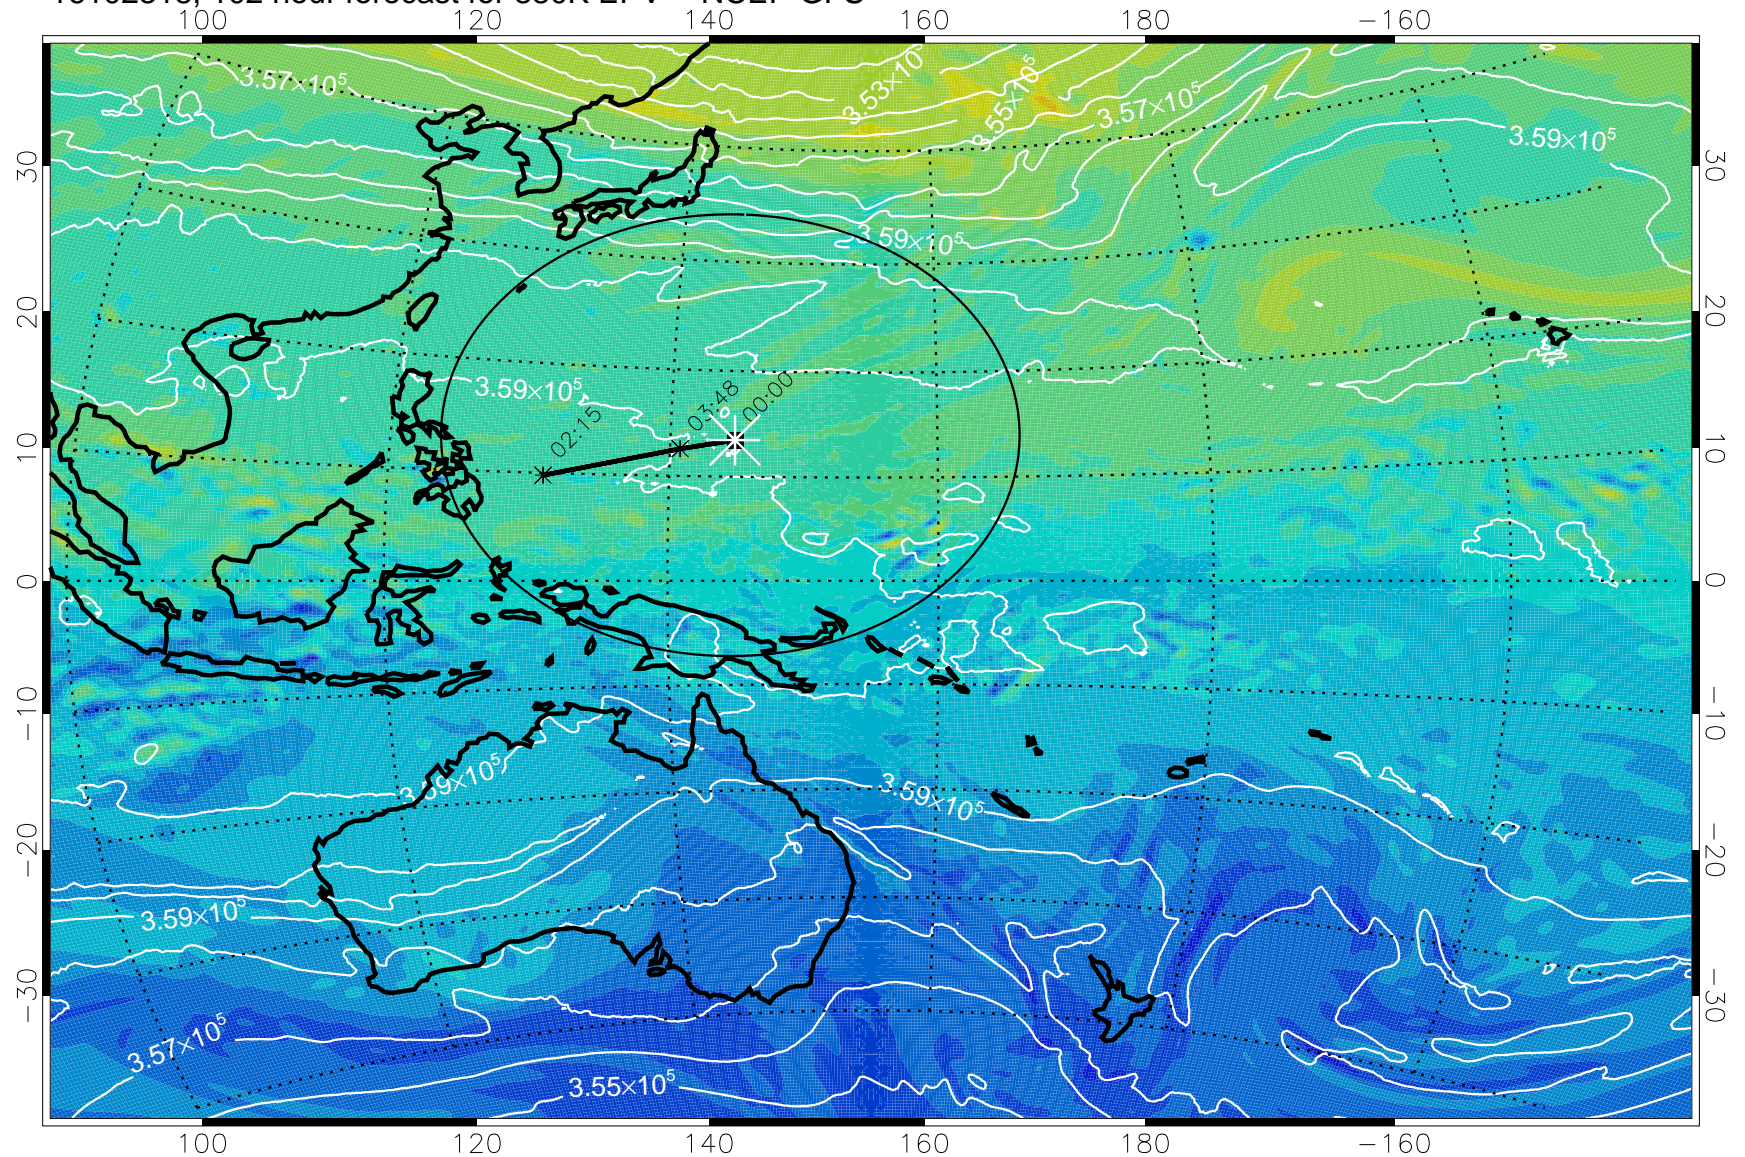

16102218, 078 hour forecast for 380K EPV -- NCEP GFS

380K Montgomery Streamfunction, white

Range ring of 2304 km

16102300, 084 hour forecast for 380K EPV -- NCEP GFS

380K Montgomery Streamfunction, white

Range ring of 2304 km

16102306, 090 hour forecast for 380K EPV -- NCEP GFS

380K Montgomery Streamfunction, white

Range ring of 2304 km

16102318, 102 hour forecast for 380K EPV -- NCEP GFS

380K Montgomery Streamfunction, white

Range ring of 2304 km

16102400, 108 hour forecast for 380K EPV -- NCEP GFS

380K Montgomery Streamfunction, white

Range ring of 2304 km

16102406, 114 hour forecast for 380K EPV -- NCEP GFS

380K Montgomery Streamfunction, white

Range ring of 2304 km