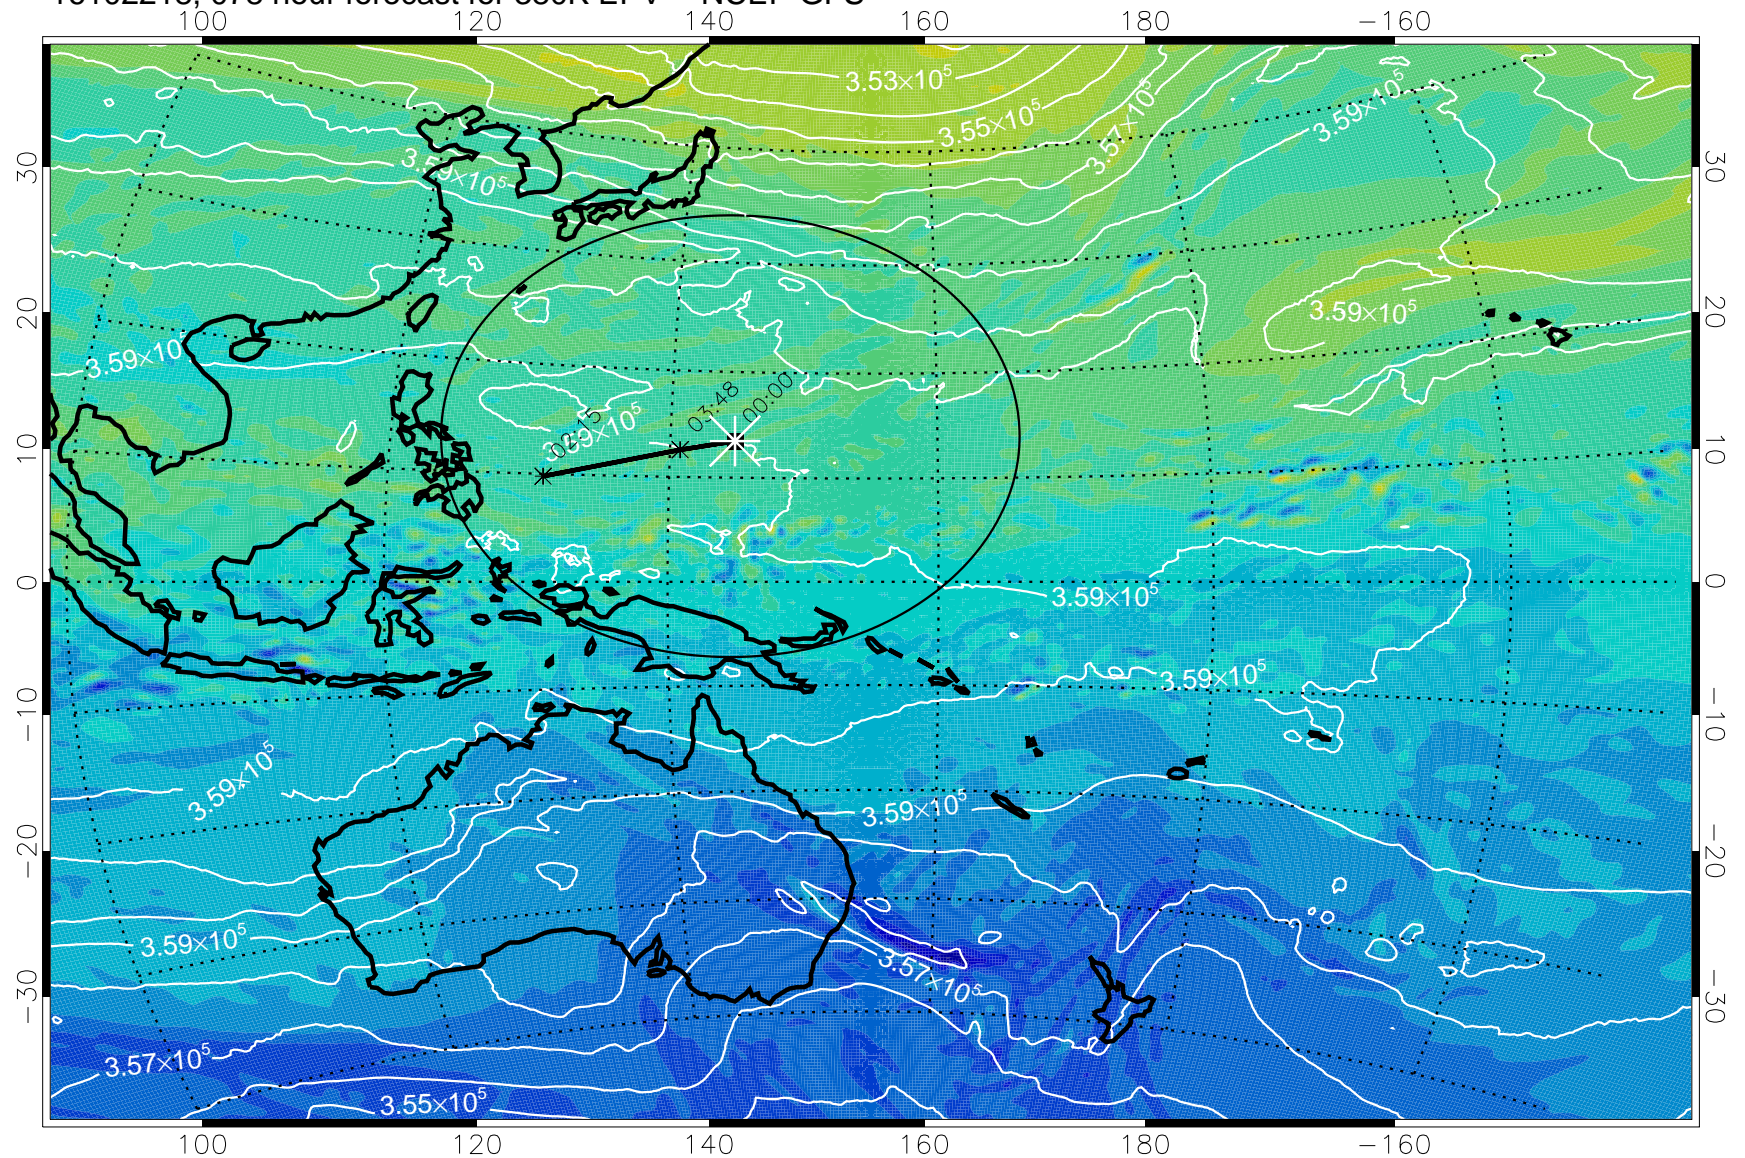

380K Montgomery Streamfunction, white

Range ring of 2304 km

16102112, 048 hour forecast for 380K EPV -- NCEP GFS

380K Montgomery Streamfunction, white

Range ring of 2304 km

16102118, 054 hour forecast for 380K EPV -- NCEP GFS

380K Montgomery Streamfunction, white

Range ring of 2304 km

16102200, 060 hour forecast for 380K EPV -- NCEP GFS

380K Montgomery Streamfunction, white

Range ring of 2304 km

16102206, 066 hour forecast for 380K EPV -- NCEP GFS

16102218, 078 hour forecast for 380K EPV -- NCEP GFS

380K Montgomery Streamfunction, white

Range ring of 2304 km

16102300, 084 hour forecast for 380K EPV -- NCEP GFS

380K Montgomery Streamfunction, white

Range ring of 2304 km

16102306, 090 hour forecast for 380K EPV -- NCEP GFS

380K Montgomery Streamfunction, white

Range ring of 2304 km

16102318, 102 hour forecast for 380K EPV -- NCEP GFS

380K Montgomery Streamfunction, white

Range ring of 2304 km