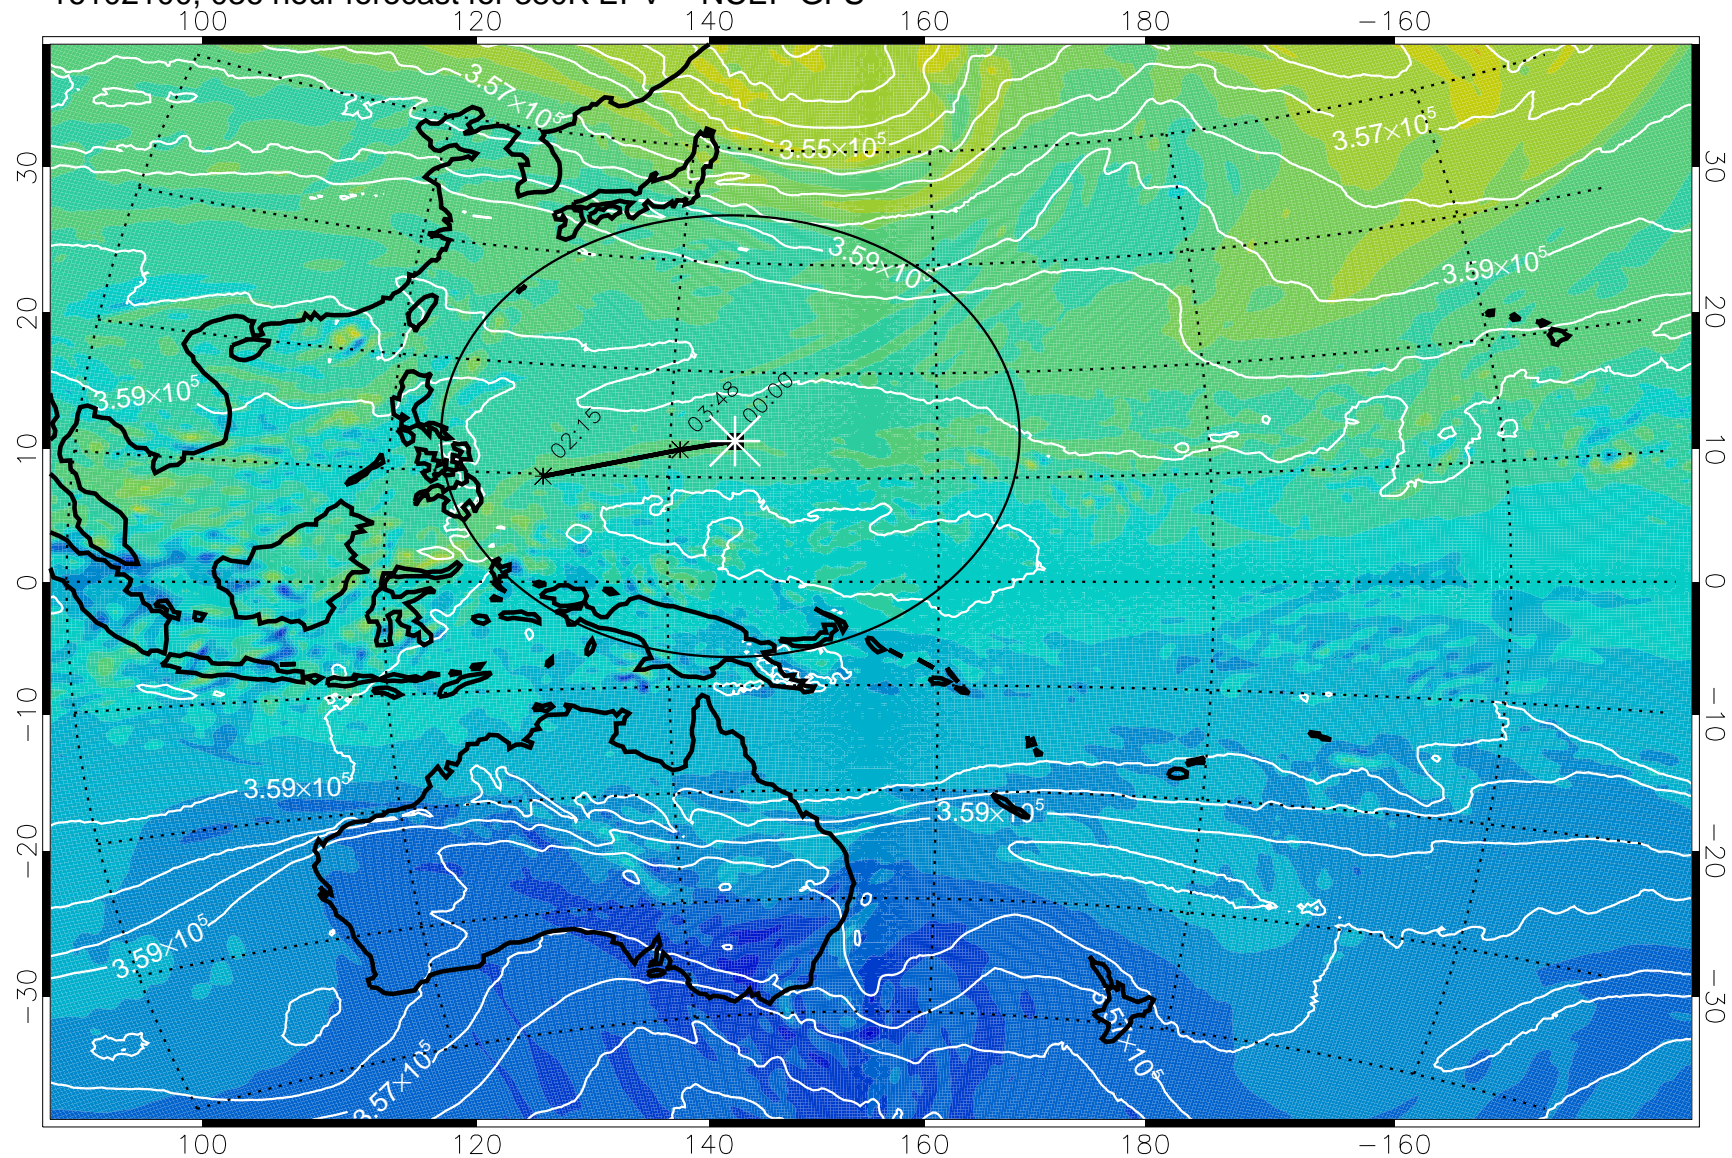

16101918, 006 hour forecast for 380K EPV -- NCEP GFS

380K Montgomery Streamfunction, white

Range ring of 2304 km

16102000, 012 hour forecast for 380K EPV -- NCEP GFS

16102006, 018 hour forecast for 380K EPV -- NCEP GFS

380K Montgomery Streamfunction, white

Range ring of 2304 km

16102012, 024 hour forecast for 380K EPV -- NCEP GFS

380K Montgomery Streamfunction, white

Range ring of 2304 km

16102018, 030 hour forecast for 380K EPV -- NCEP GFS

380K Montgomery Streamfunction, white

Range ring of 2304 km

16102100, 036 hour forecast for 380K EPV -- NCEP GFS

380K Montgomery Streamfunction, white

Range ring of 2304 km

16102106, 042 hour forecast for 380K EPV -- NCEP GFS

380K Montgomery Streamfunction, white

Range ring of 2304 km

16102112, 048 hour forecast for 380K EPV -- NCEP GFS

380K Montgomery Streamfunction, white

Range ring of 2304 km

16102118, 054 hour forecast for 380K EPV -- NCEP GFS