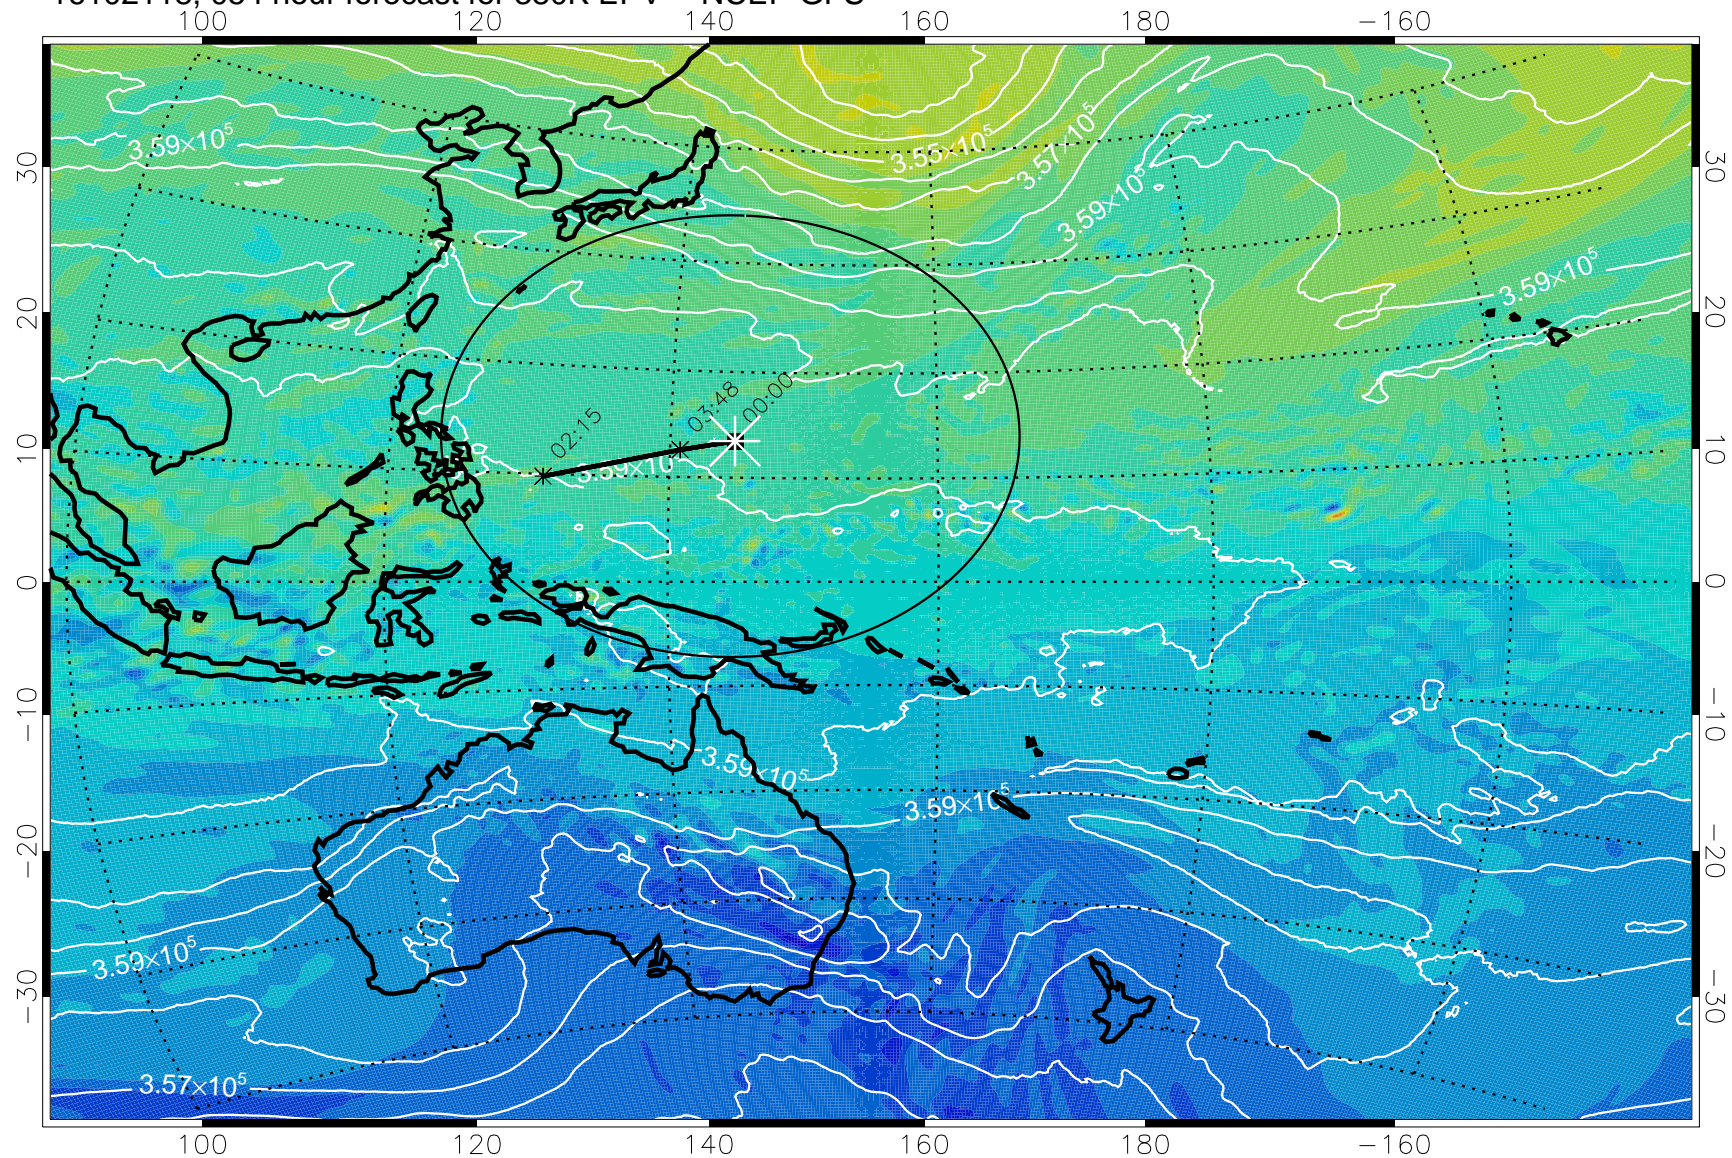

380K Montgomery Streamfunction, white

Range ring of 2304 km

16102112, 048 hour forecast for 380K EPV -- NCEP GFS

380K Montgomery Streamfunction, white

Range ring of 2304 km

16102118, 054 hour forecast for 380K EPV -- NCEP GFS

380K Montgomery Streamfunction, white

Range ring of 2304 km

16102200, 060 hour forecast for 380K EPV -- NCEP GFS

380K Montgomery Streamfunction, white

Range ring of 2304 km

16102206, 066 hour forecast for 380K EPV -- NCEP GFS

16102218, 078 hour forecast for 380K EPV -- NCEP GFS

380K Montgomery Streamfunction, white

Range ring of 2304 km

16102300, 084 hour forecast for 380K EPV -- NCEP GFS

380K Montgomery Streamfunction, white

Range ring of 2304 km

16102306, 090 hour forecast for 380K EPV -- NCEP GFS

380K Montgomery Streamfunction, white

Range ring of 2304 km

16102318, 102 hour forecast for 380K EPV -- NCEP GFS

380K Montgomery Streamfunction, white

Range ring of 2304 km