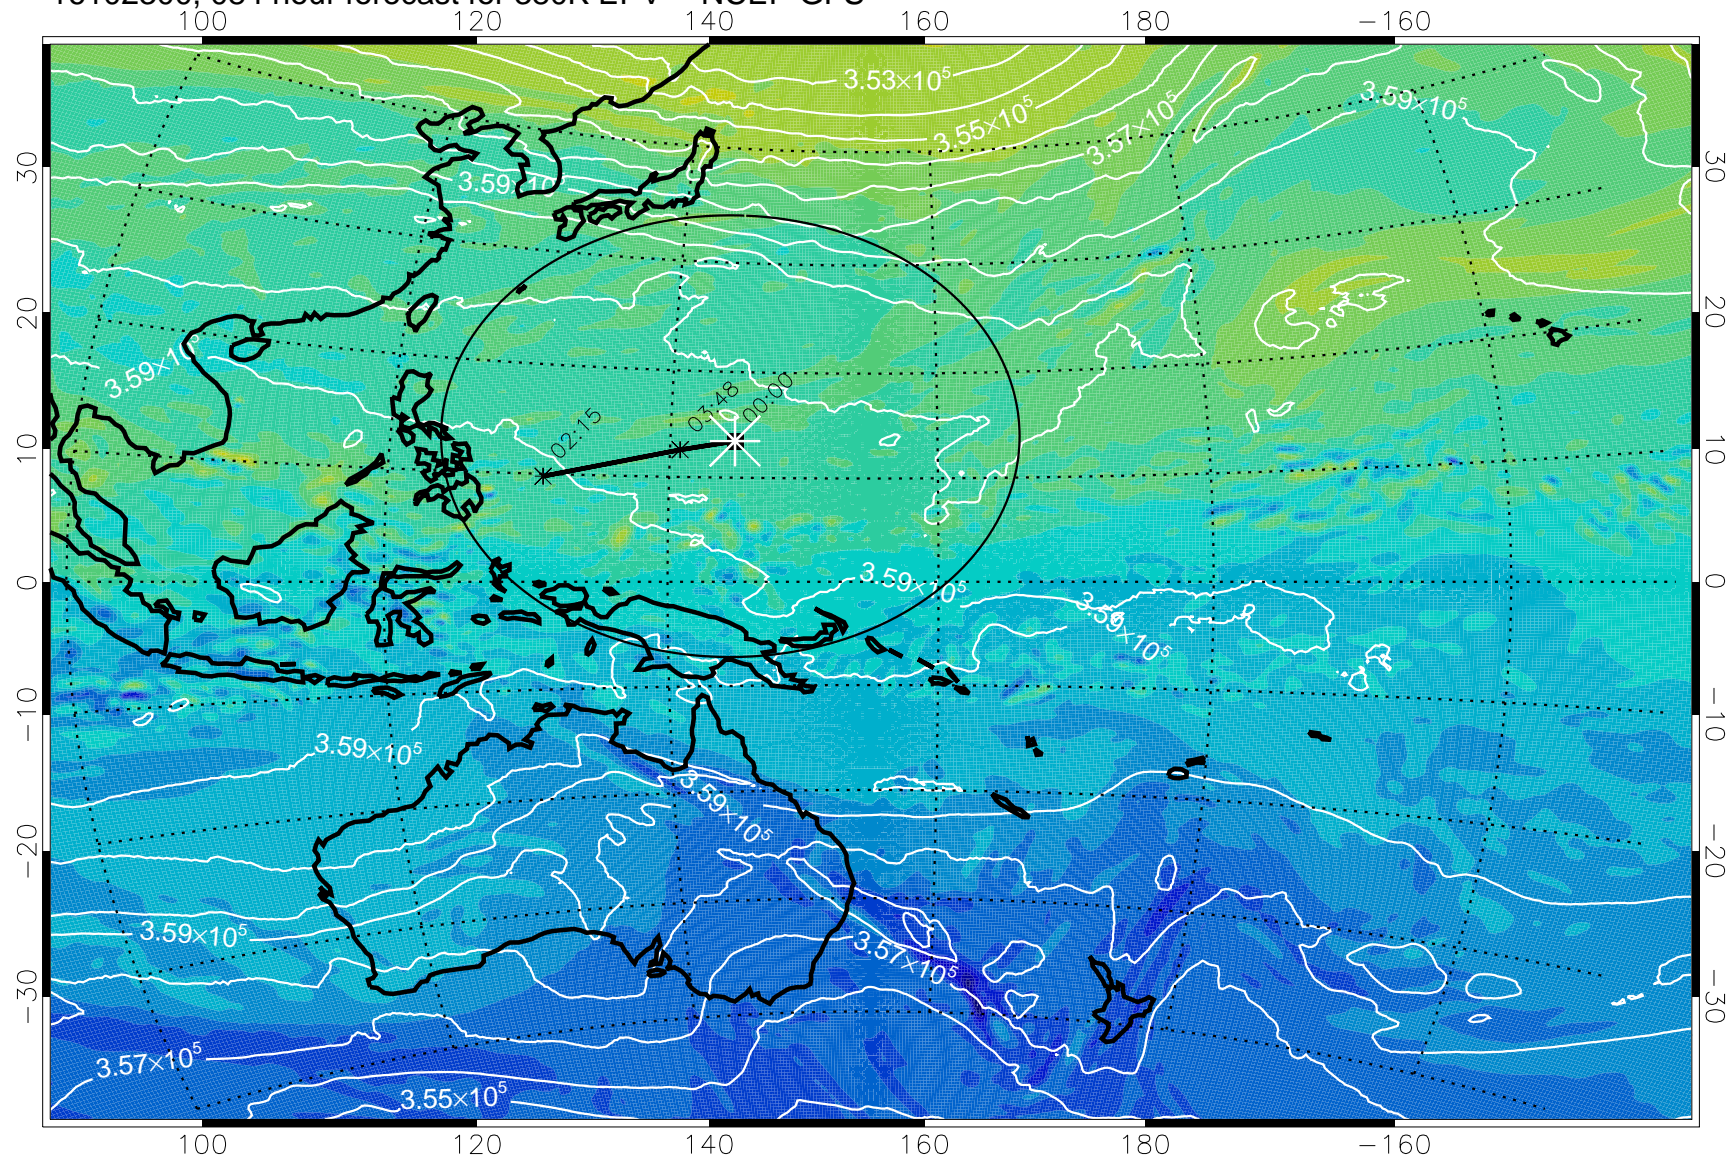

380K Montgomery Streamfunction, white

Range ring of 2304 km

16102200, 060 hour forecast for 380K EPV -- NCEP GFS

380K Montgomery Streamfunction, white

Range ring of 2304 km

16102206, 066 hour forecast for 380K EPV -- NCEP GFS

16102218, 078 hour forecast for 380K EPV -- NCEP GFS

380K Montgomery Streamfunction, white

Range ring of 2304 km

16102300, 084 hour forecast for 380K EPV -- NCEP GFS

380K Montgomery Streamfunction, white

Range ring of 2304 km

16102306, 090 hour forecast for 380K EPV -- NCEP GFS

380K Montgomery Streamfunction, white

Range ring of 2304 km

16102318, 102 hour forecast for 380K EPV -- NCEP GFS

380K Montgomery Streamfunction, white

Range ring of 2304 km

16102400, 108 hour forecast for 380K EPV -- NCEP GFS

380K Montgomery Streamfunction, white

Range ring of 2304 km

16102406, 114 hour forecast for 380K EPV -- NCEP GFS

380K Montgomery Streamfunction, white

Range ring of 2304 km