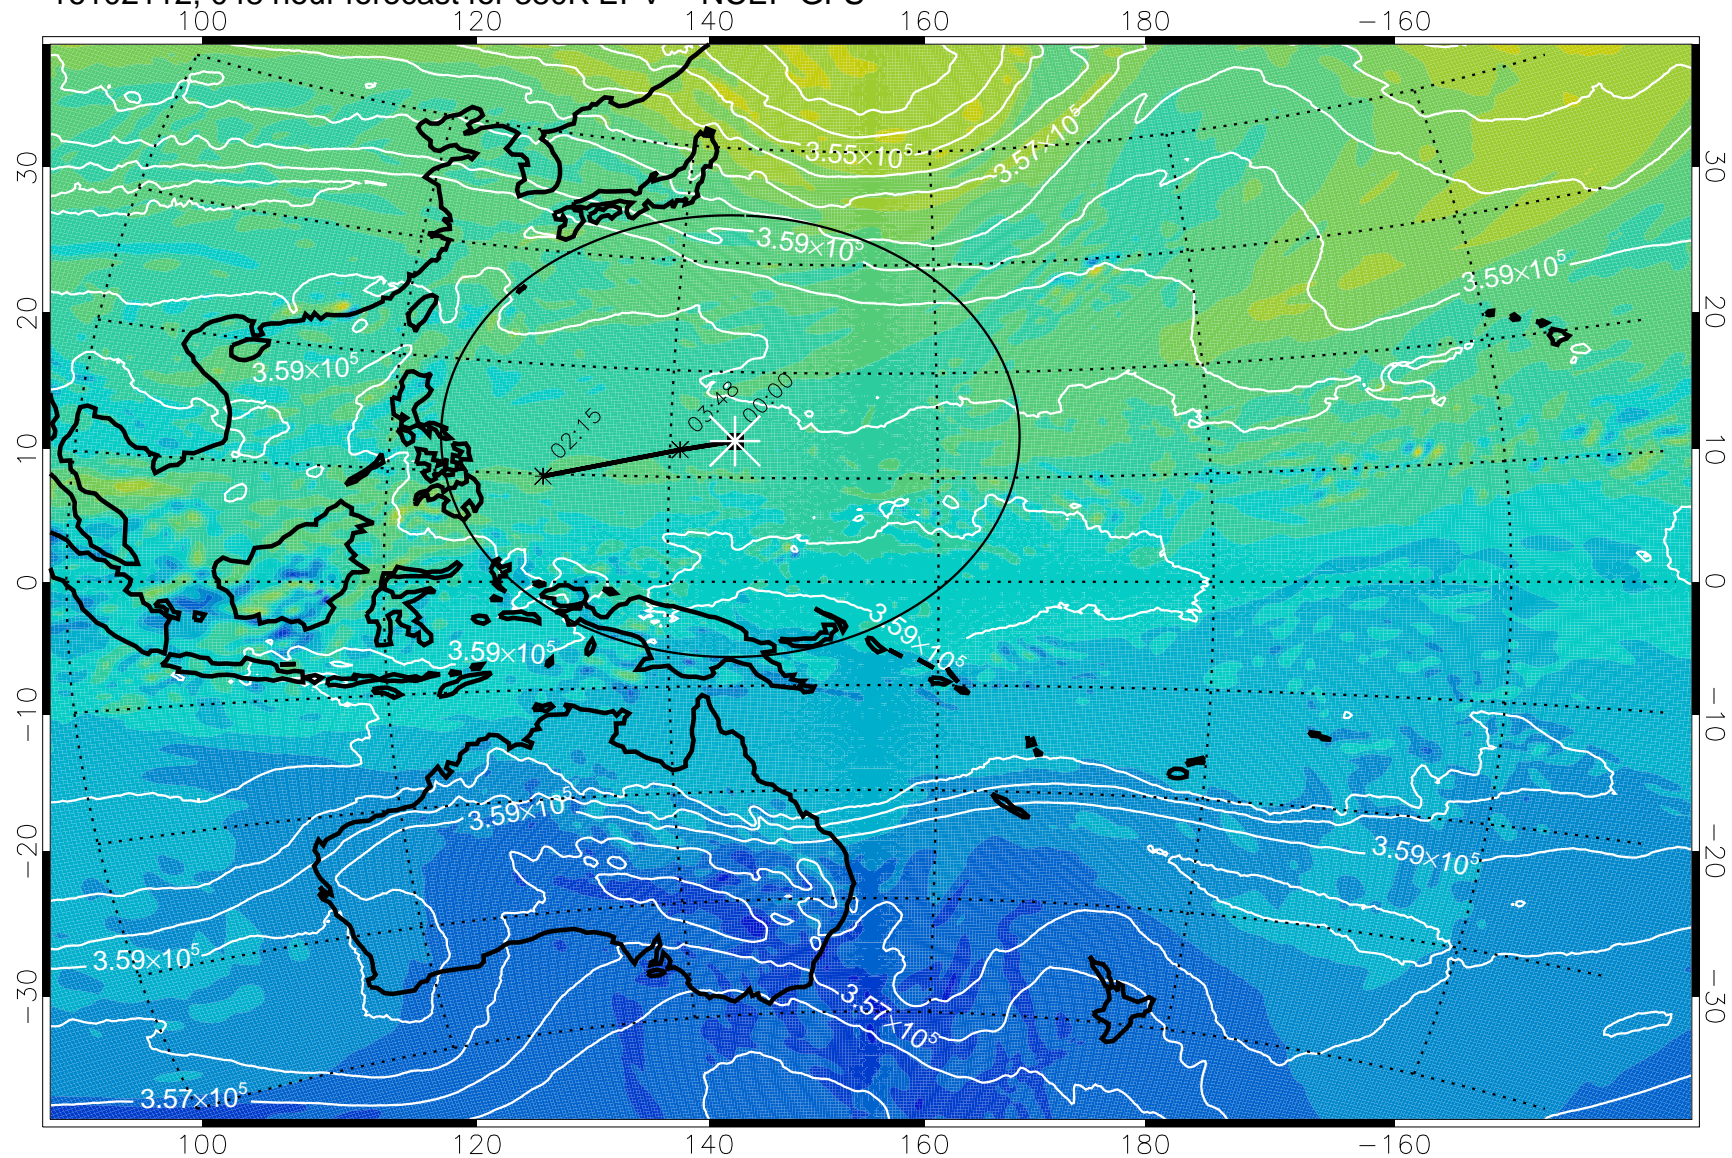

380K Montgomery Streamfunction, white

Range ring of 2304 km

16102100, 036 hour forecast for 380K EPV -- NCEP GFS

380K Montgomery Streamfunction, white

Range ring of 2304 km

16102106, 042 hour forecast for 380K EPV -- NCEP GFS

380K Montgomery Streamfunction, white

Range ring of 2304 km

16102112, 048 hour forecast for 380K EPV -- NCEP GFS

380K Montgomery Streamfunction, white

Range ring of 2304 km

16102118, 054 hour forecast for 380K EPV -- NCEP GFS

380K Montgomery Streamfunction, white

Range ring of 2304 km

16102200, 060 hour forecast for 380K EPV -- NCEP GFS

380K Montgomery Streamfunction, white

Range ring of 2304 km

16102206, 066 hour forecast for 380K EPV -- NCEP GFS

16102218, 078 hour forecast for 380K EPV -- NCEP GFS

380K Montgomery Streamfunction, white

Range ring of 2304 km

16102300, 084 hour forecast for 380K EPV -- NCEP GFS

380K Montgomery Streamfunction, white

Range ring of 2304 km