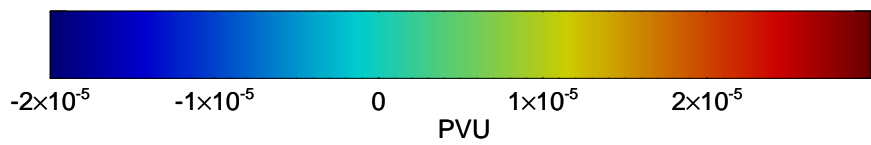

380K Montgomery Streamfunction, white

Range ring of 2304 km

16102200, 060 hour forecast for 380K EPV -- NCEP GFS

380K Montgomery Streamfunction, white

Range ring of 2304 km

16102206, 066 hour forecast for 380K EPV -- NCEP GFS