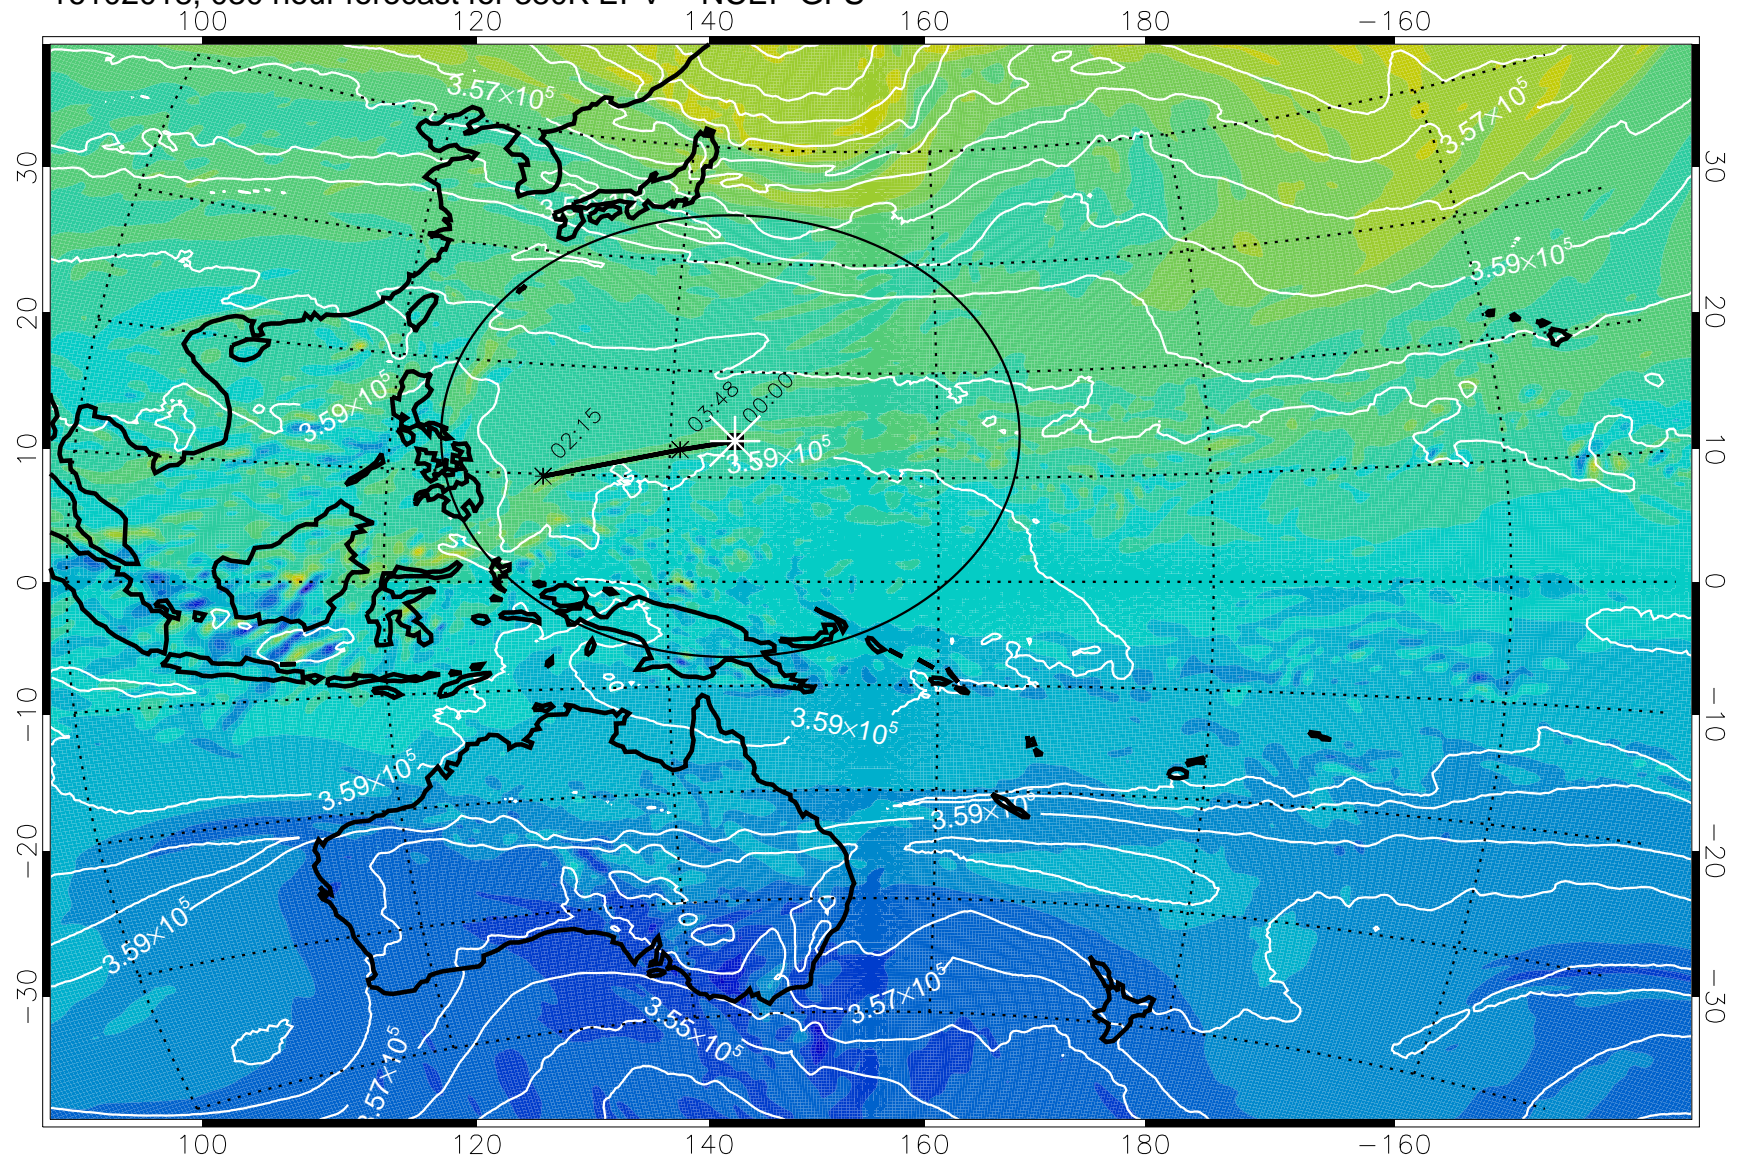

16101918, 006 hour forecast for 380K EPV -- NCEP GFS

380K Montgomery Streamfunction, white

Range ring of 2304 km

16102000, 012 hour forecast for 380K EPV -- NCEP GFS

16102006, 018 hour forecast for 380K EPV -- NCEP GFS

380K Montgomery Streamfunction, white

Range ring of 2304 km

16102012, 024 hour forecast for 380K EPV -- NCEP GFS

380K Montgomery Streamfunction, white

Range ring of 2304 km

16102018, 030 hour forecast for 380K EPV -- NCEP GFS

380K Montgomery Streamfunction, white

Range ring of 2304 km

16102100, 036 hour forecast for 380K EPV -- NCEP GFS

380K Montgomery Streamfunction, white

Range ring of 2304 km

16102106, 042 hour forecast for 380K EPV -- NCEP GFS

380K Montgomery Streamfunction, white

Range ring of 2304 km

16102112, 048 hour forecast for 380K EPV -- NCEP GFS

380K Montgomery Streamfunction, white

Range ring of 2304 km

16102118, 054 hour forecast for 380K EPV -- NCEP GFS