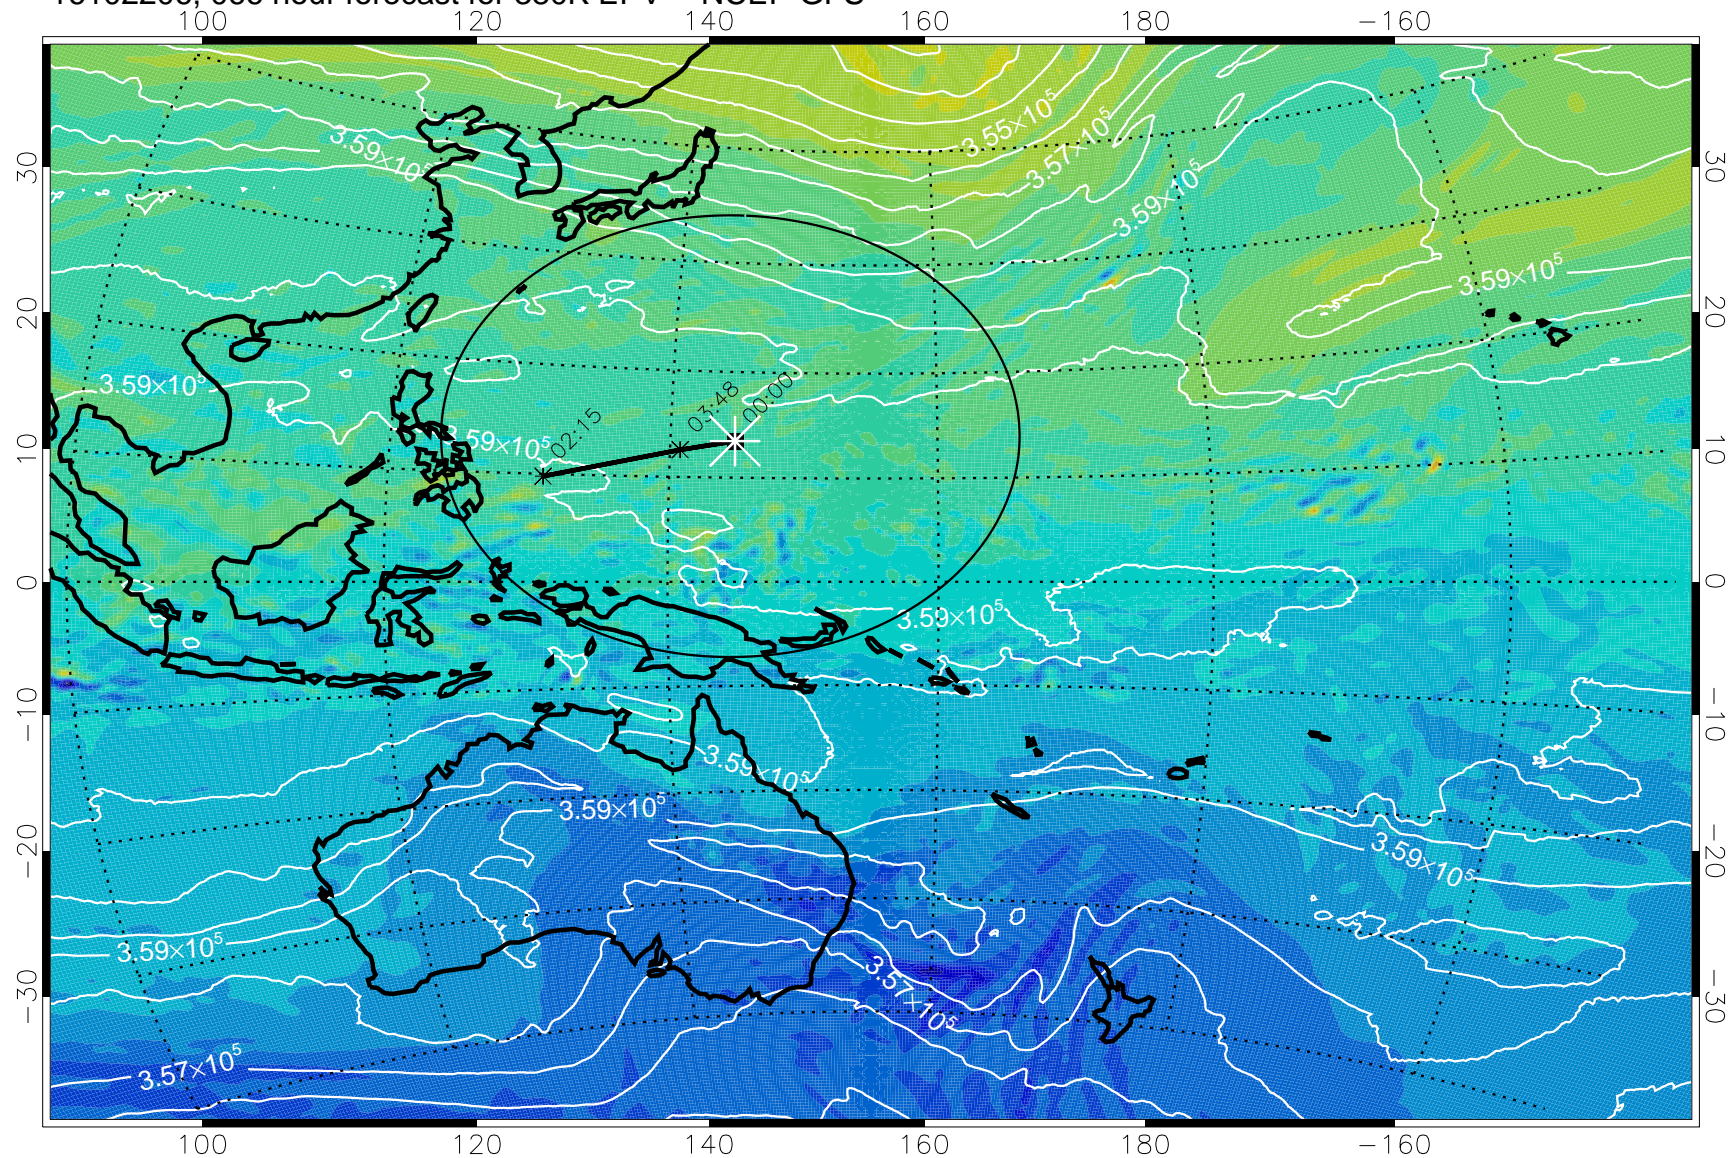

380K Montgomery Streamfunction, white

Range ring of 2304 km

16102112, 048 hour forecast for 380K EPV -- NCEP GFS

380K Montgomery Streamfunction, white

Range ring of 2304 km

16102118, 054 hour forecast for 380K EPV -- NCEP GFS

380K Montgomery Streamfunction, white

Range ring of 2304 km

16102200, 060 hour forecast for 380K EPV -- NCEP GFS

380K Montgomery Streamfunction, white

Range ring of 2304 km

16102206, 066 hour forecast for 380K EPV -- NCEP GFS

16102218, 078 hour forecast for 380K EPV -- NCEP GFS

380K Montgomery Streamfunction, white

Range ring of 2304 km

16102300, 084 hour forecast for 380K EPV -- NCEP GFS

380K Montgomery Streamfunction, white

Range ring of 2304 km

16102306, 090 hour forecast for 380K EPV -- NCEP GFS

380K Montgomery Streamfunction, white

Range ring of 2304 km

16102318, 102 hour forecast for 380K EPV -- NCEP GFS

380K Montgomery Streamfunction, white

Range ring of 2304 km