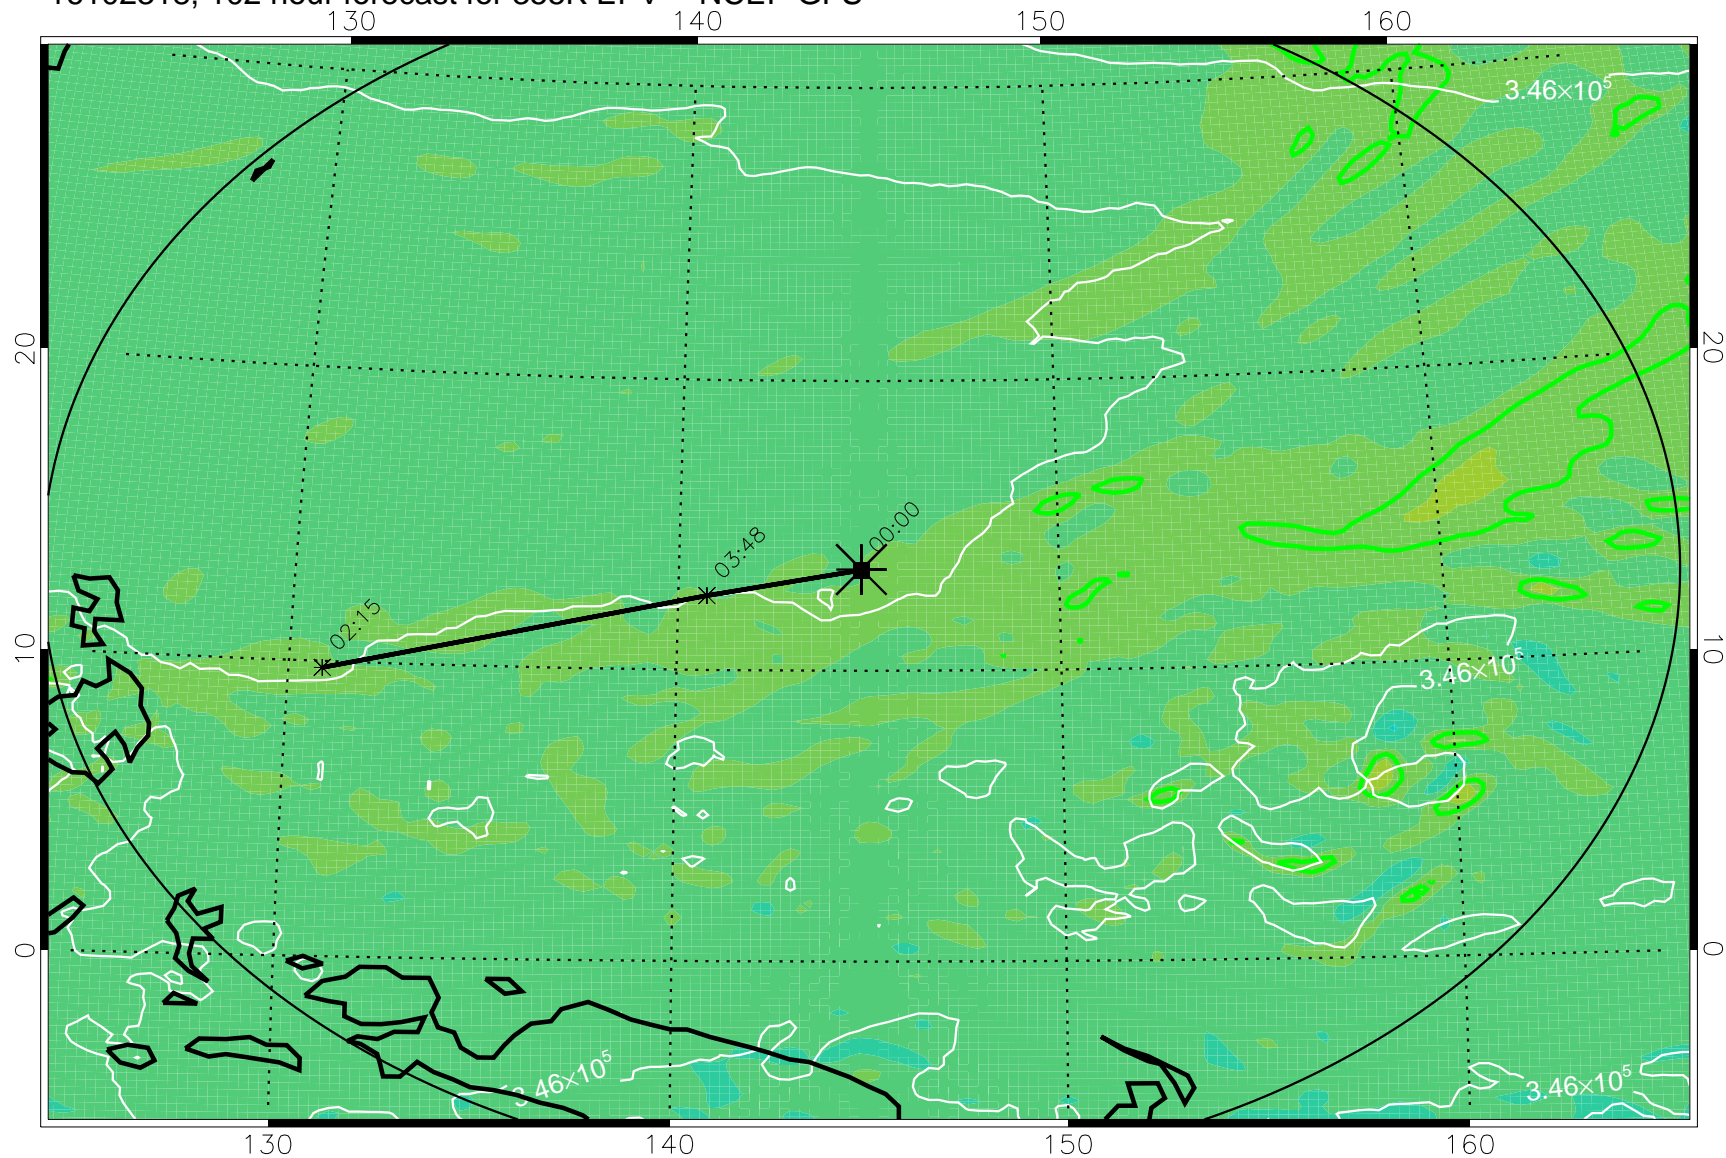

16102218, 078 hour forecast for 355K EPV -- NCEP GFS

355K Montgomery Streamfunction, white
EPV Tropopause (2 PVU) Position
Range ring of 2304 km

16102300, 084 hour forecast for 355K EPV -- NCEP GFS

355K Montgomery Streamfunction, white
EPV Tropopause (2 PVU) Position
Range ring of 2304 km

16102306, 090 hour forecast for 355K EPV -- NCEP GFS

355K Montgomery Streamfunction, white
EPV Tropopause (2 PVU) Position
Range ring of 2304 km

16102312, 096 hour forecast for 355K EPV -- NCEP GFS

355K Montgomery Streamfunction, white
EPV Tropopause (2 PVU) Position
Range ring of 2304 km

16102318, 102 hour forecast for 355K EPV -- NCEP GFS

355K Montgomery Streamfunction, white
EPV Tropopause (2 PVU) Position
Range ring of 2304 km

16102400, 108 hour forecast for 355K EPV -- NCEP GFS

355K Montgomery Streamfunction, white
EPV Tropopause (2 PVU) Position
Range ring of 2304 km

16102406, 114 hour forecast for 355K EPV -- NCEP GFS

355K Montgomery Streamfunction, white
EPV Tropopause (2 PVU) Position
Range ring of 2304 km

16102412, 120 hour forecast for 355K EPV -- NCEP GFS

355K Montgomery Streamfunction, white
EPV Tropopause (2 PVU) Position
Range ring of 2304 km