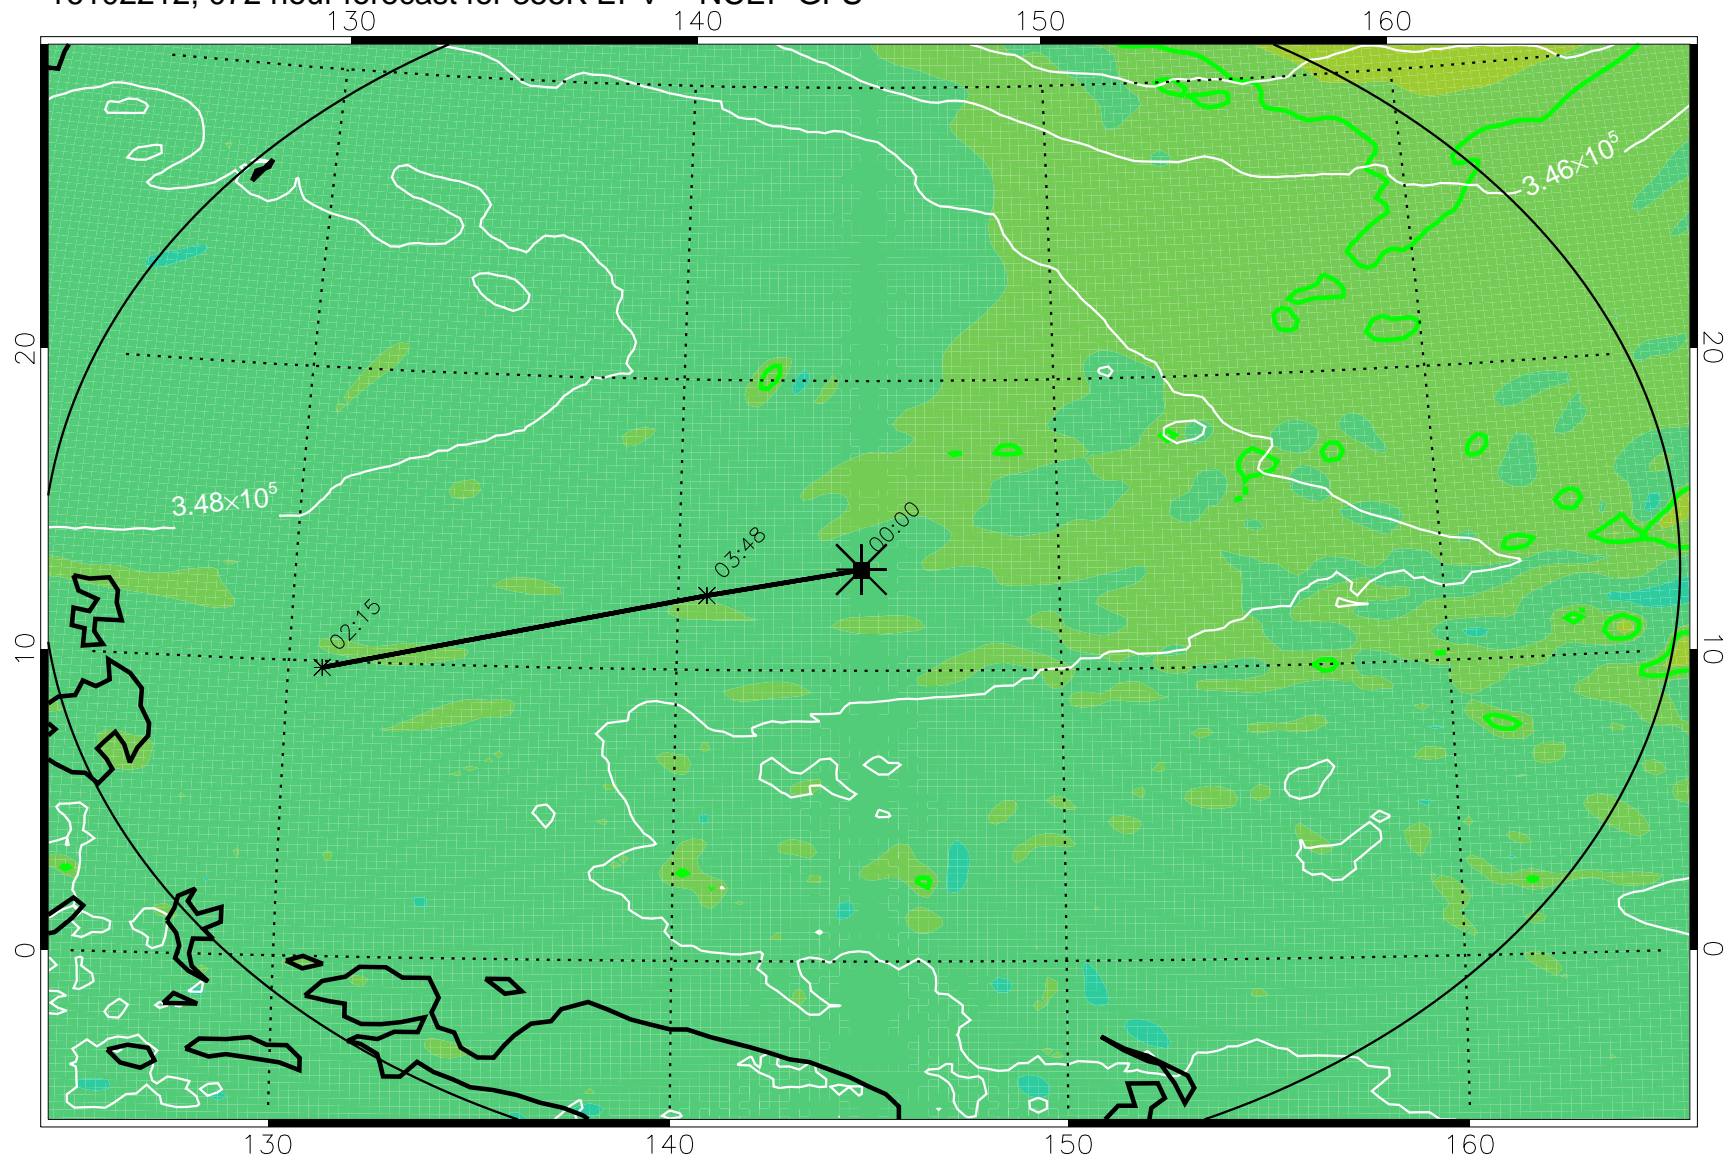

16102118, 054 hour forecast for 355K EPV -- NCEP GFS

355K Montgomery Streamfunction, white
EPV Tropopause (2 PVU) Position
Range ring of 2304 km

16102200, 060 hour forecast for 355K EPV -- NCEP GFS

355K Montgomery Streamfunction, white
EPV Tropopause (2 PVU) Position
Range ring of 2304 km

16102206, 066 hour forecast for 355K EPV -- NCEP GFS

355K Montgomery Streamfunction, white
EPV Tropopause (2 PVU) Position
Range ring of 2304 km

16102212, 072 hour forecast for 355K EPV -- NCEP GFS

355K Montgomery Streamfunction, white
EPV Tropopause (2 PVU) Position
Range ring of 2304 km

16102218, 078 hour forecast for 355K EPV -- NCEP GFS

355K Montgomery Streamfunction, white
EPV Tropopause (2 PVU) Position
Range ring of 2304 km

16102300, 084 hour forecast for 355K EPV -- NCEP GFS

355K Montgomery Streamfunction, white
EPV Tropopause (2 PVU) Position
Range ring of 2304 km

16102318, 102 hour forecast for 355K EPV -- NCEP GFS

355K Montgomery Streamfunction, white
EPV Tropopause (2 PVU) Position
Range ring of 2304 km

16102400, 108 hour forecast for 355K EPV -- NCEP GFS

355K Montgomery Streamfunction, white
EPV Tropopause (2 PVU) Position
Range ring of 2304 km