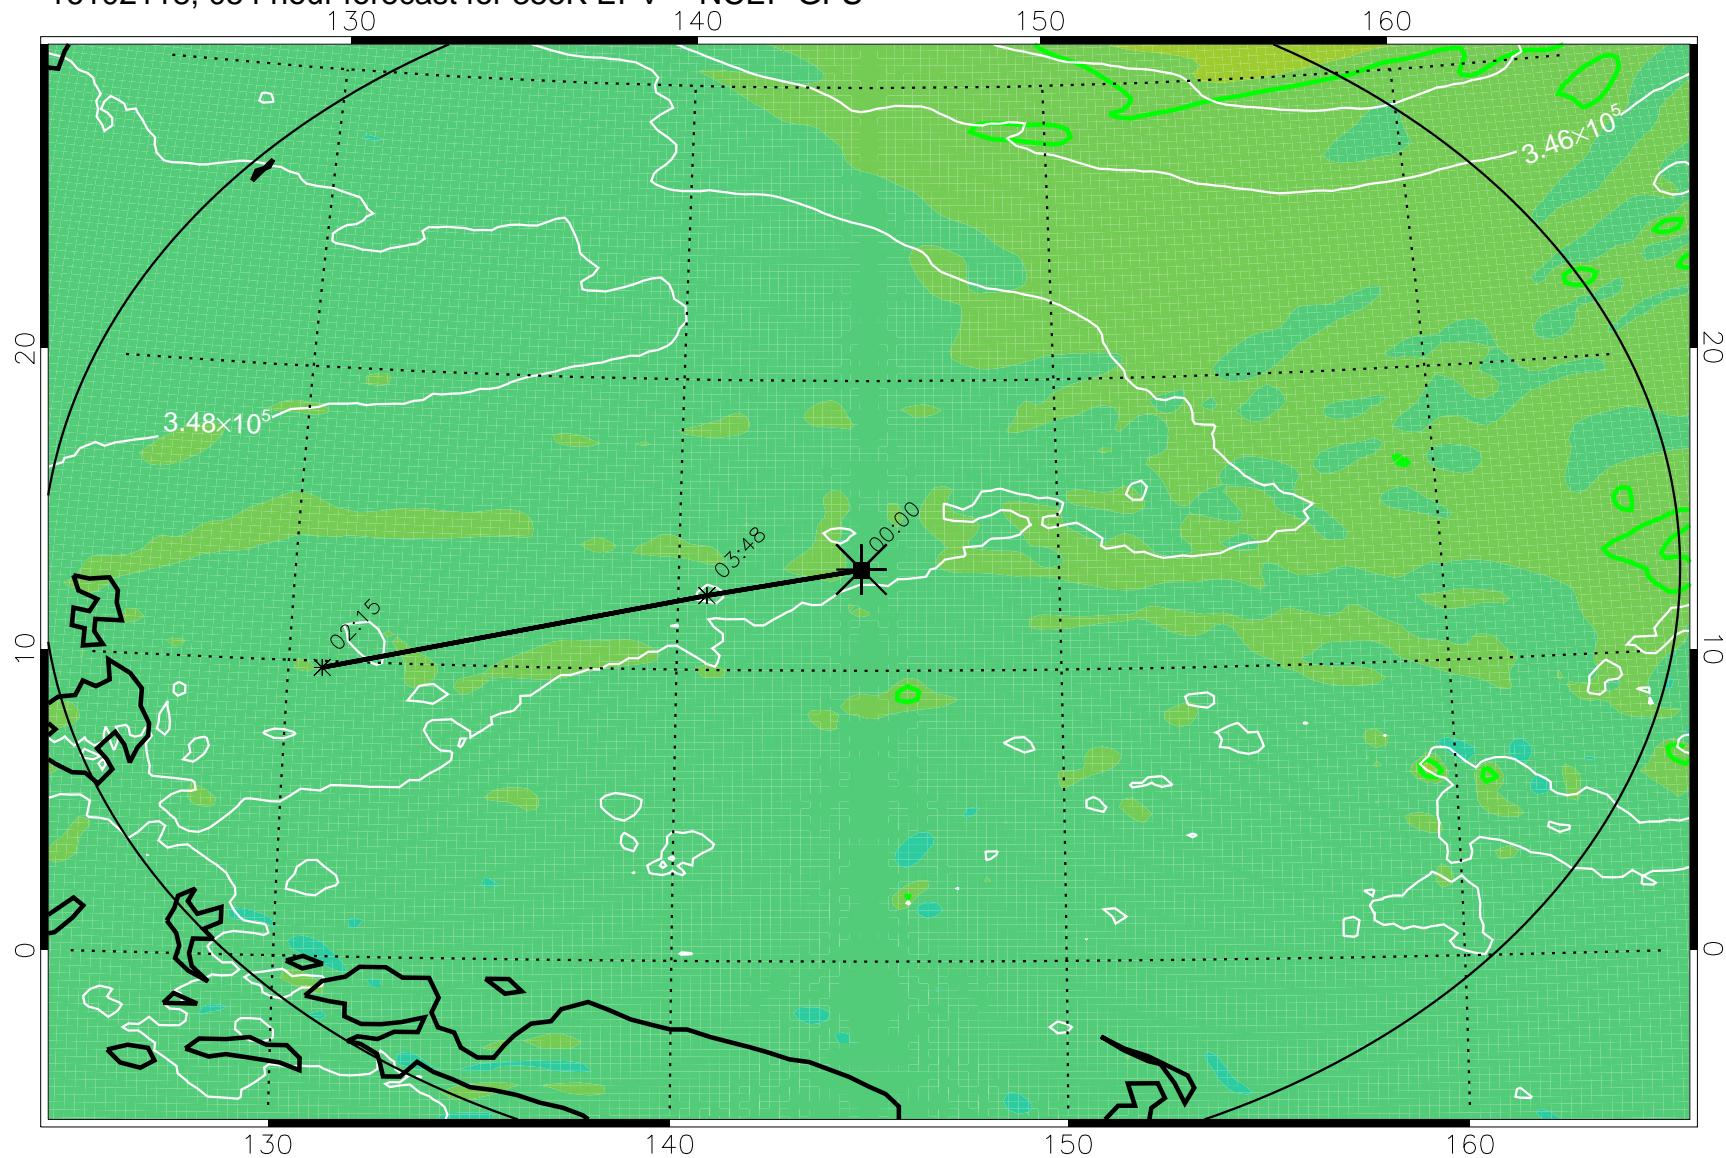

16102106, 042 hour forecast for 355K EPV -- NCEP GFS

355K Montgomery Streamfunction, white
EPV Tropopause (2 PVU) Position
Range ring of 2304 km

16102112, 048 hour forecast for 355K EPV -- NCEP GFS

355K Montgomery Streamfunction, white
EPV Tropopause (2 PVU) Position
Range ring of 2304 km

16102118, 054 hour forecast for 355K EPV -- NCEP GFS

355K Montgomery Streamfunction, white
EPV Tropopause (2 PVU) Position
Range ring of 2304 km

16102200, 060 hour forecast for 355K EPV -- NCEP GFS

355K Montgomery Streamfunction, white
EPV Tropopause (2 PVU) Position
Range ring of 2304 km

16102206, 066 hour forecast for 355K EPV -- NCEP GFS

355K Montgomery Streamfunction, white
EPV Tropopause (2 PVU) Position
Range ring of 2304 km

16102212, 072 hour forecast for 355K EPV -- NCEP GFS

355K Montgomery Streamfunction, white
EPV Tropopause (2 PVU) Position
Range ring of 2304 km

16102218, 078 hour forecast for 355K EPV -- NCEP GFS

355K Montgomery Streamfunction, white
EPV Tropopause (2 PVU) Position
Range ring of 2304 km

16102300, 084 hour forecast for 355K EPV -- NCEP GFS

355K Montgomery Streamfunction, white
EPV Tropopause (2 PVU) Position
Range ring of 2304 km