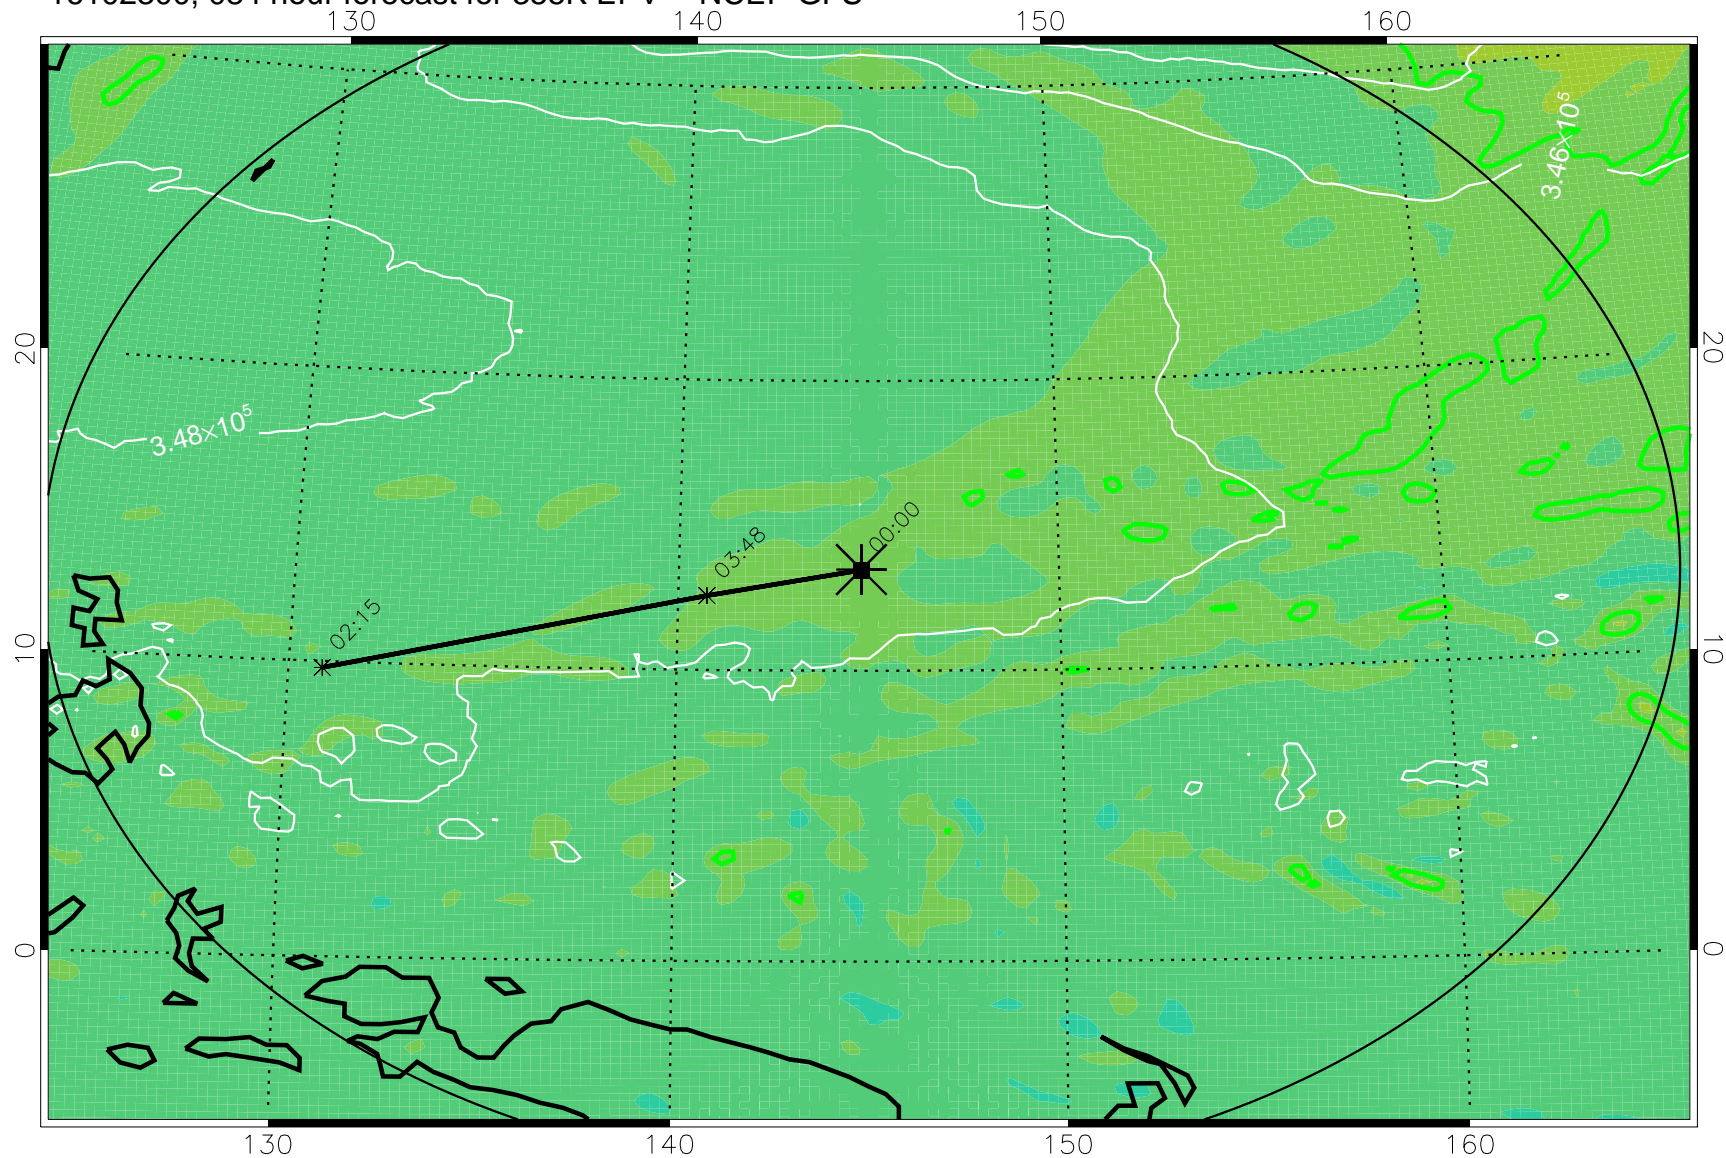

16102206, 066 hour forecast for 355K EPV -- NCEP GFS

355K Montgomery Streamfunction, white
EPV Tropopause (2 PVU) Position
Range ring of 2304 km

16102212, 072 hour forecast for 355K EPV -- NCEP GFS

355K Montgomery Streamfunction, white
EPV Tropopause (2 PVU) Position
Range ring of 2304 km

16102218, 078 hour forecast for 355K EPV -- NCEP GFS

355K Montgomery Streamfunction, white
EPV Tropopause (2 PVU) Position
Range ring of 2304 km

16102300, 084 hour forecast for 355K EPV -- NCEP GFS

355K Montgomery Streamfunction, white
EPV Tropopause (2 PVU) Position
Range ring of 2304 km

16102306, 090 hour forecast for 355K EPV -- NCEP GFS

355K Montgomery Streamfunction, white
EPV Tropopause (2 PVU) Position
Range ring of 2304 km

16102312, 096 hour forecast for 355K EPV -- NCEP GFS

355K Montgomery Streamfunction, white
EPV Tropopause (2 PVU) Position
Range ring of 2304 km

16102318, 102 hour forecast for 355K EPV -- NCEP GFS

355K Montgomery Streamfunction, white
EPV Tropopause (2 PVU) Position
Range ring of 2304 km

16102400, 108 hour forecast for 355K EPV -- NCEP GFS

355K Montgomery Streamfunction, white
EPV Tropopause (2 PVU) Position
Range ring of 2304 km