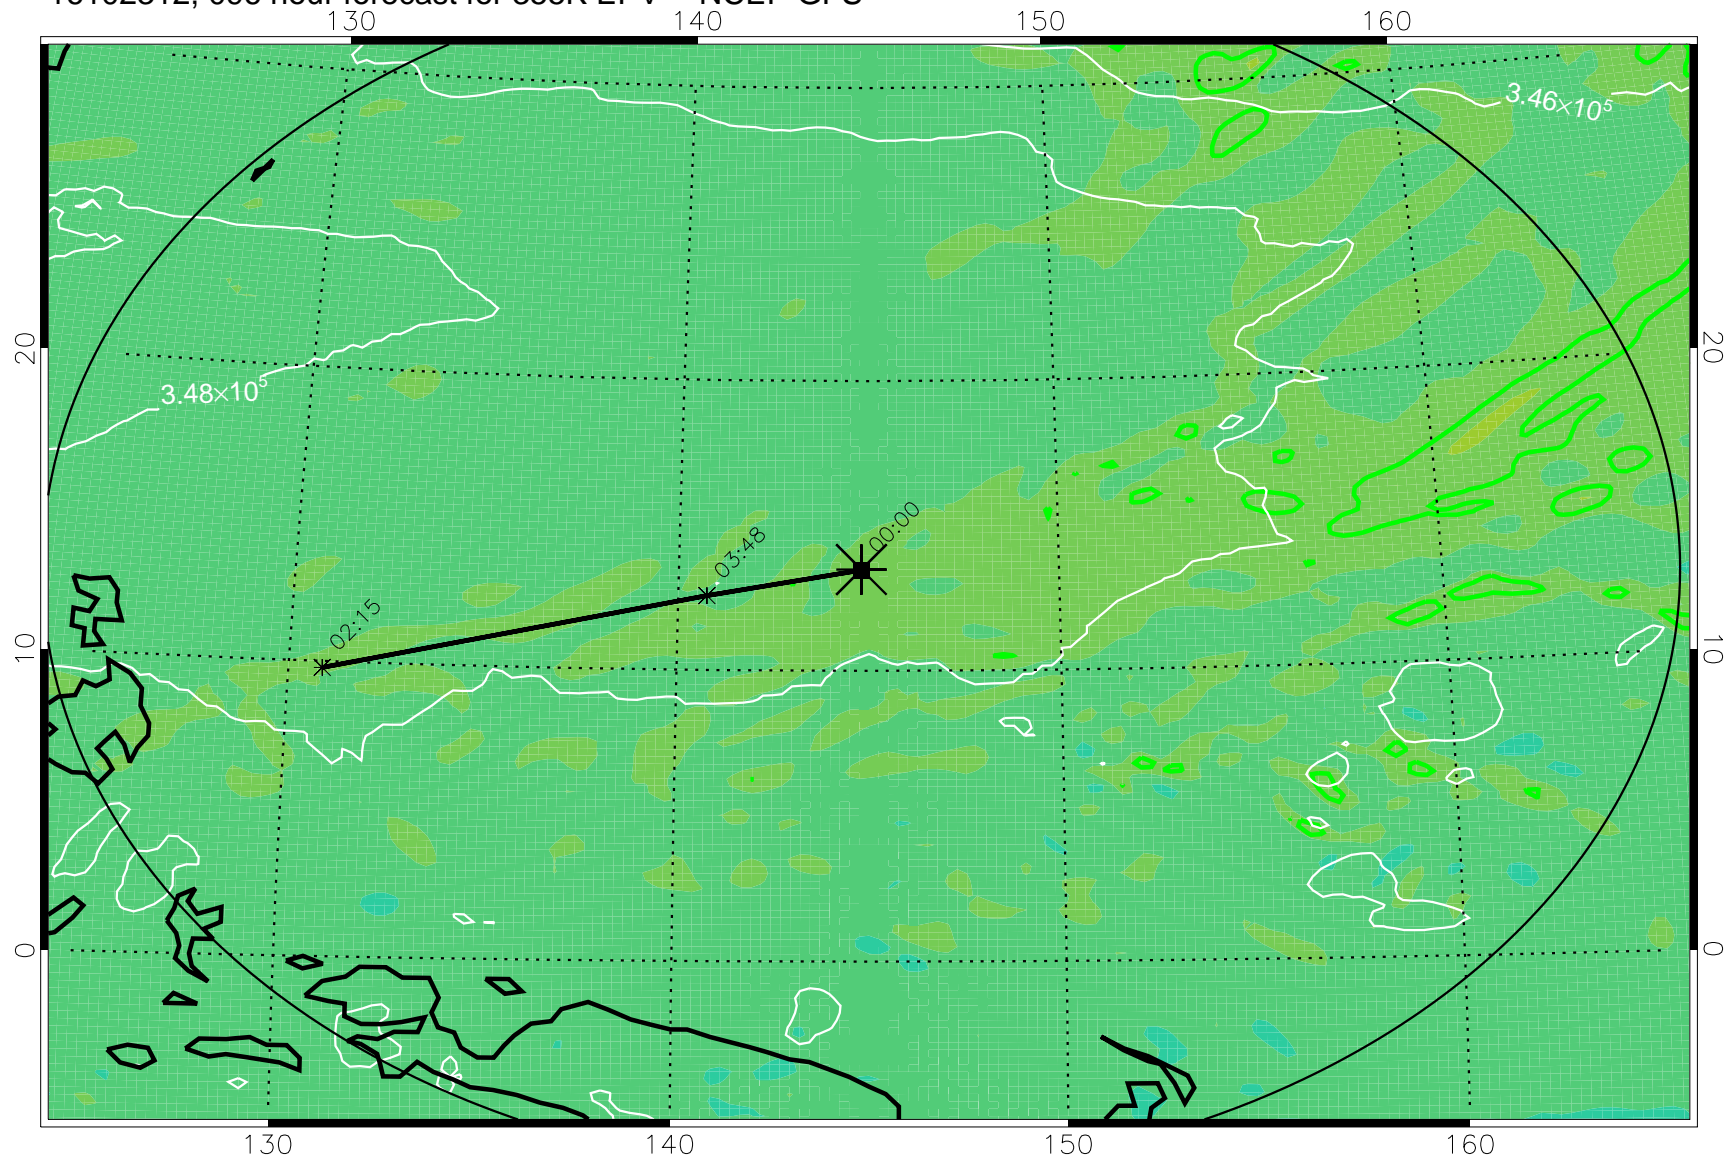

16102206, 066 hour forecast for 355K EPV -- NCEP GFS

355K Montgomery Streamfunction, white
EPV Tropopause (2 PVU) Position
Range ring of 2304 km

16102212, 072 hour forecast for 355K EPV -- NCEP GFS

355K Montgomery Streamfunction, white
EPV Tropopause (2 PVU) Position
Range ring of 2304 km

16102218, 078 hour forecast for 355K EPV -- NCEP GFS

355K Montgomery Streamfunction, white
EPV Tropopause (2 PVU) Position
Range ring of 2304 km

16102300, 084 hour forecast for 355K EPV -- NCEP GFS

355K Montgomery Streamfunction, white
EPV Tropopause (2 PVU) Position
Range ring of 2304 km

16102306, 090 hour forecast for 355K EPV -- NCEP GFS

355K Montgomery Streamfunction, white
EPV Tropopause (2 PVU) Position
Range ring of 2304 km

16102312, 096 hour forecast for 355K EPV -- NCEP GFS

355K Montgomery Streamfunction, white
EPV Tropopause (2 PVU) Position
Range ring of 2304 km

16102318, 102 hour forecast for 355K EPV -- NCEP GFS

355K Montgomery Streamfunction, white
EPV Tropopause (2 PVU) Position
Range ring of 2304 km

16102400, 108 hour forecast for 355K EPV -- NCEP GFS

355K Montgomery Streamfunction, white
EPV Tropopause (2 PVU) Position
Range ring of 2304 km