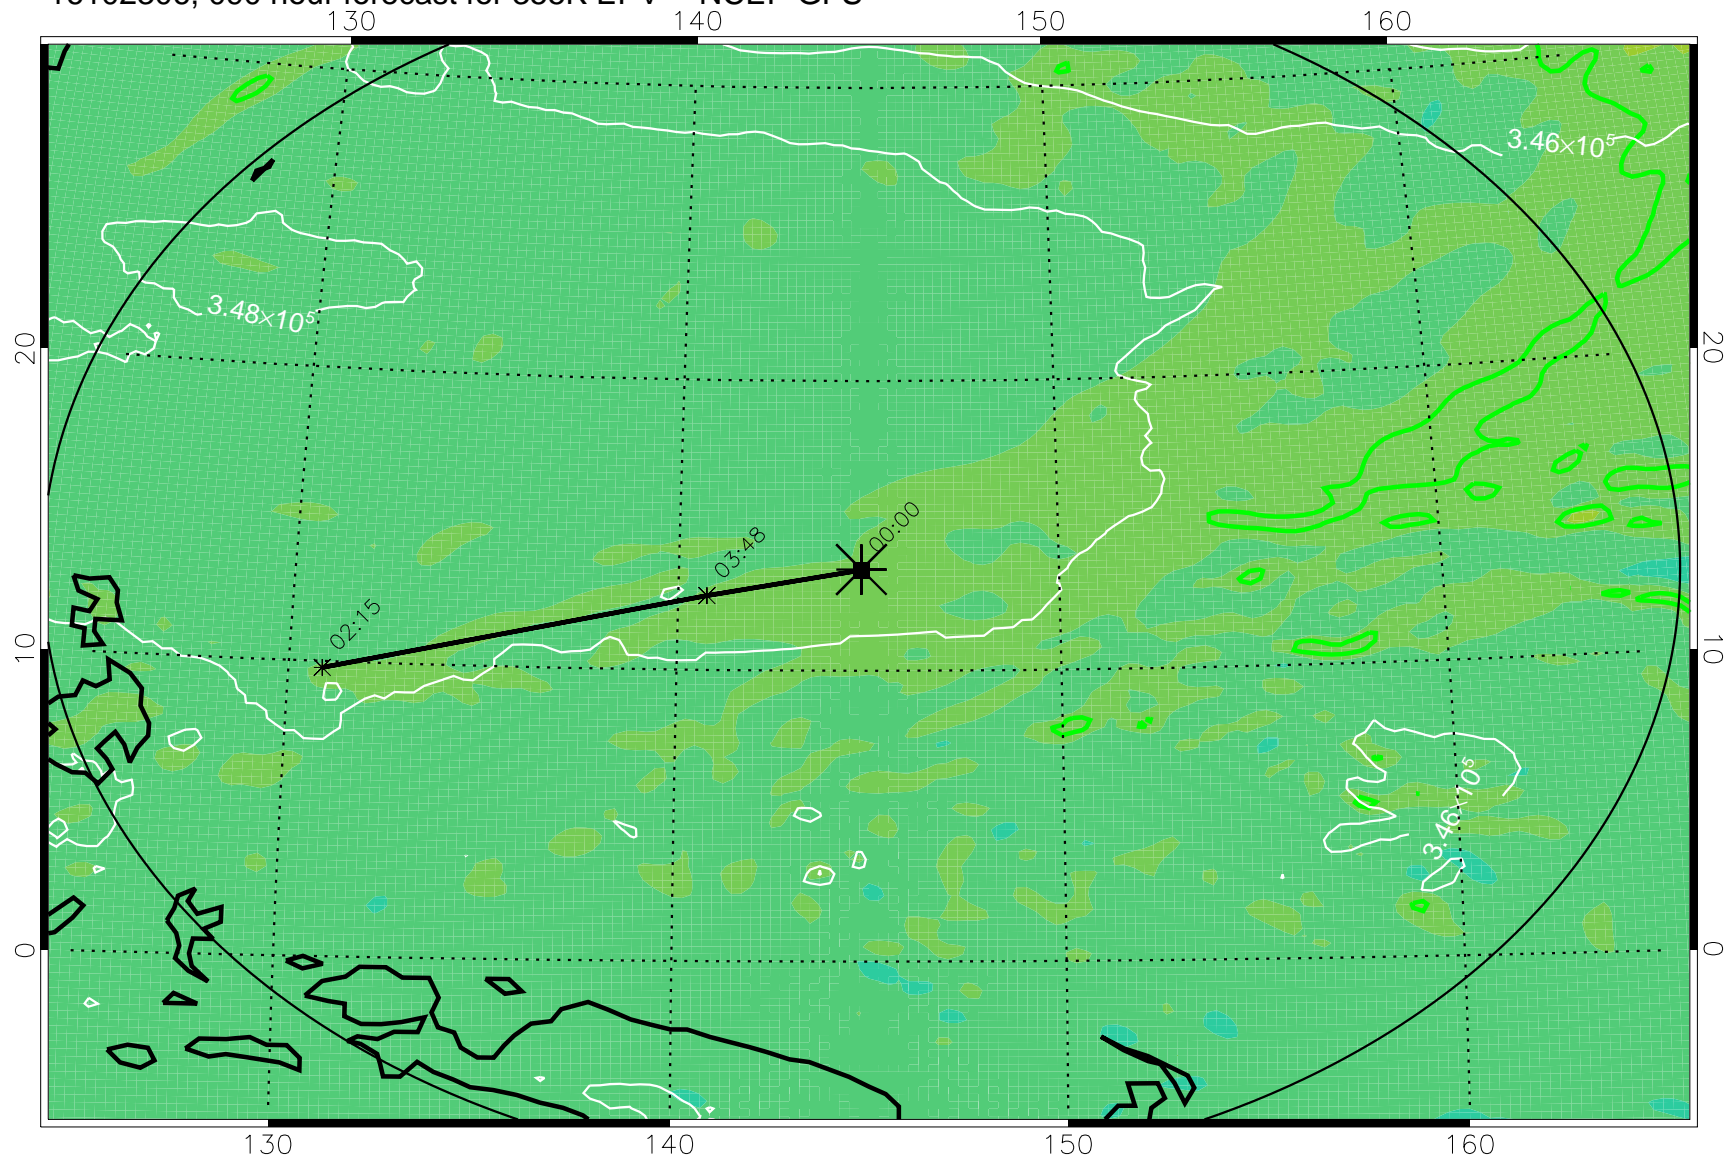

16102206, 066 hour forecast for 355K EPV -- NCEP GFS

355K Montgomery Streamfunction, white
EPV Tropopause (2 PVU) Position
Range ring of 2304 km

16102212, 072 hour forecast for 355K EPV -- NCEP GFS

355K Montgomery Streamfunction, white
EPV Tropopause (2 PVU) Position
Range ring of 2304 km

16102218, 078 hour forecast for 355K EPV -- NCEP GFS

355K Montgomery Streamfunction, white
EPV Tropopause (2 PVU) Position
Range ring of 2304 km

16102300, 084 hour forecast for 355K EPV -- NCEP GFS

355K Montgomery Streamfunction, white
EPV Tropopause (2 PVU) Position
Range ring of 2304 km

16102306, 090 hour forecast for 355K EPV -- NCEP GFS

355K Montgomery Streamfunction, white
EPV Tropopause (2 PVU) Position
Range ring of 2304 km

16102312, 096 hour forecast for 355K EPV -- NCEP GFS

355K Montgomery Streamfunction, white
EPV Tropopause (2 PVU) Position
Range ring of 2304 km

16102318, 102 hour forecast for 355K EPV -- NCEP GFS

355K Montgomery Streamfunction, white
EPV Tropopause (2 PVU) Position
Range ring of 2304 km

16102400, 108 hour forecast for 355K EPV -- NCEP GFS

355K Montgomery Streamfunction, white
EPV Tropopause (2 PVU) Position
Range ring of 2304 km