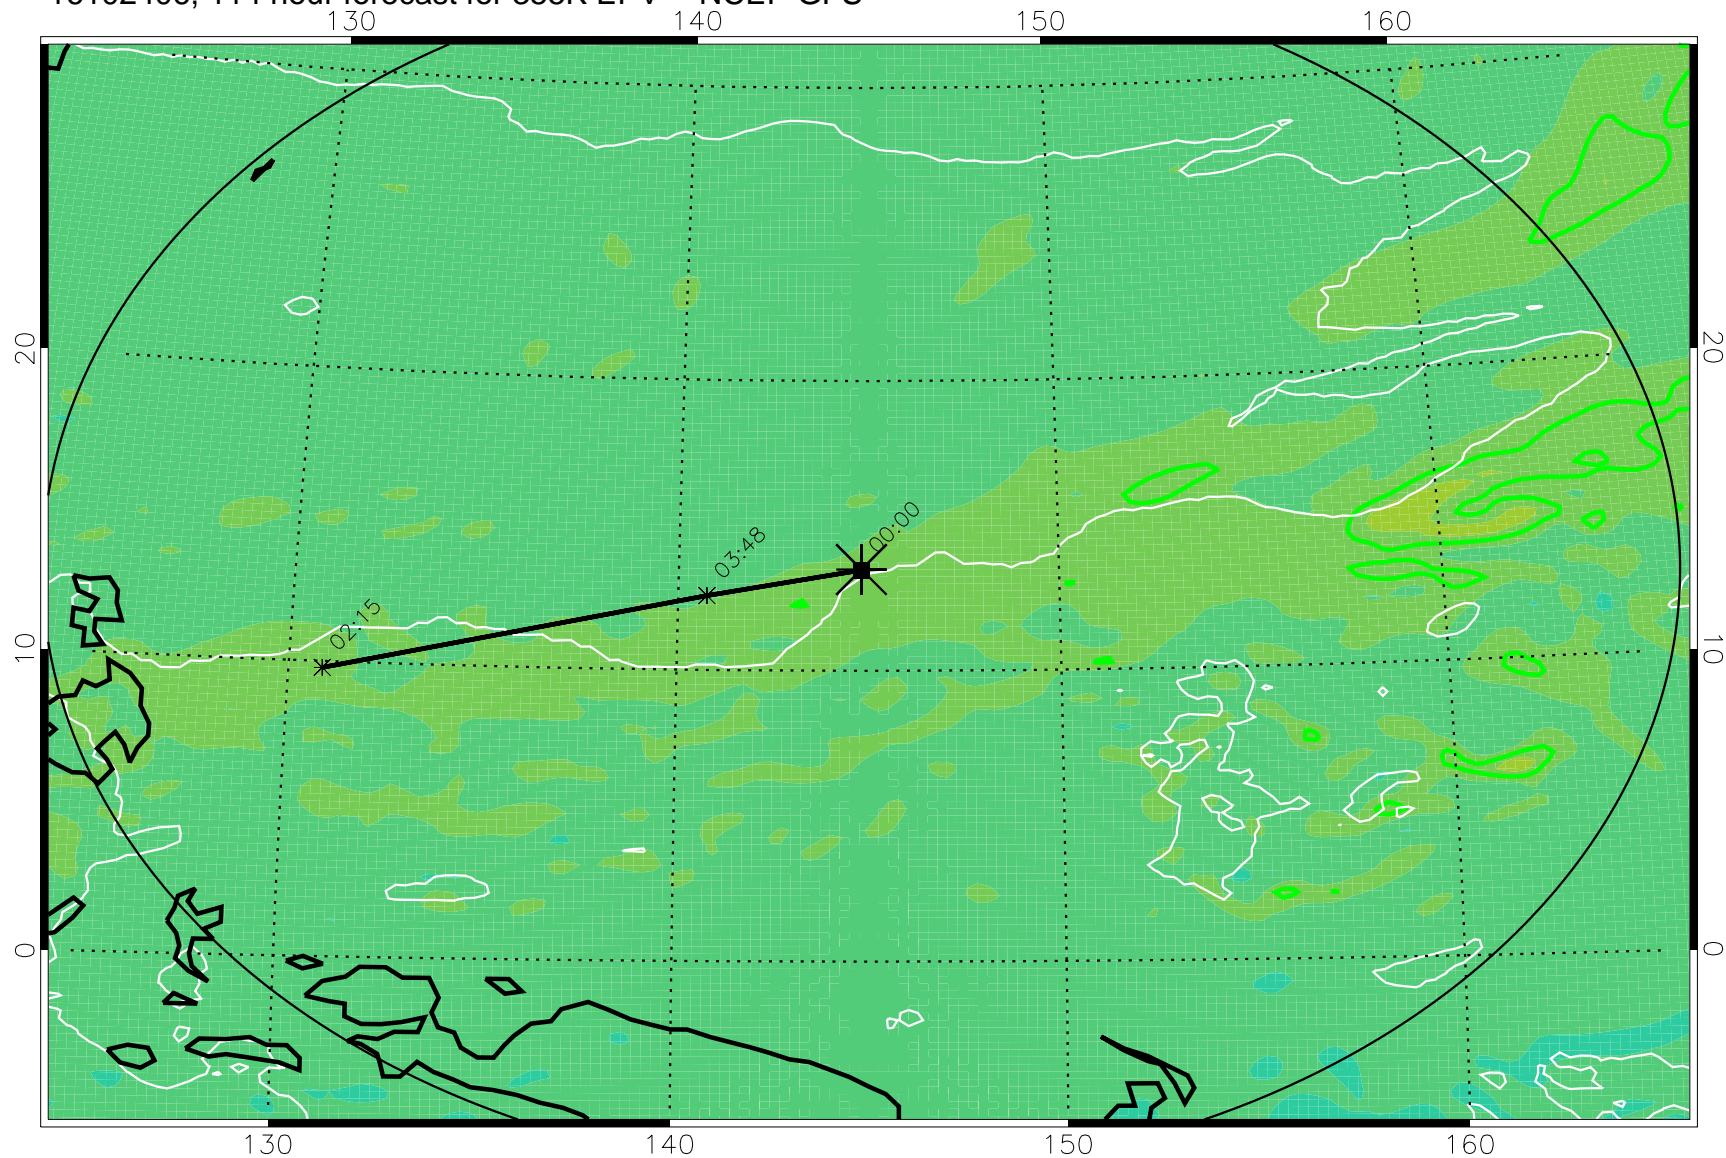

16102218, 078 hour forecast for 355K EPV -- NCEP GFS

355K Montgomery Streamfunction, white
EPV Tropopause (2 PVU) Position
Range ring of 2304 km

16102300, 084 hour forecast for 355K EPV -- NCEP GFS

355K Montgomery Streamfunction, white
EPV Tropopause (2 PVU) Position
Range ring of 2304 km

16102306, 090 hour forecast for 355K EPV -- NCEP GFS

355K Montgomery Streamfunction, white
EPV Tropopause (2 PVU) Position
Range ring of 2304 km

16102312, 096 hour forecast for 355K EPV -- NCEP GFS

355K Montgomery Streamfunction, white
EPV Tropopause (2 PVU) Position
Range ring of 2304 km

16102318, 102 hour forecast for 355K EPV -- NCEP GFS

355K Montgomery Streamfunction, white
EPV Tropopause (2 PVU) Position
Range ring of 2304 km

16102400, 108 hour forecast for 355K EPV -- NCEP GFS

355K Montgomery Streamfunction, white
EPV Tropopause (2 PVU) Position
Range ring of 2304 km

16102406, 114 hour forecast for 355K EPV -- NCEP GFS

355K Montgomery Streamfunction, white
EPV Tropopause (2 PVU) Position
Range ring of 2304 km

16102412, 120 hour forecast for 355K EPV -- NCEP GFS

355K Montgomery Streamfunction, white
EPV Tropopause (2 PVU) Position
Range ring of 2304 km