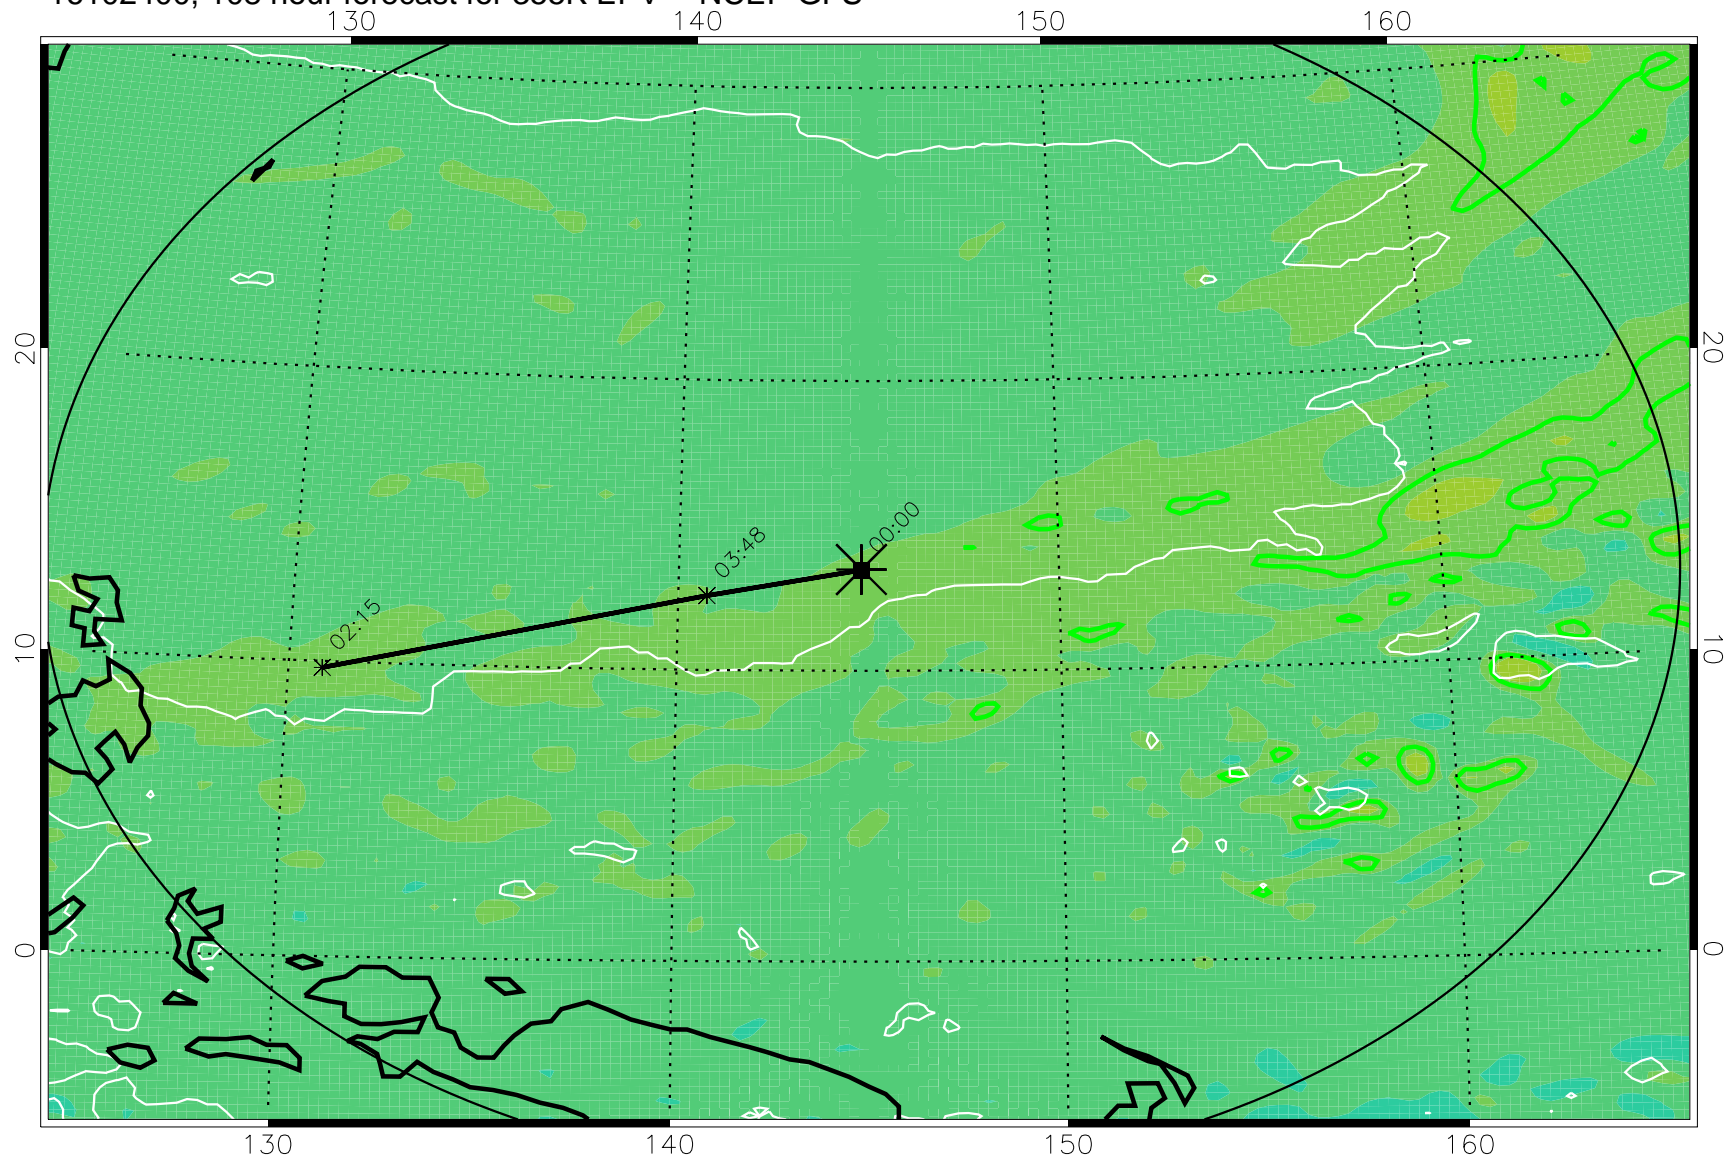

16102218, 078 hour forecast for 355K EPV -- NCEP GFS

355K Montgomery Streamfunction, white
EPV Tropopause (2 PVU) Position
Range ring of 2304 km

16102300, 084 hour forecast for 355K EPV -- NCEP GFS

355K Montgomery Streamfunction, white
EPV Tropopause (2 PVU) Position
Range ring of 2304 km

16102306, 090 hour forecast for 355K EPV -- NCEP GFS

355K Montgomery Streamfunction, white
EPV Tropopause (2 PVU) Position
Range ring of 2304 km

16102312, 096 hour forecast for 355K EPV -- NCEP GFS

355K Montgomery Streamfunction, white
EPV Tropopause (2 PVU) Position
Range ring of 2304 km

16102318, 102 hour forecast for 355K EPV -- NCEP GFS

355K Montgomery Streamfunction, white
EPV Tropopause (2 PVU) Position
Range ring of 2304 km

16102400, 108 hour forecast for 355K EPV -- NCEP GFS

355K Montgomery Streamfunction, white
EPV Tropopause (2 PVU) Position
Range ring of 2304 km

16102406, 114 hour forecast for 355K EPV -- NCEP GFS

355K Montgomery Streamfunction, white
EPV Tropopause (2 PVU) Position
Range ring of 2304 km

16102412, 120 hour forecast for 355K EPV -- NCEP GFS

355K Montgomery Streamfunction, white
EPV Tropopause (2 PVU) Position
Range ring of 2304 km