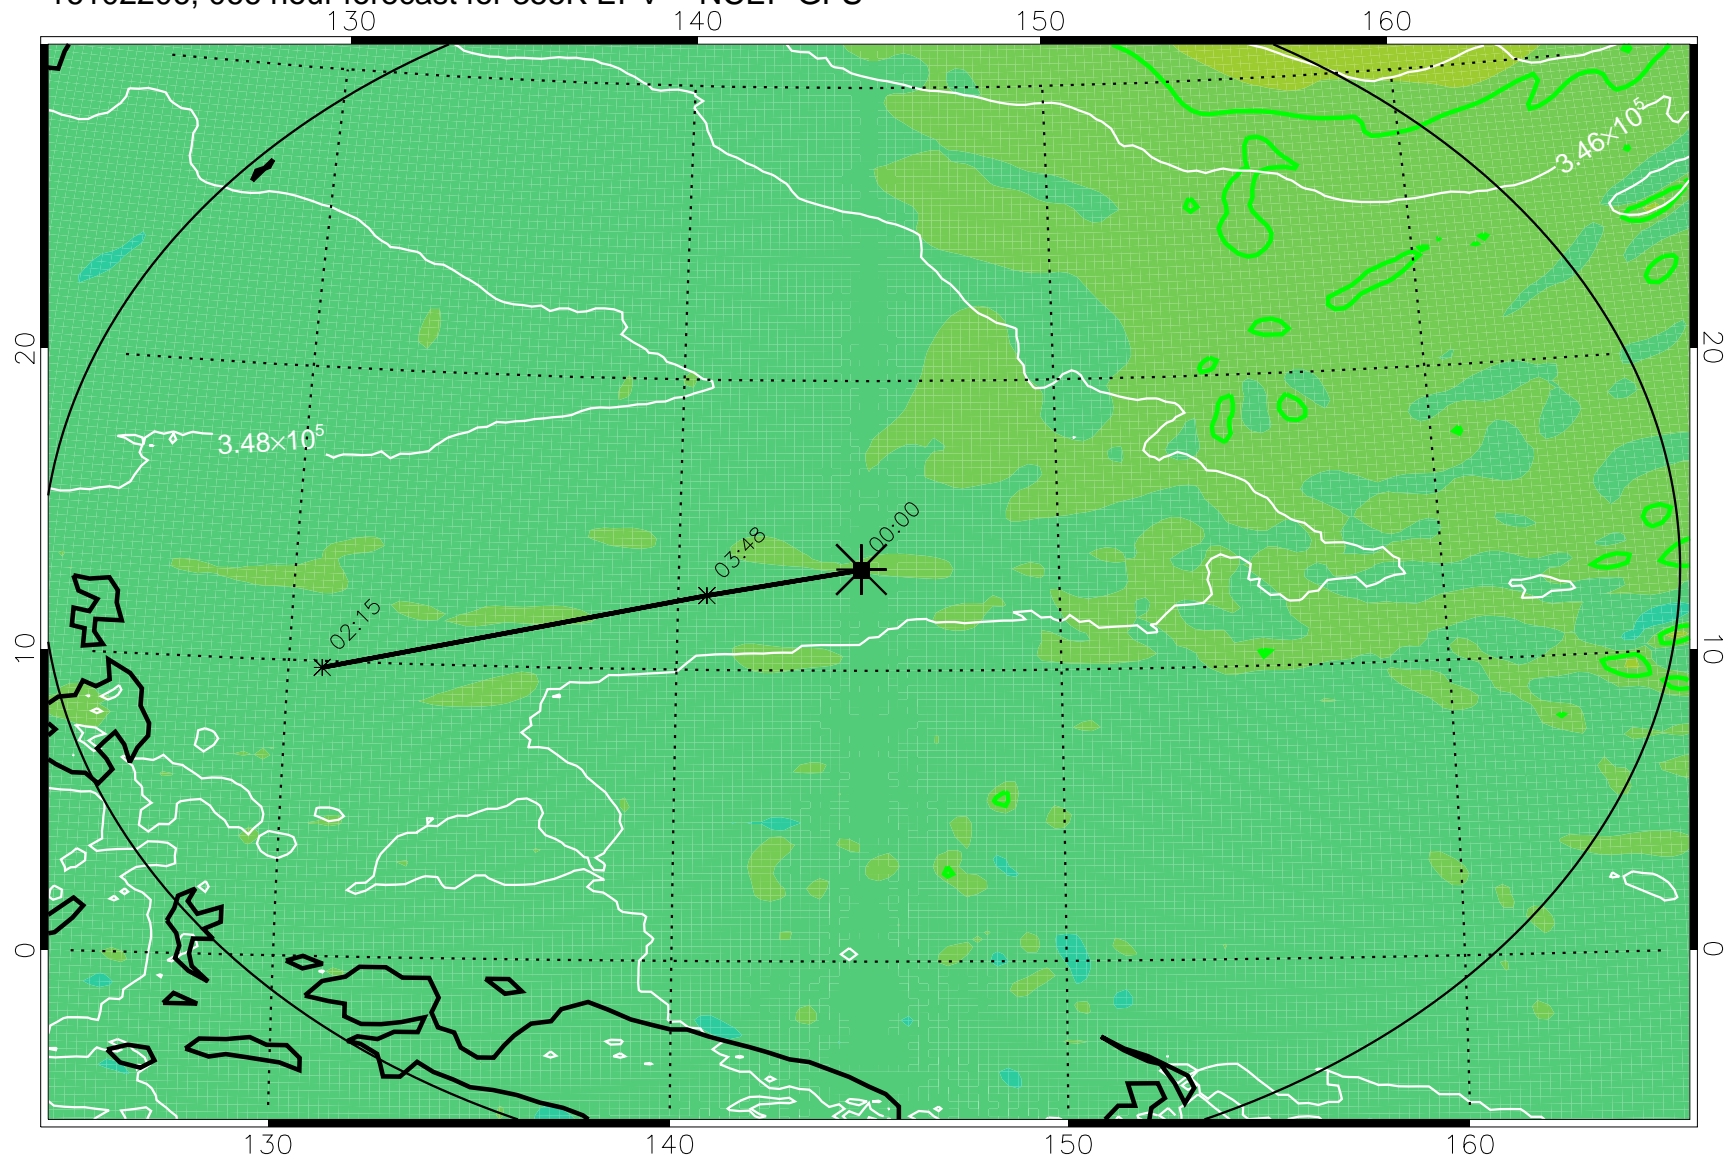

16102118, 054 hour forecast for 355K EPV -- NCEP GFS

355K Montgomery Streamfunction, white
EPV Tropopause (2 PVU) Position
Range ring of 2304 km

16102200, 060 hour forecast for 355K EPV -- NCEP GFS

355K Montgomery Streamfunction, white
EPV Tropopause (2 PVU) Position
Range ring of 2304 km

16102206, 066 hour forecast for 355K EPV -- NCEP GFS

355K Montgomery Streamfunction, white
EPV Tropopause (2 PVU) Position
Range ring of 2304 km

16102212, 072 hour forecast for 355K EPV -- NCEP GFS

355K Montgomery Streamfunction, white
EPV Tropopause (2 PVU) Position
Range ring of 2304 km

16102218, 078 hour forecast for 355K EPV -- NCEP GFS

355K Montgomery Streamfunction, white
EPV Tropopause (2 PVU) Position
Range ring of 2304 km

16102300, 084 hour forecast for 355K EPV -- NCEP GFS

355K Montgomery Streamfunction, white
EPV Tropopause (2 PVU) Position
Range ring of 2304 km

16102318, 102 hour forecast for 355K EPV -- NCEP GFS

355K Montgomery Streamfunction, white
EPV Tropopause (2 PVU) Position
Range ring of 2304 km

16102400, 108 hour forecast for 355K EPV -- NCEP GFS

355K Montgomery Streamfunction, white
EPV Tropopause (2 PVU) Position
Range ring of 2304 km