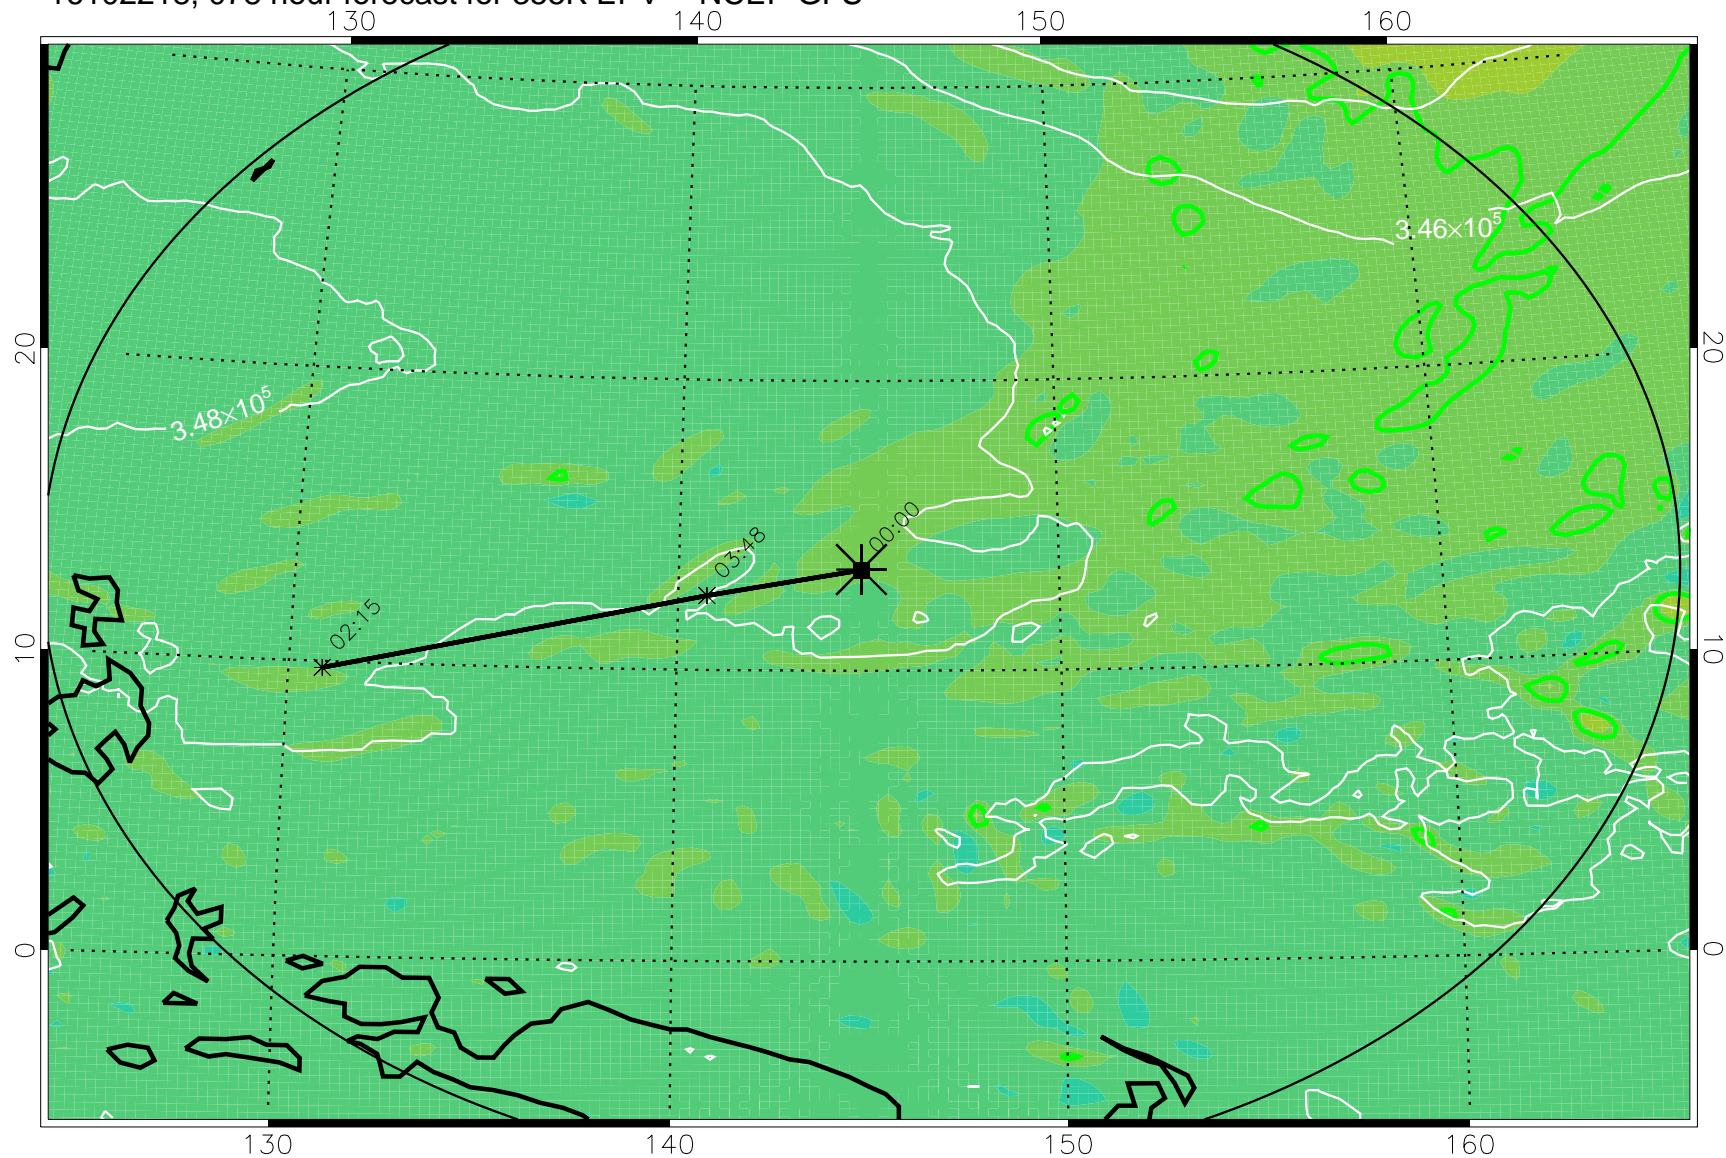

16102206, 066 hour forecast for 355K EPV -- NCEP GFS

355K Montgomery Streamfunction, white
EPV Tropopause (2 PVU) Position
Range ring of 2304 km

16102212, 072 hour forecast for 355K EPV -- NCEP GFS

355K Montgomery Streamfunction, white
EPV Tropopause (2 PVU) Position
Range ring of 2304 km

16102218, 078 hour forecast for 355K EPV -- NCEP GFS

355K Montgomery Streamfunction, white
EPV Tropopause (2 PVU) Position
Range ring of 2304 km

16102300, 084 hour forecast for 355K EPV -- NCEP GFS

355K Montgomery Streamfunction, white
EPV Tropopause (2 PVU) Position
Range ring of 2304 km

16102306, 090 hour forecast for 355K EPV -- NCEP GFS

355K Montgomery Streamfunction, white
EPV Tropopause (2 PVU) Position
Range ring of 2304 km

16102312, 096 hour forecast for 355K EPV -- NCEP GFS

355K Montgomery Streamfunction, white
EPV Tropopause (2 PVU) Position
Range ring of 2304 km

16102318, 102 hour forecast for 355K EPV -- NCEP GFS

355K Montgomery Streamfunction, white
EPV Tropopause (2 PVU) Position
Range ring of 2304 km

16102400, 108 hour forecast for 355K EPV -- NCEP GFS

355K Montgomery Streamfunction, white
EPV Tropopause (2 PVU) Position
Range ring of 2304 km