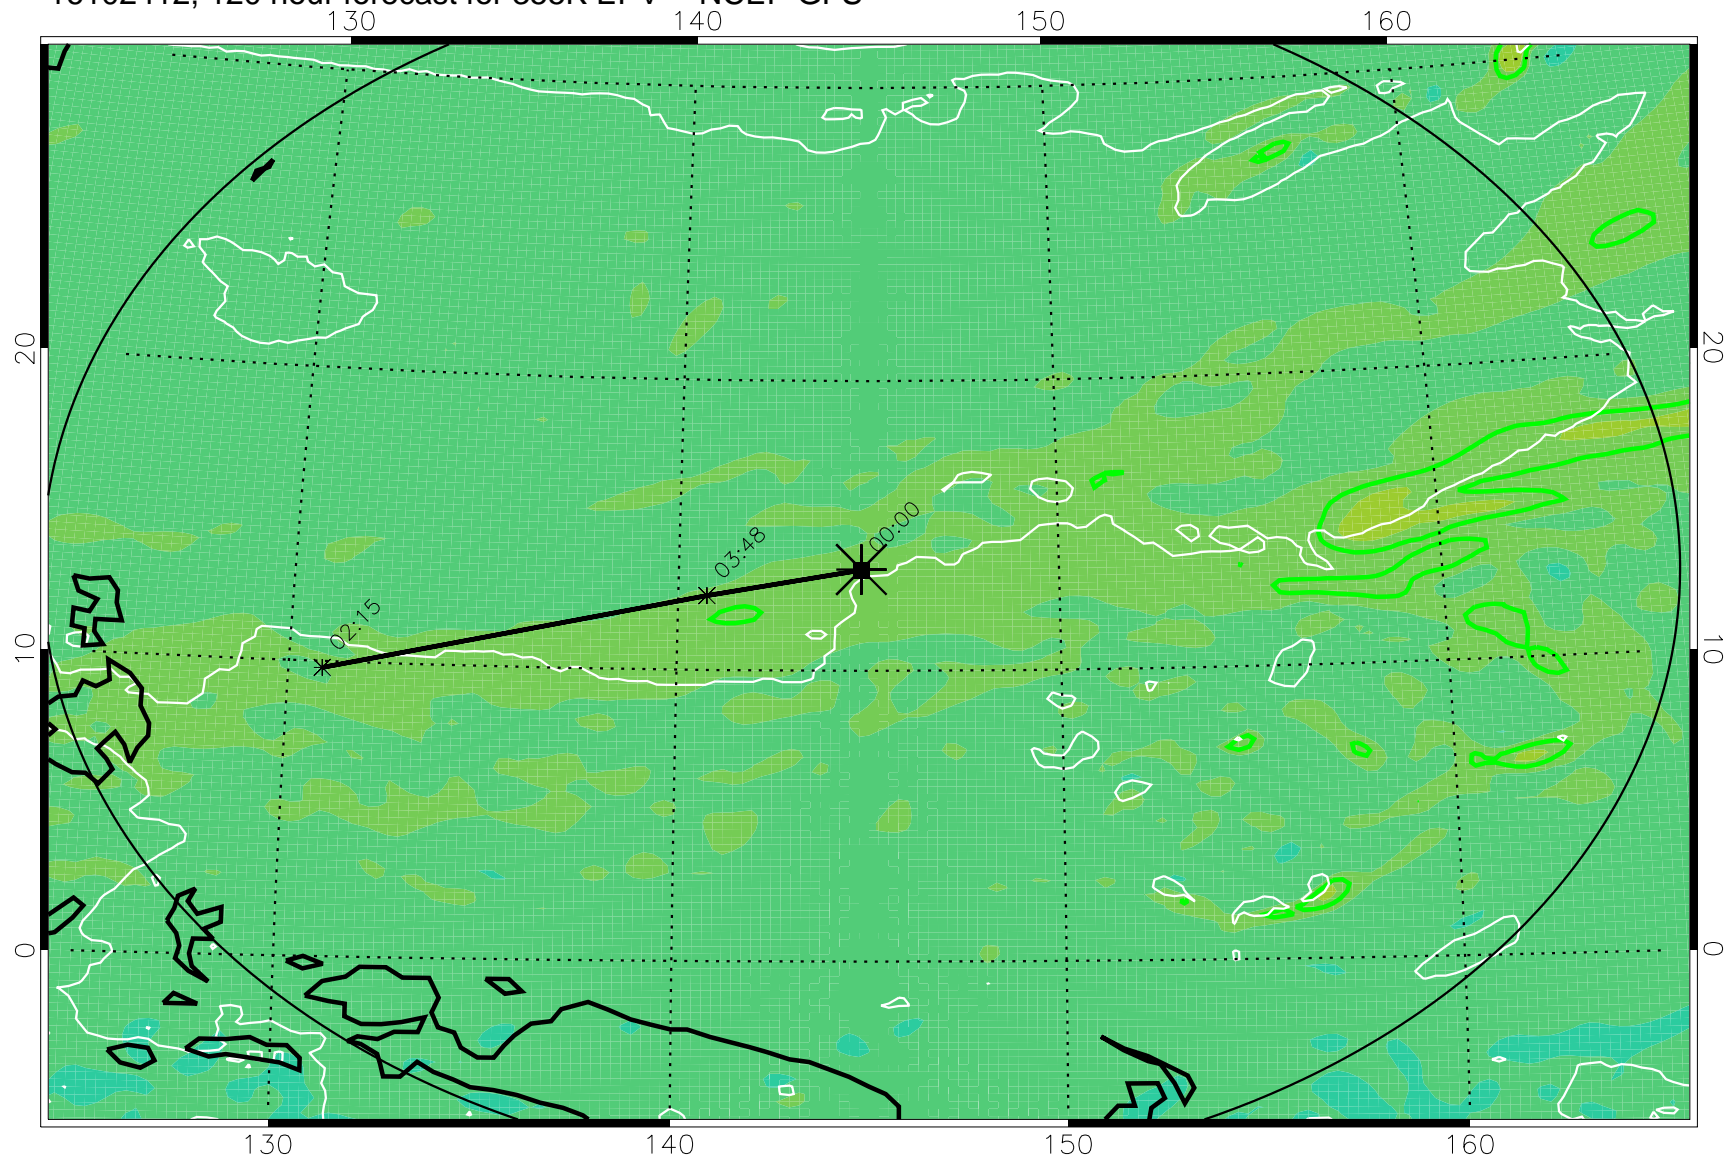

16102218, 078 hour forecast for 355K EPV -- NCEP GFS

355K Montgomery Streamfunction, white
EPV Tropopause (2 PVU) Position
Range ring of 2304 km

16102300, 084 hour forecast for 355K EPV -- NCEP GFS

355K Montgomery Streamfunction, white
EPV Tropopause (2 PVU) Position
Range ring of 2304 km

16102306, 090 hour forecast for 355K EPV -- NCEP GFS

355K Montgomery Streamfunction, white
EPV Tropopause (2 PVU) Position
Range ring of 2304 km

16102312, 096 hour forecast for 355K EPV -- NCEP GFS

355K Montgomery Streamfunction, white
EPV Tropopause (2 PVU) Position
Range ring of 2304 km

16102318, 102 hour forecast for 355K EPV -- NCEP GFS

355K Montgomery Streamfunction, white
EPV Tropopause (2 PVU) Position
Range ring of 2304 km

16102400, 108 hour forecast for 355K EPV -- NCEP GFS

355K Montgomery Streamfunction, white
EPV Tropopause (2 PVU) Position
Range ring of 2304 km

16102406, 114 hour forecast for 355K EPV -- NCEP GFS

355K Montgomery Streamfunction, white
EPV Tropopause (2 PVU) Position
Range ring of 2304 km

16102412, 120 hour forecast for 355K EPV -- NCEP GFS

355K Montgomery Streamfunction, white
EPV Tropopause (2 PVU) Position
Range ring of 2304 km