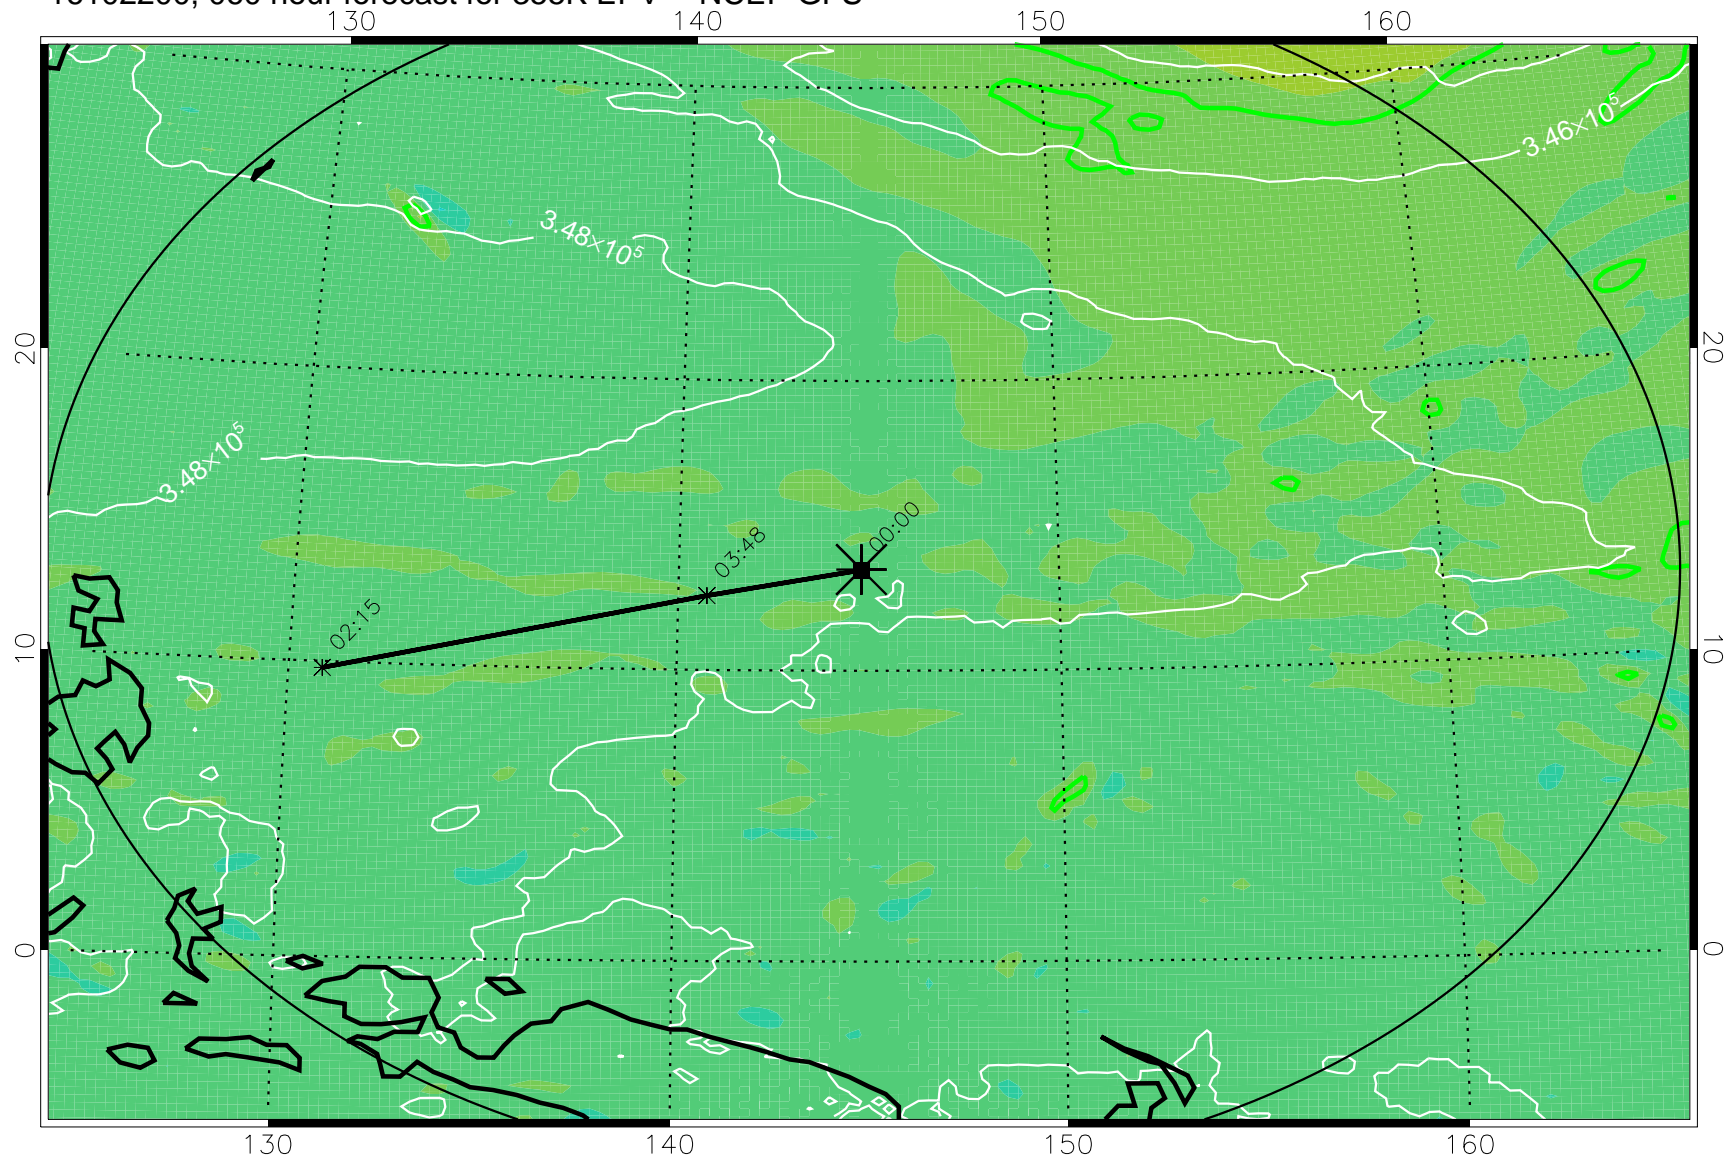

16102106, 042 hour forecast for 355K EPV -- NCEP GFS

355K Montgomery Streamfunction, white
EPV Tropopause (2 PVU) Position
Range ring of 2304 km

16102112, 048 hour forecast for 355K EPV -- NCEP GFS

355K Montgomery Streamfunction, white
EPV Tropopause (2 PVU) Position
Range ring of 2304 km

16102118, 054 hour forecast for 355K EPV -- NCEP GFS

355K Montgomery Streamfunction, white
EPV Tropopause (2 PVU) Position
Range ring of 2304 km

16102200, 060 hour forecast for 355K EPV -- NCEP GFS

355K Montgomery Streamfunction, white
EPV Tropopause (2 PVU) Position
Range ring of 2304 km

16102206, 066 hour forecast for 355K EPV -- NCEP GFS

355K Montgomery Streamfunction, white
EPV Tropopause (2 PVU) Position
Range ring of 2304 km

16102212, 072 hour forecast for 355K EPV -- NCEP GFS

355K Montgomery Streamfunction, white
EPV Tropopause (2 PVU) Position
Range ring of 2304 km

16102218, 078 hour forecast for 355K EPV -- NCEP GFS

355K Montgomery Streamfunction, white
EPV Tropopause (2 PVU) Position
Range ring of 2304 km

16102300, 084 hour forecast for 355K EPV -- NCEP GFS

355K Montgomery Streamfunction, white
EPV Tropopause (2 PVU) Position
Range ring of 2304 km