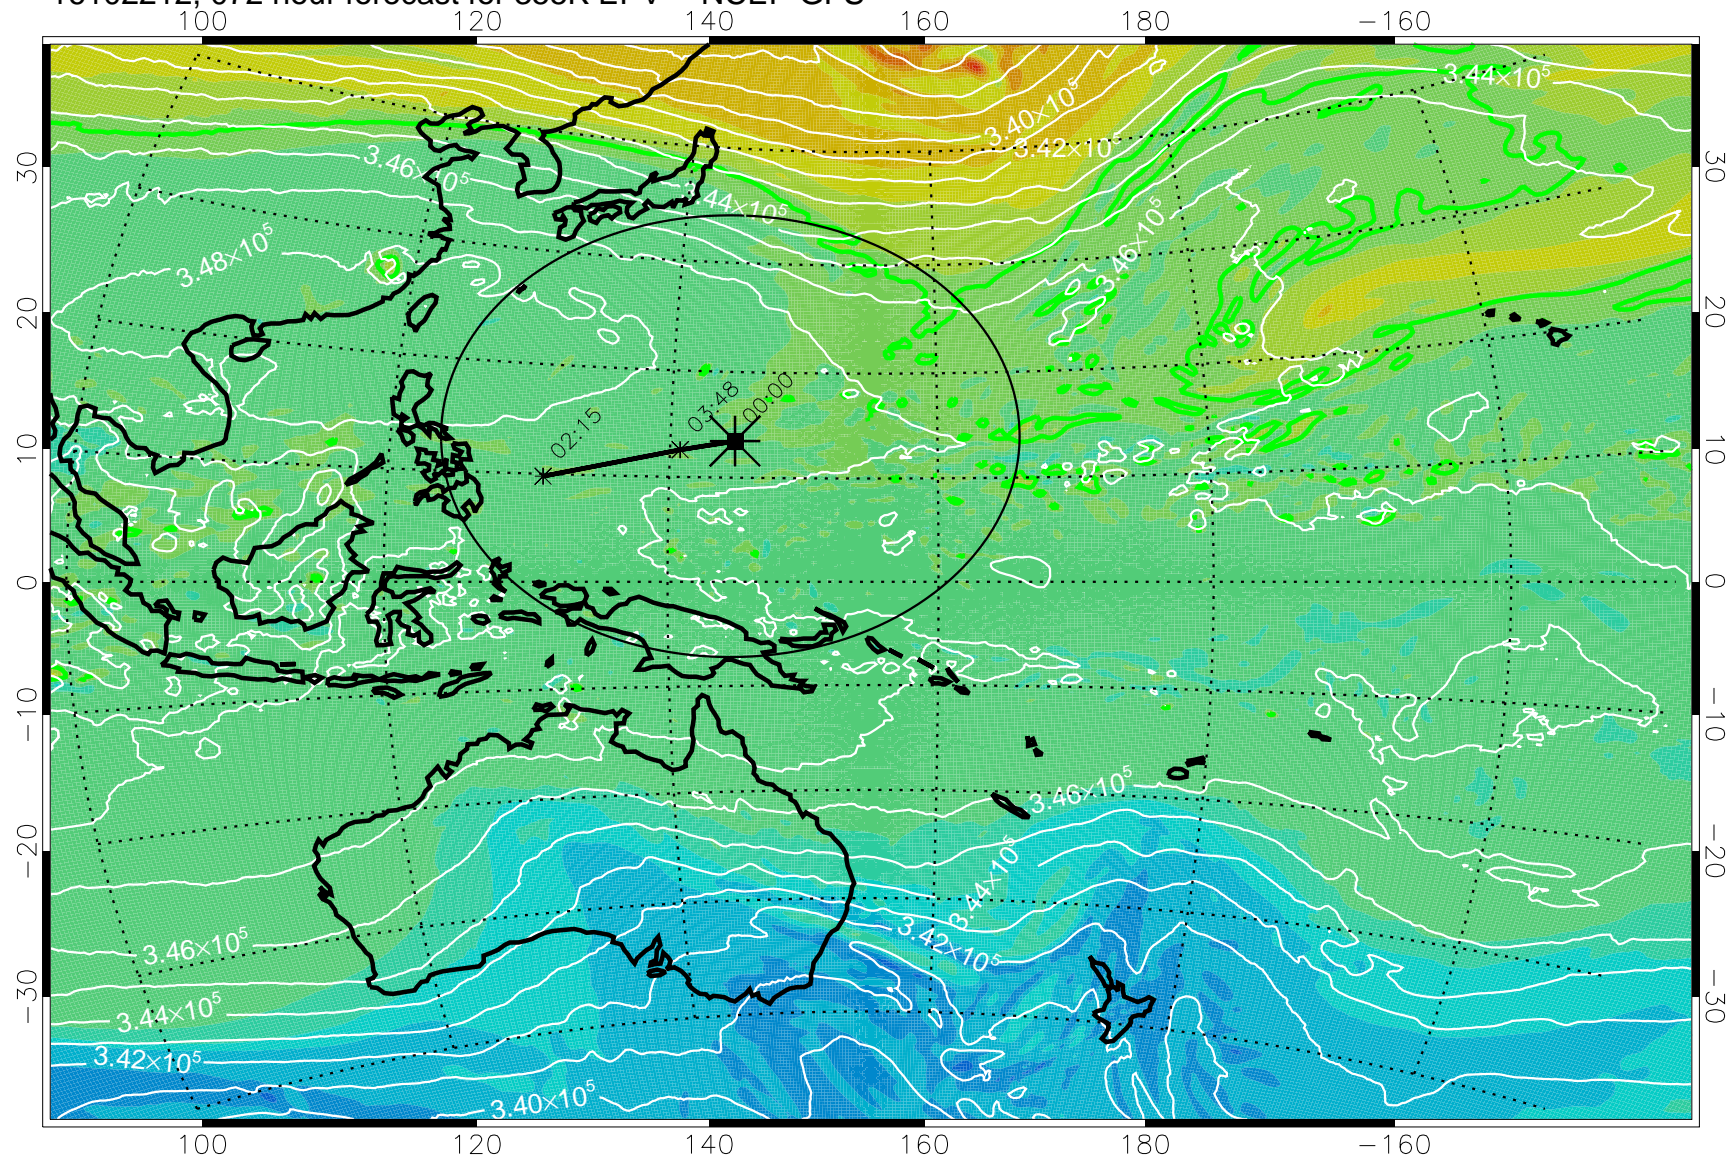

16102106, 042 hour forecast for 355K EPV -- NCEP GFS

355K Montgomery Streamfunction, white
EPV Tropopause (2 PVU) Position
Range ring of 2304 km

16102112, 048 hour forecast for 355K EPV -- NCEP GFS

355K Montgomery Streamfunction, white
EPV Tropopause (2 PVU) Position
Range ring of 2304 km

16102118, 054 hour forecast for 355K EPV -- NCEP GFS

355K Montgomery Streamfunction, white
EPV Tropopause (2 PVU) Position
Range ring of 2304 km

16102200, 060 hour forecast for 355K EPV -- NCEP GFS

355K Montgomery Streamfunction, white
EPV Tropopause (2 PVU) Position
Range ring of 2304 km

16102206, 066 hour forecast for 355K EPV -- NCEP GFS

355K Montgomery Streamfunction, white
EPV Tropopause (2 PVU) Position
Range ring of 2304 km

16102212, 072 hour forecast for 355K EPV -- NCEP GFS

355K Montgomery Streamfunction, white
EPV Tropopause (2 PVU) Position
Range ring of 2304 km

16102218, 078 hour forecast for 355K EPV -- NCEP GFS

355K Montgomery Streamfunction, white
EPV Tropopause (2 PVU) Position
Range ring of 2304 km

16102300, 084 hour forecast for 355K EPV -- NCEP GFS

355K Montgomery Streamfunction, white
EPV Tropopause (2 PVU) Position
Range ring of 2304 km