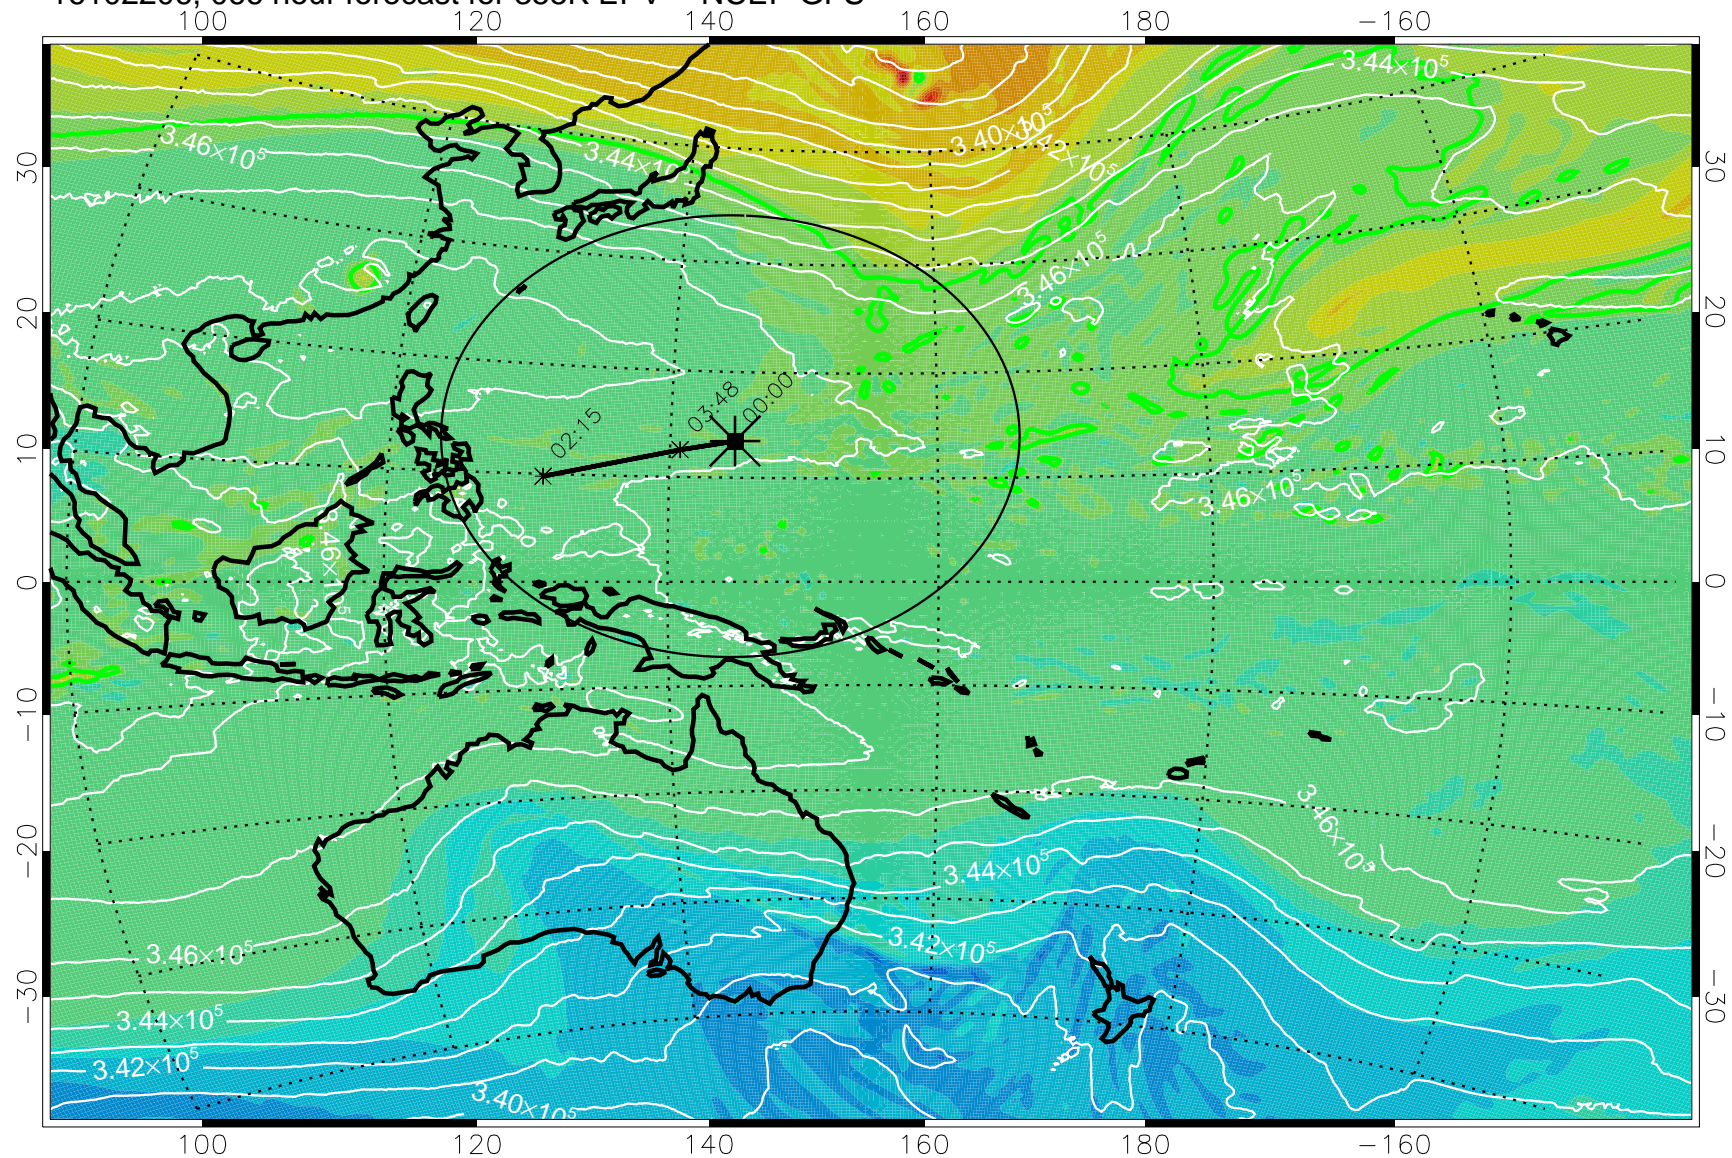

16102118, 054 hour forecast for 355K EPV -- NCEP GFS

355K Montgomery Streamfunction, white
EPV Tropopause (2 PVU) Position
Range ring of 2304 km

16102200, 060 hour forecast for 355K EPV -- NCEP GFS

355K Montgomery Streamfunction, white
EPV Tropopause (2 PVU) Position
Range ring of 2304 km

16102206, 066 hour forecast for 355K EPV -- NCEP GFS

355K Montgomery Streamfunction, white
EPV Tropopause (2 PVU) Position
Range ring of 2304 km

16102212, 072 hour forecast for 355K EPV -- NCEP GFS

355K Montgomery Streamfunction, white
EPV Tropopause (2 PVU) Position
Range ring of 2304 km

16102218, 078 hour forecast for 355K EPV -- NCEP GFS

355K Montgomery Streamfunction, white
EPV Tropopause (2 PVU) Position
Range ring of 2304 km

16102300, 084 hour forecast for 355K EPV -- NCEP GFS

355K Montgomery Streamfunction, white
EPV Tropopause (2 PVU) Position
Range ring of 2304 km

16102306, 090 hour forecast for 355K EPV -- NCEP GFS

355K Montgomery Streamfunction, white
EPV Tropopause (2 PVU) Position
Range ring of 2304 km

16102312, 096 hour forecast for 355K EPV -- NCEP GFS

355K Montgomery Streamfunction, white
EPV Tropopause (2 PVU) Position
Range ring of 2304 km