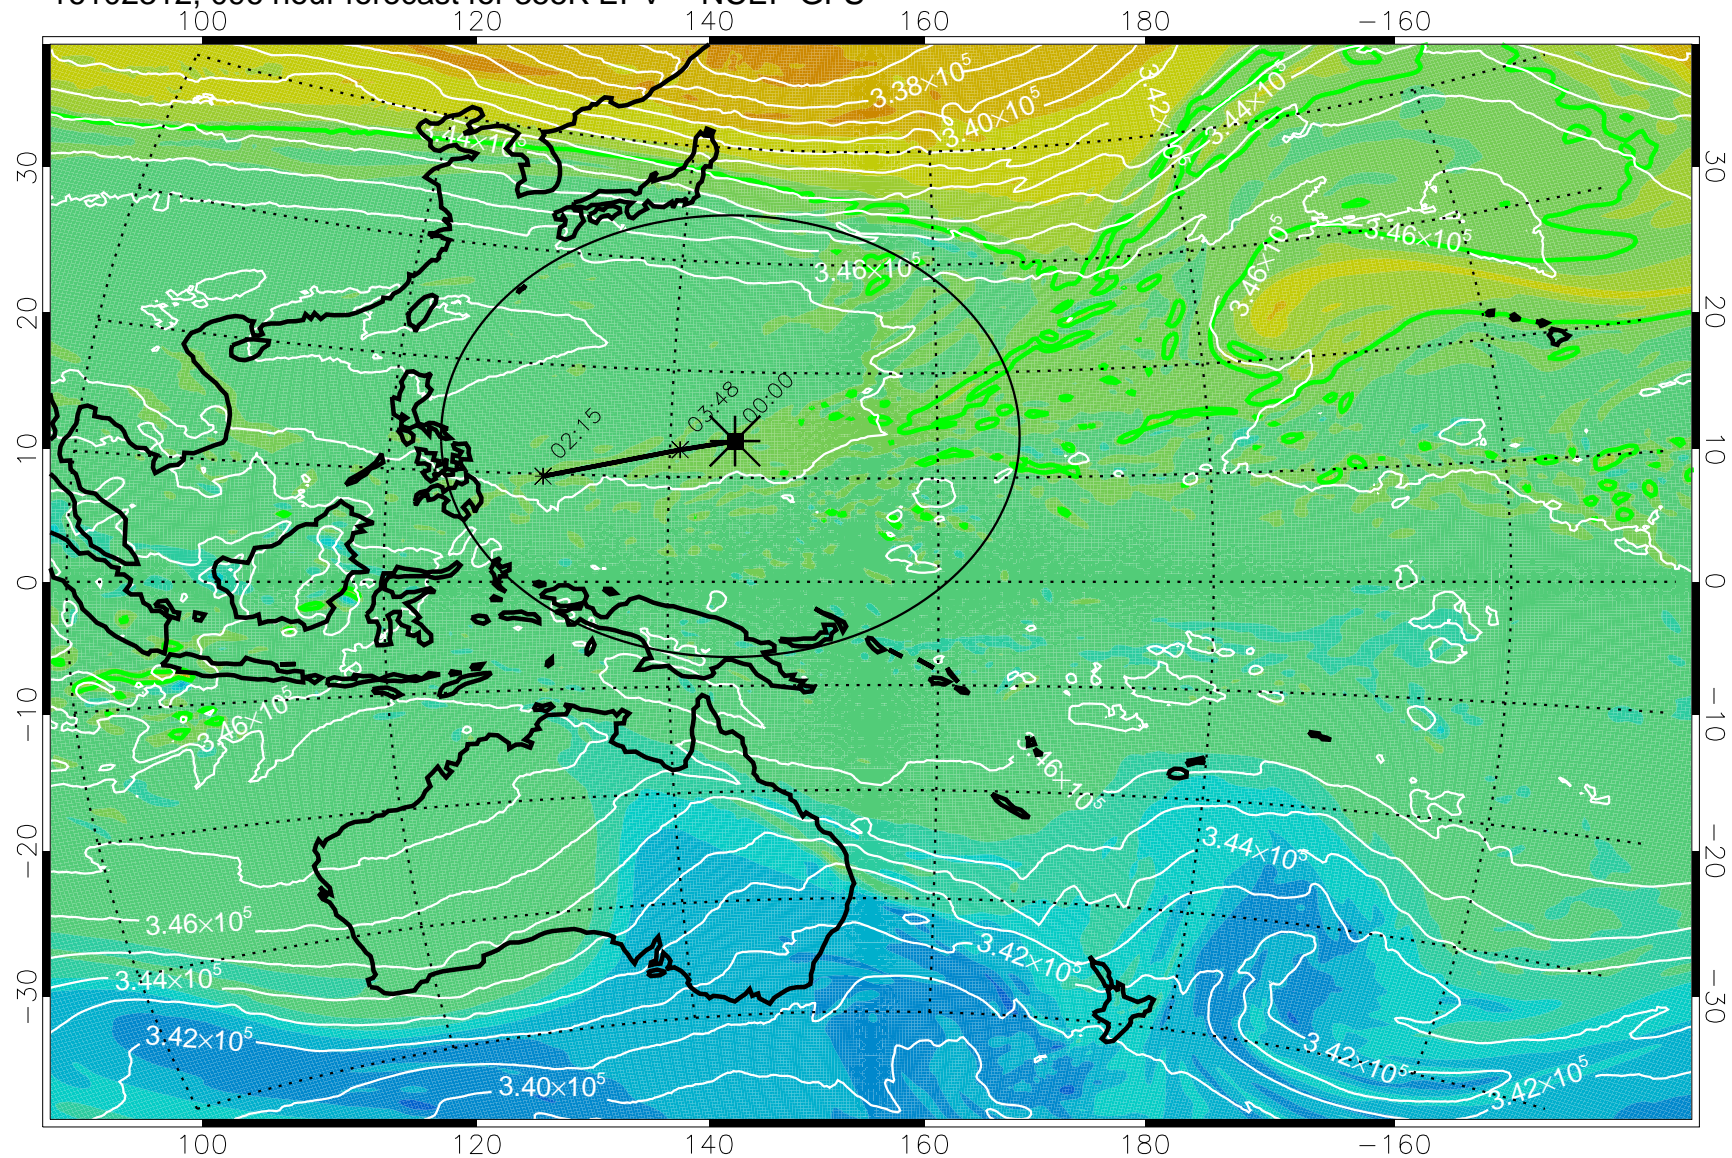

16102206, 066 hour forecast for 355K EPV -- NCEP GFS

355K Montgomery Streamfunction, white
EPV Tropopause (2 PVU) Position
Range ring of 2304 km

16102212, 072 hour forecast for 355K EPV -- NCEP GFS

355K Montgomery Streamfunction, white
EPV Tropopause (2 PVU) Position
Range ring of 2304 km

16102218, 078 hour forecast for 355K EPV -- NCEP GFS

355K Montgomery Streamfunction, white
EPV Tropopause (2 PVU) Position
Range ring of 2304 km

16102300, 084 hour forecast for 355K EPV -- NCEP GFS

355K Montgomery Streamfunction, white
EPV Tropopause (2 PVU) Position
Range ring of 2304 km

16102306, 090 hour forecast for 355K EPV -- NCEP GFS

355K Montgomery Streamfunction, white
EPV Tropopause (2 PVU) Position
Range ring of 2304 km

16102312, 096 hour forecast for 355K EPV -- NCEP GFS

355K Montgomery Streamfunction, white
EPV Tropopause (2 PVU) Position
Range ring of 2304 km

16102318, 102 hour forecast for 355K EPV -- NCEP GFS

355K Montgomery Streamfunction, white
EPV Tropopause (2 PVU) Position
Range ring of 2304 km

16102400, 108 hour forecast for 355K EPV -- NCEP GFS

355K Montgomery Streamfunction, white
EPV Tropopause (2 PVU) Position
Range ring of 2304 km