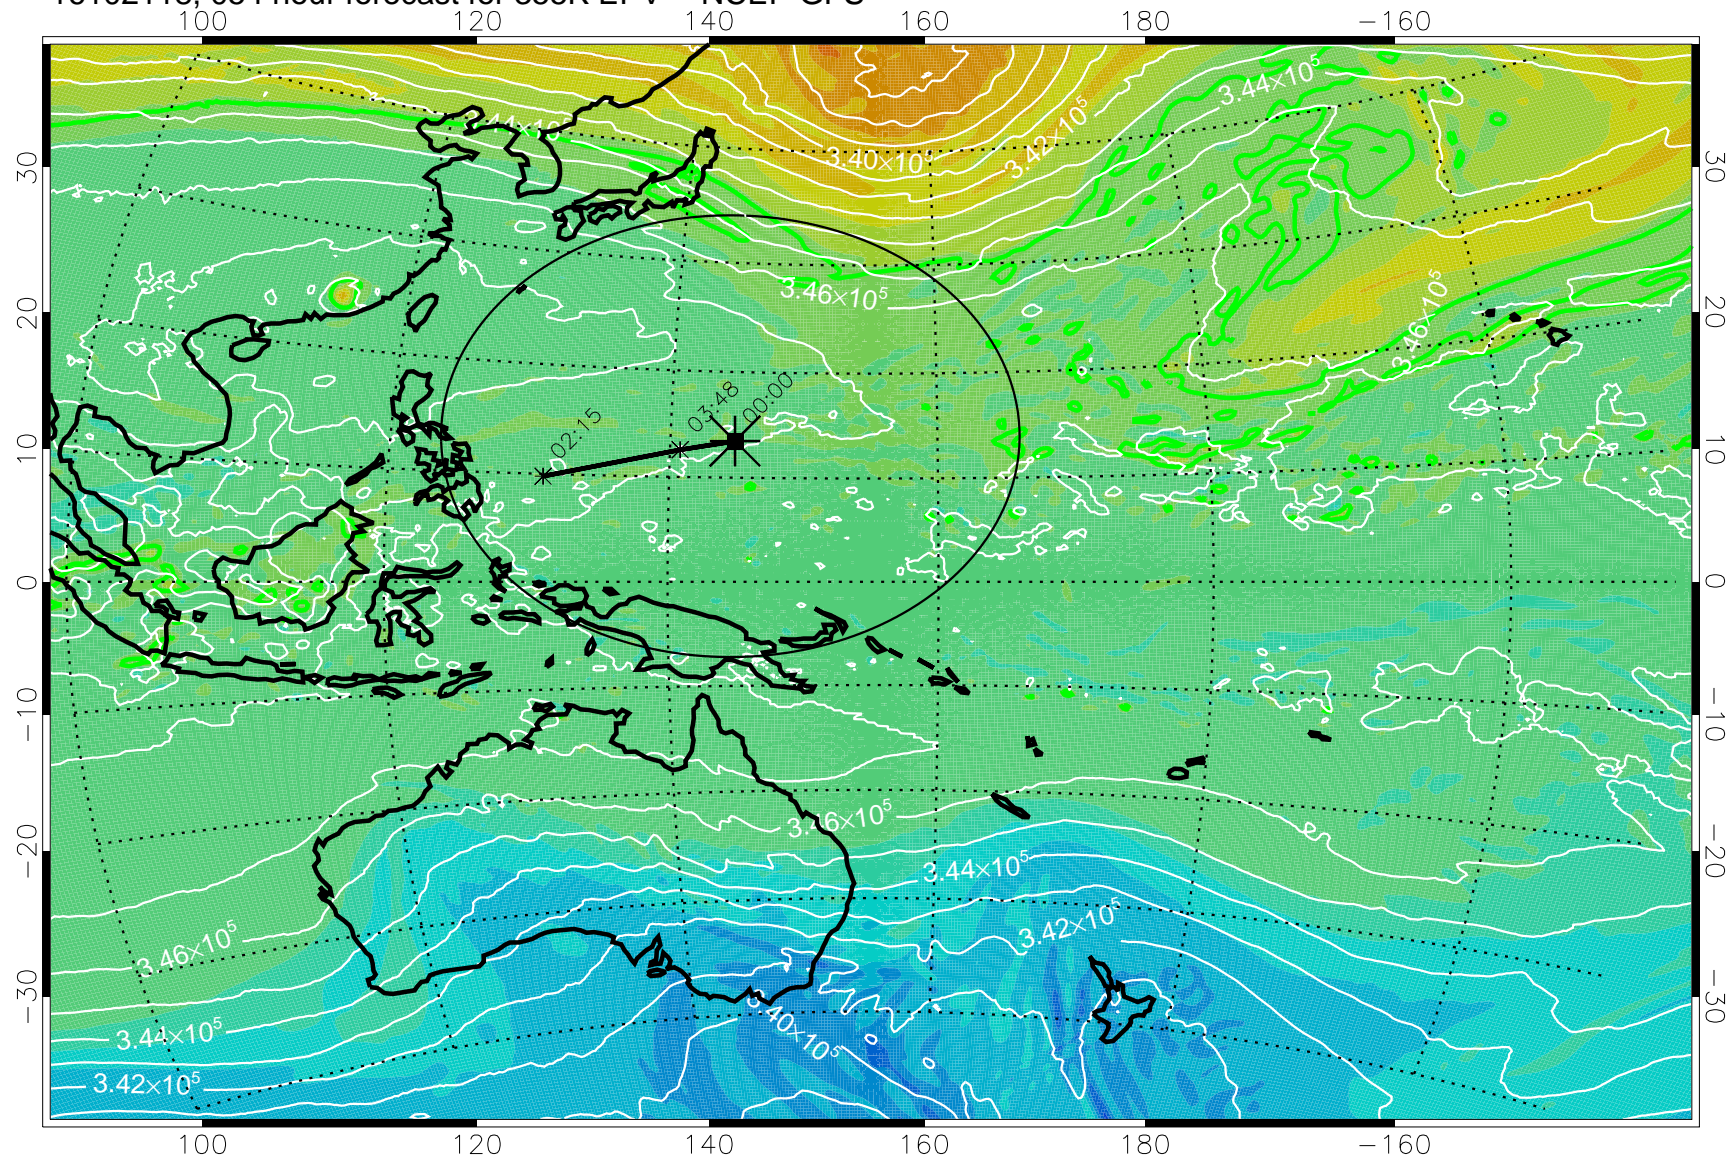

16102106, 042 hour forecast for 355K EPV -- NCEP GFS

355K Montgomery Streamfunction, white
EPV Tropopause (2 PVU) Position
Range ring of 2304 km

16102112, 048 hour forecast for 355K EPV -- NCEP GFS

355K Montgomery Streamfunction, white
EPV Tropopause (2 PVU) Position
Range ring of 2304 km

16102118, 054 hour forecast for 355K EPV -- NCEP GFS

355K Montgomery Streamfunction, white
EPV Tropopause (2 PVU) Position
Range ring of 2304 km

16102200, 060 hour forecast for 355K EPV -- NCEP GFS

355K Montgomery Streamfunction, white
EPV Tropopause (2 PVU) Position
Range ring of 2304 km

16102206, 066 hour forecast for 355K EPV -- NCEP GFS

355K Montgomery Streamfunction, white
EPV Tropopause (2 PVU) Position
Range ring of 2304 km

16102212, 072 hour forecast for 355K EPV -- NCEP GFS

355K Montgomery Streamfunction, white
EPV Tropopause (2 PVU) Position
Range ring of 2304 km

16102218, 078 hour forecast for 355K EPV -- NCEP GFS

355K Montgomery Streamfunction, white
EPV Tropopause (2 PVU) Position
Range ring of 2304 km

16102300, 084 hour forecast for 355K EPV -- NCEP GFS

355K Montgomery Streamfunction, white
EPV Tropopause (2 PVU) Position
Range ring of 2304 km