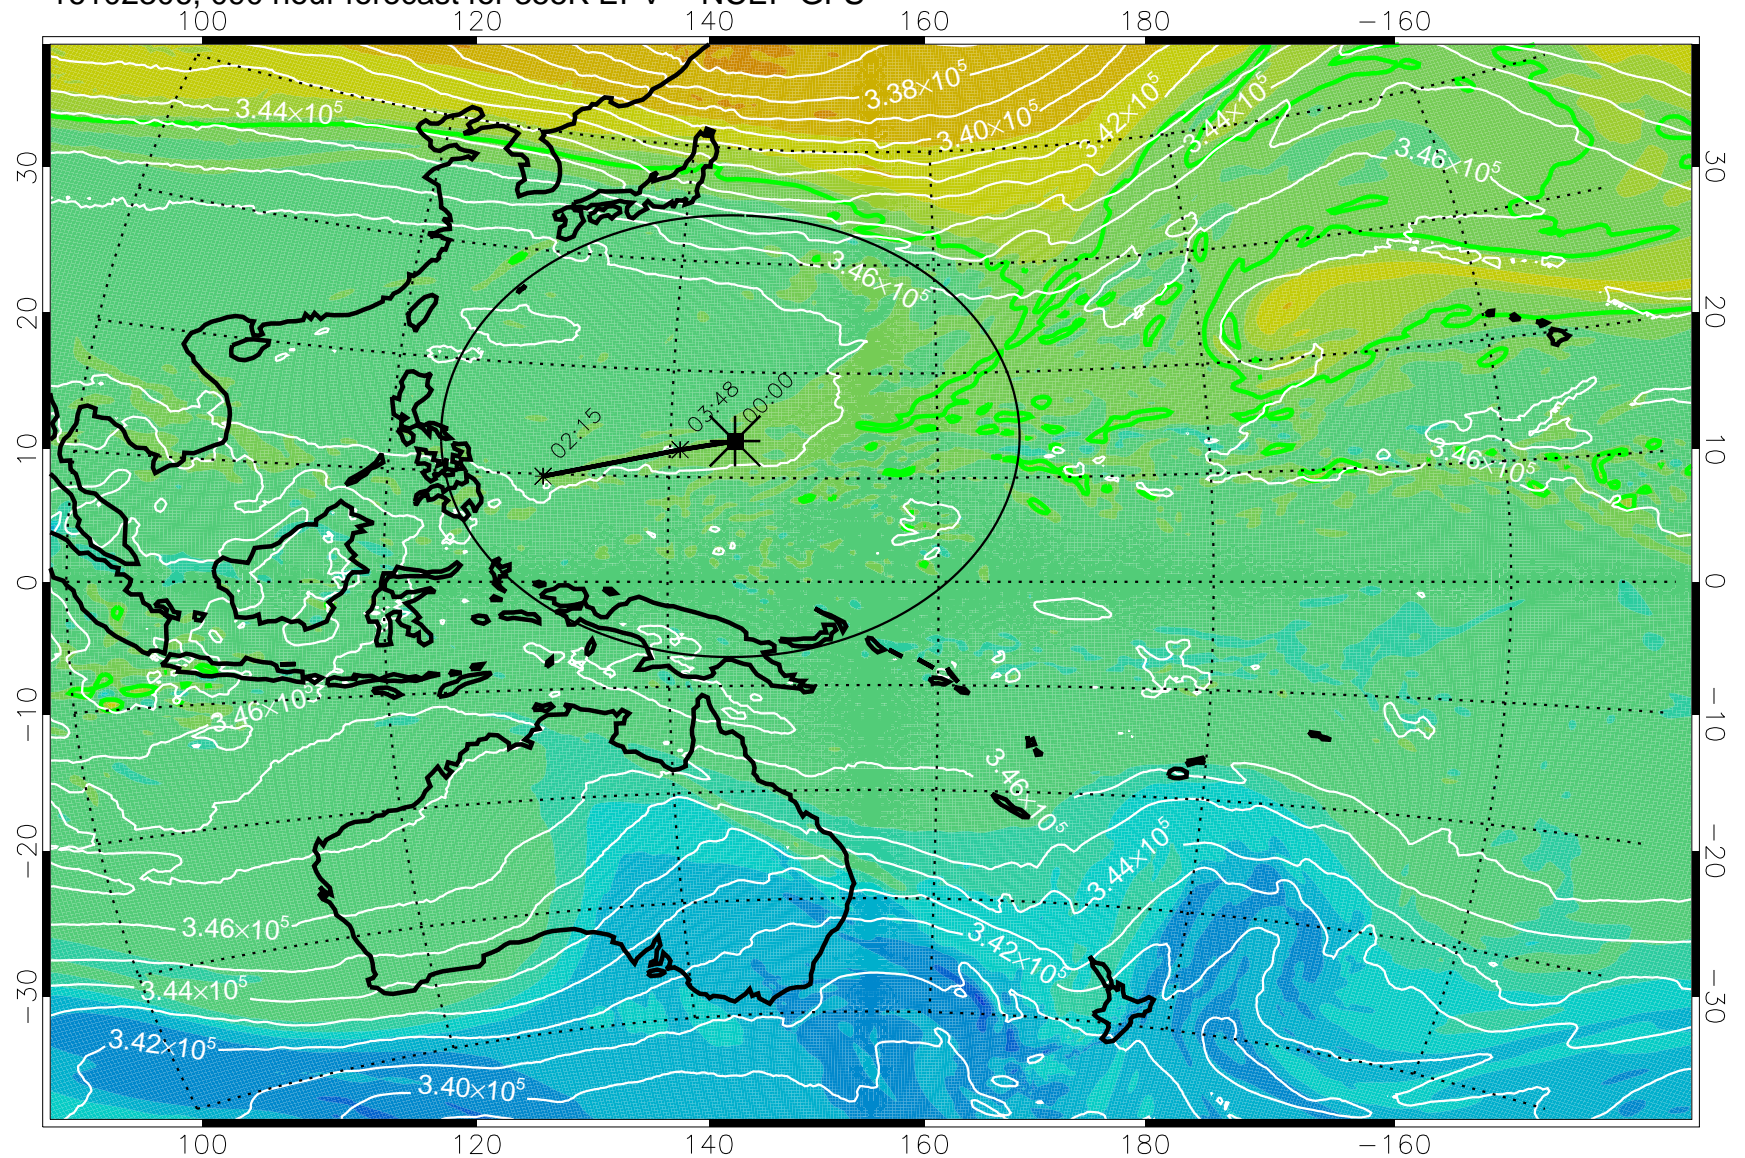

16102206, 066 hour forecast for 355K EPV -- NCEP GFS

355K Montgomery Streamfunction, white
EPV Tropopause (2 PVU) Position
Range ring of 2304 km

16102212, 072 hour forecast for 355K EPV -- NCEP GFS

355K Montgomery Streamfunction, white
EPV Tropopause (2 PVU) Position
Range ring of 2304 km

16102218, 078 hour forecast for 355K EPV -- NCEP GFS

355K Montgomery Streamfunction, white
EPV Tropopause (2 PVU) Position
Range ring of 2304 km

16102300, 084 hour forecast for 355K EPV -- NCEP GFS

355K Montgomery Streamfunction, white
EPV Tropopause (2 PVU) Position
Range ring of 2304 km

16102306, 090 hour forecast for 355K EPV -- NCEP GFS

355K Montgomery Streamfunction, white
EPV Tropopause (2 PVU) Position
Range ring of 2304 km

16102312, 096 hour forecast for 355K EPV -- NCEP GFS

355K Montgomery Streamfunction, white
EPV Tropopause (2 PVU) Position
Range ring of 2304 km

16102318, 102 hour forecast for 355K EPV -- NCEP GFS

355K Montgomery Streamfunction, white
EPV Tropopause (2 PVU) Position
Range ring of 2304 km

16102400, 108 hour forecast for 355K EPV -- NCEP GFS

355K Montgomery Streamfunction, white
EPV Tropopause (2 PVU) Position
Range ring of 2304 km