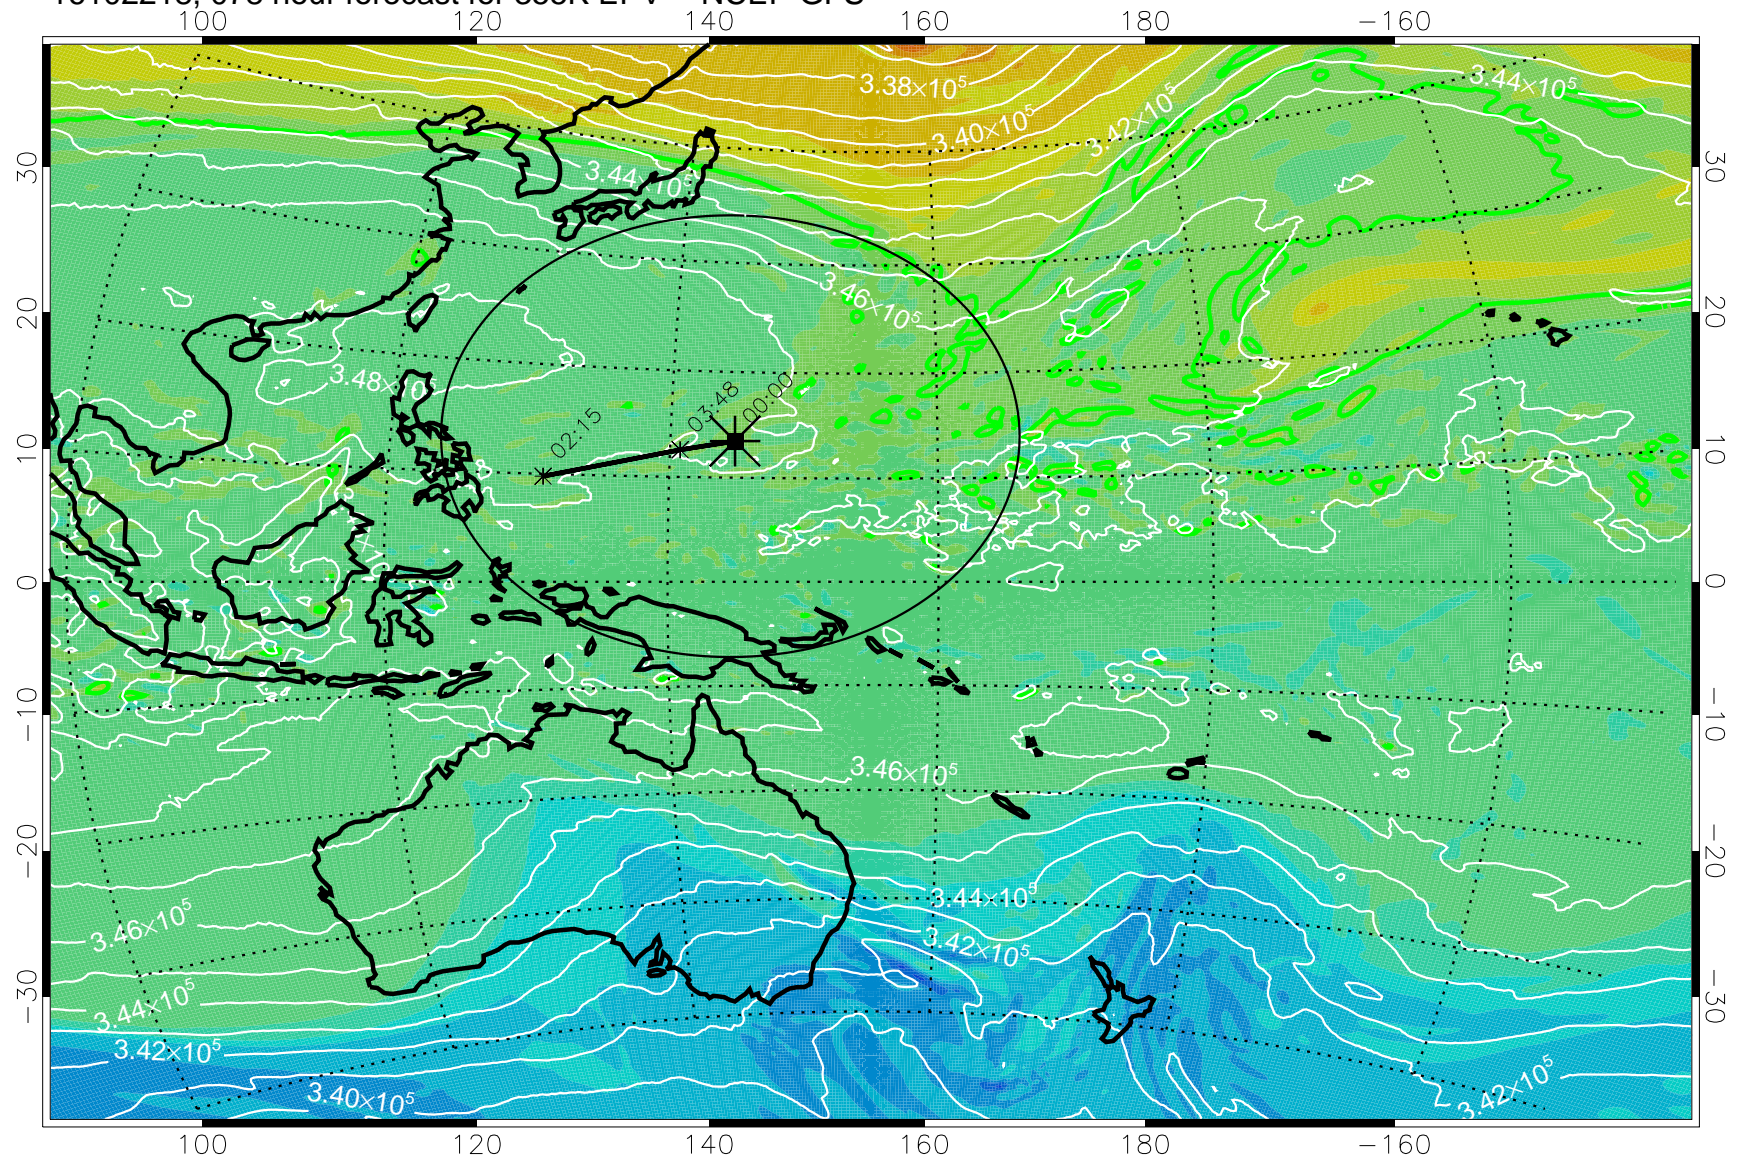

16102206, 066 hour forecast for 355K EPV -- NCEP GFS

355K Montgomery Streamfunction, white
EPV Tropopause (2 PVU) Position
Range ring of 2304 km

16102212, 072 hour forecast for 355K EPV -- NCEP GFS

355K Montgomery Streamfunction, white
EPV Tropopause (2 PVU) Position
Range ring of 2304 km

16102218, 078 hour forecast for 355K EPV -- NCEP GFS

355K Montgomery Streamfunction, white
EPV Tropopause (2 PVU) Position
Range ring of 2304 km

16102300, 084 hour forecast for 355K EPV -- NCEP GFS

355K Montgomery Streamfunction, white
EPV Tropopause (2 PVU) Position
Range ring of 2304 km

16102306, 090 hour forecast for 355K EPV -- NCEP GFS

355K Montgomery Streamfunction, white
EPV Tropopause (2 PVU) Position
Range ring of 2304 km

16102312, 096 hour forecast for 355K EPV -- NCEP GFS

355K Montgomery Streamfunction, white
EPV Tropopause (2 PVU) Position
Range ring of 2304 km

16102318, 102 hour forecast for 355K EPV -- NCEP GFS

355K Montgomery Streamfunction, white
EPV Tropopause (2 PVU) Position
Range ring of 2304 km

16102400, 108 hour forecast for 355K EPV -- NCEP GFS

355K Montgomery Streamfunction, white
EPV Tropopause (2 PVU) Position
Range ring of 2304 km