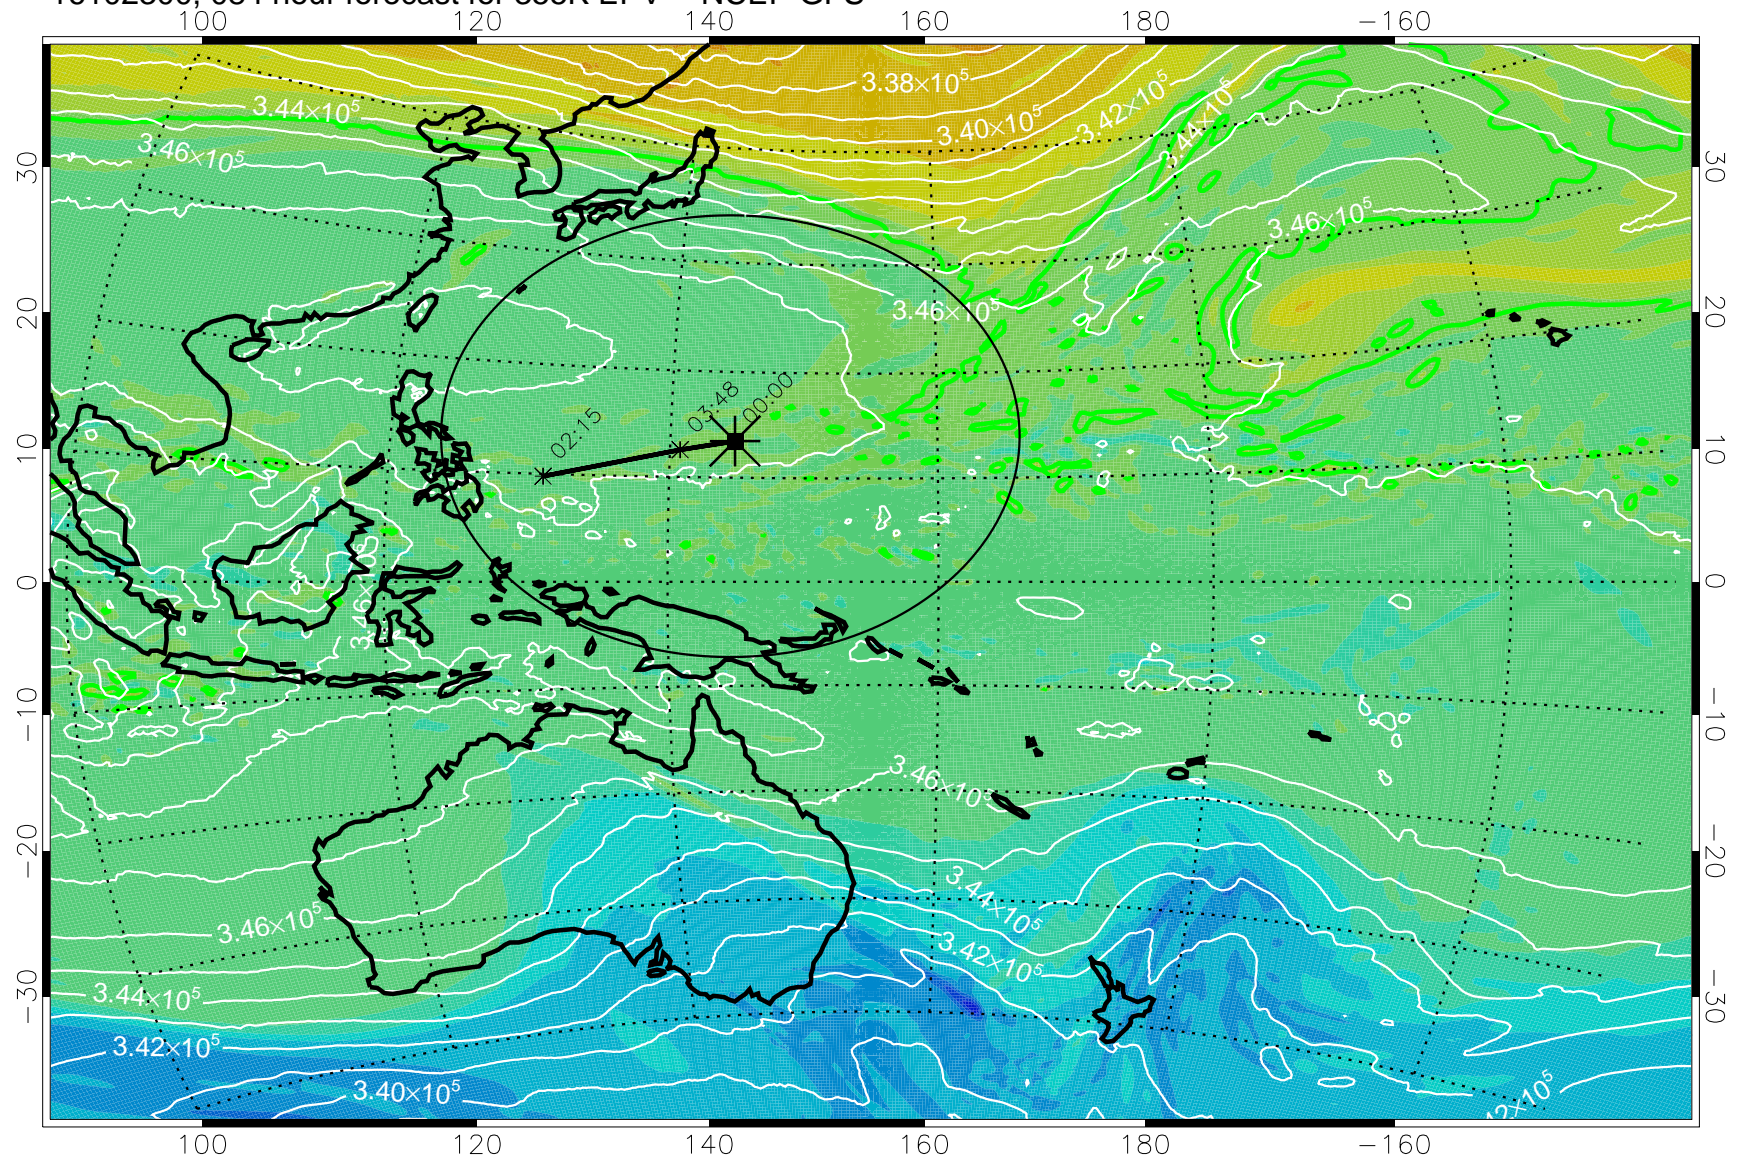

16102206, 066 hour forecast for 355K EPV -- NCEP GFS

355K Montgomery Streamfunction, white
EPV Tropopause (2 PVU) Position
Range ring of 2304 km

16102212, 072 hour forecast for 355K EPV -- NCEP GFS

355K Montgomery Streamfunction, white
EPV Tropopause (2 PVU) Position
Range ring of 2304 km

16102218, 078 hour forecast for 355K EPV -- NCEP GFS

355K Montgomery Streamfunction, white
EPV Tropopause (2 PVU) Position
Range ring of 2304 km

16102300, 084 hour forecast for 355K EPV -- NCEP GFS

355K Montgomery Streamfunction, white
EPV Tropopause (2 PVU) Position
Range ring of 2304 km

16102306, 090 hour forecast for 355K EPV -- NCEP GFS

355K Montgomery Streamfunction, white
EPV Tropopause (2 PVU) Position
Range ring of 2304 km

16102312, 096 hour forecast for 355K EPV -- NCEP GFS

355K Montgomery Streamfunction, white
EPV Tropopause (2 PVU) Position
Range ring of 2304 km

16102318, 102 hour forecast for 355K EPV -- NCEP GFS

355K Montgomery Streamfunction, white
EPV Tropopause (2 PVU) Position
Range ring of 2304 km

16102400, 108 hour forecast for 355K EPV -- NCEP GFS

355K Montgomery Streamfunction, white
EPV Tropopause (2 PVU) Position
Range ring of 2304 km