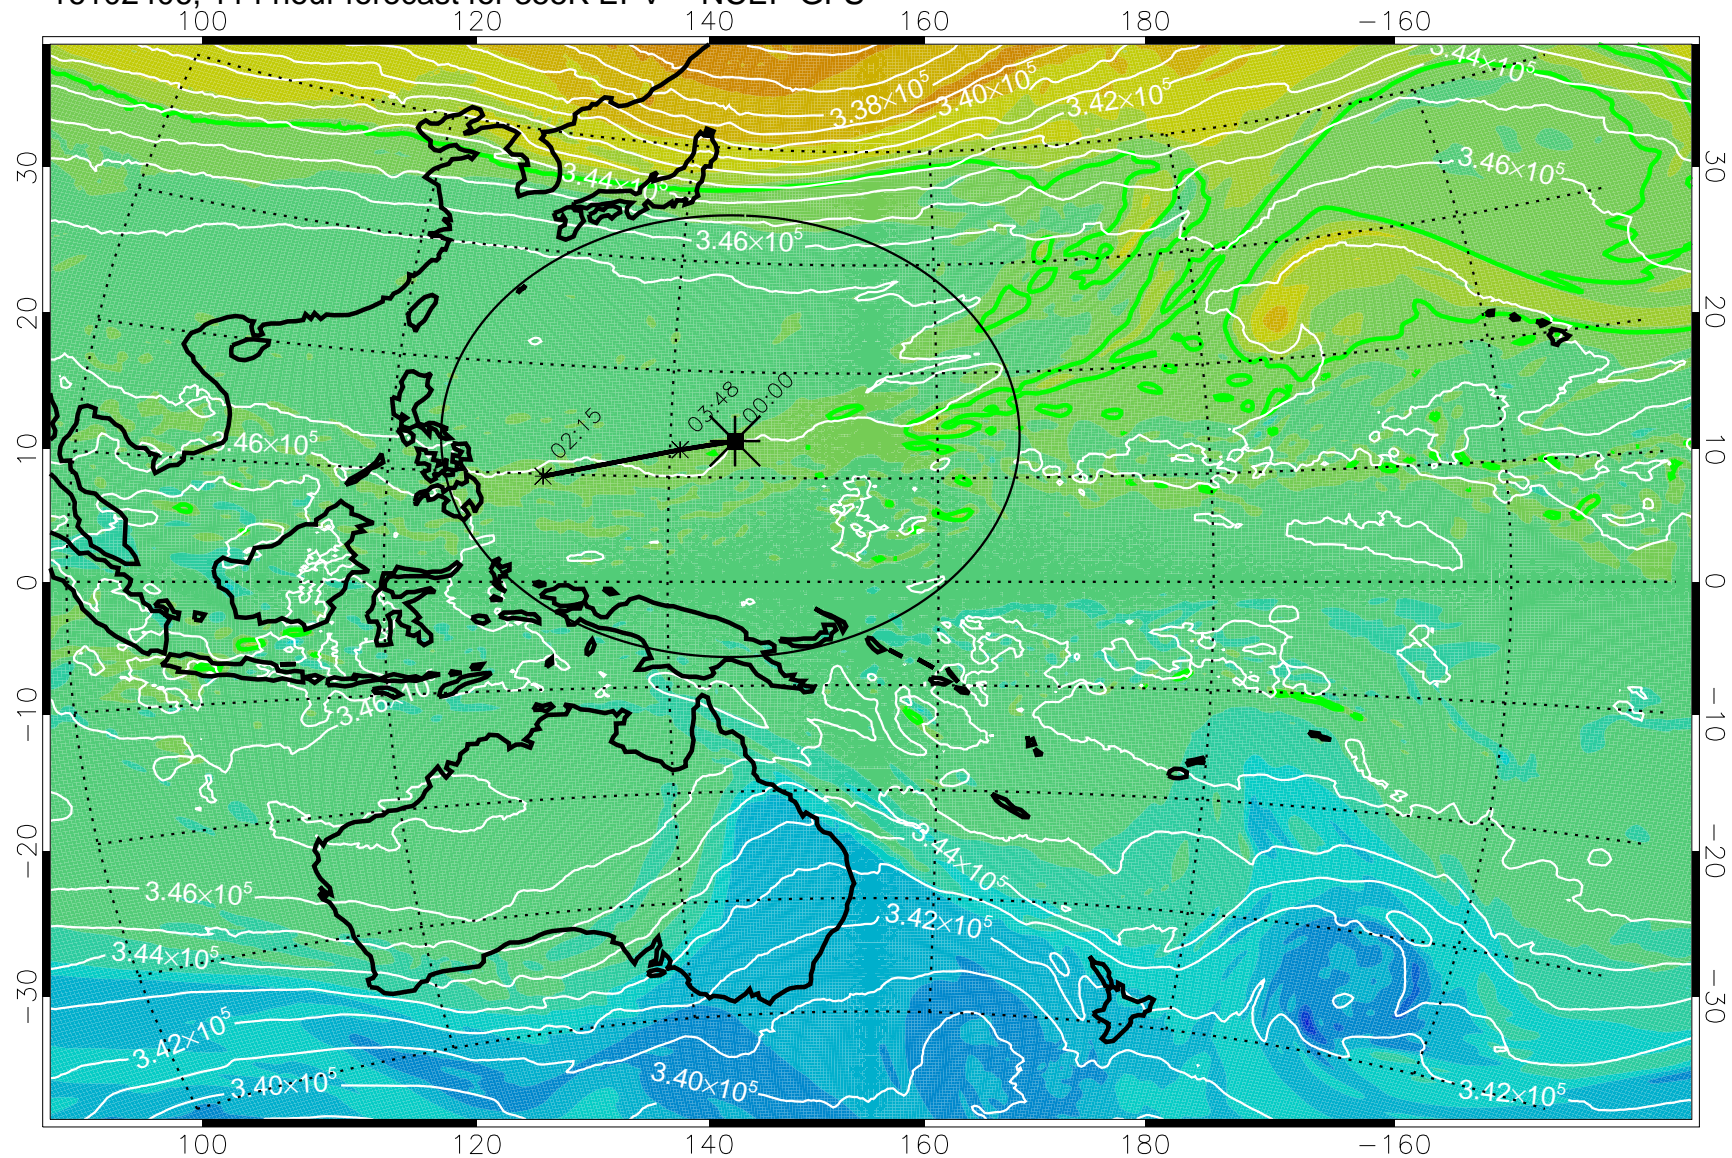

16102218, 078 hour forecast for 355K EPV -- NCEP GFS

355K Montgomery Streamfunction, white
EPV Tropopause (2 PVU) Position
Range ring of 2304 km

16102300, 084 hour forecast for 355K EPV -- NCEP GFS

355K Montgomery Streamfunction, white
EPV Tropopause (2 PVU) Position
Range ring of 2304 km

16102306, 090 hour forecast for 355K EPV -- NCEP GFS

355K Montgomery Streamfunction, white
EPV Tropopause (2 PVU) Position
Range ring of 2304 km

16102312, 096 hour forecast for 355K EPV -- NCEP GFS

355K Montgomery Streamfunction, white
EPV Tropopause (2 PVU) Position
Range ring of 2304 km

16102318, 102 hour forecast for 355K EPV -- NCEP GFS

355K Montgomery Streamfunction, white
EPV Tropopause (2 PVU) Position
Range ring of 2304 km

16102400, 108 hour forecast for 355K EPV -- NCEP GFS

355K Montgomery Streamfunction, white
EPV Tropopause (2 PVU) Position
Range ring of 2304 km

16102406, 114 hour forecast for 355K EPV -- NCEP GFS

355K Montgomery Streamfunction, white
EPV Tropopause (2 PVU) Position
Range ring of 2304 km

16102412, 120 hour forecast for 355K EPV -- NCEP GFS

355K Montgomery Streamfunction, white
EPV Tropopause (2 PVU) Position
Range ring of 2304 km