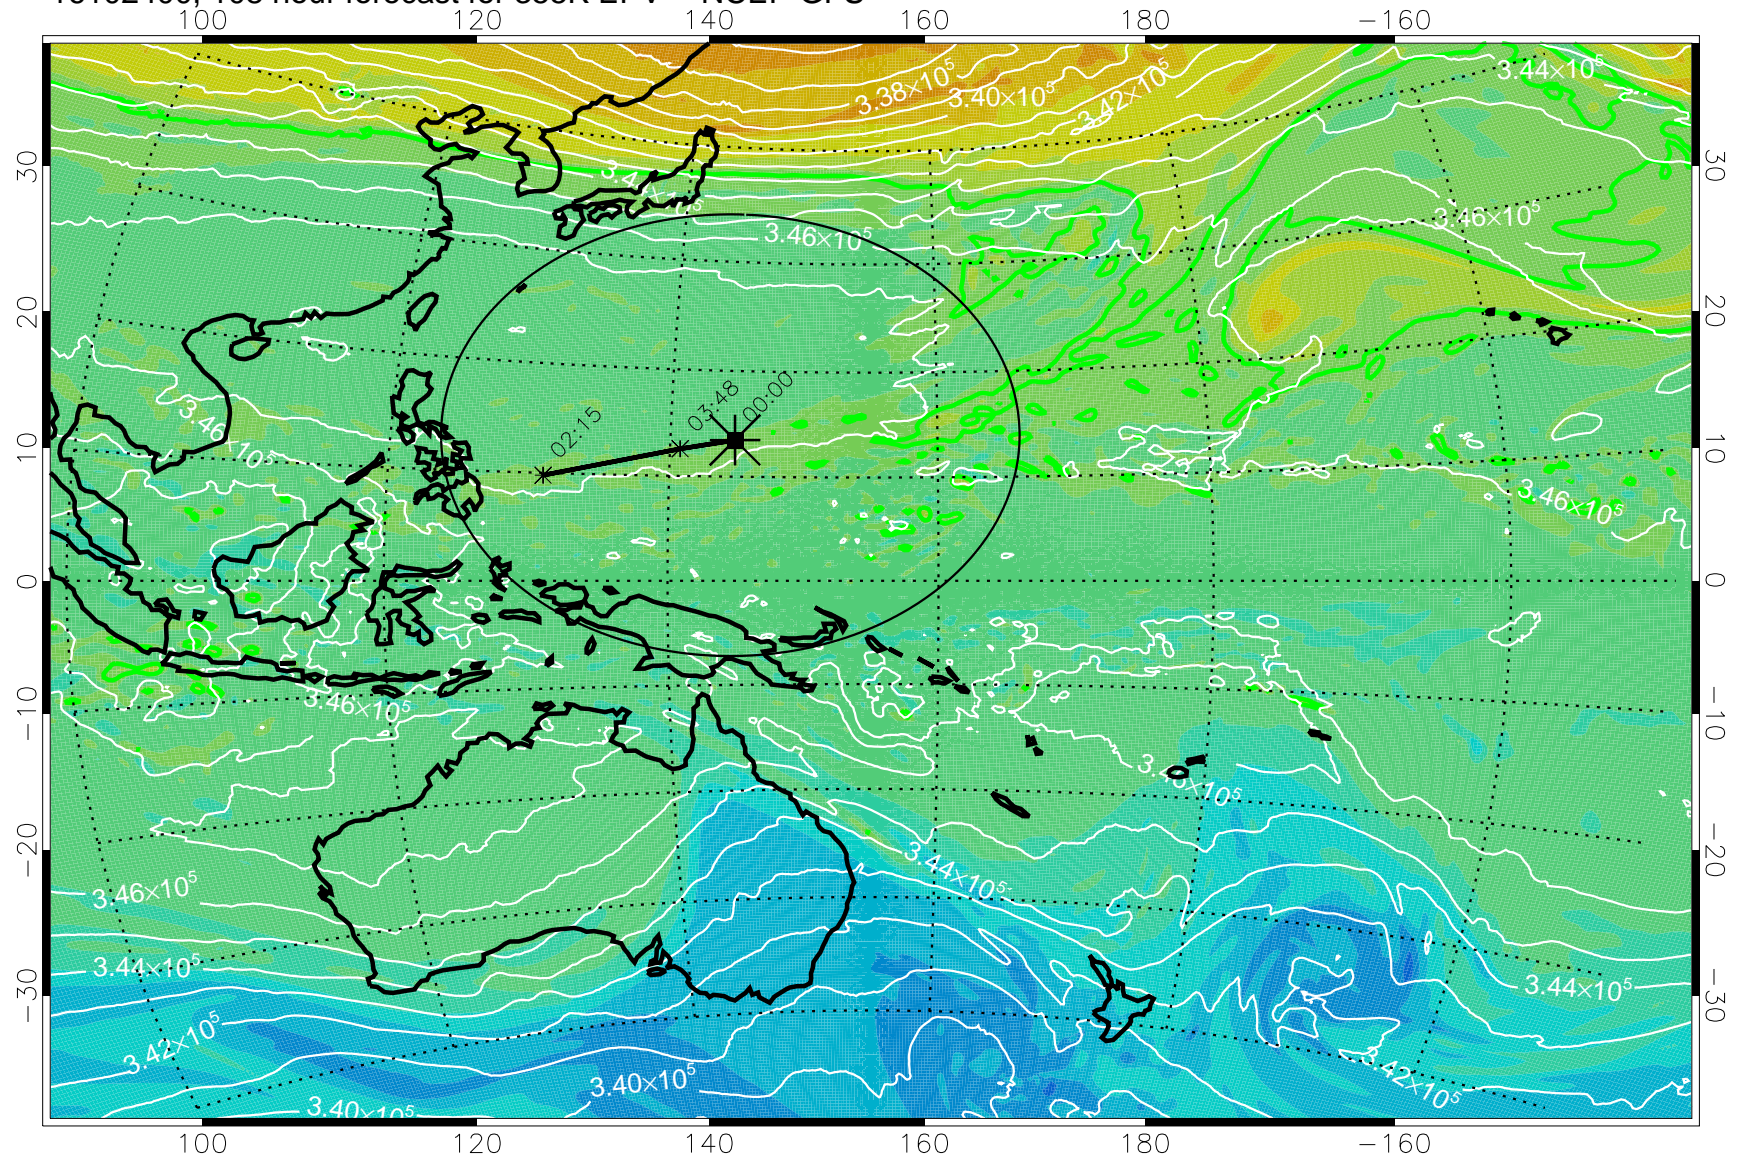

16102218, 078 hour forecast for 355K EPV -- NCEP GFS

355K Montgomery Streamfunction, white
EPV Tropopause (2 PVU) Position
Range ring of 2304 km

16102300, 084 hour forecast for 355K EPV -- NCEP GFS

355K Montgomery Streamfunction, white
EPV Tropopause (2 PVU) Position
Range ring of 2304 km

16102306, 090 hour forecast for 355K EPV -- NCEP GFS

355K Montgomery Streamfunction, white
EPV Tropopause (2 PVU) Position
Range ring of 2304 km

16102312, 096 hour forecast for 355K EPV -- NCEP GFS

355K Montgomery Streamfunction, white
EPV Tropopause (2 PVU) Position
Range ring of 2304 km

16102318, 102 hour forecast for 355K EPV -- NCEP GFS

355K Montgomery Streamfunction, white
EPV Tropopause (2 PVU) Position
Range ring of 2304 km

16102400, 108 hour forecast for 355K EPV -- NCEP GFS

355K Montgomery Streamfunction, white
EPV Tropopause (2 PVU) Position
Range ring of 2304 km

16102406, 114 hour forecast for 355K EPV -- NCEP GFS

355K Montgomery Streamfunction, white
EPV Tropopause (2 PVU) Position
Range ring of 2304 km

16102412, 120 hour forecast for 355K EPV -- NCEP GFS

355K Montgomery Streamfunction, white
EPV Tropopause (2 PVU) Position
Range ring of 2304 km