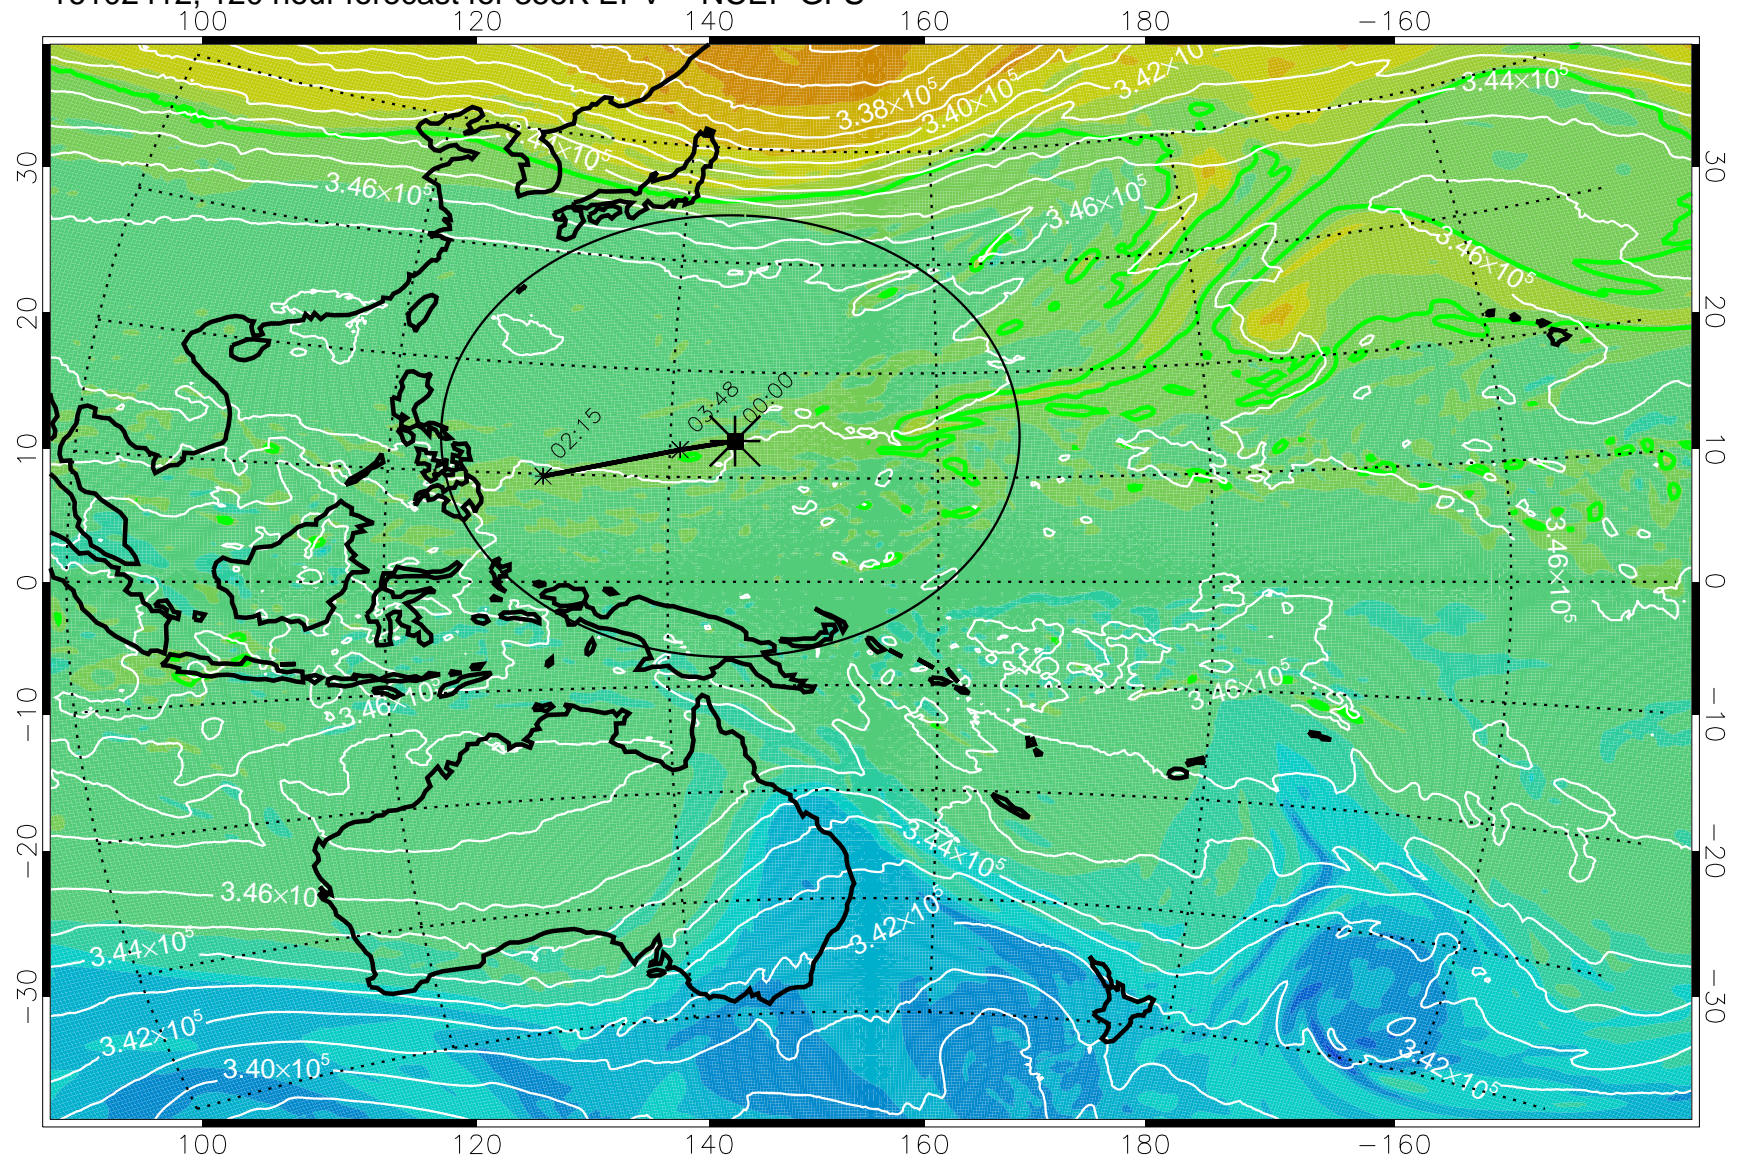

16102218, 078 hour forecast for 355K EPV -- NCEP GFS

355K Montgomery Streamfunction, white
EPV Tropopause (2 PVU) Position
Range ring of 2304 km

16102300, 084 hour forecast for 355K EPV -- NCEP GFS

355K Montgomery Streamfunction, white
EPV Tropopause (2 PVU) Position
Range ring of 2304 km

16102306, 090 hour forecast for 355K EPV -- NCEP GFS

355K Montgomery Streamfunction, white
EPV Tropopause (2 PVU) Position
Range ring of 2304 km

16102312, 096 hour forecast for 355K EPV -- NCEP GFS

355K Montgomery Streamfunction, white
EPV Tropopause (2 PVU) Position
Range ring of 2304 km

16102318, 102 hour forecast for 355K EPV -- NCEP GFS

355K Montgomery Streamfunction, white
EPV Tropopause (2 PVU) Position
Range ring of 2304 km

16102400, 108 hour forecast for 355K EPV -- NCEP GFS

355K Montgomery Streamfunction, white
EPV Tropopause (2 PVU) Position
Range ring of 2304 km

16102406, 114 hour forecast for 355K EPV -- NCEP GFS

355K Montgomery Streamfunction, white
EPV Tropopause (2 PVU) Position
Range ring of 2304 km

16102412, 120 hour forecast for 355K EPV -- NCEP GFS

355K Montgomery Streamfunction, white
EPV Tropopause (2 PVU) Position
Range ring of 2304 km