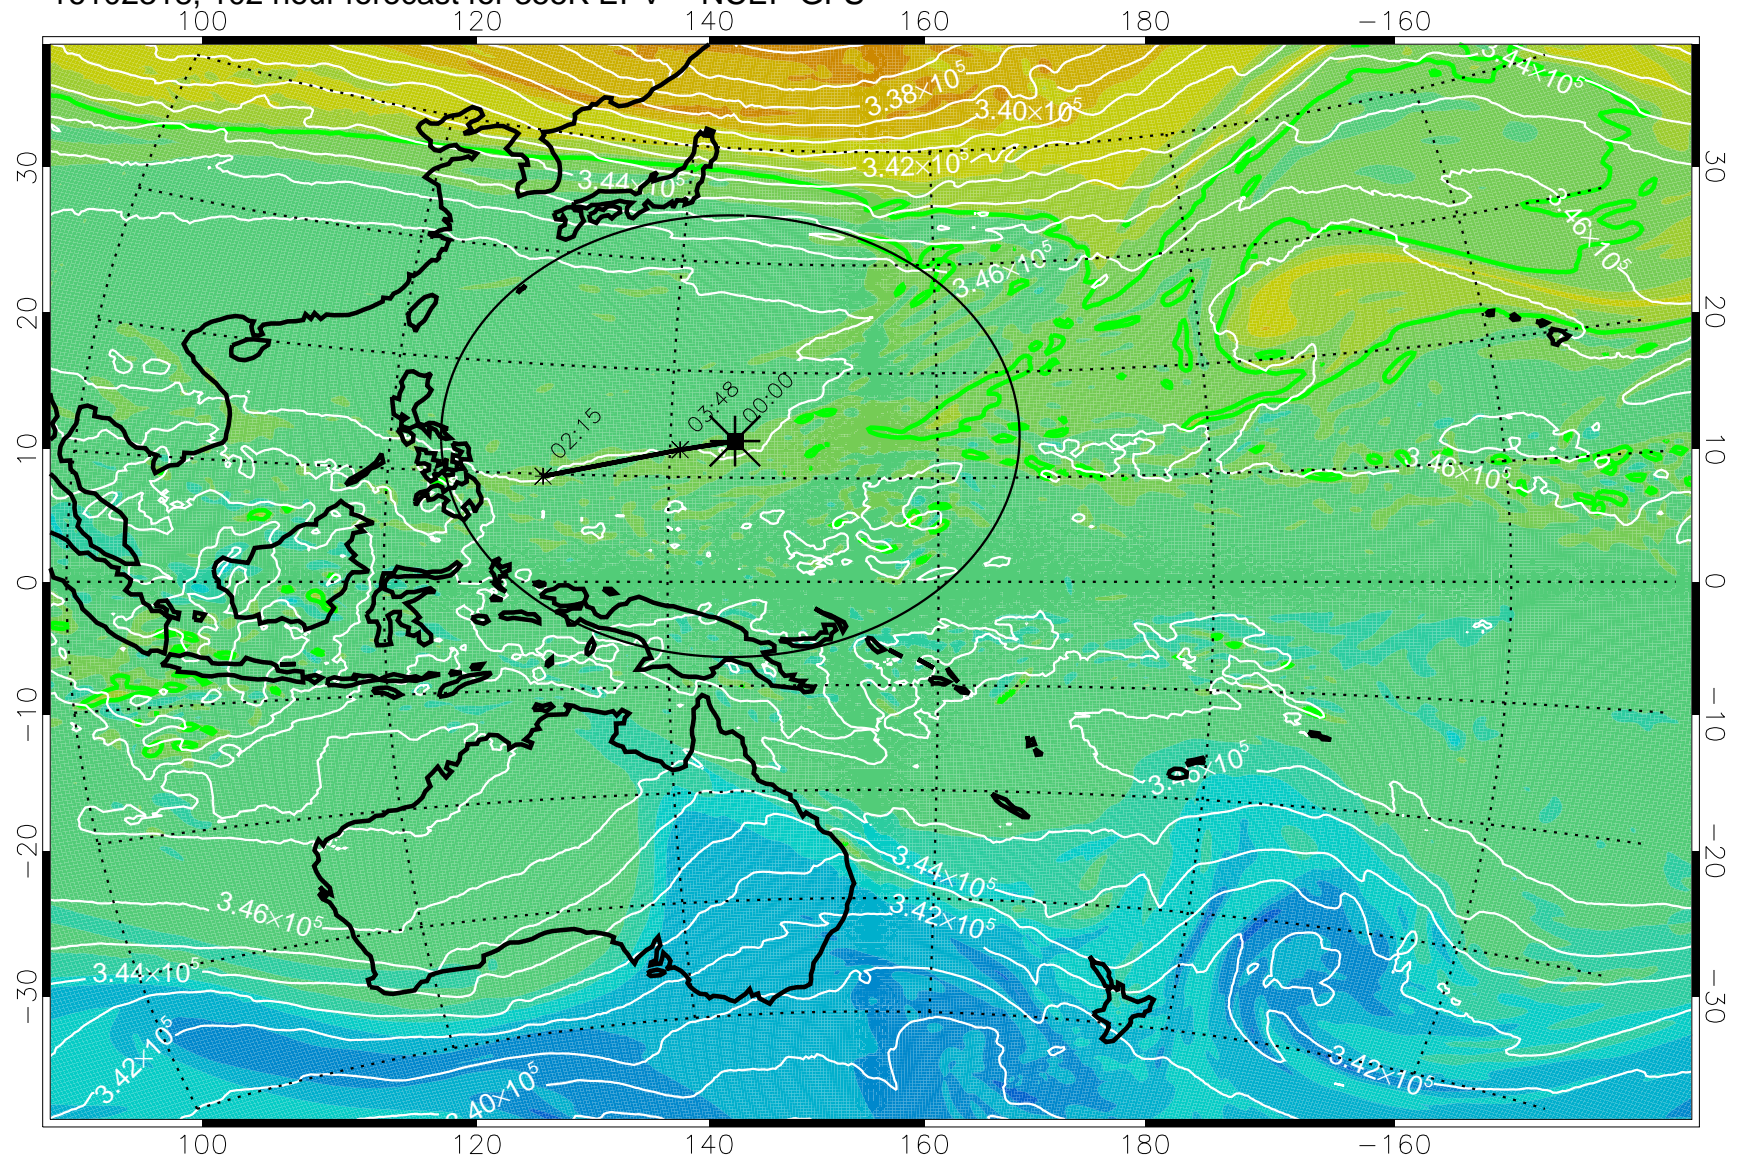

16102218, 078 hour forecast for 355K EPV -- NCEP GFS

355K Montgomery Streamfunction, white
EPV Tropopause (2 PVU) Position
Range ring of 2304 km

16102300, 084 hour forecast for 355K EPV -- NCEP GFS

355K Montgomery Streamfunction, white
EPV Tropopause (2 PVU) Position
Range ring of 2304 km

16102306, 090 hour forecast for 355K EPV -- NCEP GFS

355K Montgomery Streamfunction, white
EPV Tropopause (2 PVU) Position
Range ring of 2304 km

16102312, 096 hour forecast for 355K EPV -- NCEP GFS

355K Montgomery Streamfunction, white
EPV Tropopause (2 PVU) Position
Range ring of 2304 km

16102318, 102 hour forecast for 355K EPV -- NCEP GFS

355K Montgomery Streamfunction, white
EPV Tropopause (2 PVU) Position
Range ring of 2304 km

16102400, 108 hour forecast for 355K EPV -- NCEP GFS

355K Montgomery Streamfunction, white
EPV Tropopause (2 PVU) Position
Range ring of 2304 km

16102406, 114 hour forecast for 355K EPV -- NCEP GFS

355K Montgomery Streamfunction, white
EPV Tropopause (2 PVU) Position
Range ring of 2304 km

16102412, 120 hour forecast for 355K EPV -- NCEP GFS

355K Montgomery Streamfunction, white
EPV Tropopause (2 PVU) Position
Range ring of 2304 km