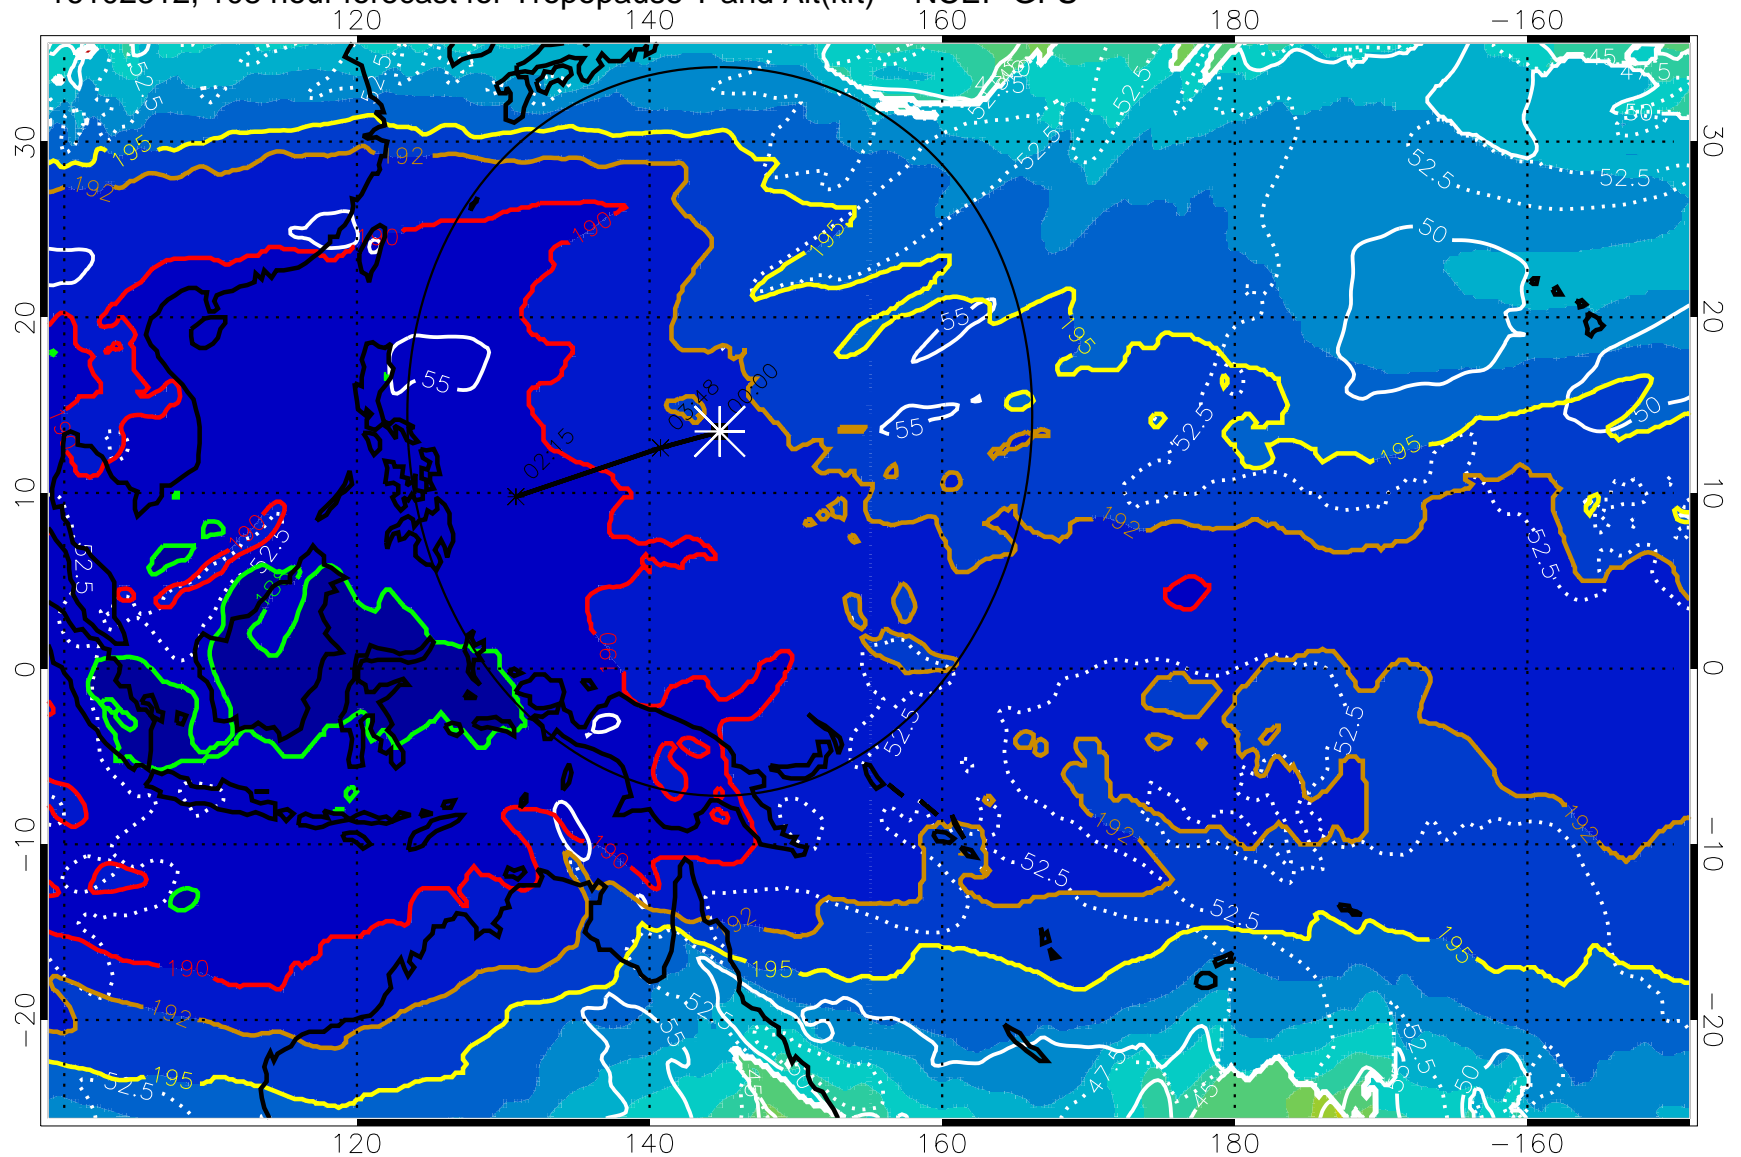

16102312, 108 hour forecast for Tropopause T and Alt(kft) -- NCEP GFS

190 200 210 220 230

Tropopause T, K

Tropopause Altitude in kft (white)

192.5K Isotherm 195K Isotherm

187.5K Isotherm 190K Isotherm

Range ring of 2304 km