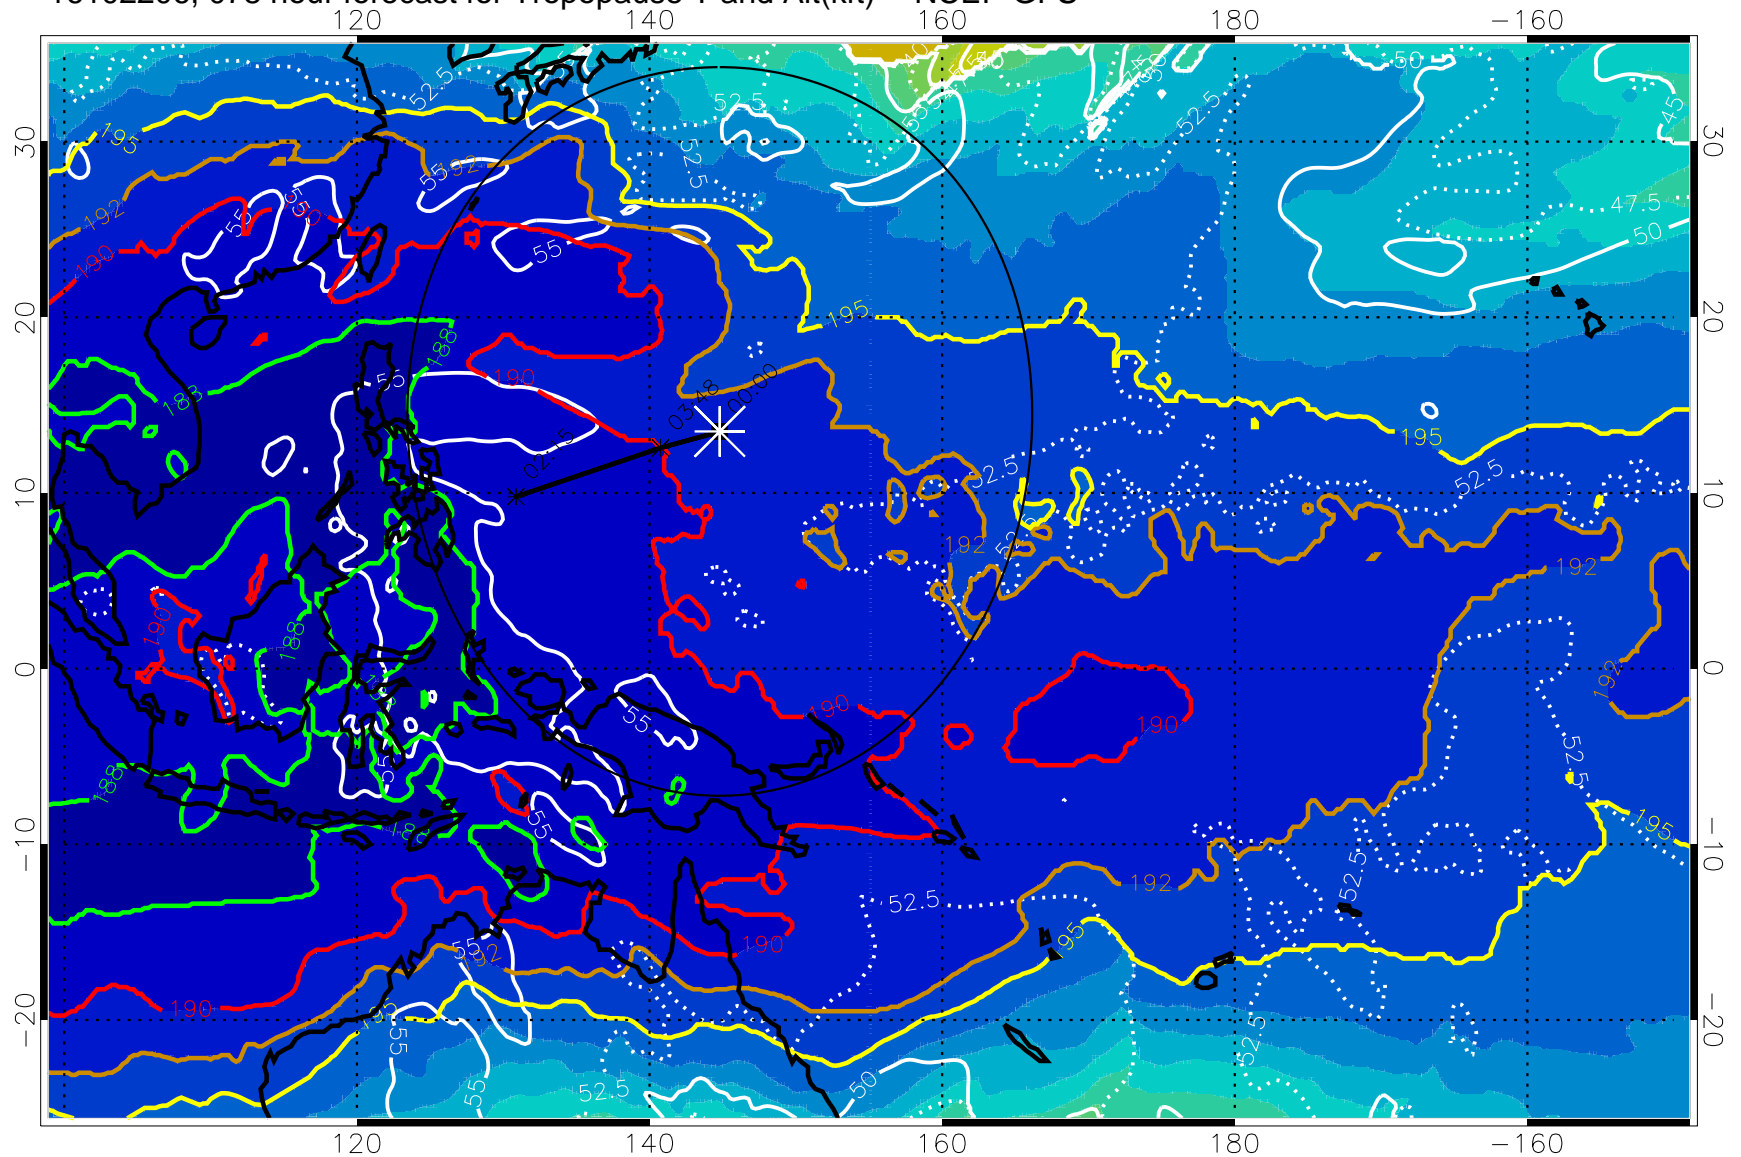

16102206, 078 hour forecast for Tropopause T and Alt(kft) -- NCEP GFS

190 200 210 220 230

Tropopause T, K

Tropopause Altitude in kft (white)

192.5K Isotherm 195K Isotherm

187.5K Isotherm 190K Isotherm

Range ring of 2304 km