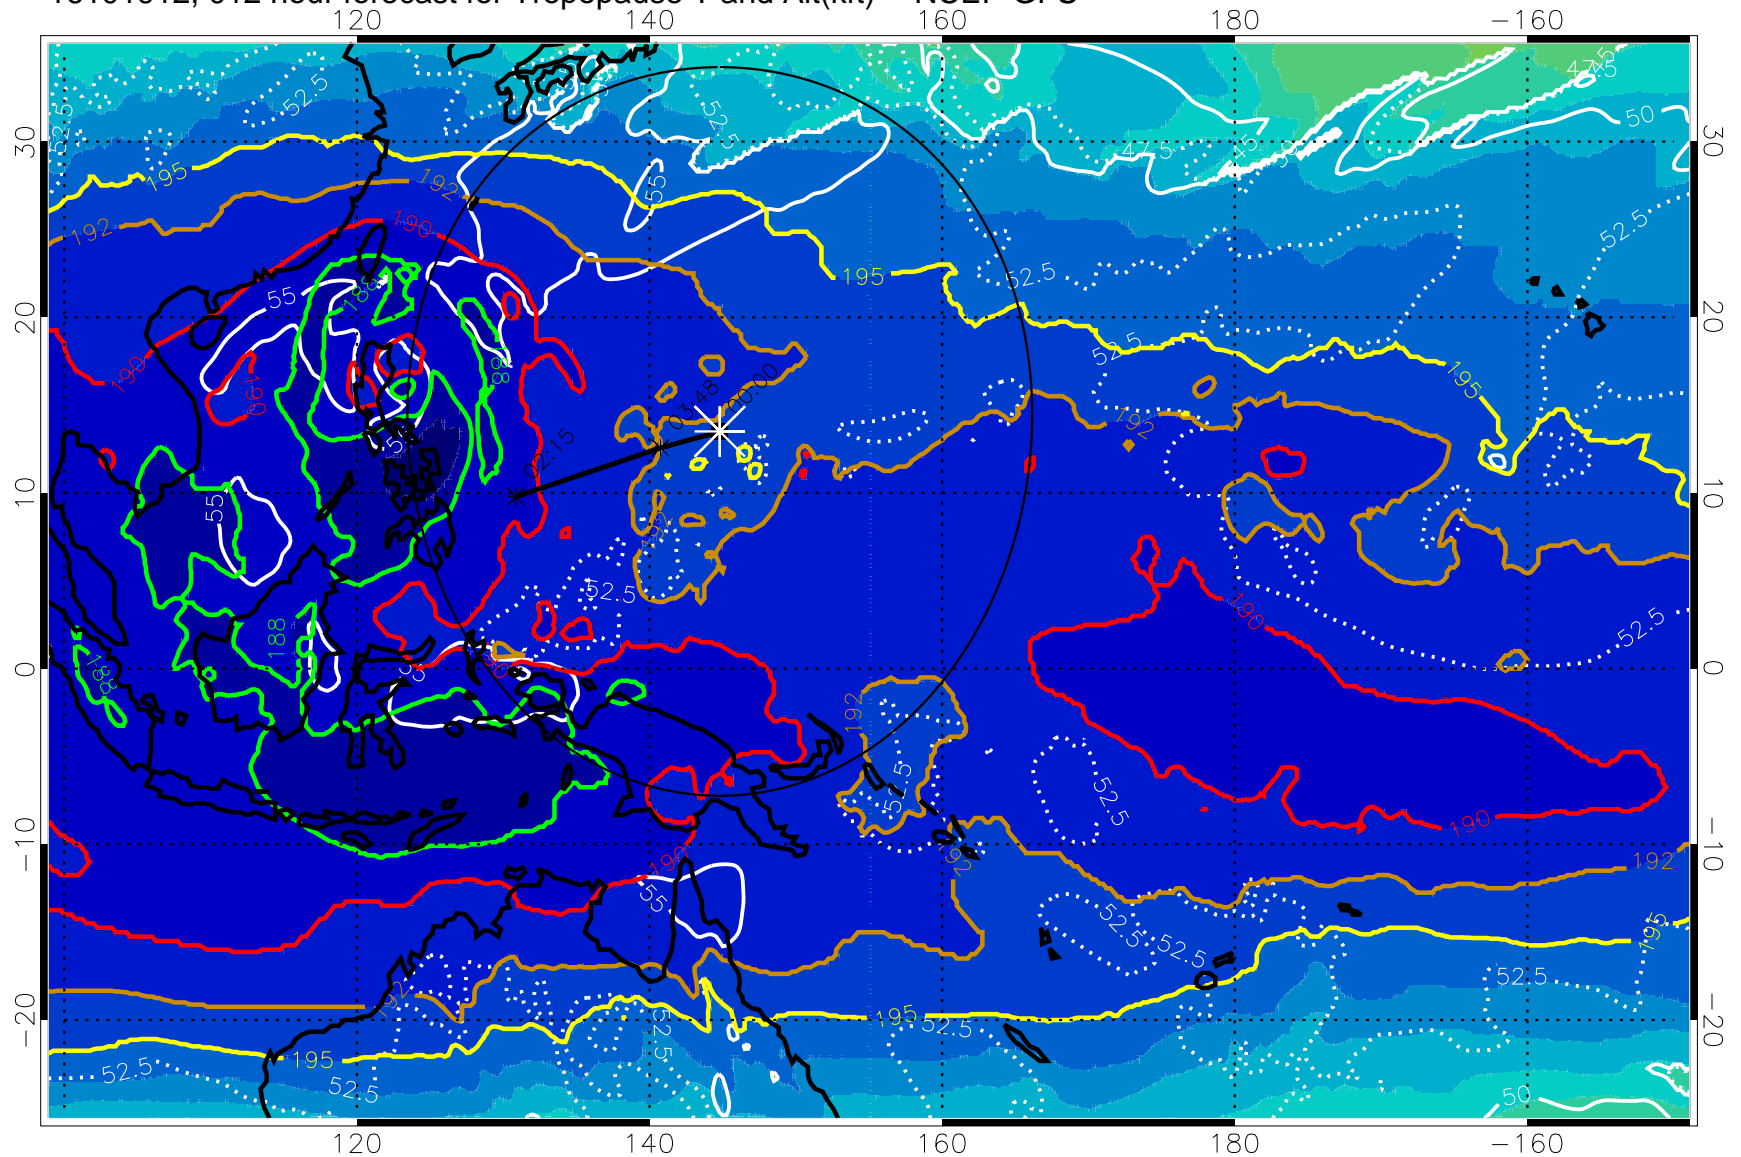

16101906, 006 hour forecast for Tropopause T and Alt(kft) -- NCEP GFS

190 200 210 220 230
Tropopause T, K

Tropopause Altitude in kft (white)

192.5K Isotherm 195K Isotherm
187.5K Isotherm 190K Isotherm

Range ring of 2304 km

16101912, 012 hour forecast for Tropopause T and Alt(kft) -- NCEP GFS

190 200 210 220 230
Tropopause T, K

Tropopause Altitude in kft (white)

192.5K Isotherm 195K Isotherm
187.5K Isotherm 190K Isotherm

Range ring of 2304 km