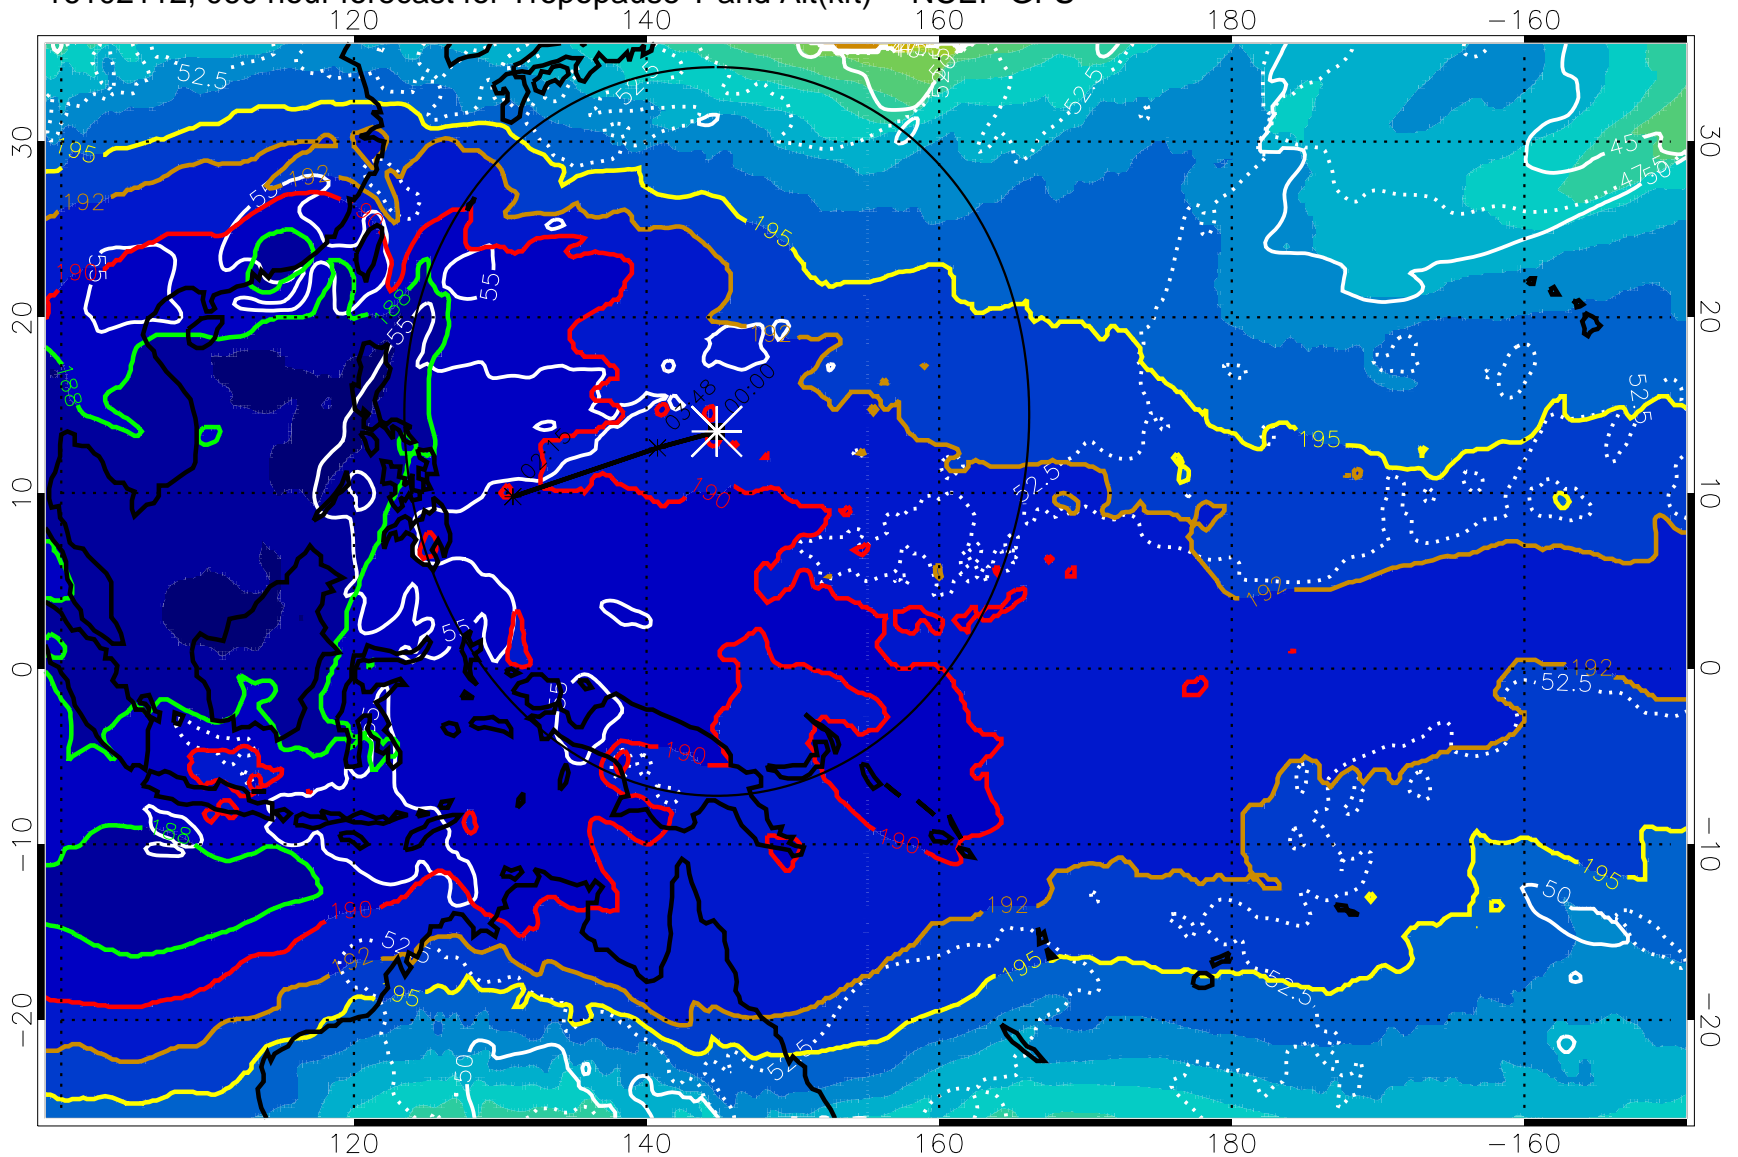

16102112, 060 hour forecast for Tropopause T and Alt(kft) -- NCEP GFS

190 200 210 220 230
Tropopause T, K

Tropopause Altitude in kft (white)

192.5K Isotherm 195K Isotherm
187.5K Isotherm 190K Isotherm

Range ring of 2304 km