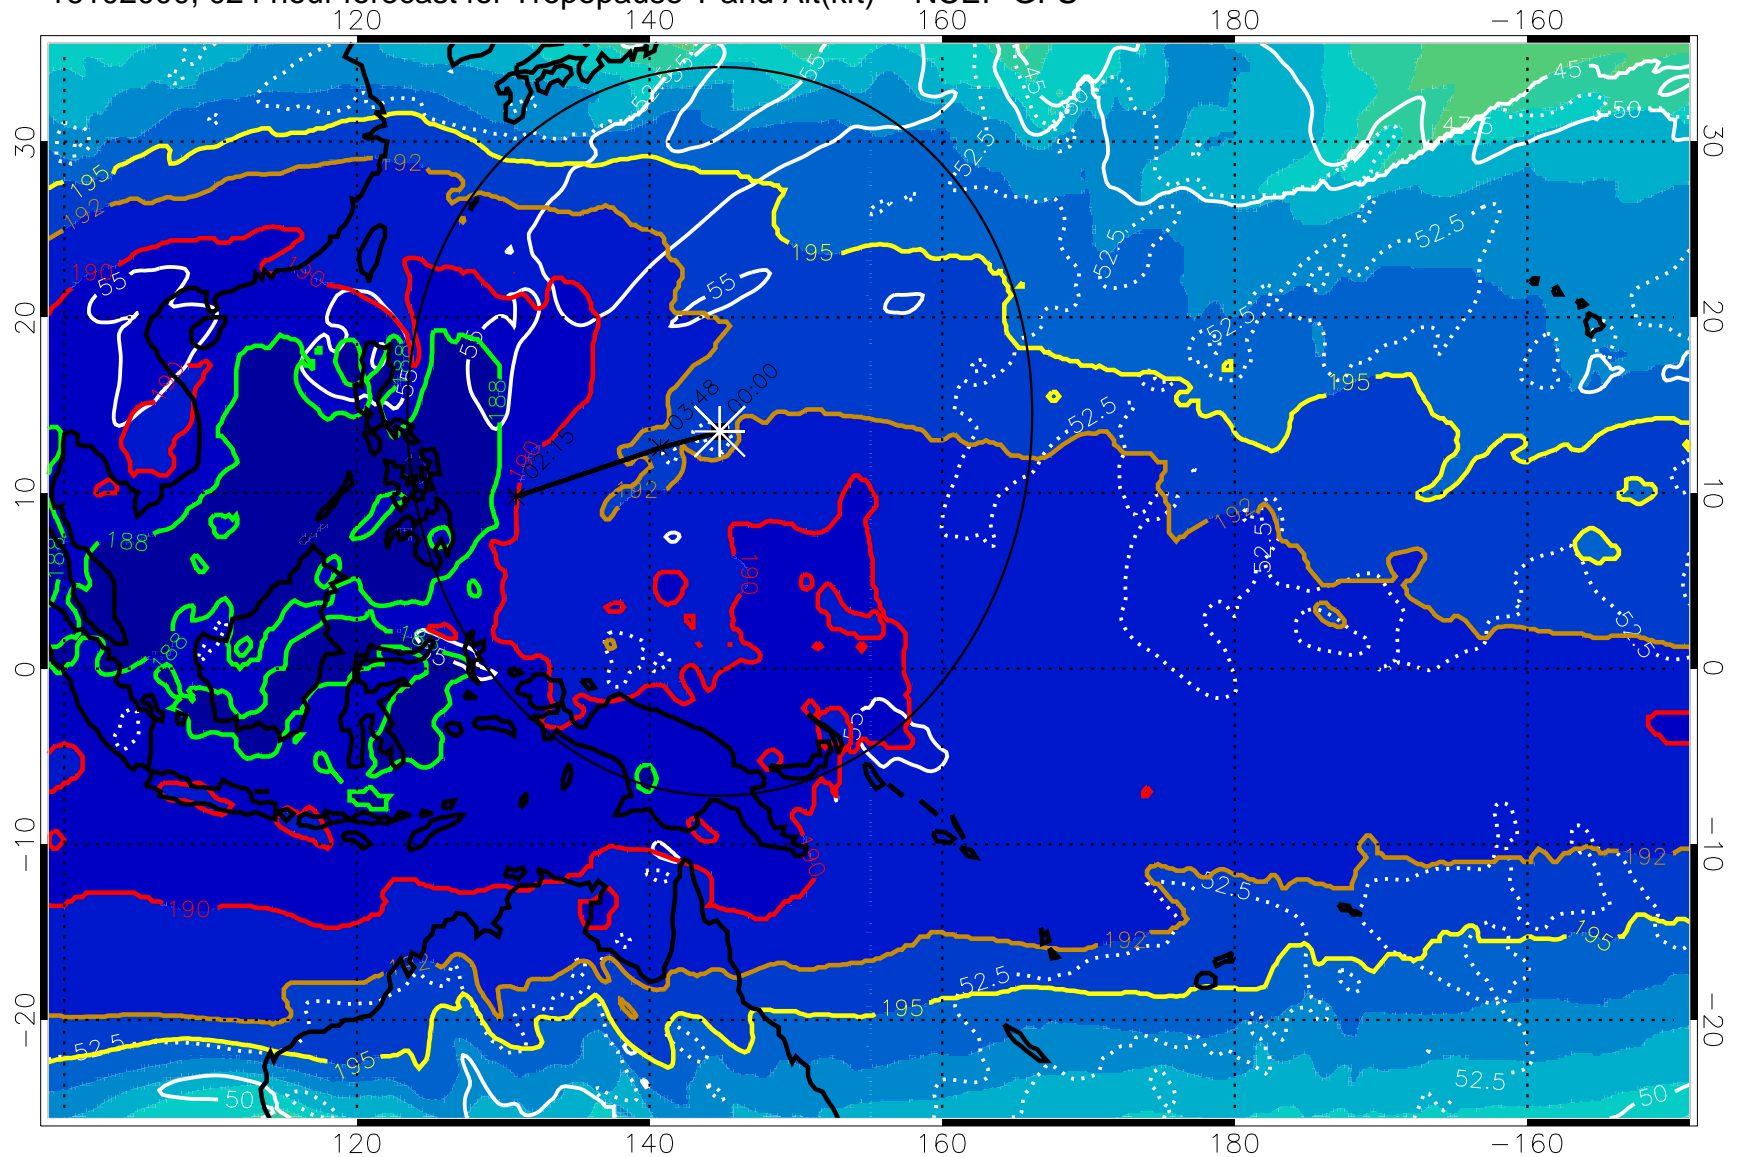

16102000, 024 hour forecast for Tropopause T and Alt(kft) -- NCEP GFS

190 200 210 220 230

Tropopause T, K

Tropopause Altitude in kft (white)

192.5K Isotherm 195K Isotherm

187.5K Isotherm 190K Isotherm

Range ring of 2304 km