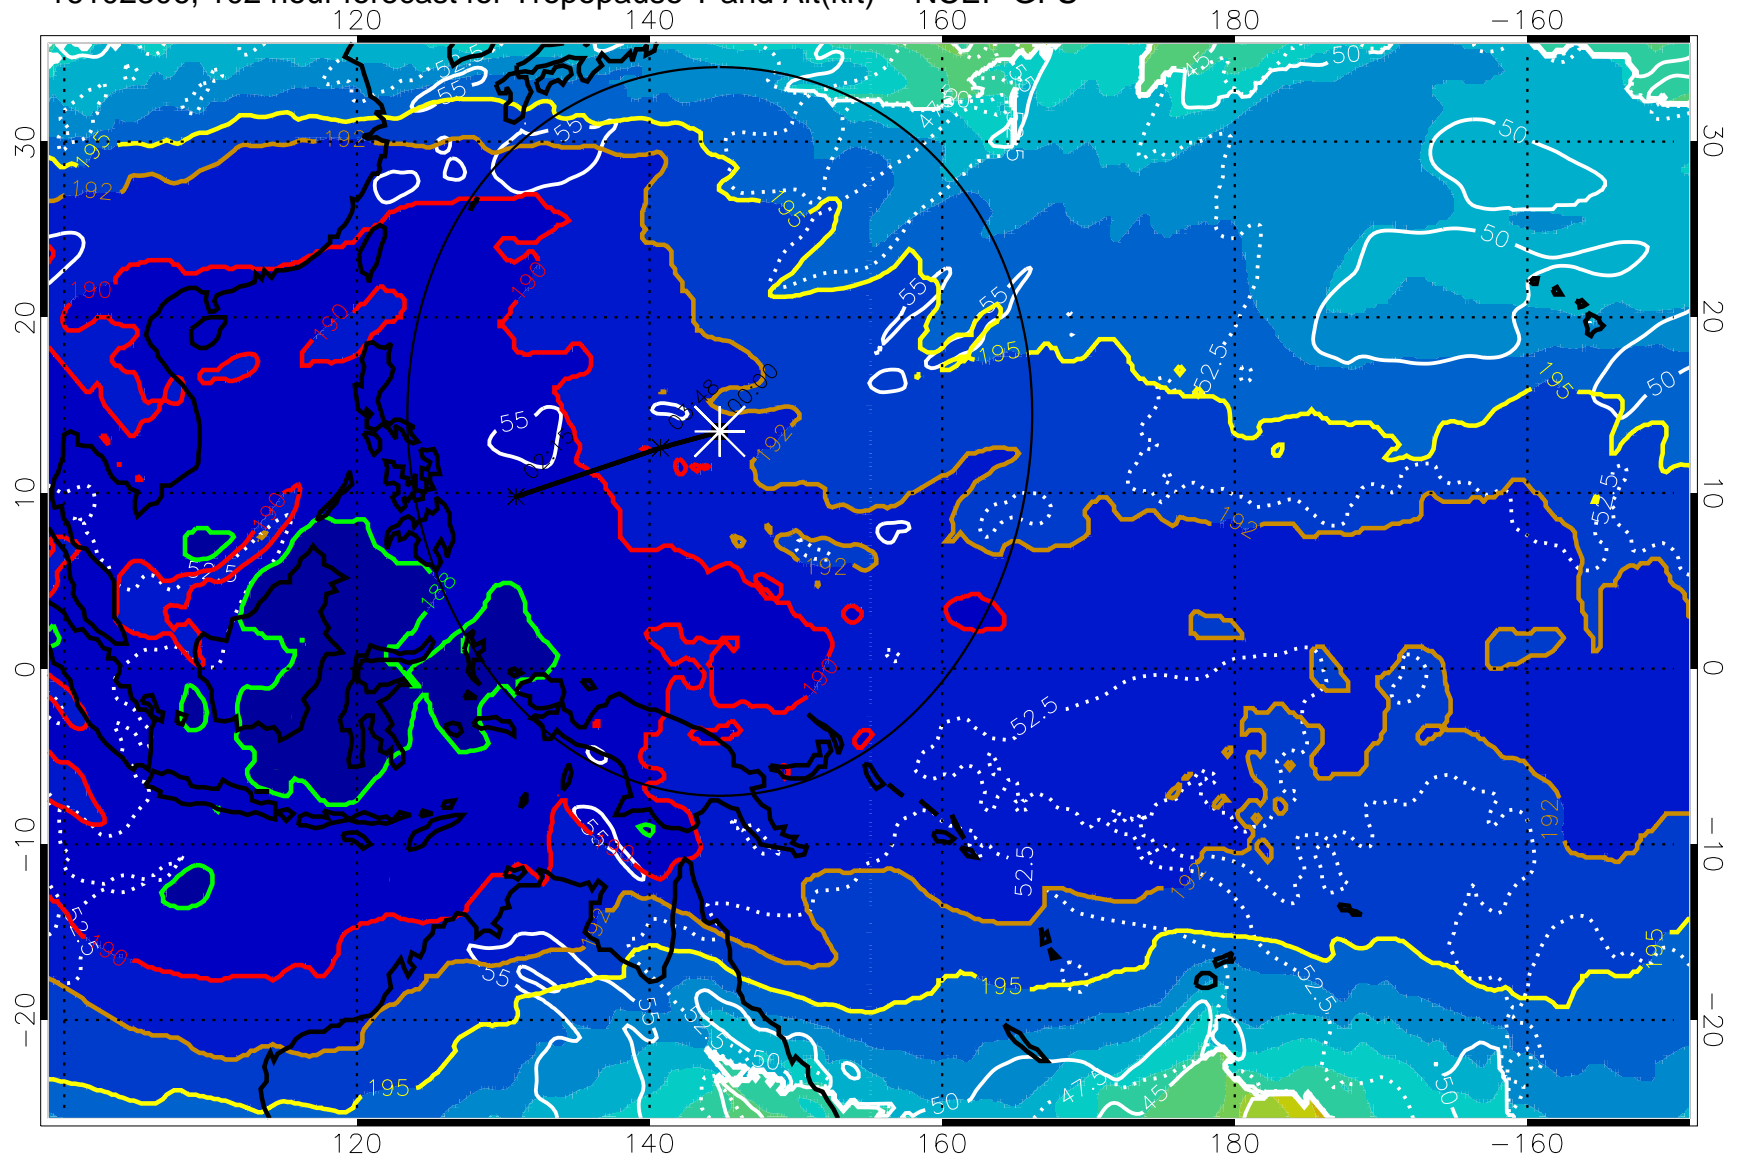

16102300, 096 hour forecast for Tropopause T and Alt(kft) -- NCEP GFS

190 200 210 220 230

Tropopause T, K

Tropopause Altitude in kft (white)

192.5K Isotherm 195K Isotherm
187.5K Isotherm 190K Isotherm

Range ring of 2304 km

16102306, 102 hour forecast for Tropopause T and Alt(kft) -- NCEP GFS

190 200 210 220 230
Tropopause T, K

Tropopause Altitude in kft (white)

192.5K Isotherm 195K Isotherm
187.5K Isotherm 190K Isotherm

Range ring of 2304 km