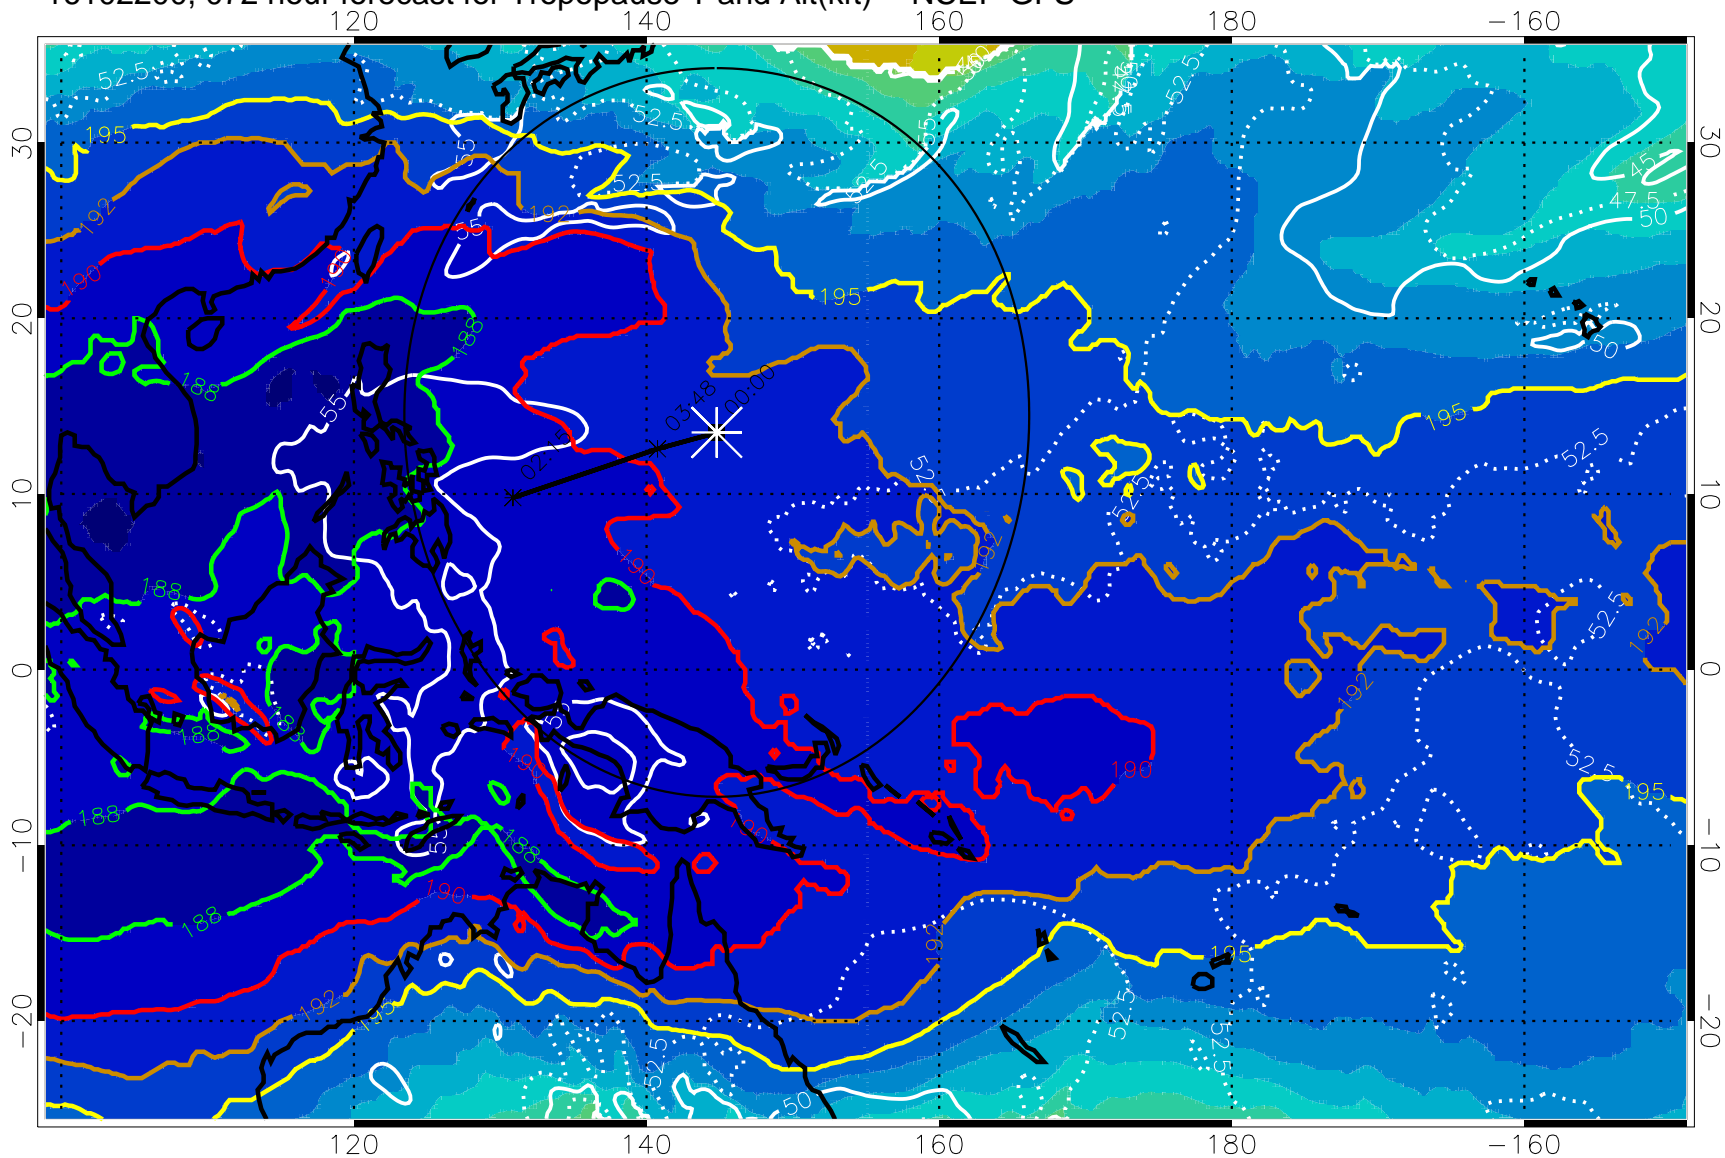

16102112, 060 hour forecast for Tropopause T and Alt(kft) -- NCEP GFS

190 200 210 220 230
Tropopause T, K

Tropopause Altitude in kft (white)

192.5K Isotherm 195K Isotherm
187.5K Isotherm 190K Isotherm

Range ring of 2304 km

16102200, 072 hour forecast for Tropopause T and Alt(kft) -- NCEP GFS

190 200 210 220 230

Tropopause T, K

Tropopause Altitude in kft (white)

192.5K Isotherm 195K Isotherm
187.5K Isotherm 190K Isotherm

Range ring of 2304 km