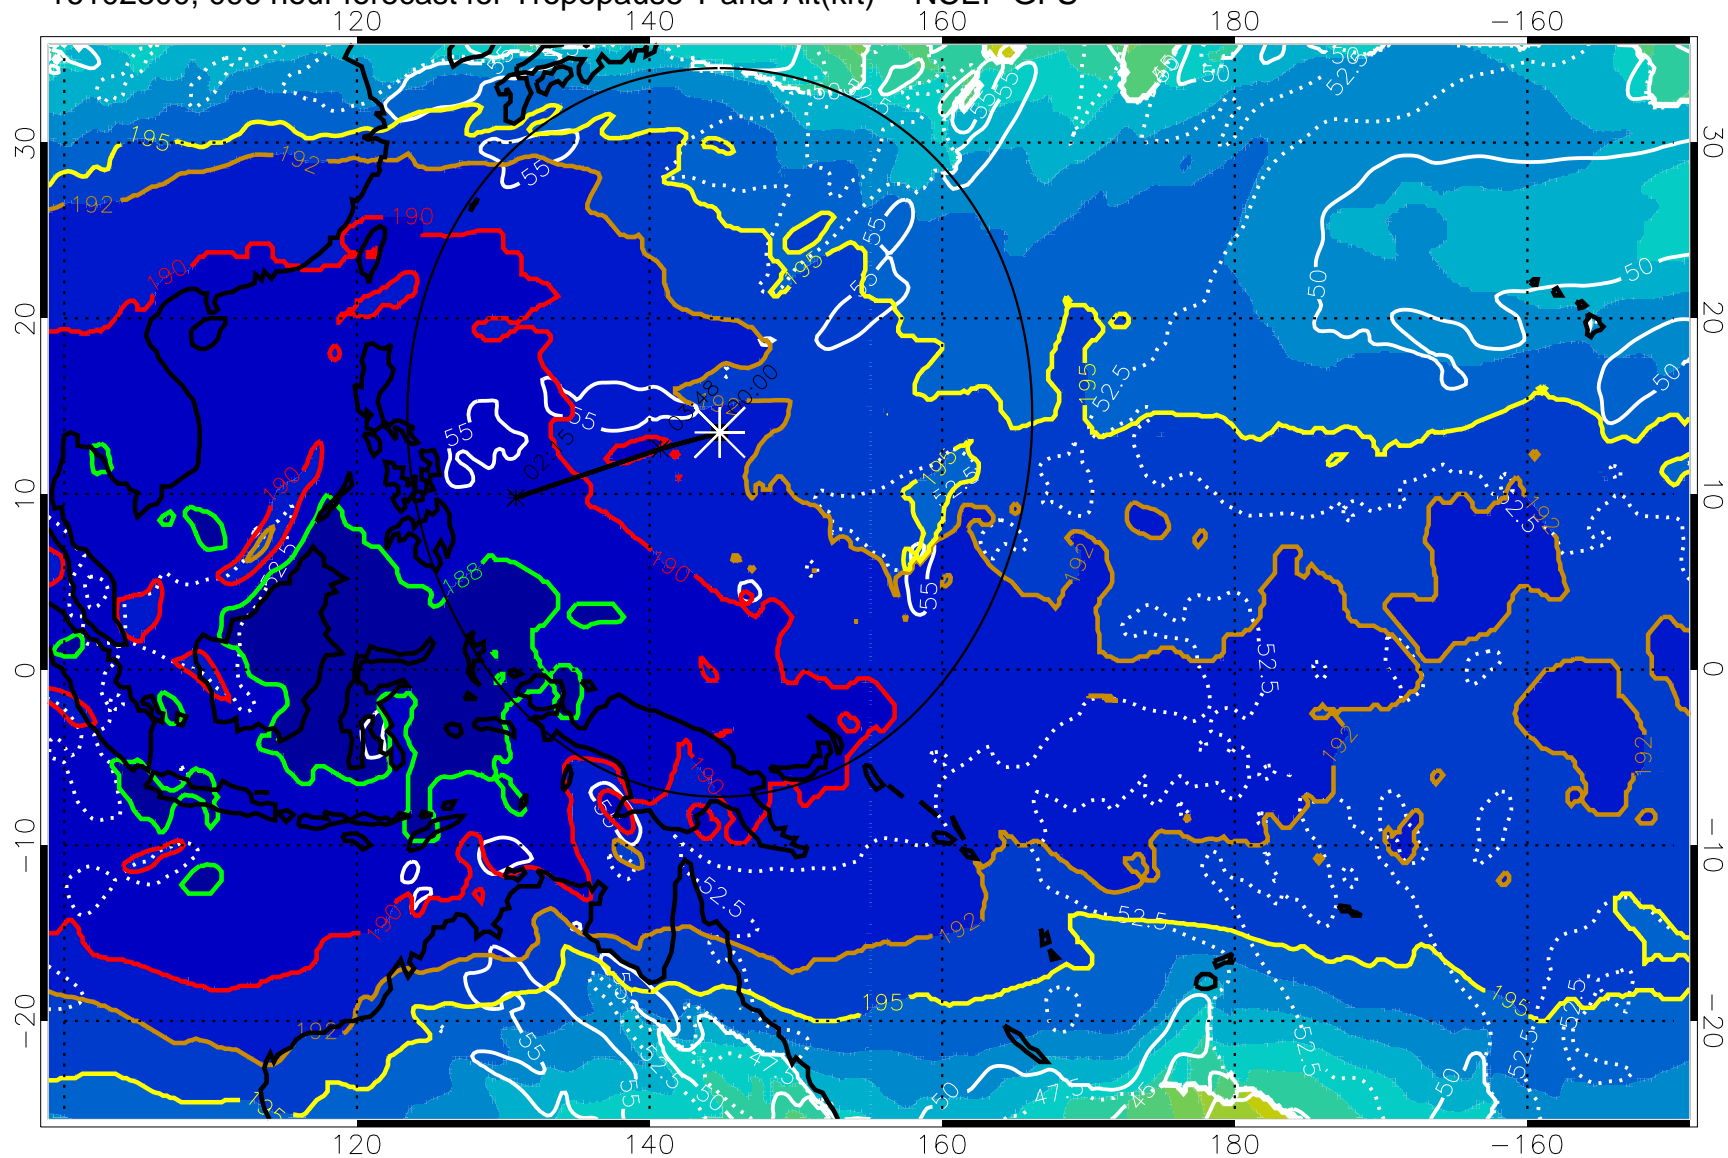

16102212, 084 hour forecast for Tropopause T and Alt(kft) -- NCEP GFS

190 200 210 220 230

Tropopause T, K

Tropopause Altitude in kft (white)

192.5K Isotherm 195K Isotherm
187.5K Isotherm 190K Isotherm

Range ring of 2304 km

16102300, 096 hour forecast for Tropopause T and Alt(kft) -- NCEP GFS

190 200 210 220 230

Tropopause T, K

Tropopause Altitude in kft (white)

192.5K Isotherm 195K Isotherm
187.5K Isotherm 190K Isotherm

Range ring of 2304 km