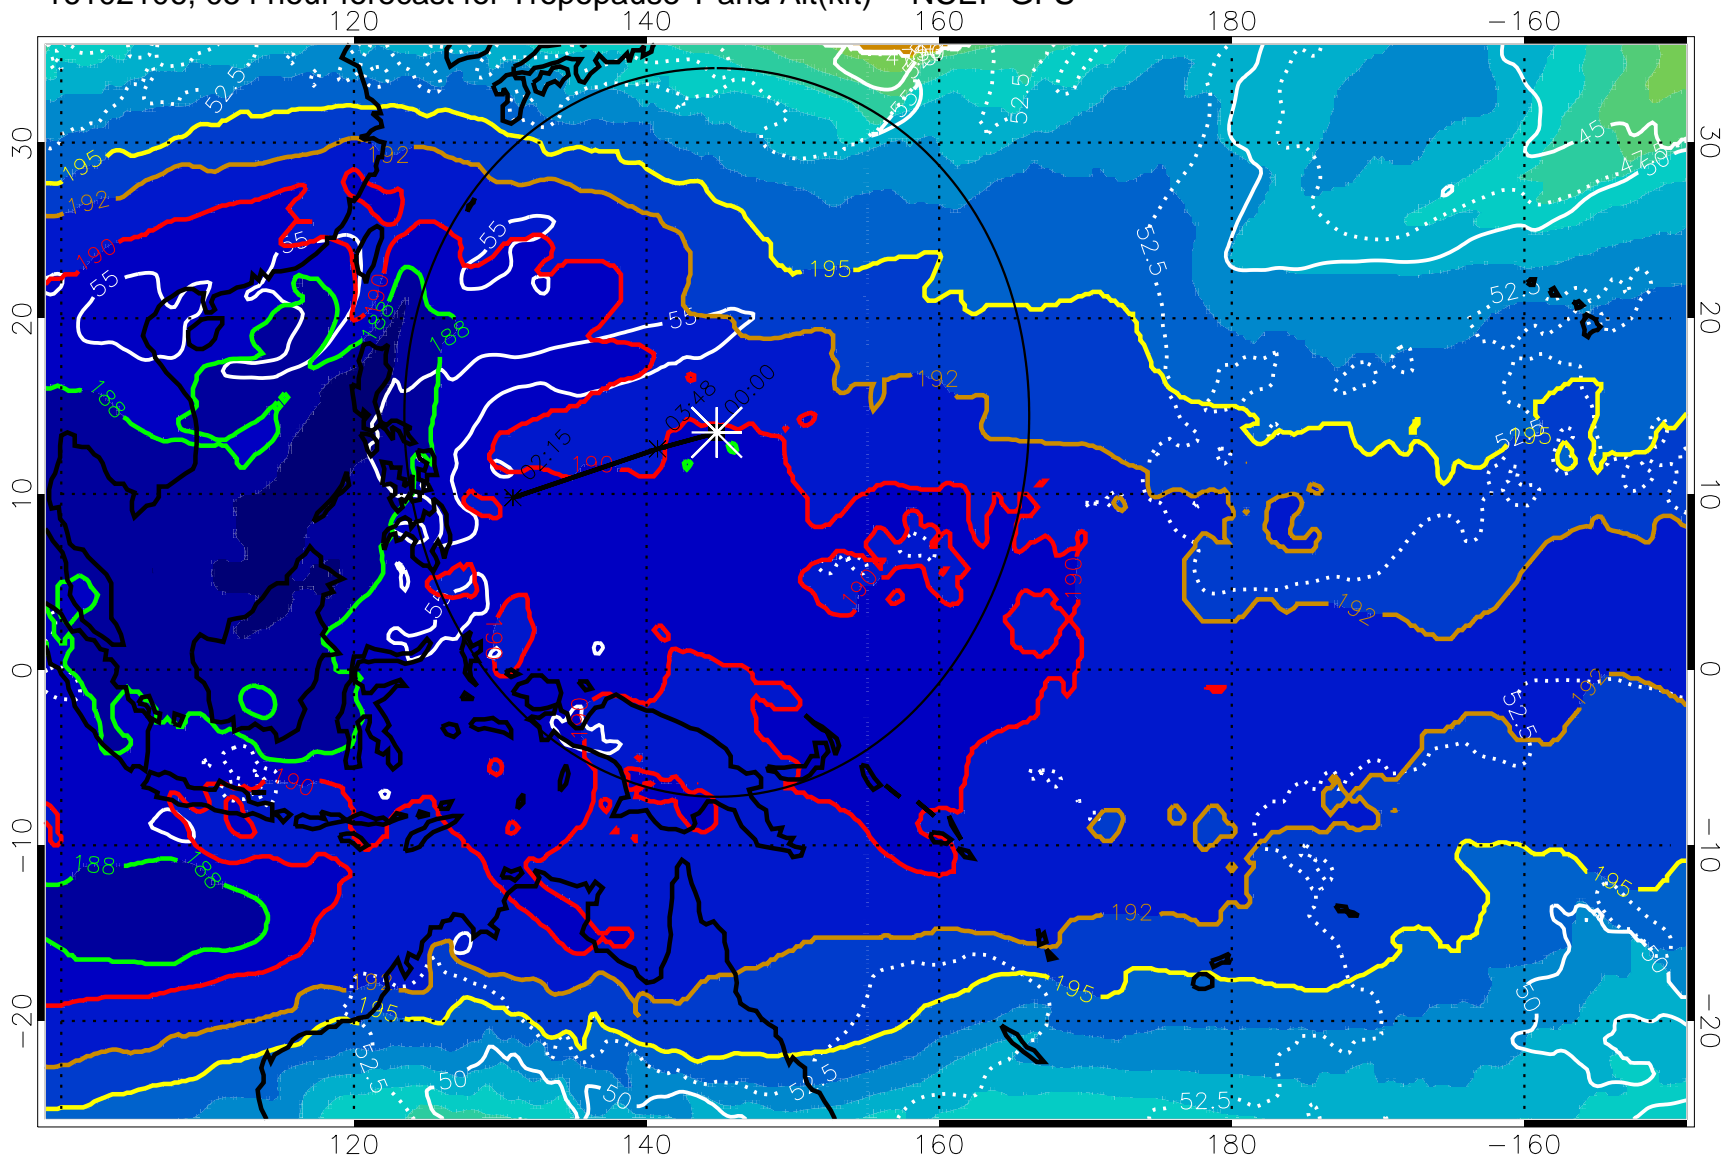

16102100, 048 hour forecast for Tropopause T and Alt(kft) -- NCEP GFS

190 200 210 220 230
Tropopause T, K

Tropopause Altitude in kft (white)

192.5K Isotherm 195K Isotherm
187.5K Isotherm 190K Isotherm

Range ring of 2304 km

16102106, 054 hour forecast for Tropopause T and Alt(kft) -- NCEP GFS

190 200 210 220 230
Tropopause T, K

Tropopause Altitude in kft (white)

192.5K Isotherm 195K Isotherm
187.5K Isotherm 190K Isotherm

Range ring of 2304 km