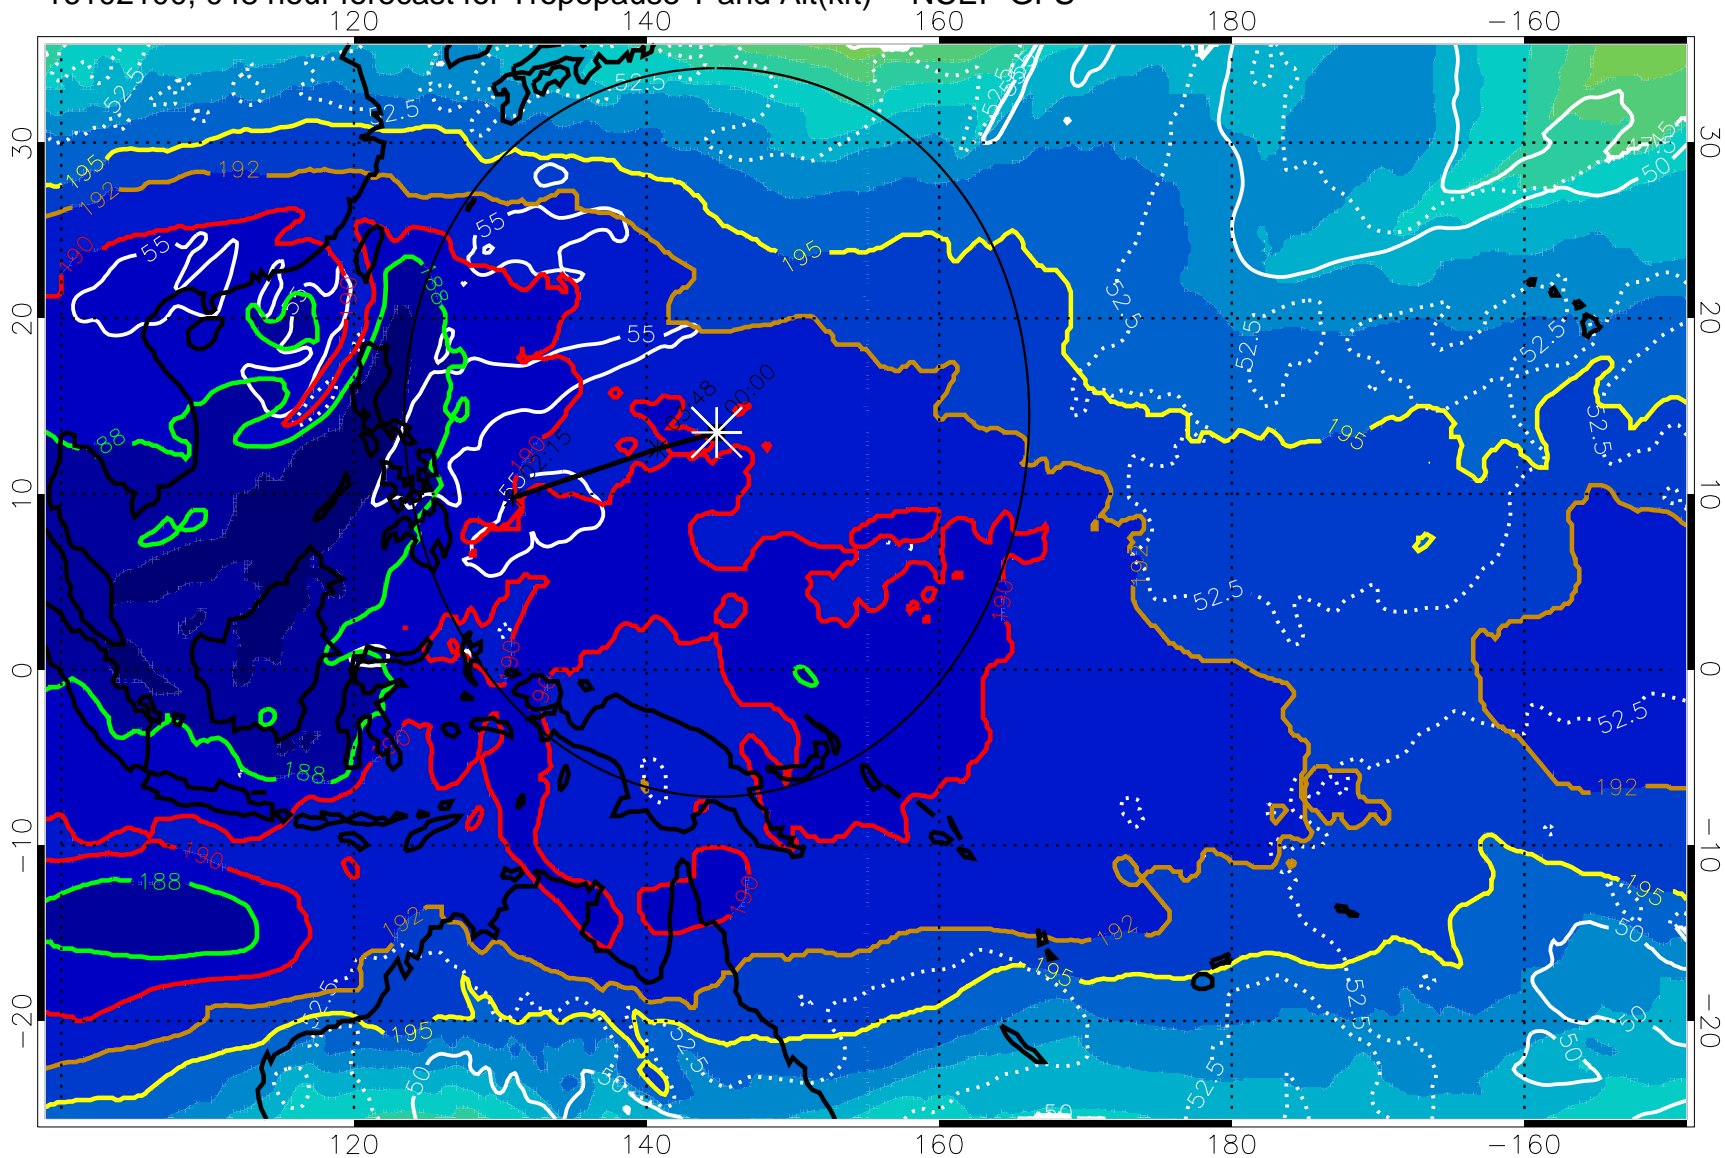

16102018, 042 hour forecast for Tropopause T and Alt(kft) -- NCEP GFS

190 200 210 220 230
Tropopause T, K

Tropopause Altitude in kft (white)

192.5K Isotherm 195K Isotherm
187.5K Isotherm 190K Isotherm

Range ring of 2304 km

16102100, 048 hour forecast for Tropopause T and Alt(kft) -- NCEP GFS

190 200 210 220 230
Tropopause T, K

Tropopause Altitude in kft (white)

192.5K Isotherm 195K Isotherm
187.5K Isotherm 190K Isotherm

Range ring of 2304 km