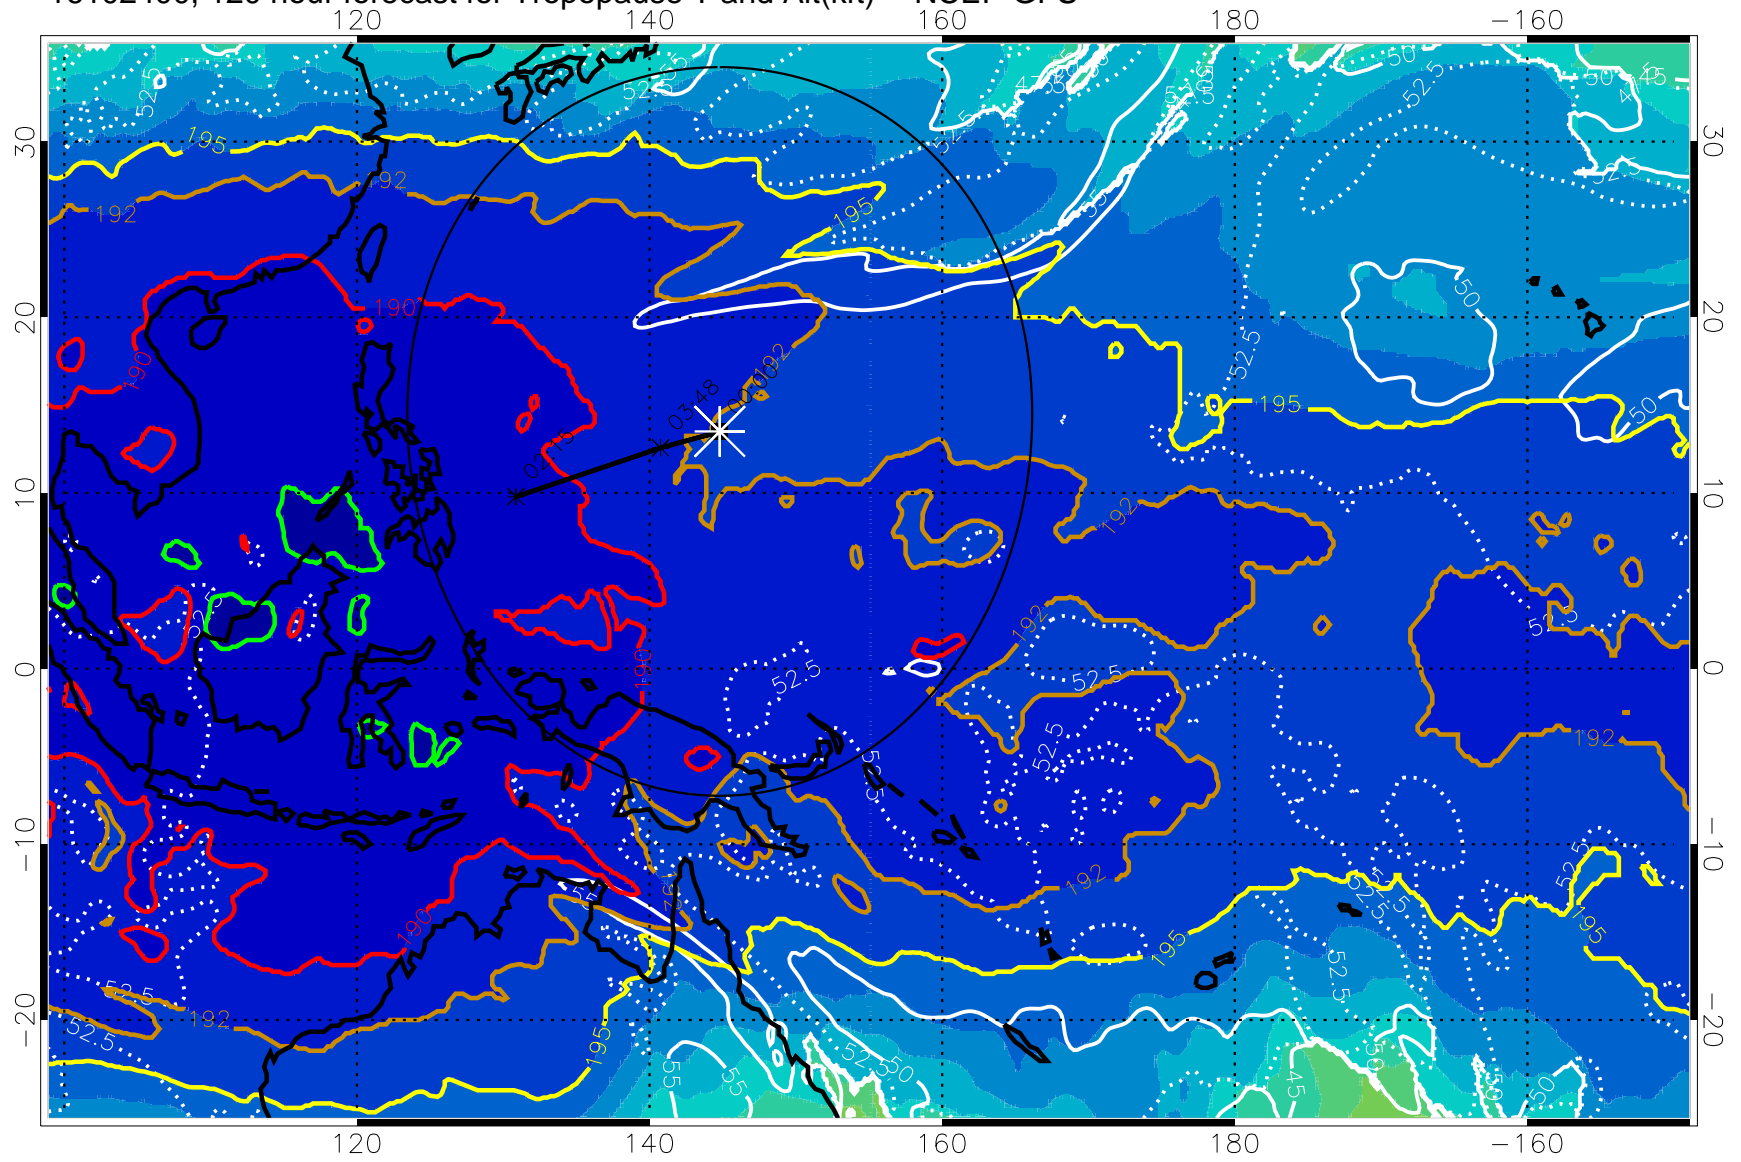

16102318, 114 hour forecast for Tropopause T and Alt(kft) -- NCEP GFS

190 200 210 220 230
Tropopause T, K

Tropopause Altitude in kft (white)

192.5K Isotherm 195K Isotherm
187.5K Isotherm 190K Isotherm

Range ring of 2304 km

16102400, 120 hour forecast for Tropopause T and Alt(kft) -- NCEP GFS

190 200 210 220 230

Tropopause T, K

Tropopause Altitude in kft (white)

192.5K Isotherm 195K Isotherm
187.5K Isotherm 190K Isotherm

Range ring of 2304 km