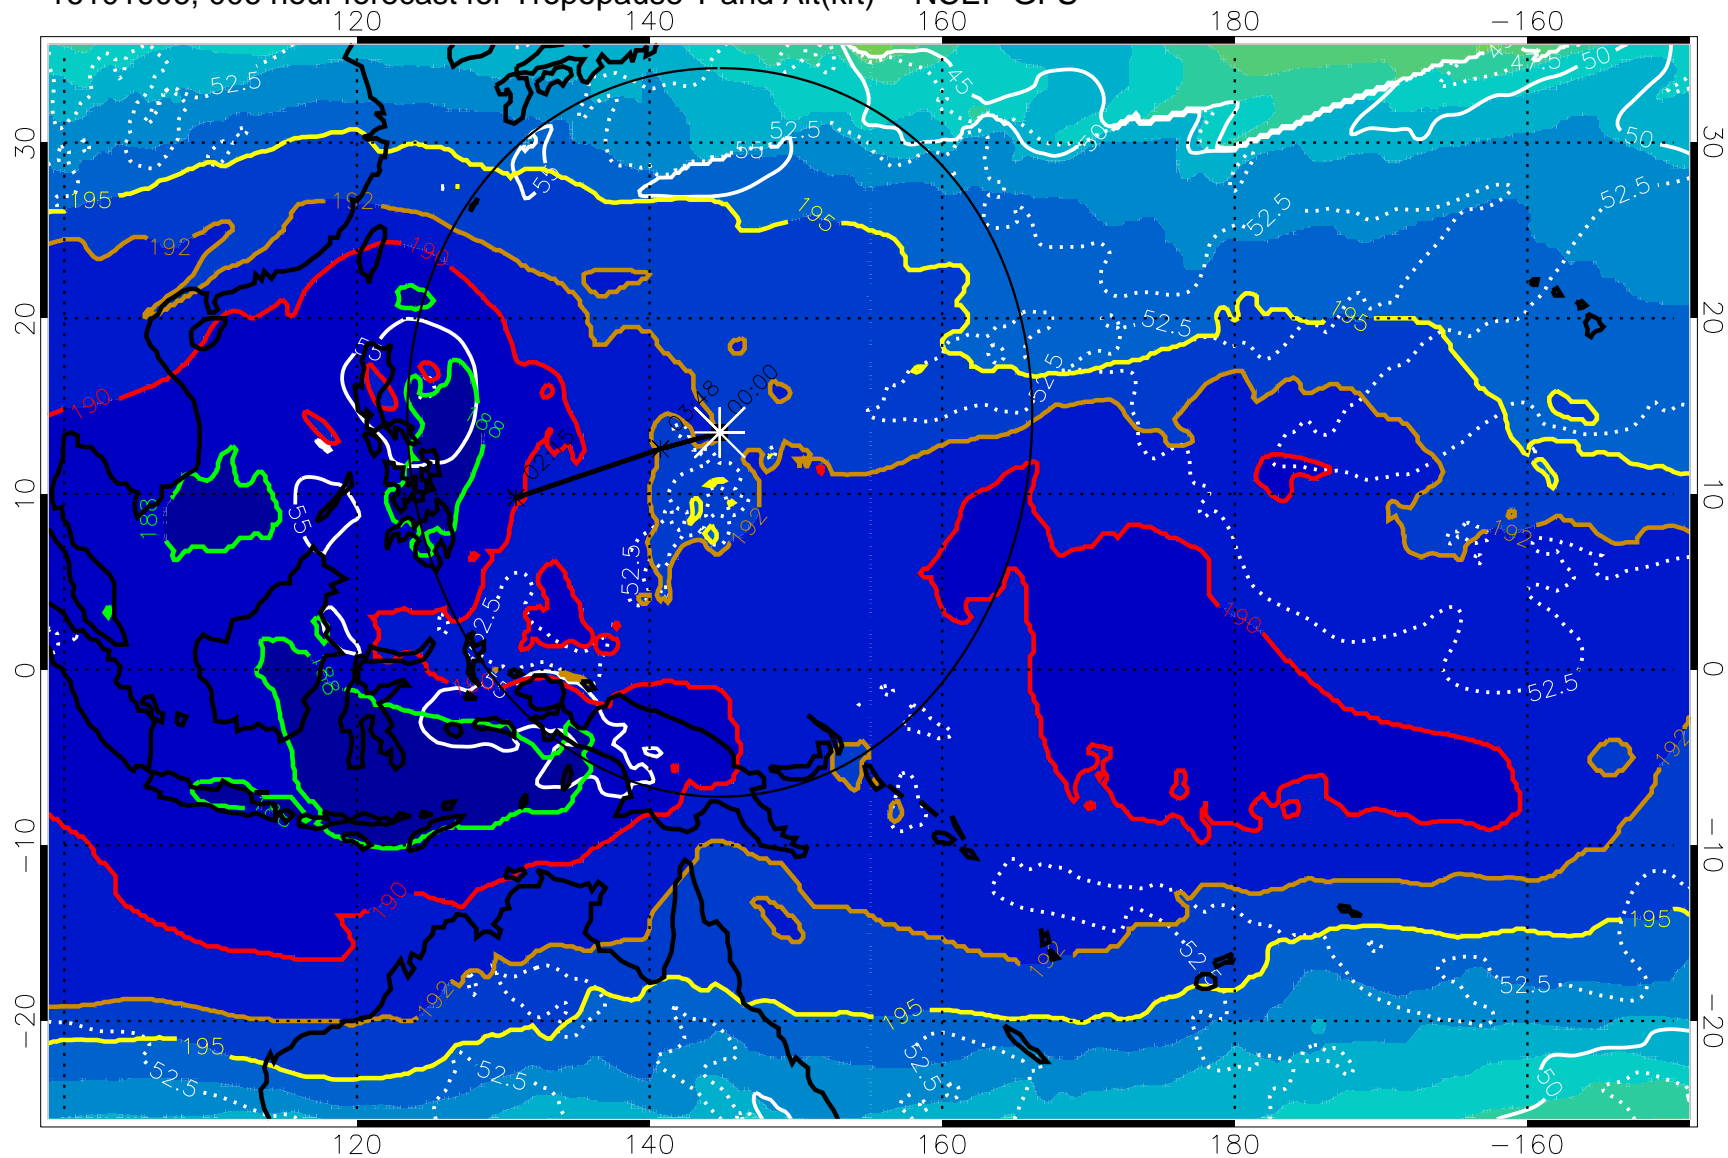

16101906, 006 hour forecast for Tropopause T and Alt(kft) -- NCEP GFS

190 200 210 220 230
Tropopause T, K

Tropopause Altitude in kft (white)

192.5K Isotherm 195K Isotherm
187.5K Isotherm 190K Isotherm

Range ring of 2304 km

16101912, 012 hour forecast for Tropopause T and Alt(kft) -- NCEP GFS

190 200 210 220 230
Tropopause T, K

Tropopause Altitude in kft (white)

192.5K Isotherm 195K Isotherm
187.5K Isotherm 190K Isotherm

Range ring of 2304 km