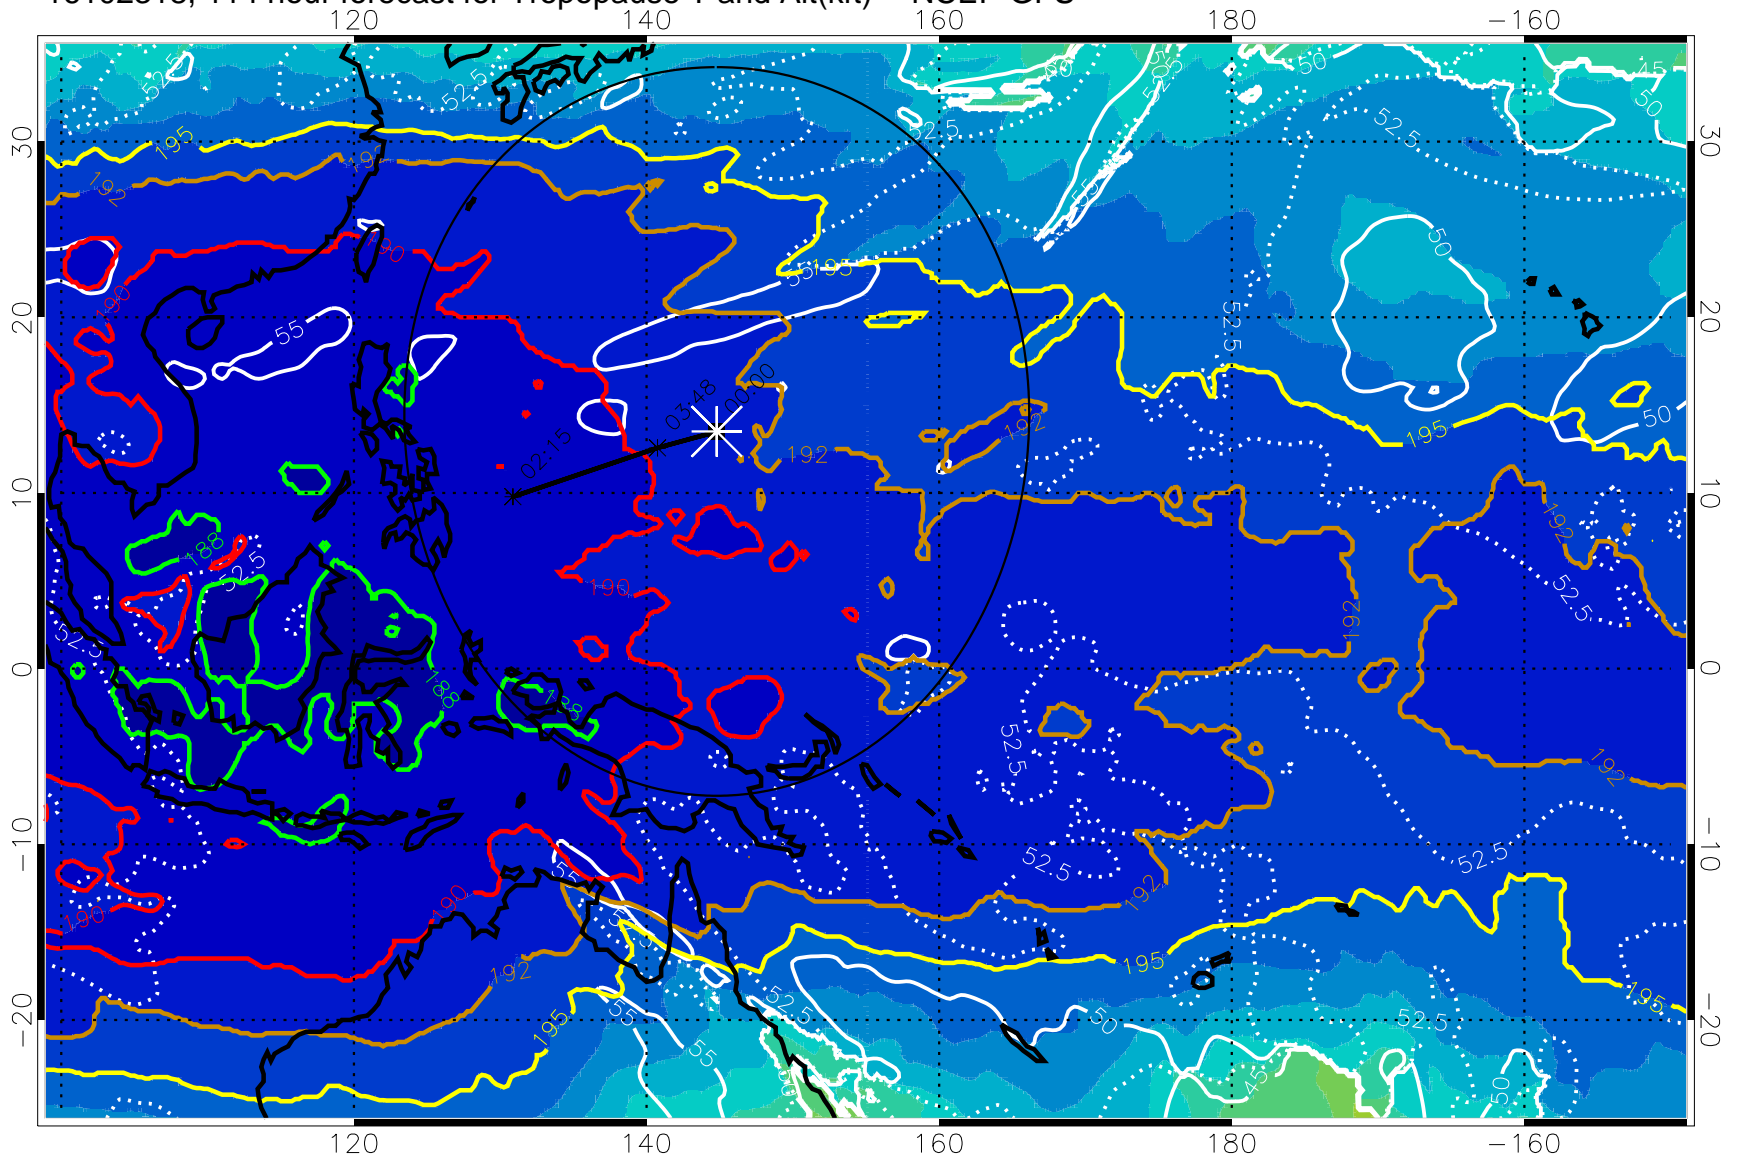

16102312, 108 hour forecast for Tropopause T and Alt(kft) -- NCEP GFS

190 200 210 220 230

Tropopause T, K

Tropopause Altitude in kft (white)

192.5K Isotherm 195K Isotherm

187.5K Isotherm 190K Isotherm

Range ring of 2304 km

16102318, 114 hour forecast for Tropopause T and Alt(kft) -- NCEP GFS

190 200 210 220 230
Tropopause T, K

Tropopause Altitude in kft (white)

192.5K Isotherm 195K Isotherm
187.5K Isotherm 190K Isotherm

Range ring of 2304 km