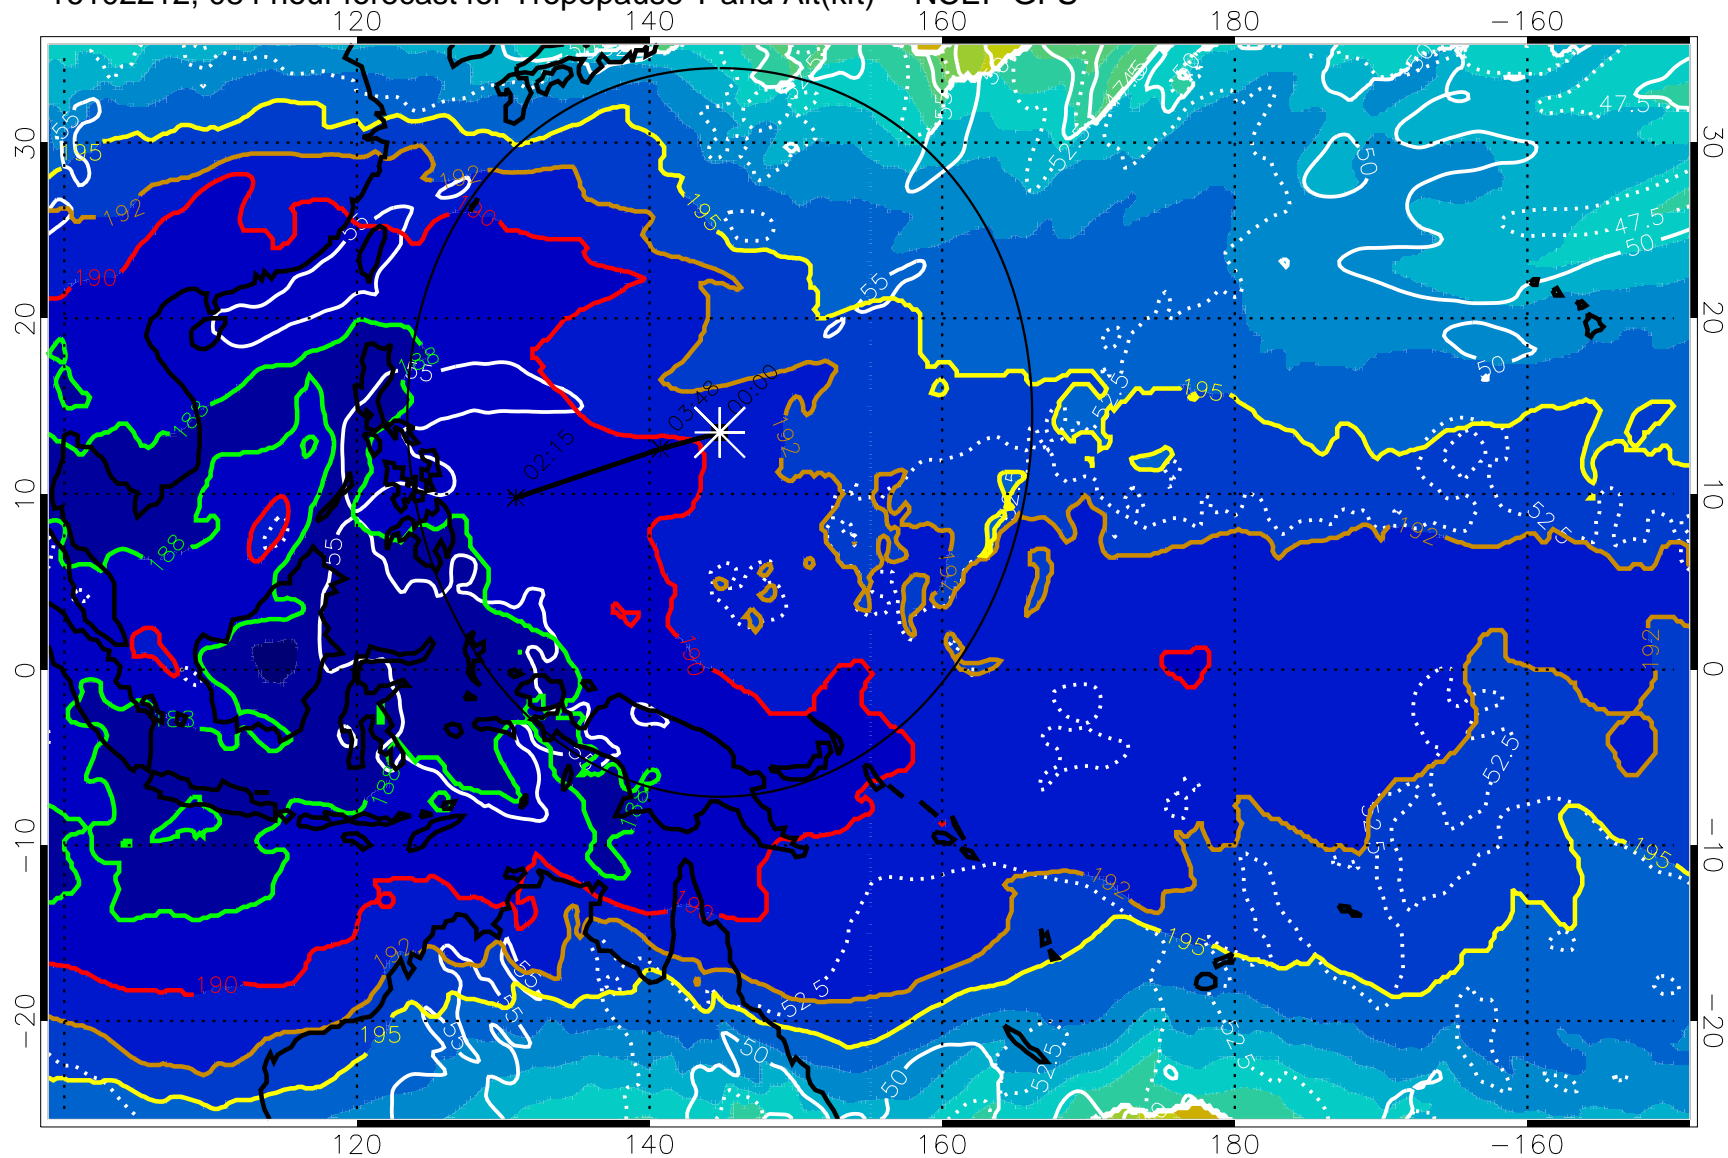

16102206, 078 hour forecast for Tropopause T and Alt(kft) -- NCEP GFS

190 200 210 220 230

Tropopause T, K

Tropopause Altitude in kft (white)

192.5K Isotherm 195K Isotherm

187.5K Isotherm 190K Isotherm

Range ring of 2304 km

16102212, 084 hour forecast for Tropopause T and Alt(kft) -- NCEP GFS

190 200 210 220 230

Tropopause T, K

Tropopause Altitude in kft (white)

192.5K Isotherm 195K Isotherm
187.5K Isotherm 190K Isotherm

Range ring of 2304 km