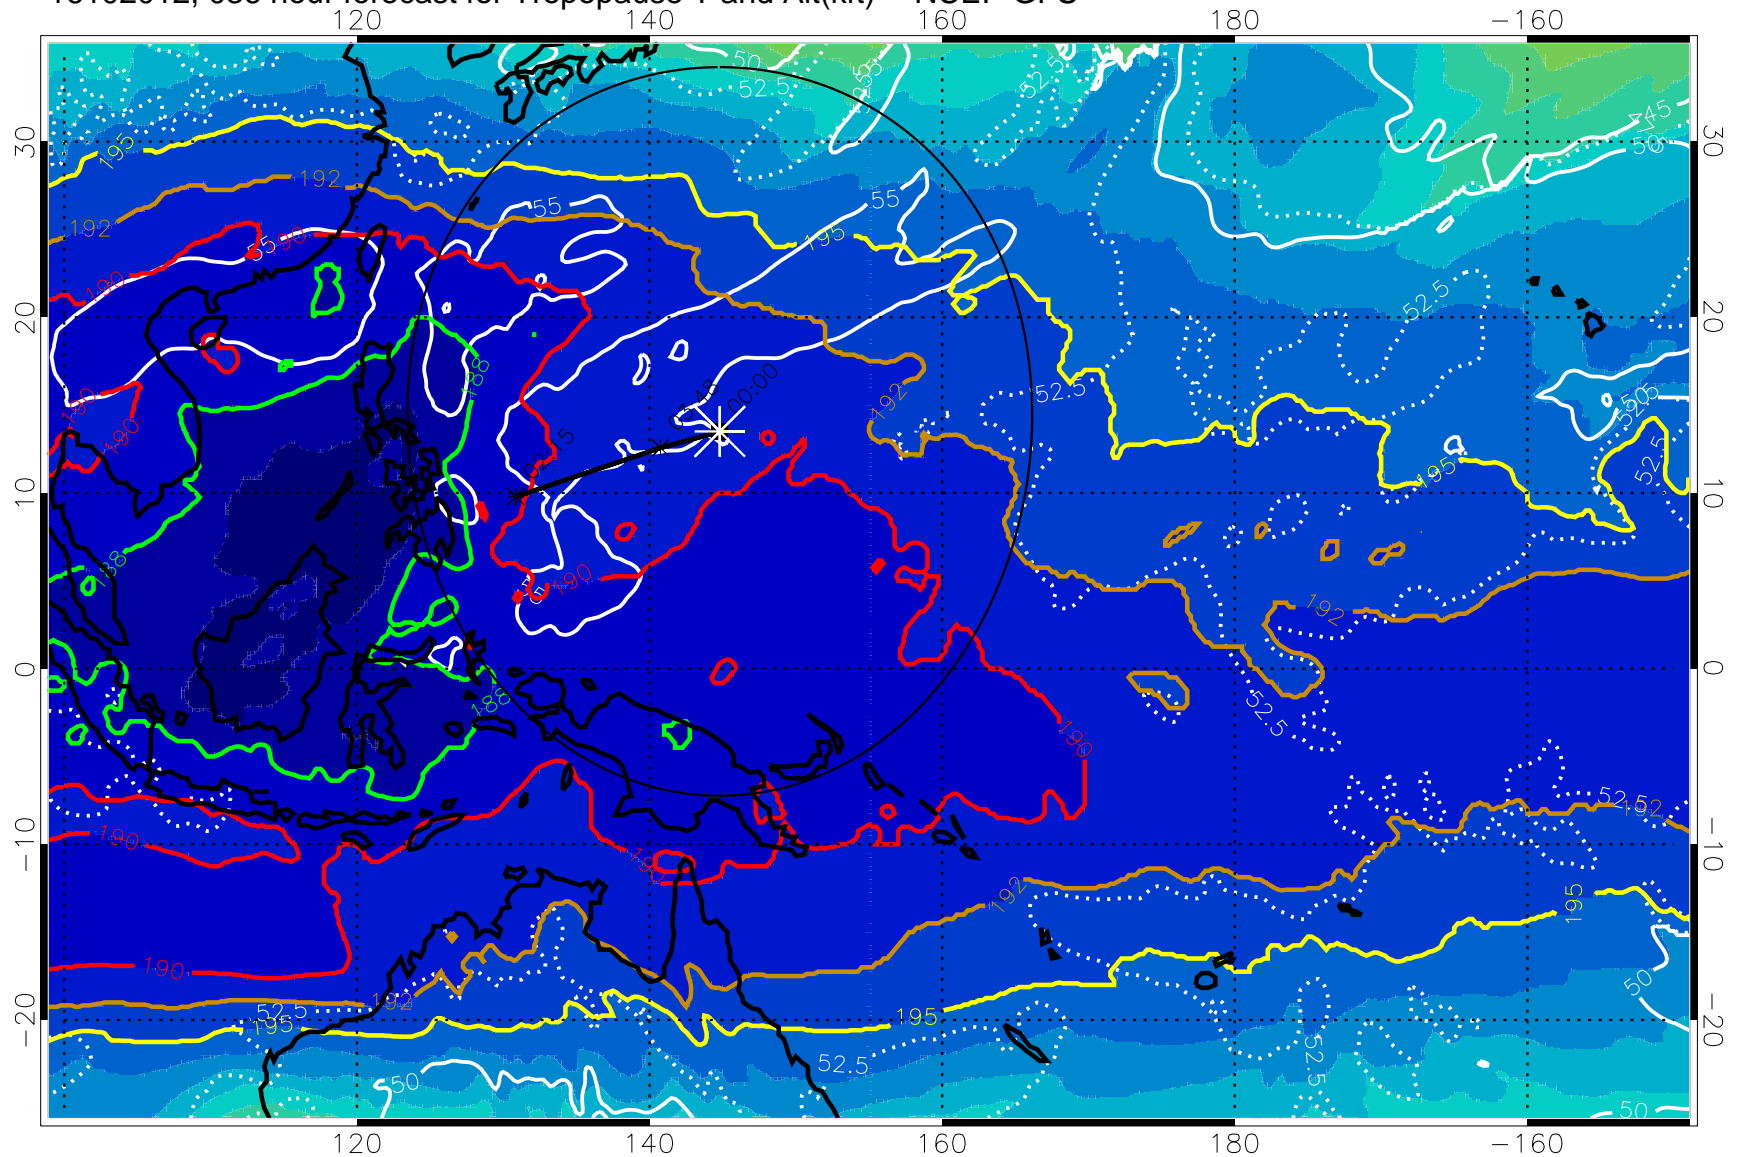

16102012, 036 hour forecast for Tropopause T and Alt(kft) -- NCEP GFS

190 200 210 220 230

Tropopause T, K

Tropopause Altitude in kft (white)

192.5K Isotherm 195K Isotherm

187.5K Isotherm 190K Isotherm

Range ring of 2304 km