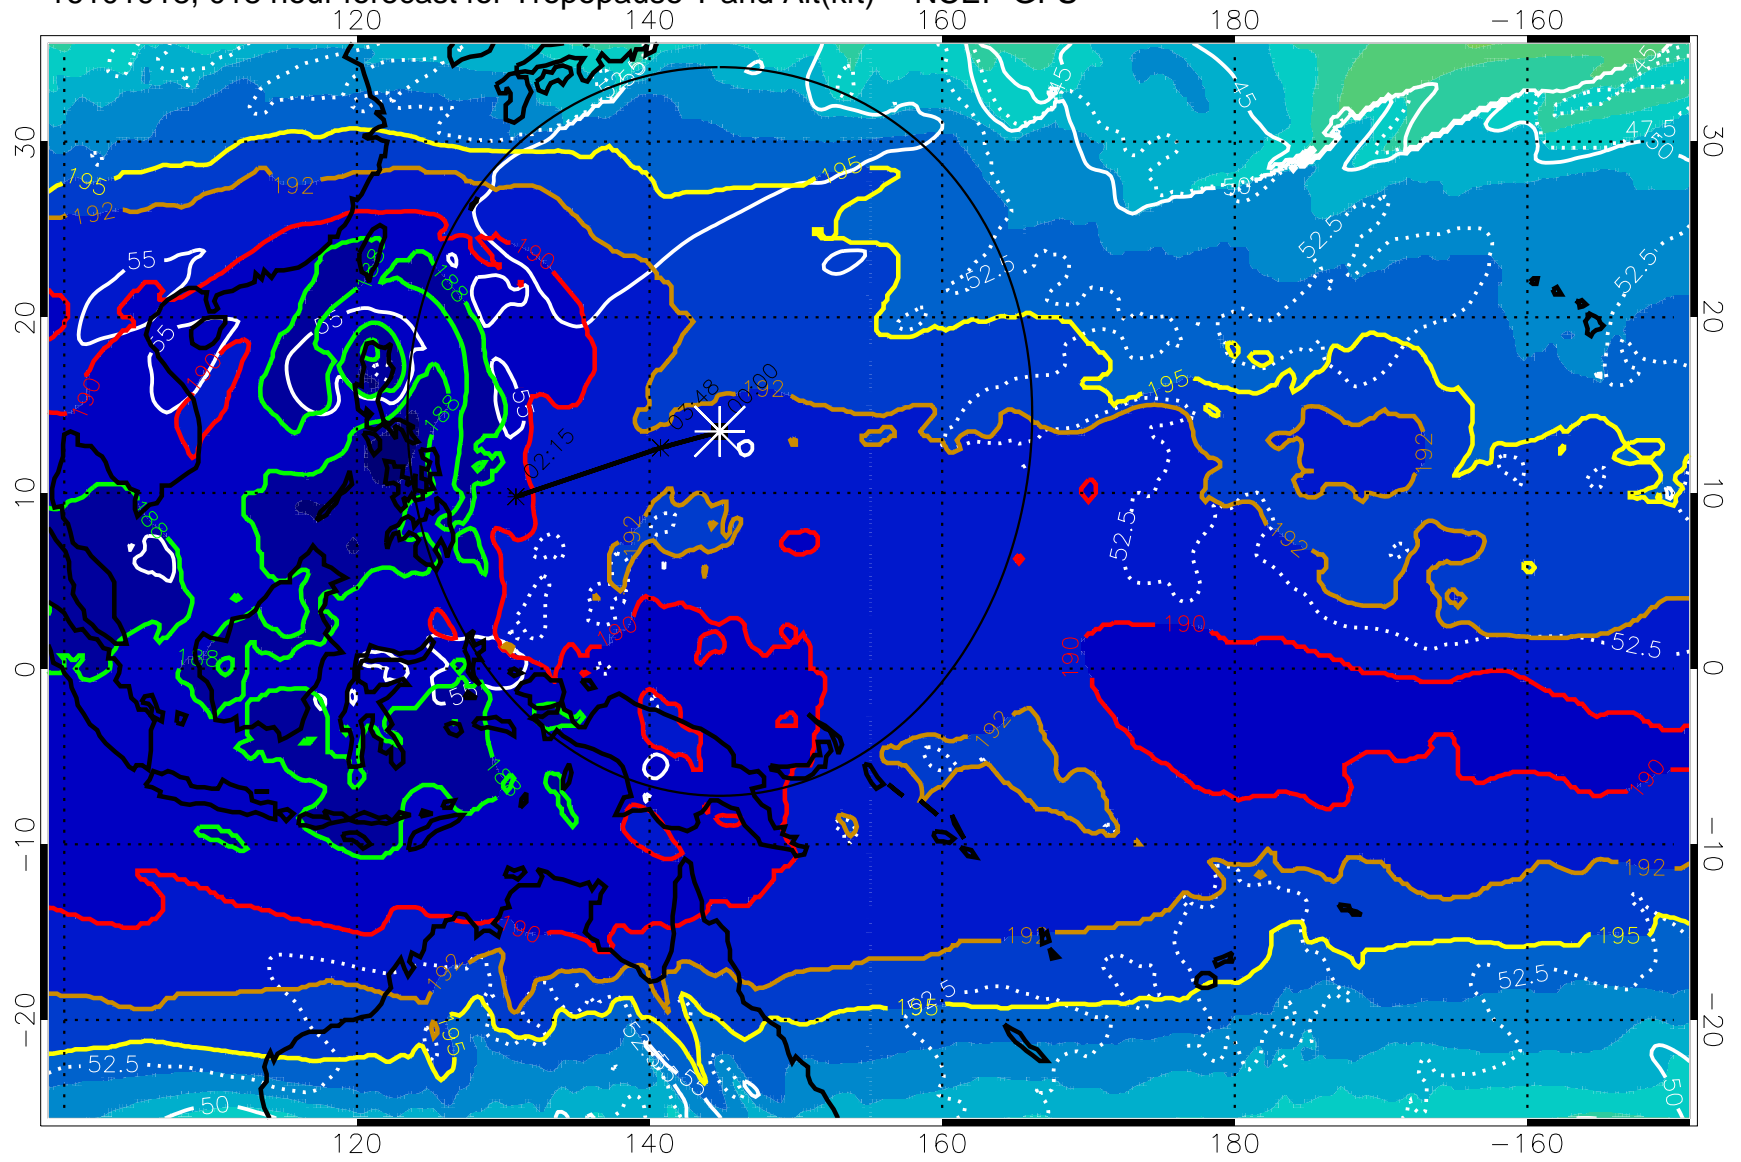

16101918, 018 hour forecast for Tropopause T and Alt(kft) -- NCEP GFS

190   200   210   220   230
Tropopause T, K

Tropopause Altitude in kft (white)

192.5K Isotherm   195K Isotherm
187.5K Isotherm   190K Isotherm

Range ring of 2304 km