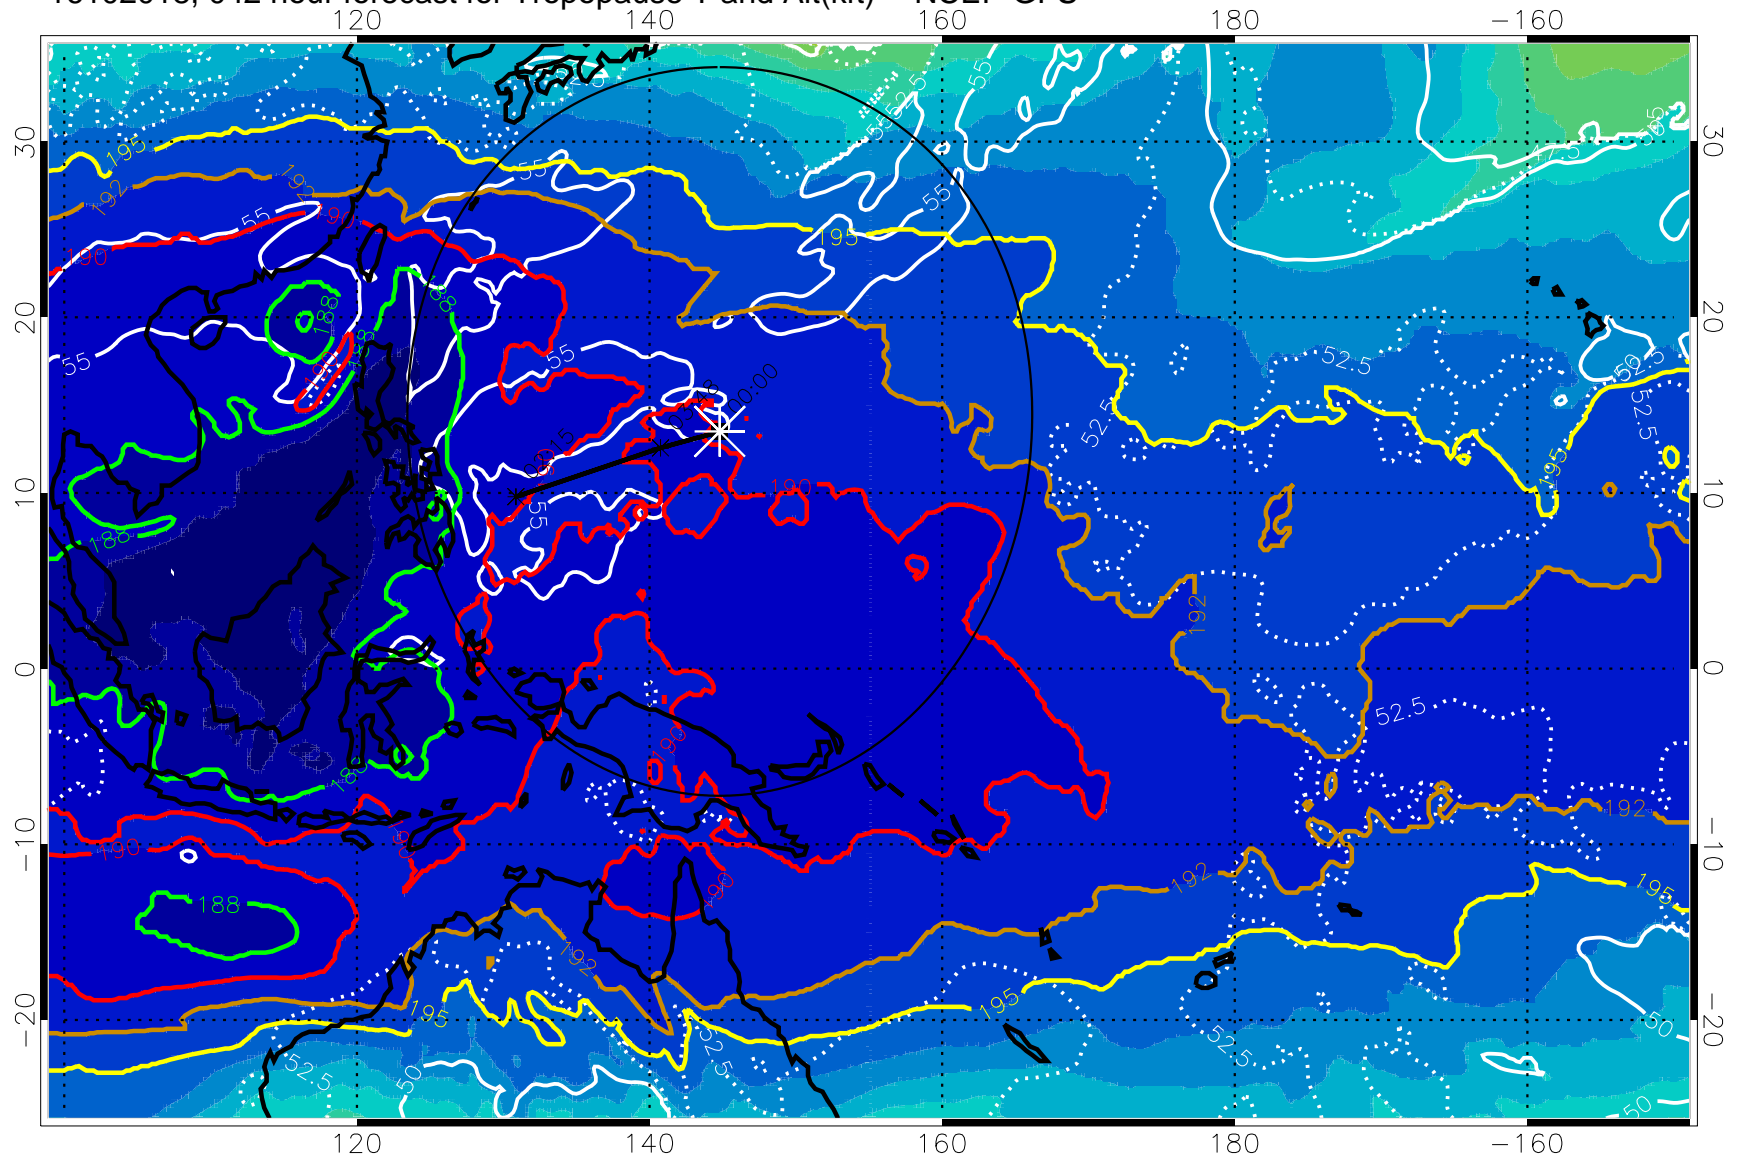

16102012, 036 hour forecast for Tropopause T and Alt(kft) -- NCEP GFS

190 200 210 220 230

Tropopause T, K

Tropopause Altitude in kft (white)

192.5K Isotherm 195K Isotherm

187.5K Isotherm 190K Isotherm

Range ring of 2304 km

16102018, 042 hour forecast for Tropopause T and Alt(kft) -- NCEP GFS

190 200 210 220 230
Tropopause T, K

Tropopause Altitude in kft (white)

192.5K Isotherm 195K Isotherm
187.5K Isotherm 190K Isotherm

Range ring of 2304 km