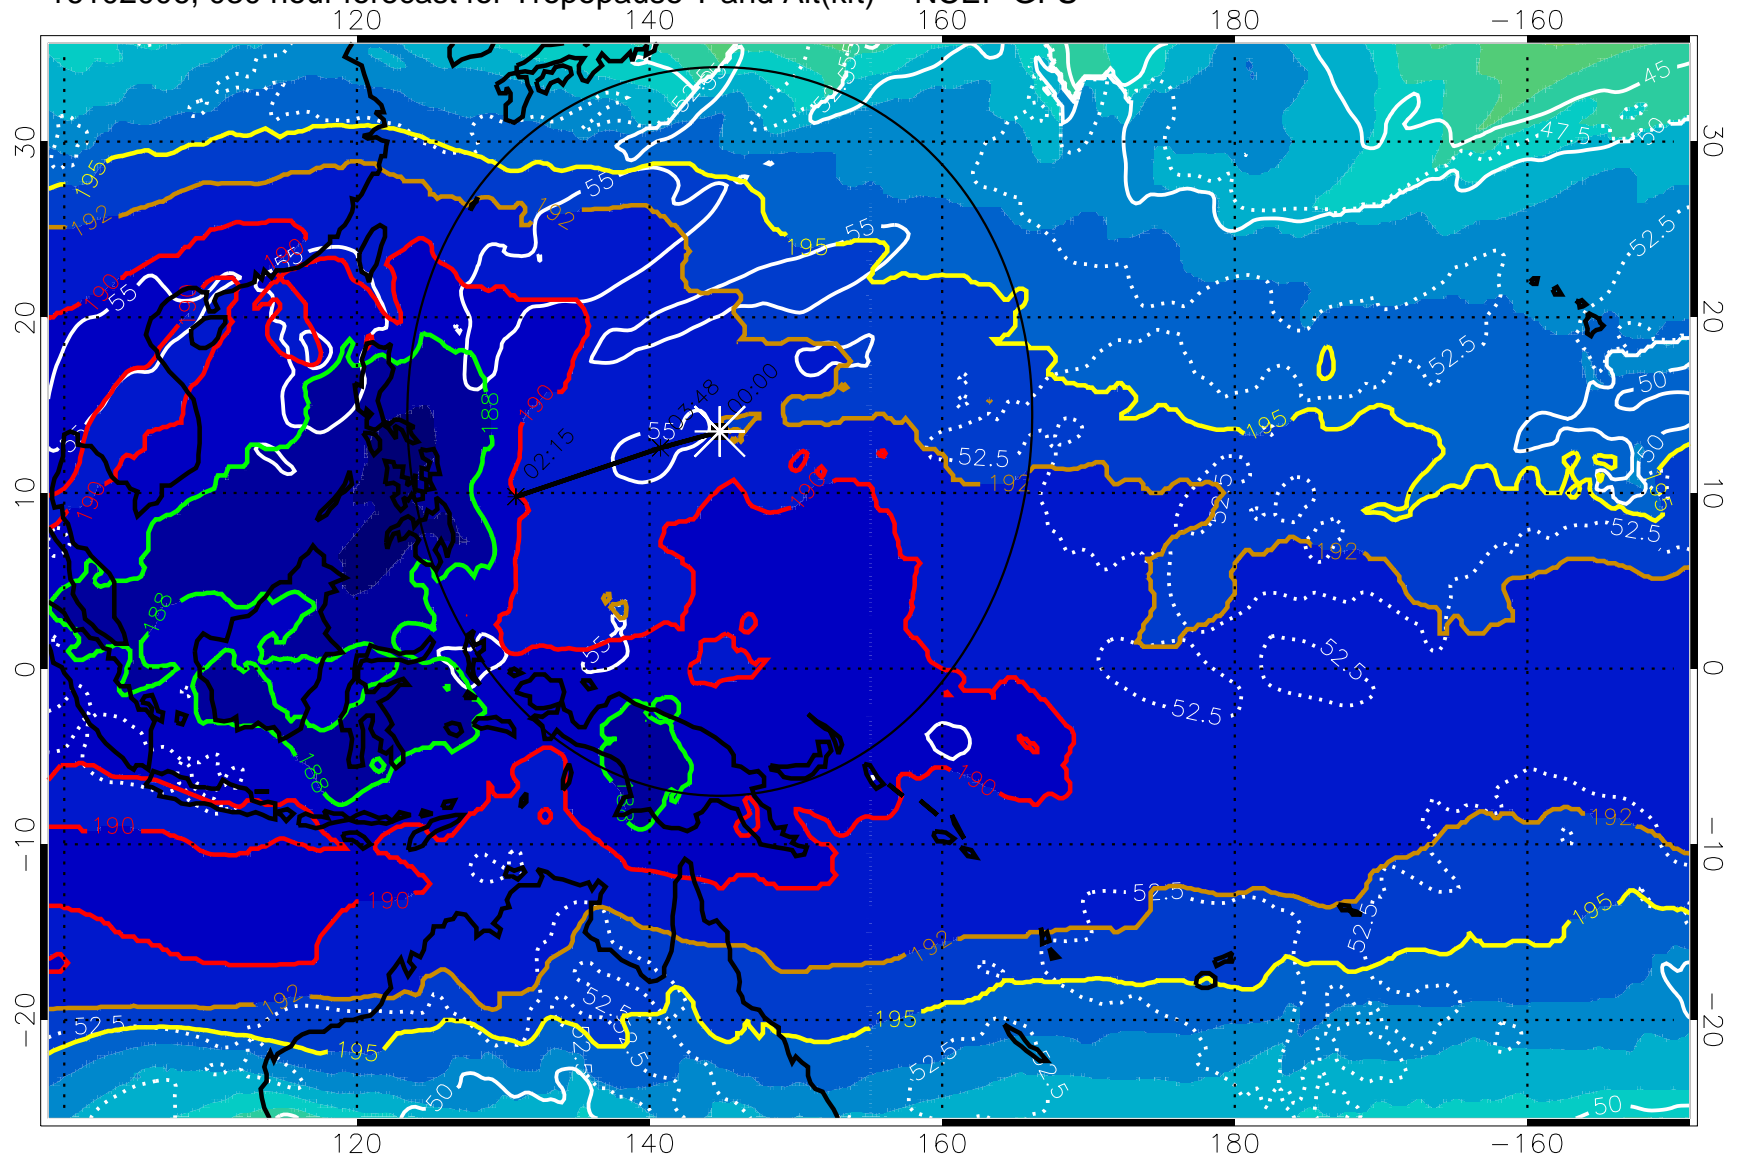

16102006, 030 hour forecast for Tropopause T and Alt(kft) -- NCEP GFS

190 200 210 220 230
Tropopause T, K

Tropopause Altitude in kft (white)

192.5K Isotherm 195K Isotherm
187.5K Isotherm 190K Isotherm

Range ring of 2304 km