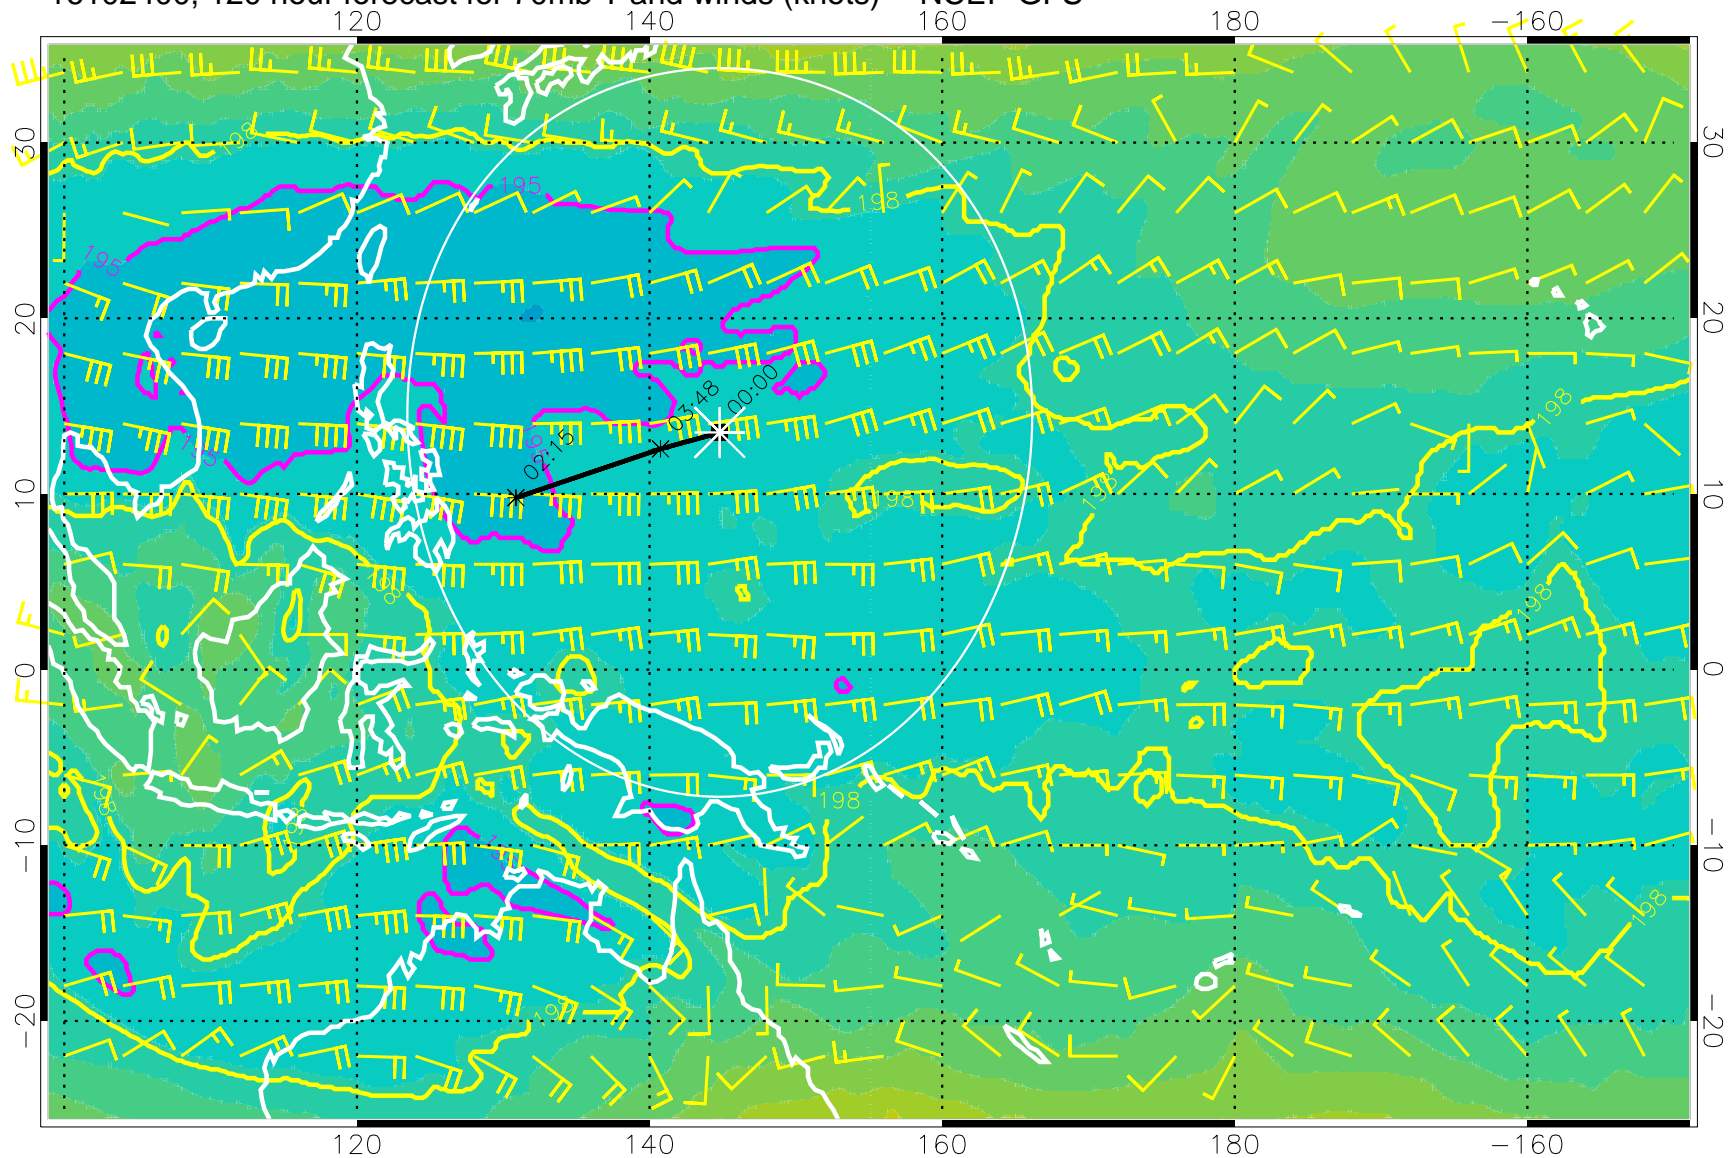

180 190 200 210 220

T, K

190K Isotherm 192.5K Isotherm  
195K Isotherm 197.5K Isotherm

Range ring of 2304 km

16102300, 096 hour forecast for 70mb T and winds (knots) -- NCEP GFS

180 190 200 210 220

T, K

190K Isotherm 192.5K Isotherm  
195K Isotherm 197.5K Isotherm

Range ring of 2304 km

16102306, 102 hour forecast for 70mb T and winds (knots) -- NCEP GFS

180 190 200 210 220

T, K

190K Isotherm 192.5K Isotherm  
195K Isotherm 197.5K Isotherm

Range ring of 2304 km

16102312, 108 hour forecast for 70mb T and winds (knots) -- NCEP GFS

180 190 200 210 220

T, K

190K Isotherm 192.5K Isotherm  
195K Isotherm 197.5K Isotherm

Range ring of 2304 km

16102318, 114 hour forecast for 70mb T and winds (knots) -- NCEP GFS

180 190 200 210 220

T, K

190K Isotherm 192.5K Isotherm  
195K Isotherm 197.5K Isotherm

Range ring of 2304 km

16102400, 120 hour forecast for 70mb T and winds (knots) -- NCEP GFS

180 190 200 210 220

T, K

190K Isotherm 192.5K Isotherm  
195K Isotherm 197.5K Isotherm

Range ring of 2304 km