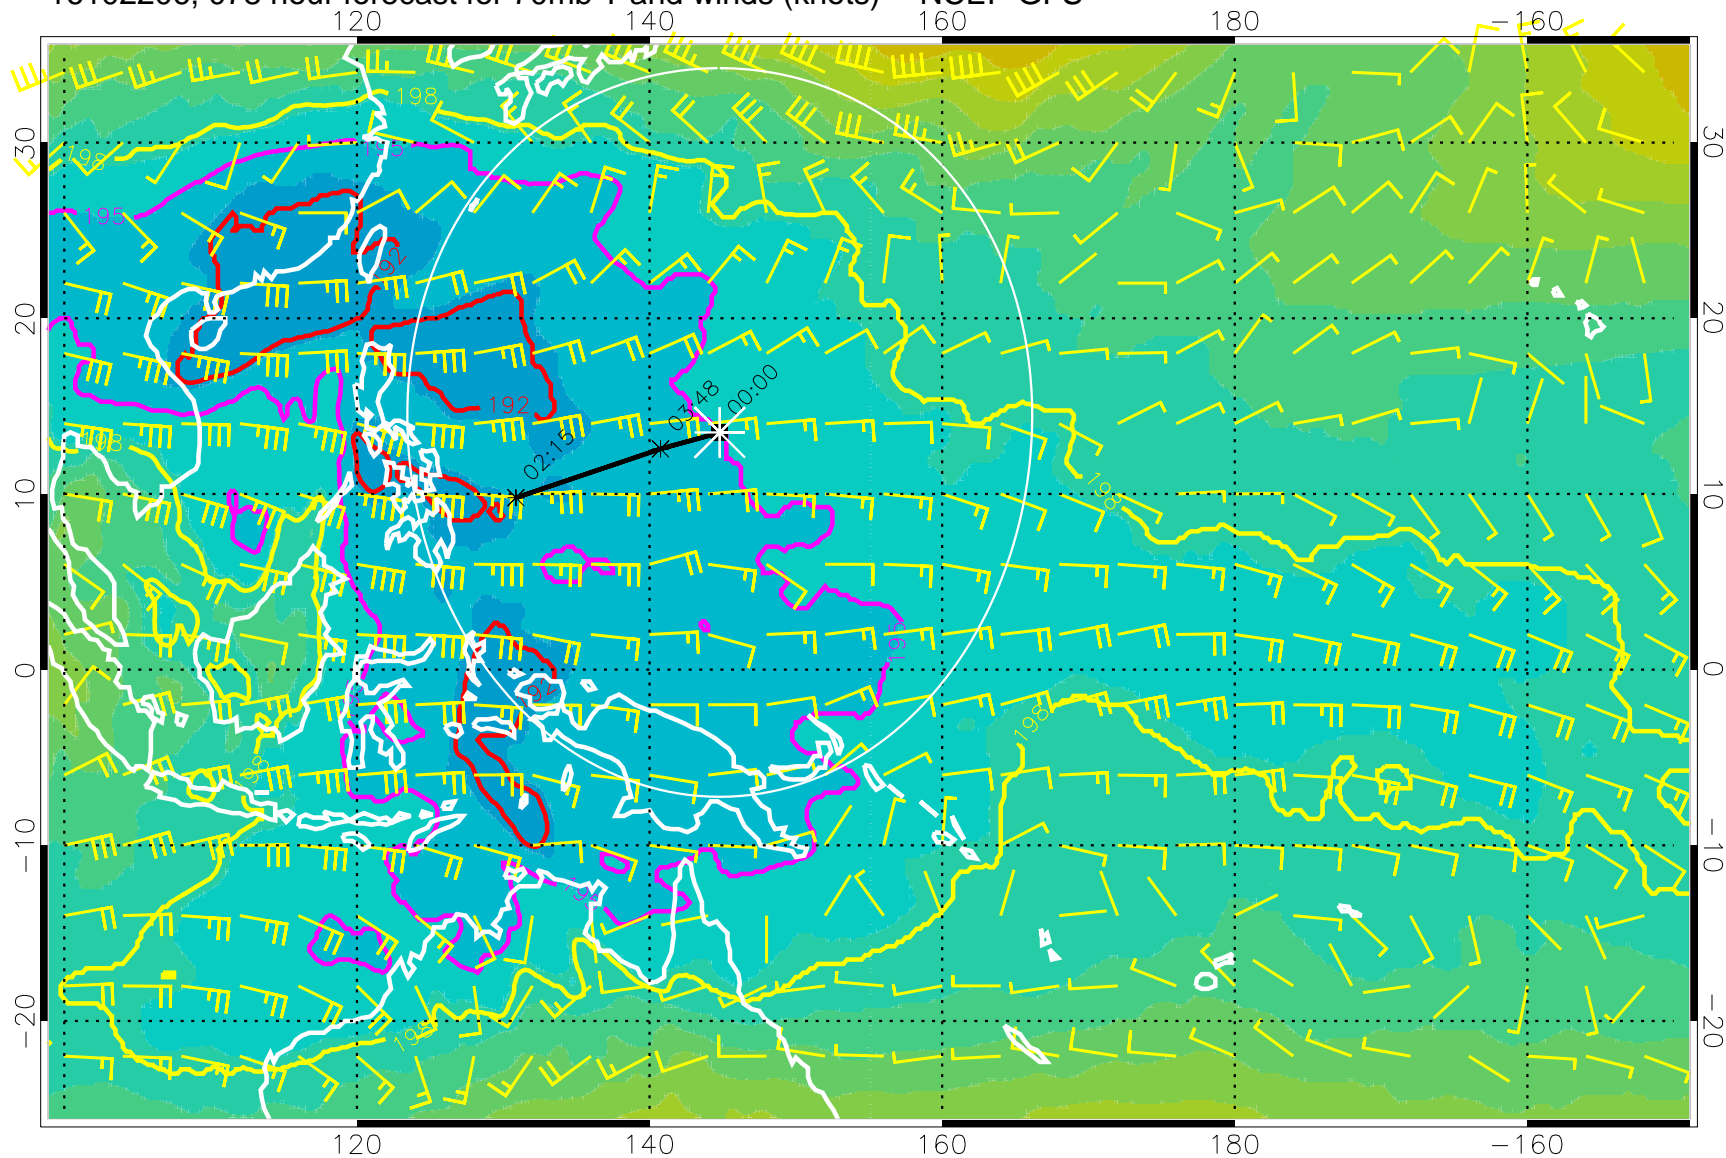

T, K

190K Isotherm 192.5K Isotherm  
195K Isotherm 197.5K Isotherm

Range ring of 2304 km

16102112, 060 hour forecast for 70mb T and winds (knots) -- NCEP GFS

180    190    200    210    220  
T, K

190K Isotherm    192.5K Isotherm  
195K Isotherm    197.5K Isotherm

Range ring of 2304 km

16102118, 066 hour forecast for 70mb T and winds (knots) -- NCEP GFS

180 190 200 210 220

T, K

190K Isotherm 192.5K Isotherm  
195K Isotherm 197.5K Isotherm

Range ring of 2304 km

16102200, 072 hour forecast for 70mb T and winds (knots) -- NCEP GFS

180 190 200 210 220  
T, K

190K Isotherm 192.5K Isotherm  
195K Isotherm 197.5K Isotherm

Range ring of 2304 km

16102206, 078 hour forecast for 70mb T and winds (knots) -- NCEP GFS

180 190 200 210 220

T, K

190K Isotherm 192.5K Isotherm  
195K Isotherm 197.5K Isotherm

Range ring of 2304 km

16102212, 084 hour forecast for 70mb T and winds (knots) -- NCEP GFS

180 190 200 210 220

T, K

190K Isotherm 192.5K Isotherm  
195K Isotherm 197.5K Isotherm

Range ring of 2304 km

16102218, 090 hour forecast for 70mb T and winds (knots) -- NCEP GFS