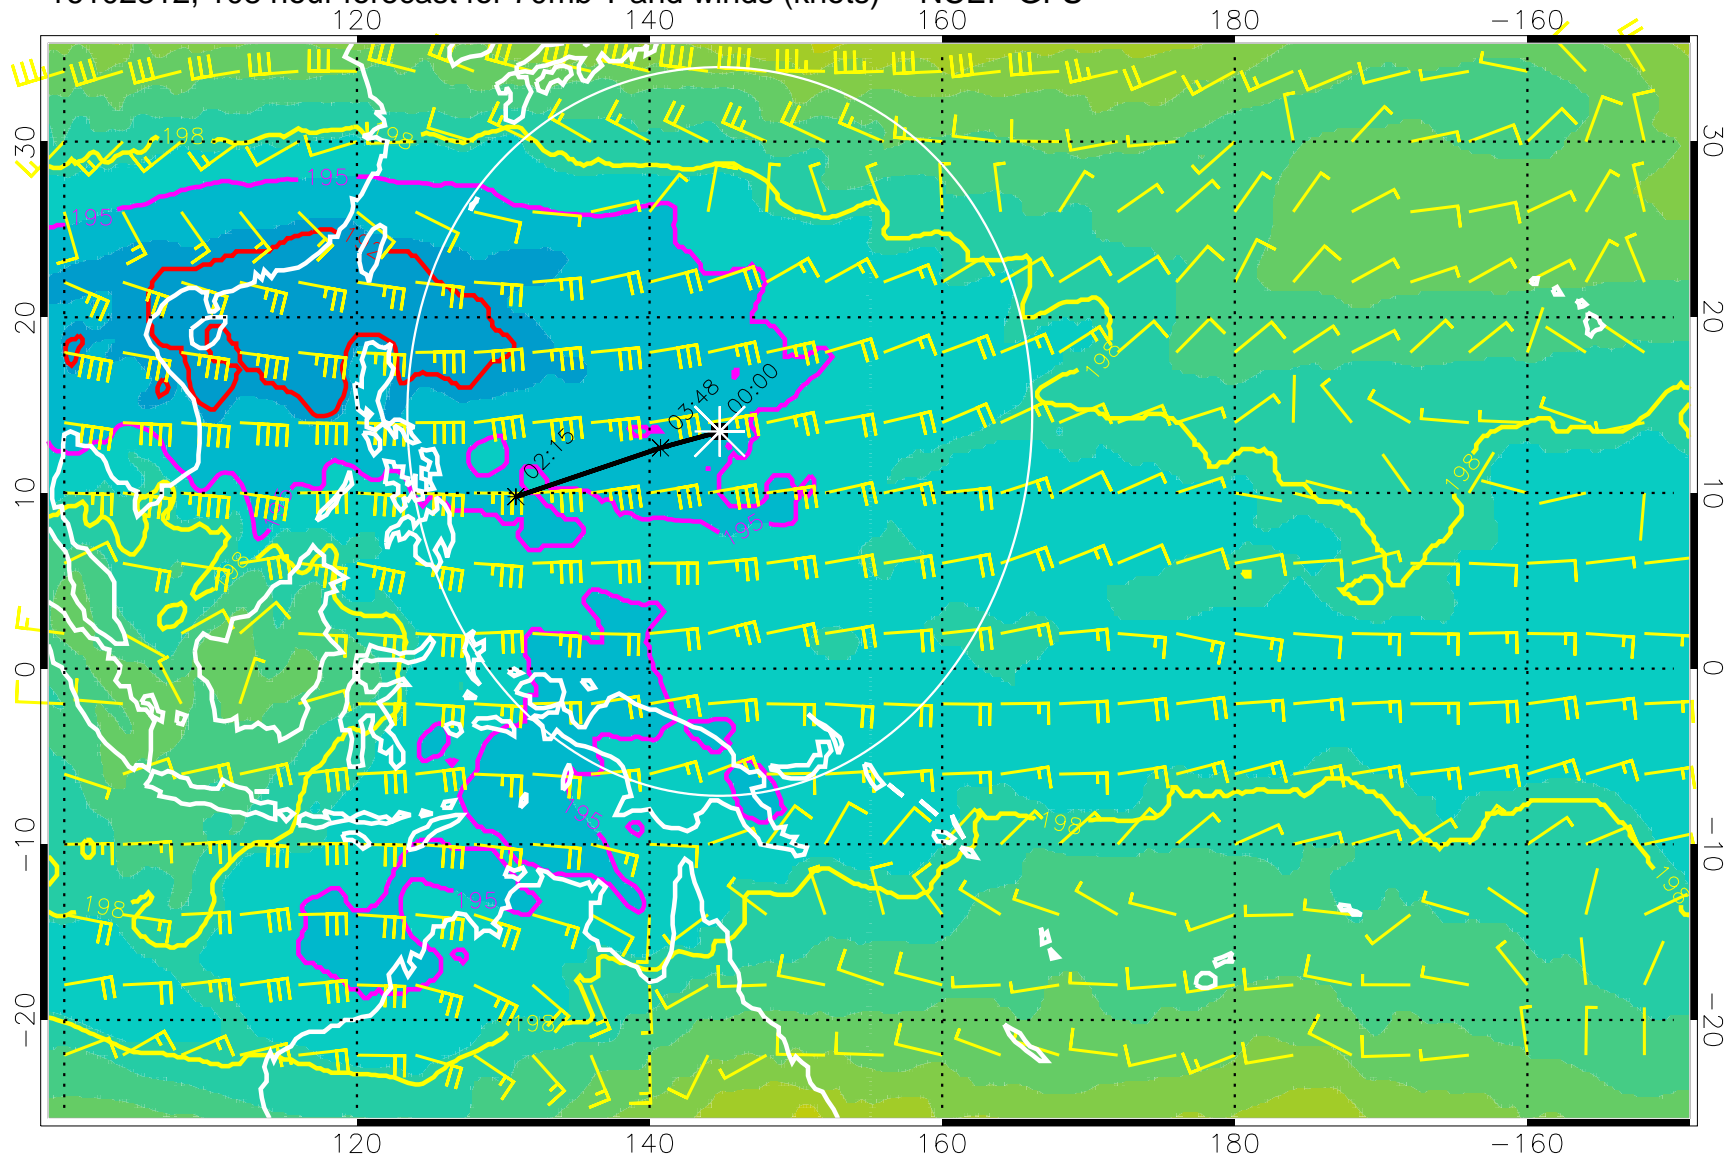

180 190 200 210 220

T, K

190K Isotherm 192.5K Isotherm  
195K Isotherm 197.5K Isotherm

Range ring of 2304 km

16102300, 096 hour forecast for 70mb T and winds (knots) -- NCEP GFS

180 190 200 210 220

T, K

190K Isotherm 192.5K Isotherm  
195K Isotherm 197.5K Isotherm

Range ring of 2304 km

16102306, 102 hour forecast for 70mb T and winds (knots) -- NCEP GFS

180 190 200 210 220

T, K

190K Isotherm 192.5K Isotherm  
195K Isotherm 197.5K Isotherm

Range ring of 2304 km

16102312, 108 hour forecast for 70mb T and winds (knots) -- NCEP GFS

180 190 200 210 220

T, K

190K Isotherm 192.5K Isotherm  
195K Isotherm 197.5K Isotherm

Range ring of 2304 km

16102318, 114 hour forecast for 70mb T and winds (knots) -- NCEP GFS

180 190 200 210 220

T, K

190K Isotherm 192.5K Isotherm  
195K Isotherm 197.5K Isotherm

Range ring of 2304 km

16102400, 120 hour forecast for 70mb T and winds (knots) -- NCEP GFS

180 190 200 210 220

T, K

190K Isotherm 192.5K Isotherm  
195K Isotherm 197.5K Isotherm

Range ring of 2304 km