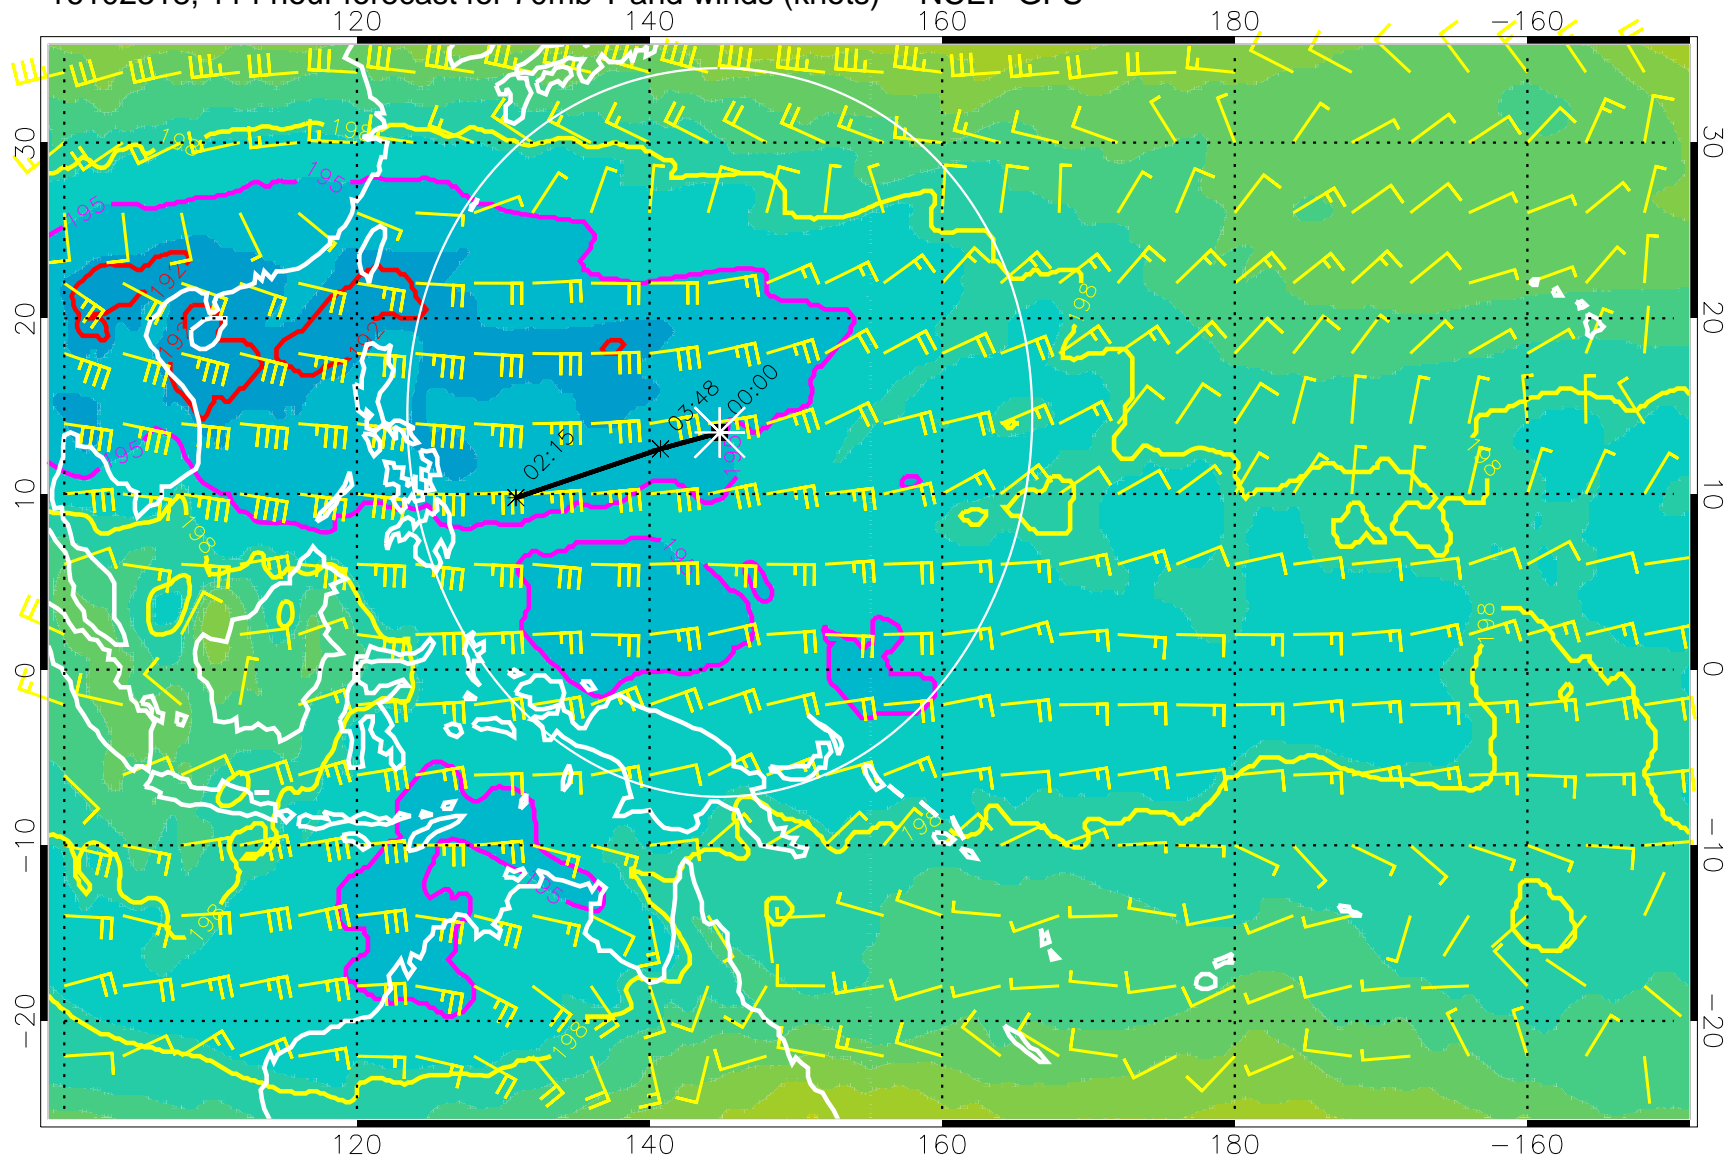

180 190 200 210 220

T, K

190K Isotherm 192.5K Isotherm  
195K Isotherm 197.5K Isotherm

Range ring of 2304 km

16102300, 096 hour forecast for 70mb T and winds (knots) -- NCEP GFS

180 190 200 210 220

T, K

190K Isotherm 192.5K Isotherm  
195K Isotherm 197.5K Isotherm

Range ring of 2304 km

16102306, 102 hour forecast for 70mb T and winds (knots) -- NCEP GFS

180 190 200 210 220

T, K

190K Isotherm 192.5K Isotherm  
195K Isotherm 197.5K Isotherm

Range ring of 2304 km

16102312, 108 hour forecast for 70mb T and winds (knots) -- NCEP GFS

180 190 200 210 220

T, K

190K Isotherm 192.5K Isotherm  
195K Isotherm 197.5K Isotherm

Range ring of 2304 km

16102318, 114 hour forecast for 70mb T and winds (knots) -- NCEP GFS

180 190 200 210 220

T, K

190K Isotherm 192.5K Isotherm  
195K Isotherm 197.5K Isotherm

Range ring of 2304 km

16102400, 120 hour forecast for 70mb T and winds (knots) -- NCEP GFS

180 190 200 210 220

T, K

190K Isotherm 192.5K Isotherm  
195K Isotherm 197.5K Isotherm

Range ring of 2304 km