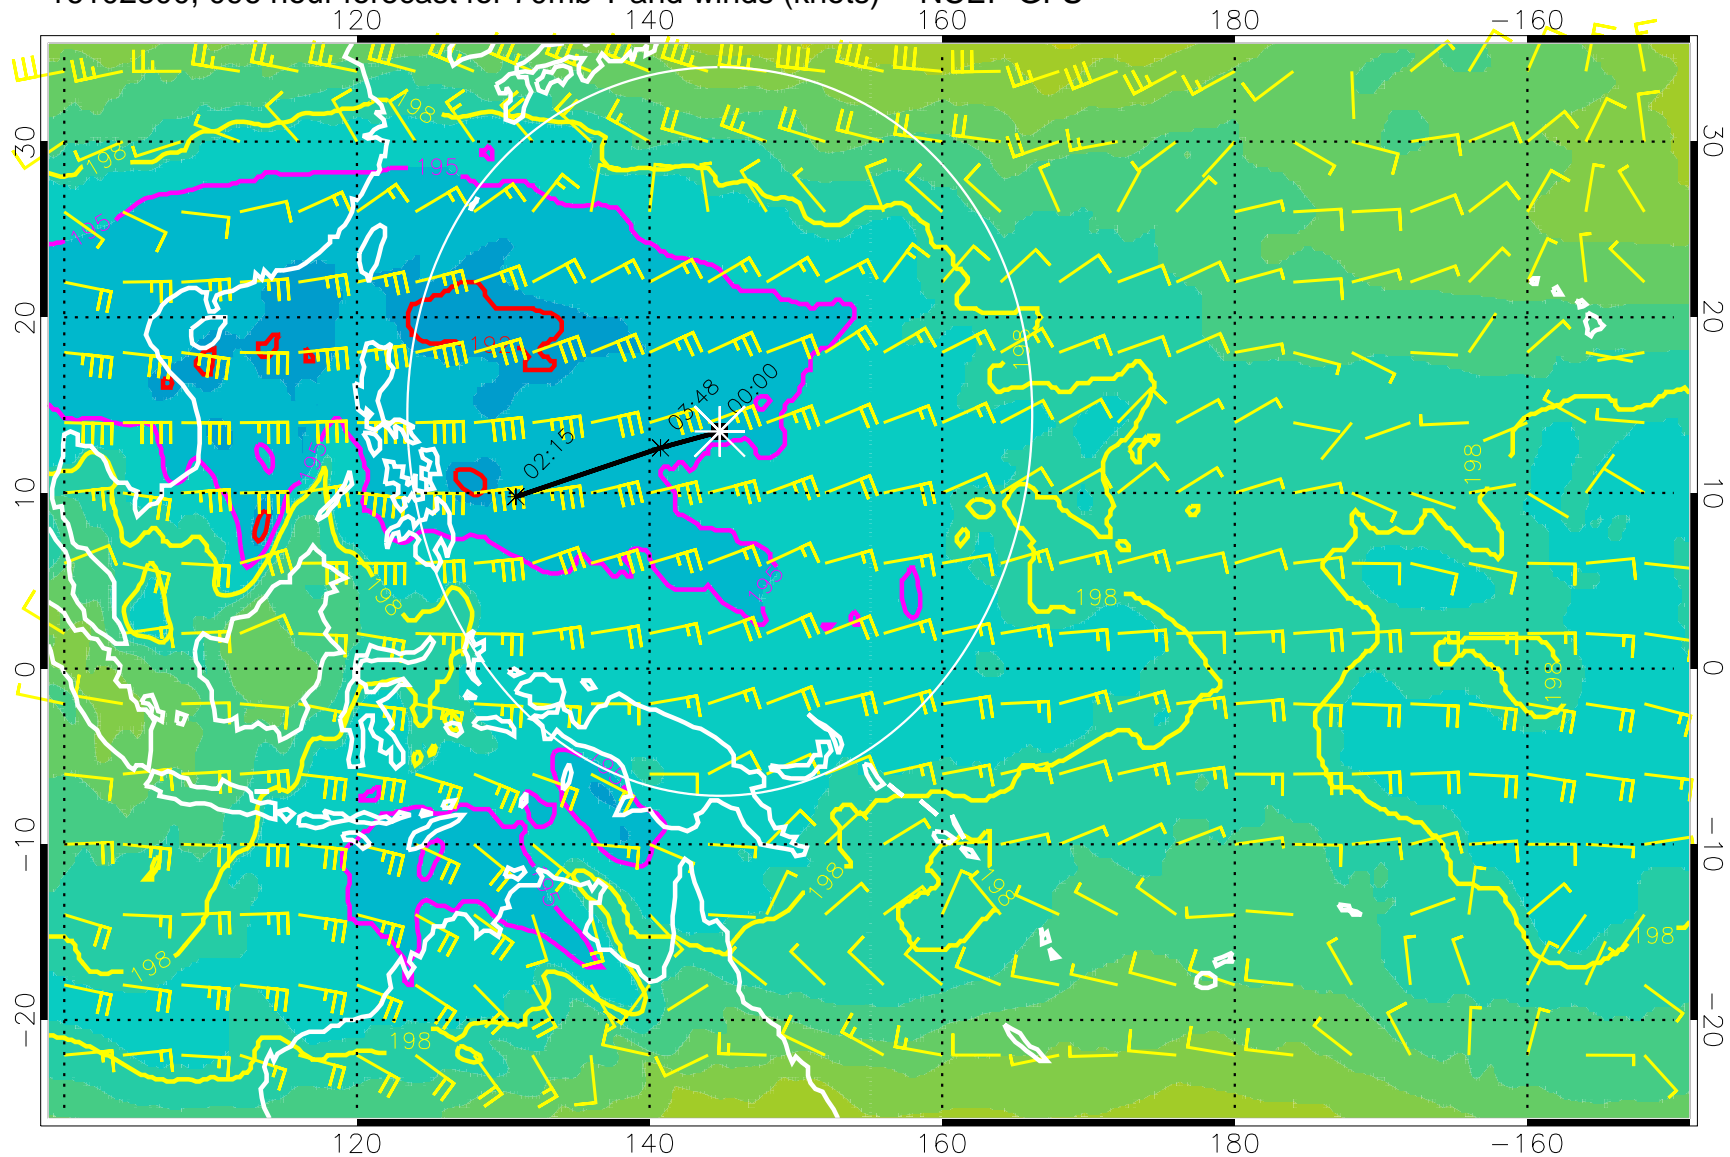

180 190 200 210 220  
T, K

190K Isotherm 192.5K Isotherm  
195K Isotherm 197.5K Isotherm

Range ring of 2304 km

16102206, 078 hour forecast for 70mb T and winds (knots) -- NCEP GFS

180 190 200 210 220

T, K

190K Isotherm 192.5K Isotherm  
195K Isotherm 197.5K Isotherm

Range ring of 2304 km

16102212, 084 hour forecast for 70mb T and winds (knots) -- NCEP GFS

180 190 200 210 220

T, K

190K Isotherm 192.5K Isotherm  
195K Isotherm 197.5K Isotherm

Range ring of 2304 km

16102218, 090 hour forecast for 70mb T and winds (knots) -- NCEP GFS

180 190 200 210 220

T, K

190K Isotherm 192.5K Isotherm  
195K Isotherm 197.5K Isotherm

Range ring of 2304 km

16102300, 096 hour forecast for 70mb T and winds (knots) -- NCEP GFS

180 190 200 210 220

T, K

190K Isotherm 192.5K Isotherm  
195K Isotherm 197.5K Isotherm

Range ring of 2304 km

16102306, 102 hour forecast for 70mb T and winds (knots) -- NCEP GFS

180 190 200 210 220

T, K

190K Isotherm 192.5K Isotherm  
195K Isotherm 197.5K Isotherm

Range ring of 2304 km

16102312, 108 hour forecast for 70mb T and winds (knots) -- NCEP GFS