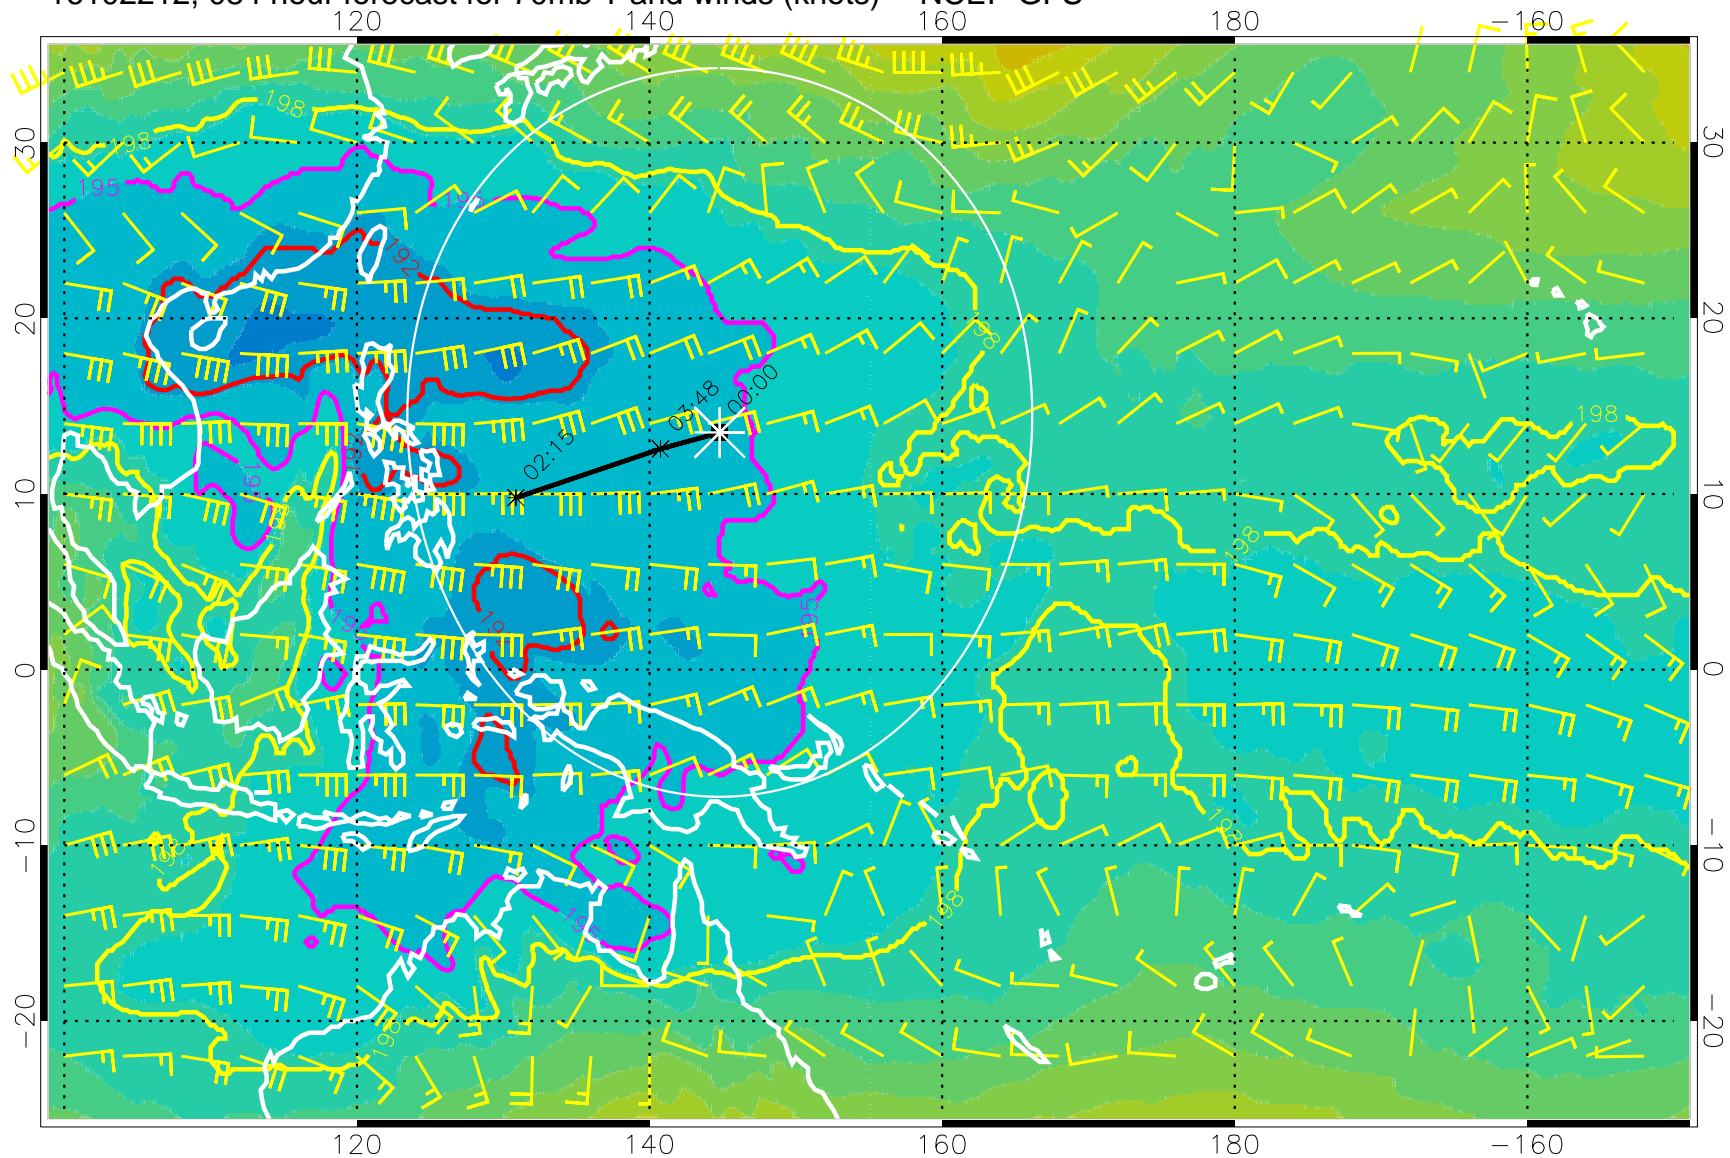

Range ring of 2304 km

16102118, 066 hour forecast for 70mb T and winds (knots) -- NCEP GFS

180 190 200 210 220

T, K

190K Isotherm 192.5K Isotherm  
195K Isotherm 197.5K Isotherm

Range ring of 2304 km

16102200, 072 hour forecast for 70mb T and winds (knots) -- NCEP GFS

180 190 200 210 220  
T, K

190K Isotherm 192.5K Isotherm  
195K Isotherm 197.5K Isotherm

Range ring of 2304 km

16102206, 078 hour forecast for 70mb T and winds (knots) -- NCEP GFS

180 190 200 210 220

T, K

190K Isotherm 192.5K Isotherm  
195K Isotherm 197.5K Isotherm

Range ring of 2304 km

16102212, 084 hour forecast for 70mb T and winds (knots) -- NCEP GFS

180 190 200 210 220

T, K

190K Isotherm 192.5K Isotherm  
195K Isotherm 197.5K Isotherm

Range ring of 2304 km

16102218, 090 hour forecast for 70mb T and winds (knots) -- NCEP GFS

180 190 200 210 220

T, K

190K Isotherm 192.5K Isotherm  
195K Isotherm 197.5K Isotherm

Range ring of 2304 km

16102300, 096 hour forecast for 70mb T and winds (knots) -- NCEP GFS

180 190 200 210 220

T, K

190K Isotherm 192.5K Isotherm  
195K Isotherm 197.5K Isotherm