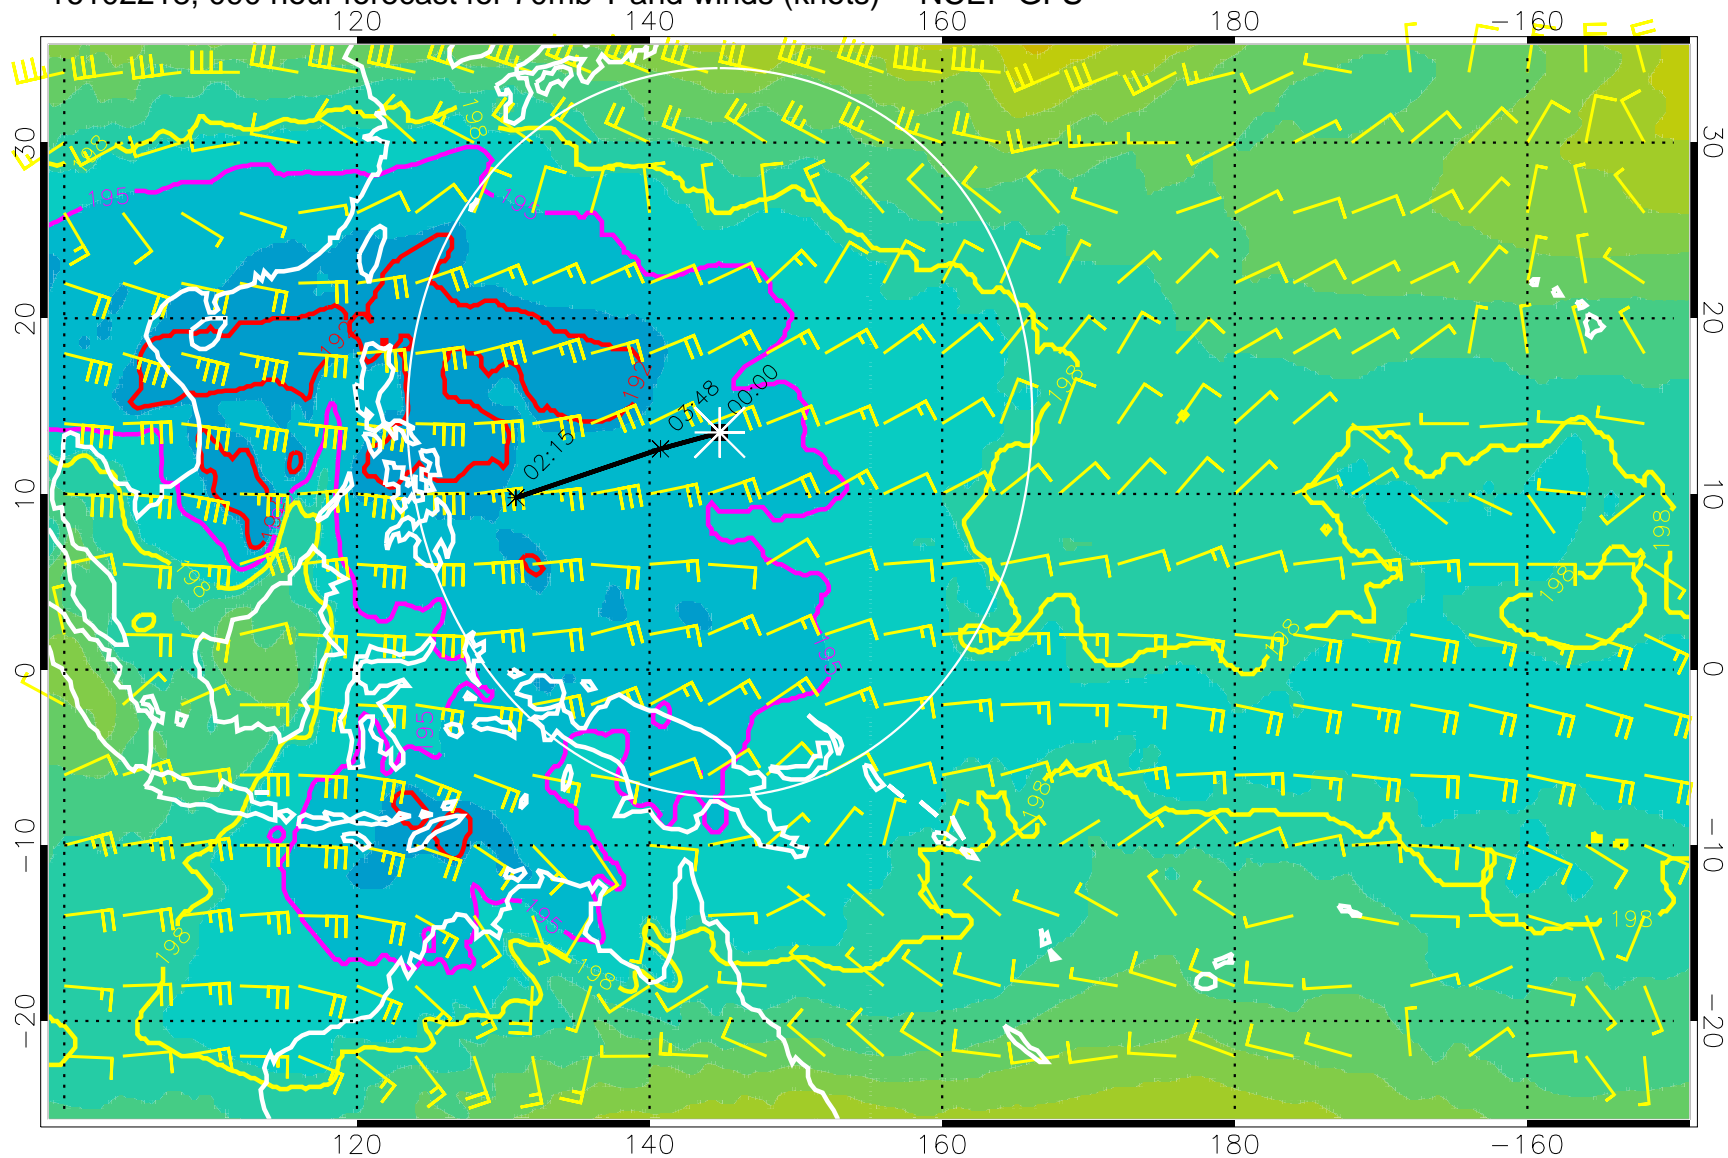

180 190 200 210 220  
T, K

190K Isotherm 192.5K Isotherm  
195K Isotherm 197.5K Isotherm

Range ring of 2304 km

16102206, 078 hour forecast for 70mb T and winds (knots) -- NCEP GFS

180 190 200 210 220

T, K

190K Isotherm 192.5K Isotherm  
195K Isotherm 197.5K Isotherm

Range ring of 2304 km

16102212, 084 hour forecast for 70mb T and winds (knots) -- NCEP GFS

180 190 200 210 220

T, K

190K Isotherm 192.5K Isotherm  
195K Isotherm 197.5K Isotherm

Range ring of 2304 km

16102218, 090 hour forecast for 70mb T and winds (knots) -- NCEP GFS

180 190 200 210 220

T, K

190K Isotherm 192.5K Isotherm  
195K Isotherm 197.5K Isotherm

Range ring of 2304 km

16102300, 096 hour forecast for 70mb T and winds (knots) -- NCEP GFS

180 190 200 210 220

T, K

190K Isotherm 192.5K Isotherm  
195K Isotherm 197.5K Isotherm

Range ring of 2304 km

16102306, 102 hour forecast for 70mb T and winds (knots) -- NCEP GFS

180 190 200 210 220

T, K

190K Isotherm 192.5K Isotherm  
195K Isotherm 197.5K Isotherm

Range ring of 2304 km

16102312, 108 hour forecast for 70mb T and winds (knots) -- NCEP GFS