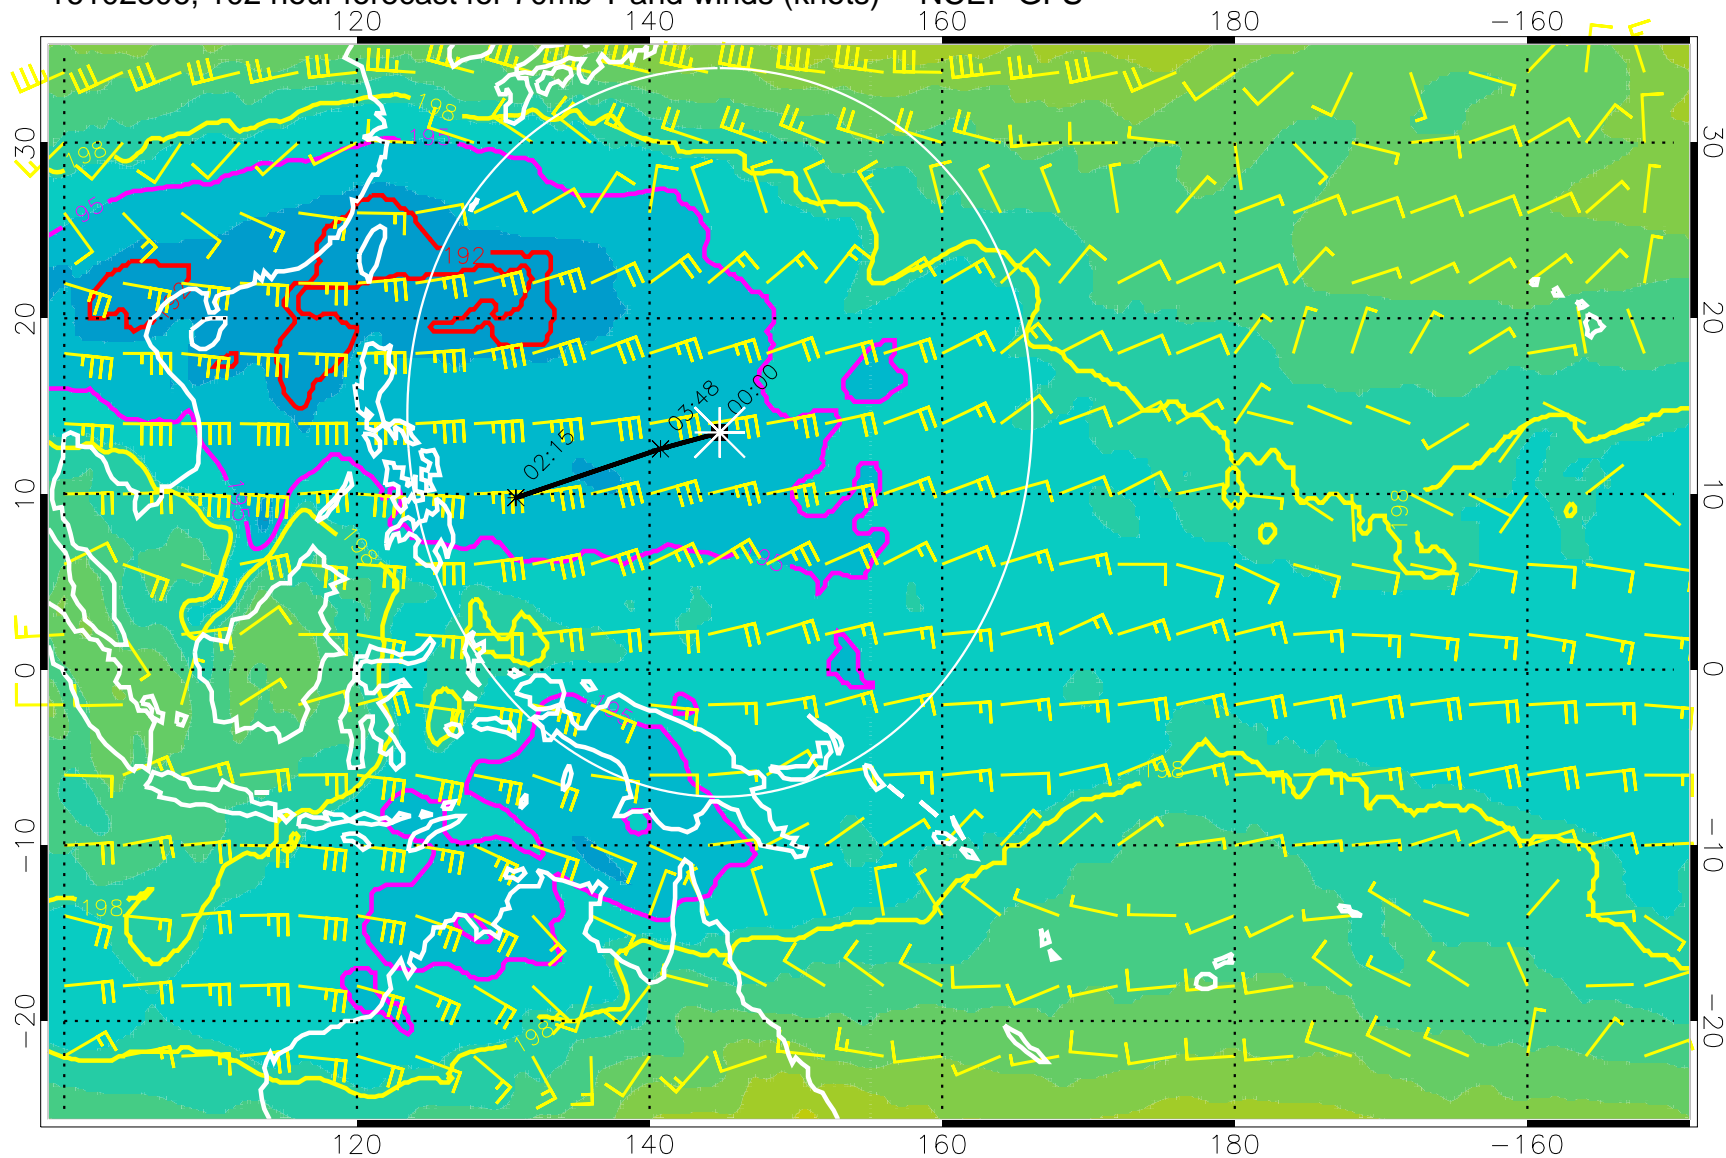

Range ring of 2304 km

16102212, 084 hour forecast for 70mb T and winds (knots) -- NCEP GFS

180 190 200 210 220

T, K

190K Isotherm 192.5K Isotherm  
195K Isotherm 197.5K Isotherm

Range ring of 2304 km

16102218, 090 hour forecast for 70mb T and winds (knots) -- NCEP GFS

180 190 200 210 220

T, K

190K Isotherm 192.5K Isotherm  
195K Isotherm 197.5K Isotherm

Range ring of 2304 km

16102300, 096 hour forecast for 70mb T and winds (knots) -- NCEP GFS

180 190 200 210 220

T, K

190K Isotherm 192.5K Isotherm  
195K Isotherm 197.5K Isotherm

Range ring of 2304 km

16102306, 102 hour forecast for 70mb T and winds (knots) -- NCEP GFS

180 190 200 210 220

T, K

190K Isotherm 192.5K Isotherm  
195K Isotherm 197.5K Isotherm

Range ring of 2304 km

16102312, 108 hour forecast for 70mb T and winds (knots) -- NCEP GFS

180 190 200 210 220

T, K

190K Isotherm 192.5K Isotherm  
195K Isotherm 197.5K Isotherm

Range ring of 2304 km

16102318, 114 hour forecast for 70mb T and winds (knots) -- NCEP GFS

180 190 200 210 220

T, K

190K Isotherm 192.5K Isotherm  
195K Isotherm 197.5K Isotherm