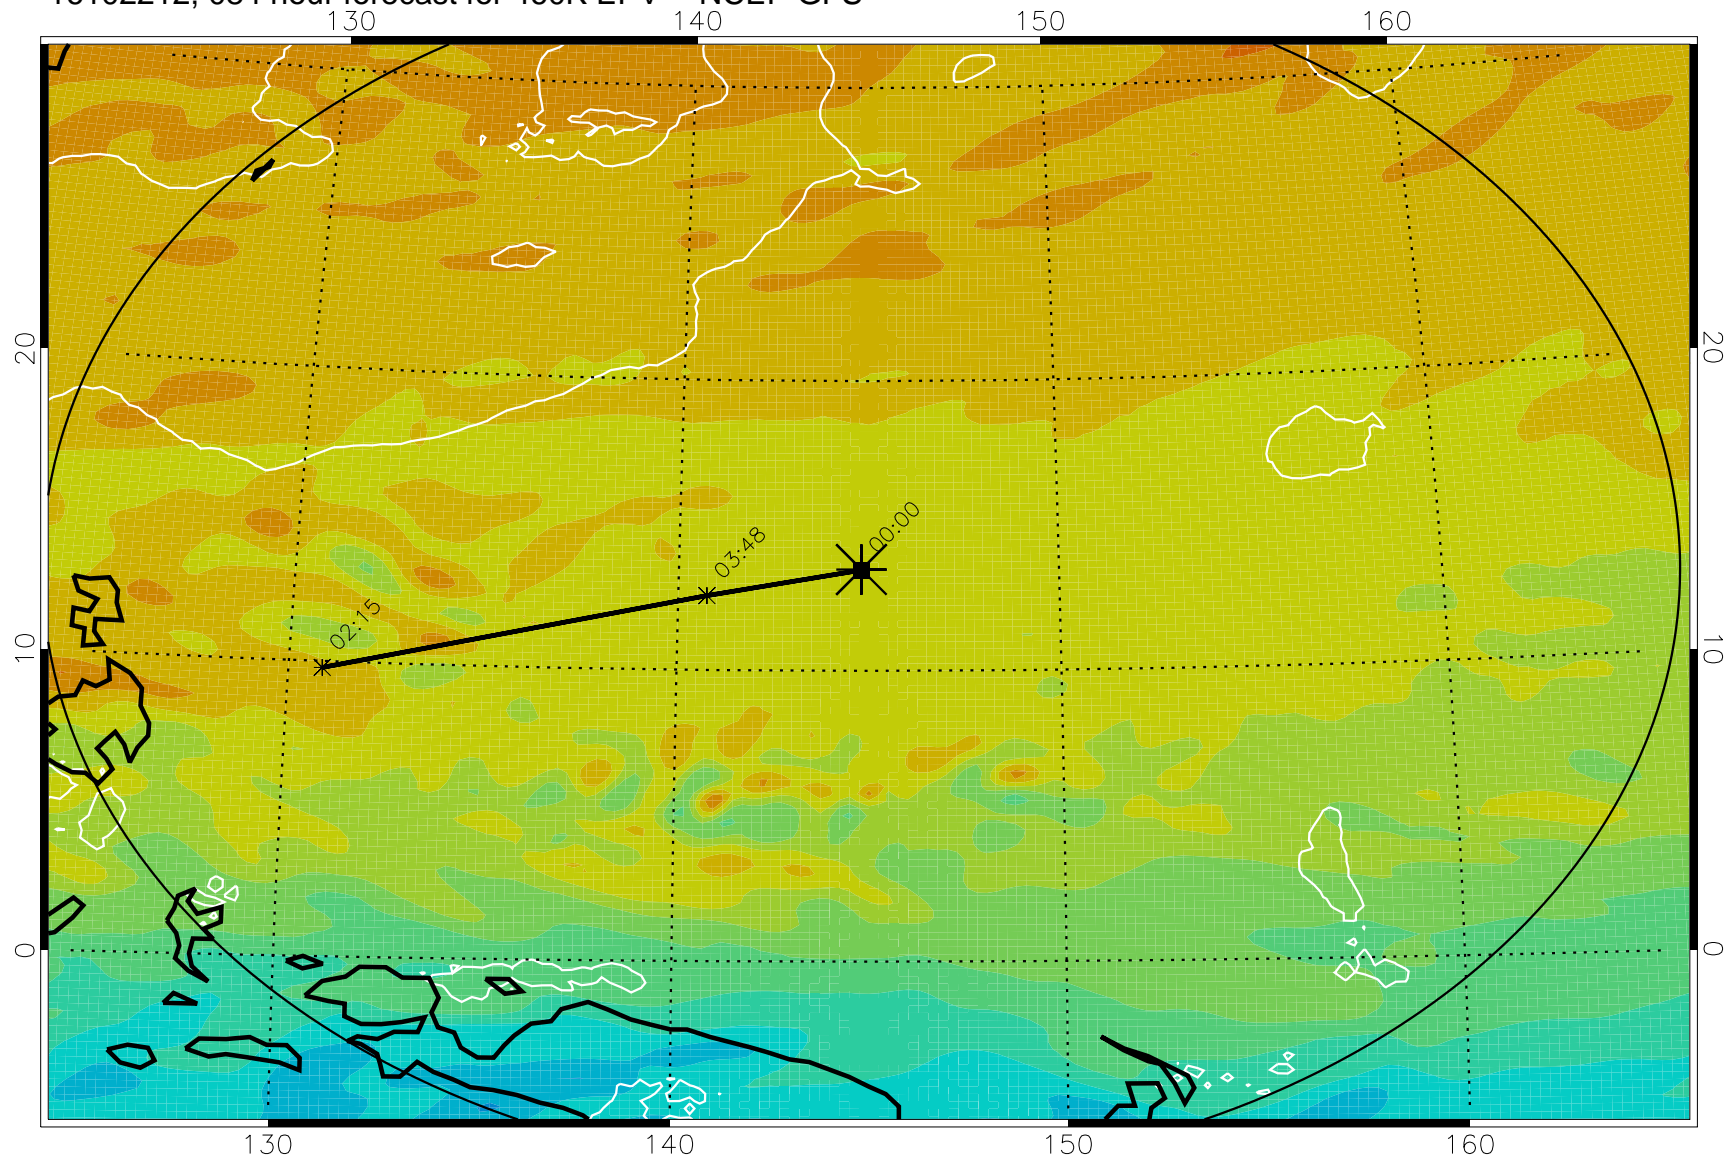

16102118, 066 hour forecast for 460K EPV -- NCEP GFS

460K Montgomery Streamfunction, white

-4×10^{-5} -2×10^{-5} 0 2×10^{-5} 4×10^{-5}
PVU

Range ring of 2304 km

16102200, 072 hour forecast for 460K EPV -- NCEP GFS

460K Montgomery Streamfunction, white

Range ring of 2304 km

16102206, 078 hour forecast for 460K EPV -- NCEP GFS

460K Montgomery Streamfunction, white

Range ring of 2304 km

16102212, 084 hour forecast for 460K EPV -- NCEP GFS

460K Montgomery Streamfunction, white

Range ring of 2304 km

16102218, 090 hour forecast for 460K EPV -- NCEP GFS

460K Montgomery Streamfunction, white

Range ring of 2304 km

16102300, 096 hour forecast for 460K EPV -- NCEP GFS

460K Montgomery Streamfunction, white

Range ring of 2304 km

16102306, 102 hour forecast for 460K EPV -- NCEP GFS

460K Montgomery Streamfunction, white

Range ring of 2304 km

16102312, 108 hour forecast for 460K EPV -- NCEP GFS