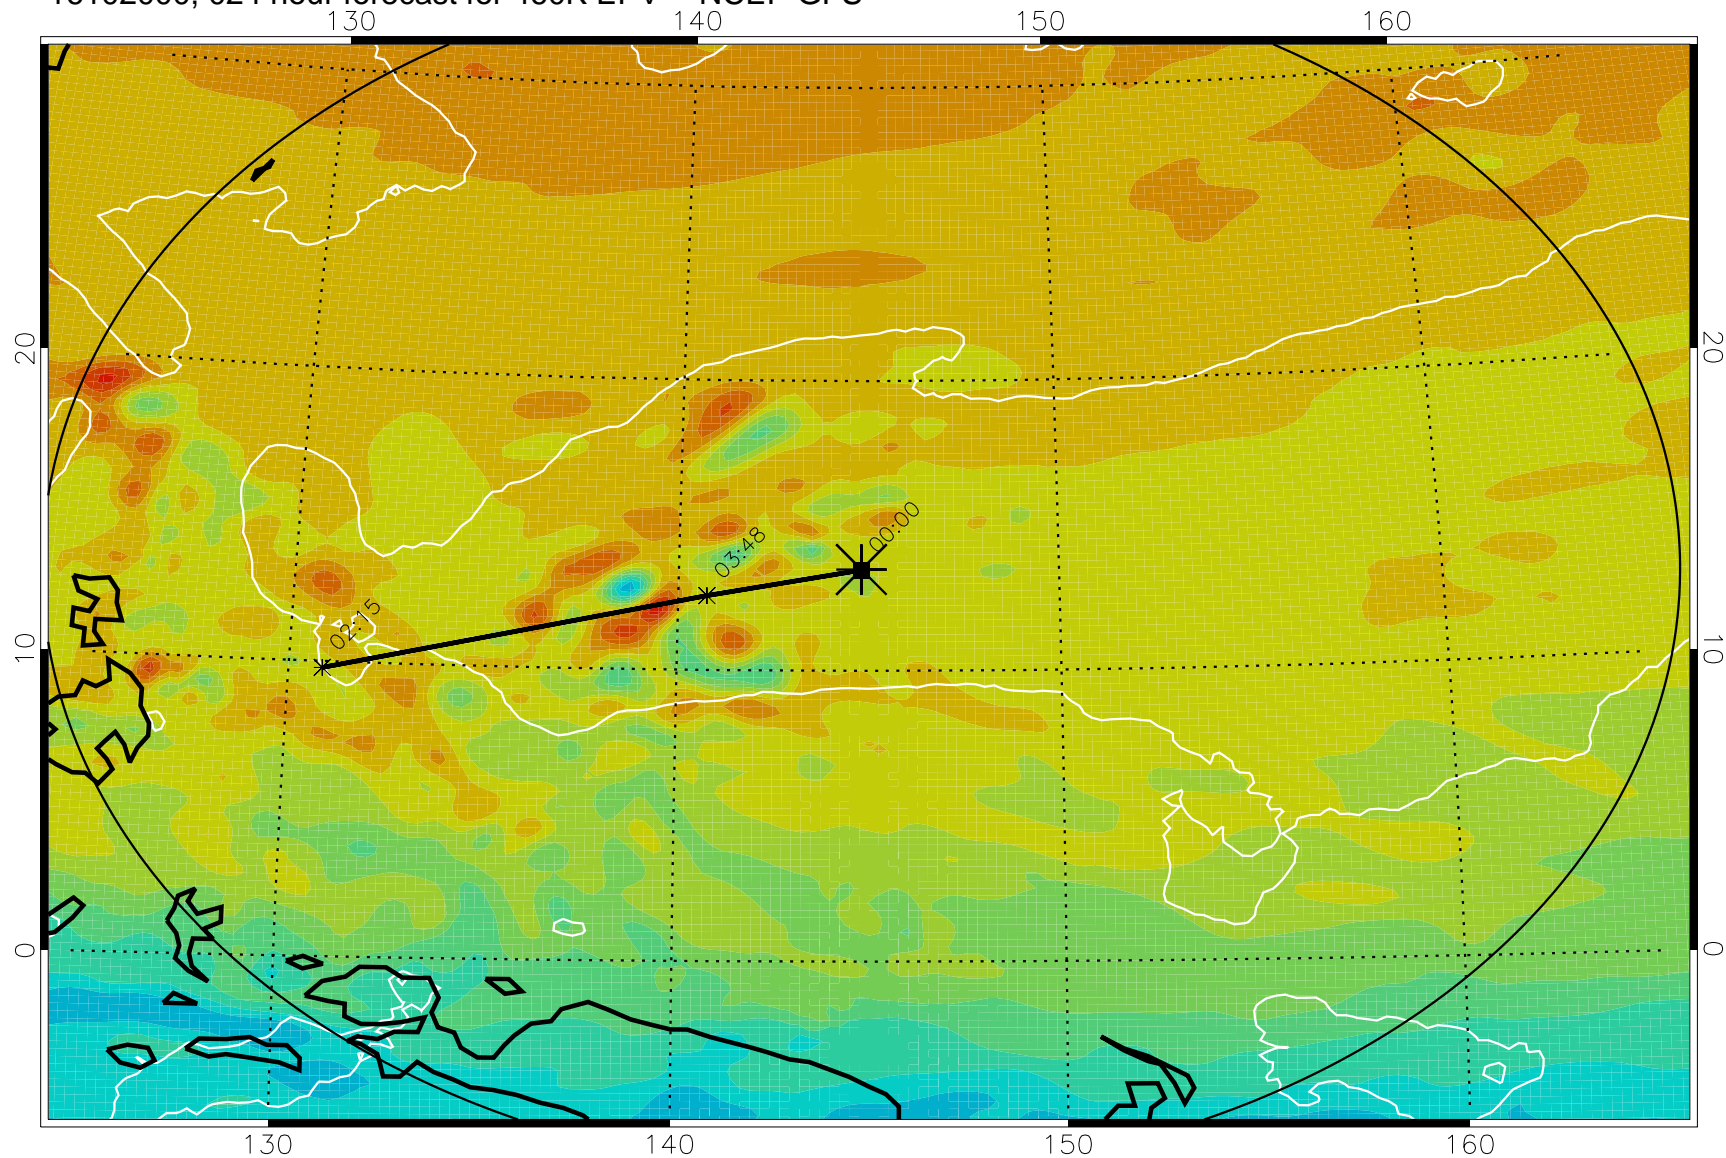

16101906, 006 hour forecast for 460K EPV -- NCEP GFS

460K Montgomery Streamfunction, white

Range ring of 2304 km

16101912, 012 hour forecast for 460K EPV -- NCEP GFS

460K Montgomery Streamfunction, white

Range ring of 2304 km

16101918, 018 hour forecast for 460K EPV -- NCEP GFS

460K Montgomery Streamfunction, white

Range ring of 2304 km

16102000, 024 hour forecast for 460K EPV -- NCEP GFS

460K Montgomery Streamfunction, white

Range ring of 2304 km

16102006, 030 hour forecast for 460K EPV -- NCEP GFS

460K Montgomery Streamfunction, white

Range ring of 2304 km

16102012, 036 hour forecast for 460K EPV -- NCEP GFS

460K Montgomery Streamfunction, white

Range ring of 2304 km

16102018, 042 hour forecast for 460K EPV -- NCEP GFS

460K Montgomery Streamfunction, white

Range ring of 2304 km

16102100, 048 hour forecast for 460K EPV -- NCEP GFS

460K Montgomery Streamfunction, white

Range ring of 2304 km