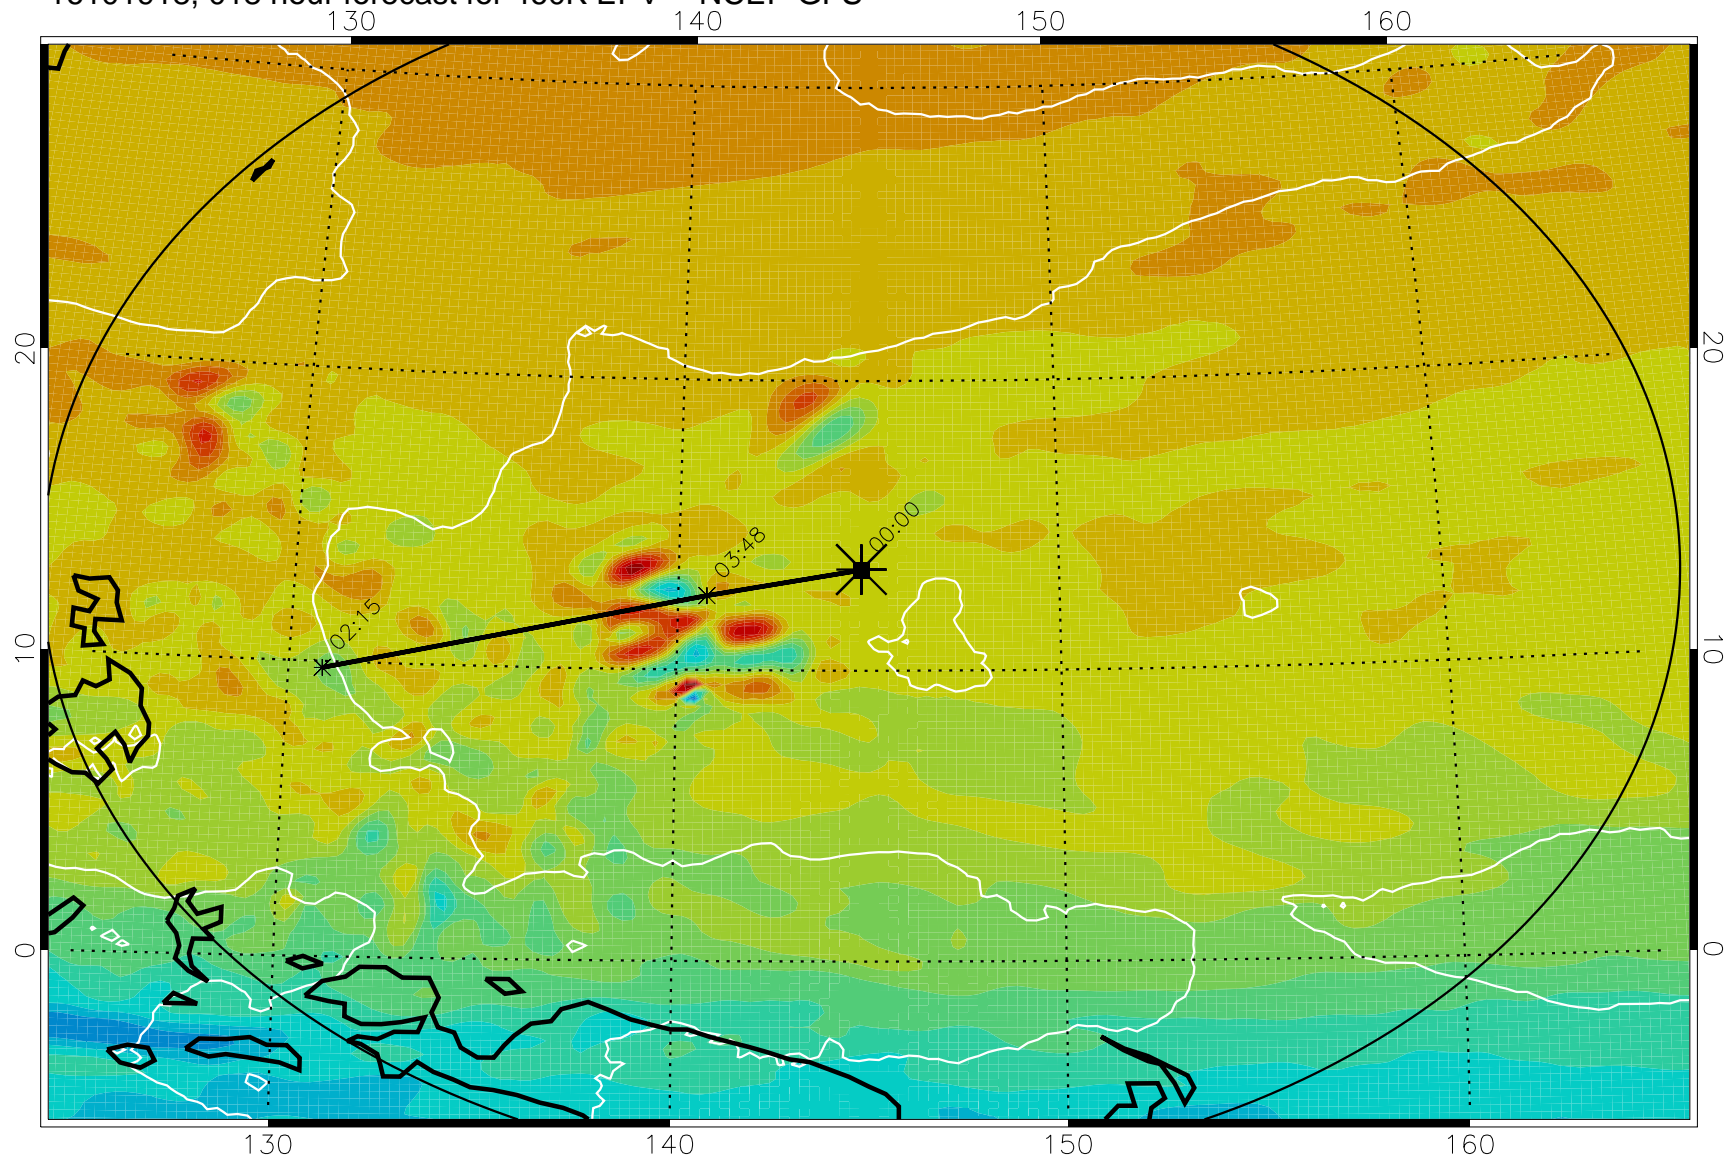

16101906, 006 hour forecast for 460K EPV -- NCEP GFS

460K Montgomery Streamfunction, white

Range ring of 2304 km

16101912, 012 hour forecast for 460K EPV -- NCEP GFS

460K Montgomery Streamfunction, white

Range ring of 2304 km

16101918, 018 hour forecast for 460K EPV -- NCEP GFS

460K Montgomery Streamfunction, white

Range ring of 2304 km

16102000, 024 hour forecast for 460K EPV -- NCEP GFS

460K Montgomery Streamfunction, white

Range ring of 2304 km

16102006, 030 hour forecast for 460K EPV -- NCEP GFS

460K Montgomery Streamfunction, white

Range ring of 2304 km

16102012, 036 hour forecast for 460K EPV -- NCEP GFS

460K Montgomery Streamfunction, white

Range ring of 2304 km

16102018, 042 hour forecast for 460K EPV -- NCEP GFS

460K Montgomery Streamfunction, white

Range ring of 2304 km

16102100, 048 hour forecast for 460K EPV -- NCEP GFS

460K Montgomery Streamfunction, white

Range ring of 2304 km