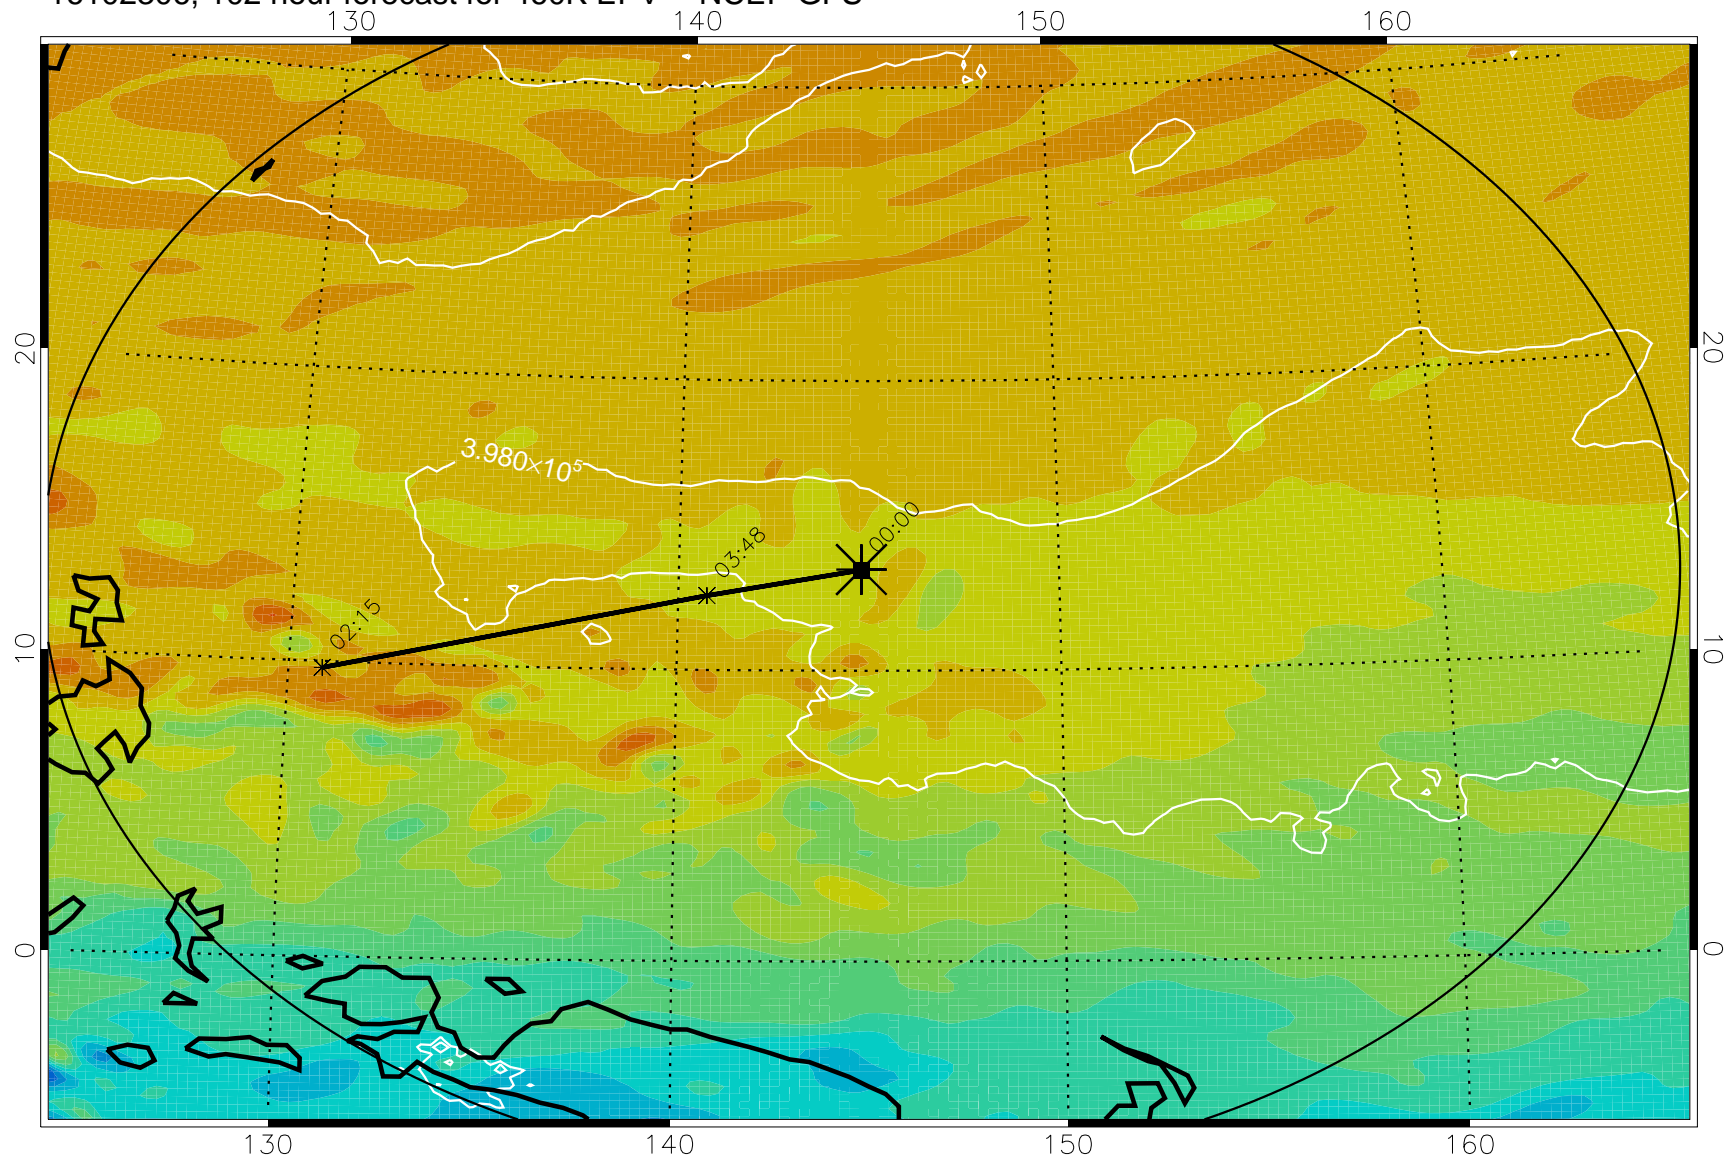

460K Montgomery Streamfunction, white

Range ring of 2304 km

16102206, 078 hour forecast for 460K EPV -- NCEP GFS

460K Montgomery Streamfunction, white

Range ring of 2304 km

16102212, 084 hour forecast for 460K EPV -- NCEP GFS

460K Montgomery Streamfunction, white

Range ring of 2304 km

16102218, 090 hour forecast for 460K EPV -- NCEP GFS

460K Montgomery Streamfunction, white

Range ring of 2304 km

16102300, 096 hour forecast for 460K EPV -- NCEP GFS

460K Montgomery Streamfunction, white

Range ring of 2304 km

16102306, 102 hour forecast for 460K EPV -- NCEP GFS

460K Montgomery Streamfunction, white

Range ring of 2304 km

16102312, 108 hour forecast for 460K EPV -- NCEP GFS

460K Montgomery Streamfunction, white

Range ring of 2304 km

16102318, 114 hour forecast for 460K EPV -- NCEP GFS

460K Montgomery Streamfunction, white

Range ring of 2304 km

16102400, 120 hour forecast for 460K EPV -- NCEP GFS