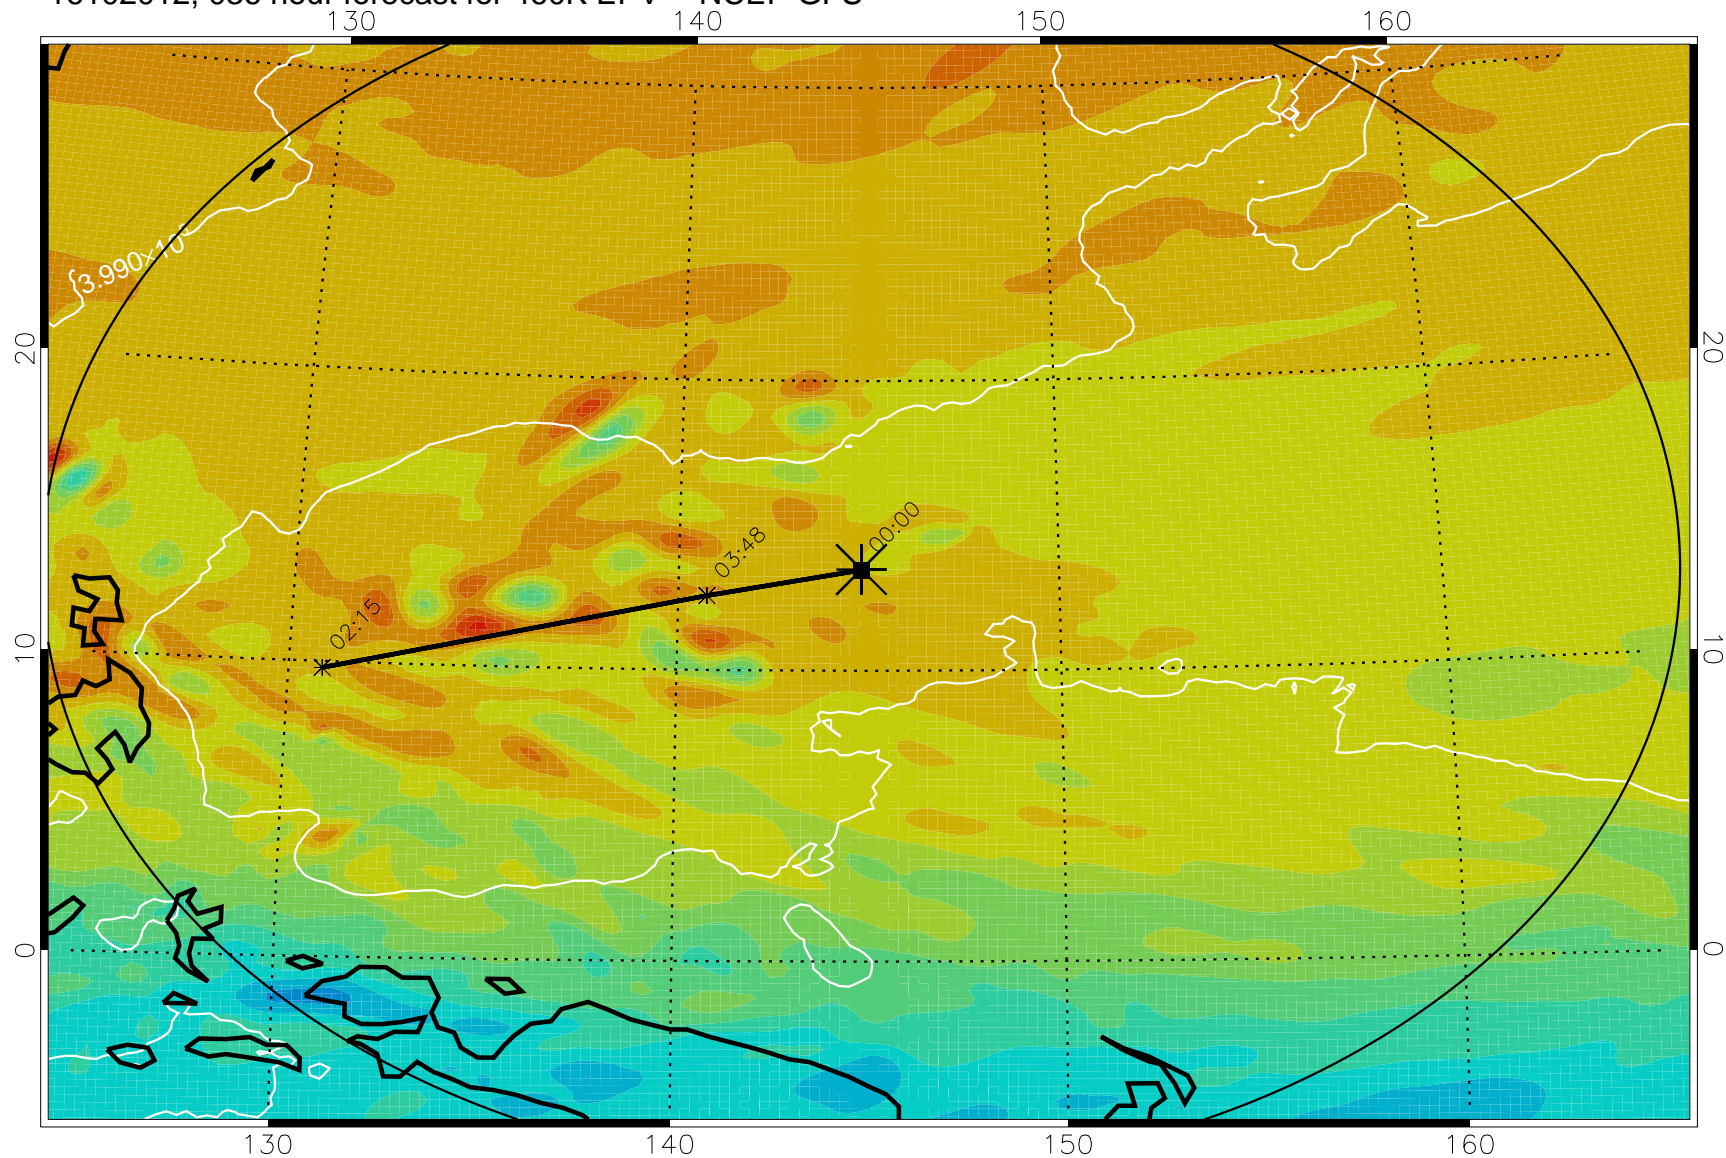

16101918, 018 hour forecast for 460K EPV -- NCEP GFS

460K Montgomery Streamfunction, white

Range ring of 2304 km

16102000, 024 hour forecast for 460K EPV -- NCEP GFS

460K Montgomery Streamfunction, white

Range ring of 2304 km

16102006, 030 hour forecast for 460K EPV -- NCEP GFS

460K Montgomery Streamfunction, white

Range ring of 2304 km

16102012, 036 hour forecast for 460K EPV -- NCEP GFS

460K Montgomery Streamfunction, white

Range ring of 2304 km

16102018, 042 hour forecast for 460K EPV -- NCEP GFS

460K Montgomery Streamfunction, white

Range ring of 2304 km

16102100, 048 hour forecast for 460K EPV -- NCEP GFS

460K Montgomery Streamfunction, white

Range ring of 2304 km

16102106, 054 hour forecast for 460K EPV -- NCEP GFS

460K Montgomery Streamfunction, white

Range ring of 2304 km

16102112, 060 hour forecast for 460K EPV -- NCEP GFS

460K Montgomery Streamfunction, white

Range ring of 2304 km