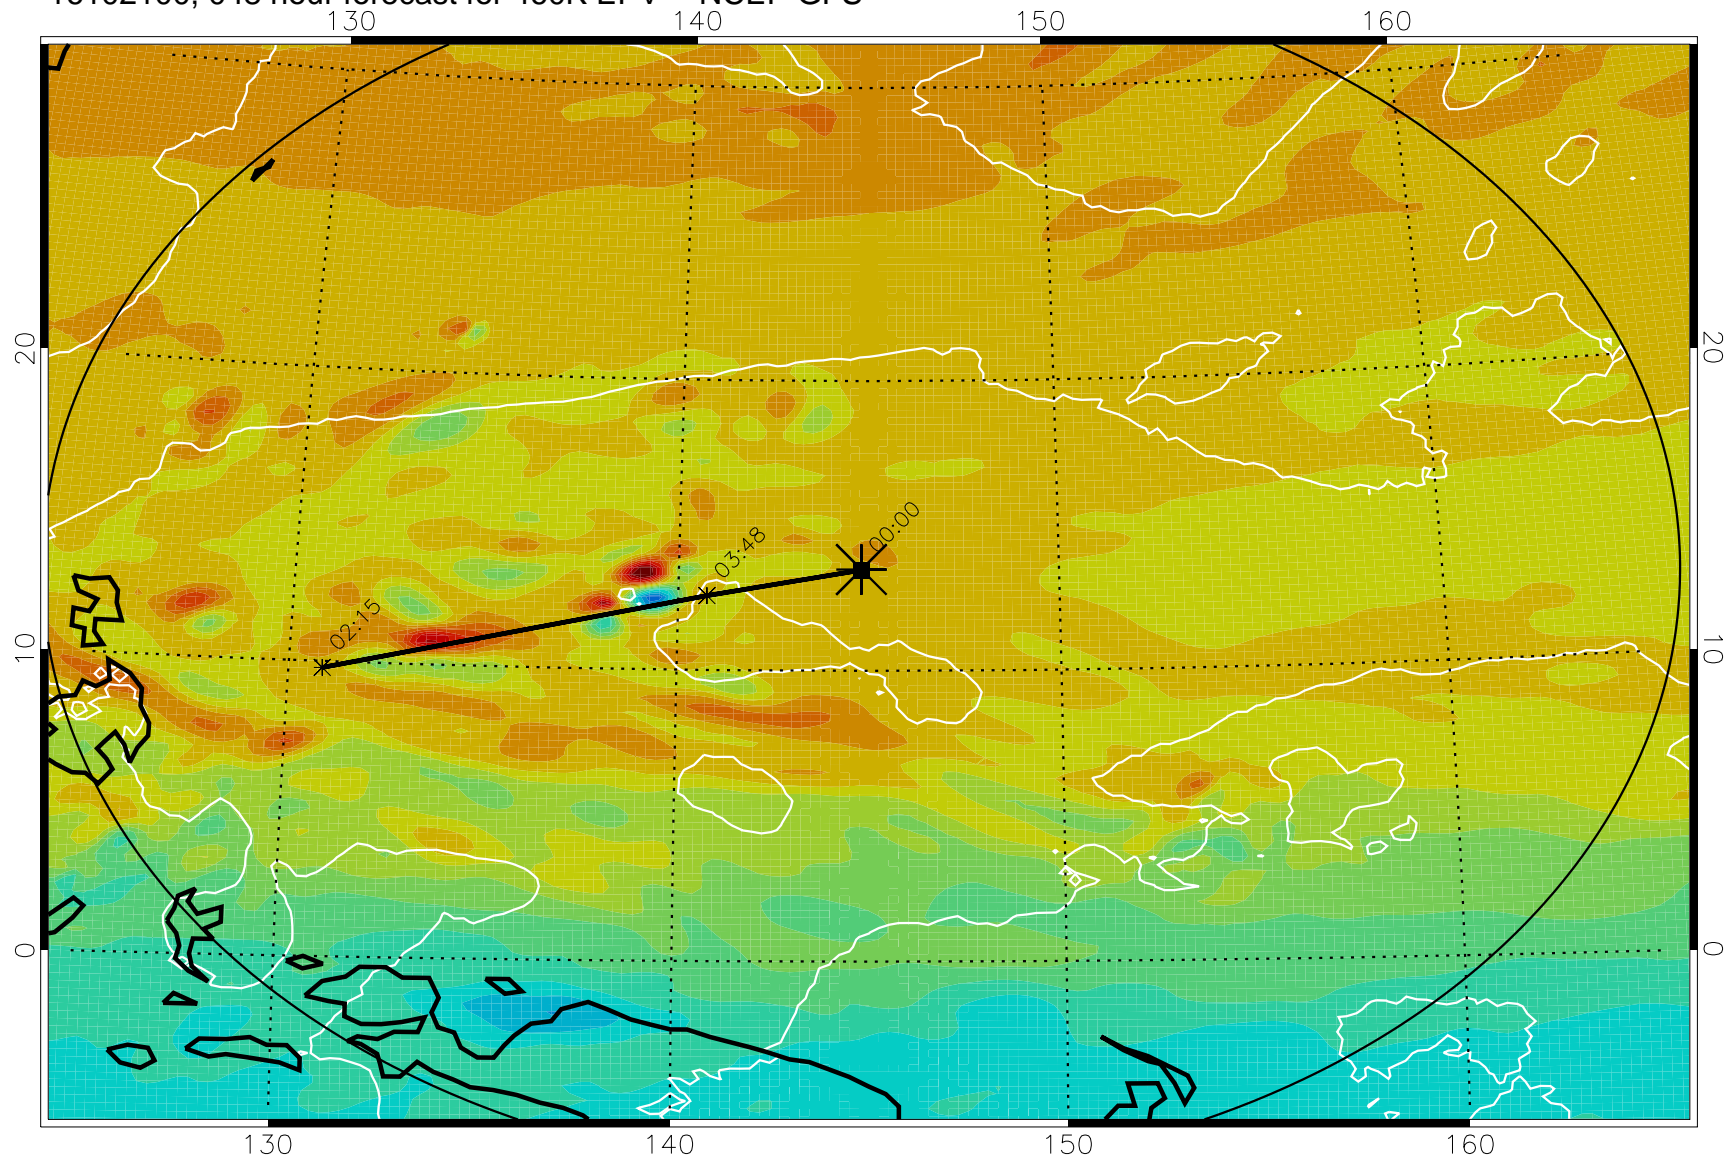

16102006, 030 hour forecast for 460K EPV -- NCEP GFS

460K Montgomery Streamfunction, white

Range ring of 2304 km

16102012, 036 hour forecast for 460K EPV -- NCEP GFS

460K Montgomery Streamfunction, white

Range ring of 2304 km

16102018, 042 hour forecast for 460K EPV -- NCEP GFS

460K Montgomery Streamfunction, white

Range ring of 2304 km

16102100, 048 hour forecast for 460K EPV -- NCEP GFS

460K Montgomery Streamfunction, white

Range ring of 2304 km

16102106, 054 hour forecast for 460K EPV -- NCEP GFS

460K Montgomery Streamfunction, white

Range ring of 2304 km

16102112, 060 hour forecast for 460K EPV -- NCEP GFS

460K Montgomery Streamfunction, white

Range ring of 2304 km

16102118, 066 hour forecast for 460K EPV -- NCEP GFS

460K Montgomery Streamfunction, white

-4×10^{-5} -2×10^{-5} 0 2×10^{-5} 4×10^{-5}
PVU

Range ring of 2304 km

16102200, 072 hour forecast for 460K EPV -- NCEP GFS