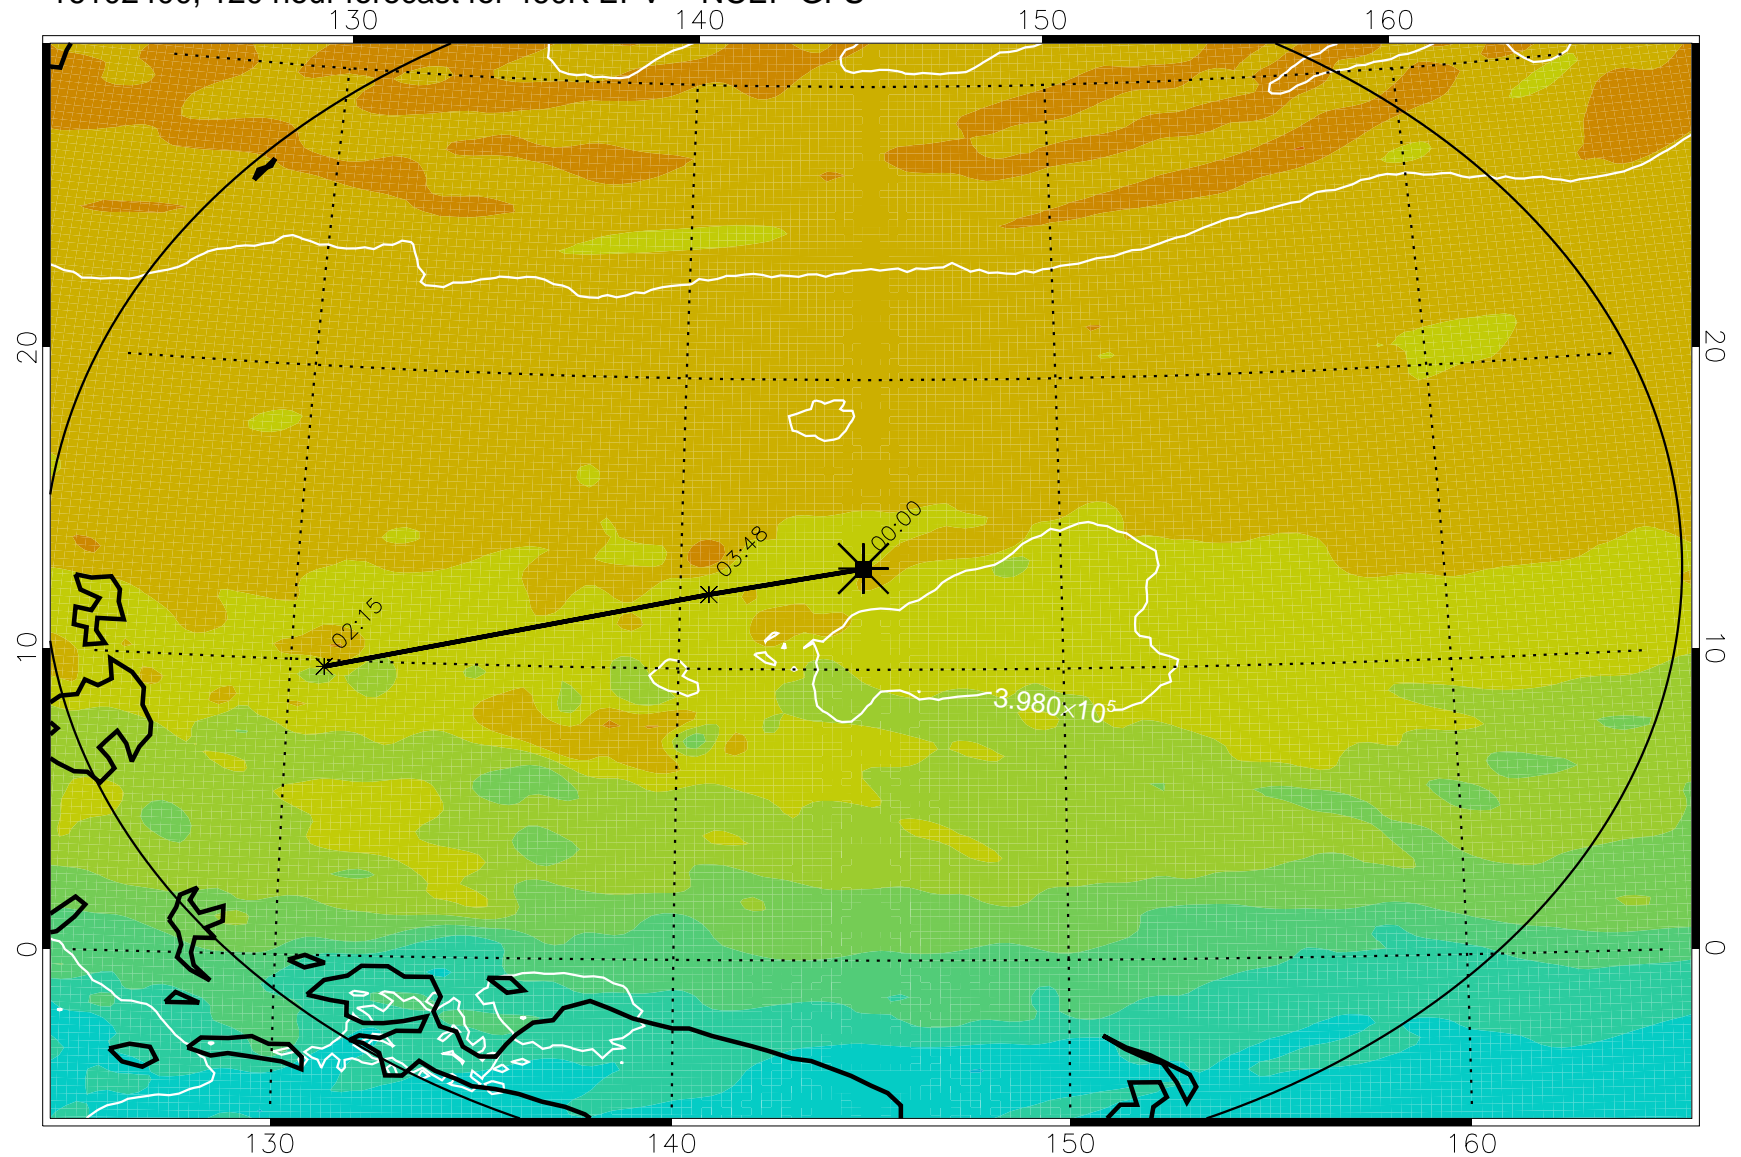

460K Montgomery Streamfunction, white

Range ring of 2304 km

16102218, 090 hour forecast for 460K EPV -- NCEP GFS

460K Montgomery Streamfunction, white

Range ring of 2304 km

16102300, 096 hour forecast for 460K EPV -- NCEP GFS

460K Montgomery Streamfunction, white

Range ring of 2304 km

16102306, 102 hour forecast for 460K EPV -- NCEP GFS

460K Montgomery Streamfunction, white

Range ring of 2304 km

16102312, 108 hour forecast for 460K EPV -- NCEP GFS

460K Montgomery Streamfunction, white

Range ring of 2304 km

16102318, 114 hour forecast for 460K EPV -- NCEP GFS

460K Montgomery Streamfunction, white

Range ring of 2304 km

16102400, 120 hour forecast for 460K EPV -- NCEP GFS

460K Montgomery Streamfunction, white

Range ring of 2304 km