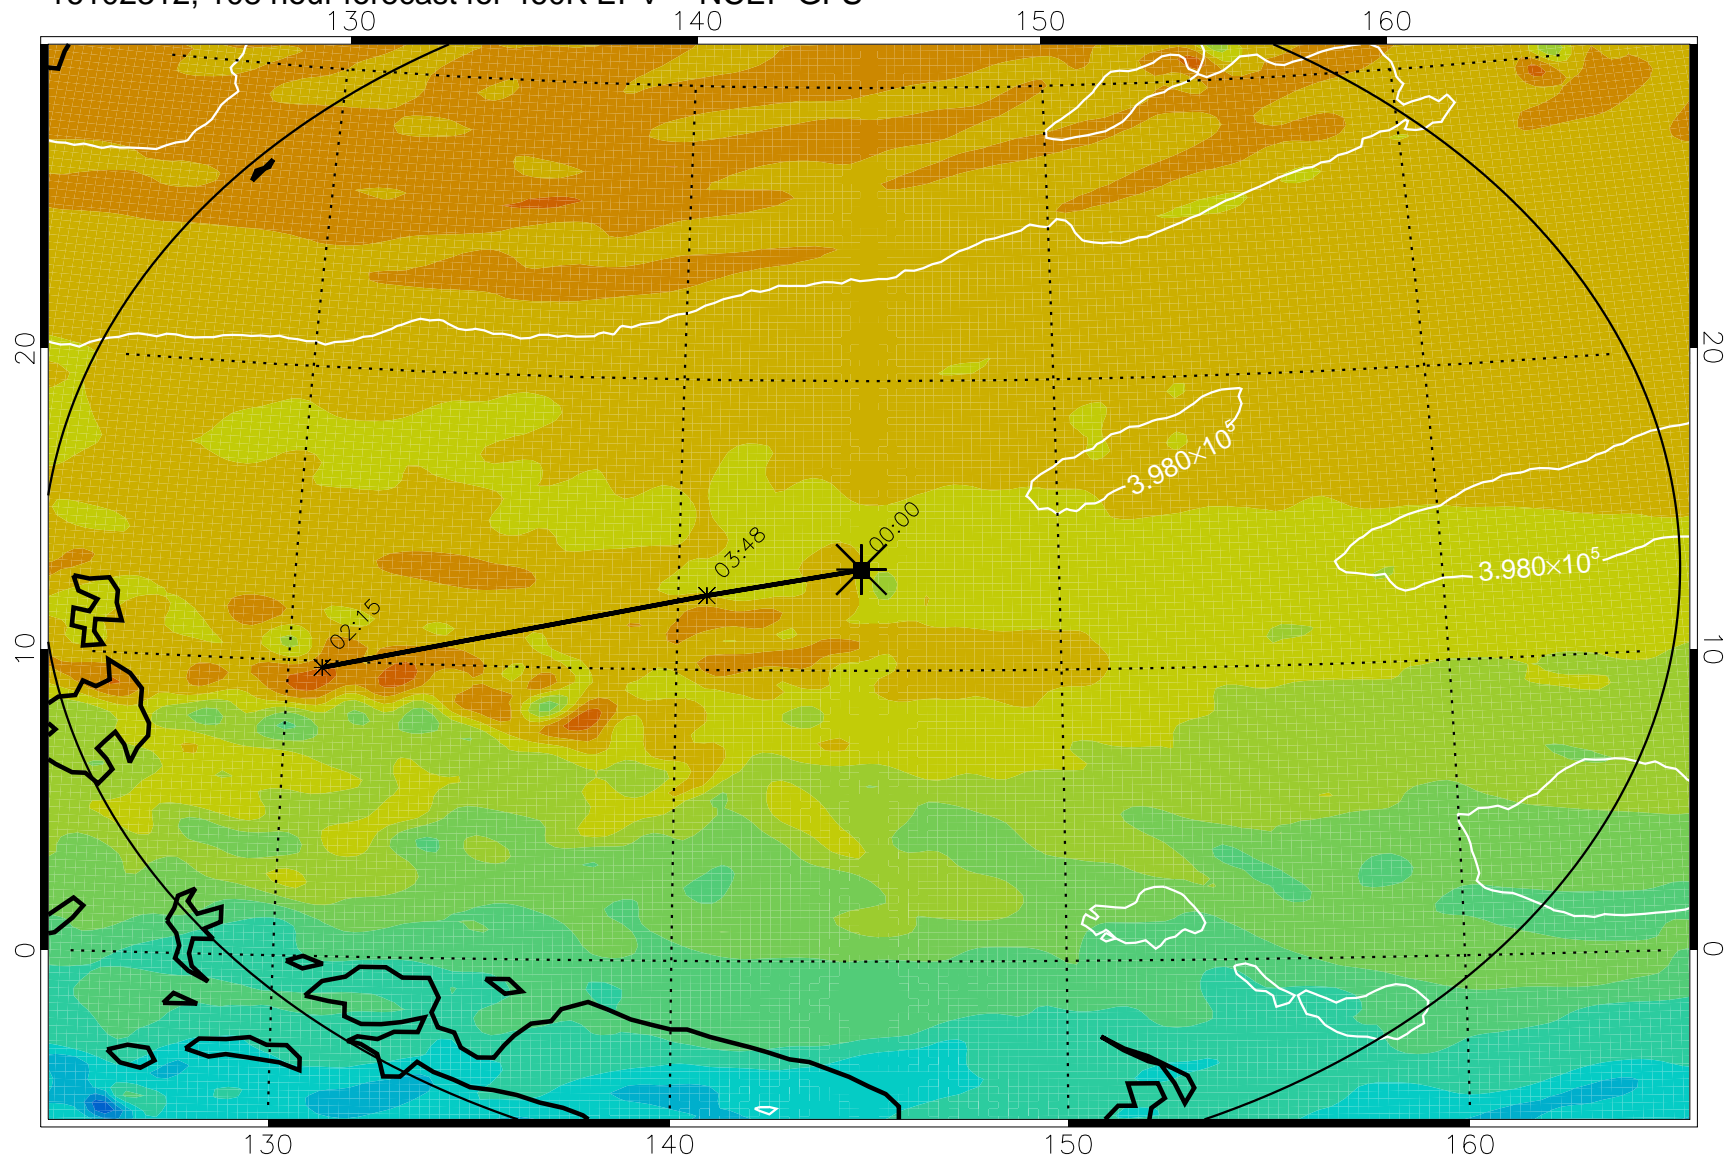

460K Montgomery Streamfunction, white

Range ring of 2304 km

16102218, 090 hour forecast for 460K EPV -- NCEP GFS

460K Montgomery Streamfunction, white

Range ring of 2304 km

16102300, 096 hour forecast for 460K EPV -- NCEP GFS

460K Montgomery Streamfunction, white

Range ring of 2304 km

16102306, 102 hour forecast for 460K EPV -- NCEP GFS

460K Montgomery Streamfunction, white

Range ring of 2304 km

16102312, 108 hour forecast for 460K EPV -- NCEP GFS

460K Montgomery Streamfunction, white

Range ring of 2304 km

16102318, 114 hour forecast for 460K EPV -- NCEP GFS

460K Montgomery Streamfunction, white

Range ring of 2304 km

16102400, 120 hour forecast for 460K EPV -- NCEP GFS

460K Montgomery Streamfunction, white

Range ring of 2304 km