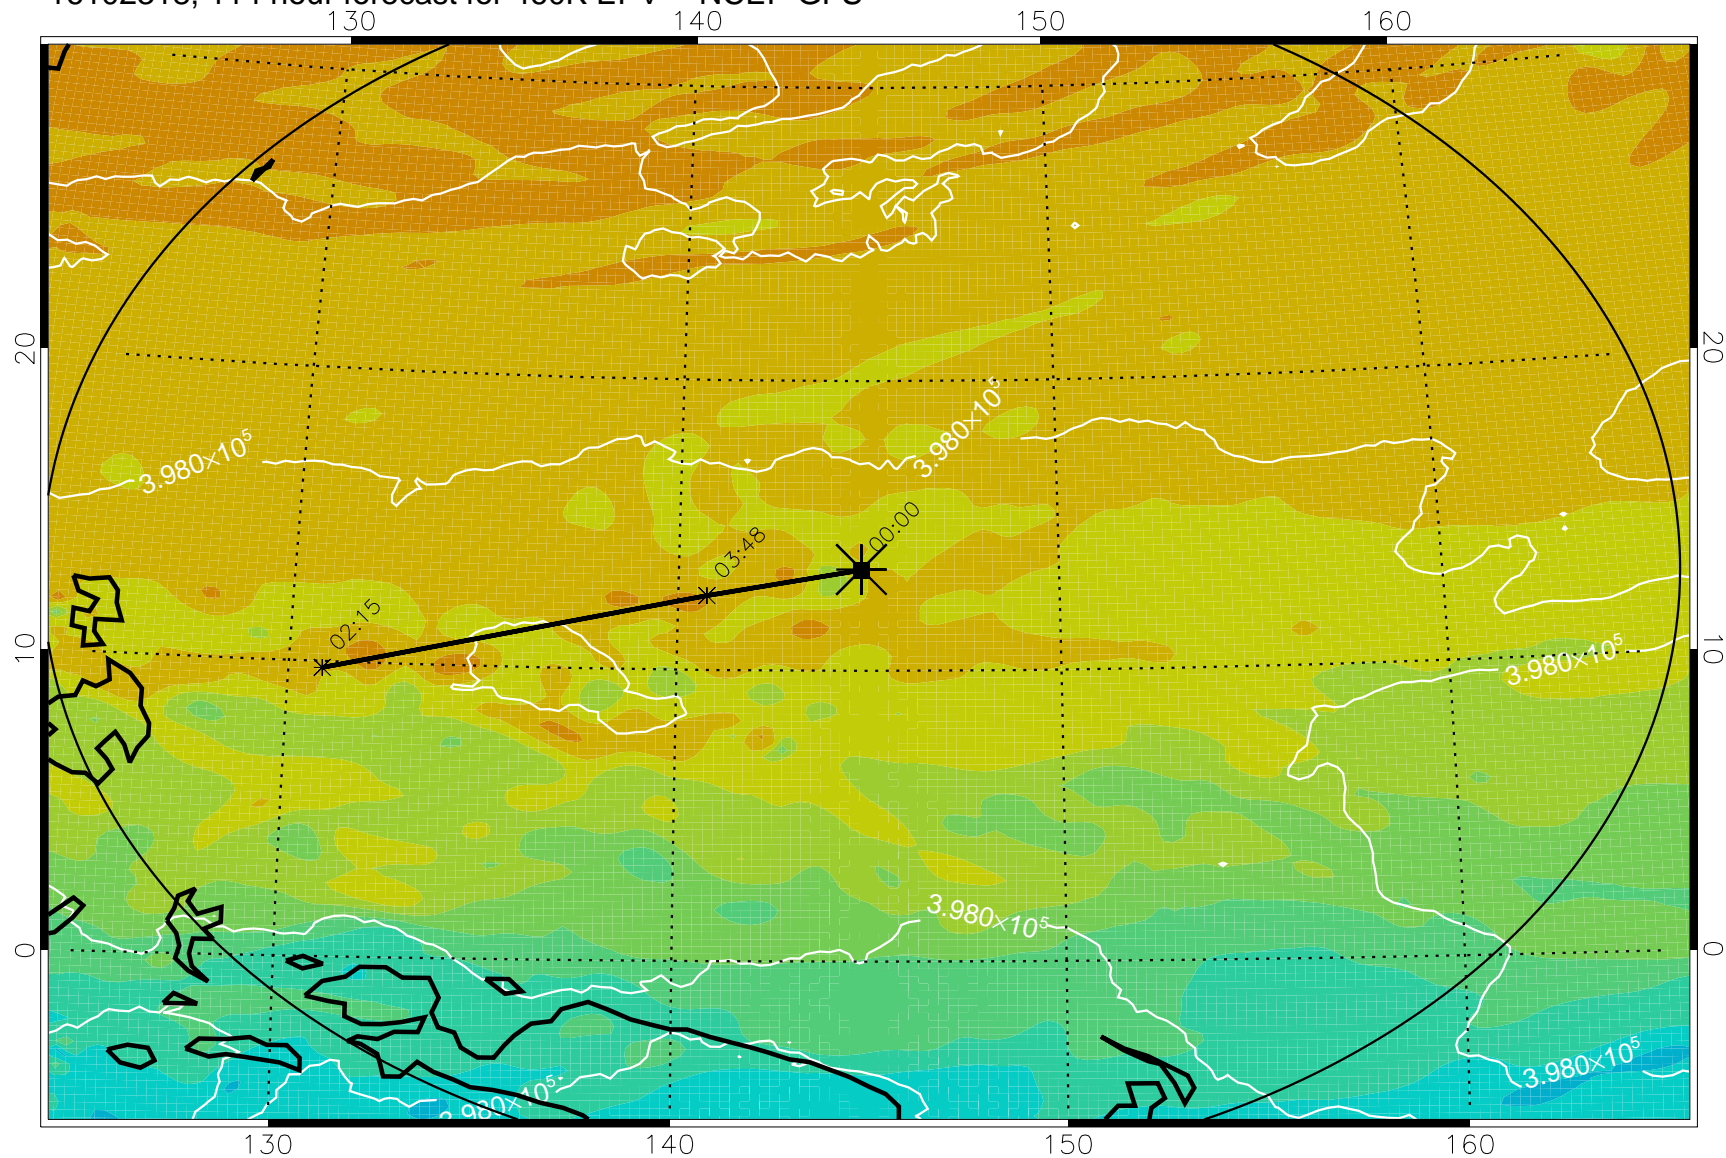

460K Montgomery Streamfunction, white

Range ring of 2304 km

16102218, 090 hour forecast for 460K EPV -- NCEP GFS

460K Montgomery Streamfunction, white

Range ring of 2304 km

16102300, 096 hour forecast for 460K EPV -- NCEP GFS

460K Montgomery Streamfunction, white

Range ring of 2304 km

16102306, 102 hour forecast for 460K EPV -- NCEP GFS

460K Montgomery Streamfunction, white

Range ring of 2304 km

16102312, 108 hour forecast for 460K EPV -- NCEP GFS

460K Montgomery Streamfunction, white

Range ring of 2304 km

16102318, 114 hour forecast for 460K EPV -- NCEP GFS

460K Montgomery Streamfunction, white

Range ring of 2304 km

16102400, 120 hour forecast for 460K EPV -- NCEP GFS

460K Montgomery Streamfunction, white

Range ring of 2304 km