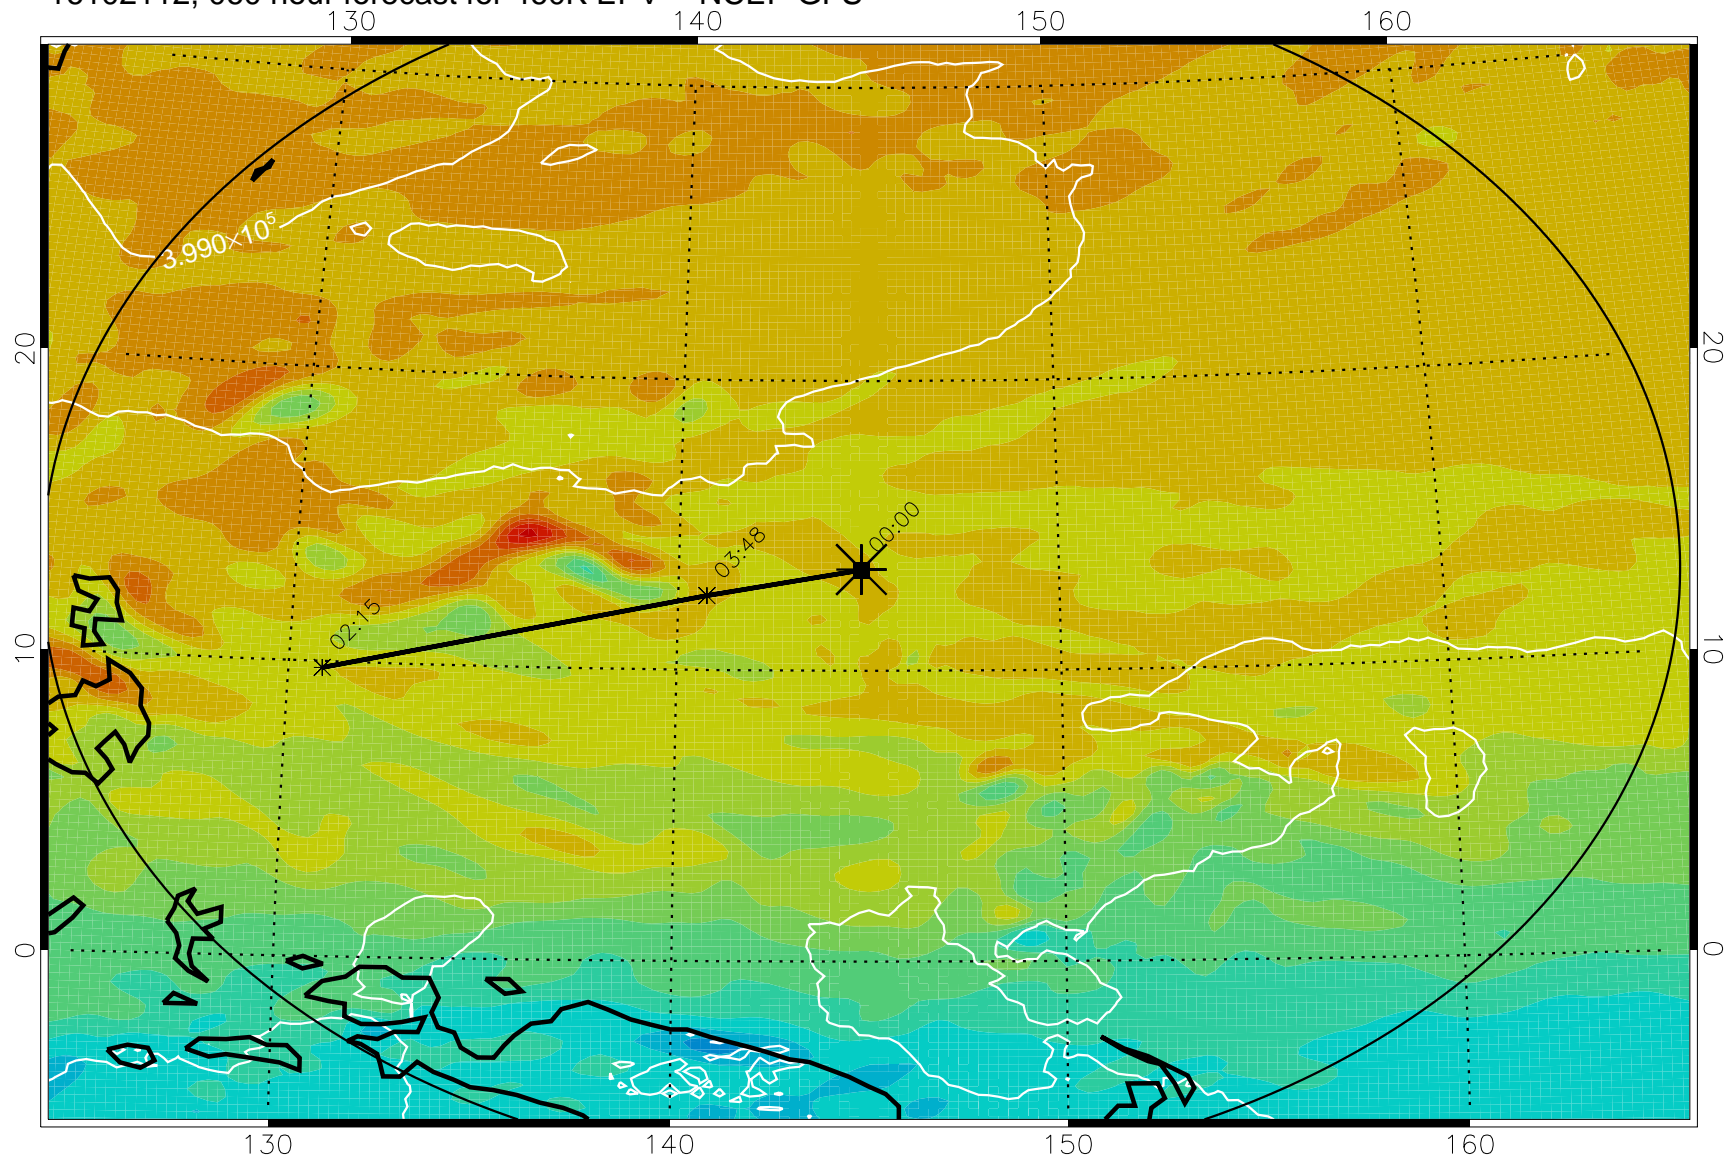

16102018, 042 hour forecast for 460K EPV -- NCEP GFS

460K Montgomery Streamfunction, white

Range ring of 2304 km

16102100, 048 hour forecast for 460K EPV -- NCEP GFS

460K Montgomery Streamfunction, white

Range ring of 2304 km

16102106, 054 hour forecast for 460K EPV -- NCEP GFS

460K Montgomery Streamfunction, white

Range ring of 2304 km

16102112, 060 hour forecast for 460K EPV -- NCEP GFS

460K Montgomery Streamfunction, white

Range ring of 2304 km

16102118, 066 hour forecast for 460K EPV -- NCEP GFS

460K Montgomery Streamfunction, white

-4×10^{-5} -2×10^{-5} 0 2×10^{-5} 4×10^{-5}
PVU

Range ring of 2304 km

16102200, 072 hour forecast for 460K EPV -- NCEP GFS

460K Montgomery Streamfunction, white

Range ring of 2304 km

16102206, 078 hour forecast for 460K EPV -- NCEP GFS

460K Montgomery Streamfunction, white

Range ring of 2304 km

16102212, 084 hour forecast for 460K EPV -- NCEP GFS