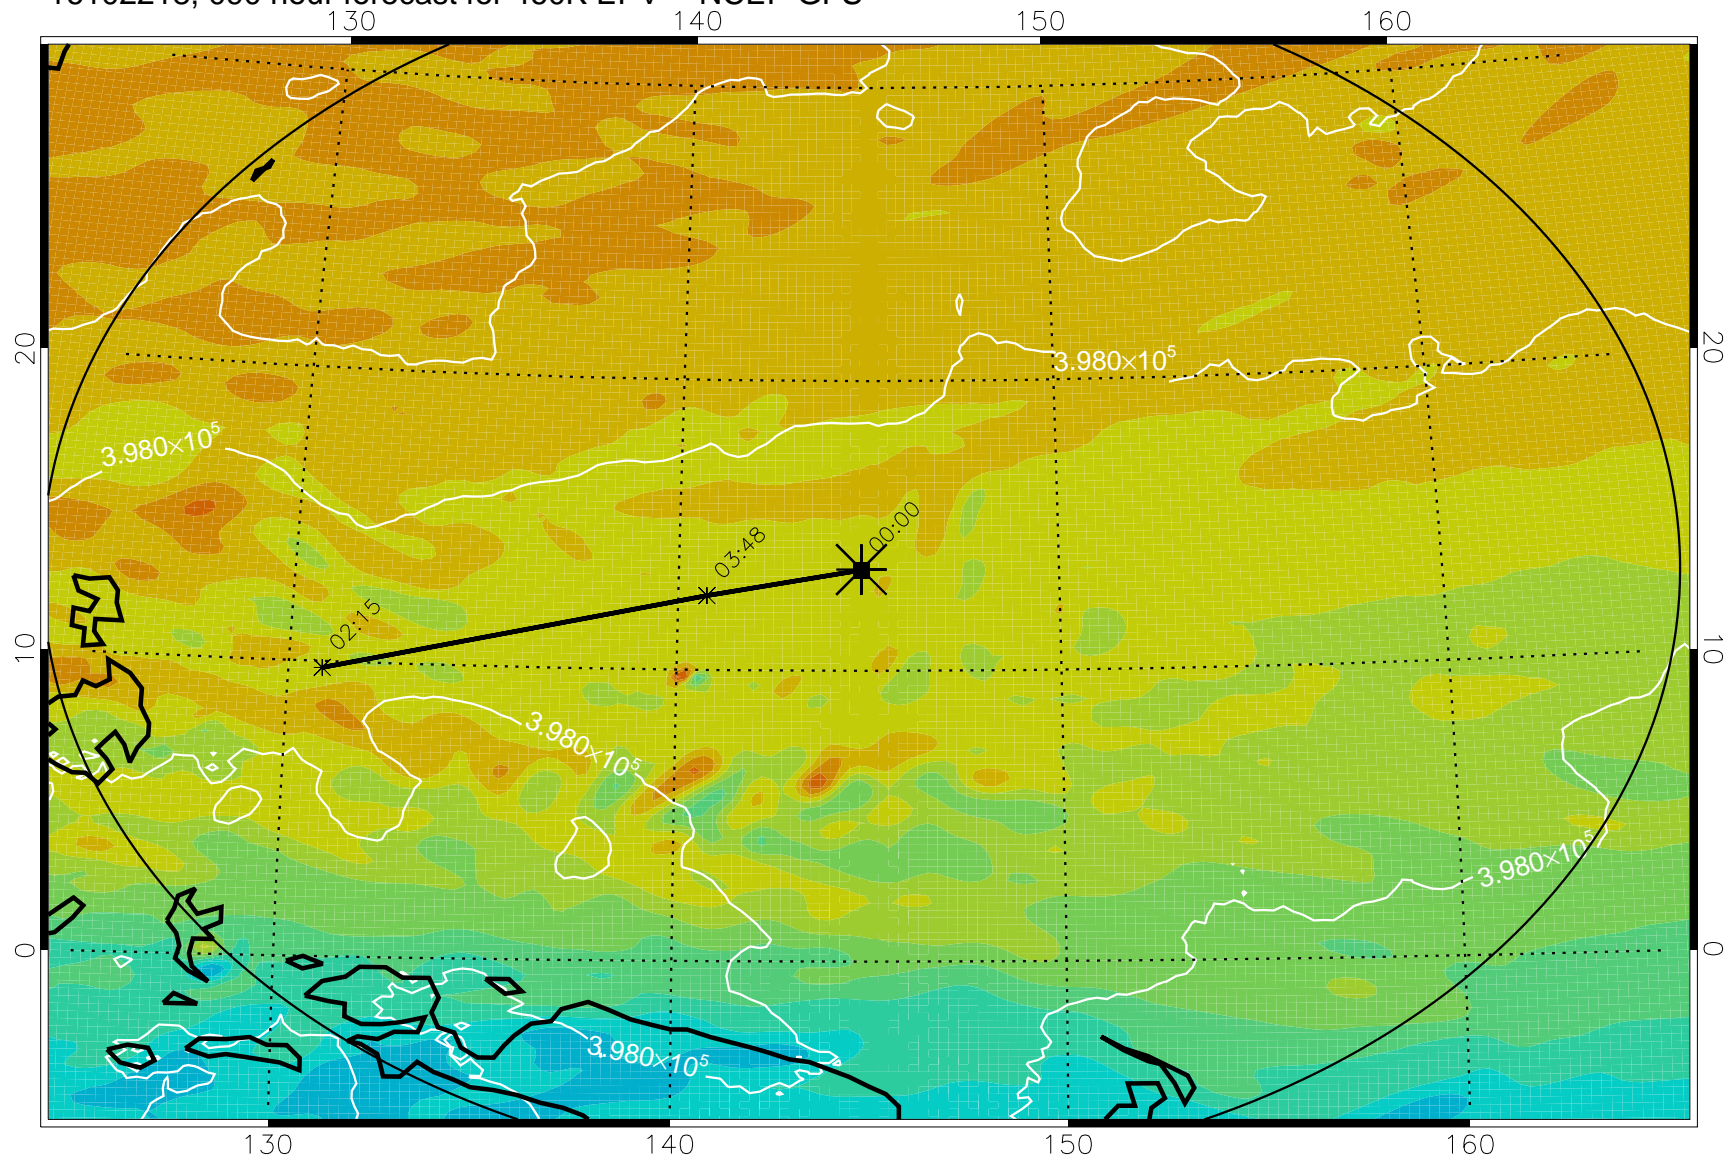

16102118, 066 hour forecast for 460K EPV -- NCEP GFS

460K Montgomery Streamfunction, white

-4×10^{-5} -2×10^{-5} 0 2×10^{-5} 4×10^{-5}
PVU

Range ring of 2304 km

16102200, 072 hour forecast for 460K EPV -- NCEP GFS

460K Montgomery Streamfunction, white

Range ring of 2304 km

16102206, 078 hour forecast for 460K EPV -- NCEP GFS

460K Montgomery Streamfunction, white

Range ring of 2304 km

16102212, 084 hour forecast for 460K EPV -- NCEP GFS

460K Montgomery Streamfunction, white

Range ring of 2304 km

16102218, 090 hour forecast for 460K EPV -- NCEP GFS

460K Montgomery Streamfunction, white

Range ring of 2304 km

16102300, 096 hour forecast for 460K EPV -- NCEP GFS

460K Montgomery Streamfunction, white

Range ring of 2304 km

16102306, 102 hour forecast for 460K EPV -- NCEP GFS

460K Montgomery Streamfunction, white

Range ring of 2304 km

16102312, 108 hour forecast for 460K EPV -- NCEP GFS