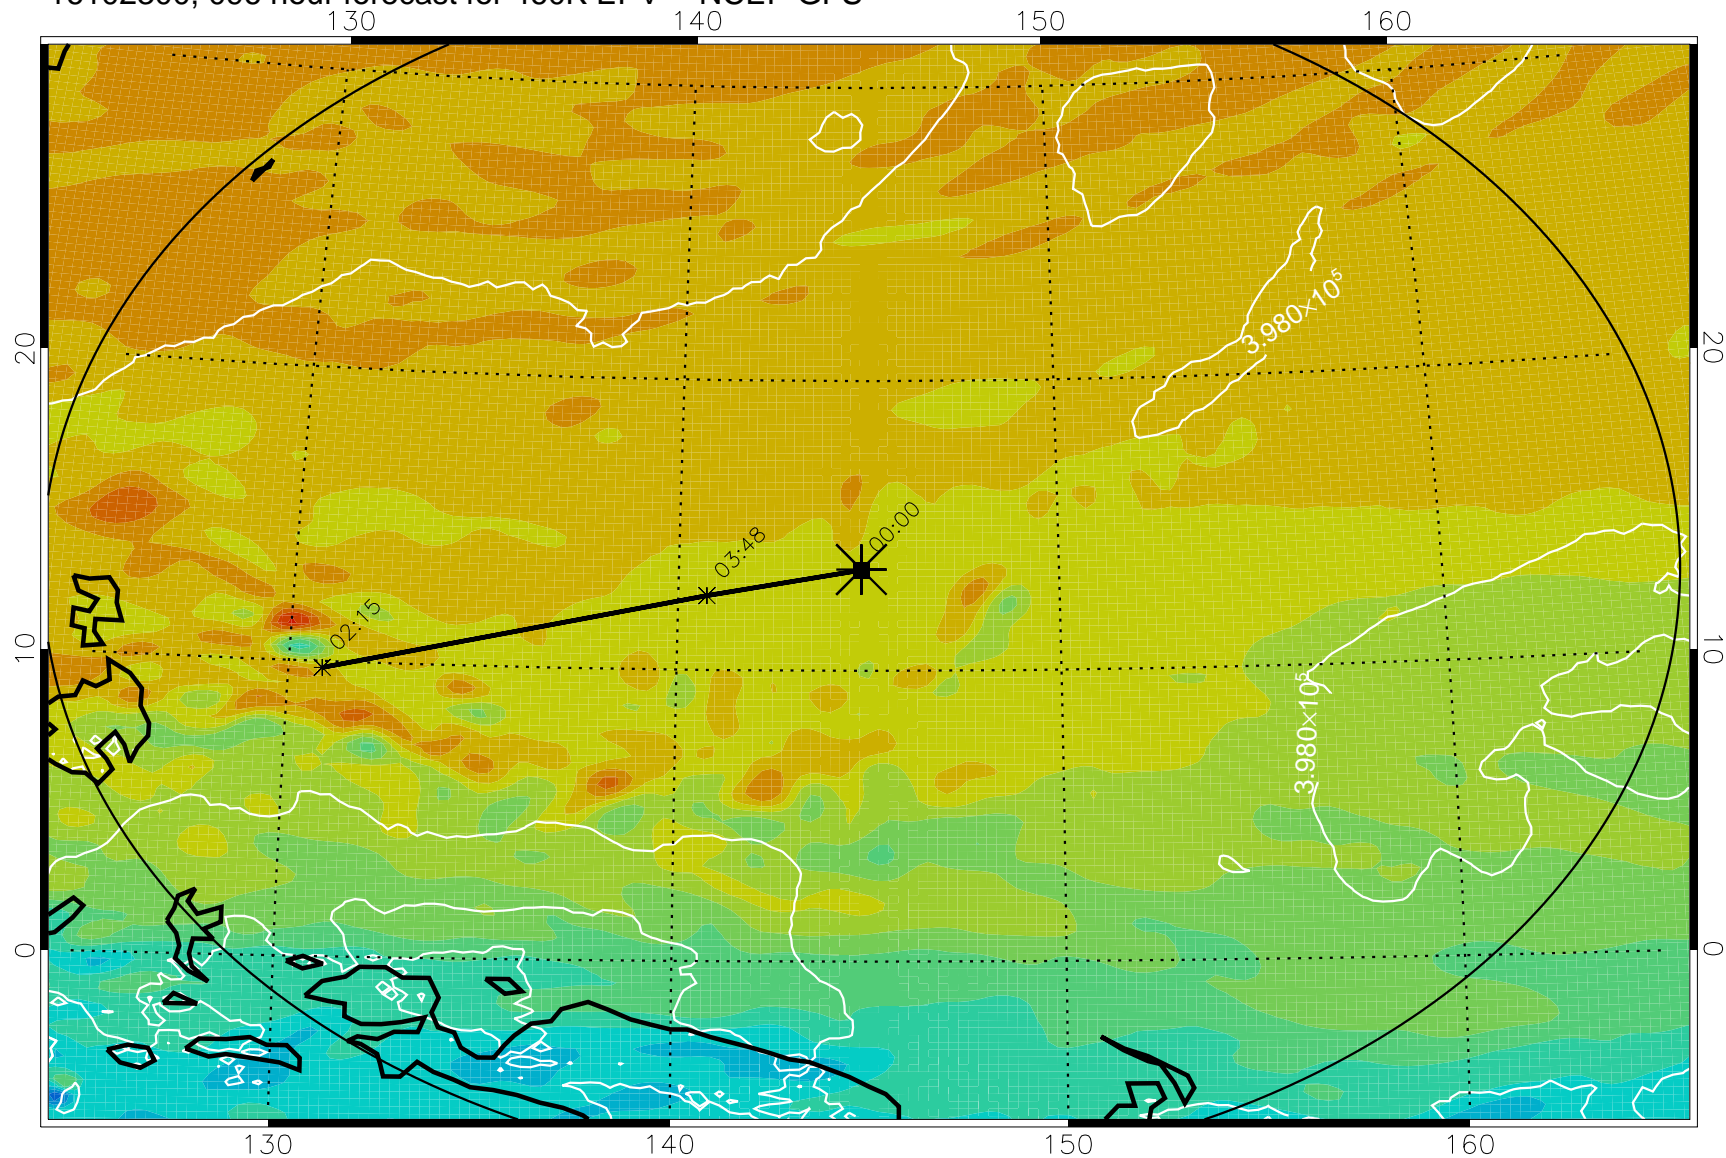

460K Montgomery Streamfunction, white

Range ring of 2304 km

16102206, 078 hour forecast for 460K EPV -- NCEP GFS

460K Montgomery Streamfunction, white

Range ring of 2304 km

16102212, 084 hour forecast for 460K EPV -- NCEP GFS

460K Montgomery Streamfunction, white

Range ring of 2304 km

16102218, 090 hour forecast for 460K EPV -- NCEP GFS

460K Montgomery Streamfunction, white

Range ring of 2304 km

16102300, 096 hour forecast for 460K EPV -- NCEP GFS

460K Montgomery Streamfunction, white

Range ring of 2304 km

16102306, 102 hour forecast for 460K EPV -- NCEP GFS

460K Montgomery Streamfunction, white

Range ring of 2304 km

16102312, 108 hour forecast for 460K EPV -- NCEP GFS

460K Montgomery Streamfunction, white

Range ring of 2304 km

16102318, 114 hour forecast for 460K EPV -- NCEP GFS

460K Montgomery Streamfunction, white

Range ring of 2304 km

16102400, 120 hour forecast for 460K EPV -- NCEP GFS