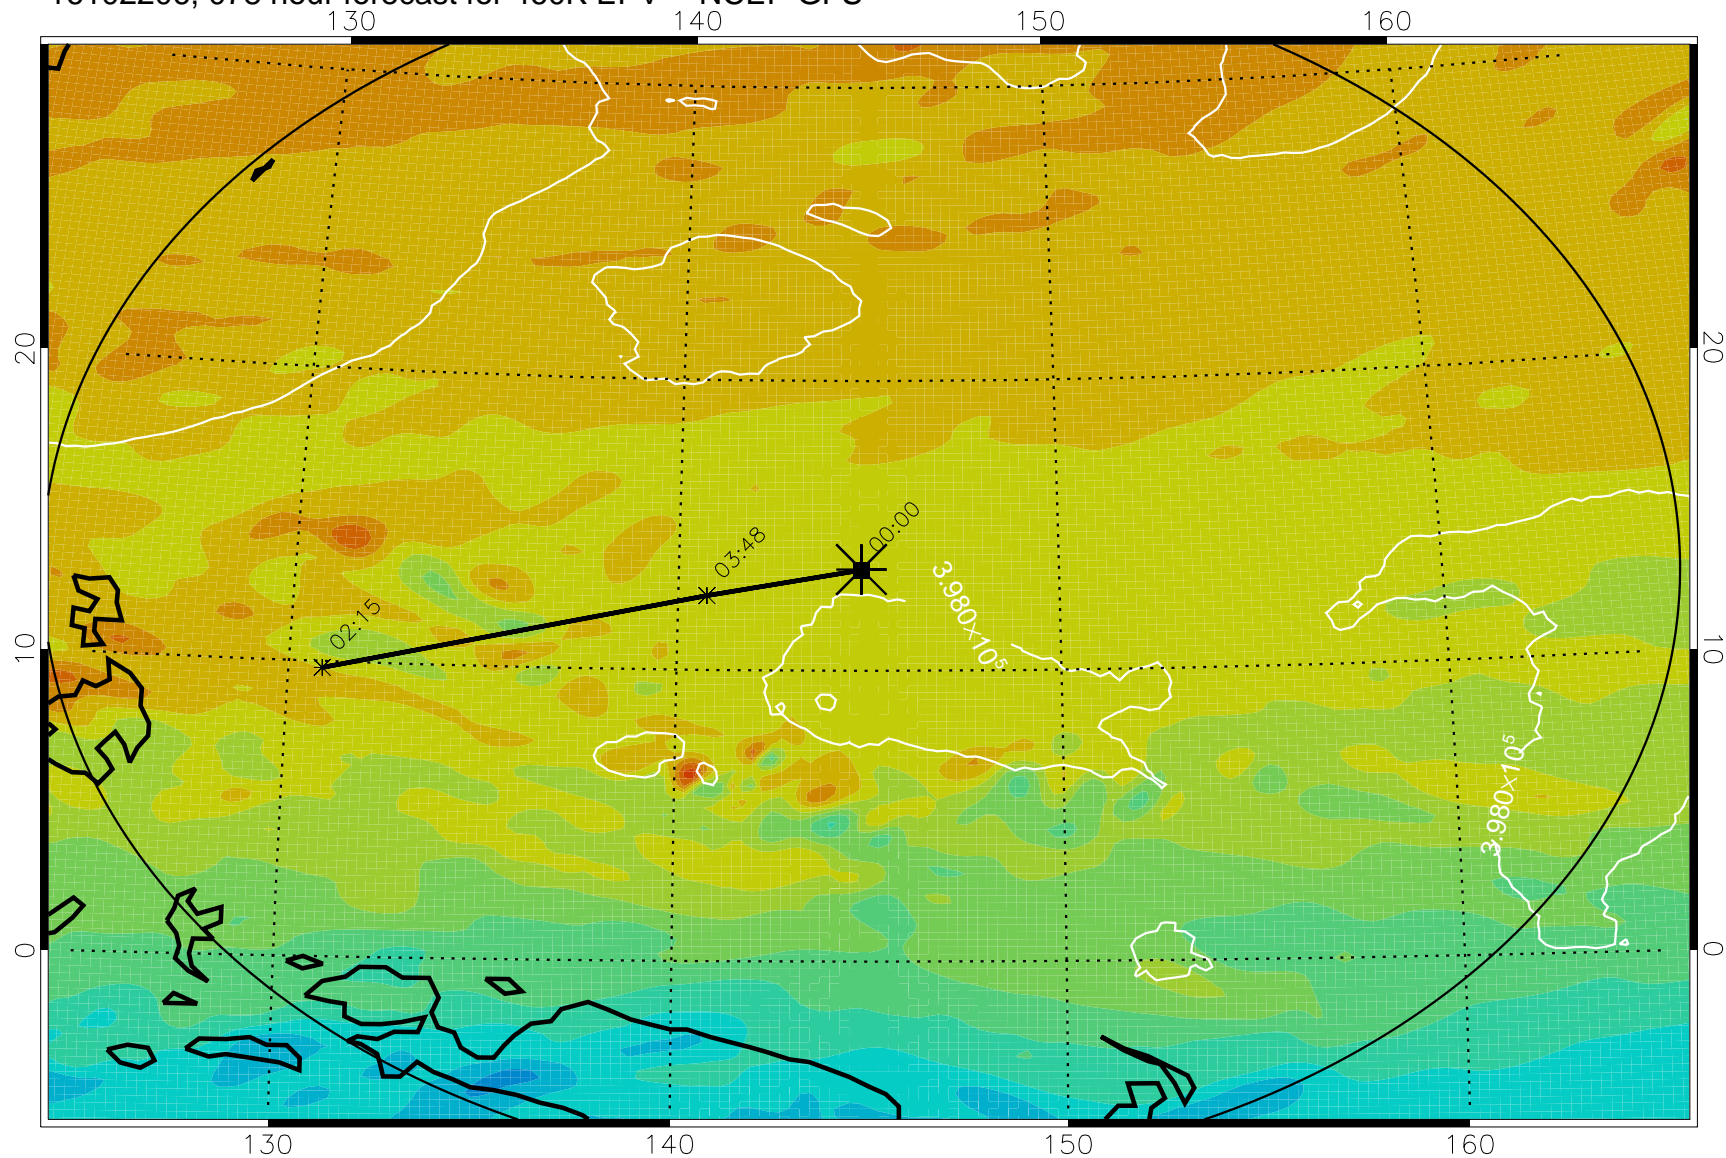

16102106, 054 hour forecast for 460K EPV -- NCEP GFS

460K Montgomery Streamfunction, white

Range ring of 2304 km

16102112, 060 hour forecast for 460K EPV -- NCEP GFS

460K Montgomery Streamfunction, white

Range ring of 2304 km

16102118, 066 hour forecast for 460K EPV -- NCEP GFS

460K Montgomery Streamfunction, white

-4×10^{-5} -2×10^{-5} 0 2×10^{-5} 4×10^{-5}
PVU

Range ring of 2304 km

16102200, 072 hour forecast for 460K EPV -- NCEP GFS

460K Montgomery Streamfunction, white

Range ring of 2304 km

16102206, 078 hour forecast for 460K EPV -- NCEP GFS

460K Montgomery Streamfunction, white

Range ring of 2304 km

16102212, 084 hour forecast for 460K EPV -- NCEP GFS

460K Montgomery Streamfunction, white

Range ring of 2304 km

16102218, 090 hour forecast for 460K EPV -- NCEP GFS

460K Montgomery Streamfunction, white

Range ring of 2304 km

16102300, 096 hour forecast for 460K EPV -- NCEP GFS