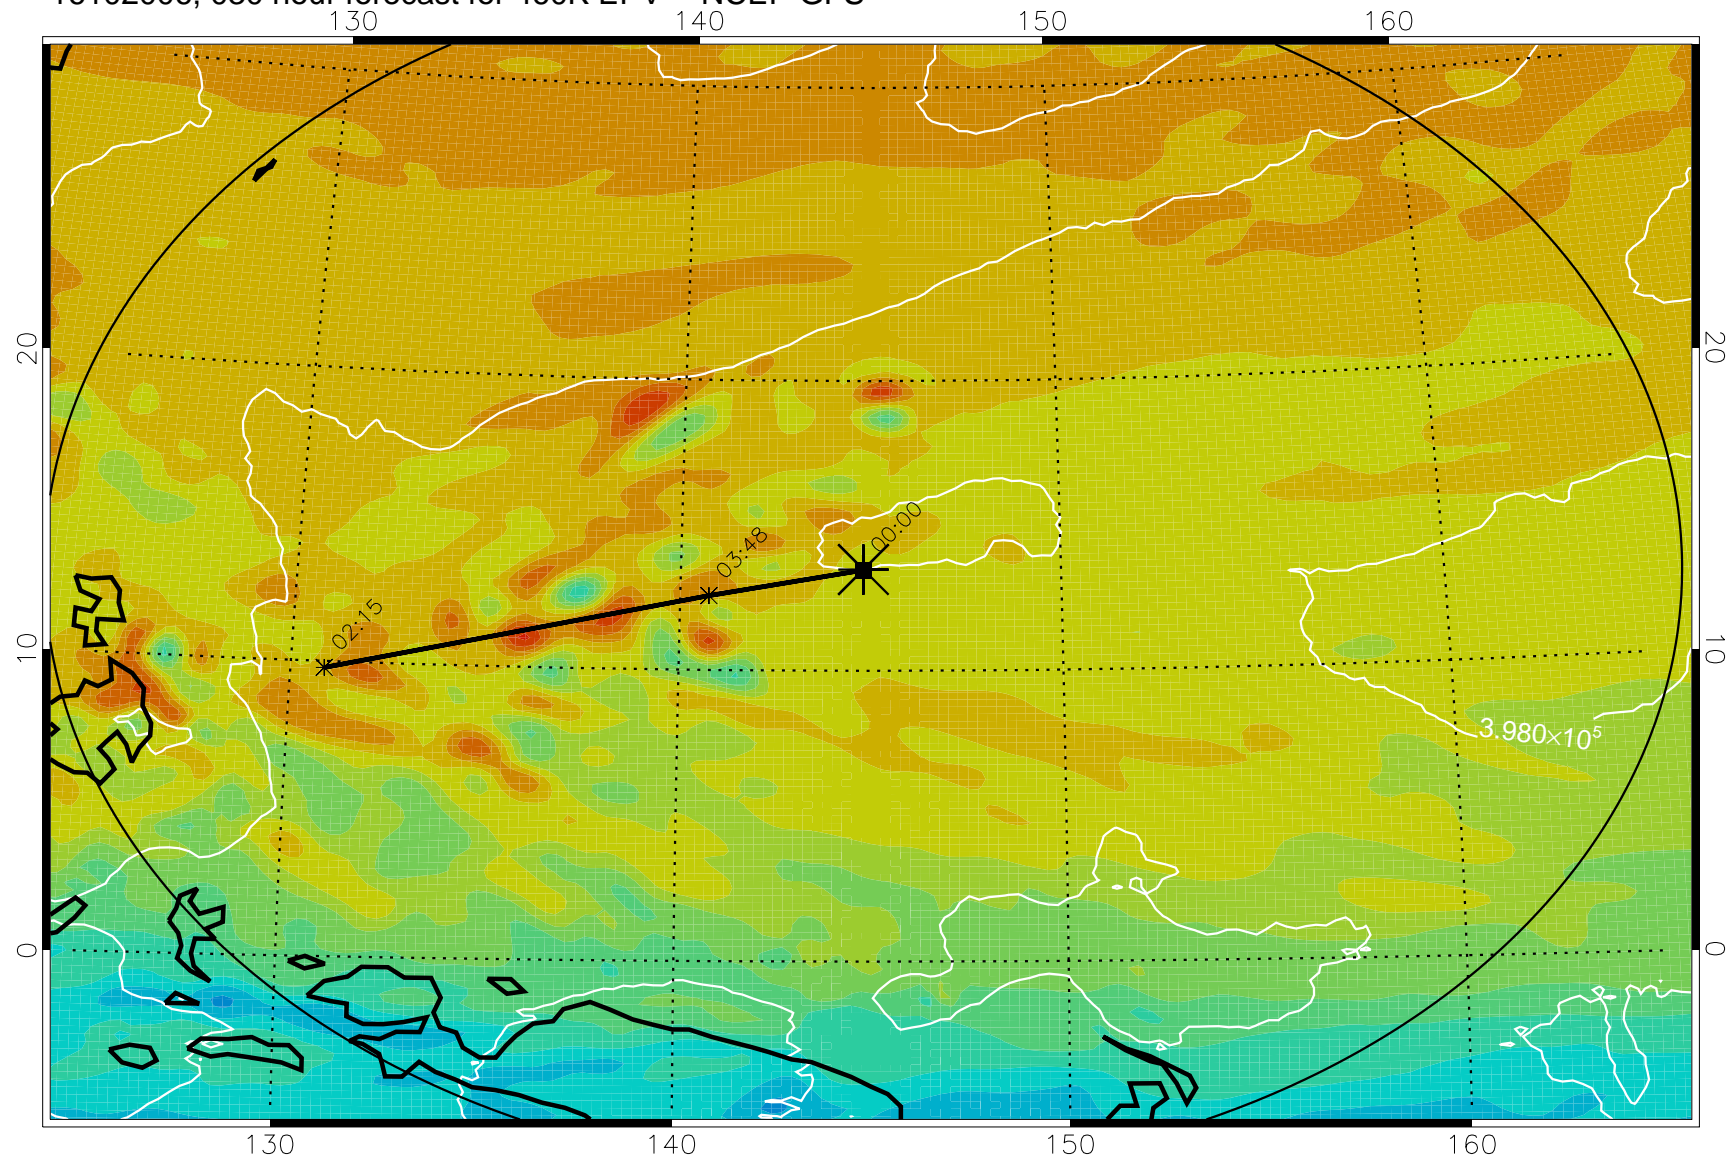

16101906, 006 hour forecast for 460K EPV -- NCEP GFS

460K Montgomery Streamfunction, white

Range ring of 2304 km

16101912, 012 hour forecast for 460K EPV -- NCEP GFS

460K Montgomery Streamfunction, white

Range ring of 2304 km

16101918, 018 hour forecast for 460K EPV -- NCEP GFS

460K Montgomery Streamfunction, white

Range ring of 2304 km

16102000, 024 hour forecast for 460K EPV -- NCEP GFS

460K Montgomery Streamfunction, white

Range ring of 2304 km

16102006, 030 hour forecast for 460K EPV -- NCEP GFS

460K Montgomery Streamfunction, white

Range ring of 2304 km

16102012, 036 hour forecast for 460K EPV -- NCEP GFS

460K Montgomery Streamfunction, white

Range ring of 2304 km

16102018, 042 hour forecast for 460K EPV -- NCEP GFS

460K Montgomery Streamfunction, white

Range ring of 2304 km

16102100, 048 hour forecast for 460K EPV -- NCEP GFS

460K Montgomery Streamfunction, white

Range ring of 2304 km