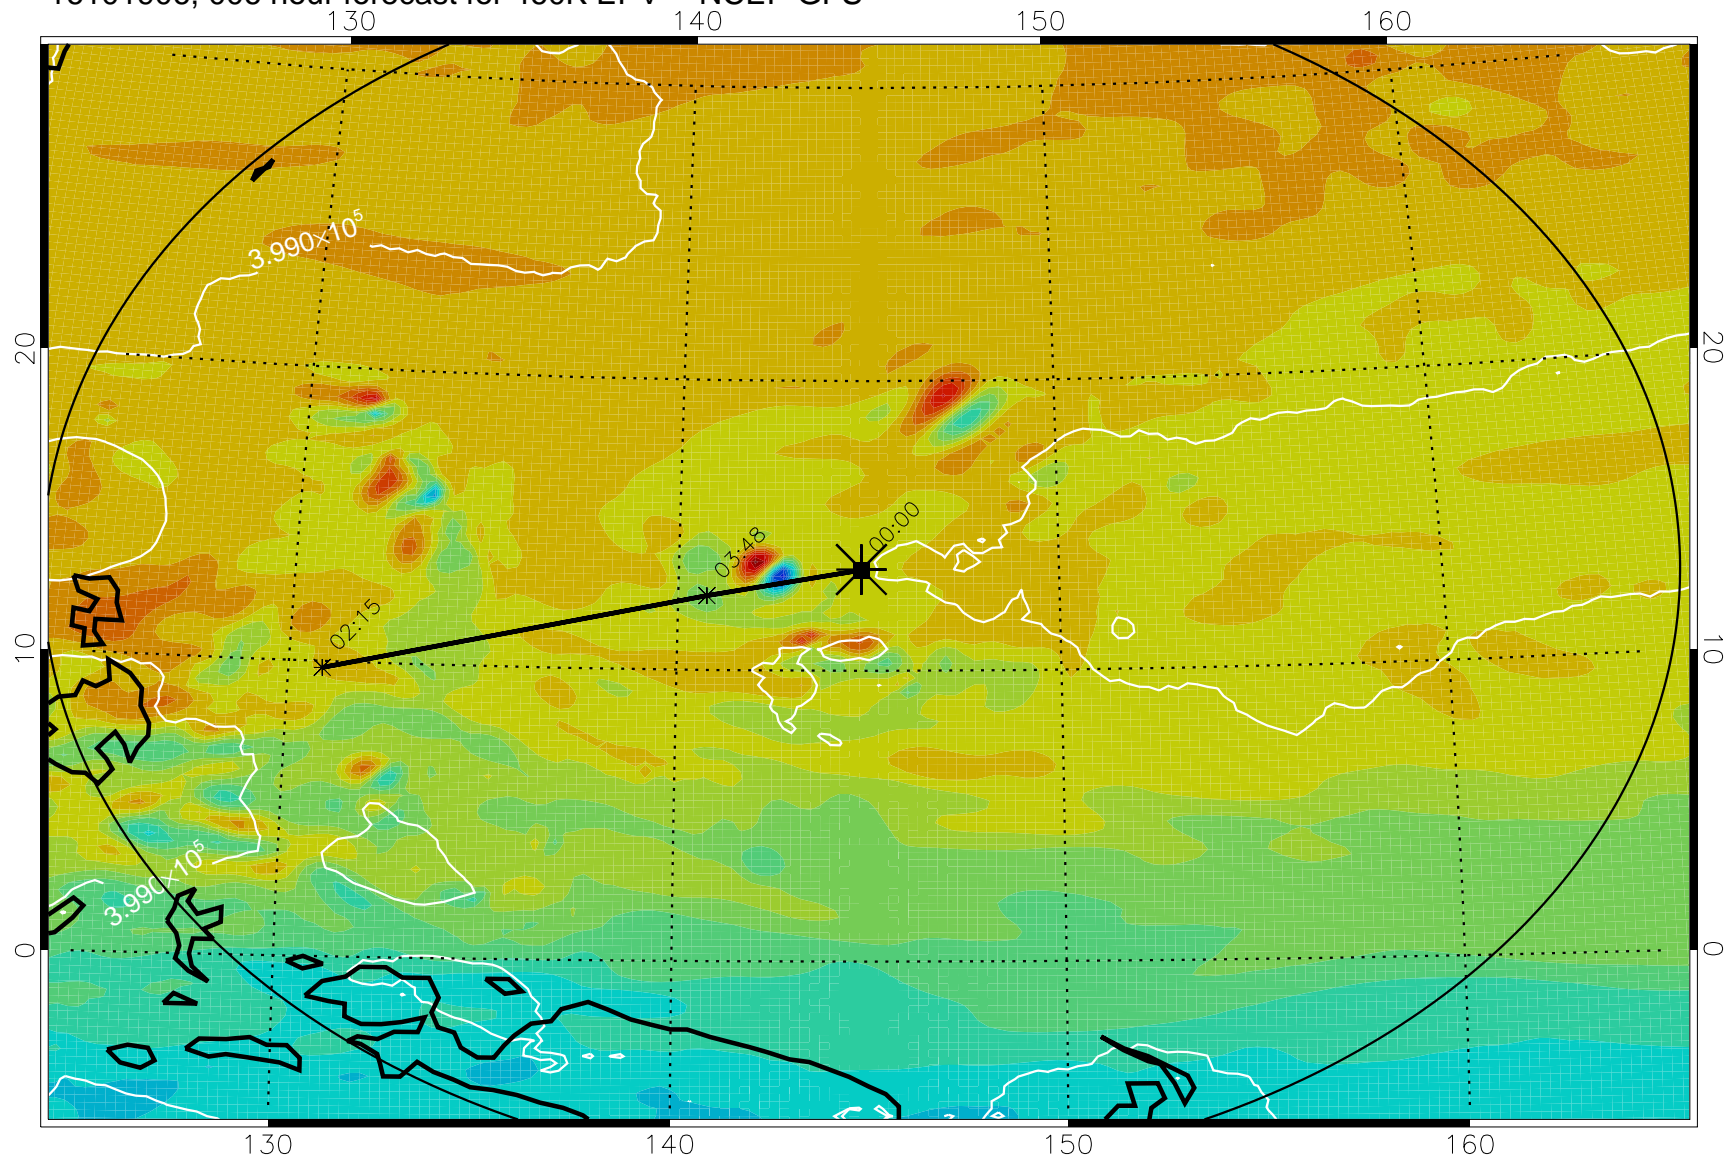

16101906, 006 hour forecast for 460K EPV -- NCEP GFS

460K Montgomery Streamfunction, white

Range ring of 2304 km

16101912, 012 hour forecast for 460K EPV -- NCEP GFS

460K Montgomery Streamfunction, white

Range ring of 2304 km

16101918, 018 hour forecast for 460K EPV -- NCEP GFS

460K Montgomery Streamfunction, white

Range ring of 2304 km

16102000, 024 hour forecast for 460K EPV -- NCEP GFS

460K Montgomery Streamfunction, white

Range ring of 2304 km

16102006, 030 hour forecast for 460K EPV -- NCEP GFS

460K Montgomery Streamfunction, white

Range ring of 2304 km

16102012, 036 hour forecast for 460K EPV -- NCEP GFS

460K Montgomery Streamfunction, white

Range ring of 2304 km

16102018, 042 hour forecast for 460K EPV -- NCEP GFS

460K Montgomery Streamfunction, white

Range ring of 2304 km

16102100, 048 hour forecast for 460K EPV -- NCEP GFS

460K Montgomery Streamfunction, white

Range ring of 2304 km