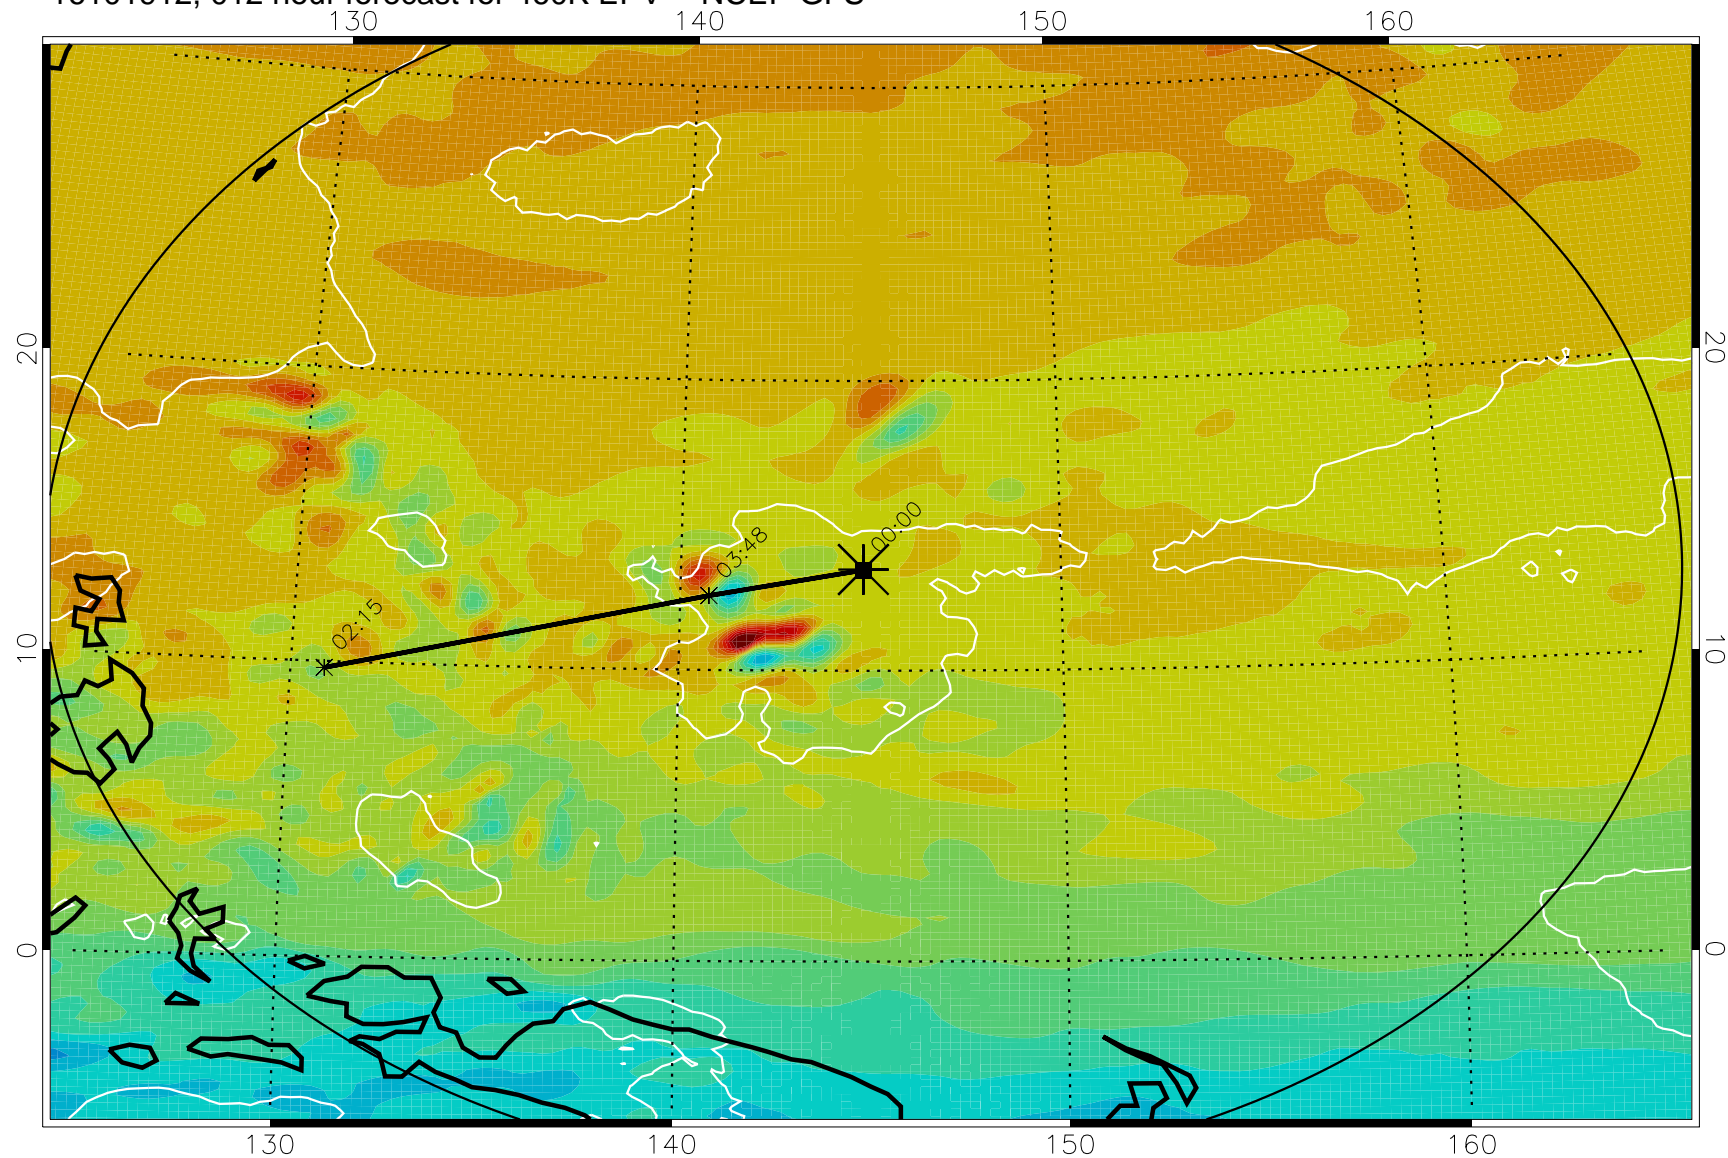

16101906, 006 hour forecast for 460K EPV -- NCEP GFS

460K Montgomery Streamfunction, white

Range ring of 2304 km

16101912, 012 hour forecast for 460K EPV -- NCEP GFS

460K Montgomery Streamfunction, white

Range ring of 2304 km

16101918, 018 hour forecast for 460K EPV -- NCEP GFS

460K Montgomery Streamfunction, white

Range ring of 2304 km

16102000, 024 hour forecast for 460K EPV -- NCEP GFS

460K Montgomery Streamfunction, white

Range ring of 2304 km

16102006, 030 hour forecast for 460K EPV -- NCEP GFS

460K Montgomery Streamfunction, white

Range ring of 2304 km

16102012, 036 hour forecast for 460K EPV -- NCEP GFS

460K Montgomery Streamfunction, white

Range ring of 2304 km

16102018, 042 hour forecast for 460K EPV -- NCEP GFS

460K Montgomery Streamfunction, white

Range ring of 2304 km

16102100, 048 hour forecast for 460K EPV -- NCEP GFS

460K Montgomery Streamfunction, white

Range ring of 2304 km