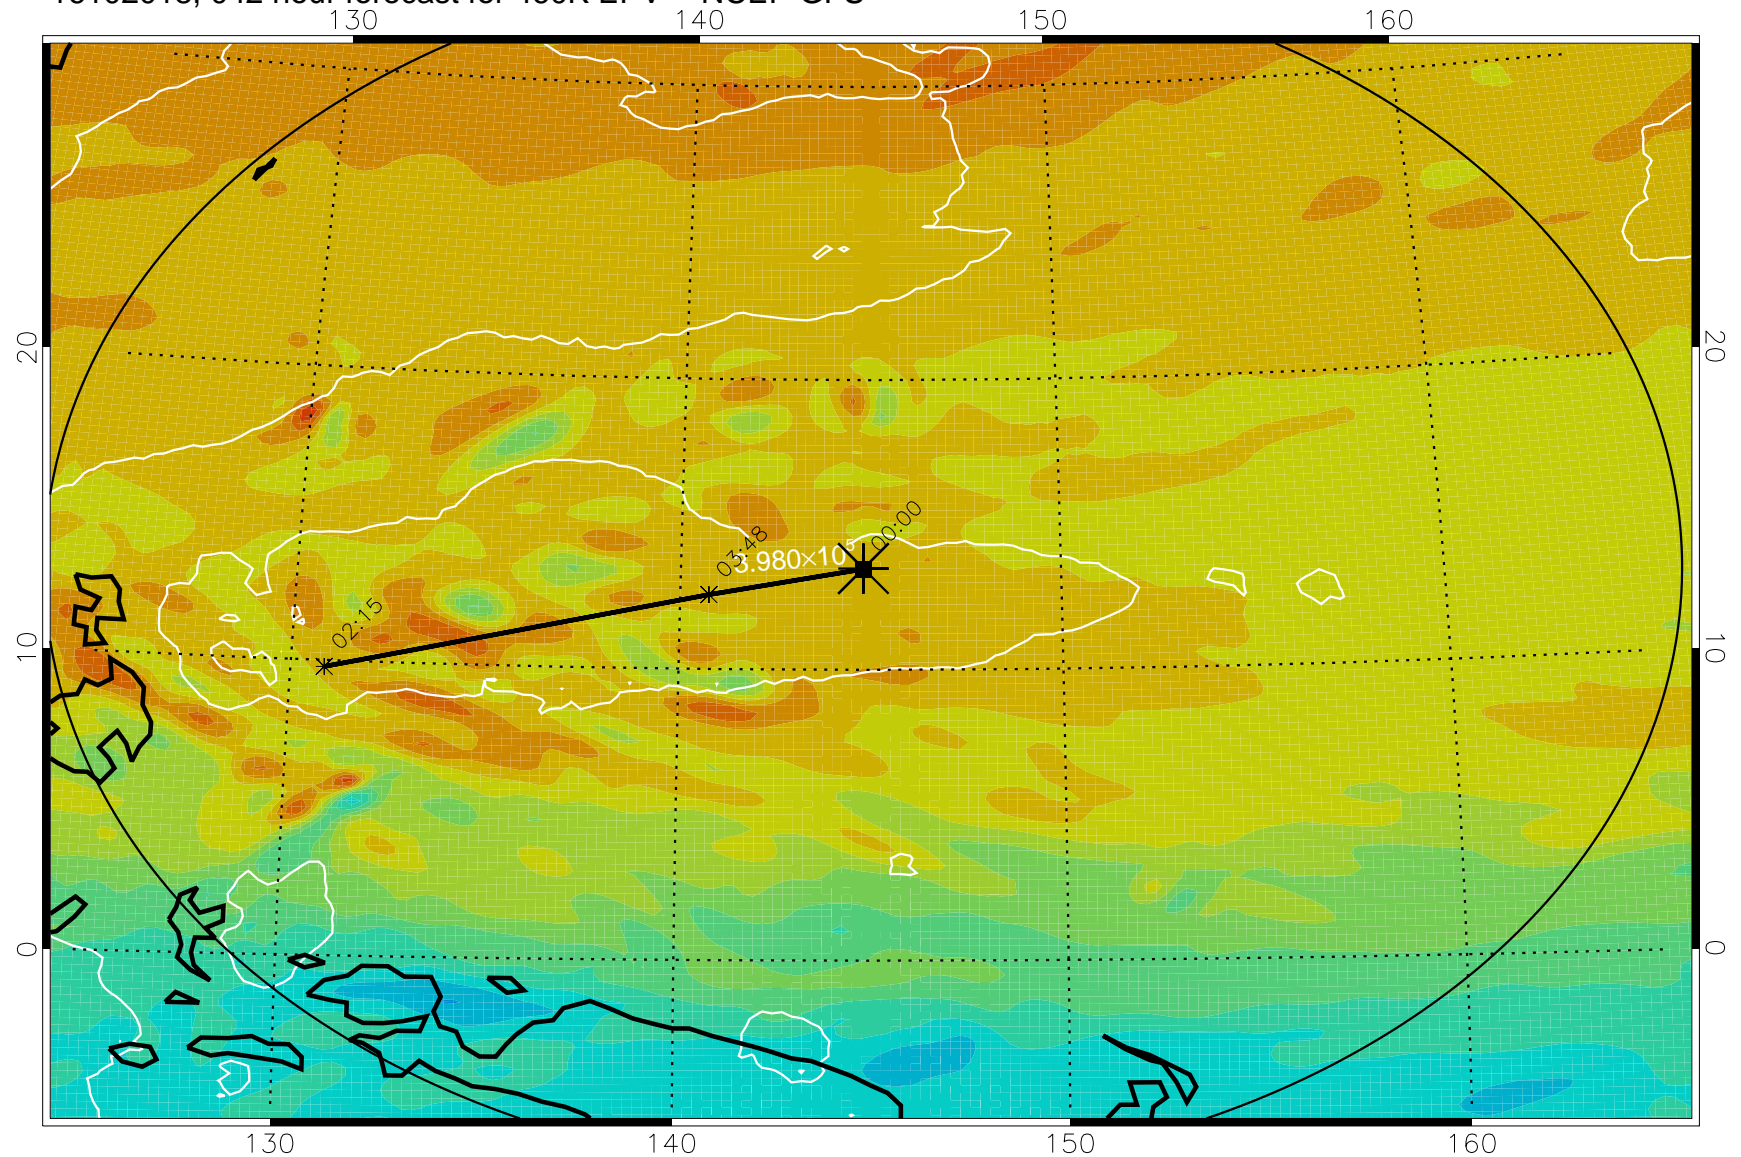

16101918, 018 hour forecast for 460K EPV -- NCEP GFS

460K Montgomery Streamfunction, white

Range ring of 2304 km

16102000, 024 hour forecast for 460K EPV -- NCEP GFS

460K Montgomery Streamfunction, white

Range ring of 2304 km

16102006, 030 hour forecast for 460K EPV -- NCEP GFS

460K Montgomery Streamfunction, white

Range ring of 2304 km

16102012, 036 hour forecast for 460K EPV -- NCEP GFS

460K Montgomery Streamfunction, white

Range ring of 2304 km

16102018, 042 hour forecast for 460K EPV -- NCEP GFS

460K Montgomery Streamfunction, white

Range ring of 2304 km

16102100, 048 hour forecast for 460K EPV -- NCEP GFS

460K Montgomery Streamfunction, white

Range ring of 2304 km

16102106, 054 hour forecast for 460K EPV -- NCEP GFS

460K Montgomery Streamfunction, white

Range ring of 2304 km

16102112, 060 hour forecast for 460K EPV -- NCEP GFS

460K Montgomery Streamfunction, white

Range ring of 2304 km