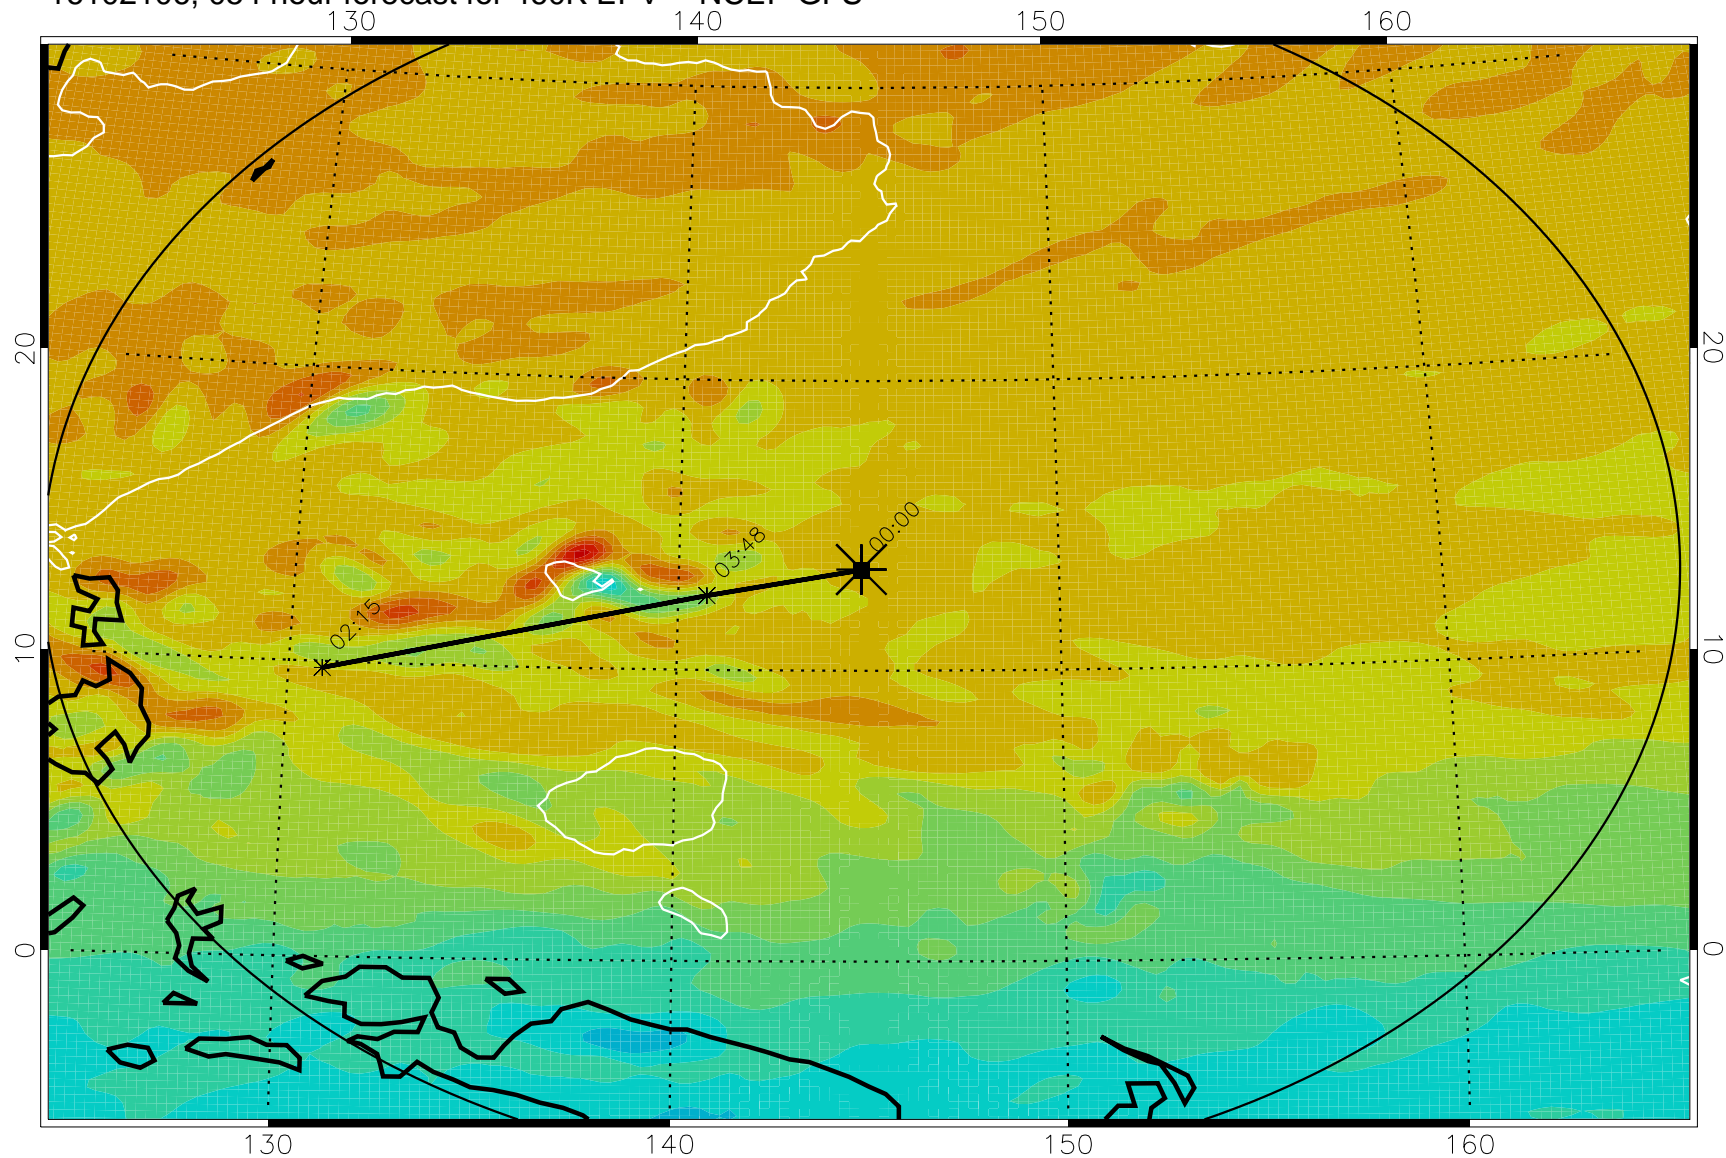

16102006, 030 hour forecast for 460K EPV -- NCEP GFS

460K Montgomery Streamfunction, white

Range ring of 2304 km

16102012, 036 hour forecast for 460K EPV -- NCEP GFS

460K Montgomery Streamfunction, white

Range ring of 2304 km

16102018, 042 hour forecast for 460K EPV -- NCEP GFS

460K Montgomery Streamfunction, white

Range ring of 2304 km

16102100, 048 hour forecast for 460K EPV -- NCEP GFS

460K Montgomery Streamfunction, white

Range ring of 2304 km

16102106, 054 hour forecast for 460K EPV -- NCEP GFS

460K Montgomery Streamfunction, white

Range ring of 2304 km

16102112, 060 hour forecast for 460K EPV -- NCEP GFS

460K Montgomery Streamfunction, white

Range ring of 2304 km

16102118, 066 hour forecast for 460K EPV -- NCEP GFS

460K Montgomery Streamfunction, white

-4×10^{-5} -2×10^{-5} 0 2×10^{-5} 4×10^{-5}
PVU

Range ring of 2304 km

16102200, 072 hour forecast for 460K EPV -- NCEP GFS