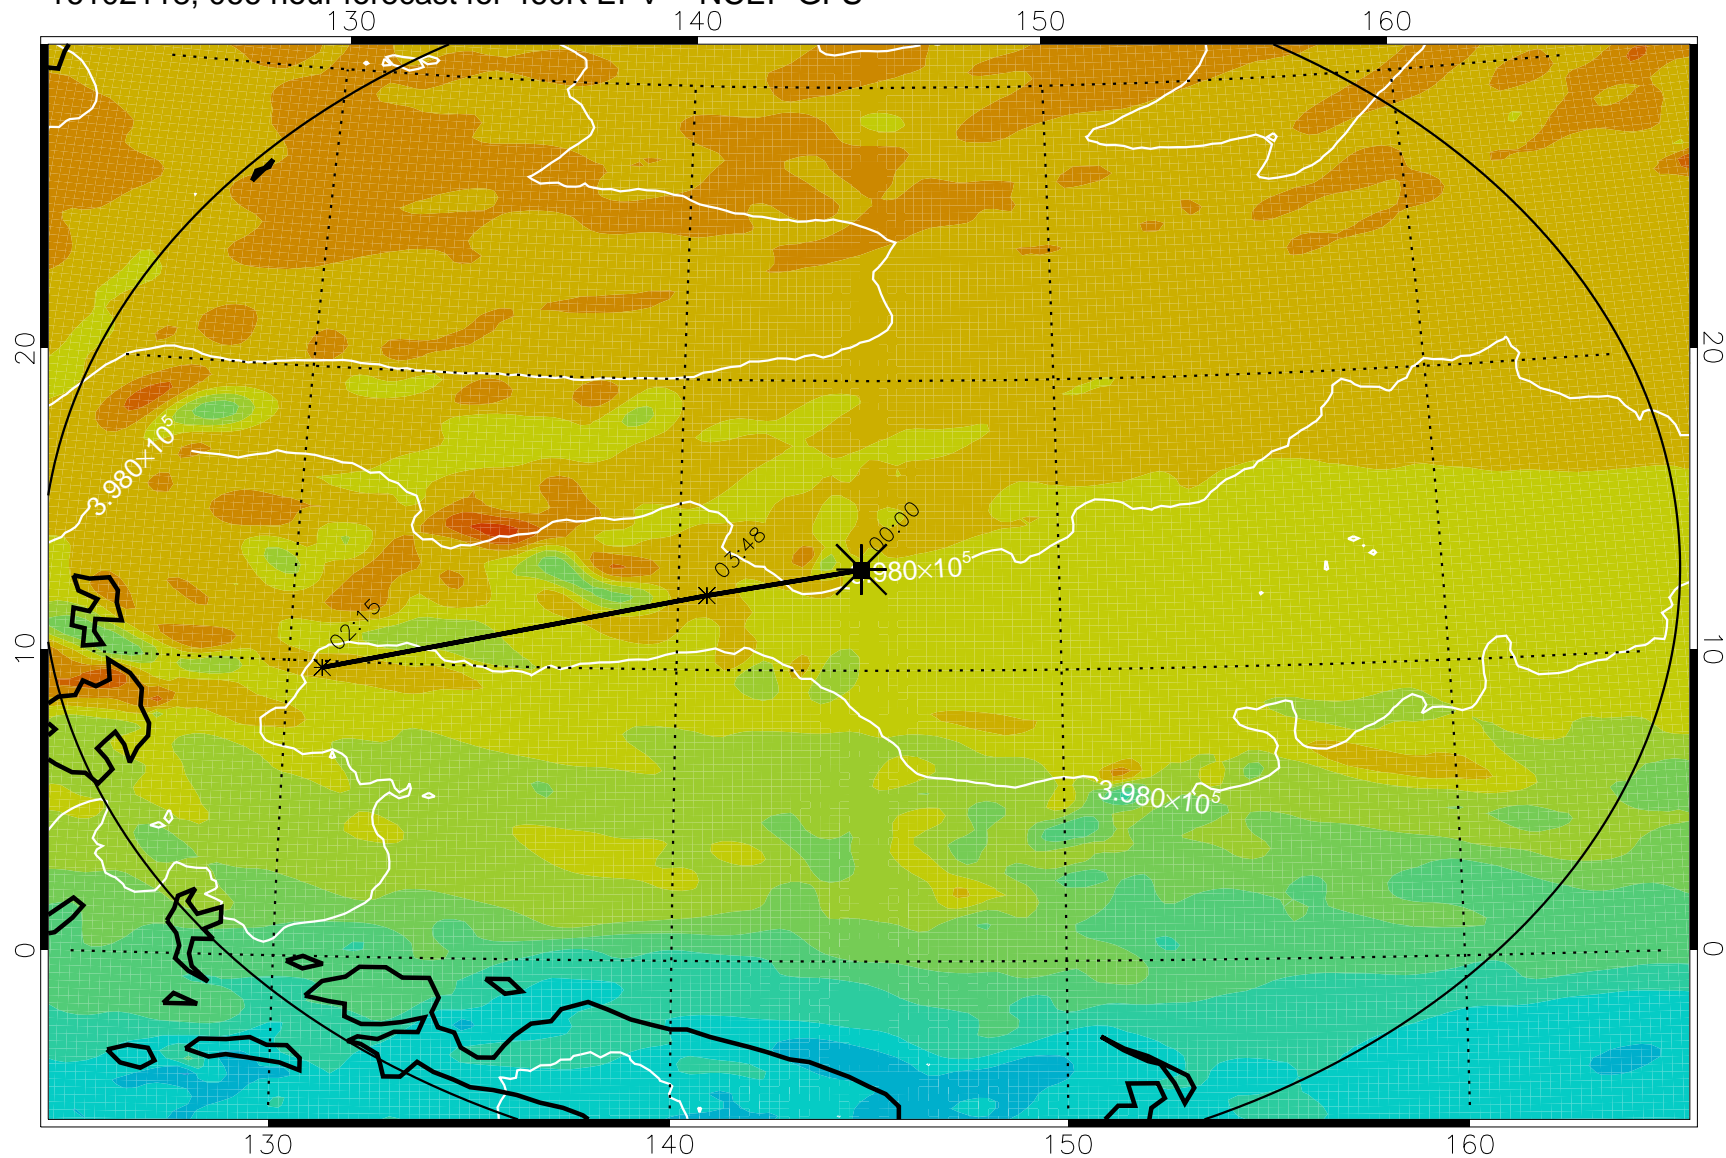

16102018, 042 hour forecast for 460K EPV -- NCEP GFS

460K Montgomery Streamfunction, white

Range ring of 2304 km

16102100, 048 hour forecast for 460K EPV -- NCEP GFS

460K Montgomery Streamfunction, white

Range ring of 2304 km

16102106, 054 hour forecast for 460K EPV -- NCEP GFS

460K Montgomery Streamfunction, white

Range ring of 2304 km

16102112, 060 hour forecast for 460K EPV -- NCEP GFS

460K Montgomery Streamfunction, white

Range ring of 2304 km

16102118, 066 hour forecast for 460K EPV -- NCEP GFS

460K Montgomery Streamfunction, white

-4×10^{-5} -2×10^{-5} 0 2×10^{-5} 4×10^{-5}
PVU

Range ring of 2304 km

16102200, 072 hour forecast for 460K EPV -- NCEP GFS

460K Montgomery Streamfunction, white

Range ring of 2304 km

16102206, 078 hour forecast for 460K EPV -- NCEP GFS

460K Montgomery Streamfunction, white

Range ring of 2304 km

16102212, 084 hour forecast for 460K EPV -- NCEP GFS