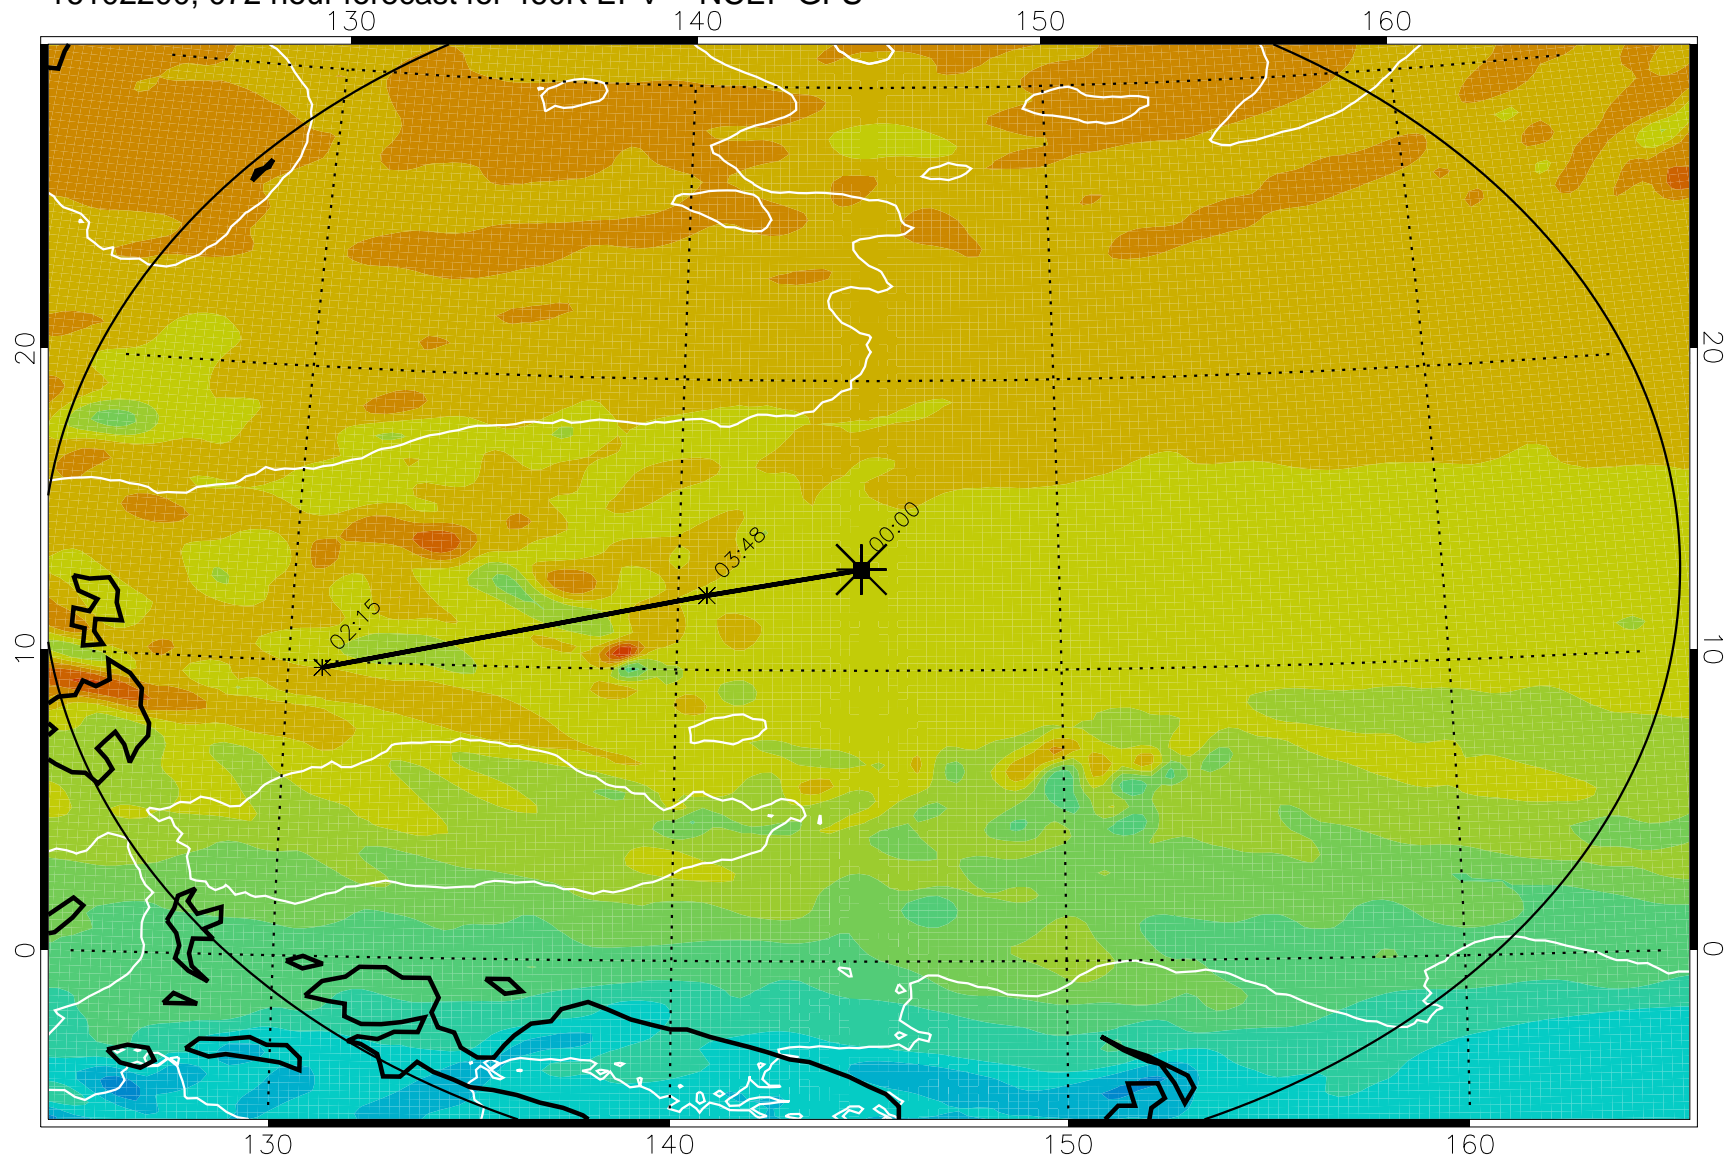

16102106, 054 hour forecast for 460K EPV -- NCEP GFS

460K Montgomery Streamfunction, white

Range ring of 2304 km

16102112, 060 hour forecast for 460K EPV -- NCEP GFS

460K Montgomery Streamfunction, white

Range ring of 2304 km

16102118, 066 hour forecast for 460K EPV -- NCEP GFS

460K Montgomery Streamfunction, white

-4×10^{-5} -2×10^{-5} 0 2×10^{-5} 4×10^{-5}
PVU

Range ring of 2304 km

16102200, 072 hour forecast for 460K EPV -- NCEP GFS

460K Montgomery Streamfunction, white

Range ring of 2304 km

16102206, 078 hour forecast for 460K EPV -- NCEP GFS

460K Montgomery Streamfunction, white

Range ring of 2304 km

16102212, 084 hour forecast for 460K EPV -- NCEP GFS

460K Montgomery Streamfunction, white

Range ring of 2304 km

16102218, 090 hour forecast for 460K EPV -- NCEP GFS

460K Montgomery Streamfunction, white

Range ring of 2304 km

16102300, 096 hour forecast for 460K EPV -- NCEP GFS