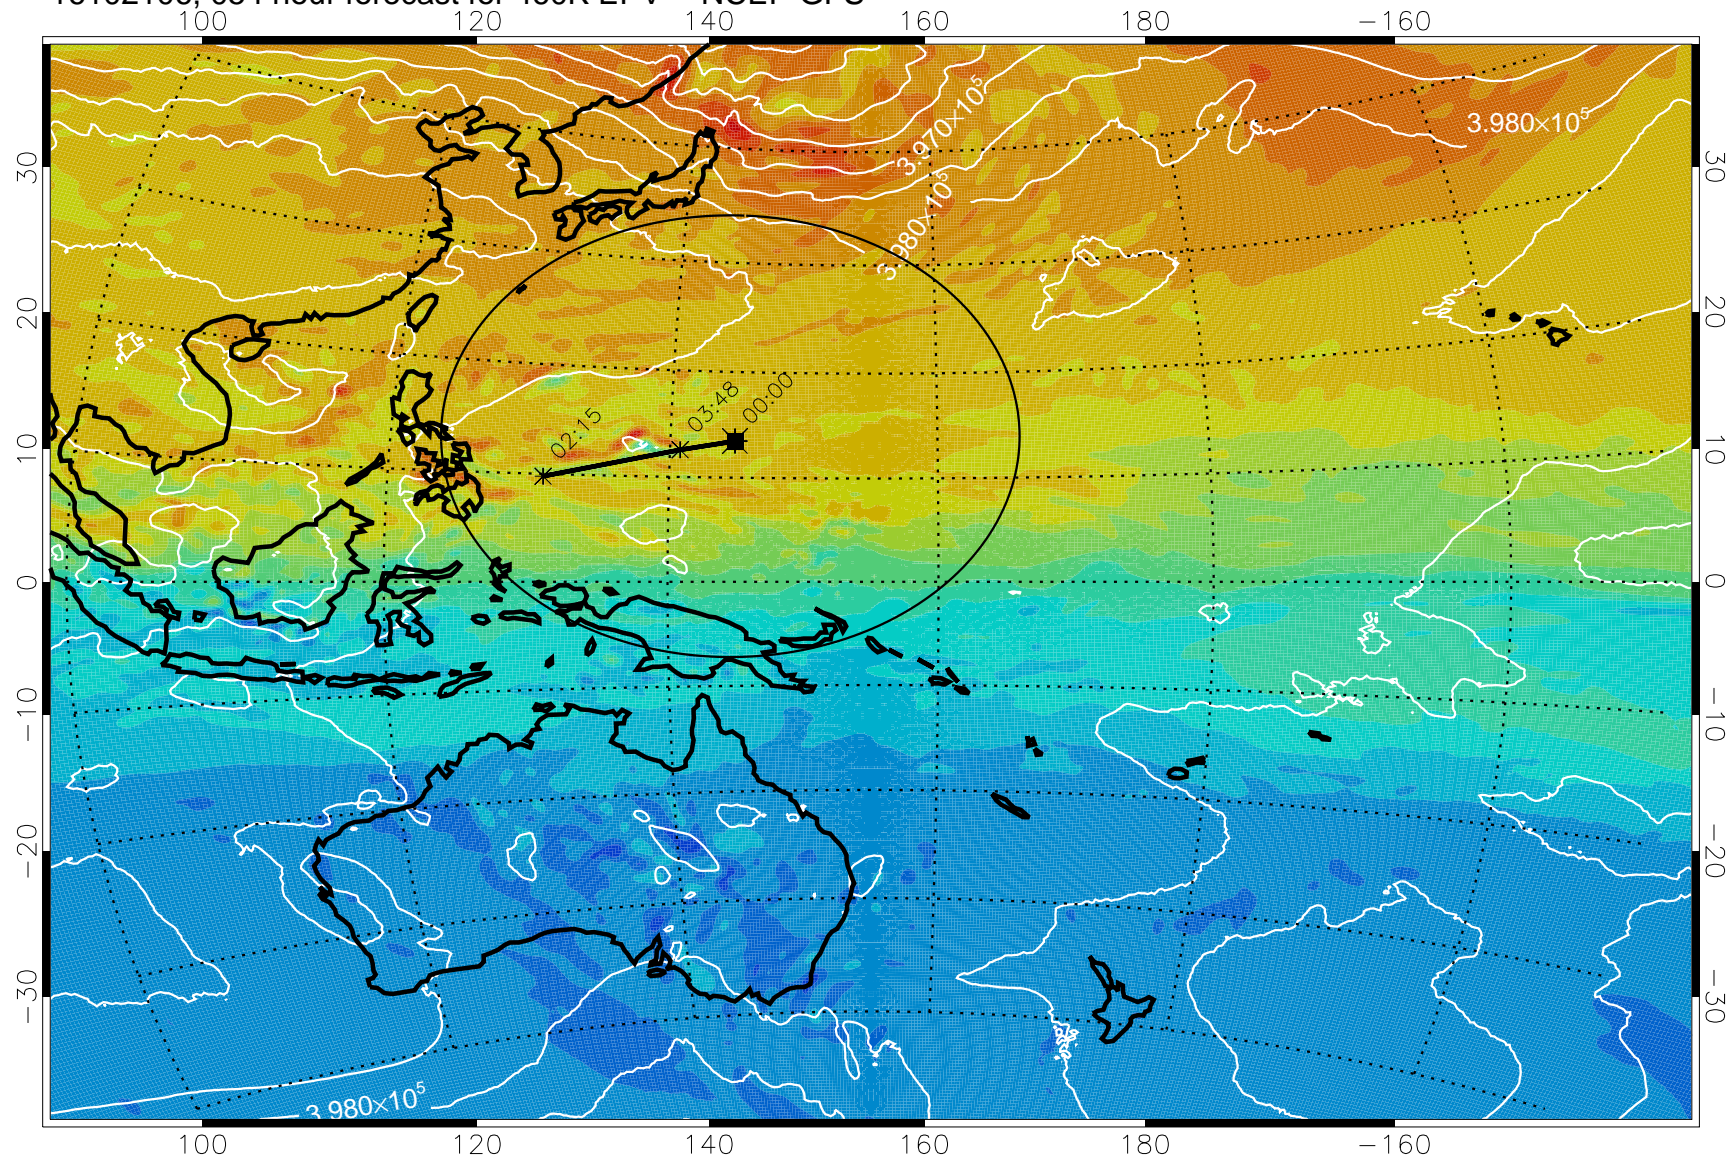

16102006, 030 hour forecast for 460K EPV -- NCEP GFS

460K Montgomery Streamfunction, white

Range ring of 2304 km

16102012, 036 hour forecast for 460K EPV -- NCEP GFS

16102018, 042 hour forecast for 460K EPV -- NCEP GFS

460K Montgomery Streamfunction, white

Range ring of 2304 km

16102100, 048 hour forecast for 460K EPV -- NCEP GFS

460K Montgomery Streamfunction, white

Range ring of 2304 km

16102106, 054 hour forecast for 460K EPV -- NCEP GFS

460K Montgomery Streamfunction, white

Range ring of 2304 km

16102112, 060 hour forecast for 460K EPV -- NCEP GFS

460K Montgomery Streamfunction, white

Range ring of 2304 km

16102118, 066 hour forecast for 460K EPV -- NCEP GFS

460K Montgomery Streamfunction, white

Range ring of 2304 km

16102200, 072 hour forecast for 460K EPV -- NCEP GFS

460K Montgomery Streamfunction, white

Range ring of 2304 km

16102206, 078 hour forecast for 460K EPV -- NCEP GFS