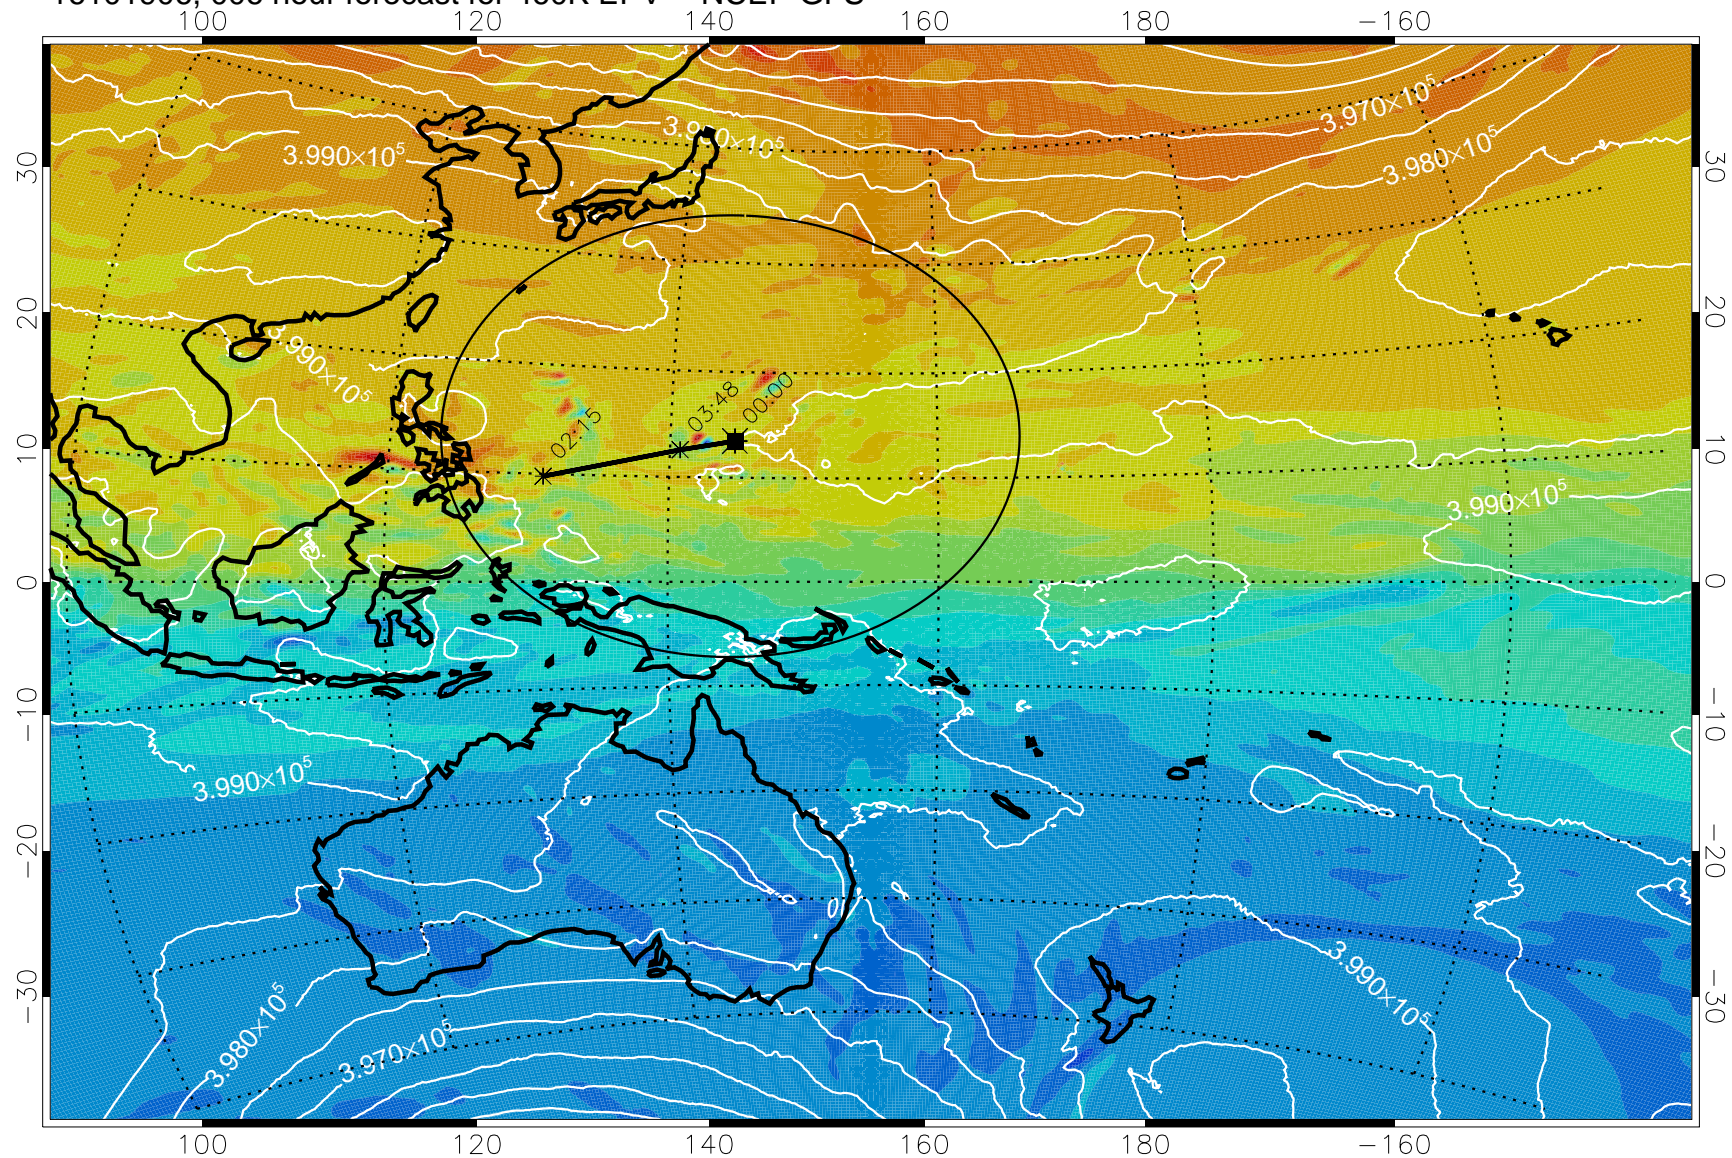

16101906, 006 hour forecast for 460K EPV -- NCEP GFS

460K Montgomery Streamfunction, white

Range ring of 2304 km

16101912, 012 hour forecast for 460K EPV -- NCEP GFS

460K Montgomery Streamfunction, white

Range ring of 2304 km

16101918, 018 hour forecast for 460K EPV -- NCEP GFS

460K Montgomery Streamfunction, white

Range ring of 2304 km

16102000, 024 hour forecast for 460K EPV -- NCEP GFS

460K Montgomery Streamfunction, white

Range ring of 2304 km

16102006, 030 hour forecast for 460K EPV -- NCEP GFS

460K Montgomery Streamfunction, white

Range ring of 2304 km

16102012, 036 hour forecast for 460K EPV -- NCEP GFS

16102018, 042 hour forecast for 460K EPV -- NCEP GFS

460K Montgomery Streamfunction, white

Range ring of 2304 km

16102100, 048 hour forecast for 460K EPV -- NCEP GFS

460K Montgomery Streamfunction, white

Range ring of 2304 km

16102106, 054 hour forecast for 460K EPV -- NCEP GFS