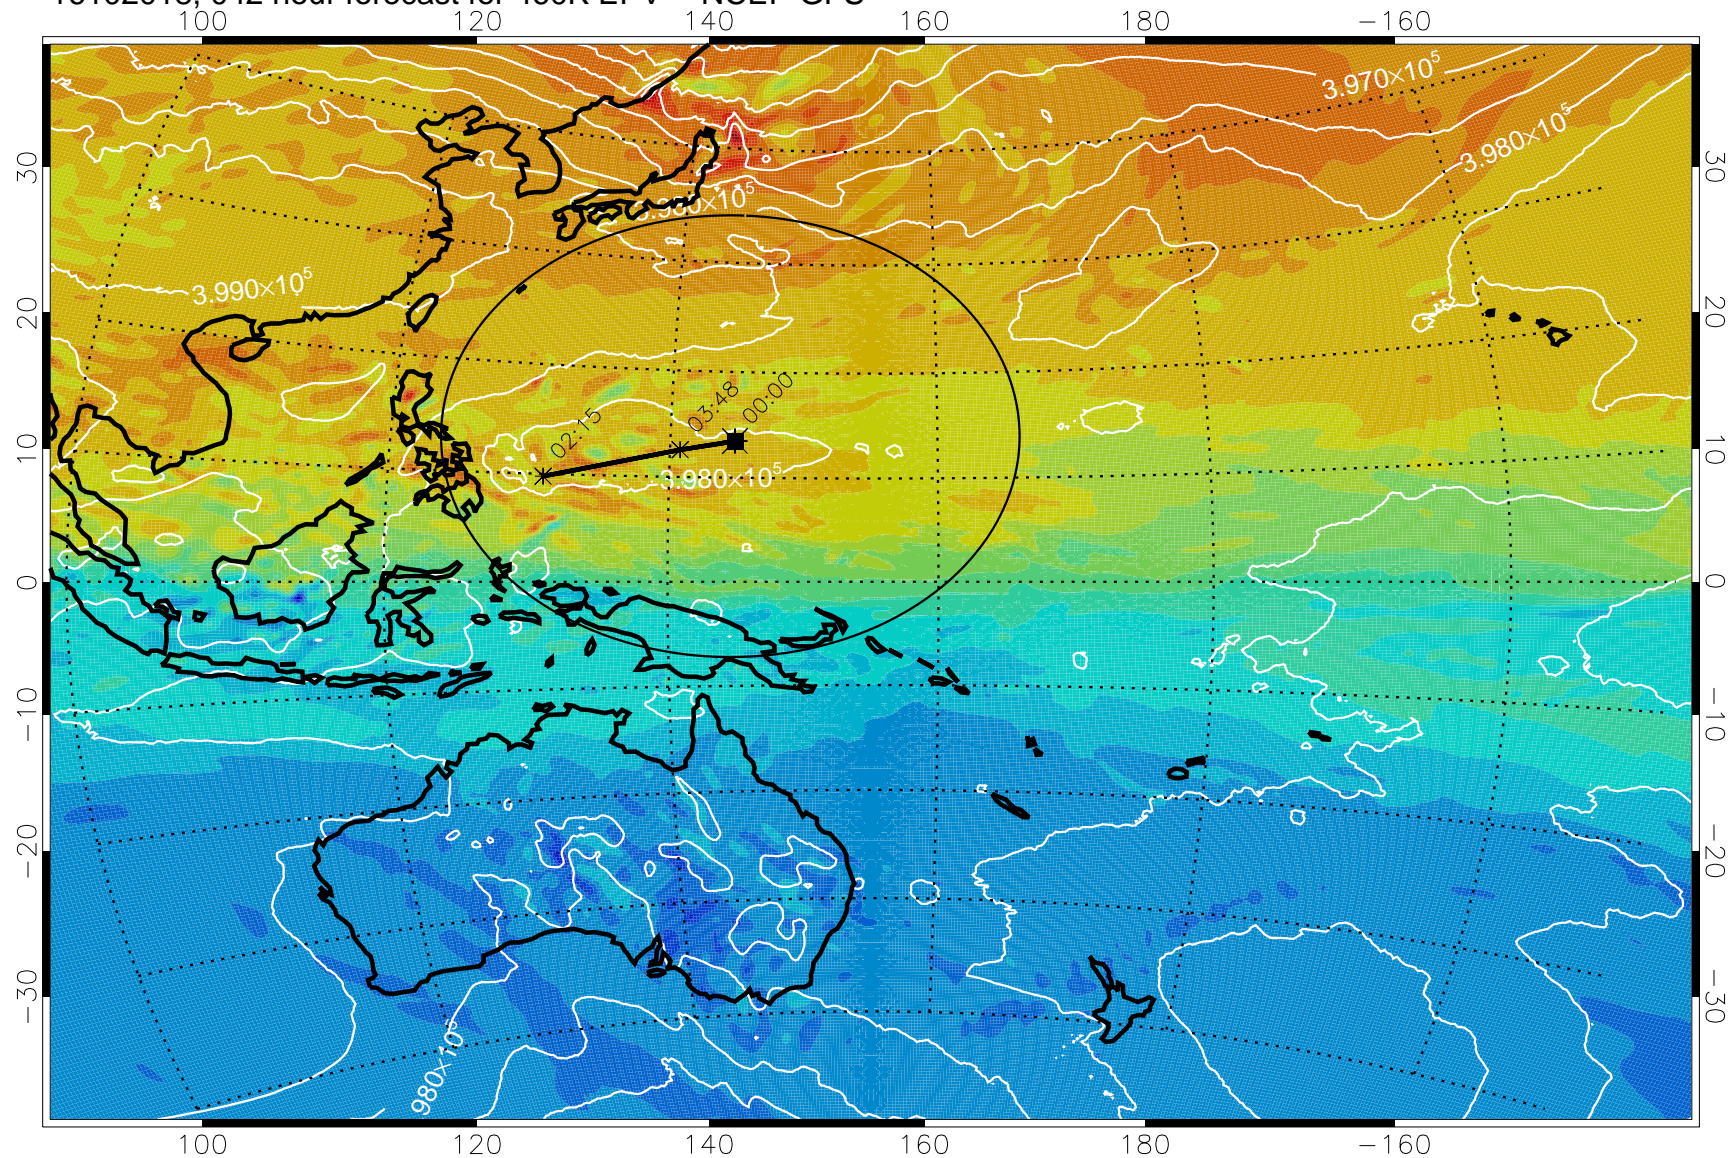

16101918, 018 hour forecast for 460K EPV -- NCEP GFS

460K Montgomery Streamfunction, white

Range ring of 2304 km

16102000, 024 hour forecast for 460K EPV -- NCEP GFS

460K Montgomery Streamfunction, white

Range ring of 2304 km

16102006, 030 hour forecast for 460K EPV -- NCEP GFS

460K Montgomery Streamfunction, white

Range ring of 2304 km

16102012, 036 hour forecast for 460K EPV -- NCEP GFS

16102018, 042 hour forecast for 460K EPV -- NCEP GFS

460K Montgomery Streamfunction, white

Range ring of 2304 km

16102100, 048 hour forecast for 460K EPV -- NCEP GFS

460K Montgomery Streamfunction, white

Range ring of 2304 km

16102106, 054 hour forecast for 460K EPV -- NCEP GFS

460K Montgomery Streamfunction, white

Range ring of 2304 km

16102112, 060 hour forecast for 460K EPV -- NCEP GFS

460K Montgomery Streamfunction, white

Range ring of 2304 km

16102118, 066 hour forecast for 460K EPV -- NCEP GFS