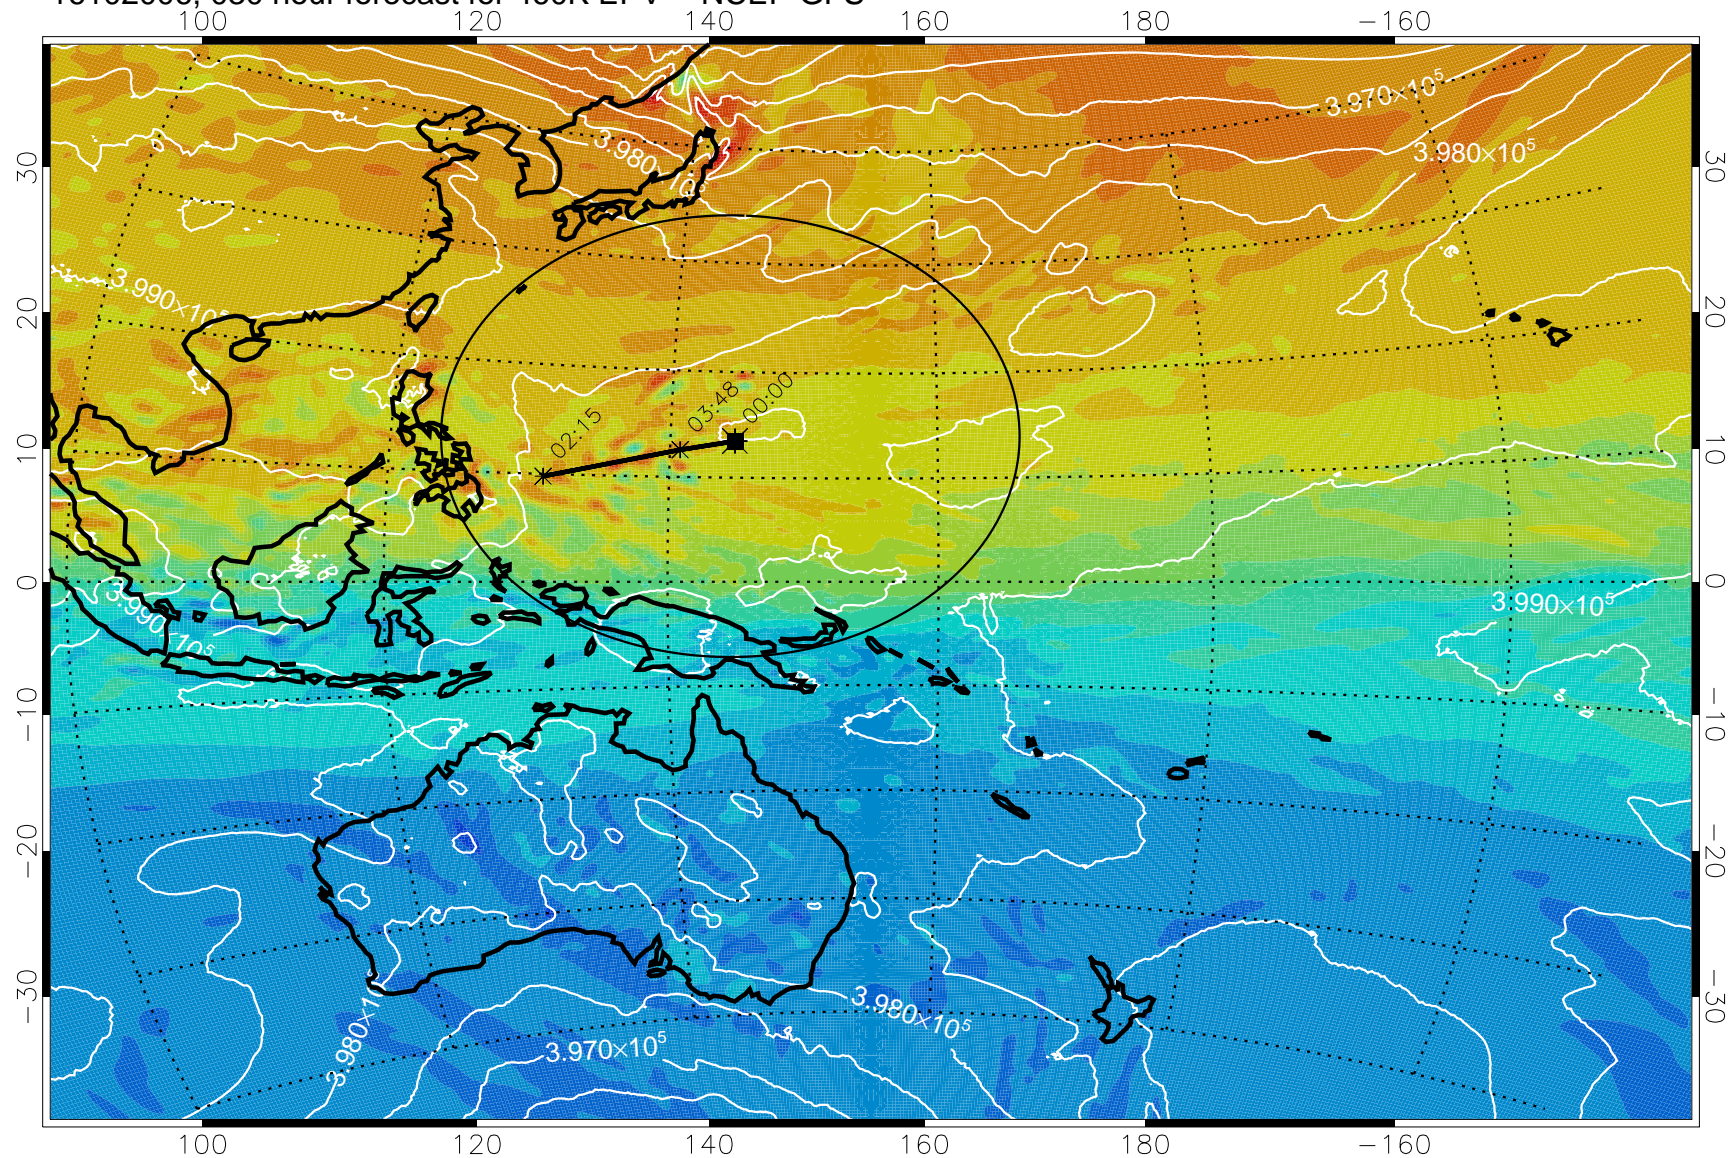

16101906, 006 hour forecast for 460K EPV -- NCEP GFS

460K Montgomery Streamfunction, white

Range ring of 2304 km

16101912, 012 hour forecast for 460K EPV -- NCEP GFS

460K Montgomery Streamfunction, white

Range ring of 2304 km

16101918, 018 hour forecast for 460K EPV -- NCEP GFS

460K Montgomery Streamfunction, white

Range ring of 2304 km

16102000, 024 hour forecast for 460K EPV -- NCEP GFS

460K Montgomery Streamfunction, white

Range ring of 2304 km

16102006, 030 hour forecast for 460K EPV -- NCEP GFS

460K Montgomery Streamfunction, white

Range ring of 2304 km

16102012, 036 hour forecast for 460K EPV -- NCEP GFS

16102018, 042 hour forecast for 460K EPV -- NCEP GFS

460K Montgomery Streamfunction, white

Range ring of 2304 km

16102100, 048 hour forecast for 460K EPV -- NCEP GFS

460K Montgomery Streamfunction, white

Range ring of 2304 km

16102106, 054 hour forecast for 460K EPV -- NCEP GFS