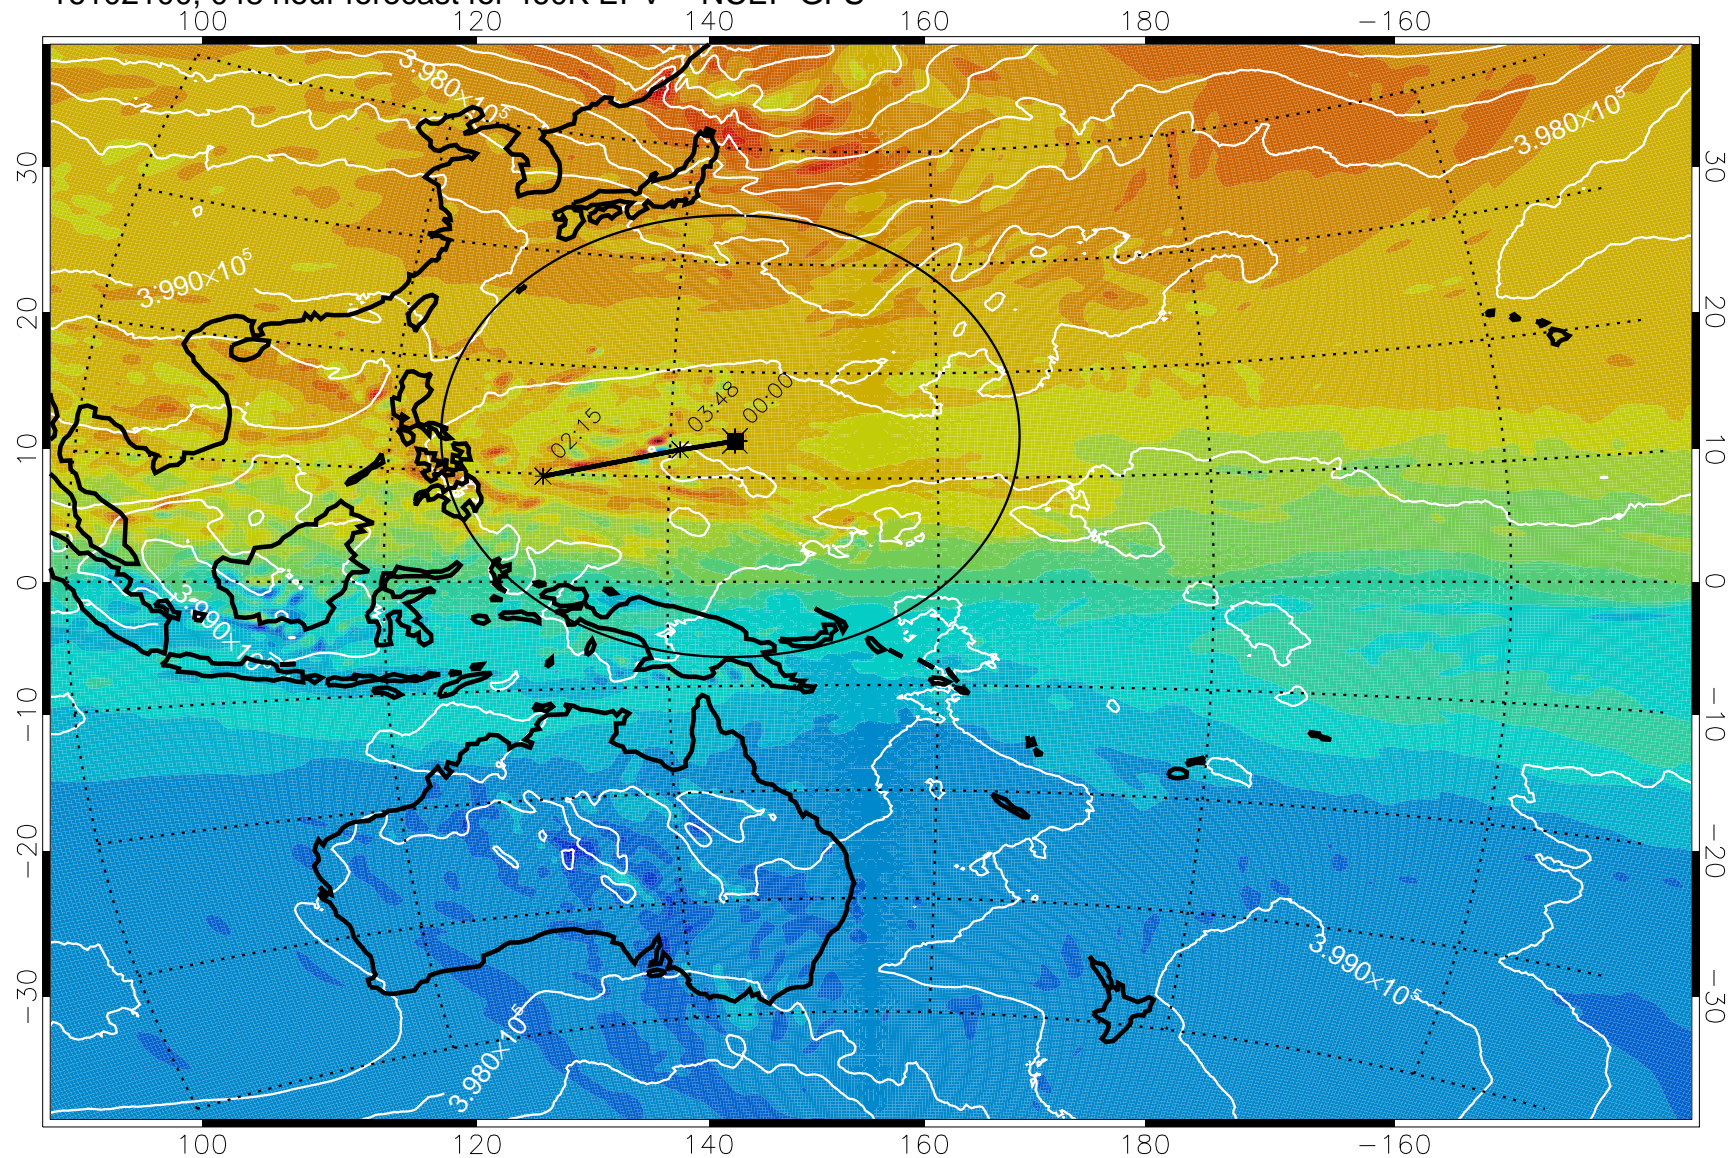

16101918, 018 hour forecast for 460K EPV -- NCEP GFS

460K Montgomery Streamfunction, white

Range ring of 2304 km

16102000, 024 hour forecast for 460K EPV -- NCEP GFS

460K Montgomery Streamfunction, white

Range ring of 2304 km

16102006, 030 hour forecast for 460K EPV -- NCEP GFS

460K Montgomery Streamfunction, white

Range ring of 2304 km

16102012, 036 hour forecast for 460K EPV -- NCEP GFS

16102018, 042 hour forecast for 460K EPV -- NCEP GFS

460K Montgomery Streamfunction, white

Range ring of 2304 km

16102100, 048 hour forecast for 460K EPV -- NCEP GFS

460K Montgomery Streamfunction, white

Range ring of 2304 km

16102106, 054 hour forecast for 460K EPV -- NCEP GFS

460K Montgomery Streamfunction, white

Range ring of 2304 km

16102112, 060 hour forecast for 460K EPV -- NCEP GFS

460K Montgomery Streamfunction, white

Range ring of 2304 km

16102118, 066 hour forecast for 460K EPV -- NCEP GFS