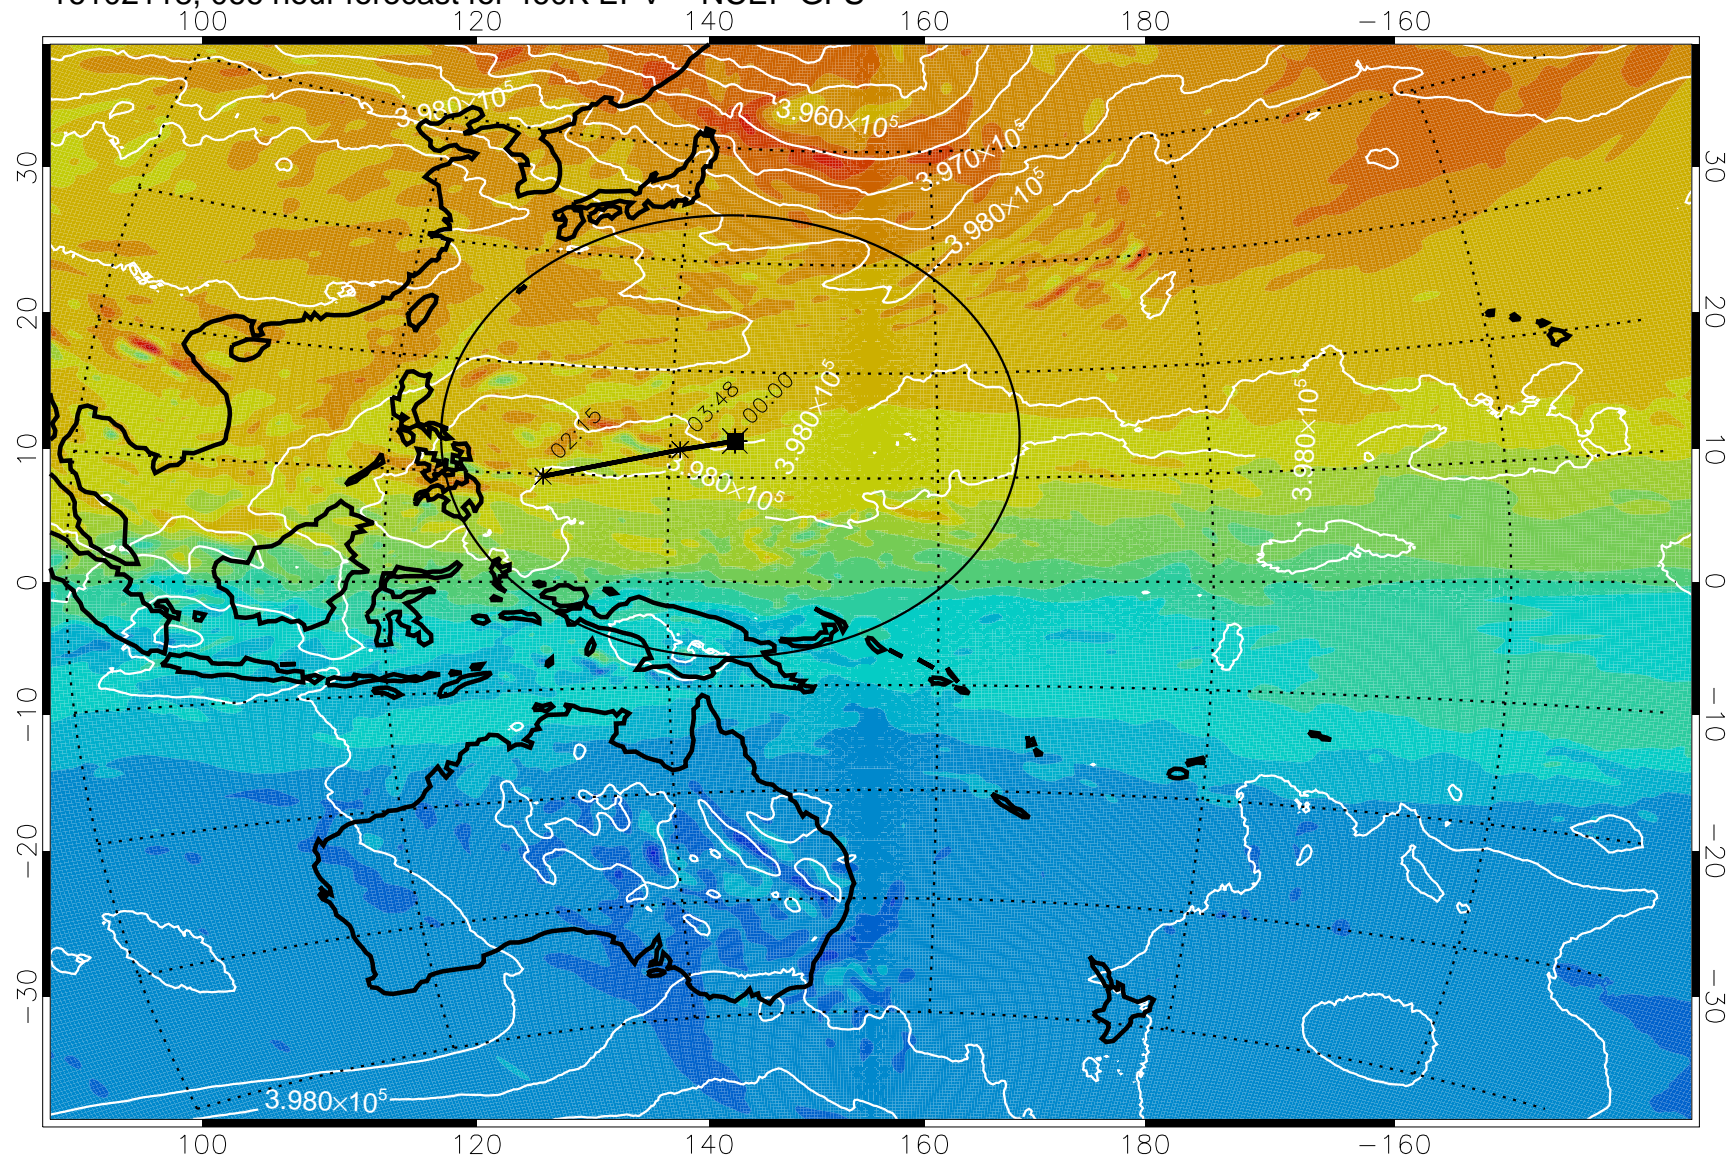

460K Montgomery Streamfunction, white

Range ring of 2304 km

16102100, 048 hour forecast for 460K EPV -- NCEP GFS

460K Montgomery Streamfunction, white

Range ring of 2304 km

16102106, 054 hour forecast for 460K EPV -- NCEP GFS

460K Montgomery Streamfunction, white

Range ring of 2304 km

16102112, 060 hour forecast for 460K EPV -- NCEP GFS

460K Montgomery Streamfunction, white

Range ring of 2304 km

16102118, 066 hour forecast for 460K EPV -- NCEP GFS

460K Montgomery Streamfunction, white

Range ring of 2304 km

16102200, 072 hour forecast for 460K EPV -- NCEP GFS

460K Montgomery Streamfunction, white

Range ring of 2304 km

16102206, 078 hour forecast for 460K EPV -- NCEP GFS

460K Montgomery Streamfunction, white

Range ring of 2304 km

16102212, 084 hour forecast for 460K EPV -- NCEP GFS

460K Montgomery Streamfunction, white

Range ring of 2304 km

16102218, 090 hour forecast for 460K EPV -- NCEP GFS