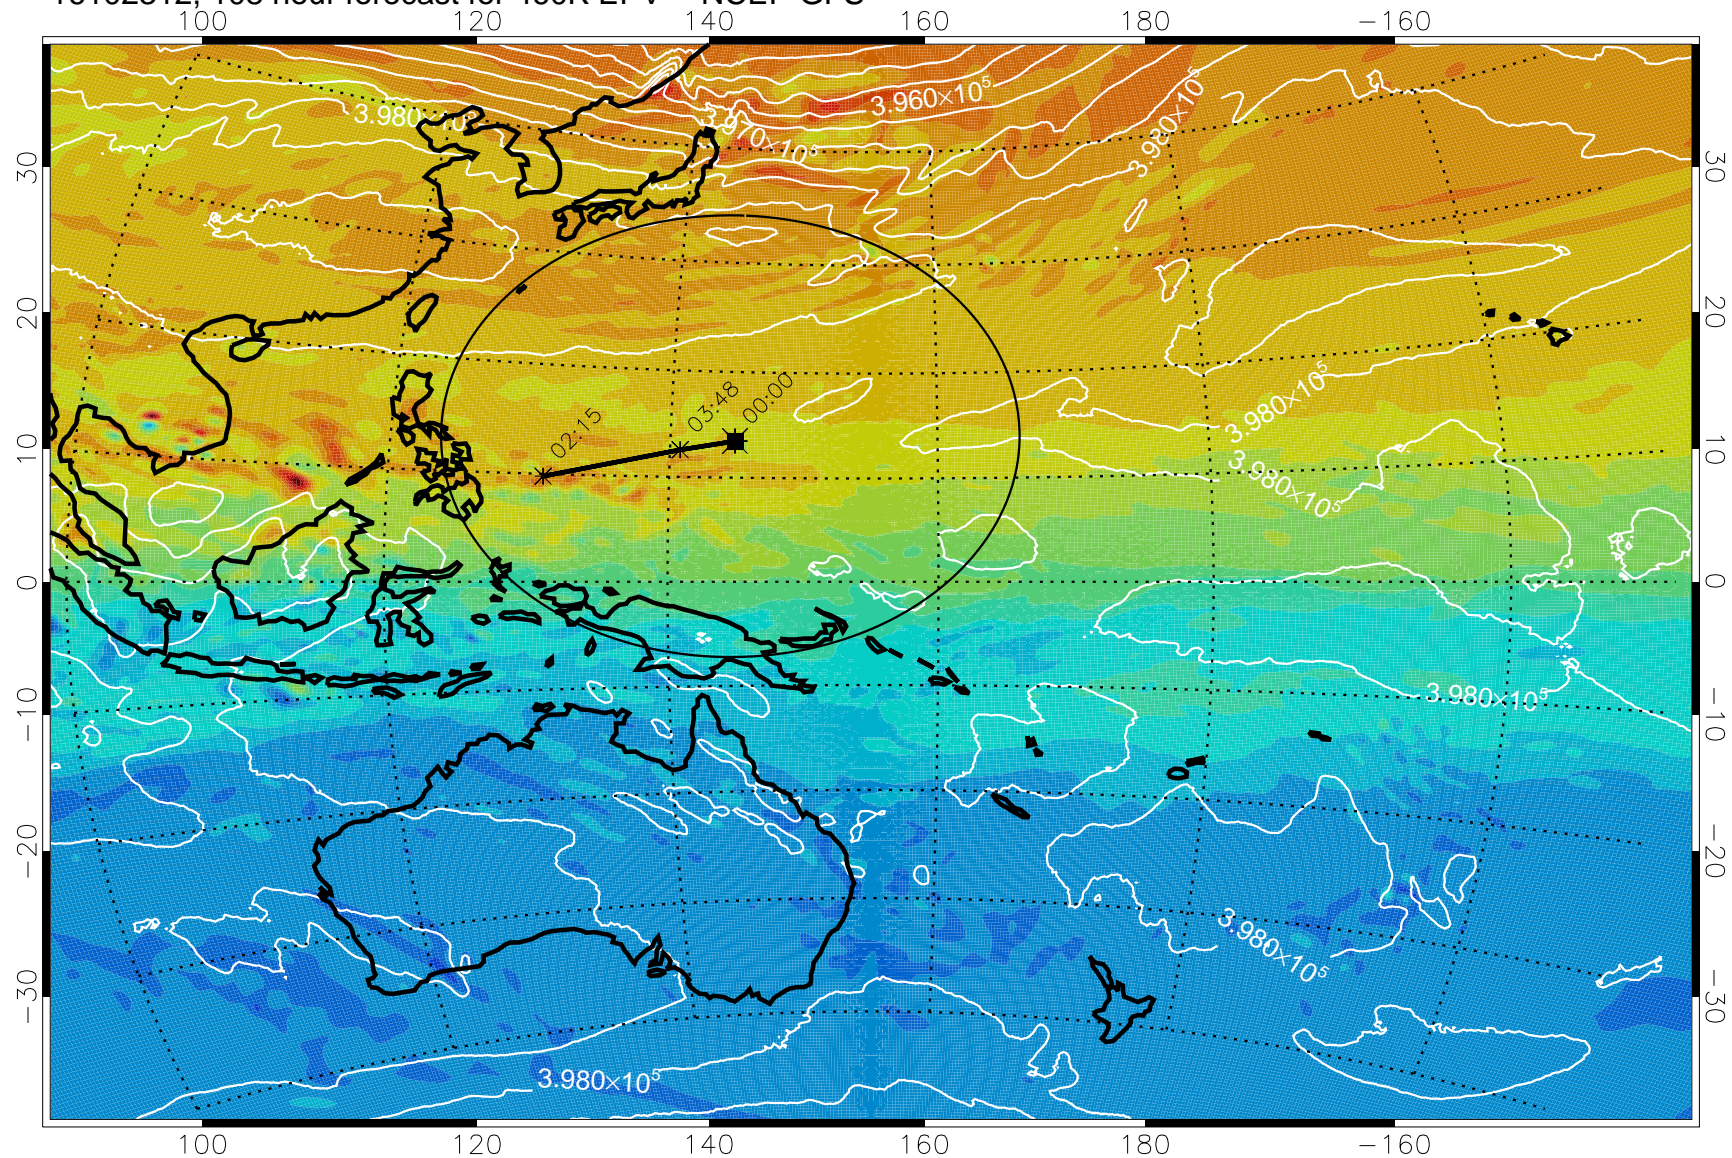

460K Montgomery Streamfunction, white

Range ring of 2304 km

16102212, 084 hour forecast for 460K EPV -- NCEP GFS

460K Montgomery Streamfunction, white

Range ring of 2304 km

16102218, 090 hour forecast for 460K EPV -- NCEP GFS

460K Montgomery Streamfunction, white

Range ring of 2304 km

16102300, 096 hour forecast for 460K EPV -- NCEP GFS

460K Montgomery Streamfunction, white

Range ring of 2304 km

16102306, 102 hour forecast for 460K EPV -- NCEP GFS

460K Montgomery Streamfunction, white

Range ring of 2304 km

16102312, 108 hour forecast for 460K EPV -- NCEP GFS

460K Montgomery Streamfunction, white

Range ring of 2304 km

16102318, 114 hour forecast for 460K EPV -- NCEP GFS

460K Montgomery Streamfunction, white

Range ring of 2304 km

16102400, 120 hour forecast for 460K EPV -- NCEP GFS

460K Montgomery Streamfunction, white

Range ring of 2304 km