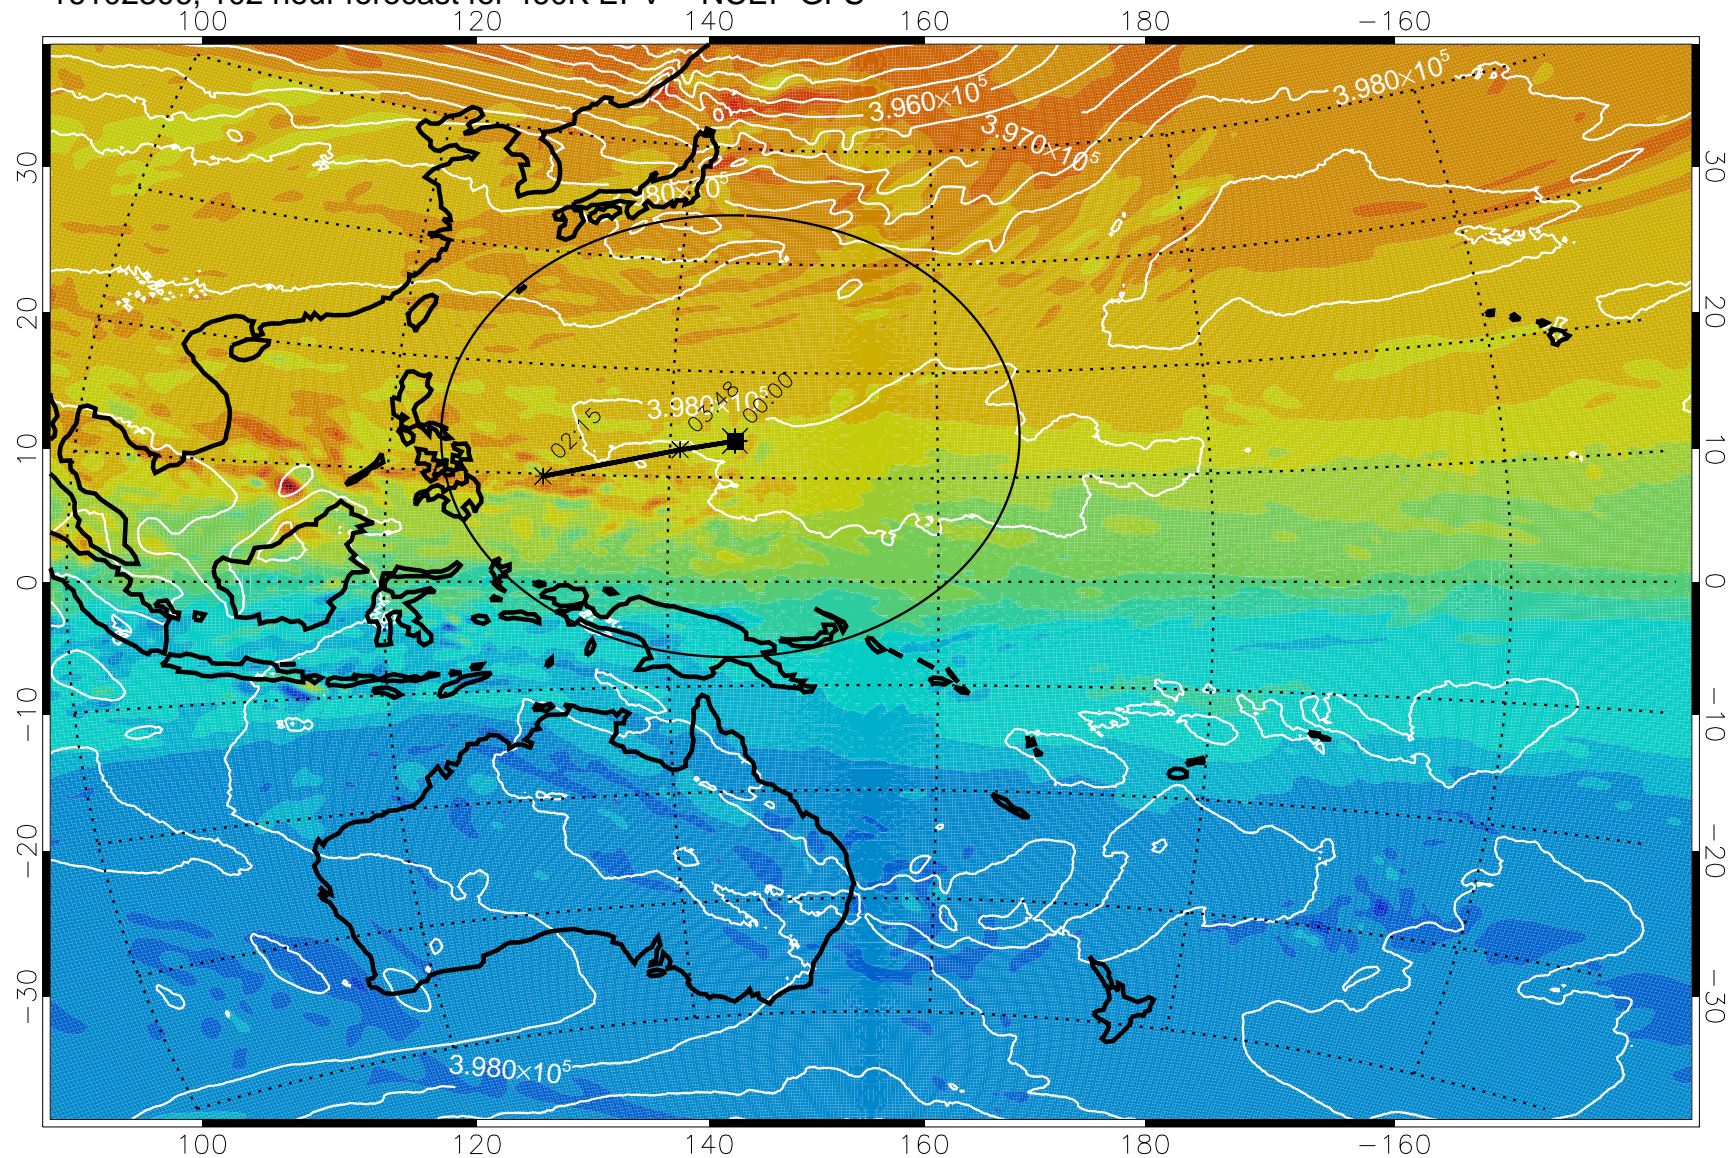

460K Montgomery Streamfunction, white

Range ring of 2304 km

16102212, 084 hour forecast for 460K EPV -- NCEP GFS

460K Montgomery Streamfunction, white

Range ring of 2304 km

16102218, 090 hour forecast for 460K EPV -- NCEP GFS

460K Montgomery Streamfunction, white

Range ring of 2304 km

16102300, 096 hour forecast for 460K EPV -- NCEP GFS

460K Montgomery Streamfunction, white

Range ring of 2304 km

16102306, 102 hour forecast for 460K EPV -- NCEP GFS

460K Montgomery Streamfunction, white

Range ring of 2304 km

16102312, 108 hour forecast for 460K EPV -- NCEP GFS

460K Montgomery Streamfunction, white

Range ring of 2304 km

16102318, 114 hour forecast for 460K EPV -- NCEP GFS

460K Montgomery Streamfunction, white

Range ring of 2304 km

16102400, 120 hour forecast for 460K EPV -- NCEP GFS

460K Montgomery Streamfunction, white

Range ring of 2304 km