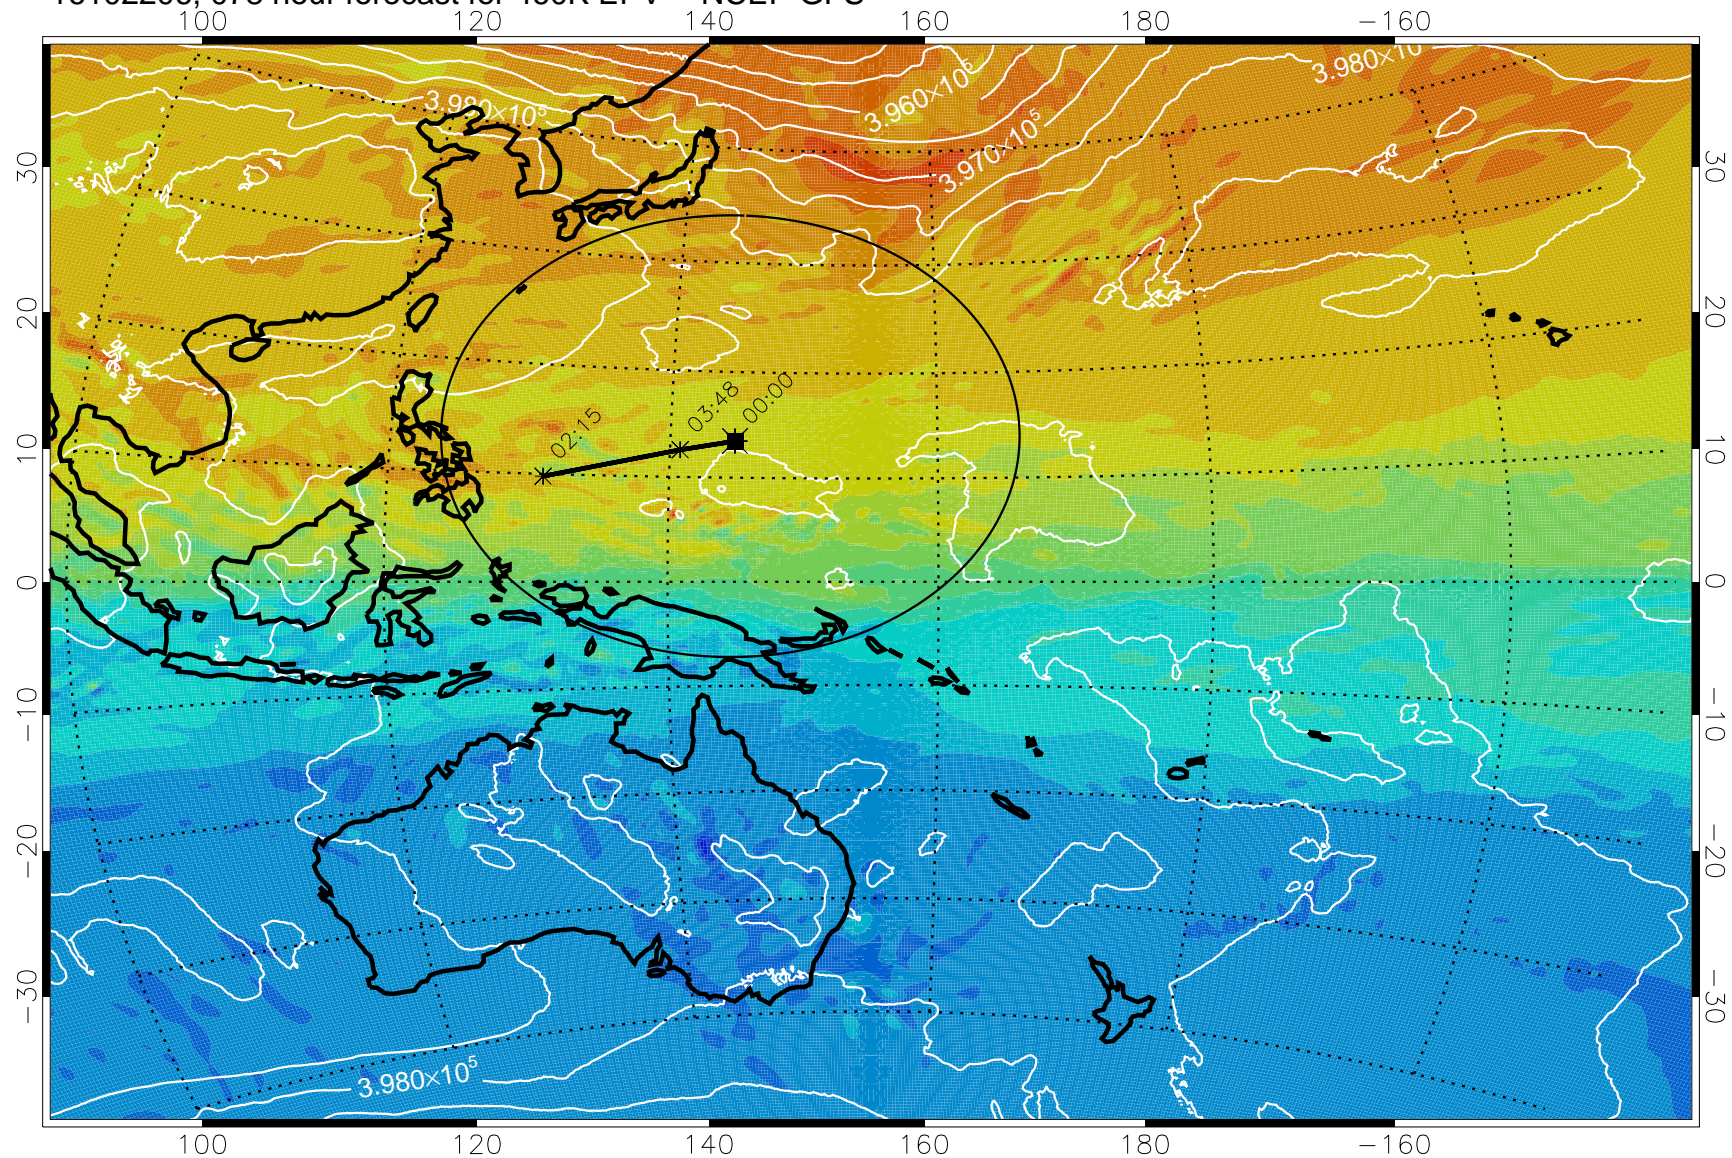

460K Montgomery Streamfunction, white

Range ring of 2304 km

16102112, 060 hour forecast for 460K EPV -- NCEP GFS

460K Montgomery Streamfunction, white

Range ring of 2304 km

16102118, 066 hour forecast for 460K EPV -- NCEP GFS

460K Montgomery Streamfunction, white

Range ring of 2304 km

16102200, 072 hour forecast for 460K EPV -- NCEP GFS

460K Montgomery Streamfunction, white

Range ring of 2304 km

16102206, 078 hour forecast for 460K EPV -- NCEP GFS

460K Montgomery Streamfunction, white

Range ring of 2304 km

16102212, 084 hour forecast for 460K EPV -- NCEP GFS

460K Montgomery Streamfunction, white

Range ring of 2304 km

16102218, 090 hour forecast for 460K EPV -- NCEP GFS

460K Montgomery Streamfunction, white

Range ring of 2304 km

16102300, 096 hour forecast for 460K EPV -- NCEP GFS

460K Montgomery Streamfunction, white

Range ring of 2304 km

16102306, 102 hour forecast for 460K EPV -- NCEP GFS