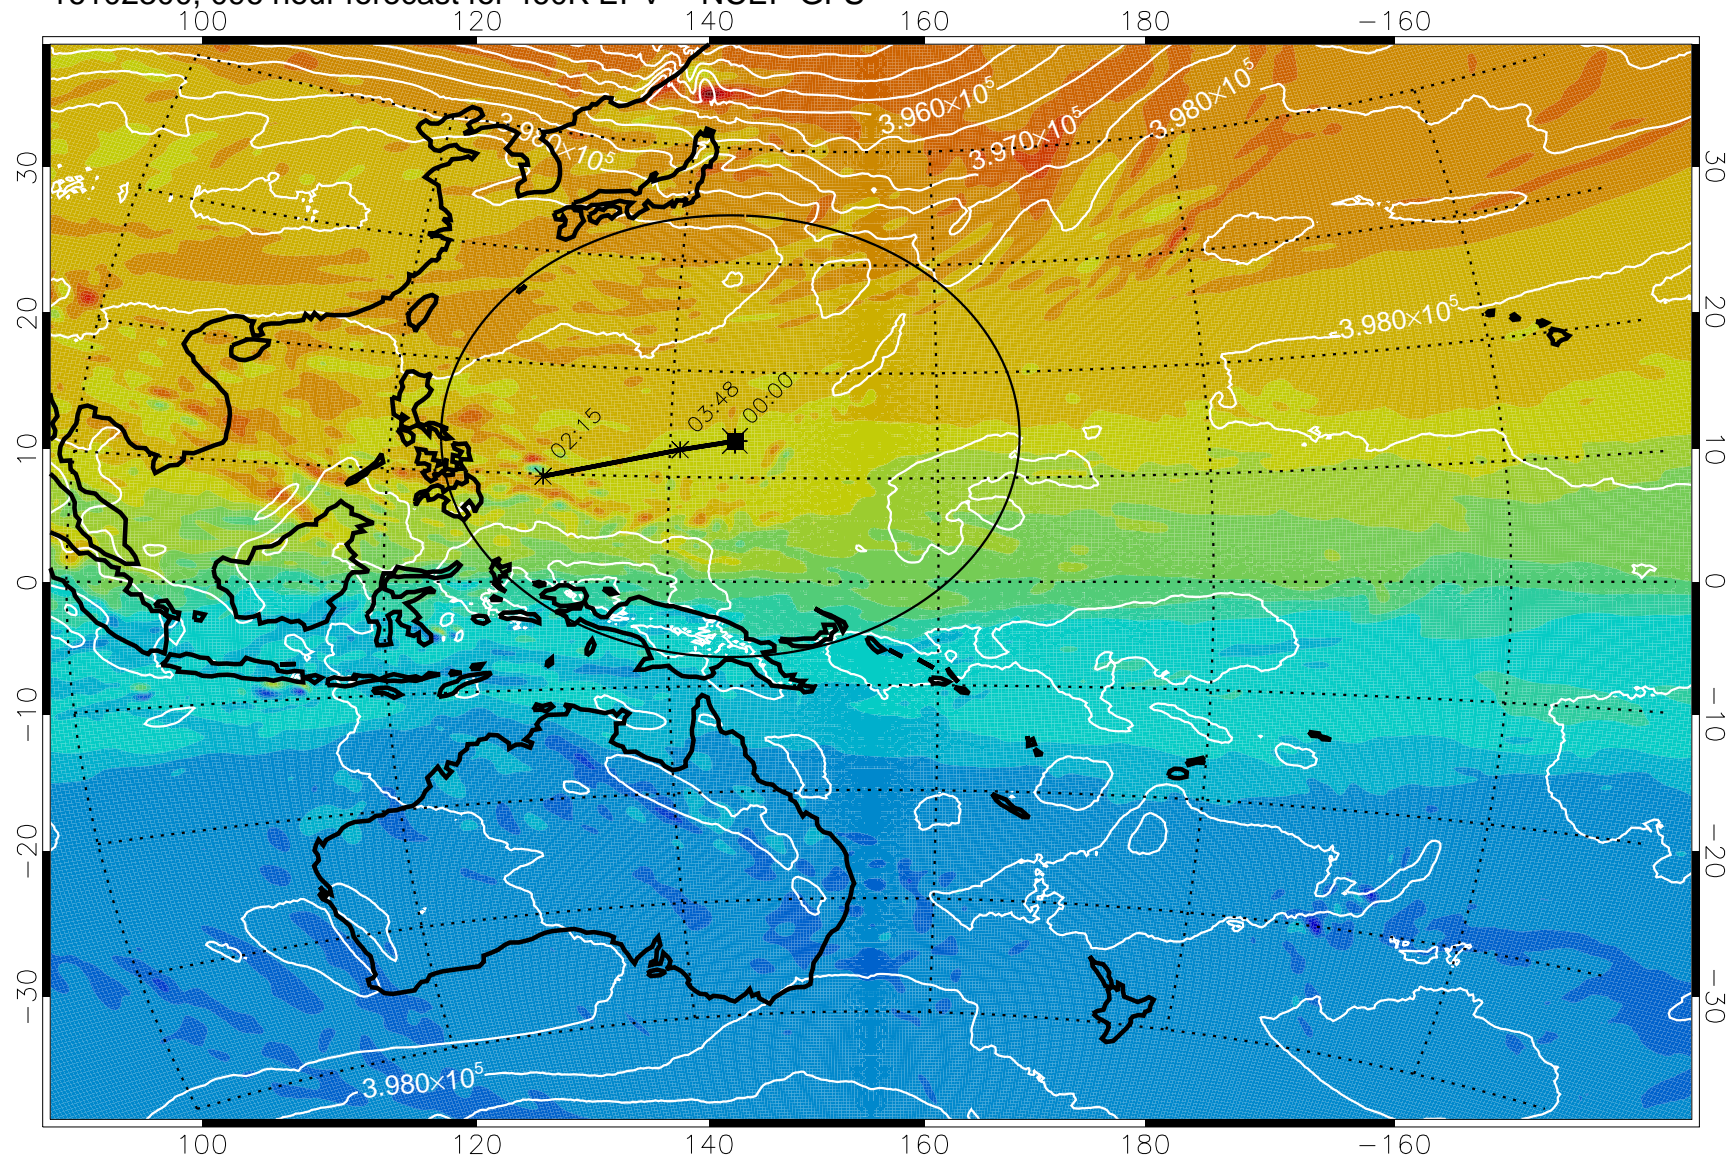

460K Montgomery Streamfunction, white

Range ring of 2304 km

16102200, 072 hour forecast for 460K EPV -- NCEP GFS

460K Montgomery Streamfunction, white

Range ring of 2304 km

16102206, 078 hour forecast for 460K EPV -- NCEP GFS

460K Montgomery Streamfunction, white

Range ring of 2304 km

16102212, 084 hour forecast for 460K EPV -- NCEP GFS

460K Montgomery Streamfunction, white

Range ring of 2304 km

16102218, 090 hour forecast for 460K EPV -- NCEP GFS

460K Montgomery Streamfunction, white

Range ring of 2304 km

16102300, 096 hour forecast for 460K EPV -- NCEP GFS

460K Montgomery Streamfunction, white

Range ring of 2304 km

16102306, 102 hour forecast for 460K EPV -- NCEP GFS

460K Montgomery Streamfunction, white

Range ring of 2304 km

16102312, 108 hour forecast for 460K EPV -- NCEP GFS

460K Montgomery Streamfunction, white

Range ring of 2304 km

16102318, 114 hour forecast for 460K EPV -- NCEP GFS