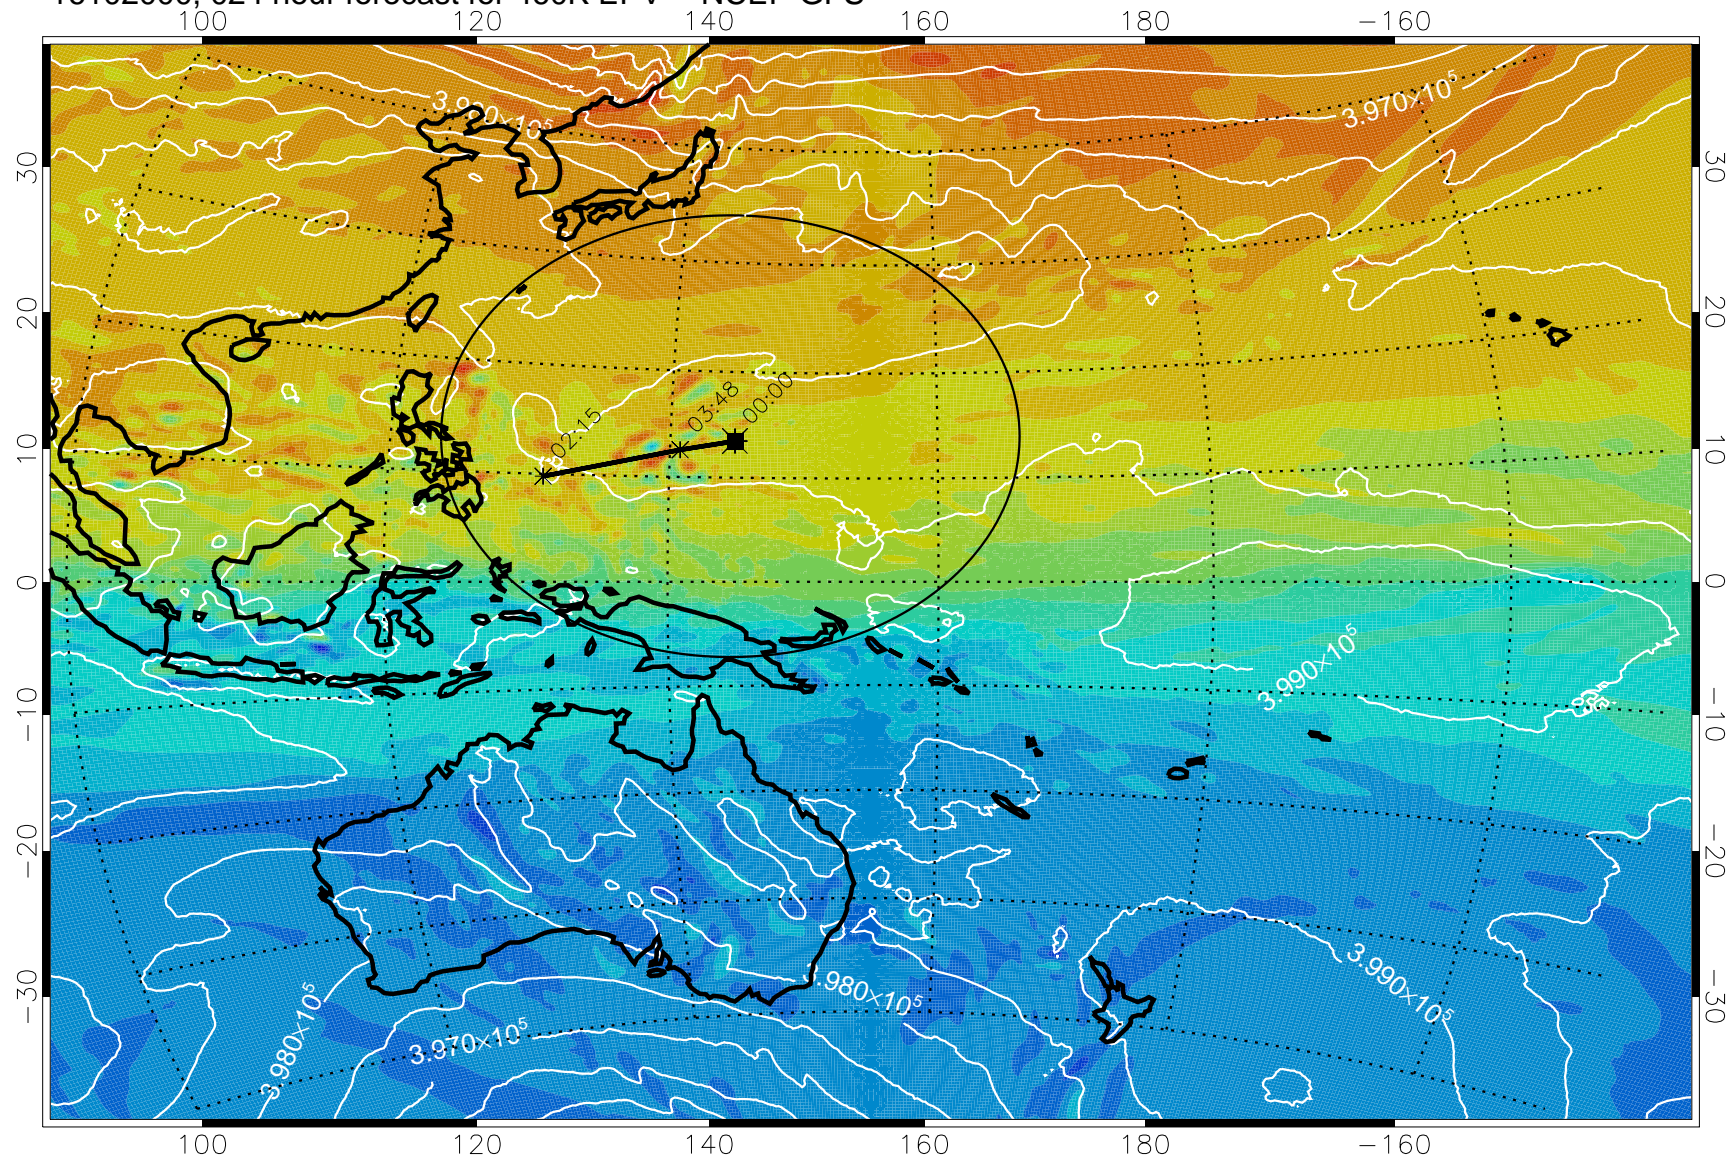

16101906, 006 hour forecast for 460K EPV -- NCEP GFS

460K Montgomery Streamfunction, white

Range ring of 2304 km

16101912, 012 hour forecast for 460K EPV -- NCEP GFS

460K Montgomery Streamfunction, white

Range ring of 2304 km

16101918, 018 hour forecast for 460K EPV -- NCEP GFS

460K Montgomery Streamfunction, white

Range ring of 2304 km

16102000, 024 hour forecast for 460K EPV -- NCEP GFS

460K Montgomery Streamfunction, white

Range ring of 2304 km

16102006, 030 hour forecast for 460K EPV -- NCEP GFS

460K Montgomery Streamfunction, white

Range ring of 2304 km

16102012, 036 hour forecast for 460K EPV -- NCEP GFS

16102018, 042 hour forecast for 460K EPV -- NCEP GFS

460K Montgomery Streamfunction, white

Range ring of 2304 km

16102100, 048 hour forecast for 460K EPV -- NCEP GFS

460K Montgomery Streamfunction, white

Range ring of 2304 km

16102106, 054 hour forecast for 460K EPV -- NCEP GFS