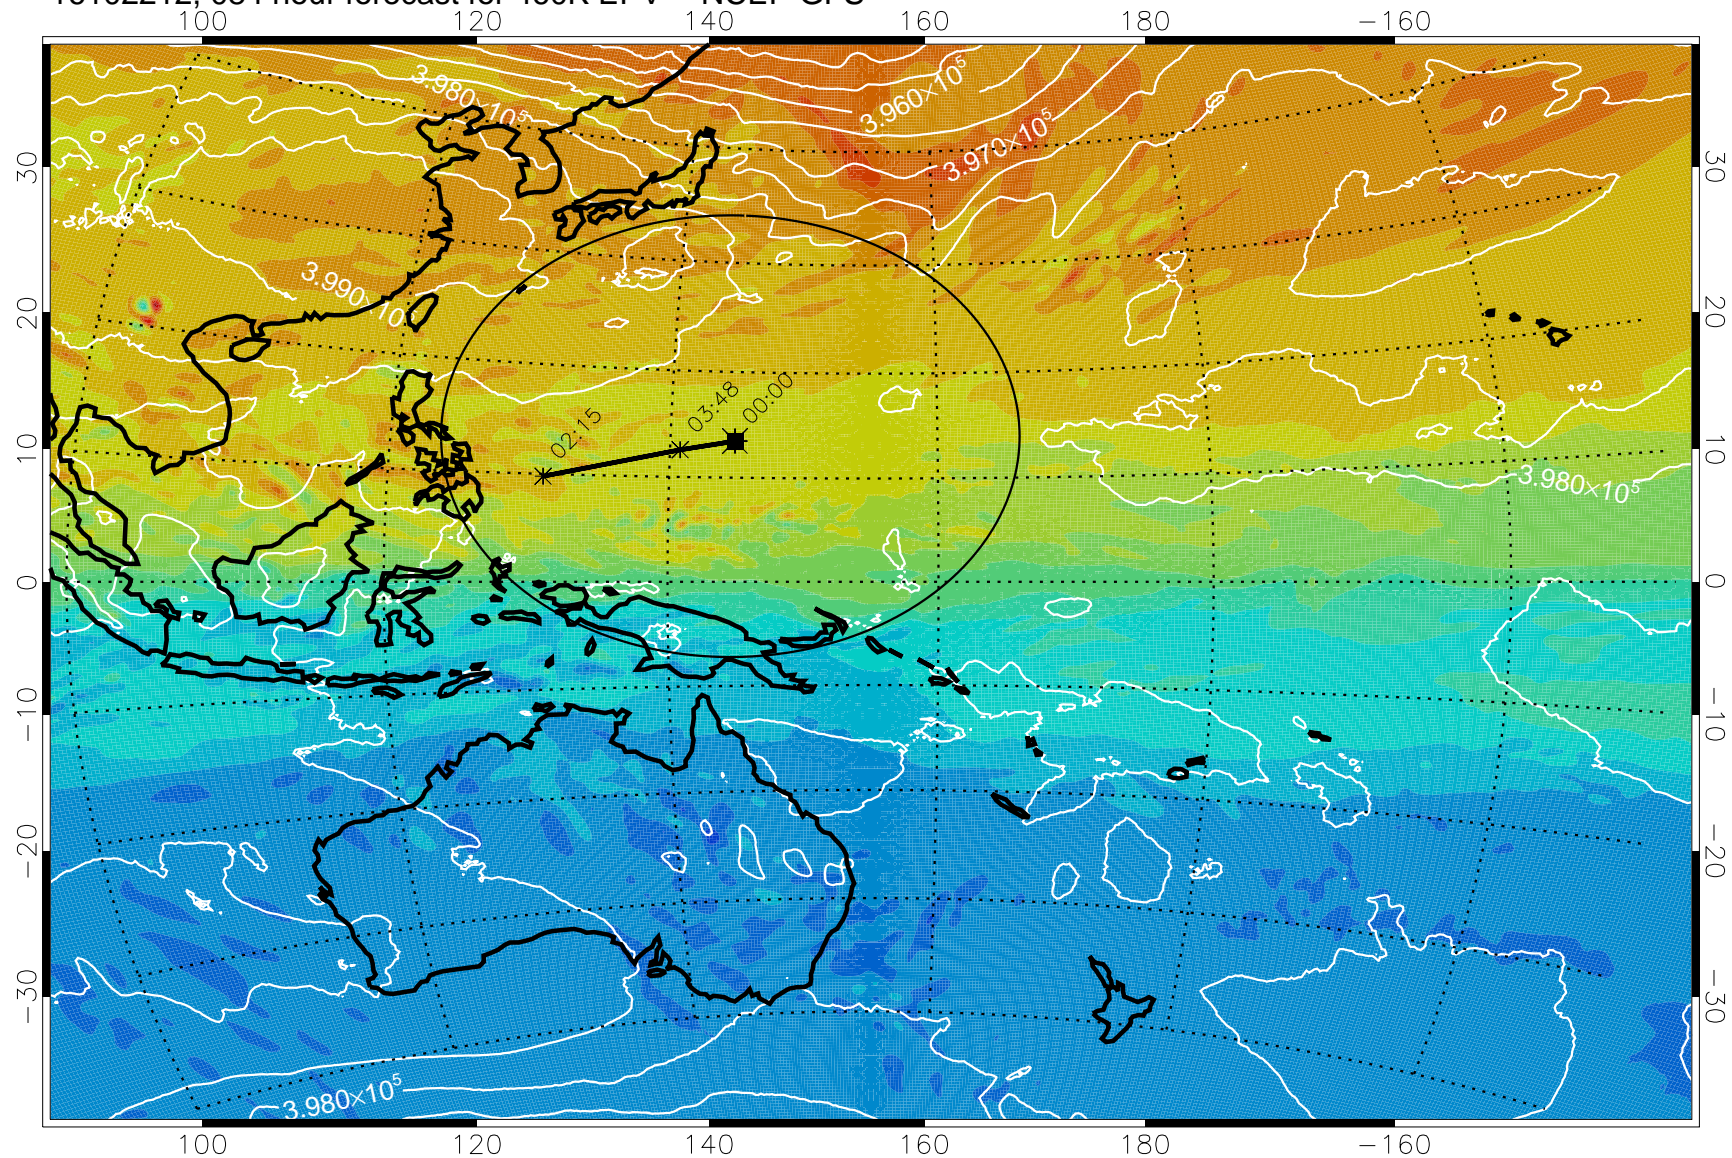

460K Montgomery Streamfunction, white

Range ring of 2304 km

16102112, 060 hour forecast for 460K EPV -- NCEP GFS

460K Montgomery Streamfunction, white

Range ring of 2304 km

16102118, 066 hour forecast for 460K EPV -- NCEP GFS

460K Montgomery Streamfunction, white

Range ring of 2304 km

16102200, 072 hour forecast for 460K EPV -- NCEP GFS

460K Montgomery Streamfunction, white

Range ring of 2304 km

16102206, 078 hour forecast for 460K EPV -- NCEP GFS

460K Montgomery Streamfunction, white

Range ring of 2304 km

16102212, 084 hour forecast for 460K EPV -- NCEP GFS

460K Montgomery Streamfunction, white

Range ring of 2304 km

16102218, 090 hour forecast for 460K EPV -- NCEP GFS

460K Montgomery Streamfunction, white

Range ring of 2304 km

16102300, 096 hour forecast for 460K EPV -- NCEP GFS

460K Montgomery Streamfunction, white

Range ring of 2304 km

16102306, 102 hour forecast for 460K EPV -- NCEP GFS