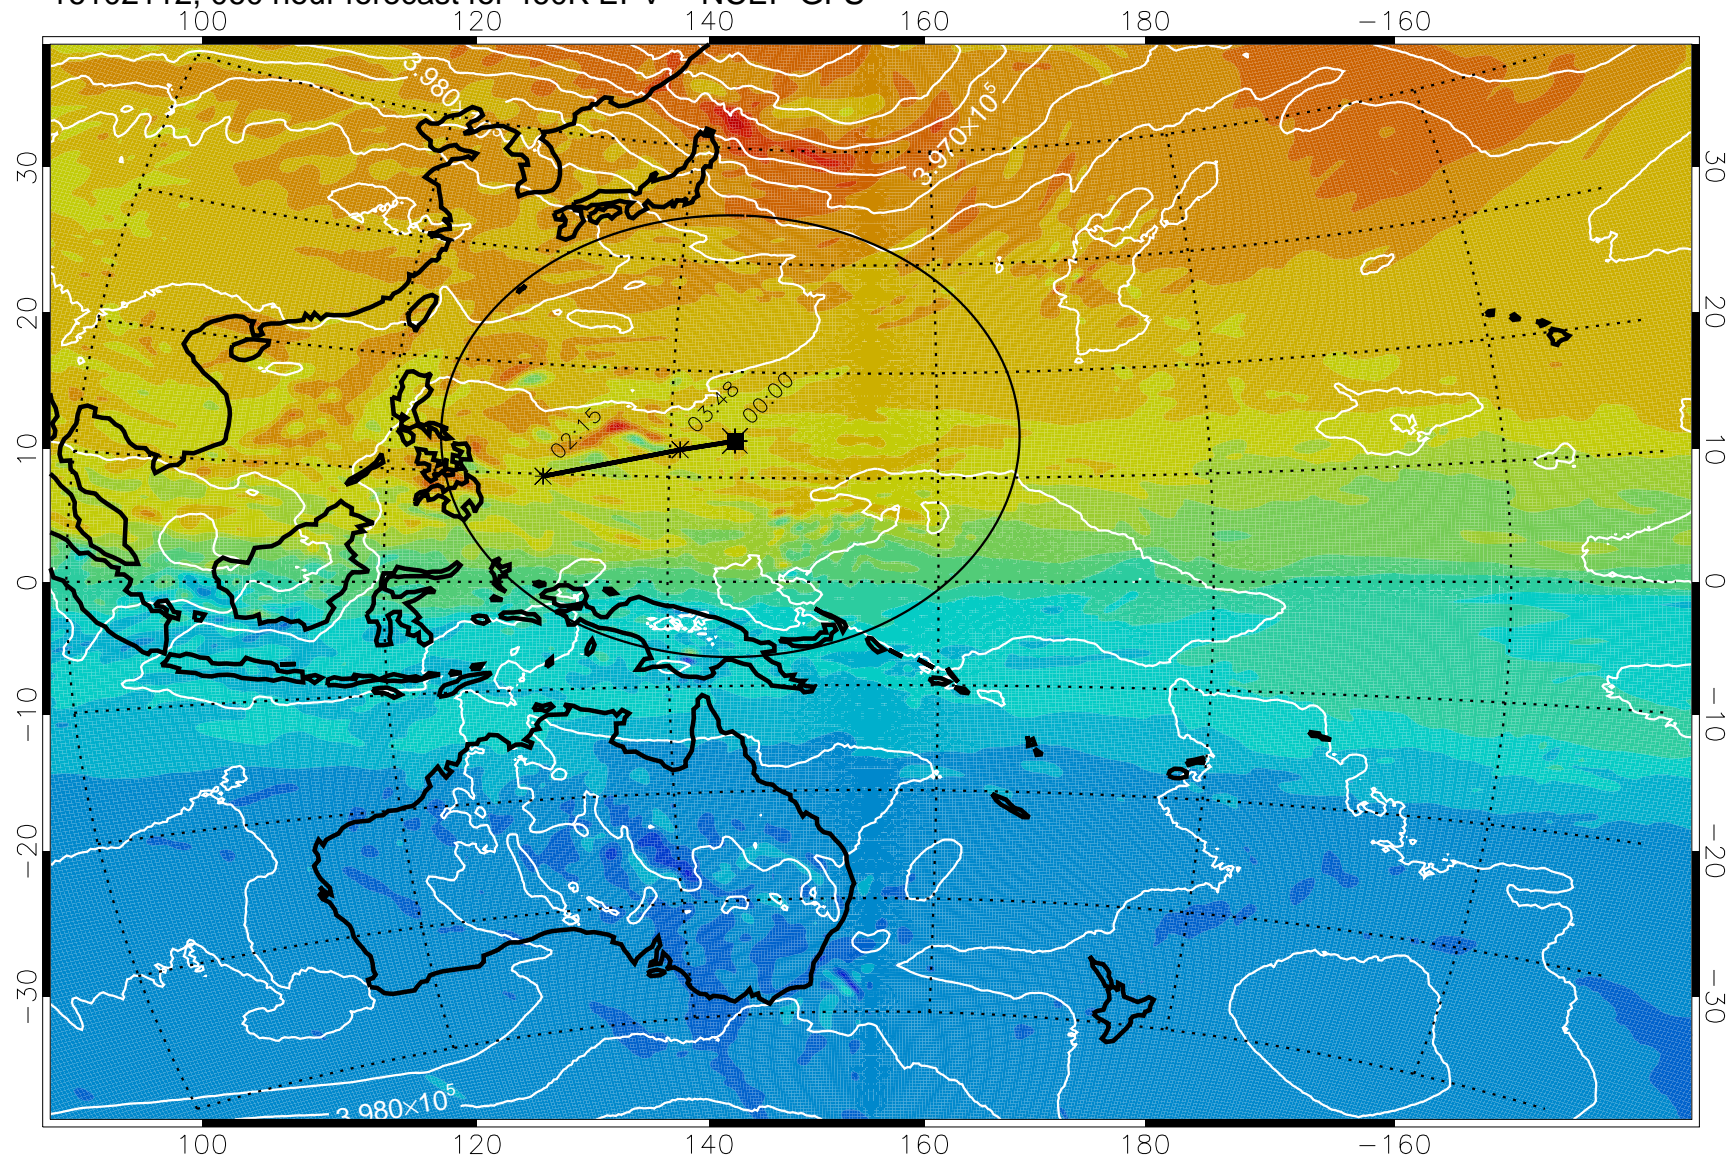

16102006, 030 hour forecast for 460K EPV -- NCEP GFS

460K Montgomery Streamfunction, white

Range ring of 2304 km

16102012, 036 hour forecast for 460K EPV -- NCEP GFS

16102018, 042 hour forecast for 460K EPV -- NCEP GFS

460K Montgomery Streamfunction, white

Range ring of 2304 km

16102100, 048 hour forecast for 460K EPV -- NCEP GFS

460K Montgomery Streamfunction, white

Range ring of 2304 km

16102106, 054 hour forecast for 460K EPV -- NCEP GFS

460K Montgomery Streamfunction, white

Range ring of 2304 km

16102112, 060 hour forecast for 460K EPV -- NCEP GFS

460K Montgomery Streamfunction, white

Range ring of 2304 km

16102118, 066 hour forecast for 460K EPV -- NCEP GFS

460K Montgomery Streamfunction, white

Range ring of 2304 km

16102200, 072 hour forecast for 460K EPV -- NCEP GFS

460K Montgomery Streamfunction, white

Range ring of 2304 km

16102206, 078 hour forecast for 460K EPV -- NCEP GFS