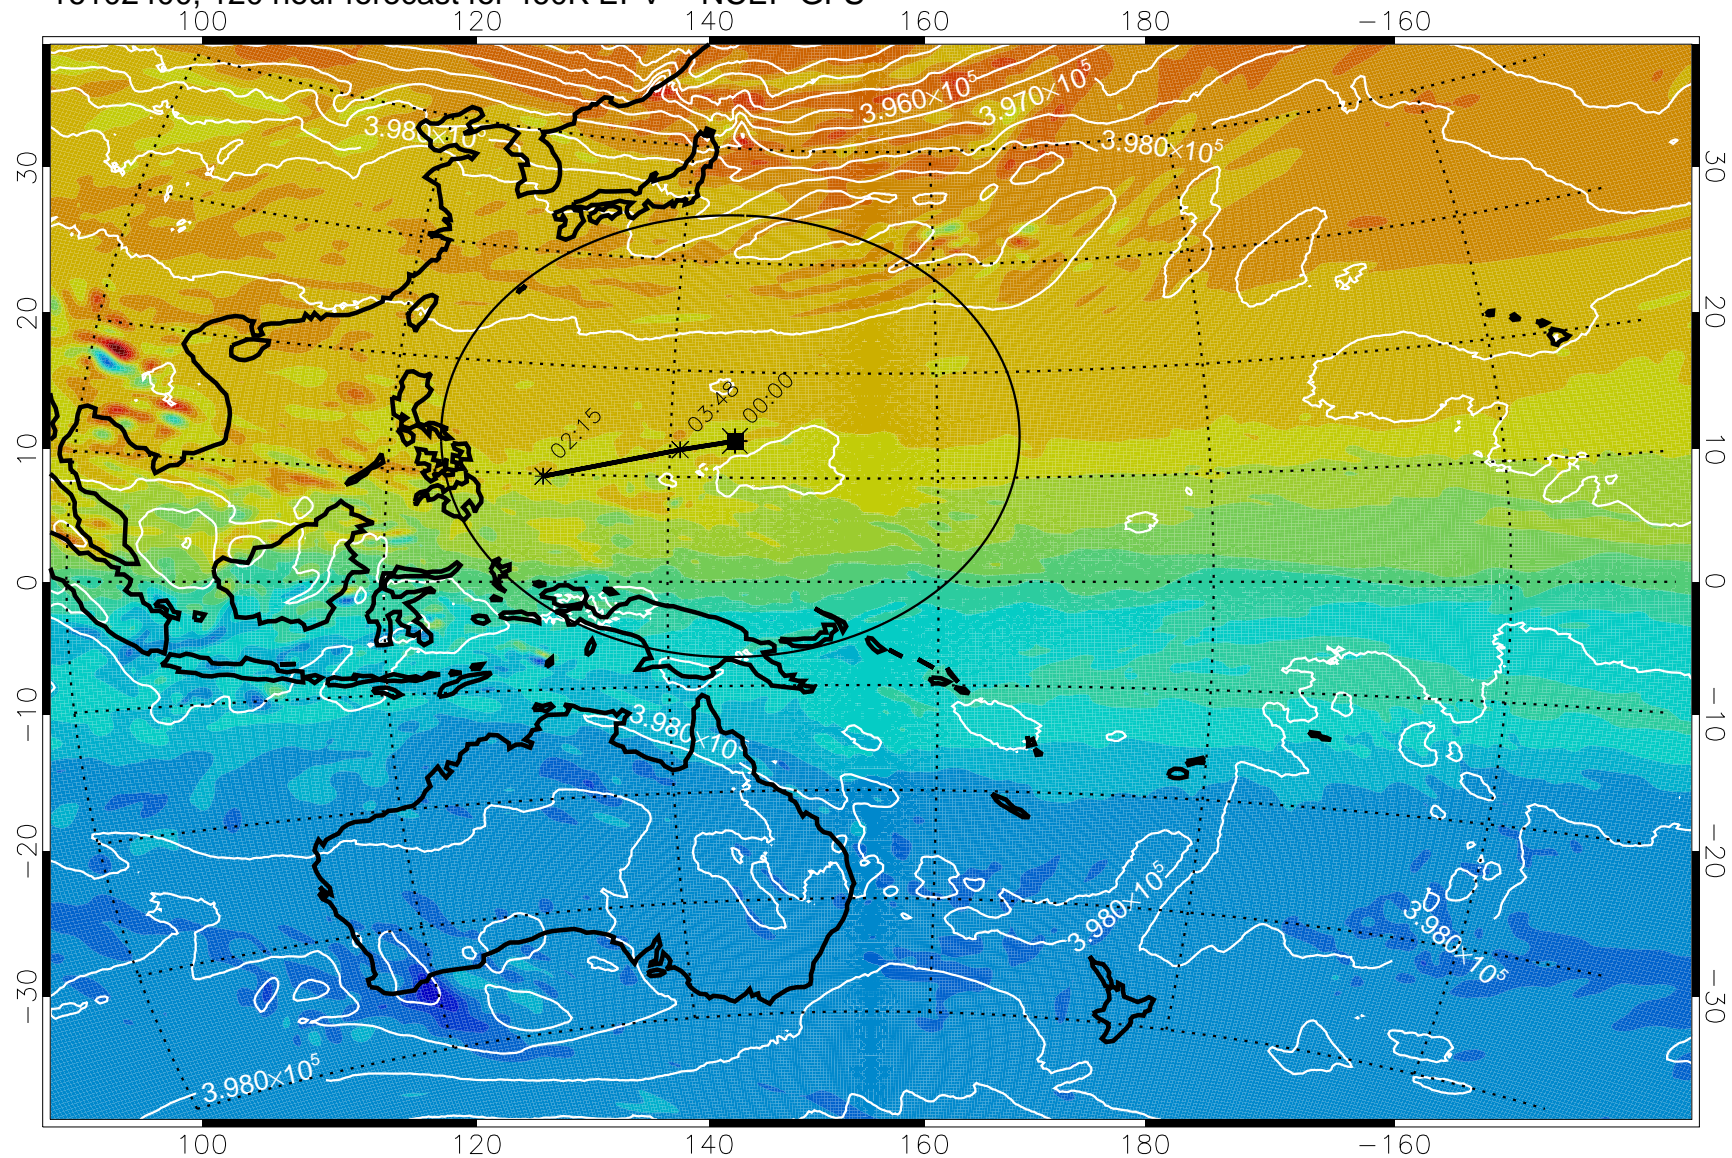

460K Montgomery Streamfunction, white

Range ring of 2304 km

16102300, 096 hour forecast for 460K EPV -- NCEP GFS

460K Montgomery Streamfunction, white

Range ring of 2304 km

16102306, 102 hour forecast for 460K EPV -- NCEP GFS

460K Montgomery Streamfunction, white

Range ring of 2304 km

16102312, 108 hour forecast for 460K EPV -- NCEP GFS

460K Montgomery Streamfunction, white

Range ring of 2304 km

16102318, 114 hour forecast for 460K EPV -- NCEP GFS

460K Montgomery Streamfunction, white

Range ring of 2304 km

16102400, 120 hour forecast for 460K EPV -- NCEP GFS

460K Montgomery Streamfunction, white

Range ring of 2304 km