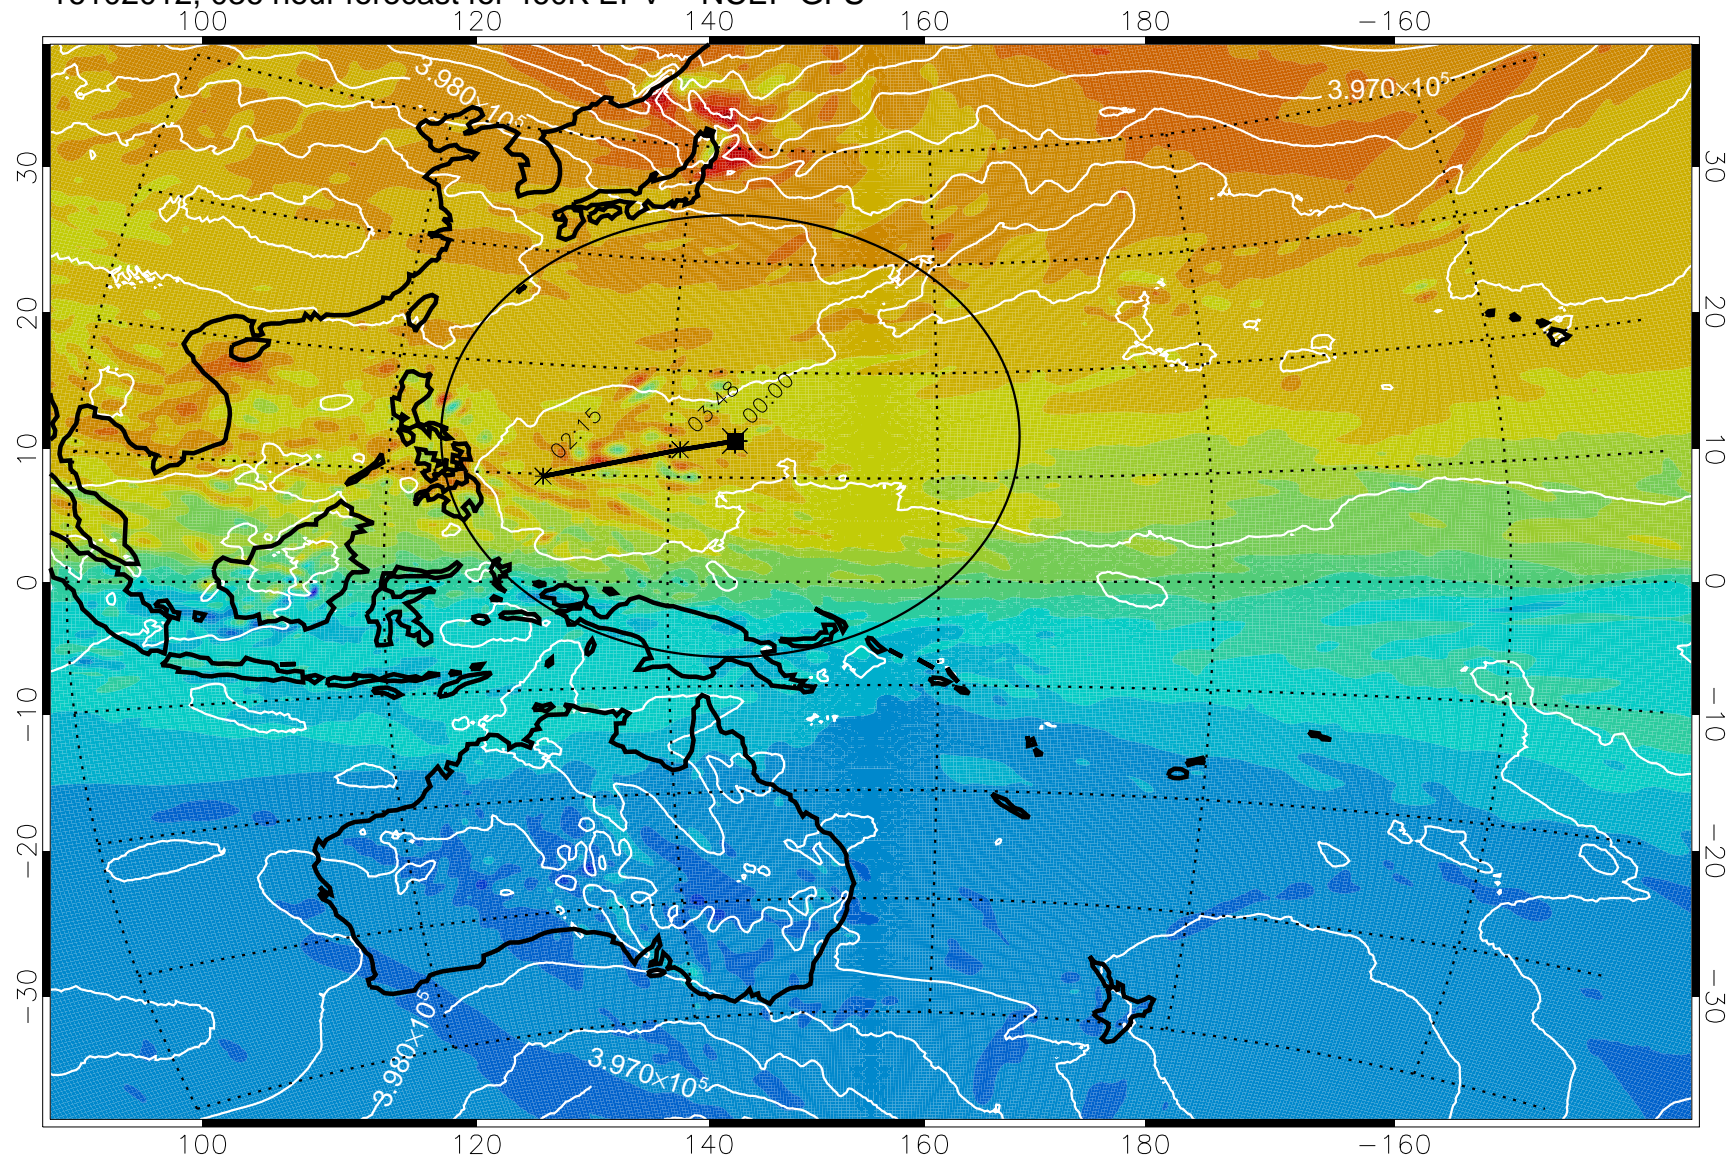

16101906, 006 hour forecast for 460K EPV -- NCEP GFS

460K Montgomery Streamfunction, white

Range ring of 2304 km

16101912, 012 hour forecast for 460K EPV -- NCEP GFS

460K Montgomery Streamfunction, white

Range ring of 2304 km

16101918, 018 hour forecast for 460K EPV -- NCEP GFS

460K Montgomery Streamfunction, white

Range ring of 2304 km

16102000, 024 hour forecast for 460K EPV -- NCEP GFS

460K Montgomery Streamfunction, white

Range ring of 2304 km

16102006, 030 hour forecast for 460K EPV -- NCEP GFS

460K Montgomery Streamfunction, white

Range ring of 2304 km

16102012, 036 hour forecast for 460K EPV -- NCEP GFS

16102018, 042 hour forecast for 460K EPV -- NCEP GFS

460K Montgomery Streamfunction, white

Range ring of 2304 km

16102100, 048 hour forecast for 460K EPV -- NCEP GFS

460K Montgomery Streamfunction, white

Range ring of 2304 km

16102106, 054 hour forecast for 460K EPV -- NCEP GFS