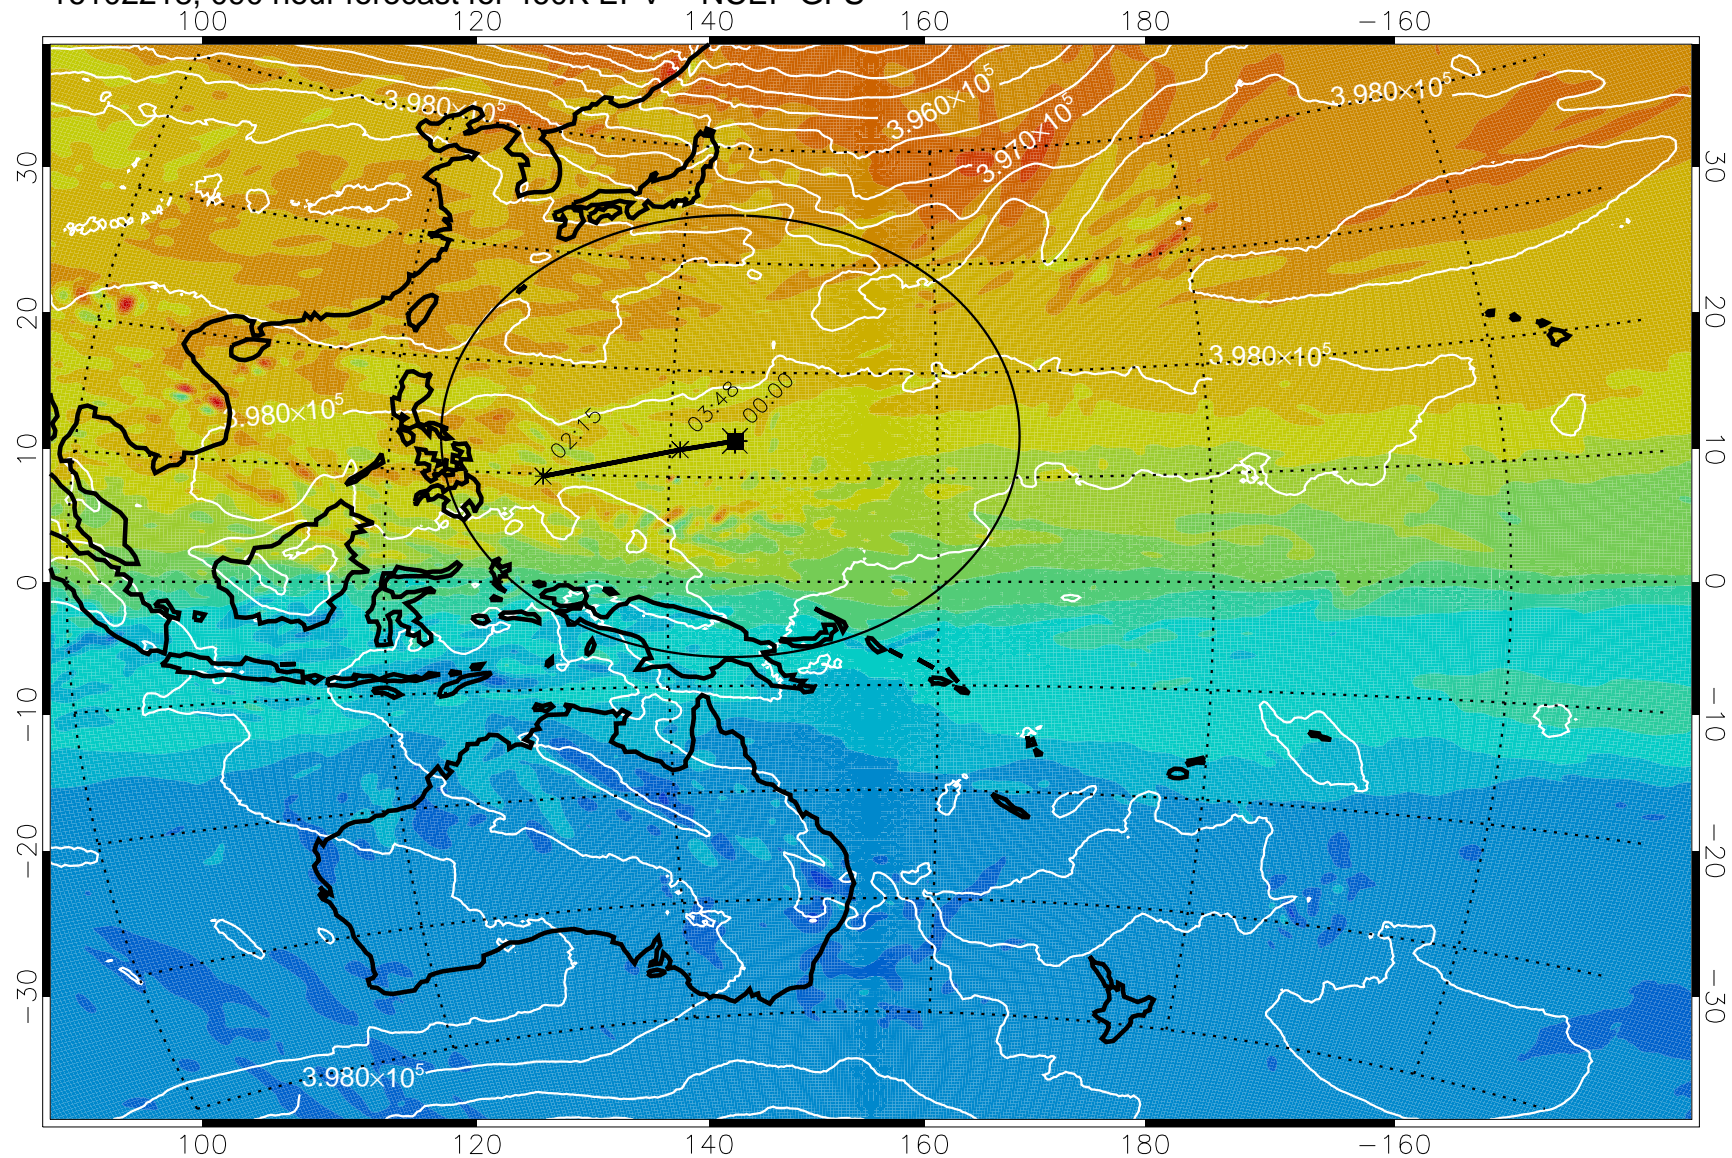

460K Montgomery Streamfunction, white

Range ring of 2304 km

16102200, 072 hour forecast for 460K EPV -- NCEP GFS

460K Montgomery Streamfunction, white

Range ring of 2304 km

16102206, 078 hour forecast for 460K EPV -- NCEP GFS

460K Montgomery Streamfunction, white

Range ring of 2304 km

16102212, 084 hour forecast for 460K EPV -- NCEP GFS

460K Montgomery Streamfunction, white

Range ring of 2304 km

16102218, 090 hour forecast for 460K EPV -- NCEP GFS

460K Montgomery Streamfunction, white

Range ring of 2304 km

16102300, 096 hour forecast for 460K EPV -- NCEP GFS

460K Montgomery Streamfunction, white

Range ring of 2304 km

16102306, 102 hour forecast for 460K EPV -- NCEP GFS

460K Montgomery Streamfunction, white

Range ring of 2304 km

16102312, 108 hour forecast for 460K EPV -- NCEP GFS

460K Montgomery Streamfunction, white

Range ring of 2304 km

16102318, 114 hour forecast for 460K EPV -- NCEP GFS