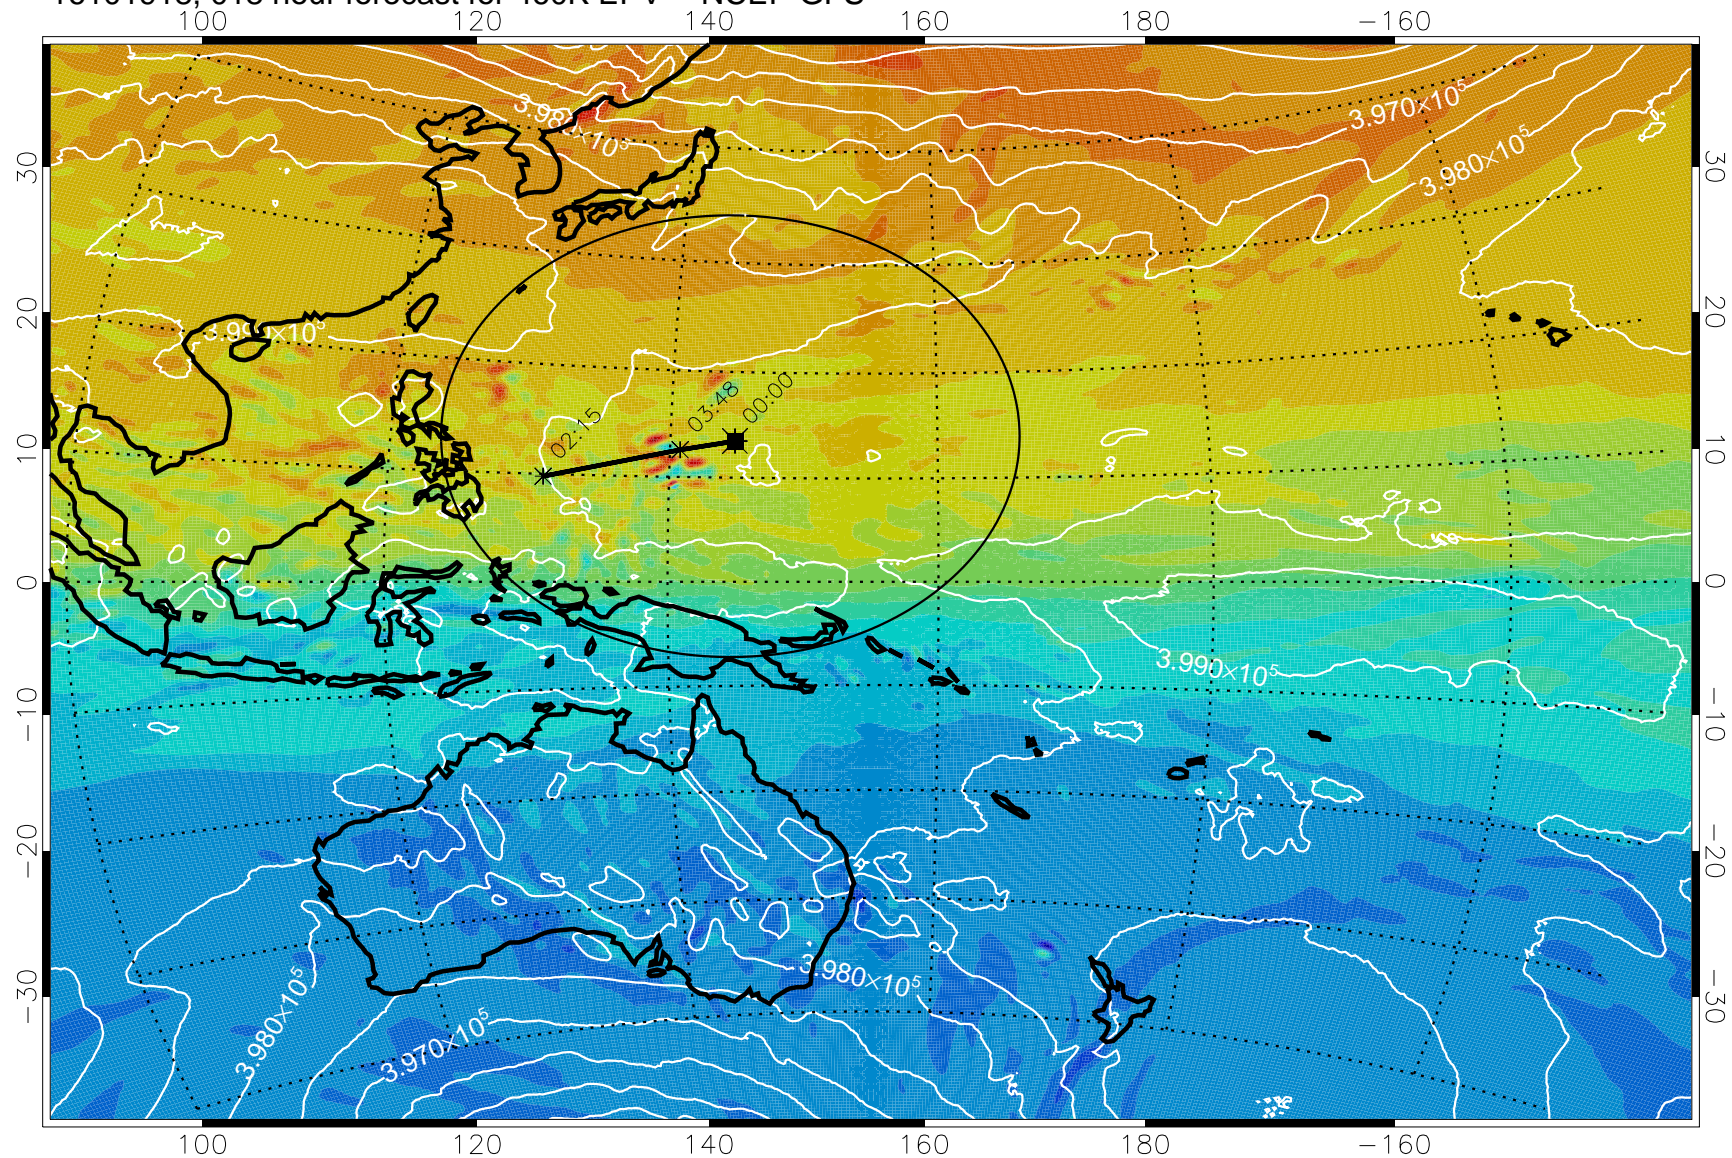

16101906, 006 hour forecast for 460K EPV -- NCEP GFS

460K Montgomery Streamfunction, white

Range ring of 2304 km

16101912, 012 hour forecast for 460K EPV -- NCEP GFS

460K Montgomery Streamfunction, white

Range ring of 2304 km

16101918, 018 hour forecast for 460K EPV -- NCEP GFS

460K Montgomery Streamfunction, white

Range ring of 2304 km

16102000, 024 hour forecast for 460K EPV -- NCEP GFS

460K Montgomery Streamfunction, white

Range ring of 2304 km

16102006, 030 hour forecast for 460K EPV -- NCEP GFS

460K Montgomery Streamfunction, white

Range ring of 2304 km

16102012, 036 hour forecast for 460K EPV -- NCEP GFS

16102018, 042 hour forecast for 460K EPV -- NCEP GFS

460K Montgomery Streamfunction, white

Range ring of 2304 km

16102100, 048 hour forecast for 460K EPV -- NCEP GFS

460K Montgomery Streamfunction, white

Range ring of 2304 km

16102106, 054 hour forecast for 460K EPV -- NCEP GFS