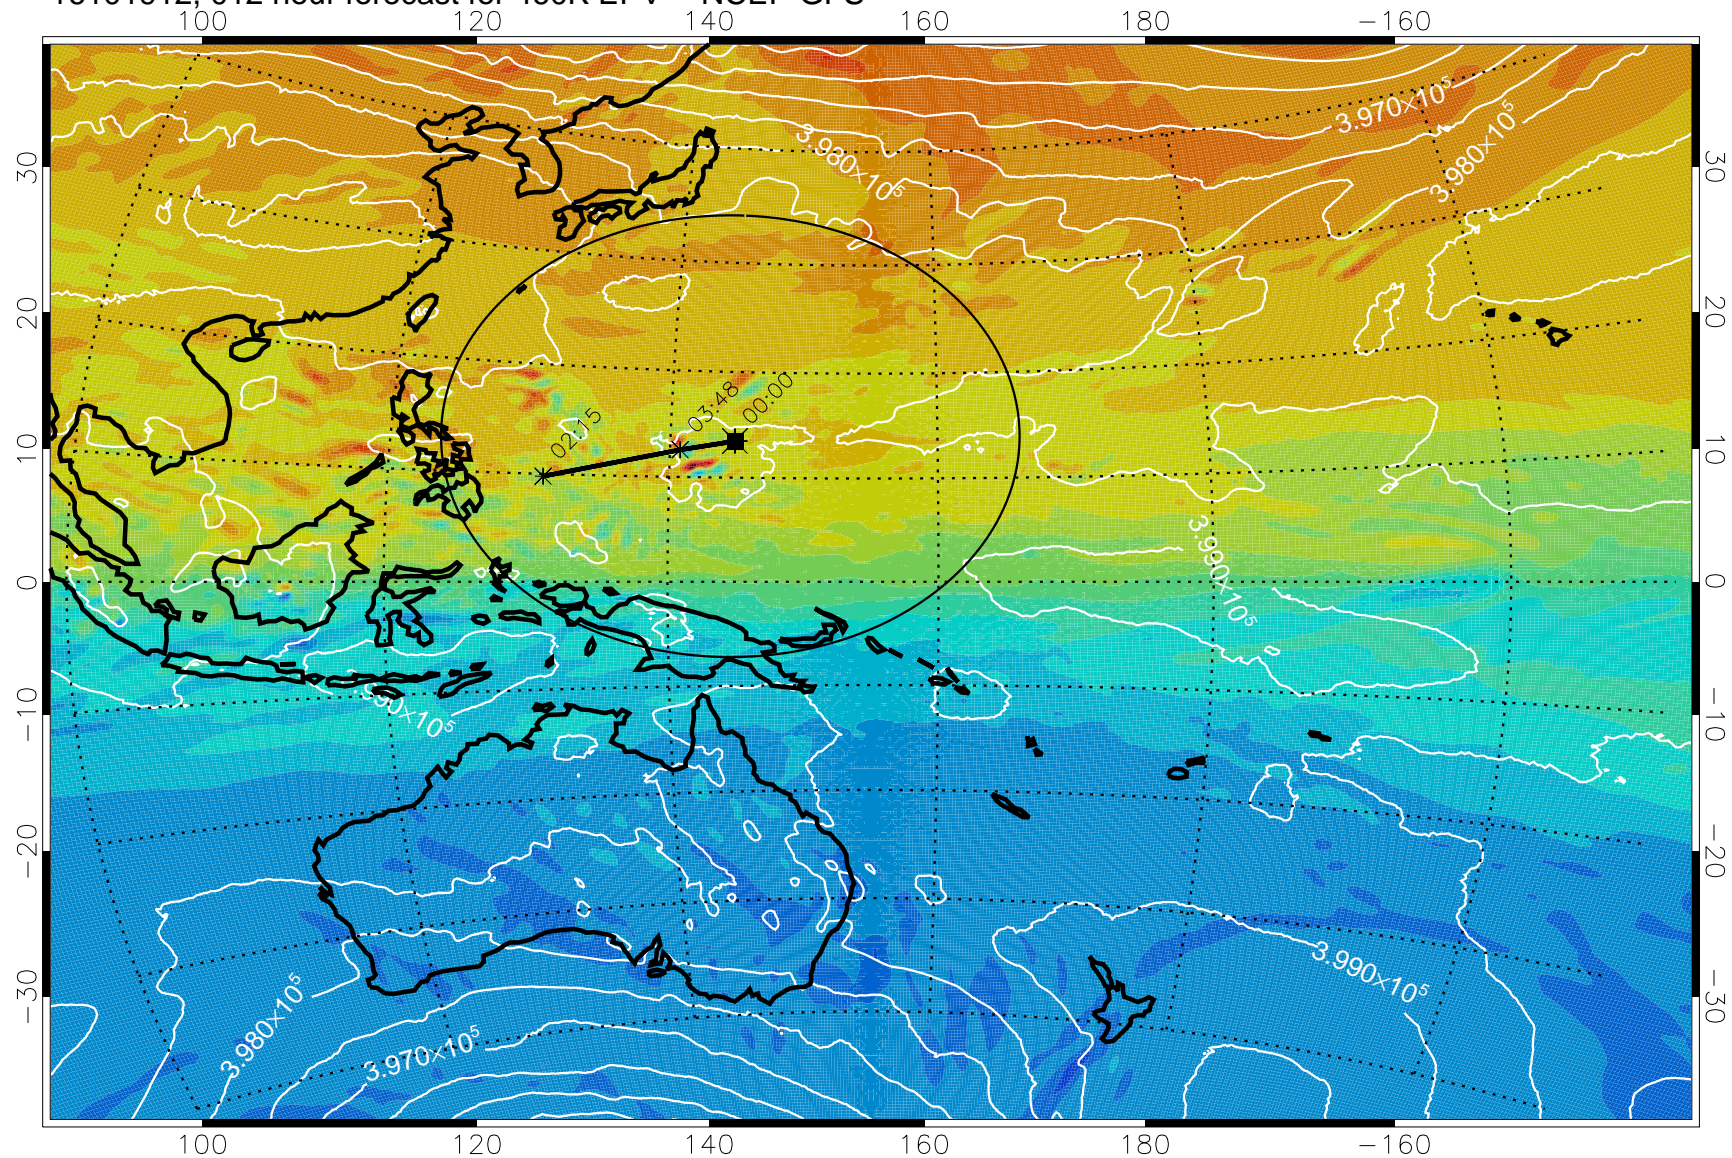

16101906, 006 hour forecast for 460K EPV -- NCEP GFS

460K Montgomery Streamfunction, white

Range ring of 2304 km

16101912, 012 hour forecast for 460K EPV -- NCEP GFS

460K Montgomery Streamfunction, white

Range ring of 2304 km

16101918, 018 hour forecast for 460K EPV -- NCEP GFS

460K Montgomery Streamfunction, white

Range ring of 2304 km

16102000, 024 hour forecast for 460K EPV -- NCEP GFS

460K Montgomery Streamfunction, white

Range ring of 2304 km

16102006, 030 hour forecast for 460K EPV -- NCEP GFS

460K Montgomery Streamfunction, white

Range ring of 2304 km

16102012, 036 hour forecast for 460K EPV -- NCEP GFS

16102018, 042 hour forecast for 460K EPV -- NCEP GFS

460K Montgomery Streamfunction, white

Range ring of 2304 km

16102100, 048 hour forecast for 460K EPV -- NCEP GFS

460K Montgomery Streamfunction, white

Range ring of 2304 km

16102106, 054 hour forecast for 460K EPV -- NCEP GFS