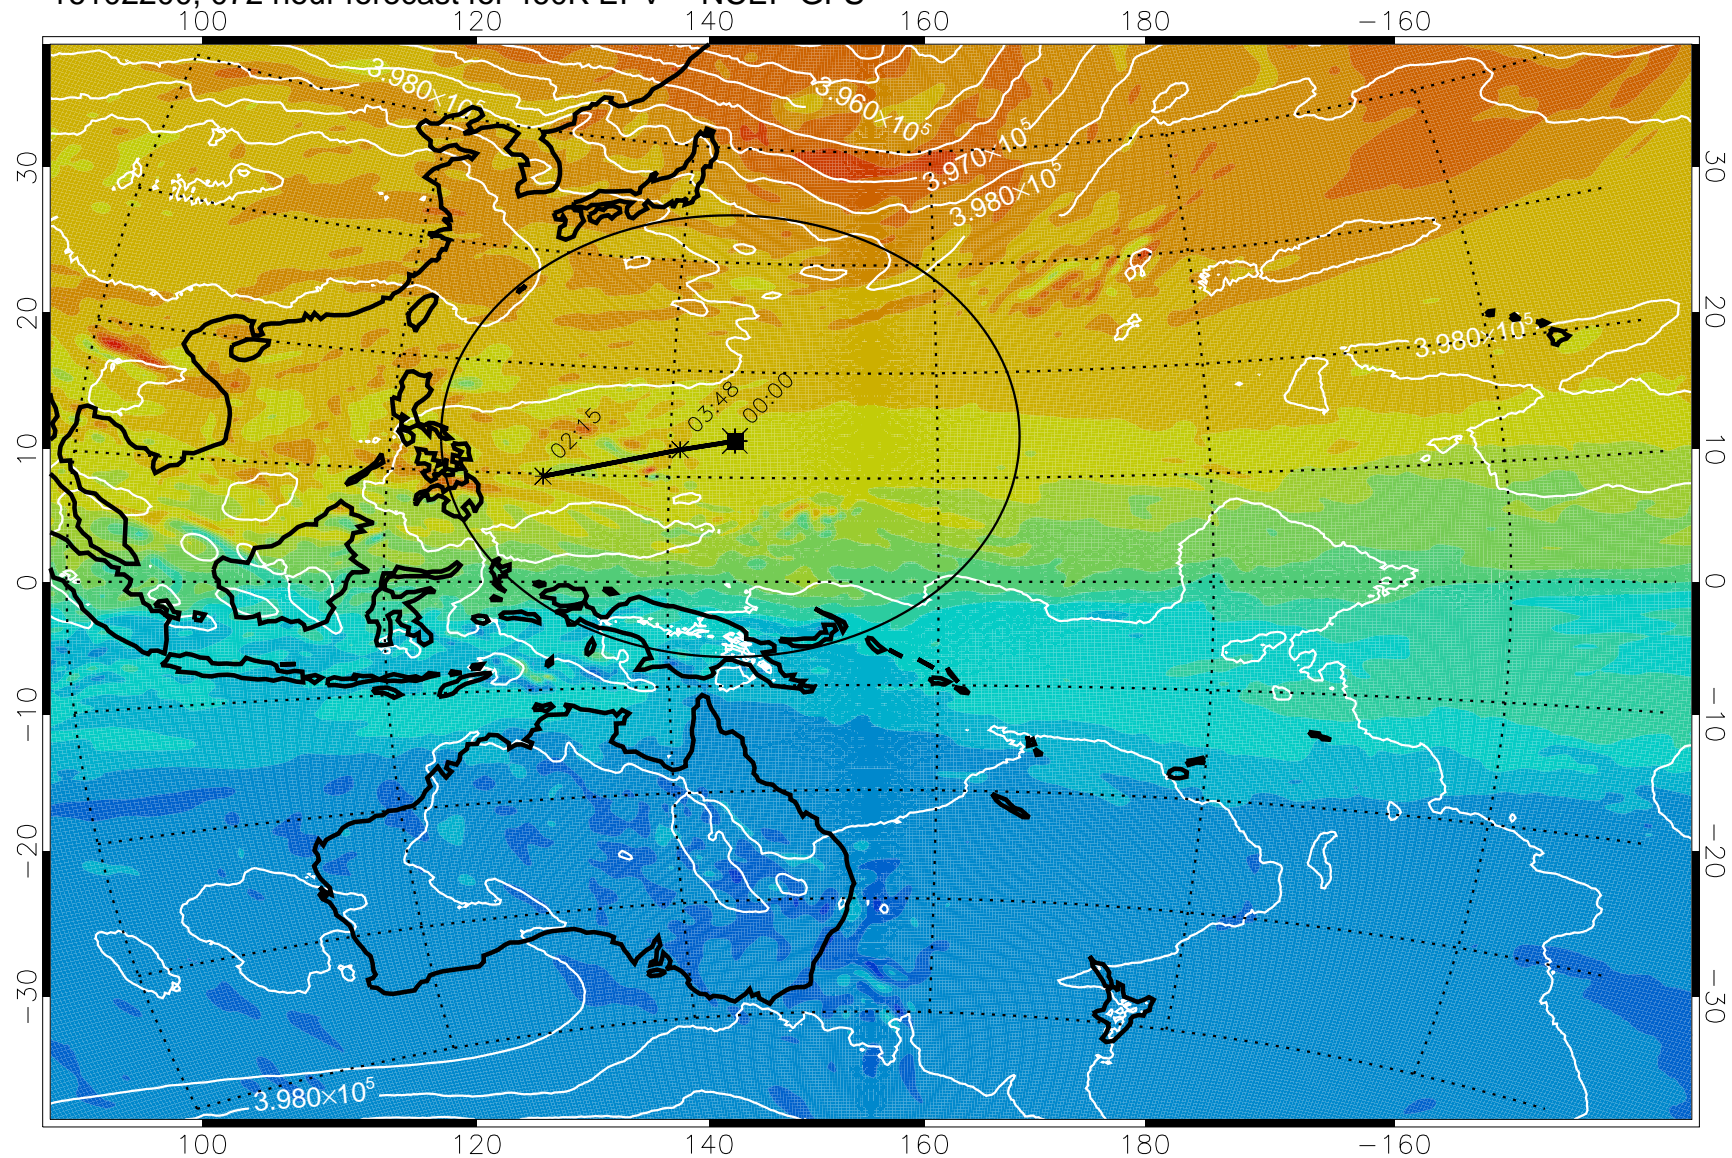

460K Montgomery Streamfunction, white

Range ring of 2304 km

16102100, 048 hour forecast for 460K EPV -- NCEP GFS

460K Montgomery Streamfunction, white

Range ring of 2304 km

16102106, 054 hour forecast for 460K EPV -- NCEP GFS

460K Montgomery Streamfunction, white

Range ring of 2304 km

16102112, 060 hour forecast for 460K EPV -- NCEP GFS

460K Montgomery Streamfunction, white

Range ring of 2304 km

16102118, 066 hour forecast for 460K EPV -- NCEP GFS

460K Montgomery Streamfunction, white

Range ring of 2304 km

16102200, 072 hour forecast for 460K EPV -- NCEP GFS

460K Montgomery Streamfunction, white

Range ring of 2304 km

16102206, 078 hour forecast for 460K EPV -- NCEP GFS

460K Montgomery Streamfunction, white

Range ring of 2304 km

16102212, 084 hour forecast for 460K EPV -- NCEP GFS

460K Montgomery Streamfunction, white

Range ring of 2304 km

16102218, 090 hour forecast for 460K EPV -- NCEP GFS