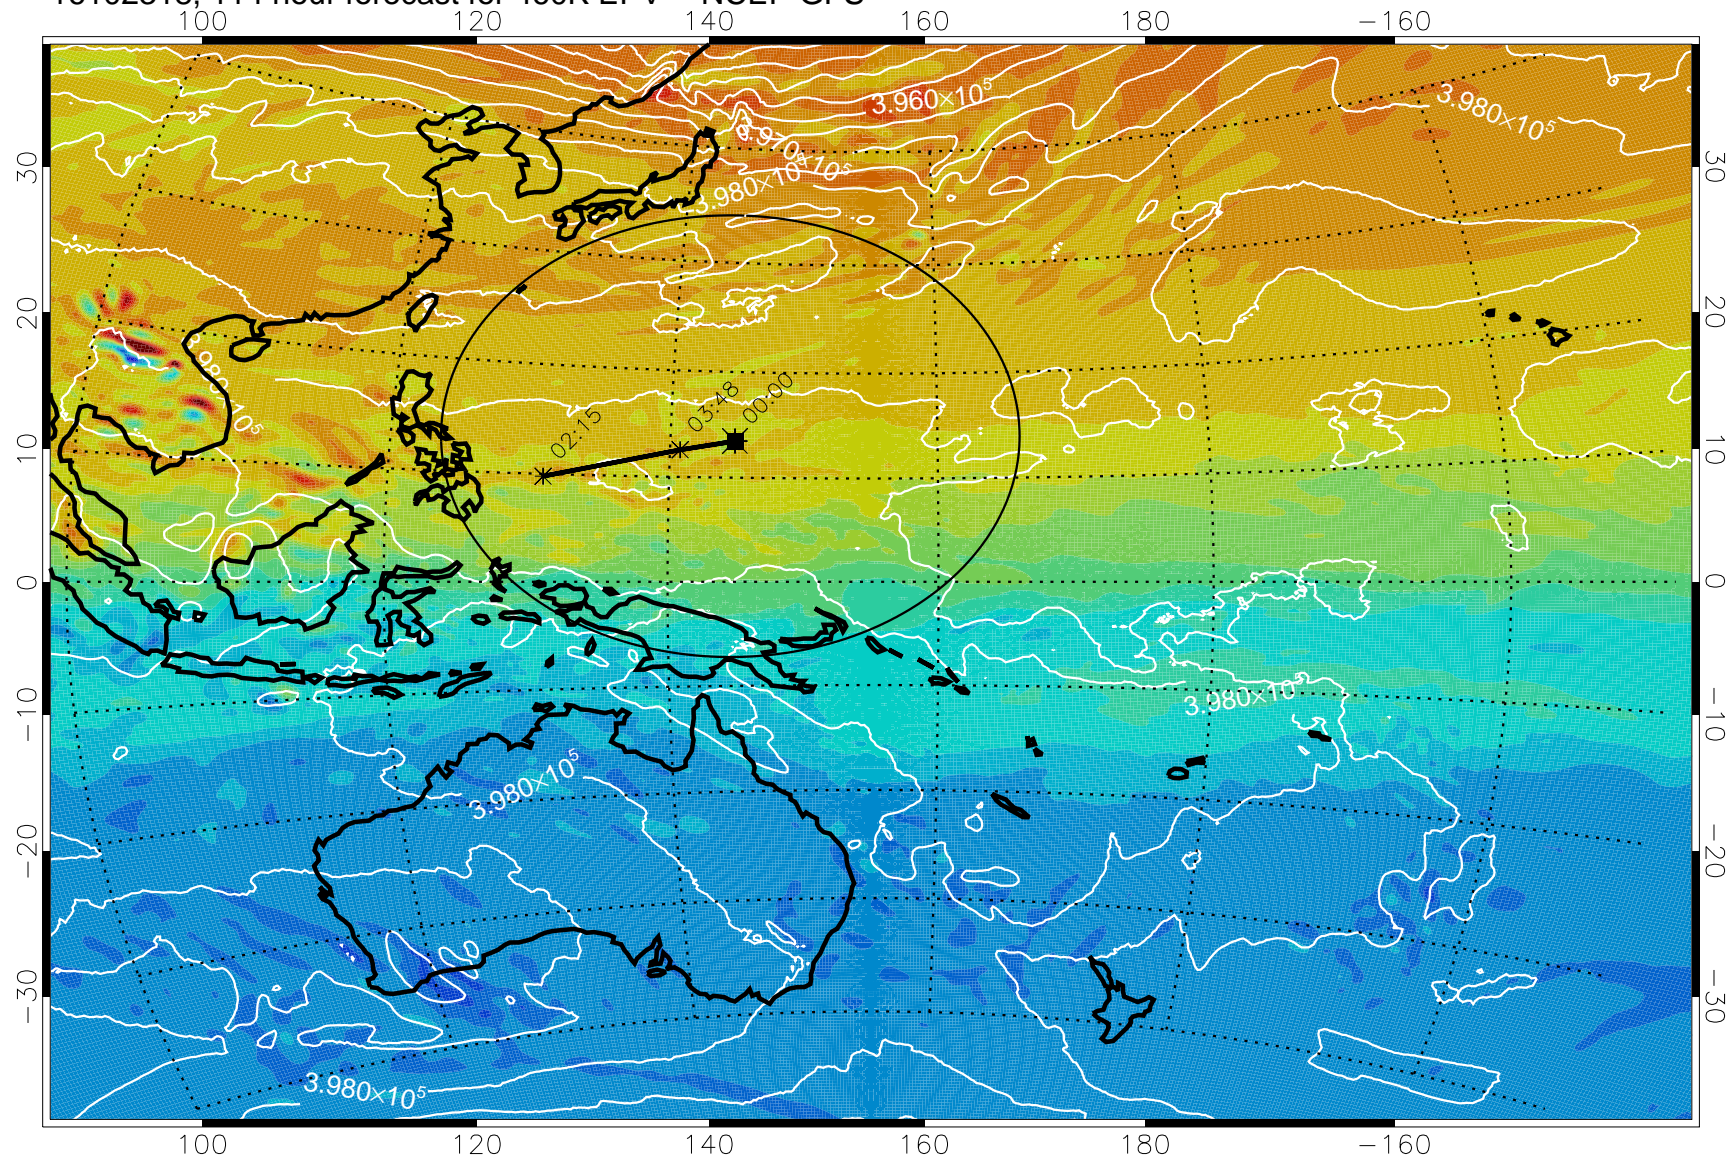

460K Montgomery Streamfunction, white

Range ring of 2304 km

16102300, 096 hour forecast for 460K EPV -- NCEP GFS

460K Montgomery Streamfunction, white

Range ring of 2304 km

16102306, 102 hour forecast for 460K EPV -- NCEP GFS

460K Montgomery Streamfunction, white

Range ring of 2304 km

16102312, 108 hour forecast for 460K EPV -- NCEP GFS

460K Montgomery Streamfunction, white

Range ring of 2304 km

16102318, 114 hour forecast for 460K EPV -- NCEP GFS

460K Montgomery Streamfunction, white

Range ring of 2304 km

16102400, 120 hour forecast for 460K EPV -- NCEP GFS

460K Montgomery Streamfunction, white

Range ring of 2304 km