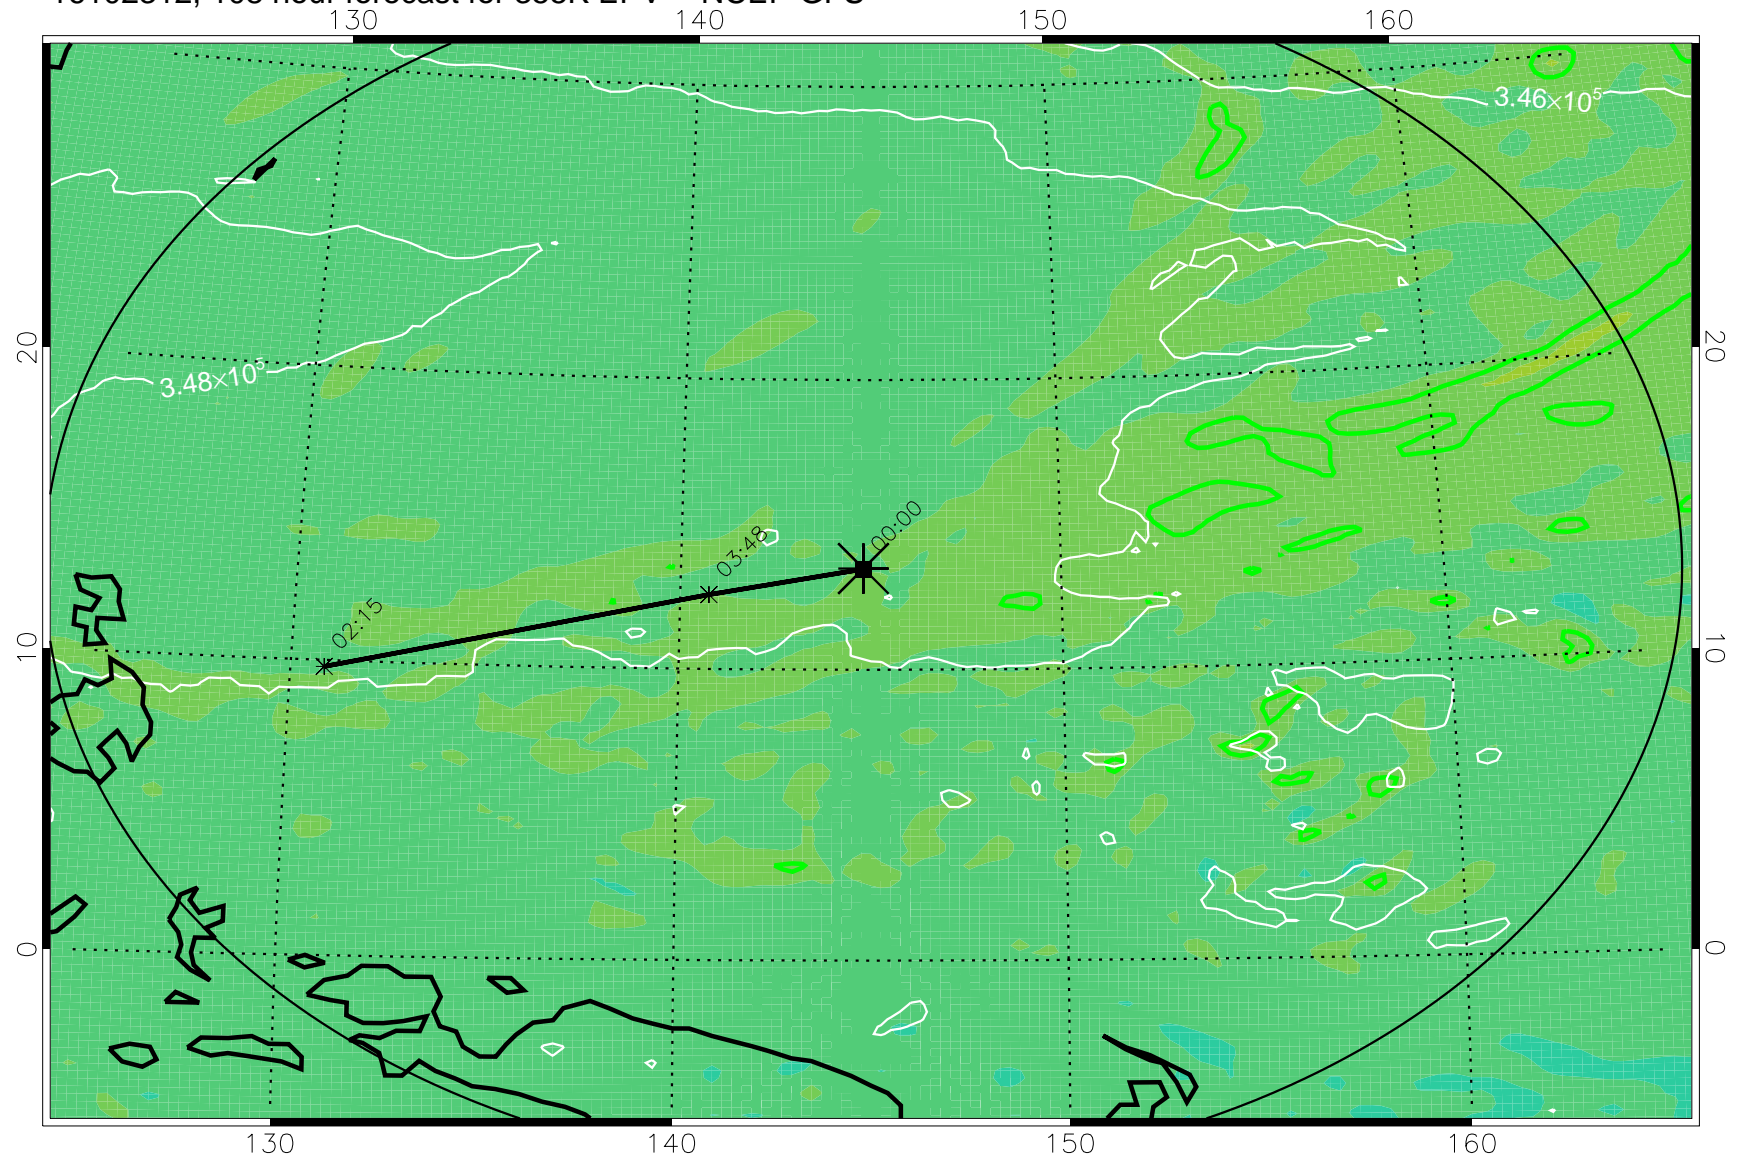

16102206, 078 hour forecast for 355K EPV -- NCEP GFS

355K Montgomery Streamfunction, white  
EPV Tropopause (2 PVU) Position  
Range ring of 2304 km

16102212, 084 hour forecast for 355K EPV -- NCEP GFS

355K Montgomery Streamfunction, white  
EPV Tropopause (2 PVU) Position  
Range ring of 2304 km

16102218, 090 hour forecast for 355K EPV -- NCEP GFS

355K Montgomery Streamfunction, white  
EPV Tropopause (2 PVU) Position  
Range ring of 2304 km

16102300, 096 hour forecast for 355K EPV -- NCEP GFS

355K Montgomery Streamfunction, white  
EPV Tropopause (2 PVU) Position  
Range ring of 2304 km

16102306, 102 hour forecast for 355K EPV -- NCEP GFS

355K Montgomery Streamfunction, white  
EPV Tropopause (2 PVU) Position  
Range ring of 2304 km

16102312, 108 hour forecast for 355K EPV -- NCEP GFS

355K Montgomery Streamfunction, white  
EPV Tropopause (2 PVU) Position  
Range ring of 2304 km

16102318, 114 hour forecast for 355K EPV -- NCEP GFS

355K Montgomery Streamfunction, white  
EPV Tropopause (2 PVU) Position  
Range ring of 2304 km

16102400, 120 hour forecast for 355K EPV -- NCEP GFS

355K Montgomery Streamfunction, white  
EPV Tropopause (2 PVU) Position  
Range ring of 2304 km