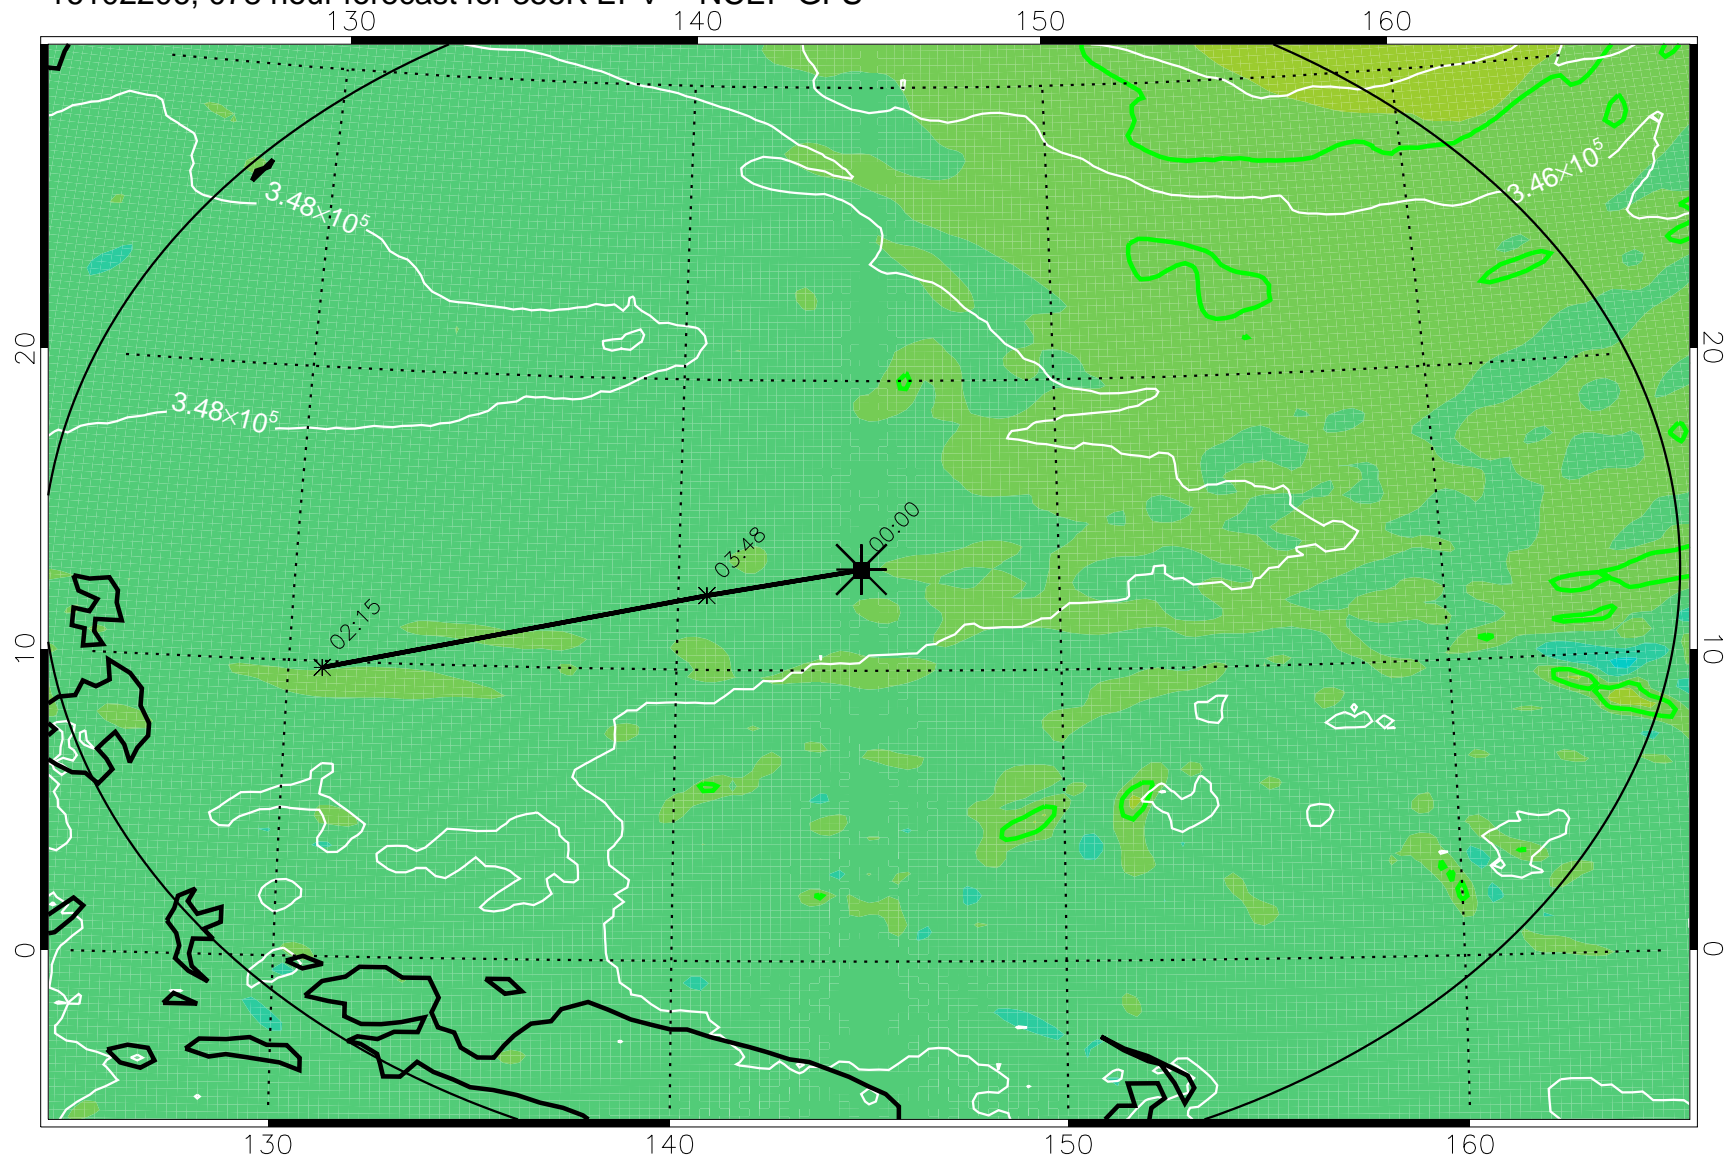

16102118, 066 hour forecast for 355K EPV -- NCEP GFS

355K Montgomery Streamfunction, white  
EPV Tropopause (2 PVU) Position  
Range ring of 2304 km

16102200, 072 hour forecast for 355K EPV -- NCEP GFS

355K Montgomery Streamfunction, white  
EPV Tropopause (2 PVU) Position  
Range ring of 2304 km

16102206, 078 hour forecast for 355K EPV -- NCEP GFS

355K Montgomery Streamfunction, white  
EPV Tropopause (2 PVU) Position  
Range ring of 2304 km

16102212, 084 hour forecast for 355K EPV -- NCEP GFS

355K Montgomery Streamfunction, white  
EPV Tropopause (2 PVU) Position  
Range ring of 2304 km

16102218, 090 hour forecast for 355K EPV -- NCEP GFS

355K Montgomery Streamfunction, white  
EPV Tropopause (2 PVU) Position  
Range ring of 2304 km

16102300, 096 hour forecast for 355K EPV -- NCEP GFS

355K Montgomery Streamfunction, white  
EPV Tropopause (2 PVU) Position  
Range ring of 2304 km

16102306, 102 hour forecast for 355K EPV -- NCEP GFS

355K Montgomery Streamfunction, white  
EPV Tropopause (2 PVU) Position  
Range ring of 2304 km

16102312, 108 hour forecast for 355K EPV -- NCEP GFS

355K Montgomery Streamfunction, white  
EPV Tropopause (2 PVU) Position  
Range ring of 2304 km