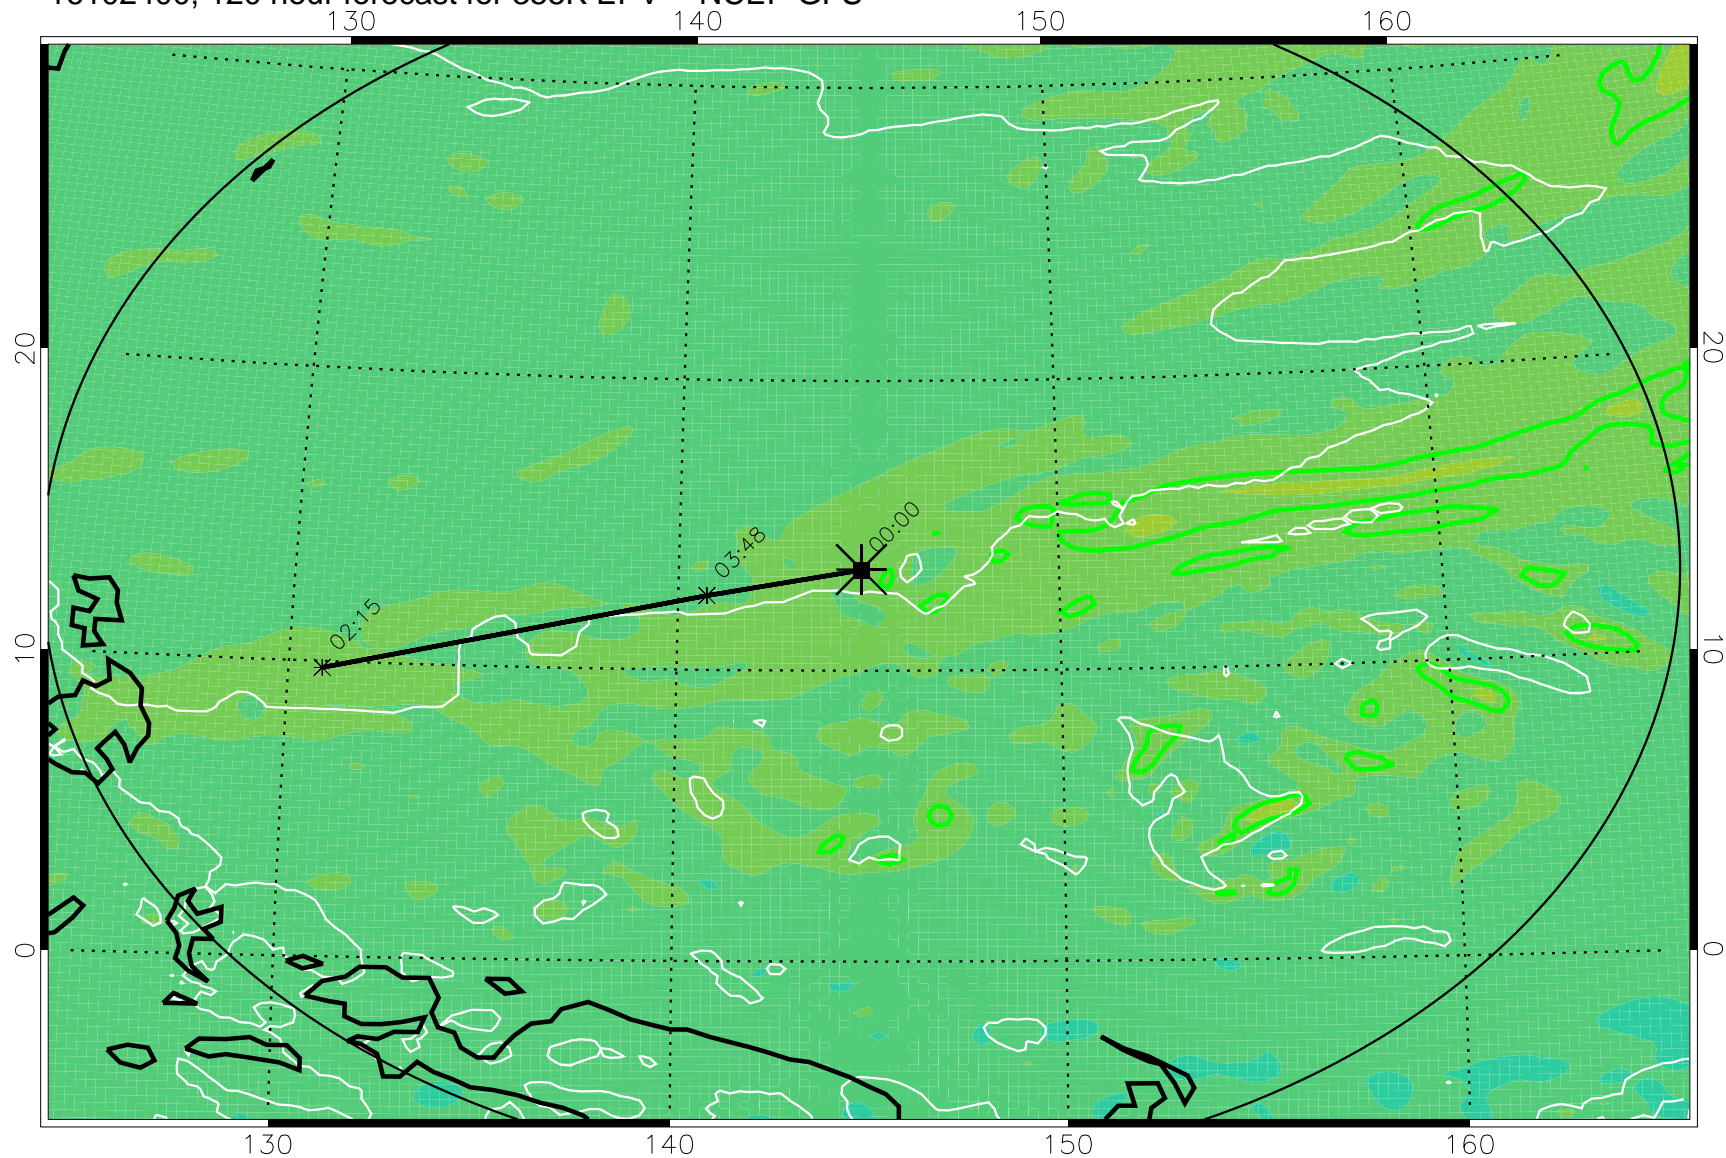

16102206, 078 hour forecast for 355K EPV -- NCEP GFS

355K Montgomery Streamfunction, white  
EPV Tropopause (2 PVU) Position  
Range ring of 2304 km

16102212, 084 hour forecast for 355K EPV -- NCEP GFS

355K Montgomery Streamfunction, white  
EPV Tropopause (2 PVU) Position  
Range ring of 2304 km

16102218, 090 hour forecast for 355K EPV -- NCEP GFS

355K Montgomery Streamfunction, white  
EPV Tropopause (2 PVU) Position  
Range ring of 2304 km

16102300, 096 hour forecast for 355K EPV -- NCEP GFS

355K Montgomery Streamfunction, white  
EPV Tropopause (2 PVU) Position  
Range ring of 2304 km

16102306, 102 hour forecast for 355K EPV -- NCEP GFS

355K Montgomery Streamfunction, white  
EPV Tropopause (2 PVU) Position  
Range ring of 2304 km

16102312, 108 hour forecast for 355K EPV -- NCEP GFS

355K Montgomery Streamfunction, white  
EPV Tropopause (2 PVU) Position  
Range ring of 2304 km

16102318, 114 hour forecast for 355K EPV -- NCEP GFS

355K Montgomery Streamfunction, white  
EPV Tropopause (2 PVU) Position  
Range ring of 2304 km

16102400, 120 hour forecast for 355K EPV -- NCEP GFS

355K Montgomery Streamfunction, white  
EPV Tropopause (2 PVU) Position  
Range ring of 2304 km