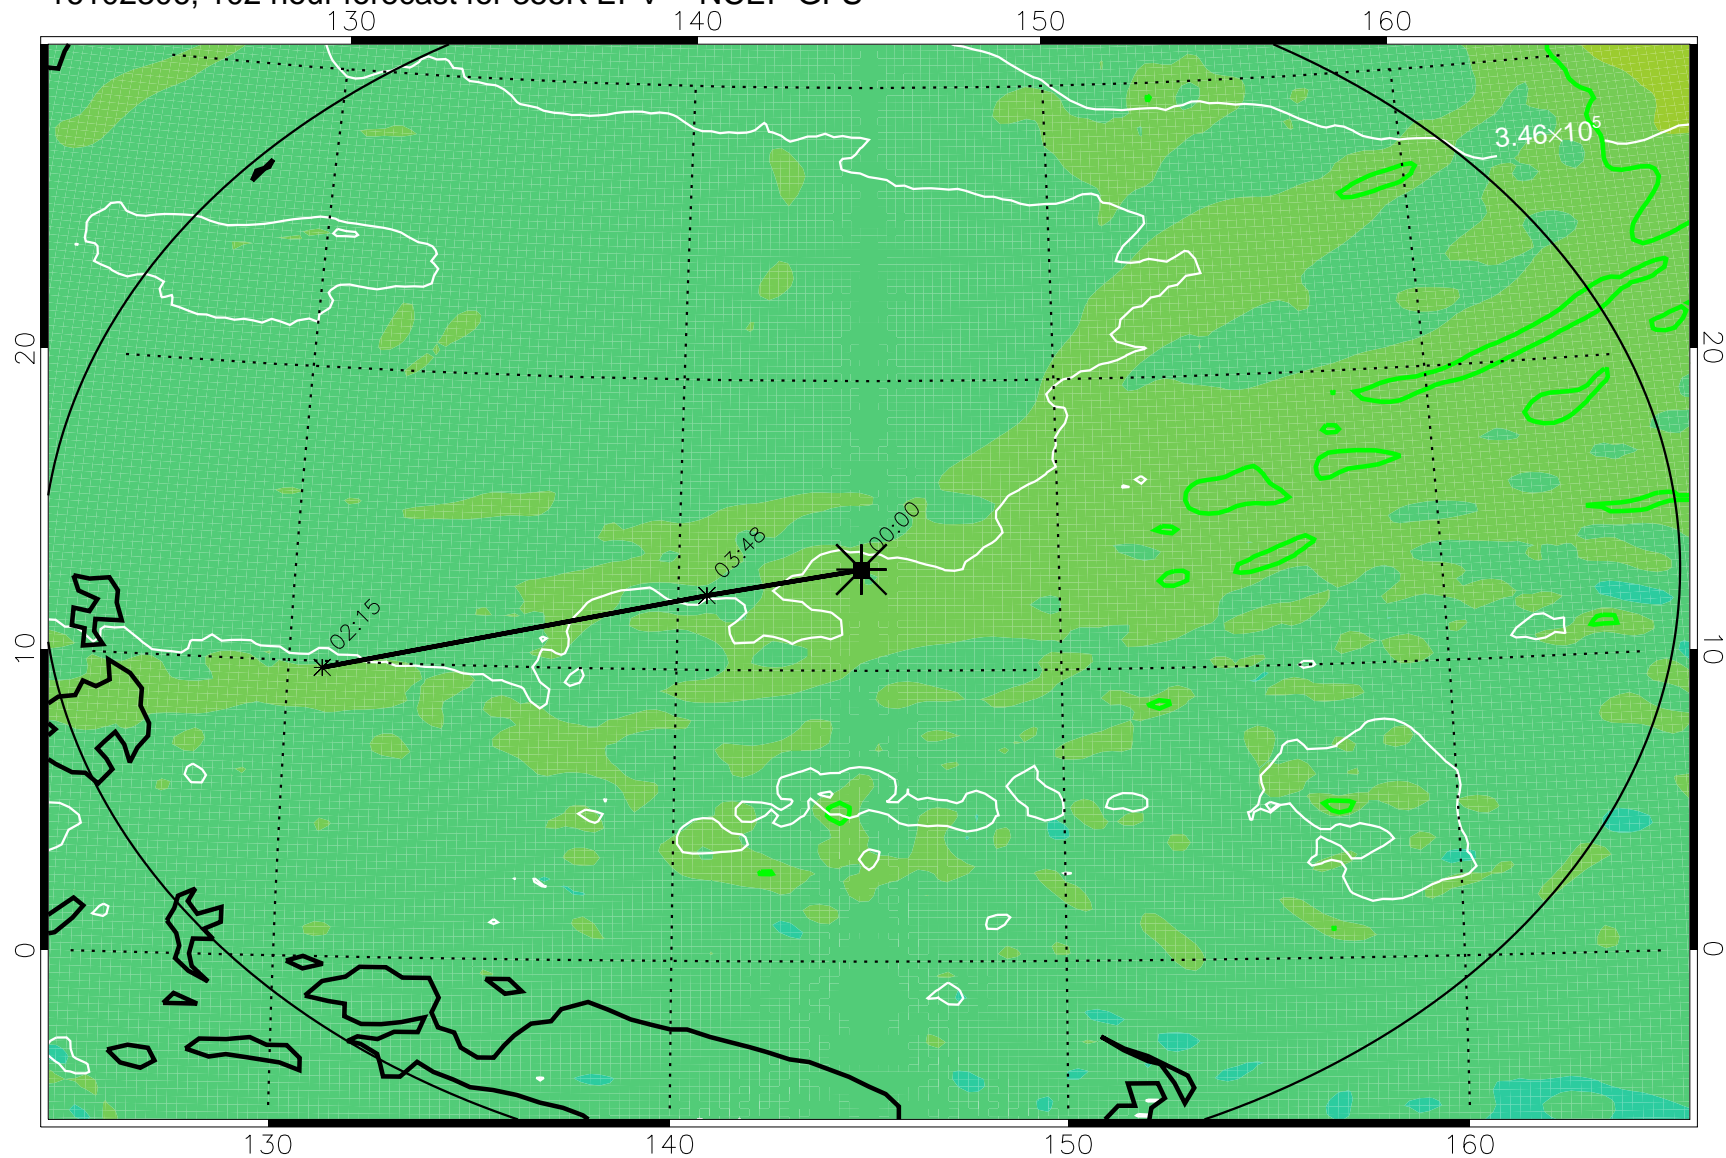

16102206, 078 hour forecast for 355K EPV -- NCEP GFS

355K Montgomery Streamfunction, white  
EPV Tropopause (2 PVU) Position  
Range ring of 2304 km

16102212, 084 hour forecast for 355K EPV -- NCEP GFS

355K Montgomery Streamfunction, white  
EPV Tropopause (2 PVU) Position  
Range ring of 2304 km

16102218, 090 hour forecast for 355K EPV -- NCEP GFS

355K Montgomery Streamfunction, white  
EPV Tropopause (2 PVU) Position  
Range ring of 2304 km

16102300, 096 hour forecast for 355K EPV -- NCEP GFS

355K Montgomery Streamfunction, white  
EPV Tropopause (2 PVU) Position  
Range ring of 2304 km

16102306, 102 hour forecast for 355K EPV -- NCEP GFS

355K Montgomery Streamfunction, white  
EPV Tropopause (2 PVU) Position  
Range ring of 2304 km

16102312, 108 hour forecast for 355K EPV -- NCEP GFS

355K Montgomery Streamfunction, white  
EPV Tropopause (2 PVU) Position  
Range ring of 2304 km

16102318, 114 hour forecast for 355K EPV -- NCEP GFS

355K Montgomery Streamfunction, white  
EPV Tropopause (2 PVU) Position  
Range ring of 2304 km

16102400, 120 hour forecast for 355K EPV -- NCEP GFS

355K Montgomery Streamfunction, white  
EPV Tropopause (2 PVU) Position  
Range ring of 2304 km