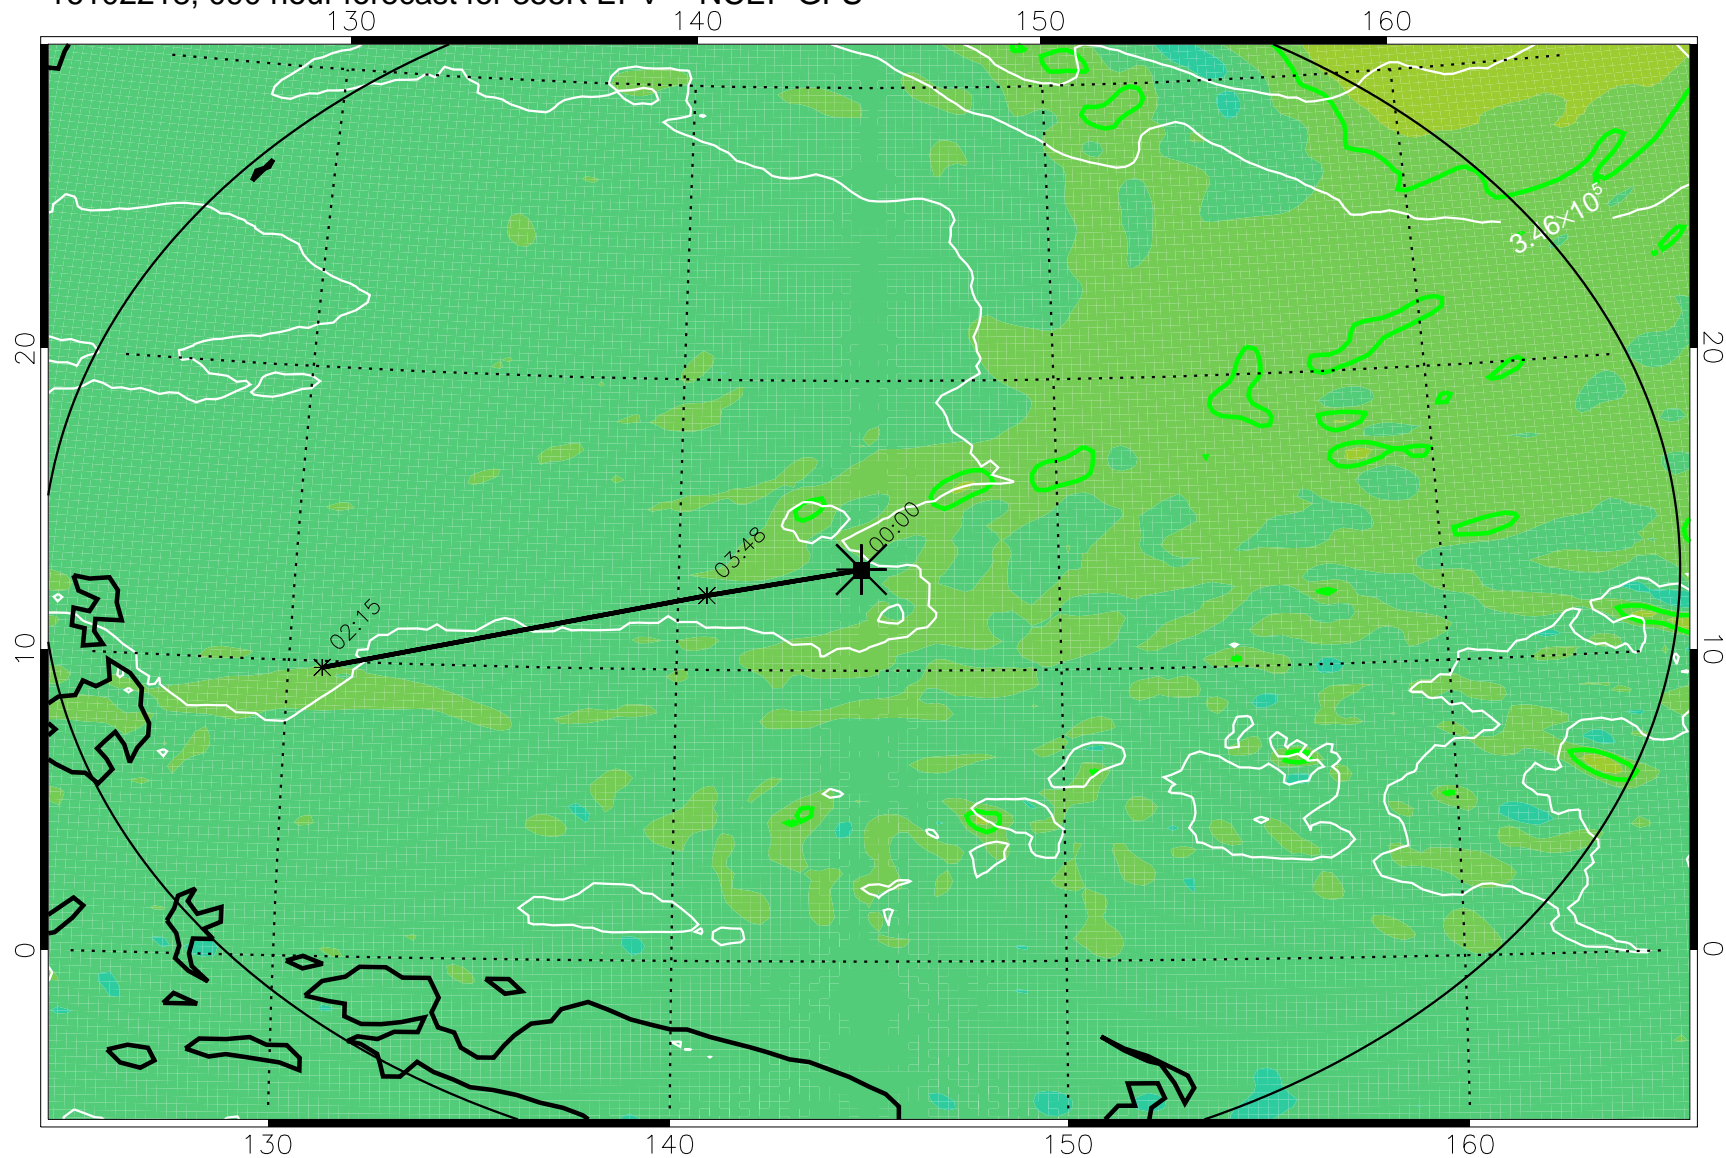

16102206, 078 hour forecast for 355K EPV -- NCEP GFS

355K Montgomery Streamfunction, white  
EPV Tropopause (2 PVU) Position  
Range ring of 2304 km

16102212, 084 hour forecast for 355K EPV -- NCEP GFS

355K Montgomery Streamfunction, white  
EPV Tropopause (2 PVU) Position  
Range ring of 2304 km

16102218, 090 hour forecast for 355K EPV -- NCEP GFS

355K Montgomery Streamfunction, white  
EPV Tropopause (2 PVU) Position  
Range ring of 2304 km

16102300, 096 hour forecast for 355K EPV -- NCEP GFS

355K Montgomery Streamfunction, white  
EPV Tropopause (2 PVU) Position  
Range ring of 2304 km

16102306, 102 hour forecast for 355K EPV -- NCEP GFS

355K Montgomery Streamfunction, white  
EPV Tropopause (2 PVU) Position  
Range ring of 2304 km

16102312, 108 hour forecast for 355K EPV -- NCEP GFS

355K Montgomery Streamfunction, white  
EPV Tropopause (2 PVU) Position  
Range ring of 2304 km

16102318, 114 hour forecast for 355K EPV -- NCEP GFS

355K Montgomery Streamfunction, white  
EPV Tropopause (2 PVU) Position  
Range ring of 2304 km

16102400, 120 hour forecast for 355K EPV -- NCEP GFS

355K Montgomery Streamfunction, white  
EPV Tropopause (2 PVU) Position  
Range ring of 2304 km