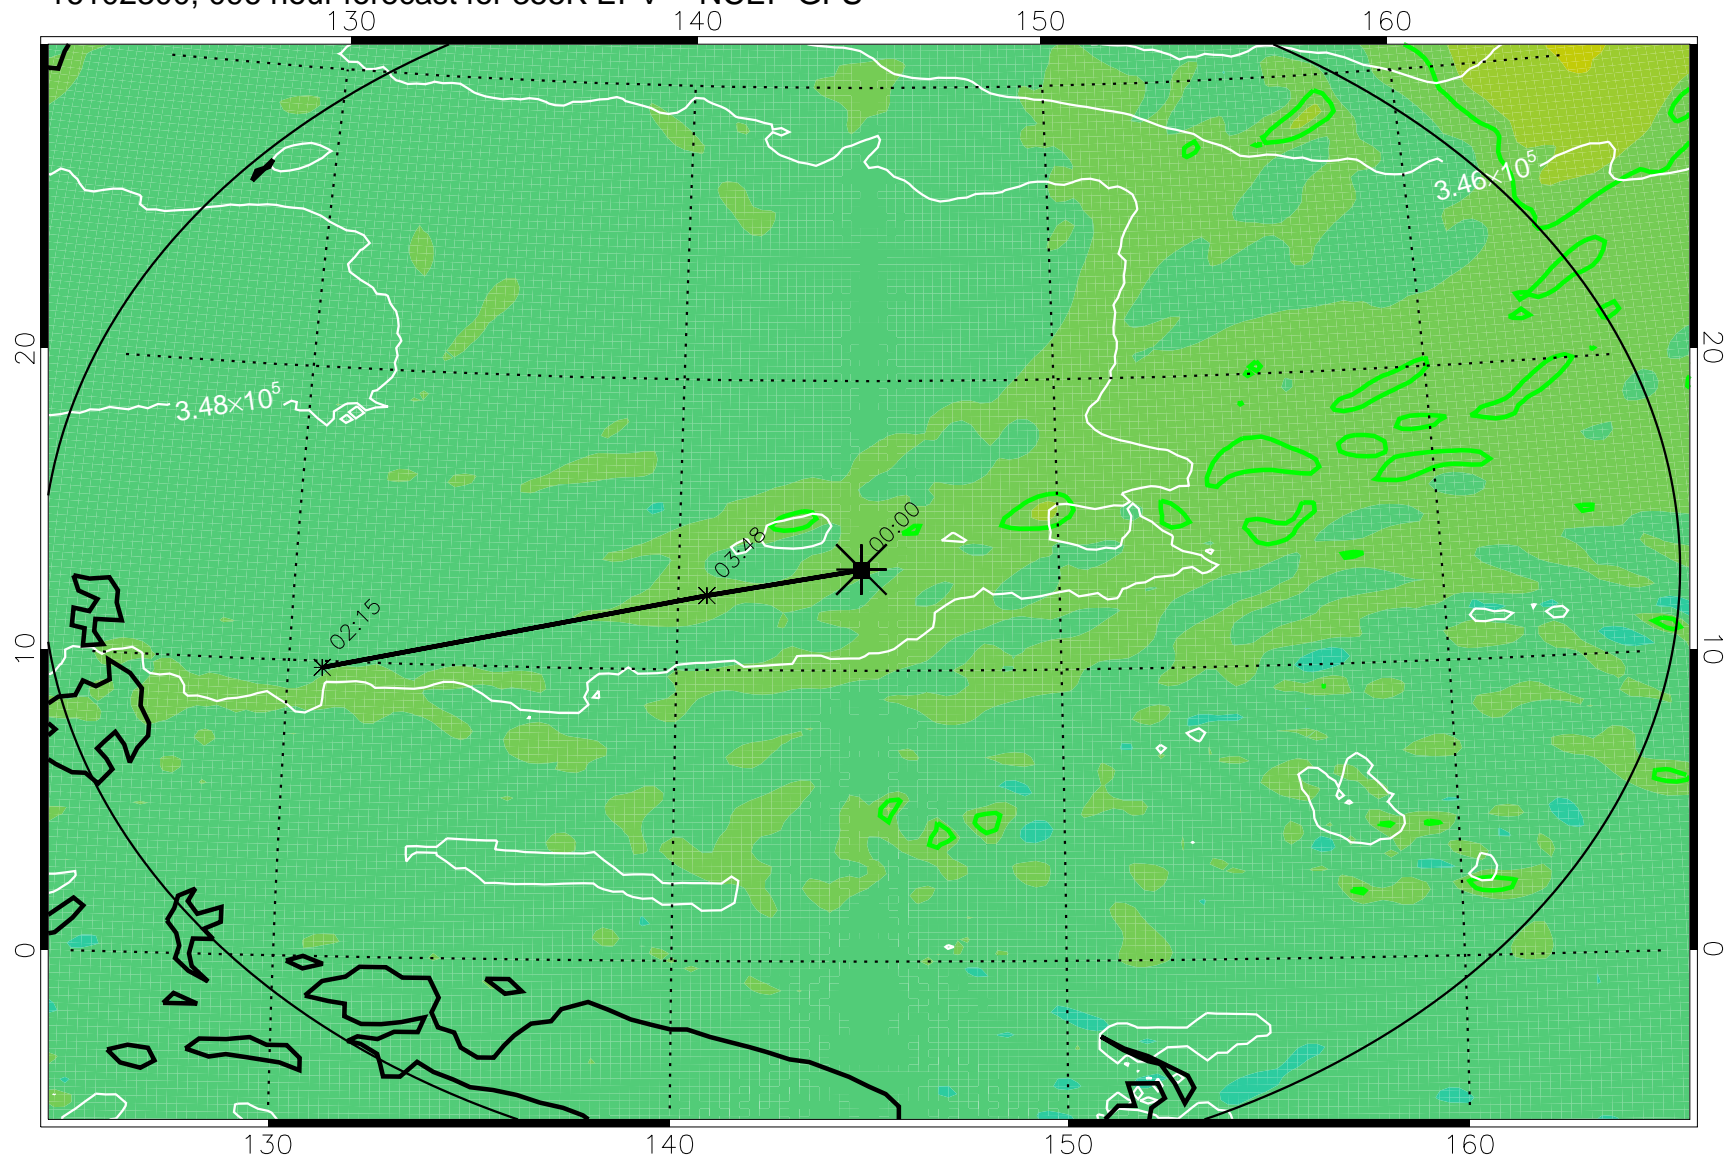

16102206, 078 hour forecast for 355K EPV -- NCEP GFS

355K Montgomery Streamfunction, white  
EPV Tropopause (2 PVU) Position  
Range ring of 2304 km

16102212, 084 hour forecast for 355K EPV -- NCEP GFS

355K Montgomery Streamfunction, white  
EPV Tropopause (2 PVU) Position  
Range ring of 2304 km

16102218, 090 hour forecast for 355K EPV -- NCEP GFS

355K Montgomery Streamfunction, white  
EPV Tropopause (2 PVU) Position  
Range ring of 2304 km

16102300, 096 hour forecast for 355K EPV -- NCEP GFS

355K Montgomery Streamfunction, white  
EPV Tropopause (2 PVU) Position  
Range ring of 2304 km

16102306, 102 hour forecast for 355K EPV -- NCEP GFS

355K Montgomery Streamfunction, white  
EPV Tropopause (2 PVU) Position  
Range ring of 2304 km

16102312, 108 hour forecast for 355K EPV -- NCEP GFS

355K Montgomery Streamfunction, white  
EPV Tropopause (2 PVU) Position  
Range ring of 2304 km

16102318, 114 hour forecast for 355K EPV -- NCEP GFS

355K Montgomery Streamfunction, white  
EPV Tropopause (2 PVU) Position  
Range ring of 2304 km

16102400, 120 hour forecast for 355K EPV -- NCEP GFS

355K Montgomery Streamfunction, white  
EPV Tropopause (2 PVU) Position  
Range ring of 2304 km