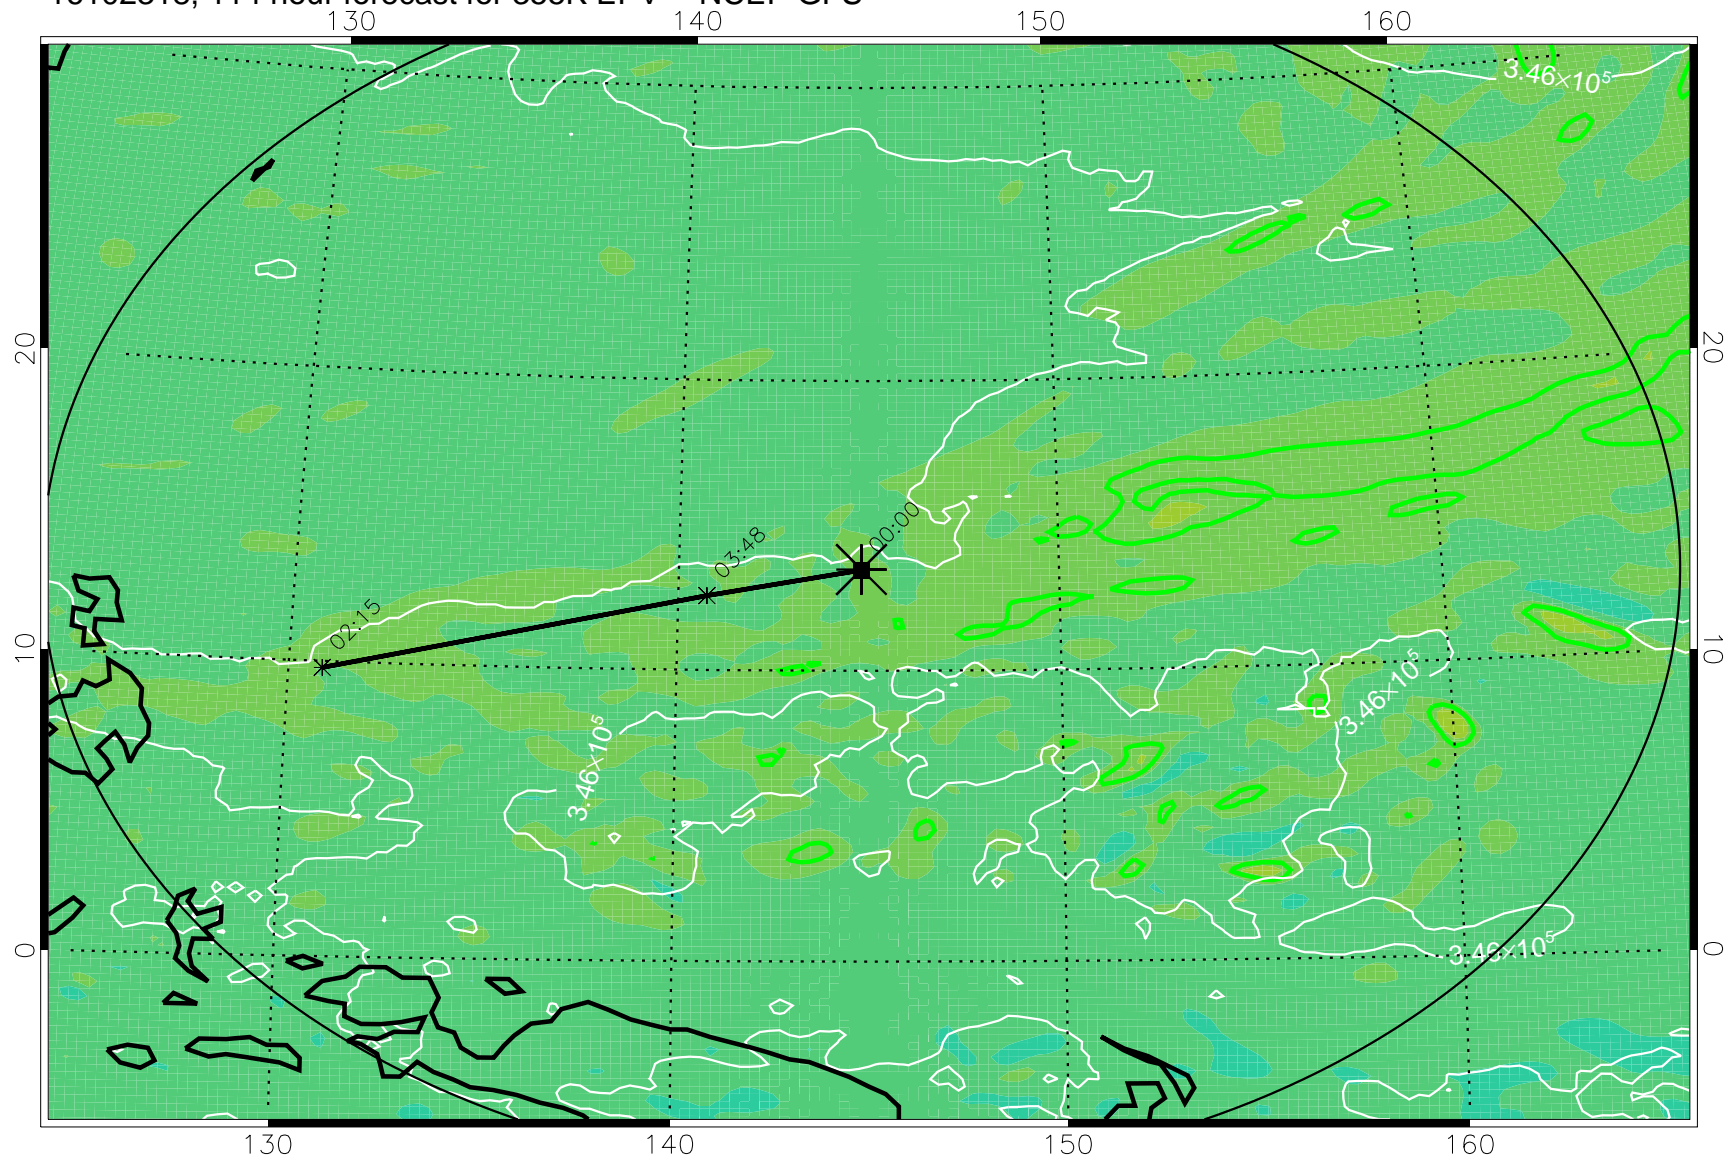

16102206, 078 hour forecast for 355K EPV -- NCEP GFS

355K Montgomery Streamfunction, white  
EPV Tropopause (2 PVU) Position  
Range ring of 2304 km

16102212, 084 hour forecast for 355K EPV -- NCEP GFS

355K Montgomery Streamfunction, white  
EPV Tropopause (2 PVU) Position  
Range ring of 2304 km

16102218, 090 hour forecast for 355K EPV -- NCEP GFS

355K Montgomery Streamfunction, white  
EPV Tropopause (2 PVU) Position  
Range ring of 2304 km

16102300, 096 hour forecast for 355K EPV -- NCEP GFS

355K Montgomery Streamfunction, white  
EPV Tropopause (2 PVU) Position  
Range ring of 2304 km

16102306, 102 hour forecast for 355K EPV -- NCEP GFS

355K Montgomery Streamfunction, white  
EPV Tropopause (2 PVU) Position  
Range ring of 2304 km

16102312, 108 hour forecast for 355K EPV -- NCEP GFS

355K Montgomery Streamfunction, white  
EPV Tropopause (2 PVU) Position  
Range ring of 2304 km

16102318, 114 hour forecast for 355K EPV -- NCEP GFS

355K Montgomery Streamfunction, white  
EPV Tropopause (2 PVU) Position  
Range ring of 2304 km

16102400, 120 hour forecast for 355K EPV -- NCEP GFS

355K Montgomery Streamfunction, white  
EPV Tropopause (2 PVU) Position  
Range ring of 2304 km