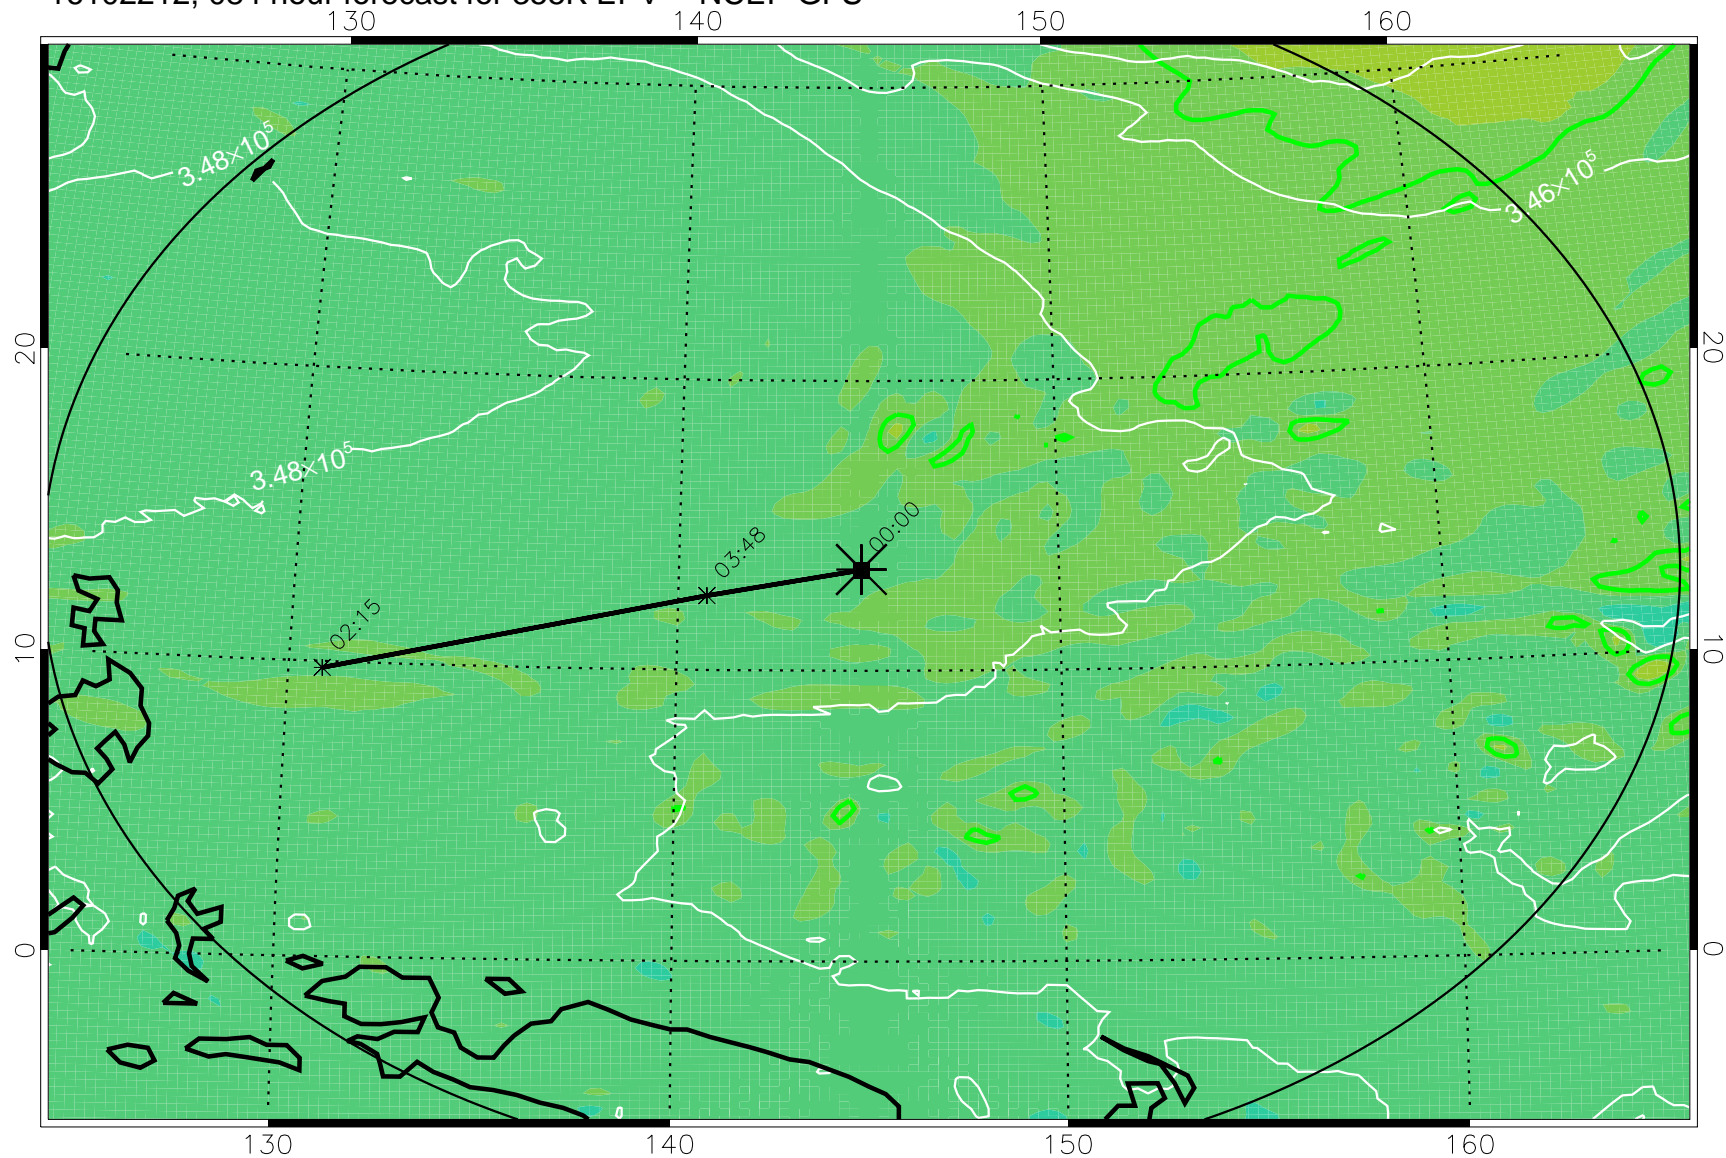

16102118, 066 hour forecast for 355K EPV -- NCEP GFS

355K Montgomery Streamfunction, white  
EPV Tropopause (2 PVU) Position  
Range ring of 2304 km

16102200, 072 hour forecast for 355K EPV -- NCEP GFS

355K Montgomery Streamfunction, white  
EPV Tropopause (2 PVU) Position  
Range ring of 2304 km

16102206, 078 hour forecast for 355K EPV -- NCEP GFS

355K Montgomery Streamfunction, white  
EPV Tropopause (2 PVU) Position  
Range ring of 2304 km

16102212, 084 hour forecast for 355K EPV -- NCEP GFS

355K Montgomery Streamfunction, white  
EPV Tropopause (2 PVU) Position  
Range ring of 2304 km

16102218, 090 hour forecast for 355K EPV -- NCEP GFS

355K Montgomery Streamfunction, white  
EPV Tropopause (2 PVU) Position  
Range ring of 2304 km

16102300, 096 hour forecast for 355K EPV -- NCEP GFS

355K Montgomery Streamfunction, white  
EPV Tropopause (2 PVU) Position  
Range ring of 2304 km

16102318, 114 hour forecast for 355K EPV -- NCEP GFS

355K Montgomery Streamfunction, white  
EPV Tropopause (2 PVU) Position  
Range ring of 2304 km

16102400, 120 hour forecast for 355K EPV -- NCEP GFS

355K Montgomery Streamfunction, white  
EPV Tropopause (2 PVU) Position  
Range ring of 2304 km