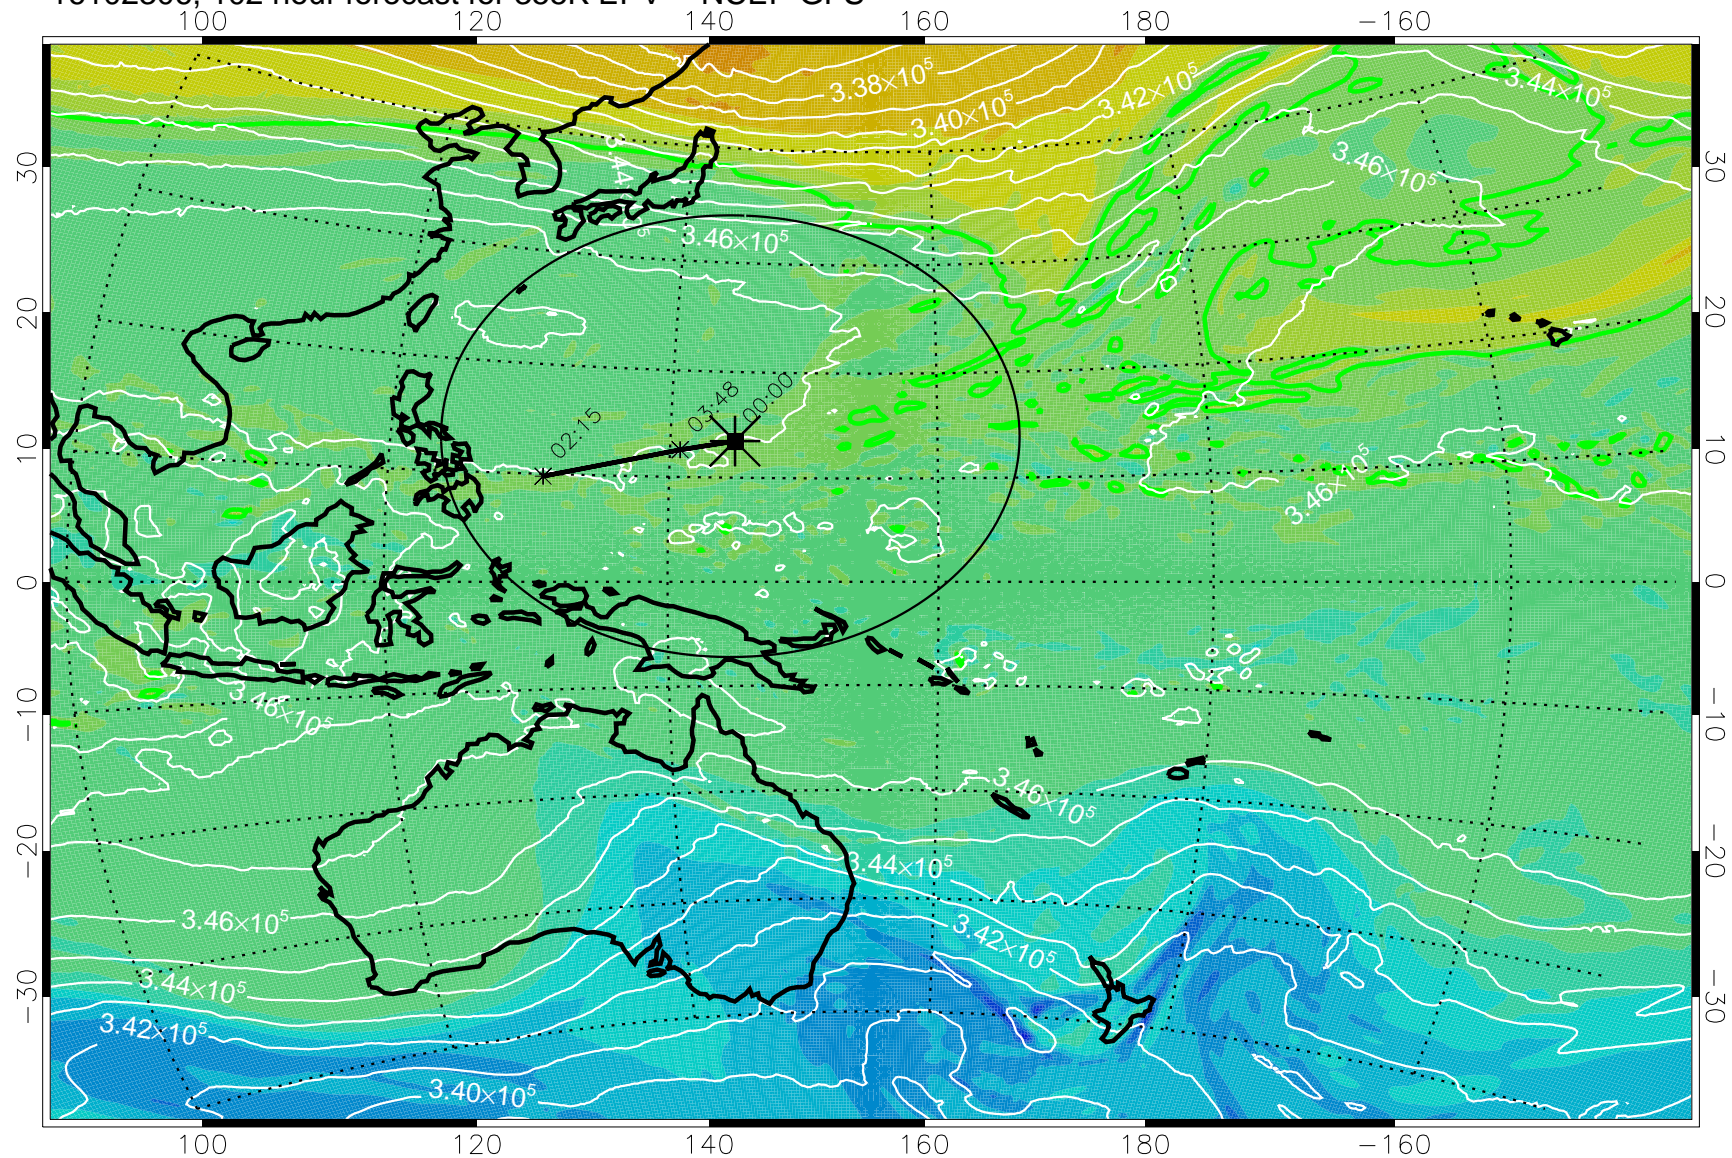

16102206, 078 hour forecast for 355K EPV -- NCEP GFS

355K Montgomery Streamfunction, white
EPV Tropopause (2 PVU) Position
Range ring of 2304 km

16102212, 084 hour forecast for 355K EPV -- NCEP GFS

355K Montgomery Streamfunction, white
EPV Tropopause (2 PVU) Position
Range ring of 2304 km

16102218, 090 hour forecast for 355K EPV -- NCEP GFS

355K Montgomery Streamfunction, white
EPV Tropopause (2 PVU) Position
Range ring of 2304 km

16102300, 096 hour forecast for 355K EPV -- NCEP GFS

355K Montgomery Streamfunction, white
EPV Tropopause (2 PVU) Position
Range ring of 2304 km

16102306, 102 hour forecast for 355K EPV -- NCEP GFS

355K Montgomery Streamfunction, white
EPV Tropopause (2 PVU) Position
Range ring of 2304 km

16102312, 108 hour forecast for 355K EPV -- NCEP GFS

355K Montgomery Streamfunction, white
EPV Tropopause (2 PVU) Position
Range ring of 2304 km

16102318, 114 hour forecast for 355K EPV -- NCEP GFS

355K Montgomery Streamfunction, white
EPV Tropopause (2 PVU) Position
Range ring of 2304 km

16102400, 120 hour forecast for 355K EPV -- NCEP GFS

355K Montgomery Streamfunction, white
EPV Tropopause (2 PVU) Position
Range ring of 2304 km