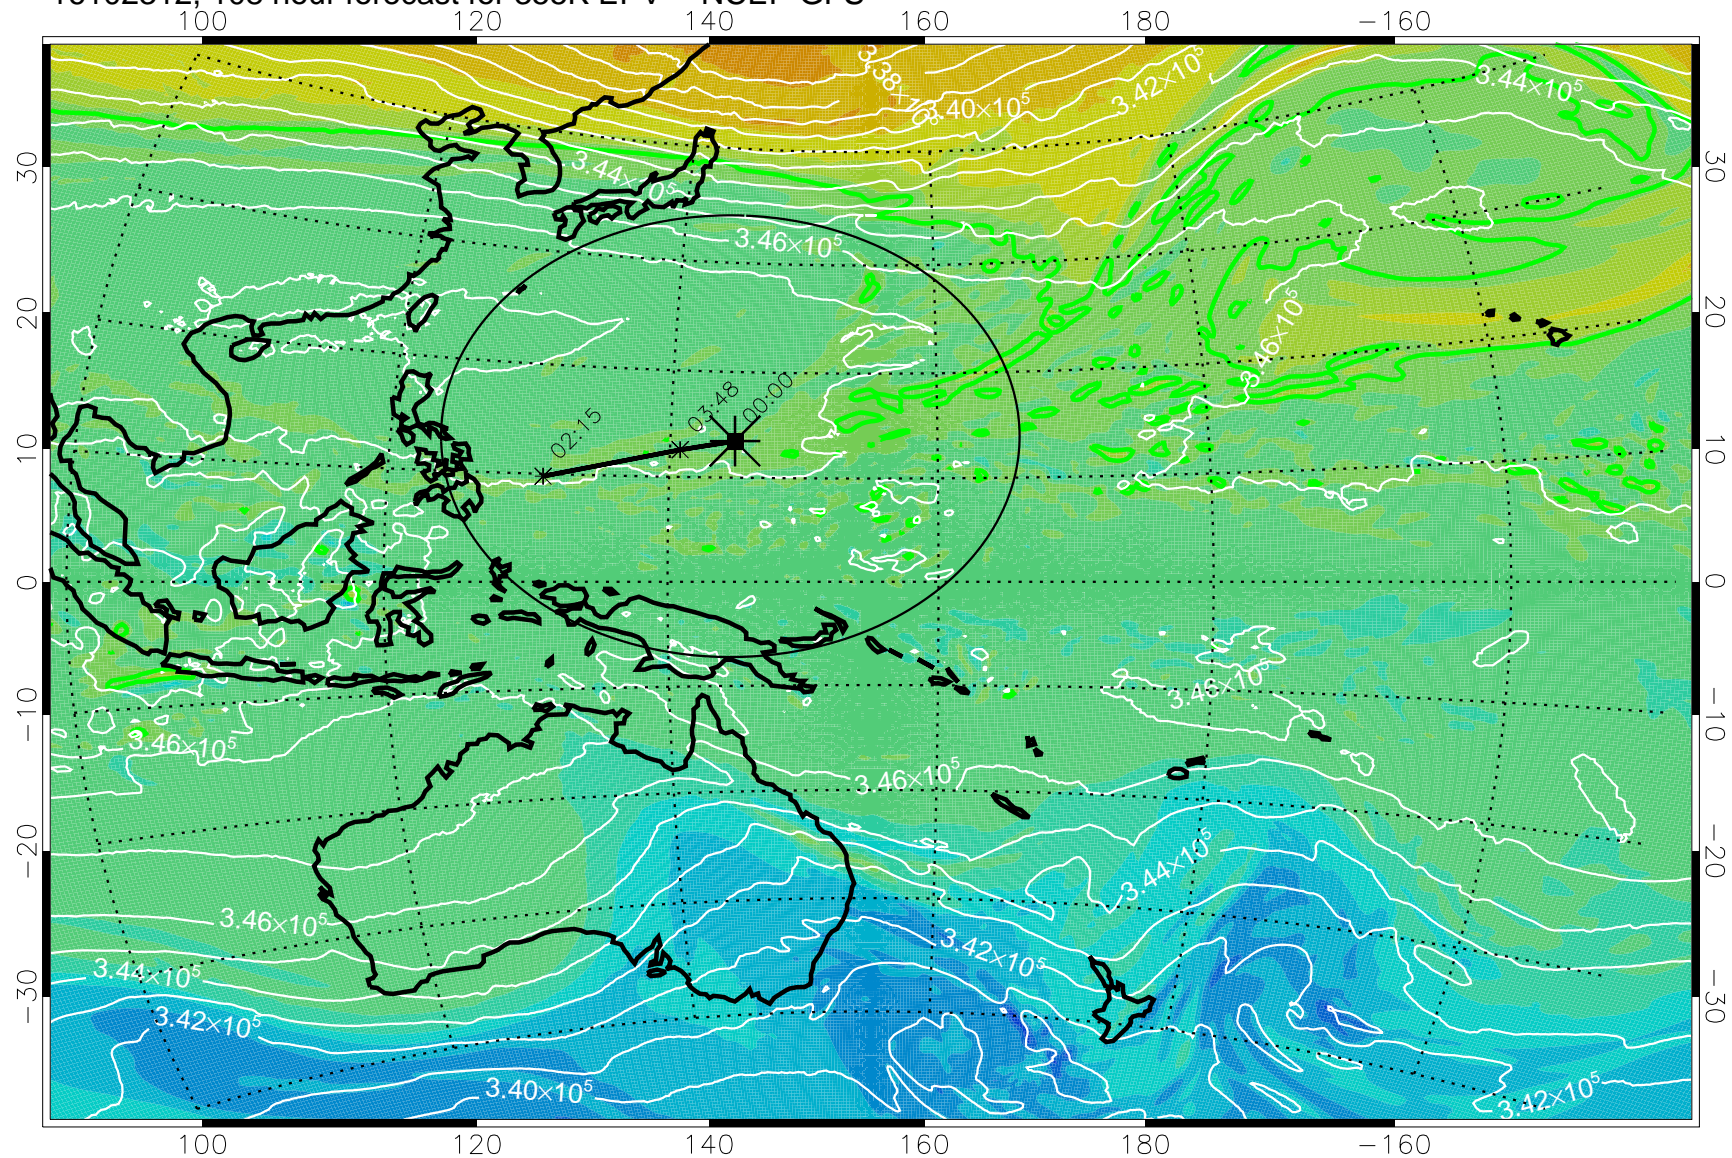

16102206, 078 hour forecast for 355K EPV -- NCEP GFS

355K Montgomery Streamfunction, white
EPV Tropopause (2 PVU) Position
Range ring of 2304 km

16102212, 084 hour forecast for 355K EPV -- NCEP GFS

355K Montgomery Streamfunction, white
EPV Tropopause (2 PVU) Position
Range ring of 2304 km

16102218, 090 hour forecast for 355K EPV -- NCEP GFS

355K Montgomery Streamfunction, white
EPV Tropopause (2 PVU) Position
Range ring of 2304 km

16102300, 096 hour forecast for 355K EPV -- NCEP GFS

355K Montgomery Streamfunction, white
EPV Tropopause (2 PVU) Position
Range ring of 2304 km

16102306, 102 hour forecast for 355K EPV -- NCEP GFS

355K Montgomery Streamfunction, white
EPV Tropopause (2 PVU) Position
Range ring of 2304 km

16102312, 108 hour forecast for 355K EPV -- NCEP GFS

355K Montgomery Streamfunction, white
EPV Tropopause (2 PVU) Position
Range ring of 2304 km

16102318, 114 hour forecast for 355K EPV -- NCEP GFS

355K Montgomery Streamfunction, white
EPV Tropopause (2 PVU) Position
Range ring of 2304 km

16102400, 120 hour forecast for 355K EPV -- NCEP GFS

355K Montgomery Streamfunction, white
EPV Tropopause (2 PVU) Position
Range ring of 2304 km