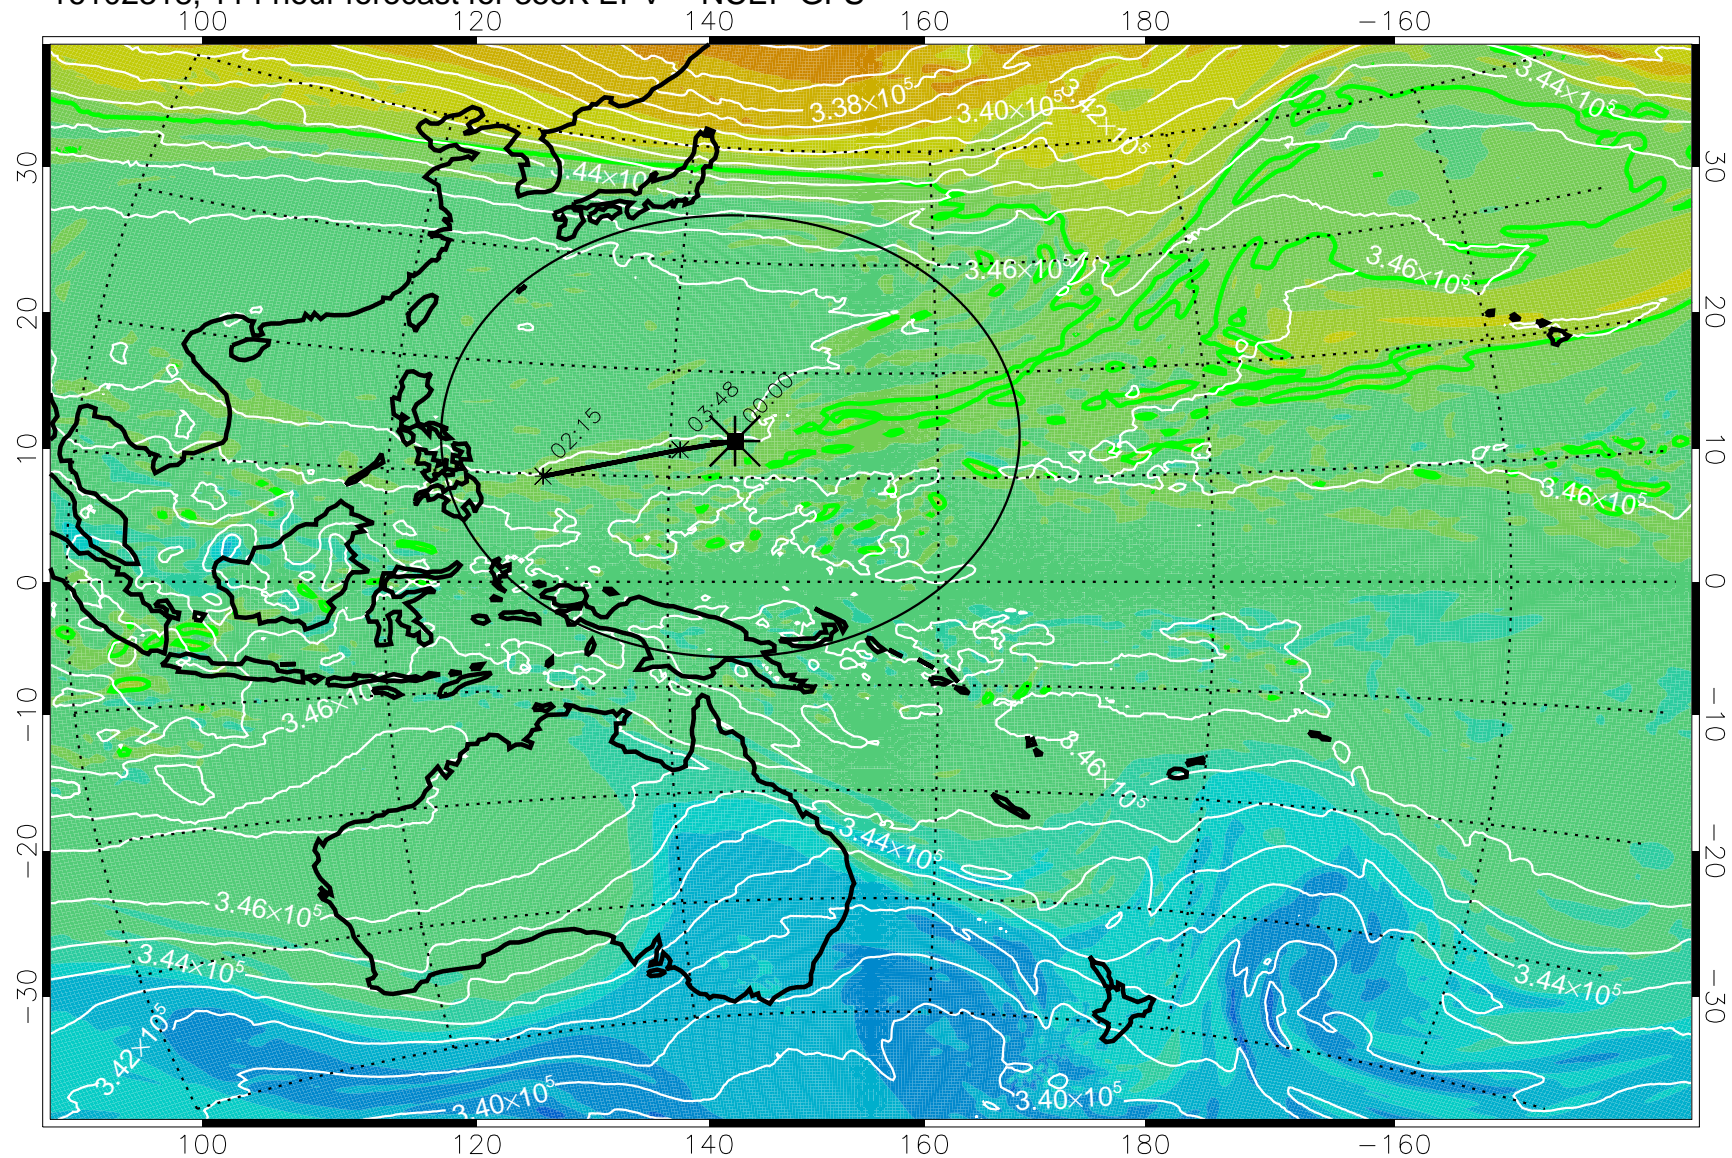

16102206, 078 hour forecast for 355K EPV -- NCEP GFS

355K Montgomery Streamfunction, white
EPV Tropopause (2 PVU) Position
Range ring of 2304 km

16102212, 084 hour forecast for 355K EPV -- NCEP GFS

355K Montgomery Streamfunction, white
EPV Tropopause (2 PVU) Position
Range ring of 2304 km

16102218, 090 hour forecast for 355K EPV -- NCEP GFS

355K Montgomery Streamfunction, white
EPV Tropopause (2 PVU) Position
Range ring of 2304 km

16102300, 096 hour forecast for 355K EPV -- NCEP GFS

355K Montgomery Streamfunction, white
EPV Tropopause (2 PVU) Position
Range ring of 2304 km

16102306, 102 hour forecast for 355K EPV -- NCEP GFS

355K Montgomery Streamfunction, white
EPV Tropopause (2 PVU) Position
Range ring of 2304 km

16102312, 108 hour forecast for 355K EPV -- NCEP GFS

355K Montgomery Streamfunction, white
EPV Tropopause (2 PVU) Position
Range ring of 2304 km

16102318, 114 hour forecast for 355K EPV -- NCEP GFS

355K Montgomery Streamfunction, white
EPV Tropopause (2 PVU) Position
Range ring of 2304 km

16102400, 120 hour forecast for 355K EPV -- NCEP GFS

355K Montgomery Streamfunction, white
EPV Tropopause (2 PVU) Position
Range ring of 2304 km