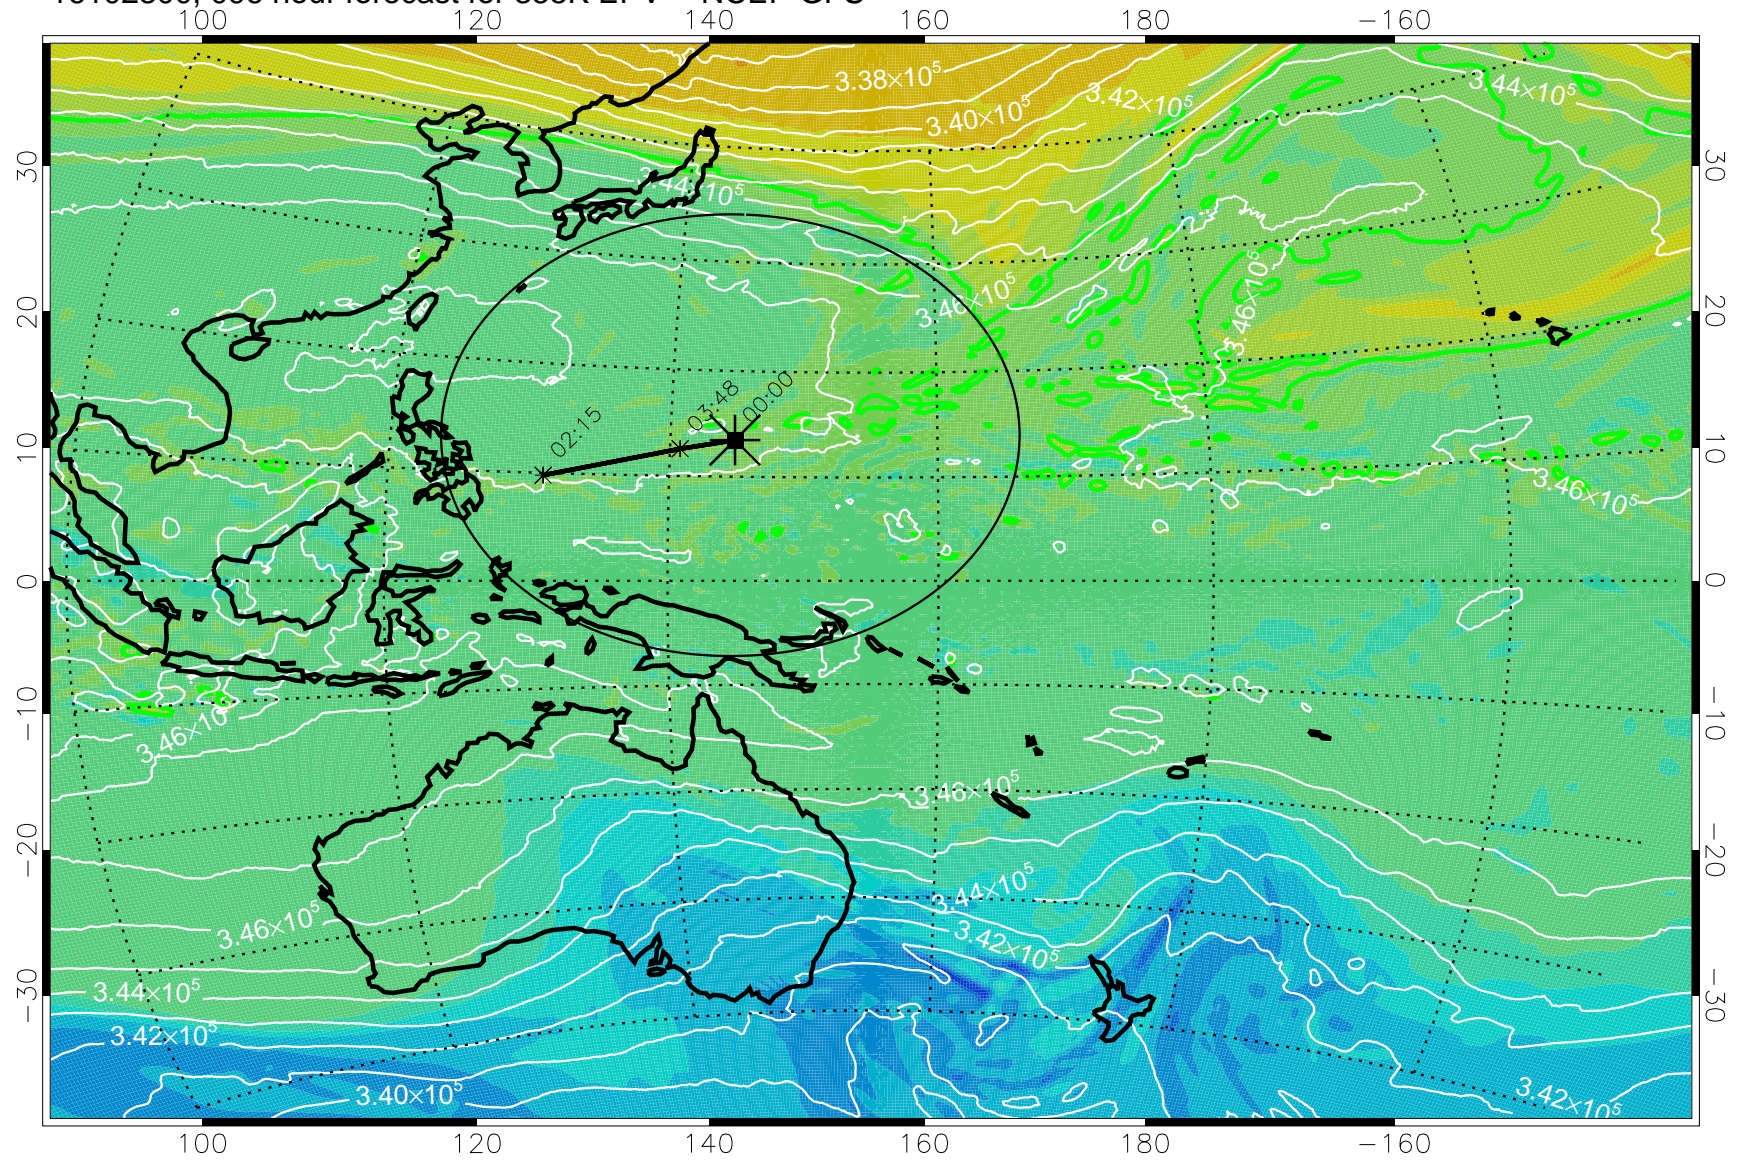

16102118, 066 hour forecast for 355K EPV -- NCEP GFS

355K Montgomery Streamfunction, white
EPV Tropopause (2 PVU) Position
Range ring of 2304 km

16102200, 072 hour forecast for 355K EPV -- NCEP GFS

355K Montgomery Streamfunction, white
EPV Tropopause (2 PVU) Position
Range ring of 2304 km

16102206, 078 hour forecast for 355K EPV -- NCEP GFS

355K Montgomery Streamfunction, white
EPV Tropopause (2 PVU) Position
Range ring of 2304 km

16102212, 084 hour forecast for 355K EPV -- NCEP GFS

355K Montgomery Streamfunction, white
EPV Tropopause (2 PVU) Position
Range ring of 2304 km

16102218, 090 hour forecast for 355K EPV -- NCEP GFS

355K Montgomery Streamfunction, white
EPV Tropopause (2 PVU) Position
Range ring of 2304 km

16102300, 096 hour forecast for 355K EPV -- NCEP GFS

355K Montgomery Streamfunction, white
EPV Tropopause (2 PVU) Position
Range ring of 2304 km

16102306, 102 hour forecast for 355K EPV -- NCEP GFS

355K Montgomery Streamfunction, white
EPV Tropopause (2 PVU) Position
Range ring of 2304 km

16102312, 108 hour forecast for 355K EPV -- NCEP GFS

355K Montgomery Streamfunction, white
EPV Tropopause (2 PVU) Position
Range ring of 2304 km