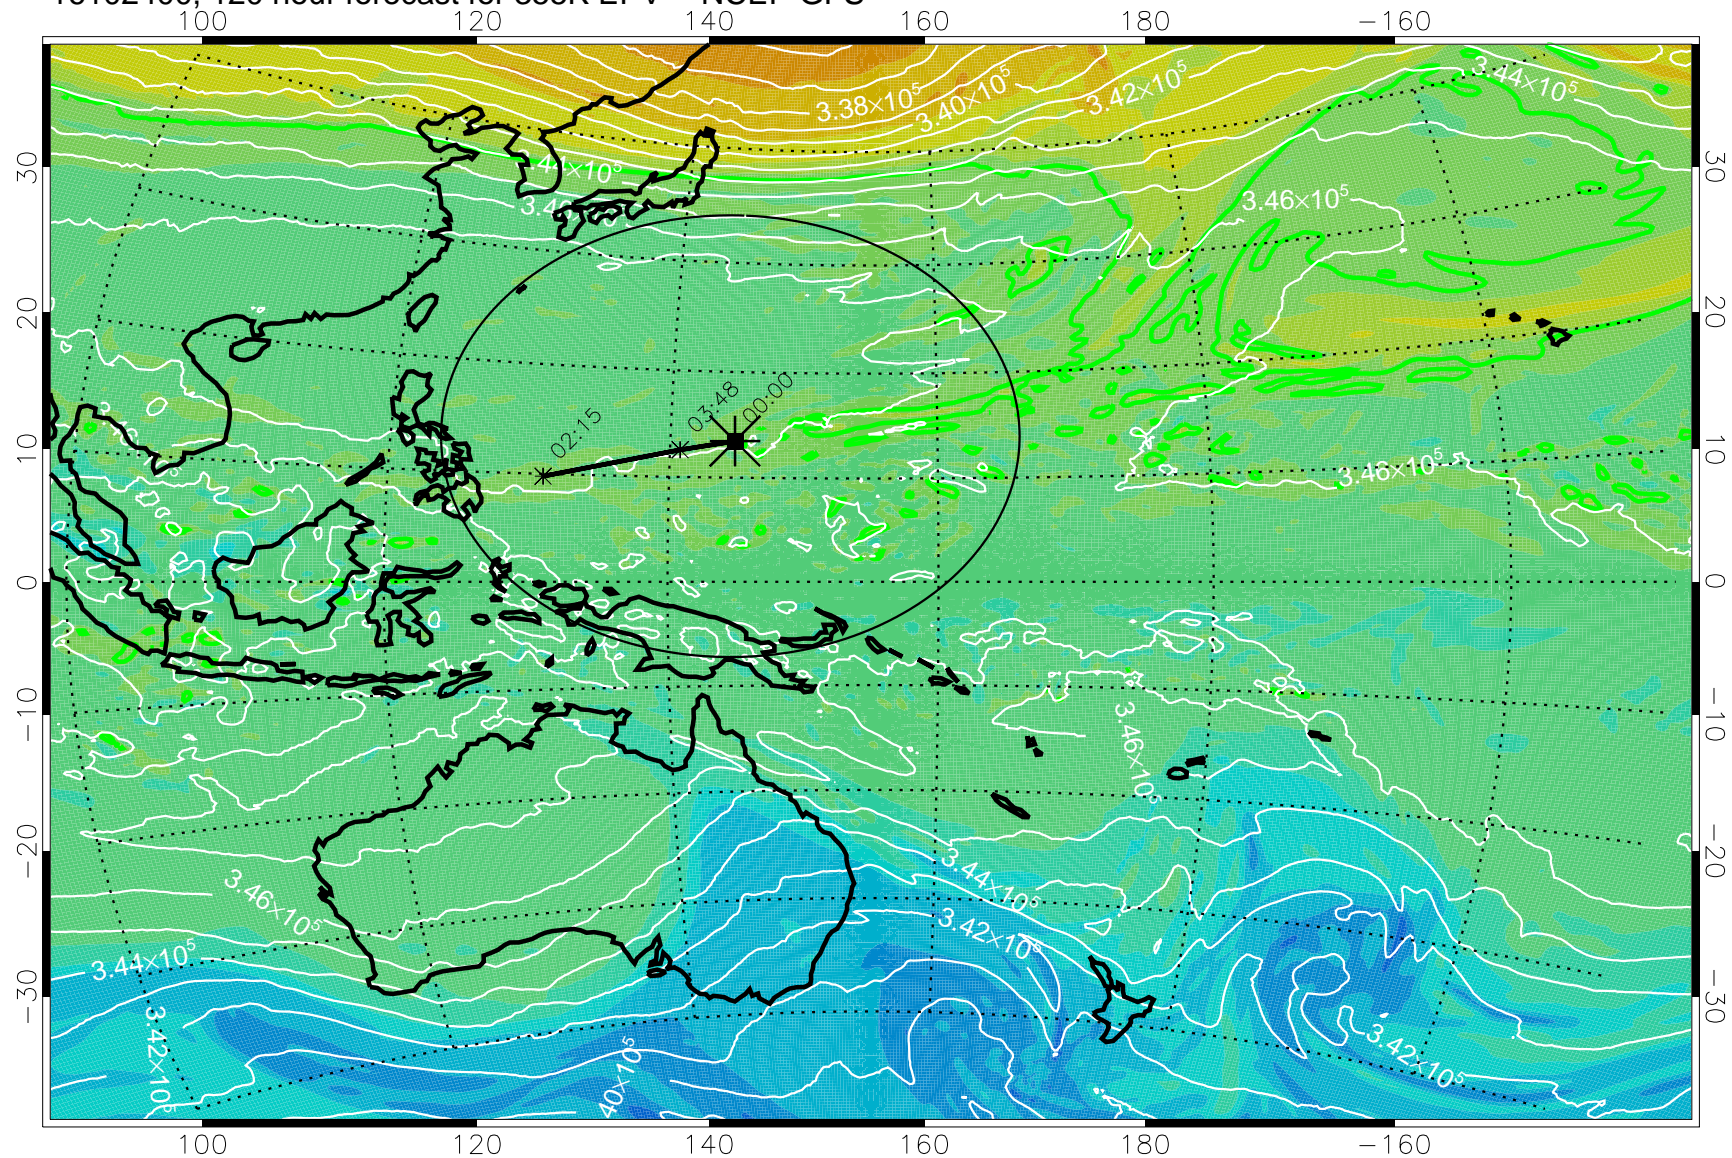

16102206, 078 hour forecast for 355K EPV -- NCEP GFS

355K Montgomery Streamfunction, white
EPV Tropopause (2 PVU) Position
Range ring of 2304 km

16102212, 084 hour forecast for 355K EPV -- NCEP GFS

355K Montgomery Streamfunction, white
EPV Tropopause (2 PVU) Position
Range ring of 2304 km

16102218, 090 hour forecast for 355K EPV -- NCEP GFS

355K Montgomery Streamfunction, white
EPV Tropopause (2 PVU) Position
Range ring of 2304 km

16102300, 096 hour forecast for 355K EPV -- NCEP GFS

355K Montgomery Streamfunction, white
EPV Tropopause (2 PVU) Position
Range ring of 2304 km

16102306, 102 hour forecast for 355K EPV -- NCEP GFS

355K Montgomery Streamfunction, white
EPV Tropopause (2 PVU) Position
Range ring of 2304 km

16102312, 108 hour forecast for 355K EPV -- NCEP GFS

355K Montgomery Streamfunction, white
EPV Tropopause (2 PVU) Position
Range ring of 2304 km

16102318, 114 hour forecast for 355K EPV -- NCEP GFS

355K Montgomery Streamfunction, white
EPV Tropopause (2 PVU) Position
Range ring of 2304 km

16102400, 120 hour forecast for 355K EPV -- NCEP GFS

355K Montgomery Streamfunction, white
EPV Tropopause (2 PVU) Position
Range ring of 2304 km