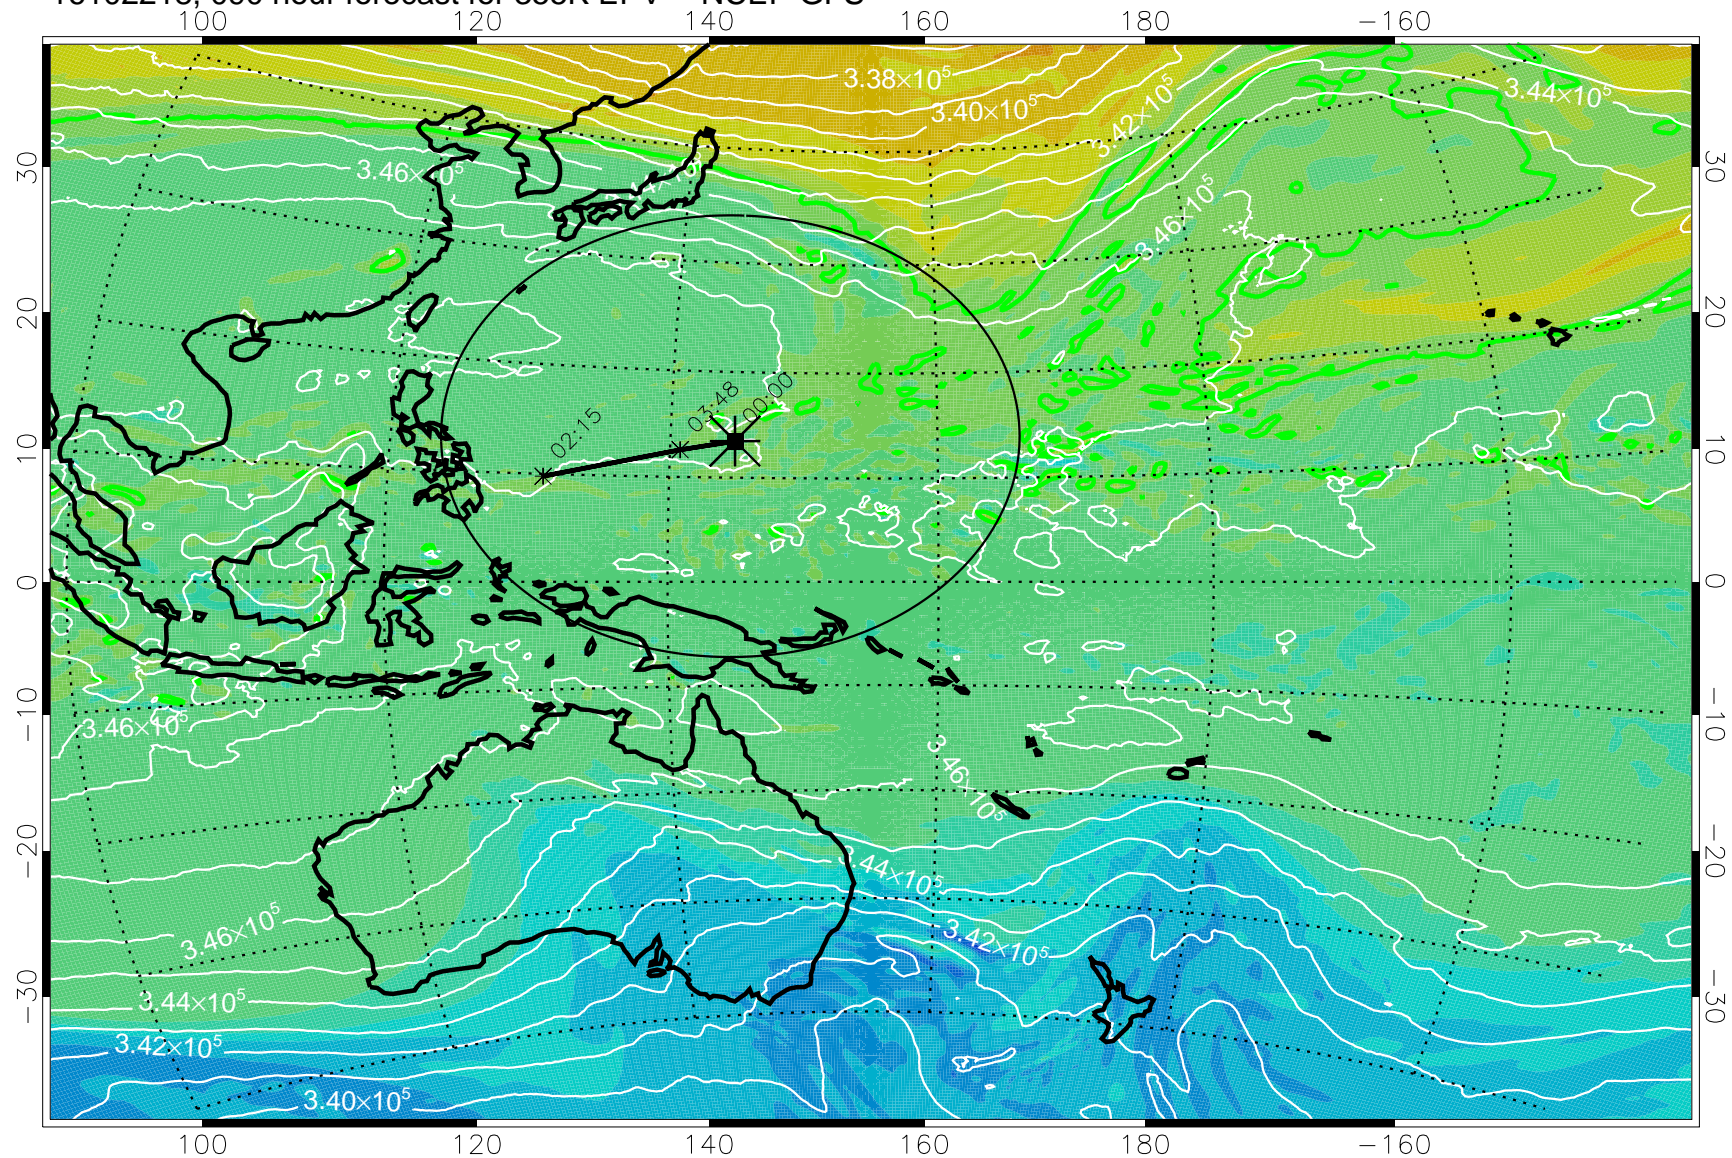

16102206, 078 hour forecast for 355K EPV -- NCEP GFS

355K Montgomery Streamfunction, white
EPV Tropopause (2 PVU) Position
Range ring of 2304 km

16102212, 084 hour forecast for 355K EPV -- NCEP GFS

355K Montgomery Streamfunction, white
EPV Tropopause (2 PVU) Position
Range ring of 2304 km

16102218, 090 hour forecast for 355K EPV -- NCEP GFS

355K Montgomery Streamfunction, white
EPV Tropopause (2 PVU) Position
Range ring of 2304 km

16102300, 096 hour forecast for 355K EPV -- NCEP GFS

355K Montgomery Streamfunction, white
EPV Tropopause (2 PVU) Position
Range ring of 2304 km

16102306, 102 hour forecast for 355K EPV -- NCEP GFS

355K Montgomery Streamfunction, white
EPV Tropopause (2 PVU) Position
Range ring of 2304 km

16102312, 108 hour forecast for 355K EPV -- NCEP GFS

355K Montgomery Streamfunction, white
EPV Tropopause (2 PVU) Position
Range ring of 2304 km

16102318, 114 hour forecast for 355K EPV -- NCEP GFS

355K Montgomery Streamfunction, white
EPV Tropopause (2 PVU) Position
Range ring of 2304 km

16102400, 120 hour forecast for 355K EPV -- NCEP GFS

355K Montgomery Streamfunction, white
EPV Tropopause (2 PVU) Position
Range ring of 2304 km