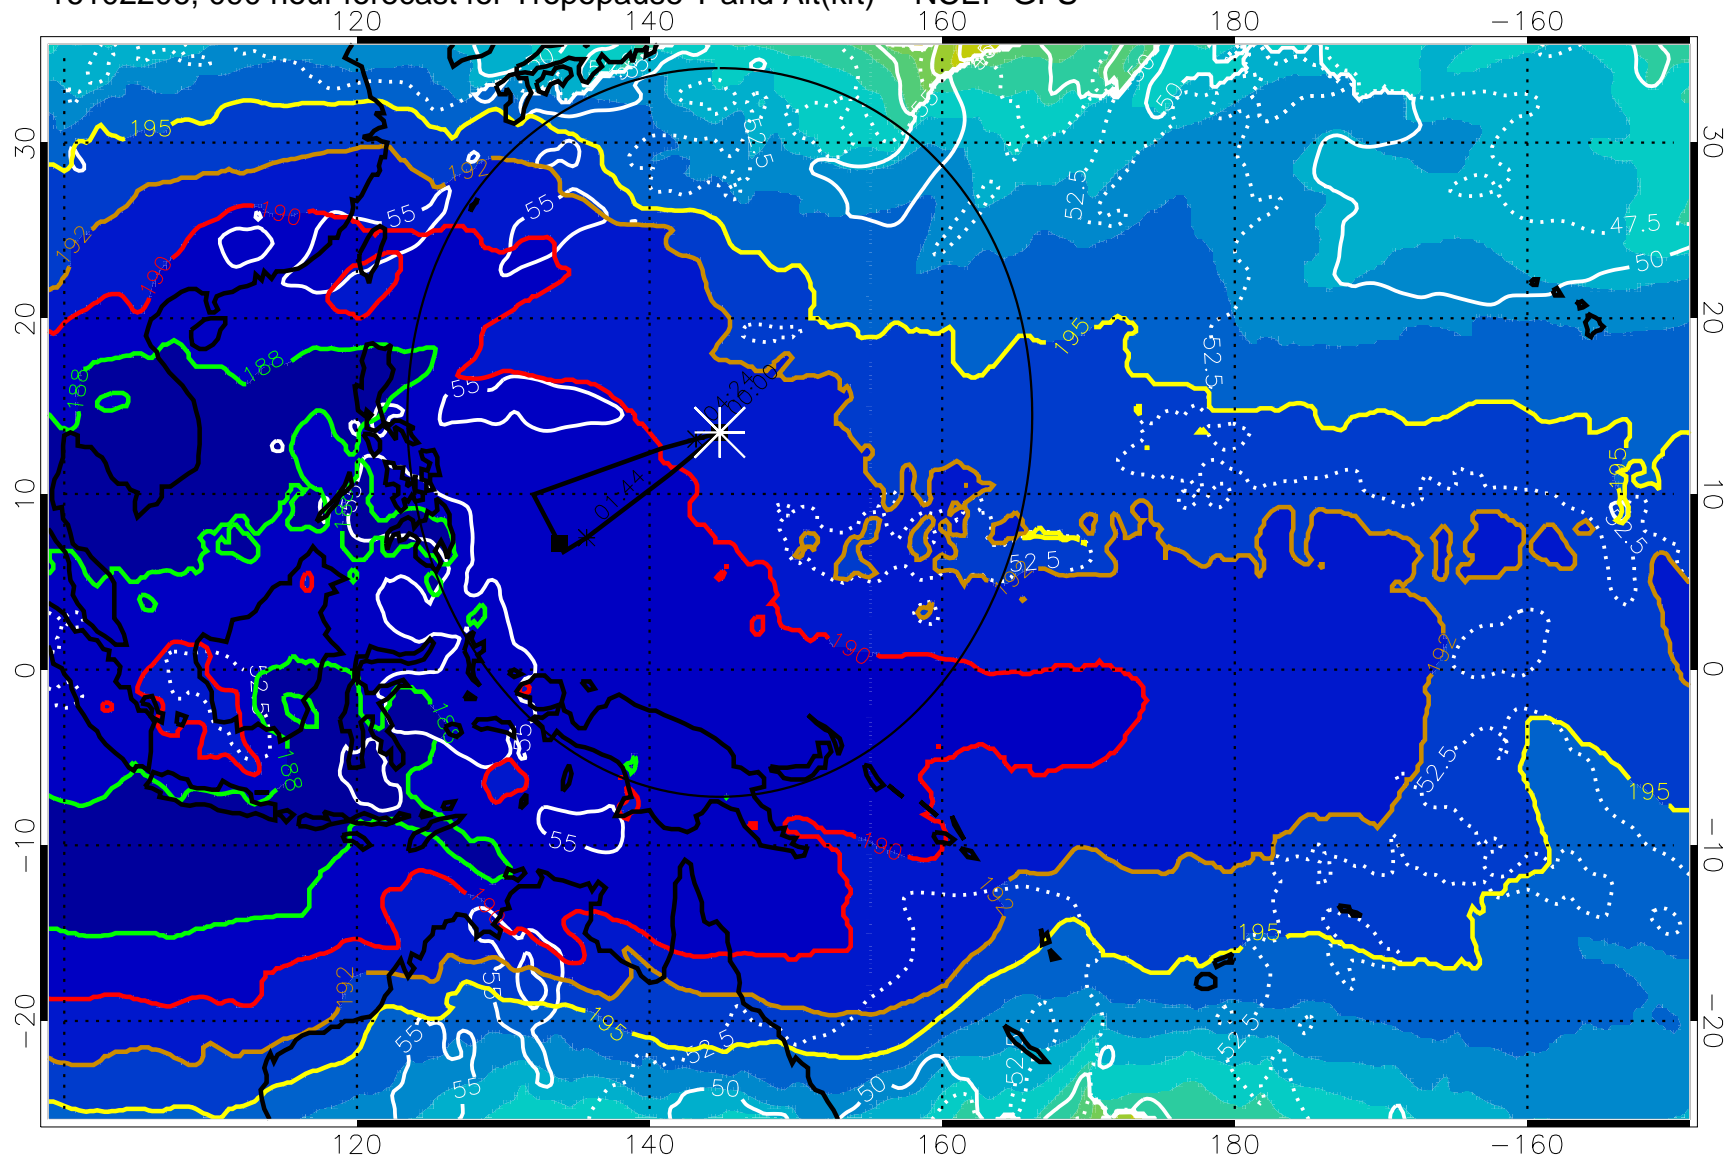

16102206, 090 hour forecast for Tropopause T and Alt(kft) -- NCEP GFS

190 200 210 220 230

Tropopause T, K

Tropopause Altitude in kft (white)

192.5K Isotherm 195K Isotherm
187.5K Isotherm 190K Isotherm

Range ring of 2304 km