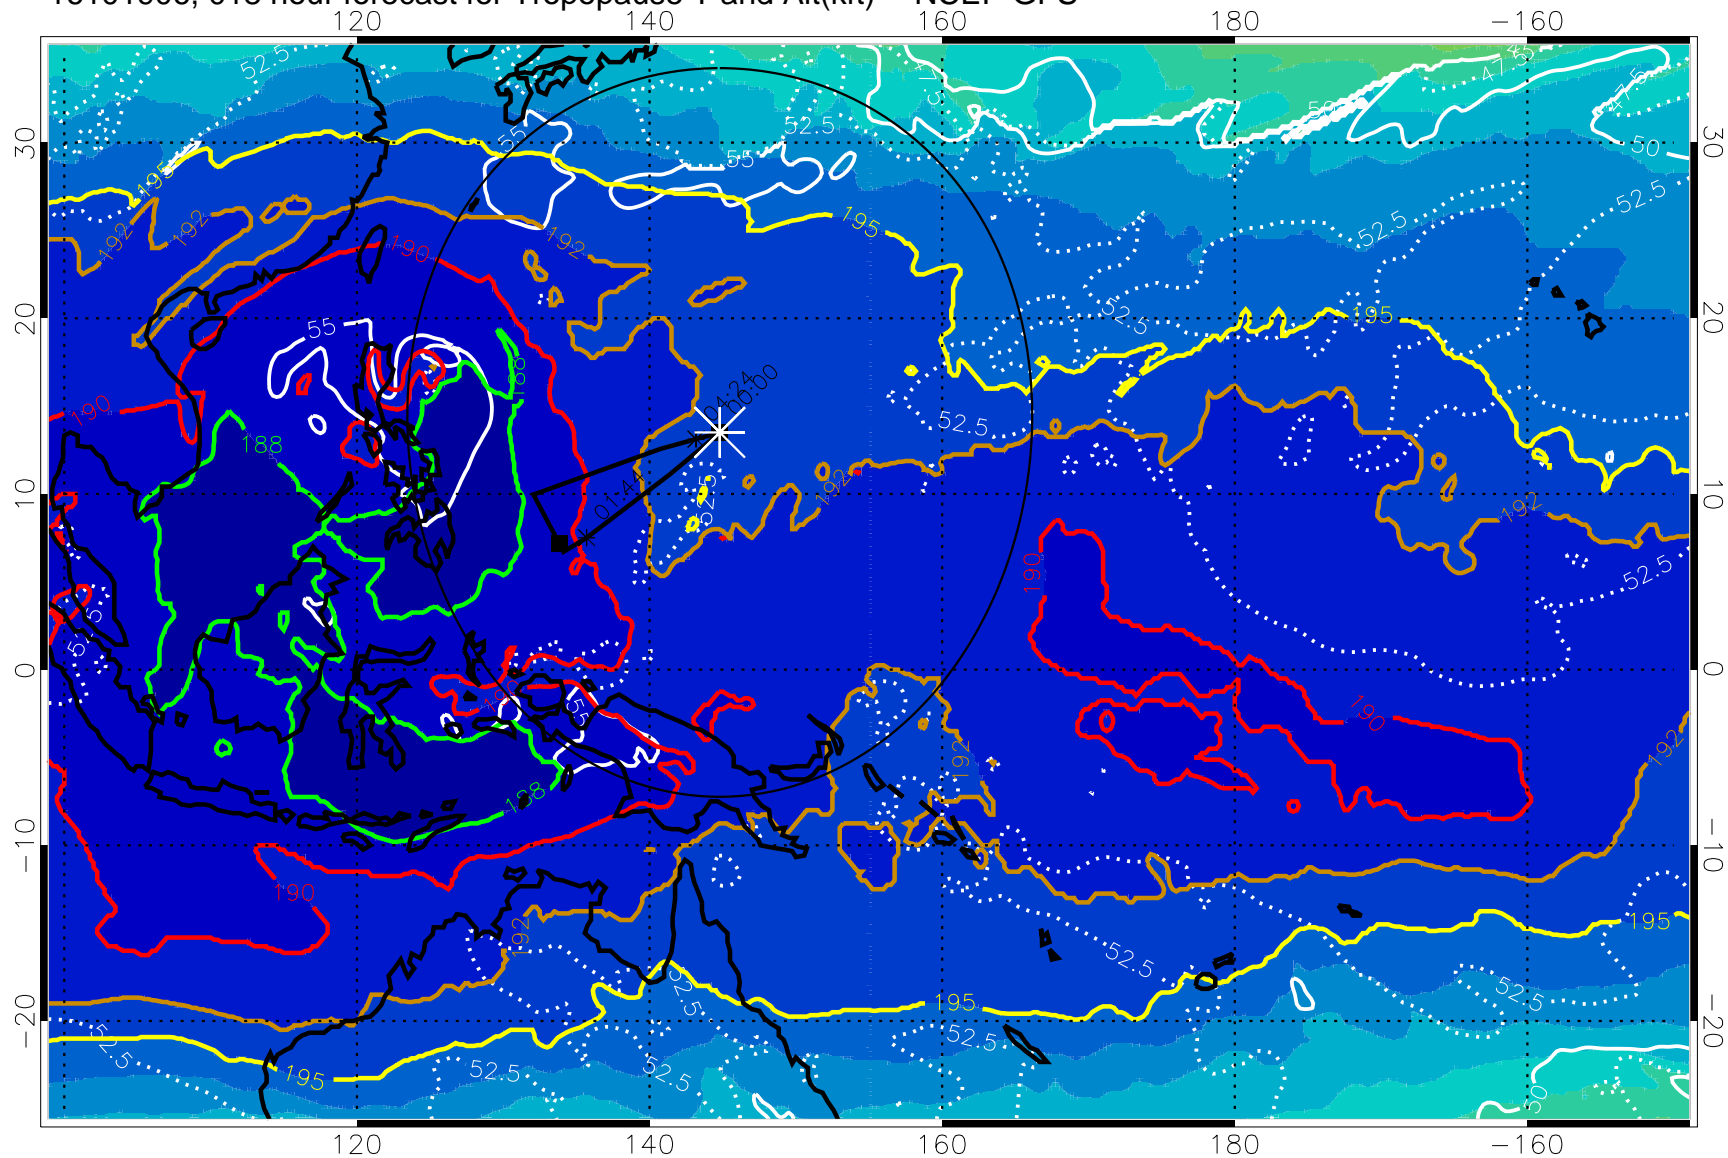

16101906, 018 hour forecast for Tropopause T and Alt(kft) -- NCEP GFS

190 200 210 220 230

Tropopause T, K

Tropopause Altitude in kft (white)

192.5K Isotherm 195K Isotherm
187.5K Isotherm 190K Isotherm

Range ring of 2304 km