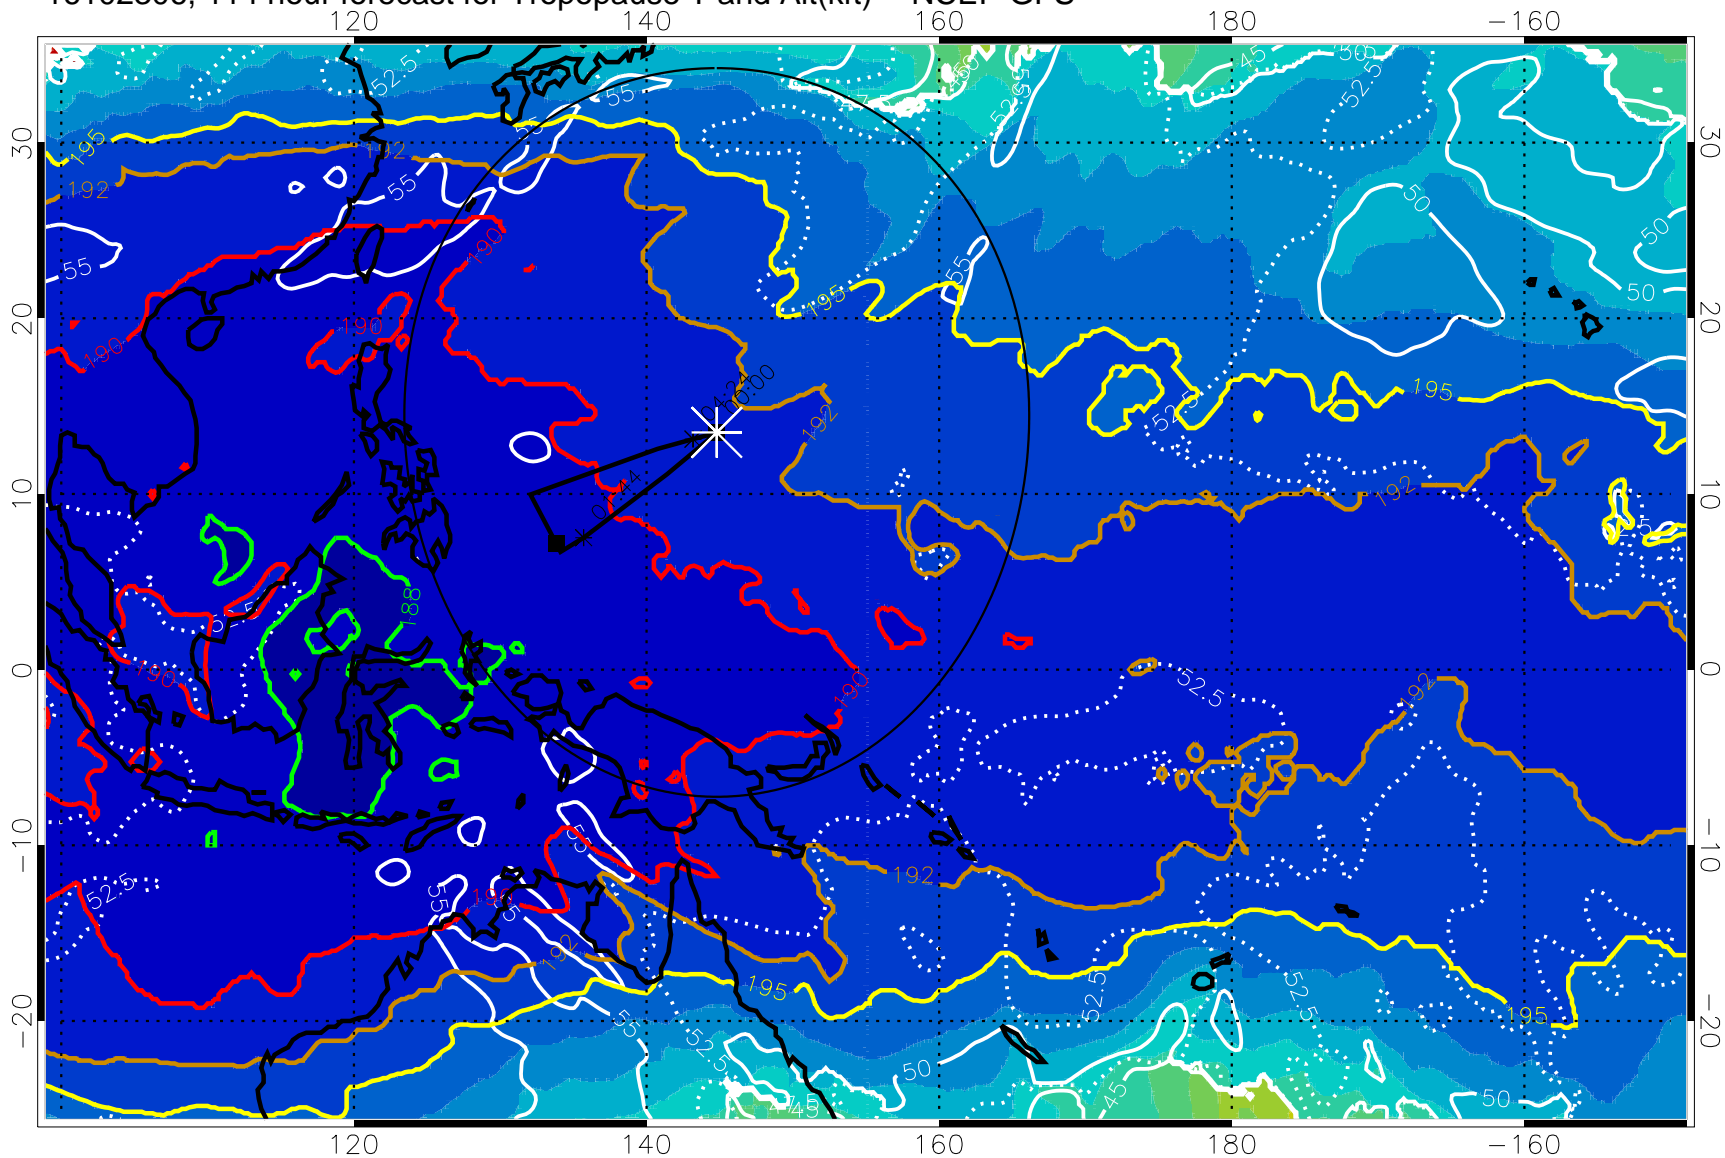

16102300, 108 hour forecast for Tropopause T and Alt(kft) -- NCEP GFS

Tropopause Altitude in kft (white)

192.5K Isotherm 195K Isotherm
187.5K Isotherm 190K Isotherm

Range ring of 2304 km

16102306, 114 hour forecast for Tropopause T and Alt(kft) -- NCEP GFS

190 200 210 220 230
Tropopause T, K

Tropopause Altitude in kft (white)

192.5K Isotherm 195K Isotherm
187.5K Isotherm 190K Isotherm

Range ring of 2304 km

16102312, 120 hour forecast for Tropopause T and Alt(kft) -- NCEP GFS