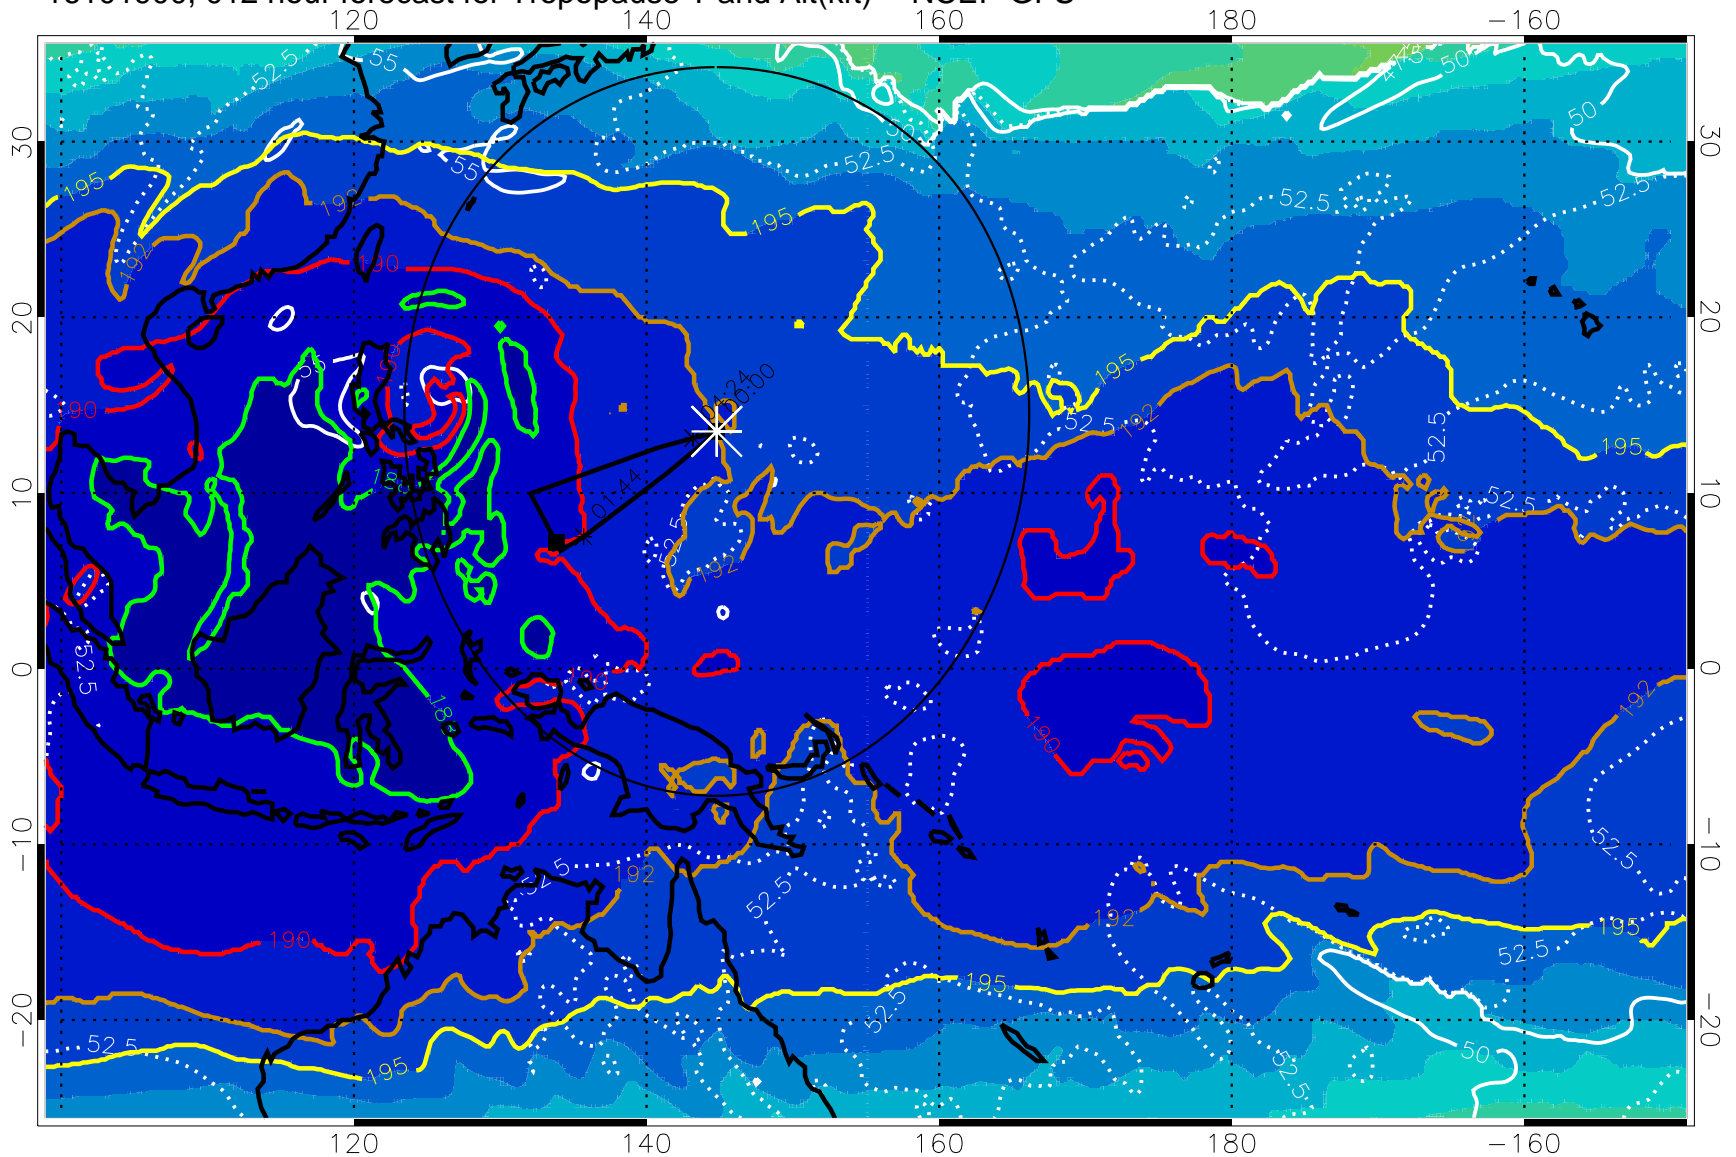

16101818, 006 hour forecast for Tropopause T and Alt(kft) -- NCEP GFS

190 200 210 220 230

Tropopause T, K

Tropopause Altitude in kft (white)

192.5K Isotherm 195K Isotherm
187.5K Isotherm 190K Isotherm

Range ring of 2304 km

16101900, 012 hour forecast for Tropopause T and Alt(kft) -- NCEP GFS

190 200 210 220 230
Tropopause T, K

Tropopause Altitude in kft (white)

192.5K Isotherm 195K Isotherm
187.5K Isotherm 190K Isotherm

Range ring of 2304 km