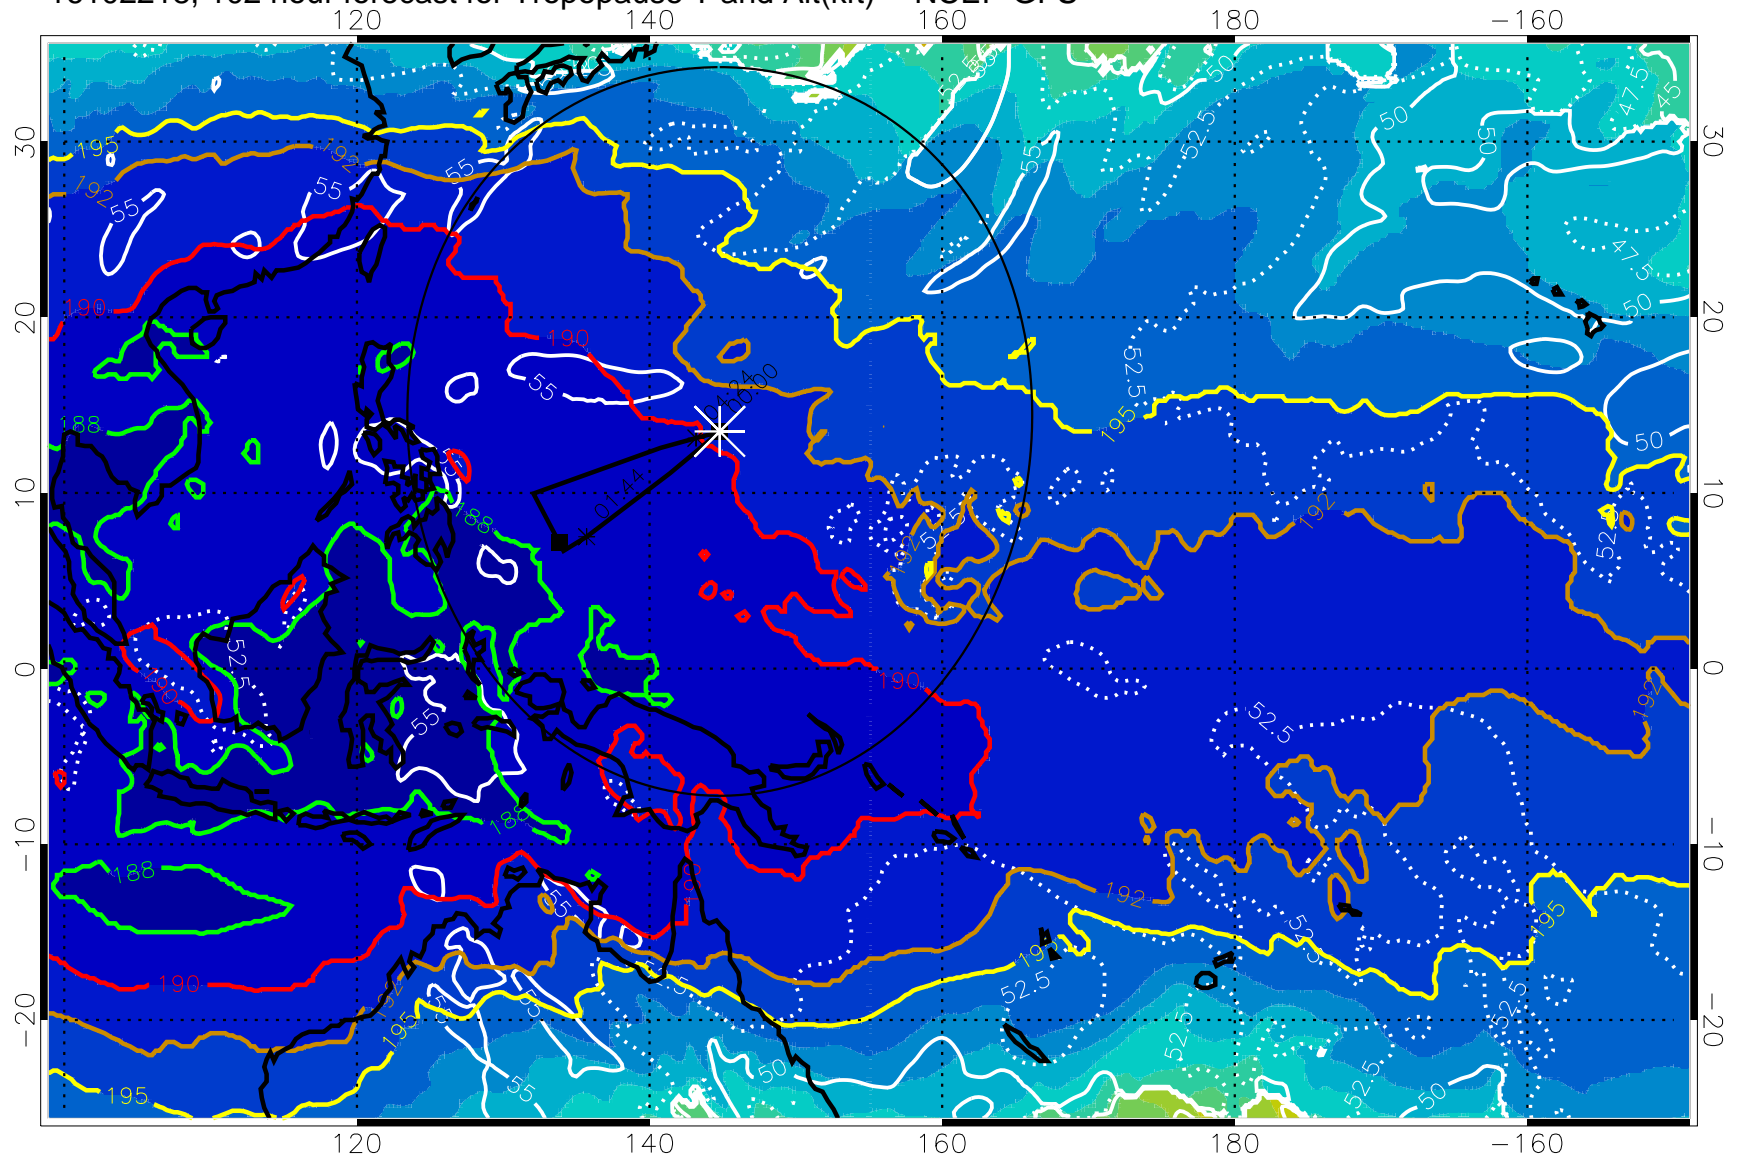

16102212, 096 hour forecast for Tropopause T and Alt(kft) -- NCEP GFS

190 200 210 220 230

Tropopause T, K

Tropopause Altitude in kft (white)

192.5K Isotherm 195K Isotherm
187.5K Isotherm 190K Isotherm

Range ring of 2304 km

16102218, 102 hour forecast for Tropopause T and Alt(kft) -- NCEP GFS

190 200 210 220 230
Tropopause T, K

Tropopause Altitude in kft (white)

192.5K Isotherm 195K Isotherm
187.5K Isotherm 190K Isotherm

Range ring of 2304 km