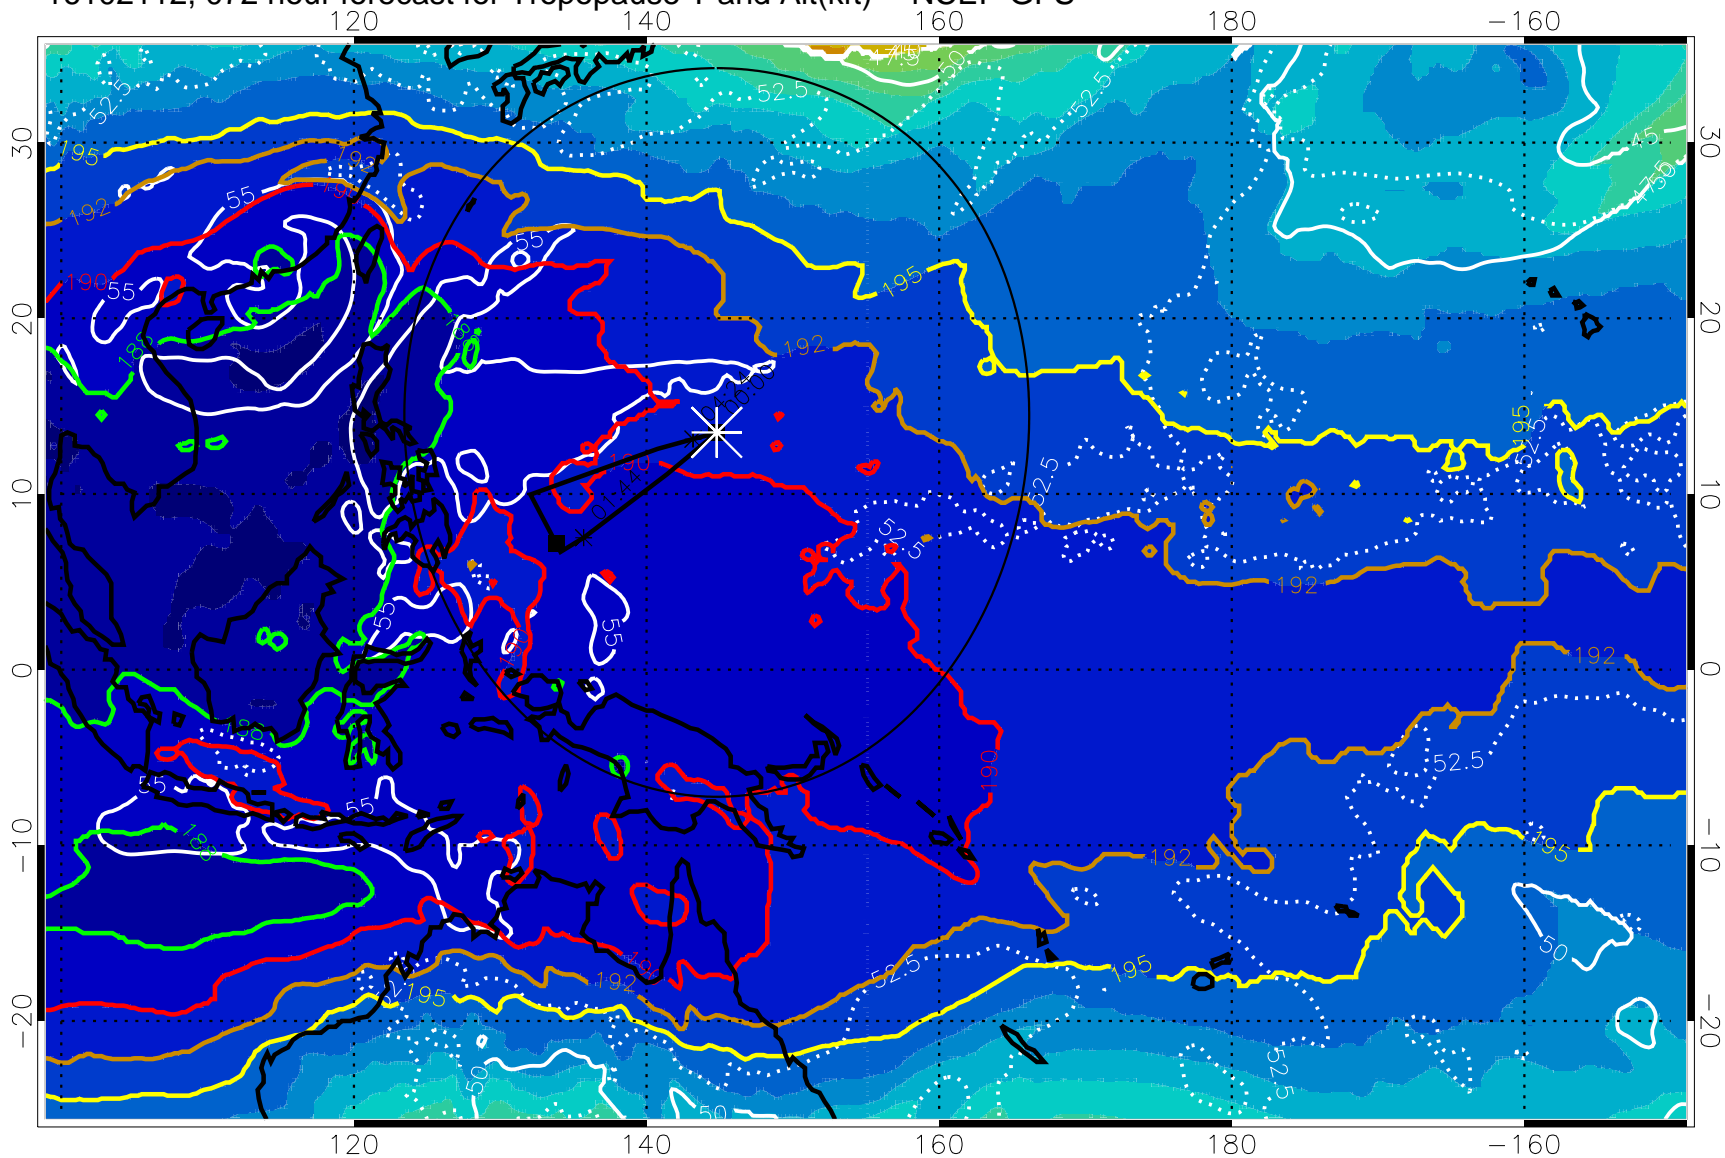

16102106, 066 hour forecast for Tropopause T and Alt(kft) -- NCEP GFS

190 200 210 220 230
Tropopause T, K

Tropopause Altitude in kft (white)

192.5K Isotherm 195K Isotherm
187.5K Isotherm 190K Isotherm

Range ring of 2304 km

16102112, 072 hour forecast for Tropopause T and Alt(kft) -- NCEP GFS

190 200 210 220 230

Tropopause T, K

Tropopause Altitude in kft (white)

192.5K Isotherm 195K Isotherm
187.5K Isotherm 190K Isotherm

Range ring of 2304 km