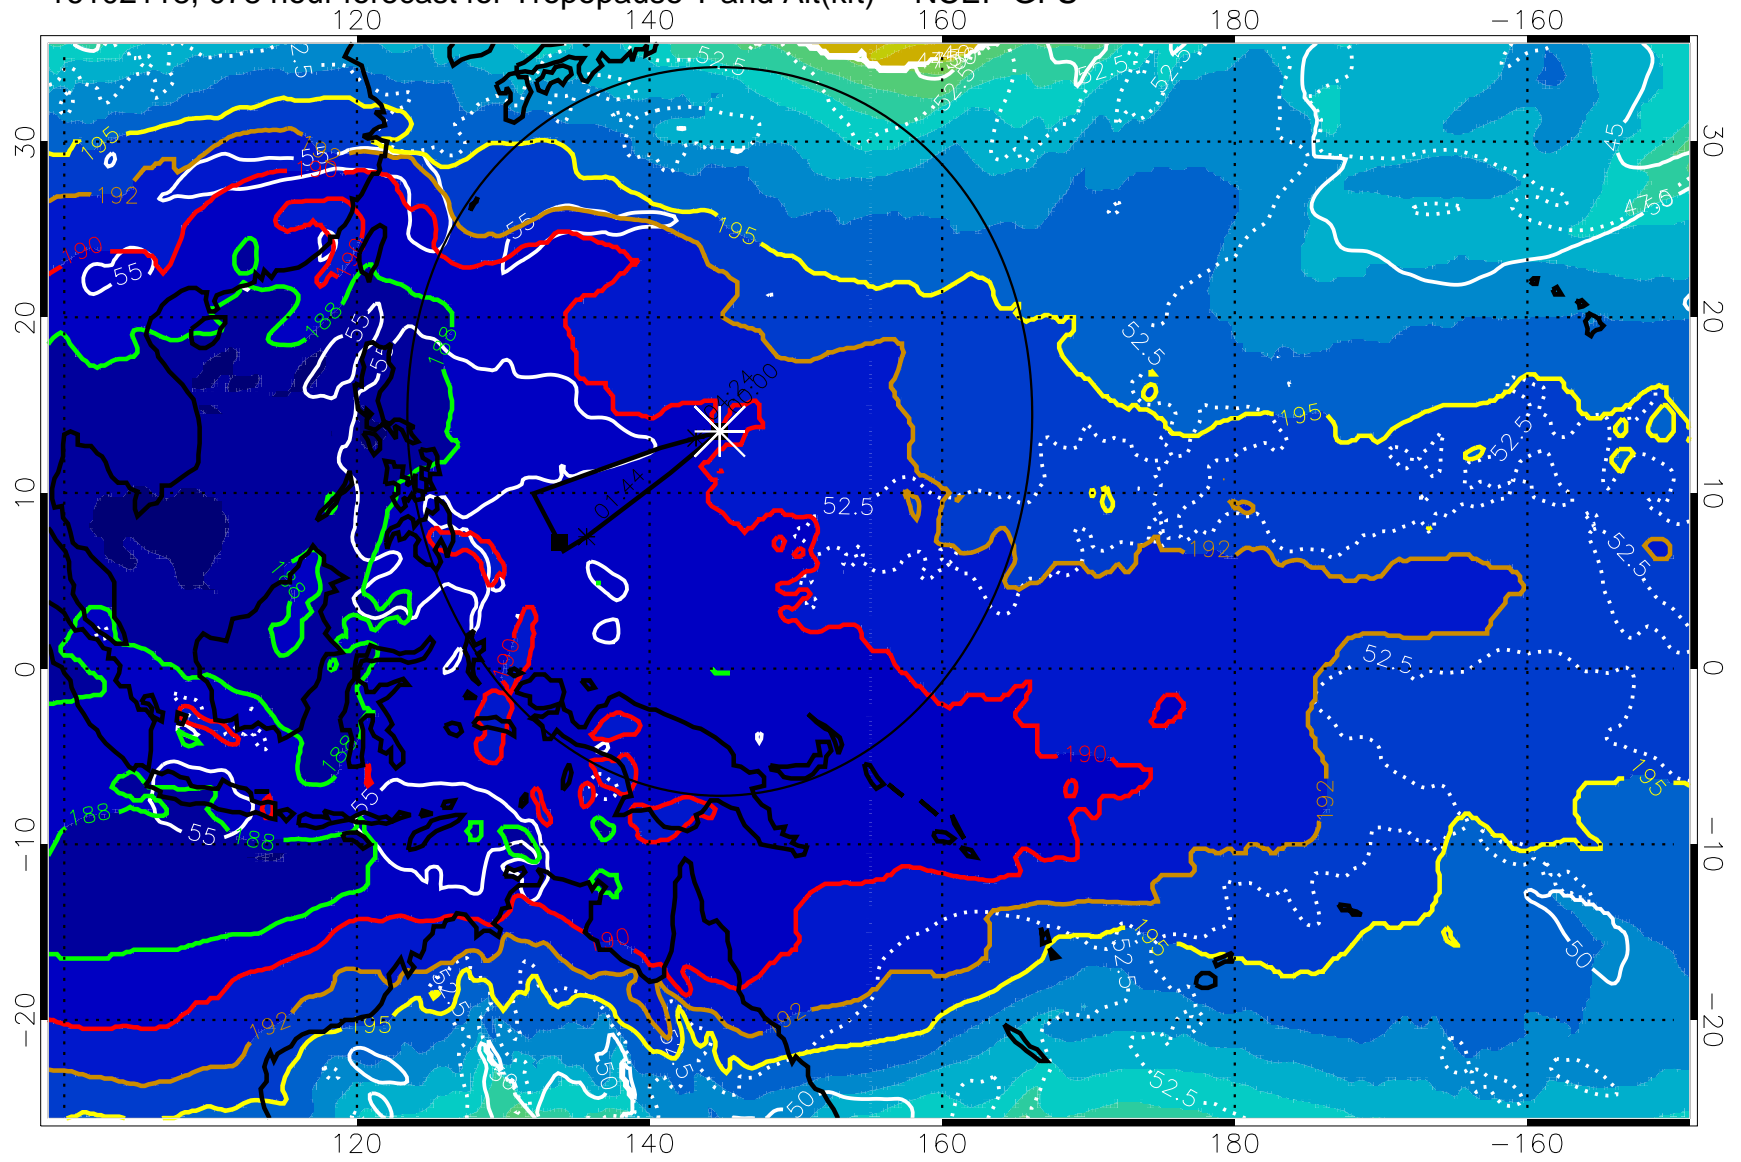

16102112, 072 hour forecast for Tropopause T and Alt(kft) -- NCEP GFS

190 200 210 220 230

Tropopause T, K

Tropopause Altitude in kft (white)

192.5K Isotherm 195K Isotherm
187.5K Isotherm 190K Isotherm

Range ring of 2304 km

16102118, 078 hour forecast for Tropopause T and Alt(kft) -- NCEP GFS

190 200 210 220 230

Tropopause T, K

Tropopause Altitude in kft (white)

192.5K Isotherm 195K Isotherm
187.5K Isotherm 190K Isotherm

Range ring of 2304 km