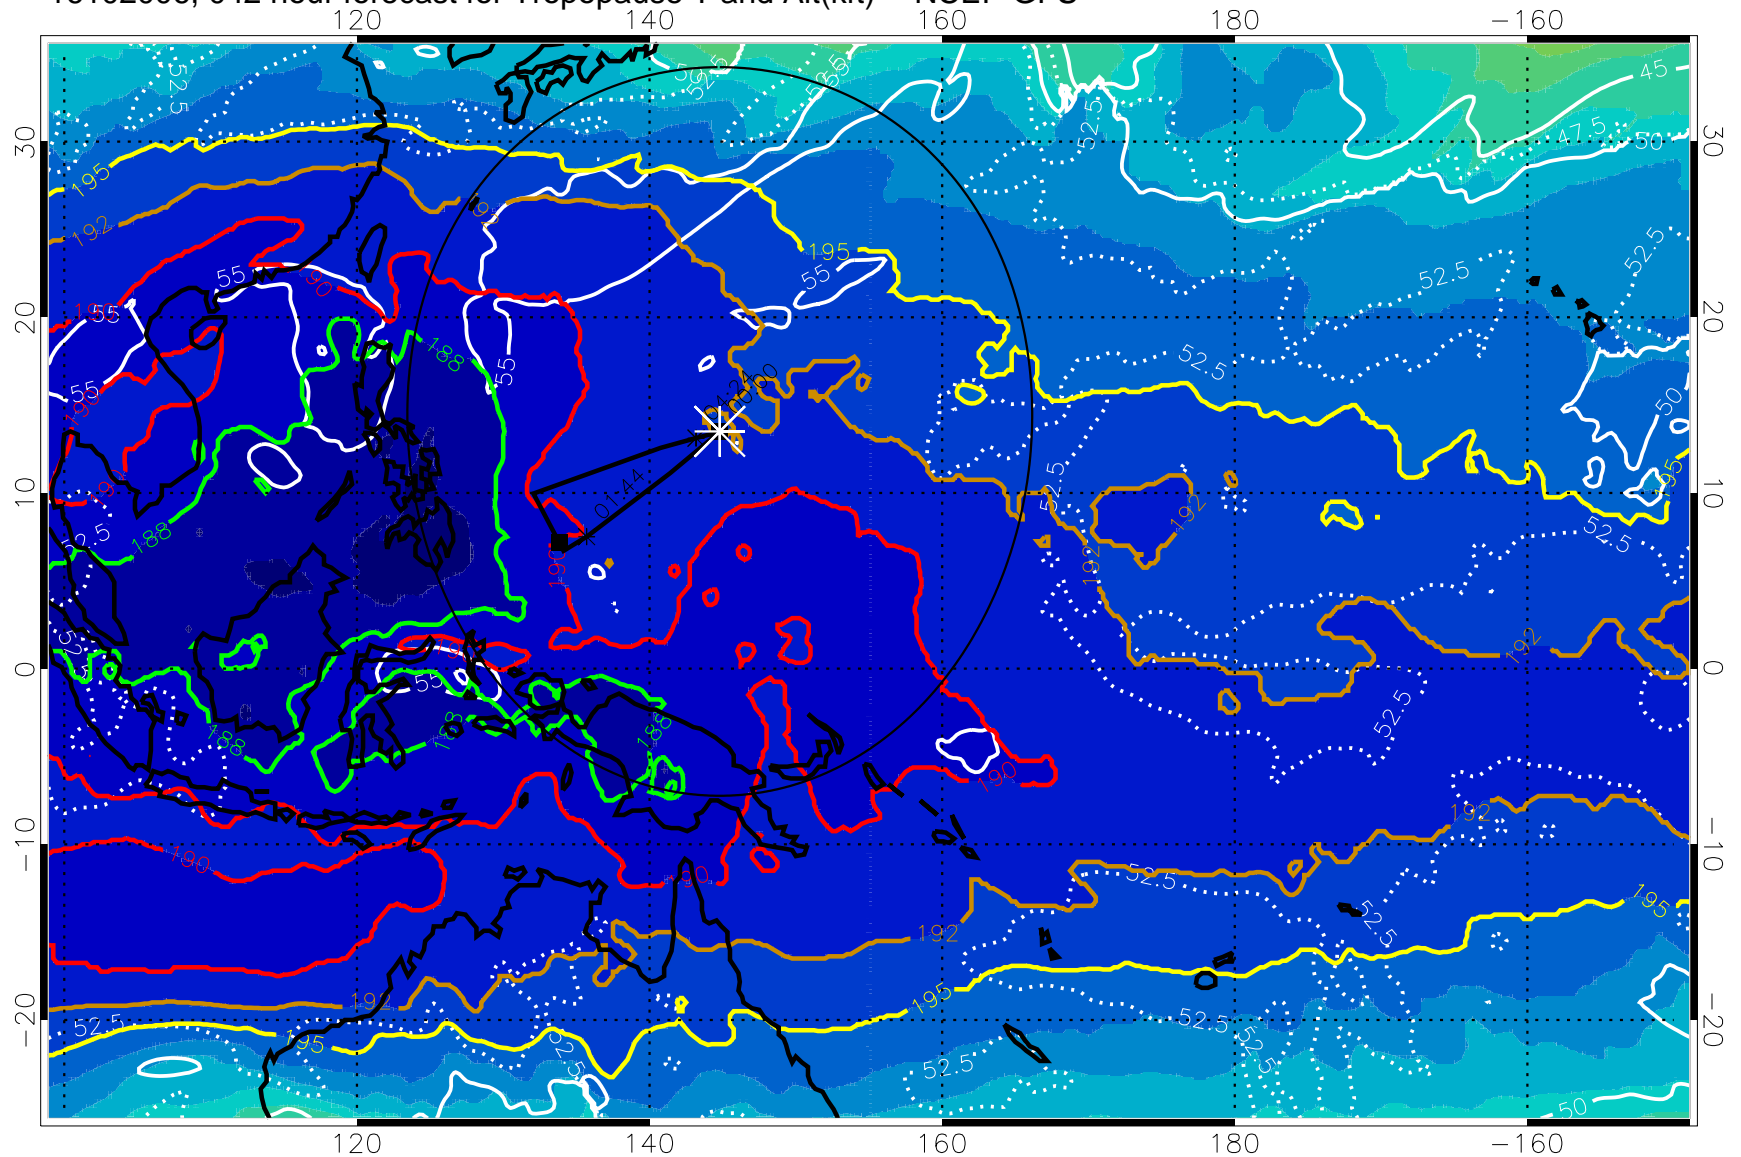

16102006, 042 hour forecast for Tropopause T and Alt(kft) -- NCEP GFS

190 200 210 220 230

Tropopause T, K

Tropopause Altitude in kft (white)

192.5K Isotherm 195K Isotherm

187.5K Isotherm 190K Isotherm

Range ring of 2304 km