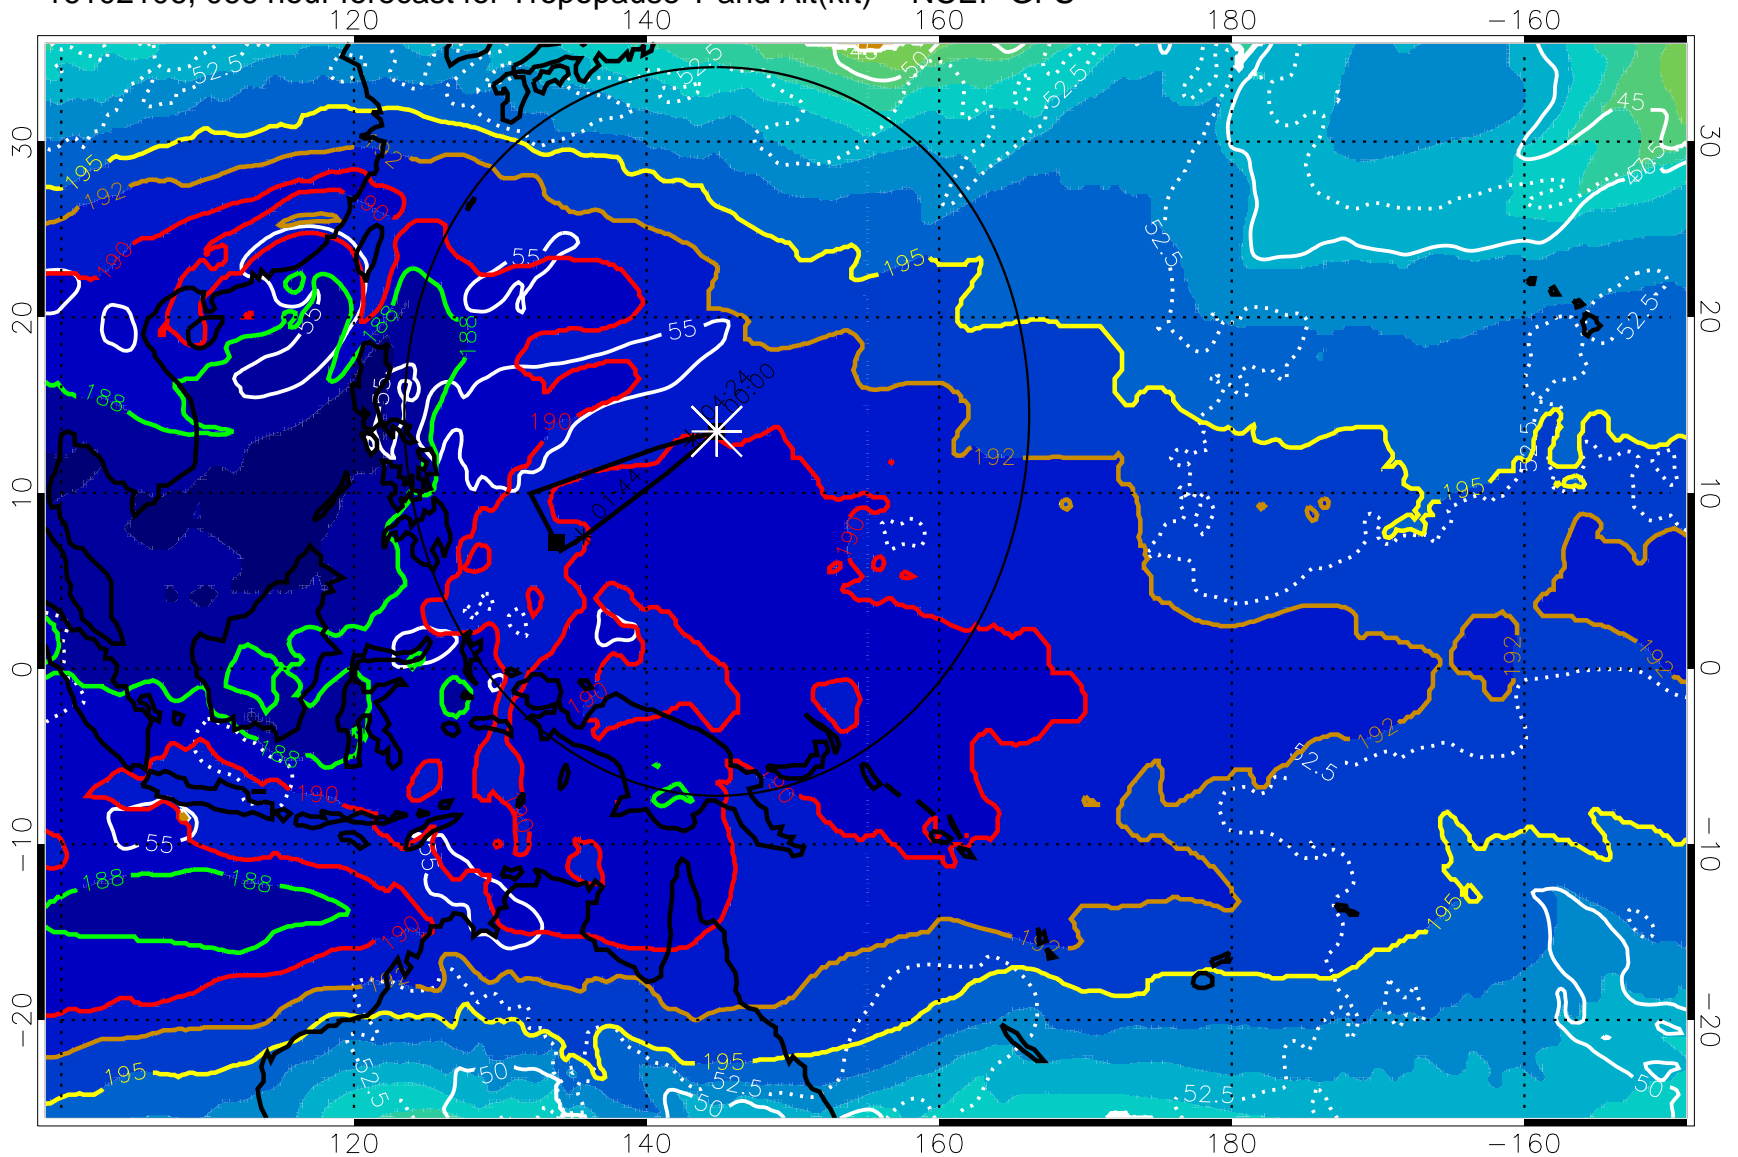

16102100, 060 hour forecast for Tropopause T and Alt(kft) -- NCEP GFS

190 200 210 220 230

Tropopause T, K

Tropopause Altitude in kft (white)

192.5K Isotherm 195K Isotherm
187.5K Isotherm 190K Isotherm

Range ring of 2304 km

16102106, 066 hour forecast for Tropopause T and Alt(kft) -- NCEP GFS

190 200 210 220 230
Tropopause T, K

Tropopause Altitude in kft (white)

192.5K Isotherm 195K Isotherm
187.5K Isotherm 190K Isotherm

Range ring of 2304 km