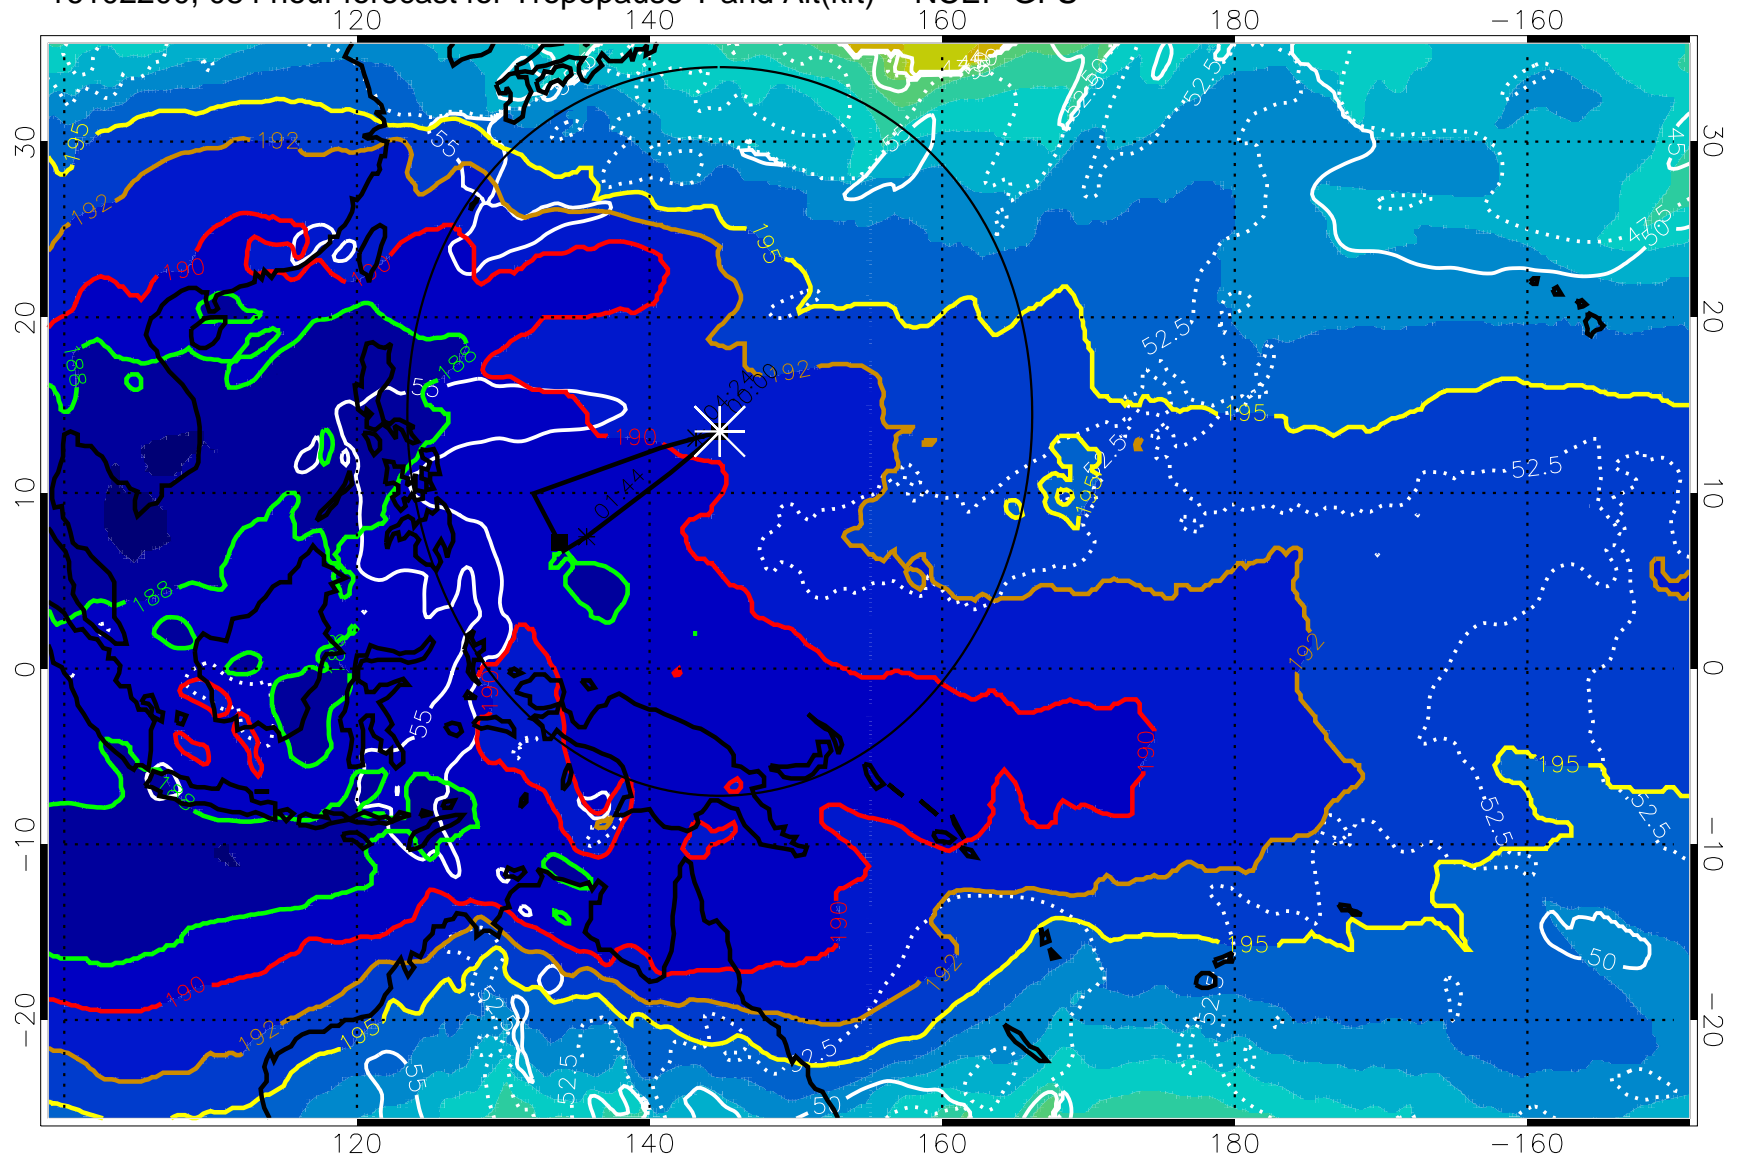

16102118, 078 hour forecast for Tropopause T and Alt(kft) -- NCEP GFS

190 200 210 220 230

Tropopause T, K

Tropopause Altitude in kft (white)

192.5K Isotherm 195K Isotherm
187.5K Isotherm 190K Isotherm

Range ring of 2304 km

16102200, 084 hour forecast for Tropopause T and Alt(kft) -- NCEP GFS

190 200 210 220 230

Tropopause T, K

Tropopause Altitude in kft (white)

192.5K Isotherm 195K Isotherm
187.5K Isotherm 190K Isotherm

Range ring of 2304 km