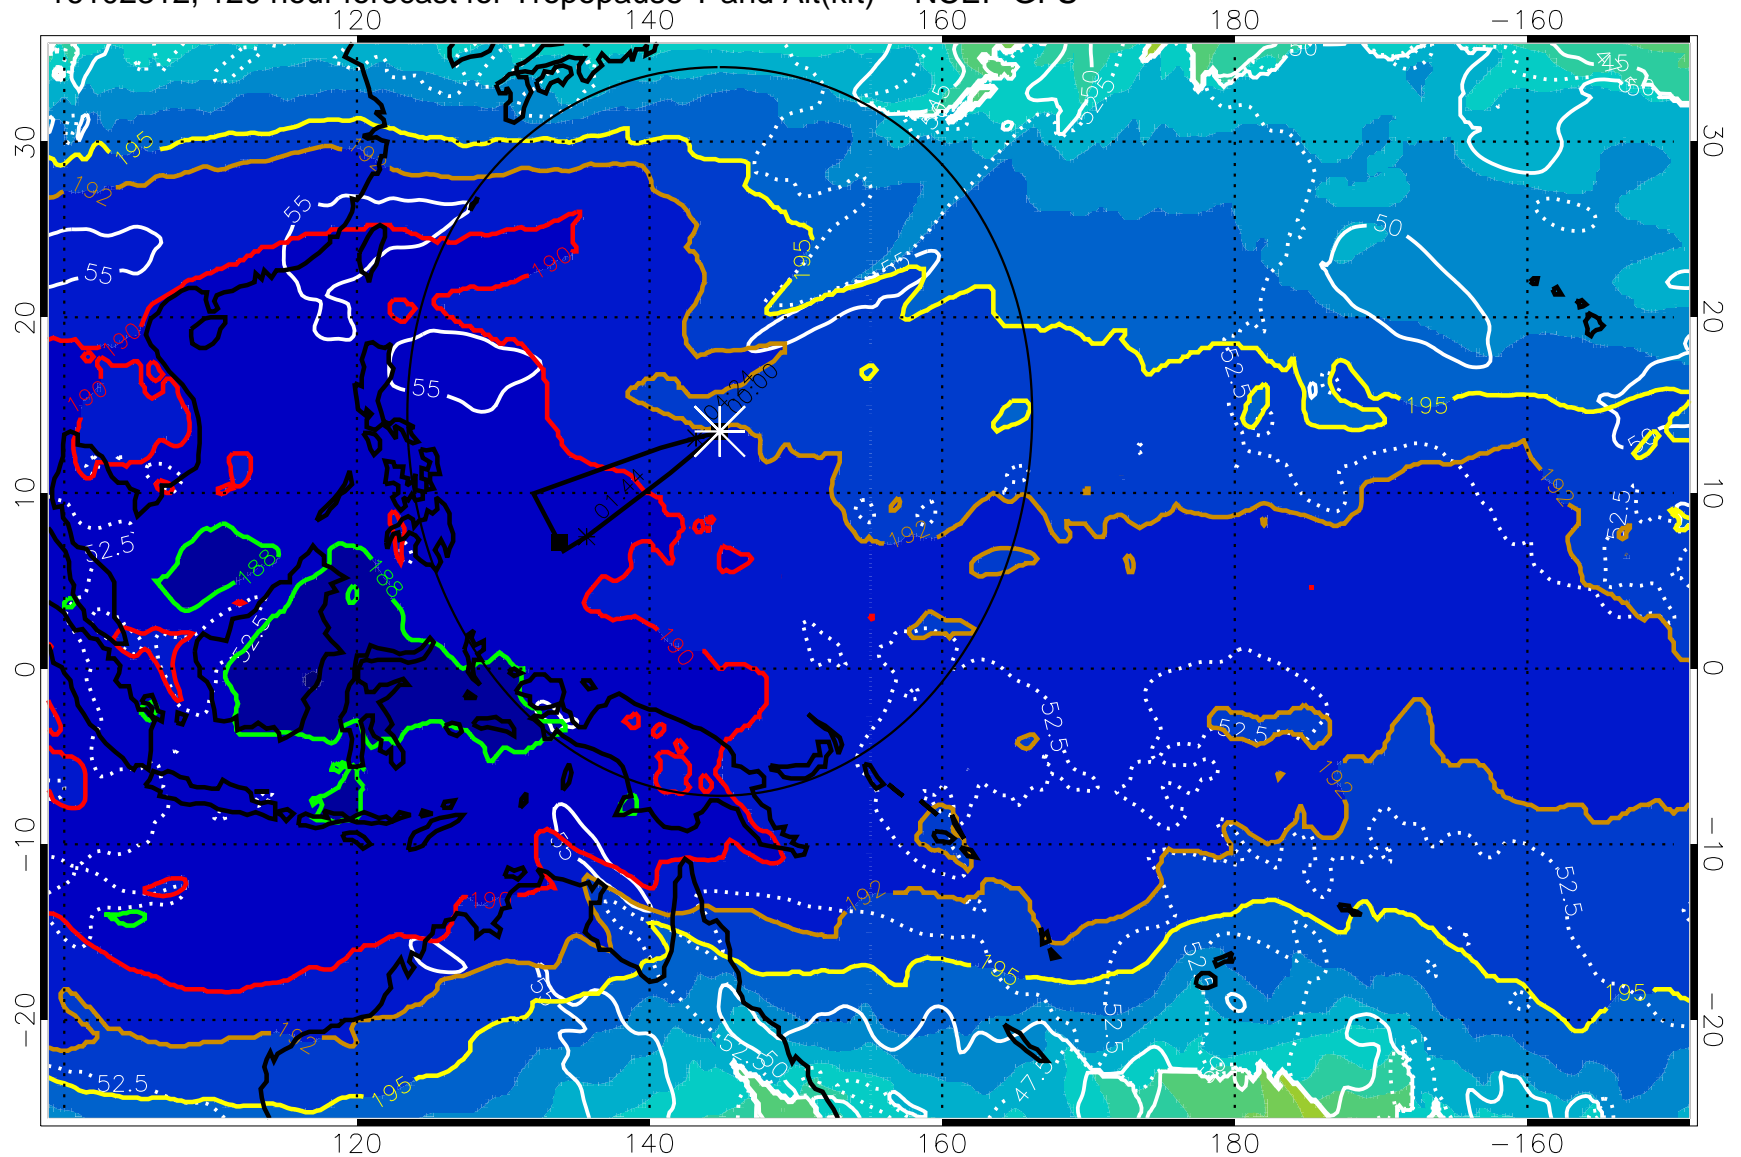

16102300, 108 hour forecast for Tropopause T and Alt(kft) -- NCEP GFS

Tropopause Altitude in kft (white)

192.5K Isotherm 195K Isotherm
187.5K Isotherm 190K Isotherm

Range ring of 2304 km

16102306, 114 hour forecast for Tropopause T and Alt(kft) -- NCEP GFS

190 200 210 220 230
Tropopause T, K

Tropopause Altitude in kft (white)

192.5K Isotherm 195K Isotherm
187.5K Isotherm 190K Isotherm

Range ring of 2304 km

16102312, 120 hour forecast for Tropopause T and Alt(kft) -- NCEP GFS