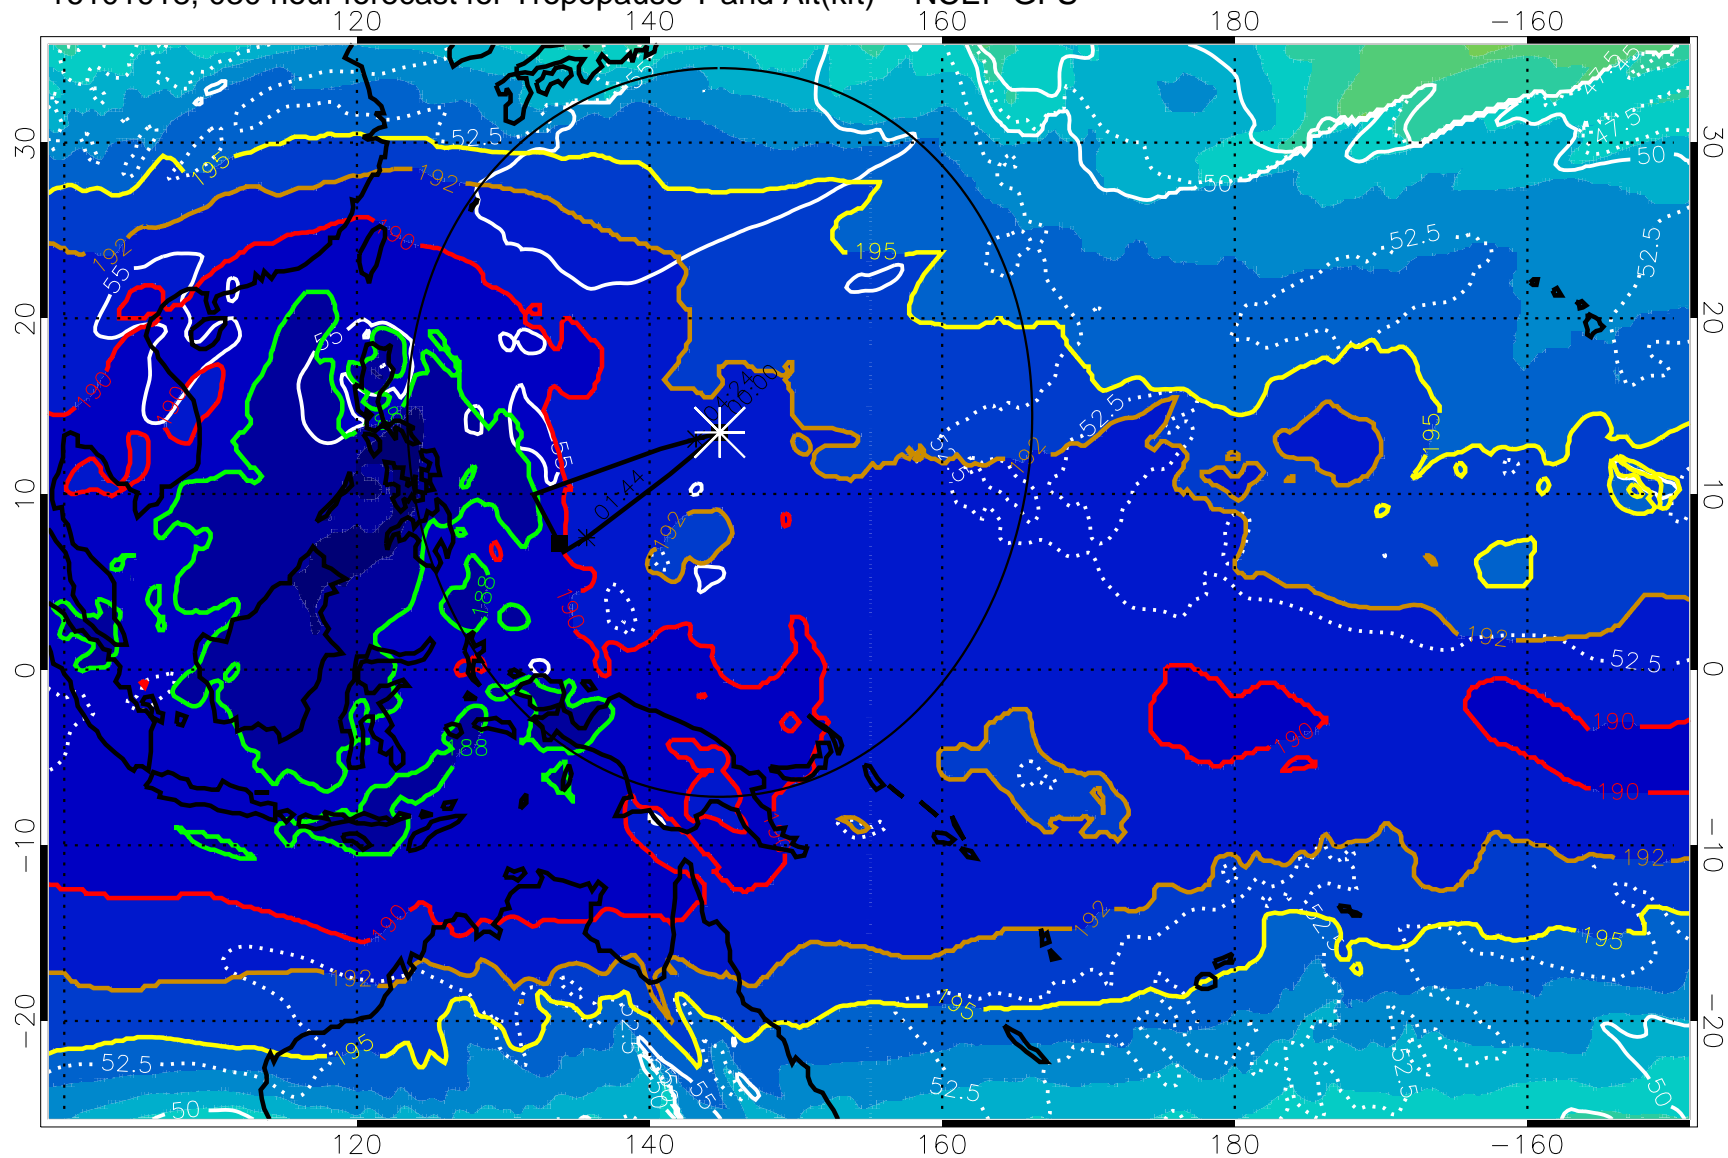

16101918, 030 hour forecast for Tropopause T and Alt(kft) -- NCEP GFS

190 200 210 220 230

Tropopause T, K

Tropopause Altitude in kft (white)

192.5K Isotherm 195K Isotherm
187.5K Isotherm 190K Isotherm

Range ring of 2304 km