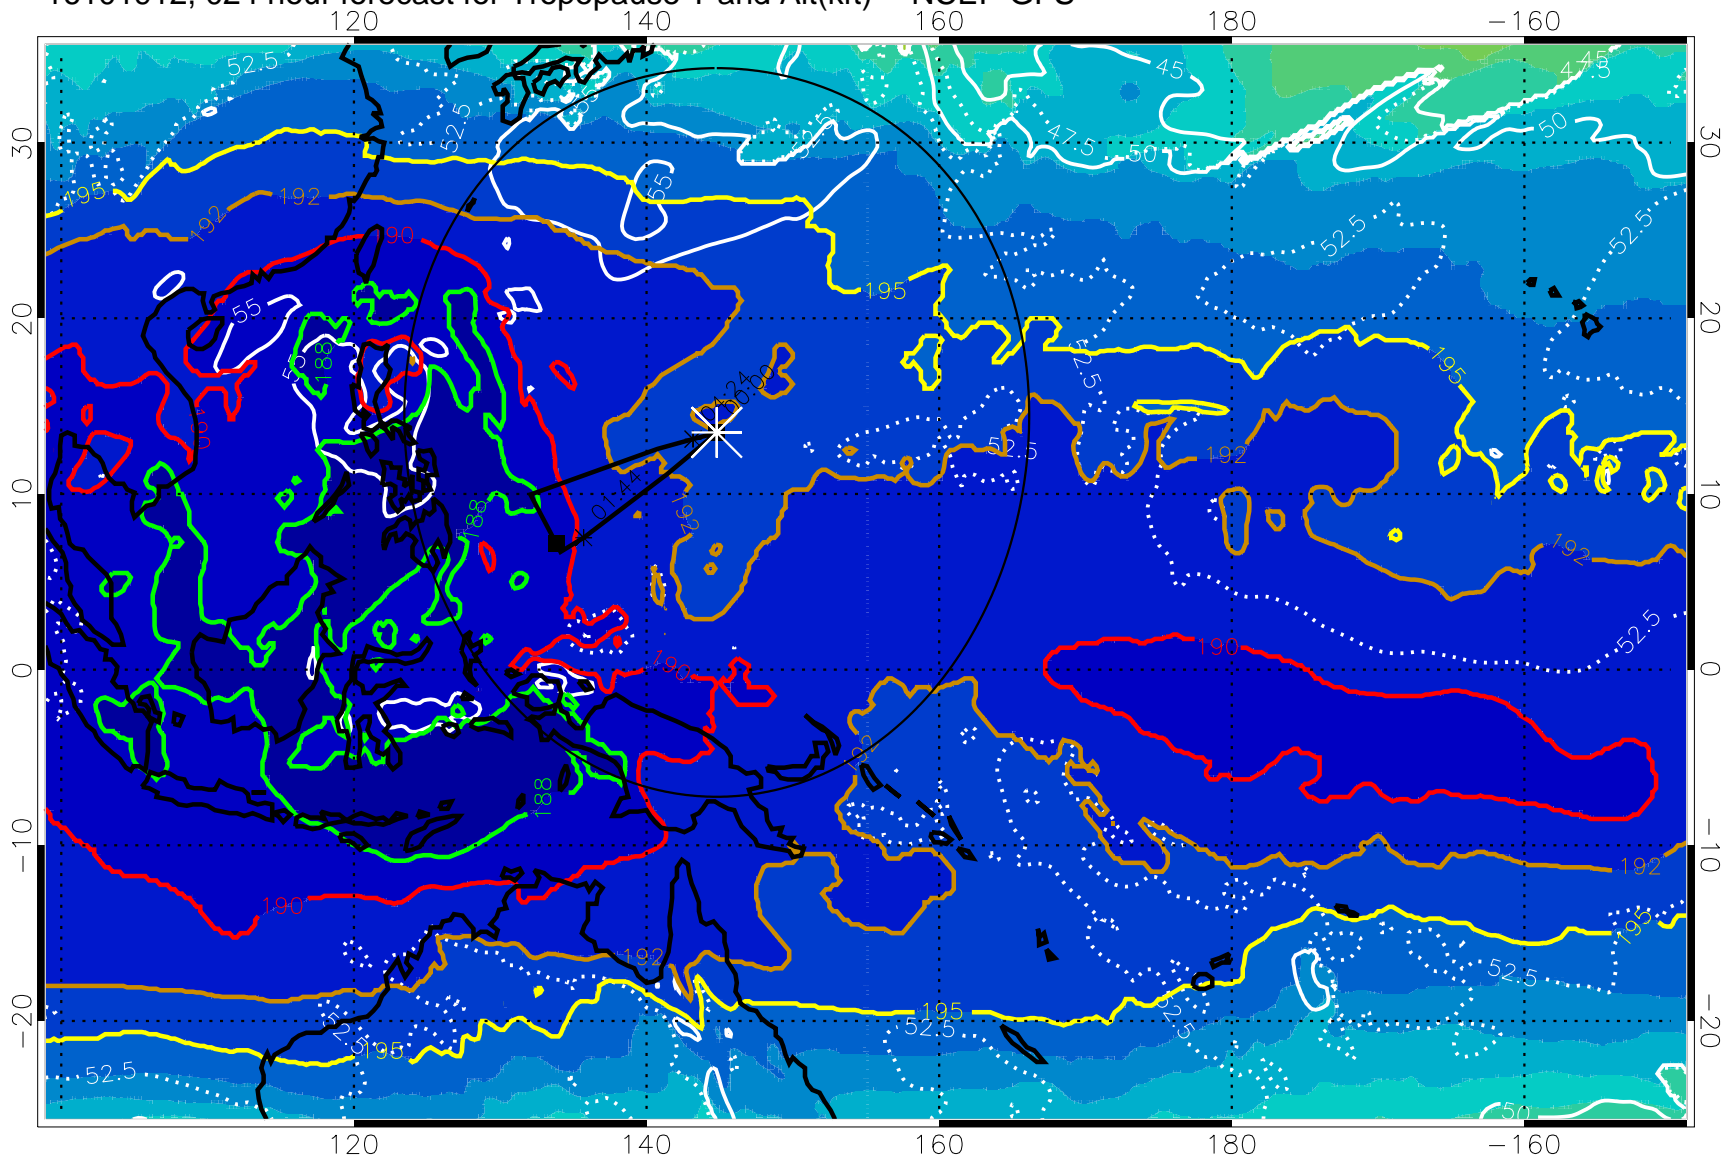

16101912, 024 hour forecast for Tropopause T and Alt(kft) -- NCEP GFS

190 200 210 220 230
Tropopause T, K

Tropopause Altitude in kft (white)

192.5K Isotherm 195K Isotherm
187.5K Isotherm 190K Isotherm

Range ring of 2304 km