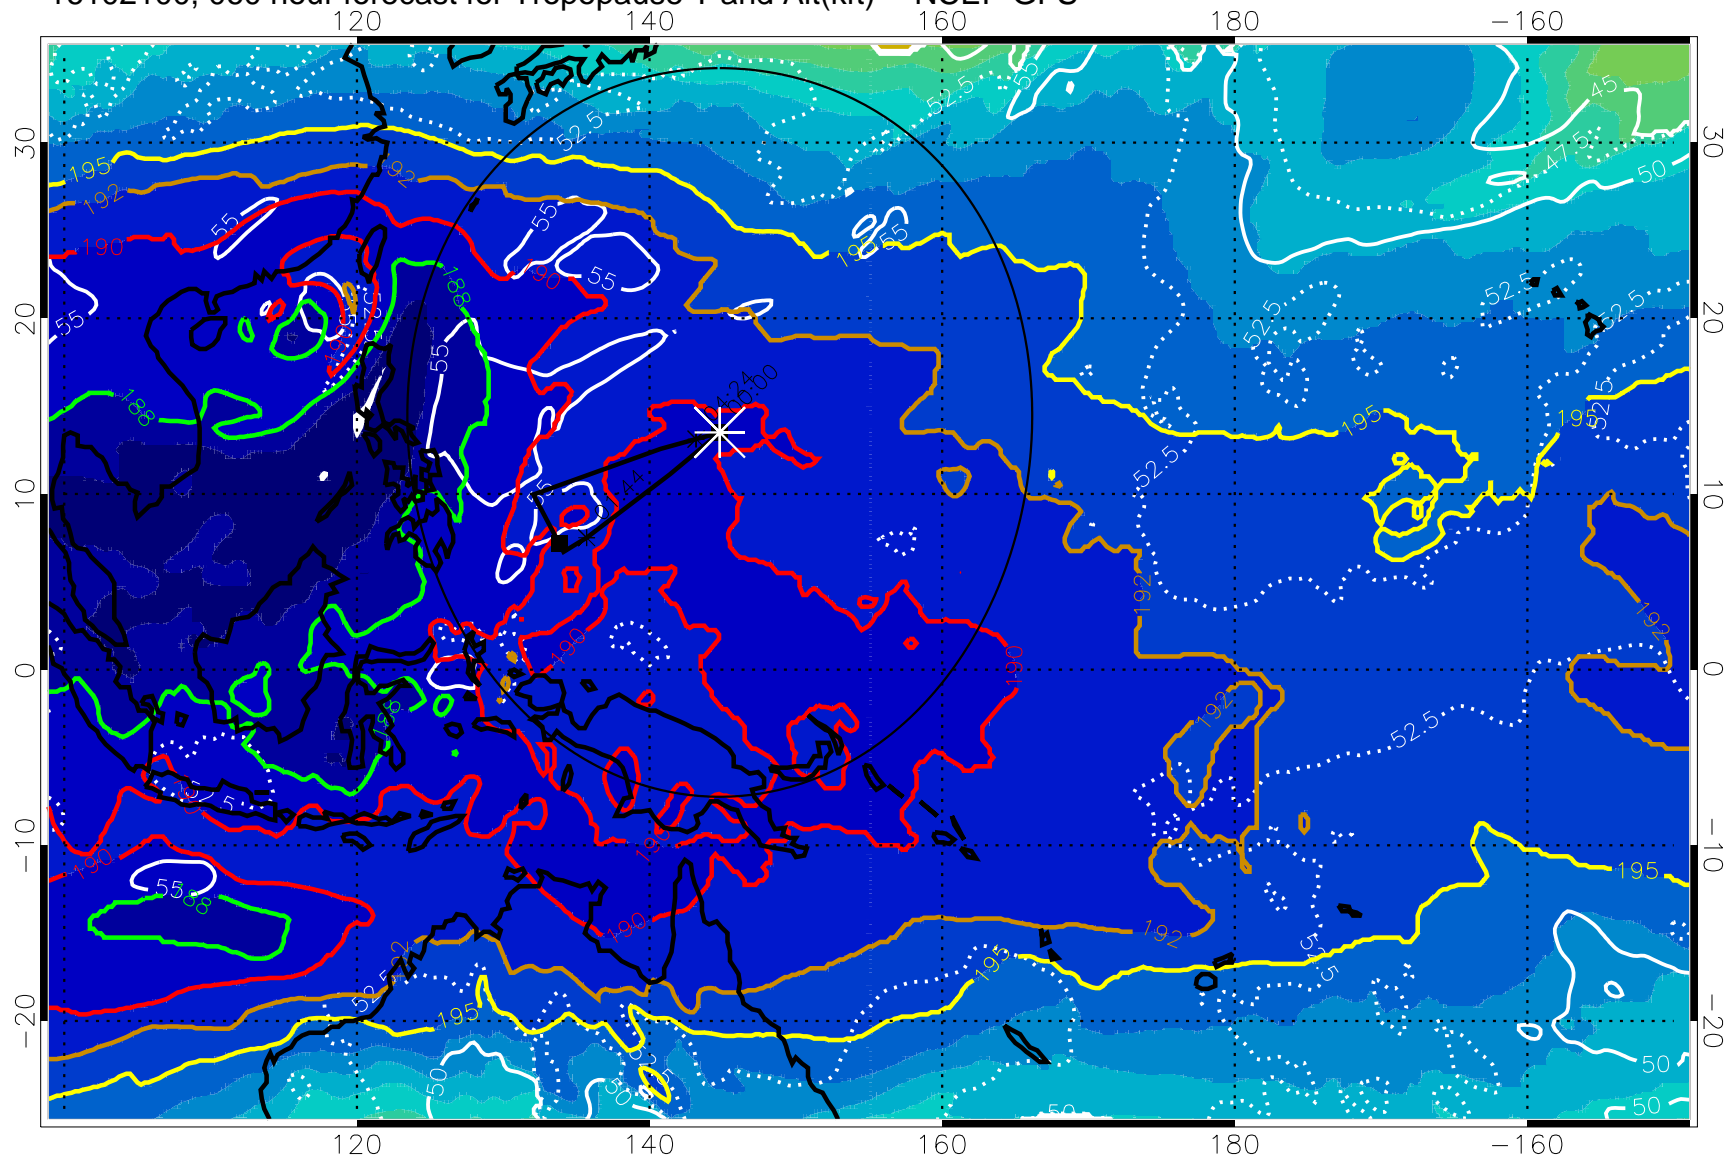

16102100, 060 hour forecast for Tropopause T and Alt(kft) -- NCEP GFS

190 200 210 220 230

Tropopause T, K

Tropopause Altitude in kft (white)

192.5K Isotherm 195K Isotherm
187.5K Isotherm 190K Isotherm

Range ring of 2304 km