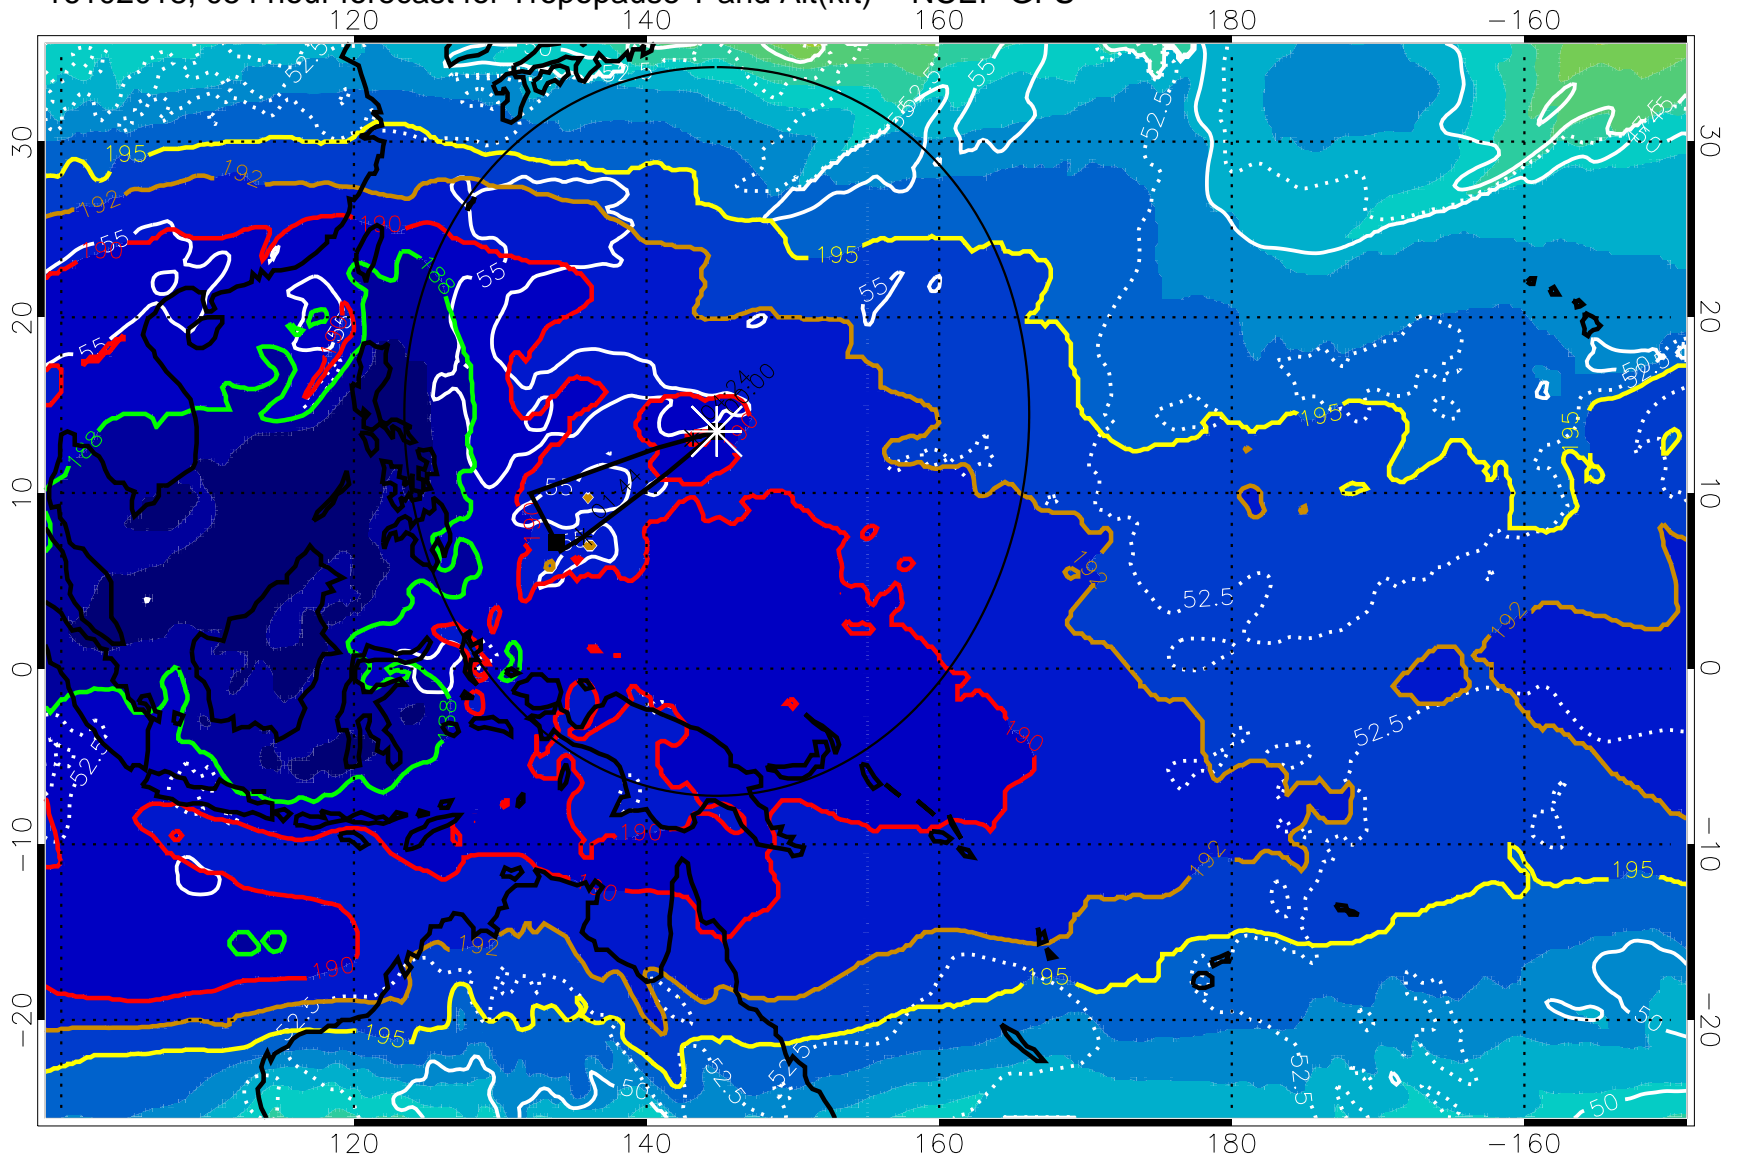

16102012, 048 hour forecast for Tropopause T and Alt(kft) -- NCEP GFS

190 200 210 220 230

Tropopause T, K

Tropopause Altitude in kft (white)

192.5K Isotherm 195K Isotherm

187.5K Isotherm 190K Isotherm

Range ring of 2304 km

16102018, 054 hour forecast for Tropopause T and Alt(kft) -- NCEP GFS

190 200 210 220 230

Tropopause T, K

Tropopause Altitude in kft (white)

192.5K Isotherm 195K Isotherm

187.5K Isotherm 190K Isotherm

Range ring of 2304 km