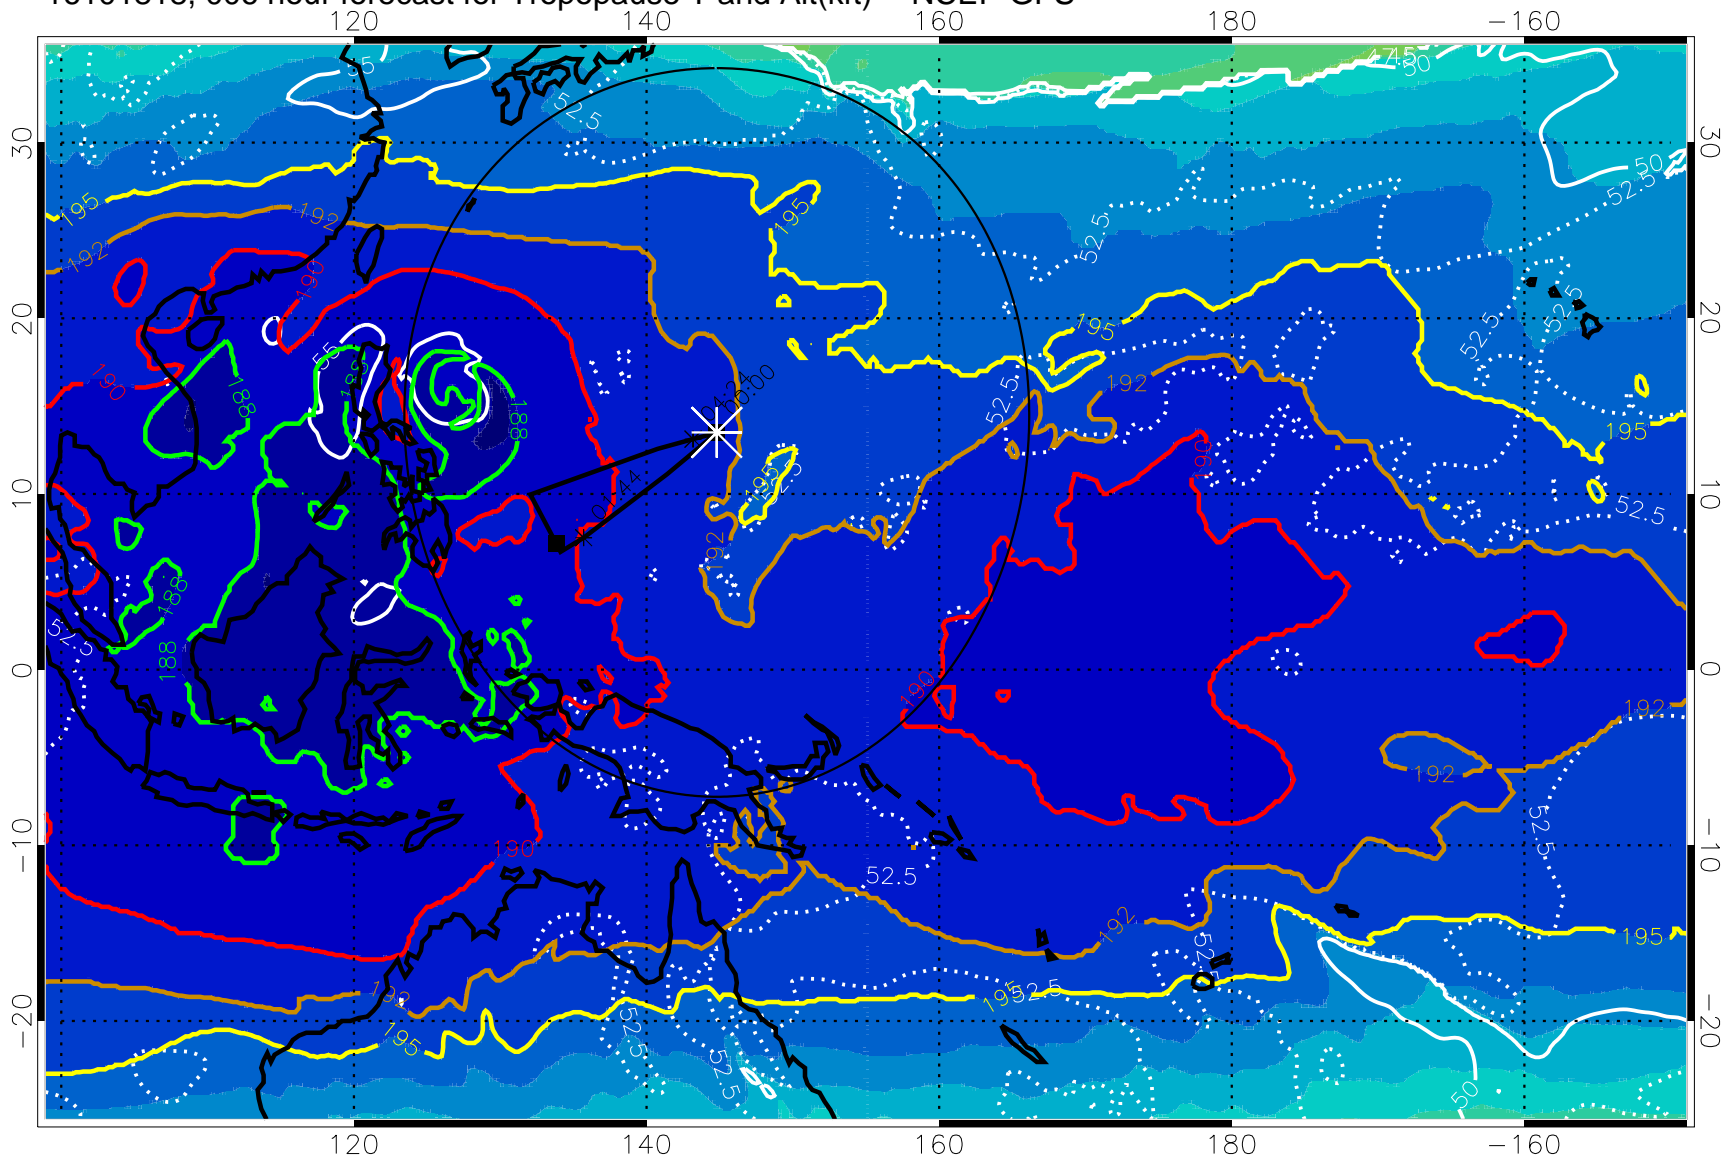

16101818, 006 hour forecast for Tropopause T and Alt(kft) -- NCEP GFS

190 200 210 220 230

Tropopause T, K

Tropopause Altitude in kft (white)

192.5K Isotherm 195K Isotherm
187.5K Isotherm 190K Isotherm

Range ring of 2304 km

16101900, 012 hour forecast for Tropopause T and Alt(kft) -- NCEP GFS

190 200 210 220 230
Tropopause T, K

Tropopause Altitude in kft (white)

192.5K Isotherm 195K Isotherm
187.5K Isotherm 190K Isotherm

Range ring of 2304 km