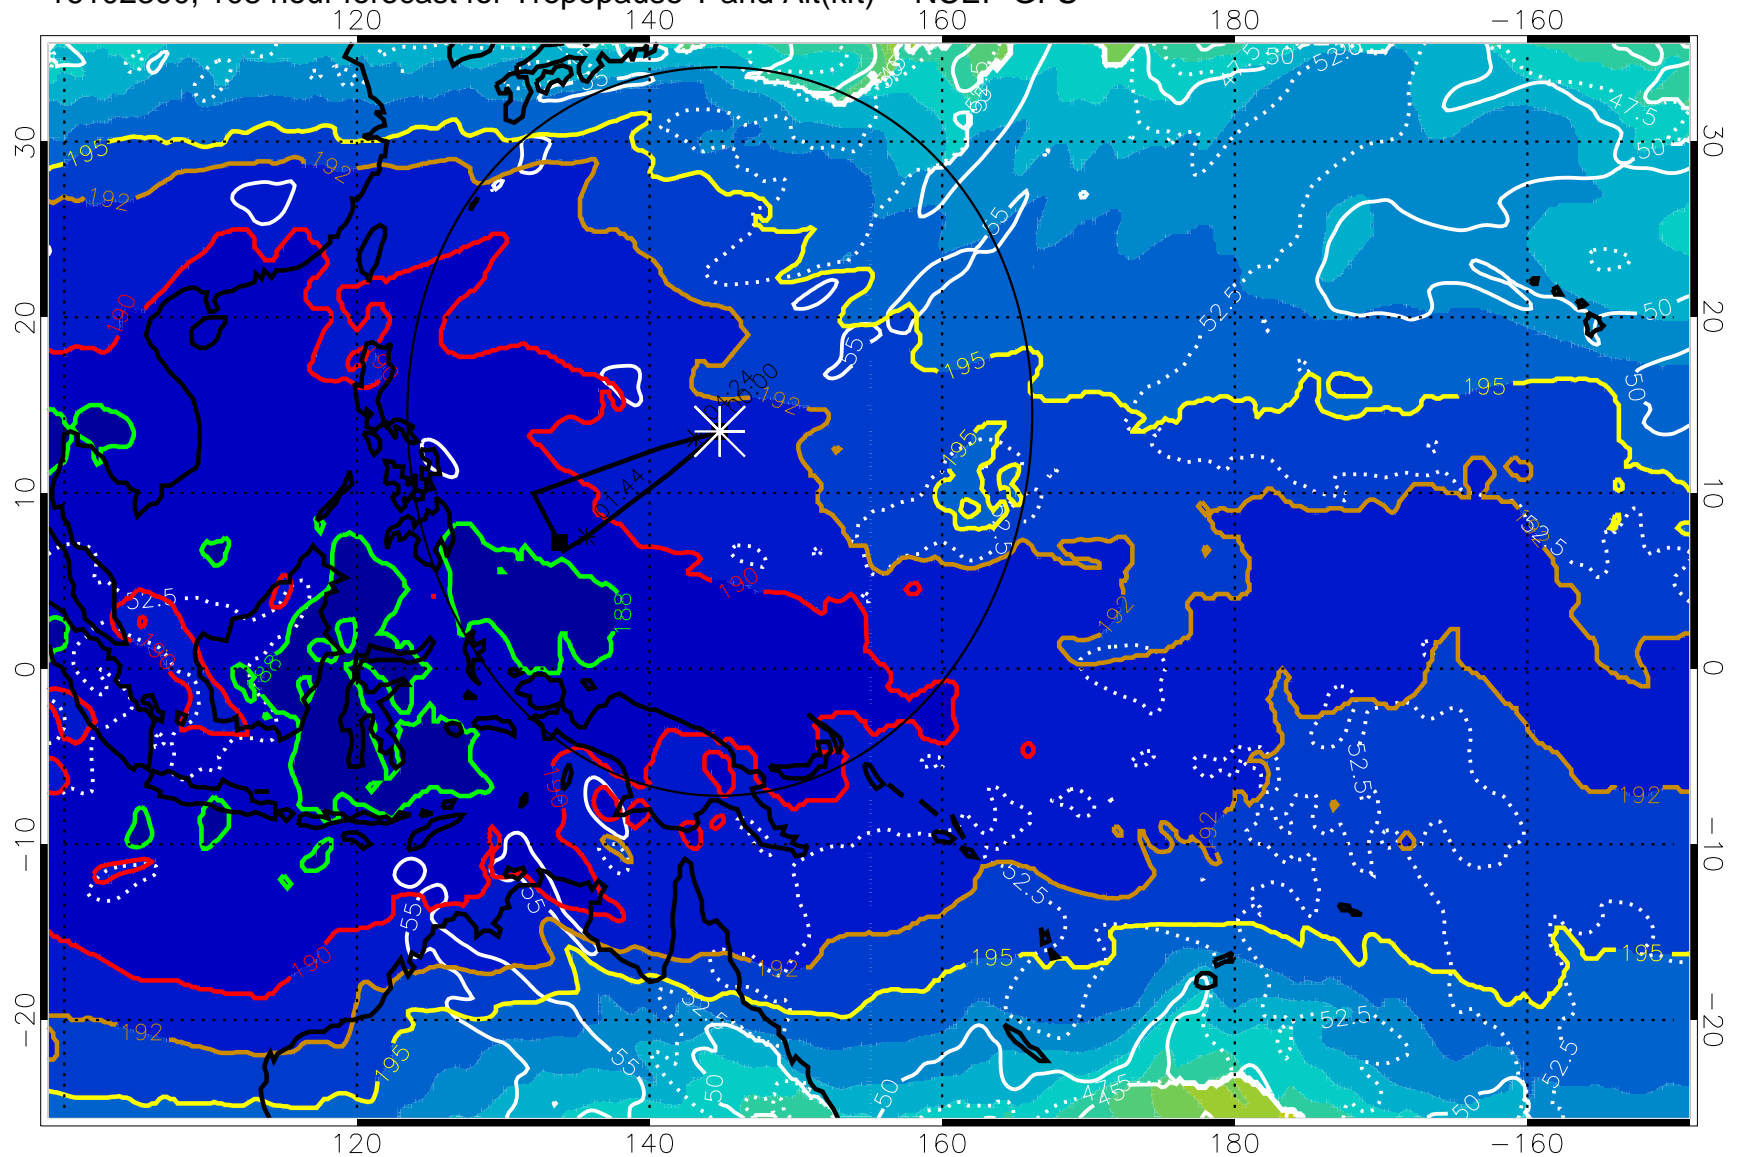

16102218, 102 hour forecast for Tropopause T and Alt(kft) -- NCEP GFS

190 200 210 220 230
Tropopause T, K

Tropopause Altitude in kft (white)

192.5K Isotherm 195K Isotherm
187.5K Isotherm 190K Isotherm

Range ring of 2304 km

16102300, 108 hour forecast for Tropopause T and Alt(kft) -- NCEP GFS

Tropopause Altitude in kft (white)

192.5K Isotherm 195K Isotherm
187.5K Isotherm 190K Isotherm

Range ring of 2304 km

16102306, 114 hour forecast for Tropopause T and Alt(kft) -- NCEP GFS