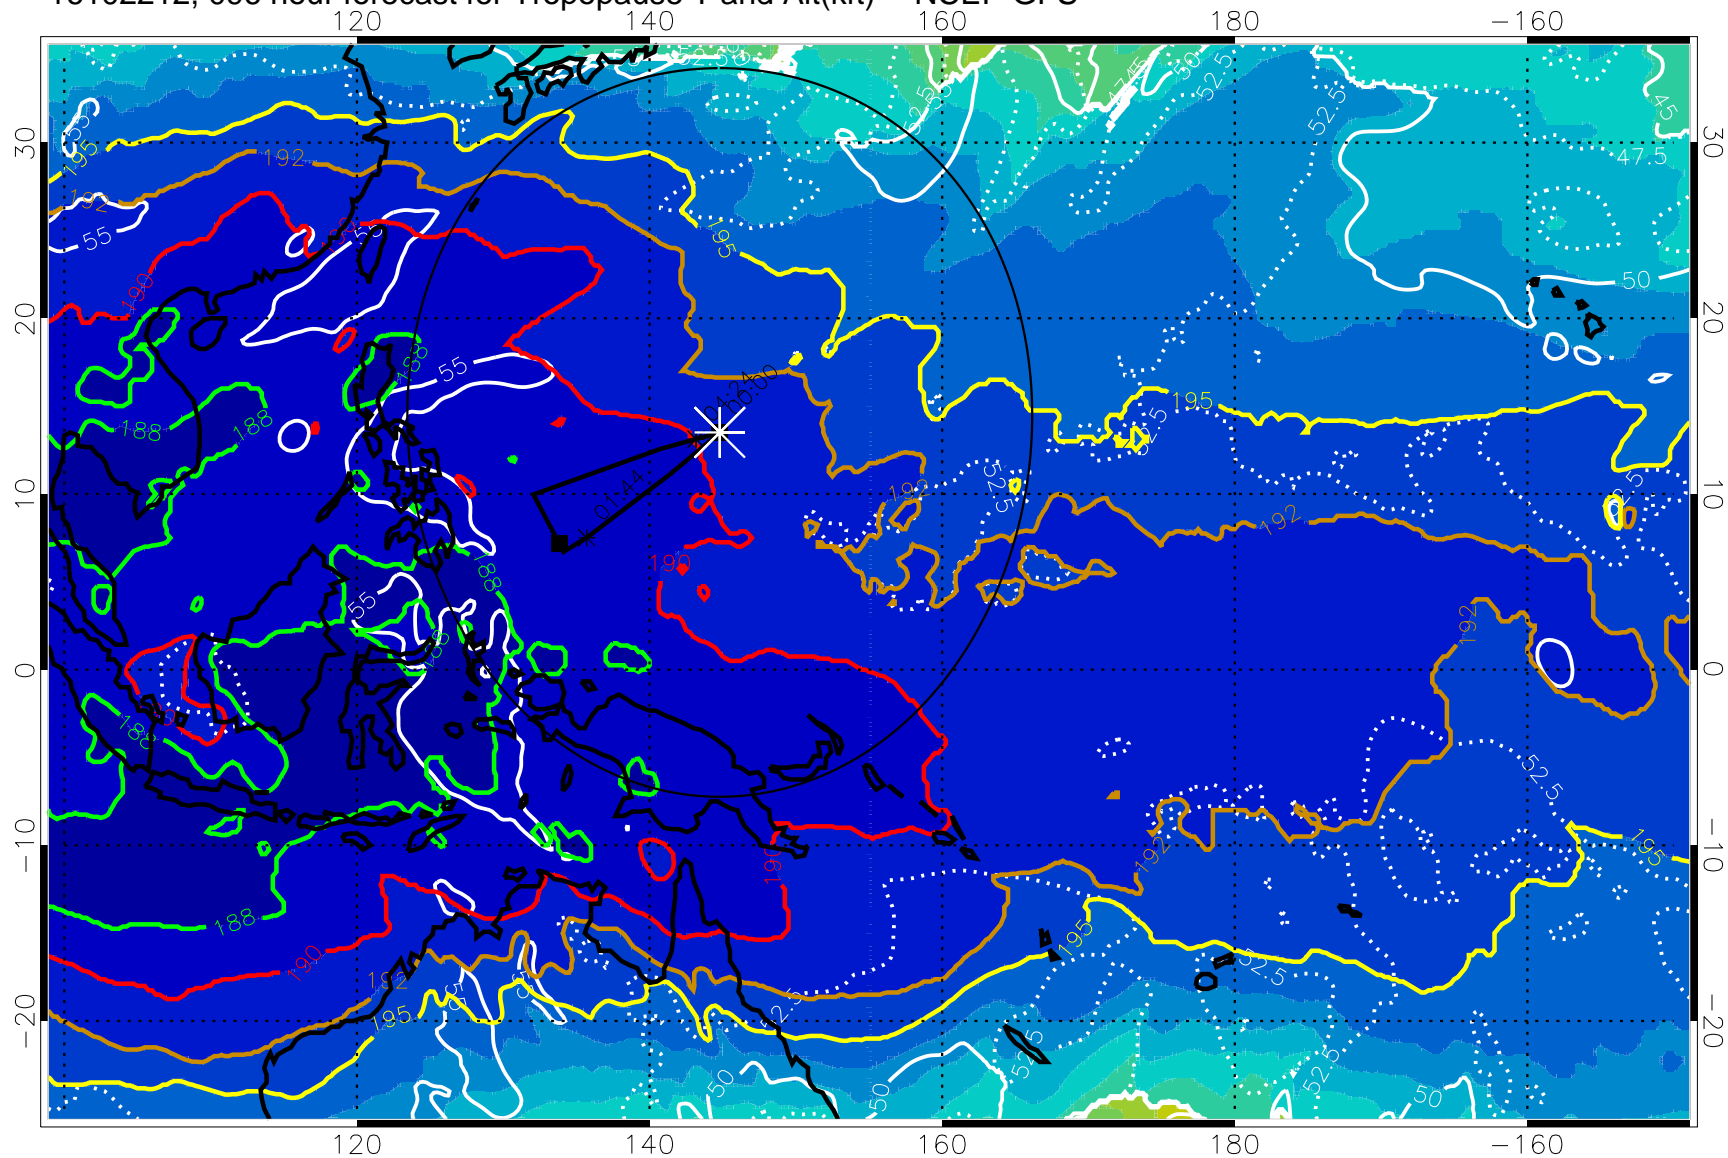

16102206, 090 hour forecast for Tropopause T and Alt(kft) -- NCEP GFS

190 200 210 220 230

Tropopause T, K

Tropopause Altitude in kft (white)

192.5K Isotherm 195K Isotherm
187.5K Isotherm 190K Isotherm

Range ring of 2304 km

16102212, 096 hour forecast for Tropopause T and Alt(kft) -- NCEP GFS

190 200 210 220 230

Tropopause T, K

Tropopause Altitude in kft (white)

192.5K Isotherm 195K Isotherm
187.5K Isotherm 190K Isotherm

Range ring of 2304 km