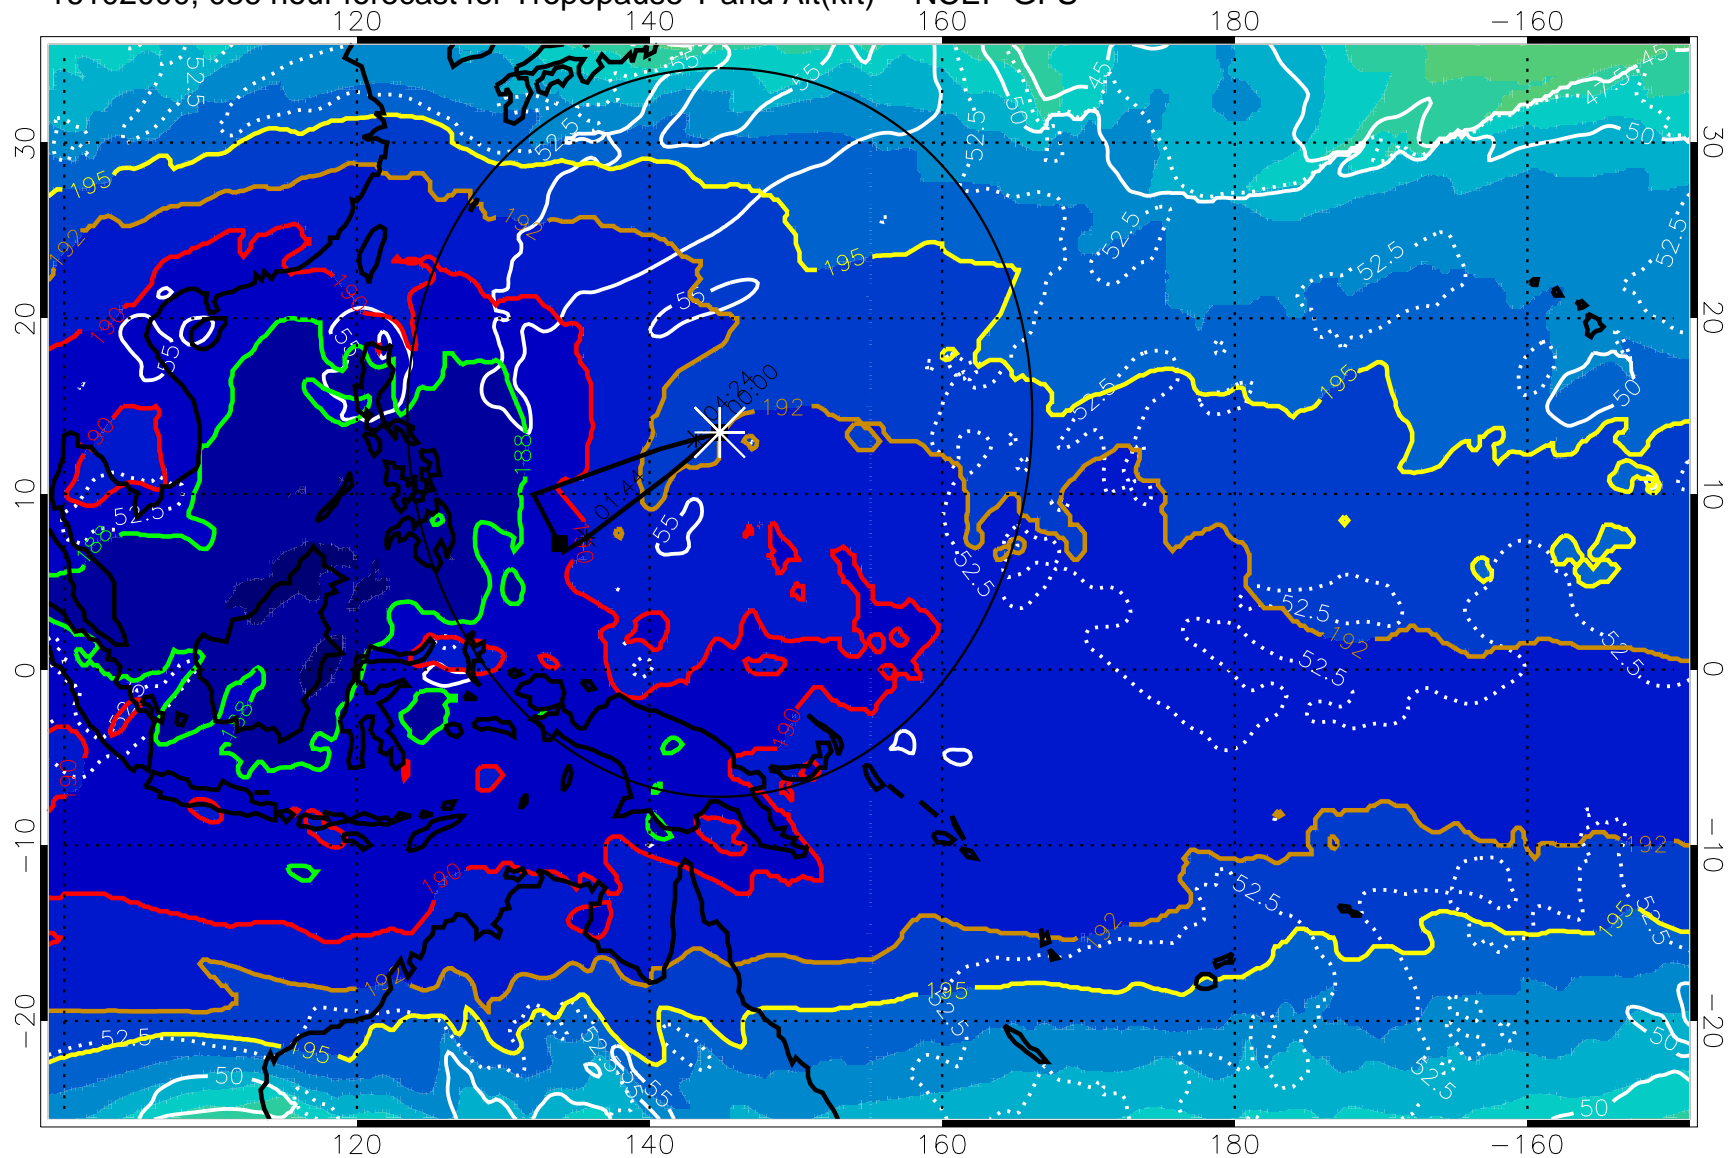

16102000, 036 hour forecast for Tropopause T and Alt(kft) -- NCEP GFS

190 200 210 220 230
Tropopause T, K

Tropopause Altitude in kft (white)

192.5K Isotherm 195K Isotherm
187.5K Isotherm 190K Isotherm

Range ring of 2304 km