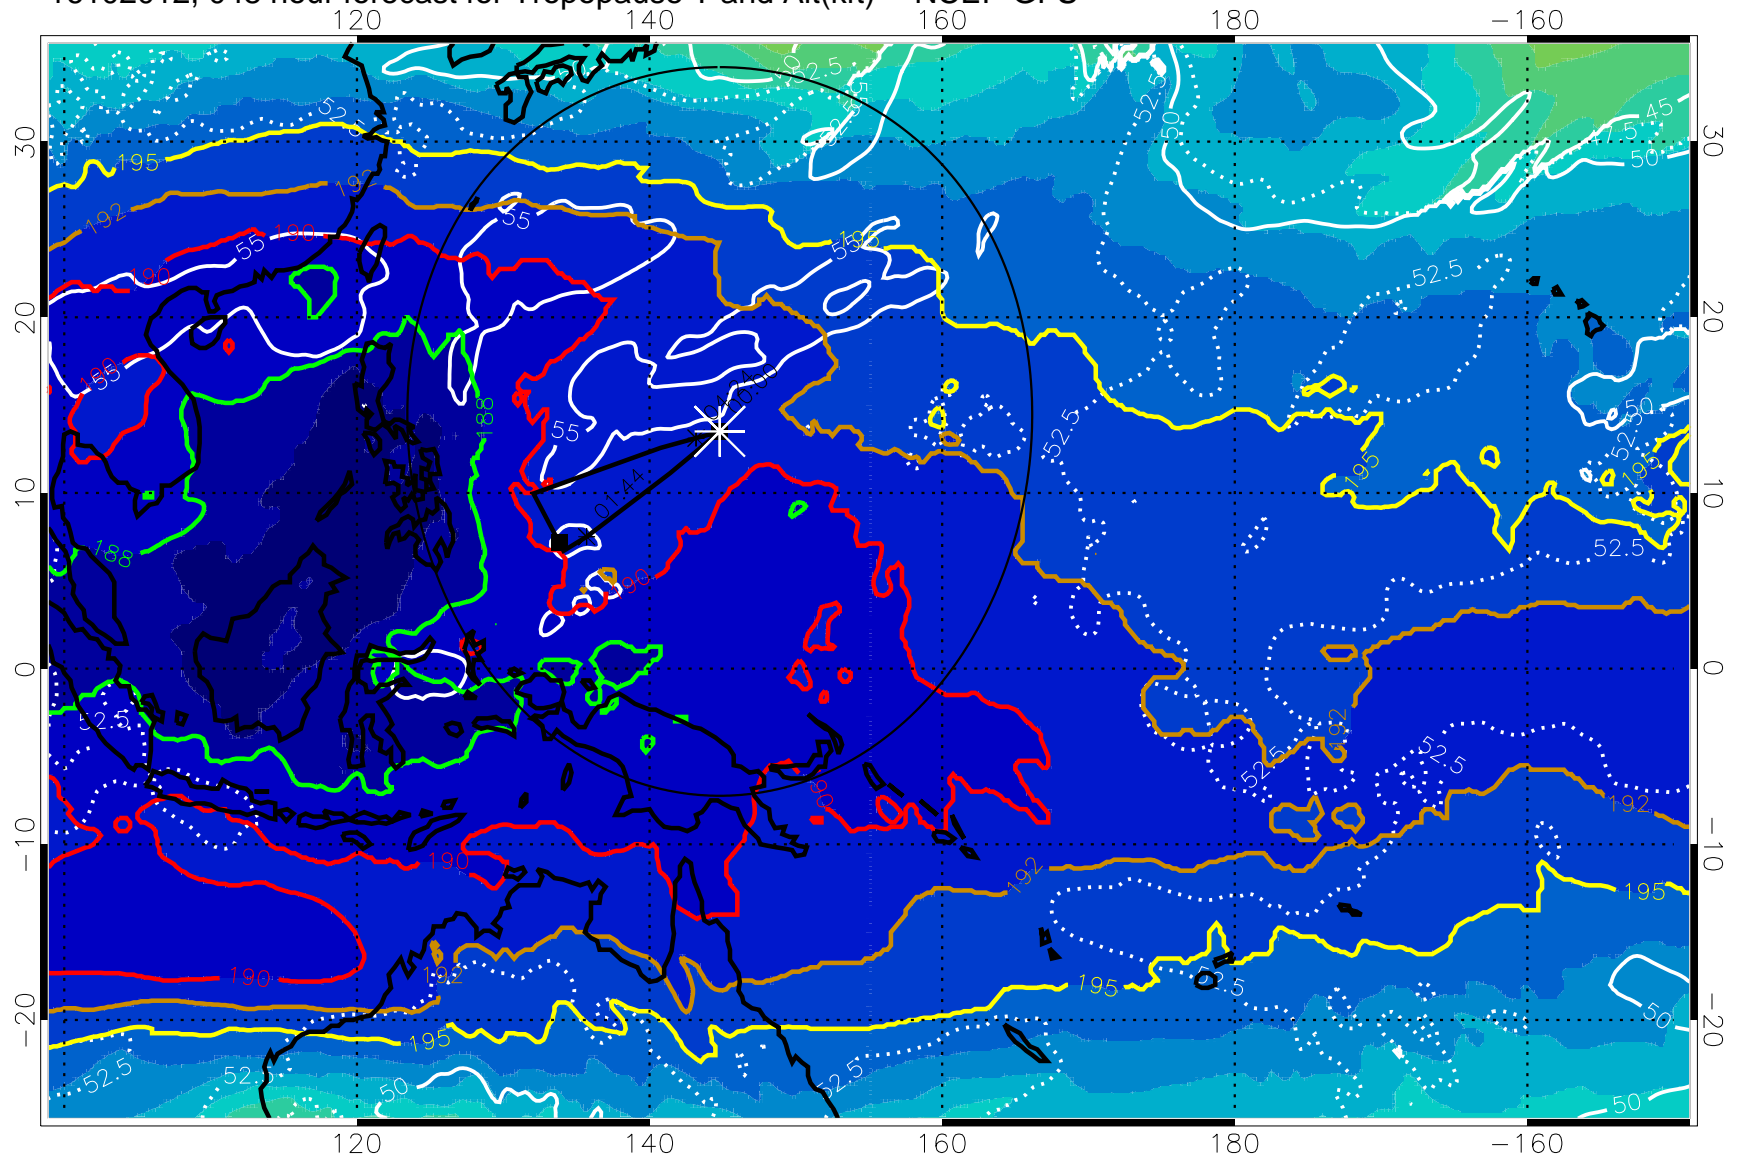

16102012, 048 hour forecast for Tropopause T and Alt(kft) -- NCEP GFS

190 200 210 220 230

Tropopause T, K

Tropopause Altitude in kft (white)

192.5K Isotherm 195K Isotherm

187.5K Isotherm 190K Isotherm

Range ring of 2304 km