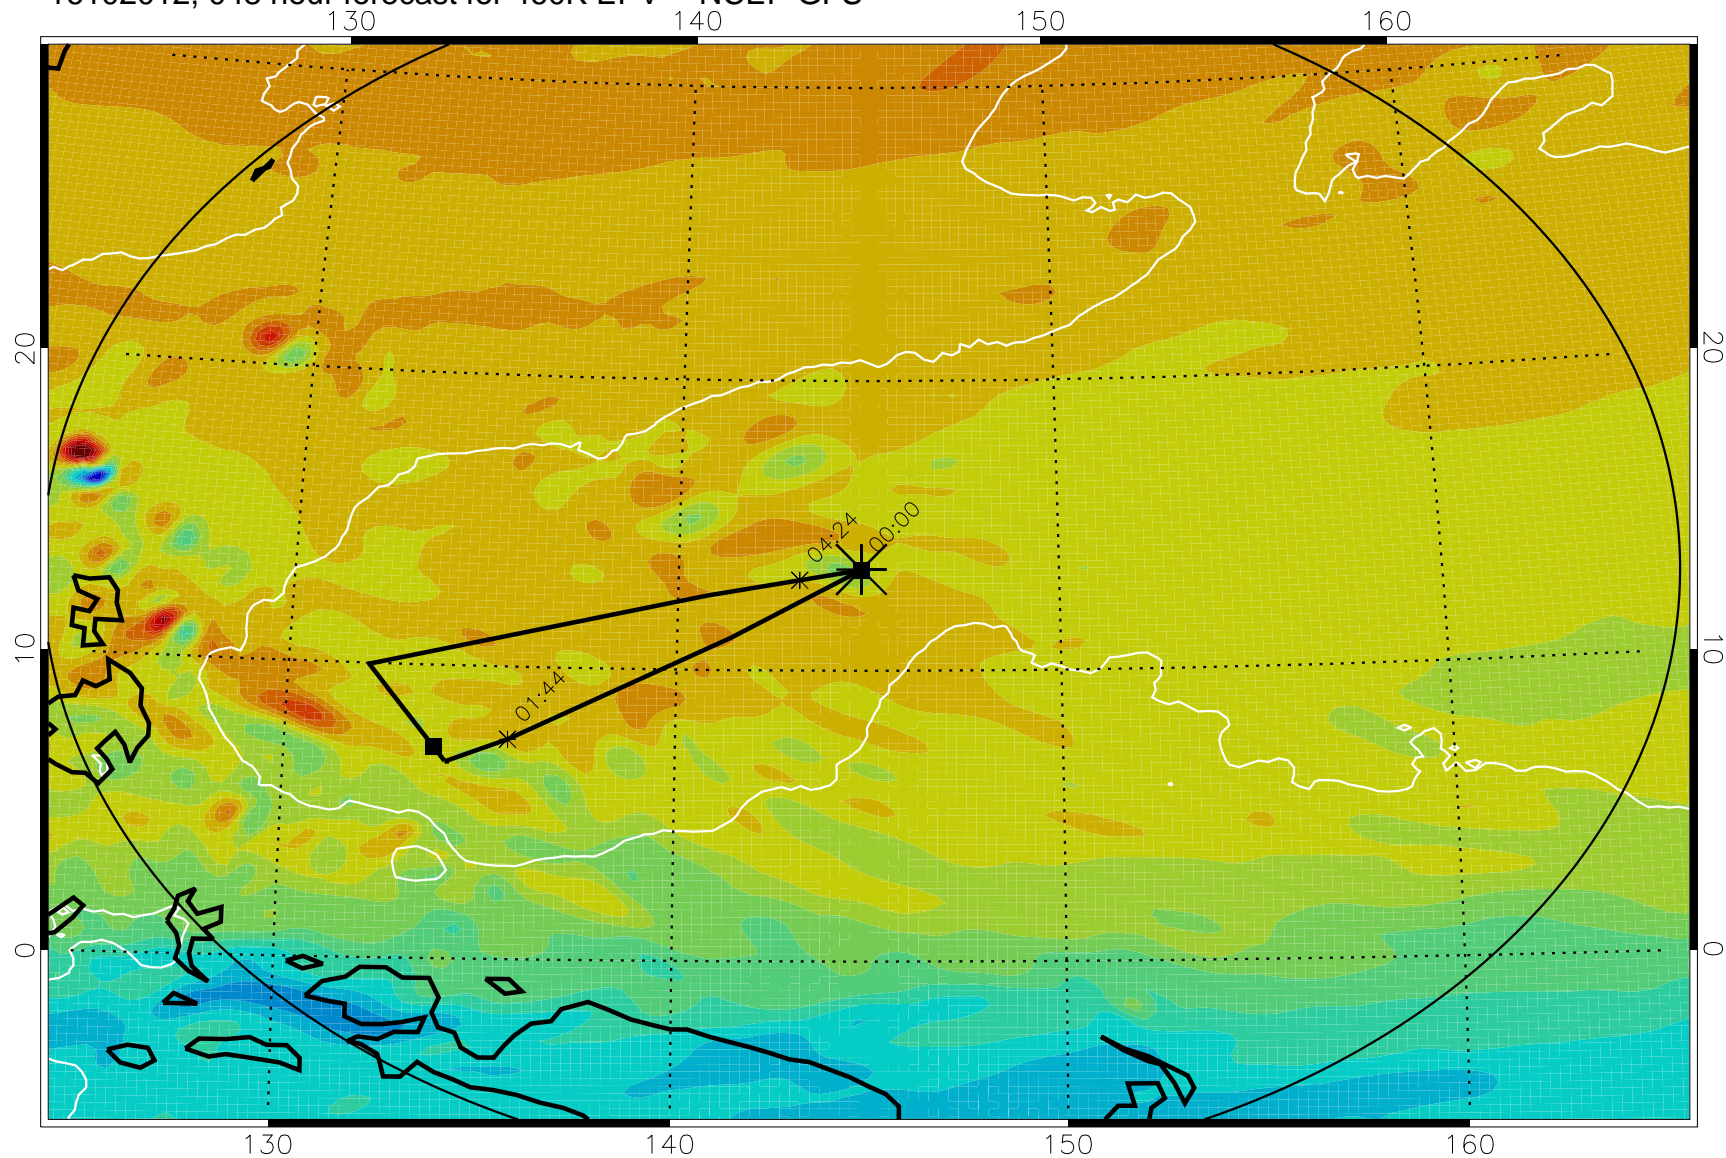

16101918, 030 hour forecast for 460K EPV -- NCEP GFS

460K Montgomery Streamfunction, white

Range ring of 2304 km

16102000, 036 hour forecast for 460K EPV -- NCEP GFS

460K Montgomery Streamfunction, white

Range ring of 2304 km

16102006, 042 hour forecast for 460K EPV -- NCEP GFS

460K Montgomery Streamfunction, white

Range ring of 2304 km

16102012, 048 hour forecast for 460K EPV -- NCEP GFS

460K Montgomery Streamfunction, white

Range ring of 2304 km

16102018, 054 hour forecast for 460K EPV -- NCEP GFS

460K Montgomery Streamfunction, white

Range ring of 2304 km

16102100, 060 hour forecast for 460K EPV -- NCEP GFS

460K Montgomery Streamfunction, white

Range ring of 2304 km

16102106, 066 hour forecast for 460K EPV -- NCEP GFS

460K Montgomery Streamfunction, white

Range ring of 2304 km

16102112, 072 hour forecast for 460K EPV -- NCEP GFS

460K Montgomery Streamfunction, white

Range ring of 2304 km