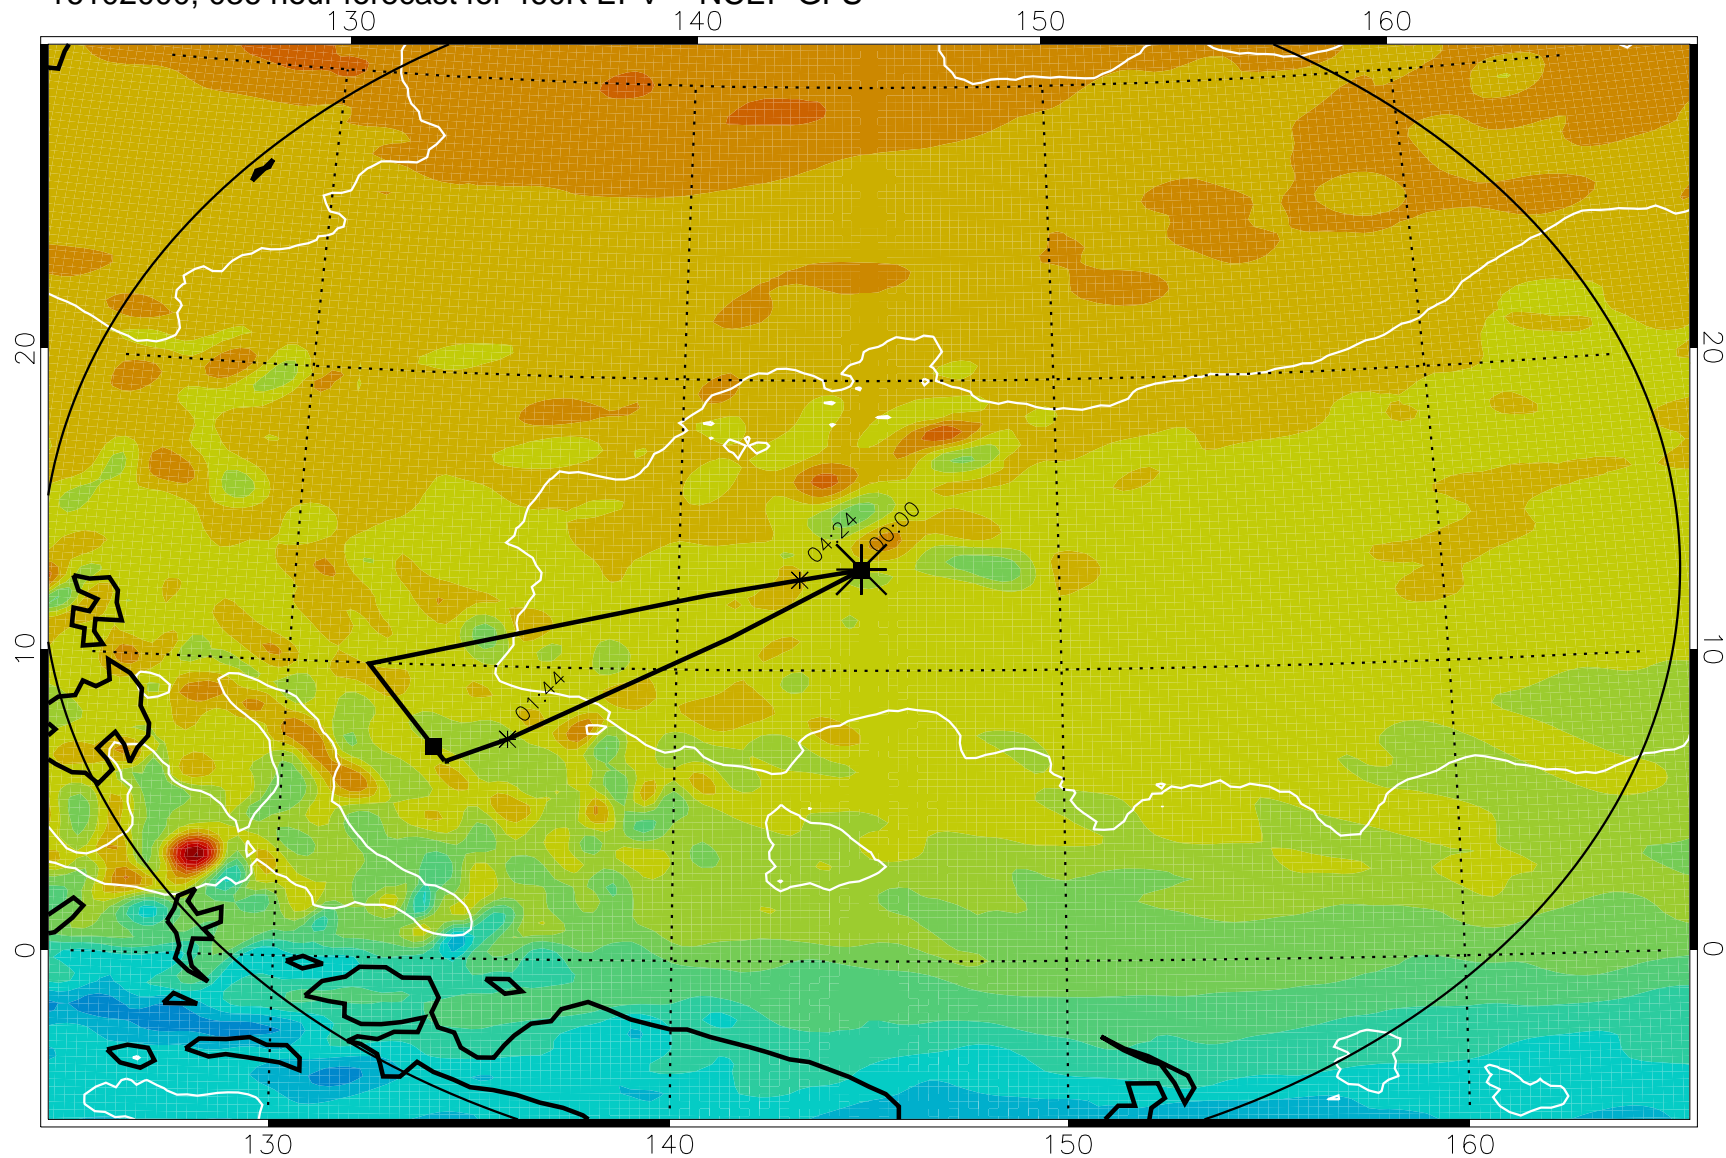

16101906, 018 hour forecast for 460K EPV -- NCEP GFS

460K Montgomery Streamfunction, white

Range ring of 2304 km

16101912, 024 hour forecast for 460K EPV -- NCEP GFS

460K Montgomery Streamfunction, white

Range ring of 2304 km

16101918, 030 hour forecast for 460K EPV -- NCEP GFS

460K Montgomery Streamfunction, white

Range ring of 2304 km

16102000, 036 hour forecast for 460K EPV -- NCEP GFS

460K Montgomery Streamfunction, white

Range ring of 2304 km

16102006, 042 hour forecast for 460K EPV -- NCEP GFS

460K Montgomery Streamfunction, white

Range ring of 2304 km

16102012, 048 hour forecast for 460K EPV -- NCEP GFS

460K Montgomery Streamfunction, white

Range ring of 2304 km

16102018, 054 hour forecast for 460K EPV -- NCEP GFS

460K Montgomery Streamfunction, white

Range ring of 2304 km

16102100, 060 hour forecast for 460K EPV -- NCEP GFS

460K Montgomery Streamfunction, white

Range ring of 2304 km