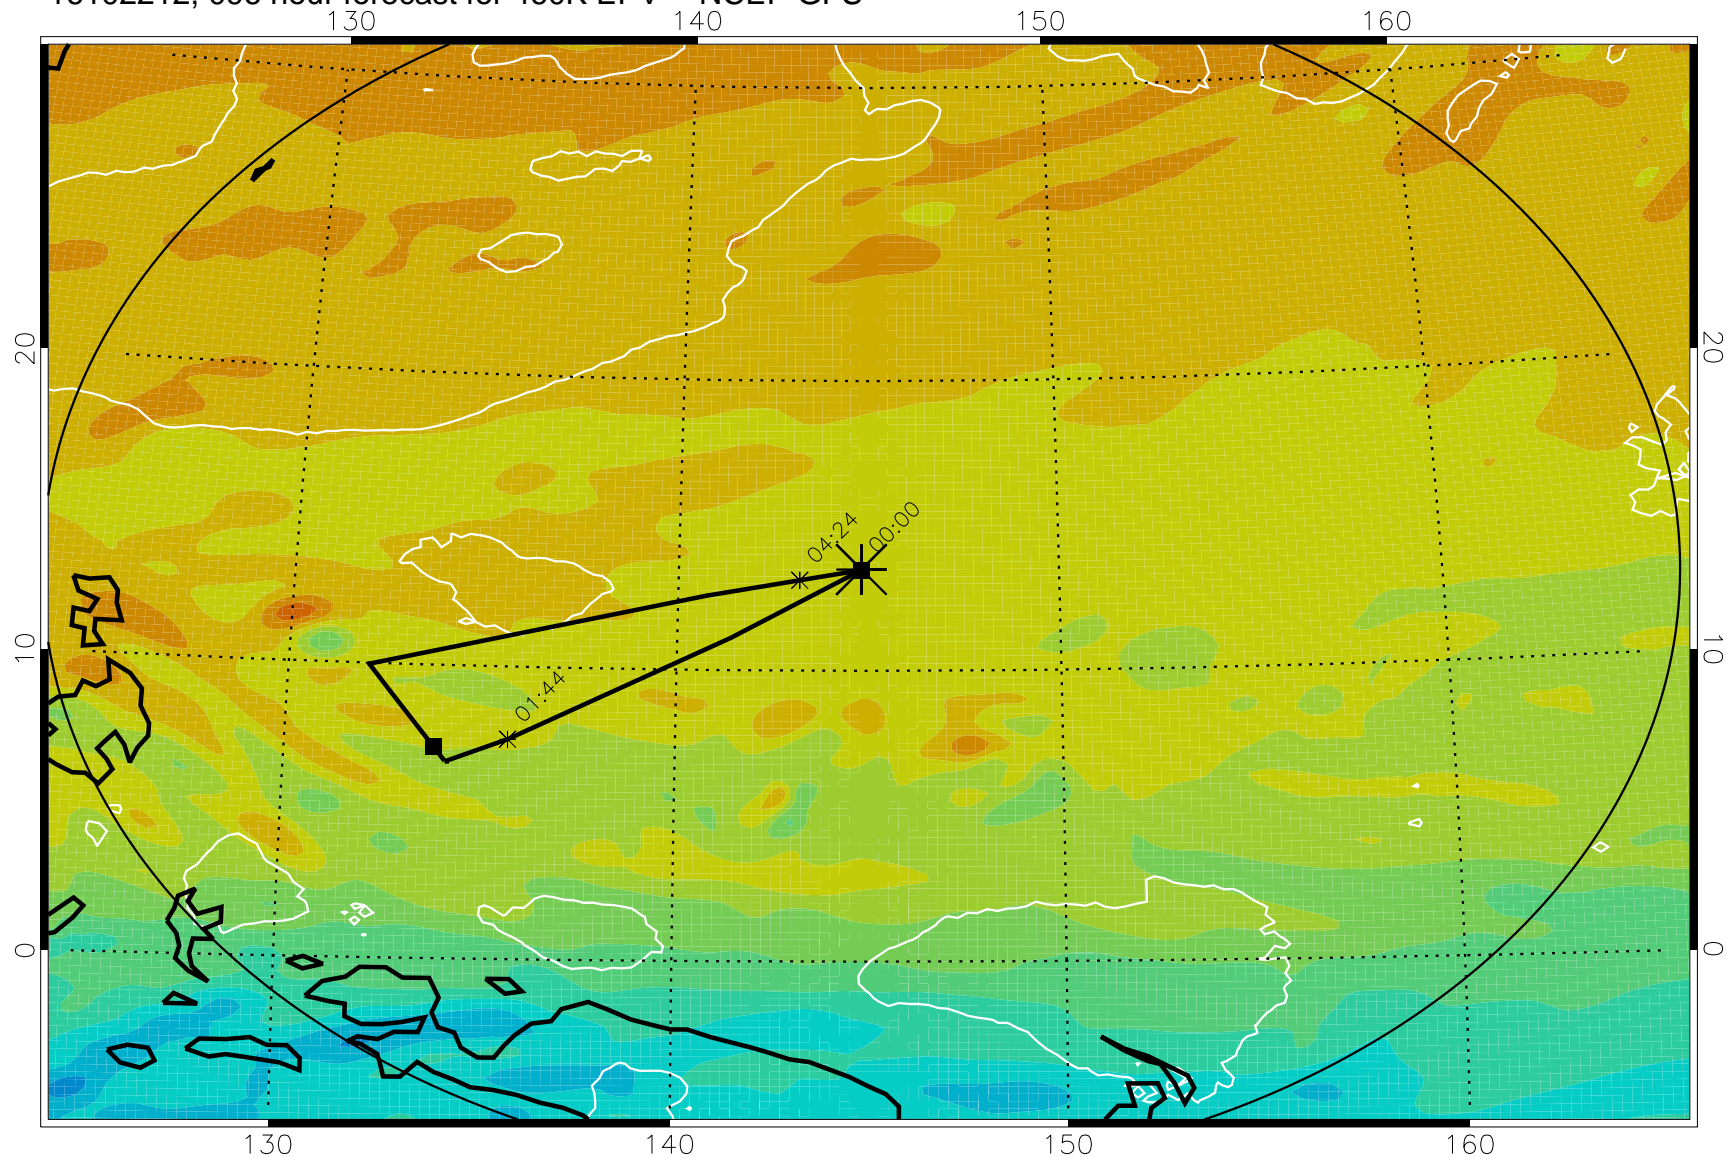

16102106, 066 hour forecast for 460K EPV -- NCEP GFS

460K Montgomery Streamfunction, white

Range ring of 2304 km

16102112, 072 hour forecast for 460K EPV -- NCEP GFS

460K Montgomery Streamfunction, white

Range ring of 2304 km

16102118, 078 hour forecast for 460K EPV -- NCEP GFS

460K Montgomery Streamfunction, white

Range ring of 2304 km

16102200, 084 hour forecast for 460K EPV -- NCEP GFS

460K Montgomery Streamfunction, white

Range ring of 2304 km

16102206, 090 hour forecast for 460K EPV -- NCEP GFS

460K Montgomery Streamfunction, white

Range ring of 2304 km

16102212, 096 hour forecast for 460K EPV -- NCEP GFS

460K Montgomery Streamfunction, white

Range ring of 2304 km

16102218, 102 hour forecast for 460K EPV -- NCEP GFS

460K Montgomery Streamfunction, white

Range ring of 2304 km

16102300, 108 hour forecast for 460K EPV -- NCEP GFS

460K Montgomery Streamfunction, white

Range ring of 2304 km