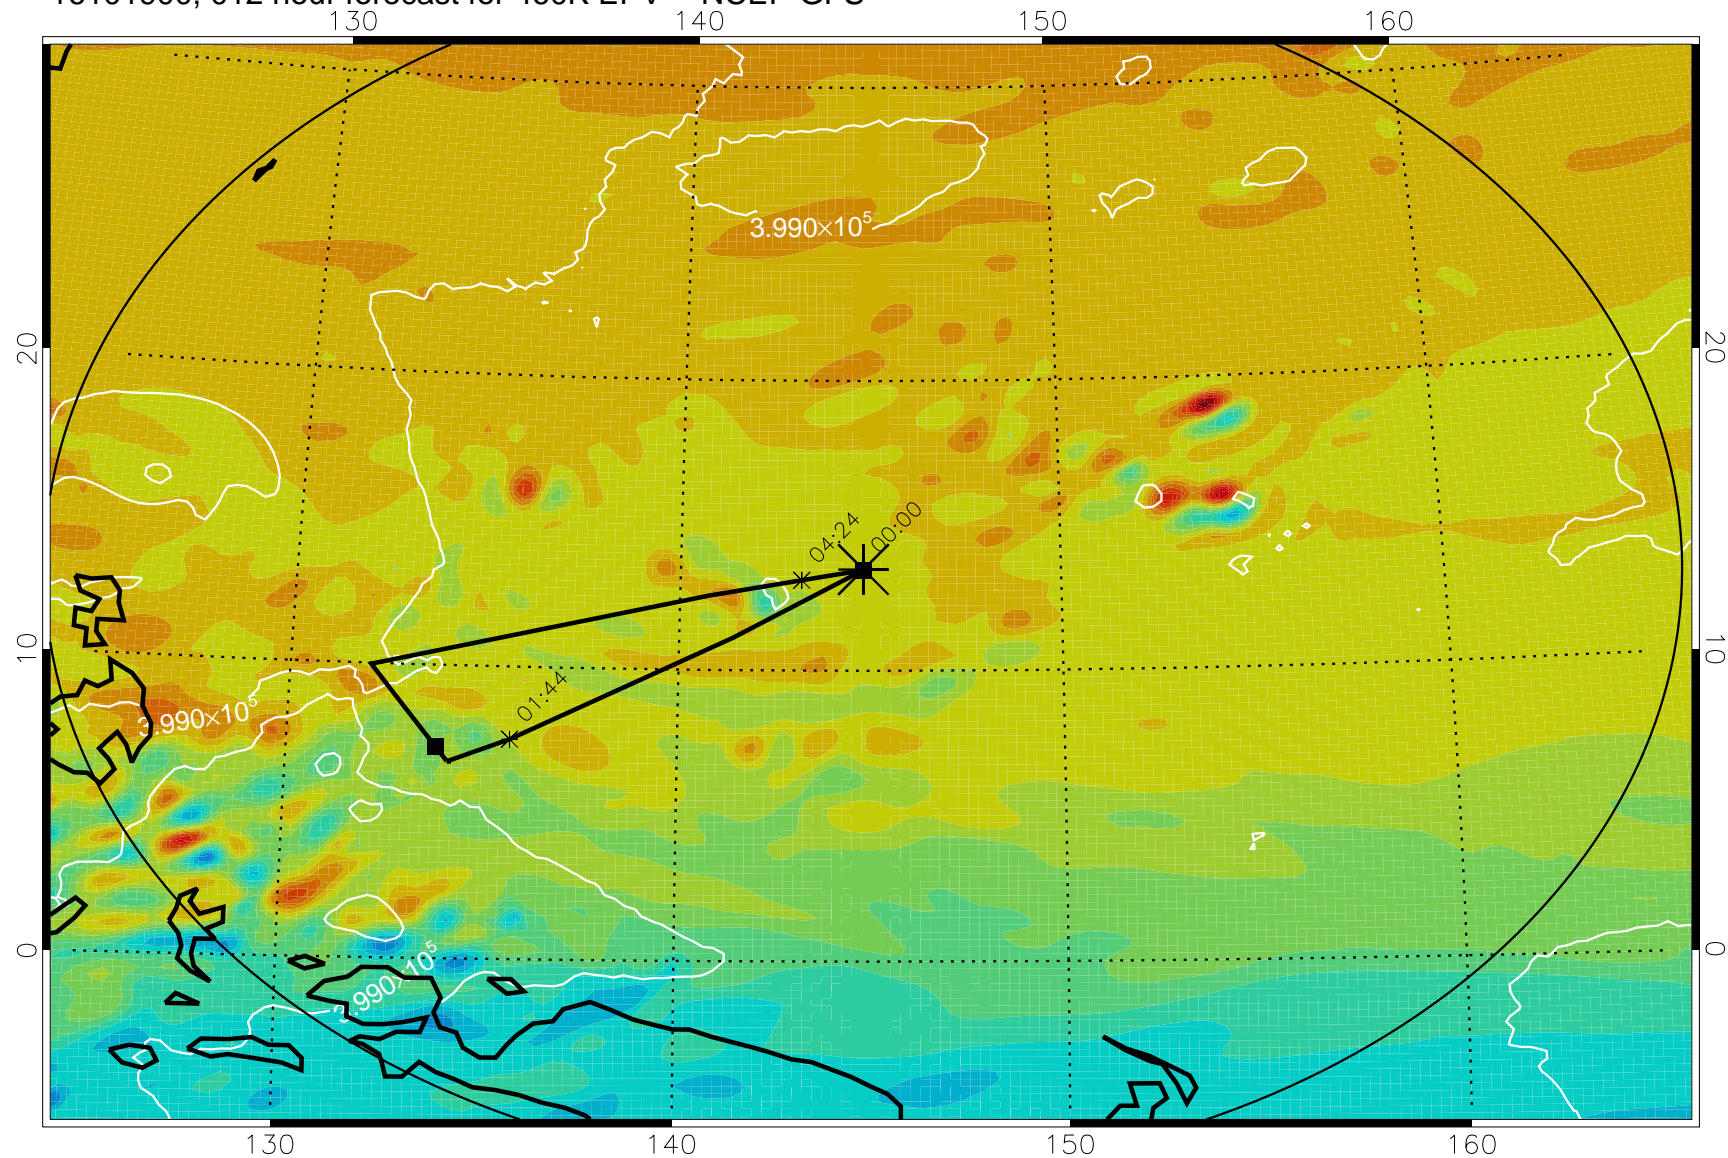

16101818, 006 hour forecast for 460K EPV -- NCEP GFS

460K Montgomery Streamfunction, white

Range ring of 2304 km

16101900, 012 hour forecast for 460K EPV -- NCEP GFS

460K Montgomery Streamfunction, white

Range ring of 2304 km

16101906, 018 hour forecast for 460K EPV -- NCEP GFS

460K Montgomery Streamfunction, white

Range ring of 2304 km

16101912, 024 hour forecast for 460K EPV -- NCEP GFS

460K Montgomery Streamfunction, white

Range ring of 2304 km

16101918, 030 hour forecast for 460K EPV -- NCEP GFS

460K Montgomery Streamfunction, white

Range ring of 2304 km

16102000, 036 hour forecast for 460K EPV -- NCEP GFS

460K Montgomery Streamfunction, white

Range ring of 2304 km

16102018, 054 hour forecast for 460K EPV -- NCEP GFS

460K Montgomery Streamfunction, white

Range ring of 2304 km

16102100, 060 hour forecast for 460K EPV -- NCEP GFS

460K Montgomery Streamfunction, white

Range ring of 2304 km