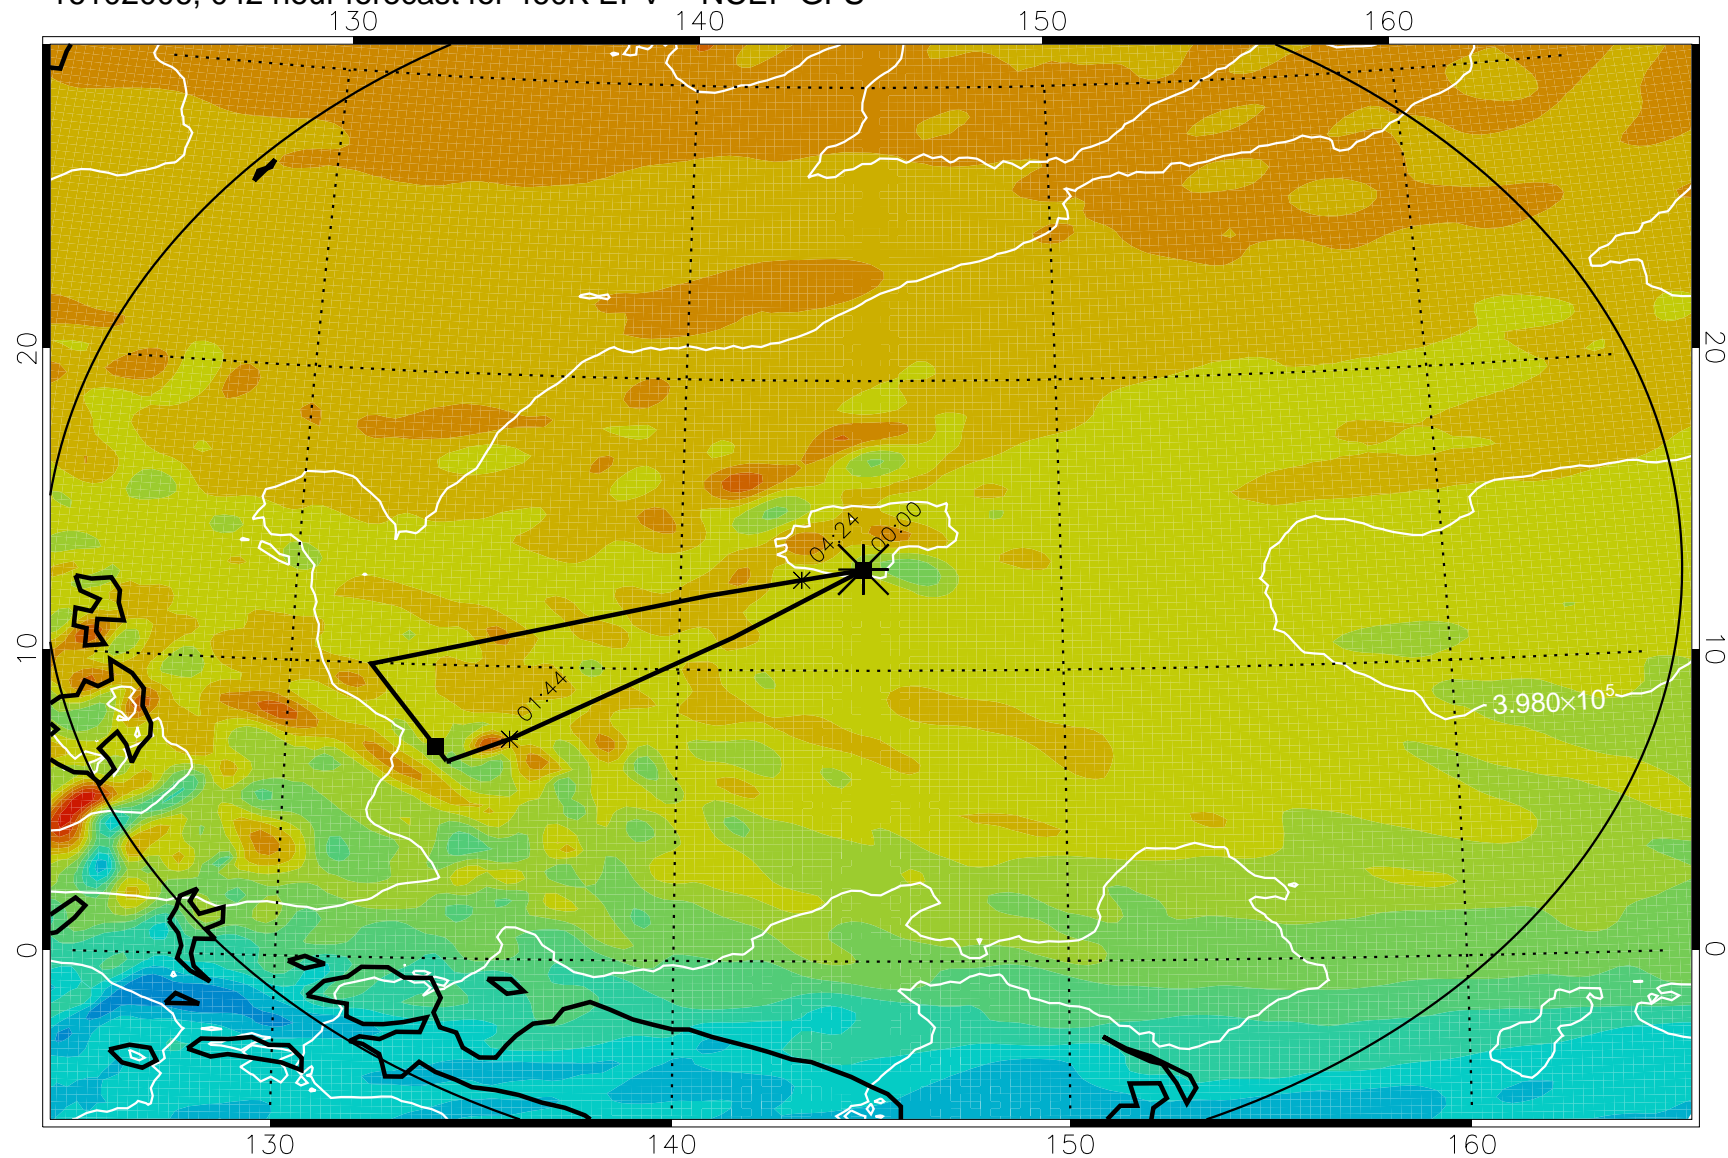

16101906, 018 hour forecast for 460K EPV -- NCEP GFS

460K Montgomery Streamfunction, white

Range ring of 2304 km

16101912, 024 hour forecast for 460K EPV -- NCEP GFS

460K Montgomery Streamfunction, white

Range ring of 2304 km

16101918, 030 hour forecast for 460K EPV -- NCEP GFS

460K Montgomery Streamfunction, white

Range ring of 2304 km

16102000, 036 hour forecast for 460K EPV -- NCEP GFS

460K Montgomery Streamfunction, white

Range ring of 2304 km

16102006, 042 hour forecast for 460K EPV -- NCEP GFS

460K Montgomery Streamfunction, white

Range ring of 2304 km

16102012, 048 hour forecast for 460K EPV -- NCEP GFS

460K Montgomery Streamfunction, white

Range ring of 2304 km

16102018, 054 hour forecast for 460K EPV -- NCEP GFS

460K Montgomery Streamfunction, white

Range ring of 2304 km

16102100, 060 hour forecast for 460K EPV -- NCEP GFS

460K Montgomery Streamfunction, white

Range ring of 2304 km