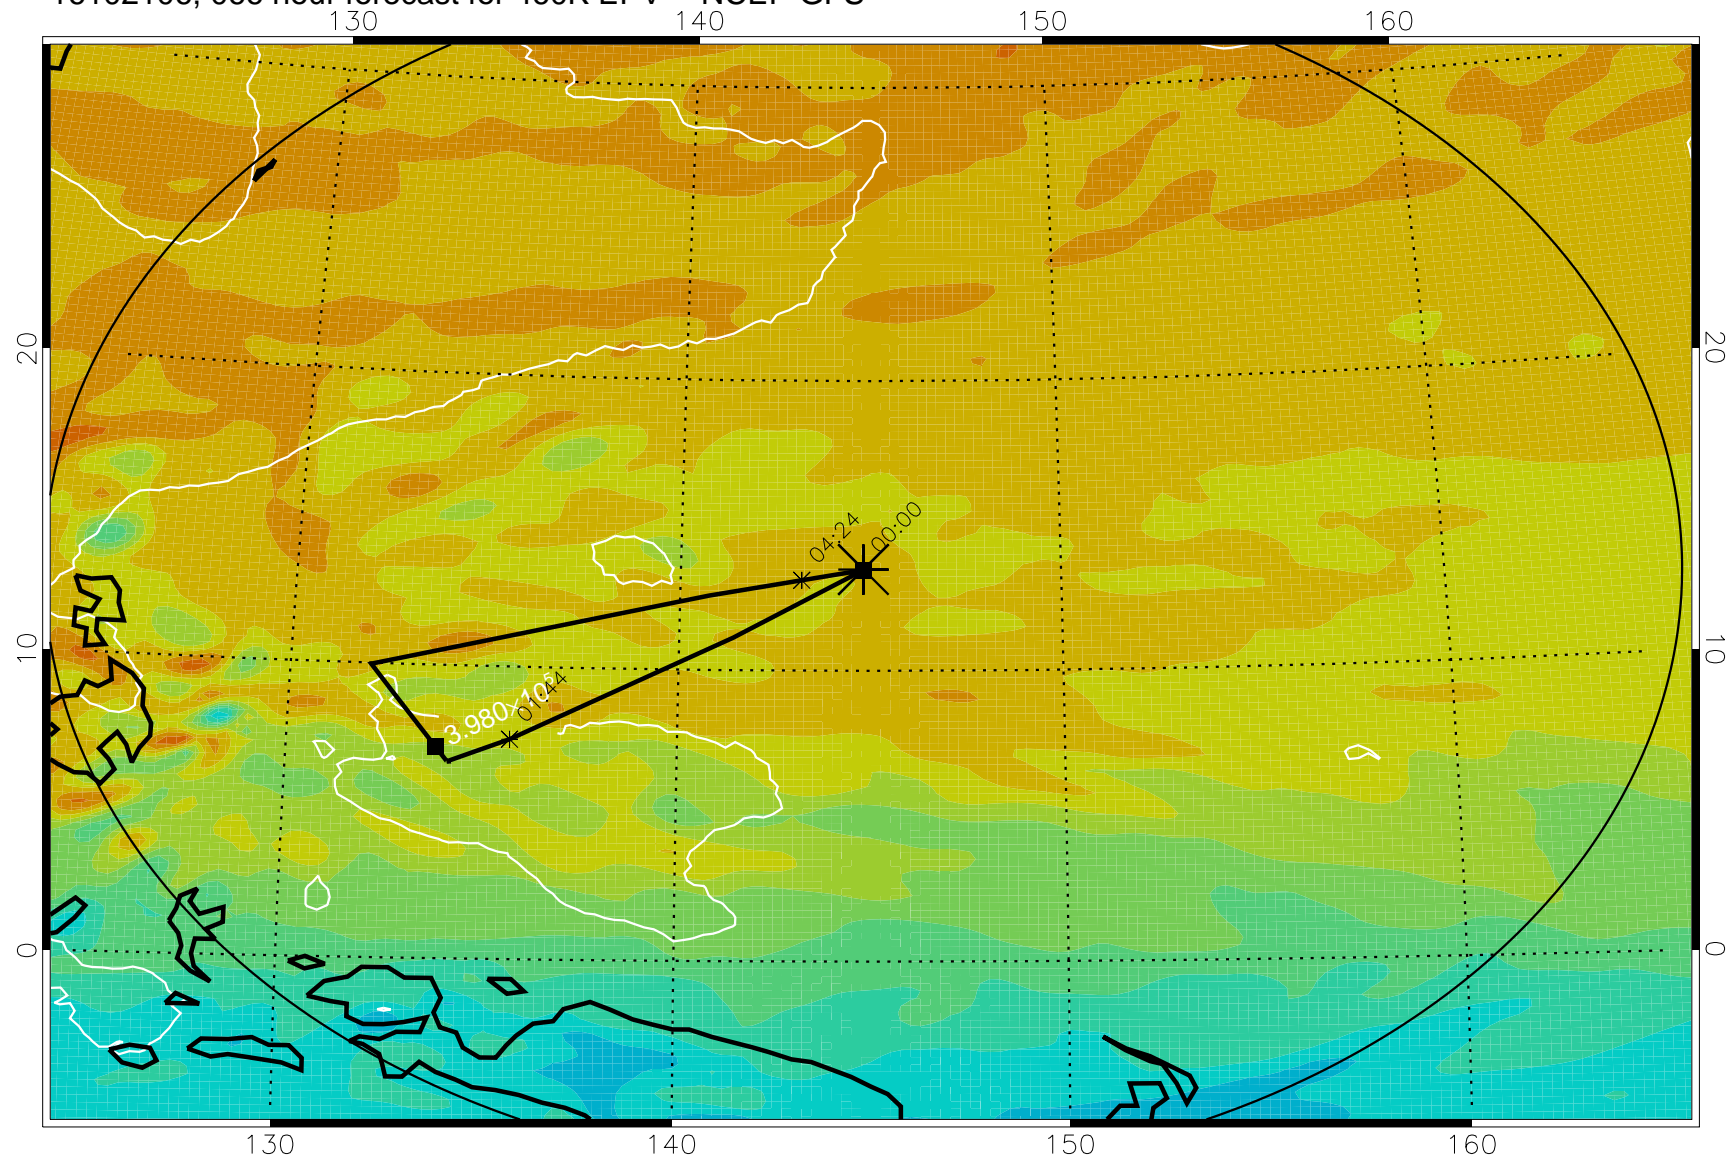

16102006, 042 hour forecast for 460K EPV -- NCEP GFS

460K Montgomery Streamfunction, white

Range ring of 2304 km

16102012, 048 hour forecast for 460K EPV -- NCEP GFS

460K Montgomery Streamfunction, white

Range ring of 2304 km

16102018, 054 hour forecast for 460K EPV -- NCEP GFS

460K Montgomery Streamfunction, white

Range ring of 2304 km

16102100, 060 hour forecast for 460K EPV -- NCEP GFS

460K Montgomery Streamfunction, white

Range ring of 2304 km

16102106, 066 hour forecast for 460K EPV -- NCEP GFS

460K Montgomery Streamfunction, white

Range ring of 2304 km

16102112, 072 hour forecast for 460K EPV -- NCEP GFS

460K Montgomery Streamfunction, white

Range ring of 2304 km

16102118, 078 hour forecast for 460K EPV -- NCEP GFS

460K Montgomery Streamfunction, white

Range ring of 2304 km

16102200, 084 hour forecast for 460K EPV -- NCEP GFS

460K Montgomery Streamfunction, white

Range ring of 2304 km