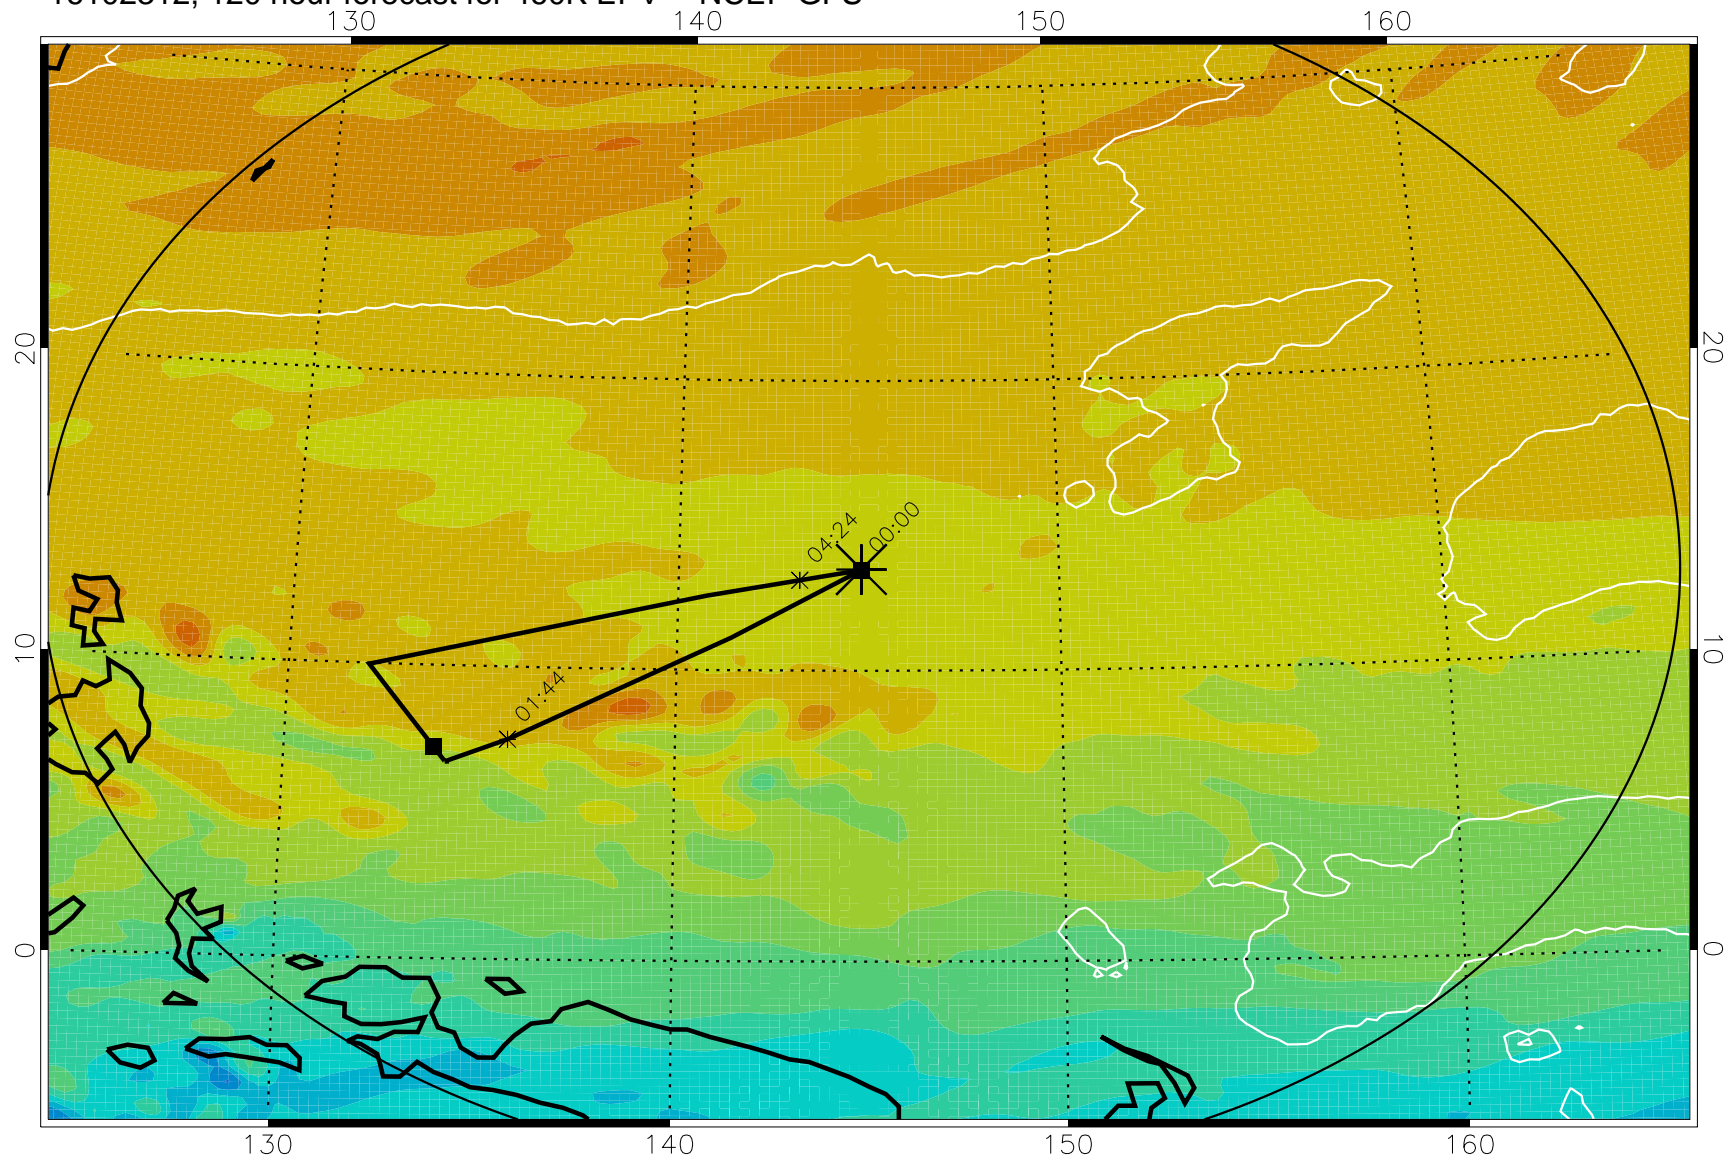

16102118, 078 hour forecast for 460K EPV -- NCEP GFS

460K Montgomery Streamfunction, white

Range ring of 2304 km

16102200, 084 hour forecast for 460K EPV -- NCEP GFS

460K Montgomery Streamfunction, white

Range ring of 2304 km

16102206, 090 hour forecast for 460K EPV -- NCEP GFS

460K Montgomery Streamfunction, white

Range ring of 2304 km

16102212, 096 hour forecast for 460K EPV -- NCEP GFS

460K Montgomery Streamfunction, white

Range ring of 2304 km

16102218, 102 hour forecast for 460K EPV -- NCEP GFS

460K Montgomery Streamfunction, white

Range ring of 2304 km

16102300, 108 hour forecast for 460K EPV -- NCEP GFS

460K Montgomery Streamfunction, white

Range ring of 2304 km

16102306, 114 hour forecast for 460K EPV -- NCEP GFS

460K Montgomery Streamfunction, white

Range ring of 2304 km

16102312, 120 hour forecast for 460K EPV -- NCEP GFS

460K Montgomery Streamfunction, white

Range ring of 2304 km