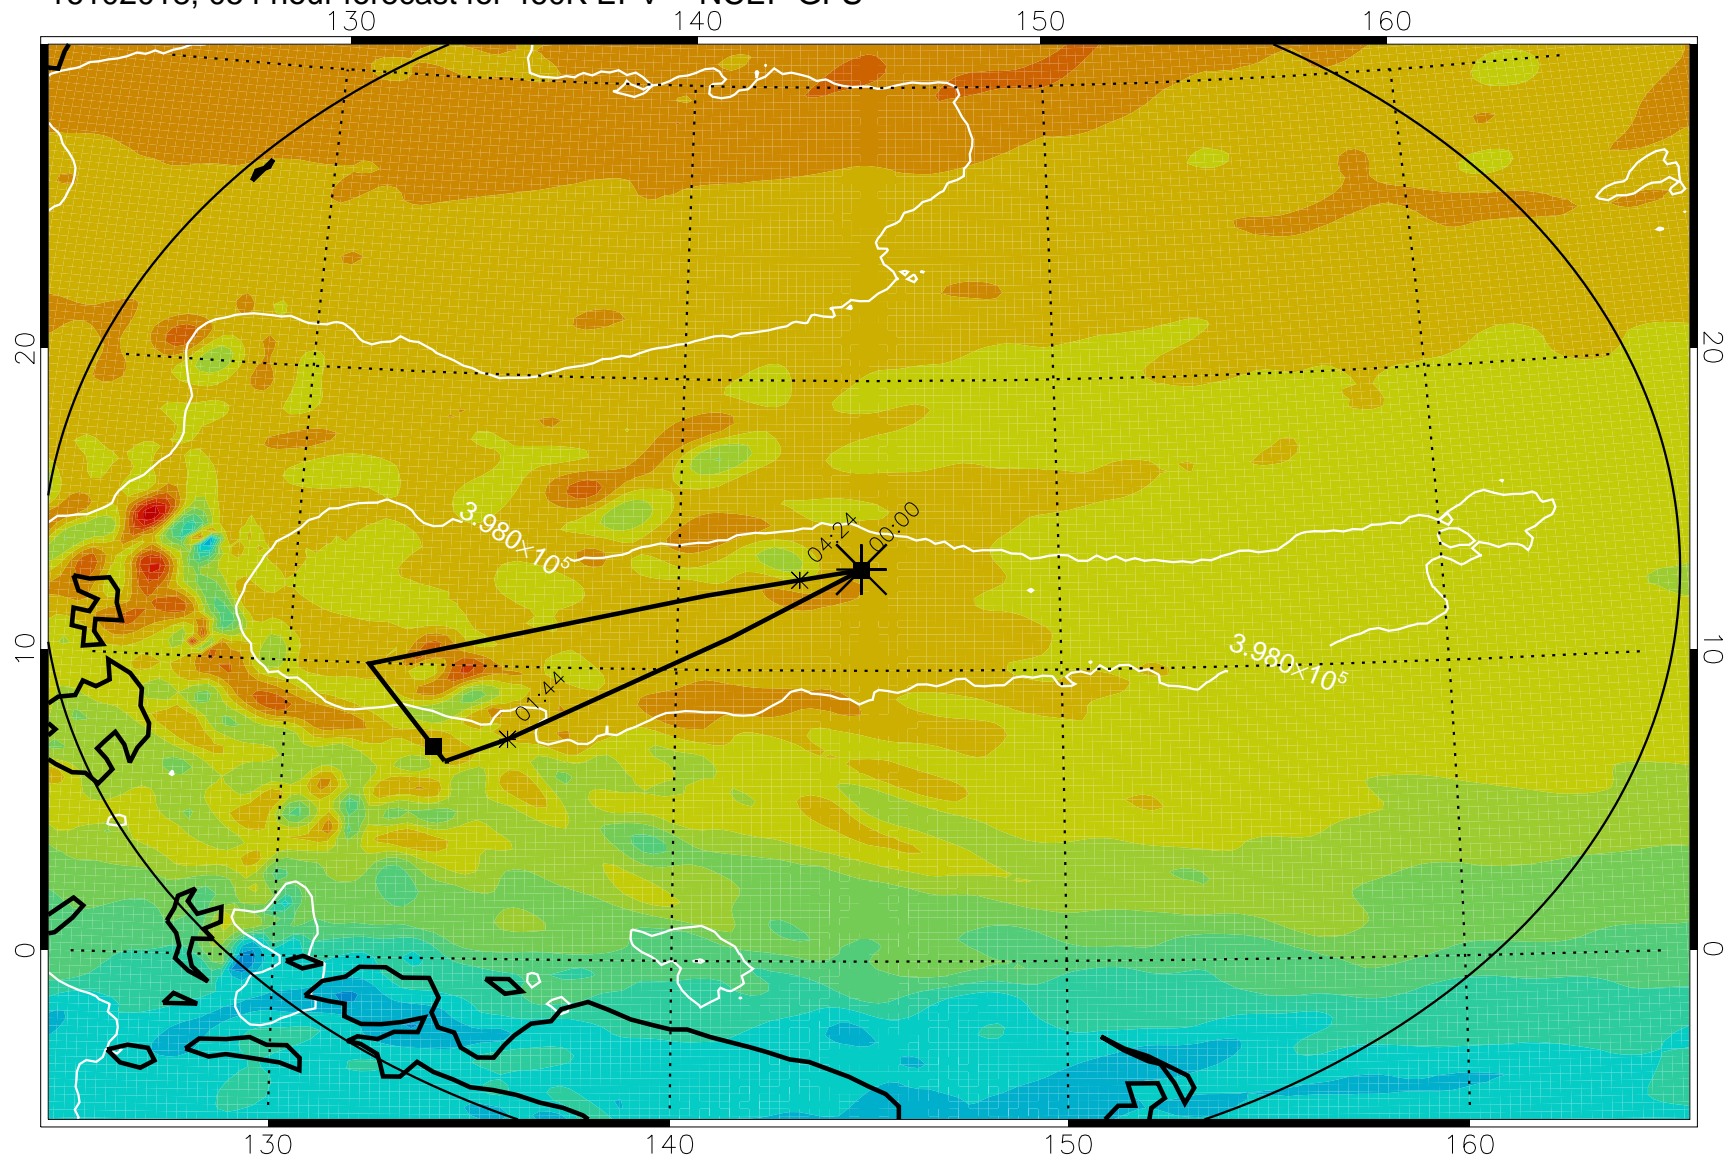

16101918, 030 hour forecast for 460K EPV -- NCEP GFS

460K Montgomery Streamfunction, white

Range ring of 2304 km

16102000, 036 hour forecast for 460K EPV -- NCEP GFS

460K Montgomery Streamfunction, white

Range ring of 2304 km

16102006, 042 hour forecast for 460K EPV -- NCEP GFS

460K Montgomery Streamfunction, white

Range ring of 2304 km

16102012, 048 hour forecast for 460K EPV -- NCEP GFS

460K Montgomery Streamfunction, white

Range ring of 2304 km

16102018, 054 hour forecast for 460K EPV -- NCEP GFS

460K Montgomery Streamfunction, white

Range ring of 2304 km

16102100, 060 hour forecast for 460K EPV -- NCEP GFS

460K Montgomery Streamfunction, white

Range ring of 2304 km

16102106, 066 hour forecast for 460K EPV -- NCEP GFS

460K Montgomery Streamfunction, white

Range ring of 2304 km

16102112, 072 hour forecast for 460K EPV -- NCEP GFS

460K Montgomery Streamfunction, white

Range ring of 2304 km