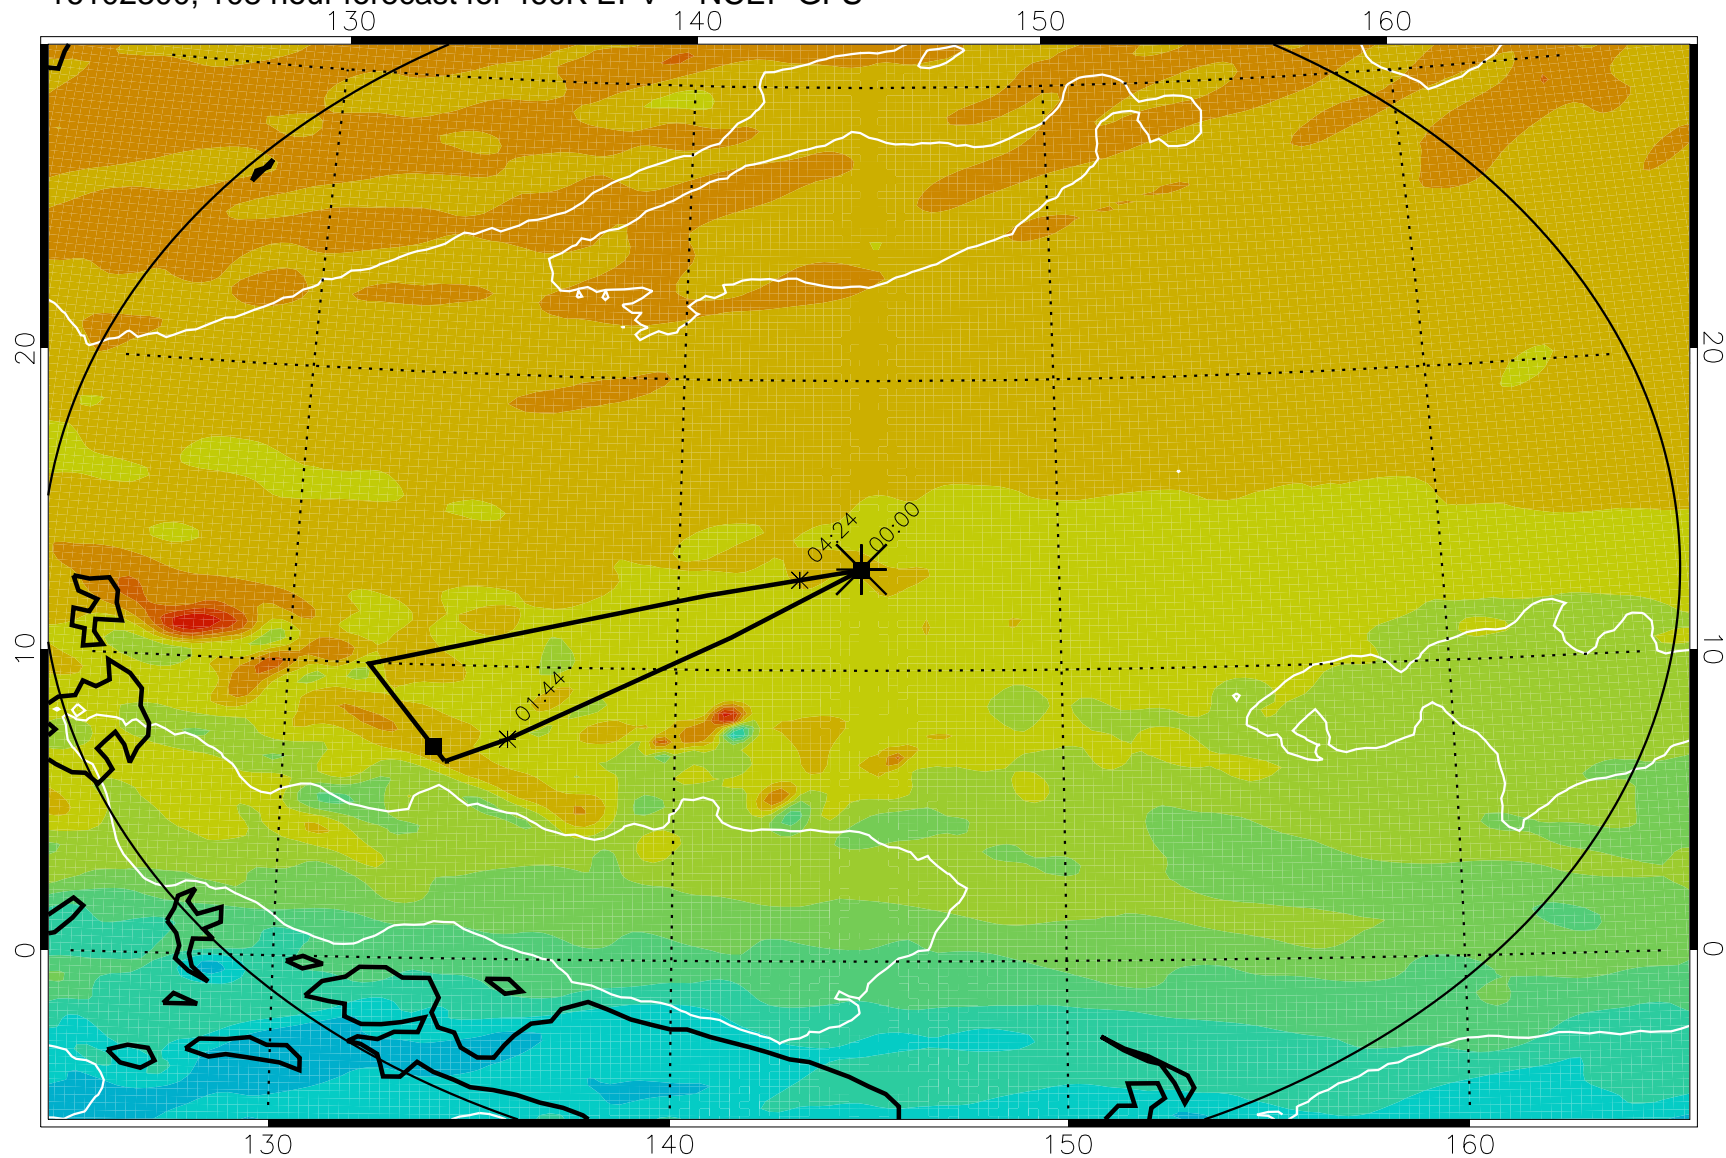

16102118, 078 hour forecast for 460K EPV -- NCEP GFS

460K Montgomery Streamfunction, white

Range ring of 2304 km

16102200, 084 hour forecast for 460K EPV -- NCEP GFS

460K Montgomery Streamfunction, white

Range ring of 2304 km

16102206, 090 hour forecast for 460K EPV -- NCEP GFS

460K Montgomery Streamfunction, white

Range ring of 2304 km

16102212, 096 hour forecast for 460K EPV -- NCEP GFS

460K Montgomery Streamfunction, white

Range ring of 2304 km

16102218, 102 hour forecast for 460K EPV -- NCEP GFS

460K Montgomery Streamfunction, white

Range ring of 2304 km

16102300, 108 hour forecast for 460K EPV -- NCEP GFS

460K Montgomery Streamfunction, white

Range ring of 2304 km

16102306, 114 hour forecast for 460K EPV -- NCEP GFS

460K Montgomery Streamfunction, white

Range ring of 2304 km

16102312, 120 hour forecast for 460K EPV -- NCEP GFS

460K Montgomery Streamfunction, white

Range ring of 2304 km