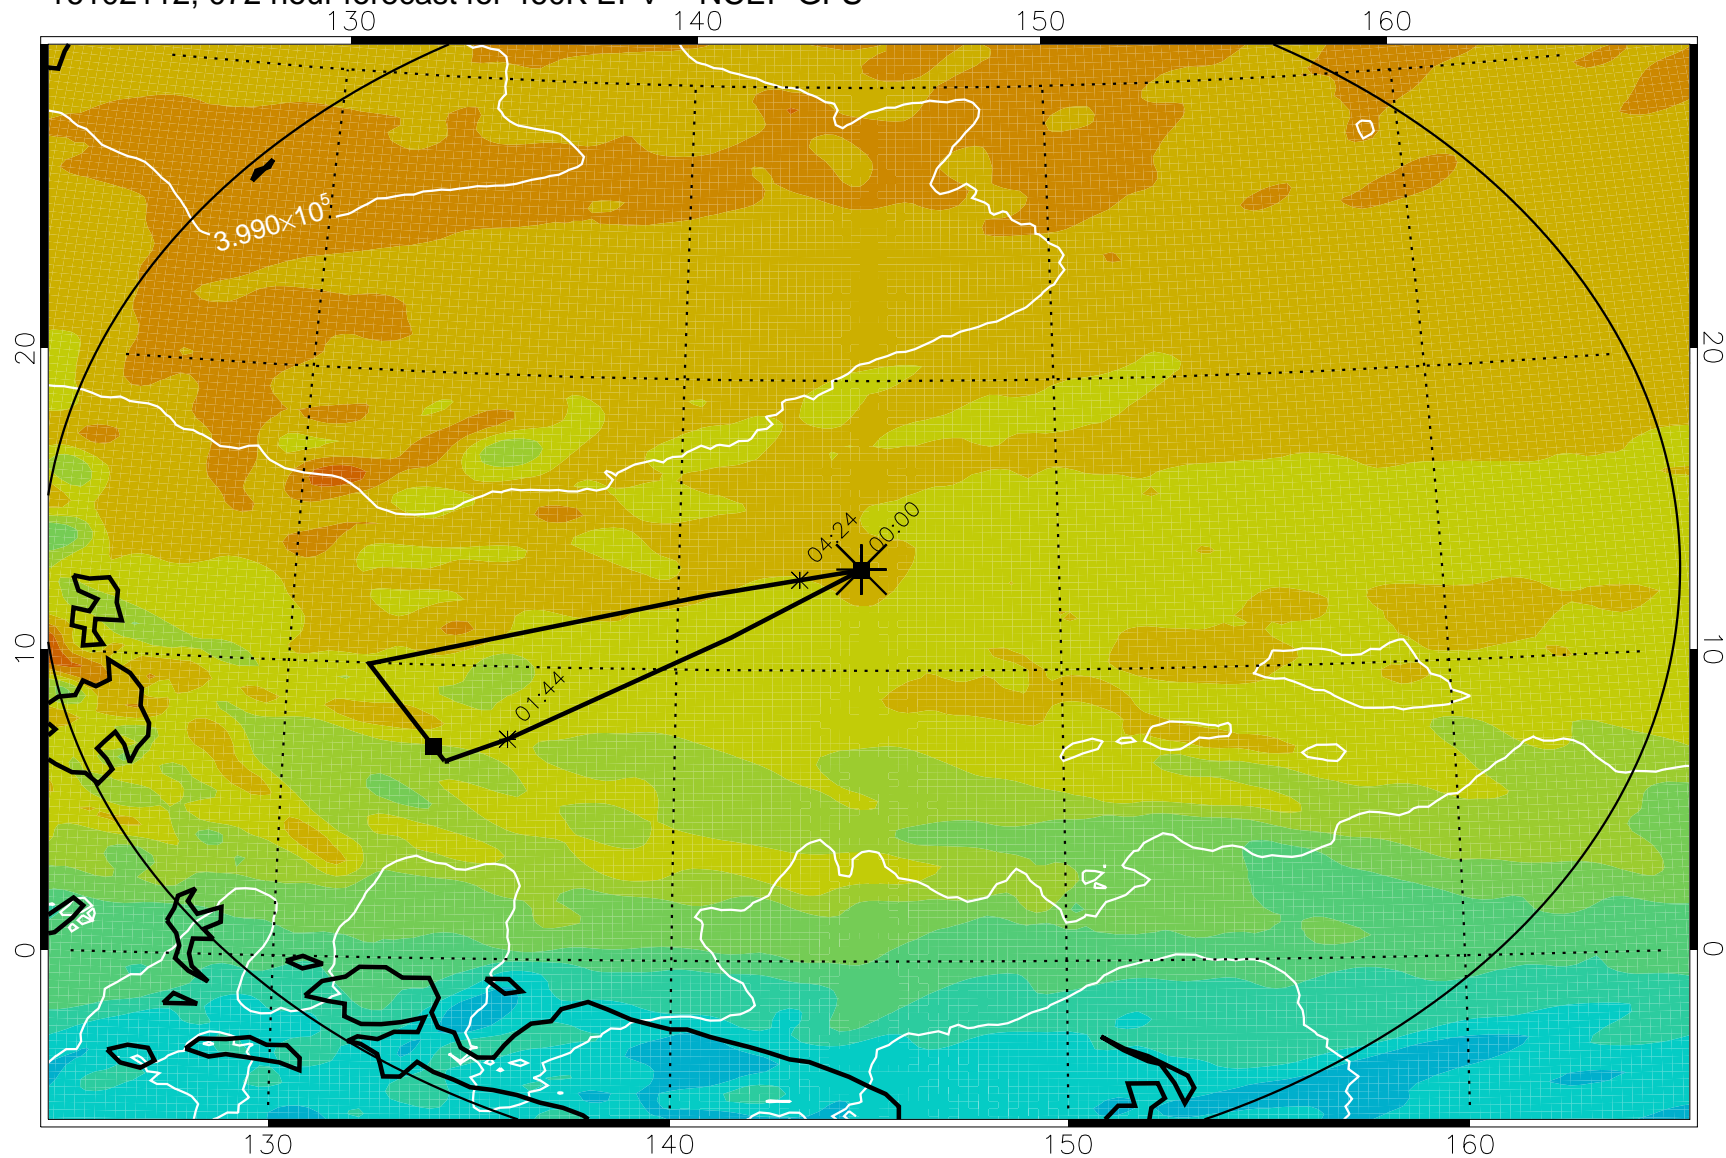

16102018, 054 hour forecast for 460K EPV -- NCEP GFS

460K Montgomery Streamfunction, white

Range ring of 2304 km

16102100, 060 hour forecast for 460K EPV -- NCEP GFS

460K Montgomery Streamfunction, white

Range ring of 2304 km

16102106, 066 hour forecast for 460K EPV -- NCEP GFS

460K Montgomery Streamfunction, white

Range ring of 2304 km

16102112, 072 hour forecast for 460K EPV -- NCEP GFS

460K Montgomery Streamfunction, white

Range ring of 2304 km

16102118, 078 hour forecast for 460K EPV -- NCEP GFS

460K Montgomery Streamfunction, white

Range ring of 2304 km

16102200, 084 hour forecast for 460K EPV -- NCEP GFS

460K Montgomery Streamfunction, white

Range ring of 2304 km

16102206, 090 hour forecast for 460K EPV -- NCEP GFS

460K Montgomery Streamfunction, white

Range ring of 2304 km

16102212, 096 hour forecast for 460K EPV -- NCEP GFS

460K Montgomery Streamfunction, white

Range ring of 2304 km