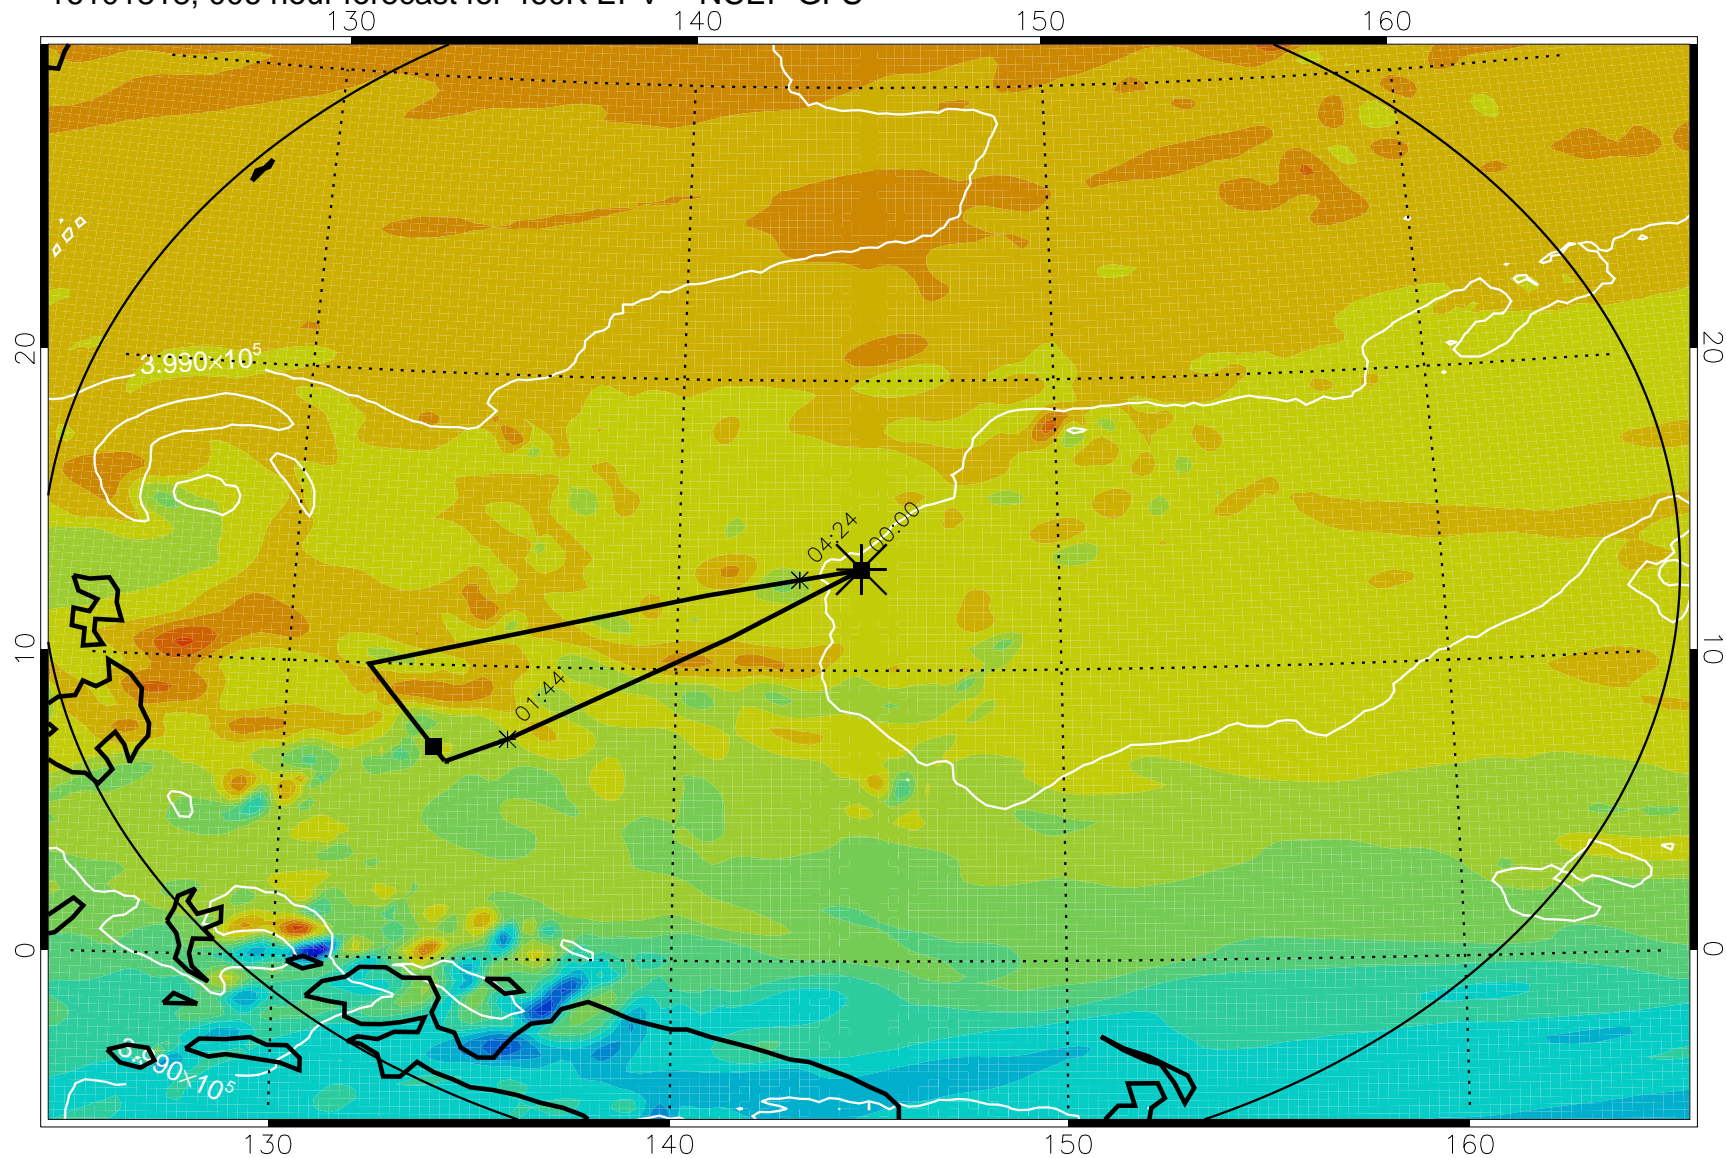

16101818, 006 hour forecast for 460K EPV -- NCEP GFS

460K Montgomery Streamfunction, white

Range ring of 2304 km

16101900, 012 hour forecast for 460K EPV -- NCEP GFS

460K Montgomery Streamfunction, white

Range ring of 2304 km

16101906, 018 hour forecast for 460K EPV -- NCEP GFS

460K Montgomery Streamfunction, white

Range ring of 2304 km

16101912, 024 hour forecast for 460K EPV -- NCEP GFS

460K Montgomery Streamfunction, white

Range ring of 2304 km

16101918, 030 hour forecast for 460K EPV -- NCEP GFS

460K Montgomery Streamfunction, white

Range ring of 2304 km

16102000, 036 hour forecast for 460K EPV -- NCEP GFS

460K Montgomery Streamfunction, white

Range ring of 2304 km

16102018, 054 hour forecast for 460K EPV -- NCEP GFS

460K Montgomery Streamfunction, white

Range ring of 2304 km

16102100, 060 hour forecast for 460K EPV -- NCEP GFS

460K Montgomery Streamfunction, white

Range ring of 2304 km