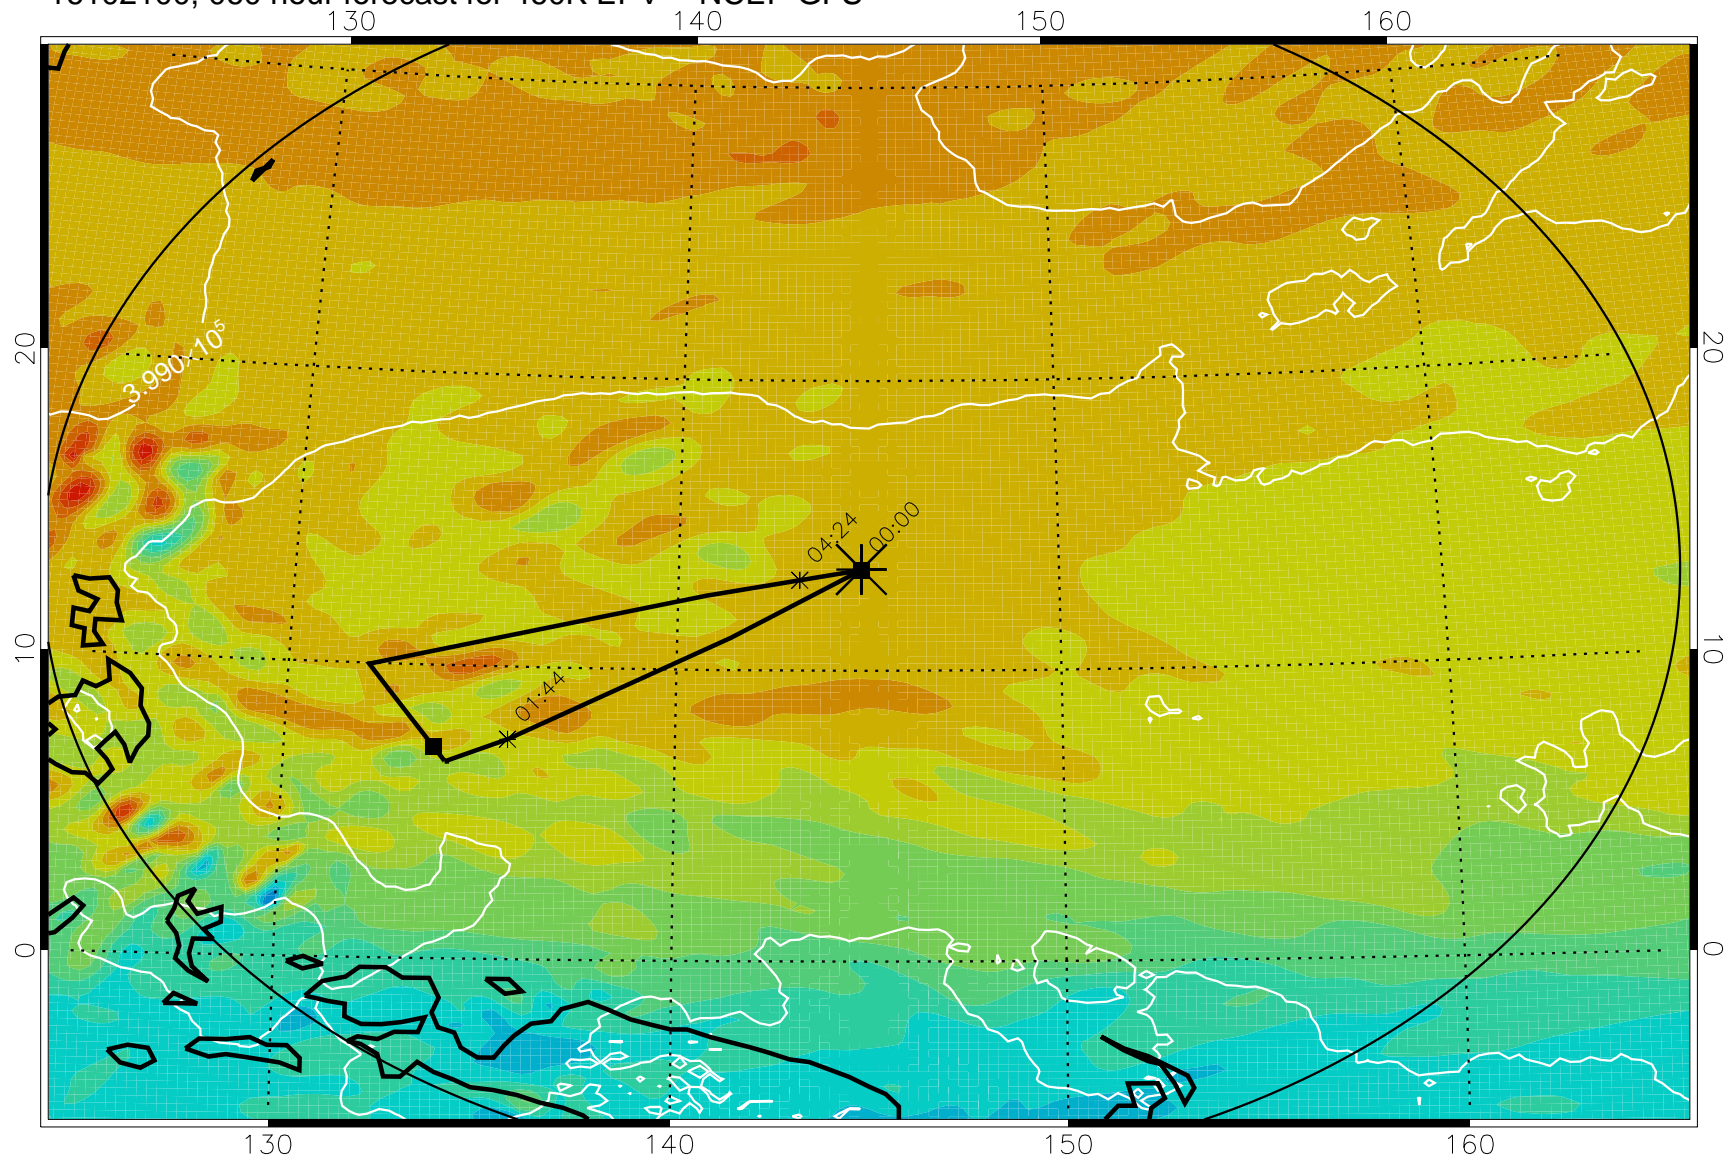

16101918, 030 hour forecast for 460K EPV -- NCEP GFS

460K Montgomery Streamfunction, white

Range ring of 2304 km

16102000, 036 hour forecast for 460K EPV -- NCEP GFS

460K Montgomery Streamfunction, white

Range ring of 2304 km

16102006, 042 hour forecast for 460K EPV -- NCEP GFS

460K Montgomery Streamfunction, white

Range ring of 2304 km

16102012, 048 hour forecast for 460K EPV -- NCEP GFS

460K Montgomery Streamfunction, white

Range ring of 2304 km

16102018, 054 hour forecast for 460K EPV -- NCEP GFS

460K Montgomery Streamfunction, white

Range ring of 2304 km

16102100, 060 hour forecast for 460K EPV -- NCEP GFS

460K Montgomery Streamfunction, white

Range ring of 2304 km

16102106, 066 hour forecast for 460K EPV -- NCEP GFS

460K Montgomery Streamfunction, white

Range ring of 2304 km

16102112, 072 hour forecast for 460K EPV -- NCEP GFS

460K Montgomery Streamfunction, white

Range ring of 2304 km