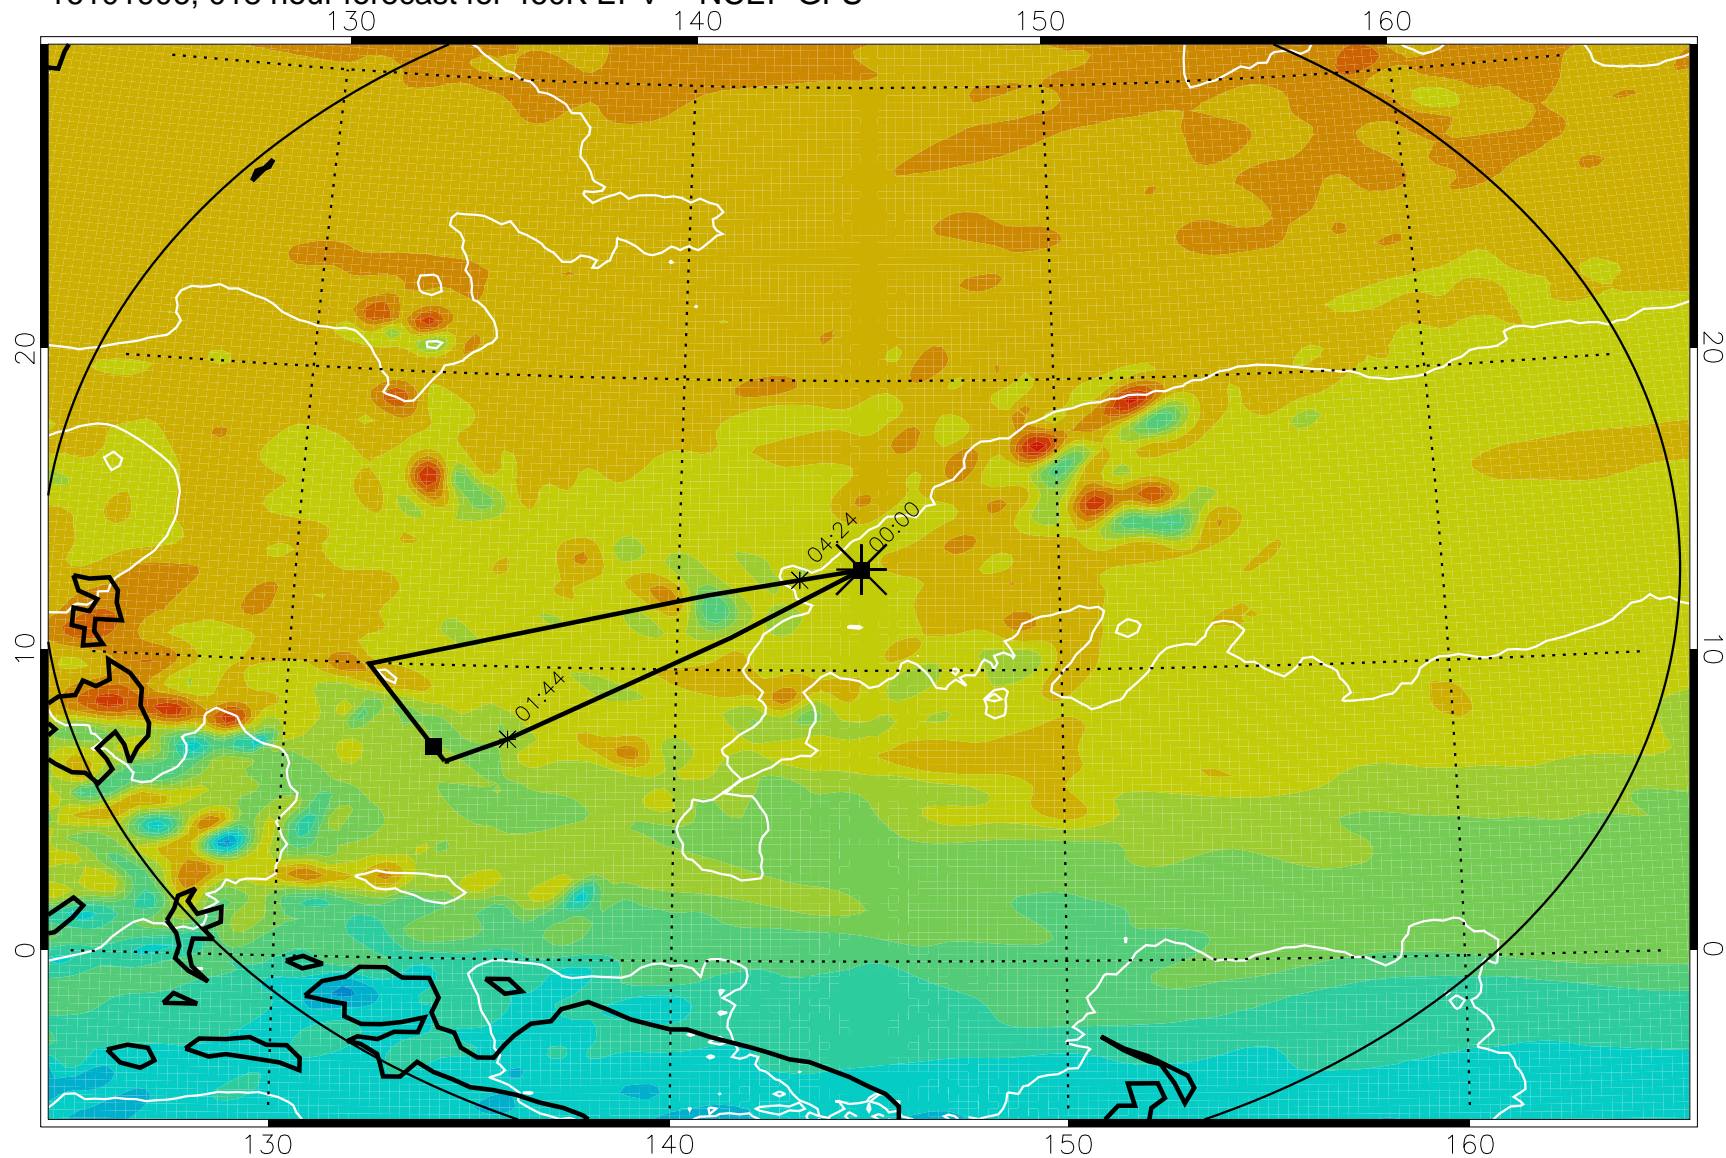

16101818, 006 hour forecast for 460K EPV -- NCEP GFS

460K Montgomery Streamfunction, white

Range ring of 2304 km

16101900, 012 hour forecast for 460K EPV -- NCEP GFS

460K Montgomery Streamfunction, white

Range ring of 2304 km

16101906, 018 hour forecast for 460K EPV -- NCEP GFS

460K Montgomery Streamfunction, white

Range ring of 2304 km

16101912, 024 hour forecast for 460K EPV -- NCEP GFS

460K Montgomery Streamfunction, white

Range ring of 2304 km

16101918, 030 hour forecast for 460K EPV -- NCEP GFS

460K Montgomery Streamfunction, white

Range ring of 2304 km

16102000, 036 hour forecast for 460K EPV -- NCEP GFS

460K Montgomery Streamfunction, white

Range ring of 2304 km

16102018, 054 hour forecast for 460K EPV -- NCEP GFS

460K Montgomery Streamfunction, white

Range ring of 2304 km

16102100, 060 hour forecast for 460K EPV -- NCEP GFS

460K Montgomery Streamfunction, white

Range ring of 2304 km