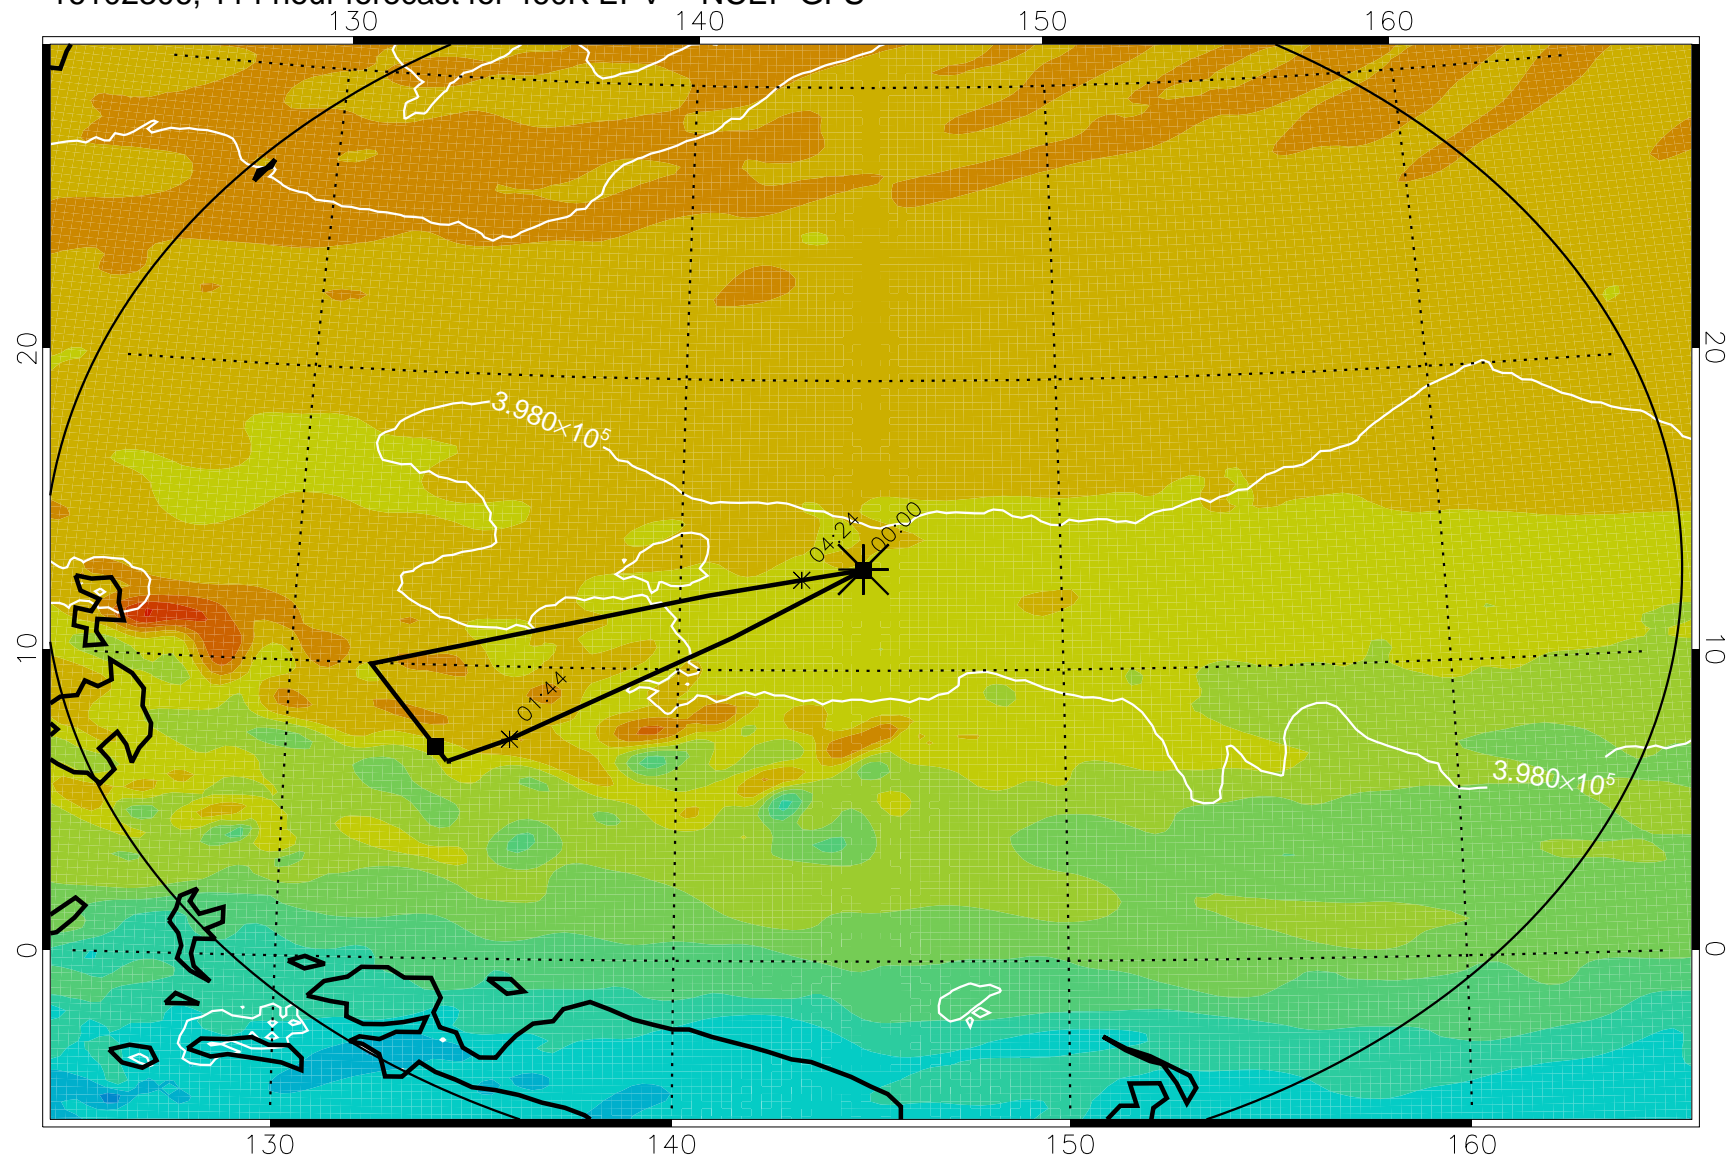

16102118, 078 hour forecast for 460K EPV -- NCEP GFS

460K Montgomery Streamfunction, white

Range ring of 2304 km

16102200, 084 hour forecast for 460K EPV -- NCEP GFS

460K Montgomery Streamfunction, white

Range ring of 2304 km

16102206, 090 hour forecast for 460K EPV -- NCEP GFS

460K Montgomery Streamfunction, white

Range ring of 2304 km

16102212, 096 hour forecast for 460K EPV -- NCEP GFS

460K Montgomery Streamfunction, white

Range ring of 2304 km

16102218, 102 hour forecast for 460K EPV -- NCEP GFS

460K Montgomery Streamfunction, white

Range ring of 2304 km

16102300, 108 hour forecast for 460K EPV -- NCEP GFS

460K Montgomery Streamfunction, white

Range ring of 2304 km

16102306, 114 hour forecast for 460K EPV -- NCEP GFS

460K Montgomery Streamfunction, white

Range ring of 2304 km

16102312, 120 hour forecast for 460K EPV -- NCEP GFS

460K Montgomery Streamfunction, white

Range ring of 2304 km