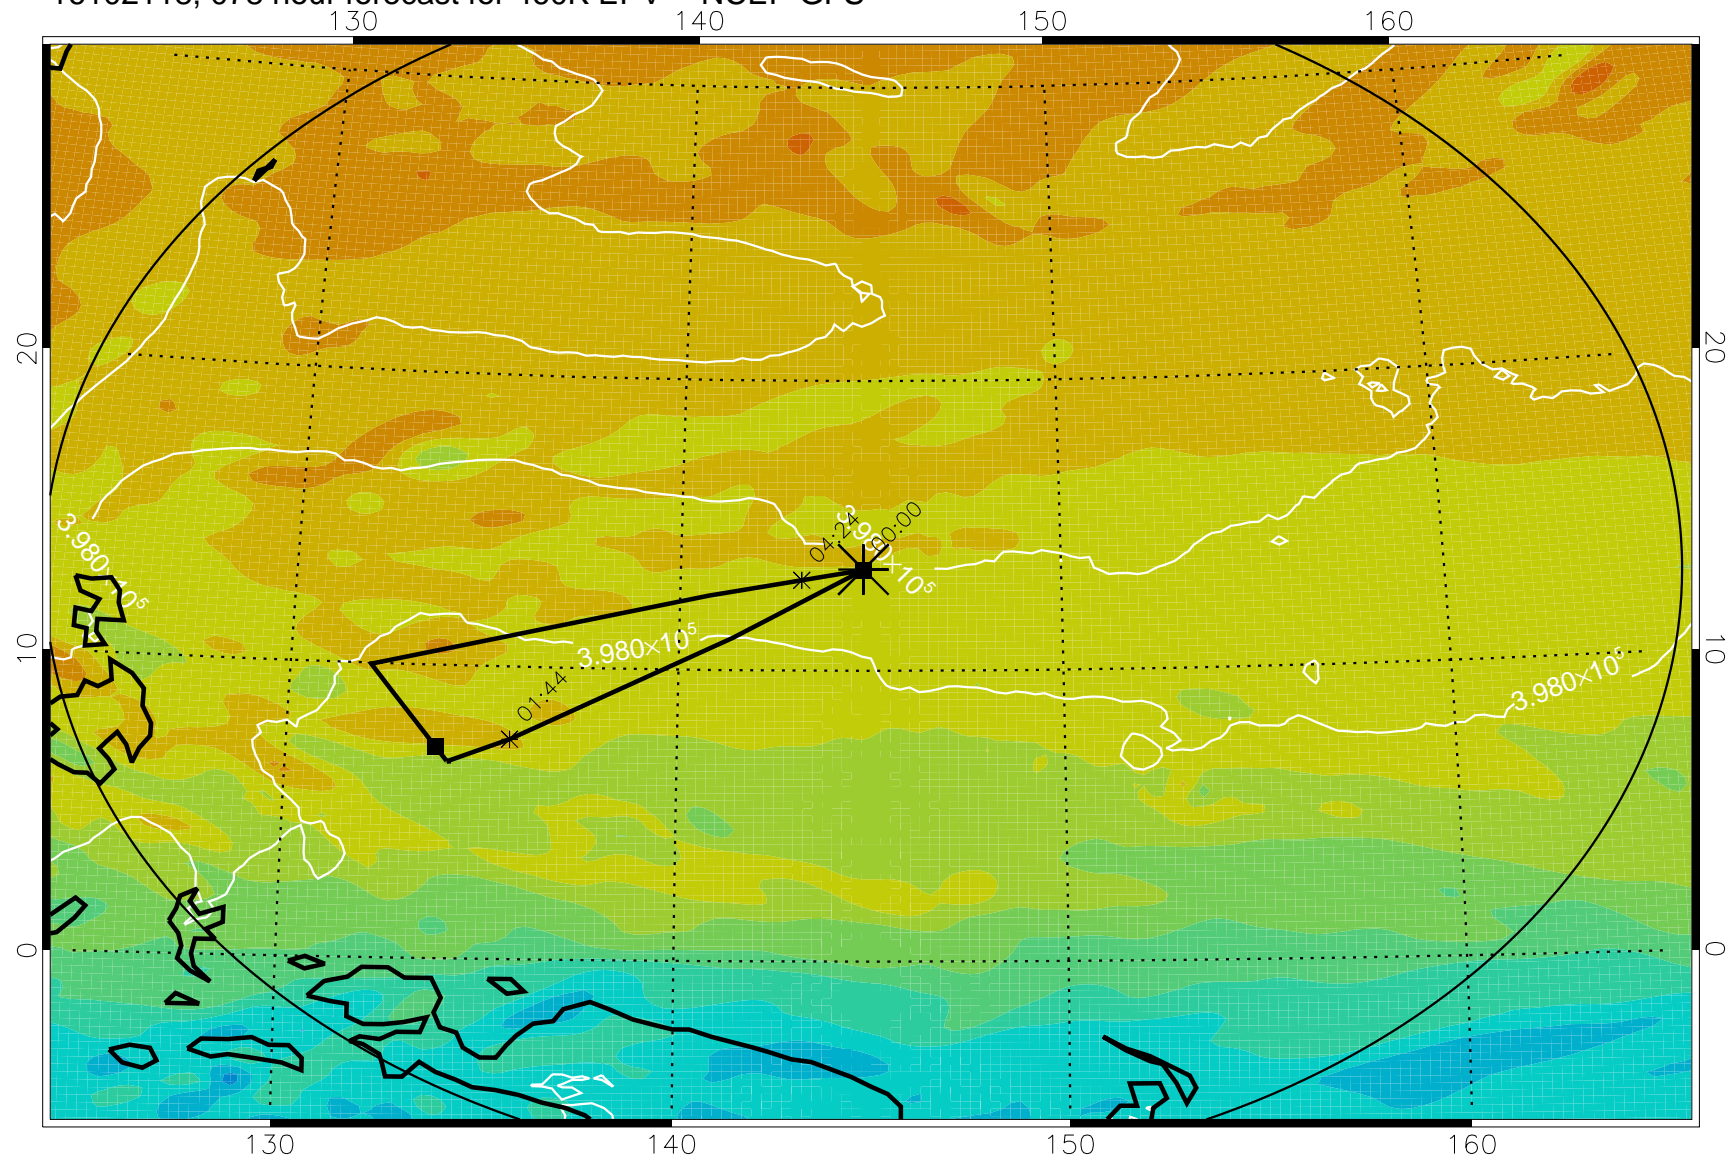

16102018, 054 hour forecast for 460K EPV -- NCEP GFS

460K Montgomery Streamfunction, white

Range ring of 2304 km

16102100, 060 hour forecast for 460K EPV -- NCEP GFS

460K Montgomery Streamfunction, white

Range ring of 2304 km

16102106, 066 hour forecast for 460K EPV -- NCEP GFS

460K Montgomery Streamfunction, white

Range ring of 2304 km

16102112, 072 hour forecast for 460K EPV -- NCEP GFS

460K Montgomery Streamfunction, white

Range ring of 2304 km

16102118, 078 hour forecast for 460K EPV -- NCEP GFS

460K Montgomery Streamfunction, white

Range ring of 2304 km

16102200, 084 hour forecast for 460K EPV -- NCEP GFS

460K Montgomery Streamfunction, white

Range ring of 2304 km

16102206, 090 hour forecast for 460K EPV -- NCEP GFS

460K Montgomery Streamfunction, white

Range ring of 2304 km

16102212, 096 hour forecast for 460K EPV -- NCEP GFS

460K Montgomery Streamfunction, white

Range ring of 2304 km