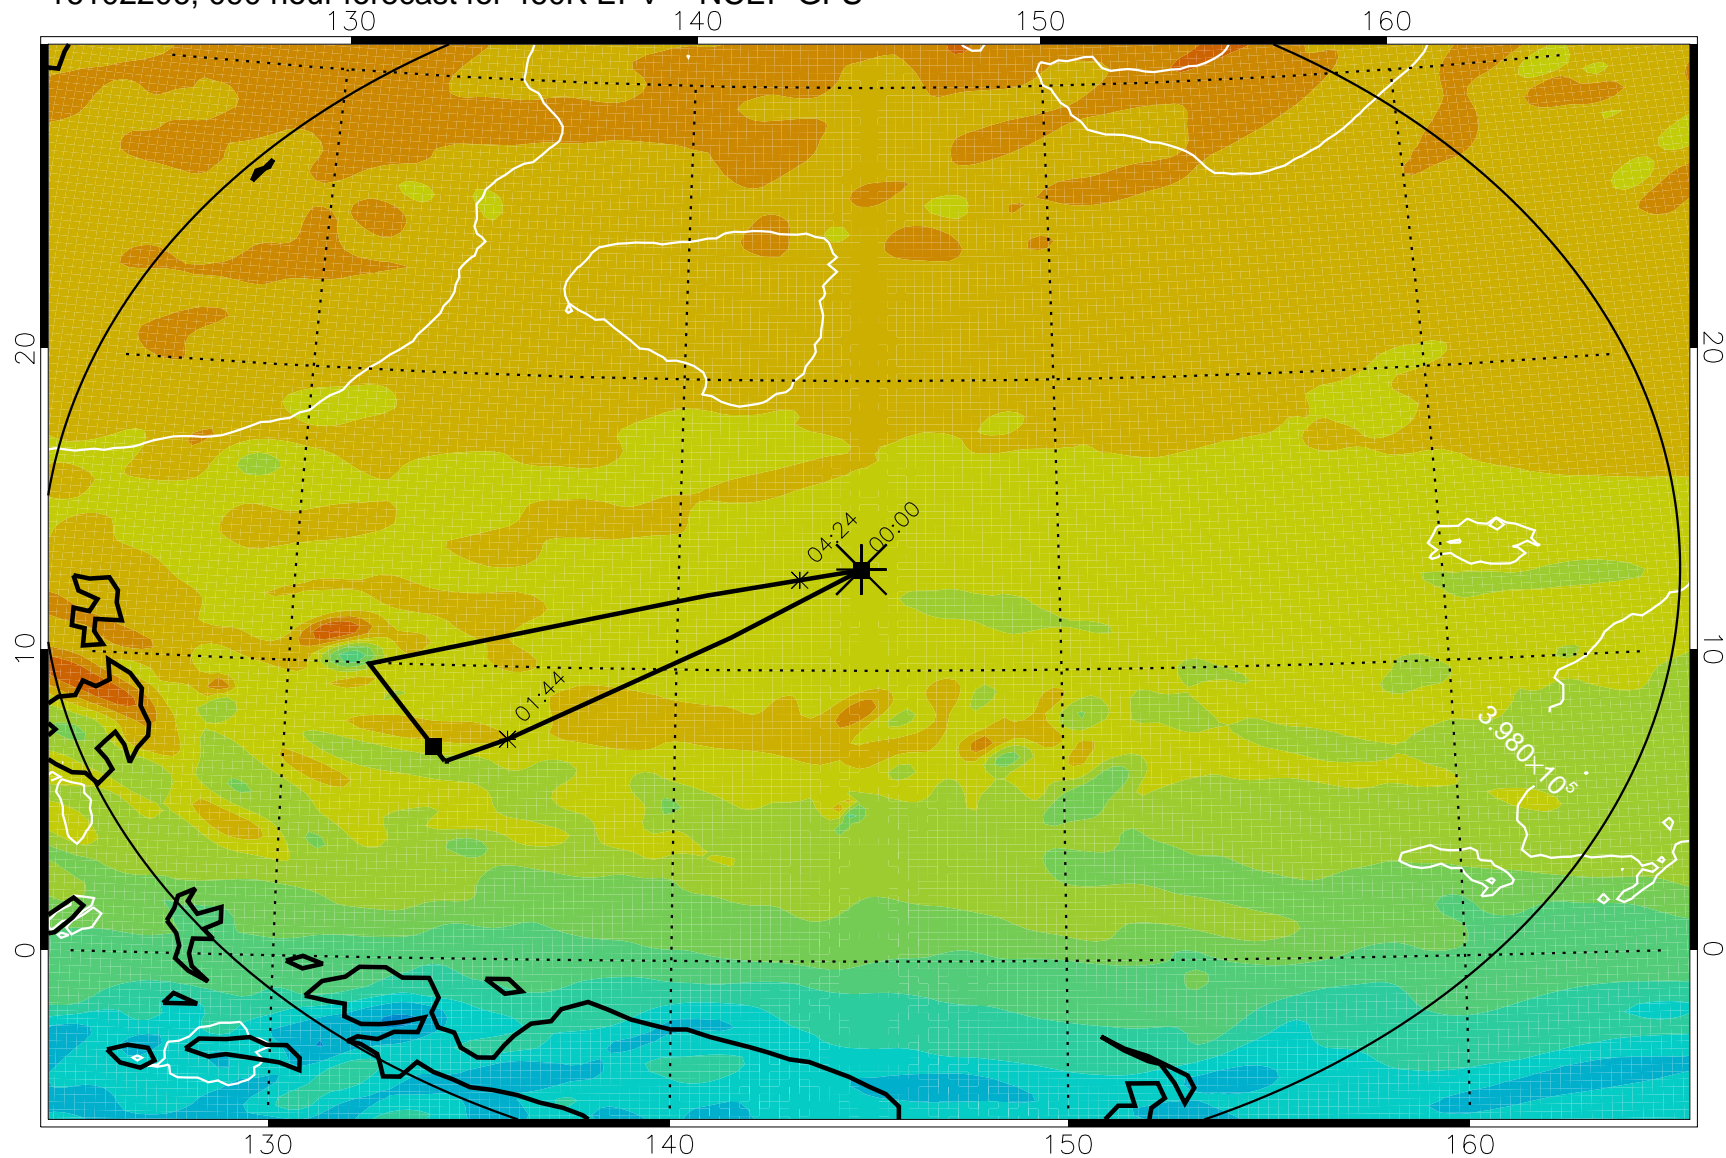

16102106, 066 hour forecast for 460K EPV -- NCEP GFS

460K Montgomery Streamfunction, white

Range ring of 2304 km

16102112, 072 hour forecast for 460K EPV -- NCEP GFS

460K Montgomery Streamfunction, white

Range ring of 2304 km

16102118, 078 hour forecast for 460K EPV -- NCEP GFS

460K Montgomery Streamfunction, white

Range ring of 2304 km

16102200, 084 hour forecast for 460K EPV -- NCEP GFS

460K Montgomery Streamfunction, white

Range ring of 2304 km

16102206, 090 hour forecast for 460K EPV -- NCEP GFS

460K Montgomery Streamfunction, white

Range ring of 2304 km

16102212, 096 hour forecast for 460K EPV -- NCEP GFS

460K Montgomery Streamfunction, white

Range ring of 2304 km

16102218, 102 hour forecast for 460K EPV -- NCEP GFS

460K Montgomery Streamfunction, white

Range ring of 2304 km

16102300, 108 hour forecast for 460K EPV -- NCEP GFS

460K Montgomery Streamfunction, white

Range ring of 2304 km