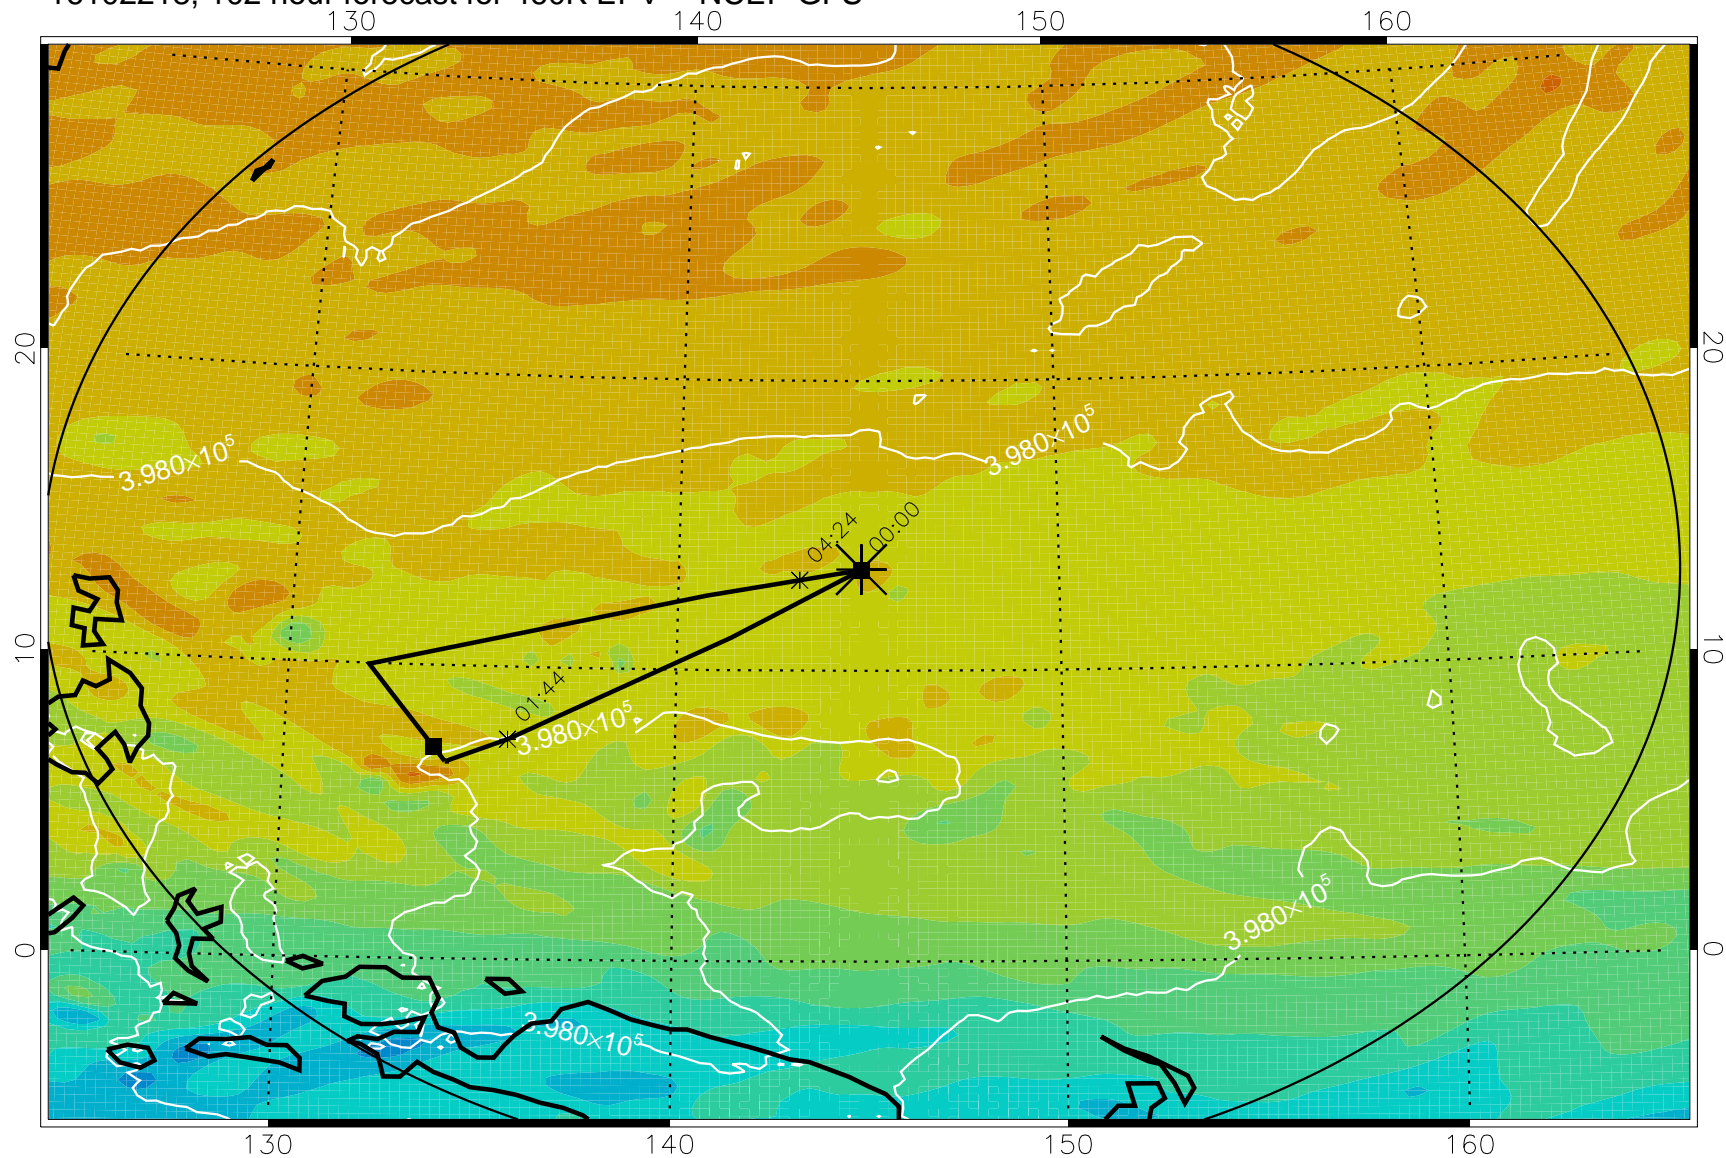

16102118, 078 hour forecast for 460K EPV -- NCEP GFS

460K Montgomery Streamfunction, white

Range ring of 2304 km

16102200, 084 hour forecast for 460K EPV -- NCEP GFS

460K Montgomery Streamfunction, white

Range ring of 2304 km

16102206, 090 hour forecast for 460K EPV -- NCEP GFS

460K Montgomery Streamfunction, white

Range ring of 2304 km

16102212, 096 hour forecast for 460K EPV -- NCEP GFS

460K Montgomery Streamfunction, white

Range ring of 2304 km

16102218, 102 hour forecast for 460K EPV -- NCEP GFS

460K Montgomery Streamfunction, white

Range ring of 2304 km

16102300, 108 hour forecast for 460K EPV -- NCEP GFS

460K Montgomery Streamfunction, white

Range ring of 2304 km

16102306, 114 hour forecast for 460K EPV -- NCEP GFS

460K Montgomery Streamfunction, white

Range ring of 2304 km

16102312, 120 hour forecast for 460K EPV -- NCEP GFS

460K Montgomery Streamfunction, white

Range ring of 2304 km