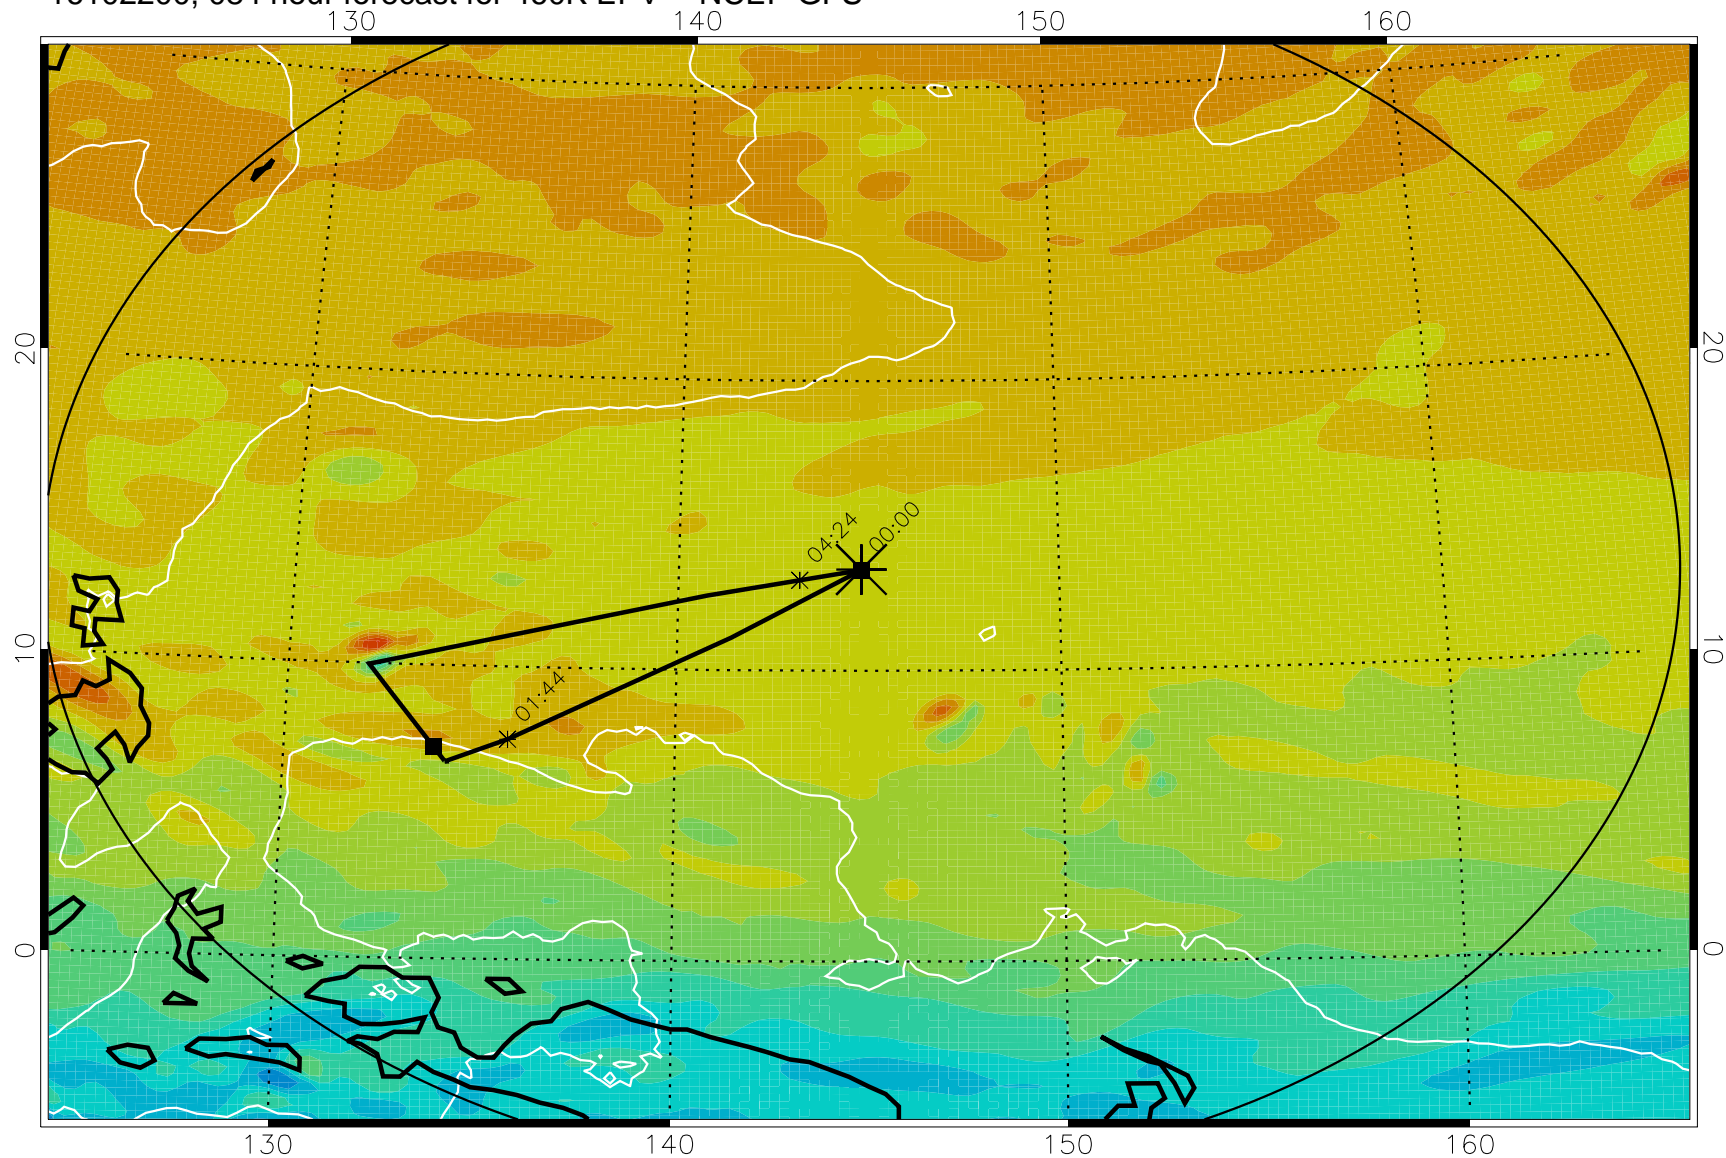

16102106, 066 hour forecast for 460K EPV -- NCEP GFS

460K Montgomery Streamfunction, white

Range ring of 2304 km

16102112, 072 hour forecast for 460K EPV -- NCEP GFS

460K Montgomery Streamfunction, white

Range ring of 2304 km

16102118, 078 hour forecast for 460K EPV -- NCEP GFS

460K Montgomery Streamfunction, white

Range ring of 2304 km

16102200, 084 hour forecast for 460K EPV -- NCEP GFS

460K Montgomery Streamfunction, white

Range ring of 2304 km

16102206, 090 hour forecast for 460K EPV -- NCEP GFS

460K Montgomery Streamfunction, white

Range ring of 2304 km

16102212, 096 hour forecast for 460K EPV -- NCEP GFS

460K Montgomery Streamfunction, white

Range ring of 2304 km

16102218, 102 hour forecast for 460K EPV -- NCEP GFS

460K Montgomery Streamfunction, white

Range ring of 2304 km

16102300, 108 hour forecast for 460K EPV -- NCEP GFS

460K Montgomery Streamfunction, white

Range ring of 2304 km