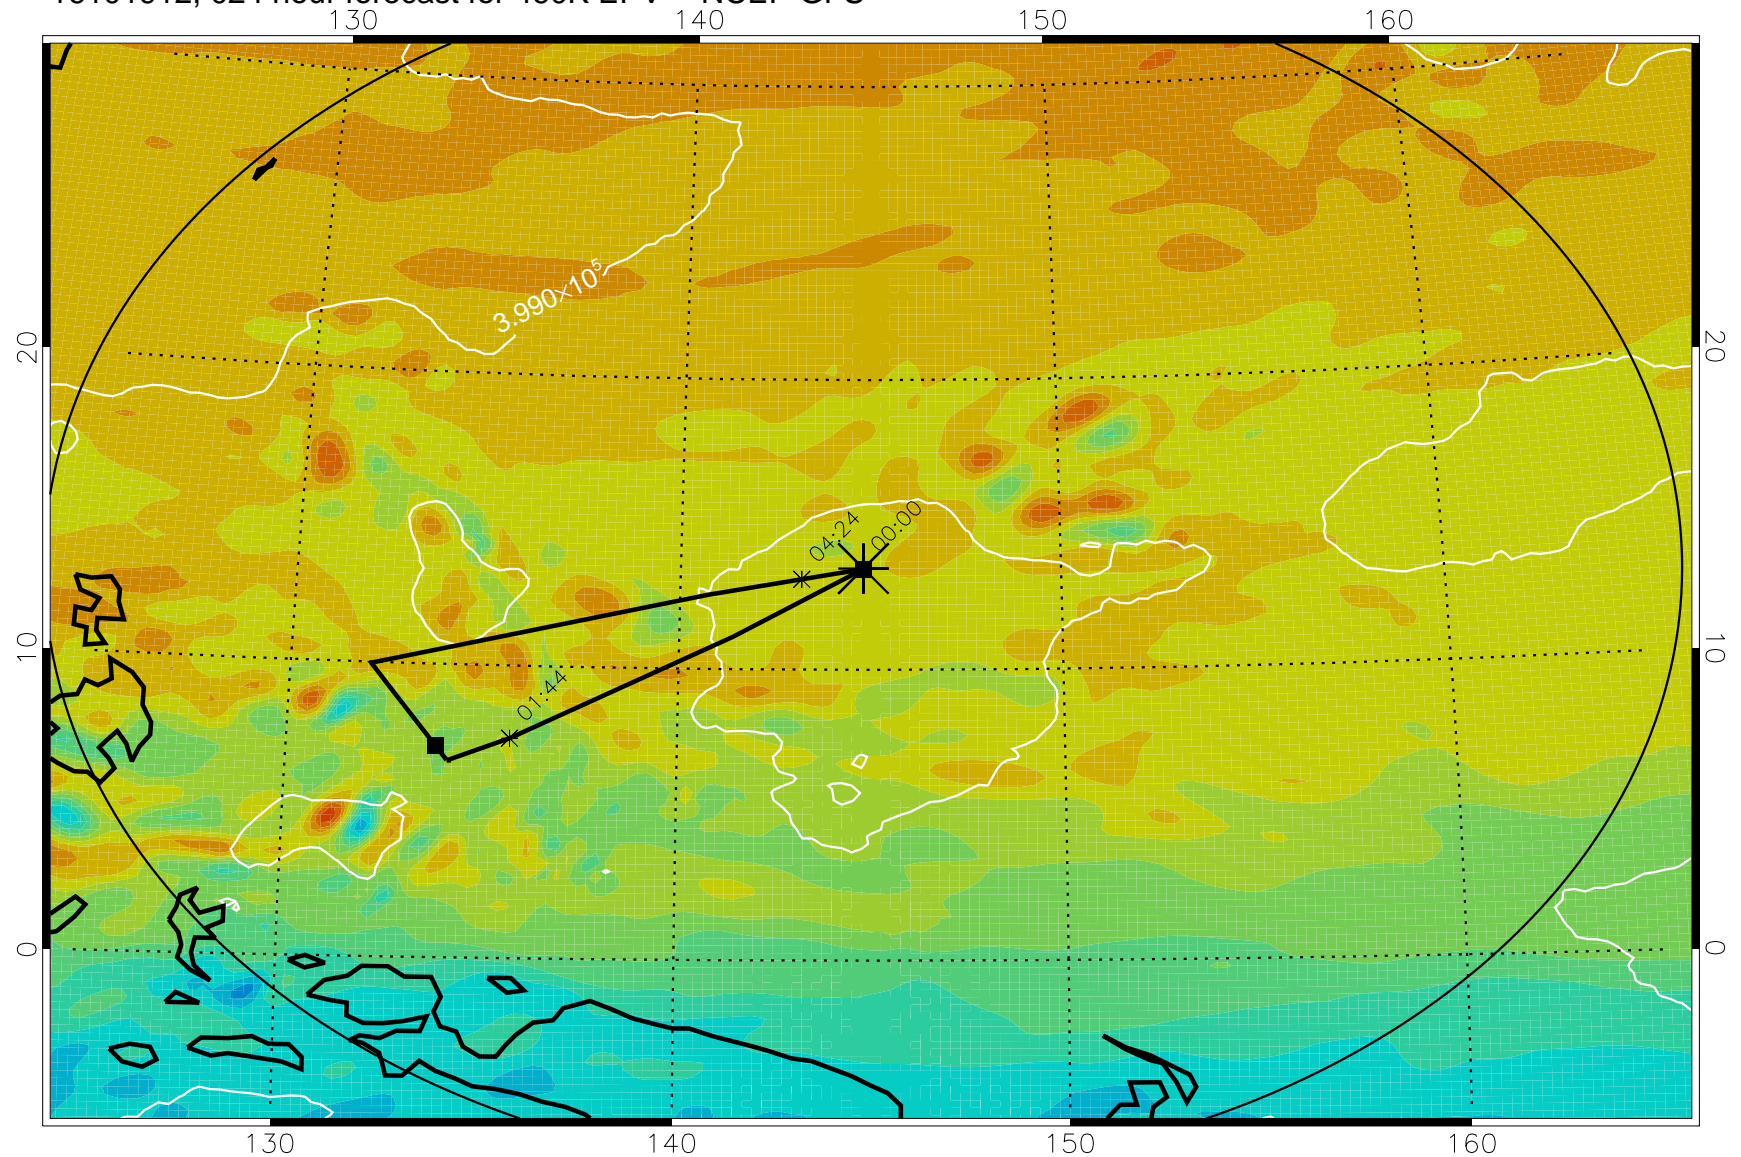

16101906, 018 hour forecast for 460K EPV -- NCEP GFS

460K Montgomery Streamfunction, white

Range ring of 2304 km

16101912, 024 hour forecast for 460K EPV -- NCEP GFS

460K Montgomery Streamfunction, white

Range ring of 2304 km

16101918, 030 hour forecast for 460K EPV -- NCEP GFS

460K Montgomery Streamfunction, white

Range ring of 2304 km

16102000, 036 hour forecast for 460K EPV -- NCEP GFS

460K Montgomery Streamfunction, white

Range ring of 2304 km

16102006, 042 hour forecast for 460K EPV -- NCEP GFS

460K Montgomery Streamfunction, white

Range ring of 2304 km

16102012, 048 hour forecast for 460K EPV -- NCEP GFS

460K Montgomery Streamfunction, white

Range ring of 2304 km

16102018, 054 hour forecast for 460K EPV -- NCEP GFS

460K Montgomery Streamfunction, white

Range ring of 2304 km

16102100, 060 hour forecast for 460K EPV -- NCEP GFS

460K Montgomery Streamfunction, white

Range ring of 2304 km