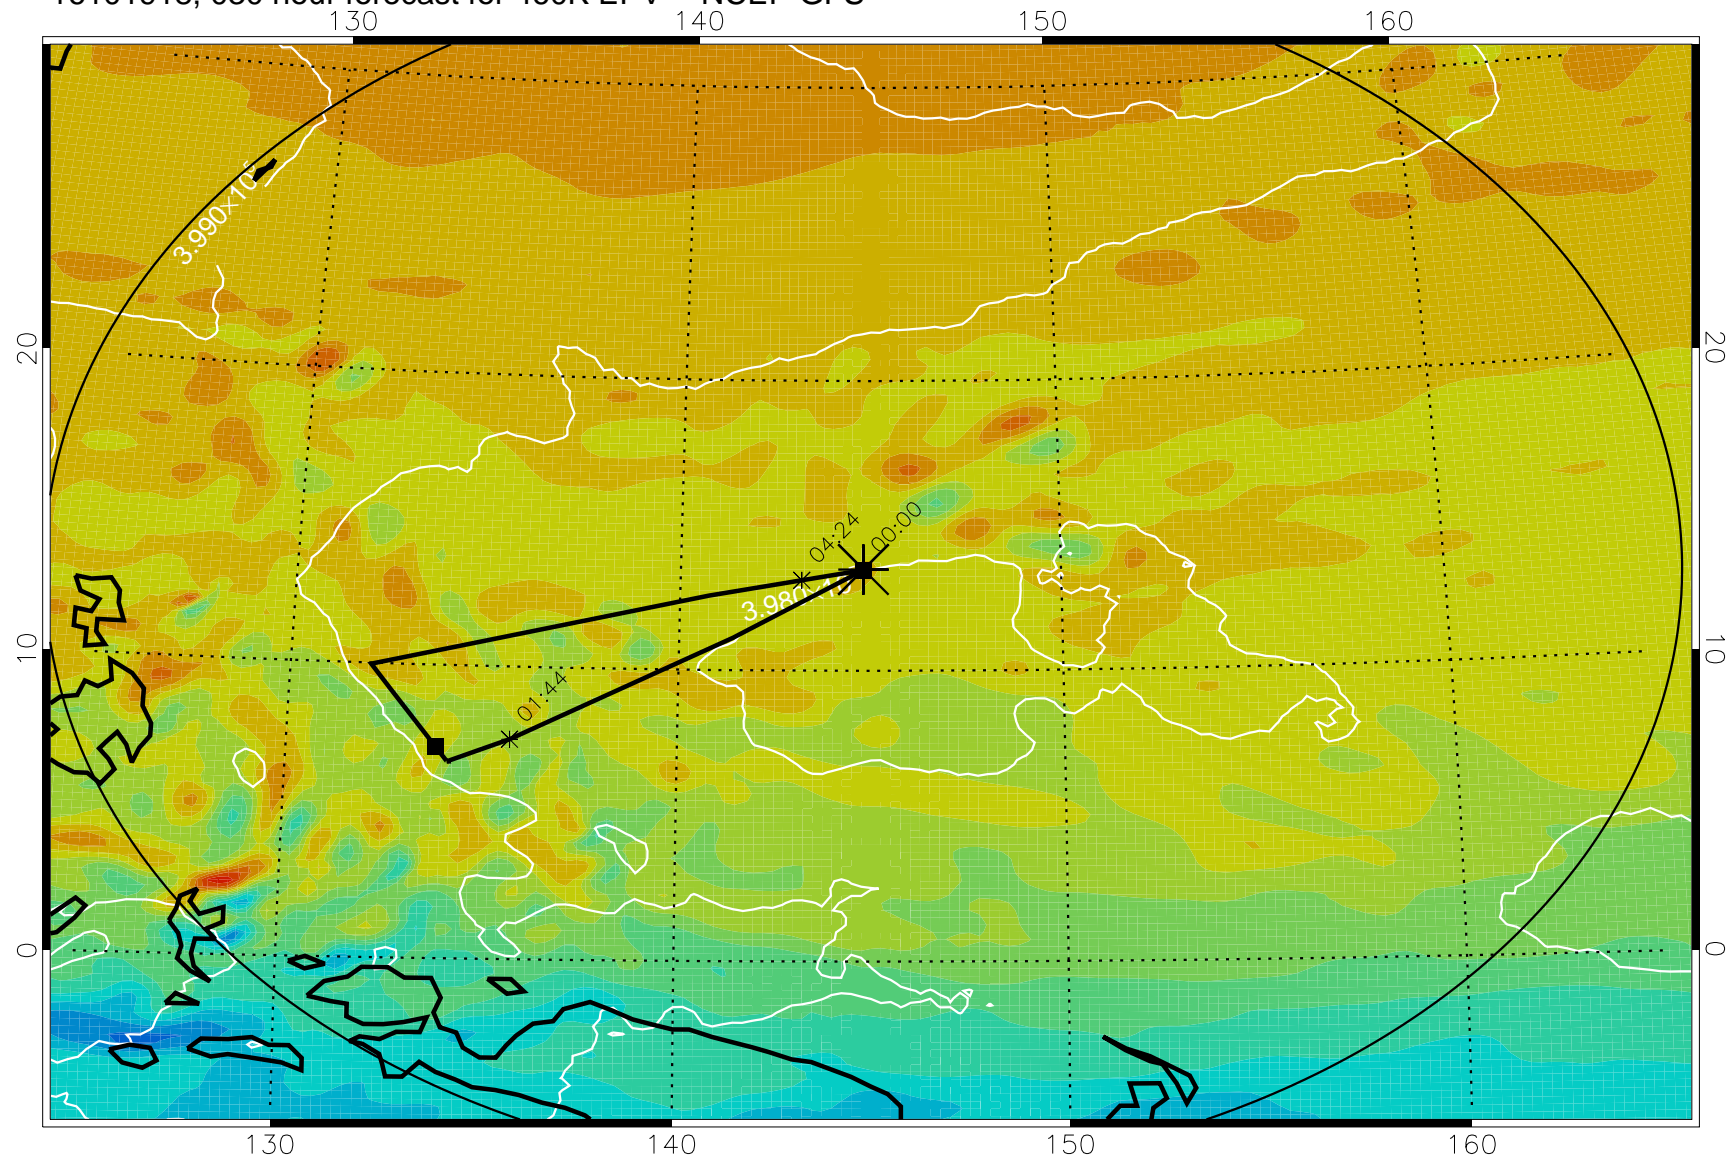

16101906, 018 hour forecast for 460K EPV -- NCEP GFS

460K Montgomery Streamfunction, white

Range ring of 2304 km

16101912, 024 hour forecast for 460K EPV -- NCEP GFS

460K Montgomery Streamfunction, white

Range ring of 2304 km

16101918, 030 hour forecast for 460K EPV -- NCEP GFS

460K Montgomery Streamfunction, white

Range ring of 2304 km

16102000, 036 hour forecast for 460K EPV -- NCEP GFS

460K Montgomery Streamfunction, white

Range ring of 2304 km

16102006, 042 hour forecast for 460K EPV -- NCEP GFS

460K Montgomery Streamfunction, white

Range ring of 2304 km

16102012, 048 hour forecast for 460K EPV -- NCEP GFS

460K Montgomery Streamfunction, white

Range ring of 2304 km

16102018, 054 hour forecast for 460K EPV -- NCEP GFS

460K Montgomery Streamfunction, white

Range ring of 2304 km

16102100, 060 hour forecast for 460K EPV -- NCEP GFS

460K Montgomery Streamfunction, white

Range ring of 2304 km