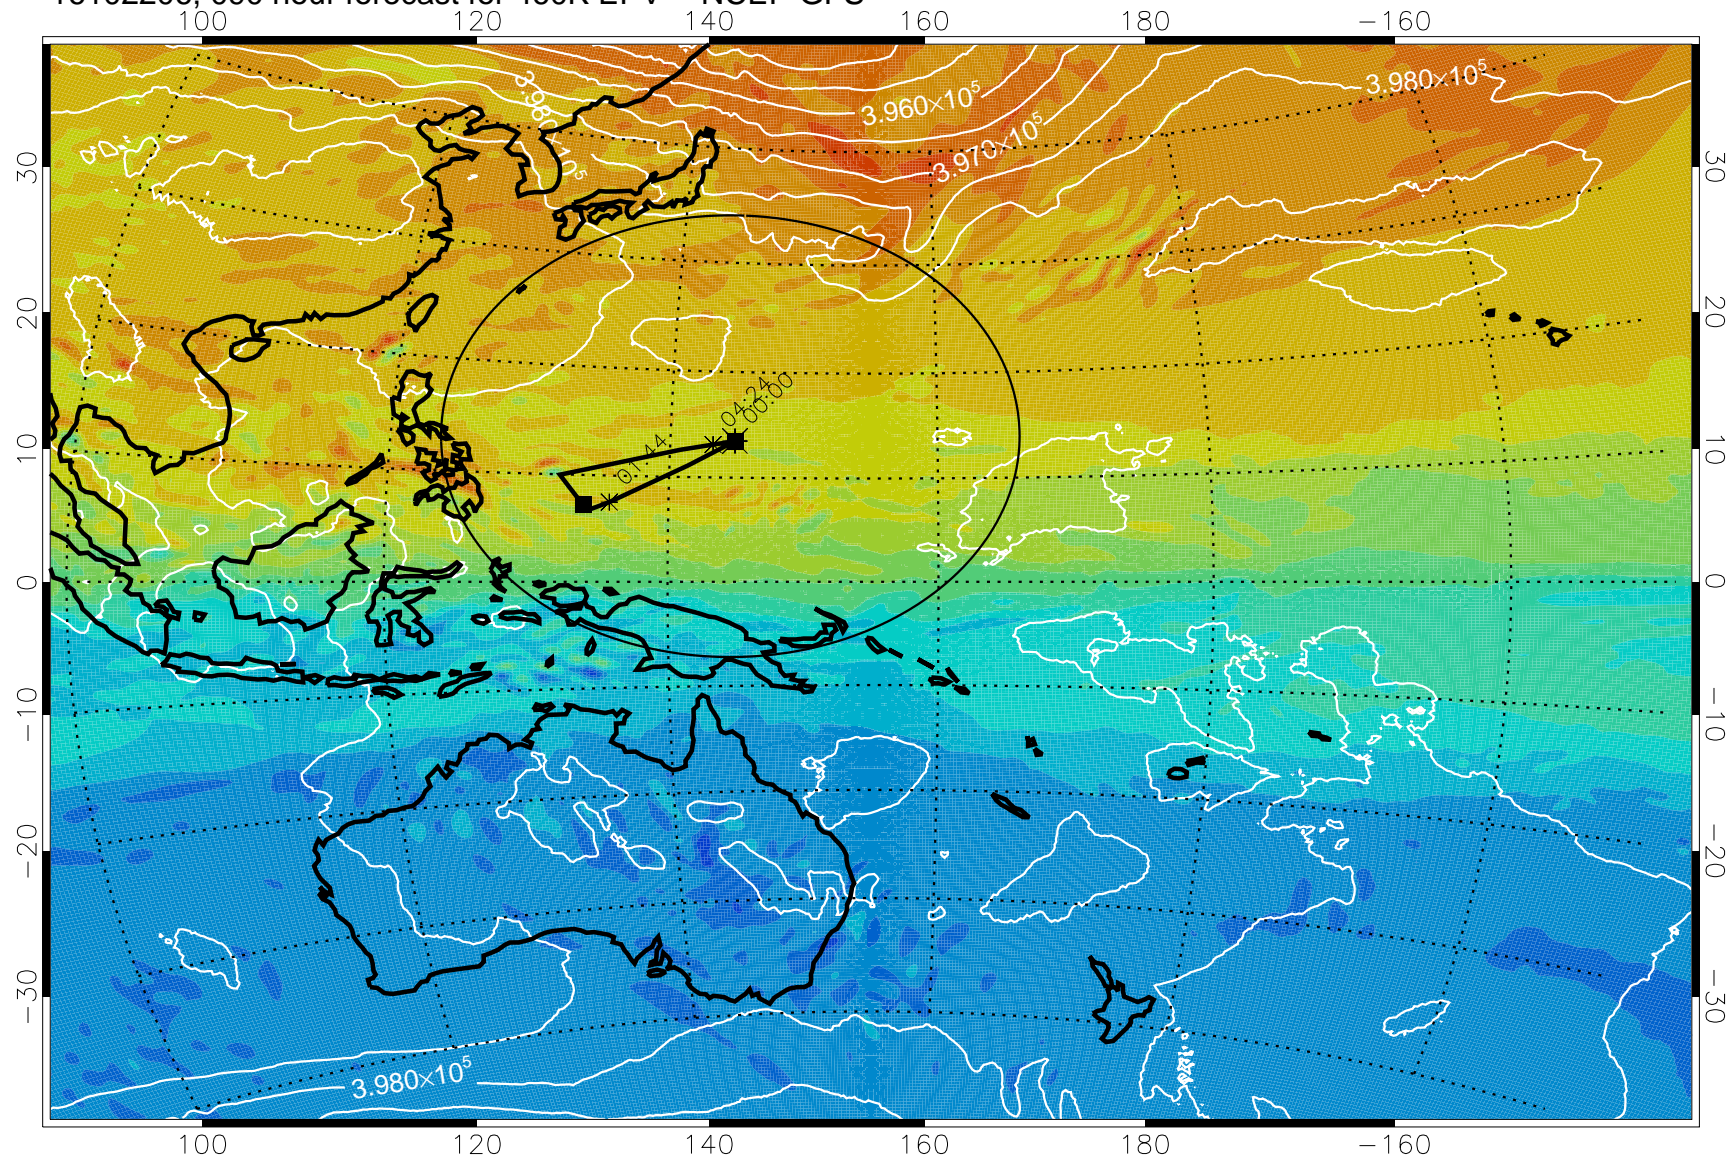

16102118, 078 hour forecast for 460K EPV -- NCEP GFS

460K Montgomery Streamfunction, white

Range ring of 2304 km

16102200, 084 hour forecast for 460K EPV -- NCEP GFS

16102206, 090 hour forecast for 460K EPV -- NCEP GFS

460K Montgomery Streamfunction, white

Range ring of 2304 km

16102212, 096 hour forecast for 460K EPV -- NCEP GFS

16102218, 102 hour forecast for 460K EPV -- NCEP GFS

460K Montgomery Streamfunction, white

Range ring of 2304 km

16102300, 108 hour forecast for 460K EPV -- NCEP GFS

460K Montgomery Streamfunction, white

Range ring of 2304 km

16102306, 114 hour forecast for 460K EPV -- NCEP GFS

460K Montgomery Streamfunction, white

Range ring of 2304 km

16102312, 120 hour forecast for 460K EPV -- NCEP GFS

460K Montgomery Streamfunction, white

Range ring of 2304 km