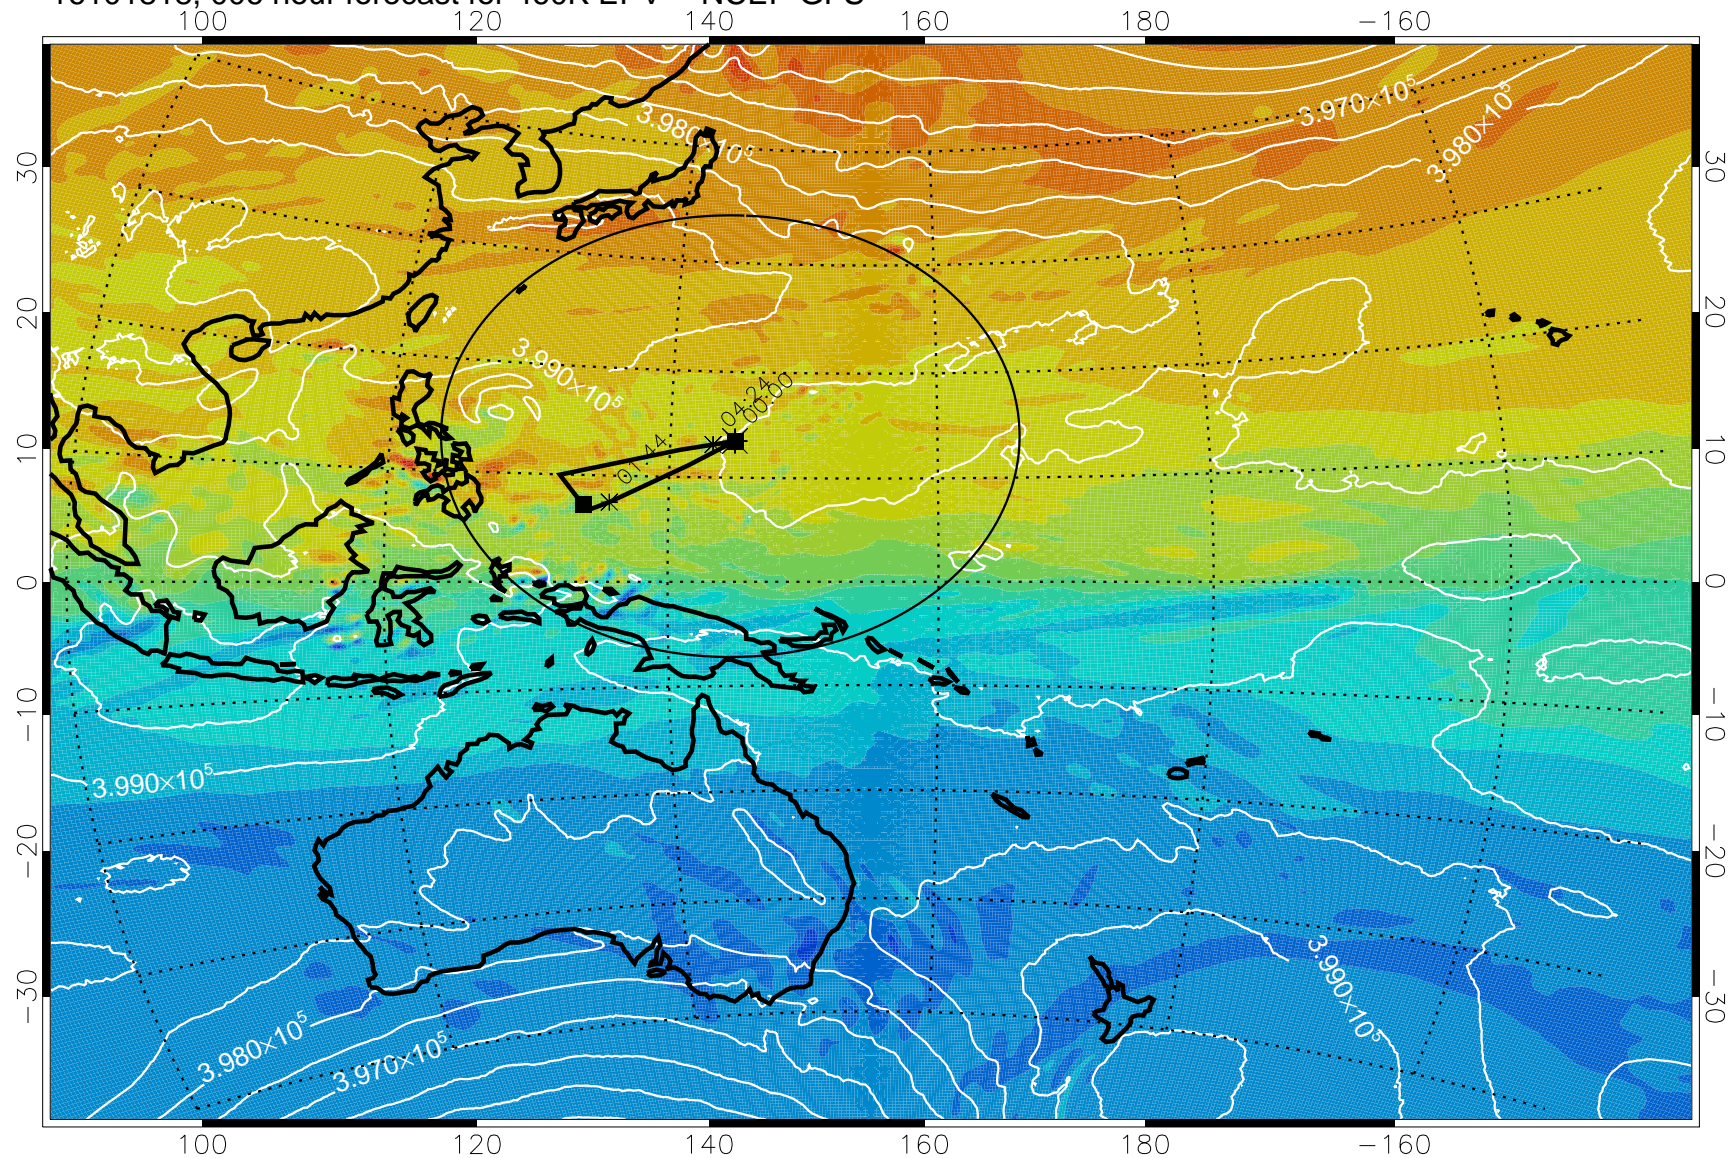

16101818, 006 hour forecast for 460K EPV -- NCEP GFS

460K Montgomery Streamfunction, white

Range ring of 2304 km

16101900, 012 hour forecast for 460K EPV -- NCEP GFS

460K Montgomery Streamfunction, white

Range ring of 2304 km

16101906, 018 hour forecast for 460K EPV -- NCEP GFS

460K Montgomery Streamfunction, white

Range ring of 2304 km

16101912, 024 hour forecast for 460K EPV -- NCEP GFS

460K Montgomery Streamfunction, white

Range ring of 2304 km

16101918, 030 hour forecast for 460K EPV -- NCEP GFS

460K Montgomery Streamfunction, white

Range ring of 2304 km

16102000, 036 hour forecast for 460K EPV -- NCEP GFS

460K Montgomery Streamfunction, white

Range ring of 2304 km

16102018, 054 hour forecast for 460K EPV -- NCEP GFS

460K Montgomery Streamfunction, white

Range ring of 2304 km

16102100, 060 hour forecast for 460K EPV -- NCEP GFS

460K Montgomery Streamfunction, white

Range ring of 2304 km