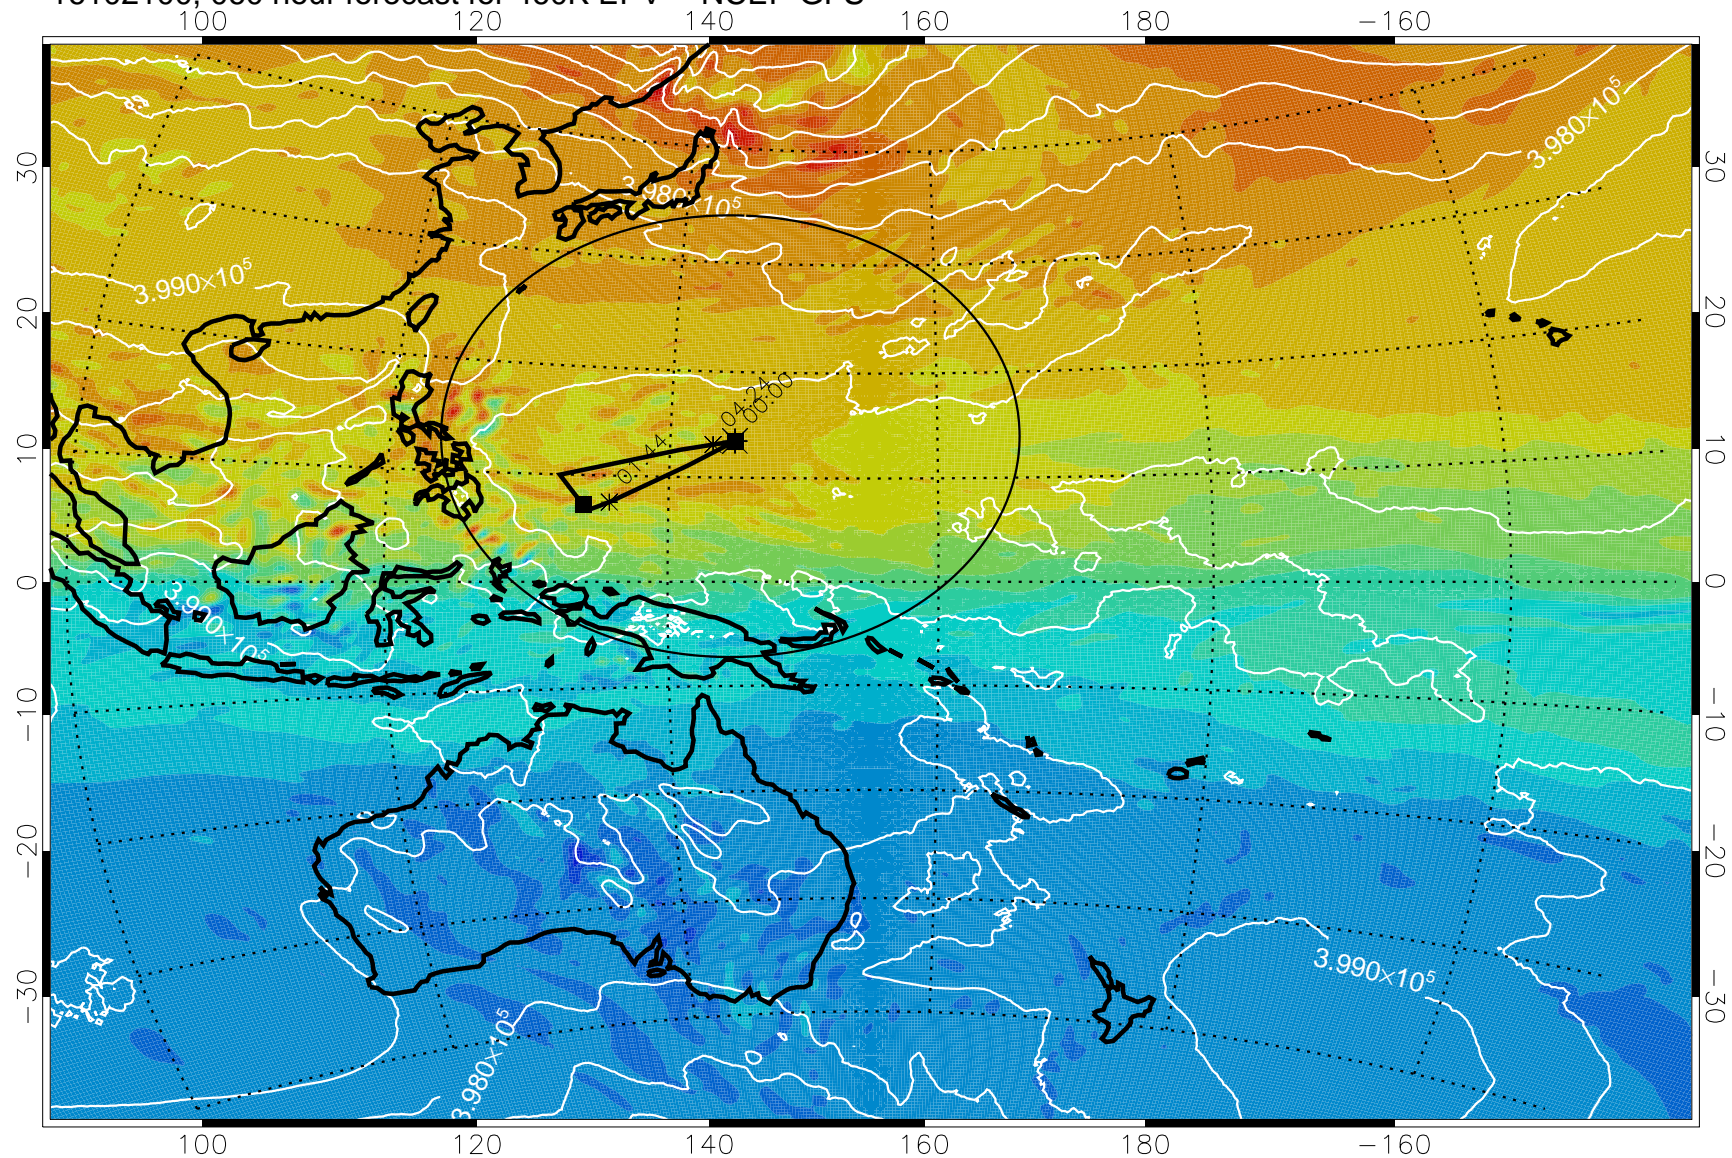

16102006, 042 hour forecast for 460K EPV -- NCEP GFS

460K Montgomery Streamfunction, white

Range ring of 2304 km

16102012, 048 hour forecast for 460K EPV -- NCEP GFS

460K Montgomery Streamfunction, white

Range ring of 2304 km

16102018, 054 hour forecast for 460K EPV -- NCEP GFS

460K Montgomery Streamfunction, white

Range ring of 2304 km

16102100, 060 hour forecast for 460K EPV -- NCEP GFS

460K Montgomery Streamfunction, white

Range ring of 2304 km

16102106, 066 hour forecast for 460K EPV -- NCEP GFS

460K Montgomery Streamfunction, white

Range ring of 2304 km

16102112, 072 hour forecast for 460K EPV -- NCEP GFS

460K Montgomery Streamfunction, white

Range ring of 2304 km

16102118, 078 hour forecast for 460K EPV -- NCEP GFS

460K Montgomery Streamfunction, white

Range ring of 2304 km

16102200, 084 hour forecast for 460K EPV -- NCEP GFS

16102206, 090 hour forecast for 460K EPV -- NCEP GFS