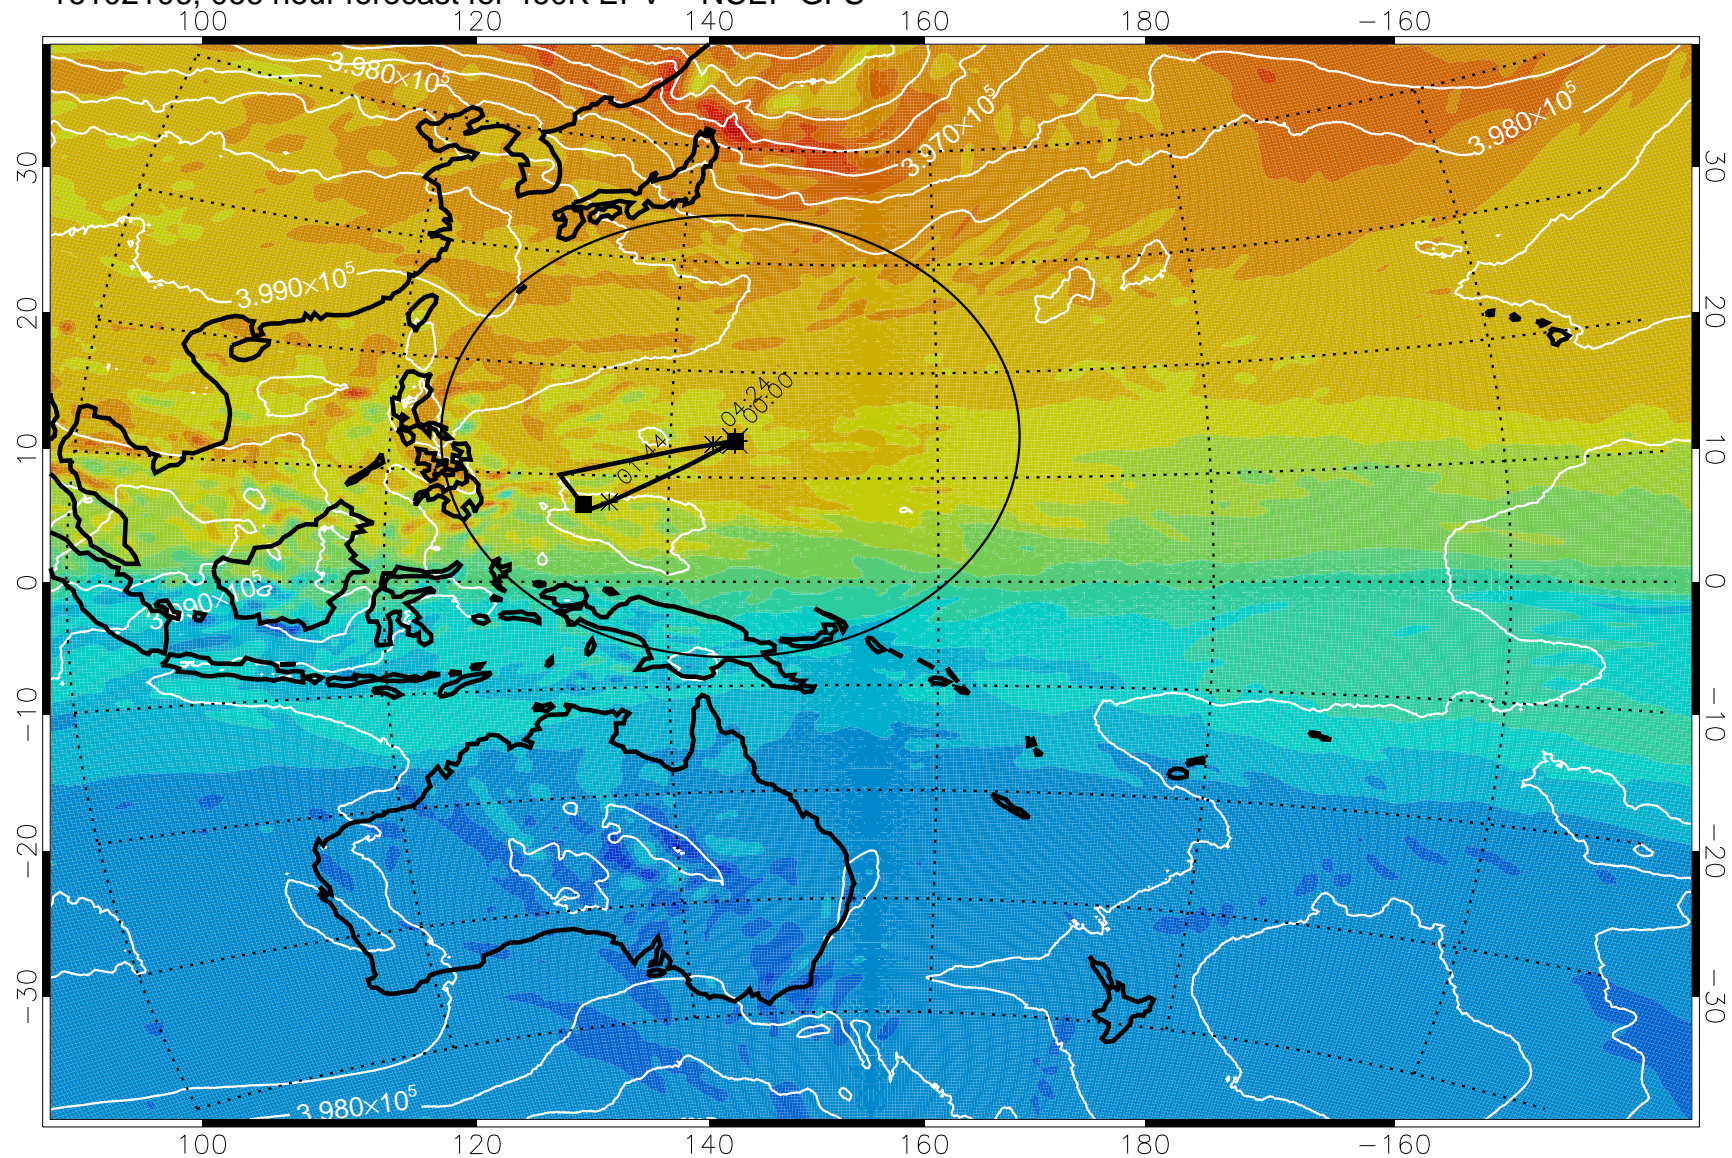

16102006, 042 hour forecast for 460K EPV -- NCEP GFS

460K Montgomery Streamfunction, white

Range ring of 2304 km

16102012, 048 hour forecast for 460K EPV -- NCEP GFS

460K Montgomery Streamfunction, white

Range ring of 2304 km

16102018, 054 hour forecast for 460K EPV -- NCEP GFS

460K Montgomery Streamfunction, white

Range ring of 2304 km

16102100, 060 hour forecast for 460K EPV -- NCEP GFS

460K Montgomery Streamfunction, white

Range ring of 2304 km

16102106, 066 hour forecast for 460K EPV -- NCEP GFS

460K Montgomery Streamfunction, white

Range ring of 2304 km

16102112, 072 hour forecast for 460K EPV -- NCEP GFS

460K Montgomery Streamfunction, white

Range ring of 2304 km

16102118, 078 hour forecast for 460K EPV -- NCEP GFS

460K Montgomery Streamfunction, white

Range ring of 2304 km

16102200, 084 hour forecast for 460K EPV -- NCEP GFS

16102206, 090 hour forecast for 460K EPV -- NCEP GFS