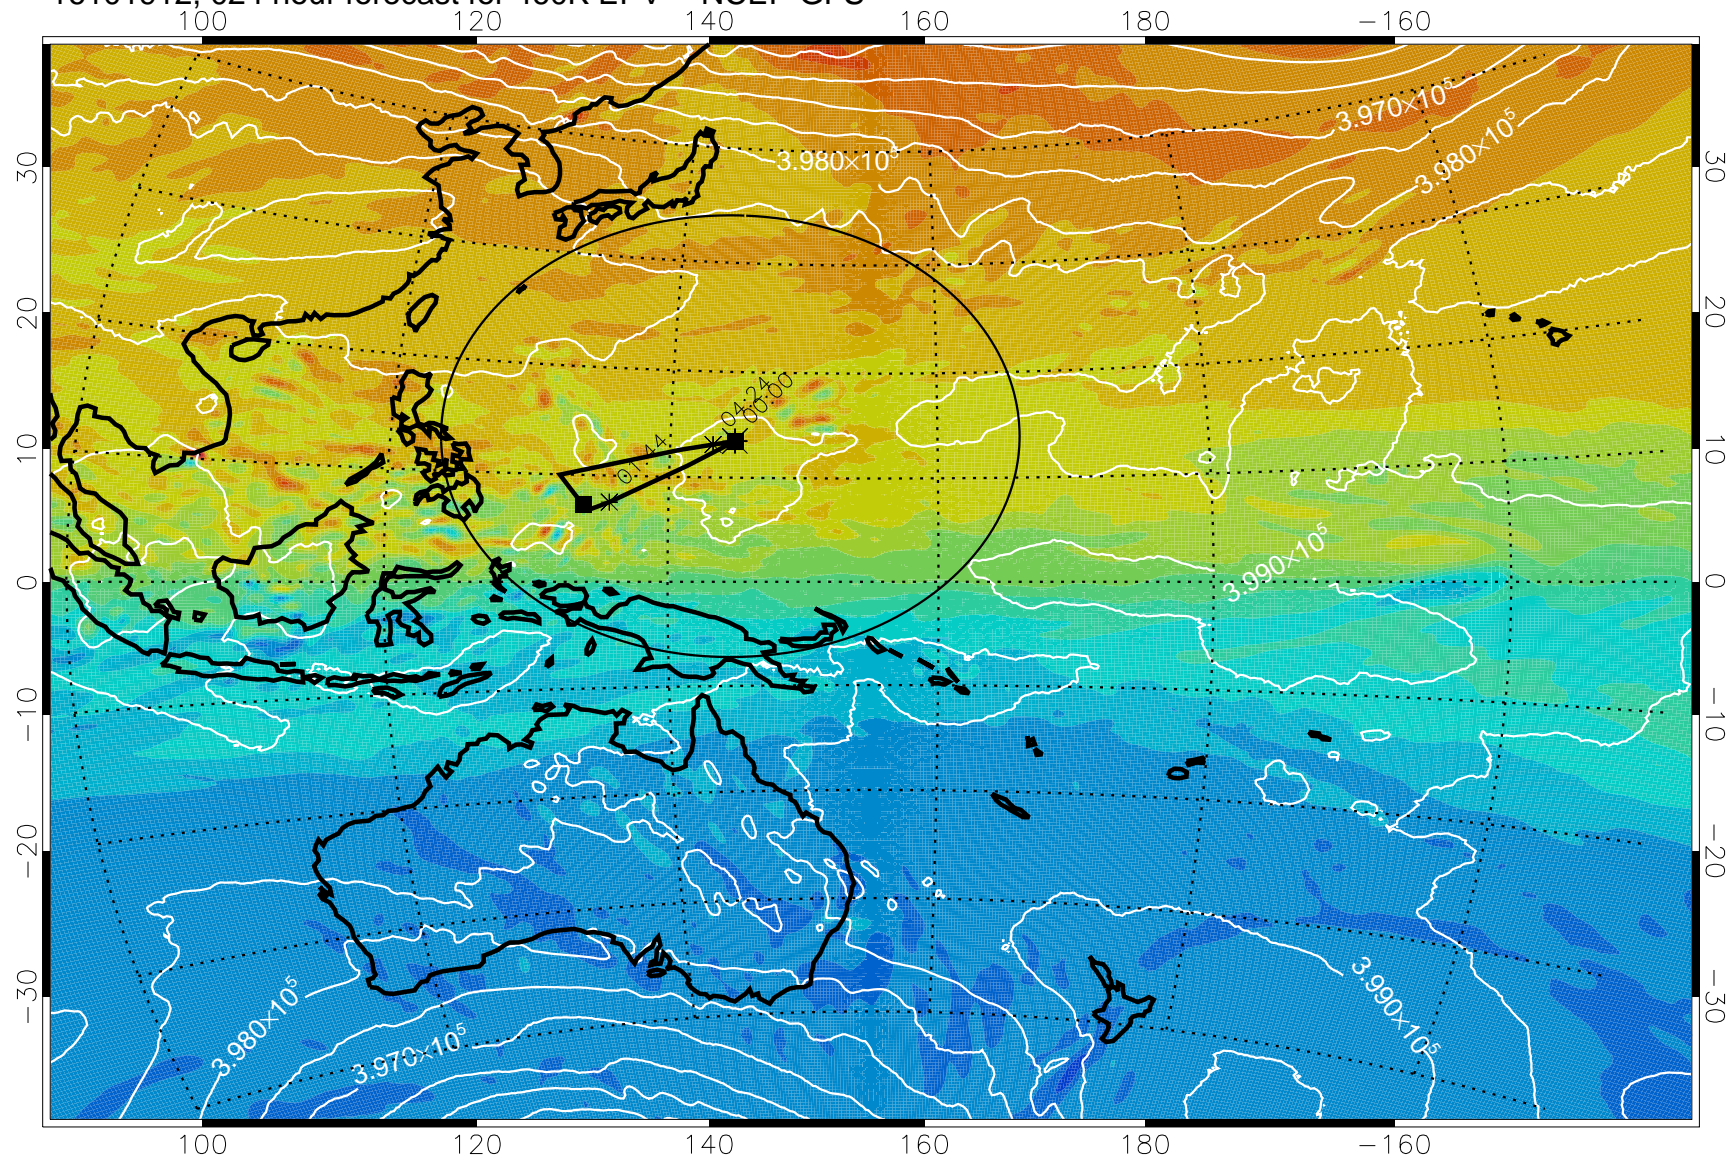

16101906, 018 hour forecast for 460K EPV -- NCEP GFS

460K Montgomery Streamfunction, white

Range ring of 2304 km

16101912, 024 hour forecast for 460K EPV -- NCEP GFS

460K Montgomery Streamfunction, white

Range ring of 2304 km

16101918, 030 hour forecast for 460K EPV -- NCEP GFS

460K Montgomery Streamfunction, white

Range ring of 2304 km

16102000, 036 hour forecast for 460K EPV -- NCEP GFS

460K Montgomery Streamfunction, white

Range ring of 2304 km

16102006, 042 hour forecast for 460K EPV -- NCEP GFS

460K Montgomery Streamfunction, white

Range ring of 2304 km

16102012, 048 hour forecast for 460K EPV -- NCEP GFS

460K Montgomery Streamfunction, white

Range ring of 2304 km

16102018, 054 hour forecast for 460K EPV -- NCEP GFS

460K Montgomery Streamfunction, white

Range ring of 2304 km

16102100, 060 hour forecast for 460K EPV -- NCEP GFS

460K Montgomery Streamfunction, white

Range ring of 2304 km