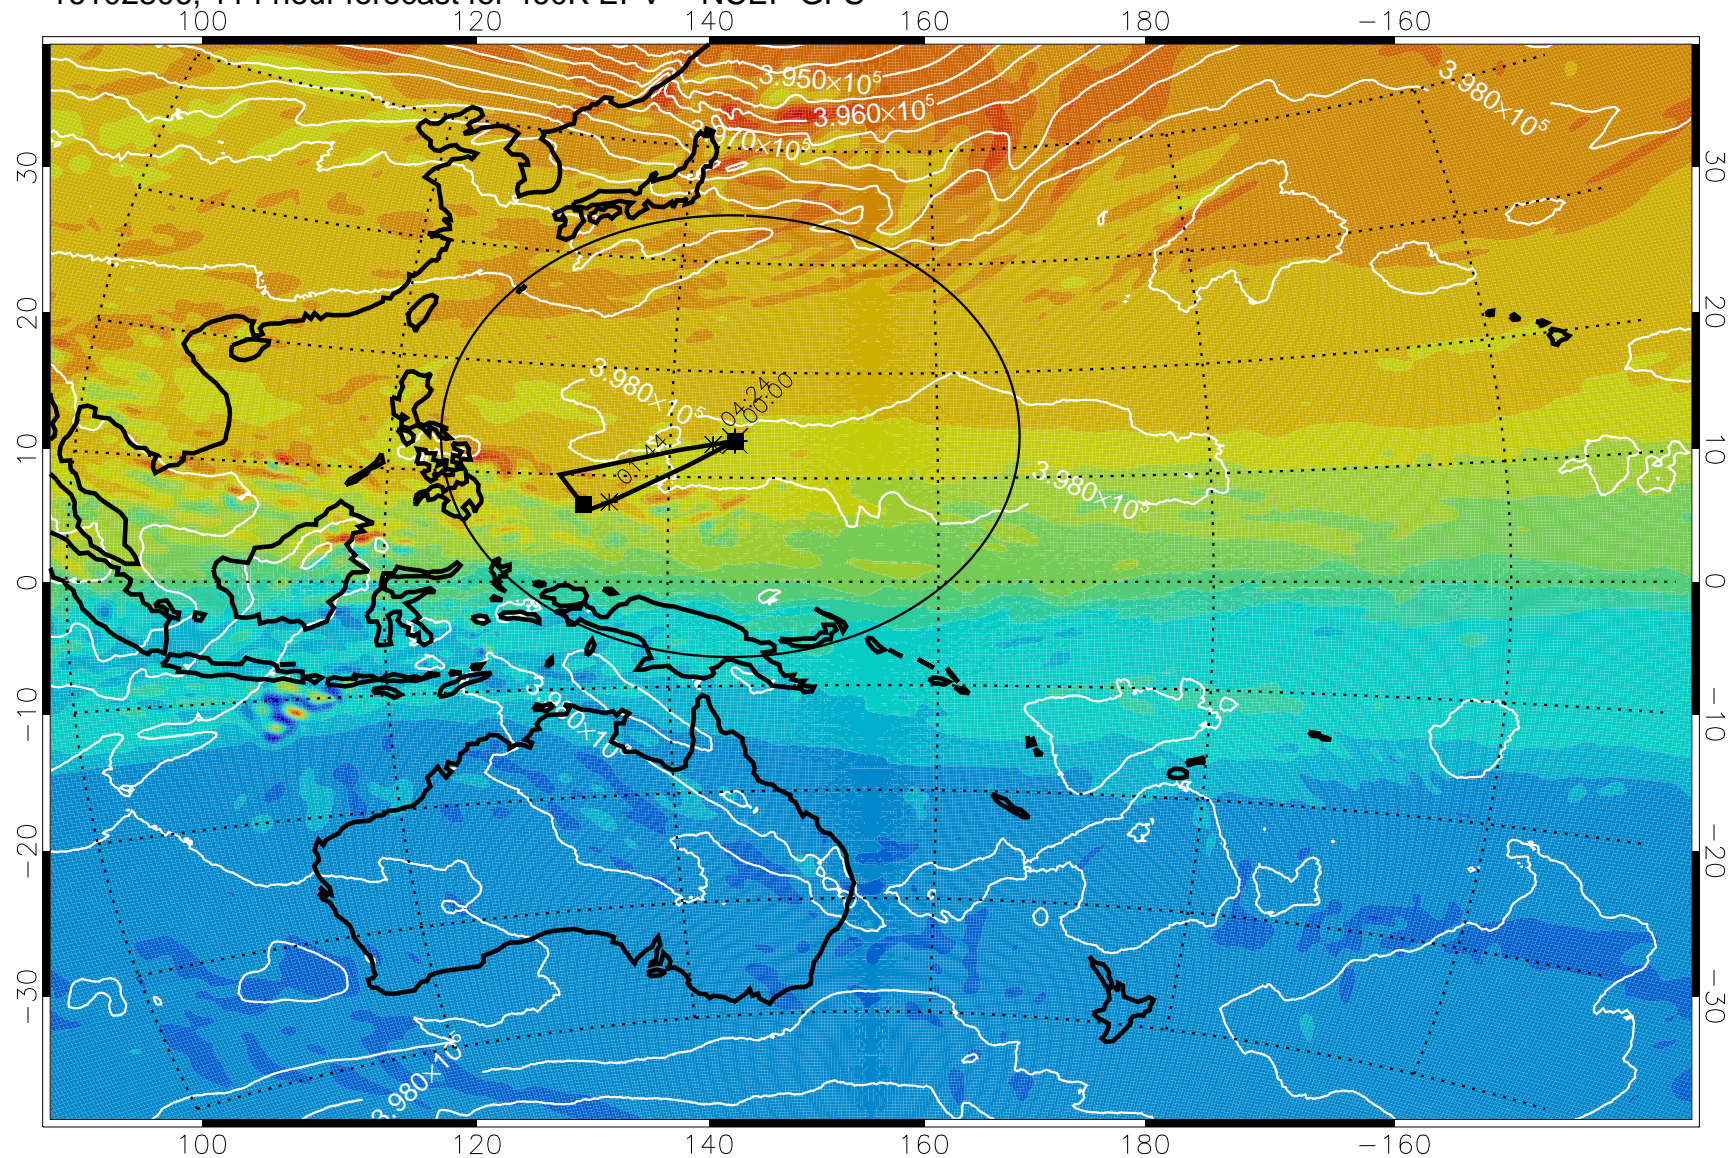

460K Montgomery Streamfunction, white

Range ring of 2304 km

16102212, 096 hour forecast for 460K EPV -- NCEP GFS

16102218, 102 hour forecast for 460K EPV -- NCEP GFS

460K Montgomery Streamfunction, white

Range ring of 2304 km

16102300, 108 hour forecast for 460K EPV -- NCEP GFS

460K Montgomery Streamfunction, white

Range ring of 2304 km

16102306, 114 hour forecast for 460K EPV -- NCEP GFS

460K Montgomery Streamfunction, white

Range ring of 2304 km

16102312, 120 hour forecast for 460K EPV -- NCEP GFS

460K Montgomery Streamfunction, white

Range ring of 2304 km