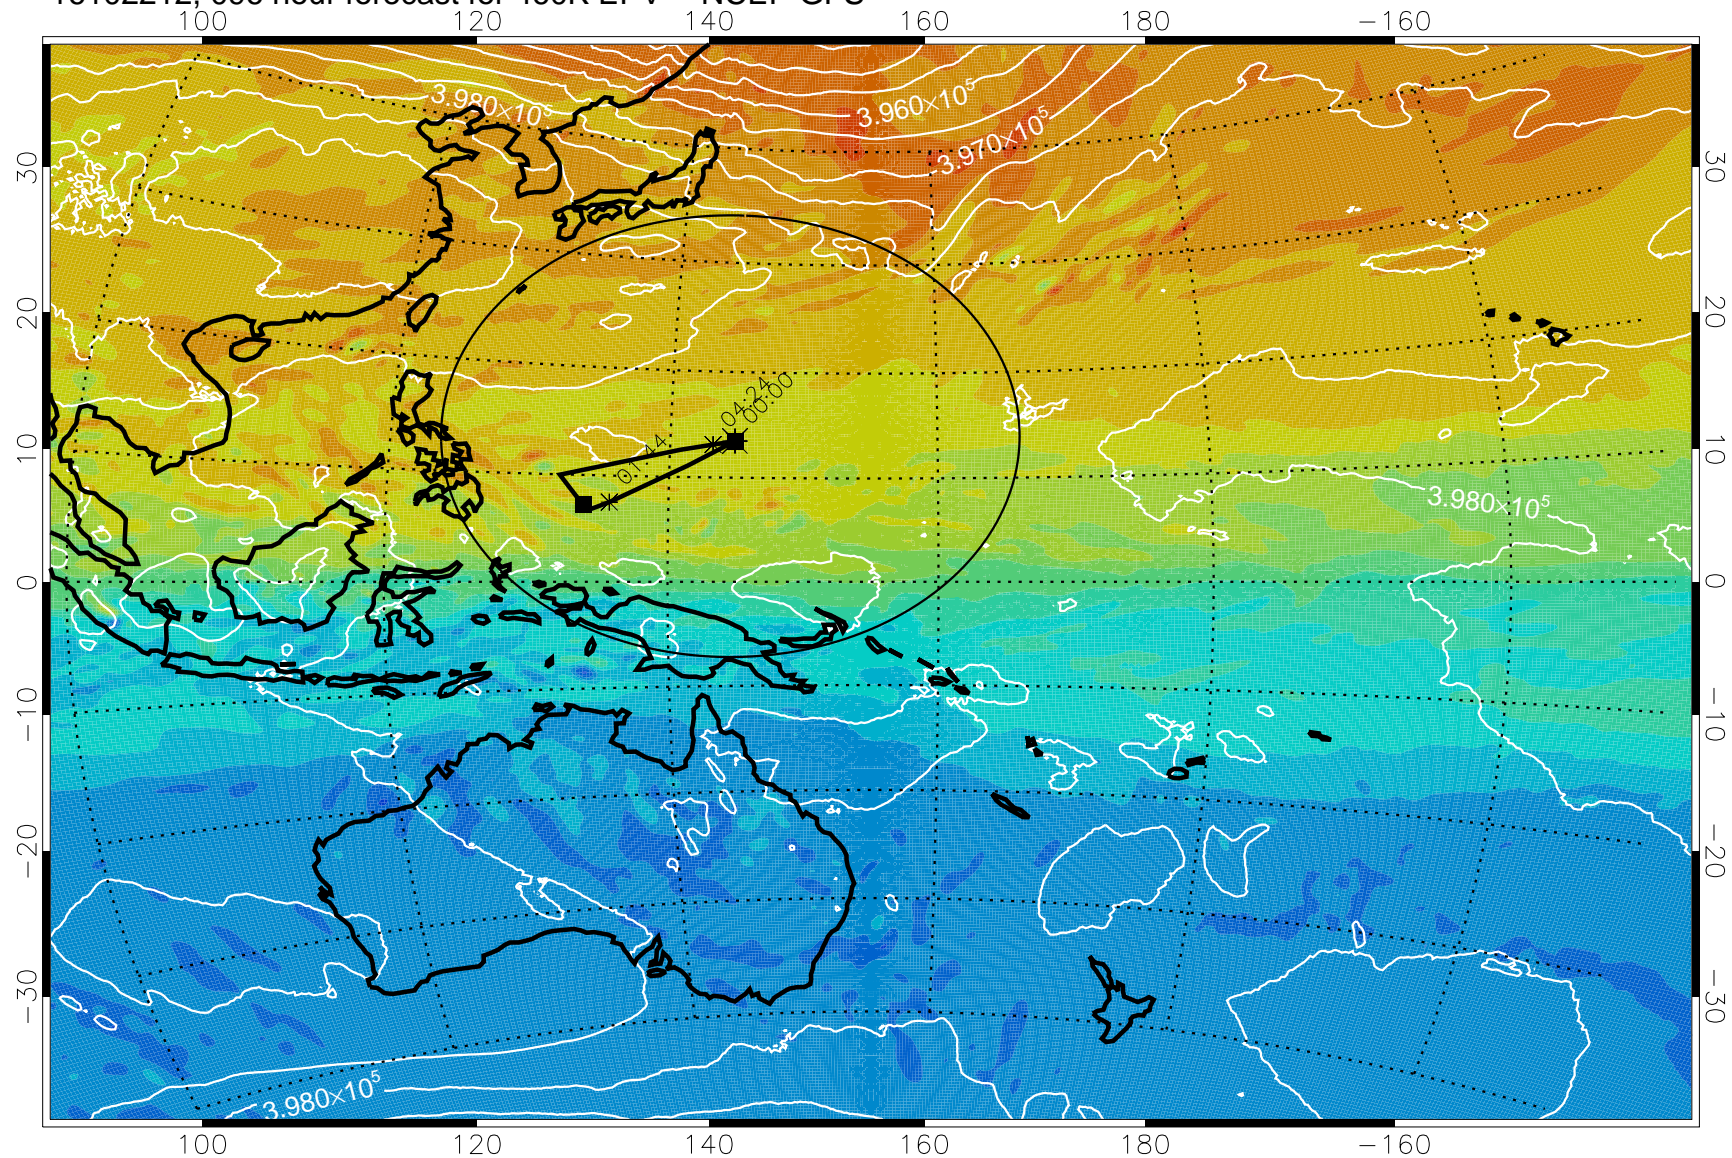

16102118, 078 hour forecast for 460K EPV -- NCEP GFS

460K Montgomery Streamfunction, white

Range ring of 2304 km

16102200, 084 hour forecast for 460K EPV -- NCEP GFS

16102206, 090 hour forecast for 460K EPV -- NCEP GFS

460K Montgomery Streamfunction, white

Range ring of 2304 km

16102212, 096 hour forecast for 460K EPV -- NCEP GFS

16102218, 102 hour forecast for 460K EPV -- NCEP GFS

460K Montgomery Streamfunction, white

Range ring of 2304 km

16102300, 108 hour forecast for 460K EPV -- NCEP GFS

460K Montgomery Streamfunction, white

Range ring of 2304 km

16102306, 114 hour forecast for 460K EPV -- NCEP GFS

460K Montgomery Streamfunction, white

Range ring of 2304 km

16102312, 120 hour forecast for 460K EPV -- NCEP GFS

460K Montgomery Streamfunction, white

Range ring of 2304 km