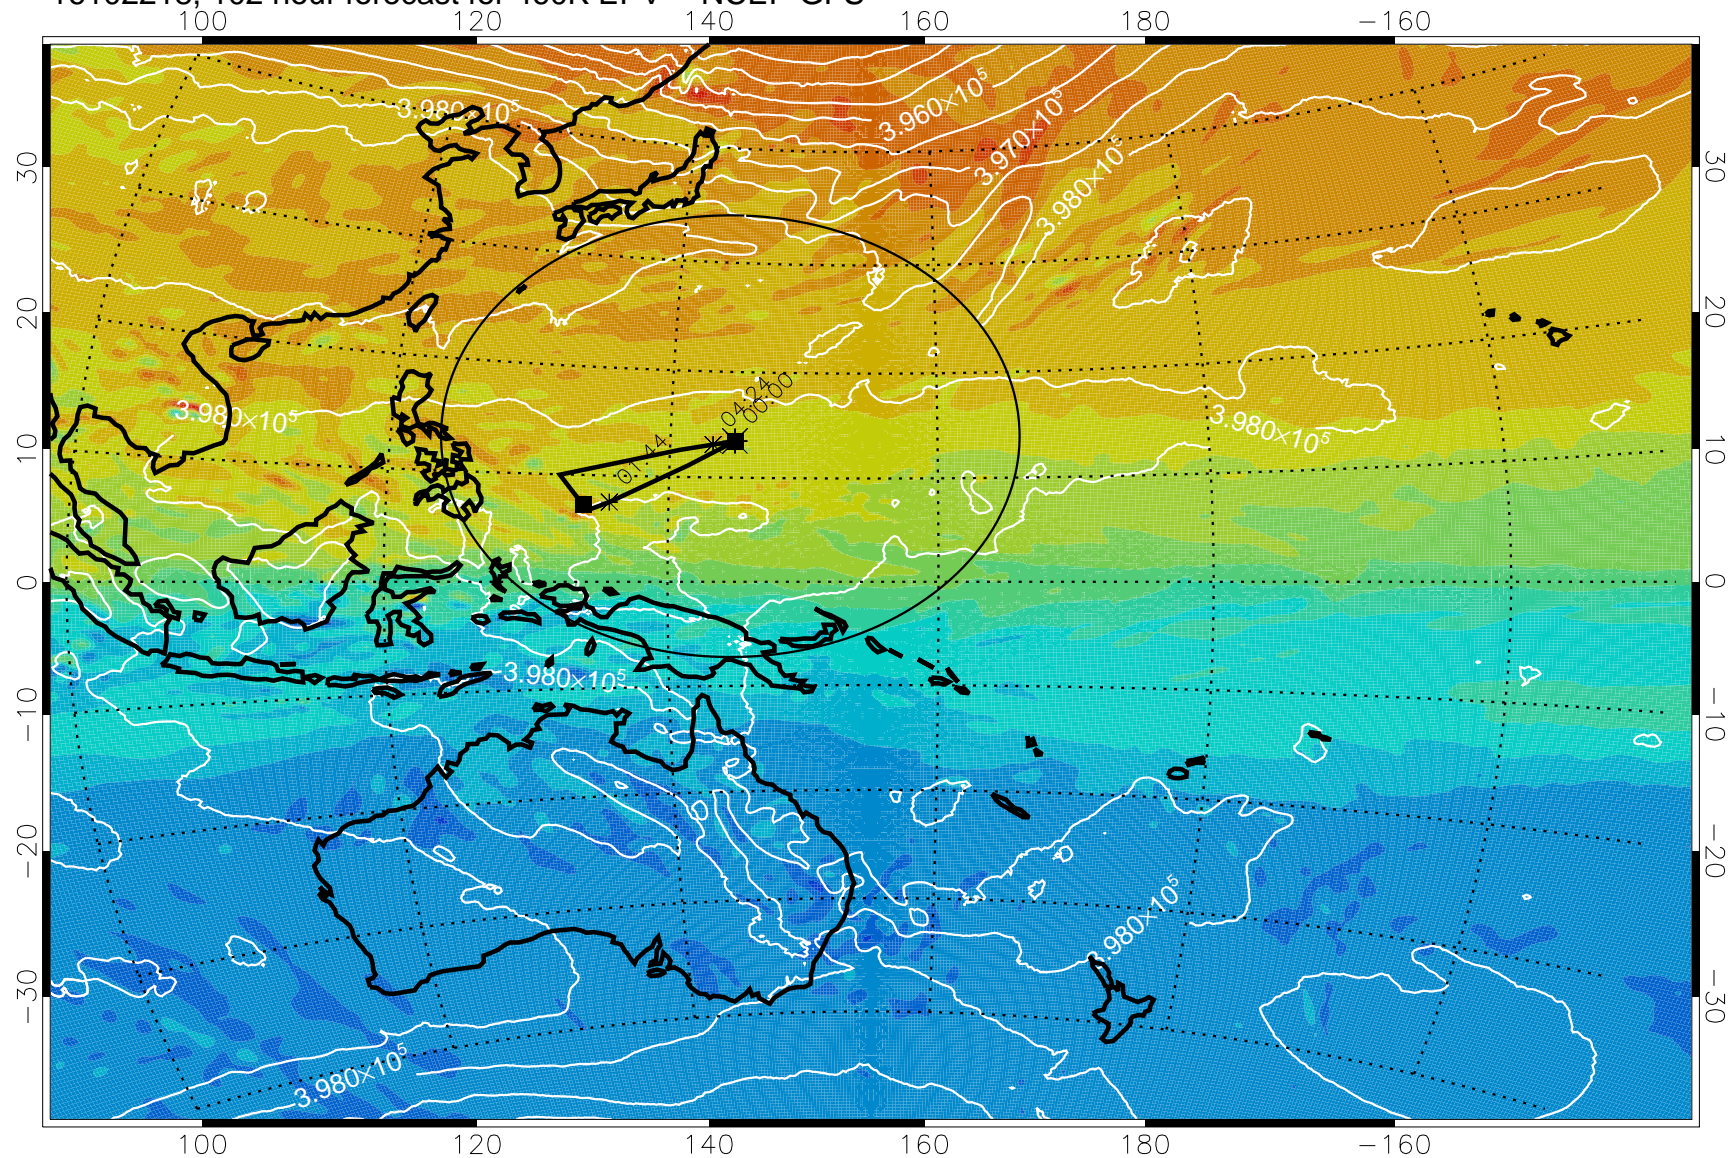

16102118, 078 hour forecast for 460K EPV -- NCEP GFS

460K Montgomery Streamfunction, white

Range ring of 2304 km

16102200, 084 hour forecast for 460K EPV -- NCEP GFS

16102206, 090 hour forecast for 460K EPV -- NCEP GFS

460K Montgomery Streamfunction, white

Range ring of 2304 km

16102212, 096 hour forecast for 460K EPV -- NCEP GFS

16102218, 102 hour forecast for 460K EPV -- NCEP GFS

460K Montgomery Streamfunction, white

Range ring of 2304 km

16102300, 108 hour forecast for 460K EPV -- NCEP GFS

460K Montgomery Streamfunction, white

Range ring of 2304 km

16102306, 114 hour forecast for 460K EPV -- NCEP GFS

460K Montgomery Streamfunction, white

Range ring of 2304 km

16102312, 120 hour forecast for 460K EPV -- NCEP GFS

460K Montgomery Streamfunction, white

Range ring of 2304 km