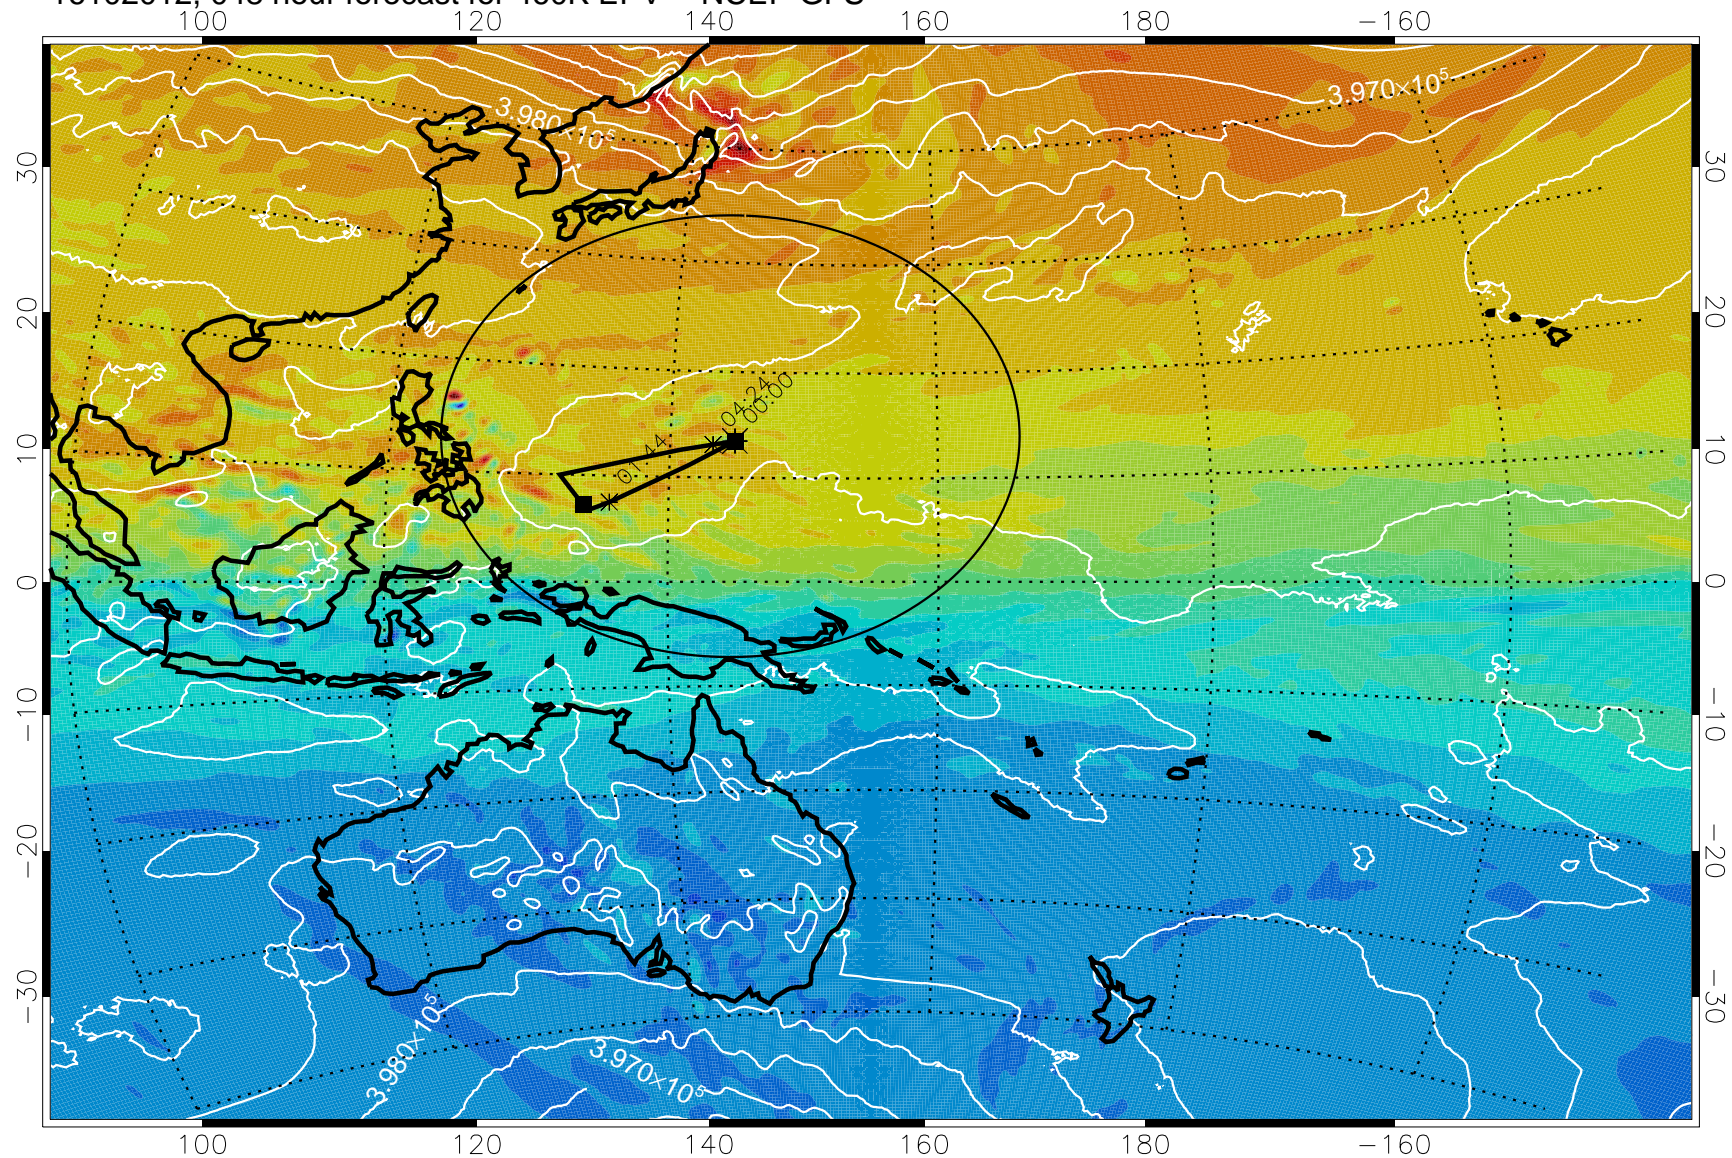

16101918, 030 hour forecast for 460K EPV -- NCEP GFS

460K Montgomery Streamfunction, white

Range ring of 2304 km

16102000, 036 hour forecast for 460K EPV -- NCEP GFS

460K Montgomery Streamfunction, white

Range ring of 2304 km

16102006, 042 hour forecast for 460K EPV -- NCEP GFS

460K Montgomery Streamfunction, white

Range ring of 2304 km

16102012, 048 hour forecast for 460K EPV -- NCEP GFS

460K Montgomery Streamfunction, white

Range ring of 2304 km

16102018, 054 hour forecast for 460K EPV -- NCEP GFS

460K Montgomery Streamfunction, white

Range ring of 2304 km

16102100, 060 hour forecast for 460K EPV -- NCEP GFS

460K Montgomery Streamfunction, white

Range ring of 2304 km

16102106, 066 hour forecast for 460K EPV -- NCEP GFS

460K Montgomery Streamfunction, white

Range ring of 2304 km

16102112, 072 hour forecast for 460K EPV -- NCEP GFS

460K Montgomery Streamfunction, white

Range ring of 2304 km