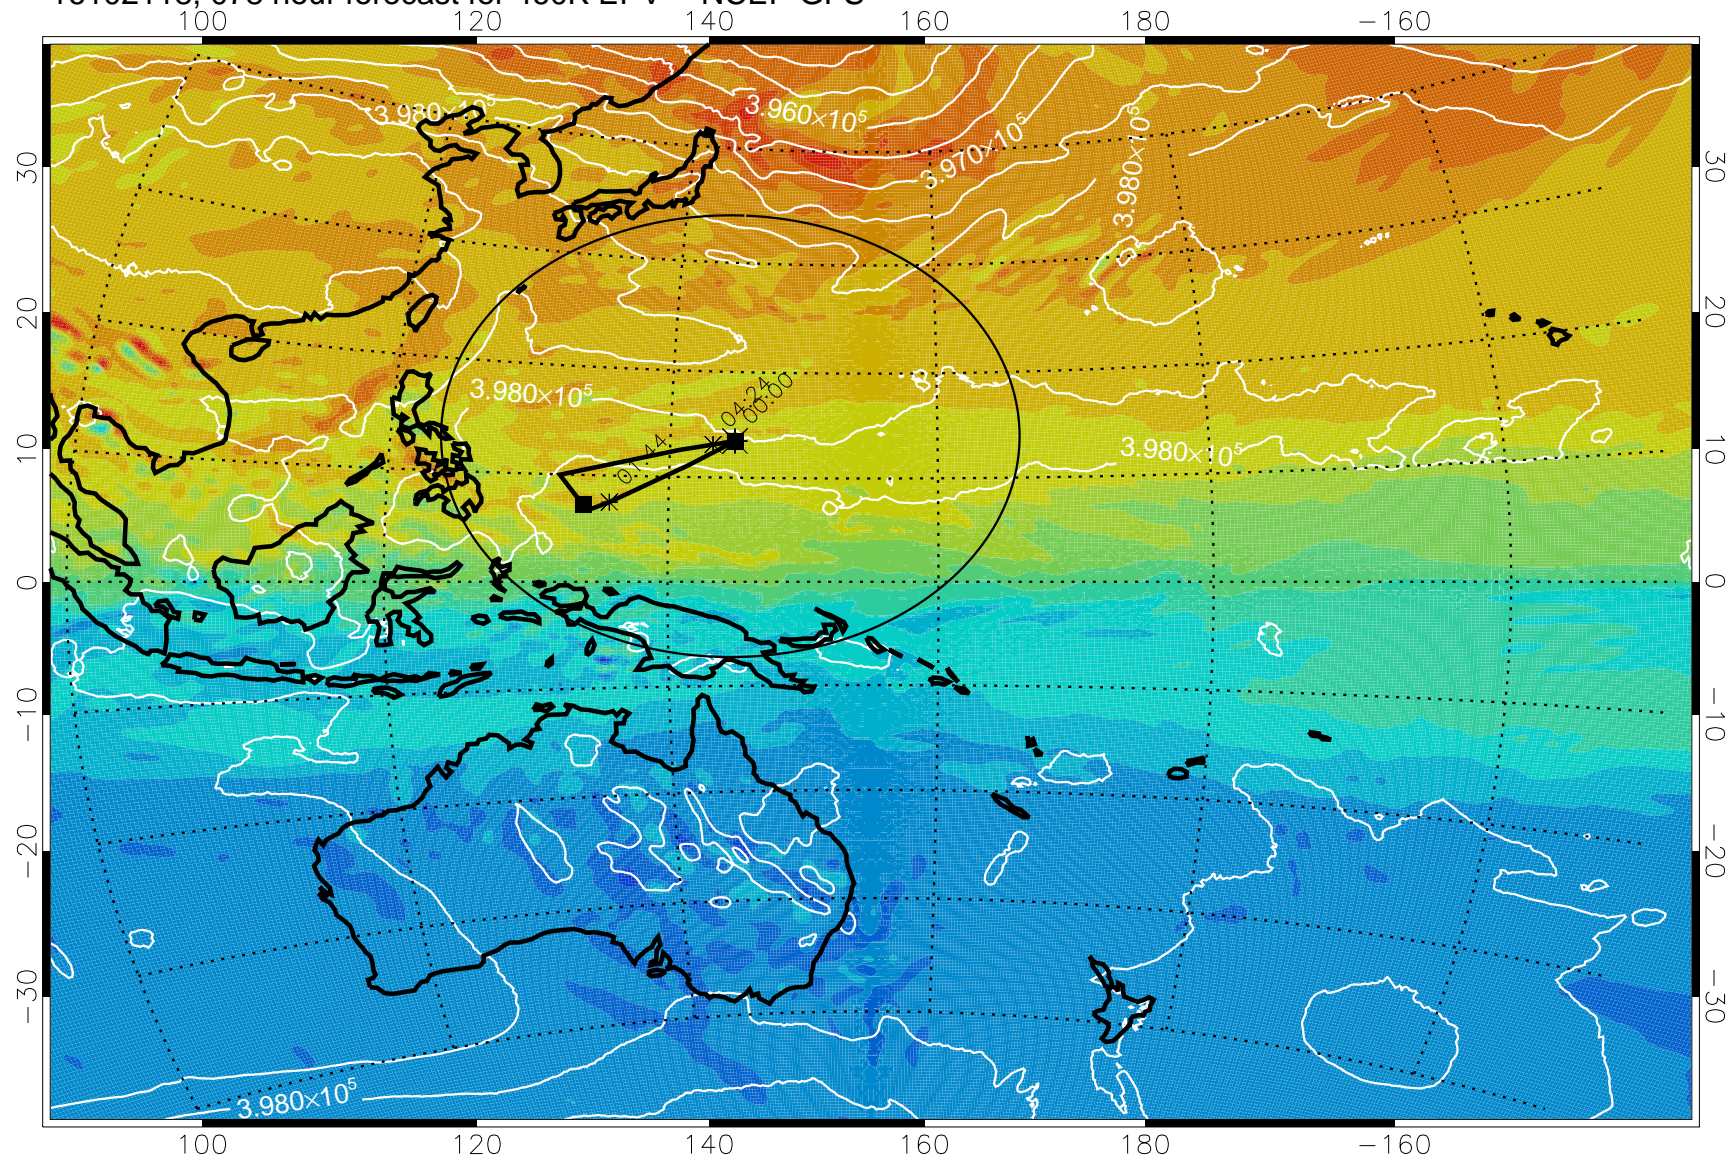

16102018, 054 hour forecast for 460K EPV -- NCEP GFS

460K Montgomery Streamfunction, white

Range ring of 2304 km

16102100, 060 hour forecast for 460K EPV -- NCEP GFS

460K Montgomery Streamfunction, white

Range ring of 2304 km

16102106, 066 hour forecast for 460K EPV -- NCEP GFS

460K Montgomery Streamfunction, white

Range ring of 2304 km

16102112, 072 hour forecast for 460K EPV -- NCEP GFS

460K Montgomery Streamfunction, white

Range ring of 2304 km

16102118, 078 hour forecast for 460K EPV -- NCEP GFS

460K Montgomery Streamfunction, white

Range ring of 2304 km

16102200, 084 hour forecast for 460K EPV -- NCEP GFS

16102206, 090 hour forecast for 460K EPV -- NCEP GFS

460K Montgomery Streamfunction, white

Range ring of 2304 km

16102212, 096 hour forecast for 460K EPV -- NCEP GFS

16102218, 102 hour forecast for 460K EPV -- NCEP GFS

460K Montgomery Streamfunction, white

Range ring of 2304 km