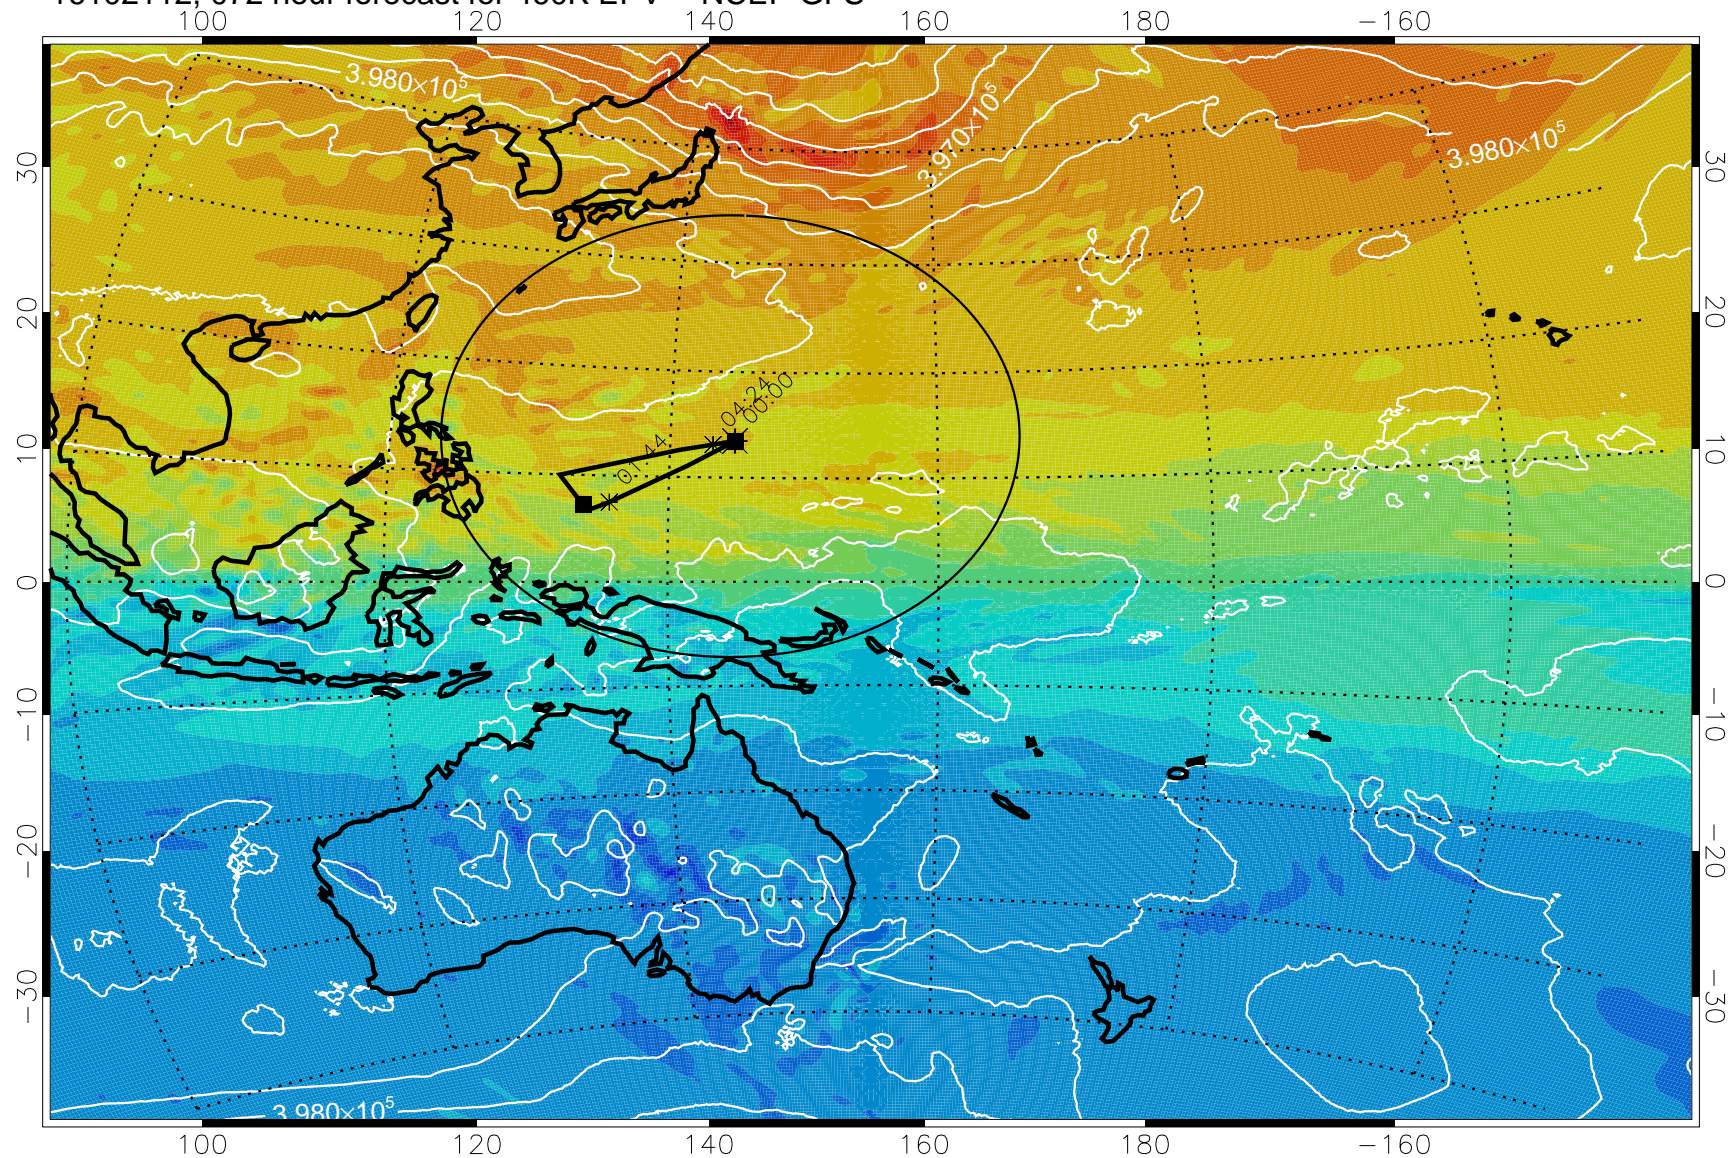

16102018, 054 hour forecast for 460K EPV -- NCEP GFS

460K Montgomery Streamfunction, white

Range ring of 2304 km

16102100, 060 hour forecast for 460K EPV -- NCEP GFS

460K Montgomery Streamfunction, white

Range ring of 2304 km

16102106, 066 hour forecast for 460K EPV -- NCEP GFS

460K Montgomery Streamfunction, white

Range ring of 2304 km

16102112, 072 hour forecast for 460K EPV -- NCEP GFS

460K Montgomery Streamfunction, white

Range ring of 2304 km

16102118, 078 hour forecast for 460K EPV -- NCEP GFS

460K Montgomery Streamfunction, white

Range ring of 2304 km

16102200, 084 hour forecast for 460K EPV -- NCEP GFS

16102206, 090 hour forecast for 460K EPV -- NCEP GFS

460K Montgomery Streamfunction, white

Range ring of 2304 km

16102212, 096 hour forecast for 460K EPV -- NCEP GFS

16102218, 102 hour forecast for 460K EPV -- NCEP GFS

460K Montgomery Streamfunction, white

Range ring of 2304 km