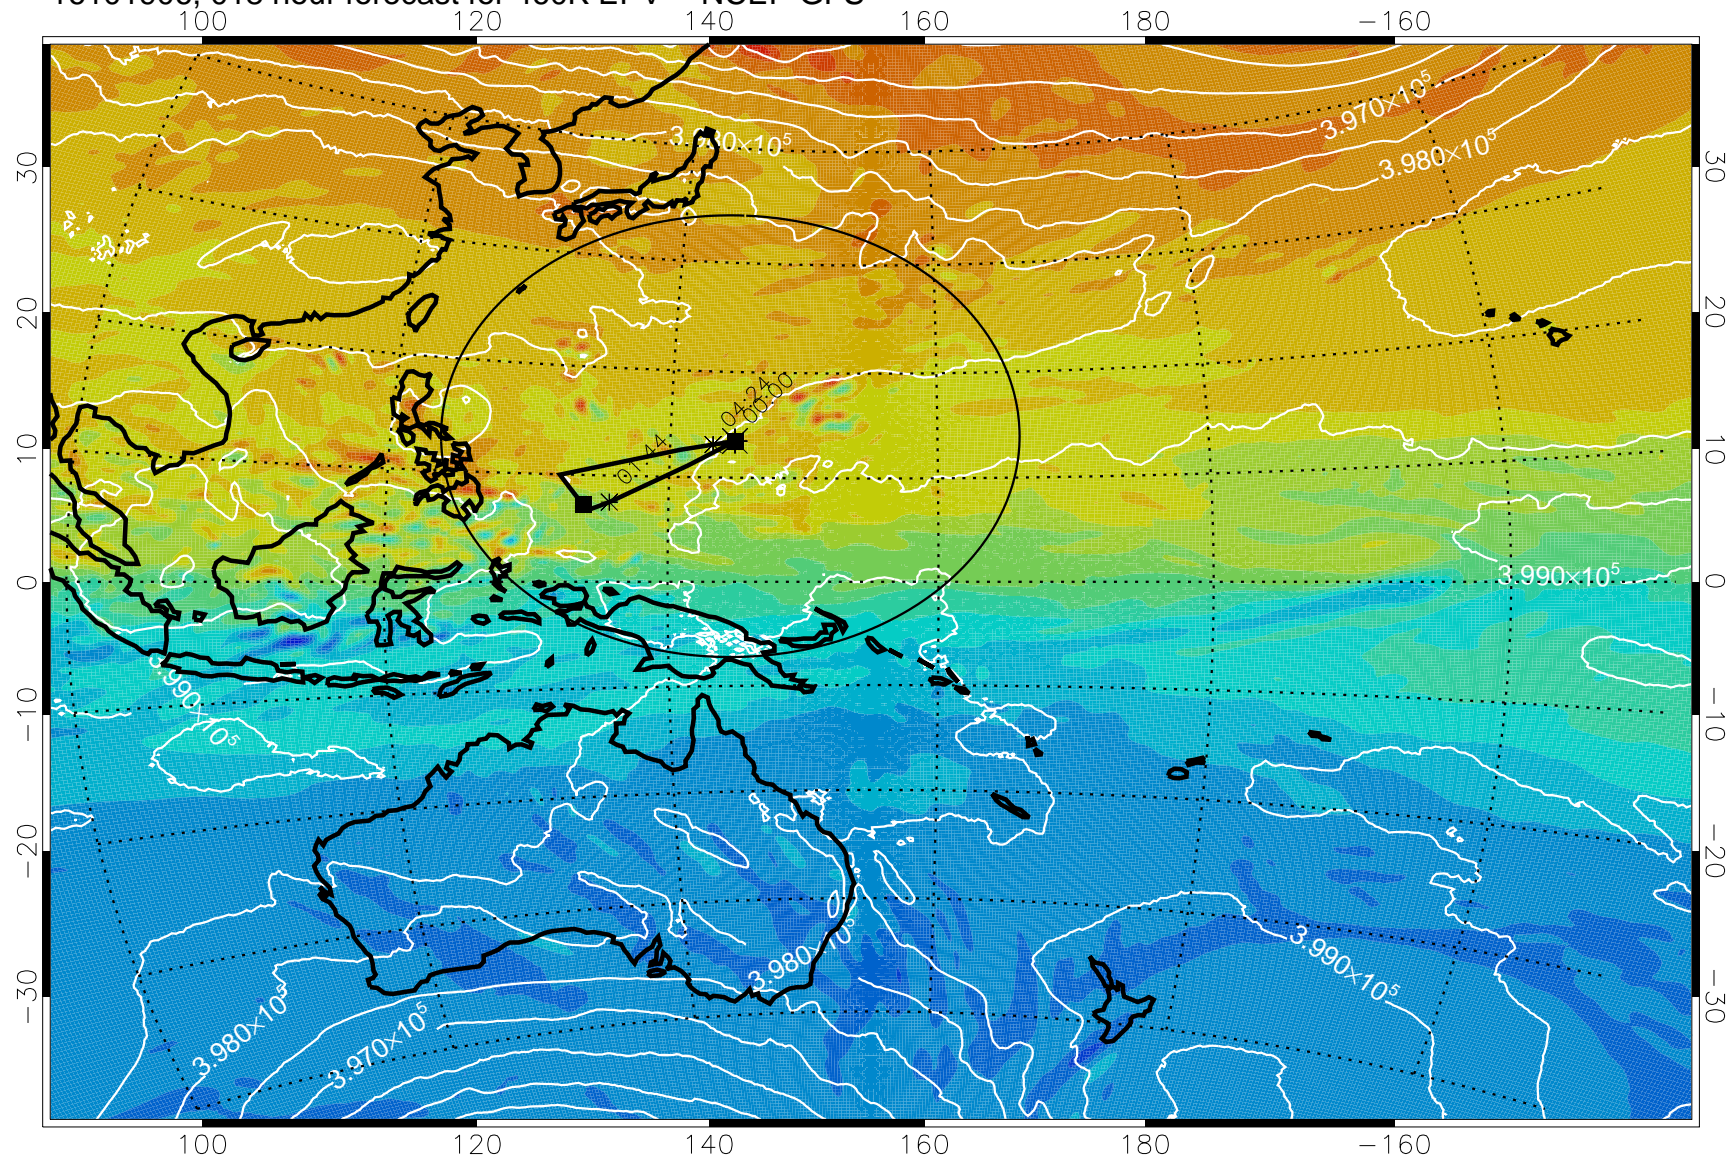

16101818, 006 hour forecast for 460K EPV -- NCEP GFS

460K Montgomery Streamfunction, white

Range ring of 2304 km

16101900, 012 hour forecast for 460K EPV -- NCEP GFS

460K Montgomery Streamfunction, white

Range ring of 2304 km

16101906, 018 hour forecast for 460K EPV -- NCEP GFS

460K Montgomery Streamfunction, white

Range ring of 2304 km

16101912, 024 hour forecast for 460K EPV -- NCEP GFS

460K Montgomery Streamfunction, white

Range ring of 2304 km

16101918, 030 hour forecast for 460K EPV -- NCEP GFS

460K Montgomery Streamfunction, white

Range ring of 2304 km

16102000, 036 hour forecast for 460K EPV -- NCEP GFS

460K Montgomery Streamfunction, white

Range ring of 2304 km

16102018, 054 hour forecast for 460K EPV -- NCEP GFS

460K Montgomery Streamfunction, white

Range ring of 2304 km

16102100, 060 hour forecast for 460K EPV -- NCEP GFS

460K Montgomery Streamfunction, white

Range ring of 2304 km