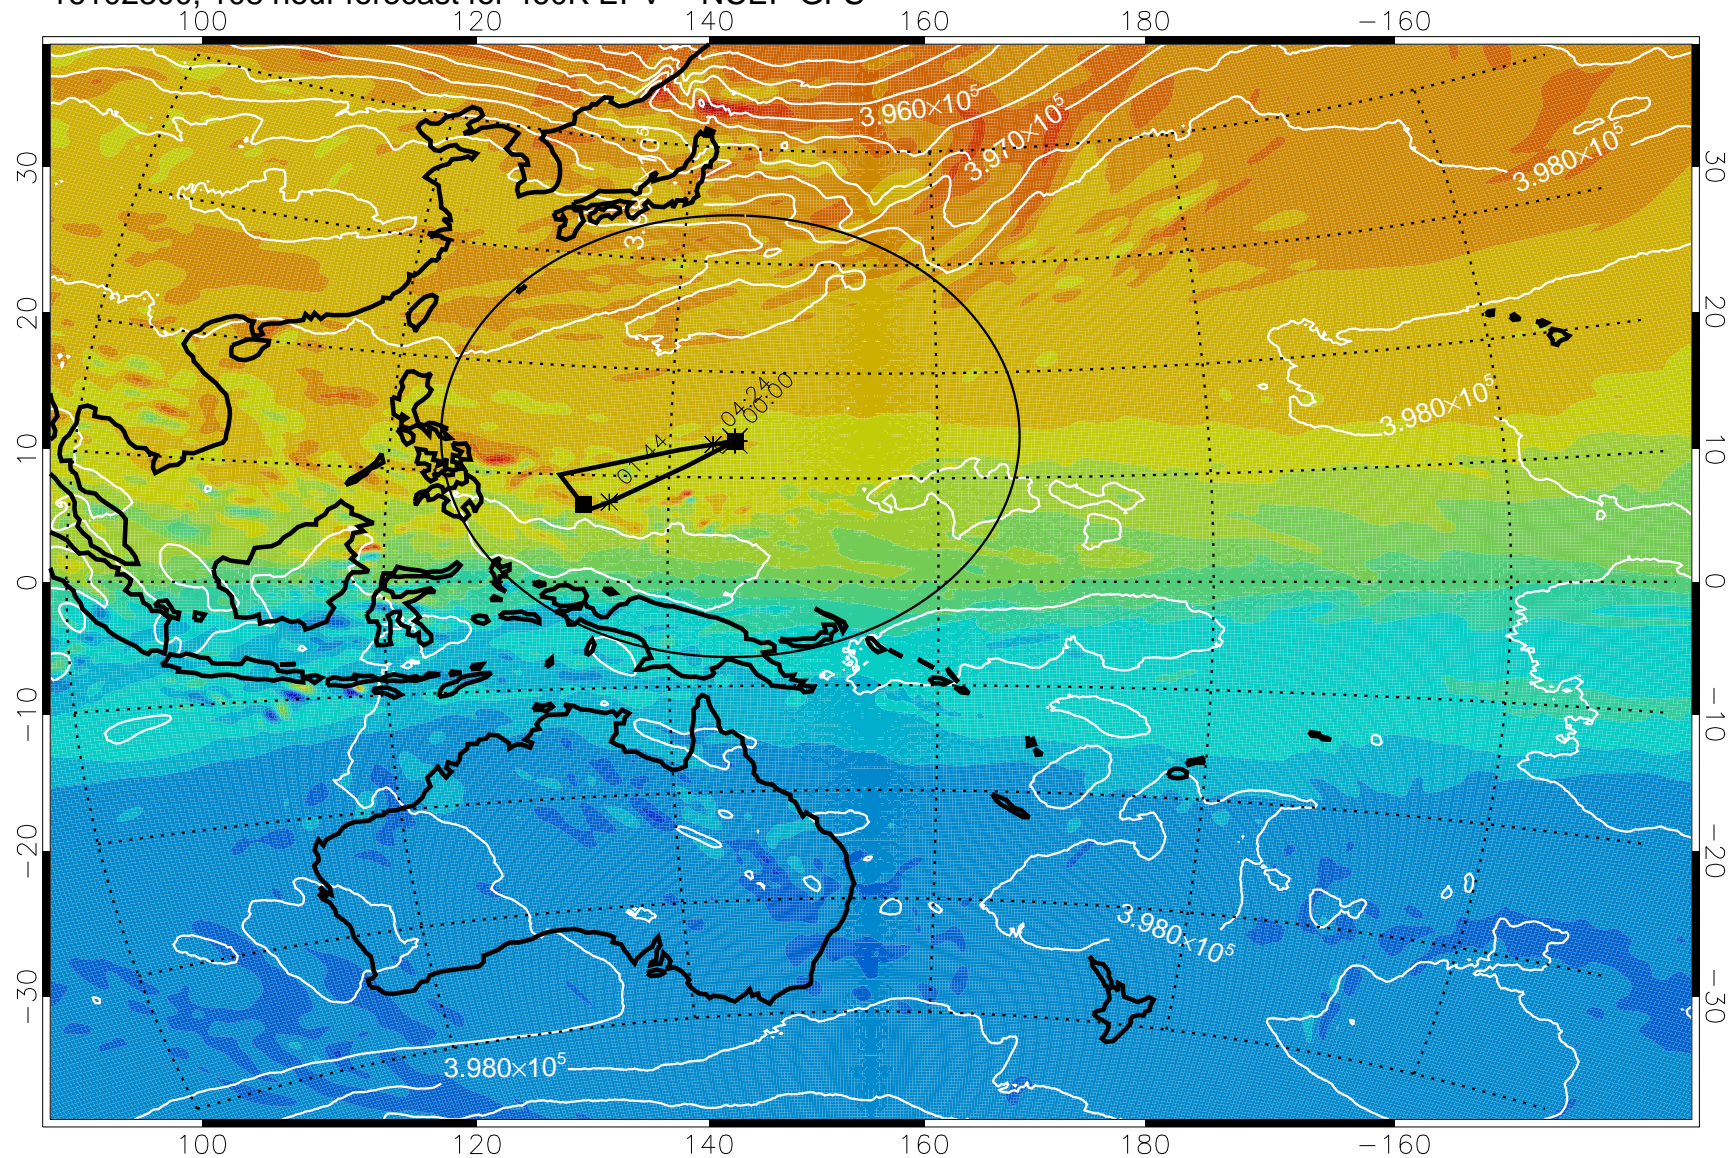

16102118, 078 hour forecast for 460K EPV -- NCEP GFS

460K Montgomery Streamfunction, white

Range ring of 2304 km

16102200, 084 hour forecast for 460K EPV -- NCEP GFS

16102206, 090 hour forecast for 460K EPV -- NCEP GFS

460K Montgomery Streamfunction, white

Range ring of 2304 km

16102212, 096 hour forecast for 460K EPV -- NCEP GFS

16102218, 102 hour forecast for 460K EPV -- NCEP GFS

460K Montgomery Streamfunction, white

Range ring of 2304 km

16102300, 108 hour forecast for 460K EPV -- NCEP GFS

460K Montgomery Streamfunction, white

Range ring of 2304 km

16102306, 114 hour forecast for 460K EPV -- NCEP GFS

460K Montgomery Streamfunction, white

Range ring of 2304 km

16102312, 120 hour forecast for 460K EPV -- NCEP GFS

460K Montgomery Streamfunction, white

Range ring of 2304 km