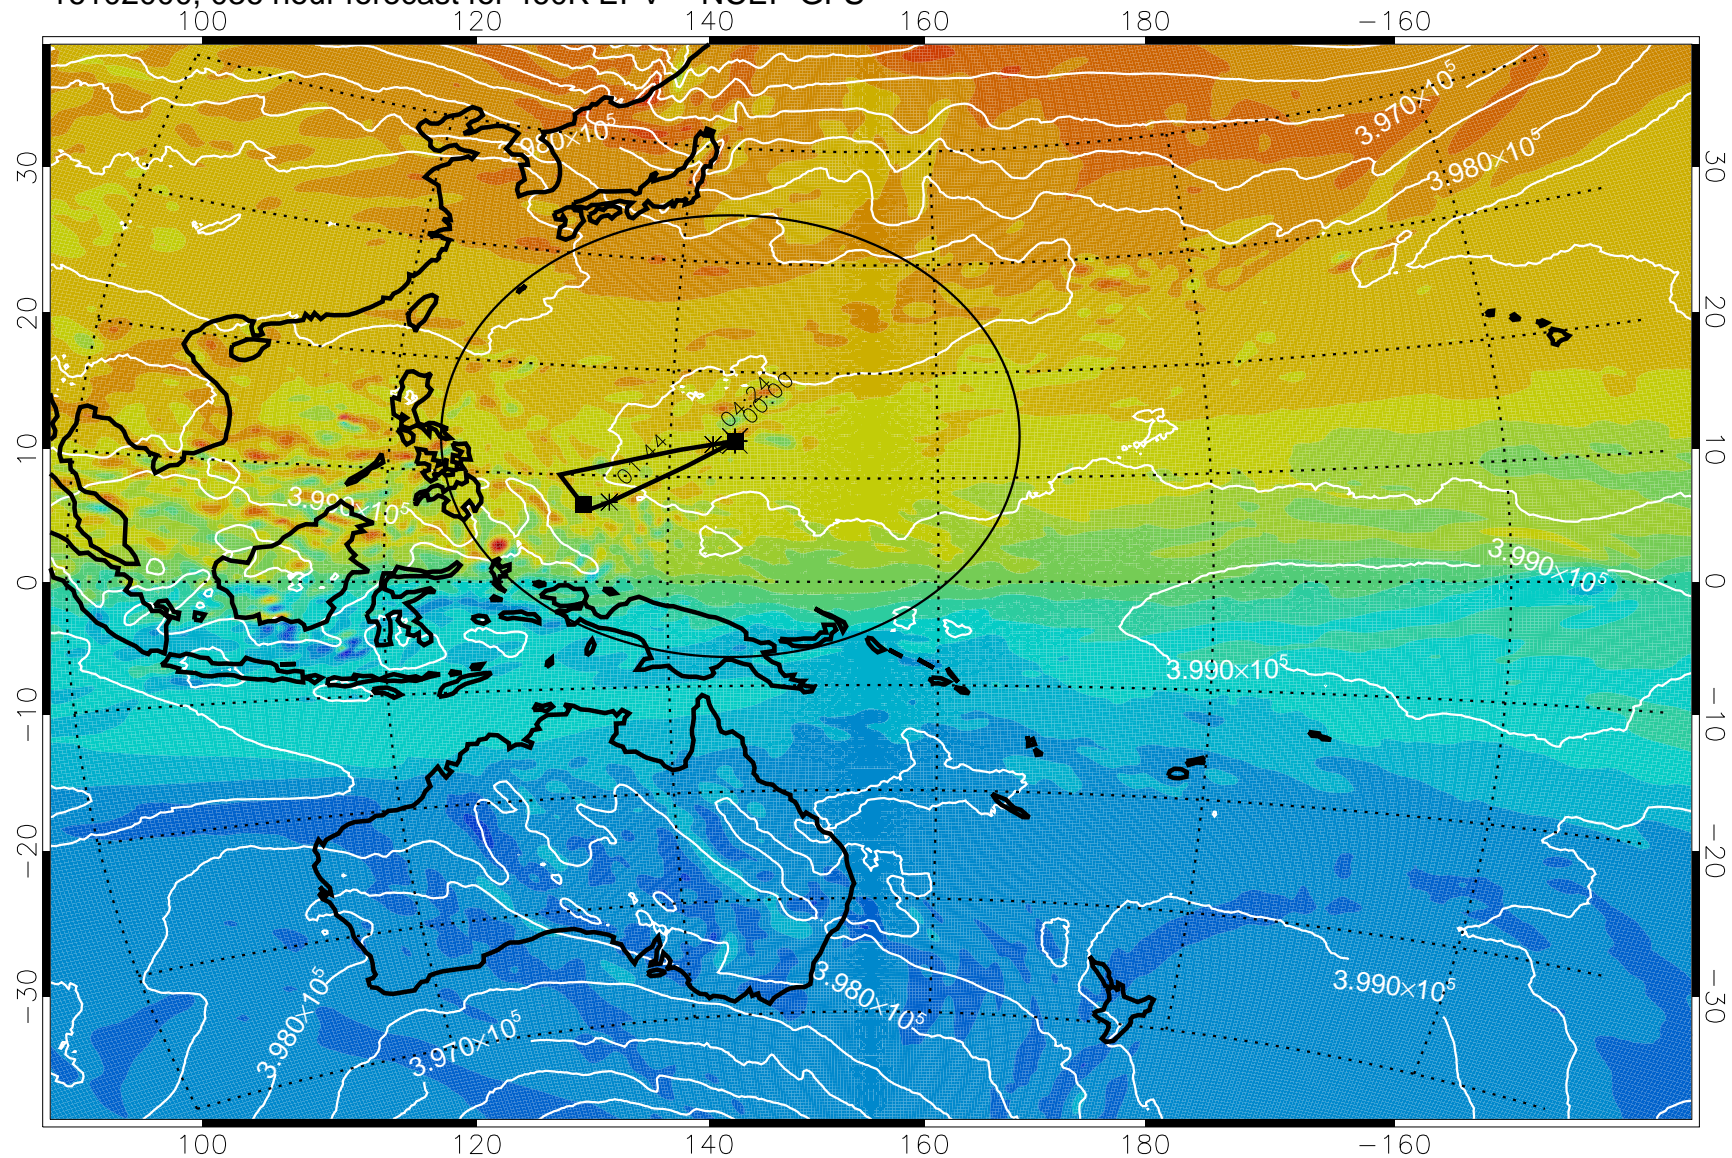

16101906, 018 hour forecast for 460K EPV -- NCEP GFS

460K Montgomery Streamfunction, white

Range ring of 2304 km

16101912, 024 hour forecast for 460K EPV -- NCEP GFS

460K Montgomery Streamfunction, white

Range ring of 2304 km

16101918, 030 hour forecast for 460K EPV -- NCEP GFS

460K Montgomery Streamfunction, white

Range ring of 2304 km

16102000, 036 hour forecast for 460K EPV -- NCEP GFS

460K Montgomery Streamfunction, white

Range ring of 2304 km

16102006, 042 hour forecast for 460K EPV -- NCEP GFS

460K Montgomery Streamfunction, white

Range ring of 2304 km

16102012, 048 hour forecast for 460K EPV -- NCEP GFS

460K Montgomery Streamfunction, white

Range ring of 2304 km

16102018, 054 hour forecast for 460K EPV -- NCEP GFS

460K Montgomery Streamfunction, white

Range ring of 2304 km

16102100, 060 hour forecast for 460K EPV -- NCEP GFS

460K Montgomery Streamfunction, white

Range ring of 2304 km