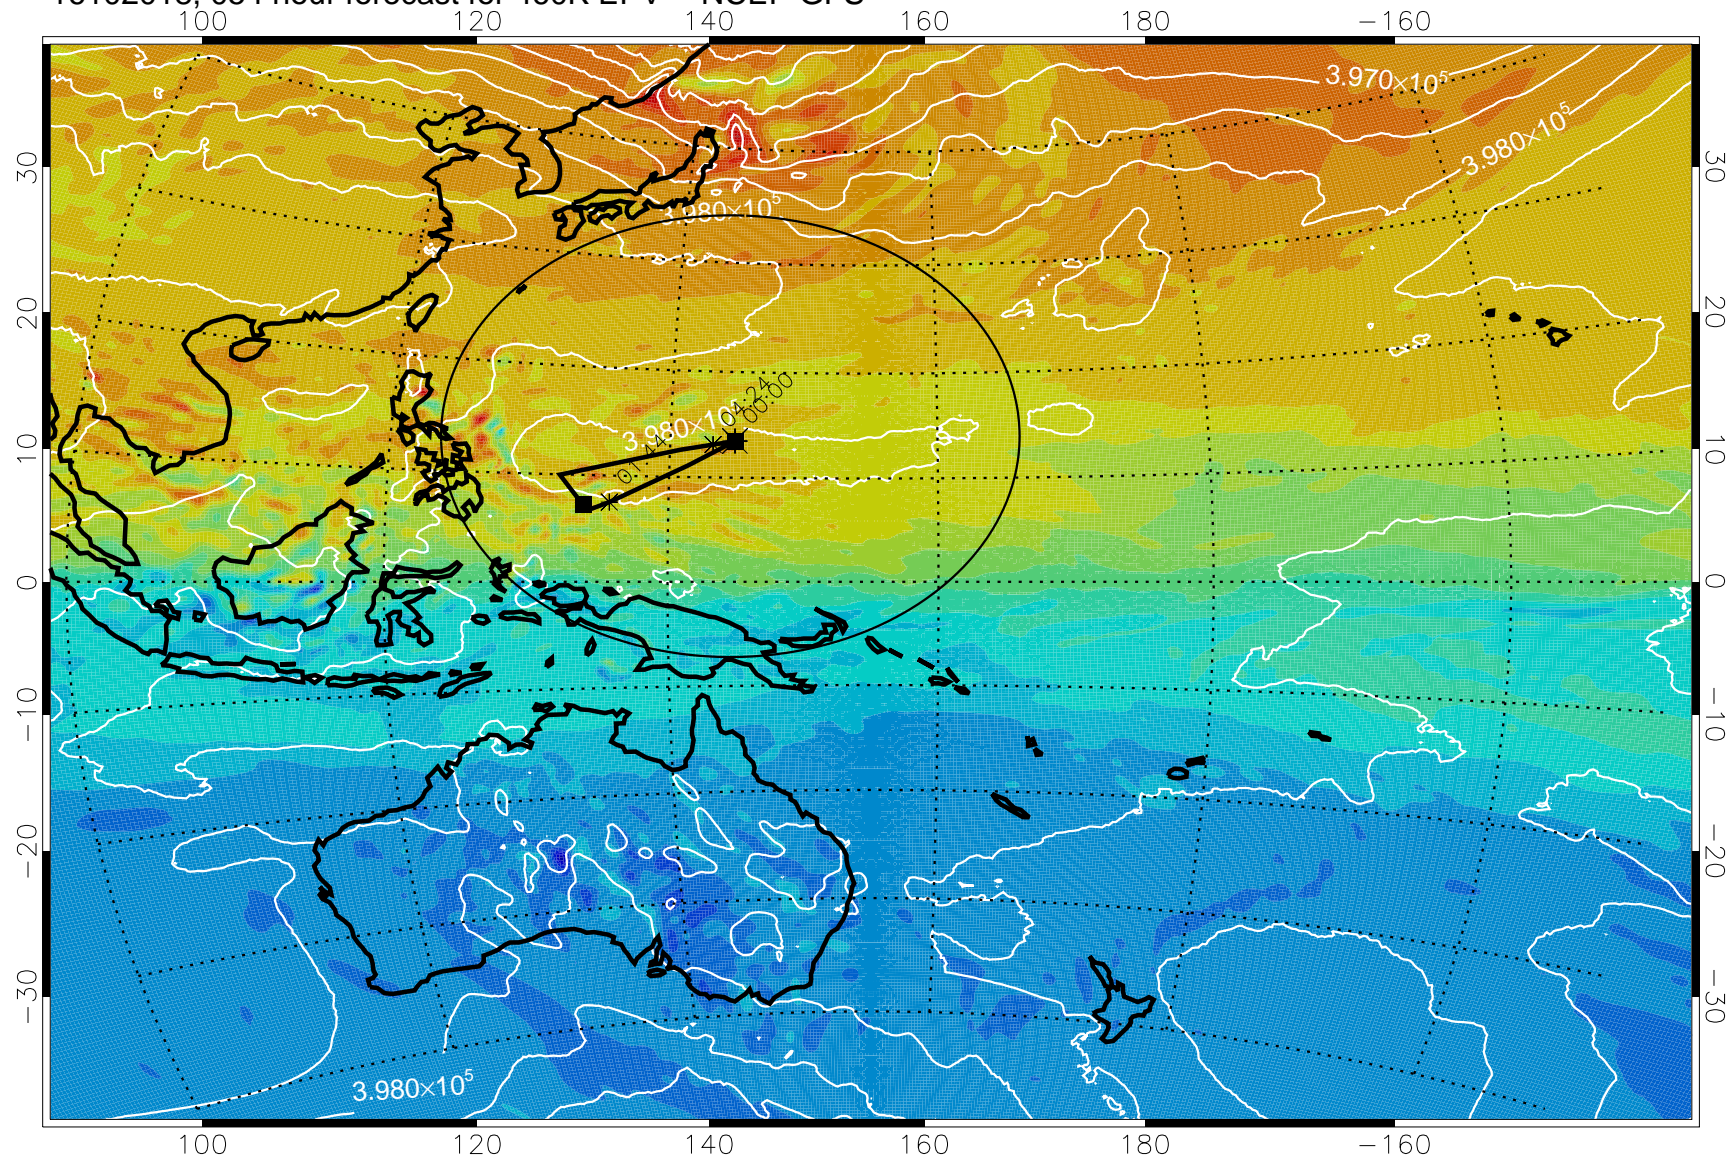

16101918, 030 hour forecast for 460K EPV -- NCEP GFS

460K Montgomery Streamfunction, white

Range ring of 2304 km

16102000, 036 hour forecast for 460K EPV -- NCEP GFS

460K Montgomery Streamfunction, white

Range ring of 2304 km

16102006, 042 hour forecast for 460K EPV -- NCEP GFS

460K Montgomery Streamfunction, white

Range ring of 2304 km

16102012, 048 hour forecast for 460K EPV -- NCEP GFS

460K Montgomery Streamfunction, white

Range ring of 2304 km

16102018, 054 hour forecast for 460K EPV -- NCEP GFS

460K Montgomery Streamfunction, white

Range ring of 2304 km

16102100, 060 hour forecast for 460K EPV -- NCEP GFS

460K Montgomery Streamfunction, white

Range ring of 2304 km

16102106, 066 hour forecast for 460K EPV -- NCEP GFS

460K Montgomery Streamfunction, white

Range ring of 2304 km

16102112, 072 hour forecast for 460K EPV -- NCEP GFS

460K Montgomery Streamfunction, white

Range ring of 2304 km