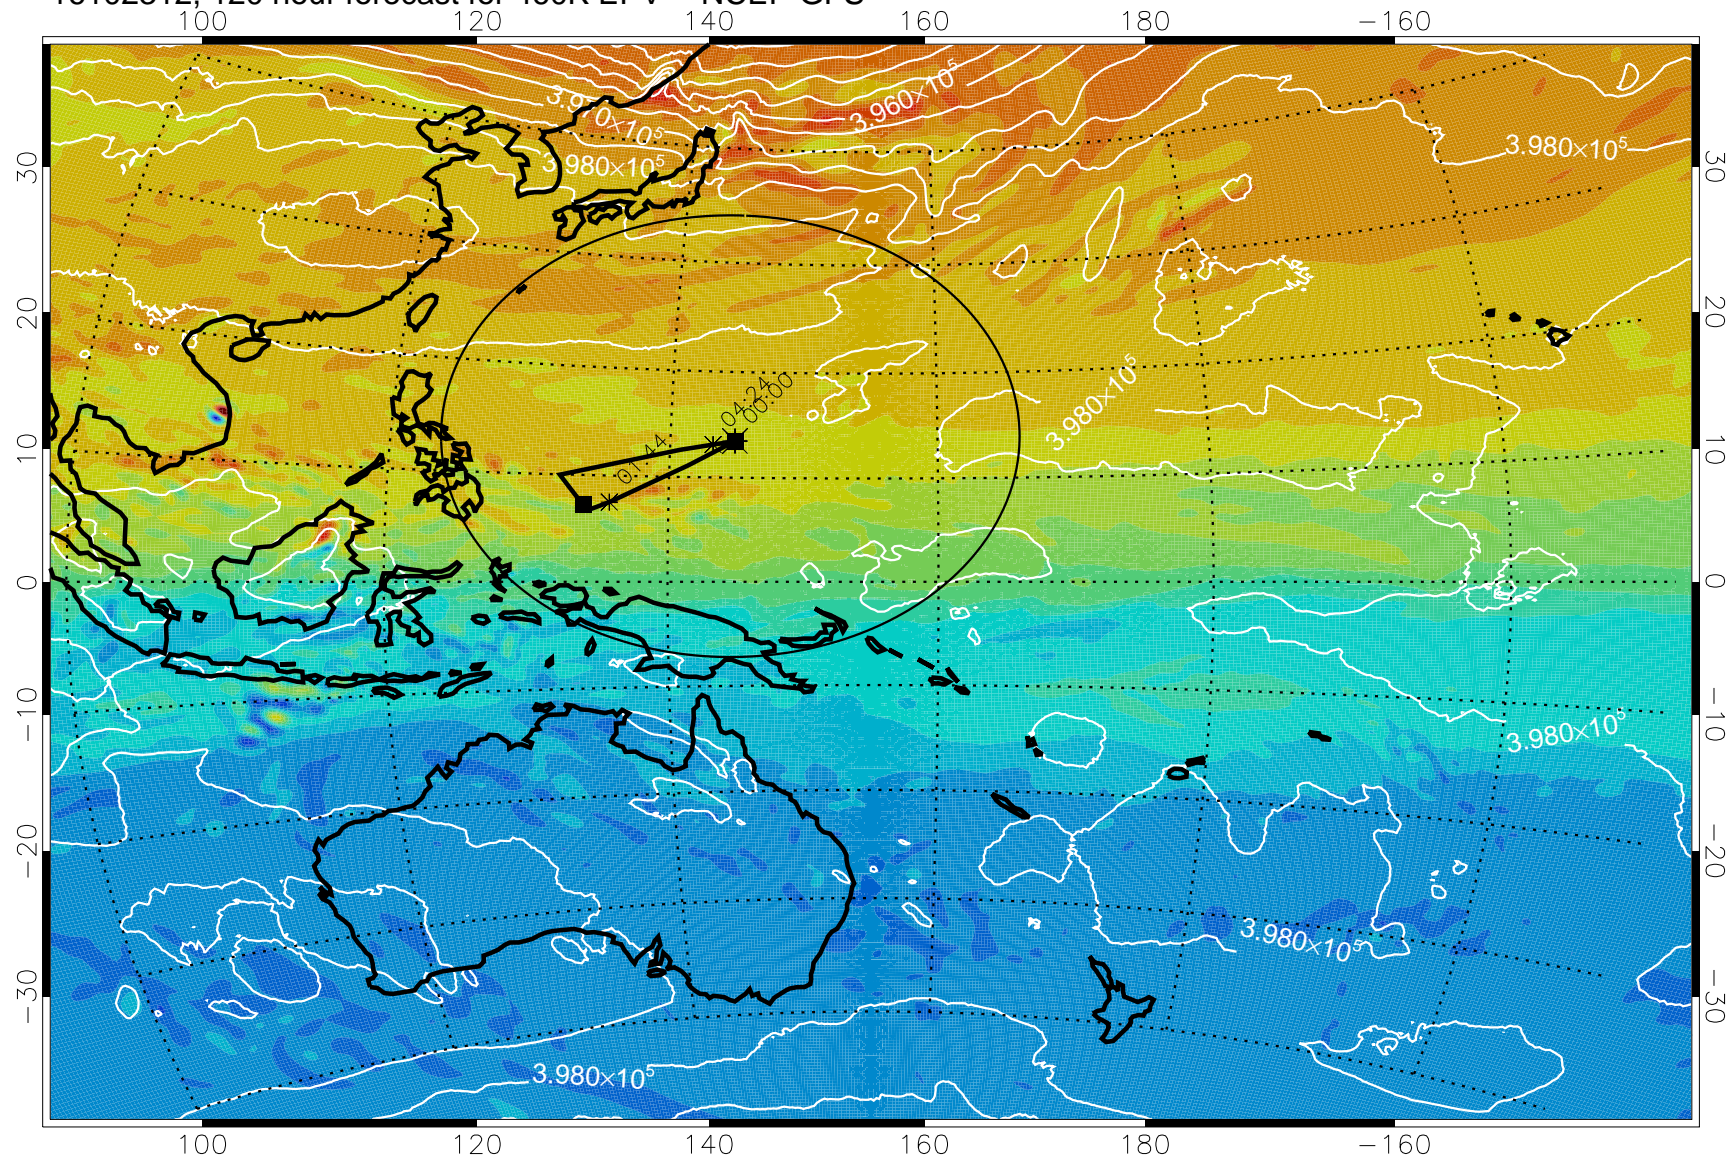

460K Montgomery Streamfunction, white

Range ring of 2304 km

16102212, 096 hour forecast for 460K EPV -- NCEP GFS

16102218, 102 hour forecast for 460K EPV -- NCEP GFS

460K Montgomery Streamfunction, white

Range ring of 2304 km

16102300, 108 hour forecast for 460K EPV -- NCEP GFS

460K Montgomery Streamfunction, white

Range ring of 2304 km

16102306, 114 hour forecast for 460K EPV -- NCEP GFS

460K Montgomery Streamfunction, white

Range ring of 2304 km

16102312, 120 hour forecast for 460K EPV -- NCEP GFS

460K Montgomery Streamfunction, white

Range ring of 2304 km