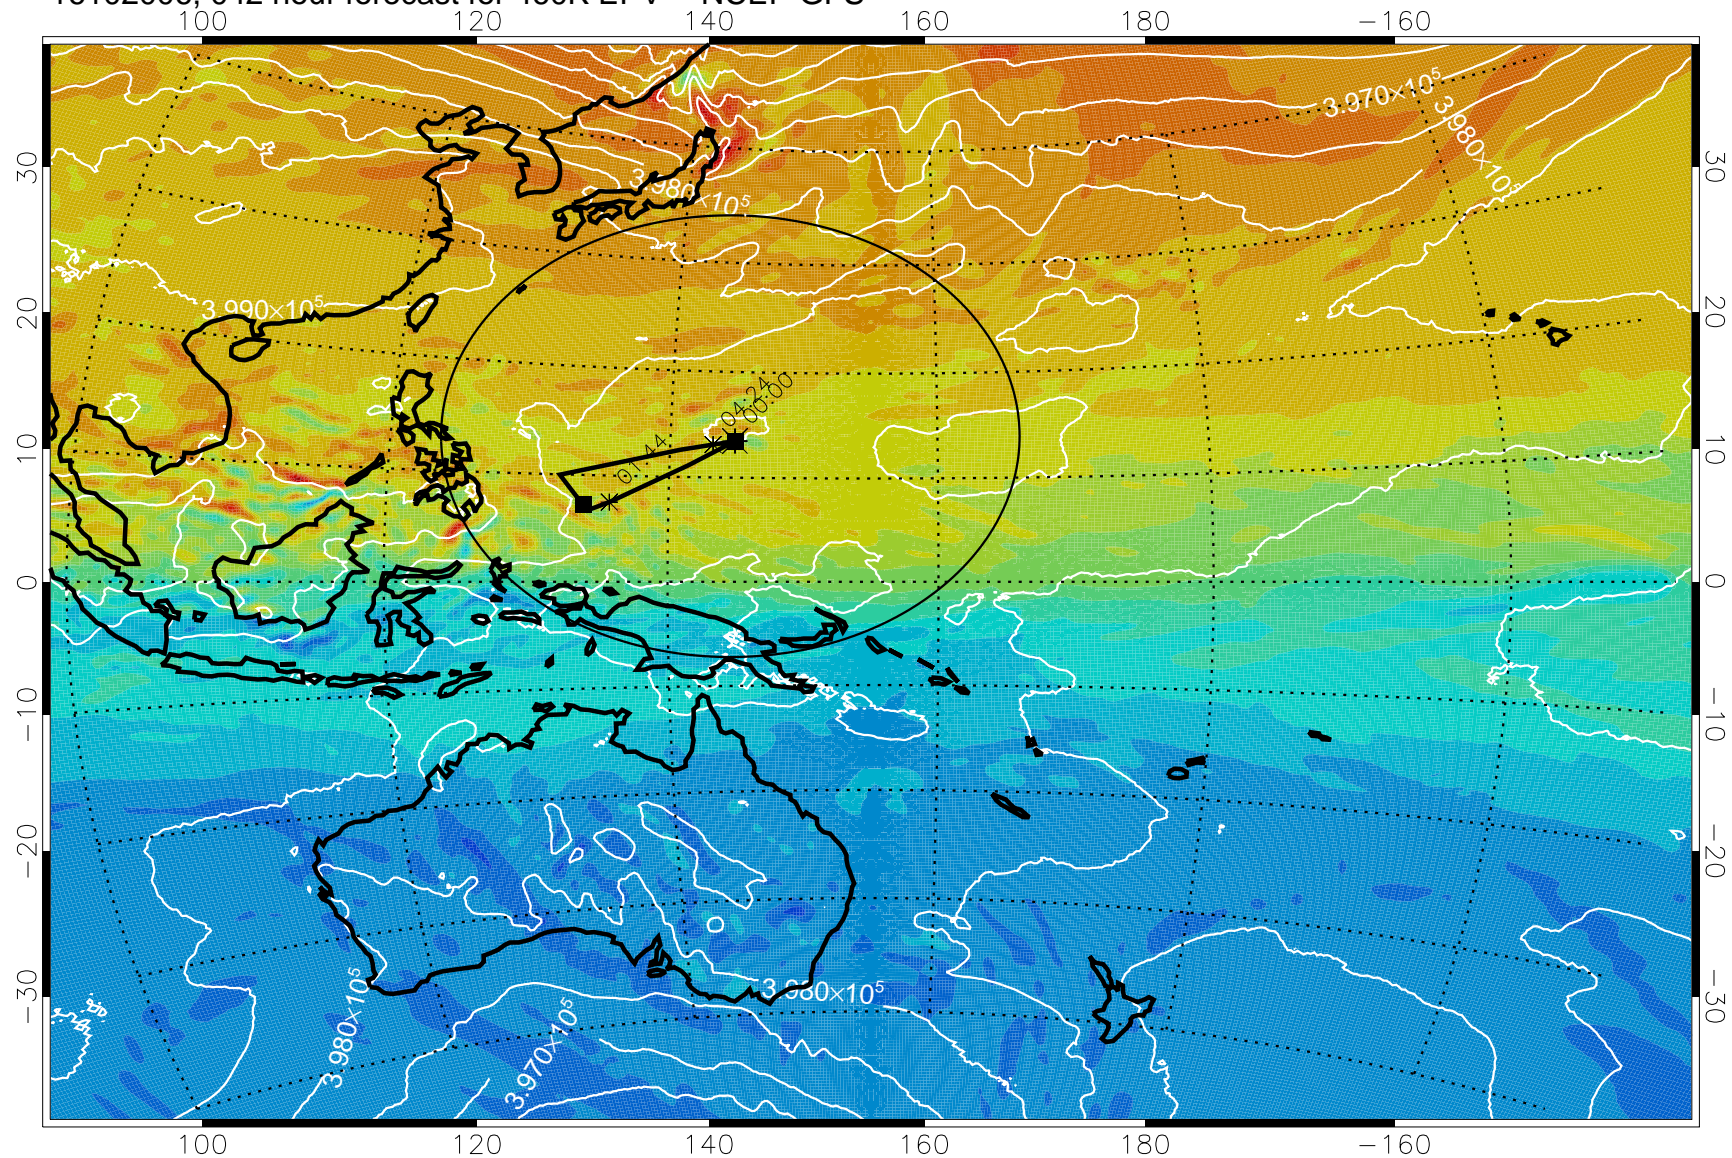

16101906, 018 hour forecast for 460K EPV -- NCEP GFS

460K Montgomery Streamfunction, white

Range ring of 2304 km

16101912, 024 hour forecast for 460K EPV -- NCEP GFS

460K Montgomery Streamfunction, white

Range ring of 2304 km

16101918, 030 hour forecast for 460K EPV -- NCEP GFS

460K Montgomery Streamfunction, white

Range ring of 2304 km

16102000, 036 hour forecast for 460K EPV -- NCEP GFS

460K Montgomery Streamfunction, white

Range ring of 2304 km

16102006, 042 hour forecast for 460K EPV -- NCEP GFS

460K Montgomery Streamfunction, white

Range ring of 2304 km

16102012, 048 hour forecast for 460K EPV -- NCEP GFS

460K Montgomery Streamfunction, white

Range ring of 2304 km

16102018, 054 hour forecast for 460K EPV -- NCEP GFS

460K Montgomery Streamfunction, white

Range ring of 2304 km

16102100, 060 hour forecast for 460K EPV -- NCEP GFS

460K Montgomery Streamfunction, white

Range ring of 2304 km