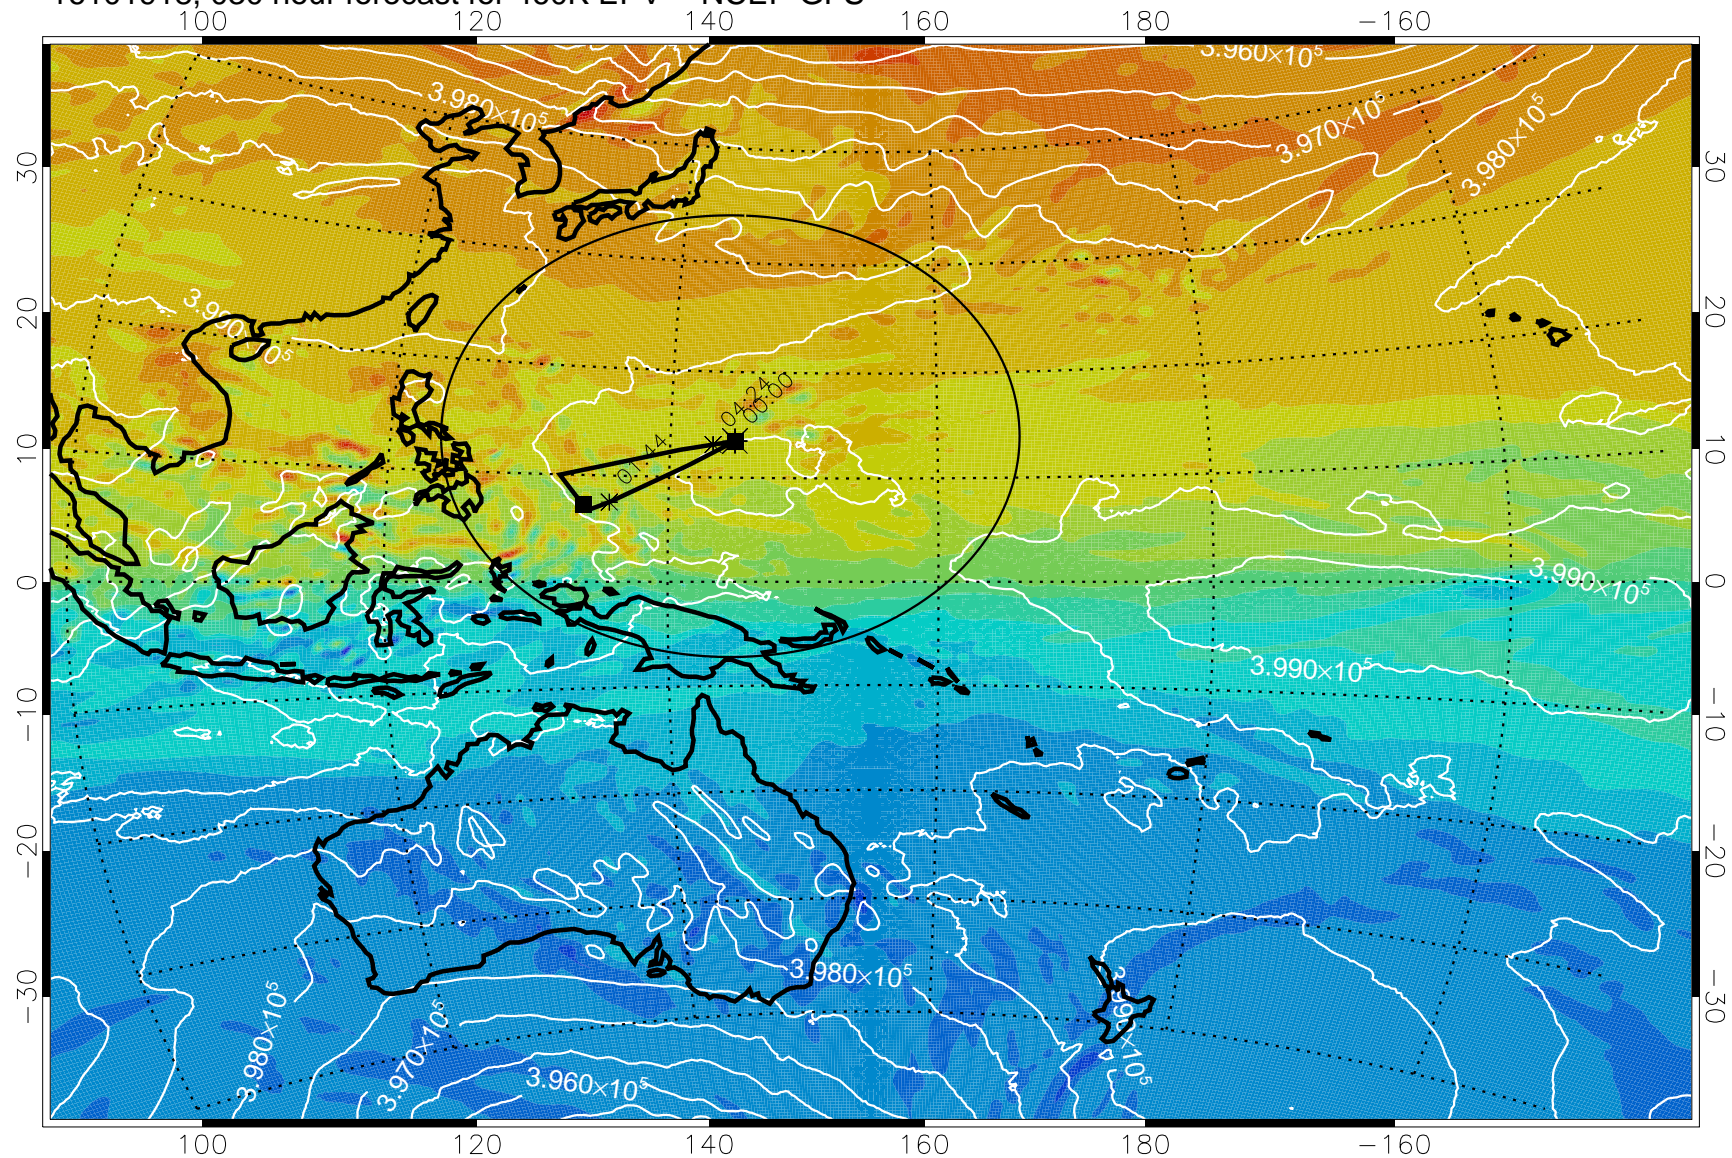

16101906, 018 hour forecast for 460K EPV -- NCEP GFS

460K Montgomery Streamfunction, white

Range ring of 2304 km

16101912, 024 hour forecast for 460K EPV -- NCEP GFS

460K Montgomery Streamfunction, white

Range ring of 2304 km

16101918, 030 hour forecast for 460K EPV -- NCEP GFS

460K Montgomery Streamfunction, white

Range ring of 2304 km

16102000, 036 hour forecast for 460K EPV -- NCEP GFS

460K Montgomery Streamfunction, white

Range ring of 2304 km

16102006, 042 hour forecast for 460K EPV -- NCEP GFS

460K Montgomery Streamfunction, white

Range ring of 2304 km

16102012, 048 hour forecast for 460K EPV -- NCEP GFS

460K Montgomery Streamfunction, white

Range ring of 2304 km

16102018, 054 hour forecast for 460K EPV -- NCEP GFS

460K Montgomery Streamfunction, white

Range ring of 2304 km

16102100, 060 hour forecast for 460K EPV -- NCEP GFS

460K Montgomery Streamfunction, white

Range ring of 2304 km