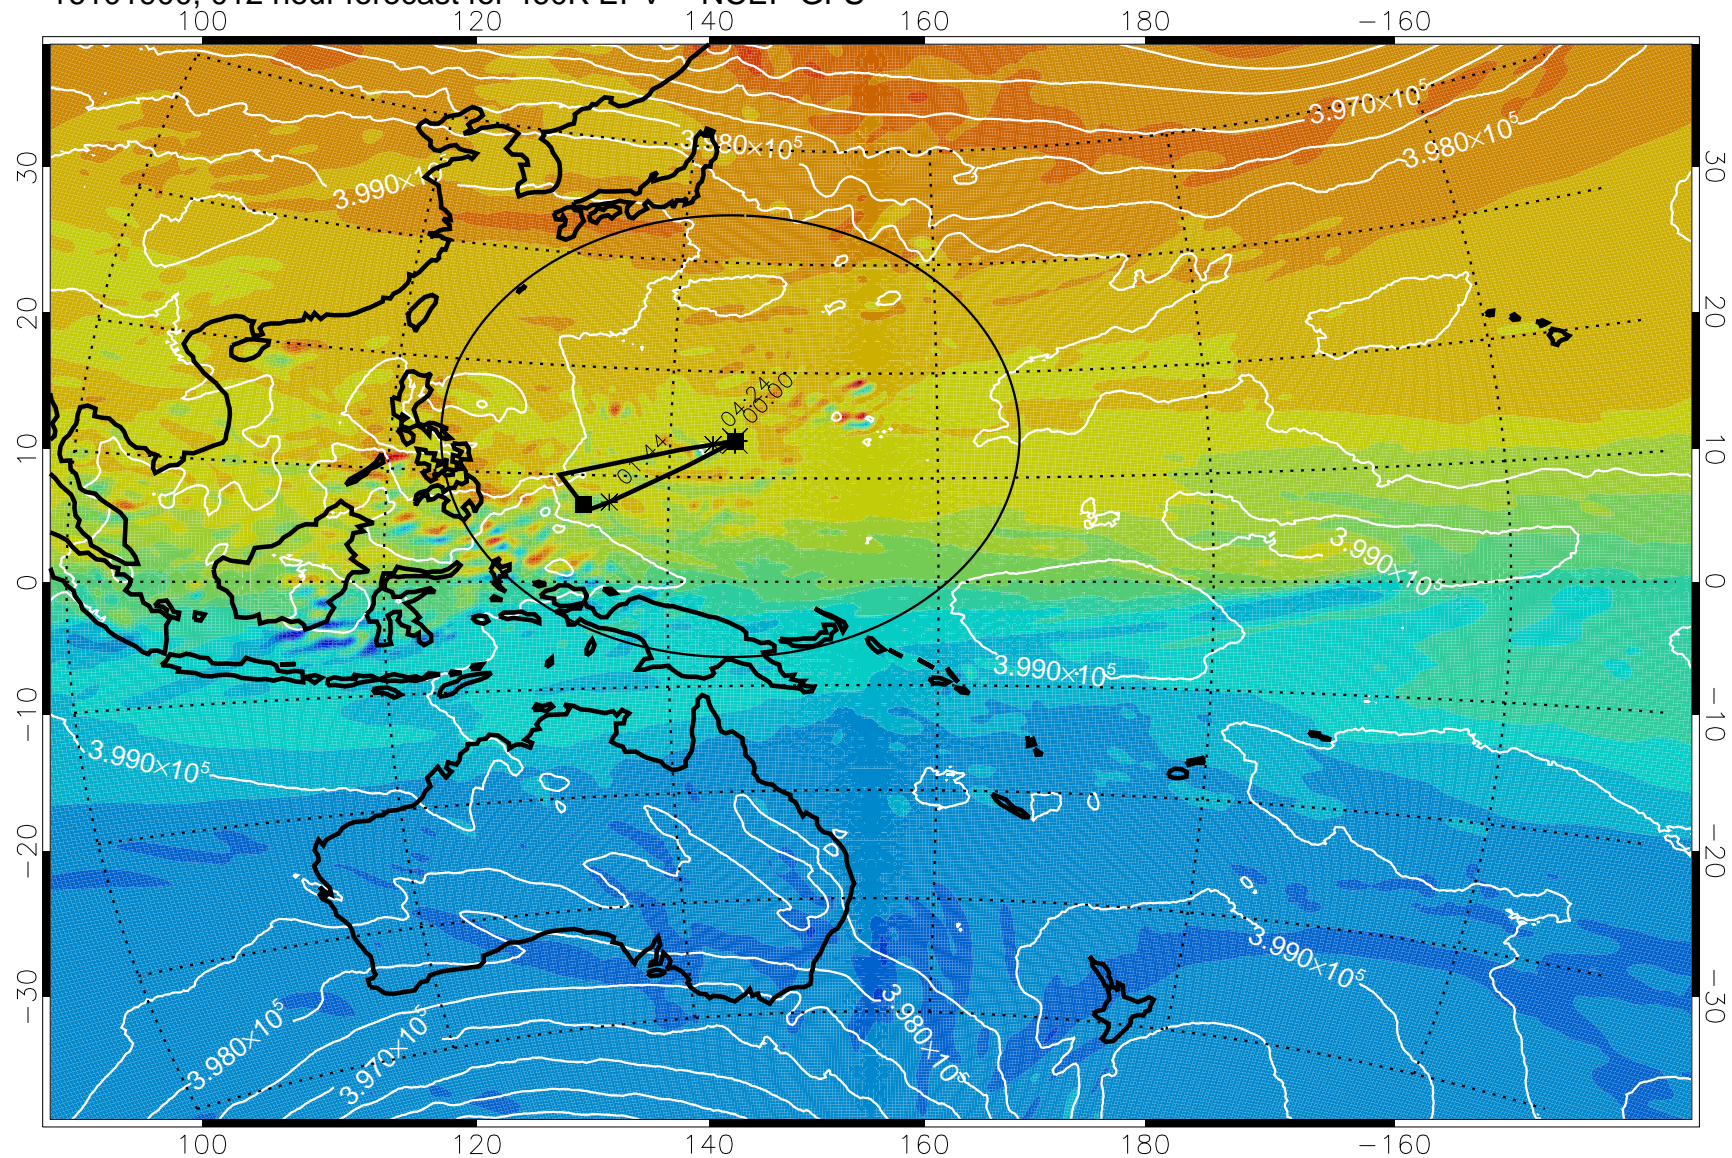

16101818, 006 hour forecast for 460K EPV -- NCEP GFS

460K Montgomery Streamfunction, white

Range ring of 2304 km

16101900, 012 hour forecast for 460K EPV -- NCEP GFS

460K Montgomery Streamfunction, white

Range ring of 2304 km

16101906, 018 hour forecast for 460K EPV -- NCEP GFS

460K Montgomery Streamfunction, white

Range ring of 2304 km

16101912, 024 hour forecast for 460K EPV -- NCEP GFS

460K Montgomery Streamfunction, white

Range ring of 2304 km

16101918, 030 hour forecast for 460K EPV -- NCEP GFS

460K Montgomery Streamfunction, white

Range ring of 2304 km

16102000, 036 hour forecast for 460K EPV -- NCEP GFS

460K Montgomery Streamfunction, white

Range ring of 2304 km

16102018, 054 hour forecast for 460K EPV -- NCEP GFS

460K Montgomery Streamfunction, white

Range ring of 2304 km

16102100, 060 hour forecast for 460K EPV -- NCEP GFS

460K Montgomery Streamfunction, white

Range ring of 2304 km