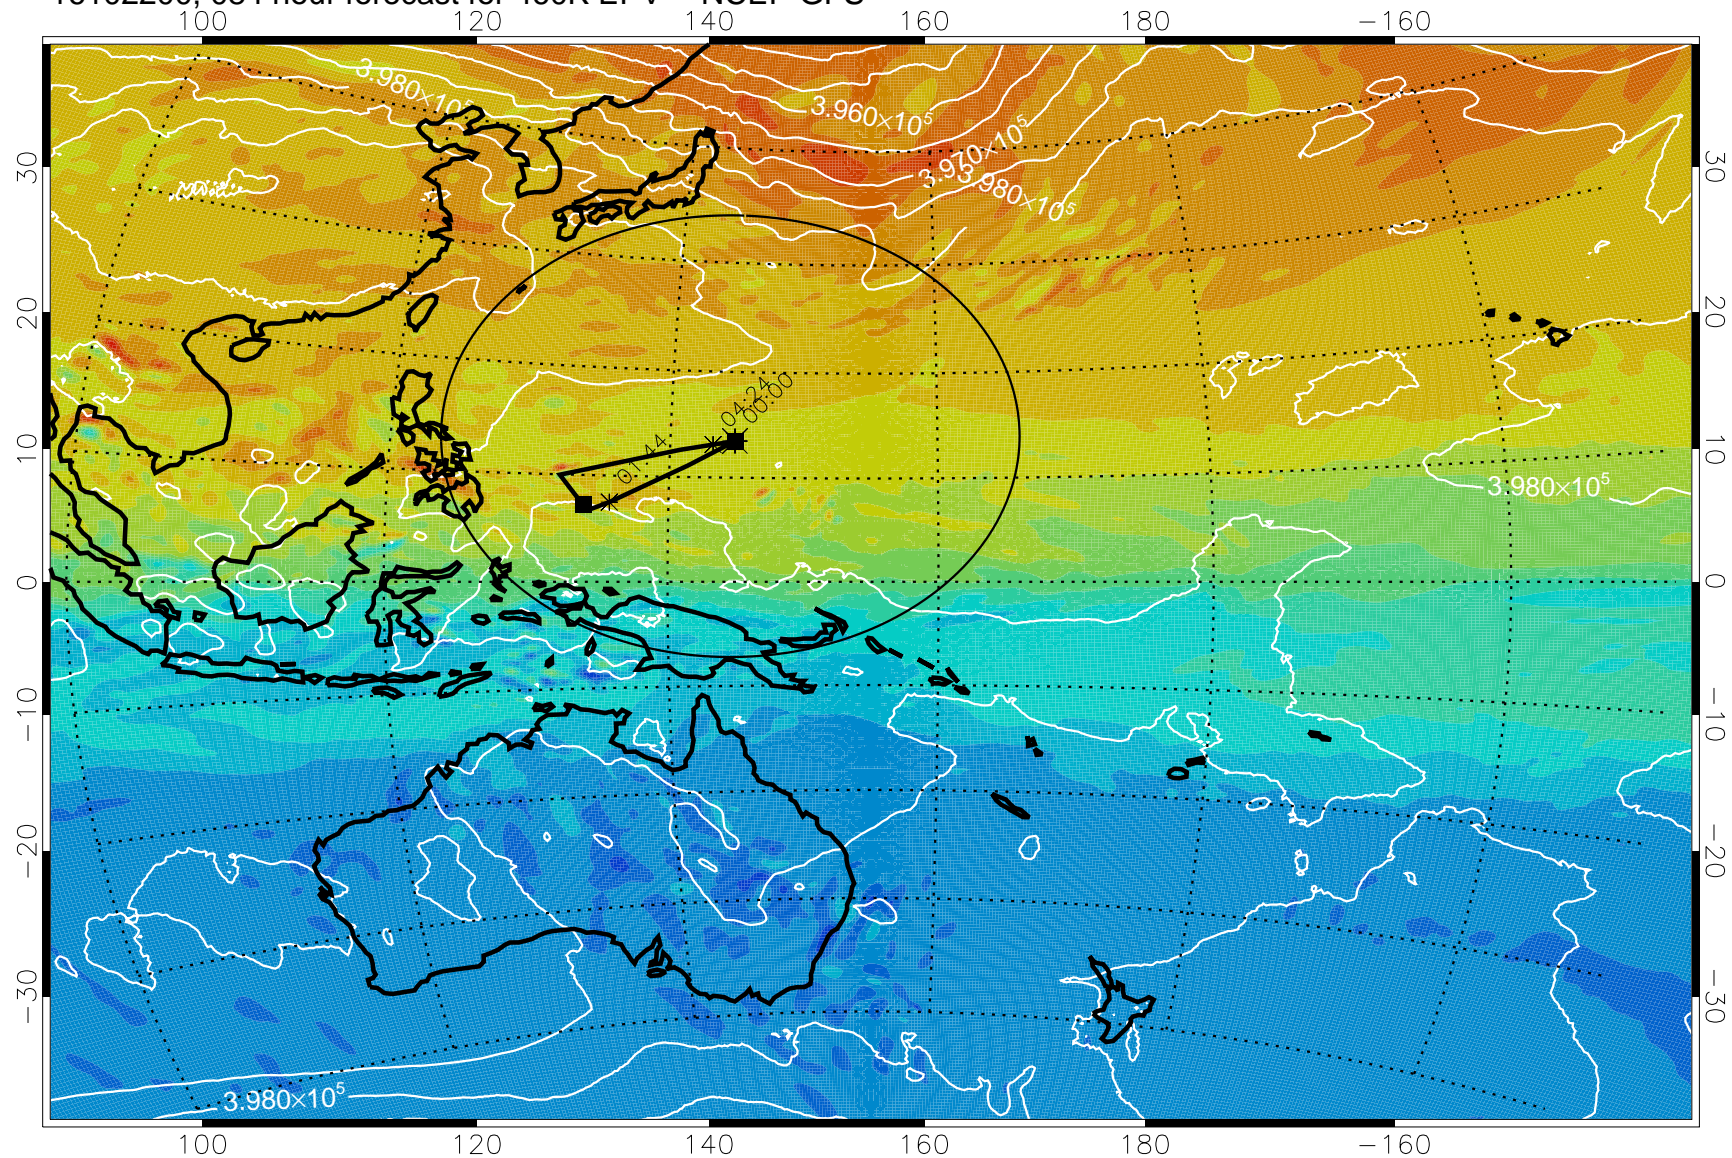

16102118, 078 hour forecast for 460K EPV -- NCEP GFS

460K Montgomery Streamfunction, white

Range ring of 2304 km

16102200, 084 hour forecast for 460K EPV -- NCEP GFS

16102206, 090 hour forecast for 460K EPV -- NCEP GFS

460K Montgomery Streamfunction, white

Range ring of 2304 km

16102212, 096 hour forecast for 460K EPV -- NCEP GFS

16102218, 102 hour forecast for 460K EPV -- NCEP GFS

460K Montgomery Streamfunction, white

Range ring of 2304 km

16102300, 108 hour forecast for 460K EPV -- NCEP GFS

460K Montgomery Streamfunction, white

Range ring of 2304 km

16102306, 114 hour forecast for 460K EPV -- NCEP GFS

460K Montgomery Streamfunction, white

Range ring of 2304 km

16102312, 120 hour forecast for 460K EPV -- NCEP GFS

460K Montgomery Streamfunction, white

Range ring of 2304 km