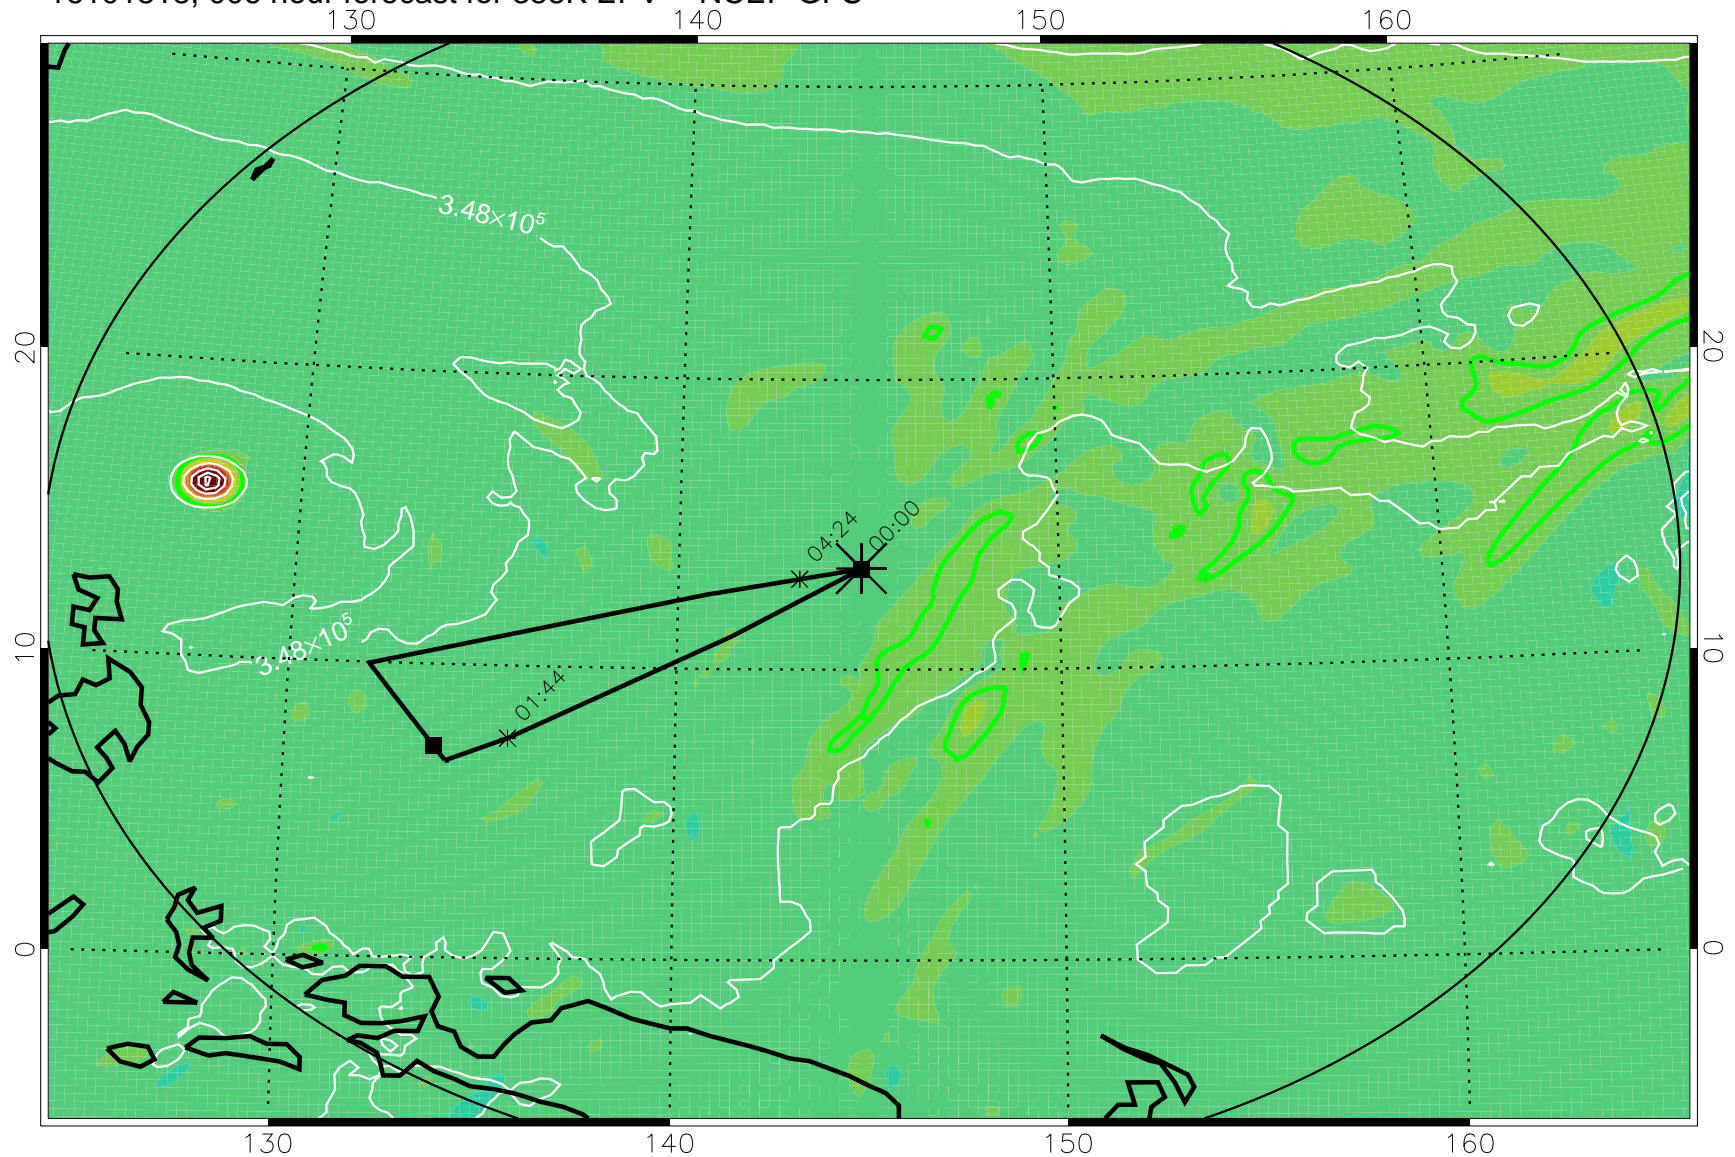

16101818, 006 hour forecast for 355K EPV -- NCEP GFS

355K Montgomery Streamfunction, white  
EPV Tropopause (2 PVU) Position  
Range ring of 2304 km

16101900, 012 hour forecast for 355K EPV -- NCEP GFS

355K Montgomery Streamfunction, white  
EPV Tropopause (2 PVU) Position  
Range ring of 2304 km

16101906, 018 hour forecast for 355K EPV -- NCEP GFS

355K Montgomery Streamfunction, white  
EPV Tropopause (2 PVU) Position  
Range ring of 2304 km

16101912, 024 hour forecast for 355K EPV -- NCEP GFS

355K Montgomery Streamfunction, white  
EPV Tropopause (2 PVU) Position  
Range ring of 2304 km

16101918, 030 hour forecast for 355K EPV -- NCEP GFS

355K Montgomery Streamfunction, white  
EPV Tropopause (2 PVU) Position  
Range ring of 2304 km

16102000, 036 hour forecast for 355K EPV -- NCEP GFS

355K Montgomery Streamfunction, white  
EPV Tropopause (2 PVU) Position  
Range ring of 2304 km

16102018, 054 hour forecast for 355K EPV -- NCEP GFS

355K Montgomery Streamfunction, white  
EPV Tropopause (2 PVU) Position  
Range ring of 2304 km

16102100, 060 hour forecast for 355K EPV -- NCEP GFS

355K Montgomery Streamfunction, white  
EPV Tropopause (2 PVU) Position  
Range ring of 2304 km