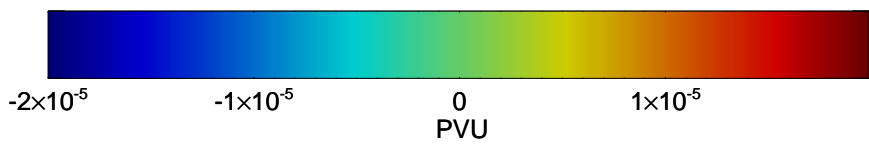

16102206, 090 hour forecast for 355K EPV -- NCEP GFS

355K Montgomery Streamfunction, white
EPV Tropopause (2 PVU) Position
Range ring of 2304 km