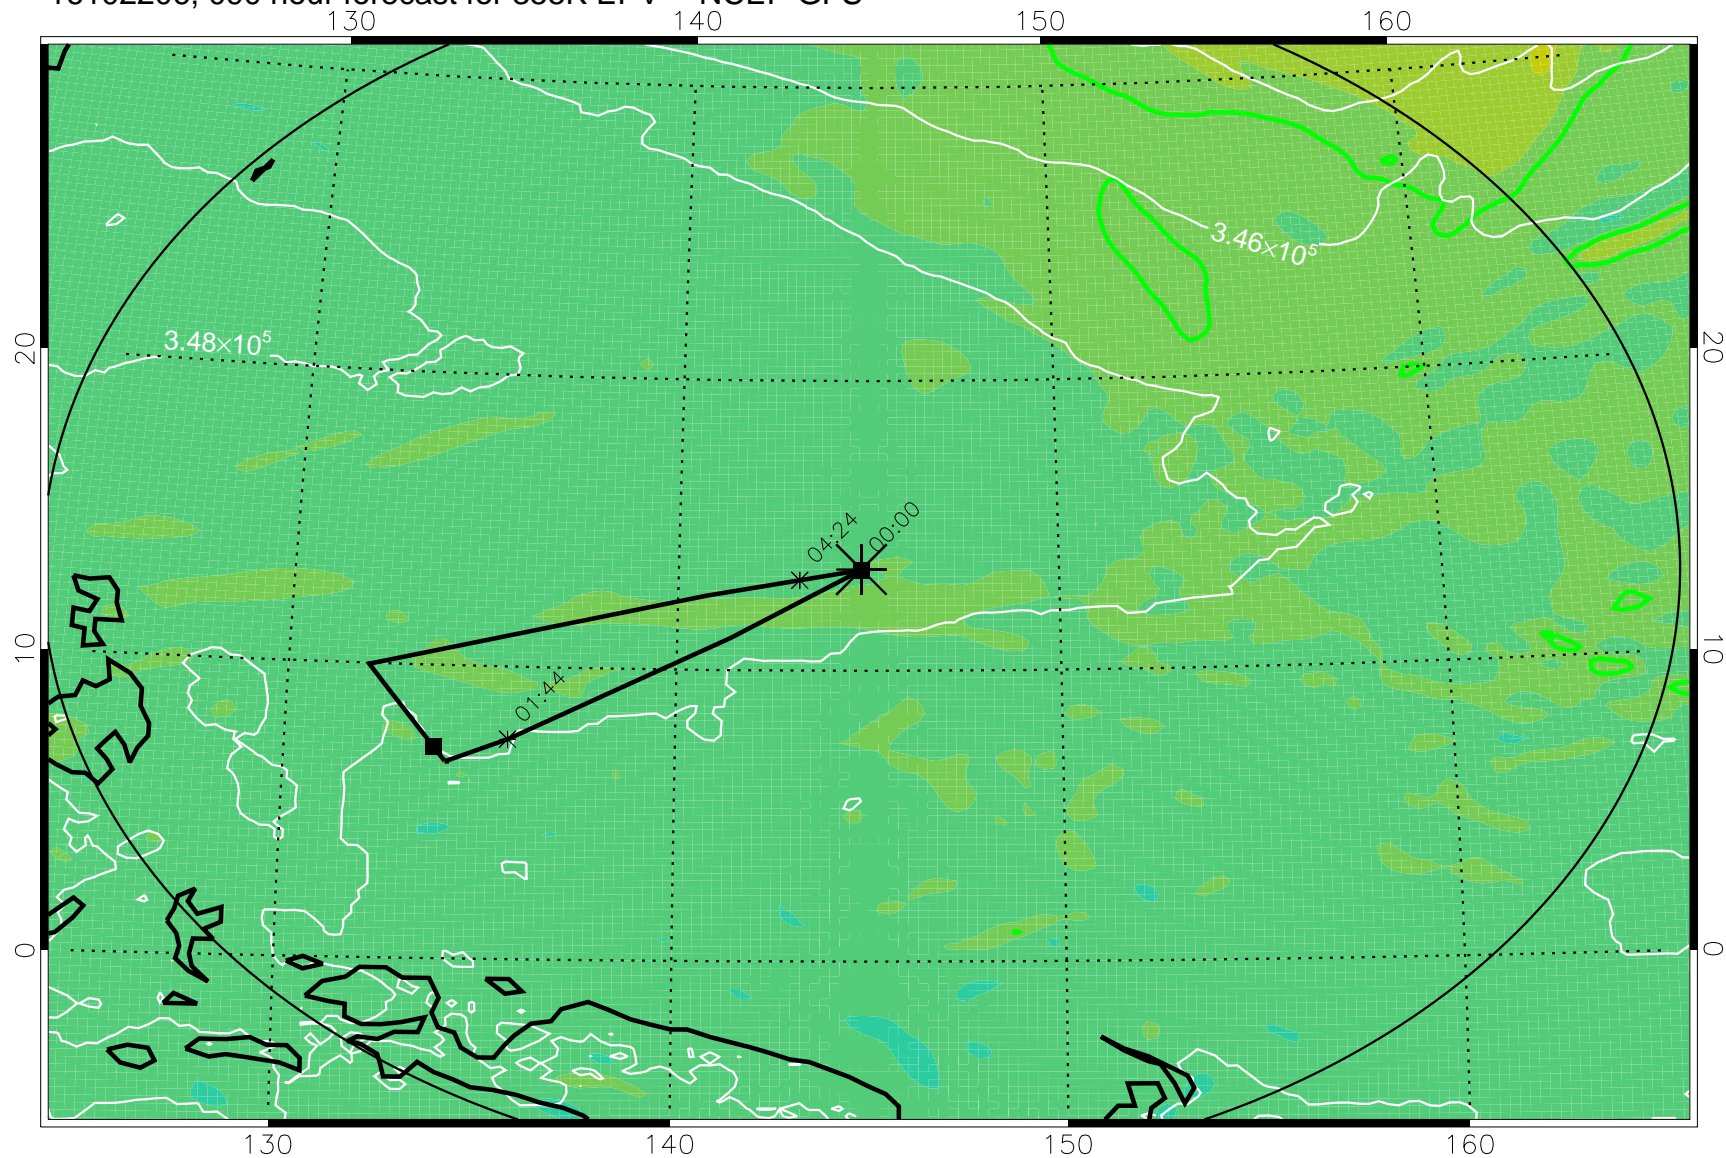

16102106, 066 hour forecast for 355K EPV -- NCEP GFS

355K Montgomery Streamfunction, white  
EPV Tropopause (2 PVU) Position  
Range ring of 2304 km

16102112, 072 hour forecast for 355K EPV -- NCEP GFS

355K Montgomery Streamfunction, white  
EPV Tropopause (2 PVU) Position  
Range ring of 2304 km

16102118, 078 hour forecast for 355K EPV -- NCEP GFS

355K Montgomery Streamfunction, white  
EPV Tropopause (2 PVU) Position  
Range ring of 2304 km

16102200, 084 hour forecast for 355K EPV -- NCEP GFS

355K Montgomery Streamfunction, white  
EPV Tropopause (2 PVU) Position  
Range ring of 2304 km

16102206, 090 hour forecast for 355K EPV -- NCEP GFS

355K Montgomery Streamfunction, white  
EPV Tropopause (2 PVU) Position  
Range ring of 2304 km

16102212, 096 hour forecast for 355K EPV -- NCEP GFS

355K Montgomery Streamfunction, white  
EPV Tropopause (2 PVU) Position  
Range ring of 2304 km

16102218, 102 hour forecast for 355K EPV -- NCEP GFS

355K Montgomery Streamfunction, white  
EPV Tropopause (2 PVU) Position  
Range ring of 2304 km

16102300, 108 hour forecast for 355K EPV -- NCEP GFS

355K Montgomery Streamfunction, white  
EPV Tropopause (2 PVU) Position  
Range ring of 2304 km