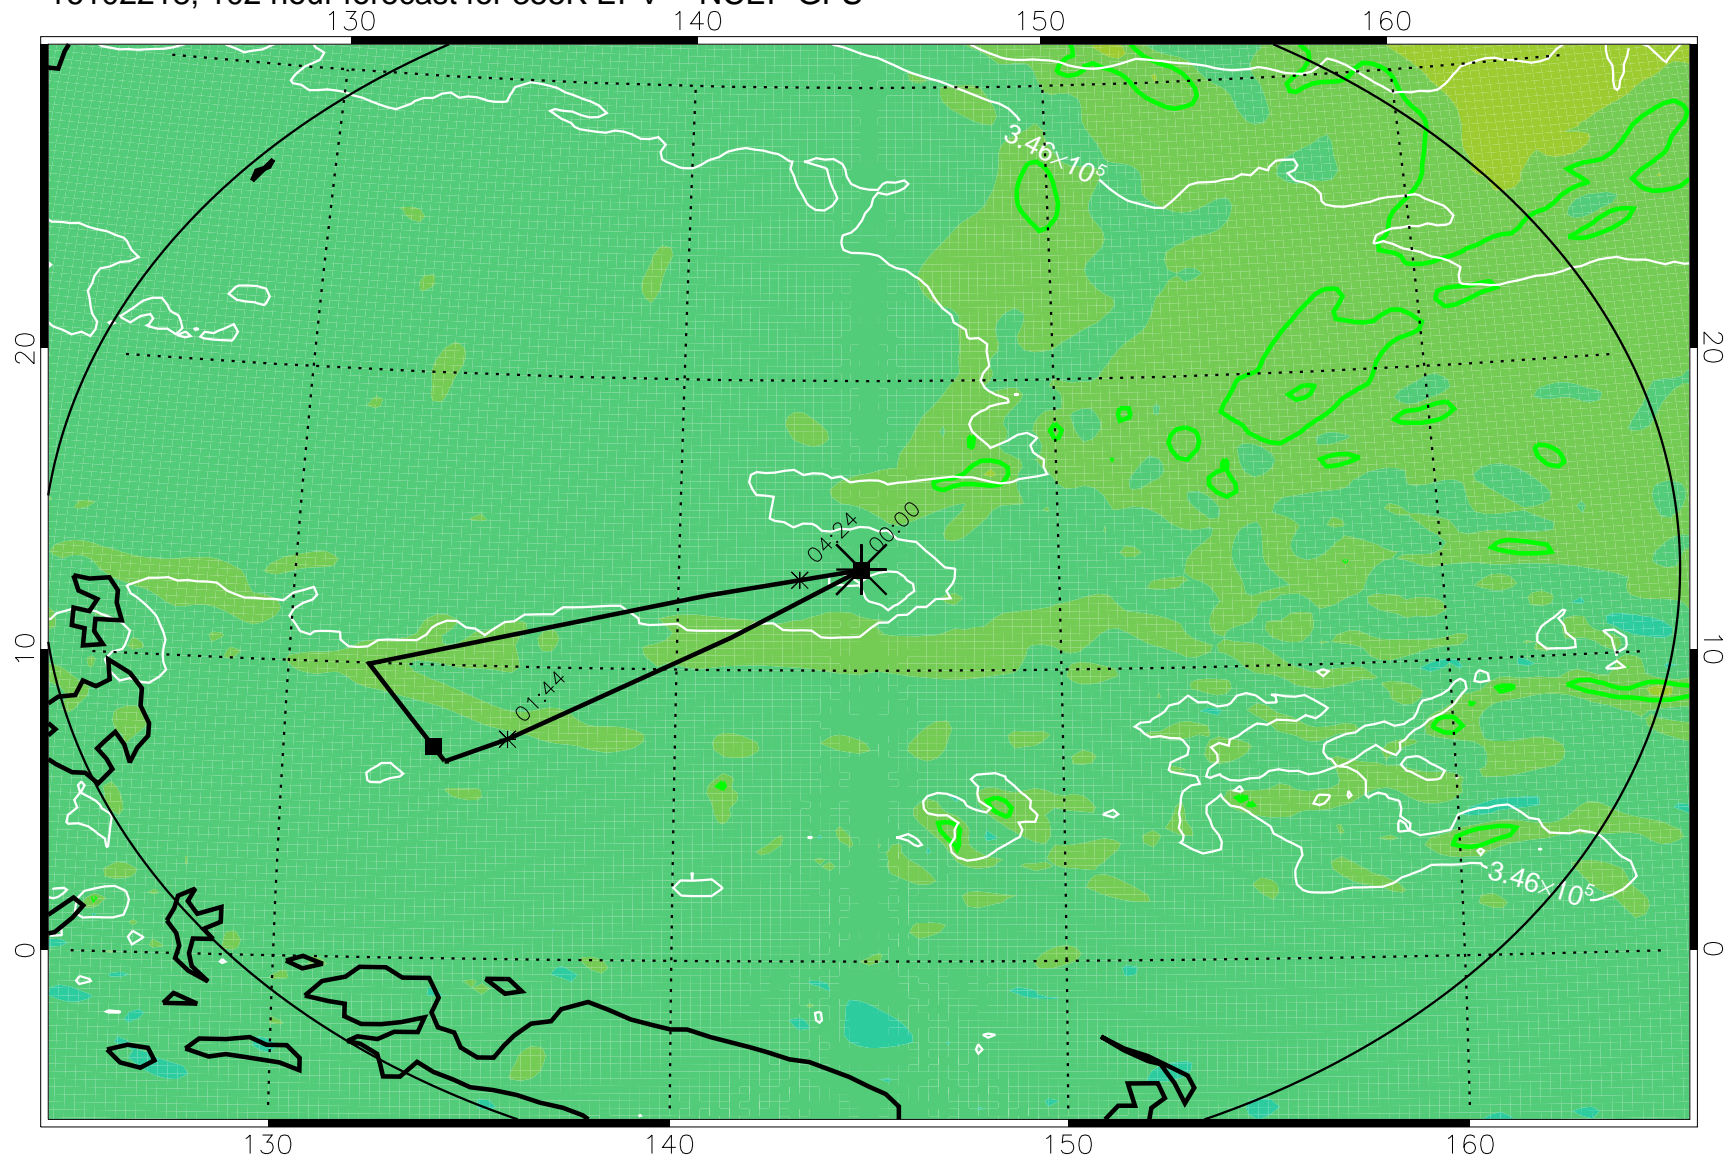

16102118, 078 hour forecast for 355K EPV -- NCEP GFS

355K Montgomery Streamfunction, white  
EPV Tropopause (2 PVU) Position  
Range ring of 2304 km

16102200, 084 hour forecast for 355K EPV -- NCEP GFS

355K Montgomery Streamfunction, white  
EPV Tropopause (2 PVU) Position  
Range ring of 2304 km

16102206, 090 hour forecast for 355K EPV -- NCEP GFS

355K Montgomery Streamfunction, white  
EPV Tropopause (2 PVU) Position  
Range ring of 2304 km

16102212, 096 hour forecast for 355K EPV -- NCEP GFS

355K Montgomery Streamfunction, white  
EPV Tropopause (2 PVU) Position  
Range ring of 2304 km

16102218, 102 hour forecast for 355K EPV -- NCEP GFS

355K Montgomery Streamfunction, white  
EPV Tropopause (2 PVU) Position  
Range ring of 2304 km

16102300, 108 hour forecast for 355K EPV -- NCEP GFS

355K Montgomery Streamfunction, white  
EPV Tropopause (2 PVU) Position  
Range ring of 2304 km

16102306, 114 hour forecast for 355K EPV -- NCEP GFS

355K Montgomery Streamfunction, white  
EPV Tropopause (2 PVU) Position  
Range ring of 2304 km

16102312, 120 hour forecast for 355K EPV -- NCEP GFS

355K Montgomery Streamfunction, white  
EPV Tropopause (2 PVU) Position  
Range ring of 2304 km