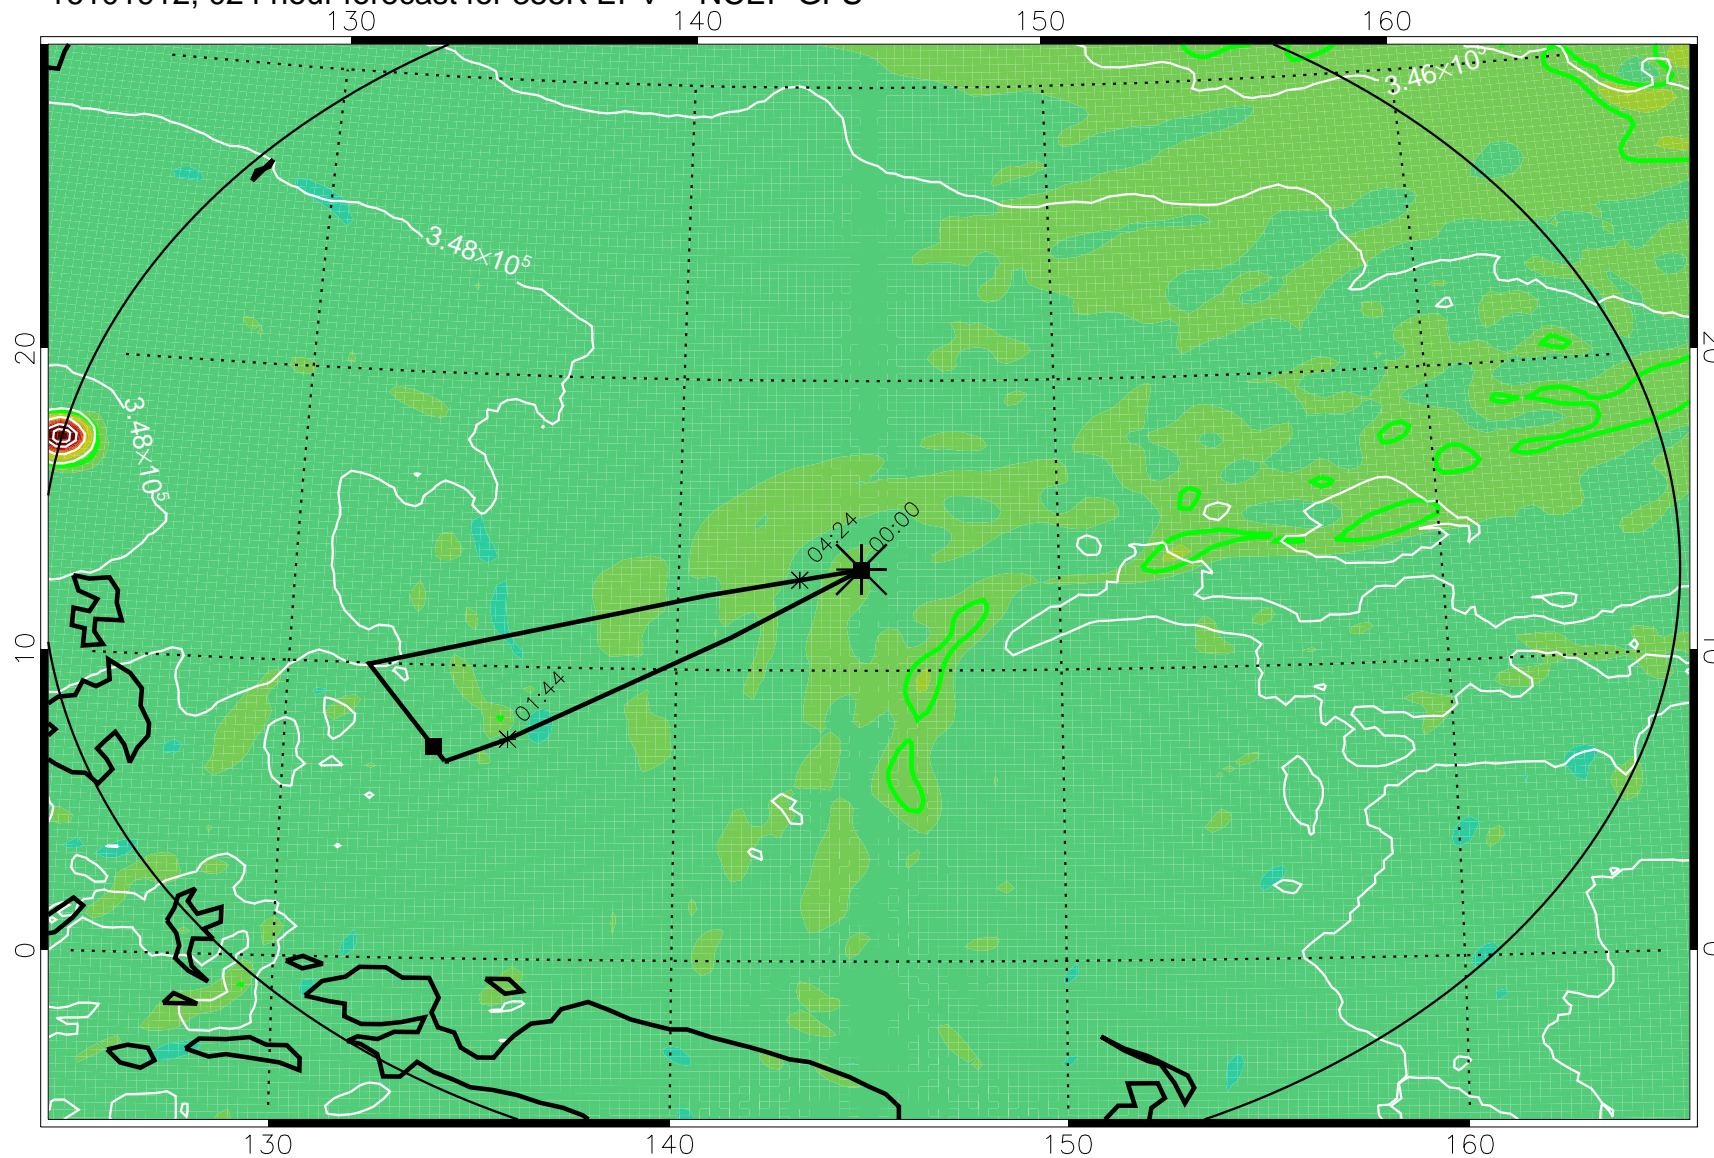

16101818, 006 hour forecast for 355K EPV -- NCEP GFS

355K Montgomery Streamfunction, white  
EPV Tropopause (2 PVU) Position  
Range ring of 2304 km

16101900, 012 hour forecast for 355K EPV -- NCEP GFS

355K Montgomery Streamfunction, white  
EPV Tropopause (2 PVU) Position  
Range ring of 2304 km

16101906, 018 hour forecast for 355K EPV -- NCEP GFS

355K Montgomery Streamfunction, white  
EPV Tropopause (2 PVU) Position  
Range ring of 2304 km

16101912, 024 hour forecast for 355K EPV -- NCEP GFS

355K Montgomery Streamfunction, white  
EPV Tropopause (2 PVU) Position  
Range ring of 2304 km

16101918, 030 hour forecast for 355K EPV -- NCEP GFS

355K Montgomery Streamfunction, white  
EPV Tropopause (2 PVU) Position  
Range ring of 2304 km

16102000, 036 hour forecast for 355K EPV -- NCEP GFS

355K Montgomery Streamfunction, white  
EPV Tropopause (2 PVU) Position  
Range ring of 2304 km

16102018, 054 hour forecast for 355K EPV -- NCEP GFS

355K Montgomery Streamfunction, white  
EPV Tropopause (2 PVU) Position  
Range ring of 2304 km

16102100, 060 hour forecast for 355K EPV -- NCEP GFS

355K Montgomery Streamfunction, white  
EPV Tropopause (2 PVU) Position  
Range ring of 2304 km