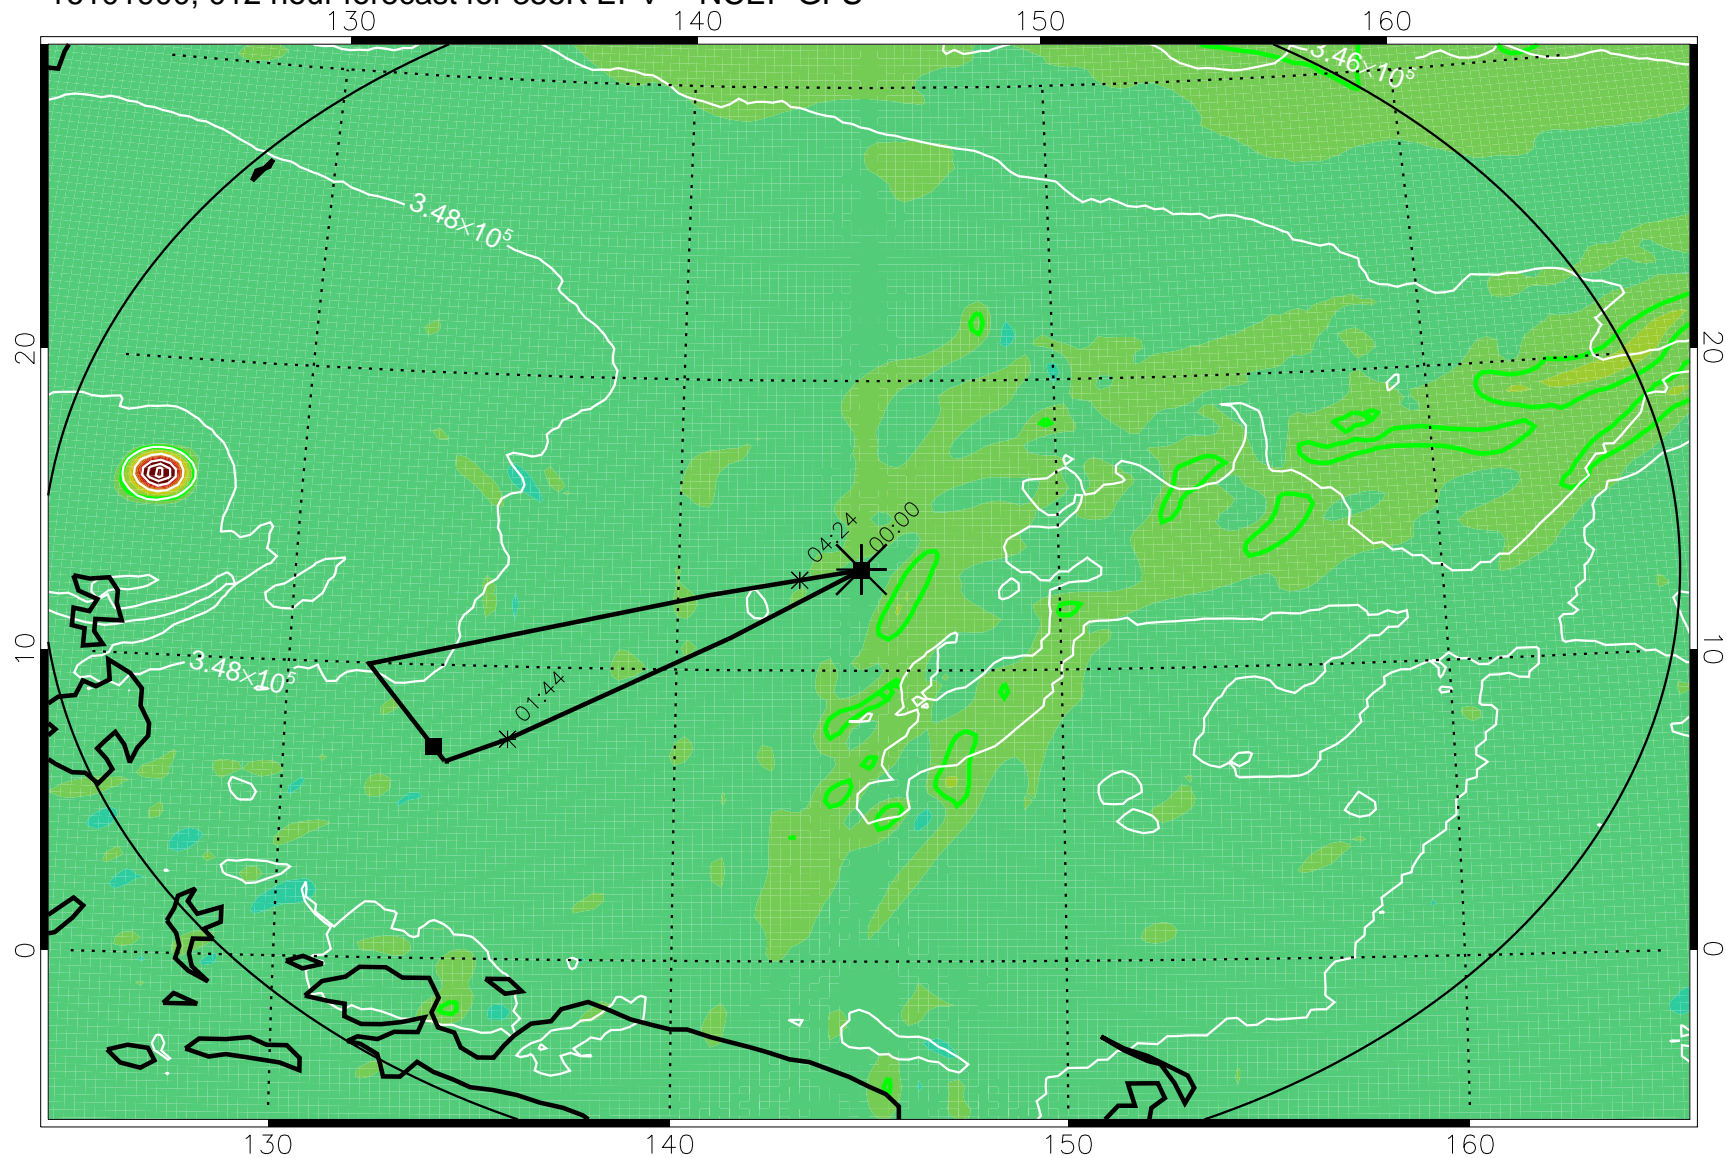

16101818, 006 hour forecast for 355K EPV -- NCEP GFS

355K Montgomery Streamfunction, white  
EPV Tropopause (2 PVU) Position  
Range ring of 2304 km

16101900, 012 hour forecast for 355K EPV -- NCEP GFS

355K Montgomery Streamfunction, white  
EPV Tropopause (2 PVU) Position  
Range ring of 2304 km

16101906, 018 hour forecast for 355K EPV -- NCEP GFS

355K Montgomery Streamfunction, white  
EPV Tropopause (2 PVU) Position  
Range ring of 2304 km

16101912, 024 hour forecast for 355K EPV -- NCEP GFS

355K Montgomery Streamfunction, white  
EPV Tropopause (2 PVU) Position  
Range ring of 2304 km

16101918, 030 hour forecast for 355K EPV -- NCEP GFS

355K Montgomery Streamfunction, white  
EPV Tropopause (2 PVU) Position  
Range ring of 2304 km

16102000, 036 hour forecast for 355K EPV -- NCEP GFS

355K Montgomery Streamfunction, white  
EPV Tropopause (2 PVU) Position  
Range ring of 2304 km

16102018, 054 hour forecast for 355K EPV -- NCEP GFS

355K Montgomery Streamfunction, white  
EPV Tropopause (2 PVU) Position  
Range ring of 2304 km

16102100, 060 hour forecast for 355K EPV -- NCEP GFS

355K Montgomery Streamfunction, white  
EPV Tropopause (2 PVU) Position  
Range ring of 2304 km