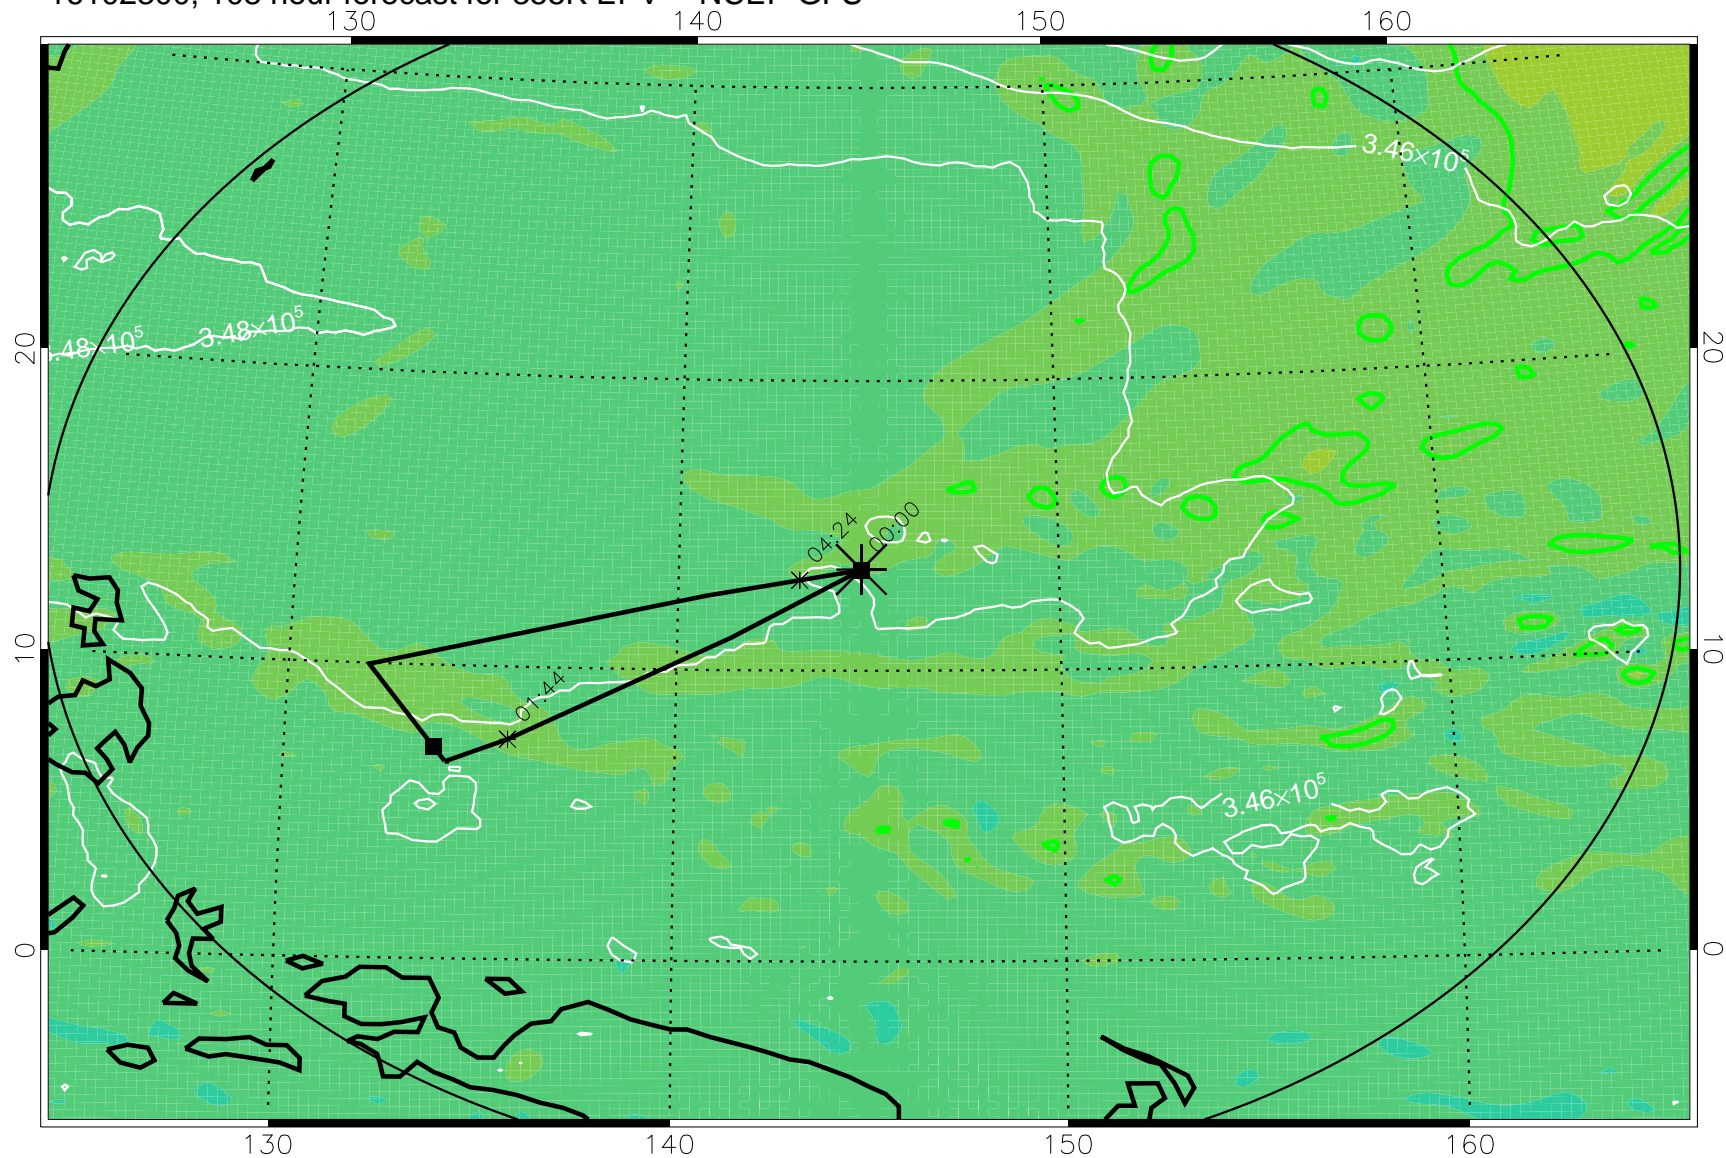

16102118, 078 hour forecast for 355K EPV -- NCEP GFS

355K Montgomery Streamfunction, white  
EPV Tropopause (2 PVU) Position  
Range ring of 2304 km

16102200, 084 hour forecast for 355K EPV -- NCEP GFS

355K Montgomery Streamfunction, white  
EPV Tropopause (2 PVU) Position  
Range ring of 2304 km

16102206, 090 hour forecast for 355K EPV -- NCEP GFS

355K Montgomery Streamfunction, white  
EPV Tropopause (2 PVU) Position  
Range ring of 2304 km

16102212, 096 hour forecast for 355K EPV -- NCEP GFS

355K Montgomery Streamfunction, white  
EPV Tropopause (2 PVU) Position  
Range ring of 2304 km

16102218, 102 hour forecast for 355K EPV -- NCEP GFS

355K Montgomery Streamfunction, white  
EPV Tropopause (2 PVU) Position  
Range ring of 2304 km

16102300, 108 hour forecast for 355K EPV -- NCEP GFS

355K Montgomery Streamfunction, white  
EPV Tropopause (2 PVU) Position  
Range ring of 2304 km

16102306, 114 hour forecast for 355K EPV -- NCEP GFS

355K Montgomery Streamfunction, white  
EPV Tropopause (2 PVU) Position  
Range ring of 2304 km

16102312, 120 hour forecast for 355K EPV -- NCEP GFS

355K Montgomery Streamfunction, white  
EPV Tropopause (2 PVU) Position  
Range ring of 2304 km