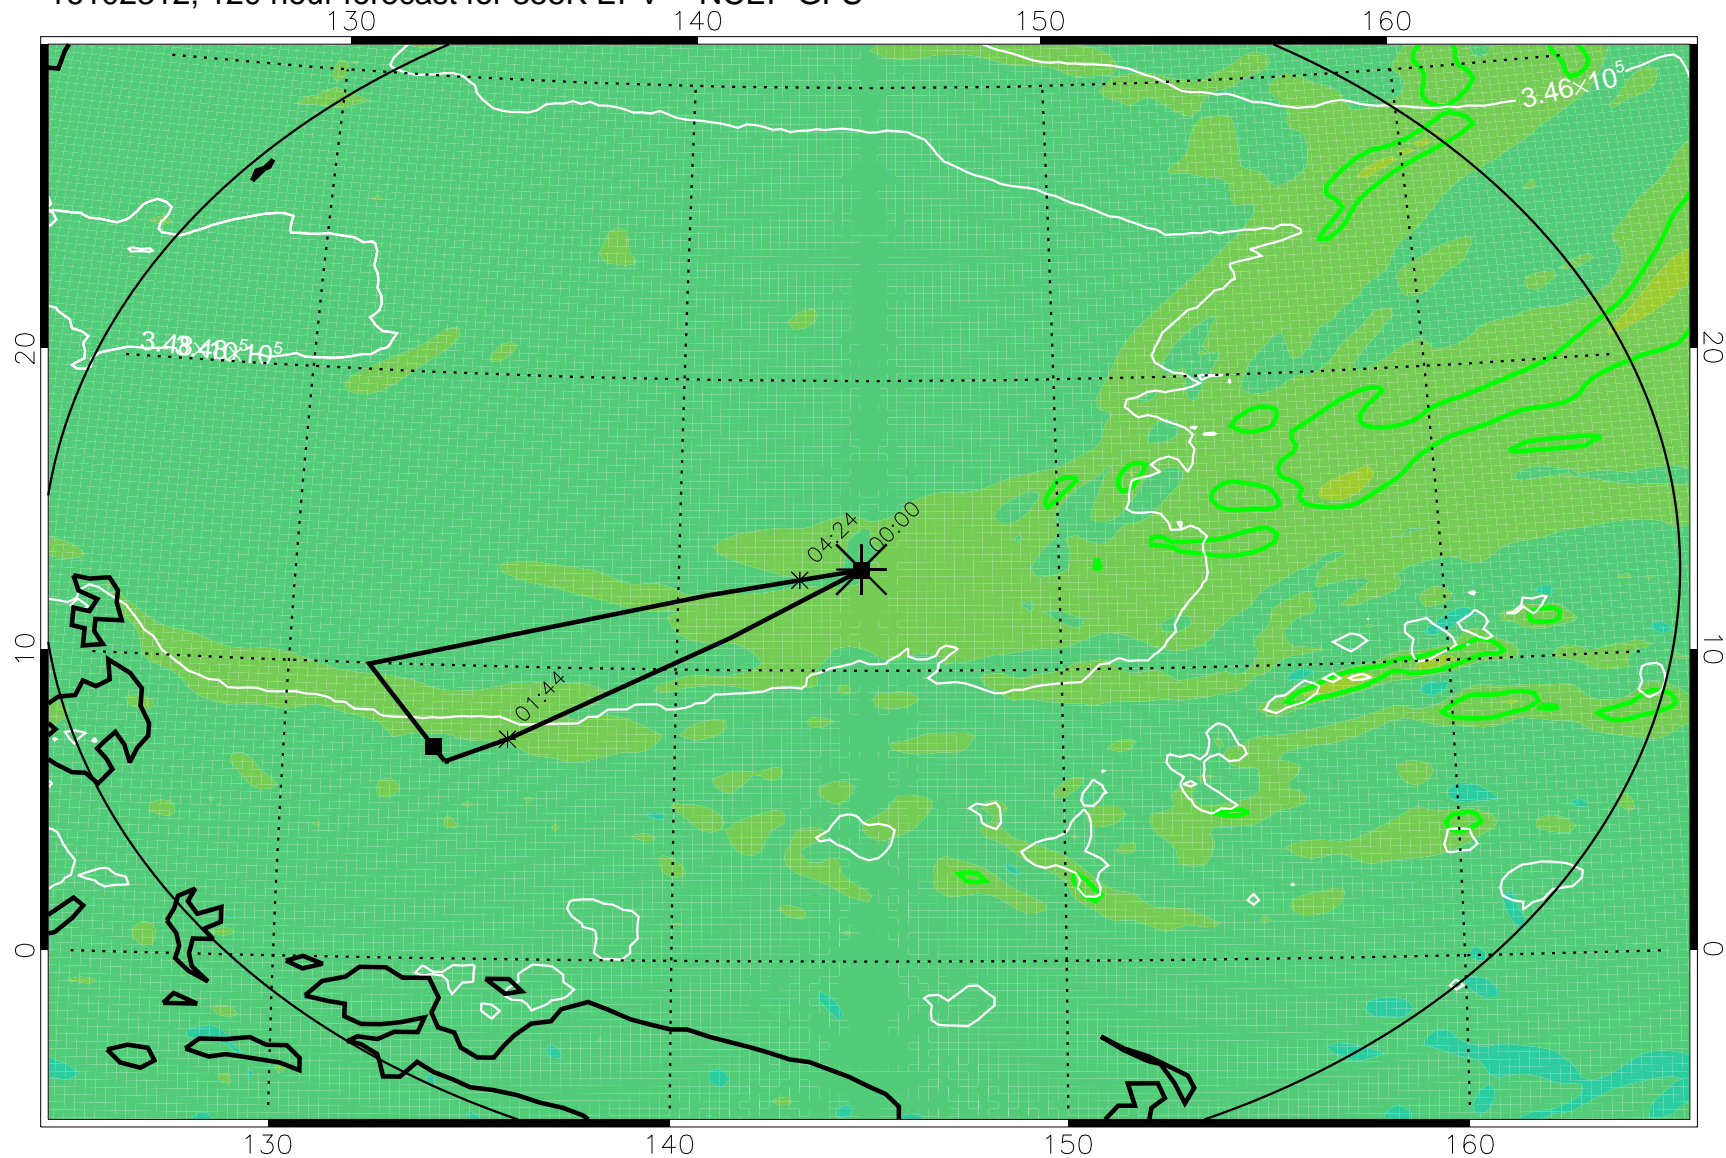

16102118, 078 hour forecast for 355K EPV -- NCEP GFS

355K Montgomery Streamfunction, white  
EPV Tropopause (2 PVU) Position  
Range ring of 2304 km

16102200, 084 hour forecast for 355K EPV -- NCEP GFS

355K Montgomery Streamfunction, white  
EPV Tropopause (2 PVU) Position  
Range ring of 2304 km

16102206, 090 hour forecast for 355K EPV -- NCEP GFS

355K Montgomery Streamfunction, white  
EPV Tropopause (2 PVU) Position  
Range ring of 2304 km

16102212, 096 hour forecast for 355K EPV -- NCEP GFS

355K Montgomery Streamfunction, white  
EPV Tropopause (2 PVU) Position  
Range ring of 2304 km

16102218, 102 hour forecast for 355K EPV -- NCEP GFS

355K Montgomery Streamfunction, white  
EPV Tropopause (2 PVU) Position  
Range ring of 2304 km

16102300, 108 hour forecast for 355K EPV -- NCEP GFS

355K Montgomery Streamfunction, white  
EPV Tropopause (2 PVU) Position  
Range ring of 2304 km

16102306, 114 hour forecast for 355K EPV -- NCEP GFS

355K Montgomery Streamfunction, white  
EPV Tropopause (2 PVU) Position  
Range ring of 2304 km

16102312, 120 hour forecast for 355K EPV -- NCEP GFS

355K Montgomery Streamfunction, white  
EPV Tropopause (2 PVU) Position  
Range ring of 2304 km