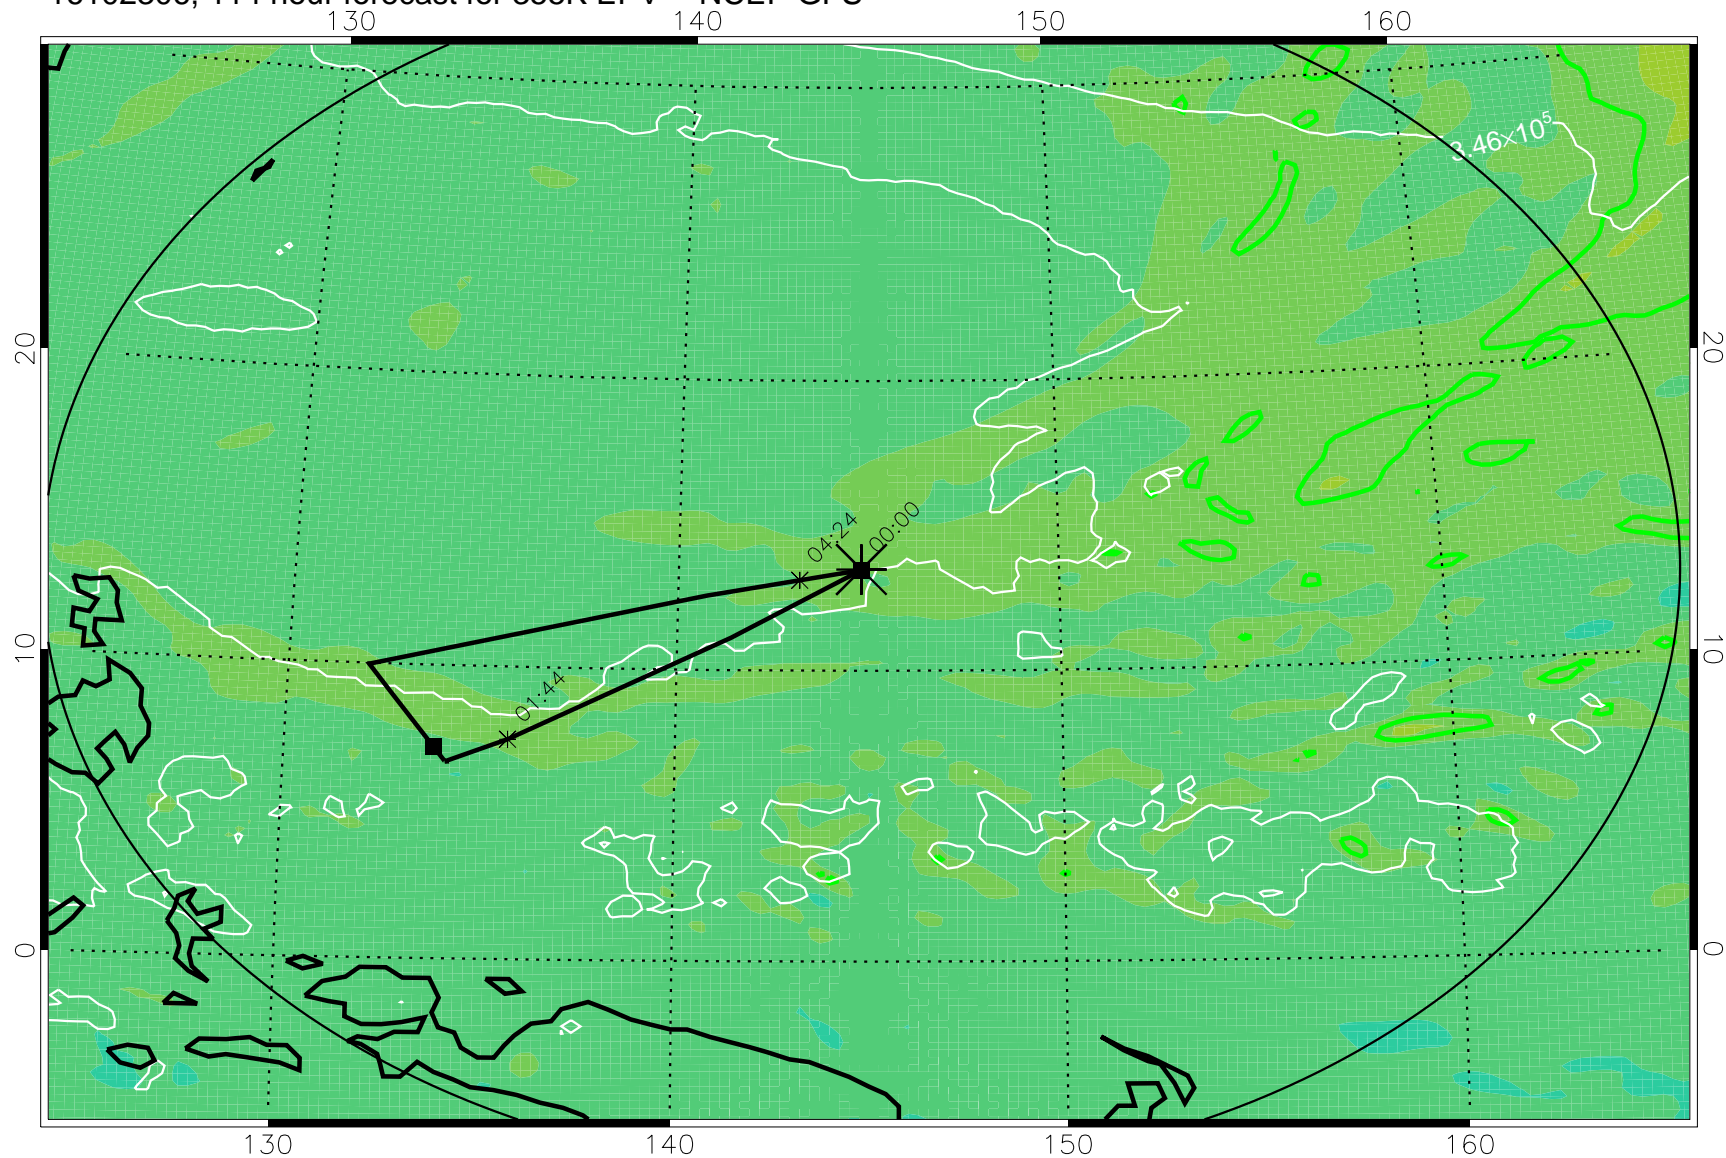

16102118, 078 hour forecast for 355K EPV -- NCEP GFS

355K Montgomery Streamfunction, white  
EPV Tropopause (2 PVU) Position  
Range ring of 2304 km

16102200, 084 hour forecast for 355K EPV -- NCEP GFS

355K Montgomery Streamfunction, white  
EPV Tropopause (2 PVU) Position  
Range ring of 2304 km

16102206, 090 hour forecast for 355K EPV -- NCEP GFS

355K Montgomery Streamfunction, white  
EPV Tropopause (2 PVU) Position  
Range ring of 2304 km

16102212, 096 hour forecast for 355K EPV -- NCEP GFS

355K Montgomery Streamfunction, white  
EPV Tropopause (2 PVU) Position  
Range ring of 2304 km

16102218, 102 hour forecast for 355K EPV -- NCEP GFS

355K Montgomery Streamfunction, white  
EPV Tropopause (2 PVU) Position  
Range ring of 2304 km

16102300, 108 hour forecast for 355K EPV -- NCEP GFS

355K Montgomery Streamfunction, white  
EPV Tropopause (2 PVU) Position  
Range ring of 2304 km

16102306, 114 hour forecast for 355K EPV -- NCEP GFS

355K Montgomery Streamfunction, white  
EPV Tropopause (2 PVU) Position  
Range ring of 2304 km

16102312, 120 hour forecast for 355K EPV -- NCEP GFS

355K Montgomery Streamfunction, white  
EPV Tropopause (2 PVU) Position  
Range ring of 2304 km