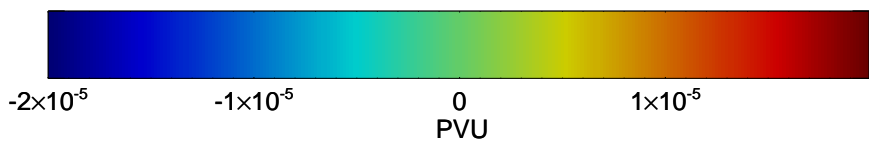

16102006, 042 hour forecast for 355K EPV -- NCEP GFS

355K Montgomery Streamfunction, white
EPV Tropopause (2 PVU) Position
Range ring of 2304 km