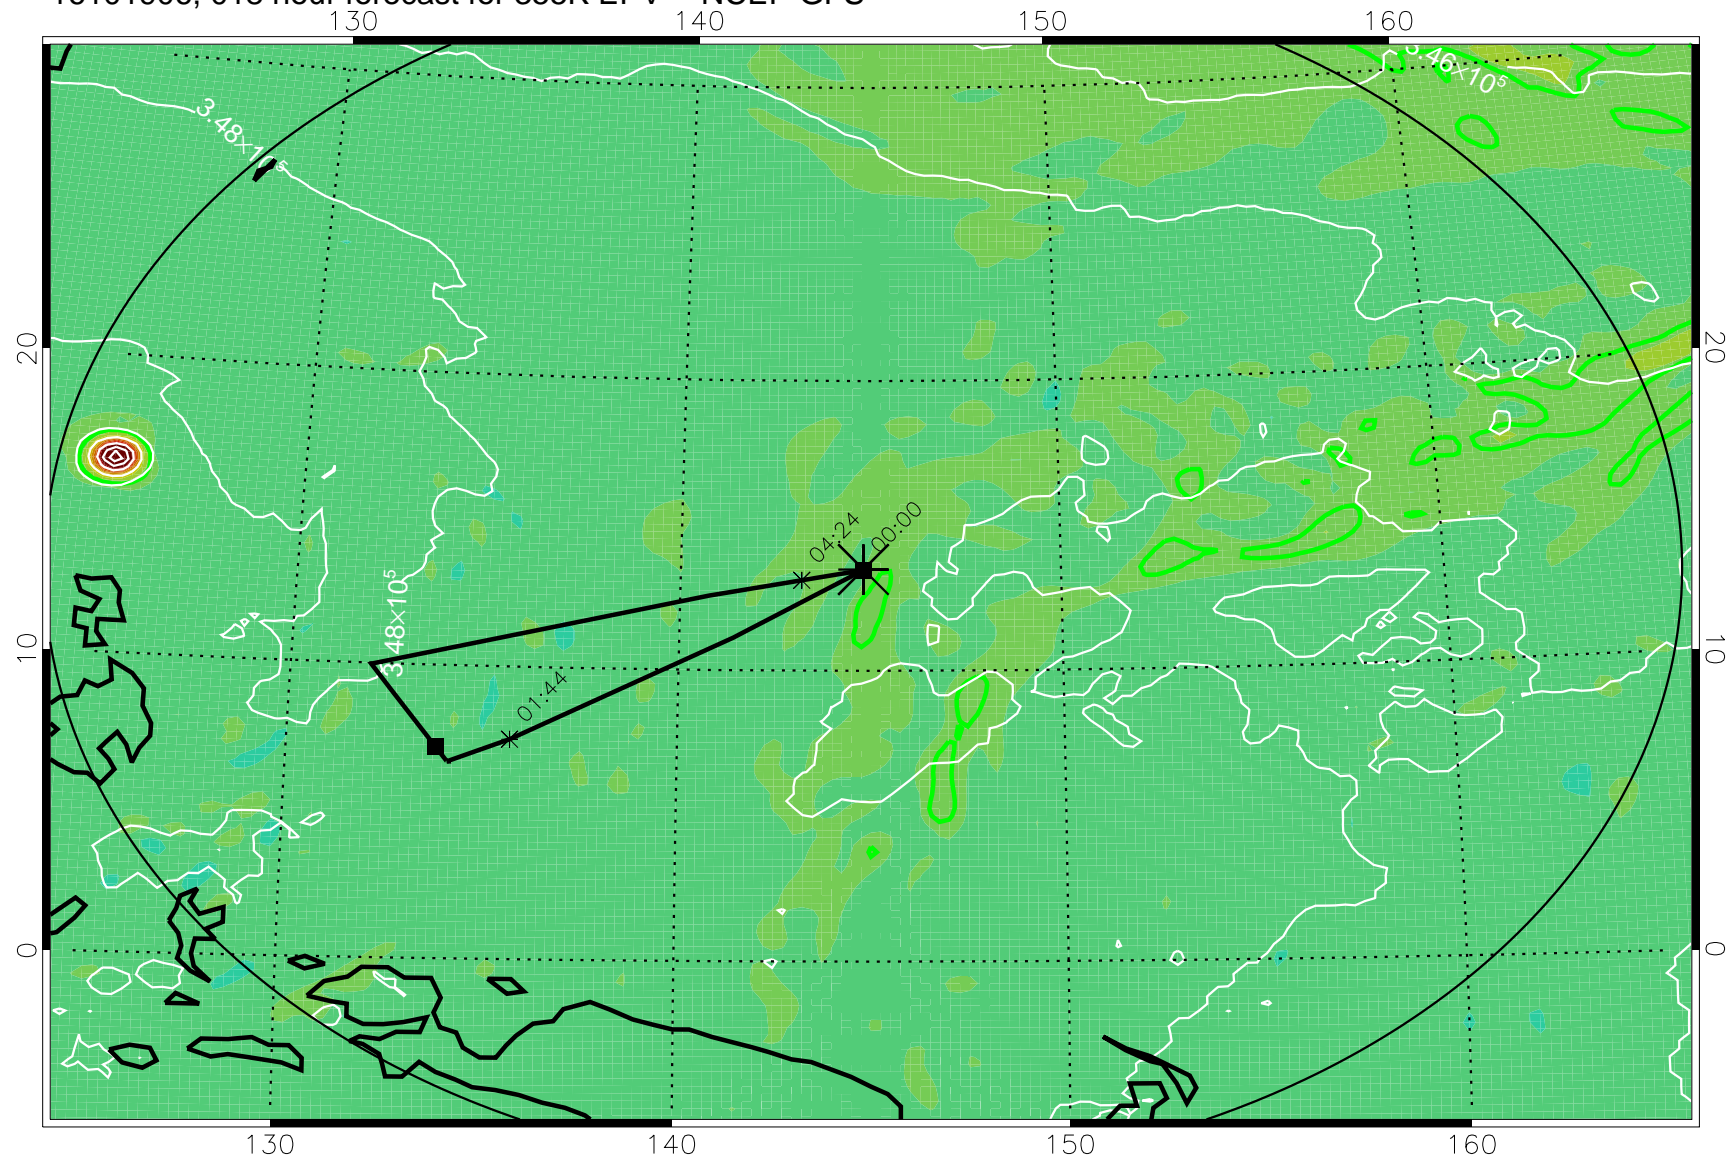

16101818, 006 hour forecast for 355K EPV -- NCEP GFS

355K Montgomery Streamfunction, white  
EPV Tropopause (2 PVU) Position  
Range ring of 2304 km

16101900, 012 hour forecast for 355K EPV -- NCEP GFS

355K Montgomery Streamfunction, white  
EPV Tropopause (2 PVU) Position  
Range ring of 2304 km

16101906, 018 hour forecast for 355K EPV -- NCEP GFS

355K Montgomery Streamfunction, white  
EPV Tropopause (2 PVU) Position  
Range ring of 2304 km

16101912, 024 hour forecast for 355K EPV -- NCEP GFS

355K Montgomery Streamfunction, white  
EPV Tropopause (2 PVU) Position  
Range ring of 2304 km

16101918, 030 hour forecast for 355K EPV -- NCEP GFS

355K Montgomery Streamfunction, white  
EPV Tropopause (2 PVU) Position  
Range ring of 2304 km

16102000, 036 hour forecast for 355K EPV -- NCEP GFS

355K Montgomery Streamfunction, white  
EPV Tropopause (2 PVU) Position  
Range ring of 2304 km

16102018, 054 hour forecast for 355K EPV -- NCEP GFS

355K Montgomery Streamfunction, white  
EPV Tropopause (2 PVU) Position  
Range ring of 2304 km

16102100, 060 hour forecast for 355K EPV -- NCEP GFS

355K Montgomery Streamfunction, white  
EPV Tropopause (2 PVU) Position  
Range ring of 2304 km