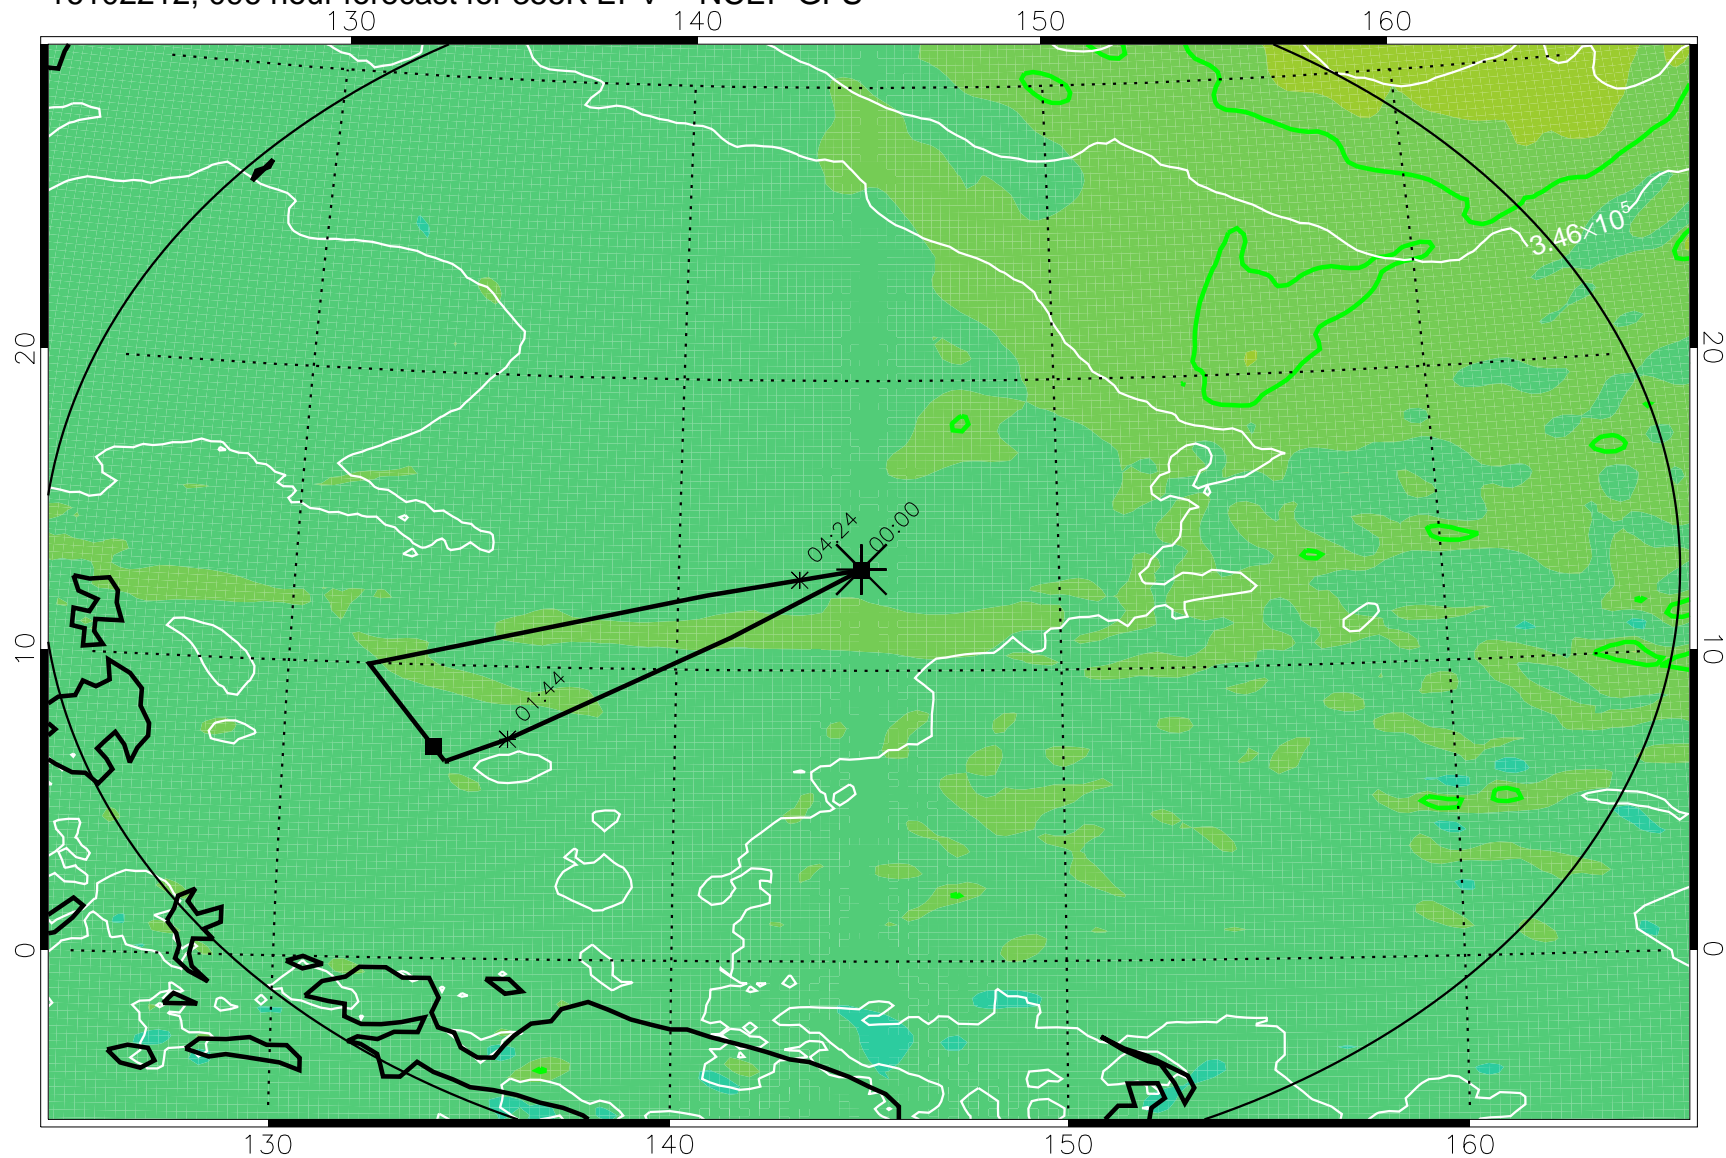

16102106, 066 hour forecast for 355K EPV -- NCEP GFS

355K Montgomery Streamfunction, white  
EPV Tropopause (2 PVU) Position  
Range ring of 2304 km

16102112, 072 hour forecast for 355K EPV -- NCEP GFS

355K Montgomery Streamfunction, white  
EPV Tropopause (2 PVU) Position  
Range ring of 2304 km

16102118, 078 hour forecast for 355K EPV -- NCEP GFS

355K Montgomery Streamfunction, white  
EPV Tropopause (2 PVU) Position  
Range ring of 2304 km

16102200, 084 hour forecast for 355K EPV -- NCEP GFS

355K Montgomery Streamfunction, white  
EPV Tropopause (2 PVU) Position  
Range ring of 2304 km

16102206, 090 hour forecast for 355K EPV -- NCEP GFS

355K Montgomery Streamfunction, white  
EPV Tropopause (2 PVU) Position  
Range ring of 2304 km

16102212, 096 hour forecast for 355K EPV -- NCEP GFS

355K Montgomery Streamfunction, white  
EPV Tropopause (2 PVU) Position  
Range ring of 2304 km

16102218, 102 hour forecast for 355K EPV -- NCEP GFS

355K Montgomery Streamfunction, white  
EPV Tropopause (2 PVU) Position  
Range ring of 2304 km

16102300, 108 hour forecast for 355K EPV -- NCEP GFS

355K Montgomery Streamfunction, white  
EPV Tropopause (2 PVU) Position  
Range ring of 2304 km