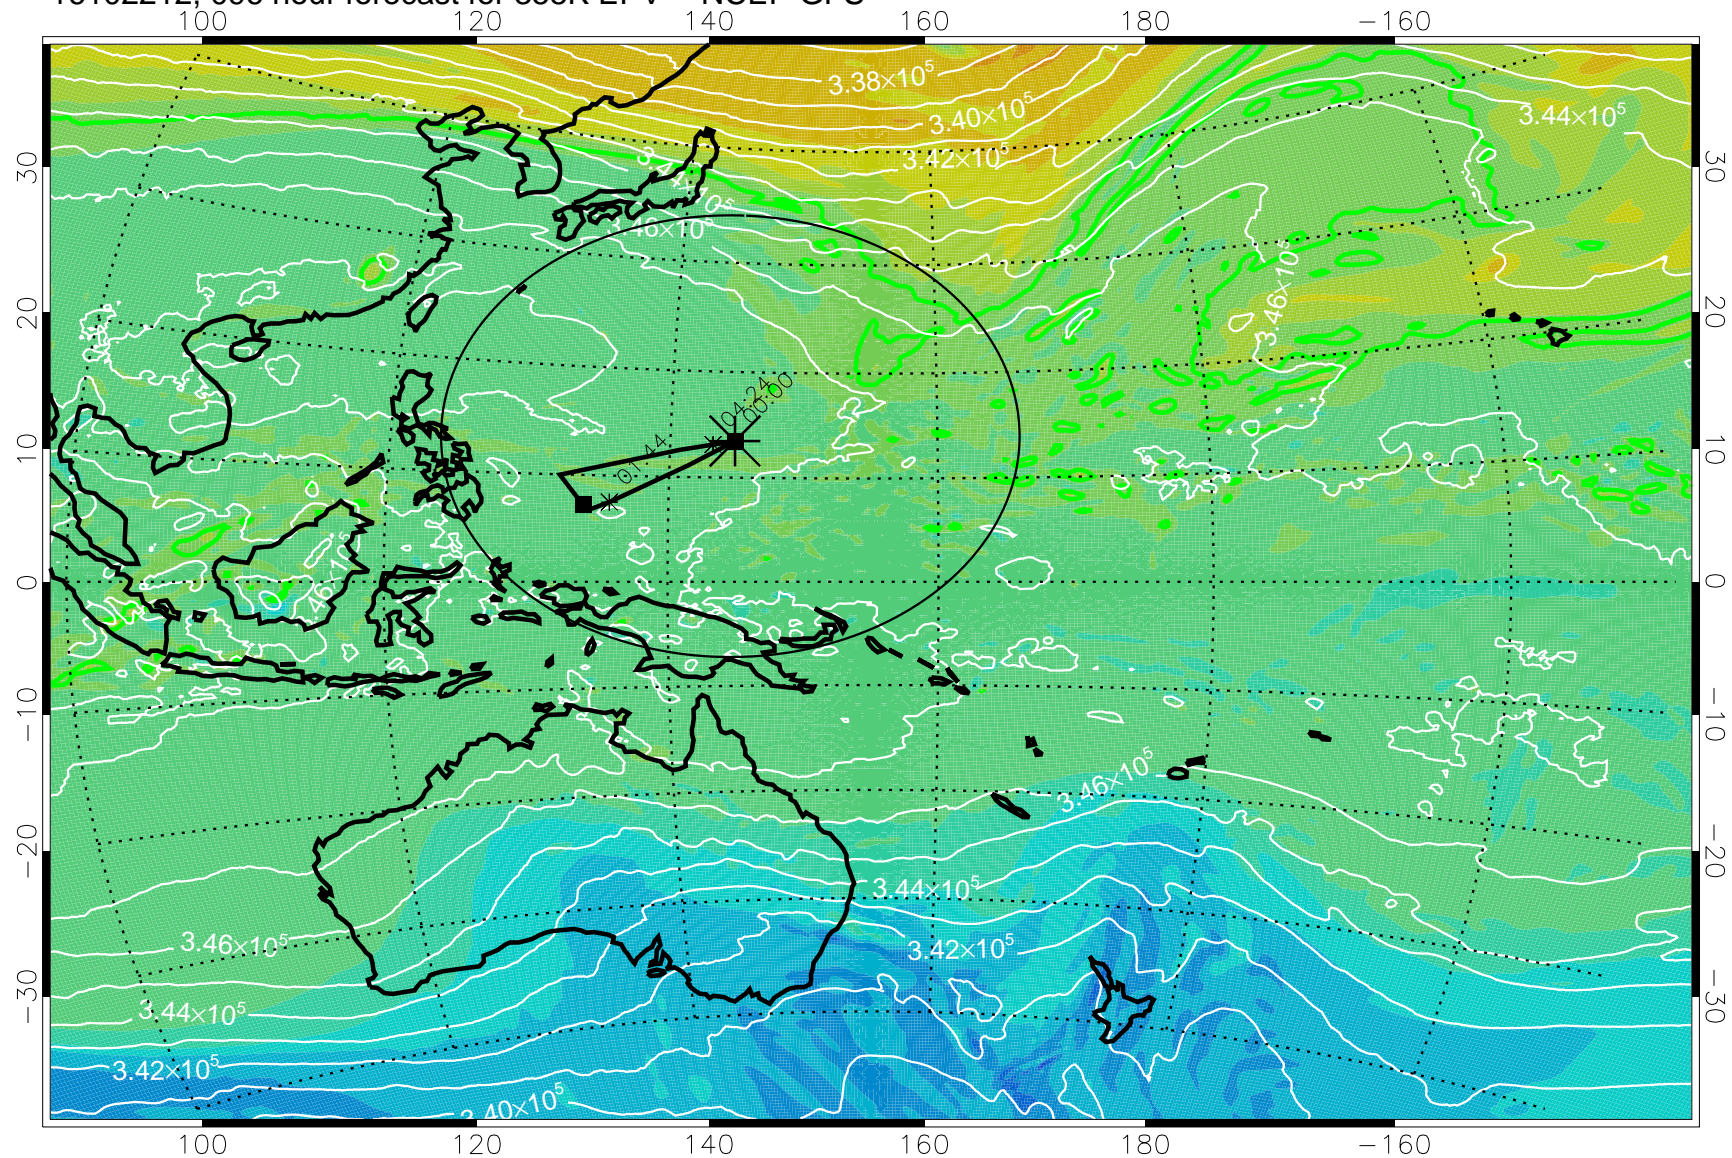

16102106, 066 hour forecast for 355K EPV -- NCEP GFS

355K Montgomery Streamfunction, white
EPV Tropopause (2 PVU) Position
Range ring of 2304 km

16102112, 072 hour forecast for 355K EPV -- NCEP GFS

355K Montgomery Streamfunction, white
EPV Tropopause (2 PVU) Position
Range ring of 2304 km

16102118, 078 hour forecast for 355K EPV -- NCEP GFS

355K Montgomery Streamfunction, white
EPV Tropopause (2 PVU) Position
Range ring of 2304 km

16102200, 084 hour forecast for 355K EPV -- NCEP GFS

355K Montgomery Streamfunction, white
EPV Tropopause (2 PVU) Position
Range ring of 2304 km

16102206, 090 hour forecast for 355K EPV -- NCEP GFS

355K Montgomery Streamfunction, white
EPV Tropopause (2 PVU) Position
Range ring of 2304 km

16102212, 096 hour forecast for 355K EPV -- NCEP GFS

355K Montgomery Streamfunction, white
EPV Tropopause (2 PVU) Position
Range ring of 2304 km

16102218, 102 hour forecast for 355K EPV -- NCEP GFS

355K Montgomery Streamfunction, white
EPV Tropopause (2 PVU) Position
Range ring of 2304 km

16102300, 108 hour forecast for 355K EPV -- NCEP GFS

355K Montgomery Streamfunction, white
EPV Tropopause (2 PVU) Position
Range ring of 2304 km