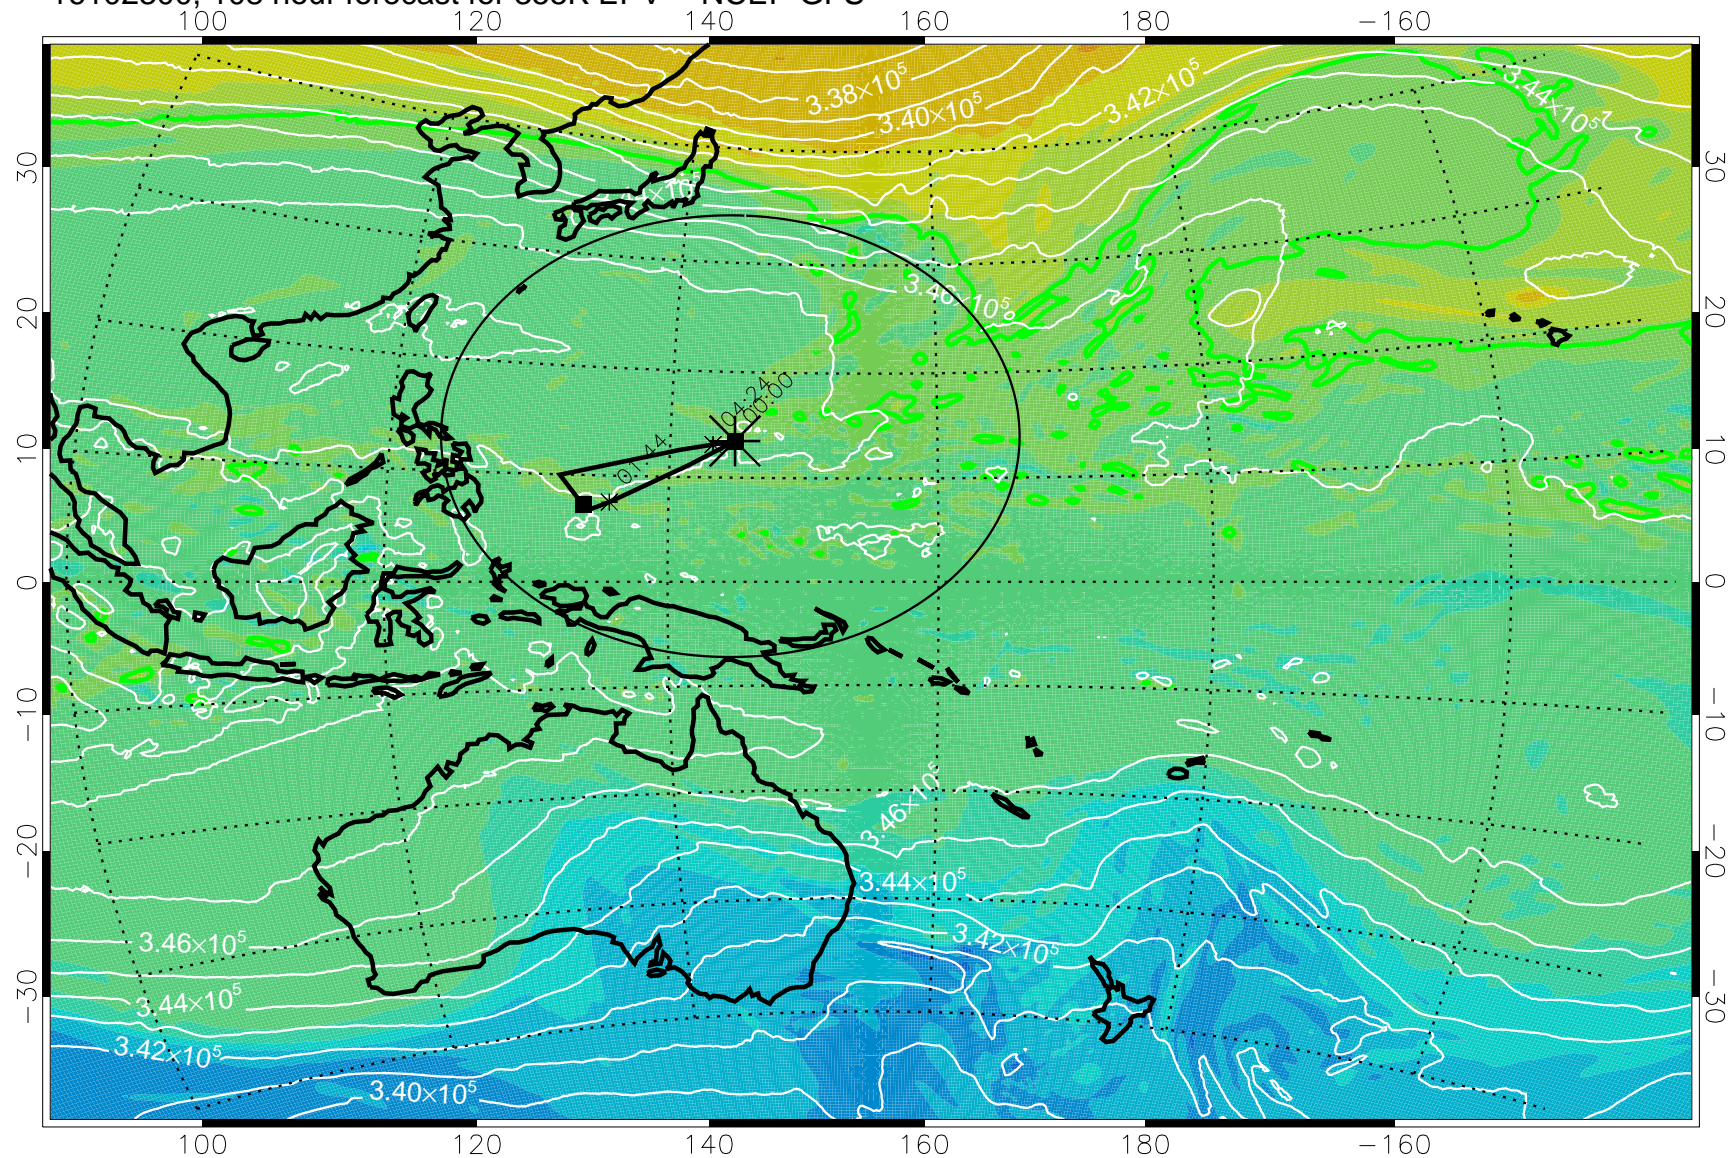

16102118, 078 hour forecast for 355K EPV -- NCEP GFS

355K Montgomery Streamfunction, white
EPV Tropopause (2 PVU) Position
Range ring of 2304 km

16102200, 084 hour forecast for 355K EPV -- NCEP GFS

355K Montgomery Streamfunction, white
EPV Tropopause (2 PVU) Position
Range ring of 2304 km

16102206, 090 hour forecast for 355K EPV -- NCEP GFS

355K Montgomery Streamfunction, white
EPV Tropopause (2 PVU) Position
Range ring of 2304 km

16102212, 096 hour forecast for 355K EPV -- NCEP GFS

355K Montgomery Streamfunction, white
EPV Tropopause (2 PVU) Position
Range ring of 2304 km

16102218, 102 hour forecast for 355K EPV -- NCEP GFS

355K Montgomery Streamfunction, white
EPV Tropopause (2 PVU) Position
Range ring of 2304 km

16102300, 108 hour forecast for 355K EPV -- NCEP GFS

355K Montgomery Streamfunction, white
EPV Tropopause (2 PVU) Position
Range ring of 2304 km

16102306, 114 hour forecast for 355K EPV -- NCEP GFS

355K Montgomery Streamfunction, white
EPV Tropopause (2 PVU) Position
Range ring of 2304 km

16102312, 120 hour forecast for 355K EPV -- NCEP GFS

355K Montgomery Streamfunction, white
EPV Tropopause (2 PVU) Position
Range ring of 2304 km