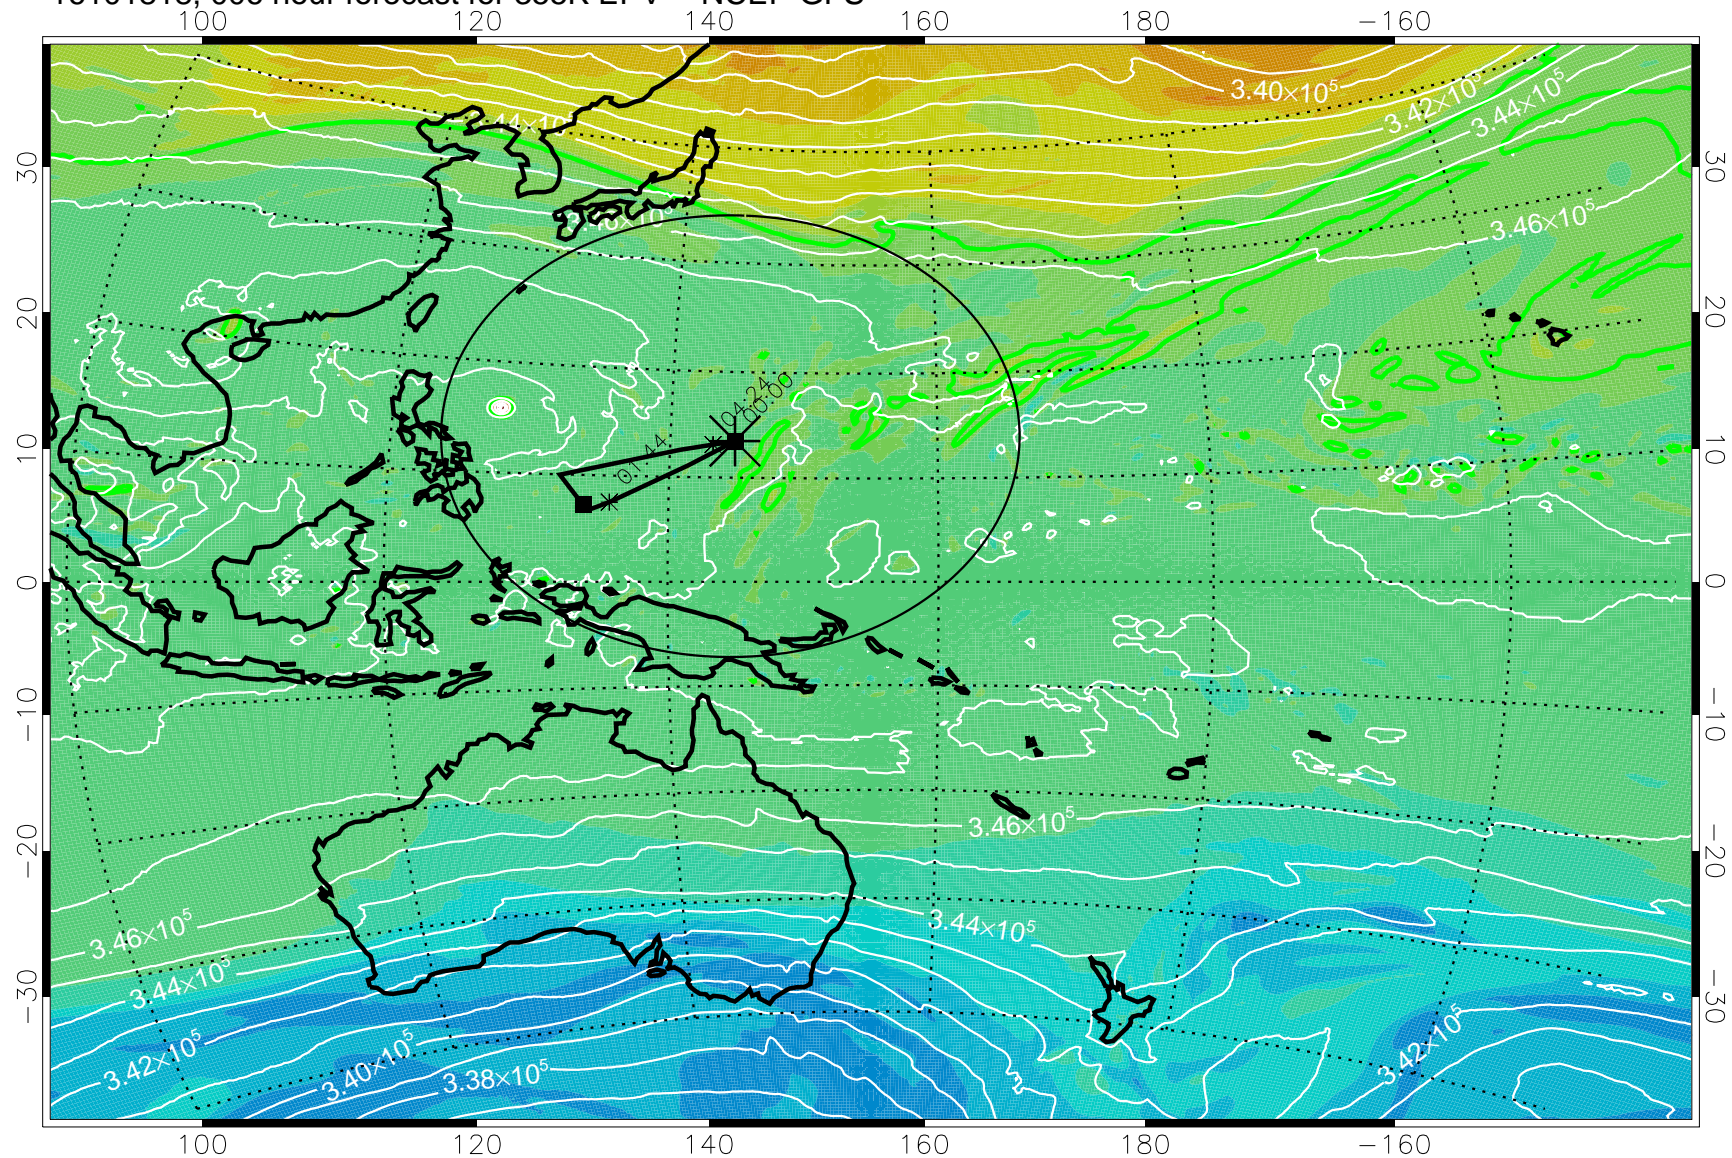

16101818, 006 hour forecast for 355K EPV -- NCEP GFS

355K Montgomery Streamfunction, white
EPV Tropopause (2 PVU) Position
Range ring of 2304 km

16101900, 012 hour forecast for 355K EPV -- NCEP GFS

355K Montgomery Streamfunction, white
EPV Tropopause (2 PVU) Position
Range ring of 2304 km

16101906, 018 hour forecast for 355K EPV -- NCEP GFS

355K Montgomery Streamfunction, white
EPV Tropopause (2 PVU) Position
Range ring of 2304 km

16101912, 024 hour forecast for 355K EPV -- NCEP GFS

355K Montgomery Streamfunction, white
EPV Tropopause (2 PVU) Position
Range ring of 2304 km

16101918, 030 hour forecast for 355K EPV -- NCEP GFS

355K Montgomery Streamfunction, white
EPV Tropopause (2 PVU) Position
Range ring of 2304 km

16102000, 036 hour forecast for 355K EPV -- NCEP GFS

355K Montgomery Streamfunction, white
EPV Tropopause (2 PVU) Position
Range ring of 2304 km

16102018, 054 hour forecast for 355K EPV -- NCEP GFS

355K Montgomery Streamfunction, white
EPV Tropopause (2 PVU) Position
Range ring of 2304 km

16102100, 060 hour forecast for 355K EPV -- NCEP GFS

355K Montgomery Streamfunction, white
EPV Tropopause (2 PVU) Position
Range ring of 2304 km