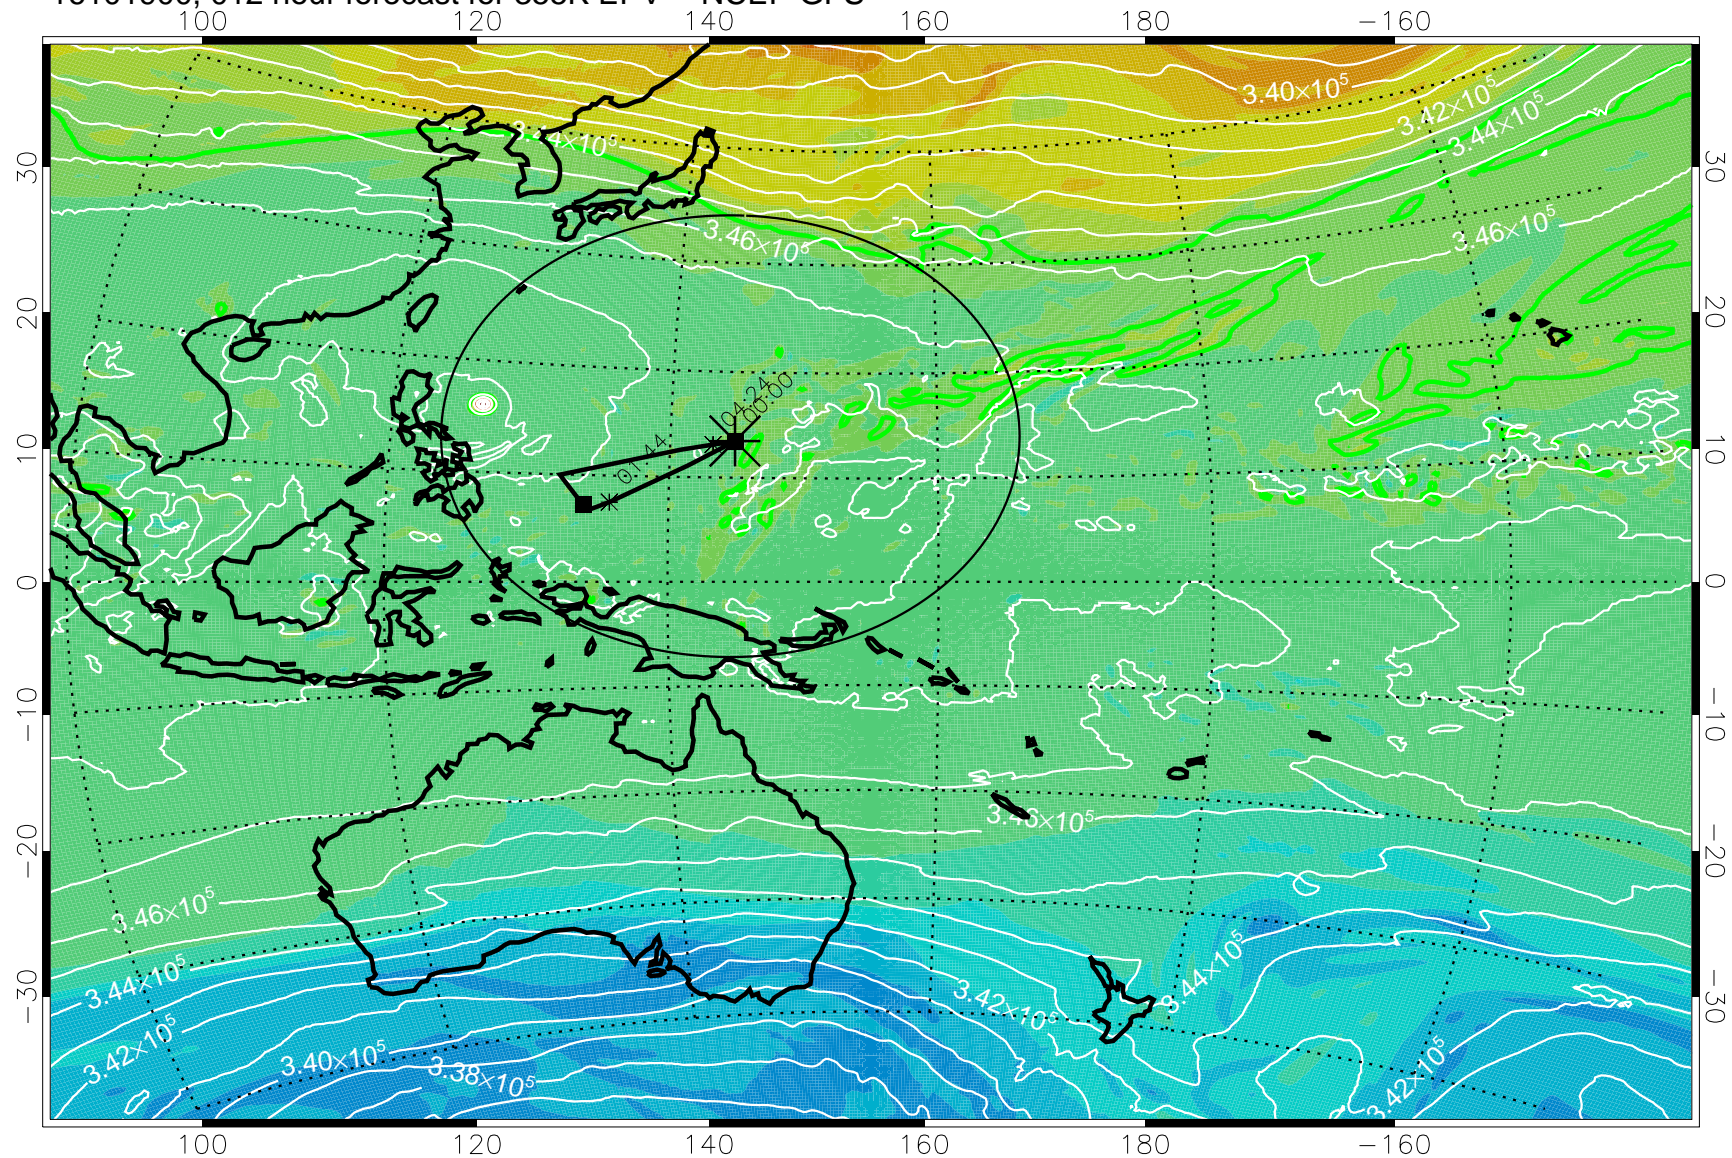

16101818, 006 hour forecast for 355K EPV -- NCEP GFS

355K Montgomery Streamfunction, white
EPV Tropopause (2 PVU) Position
Range ring of 2304 km

16101900, 012 hour forecast for 355K EPV -- NCEP GFS

355K Montgomery Streamfunction, white
EPV Tropopause (2 PVU) Position
Range ring of 2304 km

16101906, 018 hour forecast for 355K EPV -- NCEP GFS

355K Montgomery Streamfunction, white
EPV Tropopause (2 PVU) Position
Range ring of 2304 km

16101912, 024 hour forecast for 355K EPV -- NCEP GFS

355K Montgomery Streamfunction, white
EPV Tropopause (2 PVU) Position
Range ring of 2304 km

16101918, 030 hour forecast for 355K EPV -- NCEP GFS

355K Montgomery Streamfunction, white
EPV Tropopause (2 PVU) Position
Range ring of 2304 km

16102000, 036 hour forecast for 355K EPV -- NCEP GFS

355K Montgomery Streamfunction, white
EPV Tropopause (2 PVU) Position
Range ring of 2304 km

16102018, 054 hour forecast for 355K EPV -- NCEP GFS

355K Montgomery Streamfunction, white
EPV Tropopause (2 PVU) Position
Range ring of 2304 km

16102100, 060 hour forecast for 355K EPV -- NCEP GFS

355K Montgomery Streamfunction, white
EPV Tropopause (2 PVU) Position
Range ring of 2304 km