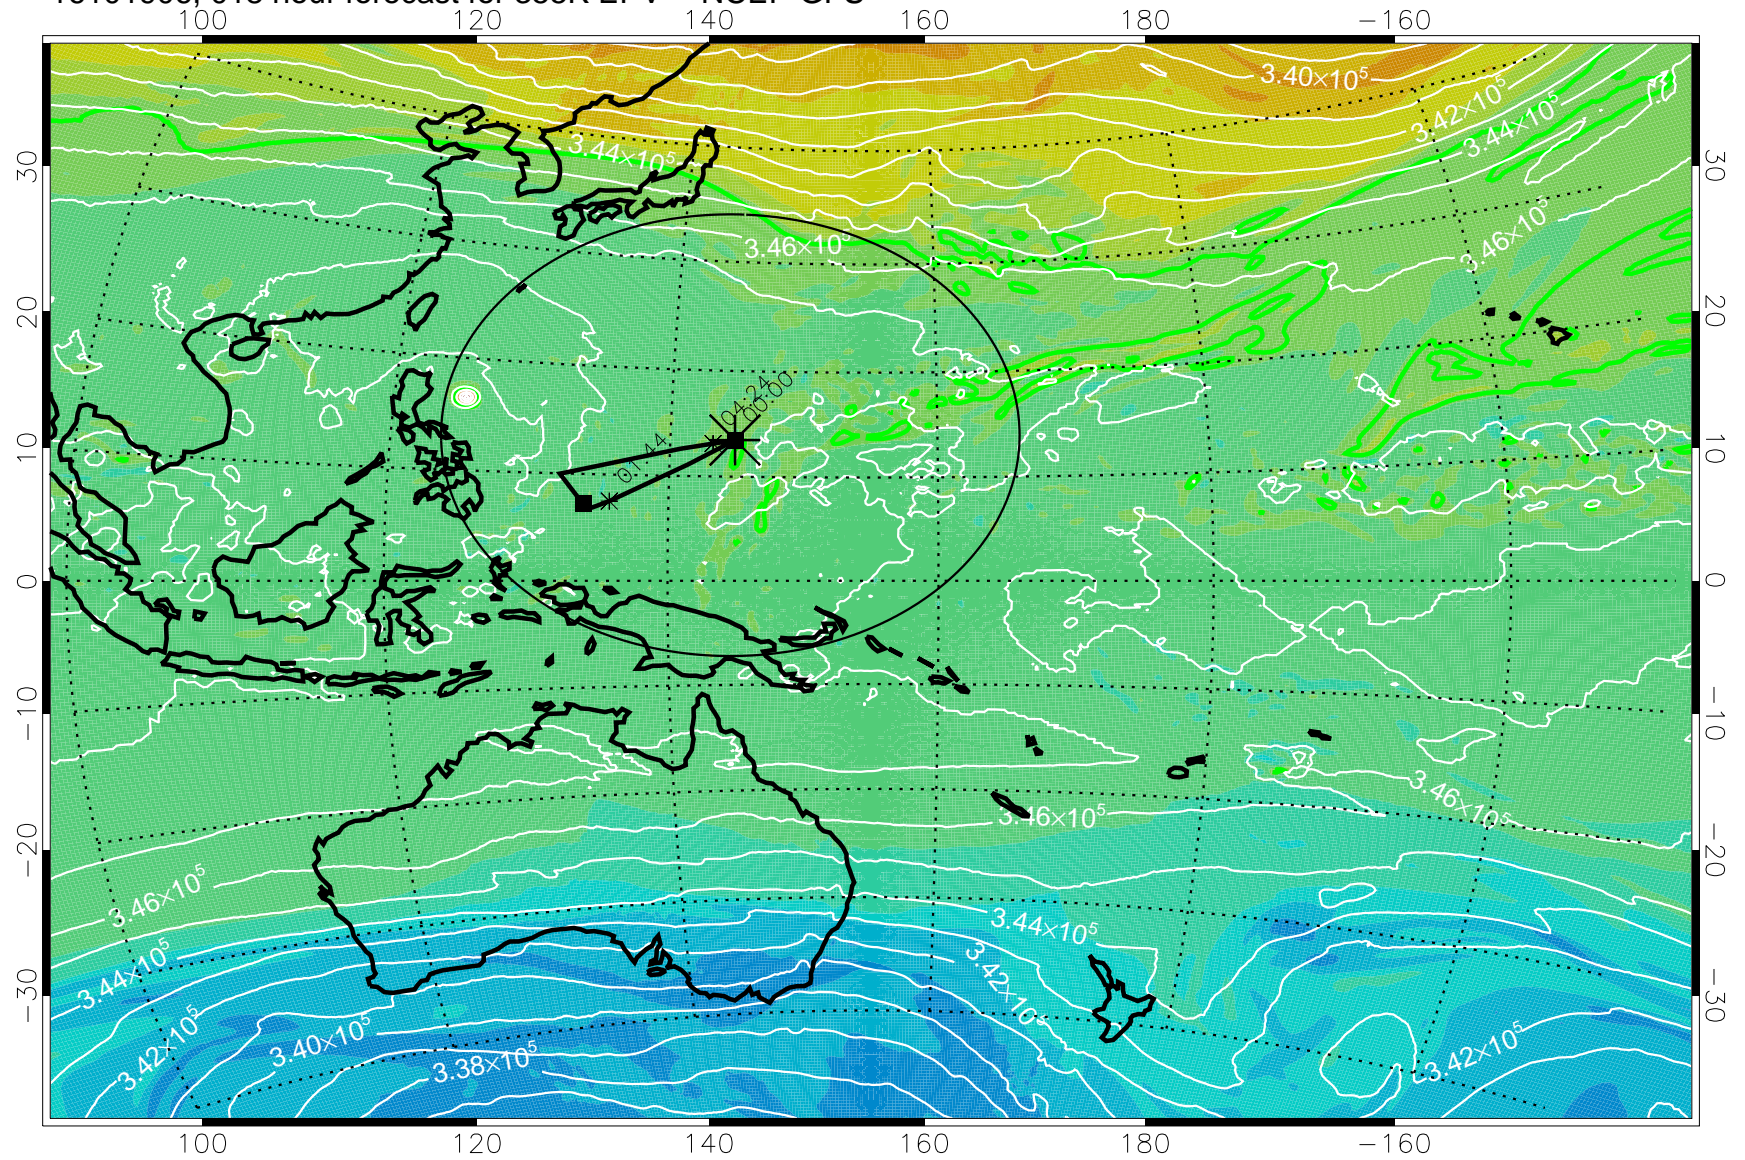

16101818, 006 hour forecast for 355K EPV -- NCEP GFS

355K Montgomery Streamfunction, white
EPV Tropopause (2 PVU) Position
Range ring of 2304 km

16101900, 012 hour forecast for 355K EPV -- NCEP GFS

355K Montgomery Streamfunction, white
EPV Tropopause (2 PVU) Position
Range ring of 2304 km

16101906, 018 hour forecast for 355K EPV -- NCEP GFS

355K Montgomery Streamfunction, white
EPV Tropopause (2 PVU) Position
Range ring of 2304 km

16101912, 024 hour forecast for 355K EPV -- NCEP GFS

355K Montgomery Streamfunction, white
EPV Tropopause (2 PVU) Position
Range ring of 2304 km

16101918, 030 hour forecast for 355K EPV -- NCEP GFS

355K Montgomery Streamfunction, white
EPV Tropopause (2 PVU) Position
Range ring of 2304 km

16102000, 036 hour forecast for 355K EPV -- NCEP GFS

355K Montgomery Streamfunction, white
EPV Tropopause (2 PVU) Position
Range ring of 2304 km

16102018, 054 hour forecast for 355K EPV -- NCEP GFS

355K Montgomery Streamfunction, white
EPV Tropopause (2 PVU) Position
Range ring of 2304 km

16102100, 060 hour forecast for 355K EPV -- NCEP GFS

355K Montgomery Streamfunction, white
EPV Tropopause (2 PVU) Position
Range ring of 2304 km