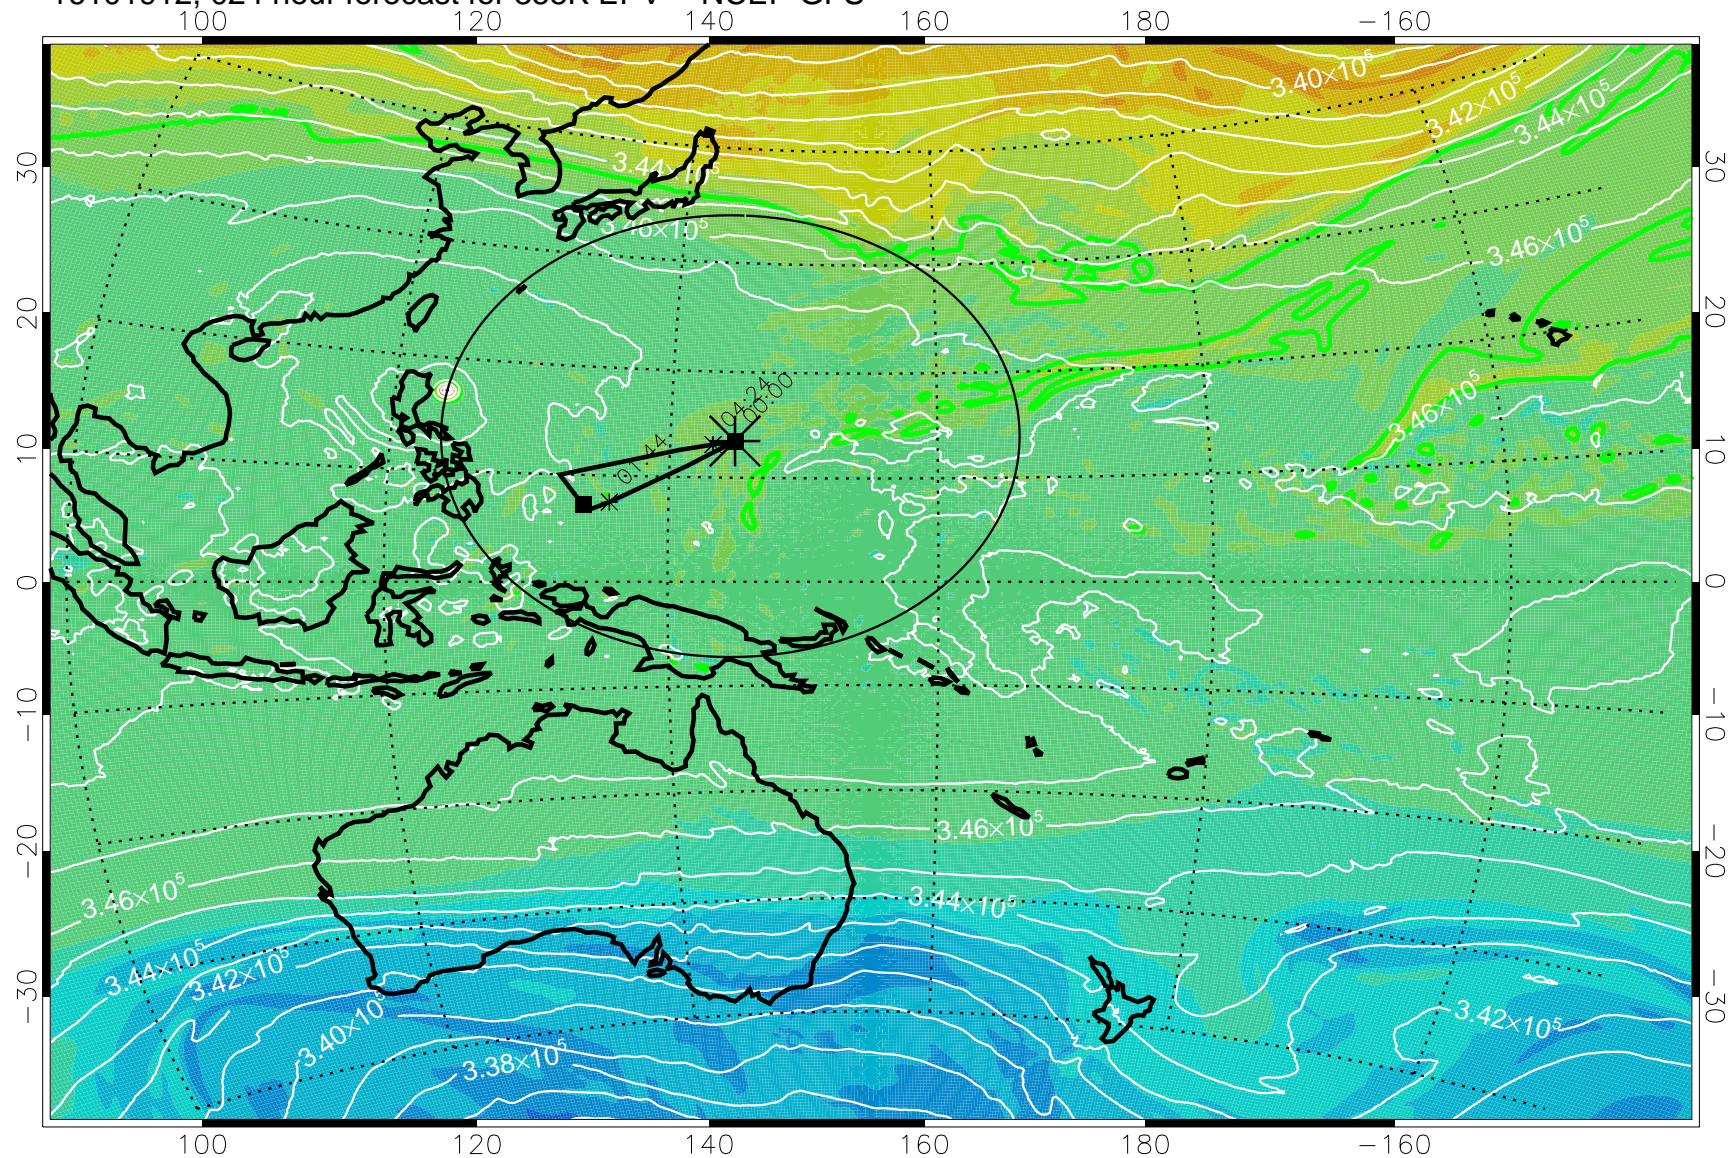

16101818, 006 hour forecast for 355K EPV -- NCEP GFS

355K Montgomery Streamfunction, white
EPV Tropopause (2 PVU) Position
Range ring of 2304 km

16101900, 012 hour forecast for 355K EPV -- NCEP GFS

355K Montgomery Streamfunction, white
EPV Tropopause (2 PVU) Position
Range ring of 2304 km

16101906, 018 hour forecast for 355K EPV -- NCEP GFS

355K Montgomery Streamfunction, white
EPV Tropopause (2 PVU) Position
Range ring of 2304 km

16101912, 024 hour forecast for 355K EPV -- NCEP GFS

355K Montgomery Streamfunction, white
EPV Tropopause (2 PVU) Position
Range ring of 2304 km

16101918, 030 hour forecast for 355K EPV -- NCEP GFS

355K Montgomery Streamfunction, white
EPV Tropopause (2 PVU) Position
Range ring of 2304 km

16102000, 036 hour forecast for 355K EPV -- NCEP GFS

355K Montgomery Streamfunction, white
EPV Tropopause (2 PVU) Position
Range ring of 2304 km

16102018, 054 hour forecast for 355K EPV -- NCEP GFS

355K Montgomery Streamfunction, white
EPV Tropopause (2 PVU) Position
Range ring of 2304 km

16102100, 060 hour forecast for 355K EPV -- NCEP GFS

355K Montgomery Streamfunction, white
EPV Tropopause (2 PVU) Position
Range ring of 2304 km