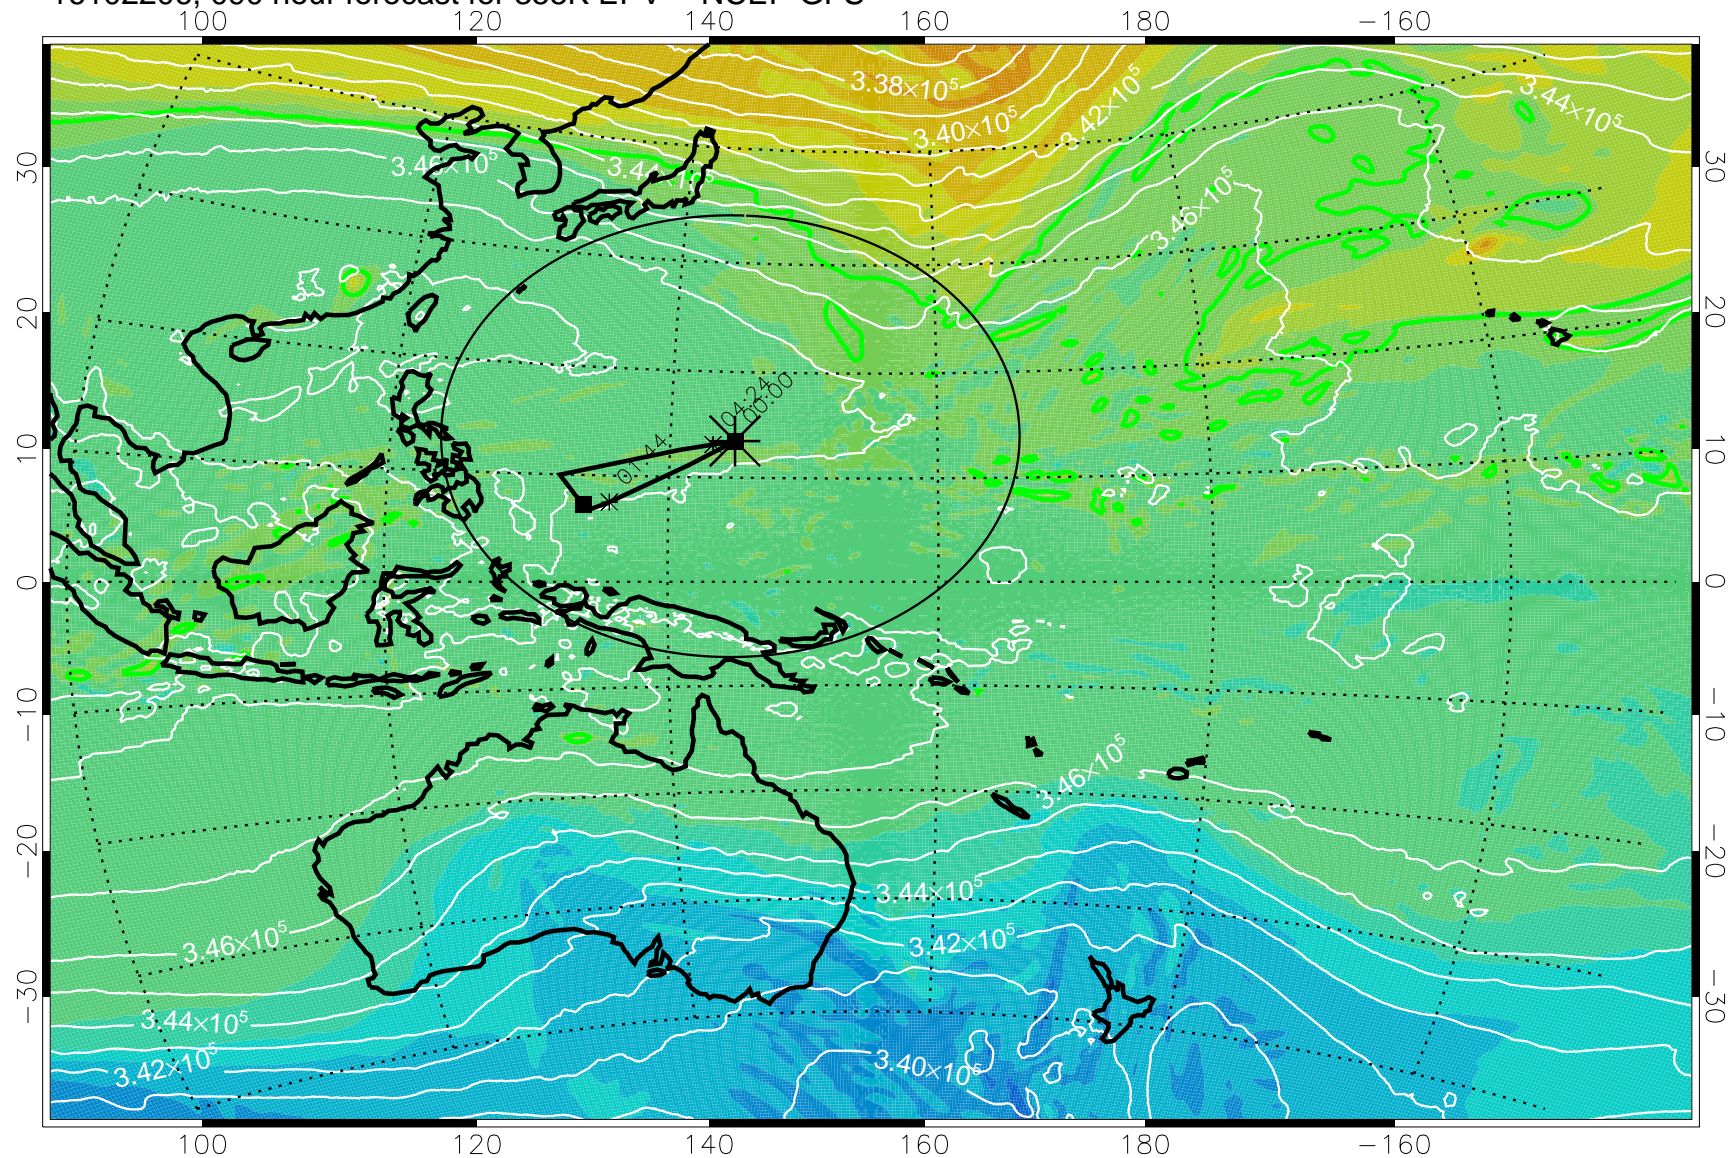

16102106, 066 hour forecast for 355K EPV -- NCEP GFS

355K Montgomery Streamfunction, white
EPV Tropopause (2 PVU) Position
Range ring of 2304 km

16102112, 072 hour forecast for 355K EPV -- NCEP GFS

355K Montgomery Streamfunction, white
EPV Tropopause (2 PVU) Position
Range ring of 2304 km

16102118, 078 hour forecast for 355K EPV -- NCEP GFS

355K Montgomery Streamfunction, white
EPV Tropopause (2 PVU) Position
Range ring of 2304 km

16102200, 084 hour forecast for 355K EPV -- NCEP GFS

355K Montgomery Streamfunction, white
EPV Tropopause (2 PVU) Position
Range ring of 2304 km

16102206, 090 hour forecast for 355K EPV -- NCEP GFS

355K Montgomery Streamfunction, white
EPV Tropopause (2 PVU) Position
Range ring of 2304 km

16102212, 096 hour forecast for 355K EPV -- NCEP GFS

355K Montgomery Streamfunction, white
EPV Tropopause (2 PVU) Position
Range ring of 2304 km

16102218, 102 hour forecast for 355K EPV -- NCEP GFS

355K Montgomery Streamfunction, white
EPV Tropopause (2 PVU) Position
Range ring of 2304 km

16102300, 108 hour forecast for 355K EPV -- NCEP GFS

355K Montgomery Streamfunction, white
EPV Tropopause (2 PVU) Position
Range ring of 2304 km