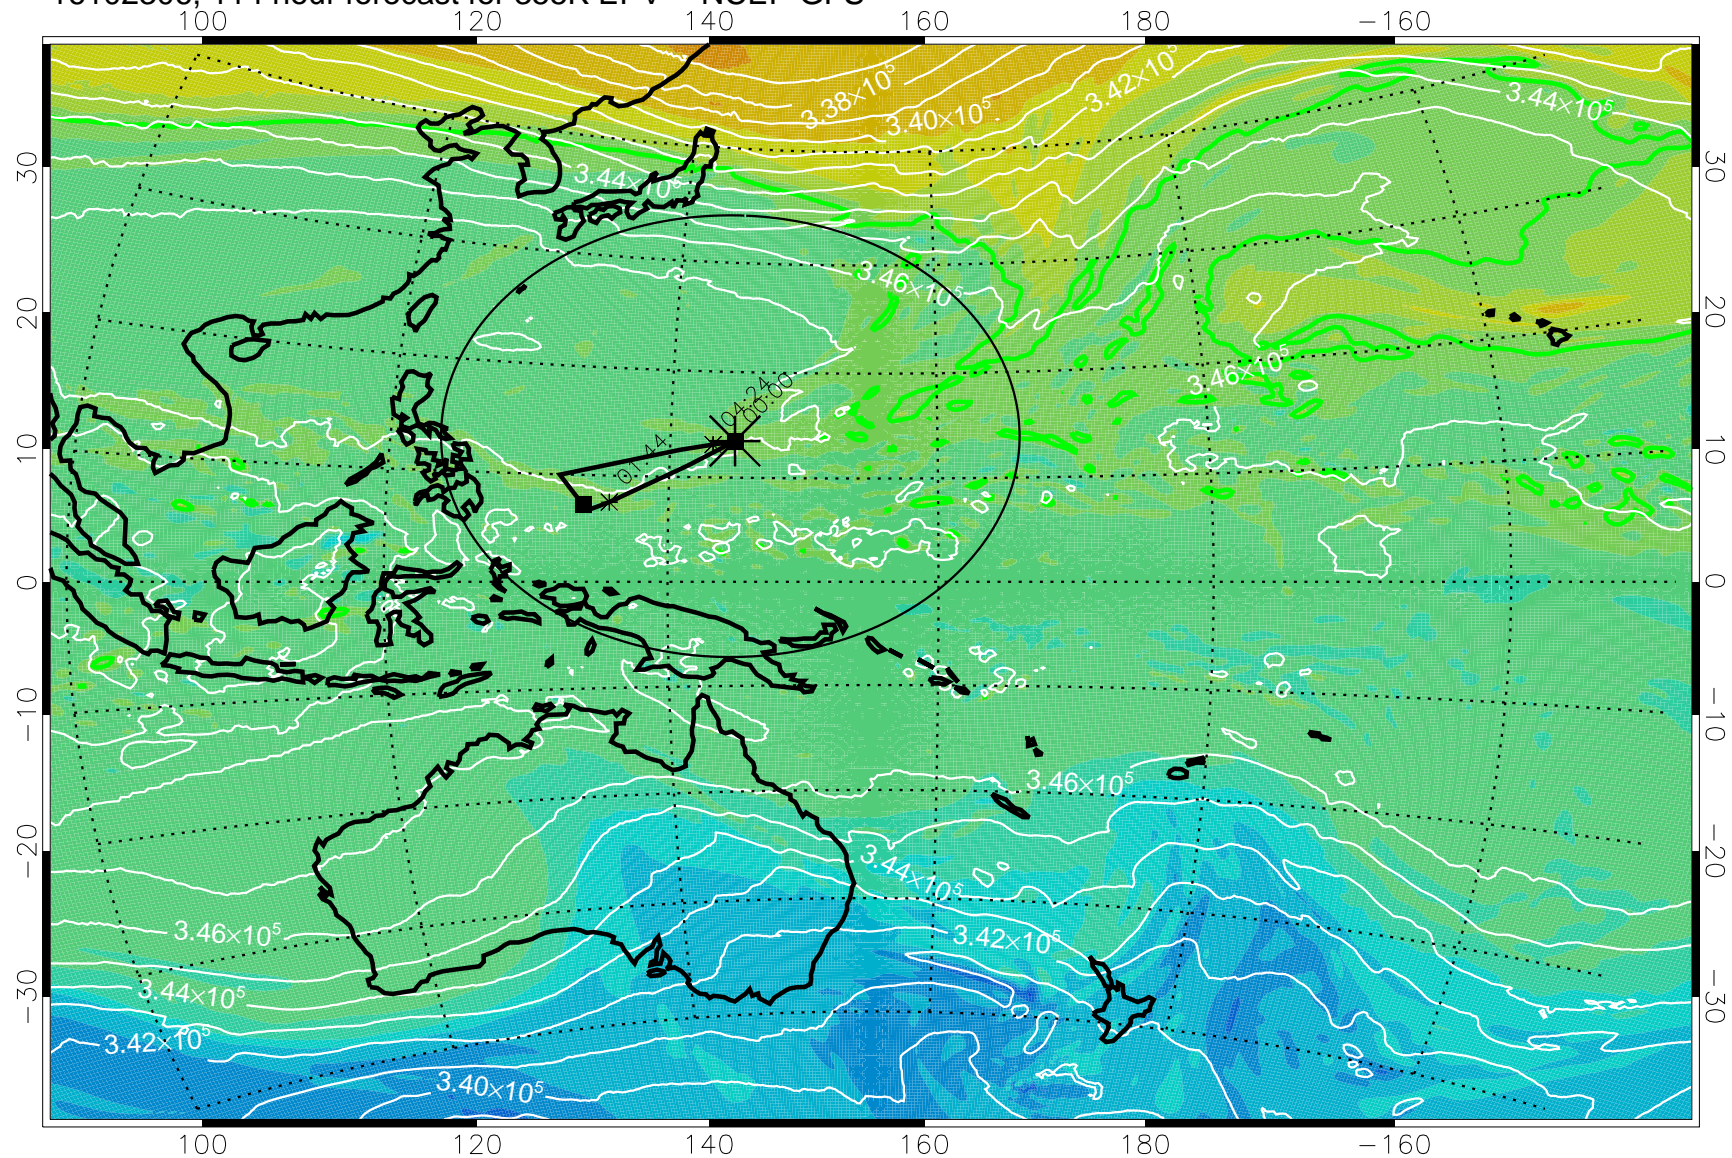

16102118, 078 hour forecast for 355K EPV -- NCEP GFS

355K Montgomery Streamfunction, white
EPV Tropopause (2 PVU) Position
Range ring of 2304 km

16102200, 084 hour forecast for 355K EPV -- NCEP GFS

355K Montgomery Streamfunction, white
EPV Tropopause (2 PVU) Position
Range ring of 2304 km

16102206, 090 hour forecast for 355K EPV -- NCEP GFS

355K Montgomery Streamfunction, white
EPV Tropopause (2 PVU) Position
Range ring of 2304 km

16102212, 096 hour forecast for 355K EPV -- NCEP GFS

355K Montgomery Streamfunction, white
EPV Tropopause (2 PVU) Position
Range ring of 2304 km

16102218, 102 hour forecast for 355K EPV -- NCEP GFS

355K Montgomery Streamfunction, white
EPV Tropopause (2 PVU) Position
Range ring of 2304 km

16102300, 108 hour forecast for 355K EPV -- NCEP GFS

355K Montgomery Streamfunction, white
EPV Tropopause (2 PVU) Position
Range ring of 2304 km

16102306, 114 hour forecast for 355K EPV -- NCEP GFS

355K Montgomery Streamfunction, white
EPV Tropopause (2 PVU) Position
Range ring of 2304 km

16102312, 120 hour forecast for 355K EPV -- NCEP GFS

355K Montgomery Streamfunction, white
EPV Tropopause (2 PVU) Position
Range ring of 2304 km