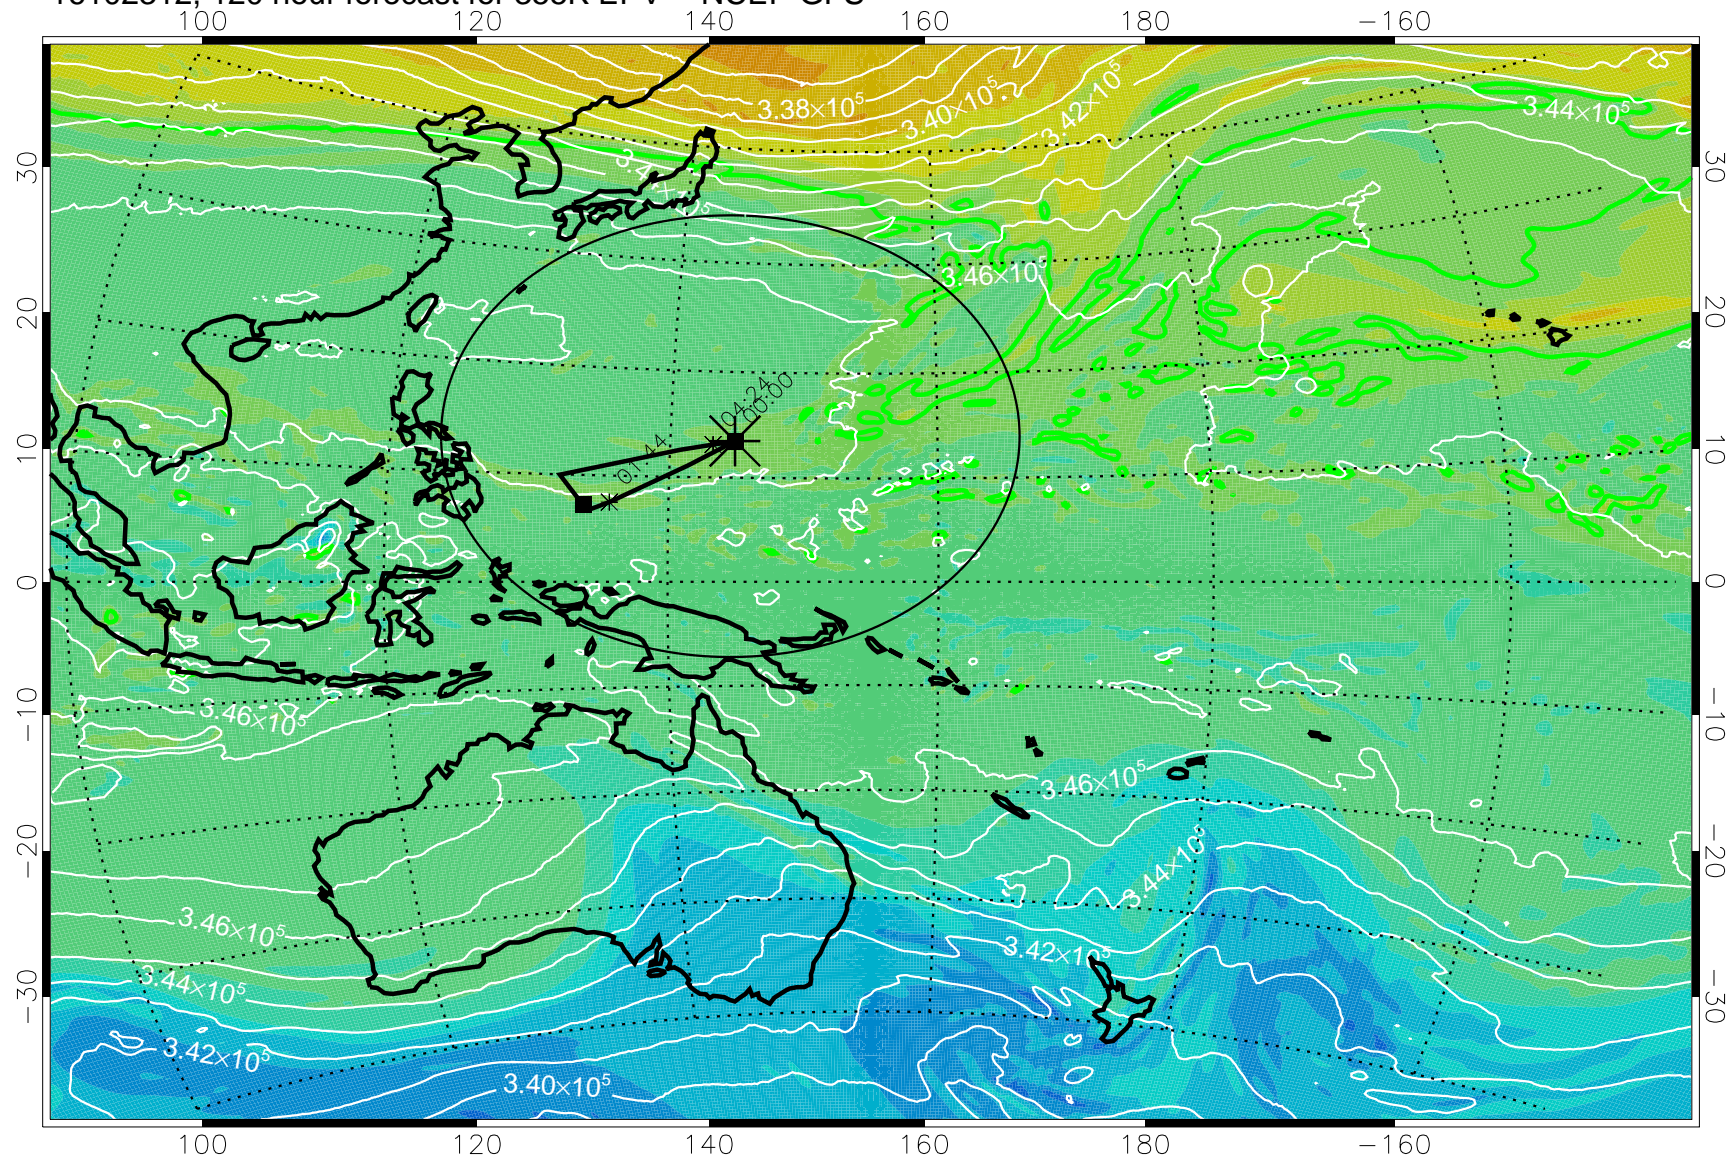

16102118, 078 hour forecast for 355K EPV -- NCEP GFS

355K Montgomery Streamfunction, white
EPV Tropopause (2 PVU) Position
Range ring of 2304 km

16102200, 084 hour forecast for 355K EPV -- NCEP GFS

355K Montgomery Streamfunction, white
EPV Tropopause (2 PVU) Position
Range ring of 2304 km

16102206, 090 hour forecast for 355K EPV -- NCEP GFS

355K Montgomery Streamfunction, white
EPV Tropopause (2 PVU) Position
Range ring of 2304 km

16102212, 096 hour forecast for 355K EPV -- NCEP GFS

355K Montgomery Streamfunction, white
EPV Tropopause (2 PVU) Position
Range ring of 2304 km

16102218, 102 hour forecast for 355K EPV -- NCEP GFS

355K Montgomery Streamfunction, white
EPV Tropopause (2 PVU) Position
Range ring of 2304 km

16102300, 108 hour forecast for 355K EPV -- NCEP GFS

355K Montgomery Streamfunction, white
EPV Tropopause (2 PVU) Position
Range ring of 2304 km

16102306, 114 hour forecast for 355K EPV -- NCEP GFS

355K Montgomery Streamfunction, white
EPV Tropopause (2 PVU) Position
Range ring of 2304 km

16102312, 120 hour forecast for 355K EPV -- NCEP GFS

355K Montgomery Streamfunction, white
EPV Tropopause (2 PVU) Position
Range ring of 2304 km