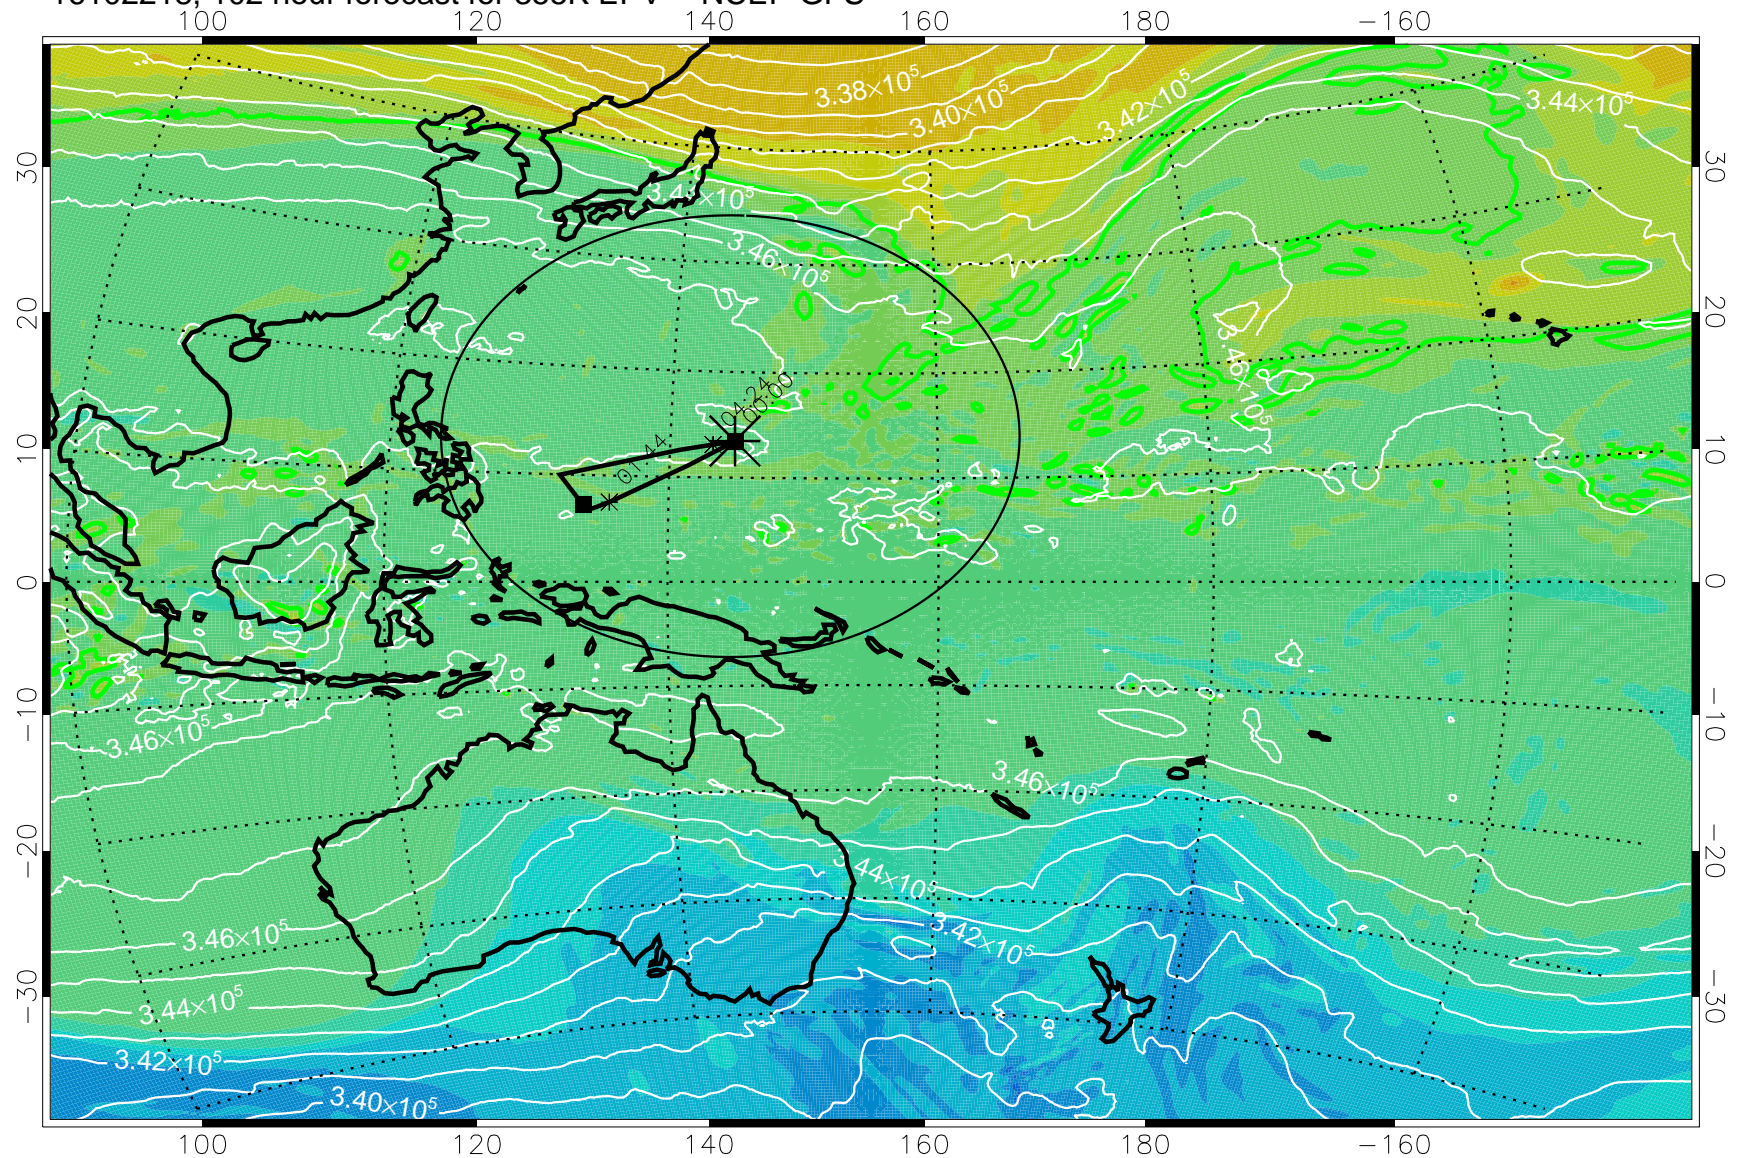

16102118, 078 hour forecast for 355K EPV -- NCEP GFS

355K Montgomery Streamfunction, white
EPV Tropopause (2 PVU) Position
Range ring of 2304 km

16102200, 084 hour forecast for 355K EPV -- NCEP GFS

355K Montgomery Streamfunction, white
EPV Tropopause (2 PVU) Position
Range ring of 2304 km

16102206, 090 hour forecast for 355K EPV -- NCEP GFS

355K Montgomery Streamfunction, white
EPV Tropopause (2 PVU) Position
Range ring of 2304 km

16102212, 096 hour forecast for 355K EPV -- NCEP GFS

355K Montgomery Streamfunction, white
EPV Tropopause (2 PVU) Position
Range ring of 2304 km

16102218, 102 hour forecast for 355K EPV -- NCEP GFS

355K Montgomery Streamfunction, white
EPV Tropopause (2 PVU) Position
Range ring of 2304 km

16102300, 108 hour forecast for 355K EPV -- NCEP GFS

355K Montgomery Streamfunction, white
EPV Tropopause (2 PVU) Position
Range ring of 2304 km

16102306, 114 hour forecast for 355K EPV -- NCEP GFS

355K Montgomery Streamfunction, white
EPV Tropopause (2 PVU) Position
Range ring of 2304 km

16102312, 120 hour forecast for 355K EPV -- NCEP GFS

355K Montgomery Streamfunction, white
EPV Tropopause (2 PVU) Position
Range ring of 2304 km