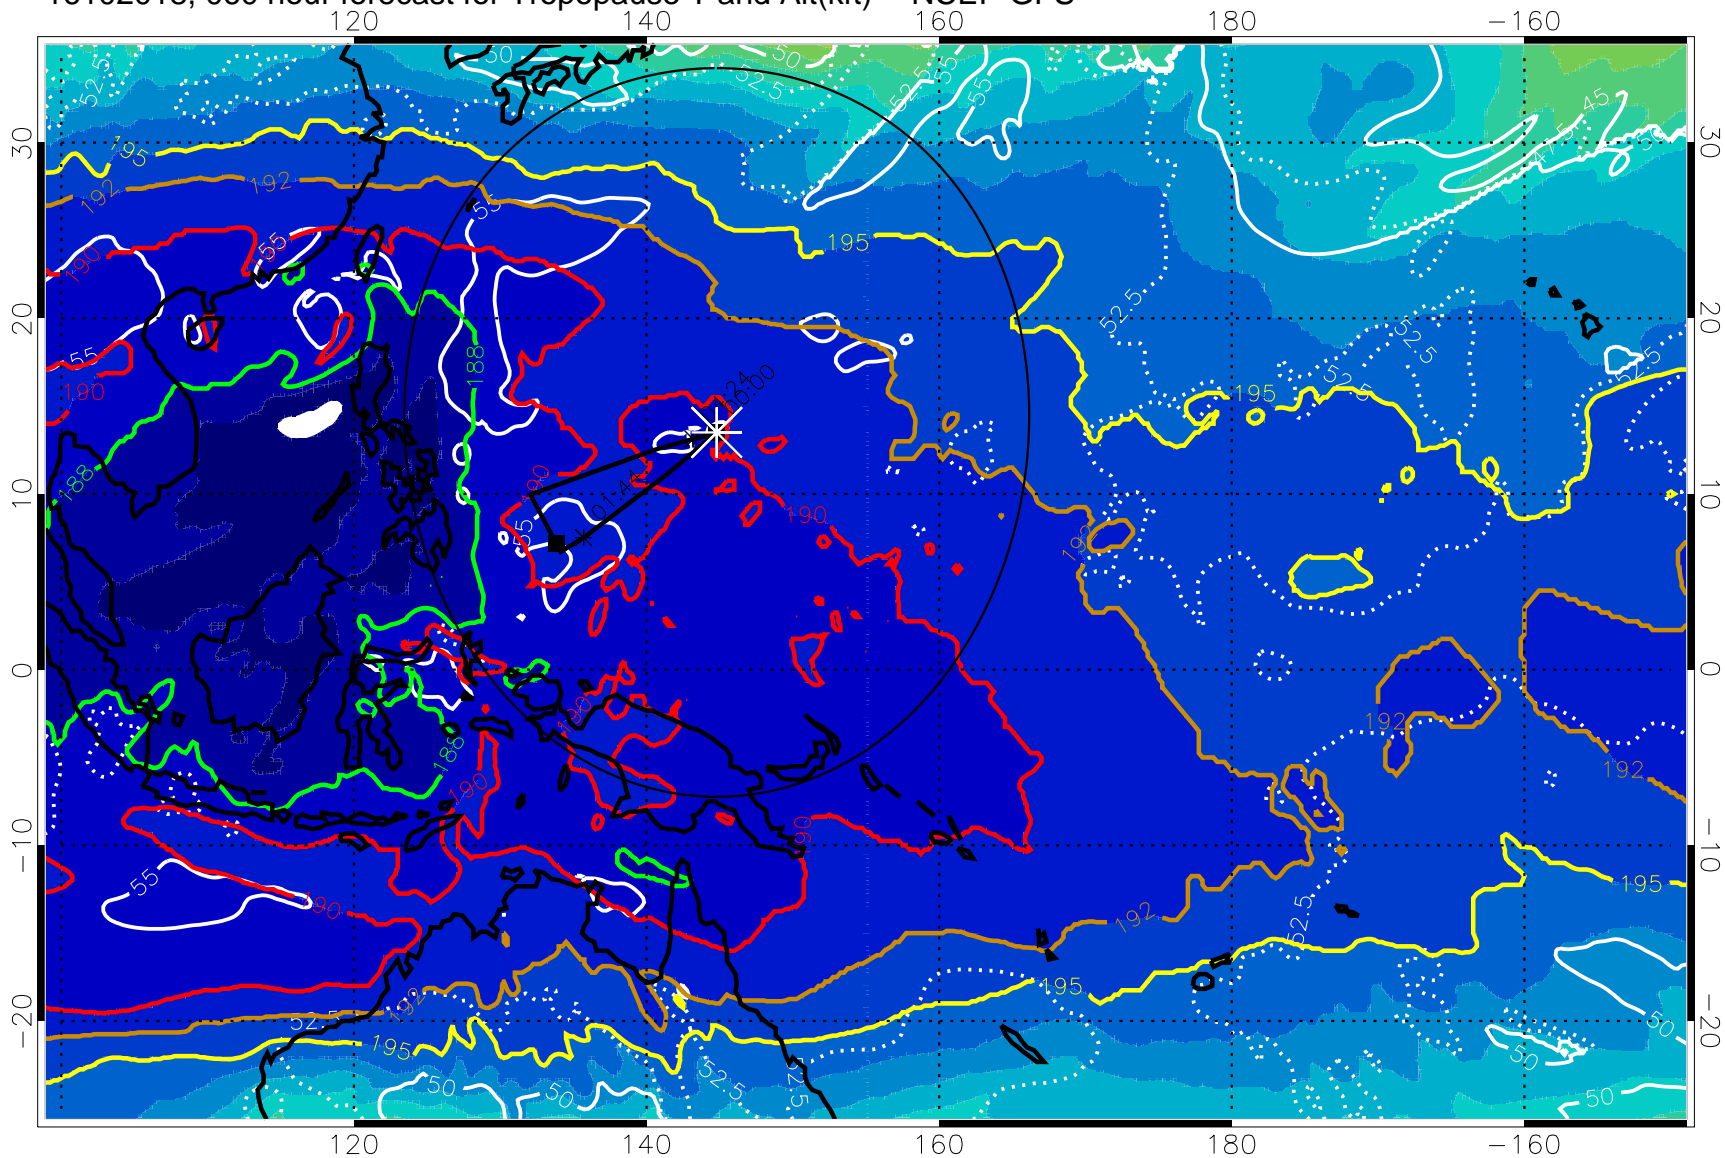

16102018, 060 hour forecast for Tropopause T and Alt(kft) -- NCEP GFS

190 200 210 220 230

Tropopause T, K

Tropopause Altitude in kft (white)

192.5K Isotherm 195K Isotherm
187.5K Isotherm 190K Isotherm

Range ring of 2304 km