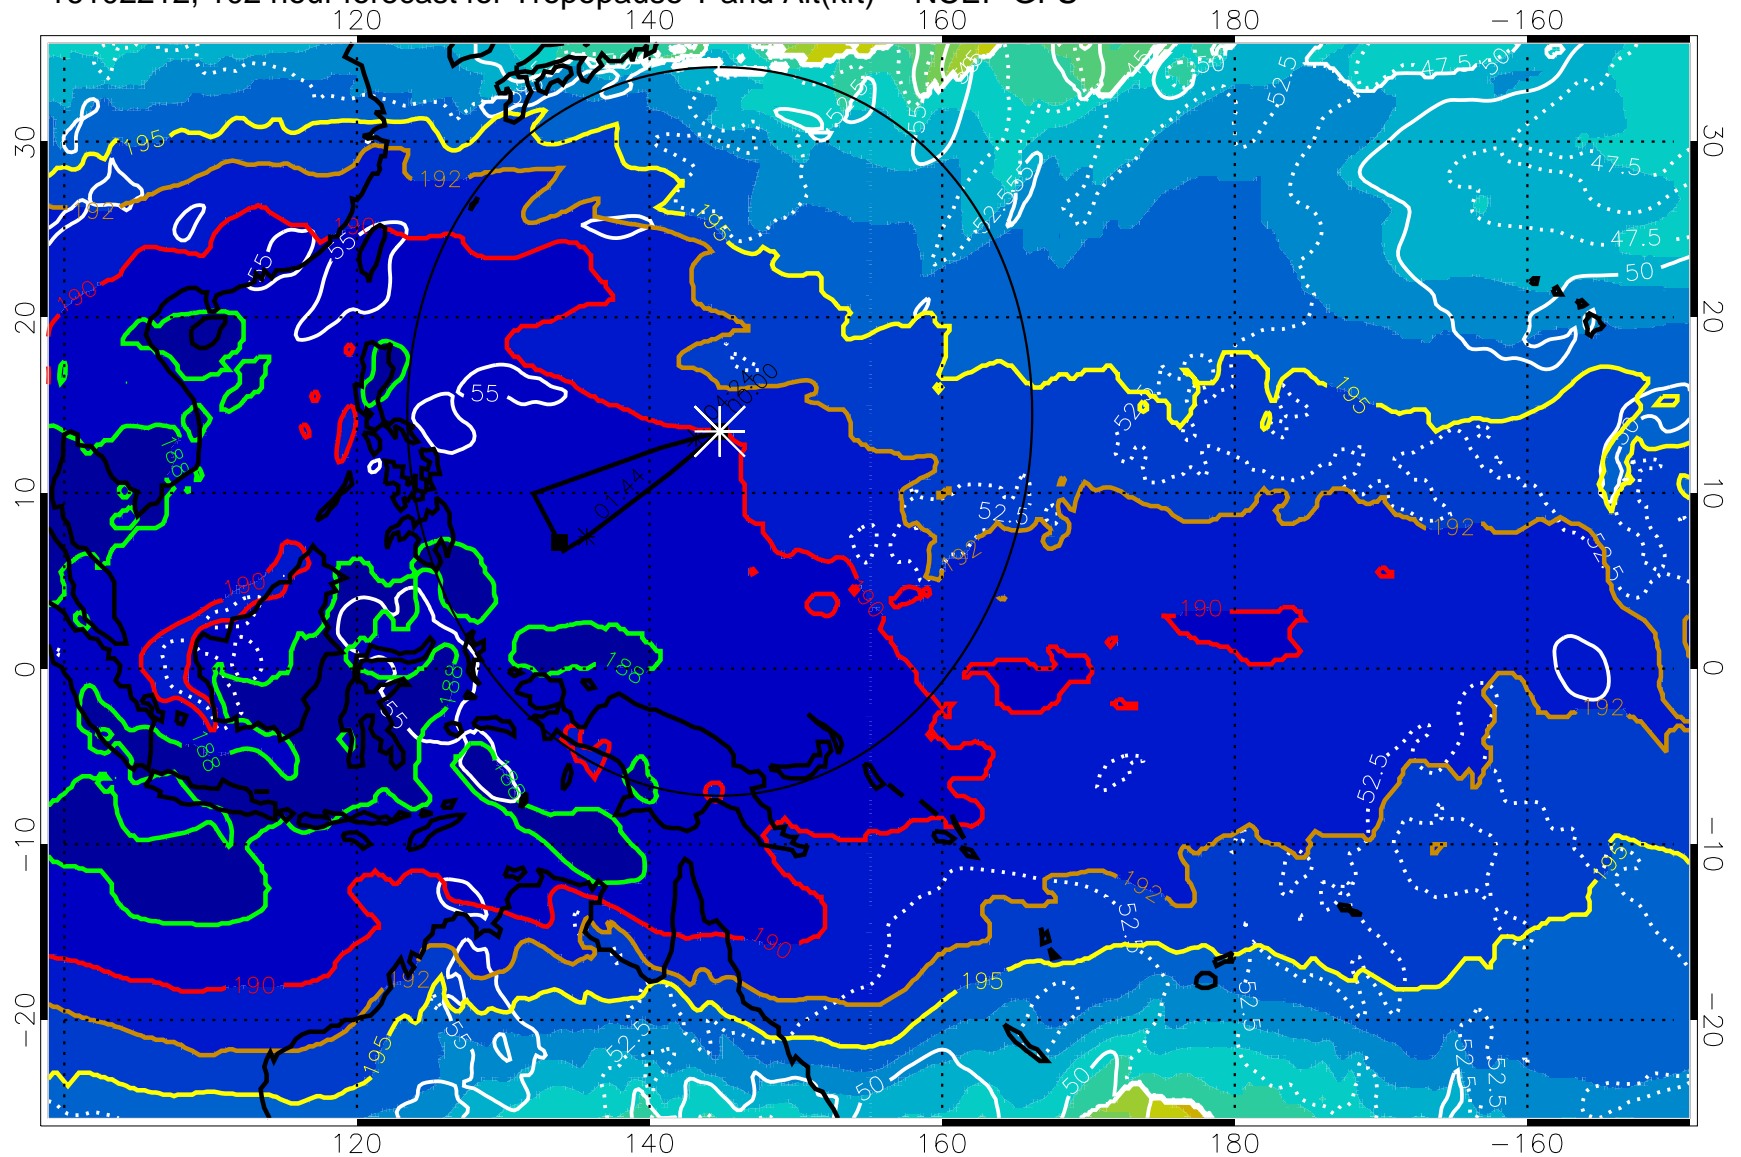

16102212, 102 hour forecast for Tropopause T and Alt(kft) -- NCEP GFS

190 200 210 220 230
Tropopause T, K

Tropopause Altitude in kft (white)

192.5K Isotherm 195K Isotherm
187.5K Isotherm 190K Isotherm

Range ring of 2304 km