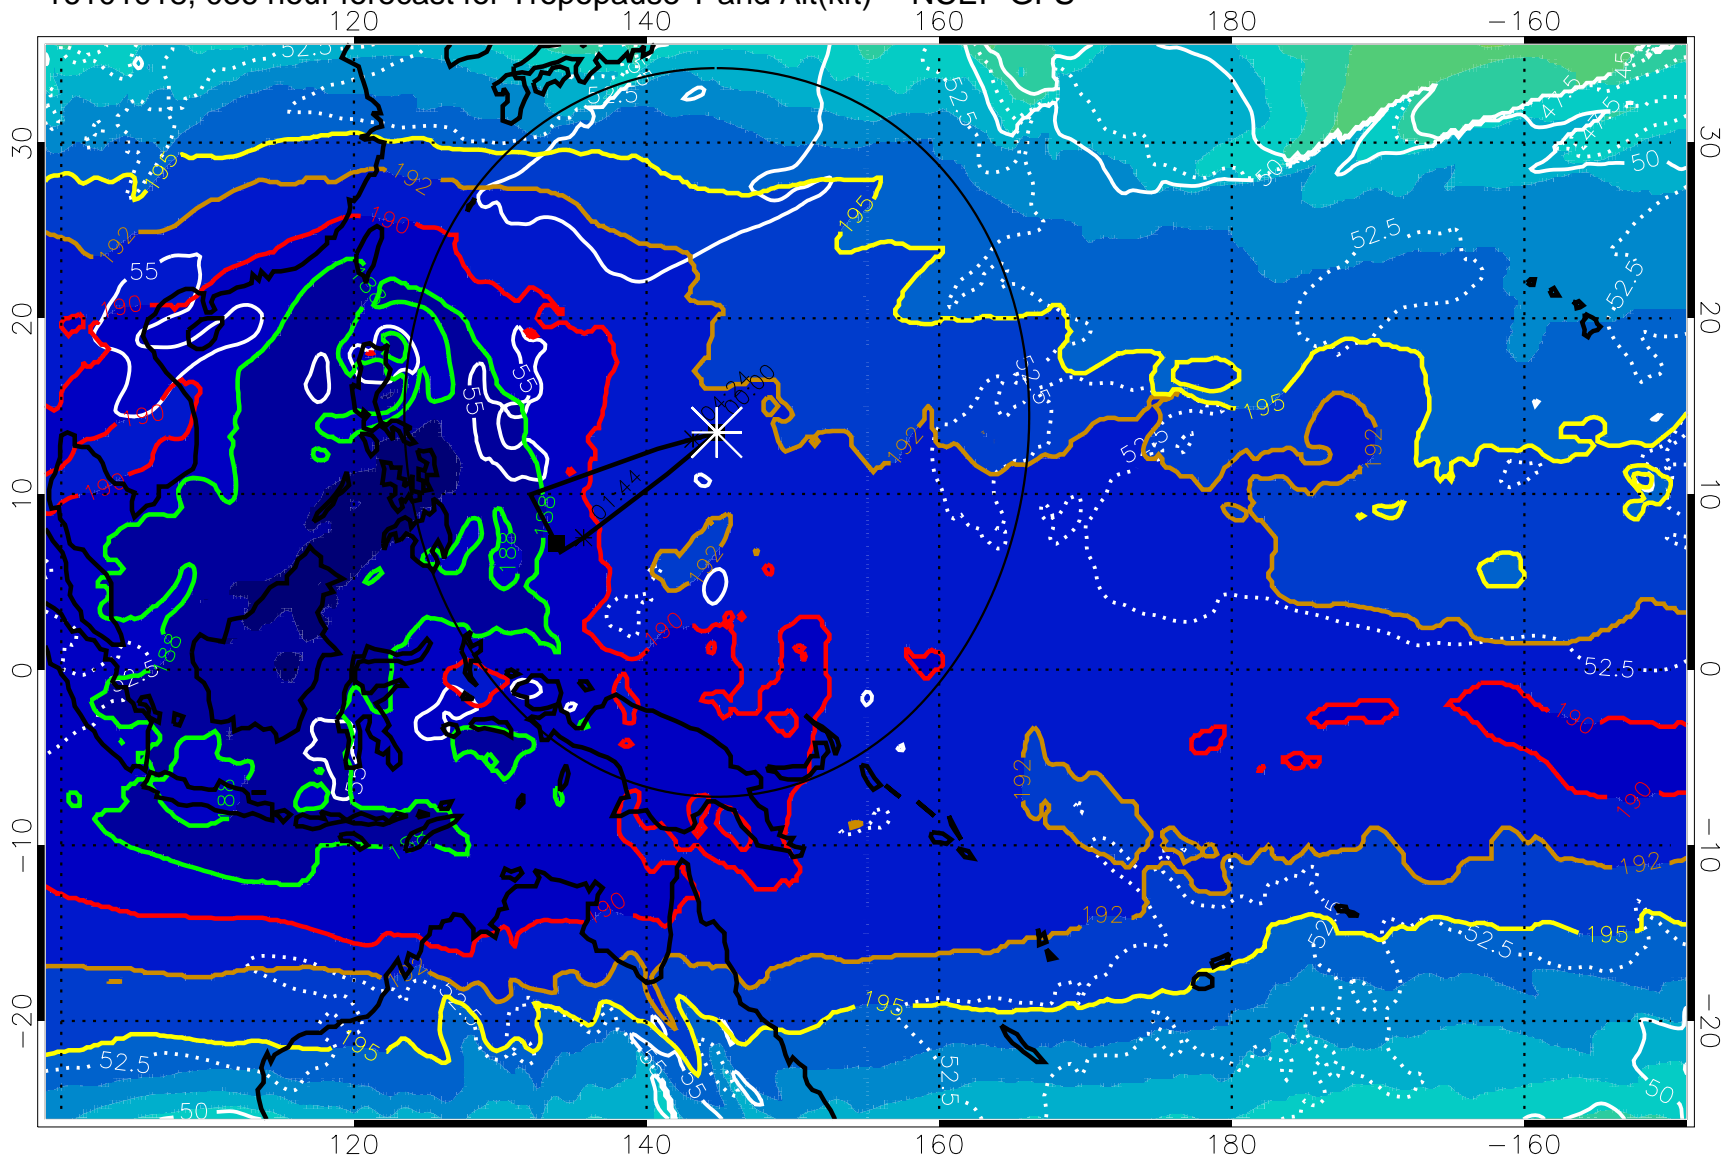

16101918, 036 hour forecast for Tropopause T and Alt(kft) -- NCEP GFS

190 200 210 220 230

Tropopause T, K

Tropopause Altitude in kft (white)

192.5K Isotherm 195K Isotherm
187.5K Isotherm 190K Isotherm

Range ring of 2304 km