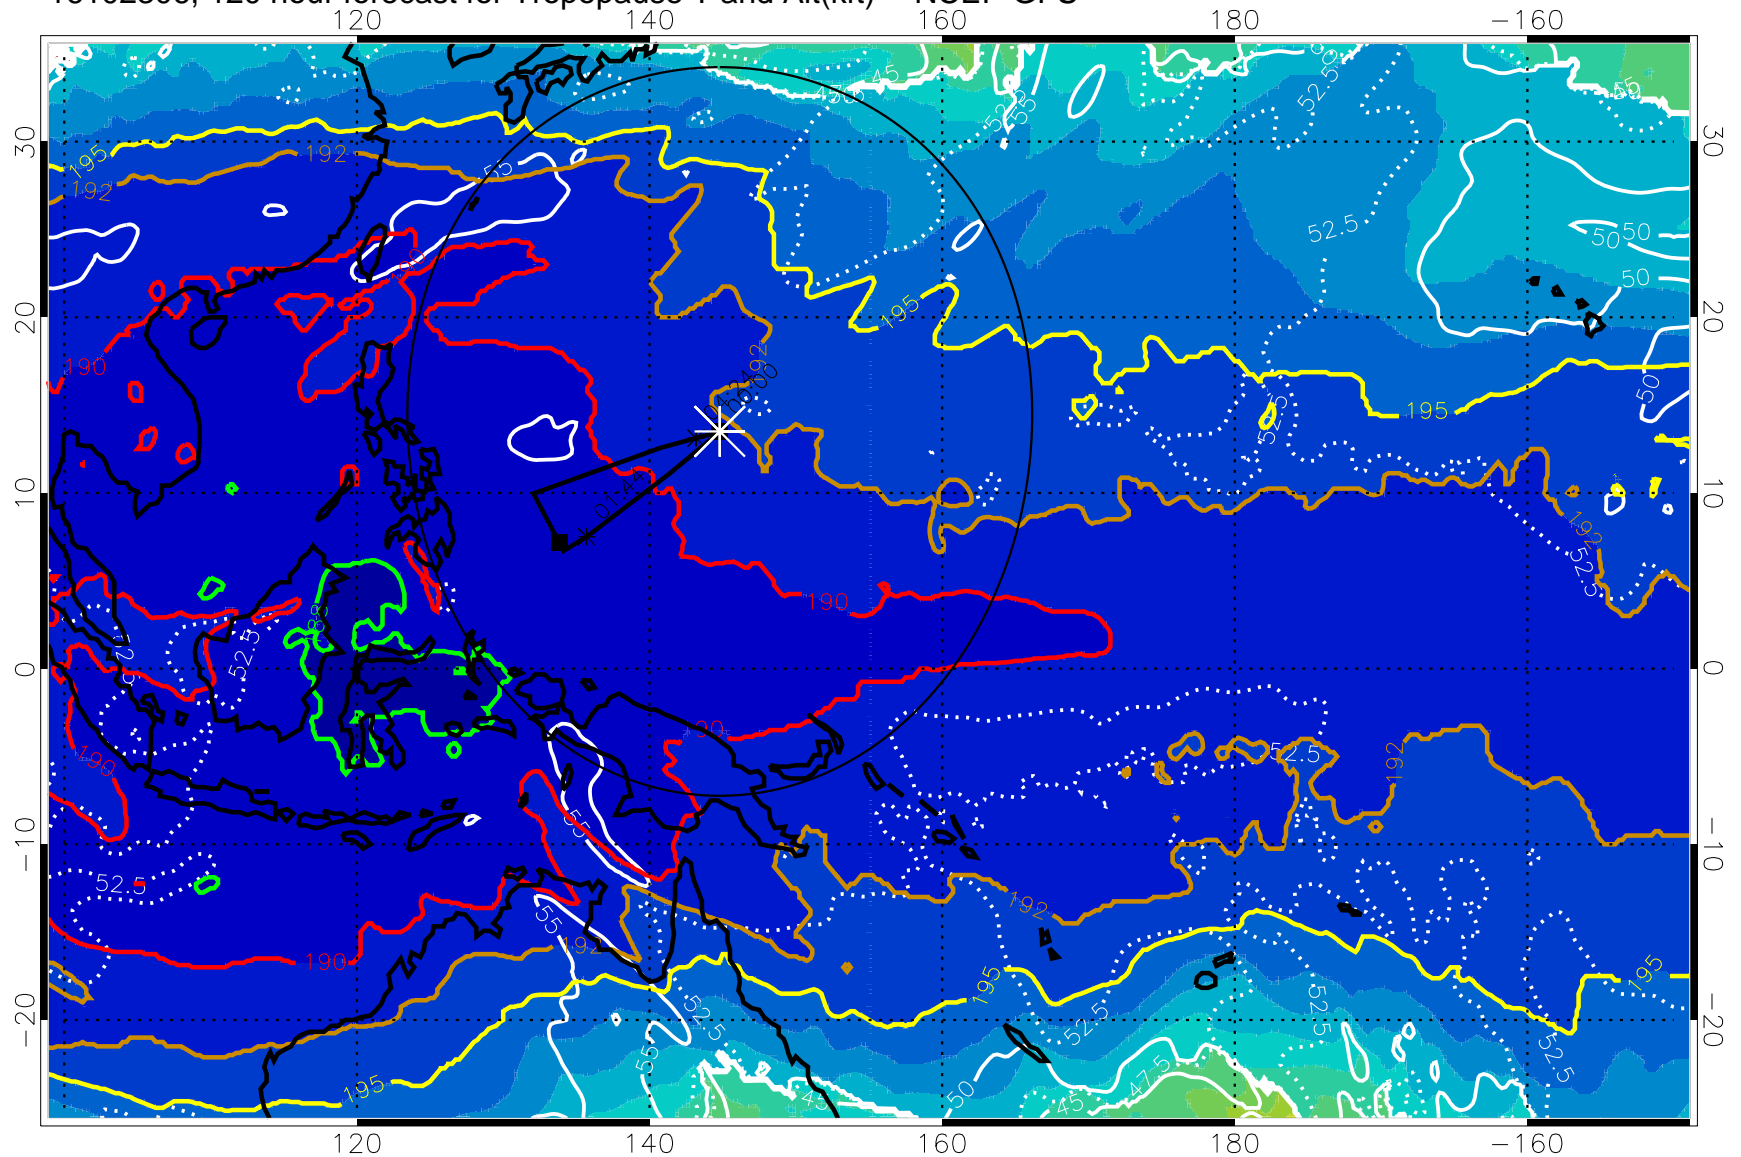

16102306, 120 hour forecast for Tropopause T and Alt(kft) -- NCEP GFS

190 200 210 220 230

Tropopause T, K

Tropopause Altitude in kft (white)

192.5K Isotherm 195K Isotherm

187.5K Isotherm 190K Isotherm

Range ring of 2304 km