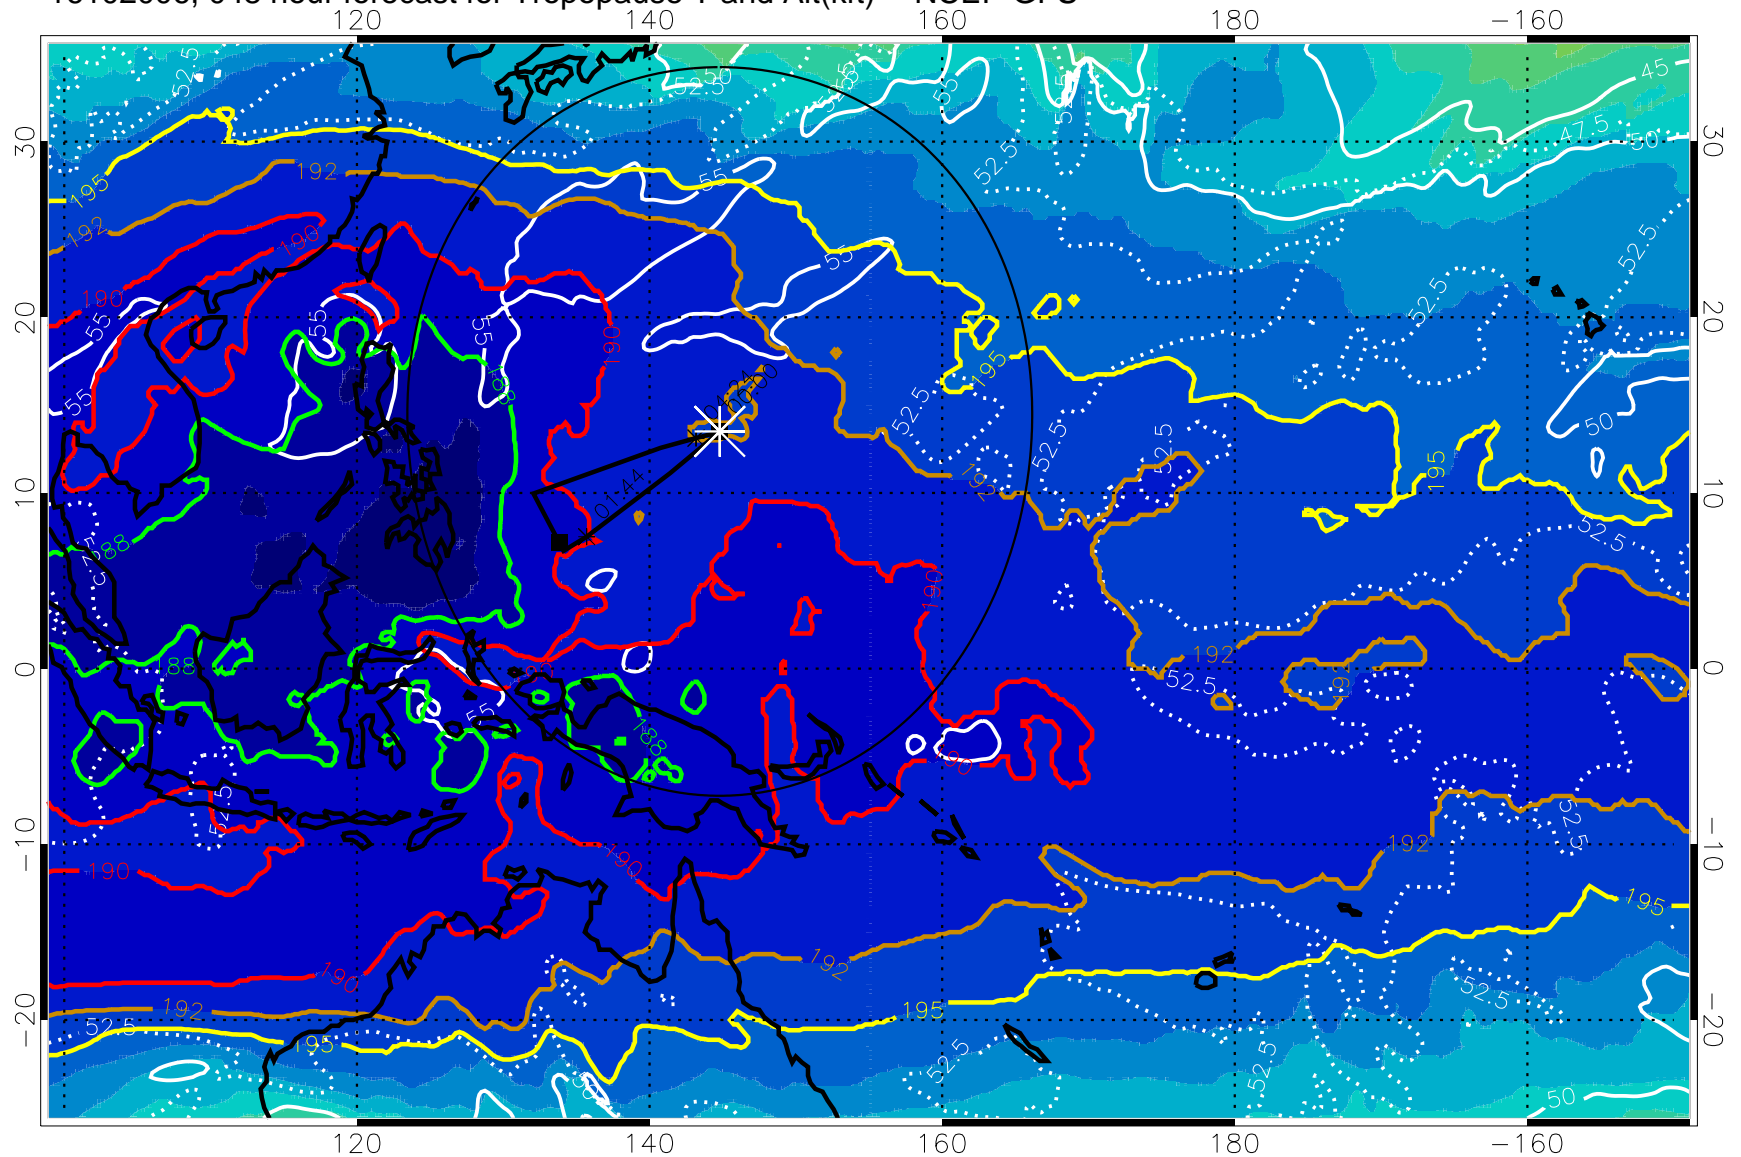

16102006, 048 hour forecast for Tropopause T and Alt(kft) -- NCEP GFS

190 200 210 220 230

Tropopause T, K

Tropopause Altitude in kft (white)

192.5K Isotherm 195K Isotherm
187.5K Isotherm 190K Isotherm

Range ring of 2304 km