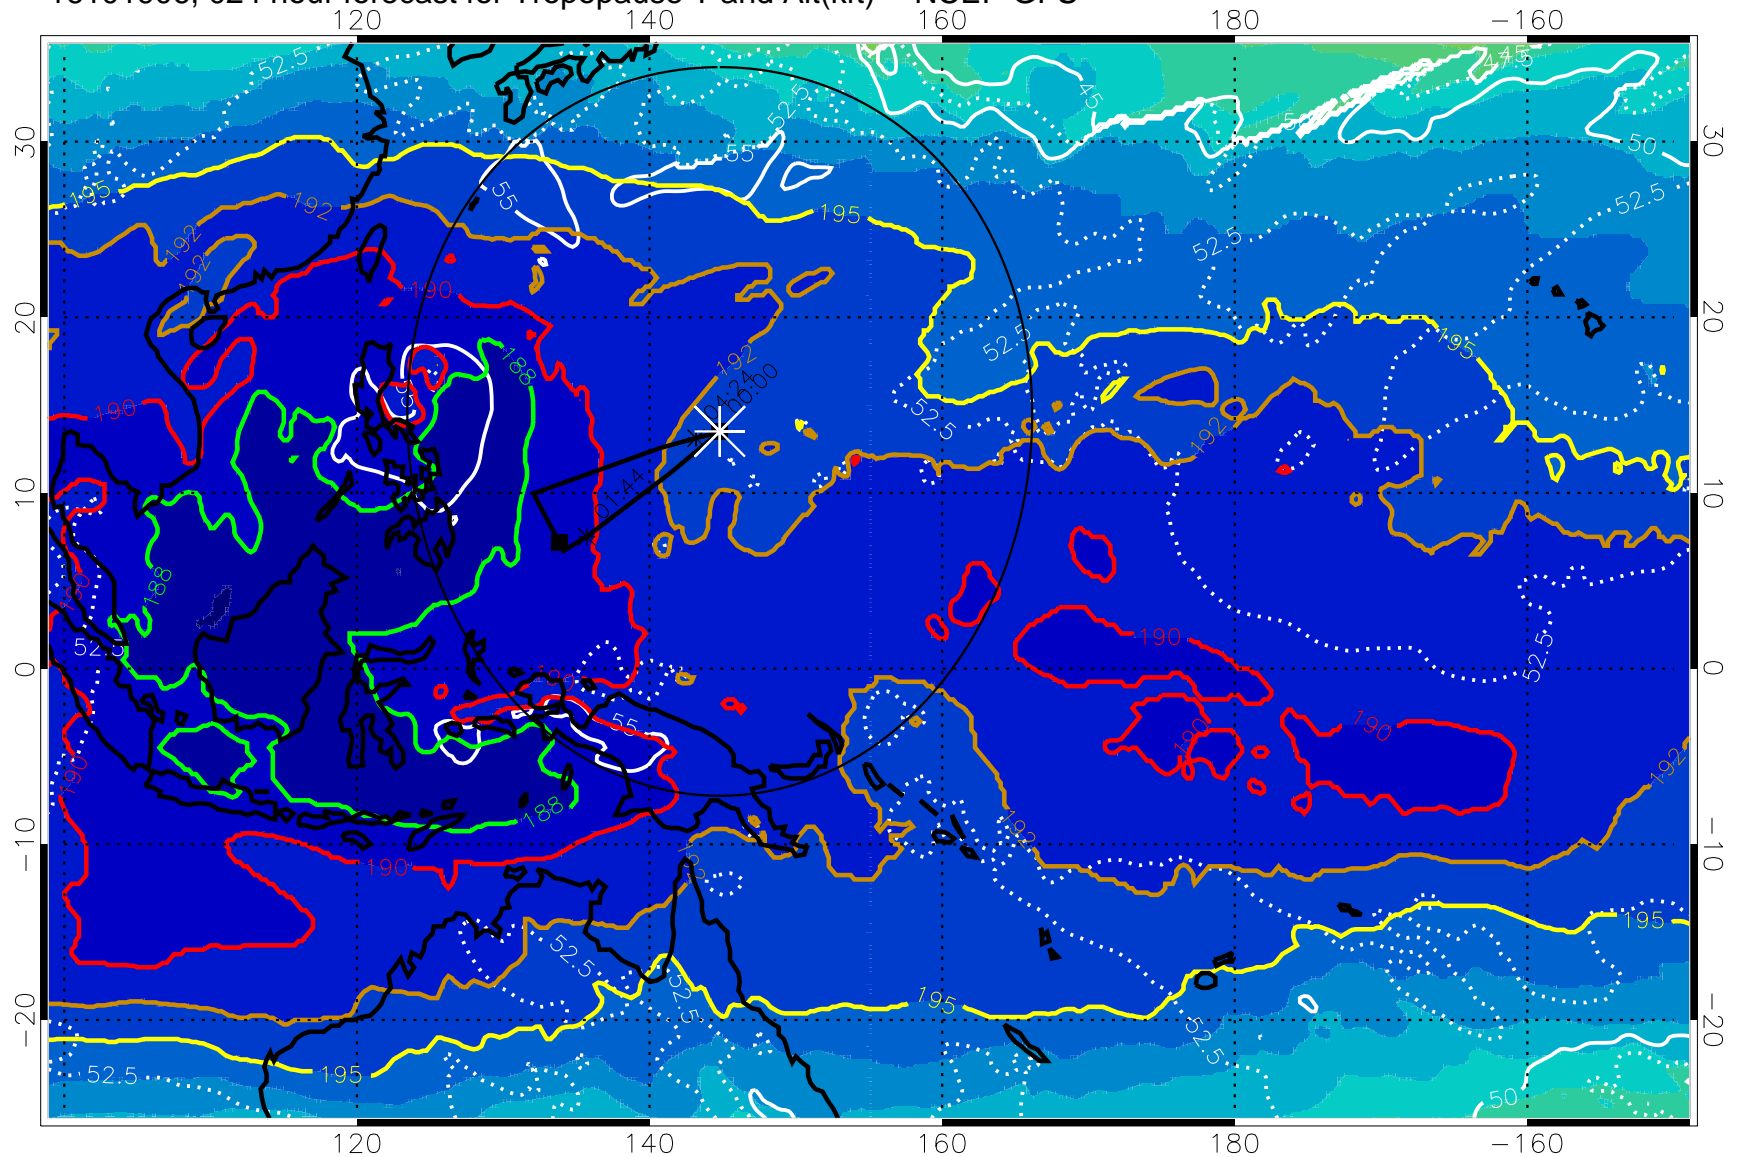

Range ring of 2304 km

16101900, 018 hour forecast for Tropopause T and Alt(kft) -- NCEP GFS

190 200 210 220 230

Tropopause T, K

Tropopause Altitude in kft (white)

192.5K Isotherm 195K Isotherm  
187.5K Isotherm 190K Isotherm

Range ring of 2304 km

16101906, 024 hour forecast for Tropopause T and Alt(kft) -- NCEP GFS

190 200 210 220 230

Tropopause T, K

Tropopause Altitude in kft (white)

192.5K Isotherm 195K Isotherm

187.5K Isotherm 190K Isotherm