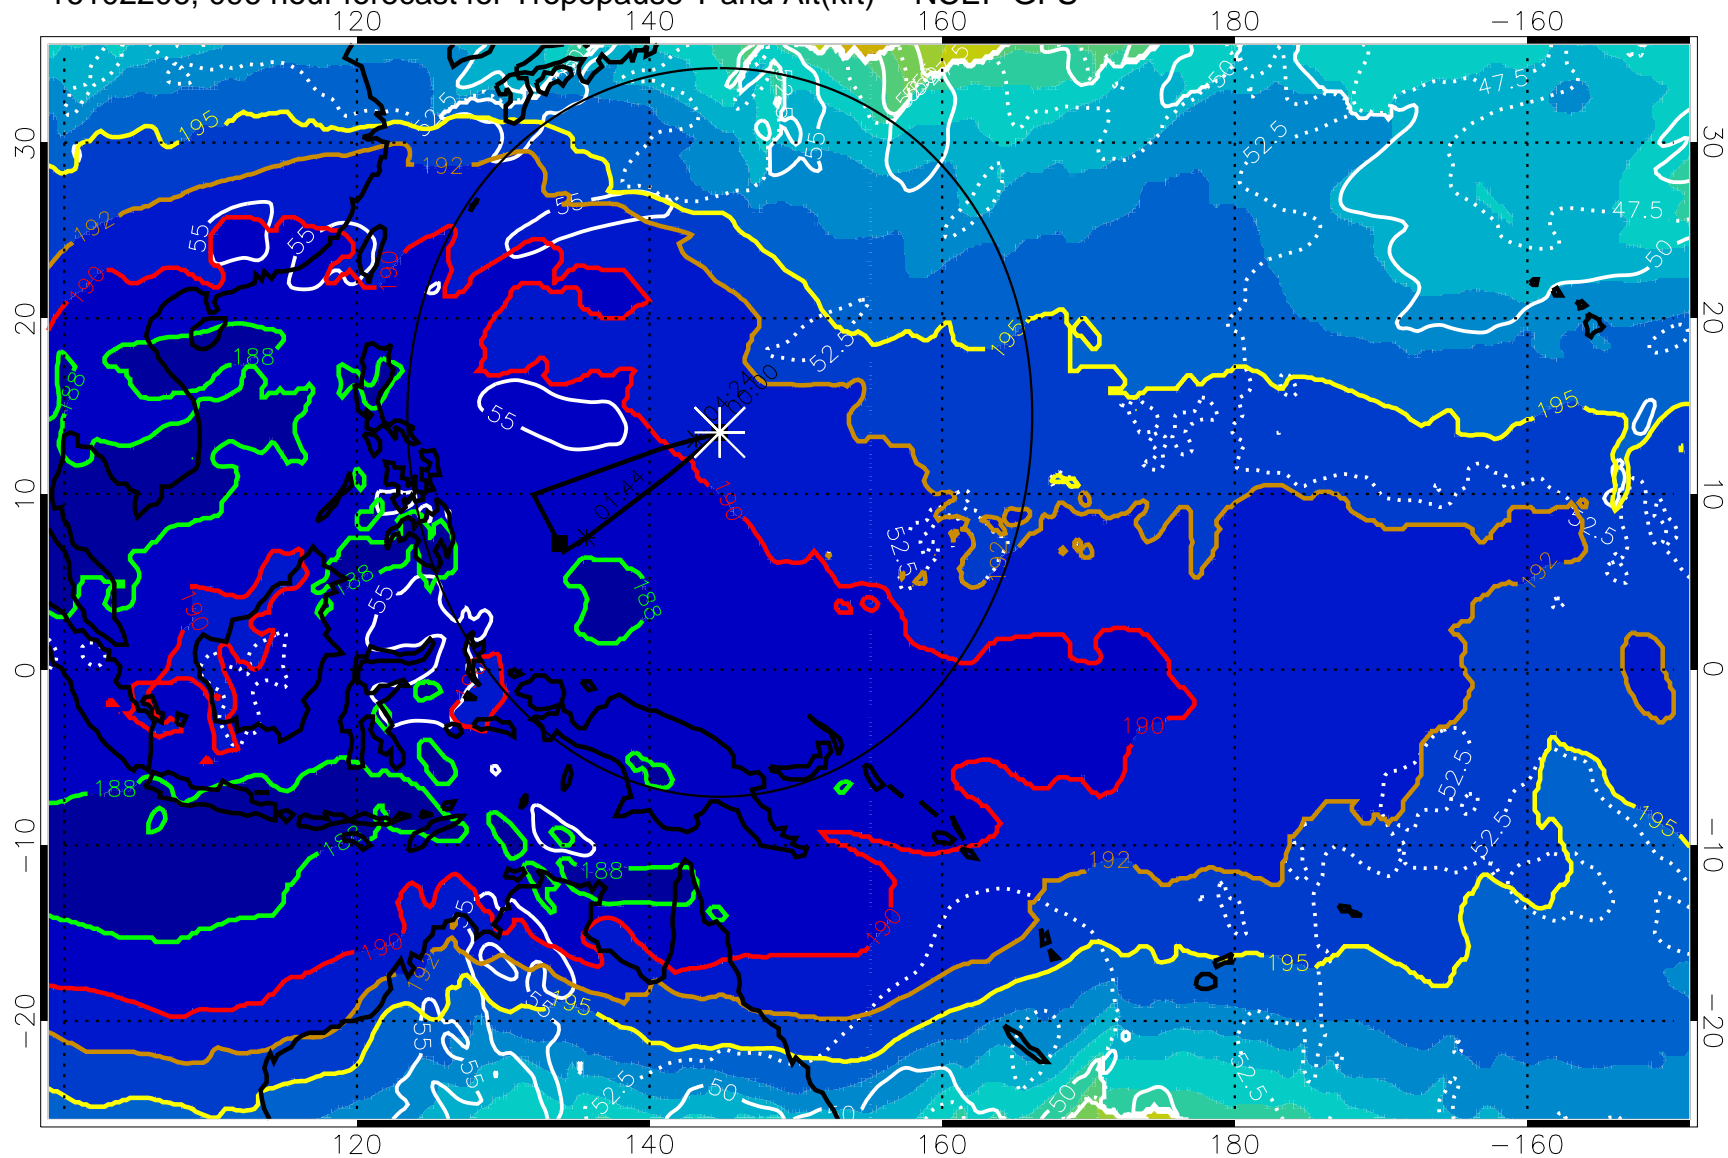

16102206, 096 hour forecast for Tropopause T and Alt(kft) -- NCEP GFS

190 200 210 220 230

Tropopause T, K

Tropopause Altitude in kft (white)

192.5K Isotherm 195K Isotherm
187.5K Isotherm 190K Isotherm

Range ring of 2304 km