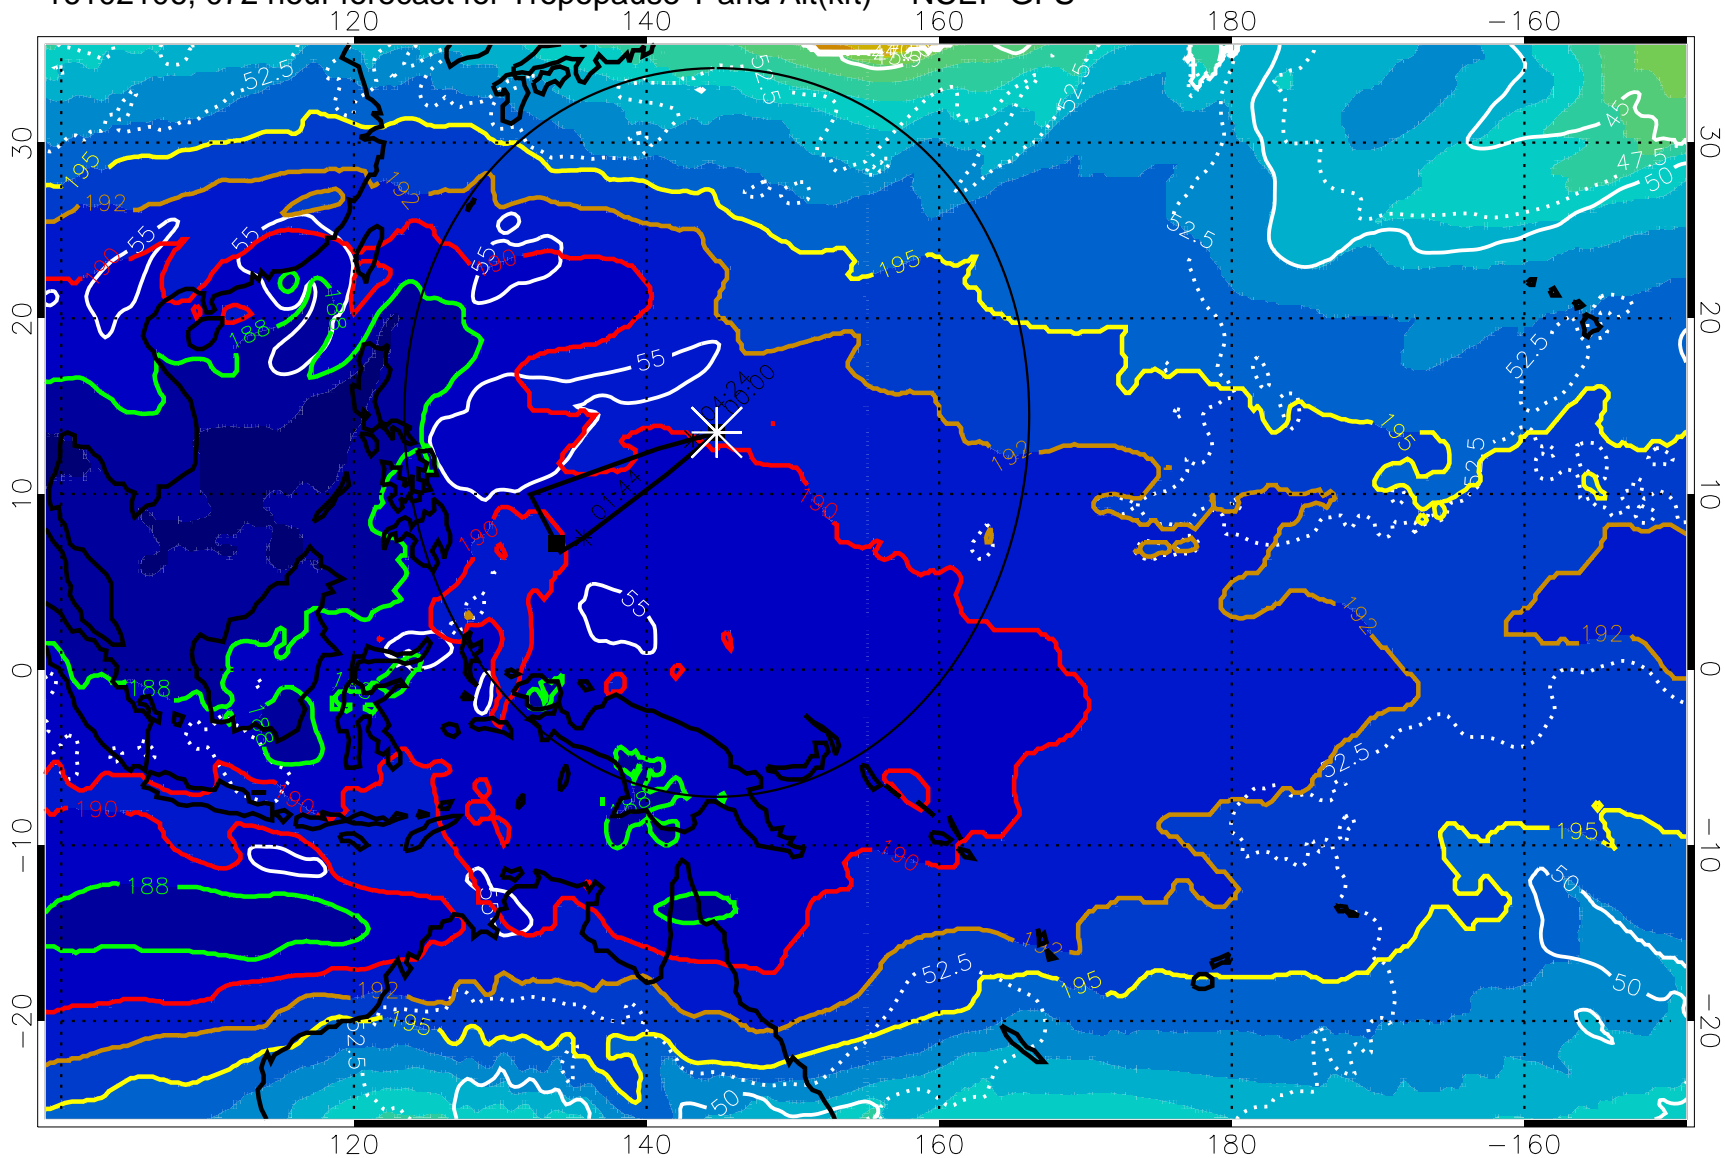

16102106, 072 hour forecast for Tropopause T and Alt(kft) -- NCEP GFS

190 200 210 220 230

Tropopause T, K

Tropopause Altitude in kft (white)

192.5K Isotherm 195K Isotherm
187.5K Isotherm 190K Isotherm

Range ring of 2304 km