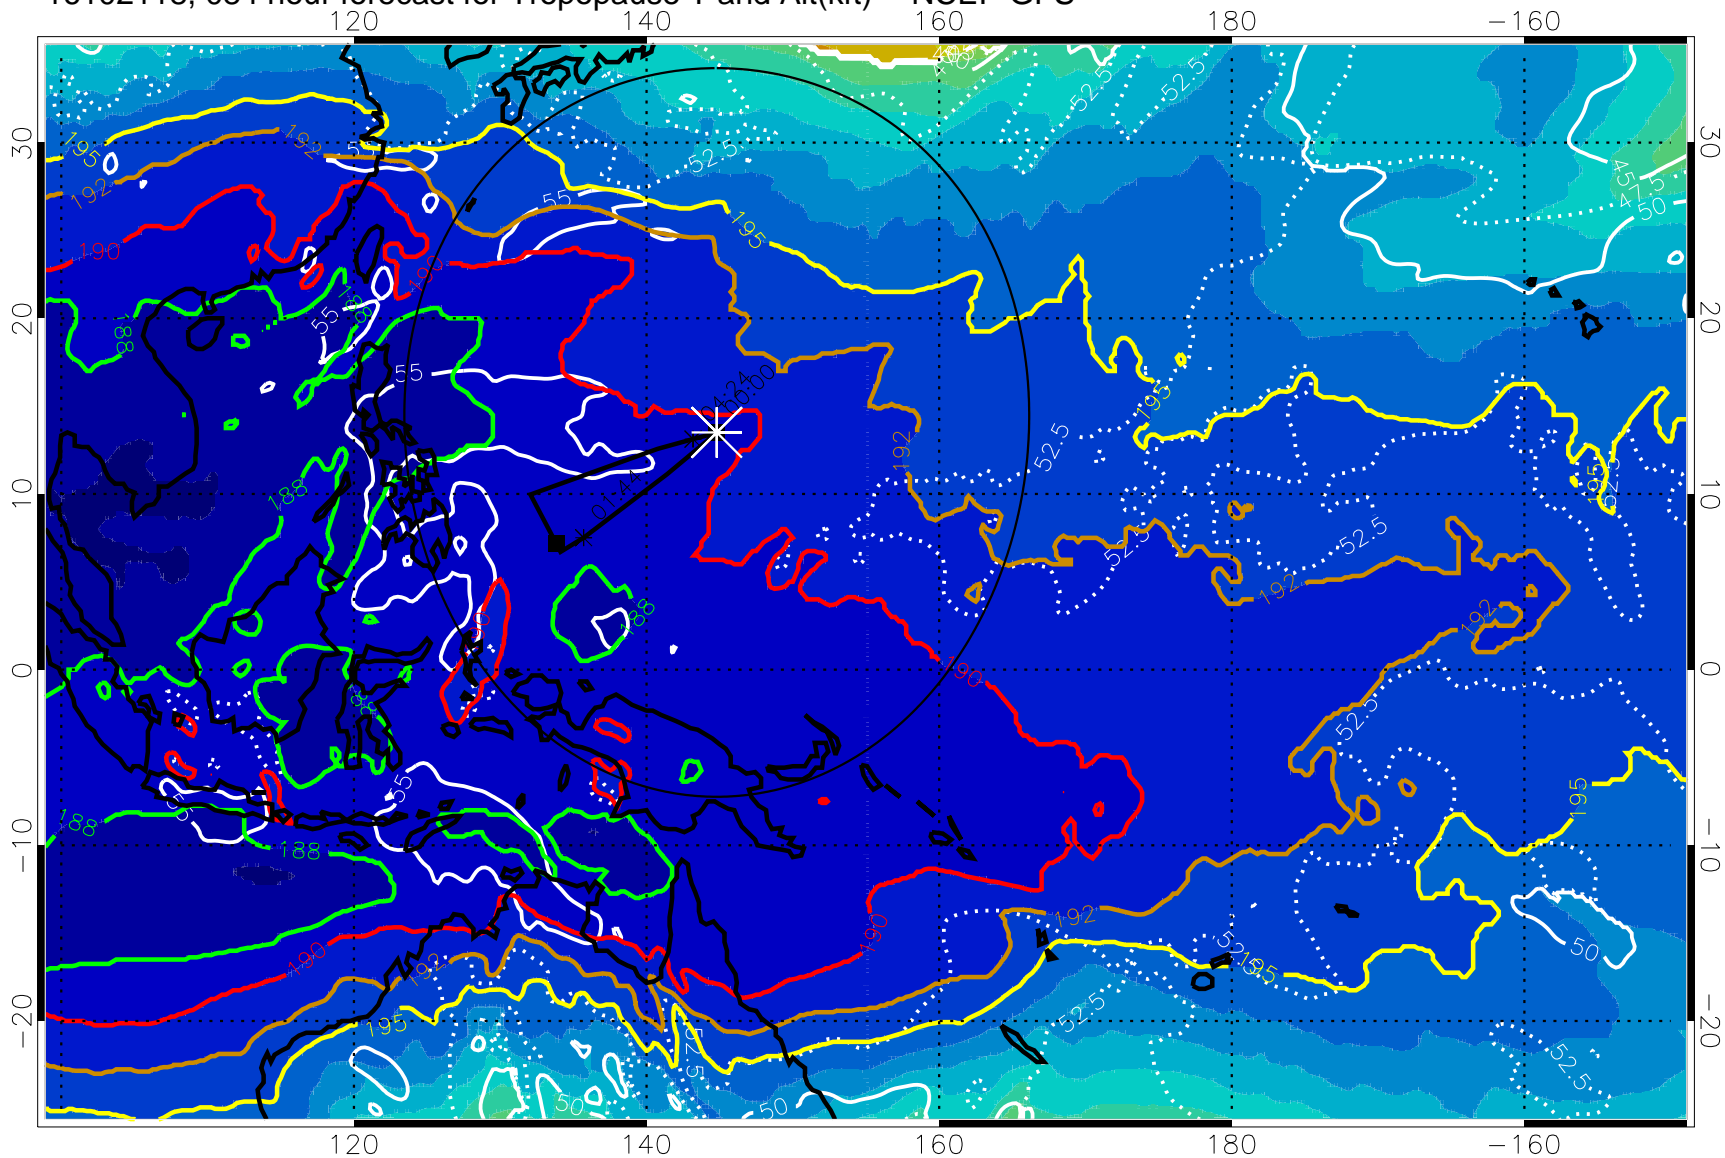

16102118, 084 hour forecast for Tropopause T and Alt(kft) -- NCEP GFS

190 200 210 220 230

Tropopause T, K

Tropopause Altitude in kft (white)

192.5K Isotherm 195K Isotherm
187.5K Isotherm 190K Isotherm

Range ring of 2304 km