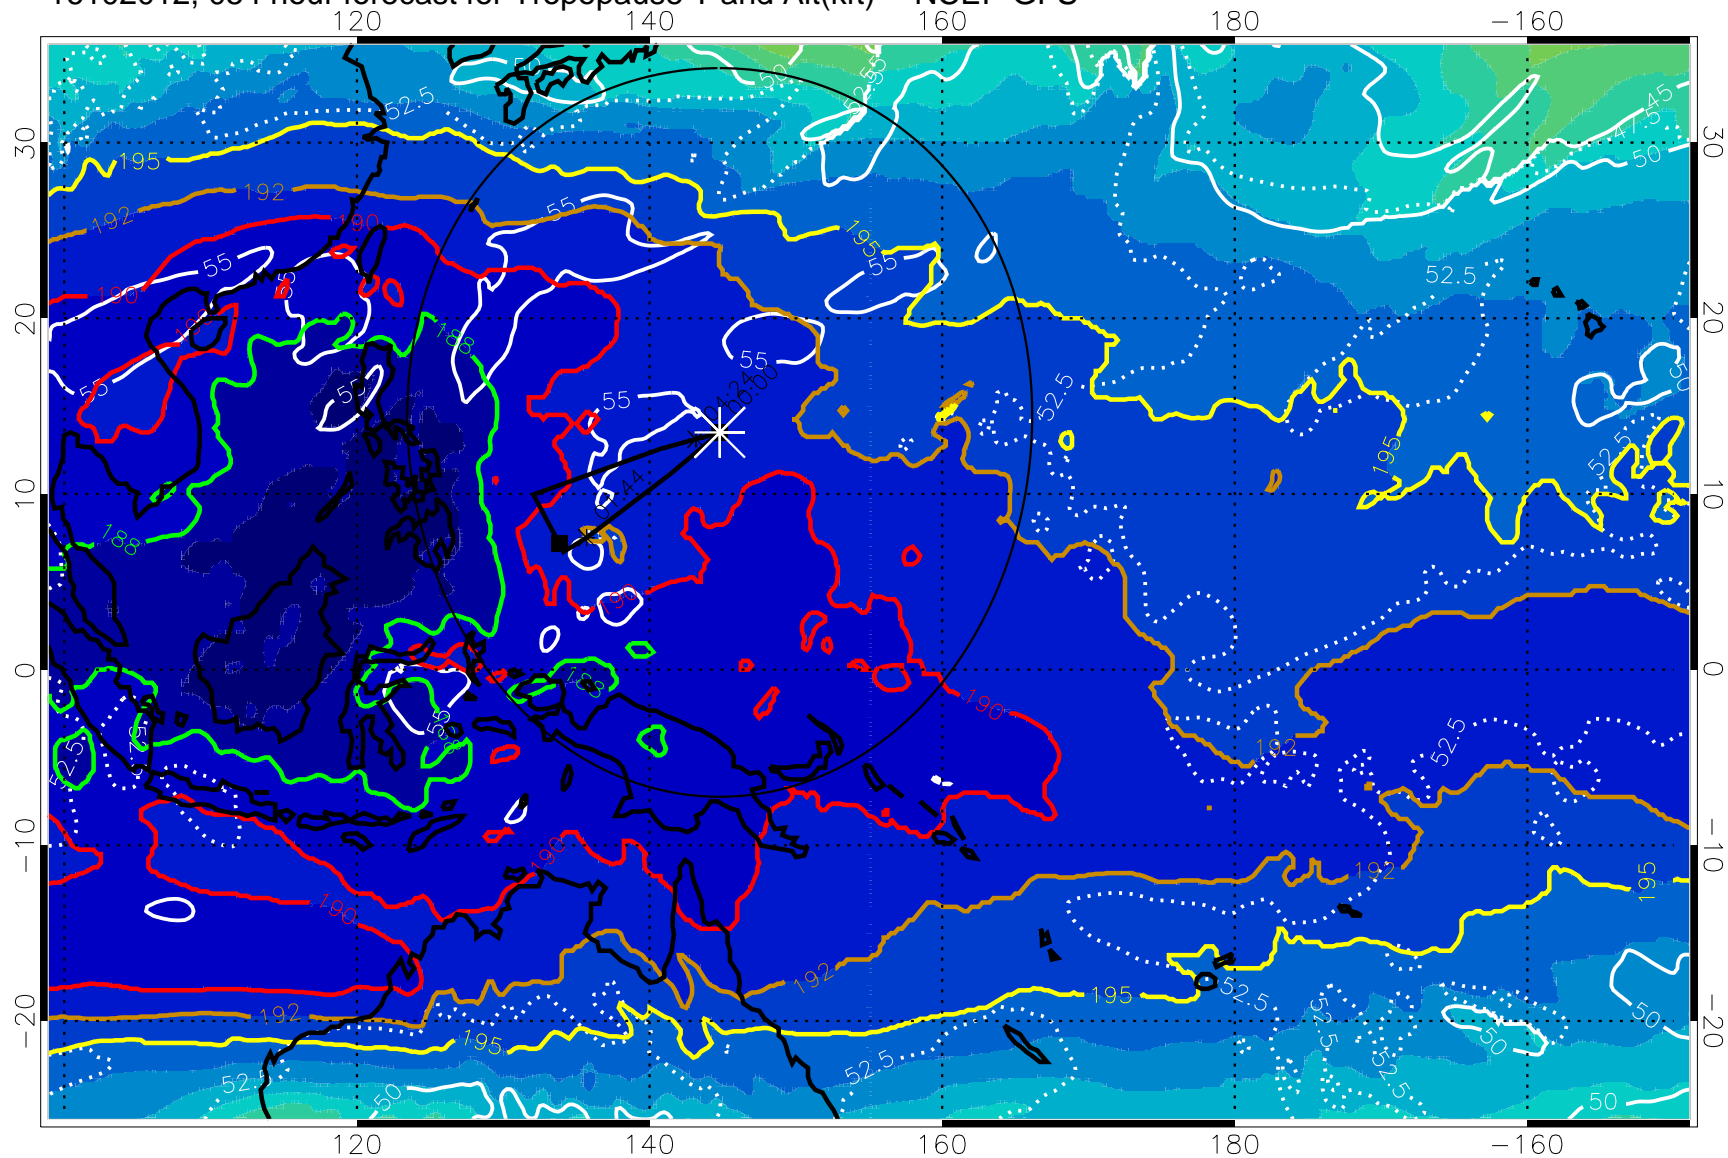

16102012, 054 hour forecast for Tropopause T and Alt(kft) -- NCEP GFS

190 200 210 220 230

Tropopause T, K

Tropopause Altitude in kft (white)

192.5K Isotherm 195K Isotherm

187.5K Isotherm 190K Isotherm

Range ring of 2304 km