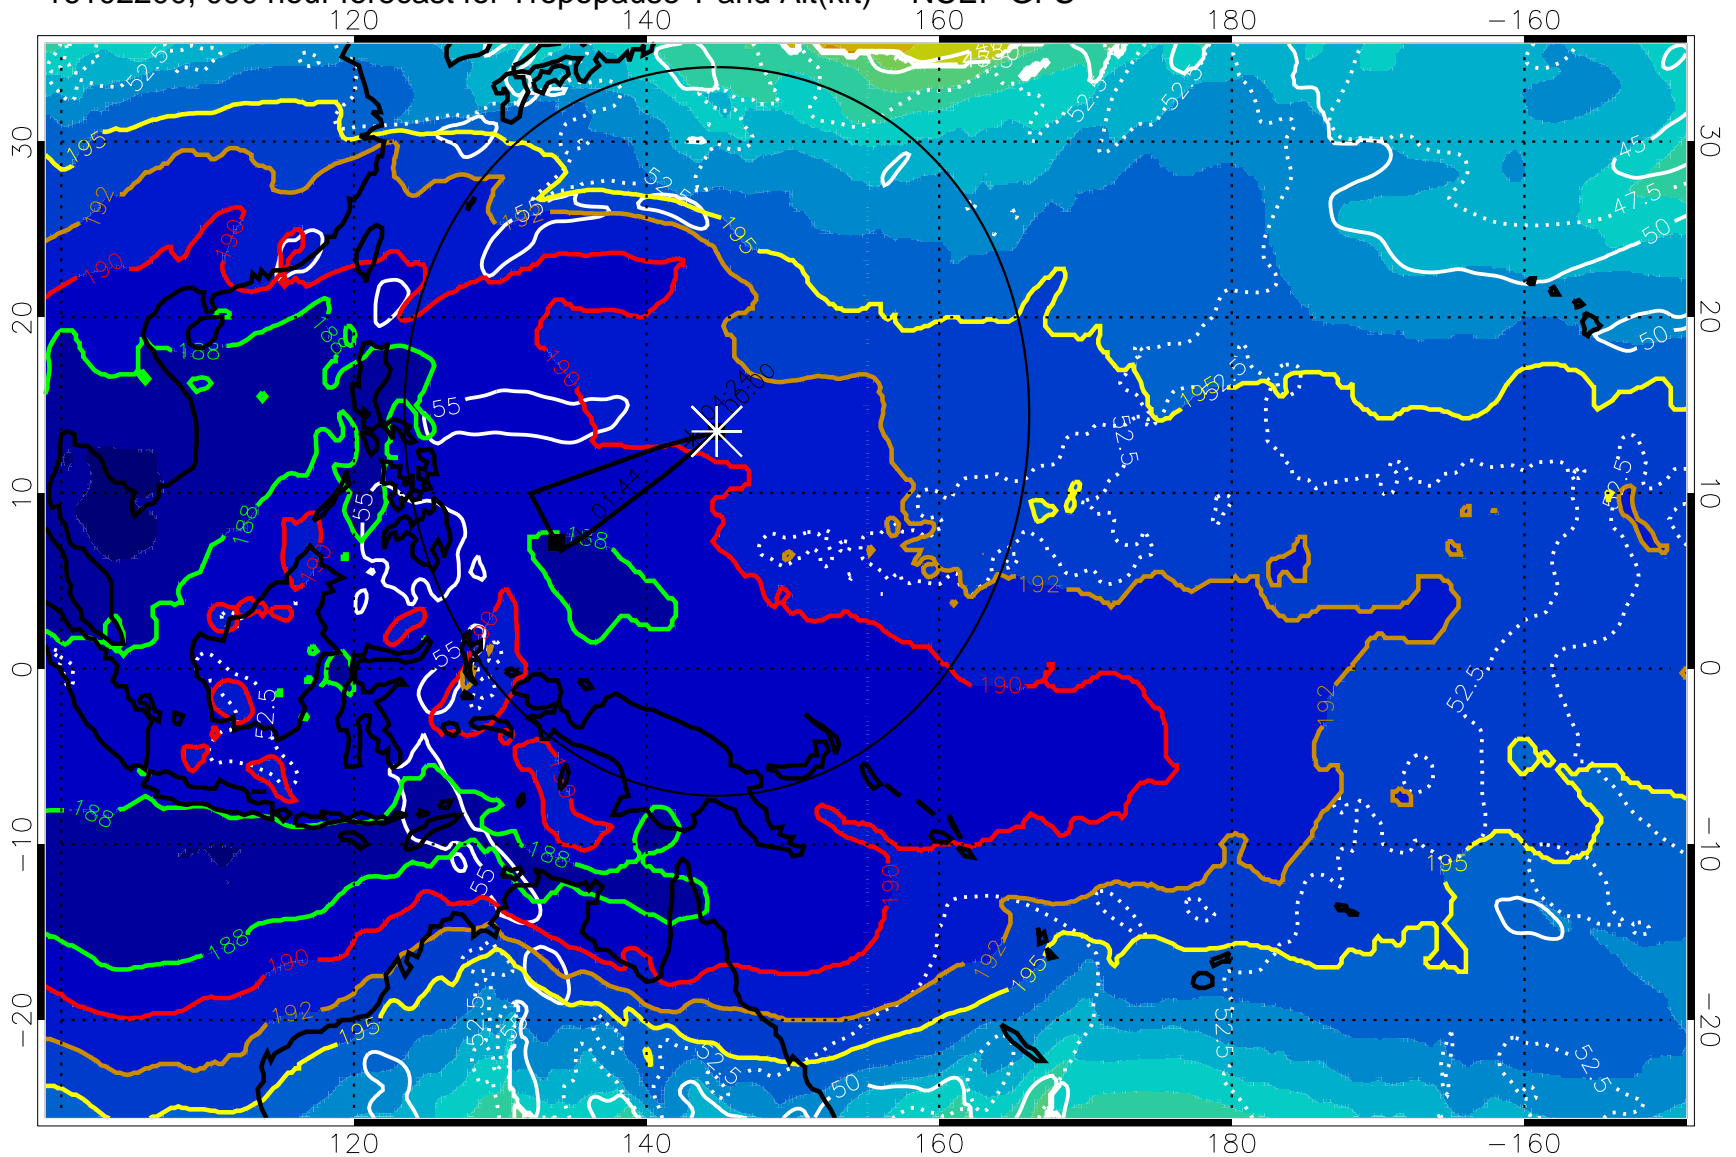

16102200, 090 hour forecast for Tropopause T and Alt(kft) -- NCEP GFS

190 200 210 220 230
Tropopause T, K

Tropopause Altitude in kft (white)

192.5K Isotherm 195K Isotherm
187.5K Isotherm 190K Isotherm

Range ring of 2304 km