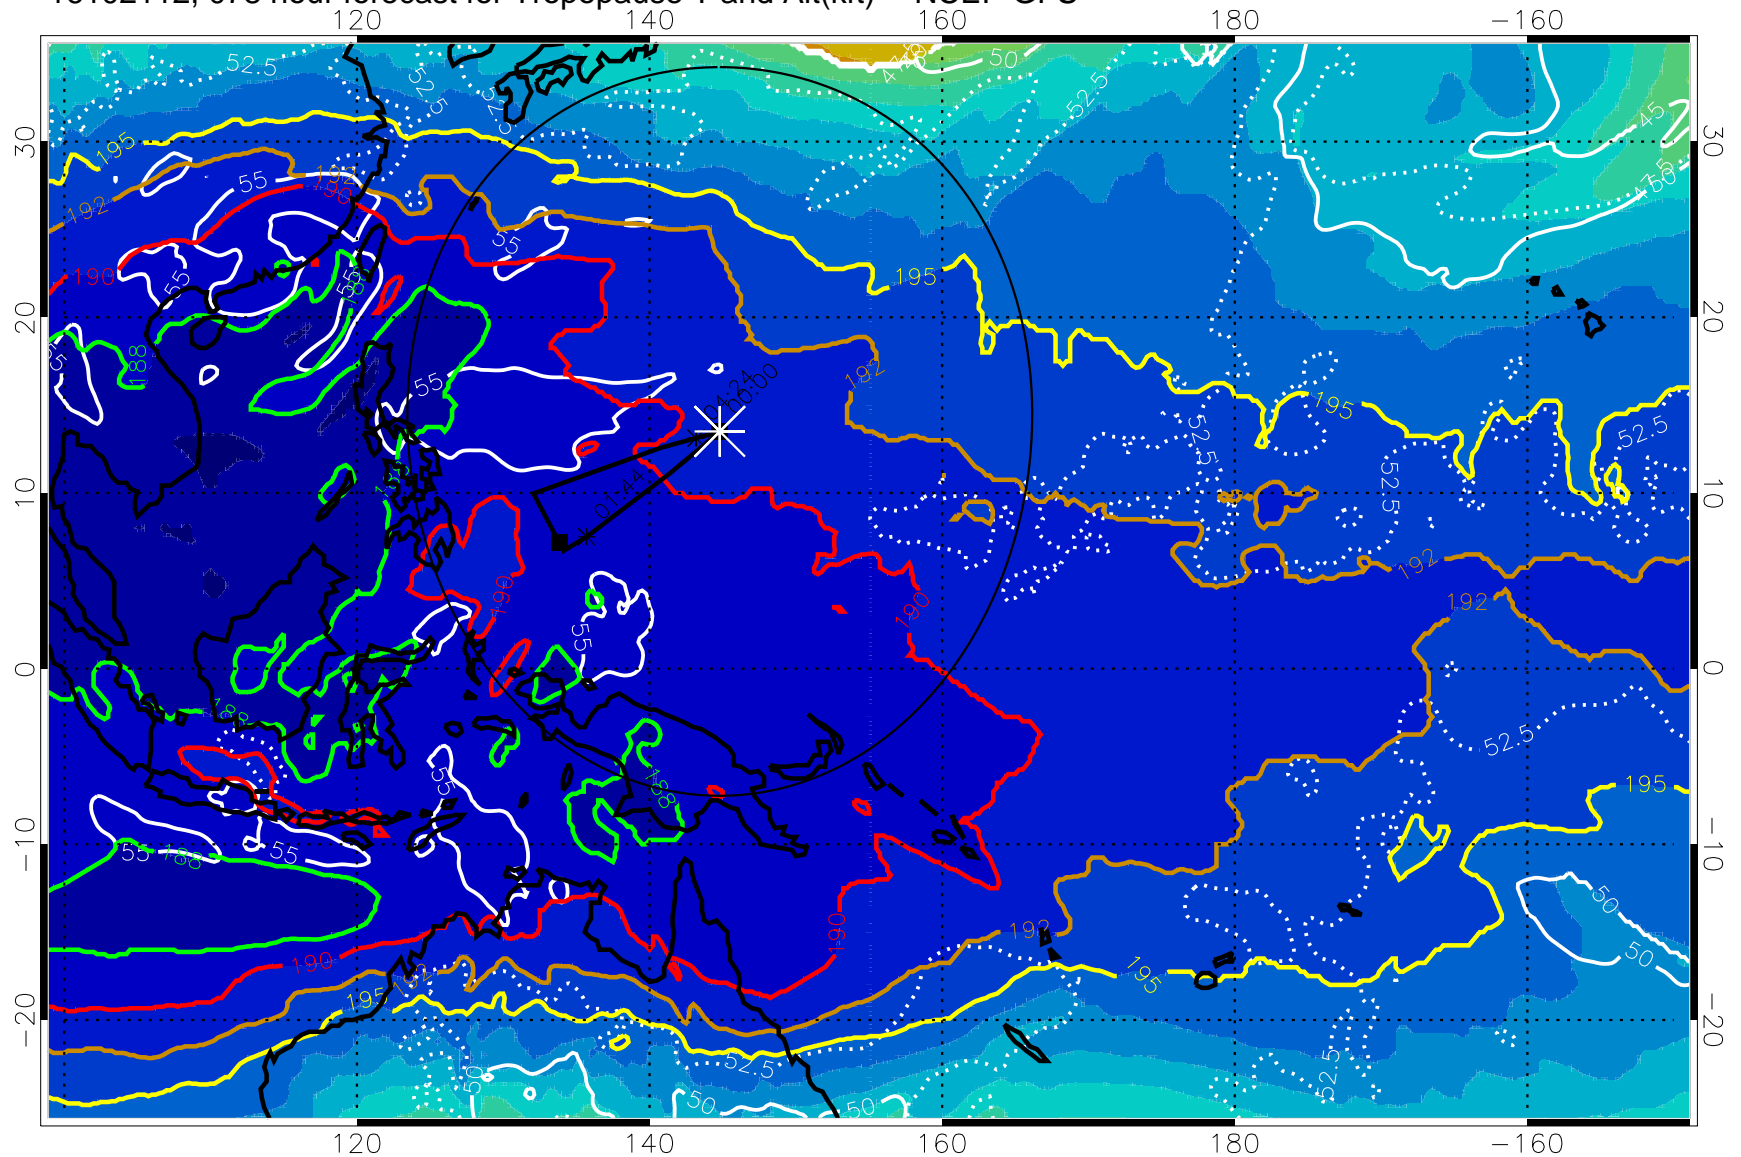

16102112, 078 hour forecast for Tropopause T and Alt(kft) -- NCEP GFS

190 200 210 220 230

Tropopause T, K

Tropopause Altitude in kft (white)

192.5K Isotherm 195K Isotherm
187.5K Isotherm 190K Isotherm

Range ring of 2304 km