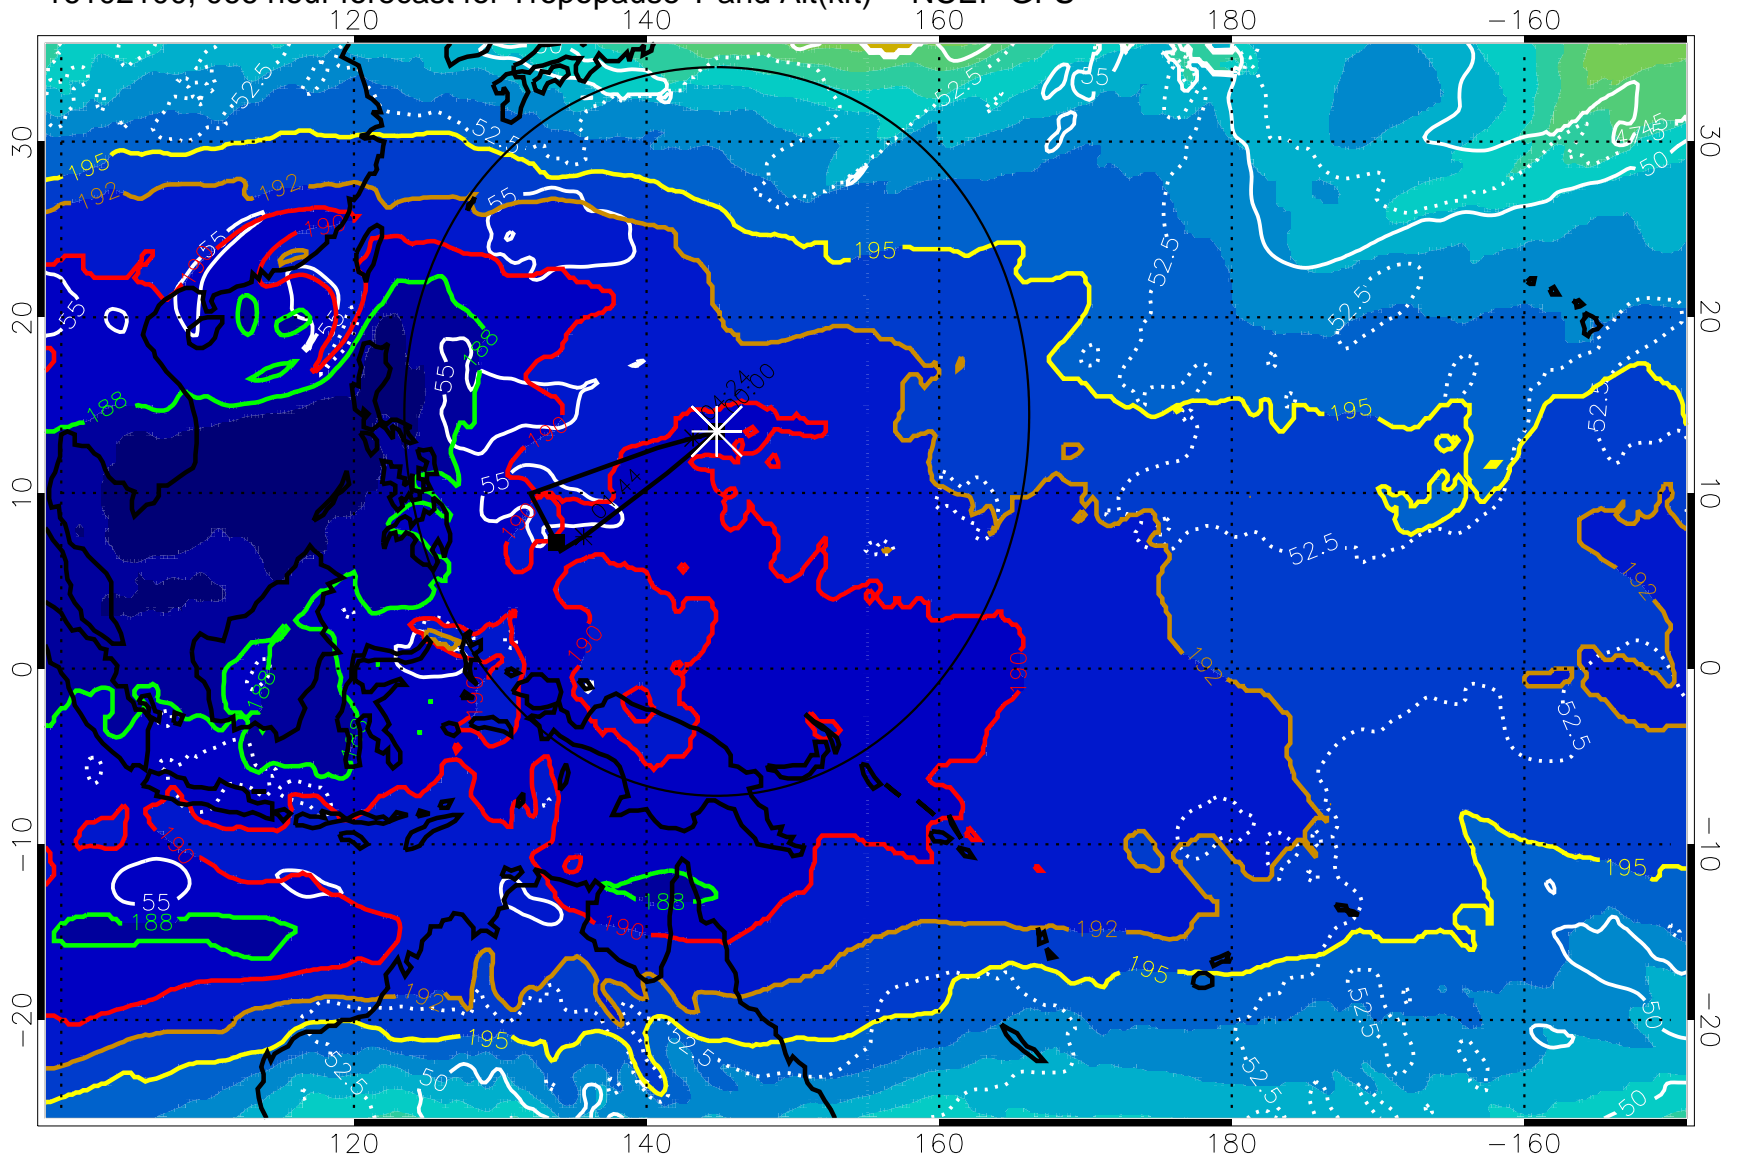

16102100, 066 hour forecast for Tropopause T and Alt(kft) -- NCEP GFS

190 200 210 220 230

Tropopause T, K

Tropopause Altitude in kft (white)

192.5K Isotherm 195K Isotherm

187.5K Isotherm 190K Isotherm

Range ring of 2304 km