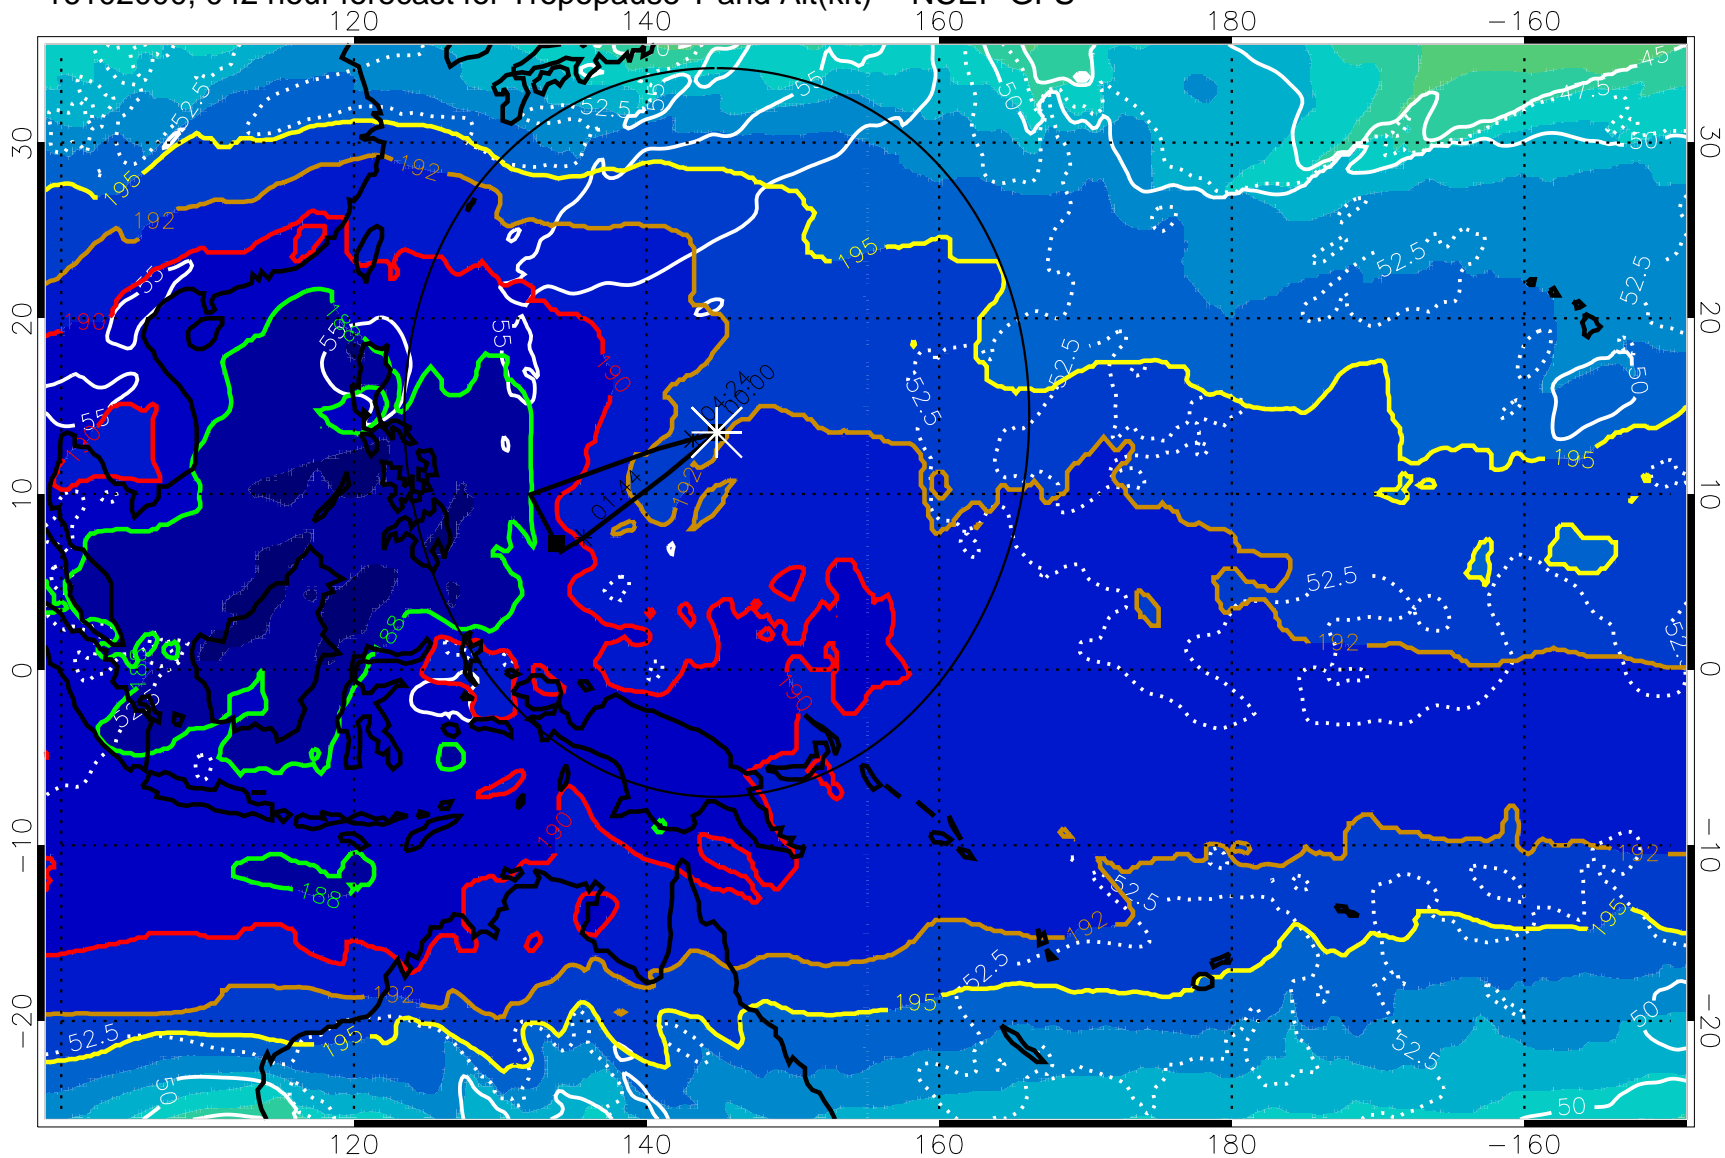

16102000, 042 hour forecast for Tropopause T and Alt(kft) -- NCEP GFS

190 200 210 220 230

Tropopause T, K

Tropopause Altitude in kft (white)

192.5K Isotherm 195K Isotherm
187.5K Isotherm 190K Isotherm

Range ring of 2304 km