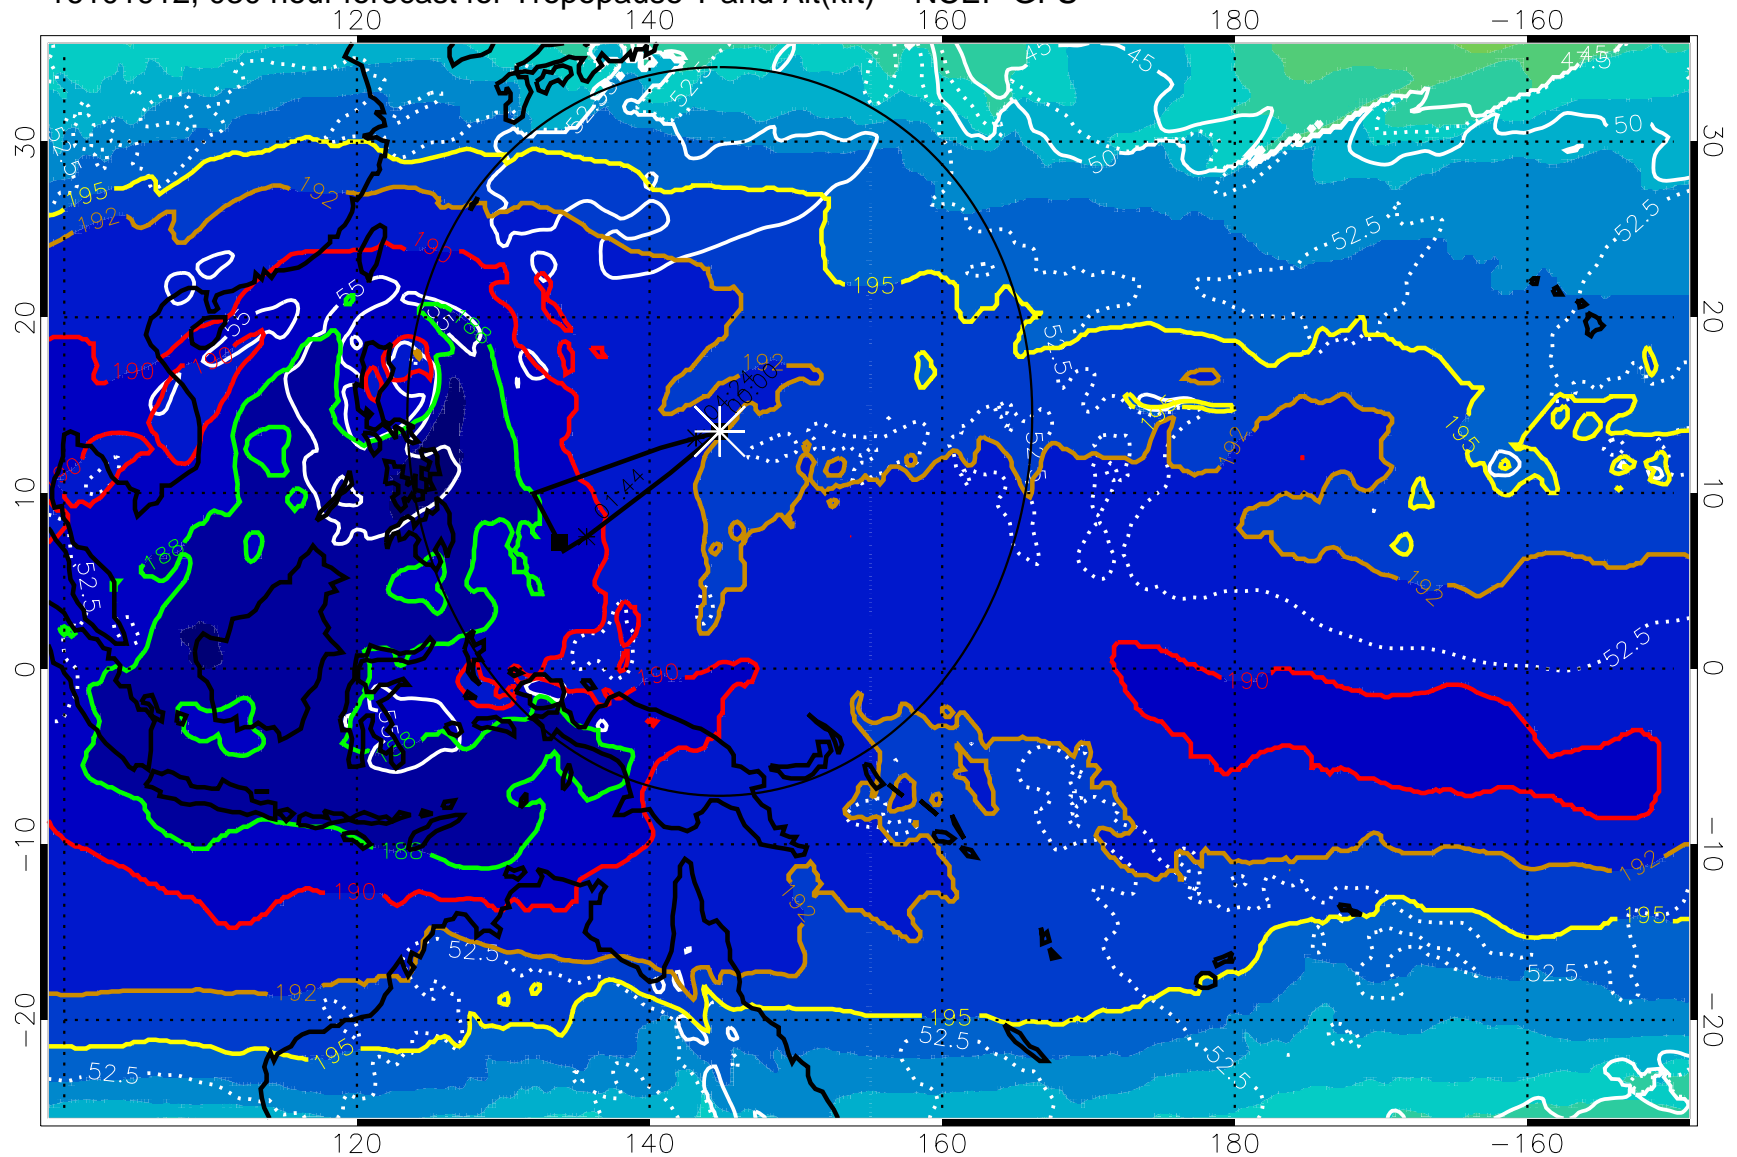

16101912, 030 hour forecast for Tropopause T and Alt(kft) -- NCEP GFS

190 200 210 220 230

Tropopause T, K

Tropopause Altitude in kft (white)

192.5K Isotherm 195K Isotherm

187.5K Isotherm 190K Isotherm

Range ring of 2304 km