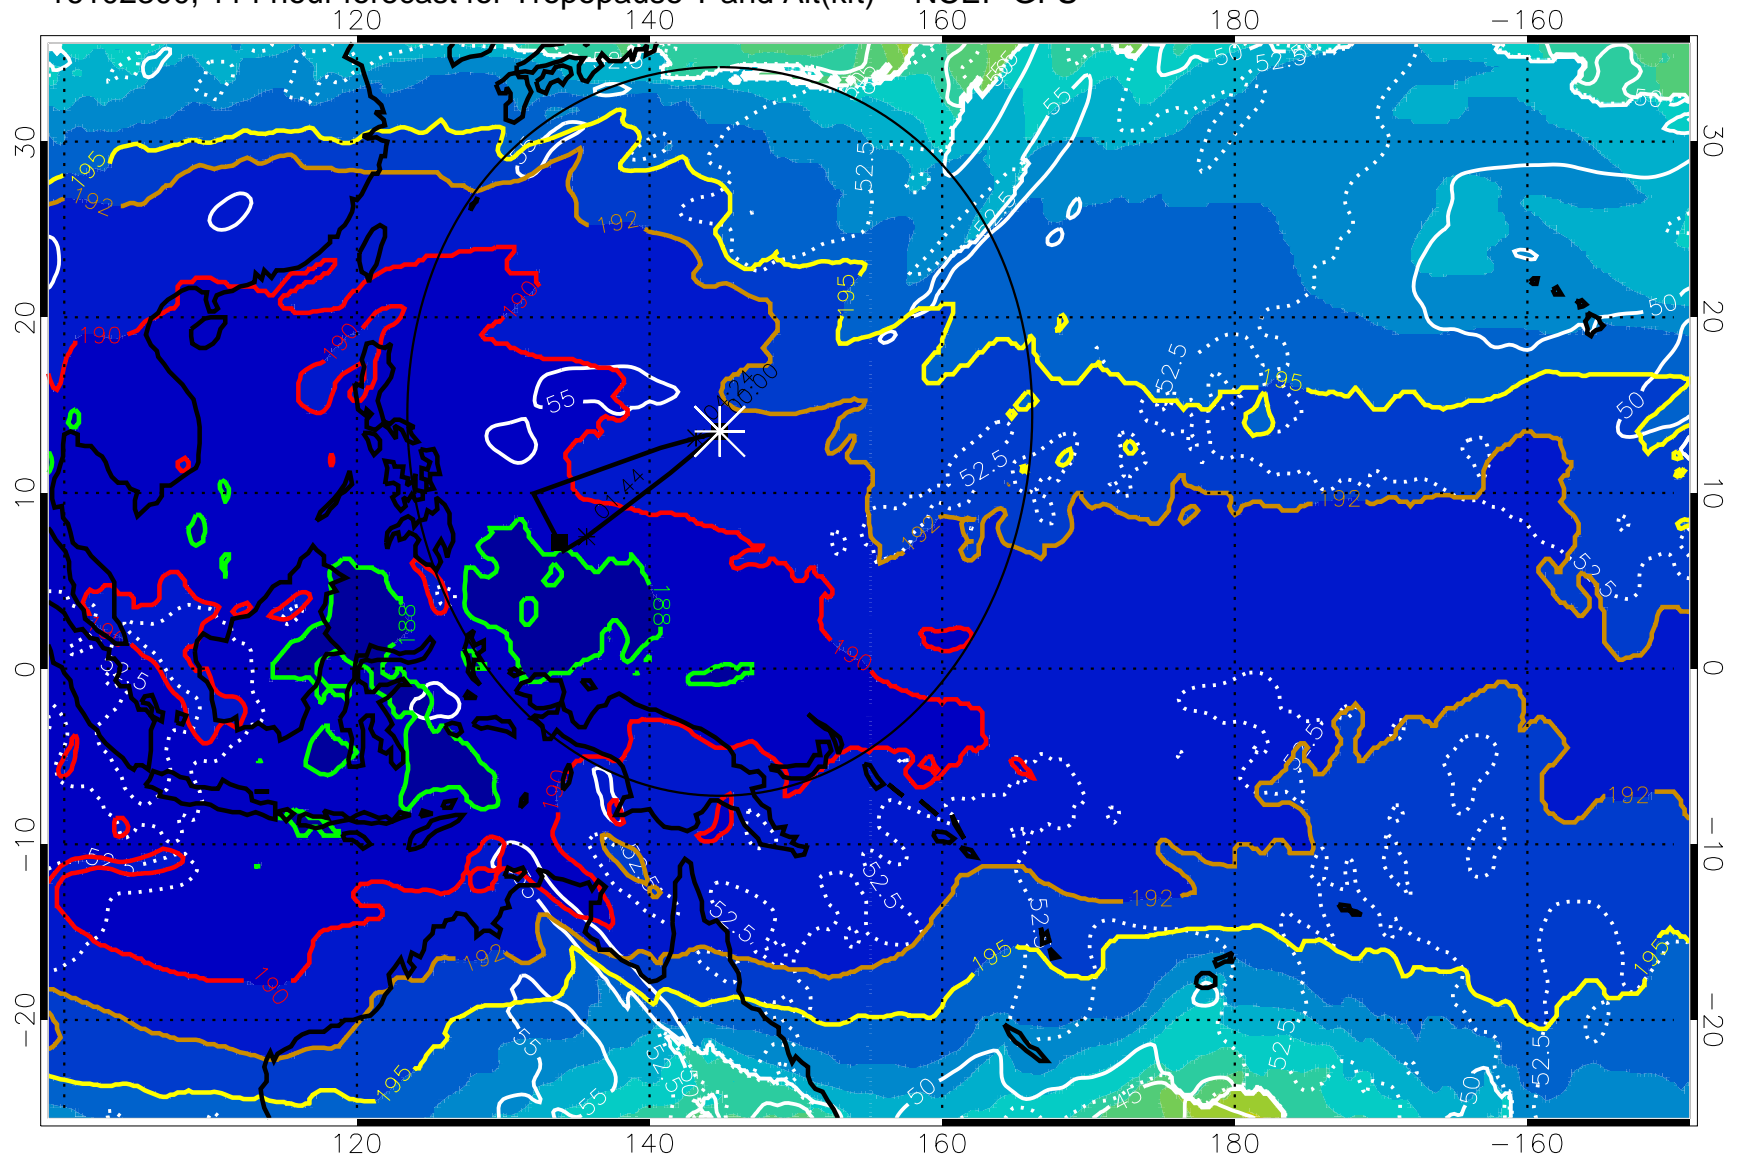

16102300, 114 hour forecast for Tropopause T and Alt(kft) -- NCEP GFS

190 200 210 220 230

Tropopause T, K

Tropopause Altitude in kft (white)

192.5K Isotherm 195K Isotherm

187.5K Isotherm 190K Isotherm

Range ring of 2304 km