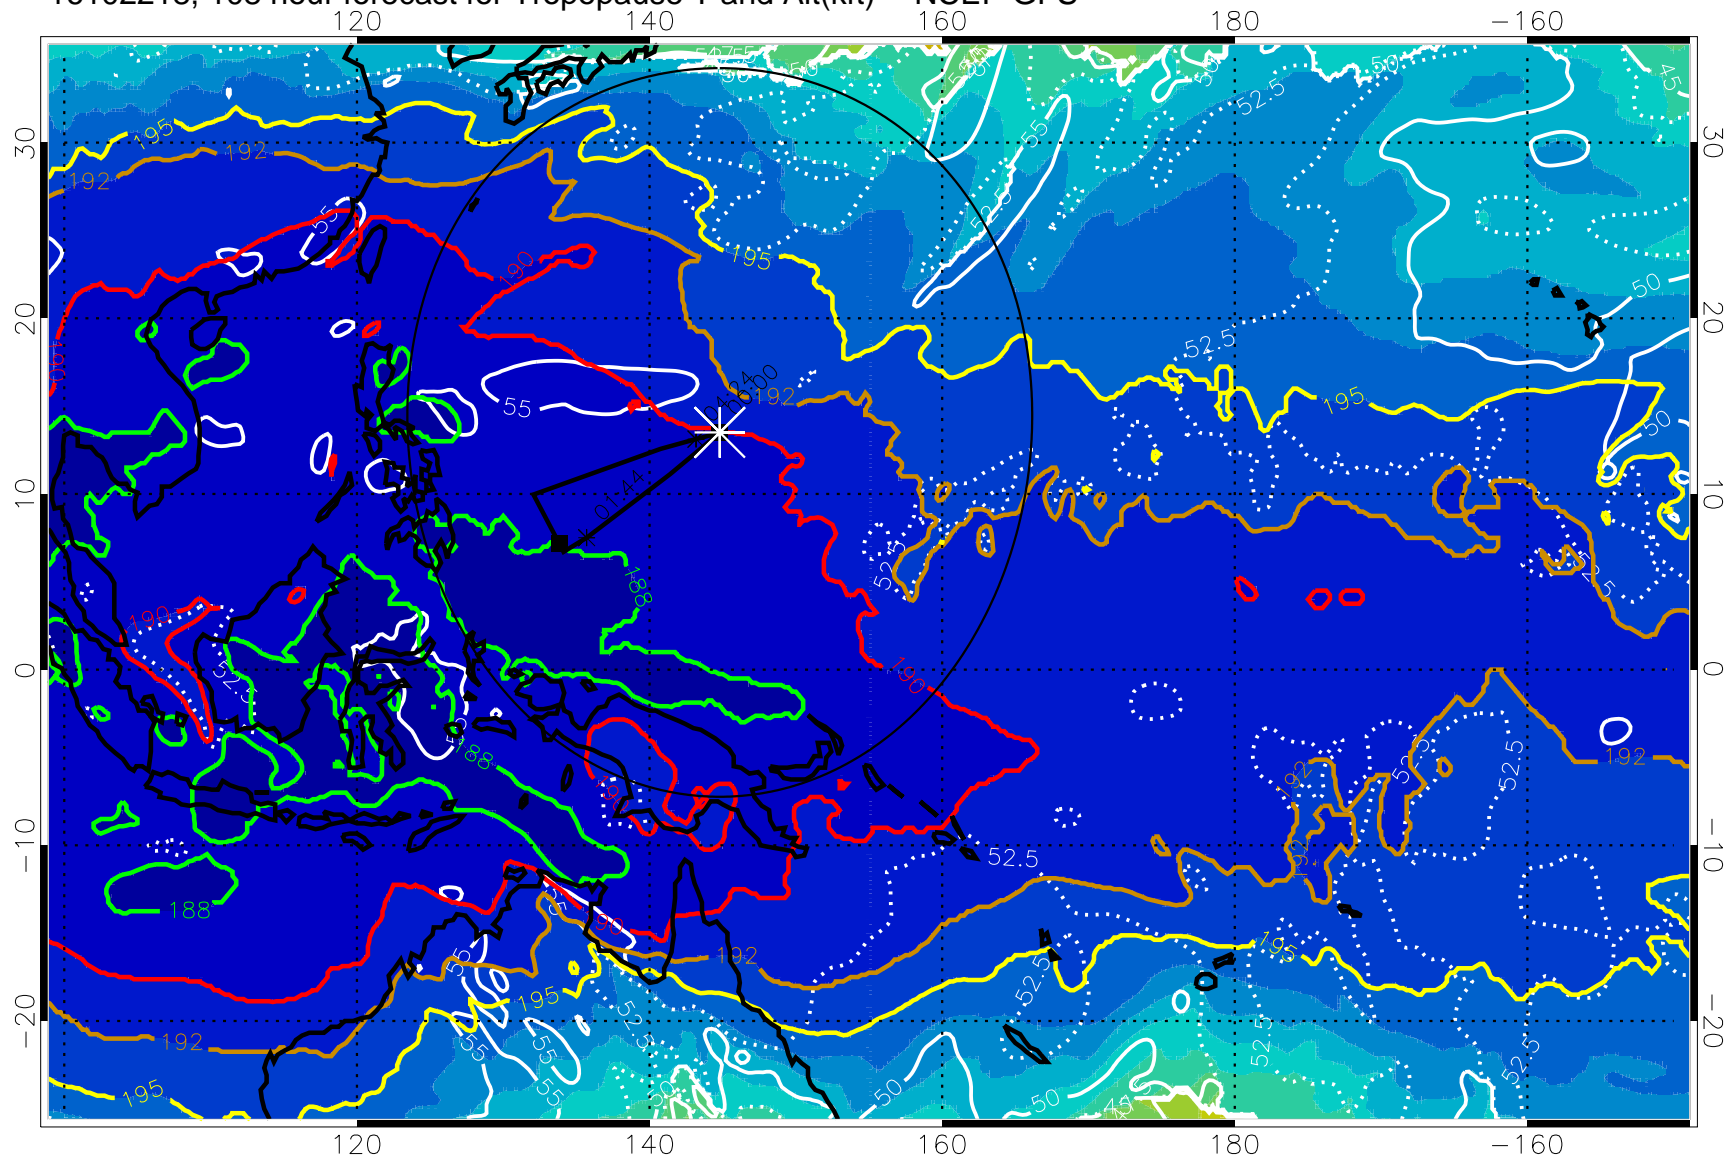

Range ring of 2304 km

16102212, 102 hour forecast for Tropopause T and Alt(kft) -- NCEP GFS

190 200 210 220 230  
Tropopause T, K

Tropopause Altitude in kft (white)

192.5K Isotherm 195K Isotherm  
187.5K Isotherm 190K Isotherm

Range ring of 2304 km

16102218, 108 hour forecast for Tropopause T and Alt(kft) -- NCEP GFS

190 200 210 220 230  
Tropopause T, K

Tropopause Altitude in kft (white)

192.5K Isotherm 195K Isotherm  
187.5K Isotherm 190K Isotherm