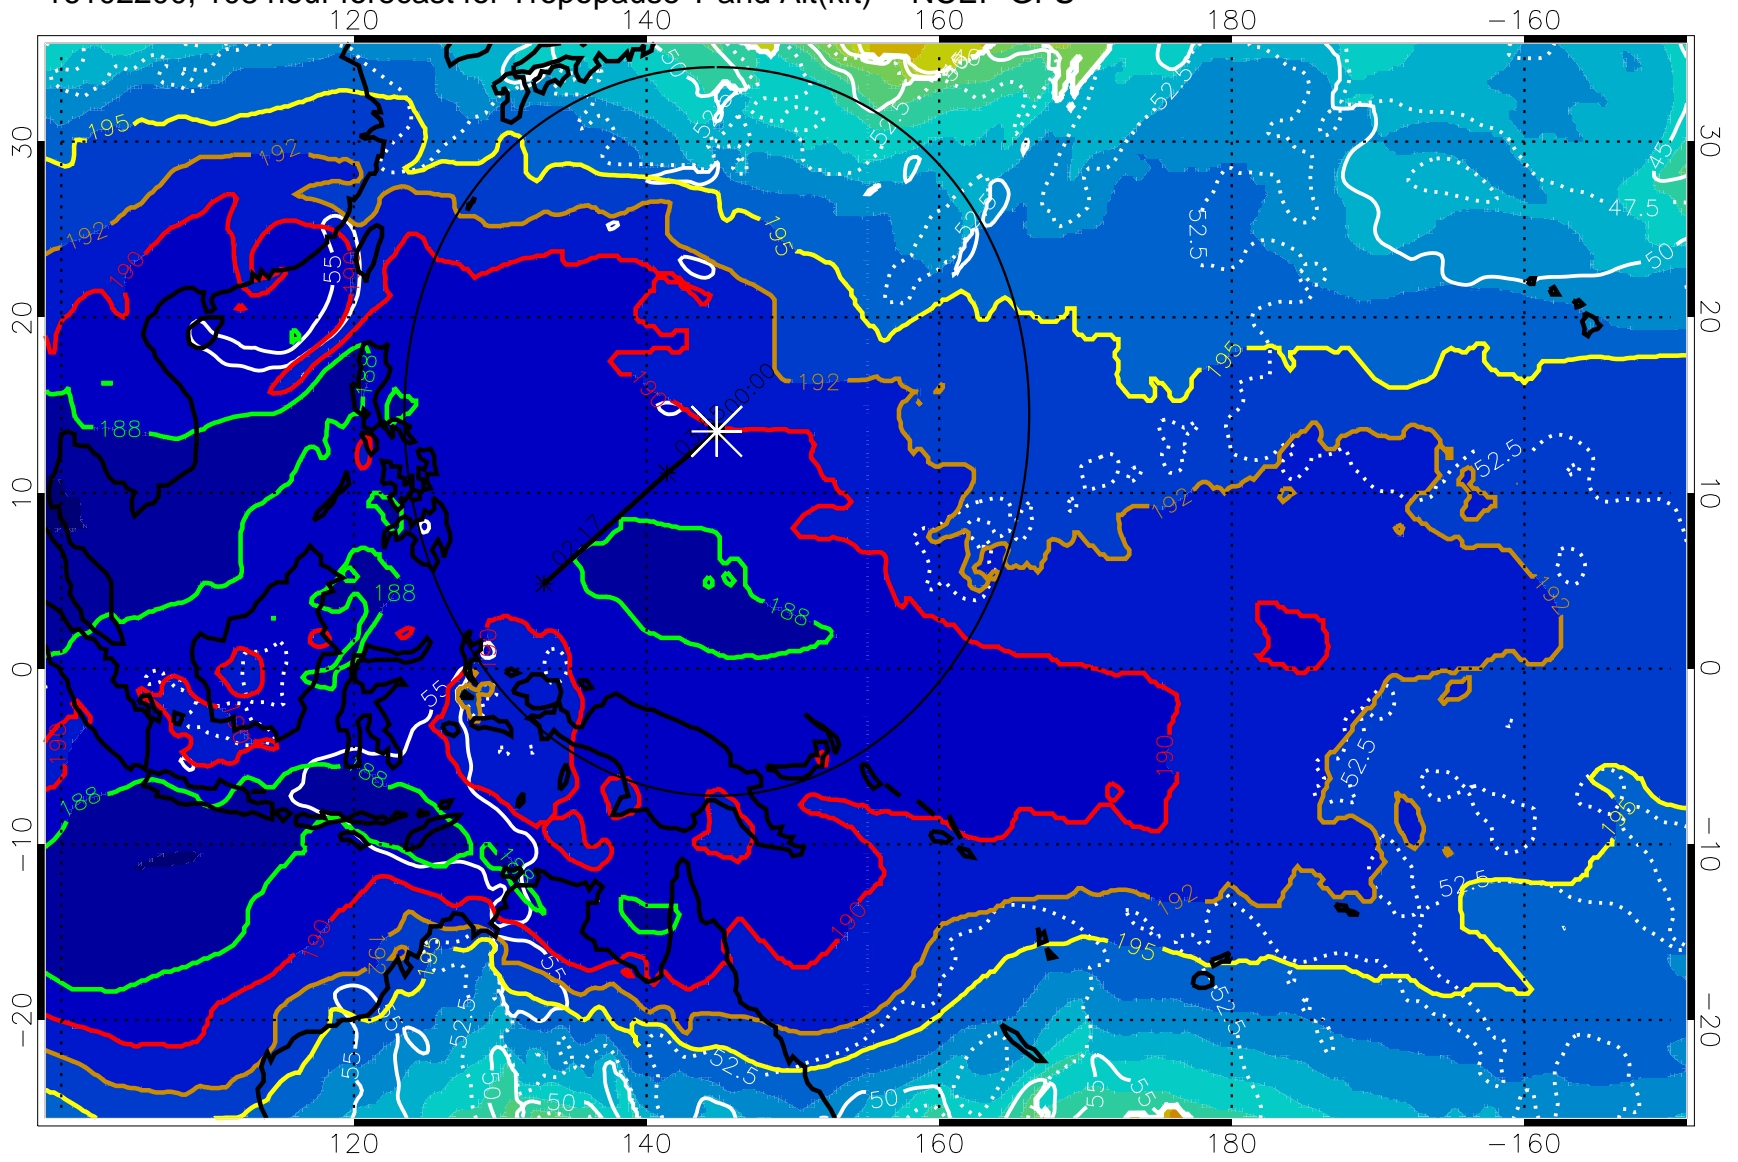

190 200 210 220 230

Tropopause T, K

Tropopause Altitude in kft (white)

192.5K Isotherm 195K Isotherm
187.5K Isotherm 190K Isotherm

Range ring of 2304 km

16102118, 102 hour forecast for Tropopause T and Alt(kft) -- NCEP GFS

Tropopause T, K

Tropopause Altitude in kft (white)

192.5K Isotherm 195K Isotherm
187.5K Isotherm 190K Isotherm

Range ring of 2304 km

16102200, 108 hour forecast for Tropopause T and Alt(kft) -- NCEP GFS

190 200 210 220 230