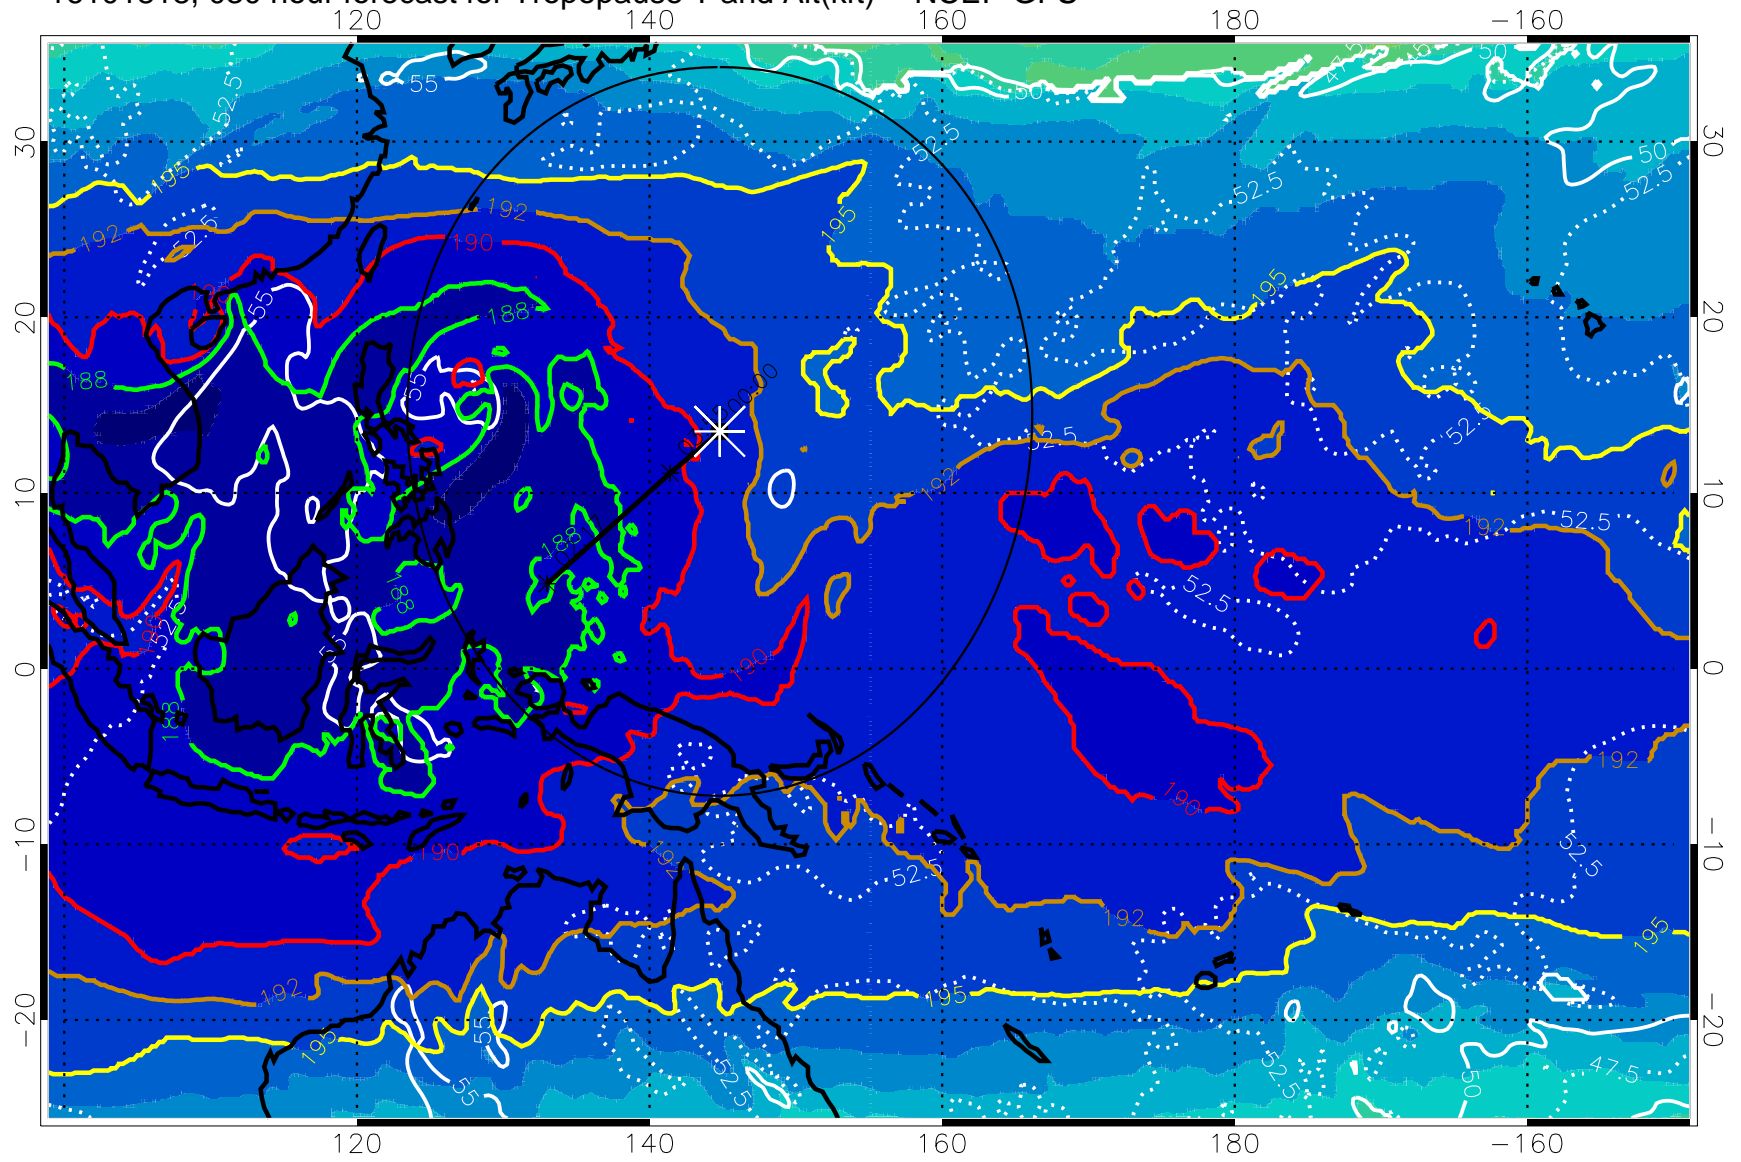

16101818, 030 hour forecast for Tropopause T and Alt(kft) -- NCEP GFS

190 200 210 220 230
Tropopause T, K

Tropopause Altitude in kft (white)

192.5K Isotherm 195K Isotherm
187.5K Isotherm 190K Isotherm

Range ring of 2304 km