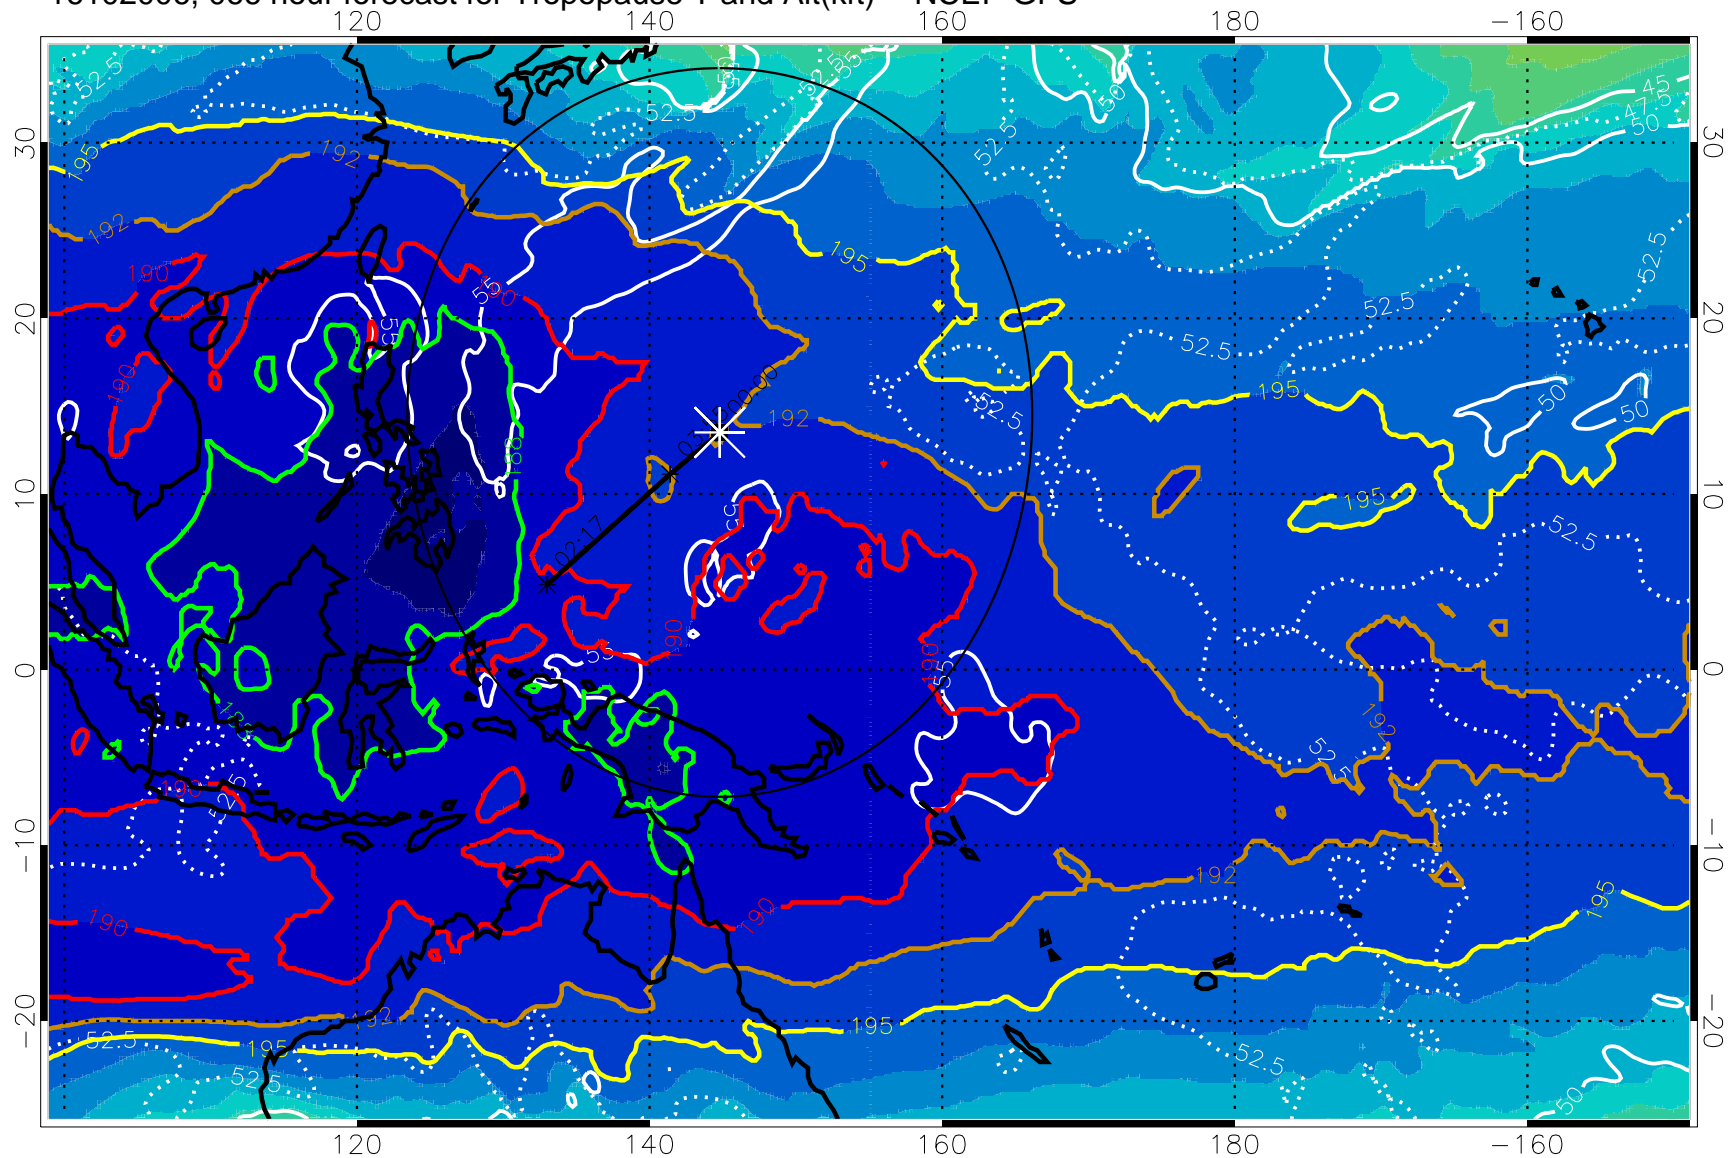

16102006, 066 hour forecast for Tropopause T and Alt(kft) -- NCEP GFS

190 200 210 220 230

Tropopause T, K

Tropopause Altitude in kft (white)

192.5K Isotherm 195K Isotherm
187.5K Isotherm 190K Isotherm

Range ring of 2304 km