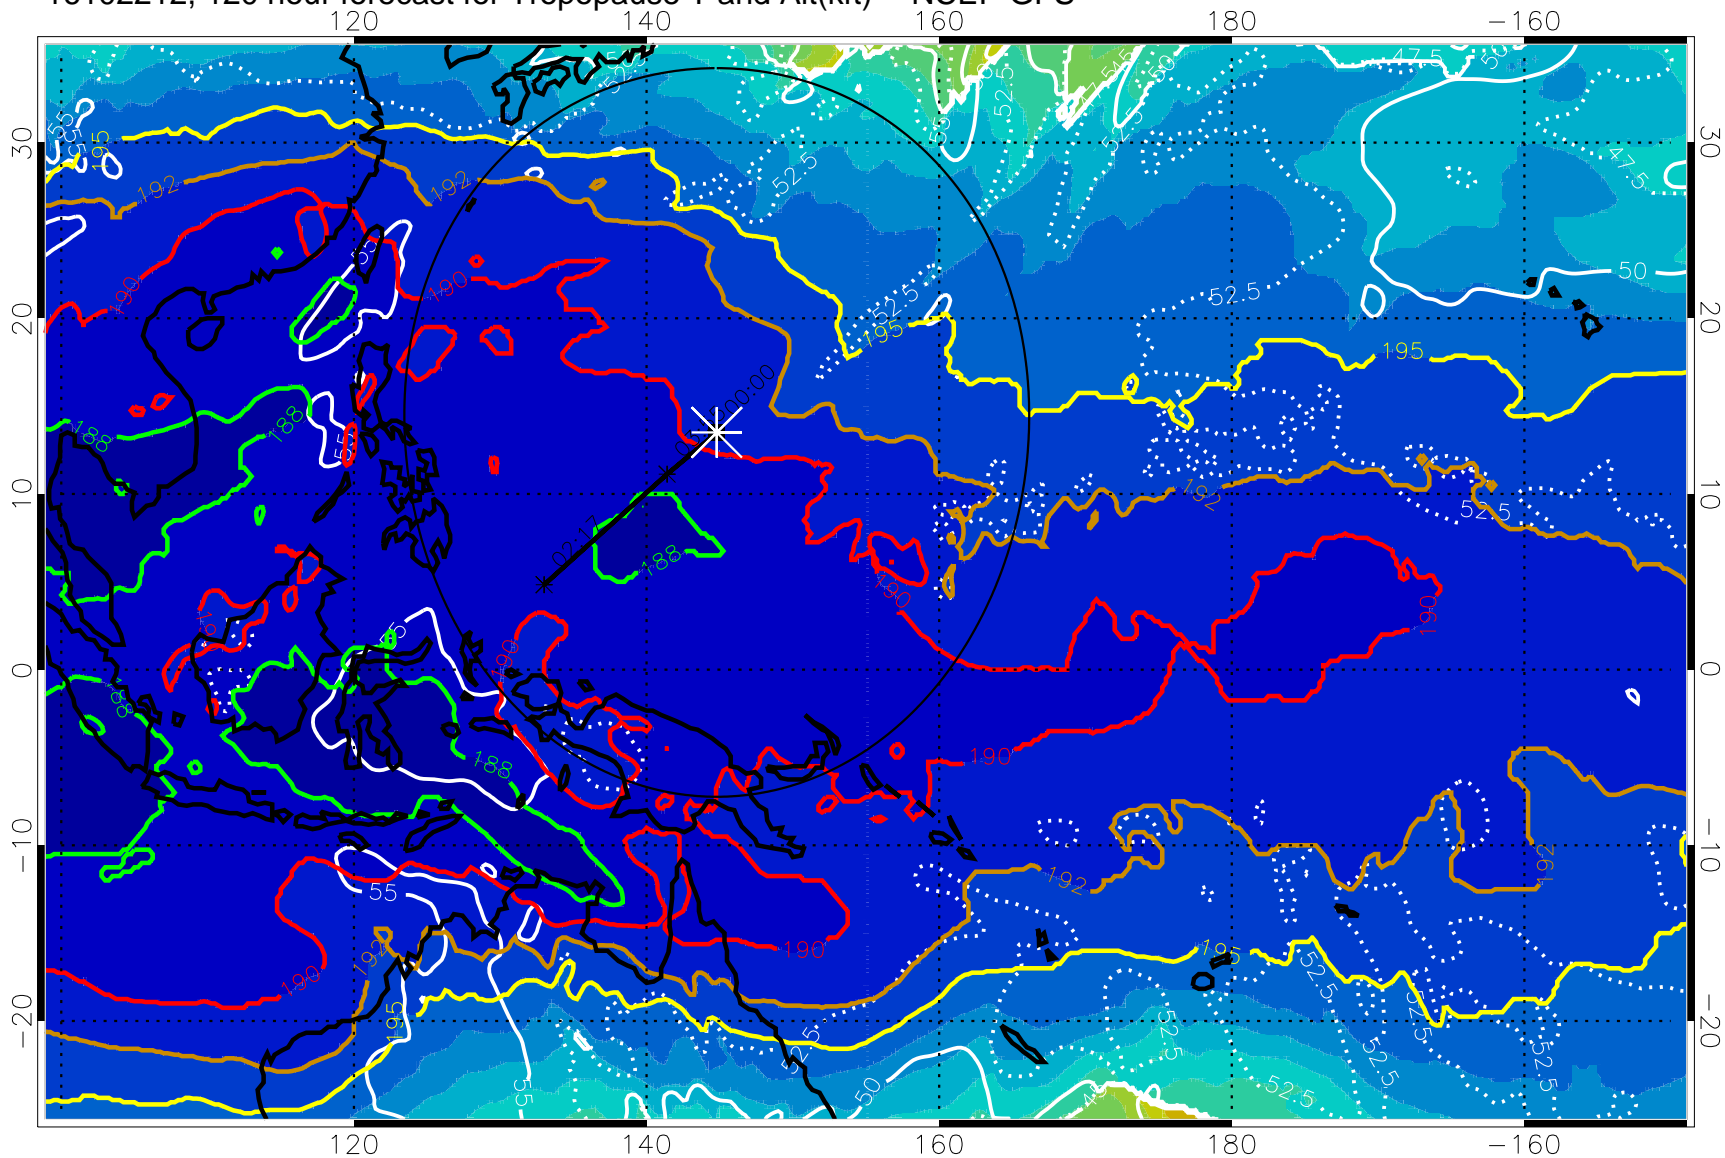

Tropopause T, K

Tropopause Altitude in kft (white)

192.5K Isotherm 195K Isotherm
187.5K Isotherm 190K Isotherm

Range ring of 2304 km

16102200, 108 hour forecast for Tropopause T and Alt(kft) -- NCEP GFS

190 200 210 220 230

Tropopause T, K

Tropopause Altitude in kft (white)

192.5K Isotherm 195K Isotherm

187.5K Isotherm 190K Isotherm

Range ring of 2304 km

16102206, 114 hour forecast for Tropopause T and Alt(kft) -- NCEP GFS

190 200 210 220 230
Tropopause T, K

Tropopause Altitude in kft (white)

192.5K Isotherm 195K Isotherm
187.5K Isotherm 190K Isotherm

Range ring of 2304 km

16102212, 120 hour forecast for Tropopause T and Alt(kft) -- NCEP GFS

190 200 210 220 230