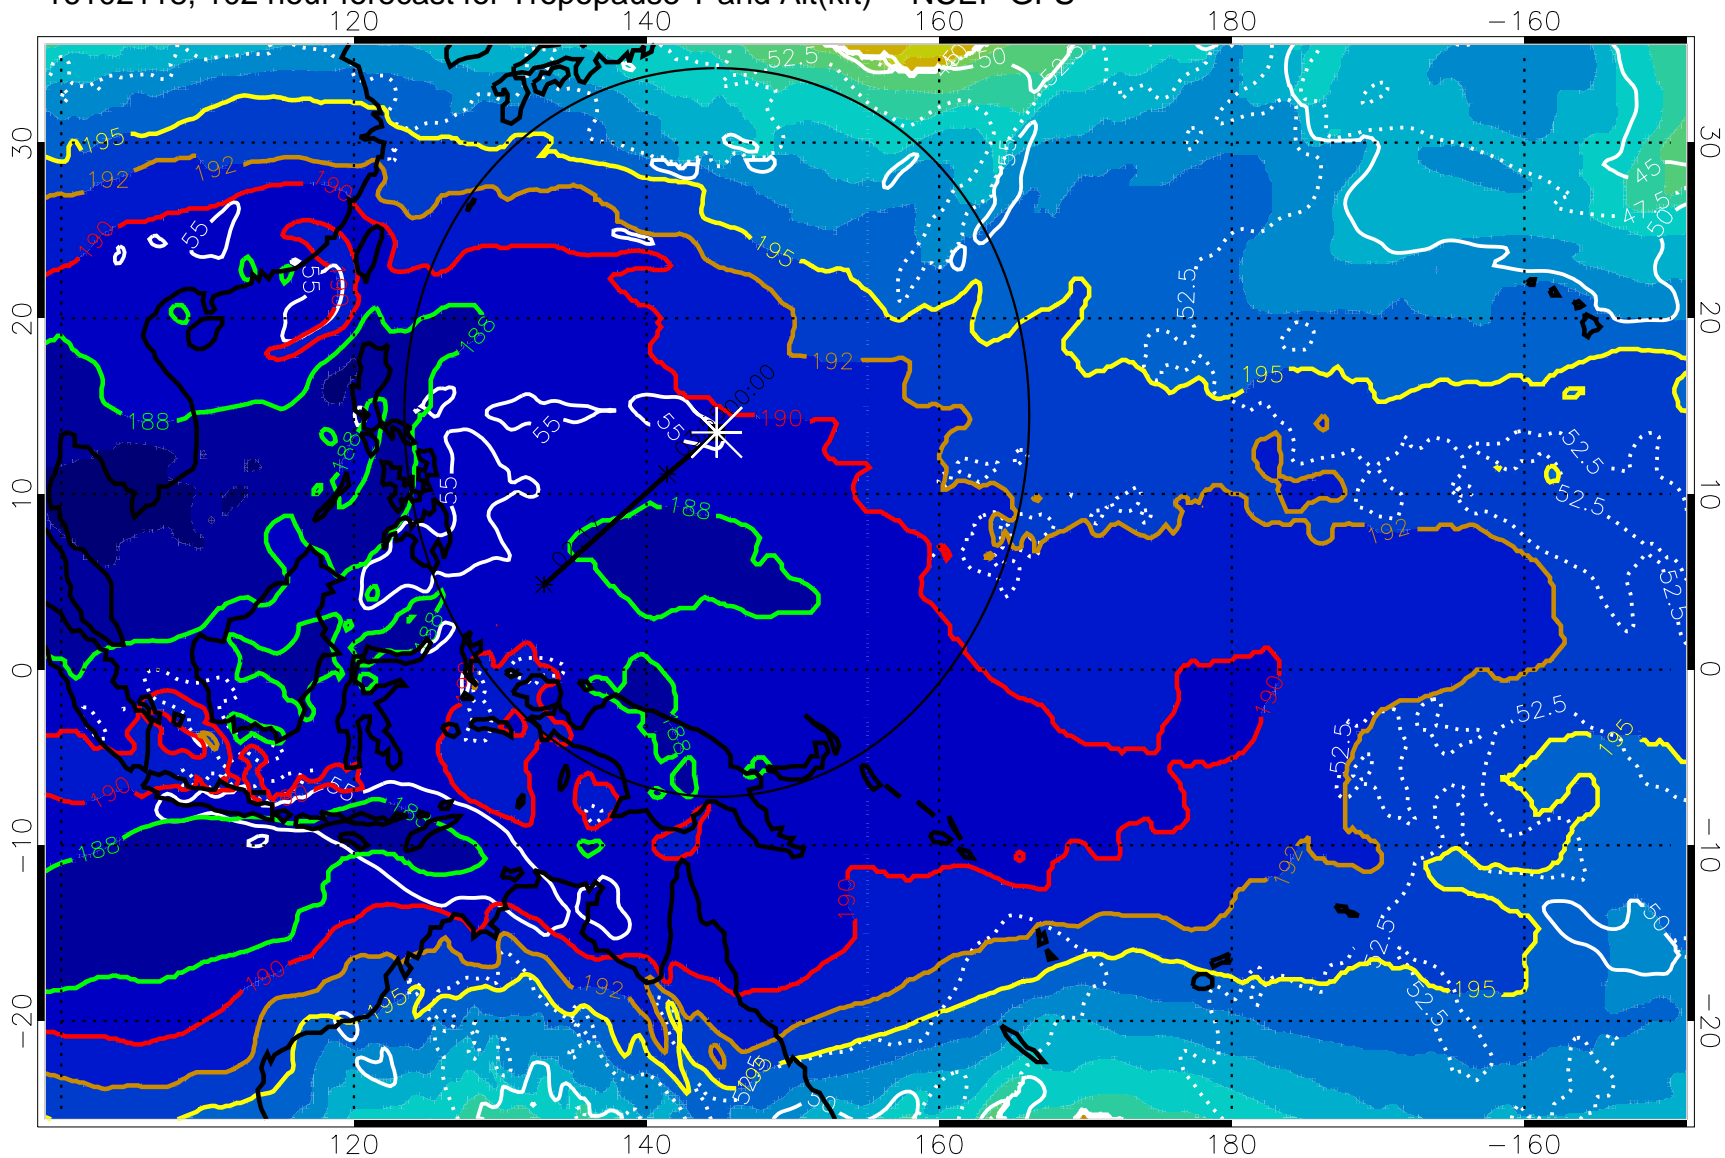

190 200 210 220 230

Tropopause T, K

Tropopause Altitude in kft (white)

192.5K Isotherm 195K Isotherm
187.5K Isotherm 190K Isotherm

Range ring of 2304 km

16102118, 102 hour forecast for Tropopause T and Alt(kft) -- NCEP GFS

Tropopause T, K

Tropopause Altitude in kft (white)

192.5K Isotherm 195K Isotherm
187.5K Isotherm 190K Isotherm

Range ring of 2304 km

16102200, 108 hour forecast for Tropopause T and Alt(kft) -- NCEP GFS

190 200 210 220 230