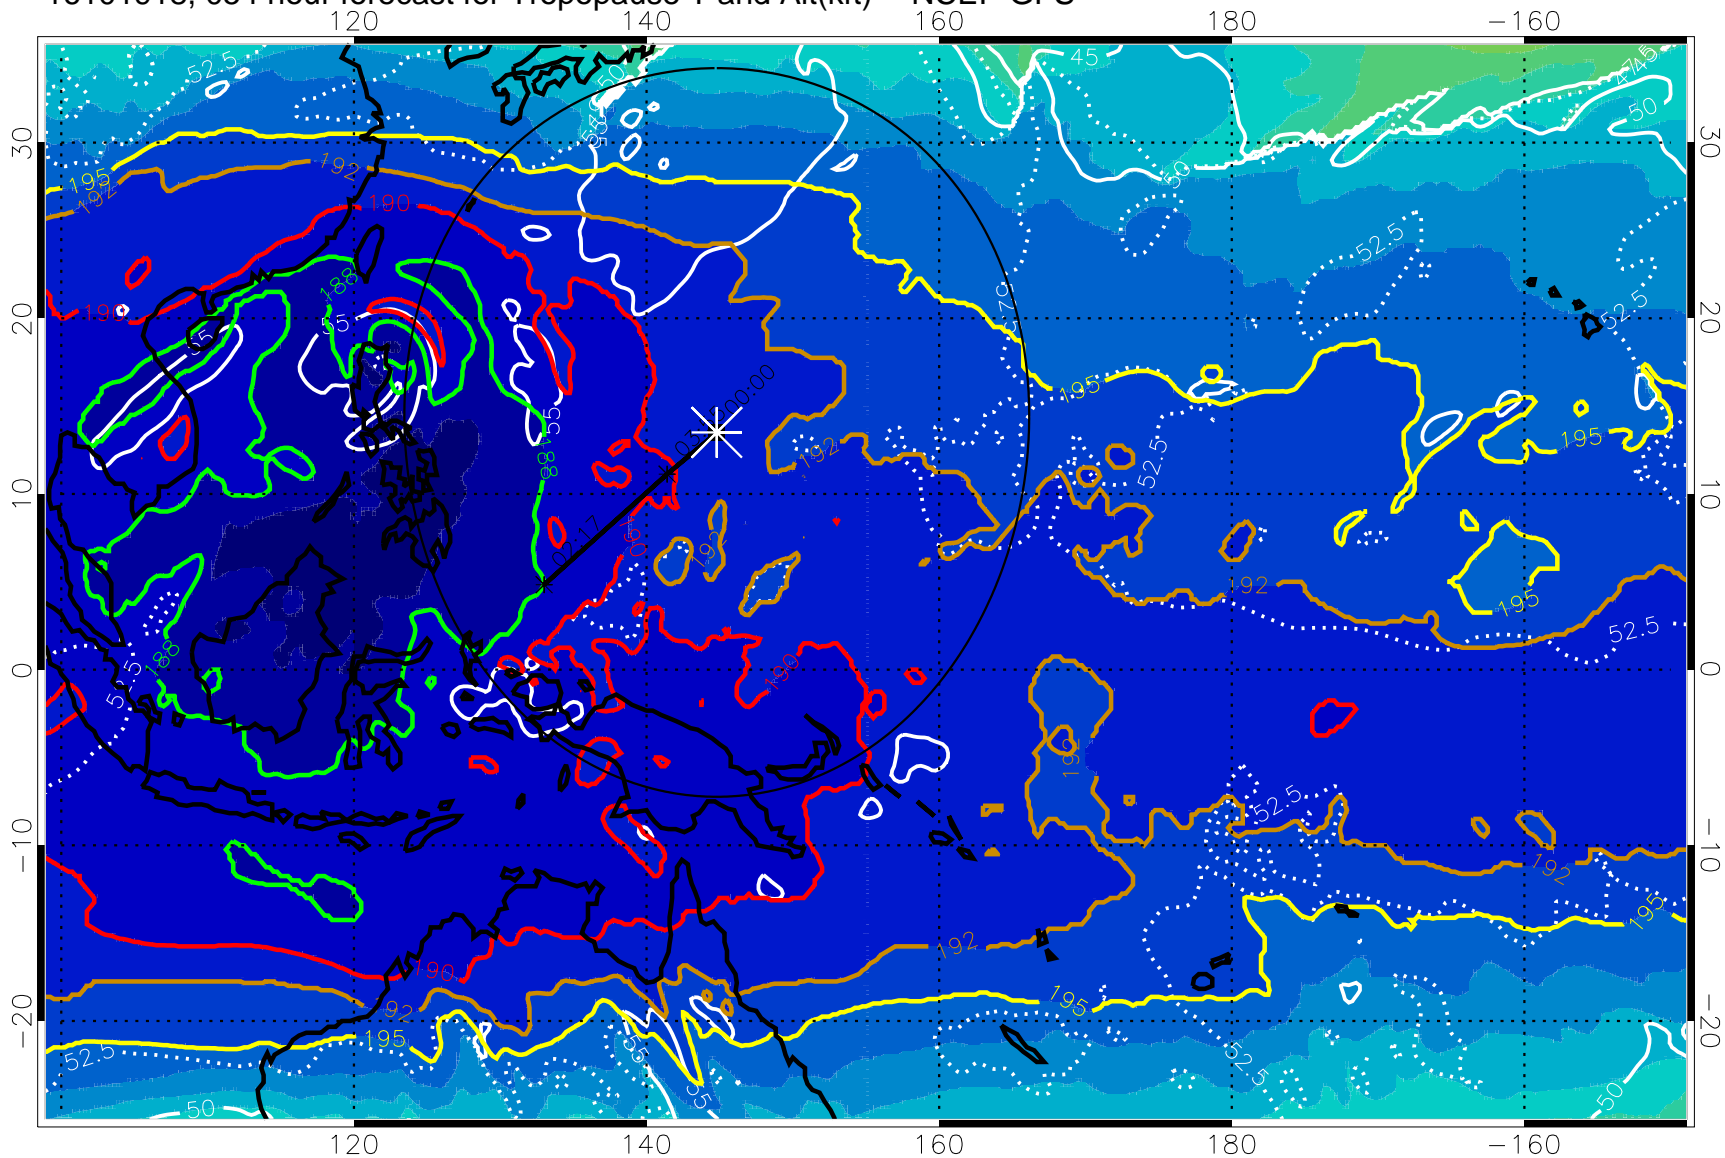

16101918, 054 hour forecast for Tropopause T and Alt(kft) -- NCEP GFS

190 200 210 220 230
Tropopause T, K

Tropopause Altitude in kft (white)

192.5K Isotherm 195K Isotherm
187.5K Isotherm 190K Isotherm

Range ring of 2304 km