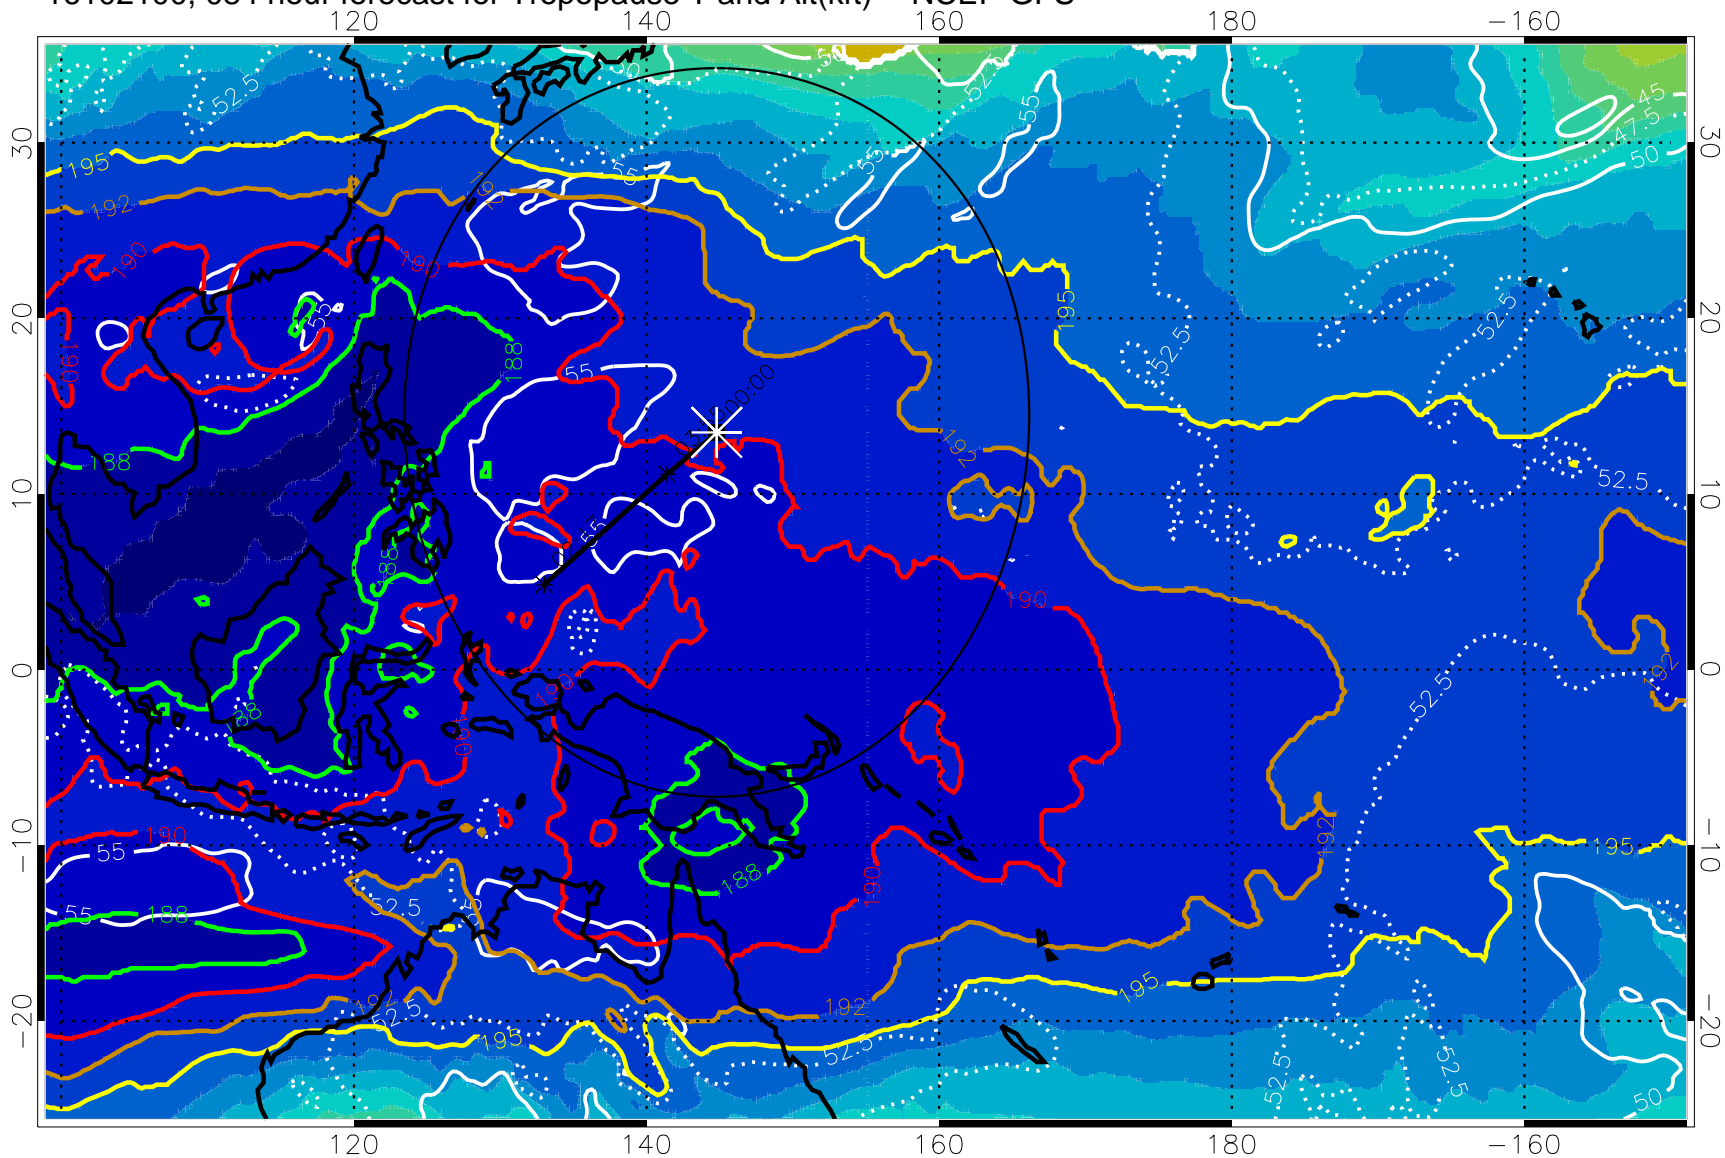

190 200 210 220 230

Tropopause T, K

Tropopause Altitude in kft (white)

192.5K Isotherm 195K Isotherm

187.5K Isotherm 190K Isotherm

Range ring of 2304 km

16102100, 084 hour forecast for Tropopause T and Alt(kft) -- NCEP GFS

190 200 210 220 230

Tropopause T, K

Tropopause Altitude in kft (white)

192.5K Isotherm 195K Isotherm
187.5K Isotherm 190K Isotherm

Range ring of 2304 km

16102106, 090 hour forecast for Tropopause T and Alt(kft) -- NCEP GFS