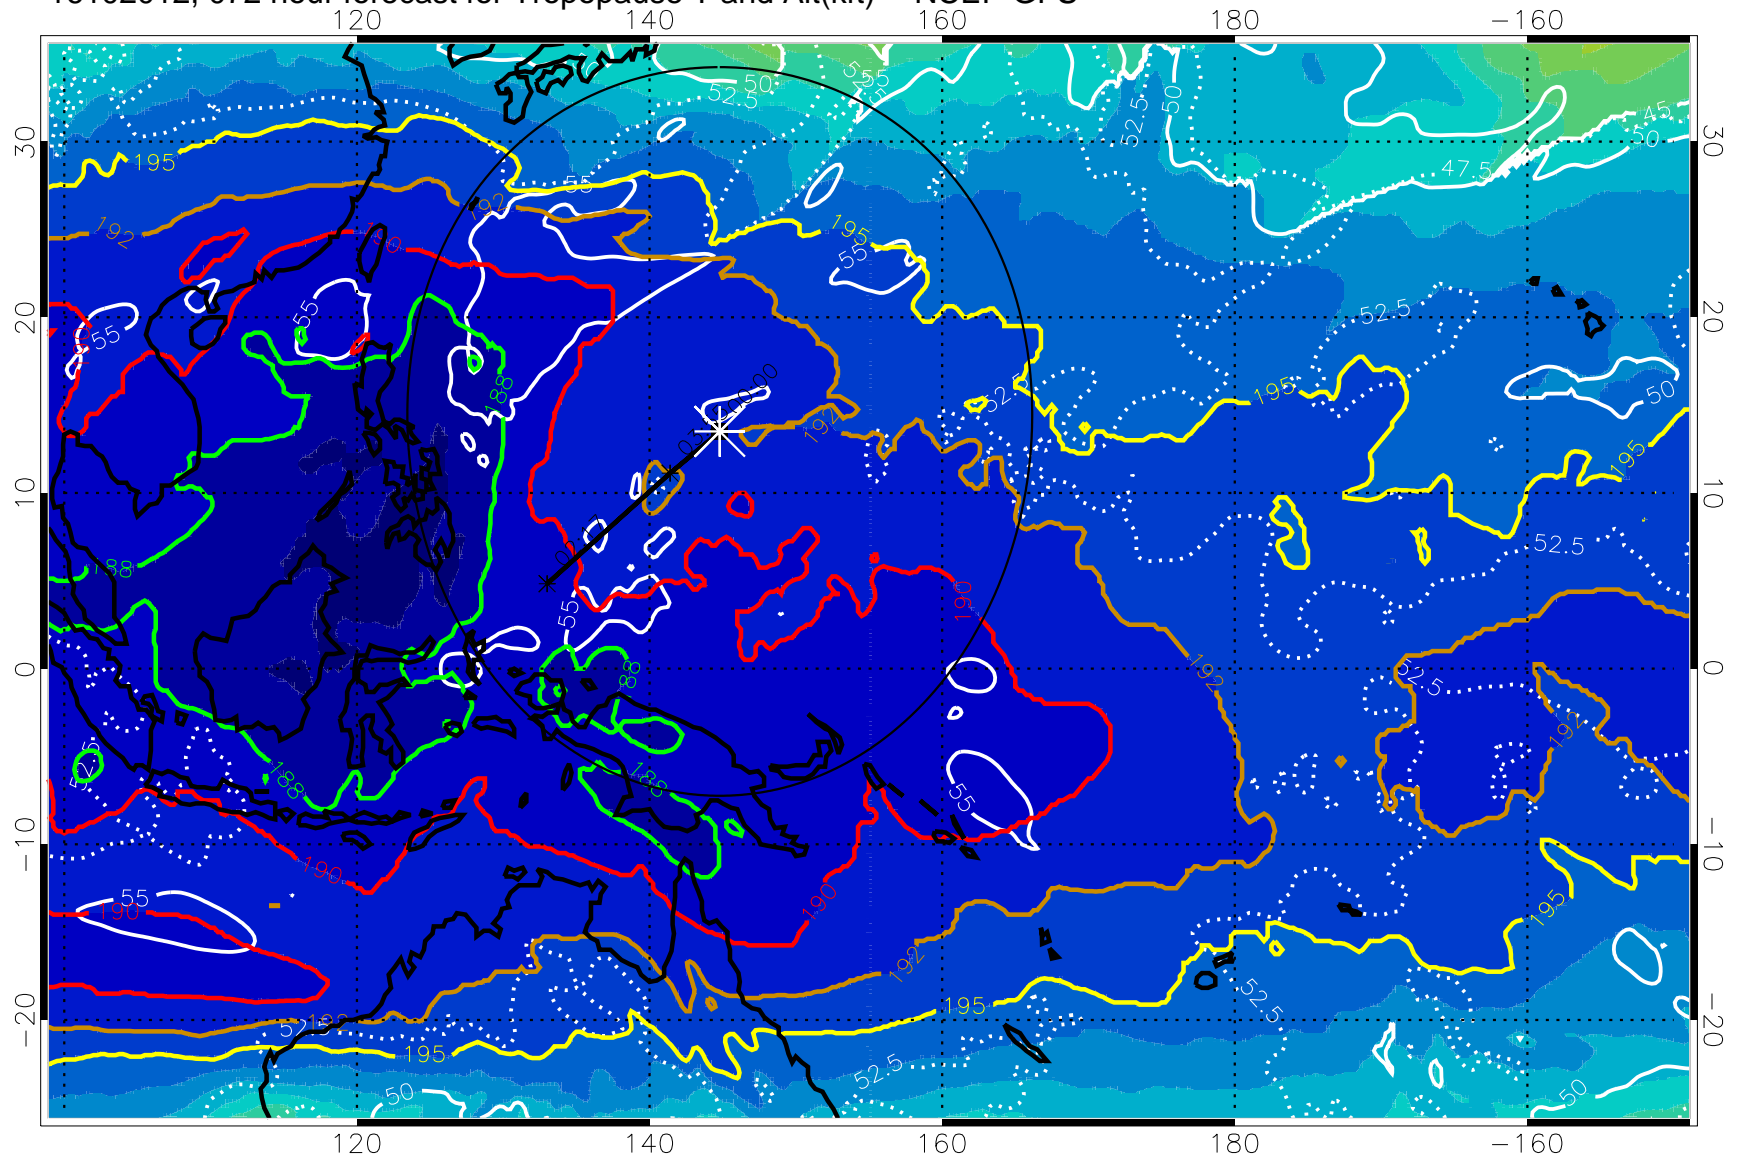

16102012, 072 hour forecast for Tropopause T and Alt(kft) -- NCEP GFS

Tropopause T, K

Tropopause Altitude in kft (white)

192.5K Isotherm 195K Isotherm
187.5K Isotherm 190K Isotherm

Range ring of 2304 km