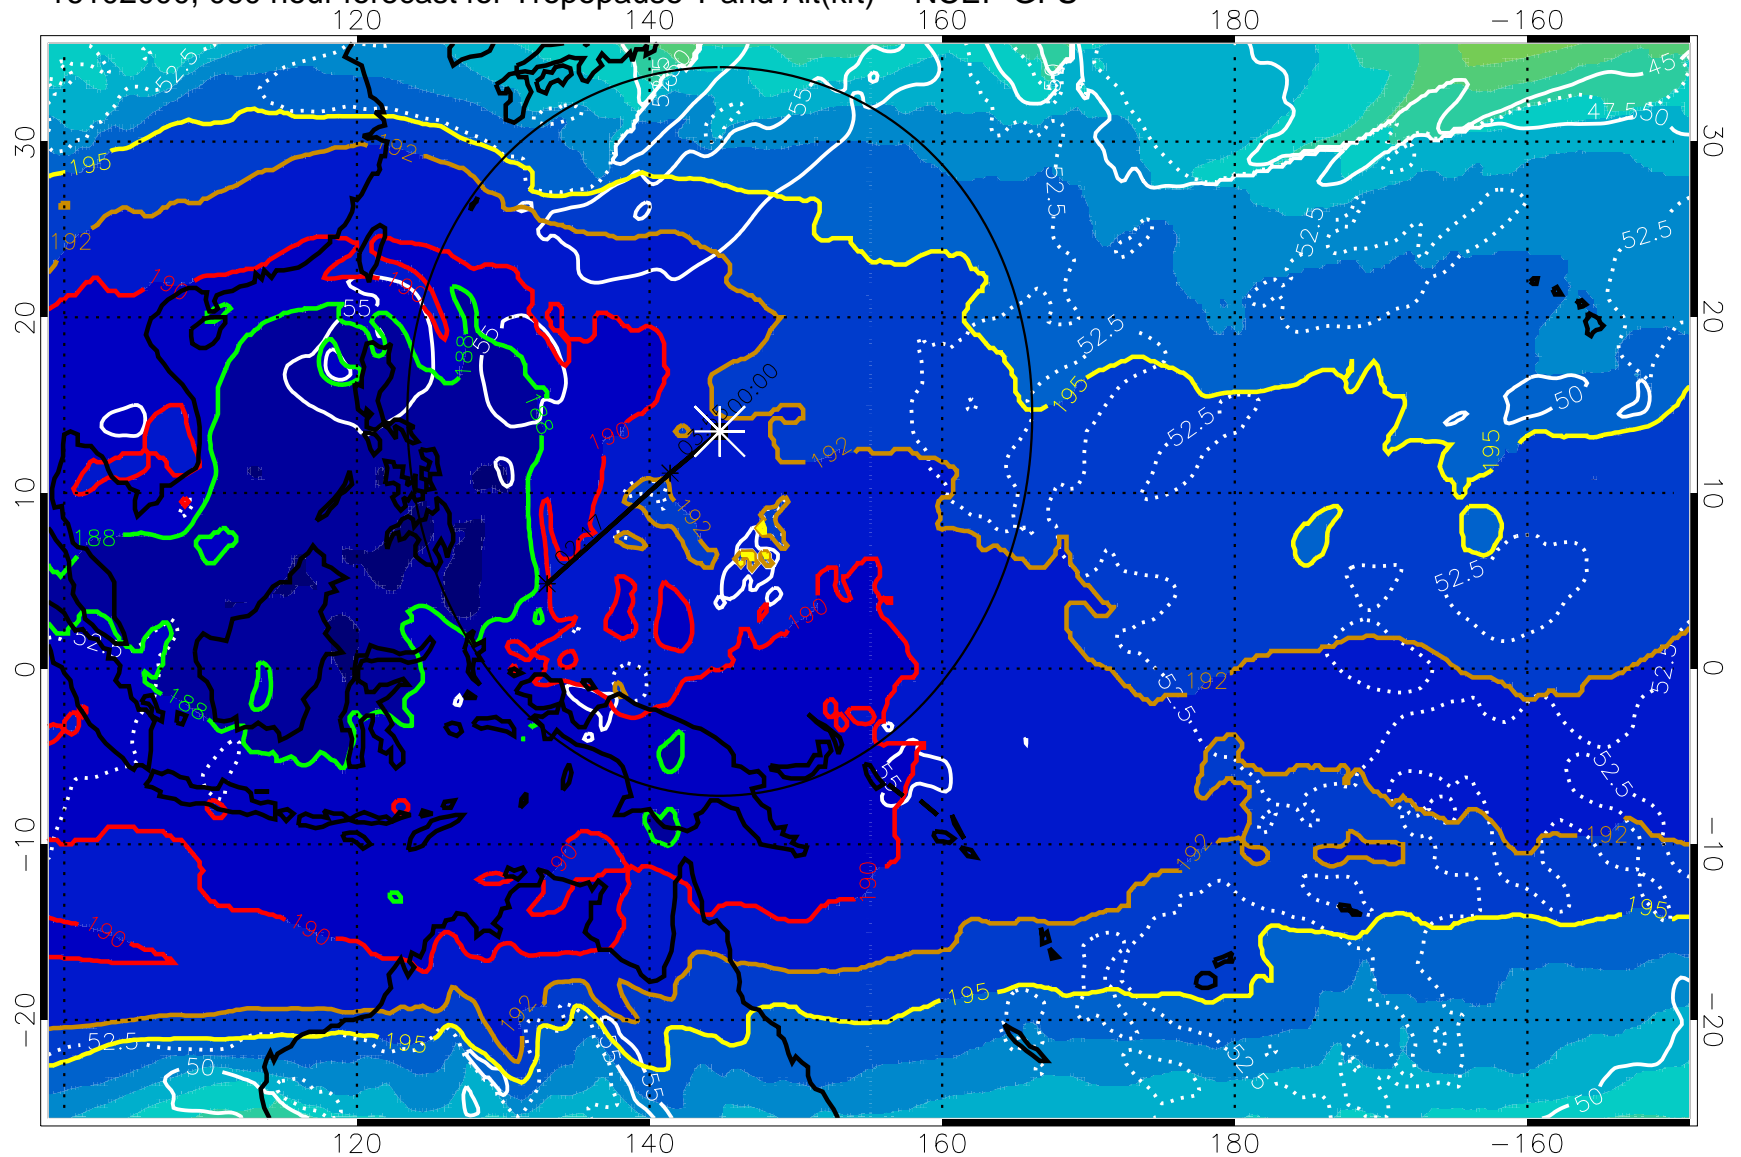

16102000, 060 hour forecast for Tropopause T and Alt(kft) -- NCEP GFS

190 200 210 220 230
Tropopause T, K

Tropopause Altitude in kft (white)

192.5K Isotherm 195K Isotherm
187.5K Isotherm 190K Isotherm

Range ring of 2304 km