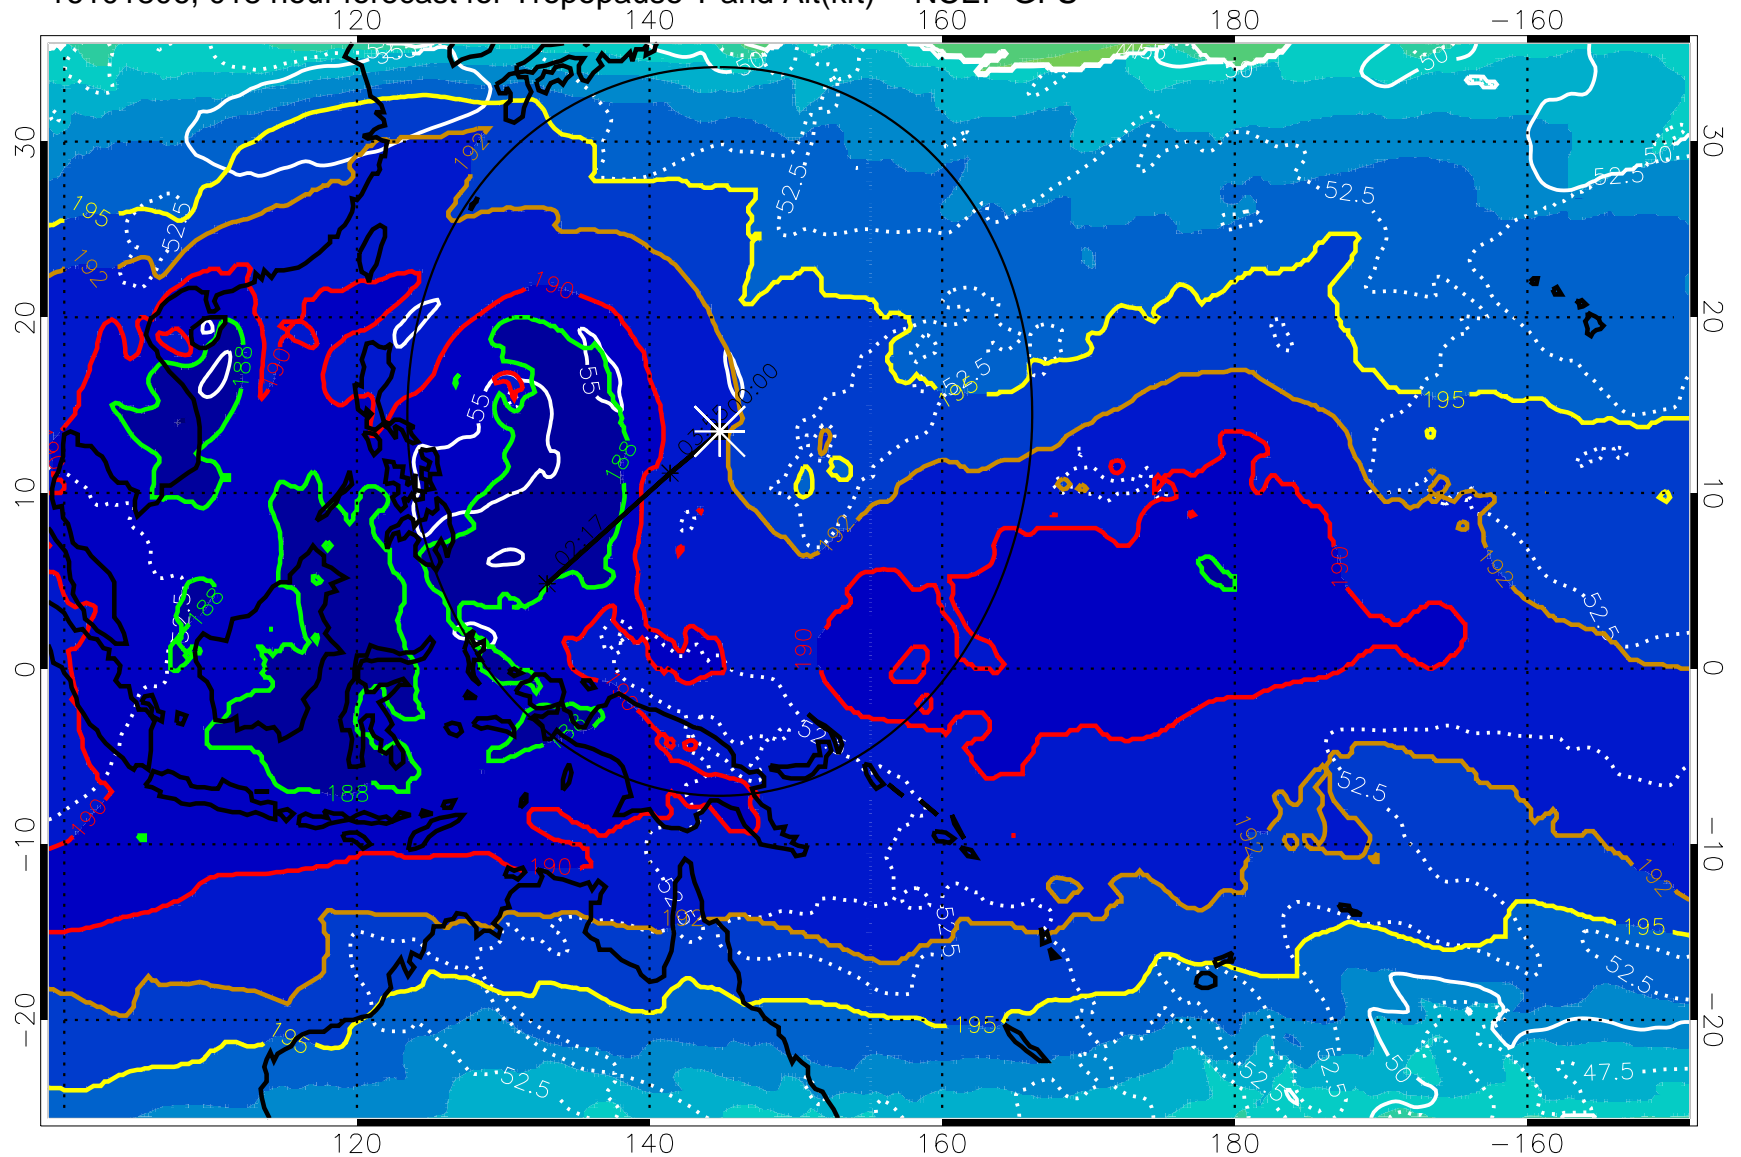

16101806, 018 hour forecast for Tropopause T and Alt(kft) -- NCEP GFS

190 200 210 220 230
Tropopause T, K

Tropopause Altitude in kft (white)

192.5K Isotherm 195K Isotherm
187.5K Isotherm 190K Isotherm

Range ring of 2304 km