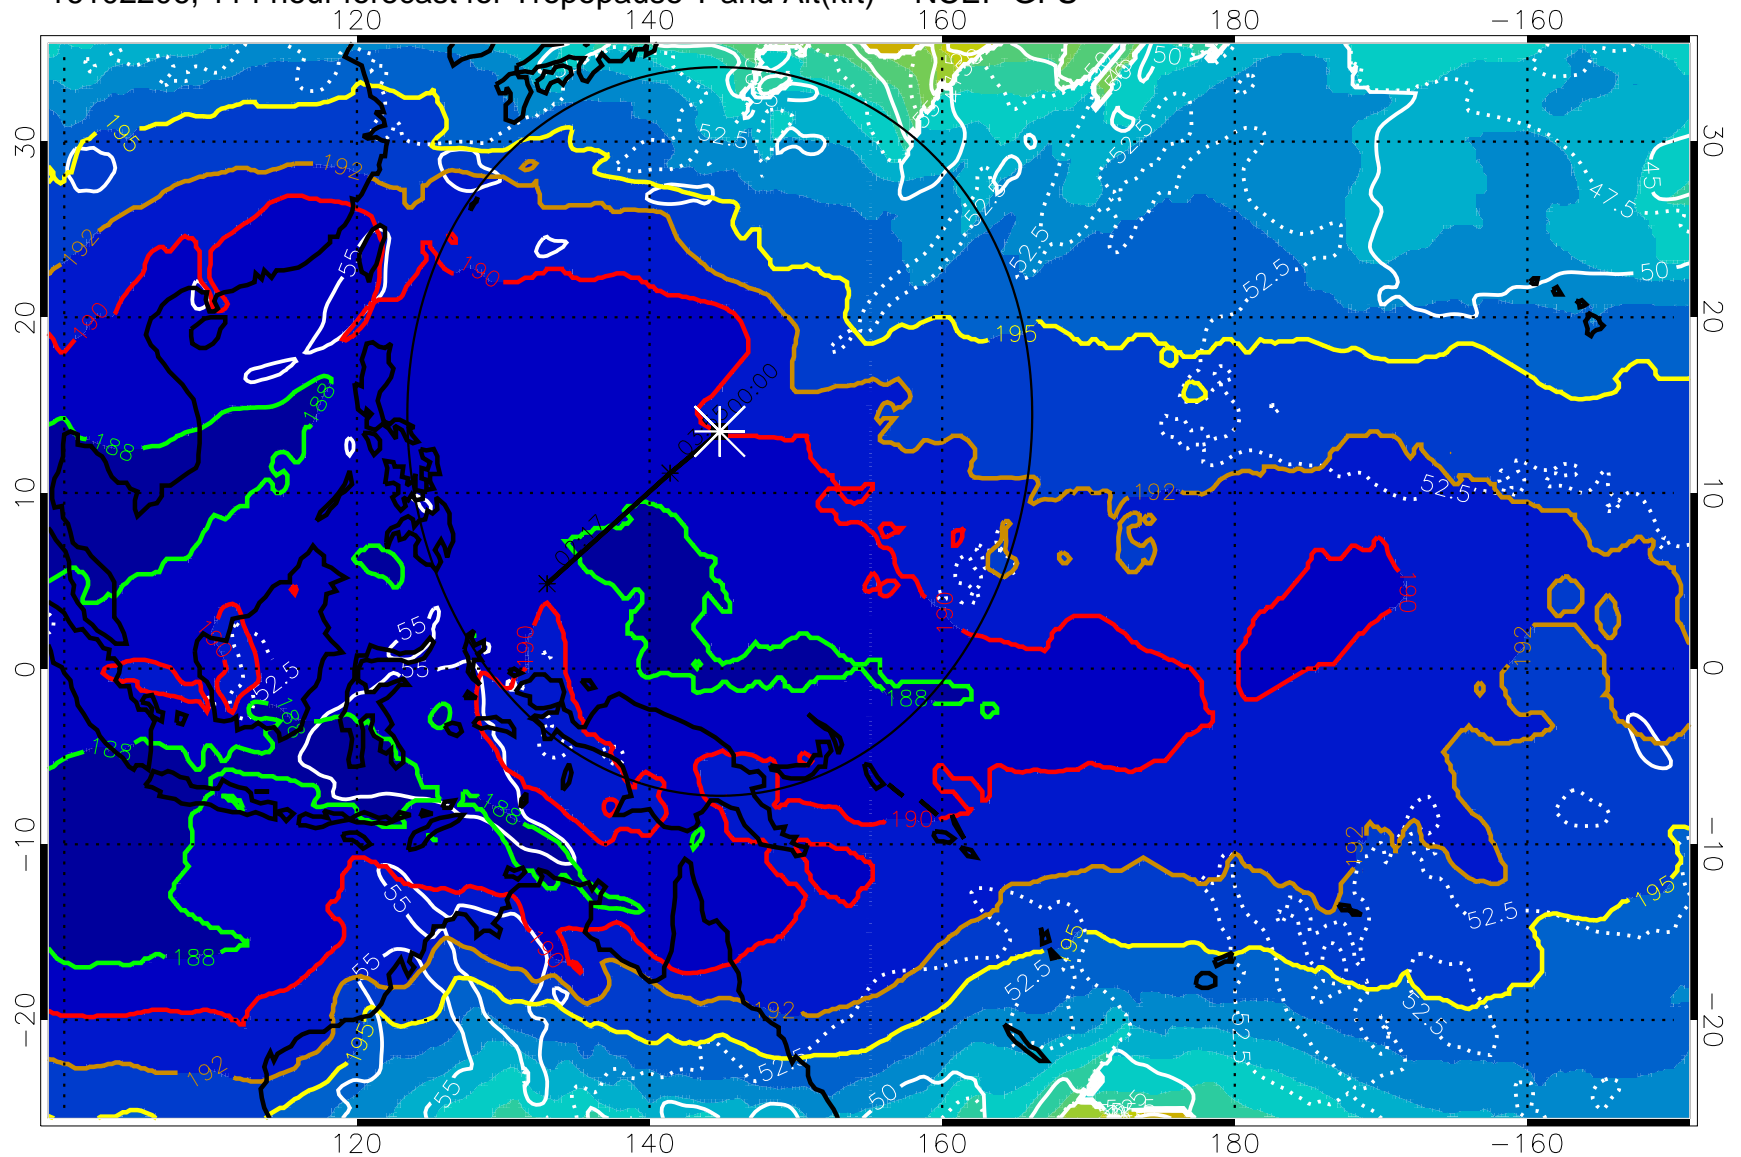

Tropopause T, K

Tropopause Altitude in kft (white)

192.5K Isotherm 195K Isotherm
187.5K Isotherm 190K Isotherm

Range ring of 2304 km

16102200, 108 hour forecast for Tropopause T and Alt(kft) -- NCEP GFS

190 200 210 220 230

Tropopause T, K

Tropopause Altitude in kft (white)

192.5K Isotherm 195K Isotherm

187.5K Isotherm 190K Isotherm

Range ring of 2304 km

16102206, 114 hour forecast for Tropopause T and Alt(kft) -- NCEP GFS

190 200 210 220 230
Tropopause T, K

Tropopause Altitude in kft (white)

192.5K Isotherm 195K Isotherm
187.5K Isotherm 190K Isotherm

Range ring of 2304 km

16102212, 120 hour forecast for Tropopause T and Alt(kft) -- NCEP GFS

190 200 210 220 230