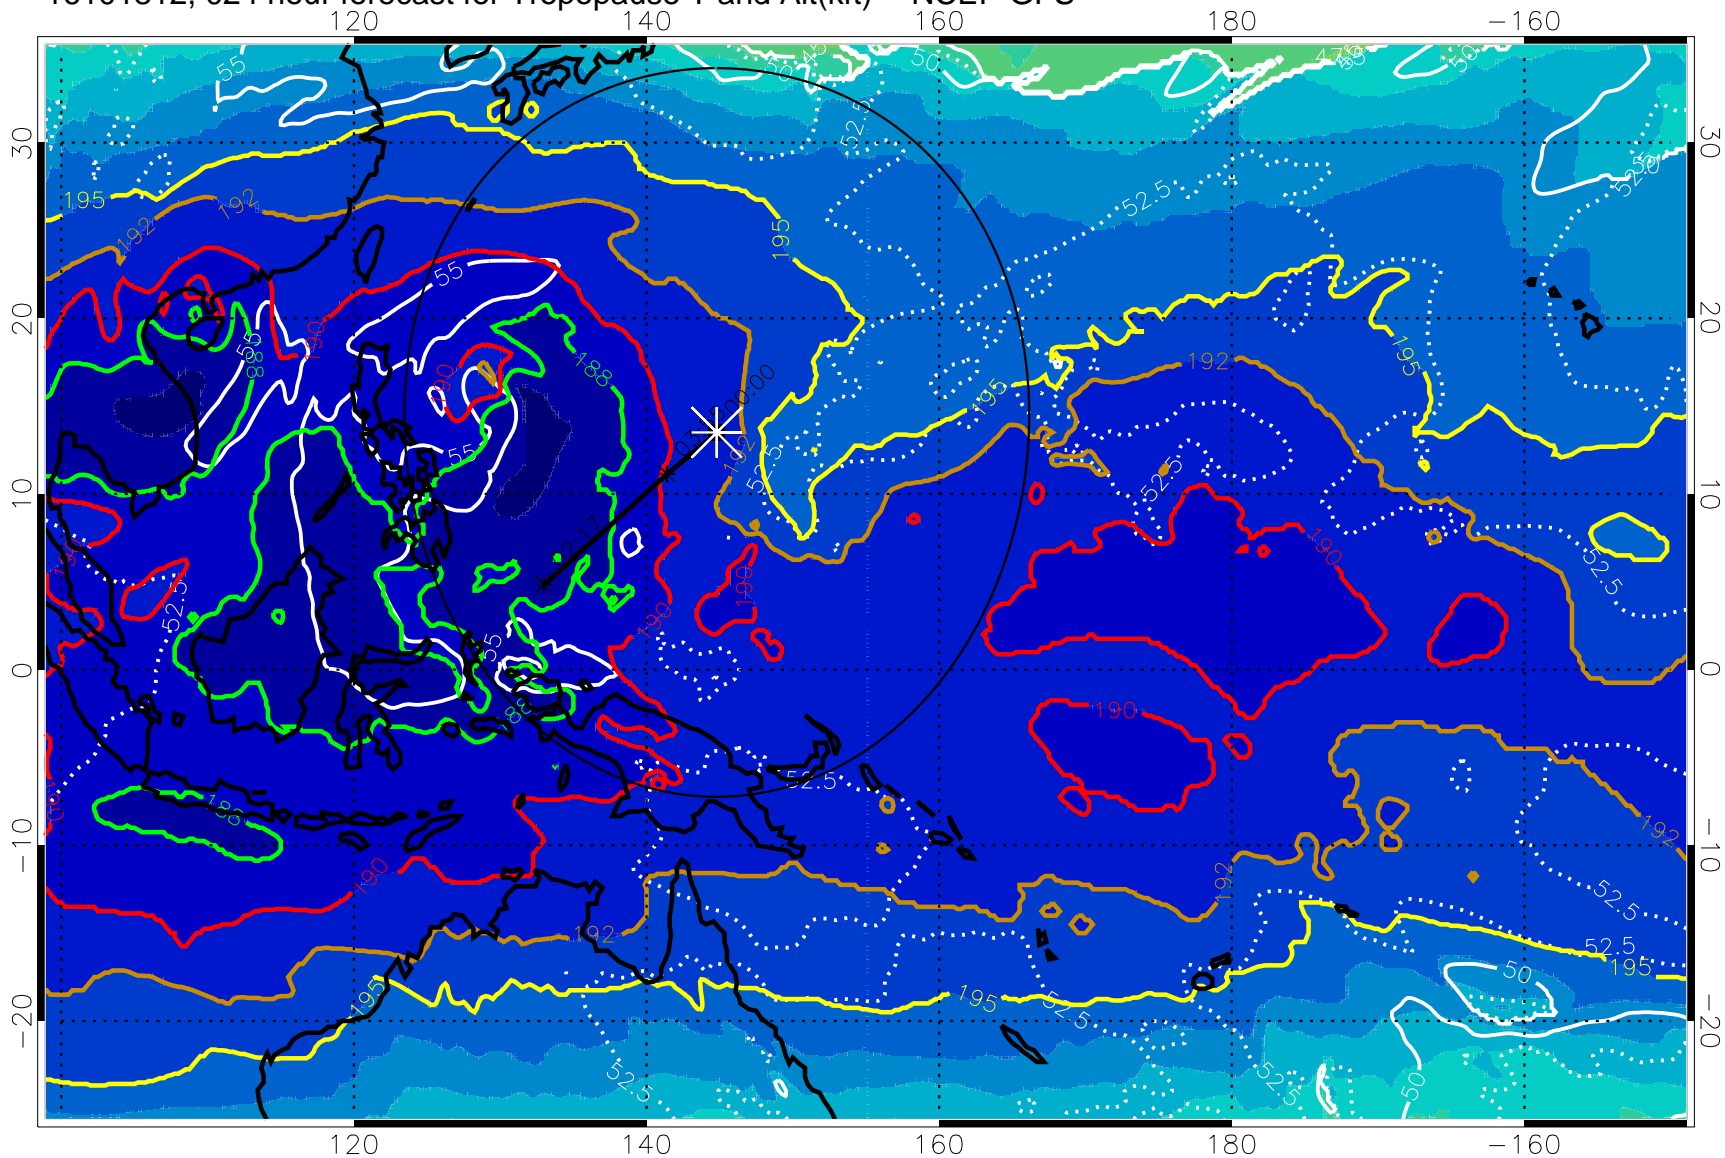

16101806, 018 hour forecast for Tropopause T and Alt(kft) -- NCEP GFS

190 200 210 220 230
Tropopause T, K

Tropopause Altitude in kft (white)

192.5K Isotherm 195K Isotherm
187.5K Isotherm 190K Isotherm

Range ring of 2304 km

16101812, 024 hour forecast for Tropopause T and Alt(kft) -- NCEP GFS

190 200 210 220 230

Tropopause T, K

Tropopause Altitude in kft (white)

192.5K Isotherm 195K Isotherm
187.5K Isotherm 190K Isotherm

Range ring of 2304 km