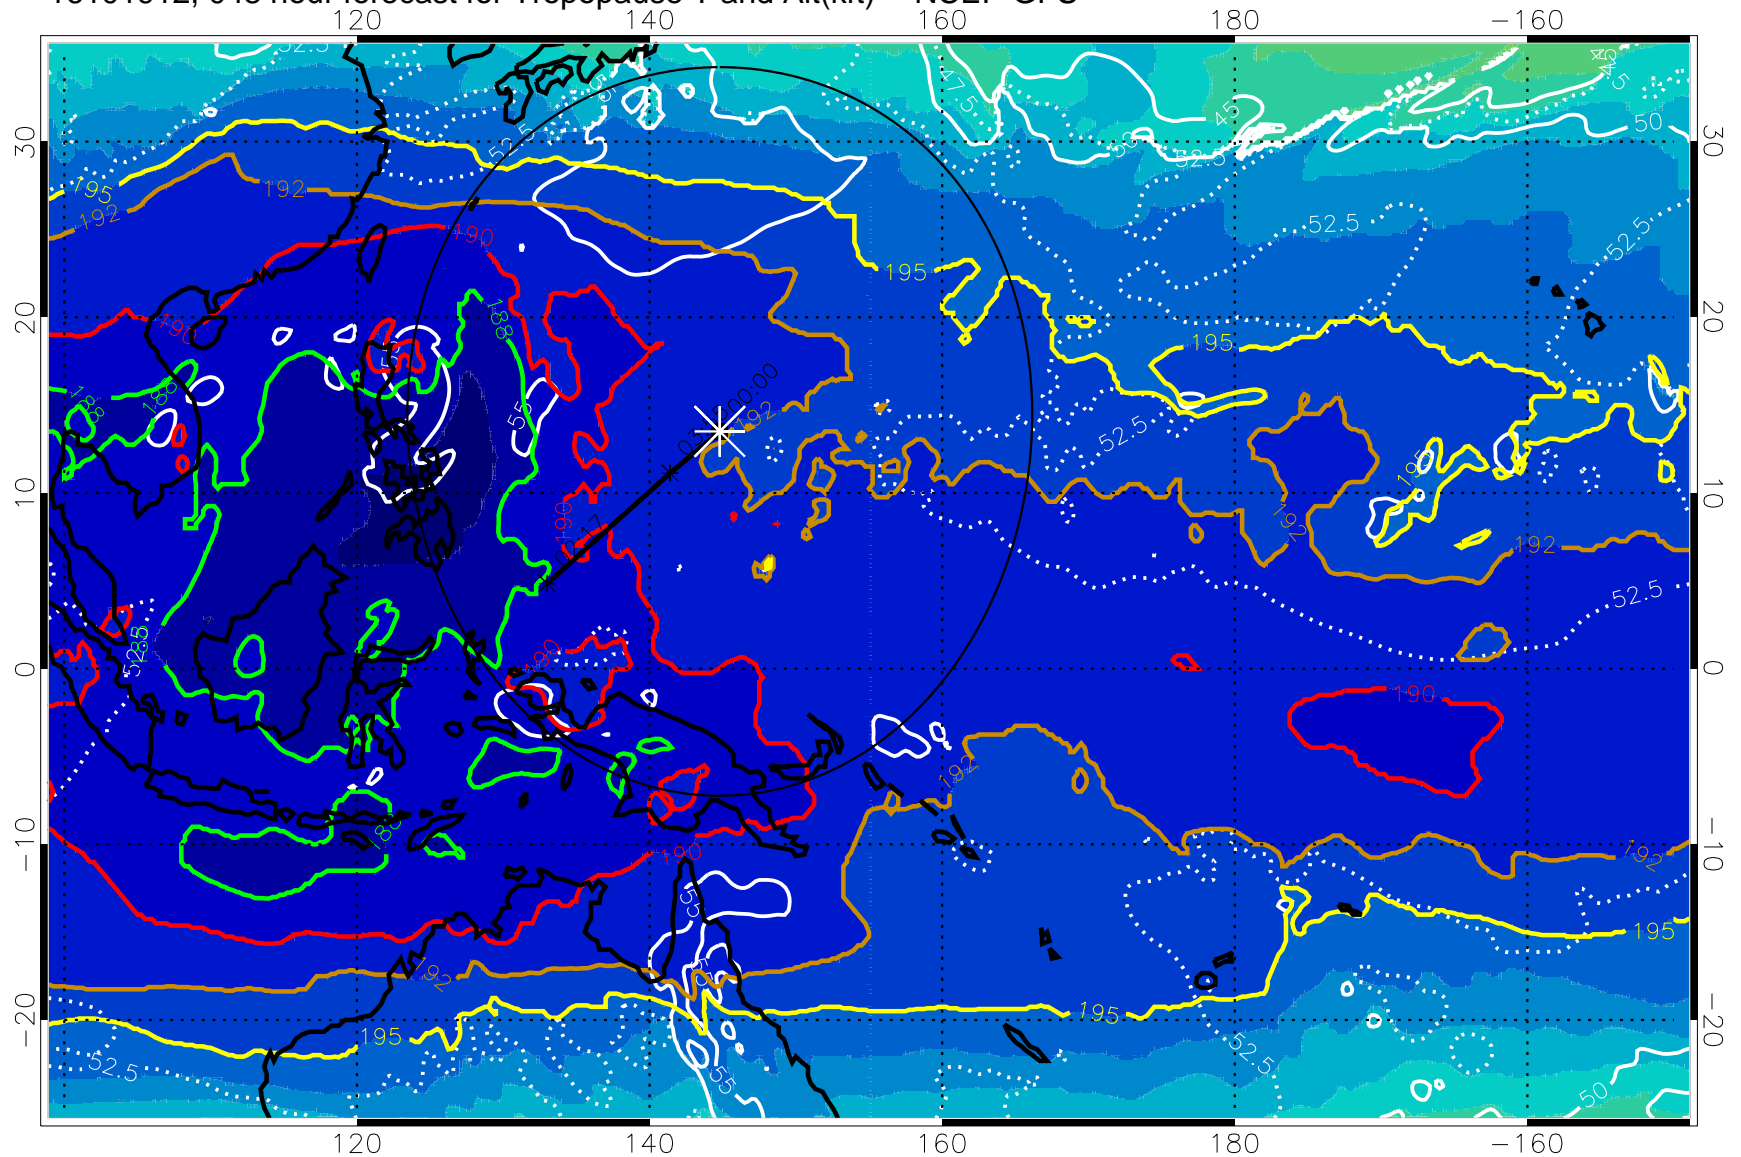

16101906, 042 hour forecast for Tropopause T and Alt(kft) -- NCEP GFS

190 200 210 220 230
Tropopause T, K

Tropopause Altitude in kft (white)

192.5K Isotherm 195K Isotherm
187.5K Isotherm 190K Isotherm

Range ring of 2304 km

16101912, 048 hour forecast for Tropopause T and Alt(kft) -- NCEP GFS

190 200 210 220 230
Tropopause T, K

Tropopause Altitude in kft (white)

192.5K Isotherm 195K Isotherm
187.5K Isotherm 190K Isotherm

Range ring of 2304 km