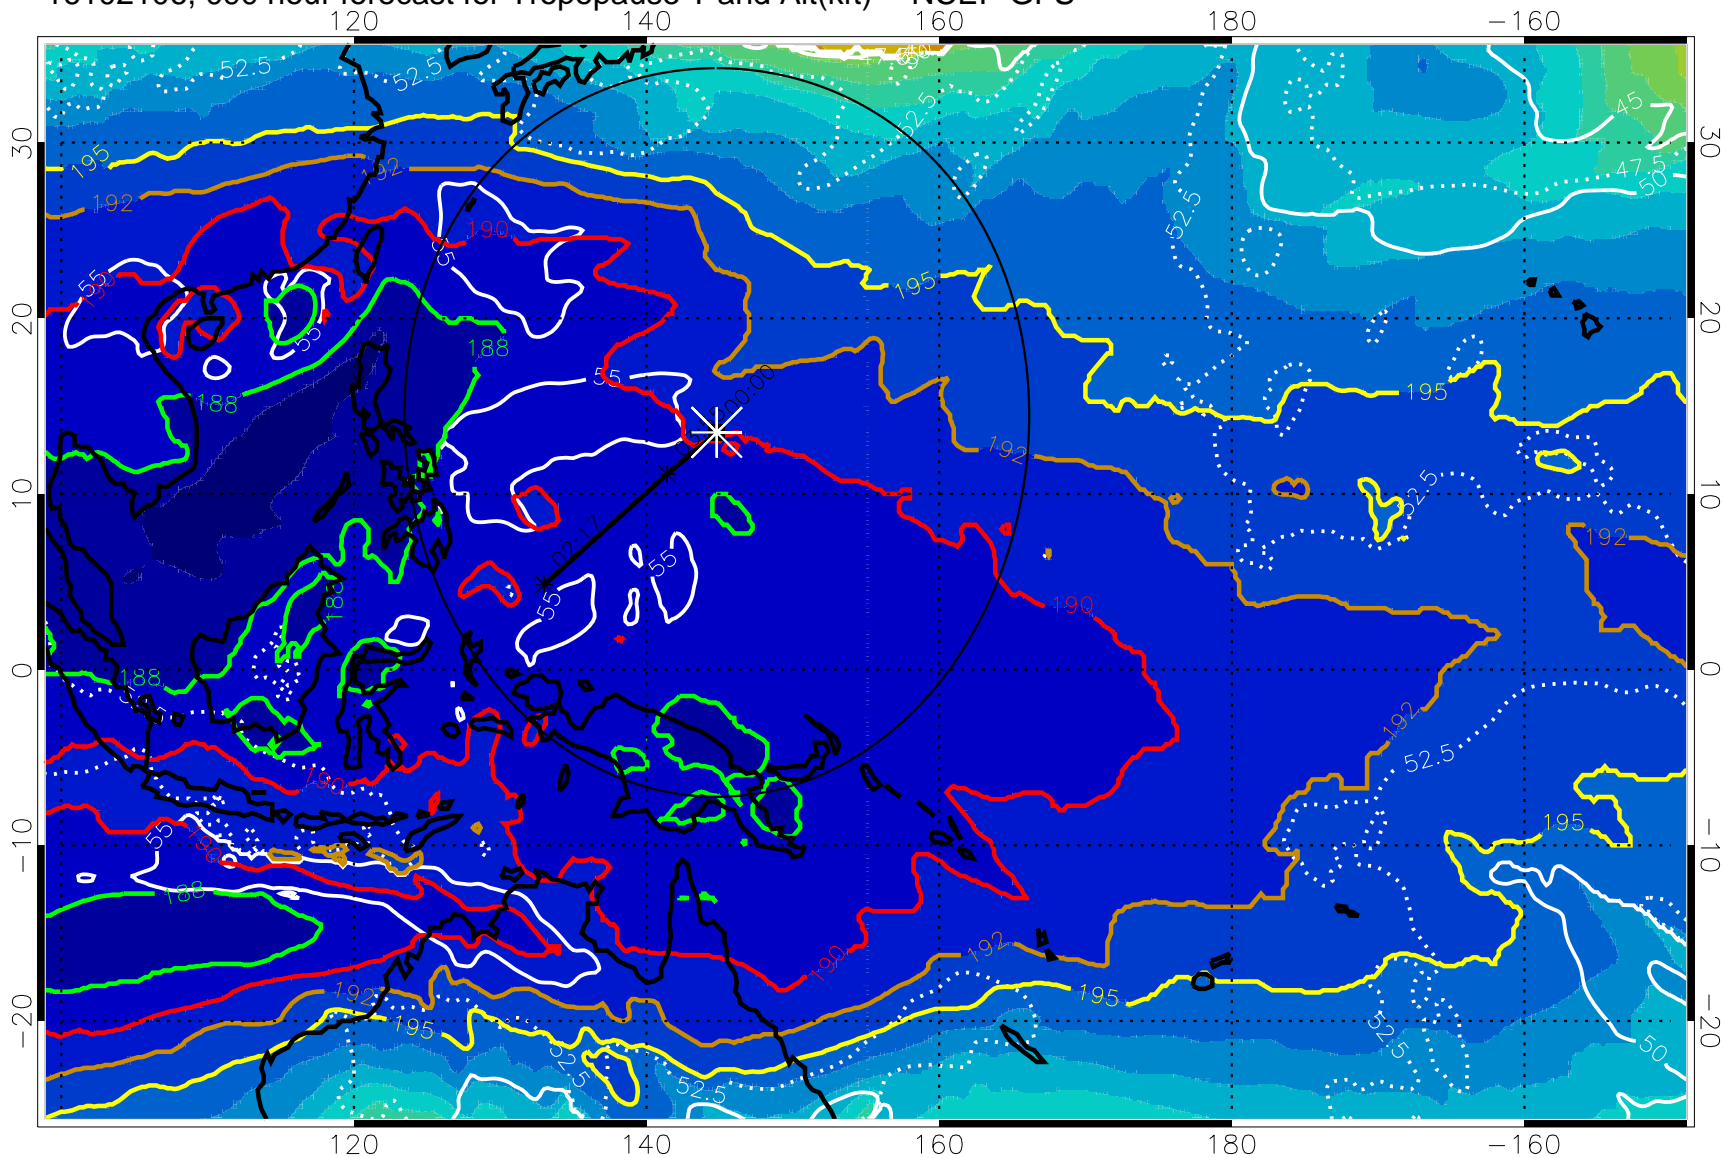

190 200 210 220 230

Tropopause T, K

Tropopause Altitude in kft (white)

192.5K Isotherm 195K Isotherm
187.5K Isotherm 190K Isotherm

Range ring of 2304 km

16102106, 090 hour forecast for Tropopause T and Alt(kft) -- NCEP GFS

190 200 210 220 230

Tropopause T, K

Tropopause Altitude in kft (white)

192.5K Isotherm 195K Isotherm
187.5K Isotherm 190K Isotherm

Range ring of 2304 km

16102112, 096 hour forecast for Tropopause T and Alt(kft) -- NCEP GFS