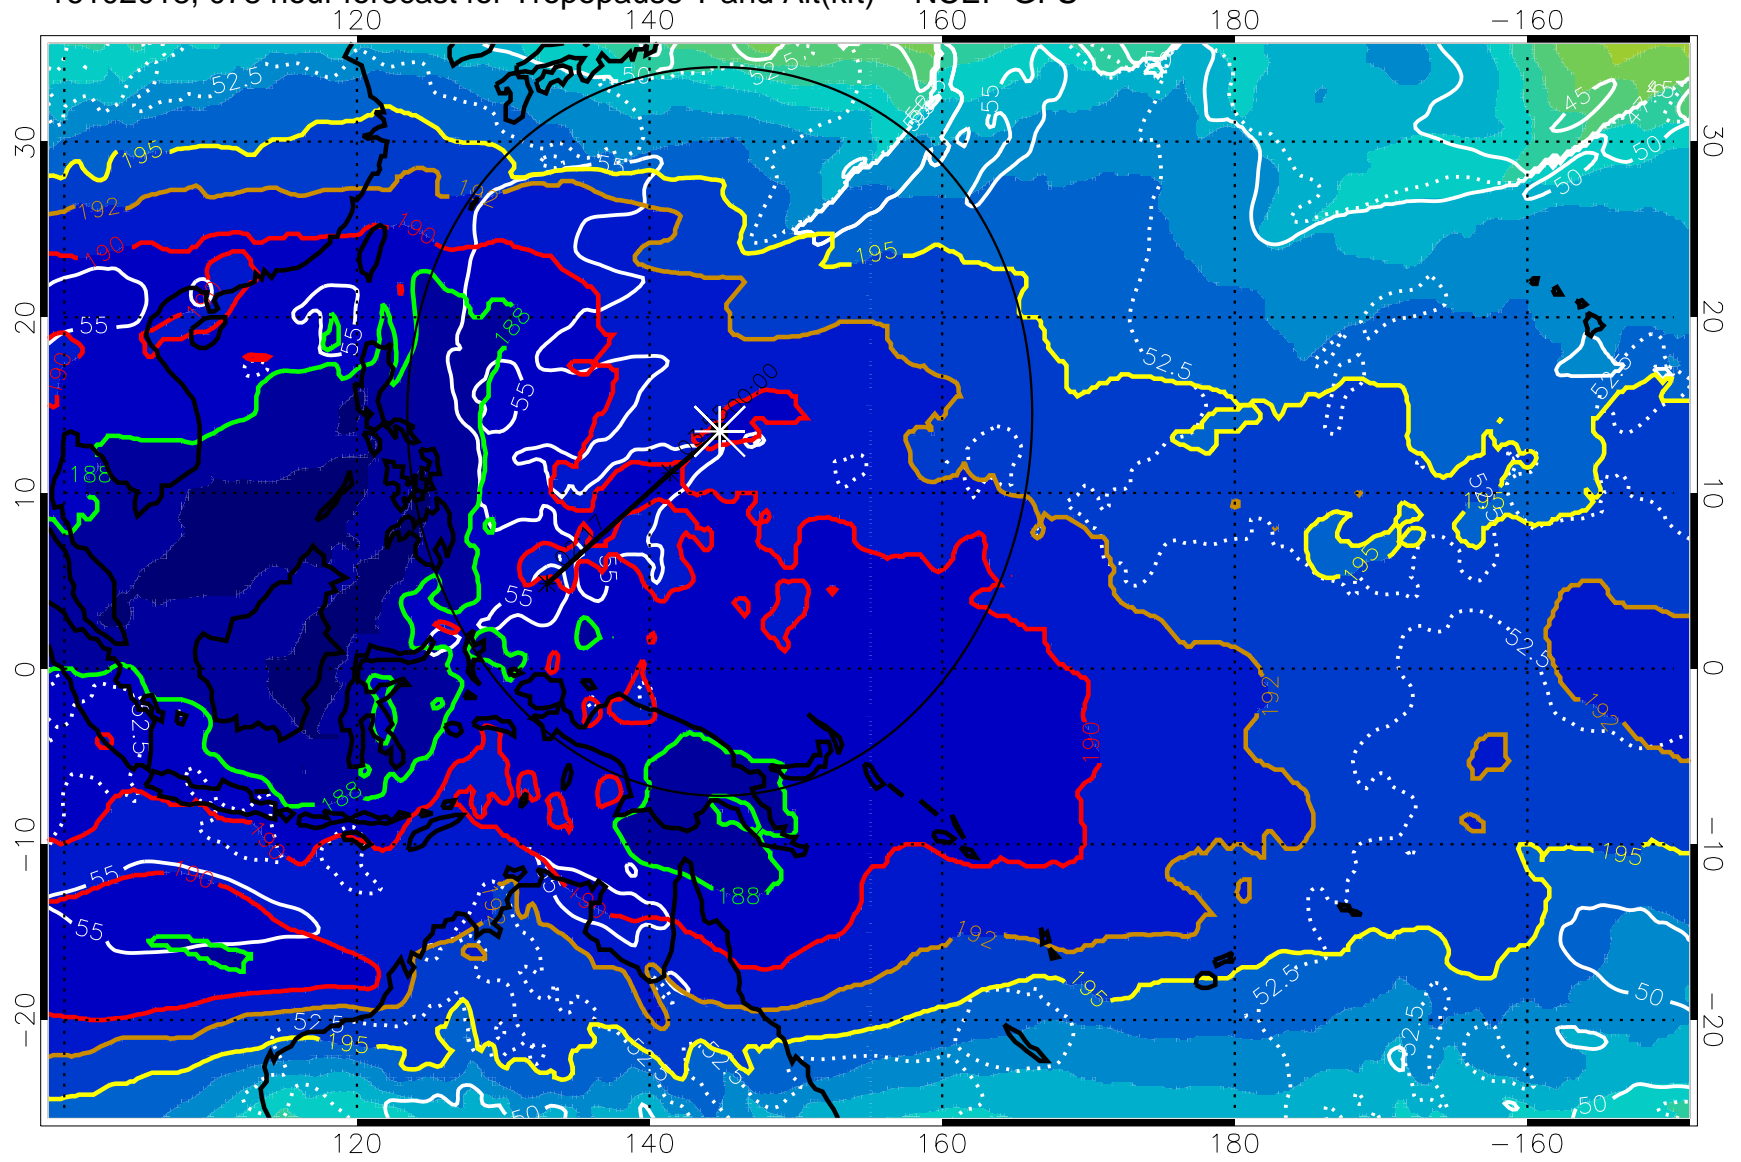

16102012, 072 hour forecast for Tropopause T and Alt(kft) -- NCEP GFS

Tropopause T, K

Tropopause Altitude in kft (white)

192.5K Isotherm 195K Isotherm
187.5K Isotherm 190K Isotherm

Range ring of 2304 km

16102018, 078 hour forecast for Tropopause T and Alt(kft) -- NCEP GFS