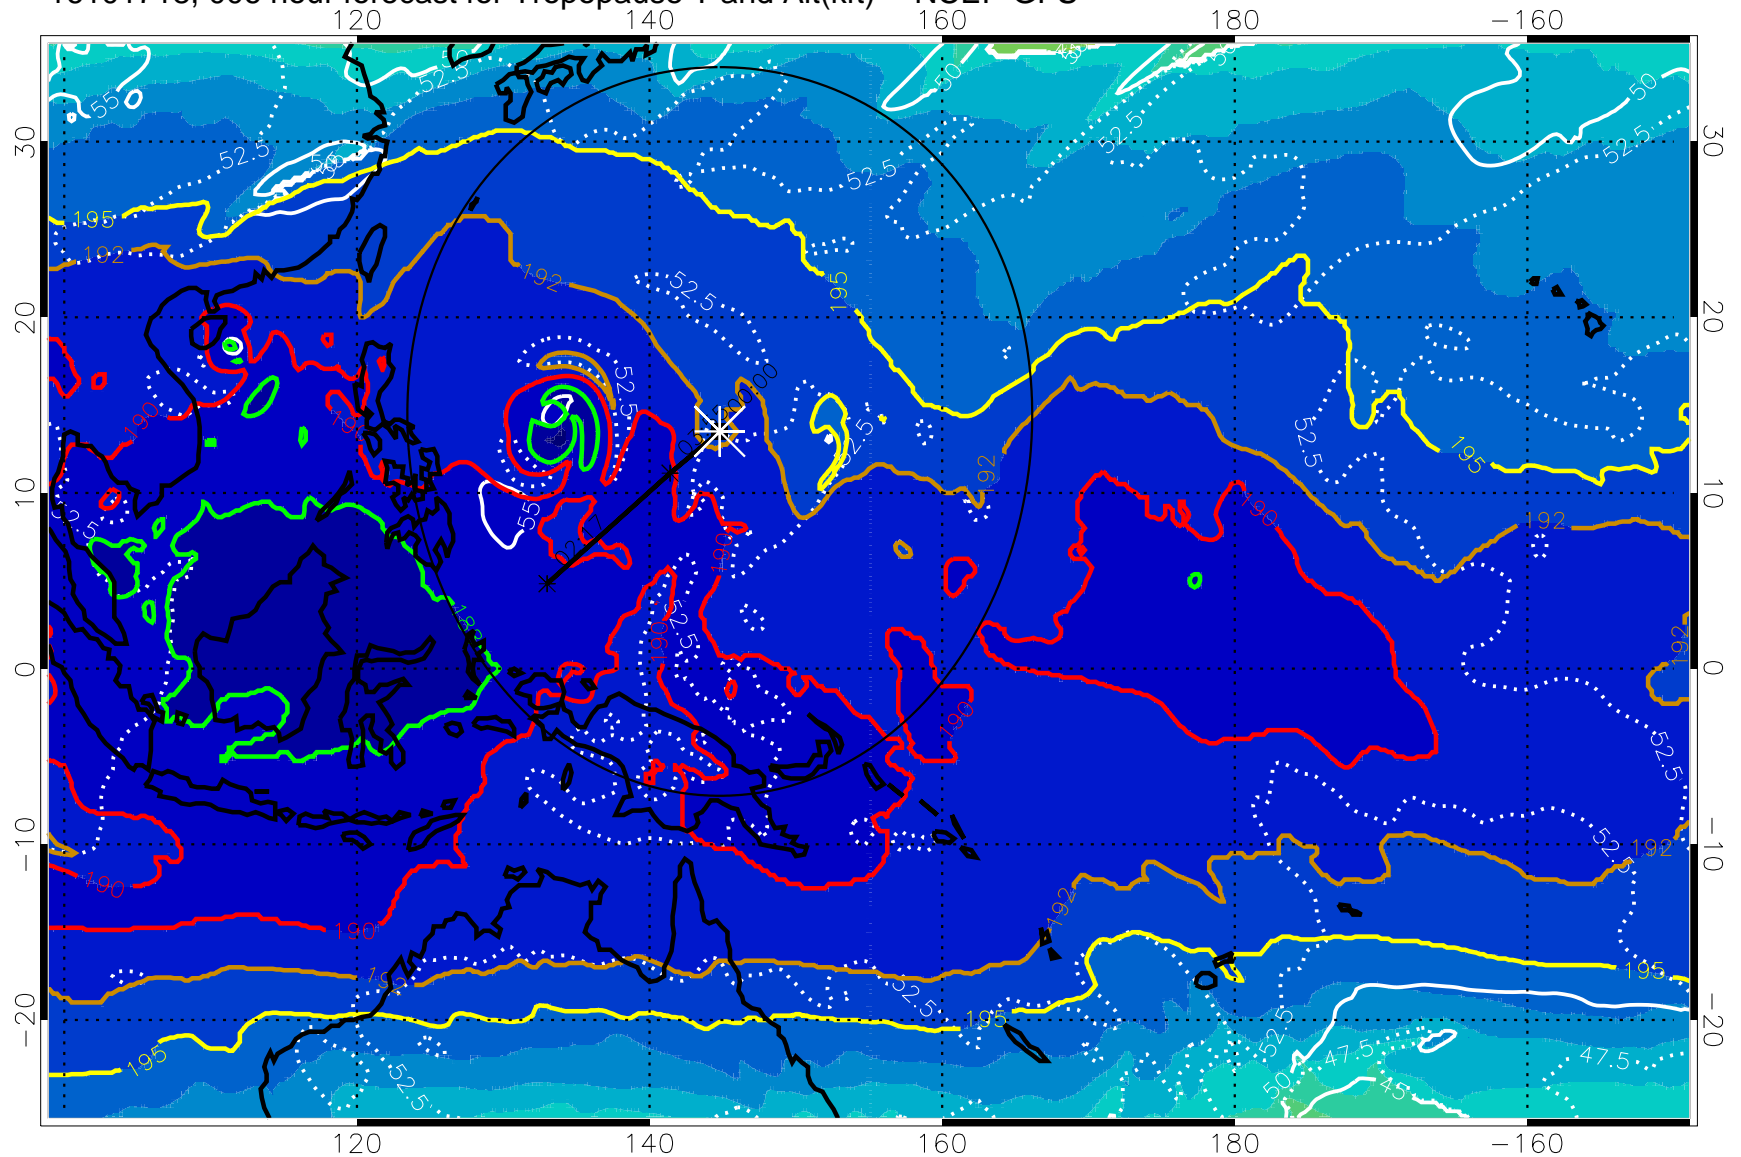

16101718, 006 hour forecast for Tropopause T and Alt(kft) -- NCEP GFS

190 200 210 220 230
Tropopause T, K

Tropopause Altitude in kft (white)

192.5K Isotherm 195K Isotherm
187.5K Isotherm 190K Isotherm

Range ring of 2304 km

16101800, 012 hour forecast for Tropopause T and Alt(kft) -- NCEP GFS

190 200 210 220 230

Tropopause T, K

Tropopause Altitude in kft (white)

192.5K Isotherm 195K Isotherm
187.5K Isotherm 190K Isotherm

Range ring of 2304 km