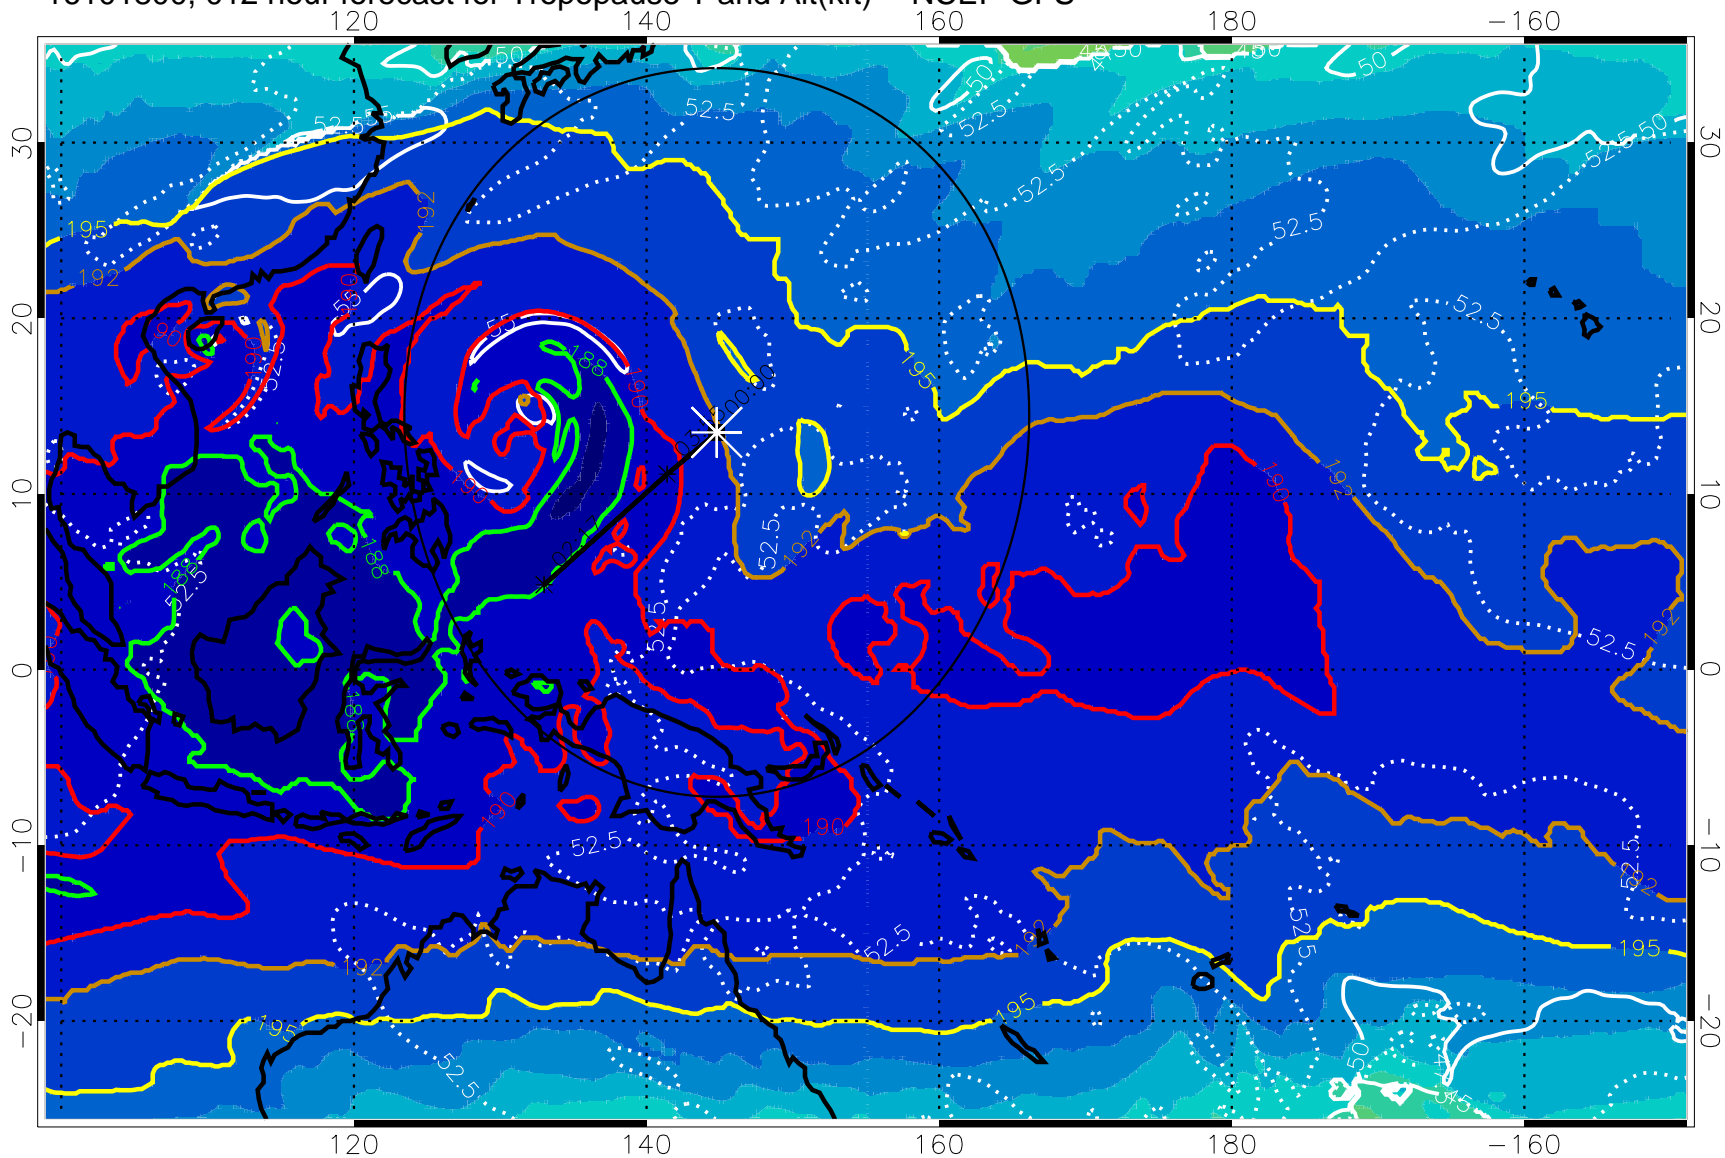

16101800, 012 hour forecast for Tropopause T and Alt(kft) -- NCEP GFS

190 200 210 220 230

Tropopause T, K

Tropopause Altitude in kft (white)

192.5K Isotherm 195K Isotherm
187.5K Isotherm 190K Isotherm

Range ring of 2304 km