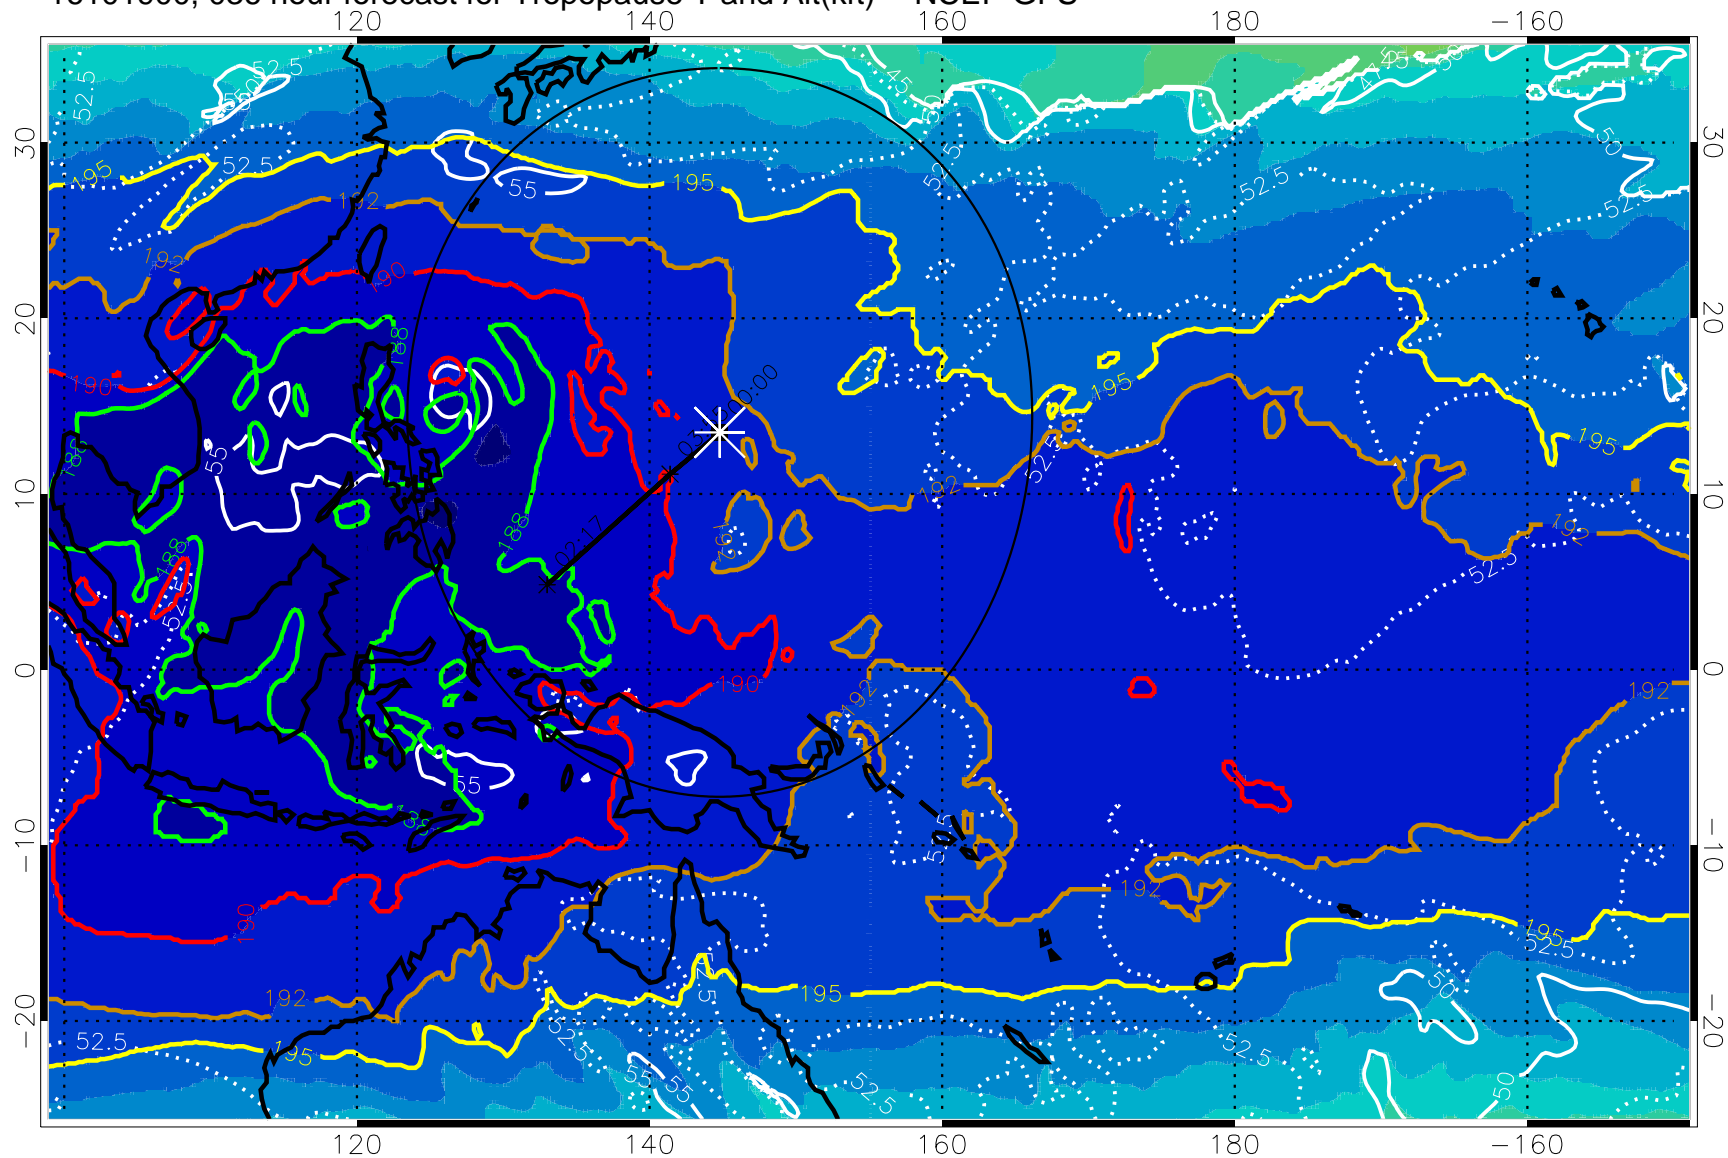

16101900, 036 hour forecast for Tropopause T and Alt(kft) -- NCEP GFS

190 200 210 220 230

Tropopause T, K

Tropopause Altitude in kft (white)

192.5K Isotherm 195K Isotherm
187.5K Isotherm 190K Isotherm

Range ring of 2304 km