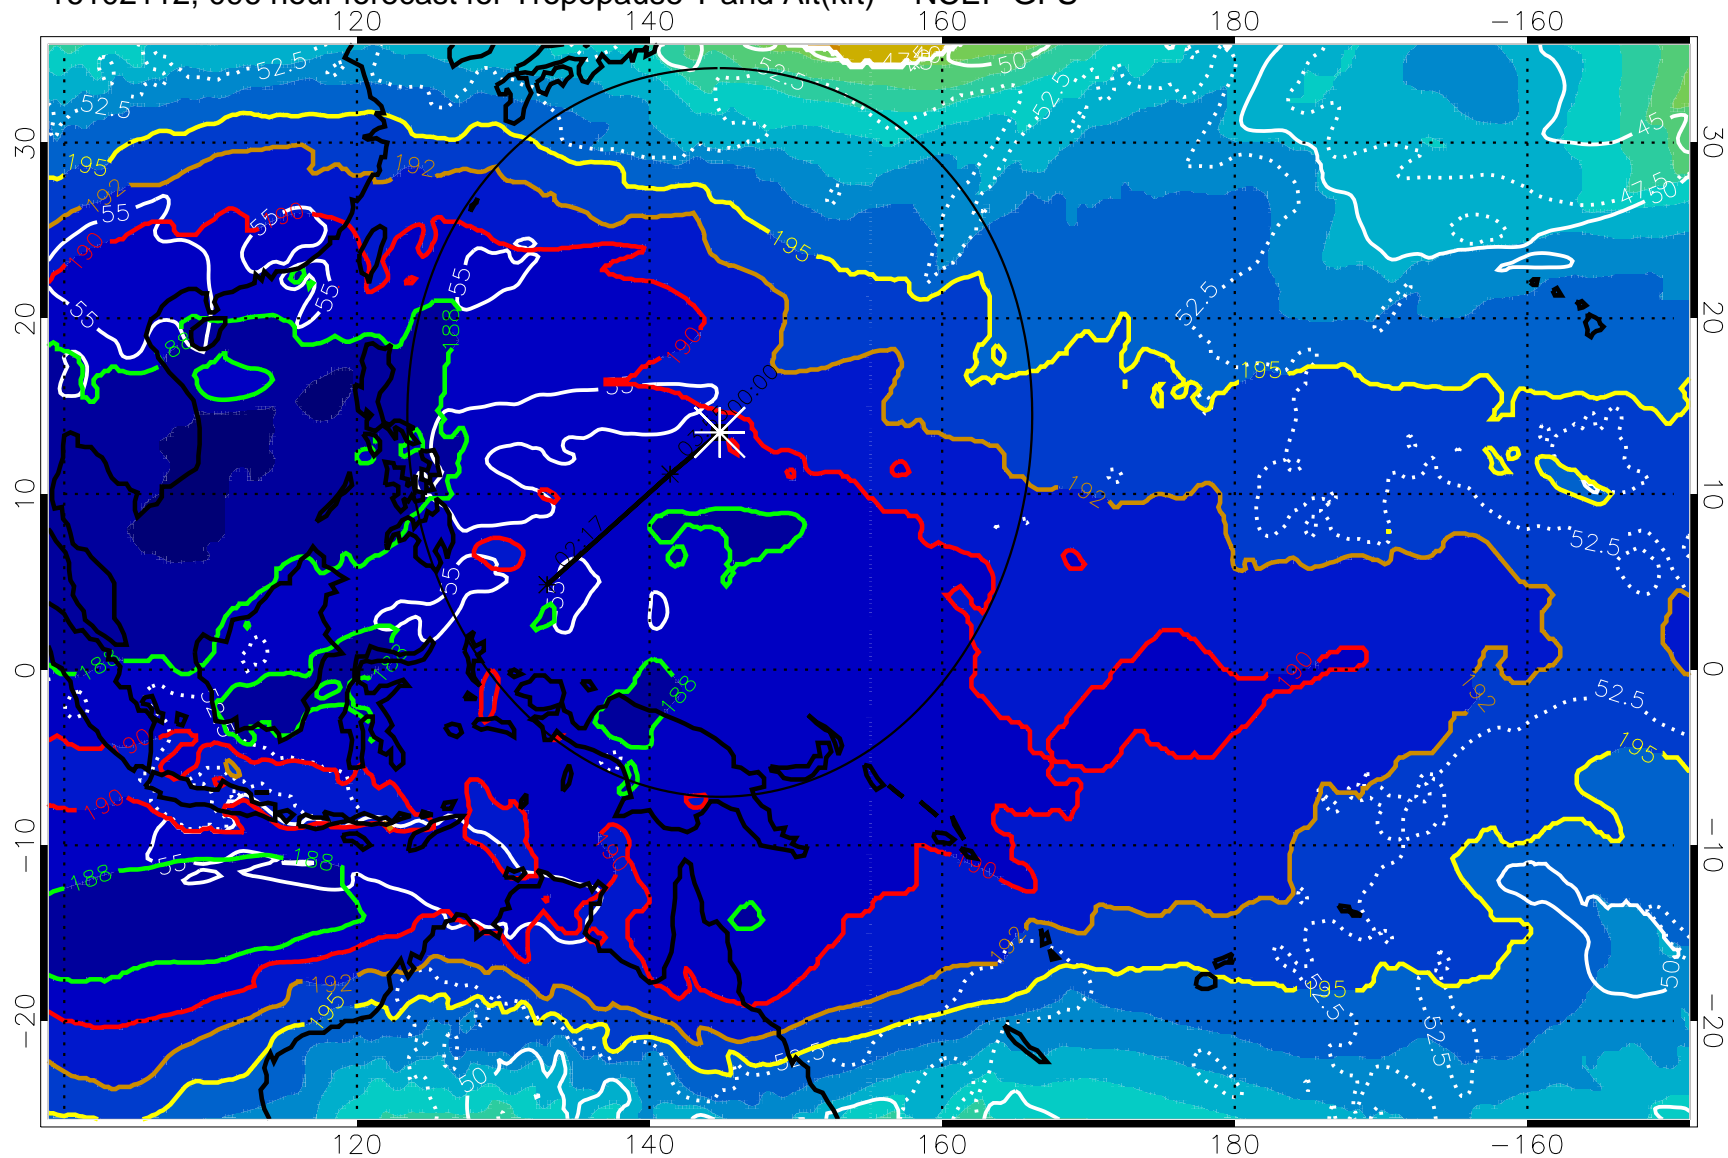

190 200 210 220 230

Tropopause T, K

Tropopause Altitude in kft (white)

192.5K Isotherm 195K Isotherm
187.5K Isotherm 190K Isotherm

Range ring of 2304 km

16102112, 096 hour forecast for Tropopause T and Alt(kft) -- NCEP GFS

190 200 210 220 230

Tropopause T, K

Tropopause Altitude in kft (white)

192.5K Isotherm 195K Isotherm
187.5K Isotherm 190K Isotherm

Range ring of 2304 km

16102118, 102 hour forecast for Tropopause T and Alt(kft) -- NCEP GFS