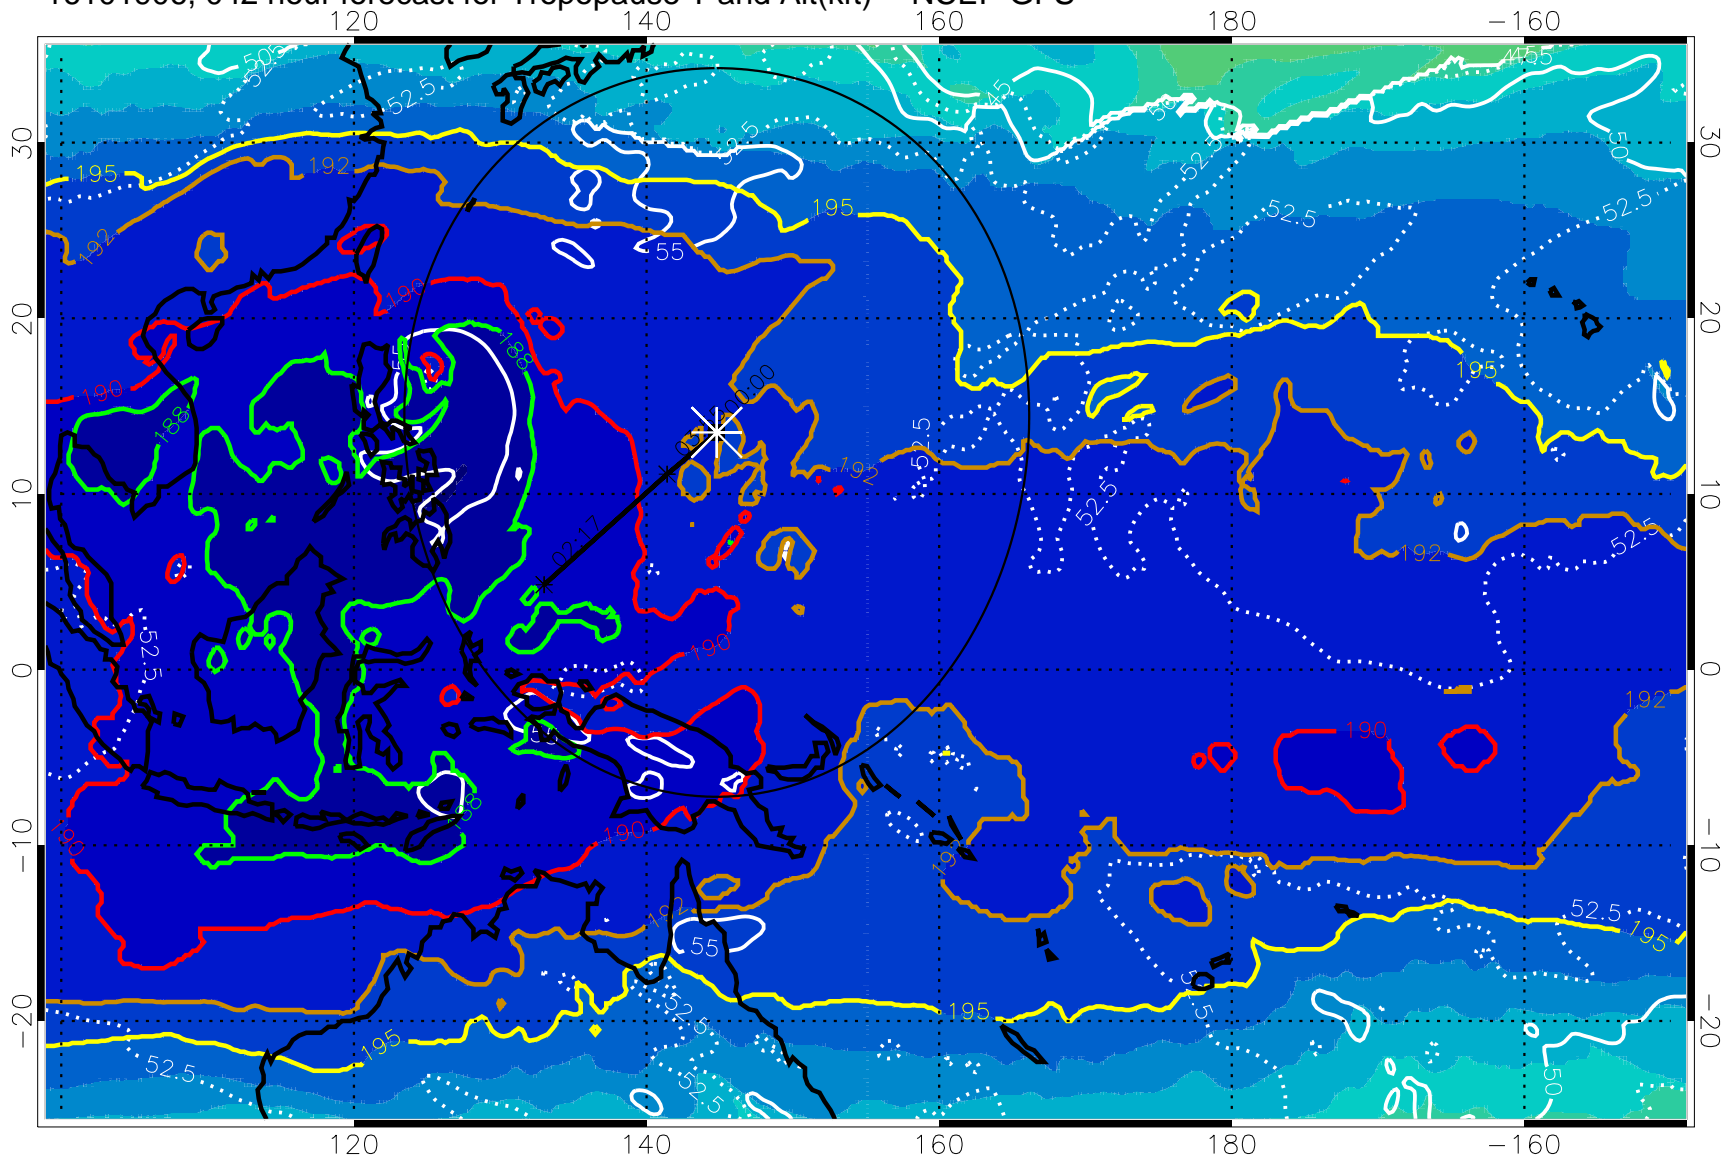

16101906, 042 hour forecast for Tropopause T and Alt(kft) -- NCEP GFS

190 200 210 220 230
Tropopause T, K

Tropopause Altitude in kft (white)

192.5K Isotherm 195K Isotherm
187.5K Isotherm 190K Isotherm

Range ring of 2304 km