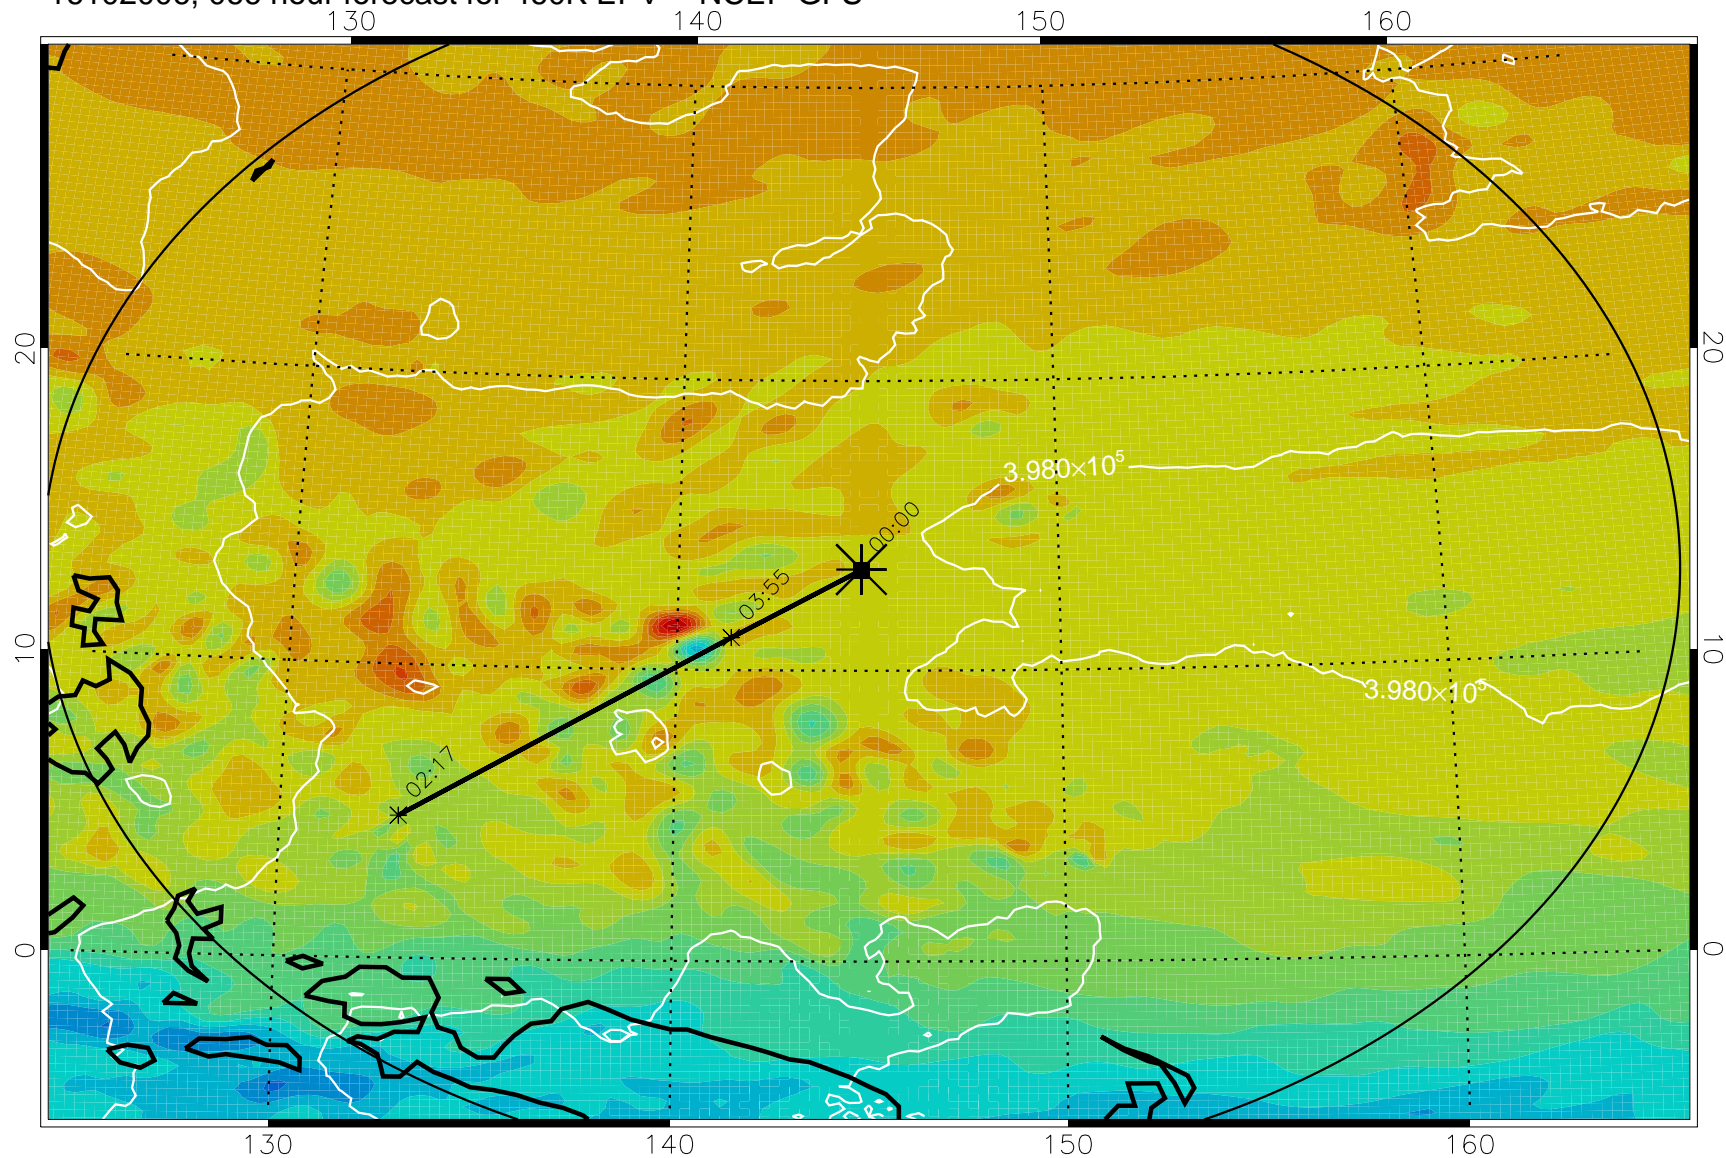

16101906, 042 hour forecast for 460K EPV -- NCEP GFS

460K Montgomery Streamfunction, white

Range ring of 2304 km

16101912, 048 hour forecast for 460K EPV -- NCEP GFS

460K Montgomery Streamfunction, white

Range ring of 2304 km

16101918, 054 hour forecast for 460K EPV -- NCEP GFS

460K Montgomery Streamfunction, white

Range ring of 2304 km

16102000, 060 hour forecast for 460K EPV -- NCEP GFS

460K Montgomery Streamfunction, white

Range ring of 2304 km

16102006, 066 hour forecast for 460K EPV -- NCEP GFS

460K Montgomery Streamfunction, white

Range ring of 2304 km

16102012, 072 hour forecast for 460K EPV -- NCEP GFS

460K Montgomery Streamfunction, white

Range ring of 2304 km

16102018, 078 hour forecast for 460K EPV -- NCEP GFS

460K Montgomery Streamfunction, white

Range ring of 2304 km

16102100, 084 hour forecast for 460K EPV -- NCEP GFS

460K Montgomery Streamfunction, white

-4×10^{-5} -2×10^{-5} 0 2×10^{-5} 4×10^{-5}
PVU