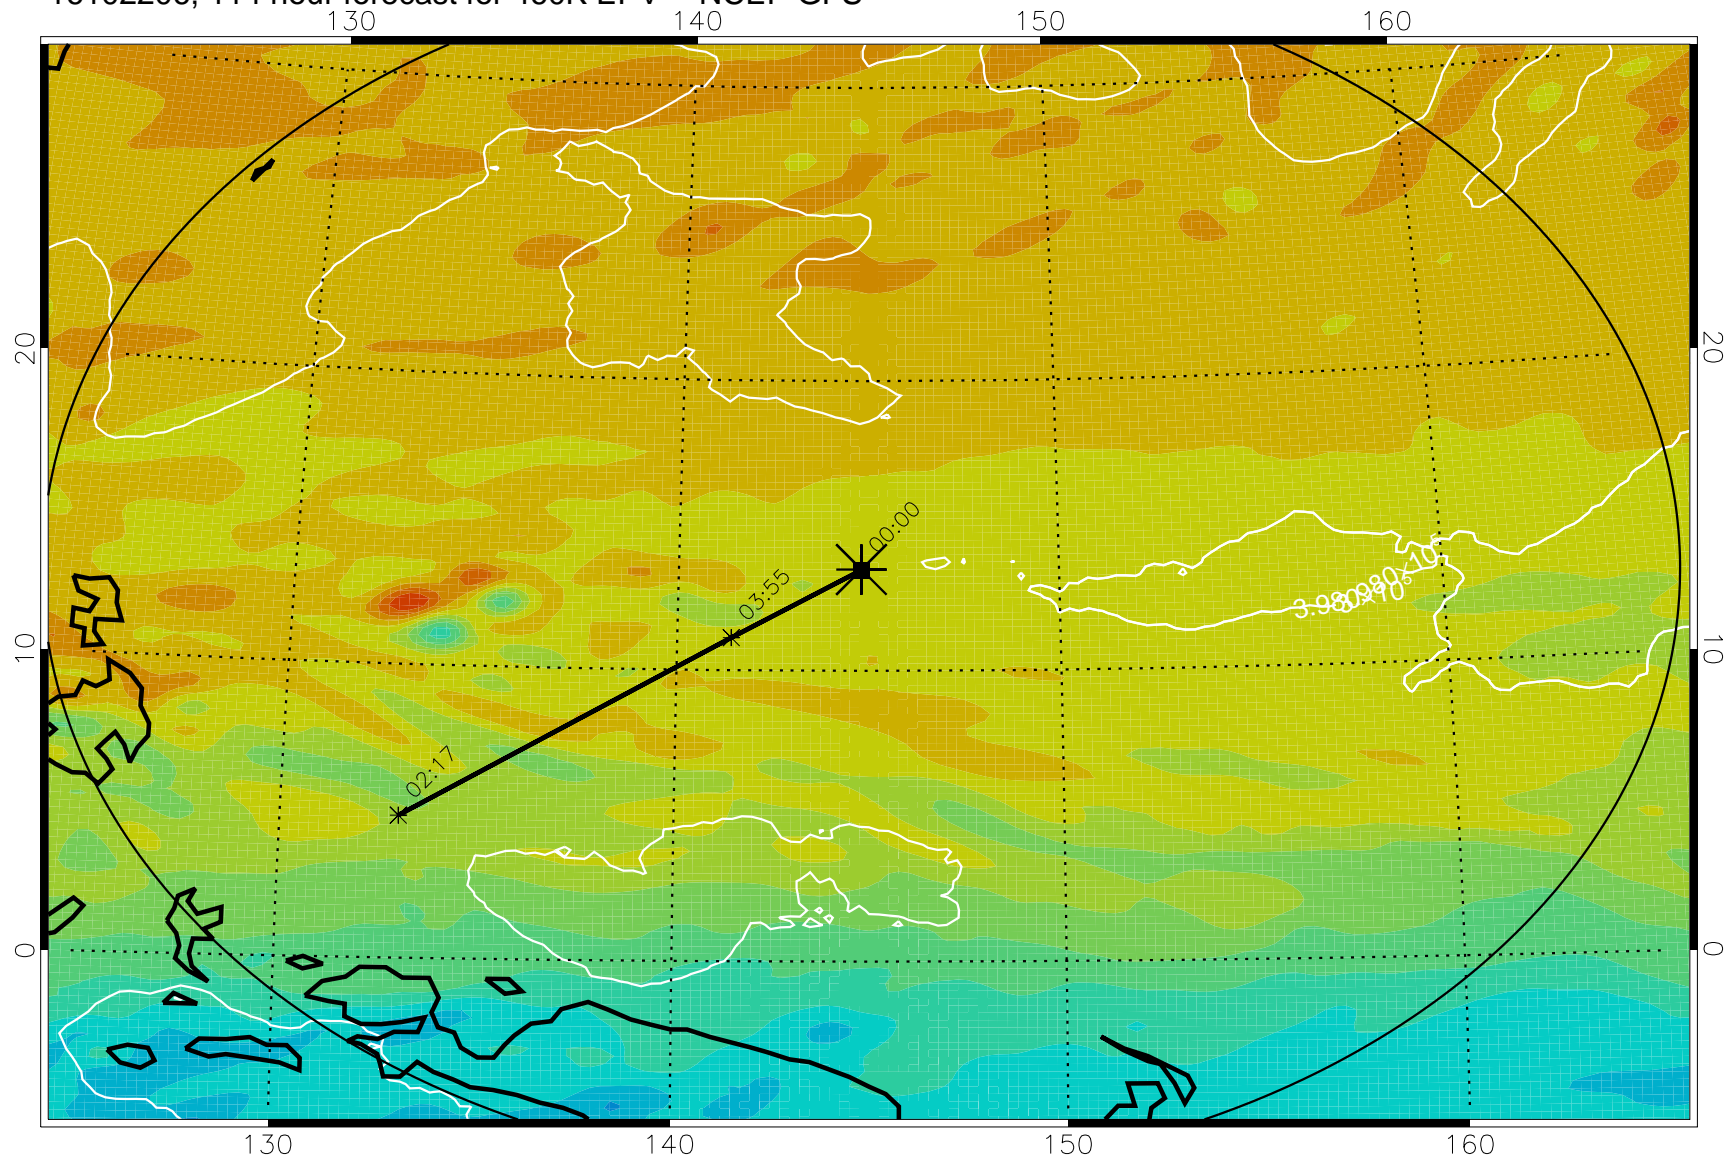

Range ring of 2304 km

16102106, 090 hour forecast for 460K EPV -- NCEP GFS

460K Montgomery Streamfunction, white

Range ring of 2304 km

16102112, 096 hour forecast for 460K EPV -- NCEP GFS

460K Montgomery Streamfunction, white

Range ring of 2304 km

16102118, 102 hour forecast for 460K EPV -- NCEP GFS

460K Montgomery Streamfunction, white

Range ring of 2304 km

16102200, 108 hour forecast for 460K EPV -- NCEP GFS

460K Montgomery Streamfunction, white

Range ring of 2304 km

16102206, 114 hour forecast for 460K EPV -- NCEP GFS

460K Montgomery Streamfunction, white

Range ring of 2304 km

16102212, 120 hour forecast for 460K EPV -- NCEP GFS

460K Montgomery Streamfunction, white

Range ring of 2304 km