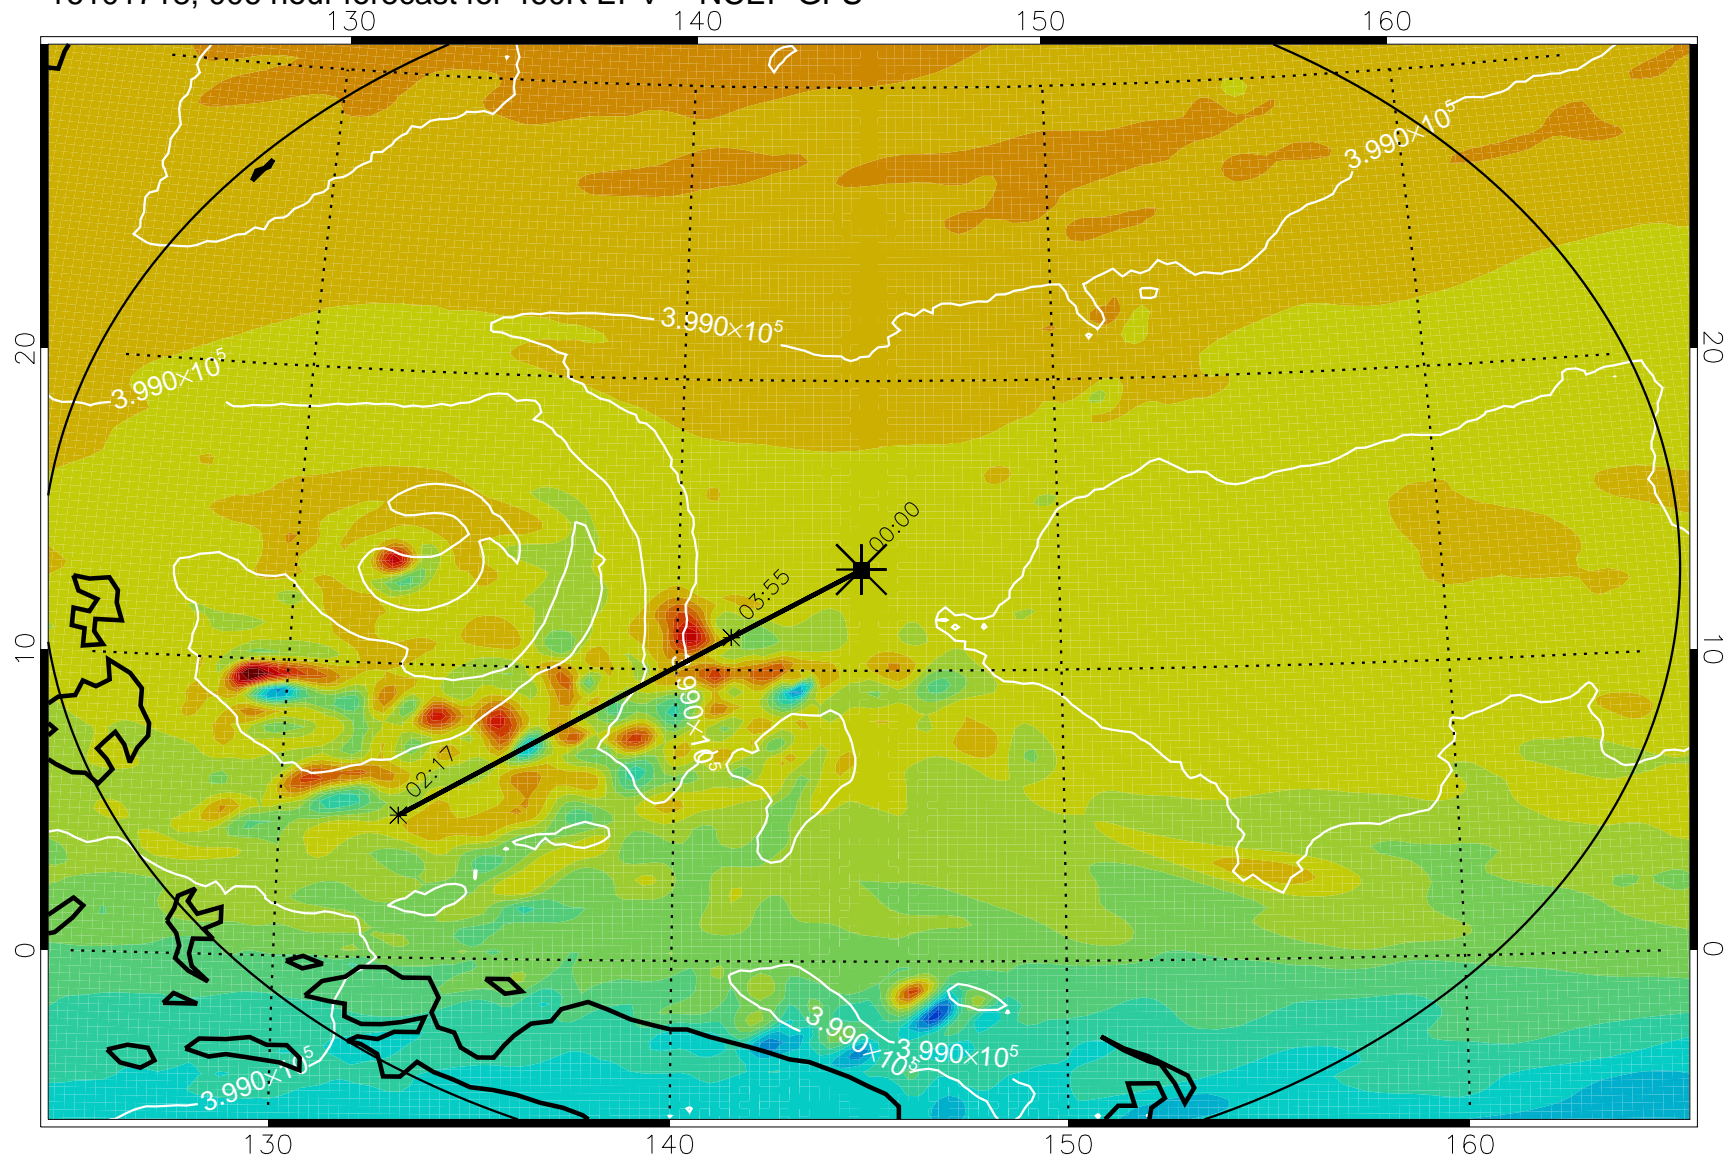

16101718, 006 hour forecast for 460K EPV -- NCEP GFS

460K Montgomery Streamfunction, white

Range ring of 2304 km

16101800, 012 hour forecast for 460K EPV -- NCEP GFS

460K Montgomery Streamfunction, white

Range ring of 2304 km

16101806, 018 hour forecast for 460K EPV -- NCEP GFS

460K Montgomery Streamfunction, white

Range ring of 2304 km

16101812, 024 hour forecast for 460K EPV -- NCEP GFS

460K Montgomery Streamfunction, white

Range ring of 2304 km

16101818, 030 hour forecast for 460K EPV -- NCEP GFS

460K Montgomery Streamfunction, white

Range ring of 2304 km

16101900, 036 hour forecast for 460K EPV -- NCEP GFS

460K Montgomery Streamfunction, white

Range ring of 2304 km

16101906, 042 hour forecast for 460K EPV -- NCEP GFS

460K Montgomery Streamfunction, white

Range ring of 2304 km

16101912, 048 hour forecast for 460K EPV -- NCEP GFS

460K Montgomery Streamfunction, white

Range ring of 2304 km