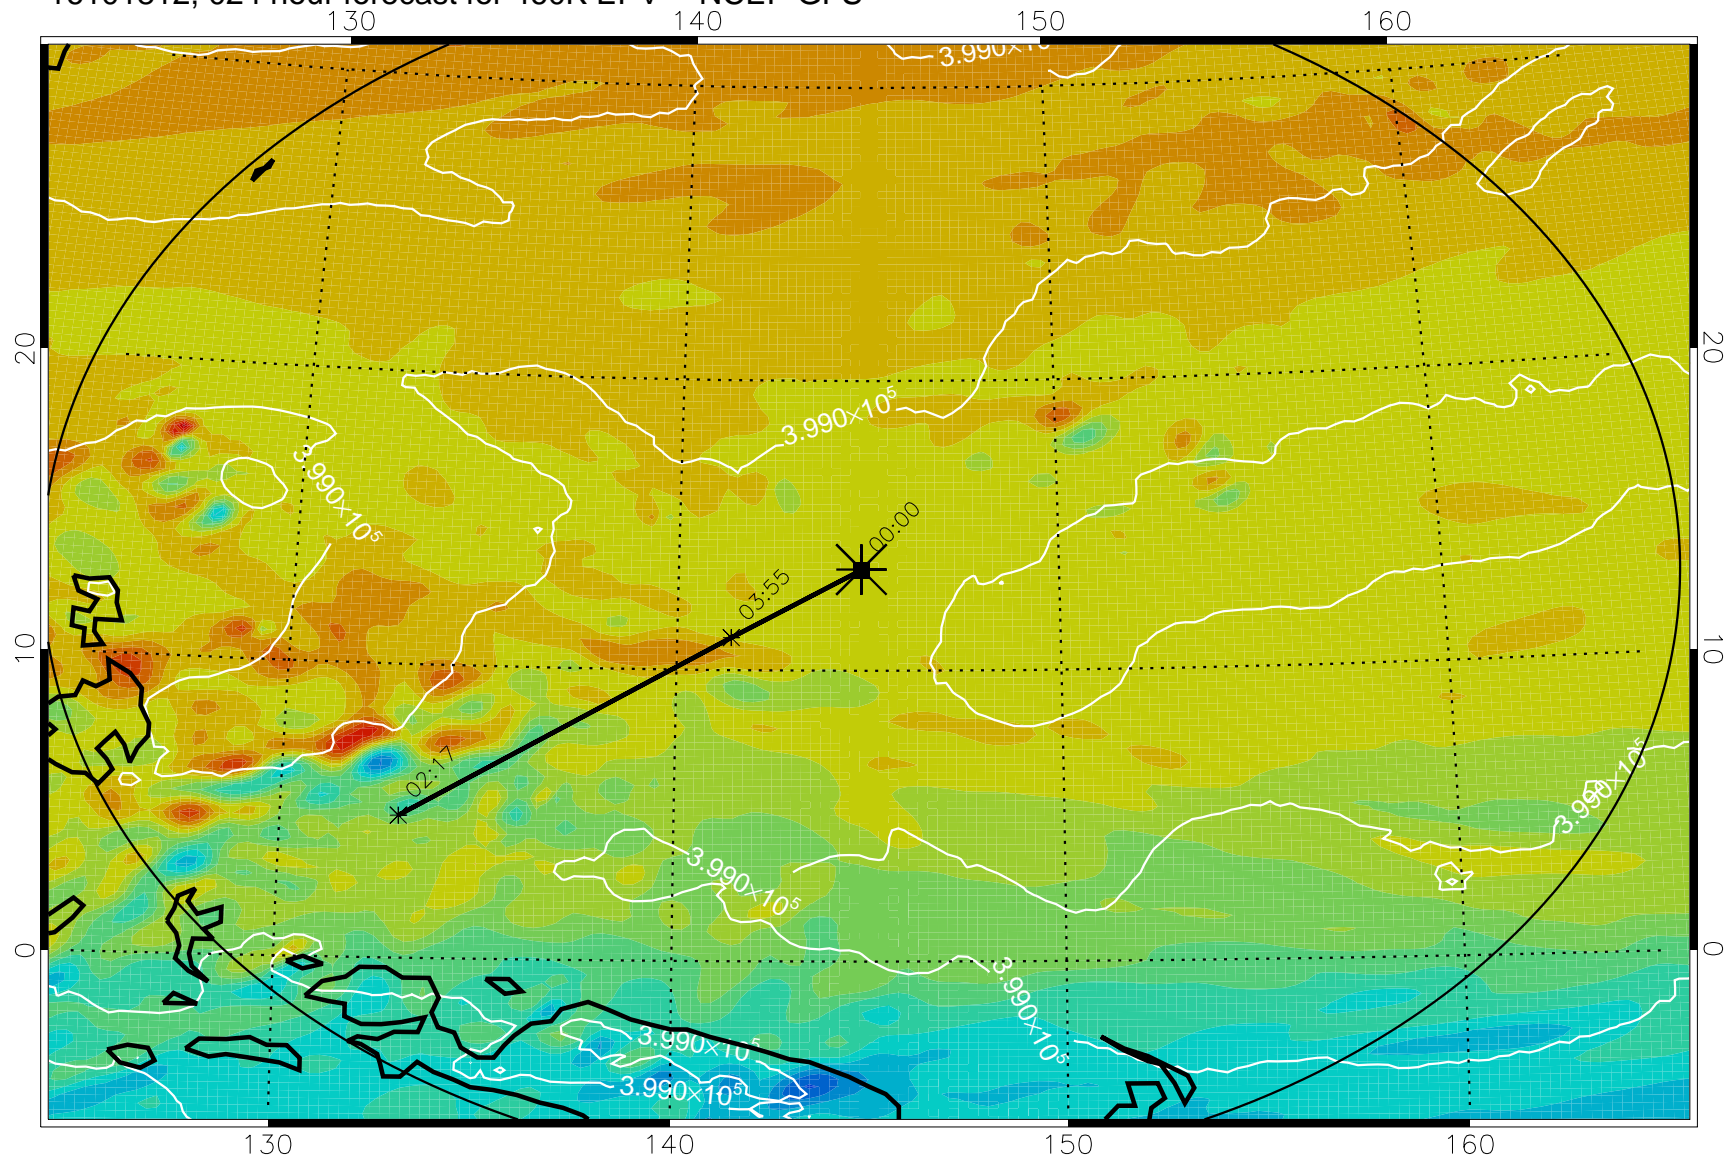

16101718, 006 hour forecast for 460K EPV -- NCEP GFS

460K Montgomery Streamfunction, white

Range ring of 2304 km

16101800, 012 hour forecast for 460K EPV -- NCEP GFS

460K Montgomery Streamfunction, white

Range ring of 2304 km

16101806, 018 hour forecast for 460K EPV -- NCEP GFS

460K Montgomery Streamfunction, white

Range ring of 2304 km

16101812, 024 hour forecast for 460K EPV -- NCEP GFS

460K Montgomery Streamfunction, white

Range ring of 2304 km

16101818, 030 hour forecast for 460K EPV -- NCEP GFS

460K Montgomery Streamfunction, white

Range ring of 2304 km

16101900, 036 hour forecast for 460K EPV -- NCEP GFS

460K Montgomery Streamfunction, white

Range ring of 2304 km

16101906, 042 hour forecast for 460K EPV -- NCEP GFS

460K Montgomery Streamfunction, white

Range ring of 2304 km

16101912, 048 hour forecast for 460K EPV -- NCEP GFS

460K Montgomery Streamfunction, white

Range ring of 2304 km