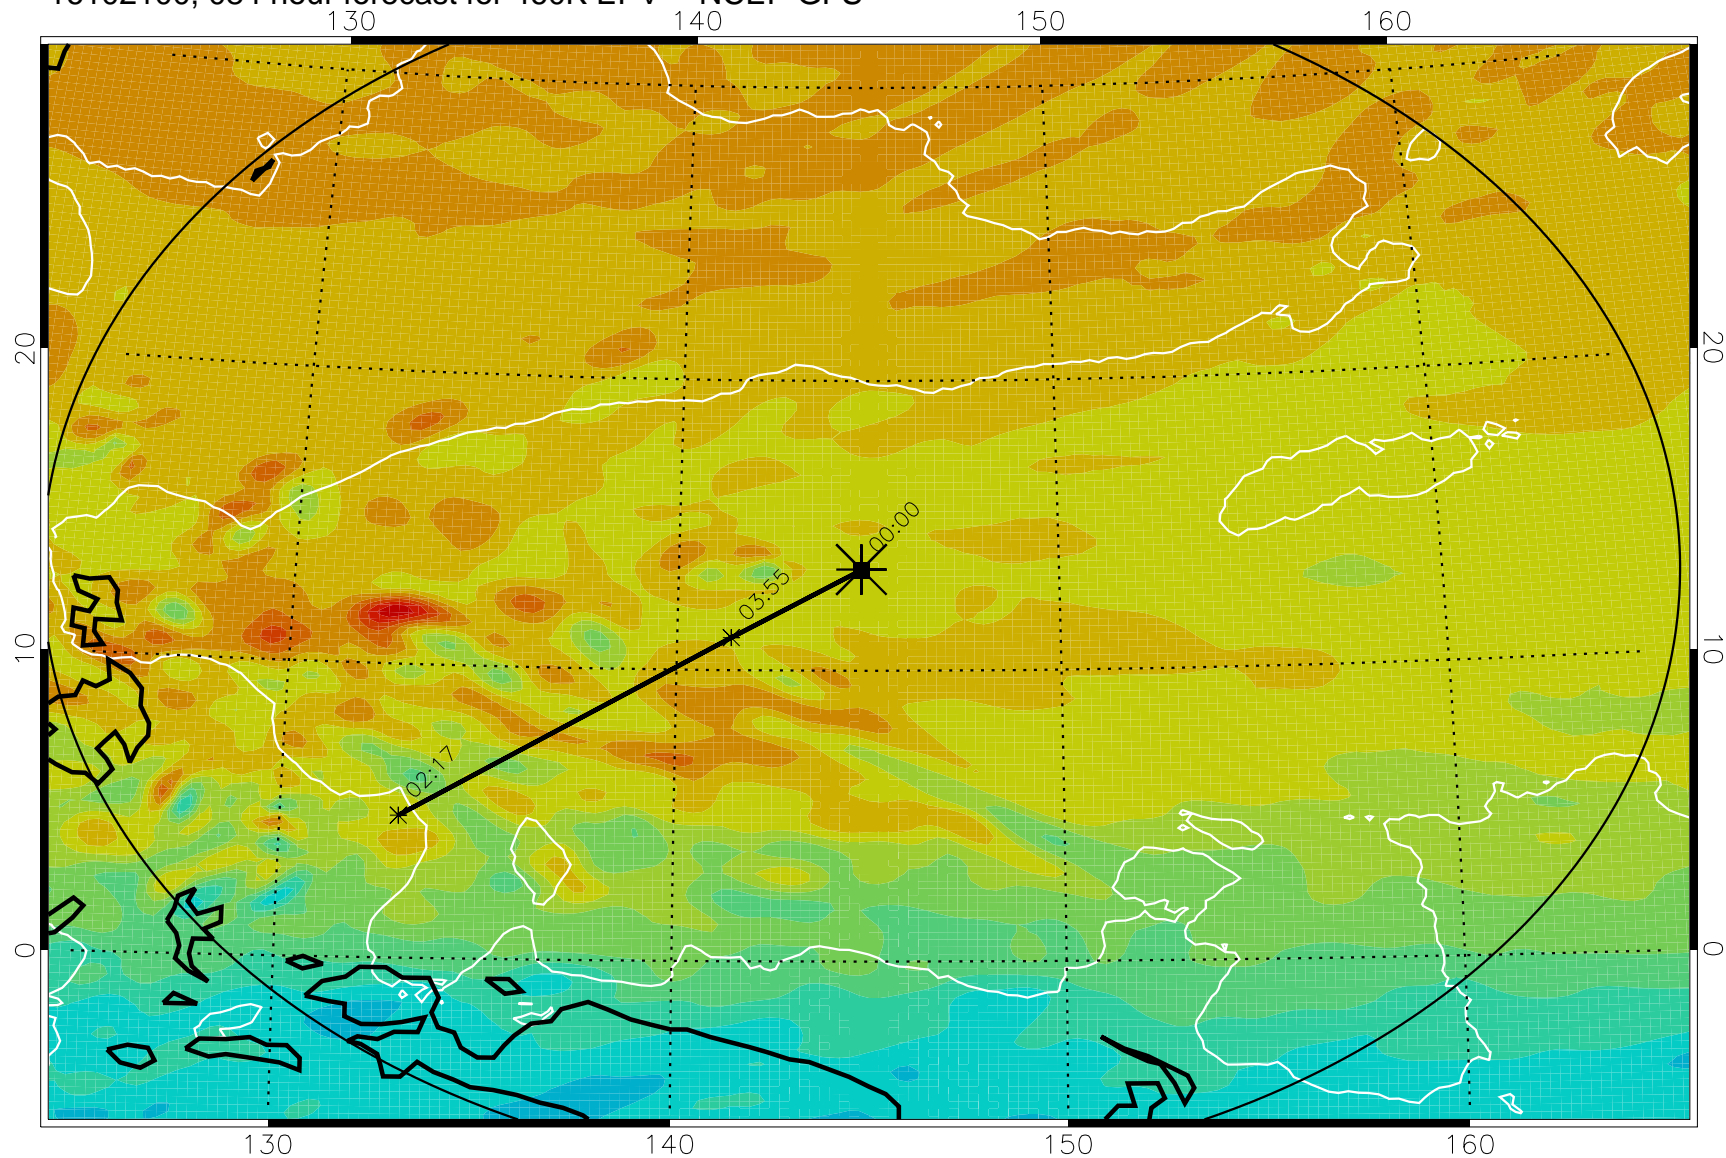

16101918, 054 hour forecast for 460K EPV -- NCEP GFS

460K Montgomery Streamfunction, white

Range ring of 2304 km

16102000, 060 hour forecast for 460K EPV -- NCEP GFS

460K Montgomery Streamfunction, white

Range ring of 2304 km

16102006, 066 hour forecast for 460K EPV -- NCEP GFS

460K Montgomery Streamfunction, white

Range ring of 2304 km

16102012, 072 hour forecast for 460K EPV -- NCEP GFS

460K Montgomery Streamfunction, white

Range ring of 2304 km

16102018, 078 hour forecast for 460K EPV -- NCEP GFS

460K Montgomery Streamfunction, white

Range ring of 2304 km

16102100, 084 hour forecast for 460K EPV -- NCEP GFS

460K Montgomery Streamfunction, white

-4×10^{-5} -2×10^{-5} 0 2×10^{-5} 4×10^{-5}
PVU

Range ring of 2304 km

16102106, 090 hour forecast for 460K EPV -- NCEP GFS

460K Montgomery Streamfunction, white

Range ring of 2304 km

16102112, 096 hour forecast for 460K EPV -- NCEP GFS

460K Montgomery Streamfunction, white