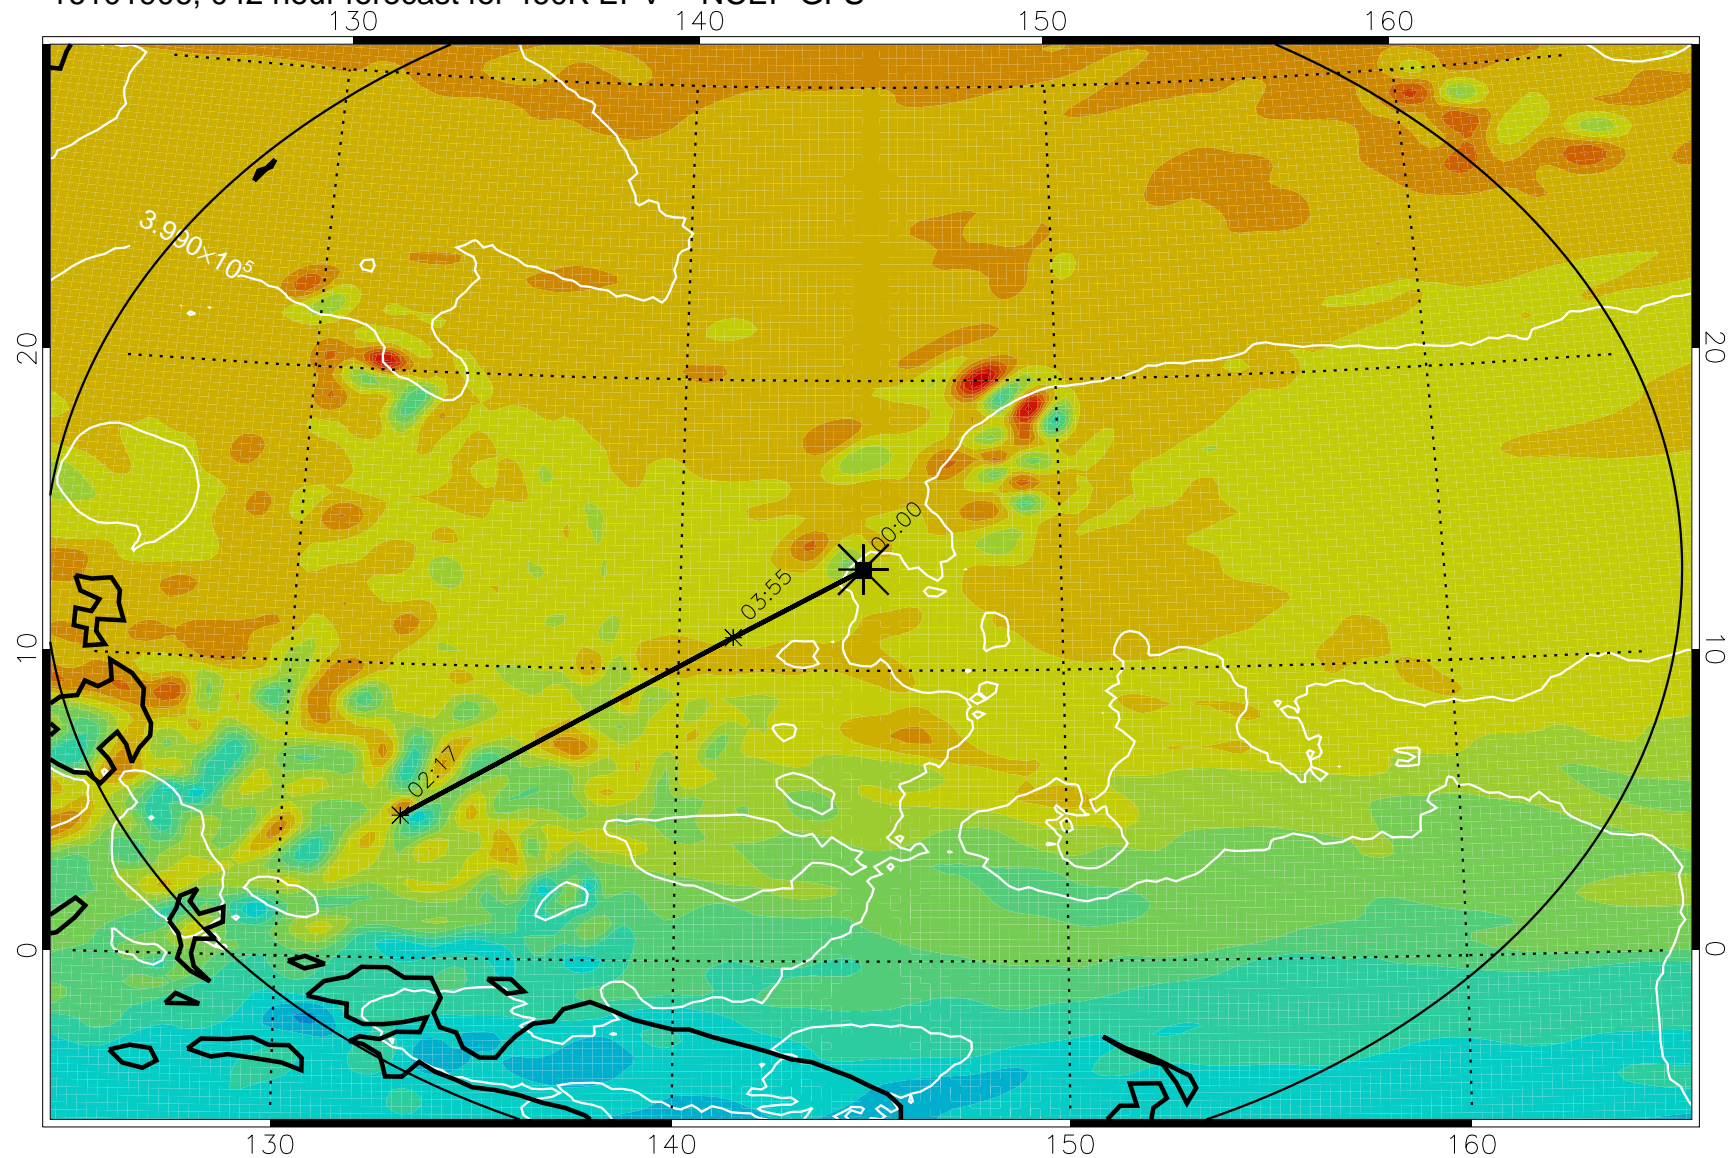

16101806, 018 hour forecast for 460K EPV -- NCEP GFS

460K Montgomery Streamfunction, white

Range ring of 2304 km

16101812, 024 hour forecast for 460K EPV -- NCEP GFS

460K Montgomery Streamfunction, white

Range ring of 2304 km

16101818, 030 hour forecast for 460K EPV -- NCEP GFS

460K Montgomery Streamfunction, white

Range ring of 2304 km

16101900, 036 hour forecast for 460K EPV -- NCEP GFS

460K Montgomery Streamfunction, white

Range ring of 2304 km

16101906, 042 hour forecast for 460K EPV -- NCEP GFS

460K Montgomery Streamfunction, white

Range ring of 2304 km

16101912, 048 hour forecast for 460K EPV -- NCEP GFS

460K Montgomery Streamfunction, white

Range ring of 2304 km

16101918, 054 hour forecast for 460K EPV -- NCEP GFS

460K Montgomery Streamfunction, white

Range ring of 2304 km

16102000, 060 hour forecast for 460K EPV -- NCEP GFS

460K Montgomery Streamfunction, white

Range ring of 2304 km