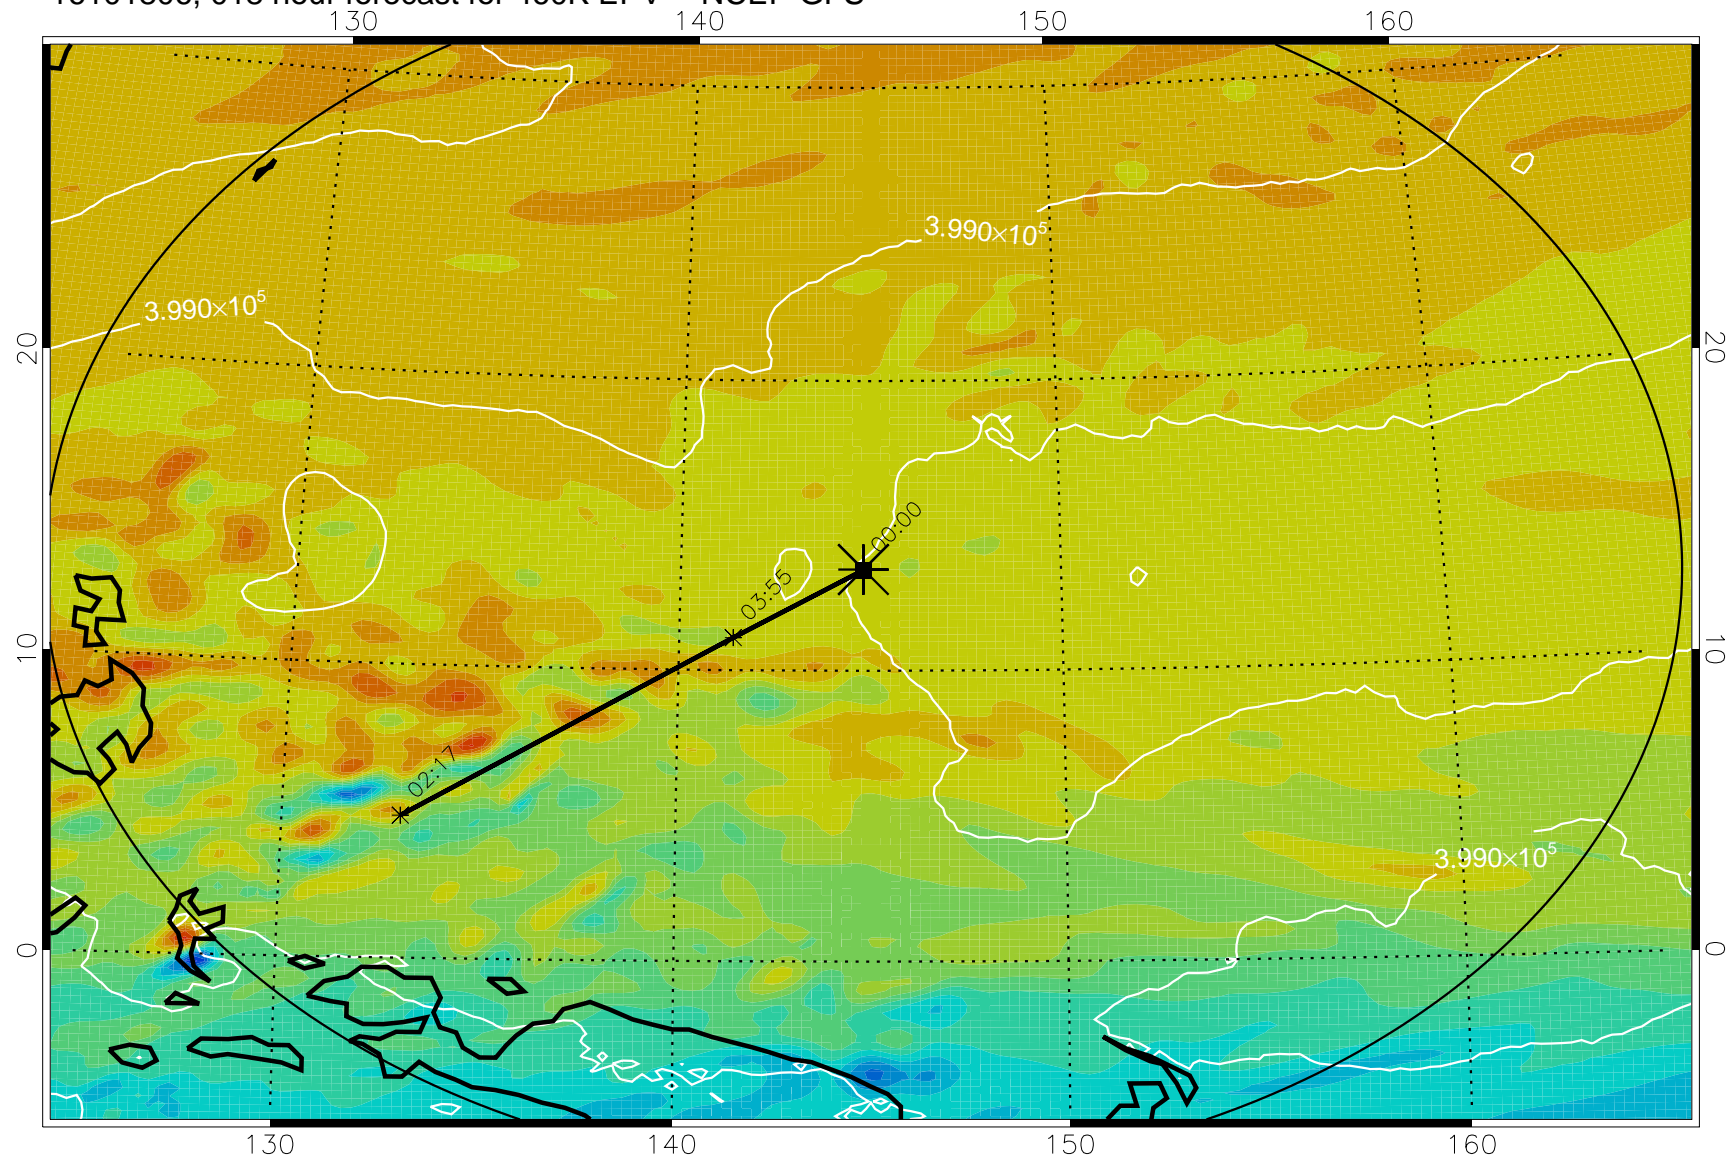

16101718, 006 hour forecast for 460K EPV -- NCEP GFS

460K Montgomery Streamfunction, white

Range ring of 2304 km

16101800, 012 hour forecast for 460K EPV -- NCEP GFS

460K Montgomery Streamfunction, white

Range ring of 2304 km

16101806, 018 hour forecast for 460K EPV -- NCEP GFS

460K Montgomery Streamfunction, white

Range ring of 2304 km

16101812, 024 hour forecast for 460K EPV -- NCEP GFS

460K Montgomery Streamfunction, white

Range ring of 2304 km

16101818, 030 hour forecast for 460K EPV -- NCEP GFS

460K Montgomery Streamfunction, white

Range ring of 2304 km

16101900, 036 hour forecast for 460K EPV -- NCEP GFS

460K Montgomery Streamfunction, white

Range ring of 2304 km

16101906, 042 hour forecast for 460K EPV -- NCEP GFS

460K Montgomery Streamfunction, white

Range ring of 2304 km

16101912, 048 hour forecast for 460K EPV -- NCEP GFS

460K Montgomery Streamfunction, white

Range ring of 2304 km