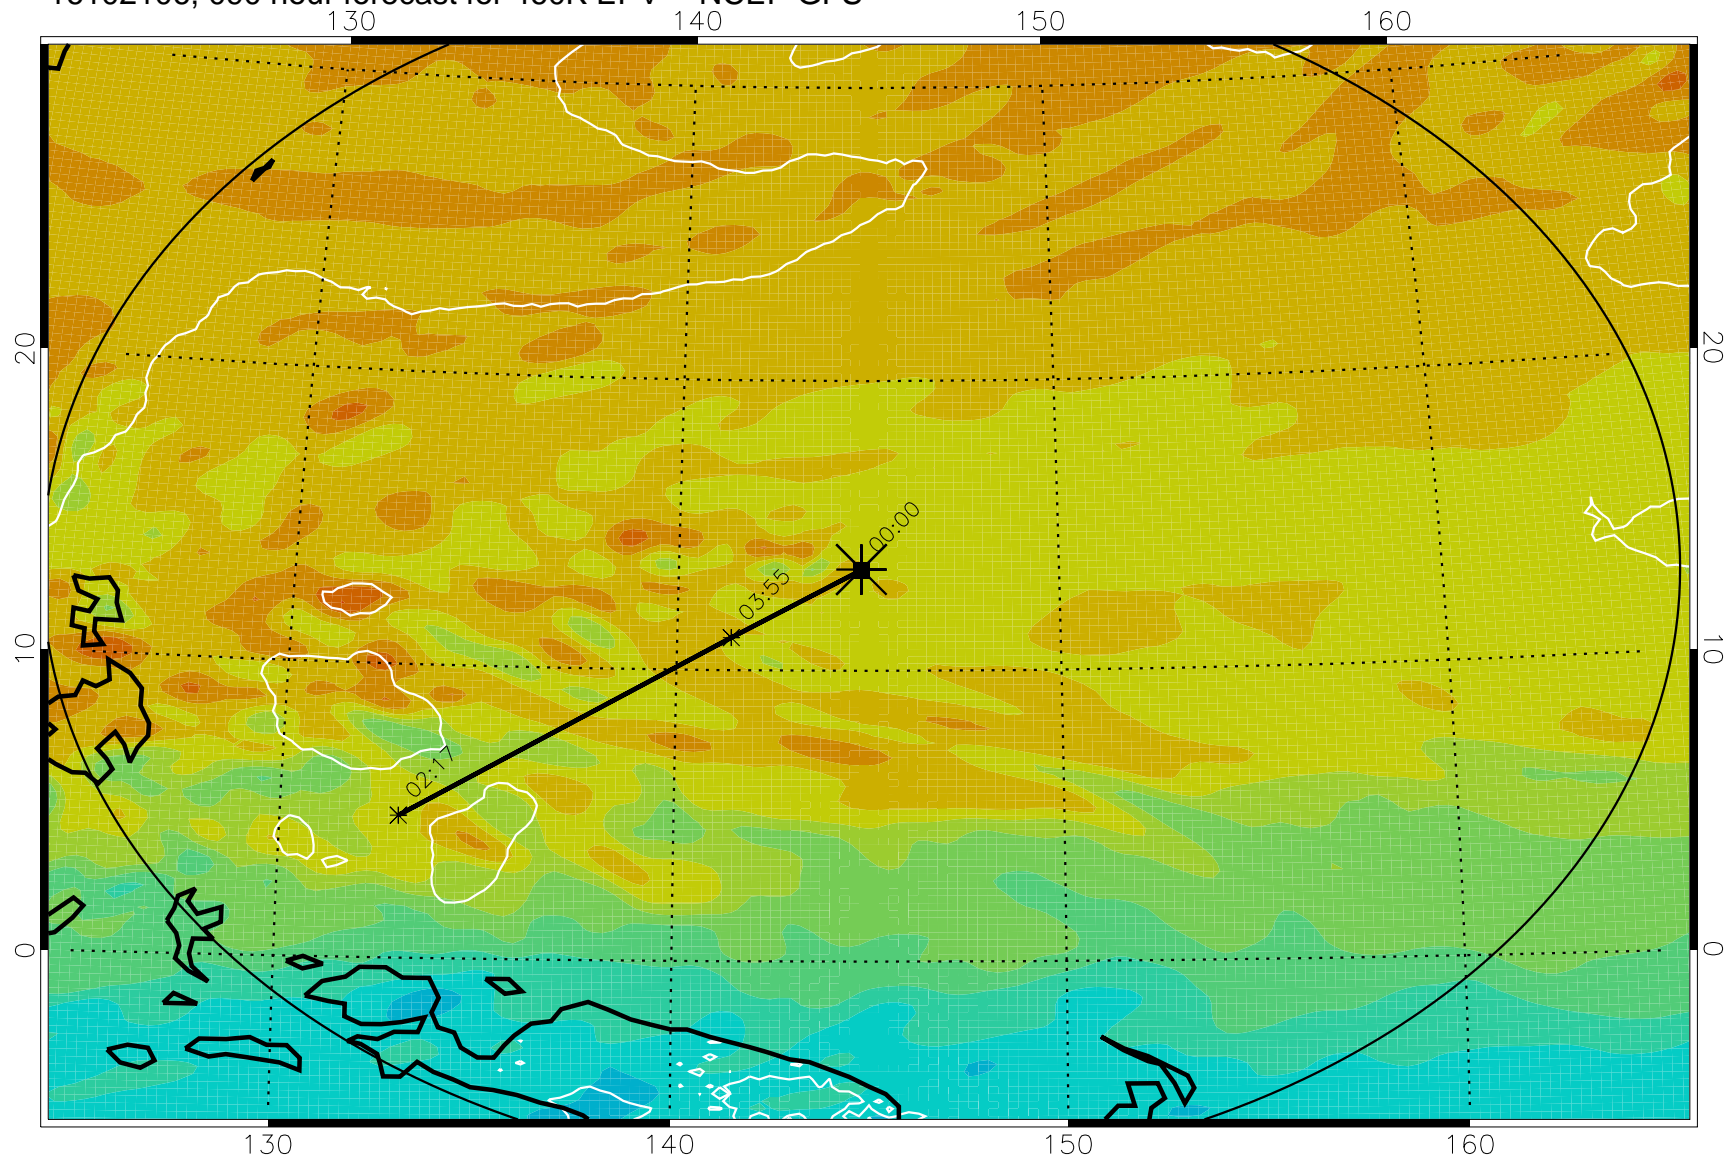

16102006, 066 hour forecast for 460K EPV -- NCEP GFS

460K Montgomery Streamfunction, white

Range ring of 2304 km

16102012, 072 hour forecast for 460K EPV -- NCEP GFS

460K Montgomery Streamfunction, white

Range ring of 2304 km

16102018, 078 hour forecast for 460K EPV -- NCEP GFS

460K Montgomery Streamfunction, white

Range ring of 2304 km

16102100, 084 hour forecast for 460K EPV -- NCEP GFS

460K Montgomery Streamfunction, white

-4×10^{-5} -2×10^{-5} 0 2×10^{-5} 4×10^{-5}
PVU

Range ring of 2304 km

16102106, 090 hour forecast for 460K EPV -- NCEP GFS

460K Montgomery Streamfunction, white

Range ring of 2304 km

16102112, 096 hour forecast for 460K EPV -- NCEP GFS

460K Montgomery Streamfunction, white

Range ring of 2304 km

16102118, 102 hour forecast for 460K EPV -- NCEP GFS

460K Montgomery Streamfunction, white

Range ring of 2304 km

16102200, 108 hour forecast for 460K EPV -- NCEP GFS

460K Montgomery Streamfunction, white