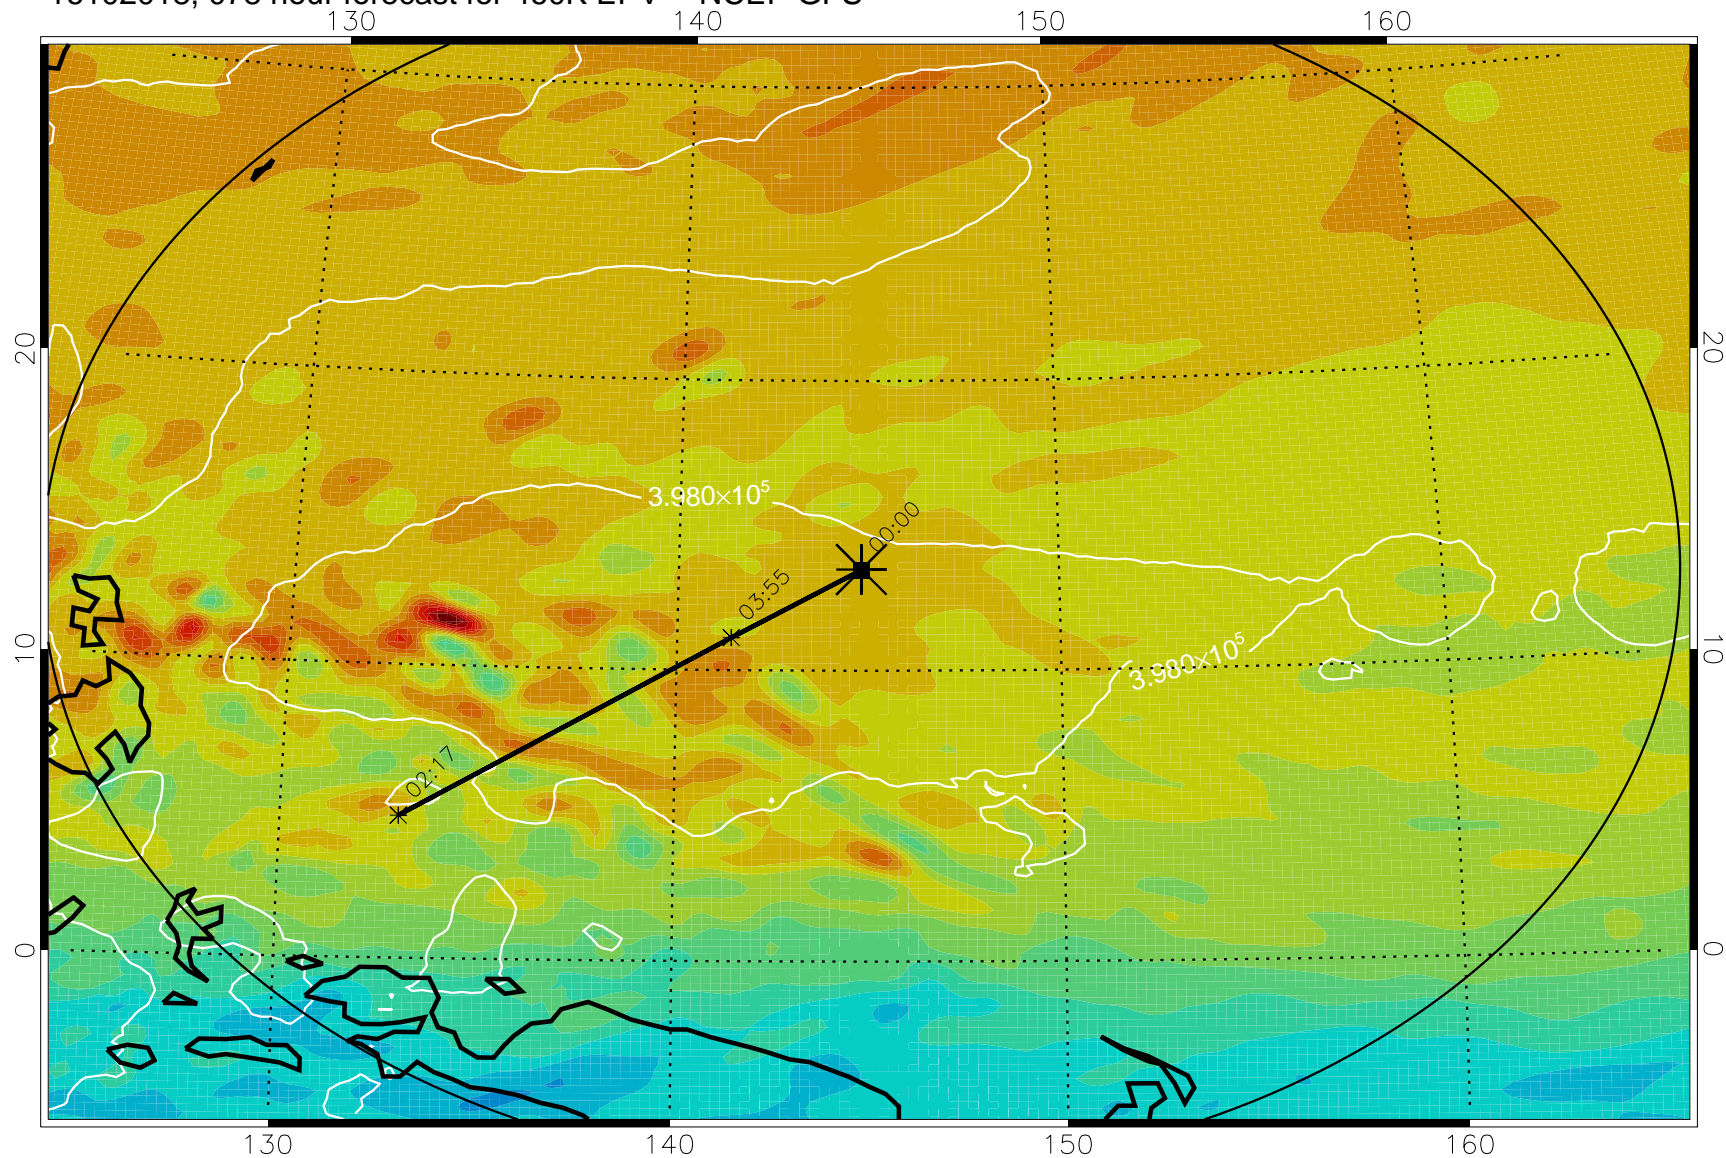

16101918, 054 hour forecast for 460K EPV -- NCEP GFS

460K Montgomery Streamfunction, white

Range ring of 2304 km

16102000, 060 hour forecast for 460K EPV -- NCEP GFS

460K Montgomery Streamfunction, white

Range ring of 2304 km

16102006, 066 hour forecast for 460K EPV -- NCEP GFS

460K Montgomery Streamfunction, white

Range ring of 2304 km

16102012, 072 hour forecast for 460K EPV -- NCEP GFS

460K Montgomery Streamfunction, white

Range ring of 2304 km

16102018, 078 hour forecast for 460K EPV -- NCEP GFS

460K Montgomery Streamfunction, white

Range ring of 2304 km

16102100, 084 hour forecast for 460K EPV -- NCEP GFS

460K Montgomery Streamfunction, white

-4×10^{-5} -2×10^{-5} 0 2×10^{-5} 4×10^{-5}
PVU

Range ring of 2304 km

16102106, 090 hour forecast for 460K EPV -- NCEP GFS

460K Montgomery Streamfunction, white

Range ring of 2304 km

16102112, 096 hour forecast for 460K EPV -- NCEP GFS

460K Montgomery Streamfunction, white