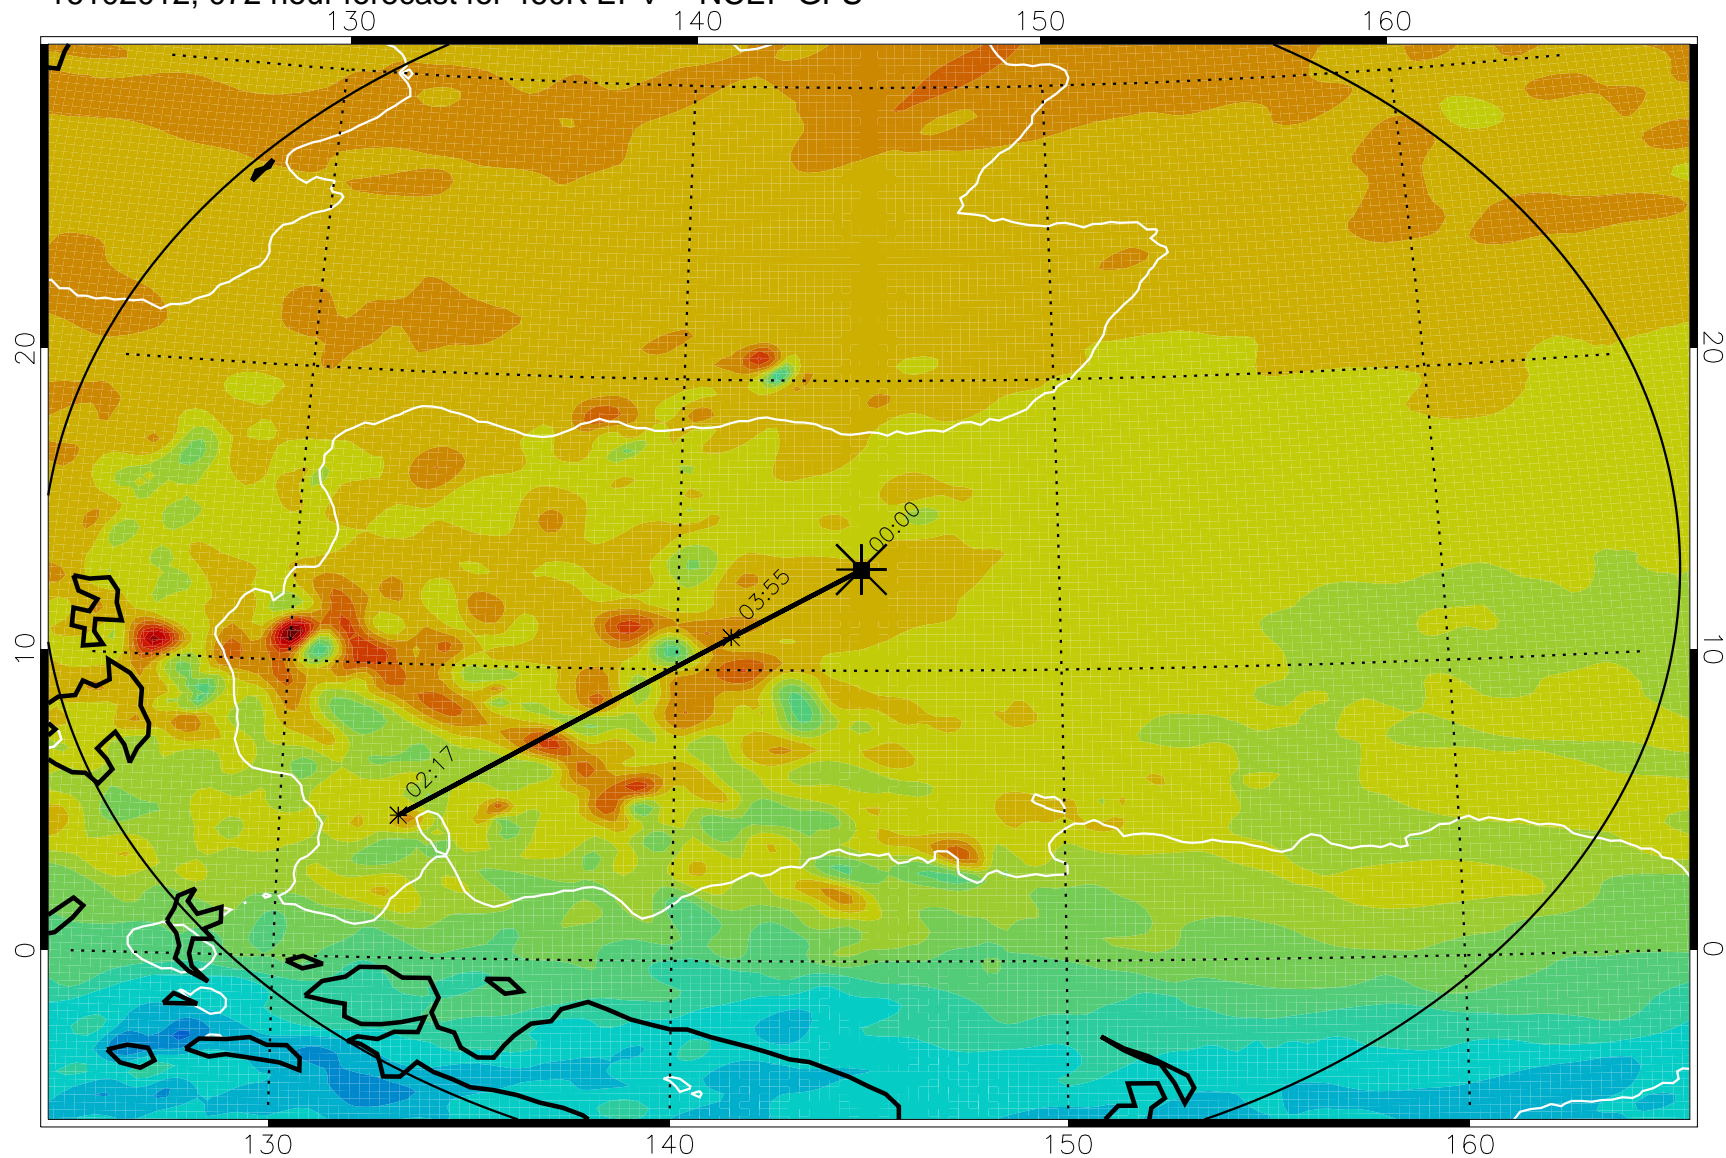

16101906, 042 hour forecast for 460K EPV -- NCEP GFS

460K Montgomery Streamfunction, white

Range ring of 2304 km

16101912, 048 hour forecast for 460K EPV -- NCEP GFS

460K Montgomery Streamfunction, white

Range ring of 2304 km

16101918, 054 hour forecast for 460K EPV -- NCEP GFS

460K Montgomery Streamfunction, white

Range ring of 2304 km

16102000, 060 hour forecast for 460K EPV -- NCEP GFS

460K Montgomery Streamfunction, white

Range ring of 2304 km

16102006, 066 hour forecast for 460K EPV -- NCEP GFS

460K Montgomery Streamfunction, white

Range ring of 2304 km

16102012, 072 hour forecast for 460K EPV -- NCEP GFS

460K Montgomery Streamfunction, white

Range ring of 2304 km

16102018, 078 hour forecast for 460K EPV -- NCEP GFS

460K Montgomery Streamfunction, white

Range ring of 2304 km

16102100, 084 hour forecast for 460K EPV -- NCEP GFS

460K Montgomery Streamfunction, white

-4×10^{-5} -2×10^{-5} 0 2×10^{-5} 4×10^{-5}
PVU