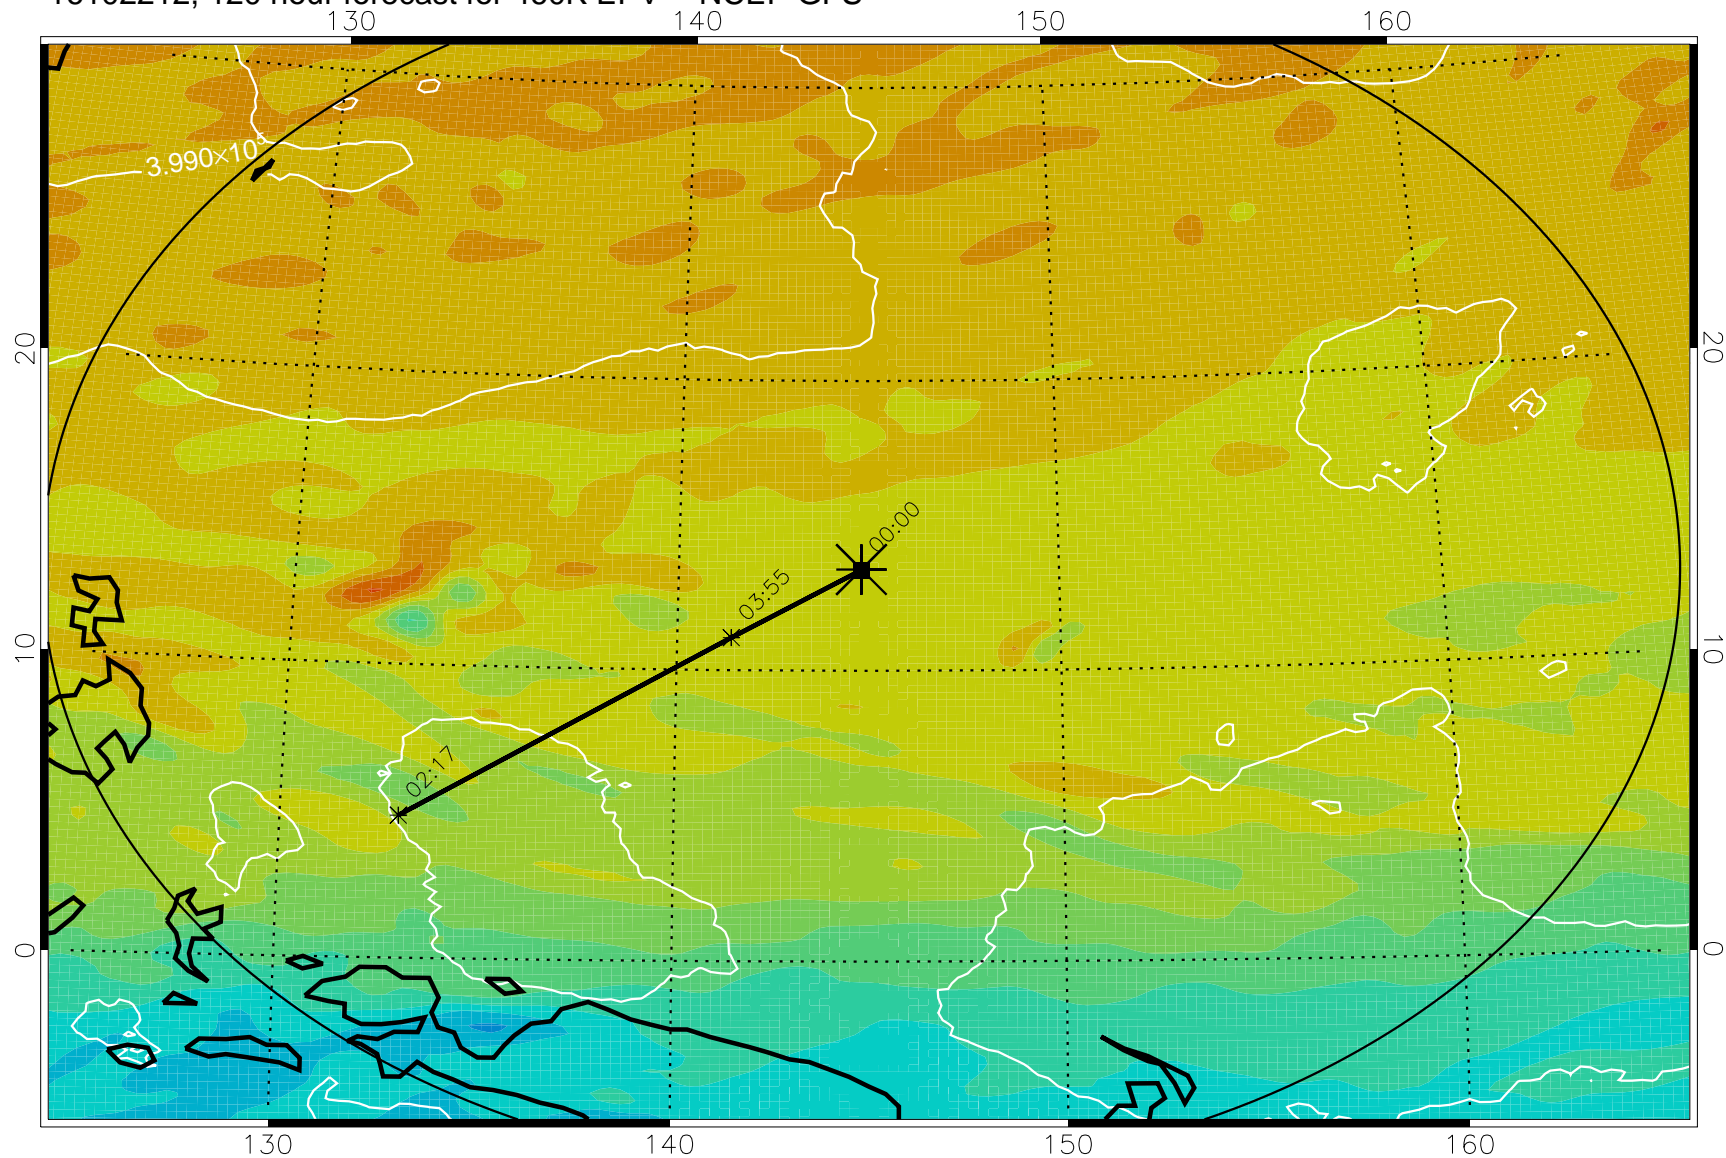

Range ring of 2304 km

16102106, 090 hour forecast for 460K EPV -- NCEP GFS

460K Montgomery Streamfunction, white

Range ring of 2304 km

16102112, 096 hour forecast for 460K EPV -- NCEP GFS

460K Montgomery Streamfunction, white

Range ring of 2304 km

16102118, 102 hour forecast for 460K EPV -- NCEP GFS

460K Montgomery Streamfunction, white

Range ring of 2304 km

16102200, 108 hour forecast for 460K EPV -- NCEP GFS

460K Montgomery Streamfunction, white

Range ring of 2304 km

16102206, 114 hour forecast for 460K EPV -- NCEP GFS

460K Montgomery Streamfunction, white

Range ring of 2304 km

16102212, 120 hour forecast for 460K EPV -- NCEP GFS

460K Montgomery Streamfunction, white

Range ring of 2304 km