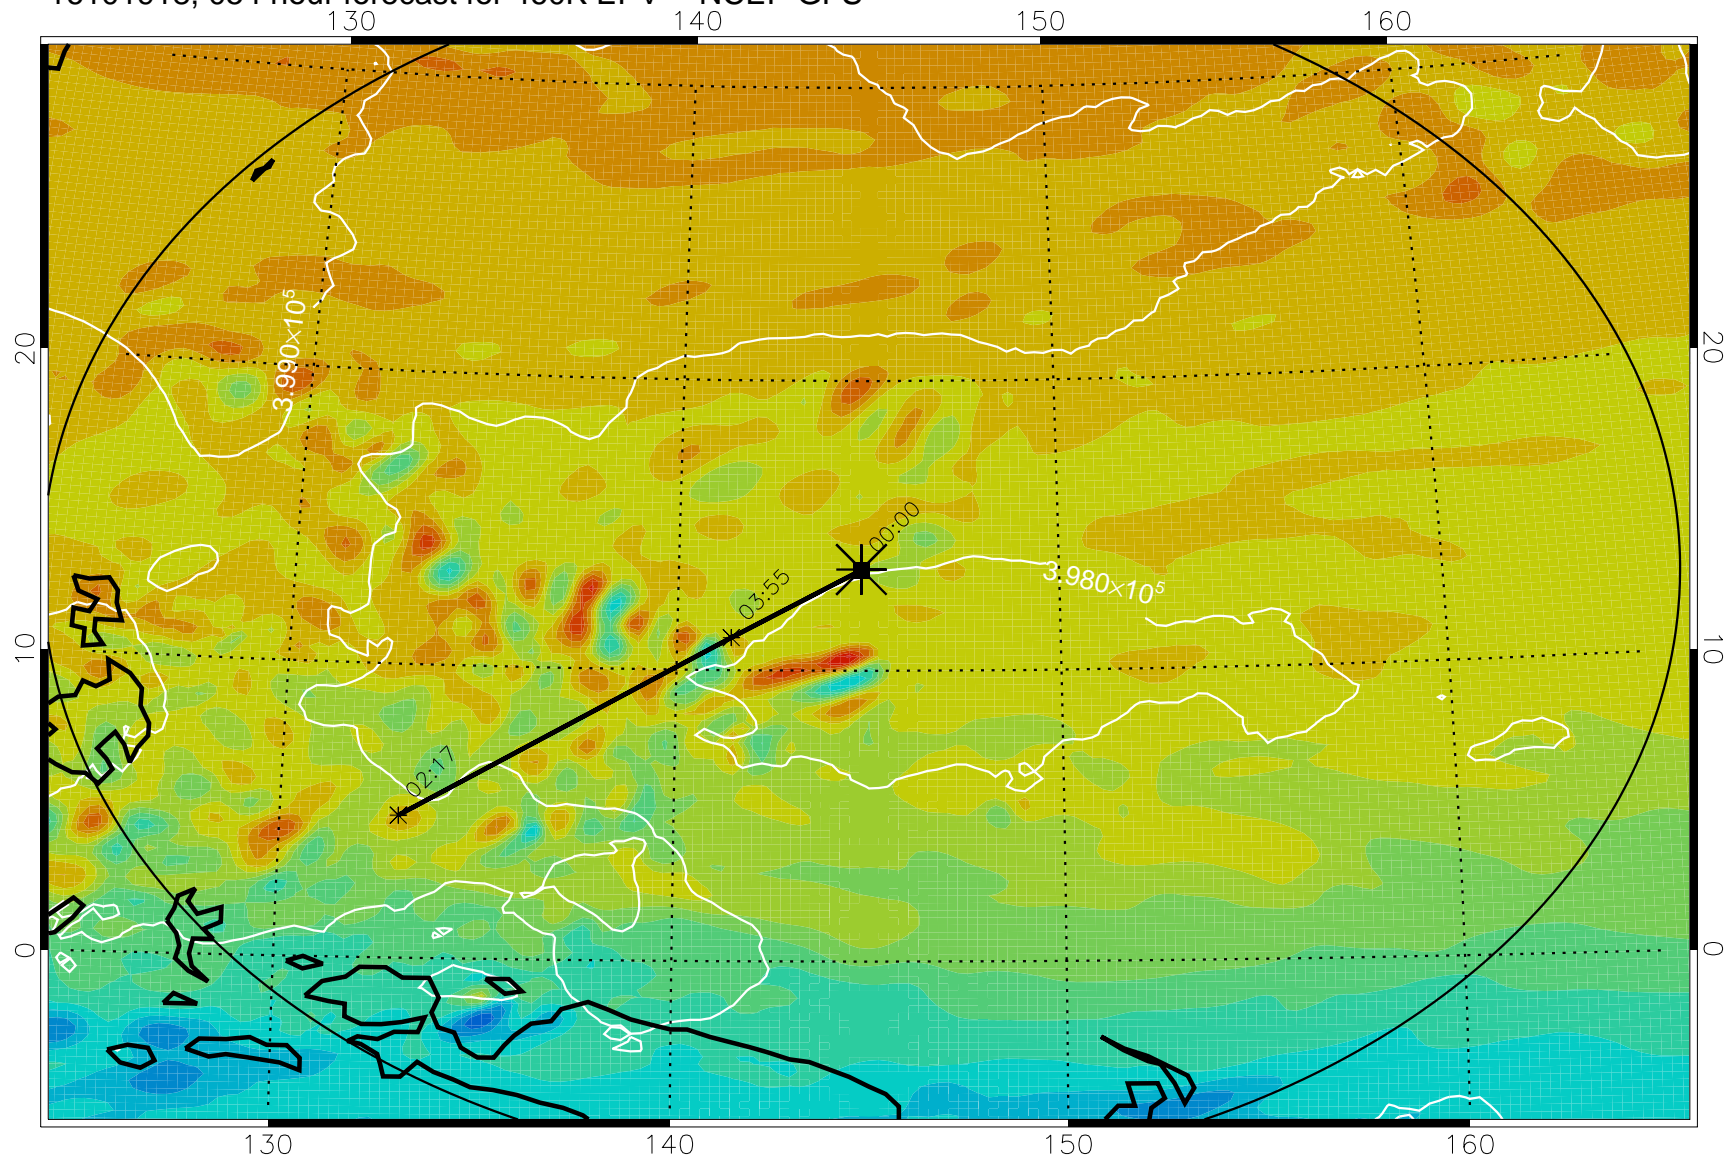

16101818, 030 hour forecast for 460K EPV -- NCEP GFS

460K Montgomery Streamfunction, white

Range ring of 2304 km

16101900, 036 hour forecast for 460K EPV -- NCEP GFS

460K Montgomery Streamfunction, white

Range ring of 2304 km

16101906, 042 hour forecast for 460K EPV -- NCEP GFS

460K Montgomery Streamfunction, white

Range ring of 2304 km

16101912, 048 hour forecast for 460K EPV -- NCEP GFS

460K Montgomery Streamfunction, white

Range ring of 2304 km

16101918, 054 hour forecast for 460K EPV -- NCEP GFS

460K Montgomery Streamfunction, white

Range ring of 2304 km

16102000, 060 hour forecast for 460K EPV -- NCEP GFS

460K Montgomery Streamfunction, white

Range ring of 2304 km

16102018, 078 hour forecast for 460K EPV -- NCEP GFS

460K Montgomery Streamfunction, white

Range ring of 2304 km

16102100, 084 hour forecast for 460K EPV -- NCEP GFS

460K Montgomery Streamfunction, white

-4×10^{-5} -2×10^{-5} 0 2×10^{-5} 4×10^{-5}
PVU