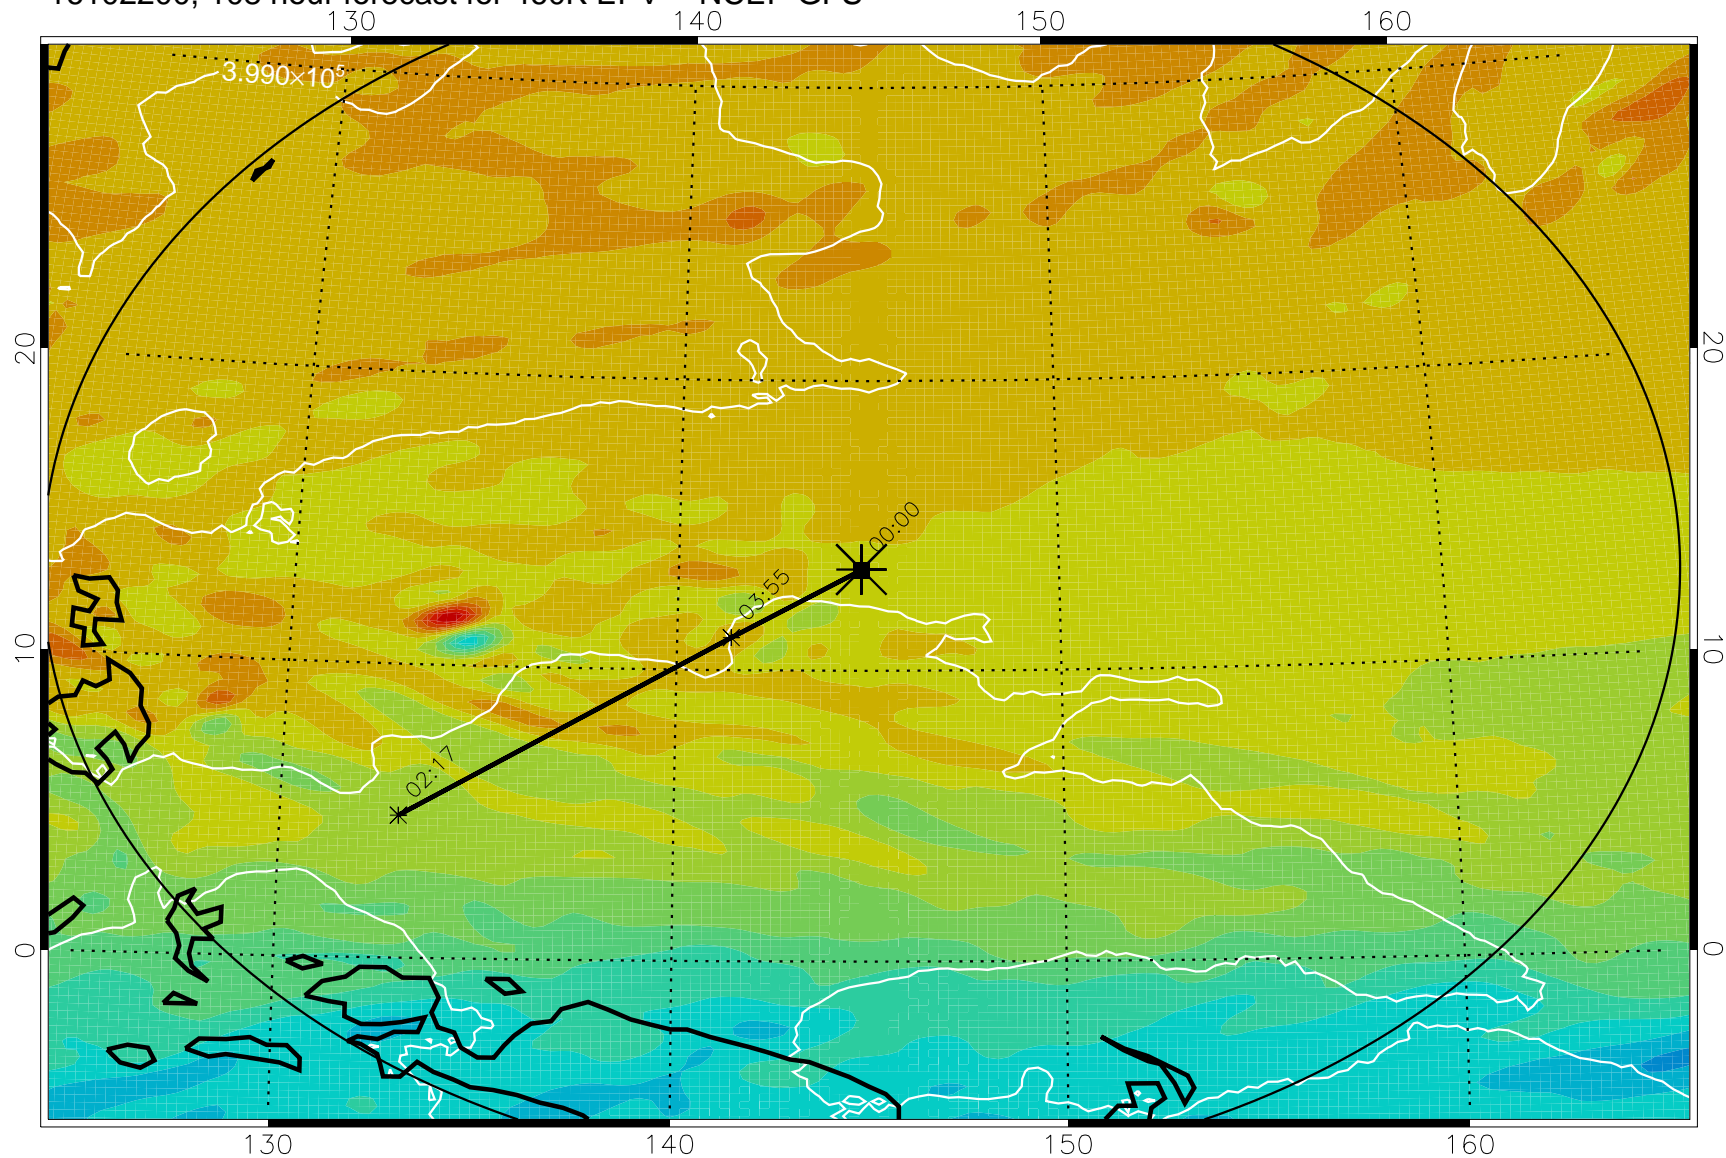

Range ring of 2304 km

16102106, 090 hour forecast for 460K EPV -- NCEP GFS

460K Montgomery Streamfunction, white

Range ring of 2304 km

16102112, 096 hour forecast for 460K EPV -- NCEP GFS

460K Montgomery Streamfunction, white

Range ring of 2304 km

16102118, 102 hour forecast for 460K EPV -- NCEP GFS

460K Montgomery Streamfunction, white

Range ring of 2304 km

16102200, 108 hour forecast for 460K EPV -- NCEP GFS

460K Montgomery Streamfunction, white

Range ring of 2304 km

16102206, 114 hour forecast for 460K EPV -- NCEP GFS

460K Montgomery Streamfunction, white

Range ring of 2304 km

16102212, 120 hour forecast for 460K EPV -- NCEP GFS

460K Montgomery Streamfunction, white

Range ring of 2304 km