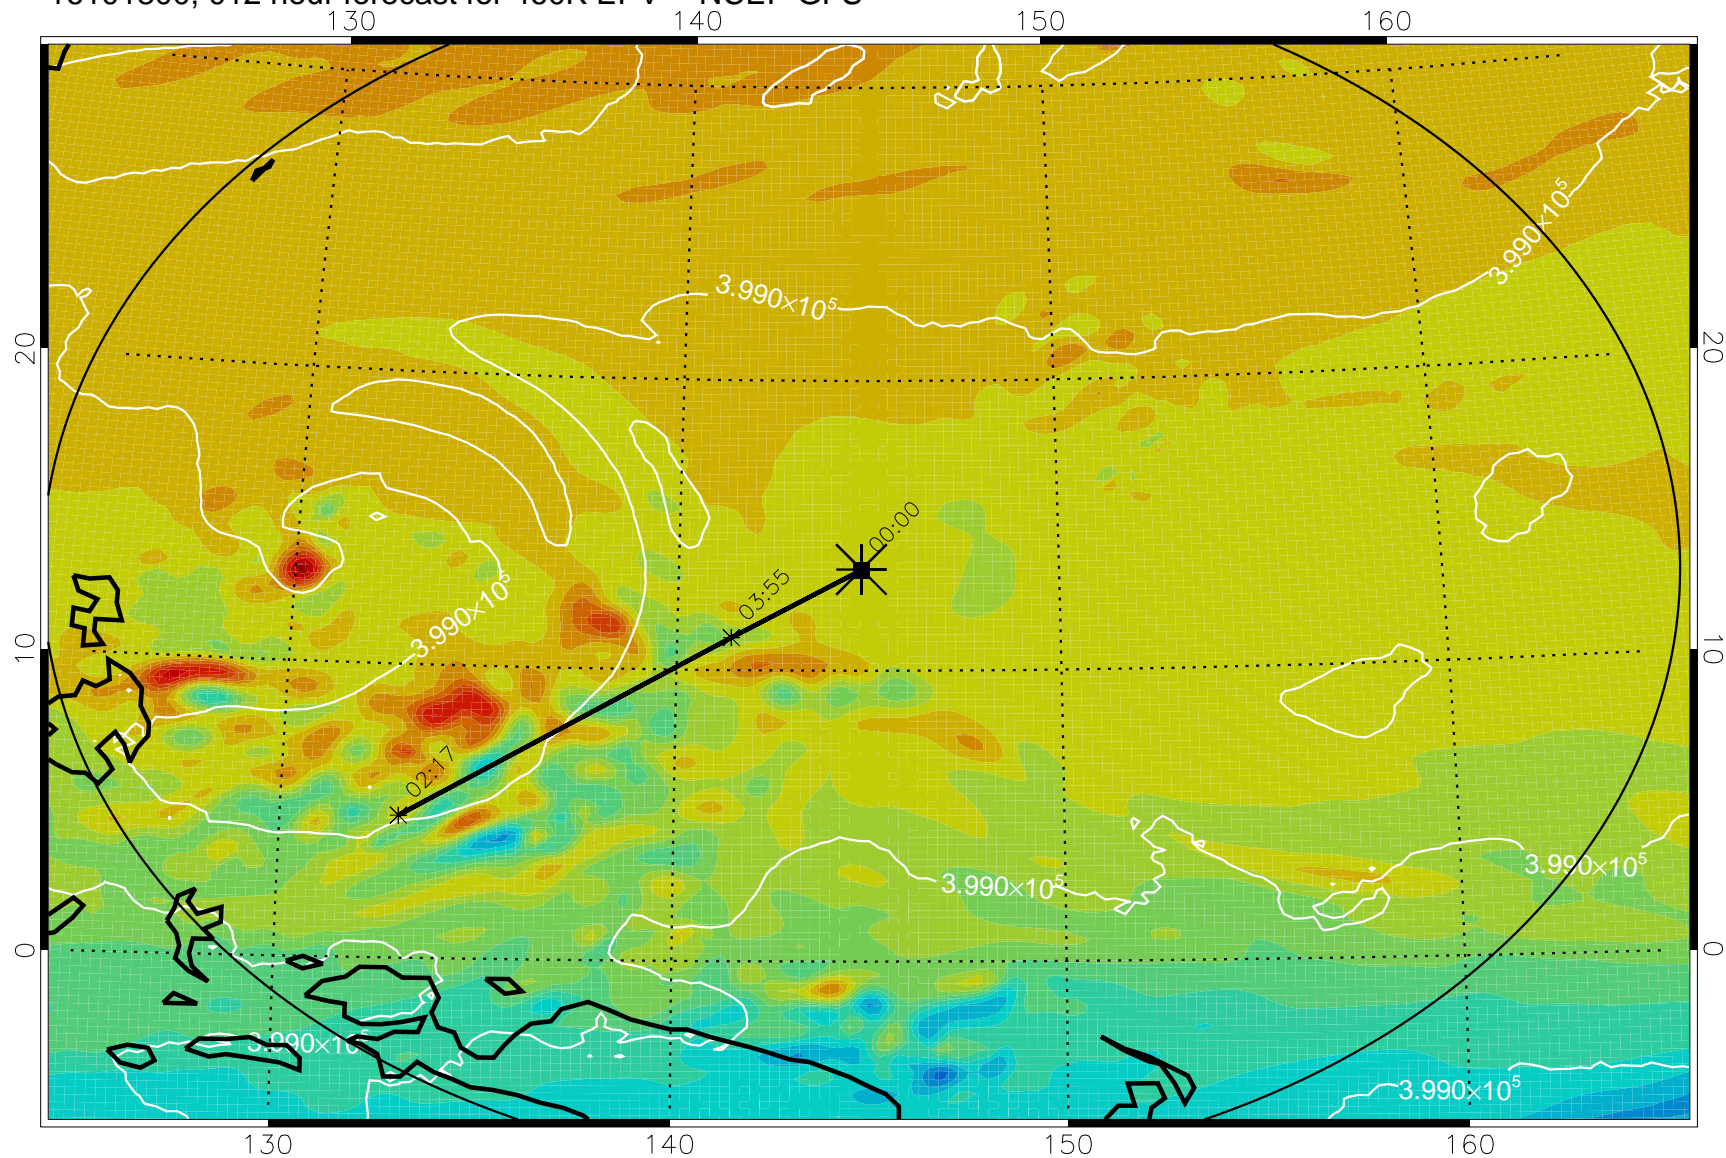

16101718, 006 hour forecast for 460K EPV -- NCEP GFS

460K Montgomery Streamfunction, white

Range ring of 2304 km

16101800, 012 hour forecast for 460K EPV -- NCEP GFS

460K Montgomery Streamfunction, white

Range ring of 2304 km

16101806, 018 hour forecast for 460K EPV -- NCEP GFS

460K Montgomery Streamfunction, white

Range ring of 2304 km

16101812, 024 hour forecast for 460K EPV -- NCEP GFS

460K Montgomery Streamfunction, white

Range ring of 2304 km

16101818, 030 hour forecast for 460K EPV -- NCEP GFS

460K Montgomery Streamfunction, white

Range ring of 2304 km

16101900, 036 hour forecast for 460K EPV -- NCEP GFS

460K Montgomery Streamfunction, white

Range ring of 2304 km

16101906, 042 hour forecast for 460K EPV -- NCEP GFS

460K Montgomery Streamfunction, white

Range ring of 2304 km

16101912, 048 hour forecast for 460K EPV -- NCEP GFS

460K Montgomery Streamfunction, white

Range ring of 2304 km