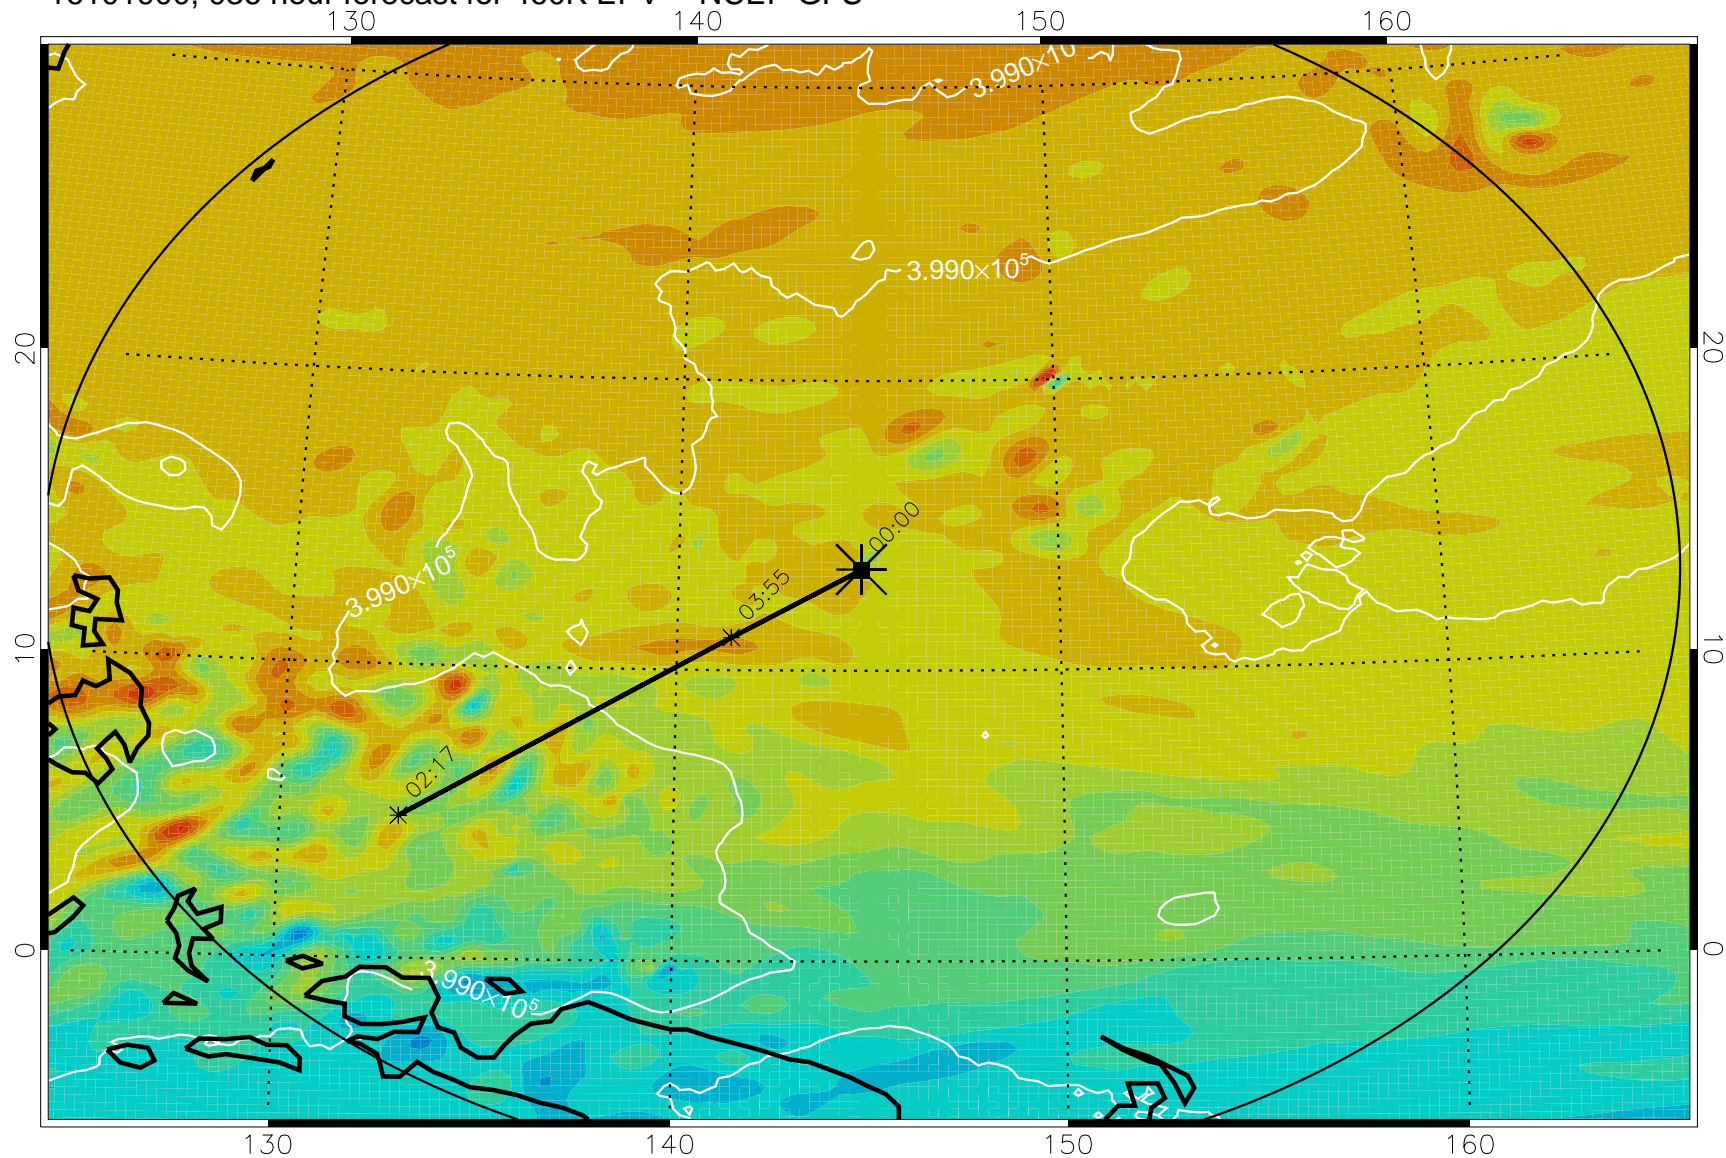

16101718, 006 hour forecast for 460K EPV -- NCEP GFS

460K Montgomery Streamfunction, white

Range ring of 2304 km

16101800, 012 hour forecast for 460K EPV -- NCEP GFS

460K Montgomery Streamfunction, white

Range ring of 2304 km

16101806, 018 hour forecast for 460K EPV -- NCEP GFS

460K Montgomery Streamfunction, white

Range ring of 2304 km

16101812, 024 hour forecast for 460K EPV -- NCEP GFS

460K Montgomery Streamfunction, white

Range ring of 2304 km

16101818, 030 hour forecast for 460K EPV -- NCEP GFS

460K Montgomery Streamfunction, white

Range ring of 2304 km

16101900, 036 hour forecast for 460K EPV -- NCEP GFS

460K Montgomery Streamfunction, white

Range ring of 2304 km

16101906, 042 hour forecast for 460K EPV -- NCEP GFS

460K Montgomery Streamfunction, white

Range ring of 2304 km

16101912, 048 hour forecast for 460K EPV -- NCEP GFS

460K Montgomery Streamfunction, white

Range ring of 2304 km