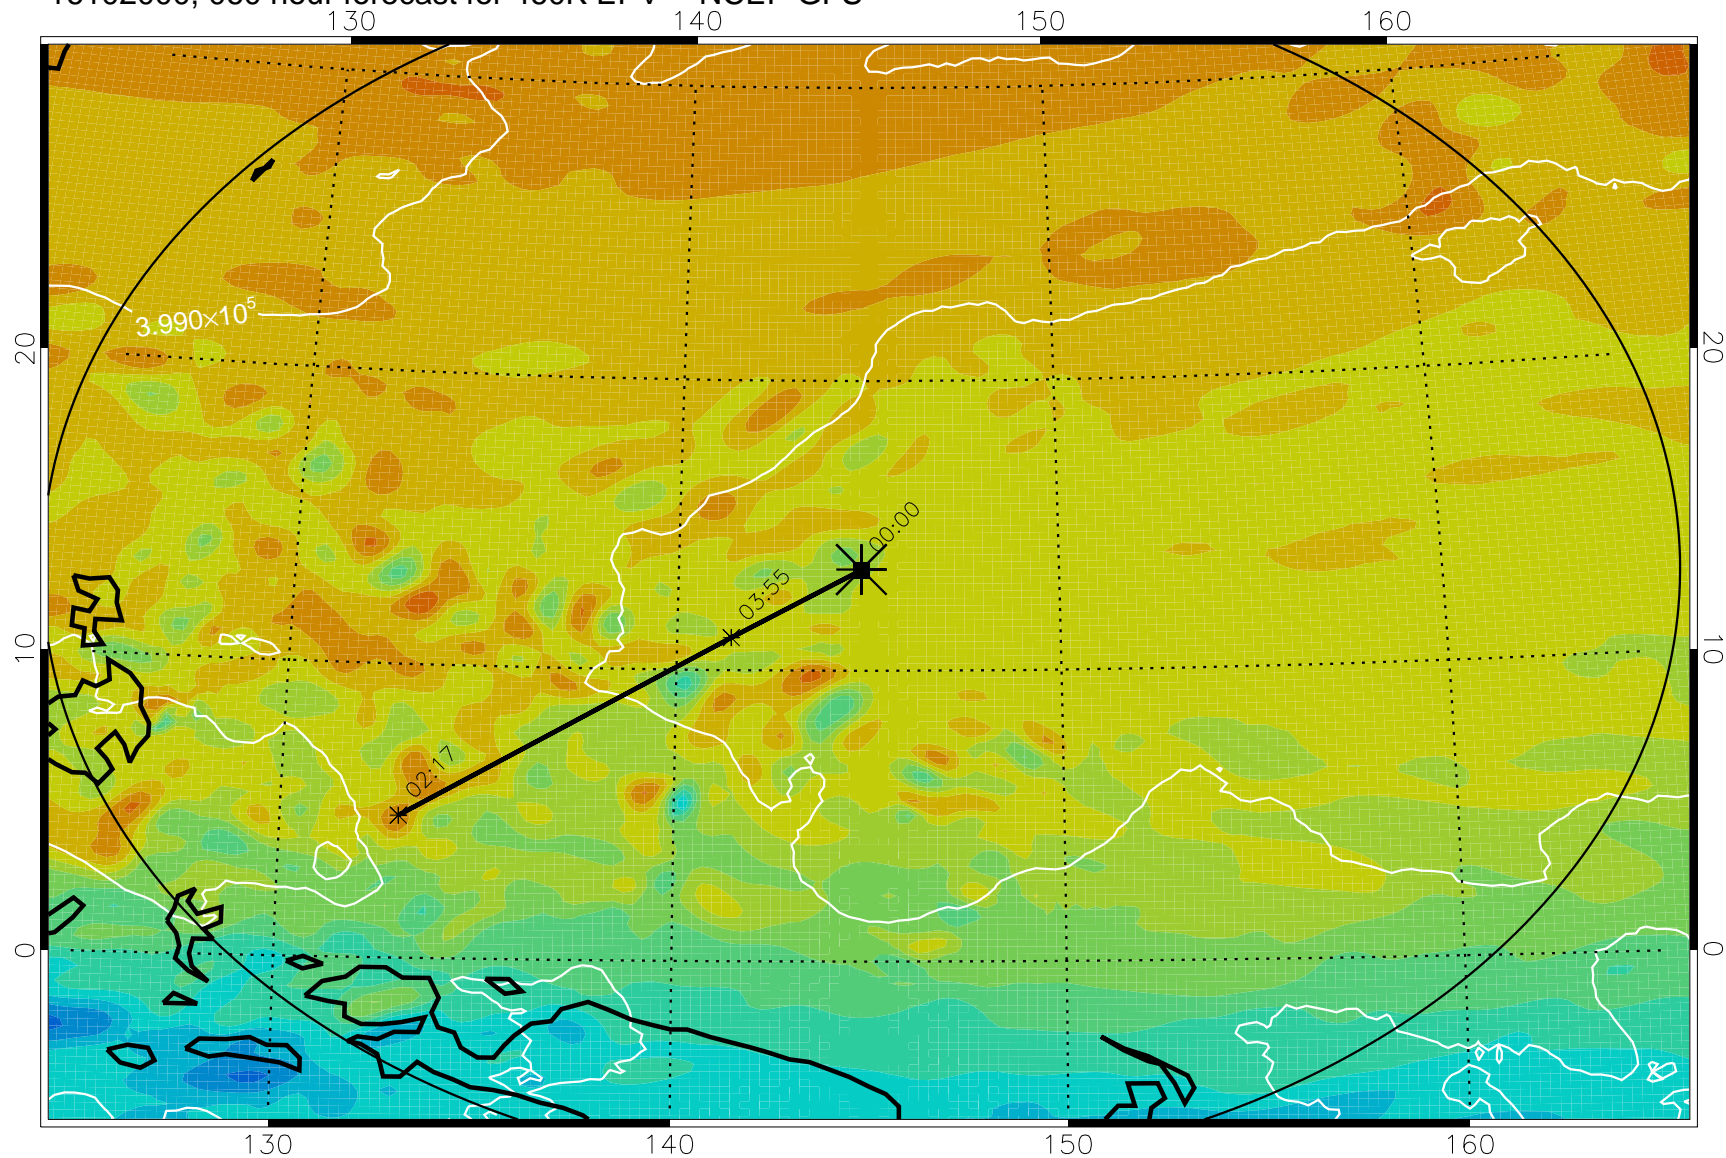

16101818, 030 hour forecast for 460K EPV -- NCEP GFS

460K Montgomery Streamfunction, white

Range ring of 2304 km

16101900, 036 hour forecast for 460K EPV -- NCEP GFS

460K Montgomery Streamfunction, white

Range ring of 2304 km

16101906, 042 hour forecast for 460K EPV -- NCEP GFS

460K Montgomery Streamfunction, white

Range ring of 2304 km

16101912, 048 hour forecast for 460K EPV -- NCEP GFS

460K Montgomery Streamfunction, white

Range ring of 2304 km

16101918, 054 hour forecast for 460K EPV -- NCEP GFS

460K Montgomery Streamfunction, white

Range ring of 2304 km

16102000, 060 hour forecast for 460K EPV -- NCEP GFS

460K Montgomery Streamfunction, white

Range ring of 2304 km

16102018, 078 hour forecast for 460K EPV -- NCEP GFS

460K Montgomery Streamfunction, white

Range ring of 2304 km

16102100, 084 hour forecast for 460K EPV -- NCEP GFS

460K Montgomery Streamfunction, white

-4×10^{-5} -2×10^{-5} 0 2×10^{-5} 4×10^{-5}
PVU