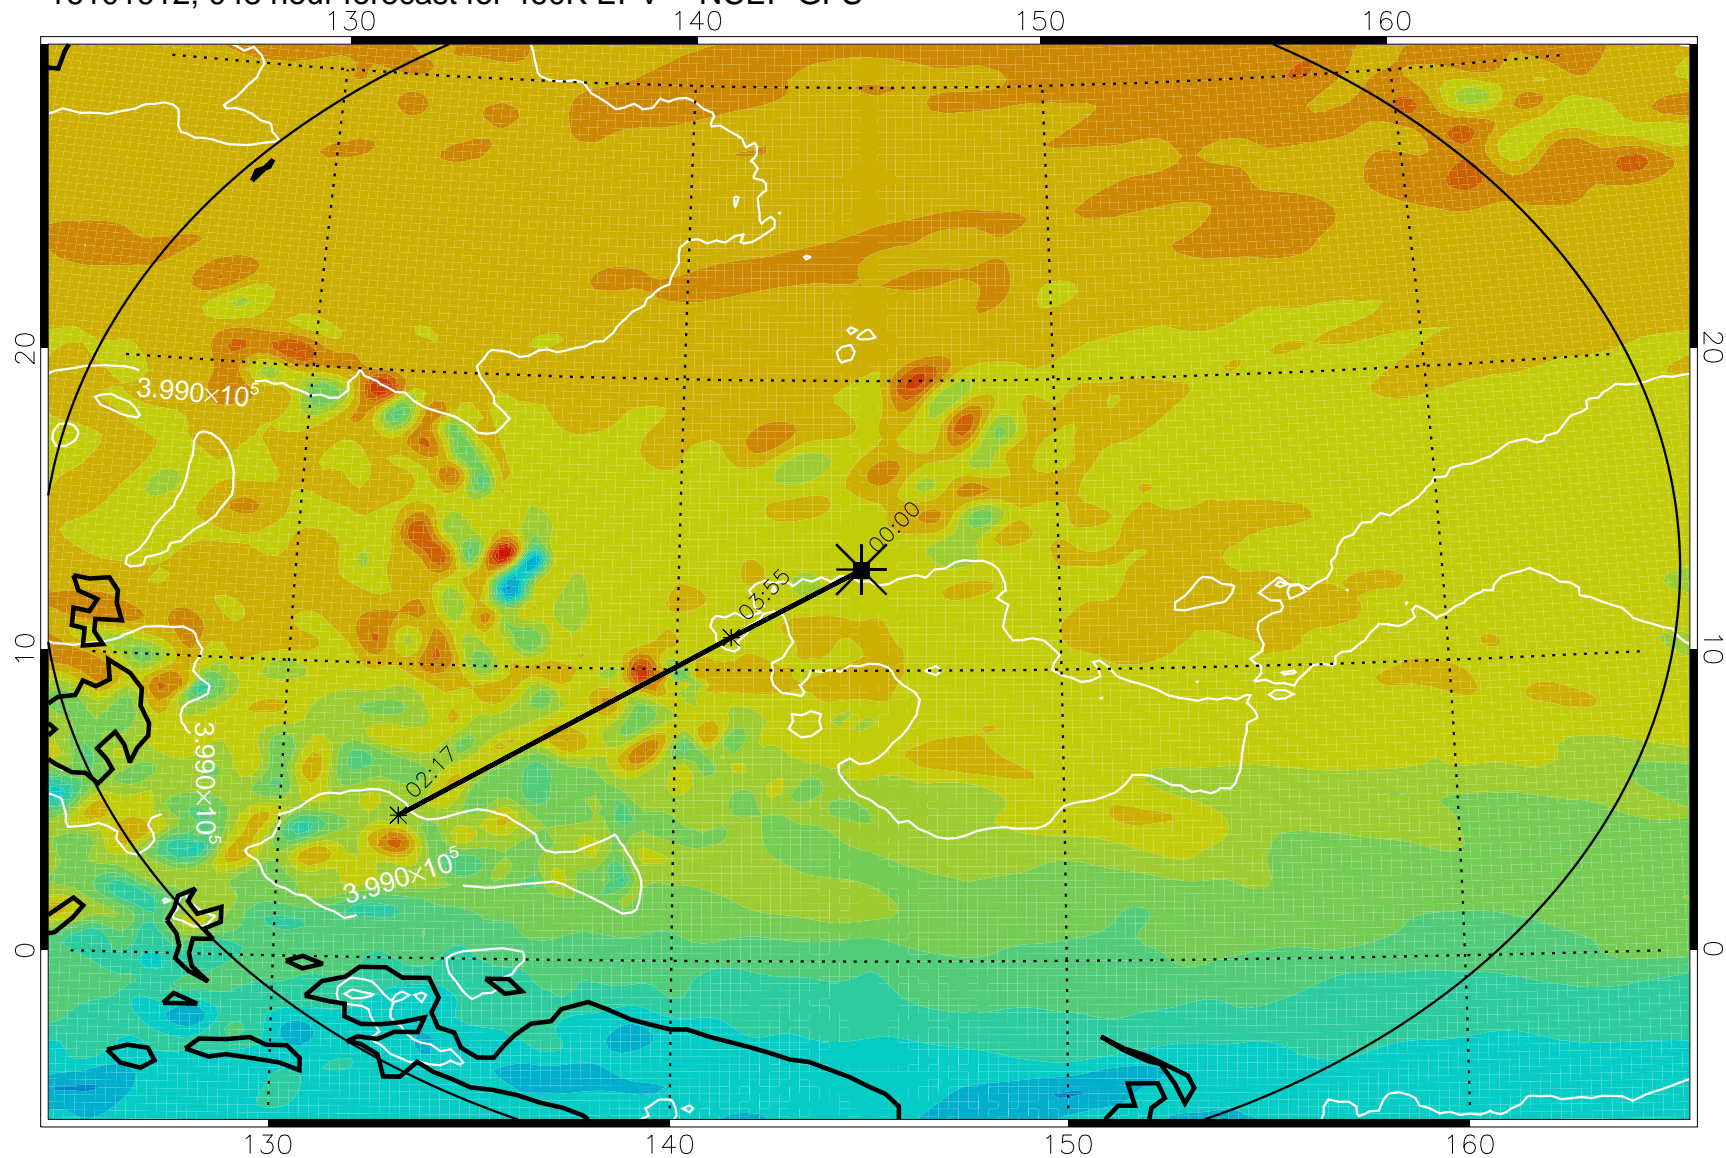

16101806, 018 hour forecast for 460K EPV -- NCEP GFS

460K Montgomery Streamfunction, white

Range ring of 2304 km

16101812, 024 hour forecast for 460K EPV -- NCEP GFS

460K Montgomery Streamfunction, white

Range ring of 2304 km

16101818, 030 hour forecast for 460K EPV -- NCEP GFS

460K Montgomery Streamfunction, white

Range ring of 2304 km

16101900, 036 hour forecast for 460K EPV -- NCEP GFS

460K Montgomery Streamfunction, white

Range ring of 2304 km

16101906, 042 hour forecast for 460K EPV -- NCEP GFS

460K Montgomery Streamfunction, white

Range ring of 2304 km

16101912, 048 hour forecast for 460K EPV -- NCEP GFS

460K Montgomery Streamfunction, white

Range ring of 2304 km

16101918, 054 hour forecast for 460K EPV -- NCEP GFS

460K Montgomery Streamfunction, white

Range ring of 2304 km

16102000, 060 hour forecast for 460K EPV -- NCEP GFS

460K Montgomery Streamfunction, white

Range ring of 2304 km