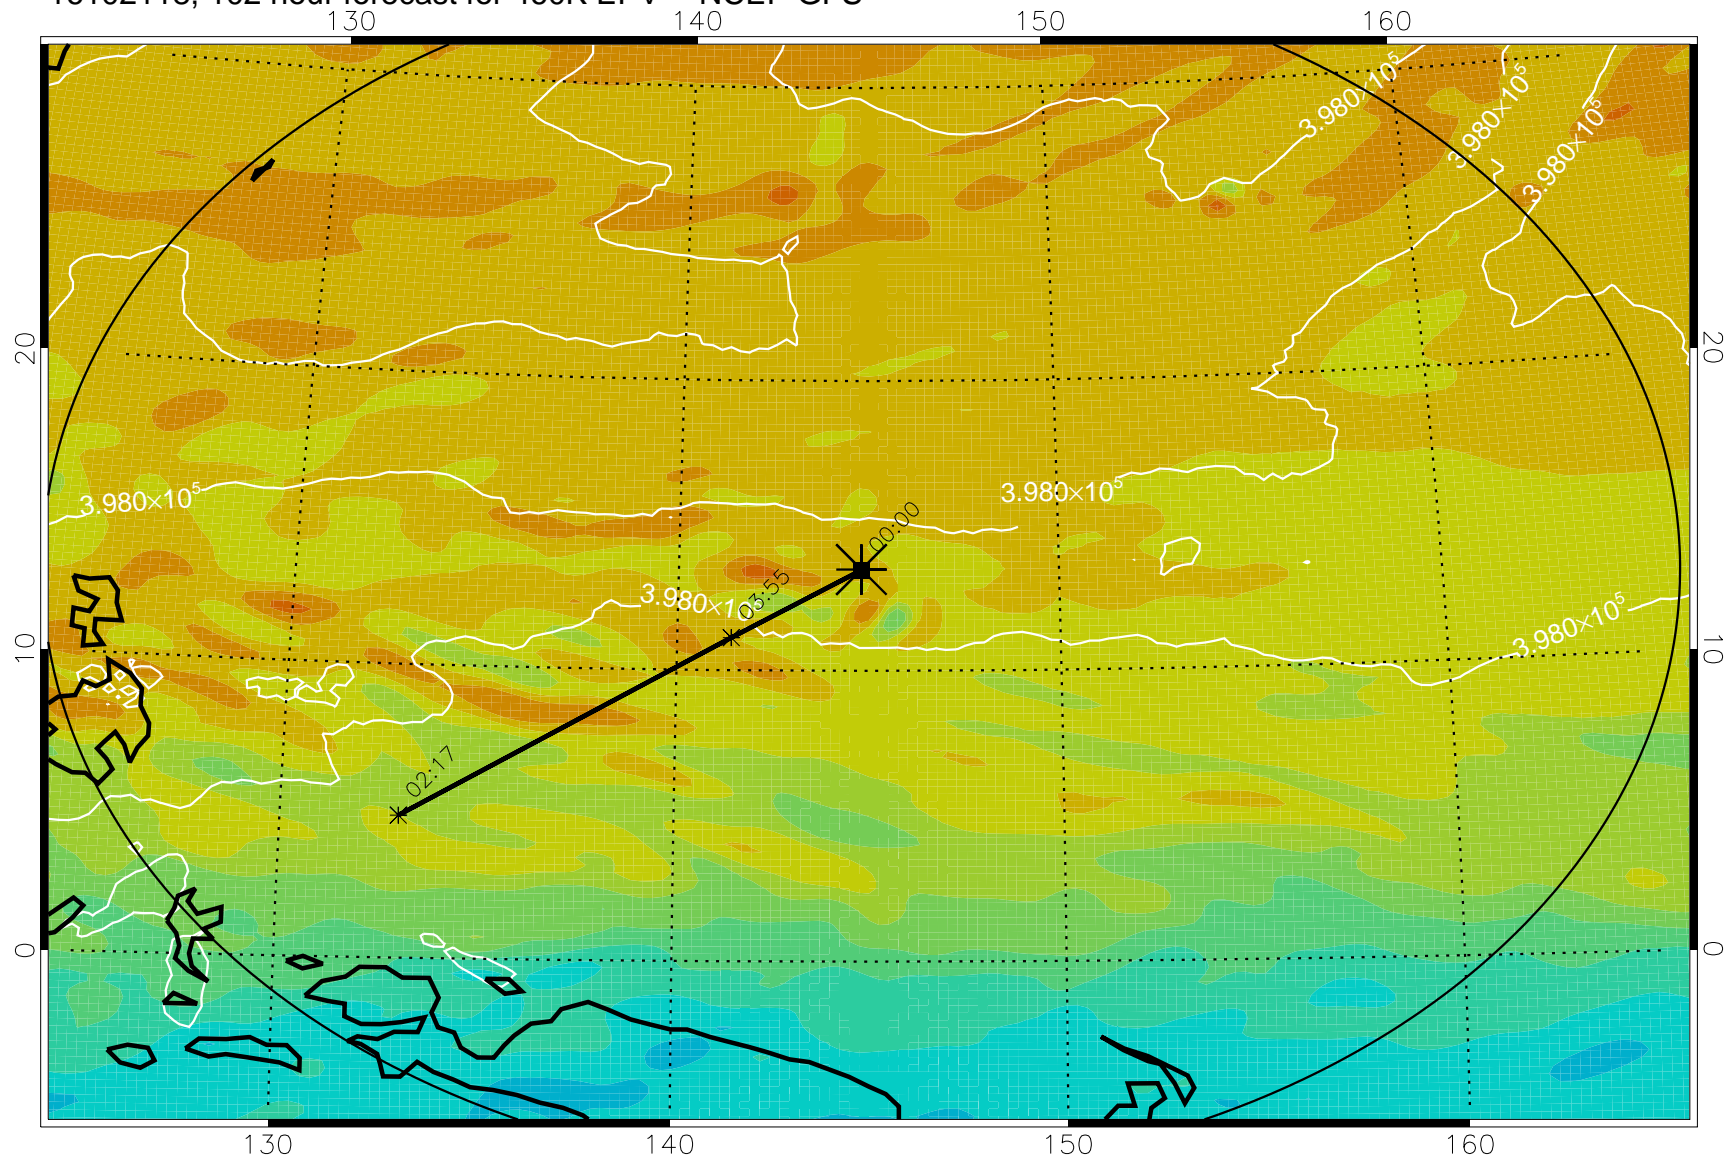

16102018, 078 hour forecast for 460K EPV -- NCEP GFS

460K Montgomery Streamfunction, white

Range ring of 2304 km

16102100, 084 hour forecast for 460K EPV -- NCEP GFS

460K Montgomery Streamfunction, white

-4×10^{-5} -2×10^{-5} 0 2×10^{-5} 4×10^{-5}
PVU

Range ring of 2304 km

16102106, 090 hour forecast for 460K EPV -- NCEP GFS

460K Montgomery Streamfunction, white

Range ring of 2304 km

16102112, 096 hour forecast for 460K EPV -- NCEP GFS

460K Montgomery Streamfunction, white

Range ring of 2304 km

16102118, 102 hour forecast for 460K EPV -- NCEP GFS

460K Montgomery Streamfunction, white

Range ring of 2304 km

16102200, 108 hour forecast for 460K EPV -- NCEP GFS

460K Montgomery Streamfunction, white

Range ring of 2304 km

16102206, 114 hour forecast for 460K EPV -- NCEP GFS

460K Montgomery Streamfunction, white

Range ring of 2304 km

16102212, 120 hour forecast for 460K EPV -- NCEP GFS

460K Montgomery Streamfunction, white