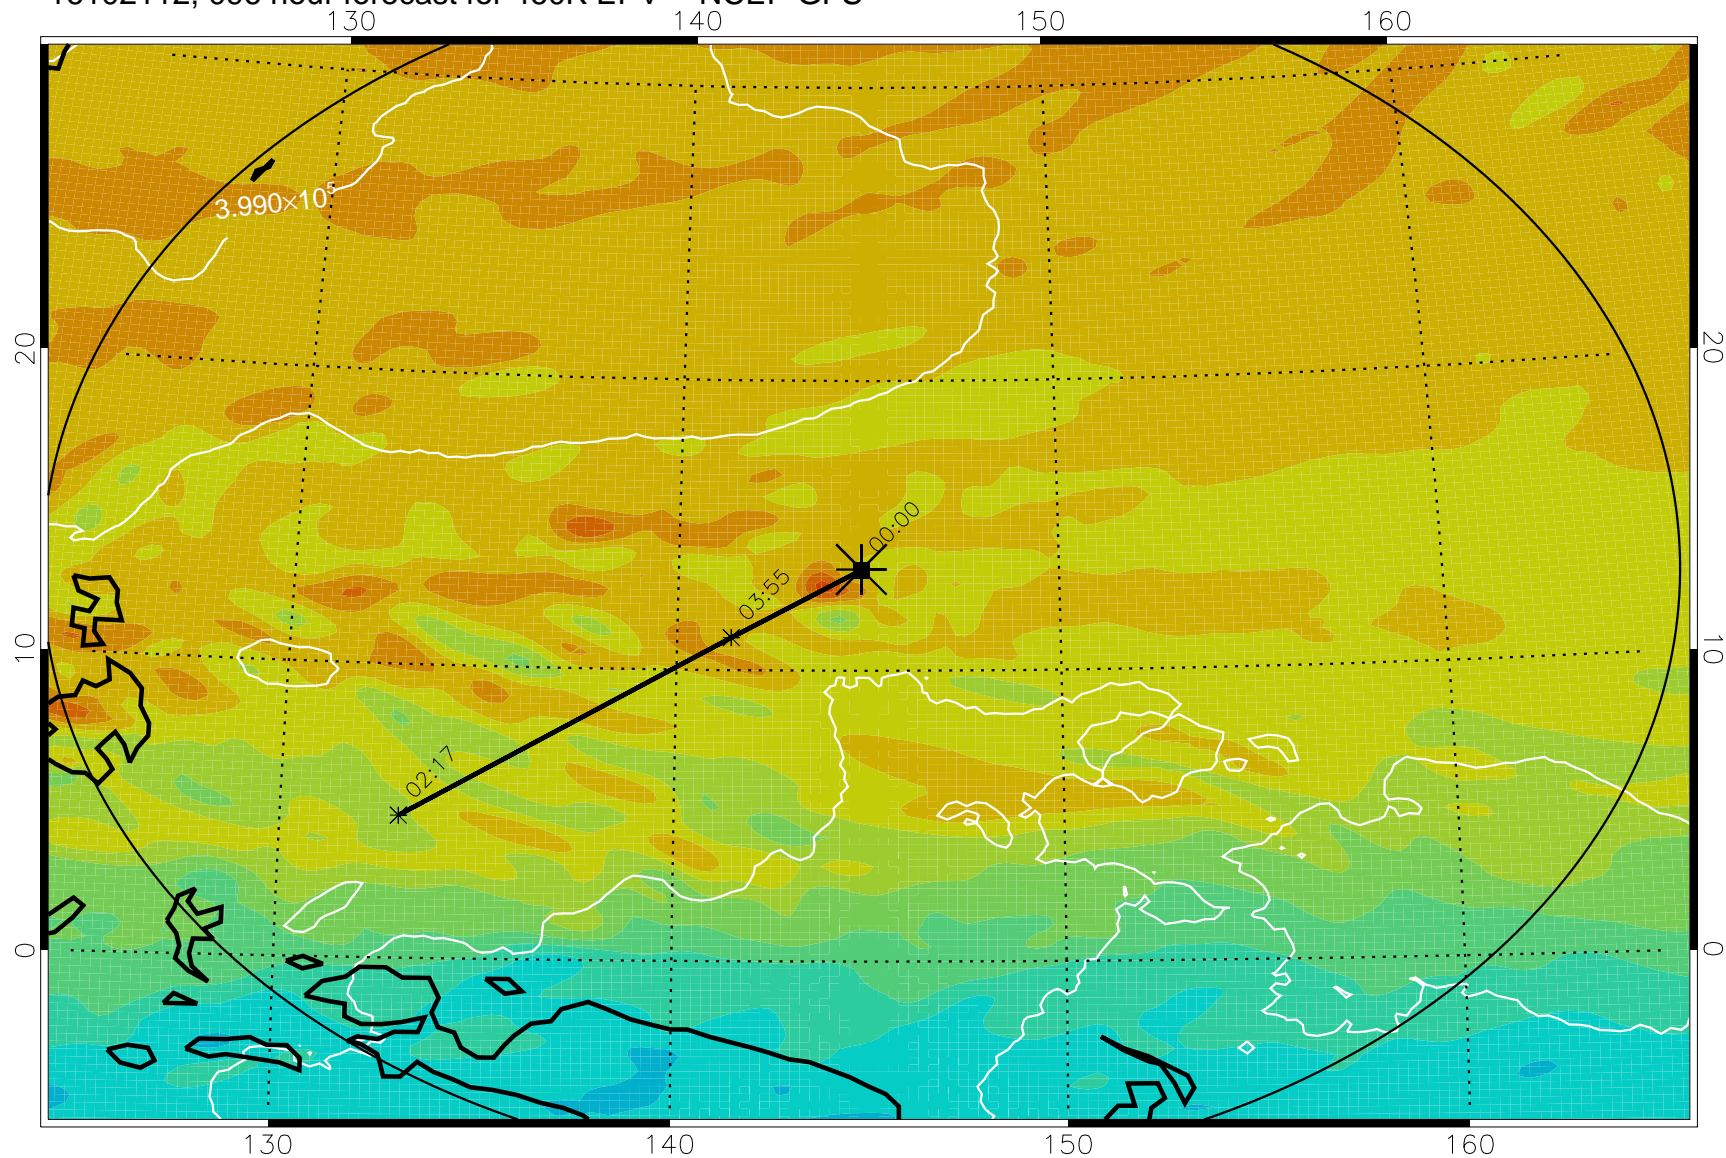

16102018, 078 hour forecast for 460K EPV -- NCEP GFS

460K Montgomery Streamfunction, white

Range ring of 2304 km

16102100, 084 hour forecast for 460K EPV -- NCEP GFS

460K Montgomery Streamfunction, white

-4×10^{-5} -2×10^{-5} 0 2×10^{-5} 4×10^{-5}
PVU

Range ring of 2304 km

16102106, 090 hour forecast for 460K EPV -- NCEP GFS

460K Montgomery Streamfunction, white

Range ring of 2304 km

16102112, 096 hour forecast for 460K EPV -- NCEP GFS

460K Montgomery Streamfunction, white

Range ring of 2304 km

16102118, 102 hour forecast for 460K EPV -- NCEP GFS

460K Montgomery Streamfunction, white

Range ring of 2304 km

16102200, 108 hour forecast for 460K EPV -- NCEP GFS

460K Montgomery Streamfunction, white

Range ring of 2304 km

16102206, 114 hour forecast for 460K EPV -- NCEP GFS

460K Montgomery Streamfunction, white

Range ring of 2304 km

16102212, 120 hour forecast for 460K EPV -- NCEP GFS

460K Montgomery Streamfunction, white