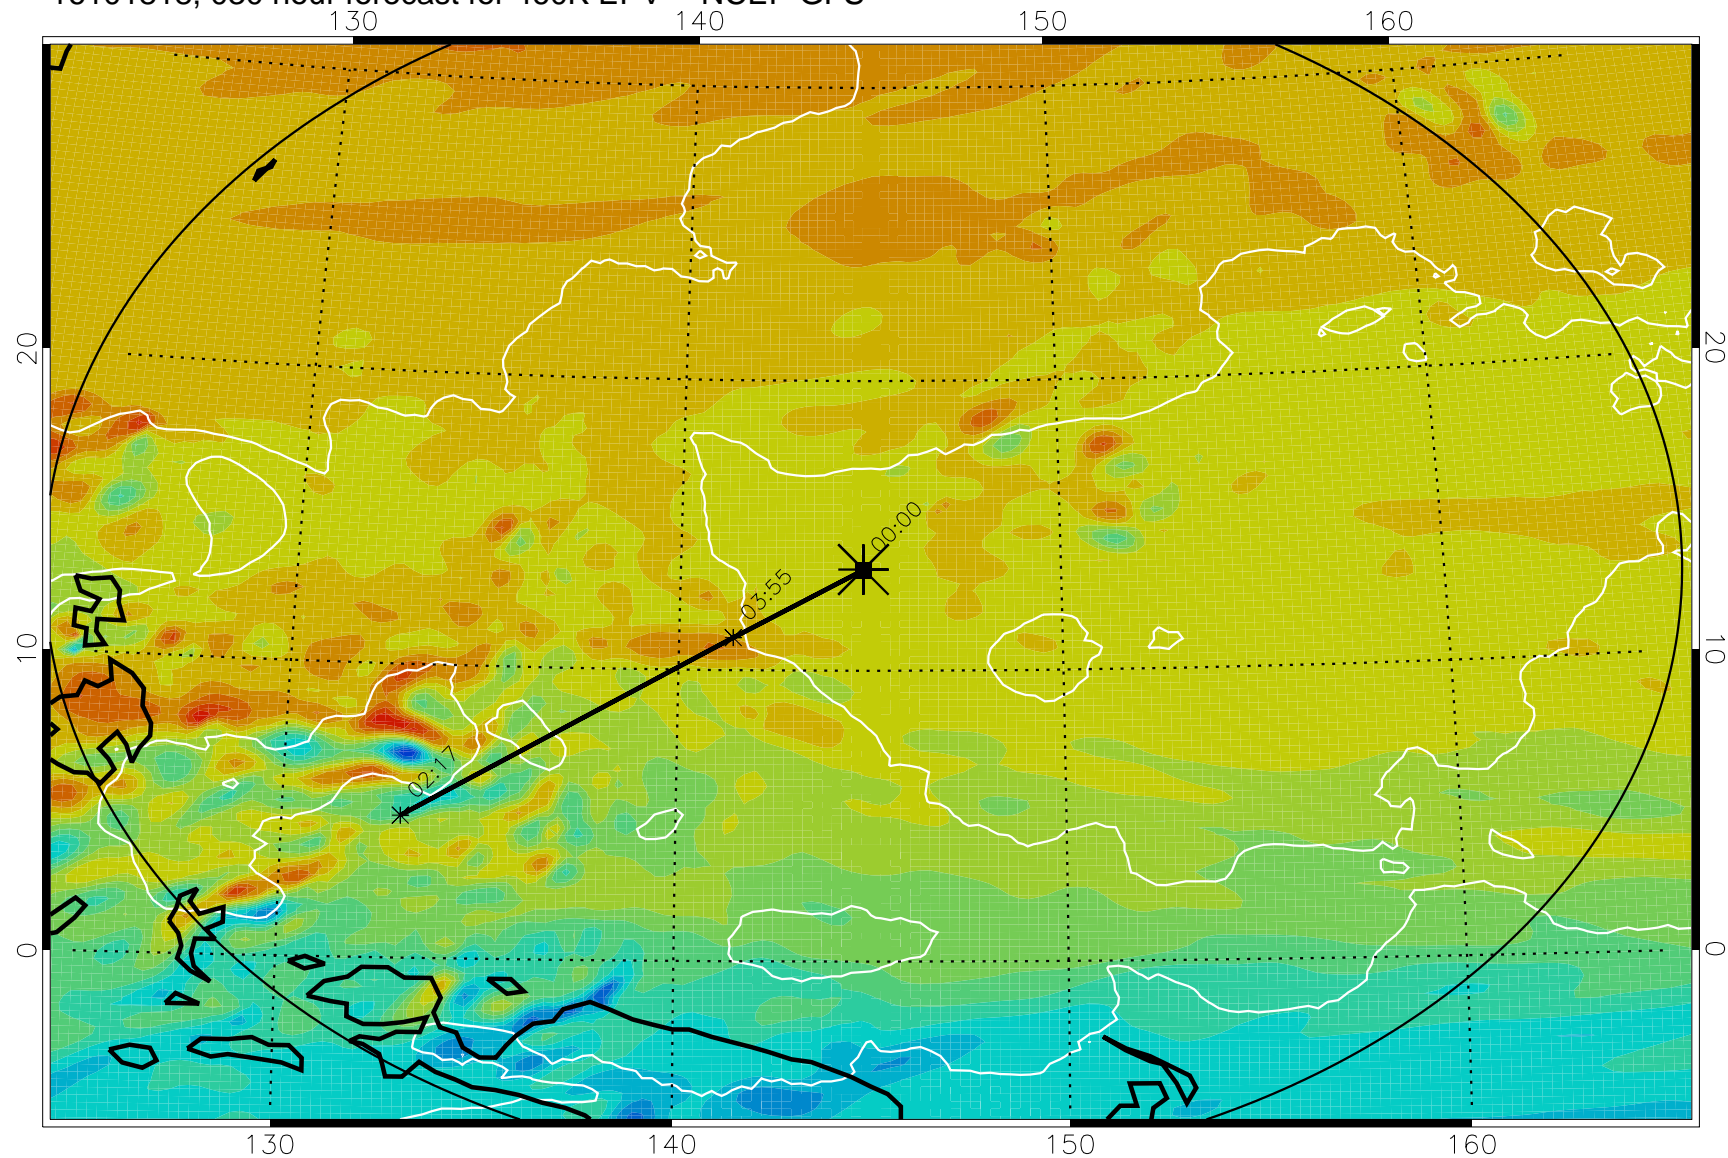

16101718, 006 hour forecast for 460K EPV -- NCEP GFS

460K Montgomery Streamfunction, white

Range ring of 2304 km

16101800, 012 hour forecast for 460K EPV -- NCEP GFS

460K Montgomery Streamfunction, white

Range ring of 2304 km

16101806, 018 hour forecast for 460K EPV -- NCEP GFS

460K Montgomery Streamfunction, white

Range ring of 2304 km

16101812, 024 hour forecast for 460K EPV -- NCEP GFS

460K Montgomery Streamfunction, white

Range ring of 2304 km

16101818, 030 hour forecast for 460K EPV -- NCEP GFS

460K Montgomery Streamfunction, white

Range ring of 2304 km

16101900, 036 hour forecast for 460K EPV -- NCEP GFS

460K Montgomery Streamfunction, white

Range ring of 2304 km

16101906, 042 hour forecast for 460K EPV -- NCEP GFS

460K Montgomery Streamfunction, white

Range ring of 2304 km

16101912, 048 hour forecast for 460K EPV -- NCEP GFS

460K Montgomery Streamfunction, white

Range ring of 2304 km