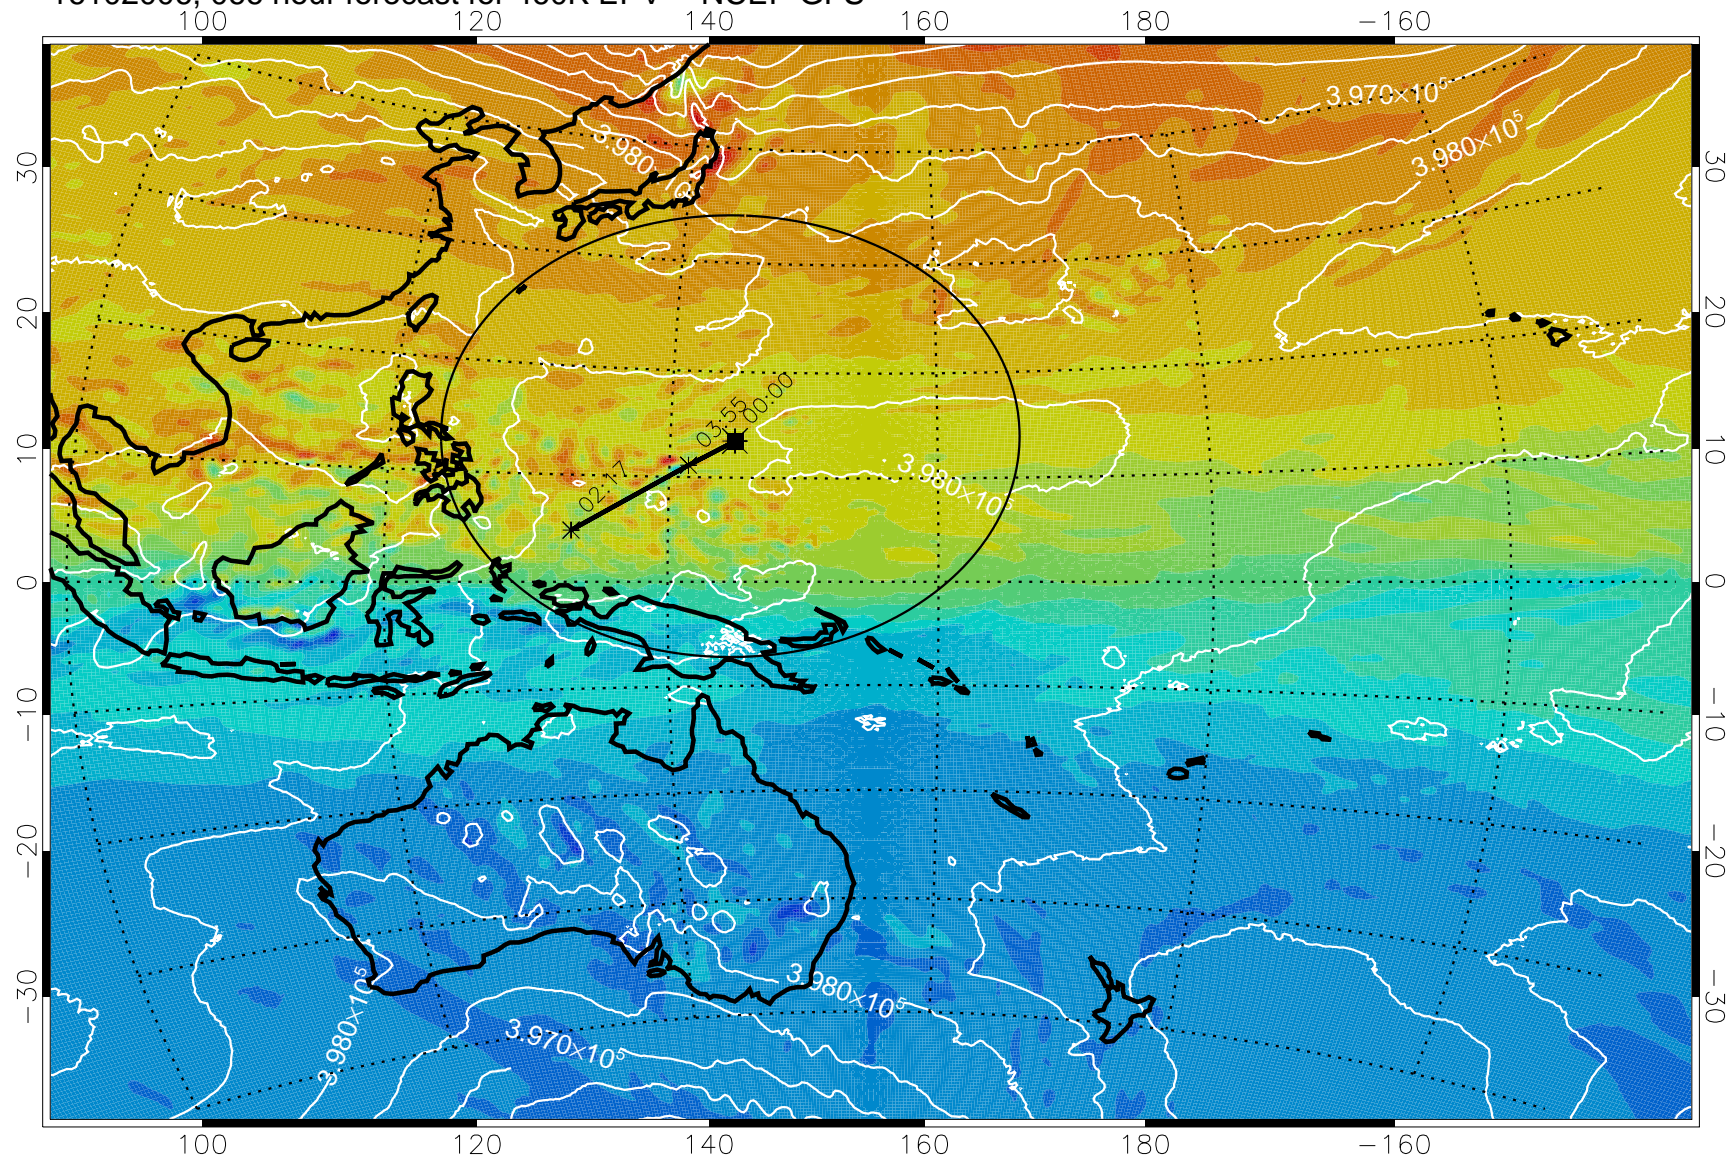

460K Montgomery Streamfunction, white

Range ring of 2304 km

16101912, 048 hour forecast for 460K EPV -- NCEP GFS

460K Montgomery Streamfunction, white

Range ring of 2304 km

16101918, 054 hour forecast for 460K EPV -- NCEP GFS

460K Montgomery Streamfunction, white

Range ring of 2304 km

16102000, 060 hour forecast for 460K EPV -- NCEP GFS

460K Montgomery Streamfunction, white

Range ring of 2304 km

16102006, 066 hour forecast for 460K EPV -- NCEP GFS

460K Montgomery Streamfunction, white

Range ring of 2304 km

16102012, 072 hour forecast for 460K EPV -- NCEP GFS

16102018, 078 hour forecast for 460K EPV -- NCEP GFS

460K Montgomery Streamfunction, white

Range ring of 2304 km

16102100, 084 hour forecast for 460K EPV -- NCEP GFS

460K Montgomery Streamfunction, white

Range ring of 2304 km

16102106, 090 hour forecast for 460K EPV -- NCEP GFS

460K Montgomery Streamfunction, white

Range ring of 2304 km