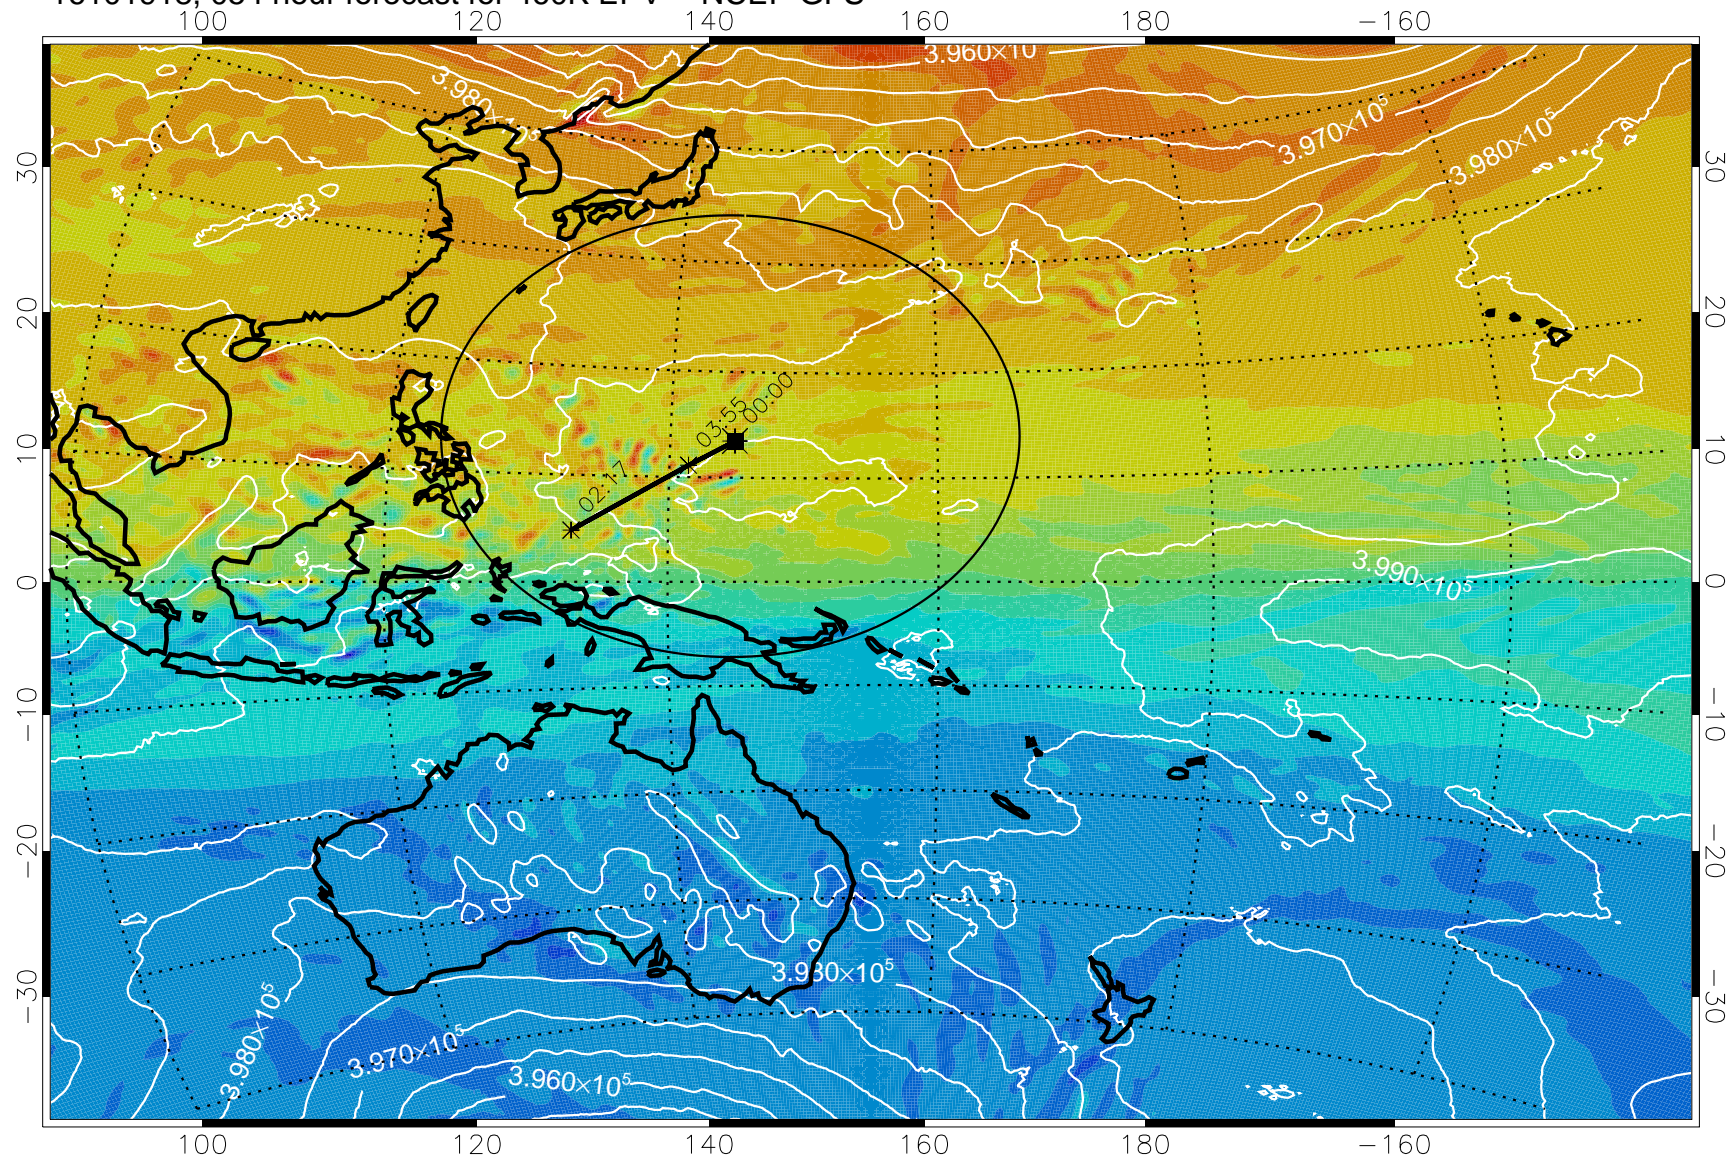

16101818, 030 hour forecast for 460K EPV -- NCEP GFS

16101900, 036 hour forecast for 460K EPV -- NCEP GFS

460K Montgomery Streamfunction, white

Range ring of 2304 km

16101906, 042 hour forecast for 460K EPV -- NCEP GFS

460K Montgomery Streamfunction, white

Range ring of 2304 km

16101912, 048 hour forecast for 460K EPV -- NCEP GFS

460K Montgomery Streamfunction, white

Range ring of 2304 km

16101918, 054 hour forecast for 460K EPV -- NCEP GFS

460K Montgomery Streamfunction, white

Range ring of 2304 km

16102000, 060 hour forecast for 460K EPV -- NCEP GFS

460K Montgomery Streamfunction, white

Range ring of 2304 km

16102006, 066 hour forecast for 460K EPV -- NCEP GFS

460K Montgomery Streamfunction, white

Range ring of 2304 km

16102012, 072 hour forecast for 460K EPV -- NCEP GFS

16102018, 078 hour forecast for 460K EPV -- NCEP GFS

460K Montgomery Streamfunction, white

Range ring of 2304 km