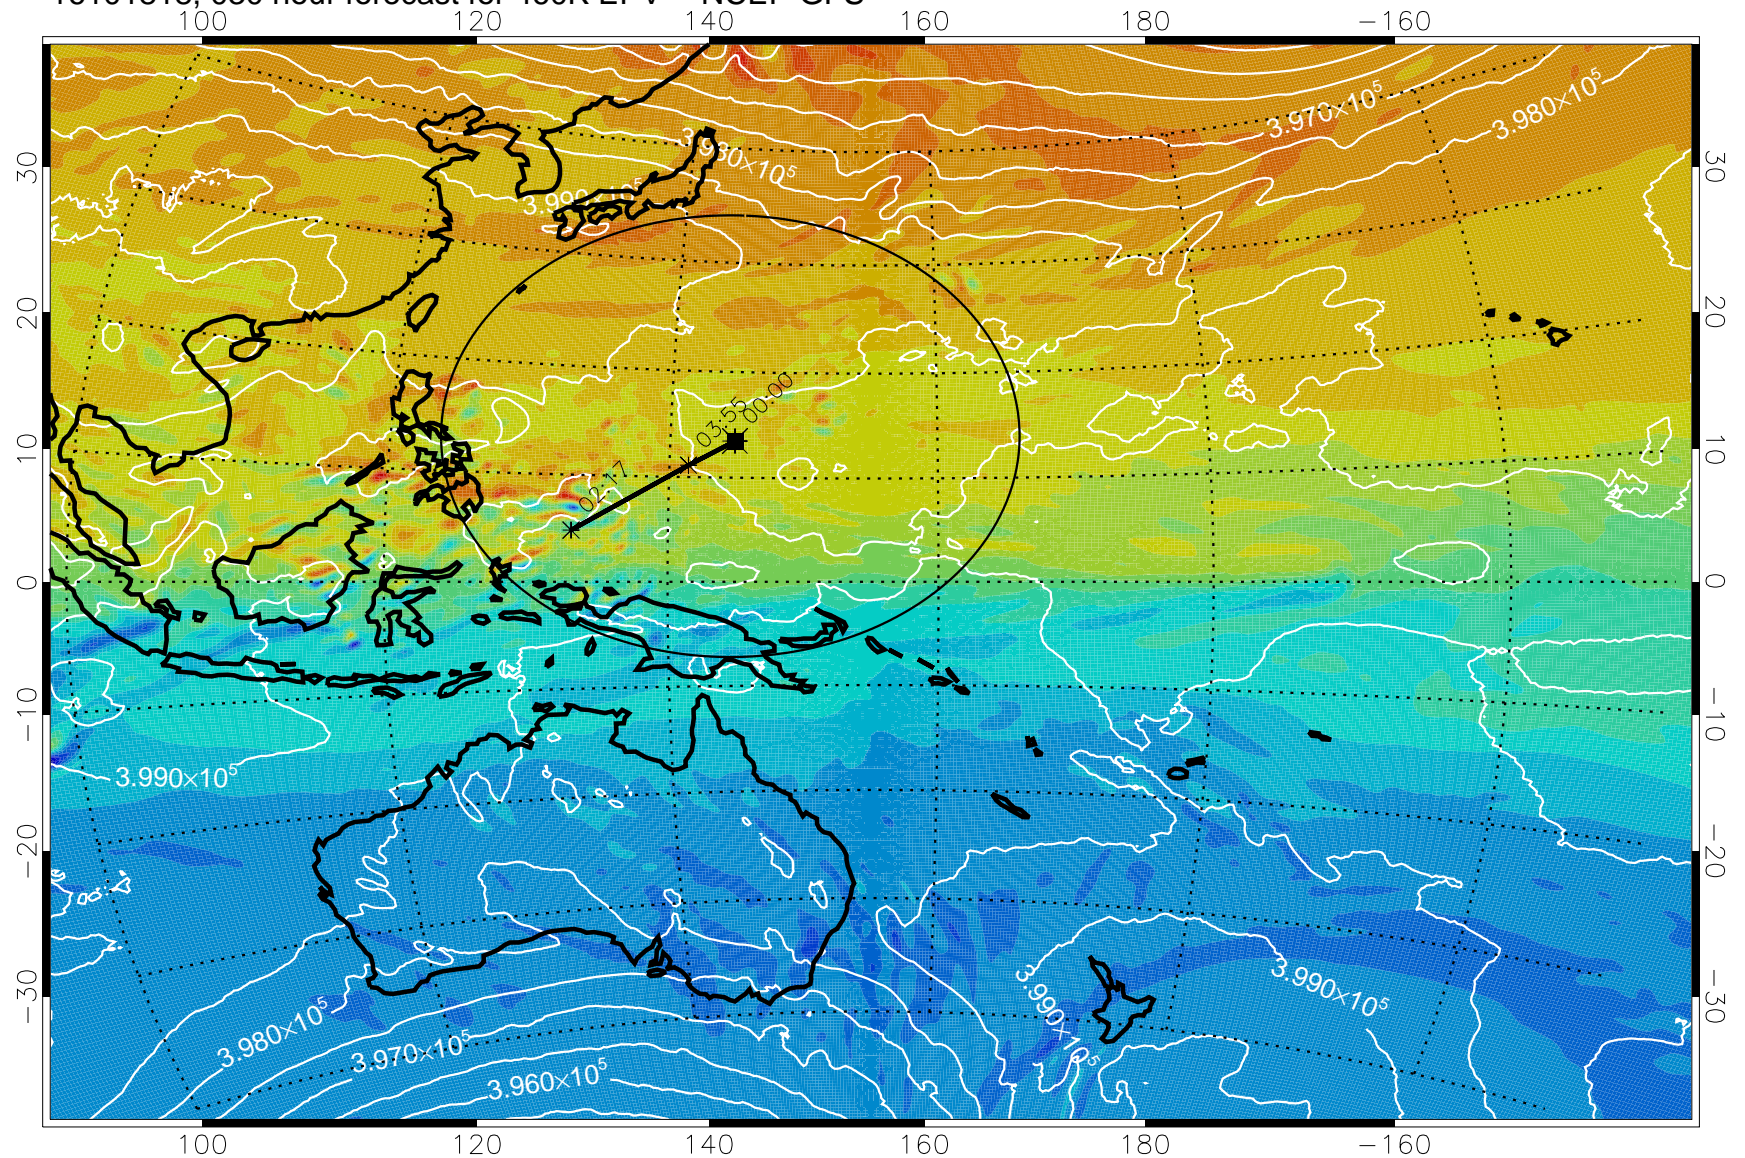

460K Montgomery Streamfunction, white

Range ring of 2304 km

16101806, 018 hour forecast for 460K EPV -- NCEP GFS

16101812, 024 hour forecast for 460K EPV -- NCEP GFS

460K Montgomery Streamfunction, white

Range ring of 2304 km

16101818, 030 hour forecast for 460K EPV -- NCEP GFS

16101900, 036 hour forecast for 460K EPV -- NCEP GFS

460K Montgomery Streamfunction, white

Range ring of 2304 km

16101906, 042 hour forecast for 460K EPV -- NCEP GFS

460K Montgomery Streamfunction, white

Range ring of 2304 km

16101912, 048 hour forecast for 460K EPV -- NCEP GFS

460K Montgomery Streamfunction, white

Range ring of 2304 km

16101918, 054 hour forecast for 460K EPV -- NCEP GFS

460K Montgomery Streamfunction, white

Range ring of 2304 km

16102000, 060 hour forecast for 460K EPV -- NCEP GFS

460K Montgomery Streamfunction, white

Range ring of 2304 km

16102006, 066 hour forecast for 460K EPV -- NCEP GFS