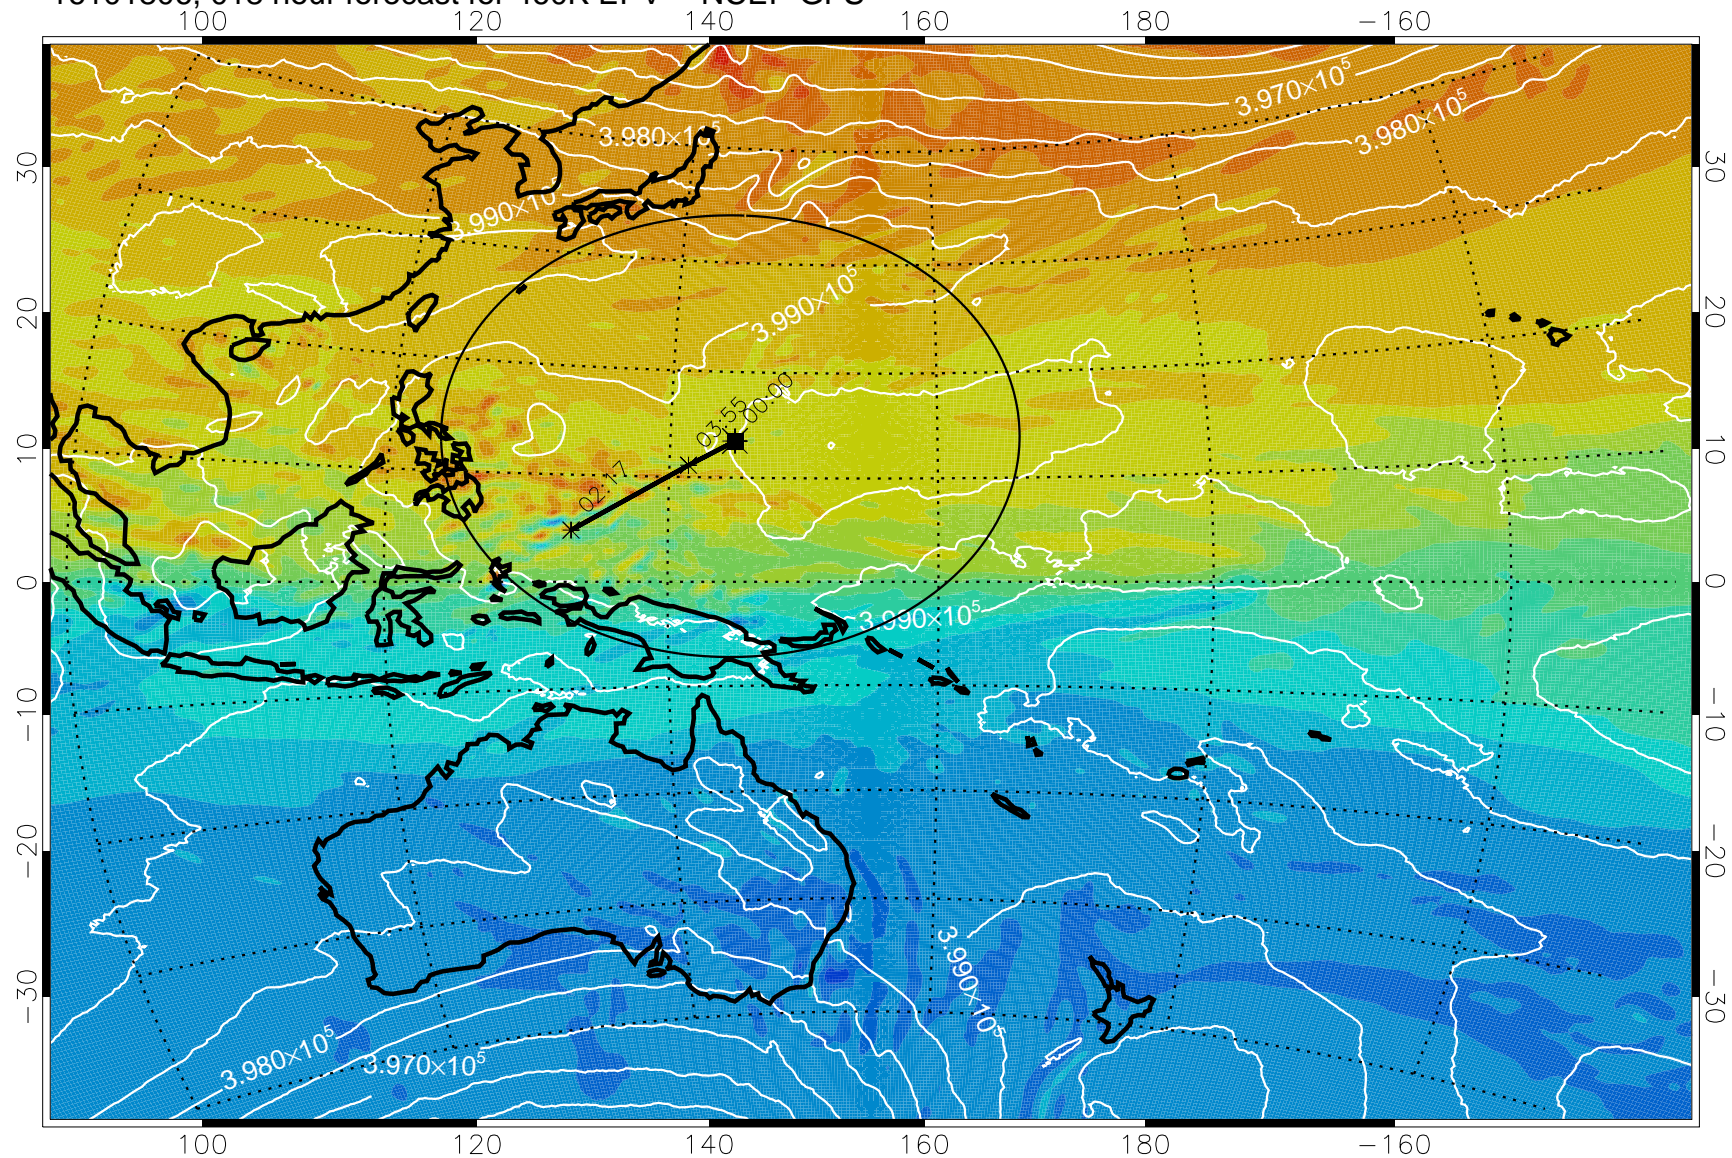

16101718, 006 hour forecast for 460K EPV -- NCEP GFS

-4×10^{-5} -2×10^{-5} 0 PVU 2×10^{-5} 4×10^{-5}

460K Montgomery Streamfunction, white

Range ring of 2304 km

16101800, 012 hour forecast for 460K EPV -- NCEP GFS

460K Montgomery Streamfunction, white

Range ring of 2304 km

16101806, 018 hour forecast for 460K EPV -- NCEP GFS

16101812, 024 hour forecast for 460K EPV -- NCEP GFS

460K Montgomery Streamfunction, white

Range ring of 2304 km

16101818, 030 hour forecast for 460K EPV -- NCEP GFS

16101900, 036 hour forecast for 460K EPV -- NCEP GFS

460K Montgomery Streamfunction, white

Range ring of 2304 km

16101906, 042 hour forecast for 460K EPV -- NCEP GFS

460K Montgomery Streamfunction, white

Range ring of 2304 km

16101912, 048 hour forecast for 460K EPV -- NCEP GFS

460K Montgomery Streamfunction, white

Range ring of 2304 km

16101918, 054 hour forecast for 460K EPV -- NCEP GFS