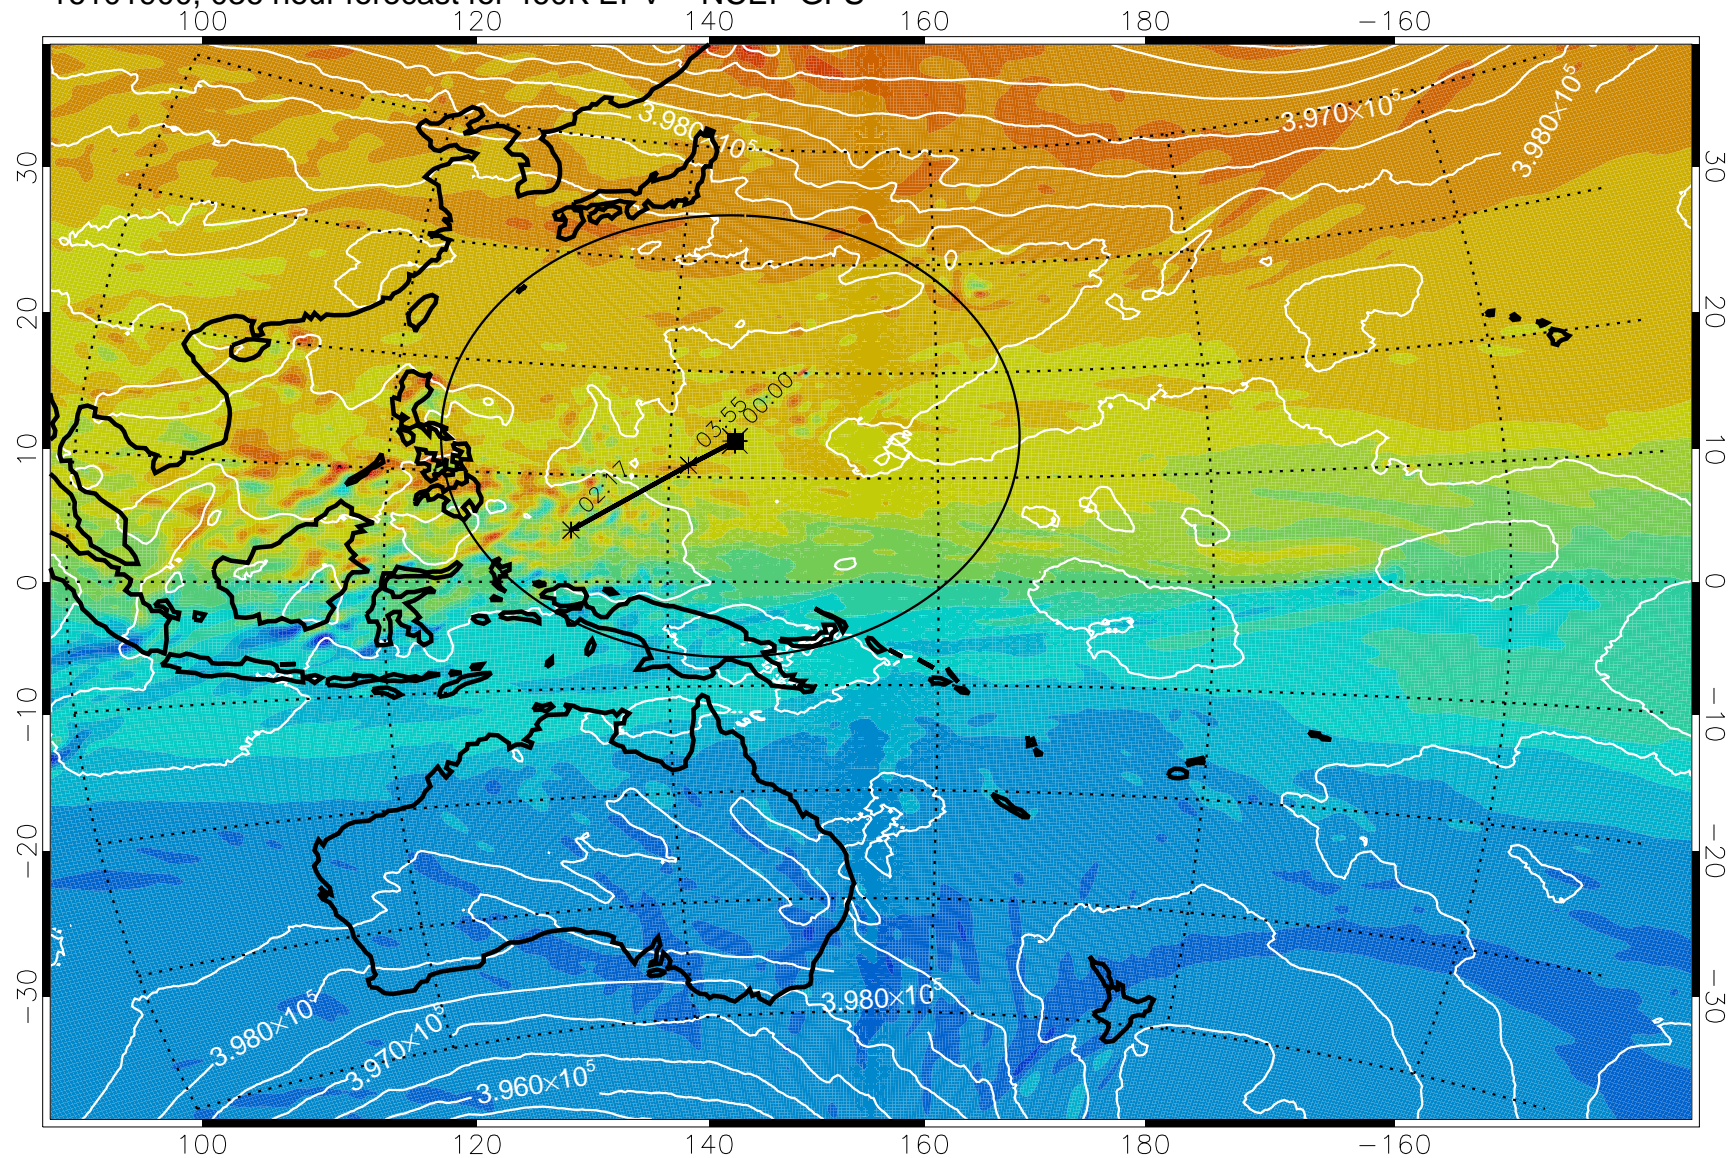

460K Montgomery Streamfunction, white

Range ring of 2304 km

16101806, 018 hour forecast for 460K EPV -- NCEP GFS

16101812, 024 hour forecast for 460K EPV -- NCEP GFS

460K Montgomery Streamfunction, white

Range ring of 2304 km

16101818, 030 hour forecast for 460K EPV -- NCEP GFS

16101900, 036 hour forecast for 460K EPV -- NCEP GFS

460K Montgomery Streamfunction, white

Range ring of 2304 km

16101906, 042 hour forecast for 460K EPV -- NCEP GFS

460K Montgomery Streamfunction, white

Range ring of 2304 km

16101912, 048 hour forecast for 460K EPV -- NCEP GFS

460K Montgomery Streamfunction, white

Range ring of 2304 km

16101918, 054 hour forecast for 460K EPV -- NCEP GFS

460K Montgomery Streamfunction, white

Range ring of 2304 km

16102012, 072 hour forecast for 460K EPV -- NCEP GFS

16102018, 078 hour forecast for 460K EPV -- NCEP GFS

460K Montgomery Streamfunction, white

Range ring of 2304 km