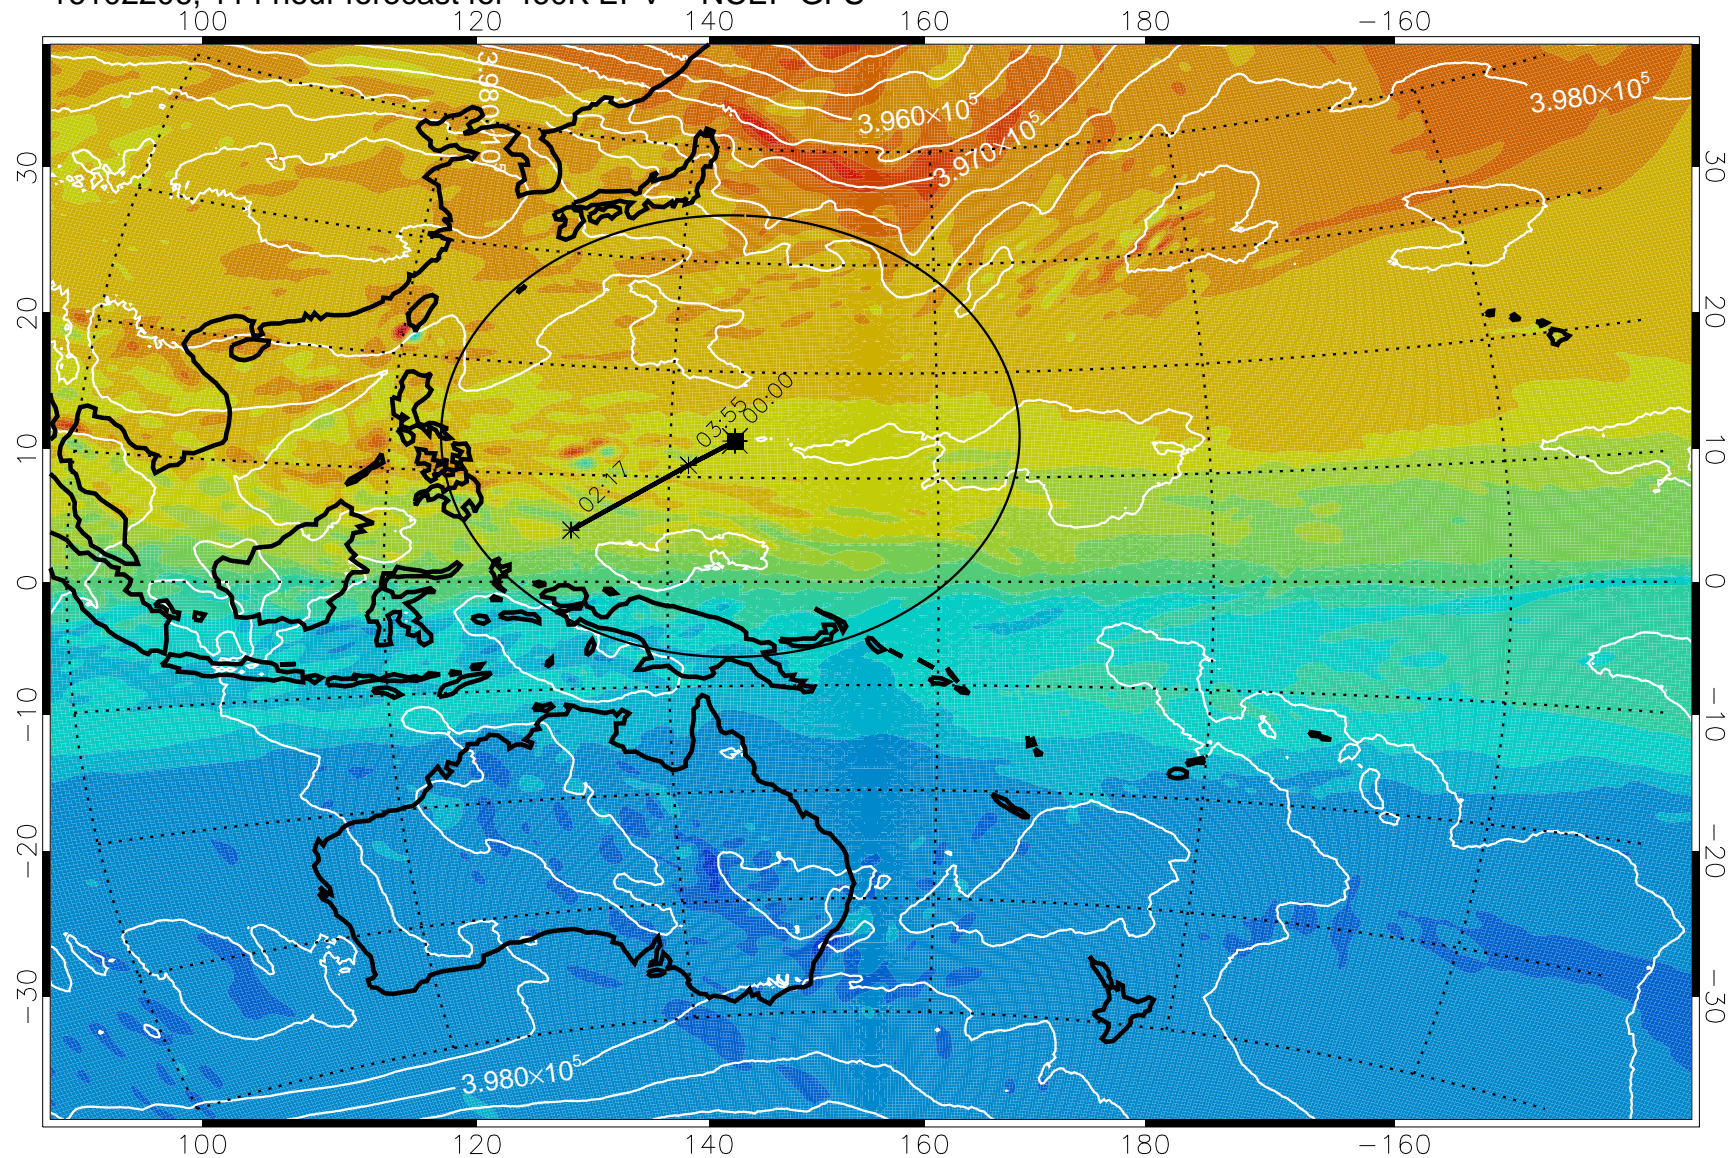

16102100, 084 hour forecast for 460K EPV -- NCEP GFS

460K Montgomery Streamfunction, white

Range ring of 2304 km

16102106, 090 hour forecast for 460K EPV -- NCEP GFS

460K Montgomery Streamfunction, white

Range ring of 2304 km

16102112, 096 hour forecast for 460K EPV -- NCEP GFS

460K Montgomery Streamfunction, white

Range ring of 2304 km

16102118, 102 hour forecast for 460K EPV -- NCEP GFS

460K Montgomery Streamfunction, white

Range ring of 2304 km

16102200, 108 hour forecast for 460K EPV -- NCEP GFS

460K Montgomery Streamfunction, white

Range ring of 2304 km

16102206, 114 hour forecast for 460K EPV -- NCEP GFS

460K Montgomery Streamfunction, white

Range ring of 2304 km

16102212, 120 hour forecast for 460K EPV -- NCEP GFS

460K Montgomery Streamfunction, white

Range ring of 2304 km