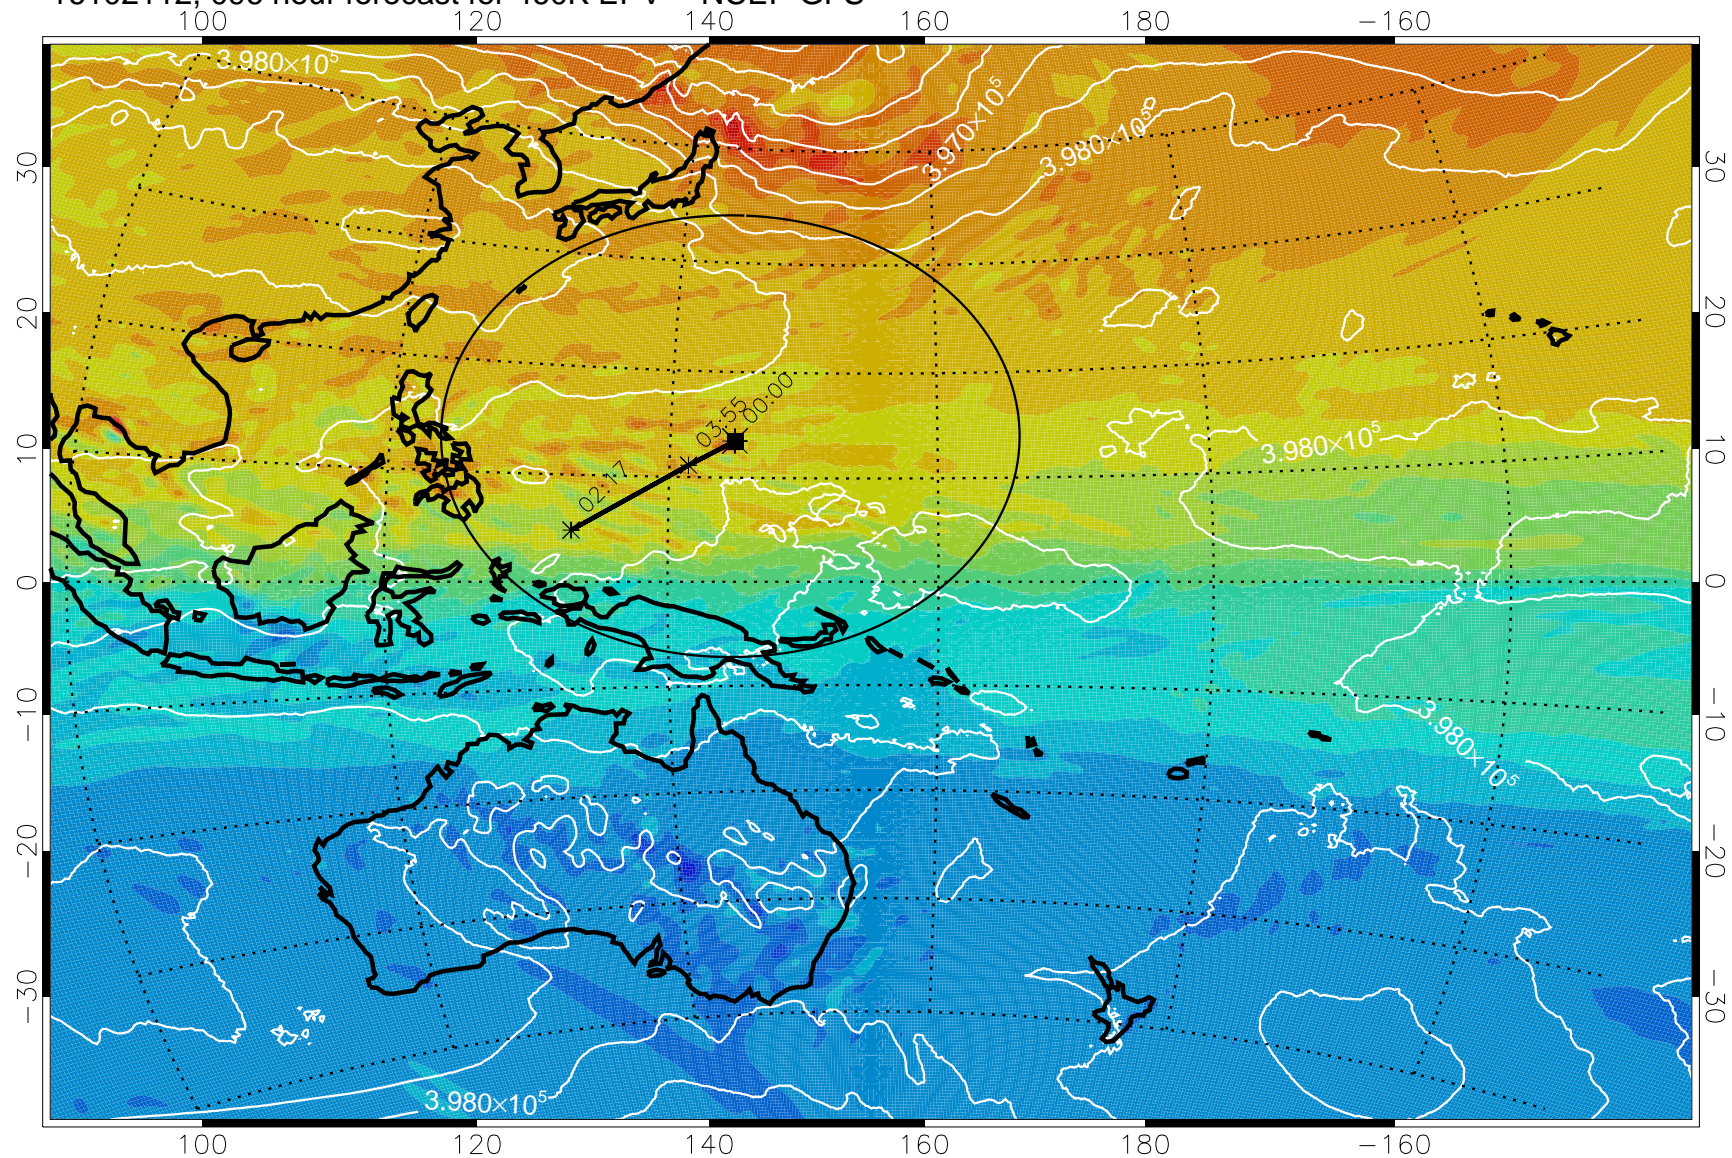

460K Montgomery Streamfunction, white

Range ring of 2304 km

16102012, 072 hour forecast for 460K EPV -- NCEP GFS

16102018, 078 hour forecast for 460K EPV -- NCEP GFS

460K Montgomery Streamfunction, white

Range ring of 2304 km

16102100, 084 hour forecast for 460K EPV -- NCEP GFS

460K Montgomery Streamfunction, white

Range ring of 2304 km

16102106, 090 hour forecast for 460K EPV -- NCEP GFS

460K Montgomery Streamfunction, white

Range ring of 2304 km

16102112, 096 hour forecast for 460K EPV -- NCEP GFS

460K Montgomery Streamfunction, white

Range ring of 2304 km

16102118, 102 hour forecast for 460K EPV -- NCEP GFS

460K Montgomery Streamfunction, white

Range ring of 2304 km

16102200, 108 hour forecast for 460K EPV -- NCEP GFS

460K Montgomery Streamfunction, white

Range ring of 2304 km

16102206, 114 hour forecast for 460K EPV -- NCEP GFS

460K Montgomery Streamfunction, white

Range ring of 2304 km