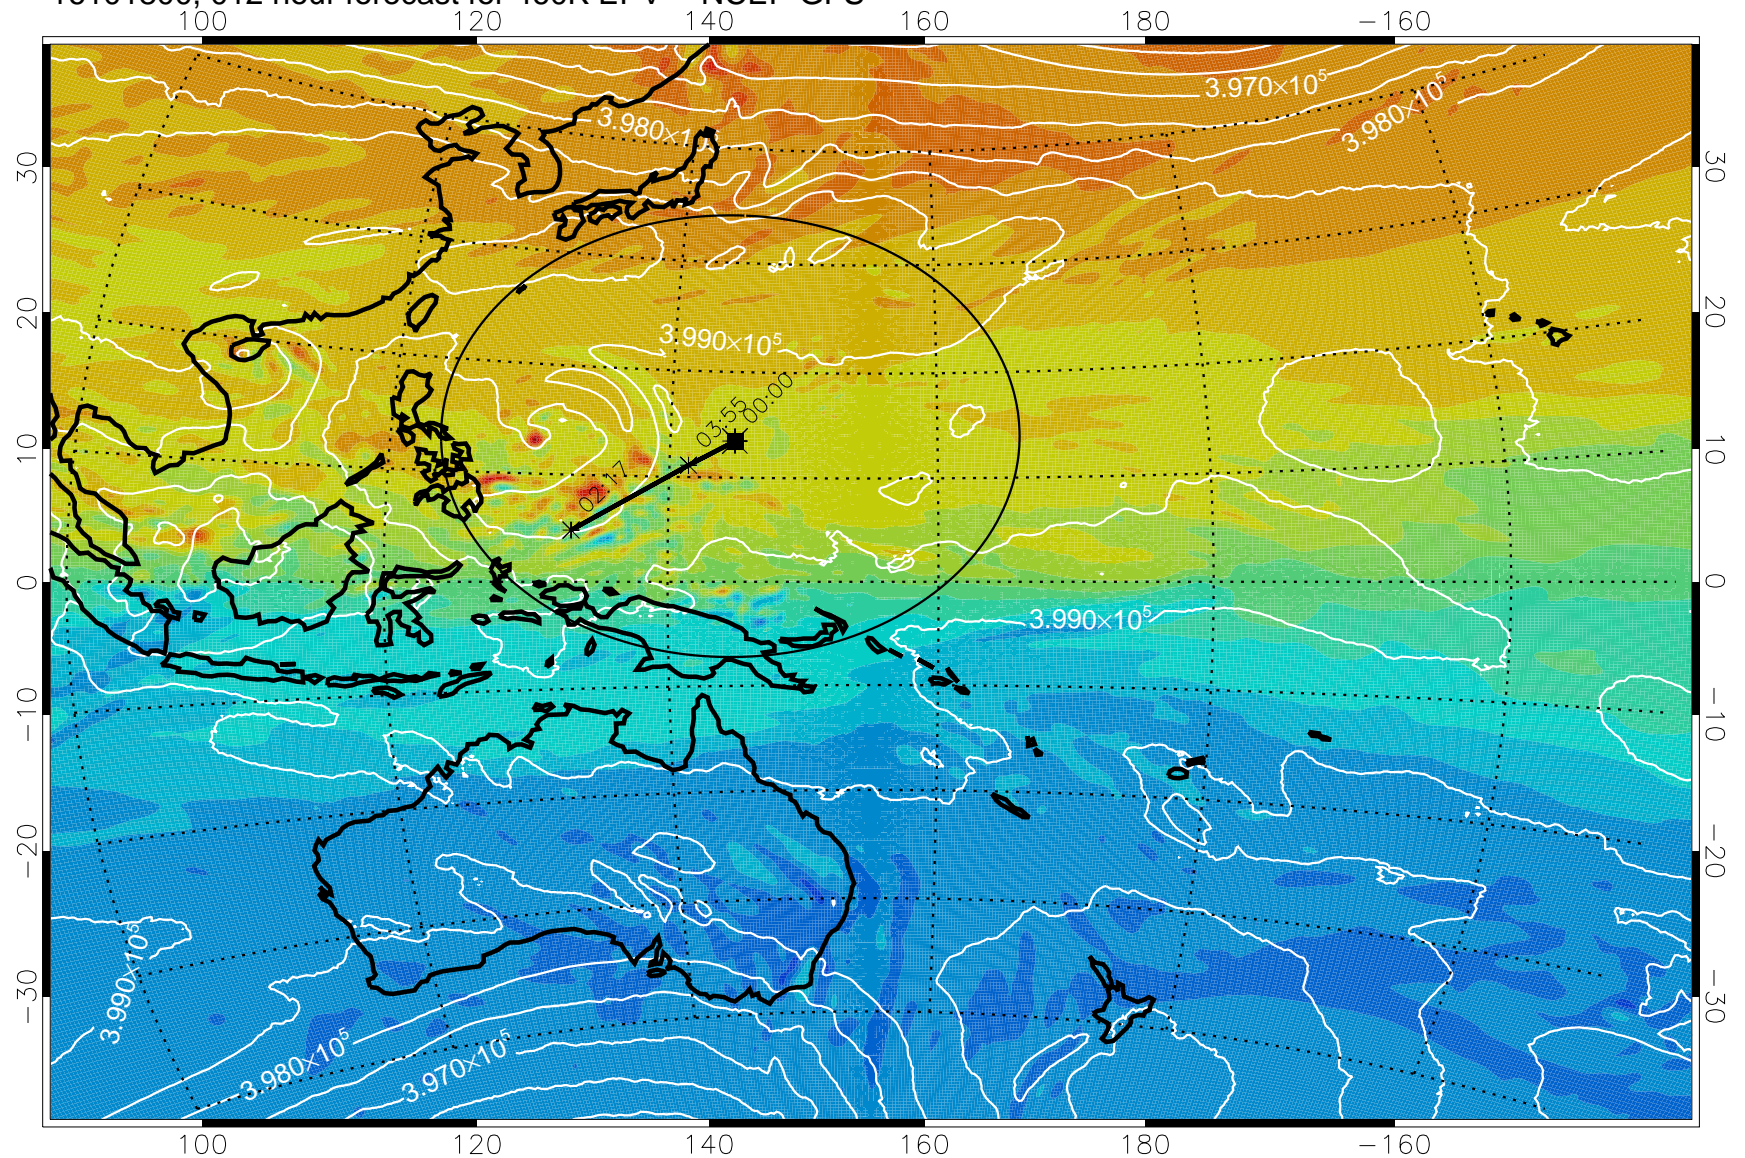

16101718, 006 hour forecast for 460K EPV -- NCEP GFS

-4×10^{-5} -2×10^{-5} 0 PVU 2×10^{-5} 4×10^{-5}

460K Montgomery Streamfunction, white

Range ring of 2304 km

16101800, 012 hour forecast for 460K EPV -- NCEP GFS

460K Montgomery Streamfunction, white

Range ring of 2304 km

16101806, 018 hour forecast for 460K EPV -- NCEP GFS

16101812, 024 hour forecast for 460K EPV -- NCEP GFS

460K Montgomery Streamfunction, white

Range ring of 2304 km

16101818, 030 hour forecast for 460K EPV -- NCEP GFS

16101900, 036 hour forecast for 460K EPV -- NCEP GFS

460K Montgomery Streamfunction, white

Range ring of 2304 km

16101906, 042 hour forecast for 460K EPV -- NCEP GFS

460K Montgomery Streamfunction, white

Range ring of 2304 km

16101912, 048 hour forecast for 460K EPV -- NCEP GFS

460K Montgomery Streamfunction, white

Range ring of 2304 km

16101918, 054 hour forecast for 460K EPV -- NCEP GFS