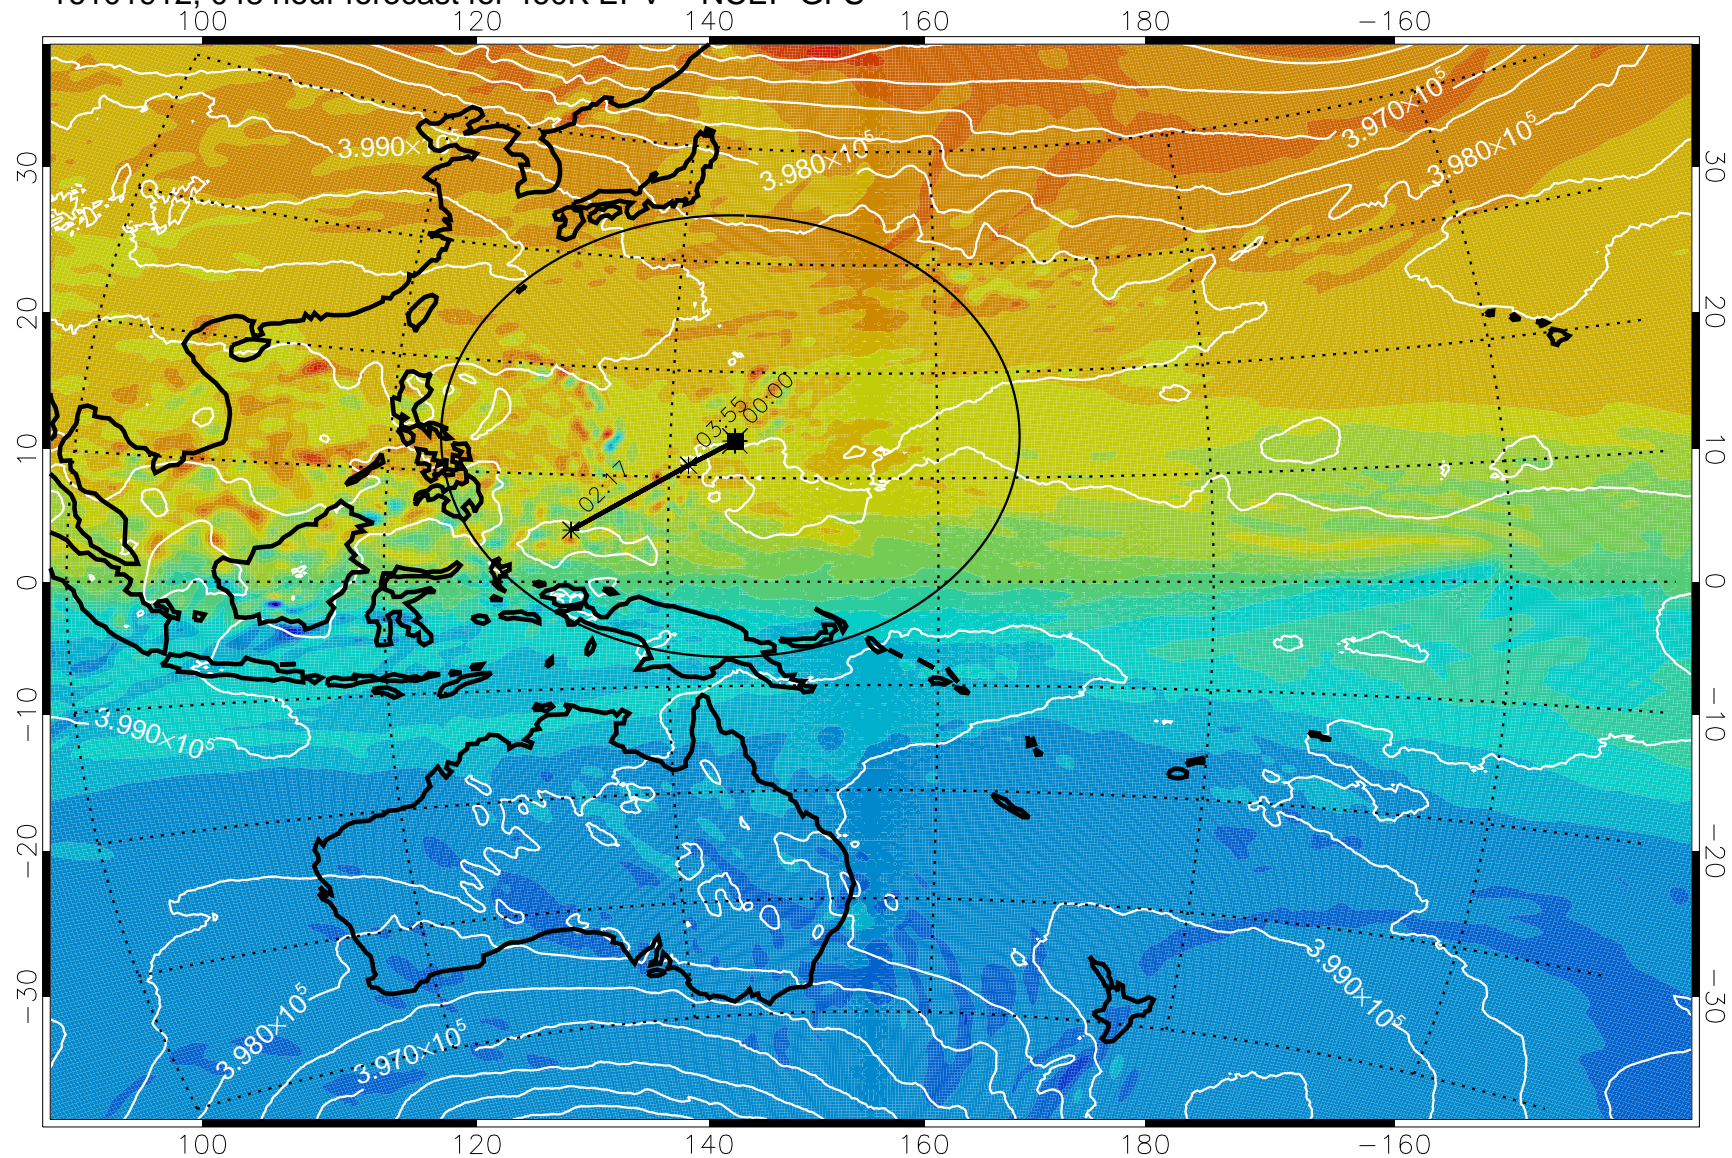

16101818, 030 hour forecast for 460K EPV -- NCEP GFS

16101900, 036 hour forecast for 460K EPV -- NCEP GFS

460K Montgomery Streamfunction, white

Range ring of 2304 km

16101906, 042 hour forecast for 460K EPV -- NCEP GFS

460K Montgomery Streamfunction, white

Range ring of 2304 km

16101912, 048 hour forecast for 460K EPV -- NCEP GFS

460K Montgomery Streamfunction, white

Range ring of 2304 km

16101918, 054 hour forecast for 460K EPV -- NCEP GFS

460K Montgomery Streamfunction, white

Range ring of 2304 km

16102000, 060 hour forecast for 460K EPV -- NCEP GFS

460K Montgomery Streamfunction, white

Range ring of 2304 km

16102006, 066 hour forecast for 460K EPV -- NCEP GFS

460K Montgomery Streamfunction, white

Range ring of 2304 km

16102012, 072 hour forecast for 460K EPV -- NCEP GFS

16102018, 078 hour forecast for 460K EPV -- NCEP GFS

460K Montgomery Streamfunction, white

Range ring of 2304 km