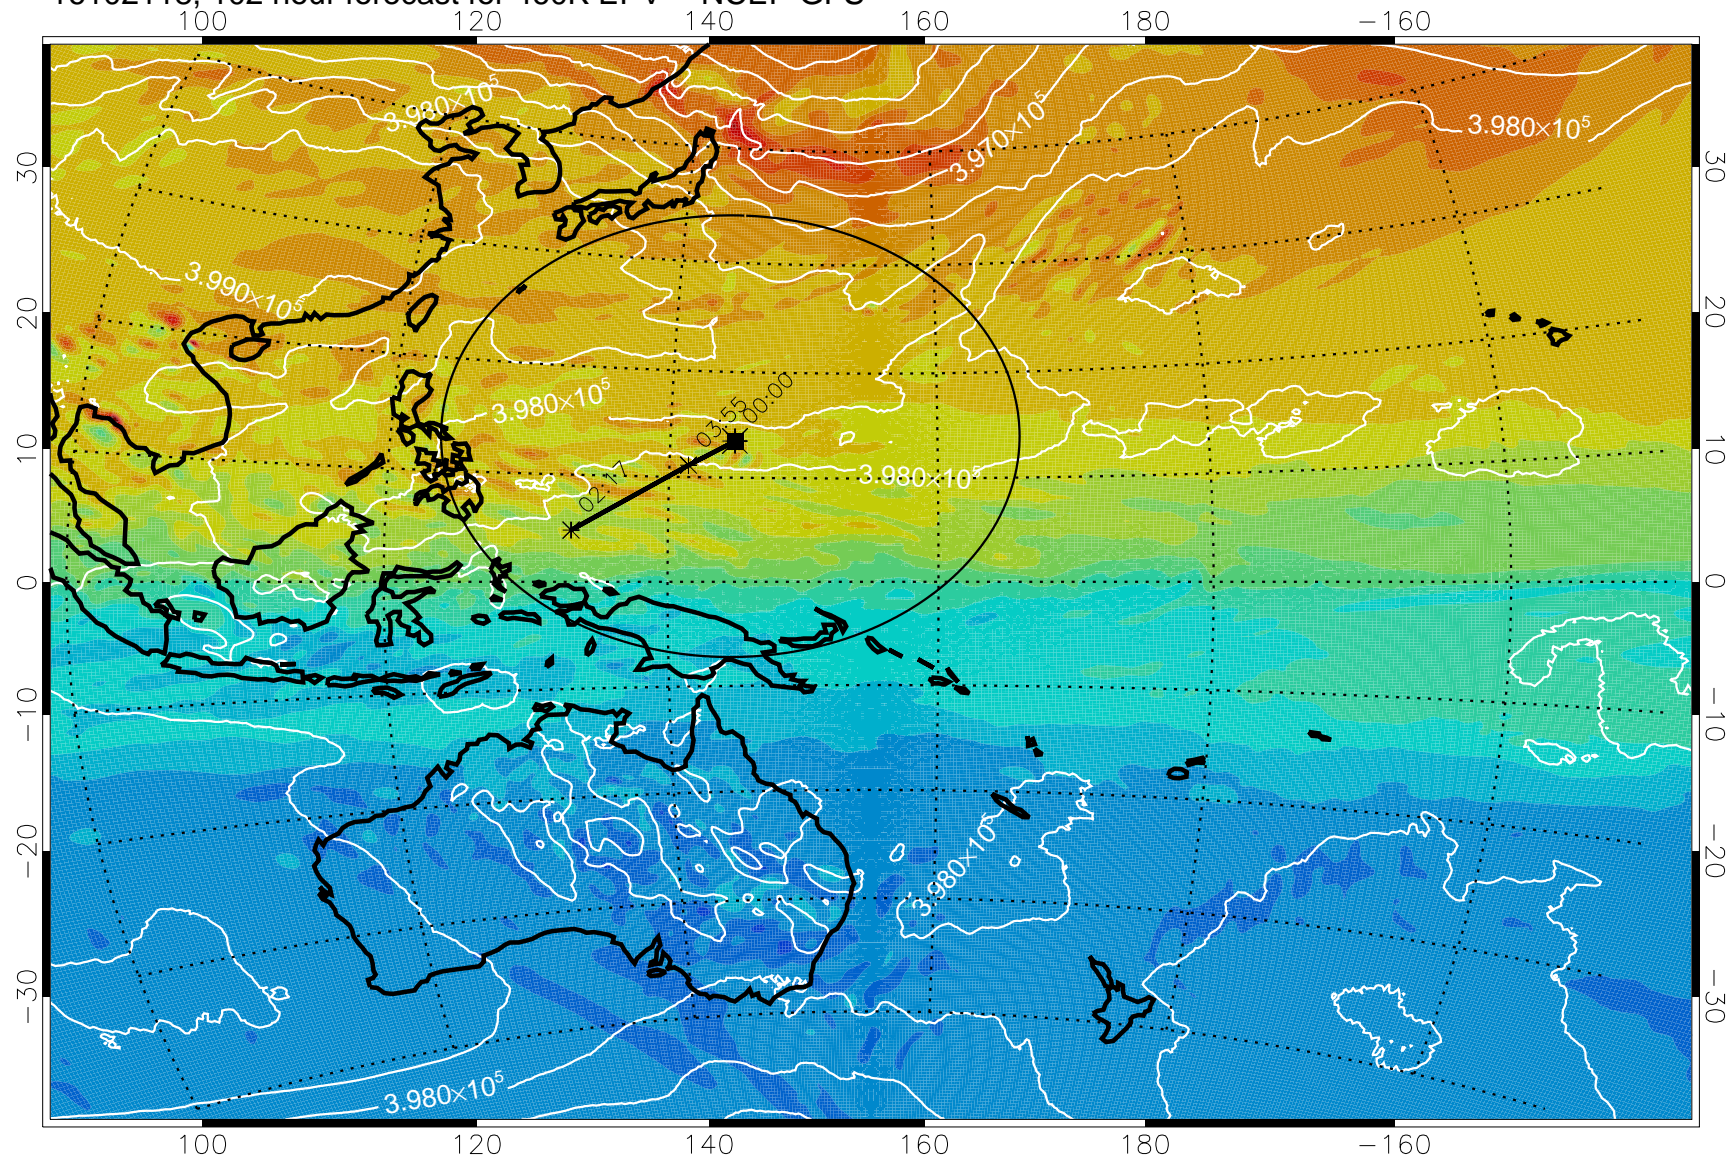

16102100, 084 hour forecast for 460K EPV -- NCEP GFS

460K Montgomery Streamfunction, white

Range ring of 2304 km

16102106, 090 hour forecast for 460K EPV -- NCEP GFS

460K Montgomery Streamfunction, white

Range ring of 2304 km

16102112, 096 hour forecast for 460K EPV -- NCEP GFS

460K Montgomery Streamfunction, white

Range ring of 2304 km

16102118, 102 hour forecast for 460K EPV -- NCEP GFS

460K Montgomery Streamfunction, white

Range ring of 2304 km

16102200, 108 hour forecast for 460K EPV -- NCEP GFS

460K Montgomery Streamfunction, white

Range ring of 2304 km

16102206, 114 hour forecast for 460K EPV -- NCEP GFS

460K Montgomery Streamfunction, white

Range ring of 2304 km

16102212, 120 hour forecast for 460K EPV -- NCEP GFS

460K Montgomery Streamfunction, white

Range ring of 2304 km