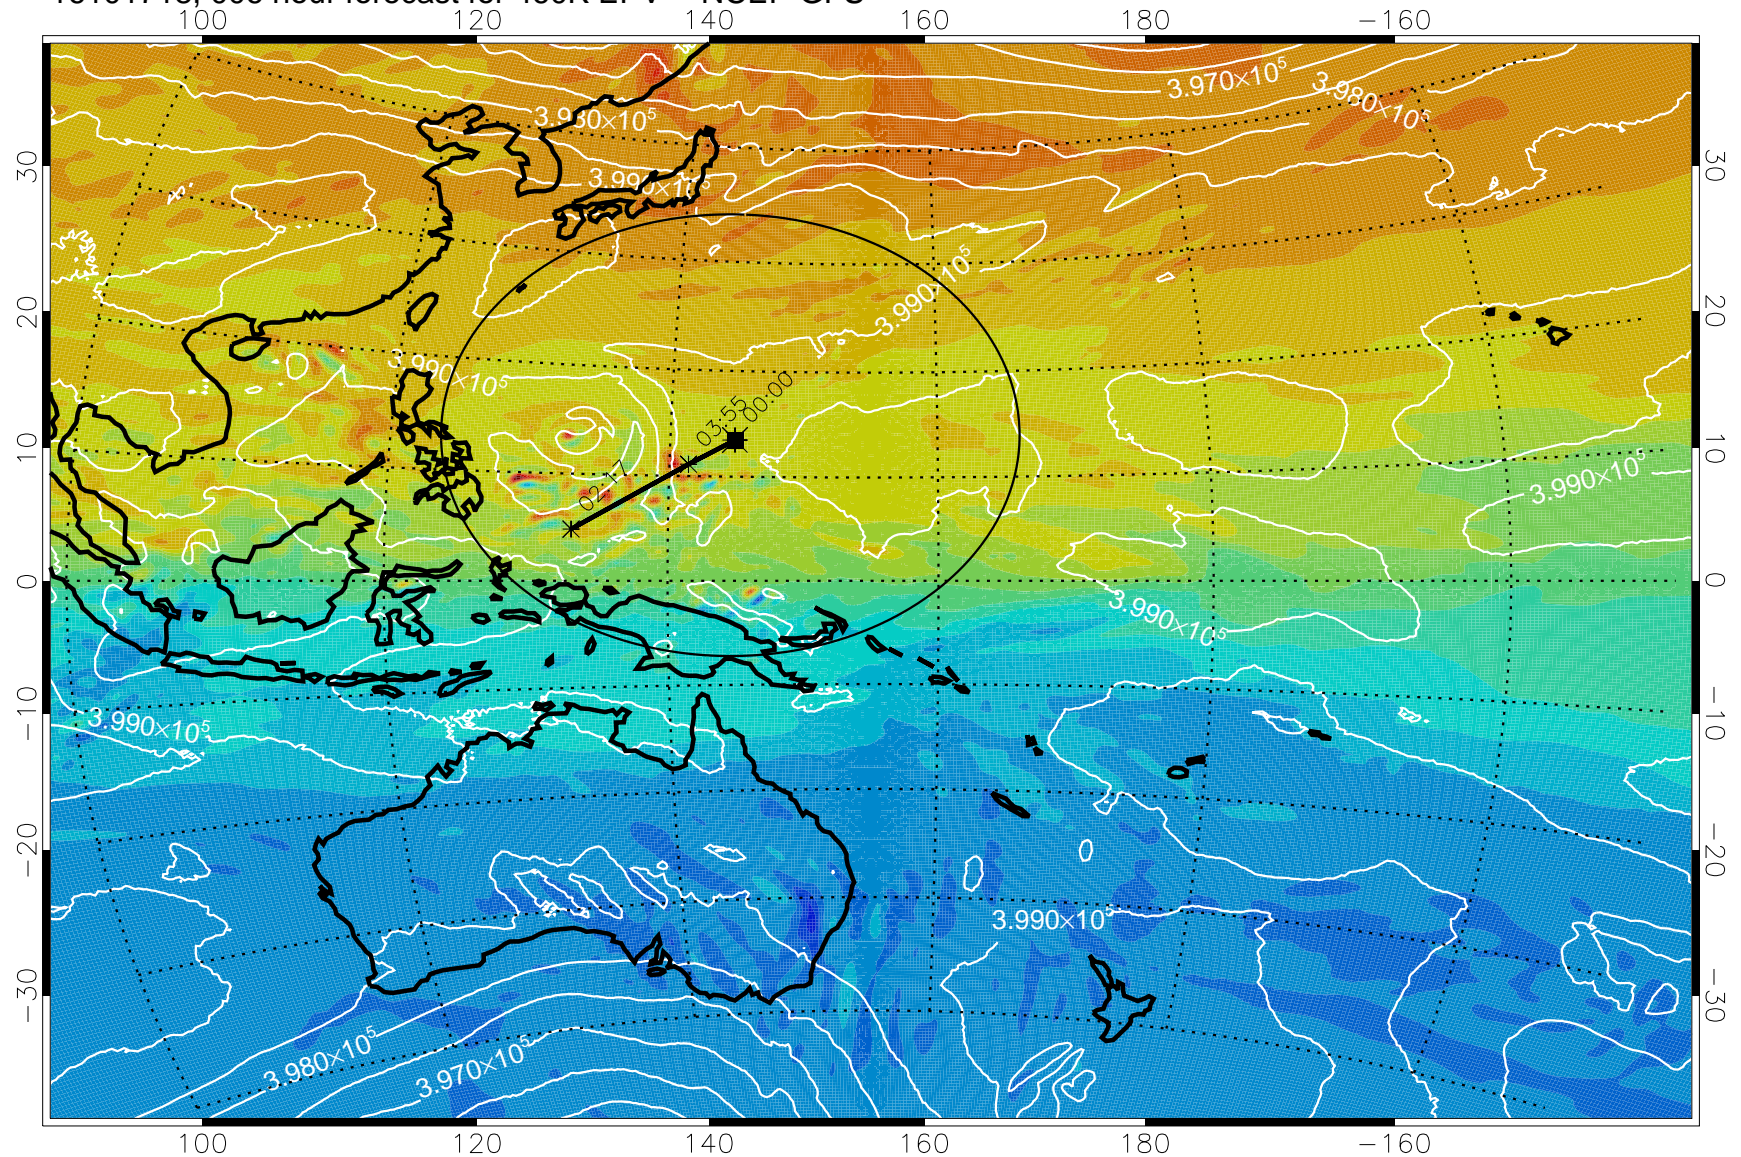

16101718, 006 hour forecast for 460K EPV -- NCEP GFS

-4×10^{-5} -2×10^{-5} 0 PVU 2×10^{-5} 4×10^{-5}

460K Montgomery Streamfunction, white

Range ring of 2304 km

16101800, 012 hour forecast for 460K EPV -- NCEP GFS

460K Montgomery Streamfunction, white

Range ring of 2304 km

16101806, 018 hour forecast for 460K EPV -- NCEP GFS

16101812, 024 hour forecast for 460K EPV -- NCEP GFS

460K Montgomery Streamfunction, white

Range ring of 2304 km

16101818, 030 hour forecast for 460K EPV -- NCEP GFS

16101900, 036 hour forecast for 460K EPV -- NCEP GFS

460K Montgomery Streamfunction, white

Range ring of 2304 km

16101906, 042 hour forecast for 460K EPV -- NCEP GFS

460K Montgomery Streamfunction, white

Range ring of 2304 km

16101912, 048 hour forecast for 460K EPV -- NCEP GFS

460K Montgomery Streamfunction, white

Range ring of 2304 km

16101918, 054 hour forecast for 460K EPV -- NCEP GFS