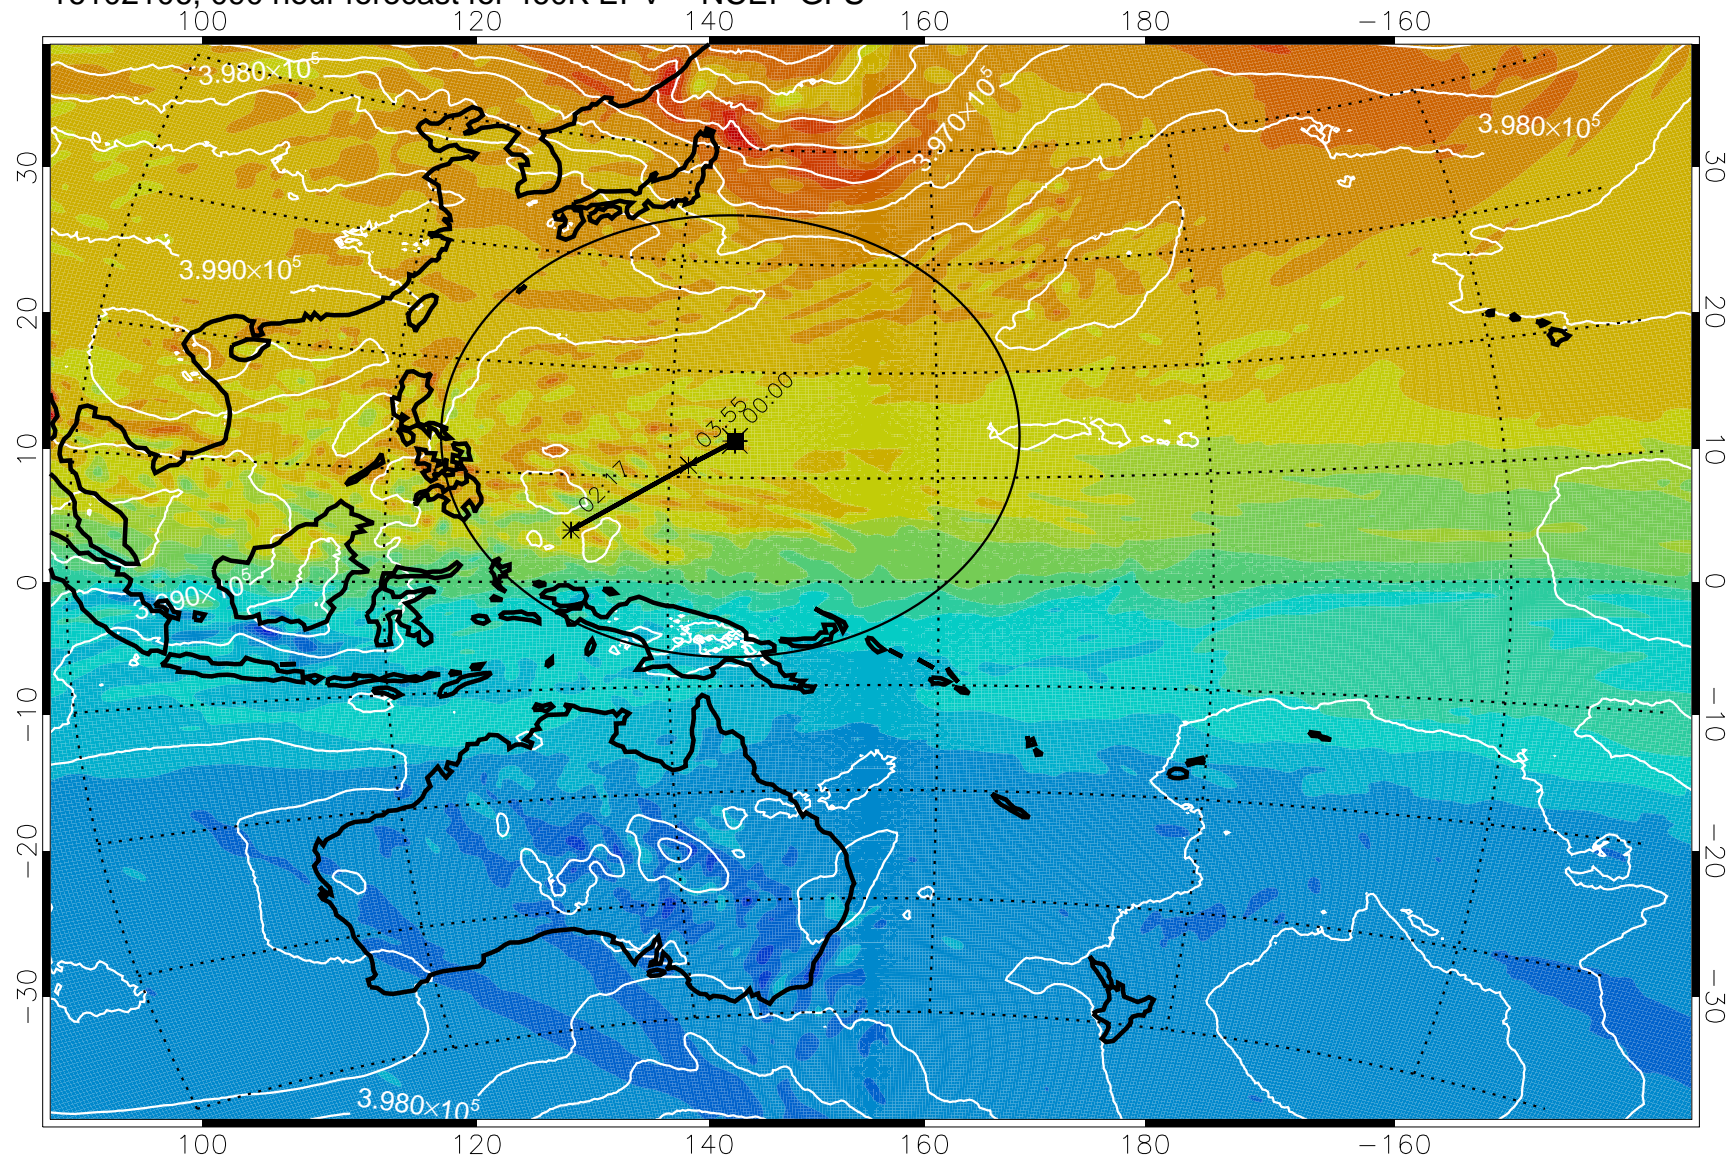

460K Montgomery Streamfunction, white

Range ring of 2304 km

16102012, 072 hour forecast for 460K EPV -- NCEP GFS

16102018, 078 hour forecast for 460K EPV -- NCEP GFS

460K Montgomery Streamfunction, white

Range ring of 2304 km

16102100, 084 hour forecast for 460K EPV -- NCEP GFS

460K Montgomery Streamfunction, white

Range ring of 2304 km

16102106, 090 hour forecast for 460K EPV -- NCEP GFS

460K Montgomery Streamfunction, white

Range ring of 2304 km

16102112, 096 hour forecast for 460K EPV -- NCEP GFS

460K Montgomery Streamfunction, white

Range ring of 2304 km

16102118, 102 hour forecast for 460K EPV -- NCEP GFS

460K Montgomery Streamfunction, white

Range ring of 2304 km

16102200, 108 hour forecast for 460K EPV -- NCEP GFS

460K Montgomery Streamfunction, white

Range ring of 2304 km

16102206, 114 hour forecast for 460K EPV -- NCEP GFS

460K Montgomery Streamfunction, white

Range ring of 2304 km