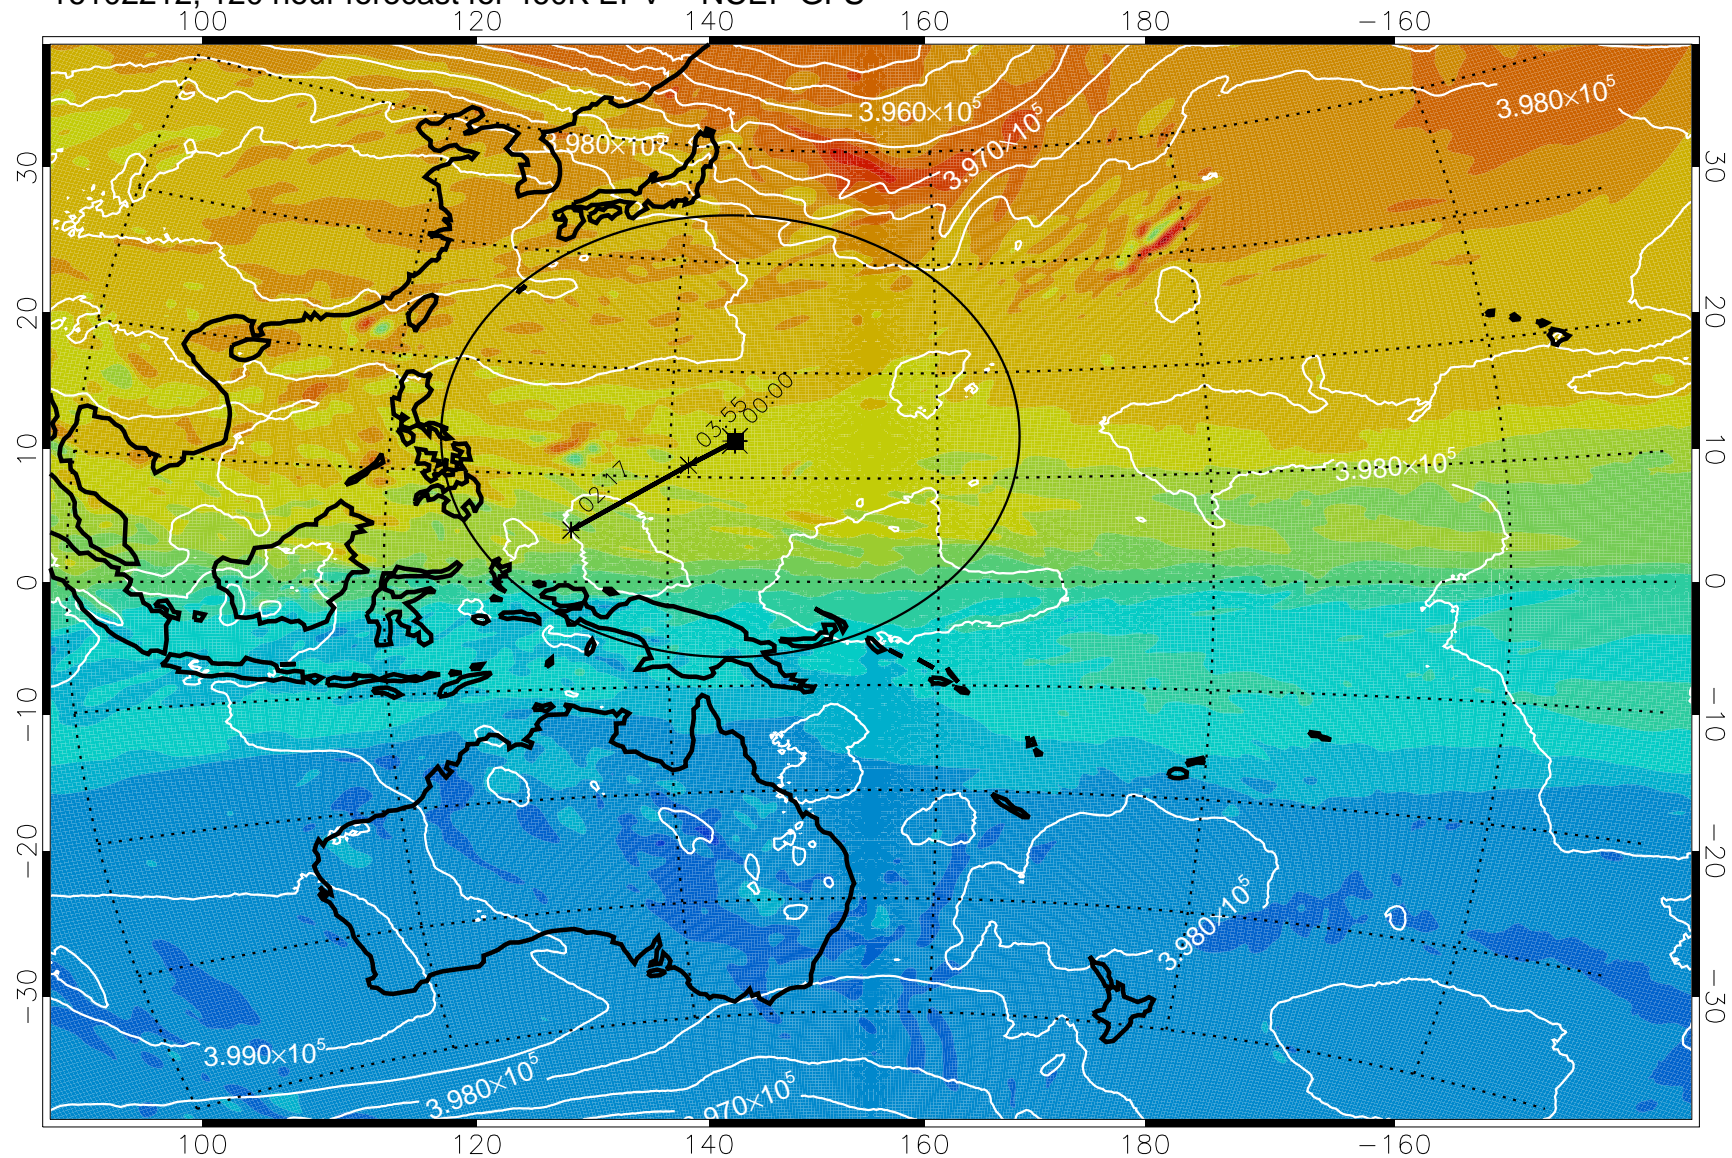

16102112, 096 hour forecast for 460K EPV -- NCEP GFS

460K Montgomery Streamfunction, white

Range ring of 2304 km

16102118, 102 hour forecast for 460K EPV -- NCEP GFS

460K Montgomery Streamfunction, white

Range ring of 2304 km

16102200, 108 hour forecast for 460K EPV -- NCEP GFS

460K Montgomery Streamfunction, white

Range ring of 2304 km

16102206, 114 hour forecast for 460K EPV -- NCEP GFS

460K Montgomery Streamfunction, white

Range ring of 2304 km

16102212, 120 hour forecast for 460K EPV -- NCEP GFS

460K Montgomery Streamfunction, white

Range ring of 2304 km