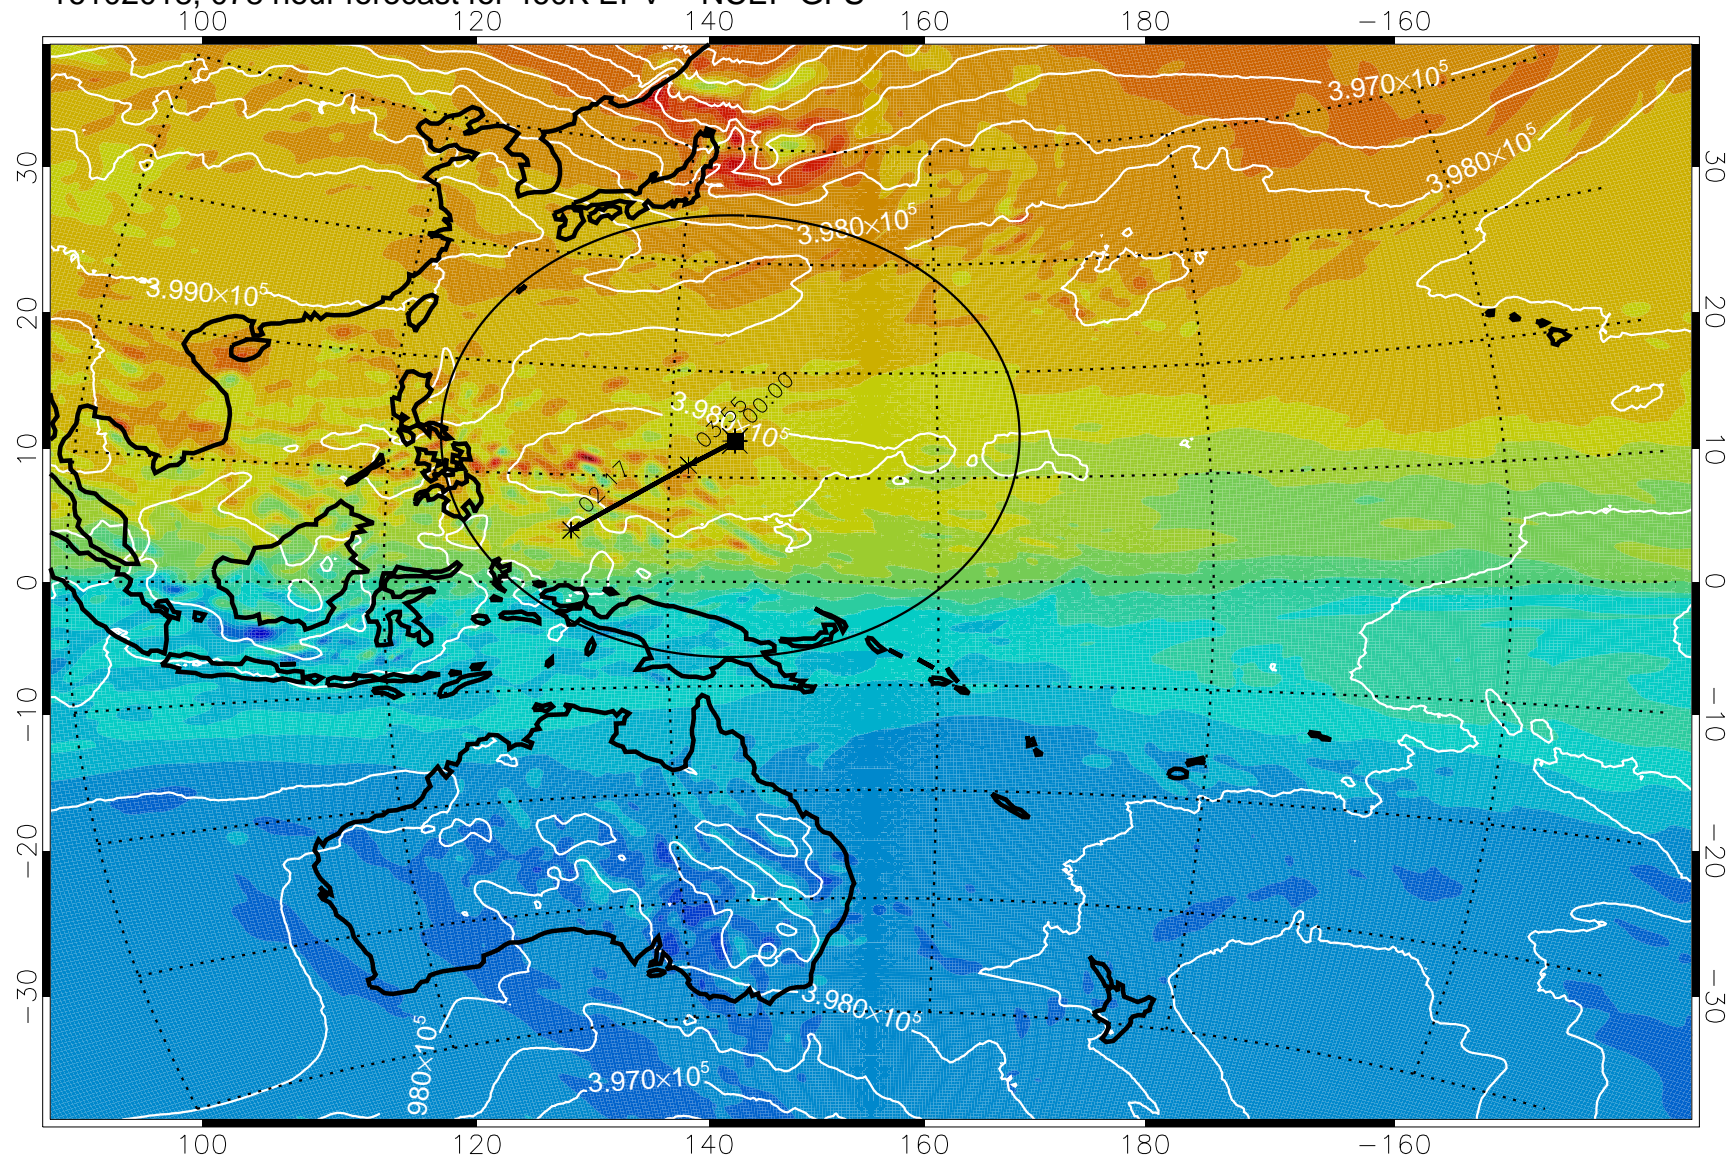

460K Montgomery Streamfunction, white

Range ring of 2304 km

16101912, 048 hour forecast for 460K EPV -- NCEP GFS

460K Montgomery Streamfunction, white

Range ring of 2304 km

16101918, 054 hour forecast for 460K EPV -- NCEP GFS

460K Montgomery Streamfunction, white

Range ring of 2304 km

16102000, 060 hour forecast for 460K EPV -- NCEP GFS

460K Montgomery Streamfunction, white

Range ring of 2304 km

16102006, 066 hour forecast for 460K EPV -- NCEP GFS

460K Montgomery Streamfunction, white

Range ring of 2304 km

16102012, 072 hour forecast for 460K EPV -- NCEP GFS

16102018, 078 hour forecast for 460K EPV -- NCEP GFS

460K Montgomery Streamfunction, white

Range ring of 2304 km

16102100, 084 hour forecast for 460K EPV -- NCEP GFS

460K Montgomery Streamfunction, white

Range ring of 2304 km

16102106, 090 hour forecast for 460K EPV -- NCEP GFS

460K Montgomery Streamfunction, white

Range ring of 2304 km