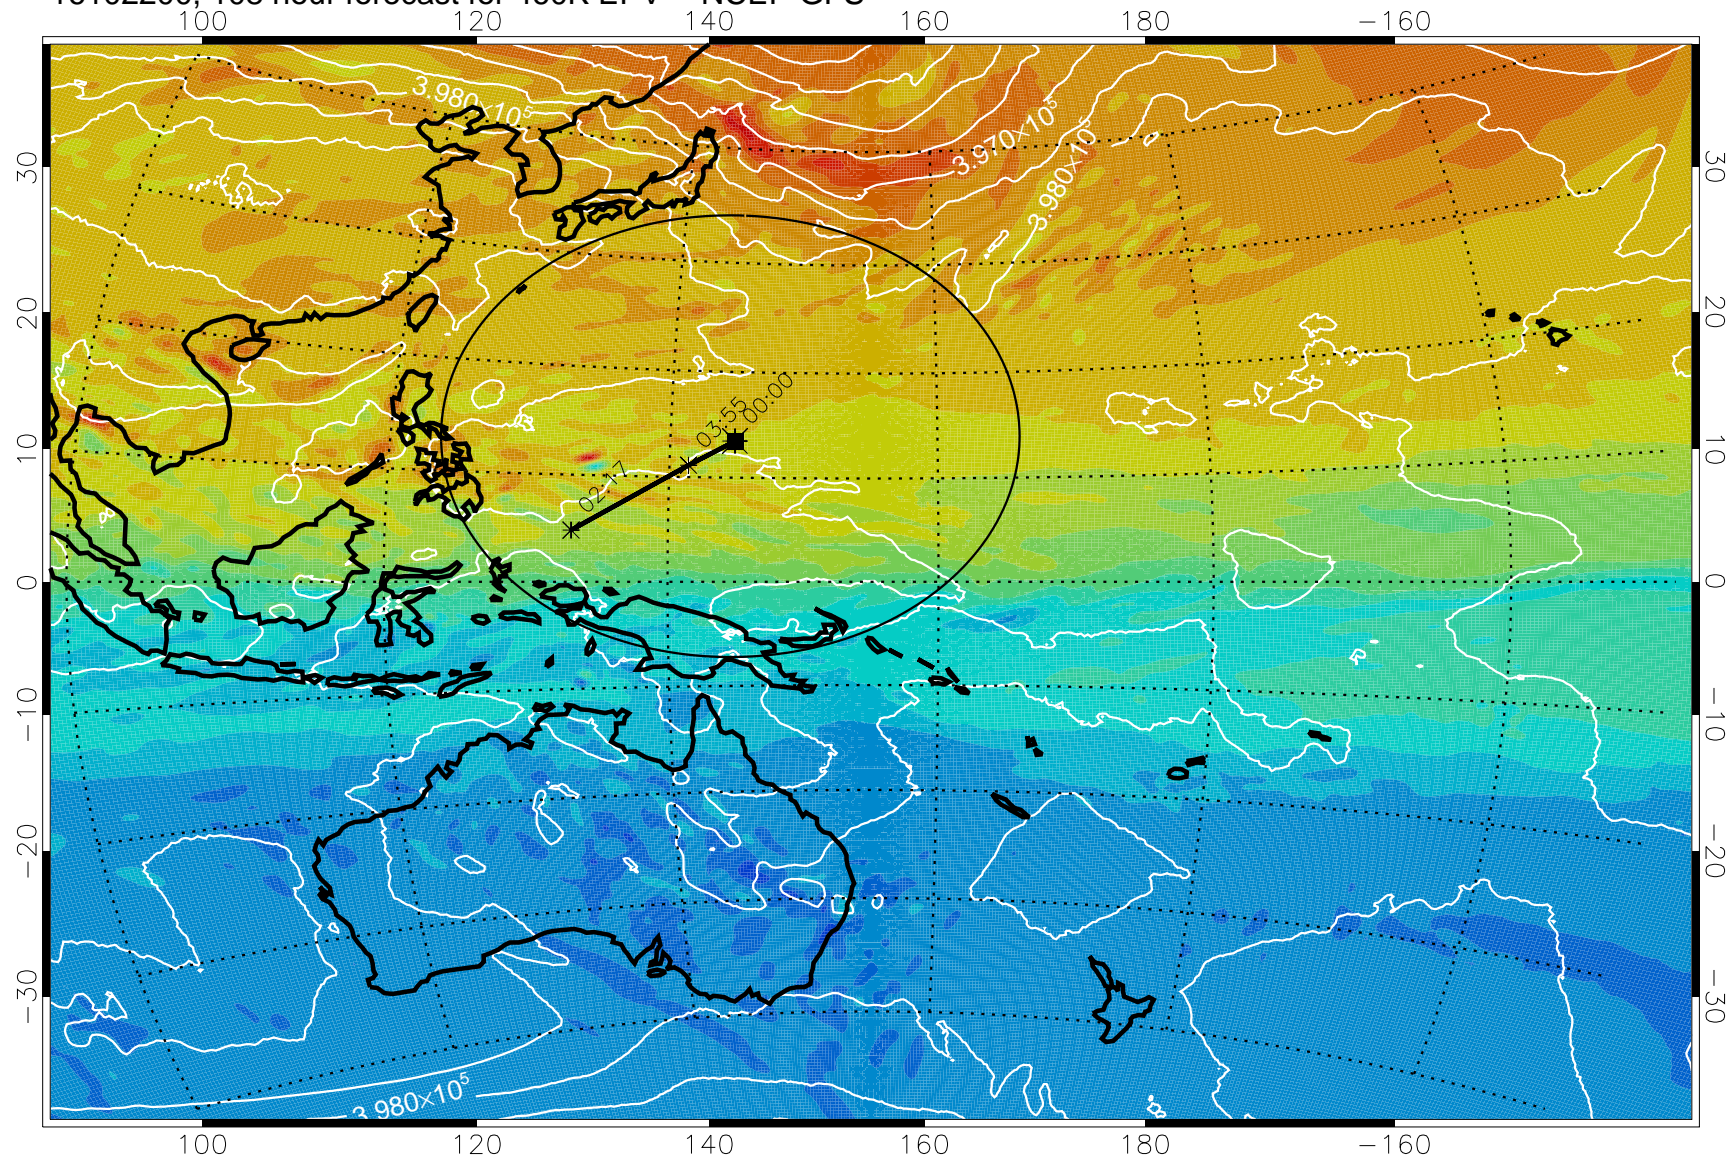

16102100, 084 hour forecast for 460K EPV -- NCEP GFS

460K Montgomery Streamfunction, white

Range ring of 2304 km

16102106, 090 hour forecast for 460K EPV -- NCEP GFS

460K Montgomery Streamfunction, white

Range ring of 2304 km

16102112, 096 hour forecast for 460K EPV -- NCEP GFS

460K Montgomery Streamfunction, white

Range ring of 2304 km

16102118, 102 hour forecast for 460K EPV -- NCEP GFS

460K Montgomery Streamfunction, white

Range ring of 2304 km

16102200, 108 hour forecast for 460K EPV -- NCEP GFS

460K Montgomery Streamfunction, white

Range ring of 2304 km

16102206, 114 hour forecast for 460K EPV -- NCEP GFS

460K Montgomery Streamfunction, white

Range ring of 2304 km

16102212, 120 hour forecast for 460K EPV -- NCEP GFS

460K Montgomery Streamfunction, white

Range ring of 2304 km