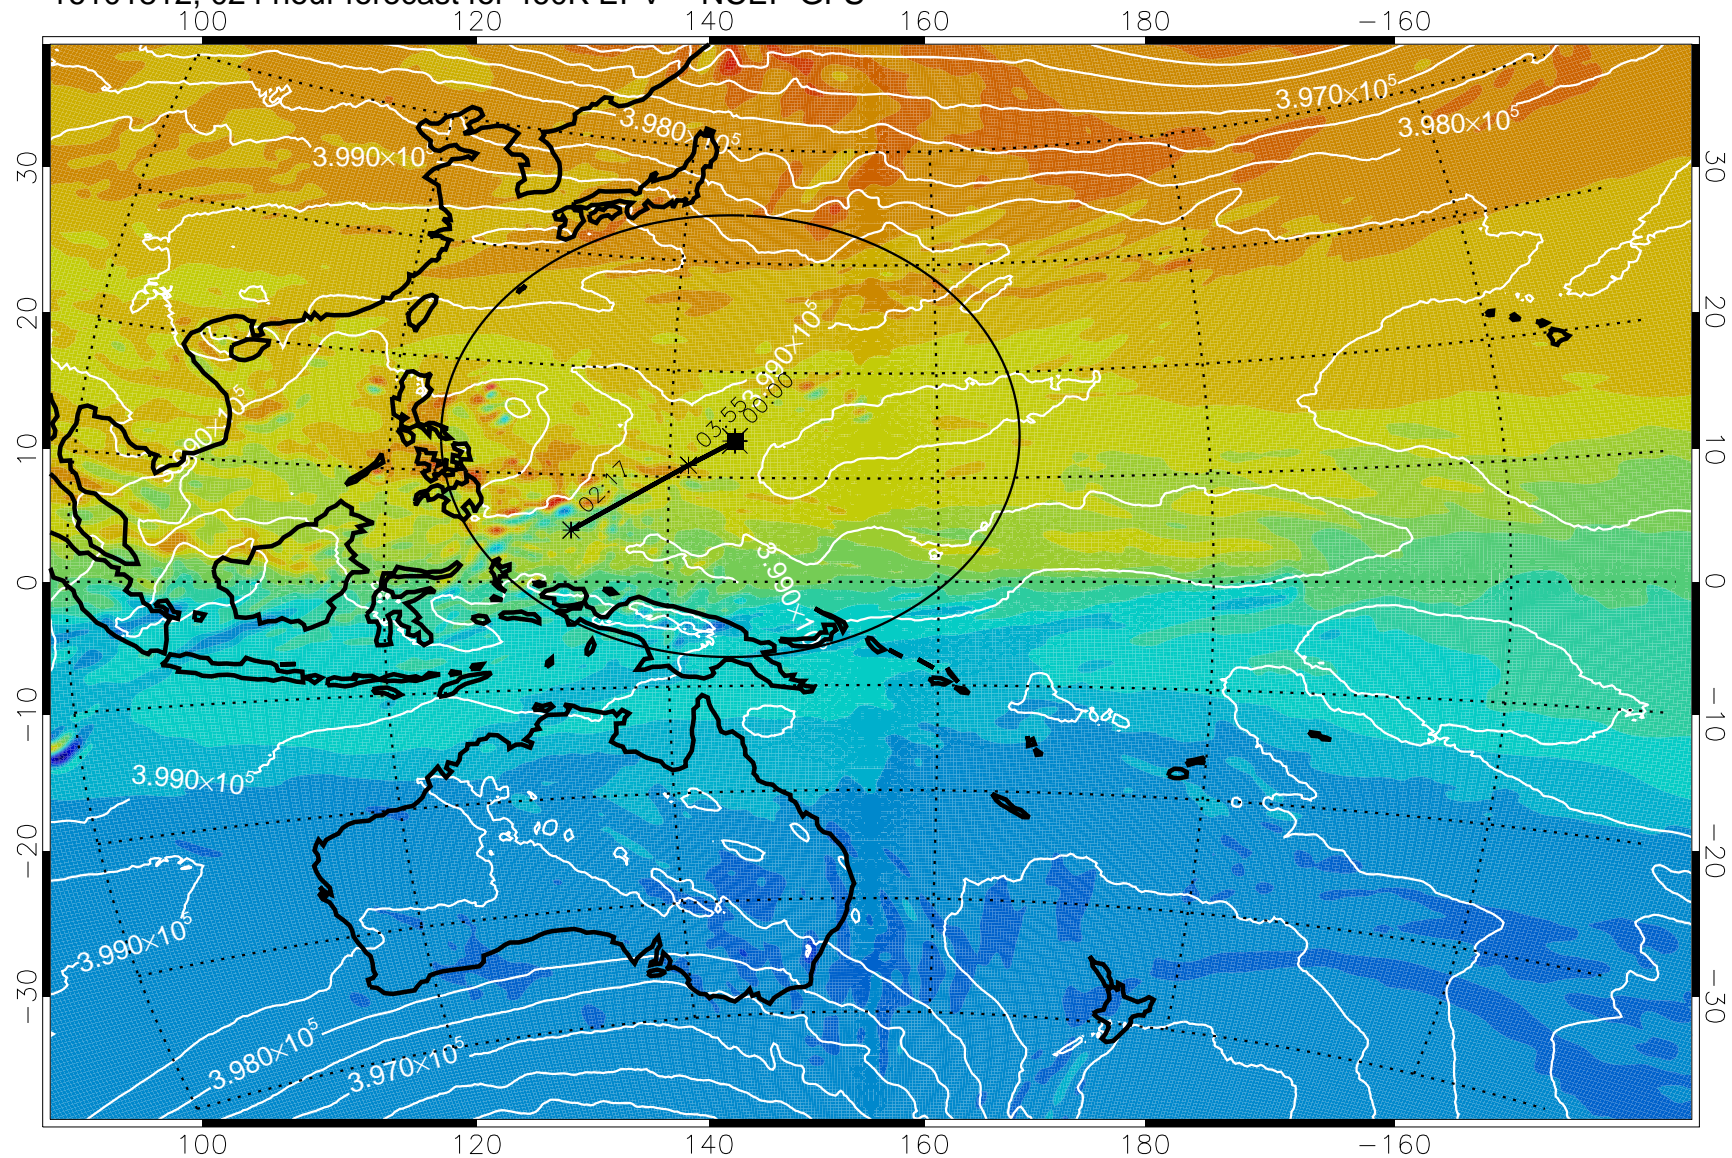

16101718, 006 hour forecast for 460K EPV -- NCEP GFS

-4×10^{-5} -2×10^{-5} 0 PVU 2×10^{-5} 4×10^{-5}

460K Montgomery Streamfunction, white

Range ring of 2304 km

16101800, 012 hour forecast for 460K EPV -- NCEP GFS

460K Montgomery Streamfunction, white

Range ring of 2304 km

16101806, 018 hour forecast for 460K EPV -- NCEP GFS

16101812, 024 hour forecast for 460K EPV -- NCEP GFS

460K Montgomery Streamfunction, white

Range ring of 2304 km

16101818, 030 hour forecast for 460K EPV -- NCEP GFS

16101900, 036 hour forecast for 460K EPV -- NCEP GFS

460K Montgomery Streamfunction, white

Range ring of 2304 km

16101906, 042 hour forecast for 460K EPV -- NCEP GFS

460K Montgomery Streamfunction, white

Range ring of 2304 km

16101912, 048 hour forecast for 460K EPV -- NCEP GFS

460K Montgomery Streamfunction, white

Range ring of 2304 km

16101918, 054 hour forecast for 460K EPV -- NCEP GFS