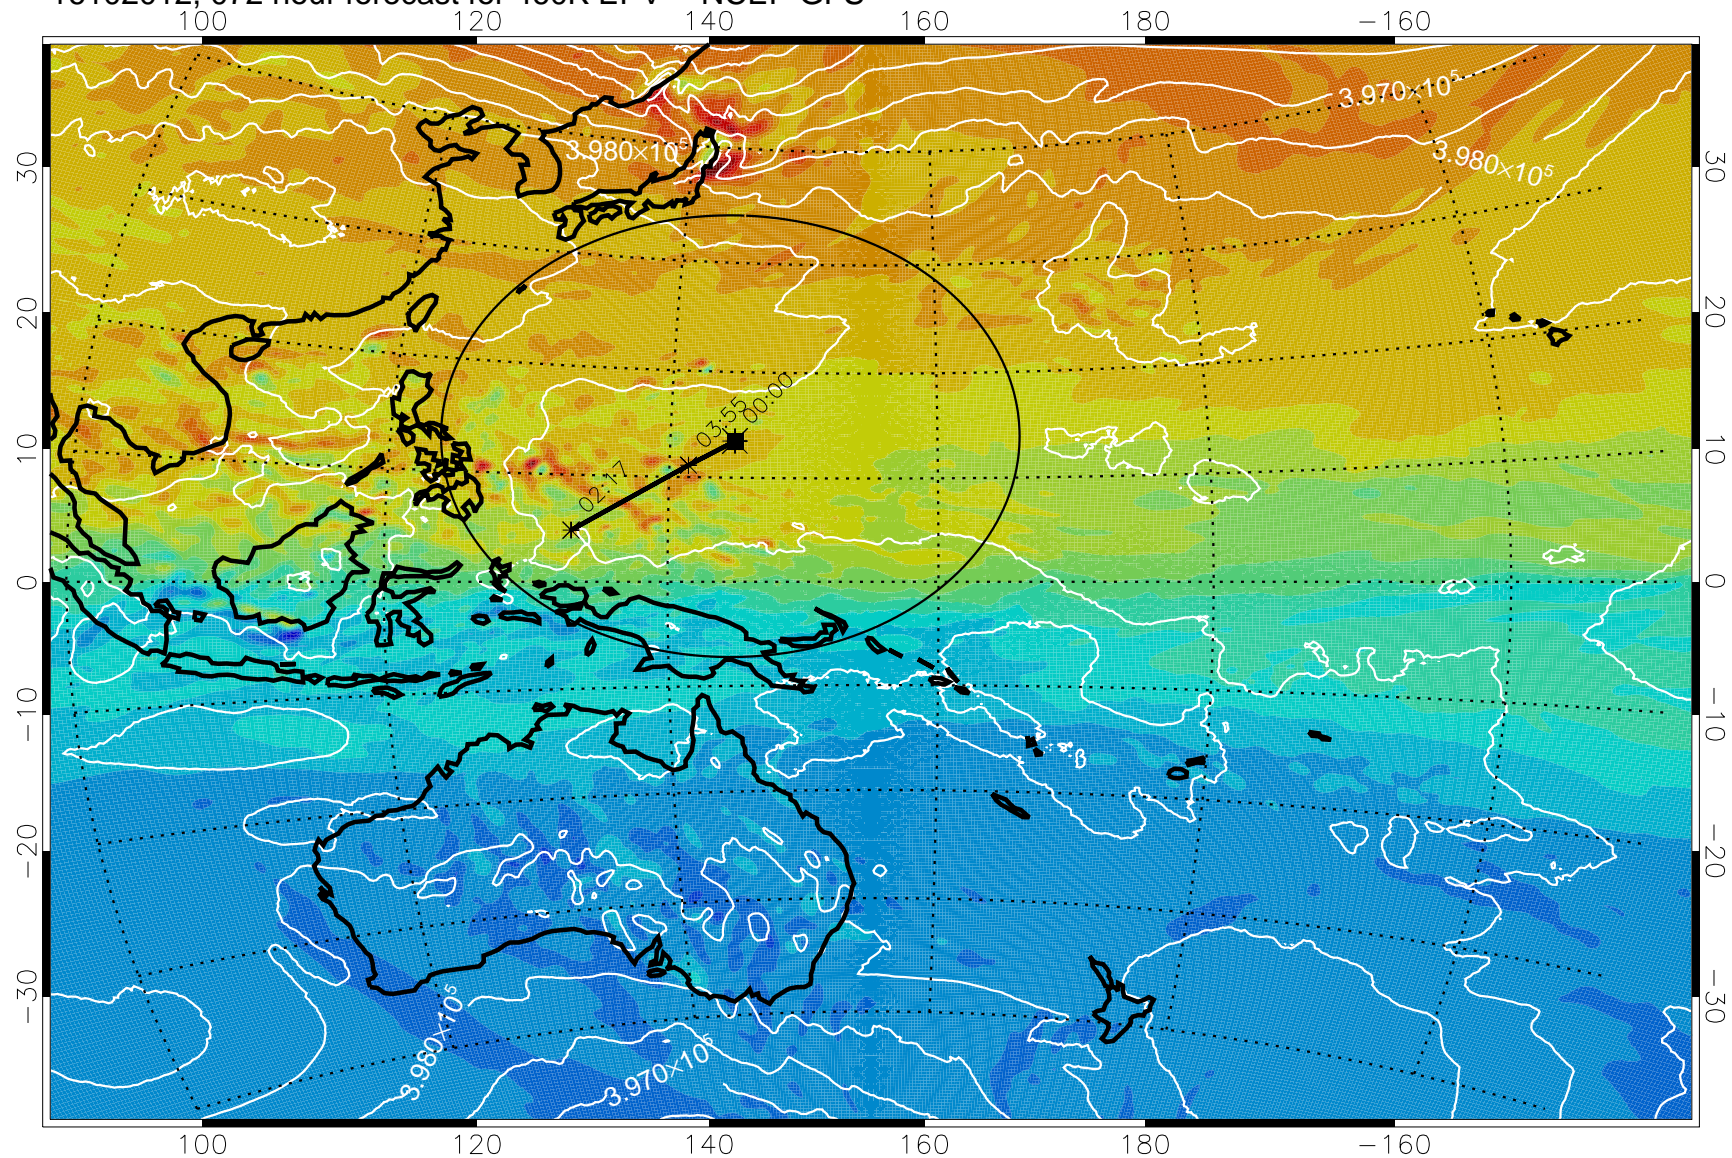

460K Montgomery Streamfunction, white

Range ring of 2304 km

16101912, 048 hour forecast for 460K EPV -- NCEP GFS

460K Montgomery Streamfunction, white

Range ring of 2304 km

16101918, 054 hour forecast for 460K EPV -- NCEP GFS

460K Montgomery Streamfunction, white

Range ring of 2304 km

16102000, 060 hour forecast for 460K EPV -- NCEP GFS

460K Montgomery Streamfunction, white

Range ring of 2304 km

16102006, 066 hour forecast for 460K EPV -- NCEP GFS

460K Montgomery Streamfunction, white

Range ring of 2304 km

16102012, 072 hour forecast for 460K EPV -- NCEP GFS

16102018, 078 hour forecast for 460K EPV -- NCEP GFS

460K Montgomery Streamfunction, white

Range ring of 2304 km

16102100, 084 hour forecast for 460K EPV -- NCEP GFS

460K Montgomery Streamfunction, white

Range ring of 2304 km

16102106, 090 hour forecast for 460K EPV -- NCEP GFS

460K Montgomery Streamfunction, white

Range ring of 2304 km