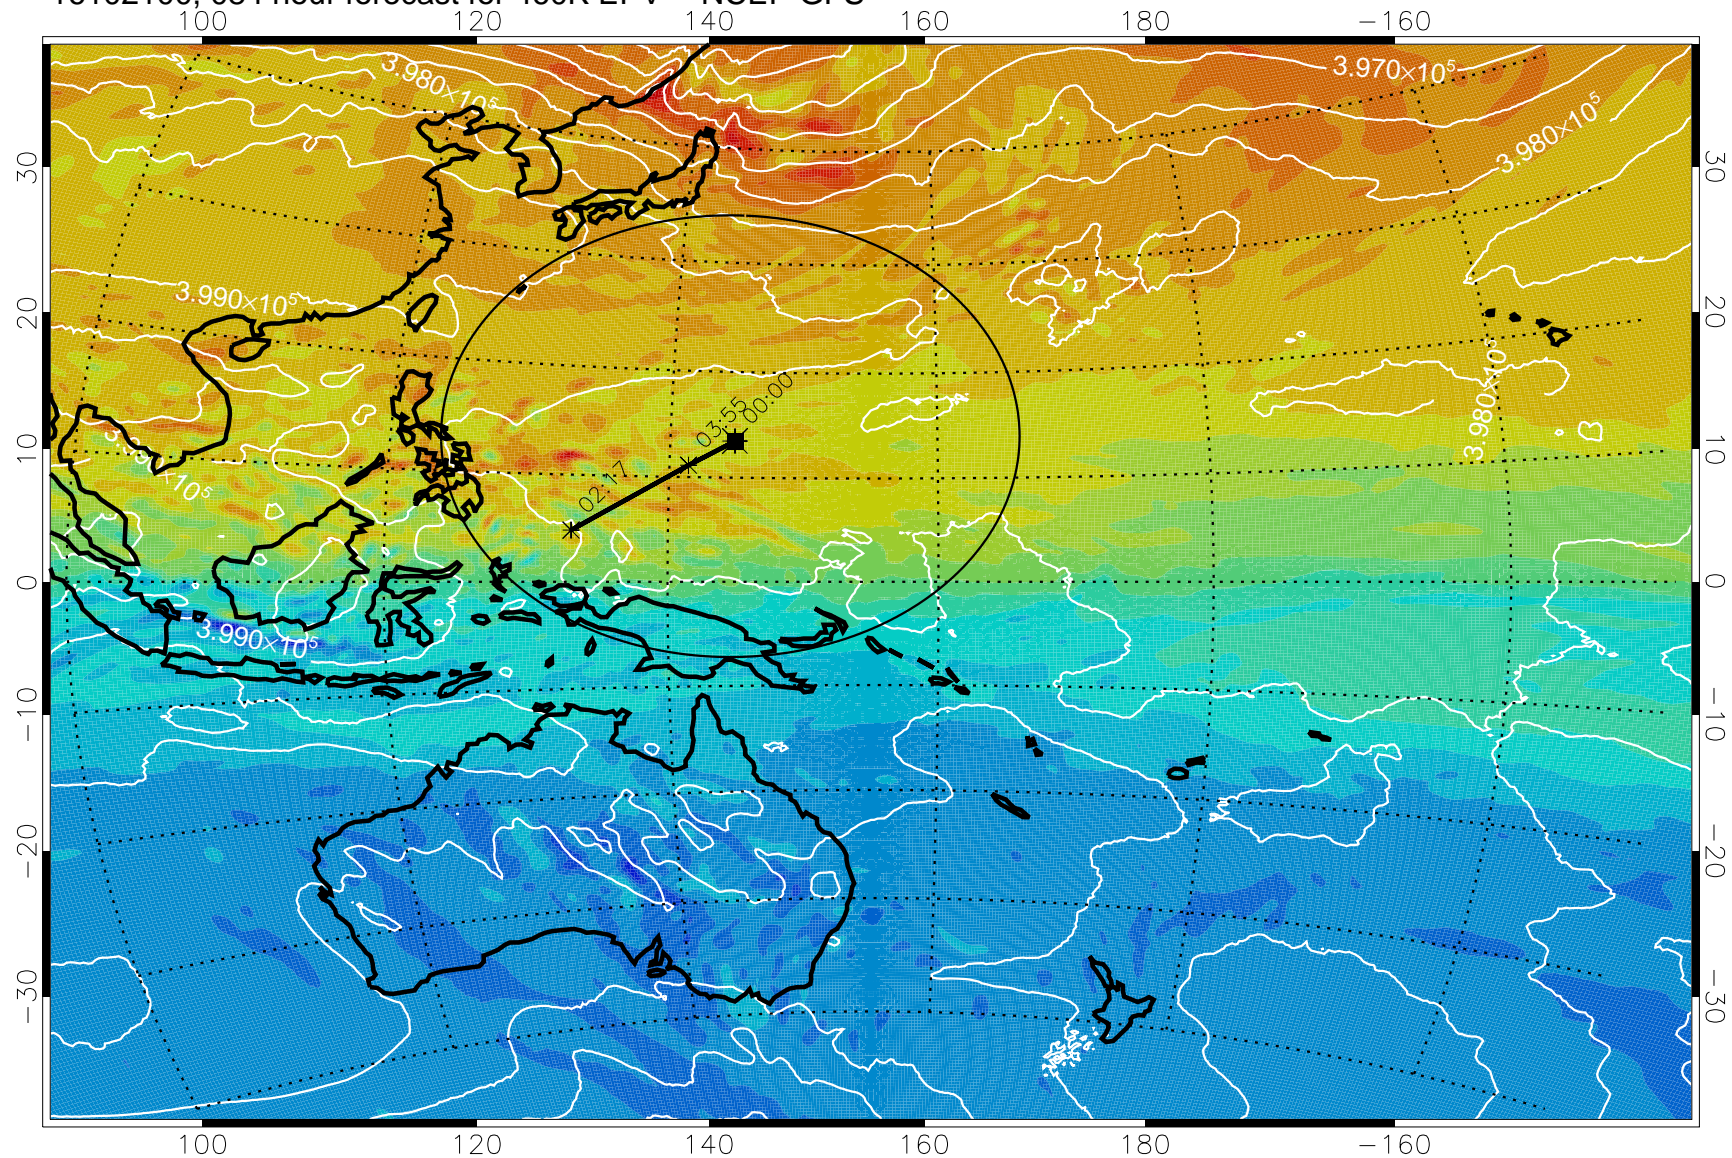

460K Montgomery Streamfunction, white

Range ring of 2304 km

16102000, 060 hour forecast for 460K EPV -- NCEP GFS

460K Montgomery Streamfunction, white

Range ring of 2304 km

16102006, 066 hour forecast for 460K EPV -- NCEP GFS

460K Montgomery Streamfunction, white

Range ring of 2304 km

16102012, 072 hour forecast for 460K EPV -- NCEP GFS

16102018, 078 hour forecast for 460K EPV -- NCEP GFS

460K Montgomery Streamfunction, white

Range ring of 2304 km

16102100, 084 hour forecast for 460K EPV -- NCEP GFS

460K Montgomery Streamfunction, white

Range ring of 2304 km

16102106, 090 hour forecast for 460K EPV -- NCEP GFS

460K Montgomery Streamfunction, white

Range ring of 2304 km

16102112, 096 hour forecast for 460K EPV -- NCEP GFS

460K Montgomery Streamfunction, white

Range ring of 2304 km

16102118, 102 hour forecast for 460K EPV -- NCEP GFS

460K Montgomery Streamfunction, white

Range ring of 2304 km