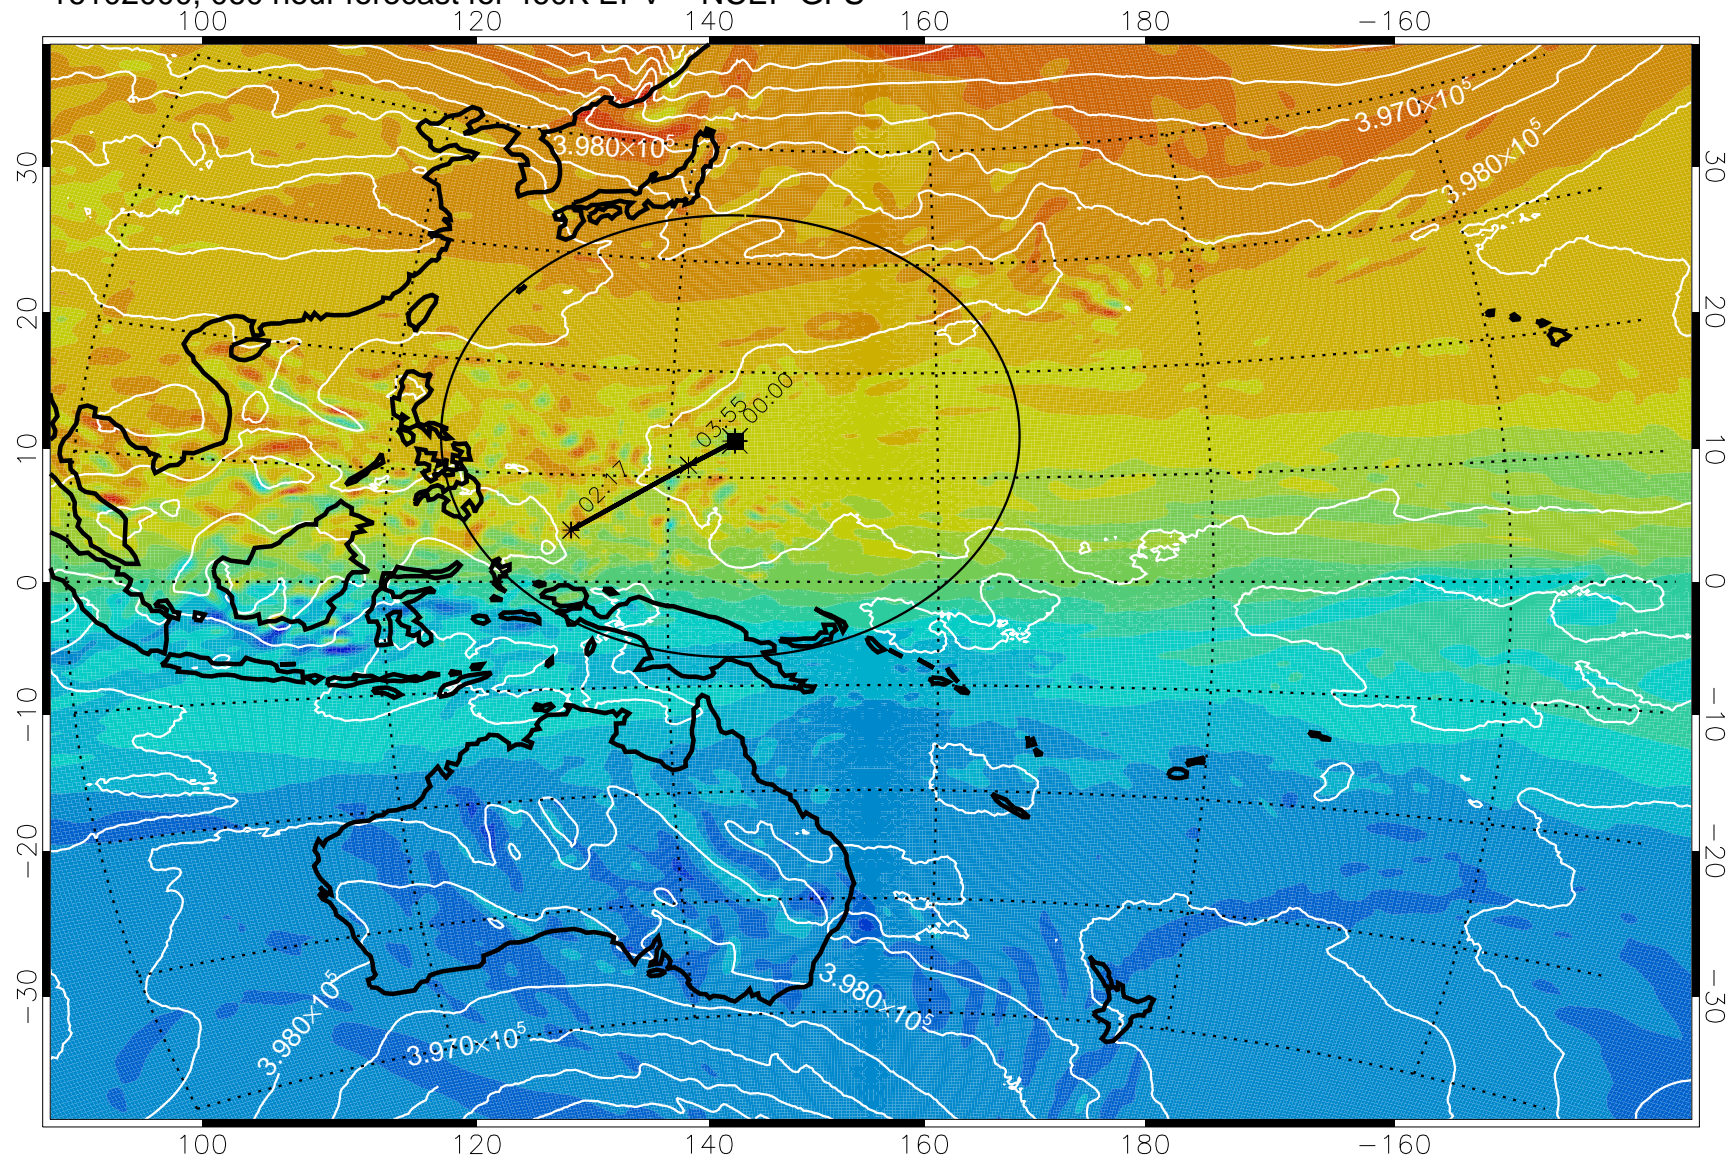

16101818, 030 hour forecast for 460K EPV -- NCEP GFS

16101900, 036 hour forecast for 460K EPV -- NCEP GFS

460K Montgomery Streamfunction, white

Range ring of 2304 km

16101906, 042 hour forecast for 460K EPV -- NCEP GFS

460K Montgomery Streamfunction, white

Range ring of 2304 km

16101912, 048 hour forecast for 460K EPV -- NCEP GFS

460K Montgomery Streamfunction, white

Range ring of 2304 km

16101918, 054 hour forecast for 460K EPV -- NCEP GFS

460K Montgomery Streamfunction, white

Range ring of 2304 km

16102000, 060 hour forecast for 460K EPV -- NCEP GFS

460K Montgomery Streamfunction, white

Range ring of 2304 km

16102006, 066 hour forecast for 460K EPV -- NCEP GFS

460K Montgomery Streamfunction, white

Range ring of 2304 km

16102012, 072 hour forecast for 460K EPV -- NCEP GFS

16102018, 078 hour forecast for 460K EPV -- NCEP GFS

460K Montgomery Streamfunction, white

Range ring of 2304 km