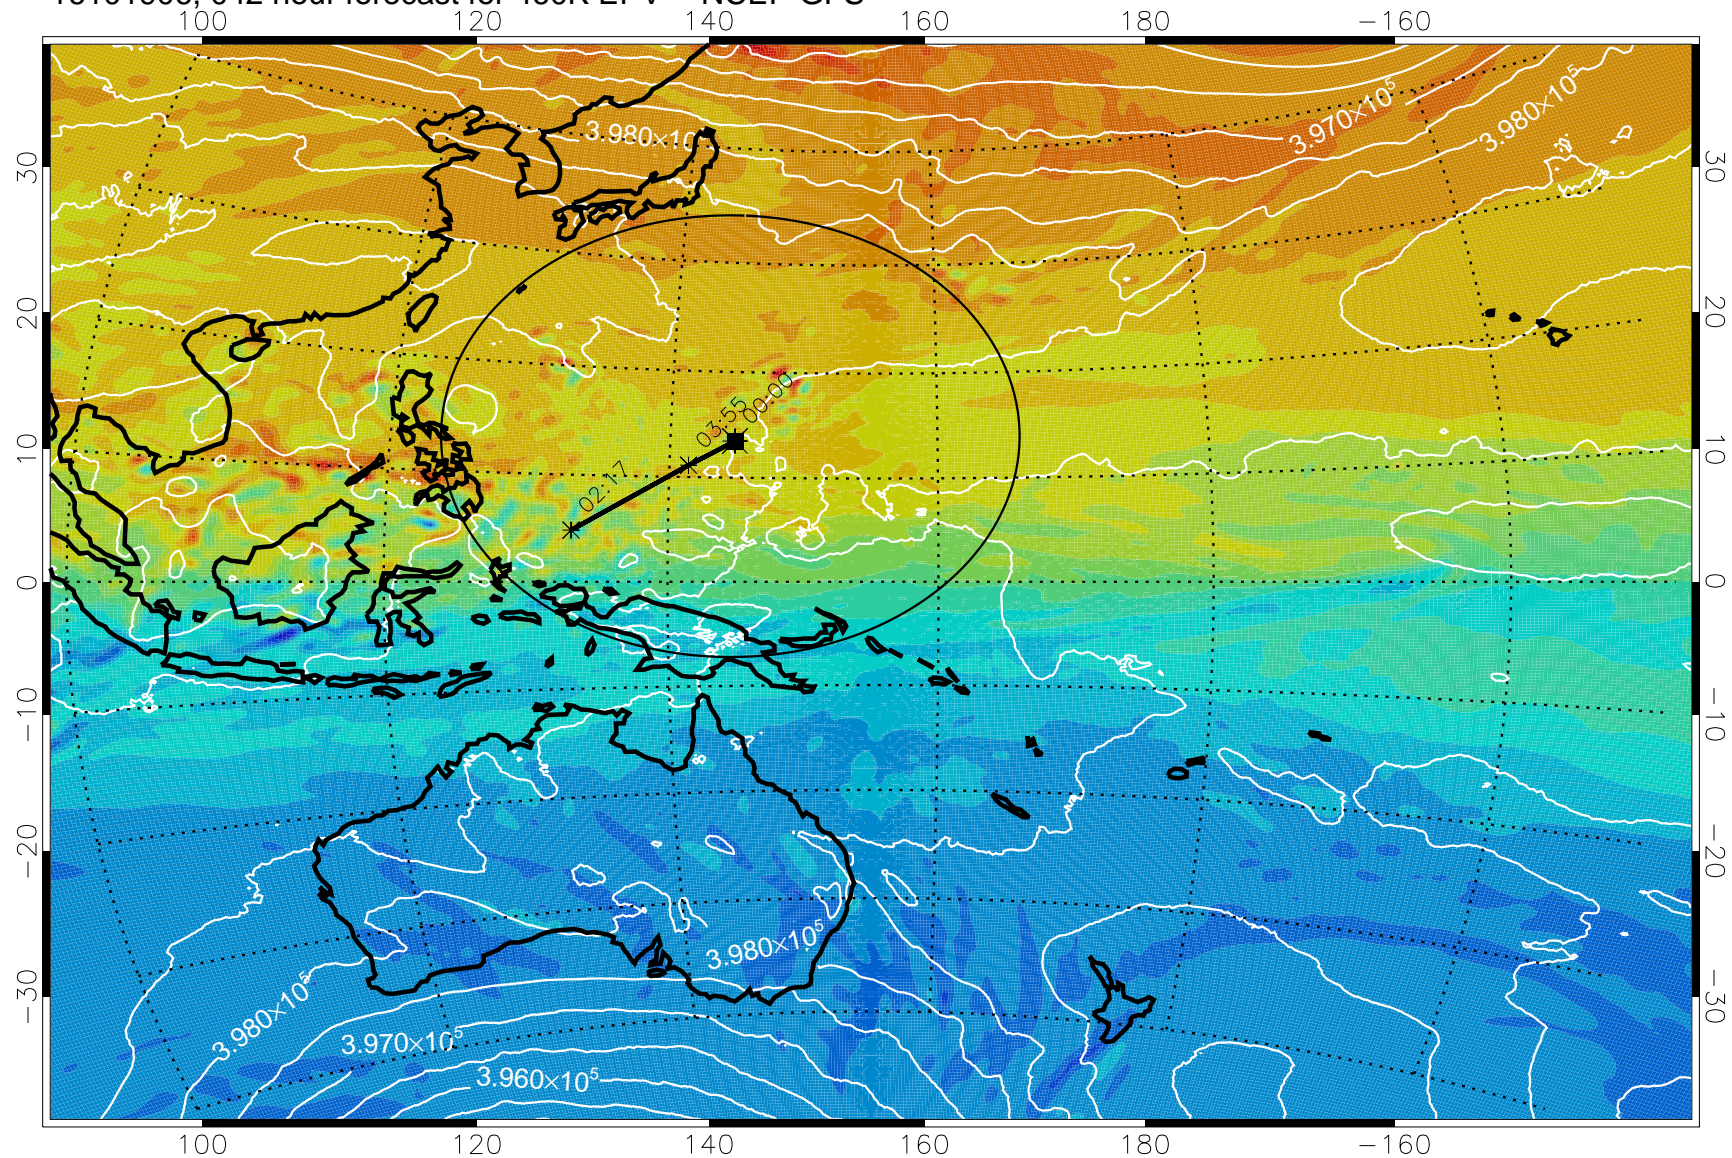

16101818, 030 hour forecast for 460K EPV -- NCEP GFS

16101900, 036 hour forecast for 460K EPV -- NCEP GFS

460K Montgomery Streamfunction, white

Range ring of 2304 km

16101906, 042 hour forecast for 460K EPV -- NCEP GFS

460K Montgomery Streamfunction, white

Range ring of 2304 km

16101912, 048 hour forecast for 460K EPV -- NCEP GFS

460K Montgomery Streamfunction, white

Range ring of 2304 km

16101918, 054 hour forecast for 460K EPV -- NCEP GFS

460K Montgomery Streamfunction, white

Range ring of 2304 km

16102000, 060 hour forecast for 460K EPV -- NCEP GFS

460K Montgomery Streamfunction, white

Range ring of 2304 km

16102006, 066 hour forecast for 460K EPV -- NCEP GFS

460K Montgomery Streamfunction, white

Range ring of 2304 km

16102012, 072 hour forecast for 460K EPV -- NCEP GFS

16102018, 078 hour forecast for 460K EPV -- NCEP GFS

460K Montgomery Streamfunction, white

Range ring of 2304 km