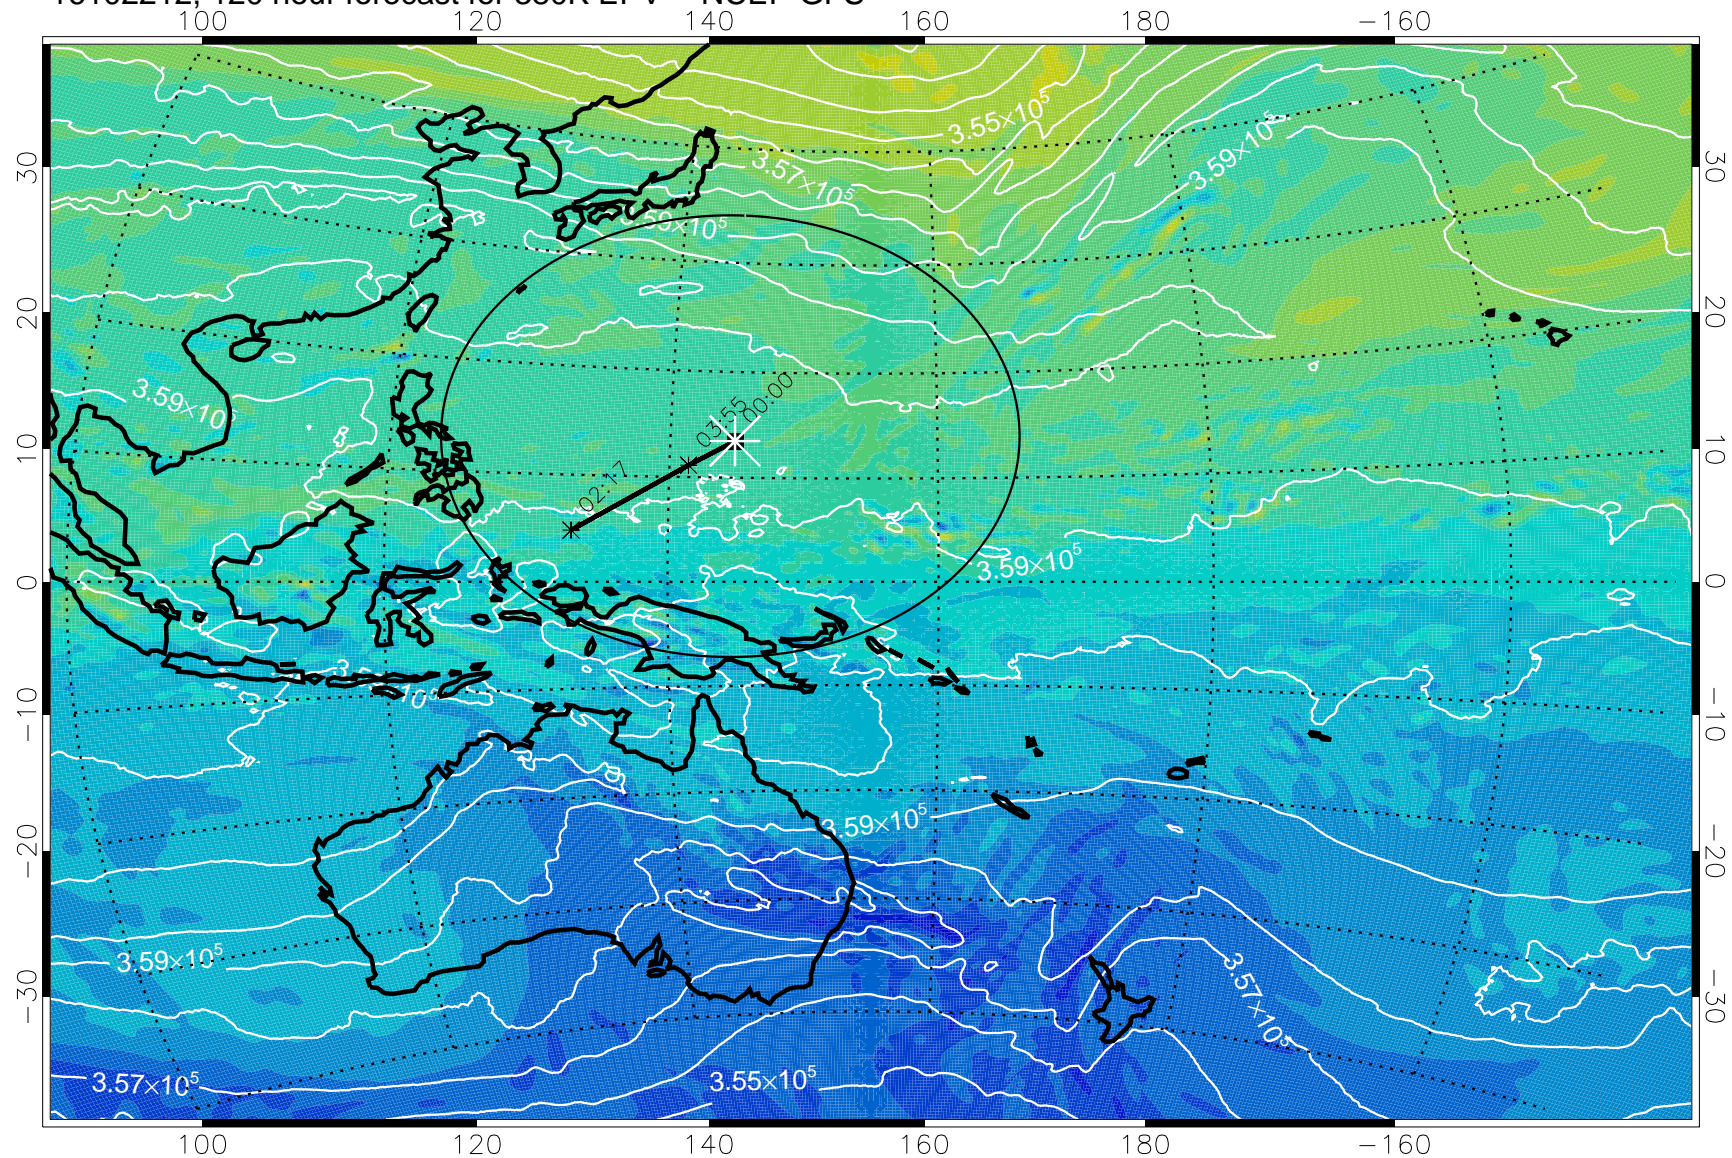

16102112, 096 hour forecast for 380K EPV -- NCEP GFS

380K Montgomery Streamfunction, white

Range ring of 2304 km

16102118, 102 hour forecast for 380K EPV -- NCEP GFS

380K Montgomery Streamfunction, white

Range ring of 2304 km

16102200, 108 hour forecast for 380K EPV -- NCEP GFS

380K Montgomery Streamfunction, white

Range ring of 2304 km

16102206, 114 hour forecast for 380K EPV -- NCEP GFS

380K Montgomery Streamfunction, white

Range ring of 2304 km

16102212, 120 hour forecast for 380K EPV -- NCEP GFS

380K Montgomery Streamfunction, white

Range ring of 2304 km