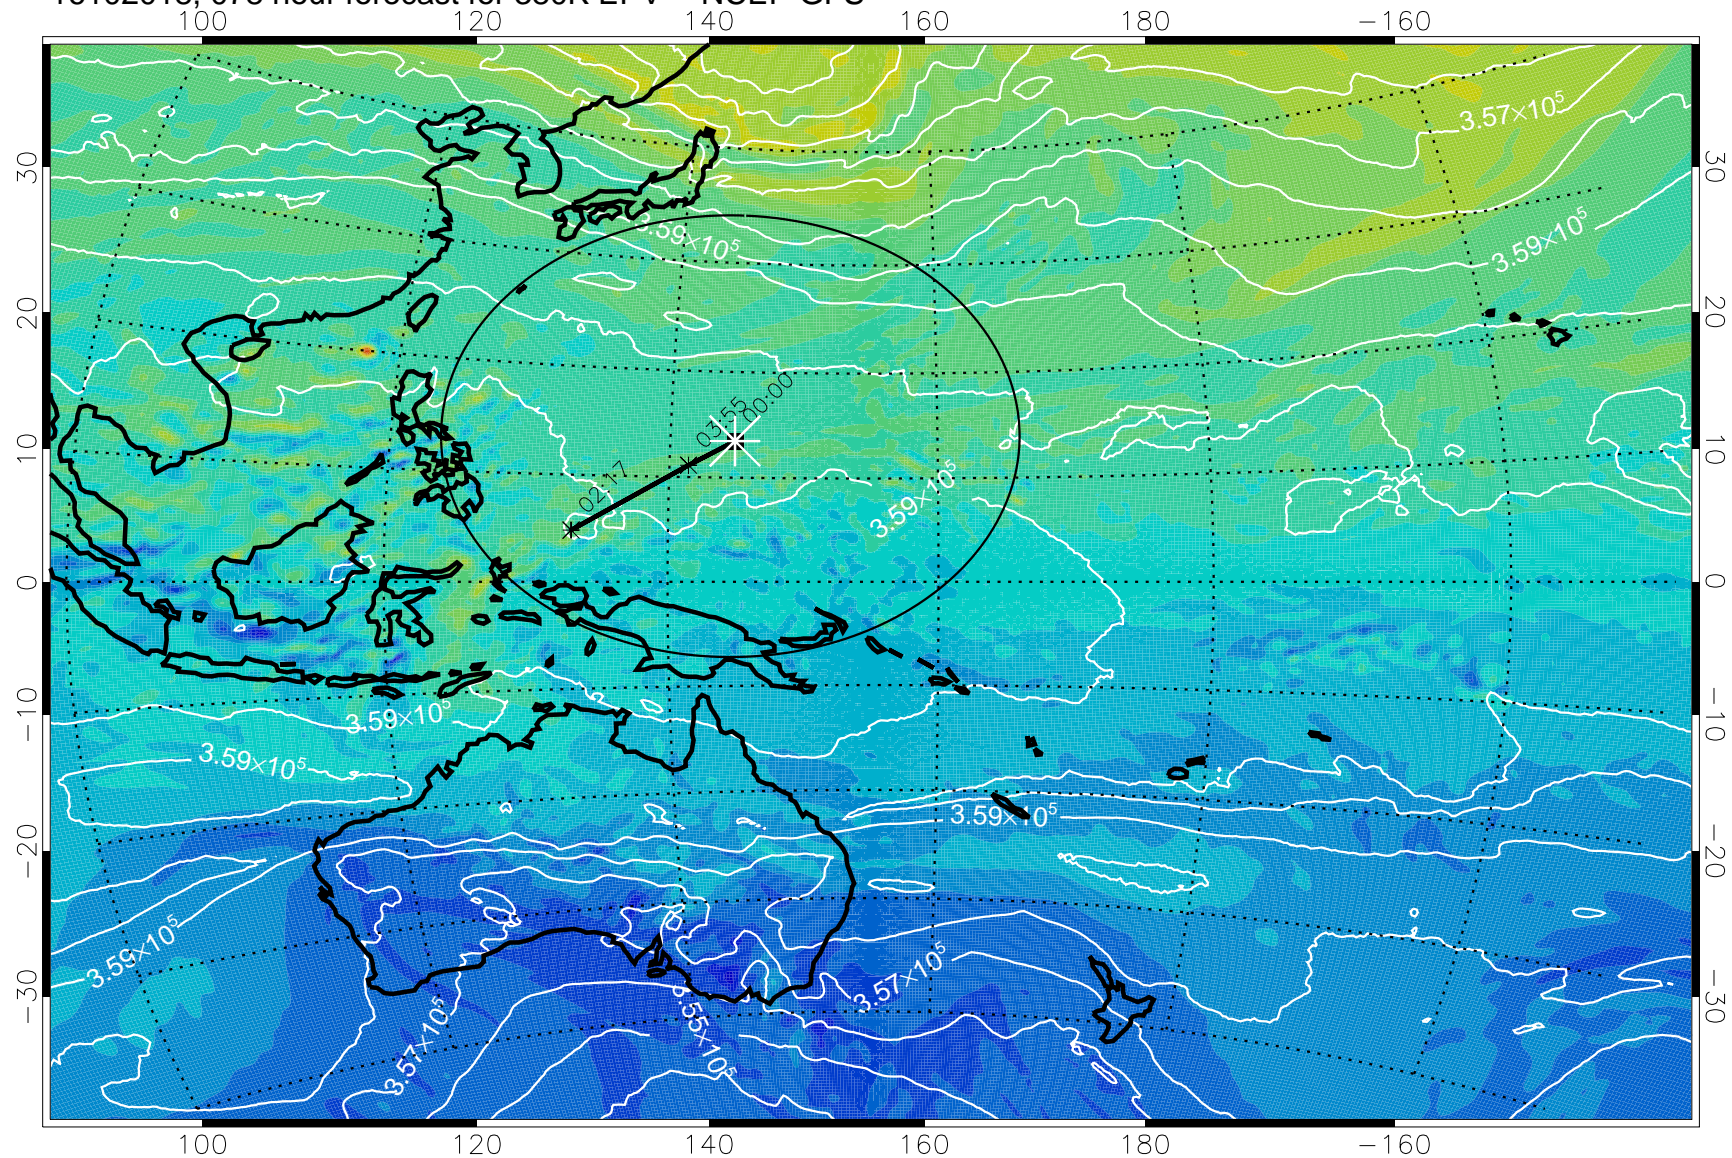

16101918, 054 hour forecast for 380K EPV -- NCEP GFS

16102000, 060 hour forecast for 380K EPV -- NCEP GFS

380K Montgomery Streamfunction, white

Range ring of 2304 km

16102006, 066 hour forecast for 380K EPV -- NCEP GFS

380K Montgomery Streamfunction, white

Range ring of 2304 km

16102012, 07Z hour forecast for 380K EPV -- NCEP GFS

380K Montgomery Streamfunction, white

Range ring of 2304 km

16102018, 078 hour forecast for 380K EPV -- NCEP GFS

16102100, 084 hour forecast for 380K EPV -- NCEP GFS

380K Montgomery Streamfunction, white

Range ring of 2304 km

16102106, 090 hour forecast for 380K EPV -- NCEP GFS

380K Montgomery Streamfunction, white

Range ring of 2304 km

16102112, 096 hour forecast for 380K EPV -- NCEP GFS

380K Montgomery Streamfunction, white

Range ring of 2304 km

16102118, 102 hour forecast for 380K EPV -- NCEP GFS

380K Montgomery Streamfunction, white

Range ring of 2304 km