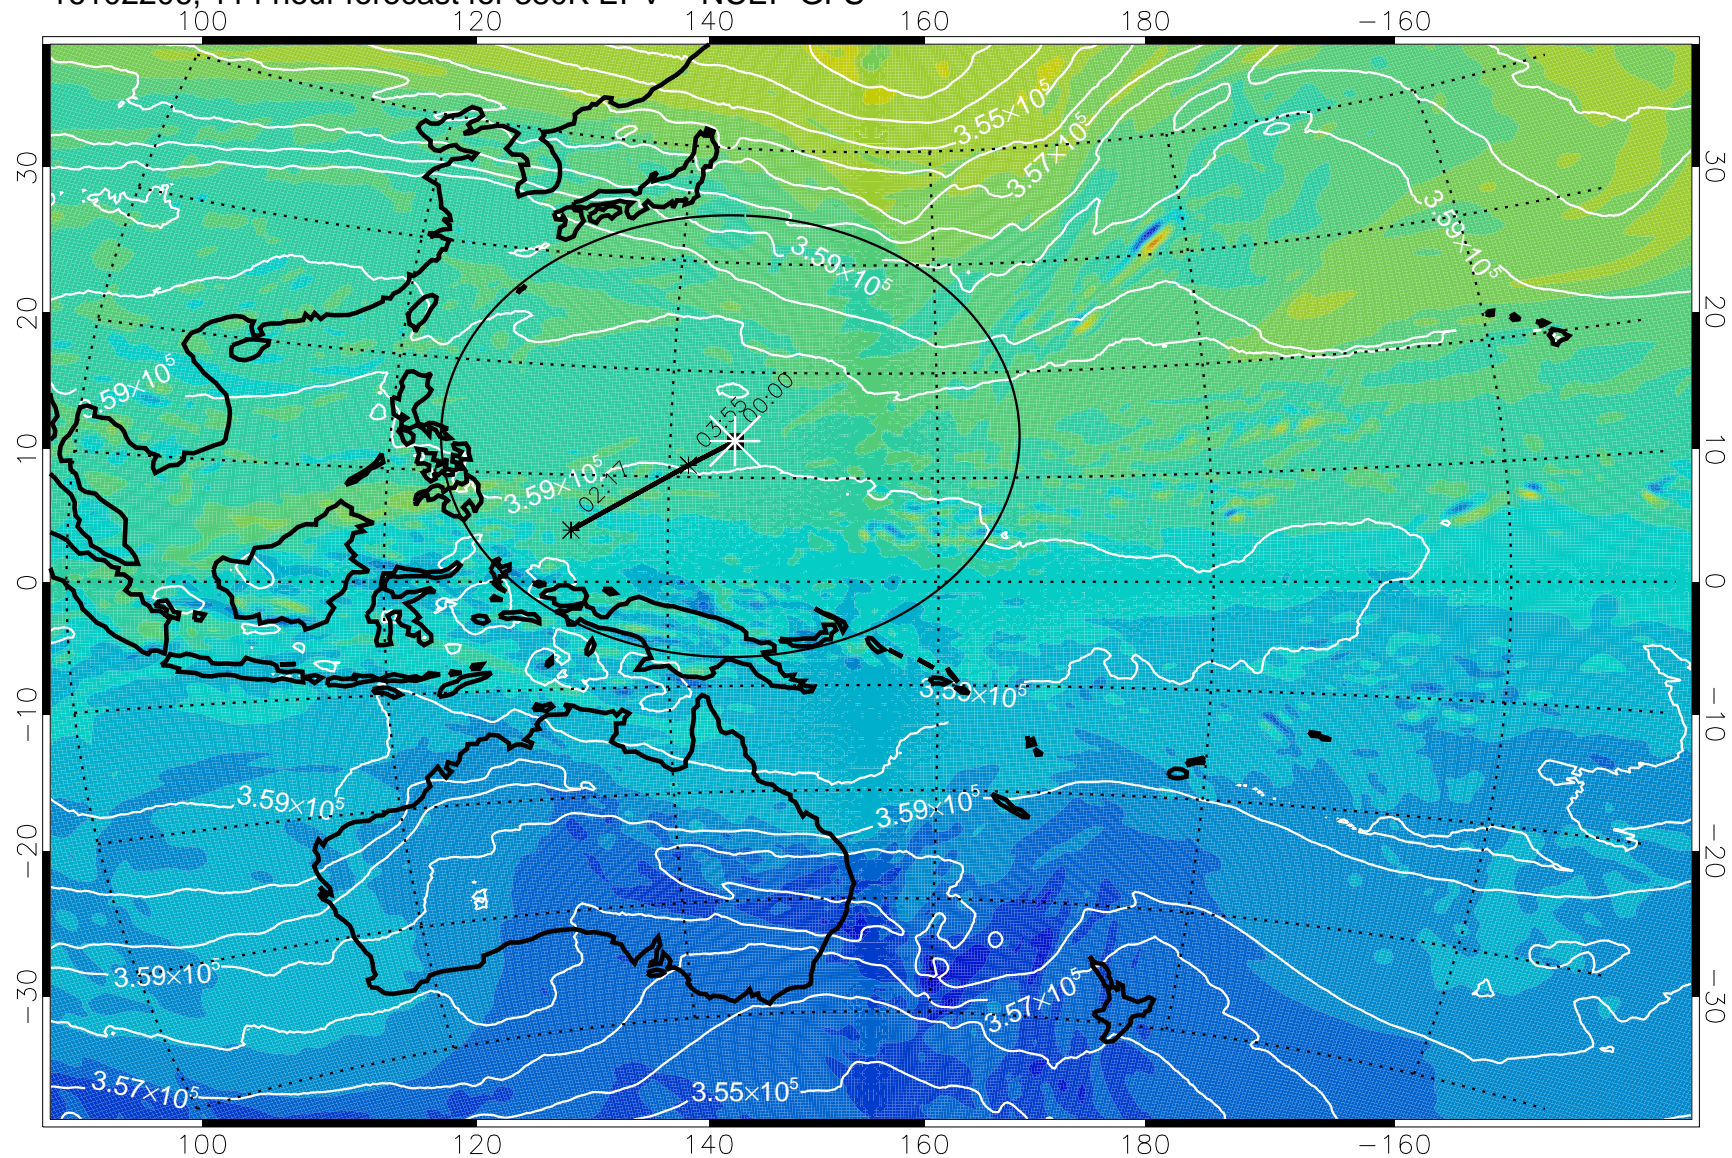

16102112, 096 hour forecast for 380K EPV -- NCEP GFS

380K Montgomery Streamfunction, white

Range ring of 2304 km

16102118, 102 hour forecast for 380K EPV -- NCEP GFS

380K Montgomery Streamfunction, white

Range ring of 2304 km

16102200, 108 hour forecast for 380K EPV -- NCEP GFS

380K Montgomery Streamfunction, white

Range ring of 2304 km

16102206, 114 hour forecast for 380K EPV -- NCEP GFS

380K Montgomery Streamfunction, white

Range ring of 2304 km

16102212, 120 hour forecast for 380K EPV -- NCEP GFS

380K Montgomery Streamfunction, white

Range ring of 2304 km