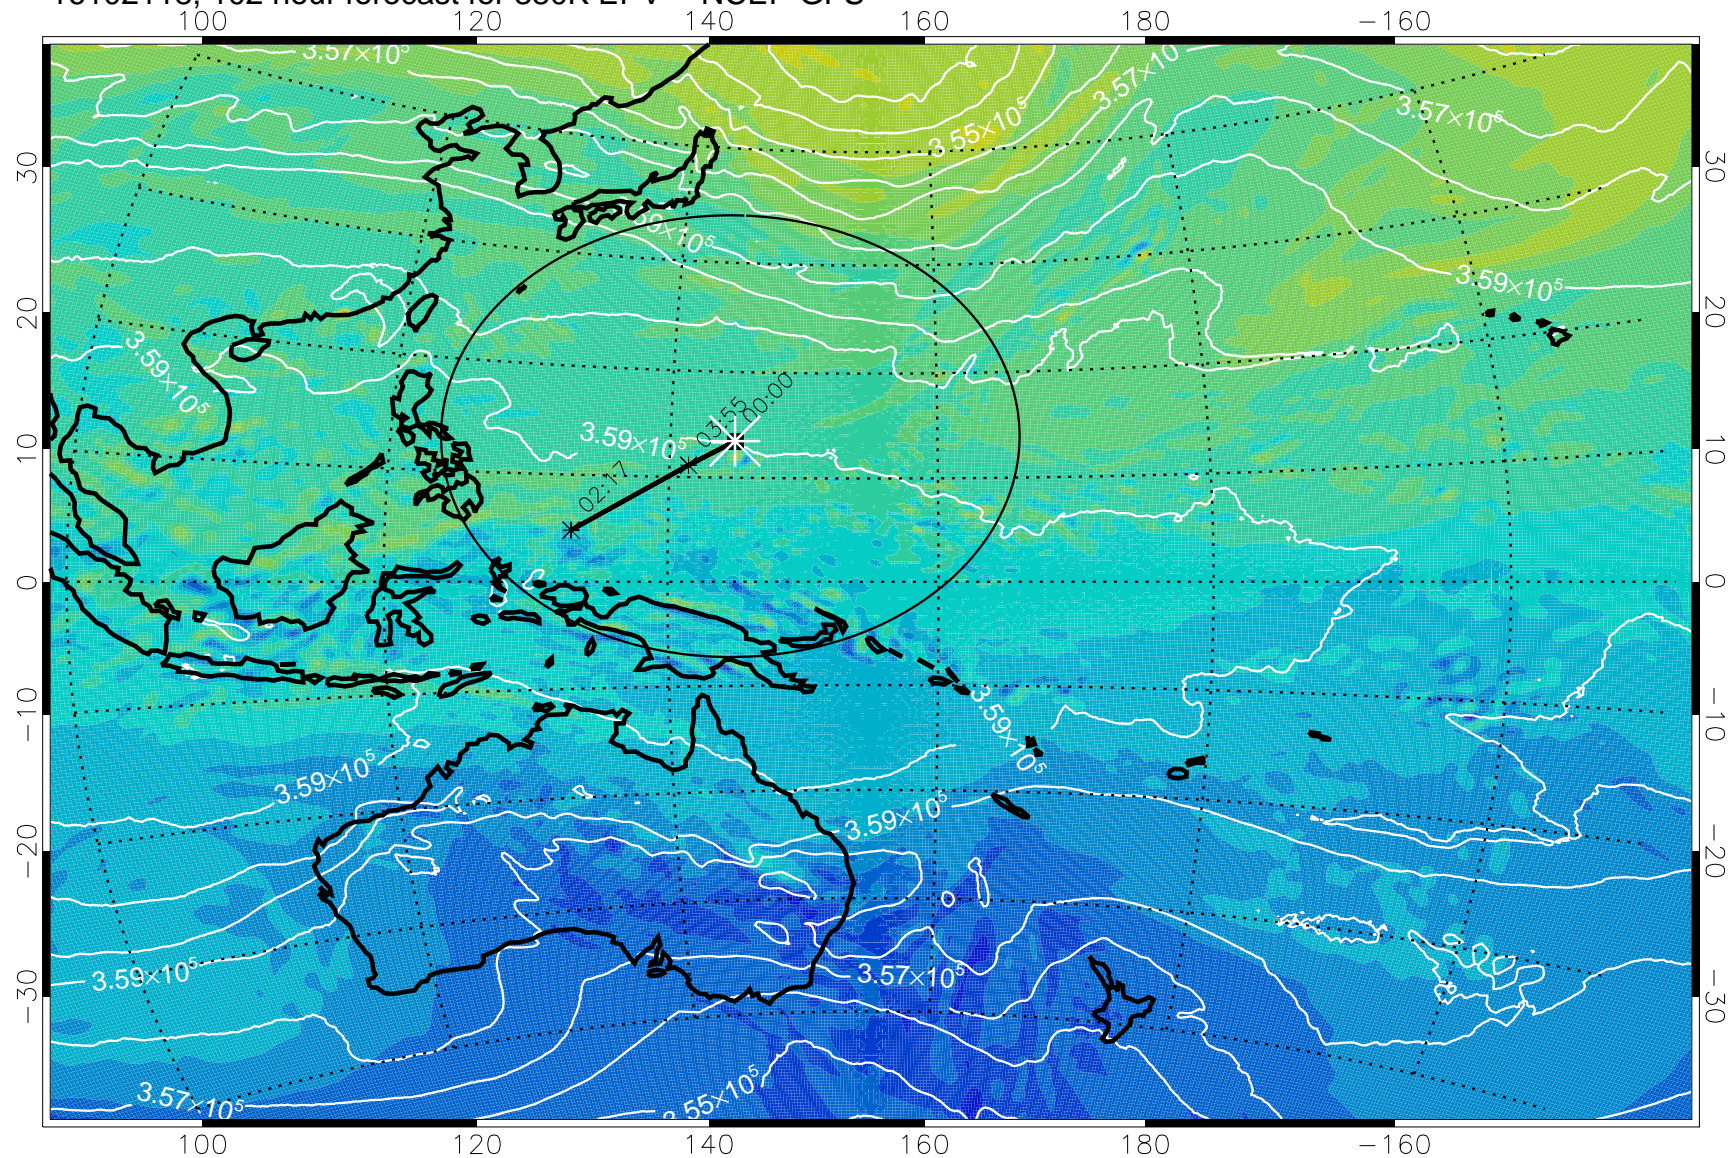

16102100, 084 hour forecast for 380K EPV -- NCEP GFS

380K Montgomery Streamfunction, white

Range ring of 2304 km

16102106, 090 hour forecast for 380K EPV -- NCEP GFS

380K Montgomery Streamfunction, white

Range ring of 2304 km

16102112, 096 hour forecast for 380K EPV -- NCEP GFS

380K Montgomery Streamfunction, white

Range ring of 2304 km

16102118, 102 hour forecast for 380K EPV -- NCEP GFS

380K Montgomery Streamfunction, white

Range ring of 2304 km

16102200, 108 hour forecast for 380K EPV -- NCEP GFS

380K Montgomery Streamfunction, white

Range ring of 2304 km

16102206, 114 hour forecast for 380K EPV -- NCEP GFS

380K Montgomery Streamfunction, white

Range ring of 2304 km

16102212, 120 hour forecast for 380K EPV -- NCEP GFS

380K Montgomery Streamfunction, white

Range ring of 2304 km