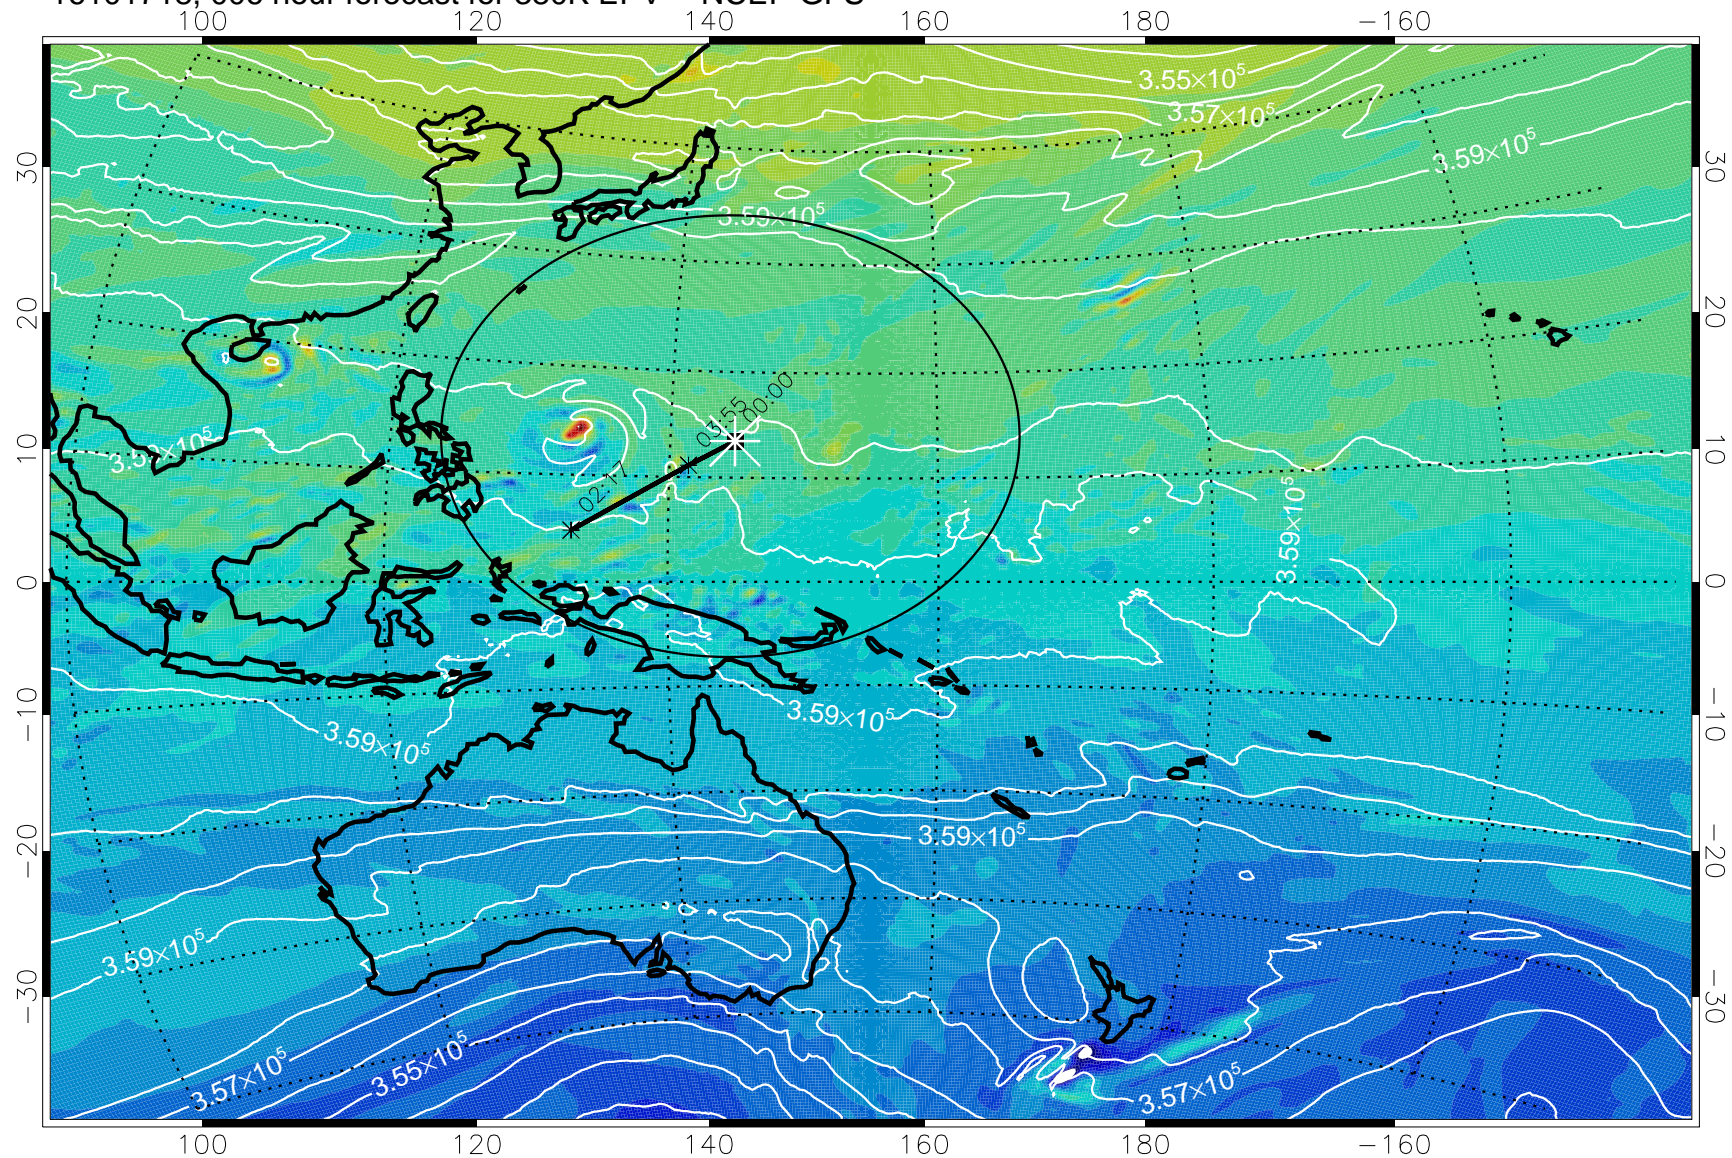

16101718, 006 hour forecast for 380K EPV -- NCEP GFS

380K Montgomery Streamfunction, white

Range ring of 2304 km

16101800, 012 hour forecast for 380K EPV -- NCEP GFS

380K Montgomery Streamfunction, white

Range ring of 2304 km

16101806, 018 hour forecast for 380K EPV -- NCEP GFS

380K Montgomery Streamfunction, white

Range ring of 2304 km

16101812, 024 hour forecast for 380K EPV -- NCEP GFS

380K Montgomery Streamfunction, white

Range ring of 2304 km

16101818, 030 hour forecast for 380K EPV -- NCEP GFS

380K Montgomery Streamfunction, white

Range ring of 2304 km

16101900, 036 hour forecast for 380K EPV -- NCEP GFS

380K Montgomery Streamfunction, white

Range ring of 2304 km

16101906, 042 hour forecast for 380K EPV -- NCEP GFS

380K Montgomery Streamfunction, white

Range ring of 2304 km

16101912, 048 hour forecast for 380K EPV -- NCEP GFS

380K Montgomery Streamfunction, white

Range ring of 2304 km