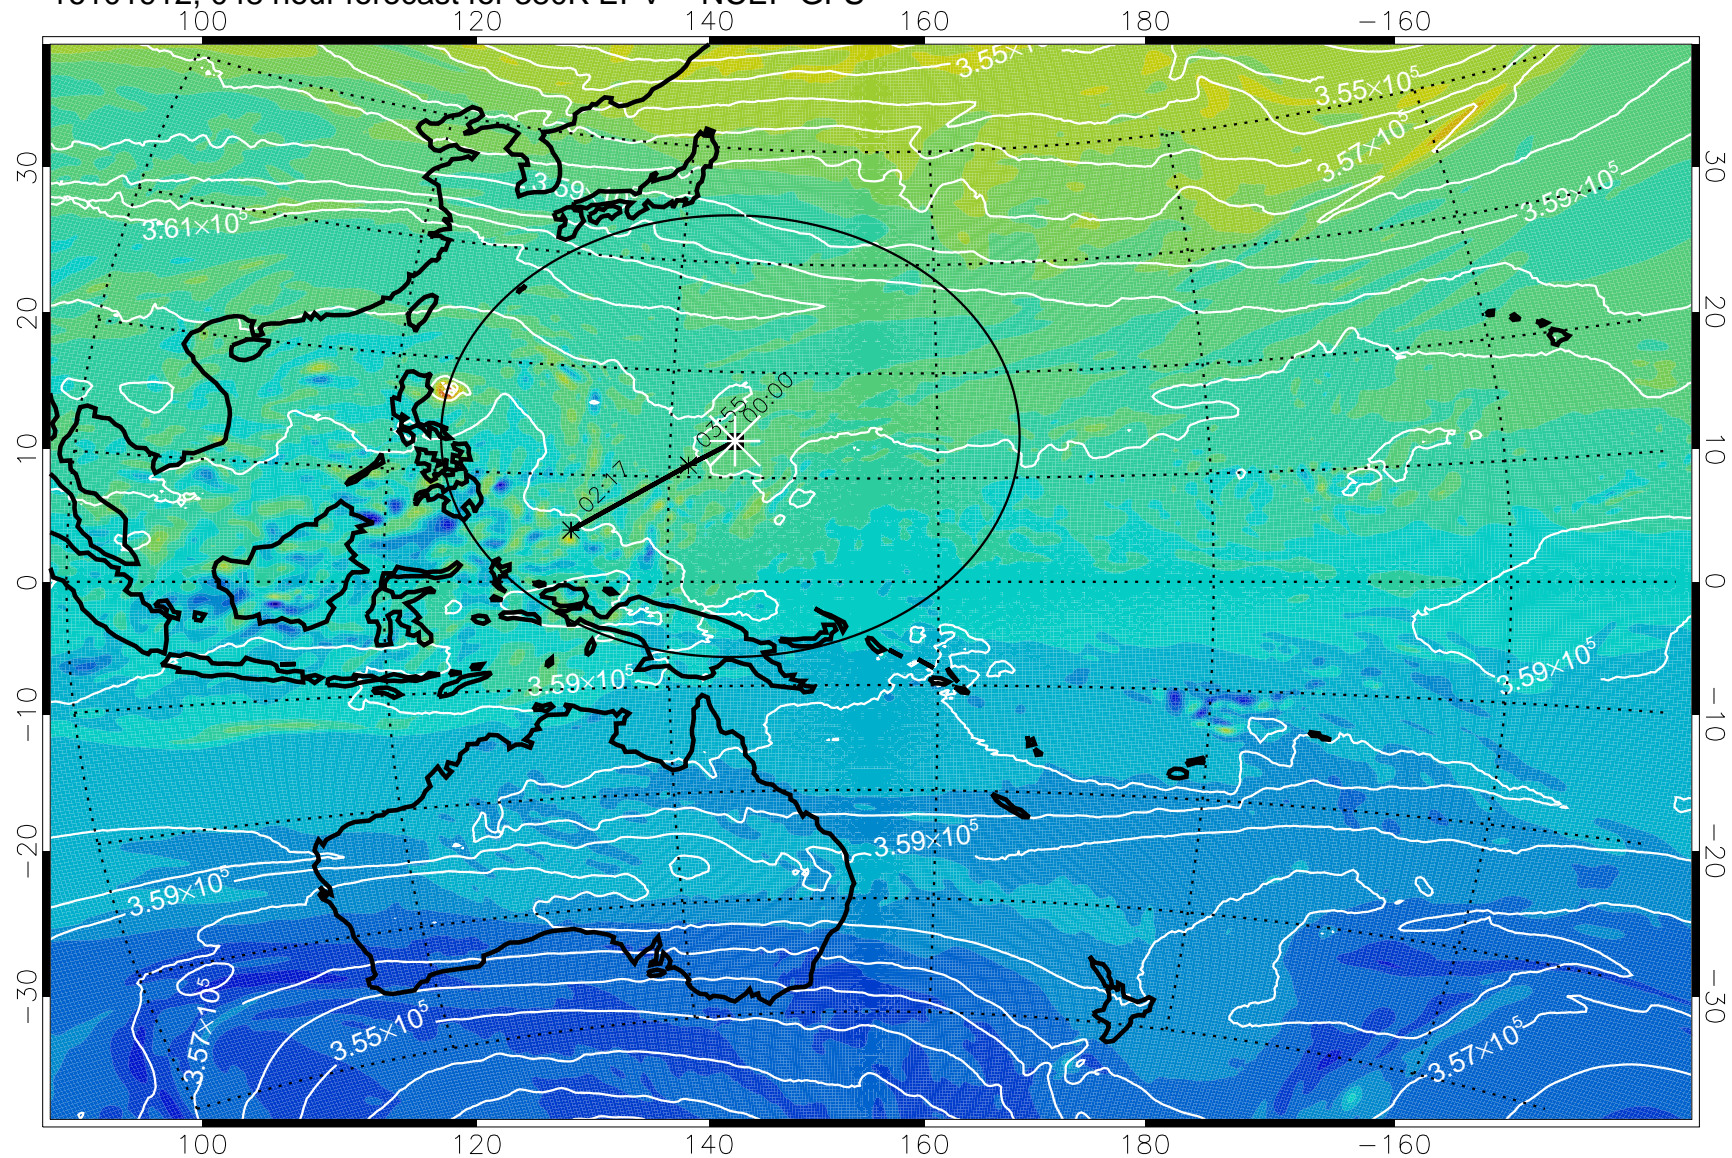

16101818, 030 hour forecast for 380K EPV -- NCEP GFS

380K Montgomery Streamfunction, white

Range ring of 2304 km

16101900, 036 hour forecast for 380K EPV -- NCEP GFS

380K Montgomery Streamfunction, white

Range ring of 2304 km

16101906, 042 hour forecast for 380K EPV -- NCEP GFS

380K Montgomery Streamfunction, white

Range ring of 2304 km

16101912, 048 hour forecast for 380K EPV -- NCEP GFS

380K Montgomery Streamfunction, white

Range ring of 2304 km

16101918, 054 hour forecast for 380K EPV -- NCEP GFS

16102000, 060 hour forecast for 380K EPV -- NCEP GFS

380K Montgomery Streamfunction, white

Range ring of 2304 km

16102006, 066 hour forecast for 380K EPV -- NCEP GFS

380K Montgomery Streamfunction, white

Range ring of 2304 km

16102012, 07Z hour forecast for 380K EPV -- NCEP GFS

380K Montgomery Streamfunction, white

Range ring of 2304 km

16102018, 078 hour forecast for 380K EPV -- NCEP GFS