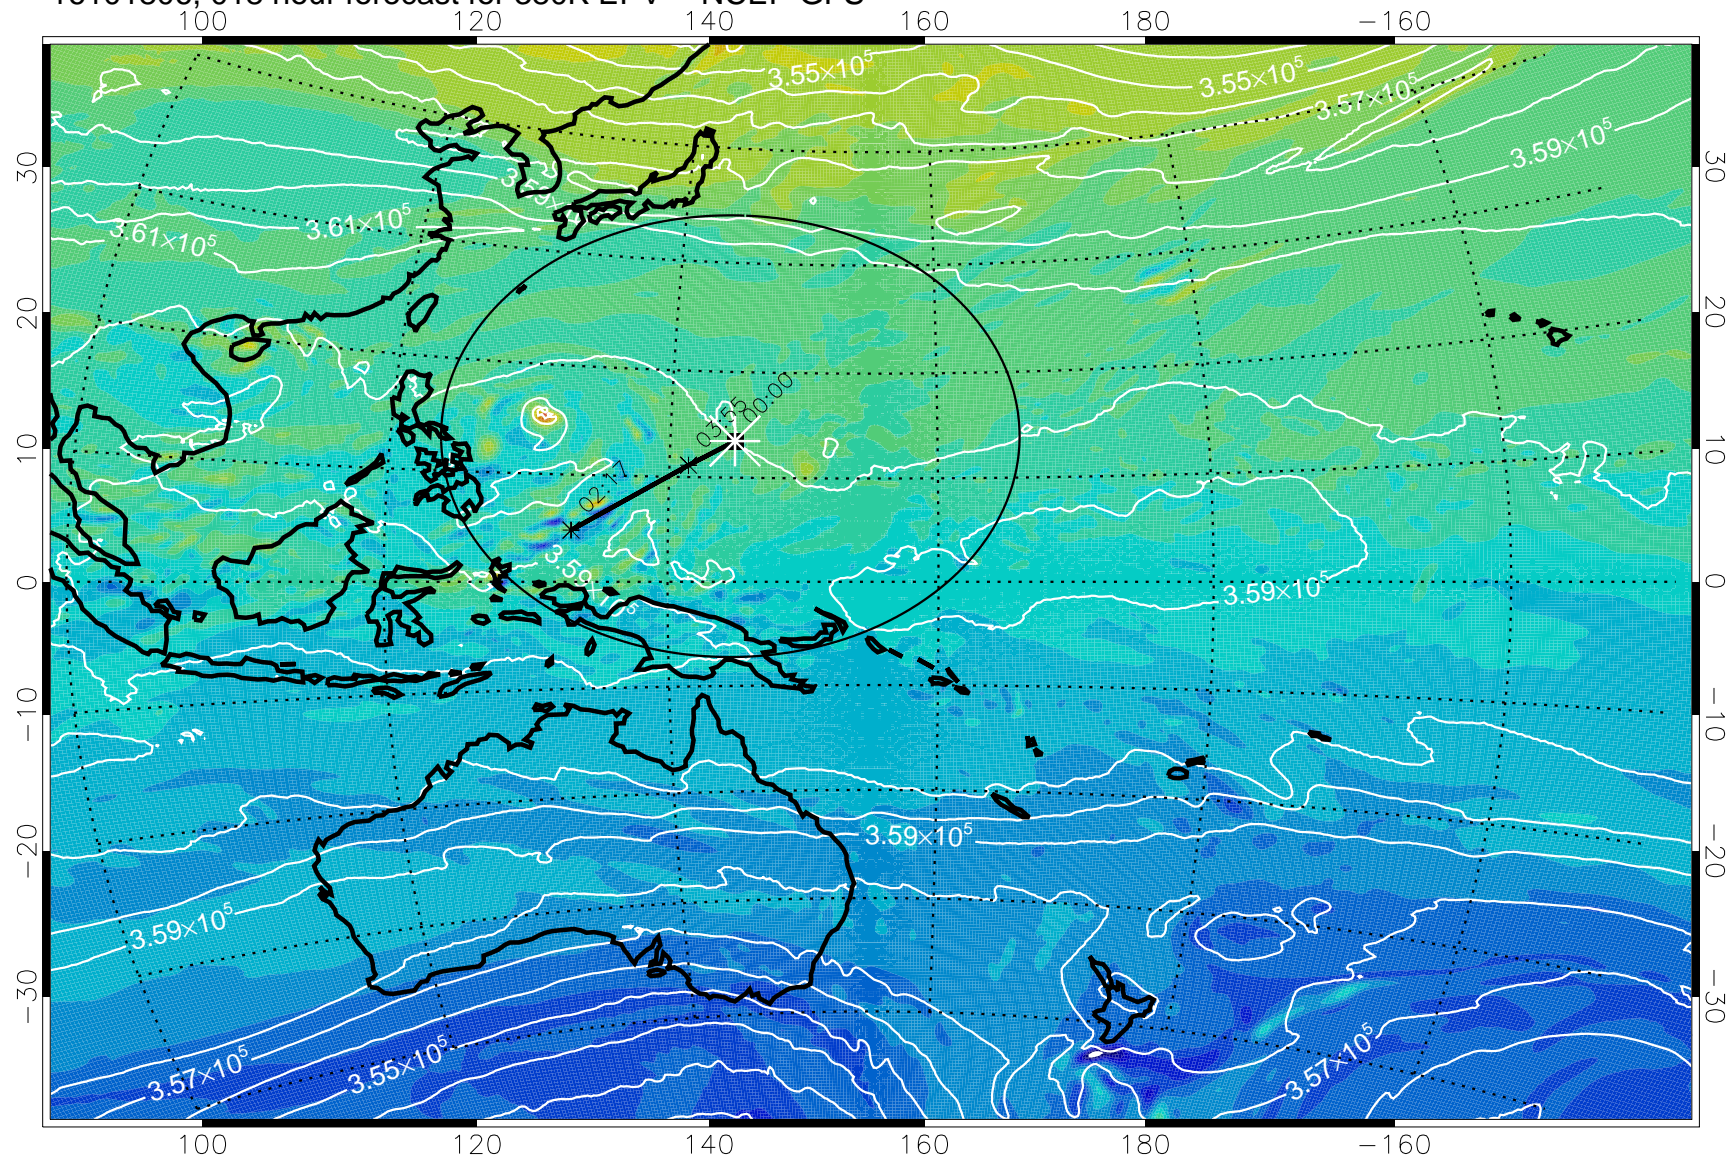

16101718, 006 hour forecast for 380K EPV -- NCEP GFS

380K Montgomery Streamfunction, white

Range ring of 2304 km

16101800, 012 hour forecast for 380K EPV -- NCEP GFS

380K Montgomery Streamfunction, white

Range ring of 2304 km

16101806, 018 hour forecast for 380K EPV -- NCEP GFS

380K Montgomery Streamfunction, white

Range ring of 2304 km

16101812, 024 hour forecast for 380K EPV -- NCEP GFS

380K Montgomery Streamfunction, white

Range ring of 2304 km

16101818, 030 hour forecast for 380K EPV -- NCEP GFS

380K Montgomery Streamfunction, white

Range ring of 2304 km

16101900, 036 hour forecast for 380K EPV -- NCEP GFS

380K Montgomery Streamfunction, white

Range ring of 2304 km

16101906, 042 hour forecast for 380K EPV -- NCEP GFS

380K Montgomery Streamfunction, white

Range ring of 2304 km

16101912, 048 hour forecast for 380K EPV -- NCEP GFS

380K Montgomery Streamfunction, white

Range ring of 2304 km