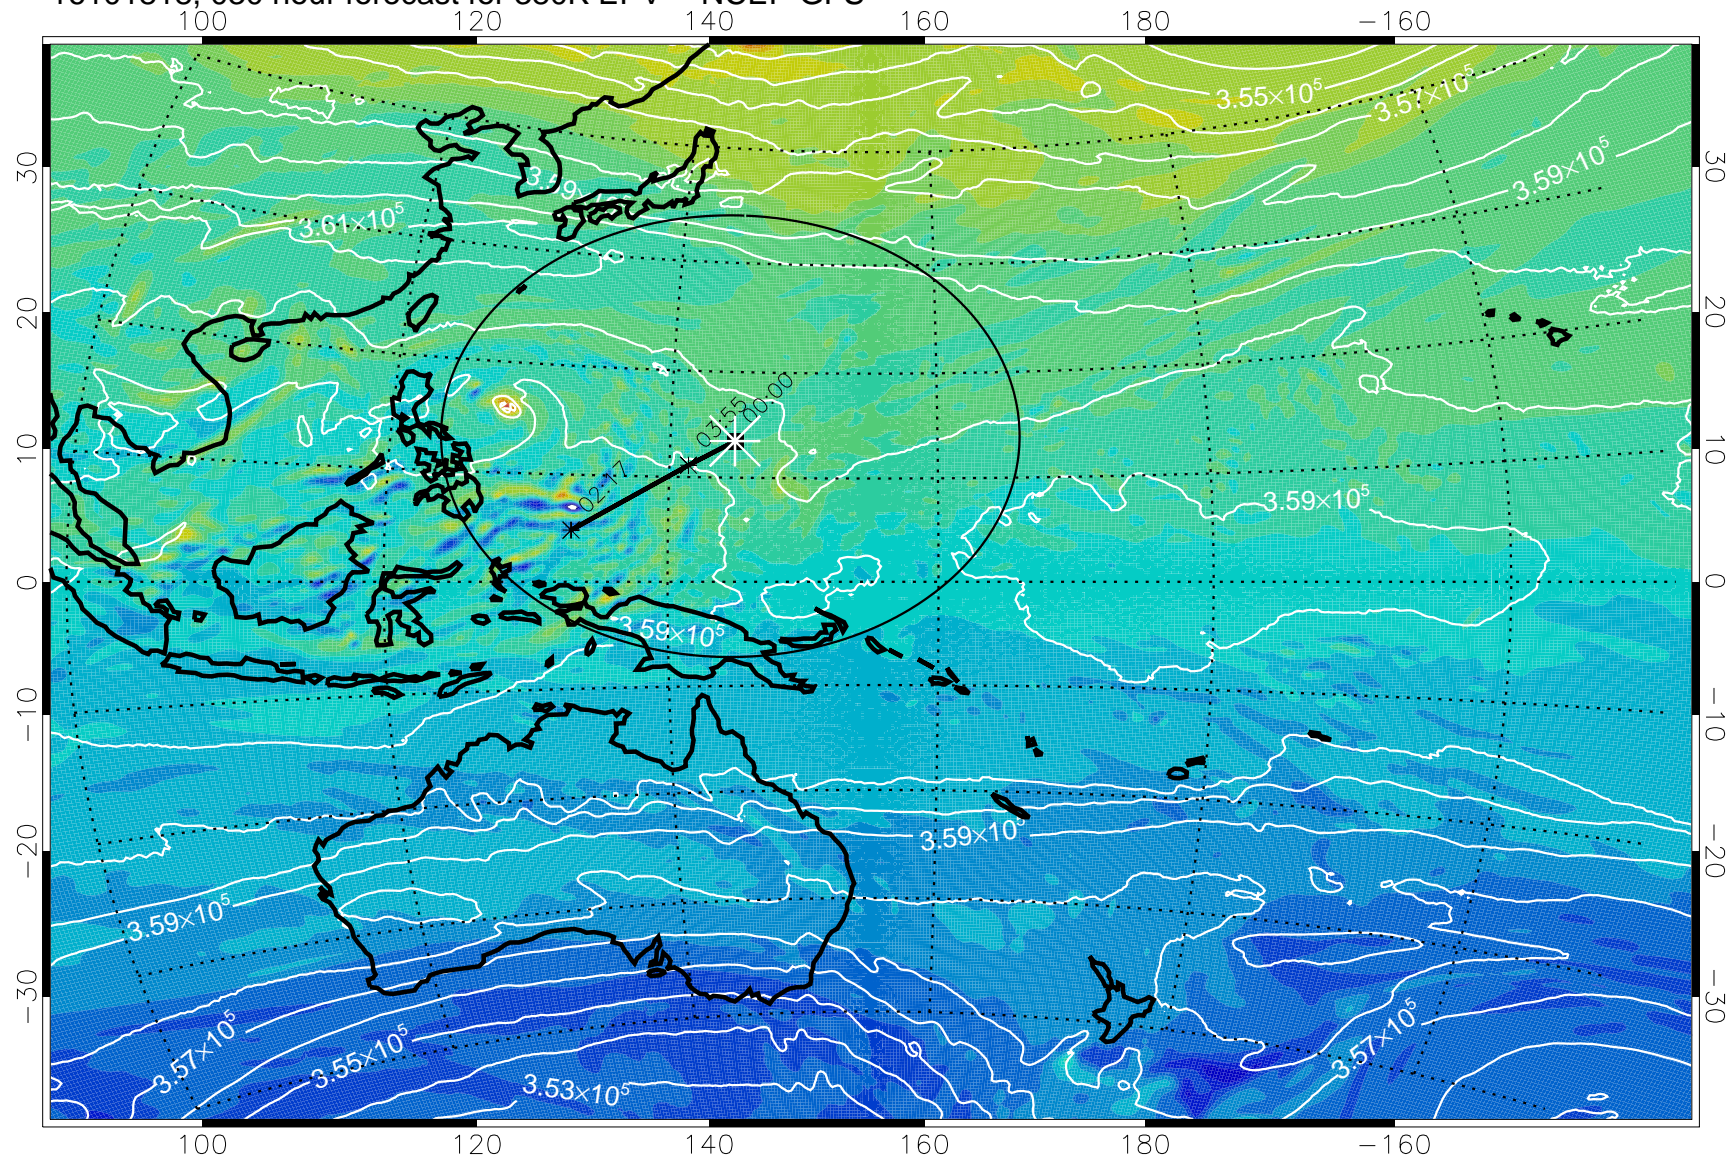

16101806, 018 hour forecast for 380K EPV -- NCEP GFS

380K Montgomery Streamfunction, white

Range ring of 2304 km

16101812, 024 hour forecast for 380K EPV -- NCEP GFS

380K Montgomery Streamfunction, white

Range ring of 2304 km

16101818, 030 hour forecast for 380K EPV -- NCEP GFS

380K Montgomery Streamfunction, white

Range ring of 2304 km

16101900, 036 hour forecast for 380K EPV -- NCEP GFS

380K Montgomery Streamfunction, white

Range ring of 2304 km

16101906, 042 hour forecast for 380K EPV -- NCEP GFS

380K Montgomery Streamfunction, white

Range ring of 2304 km

16101912, 048 hour forecast for 380K EPV -- NCEP GFS

380K Montgomery Streamfunction, white

Range ring of 2304 km

16101918, 054 hour forecast for 380K EPV -- NCEP GFS

16102000, 060 hour forecast for 380K EPV -- NCEP GFS

380K Montgomery Streamfunction, white

Range ring of 2304 km

16102006, 066 hour forecast for 380K EPV -- NCEP GFS