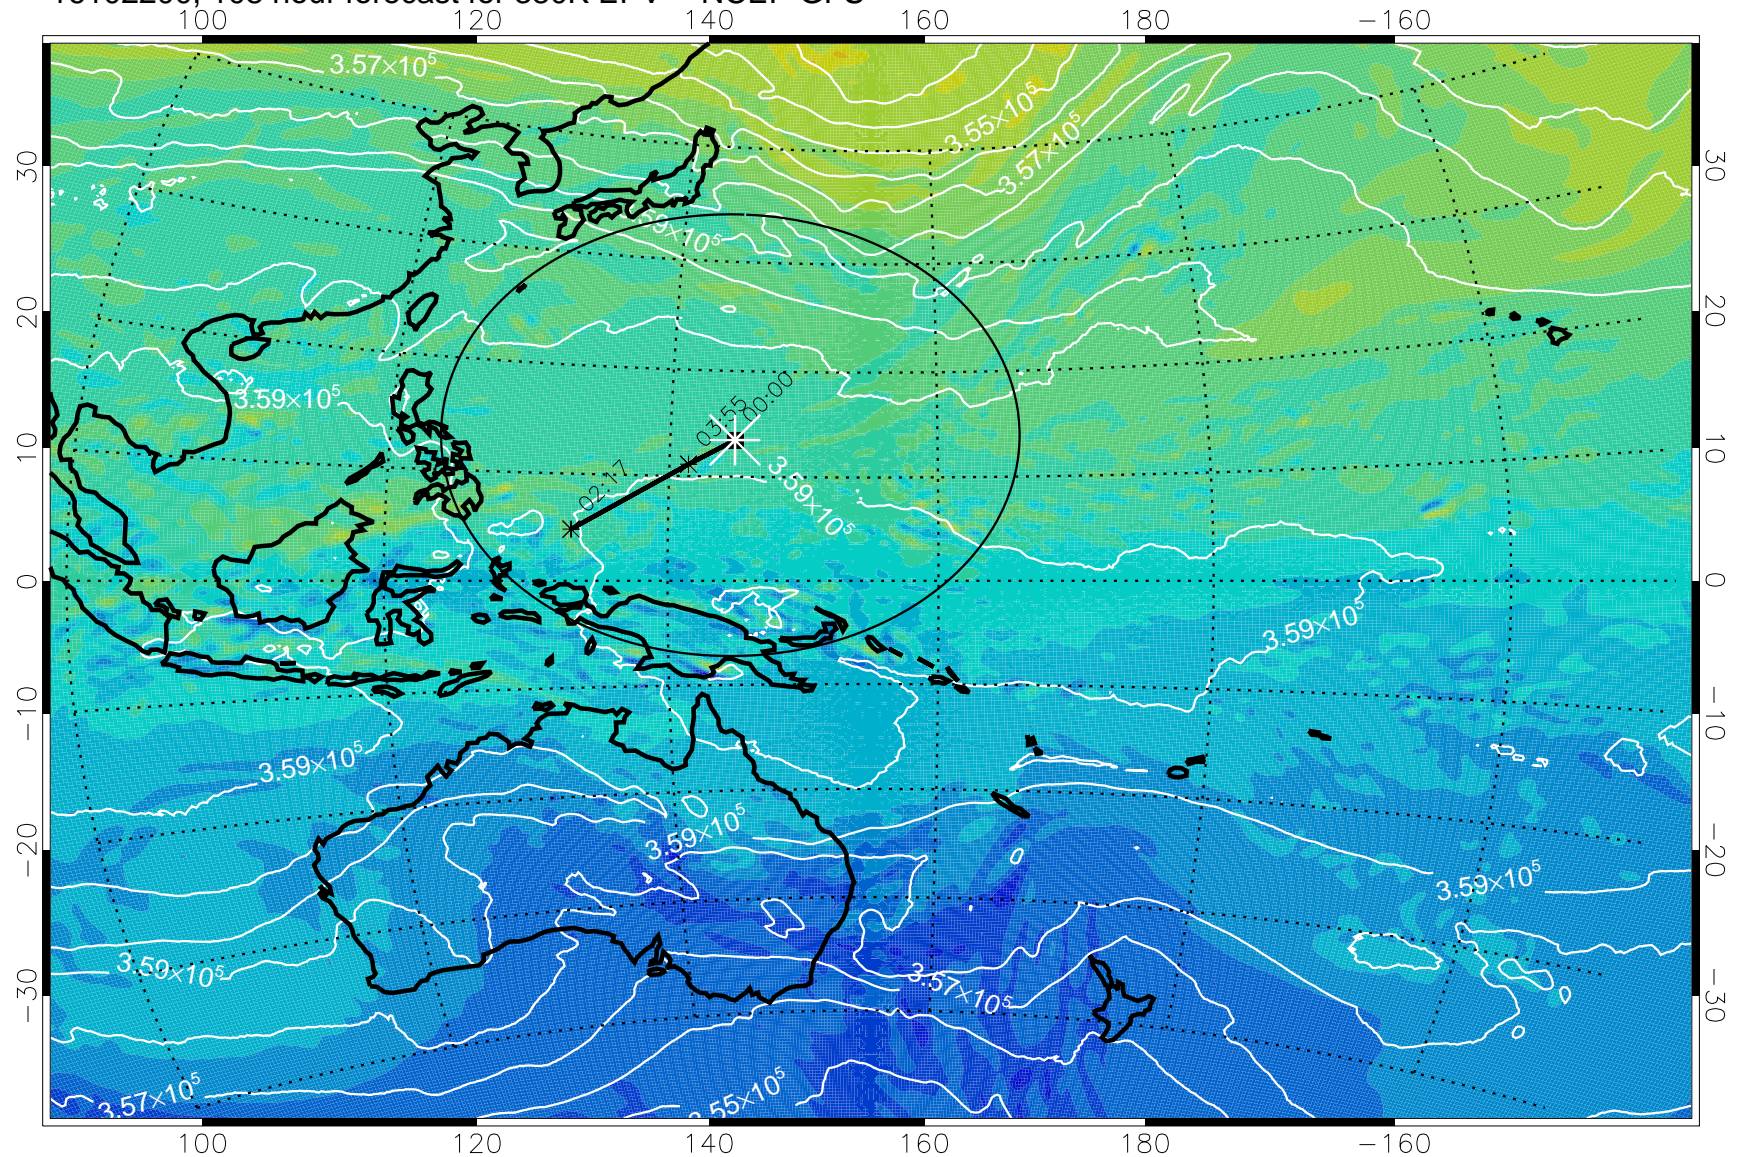

16102100, 084 hour forecast for 380K EPV -- NCEP GFS

380K Montgomery Streamfunction, white

Range ring of 2304 km

16102106, 090 hour forecast for 380K EPV -- NCEP GFS

380K Montgomery Streamfunction, white

Range ring of 2304 km

16102112, 096 hour forecast for 380K EPV -- NCEP GFS

380K Montgomery Streamfunction, white

Range ring of 2304 km

16102118, 102 hour forecast for 380K EPV -- NCEP GFS

380K Montgomery Streamfunction, white

Range ring of 2304 km

16102200, 108 hour forecast for 380K EPV -- NCEP GFS

380K Montgomery Streamfunction, white

Range ring of 2304 km

16102206, 114 hour forecast for 380K EPV -- NCEP GFS

380K Montgomery Streamfunction, white

Range ring of 2304 km

16102212, 120 hour forecast for 380K EPV -- NCEP GFS

380K Montgomery Streamfunction, white

Range ring of 2304 km