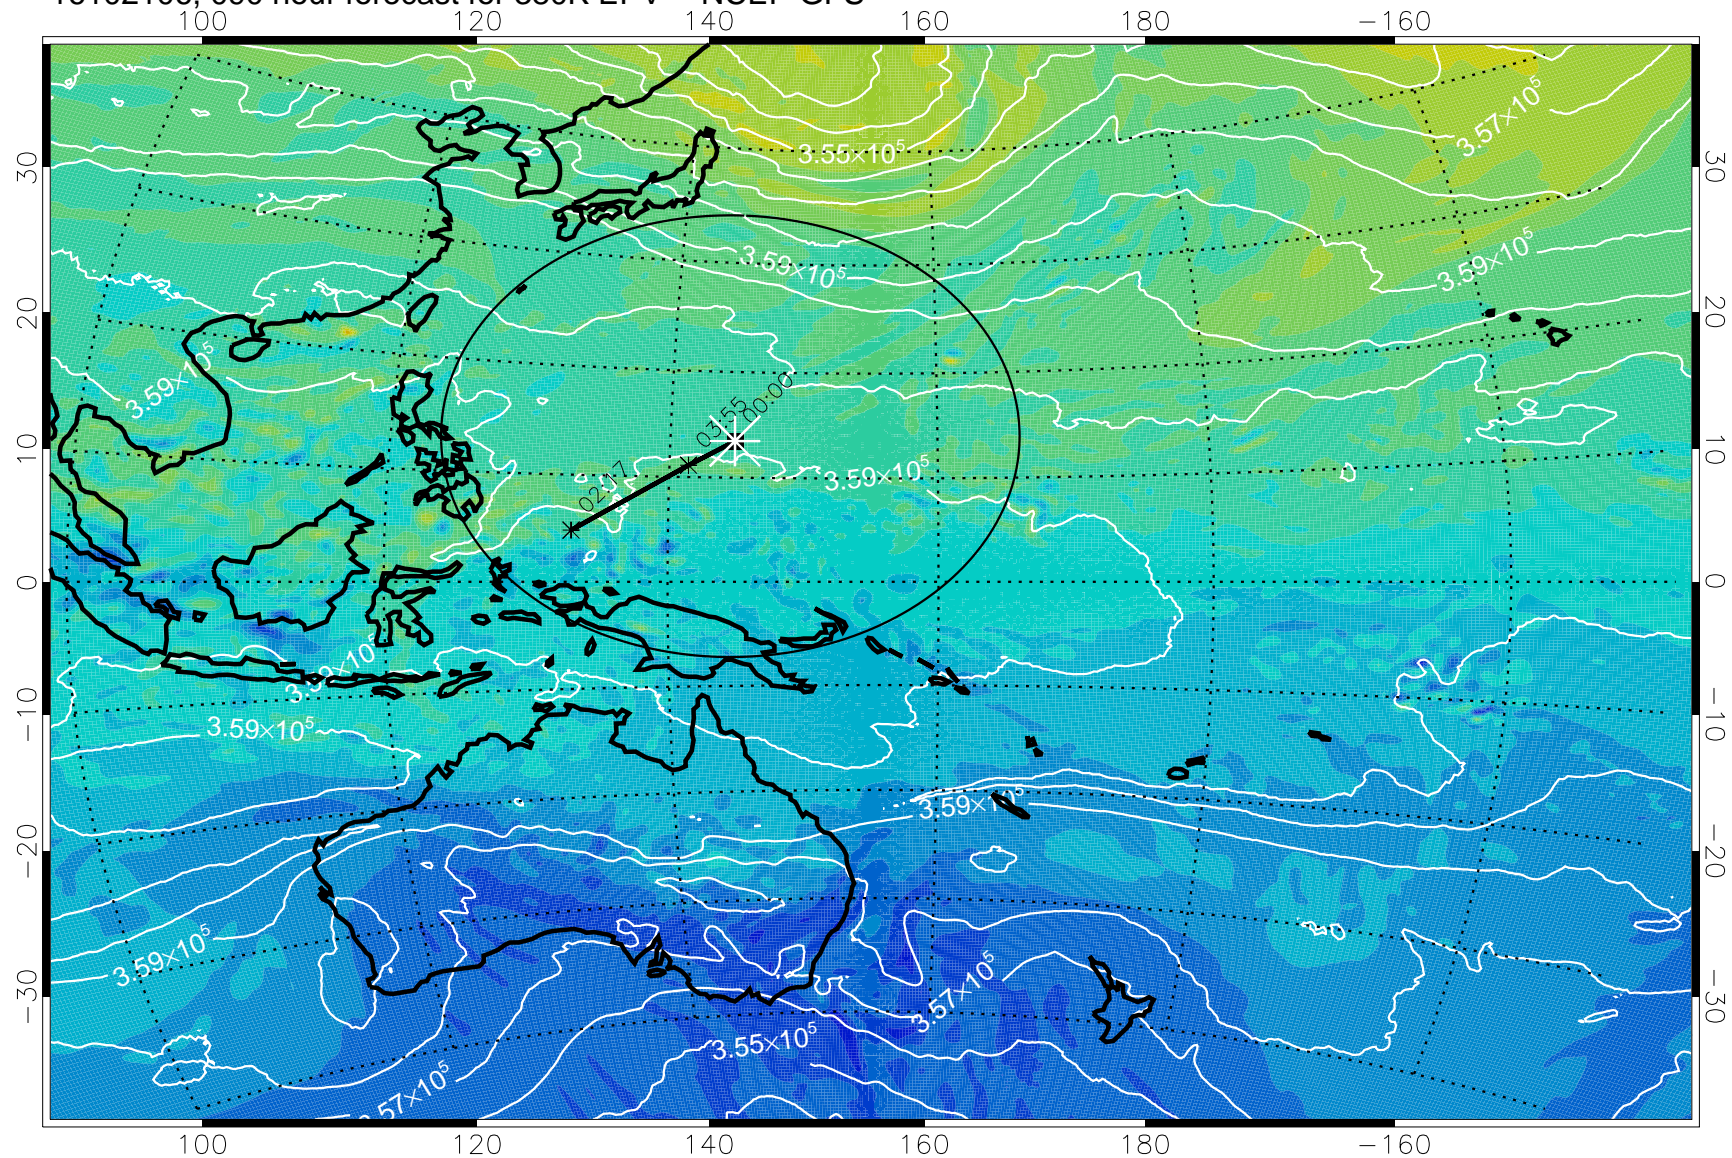

380K Montgomery Streamfunction, white

Range ring of 2304 km

16102012, 07Z hour forecast for 380K EPV -- NCEP GFS

380K Montgomery Streamfunction, white

Range ring of 2304 km

16102018, 078 hour forecast for 380K EPV -- NCEP GFS

16102100, 084 hour forecast for 380K EPV -- NCEP GFS

380K Montgomery Streamfunction, white

Range ring of 2304 km

16102106, 090 hour forecast for 380K EPV -- NCEP GFS

380K Montgomery Streamfunction, white

Range ring of 2304 km

16102112, 096 hour forecast for 380K EPV -- NCEP GFS

380K Montgomery Streamfunction, white

Range ring of 2304 km

16102118, 102 hour forecast for 380K EPV -- NCEP GFS

380K Montgomery Streamfunction, white

Range ring of 2304 km

16102200, 108 hour forecast for 380K EPV -- NCEP GFS

380K Montgomery Streamfunction, white

Range ring of 2304 km

16102206, 114 hour forecast for 380K EPV -- NCEP GFS

380K Montgomery Streamfunction, white

Range ring of 2304 km