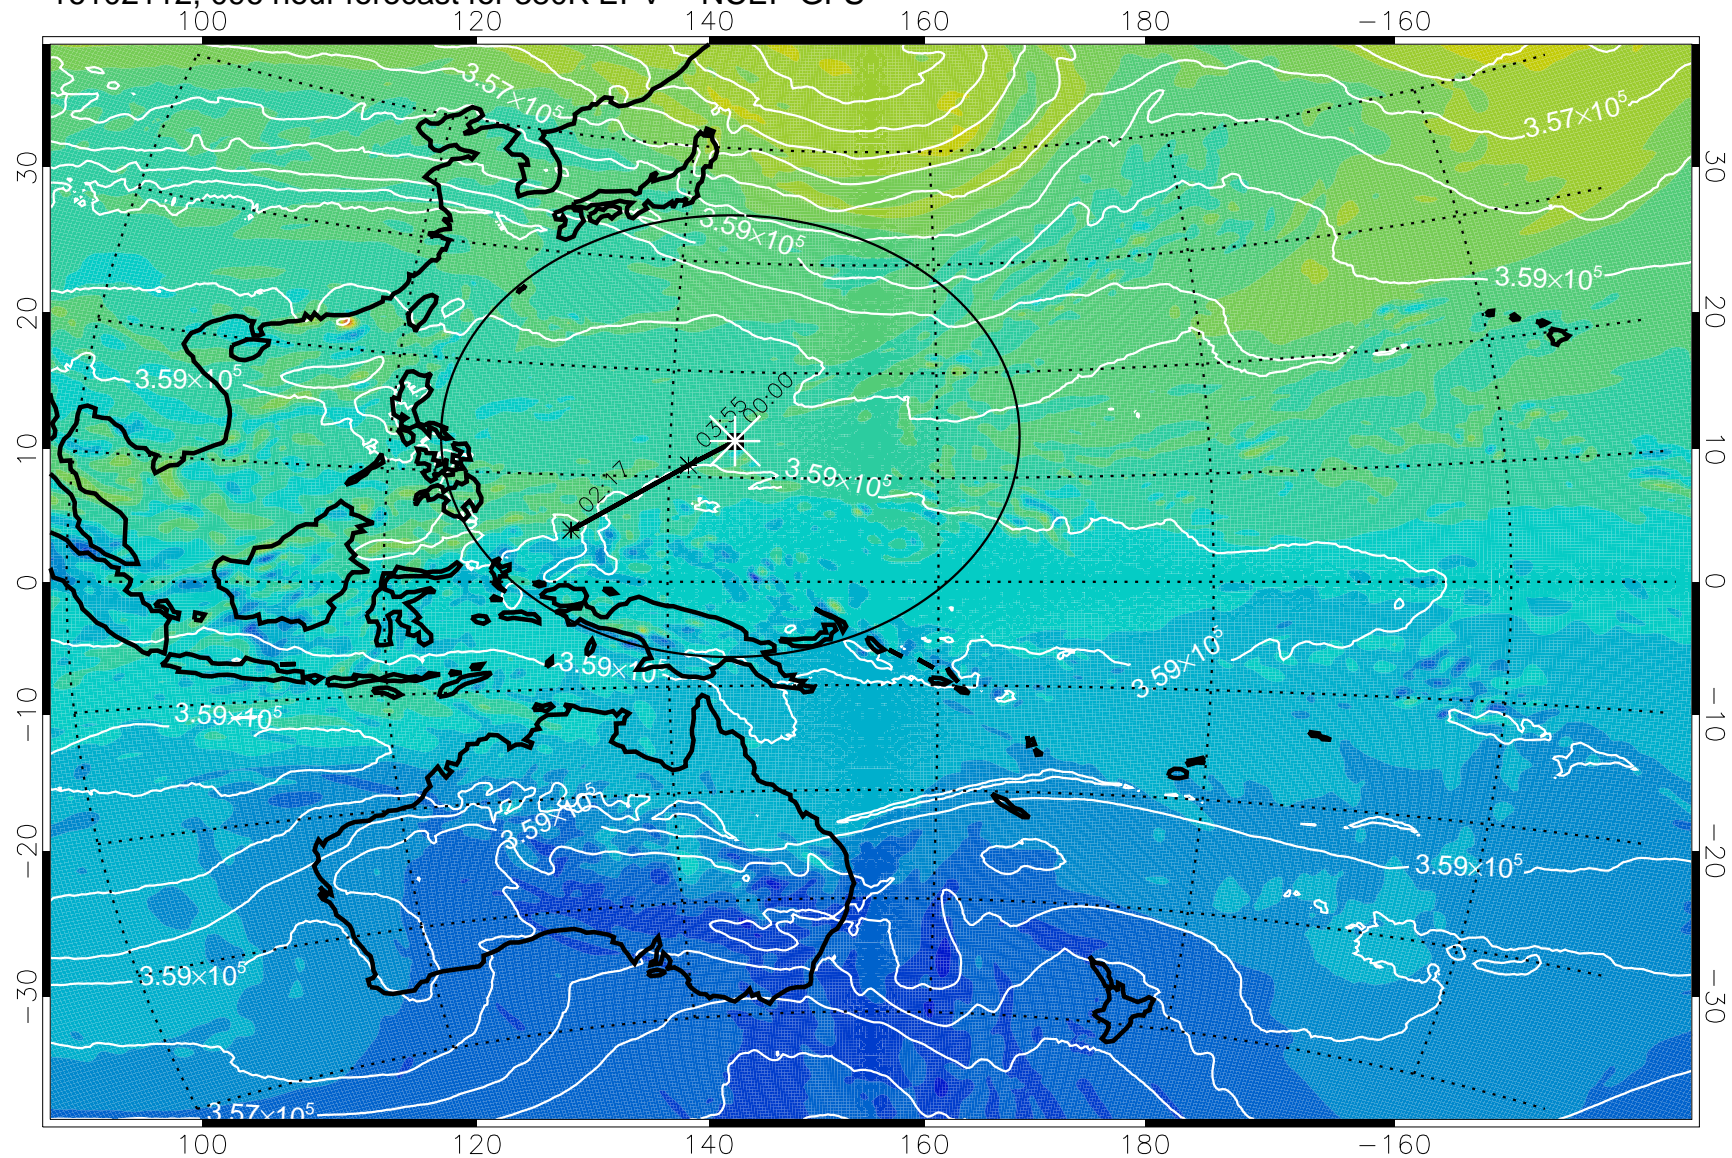

380K Montgomery Streamfunction, white

Range ring of 2304 km

16102012, 07Z hour forecast for 380K EPV -- NCEP GFS

380K Montgomery Streamfunction, white

Range ring of 2304 km

16102018, 078 hour forecast for 380K EPV -- NCEP GFS

16102100, 084 hour forecast for 380K EPV -- NCEP GFS

380K Montgomery Streamfunction, white

Range ring of 2304 km

16102106, 090 hour forecast for 380K EPV -- NCEP GFS

380K Montgomery Streamfunction, white

Range ring of 2304 km

16102112, 096 hour forecast for 380K EPV -- NCEP GFS

380K Montgomery Streamfunction, white

Range ring of 2304 km

16102118, 102 hour forecast for 380K EPV -- NCEP GFS

380K Montgomery Streamfunction, white

Range ring of 2304 km

16102200, 108 hour forecast for 380K EPV -- NCEP GFS

380K Montgomery Streamfunction, white

Range ring of 2304 km

16102206, 114 hour forecast for 380K EPV -- NCEP GFS

380K Montgomery Streamfunction, white

Range ring of 2304 km