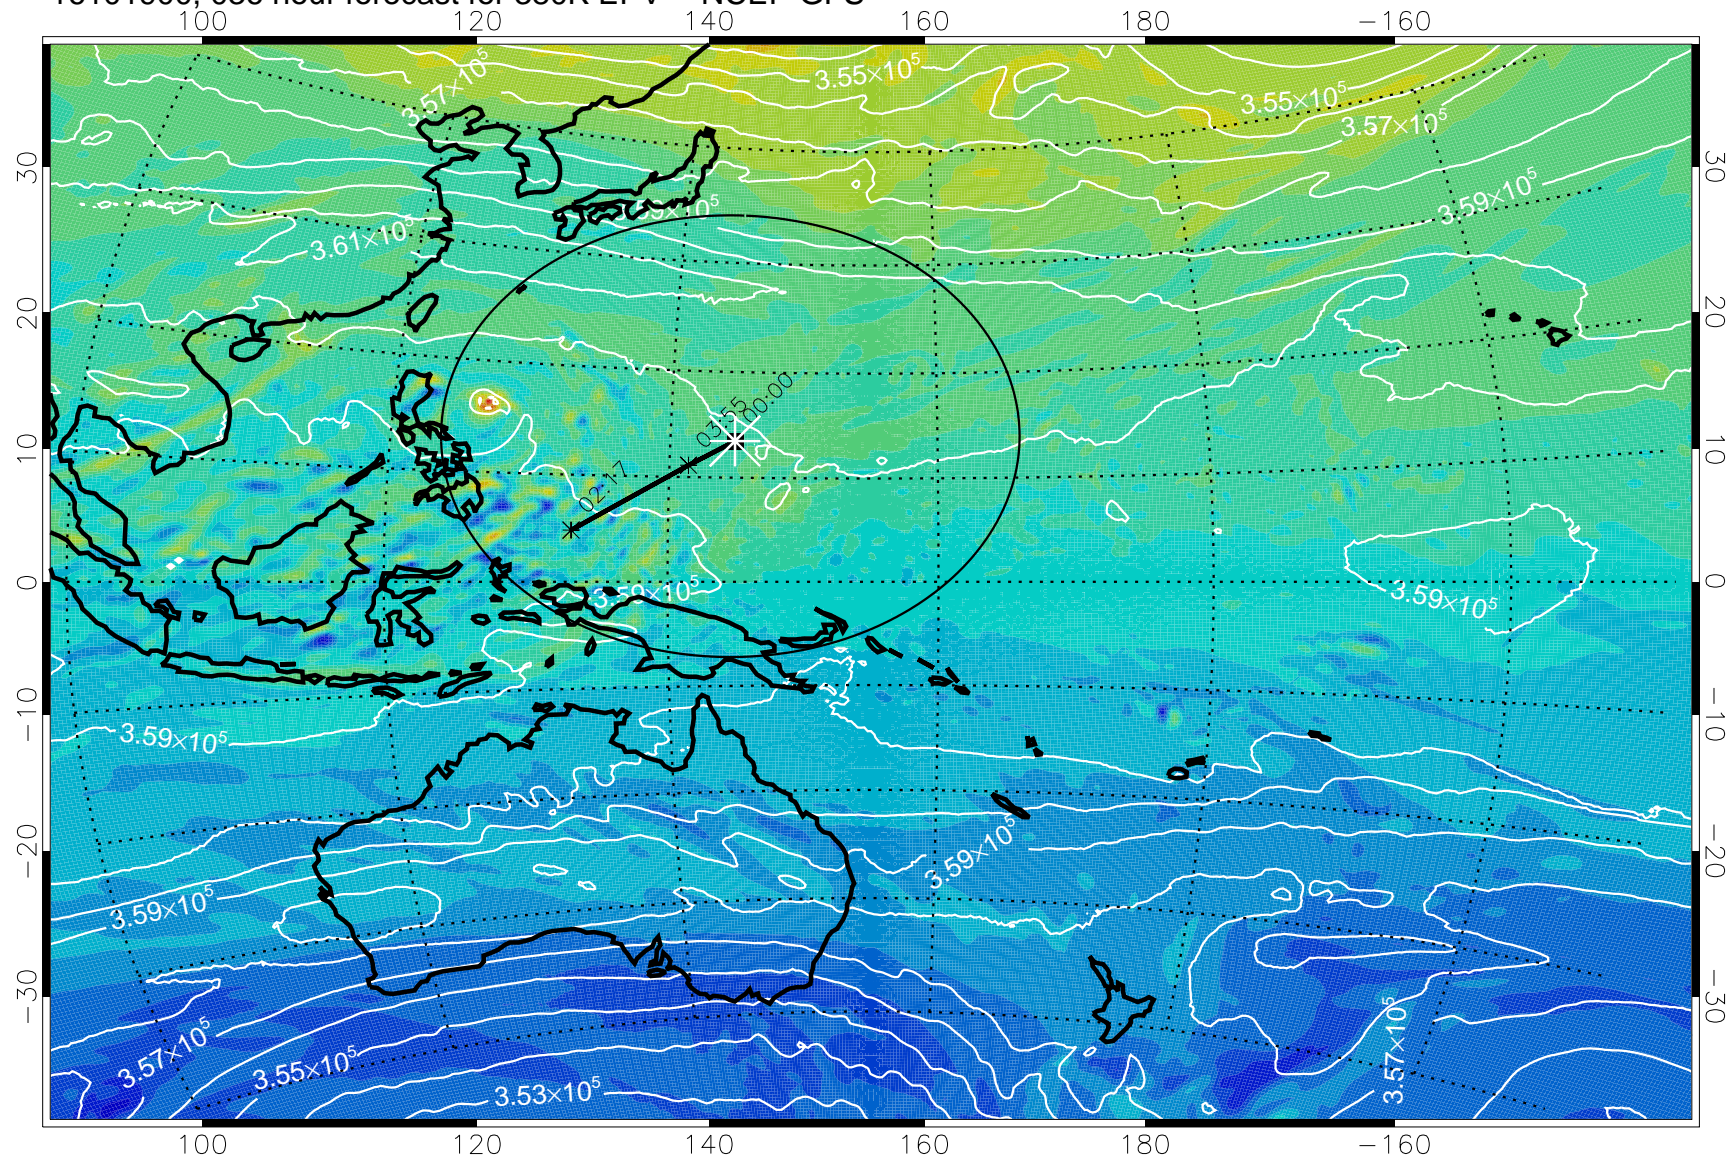

16101806, 018 hour forecast for 380K EPV -- NCEP GFS

380K Montgomery Streamfunction, white

Range ring of 2304 km

16101812, 024 hour forecast for 380K EPV -- NCEP GFS

380K Montgomery Streamfunction, white

Range ring of 2304 km

16101818, 030 hour forecast for 380K EPV -- NCEP GFS

380K Montgomery Streamfunction, white

Range ring of 2304 km

16101900, 036 hour forecast for 380K EPV -- NCEP GFS

380K Montgomery Streamfunction, white

Range ring of 2304 km

16101906, 042 hour forecast for 380K EPV -- NCEP GFS

380K Montgomery Streamfunction, white

Range ring of 2304 km

16101912, 048 hour forecast for 380K EPV -- NCEP GFS

380K Montgomery Streamfunction, white

Range ring of 2304 km

16101918, 054 hour forecast for 380K EPV -- NCEP GFS

16102000, 060 hour forecast for 380K EPV -- NCEP GFS

380K Montgomery Streamfunction, white

Range ring of 2304 km

16102006, 066 hour forecast for 380K EPV -- NCEP GFS