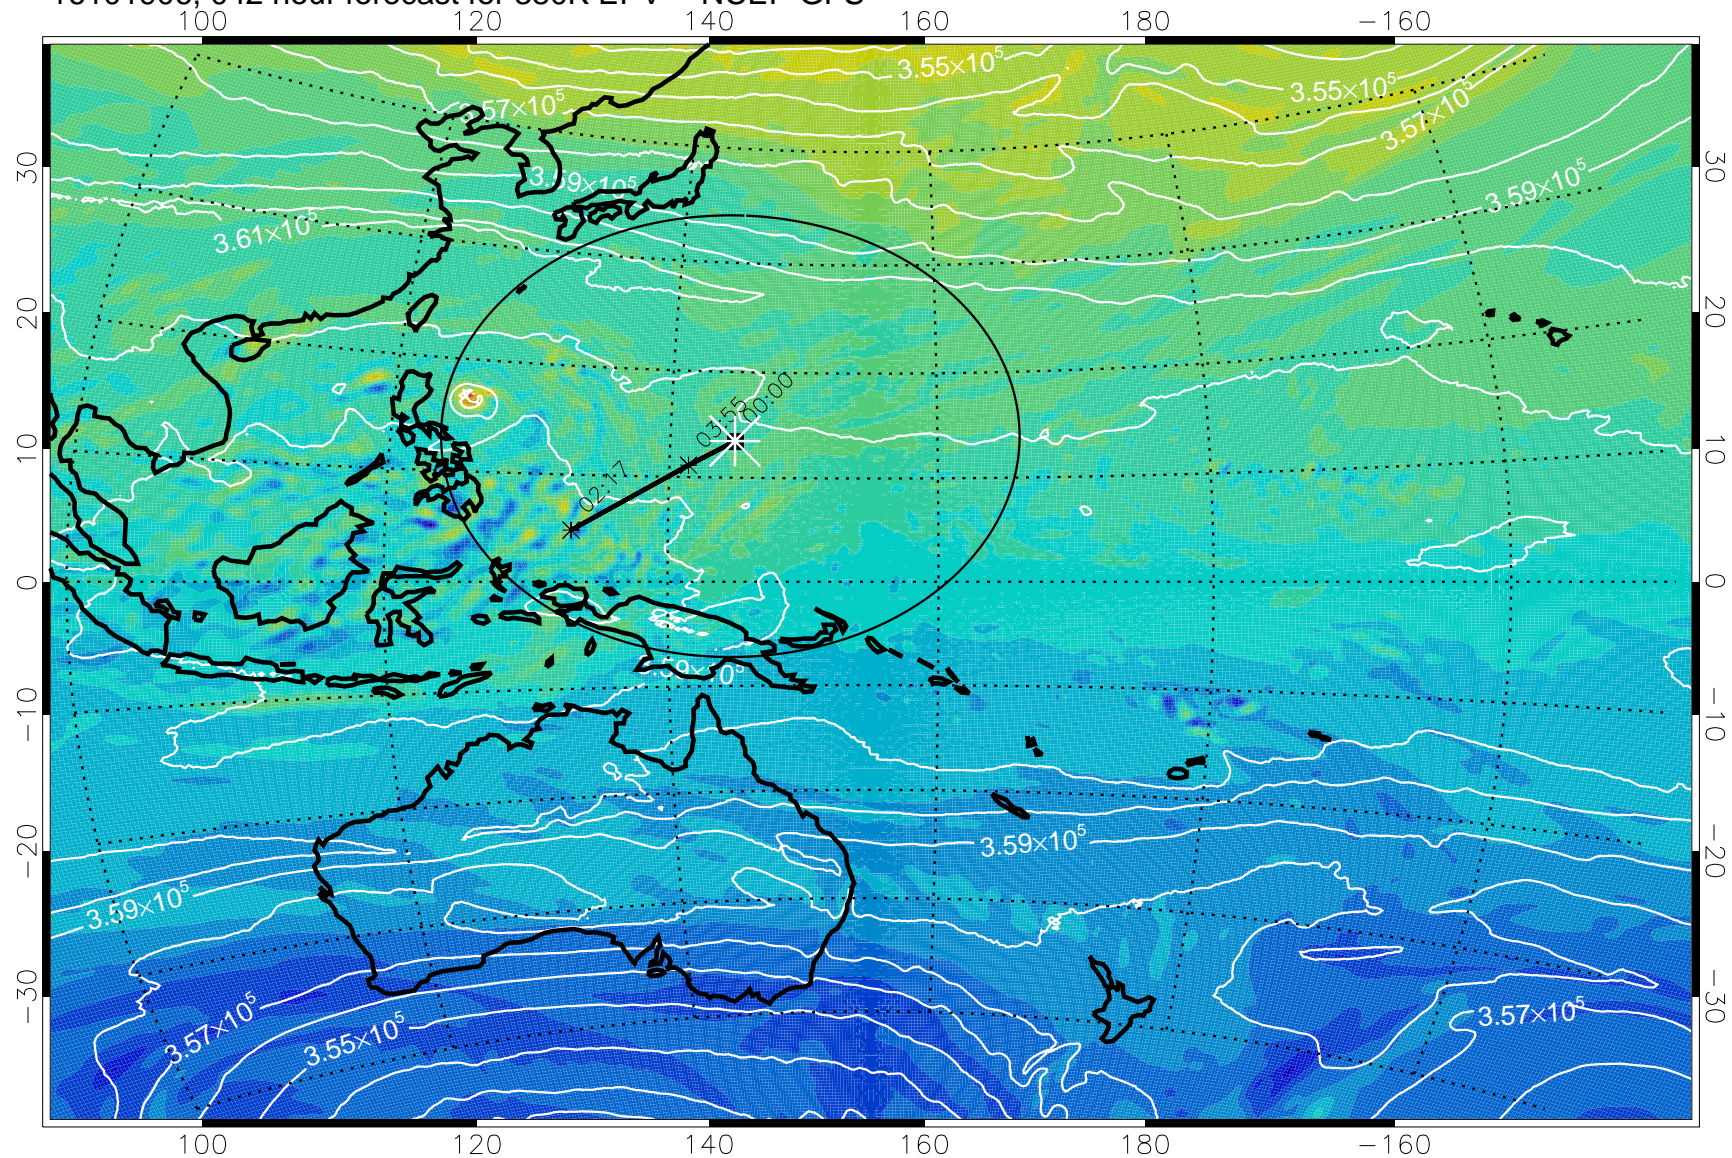

16101806, 018 hour forecast for 380K EPV -- NCEP GFS

380K Montgomery Streamfunction, white

Range ring of 2304 km

16101812, 024 hour forecast for 380K EPV -- NCEP GFS

380K Montgomery Streamfunction, white

Range ring of 2304 km

16101818, 030 hour forecast for 380K EPV -- NCEP GFS

380K Montgomery Streamfunction, white

Range ring of 2304 km

16101900, 036 hour forecast for 380K EPV -- NCEP GFS

380K Montgomery Streamfunction, white

Range ring of 2304 km

16101906, 042 hour forecast for 380K EPV -- NCEP GFS

380K Montgomery Streamfunction, white

Range ring of 2304 km

16101912, 048 hour forecast for 380K EPV -- NCEP GFS

380K Montgomery Streamfunction, white

Range ring of 2304 km

16101918, 054 hour forecast for 380K EPV -- NCEP GFS

16102000, 060 hour forecast for 380K EPV -- NCEP GFS

380K Montgomery Streamfunction, white

Range ring of 2304 km

16102006, 066 hour forecast for 380K EPV -- NCEP GFS