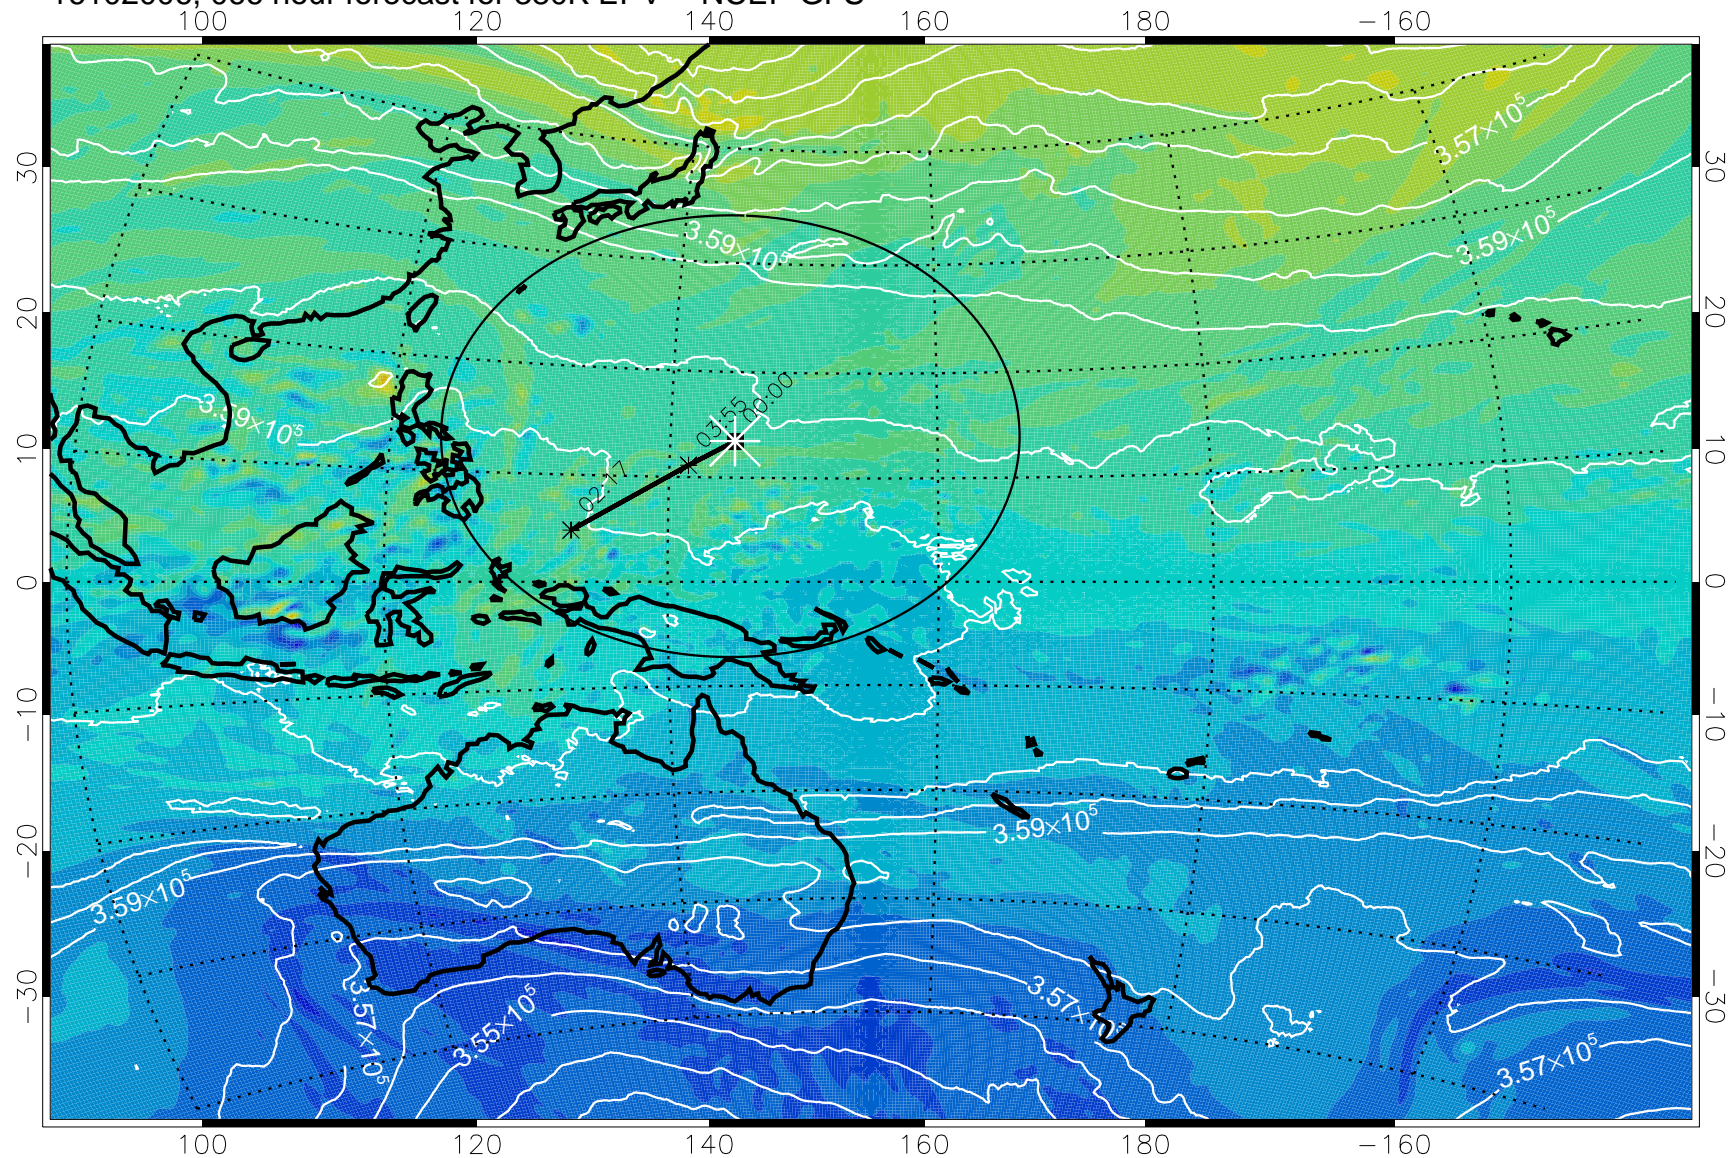

16101906, 042 hour forecast for 380K EPV -- NCEP GFS

380K Montgomery Streamfunction, white

Range ring of 2304 km

16101912, 048 hour forecast for 380K EPV -- NCEP GFS

380K Montgomery Streamfunction, white

Range ring of 2304 km

16101918, 054 hour forecast for 380K EPV -- NCEP GFS

16102000, 060 hour forecast for 380K EPV -- NCEP GFS

380K Montgomery Streamfunction, white

Range ring of 2304 km

16102006, 066 hour forecast for 380K EPV -- NCEP GFS

380K Montgomery Streamfunction, white

Range ring of 2304 km

16102012, 07Z hour forecast for 380K EPV -- NCEP GFS

380K Montgomery Streamfunction, white

Range ring of 2304 km

16102018, 078 hour forecast for 380K EPV -- NCEP GFS

16102100, 084 hour forecast for 380K EPV -- NCEP GFS

380K Montgomery Streamfunction, white

Range ring of 2304 km

16102106, 090 hour forecast for 380K EPV -- NCEP GFS

380K Montgomery Streamfunction, white

Range ring of 2304 km