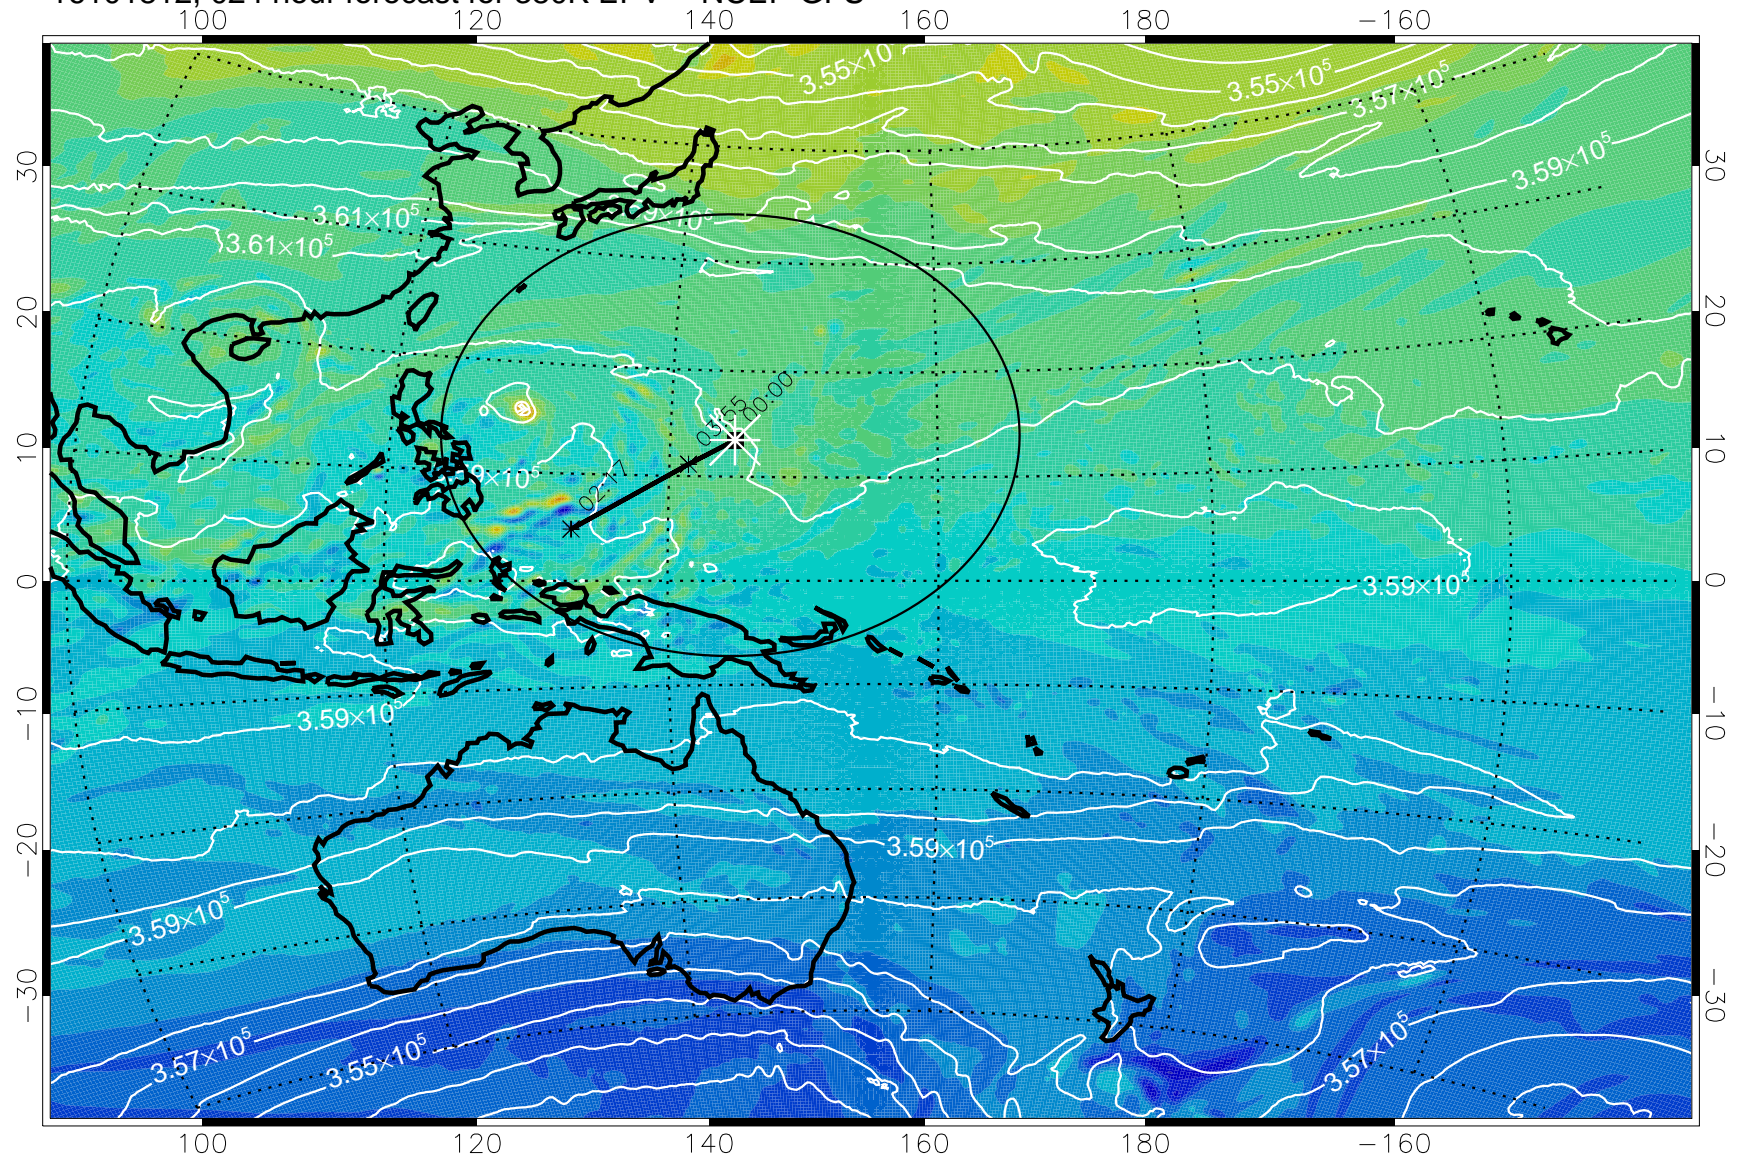

16101806, 018 hour forecast for 380K EPV -- NCEP GFS

380K Montgomery Streamfunction, white

Range ring of 2304 km

16101812, 024 hour forecast for 380K EPV -- NCEP GFS

380K Montgomery Streamfunction, white

Range ring of 2304 km

16101818, 030 hour forecast for 380K EPV -- NCEP GFS

380K Montgomery Streamfunction, white

Range ring of 2304 km

16101900, 036 hour forecast for 380K EPV -- NCEP GFS

380K Montgomery Streamfunction, white

Range ring of 2304 km

16101906, 042 hour forecast for 380K EPV -- NCEP GFS

380K Montgomery Streamfunction, white

Range ring of 2304 km

16101912, 048 hour forecast for 380K EPV -- NCEP GFS

380K Montgomery Streamfunction, white

Range ring of 2304 km

16101918, 054 hour forecast for 380K EPV -- NCEP GFS

16102000, 060 hour forecast for 380K EPV -- NCEP GFS

380K Montgomery Streamfunction, white

Range ring of 2304 km

16102006, 066 hour forecast for 380K EPV -- NCEP GFS