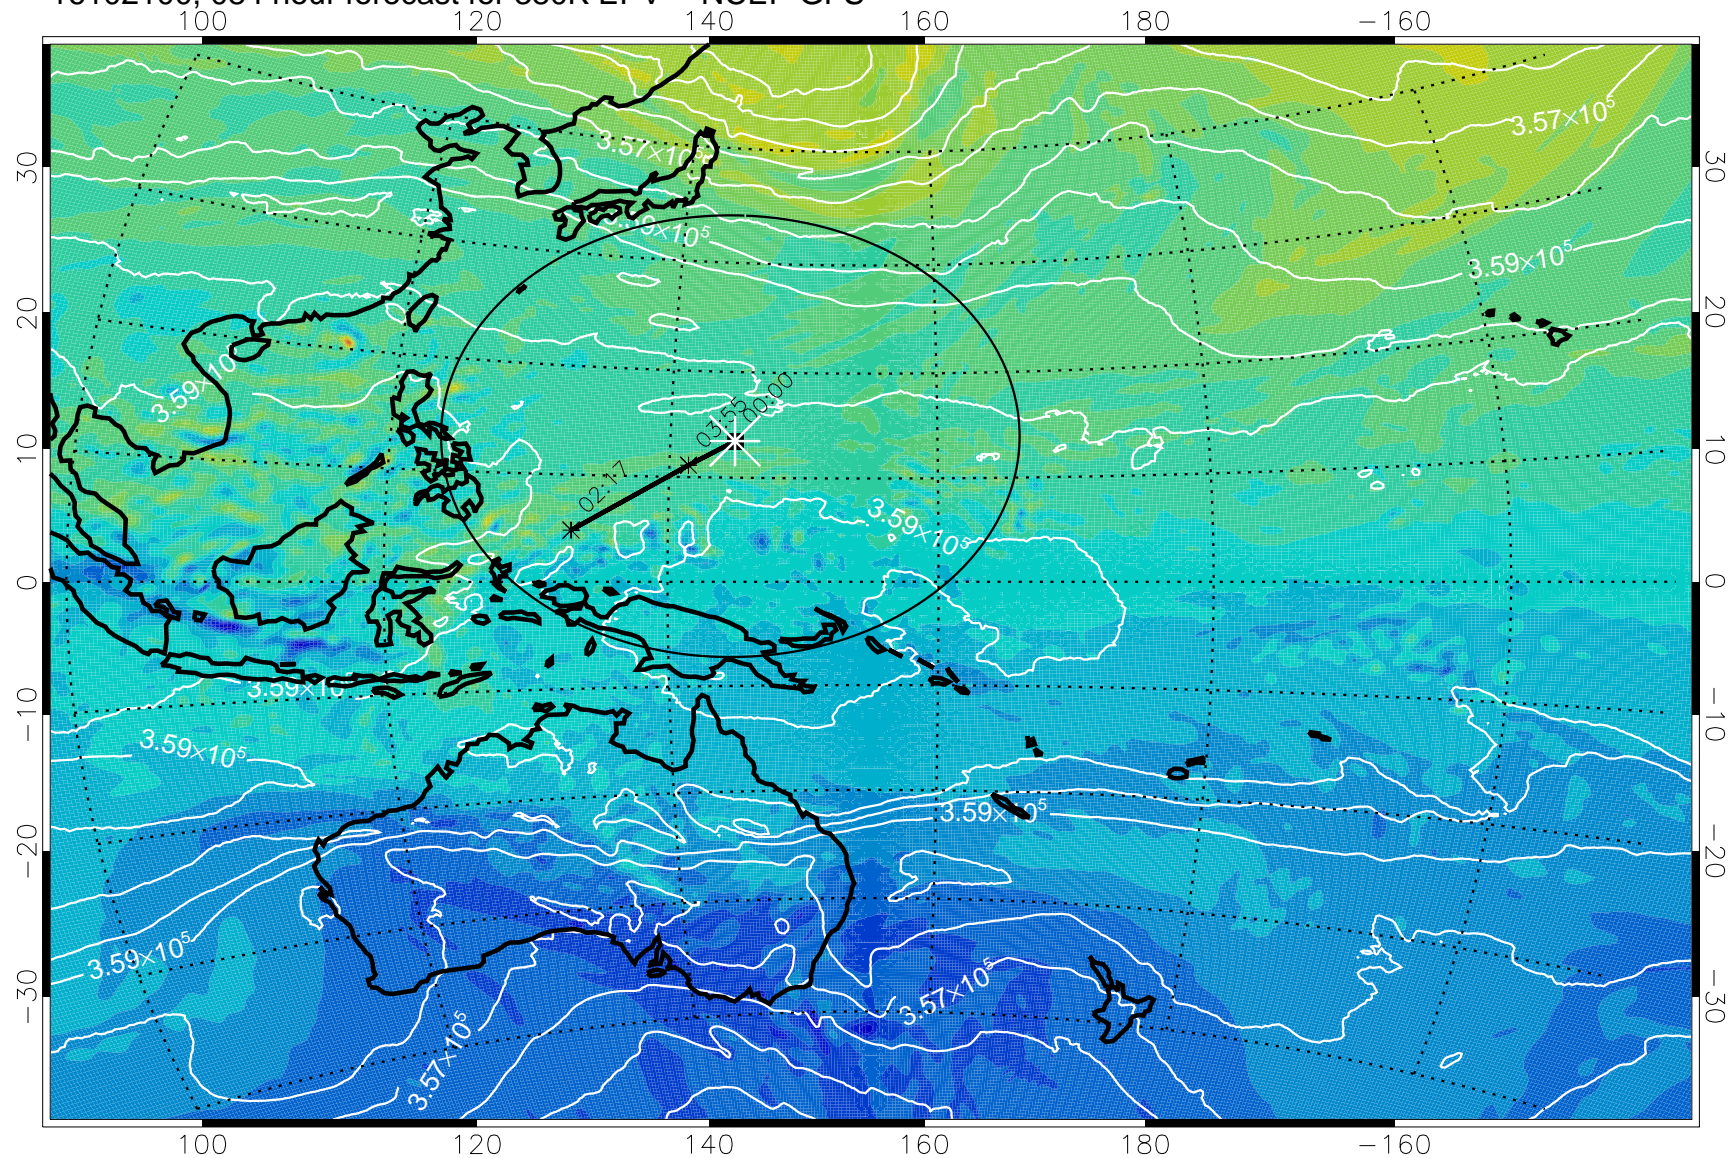

16101918, 054 hour forecast for 380K EPV -- NCEP GFS

16102000, 060 hour forecast for 380K EPV -- NCEP GFS

380K Montgomery Streamfunction, white

Range ring of 2304 km

16102006, 066 hour forecast for 380K EPV -- NCEP GFS

380K Montgomery Streamfunction, white

Range ring of 2304 km

16102012, 07Z hour forecast for 380K EPV -- NCEP GFS

380K Montgomery Streamfunction, white

Range ring of 2304 km

16102018, 078 hour forecast for 380K EPV -- NCEP GFS

16102100, 084 hour forecast for 380K EPV -- NCEP GFS

380K Montgomery Streamfunction, white

Range ring of 2304 km

16102106, 090 hour forecast for 380K EPV -- NCEP GFS

380K Montgomery Streamfunction, white

Range ring of 2304 km

16102112, 096 hour forecast for 380K EPV -- NCEP GFS

380K Montgomery Streamfunction, white

Range ring of 2304 km

16102118, 102 hour forecast for 380K EPV -- NCEP GFS

380K Montgomery Streamfunction, white

Range ring of 2304 km