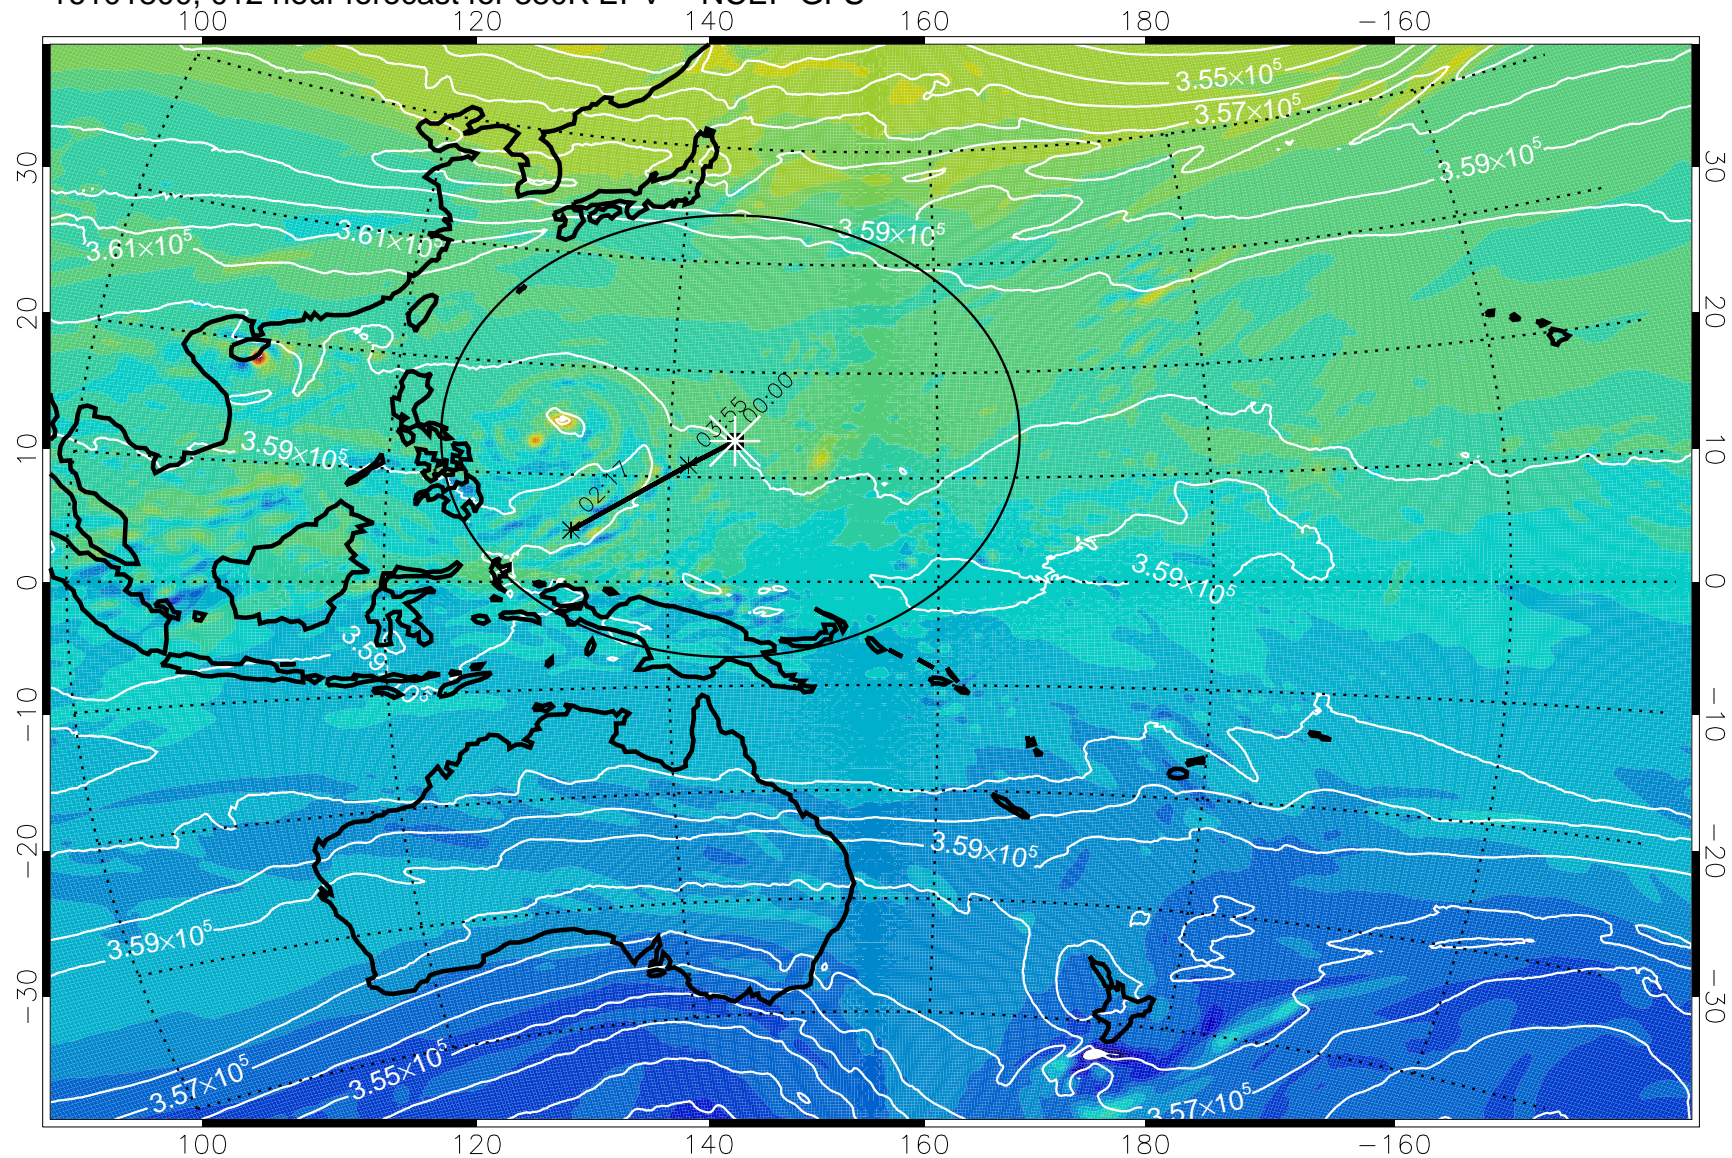

16101718, 006 hour forecast for 380K EPV -- NCEP GFS

380K Montgomery Streamfunction, white

Range ring of 2304 km

16101800, 012 hour forecast for 380K EPV -- NCEP GFS

380K Montgomery Streamfunction, white

Range ring of 2304 km

16101806, 018 hour forecast for 380K EPV -- NCEP GFS

380K Montgomery Streamfunction, white

Range ring of 2304 km

16101812, 024 hour forecast for 380K EPV -- NCEP GFS

380K Montgomery Streamfunction, white

Range ring of 2304 km

16101818, 030 hour forecast for 380K EPV -- NCEP GFS

380K Montgomery Streamfunction, white

Range ring of 2304 km

16101900, 036 hour forecast for 380K EPV -- NCEP GFS

380K Montgomery Streamfunction, white

Range ring of 2304 km

16101918, 054 hour forecast for 380K EPV -- NCEP GFS

16102000, 060 hour forecast for 380K EPV -- NCEP GFS

380K Montgomery Streamfunction, white

Range ring of 2304 km

16102006, 066 hour forecast for 380K EPV -- NCEP GFS