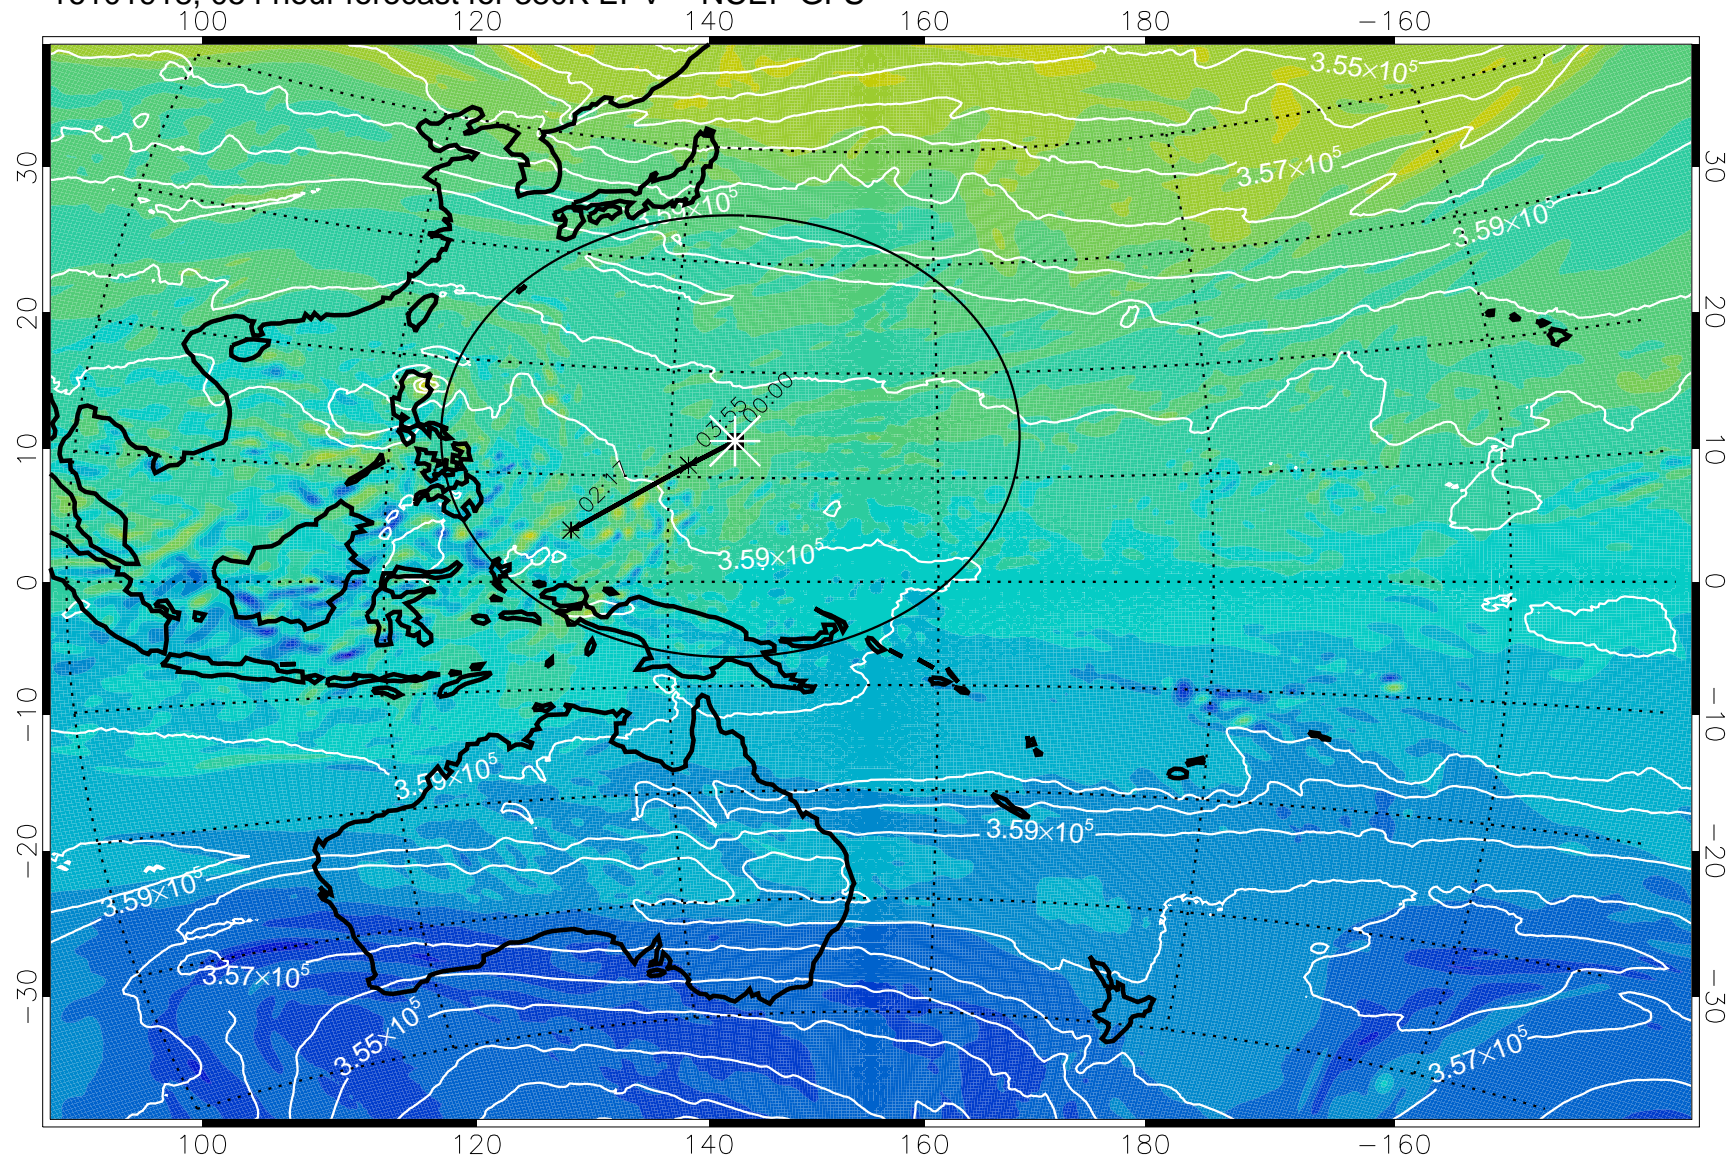

16101818, 030 hour forecast for 380K EPV -- NCEP GFS

380K Montgomery Streamfunction, white

Range ring of 2304 km

16101900, 036 hour forecast for 380K EPV -- NCEP GFS

380K Montgomery Streamfunction, white

Range ring of 2304 km

16101906, 042 hour forecast for 380K EPV -- NCEP GFS

380K Montgomery Streamfunction, white

Range ring of 2304 km

16101912, 048 hour forecast for 380K EPV -- NCEP GFS

380K Montgomery Streamfunction, white

Range ring of 2304 km

16101918, 054 hour forecast for 380K EPV -- NCEP GFS

16102000, 060 hour forecast for 380K EPV -- NCEP GFS

380K Montgomery Streamfunction, white

Range ring of 2304 km

16102006, 066 hour forecast for 380K EPV -- NCEP GFS

380K Montgomery Streamfunction, white

Range ring of 2304 km

16102012, 07Z hour forecast for 380K EPV -- NCEP GFS

380K Montgomery Streamfunction, white

Range ring of 2304 km

16102018, 078 hour forecast for 380K EPV -- NCEP GFS