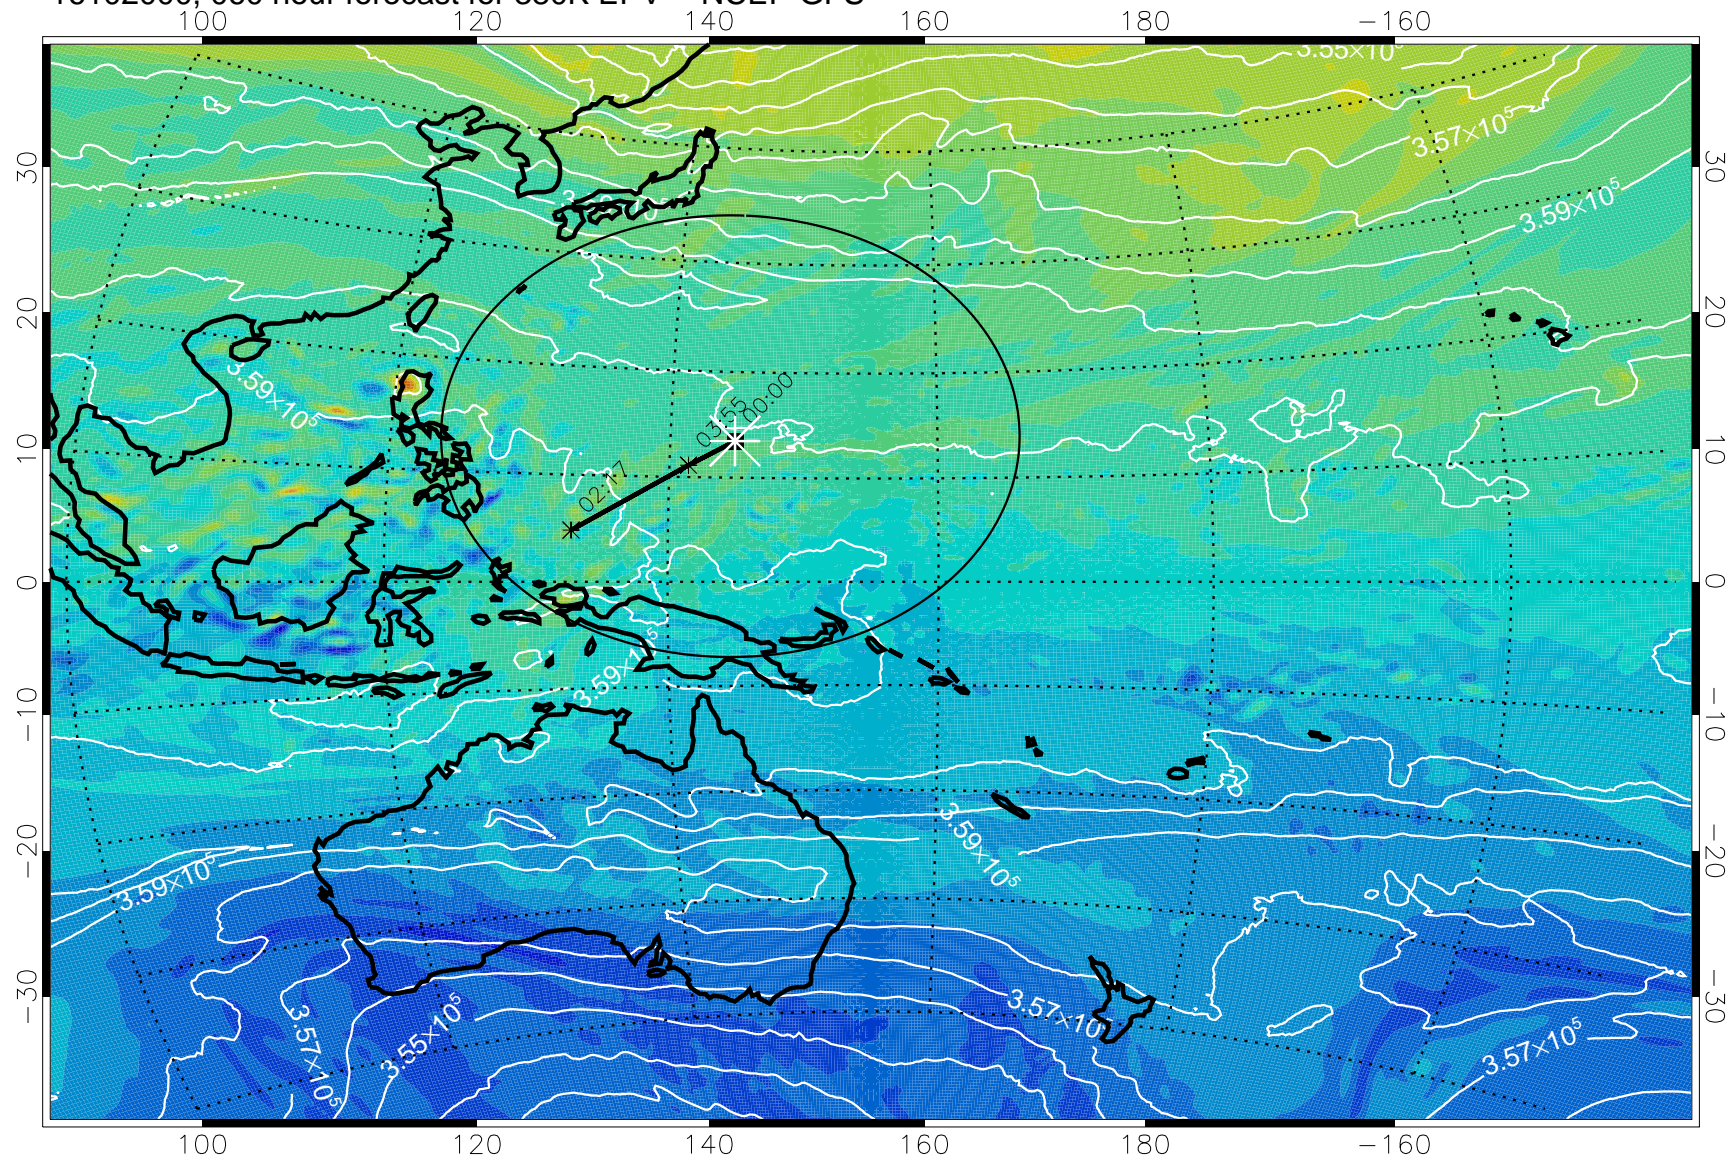

16101818, 030 hour forecast for 380K EPV -- NCEP GFS

380K Montgomery Streamfunction, white

Range ring of 2304 km

16101900, 036 hour forecast for 380K EPV -- NCEP GFS

380K Montgomery Streamfunction, white

Range ring of 2304 km

16101906, 042 hour forecast for 380K EPV -- NCEP GFS

380K Montgomery Streamfunction, white

Range ring of 2304 km

16101912, 048 hour forecast for 380K EPV -- NCEP GFS

380K Montgomery Streamfunction, white

Range ring of 2304 km

16101918, 054 hour forecast for 380K EPV -- NCEP GFS

16102000, 060 hour forecast for 380K EPV -- NCEP GFS

380K Montgomery Streamfunction, white

Range ring of 2304 km

16102006, 066 hour forecast for 380K EPV -- NCEP GFS

380K Montgomery Streamfunction, white

Range ring of 2304 km

16102012, 07Z hour forecast for 380K EPV -- NCEP GFS

380K Montgomery Streamfunction, white

Range ring of 2304 km

16102018, 078 hour forecast for 380K EPV -- NCEP GFS