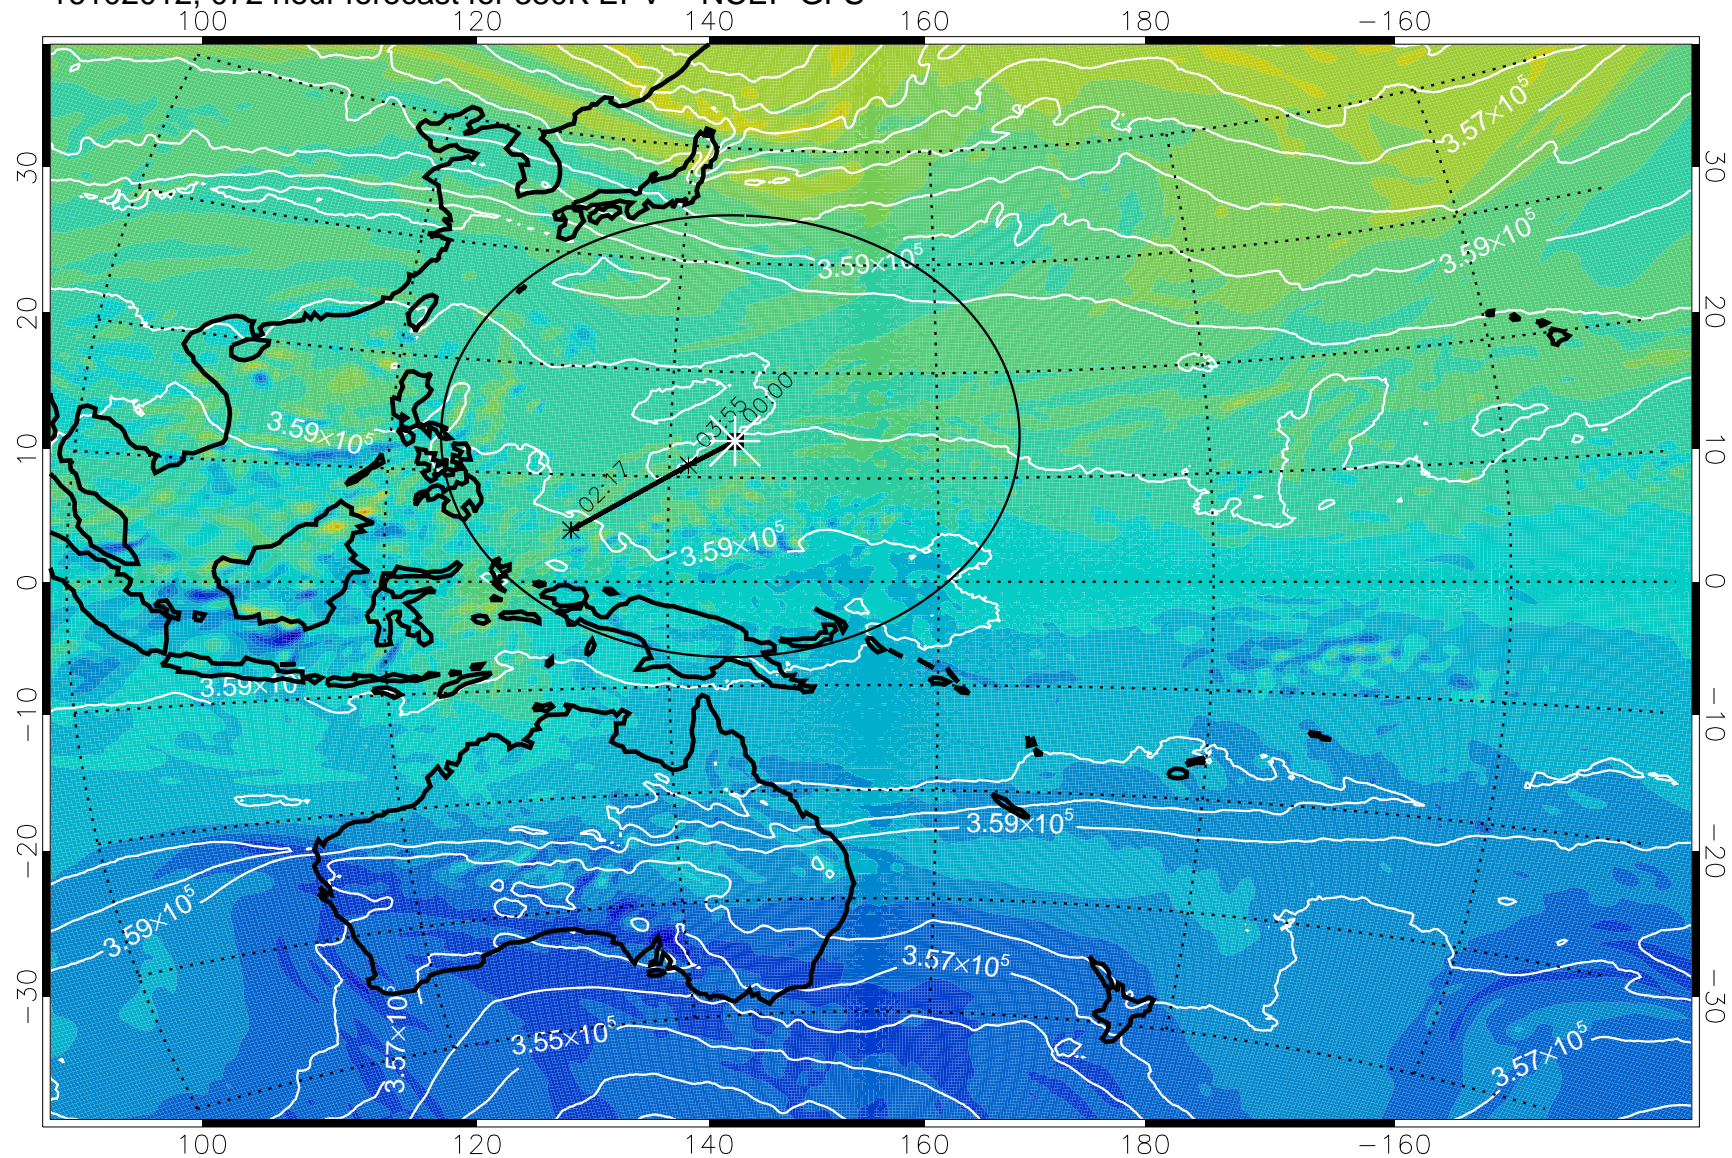

16101906, 042 hour forecast for 380K EPV -- NCEP GFS

380K Montgomery Streamfunction, white

Range ring of 2304 km

16101912, 048 hour forecast for 380K EPV -- NCEP GFS

380K Montgomery Streamfunction, white

Range ring of 2304 km

16101918, 054 hour forecast for 380K EPV -- NCEP GFS

16102000, 060 hour forecast for 380K EPV -- NCEP GFS

380K Montgomery Streamfunction, white

Range ring of 2304 km

16102006, 066 hour forecast for 380K EPV -- NCEP GFS

380K Montgomery Streamfunction, white

Range ring of 2304 km

16102012, 07Z hour forecast for 380K EPV -- NCEP GFS

380K Montgomery Streamfunction, white

Range ring of 2304 km

16102018, 078 hour forecast for 380K EPV -- NCEP GFS

16102100, 084 hour forecast for 380K EPV -- NCEP GFS

380K Montgomery Streamfunction, white

Range ring of 2304 km

16102106, 090 hour forecast for 380K EPV -- NCEP GFS

380K Montgomery Streamfunction, white

Range ring of 2304 km