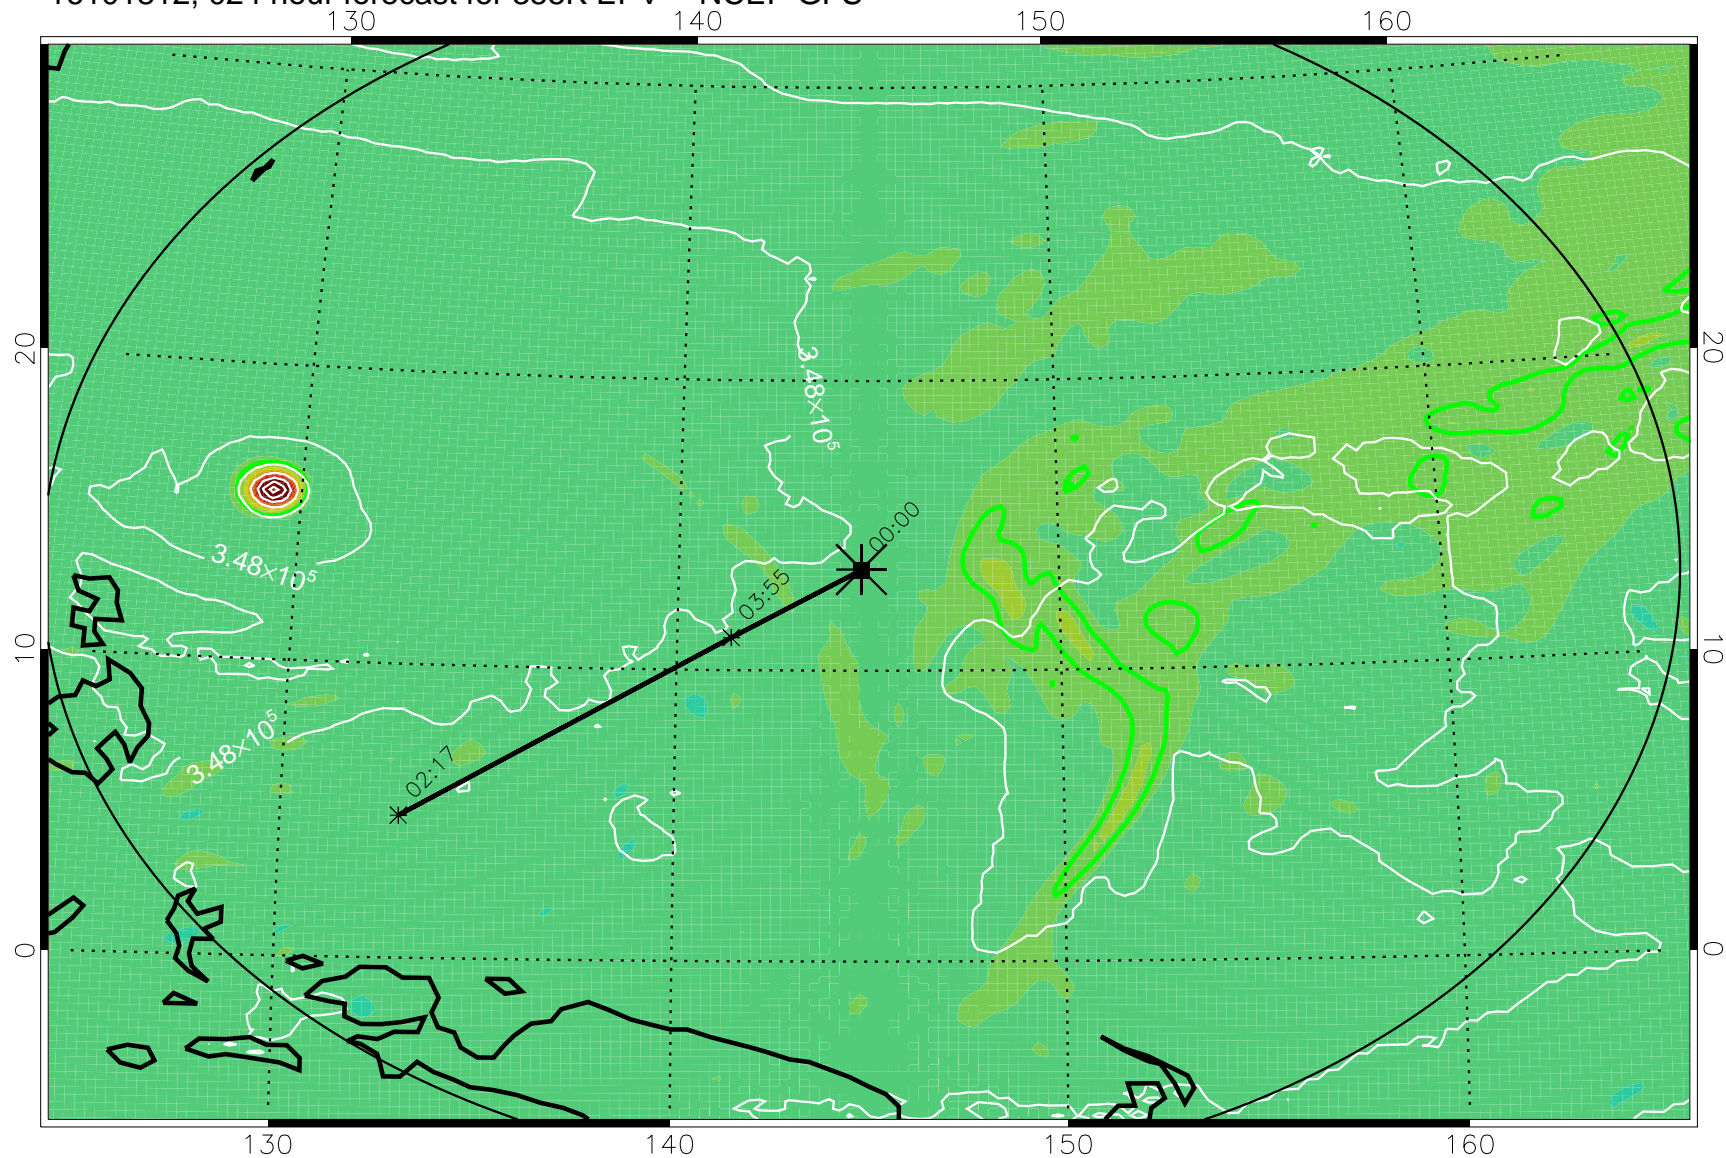

16101718, 006 hour forecast for 355K EPV -- NCEP GFS

355K Montgomery Streamfunction, white  
EPV Tropopause (2 PVU) Position  
Range ring of 2304 km

16101800, 012 hour forecast for 355K EPV -- NCEP GFS

355K Montgomery Streamfunction, white  
EPV Tropopause (2 PVU) Position  
Range ring of 2304 km

16101806, 018 hour forecast for 355K EPV -- NCEP GFS

355K Montgomery Streamfunction, white  
EPV Tropopause (2 PVU) Position  
Range ring of 2304 km

16101812, 024 hour forecast for 355K EPV -- NCEP GFS

355K Montgomery Streamfunction, white  
EPV Tropopause (2 PVU) Position  
Range ring of 2304 km

16101818, 030 hour forecast for 355K EPV -- NCEP GFS

355K Montgomery Streamfunction, white  
EPV Tropopause (2 PVU) Position  
Range ring of 2304 km

16101900, 036 hour forecast for 355K EPV -- NCEP GFS

355K Montgomery Streamfunction, white  
EPV Tropopause (2 PVU) Position  
Range ring of 2304 km

16101906, 042 hour forecast for 355K EPV -- NCEP GFS

355K Montgomery Streamfunction, white  
EPV Tropopause (2 PVU) Position  
Range ring of 2304 km

16101912, 048 hour forecast for 355K EPV -- NCEP GFS

355K Montgomery Streamfunction, white  
EPV Tropopause (2 PVU) Position  
Range ring of 2304 km