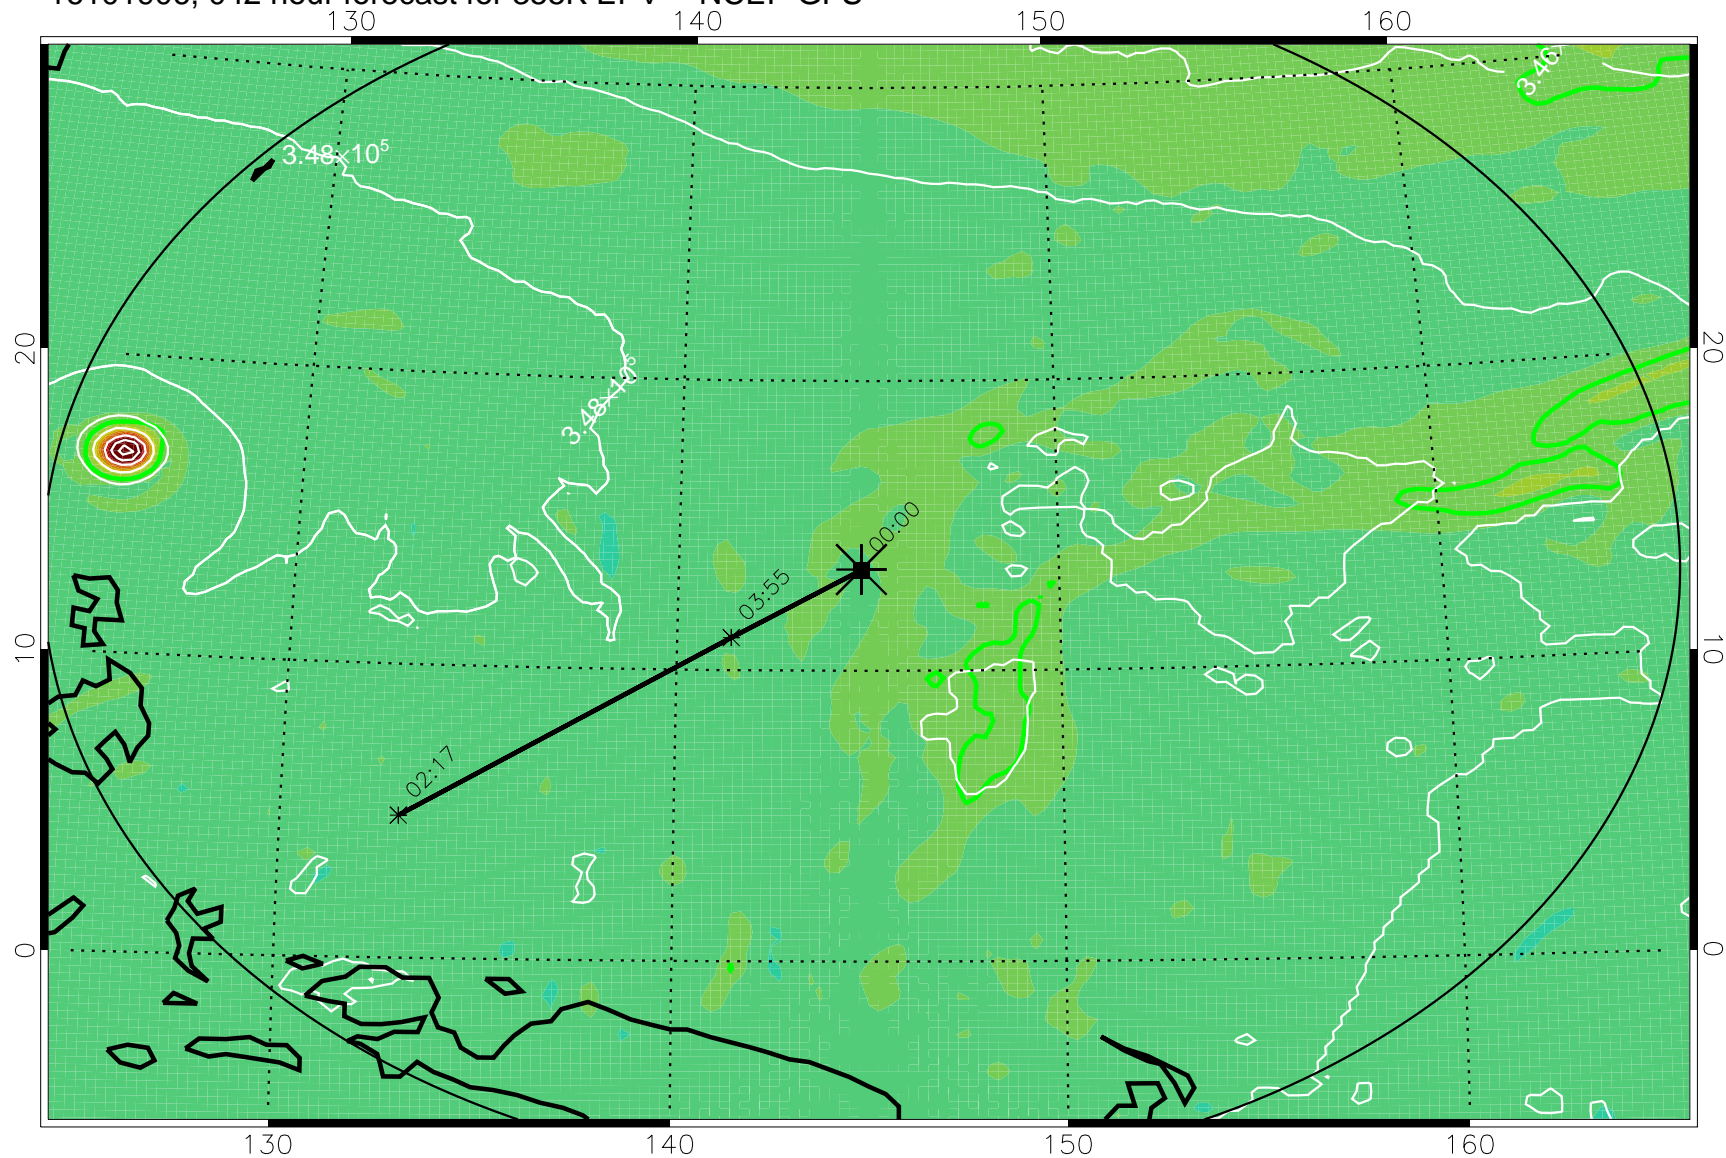

16101818, 030 hour forecast for 355K EPV -- NCEP GFS

355K Montgomery Streamfunction, white  
EPV Tropopause (2 PVU) Position  
Range ring of 2304 km

16101900, 036 hour forecast for 355K EPV -- NCEP GFS

355K Montgomery Streamfunction, white  
EPV Tropopause (2 PVU) Position  
Range ring of 2304 km

16101906, 042 hour forecast for 355K EPV -- NCEP GFS

355K Montgomery Streamfunction, white  
EPV Tropopause (2 PVU) Position  
Range ring of 2304 km

16101912, 048 hour forecast for 355K EPV -- NCEP GFS

355K Montgomery Streamfunction, white  
EPV Tropopause (2 PVU) Position  
Range ring of 2304 km

16101918, 054 hour forecast for 355K EPV -- NCEP GFS

355K Montgomery Streamfunction, white  
EPV Tropopause (2 PVU) Position  
Range ring of 2304 km

16102000, 060 hour forecast for 355K EPV -- NCEP GFS

355K Montgomery Streamfunction, white  
EPV Tropopause (2 PVU) Position  
Range ring of 2304 km

16102018, 078 hour forecast for 355K EPV -- NCEP GFS

355K Montgomery Streamfunction, white  
EPV Tropopause (2 PVU) Position  
Range ring of 2304 km

16102100, 084 hour forecast for 355K EPV -- NCEP GFS

355K Montgomery Streamfunction, white  
EPV Tropopause (2 PVU) Position  
Range ring of 2304 km