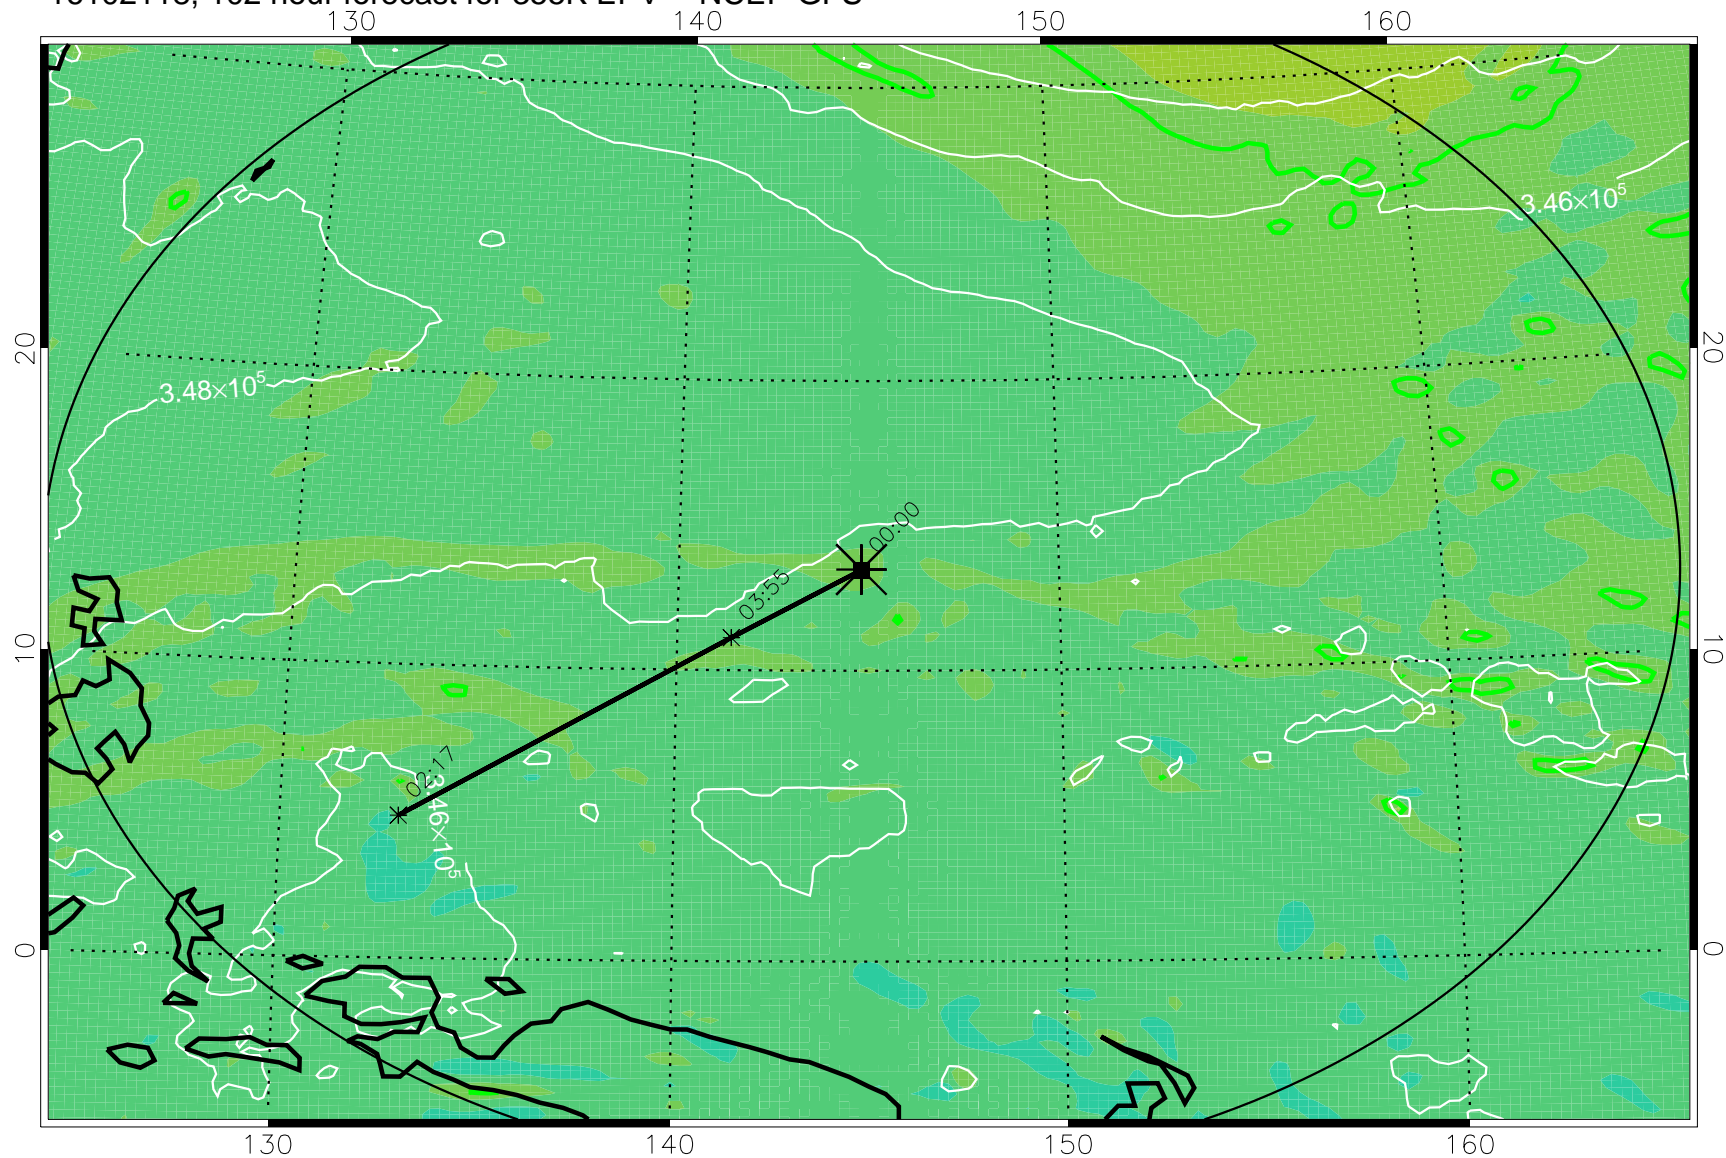

16102018, 078 hour forecast for 355K EPV -- NCEP GFS

355K Montgomery Streamfunction, white  
EPV Tropopause (2 PVU) Position  
Range ring of 2304 km

16102100, 084 hour forecast for 355K EPV -- NCEP GFS

355K Montgomery Streamfunction, white  
EPV Tropopause (2 PVU) Position  
Range ring of 2304 km

16102106, 090 hour forecast for 355K EPV -- NCEP GFS

355K Montgomery Streamfunction, white  
EPV Tropopause (2 PVU) Position  
Range ring of 2304 km

16102112, 096 hour forecast for 355K EPV -- NCEP GFS

355K Montgomery Streamfunction, white  
EPV Tropopause (2 PVU) Position  
Range ring of 2304 km

16102118, 102 hour forecast for 355K EPV -- NCEP GFS

355K Montgomery Streamfunction, white  
EPV Tropopause (2 PVU) Position  
Range ring of 2304 km

16102200, 108 hour forecast for 355K EPV -- NCEP GFS

355K Montgomery Streamfunction, white  
EPV Tropopause (2 PVU) Position  
Range ring of 2304 km

16102206, 114 hour forecast for 355K EPV -- NCEP GFS

355K Montgomery Streamfunction, white  
EPV Tropopause (2 PVU) Position  
Range ring of 2304 km

16102212, 120 hour forecast for 355K EPV -- NCEP GFS

355K Montgomery Streamfunction, white  
EPV Tropopause (2 PVU) Position  
Range ring of 2304 km