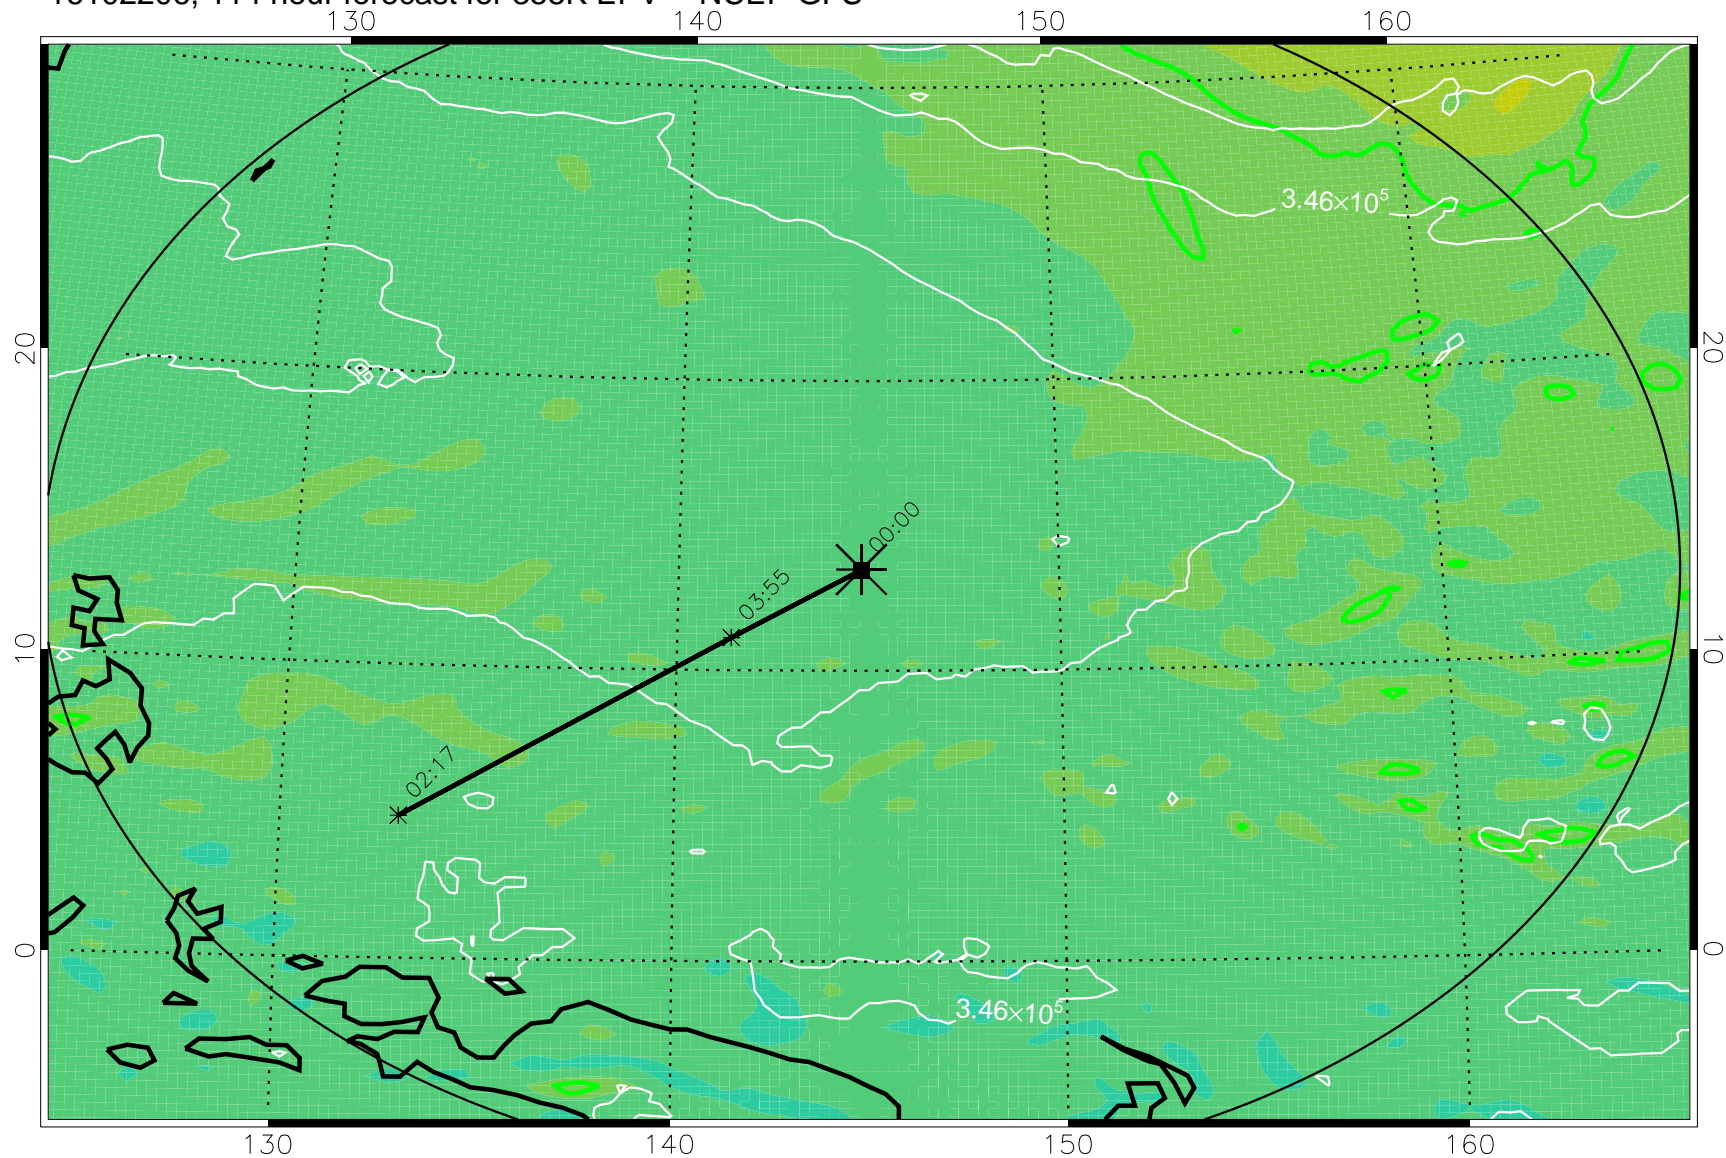

16102018, 078 hour forecast for 355K EPV -- NCEP GFS

355K Montgomery Streamfunction, white  
EPV Tropopause (2 PVU) Position  
Range ring of 2304 km

16102100, 084 hour forecast for 355K EPV -- NCEP GFS

355K Montgomery Streamfunction, white  
EPV Tropopause (2 PVU) Position  
Range ring of 2304 km

16102106, 090 hour forecast for 355K EPV -- NCEP GFS

355K Montgomery Streamfunction, white  
EPV Tropopause (2 PVU) Position  
Range ring of 2304 km

16102112, 096 hour forecast for 355K EPV -- NCEP GFS

355K Montgomery Streamfunction, white  
EPV Tropopause (2 PVU) Position  
Range ring of 2304 km

16102118, 102 hour forecast for 355K EPV -- NCEP GFS

355K Montgomery Streamfunction, white  
EPV Tropopause (2 PVU) Position  
Range ring of 2304 km

16102200, 108 hour forecast for 355K EPV -- NCEP GFS

355K Montgomery Streamfunction, white  
EPV Tropopause (2 PVU) Position  
Range ring of 2304 km

16102206, 114 hour forecast for 355K EPV -- NCEP GFS

355K Montgomery Streamfunction, white  
EPV Tropopause (2 PVU) Position  
Range ring of 2304 km

16102212, 120 hour forecast for 355K EPV -- NCEP GFS

355K Montgomery Streamfunction, white  
EPV Tropopause (2 PVU) Position  
Range ring of 2304 km