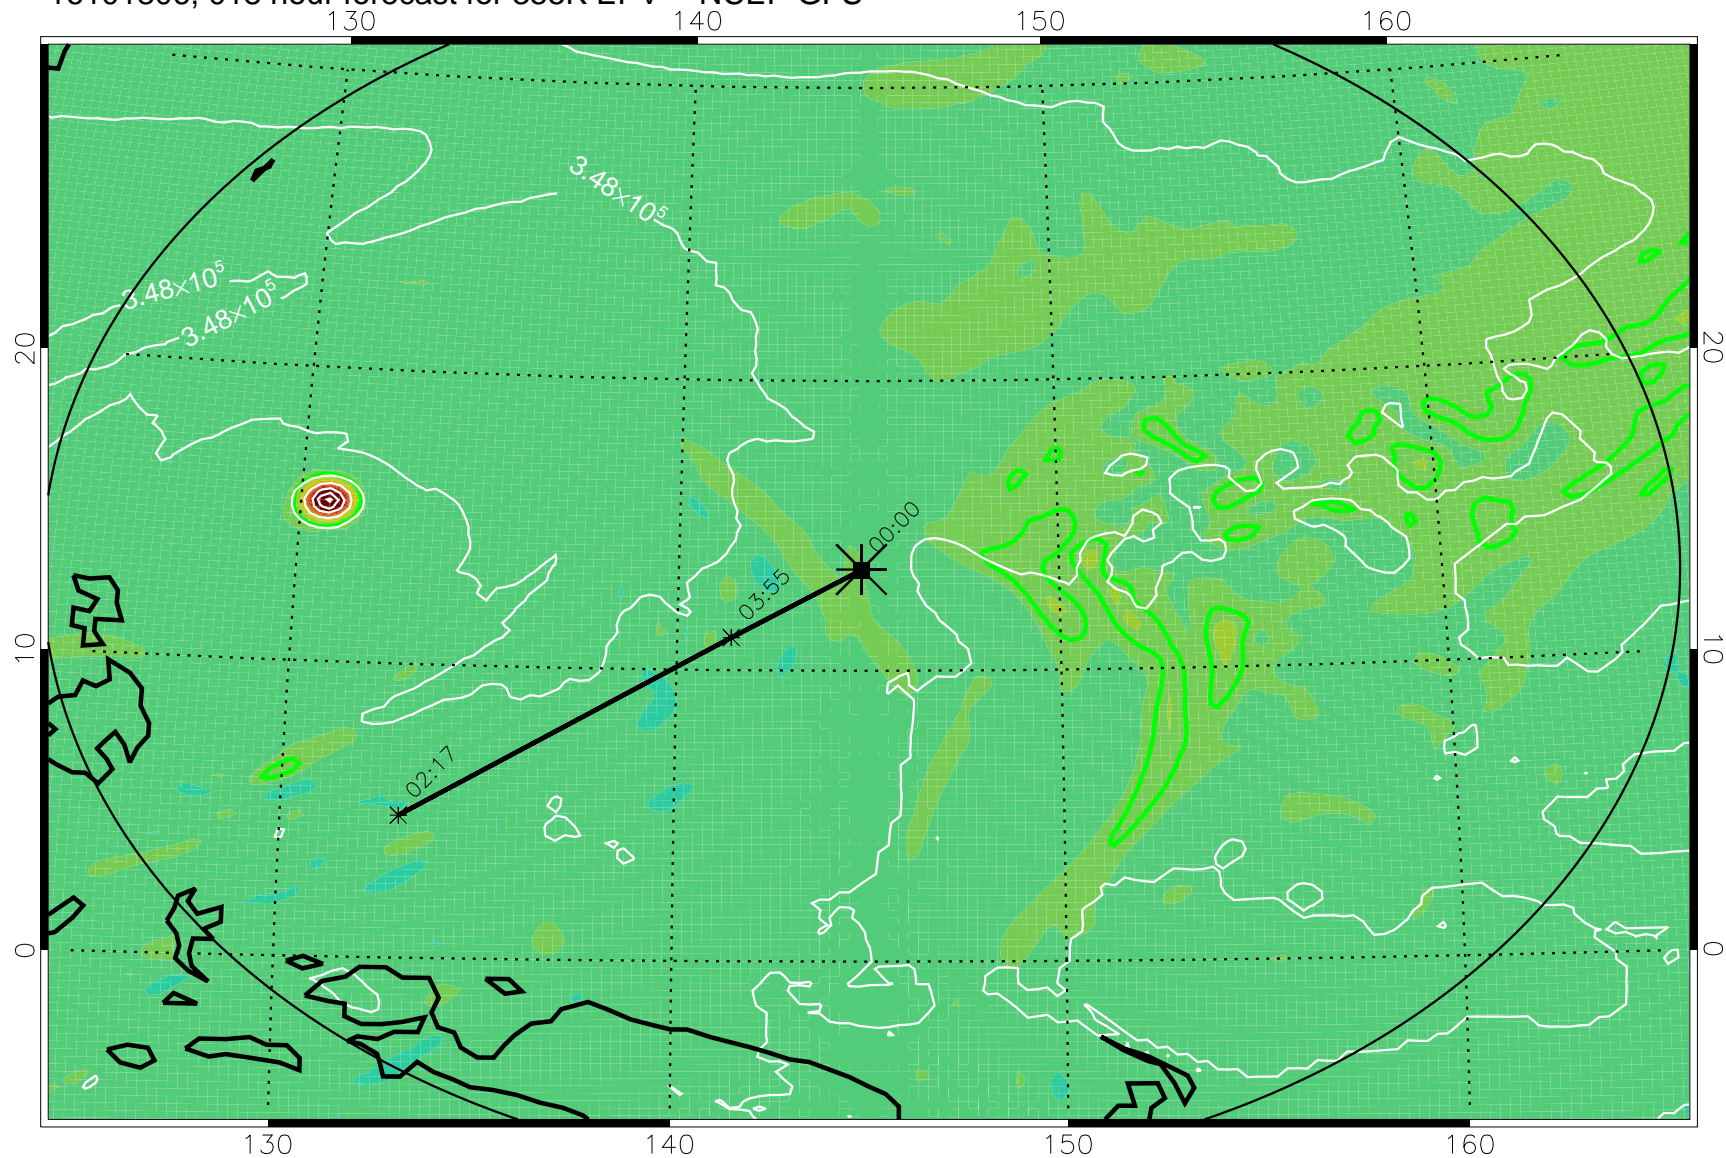

16101718, 006 hour forecast for 355K EPV -- NCEP GFS

355K Montgomery Streamfunction, white  
EPV Tropopause (2 PVU) Position  
Range ring of 2304 km

16101800, 012 hour forecast for 355K EPV -- NCEP GFS

355K Montgomery Streamfunction, white  
EPV Tropopause (2 PVU) Position  
Range ring of 2304 km

16101806, 018 hour forecast for 355K EPV -- NCEP GFS

355K Montgomery Streamfunction, white  
EPV Tropopause (2 PVU) Position  
Range ring of 2304 km

16101812, 024 hour forecast for 355K EPV -- NCEP GFS

355K Montgomery Streamfunction, white  
EPV Tropopause (2 PVU) Position  
Range ring of 2304 km

16101818, 030 hour forecast for 355K EPV -- NCEP GFS

355K Montgomery Streamfunction, white  
EPV Tropopause (2 PVU) Position  
Range ring of 2304 km

16101900, 036 hour forecast for 355K EPV -- NCEP GFS

355K Montgomery Streamfunction, white  
EPV Tropopause (2 PVU) Position  
Range ring of 2304 km

16101906, 042 hour forecast for 355K EPV -- NCEP GFS

355K Montgomery Streamfunction, white  
EPV Tropopause (2 PVU) Position  
Range ring of 2304 km

16101912, 048 hour forecast for 355K EPV -- NCEP GFS

355K Montgomery Streamfunction, white  
EPV Tropopause (2 PVU) Position  
Range ring of 2304 km