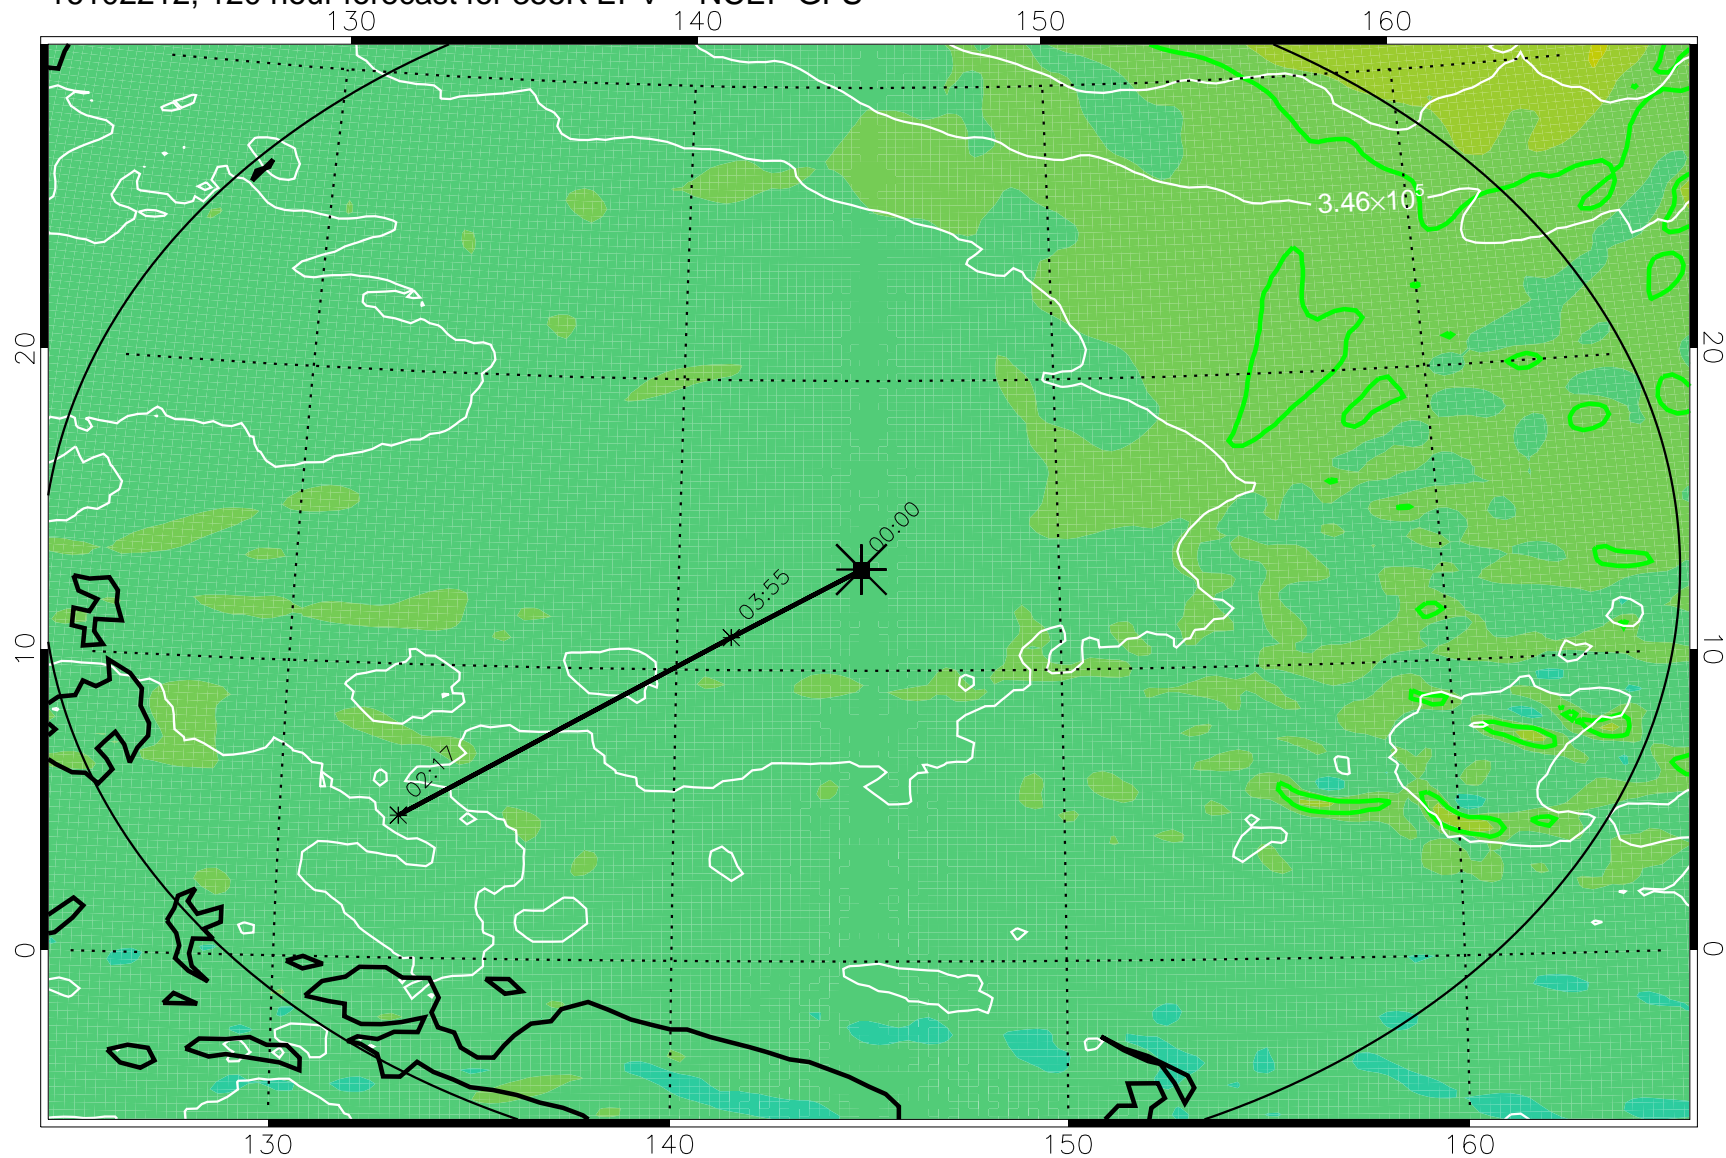

16102018, 078 hour forecast for 355K EPV -- NCEP GFS

355K Montgomery Streamfunction, white  
EPV Tropopause (2 PVU) Position  
Range ring of 2304 km

16102100, 084 hour forecast for 355K EPV -- NCEP GFS

355K Montgomery Streamfunction, white  
EPV Tropopause (2 PVU) Position  
Range ring of 2304 km

16102106, 090 hour forecast for 355K EPV -- NCEP GFS

355K Montgomery Streamfunction, white  
EPV Tropopause (2 PVU) Position  
Range ring of 2304 km

16102112, 096 hour forecast for 355K EPV -- NCEP GFS

355K Montgomery Streamfunction, white  
EPV Tropopause (2 PVU) Position  
Range ring of 2304 km

16102118, 102 hour forecast for 355K EPV -- NCEP GFS

355K Montgomery Streamfunction, white  
EPV Tropopause (2 PVU) Position  
Range ring of 2304 km

16102200, 108 hour forecast for 355K EPV -- NCEP GFS

355K Montgomery Streamfunction, white  
EPV Tropopause (2 PVU) Position  
Range ring of 2304 km

16102206, 114 hour forecast for 355K EPV -- NCEP GFS

355K Montgomery Streamfunction, white  
EPV Tropopause (2 PVU) Position  
Range ring of 2304 km

16102212, 120 hour forecast for 355K EPV -- NCEP GFS

355K Montgomery Streamfunction, white  
EPV Tropopause (2 PVU) Position  
Range ring of 2304 km