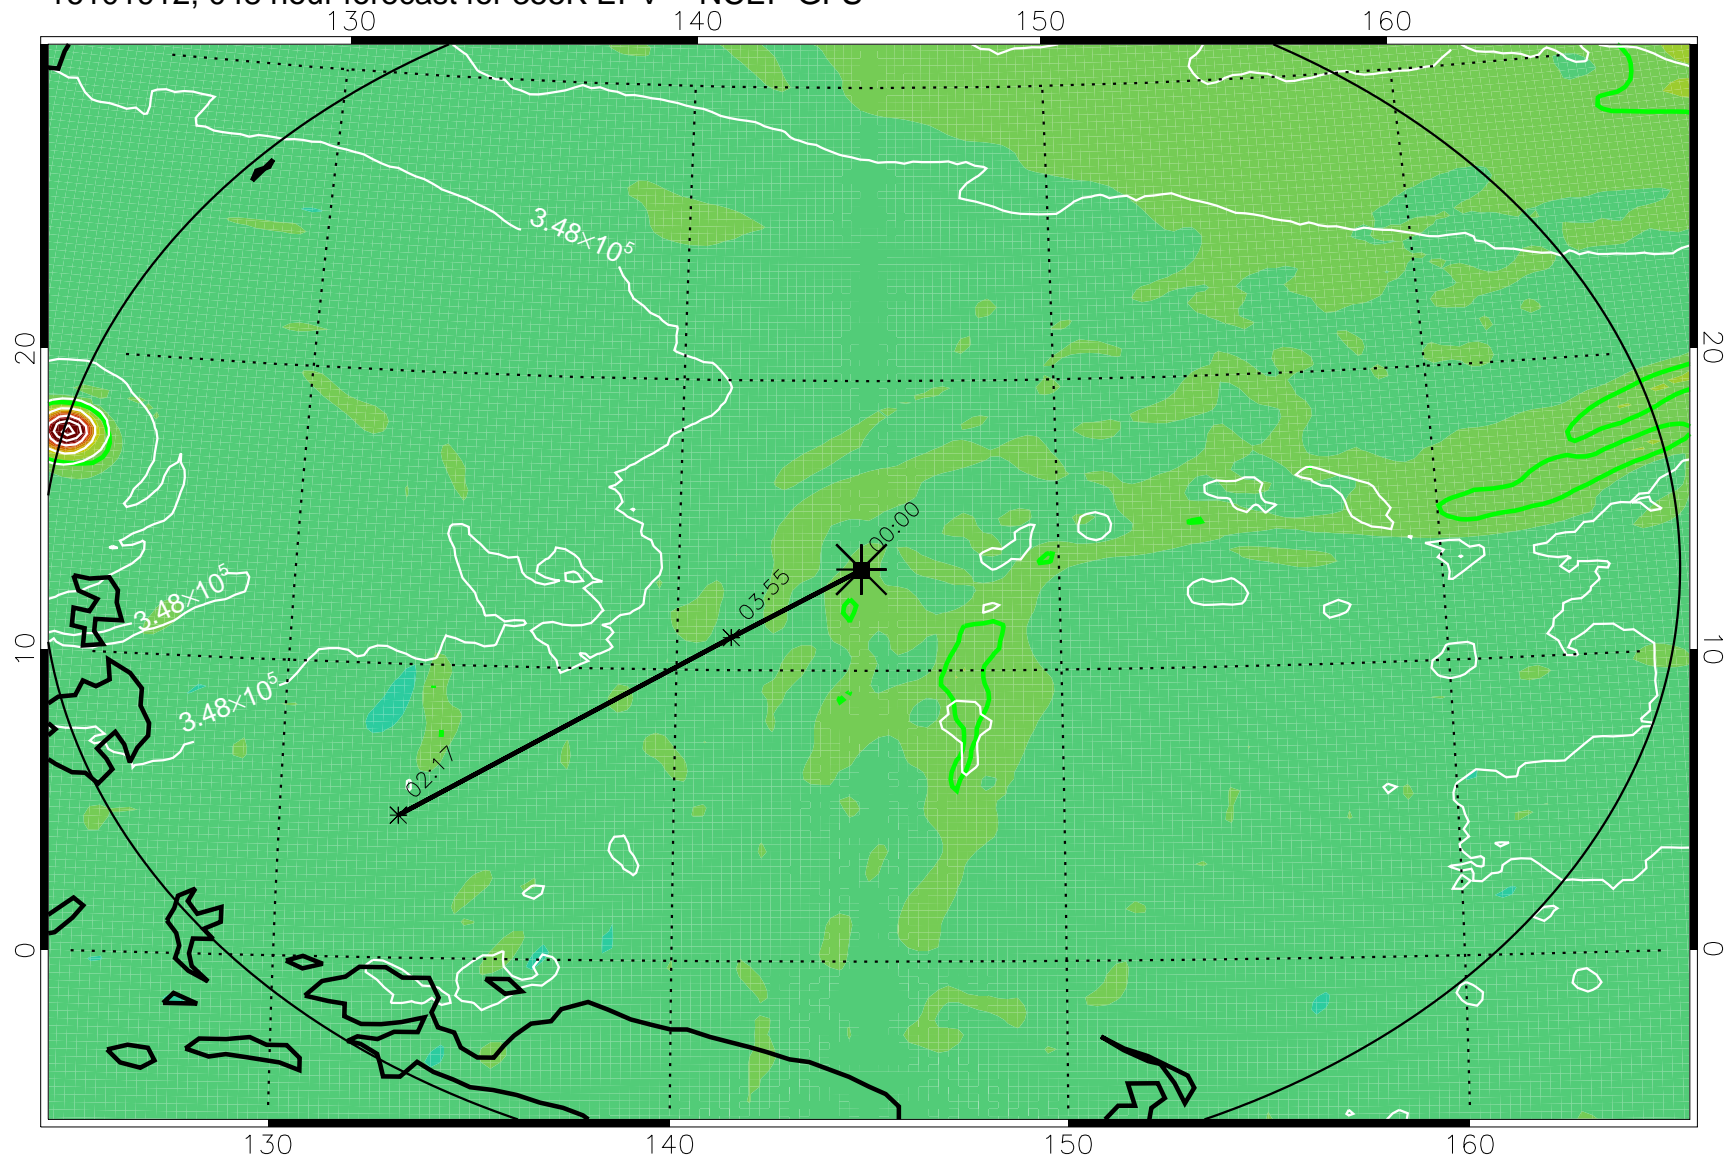

16101818, 030 hour forecast for 355K EPV -- NCEP GFS

355K Montgomery Streamfunction, white  
EPV Tropopause (2 PVU) Position  
Range ring of 2304 km

16101900, 036 hour forecast for 355K EPV -- NCEP GFS

355K Montgomery Streamfunction, white  
EPV Tropopause (2 PVU) Position  
Range ring of 2304 km

16101906, 042 hour forecast for 355K EPV -- NCEP GFS

355K Montgomery Streamfunction, white  
EPV Tropopause (2 PVU) Position  
Range ring of 2304 km

16101912, 048 hour forecast for 355K EPV -- NCEP GFS

355K Montgomery Streamfunction, white  
EPV Tropopause (2 PVU) Position  
Range ring of 2304 km

16101918, 054 hour forecast for 355K EPV -- NCEP GFS

355K Montgomery Streamfunction, white  
EPV Tropopause (2 PVU) Position  
Range ring of 2304 km

16102000, 060 hour forecast for 355K EPV -- NCEP GFS

355K Montgomery Streamfunction, white  
EPV Tropopause (2 PVU) Position  
Range ring of 2304 km

16102018, 078 hour forecast for 355K EPV -- NCEP GFS

355K Montgomery Streamfunction, white  
EPV Tropopause (2 PVU) Position  
Range ring of 2304 km

16102100, 084 hour forecast for 355K EPV -- NCEP GFS

355K Montgomery Streamfunction, white  
EPV Tropopause (2 PVU) Position  
Range ring of 2304 km