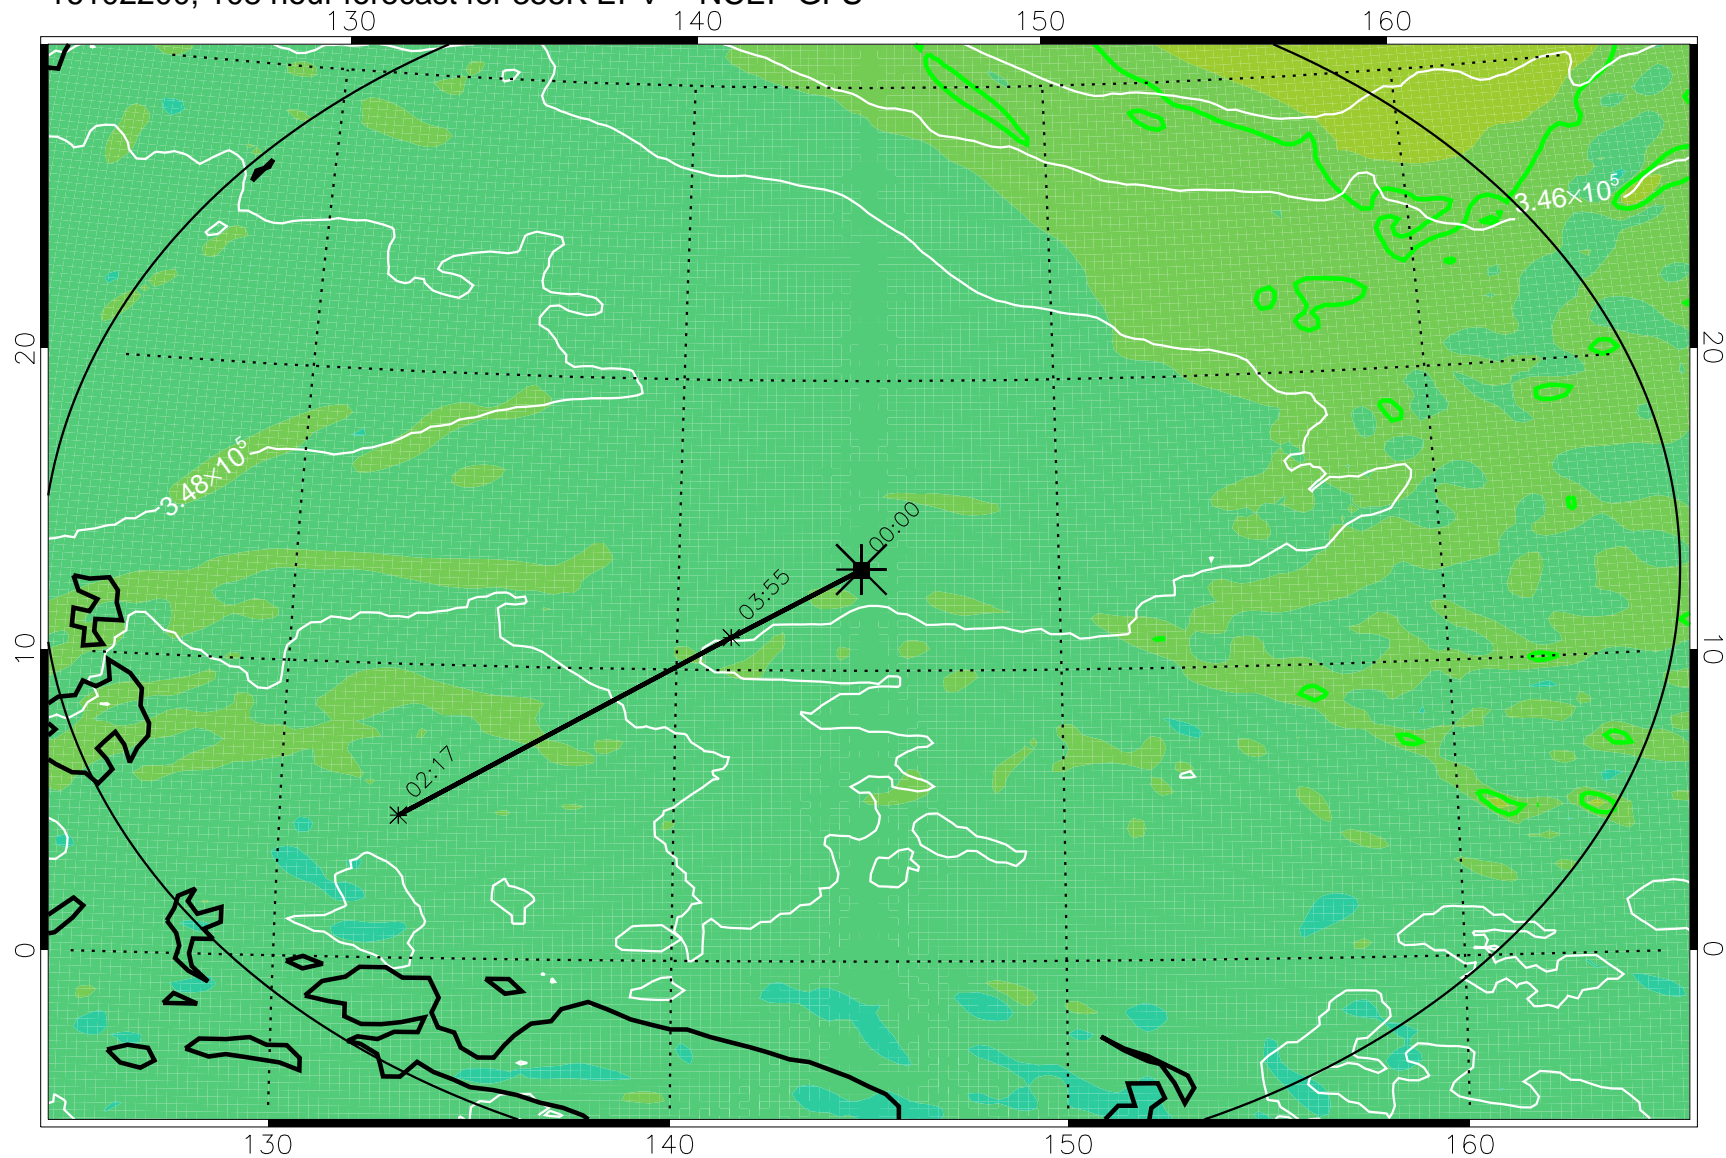

16102018, 078 hour forecast for 355K EPV -- NCEP GFS

355K Montgomery Streamfunction, white  
EPV Tropopause (2 PVU) Position  
Range ring of 2304 km

16102100, 084 hour forecast for 355K EPV -- NCEP GFS

355K Montgomery Streamfunction, white  
EPV Tropopause (2 PVU) Position  
Range ring of 2304 km

16102106, 090 hour forecast for 355K EPV -- NCEP GFS

355K Montgomery Streamfunction, white  
EPV Tropopause (2 PVU) Position  
Range ring of 2304 km

16102112, 096 hour forecast for 355K EPV -- NCEP GFS

355K Montgomery Streamfunction, white  
EPV Tropopause (2 PVU) Position  
Range ring of 2304 km

16102118, 102 hour forecast for 355K EPV -- NCEP GFS

355K Montgomery Streamfunction, white  
EPV Tropopause (2 PVU) Position  
Range ring of 2304 km

16102200, 108 hour forecast for 355K EPV -- NCEP GFS

355K Montgomery Streamfunction, white  
EPV Tropopause (2 PVU) Position  
Range ring of 2304 km

16102206, 114 hour forecast for 355K EPV -- NCEP GFS

355K Montgomery Streamfunction, white  
EPV Tropopause (2 PVU) Position  
Range ring of 2304 km

16102212, 120 hour forecast for 355K EPV -- NCEP GFS

355K Montgomery Streamfunction, white  
EPV Tropopause (2 PVU) Position  
Range ring of 2304 km