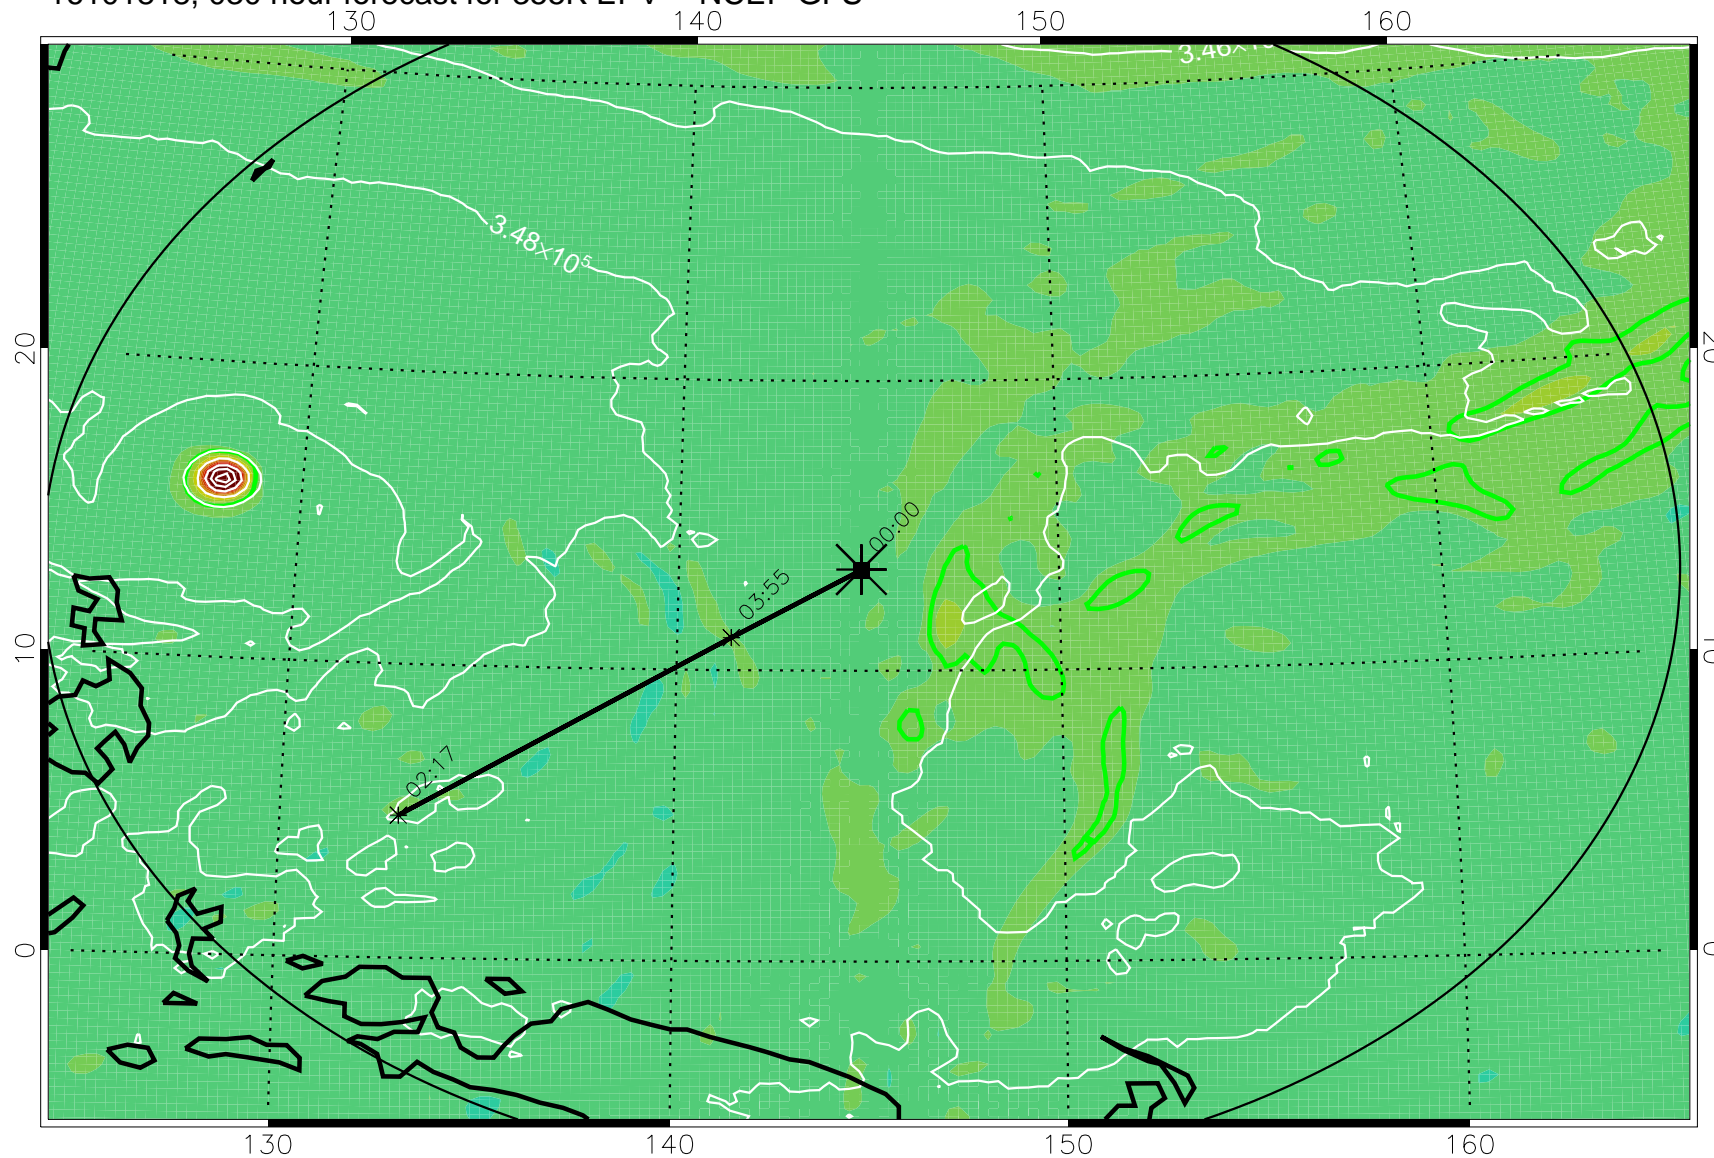

16101806, 018 hour forecast for 355K EPV -- NCEP GFS

355K Montgomery Streamfunction, white  
EPV Tropopause (2 PVU) Position  
Range ring of 2304 km

16101812, 024 hour forecast for 355K EPV -- NCEP GFS

355K Montgomery Streamfunction, white  
EPV Tropopause (2 PVU) Position  
Range ring of 2304 km

16101818, 030 hour forecast for 355K EPV -- NCEP GFS

355K Montgomery Streamfunction, white  
EPV Tropopause (2 PVU) Position  
Range ring of 2304 km

16101900, 036 hour forecast for 355K EPV -- NCEP GFS

355K Montgomery Streamfunction, white  
EPV Tropopause (2 PVU) Position  
Range ring of 2304 km

16101906, 042 hour forecast for 355K EPV -- NCEP GFS

355K Montgomery Streamfunction, white  
EPV Tropopause (2 PVU) Position  
Range ring of 2304 km

16101912, 048 hour forecast for 355K EPV -- NCEP GFS

355K Montgomery Streamfunction, white  
EPV Tropopause (2 PVU) Position  
Range ring of 2304 km

16101918, 054 hour forecast for 355K EPV -- NCEP GFS

355K Montgomery Streamfunction, white  
EPV Tropopause (2 PVU) Position  
Range ring of 2304 km

16102000, 060 hour forecast for 355K EPV -- NCEP GFS

355K Montgomery Streamfunction, white  
EPV Tropopause (2 PVU) Position  
Range ring of 2304 km