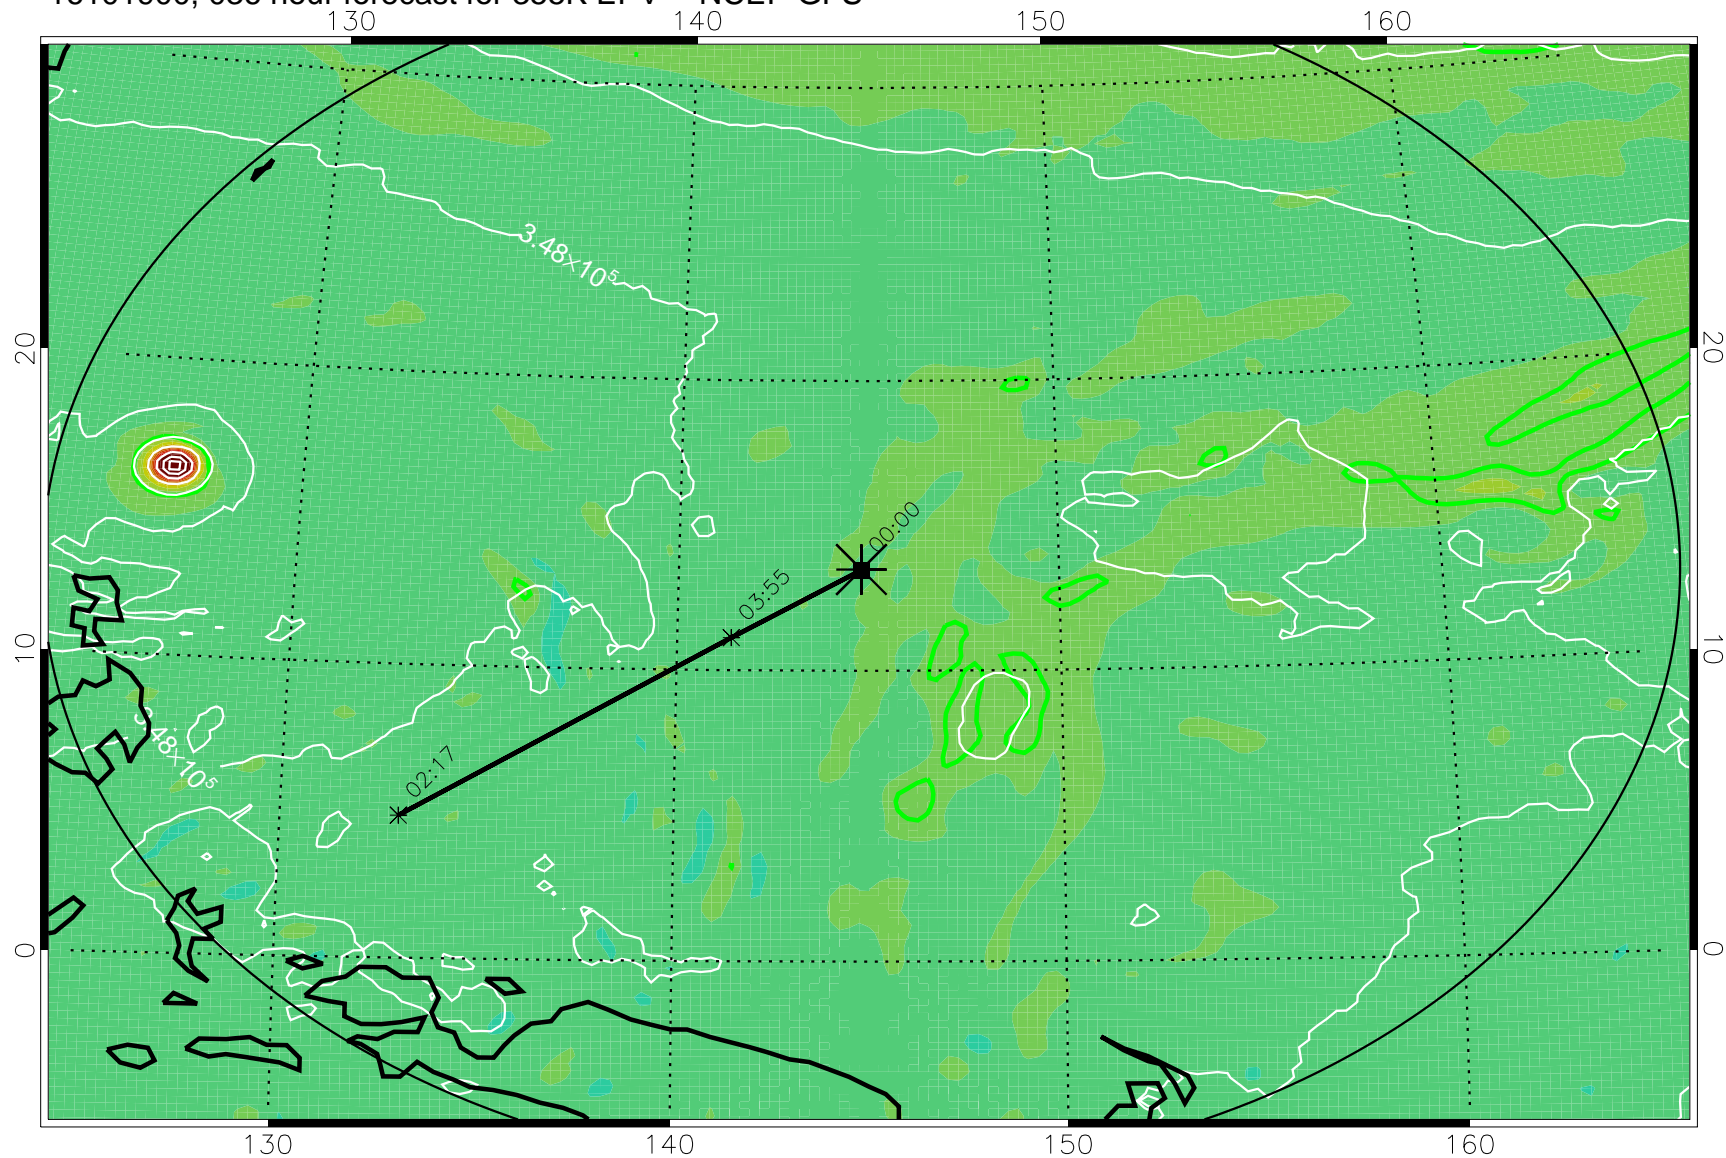

16101806, 018 hour forecast for 355K EPV -- NCEP GFS

355K Montgomery Streamfunction, white  
EPV Tropopause (2 PVU) Position  
Range ring of 2304 km

16101812, 024 hour forecast for 355K EPV -- NCEP GFS

355K Montgomery Streamfunction, white  
EPV Tropopause (2 PVU) Position  
Range ring of 2304 km

16101818, 030 hour forecast for 355K EPV -- NCEP GFS

355K Montgomery Streamfunction, white  
EPV Tropopause (2 PVU) Position  
Range ring of 2304 km

16101900, 036 hour forecast for 355K EPV -- NCEP GFS

355K Montgomery Streamfunction, white  
EPV Tropopause (2 PVU) Position  
Range ring of 2304 km

16101906, 042 hour forecast for 355K EPV -- NCEP GFS

355K Montgomery Streamfunction, white  
EPV Tropopause (2 PVU) Position  
Range ring of 2304 km

16101912, 048 hour forecast for 355K EPV -- NCEP GFS

355K Montgomery Streamfunction, white  
EPV Tropopause (2 PVU) Position  
Range ring of 2304 km

16101918, 054 hour forecast for 355K EPV -- NCEP GFS

355K Montgomery Streamfunction, white  
EPV Tropopause (2 PVU) Position  
Range ring of 2304 km

16102000, 060 hour forecast for 355K EPV -- NCEP GFS

355K Montgomery Streamfunction, white  
EPV Tropopause (2 PVU) Position  
Range ring of 2304 km