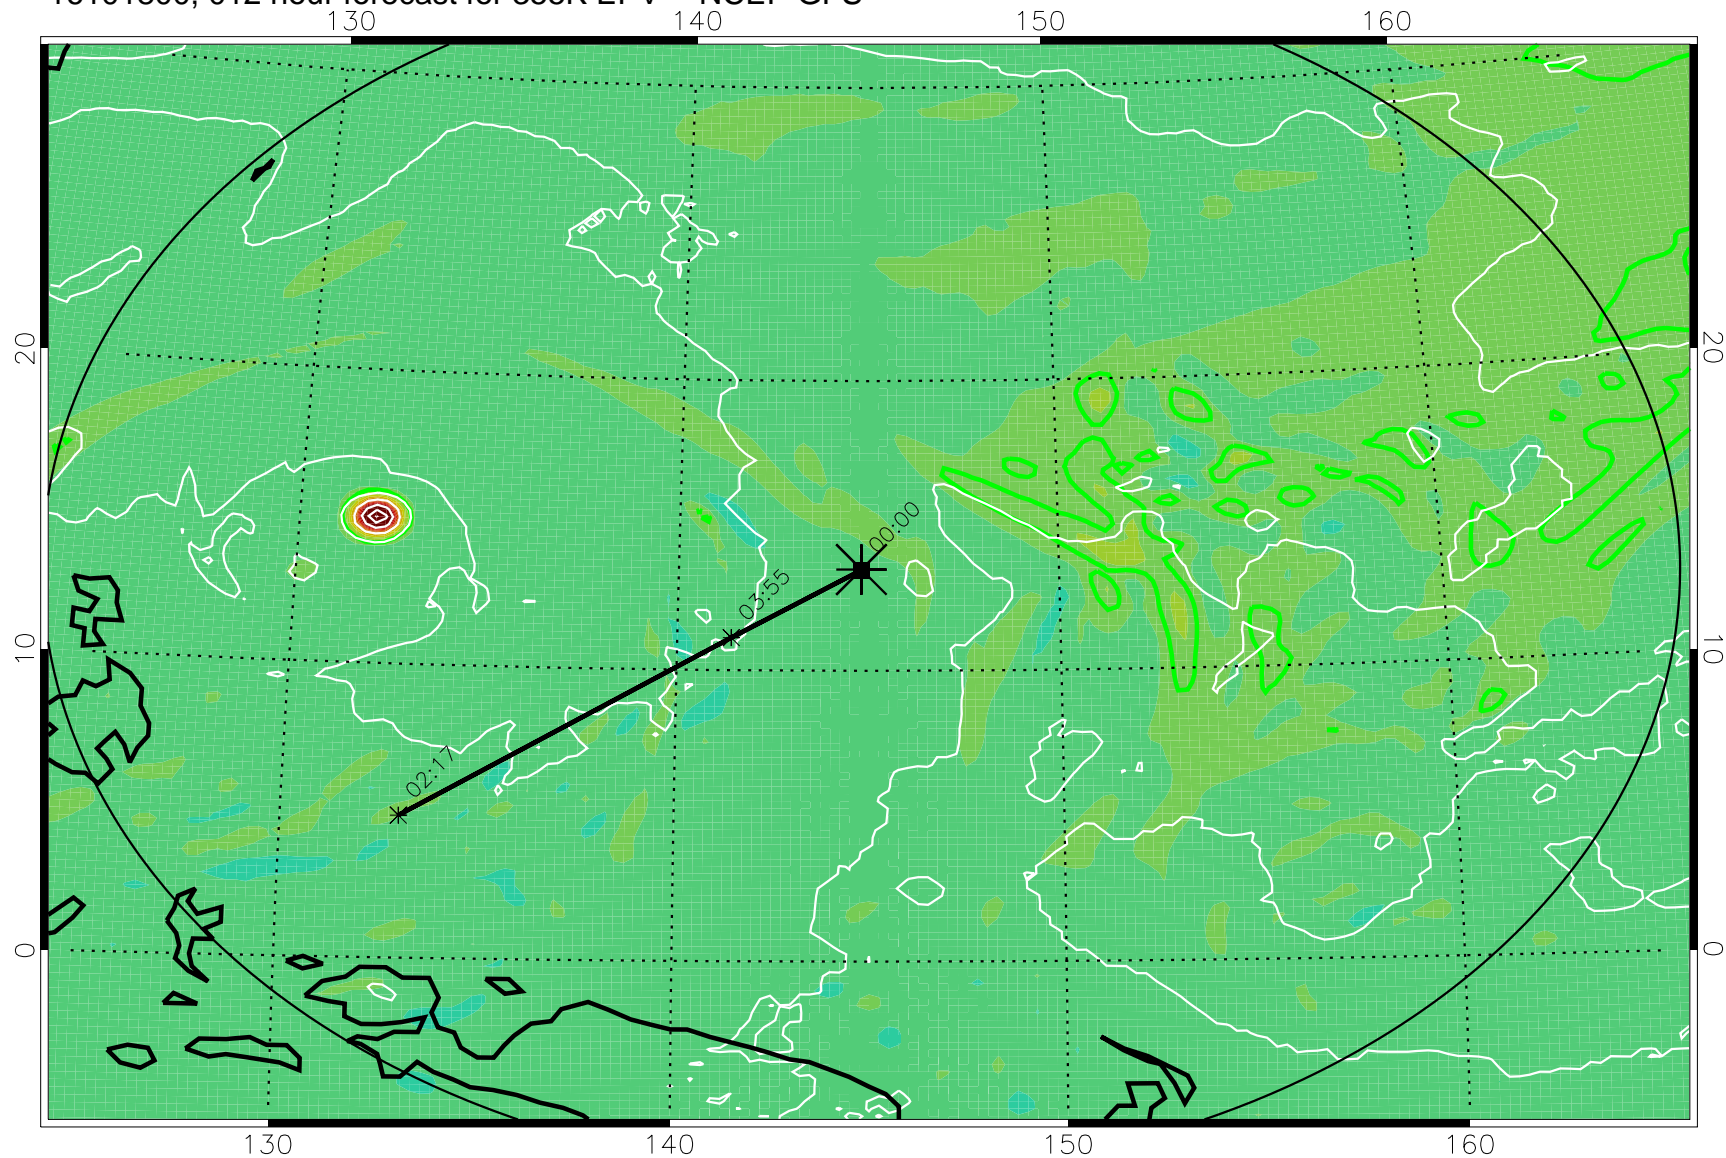

16101718, 006 hour forecast for 355K EPV -- NCEP GFS

355K Montgomery Streamfunction, white  
EPV Tropopause (2 PVU) Position  
Range ring of 2304 km

16101800, 012 hour forecast for 355K EPV -- NCEP GFS

355K Montgomery Streamfunction, white  
EPV Tropopause (2 PVU) Position  
Range ring of 2304 km

16101806, 018 hour forecast for 355K EPV -- NCEP GFS

355K Montgomery Streamfunction, white  
EPV Tropopause (2 PVU) Position  
Range ring of 2304 km

16101812, 024 hour forecast for 355K EPV -- NCEP GFS

355K Montgomery Streamfunction, white  
EPV Tropopause (2 PVU) Position  
Range ring of 2304 km

16101818, 030 hour forecast for 355K EPV -- NCEP GFS

355K Montgomery Streamfunction, white  
EPV Tropopause (2 PVU) Position  
Range ring of 2304 km

16101900, 036 hour forecast for 355K EPV -- NCEP GFS

355K Montgomery Streamfunction, white  
EPV Tropopause (2 PVU) Position  
Range ring of 2304 km

16101906, 042 hour forecast for 355K EPV -- NCEP GFS

355K Montgomery Streamfunction, white  
EPV Tropopause (2 PVU) Position  
Range ring of 2304 km

16101912, 048 hour forecast for 355K EPV -- NCEP GFS

355K Montgomery Streamfunction, white  
EPV Tropopause (2 PVU) Position  
Range ring of 2304 km