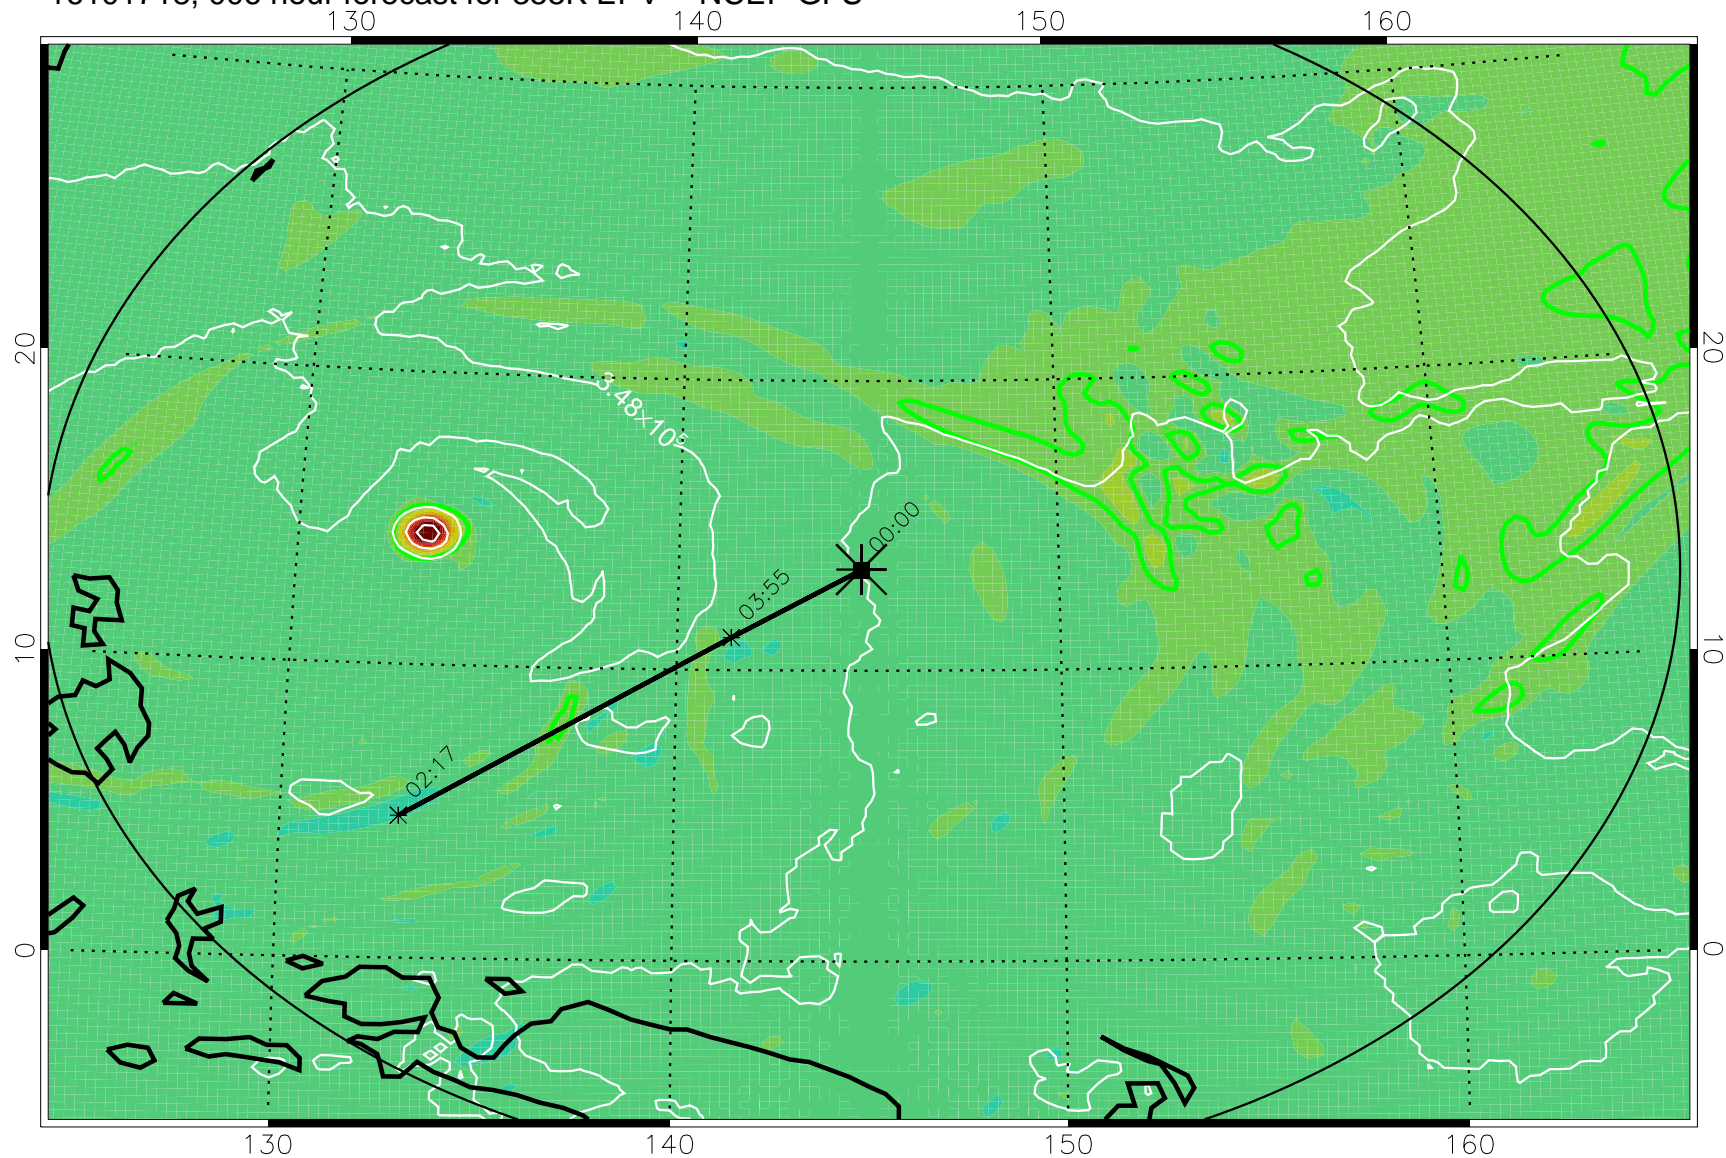

16101718, 006 hour forecast for 355K EPV -- NCEP GFS

355K Montgomery Streamfunction, white  
EPV Tropopause (2 PVU) Position  
Range ring of 2304 km

16101800, 012 hour forecast for 355K EPV -- NCEP GFS

355K Montgomery Streamfunction, white  
EPV Tropopause (2 PVU) Position  
Range ring of 2304 km

16101806, 018 hour forecast for 355K EPV -- NCEP GFS

355K Montgomery Streamfunction, white  
EPV Tropopause (2 PVU) Position  
Range ring of 2304 km

16101812, 024 hour forecast for 355K EPV -- NCEP GFS

355K Montgomery Streamfunction, white  
EPV Tropopause (2 PVU) Position  
Range ring of 2304 km

16101818, 030 hour forecast for 355K EPV -- NCEP GFS

355K Montgomery Streamfunction, white  
EPV Tropopause (2 PVU) Position  
Range ring of 2304 km

16101900, 036 hour forecast for 355K EPV -- NCEP GFS

355K Montgomery Streamfunction, white  
EPV Tropopause (2 PVU) Position  
Range ring of 2304 km

16101906, 042 hour forecast for 355K EPV -- NCEP GFS

355K Montgomery Streamfunction, white  
EPV Tropopause (2 PVU) Position  
Range ring of 2304 km

16101912, 048 hour forecast for 355K EPV -- NCEP GFS

355K Montgomery Streamfunction, white  
EPV Tropopause (2 PVU) Position  
Range ring of 2304 km