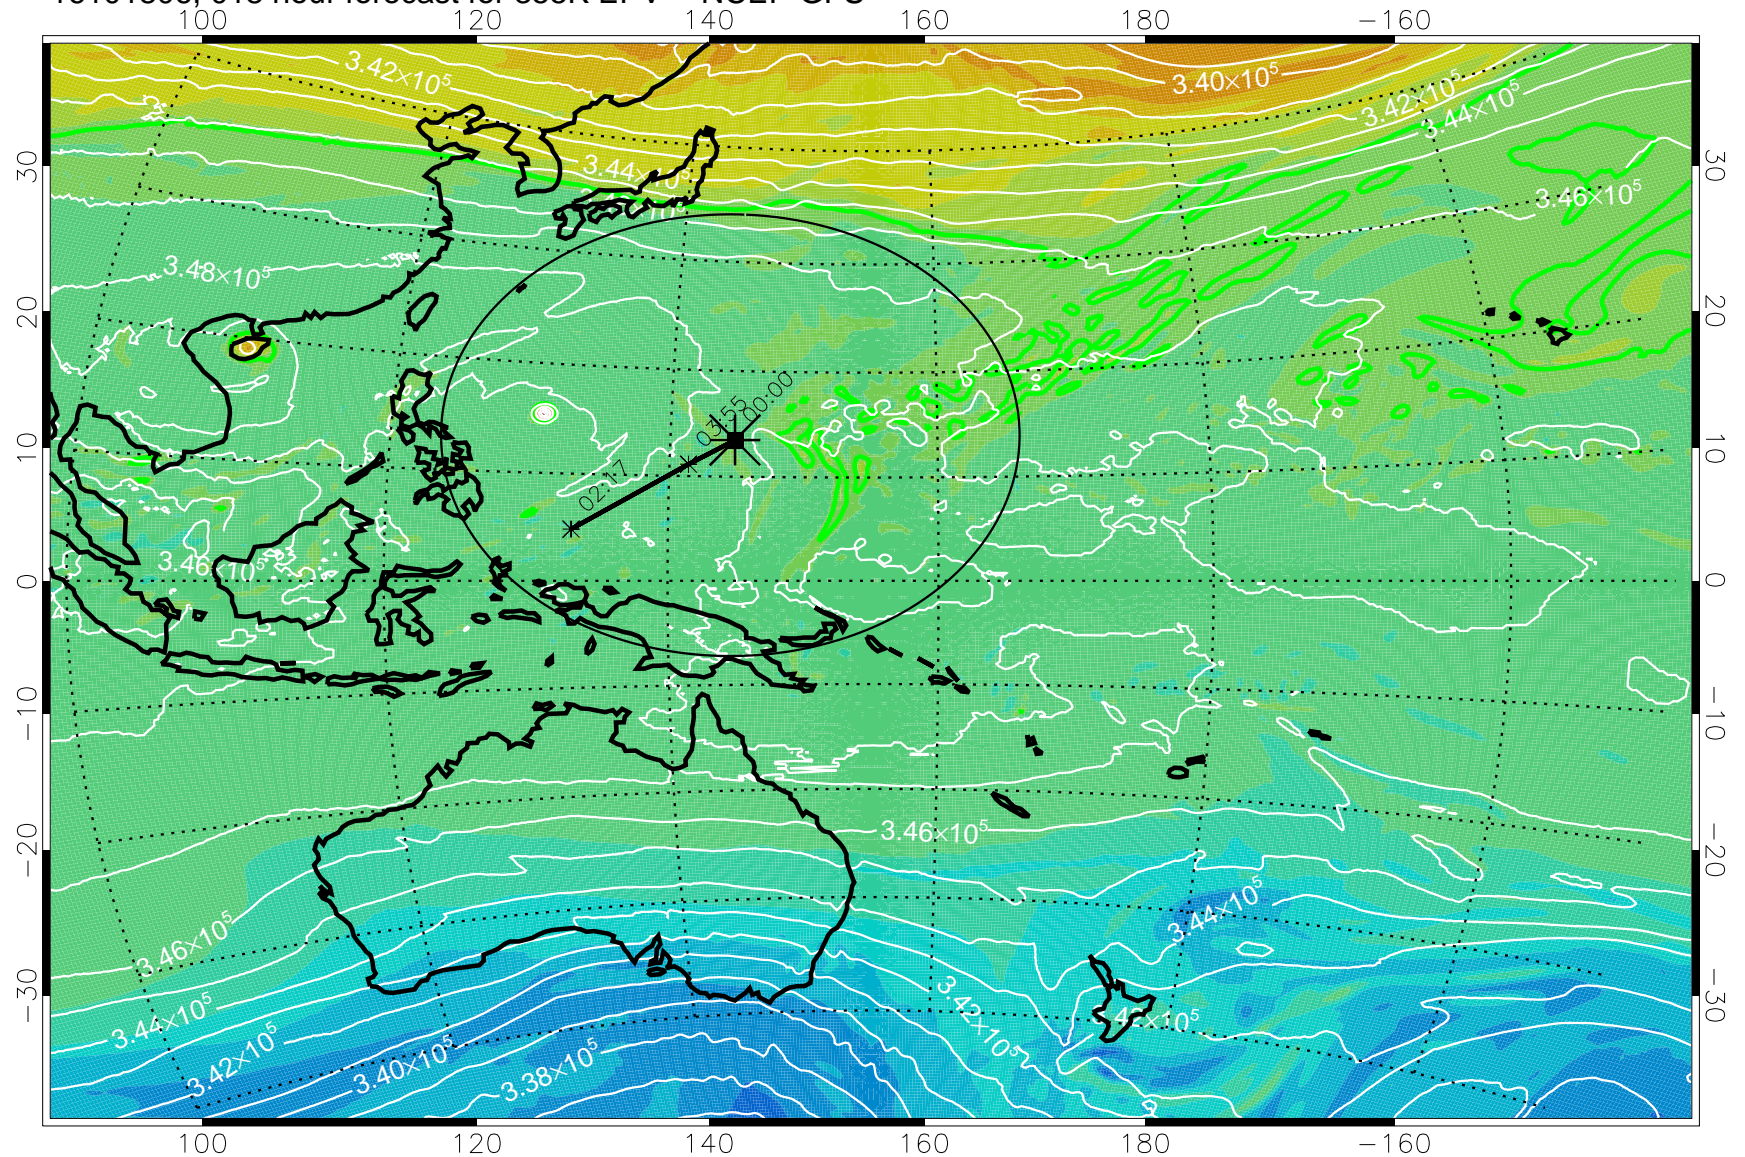

16101718, 006 hour forecast for 355K EPV -- NCEP GFS

355K Montgomery Streamfunction, white
EPV Tropopause (2 PVU) Position
Range ring of 2304 km

16101800, 012 hour forecast for 355K EPV -- NCEP GFS

355K Montgomery Streamfunction, white
EPV Tropopause (2 PVU) Position
Range ring of 2304 km

16101806, 018 hour forecast for 355K EPV -- NCEP GFS

355K Montgomery Streamfunction, white
EPV Tropopause (2 PVU) Position
Range ring of 2304 km

16101812, 024 hour forecast for 355K EPV -- NCEP GFS

355K Montgomery Streamfunction, white
EPV Tropopause (2 PVU) Position
Range ring of 2304 km

16101818, 030 hour forecast for 355K EPV -- NCEP GFS

355K Montgomery Streamfunction, white
EPV Tropopause (2 PVU) Position
Range ring of 2304 km

16101900, 036 hour forecast for 355K EPV -- NCEP GFS

355K Montgomery Streamfunction, white
EPV Tropopause (2 PVU) Position
Range ring of 2304 km

16101906, 042 hour forecast for 355K EPV -- NCEP GFS

355K Montgomery Streamfunction, white
EPV Tropopause (2 PVU) Position
Range ring of 2304 km

16101912, 048 hour forecast for 355K EPV -- NCEP GFS

355K Montgomery Streamfunction, white
EPV Tropopause (2 PVU) Position
Range ring of 2304 km