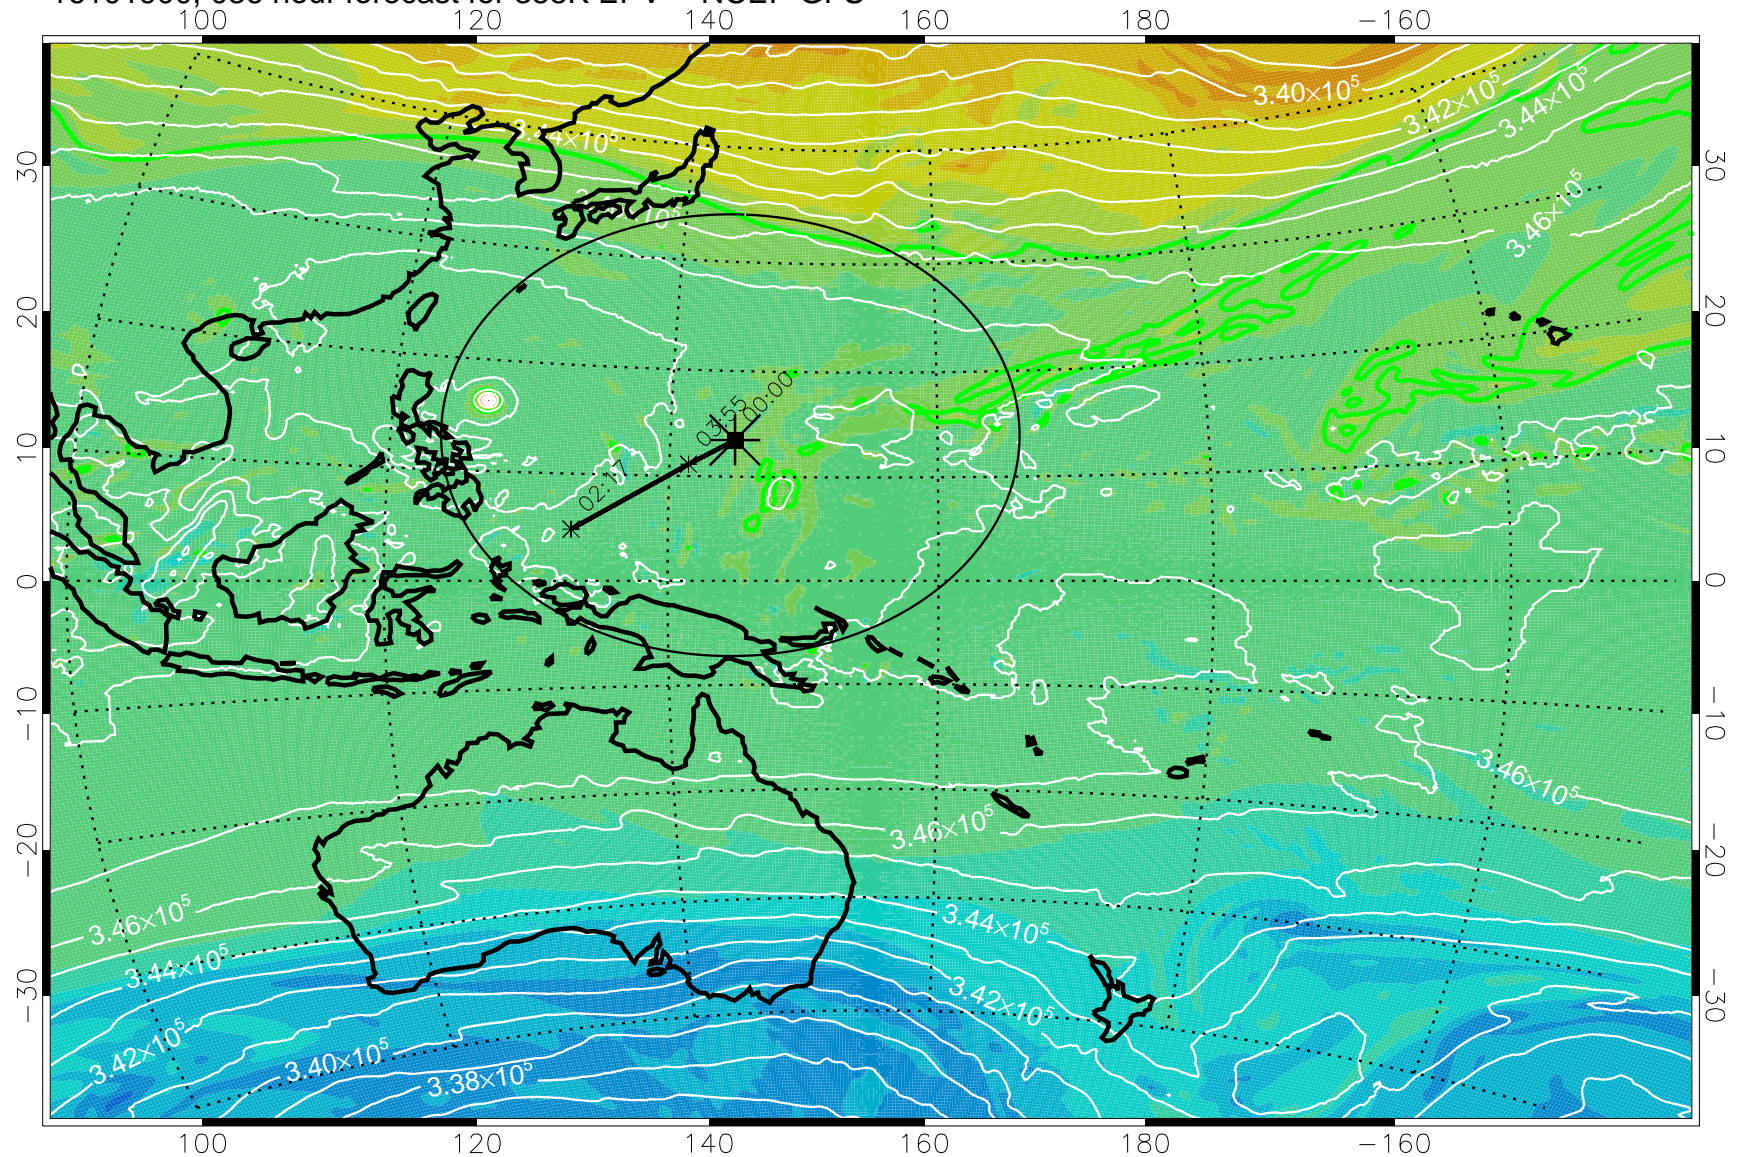

16101806, 018 hour forecast for 355K EPV -- NCEP GFS

355K Montgomery Streamfunction, white
EPV Tropopause (2 PVU) Position
Range ring of 2304 km

16101812, 024 hour forecast for 355K EPV -- NCEP GFS

355K Montgomery Streamfunction, white
EPV Tropopause (2 PVU) Position
Range ring of 2304 km

16101818, 030 hour forecast for 355K EPV -- NCEP GFS

355K Montgomery Streamfunction, white
EPV Tropopause (2 PVU) Position
Range ring of 2304 km

16101900, 036 hour forecast for 355K EPV -- NCEP GFS

355K Montgomery Streamfunction, white
EPV Tropopause (2 PVU) Position
Range ring of 2304 km

16101906, 042 hour forecast for 355K EPV -- NCEP GFS

355K Montgomery Streamfunction, white
EPV Tropopause (2 PVU) Position
Range ring of 2304 km

16101912, 048 hour forecast for 355K EPV -- NCEP GFS

355K Montgomery Streamfunction, white
EPV Tropopause (2 PVU) Position
Range ring of 2304 km

16101918, 054 hour forecast for 355K EPV -- NCEP GFS

355K Montgomery Streamfunction, white
EPV Tropopause (2 PVU) Position
Range ring of 2304 km

16102000, 060 hour forecast for 355K EPV -- NCEP GFS

355K Montgomery Streamfunction, white
EPV Tropopause (2 PVU) Position
Range ring of 2304 km