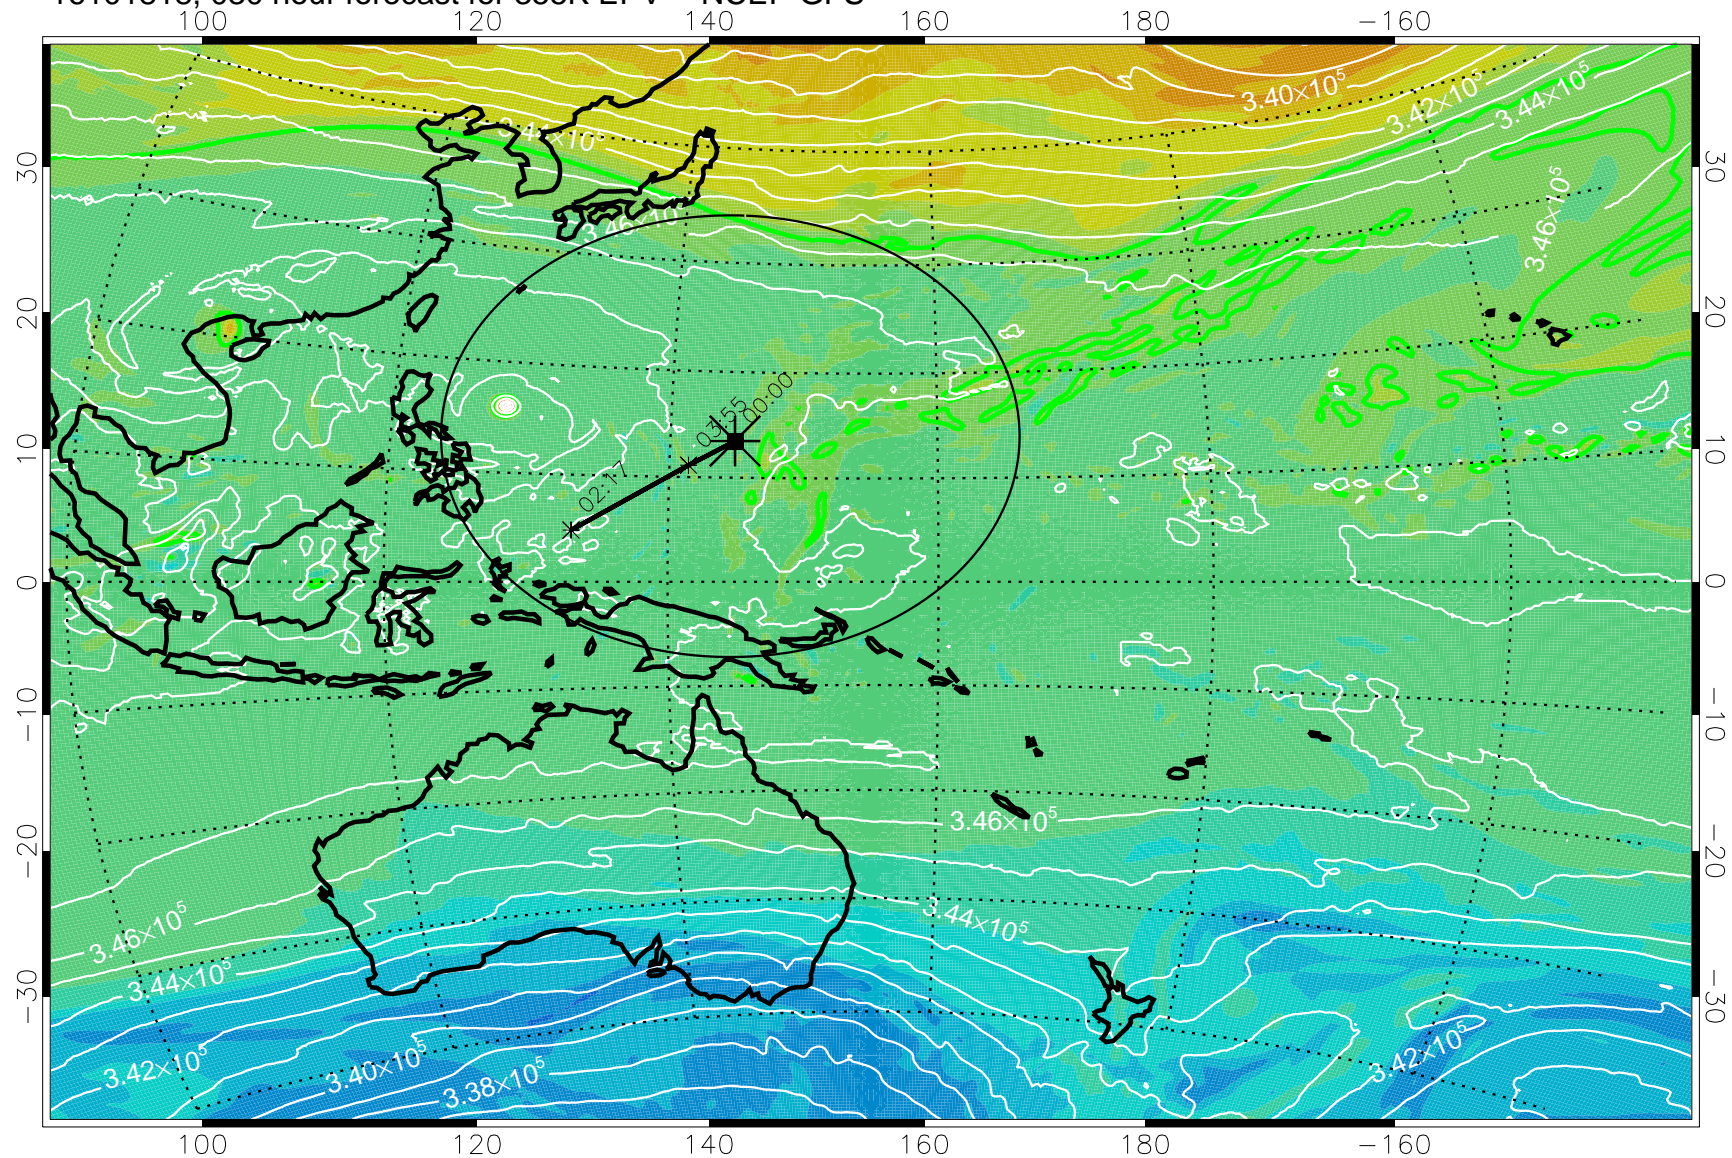

16101806, 018 hour forecast for 355K EPV -- NCEP GFS

355K Montgomery Streamfunction, white
EPV Tropopause (2 PVU) Position
Range ring of 2304 km

16101812, 024 hour forecast for 355K EPV -- NCEP GFS

355K Montgomery Streamfunction, white
EPV Tropopause (2 PVU) Position
Range ring of 2304 km

16101818, 030 hour forecast for 355K EPV -- NCEP GFS

355K Montgomery Streamfunction, white
EPV Tropopause (2 PVU) Position
Range ring of 2304 km

16101900, 036 hour forecast for 355K EPV -- NCEP GFS

355K Montgomery Streamfunction, white
EPV Tropopause (2 PVU) Position
Range ring of 2304 km

16101906, 042 hour forecast for 355K EPV -- NCEP GFS

355K Montgomery Streamfunction, white
EPV Tropopause (2 PVU) Position
Range ring of 2304 km

16101912, 048 hour forecast for 355K EPV -- NCEP GFS

355K Montgomery Streamfunction, white
EPV Tropopause (2 PVU) Position
Range ring of 2304 km

16101918, 054 hour forecast for 355K EPV -- NCEP GFS

355K Montgomery Streamfunction, white
EPV Tropopause (2 PVU) Position
Range ring of 2304 km

16102000, 060 hour forecast for 355K EPV -- NCEP GFS

355K Montgomery Streamfunction, white
EPV Tropopause (2 PVU) Position
Range ring of 2304 km