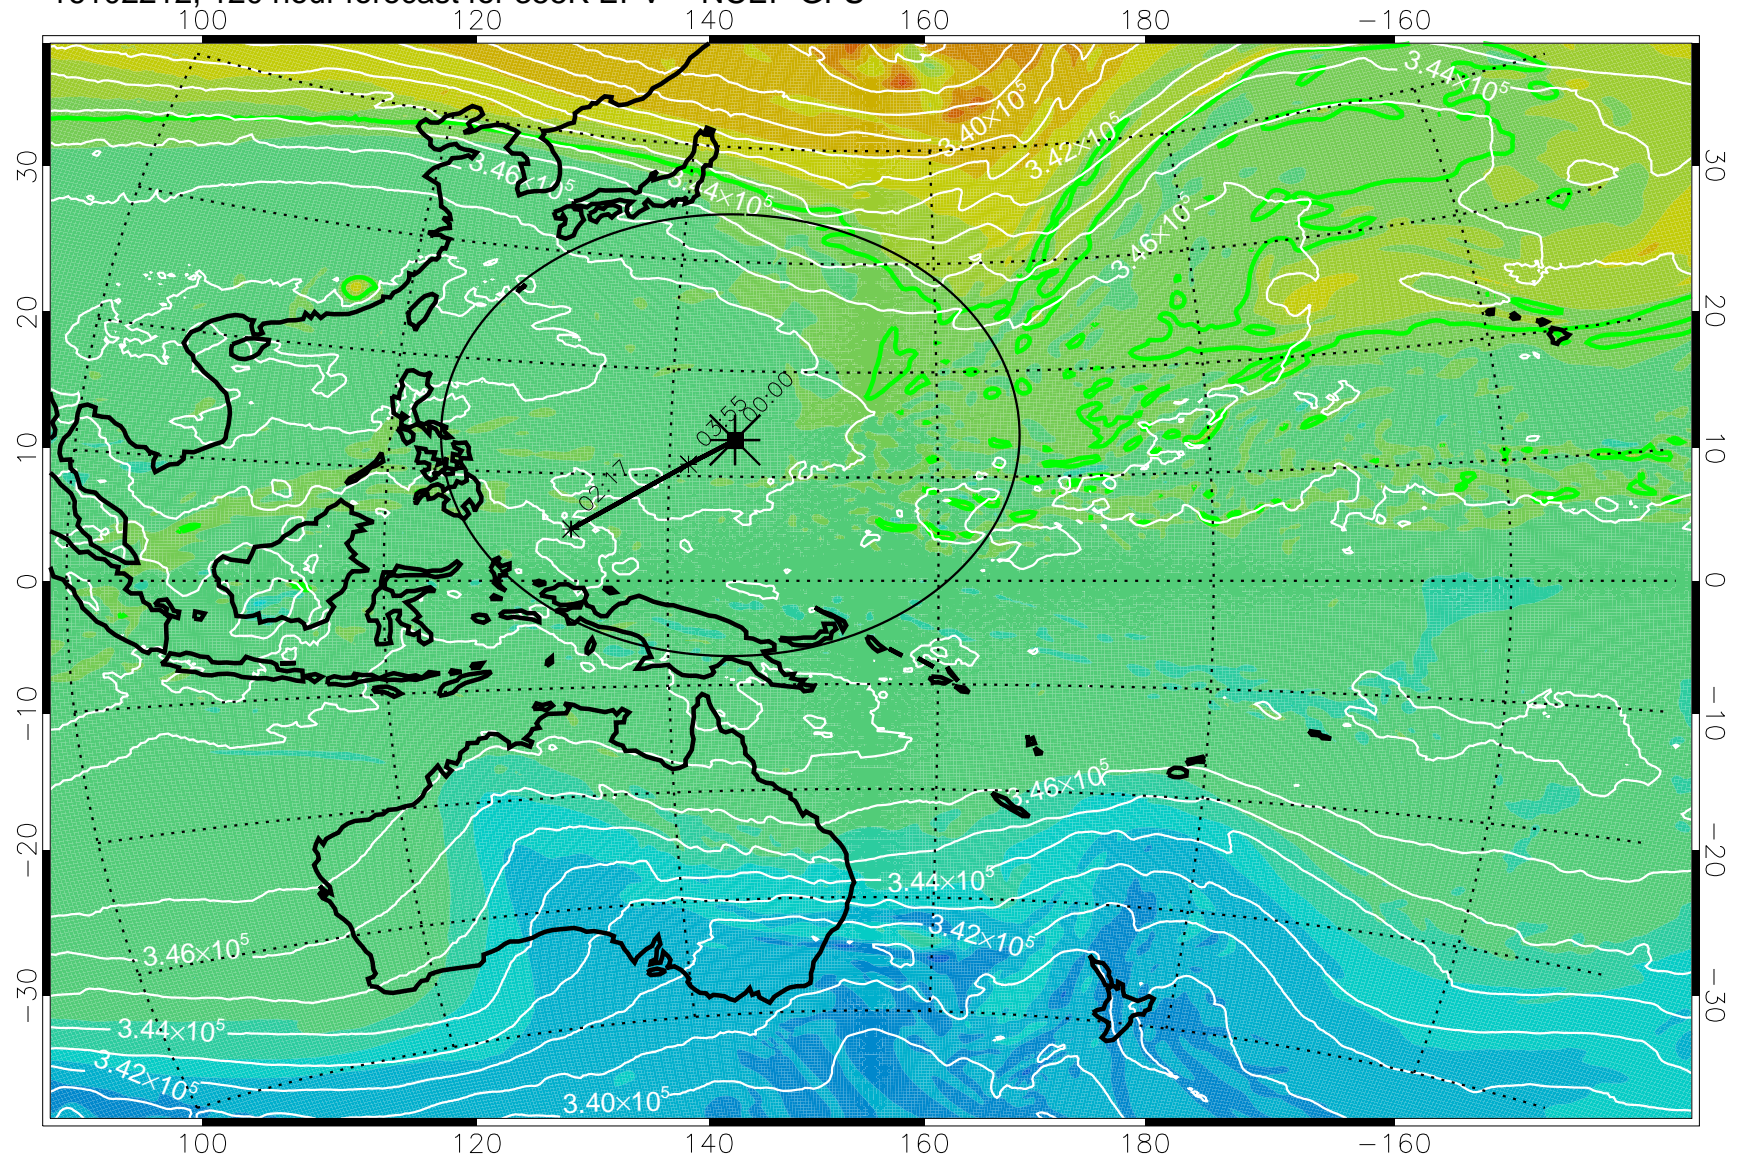

16102018, 078 hour forecast for 355K EPV -- NCEP GFS

355K Montgomery Streamfunction, white
EPV Tropopause (2 PVU) Position
Range ring of 2304 km

16102100, 084 hour forecast for 355K EPV -- NCEP GFS

355K Montgomery Streamfunction, white
EPV Tropopause (2 PVU) Position
Range ring of 2304 km

16102106, 090 hour forecast for 355K EPV -- NCEP GFS

355K Montgomery Streamfunction, white
EPV Tropopause (2 PVU) Position
Range ring of 2304 km

16102112, 096 hour forecast for 355K EPV -- NCEP GFS

355K Montgomery Streamfunction, white
EPV Tropopause (2 PVU) Position
Range ring of 2304 km

16102118, 102 hour forecast for 355K EPV -- NCEP GFS

355K Montgomery Streamfunction, white
EPV Tropopause (2 PVU) Position
Range ring of 2304 km

16102200, 108 hour forecast for 355K EPV -- NCEP GFS

355K Montgomery Streamfunction, white
EPV Tropopause (2 PVU) Position
Range ring of 2304 km

16102206, 114 hour forecast for 355K EPV -- NCEP GFS

355K Montgomery Streamfunction, white
EPV Tropopause (2 PVU) Position
Range ring of 2304 km

16102212, 120 hour forecast for 355K EPV -- NCEP GFS

355K Montgomery Streamfunction, white
EPV Tropopause (2 PVU) Position
Range ring of 2304 km