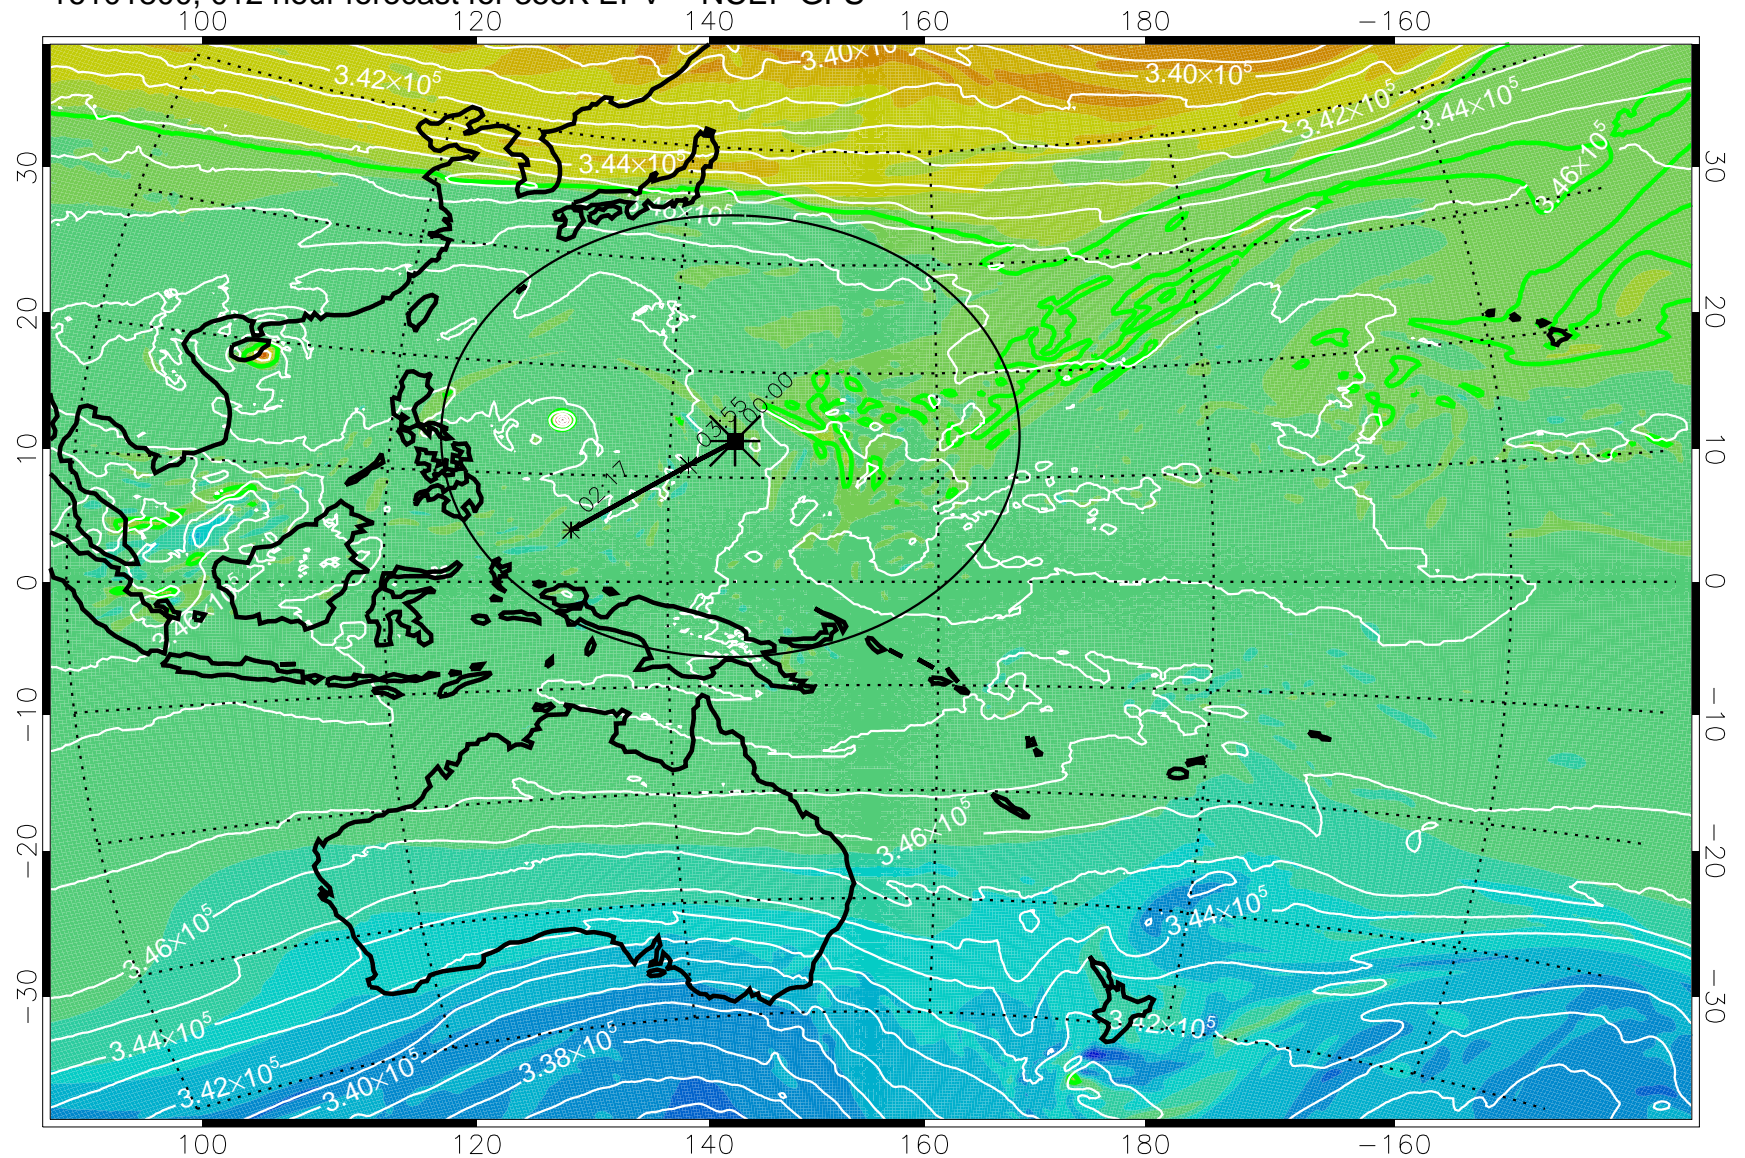

16101718, 006 hour forecast for 355K EPV -- NCEP GFS

355K Montgomery Streamfunction, white
EPV Tropopause (2 PVU) Position
Range ring of 2304 km

16101800, 012 hour forecast for 355K EPV -- NCEP GFS

355K Montgomery Streamfunction, white
EPV Tropopause (2 PVU) Position
Range ring of 2304 km

16101806, 018 hour forecast for 355K EPV -- NCEP GFS

355K Montgomery Streamfunction, white
EPV Tropopause (2 PVU) Position
Range ring of 2304 km

16101812, 024 hour forecast for 355K EPV -- NCEP GFS

355K Montgomery Streamfunction, white
EPV Tropopause (2 PVU) Position
Range ring of 2304 km

16101818, 030 hour forecast for 355K EPV -- NCEP GFS

355K Montgomery Streamfunction, white
EPV Tropopause (2 PVU) Position
Range ring of 2304 km

16101900, 036 hour forecast for 355K EPV -- NCEP GFS

355K Montgomery Streamfunction, white
EPV Tropopause (2 PVU) Position
Range ring of 2304 km

16101906, 042 hour forecast for 355K EPV -- NCEP GFS

355K Montgomery Streamfunction, white
EPV Tropopause (2 PVU) Position
Range ring of 2304 km

16101912, 048 hour forecast for 355K EPV -- NCEP GFS

355K Montgomery Streamfunction, white
EPV Tropopause (2 PVU) Position
Range ring of 2304 km