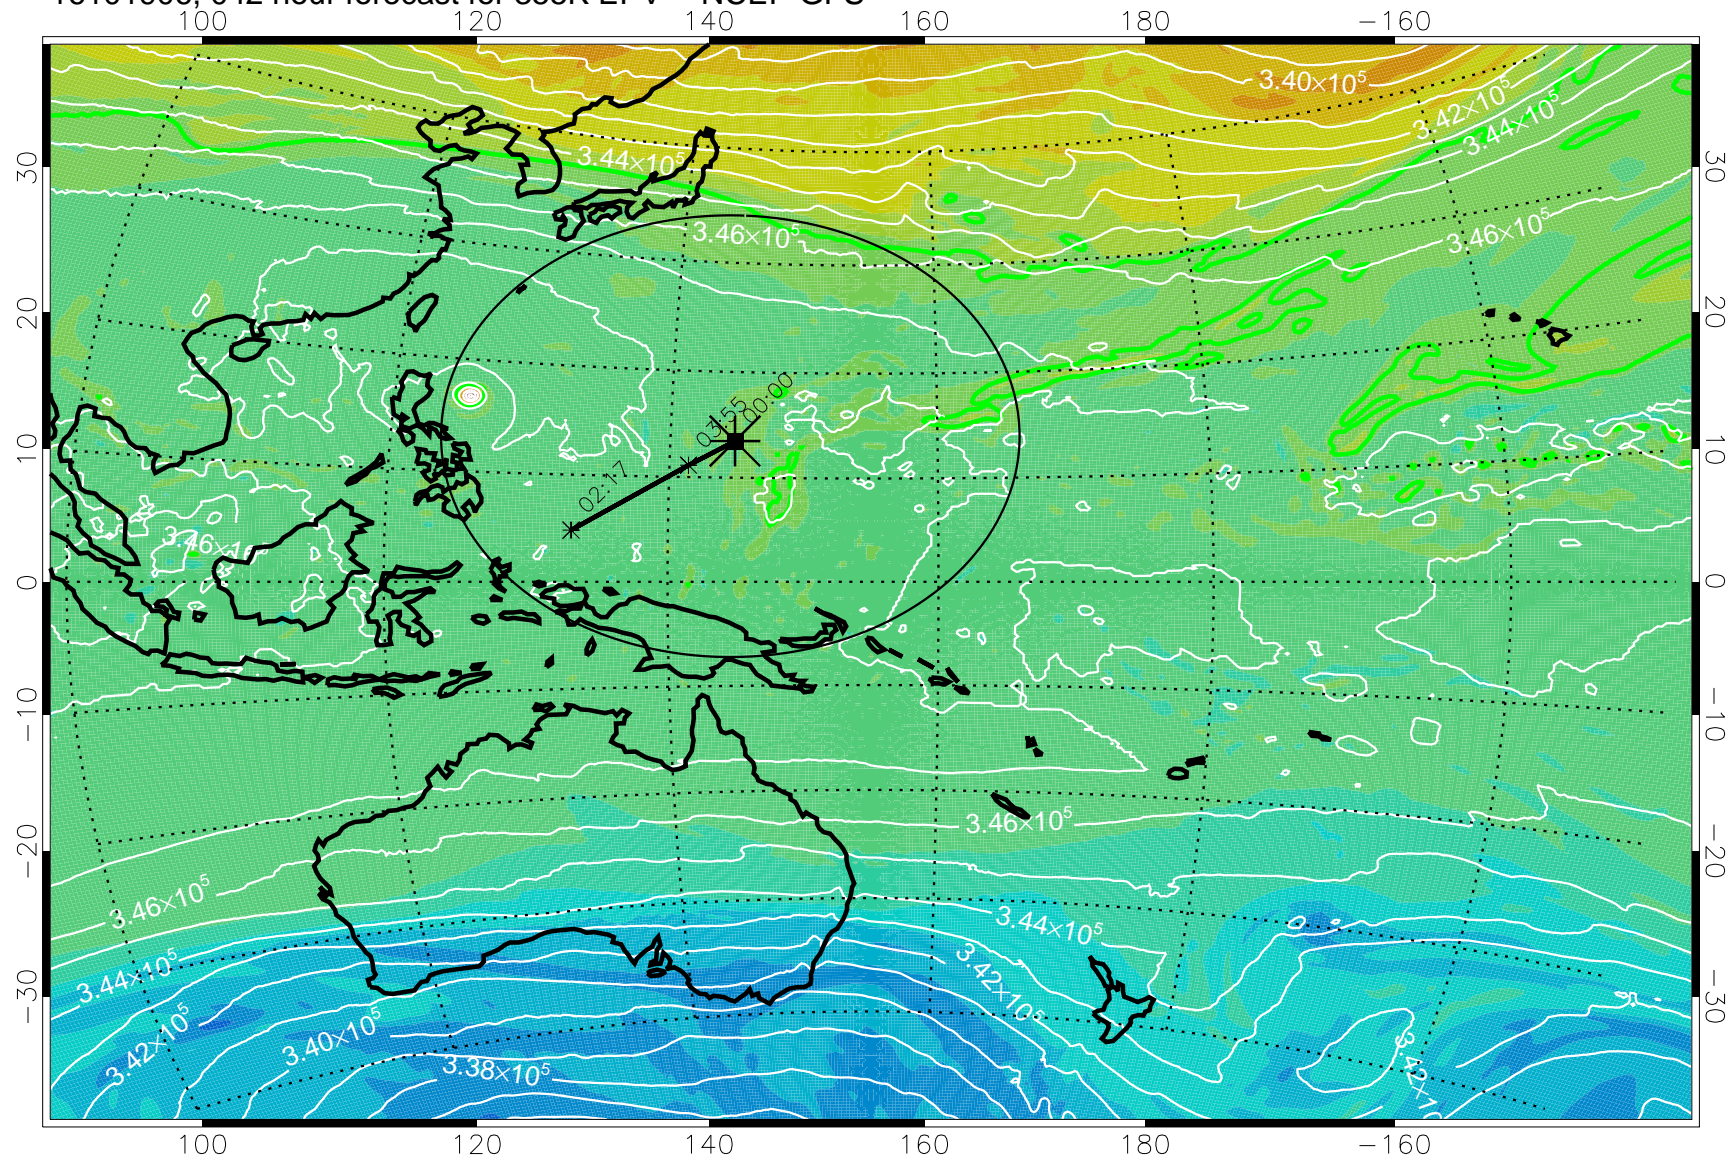

16101818, 030 hour forecast for 355K EPV -- NCEP GFS

355K Montgomery Streamfunction, white
EPV Tropopause (2 PVU) Position
Range ring of 2304 km

16101900, 036 hour forecast for 355K EPV -- NCEP GFS

355K Montgomery Streamfunction, white
EPV Tropopause (2 PVU) Position
Range ring of 2304 km

16101906, 042 hour forecast for 355K EPV -- NCEP GFS

355K Montgomery Streamfunction, white
EPV Tropopause (2 PVU) Position
Range ring of 2304 km

16101912, 048 hour forecast for 355K EPV -- NCEP GFS

355K Montgomery Streamfunction, white
EPV Tropopause (2 PVU) Position
Range ring of 2304 km

16101918, 054 hour forecast for 355K EPV -- NCEP GFS

355K Montgomery Streamfunction, white
EPV Tropopause (2 PVU) Position
Range ring of 2304 km

16102000, 060 hour forecast for 355K EPV -- NCEP GFS

355K Montgomery Streamfunction, white
EPV Tropopause (2 PVU) Position
Range ring of 2304 km

16102018, 078 hour forecast for 355K EPV -- NCEP GFS

355K Montgomery Streamfunction, white
EPV Tropopause (2 PVU) Position
Range ring of 2304 km

16102100, 084 hour forecast for 355K EPV -- NCEP GFS

355K Montgomery Streamfunction, white
EPV Tropopause (2 PVU) Position
Range ring of 2304 km