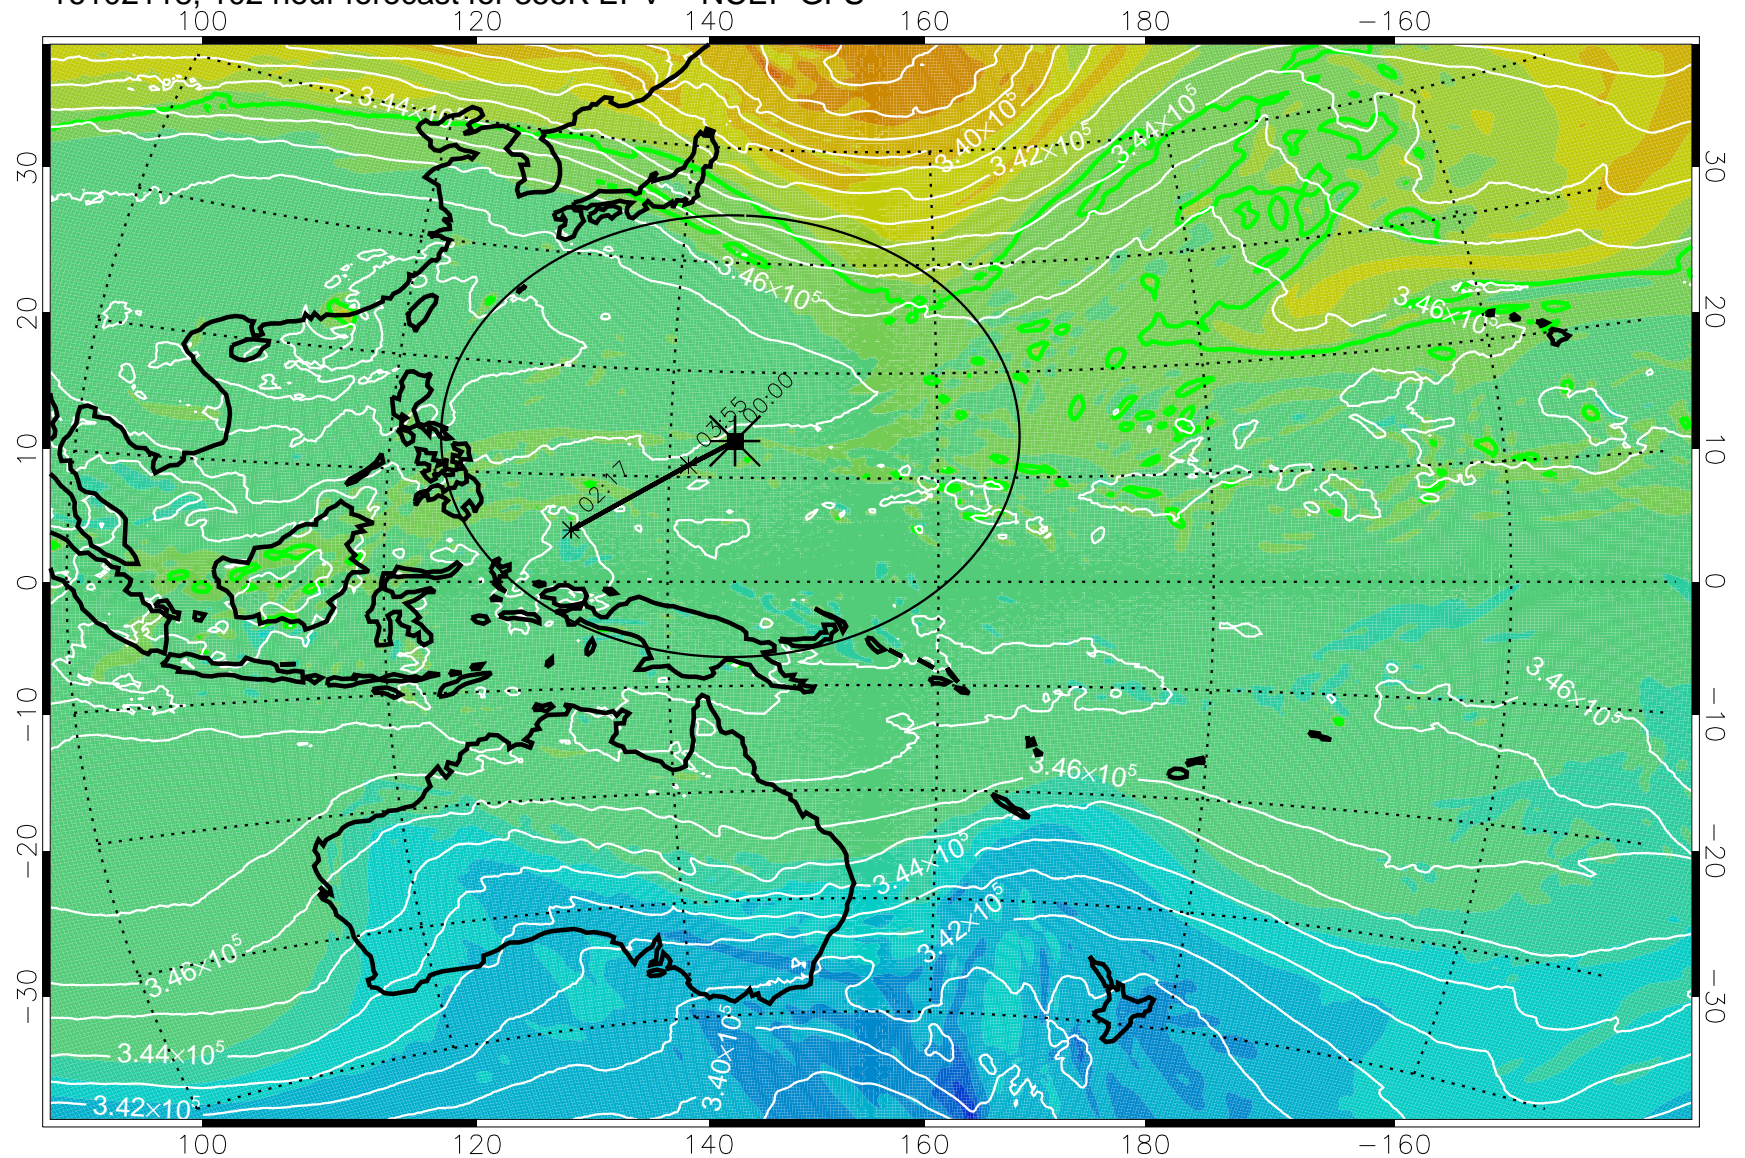

16102018, 078 hour forecast for 355K EPV -- NCEP GFS

355K Montgomery Streamfunction, white
EPV Tropopause (2 PVU) Position
Range ring of 2304 km

16102100, 084 hour forecast for 355K EPV -- NCEP GFS

355K Montgomery Streamfunction, white
EPV Tropopause (2 PVU) Position
Range ring of 2304 km

16102106, 090 hour forecast for 355K EPV -- NCEP GFS

355K Montgomery Streamfunction, white
EPV Tropopause (2 PVU) Position
Range ring of 2304 km

16102112, 096 hour forecast for 355K EPV -- NCEP GFS

355K Montgomery Streamfunction, white
EPV Tropopause (2 PVU) Position
Range ring of 2304 km

16102118, 102 hour forecast for 355K EPV -- NCEP GFS

355K Montgomery Streamfunction, white
EPV Tropopause (2 PVU) Position
Range ring of 2304 km

16102200, 108 hour forecast for 355K EPV -- NCEP GFS

355K Montgomery Streamfunction, white
EPV Tropopause (2 PVU) Position
Range ring of 2304 km

16102206, 114 hour forecast for 355K EPV -- NCEP GFS

355K Montgomery Streamfunction, white
EPV Tropopause (2 PVU) Position
Range ring of 2304 km

16102212, 120 hour forecast for 355K EPV -- NCEP GFS

355K Montgomery Streamfunction, white
EPV Tropopause (2 PVU) Position
Range ring of 2304 km