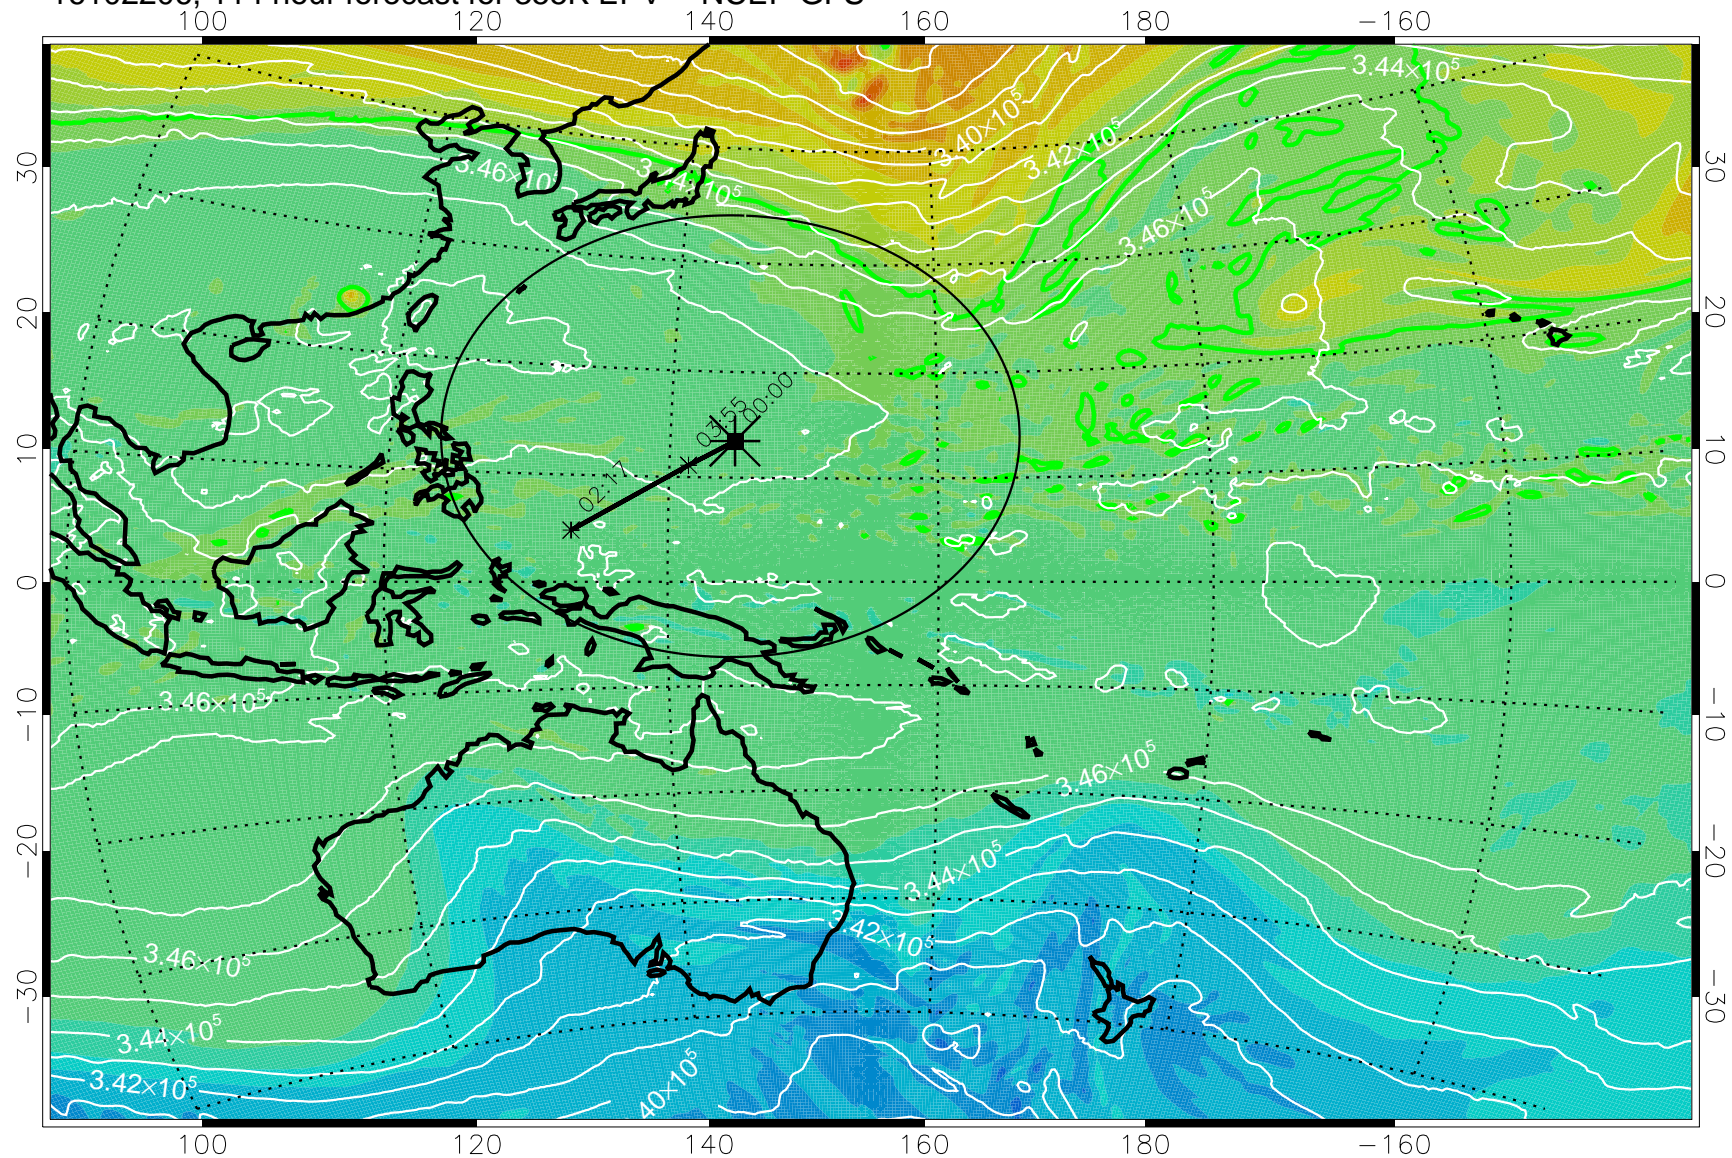

16102018, 078 hour forecast for 355K EPV -- NCEP GFS

355K Montgomery Streamfunction, white
EPV Tropopause (2 PVU) Position
Range ring of 2304 km

16102100, 084 hour forecast for 355K EPV -- NCEP GFS

355K Montgomery Streamfunction, white
EPV Tropopause (2 PVU) Position
Range ring of 2304 km

16102106, 090 hour forecast for 355K EPV -- NCEP GFS

355K Montgomery Streamfunction, white
EPV Tropopause (2 PVU) Position
Range ring of 2304 km

16102112, 096 hour forecast for 355K EPV -- NCEP GFS

355K Montgomery Streamfunction, white
EPV Tropopause (2 PVU) Position
Range ring of 2304 km

16102118, 102 hour forecast for 355K EPV -- NCEP GFS

355K Montgomery Streamfunction, white
EPV Tropopause (2 PVU) Position
Range ring of 2304 km

16102200, 108 hour forecast for 355K EPV -- NCEP GFS

355K Montgomery Streamfunction, white
EPV Tropopause (2 PVU) Position
Range ring of 2304 km

16102206, 114 hour forecast for 355K EPV -- NCEP GFS

355K Montgomery Streamfunction, white
EPV Tropopause (2 PVU) Position
Range ring of 2304 km

16102212, 120 hour forecast for 355K EPV -- NCEP GFS

355K Montgomery Streamfunction, white
EPV Tropopause (2 PVU) Position
Range ring of 2304 km