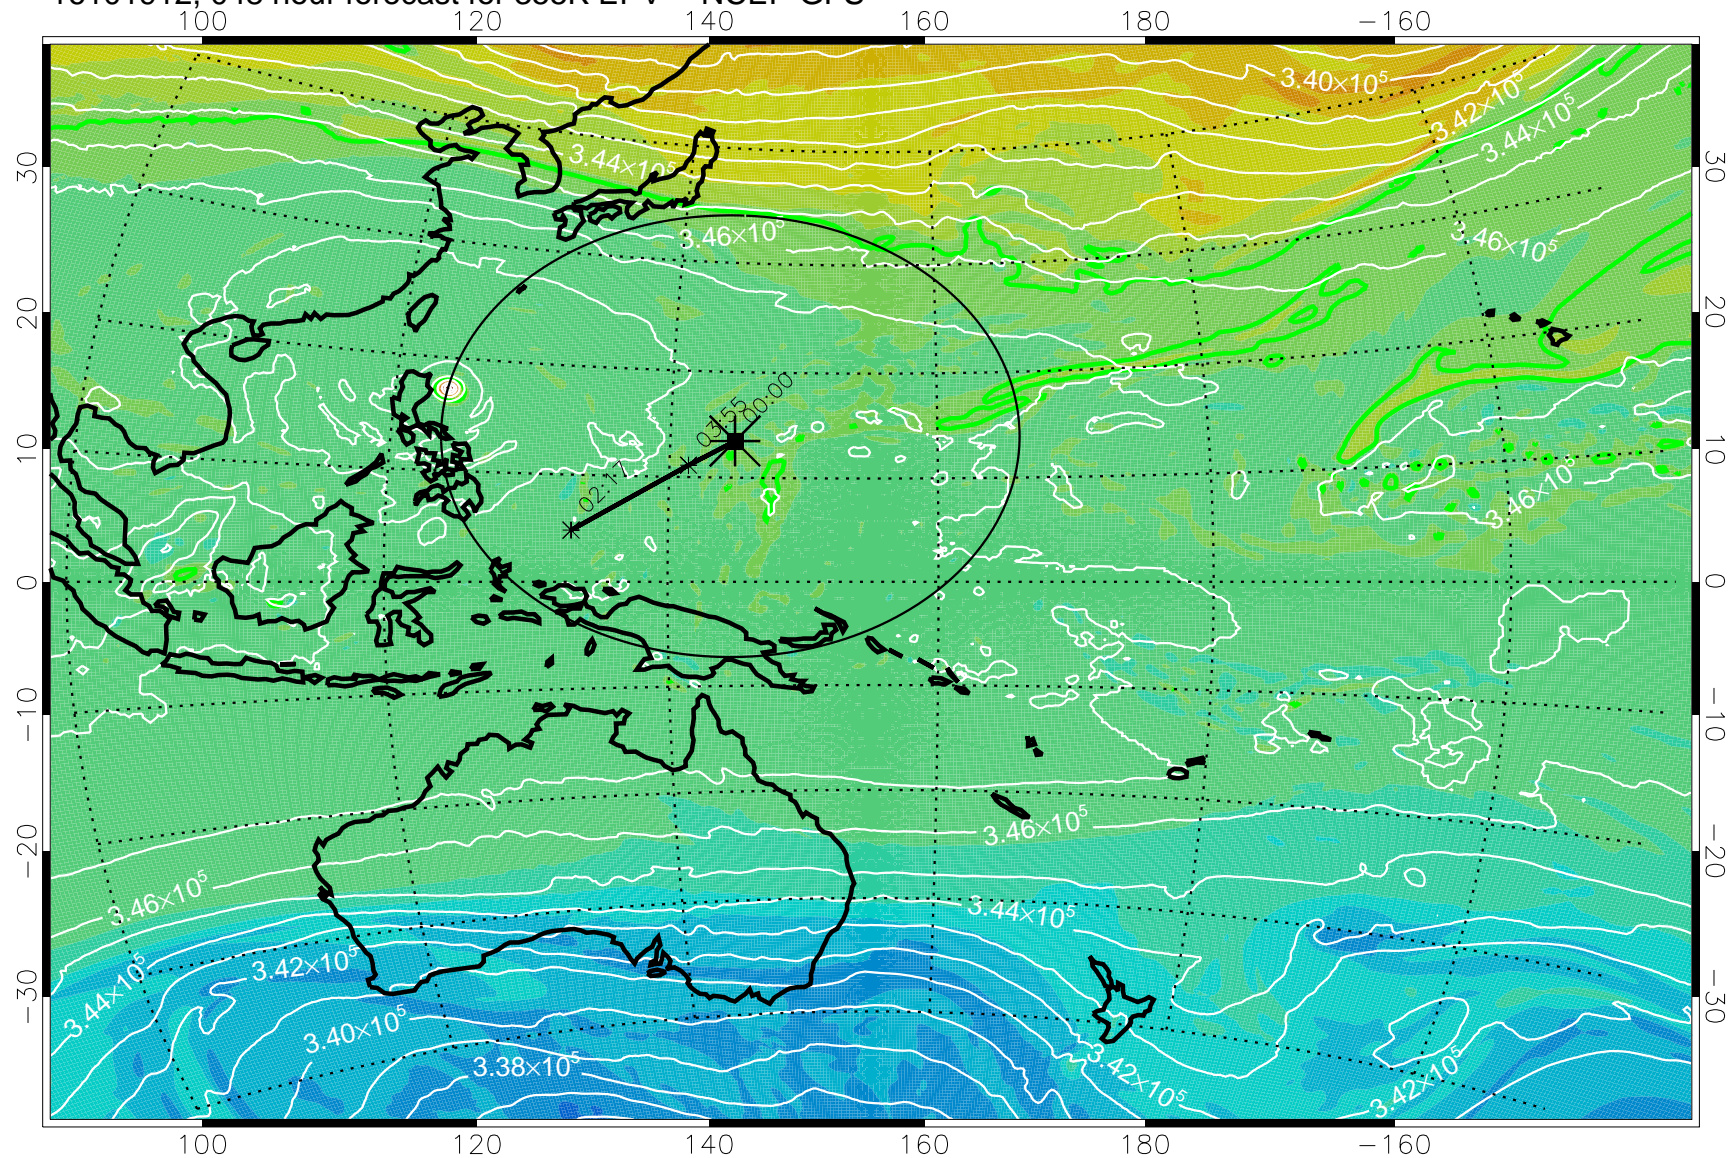

16101818, 030 hour forecast for 355K EPV -- NCEP GFS

355K Montgomery Streamfunction, white
EPV Tropopause (2 PVU) Position
Range ring of 2304 km

16101900, 036 hour forecast for 355K EPV -- NCEP GFS

355K Montgomery Streamfunction, white
EPV Tropopause (2 PVU) Position
Range ring of 2304 km

16101906, 042 hour forecast for 355K EPV -- NCEP GFS

355K Montgomery Streamfunction, white
EPV Tropopause (2 PVU) Position
Range ring of 2304 km

16101912, 048 hour forecast for 355K EPV -- NCEP GFS

355K Montgomery Streamfunction, white
EPV Tropopause (2 PVU) Position
Range ring of 2304 km

16101918, 054 hour forecast for 355K EPV -- NCEP GFS

355K Montgomery Streamfunction, white
EPV Tropopause (2 PVU) Position
Range ring of 2304 km

16102000, 060 hour forecast for 355K EPV -- NCEP GFS

355K Montgomery Streamfunction, white
EPV Tropopause (2 PVU) Position
Range ring of 2304 km

16102018, 078 hour forecast for 355K EPV -- NCEP GFS

355K Montgomery Streamfunction, white
EPV Tropopause (2 PVU) Position
Range ring of 2304 km

16102100, 084 hour forecast for 355K EPV -- NCEP GFS

355K Montgomery Streamfunction, white
EPV Tropopause (2 PVU) Position
Range ring of 2304 km