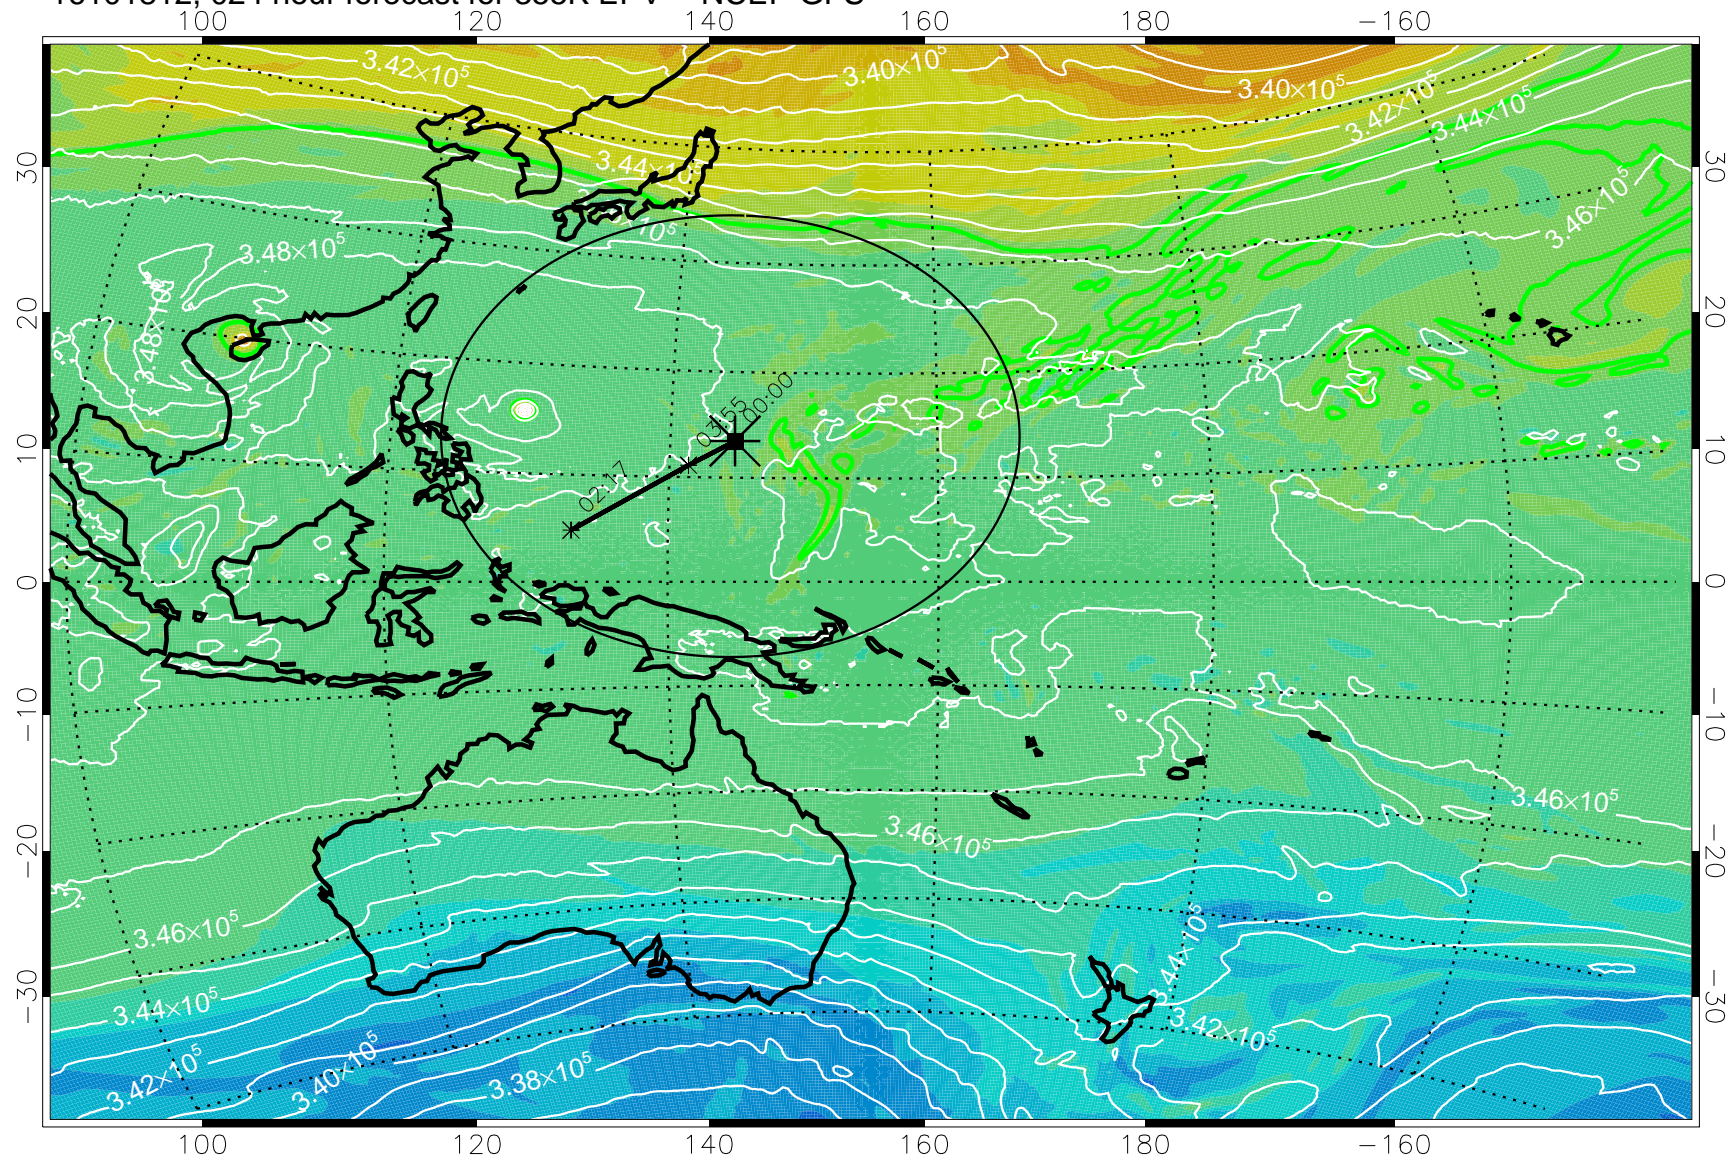

16101718, 006 hour forecast for 355K EPV -- NCEP GFS

355K Montgomery Streamfunction, white
EPV Tropopause (2 PVU) Position
Range ring of 2304 km

16101800, 012 hour forecast for 355K EPV -- NCEP GFS

355K Montgomery Streamfunction, white
EPV Tropopause (2 PVU) Position
Range ring of 2304 km

16101806, 018 hour forecast for 355K EPV -- NCEP GFS

355K Montgomery Streamfunction, white
EPV Tropopause (2 PVU) Position
Range ring of 2304 km

16101812, 024 hour forecast for 355K EPV -- NCEP GFS

355K Montgomery Streamfunction, white
EPV Tropopause (2 PVU) Position
Range ring of 2304 km

16101818, 030 hour forecast for 355K EPV -- NCEP GFS

355K Montgomery Streamfunction, white
EPV Tropopause (2 PVU) Position
Range ring of 2304 km

16101900, 036 hour forecast for 355K EPV -- NCEP GFS

355K Montgomery Streamfunction, white
EPV Tropopause (2 PVU) Position
Range ring of 2304 km

16101906, 042 hour forecast for 355K EPV -- NCEP GFS

355K Montgomery Streamfunction, white
EPV Tropopause (2 PVU) Position
Range ring of 2304 km

16101912, 048 hour forecast for 355K EPV -- NCEP GFS

355K Montgomery Streamfunction, white
EPV Tropopause (2 PVU) Position
Range ring of 2304 km