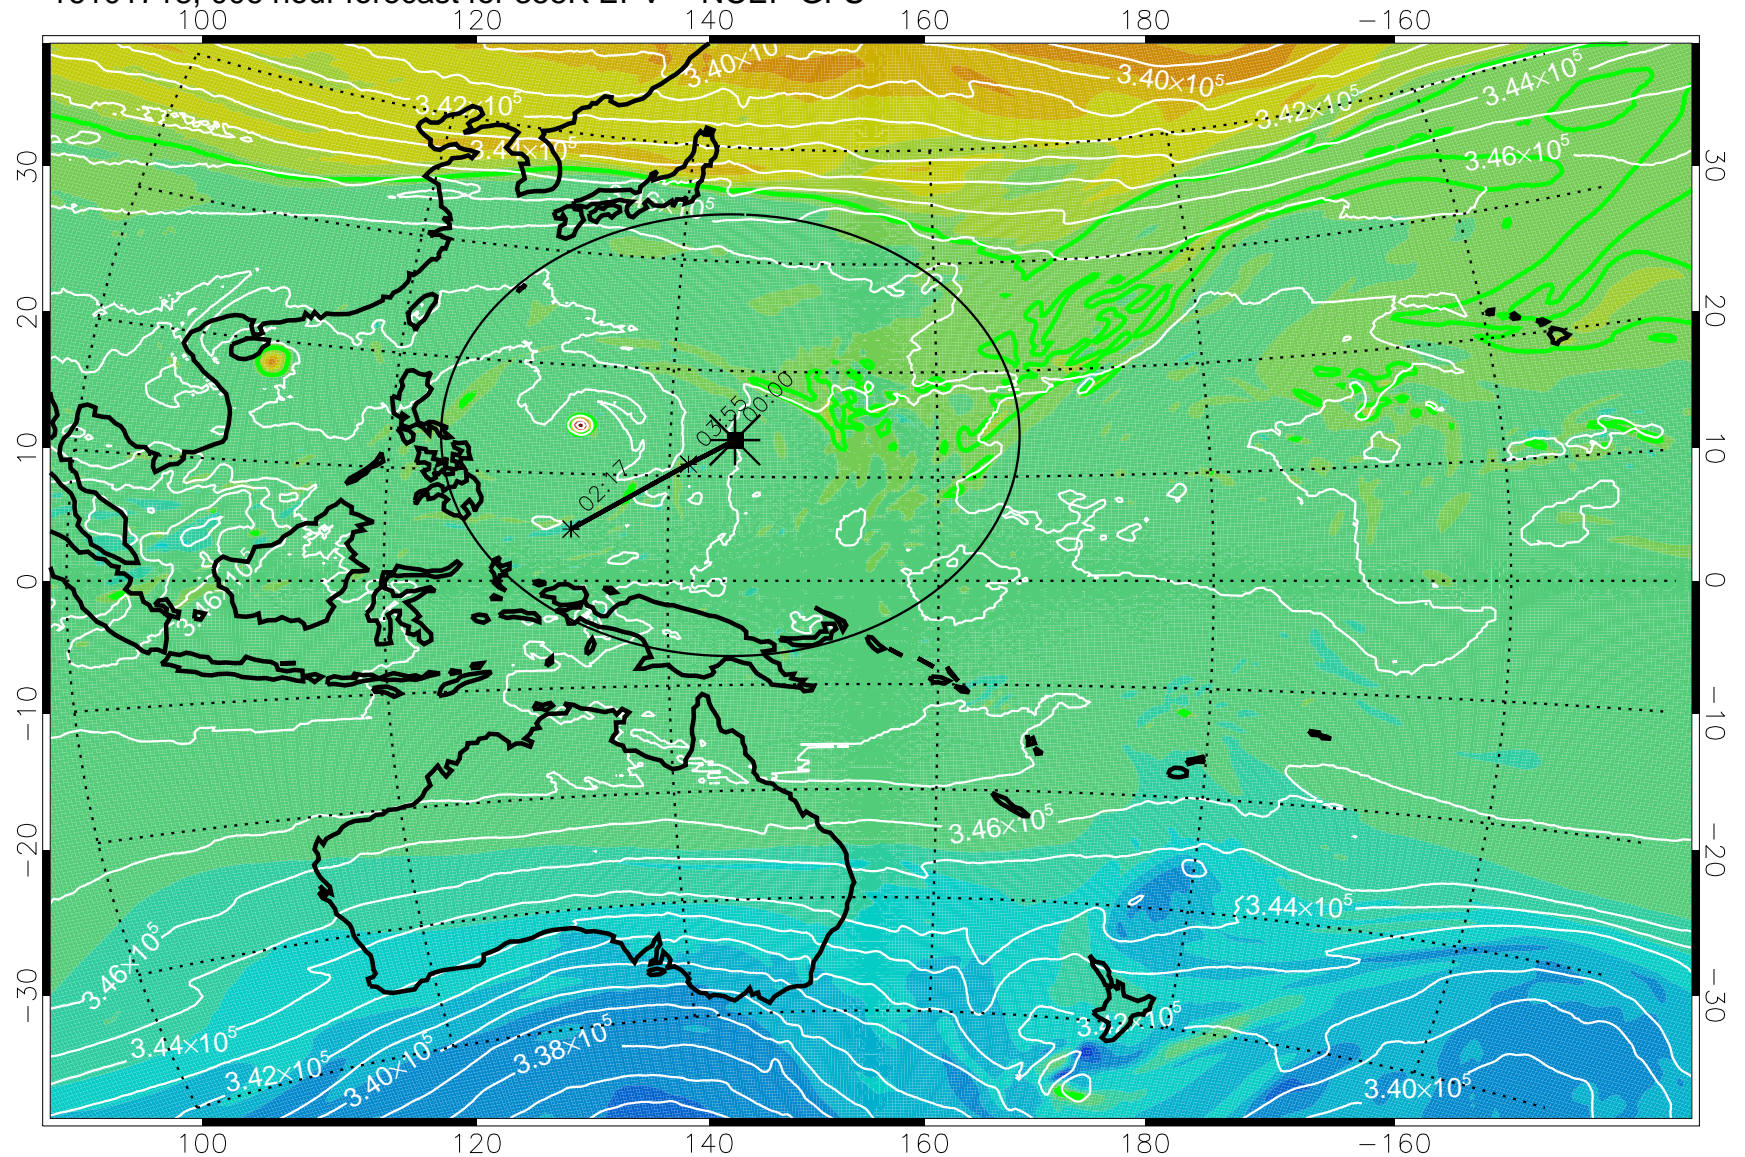

16101718, 006 hour forecast for 355K EPV -- NCEP GFS

355K Montgomery Streamfunction, white
EPV Tropopause (2 PVU) Position
Range ring of 2304 km

16101800, 012 hour forecast for 355K EPV -- NCEP GFS

355K Montgomery Streamfunction, white
EPV Tropopause (2 PVU) Position
Range ring of 2304 km

16101806, 018 hour forecast for 355K EPV -- NCEP GFS

355K Montgomery Streamfunction, white
EPV Tropopause (2 PVU) Position
Range ring of 2304 km

16101812, 024 hour forecast for 355K EPV -- NCEP GFS

355K Montgomery Streamfunction, white
EPV Tropopause (2 PVU) Position
Range ring of 2304 km

16101818, 030 hour forecast for 355K EPV -- NCEP GFS

355K Montgomery Streamfunction, white
EPV Tropopause (2 PVU) Position
Range ring of 2304 km

16101900, 036 hour forecast for 355K EPV -- NCEP GFS

355K Montgomery Streamfunction, white
EPV Tropopause (2 PVU) Position
Range ring of 2304 km

16101906, 042 hour forecast for 355K EPV -- NCEP GFS

355K Montgomery Streamfunction, white
EPV Tropopause (2 PVU) Position
Range ring of 2304 km

16101912, 048 hour forecast for 355K EPV -- NCEP GFS

355K Montgomery Streamfunction, white
EPV Tropopause (2 PVU) Position
Range ring of 2304 km