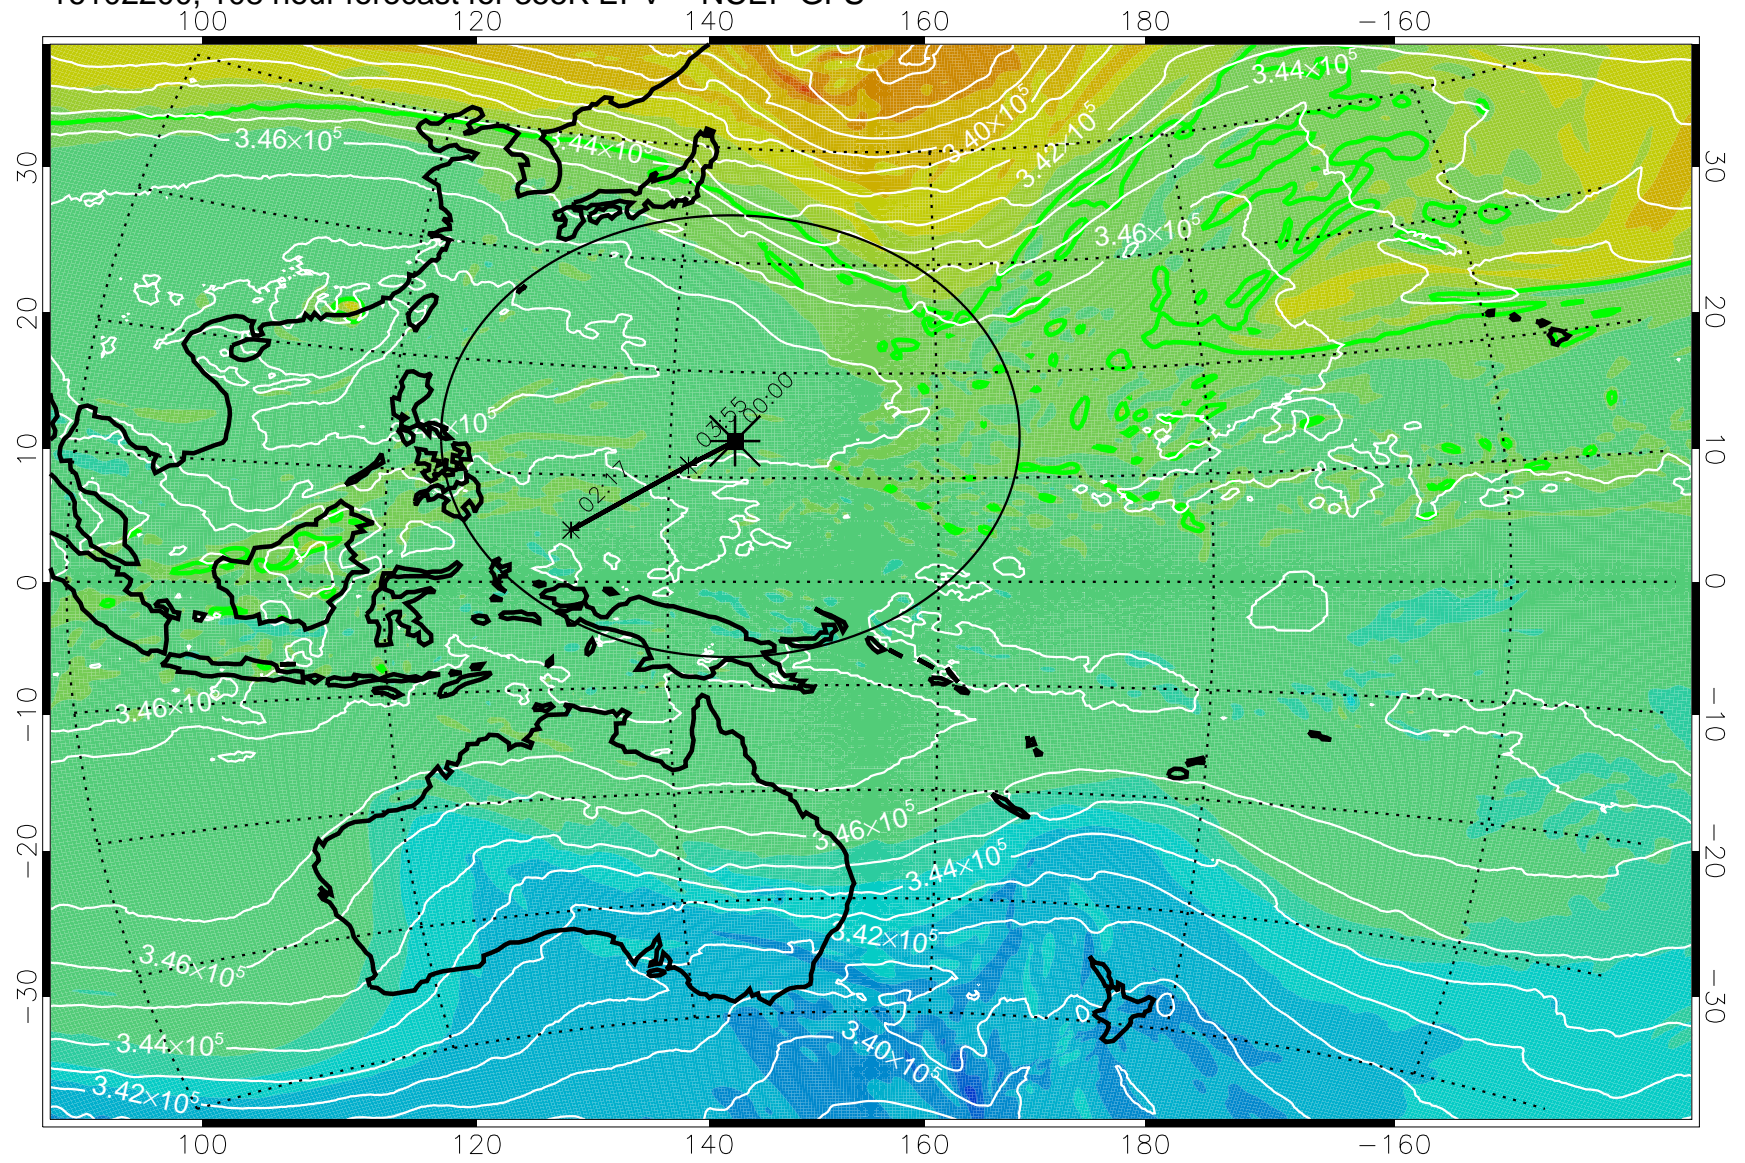

16102018, 078 hour forecast for 355K EPV -- NCEP GFS

355K Montgomery Streamfunction, white
EPV Tropopause (2 PVU) Position
Range ring of 2304 km

16102100, 084 hour forecast for 355K EPV -- NCEP GFS

355K Montgomery Streamfunction, white
EPV Tropopause (2 PVU) Position
Range ring of 2304 km

16102106, 090 hour forecast for 355K EPV -- NCEP GFS

355K Montgomery Streamfunction, white
EPV Tropopause (2 PVU) Position
Range ring of 2304 km

16102112, 096 hour forecast for 355K EPV -- NCEP GFS

355K Montgomery Streamfunction, white
EPV Tropopause (2 PVU) Position
Range ring of 2304 km

16102118, 102 hour forecast for 355K EPV -- NCEP GFS

355K Montgomery Streamfunction, white
EPV Tropopause (2 PVU) Position
Range ring of 2304 km

16102200, 108 hour forecast for 355K EPV -- NCEP GFS

355K Montgomery Streamfunction, white
EPV Tropopause (2 PVU) Position
Range ring of 2304 km

16102206, 114 hour forecast for 355K EPV -- NCEP GFS

355K Montgomery Streamfunction, white
EPV Tropopause (2 PVU) Position
Range ring of 2304 km

16102212, 120 hour forecast for 355K EPV -- NCEP GFS

355K Montgomery Streamfunction, white
EPV Tropopause (2 PVU) Position
Range ring of 2304 km