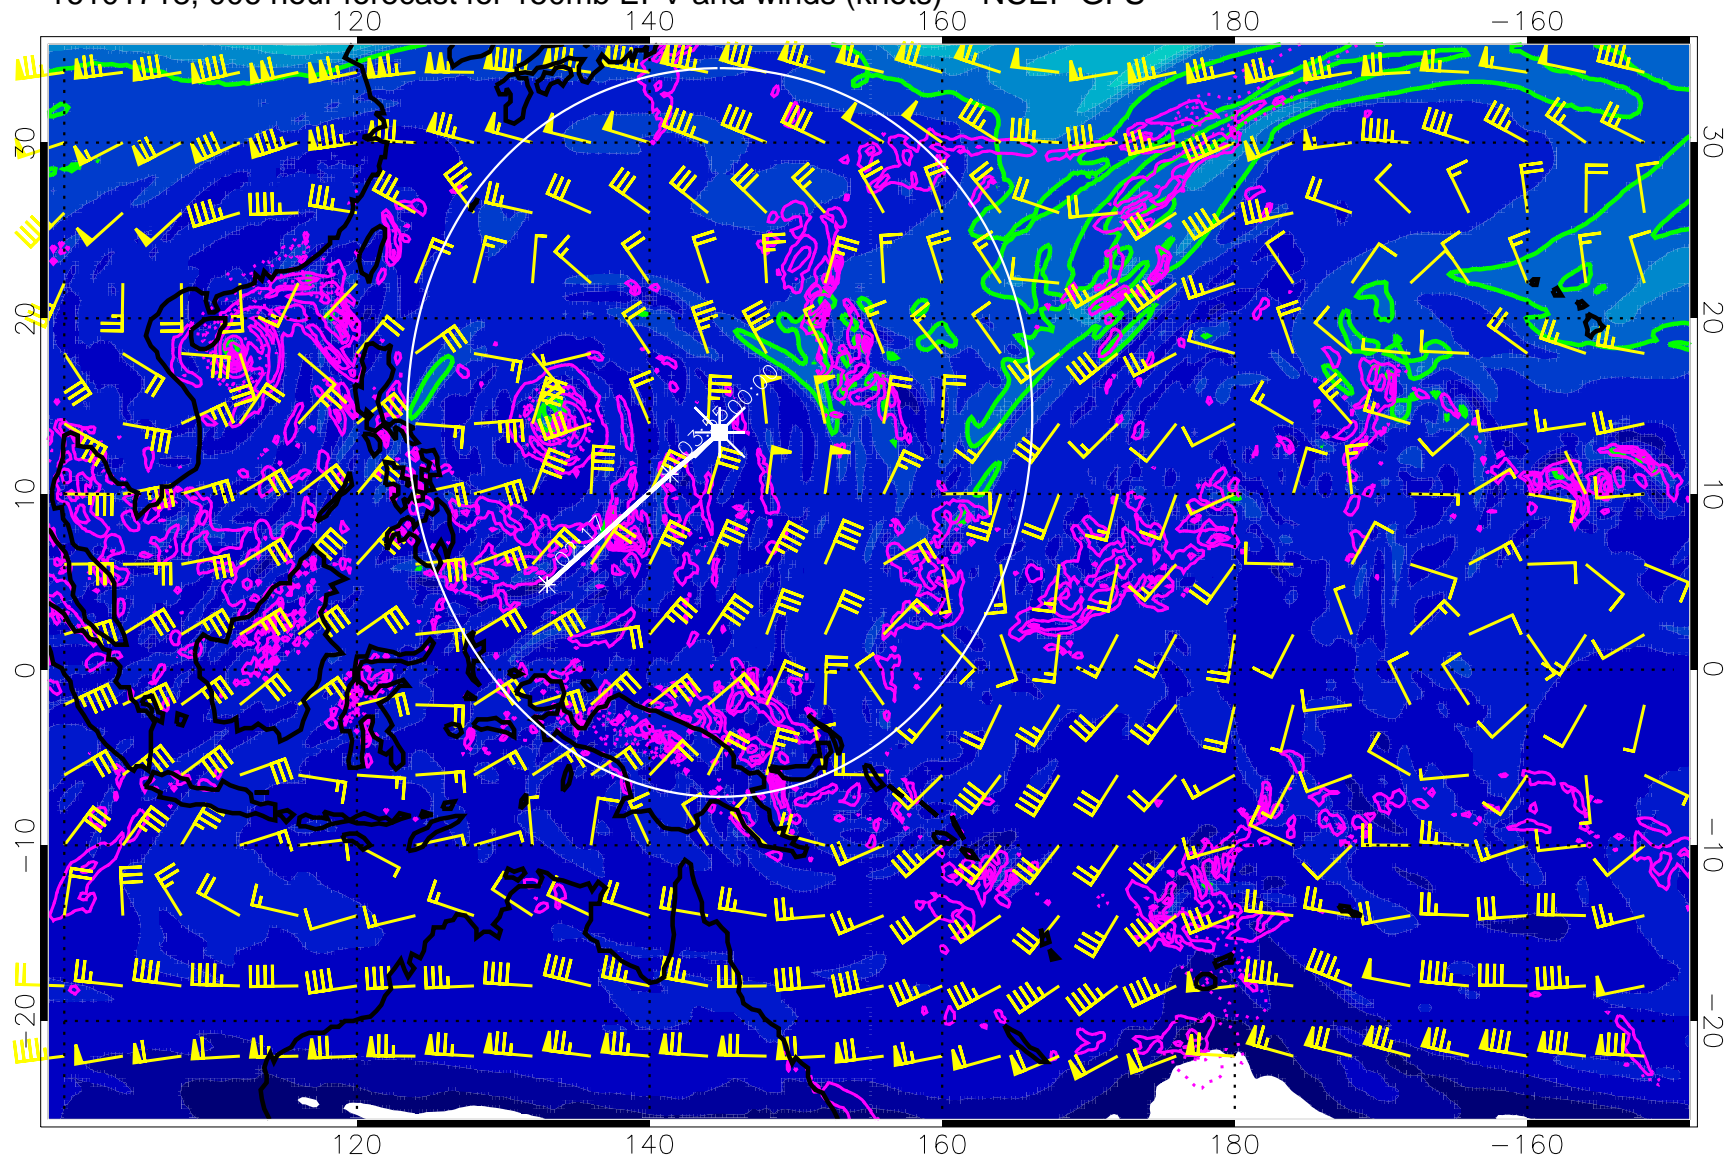

16101718, 006 hour forecast for 150mb EPV and winds (knots) -- NCEP GFS

Precip (tot dot, conv sol) mm/day 40 mm/day contours, min 20

EPV Tropopause (2 PVU) Position

Range ring of 2304 km

16101800, 012 hour forecast for 150mb EPV and winds (knots) -- NCEP GFS

0 5.0×10^{-6} 1.0×10^{-5} 1.5×10^{-5}
PVU

Precip (tot dot, conv sol) mm/day 40 mm/day contours, min 20

EPV Tropopause (2 PVU) Position

Range ring of 2304 km

16101806, 018 hour forecast for 150mb EPV and winds (knots) -- NCEP GFS

0 5.0×10^{-6} 1.0×10^{-5} 1.5×10^{-5}
PVU

Precip (tot dot, conv sol) mm/day 40 mm/day contours, min 20

EPV Tropopause (2 PVU) Position

Range ring of 2304 km

16101812, 024 hour forecast for 150mb EPV and winds (knots) -- NCEP GFS

0 5.0×10^{-6} 1.0×10^{-5} 1.5×10^{-5}
PVU

Precip (tot dot, conv sol) mm/day 40 mm/day contours, min 20

EPV Tropopause (2 PVU) Position

Range ring of 2304 km

16101818, 030 hour forecast for 150mb EPV and winds (knots) -- NCEP GFS