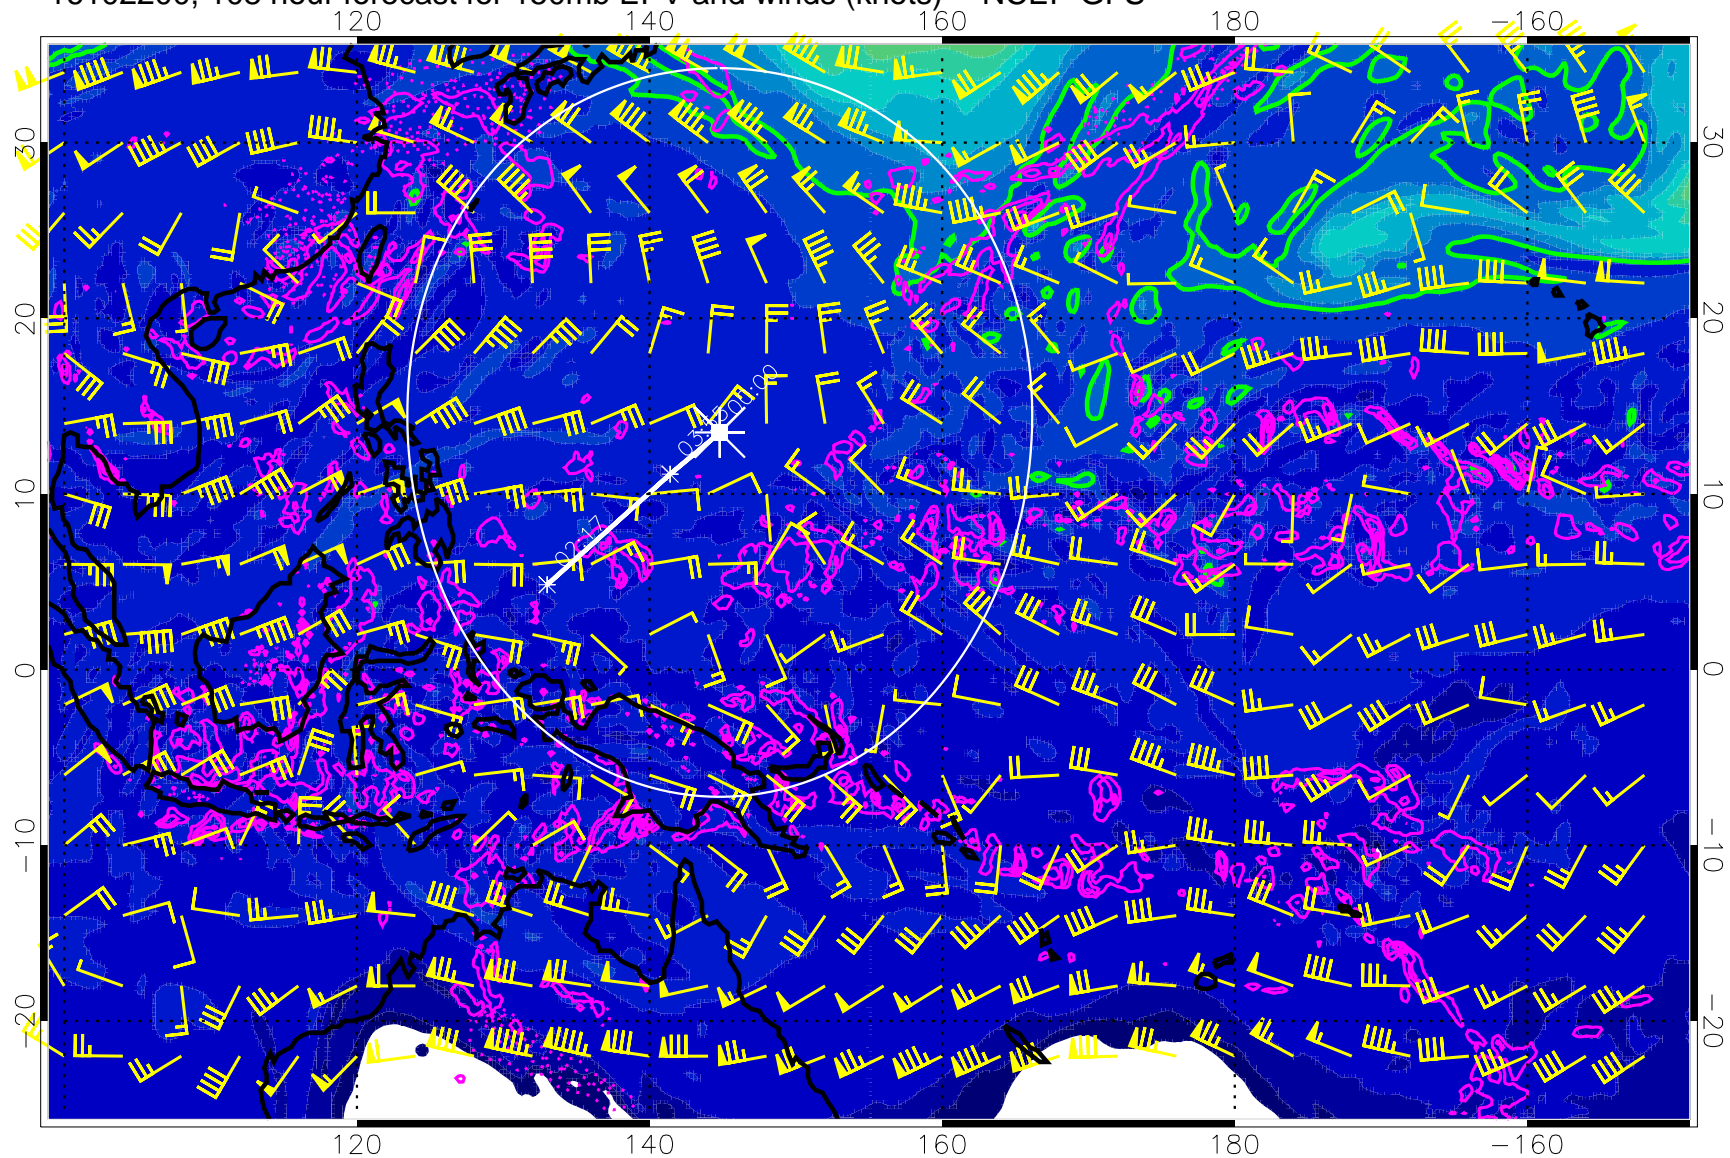

Precip (tot dot, conv sol) mm/day 40 mm/day contours, min 20

EPV Tropopause (2 PVU) Position

Range ring of 2304 km

16102118, 102 hour forecast for 150mb EPV and winds (knots) -- NCEP GFS

0 5.0×10^{-6} 1.0×10^{-5} 1.5×10^{-5}
PVU

Precip (tot dot, conv sol) mm/day 40 mm/day contours, min 20

EPV Tropopause (2 PVU) Position

Range ring of 2304 km

16102200, 108 hour forecast for 150mb EPV and winds (knots) -- NCEP GFS

Precip (tot dot, conv sol) mm/day 40 mm/day contours, min 20