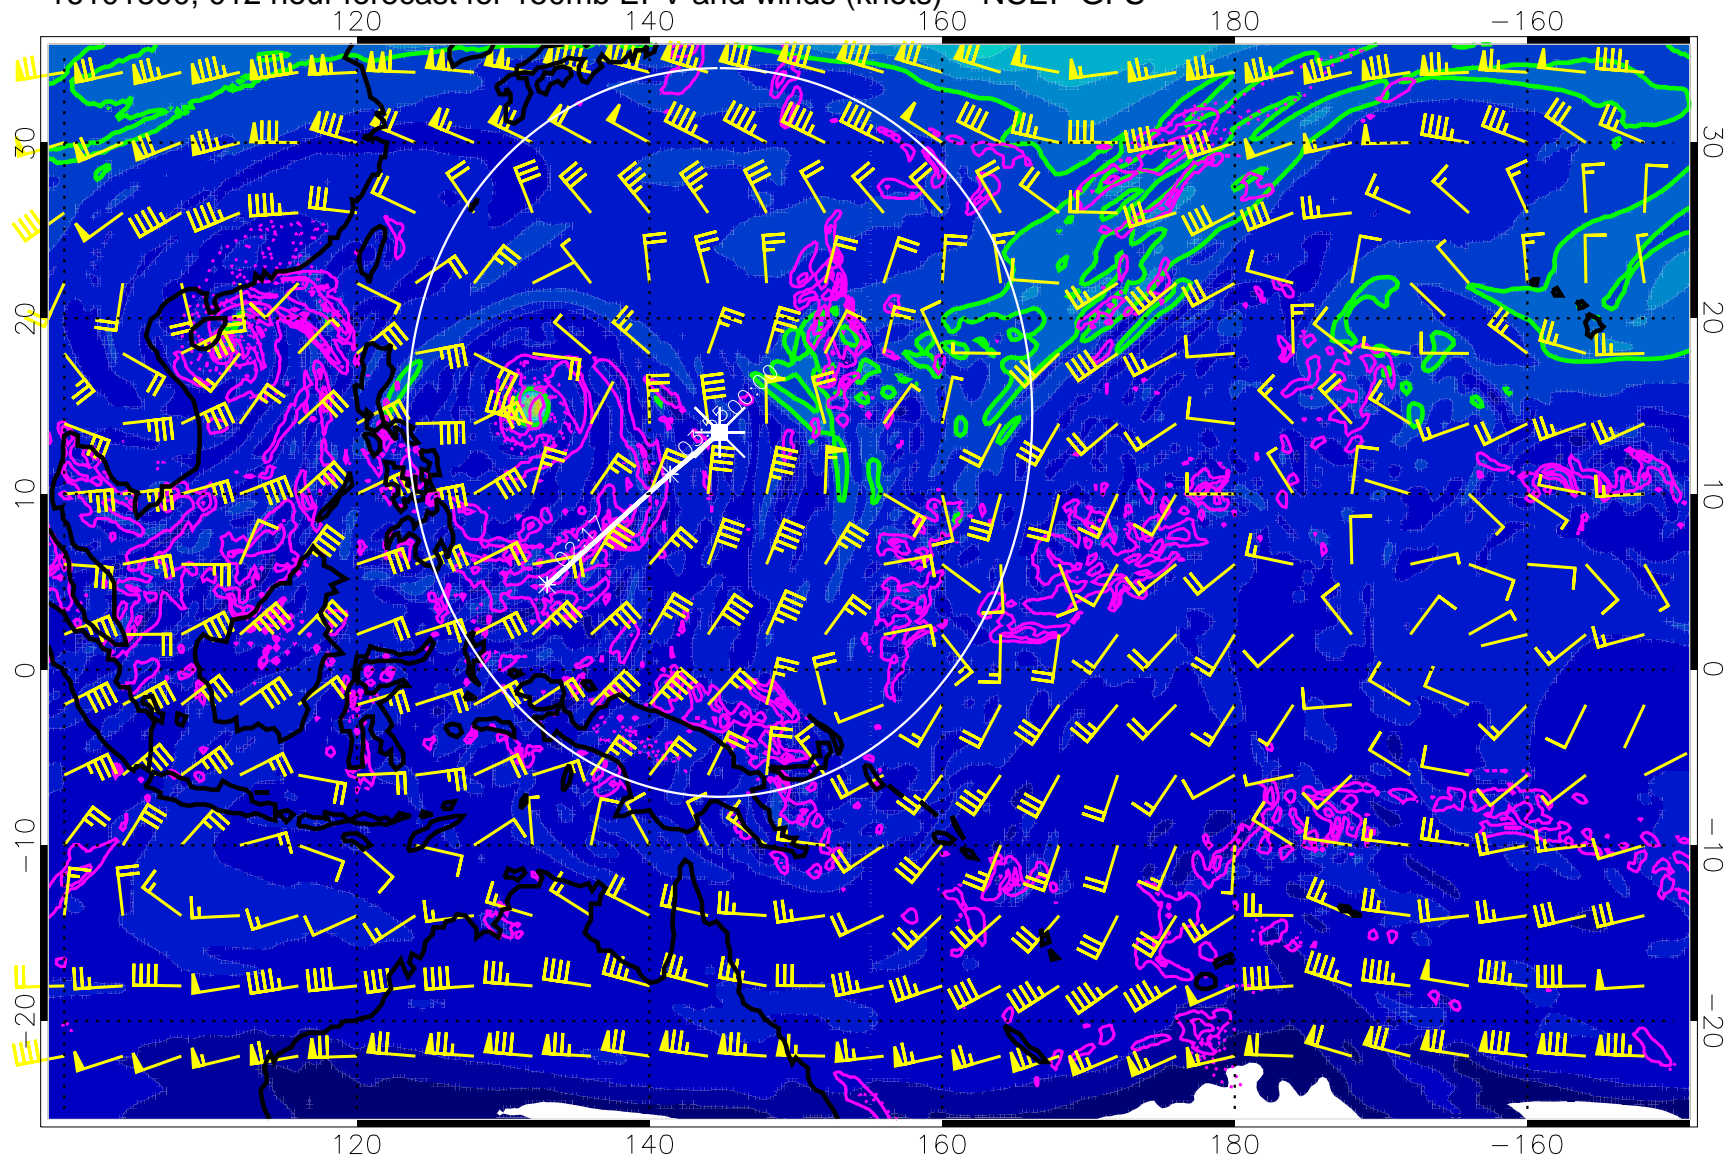

16101718, 006 hour forecast for 150mb EPV and winds (knots) -- NCEP GFS

Precip (tot dot, conv sol) mm/day 40 mm/day contours, min 20

EPV Tropopause (2 PVU) Position

Range ring of 2304 km

16101800, 012 hour forecast for 150mb EPV and winds (knots) -- NCEP GFS

0 5.0×10^{-6} 1.0×10^{-5} 1.5×10^{-5}
PVU

Precip (tot dot, conv sol) mm/day 40 mm/day contours, min 20

EPV Tropopause (2 PVU) Position

Range ring of 2304 km

16101806, 018 hour forecast for 150mb EPV and winds (knots) -- NCEP GFS

0 5.0×10^{-6} 1.0×10^{-5} 1.5×10^{-5}
PVU

Precip (tot dot, conv sol) mm/day 40 mm/day contours, min 20

EPV Tropopause (2 PVU) Position

Range ring of 2304 km

16101812, 024 hour forecast for 150mb EPV and winds (knots) -- NCEP GFS