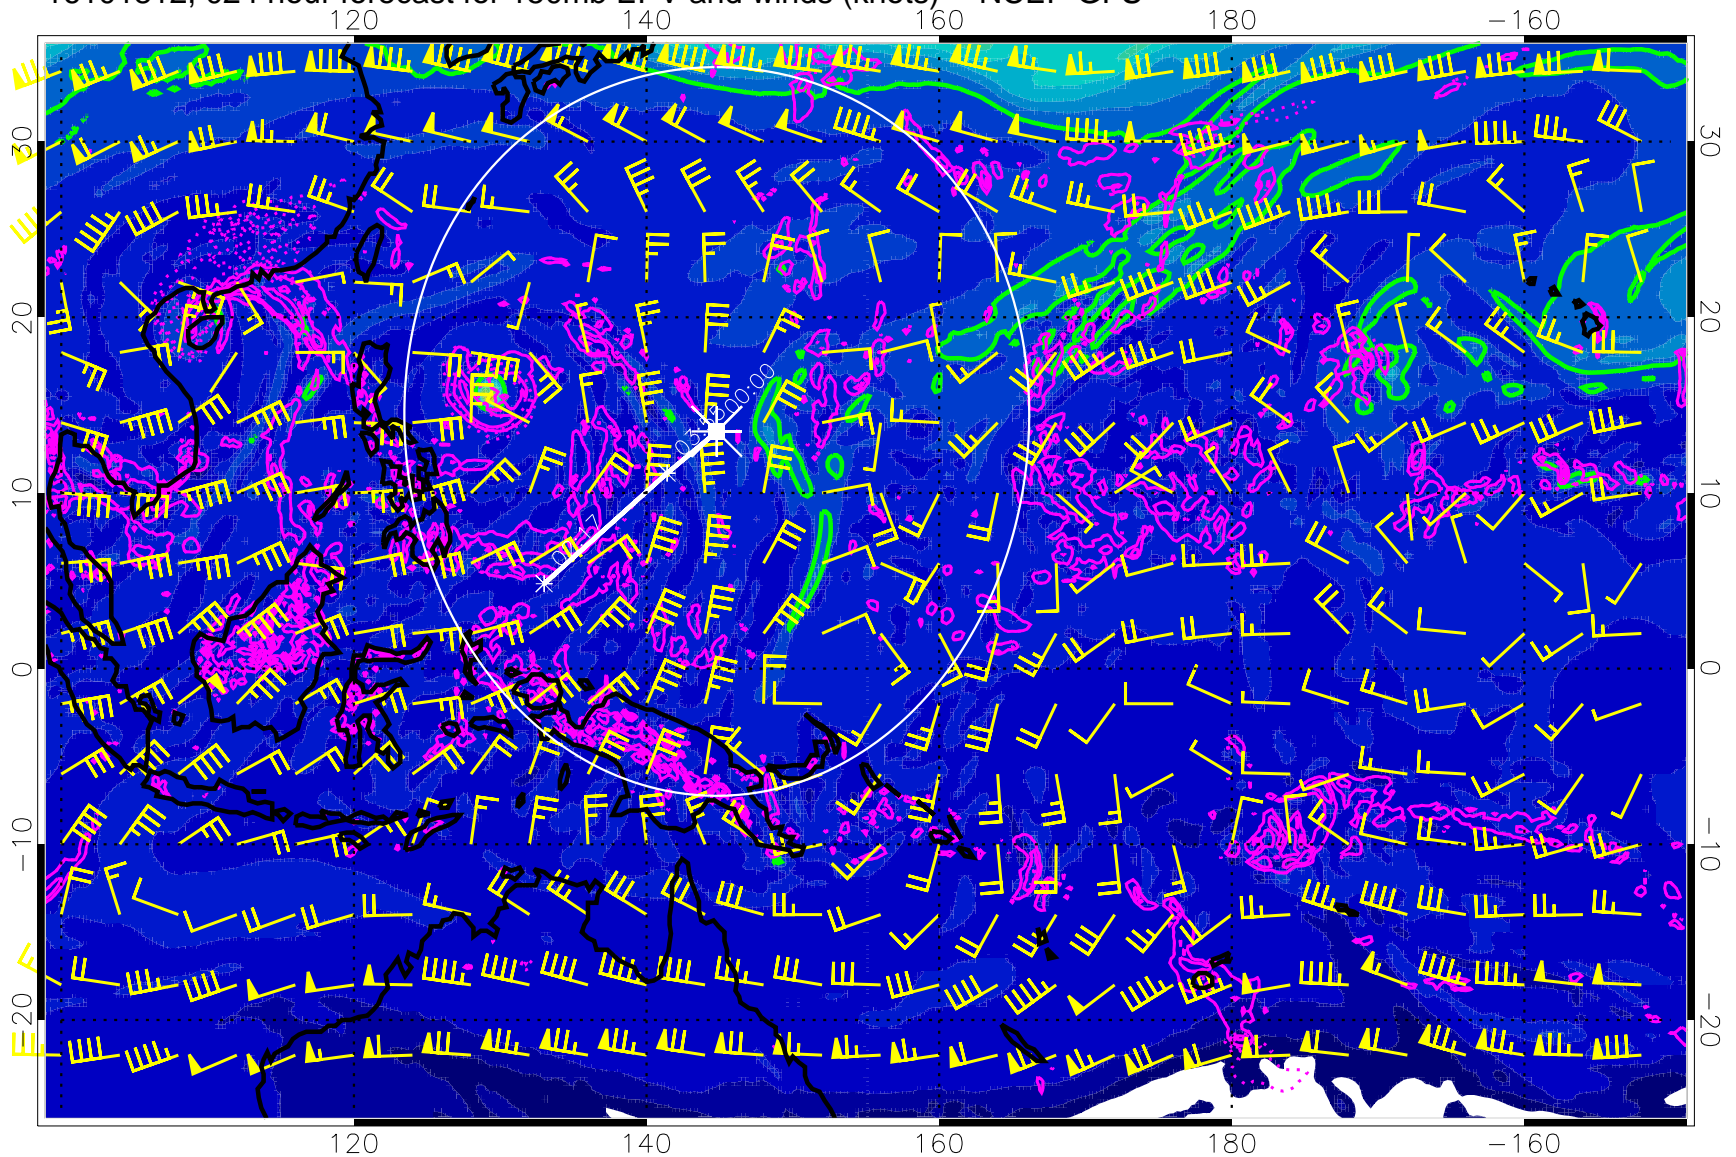

16101718, 006 hour forecast for 150mb EPV and winds (knots) -- NCEP GFS

Precip (tot dot, conv sol) mm/day 40 mm/day contours, min 20

EPV Tropopause (2 PVU) Position

Range ring of 2304 km

16101800, 012 hour forecast for 150mb EPV and winds (knots) -- NCEP GFS

0 5.0×10^{-6} 1.0×10^{-5} 1.5×10^{-5}
PVU

Precip (tot dot, conv sol) mm/day 40 mm/day contours, min 20

EPV Tropopause (2 PVU) Position

Range ring of 2304 km

16101806, 018 hour forecast for 150mb EPV and winds (knots) -- NCEP GFS

0 5.0×10^{-6} 1.0×10^{-5} 1.5×10^{-5}
PVU

Precip (tot dot, conv sol) mm/day 40 mm/day contours, min 20

EPV Tropopause (2 PVU) Position

Range ring of 2304 km

16101812, 024 hour forecast for 150mb EPV and winds (knots) -- NCEP GFS

0 5.0×10^{-6} 1.0×10^{-5} 1.5×10^{-5}
PVU

Precip (tot dot, conv sol) mm/day 40 mm/day contours, min 20

EPV Tropopause (2 PVU) Position

Range ring of 2304 km

16101818, 030 hour forecast for 150mb EPV and winds (knots) -- NCEP GFS