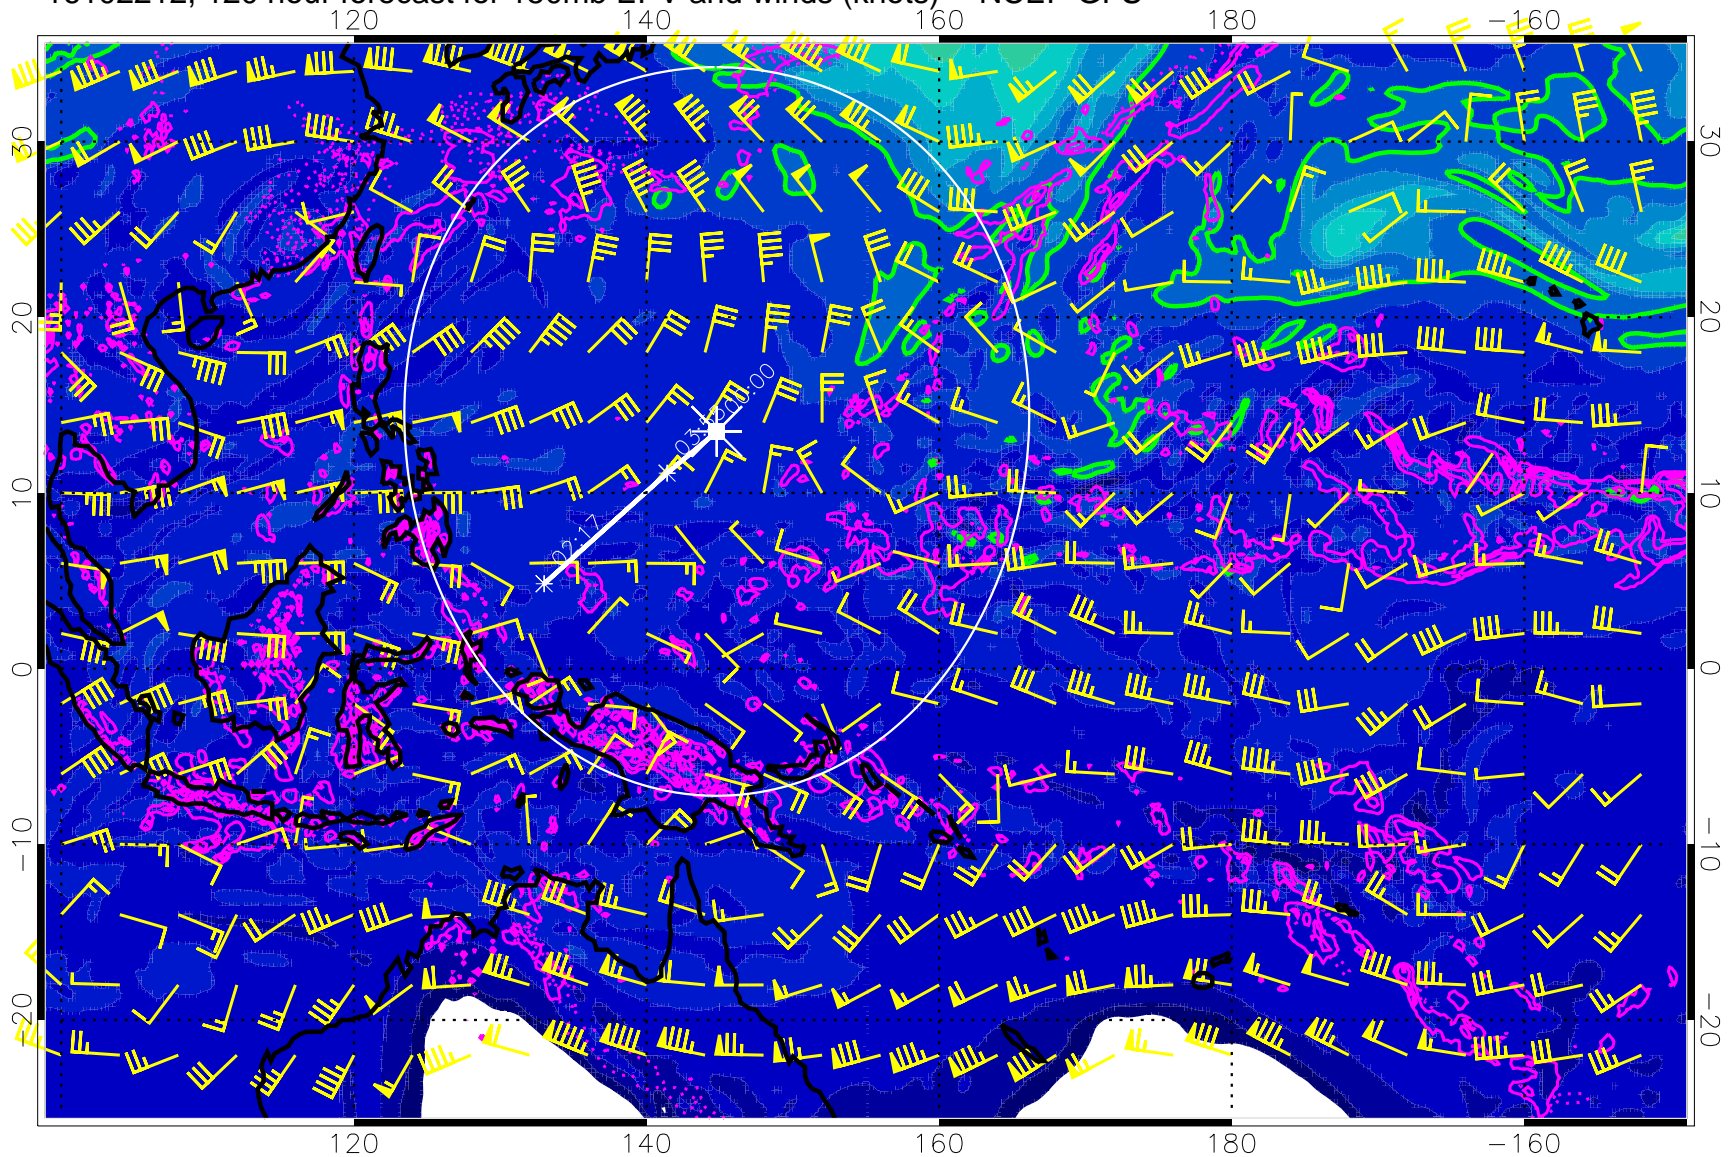

Precip (tot dot, conv sol) mm/day 40 mm/day contours, min 20

EPV Tropopause (2 PVU) Position

Range ring of 2304 km

16102200, 108 hour forecast for 150mb EPV and winds (knots) -- NCEP GFS

Precip (tot dot, conv sol) mm/day 40 mm/day contours, min 20

EPV Tropopause (2 PVU) Position

Range ring of 2304 km

16102206, 114 hour forecast for 150mb EPV and winds (knots) -- NCEP GFS

0 5.0×10^{-6} 1.0×10^{-5} 1.5×10^{-5}
PVU

Precip (tot dot, conv sol) mm/day 40 mm/day contours, min 20

EPV Tropopause (2 PVU) Position

Range ring of 2304 km

16102212, 120 hour forecast for 150mb EPV and winds (knots) -- NCEP GFS

0 5.0×10^{-6} 1.0×10^{-5} 1.5×10^{-5}
PVU

Precip (tot dot, conv sol) mm/day 40 mm/day contours, min 20

EPV Tropopause (2 PVU) Position

Range ring of 2304 km