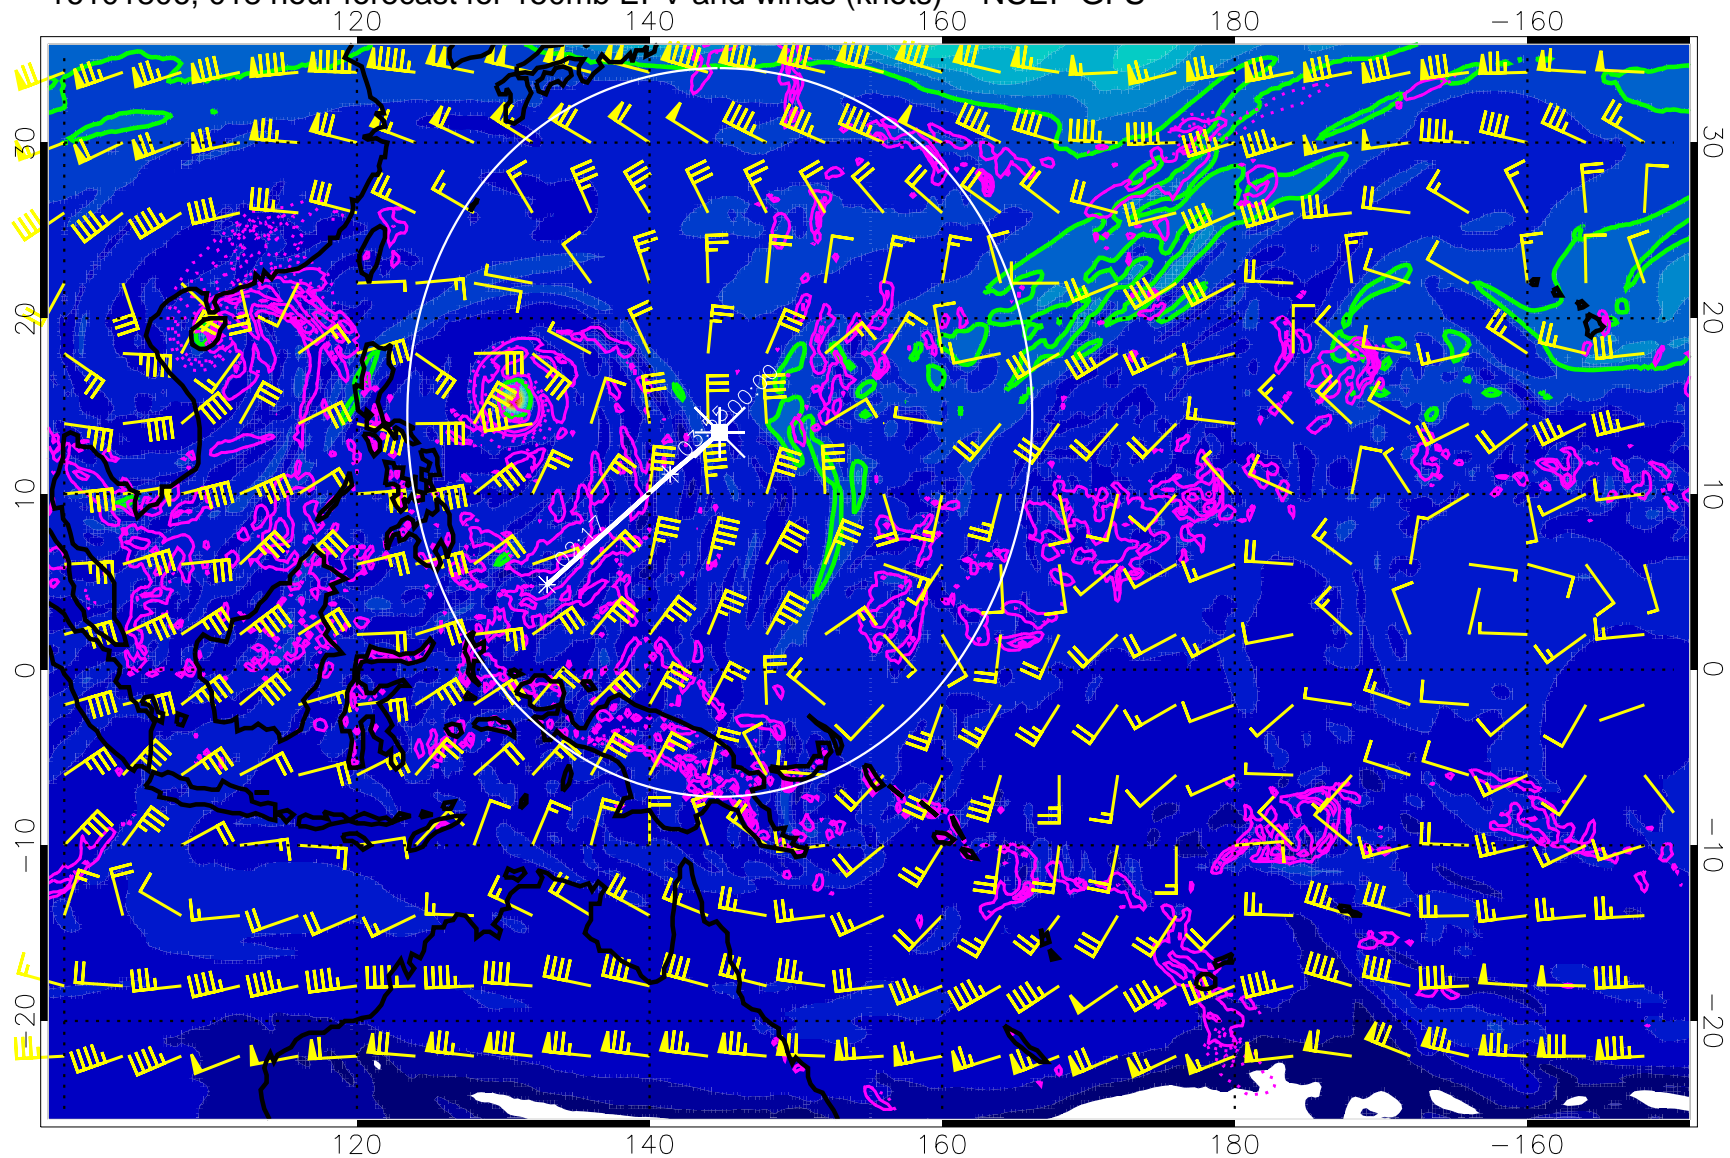

16101718, 006 hour forecast for 150mb EPV and winds (knots) -- NCEP GFS

Precip (tot dot, conv sol) mm/day 40 mm/day contours, min 20

EPV Tropopause (2 PVU) Position

Range ring of 2304 km

16101800, 012 hour forecast for 150mb EPV and winds (knots) -- NCEP GFS

0 5.0×10^{-6} 1.0×10^{-5} 1.5×10^{-5}
PVU

Precip (tot dot, conv sol) mm/day 40 mm/day contours, min 20

EPV Tropopause (2 PVU) Position

Range ring of 2304 km

16101806, 018 hour forecast for 150mb EPV and winds (knots) -- NCEP GFS

0 5.0×10^{-6} 1.0×10^{-5} 1.5×10^{-5}
PVU

Precip (tot dot, conv sol) mm/day 40 mm/day contours, min 20

EPV Tropopause (2 PVU) Position

Range ring of 2304 km

16101812, 024 hour forecast for 150mb EPV and winds (knots) -- NCEP GFS

0 5.0×10^{-6} 1.0×10^{-5} 1.5×10^{-5}
PVU

Precip (tot dot, conv sol) mm/day 40 mm/day contours, min 20

EPV Tropopause (2 PVU) Position

Range ring of 2304 km

16101818, 030 hour forecast for 150mb EPV and winds (knots) -- NCEP GFS