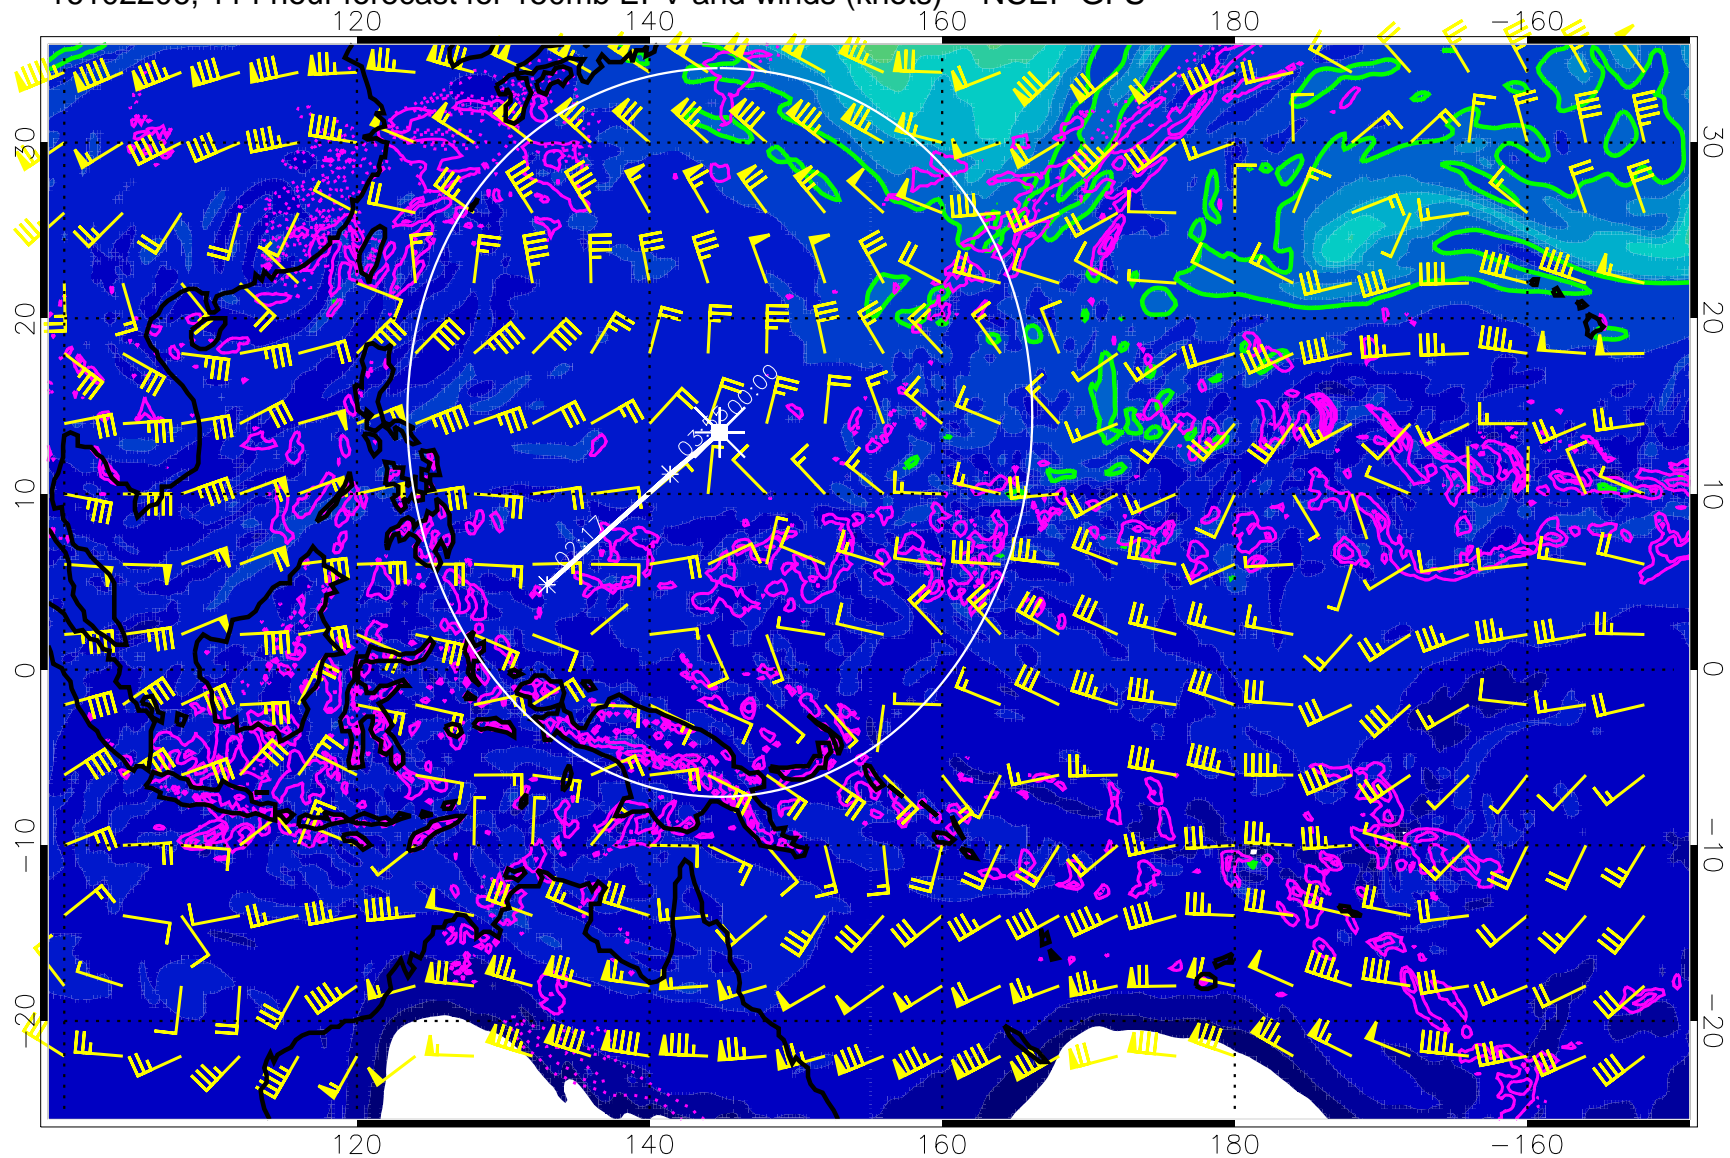

Precip (tot dot, conv sol) mm/day 40 mm/day contours, min 20

EPV Tropopause (2 PVU) Position

Range ring of 2304 km

16102200, 108 hour forecast for 150mb EPV and winds (knots) -- NCEP GFS

Precip (tot dot, conv sol) mm/day 40 mm/day contours, min 20

EPV Tropopause (2 PVU) Position

Range ring of 2304 km

16102206, 114 hour forecast for 150mb EPV and winds (knots) -- NCEP GFS

0 5.0×10^{-6} 1.0×10^{-5} 1.5×10^{-5}
PVU

Precip (tot dot, conv sol) mm/day 40 mm/day contours, min 20

EPV Tropopause (2 PVU) Position

Range ring of 2304 km

16102212, 120 hour forecast for 150mb EPV and winds (knots) -- NCEP GFS

0 5.0×10^{-6} 1.0×10^{-5} 1.5×10^{-5}
PVU

Precip (tot dot, conv sol) mm/day 40 mm/day contours, min 20