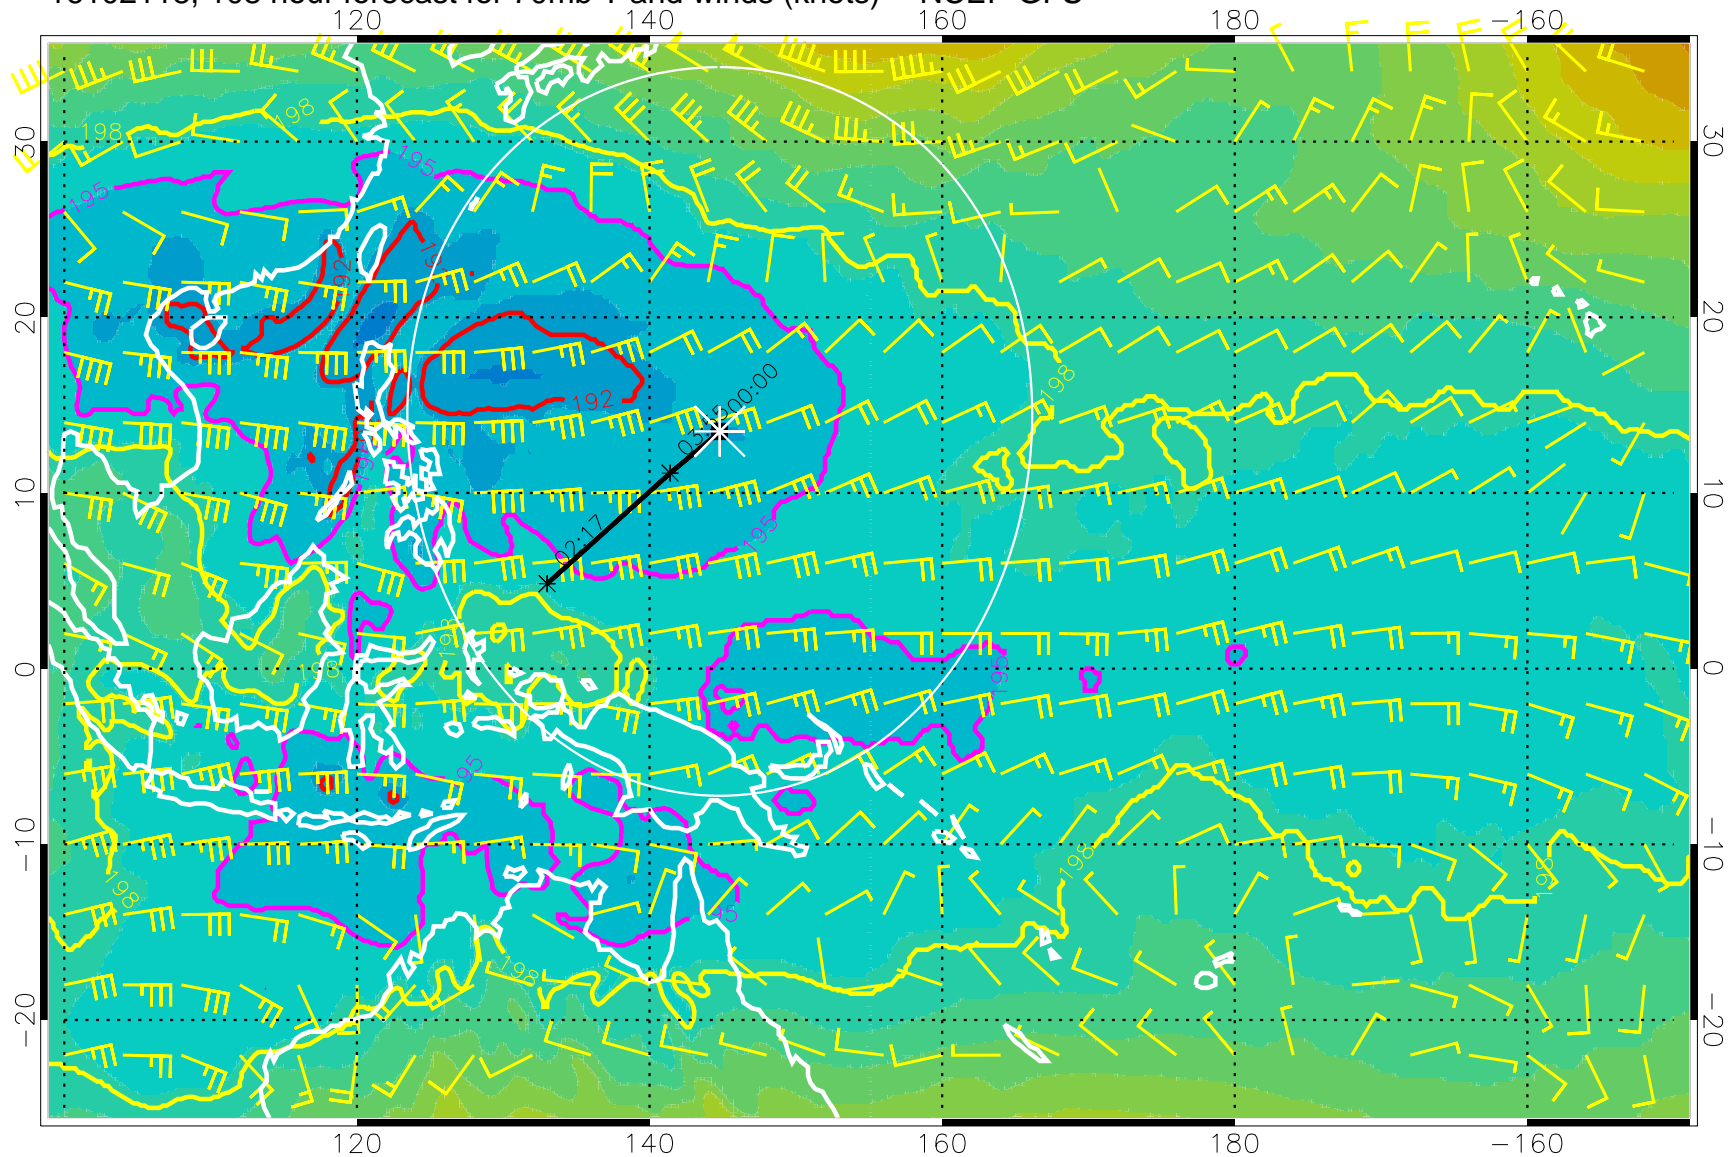

180 190 200 210 220

T, K

190K Isotherm 192.5K Isotherm  
195K Isotherm 197.5K Isotherm

Range ring of 2304 km

16102100, 090 hour forecast for 70mb T and winds (knots) -- NCEP GFS

180 190 200 210 220  
T, K

190K Isotherm 192.5K Isotherm  
195K Isotherm 197.5K Isotherm

Range ring of 2304 km

16102106, 096 hour forecast for 70mb T and winds (knots) -- NCEP GFS

180 190 200 210 220  
T, K

190K Isotherm 192.5K Isotherm  
195K Isotherm 197.5K Isotherm

Range ring of 2304 km

16102112, 102 hour forecast for 70mb T and winds (knots) -- NCEP GFS

180 190 200 210 220

T, K

190K Isotherm 192.5K Isotherm  
195K Isotherm 197.5K Isotherm

Range ring of 2304 km

16102118, 108 hour forecast for 70mb T and winds (knots) -- NCEP GFS

180 190 200 210 220

T, K

190K Isotherm 192.5K Isotherm  
195K Isotherm 197.5K Isotherm

Range ring of 2304 km

16102200, 114 hour forecast for 70mb T and winds (knots) -- NCEP GFS

180 190 200 210 220

T, K

190K Isotherm 192.5K Isotherm  
195K Isotherm 197.5K Isotherm

Range ring of 2304 km

16102206, 120 hour forecast for 70mb T and winds (knots) -- NCEP GFS