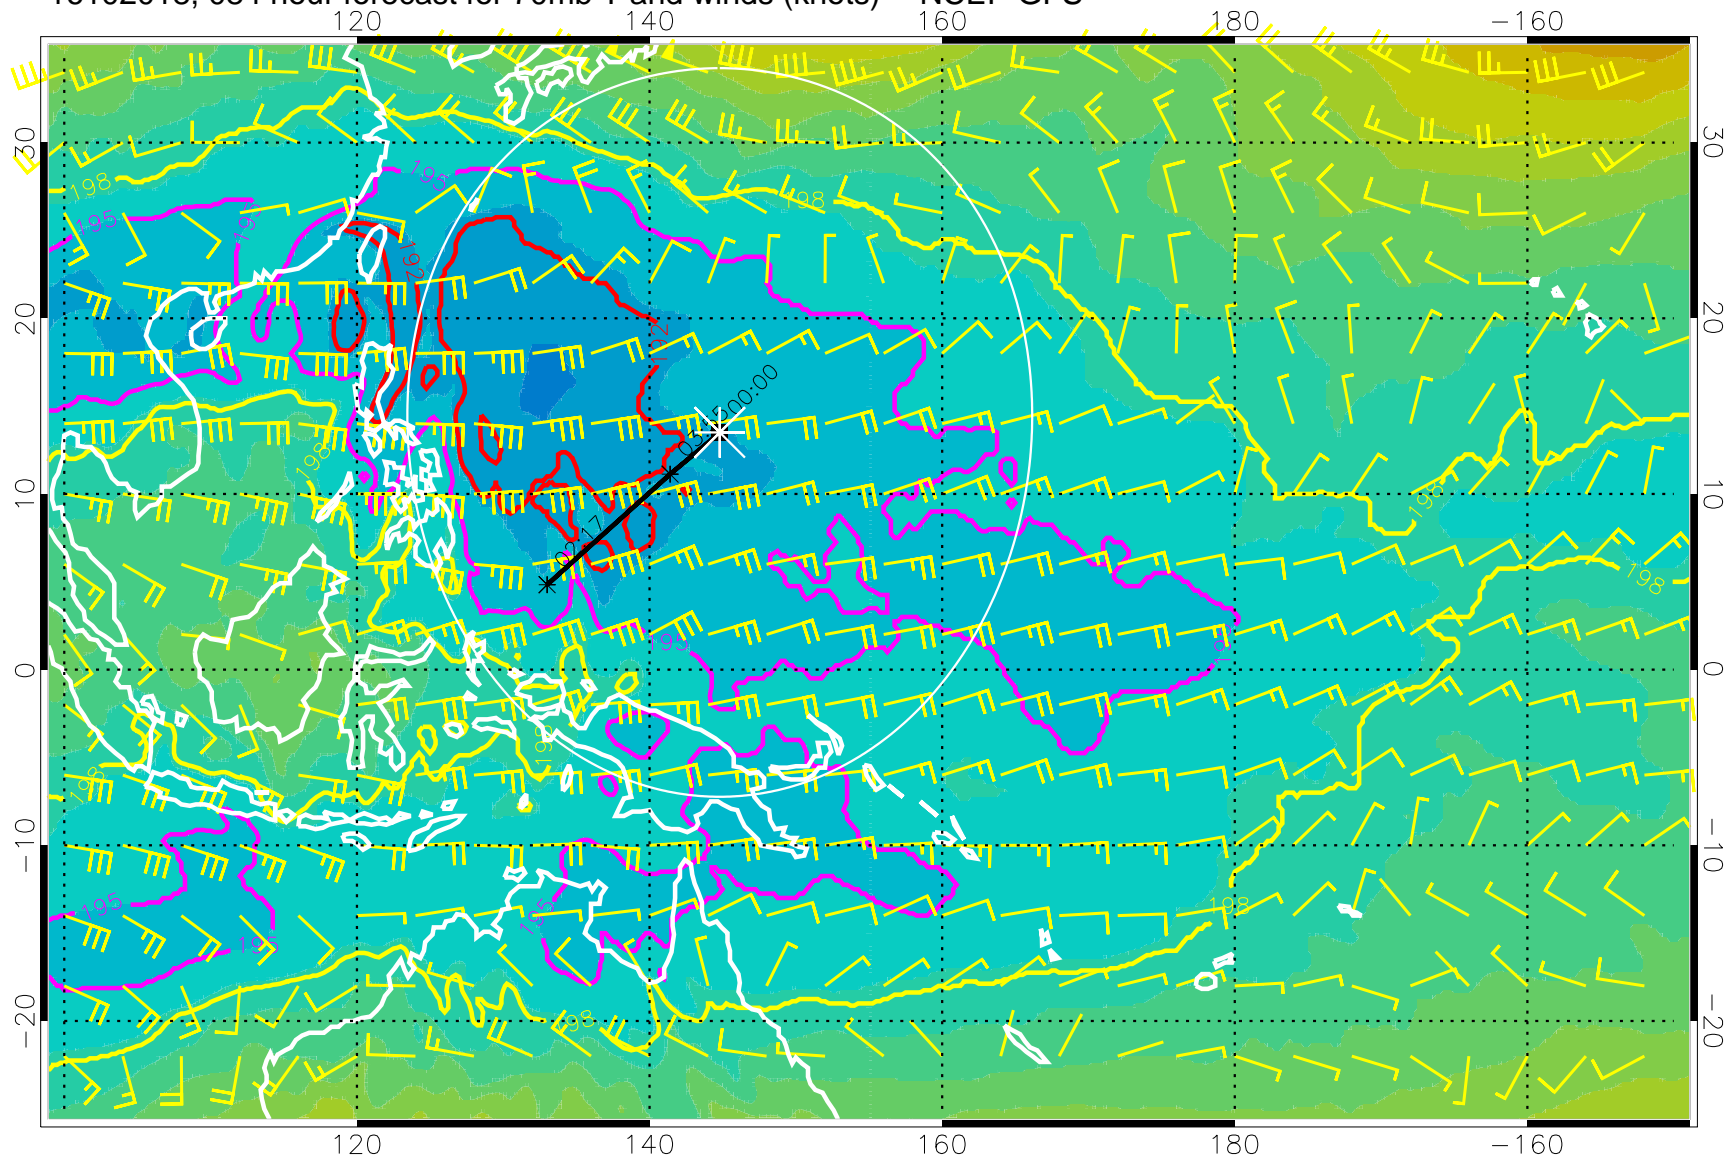

180 190 200 210 220

T, K

190K Isotherm 192.5K Isotherm  
195K Isotherm 197.5K Isotherm

Range ring of 2304 km

16102006, 072 hour forecast for 70mb T and winds (knots) -- NCEP GFS

180 190 200 210 220

T, K

190K Isotherm 192.5K Isotherm  
195K Isotherm 197.5K Isotherm

Range ring of 2304 km

16102012, 078 hour forecast for 70mb T and winds (knots) -- NCEP GFS

180 190 200 210 220

T, K

190K Isotherm 192.5K Isotherm  
195K Isotherm 197.5K Isotherm

Range ring of 2304 km

16102018, 084 hour forecast for 70mb T and winds (knots) -- NCEP GFS

180 190 200 210 220

T, K

190K Isotherm 192.5K Isotherm  
195K Isotherm 197.5K Isotherm

Range ring of 2304 km

16102100, 090 hour forecast for 70mb T and winds (knots) -- NCEP GFS

180 190 200 210 220  
T, K

190K Isotherm 192.5K Isotherm  
195K Isotherm 197.5K Isotherm

Range ring of 2304 km

16102106, 096 hour forecast for 70mb T and winds (knots) -- NCEP GFS

180 190 200 210 220  
T, K

190K Isotherm 192.5K Isotherm  
195K Isotherm 197.5K Isotherm

Range ring of 2304 km

16102112, 102 hour forecast for 70mb T and winds (knots) -- NCEP GFS