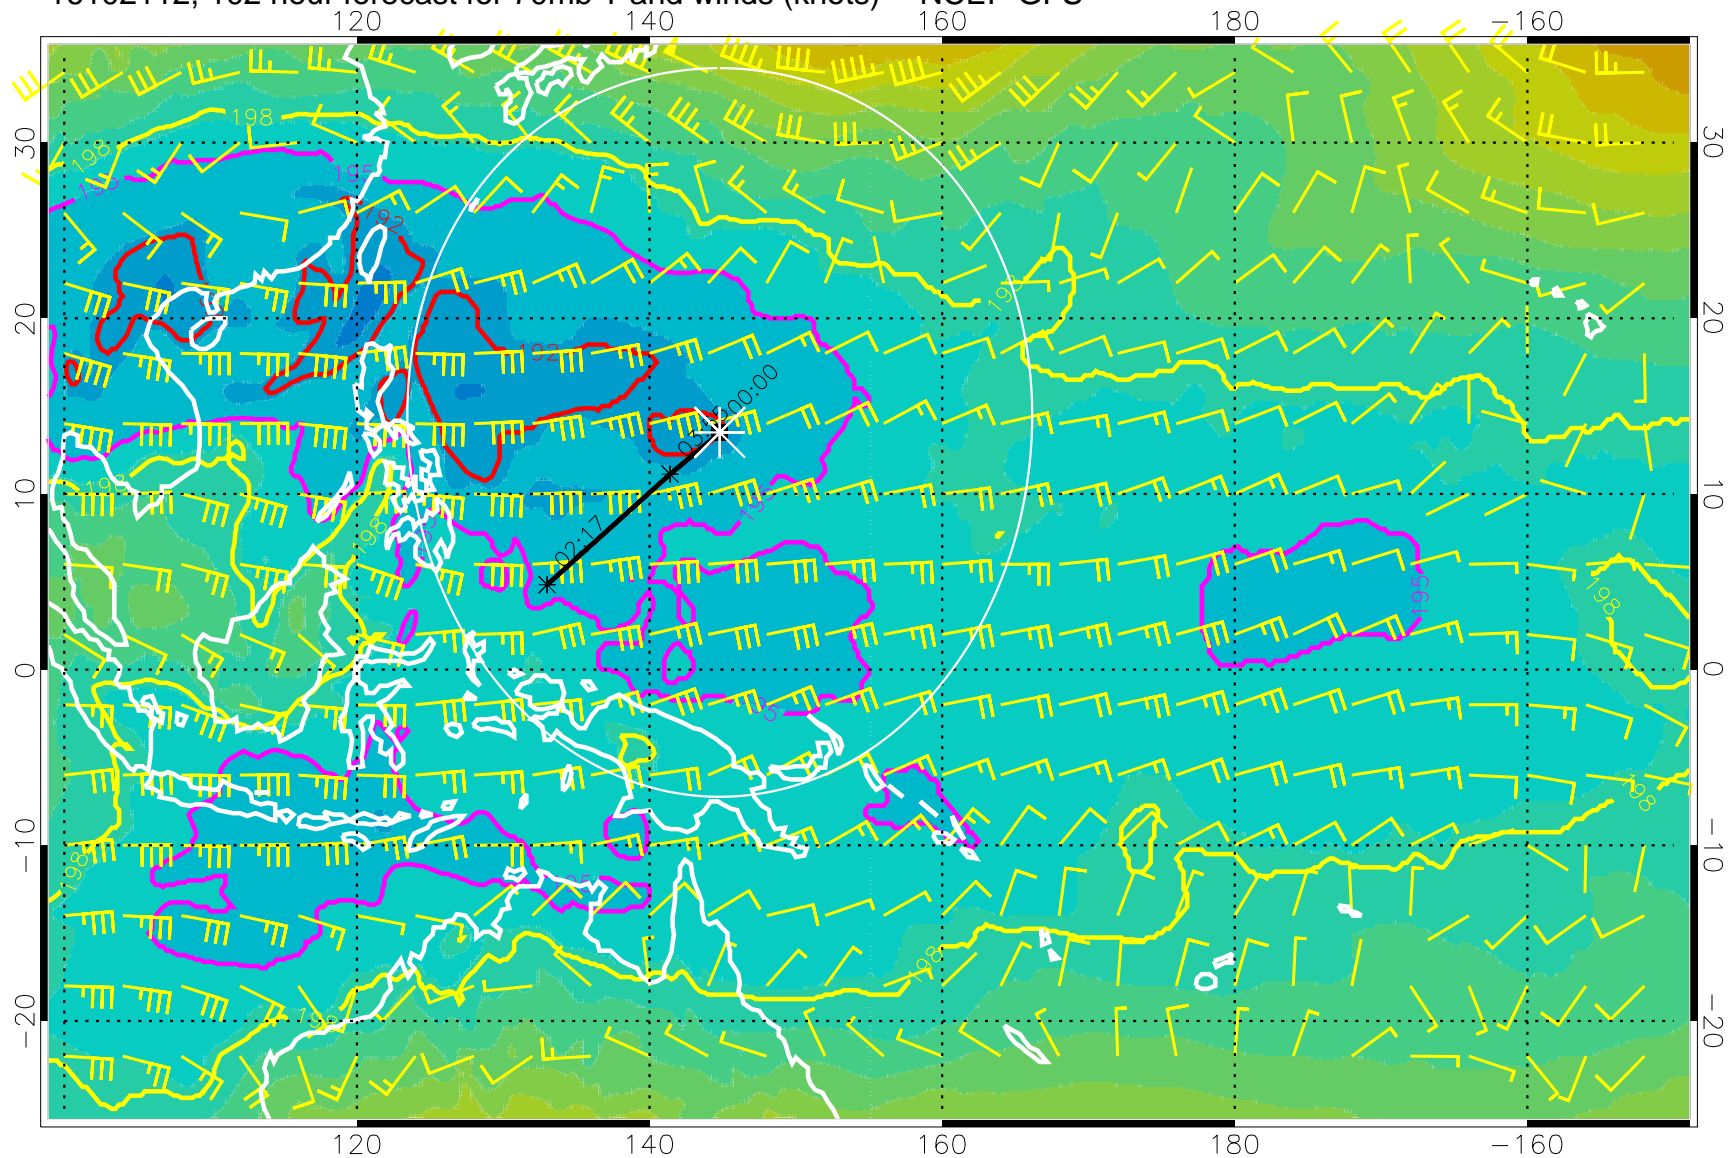

180 190 200 210 220

T, K

190K Isotherm 192.5K Isotherm  
195K Isotherm 197.5K Isotherm

Range ring of 2304 km

16102100, 090 hour forecast for 70mb T and winds (knots) -- NCEP GFS

180 190 200 210 220  
T, K

190K Isotherm 192.5K Isotherm  
195K Isotherm 197.5K Isotherm

Range ring of 2304 km

16102106, 096 hour forecast for 70mb T and winds (knots) -- NCEP GFS

180 190 200 210 220  
T, K

190K Isotherm 192.5K Isotherm  
195K Isotherm 197.5K Isotherm

Range ring of 2304 km

16102112, 102 hour forecast for 70mb T and winds (knots) -- NCEP GFS

180 190 200 210 220

T, K

190K Isotherm 192.5K Isotherm  
195K Isotherm 197.5K Isotherm

Range ring of 2304 km

16102118, 108 hour forecast for 70mb T and winds (knots) -- NCEP GFS

180 190 200 210 220

T, K

190K Isotherm 192.5K Isotherm  
195K Isotherm 197.5K Isotherm

Range ring of 2304 km

16102200, 114 hour forecast for 70mb T and winds (knots) -- NCEP GFS

180 190 200 210 220

T, K

190K Isotherm 192.5K Isotherm  
195K Isotherm 197.5K Isotherm

Range ring of 2304 km

16102206, 120 hour forecast for 70mb T and winds (knots) -- NCEP GFS