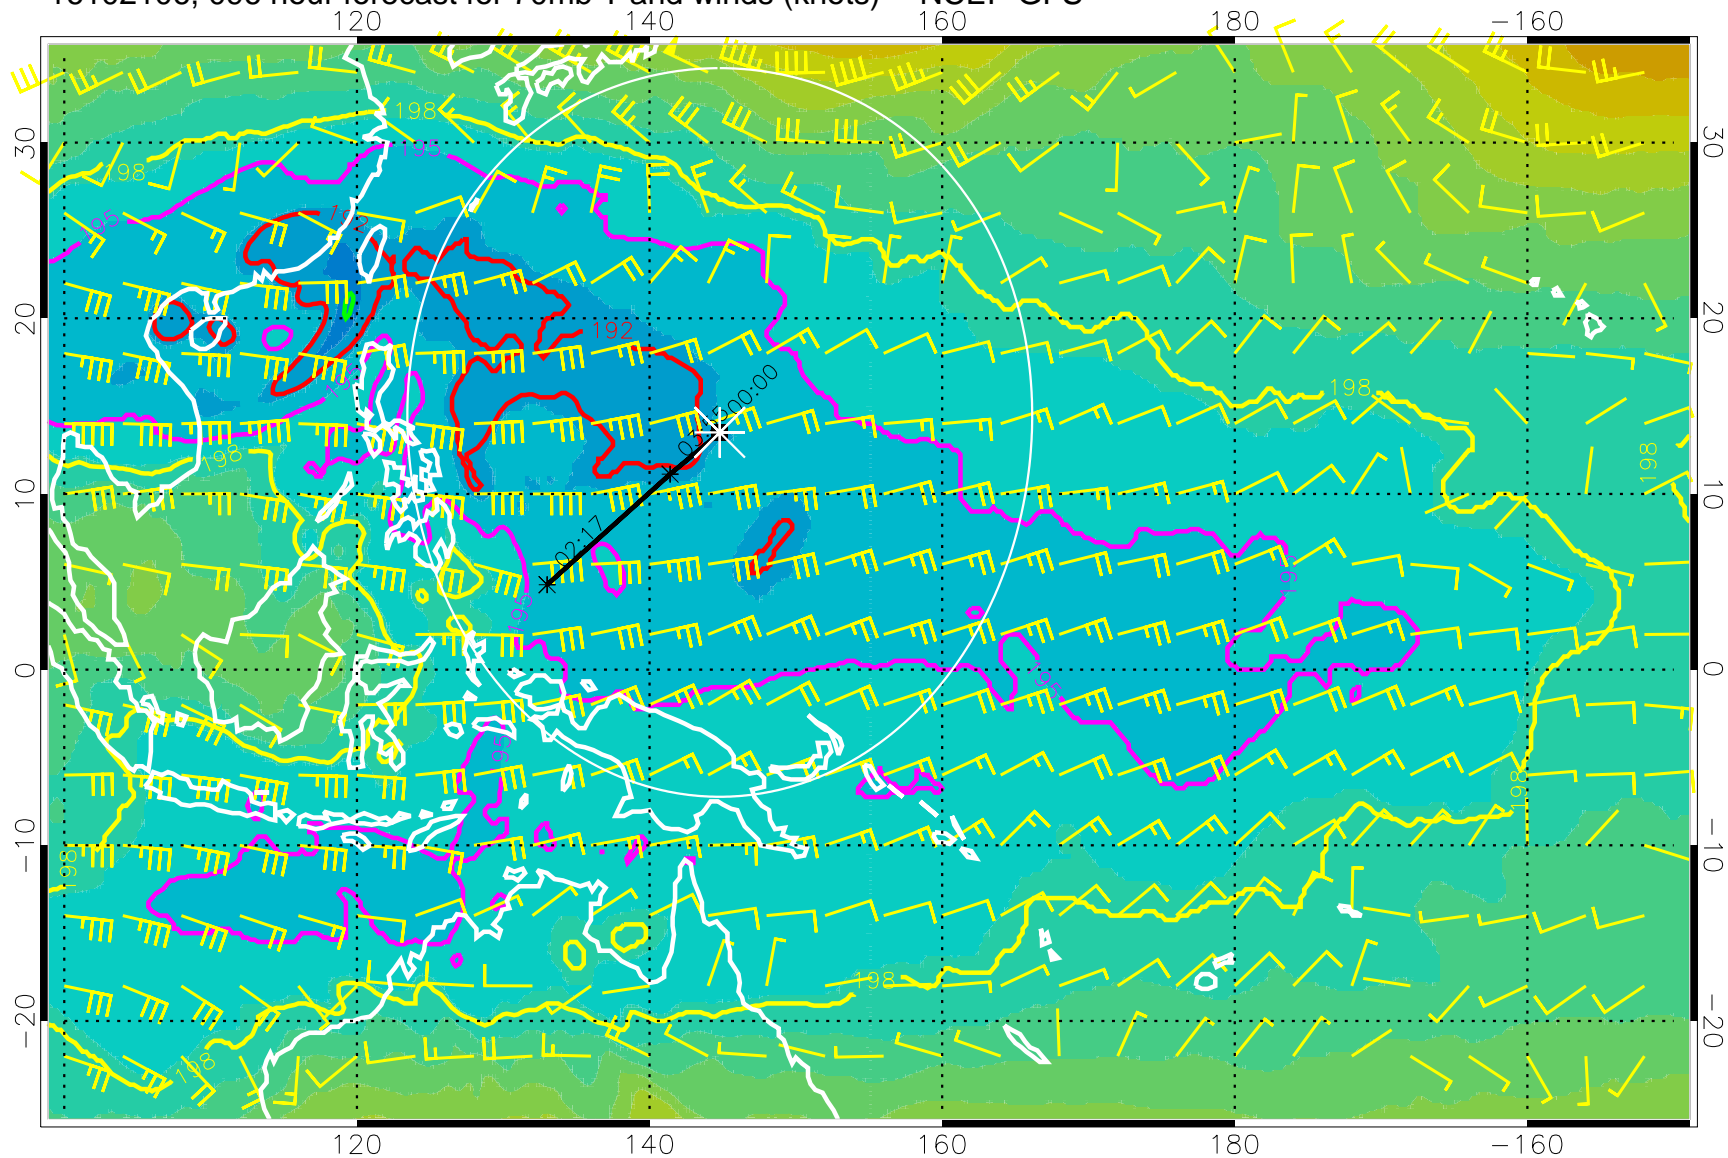

Range ring of 2304 km

16102012, 078 hour forecast for 70mb T and winds (knots) -- NCEP GFS

180 190 200 210 220

T, K

190K Isotherm 192.5K Isotherm  
195K Isotherm 197.5K Isotherm

Range ring of 2304 km

16102018, 084 hour forecast for 70mb T and winds (knots) -- NCEP GFS

180 190 200 210 220

T, K

190K Isotherm 192.5K Isotherm  
195K Isotherm 197.5K Isotherm

Range ring of 2304 km

16102100, 090 hour forecast for 70mb T and winds (knots) -- NCEP GFS

180 190 200 210 220  
T, K

190K Isotherm 192.5K Isotherm  
195K Isotherm 197.5K Isotherm

Range ring of 2304 km

16102106, 096 hour forecast for 70mb T and winds (knots) -- NCEP GFS

180 190 200 210 220  
T, K

190K Isotherm 192.5K Isotherm  
195K Isotherm 197.5K Isotherm

Range ring of 2304 km

16102112, 102 hour forecast for 70mb T and winds (knots) -- NCEP GFS

180 190 200 210 220

T, K

190K Isotherm 192.5K Isotherm  
195K Isotherm 197.5K Isotherm

Range ring of 2304 km

16102118, 108 hour forecast for 70mb T and winds (knots) -- NCEP GFS

180 190 200 210 220

T, K

190K Isotherm 192.5K Isotherm  
195K Isotherm 197.5K Isotherm