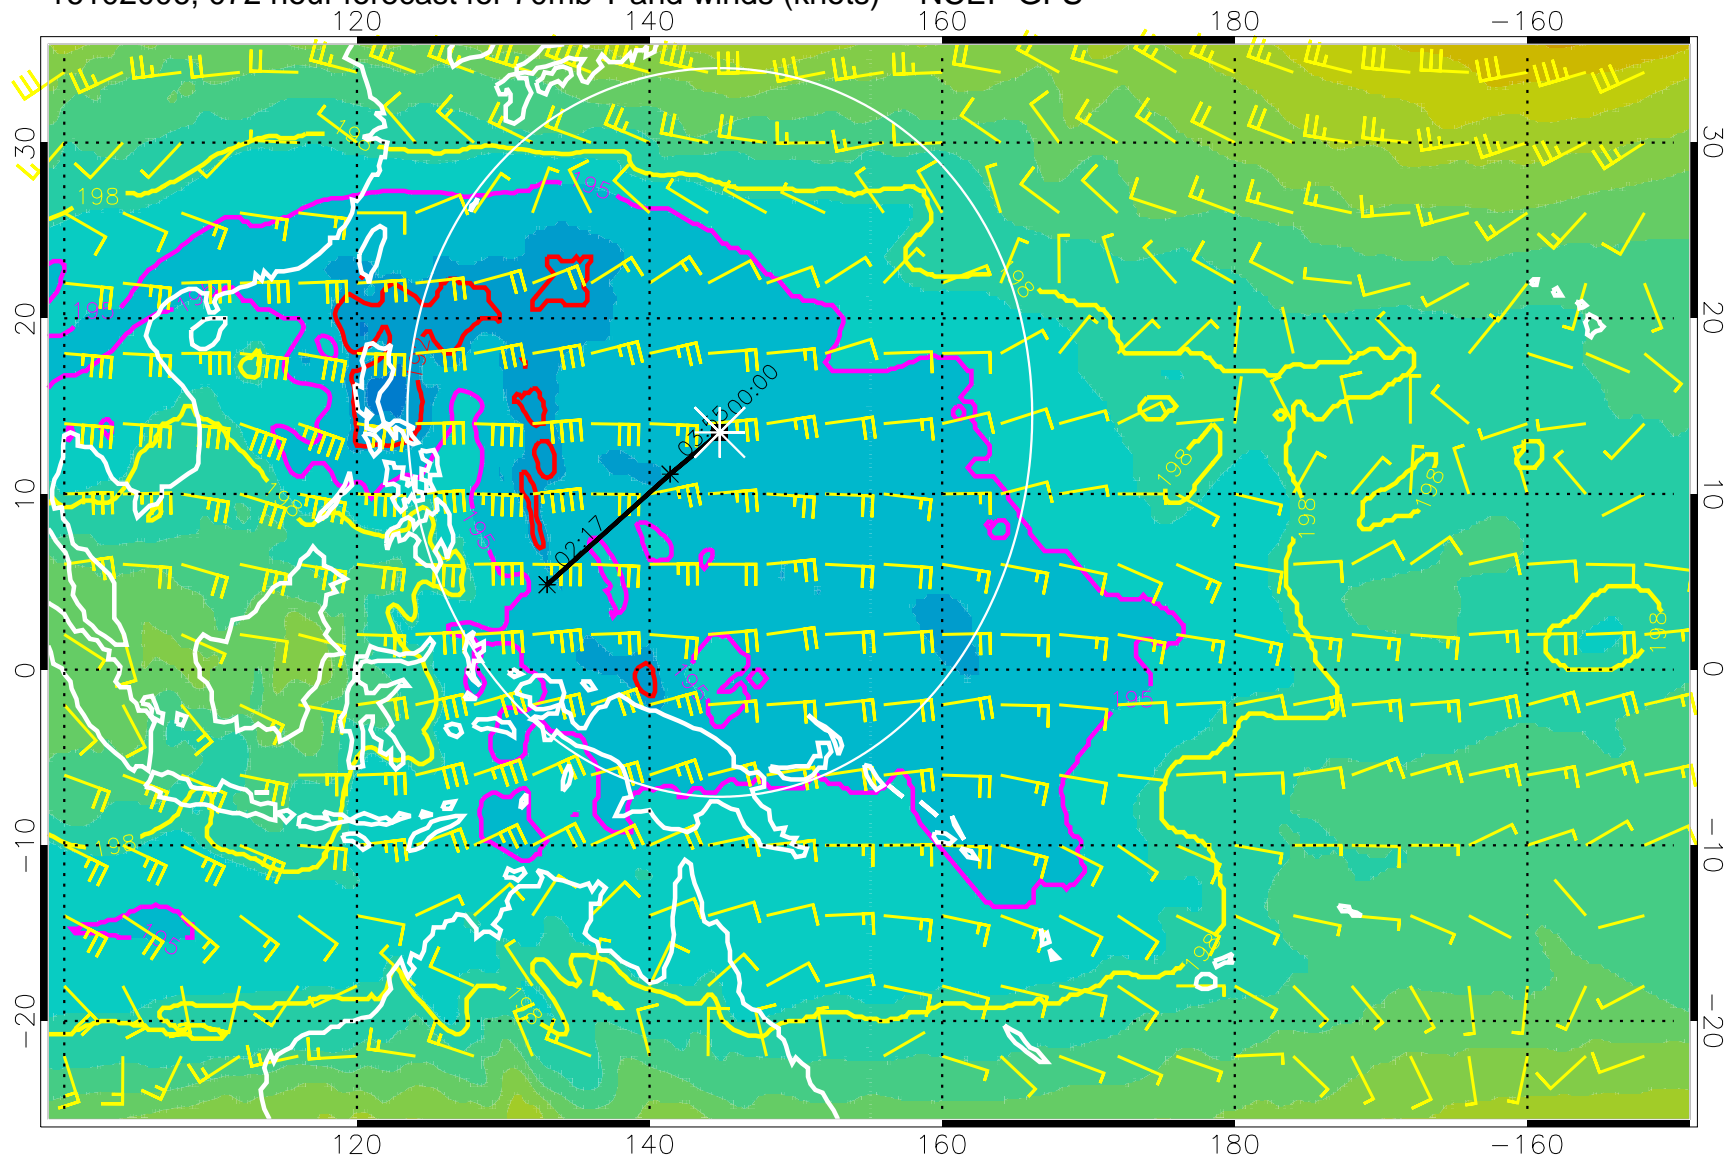

Range ring of 2304 km

16101912, 054 hour forecast for 70mb T and winds (knots) -- NCEP GFS

180      190      200      210      220

T, K

190K Isotherm    192.5K Isotherm  
195K Isotherm    197.5K Isotherm

Range ring of 2304 km

16101918, 060 hour forecast for 70mb T and winds (knots) -- NCEP GFS

180 190 200 210 220

T, K

190K Isotherm 192.5K Isotherm  
195K Isotherm 197.5K Isotherm

Range ring of 2304 km

16102000, 066 hour forecast for 70mb T and winds (knots) -- NCEP GFS

180 190 200 210 220

T, K

190K Isotherm 192.5K Isotherm  
195K Isotherm 197.5K Isotherm

Range ring of 2304 km

16102006, 072 hour forecast for 70mb T and winds (knots) -- NCEP GFS

180 190 200 210 220

T, K

190K Isotherm 192.5K Isotherm  
195K Isotherm 197.5K Isotherm

Range ring of 2304 km

16102012, 078 hour forecast for 70mb T and winds (knots) -- NCEP GFS

180 190 200 210 220

T, K

190K Isotherm 192.5K Isotherm  
195K Isotherm 197.5K Isotherm

Range ring of 2304 km

16102018, 084 hour forecast for 70mb T and winds (knots) -- NCEP GFS