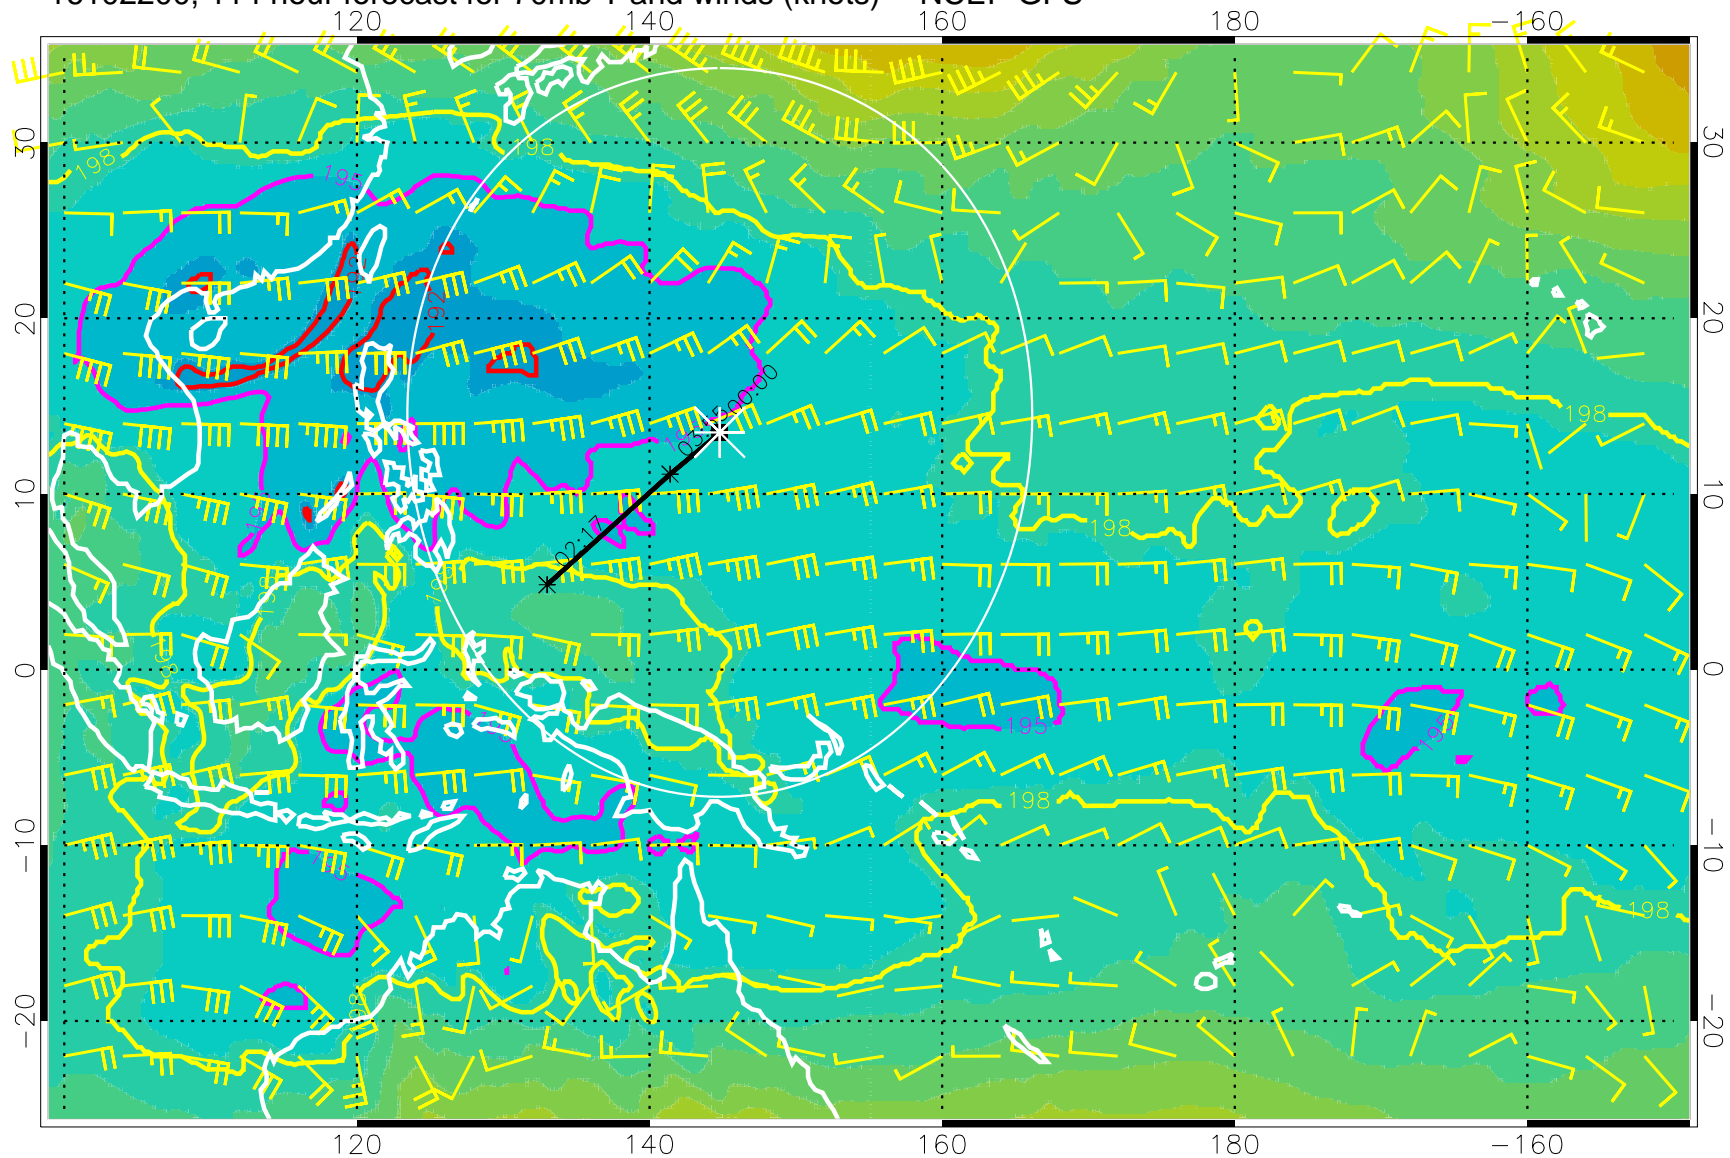

Range ring of 2304 km

16102106, 096 hour forecast for 70mb T and winds (knots) -- NCEP GFS

180 190 200 210 220  
T, K

190K Isotherm 192.5K Isotherm  
195K Isotherm 197.5K Isotherm

Range ring of 2304 km

16102112, 102 hour forecast for 70mb T and winds (knots) -- NCEP GFS

180 190 200 210 220

T, K

190K Isotherm 192.5K Isotherm  
195K Isotherm 197.5K Isotherm

Range ring of 2304 km

16102118, 108 hour forecast for 70mb T and winds (knots) -- NCEP GFS

180 190 200 210 220

T, K

190K Isotherm 192.5K Isotherm  
195K Isotherm 197.5K Isotherm

Range ring of 2304 km

16102200, 114 hour forecast for 70mb T and winds (knots) -- NCEP GFS

180 190 200 210 220

T, K

190K Isotherm 192.5K Isotherm  
195K Isotherm 197.5K Isotherm

Range ring of 2304 km

16102206, 120 hour forecast for 70mb T and winds (knots) -- NCEP GFS

180 190 200 210 220

T, K

190K Isotherm 192.5K Isotherm  
195K Isotherm 197.5K Isotherm

Range ring of 2304 km