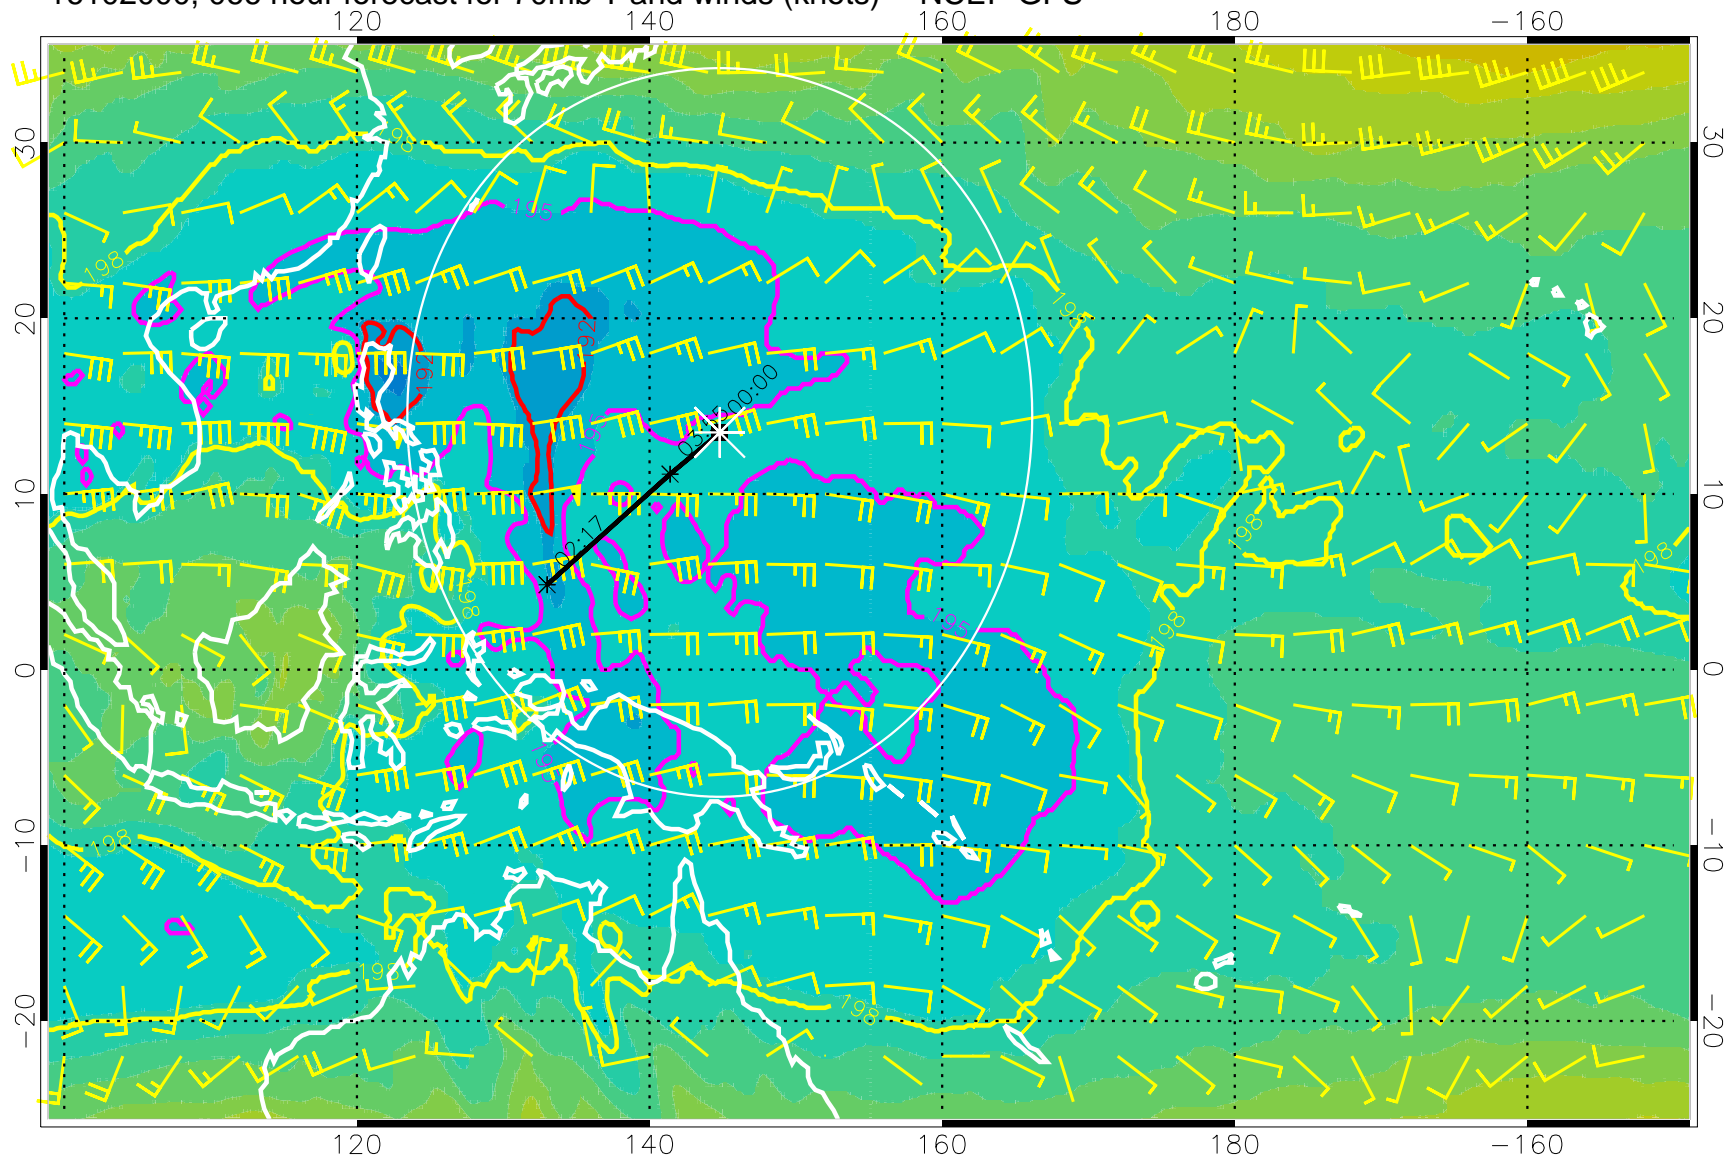

Range ring of 2304 km

16101912, 054 hour forecast for 70mb T and winds (knots) -- NCEP GFS

180      190      200      210      220

T, K

190K Isotherm    192.5K Isotherm  
195K Isotherm    197.5K Isotherm

Range ring of 2304 km

16101918, 060 hour forecast for 70mb T and winds (knots) -- NCEP GFS

180 190 200 210 220

T, K

190K Isotherm 192.5K Isotherm  
195K Isotherm 197.5K Isotherm

Range ring of 2304 km

16102000, 066 hour forecast for 70mb T and winds (knots) -- NCEP GFS

180 190 200 210 220

T, K

190K Isotherm 192.5K Isotherm  
195K Isotherm 197.5K Isotherm

Range ring of 2304 km

16102006, 072 hour forecast for 70mb T and winds (knots) -- NCEP GFS

180 190 200 210 220

T, K

190K Isotherm 192.5K Isotherm  
195K Isotherm 197.5K Isotherm

Range ring of 2304 km

16102012, 078 hour forecast for 70mb T and winds (knots) -- NCEP GFS

180 190 200 210 220

T, K

190K Isotherm 192.5K Isotherm  
195K Isotherm 197.5K Isotherm

Range ring of 2304 km

16102018, 084 hour forecast for 70mb T and winds (knots) -- NCEP GFS