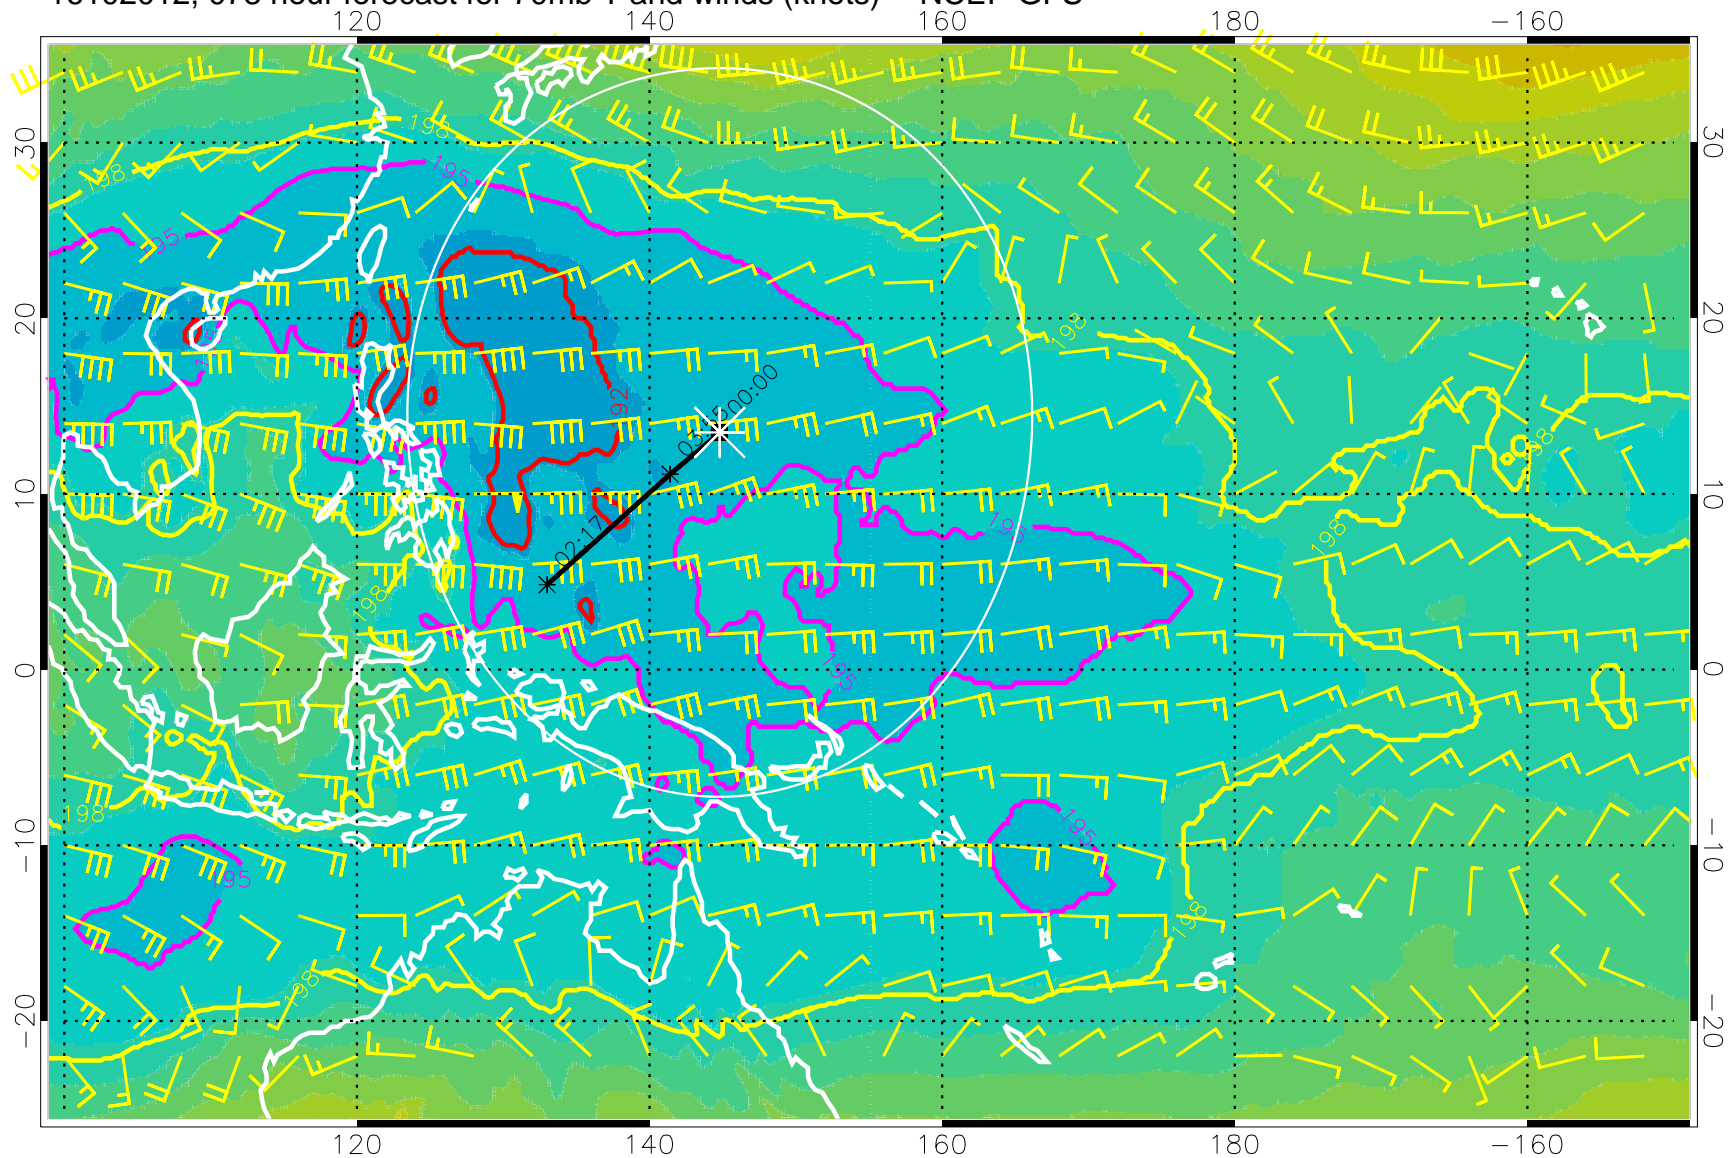

16101918, 060 hour forecast for 70mb T and winds (knots) -- NCEP GFS

180 190 200 210 220

T, K

190K Isotherm 192.5K Isotherm  
195K Isotherm 197.5K Isotherm

Range ring of 2304 km

16102000, 066 hour forecast for 70mb T and winds (knots) -- NCEP GFS

180 190 200 210 220

T, K

190K Isotherm 192.5K Isotherm  
195K Isotherm 197.5K Isotherm

Range ring of 2304 km

16102006, 072 hour forecast for 70mb T and winds (knots) -- NCEP GFS

180 190 200 210 220

T, K

190K Isotherm 192.5K Isotherm  
195K Isotherm 197.5K Isotherm

Range ring of 2304 km

16102012, 078 hour forecast for 70mb T and winds (knots) -- NCEP GFS

180 190 200 210 220

T, K

190K Isotherm 192.5K Isotherm  
195K Isotherm 197.5K Isotherm

Range ring of 2304 km

16102018, 084 hour forecast for 70mb T and winds (knots) -- NCEP GFS

180 190 200 210 220

T, K

190K Isotherm 192.5K Isotherm  
195K Isotherm 197.5K Isotherm

Range ring of 2304 km

16102100, 090 hour forecast for 70mb T and winds (knots) -- NCEP GFS

180 190 200 210 220  
T, K

190K Isotherm 192.5K Isotherm  
195K Isotherm 197.5K Isotherm