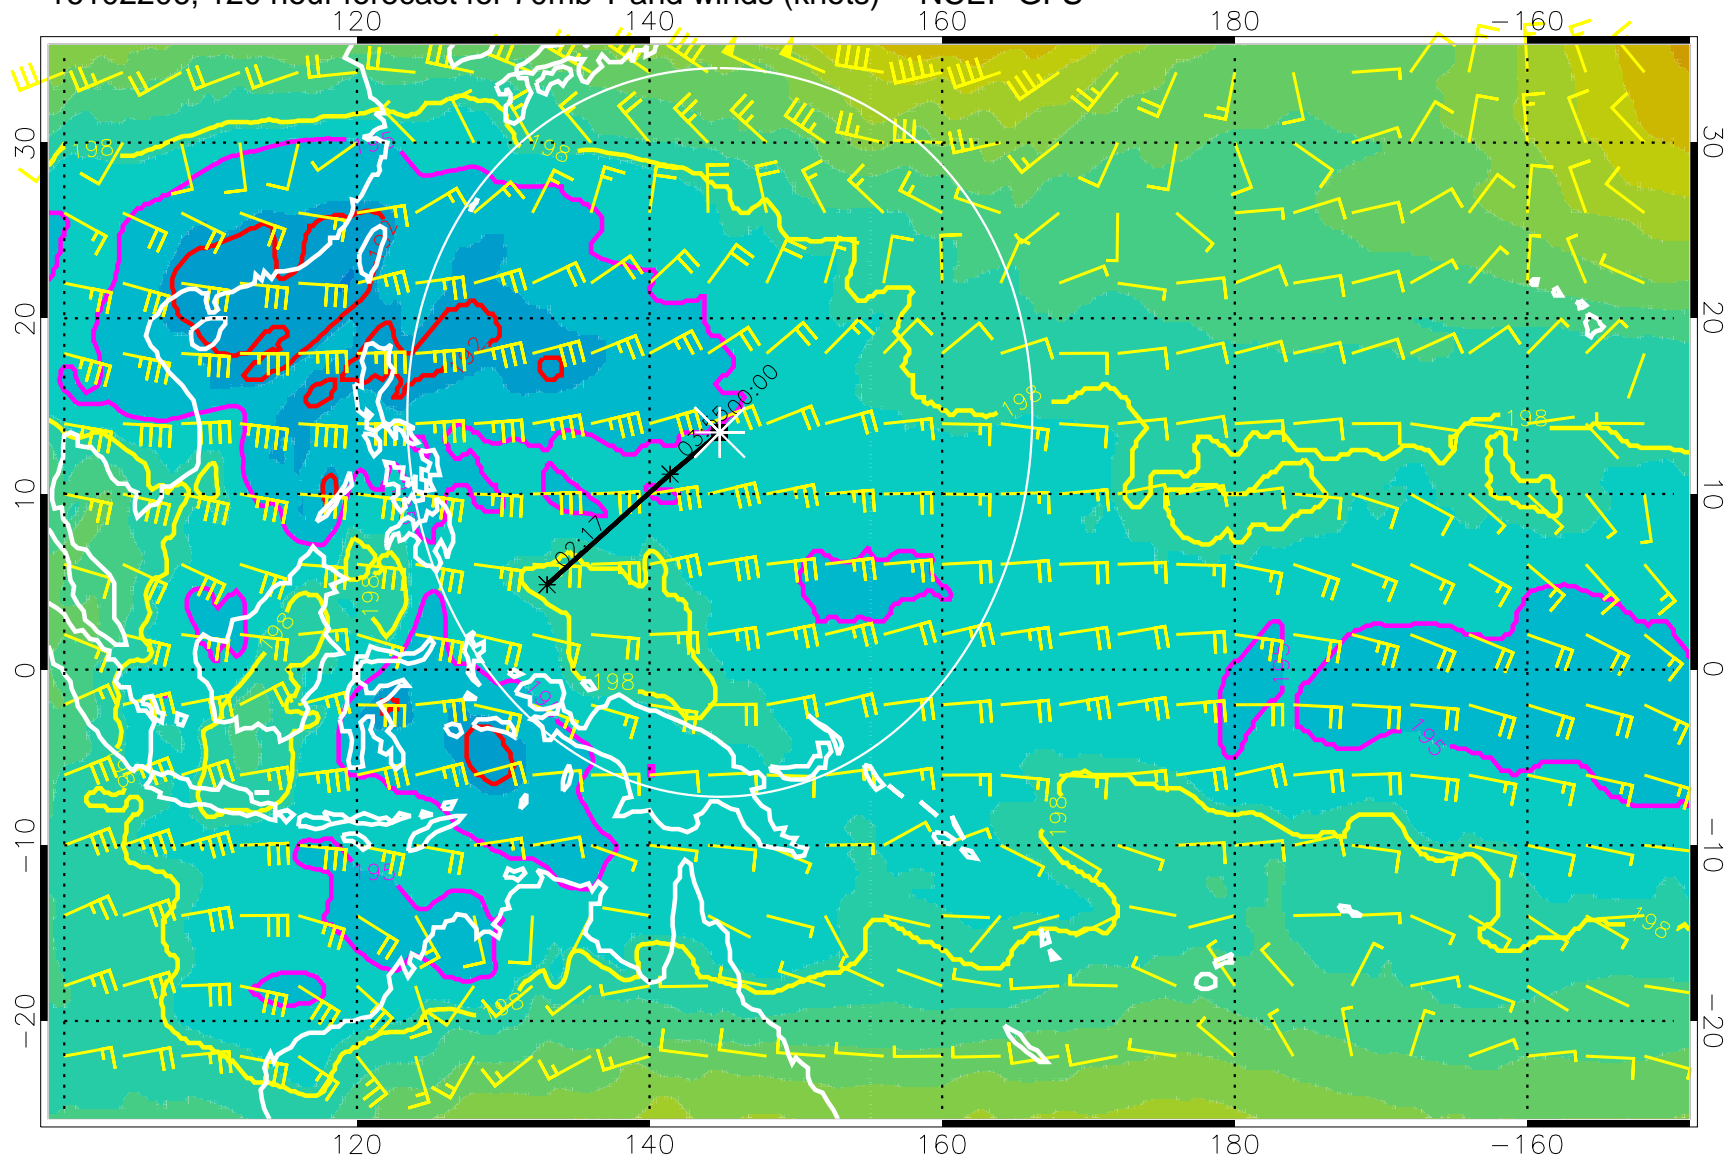

Range ring of 2304 km

16102106, 096 hour forecast for 70mb T and winds (knots) -- NCEP GFS

180 190 200 210 220  
T, K

190K Isotherm 192.5K Isotherm  
195K Isotherm 197.5K Isotherm

Range ring of 2304 km

16102112, 102 hour forecast for 70mb T and winds (knots) -- NCEP GFS

180 190 200 210 220

T, K

190K Isotherm 192.5K Isotherm  
195K Isotherm 197.5K Isotherm

Range ring of 2304 km

16102118, 108 hour forecast for 70mb T and winds (knots) -- NCEP GFS

180 190 200 210 220

T, K

190K Isotherm 192.5K Isotherm  
195K Isotherm 197.5K Isotherm

Range ring of 2304 km

16102200, 114 hour forecast for 70mb T and winds (knots) -- NCEP GFS

180 190 200 210 220

T, K

190K Isotherm 192.5K Isotherm  
195K Isotherm 197.5K Isotherm

Range ring of 2304 km

16102206, 120 hour forecast for 70mb T and winds (knots) -- NCEP GFS

180 190 200 210 220

T, K

190K Isotherm 192.5K Isotherm  
195K Isotherm 197.5K Isotherm

Range ring of 2304 km