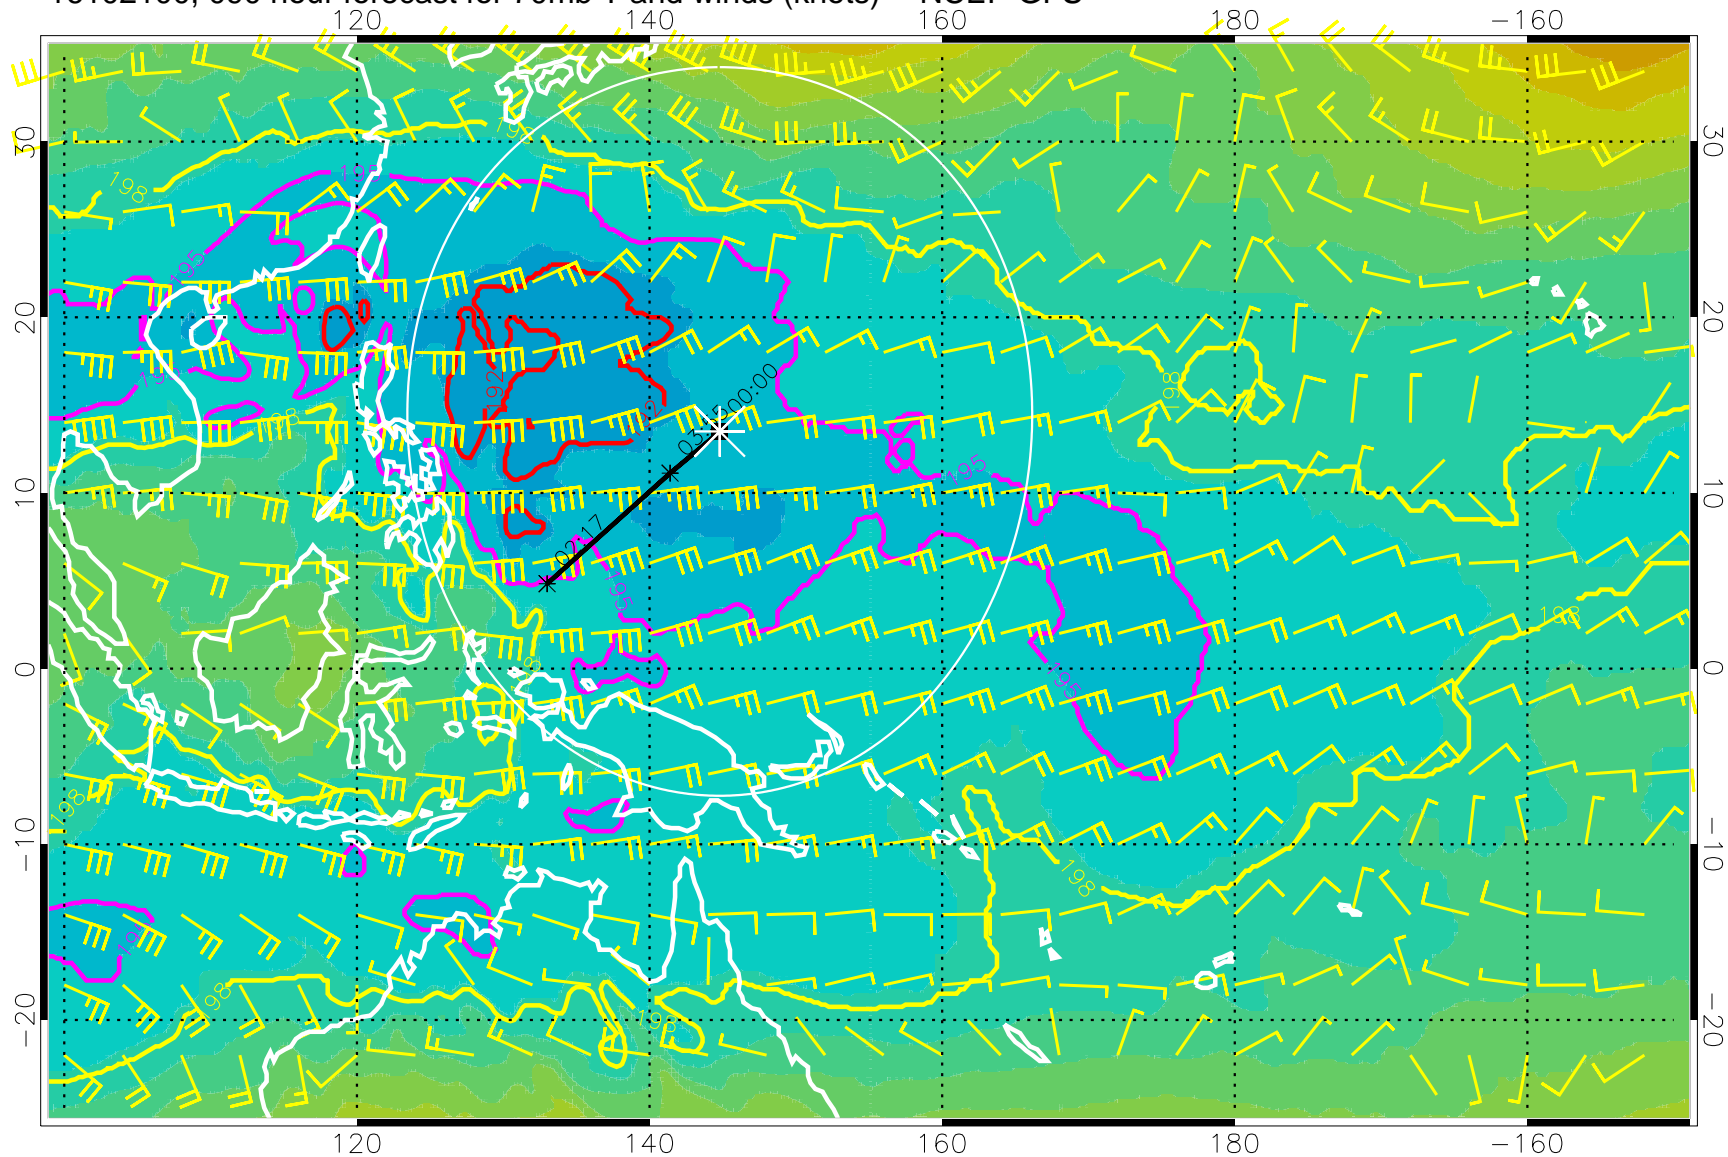

180 190 200 210 220

T, K

190K Isotherm 192.5K Isotherm  
195K Isotherm 197.5K Isotherm

Range ring of 2304 km

16102006, 072 hour forecast for 70mb T and winds (knots) -- NCEP GFS

180 190 200 210 220

T, K

190K Isotherm 192.5K Isotherm  
195K Isotherm 197.5K Isotherm

Range ring of 2304 km

16102012, 078 hour forecast for 70mb T and winds (knots) -- NCEP GFS

180 190 200 210 220

T, K

190K Isotherm 192.5K Isotherm  
195K Isotherm 197.5K Isotherm

Range ring of 2304 km

16102018, 084 hour forecast for 70mb T and winds (knots) -- NCEP GFS

180 190 200 210 220

T, K

190K Isotherm 192.5K Isotherm  
195K Isotherm 197.5K Isotherm

Range ring of 2304 km

16102100, 090 hour forecast for 70mb T and winds (knots) -- NCEP GFS

180 190 200 210 220  
T, K

190K Isotherm 192.5K Isotherm  
195K Isotherm 197.5K Isotherm

Range ring of 2304 km

16102106, 096 hour forecast for 70mb T and winds (knots) -- NCEP GFS

180 190 200 210 220  
T, K

190K Isotherm 192.5K Isotherm  
195K Isotherm 197.5K Isotherm

Range ring of 2304 km

16102112, 102 hour forecast for 70mb T and winds (knots) -- NCEP GFS