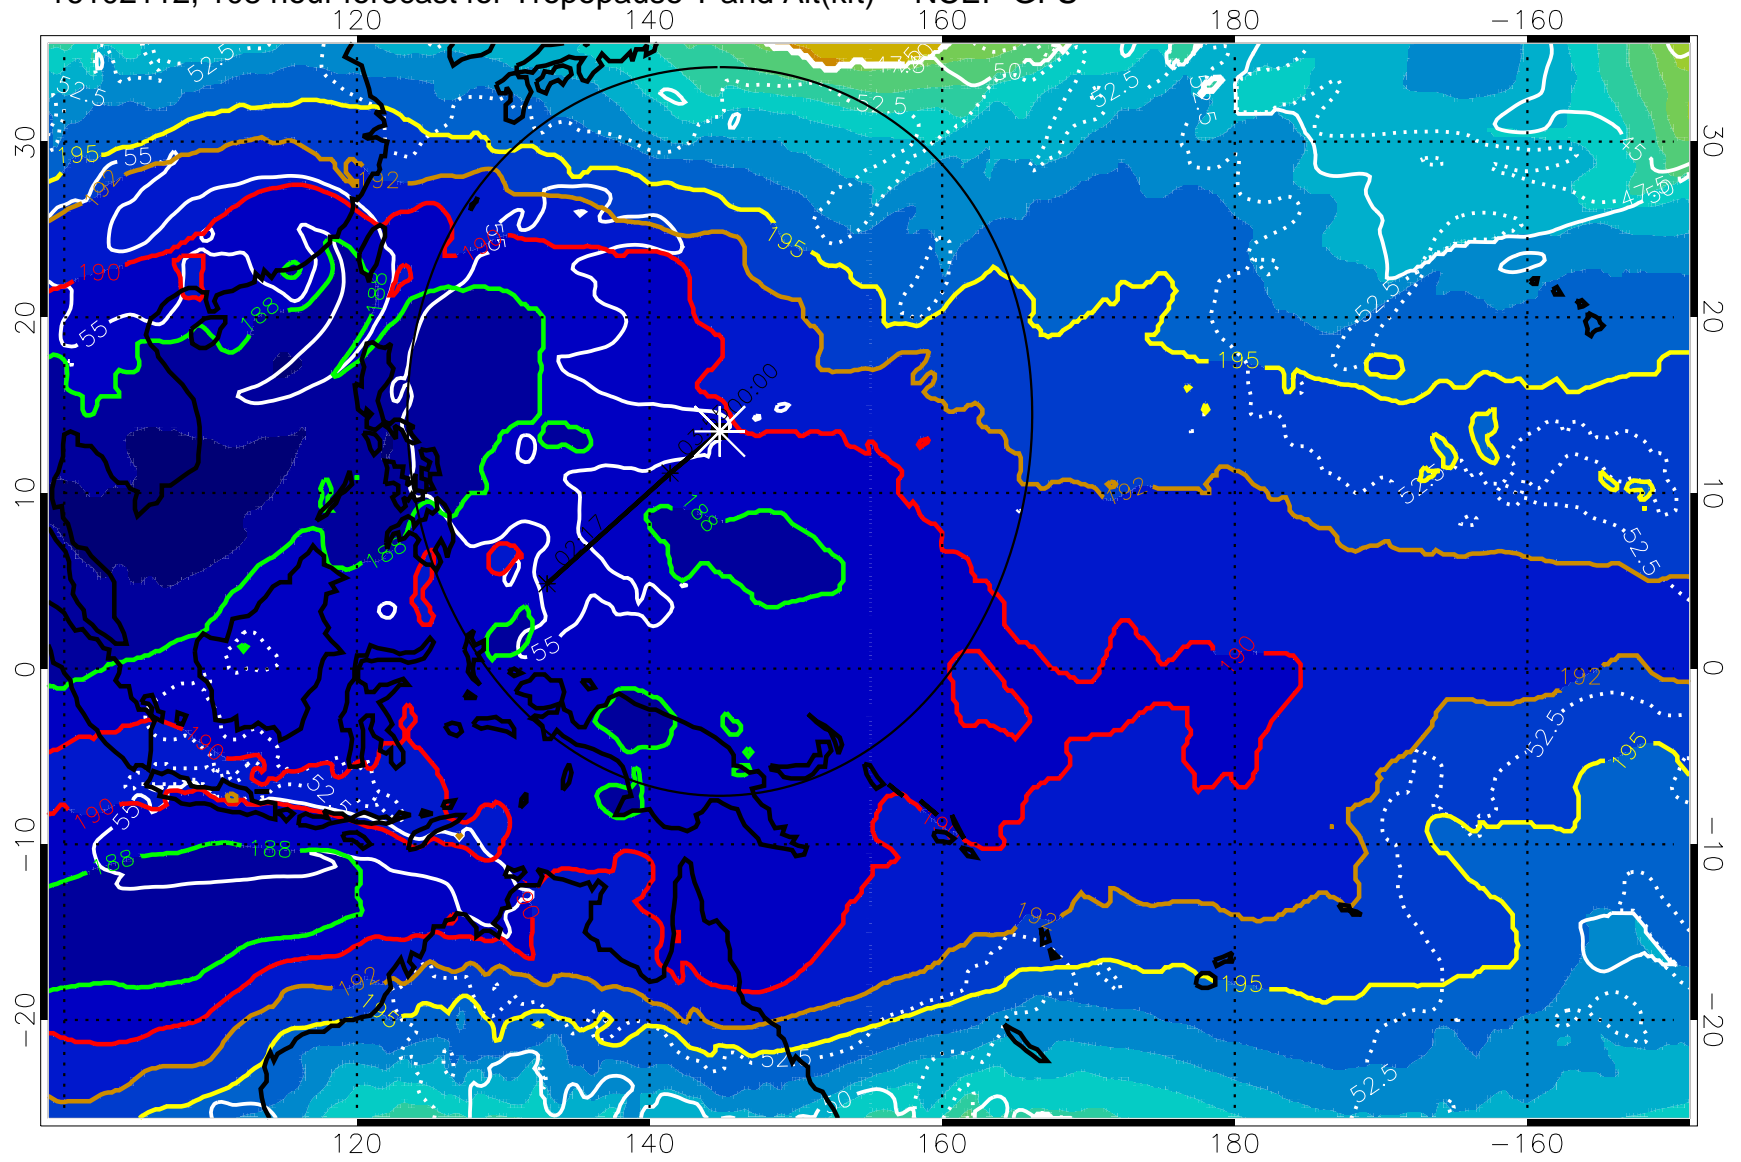

16102112, 108 hour forecast for Tropopause T and Alt(kft) -- NCEP GFS

190 200 210 220 230

Tropopause T, K

Tropopause Altitude in kft (white)

192.5K Isotherm 195K Isotherm
187.5K Isotherm 190K Isotherm

Range ring of 2304 km