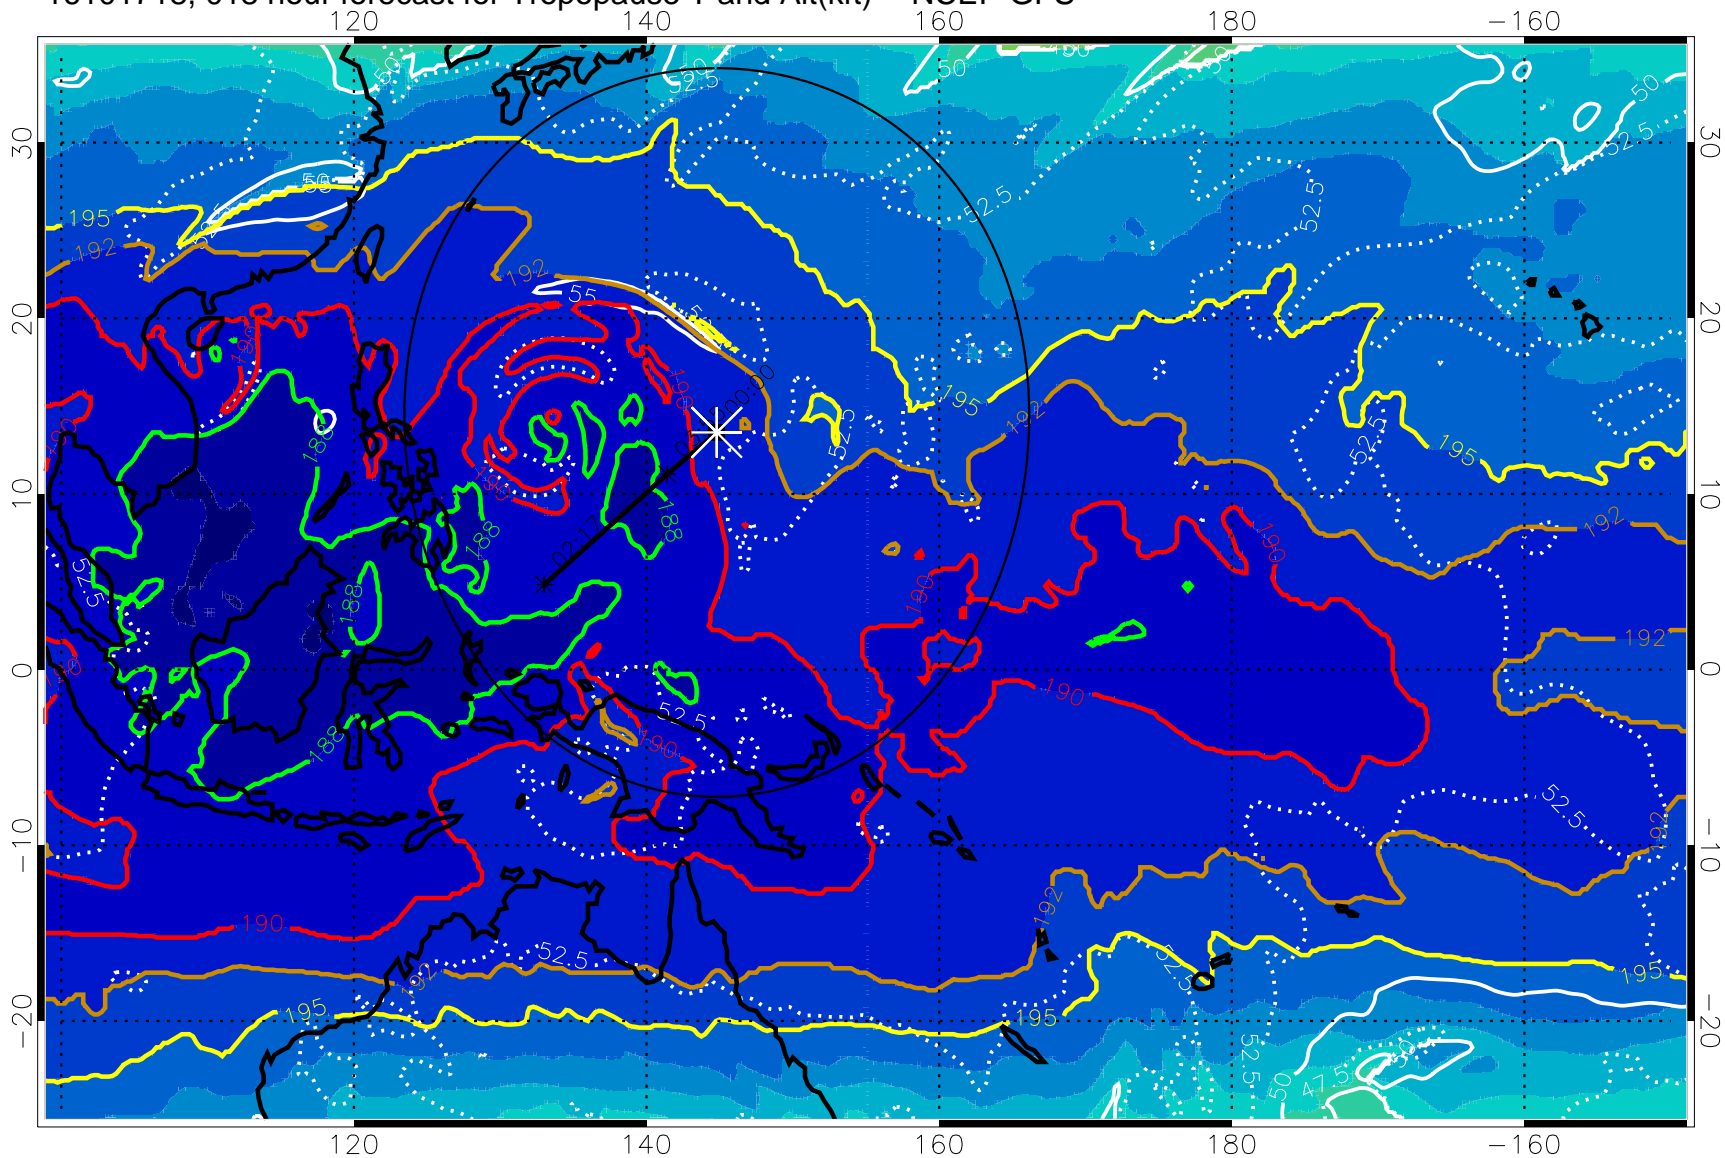

16101712, 012 hour forecast for Tropopause T and Alt(kft) -- NCEP GFS

190 200 210 220 230

Tropopause T, K

Tropopause Altitude in kft (white)

192.5K Isotherm 195K Isotherm

187.5K Isotherm 190K Isotherm

Range ring of 2304 km

16101718, 018 hour forecast for Tropopause T and Alt(kft) -- NCEP GFS

190 200 210 220 230

Tropopause T, K

Tropopause Altitude in kft (white)

192.5K Isotherm 195K Isotherm  
187.5K Isotherm 190K Isotherm

Range ring of 2304 km