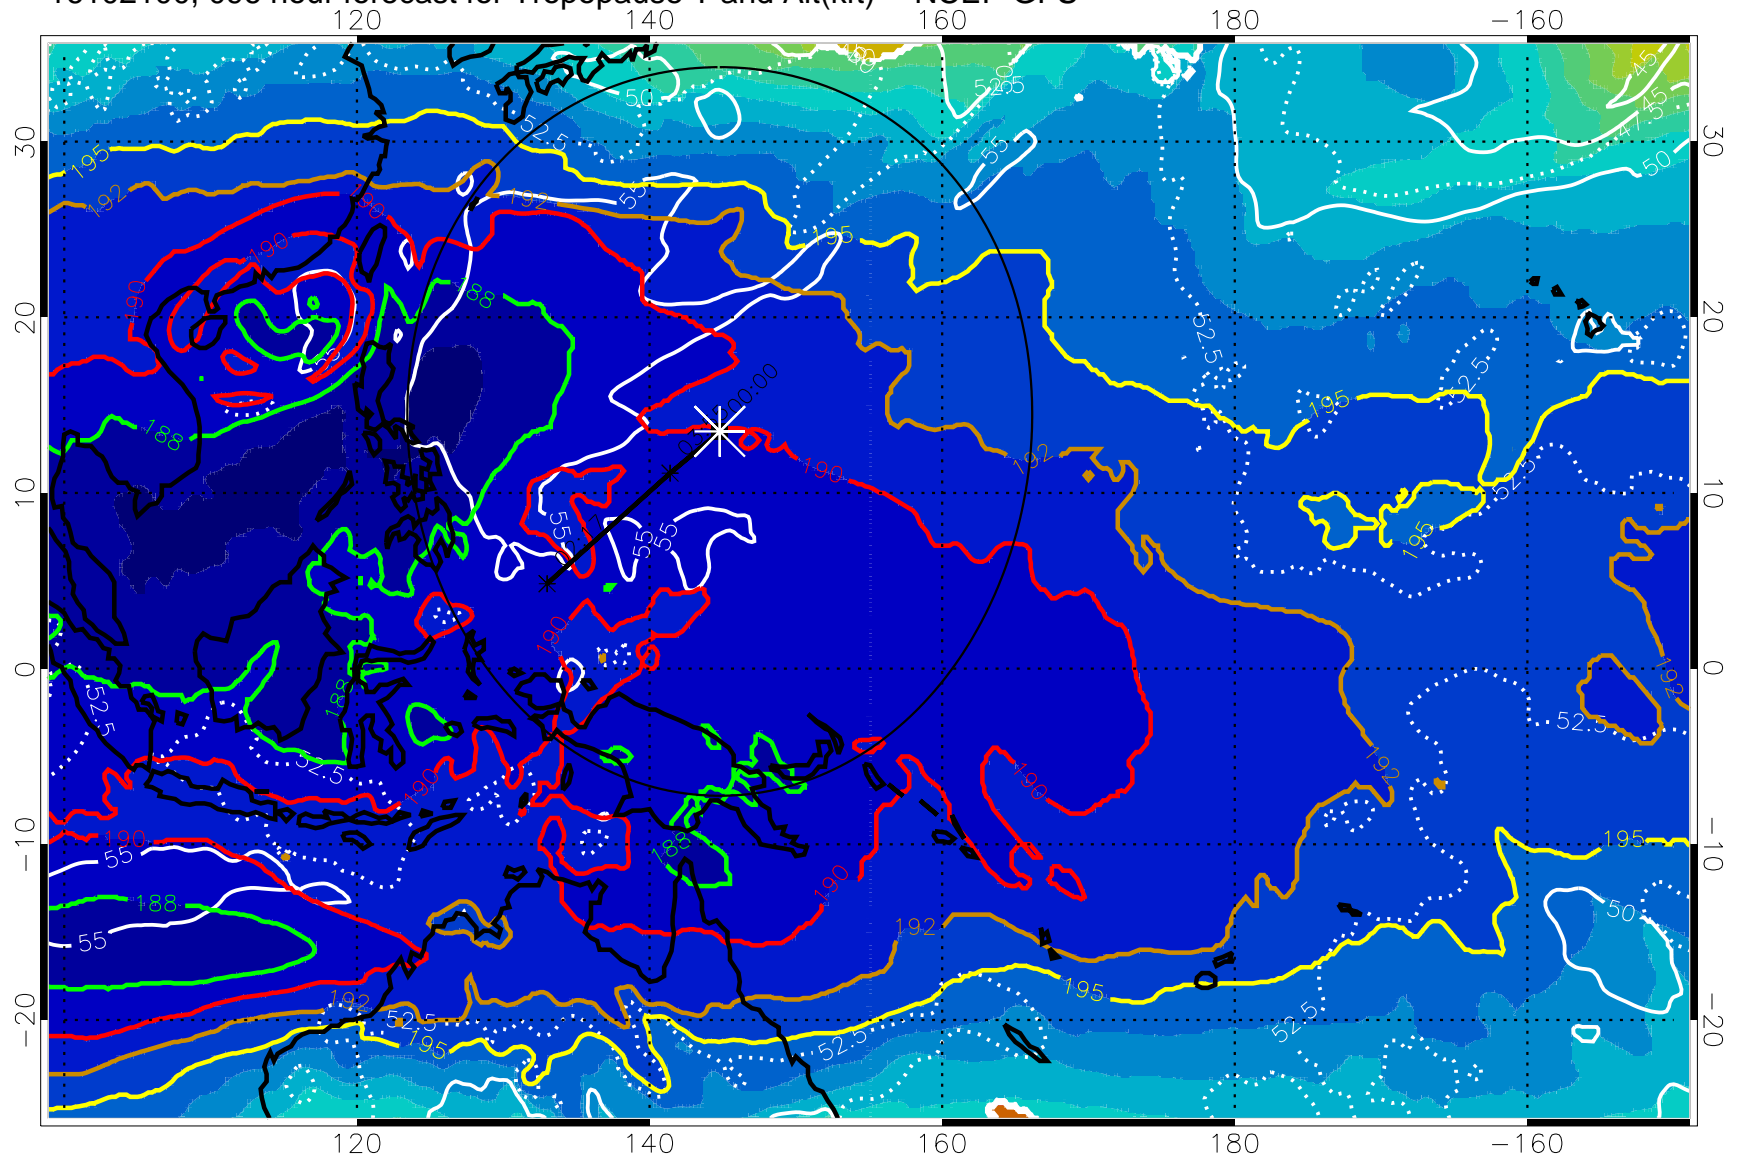

16102100, 096 hour forecast for Tropopause T and Alt(kft) -- NCEP GFS

190 200 210 220 230
Tropopause T, K

Tropopause Altitude in kft (white)

192.5K Isotherm 195K Isotherm
187.5K Isotherm 190K Isotherm

Range ring of 2304 km