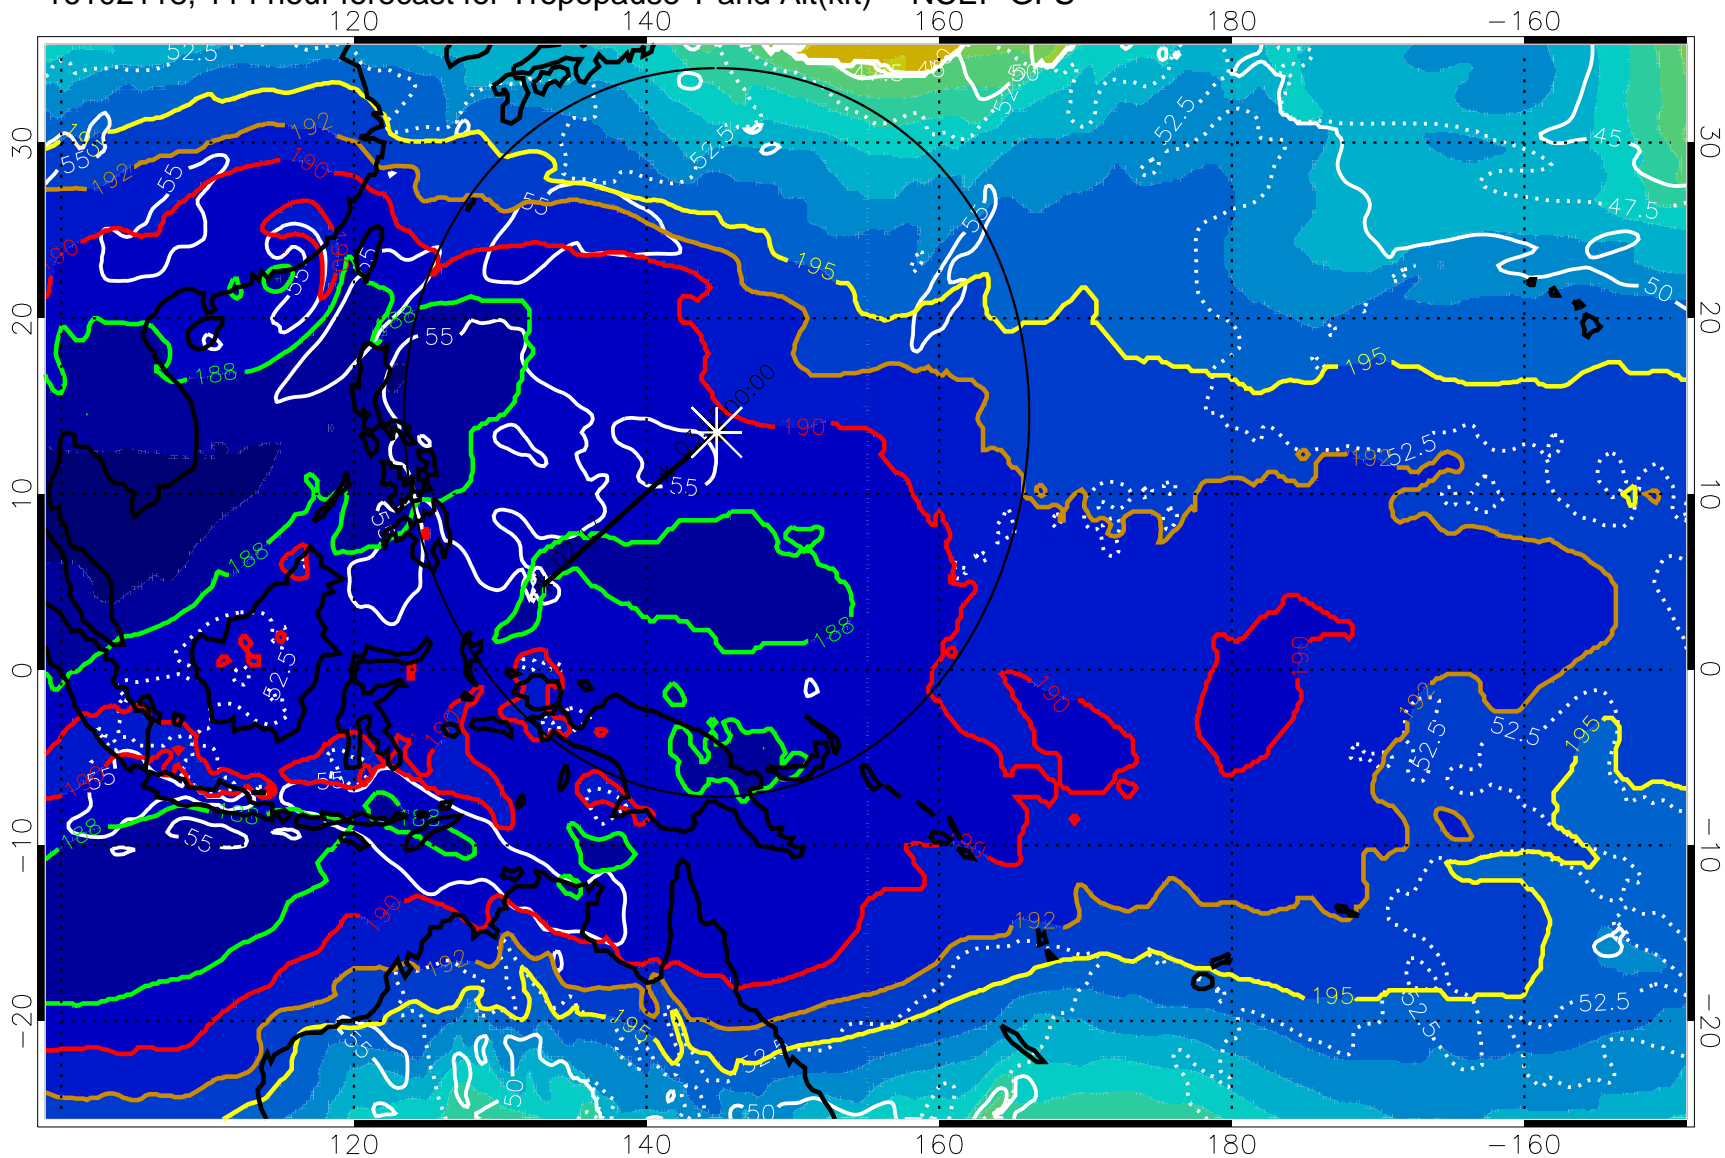

16102118, 114 hour forecast for Tropopause T and Alt(kft) -- NCEP GFS

Tropopause T, K

Tropopause Altitude in kft (white)

192.5K Isotherm 195K Isotherm
187.5K Isotherm 190K Isotherm

Range ring of 2304 km