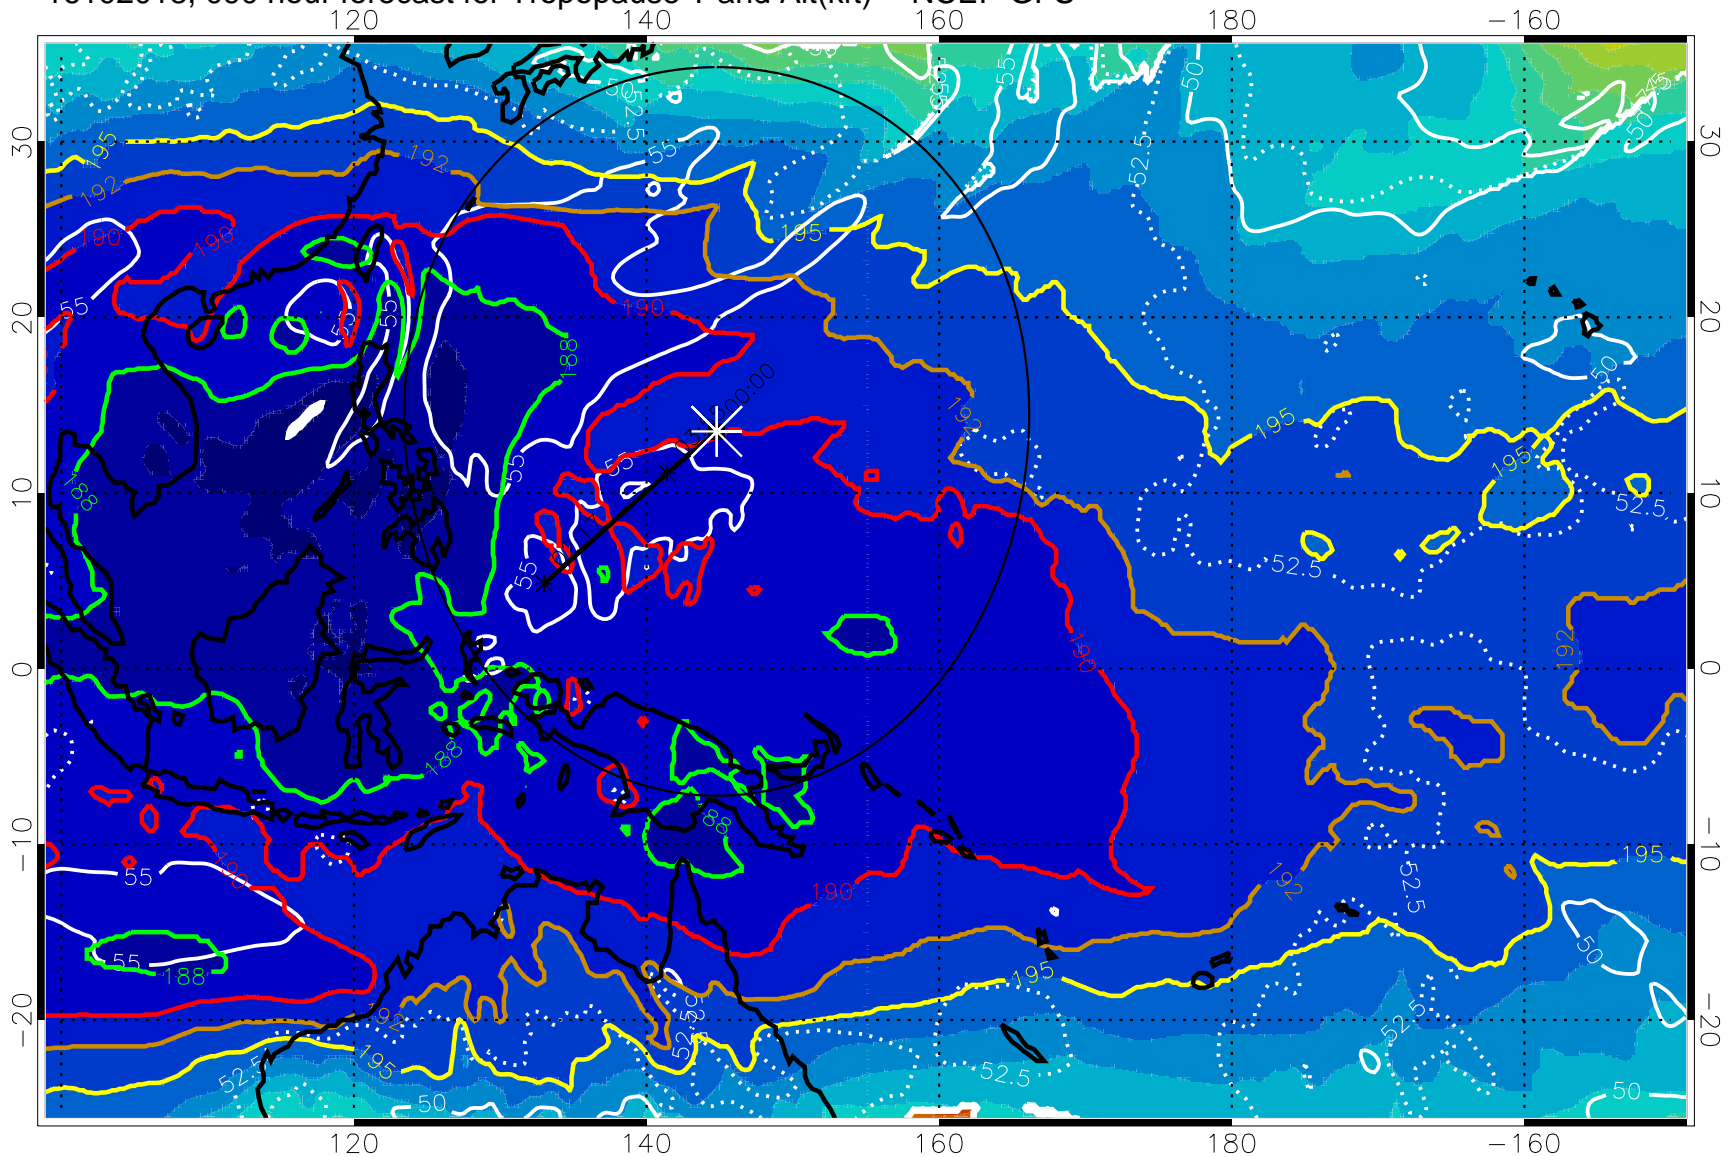

16102018, 090 hour forecast for Tropopause T and Alt(kft) -- NCEP GFS

190 200 210 220 230
Tropopause T, K

Tropopause Altitude in kft (white)

192.5K Isotherm 195K Isotherm
187.5K Isotherm 190K Isotherm

Range ring of 2304 km