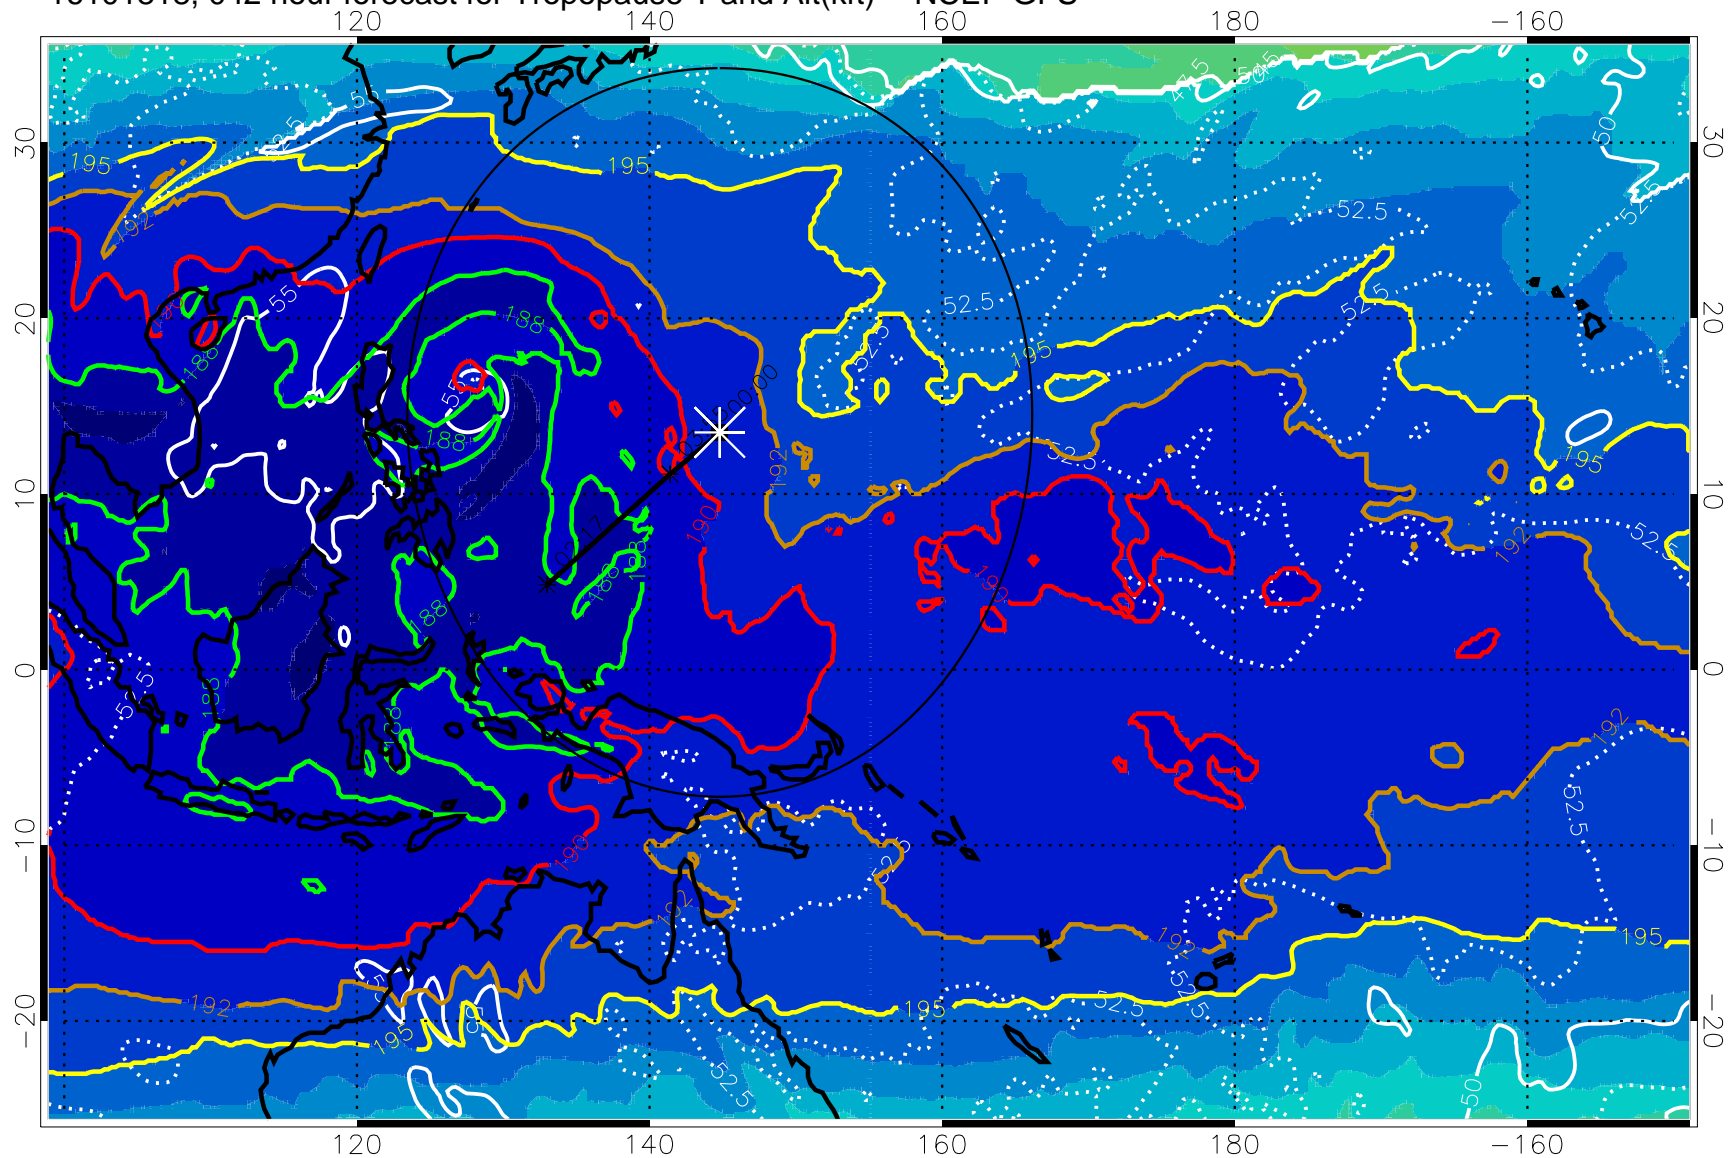

16101818, 042 hour forecast for Tropopause T and Alt(kft) -- NCEP GFS

190 200 210 220 230

Tropopause T, K

Tropopause Altitude in kft (white)

192.5K Isotherm 195K Isotherm
187.5K Isotherm 190K Isotherm

Range ring of 2304 km