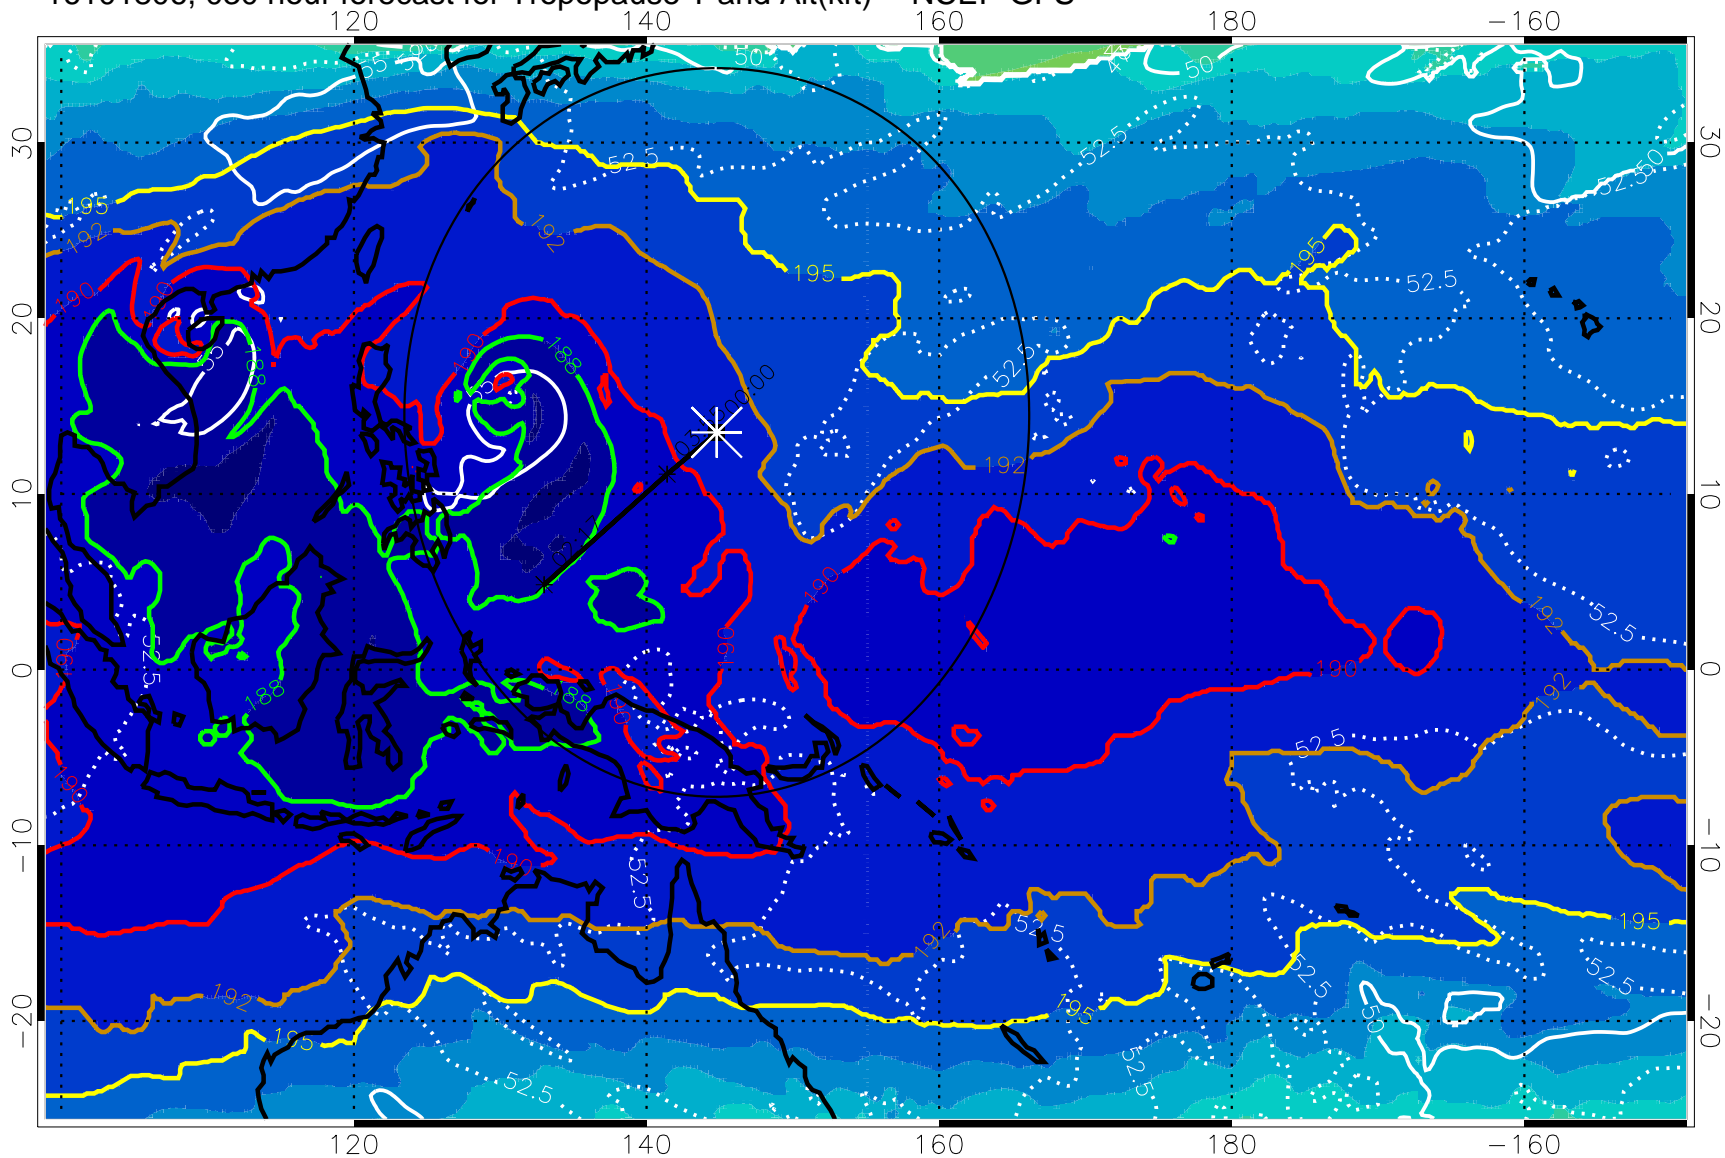

16101806, 030 hour forecast for Tropopause T and Alt(kft) -- NCEP GFS

190 200 210 220 230

Tropopause T, K

Tropopause Altitude in kft (white)

192.5K Isotherm 195K Isotherm
187.5K Isotherm 190K Isotherm

Range ring of 2304 km