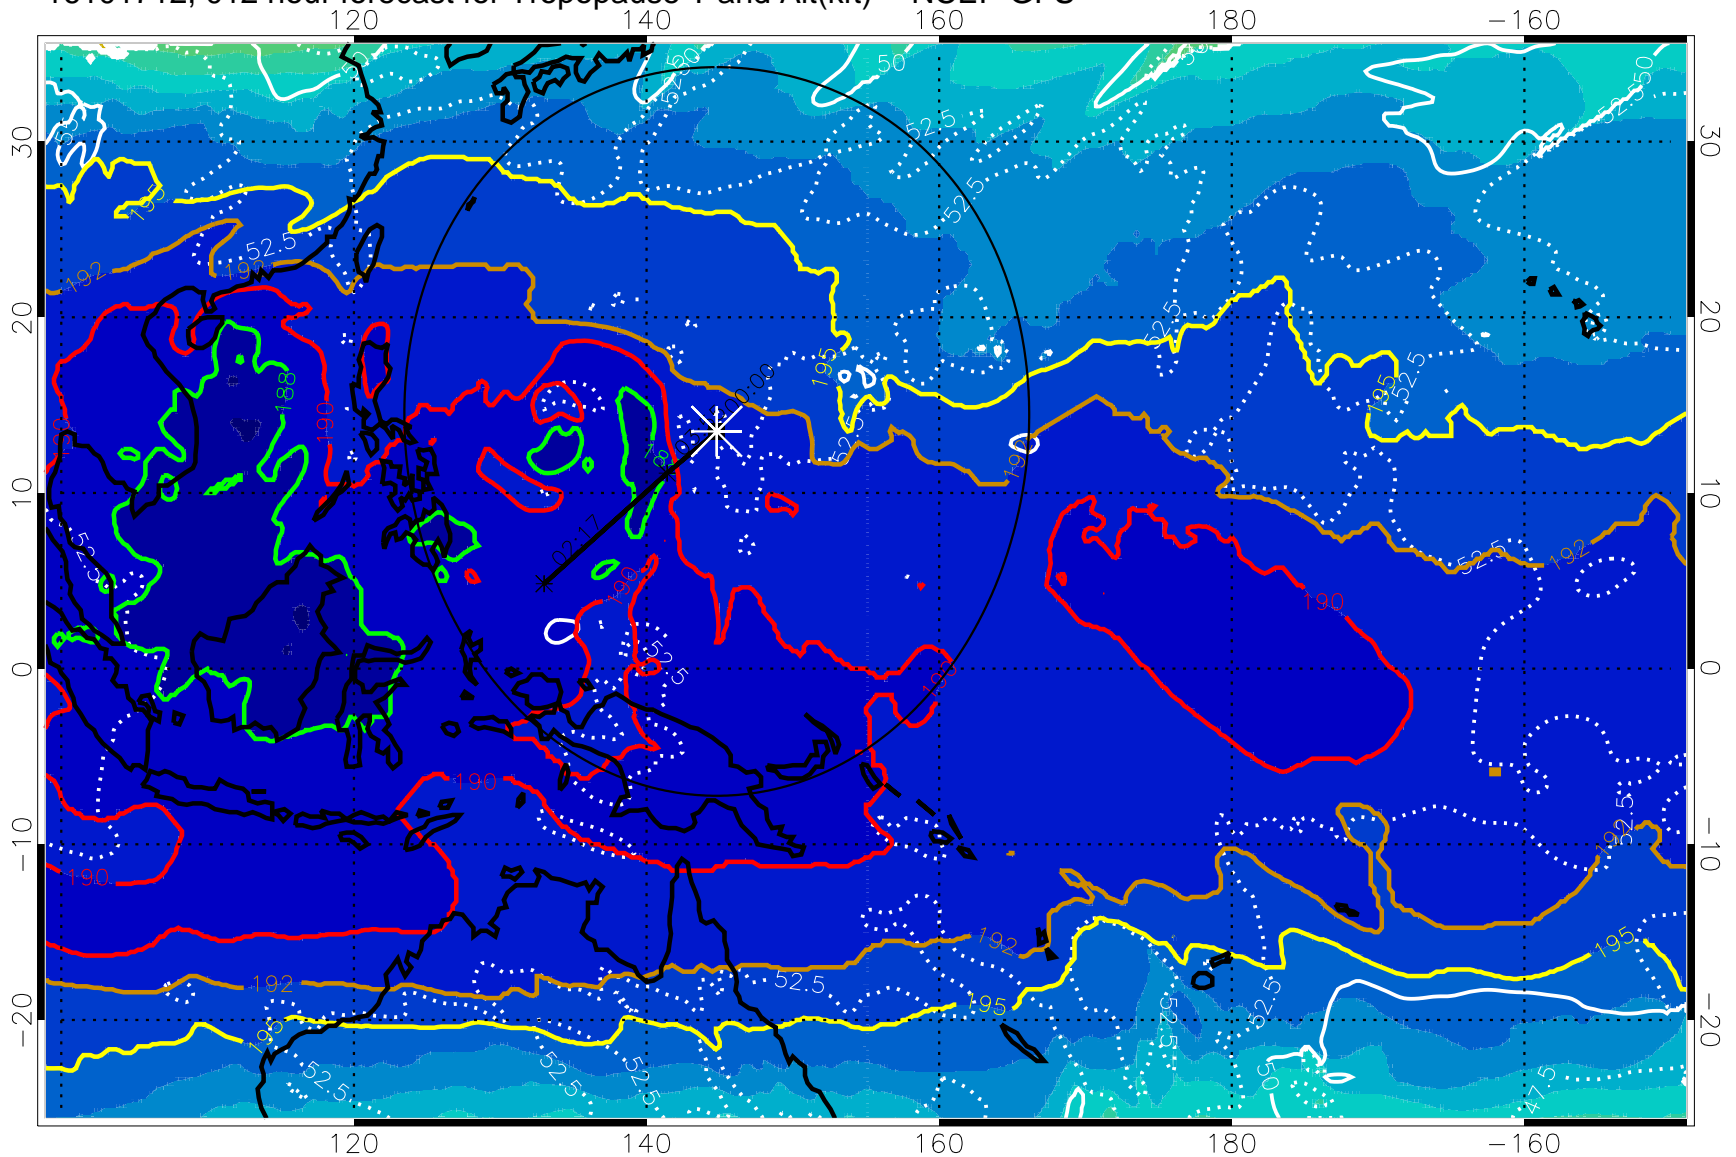

16101706, 006 hour forecast for Tropopause T and Alt(kft) -- NCEP GFS

190 200 210 220 230

Tropopause T, K

Tropopause Altitude in kft (white)

192.5K Isotherm 195K Isotherm  
187.5K Isotherm 190K Isotherm

Range ring of 2304 km

16101712, 012 hour forecast for Tropopause T and Alt(kft) -- NCEP GFS

190 200 210 220 230

Tropopause T, K

Tropopause Altitude in kft (white)

192.5K Isotherm 195K Isotherm

187.5K Isotherm 190K Isotherm

Range ring of 2304 km