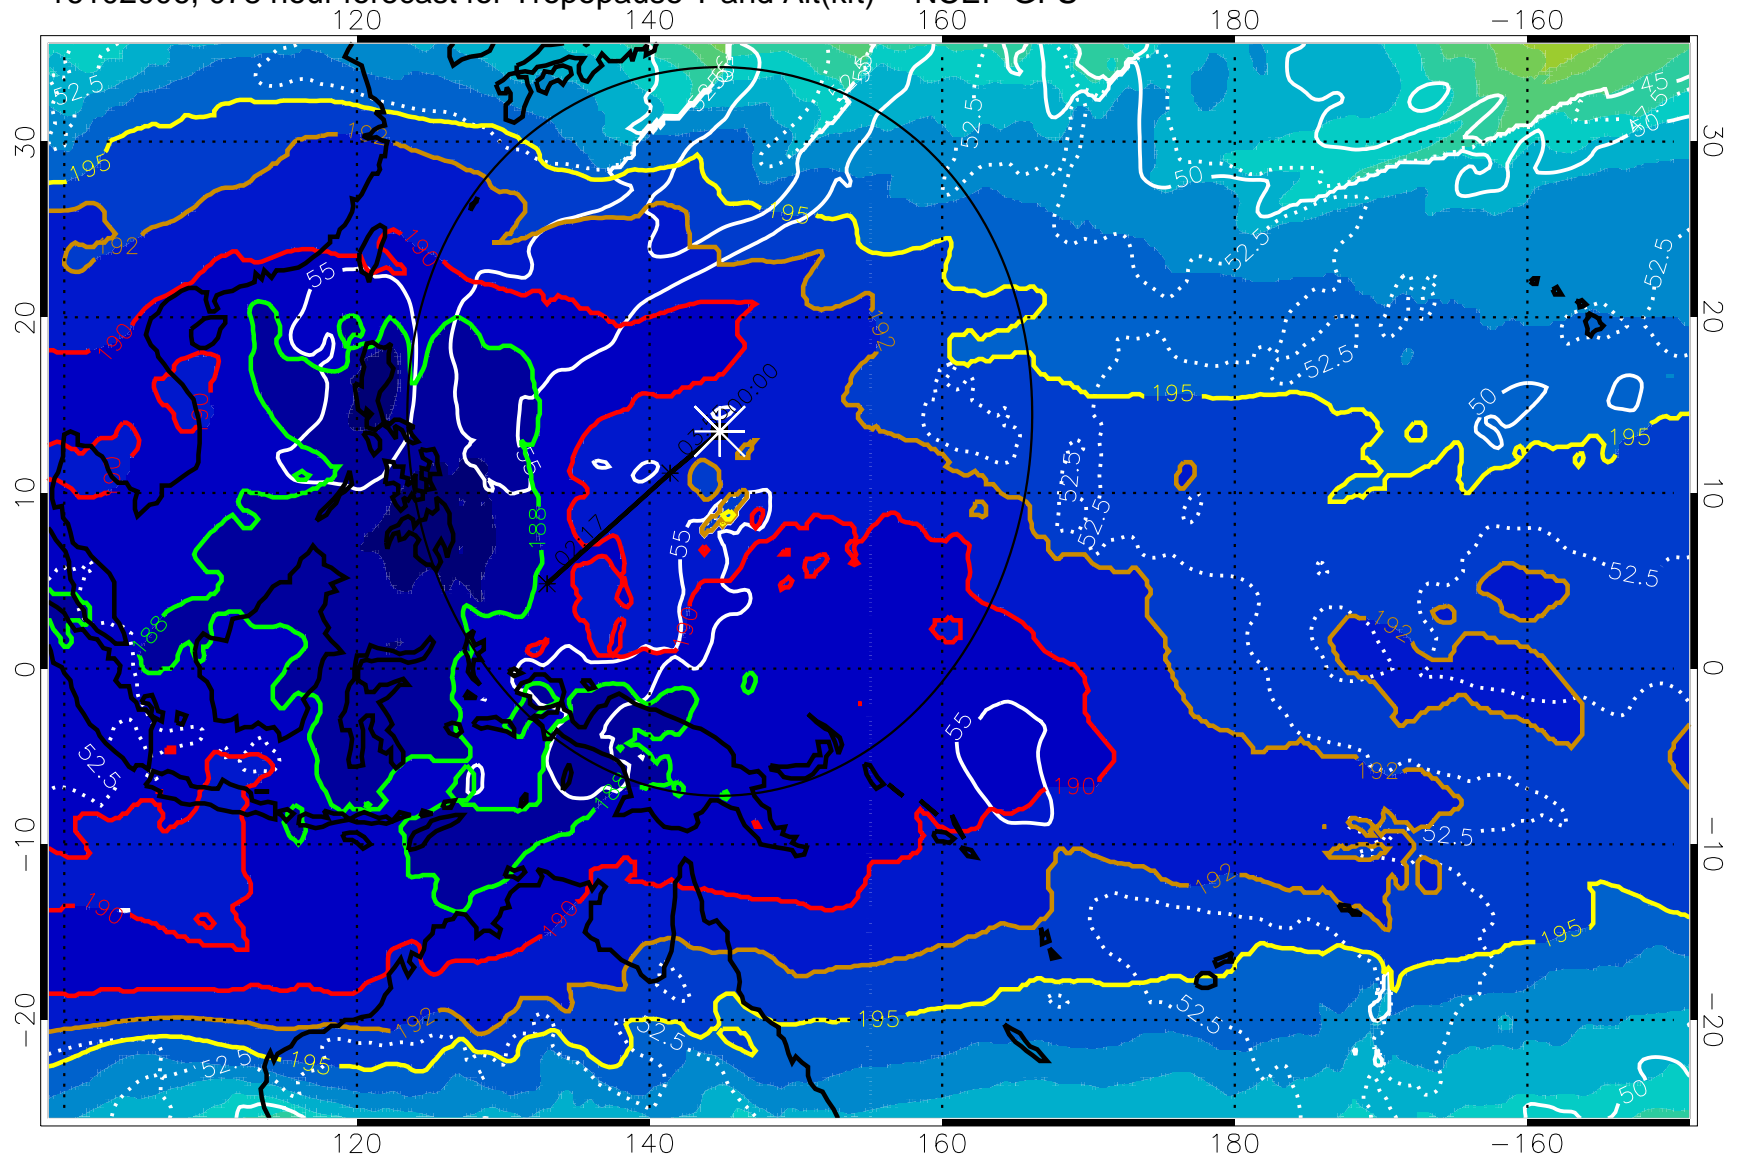

16102006, 078 hour forecast for Tropopause T and Alt(kft) -- NCEP GFS

190 200 210 220 230

Tropopause T, K

Tropopause Altitude in kft (white)

192.5K Isotherm 195K Isotherm
187.5K Isotherm 190K Isotherm

Range ring of 2304 km