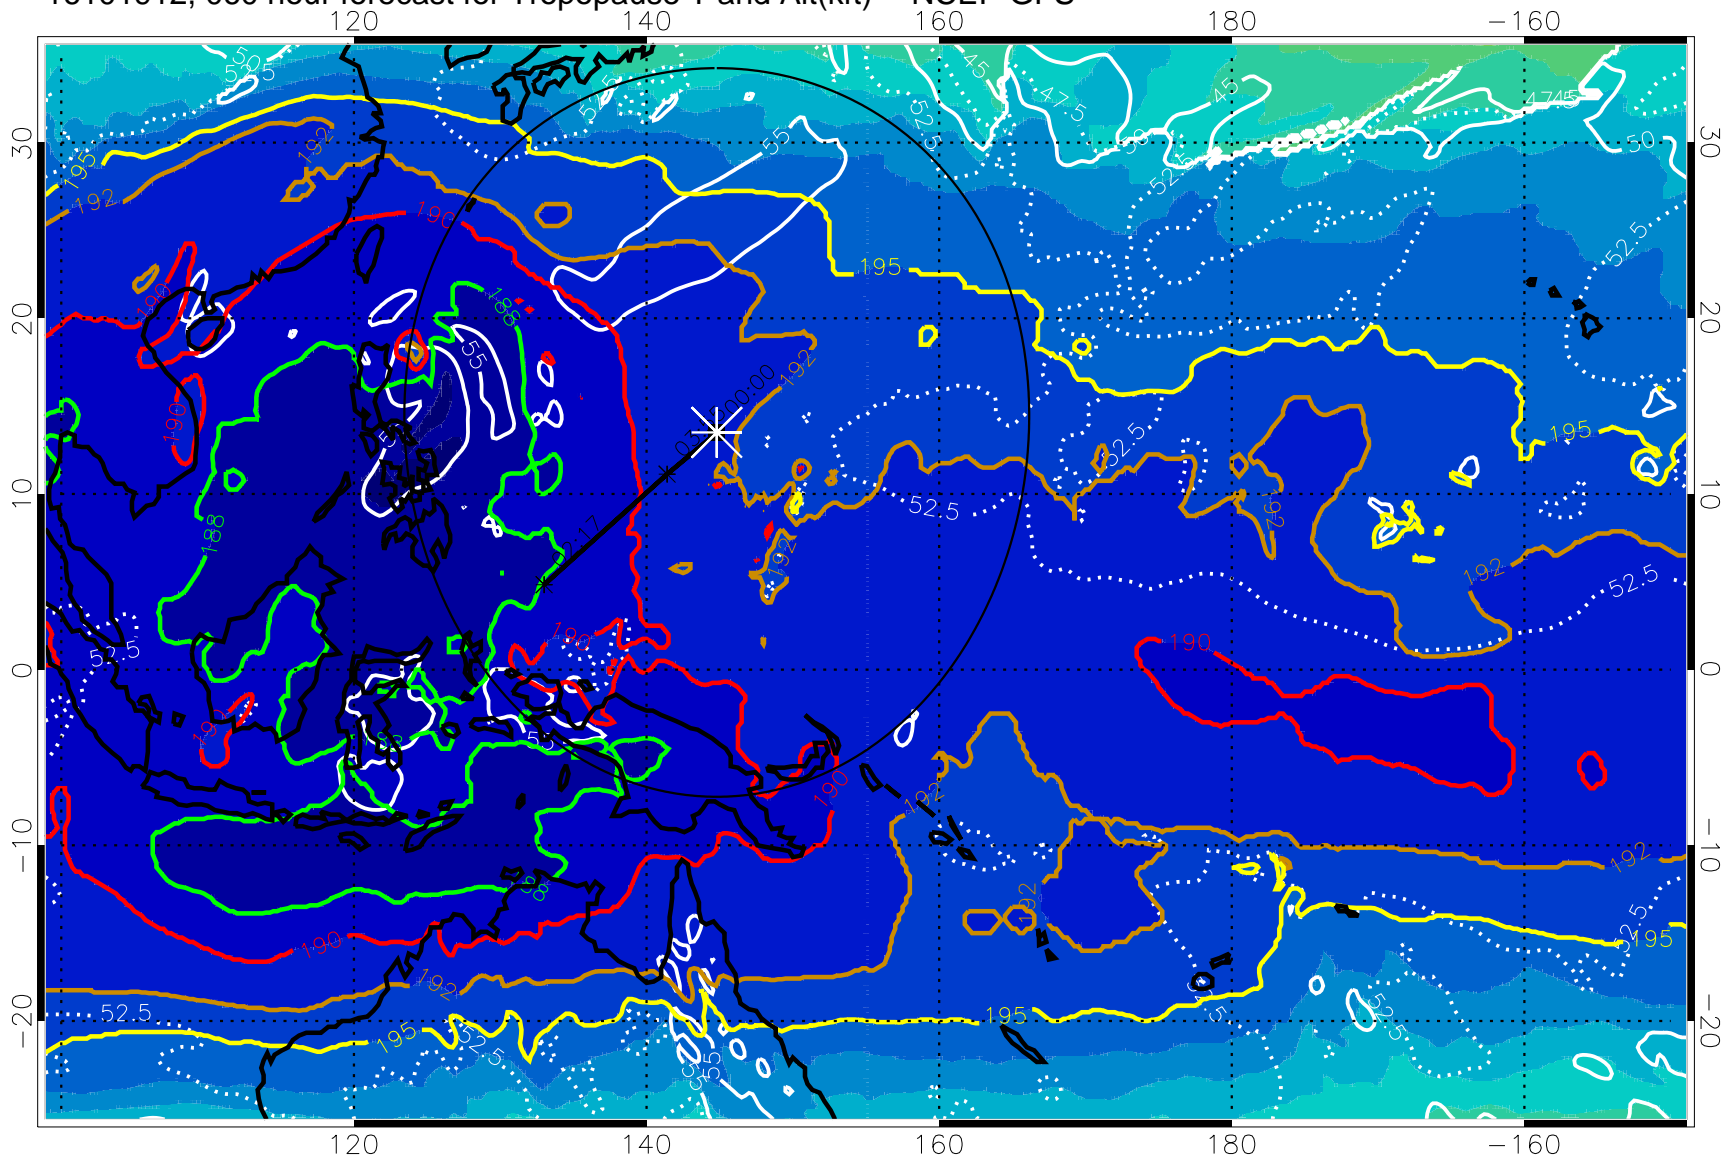

16101912, 060 hour forecast for Tropopause T and Alt(kft) -- NCEP GFS

190 200 210 220 230

Tropopause T, K

Tropopause Altitude in kft (white)

192.5K Isotherm 195K Isotherm
187.5K Isotherm 190K Isotherm

Range ring of 2304 km