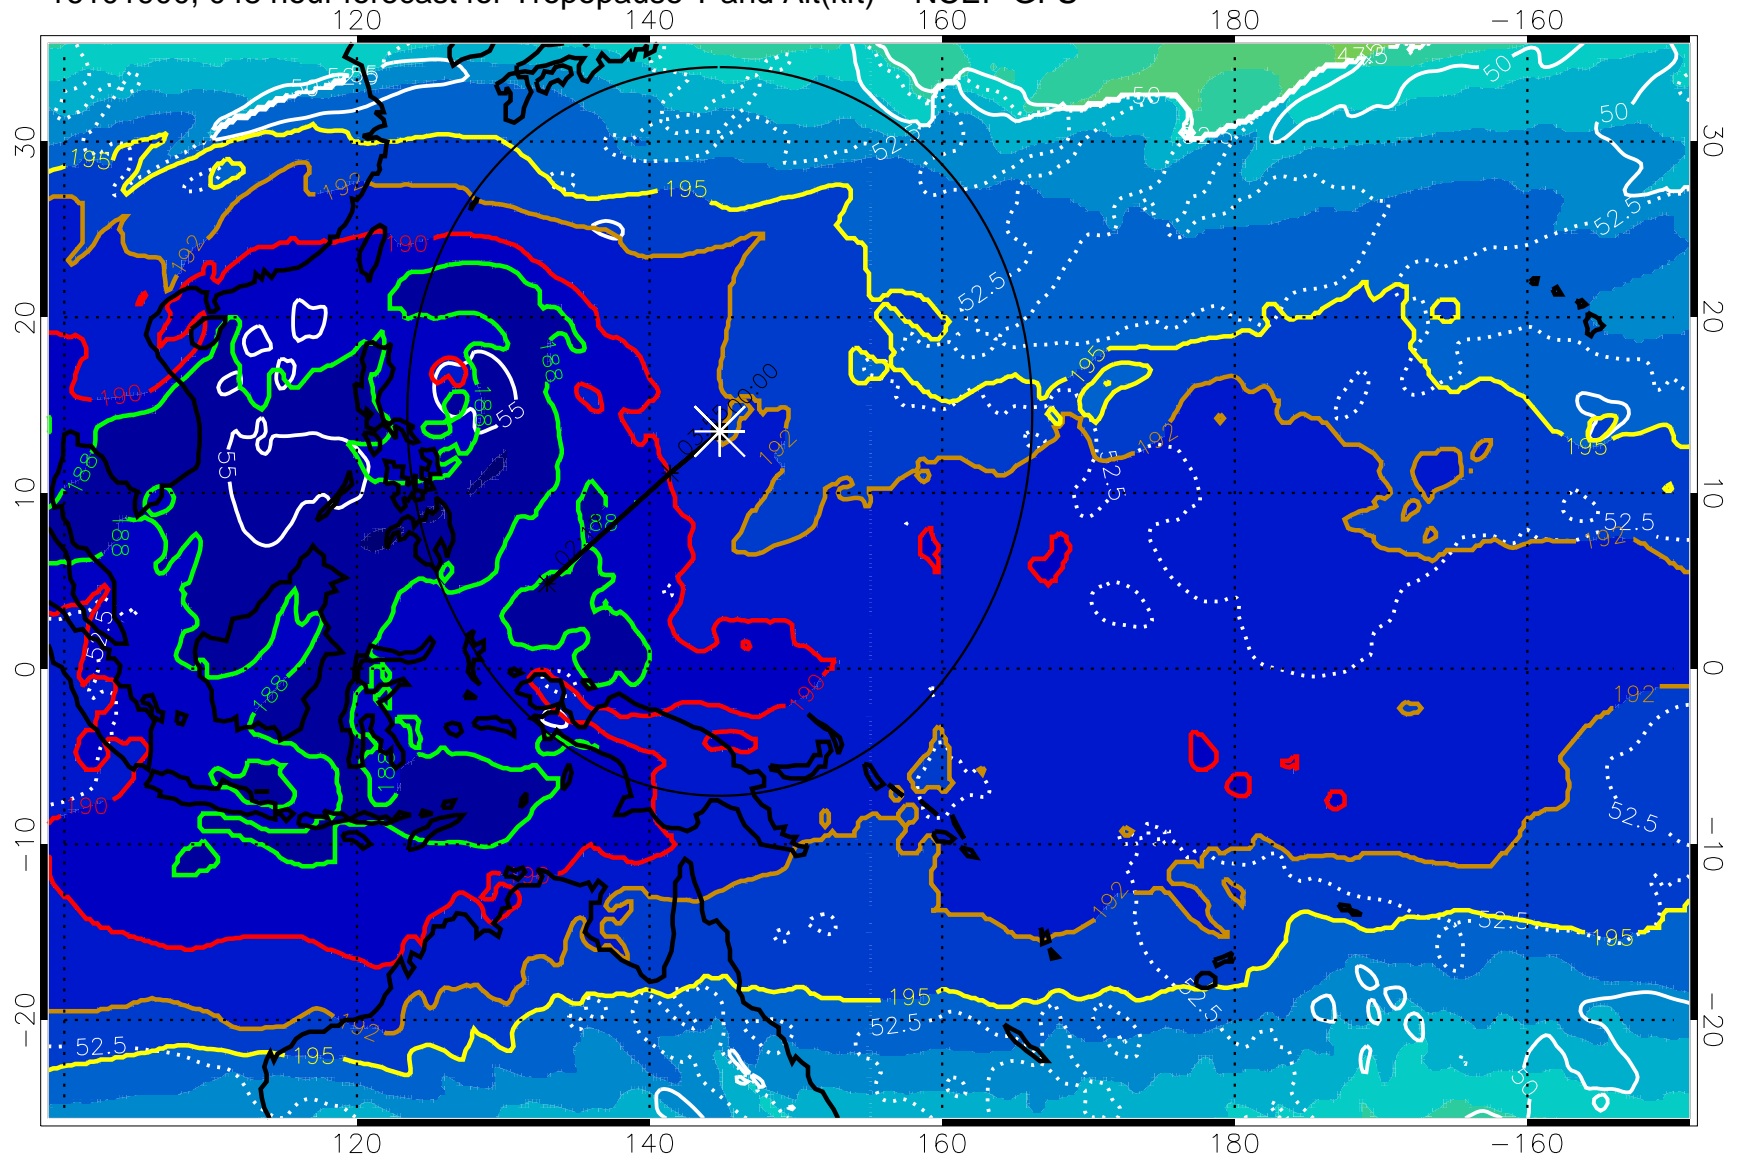

16101900, 048 hour forecast for Tropopause T and Alt(kft) -- NCEP GFS

190 200 210 220 230
Tropopause T, K

Tropopause Altitude in kft (white)

192.5K Isotherm 195K Isotherm
187.5K Isotherm 190K Isotherm

Range ring of 2304 km