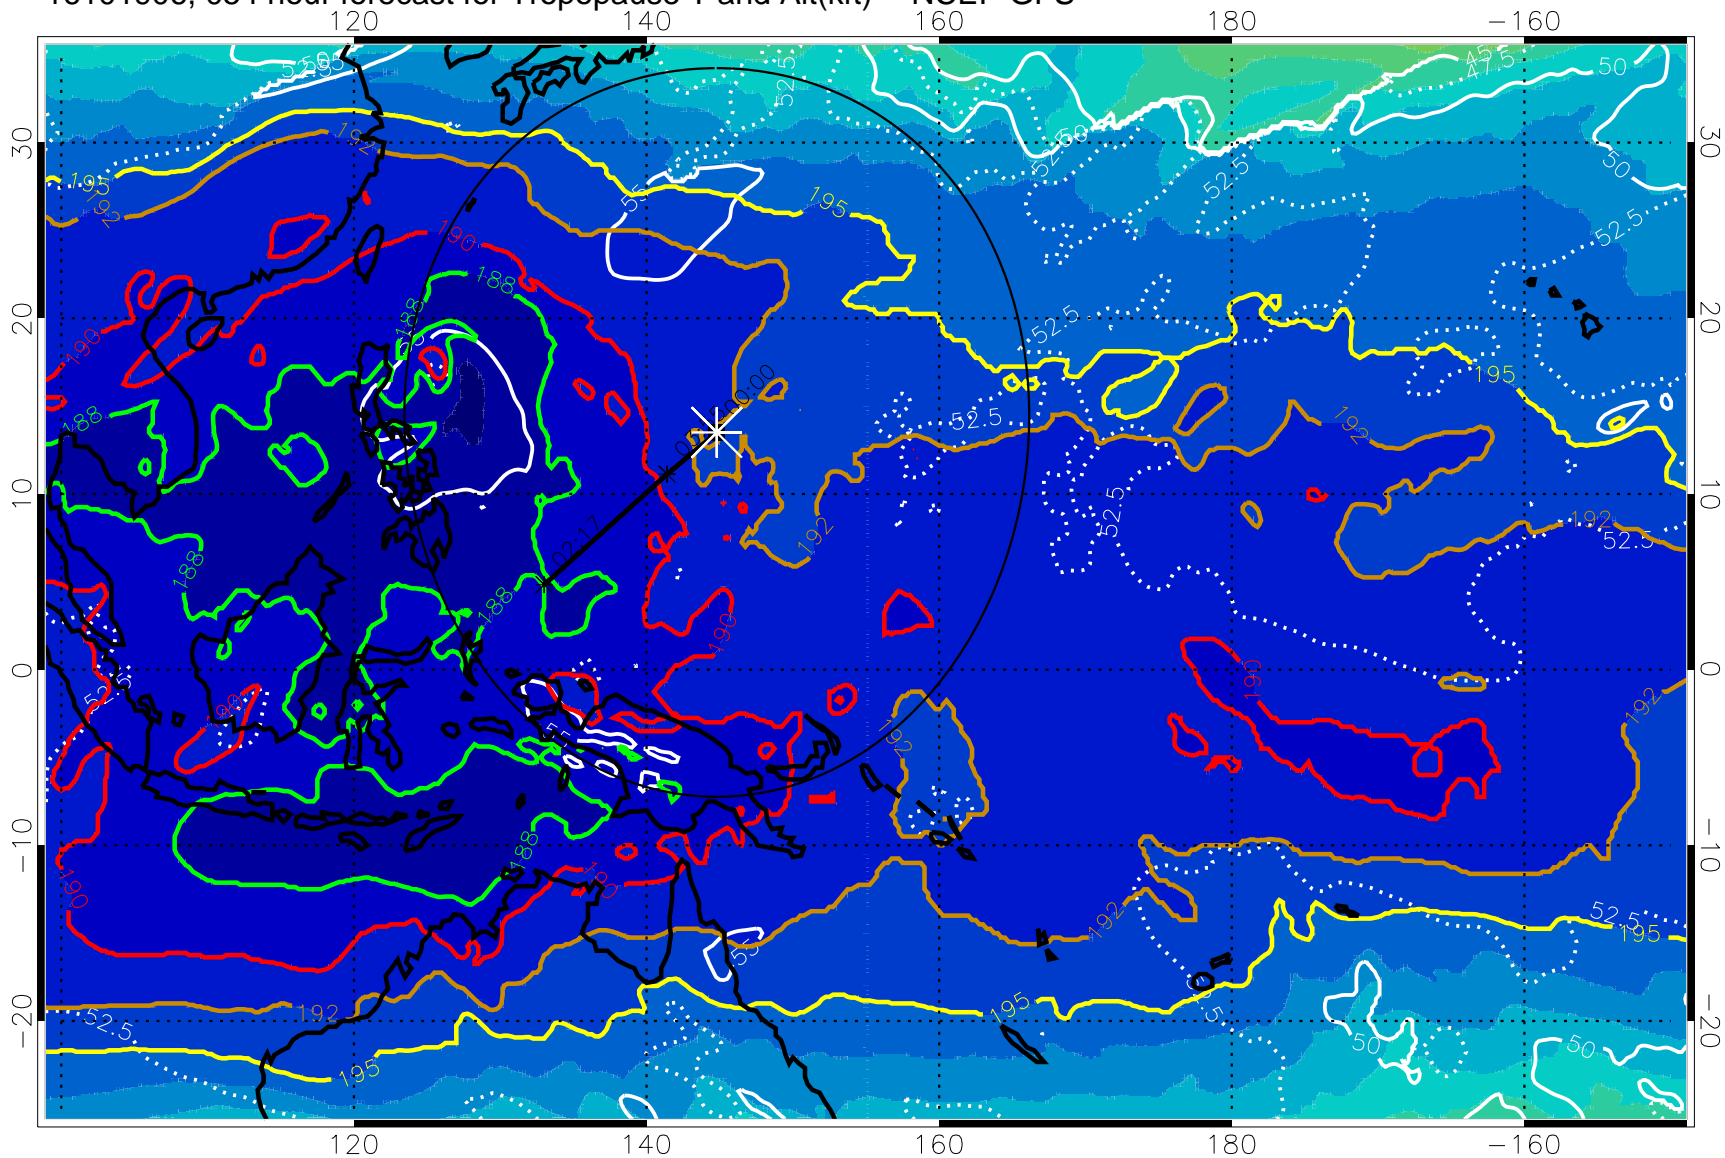

16101906, 054 hour forecast for Tropopause T and Alt(kft) -- NCEP GFS

190 200 210 220 230

Tropopause T, K

Tropopause Altitude in kft (white)

192.5K Isotherm 195K Isotherm
187.5K Isotherm 190K Isotherm

Range ring of 2304 km