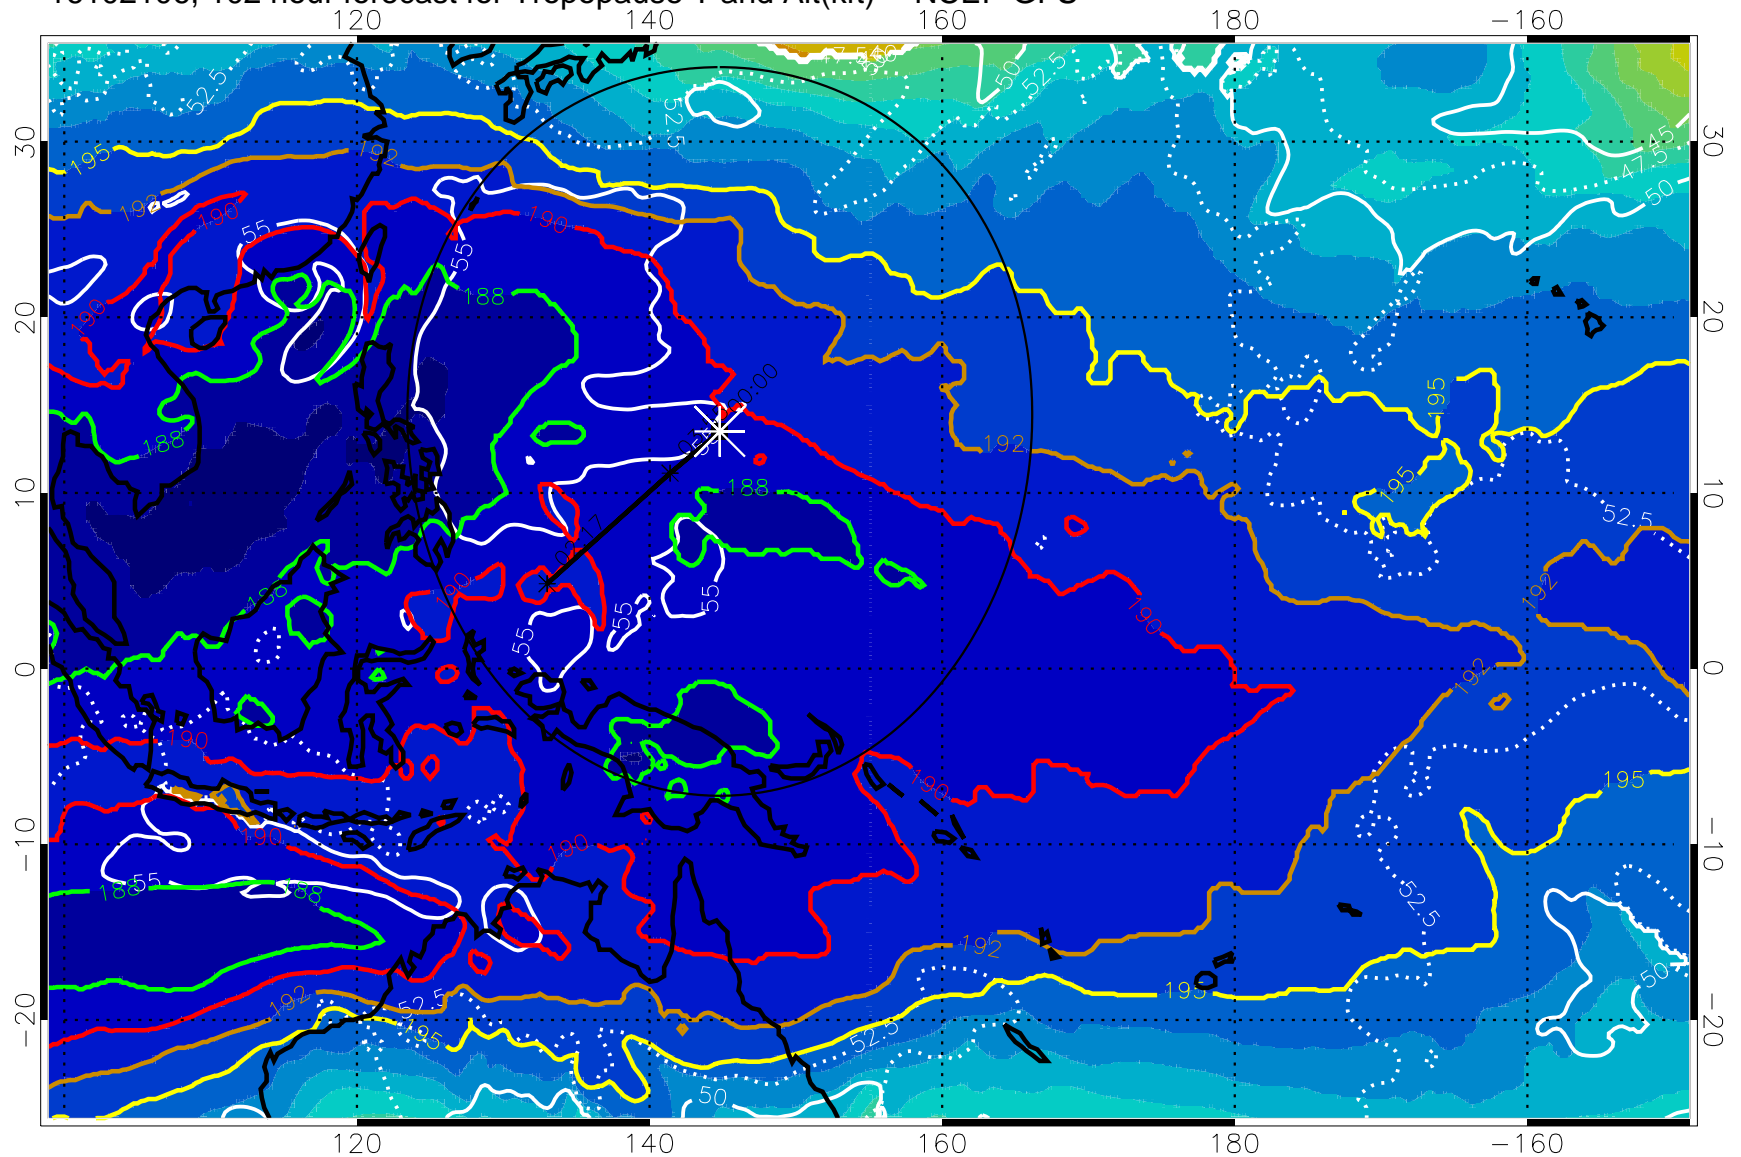

Range ring of 2304 km

16102100, 096 hour forecast for Tropopause T and Alt(kft) -- NCEP GFS

190 200 210 220 230  
Tropopause T, K

Tropopause Altitude in kft (white)

192.5K Isotherm 195K Isotherm  
187.5K Isotherm 190K Isotherm

Range ring of 2304 km

16102106, 102 hour forecast for Tropopause T and Alt(kft) -- NCEP GFS

190 200 210 220 230  
Tropopause T, K

Tropopause Altitude in kft (white)

192.5K Isotherm 195K Isotherm  
187.5K Isotherm 190K Isotherm