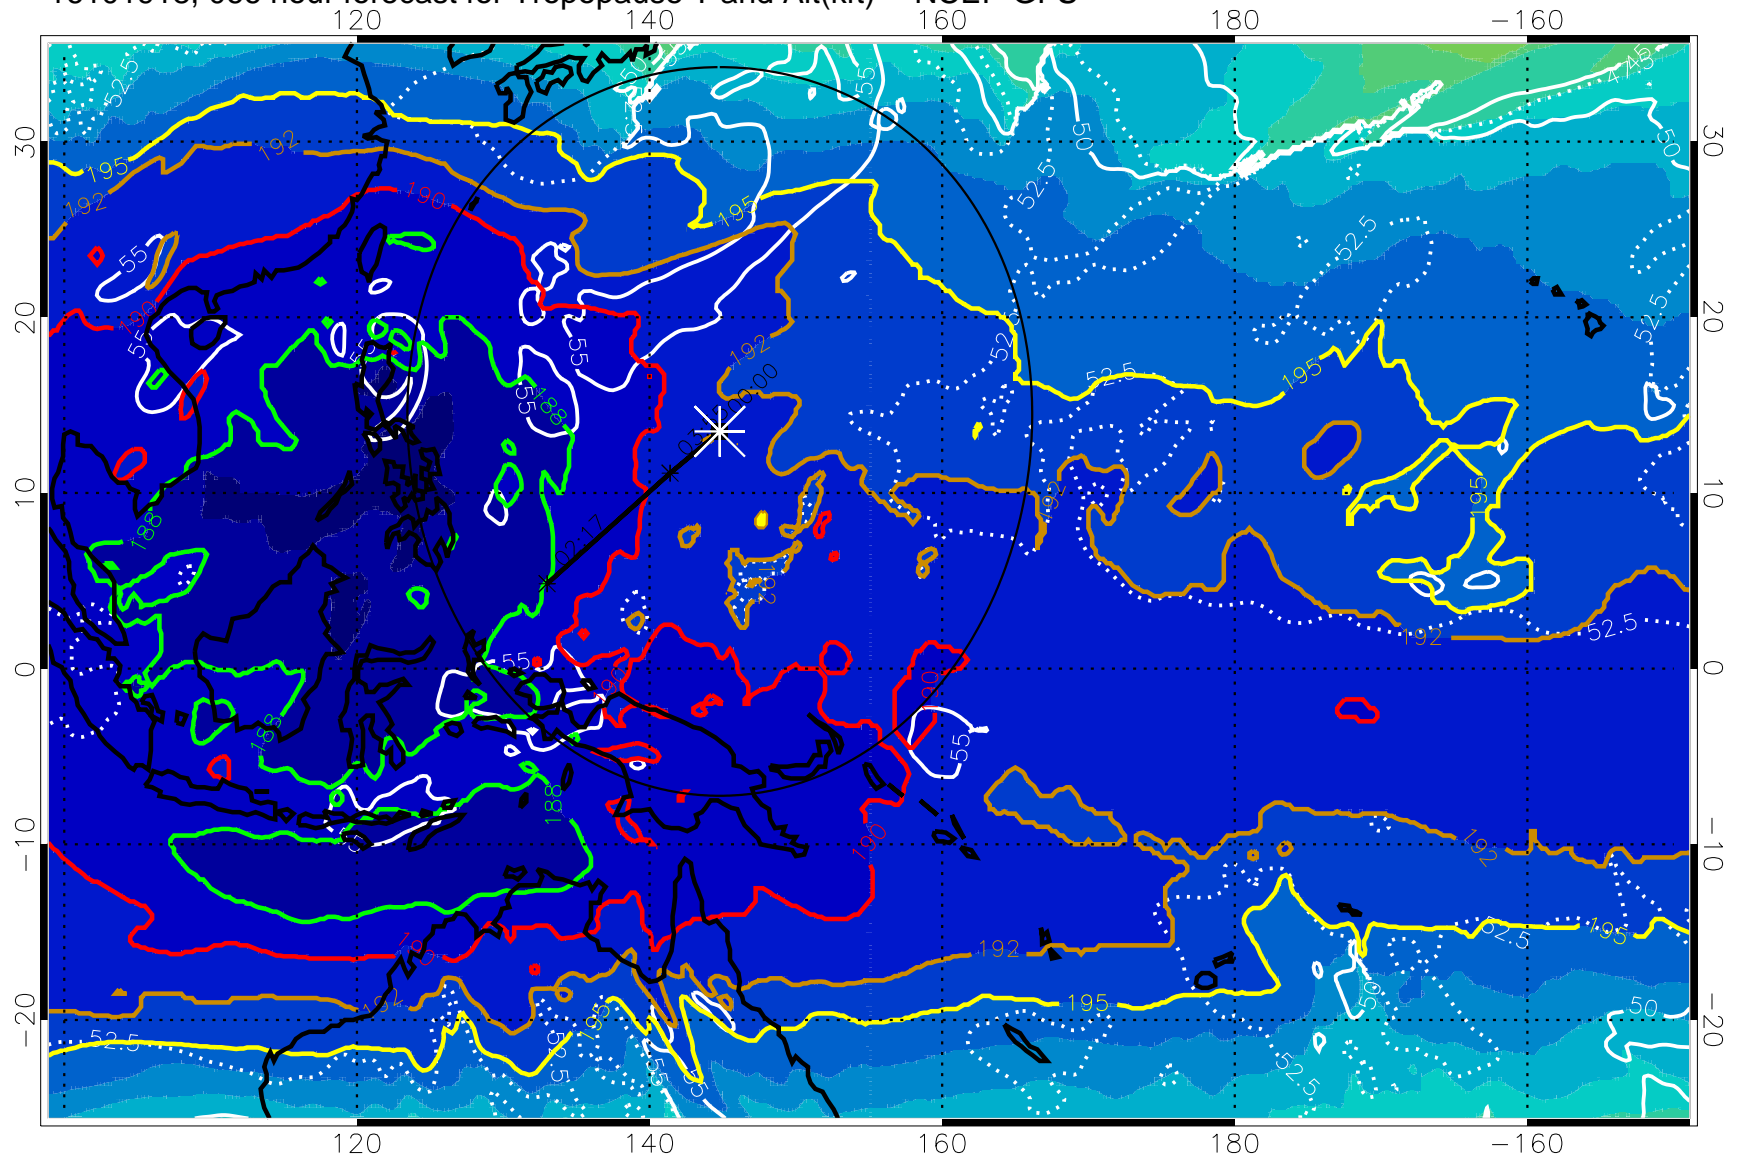

16101918, 066 hour forecast for Tropopause T and Alt(kft) -- NCEP GFS

190 200 210 220 230
Tropopause T, K

Tropopause Altitude in kft (white)

192.5K Isotherm 195K Isotherm
187.5K Isotherm 190K Isotherm

Range ring of 2304 km