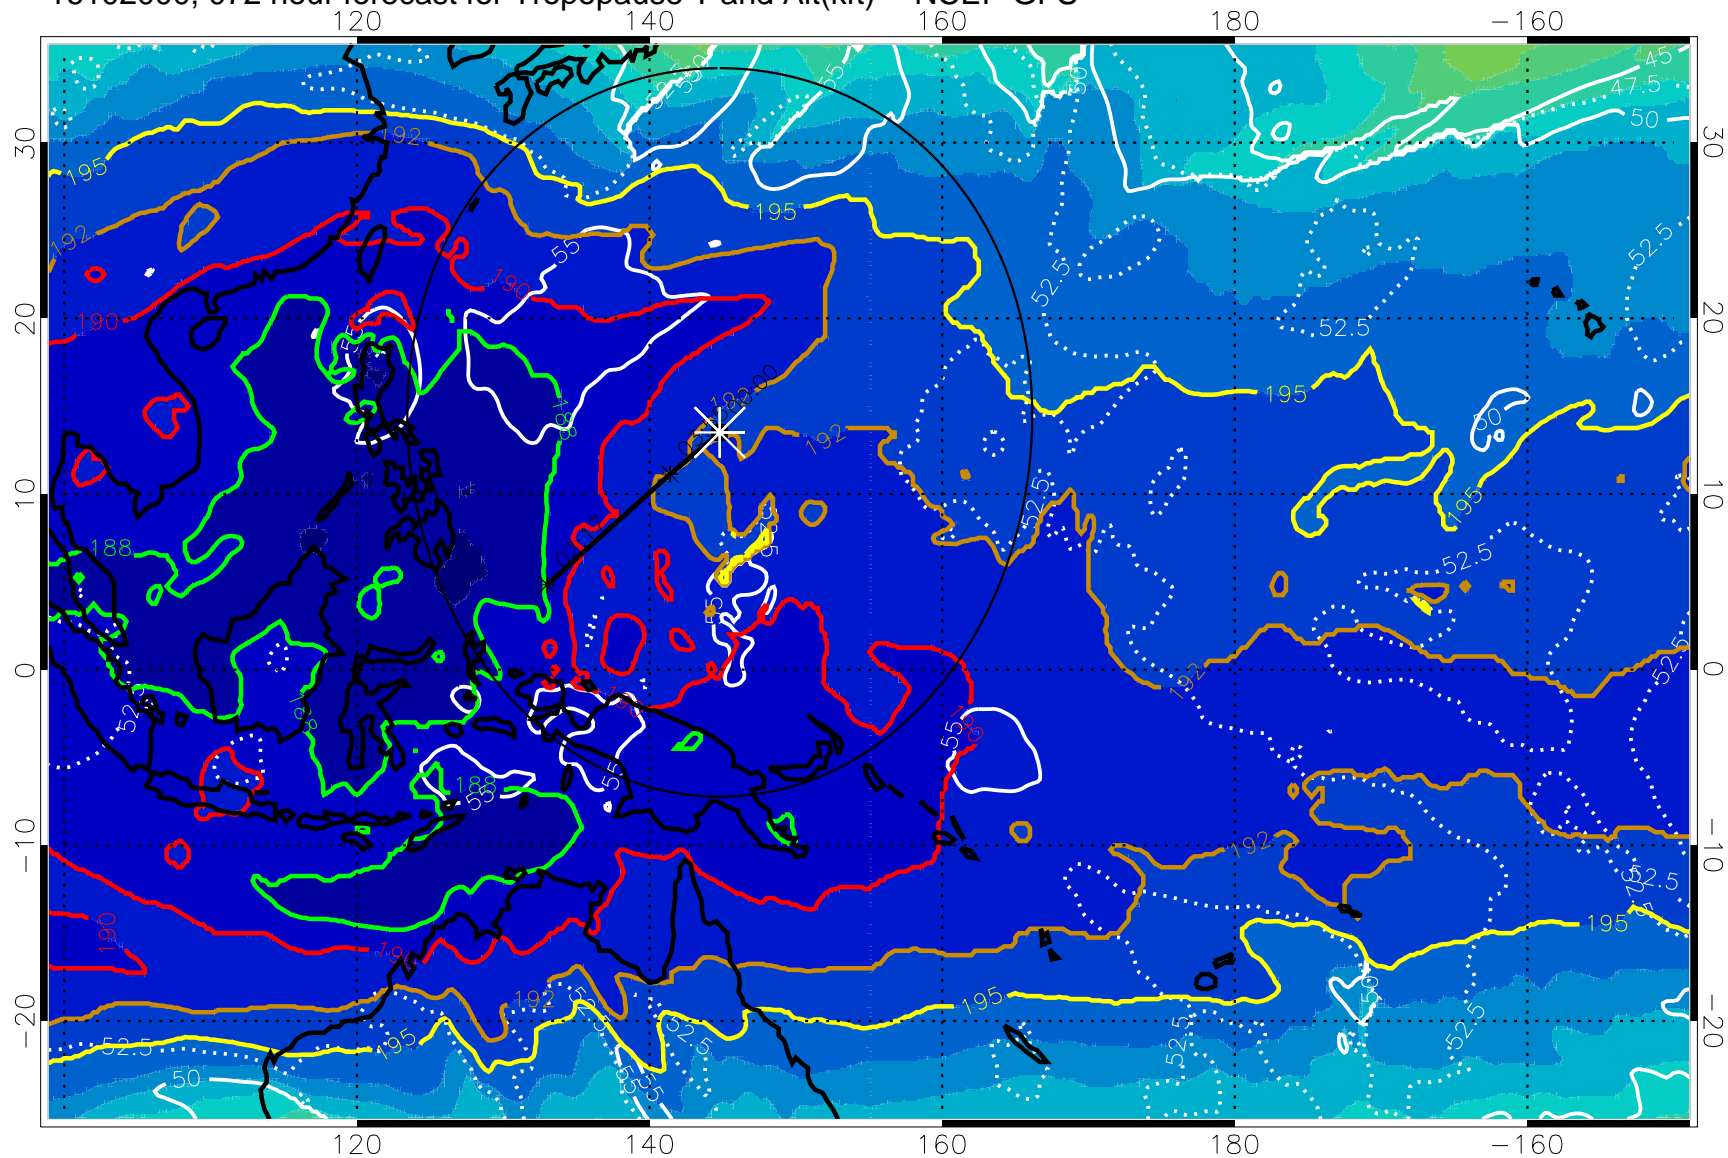

16102000, 072 hour forecast for Tropopause T and Alt(kft) -- NCEP GFS

190 200 210 220 230

Tropopause T, K

Tropopause Altitude in kft (white)

192.5K Isotherm 195K Isotherm
187.5K Isotherm 190K Isotherm

Range ring of 2304 km