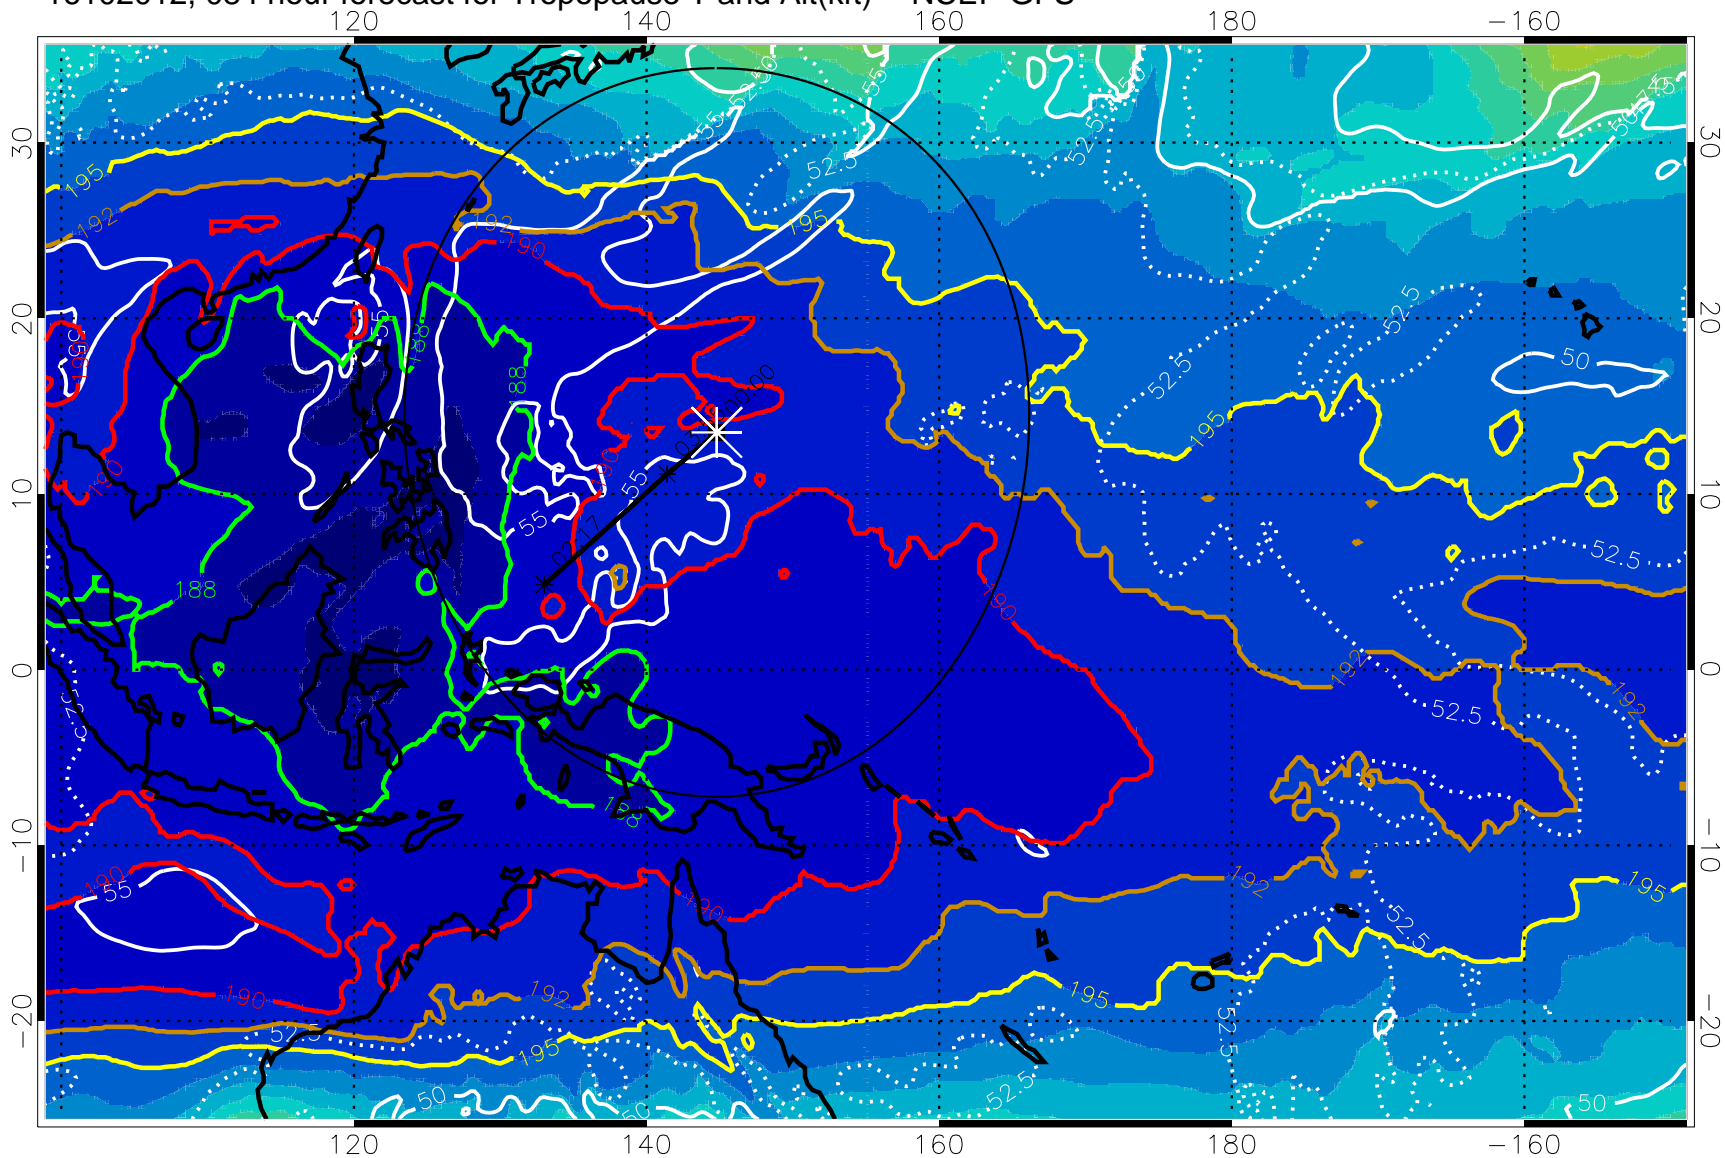

16102012, 084 hour forecast for Tropopause T and Alt(kft) -- NCEP GFS

190 200 210 220 230
Tropopause T, K

Tropopause Altitude in kft (white)

192.5K Isotherm 195K Isotherm
187.5K Isotherm 190K Isotherm

Range ring of 2304 km