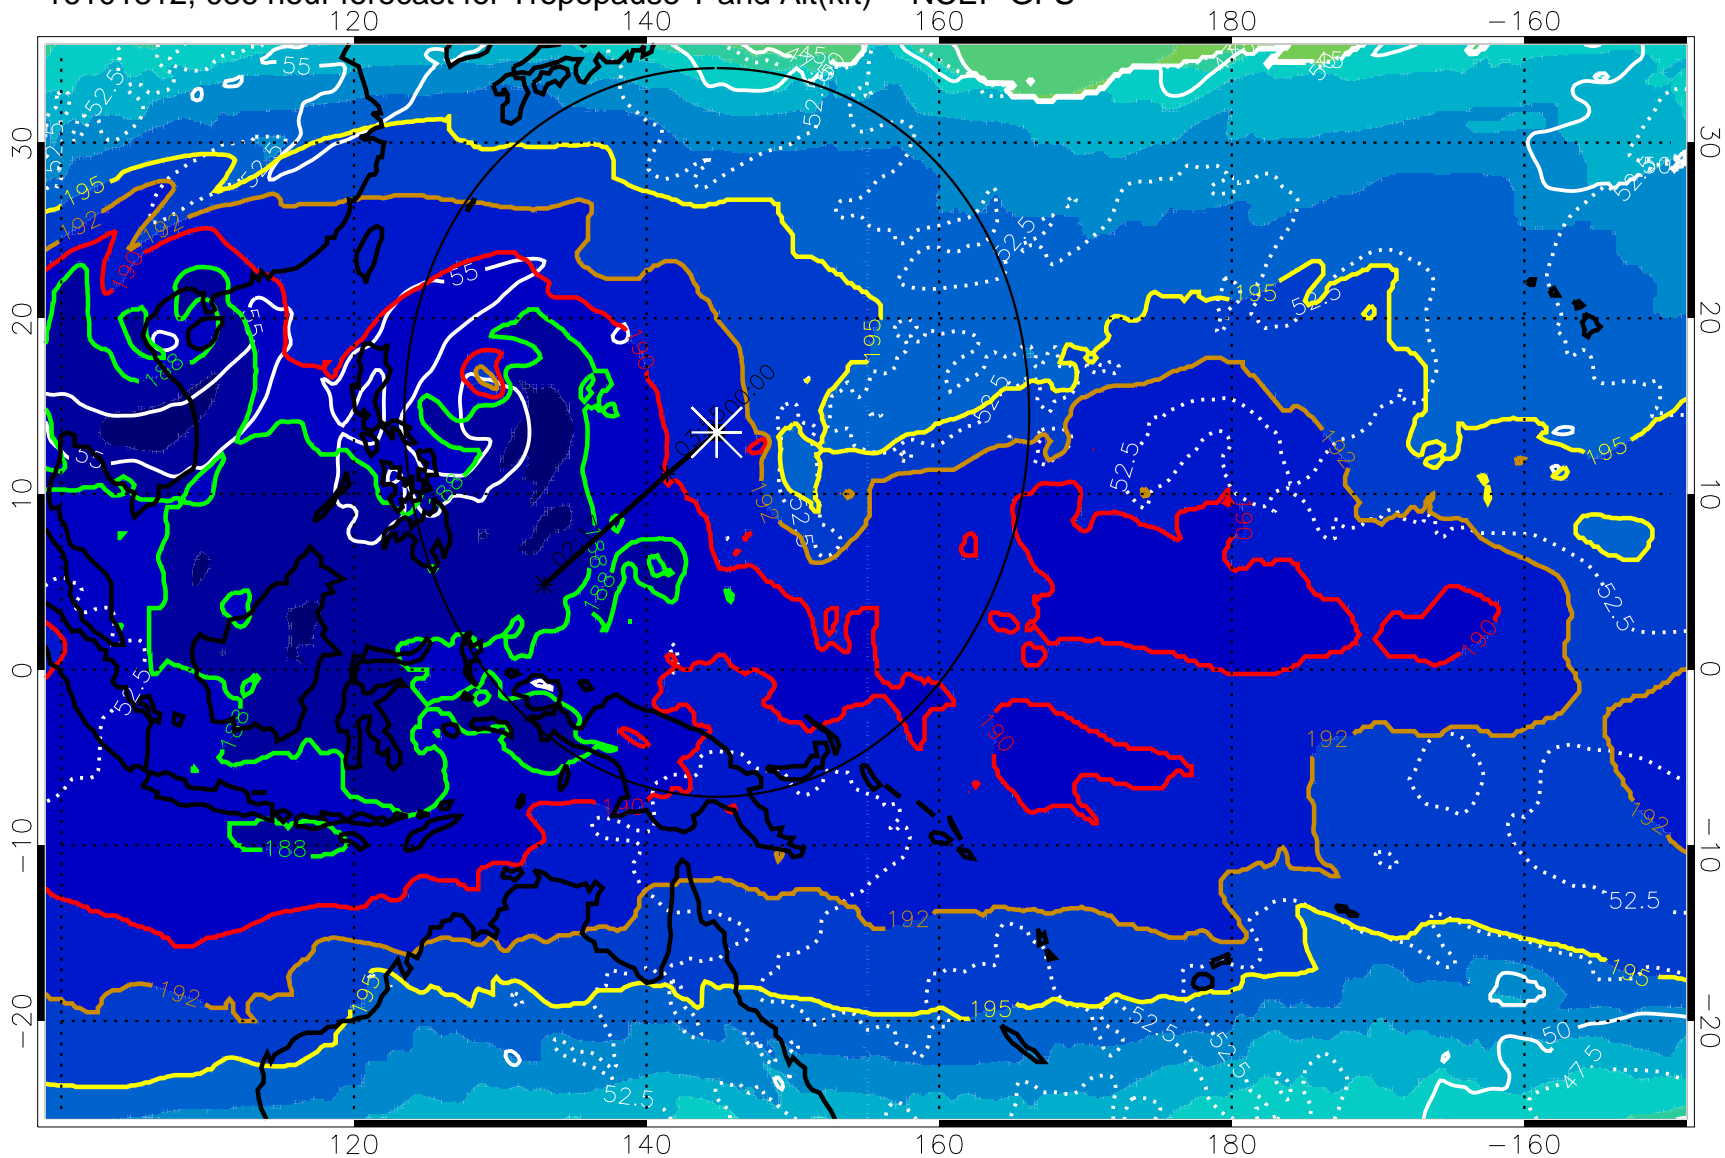

16101812, 036 hour forecast for Tropopause T and Alt(kft) -- NCEP GFS

190 200 210 220 230

Tropopause T, K

Tropopause Altitude in kft (white)

192.5K Isotherm 195K Isotherm
187.5K Isotherm 190K Isotherm

Range ring of 2304 km