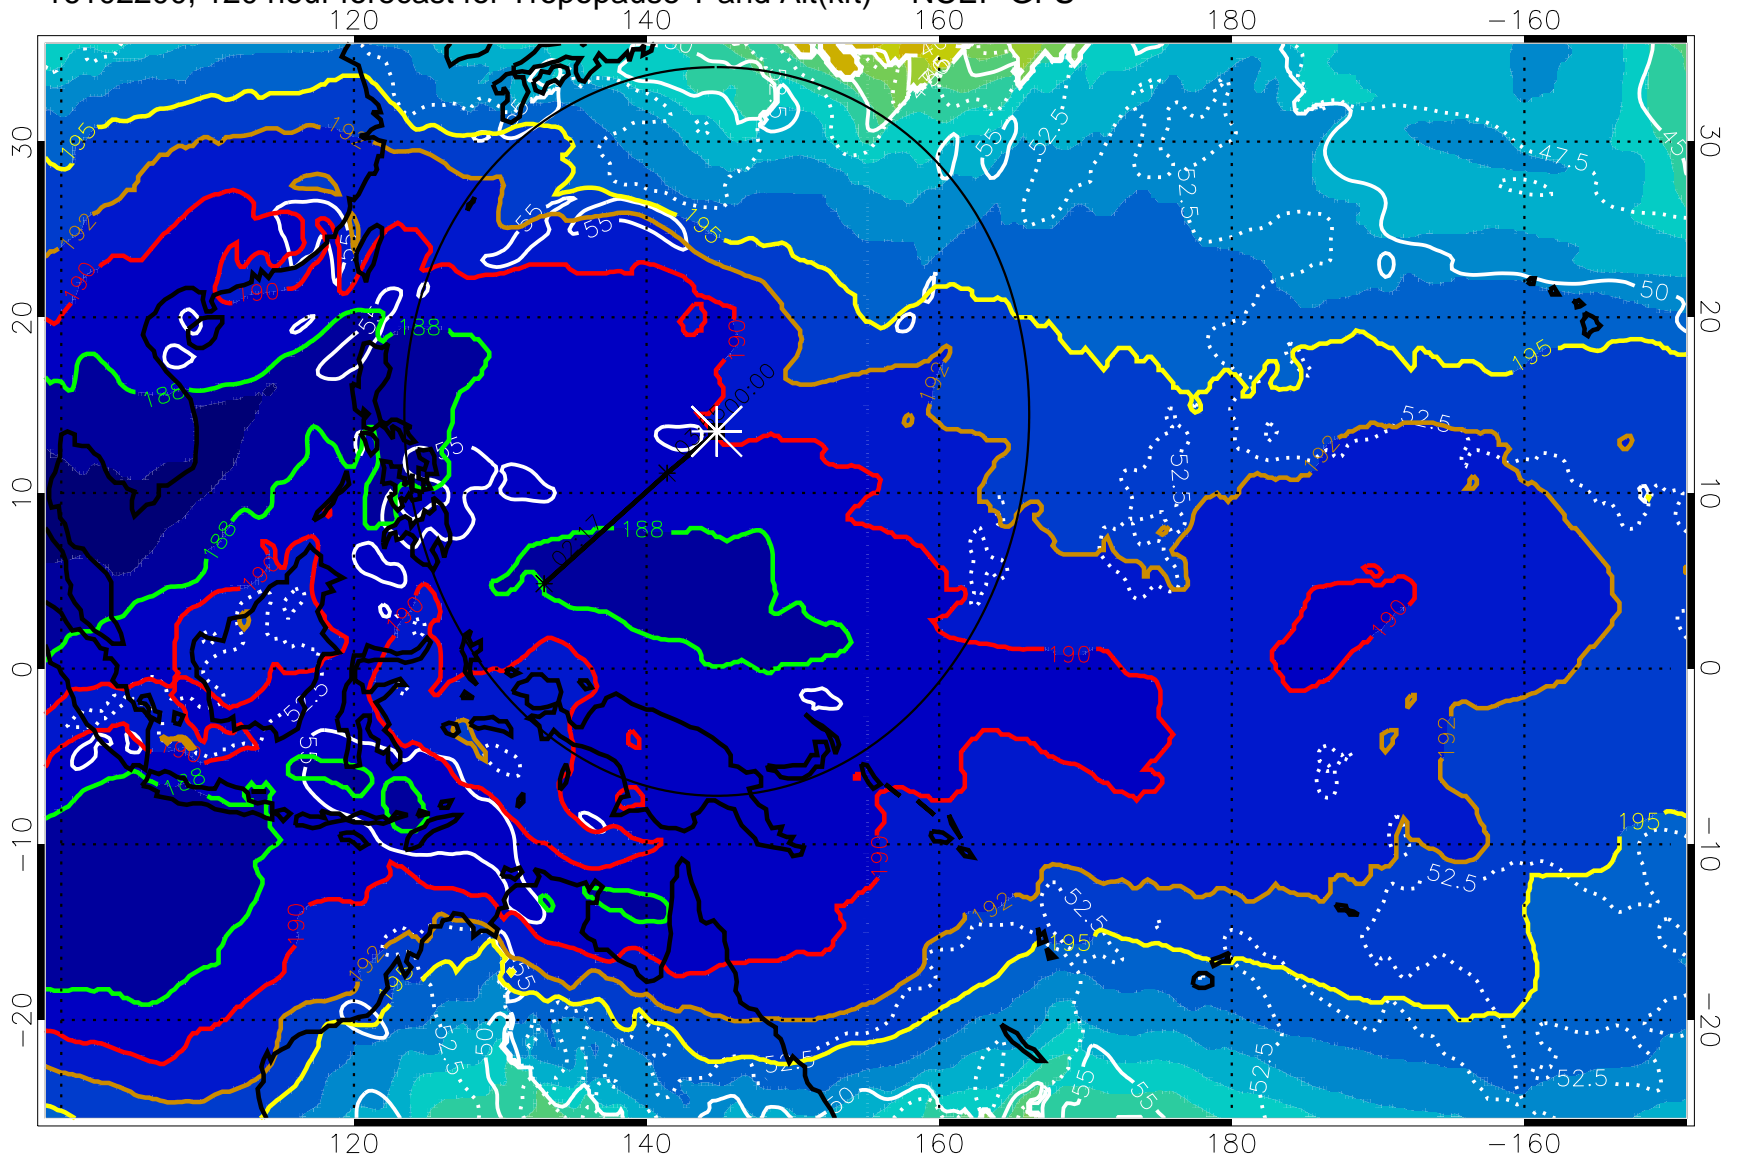

Range ring of 2304 km

16102118, 114 hour forecast for Tropopause T and Alt(kft) -- NCEP GFS

Tropopause T, K

Tropopause Altitude in kft (white)

192.5K Isotherm 195K Isotherm  
187.5K Isotherm 190K Isotherm

Range ring of 2304 km

16102200, 120 hour forecast for Tropopause T and Alt(kft) -- NCEP GFS

190 200 210 220 230

Tropopause T, K

Tropopause Altitude in kft (white)

192.5K Isotherm 195K Isotherm  
187.5K Isotherm 190K Isotherm