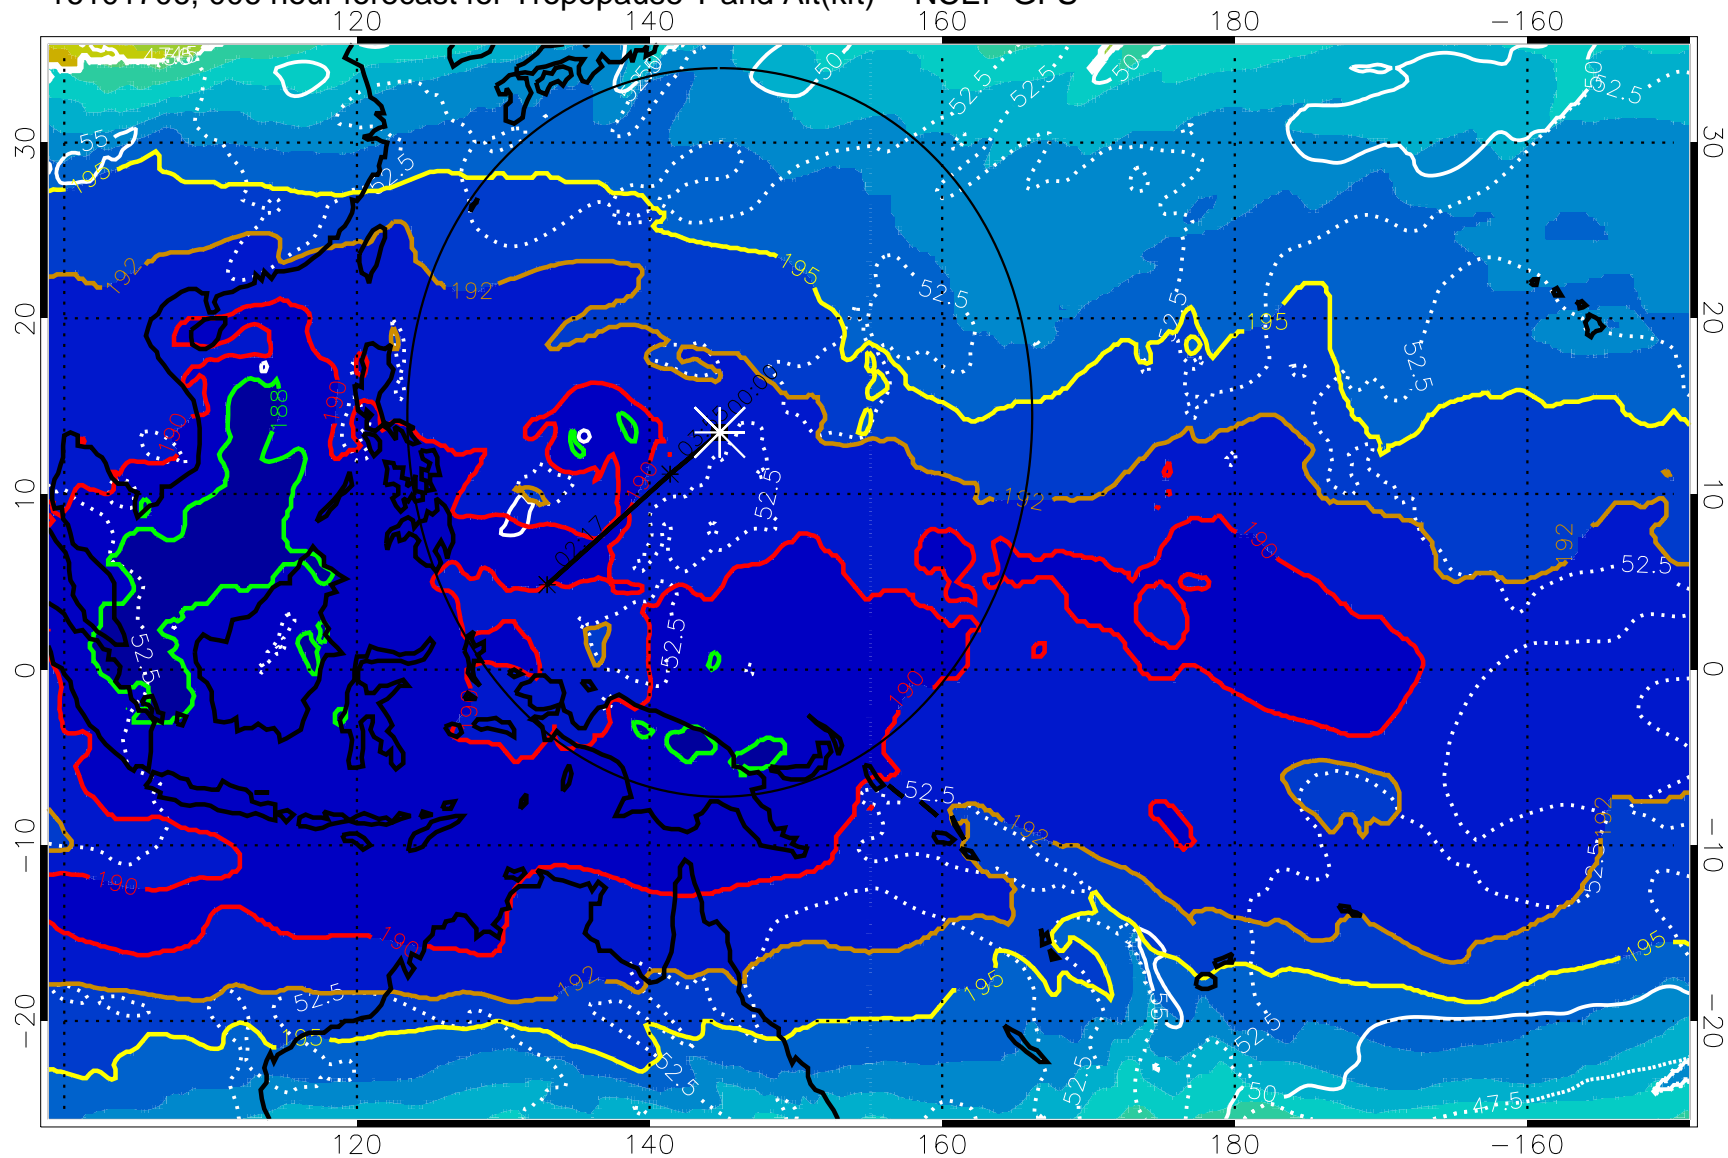

16101706, 006 hour forecast for Tropopause T and Alt(kft) -- NCEP GFS

190 200 210 220 230

Tropopause T, K

Tropopause Altitude in kft (white)

192.5K Isotherm 195K Isotherm  
187.5K Isotherm 190K Isotherm

Range ring of 2304 km