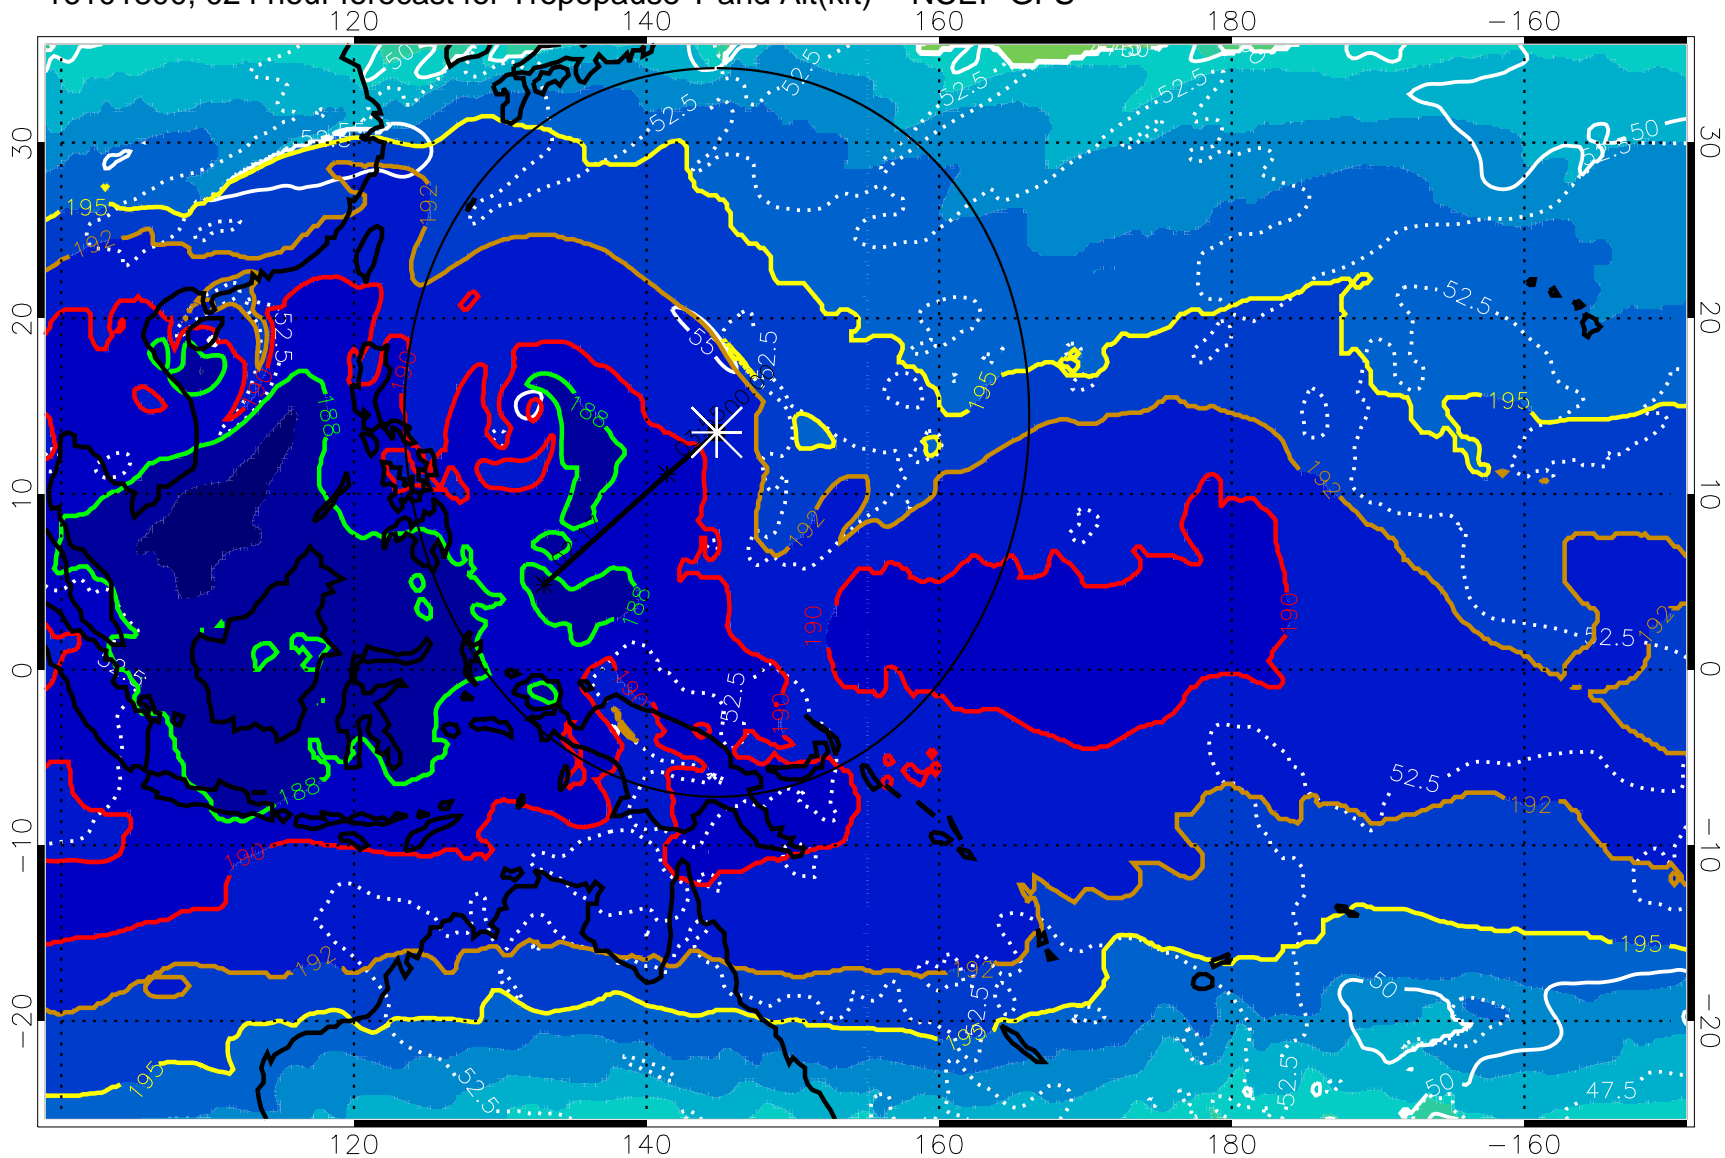

16101800, 024 hour forecast for Tropopause T and Alt(kft) -- NCEP GFS

190 200 210 220 230
Tropopause T, K

Tropopause Altitude in kft (white)

192.5K Isotherm 195K Isotherm
187.5K Isotherm 190K Isotherm

Range ring of 2304 km