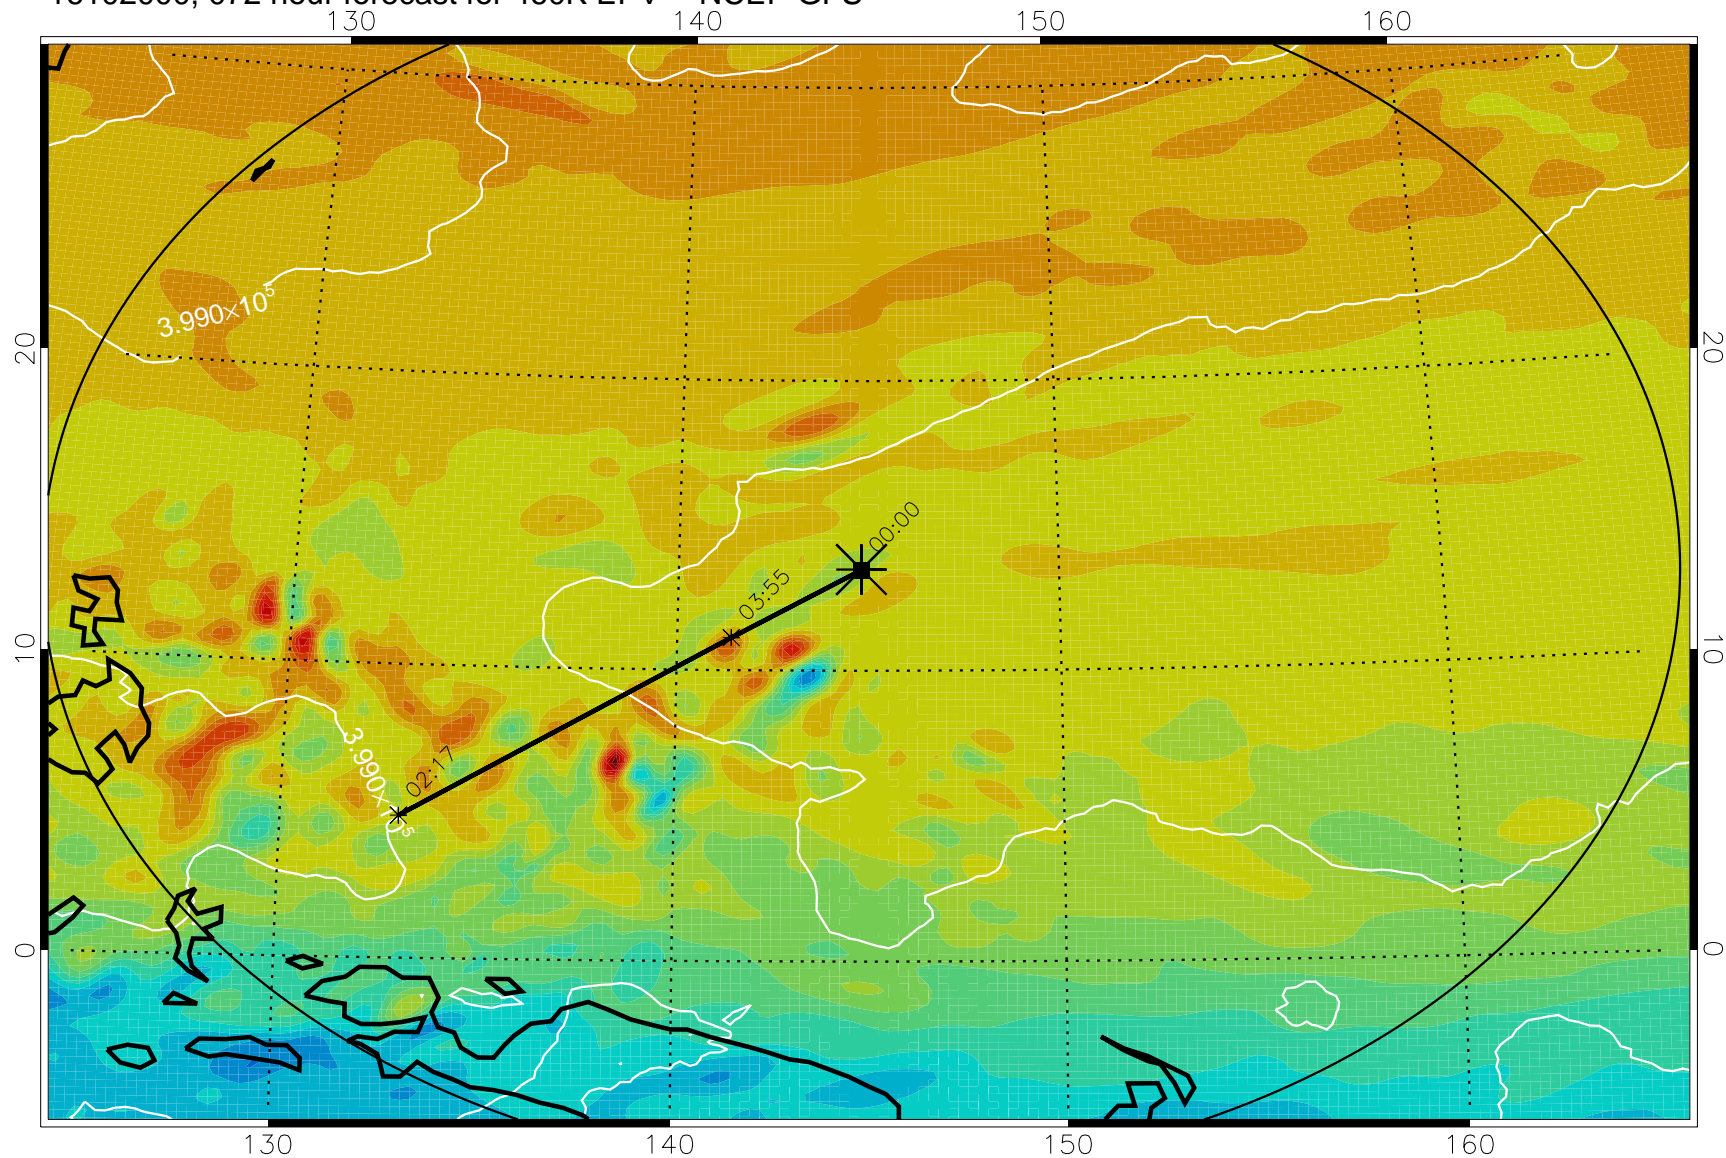

16101906, 054 hour forecast for 460K EPV -- NCEP GFS

460K Montgomery Streamfunction, white

Range ring of 2304 km

16101912, 060 hour forecast for 460K EPV -- NCEP GFS

460K Montgomery Streamfunction, white

Range ring of 2304 km

16101918, 066 hour forecast for 460K EPV -- NCEP GFS

460K Montgomery Streamfunction, white

Range ring of 2304 km

16102000, 072 hour forecast for 460K EPV -- NCEP GFS

460K Montgomery Streamfunction, white

Range ring of 2304 km

16102006, 078 hour forecast for 460K EPV -- NCEP GFS

460K Montgomery Streamfunction, white

Range ring of 2304 km

16102012, 084 hour forecast for 460K EPV -- NCEP GFS

460K Montgomery Streamfunction, white

Range ring of 2304 km

16102018, 090 hour forecast for 460K EPV -- NCEP GFS

460K Montgomery Streamfunction, white

Range ring of 2304 km

16102100, 096 hour forecast for 460K EPV -- NCEP GFS

460K Montgomery Streamfunction, white

Range ring of 2304 km