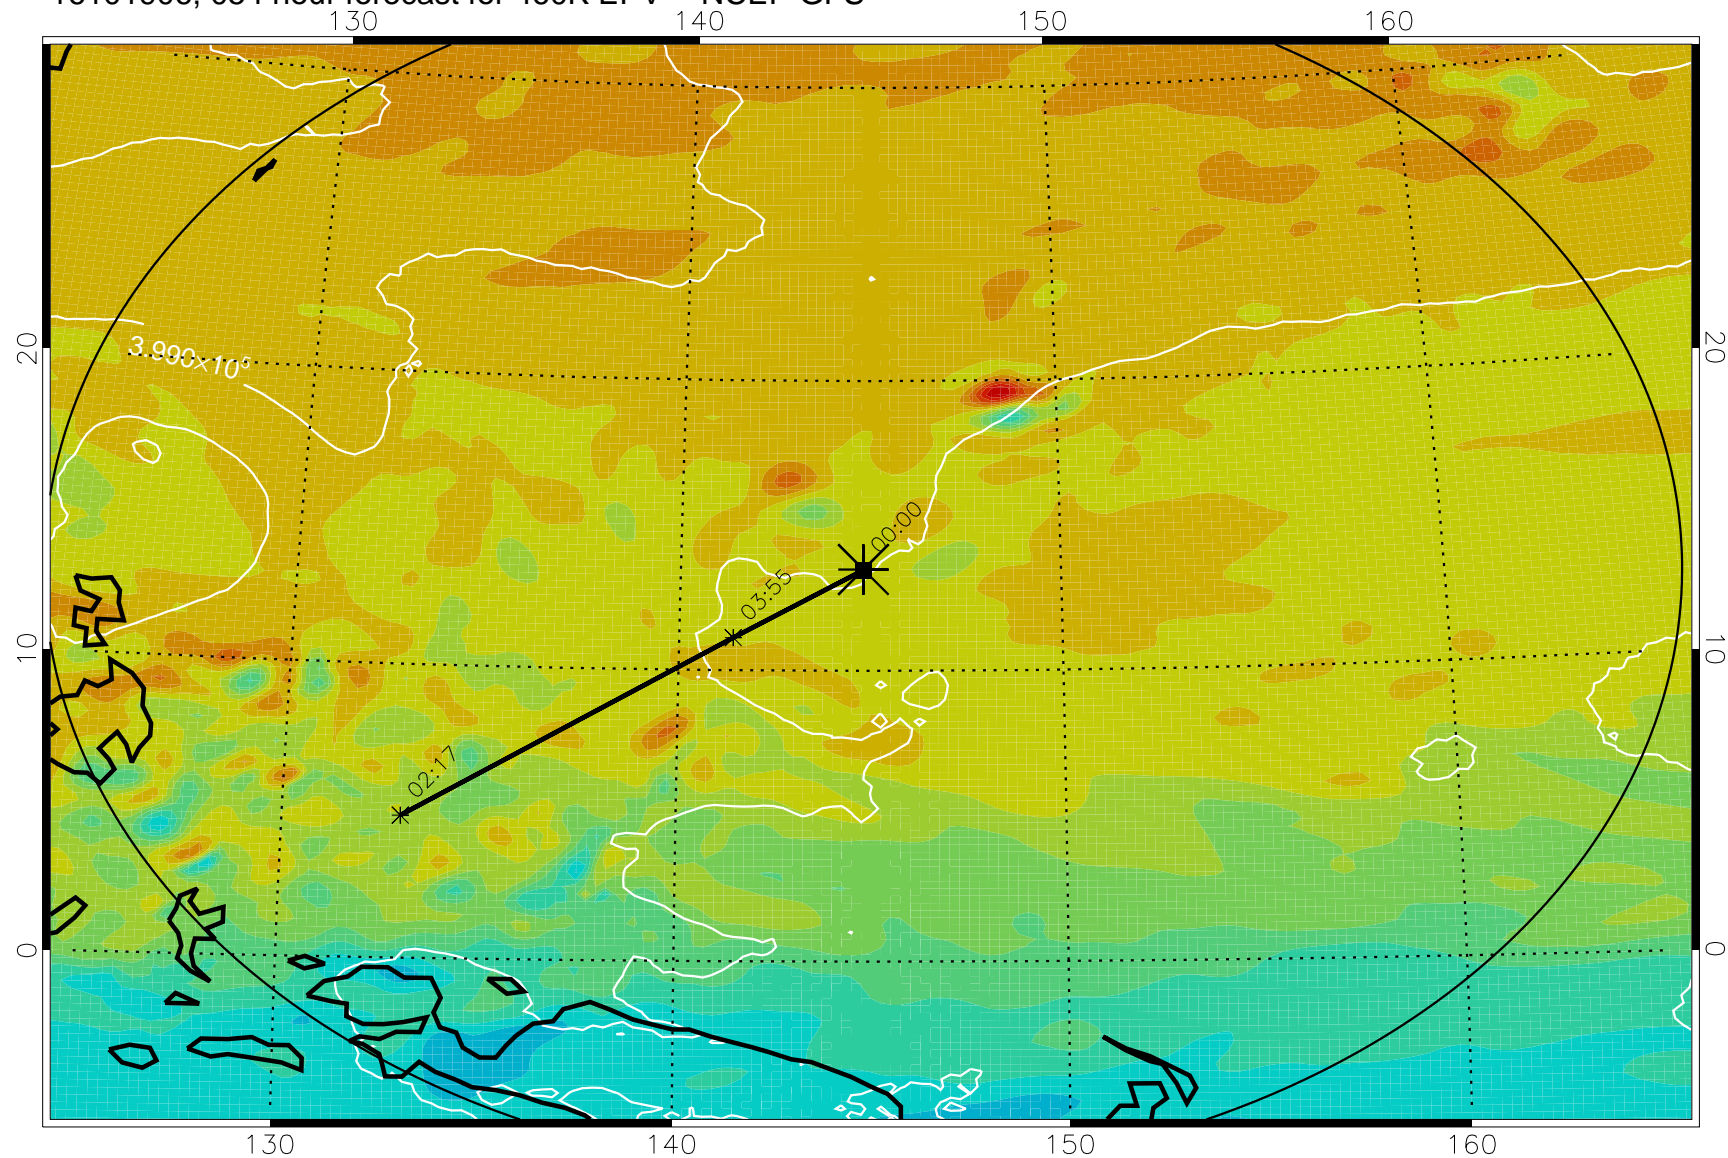

16101818, 042 hour forecast for 460K EPV -- NCEP GFS

460K Montgomery Streamfunction, white

Range ring of 2304 km

16101900, 048 hour forecast for 460K EPV -- NCEP GFS

460K Montgomery Streamfunction, white

Range ring of 2304 km

16101906, 054 hour forecast for 460K EPV -- NCEP GFS

460K Montgomery Streamfunction, white

Range ring of 2304 km

16101912, 060 hour forecast for 460K EPV -- NCEP GFS

460K Montgomery Streamfunction, white

Range ring of 2304 km

16101918, 066 hour forecast for 460K EPV -- NCEP GFS

460K Montgomery Streamfunction, white

Range ring of 2304 km

16102000, 072 hour forecast for 460K EPV -- NCEP GFS

460K Montgomery Streamfunction, white

Range ring of 2304 km

16102018, 090 hour forecast for 460K EPV -- NCEP GFS

460K Montgomery Streamfunction, white

Range ring of 2304 km

16102100, 096 hour forecast for 460K EPV -- NCEP GFS

460K Montgomery Streamfunction, white

Range ring of 2304 km