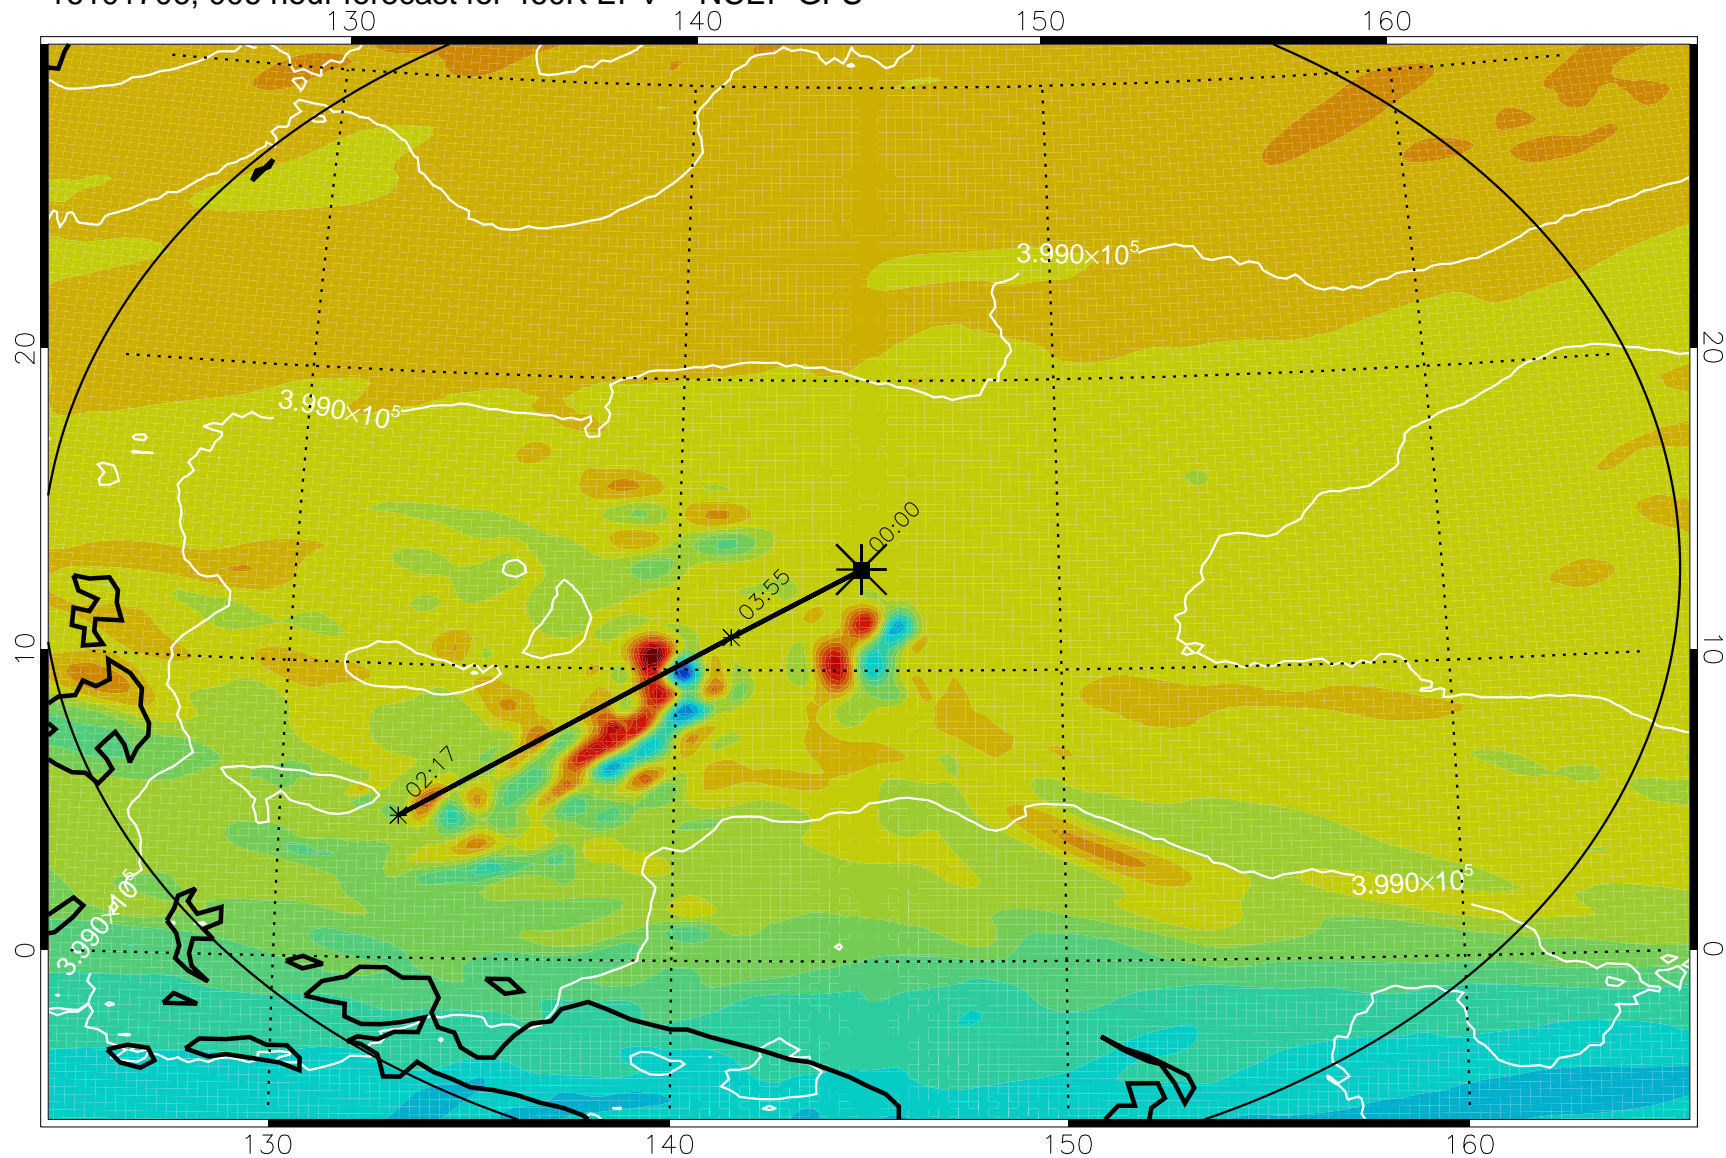

16101706, 006 hour forecast for 460K EPV -- NCEP GFS

460K Montgomery Streamfunction, white

Range ring of 2304 km

16101712, 012 hour forecast for 460K EPV -- NCEP GFS

460K Montgomery Streamfunction, white

Range ring of 2304 km

16101718, 018 hour forecast for 460K EPV -- NCEP GFS

460K Montgomery Streamfunction, white

Range ring of 2304 km

16101800, 024 hour forecast for 460K EPV -- NCEP GFS

460K Montgomery Streamfunction, white

Range ring of 2304 km

16101806, 030 hour forecast for 460K EPV -- NCEP GFS

460K Montgomery Streamfunction, white

Range ring of 2304 km

16101812, 036 hour forecast for 460K EPV -- NCEP GFS

460K Montgomery Streamfunction, white

Range ring of 2304 km

16101818, 042 hour forecast for 460K EPV -- NCEP GFS

460K Montgomery Streamfunction, white

Range ring of 2304 km

16101900, 048 hour forecast for 460K EPV -- NCEP GFS

460K Montgomery Streamfunction, white

Range ring of 2304 km