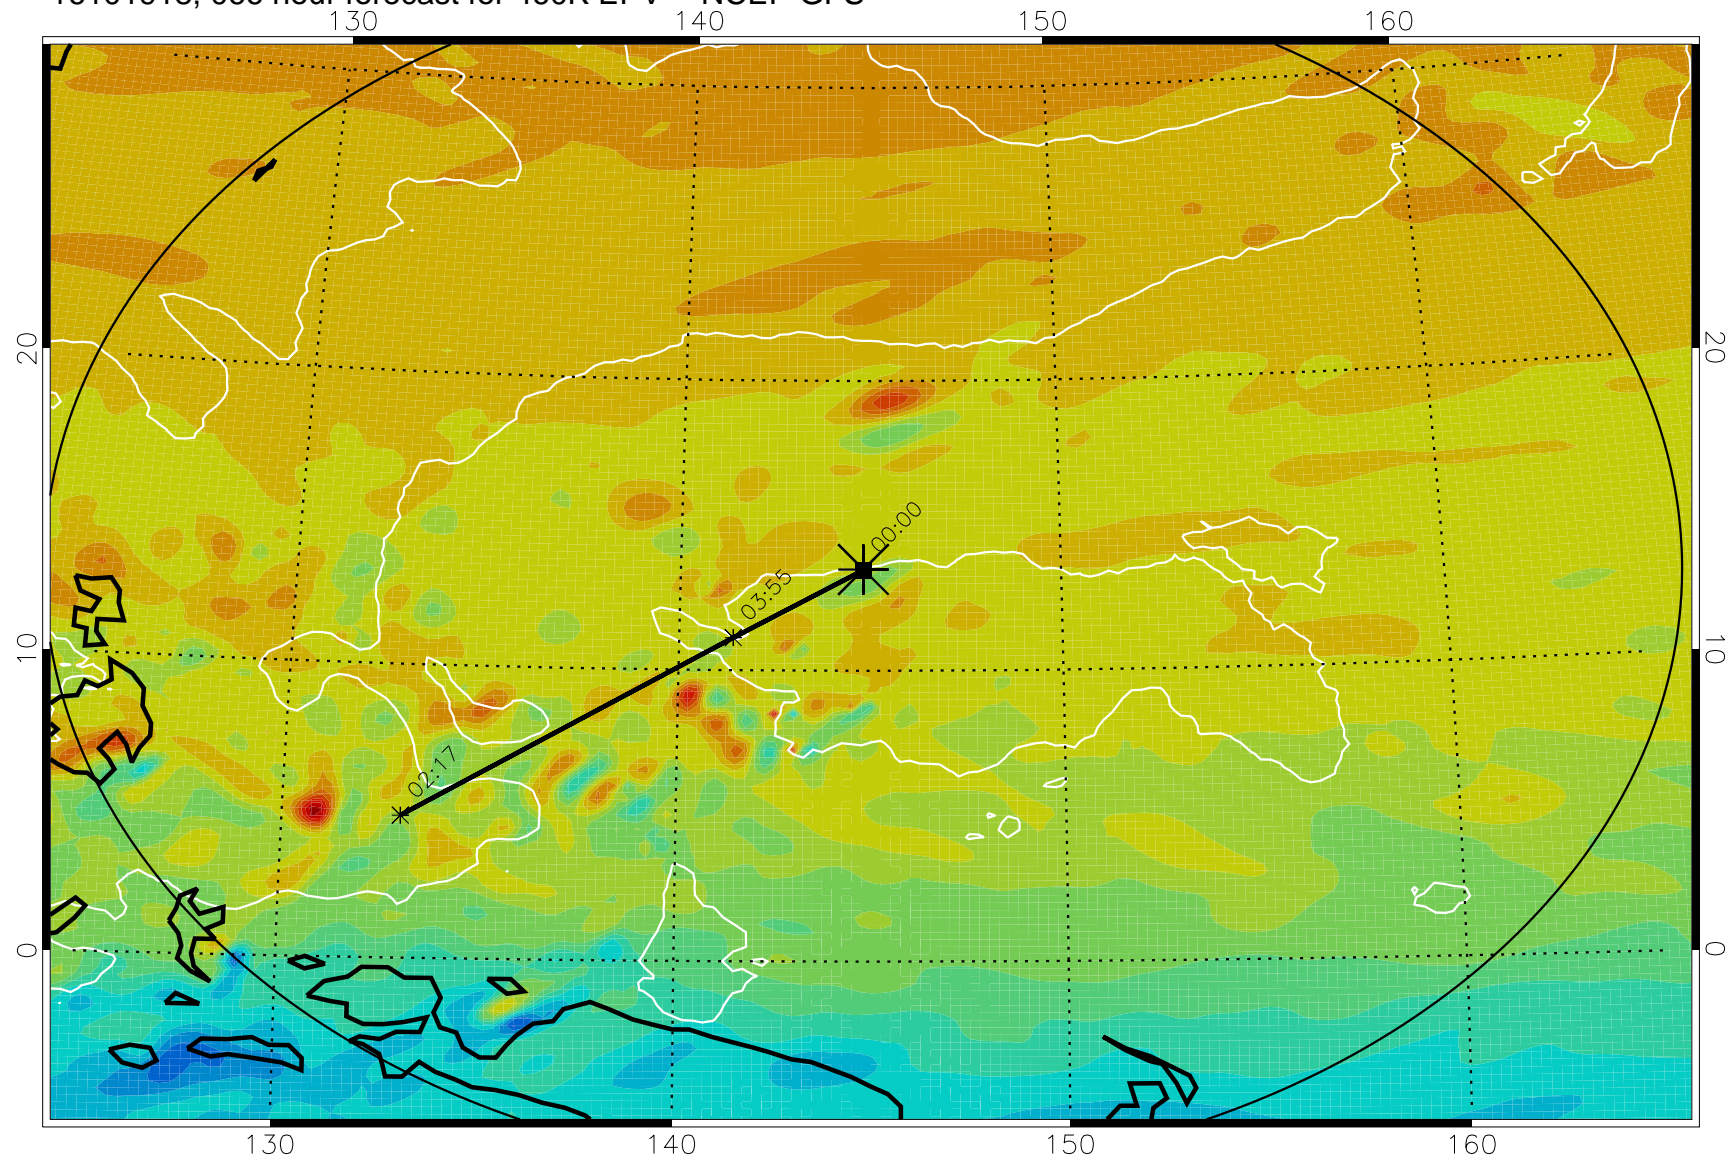

16101818, 042 hour forecast for 460K EPV -- NCEP GFS

460K Montgomery Streamfunction, white

Range ring of 2304 km

16101900, 048 hour forecast for 460K EPV -- NCEP GFS

460K Montgomery Streamfunction, white

Range ring of 2304 km

16101906, 054 hour forecast for 460K EPV -- NCEP GFS

460K Montgomery Streamfunction, white

Range ring of 2304 km

16101912, 060 hour forecast for 460K EPV -- NCEP GFS

460K Montgomery Streamfunction, white

Range ring of 2304 km

16101918, 066 hour forecast for 460K EPV -- NCEP GFS

460K Montgomery Streamfunction, white

Range ring of 2304 km

16102000, 072 hour forecast for 460K EPV -- NCEP GFS

460K Montgomery Streamfunction, white

Range ring of 2304 km

16102018, 090 hour forecast for 460K EPV -- NCEP GFS

460K Montgomery Streamfunction, white

Range ring of 2304 km

16102100, 096 hour forecast for 460K EPV -- NCEP GFS

460K Montgomery Streamfunction, white

Range ring of 2304 km