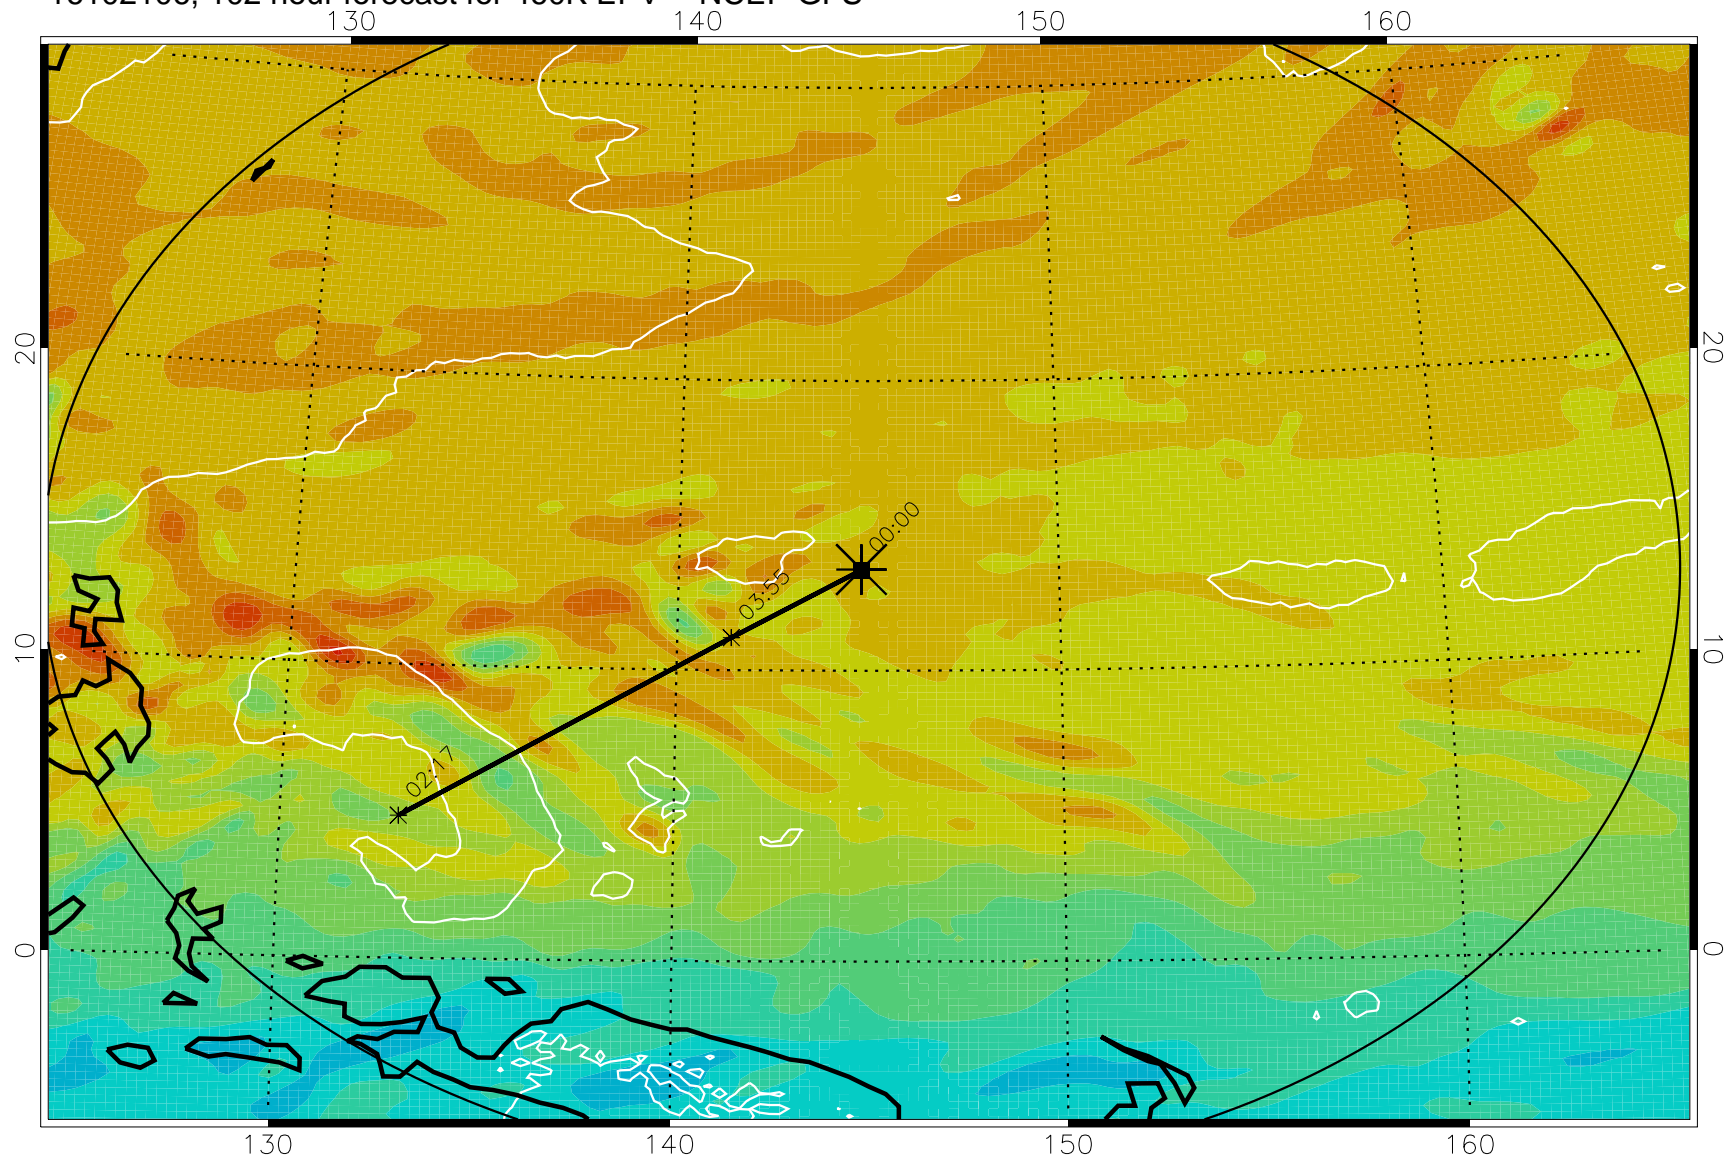

16102006, 078 hour forecast for 460K EPV -- NCEP GFS

460K Montgomery Streamfunction, white

Range ring of 2304 km

16102012, 084 hour forecast for 460K EPV -- NCEP GFS

460K Montgomery Streamfunction, white

Range ring of 2304 km

16102018, 090 hour forecast for 460K EPV -- NCEP GFS

460K Montgomery Streamfunction, white

Range ring of 2304 km

16102100, 096 hour forecast for 460K EPV -- NCEP GFS

460K Montgomery Streamfunction, white

Range ring of 2304 km

16102106, 102 hour forecast for 460K EPV -- NCEP GFS

460K Montgomery Streamfunction, white

Range ring of 2304 km

16102112, 108 hour forecast for 460K EPV -- NCEP GFS

460K Montgomery Streamfunction, white

Range ring of 2304 km

16102118, 114 hour forecast for 460K EPV -- NCEP GFS

460K Montgomery Streamfunction, white

Range ring of 2304 km

16102200, 120 hour forecast for 460K EPV -- NCEP GFS

460K Montgomery Streamfunction, white

Range ring of 2304 km