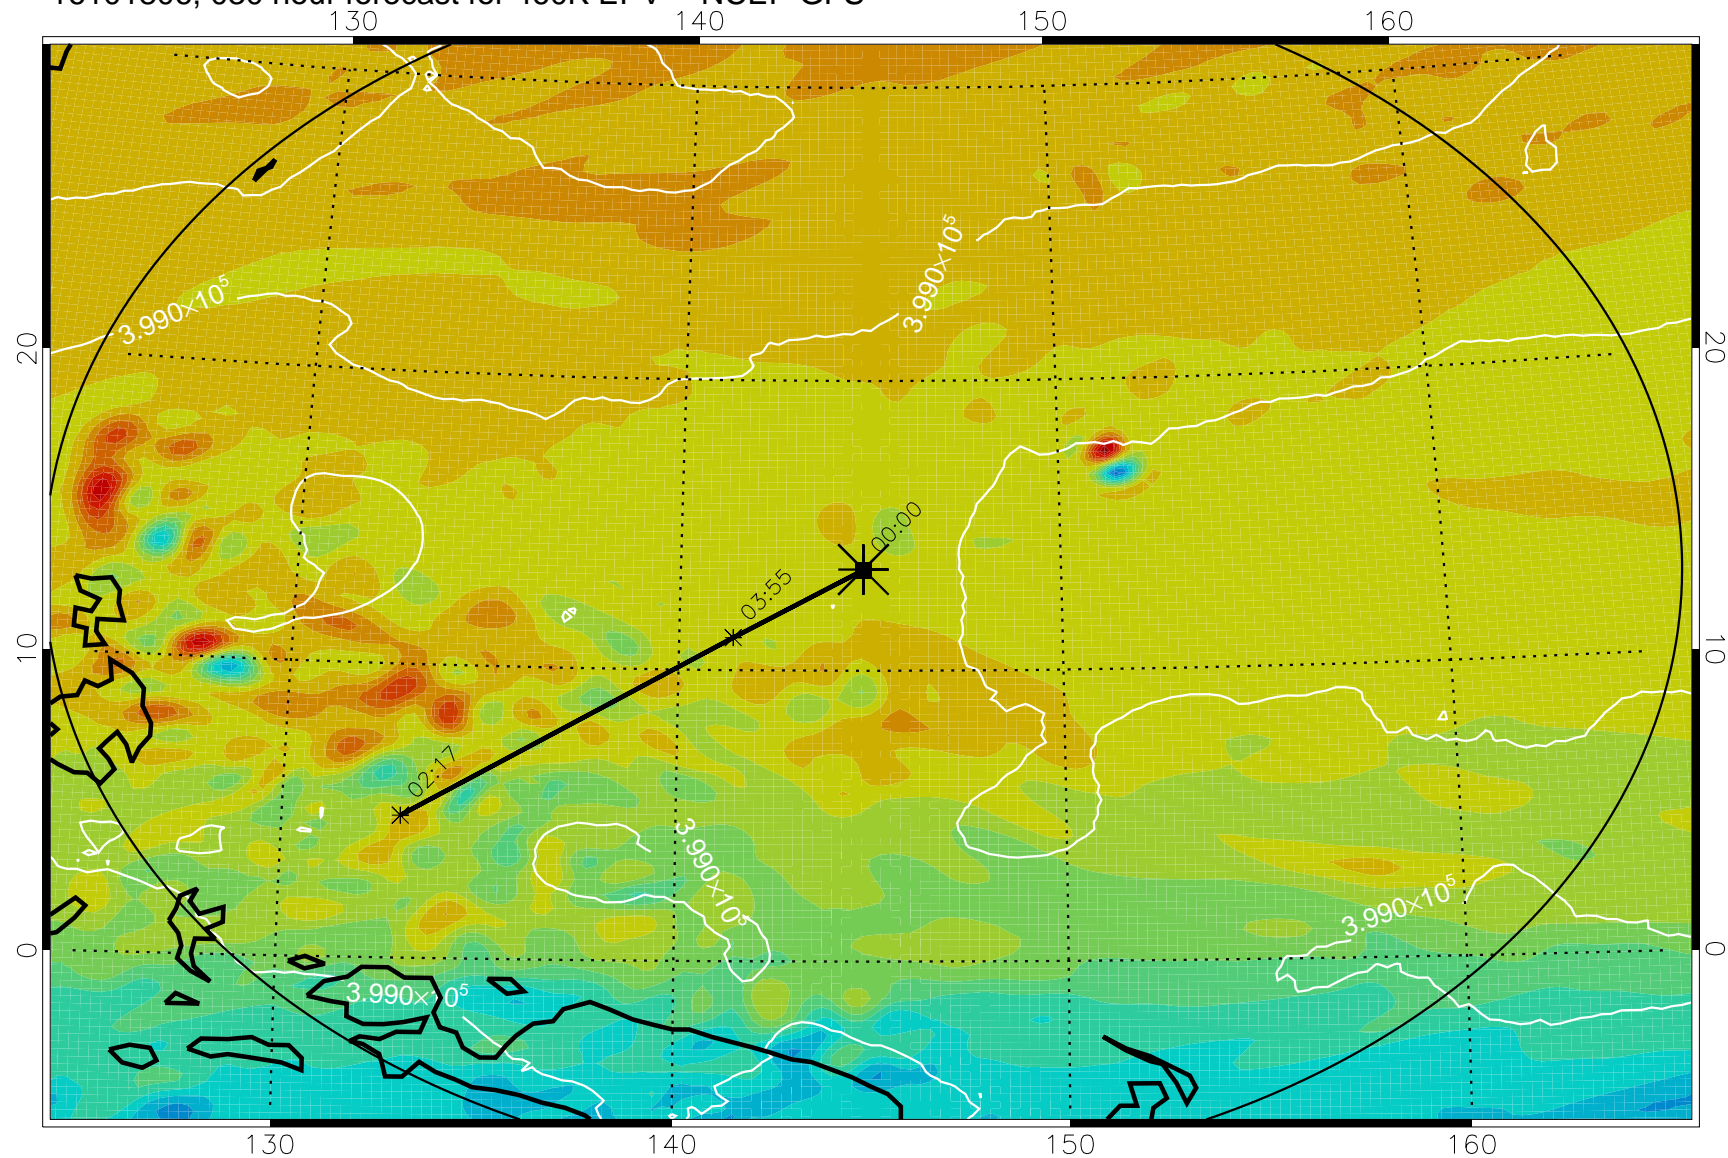

16101706, 006 hour forecast for 460K EPV -- NCEP GFS

460K Montgomery Streamfunction, white

Range ring of 2304 km

16101712, 012 hour forecast for 460K EPV -- NCEP GFS

460K Montgomery Streamfunction, white

Range ring of 2304 km

16101718, 018 hour forecast for 460K EPV -- NCEP GFS

460K Montgomery Streamfunction, white

Range ring of 2304 km

16101800, 024 hour forecast for 460K EPV -- NCEP GFS

460K Montgomery Streamfunction, white

Range ring of 2304 km

16101806, 030 hour forecast for 460K EPV -- NCEP GFS

460K Montgomery Streamfunction, white

Range ring of 2304 km

16101812, 036 hour forecast for 460K EPV -- NCEP GFS

460K Montgomery Streamfunction, white

Range ring of 2304 km

16101818, 042 hour forecast for 460K EPV -- NCEP GFS

460K Montgomery Streamfunction, white

Range ring of 2304 km

16101900, 048 hour forecast for 460K EPV -- NCEP GFS

460K Montgomery Streamfunction, white

Range ring of 2304 km