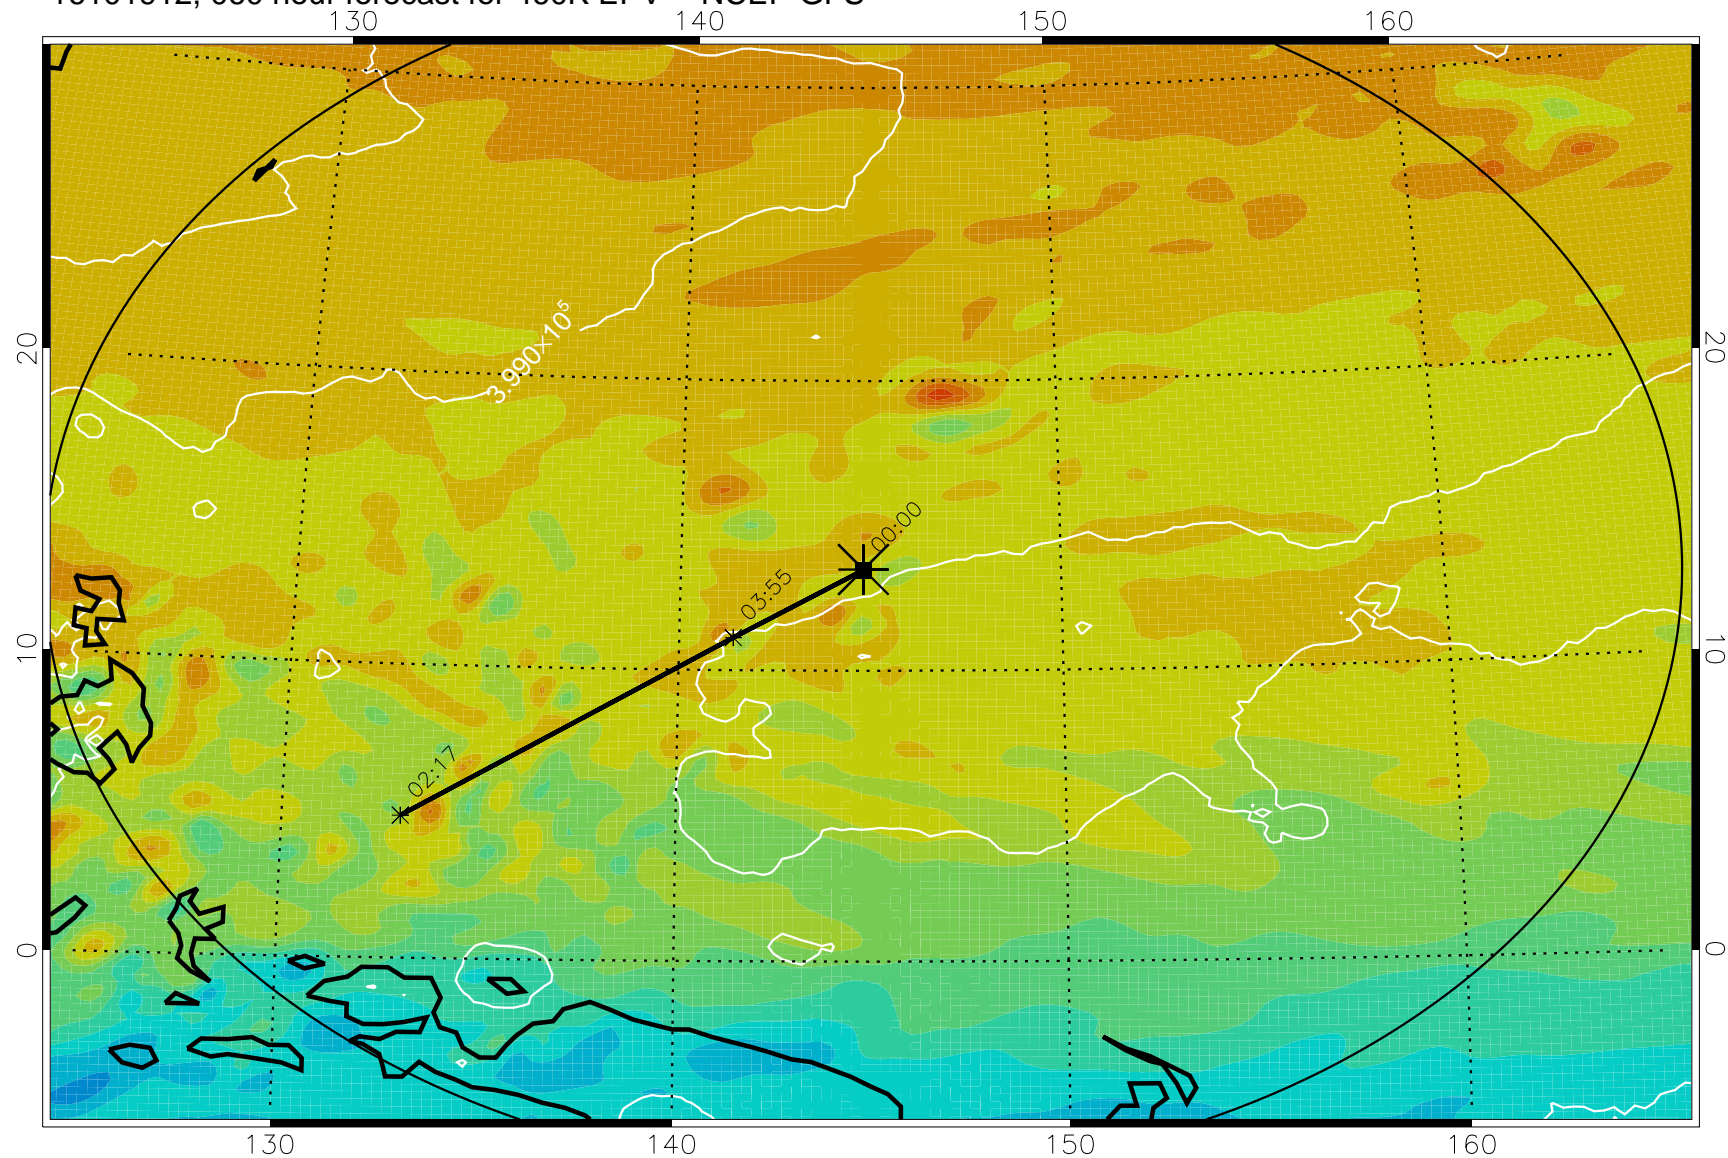

16101906, 054 hour forecast for 460K EPV -- NCEP GFS

460K Montgomery Streamfunction, white

Range ring of 2304 km

16101912, 060 hour forecast for 460K EPV -- NCEP GFS

460K Montgomery Streamfunction, white

Range ring of 2304 km

16101918, 066 hour forecast for 460K EPV -- NCEP GFS

460K Montgomery Streamfunction, white

Range ring of 2304 km

16102000, 072 hour forecast for 460K EPV -- NCEP GFS

460K Montgomery Streamfunction, white

Range ring of 2304 km

16102006, 078 hour forecast for 460K EPV -- NCEP GFS

460K Montgomery Streamfunction, white

Range ring of 2304 km

16102012, 084 hour forecast for 460K EPV -- NCEP GFS

460K Montgomery Streamfunction, white

Range ring of 2304 km

16102018, 090 hour forecast for 460K EPV -- NCEP GFS

460K Montgomery Streamfunction, white

Range ring of 2304 km

16102100, 096 hour forecast for 460K EPV -- NCEP GFS

460K Montgomery Streamfunction, white

Range ring of 2304 km