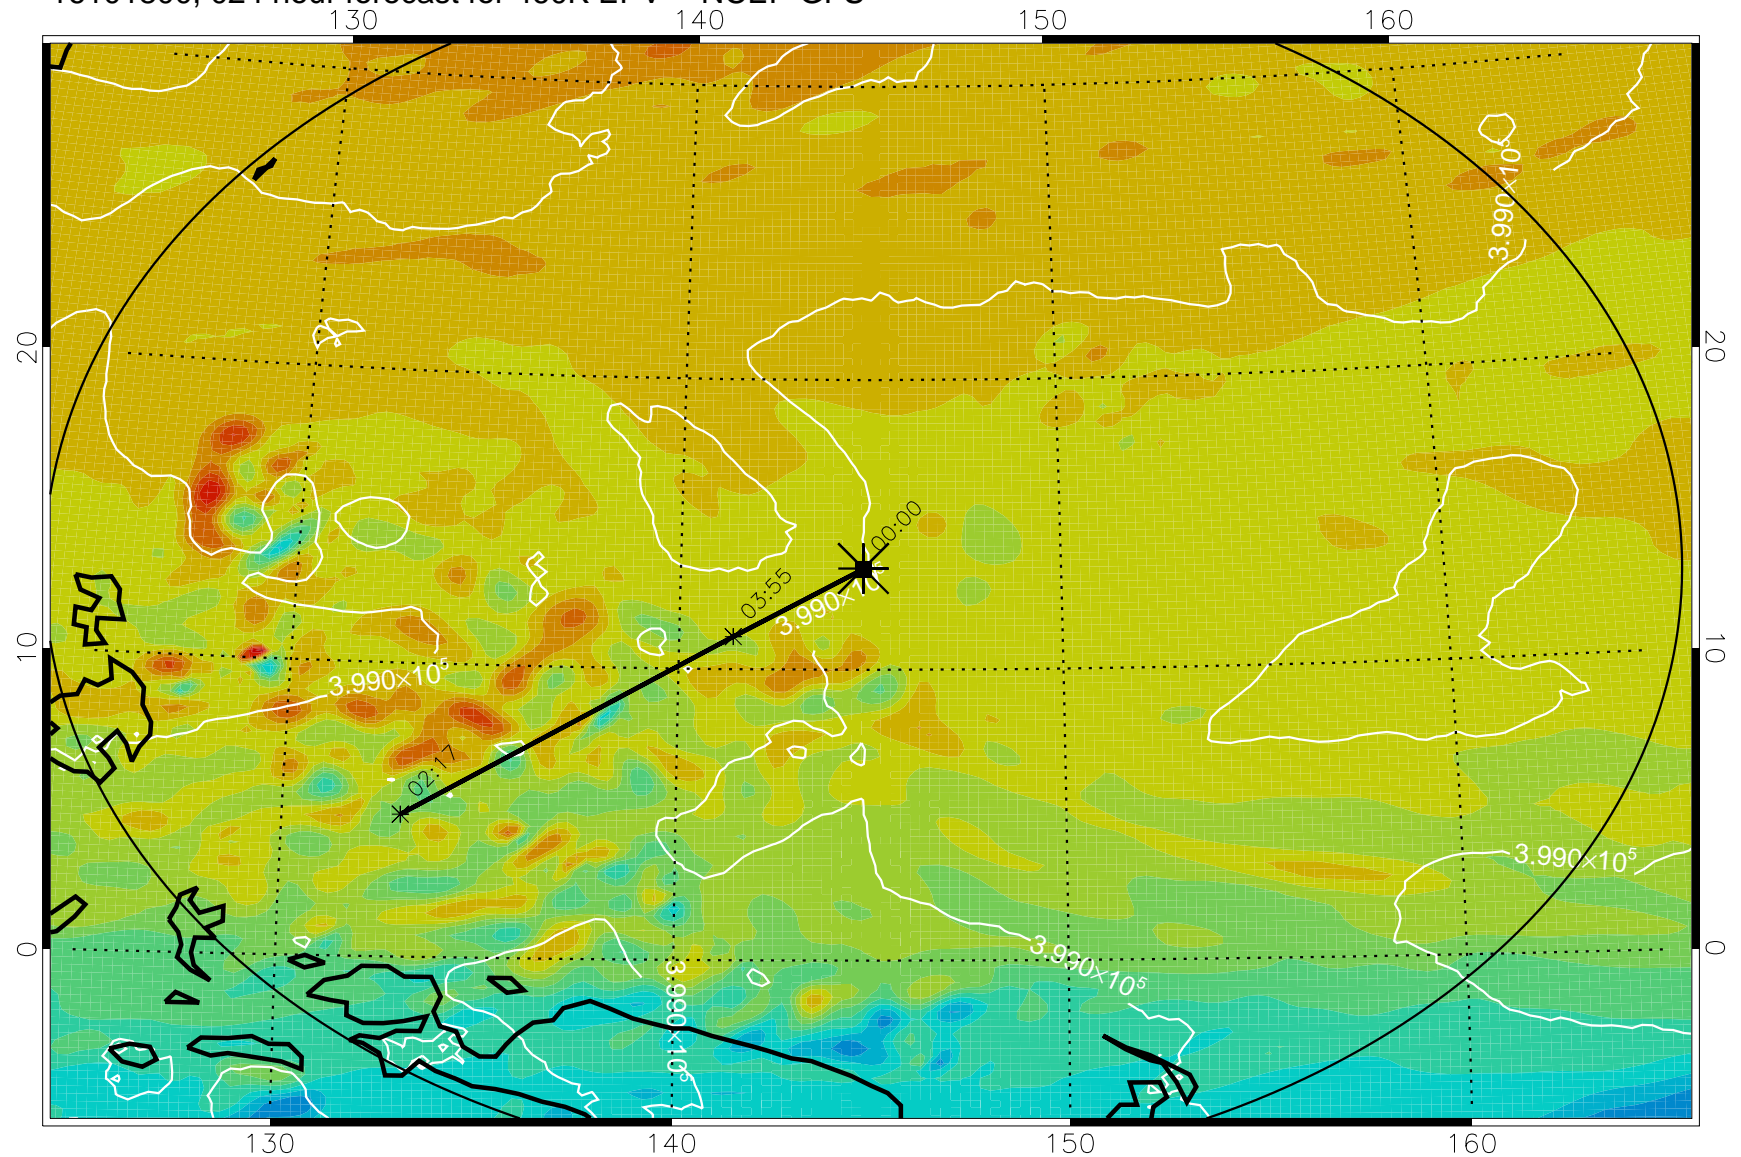

16101706, 006 hour forecast for 460K EPV -- NCEP GFS

460K Montgomery Streamfunction, white

Range ring of 2304 km

16101712, 012 hour forecast for 460K EPV -- NCEP GFS

460K Montgomery Streamfunction, white

Range ring of 2304 km

16101718, 018 hour forecast for 460K EPV -- NCEP GFS

460K Montgomery Streamfunction, white

Range ring of 2304 km

16101800, 024 hour forecast for 460K EPV -- NCEP GFS

460K Montgomery Streamfunction, white

Range ring of 2304 km

16101806, 030 hour forecast for 460K EPV -- NCEP GFS

460K Montgomery Streamfunction, white

Range ring of 2304 km

16101812, 036 hour forecast for 460K EPV -- NCEP GFS

460K Montgomery Streamfunction, white

Range ring of 2304 km

16101818, 042 hour forecast for 460K EPV -- NCEP GFS

460K Montgomery Streamfunction, white

Range ring of 2304 km

16101900, 048 hour forecast for 460K EPV -- NCEP GFS

460K Montgomery Streamfunction, white

Range ring of 2304 km