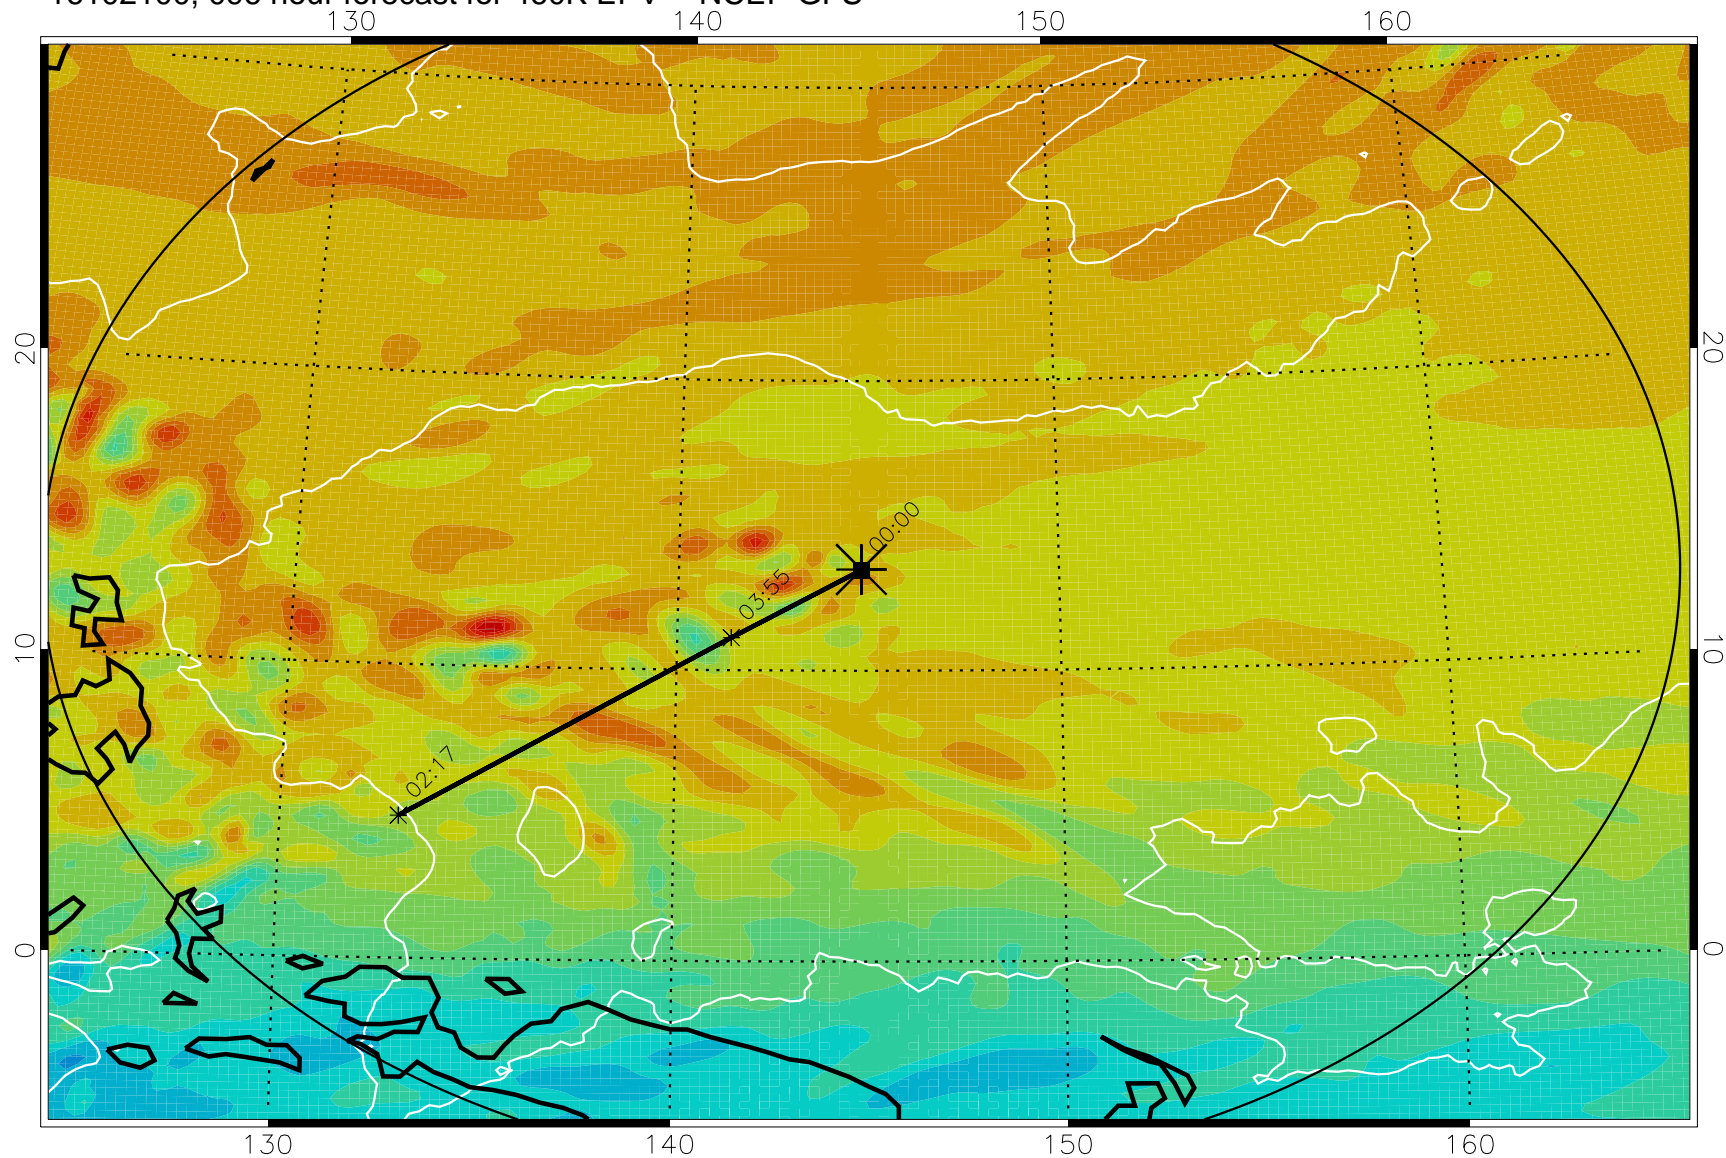

16102006, 078 hour forecast for 460K EPV -- NCEP GFS

460K Montgomery Streamfunction, white

Range ring of 2304 km

16102012, 084 hour forecast for 460K EPV -- NCEP GFS

460K Montgomery Streamfunction, white

Range ring of 2304 km

16102018, 090 hour forecast for 460K EPV -- NCEP GFS

460K Montgomery Streamfunction, white

Range ring of 2304 km

16102100, 096 hour forecast for 460K EPV -- NCEP GFS

460K Montgomery Streamfunction, white

Range ring of 2304 km

16102106, 102 hour forecast for 460K EPV -- NCEP GFS

460K Montgomery Streamfunction, white

Range ring of 2304 km

16102112, 108 hour forecast for 460K EPV -- NCEP GFS

460K Montgomery Streamfunction, white

Range ring of 2304 km

16102118, 114 hour forecast for 460K EPV -- NCEP GFS

460K Montgomery Streamfunction, white

Range ring of 2304 km

16102200, 120 hour forecast for 460K EPV -- NCEP GFS

460K Montgomery Streamfunction, white

Range ring of 2304 km