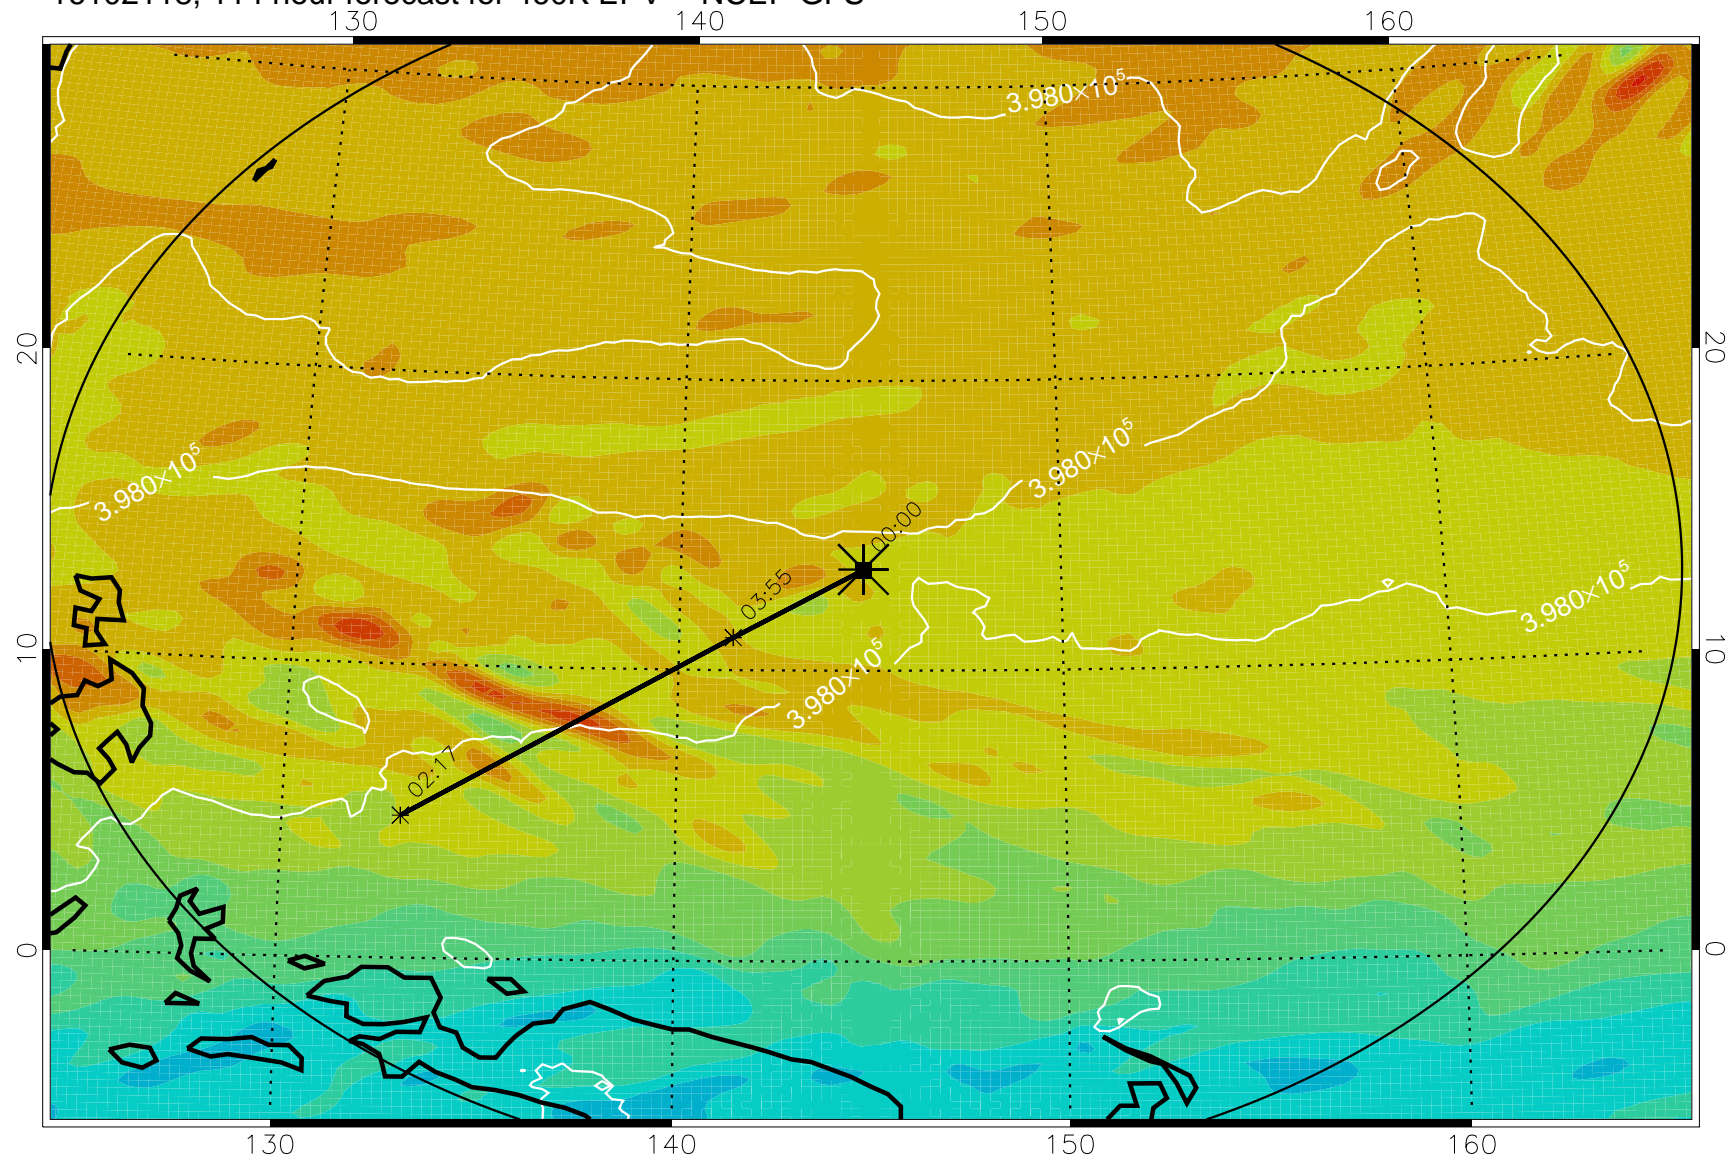

16102006, 078 hour forecast for 460K EPV -- NCEP GFS

460K Montgomery Streamfunction, white

Range ring of 2304 km

16102012, 084 hour forecast for 460K EPV -- NCEP GFS

460K Montgomery Streamfunction, white

Range ring of 2304 km

16102018, 090 hour forecast for 460K EPV -- NCEP GFS

460K Montgomery Streamfunction, white

Range ring of 2304 km

16102100, 096 hour forecast for 460K EPV -- NCEP GFS

460K Montgomery Streamfunction, white

Range ring of 2304 km

16102106, 102 hour forecast for 460K EPV -- NCEP GFS

460K Montgomery Streamfunction, white

Range ring of 2304 km

16102112, 108 hour forecast for 460K EPV -- NCEP GFS

460K Montgomery Streamfunction, white

Range ring of 2304 km

16102118, 114 hour forecast for 460K EPV -- NCEP GFS

460K Montgomery Streamfunction, white

Range ring of 2304 km

16102200, 120 hour forecast for 460K EPV -- NCEP GFS

460K Montgomery Streamfunction, white

Range ring of 2304 km