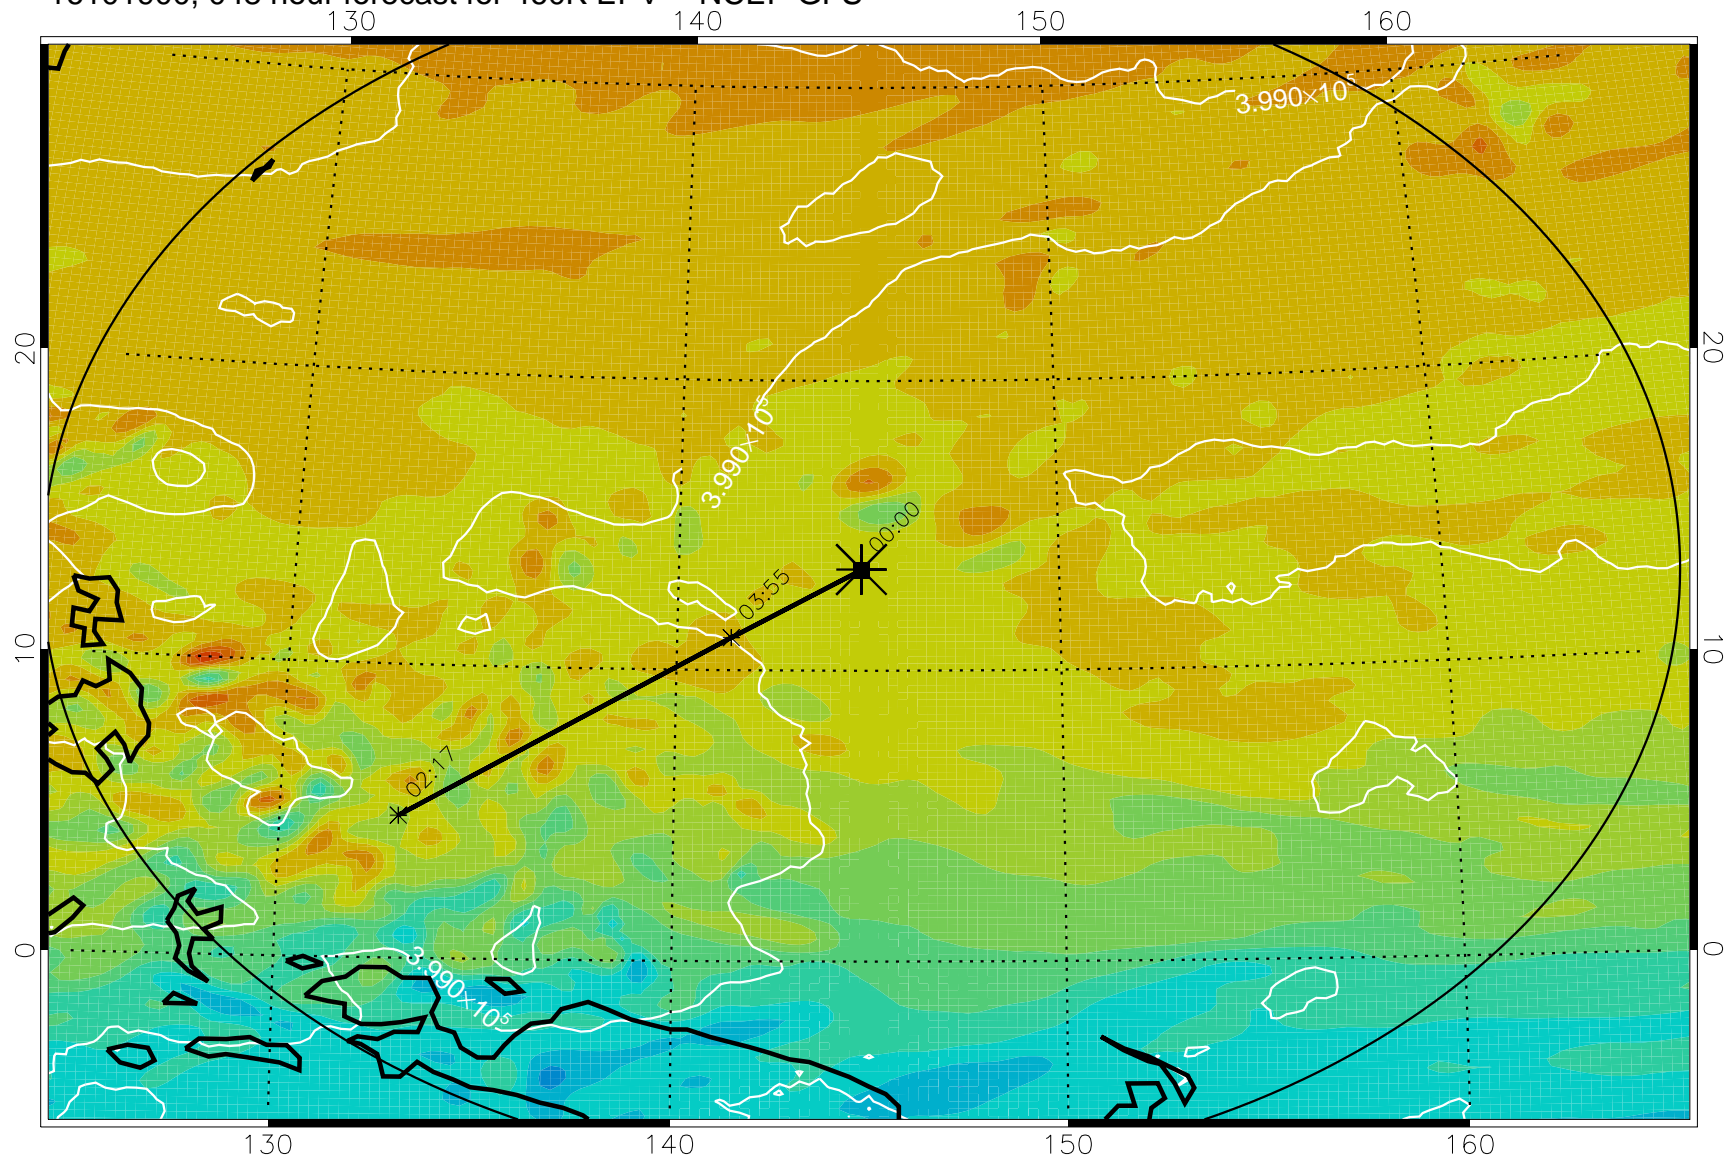

16101718, 018 hour forecast for 460K EPV -- NCEP GFS

460K Montgomery Streamfunction, white

Range ring of 2304 km

16101800, 024 hour forecast for 460K EPV -- NCEP GFS

460K Montgomery Streamfunction, white

Range ring of 2304 km

16101806, 030 hour forecast for 460K EPV -- NCEP GFS

460K Montgomery Streamfunction, white

Range ring of 2304 km

16101812, 036 hour forecast for 460K EPV -- NCEP GFS

460K Montgomery Streamfunction, white

Range ring of 2304 km

16101818, 042 hour forecast for 460K EPV -- NCEP GFS

460K Montgomery Streamfunction, white

Range ring of 2304 km

16101900, 048 hour forecast for 460K EPV -- NCEP GFS

460K Montgomery Streamfunction, white

Range ring of 2304 km

16101906, 054 hour forecast for 460K EPV -- NCEP GFS

460K Montgomery Streamfunction, white

Range ring of 2304 km

16101912, 060 hour forecast for 460K EPV -- NCEP GFS

460K Montgomery Streamfunction, white

Range ring of 2304 km