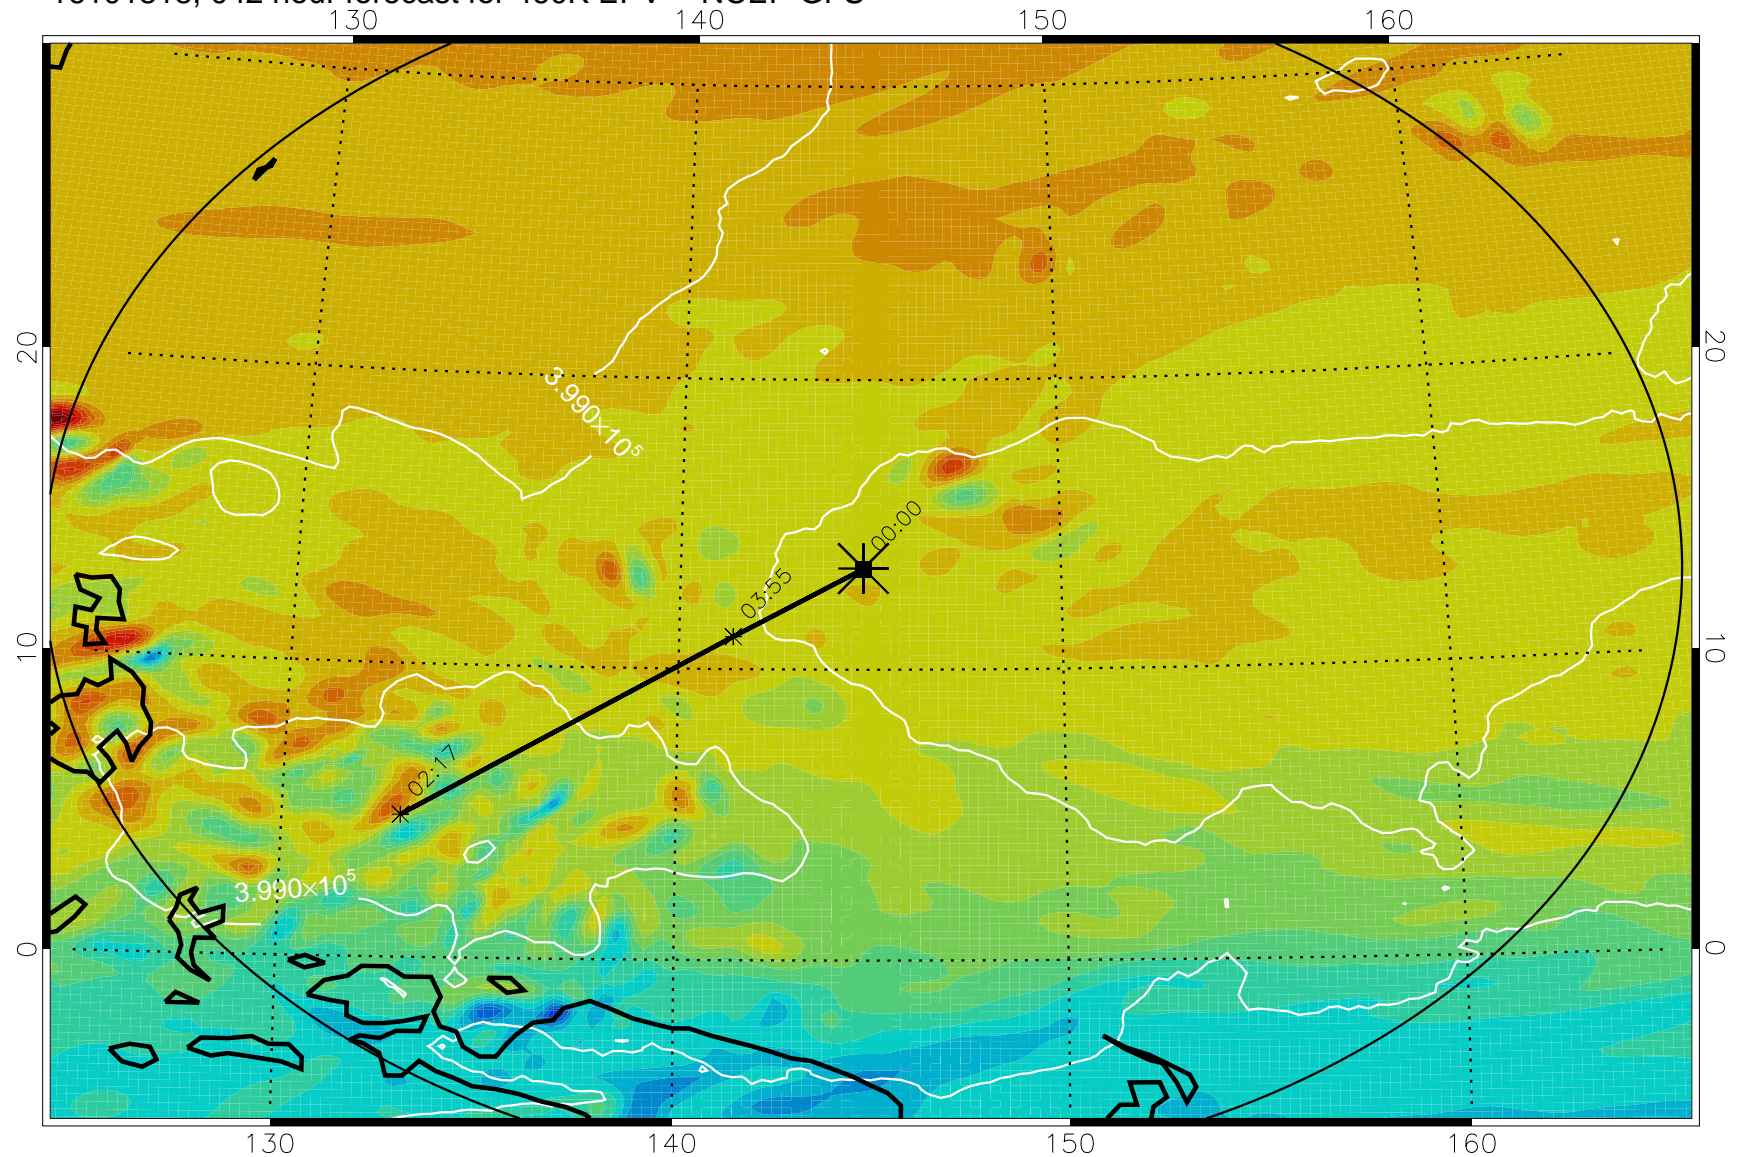

16101718, 018 hour forecast for 460K EPV -- NCEP GFS

460K Montgomery Streamfunction, white

Range ring of 2304 km

16101800, 024 hour forecast for 460K EPV -- NCEP GFS

460K Montgomery Streamfunction, white

Range ring of 2304 km

16101806, 030 hour forecast for 460K EPV -- NCEP GFS

460K Montgomery Streamfunction, white

Range ring of 2304 km

16101812, 036 hour forecast for 460K EPV -- NCEP GFS

460K Montgomery Streamfunction, white

Range ring of 2304 km

16101818, 042 hour forecast for 460K EPV -- NCEP GFS

460K Montgomery Streamfunction, white

Range ring of 2304 km

16101900, 048 hour forecast for 460K EPV -- NCEP GFS

460K Montgomery Streamfunction, white

Range ring of 2304 km

16101906, 054 hour forecast for 460K EPV -- NCEP GFS

460K Montgomery Streamfunction, white

Range ring of 2304 km

16101912, 060 hour forecast for 460K EPV -- NCEP GFS

460K Montgomery Streamfunction, white

Range ring of 2304 km