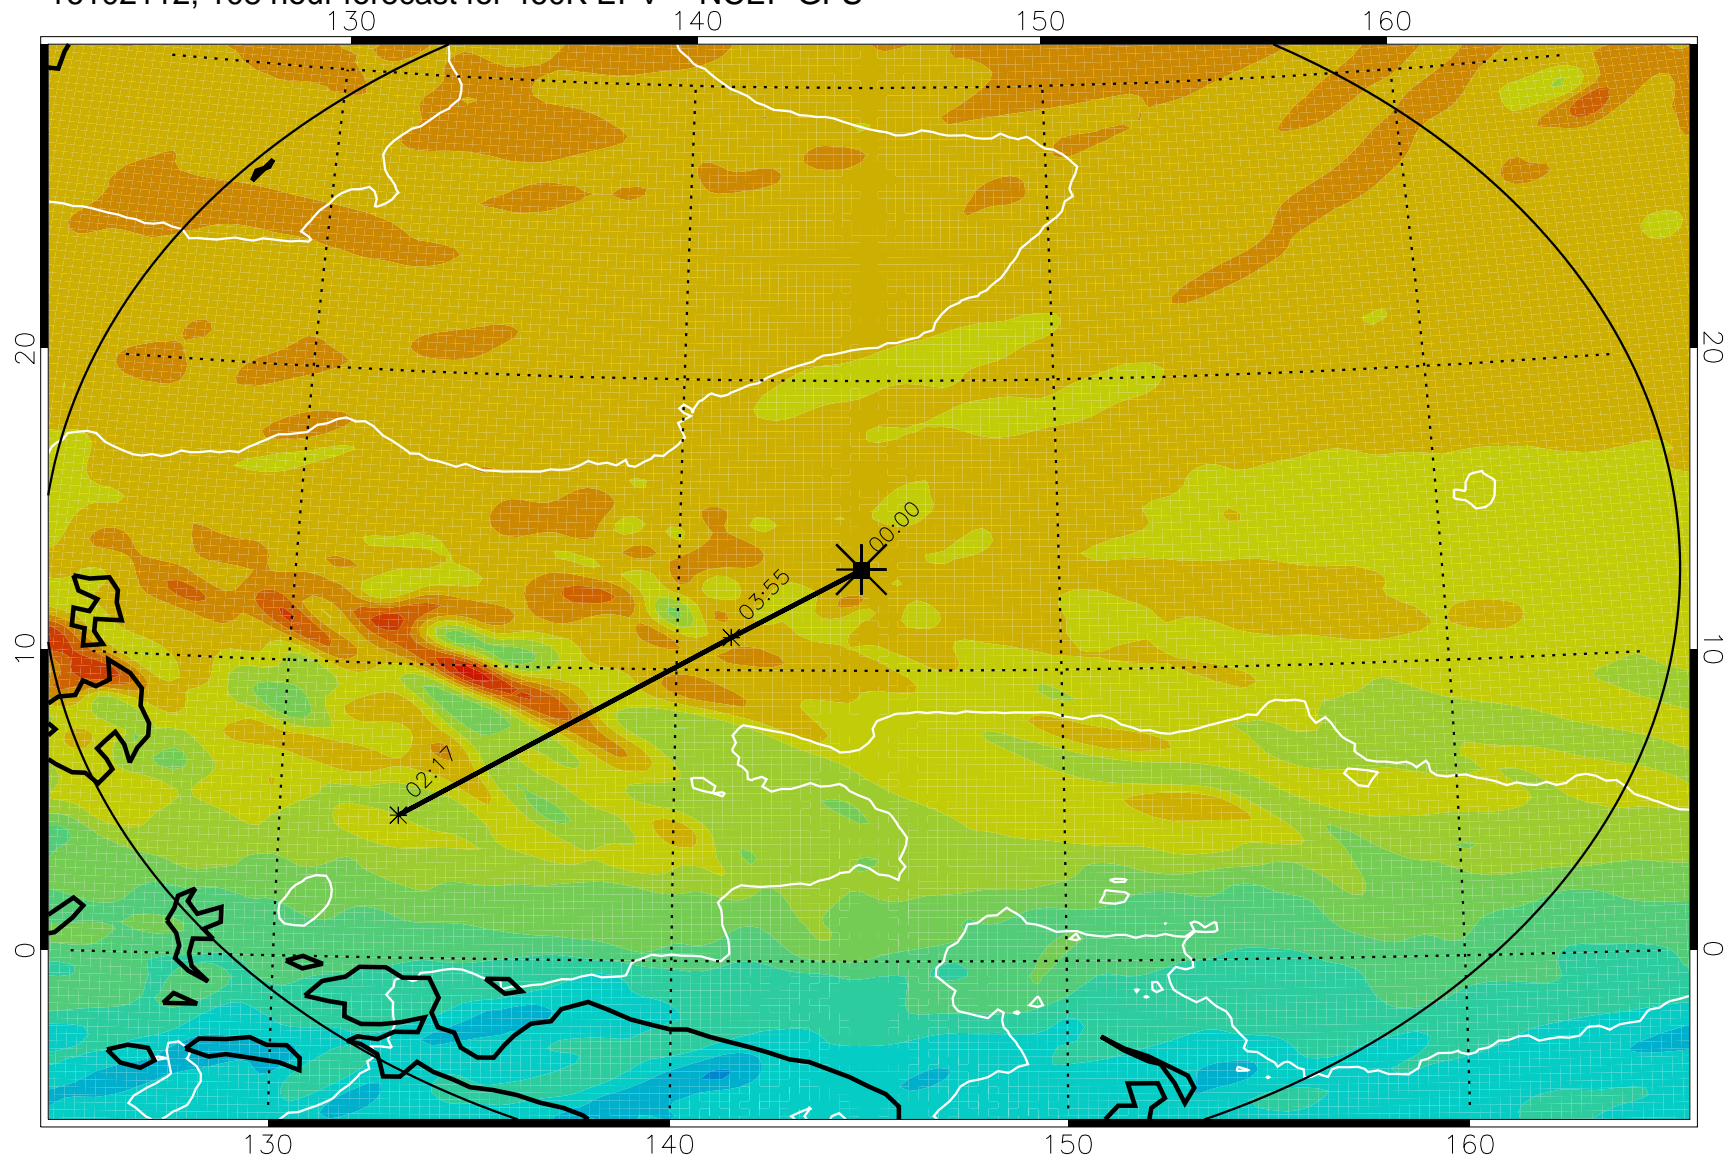

16102006, 078 hour forecast for 460K EPV -- NCEP GFS

460K Montgomery Streamfunction, white

Range ring of 2304 km

16102012, 084 hour forecast for 460K EPV -- NCEP GFS

460K Montgomery Streamfunction, white

Range ring of 2304 km

16102018, 090 hour forecast for 460K EPV -- NCEP GFS

460K Montgomery Streamfunction, white

Range ring of 2304 km

16102100, 096 hour forecast for 460K EPV -- NCEP GFS

460K Montgomery Streamfunction, white

Range ring of 2304 km

16102106, 102 hour forecast for 460K EPV -- NCEP GFS

460K Montgomery Streamfunction, white

Range ring of 2304 km

16102112, 108 hour forecast for 460K EPV -- NCEP GFS

460K Montgomery Streamfunction, white

Range ring of 2304 km

16102118, 114 hour forecast for 460K EPV -- NCEP GFS

460K Montgomery Streamfunction, white

Range ring of 2304 km

16102200, 120 hour forecast for 460K EPV -- NCEP GFS

460K Montgomery Streamfunction, white

Range ring of 2304 km