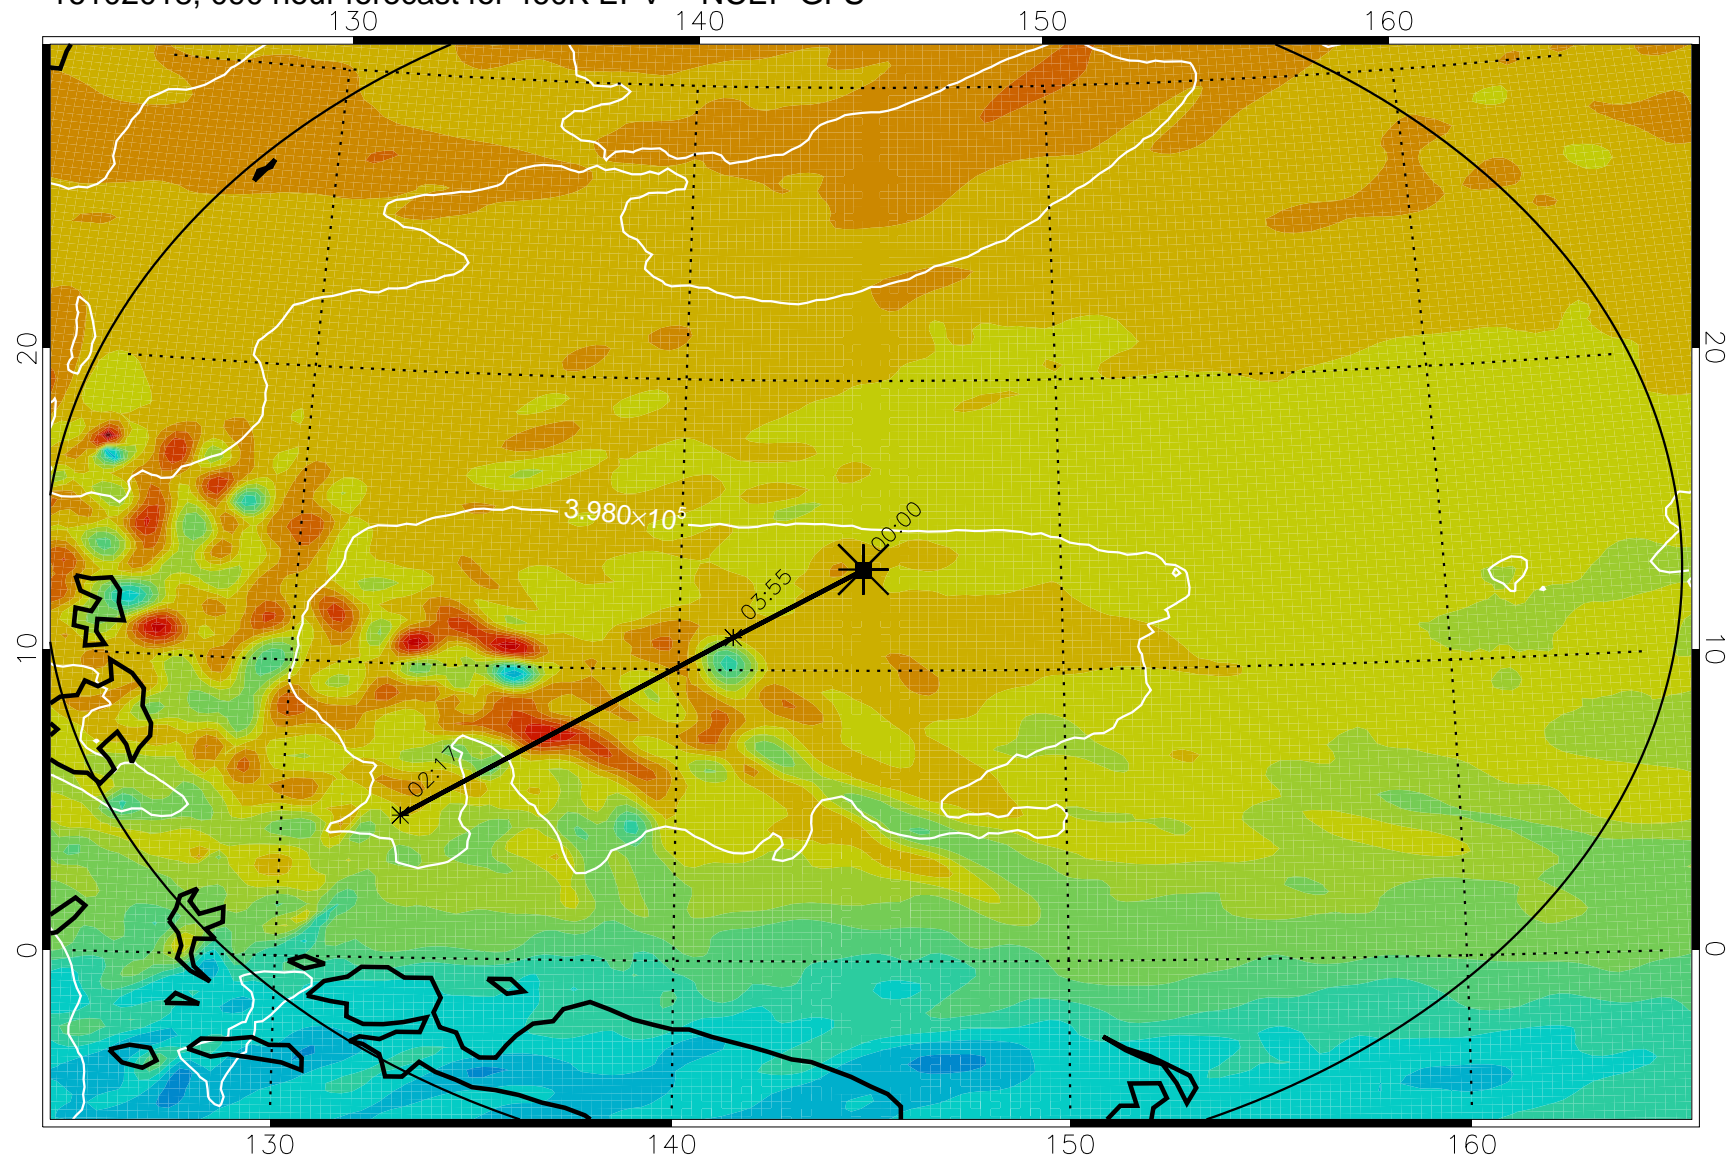

16101918, 066 hour forecast for 460K EPV -- NCEP GFS

460K Montgomery Streamfunction, white

Range ring of 2304 km

16102000, 072 hour forecast for 460K EPV -- NCEP GFS

460K Montgomery Streamfunction, white

Range ring of 2304 km

16102006, 078 hour forecast for 460K EPV -- NCEP GFS

460K Montgomery Streamfunction, white

Range ring of 2304 km

16102012, 084 hour forecast for 460K EPV -- NCEP GFS

460K Montgomery Streamfunction, white

Range ring of 2304 km

16102018, 090 hour forecast for 460K EPV -- NCEP GFS

460K Montgomery Streamfunction, white

Range ring of 2304 km

16102100, 096 hour forecast for 460K EPV -- NCEP GFS

460K Montgomery Streamfunction, white

Range ring of 2304 km

16102106, 102 hour forecast for 460K EPV -- NCEP GFS

460K Montgomery Streamfunction, white

Range ring of 2304 km

16102112, 108 hour forecast for 460K EPV -- NCEP GFS

460K Montgomery Streamfunction, white

Range ring of 2304 km