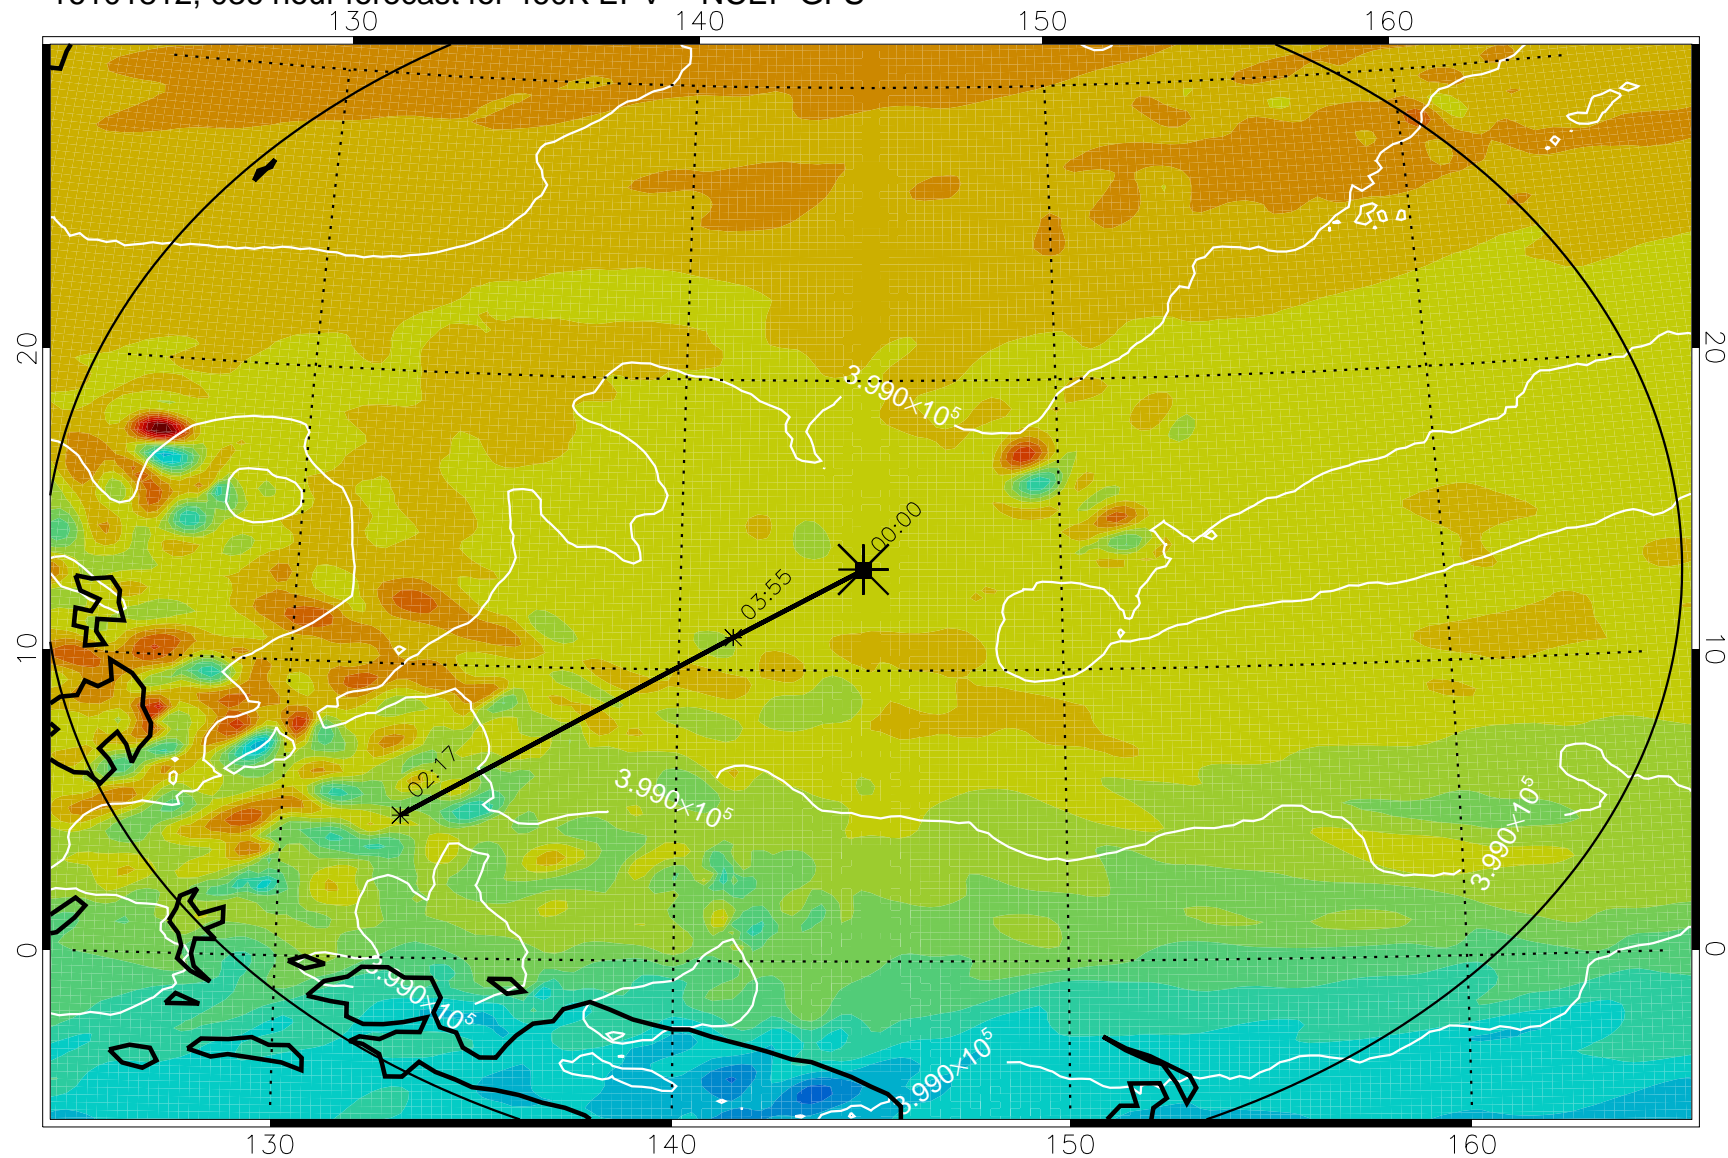

16101706, 006 hour forecast for 460K EPV -- NCEP GFS

460K Montgomery Streamfunction, white

Range ring of 2304 km

16101712, 012 hour forecast for 460K EPV -- NCEP GFS

460K Montgomery Streamfunction, white

Range ring of 2304 km

16101718, 018 hour forecast for 460K EPV -- NCEP GFS

460K Montgomery Streamfunction, white

Range ring of 2304 km

16101800, 024 hour forecast for 460K EPV -- NCEP GFS

460K Montgomery Streamfunction, white

Range ring of 2304 km

16101806, 030 hour forecast for 460K EPV -- NCEP GFS

460K Montgomery Streamfunction, white

Range ring of 2304 km

16101812, 036 hour forecast for 460K EPV -- NCEP GFS

460K Montgomery Streamfunction, white

Range ring of 2304 km

16101818, 042 hour forecast for 460K EPV -- NCEP GFS

460K Montgomery Streamfunction, white

Range ring of 2304 km

16101900, 048 hour forecast for 460K EPV -- NCEP GFS

460K Montgomery Streamfunction, white

Range ring of 2304 km