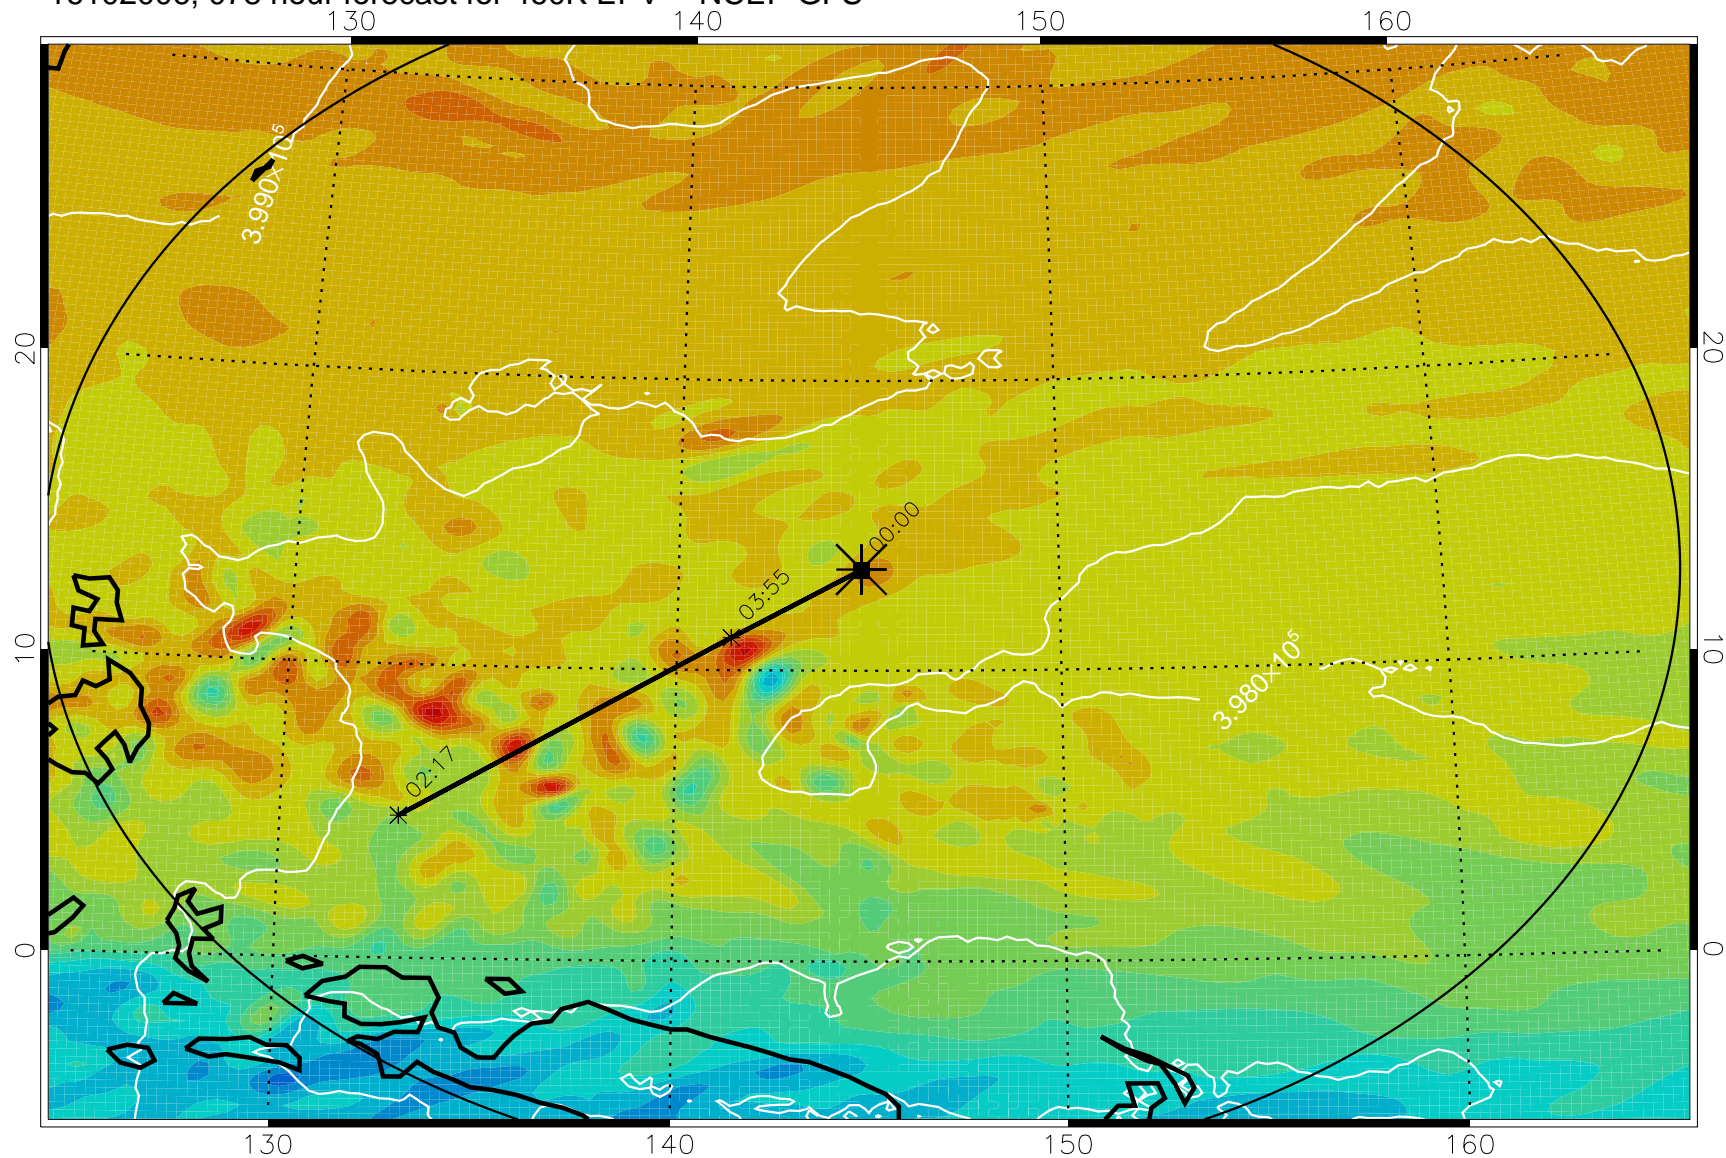

16101906, 054 hour forecast for 460K EPV -- NCEP GFS

460K Montgomery Streamfunction, white

Range ring of 2304 km

16101912, 060 hour forecast for 460K EPV -- NCEP GFS

460K Montgomery Streamfunction, white

Range ring of 2304 km

16101918, 066 hour forecast for 460K EPV -- NCEP GFS

460K Montgomery Streamfunction, white

Range ring of 2304 km

16102000, 072 hour forecast for 460K EPV -- NCEP GFS

460K Montgomery Streamfunction, white

Range ring of 2304 km

16102006, 078 hour forecast for 460K EPV -- NCEP GFS

460K Montgomery Streamfunction, white

Range ring of 2304 km

16102012, 084 hour forecast for 460K EPV -- NCEP GFS

460K Montgomery Streamfunction, white

Range ring of 2304 km

16102018, 090 hour forecast for 460K EPV -- NCEP GFS

460K Montgomery Streamfunction, white

Range ring of 2304 km

16102100, 096 hour forecast for 460K EPV -- NCEP GFS

460K Montgomery Streamfunction, white

Range ring of 2304 km