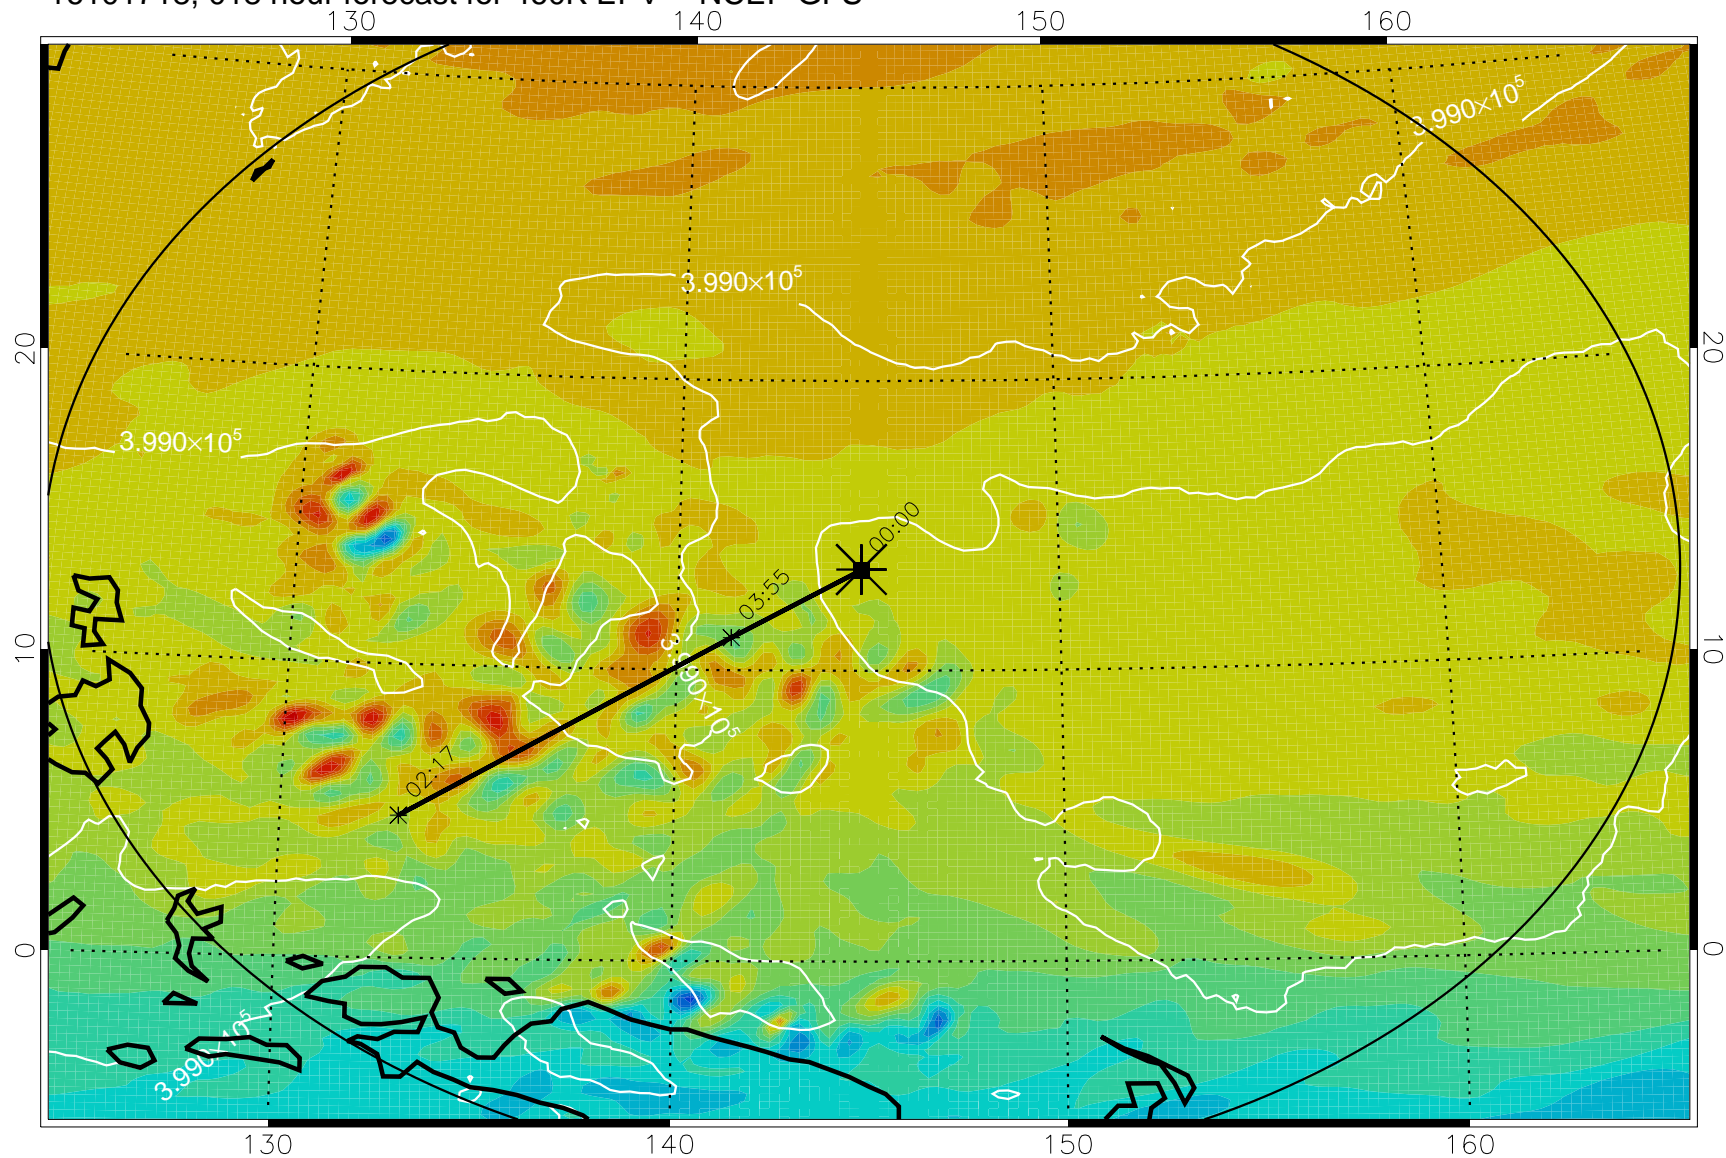

16101706, 006 hour forecast for 460K EPV -- NCEP GFS

460K Montgomery Streamfunction, white

Range ring of 2304 km

16101712, 012 hour forecast for 460K EPV -- NCEP GFS

460K Montgomery Streamfunction, white

Range ring of 2304 km

16101718, 018 hour forecast for 460K EPV -- NCEP GFS

460K Montgomery Streamfunction, white

Range ring of 2304 km

16101800, 024 hour forecast for 460K EPV -- NCEP GFS

460K Montgomery Streamfunction, white

Range ring of 2304 km

16101806, 030 hour forecast for 460K EPV -- NCEP GFS

460K Montgomery Streamfunction, white

Range ring of 2304 km

16101812, 036 hour forecast for 460K EPV -- NCEP GFS

460K Montgomery Streamfunction, white

Range ring of 2304 km

16101818, 042 hour forecast for 460K EPV -- NCEP GFS

460K Montgomery Streamfunction, white

Range ring of 2304 km

16101900, 048 hour forecast for 460K EPV -- NCEP GFS

460K Montgomery Streamfunction, white

Range ring of 2304 km