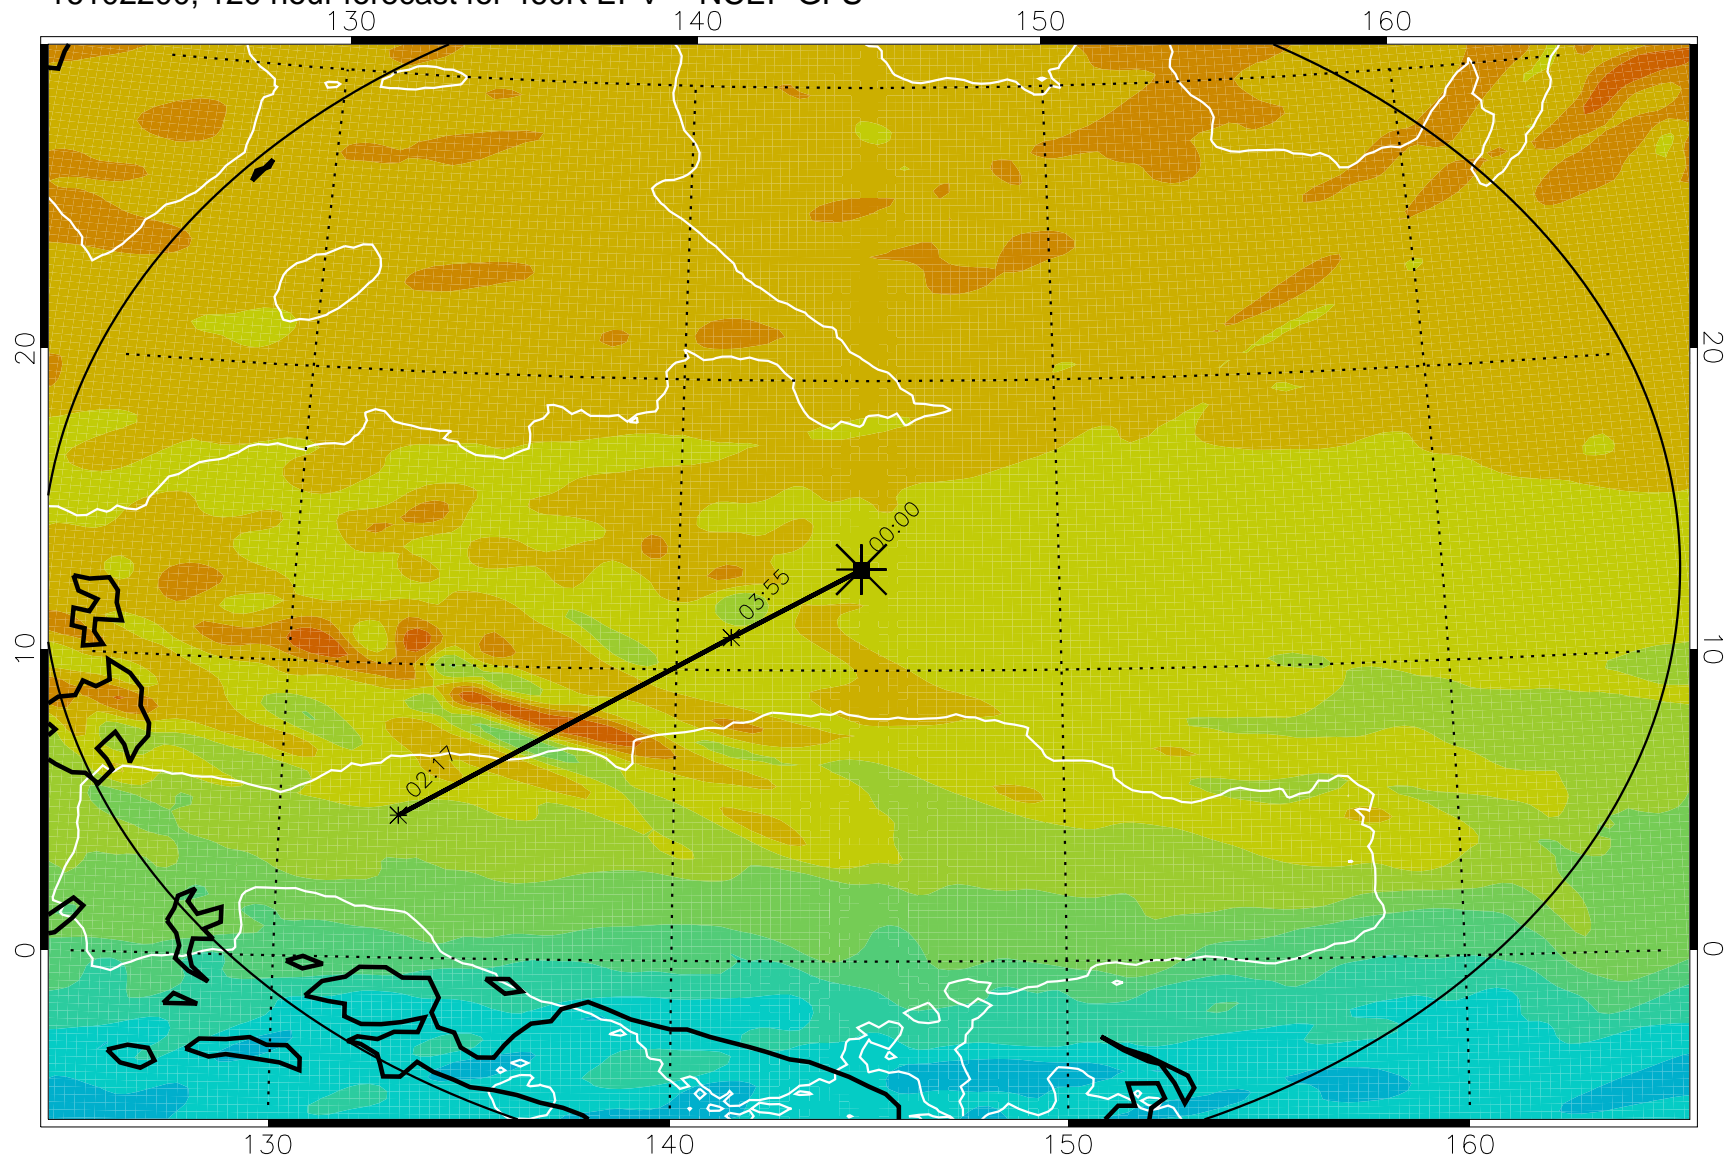

16102018, 090 hour forecast for 460K EPV -- NCEP GFS

460K Montgomery Streamfunction, white

Range ring of 2304 km

16102100, 096 hour forecast for 460K EPV -- NCEP GFS

460K Montgomery Streamfunction, white

Range ring of 2304 km

16102106, 102 hour forecast for 460K EPV -- NCEP GFS

460K Montgomery Streamfunction, white

Range ring of 2304 km

16102112, 108 hour forecast for 460K EPV -- NCEP GFS

460K Montgomery Streamfunction, white

Range ring of 2304 km

16102118, 114 hour forecast for 460K EPV -- NCEP GFS

460K Montgomery Streamfunction, white

Range ring of 2304 km

16102200, 120 hour forecast for 460K EPV -- NCEP GFS

460K Montgomery Streamfunction, white

Range ring of 2304 km