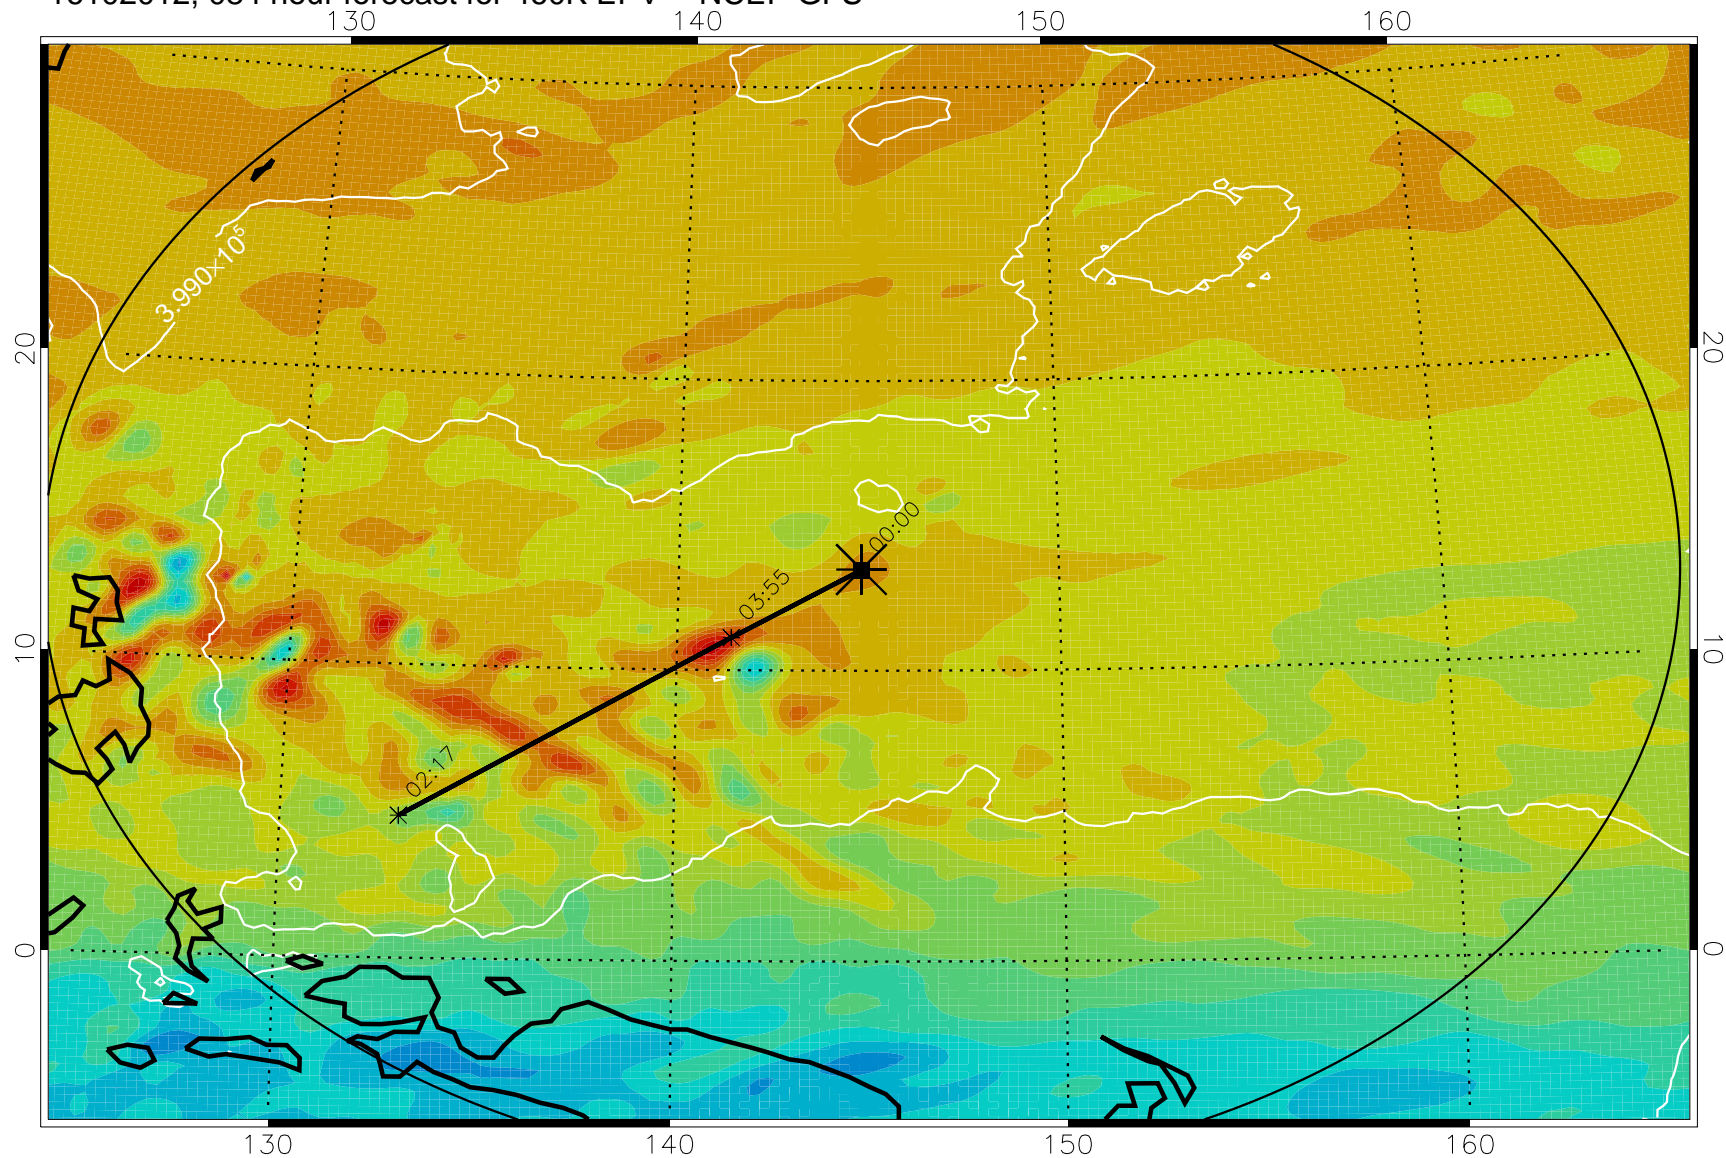

16101906, 054 hour forecast for 460K EPV -- NCEP GFS

460K Montgomery Streamfunction, white

Range ring of 2304 km

16101912, 060 hour forecast for 460K EPV -- NCEP GFS

460K Montgomery Streamfunction, white

Range ring of 2304 km

16101918, 066 hour forecast for 460K EPV -- NCEP GFS

460K Montgomery Streamfunction, white

Range ring of 2304 km

16102000, 072 hour forecast for 460K EPV -- NCEP GFS

460K Montgomery Streamfunction, white

Range ring of 2304 km

16102006, 078 hour forecast for 460K EPV -- NCEP GFS

460K Montgomery Streamfunction, white

Range ring of 2304 km

16102012, 084 hour forecast for 460K EPV -- NCEP GFS

460K Montgomery Streamfunction, white

Range ring of 2304 km

16102018, 090 hour forecast for 460K EPV -- NCEP GFS

460K Montgomery Streamfunction, white

Range ring of 2304 km

16102100, 096 hour forecast for 460K EPV -- NCEP GFS

460K Montgomery Streamfunction, white

Range ring of 2304 km