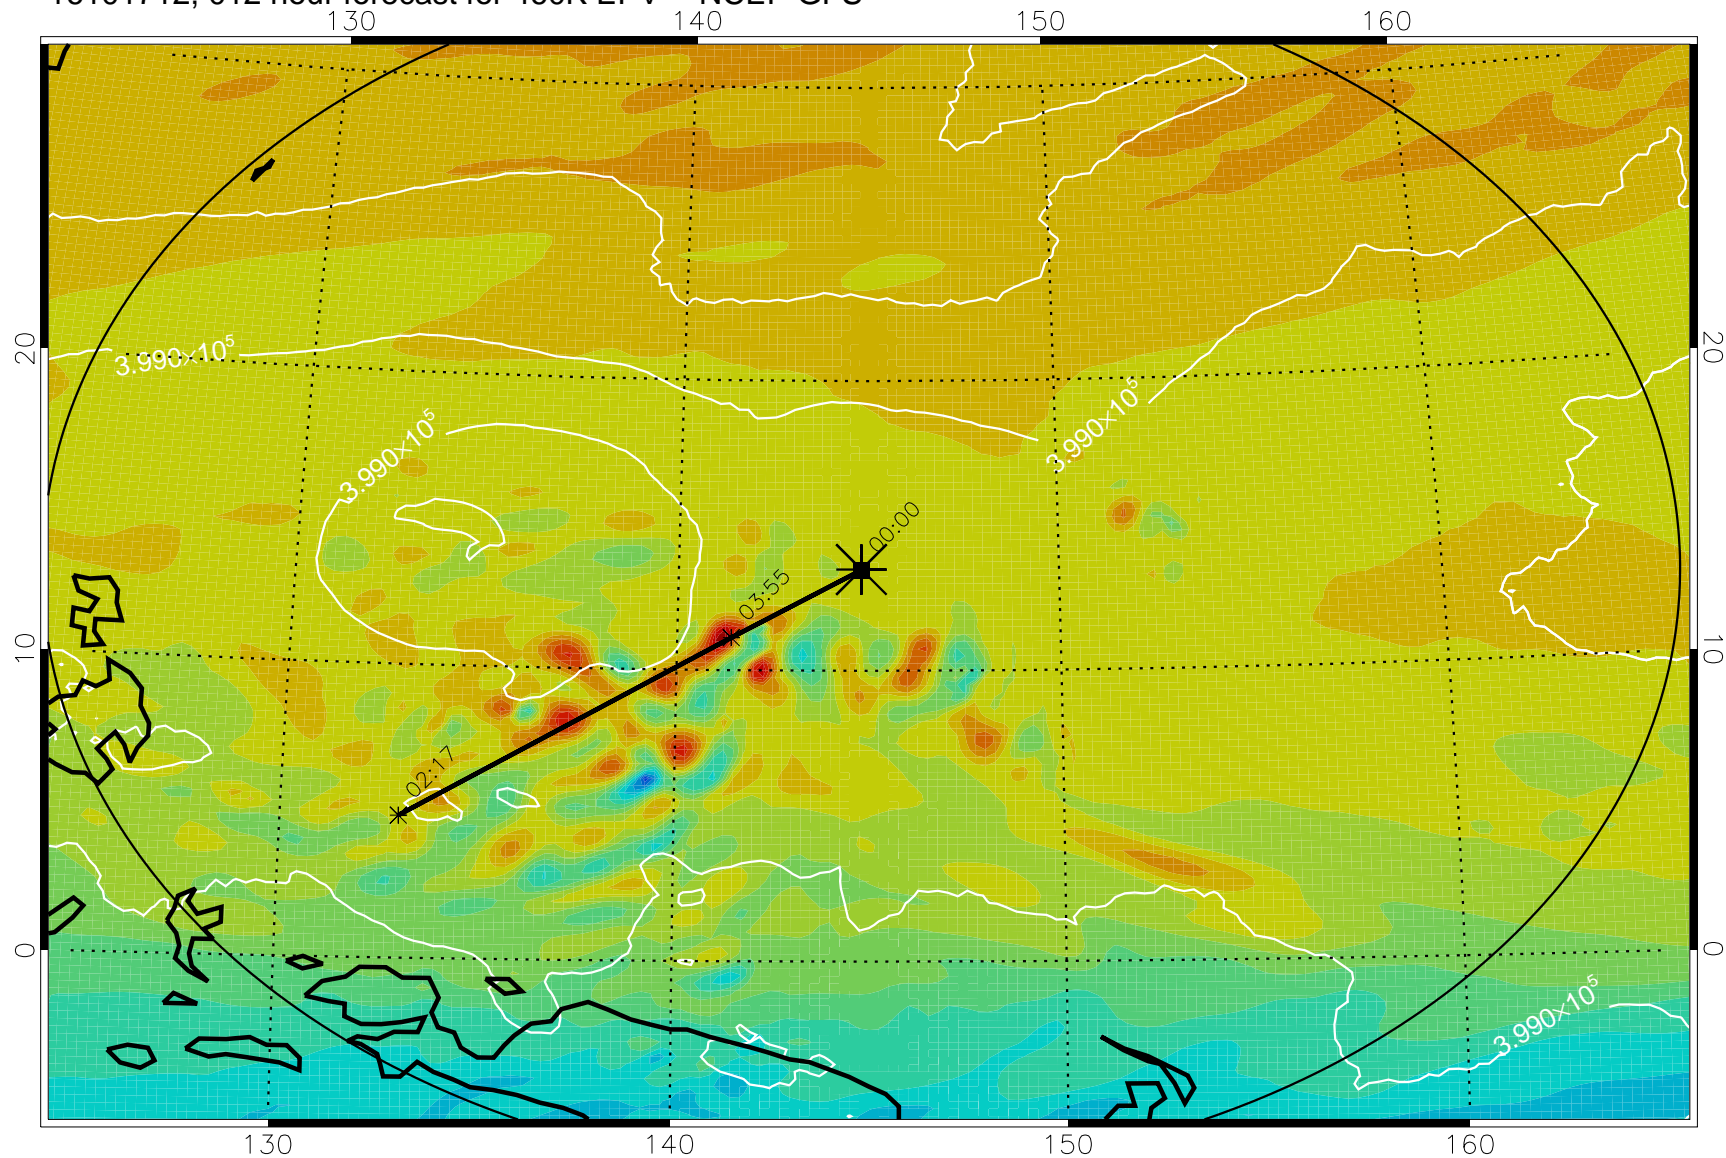

16101706, 006 hour forecast for 460K EPV -- NCEP GFS

460K Montgomery Streamfunction, white

Range ring of 2304 km

16101712, 012 hour forecast for 460K EPV -- NCEP GFS

460K Montgomery Streamfunction, white

Range ring of 2304 km

16101718, 018 hour forecast for 460K EPV -- NCEP GFS

460K Montgomery Streamfunction, white

Range ring of 2304 km

16101800, 024 hour forecast for 460K EPV -- NCEP GFS

460K Montgomery Streamfunction, white

Range ring of 2304 km

16101806, 030 hour forecast for 460K EPV -- NCEP GFS

460K Montgomery Streamfunction, white

Range ring of 2304 km

16101812, 036 hour forecast for 460K EPV -- NCEP GFS

460K Montgomery Streamfunction, white

Range ring of 2304 km

16101818, 042 hour forecast for 460K EPV -- NCEP GFS

460K Montgomery Streamfunction, white

Range ring of 2304 km

16101900, 048 hour forecast for 460K EPV -- NCEP GFS

460K Montgomery Streamfunction, white

Range ring of 2304 km