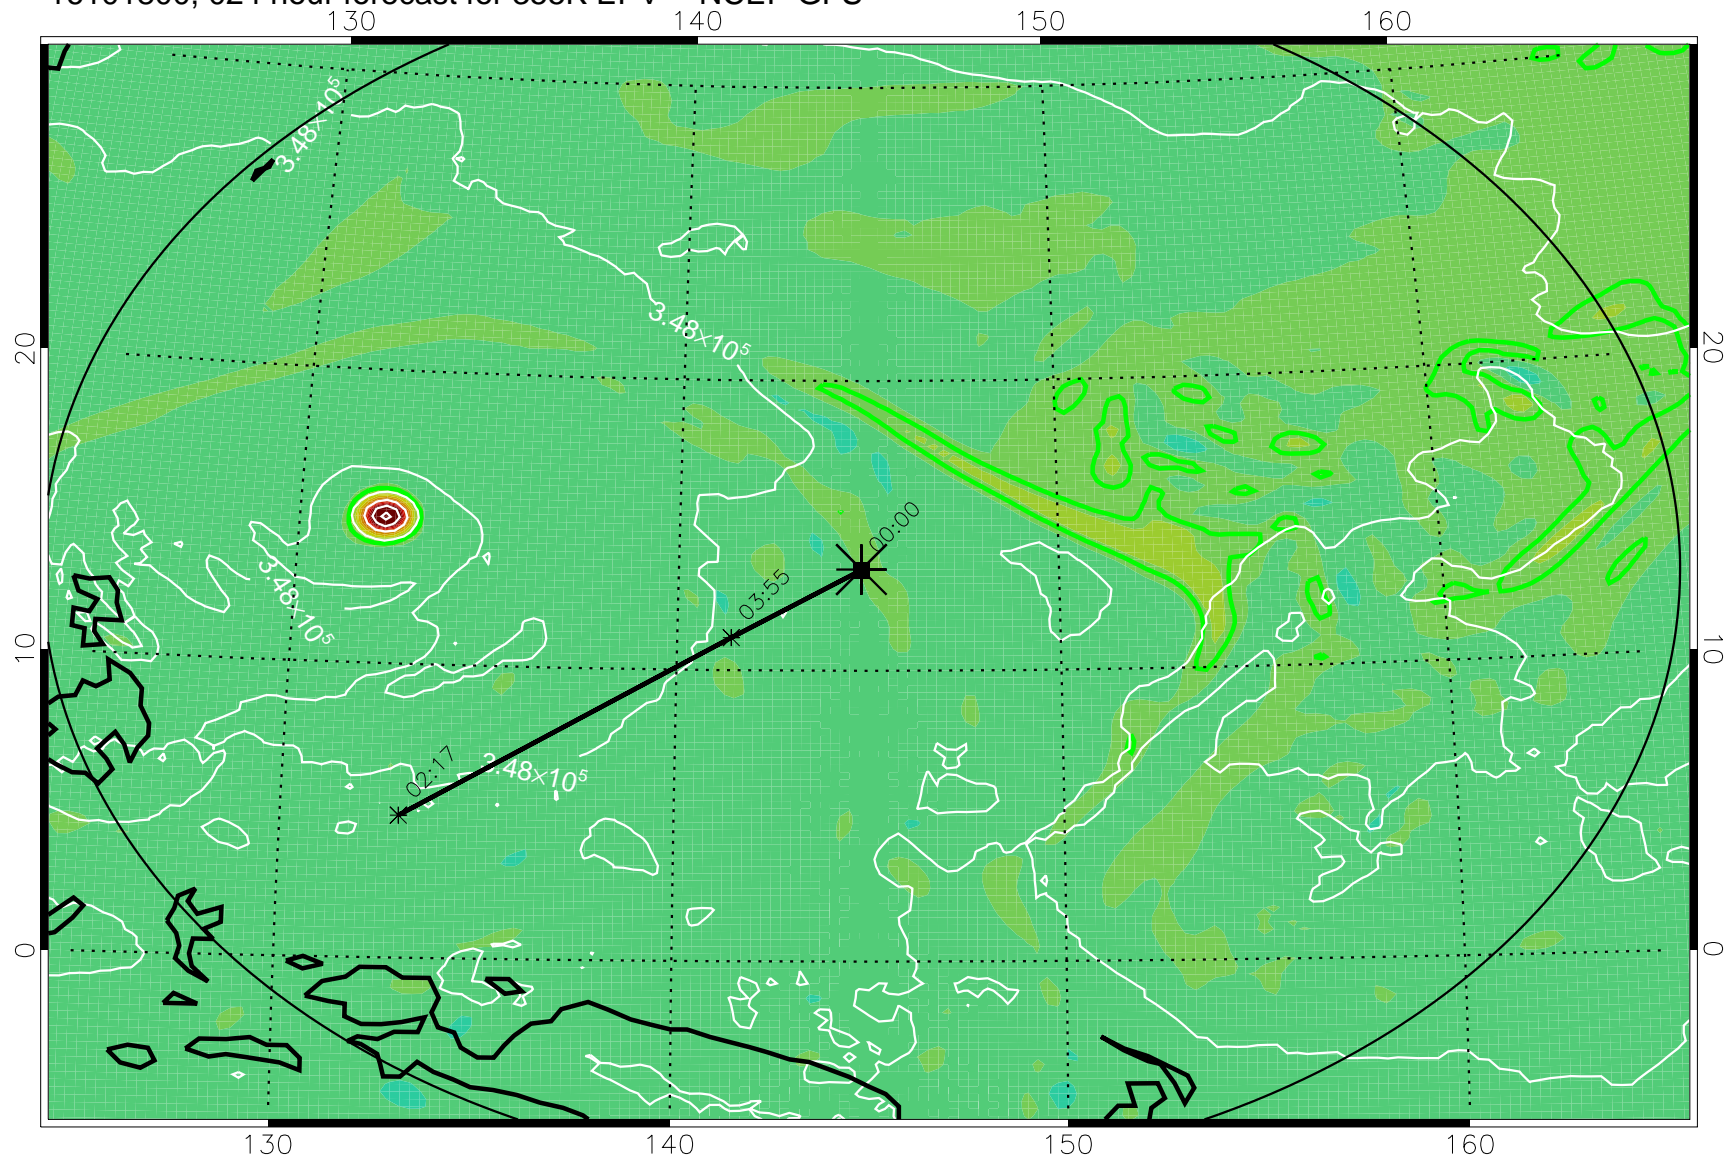

16101706, 006 hour forecast for 355K EPV -- NCEP GFS

355K Montgomery Streamfunction, white
EPV Tropopause (2 PVU) Position
Range ring of 2304 km

16101712, 012 hour forecast for 355K EPV -- NCEP GFS

355K Montgomery Streamfunction, white
EPV Tropopause (2 PVU) Position
Range ring of 2304 km

16101718, 018 hour forecast for 355K EPV -- NCEP GFS

355K Montgomery Streamfunction, white
EPV Tropopause (2 PVU) Position
Range ring of 2304 km

16101800, 024 hour forecast for 355K EPV -- NCEP GFS

355K Montgomery Streamfunction, white
EPV Tropopause (2 PVU) Position
Range ring of 2304 km

16101806, 030 hour forecast for 355K EPV -- NCEP GFS

355K Montgomery Streamfunction, white
EPV Tropopause (2 PVU) Position
Range ring of 2304 km

16101812, 036 hour forecast for 355K EPV -- NCEP GFS

355K Montgomery Streamfunction, white
EPV Tropopause (2 PVU) Position
Range ring of 2304 km

16101818, 042 hour forecast for 355K EPV -- NCEP GFS

355K Montgomery Streamfunction, white
EPV Tropopause (2 PVU) Position
Range ring of 2304 km

16101900, 048 hour forecast for 355K EPV -- NCEP GFS

355K Montgomery Streamfunction, white
EPV Tropopause (2 PVU) Position
Range ring of 2304 km