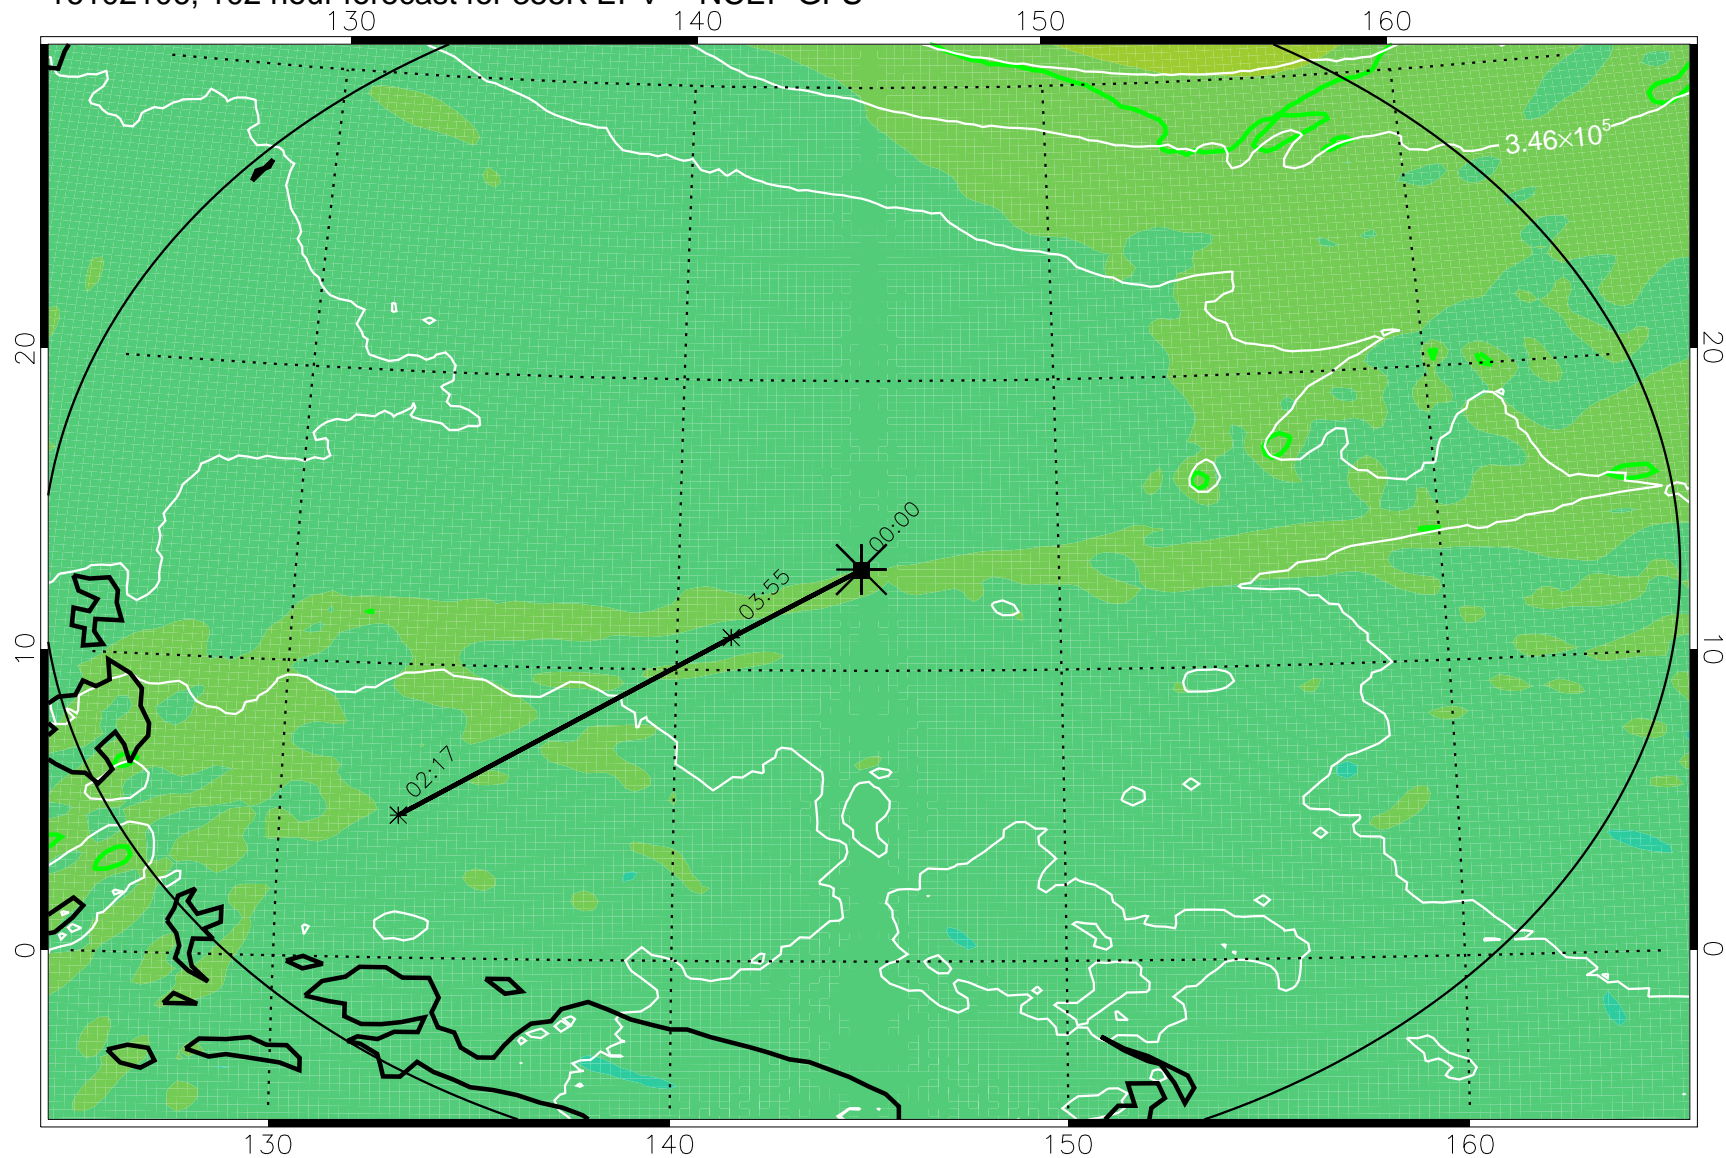

16102006, 078 hour forecast for 355K EPV -- NCEP GFS

355K Montgomery Streamfunction, white
EPV Tropopause (2 PVU) Position
Range ring of 2304 km

16102012, 084 hour forecast for 355K EPV -- NCEP GFS

355K Montgomery Streamfunction, white
EPV Tropopause (2 PVU) Position
Range ring of 2304 km

16102018, 090 hour forecast for 355K EPV -- NCEP GFS

355K Montgomery Streamfunction, white
EPV Tropopause (2 PVU) Position
Range ring of 2304 km

16102100, 096 hour forecast for 355K EPV -- NCEP GFS

355K Montgomery Streamfunction, white
EPV Tropopause (2 PVU) Position
Range ring of 2304 km

16102106, 102 hour forecast for 355K EPV -- NCEP GFS

355K Montgomery Streamfunction, white
EPV Tropopause (2 PVU) Position
Range ring of 2304 km

16102112, 108 hour forecast for 355K EPV -- NCEP GFS

355K Montgomery Streamfunction, white
EPV Tropopause (2 PVU) Position
Range ring of 2304 km

16102118, 114 hour forecast for 355K EPV -- NCEP GFS

355K Montgomery Streamfunction, white
EPV Tropopause (2 PVU) Position
Range ring of 2304 km

16102200, 120 hour forecast for 355K EPV -- NCEP GFS

355K Montgomery Streamfunction, white
EPV Tropopause (2 PVU) Position
Range ring of 2304 km