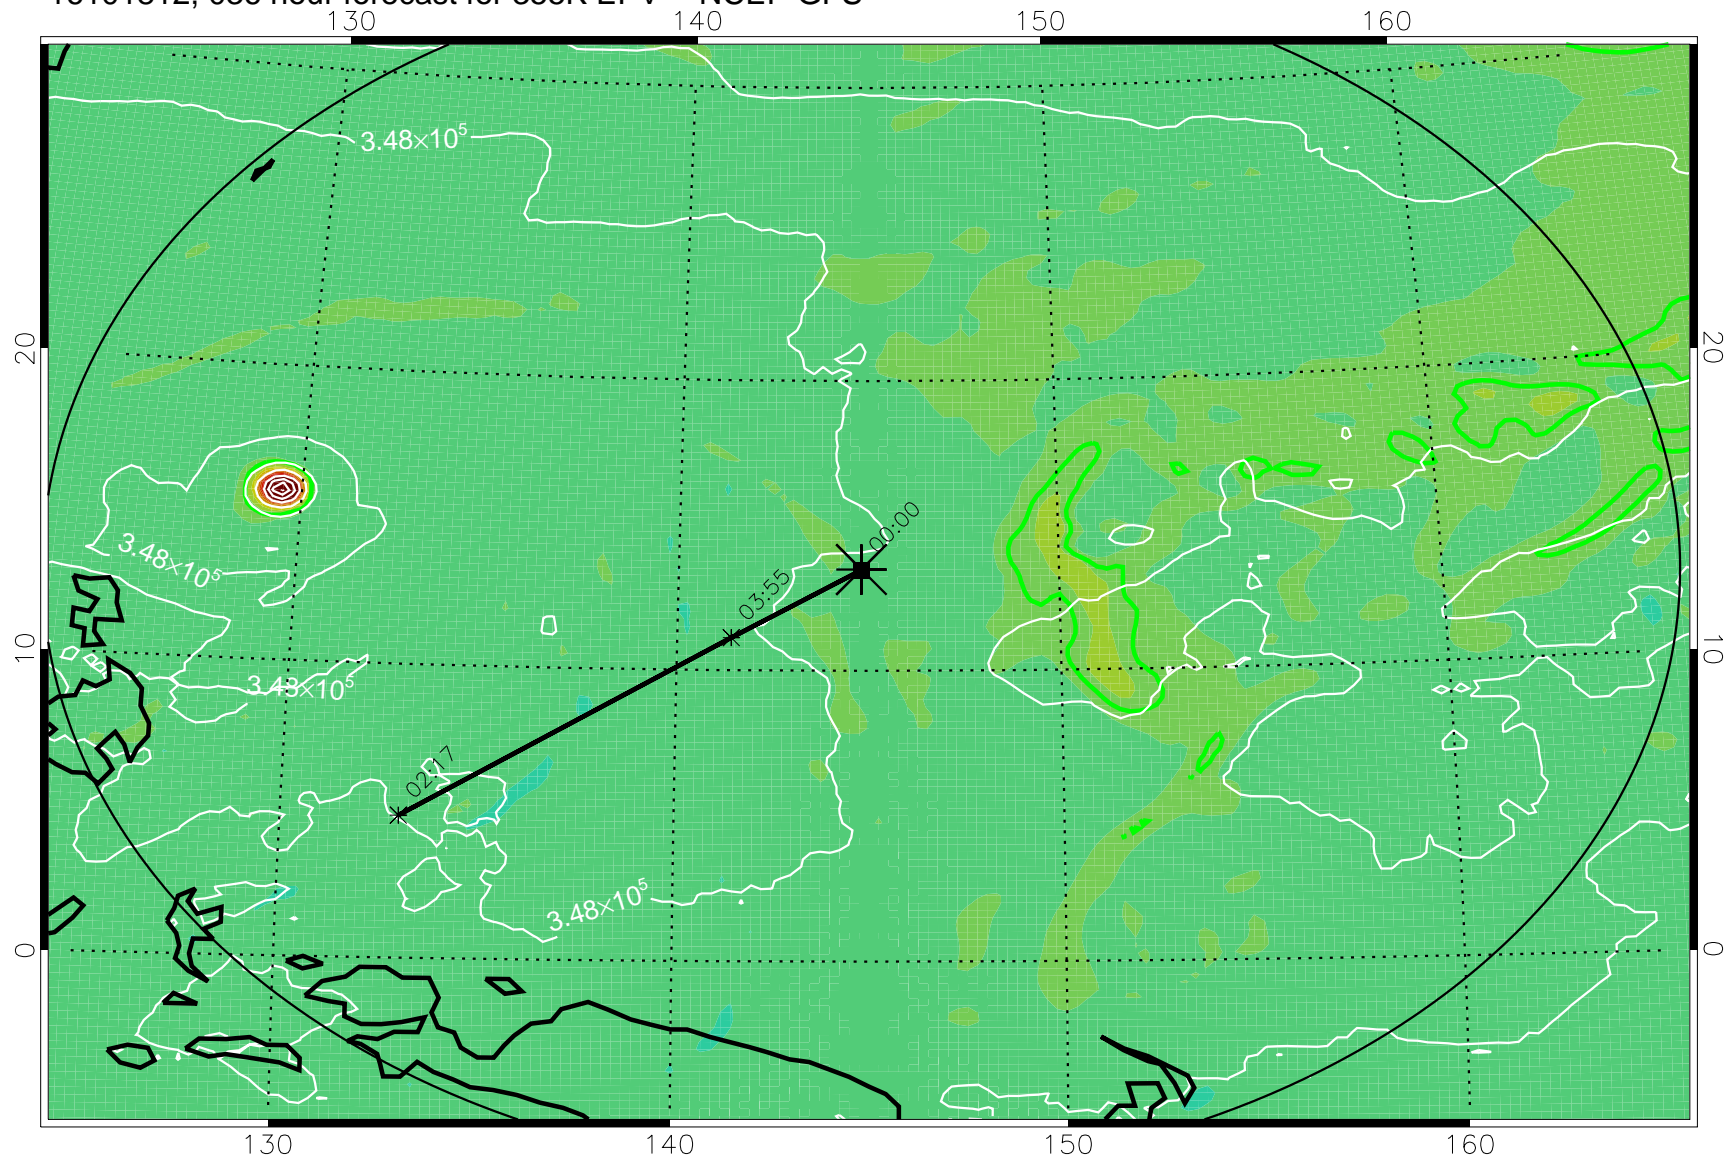

16101718, 018 hour forecast for 355K EPV -- NCEP GFS

355K Montgomery Streamfunction, white
EPV Tropopause (2 PVU) Position
Range ring of 2304 km

16101800, 024 hour forecast for 355K EPV -- NCEP GFS

355K Montgomery Streamfunction, white
EPV Tropopause (2 PVU) Position
Range ring of 2304 km

16101806, 030 hour forecast for 355K EPV -- NCEP GFS

355K Montgomery Streamfunction, white
EPV Tropopause (2 PVU) Position
Range ring of 2304 km

16101812, 036 hour forecast for 355K EPV -- NCEP GFS

355K Montgomery Streamfunction, white
EPV Tropopause (2 PVU) Position
Range ring of 2304 km

16101818, 042 hour forecast for 355K EPV -- NCEP GFS

355K Montgomery Streamfunction, white
EPV Tropopause (2 PVU) Position
Range ring of 2304 km

16101900, 048 hour forecast for 355K EPV -- NCEP GFS

355K Montgomery Streamfunction, white
EPV Tropopause (2 PVU) Position
Range ring of 2304 km

16101906, 054 hour forecast for 355K EPV -- NCEP GFS

355K Montgomery Streamfunction, white
EPV Tropopause (2 PVU) Position
Range ring of 2304 km

16101912, 060 hour forecast for 355K EPV -- NCEP GFS

355K Montgomery Streamfunction, white
EPV Tropopause (2 PVU) Position
Range ring of 2304 km