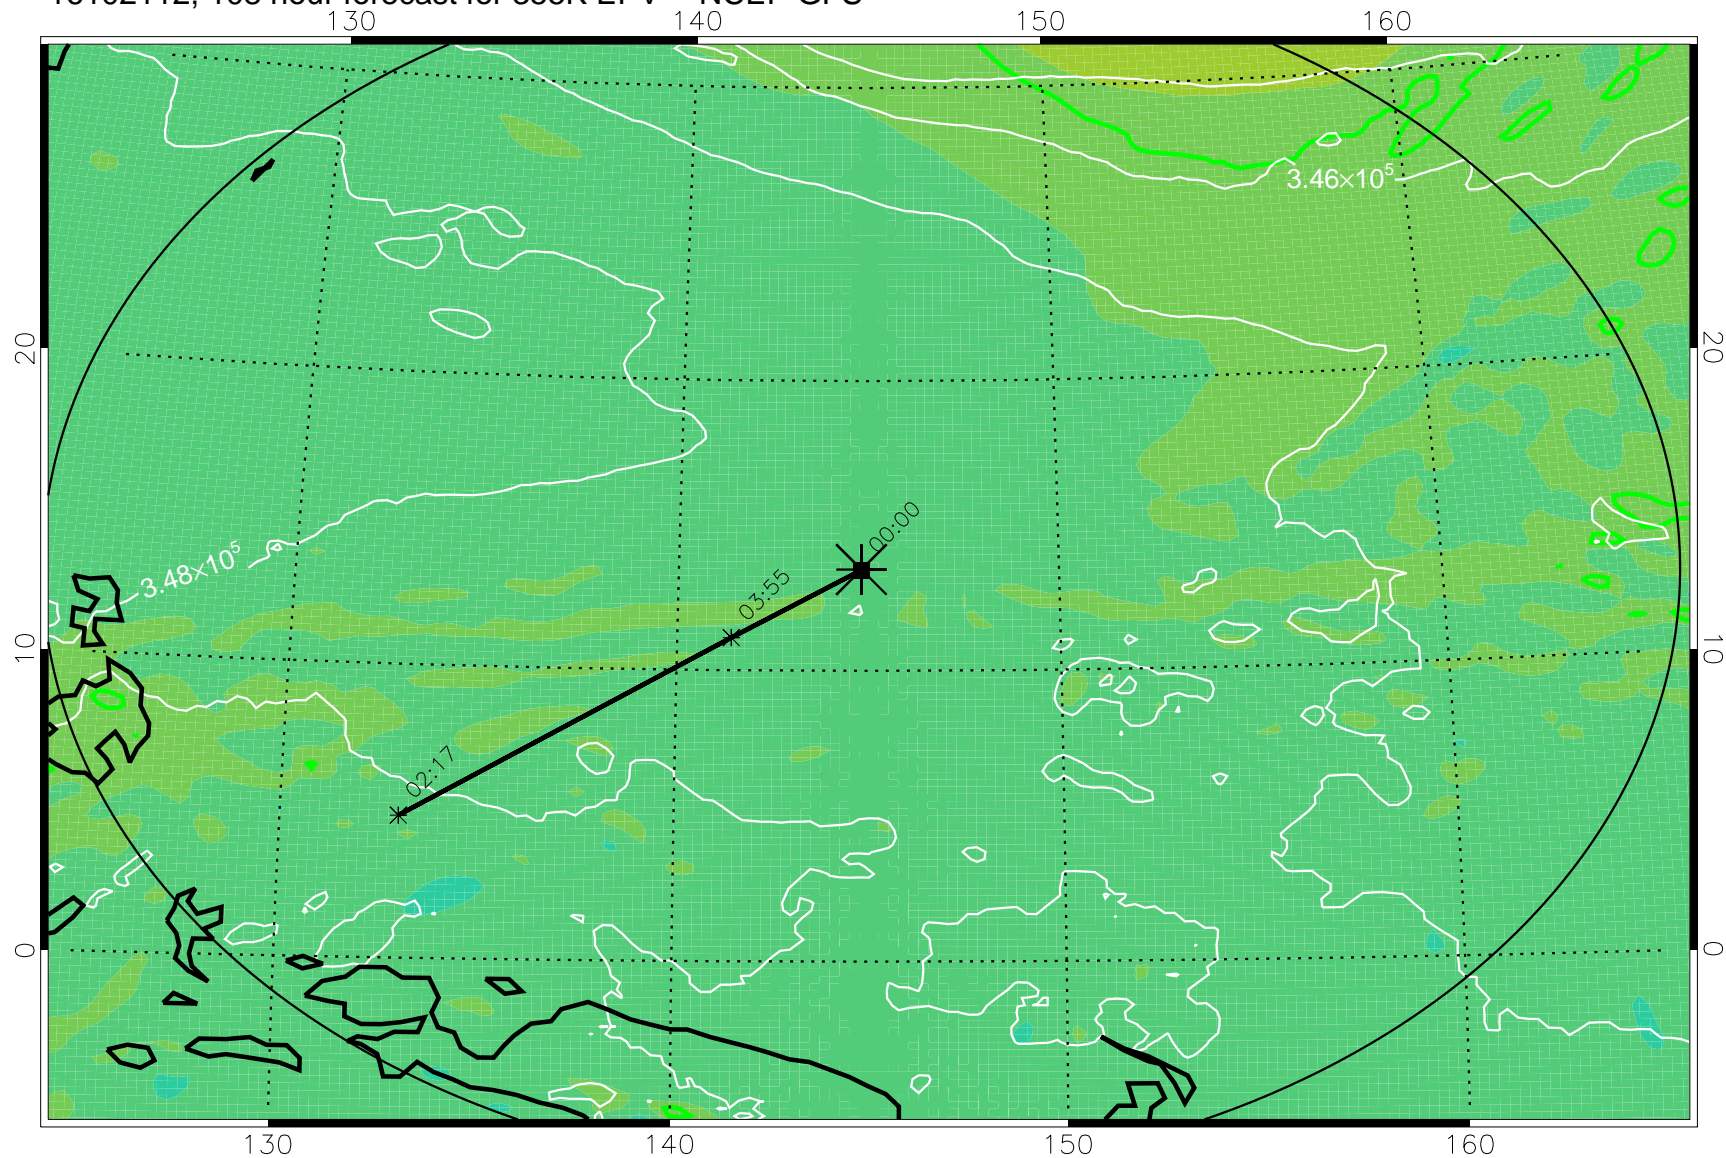

16102006, 078 hour forecast for 355K EPV -- NCEP GFS

355K Montgomery Streamfunction, white
EPV Tropopause (2 PVU) Position
Range ring of 2304 km

16102012, 084 hour forecast for 355K EPV -- NCEP GFS

355K Montgomery Streamfunction, white
EPV Tropopause (2 PVU) Position
Range ring of 2304 km

16102018, 090 hour forecast for 355K EPV -- NCEP GFS

355K Montgomery Streamfunction, white
EPV Tropopause (2 PVU) Position
Range ring of 2304 km

16102100, 096 hour forecast for 355K EPV -- NCEP GFS

355K Montgomery Streamfunction, white
EPV Tropopause (2 PVU) Position
Range ring of 2304 km

16102106, 102 hour forecast for 355K EPV -- NCEP GFS

355K Montgomery Streamfunction, white
EPV Tropopause (2 PVU) Position
Range ring of 2304 km

16102112, 108 hour forecast for 355K EPV -- NCEP GFS

355K Montgomery Streamfunction, white
EPV Tropopause (2 PVU) Position
Range ring of 2304 km

16102118, 114 hour forecast for 355K EPV -- NCEP GFS

355K Montgomery Streamfunction, white
EPV Tropopause (2 PVU) Position
Range ring of 2304 km

16102200, 120 hour forecast for 355K EPV -- NCEP GFS

355K Montgomery Streamfunction, white
EPV Tropopause (2 PVU) Position
Range ring of 2304 km