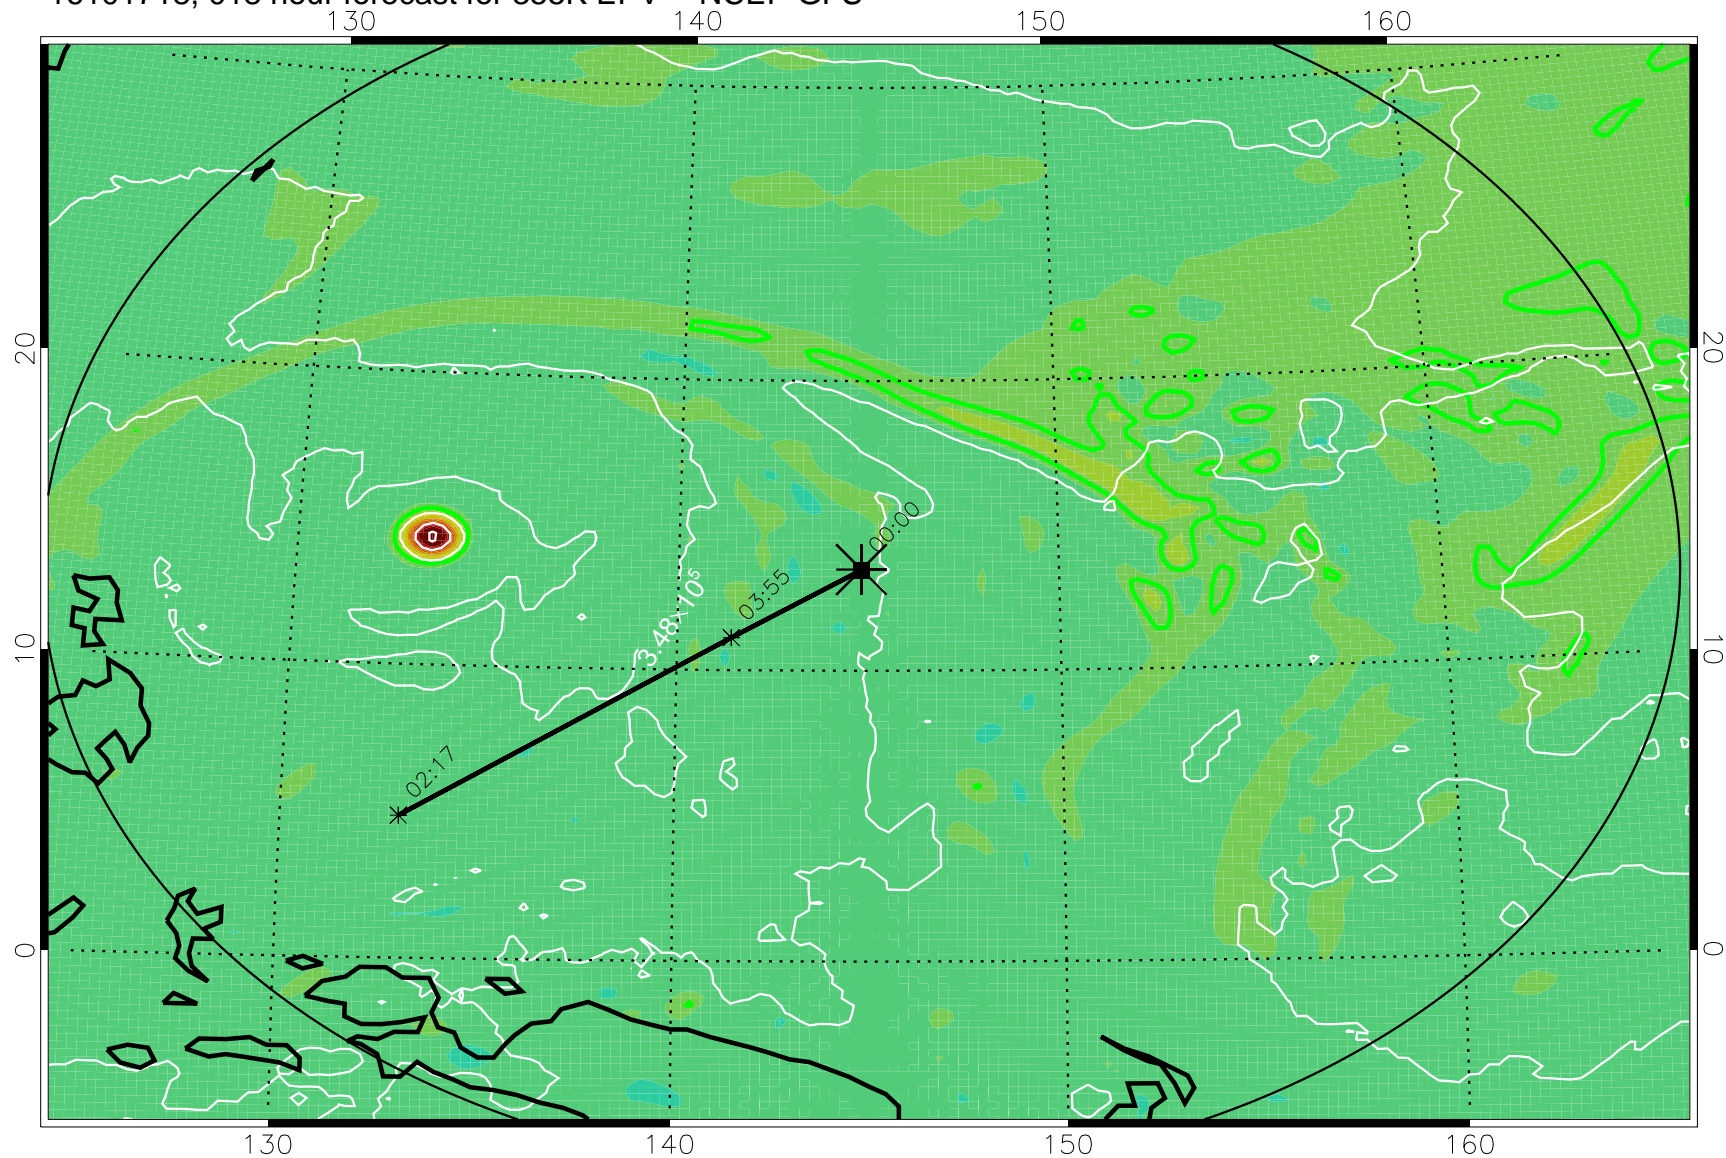

16101706, 006 hour forecast for 355K EPV -- NCEP GFS

355K Montgomery Streamfunction, white
EPV Tropopause (2 PVU) Position
Range ring of 2304 km

16101712, 012 hour forecast for 355K EPV -- NCEP GFS

355K Montgomery Streamfunction, white
EPV Tropopause (2 PVU) Position
Range ring of 2304 km

16101718, 018 hour forecast for 355K EPV -- NCEP GFS

355K Montgomery Streamfunction, white
EPV Tropopause (2 PVU) Position
Range ring of 2304 km

16101800, 024 hour forecast for 355K EPV -- NCEP GFS

355K Montgomery Streamfunction, white
EPV Tropopause (2 PVU) Position
Range ring of 2304 km

16101806, 030 hour forecast for 355K EPV -- NCEP GFS

355K Montgomery Streamfunction, white
EPV Tropopause (2 PVU) Position
Range ring of 2304 km

16101812, 036 hour forecast for 355K EPV -- NCEP GFS

355K Montgomery Streamfunction, white
EPV Tropopause (2 PVU) Position
Range ring of 2304 km

16101818, 042 hour forecast for 355K EPV -- NCEP GFS

355K Montgomery Streamfunction, white
EPV Tropopause (2 PVU) Position
Range ring of 2304 km

16101900, 048 hour forecast for 355K EPV -- NCEP GFS

355K Montgomery Streamfunction, white
EPV Tropopause (2 PVU) Position
Range ring of 2304 km