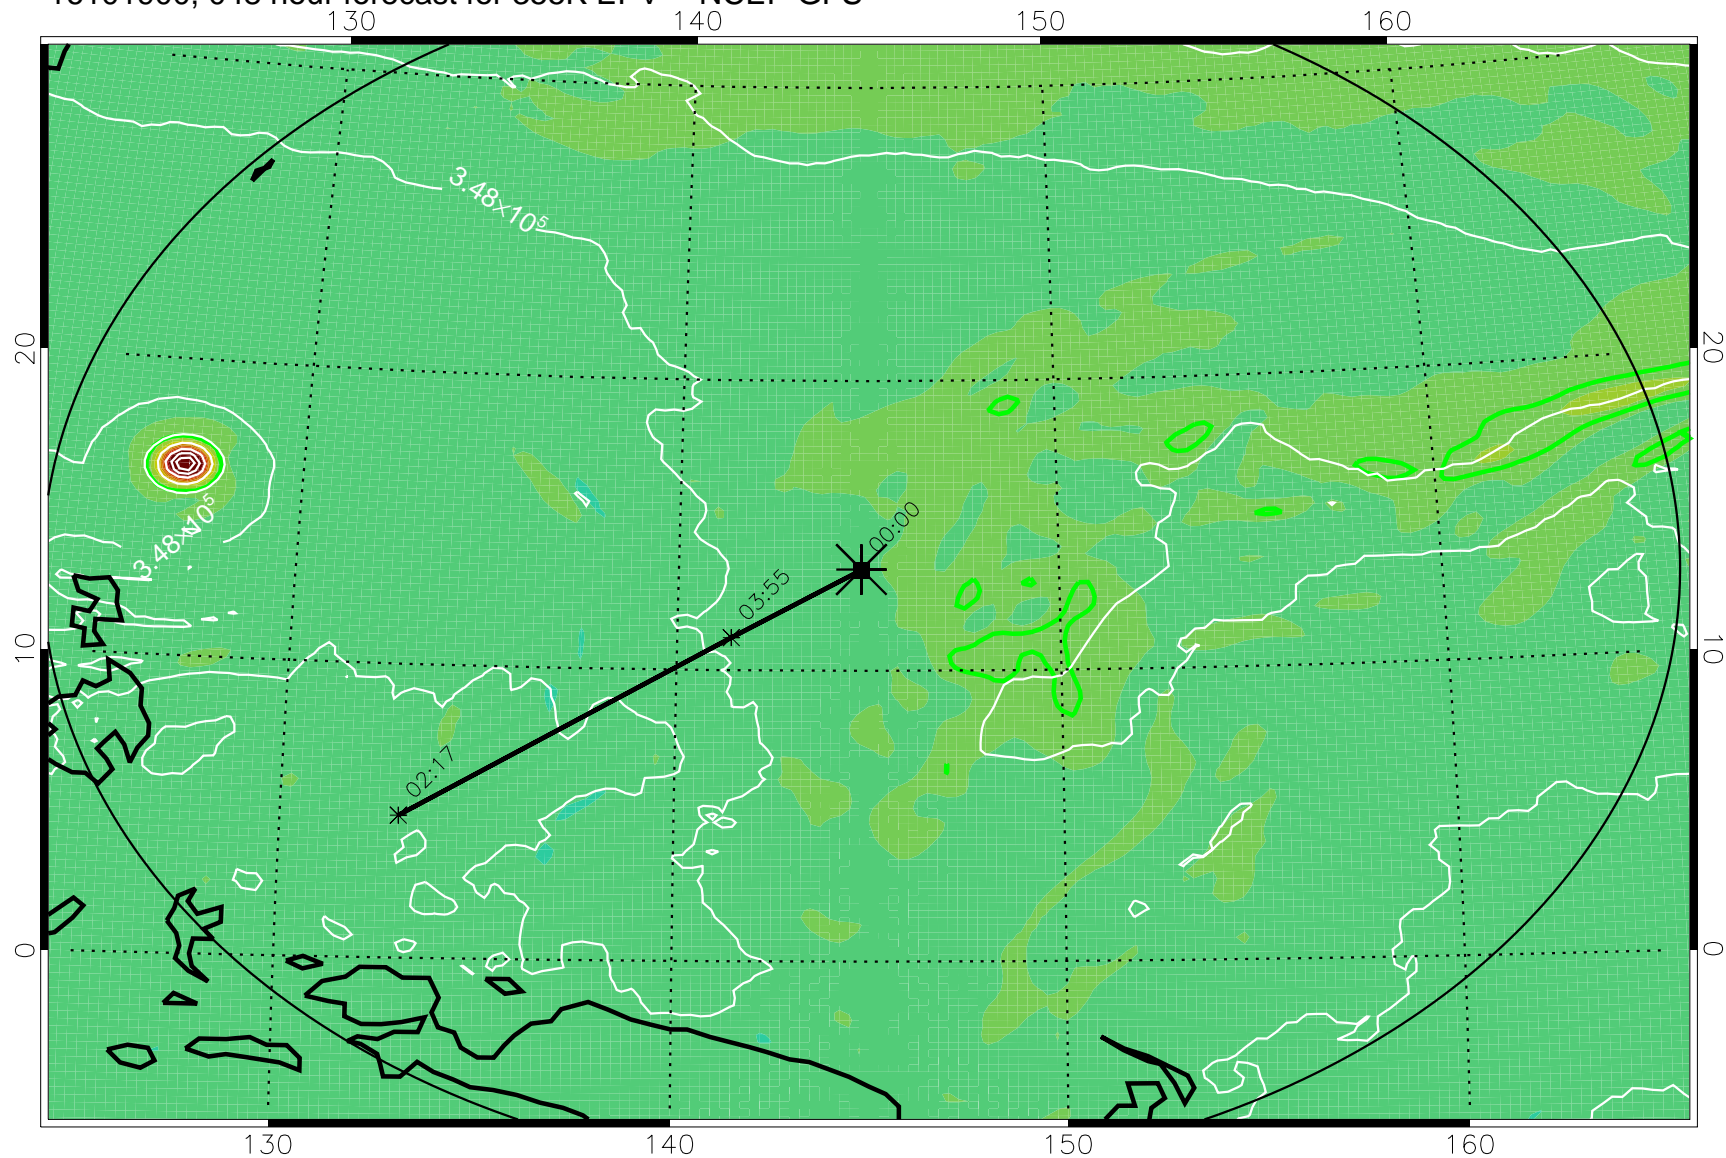

16101806, 030 hour forecast for 355K EPV -- NCEP GFS

355K Montgomery Streamfunction, white
EPV Tropopause (2 PVU) Position
Range ring of 2304 km

16101812, 036 hour forecast for 355K EPV -- NCEP GFS

355K Montgomery Streamfunction, white
EPV Tropopause (2 PVU) Position
Range ring of 2304 km

16101818, 042 hour forecast for 355K EPV -- NCEP GFS

355K Montgomery Streamfunction, white
EPV Tropopause (2 PVU) Position
Range ring of 2304 km

16101900, 048 hour forecast for 355K EPV -- NCEP GFS

355K Montgomery Streamfunction, white
EPV Tropopause (2 PVU) Position
Range ring of 2304 km

16101906, 054 hour forecast for 355K EPV -- NCEP GFS

355K Montgomery Streamfunction, white
EPV Tropopause (2 PVU) Position
Range ring of 2304 km

16101912, 060 hour forecast for 355K EPV -- NCEP GFS

355K Montgomery Streamfunction, white
EPV Tropopause (2 PVU) Position
Range ring of 2304 km

16101918, 066 hour forecast for 355K EPV -- NCEP GFS

355K Montgomery Streamfunction, white
EPV Tropopause (2 PVU) Position
Range ring of 2304 km

16102000, 072 hour forecast for 355K EPV -- NCEP GFS

355K Montgomery Streamfunction, white
EPV Tropopause (2 PVU) Position
Range ring of 2304 km