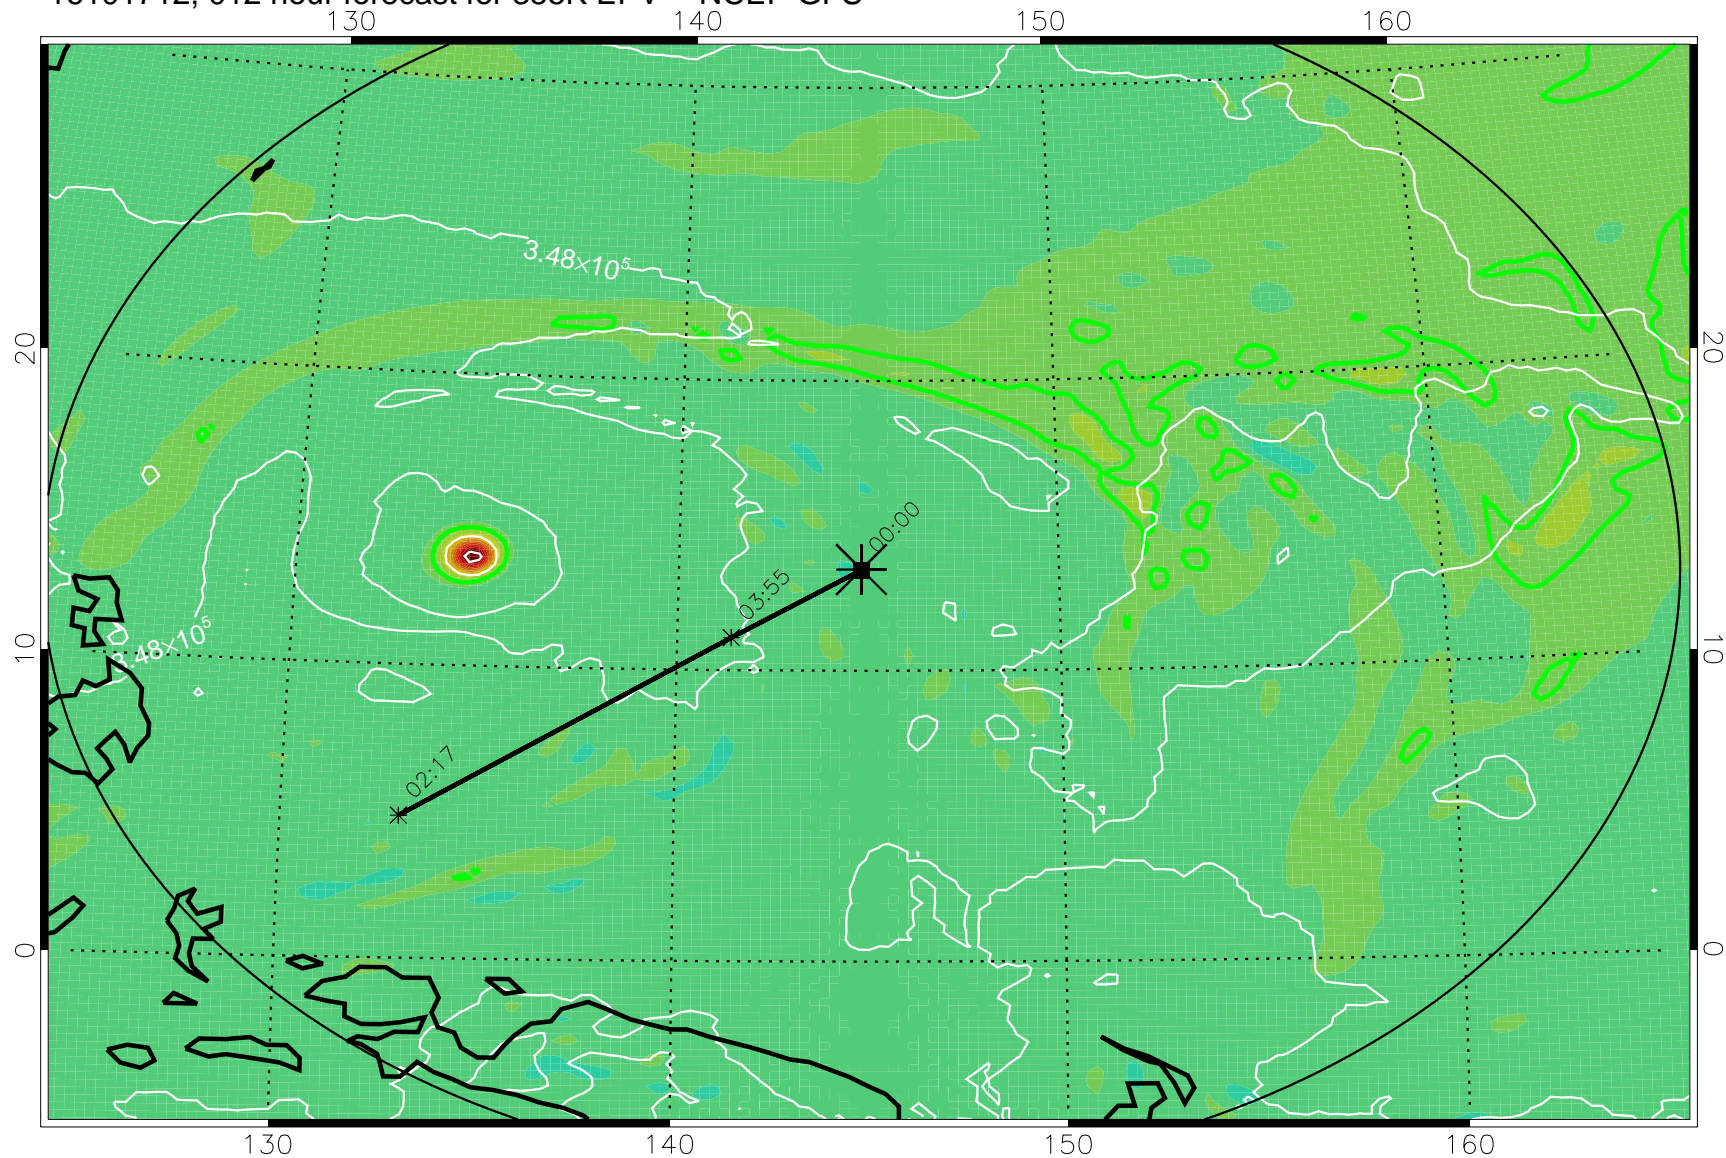

16101706, 006 hour forecast for 355K EPV -- NCEP GFS

355K Montgomery Streamfunction, white
EPV Tropopause (2 PVU) Position
Range ring of 2304 km

16101712, 012 hour forecast for 355K EPV -- NCEP GFS

355K Montgomery Streamfunction, white
EPV Tropopause (2 PVU) Position
Range ring of 2304 km

16101718, 018 hour forecast for 355K EPV -- NCEP GFS

355K Montgomery Streamfunction, white
EPV Tropopause (2 PVU) Position
Range ring of 2304 km

16101800, 024 hour forecast for 355K EPV -- NCEP GFS

355K Montgomery Streamfunction, white
EPV Tropopause (2 PVU) Position
Range ring of 2304 km

16101806, 030 hour forecast for 355K EPV -- NCEP GFS

355K Montgomery Streamfunction, white
EPV Tropopause (2 PVU) Position
Range ring of 2304 km

16101812, 036 hour forecast for 355K EPV -- NCEP GFS

355K Montgomery Streamfunction, white
EPV Tropopause (2 PVU) Position
Range ring of 2304 km

16101818, 042 hour forecast for 355K EPV -- NCEP GFS

355K Montgomery Streamfunction, white
EPV Tropopause (2 PVU) Position
Range ring of 2304 km

16101900, 048 hour forecast for 355K EPV -- NCEP GFS

355K Montgomery Streamfunction, white
EPV Tropopause (2 PVU) Position
Range ring of 2304 km