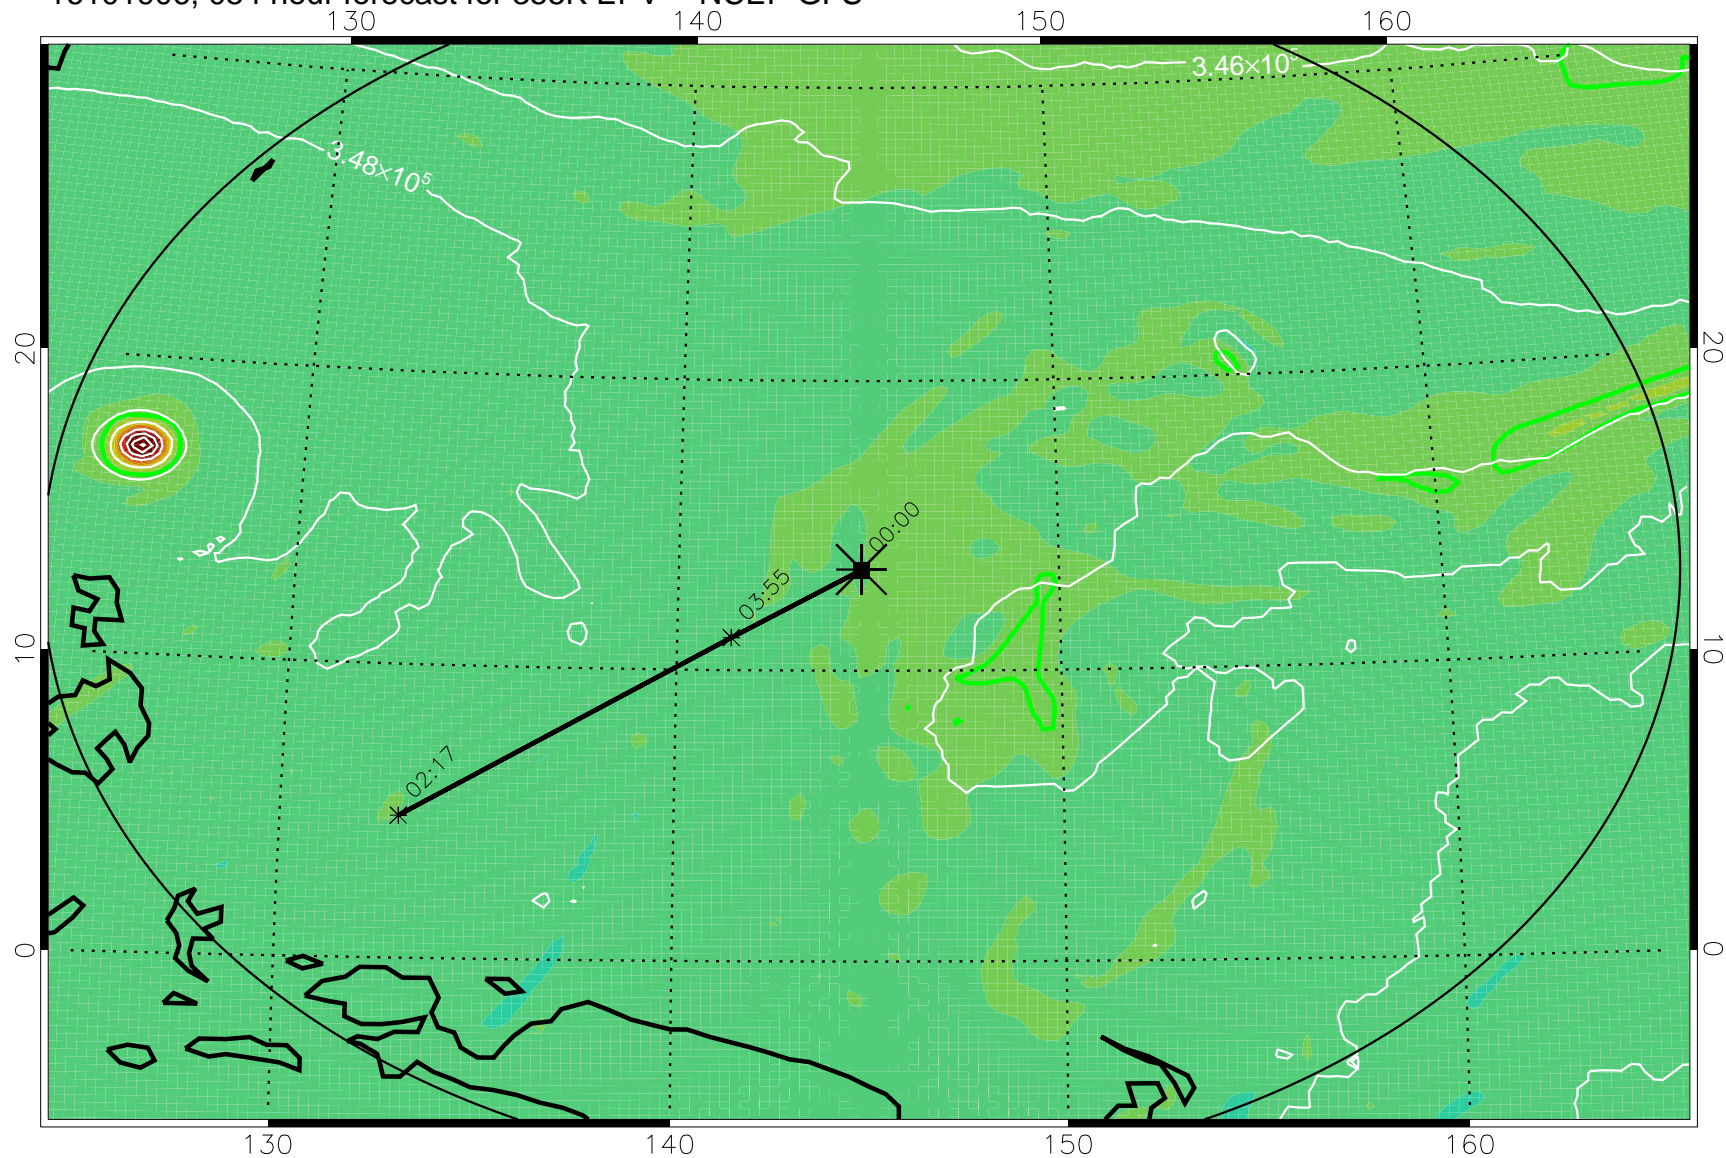

16101818, 042 hour forecast for 355K EPV -- NCEP GFS

355K Montgomery Streamfunction, white
EPV Tropopause (2 PVU) Position
Range ring of 2304 km

16101900, 048 hour forecast for 355K EPV -- NCEP GFS

355K Montgomery Streamfunction, white
EPV Tropopause (2 PVU) Position
Range ring of 2304 km

16101906, 054 hour forecast for 355K EPV -- NCEP GFS

355K Montgomery Streamfunction, white
EPV Tropopause (2 PVU) Position
Range ring of 2304 km

16101912, 060 hour forecast for 355K EPV -- NCEP GFS

355K Montgomery Streamfunction, white
EPV Tropopause (2 PVU) Position
Range ring of 2304 km

16101918, 066 hour forecast for 355K EPV -- NCEP GFS

355K Montgomery Streamfunction, white
EPV Tropopause (2 PVU) Position
Range ring of 2304 km

16102000, 072 hour forecast for 355K EPV -- NCEP GFS

355K Montgomery Streamfunction, white
EPV Tropopause (2 PVU) Position
Range ring of 2304 km

16102018, 090 hour forecast for 355K EPV -- NCEP GFS

355K Montgomery Streamfunction, white
EPV Tropopause (2 PVU) Position
Range ring of 2304 km

16102100, 096 hour forecast for 355K EPV -- NCEP GFS

355K Montgomery Streamfunction, white
EPV Tropopause (2 PVU) Position
Range ring of 2304 km