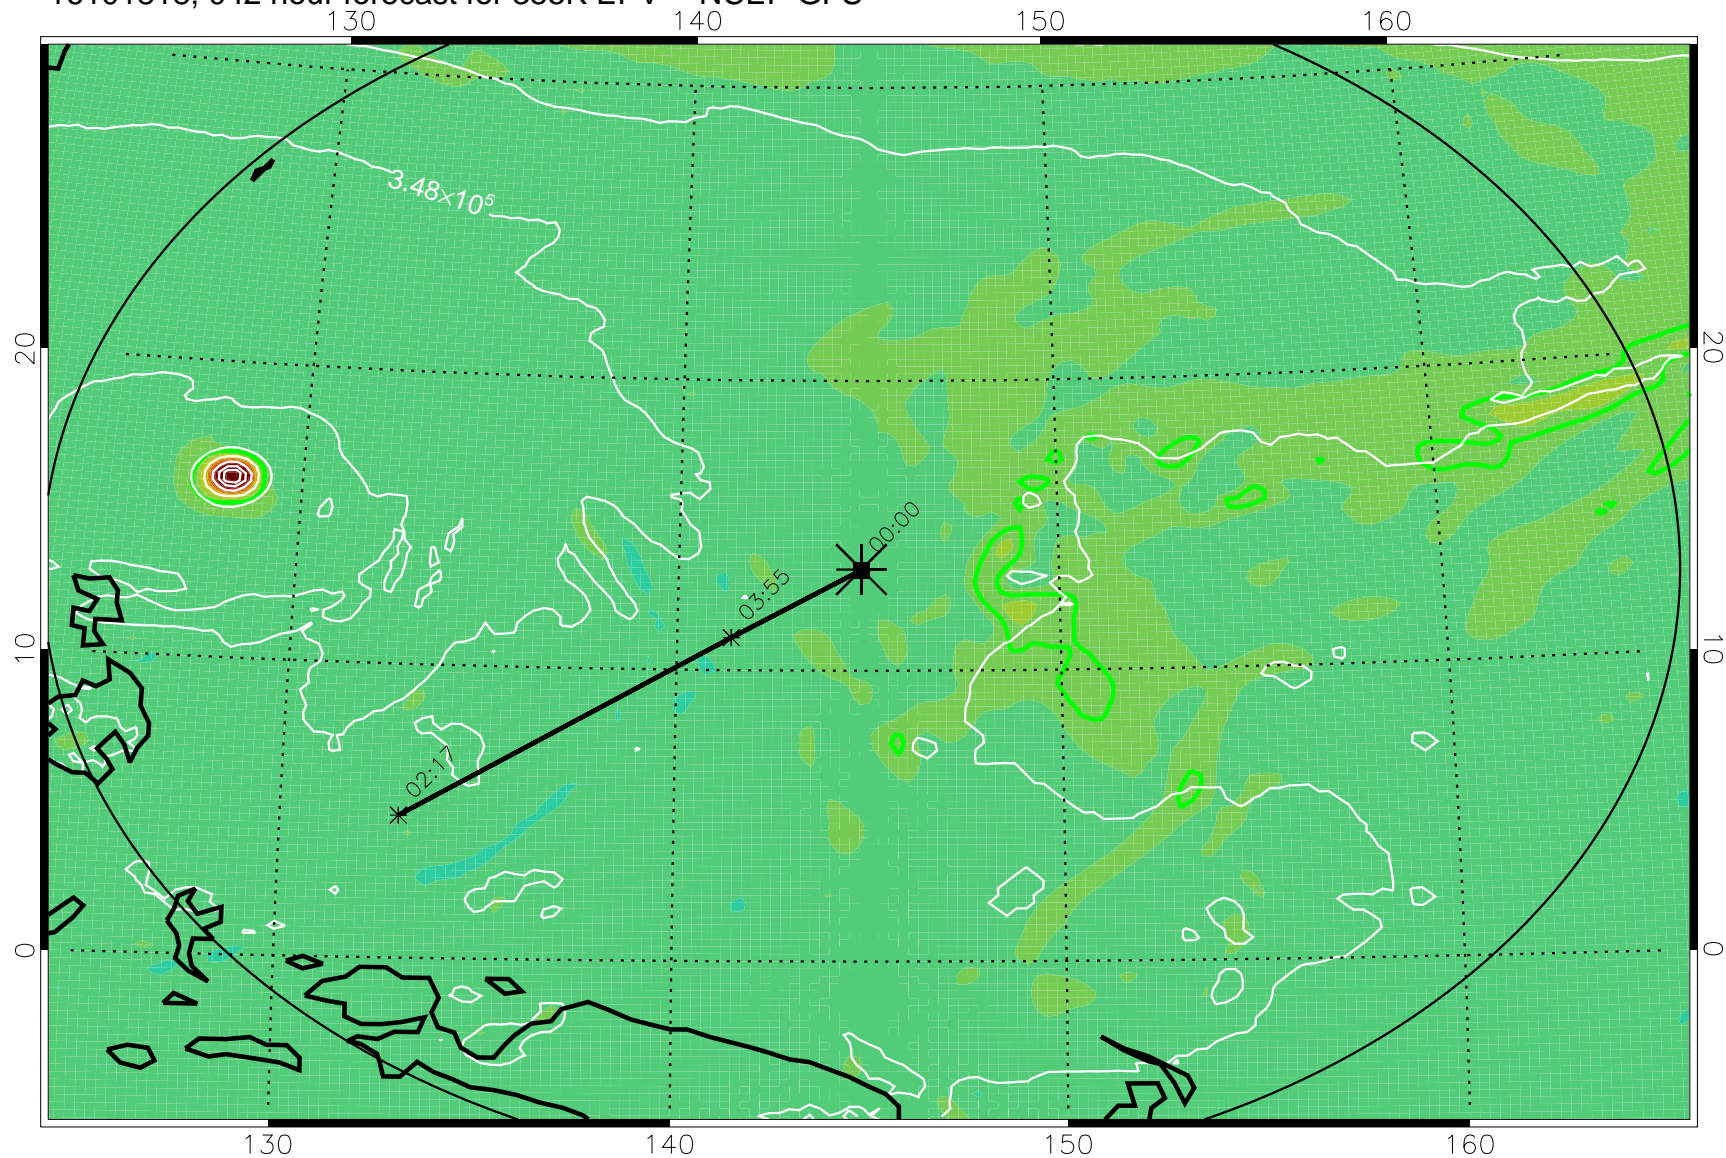

16101806, 030 hour forecast for 355K EPV -- NCEP GFS

355K Montgomery Streamfunction, white
EPV Tropopause (2 PVU) Position
Range ring of 2304 km

16101812, 036 hour forecast for 355K EPV -- NCEP GFS

355K Montgomery Streamfunction, white
EPV Tropopause (2 PVU) Position
Range ring of 2304 km

16101818, 042 hour forecast for 355K EPV -- NCEP GFS

355K Montgomery Streamfunction, white
EPV Tropopause (2 PVU) Position
Range ring of 2304 km

16101900, 048 hour forecast for 355K EPV -- NCEP GFS

355K Montgomery Streamfunction, white
EPV Tropopause (2 PVU) Position
Range ring of 2304 km

16101906, 054 hour forecast for 355K EPV -- NCEP GFS

355K Montgomery Streamfunction, white
EPV Tropopause (2 PVU) Position
Range ring of 2304 km

16101912, 060 hour forecast for 355K EPV -- NCEP GFS

355K Montgomery Streamfunction, white
EPV Tropopause (2 PVU) Position
Range ring of 2304 km

16101918, 066 hour forecast for 355K EPV -- NCEP GFS

355K Montgomery Streamfunction, white
EPV Tropopause (2 PVU) Position
Range ring of 2304 km

16102000, 072 hour forecast for 355K EPV -- NCEP GFS

355K Montgomery Streamfunction, white
EPV Tropopause (2 PVU) Position
Range ring of 2304 km