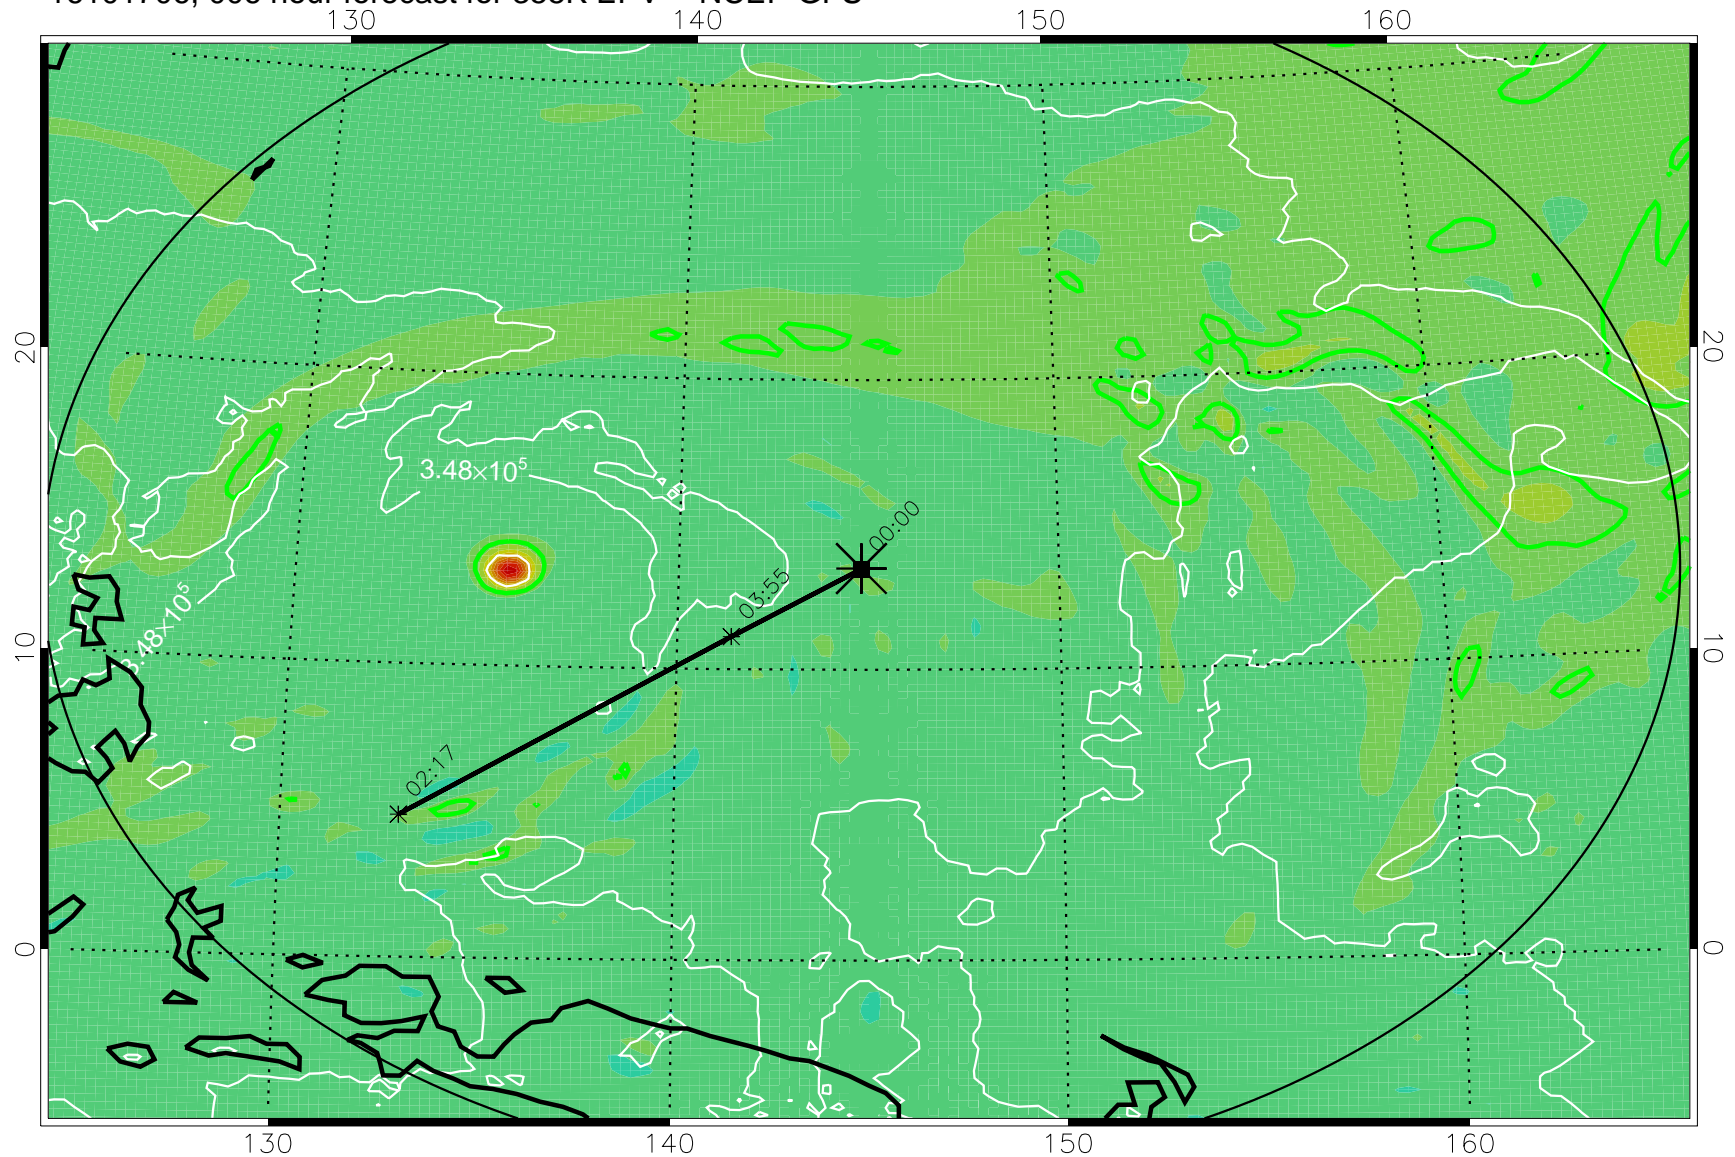

16101706, 006 hour forecast for 355K EPV -- NCEP GFS

355K Montgomery Streamfunction, white
EPV Tropopause (2 PVU) Position
Range ring of 2304 km

16101712, 012 hour forecast for 355K EPV -- NCEP GFS

355K Montgomery Streamfunction, white
EPV Tropopause (2 PVU) Position
Range ring of 2304 km

16101718, 018 hour forecast for 355K EPV -- NCEP GFS

355K Montgomery Streamfunction, white
EPV Tropopause (2 PVU) Position
Range ring of 2304 km

16101800, 024 hour forecast for 355K EPV -- NCEP GFS

355K Montgomery Streamfunction, white
EPV Tropopause (2 PVU) Position
Range ring of 2304 km

16101806, 030 hour forecast for 355K EPV -- NCEP GFS

355K Montgomery Streamfunction, white
EPV Tropopause (2 PVU) Position
Range ring of 2304 km

16101812, 036 hour forecast for 355K EPV -- NCEP GFS

355K Montgomery Streamfunction, white
EPV Tropopause (2 PVU) Position
Range ring of 2304 km

16101818, 042 hour forecast for 355K EPV -- NCEP GFS

355K Montgomery Streamfunction, white
EPV Tropopause (2 PVU) Position
Range ring of 2304 km

16101900, 048 hour forecast for 355K EPV -- NCEP GFS

355K Montgomery Streamfunction, white
EPV Tropopause (2 PVU) Position
Range ring of 2304 km