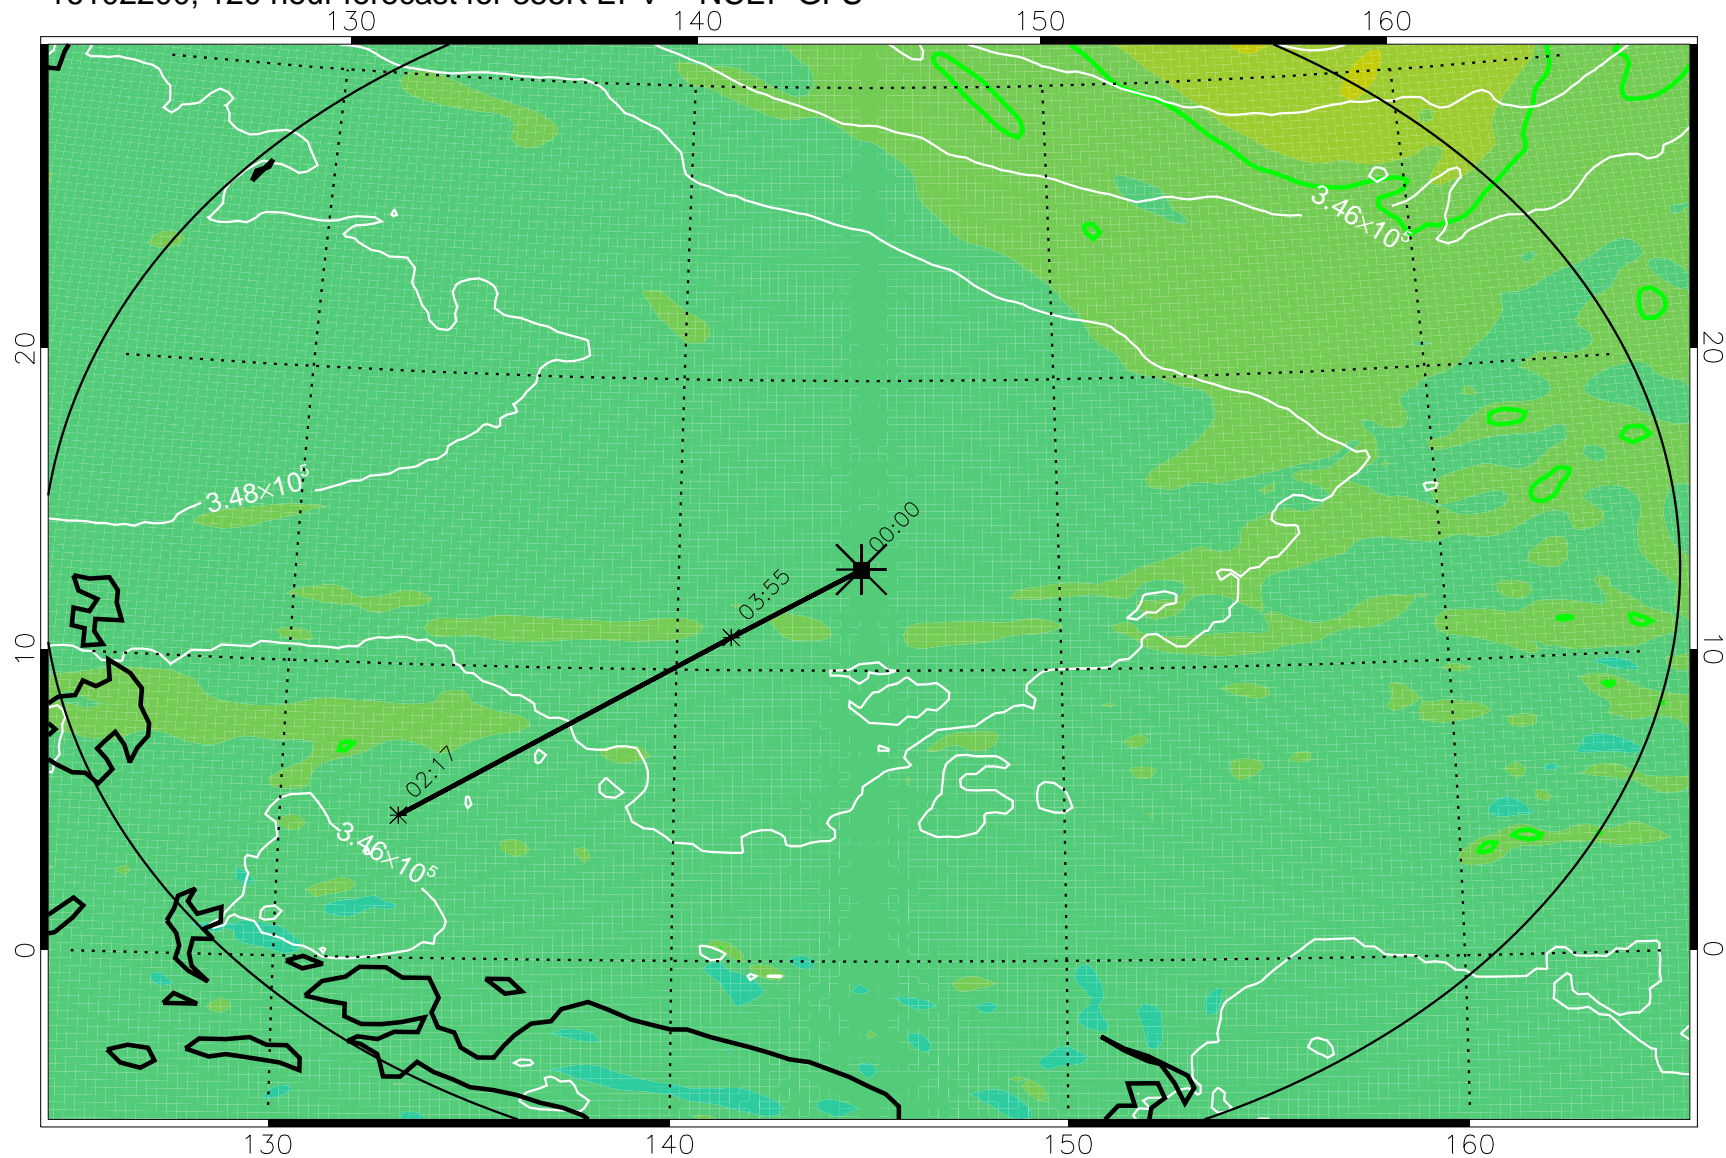

16102006, 078 hour forecast for 355K EPV -- NCEP GFS

355K Montgomery Streamfunction, white
EPV Tropopause (2 PVU) Position
Range ring of 2304 km

16102012, 084 hour forecast for 355K EPV -- NCEP GFS

355K Montgomery Streamfunction, white
EPV Tropopause (2 PVU) Position
Range ring of 2304 km

16102018, 090 hour forecast for 355K EPV -- NCEP GFS

355K Montgomery Streamfunction, white
EPV Tropopause (2 PVU) Position
Range ring of 2304 km

16102100, 096 hour forecast for 355K EPV -- NCEP GFS

355K Montgomery Streamfunction, white
EPV Tropopause (2 PVU) Position
Range ring of 2304 km

16102106, 102 hour forecast for 355K EPV -- NCEP GFS

355K Montgomery Streamfunction, white
EPV Tropopause (2 PVU) Position
Range ring of 2304 km

16102112, 108 hour forecast for 355K EPV -- NCEP GFS

355K Montgomery Streamfunction, white
EPV Tropopause (2 PVU) Position
Range ring of 2304 km

16102118, 114 hour forecast for 355K EPV -- NCEP GFS

355K Montgomery Streamfunction, white
EPV Tropopause (2 PVU) Position
Range ring of 2304 km

16102200, 120 hour forecast for 355K EPV -- NCEP GFS

355K Montgomery Streamfunction, white
EPV Tropopause (2 PVU) Position
Range ring of 2304 km