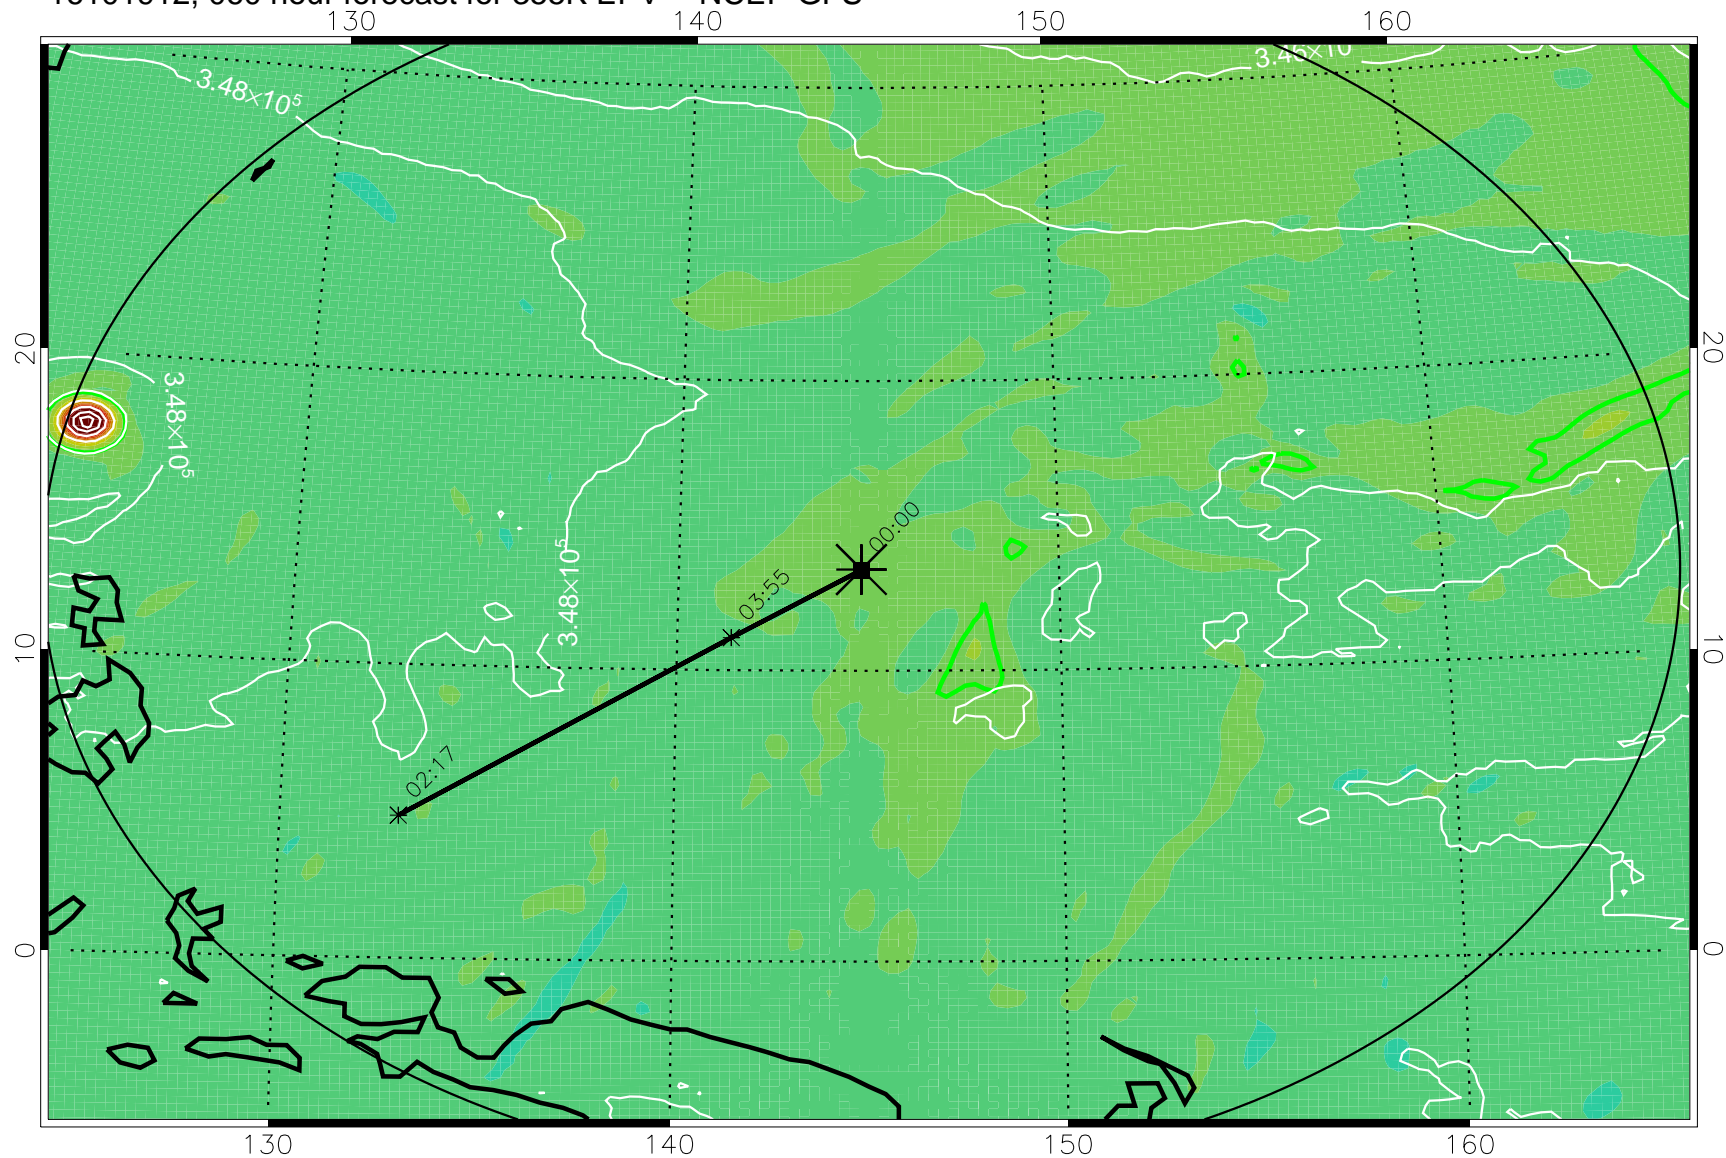

16101818, 042 hour forecast for 355K EPV -- NCEP GFS

355K Montgomery Streamfunction, white
EPV Tropopause (2 PVU) Position
Range ring of 2304 km

16101900, 048 hour forecast for 355K EPV -- NCEP GFS

355K Montgomery Streamfunction, white
EPV Tropopause (2 PVU) Position
Range ring of 2304 km

16101906, 054 hour forecast for 355K EPV -- NCEP GFS

355K Montgomery Streamfunction, white
EPV Tropopause (2 PVU) Position
Range ring of 2304 km

16101912, 060 hour forecast for 355K EPV -- NCEP GFS

355K Montgomery Streamfunction, white
EPV Tropopause (2 PVU) Position
Range ring of 2304 km

16101918, 066 hour forecast for 355K EPV -- NCEP GFS

355K Montgomery Streamfunction, white
EPV Tropopause (2 PVU) Position
Range ring of 2304 km

16102000, 072 hour forecast for 355K EPV -- NCEP GFS

355K Montgomery Streamfunction, white
EPV Tropopause (2 PVU) Position
Range ring of 2304 km

16102018, 090 hour forecast for 355K EPV -- NCEP GFS

355K Montgomery Streamfunction, white
EPV Tropopause (2 PVU) Position
Range ring of 2304 km

16102100, 096 hour forecast for 355K EPV -- NCEP GFS

355K Montgomery Streamfunction, white
EPV Tropopause (2 PVU) Position
Range ring of 2304 km