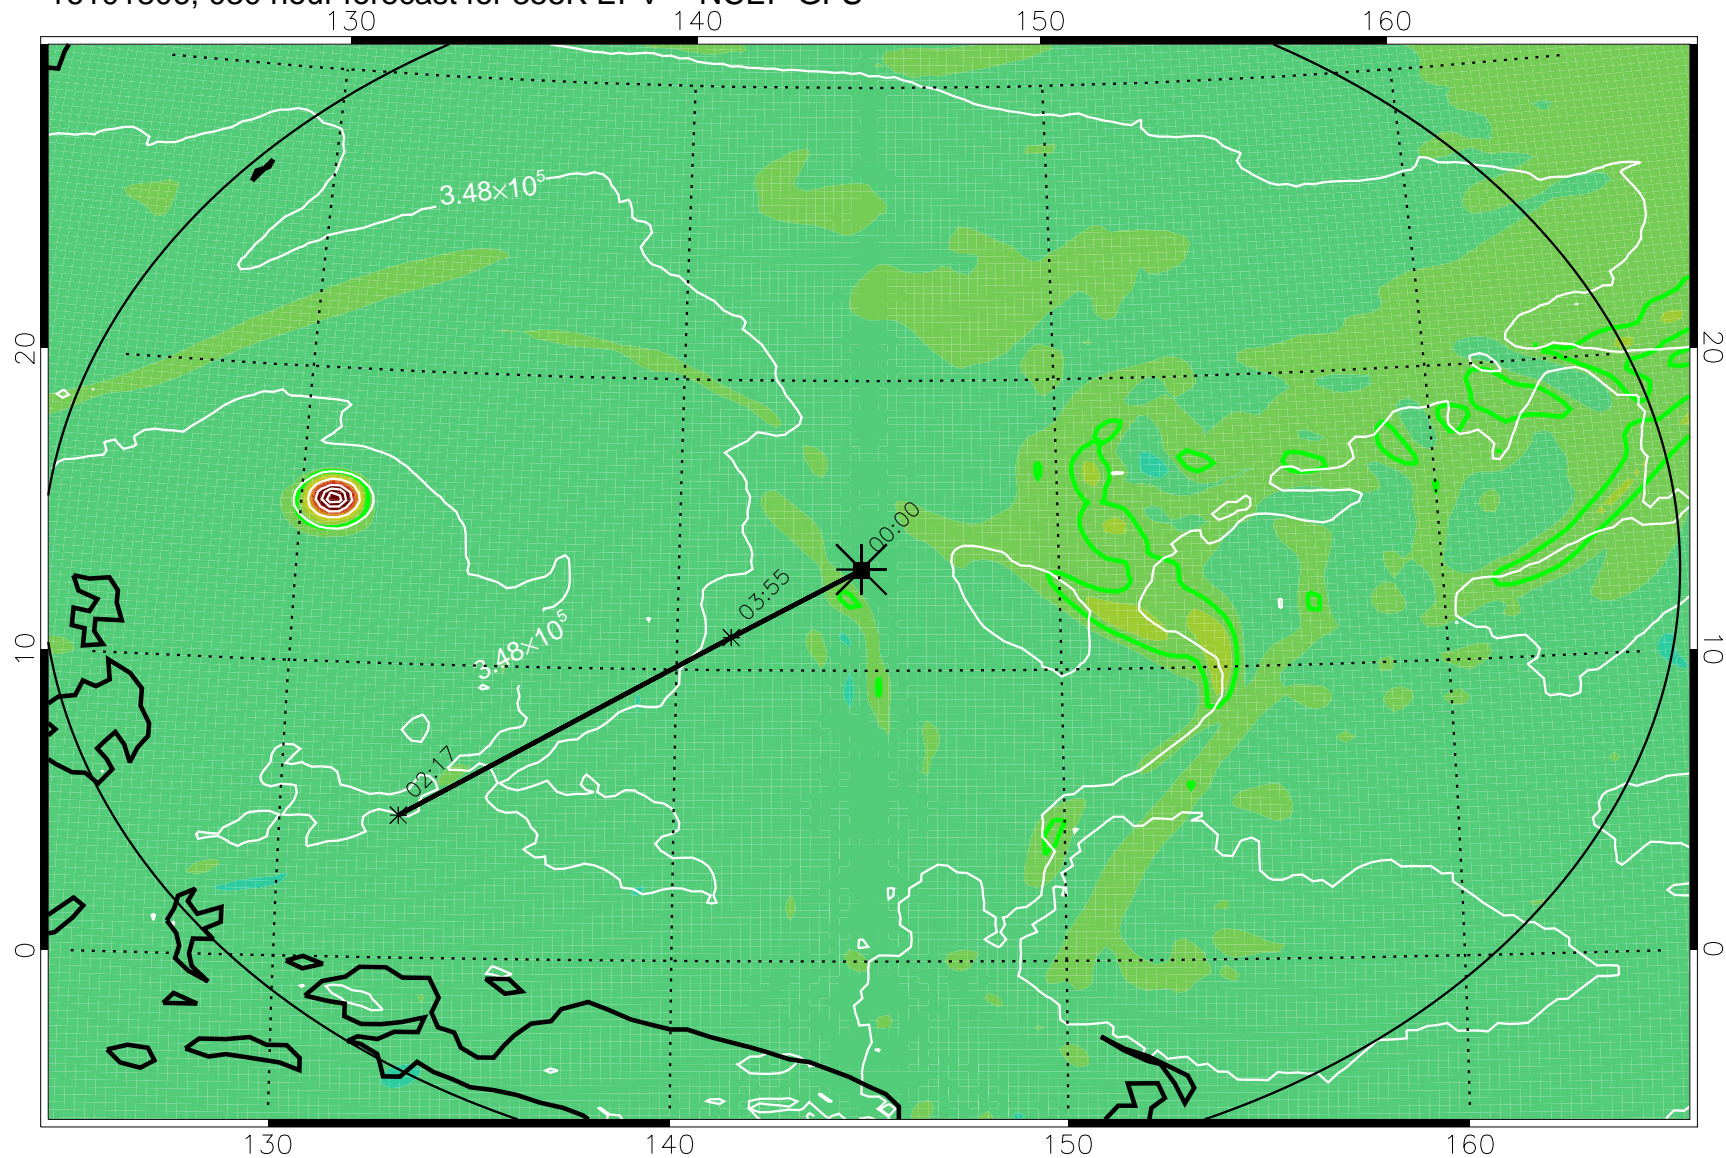

16101718, 018 hour forecast for 355K EPV -- NCEP GFS

355K Montgomery Streamfunction, white
EPV Tropopause (2 PVU) Position
Range ring of 2304 km

16101800, 024 hour forecast for 355K EPV -- NCEP GFS

355K Montgomery Streamfunction, white
EPV Tropopause (2 PVU) Position
Range ring of 2304 km

16101806, 030 hour forecast for 355K EPV -- NCEP GFS

355K Montgomery Streamfunction, white
EPV Tropopause (2 PVU) Position
Range ring of 2304 km

16101812, 036 hour forecast for 355K EPV -- NCEP GFS

355K Montgomery Streamfunction, white
EPV Tropopause (2 PVU) Position
Range ring of 2304 km

16101818, 042 hour forecast for 355K EPV -- NCEP GFS

355K Montgomery Streamfunction, white
EPV Tropopause (2 PVU) Position
Range ring of 2304 km

16101900, 048 hour forecast for 355K EPV -- NCEP GFS

355K Montgomery Streamfunction, white
EPV Tropopause (2 PVU) Position
Range ring of 2304 km

16101906, 054 hour forecast for 355K EPV -- NCEP GFS

355K Montgomery Streamfunction, white
EPV Tropopause (2 PVU) Position
Range ring of 2304 km

16101912, 060 hour forecast for 355K EPV -- NCEP GFS

355K Montgomery Streamfunction, white
EPV Tropopause (2 PVU) Position
Range ring of 2304 km