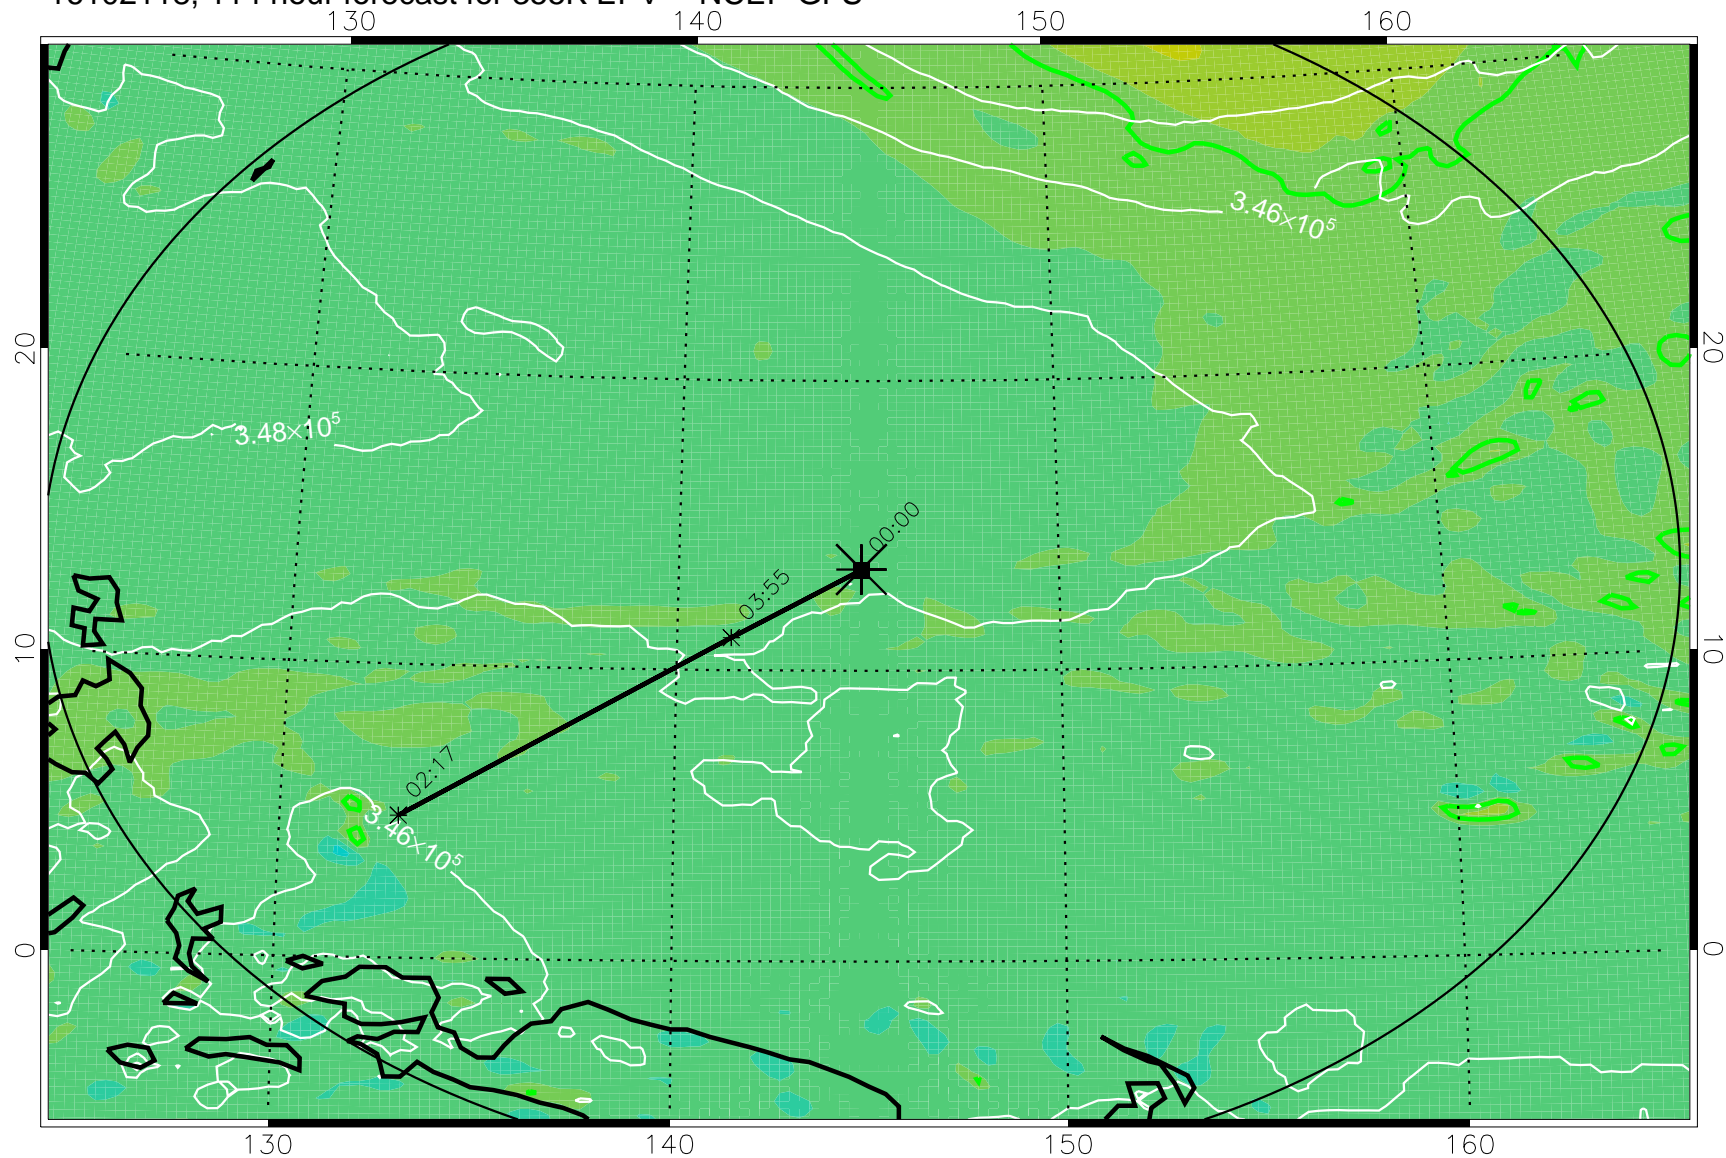

16102006, 078 hour forecast for 355K EPV -- NCEP GFS

355K Montgomery Streamfunction, white
EPV Tropopause (2 PVU) Position
Range ring of 2304 km

16102012, 084 hour forecast for 355K EPV -- NCEP GFS

355K Montgomery Streamfunction, white
EPV Tropopause (2 PVU) Position
Range ring of 2304 km

16102018, 090 hour forecast for 355K EPV -- NCEP GFS

355K Montgomery Streamfunction, white
EPV Tropopause (2 PVU) Position
Range ring of 2304 km

16102100, 096 hour forecast for 355K EPV -- NCEP GFS

355K Montgomery Streamfunction, white
EPV Tropopause (2 PVU) Position
Range ring of 2304 km

16102106, 102 hour forecast for 355K EPV -- NCEP GFS

355K Montgomery Streamfunction, white
EPV Tropopause (2 PVU) Position
Range ring of 2304 km

16102112, 108 hour forecast for 355K EPV -- NCEP GFS

355K Montgomery Streamfunction, white
EPV Tropopause (2 PVU) Position
Range ring of 2304 km

16102118, 114 hour forecast for 355K EPV -- NCEP GFS

355K Montgomery Streamfunction, white
EPV Tropopause (2 PVU) Position
Range ring of 2304 km

16102200, 120 hour forecast for 355K EPV -- NCEP GFS

355K Montgomery Streamfunction, white
EPV Tropopause (2 PVU) Position
Range ring of 2304 km