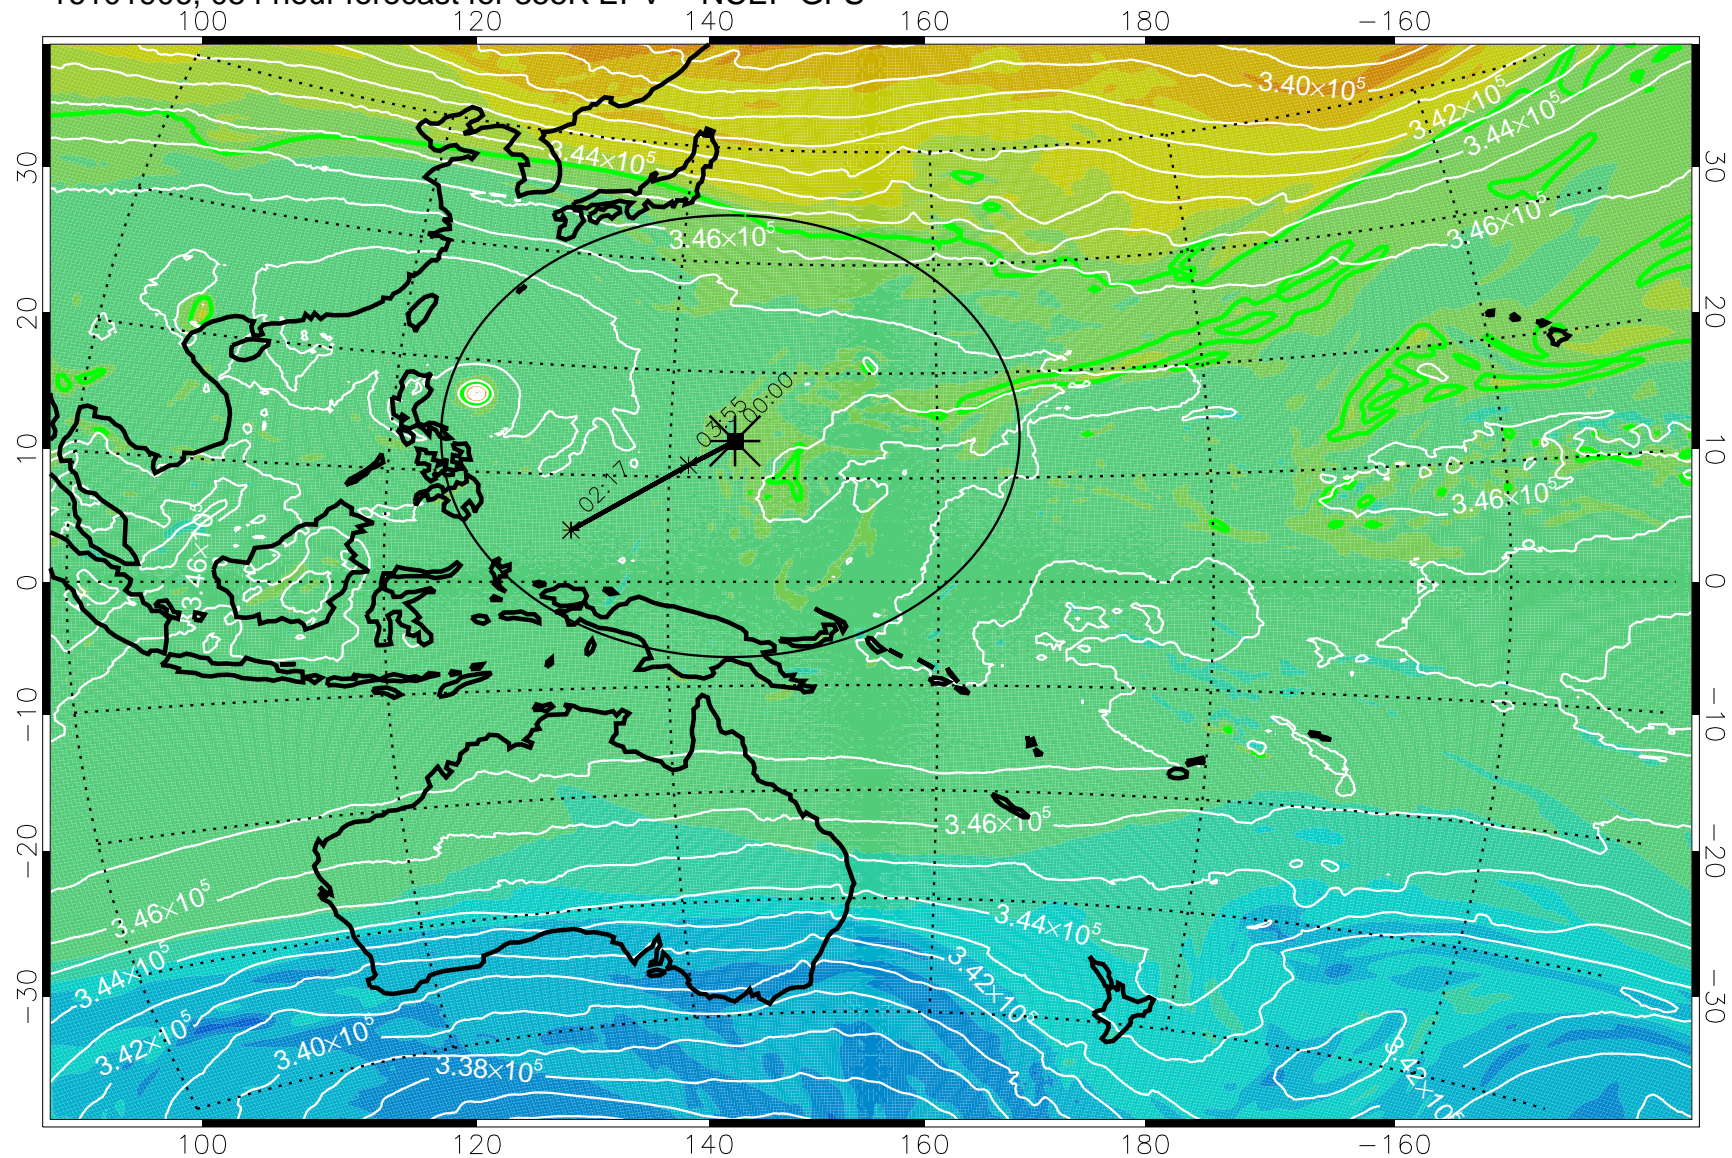

16101806, 030 hour forecast for 355K EPV -- NCEP GFS

355K Montgomery Streamfunction, white
EPV Tropopause (2 PVU) Position
Range ring of 2304 km

16101812, 036 hour forecast for 355K EPV -- NCEP GFS

355K Montgomery Streamfunction, white
EPV Tropopause (2 PVU) Position
Range ring of 2304 km

16101818, 042 hour forecast for 355K EPV -- NCEP GFS

355K Montgomery Streamfunction, white
EPV Tropopause (2 PVU) Position
Range ring of 2304 km

16101900, 048 hour forecast for 355K EPV -- NCEP GFS

355K Montgomery Streamfunction, white
EPV Tropopause (2 PVU) Position
Range ring of 2304 km

16101906, 054 hour forecast for 355K EPV -- NCEP GFS

355K Montgomery Streamfunction, white
EPV Tropopause (2 PVU) Position
Range ring of 2304 km

16101912, 060 hour forecast for 355K EPV -- NCEP GFS

355K Montgomery Streamfunction, white
EPV Tropopause (2 PVU) Position
Range ring of 2304 km

16101918, 066 hour forecast for 355K EPV -- NCEP GFS

355K Montgomery Streamfunction, white
EPV Tropopause (2 PVU) Position
Range ring of 2304 km

16102000, 072 hour forecast for 355K EPV -- NCEP GFS

355K Montgomery Streamfunction, white
EPV Tropopause (2 PVU) Position
Range ring of 2304 km