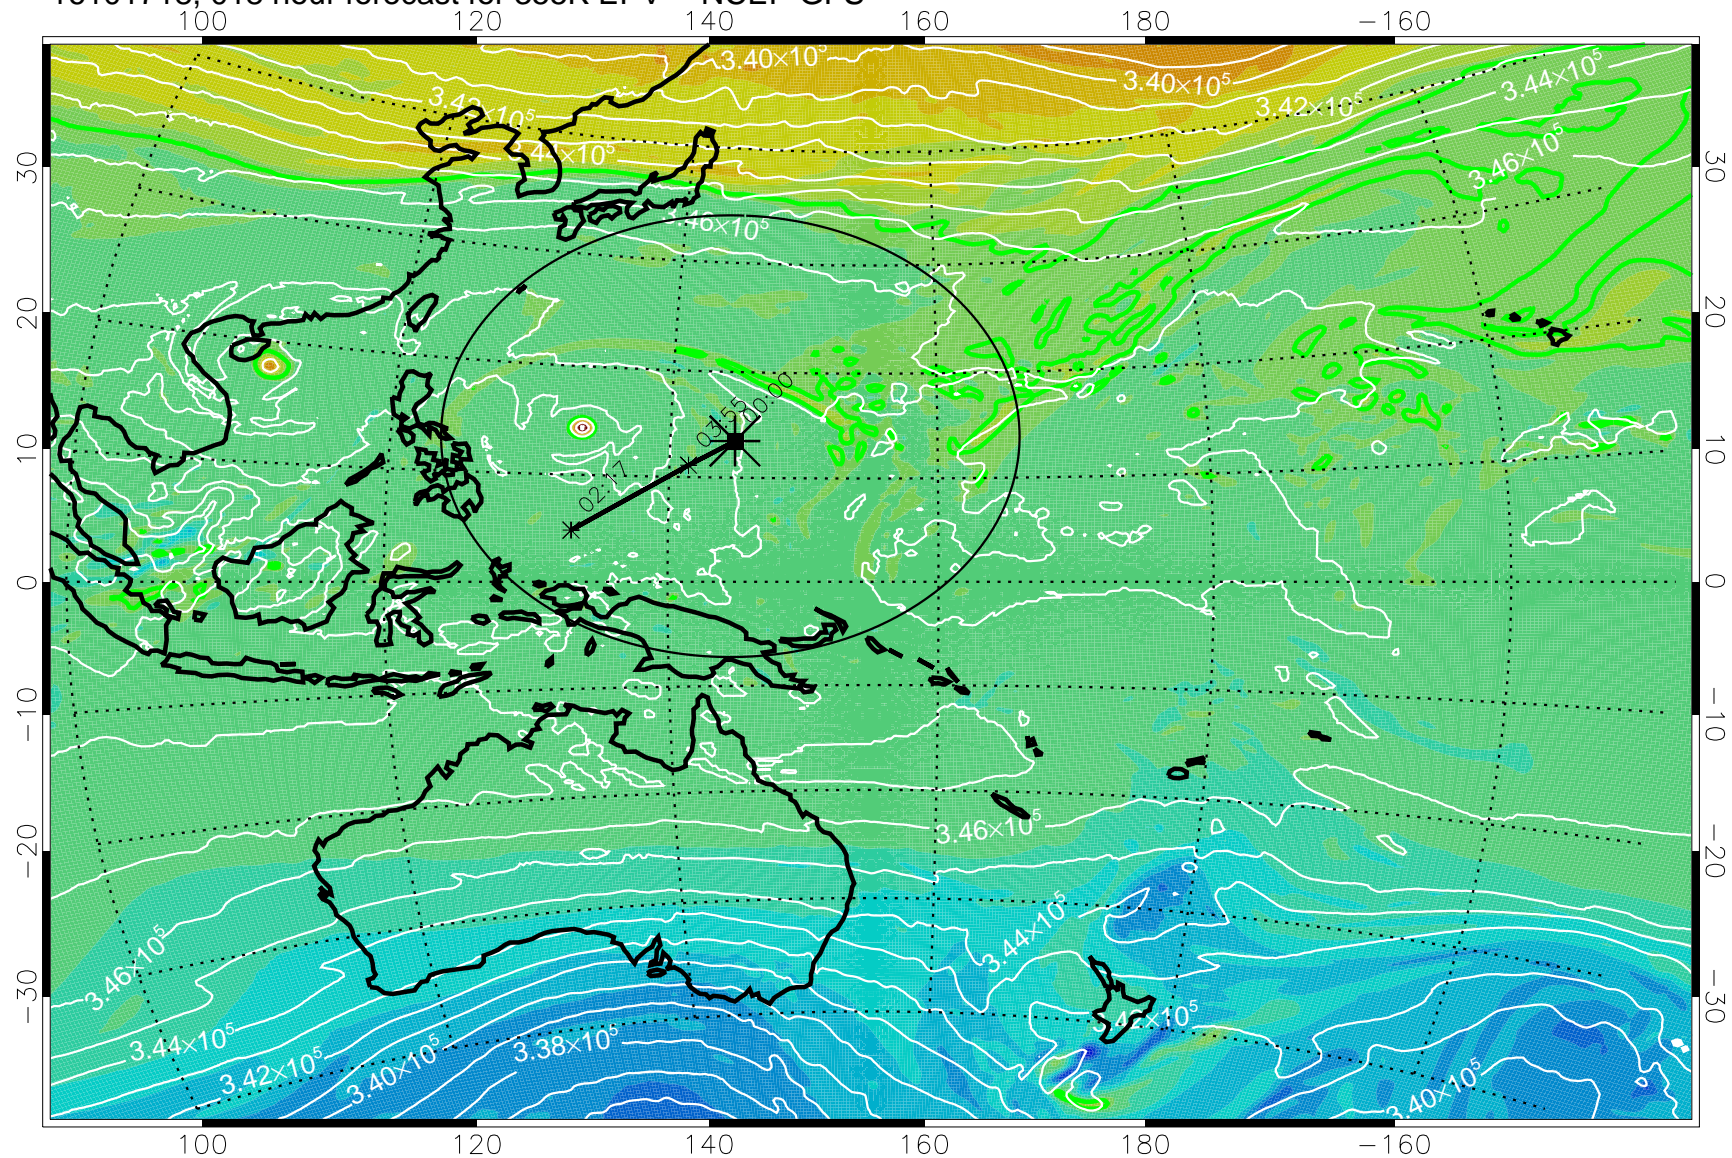

16101706, 006 hour forecast for 355K EPV -- NCEP GFS

355K Montgomery Streamfunction, white
EPV Tropopause (2 PVU) Position
Range ring of 2304 km

16101712, 012 hour forecast for 355K EPV -- NCEP GFS

355K Montgomery Streamfunction, white
EPV Tropopause (2 PVU) Position
Range ring of 2304 km

16101718, 018 hour forecast for 355K EPV -- NCEP GFS

355K Montgomery Streamfunction, white
EPV Tropopause (2 PVU) Position
Range ring of 2304 km

16101800, 024 hour forecast for 355K EPV -- NCEP GFS

355K Montgomery Streamfunction, white
EPV Tropopause (2 PVU) Position
Range ring of 2304 km

16101806, 030 hour forecast for 355K EPV -- NCEP GFS

355K Montgomery Streamfunction, white
EPV Tropopause (2 PVU) Position
Range ring of 2304 km

16101812, 036 hour forecast for 355K EPV -- NCEP GFS

355K Montgomery Streamfunction, white
EPV Tropopause (2 PVU) Position
Range ring of 2304 km

16101818, 042 hour forecast for 355K EPV -- NCEP GFS

355K Montgomery Streamfunction, white
EPV Tropopause (2 PVU) Position
Range ring of 2304 km

16101900, 048 hour forecast for 355K EPV -- NCEP GFS

355K Montgomery Streamfunction, white
EPV Tropopause (2 PVU) Position
Range ring of 2304 km