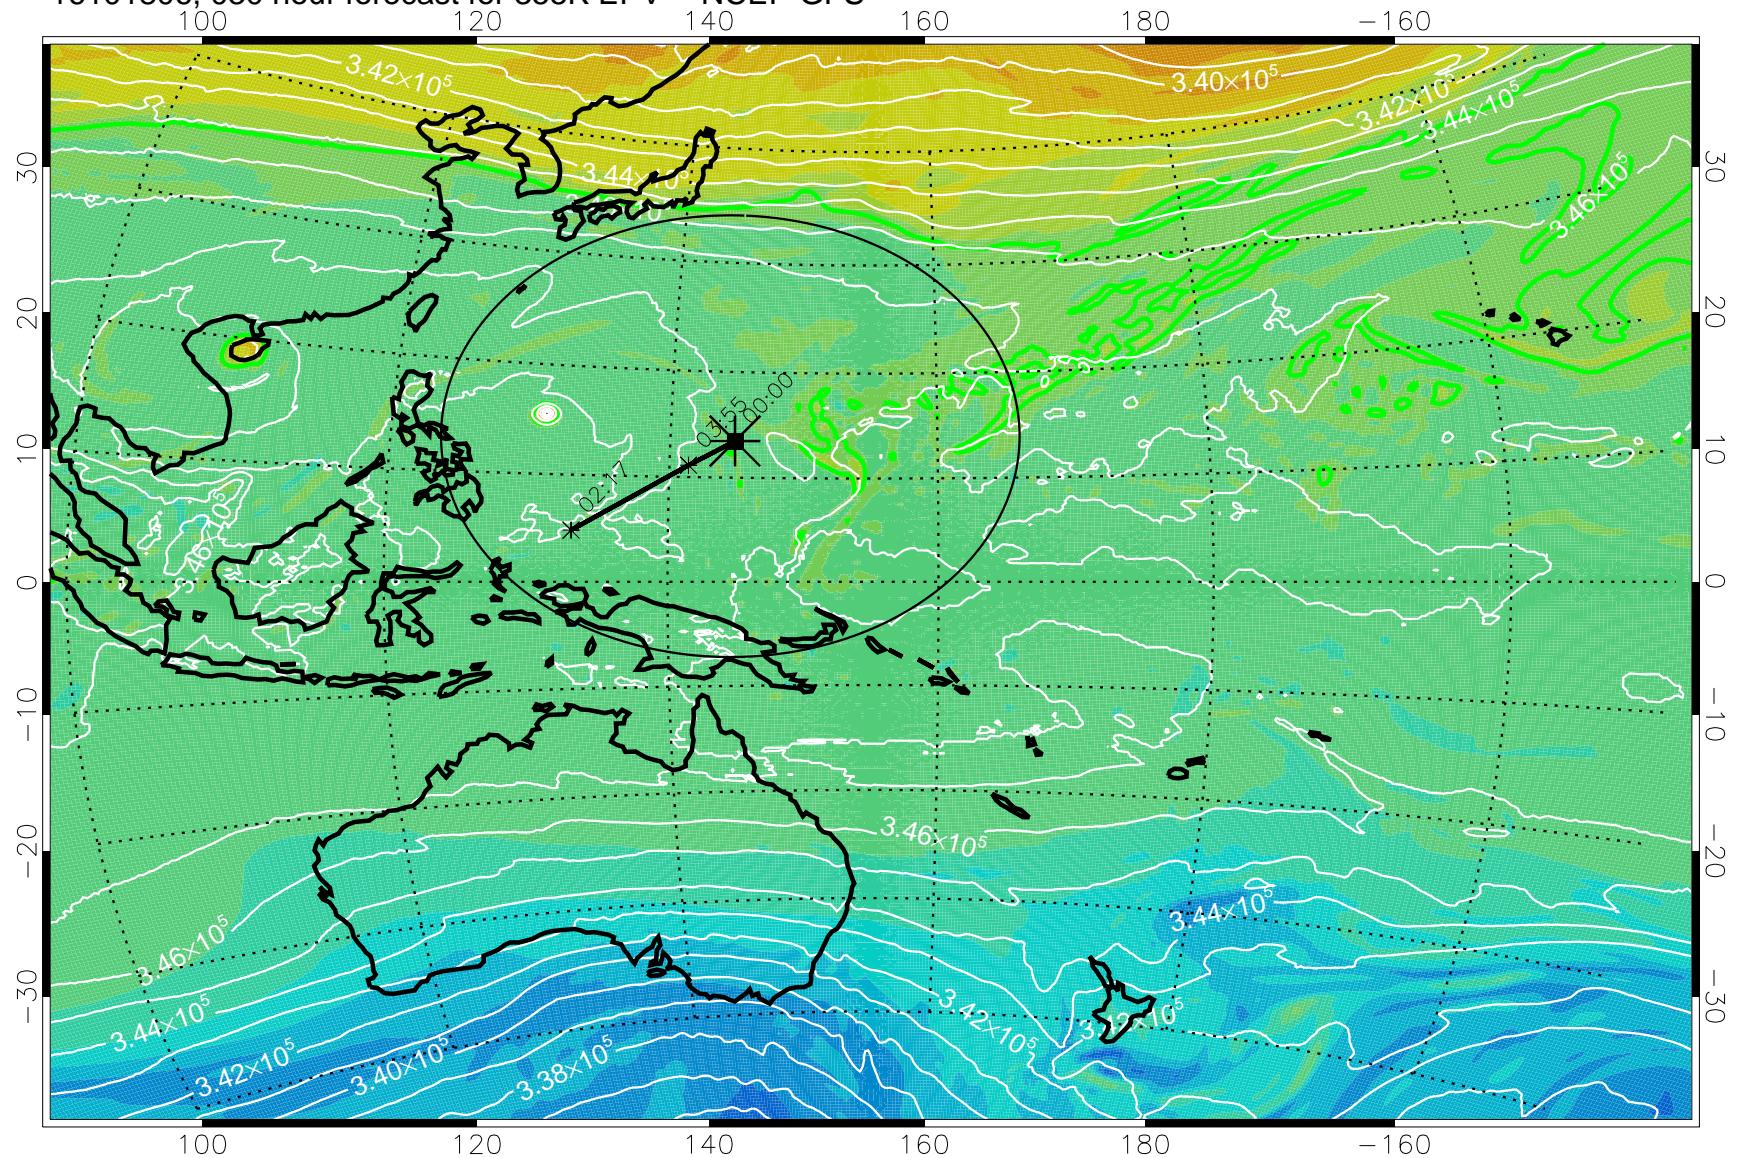

16101718, 018 hour forecast for 355K EPV -- NCEP GFS

355K Montgomery Streamfunction, white
EPV Tropopause (2 PVU) Position
Range ring of 2304 km

16101800, 024 hour forecast for 355K EPV -- NCEP GFS

355K Montgomery Streamfunction, white
EPV Tropopause (2 PVU) Position
Range ring of 2304 km

16101806, 030 hour forecast for 355K EPV -- NCEP GFS

355K Montgomery Streamfunction, white
EPV Tropopause (2 PVU) Position
Range ring of 2304 km

16101812, 036 hour forecast for 355K EPV -- NCEP GFS

355K Montgomery Streamfunction, white
EPV Tropopause (2 PVU) Position
Range ring of 2304 km

16101818, 042 hour forecast for 355K EPV -- NCEP GFS

355K Montgomery Streamfunction, white
EPV Tropopause (2 PVU) Position
Range ring of 2304 km

16101900, 048 hour forecast for 355K EPV -- NCEP GFS

355K Montgomery Streamfunction, white
EPV Tropopause (2 PVU) Position
Range ring of 2304 km

16101906, 054 hour forecast for 355K EPV -- NCEP GFS

355K Montgomery Streamfunction, white
EPV Tropopause (2 PVU) Position
Range ring of 2304 km

16101912, 060 hour forecast for 355K EPV -- NCEP GFS

355K Montgomery Streamfunction, white
EPV Tropopause (2 PVU) Position
Range ring of 2304 km