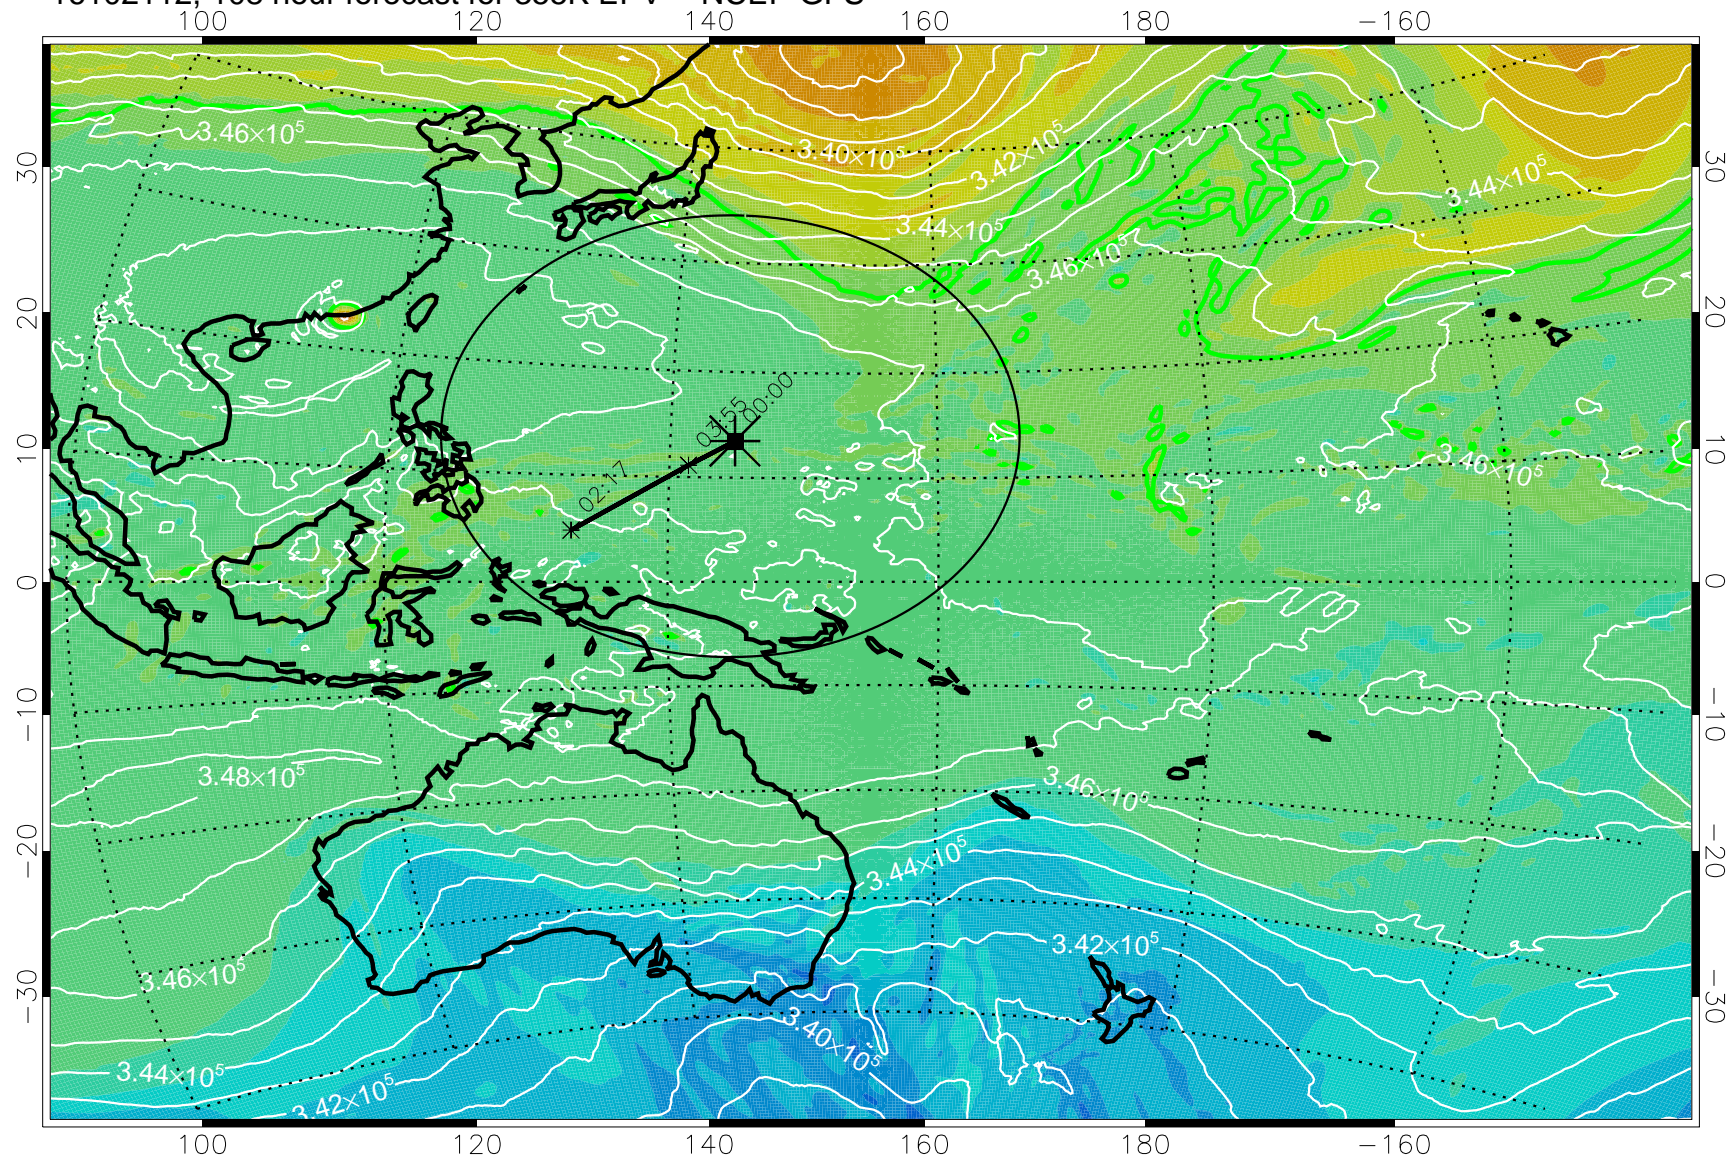

16102006, 078 hour forecast for 355K EPV -- NCEP GFS

355K Montgomery Streamfunction, white
EPV Tropopause (2 PVU) Position
Range ring of 2304 km

16102012, 084 hour forecast for 355K EPV -- NCEP GFS

355K Montgomery Streamfunction, white
EPV Tropopause (2 PVU) Position
Range ring of 2304 km

16102018, 090 hour forecast for 355K EPV -- NCEP GFS

355K Montgomery Streamfunction, white
EPV Tropopause (2 PVU) Position
Range ring of 2304 km

16102100, 096 hour forecast for 355K EPV -- NCEP GFS

355K Montgomery Streamfunction, white
EPV Tropopause (2 PVU) Position
Range ring of 2304 km

16102106, 102 hour forecast for 355K EPV -- NCEP GFS

355K Montgomery Streamfunction, white
EPV Tropopause (2 PVU) Position
Range ring of 2304 km

16102112, 108 hour forecast for 355K EPV -- NCEP GFS

355K Montgomery Streamfunction, white
EPV Tropopause (2 PVU) Position
Range ring of 2304 km

16102118, 114 hour forecast for 355K EPV -- NCEP GFS

355K Montgomery Streamfunction, white
EPV Tropopause (2 PVU) Position
Range ring of 2304 km

16102200, 120 hour forecast for 355K EPV -- NCEP GFS

355K Montgomery Streamfunction, white
EPV Tropopause (2 PVU) Position
Range ring of 2304 km