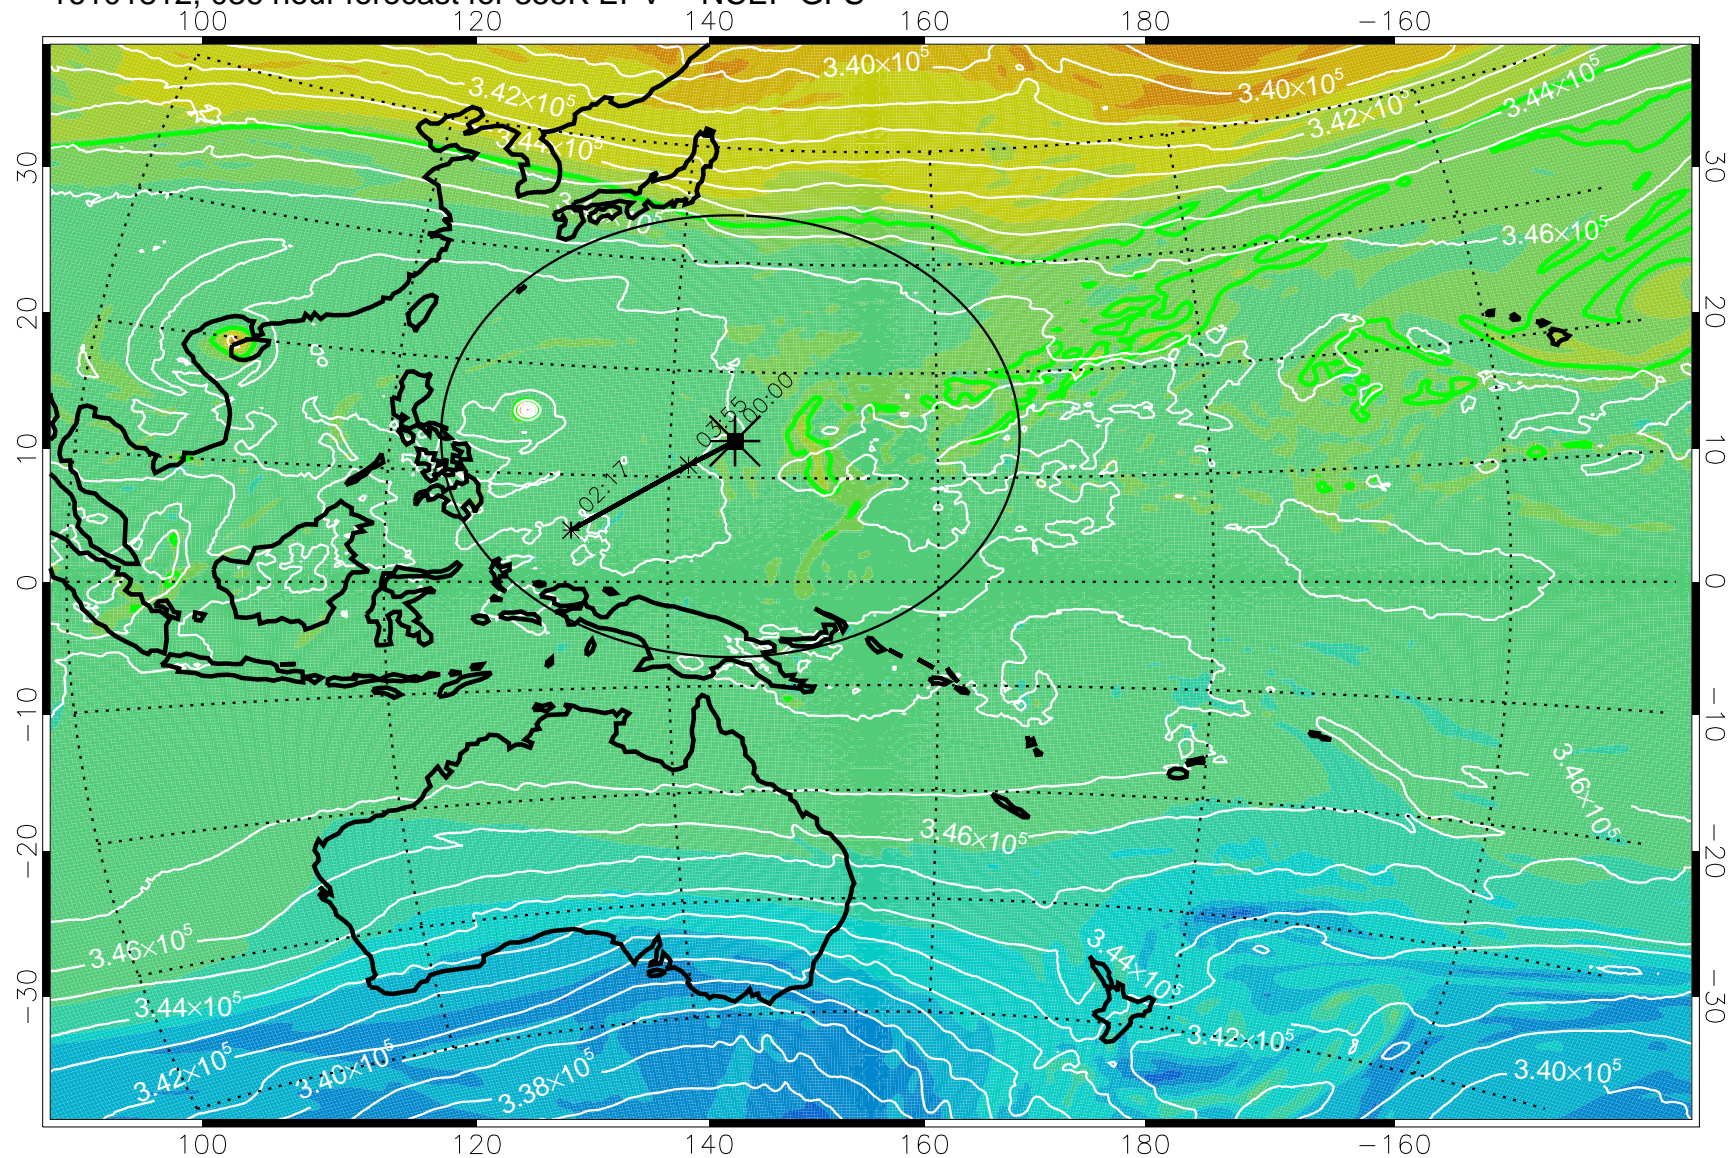

16101718, 018 hour forecast for 355K EPV -- NCEP GFS

355K Montgomery Streamfunction, white
EPV Tropopause (2 PVU) Position
Range ring of 2304 km

16101800, 024 hour forecast for 355K EPV -- NCEP GFS

355K Montgomery Streamfunction, white
EPV Tropopause (2 PVU) Position
Range ring of 2304 km

16101806, 030 hour forecast for 355K EPV -- NCEP GFS

355K Montgomery Streamfunction, white
EPV Tropopause (2 PVU) Position
Range ring of 2304 km

16101812, 036 hour forecast for 355K EPV -- NCEP GFS

355K Montgomery Streamfunction, white
EPV Tropopause (2 PVU) Position
Range ring of 2304 km

16101818, 042 hour forecast for 355K EPV -- NCEP GFS

355K Montgomery Streamfunction, white
EPV Tropopause (2 PVU) Position
Range ring of 2304 km

16101900, 048 hour forecast for 355K EPV -- NCEP GFS

355K Montgomery Streamfunction, white
EPV Tropopause (2 PVU) Position
Range ring of 2304 km

16101906, 054 hour forecast for 355K EPV -- NCEP GFS

355K Montgomery Streamfunction, white
EPV Tropopause (2 PVU) Position
Range ring of 2304 km

16101912, 060 hour forecast for 355K EPV -- NCEP GFS

355K Montgomery Streamfunction, white
EPV Tropopause (2 PVU) Position
Range ring of 2304 km