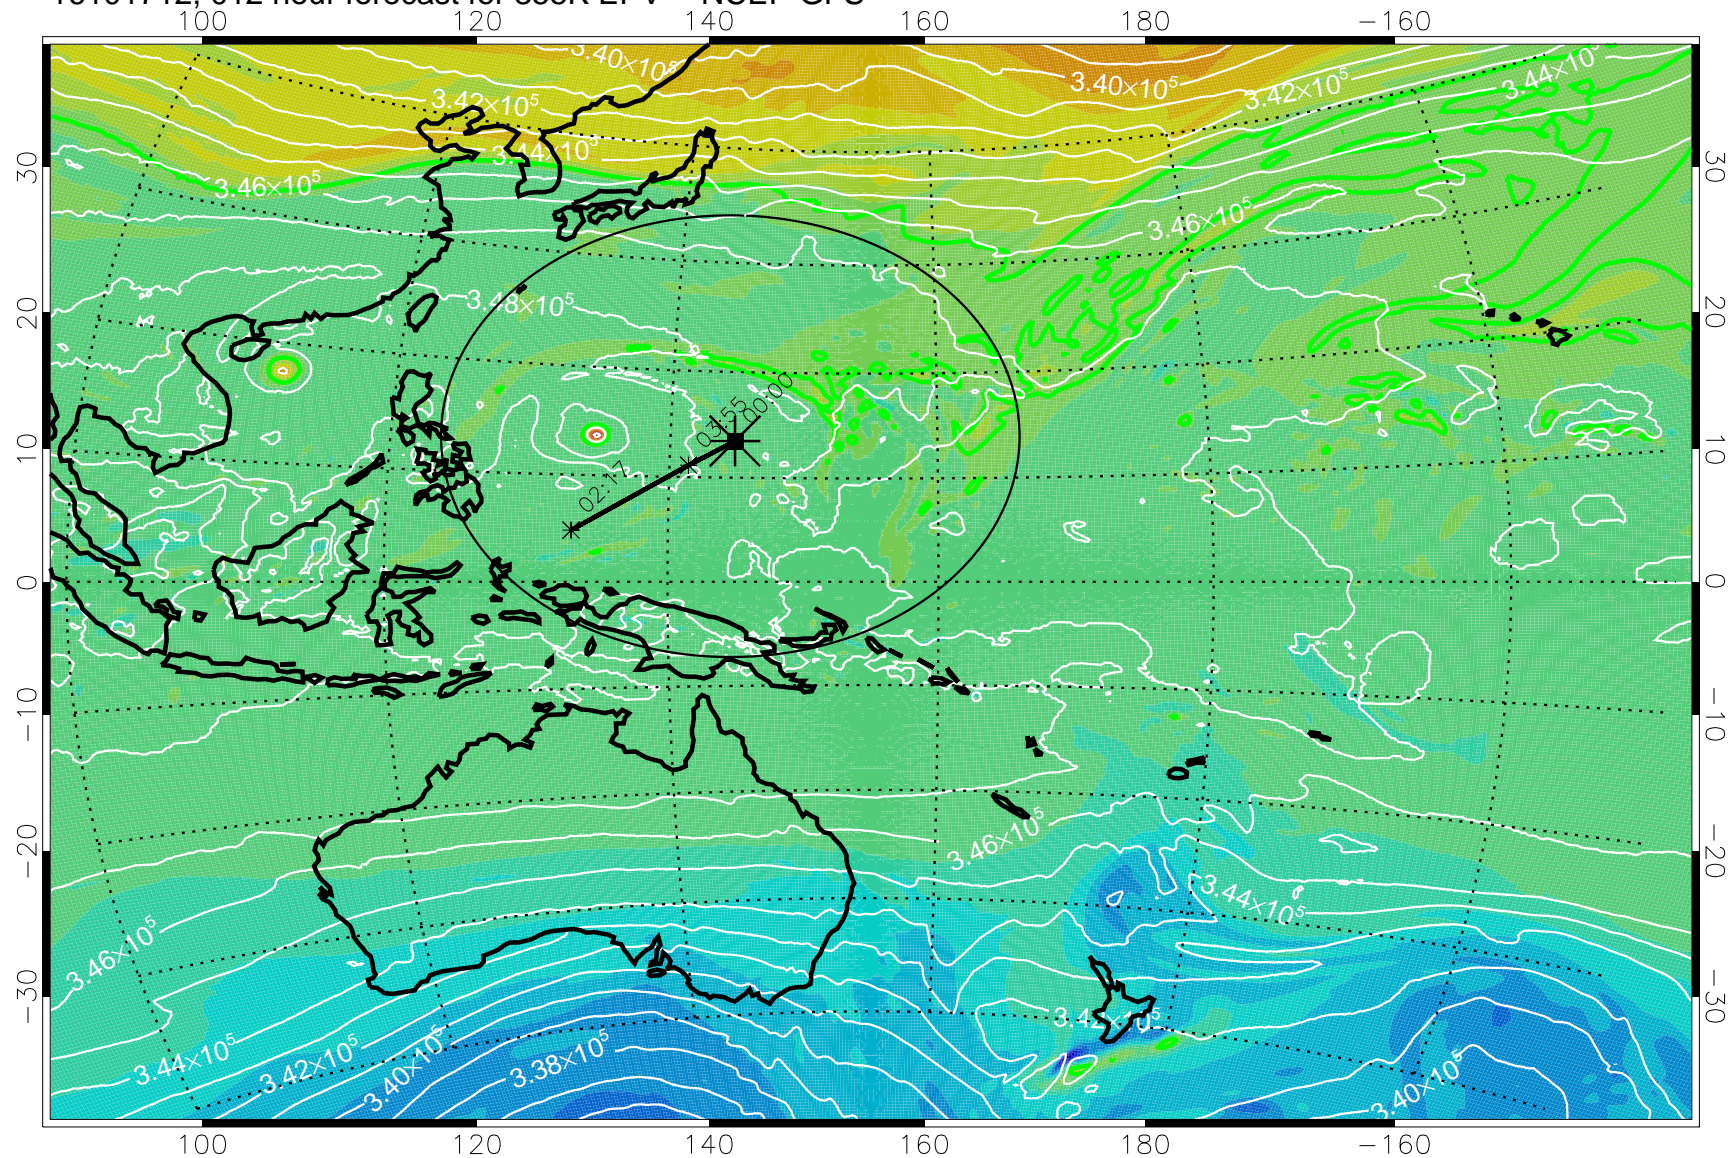

16101706, 006 hour forecast for 355K EPV -- NCEP GFS

355K Montgomery Streamfunction, white
EPV Tropopause (2 PVU) Position
Range ring of 2304 km

16101712, 012 hour forecast for 355K EPV -- NCEP GFS

355K Montgomery Streamfunction, white
EPV Tropopause (2 PVU) Position
Range ring of 2304 km

16101718, 018 hour forecast for 355K EPV -- NCEP GFS

355K Montgomery Streamfunction, white
EPV Tropopause (2 PVU) Position
Range ring of 2304 km

16101800, 024 hour forecast for 355K EPV -- NCEP GFS

355K Montgomery Streamfunction, white
EPV Tropopause (2 PVU) Position
Range ring of 2304 km

16101806, 030 hour forecast for 355K EPV -- NCEP GFS

355K Montgomery Streamfunction, white
EPV Tropopause (2 PVU) Position
Range ring of 2304 km

16101812, 036 hour forecast for 355K EPV -- NCEP GFS

355K Montgomery Streamfunction, white
EPV Tropopause (2 PVU) Position
Range ring of 2304 km

16101818, 042 hour forecast for 355K EPV -- NCEP GFS

355K Montgomery Streamfunction, white
EPV Tropopause (2 PVU) Position
Range ring of 2304 km

16101900, 048 hour forecast for 355K EPV -- NCEP GFS

355K Montgomery Streamfunction, white
EPV Tropopause (2 PVU) Position
Range ring of 2304 km