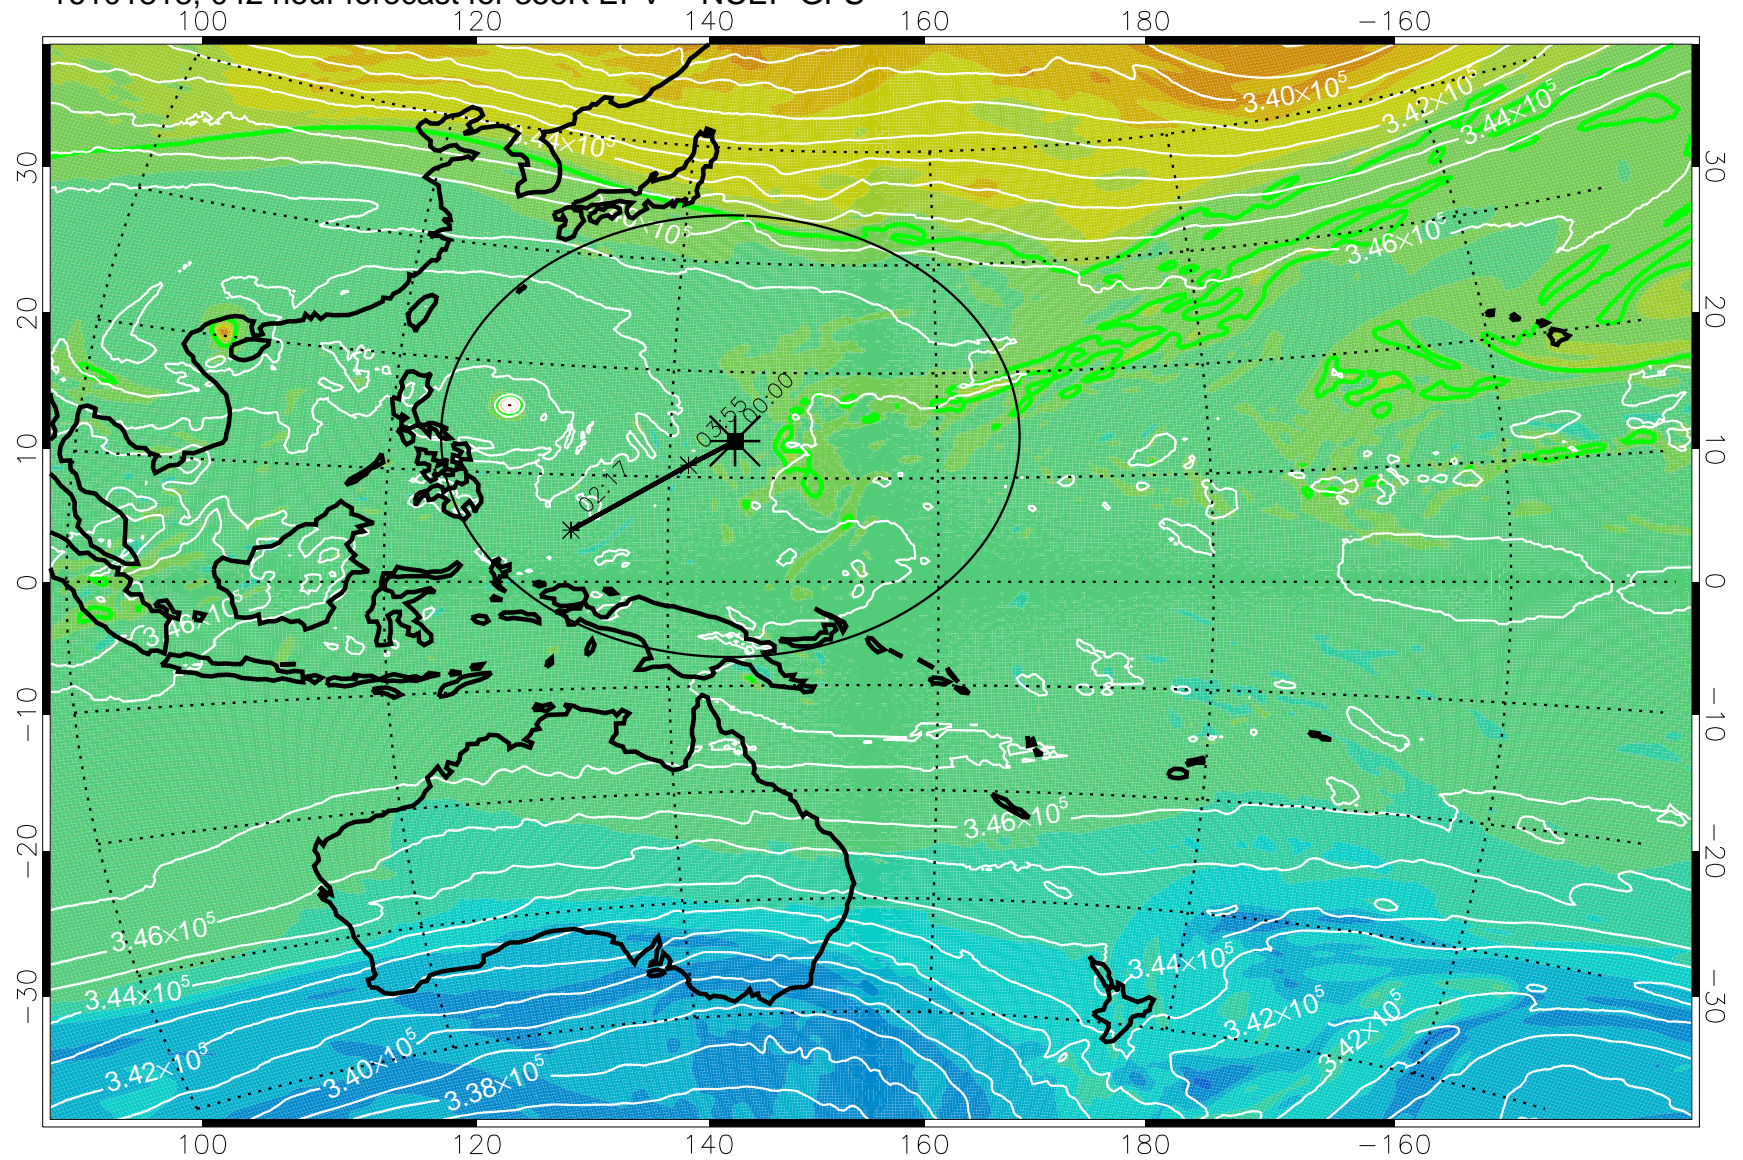

16101806, 030 hour forecast for 355K EPV -- NCEP GFS

355K Montgomery Streamfunction, white
EPV Tropopause (2 PVU) Position
Range ring of 2304 km

16101812, 036 hour forecast for 355K EPV -- NCEP GFS

355K Montgomery Streamfunction, white
EPV Tropopause (2 PVU) Position
Range ring of 2304 km

16101818, 042 hour forecast for 355K EPV -- NCEP GFS

355K Montgomery Streamfunction, white
EPV Tropopause (2 PVU) Position
Range ring of 2304 km

16101900, 048 hour forecast for 355K EPV -- NCEP GFS

355K Montgomery Streamfunction, white
EPV Tropopause (2 PVU) Position
Range ring of 2304 km

16101906, 054 hour forecast for 355K EPV -- NCEP GFS

355K Montgomery Streamfunction, white
EPV Tropopause (2 PVU) Position
Range ring of 2304 km

16101912, 060 hour forecast for 355K EPV -- NCEP GFS

355K Montgomery Streamfunction, white
EPV Tropopause (2 PVU) Position
Range ring of 2304 km

16101918, 066 hour forecast for 355K EPV -- NCEP GFS

355K Montgomery Streamfunction, white
EPV Tropopause (2 PVU) Position
Range ring of 2304 km

16102000, 072 hour forecast for 355K EPV -- NCEP GFS

355K Montgomery Streamfunction, white
EPV Tropopause (2 PVU) Position
Range ring of 2304 km