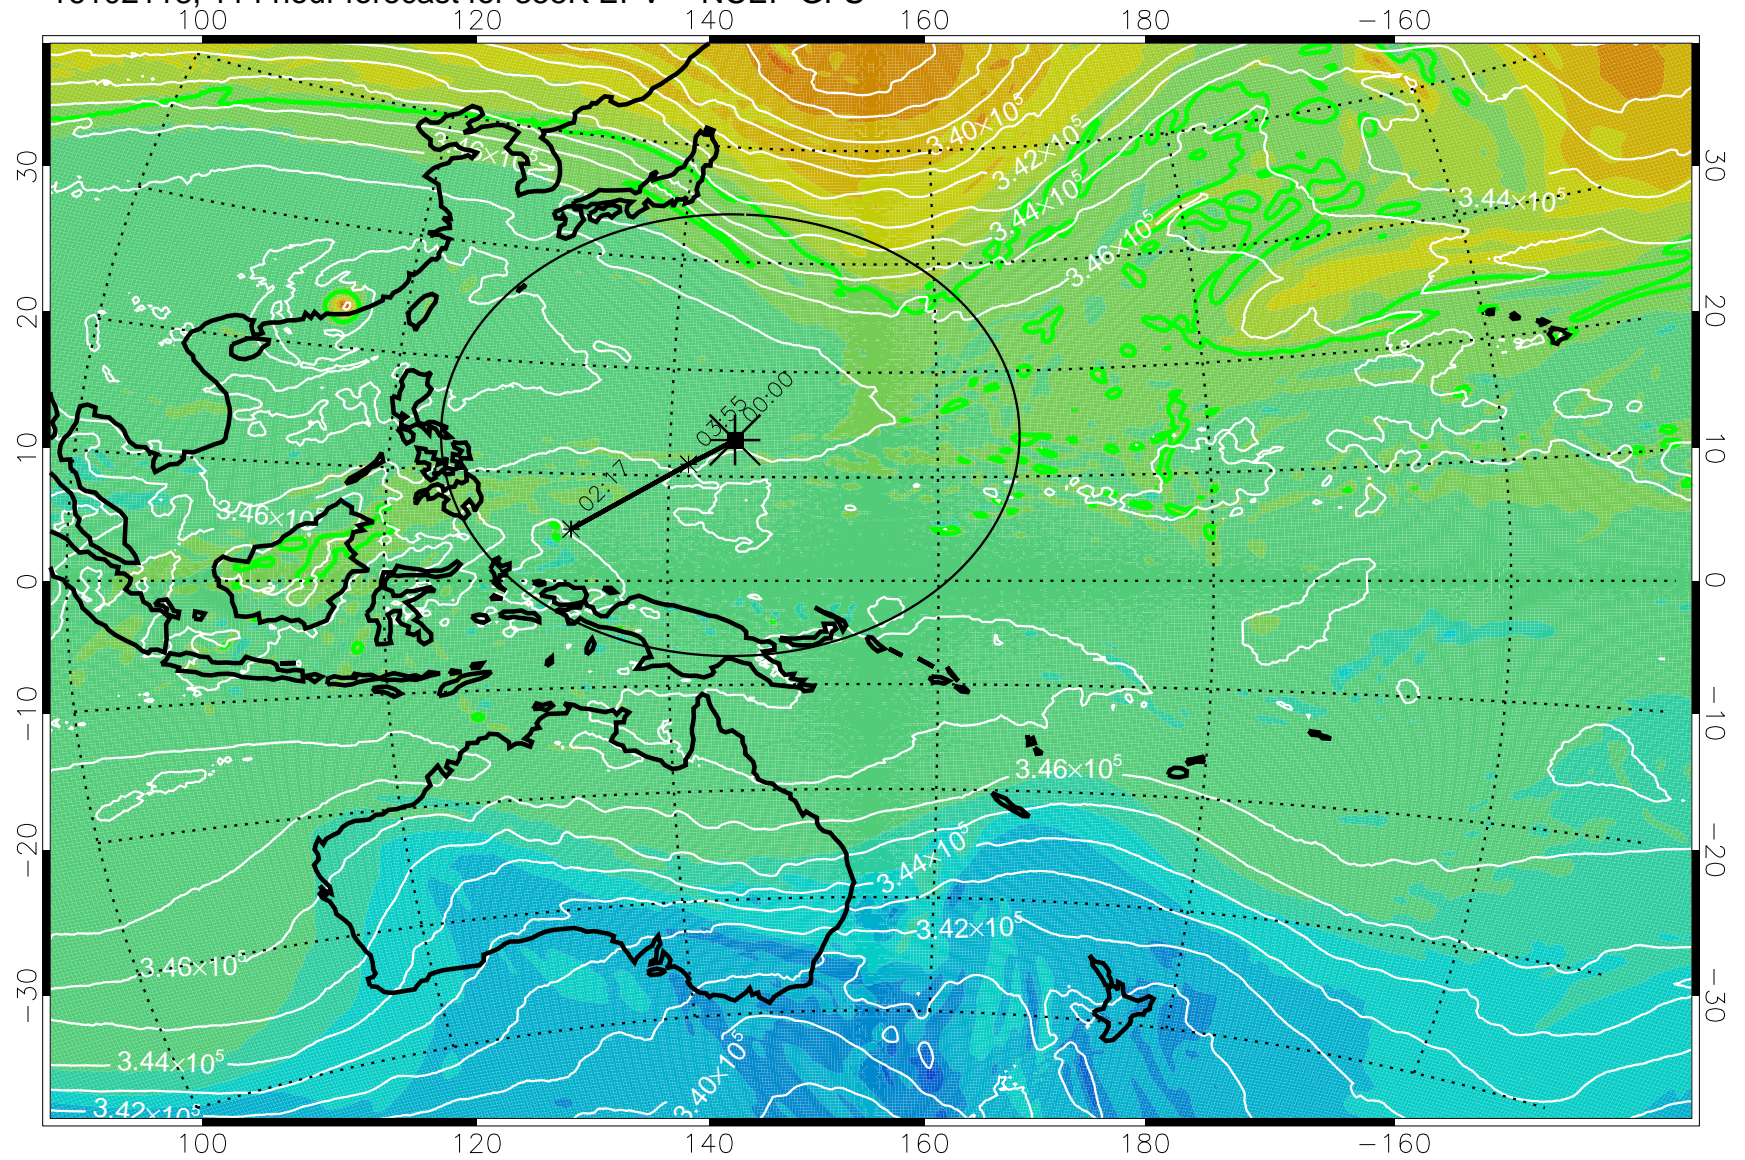

16102006, 078 hour forecast for 355K EPV -- NCEP GFS

355K Montgomery Streamfunction, white
EPV Tropopause (2 PVU) Position
Range ring of 2304 km

16102012, 084 hour forecast for 355K EPV -- NCEP GFS

355K Montgomery Streamfunction, white
EPV Tropopause (2 PVU) Position
Range ring of 2304 km

16102018, 090 hour forecast for 355K EPV -- NCEP GFS

355K Montgomery Streamfunction, white
EPV Tropopause (2 PVU) Position
Range ring of 2304 km

16102100, 096 hour forecast for 355K EPV -- NCEP GFS

355K Montgomery Streamfunction, white
EPV Tropopause (2 PVU) Position
Range ring of 2304 km

16102106, 102 hour forecast for 355K EPV -- NCEP GFS

355K Montgomery Streamfunction, white
EPV Tropopause (2 PVU) Position
Range ring of 2304 km

16102112, 108 hour forecast for 355K EPV -- NCEP GFS

355K Montgomery Streamfunction, white
EPV Tropopause (2 PVU) Position
Range ring of 2304 km

16102118, 114 hour forecast for 355K EPV -- NCEP GFS

355K Montgomery Streamfunction, white
EPV Tropopause (2 PVU) Position
Range ring of 2304 km

16102200, 120 hour forecast for 355K EPV -- NCEP GFS

355K Montgomery Streamfunction, white
EPV Tropopause (2 PVU) Position
Range ring of 2304 km