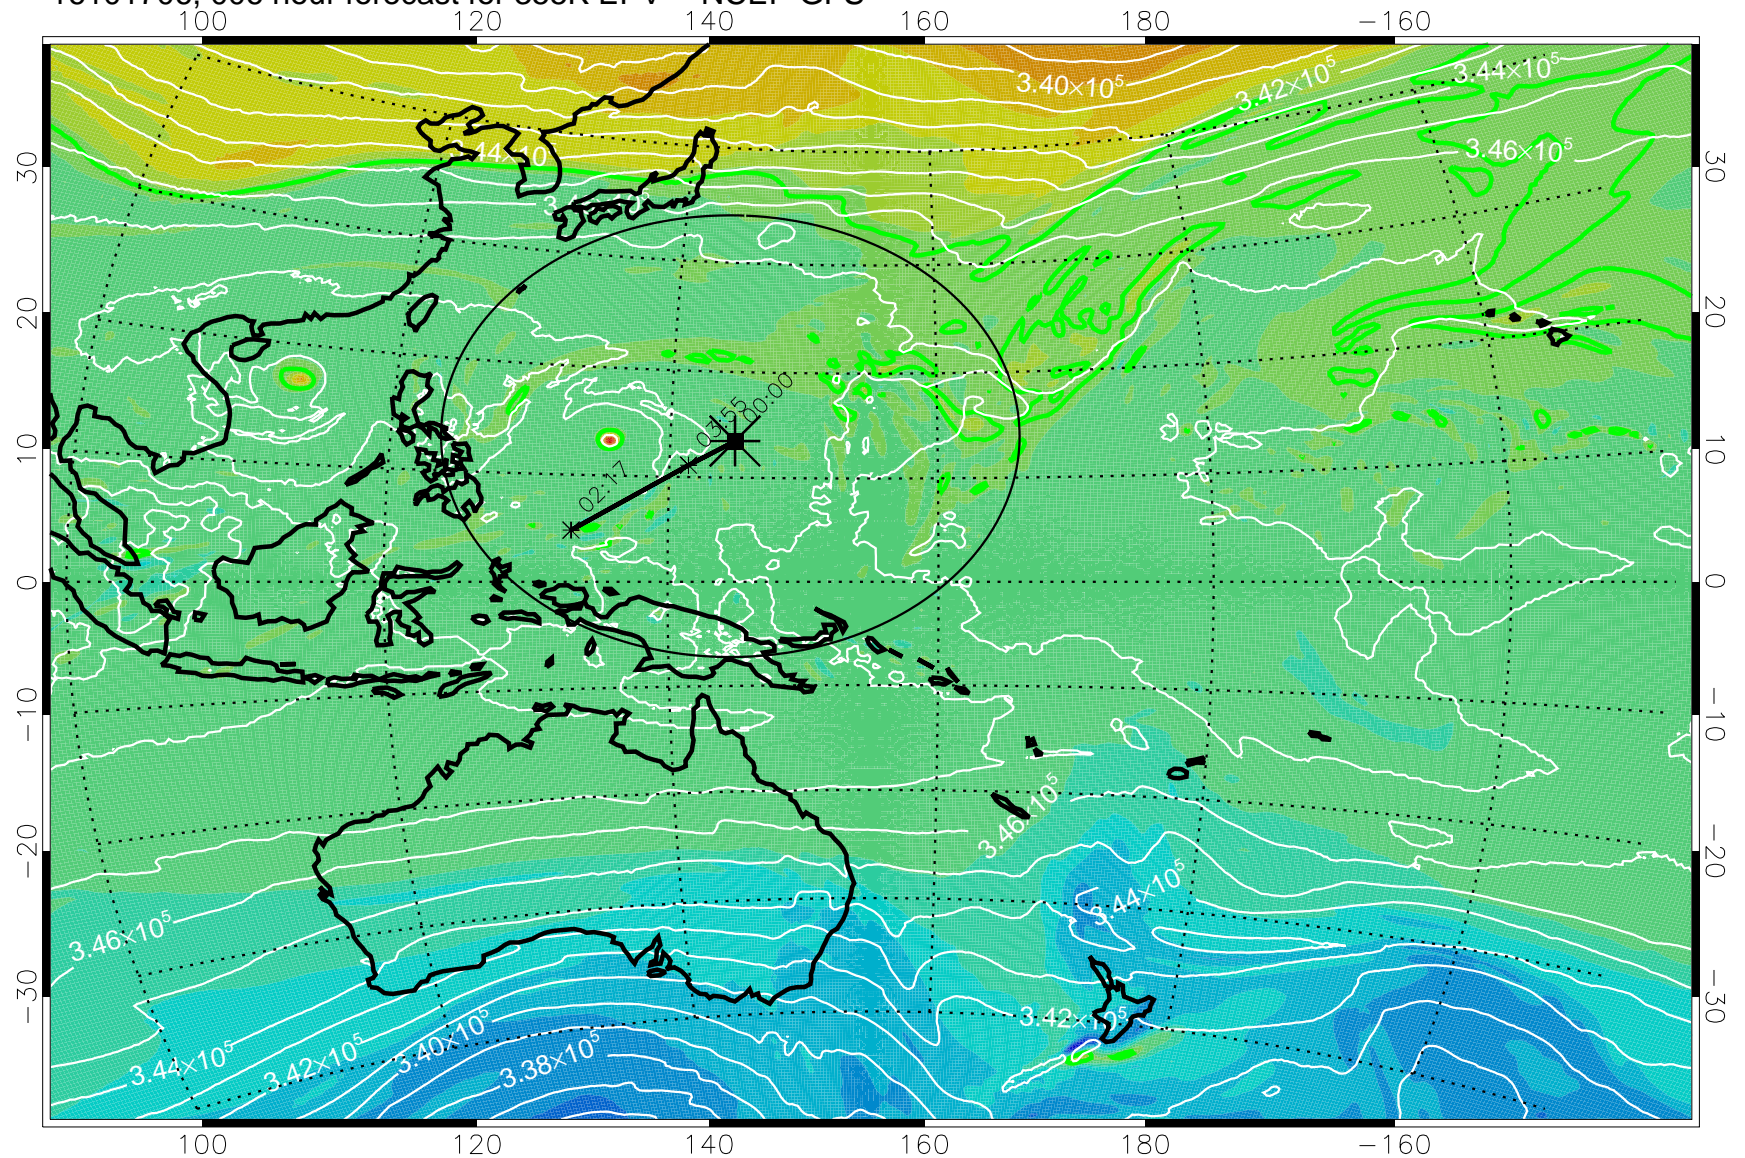

16101706, 006 hour forecast for 355K EPV -- NCEP GFS

355K Montgomery Streamfunction, white
EPV Tropopause (2 PVU) Position
Range ring of 2304 km

16101712, 012 hour forecast for 355K EPV -- NCEP GFS

355K Montgomery Streamfunction, white
EPV Tropopause (2 PVU) Position
Range ring of 2304 km

16101718, 018 hour forecast for 355K EPV -- NCEP GFS

355K Montgomery Streamfunction, white
EPV Tropopause (2 PVU) Position
Range ring of 2304 km

16101800, 024 hour forecast for 355K EPV -- NCEP GFS

355K Montgomery Streamfunction, white
EPV Tropopause (2 PVU) Position
Range ring of 2304 km

16101806, 030 hour forecast for 355K EPV -- NCEP GFS

355K Montgomery Streamfunction, white
EPV Tropopause (2 PVU) Position
Range ring of 2304 km

16101812, 036 hour forecast for 355K EPV -- NCEP GFS

355K Montgomery Streamfunction, white
EPV Tropopause (2 PVU) Position
Range ring of 2304 km

16101818, 042 hour forecast for 355K EPV -- NCEP GFS

355K Montgomery Streamfunction, white
EPV Tropopause (2 PVU) Position
Range ring of 2304 km

16101900, 048 hour forecast for 355K EPV -- NCEP GFS

355K Montgomery Streamfunction, white
EPV Tropopause (2 PVU) Position
Range ring of 2304 km