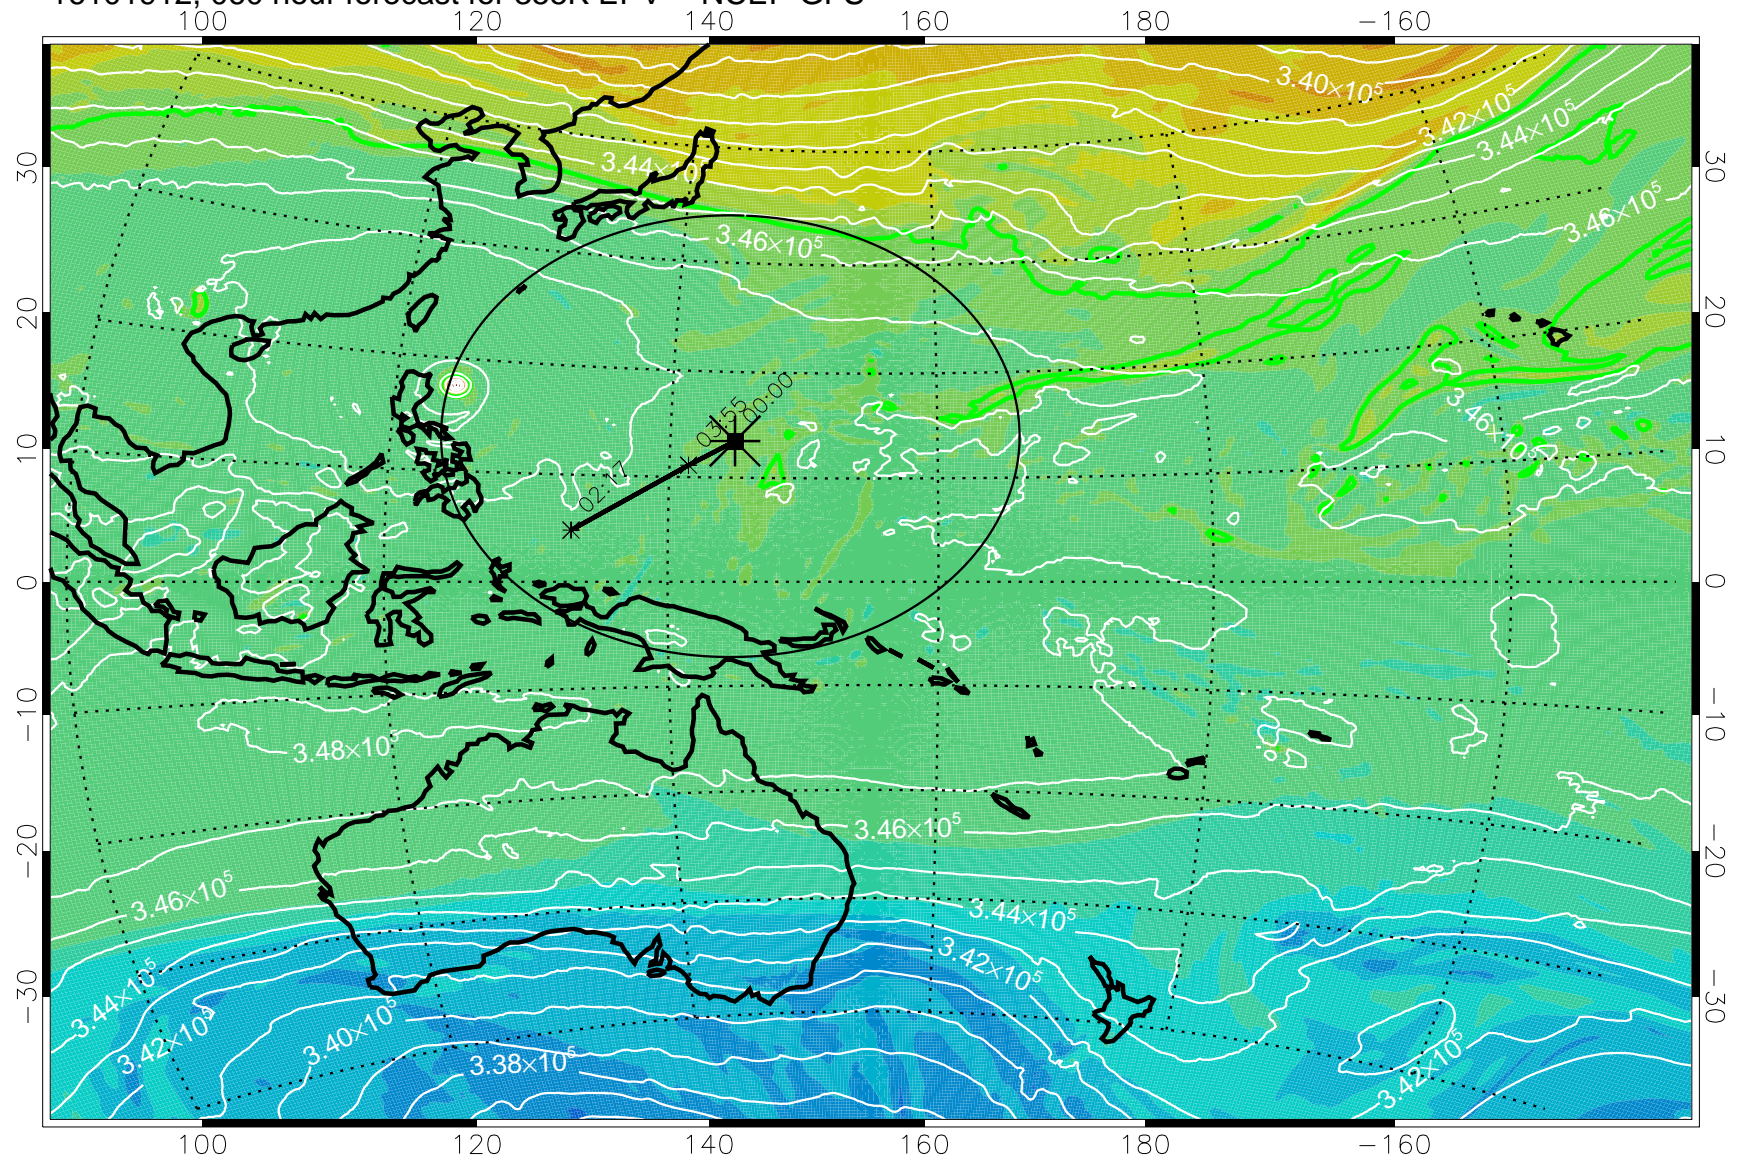

16101818, 042 hour forecast for 355K EPV -- NCEP GFS

355K Montgomery Streamfunction, white
EPV Tropopause (2 PVU) Position
Range ring of 2304 km

16101900, 048 hour forecast for 355K EPV -- NCEP GFS

355K Montgomery Streamfunction, white
EPV Tropopause (2 PVU) Position
Range ring of 2304 km

16101906, 054 hour forecast for 355K EPV -- NCEP GFS

355K Montgomery Streamfunction, white
EPV Tropopause (2 PVU) Position
Range ring of 2304 km

16101912, 060 hour forecast for 355K EPV -- NCEP GFS

355K Montgomery Streamfunction, white
EPV Tropopause (2 PVU) Position
Range ring of 2304 km

16101918, 066 hour forecast for 355K EPV -- NCEP GFS

355K Montgomery Streamfunction, white
EPV Tropopause (2 PVU) Position
Range ring of 2304 km

16102000, 072 hour forecast for 355K EPV -- NCEP GFS

355K Montgomery Streamfunction, white
EPV Tropopause (2 PVU) Position
Range ring of 2304 km

16102018, 090 hour forecast for 355K EPV -- NCEP GFS

355K Montgomery Streamfunction, white
EPV Tropopause (2 PVU) Position
Range ring of 2304 km

16102100, 096 hour forecast for 355K EPV -- NCEP GFS

355K Montgomery Streamfunction, white
EPV Tropopause (2 PVU) Position
Range ring of 2304 km