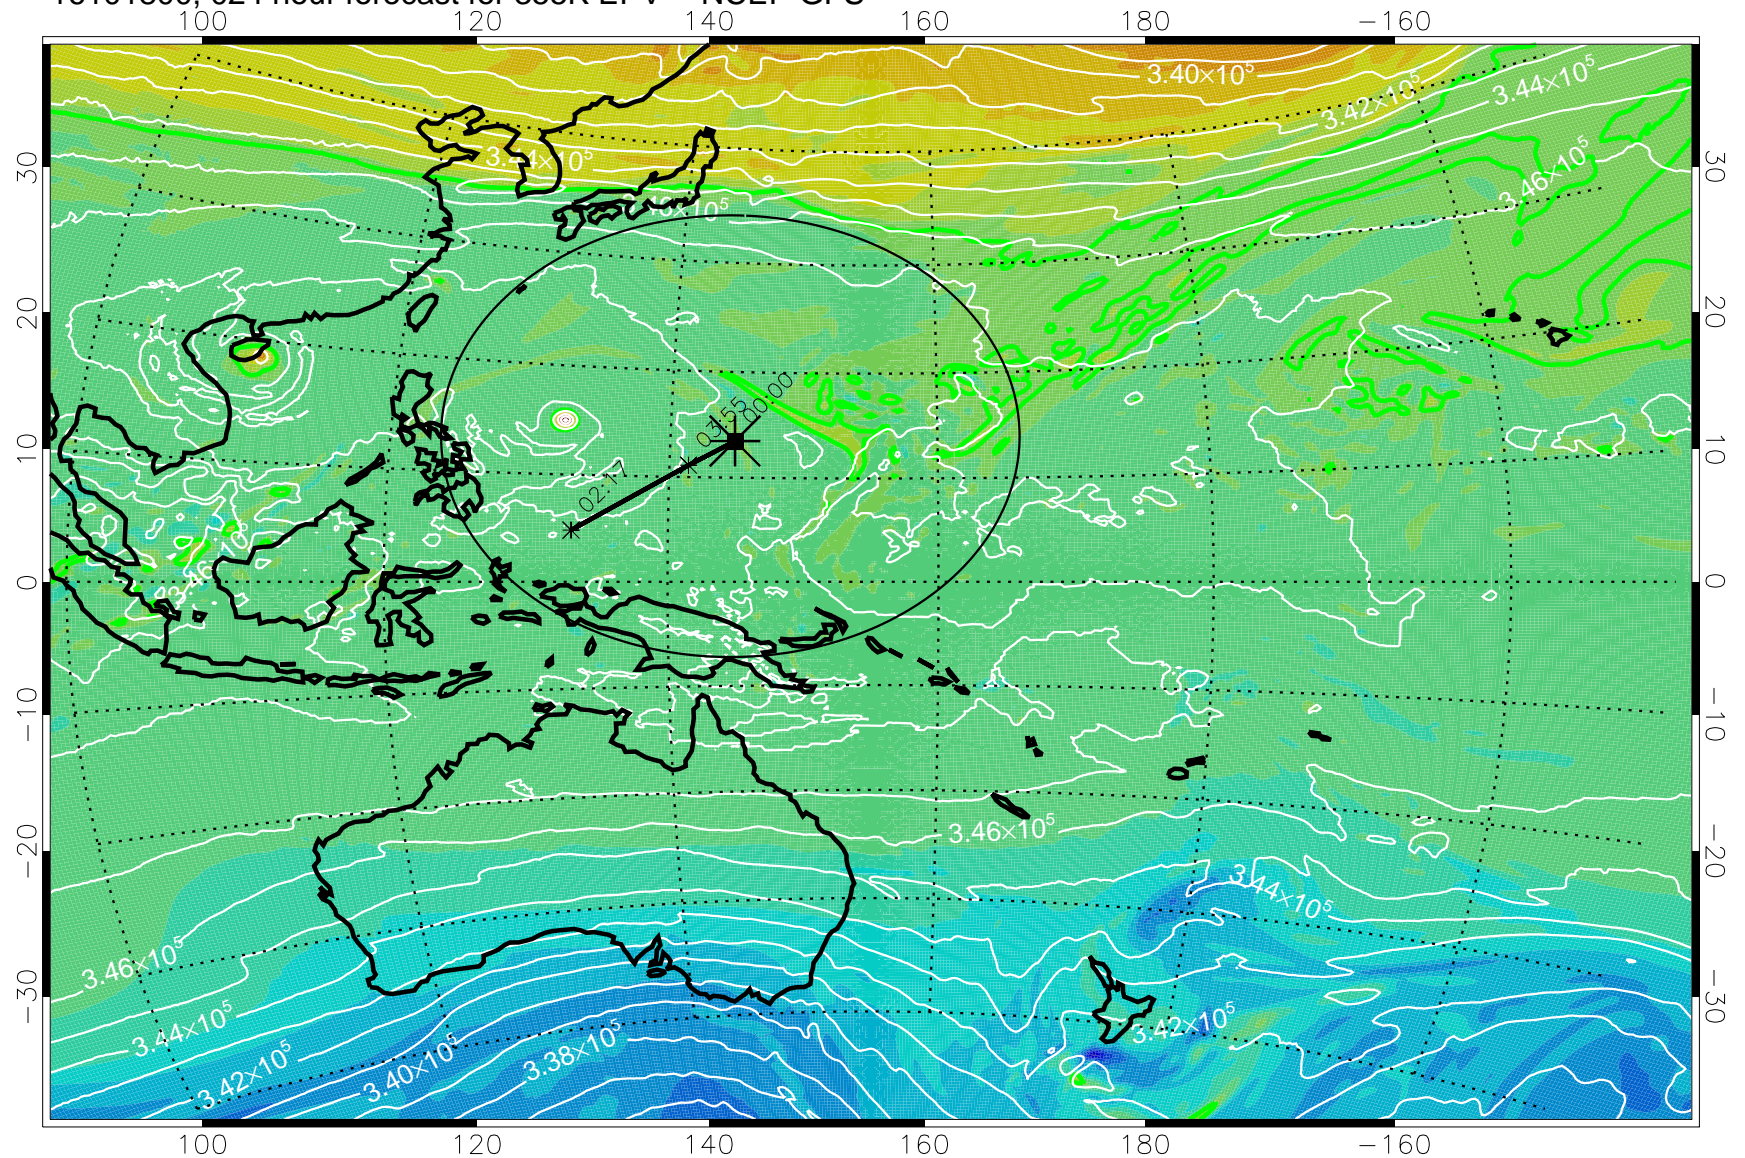

16101706, 006 hour forecast for 355K EPV -- NCEP GFS

355K Montgomery Streamfunction, white
EPV Tropopause (2 PVU) Position
Range ring of 2304 km

16101712, 012 hour forecast for 355K EPV -- NCEP GFS

355K Montgomery Streamfunction, white
EPV Tropopause (2 PVU) Position
Range ring of 2304 km

16101718, 018 hour forecast for 355K EPV -- NCEP GFS

355K Montgomery Streamfunction, white
EPV Tropopause (2 PVU) Position
Range ring of 2304 km

16101800, 024 hour forecast for 355K EPV -- NCEP GFS

355K Montgomery Streamfunction, white
EPV Tropopause (2 PVU) Position
Range ring of 2304 km

16101806, 030 hour forecast for 355K EPV -- NCEP GFS

355K Montgomery Streamfunction, white
EPV Tropopause (2 PVU) Position
Range ring of 2304 km

16101812, 036 hour forecast for 355K EPV -- NCEP GFS

355K Montgomery Streamfunction, white
EPV Tropopause (2 PVU) Position
Range ring of 2304 km

16101818, 042 hour forecast for 355K EPV -- NCEP GFS

355K Montgomery Streamfunction, white
EPV Tropopause (2 PVU) Position
Range ring of 2304 km

16101900, 048 hour forecast for 355K EPV -- NCEP GFS

355K Montgomery Streamfunction, white
EPV Tropopause (2 PVU) Position
Range ring of 2304 km