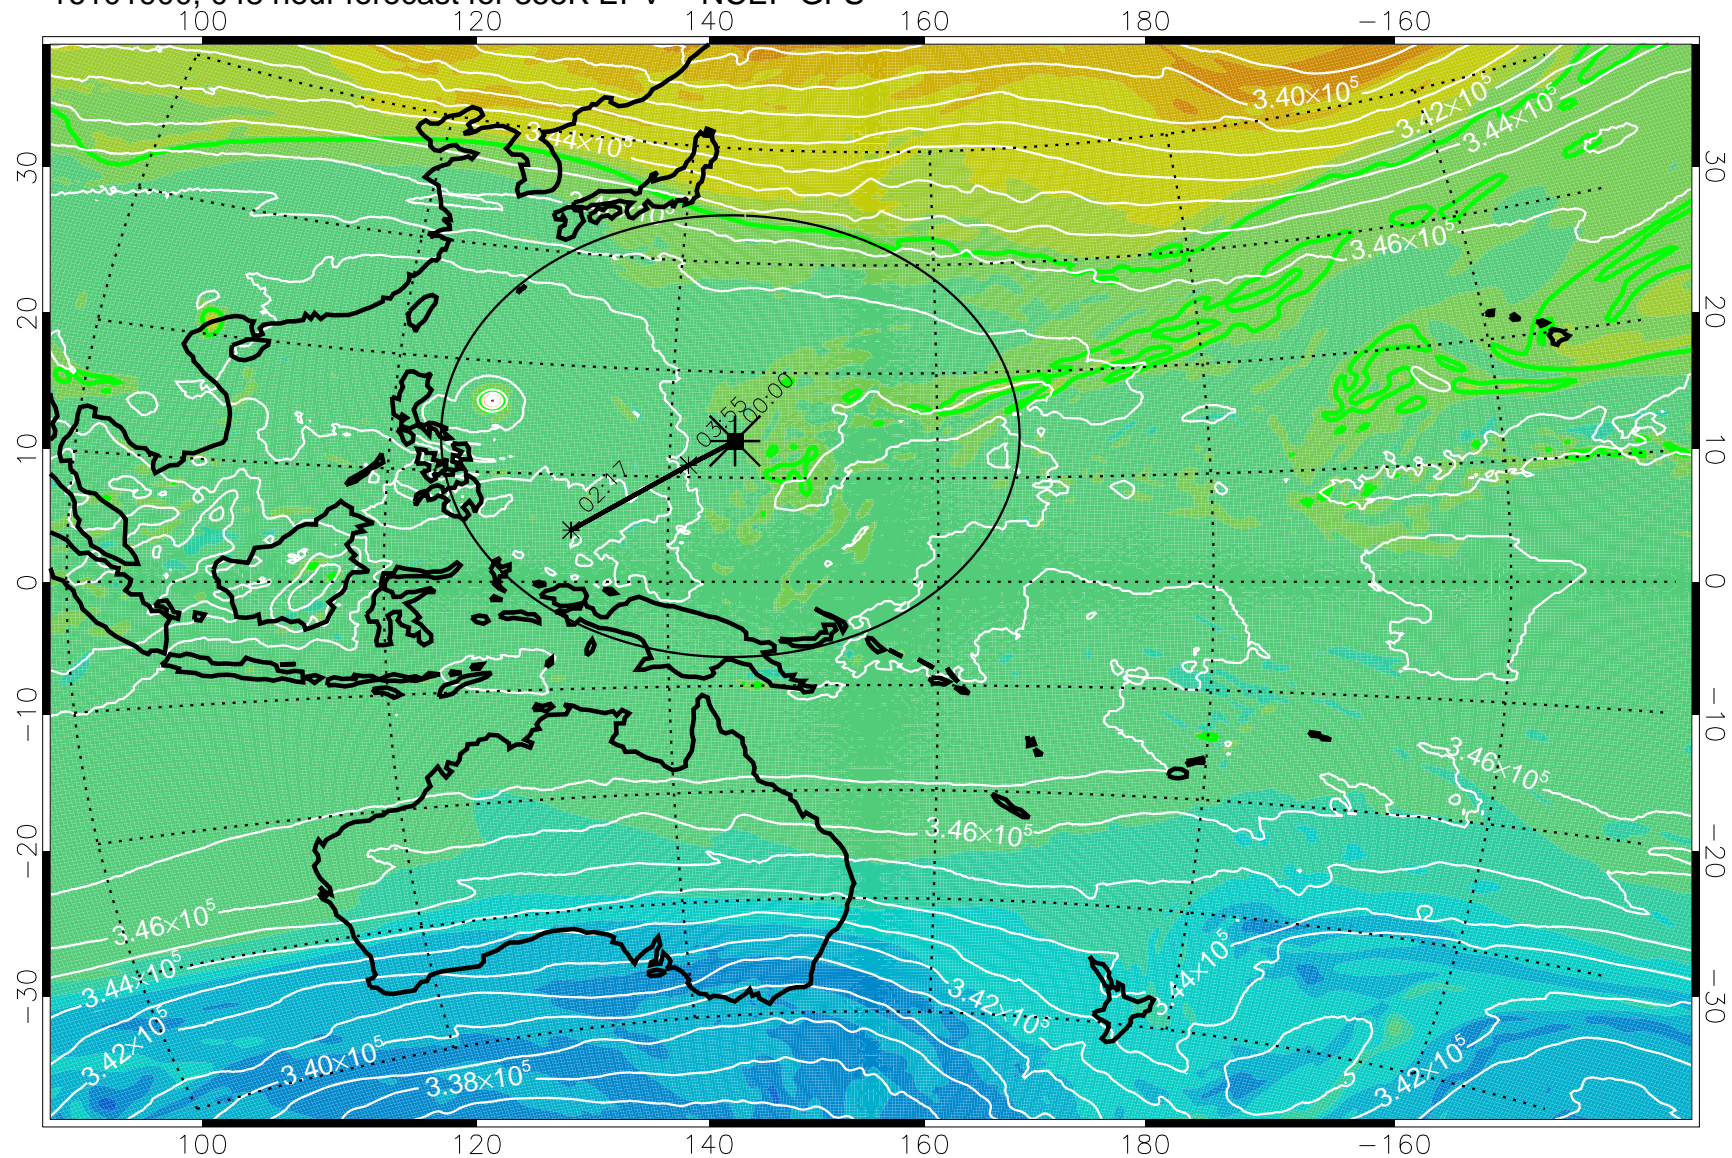

16101806, 030 hour forecast for 355K EPV -- NCEP GFS

355K Montgomery Streamfunction, white
EPV Tropopause (2 PVU) Position
Range ring of 2304 km

16101812, 036 hour forecast for 355K EPV -- NCEP GFS

355K Montgomery Streamfunction, white
EPV Tropopause (2 PVU) Position
Range ring of 2304 km

16101818, 042 hour forecast for 355K EPV -- NCEP GFS

355K Montgomery Streamfunction, white
EPV Tropopause (2 PVU) Position
Range ring of 2304 km

16101900, 048 hour forecast for 355K EPV -- NCEP GFS

355K Montgomery Streamfunction, white
EPV Tropopause (2 PVU) Position
Range ring of 2304 km

16101906, 054 hour forecast for 355K EPV -- NCEP GFS

355K Montgomery Streamfunction, white
EPV Tropopause (2 PVU) Position
Range ring of 2304 km

16101912, 060 hour forecast for 355K EPV -- NCEP GFS

355K Montgomery Streamfunction, white
EPV Tropopause (2 PVU) Position
Range ring of 2304 km

16101918, 066 hour forecast for 355K EPV -- NCEP GFS

355K Montgomery Streamfunction, white
EPV Tropopause (2 PVU) Position
Range ring of 2304 km

16102000, 072 hour forecast for 355K EPV -- NCEP GFS

355K Montgomery Streamfunction, white
EPV Tropopause (2 PVU) Position
Range ring of 2304 km