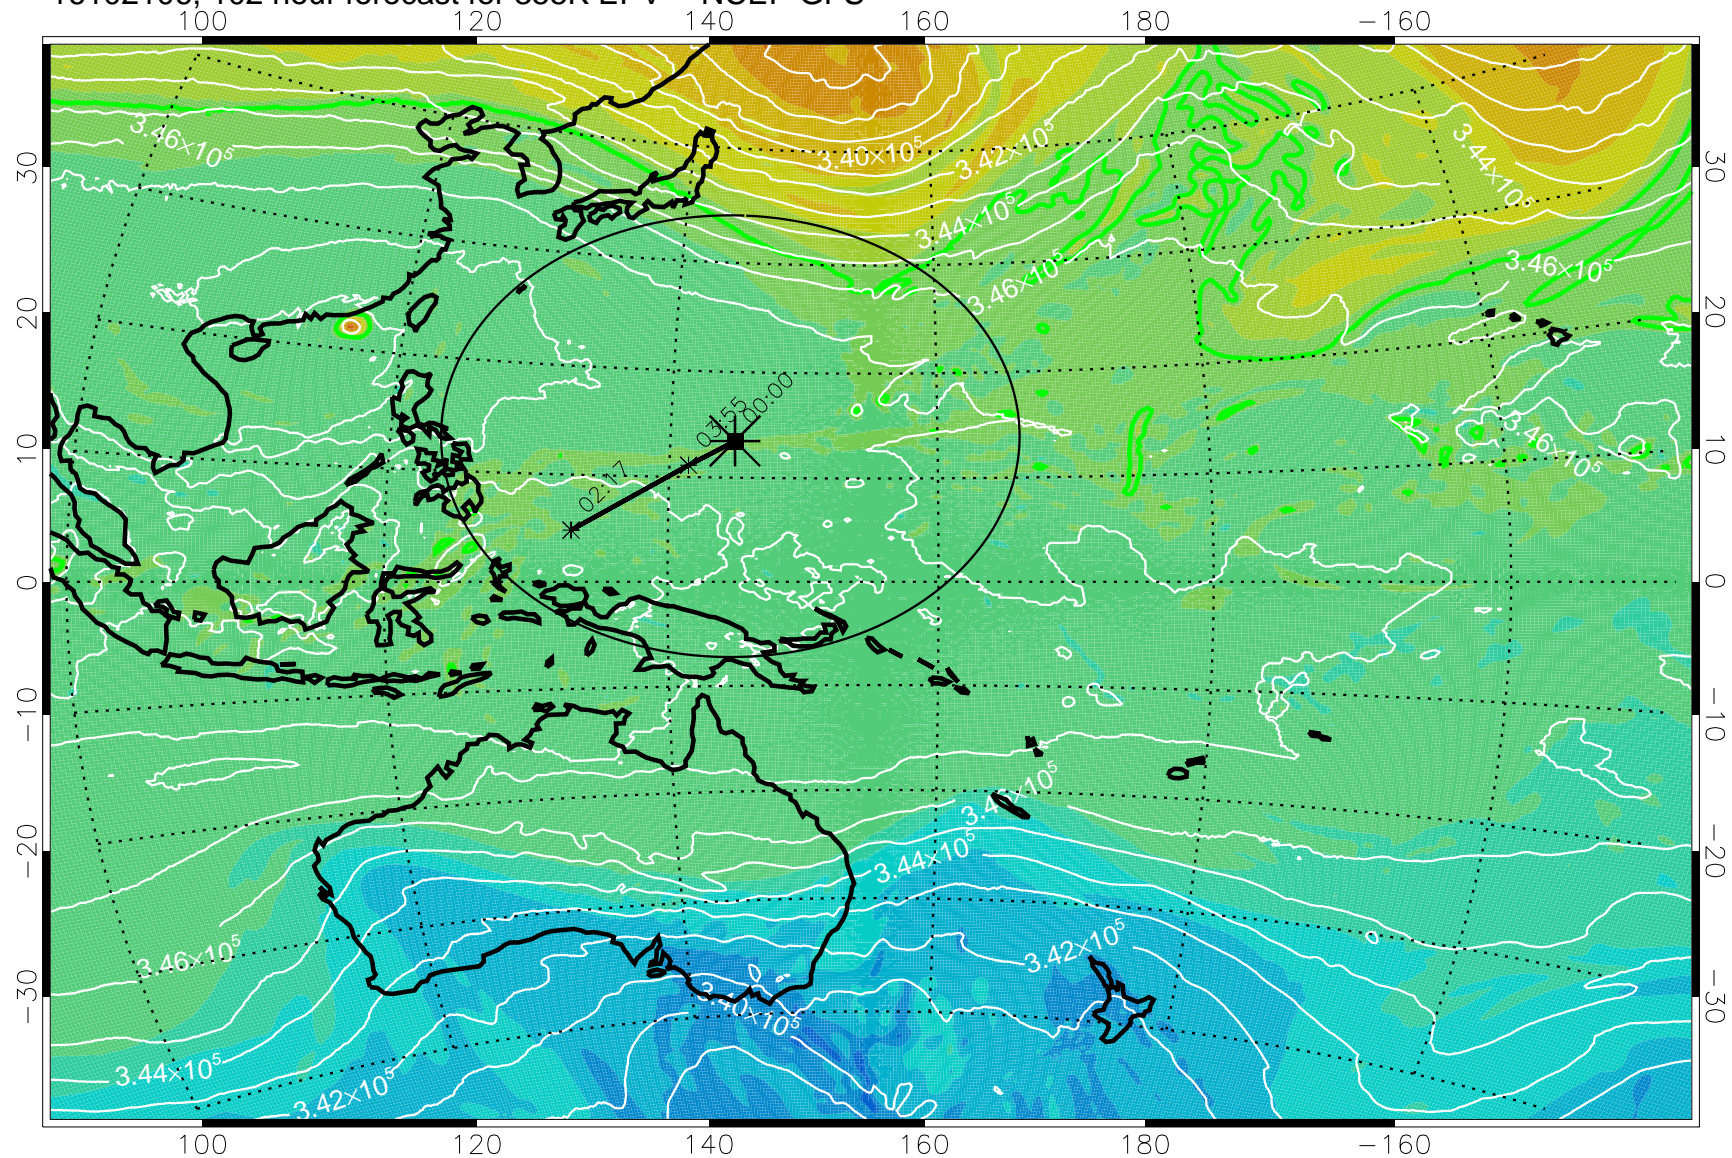

16102006, 078 hour forecast for 355K EPV -- NCEP GFS

355K Montgomery Streamfunction, white
EPV Tropopause (2 PVU) Position
Range ring of 2304 km

16102012, 084 hour forecast for 355K EPV -- NCEP GFS

355K Montgomery Streamfunction, white
EPV Tropopause (2 PVU) Position
Range ring of 2304 km

16102018, 090 hour forecast for 355K EPV -- NCEP GFS

355K Montgomery Streamfunction, white
EPV Tropopause (2 PVU) Position
Range ring of 2304 km

16102100, 096 hour forecast for 355K EPV -- NCEP GFS

355K Montgomery Streamfunction, white
EPV Tropopause (2 PVU) Position
Range ring of 2304 km

16102106, 102 hour forecast for 355K EPV -- NCEP GFS

355K Montgomery Streamfunction, white
EPV Tropopause (2 PVU) Position
Range ring of 2304 km

16102112, 108 hour forecast for 355K EPV -- NCEP GFS

355K Montgomery Streamfunction, white
EPV Tropopause (2 PVU) Position
Range ring of 2304 km

16102118, 114 hour forecast for 355K EPV -- NCEP GFS

355K Montgomery Streamfunction, white
EPV Tropopause (2 PVU) Position
Range ring of 2304 km

16102200, 120 hour forecast for 355K EPV -- NCEP GFS

355K Montgomery Streamfunction, white
EPV Tropopause (2 PVU) Position
Range ring of 2304 km