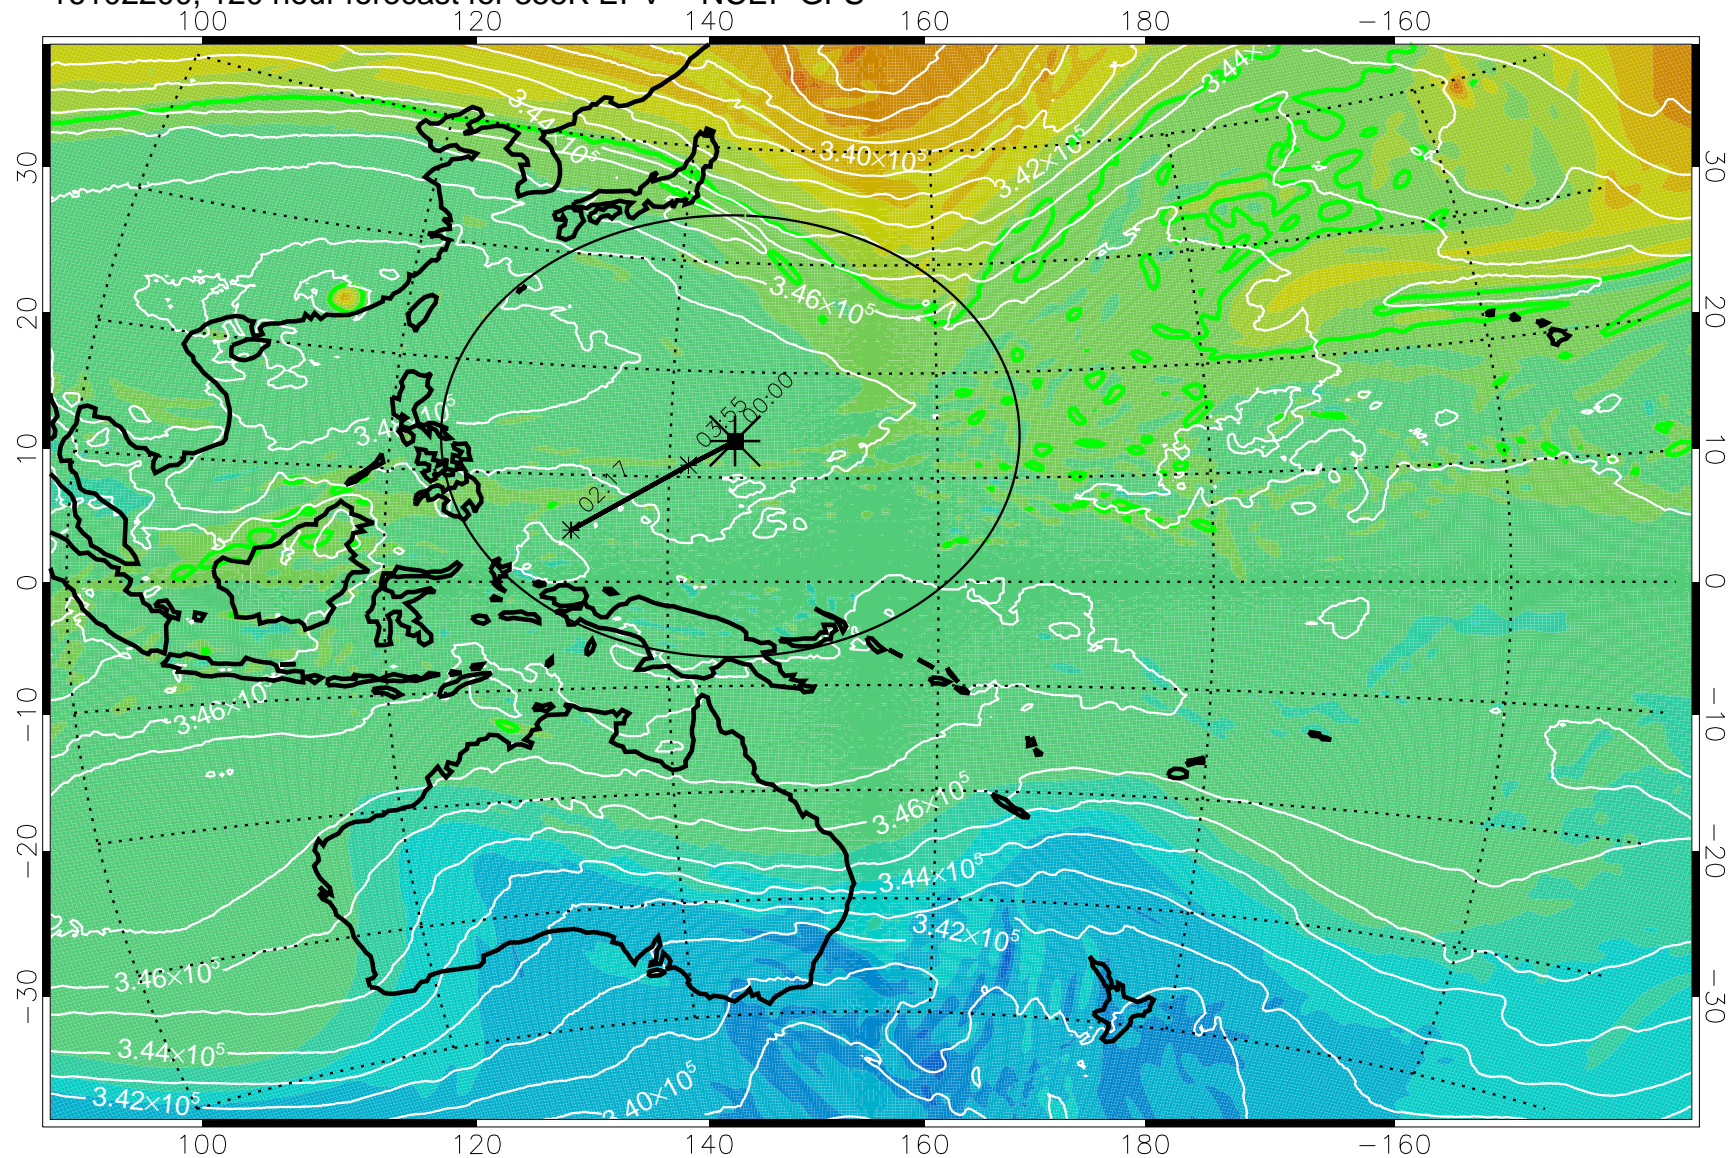

16102006, 078 hour forecast for 355K EPV -- NCEP GFS

355K Montgomery Streamfunction, white
EPV Tropopause (2 PVU) Position
Range ring of 2304 km

16102012, 084 hour forecast for 355K EPV -- NCEP GFS

355K Montgomery Streamfunction, white
EPV Tropopause (2 PVU) Position
Range ring of 2304 km

16102018, 090 hour forecast for 355K EPV -- NCEP GFS

355K Montgomery Streamfunction, white
EPV Tropopause (2 PVU) Position
Range ring of 2304 km

16102100, 096 hour forecast for 355K EPV -- NCEP GFS

355K Montgomery Streamfunction, white
EPV Tropopause (2 PVU) Position
Range ring of 2304 km

16102106, 102 hour forecast for 355K EPV -- NCEP GFS

355K Montgomery Streamfunction, white
EPV Tropopause (2 PVU) Position
Range ring of 2304 km

16102112, 108 hour forecast for 355K EPV -- NCEP GFS

355K Montgomery Streamfunction, white
EPV Tropopause (2 PVU) Position
Range ring of 2304 km

16102118, 114 hour forecast for 355K EPV -- NCEP GFS

355K Montgomery Streamfunction, white
EPV Tropopause (2 PVU) Position
Range ring of 2304 km

16102200, 120 hour forecast for 355K EPV -- NCEP GFS

355K Montgomery Streamfunction, white
EPV Tropopause (2 PVU) Position
Range ring of 2304 km