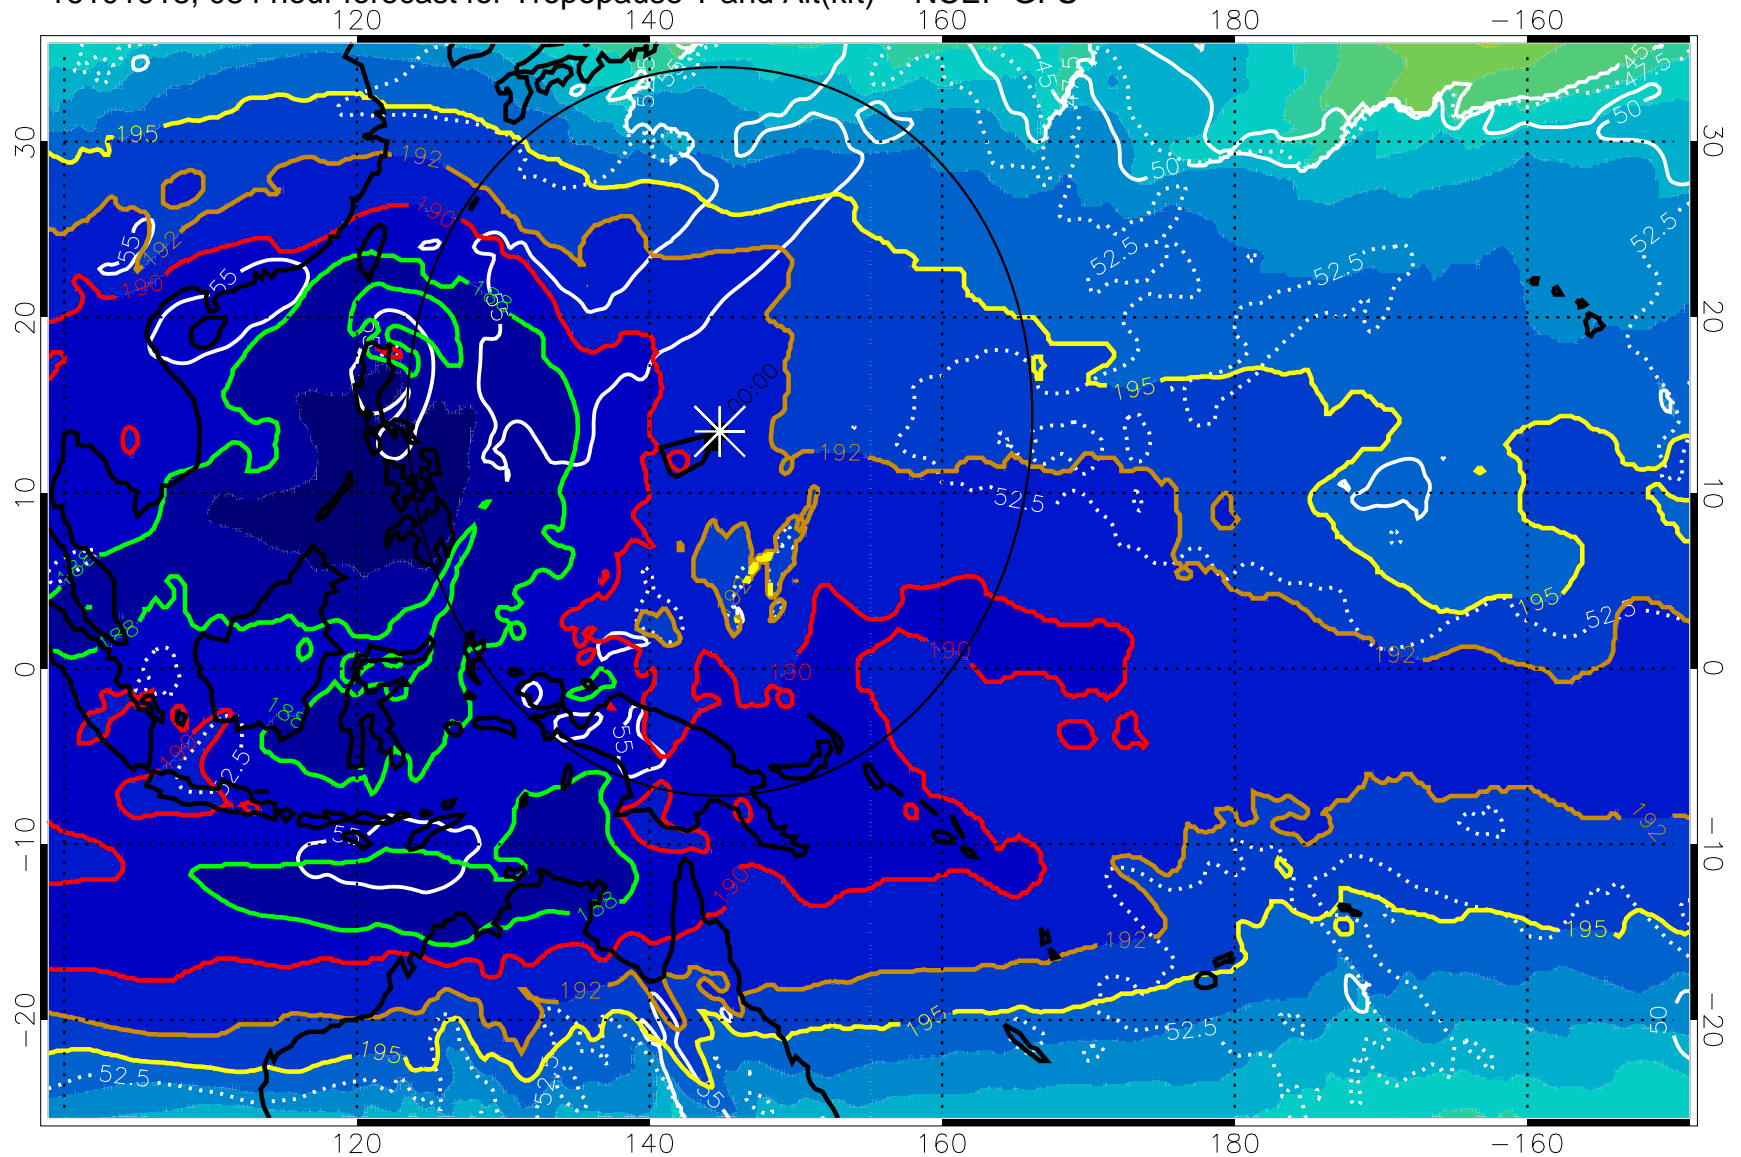

16101918, 084 hour forecast for Tropopause T and Alt(kft) -- NCEP GFS

190 200 210 220 230
Tropopause T, K

Tropopause Altitude in kft (white)

192.5K Isotherm 195K Isotherm
187.5K Isotherm 190K Isotherm

Range ring of 2304 km