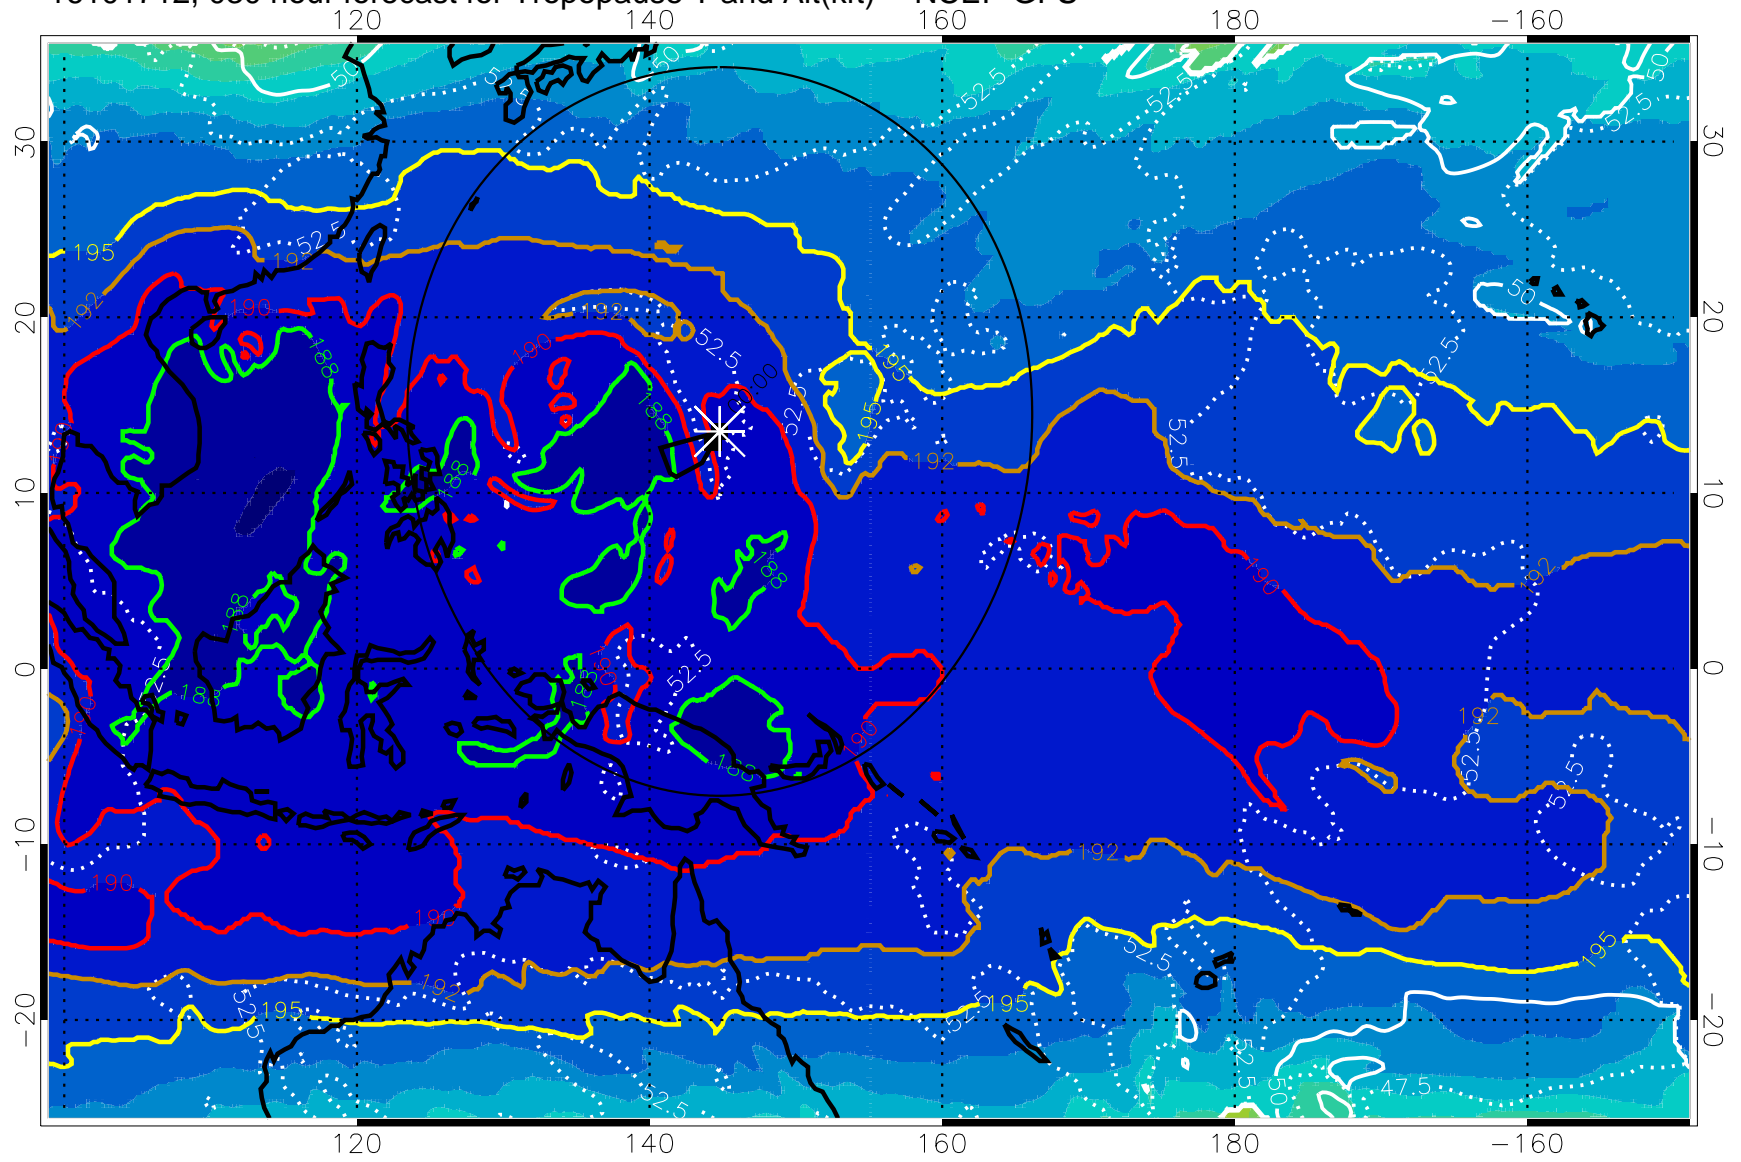

16101712, 030 hour forecast for Tropopause T and Alt(kft) -- NCEP GFS

190 200 210 220 230
Tropopause T, K

Tropopause Altitude in kft (white)

192.5K Isotherm 195K Isotherm
187.5K Isotherm 190K Isotherm

Range ring of 2304 km