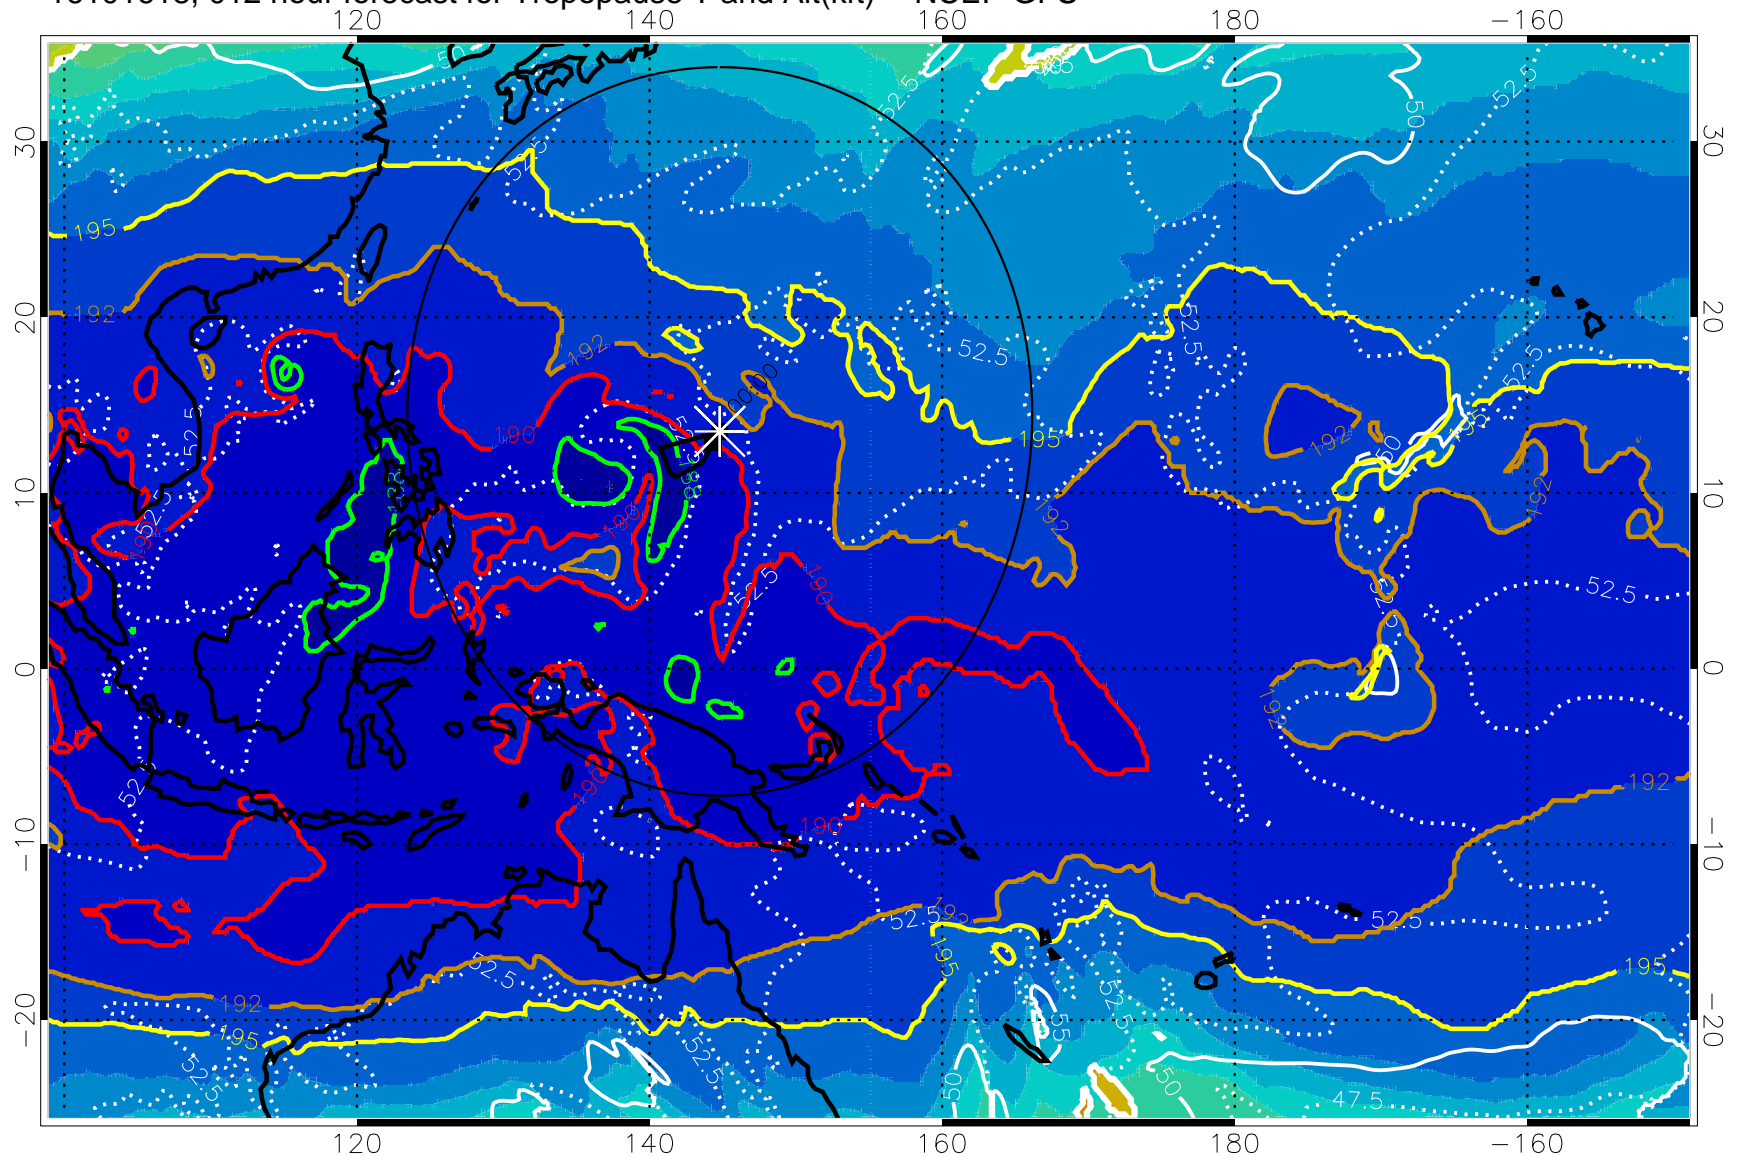

16101612, 006 hour forecast for Tropopause T and Alt(kft) -- NCEP GFS

190 200 210 220 230

Tropopause T, K

Tropopause Altitude in kft (white)

192.5K Isotherm 195K Isotherm
187.5K Isotherm 190K Isotherm

Range ring of 2304 km

16101618, 012 hour forecast for Tropopause T and Alt(kft) -- NCEP GFS

190 200 210 220 230

Tropopause T, K

Tropopause Altitude in kft (white)

192.5K Isotherm 195K Isotherm

187.5K Isotherm 190K Isotherm

Range ring of 2304 km