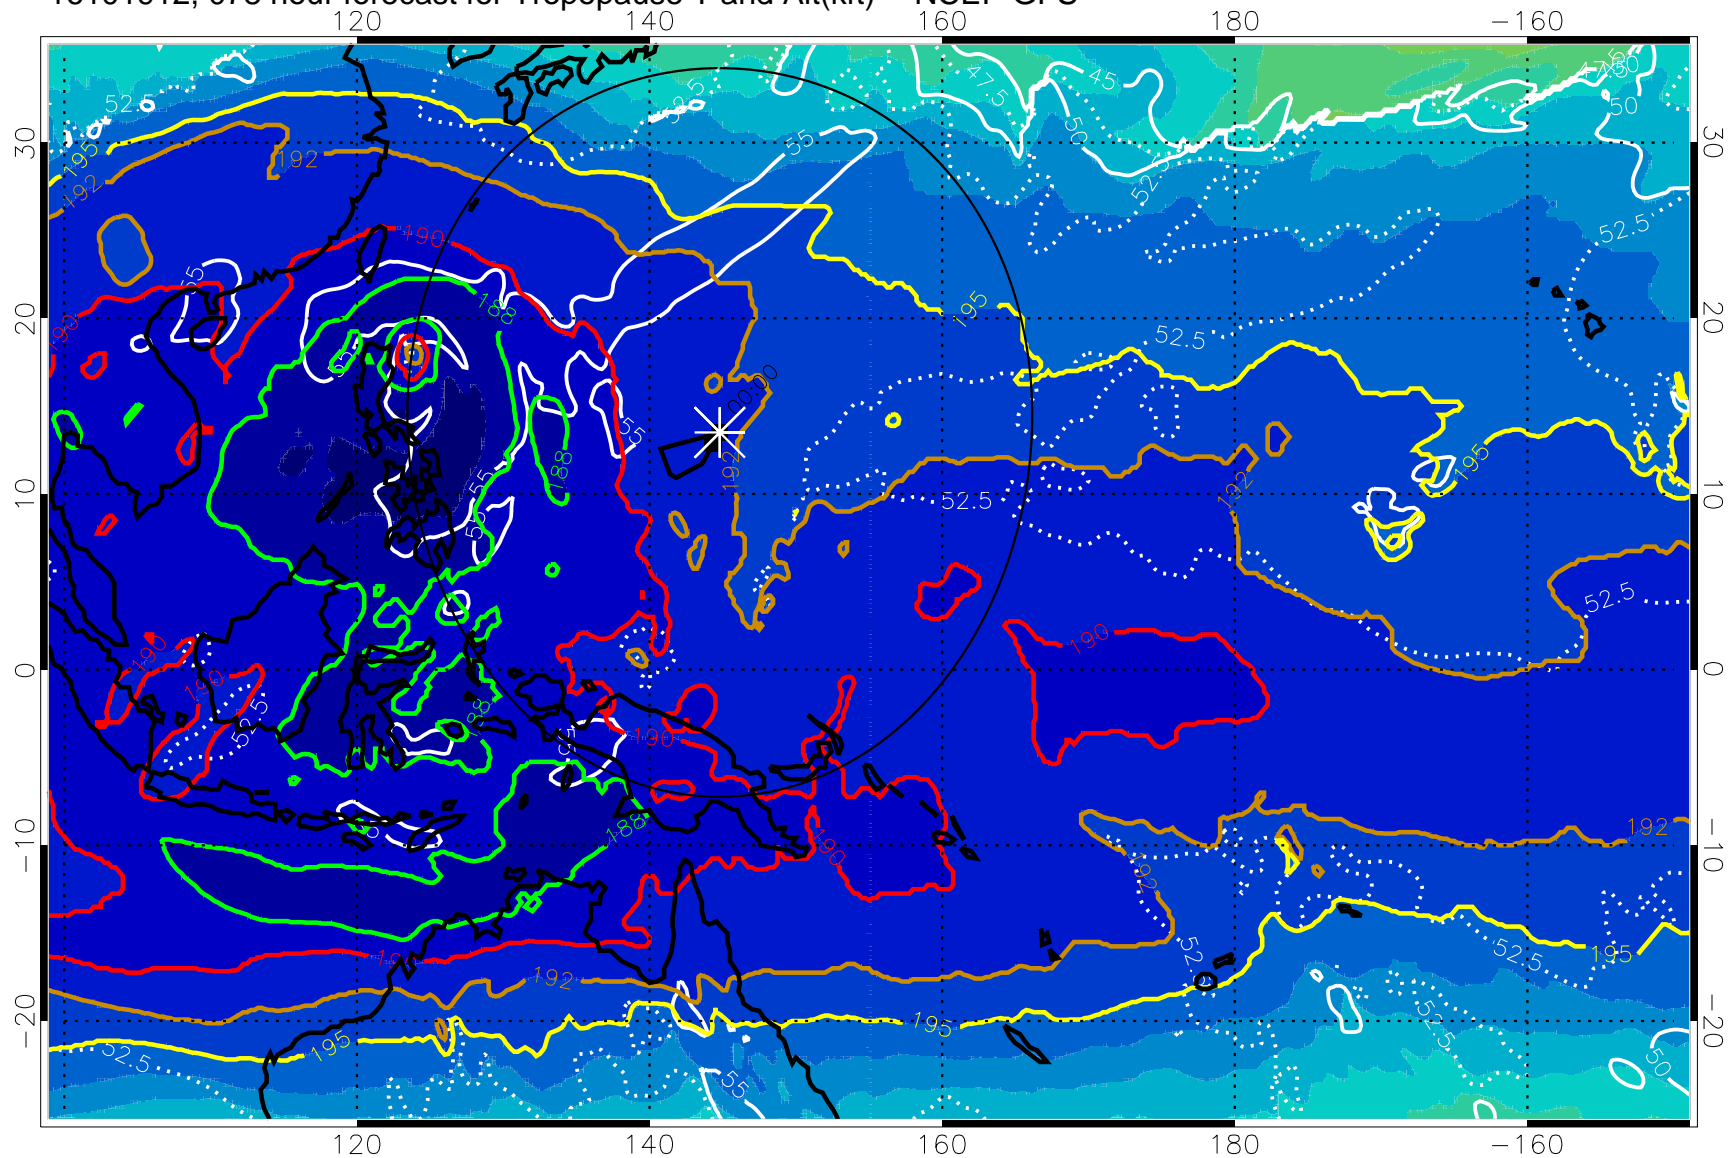

16101912, 078 hour forecast for Tropopause T and Alt(kft) -- NCEP GFS

190 200 210 220 230
Tropopause T, K

Tropopause Altitude in kft (white)

192.5K Isotherm 195K Isotherm
187.5K Isotherm 190K Isotherm

Range ring of 2304 km