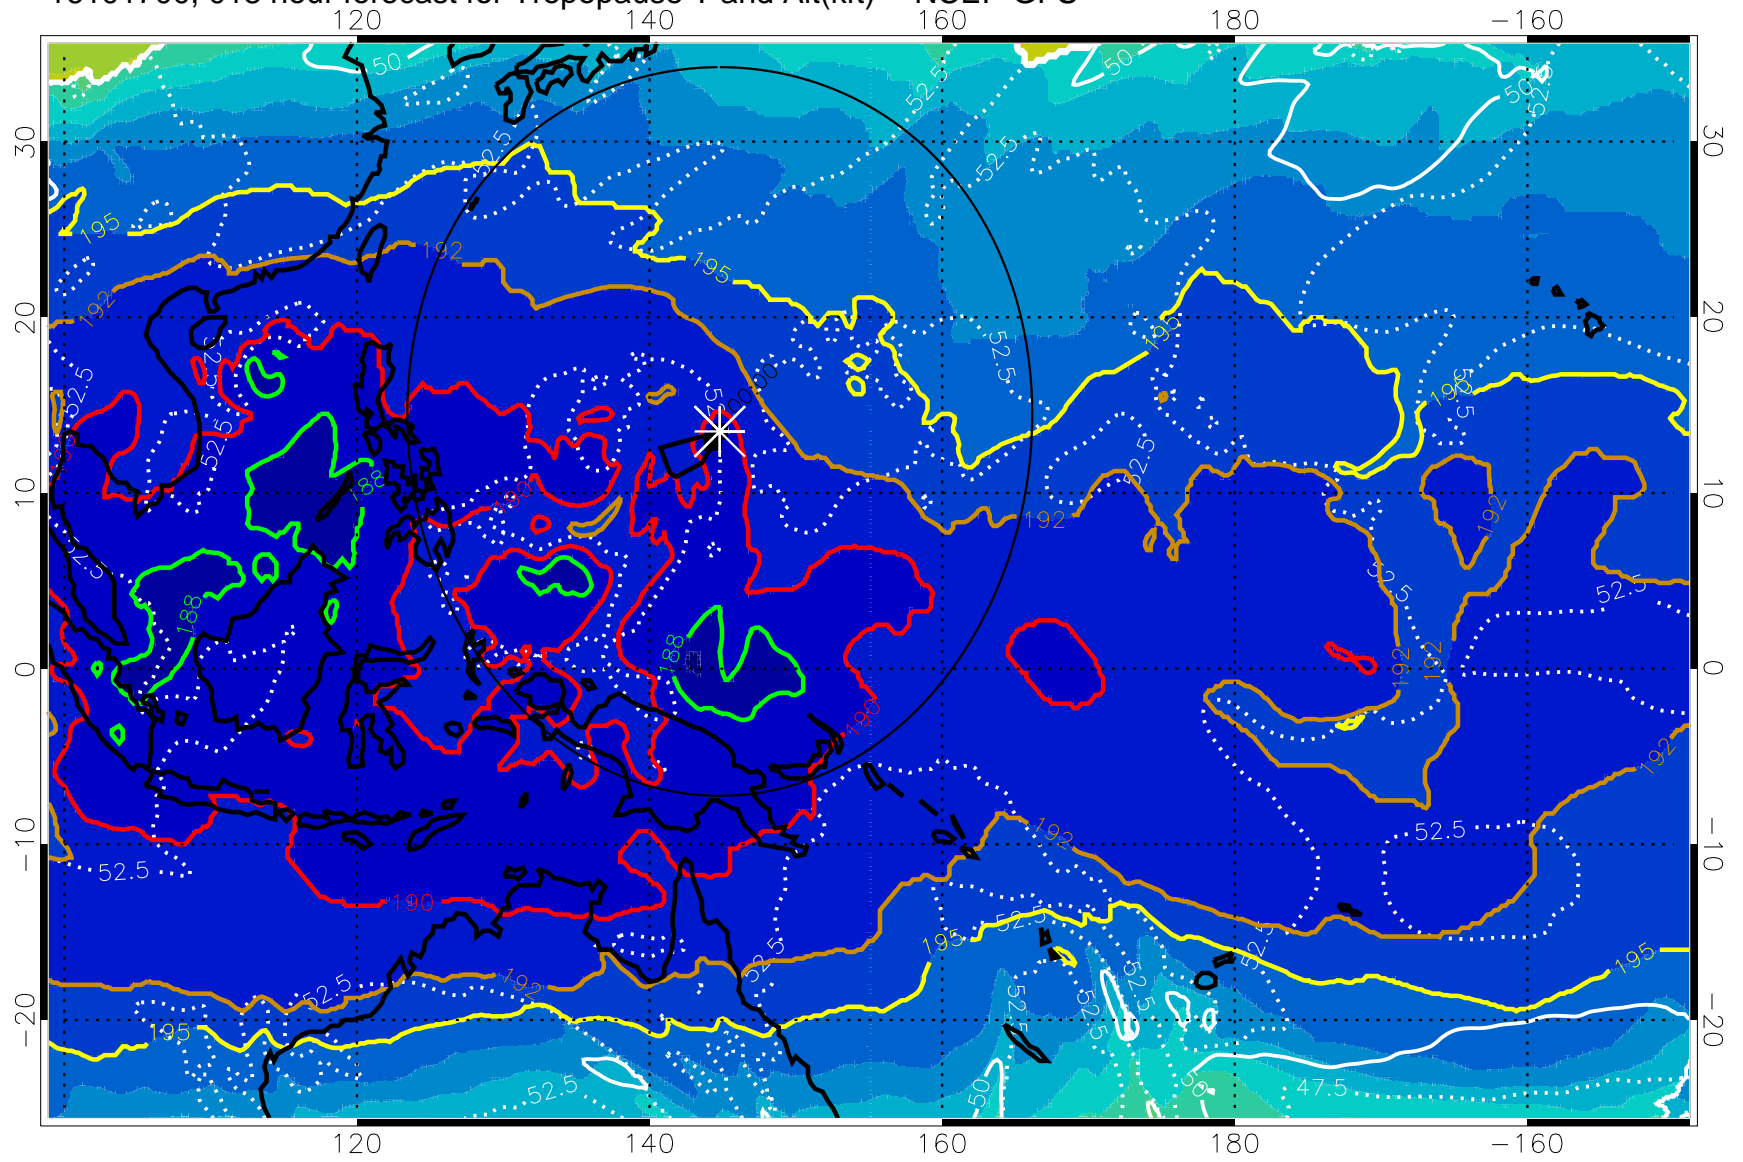

16101618, 012 hour forecast for Tropopause T and Alt(kft) -- NCEP GFS

190 200 210 220 230

Tropopause T, K

Tropopause Altitude in kft (white)

192.5K Isotherm 195K Isotherm

187.5K Isotherm 190K Isotherm

Range ring of 2304 km

16101700, 018 hour forecast for Tropopause T and Alt(kft) -- NCEP GFS

190 200 210 220 230
Tropopause T, K

Tropopause Altitude in kft (white)

192.5K Isotherm 195K Isotherm
187.5K Isotherm 190K Isotherm

Range ring of 2304 km