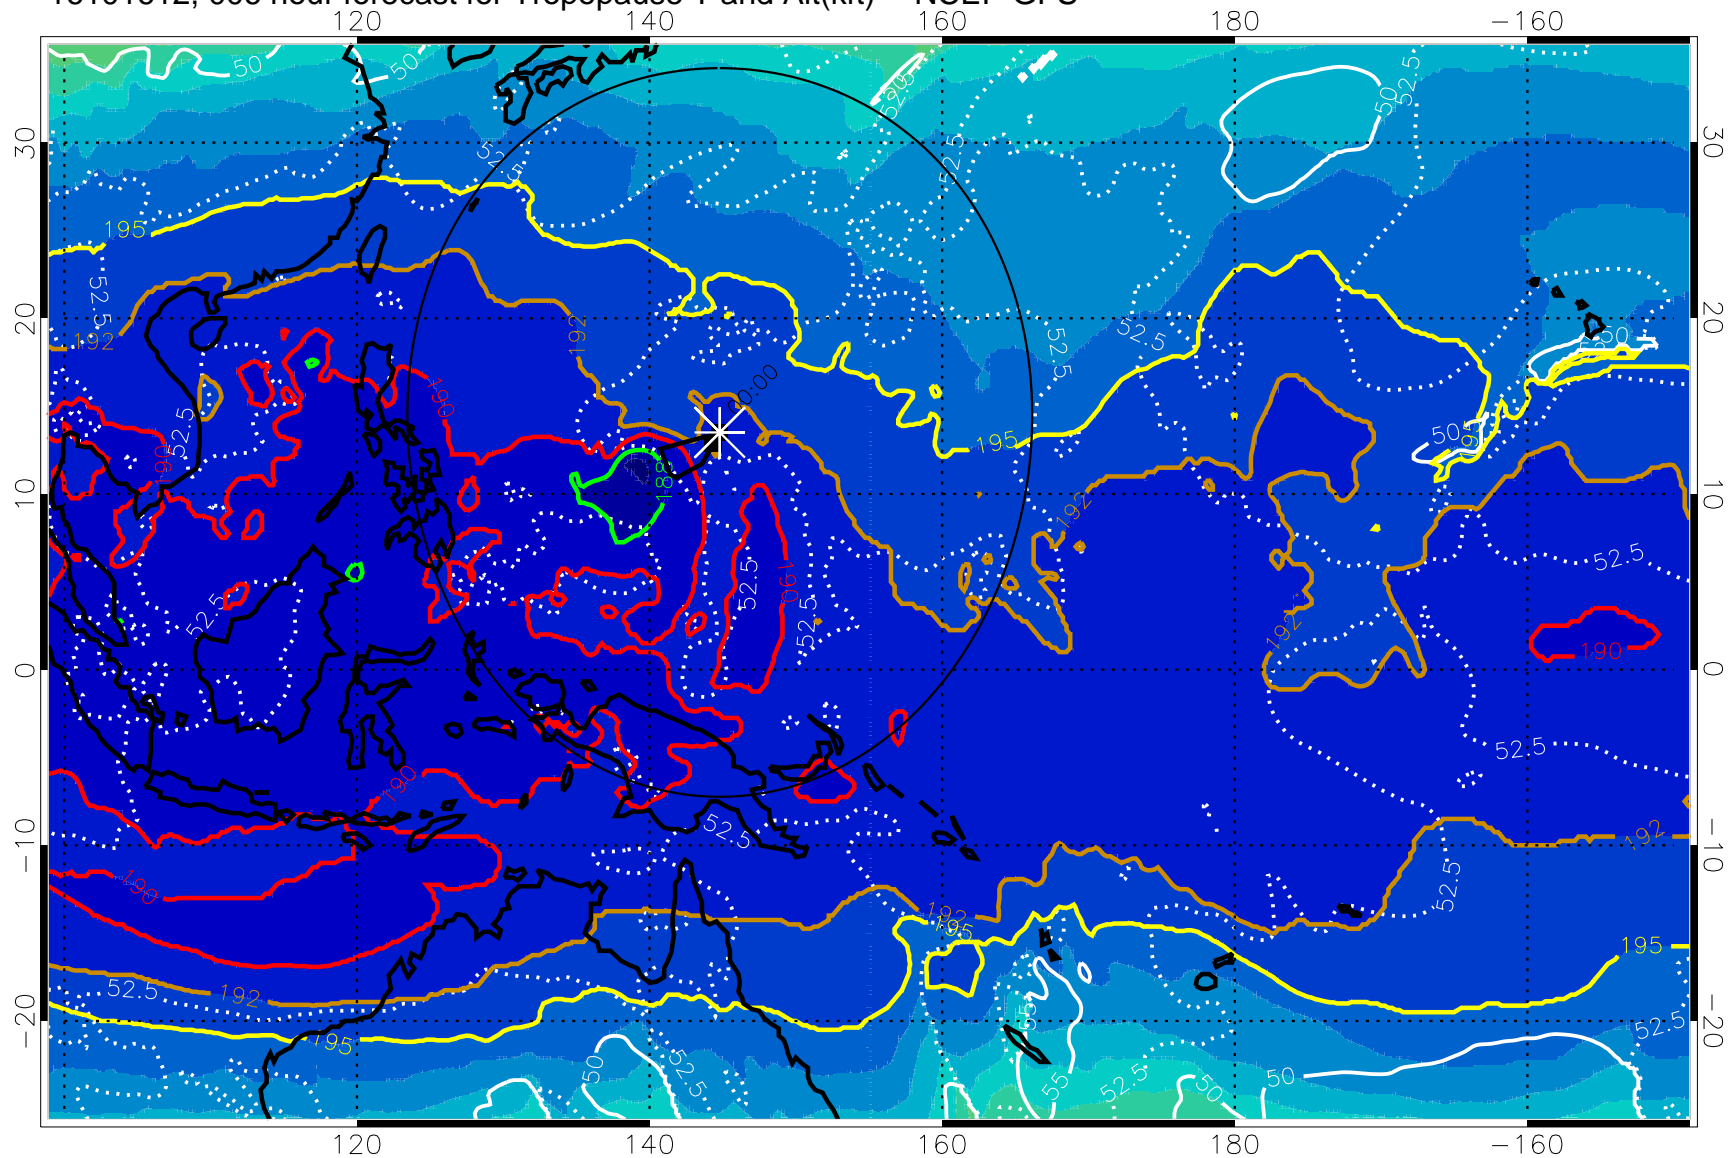

16101612, 006 hour forecast for Tropopause T and Alt(kft) -- NCEP GFS

190 200 210 220 230

Tropopause T, K

Tropopause Altitude in kft (white)

192.5K Isotherm 195K Isotherm
187.5K Isotherm 190K Isotherm

Range ring of 2304 km

16101618, 012 hour forecast for Tropopause T and Alt(kft) -- NCEP GFS

190 200 210 220 230

Tropopause T, K

Tropopause Altitude in kft (white)

192.5K Isotherm 195K Isotherm

187.5K Isotherm 190K Isotherm

Range ring of 2304 km