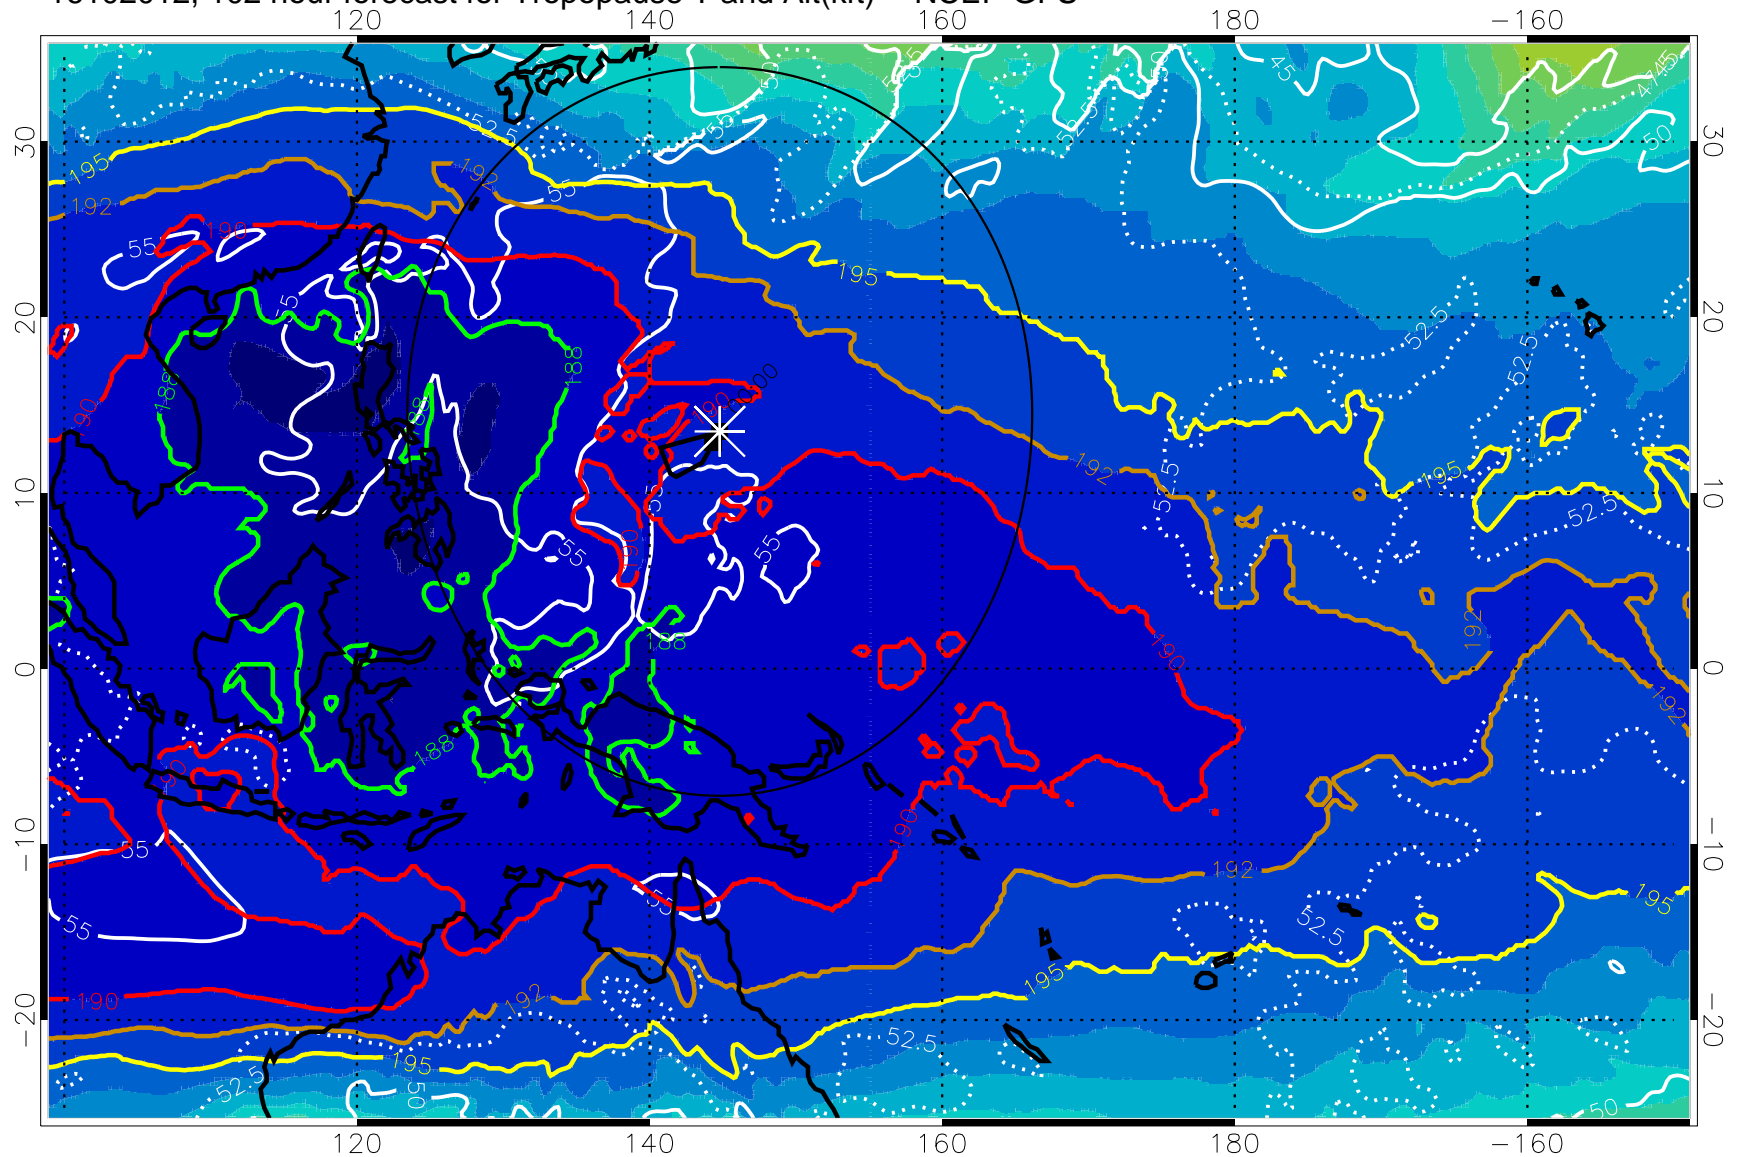

16102012, 102 hour forecast for Tropopause T and Alt(kft) -- NCEP GFS

190   200   210   220   230
Tropopause T, K

Tropopause Altitude in kft (white)

192.5K Isotherm   195K Isotherm
187.5K Isotherm   190K Isotherm

Range ring of 2304 km