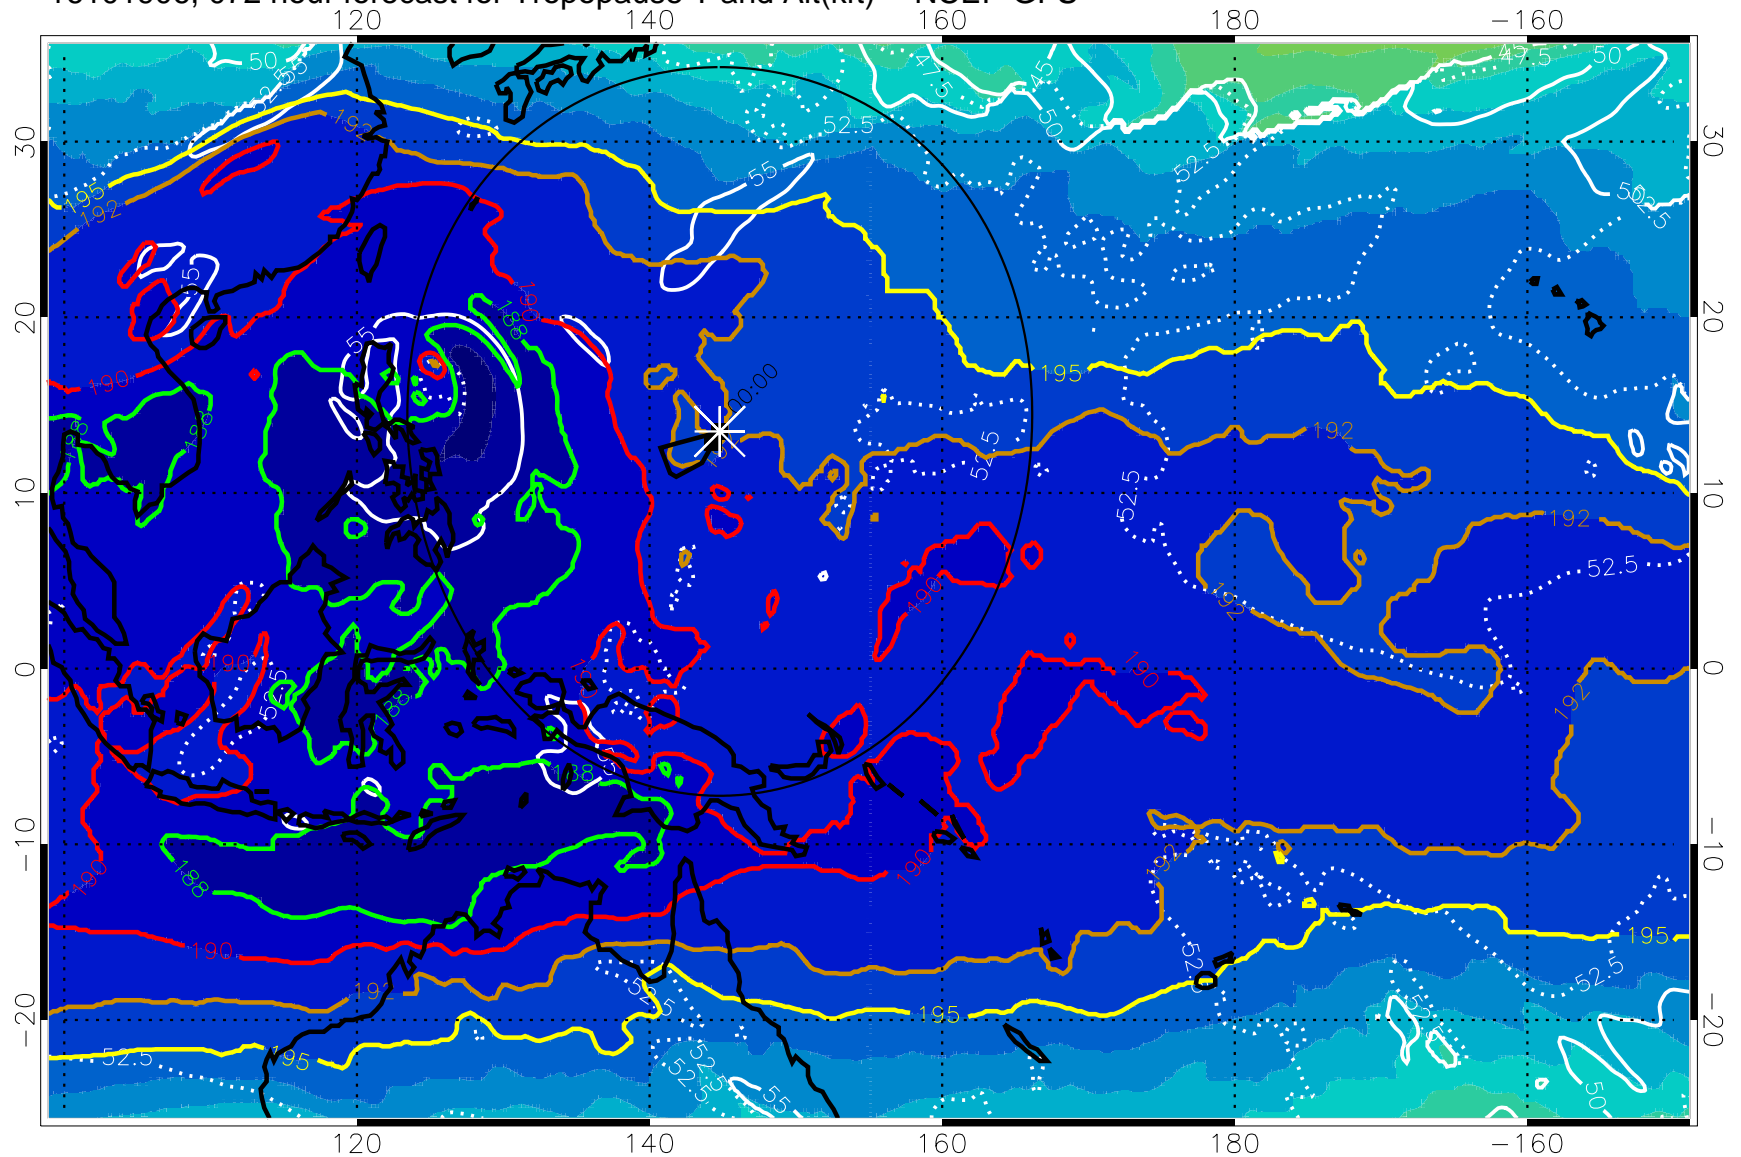

16101900, 066 hour forecast for Tropopause T and Alt(kft) -- NCEP GFS

190 200 210 220 230

Tropopause T, K

Tropopause Altitude in kft (white)

192.5K Isotherm 195K Isotherm
187.5K Isotherm 190K Isotherm

Range ring of 2304 km

16101906, 072 hour forecast for Tropopause T and Alt(kft) -- NCEP GFS

190 200 210 220 230

Tropopause T, K

Tropopause Altitude in kft (white)

192.5K Isotherm 195K Isotherm

187.5K Isotherm 190K Isotherm

Range ring of 2304 km