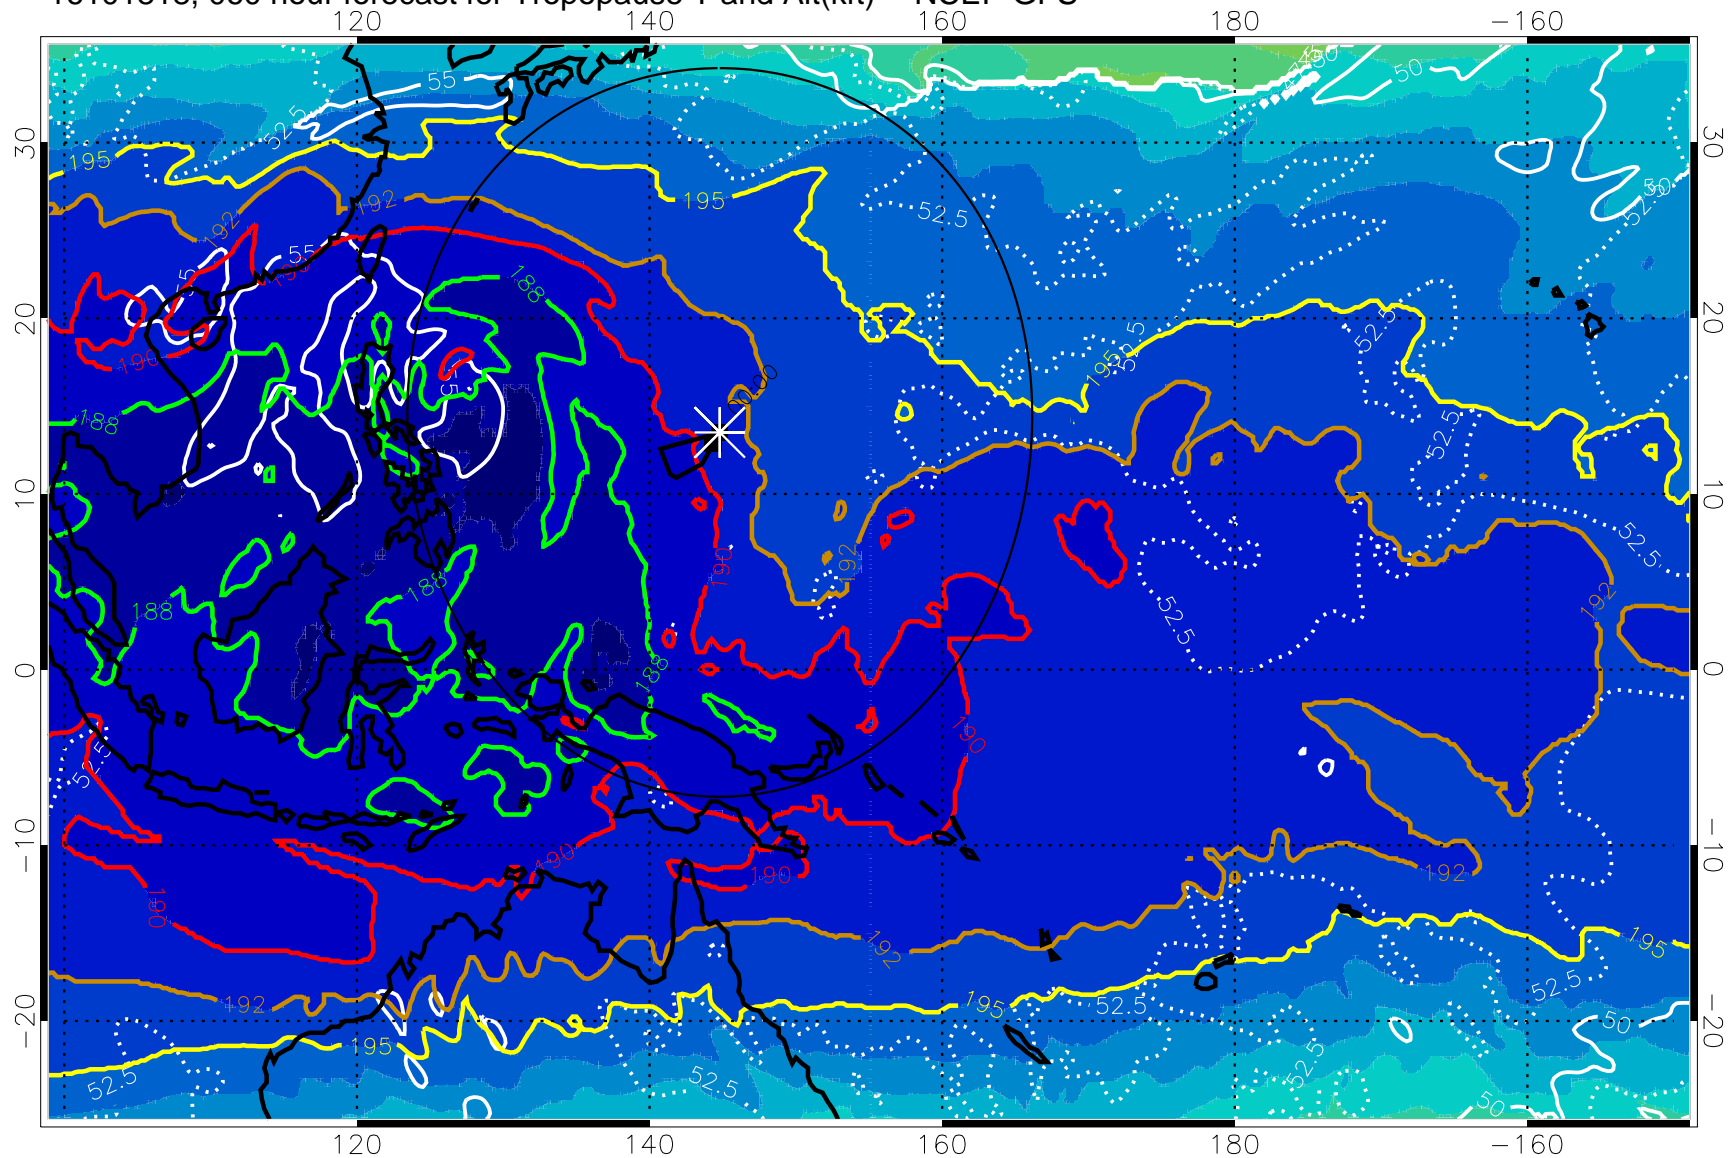

16101818, 060 hour forecast for Tropopause T and Alt(kft) -- NCEP GFS

190 200 210 220 230
Tropopause T, K

Tropopause Altitude in kft (white)

192.5K Isotherm 195K Isotherm
187.5K Isotherm 190K Isotherm

Range ring of 2304 km