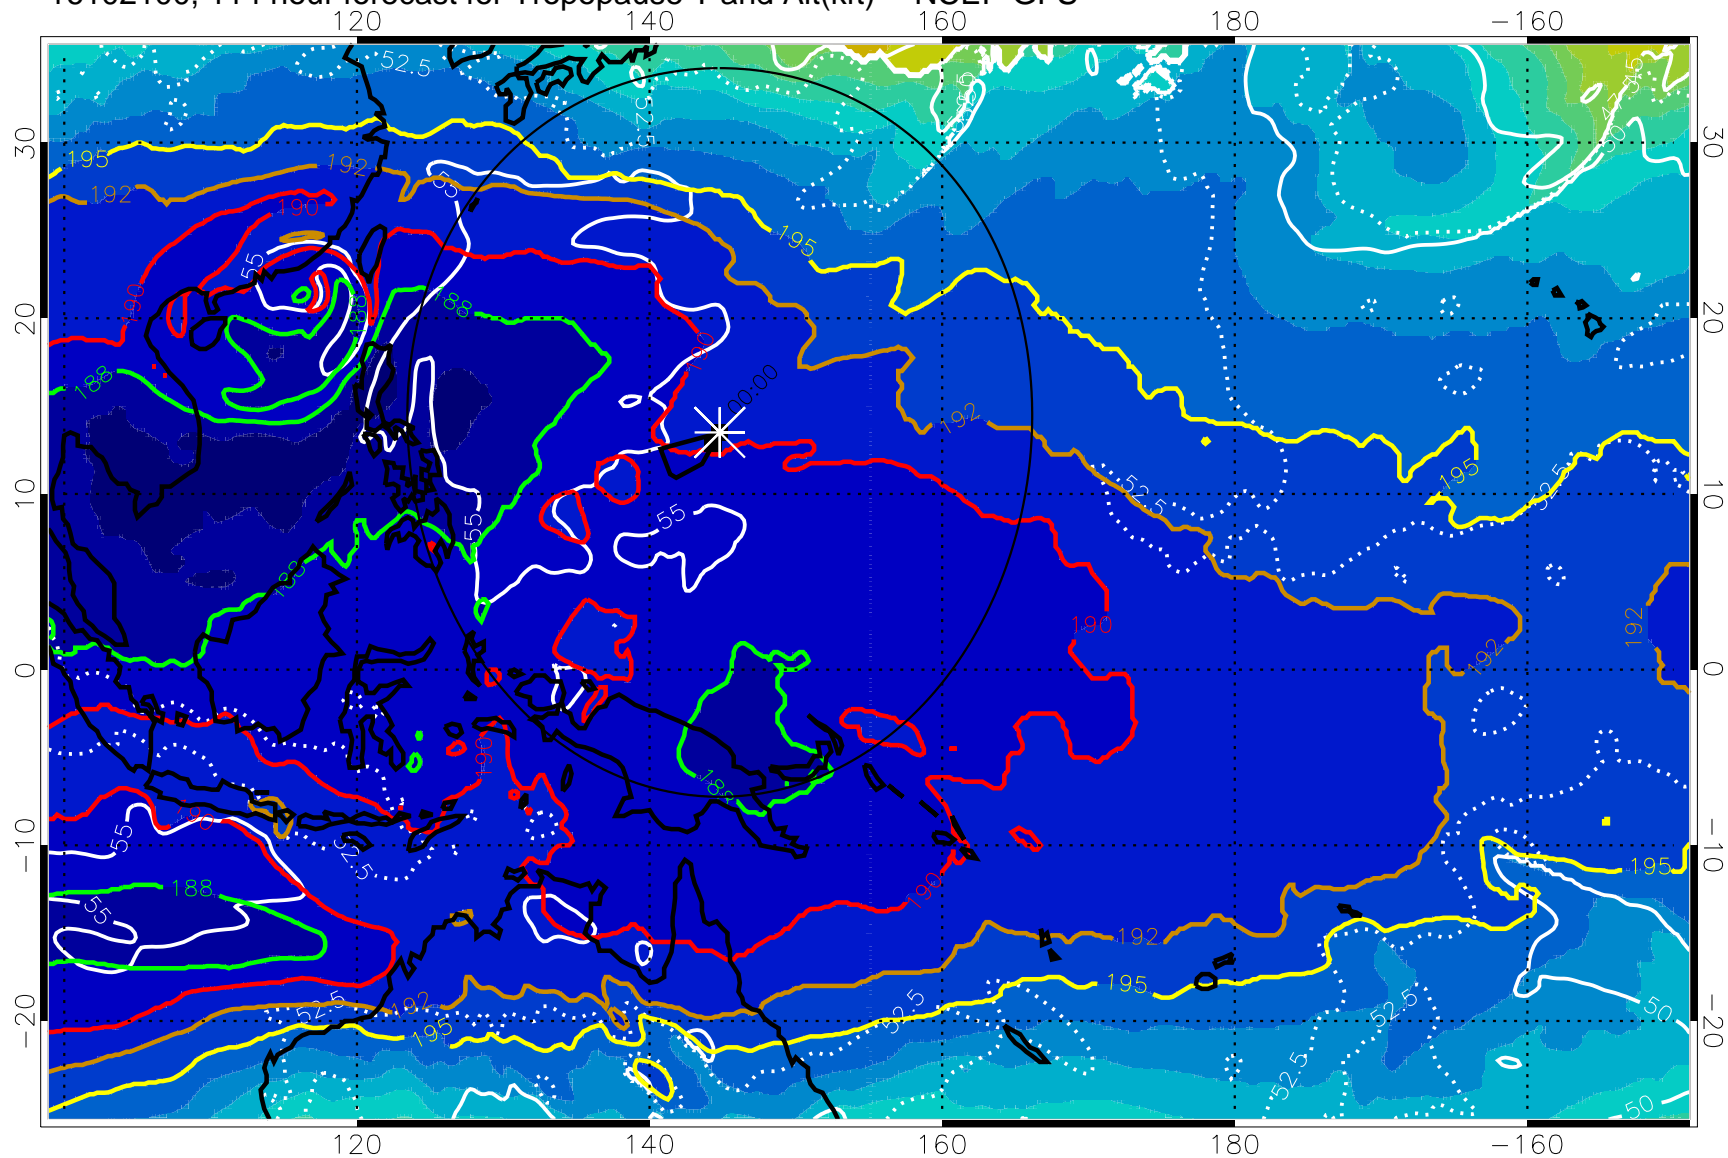

16102018, 108 hour forecast for Tropopause T and Alt(kft) -- NCEP GFS

190 200 210 220 230

Tropopause T, K

Tropopause Altitude in kft (white)

192.5K Isotherm 195K Isotherm

187.5K Isotherm 190K Isotherm

Range ring of 2304 km

16102100, 114 hour forecast for Tropopause T and Alt(kft) -- NCEP GFS

190 200 210 220 230

Tropopause T, K

Tropopause Altitude in kft (white)

192.5K Isotherm 195K Isotherm
187.5K Isotherm 190K Isotherm

Range ring of 2304 km