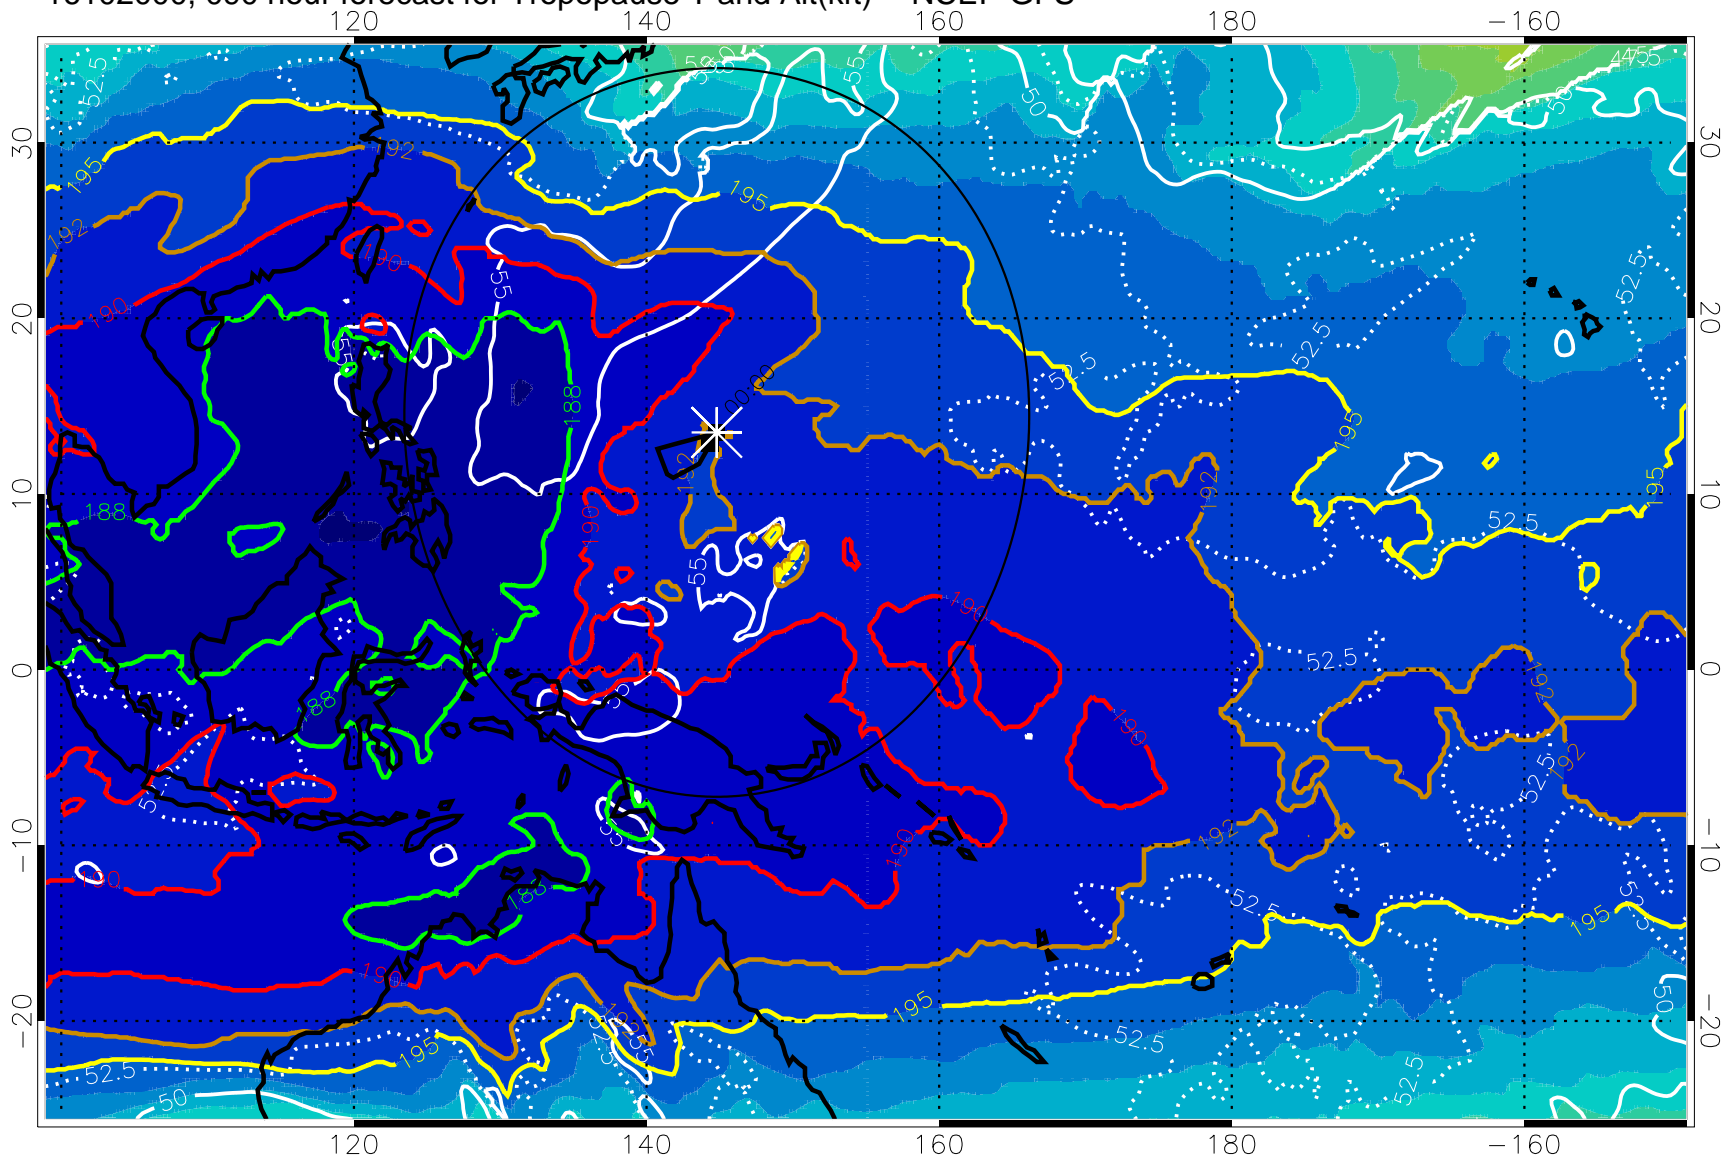

16102000, 090 hour forecast for Tropopause T and Alt(kft) -- NCEP GFS

190 200 210 220 230

Tropopause T, K

Tropopause Altitude in kft (white)

192.5K Isotherm 195K Isotherm

187.5K Isotherm 190K Isotherm

Range ring of 2304 km