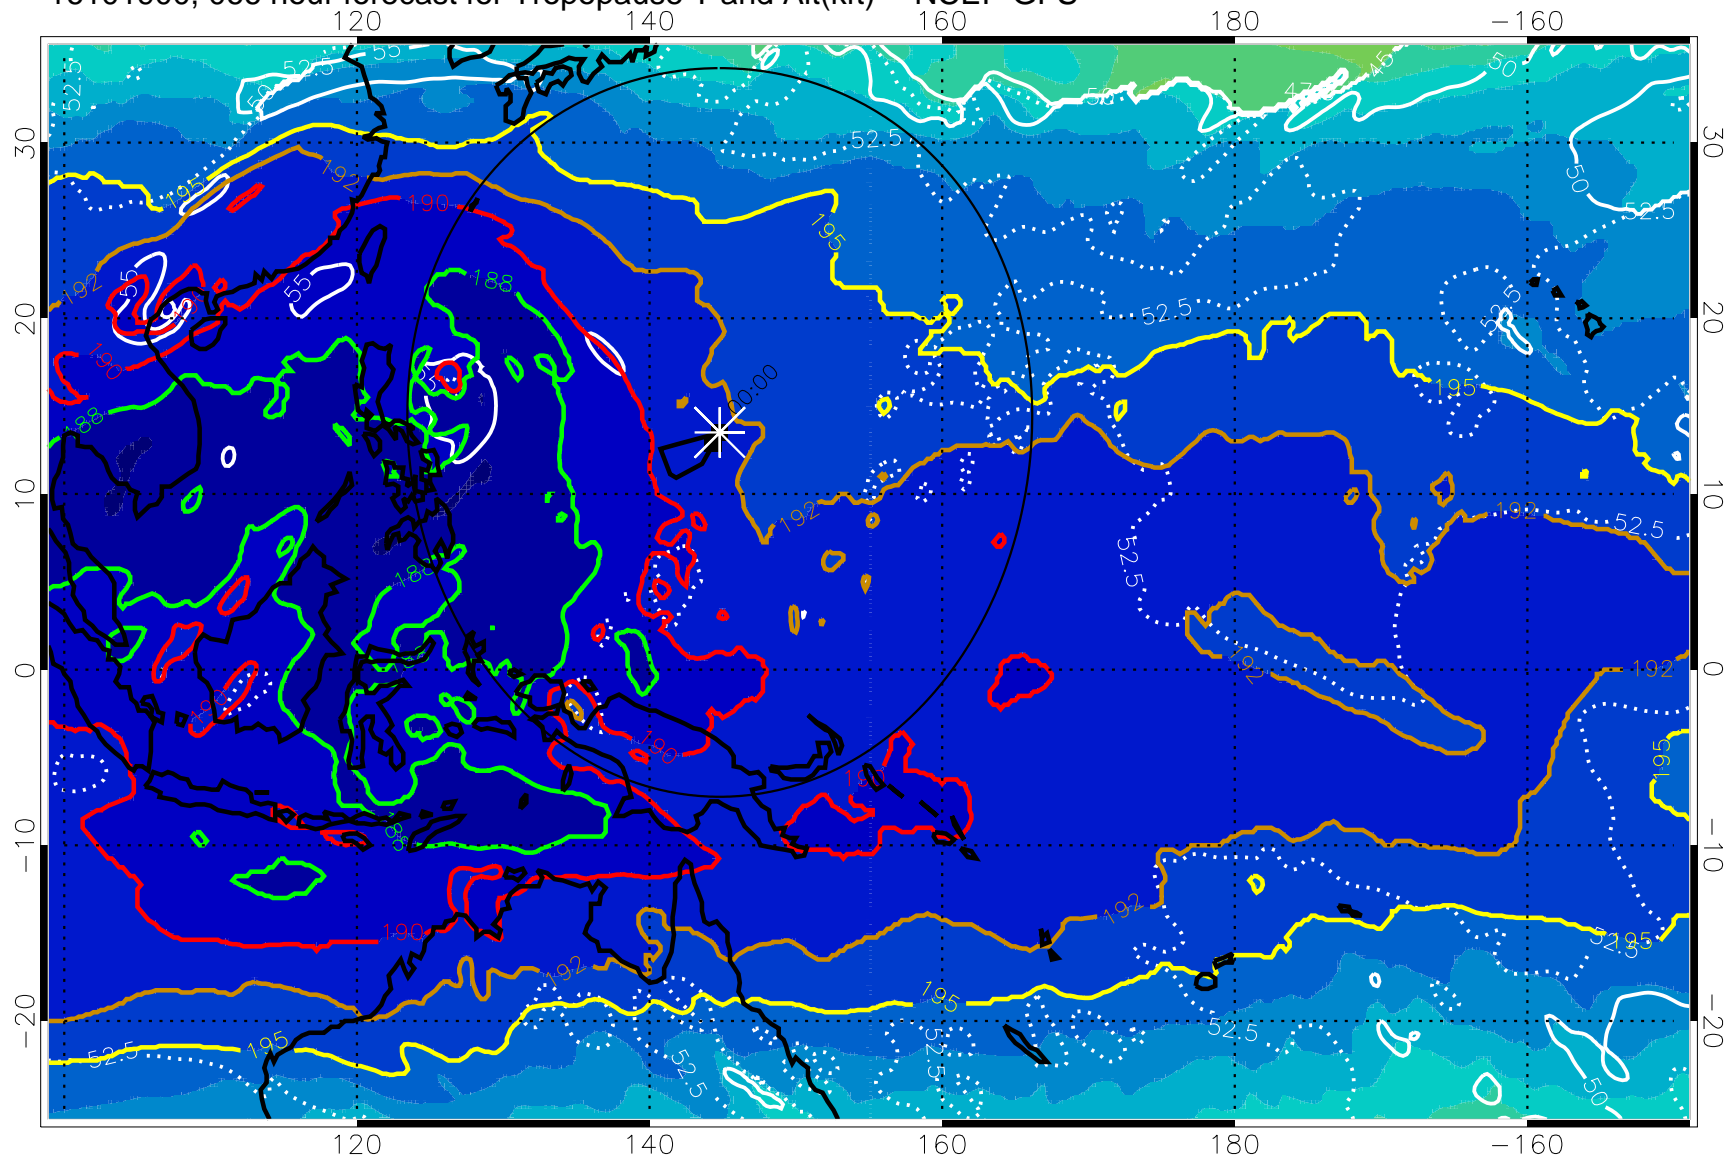

16101818, 060 hour forecast for Tropopause T and Alt(kft) -- NCEP GFS

190 200 210 220 230
Tropopause T, K

Tropopause Altitude in kft (white)

192.5K Isotherm 195K Isotherm
187.5K Isotherm 190K Isotherm

Range ring of 2304 km

16101900, 066 hour forecast for Tropopause T and Alt(kft) -- NCEP GFS

190 200 210 220 230

Tropopause T, K

Tropopause Altitude in kft (white)

192.5K Isotherm 195K Isotherm
187.5K Isotherm 190K Isotherm

Range ring of 2304 km