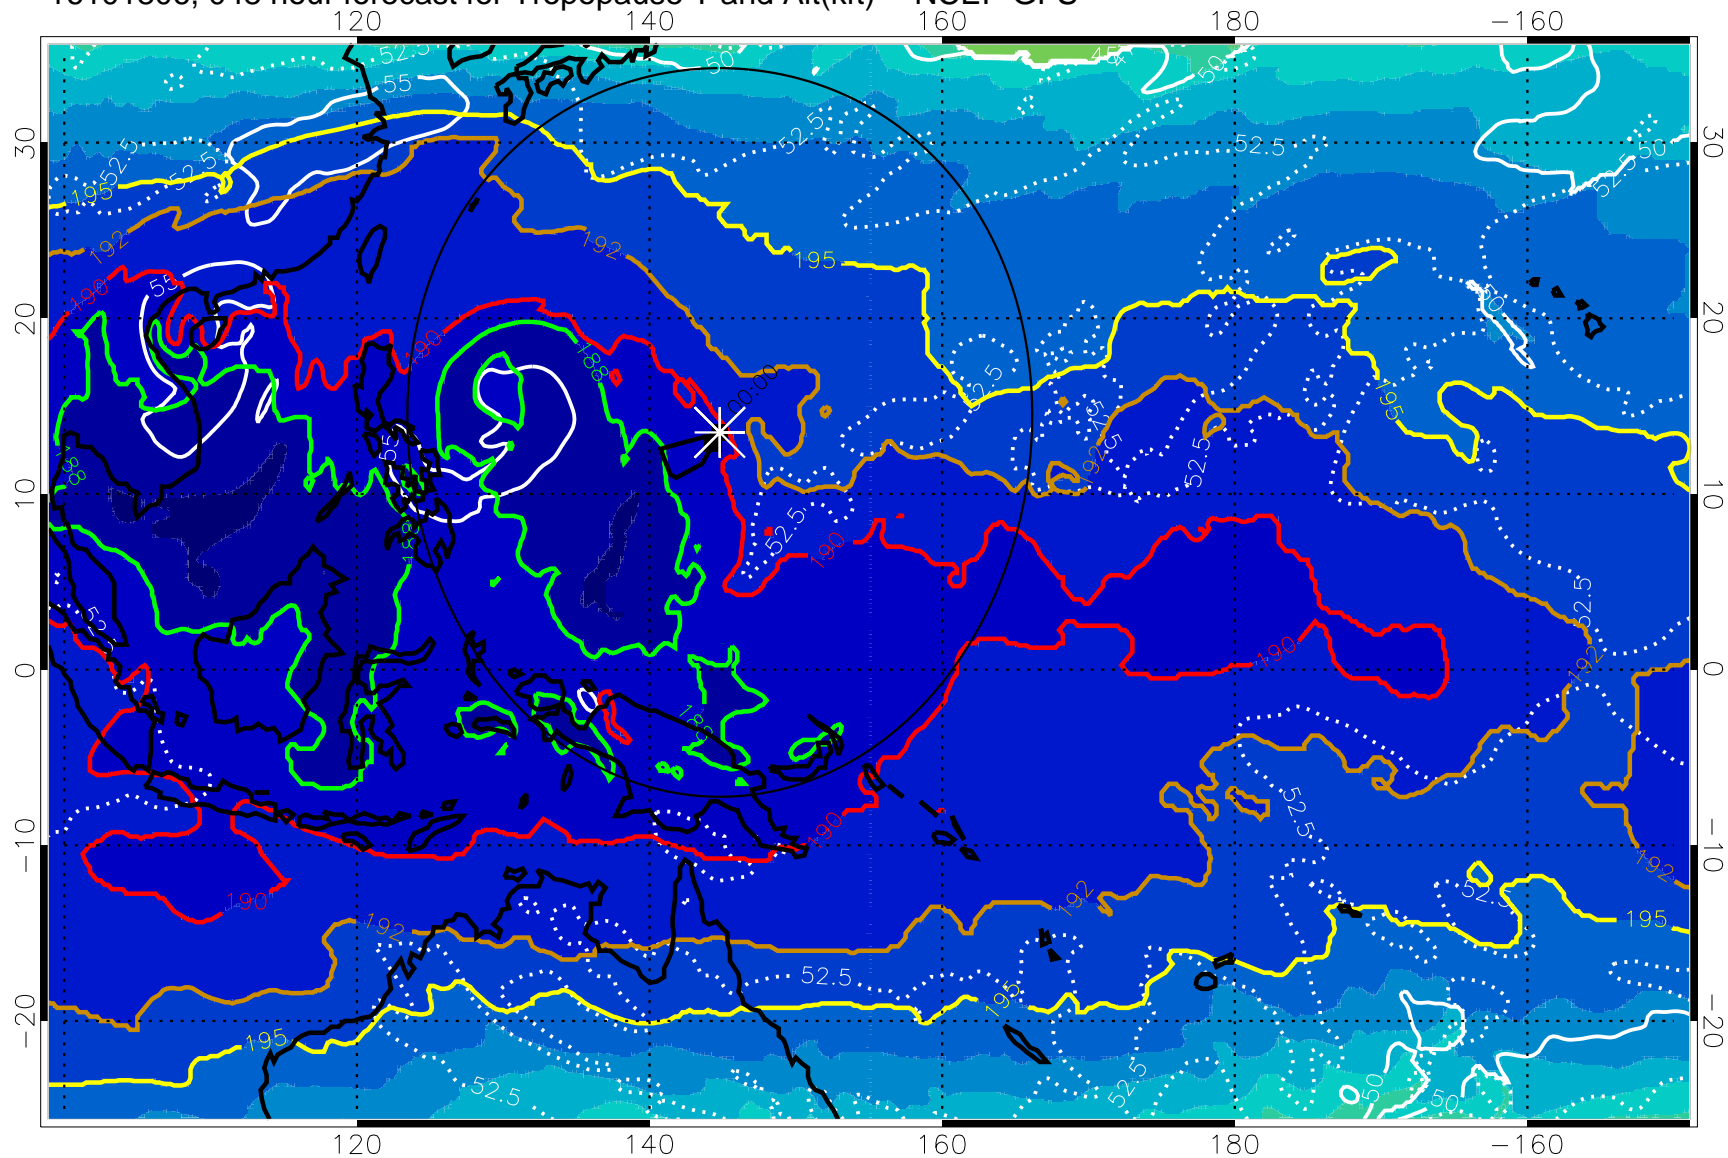

16101806, 048 hour forecast for Tropopause T and Alt(kft) -- NCEP GFS

190 200 210 220 230

Tropopause T, K

Tropopause Altitude in kft (white)

192.5K Isotherm 195K Isotherm
187.5K Isotherm 190K Isotherm

Range ring of 2304 km