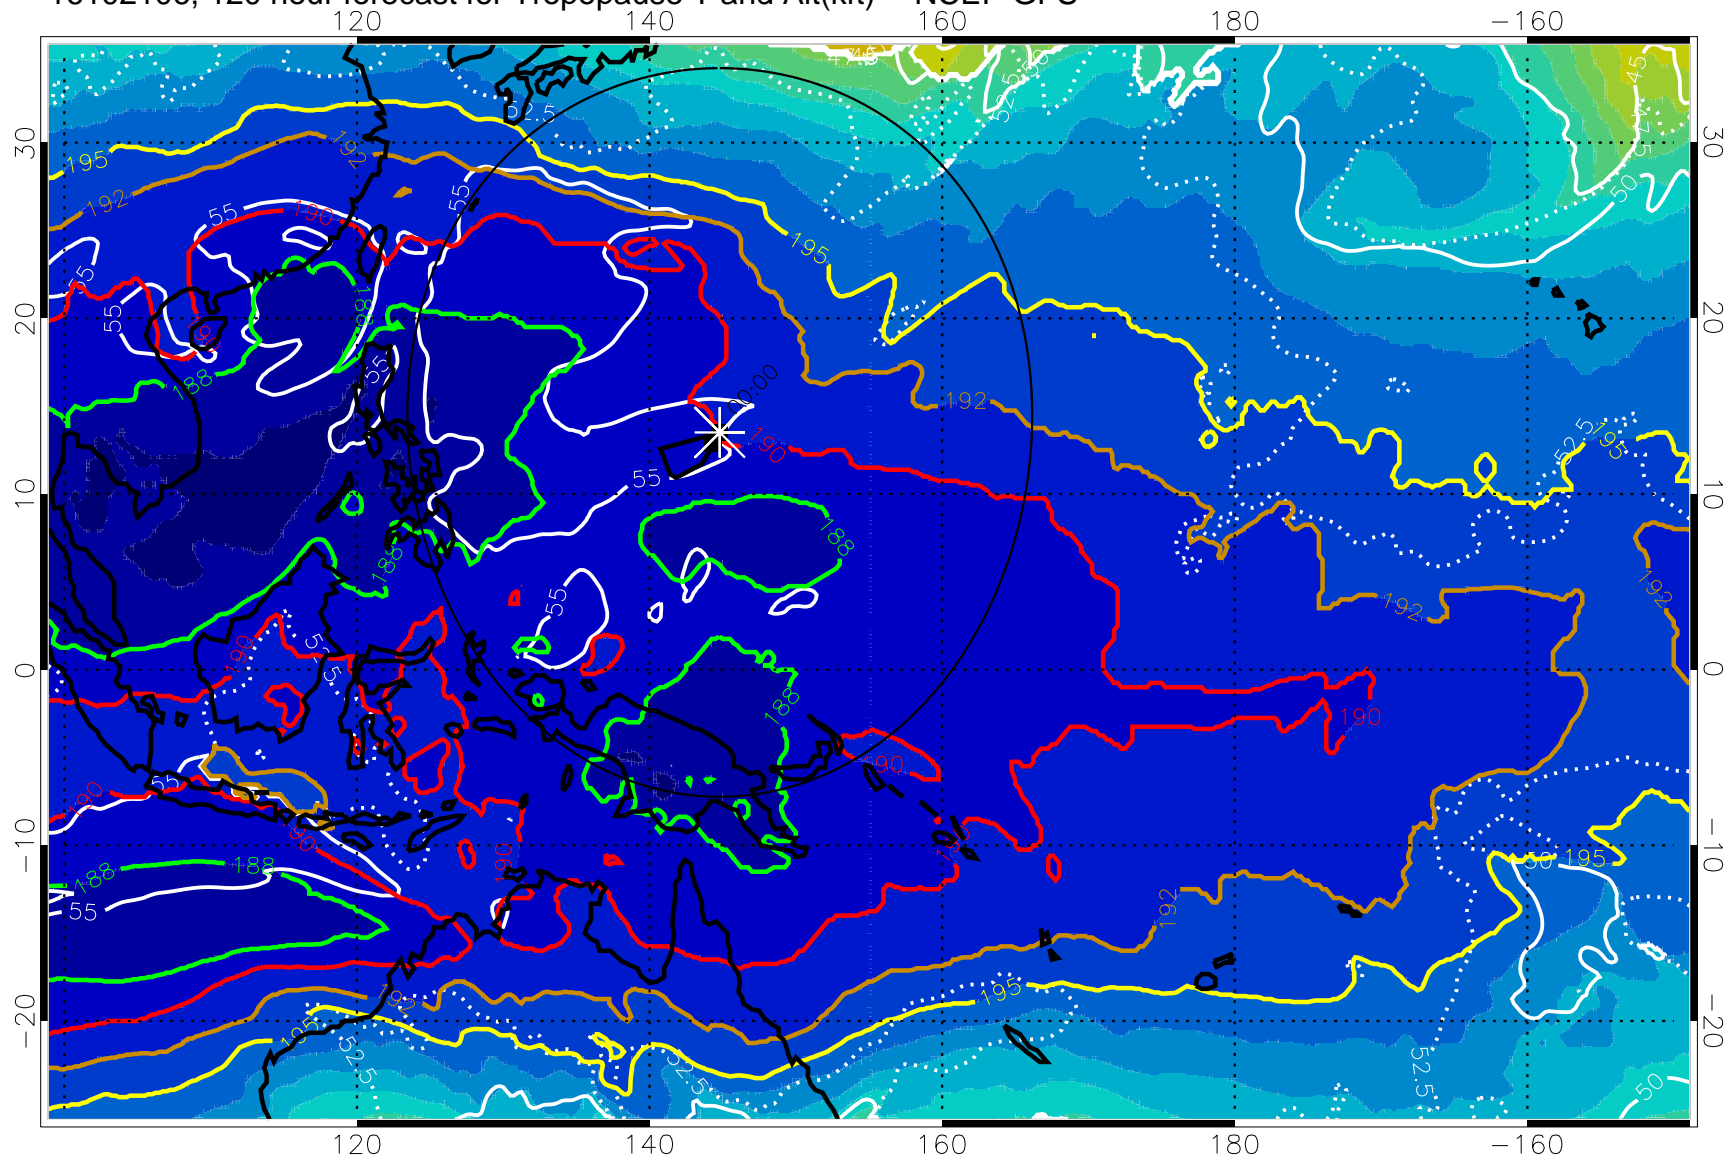

16102106, 120 hour forecast for Tropopause T and Alt(kft) -- NCEP GFS

190 200 210 220 230

Tropopause T, K

Tropopause Altitude in kft (white)

192.5K Isotherm 195K Isotherm
187.5K Isotherm 190K Isotherm

Range ring of 2304 km