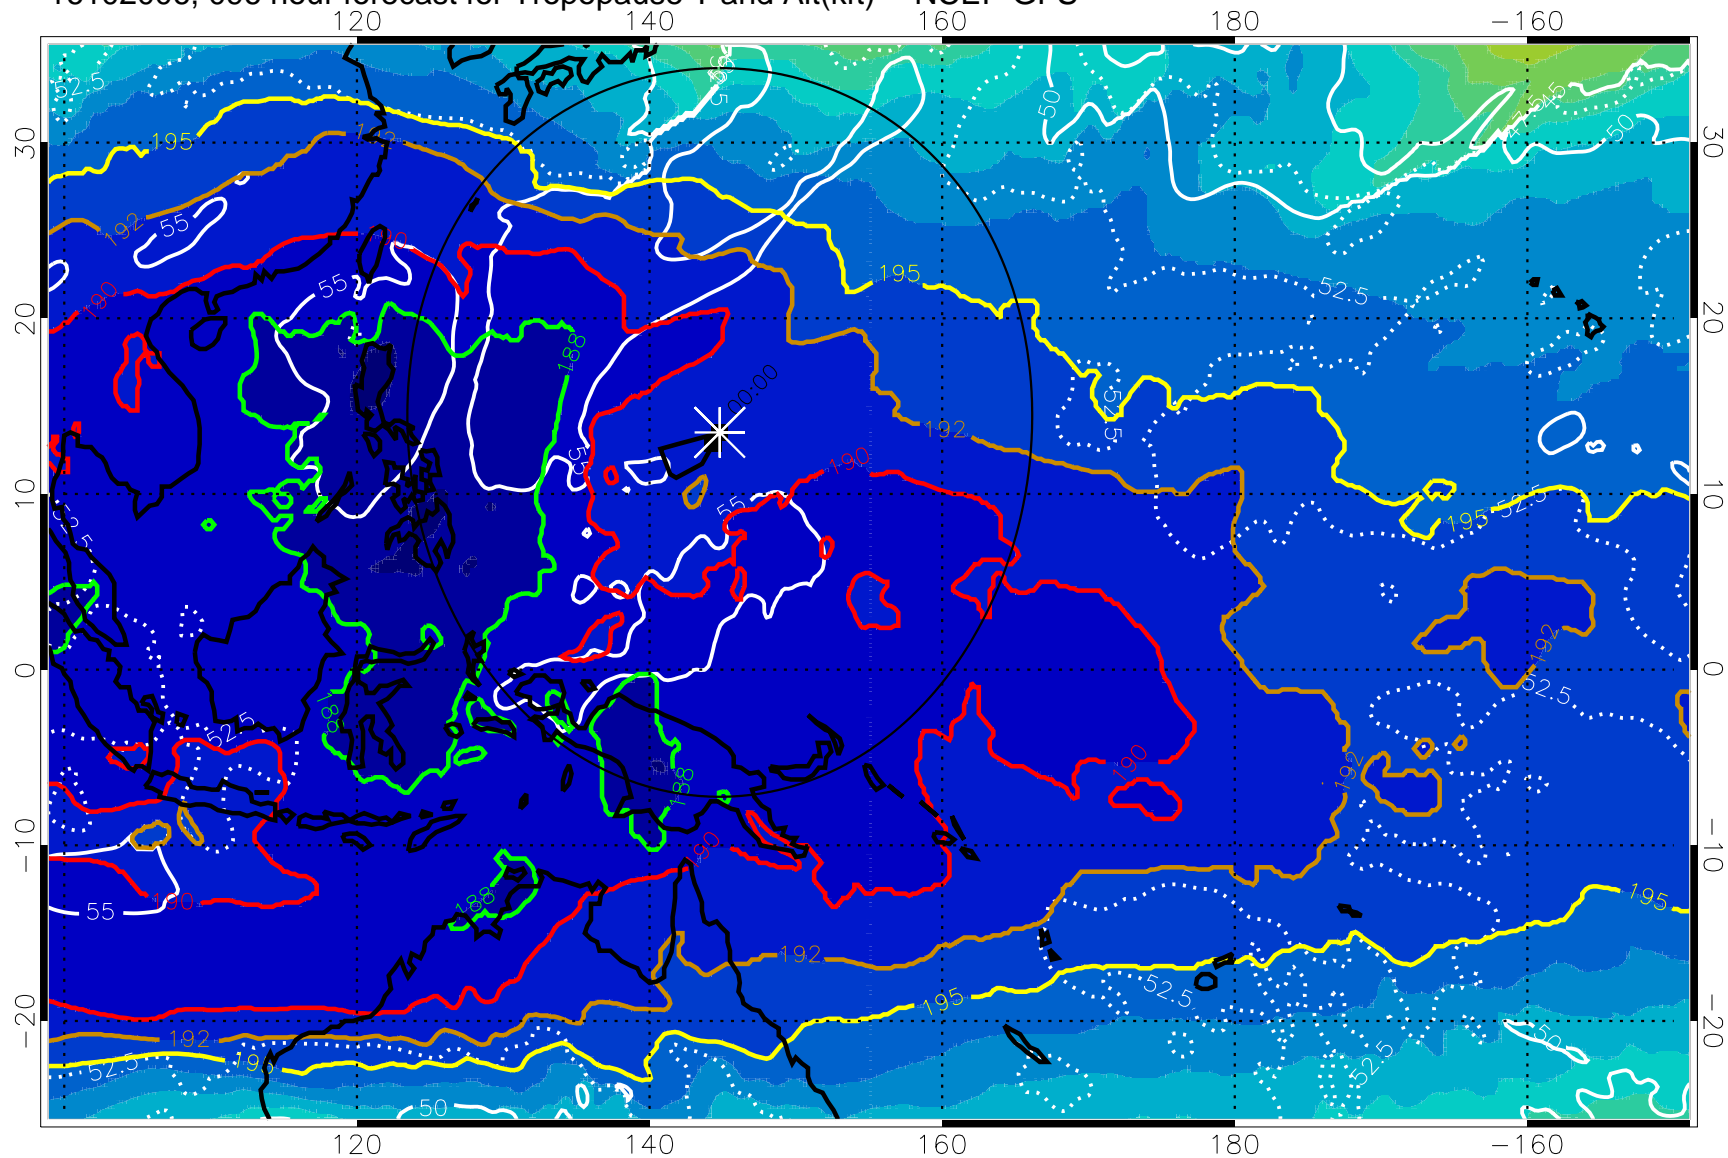

16102006, 096 hour forecast for Tropopause T and Alt(kft) -- NCEP GFS

190 200 210 220 230

Tropopause T, K

Tropopause Altitude in kft (white)

192.5K Isotherm 195K Isotherm
187.5K Isotherm 190K Isotherm

Range ring of 2304 km