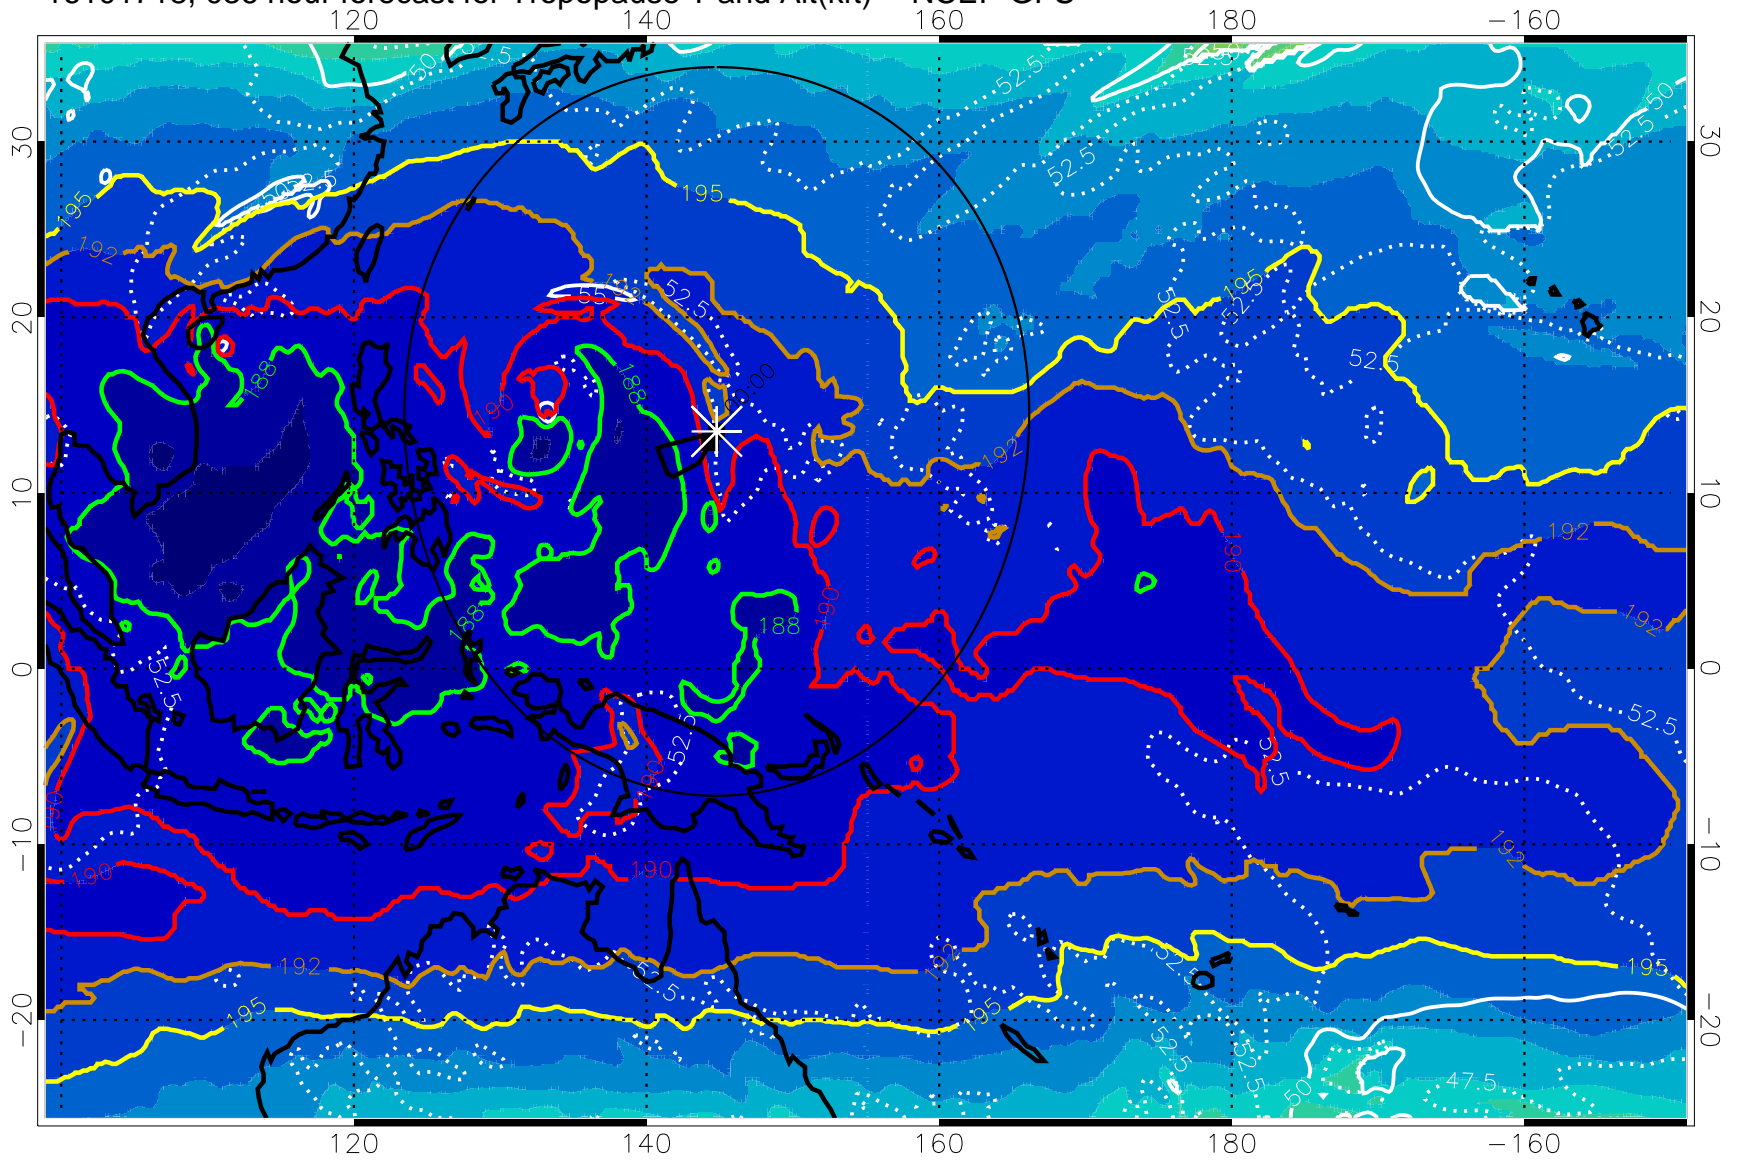

16101712, 030 hour forecast for Tropopause T and Alt(kft) -- NCEP GFS

190 200 210 220 230
Tropopause T, K

Tropopause Altitude in kft (white)

192.5K Isotherm 195K Isotherm
187.5K Isotherm 190K Isotherm

Range ring of 2304 km

16101718, 036 hour forecast for Tropopause T and Alt(kft) -- NCEP GFS

190 200 210 220 230
Tropopause T, K

Tropopause Altitude in kft (white)

192.5K Isotherm 195K Isotherm
187.5K Isotherm 190K Isotherm

Range ring of 2304 km