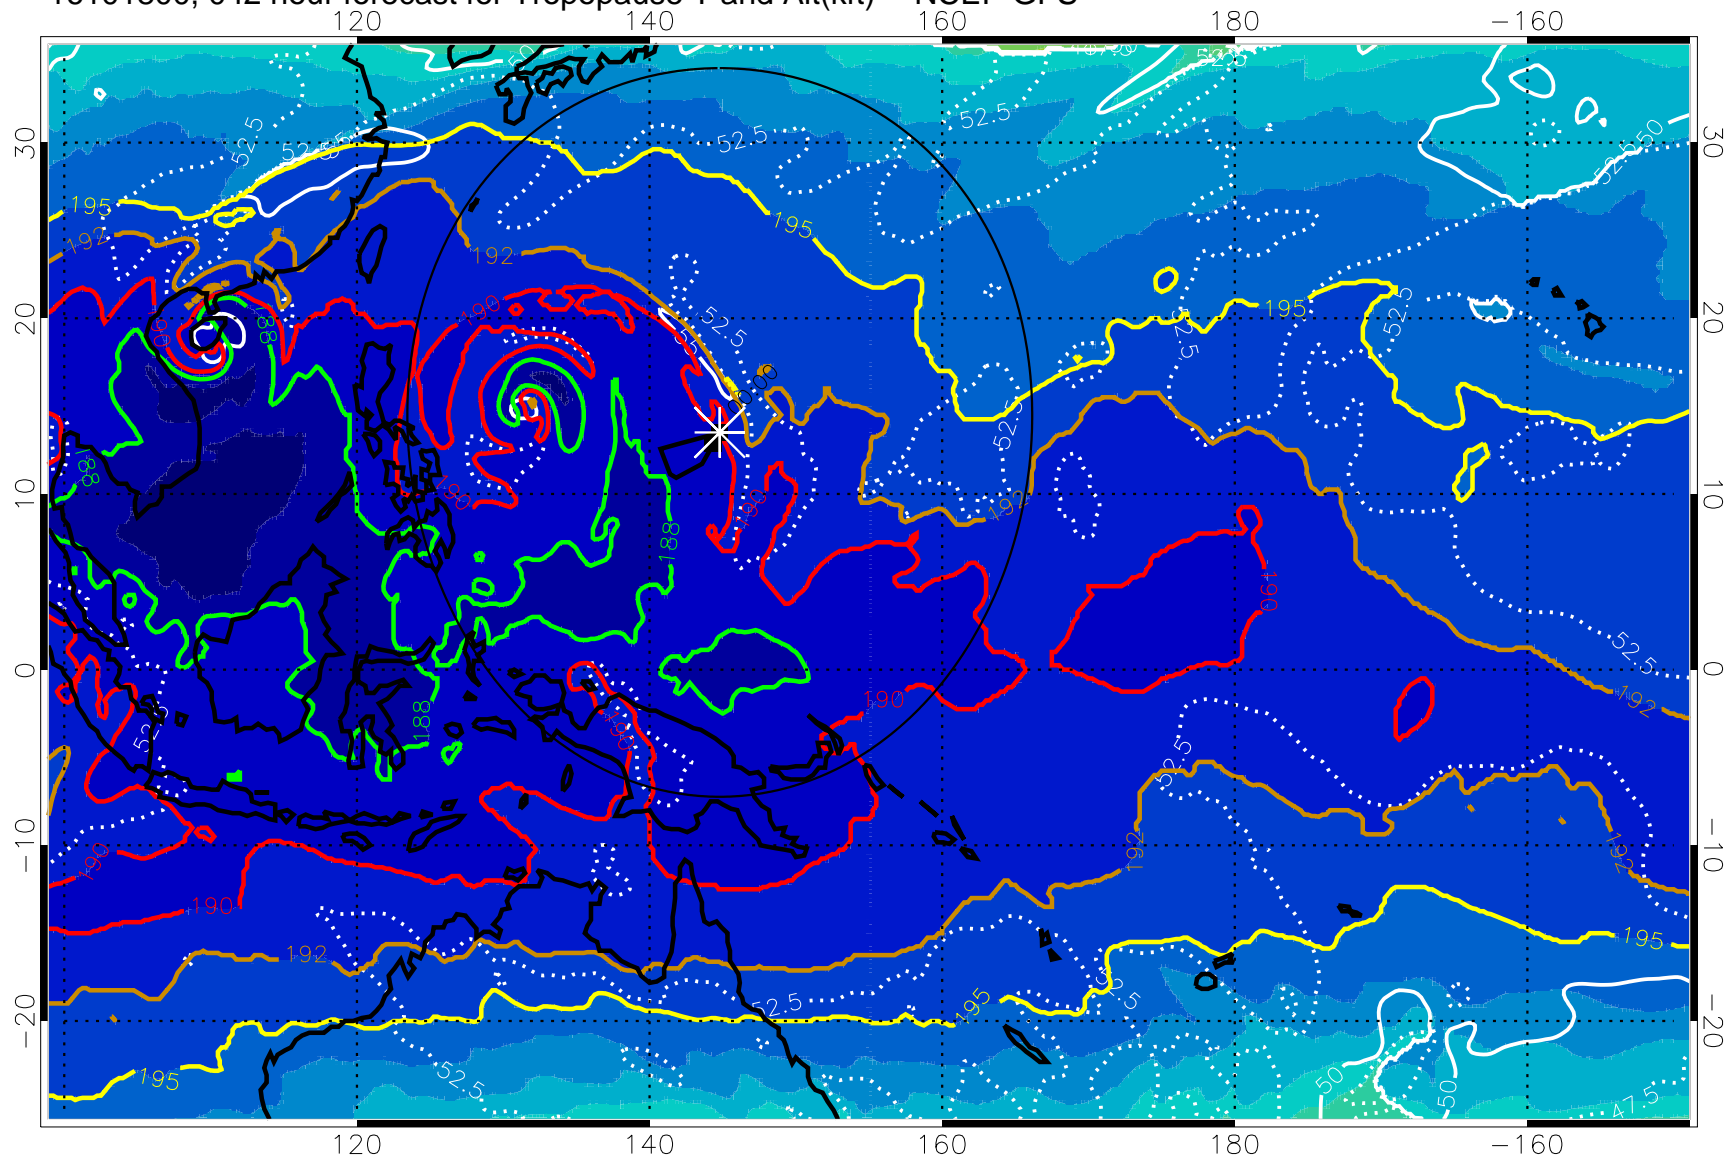

16101800, 042 hour forecast for Tropopause T and Alt(kft) -- NCEP GFS

190 200 210 220 230

Tropopause T, K

Tropopause Altitude in kft (white)

192.5K Isotherm 195K Isotherm
187.5K Isotherm 190K Isotherm

Range ring of 2304 km