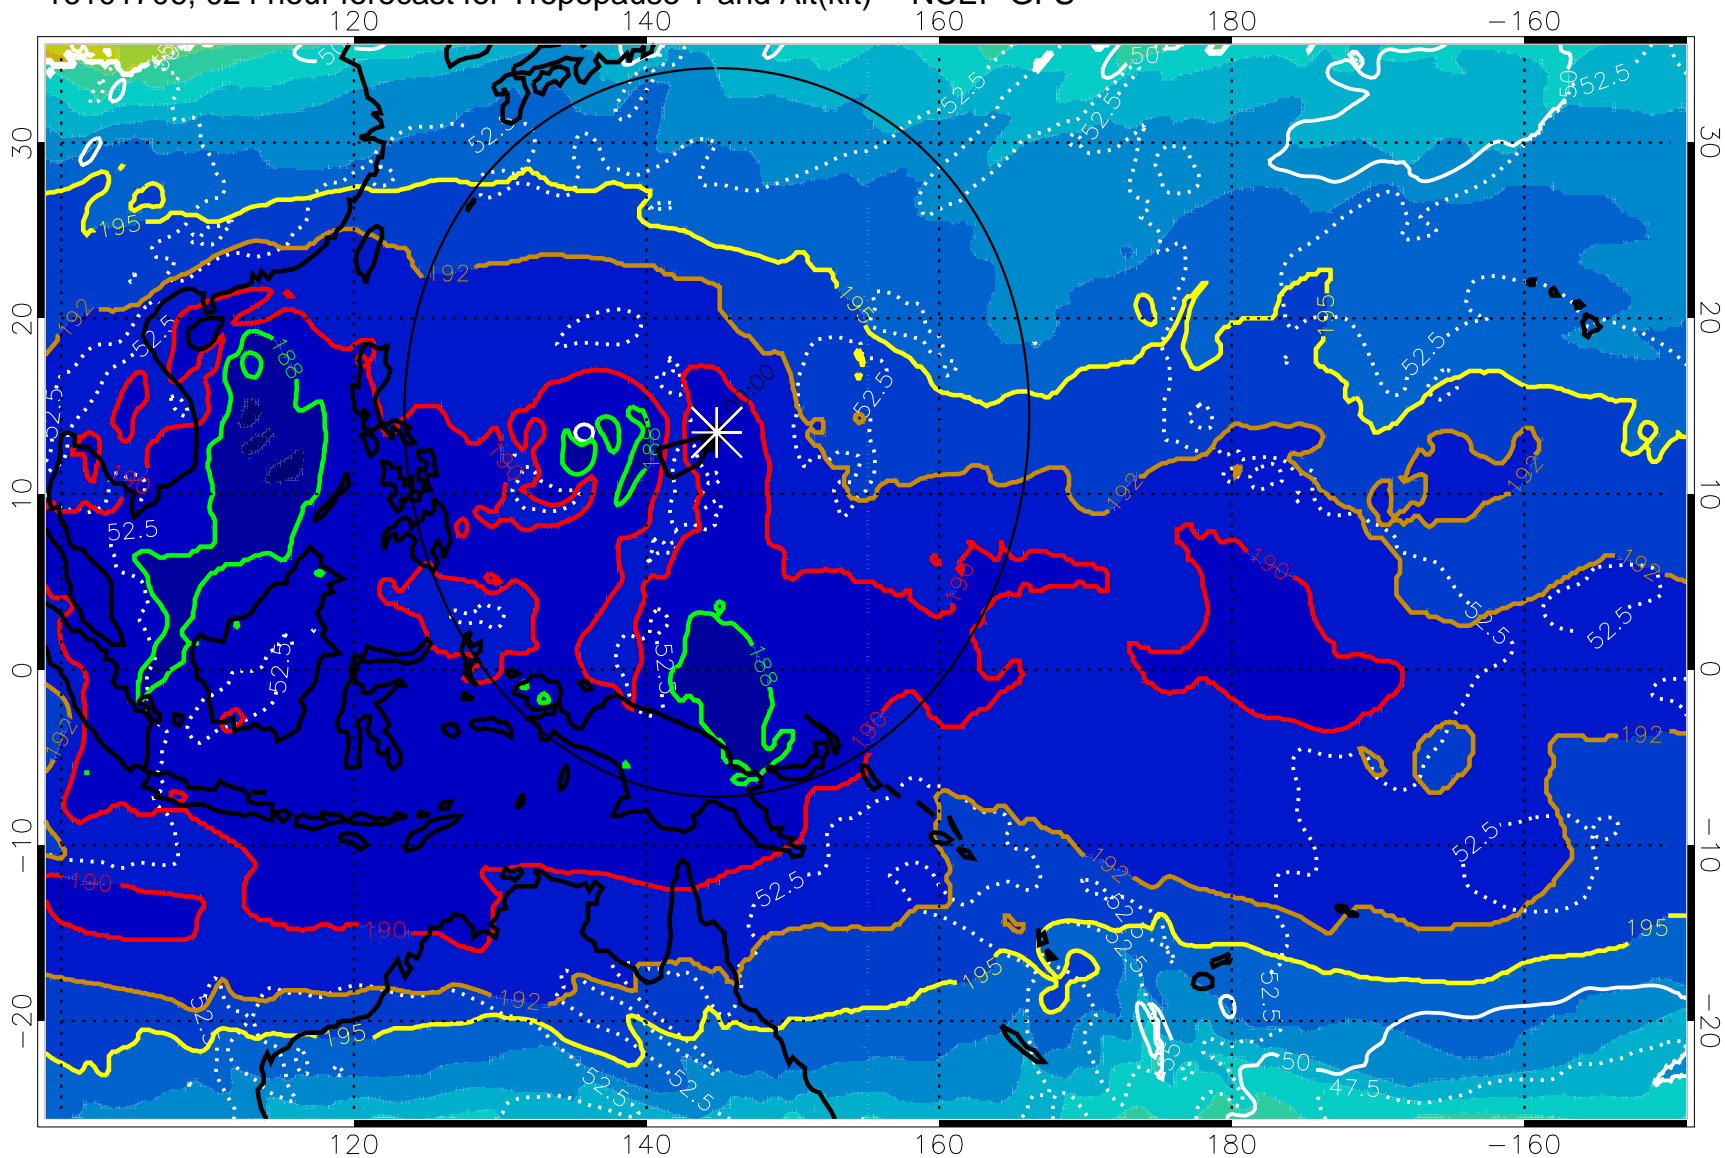

16101706, 024 hour forecast for Tropopause T and Alt(kft) -- NCEP GFS

190 200 210 220 230

Tropopause T, K

Tropopause Altitude in kft (white)

192.5K Isotherm 195K Isotherm
187.5K Isotherm 190K Isotherm

Range ring of 2304 km