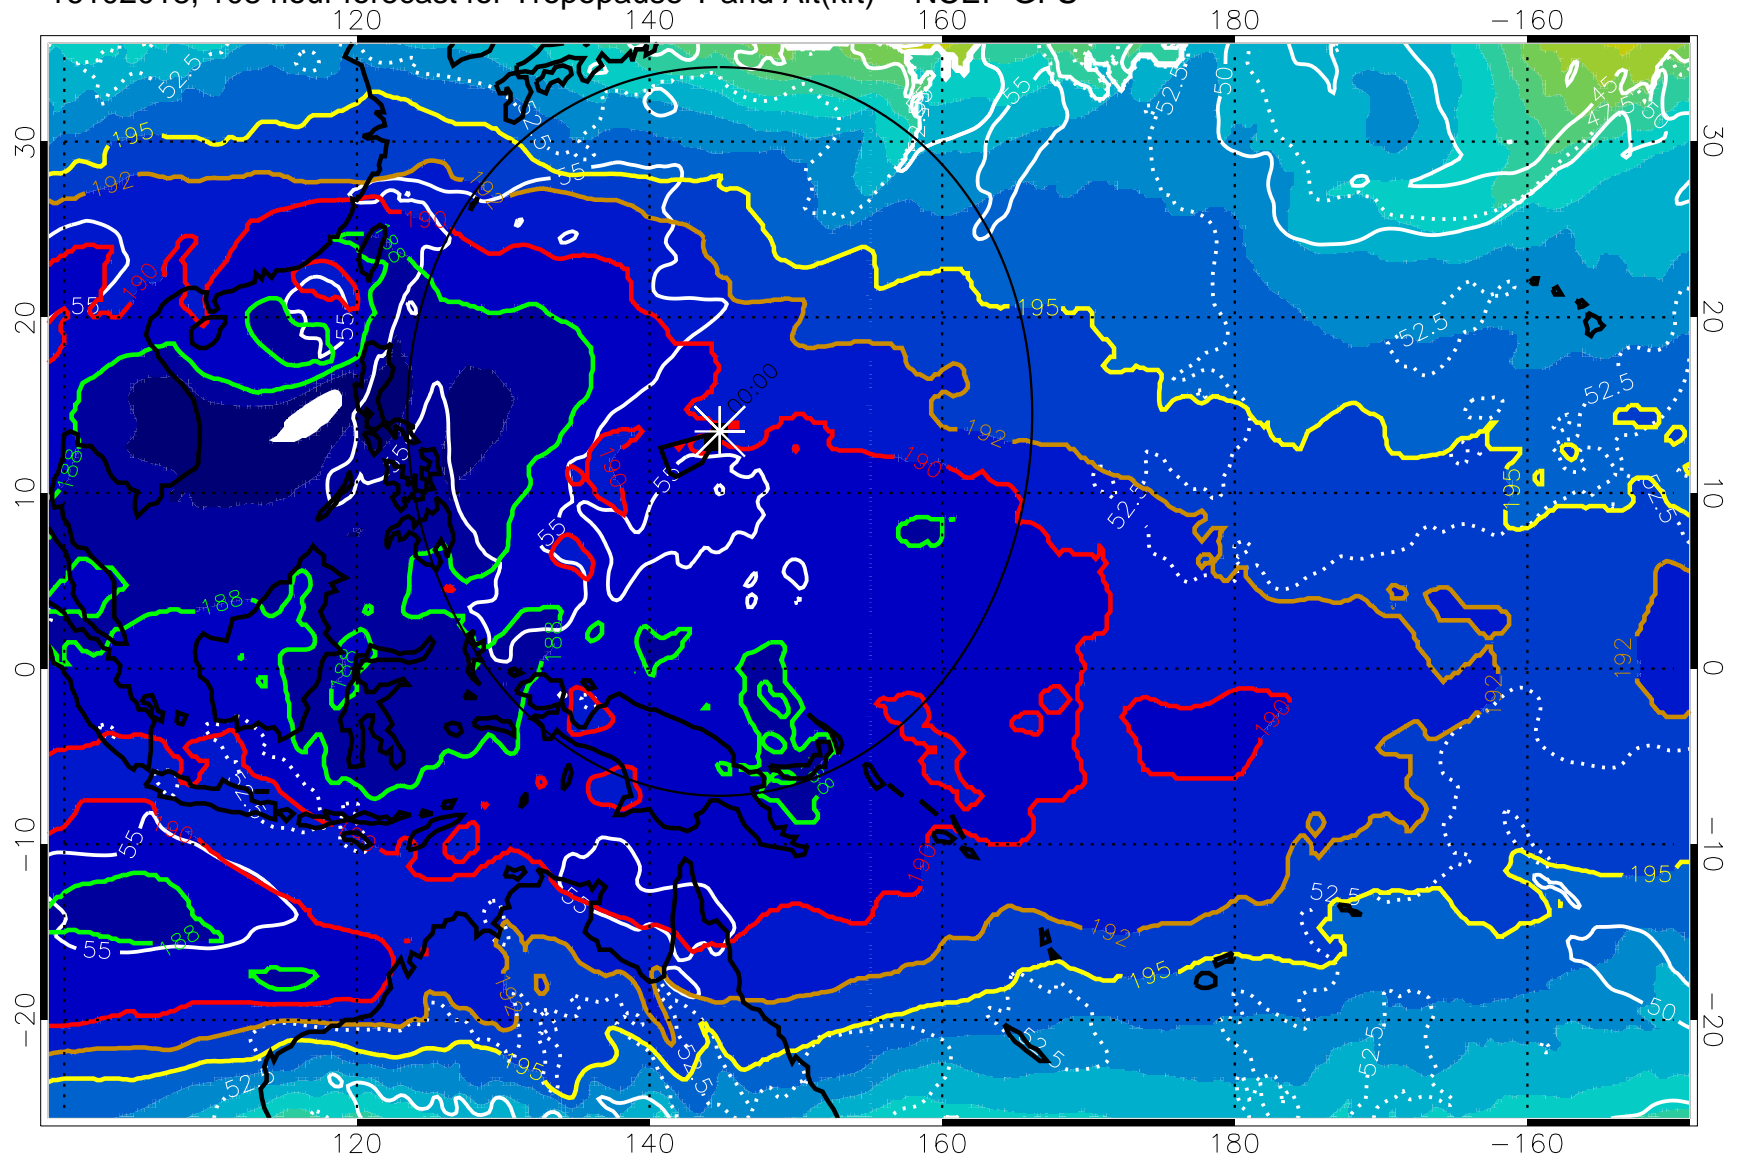

16102012, 102 hour forecast for Tropopause T and Alt(kft) -- NCEP GFS

190 200 210 220 230
Tropopause T, K

Tropopause Altitude in kft (white)

192.5K Isotherm 195K Isotherm
187.5K Isotherm 190K Isotherm

Range ring of 2304 km

16102018, 108 hour forecast for Tropopause T and Alt(kft) -- NCEP GFS

190 200 210 220 230

Tropopause T, K

Tropopause Altitude in kft (white)

192.5K Isotherm 195K Isotherm

187.5K Isotherm 190K Isotherm

Range ring of 2304 km