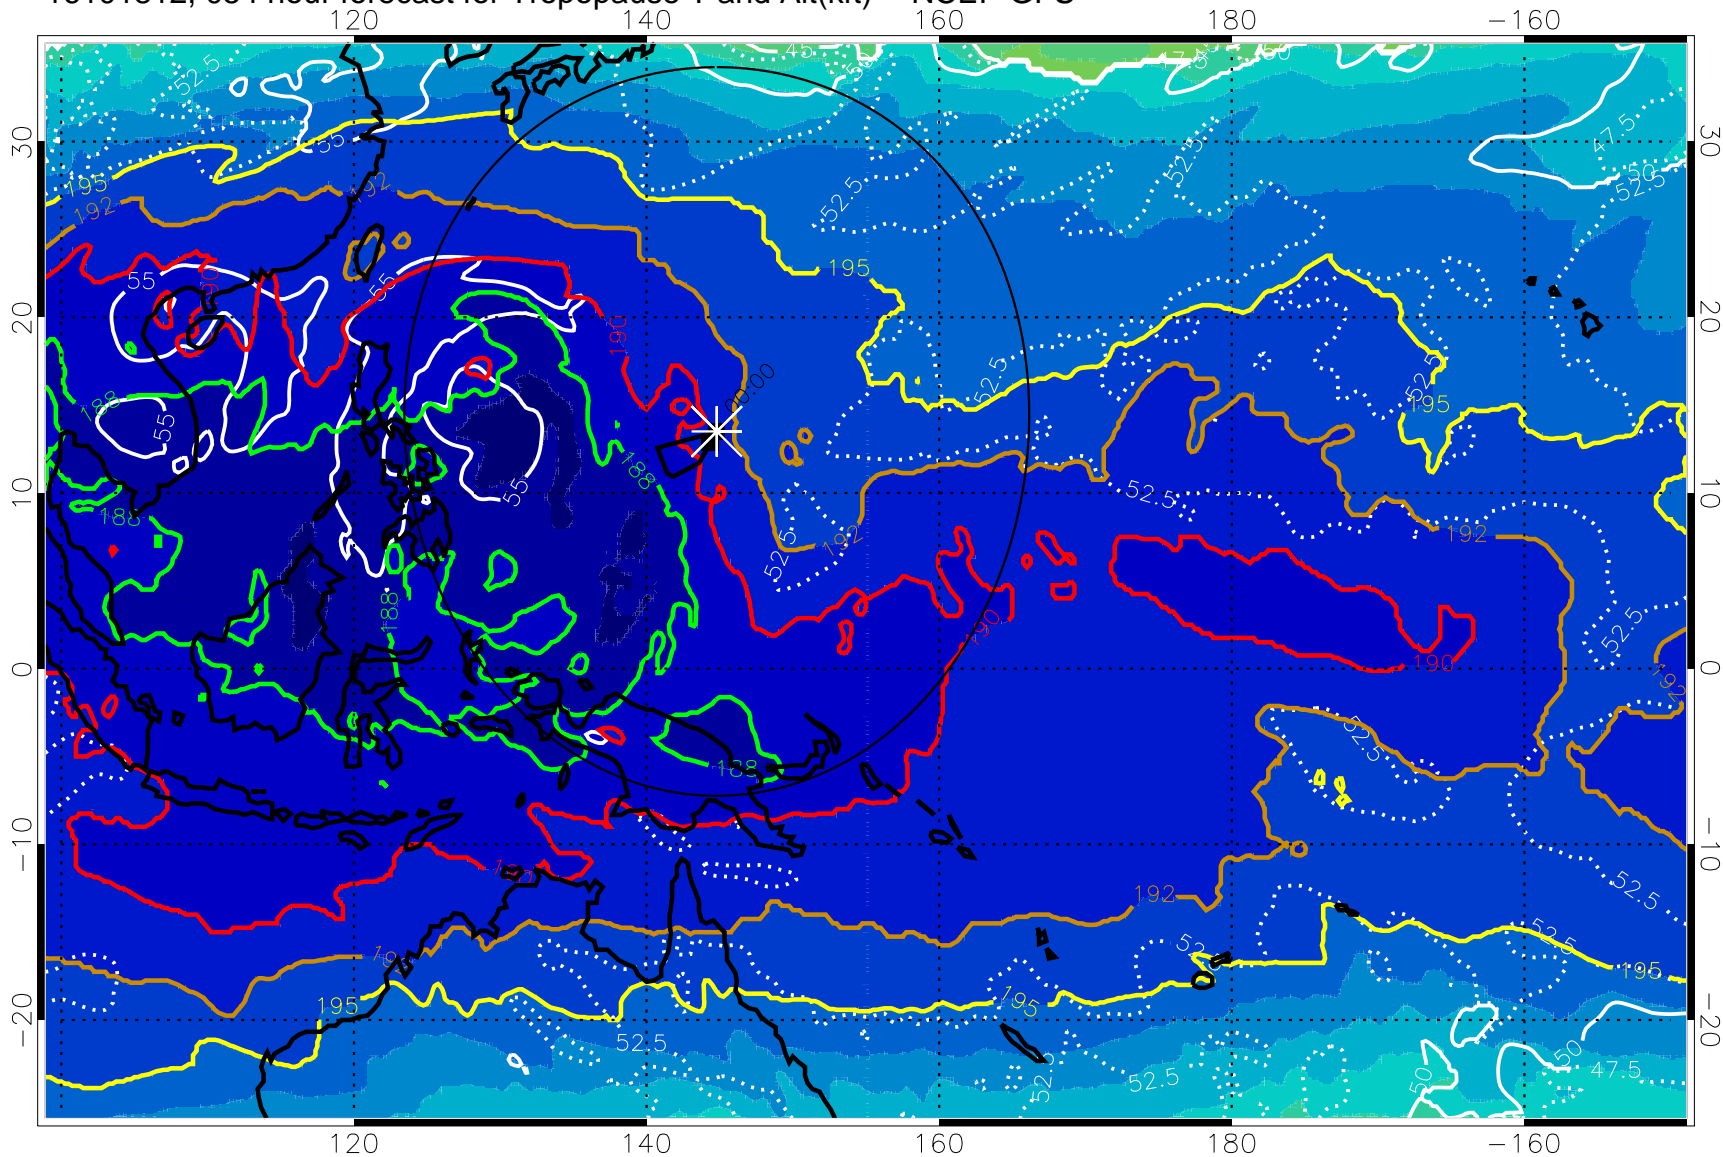

16101812, 054 hour forecast for Tropopause T and Alt(kft) -- NCEP GFS

190 200 210 220 230
Tropopause T, K

Tropopause Altitude in kft (white)

192.5K Isotherm 195K Isotherm
187.5K Isotherm 190K Isotherm

Range ring of 2304 km