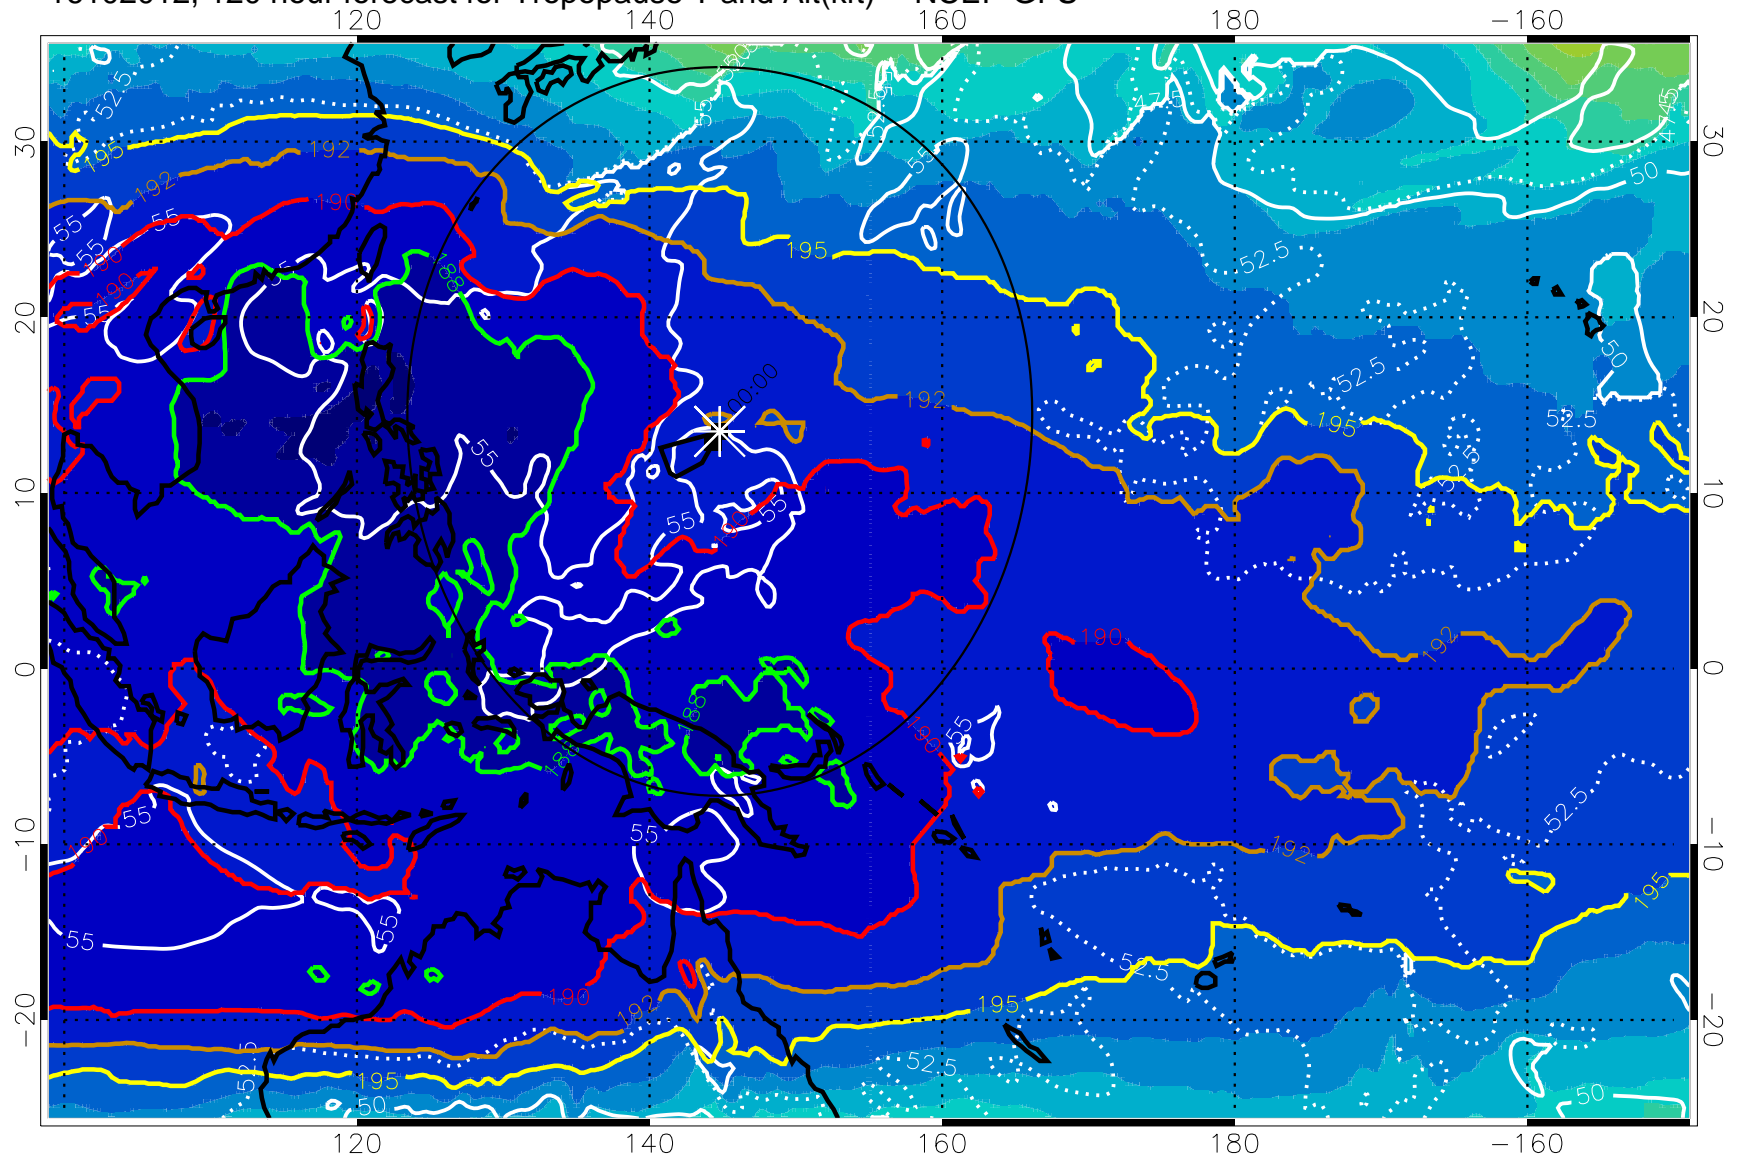

16102012, 120 hour forecast for Tropopause T and Alt(kft) -- NCEP GFS

190 200 210 220 230

Tropopause T, K

Tropopause Altitude in kft (white)

192.5K Isotherm 195K Isotherm

187.5K Isotherm 190K Isotherm

Range ring of 2304 km