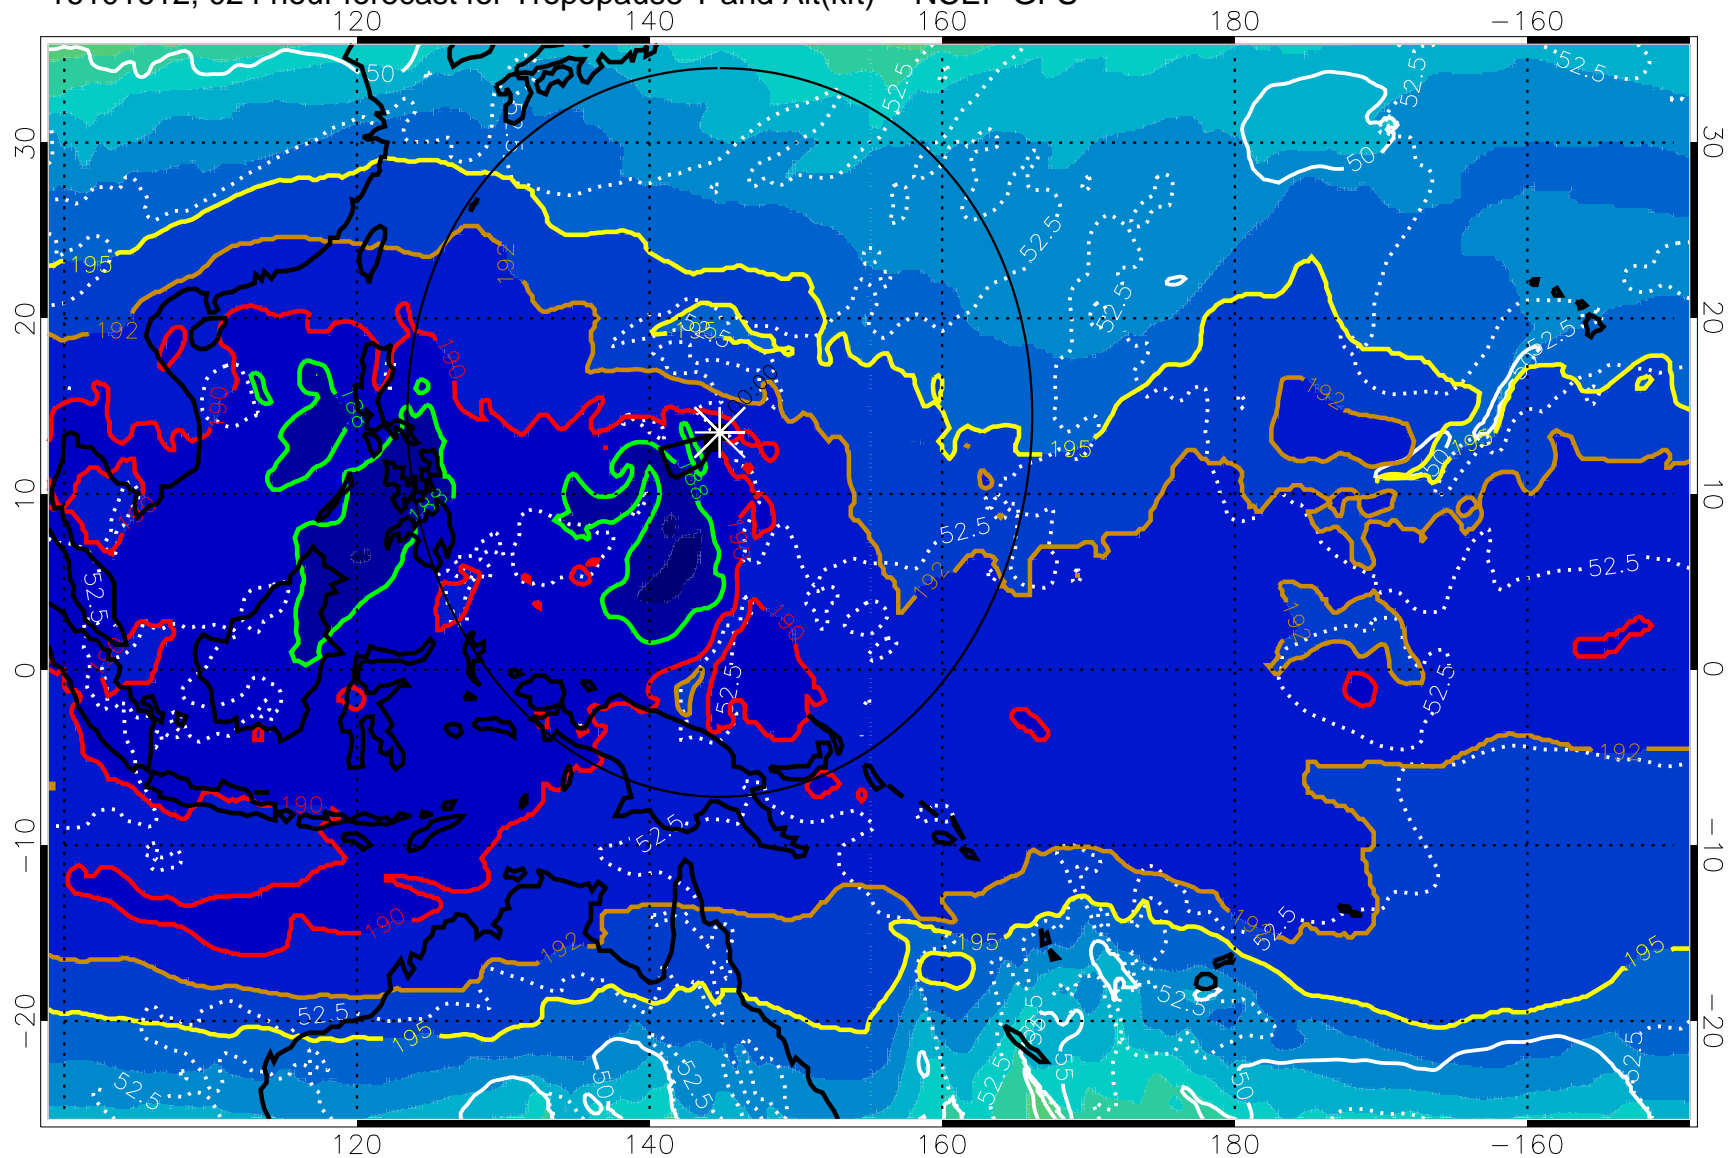

16101612, 024 hour forecast for Tropopause T and Alt(kft) -- NCEP GFS

190 200 210 220 230

Tropopause T, K

Tropopause Altitude in kft (white)

192.5K Isotherm 195K Isotherm

187.5K Isotherm 190K Isotherm

Range ring of 2304 km