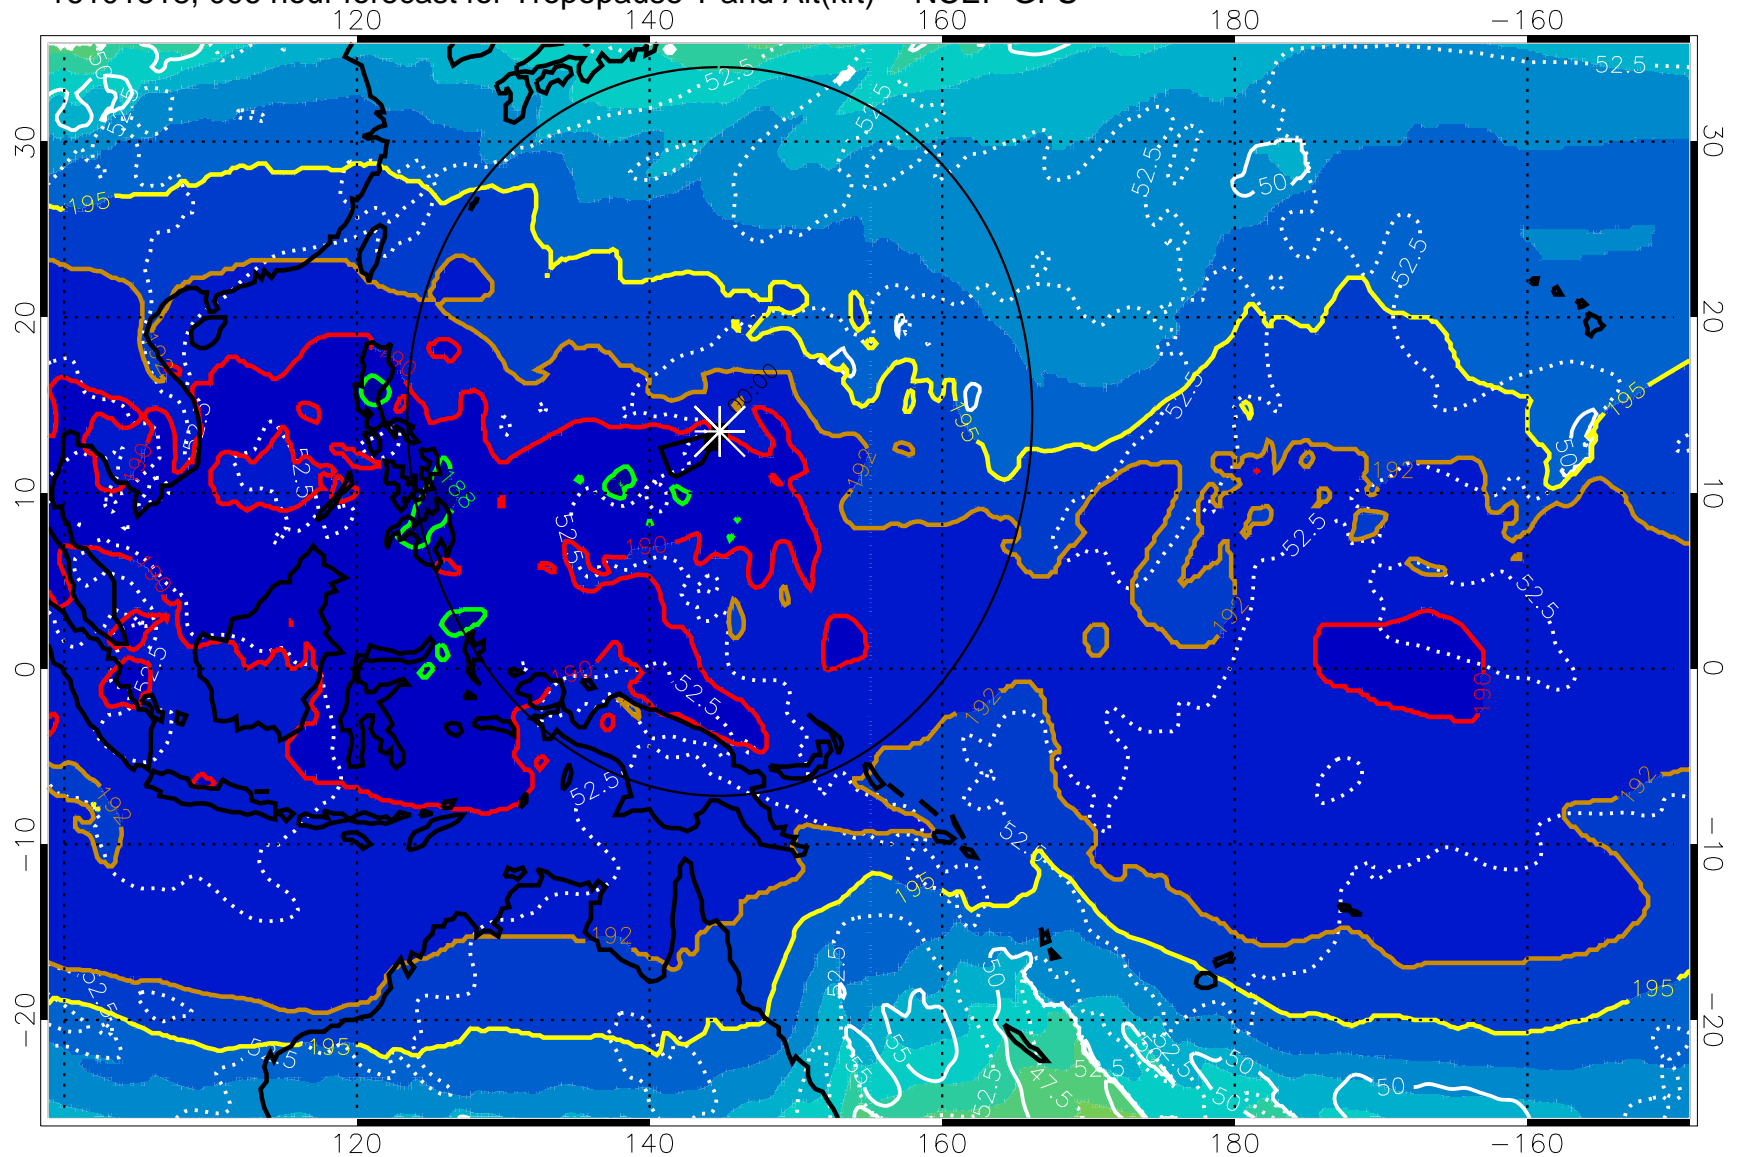

16101518, 006 hour forecast for Tropopause T and Alt(kft) -- NCEP GFS

190 200 210 220 230

Tropopause T, K

Tropopause Altitude in kft (white)

192.5K Isotherm 195K Isotherm

187.5K Isotherm 190K Isotherm

Range ring of 2304 km