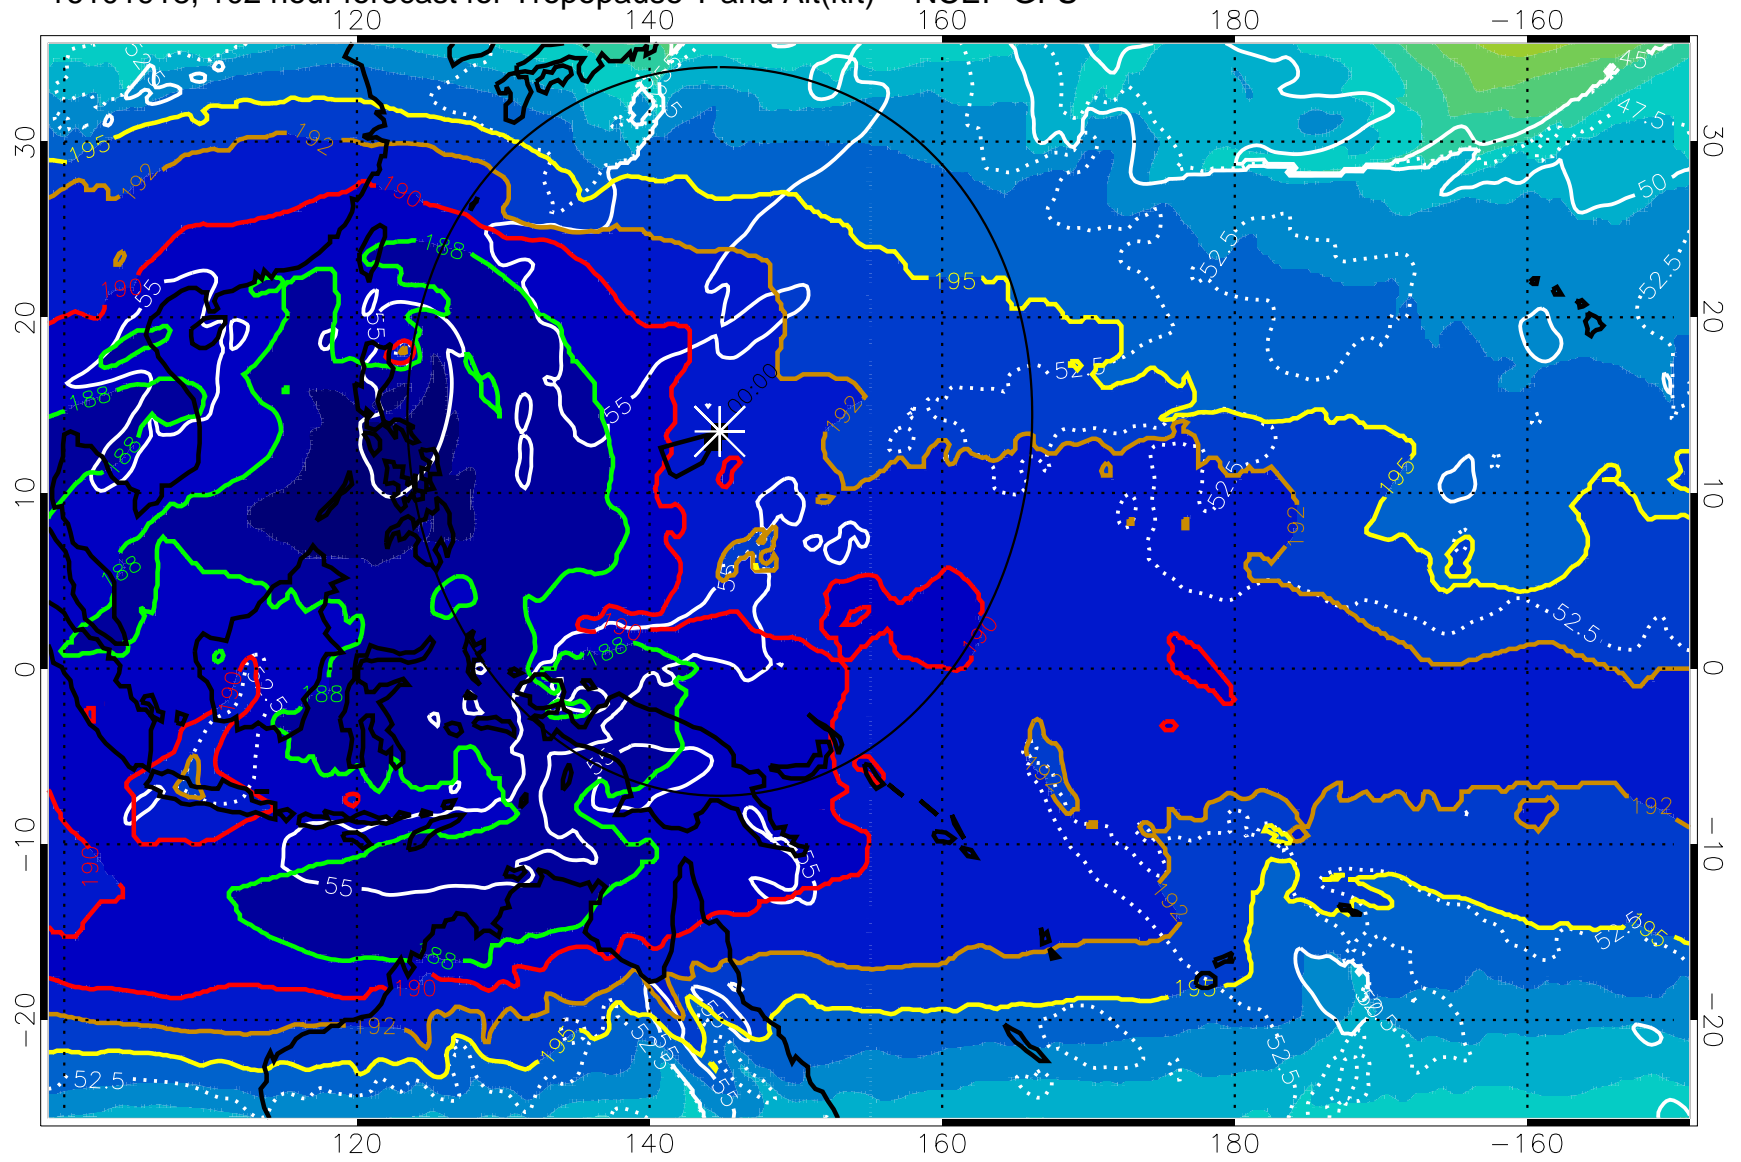

16101912, 096 hour forecast for Tropopause T and Alt(kft) -- NCEP GFS

190 200 210 220 230

Tropopause T, K

Tropopause Altitude in kft (white)

192.5K Isotherm 195K Isotherm
187.5K Isotherm 190K Isotherm

Range ring of 2304 km

16101918, 102 hour forecast for Tropopause T and Alt(kft) -- NCEP GFS

190 200 210 220 230

Tropopause T, K

Tropopause Altitude in kft (white)

192.5K Isotherm 195K Isotherm
187.5K Isotherm 190K Isotherm

Range ring of 2304 km