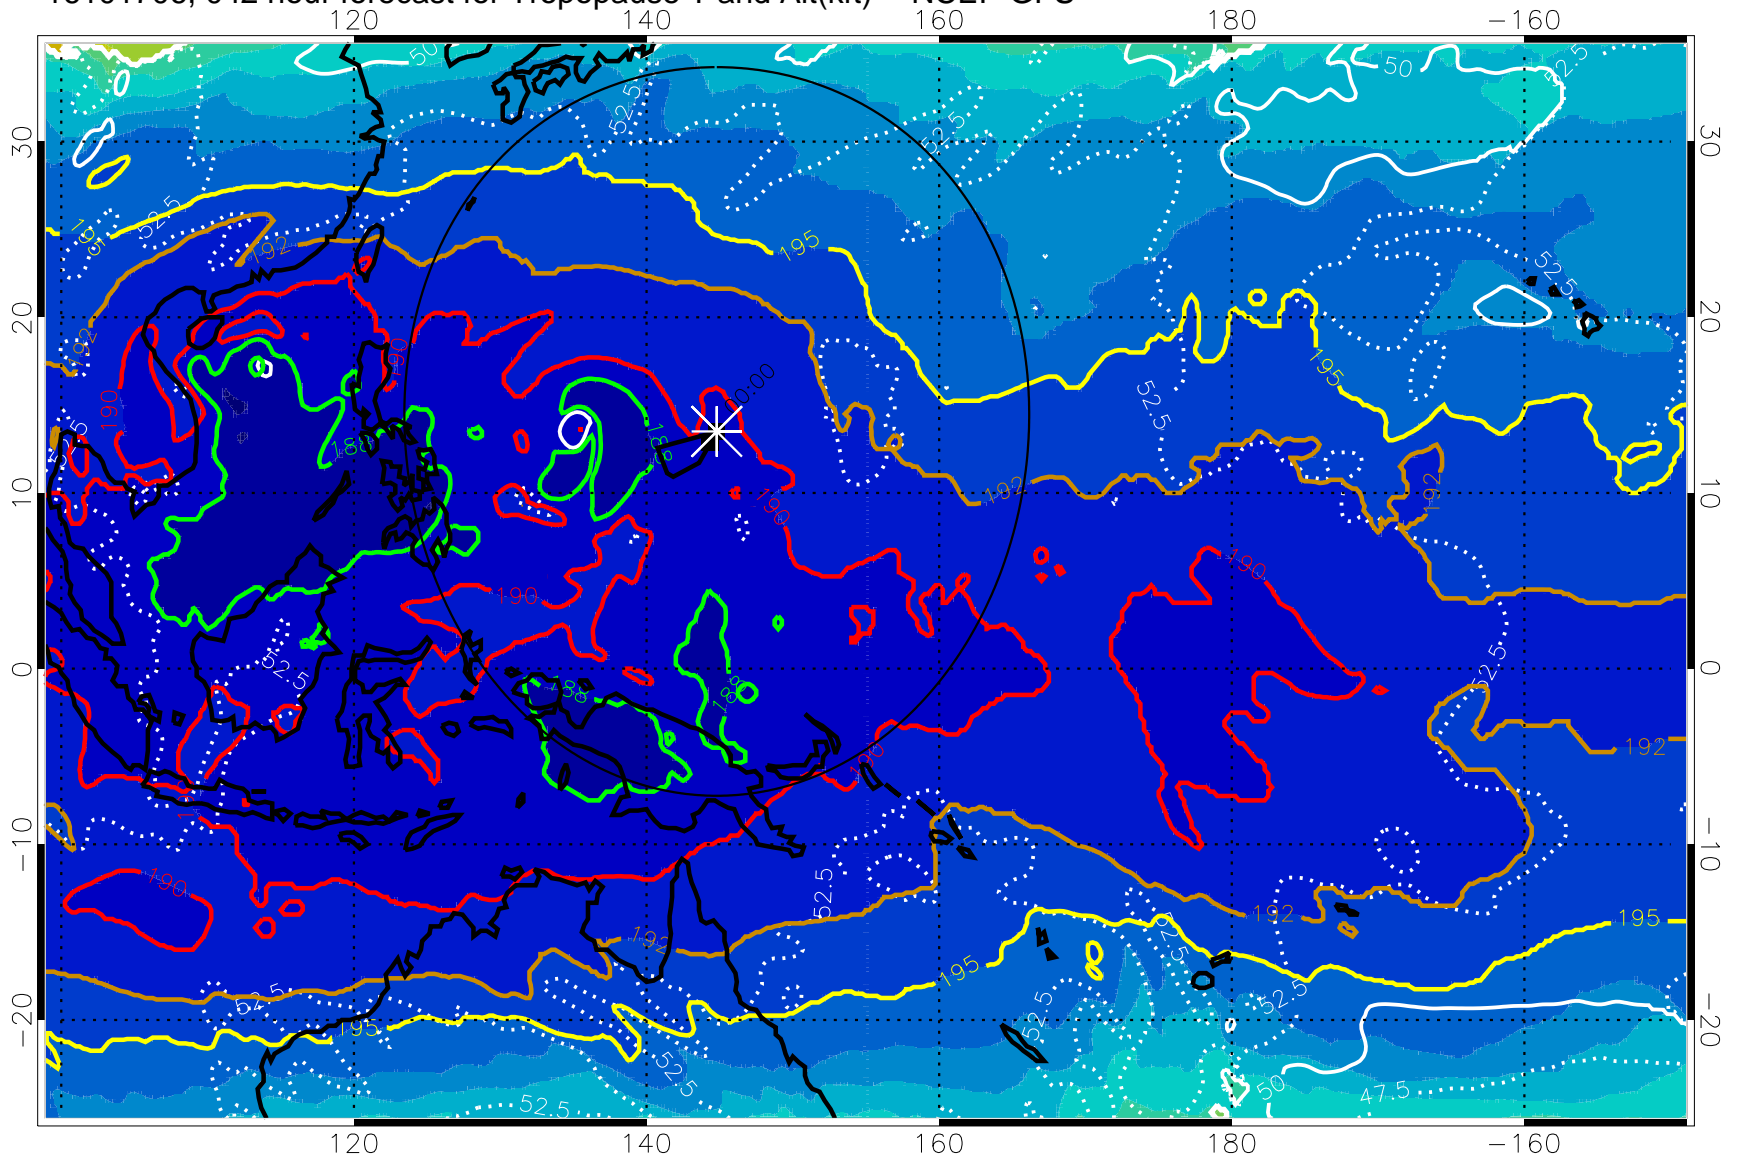

16101706, 042 hour forecast for Tropopause T and Alt(kft) -- NCEP GFS

190 200 210 220 230

Tropopause T, K

Tropopause Altitude in kft (white)

192.5K Isotherm 195K Isotherm

187.5K Isotherm 190K Isotherm

Range ring of 2304 km