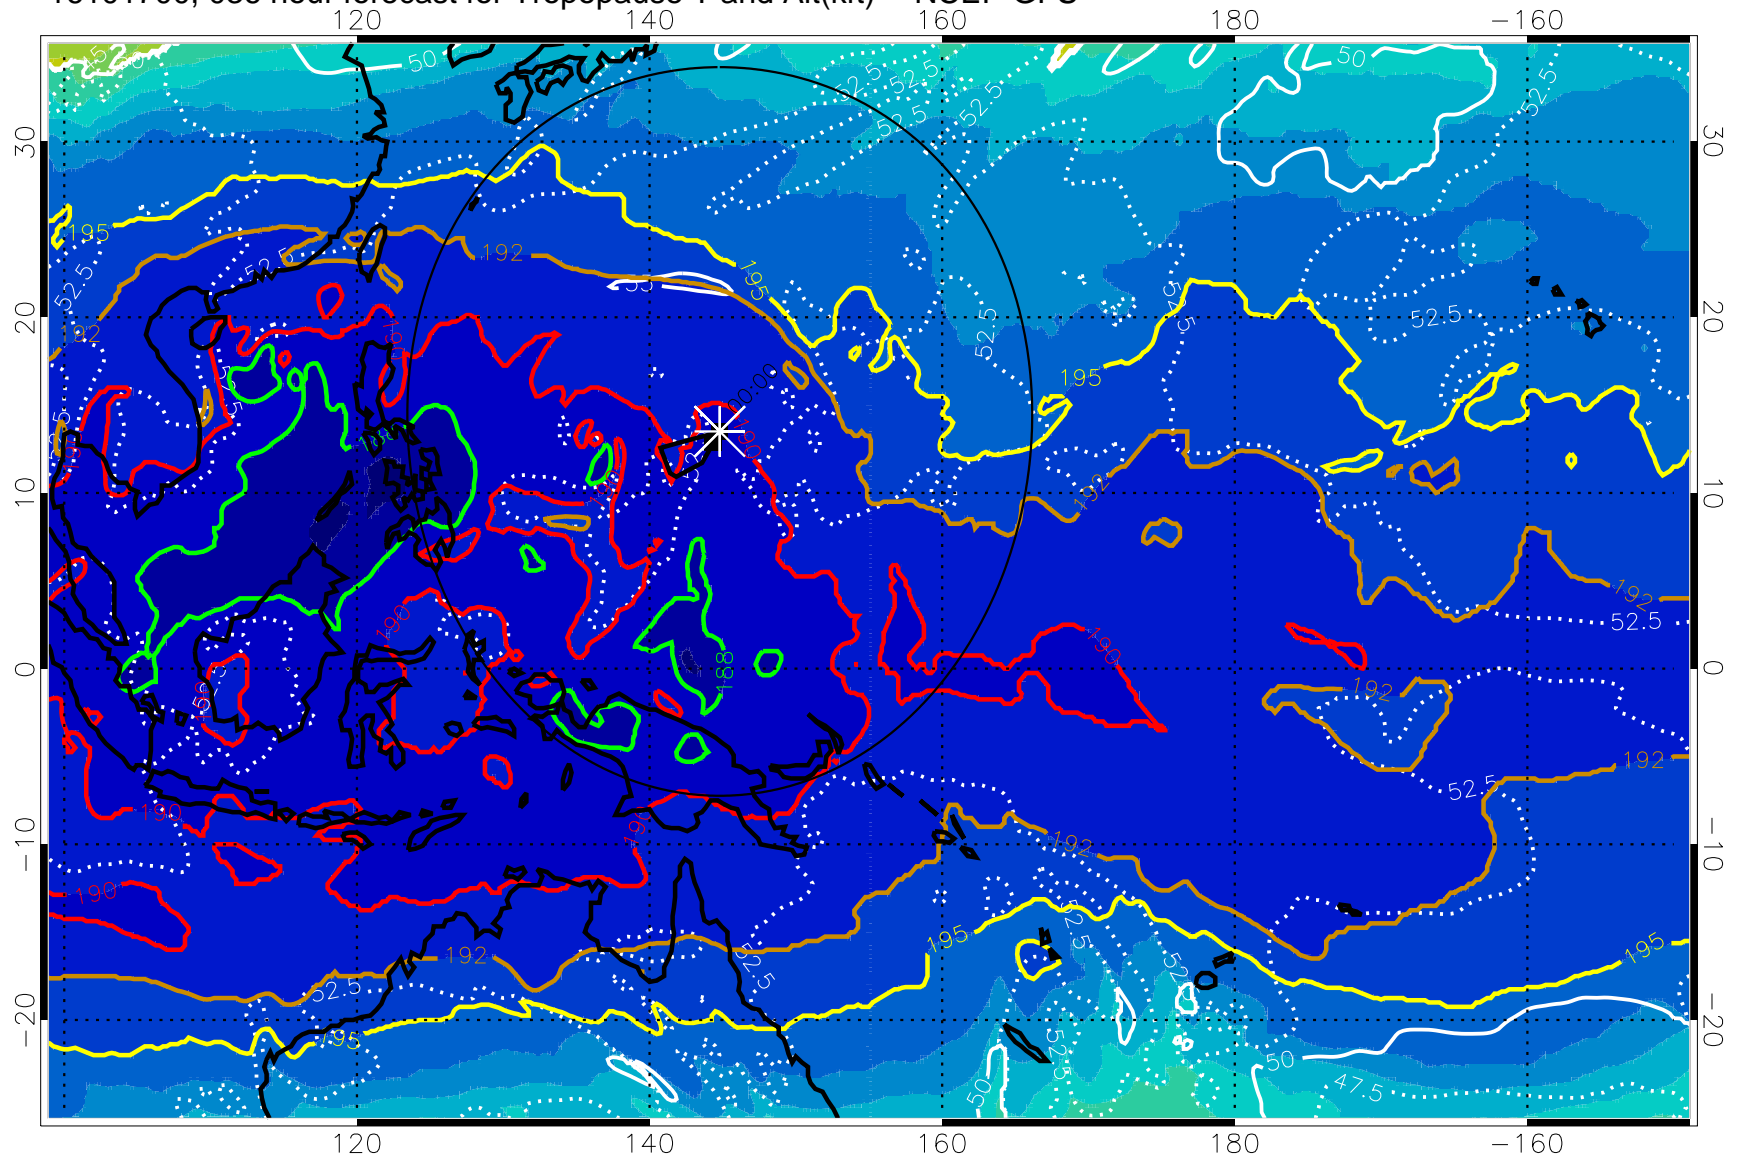

16101618, 030 hour forecast for Tropopause T and Alt(kft) -- NCEP GFS

190 200 210 220 230

Tropopause T, K

Tropopause Altitude in kft (white)

192.5K Isotherm 195K Isotherm
187.5K Isotherm 190K Isotherm

Range ring of 2304 km

16101700, 036 hour forecast for Tropopause T and Alt(kft) -- NCEP GFS

190 200 210 220 230
Tropopause T, K

Tropopause Altitude in kft (white)

192.5K Isotherm 195K Isotherm
187.5K Isotherm 190K Isotherm

Range ring of 2304 km