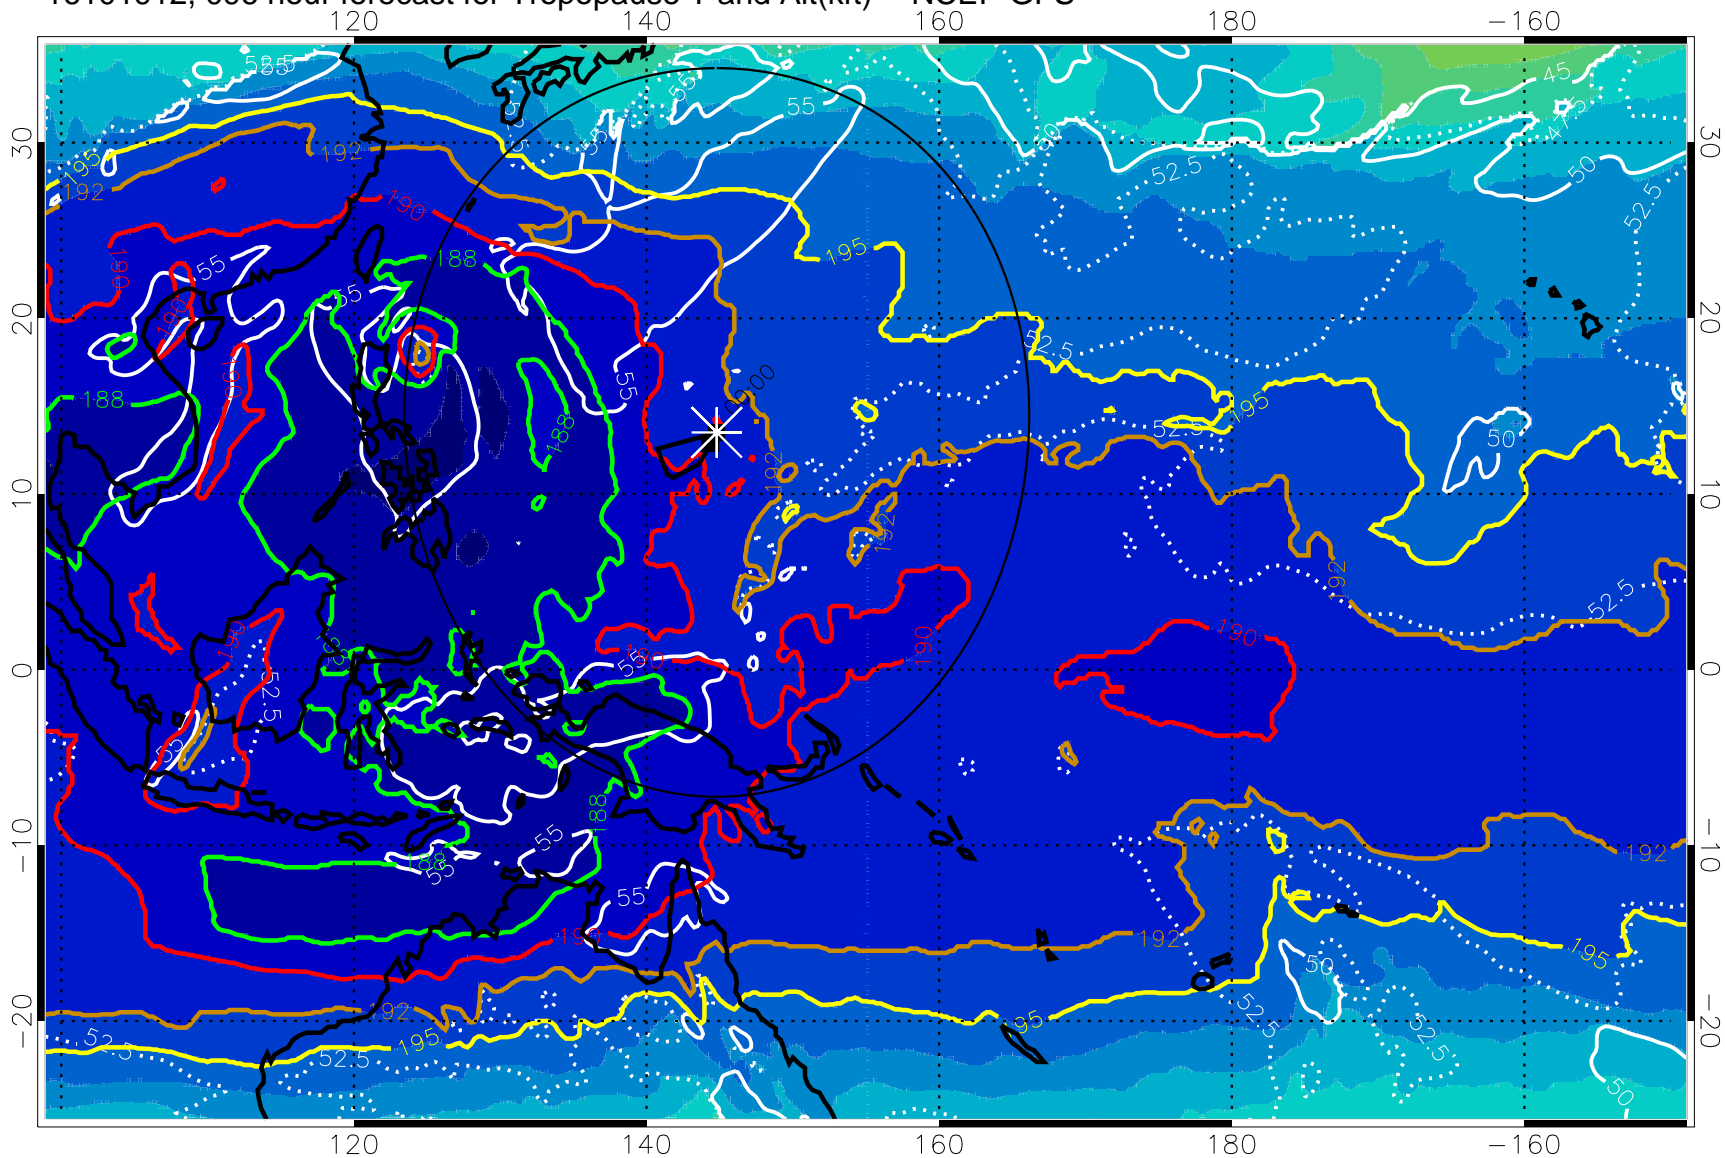

16101912, 096 hour forecast for Tropopause T and Alt(kft) -- NCEP GFS

190 200 210 220 230

Tropopause T, K

Tropopause Altitude in kft (white)

192.5K Isotherm 195K Isotherm
187.5K Isotherm 190K Isotherm

Range ring of 2304 km