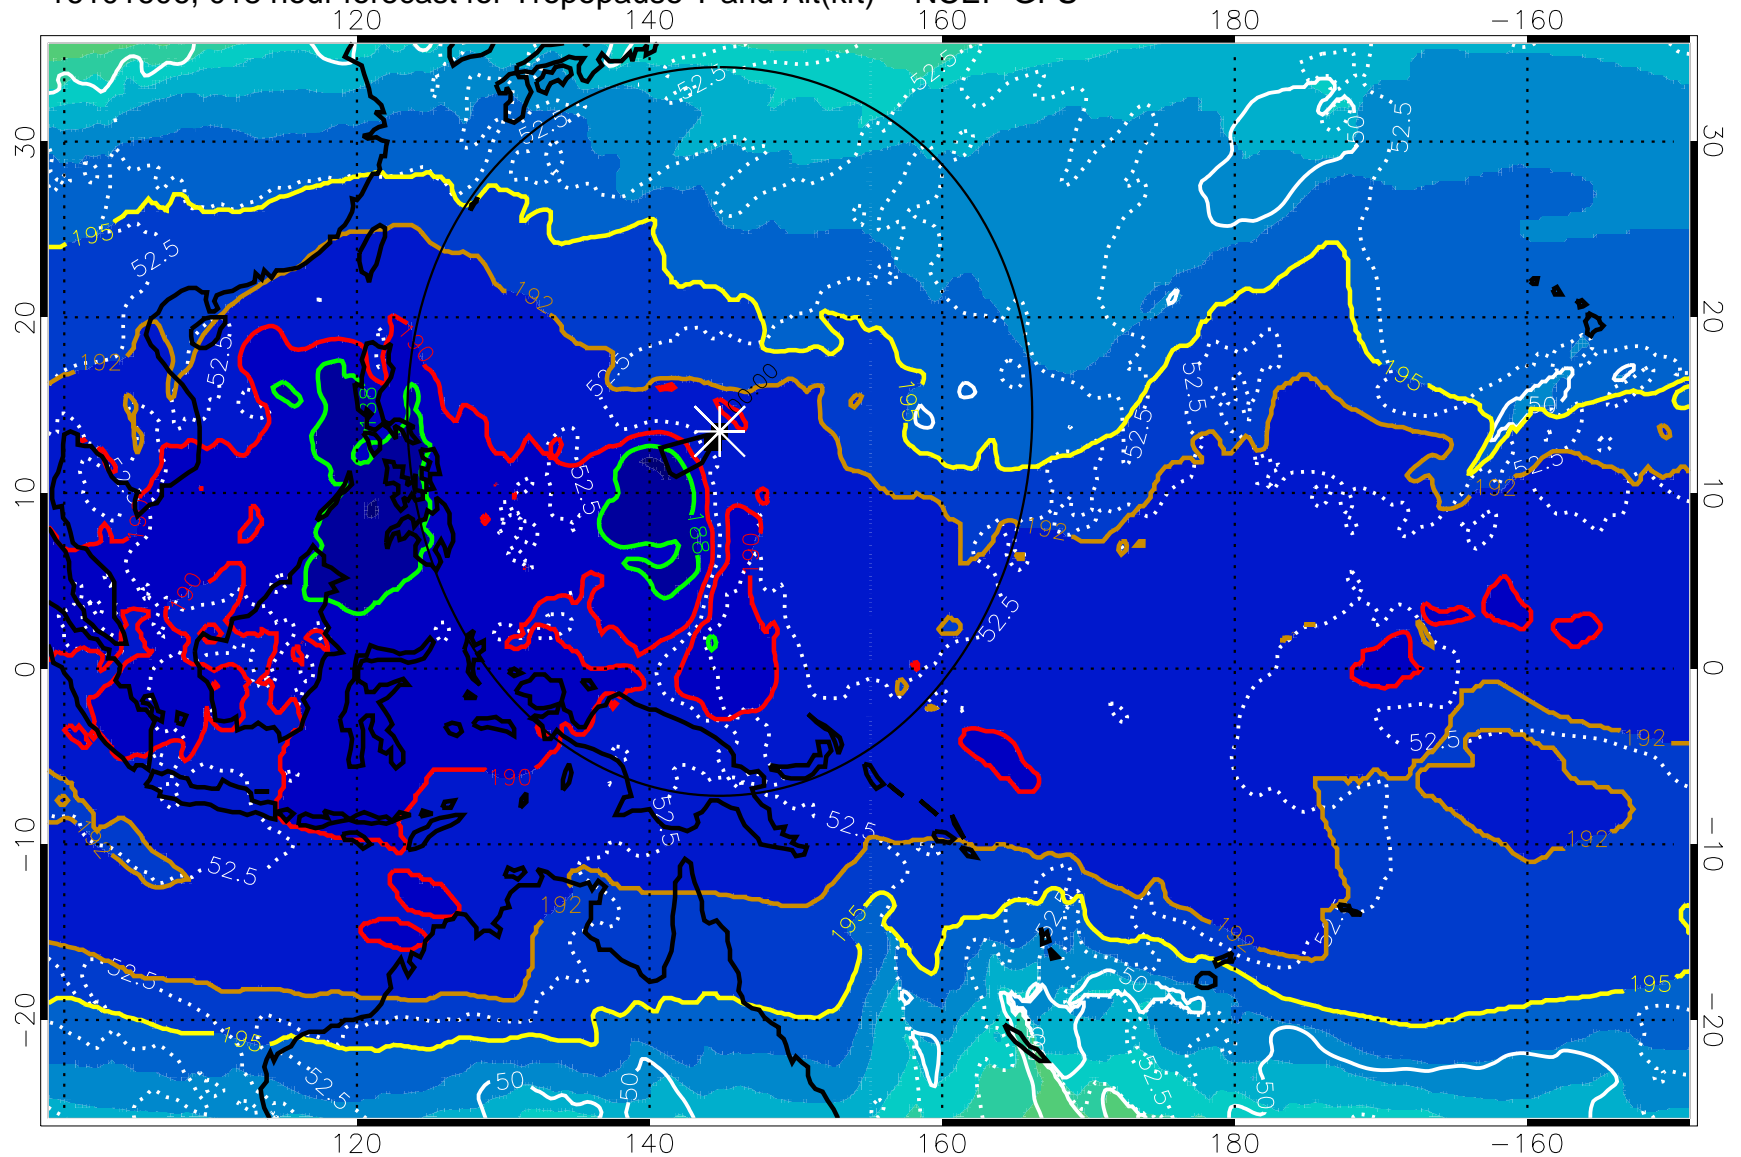

16101600, 012 hour forecast for Tropopause T and Alt(kft) -- NCEP GFS

190 200 210 220 230

Tropopause T, K

Tropopause Altitude in kft (white)

192.5K Isotherm 195K Isotherm

187.5K Isotherm 190K Isotherm

Range ring of 2304 km

16101606, 018 hour forecast for Tropopause T and Alt(kft) -- NCEP GFS

190 200 210 220 230
Tropopause T, K

Tropopause Altitude in kft (white)

192.5K Isotherm 195K Isotherm
187.5K Isotherm 190K Isotherm

Range ring of 2304 km