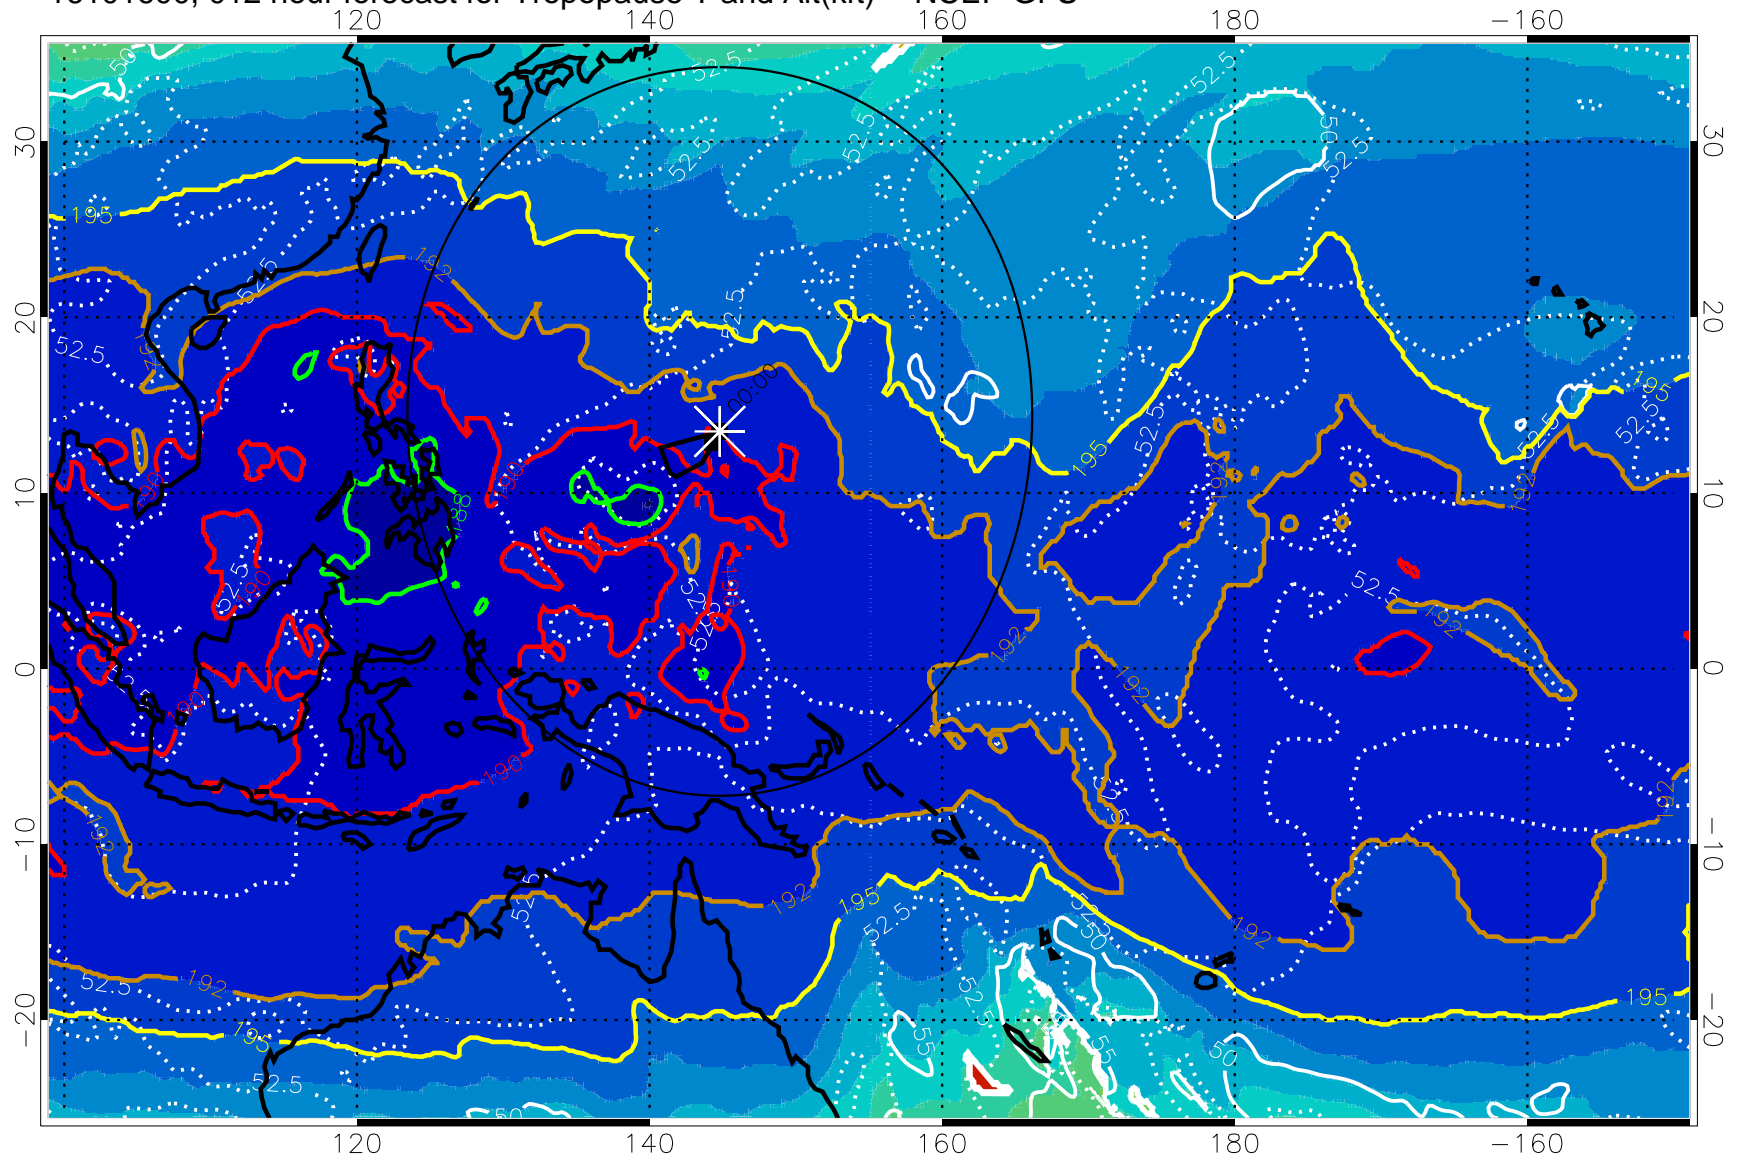

16101518, 006 hour forecast for Tropopause T and Alt(kft) -- NCEP GFS

190 200 210 220 230

Tropopause T, K

Tropopause Altitude in kft (white)

192.5K Isotherm 195K Isotherm

187.5K Isotherm 190K Isotherm

Range ring of 2304 km

16101600, 012 hour forecast for Tropopause T and Alt(kft) -- NCEP GFS

190 200 210 220 230

Tropopause T, K

Tropopause Altitude in kft (white)

192.5K Isotherm 195K Isotherm

187.5K Isotherm 190K Isotherm

Range ring of 2304 km