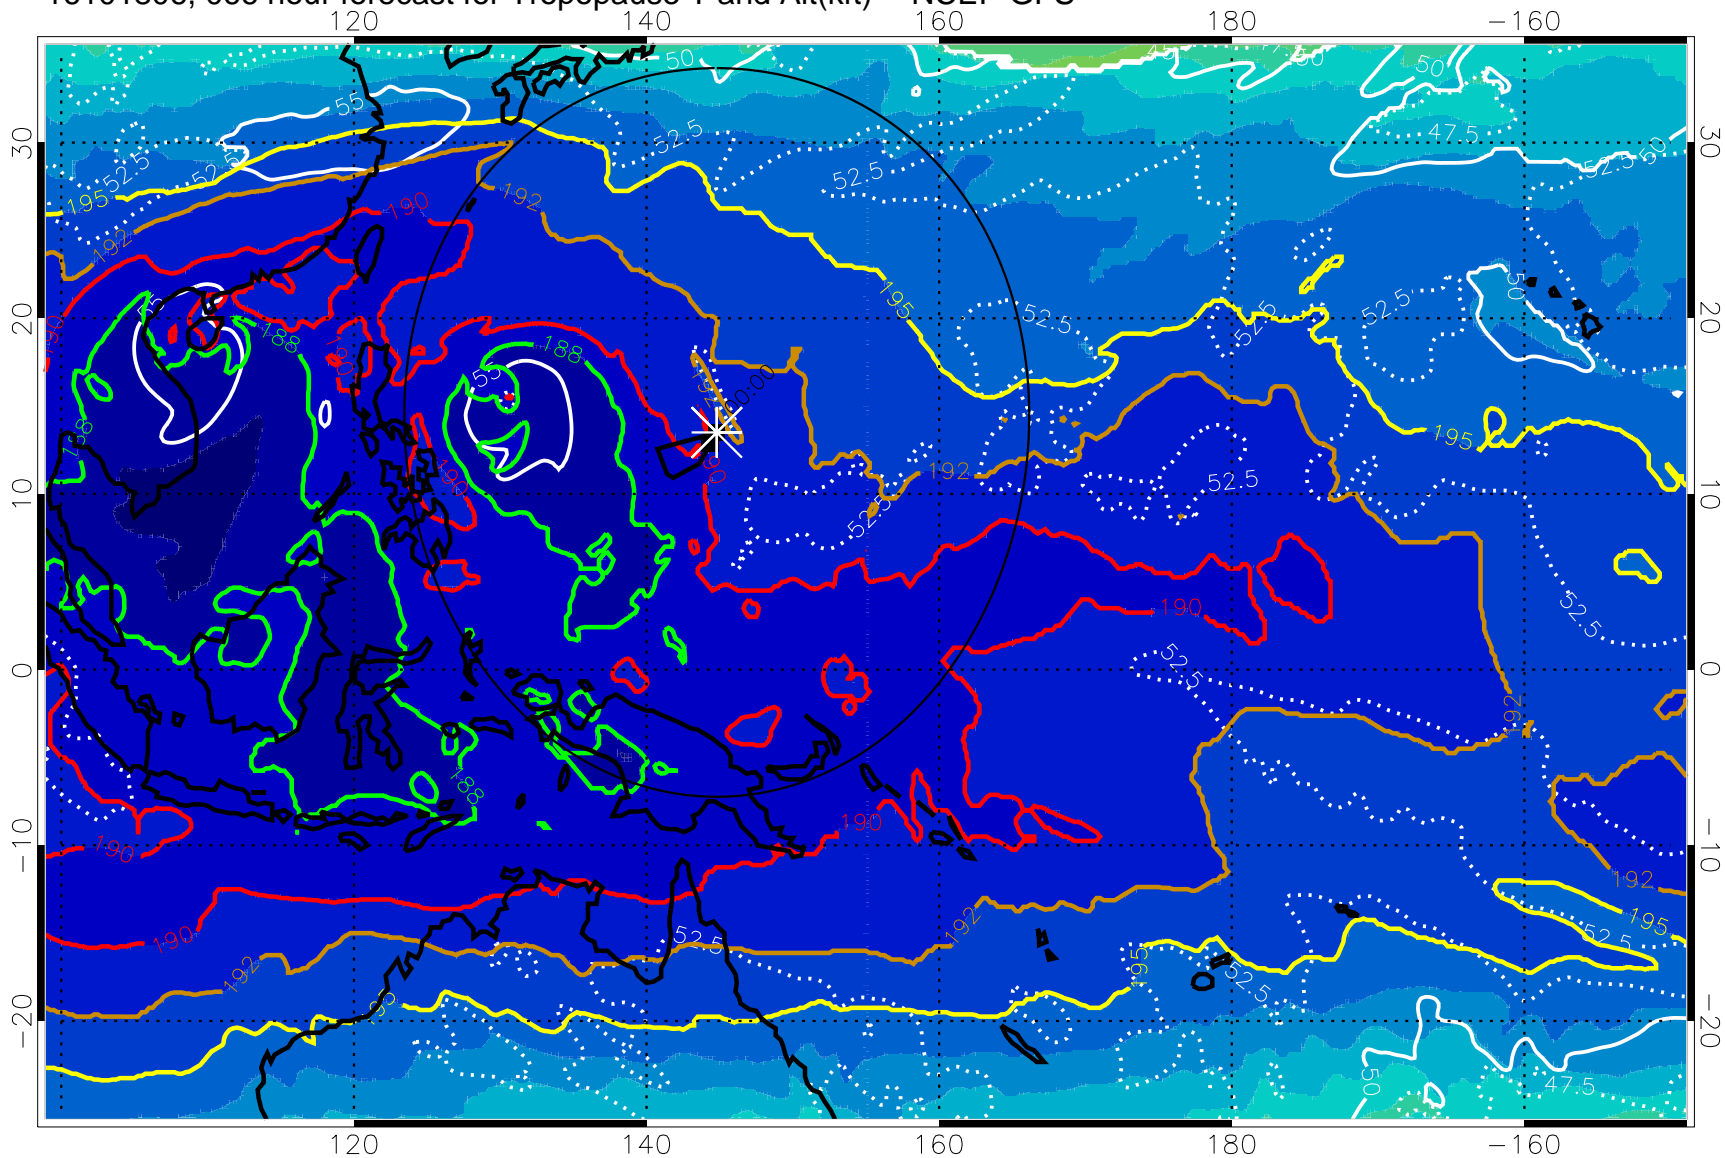

16101806, 066 hour forecast for Tropopause T and Alt(kft) -- NCEP GFS

190 200 210 220 230

Tropopause T, K

Tropopause Altitude in kft (white)

192.5K Isotherm 195K Isotherm
187.5K Isotherm 190K Isotherm

Range ring of 2304 km