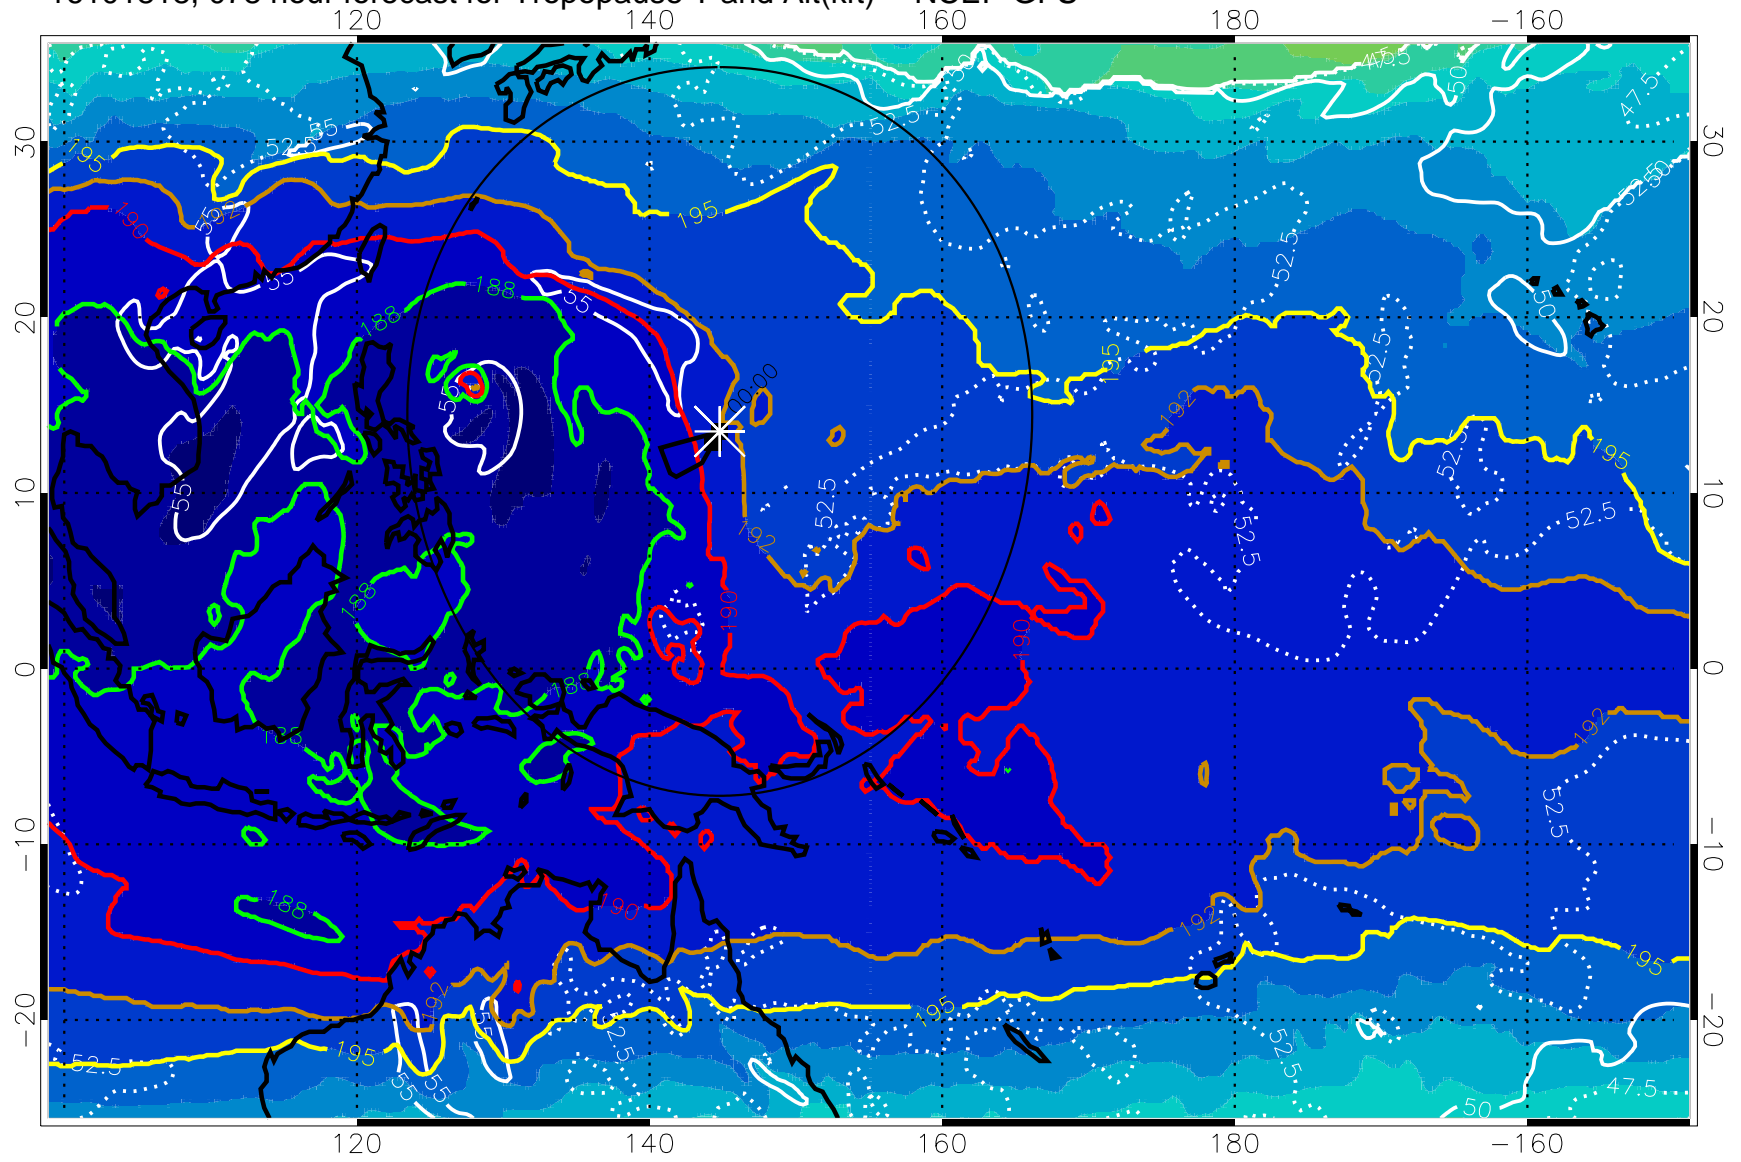

16101818, 078 hour forecast for Tropopause T and Alt(kft) -- NCEP GFS

190 200 210 220 230
Tropopause T, K

Tropopause Altitude in kft (white)

192.5K Isotherm 195K Isotherm
187.5K Isotherm 190K Isotherm

Range ring of 2304 km