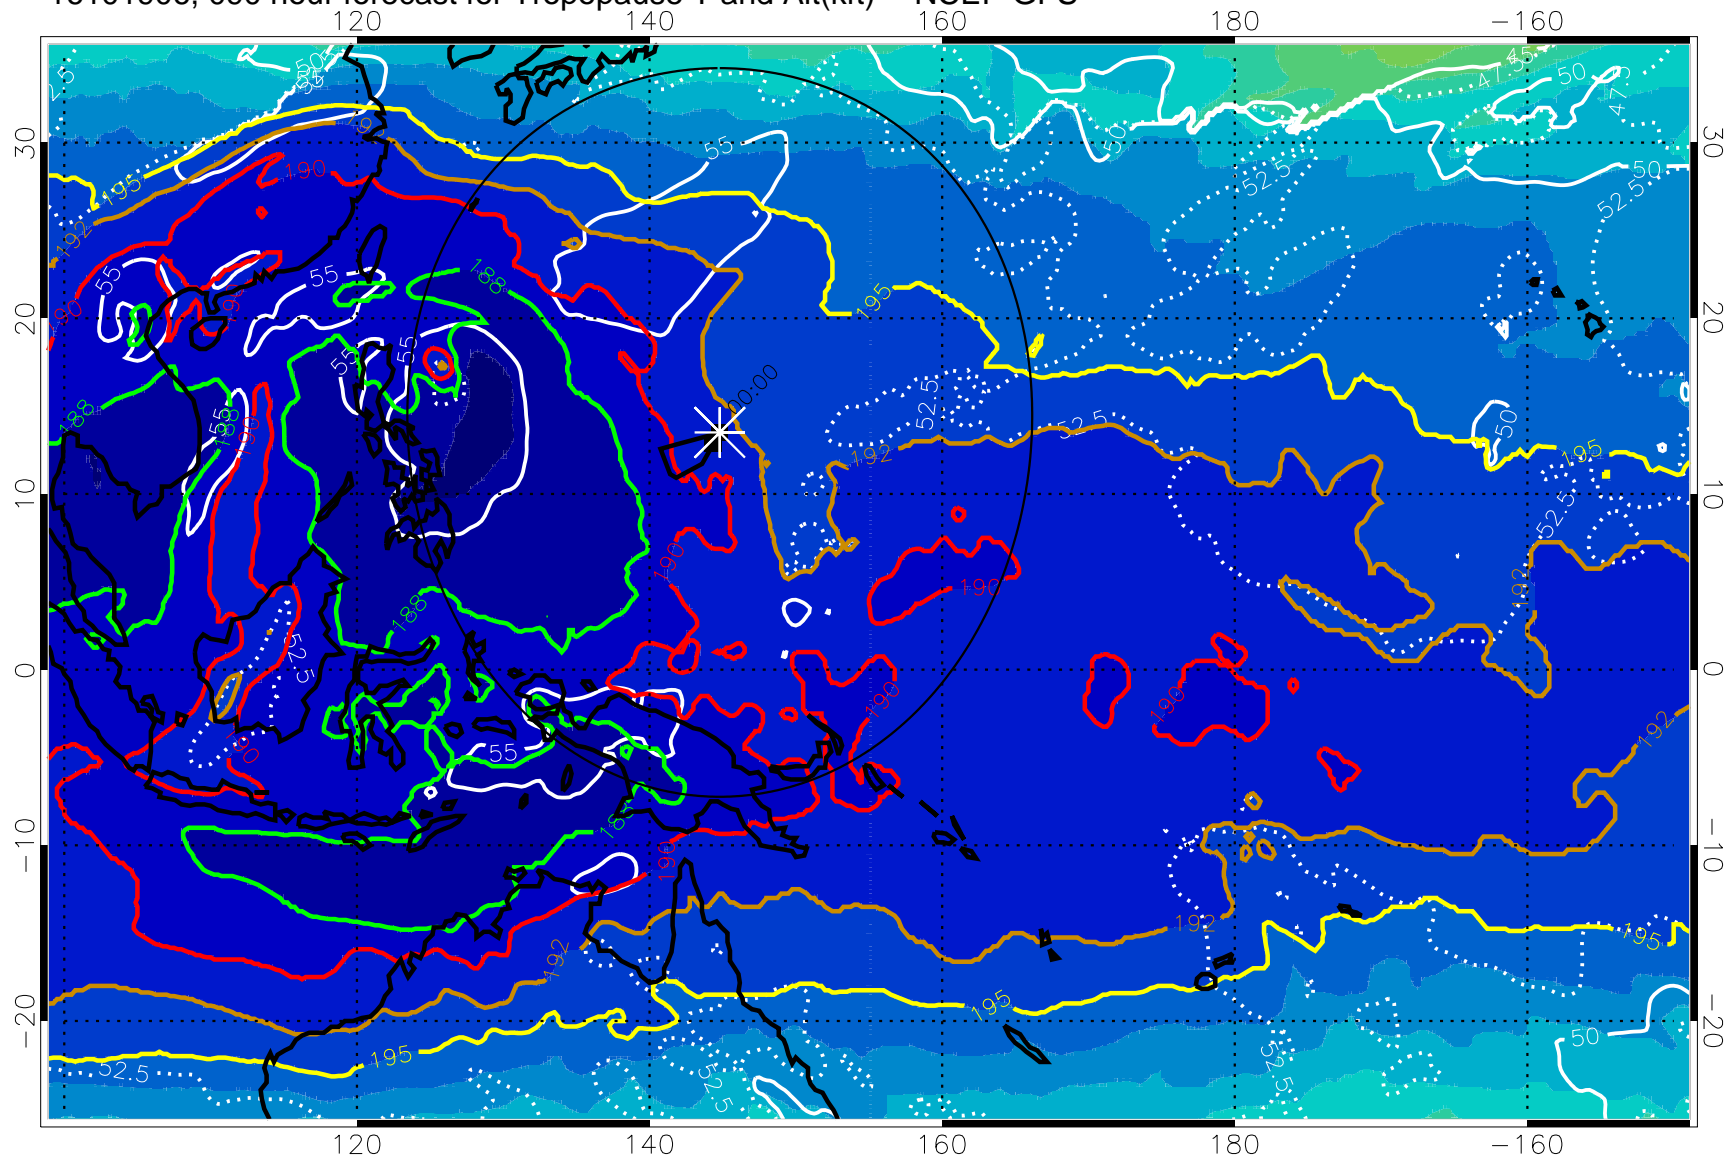

16101906, 090 hour forecast for Tropopause T and Alt(kft) -- NCEP GFS

190 200 210 220 230

Tropopause T, K

Tropopause Altitude in kft (white)

192.5K Isotherm 195K Isotherm
187.5K Isotherm 190K Isotherm

Range ring of 2304 km