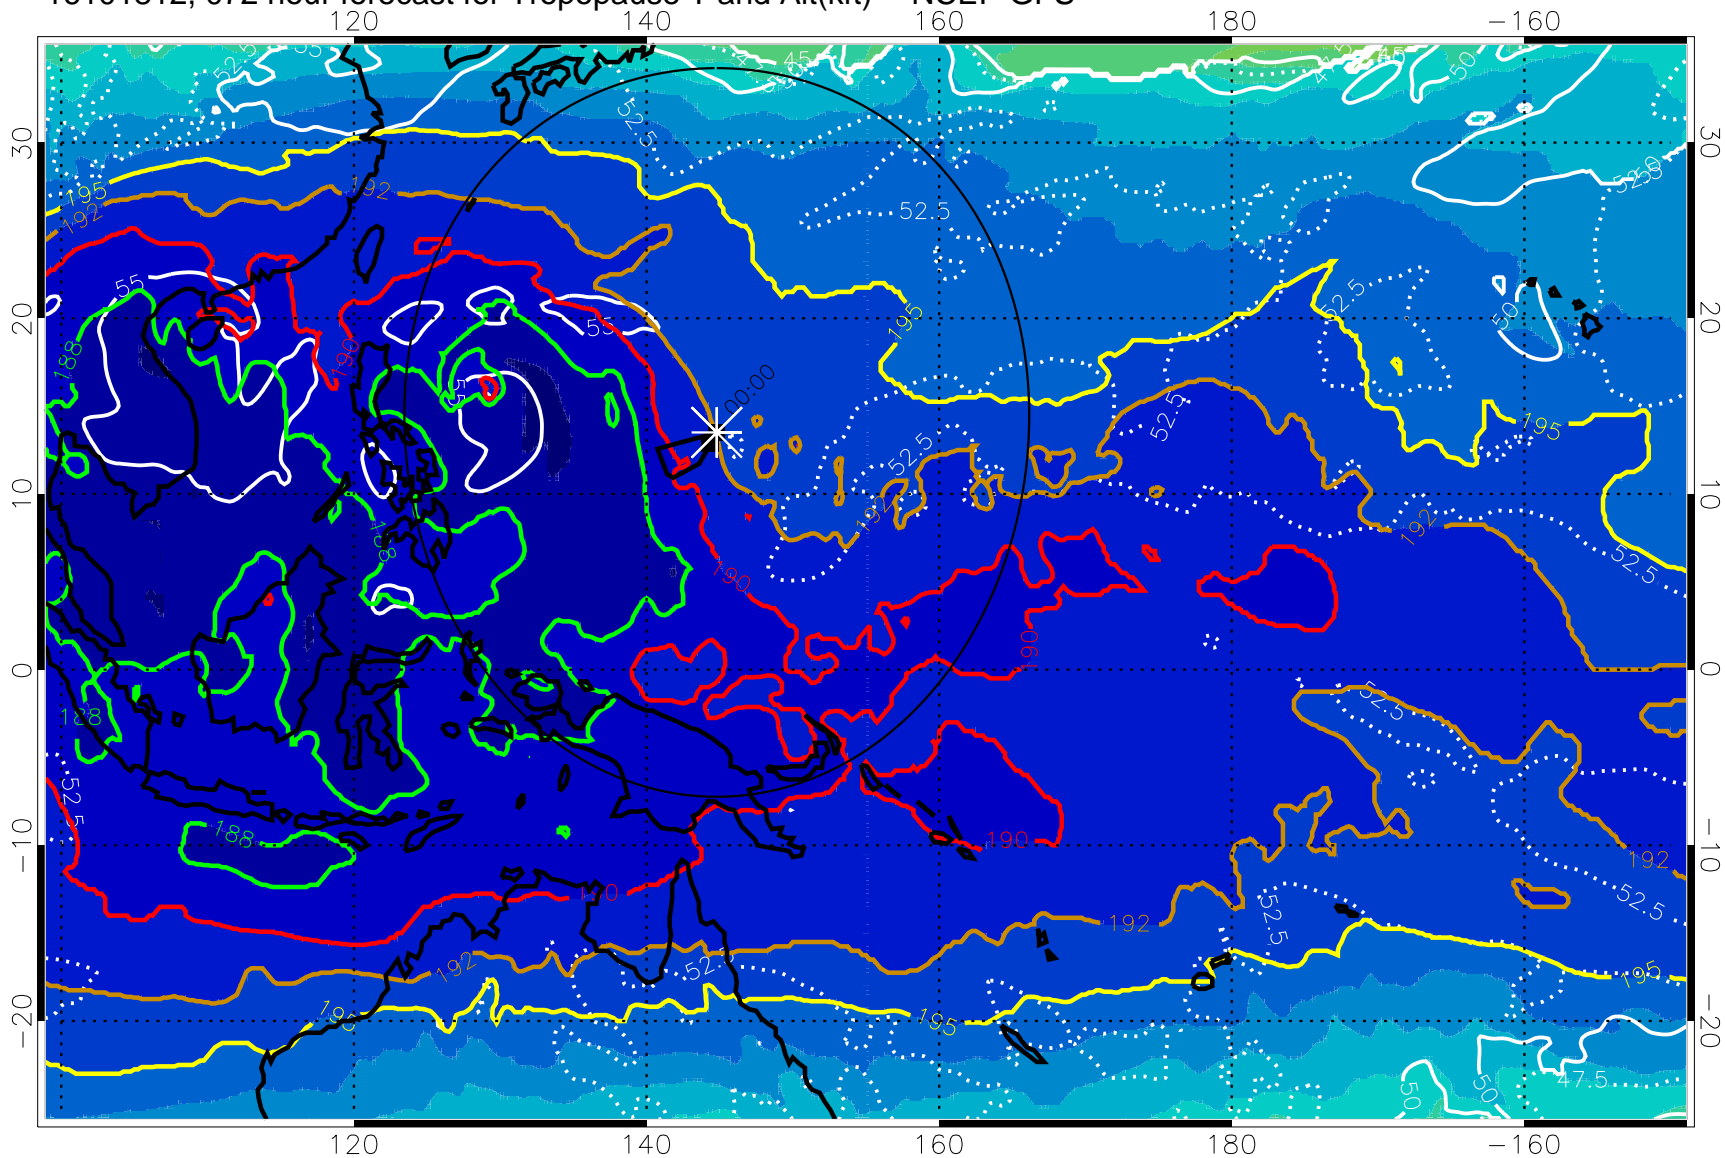

16101812, 072 hour forecast for Tropopause T and Alt(kft) -- NCEP GFS

190 200 210 220 230

Tropopause T, K

Tropopause Altitude in kft (white)

192.5K Isotherm 195K Isotherm
187.5K Isotherm 190K Isotherm

Range ring of 2304 km