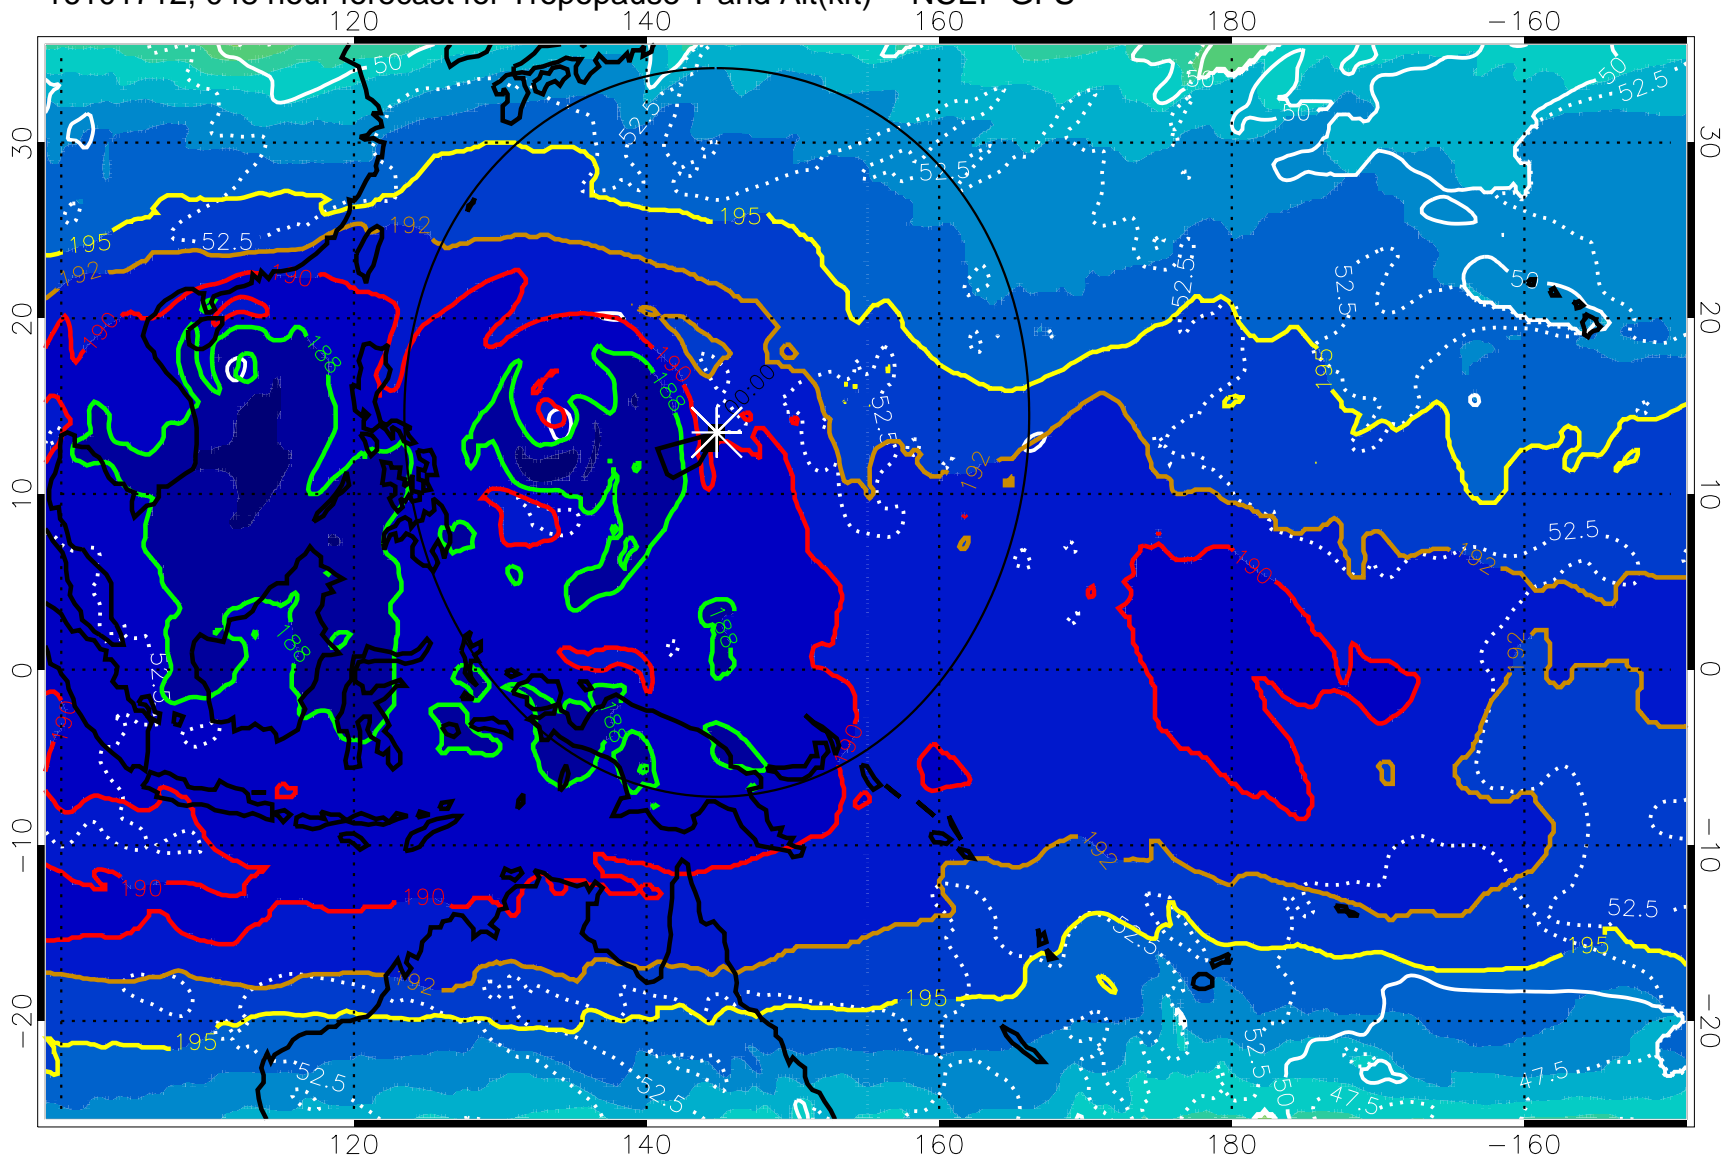

16101712, 048 hour forecast for Tropopause T and Alt(kft) -- NCEP GFS

190 200 210 220 230

Tropopause T, K

Tropopause Altitude in kft (white)

192.5K Isotherm 195K Isotherm

187.5K Isotherm 190K Isotherm

Range ring of 2304 km