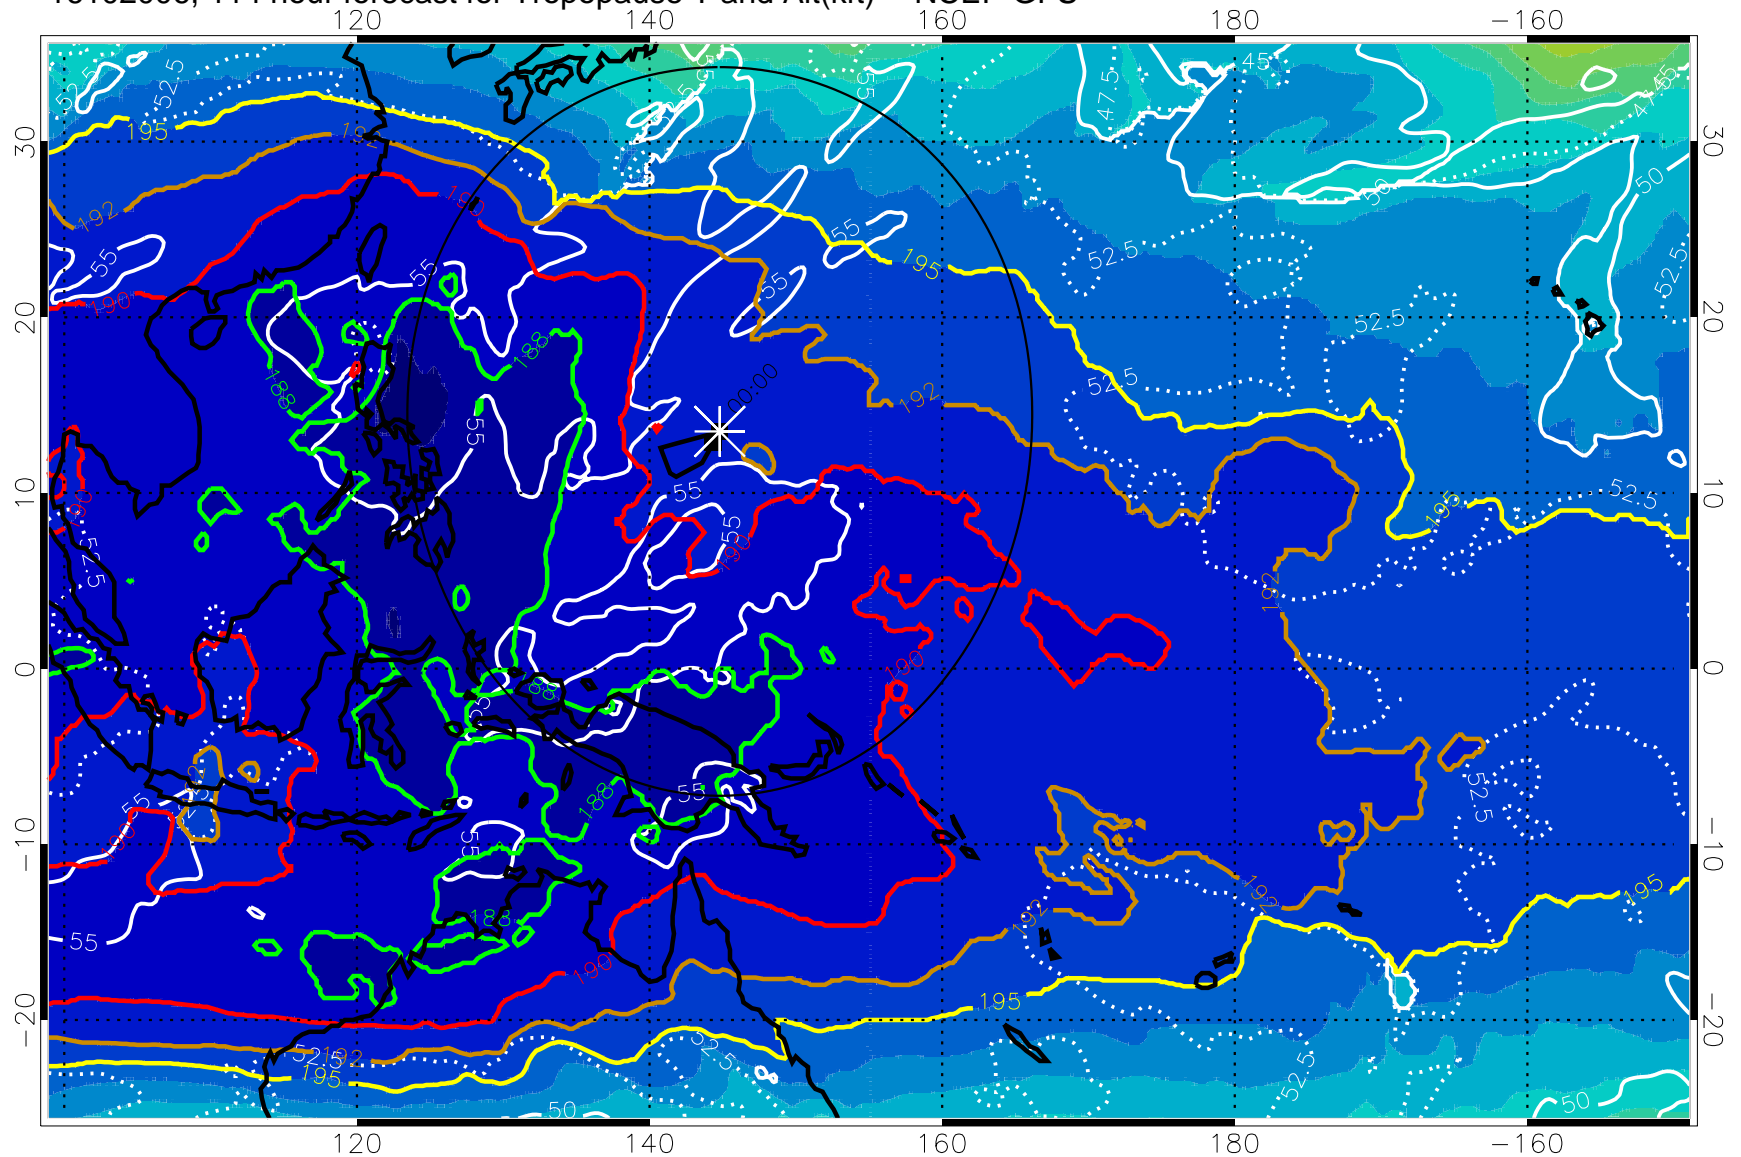

16102000, 108 hour forecast for Tropopause T and Alt(kft) -- NCEP GFS

Tropopause Altitude in kft (white)

192.5K Isotherm 195K Isotherm
187.5K Isotherm 190K Isotherm

Range ring of 2304 km

16102006, 114 hour forecast for Tropopause T and Alt(kft) -- NCEP GFS