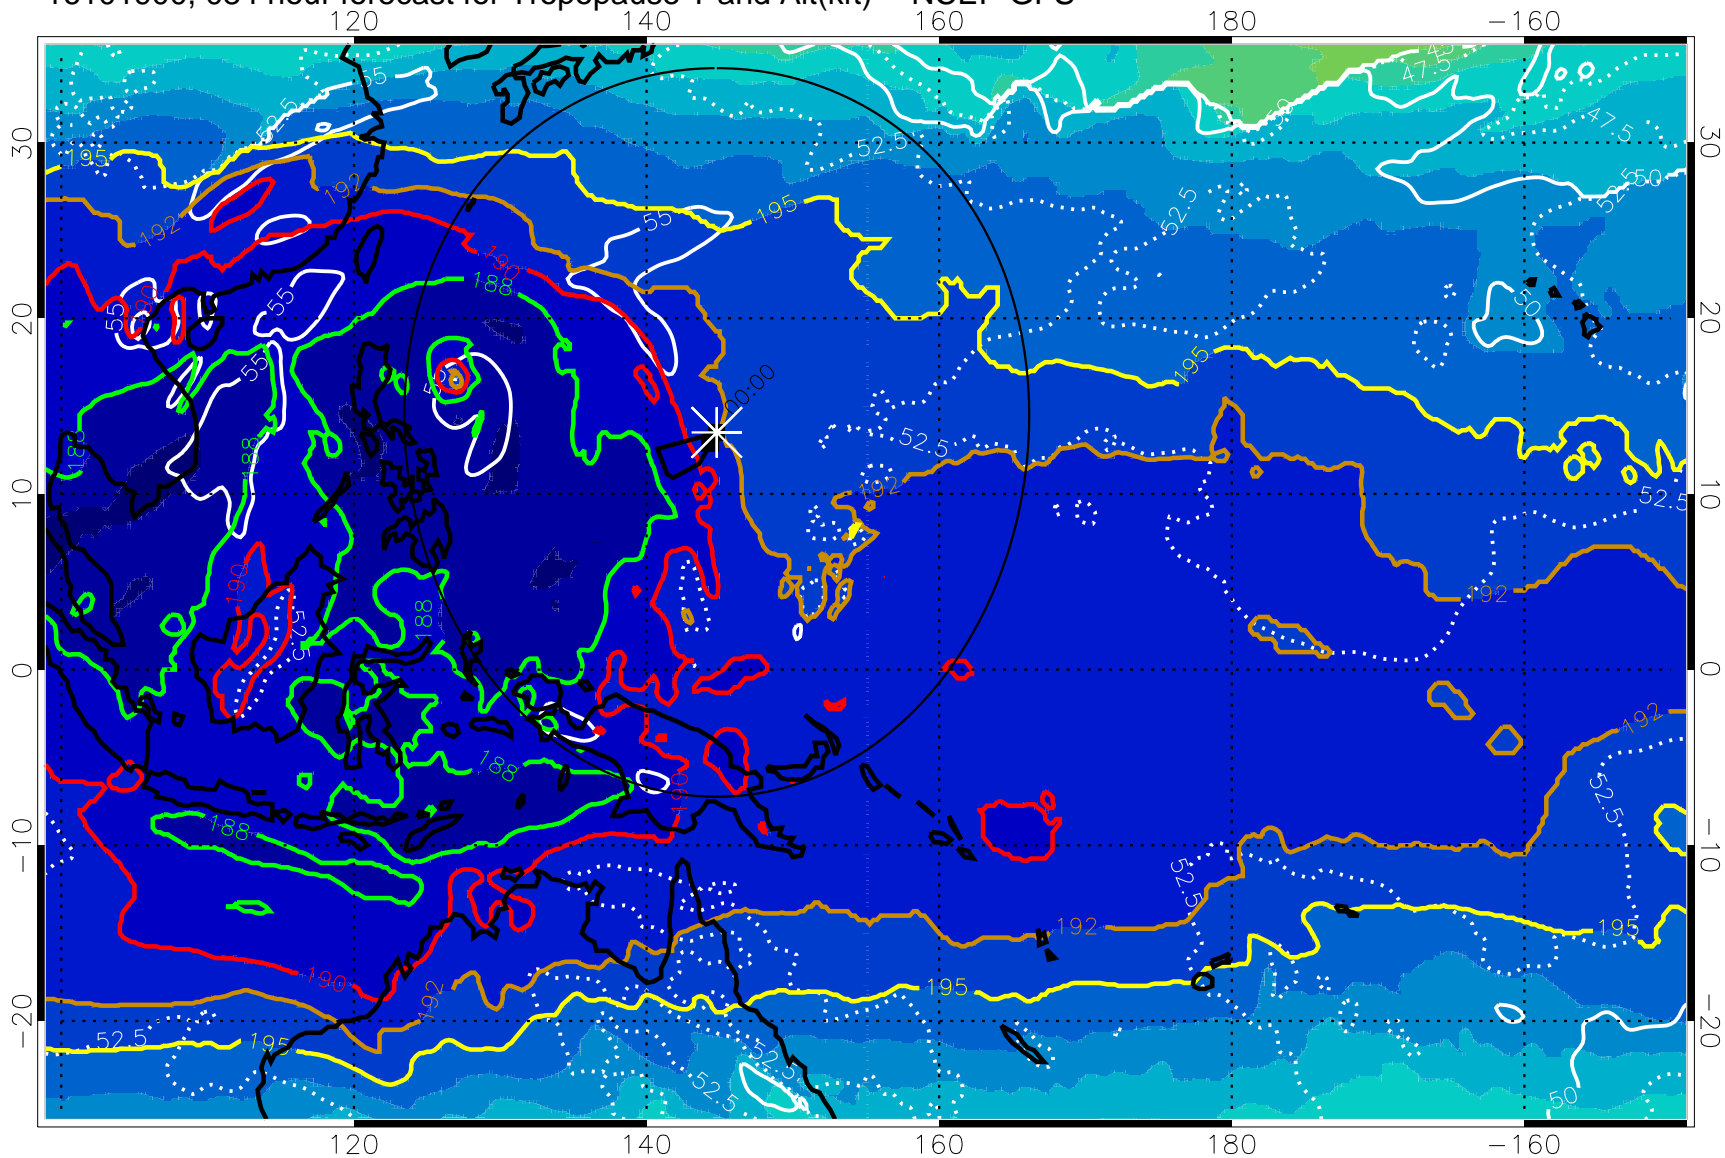

16101818, 078 hour forecast for Tropopause T and Alt(kft) -- NCEP GFS

190 200 210 220 230
Tropopause T, K

Tropopause Altitude in kft (white)

192.5K Isotherm 195K Isotherm
187.5K Isotherm 190K Isotherm

Range ring of 2304 km

16101900, 084 hour forecast for Tropopause T and Alt(kft) -- NCEP GFS

190 200 210 220 230

Tropopause T, K

Tropopause Altitude in kft (white)

192.5K Isotherm 195K Isotherm
187.5K Isotherm 190K Isotherm

Range ring of 2304 km