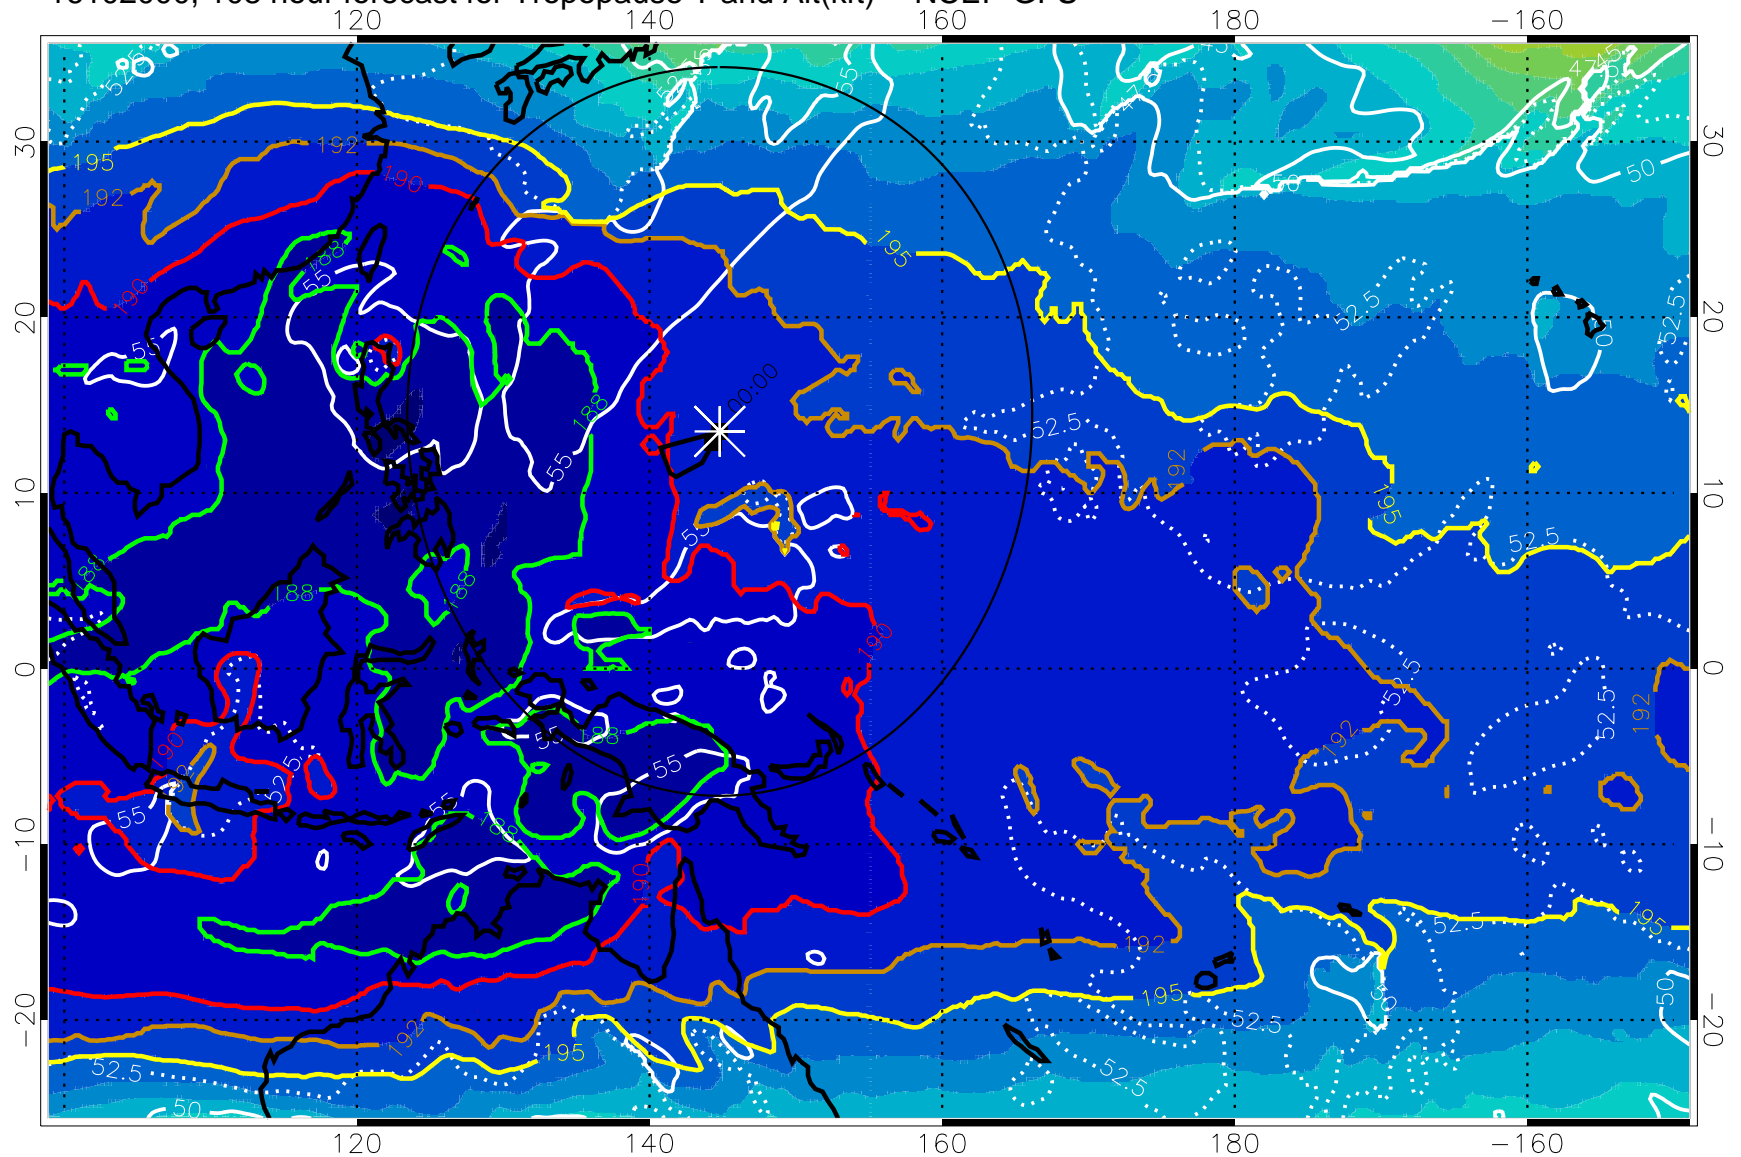

16101918, 102 hour forecast for Tropopause T and Alt(kft) -- NCEP GFS

190 200 210 220 230

Tropopause T, K

Tropopause Altitude in kft (white)

192.5K Isotherm 195K Isotherm
187.5K Isotherm 190K Isotherm

Range ring of 2304 km

16102000, 108 hour forecast for Tropopause T and Alt(kft) -- NCEP GFS

Tropopause Altitude in kft (white)

192.5K Isotherm 195K Isotherm
187.5K Isotherm 190K Isotherm

Range ring of 2304 km

16102006, 114 hour forecast for Tropopause T and Alt(kft) -- NCEP GFS