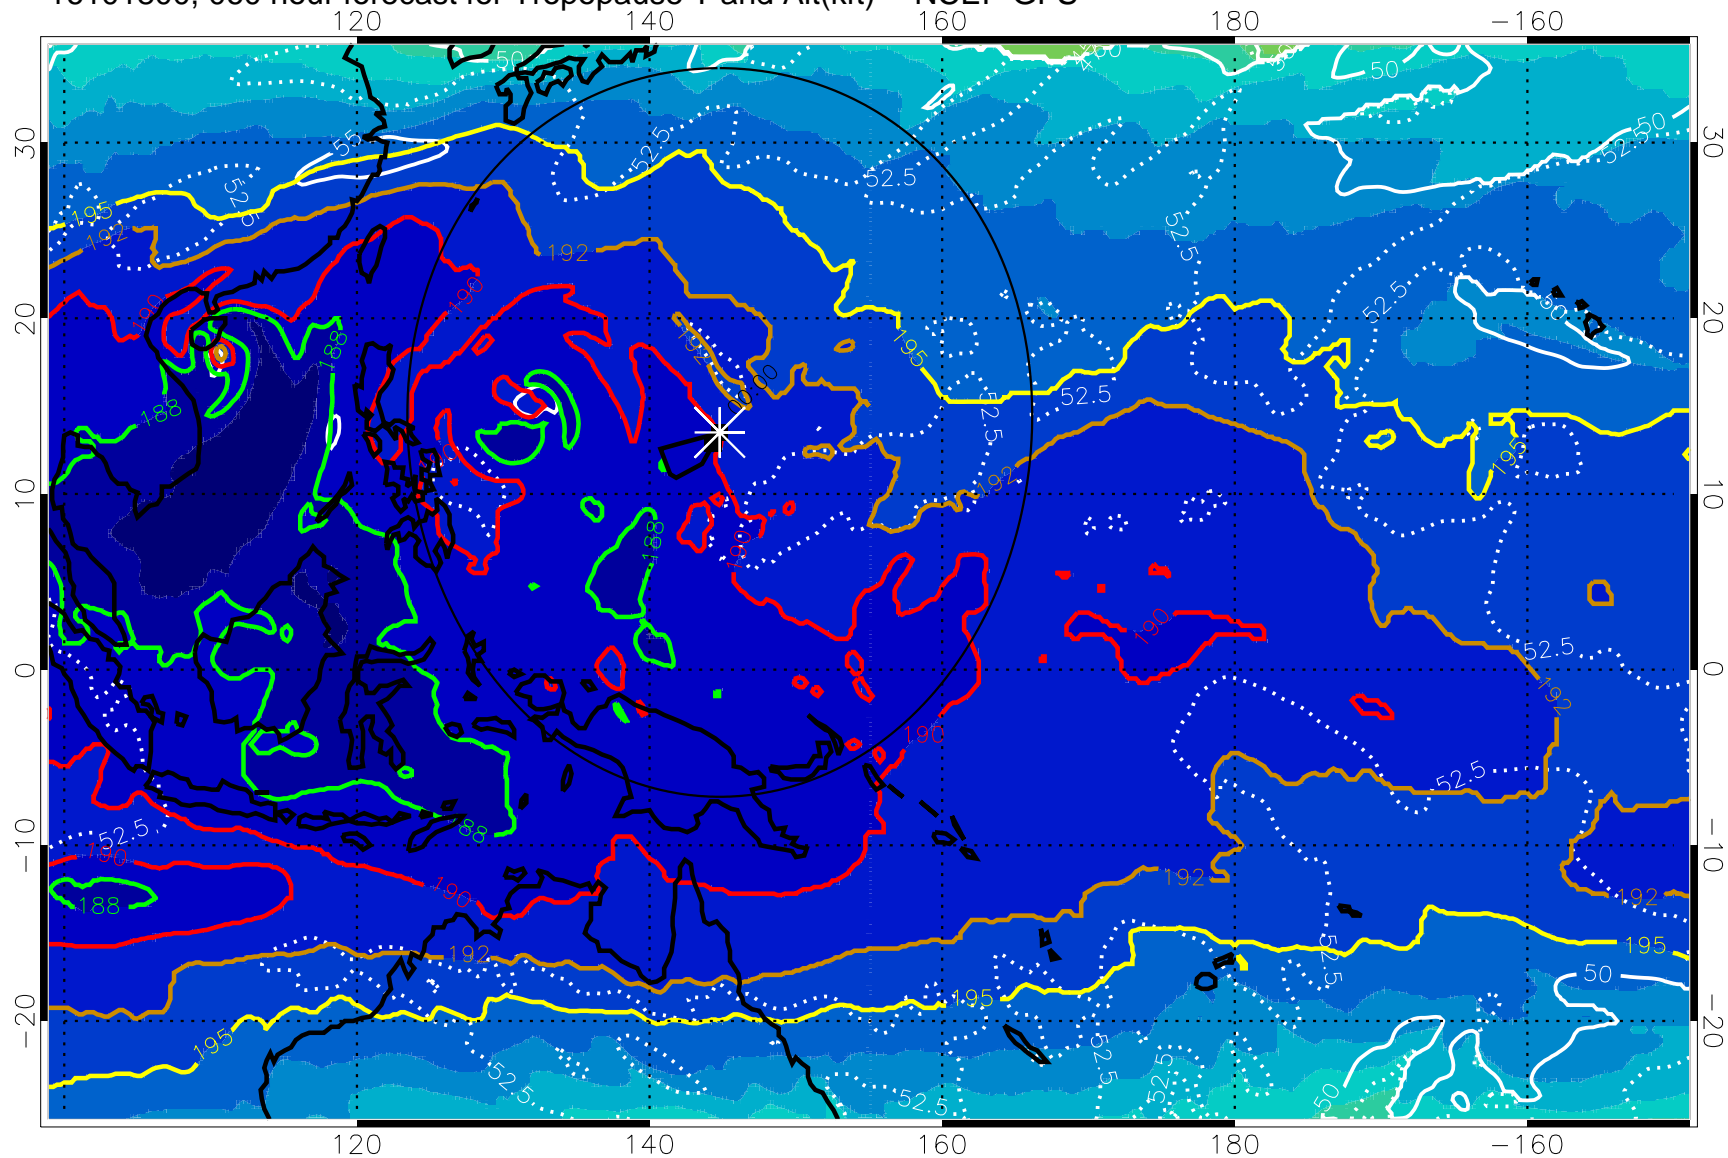

16101800, 060 hour forecast for Tropopause T and Alt(kft) -- NCEP GFS

190 200 210 220 230
Tropopause T, K

Tropopause Altitude in kft (white)

192.5K Isotherm 195K Isotherm
187.5K Isotherm 190K Isotherm

Range ring of 2304 km