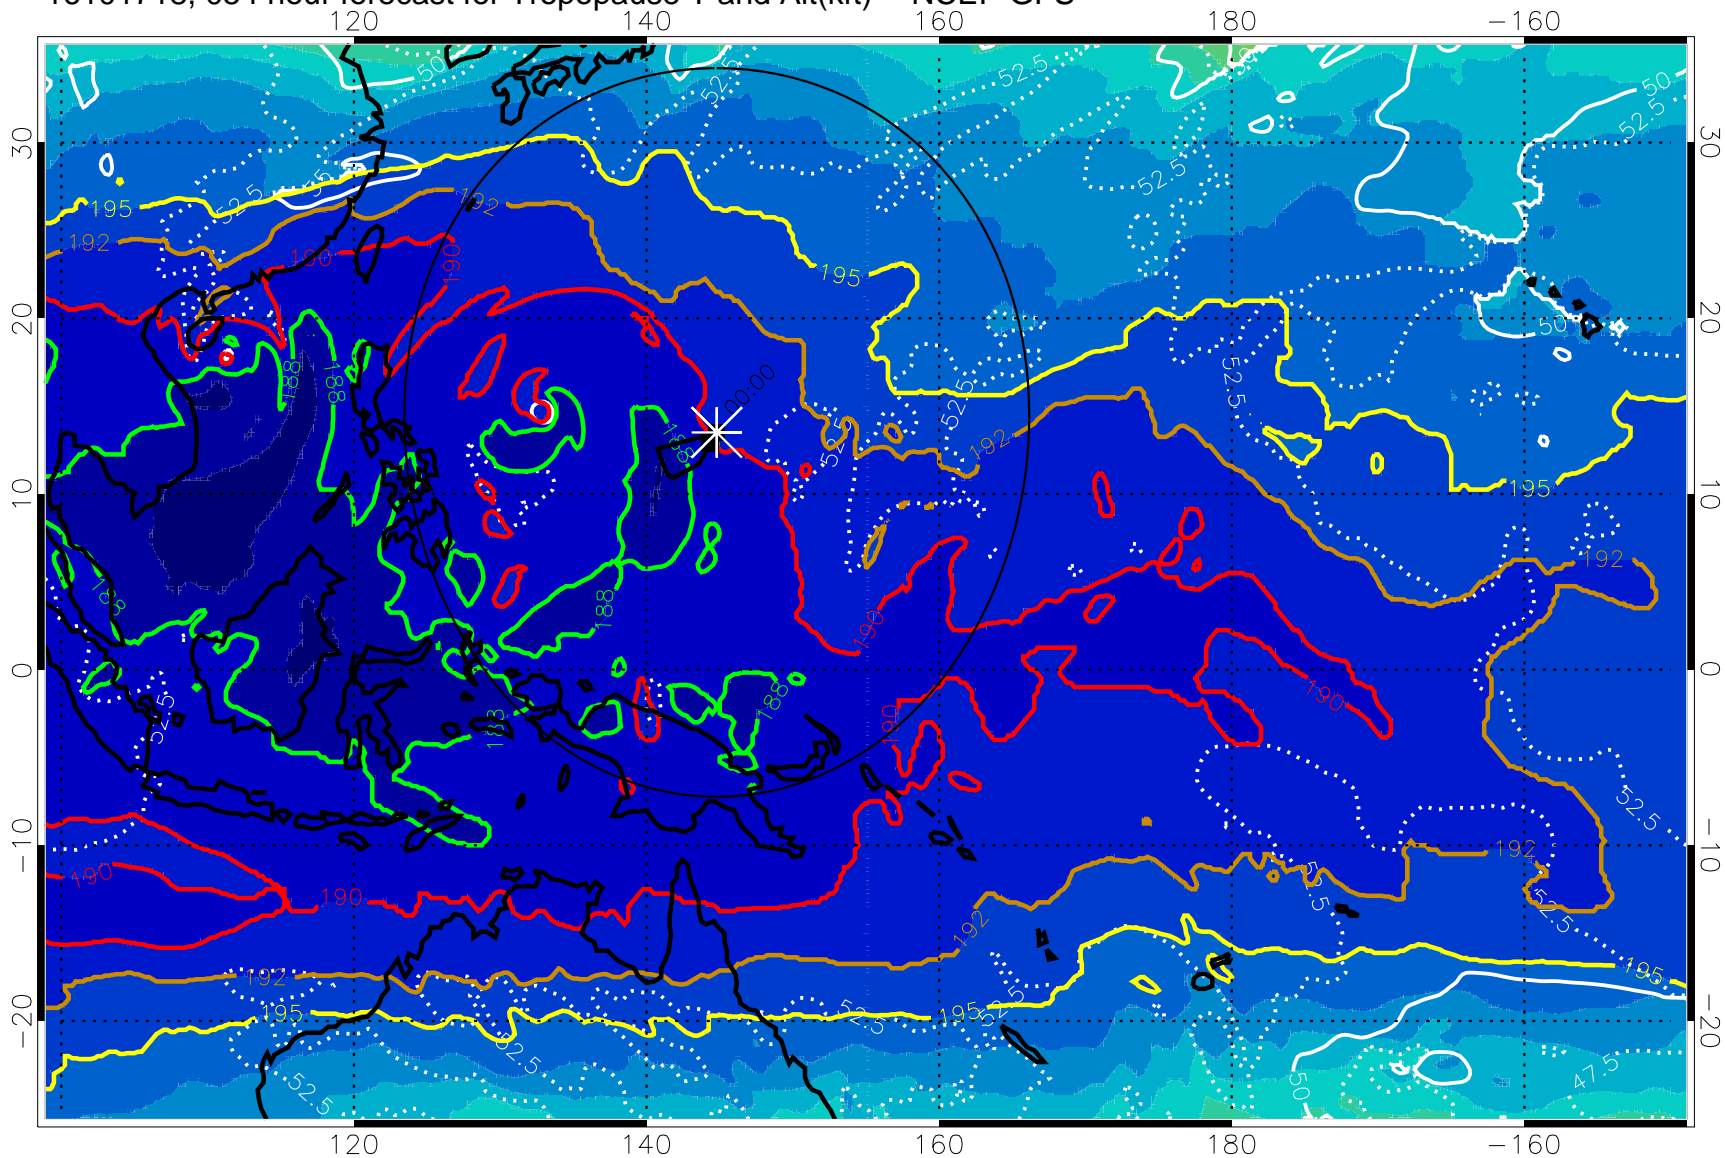

16101712, 048 hour forecast for Tropopause T and Alt(kft) -- NCEP GFS

190 200 210 220 230

Tropopause T, K

Tropopause Altitude in kft (white)

192.5K Isotherm 195K Isotherm

187.5K Isotherm 190K Isotherm

Range ring of 2304 km

16101718, 054 hour forecast for Tropopause T and Alt(kft) -- NCEP GFS

190 200 210 220 230

Tropopause T, K

Tropopause Altitude in kft (white)

192.5K Isotherm 195K Isotherm
187.5K Isotherm 190K Isotherm

Range ring of 2304 km