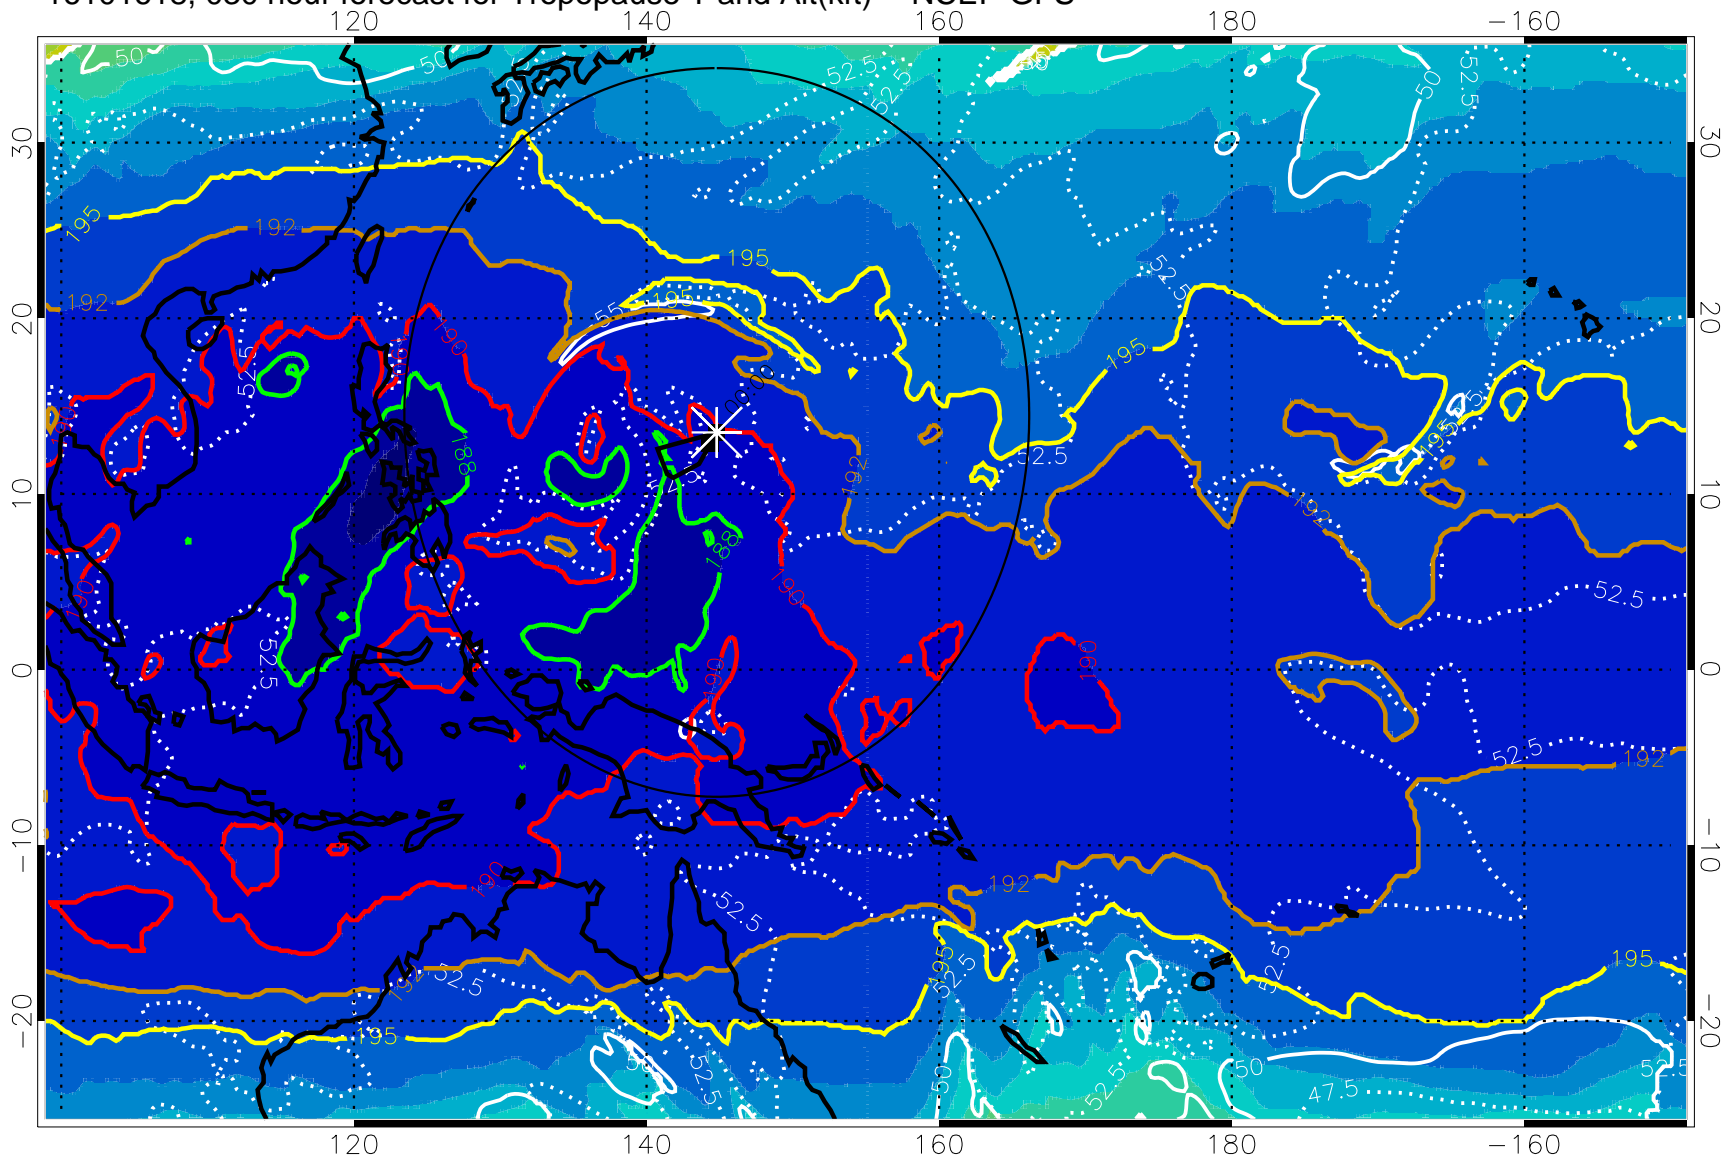

16101618, 030 hour forecast for Tropopause T and Alt(kft) -- NCEP GFS

190 200 210 220 230

Tropopause T, K

Tropopause Altitude in kft (white)

192.5K Isotherm 195K Isotherm
187.5K Isotherm 190K Isotherm

Range ring of 2304 km