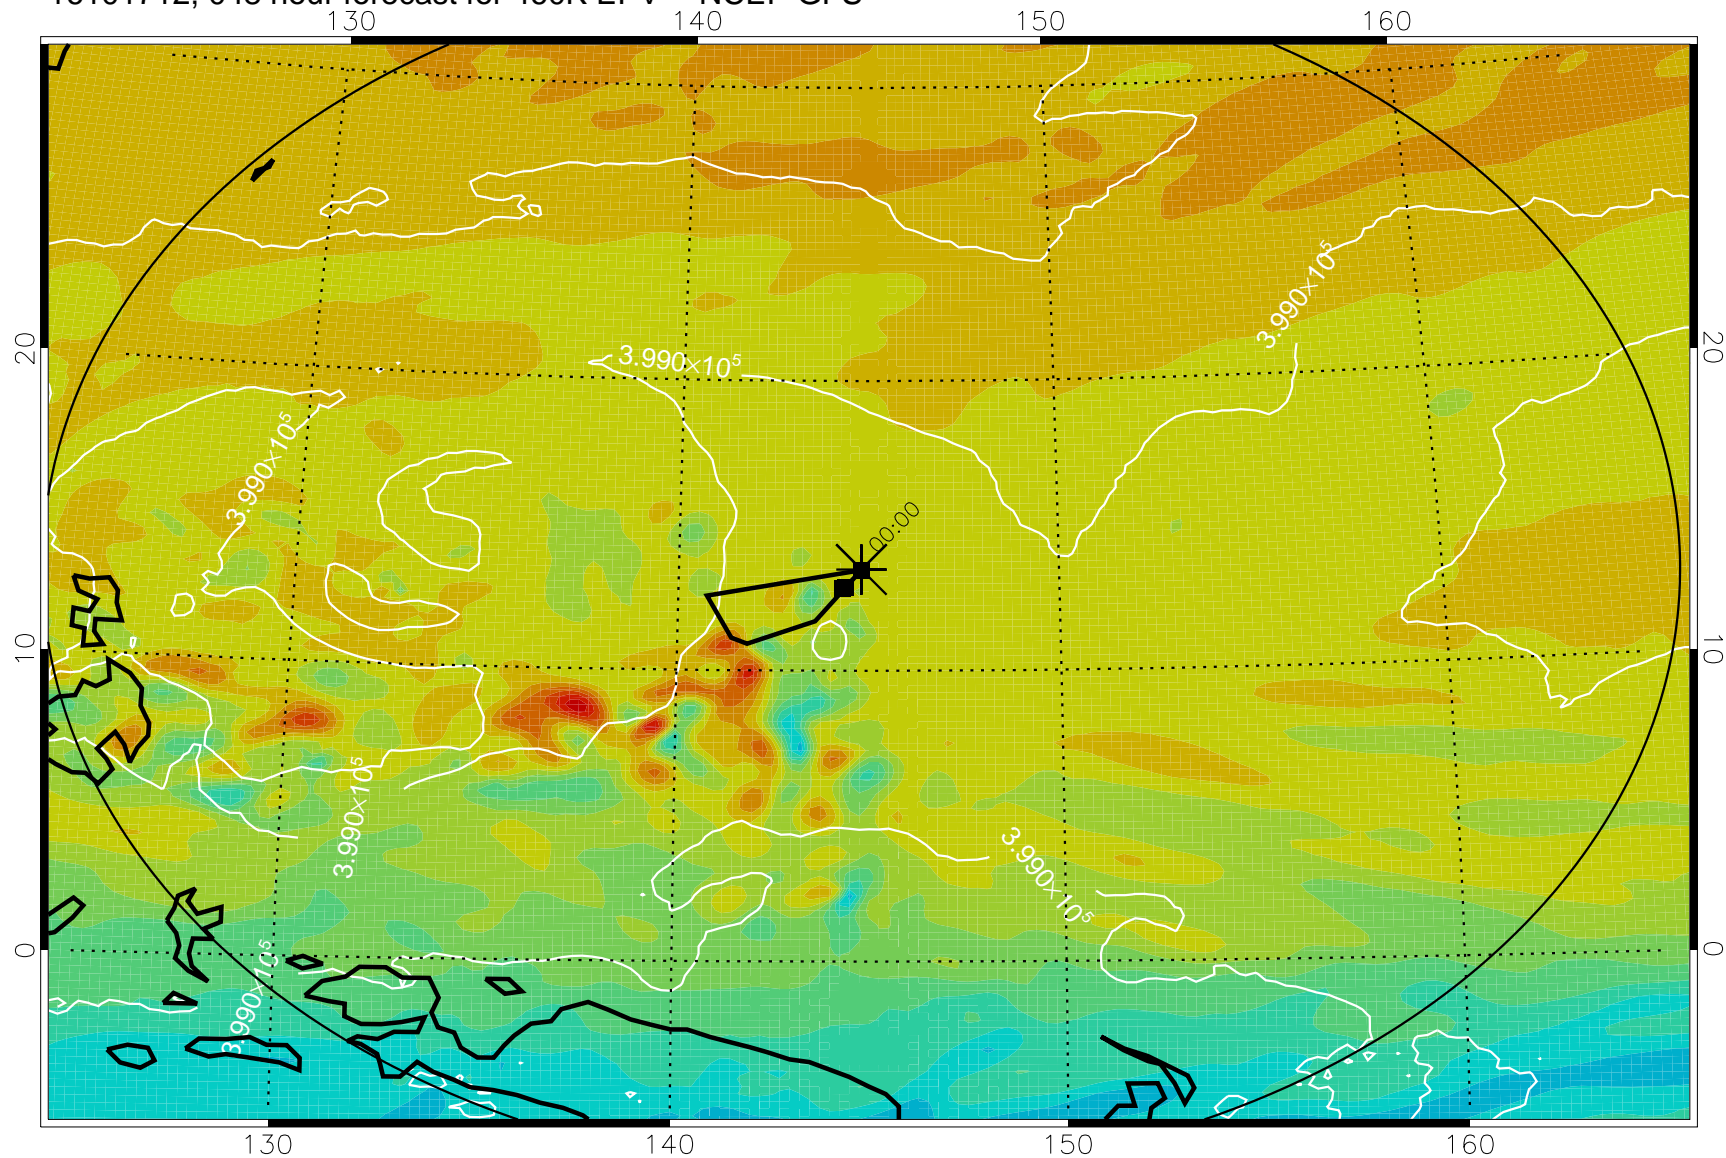

Range ring of 2304 km

16101706, 042 hour forecast for 460K EPV -- NCEP GFS

460K Montgomery Streamfunction, white

Range ring of 2304 km

16101712, 048 hour forecast for 460K EPV -- NCEP GFS

460K Montgomery Streamfunction, white

Range ring of 2304 km

16101718, 054 hour forecast for 460K EPV -- NCEP GFS

460K Montgomery Streamfunction, white

Range ring of 2304 km

16101800, 060 hour forecast for 460K EPV -- NCEP GFS

460K Montgomery Streamfunction, white

Range ring of 2304 km

16101806, 066 hour forecast for 460K EPV -- NCEP GFS

460K Montgomery Streamfunction, white

Range ring of 2304 km

16101812, 072 hour forecast for 460K EPV -- NCEP GFS

460K Montgomery Streamfunction, white

Range ring of 2304 km

16101818, 078 hour forecast for 460K EPV -- NCEP GFS

460K Montgomery Streamfunction, white

Range ring of 2304 km

16101900, 084 hour forecast for 460K EPV -- NCEP GFS

460K Montgomery Streamfunction, white