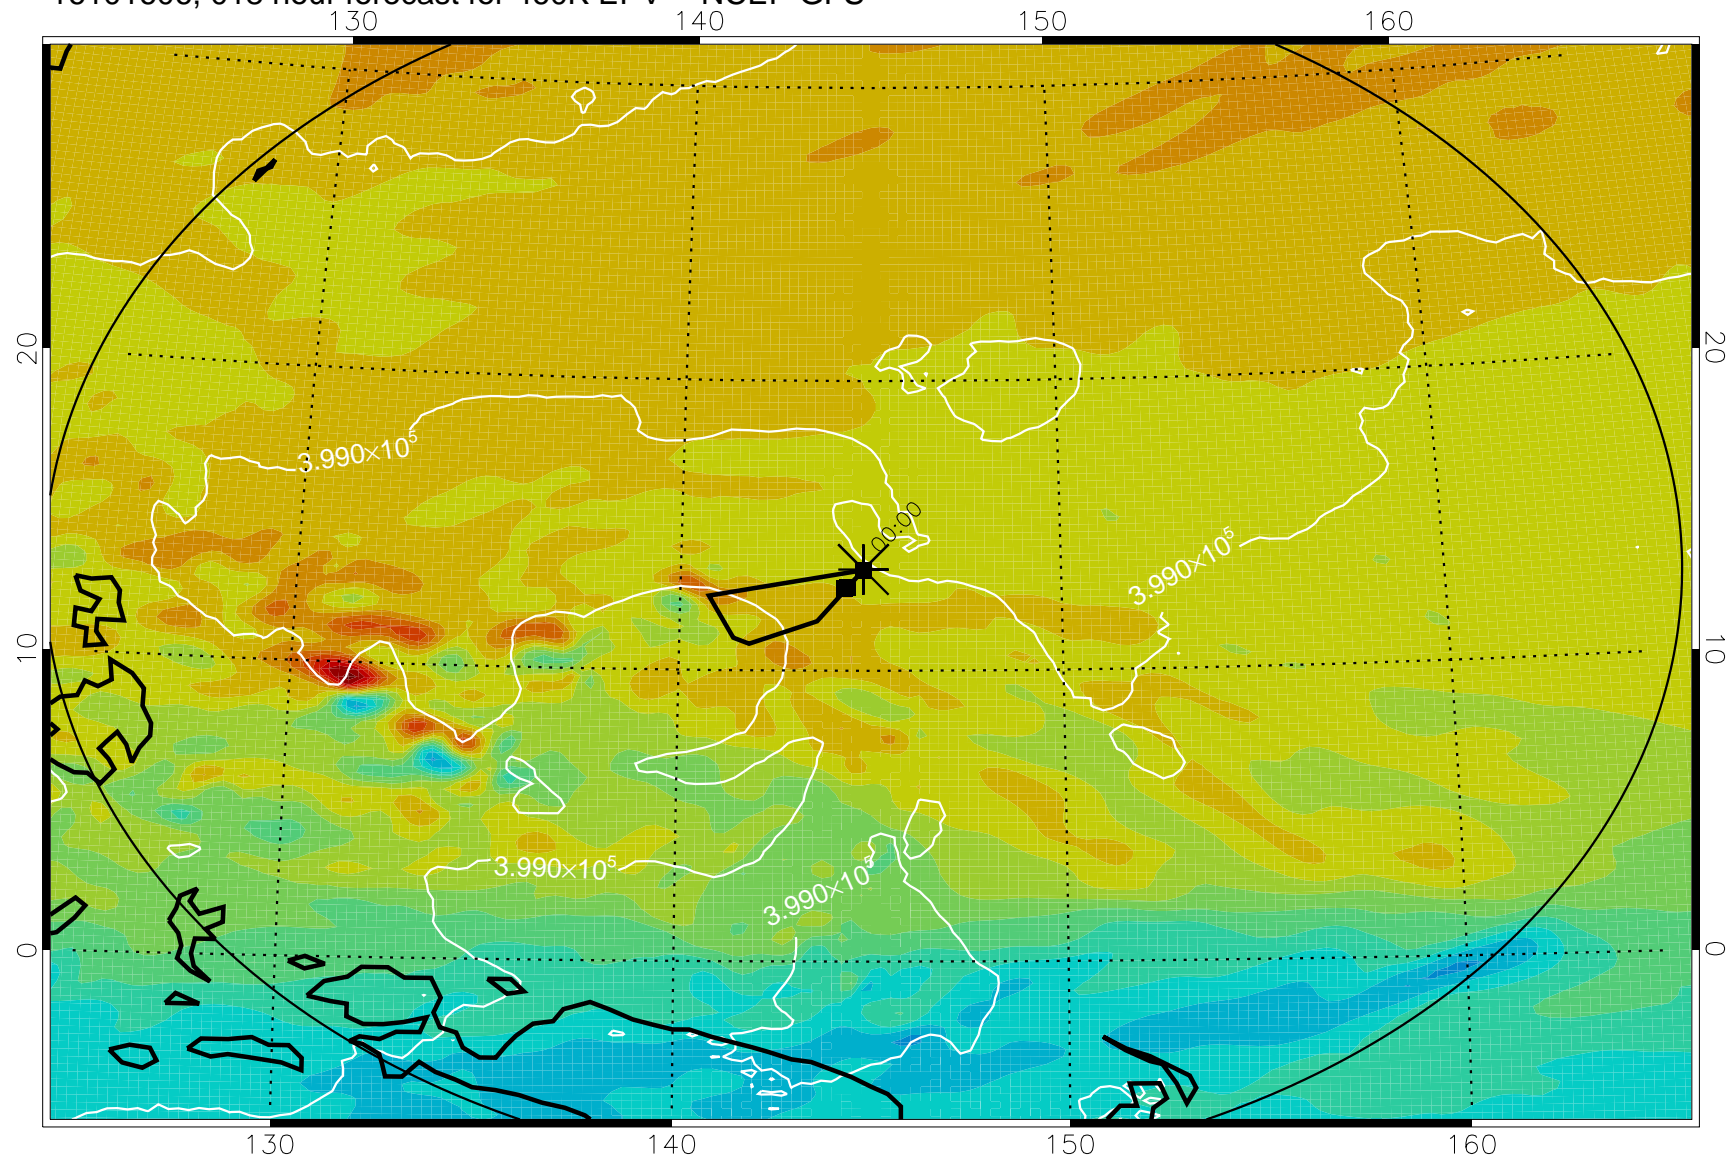

16101518, 006 hour forecast for 460K EPV -- NCEP GFS

460K Montgomery Streamfunction, white

Range ring of 2304 km

16101600, 012 hour forecast for 460K EPV -- NCEP GFS

460K Montgomery Streamfunction, white

$-4 \times 10^{-5}$     $-2 \times 10^{-5}$    0    $2 \times 10^{-5}$     $4 \times 10^{-5}$   
PVU

Range ring of 2304 km

16101606, 018 hour forecast for 460K EPV -- NCEP GFS

460K Montgomery Streamfunction, white

Range ring of 2304 km

16101612, 024 hour forecast for 460K EPV -- NCEP GFS

460K Montgomery Streamfunction, white

Range ring of 2304 km

16101618, 030 hour forecast for 460K EPV -- NCEP GFS

460K Montgomery Streamfunction, white

Range ring of 2304 km

16101700, 036 hour forecast for 460K EPV -- NCEP GFS

460K Montgomery Streamfunction, white

Range ring of 2304 km

16101706, 042 hour forecast for 460K EPV -- NCEP GFS

460K Montgomery Streamfunction, white

Range ring of 2304 km

16101712, 048 hour forecast for 460K EPV -- NCEP GFS

460K Montgomery Streamfunction, white