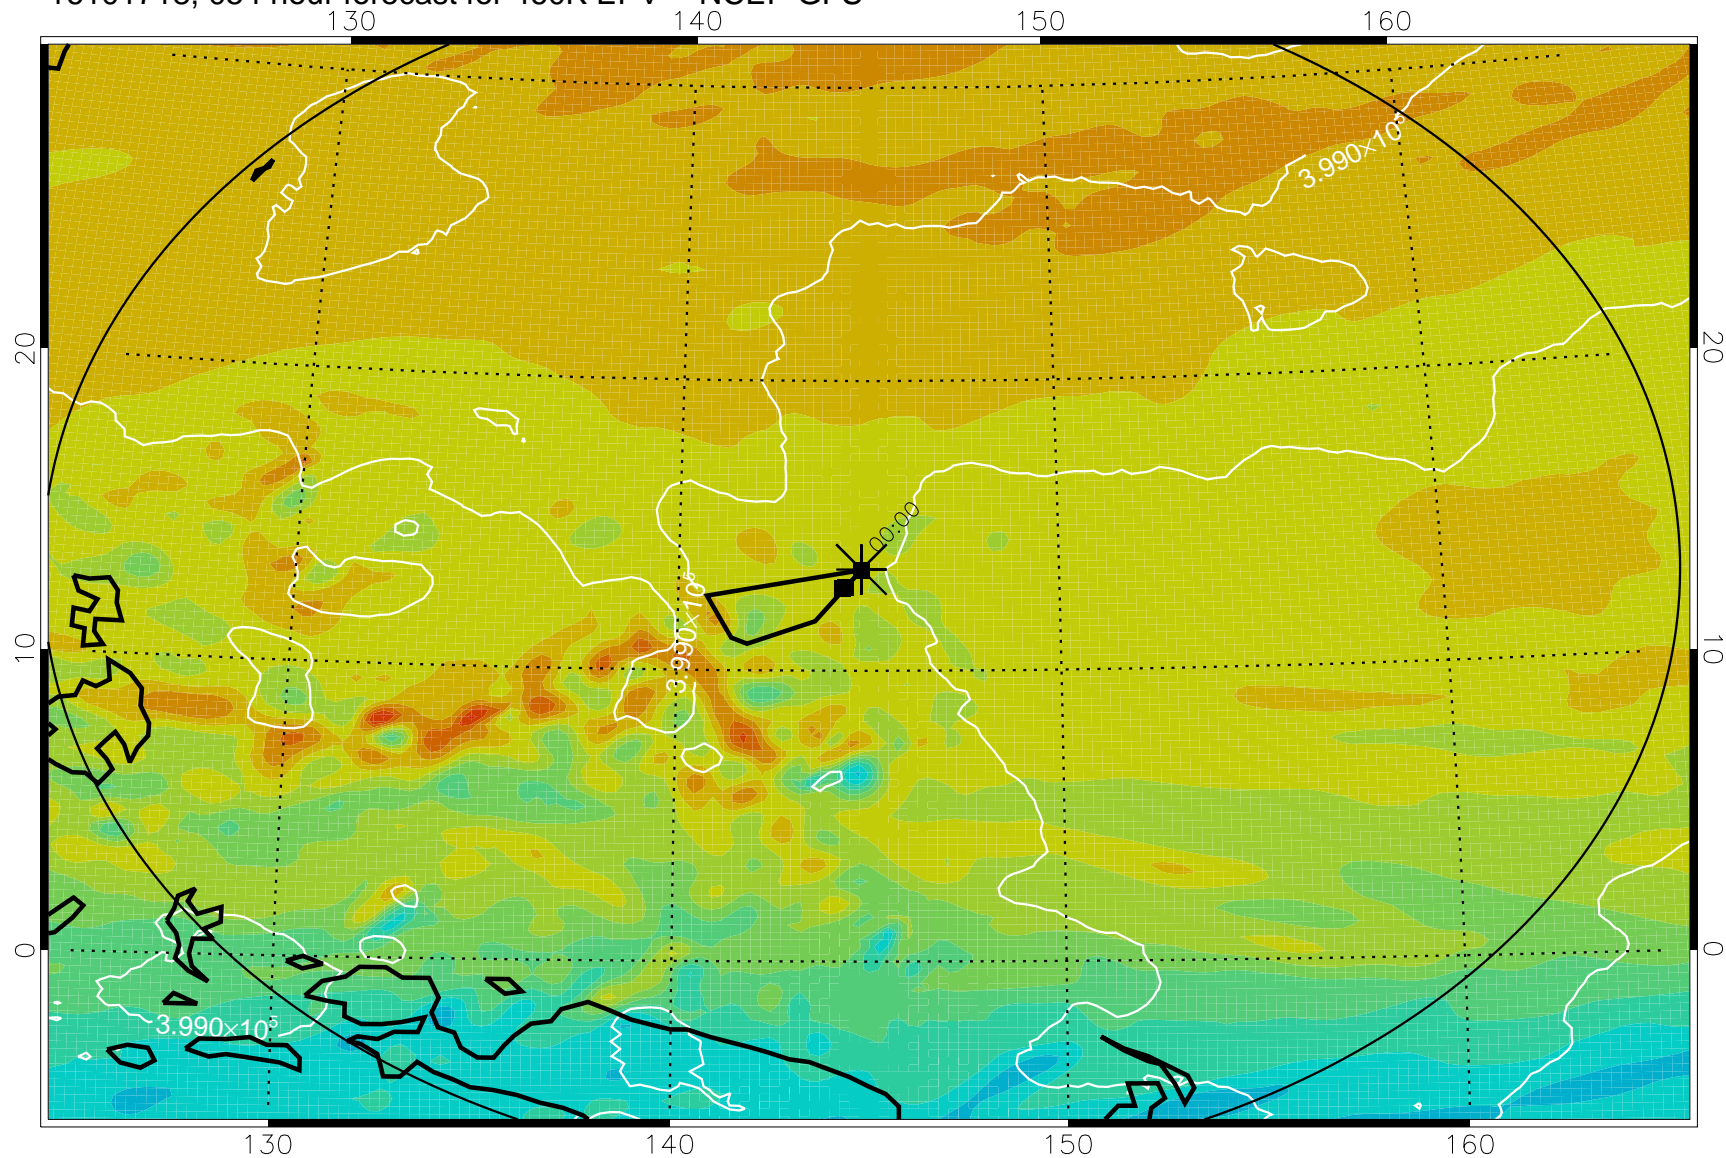

Range ring of 2304 km

16101706, 042 hour forecast for 460K EPV -- NCEP GFS

460K Montgomery Streamfunction, white

Range ring of 2304 km

16101712, 048 hour forecast for 460K EPV -- NCEP GFS

460K Montgomery Streamfunction, white

Range ring of 2304 km

16101718, 054 hour forecast for 460K EPV -- NCEP GFS

460K Montgomery Streamfunction, white

Range ring of 2304 km

16101800, 060 hour forecast for 460K EPV -- NCEP GFS

460K Montgomery Streamfunction, white

Range ring of 2304 km

16101806, 066 hour forecast for 460K EPV -- NCEP GFS

460K Montgomery Streamfunction, white

Range ring of 2304 km

16101812, 072 hour forecast for 460K EPV -- NCEP GFS

460K Montgomery Streamfunction, white

Range ring of 2304 km

16101818, 078 hour forecast for 460K EPV -- NCEP GFS

460K Montgomery Streamfunction, white

Range ring of 2304 km

16101900, 084 hour forecast for 460K EPV -- NCEP GFS

460K Montgomery Streamfunction, white