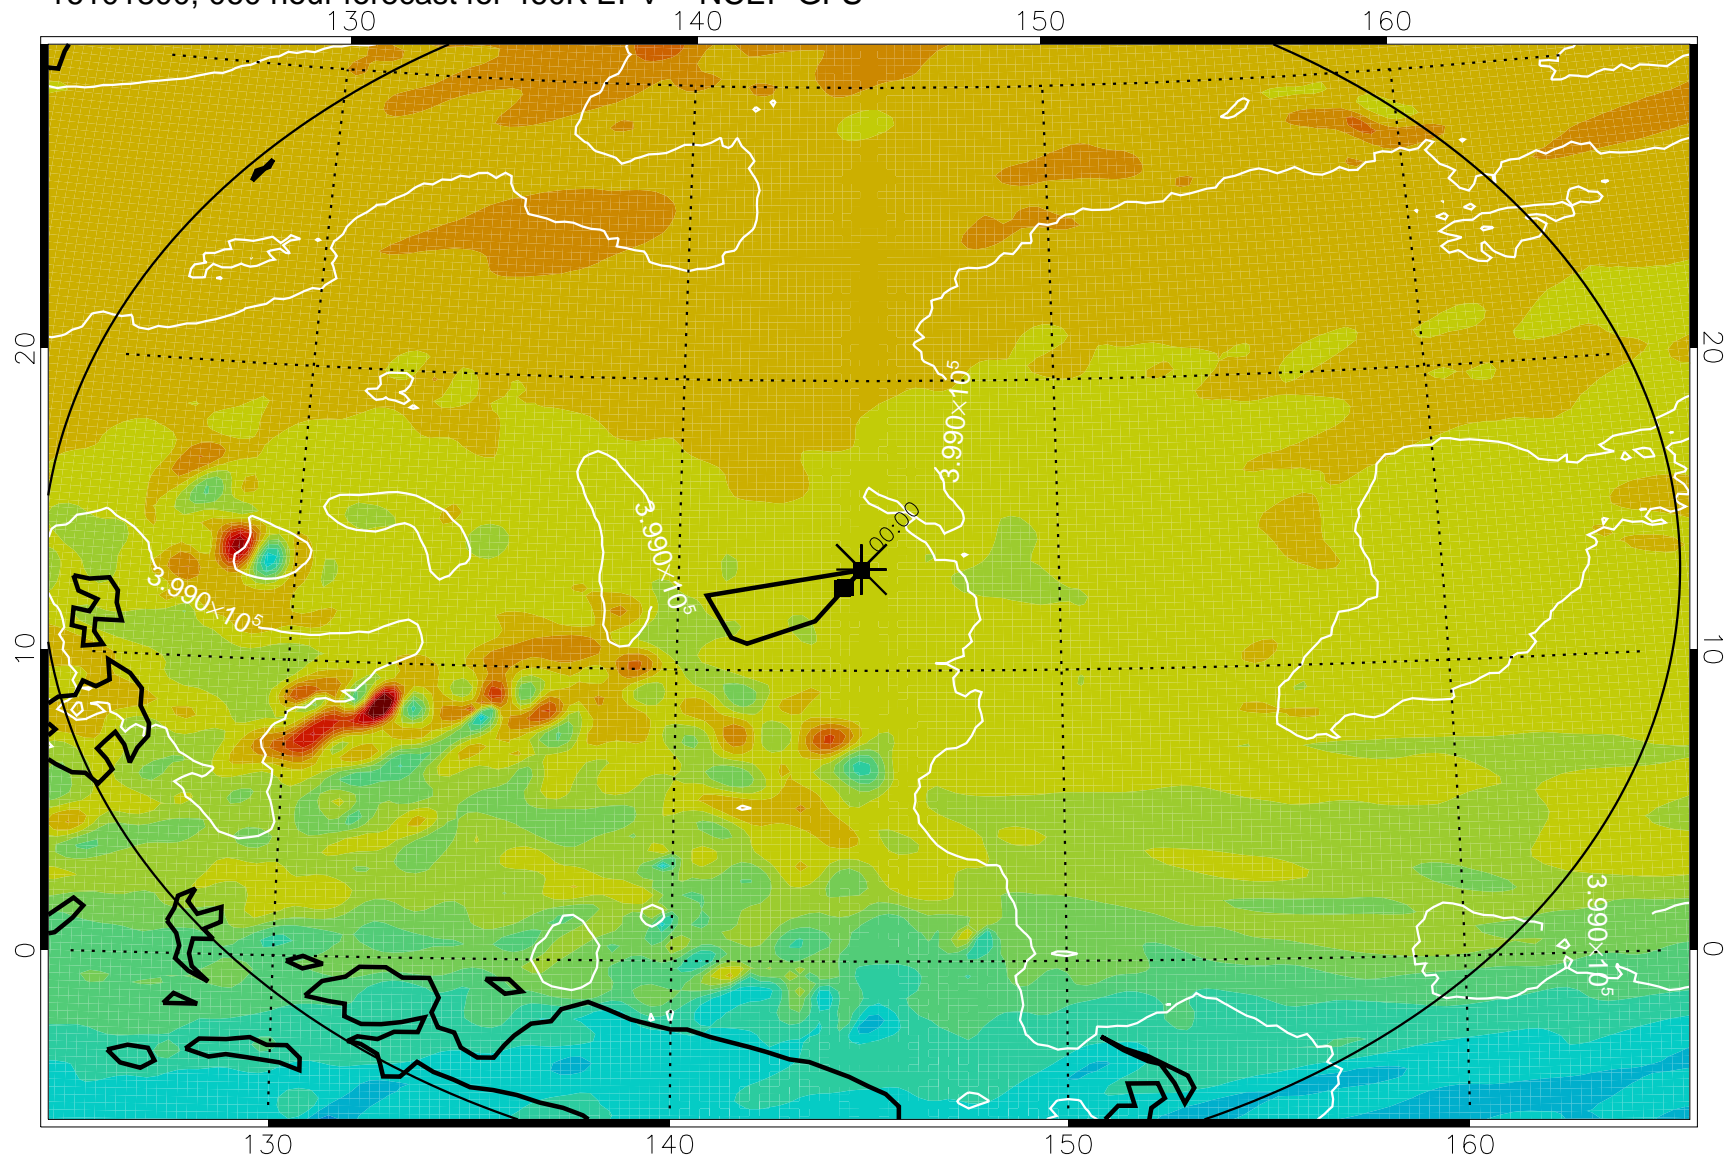

Range ring of 2304 km

16101718, 054 hour forecast for 460K EPV -- NCEP GFS

460K Montgomery Streamfunction, white

Range ring of 2304 km

16101800, 060 hour forecast for 460K EPV -- NCEP GFS

460K Montgomery Streamfunction, white

Range ring of 2304 km

16101806, 066 hour forecast for 460K EPV -- NCEP GFS

460K Montgomery Streamfunction, white

Range ring of 2304 km

16101812, 072 hour forecast for 460K EPV -- NCEP GFS

460K Montgomery Streamfunction, white

Range ring of 2304 km

16101818, 078 hour forecast for 460K EPV -- NCEP GFS

460K Montgomery Streamfunction, white

Range ring of 2304 km

16101900, 084 hour forecast for 460K EPV -- NCEP GFS

460K Montgomery Streamfunction, white

Range ring of 2304 km

16101906, 090 hour forecast for 460K EPV -- NCEP GFS

460K Montgomery Streamfunction, white

Range ring of 2304 km

16101912, 096 hour forecast for 460K EPV -- NCEP GFS

460K Montgomery Streamfunction, white