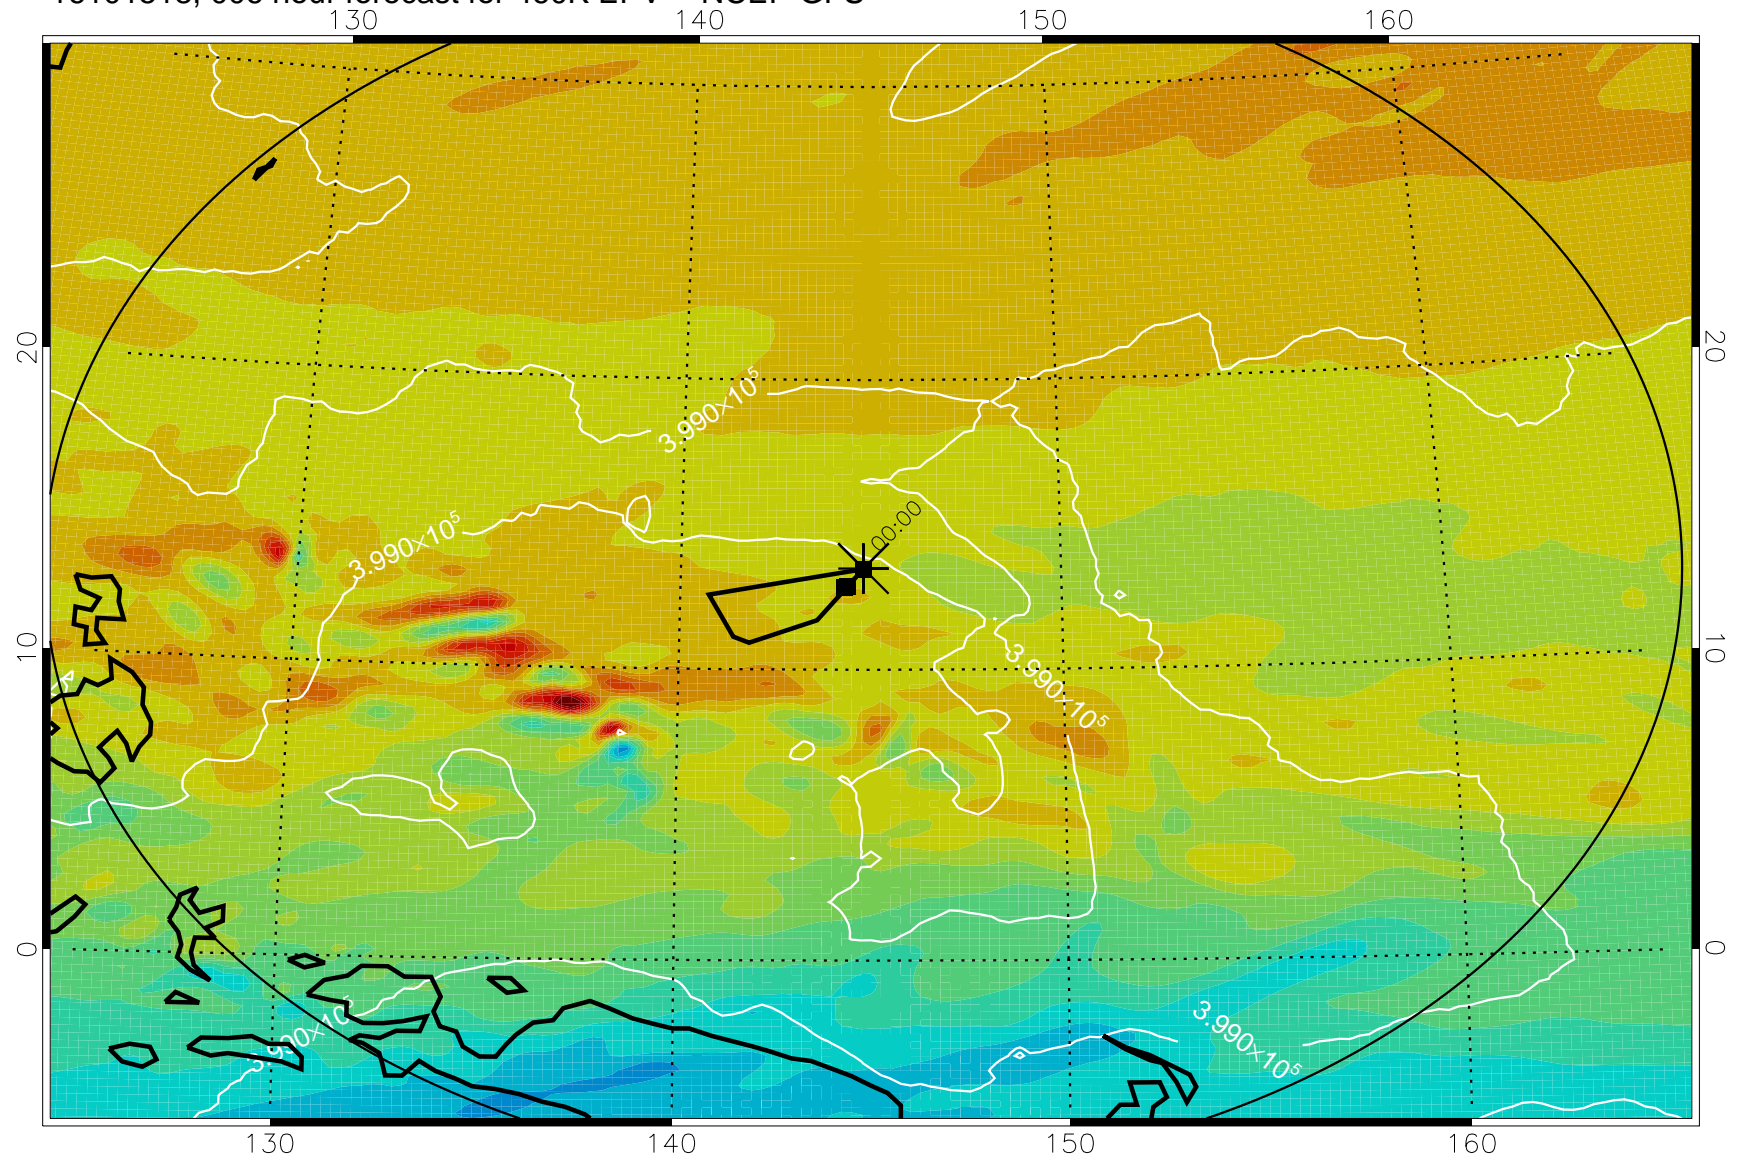

16101518, 006 hour forecast for 460K EPV -- NCEP GFS

460K Montgomery Streamfunction, white

Range ring of 2304 km

16101600, 012 hour forecast for 460K EPV -- NCEP GFS

460K Montgomery Streamfunction, white

$-4 \times 10^{-5}$     $-2 \times 10^{-5}$    0    $2 \times 10^{-5}$     $4 \times 10^{-5}$   
PVU

Range ring of 2304 km

16101606, 018 hour forecast for 460K EPV -- NCEP GFS

460K Montgomery Streamfunction, white

Range ring of 2304 km

16101612, 024 hour forecast for 460K EPV -- NCEP GFS

460K Montgomery Streamfunction, white

Range ring of 2304 km

16101618, 030 hour forecast for 460K EPV -- NCEP GFS

460K Montgomery Streamfunction, white

Range ring of 2304 km

16101700, 036 hour forecast for 460K EPV -- NCEP GFS

460K Montgomery Streamfunction, white

Range ring of 2304 km

16101706, 042 hour forecast for 460K EPV -- NCEP GFS

460K Montgomery Streamfunction, white

Range ring of 2304 km

16101712, 048 hour forecast for 460K EPV -- NCEP GFS

460K Montgomery Streamfunction, white