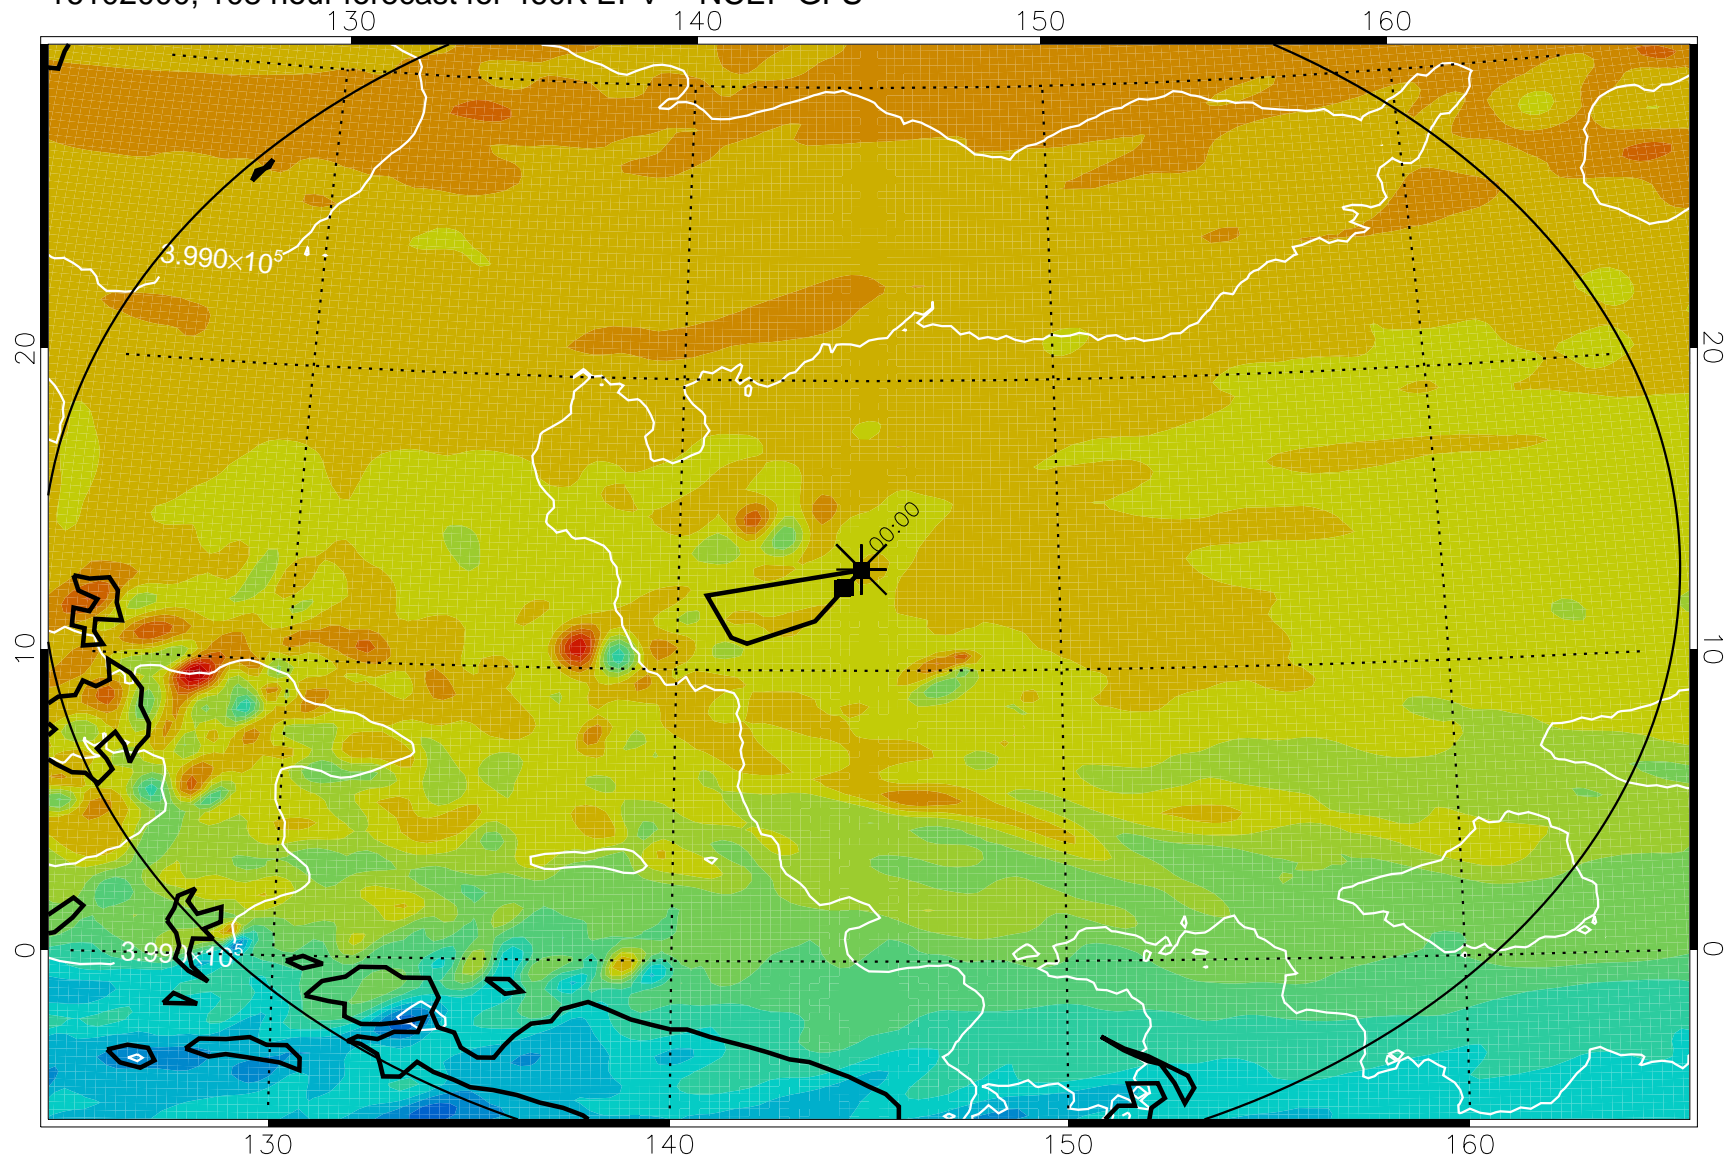

Range ring of 2304 km

16101818, 078 hour forecast for 460K EPV -- NCEP GFS

460K Montgomery Streamfunction, white

Range ring of 2304 km

16101900, 084 hour forecast for 460K EPV -- NCEP GFS

460K Montgomery Streamfunction, white

Range ring of 2304 km

16101906, 090 hour forecast for 460K EPV -- NCEP GFS

460K Montgomery Streamfunction, white

Range ring of 2304 km

16101912, 096 hour forecast for 460K EPV -- NCEP GFS

460K Montgomery Streamfunction, white

Range ring of 2304 km

16101918, 102 hour forecast for 460K EPV -- NCEP GFS

460K Montgomery Streamfunction, white

Range ring of 2304 km

16102000, 108 hour forecast for 460K EPV -- NCEP GFS

460K Montgomery Streamfunction, white

Range ring of 2304 km

16102006, 114 hour forecast for 460K EPV -- NCEP GFS

460K Montgomery Streamfunction, white

Range ring of 2304 km

16102012, 120 hour forecast for 460K EPV -- NCEP GFS

460K Montgomery Streamfunction, white