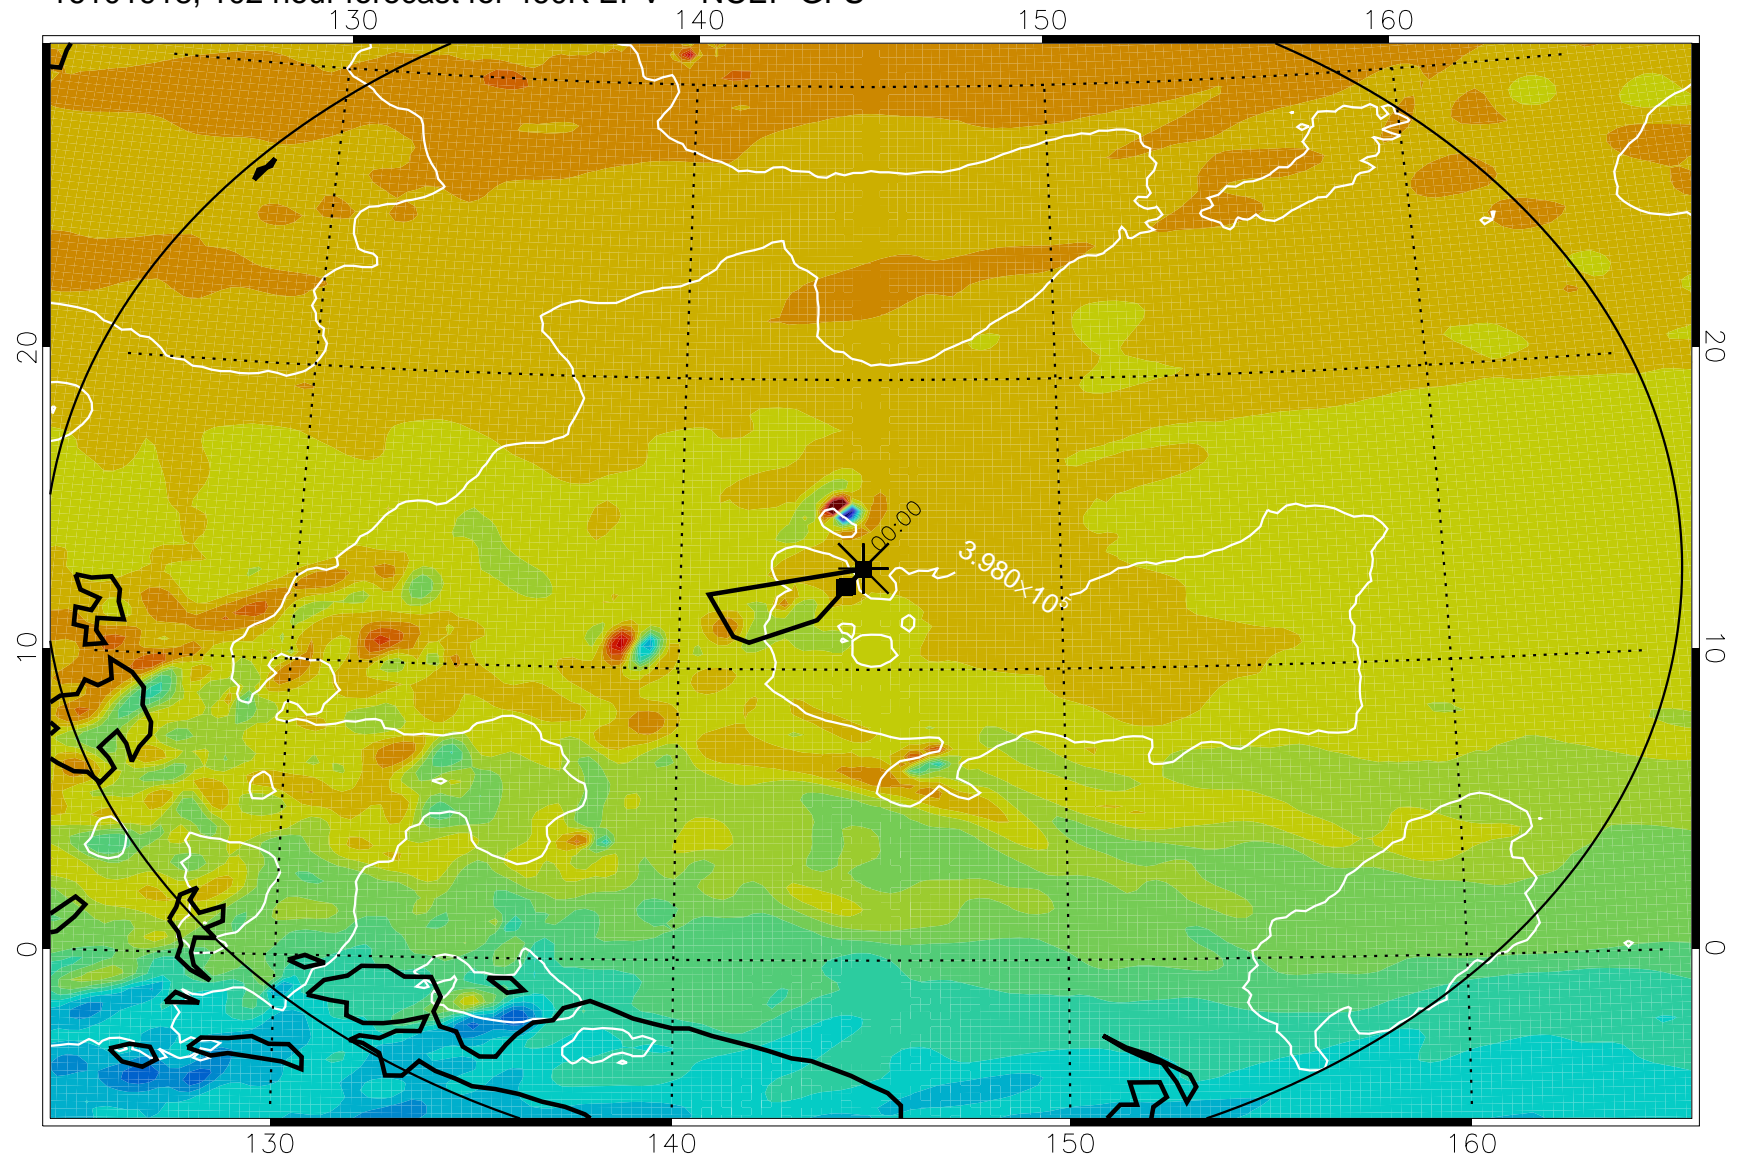

Range ring of 2304 km

16101818, 078 hour forecast for 460K EPV -- NCEP GFS

460K Montgomery Streamfunction, white

Range ring of 2304 km

16101900, 084 hour forecast for 460K EPV -- NCEP GFS

460K Montgomery Streamfunction, white

Range ring of 2304 km

16101906, 090 hour forecast for 460K EPV -- NCEP GFS

460K Montgomery Streamfunction, white

Range ring of 2304 km

16101912, 096 hour forecast for 460K EPV -- NCEP GFS

460K Montgomery Streamfunction, white

Range ring of 2304 km

16101918, 102 hour forecast for 460K EPV -- NCEP GFS

460K Montgomery Streamfunction, white

Range ring of 2304 km

16102000, 108 hour forecast for 460K EPV -- NCEP GFS

460K Montgomery Streamfunction, white

Range ring of 2304 km

16102006, 114 hour forecast for 460K EPV -- NCEP GFS

460K Montgomery Streamfunction, white

Range ring of 2304 km

16102012, 120 hour forecast for 460K EPV -- NCEP GFS

460K Montgomery Streamfunction, white