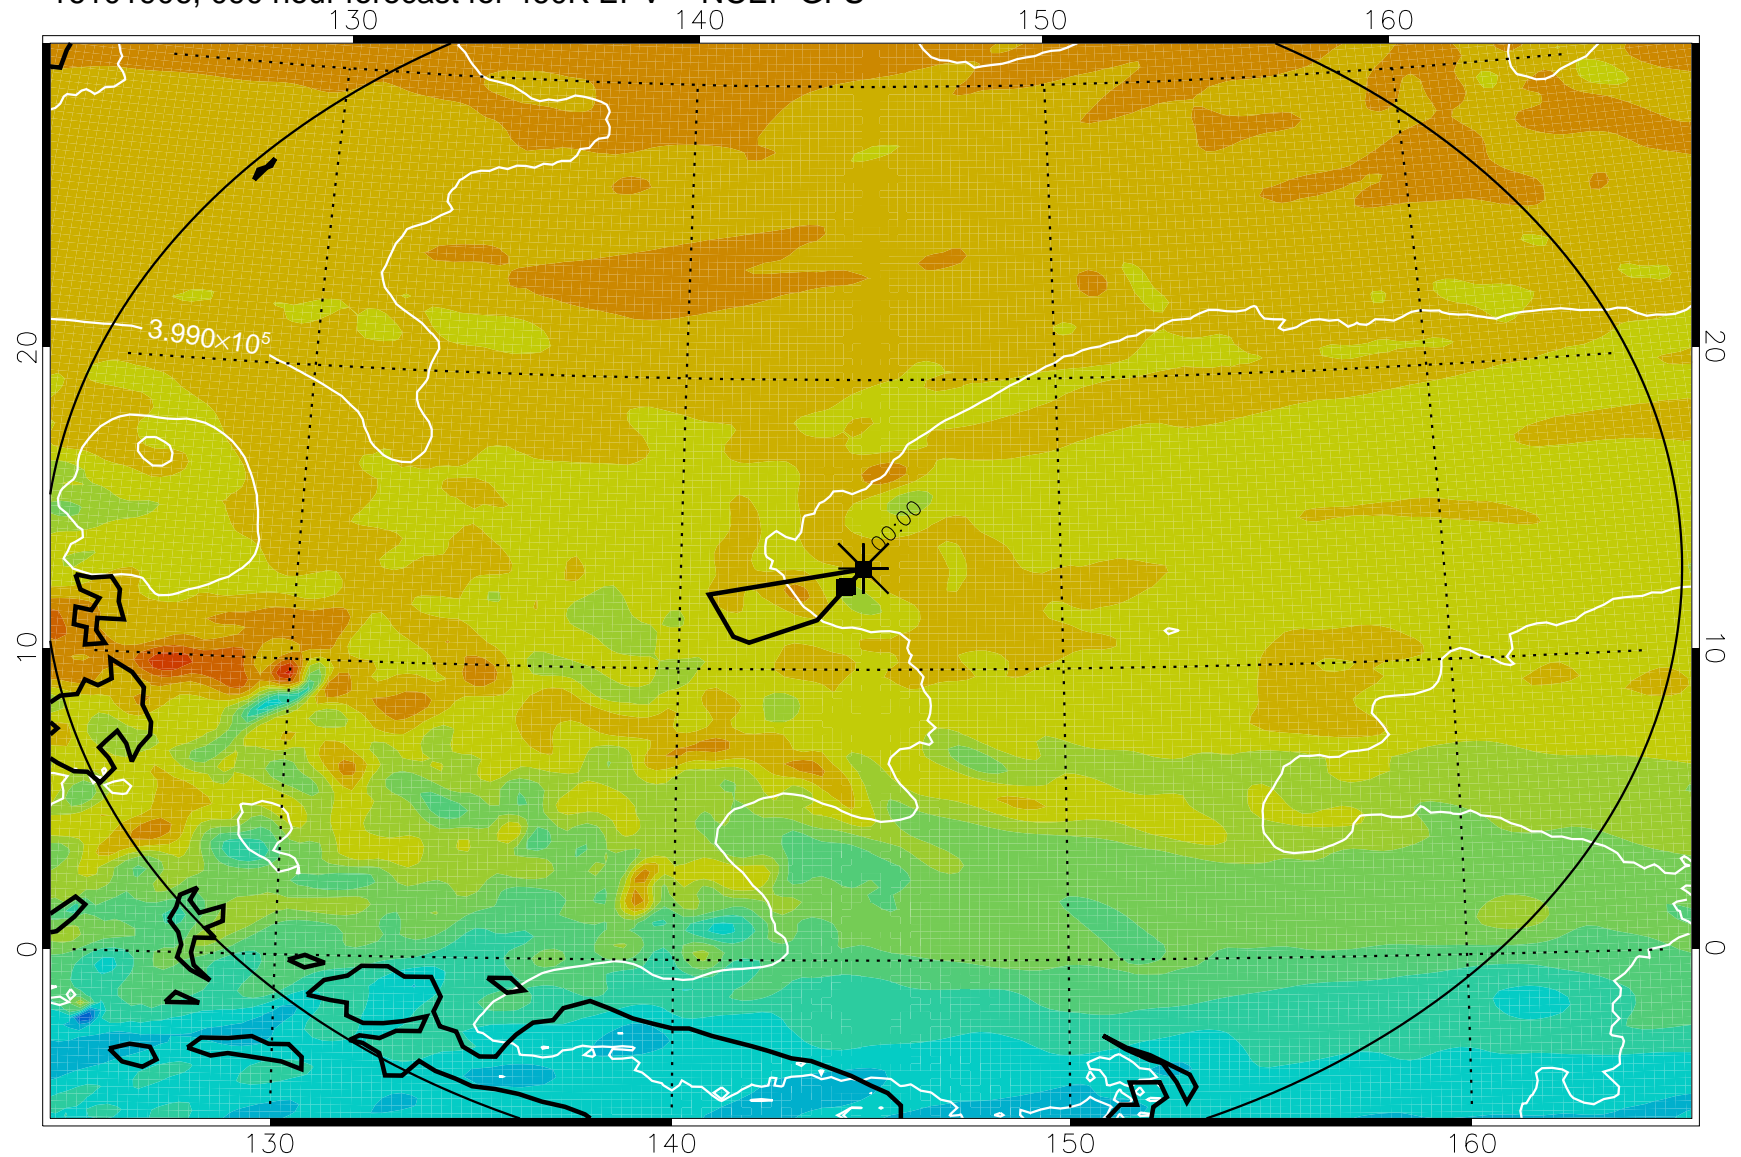

Range ring of 2304 km

16101806, 066 hour forecast for 460K EPV -- NCEP GFS

460K Montgomery Streamfunction, white

Range ring of 2304 km

16101812, 072 hour forecast for 460K EPV -- NCEP GFS

460K Montgomery Streamfunction, white

Range ring of 2304 km

16101818, 078 hour forecast for 460K EPV -- NCEP GFS

460K Montgomery Streamfunction, white

Range ring of 2304 km

16101900, 084 hour forecast for 460K EPV -- NCEP GFS

460K Montgomery Streamfunction, white

Range ring of 2304 km

16101906, 090 hour forecast for 460K EPV -- NCEP GFS

460K Montgomery Streamfunction, white

Range ring of 2304 km

16101912, 096 hour forecast for 460K EPV -- NCEP GFS

460K Montgomery Streamfunction, white

Range ring of 2304 km

16101918, 102 hour forecast for 460K EPV -- NCEP GFS

460K Montgomery Streamfunction, white

Range ring of 2304 km

16102000, 108 hour forecast for 460K EPV -- NCEP GFS

460K Montgomery Streamfunction, white