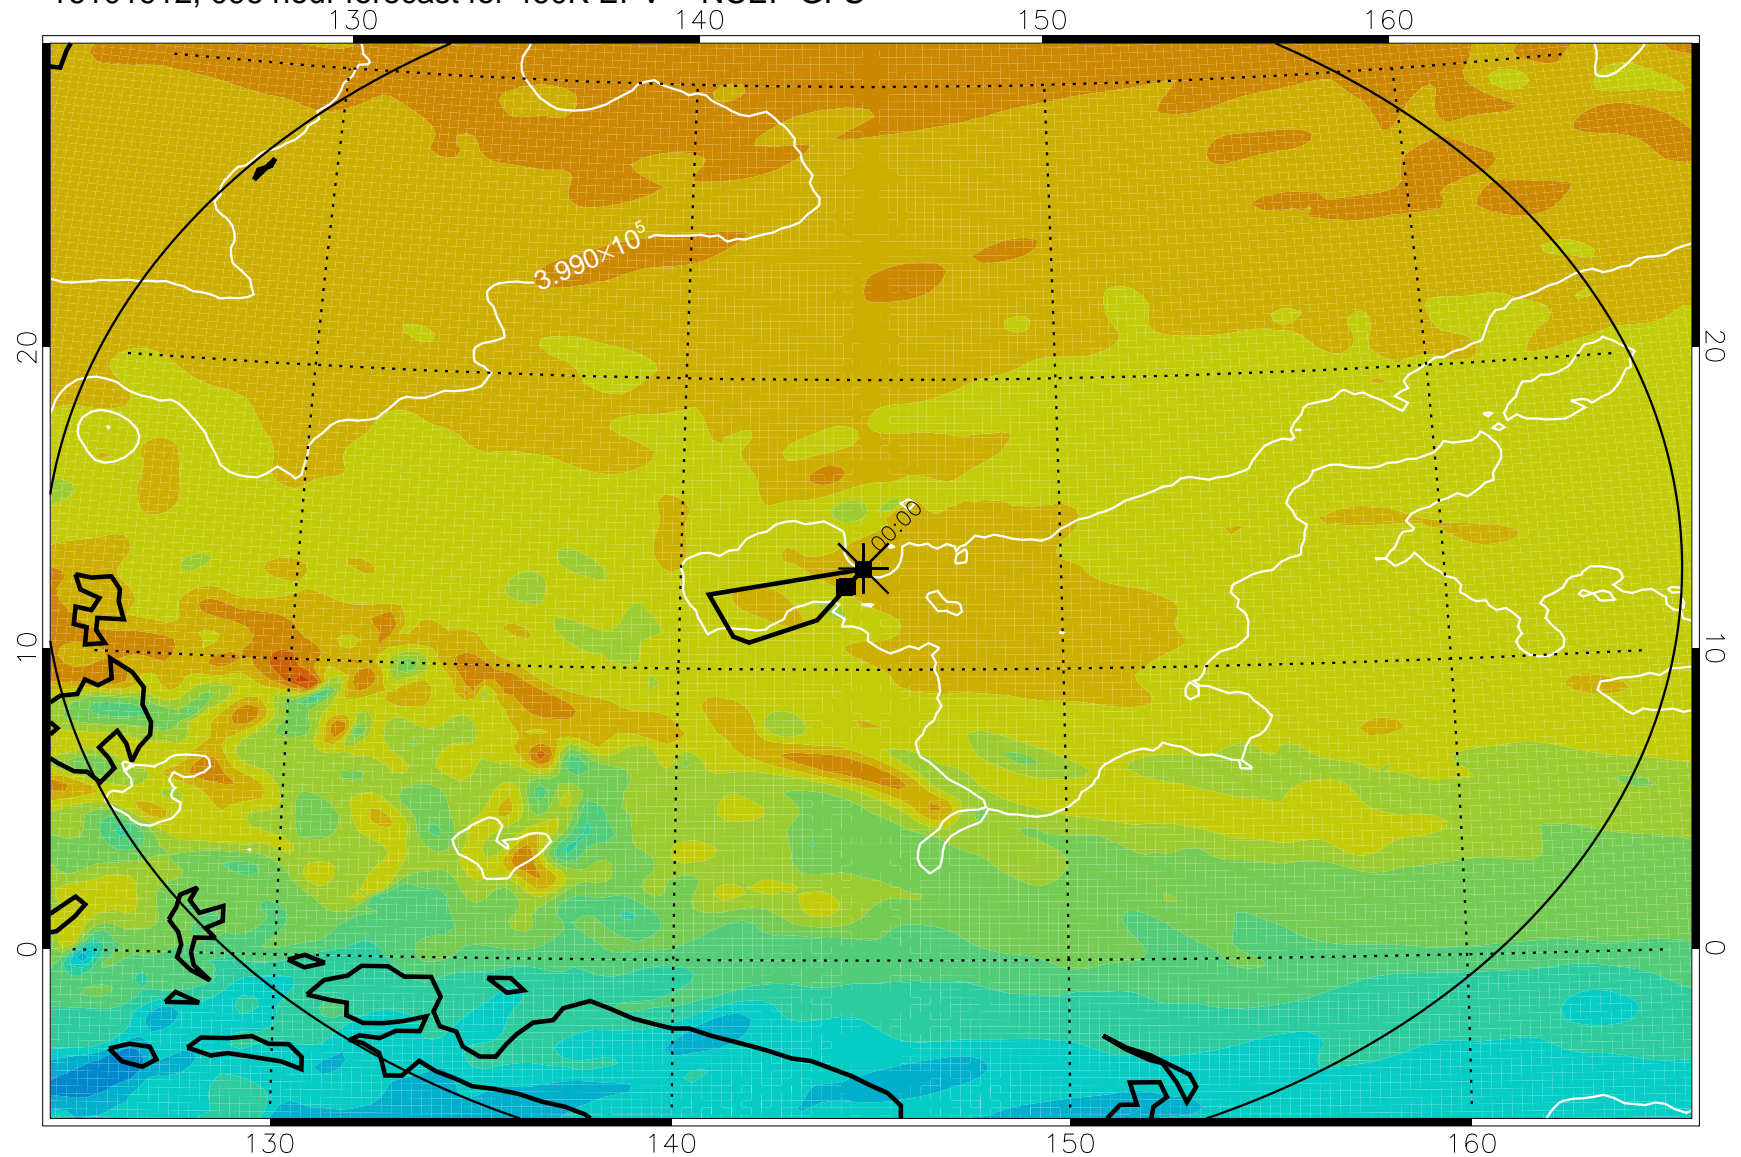

Range ring of 2304 km

16101818, 078 hour forecast for 460K EPV -- NCEP GFS

460K Montgomery Streamfunction, white

Range ring of 2304 km

16101900, 084 hour forecast for 460K EPV -- NCEP GFS

460K Montgomery Streamfunction, white

Range ring of 2304 km

16101906, 090 hour forecast for 460K EPV -- NCEP GFS

460K Montgomery Streamfunction, white

Range ring of 2304 km

16101912, 096 hour forecast for 460K EPV -- NCEP GFS

460K Montgomery Streamfunction, white

Range ring of 2304 km

16101918, 102 hour forecast for 460K EPV -- NCEP GFS

460K Montgomery Streamfunction, white

Range ring of 2304 km

16102000, 108 hour forecast for 460K EPV -- NCEP GFS

460K Montgomery Streamfunction, white

Range ring of 2304 km

16102006, 114 hour forecast for 460K EPV -- NCEP GFS

460K Montgomery Streamfunction, white

Range ring of 2304 km

16102012, 120 hour forecast for 460K EPV -- NCEP GFS

460K Montgomery Streamfunction, white