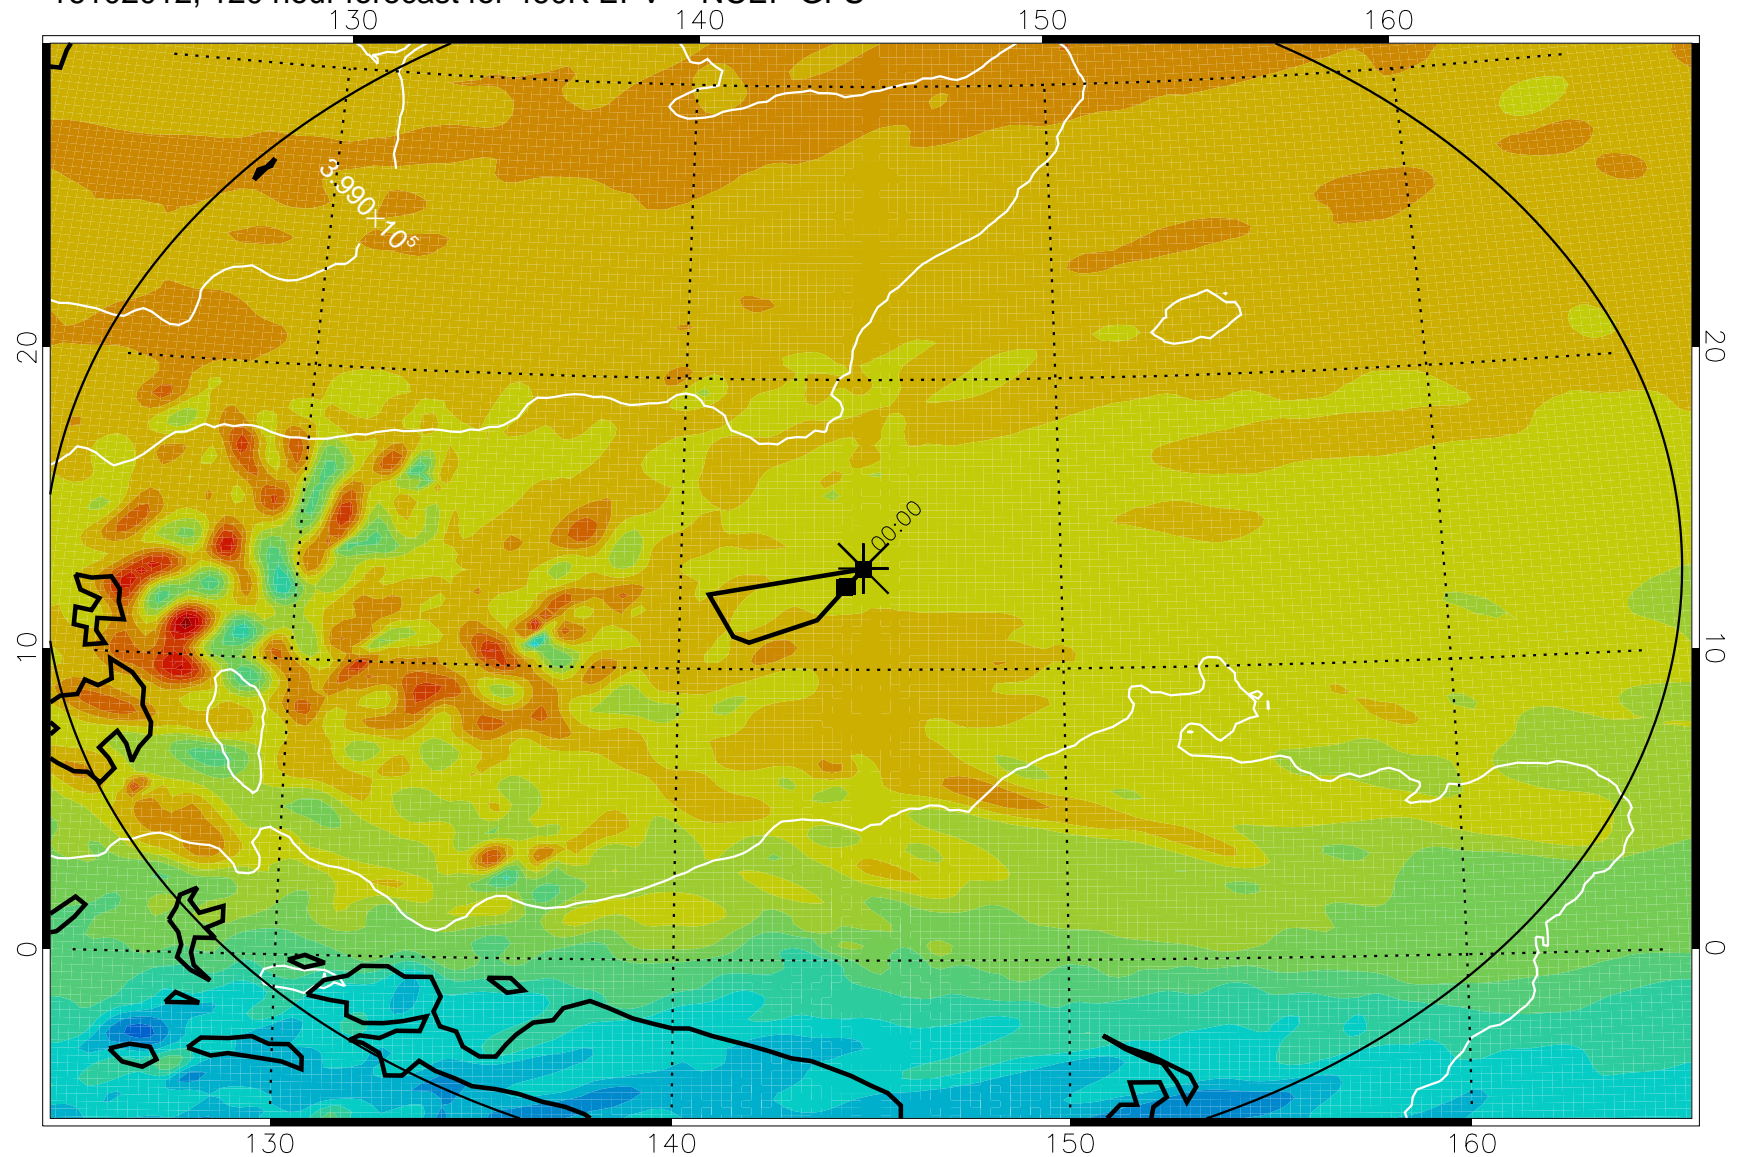

Range ring of 2304 km

16101906, 090 hour forecast for 460K EPV -- NCEP GFS

460K Montgomery Streamfunction, white

Range ring of 2304 km

16101912, 096 hour forecast for 460K EPV -- NCEP GFS

460K Montgomery Streamfunction, white

Range ring of 2304 km

16101918, 102 hour forecast for 460K EPV -- NCEP GFS

460K Montgomery Streamfunction, white

Range ring of 2304 km

16102000, 108 hour forecast for 460K EPV -- NCEP GFS

460K Montgomery Streamfunction, white

Range ring of 2304 km

16102006, 114 hour forecast for 460K EPV -- NCEP GFS

460K Montgomery Streamfunction, white

Range ring of 2304 km

16102012, 120 hour forecast for 460K EPV -- NCEP GFS

460K Montgomery Streamfunction, white

Range ring of 2304 km