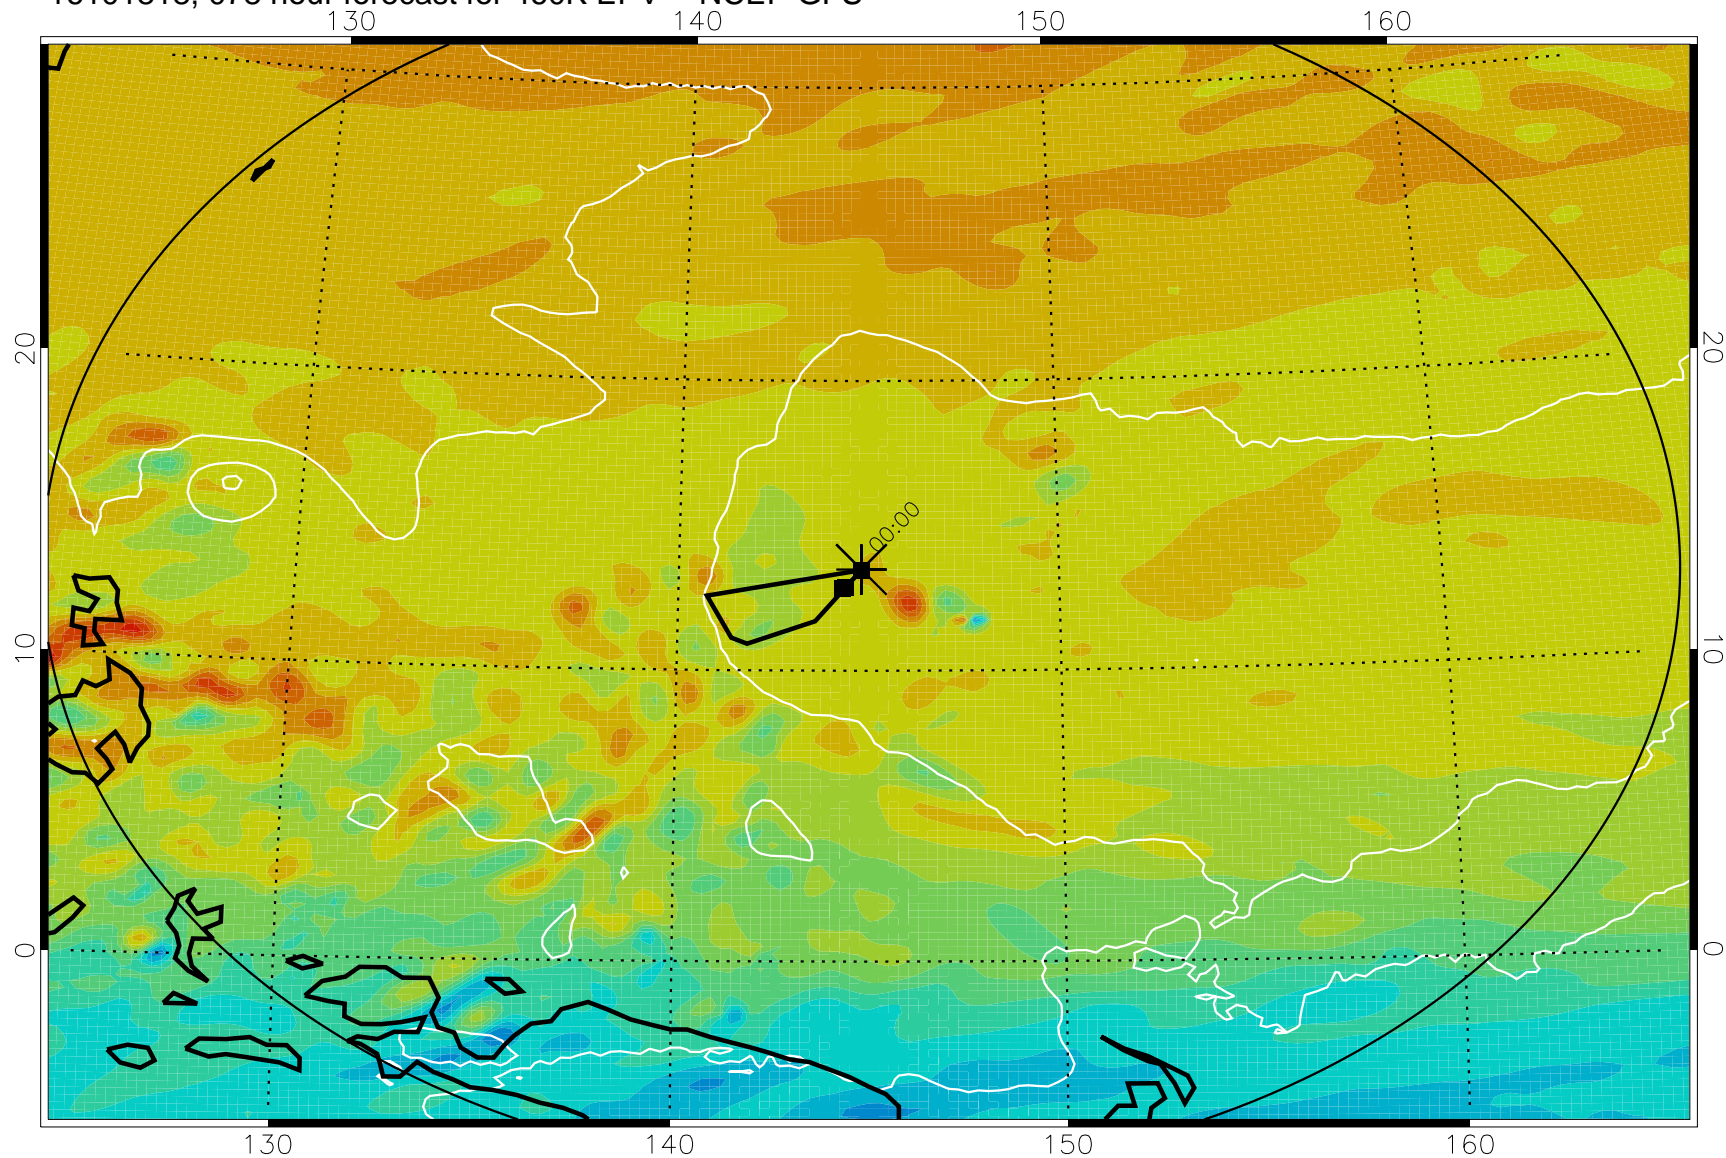

Range ring of 2304 km

16101806, 066 hour forecast for 460K EPV -- NCEP GFS

460K Montgomery Streamfunction, white

Range ring of 2304 km

16101812, 072 hour forecast for 460K EPV -- NCEP GFS

460K Montgomery Streamfunction, white

Range ring of 2304 km

16101818, 078 hour forecast for 460K EPV -- NCEP GFS

460K Montgomery Streamfunction, white

Range ring of 2304 km

16101900, 084 hour forecast for 460K EPV -- NCEP GFS

460K Montgomery Streamfunction, white

Range ring of 2304 km

16101906, 090 hour forecast for 460K EPV -- NCEP GFS

460K Montgomery Streamfunction, white

Range ring of 2304 km

16101912, 096 hour forecast for 460K EPV -- NCEP GFS

460K Montgomery Streamfunction, white

Range ring of 2304 km

16101918, 102 hour forecast for 460K EPV -- NCEP GFS

460K Montgomery Streamfunction, white

Range ring of 2304 km

16102000, 108 hour forecast for 460K EPV -- NCEP GFS

460K Montgomery Streamfunction, white