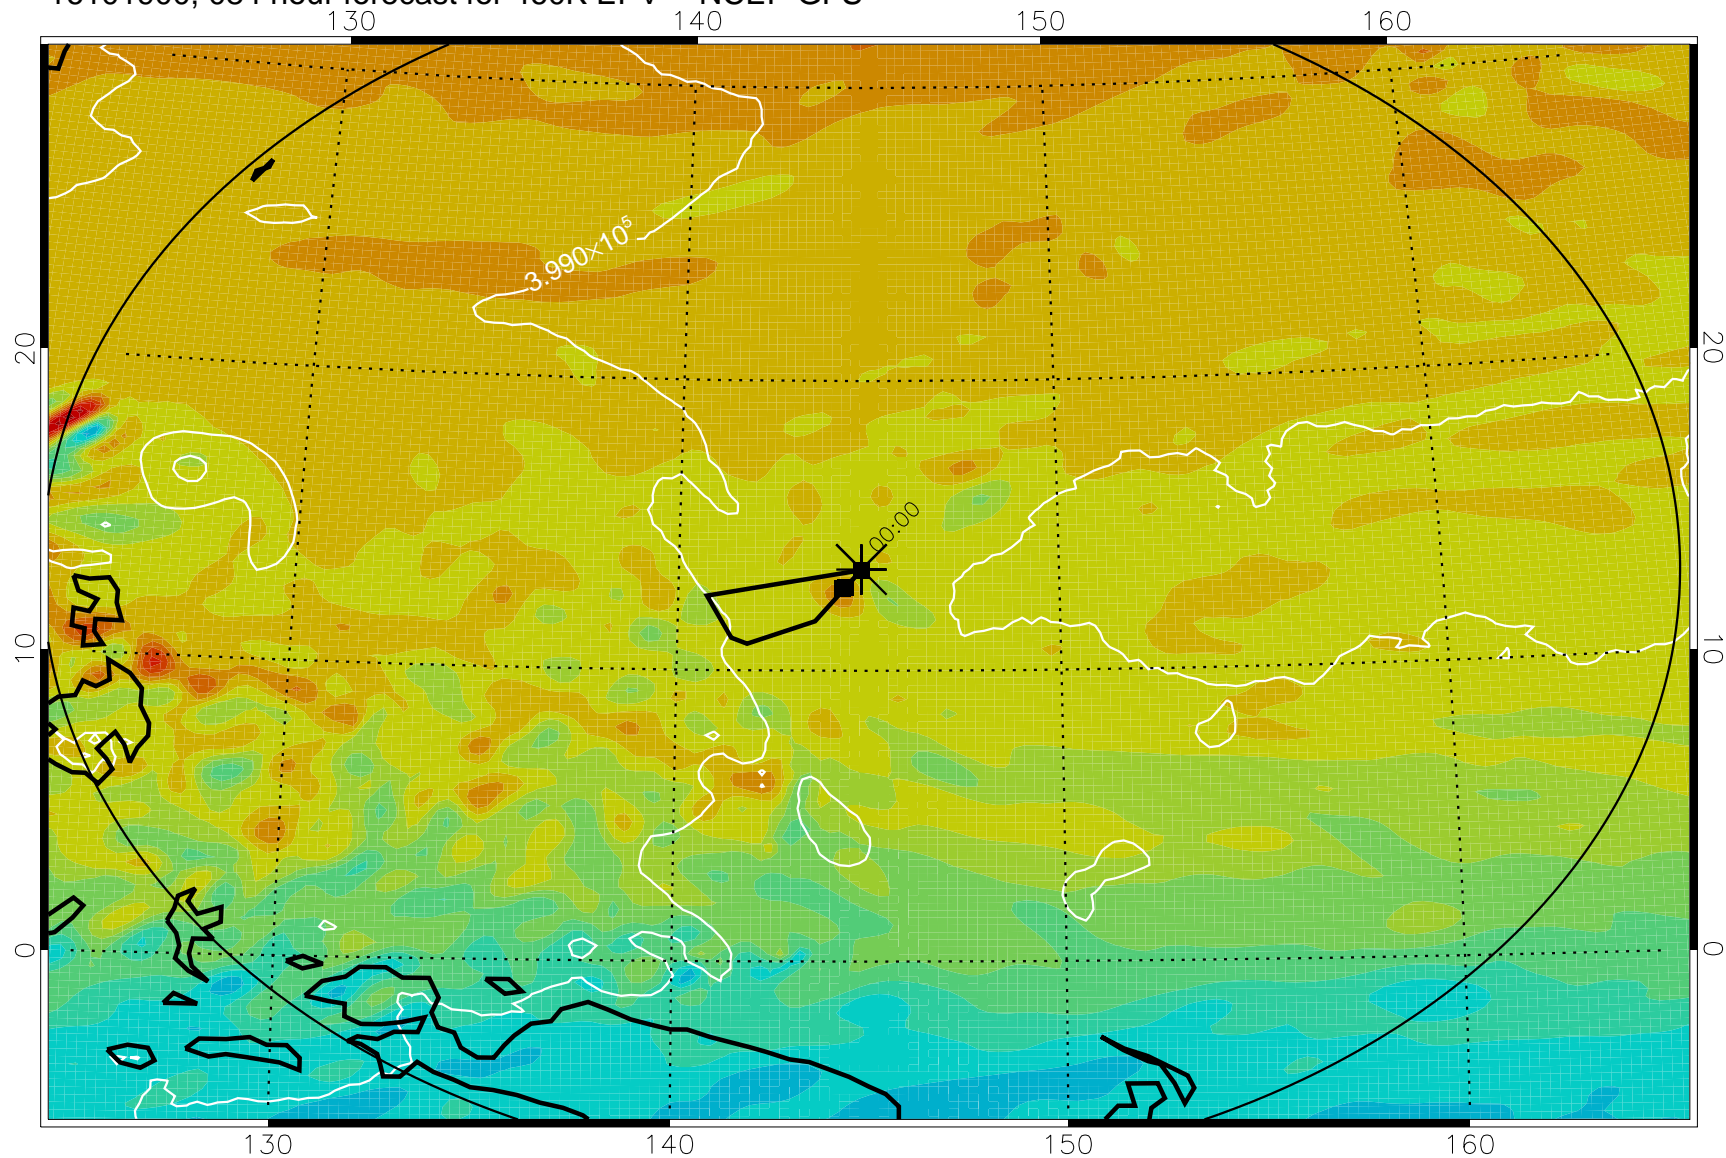

Range ring of 2304 km

16101806, 066 hour forecast for 460K EPV -- NCEP GFS

460K Montgomery Streamfunction, white

Range ring of 2304 km

16101812, 072 hour forecast for 460K EPV -- NCEP GFS

460K Montgomery Streamfunction, white

Range ring of 2304 km

16101818, 078 hour forecast for 460K EPV -- NCEP GFS

460K Montgomery Streamfunction, white

Range ring of 2304 km

16101900, 084 hour forecast for 460K EPV -- NCEP GFS

460K Montgomery Streamfunction, white

Range ring of 2304 km

16101906, 090 hour forecast for 460K EPV -- NCEP GFS

460K Montgomery Streamfunction, white

Range ring of 2304 km

16101912, 096 hour forecast for 460K EPV -- NCEP GFS

460K Montgomery Streamfunction, white

Range ring of 2304 km

16101918, 102 hour forecast for 460K EPV -- NCEP GFS

460K Montgomery Streamfunction, white

Range ring of 2304 km

16102000, 108 hour forecast for 460K EPV -- NCEP GFS

460K Montgomery Streamfunction, white