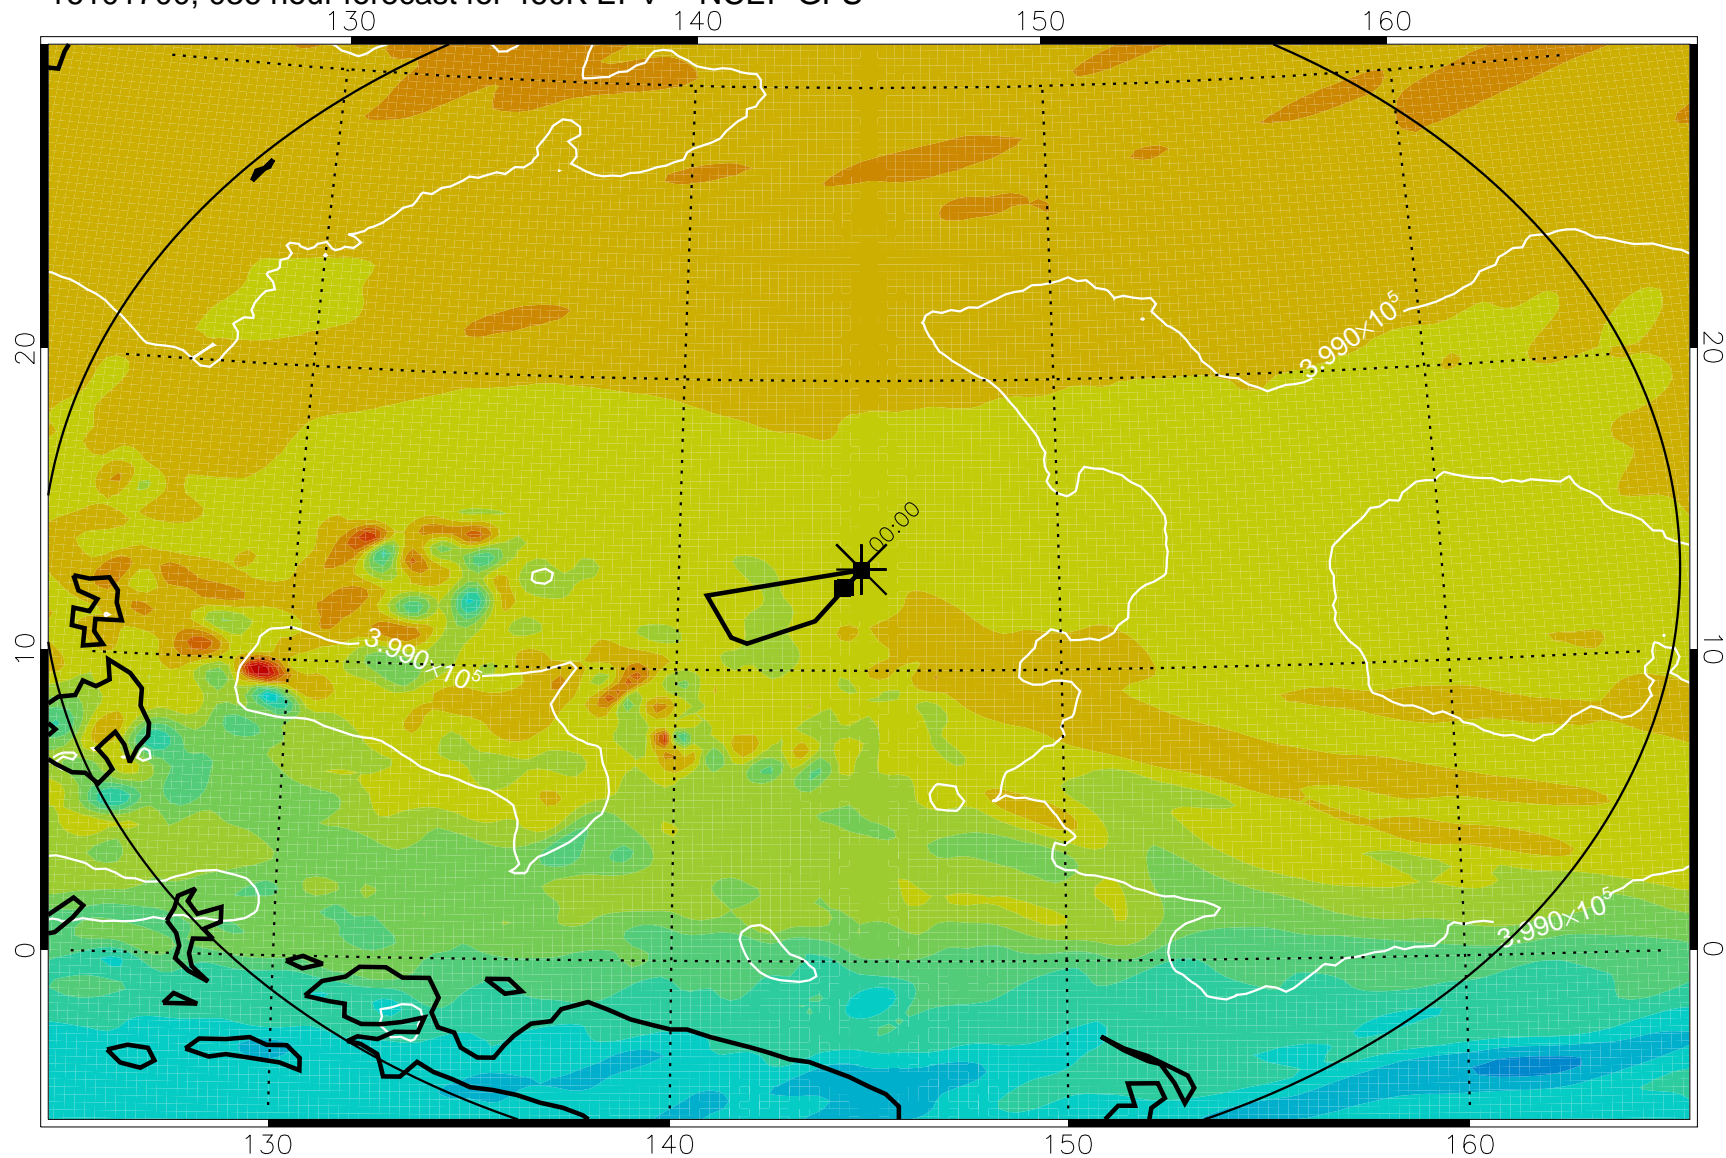

Range ring of 2304 km

16101606, 018 hour forecast for 460K EPV -- NCEP GFS

460K Montgomery Streamfunction, white

Range ring of 2304 km

16101612, 024 hour forecast for 460K EPV -- NCEP GFS

460K Montgomery Streamfunction, white

Range ring of 2304 km

16101618, 030 hour forecast for 460K EPV -- NCEP GFS

460K Montgomery Streamfunction, white

Range ring of 2304 km

16101700, 036 hour forecast for 460K EPV -- NCEP GFS

460K Montgomery Streamfunction, white

Range ring of 2304 km

16101706, 042 hour forecast for 460K EPV -- NCEP GFS

460K Montgomery Streamfunction, white

Range ring of 2304 km

16101712, 048 hour forecast for 460K EPV -- NCEP GFS

460K Montgomery Streamfunction, white

Range ring of 2304 km

16101718, 054 hour forecast for 460K EPV -- NCEP GFS

460K Montgomery Streamfunction, white

Range ring of 2304 km

16101800, 060 hour forecast for 460K EPV -- NCEP GFS

460K Montgomery Streamfunction, white