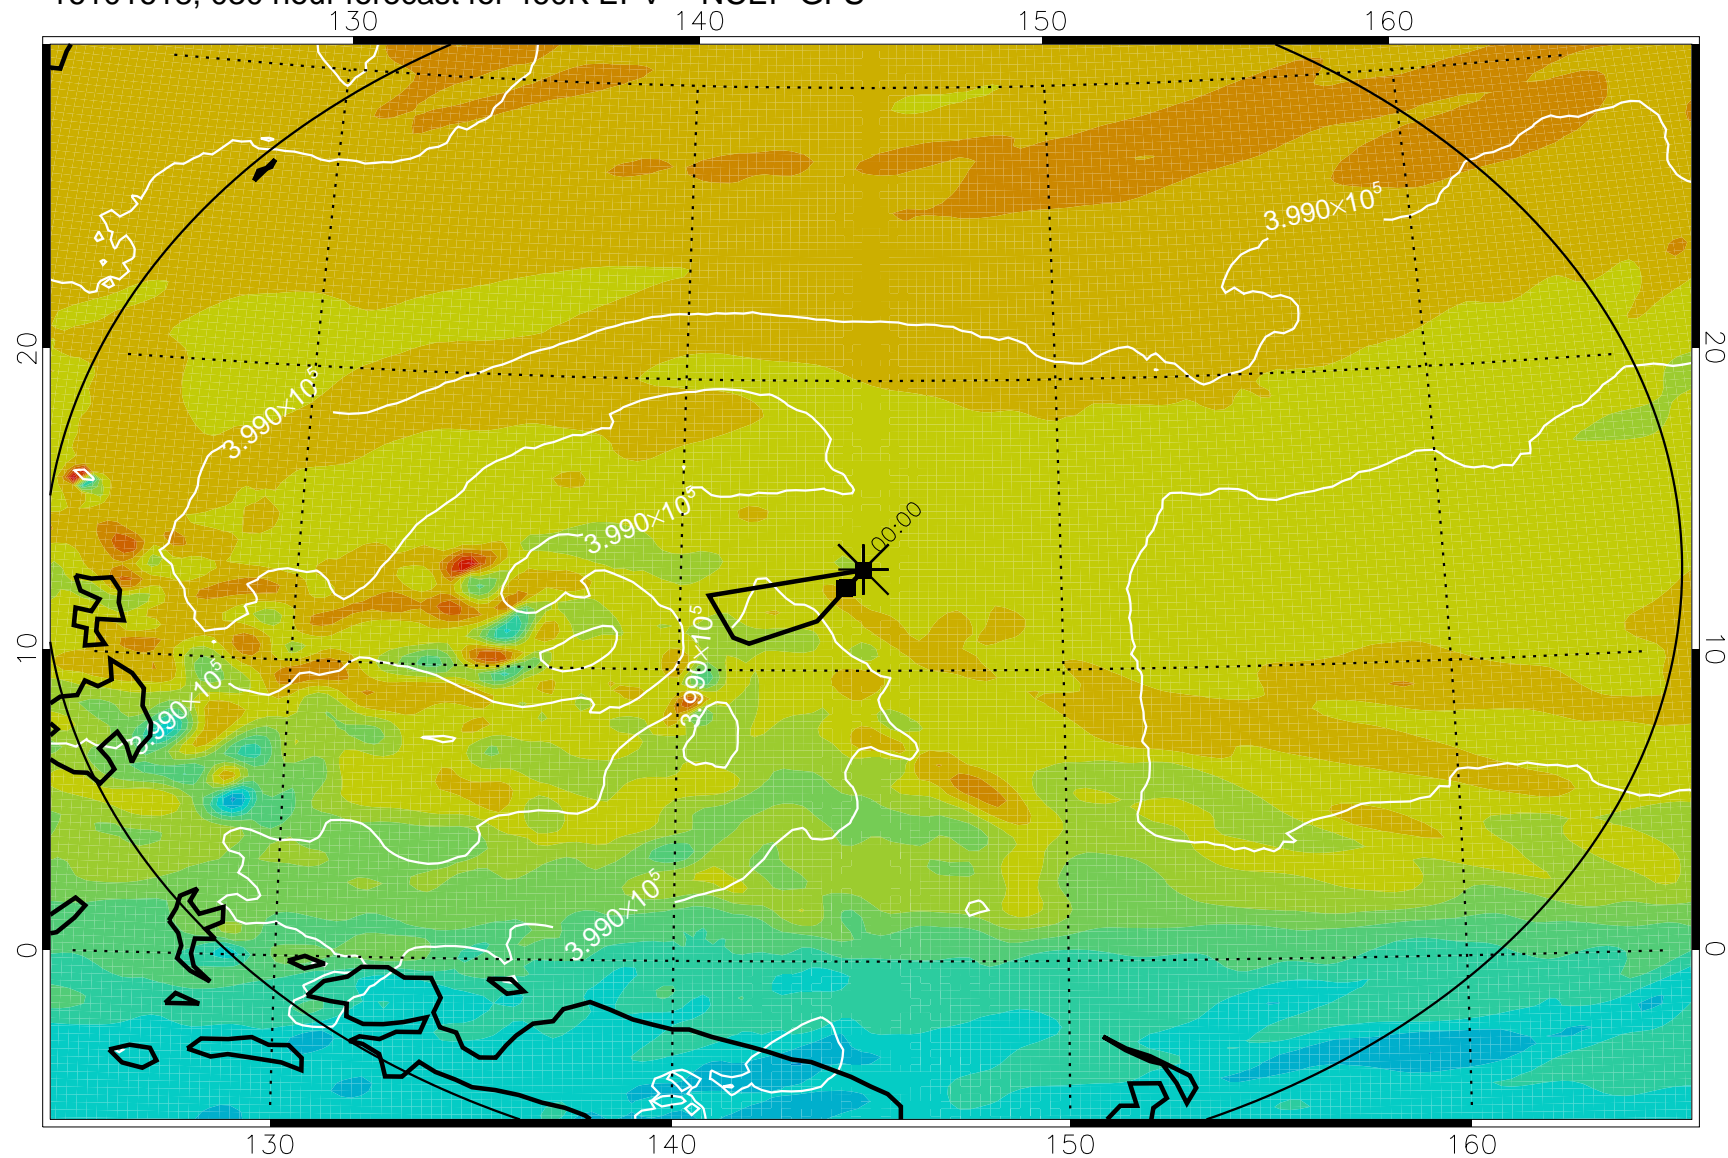

Range ring of 2304 km

16101606, 018 hour forecast for 460K EPV -- NCEP GFS

460K Montgomery Streamfunction, white

Range ring of 2304 km

16101612, 024 hour forecast for 460K EPV -- NCEP GFS

460K Montgomery Streamfunction, white

Range ring of 2304 km

16101618, 030 hour forecast for 460K EPV -- NCEP GFS

460K Montgomery Streamfunction, white

Range ring of 2304 km

16101700, 036 hour forecast for 460K EPV -- NCEP GFS

460K Montgomery Streamfunction, white

Range ring of 2304 km

16101706, 042 hour forecast for 460K EPV -- NCEP GFS

460K Montgomery Streamfunction, white

Range ring of 2304 km

16101712, 048 hour forecast for 460K EPV -- NCEP GFS

460K Montgomery Streamfunction, white

Range ring of 2304 km

16101718, 054 hour forecast for 460K EPV -- NCEP GFS

460K Montgomery Streamfunction, white

Range ring of 2304 km

16101800, 060 hour forecast for 460K EPV -- NCEP GFS

460K Montgomery Streamfunction, white