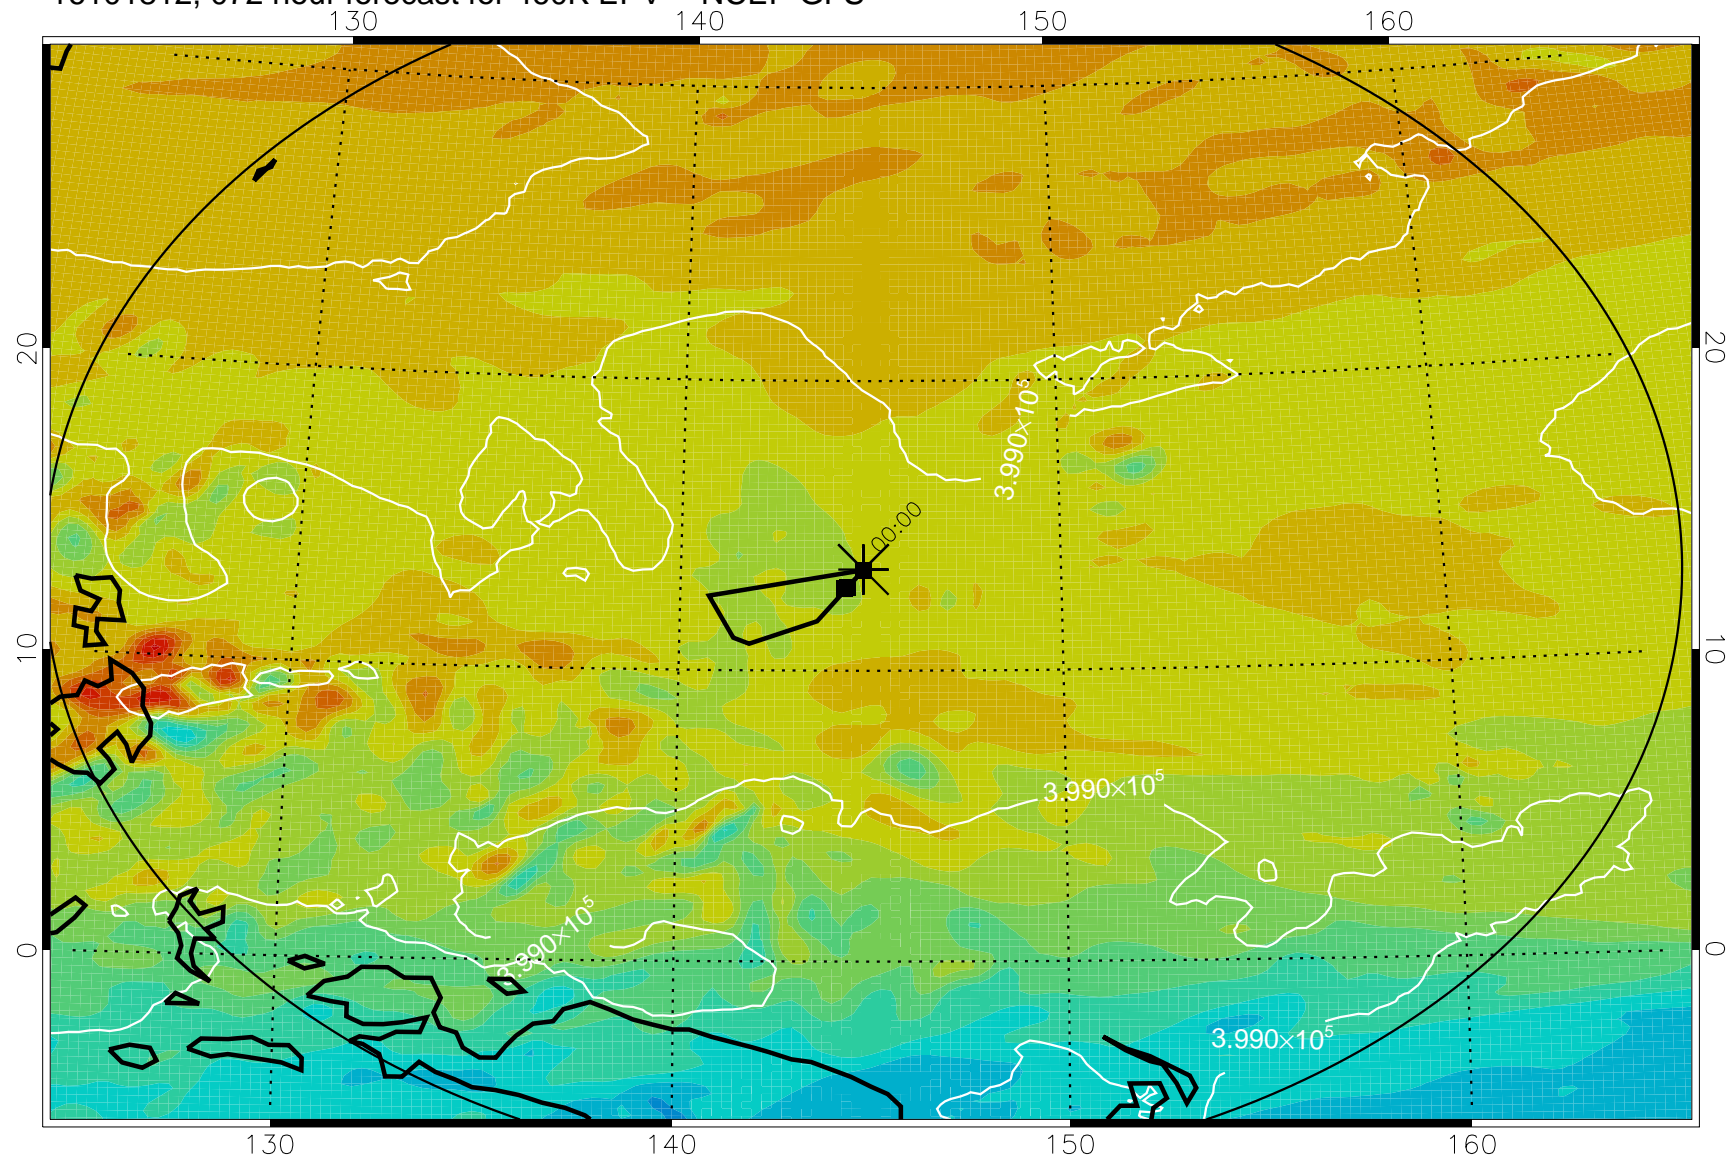

Range ring of 2304 km

16101806, 066 hour forecast for 460K EPV -- NCEP GFS

460K Montgomery Streamfunction, white

Range ring of 2304 km

16101812, 072 hour forecast for 460K EPV -- NCEP GFS

460K Montgomery Streamfunction, white

Range ring of 2304 km

16101818, 078 hour forecast for 460K EPV -- NCEP GFS

460K Montgomery Streamfunction, white

Range ring of 2304 km

16101900, 084 hour forecast for 460K EPV -- NCEP GFS

460K Montgomery Streamfunction, white

Range ring of 2304 km

16101906, 090 hour forecast for 460K EPV -- NCEP GFS

460K Montgomery Streamfunction, white

Range ring of 2304 km

16101912, 096 hour forecast for 460K EPV -- NCEP GFS

460K Montgomery Streamfunction, white

Range ring of 2304 km

16101918, 102 hour forecast for 460K EPV -- NCEP GFS

460K Montgomery Streamfunction, white

Range ring of 2304 km

16102000, 108 hour forecast for 460K EPV -- NCEP GFS

460K Montgomery Streamfunction, white