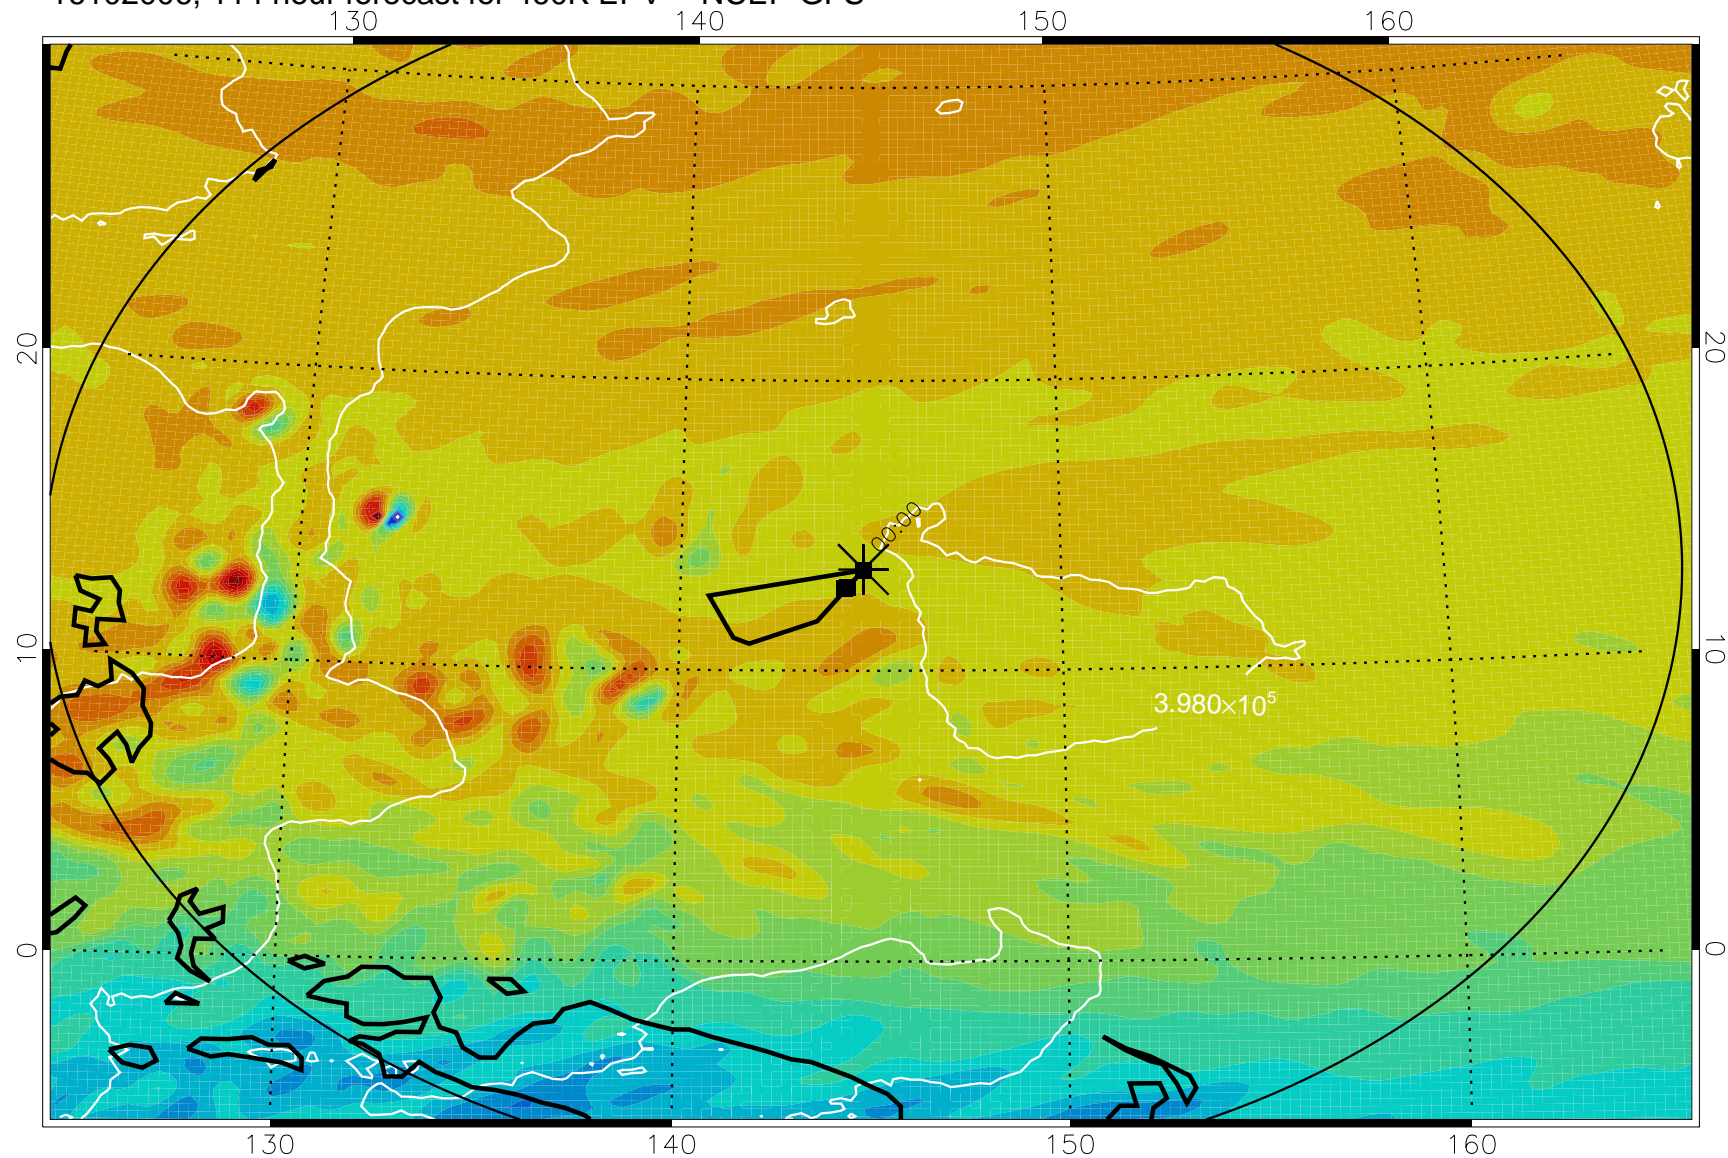

Range ring of 2304 km

16101818, 078 hour forecast for 460K EPV -- NCEP GFS

460K Montgomery Streamfunction, white

Range ring of 2304 km

16101900, 084 hour forecast for 460K EPV -- NCEP GFS

460K Montgomery Streamfunction, white

Range ring of 2304 km

16101906, 090 hour forecast for 460K EPV -- NCEP GFS

460K Montgomery Streamfunction, white

Range ring of 2304 km

16101912, 096 hour forecast for 460K EPV -- NCEP GFS

460K Montgomery Streamfunction, white

Range ring of 2304 km

16101918, 102 hour forecast for 460K EPV -- NCEP GFS

460K Montgomery Streamfunction, white

Range ring of 2304 km

16102000, 108 hour forecast for 460K EPV -- NCEP GFS

460K Montgomery Streamfunction, white

Range ring of 2304 km

16102006, 114 hour forecast for 460K EPV -- NCEP GFS

460K Montgomery Streamfunction, white

Range ring of 2304 km

16102012, 120 hour forecast for 460K EPV -- NCEP GFS

460K Montgomery Streamfunction, white