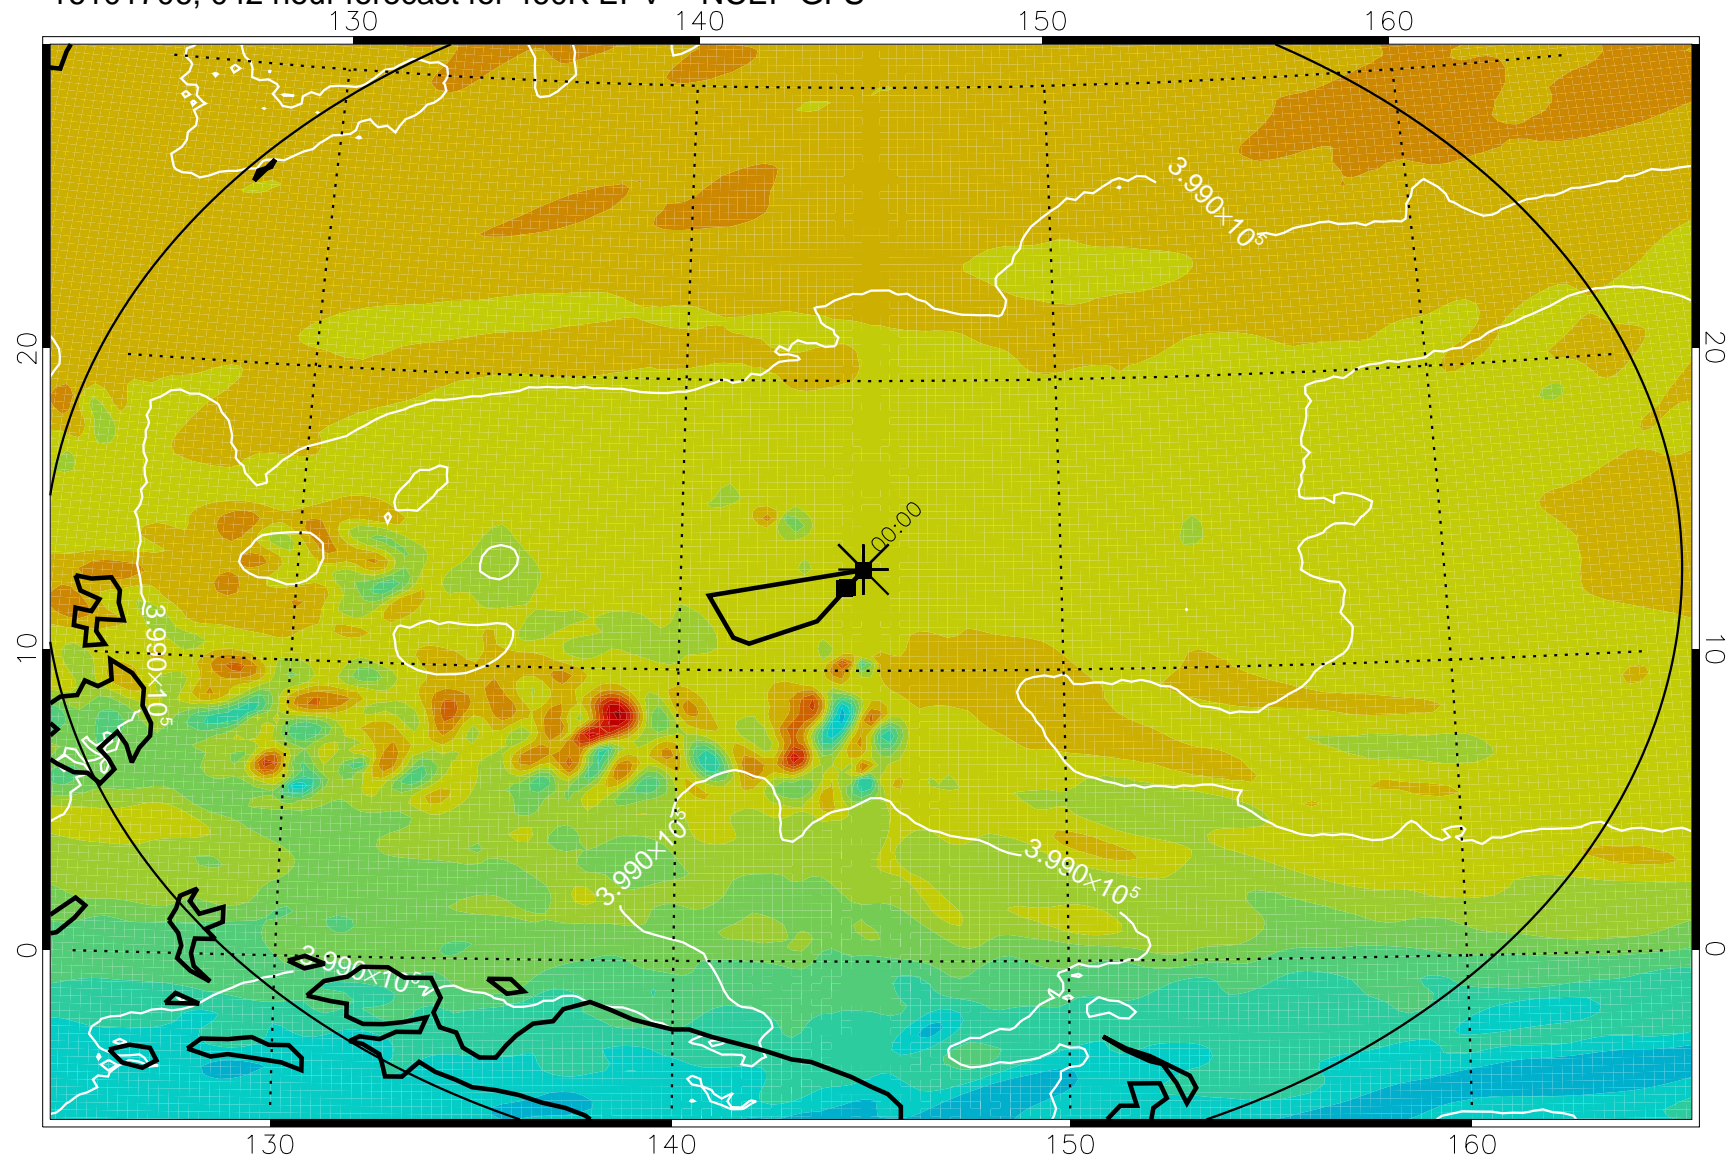

Range ring of 2304 km

16101606, 018 hour forecast for 460K EPV -- NCEP GFS

460K Montgomery Streamfunction, white

Range ring of 2304 km

16101612, 024 hour forecast for 460K EPV -- NCEP GFS

460K Montgomery Streamfunction, white

Range ring of 2304 km

16101618, 030 hour forecast for 460K EPV -- NCEP GFS

460K Montgomery Streamfunction, white

Range ring of 2304 km

16101700, 036 hour forecast for 460K EPV -- NCEP GFS

460K Montgomery Streamfunction, white

Range ring of 2304 km

16101706, 042 hour forecast for 460K EPV -- NCEP GFS

460K Montgomery Streamfunction, white

Range ring of 2304 km

16101712, 048 hour forecast for 460K EPV -- NCEP GFS

460K Montgomery Streamfunction, white

Range ring of 2304 km

16101718, 054 hour forecast for 460K EPV -- NCEP GFS

460K Montgomery Streamfunction, white

Range ring of 2304 km

16101800, 060 hour forecast for 460K EPV -- NCEP GFS

460K Montgomery Streamfunction, white