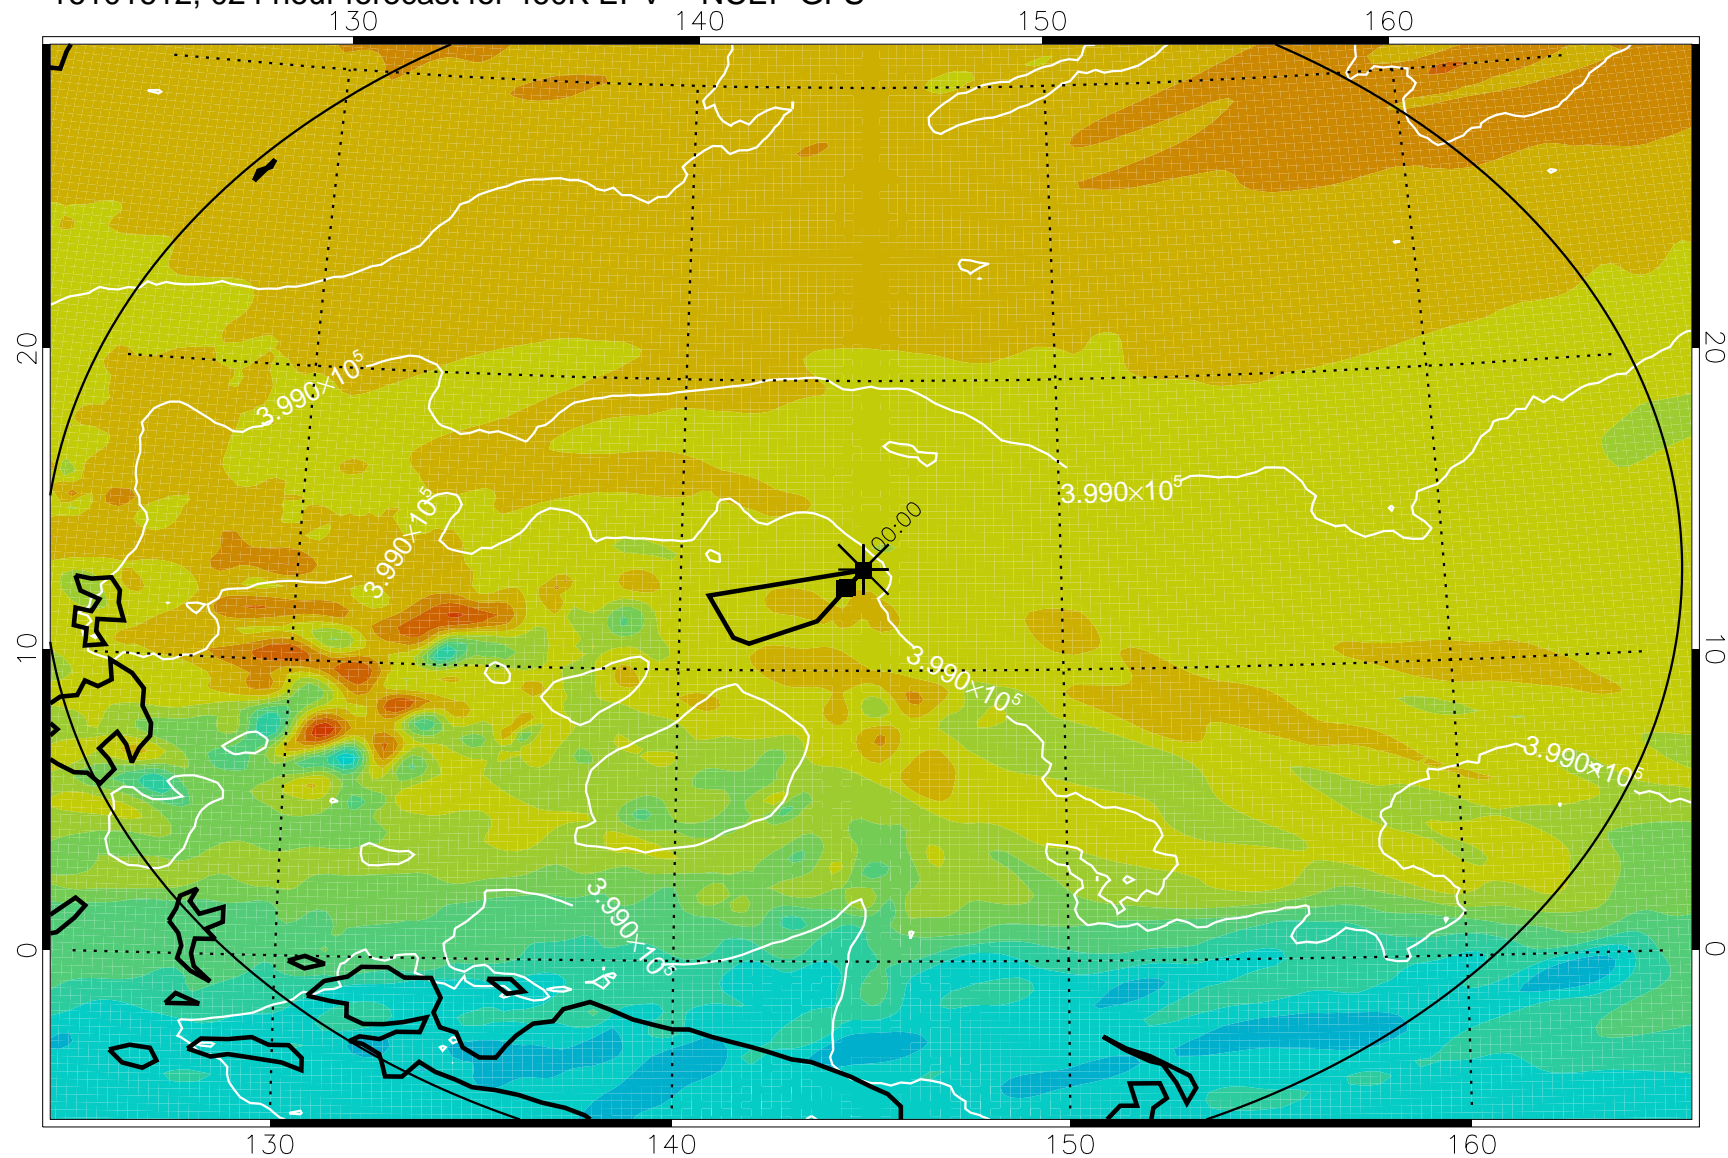

Range ring of 2304 km

16101606, 018 hour forecast for 460K EPV -- NCEP GFS

460K Montgomery Streamfunction, white

Range ring of 2304 km

16101612, 024 hour forecast for 460K EPV -- NCEP GFS

460K Montgomery Streamfunction, white

Range ring of 2304 km

16101618, 030 hour forecast for 460K EPV -- NCEP GFS

460K Montgomery Streamfunction, white

Range ring of 2304 km

16101700, 036 hour forecast for 460K EPV -- NCEP GFS

460K Montgomery Streamfunction, white

Range ring of 2304 km

16101706, 042 hour forecast for 460K EPV -- NCEP GFS

460K Montgomery Streamfunction, white

Range ring of 2304 km

16101712, 048 hour forecast for 460K EPV -- NCEP GFS

460K Montgomery Streamfunction, white

Range ring of 2304 km

16101718, 054 hour forecast for 460K EPV -- NCEP GFS

460K Montgomery Streamfunction, white

Range ring of 2304 km

16101800, 060 hour forecast for 460K EPV -- NCEP GFS

460K Montgomery Streamfunction, white