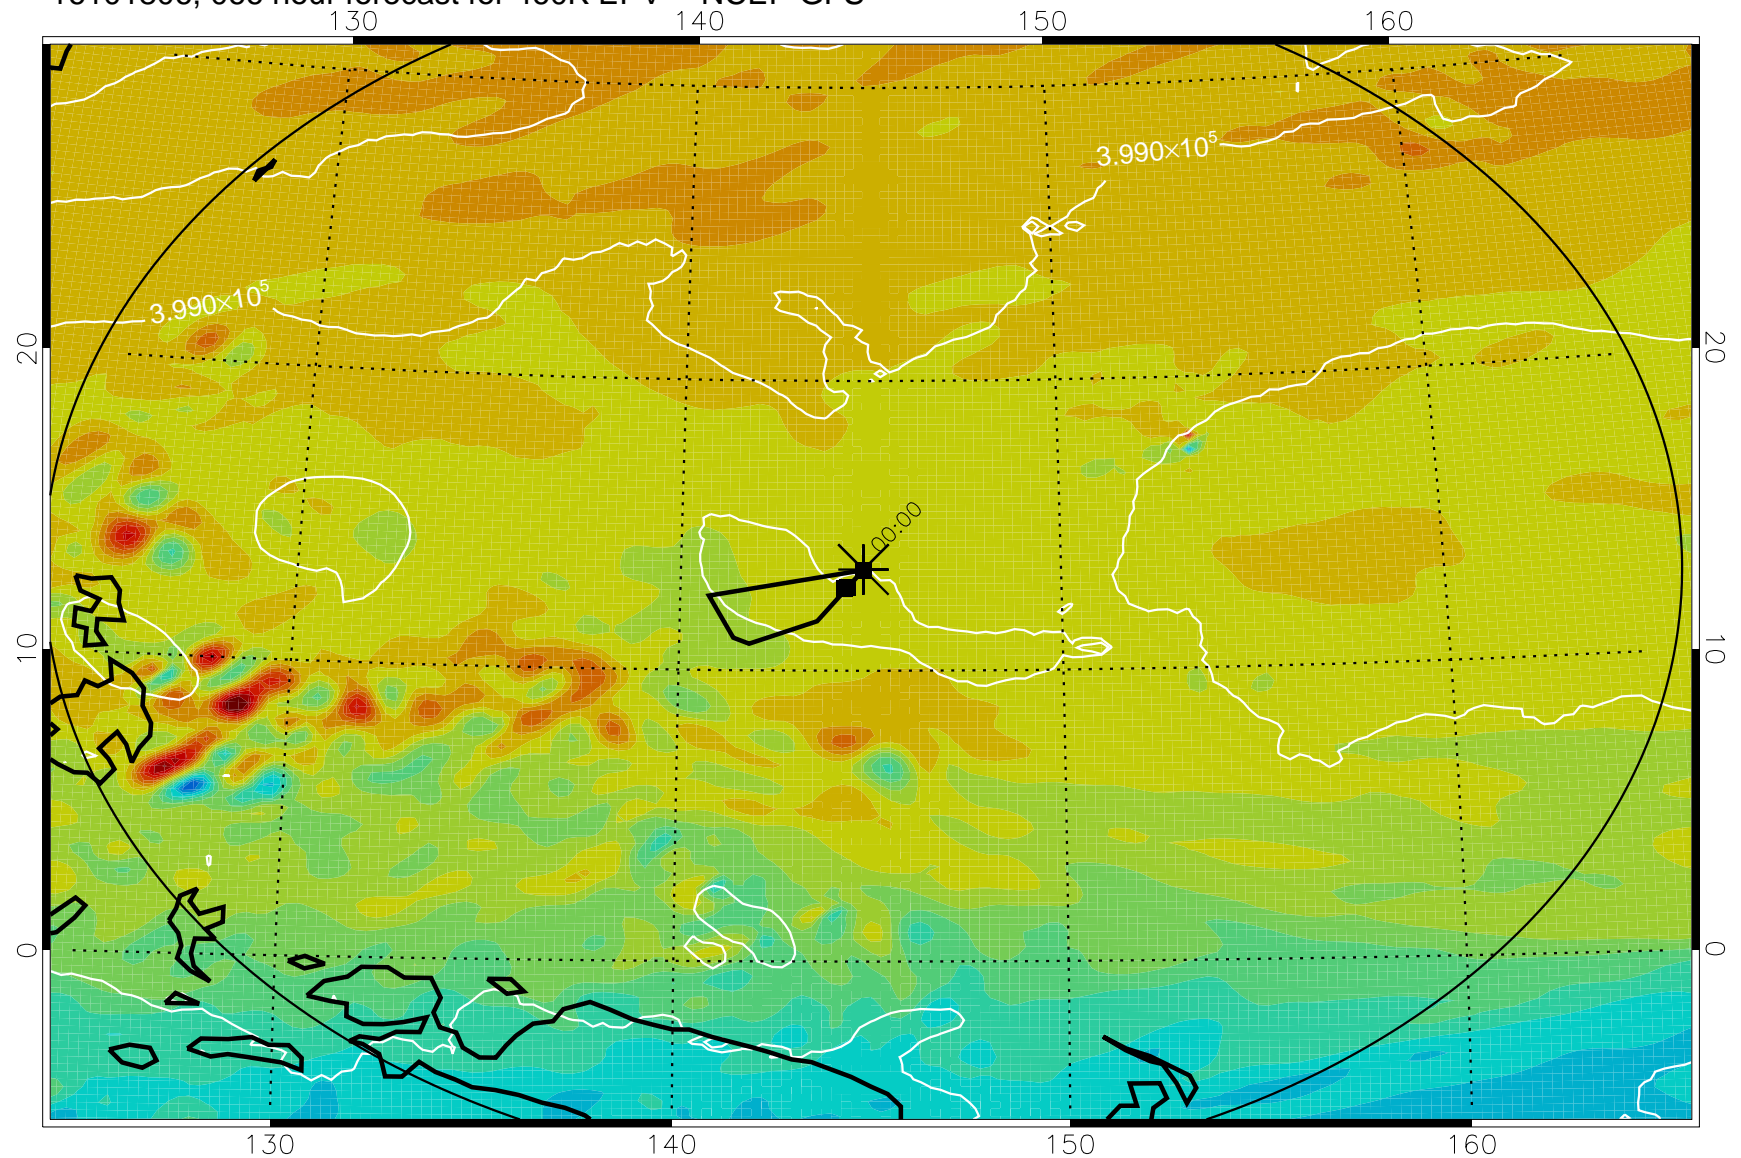

Range ring of 2304 km

16101718, 054 hour forecast for 460K EPV -- NCEP GFS

460K Montgomery Streamfunction, white

Range ring of 2304 km

16101800, 060 hour forecast for 460K EPV -- NCEP GFS

460K Montgomery Streamfunction, white

Range ring of 2304 km

16101806, 066 hour forecast for 460K EPV -- NCEP GFS

460K Montgomery Streamfunction, white

Range ring of 2304 km

16101812, 072 hour forecast for 460K EPV -- NCEP GFS

460K Montgomery Streamfunction, white

Range ring of 2304 km

16101818, 078 hour forecast for 460K EPV -- NCEP GFS

460K Montgomery Streamfunction, white

Range ring of 2304 km

16101900, 084 hour forecast for 460K EPV -- NCEP GFS

460K Montgomery Streamfunction, white

Range ring of 2304 km

16101906, 090 hour forecast for 460K EPV -- NCEP GFS

460K Montgomery Streamfunction, white

Range ring of 2304 km

16101912, 096 hour forecast for 460K EPV -- NCEP GFS

460K Montgomery Streamfunction, white