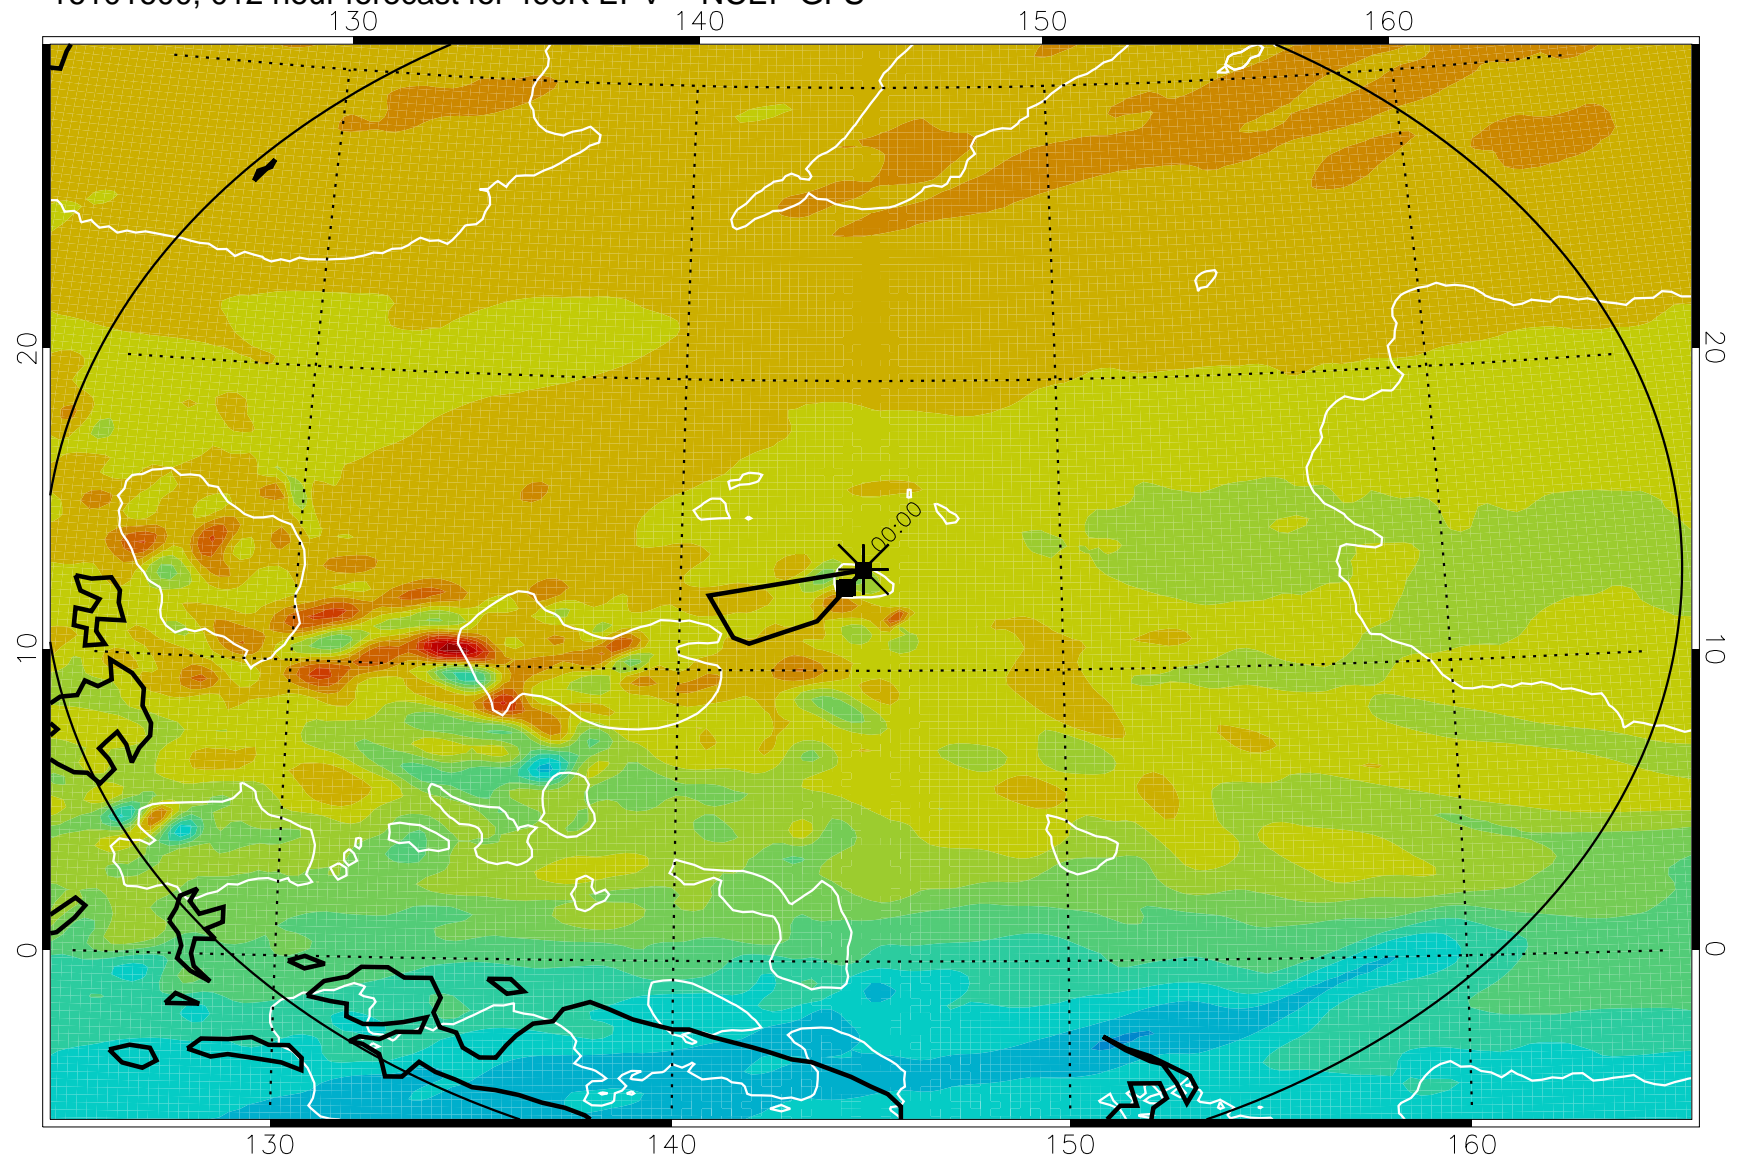

16101518, 006 hour forecast for 460K EPV -- NCEP GFS

460K Montgomery Streamfunction, white

Range ring of 2304 km

16101600, 012 hour forecast for 460K EPV -- NCEP GFS

460K Montgomery Streamfunction, white

$-4 \times 10^{-5}$     $-2 \times 10^{-5}$    0    $2 \times 10^{-5}$     $4 \times 10^{-5}$   
PVU

Range ring of 2304 km

16101606, 018 hour forecast for 460K EPV -- NCEP GFS

460K Montgomery Streamfunction, white

Range ring of 2304 km

16101612, 024 hour forecast for 460K EPV -- NCEP GFS

460K Montgomery Streamfunction, white

Range ring of 2304 km

16101618, 030 hour forecast for 460K EPV -- NCEP GFS

460K Montgomery Streamfunction, white

Range ring of 2304 km

16101700, 036 hour forecast for 460K EPV -- NCEP GFS

460K Montgomery Streamfunction, white

Range ring of 2304 km

16101706, 042 hour forecast for 460K EPV -- NCEP GFS

460K Montgomery Streamfunction, white

Range ring of 2304 km

16101712, 048 hour forecast for 460K EPV -- NCEP GFS

460K Montgomery Streamfunction, white