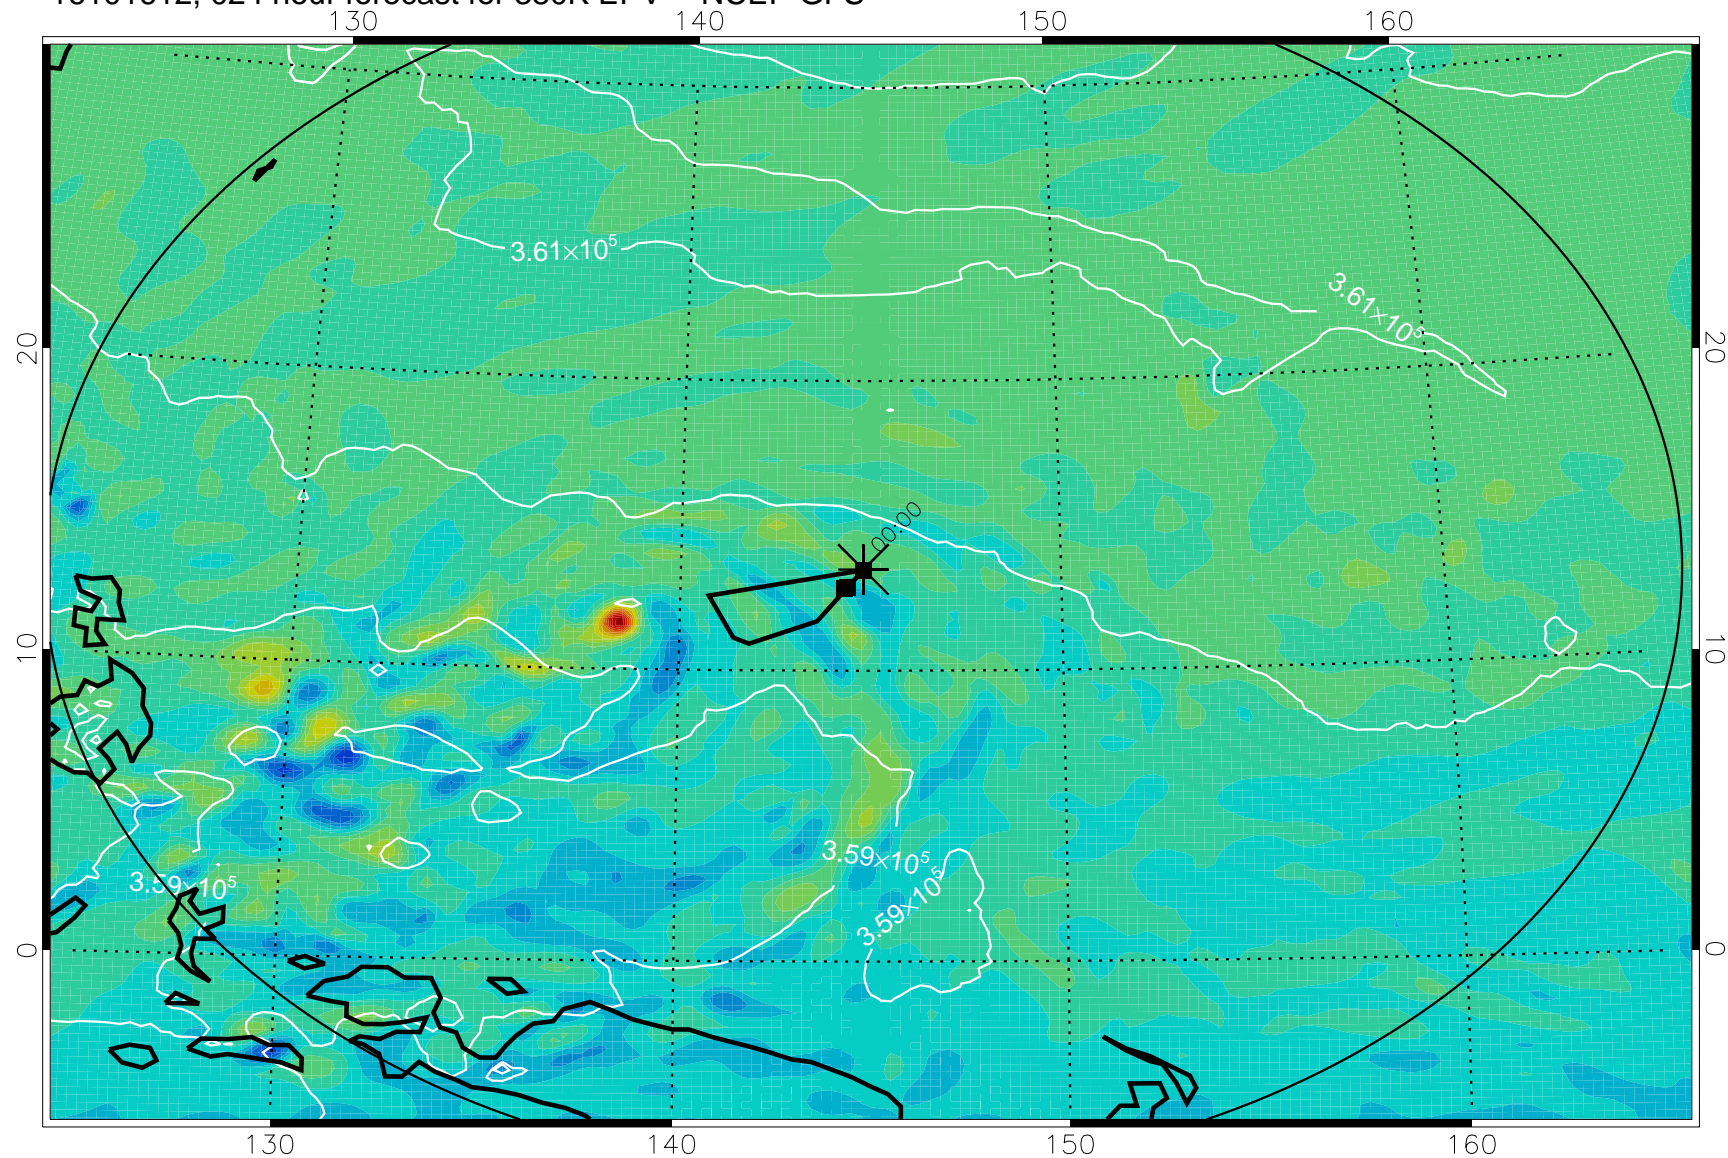

16101518, 006 hour forecast for 380K EPV -- NCEP GFS

380K Montgomery Streamfunction, white

Range ring of 2304 km

16101600, 012 hour forecast for 380K EPV -- NCEP GFS

380K Montgomery Streamfunction, white

Range ring of 2304 km

16101606, 018 hour forecast for 380K EPV -- NCEP GFS

380K Montgomery Streamfunction, white

Range ring of 2304 km

16101612, 024 hour forecast for 380K EPV -- NCEP GFS

380K Montgomery Streamfunction, white

Range ring of 2304 km

16101618, 030 hour forecast for 380K EPV -- NCEP GFS

380K Montgomery Streamfunction, white

Range ring of 2304 km

16101700, 036 hour forecast for 380K EPV -- NCEP GFS

380K Montgomery Streamfunction, white

Range ring of 2304 km

16101706, 042 hour forecast for 380K EPV -- NCEP GFS

380K Montgomery Streamfunction, white

Range ring of 2304 km

16101712, 048 hour forecast for 380K EPV -- NCEP GFS

380K Montgomery Streamfunction, white

Range ring of 2304 km