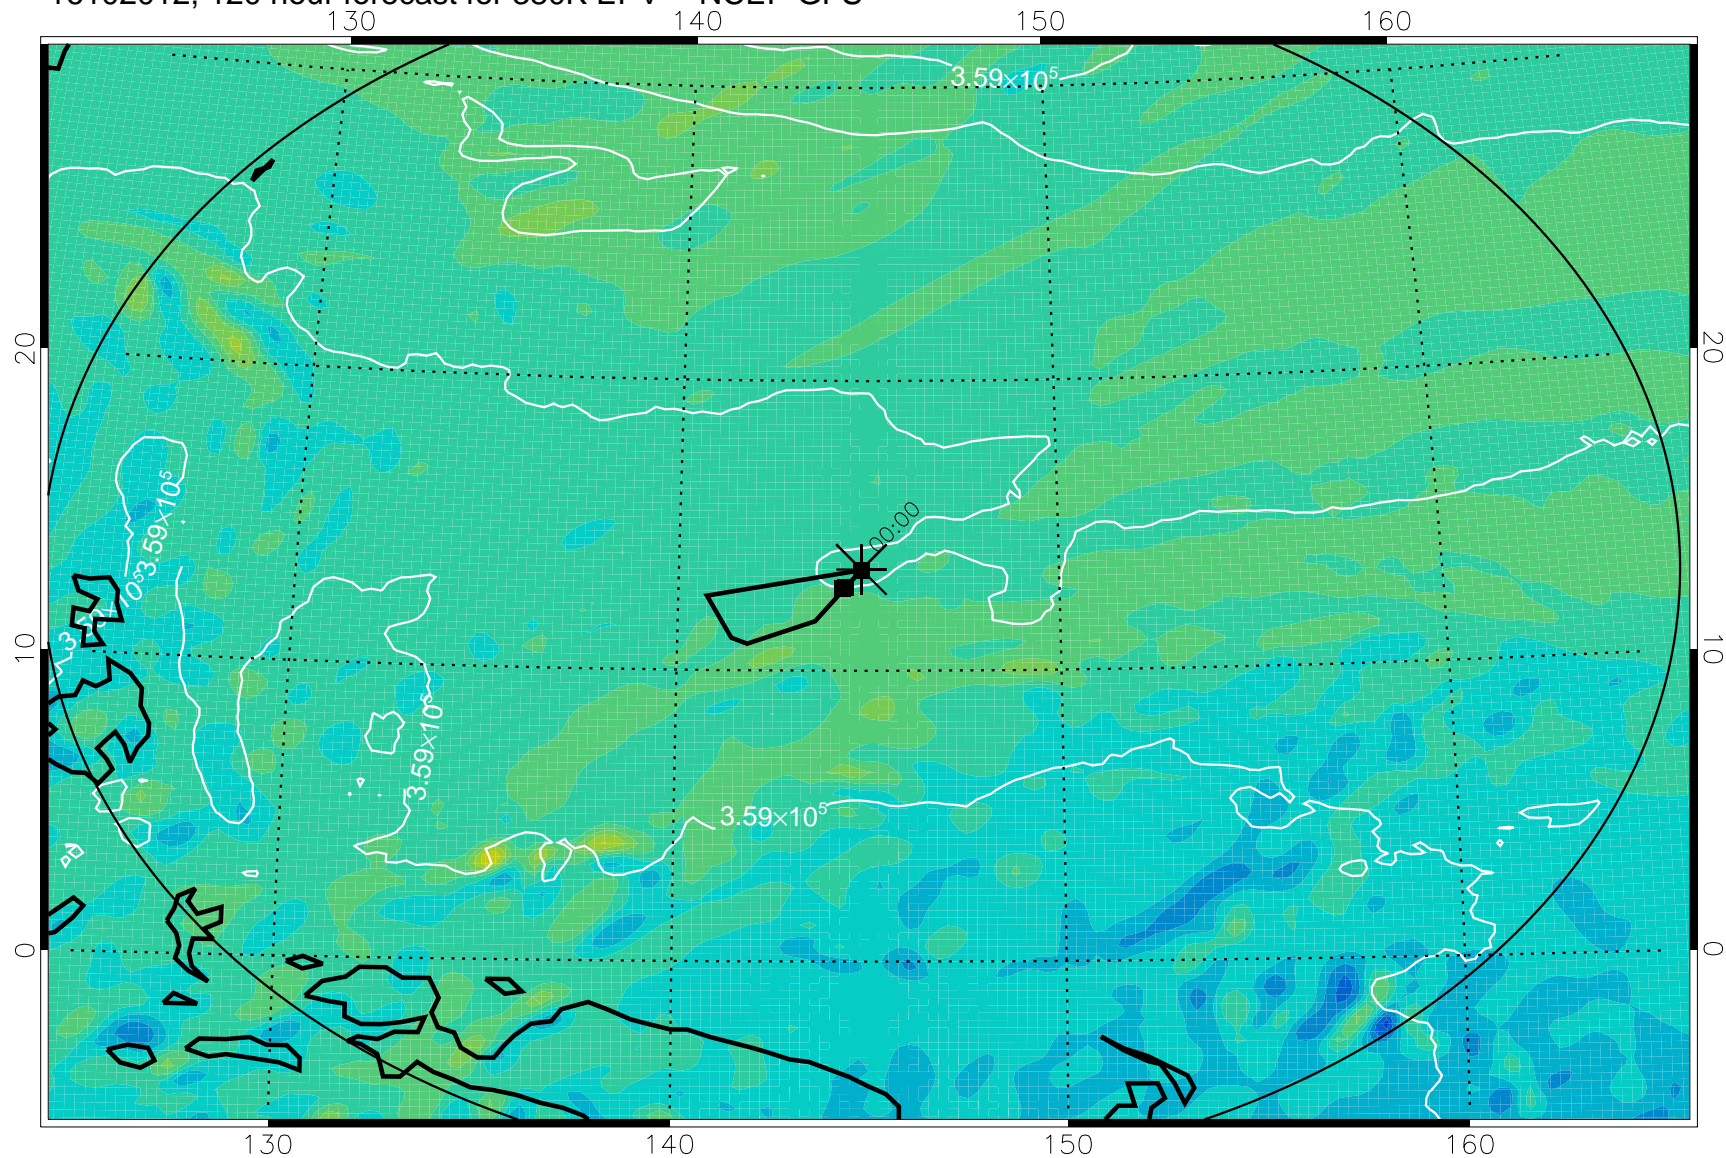

16101818, 078 hour forecast for 380K EPV -- NCEP GFS

380K Montgomery Streamfunction, white

Range ring of 2304 km

16101900, 084 hour forecast for 380K EPV -- NCEP GFS

380K Montgomery Streamfunction, white

Range ring of 2304 km

16101906, 090 hour forecast for 380K EPV -- NCEP GFS

380K Montgomery Streamfunction, white

Range ring of 2304 km

16101912, 096 hour forecast for 380K EPV -- NCEP GFS

380K Montgomery Streamfunction, white

Range ring of 2304 km

16101918, 102 hour forecast for 380K EPV -- NCEP GFS

380K Montgomery Streamfunction, white

Range ring of 2304 km

16102000, 108 hour forecast for 380K EPV -- NCEP GFS

380K Montgomery Streamfunction, white

Range ring of 2304 km

16102006, 114 hour forecast for 380K EPV -- NCEP GFS

380K Montgomery Streamfunction, white

Range ring of 2304 km

16102012, 120 hour forecast for 380K EPV -- NCEP GFS

380K Montgomery Streamfunction, white

Range ring of 2304 km