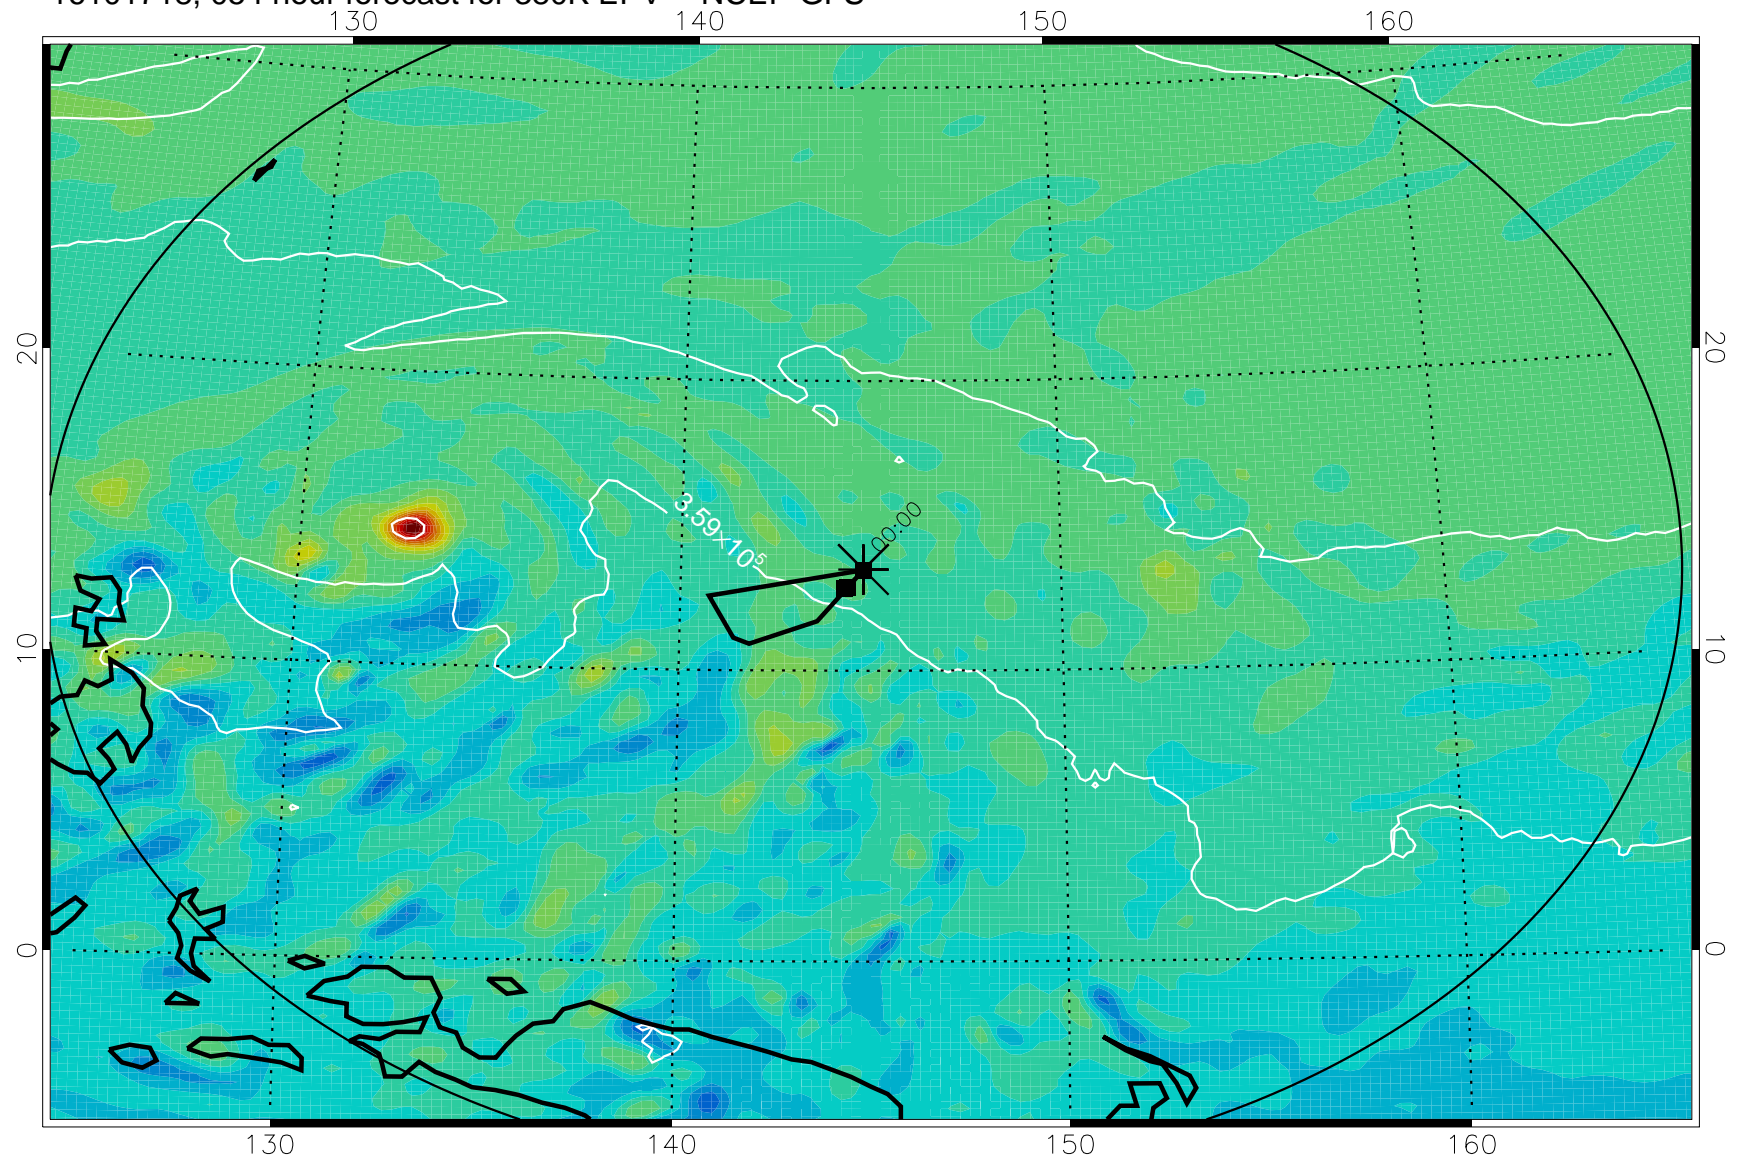

16101706, 042 hour forecast for 380K EPV -- NCEP GFS

380K Montgomery Streamfunction, white

Range ring of 2304 km

16101712, 048 hour forecast for 380K EPV -- NCEP GFS

380K Montgomery Streamfunction, white

Range ring of 2304 km

16101718, 054 hour forecast for 380K EPV -- NCEP GFS

380K Montgomery Streamfunction, white

Range ring of 2304 km

16101800, 060 hour forecast for 380K EPV -- NCEP GFS

380K Montgomery Streamfunction, white

Range ring of 2304 km

16101806, 066 hour forecast for 380K EPV -- NCEP GFS

380K Montgomery Streamfunction, white

Range ring of 2304 km

16101812, 072 hour forecast for 380K EPV -- NCEP GFS

380K Montgomery Streamfunction, white

Range ring of 2304 km

16101818, 078 hour forecast for 380K EPV -- NCEP GFS

380K Montgomery Streamfunction, white

Range ring of 2304 km

16101900, 084 hour forecast for 380K EPV -- NCEP GFS

380K Montgomery Streamfunction, white

Range ring of 2304 km