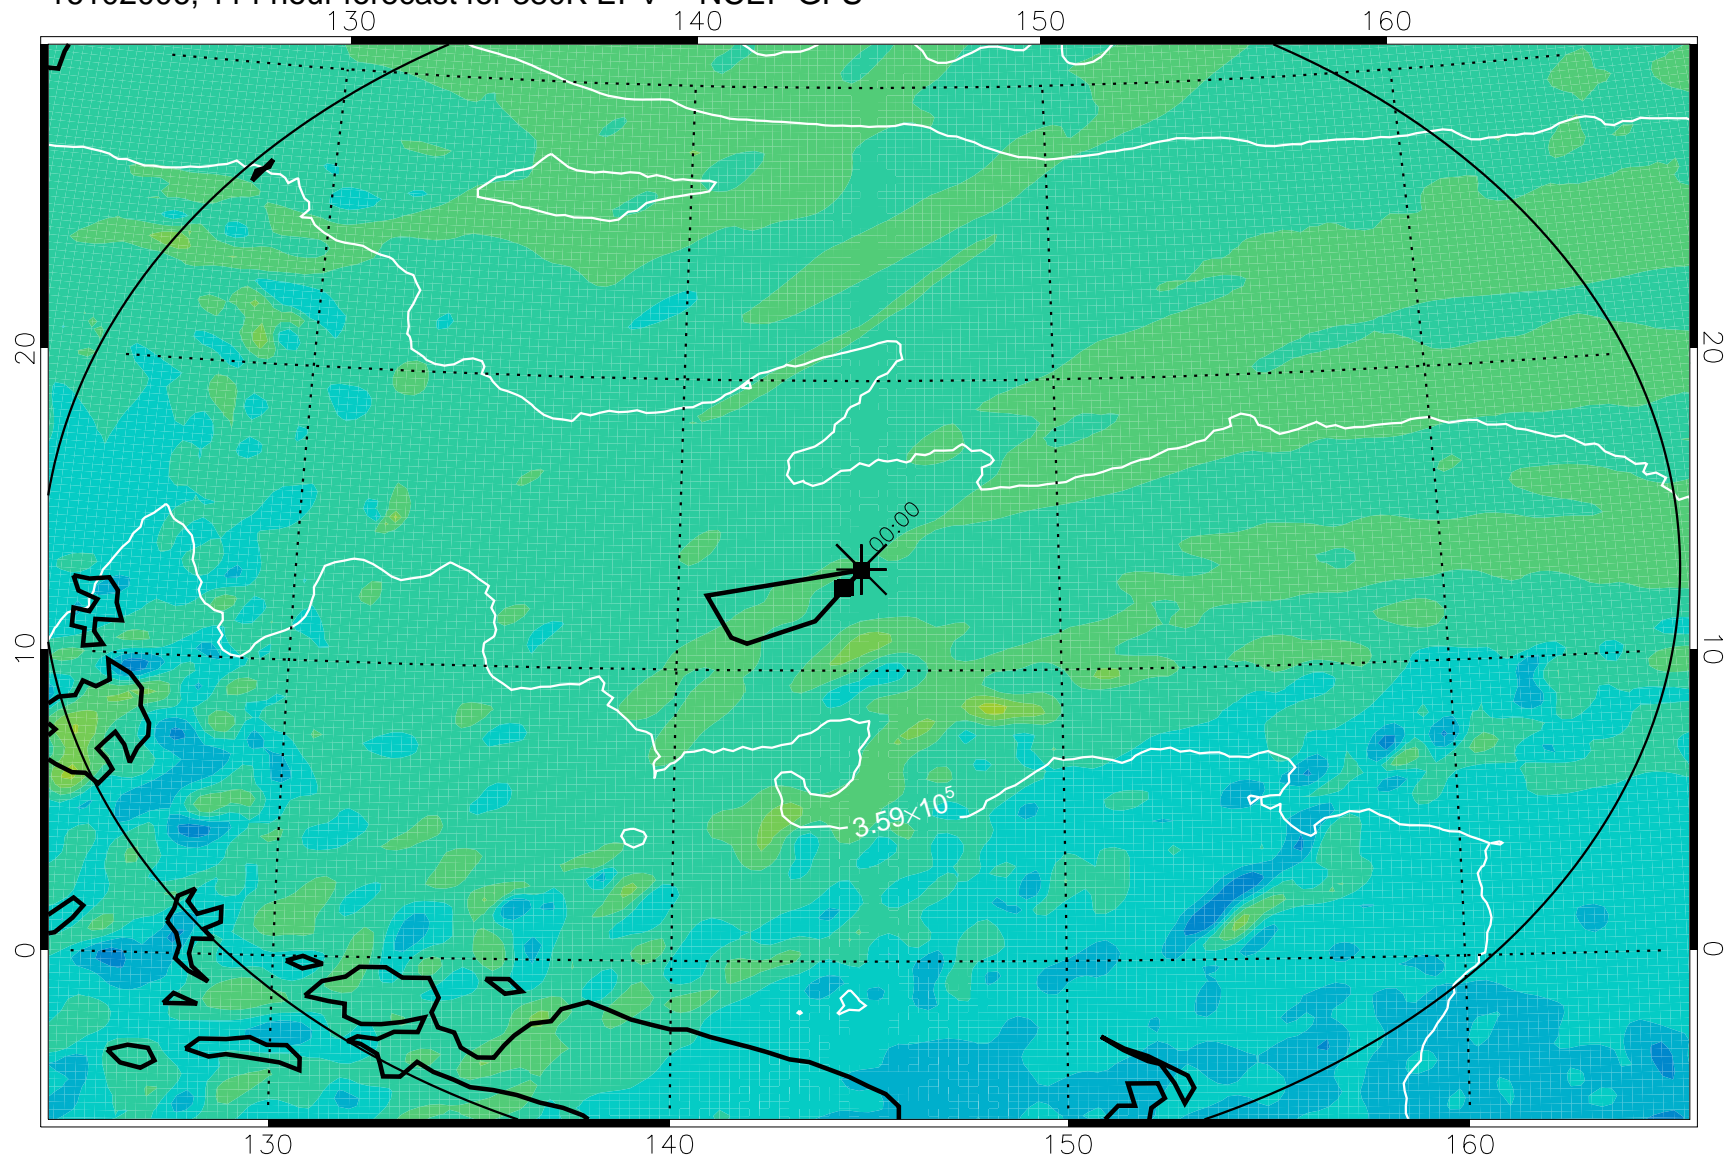

16101818, 078 hour forecast for 380K EPV -- NCEP GFS

380K Montgomery Streamfunction, white

Range ring of 2304 km

16101900, 084 hour forecast for 380K EPV -- NCEP GFS

380K Montgomery Streamfunction, white

Range ring of 2304 km

16101906, 090 hour forecast for 380K EPV -- NCEP GFS

380K Montgomery Streamfunction, white

Range ring of 2304 km

16101912, 096 hour forecast for 380K EPV -- NCEP GFS

380K Montgomery Streamfunction, white

Range ring of 2304 km

16101918, 102 hour forecast for 380K EPV -- NCEP GFS

380K Montgomery Streamfunction, white

Range ring of 2304 km

16102000, 108 hour forecast for 380K EPV -- NCEP GFS

380K Montgomery Streamfunction, white

Range ring of 2304 km

16102006, 114 hour forecast for 380K EPV -- NCEP GFS

380K Montgomery Streamfunction, white

Range ring of 2304 km

16102012, 120 hour forecast for 380K EPV -- NCEP GFS

380K Montgomery Streamfunction, white

Range ring of 2304 km