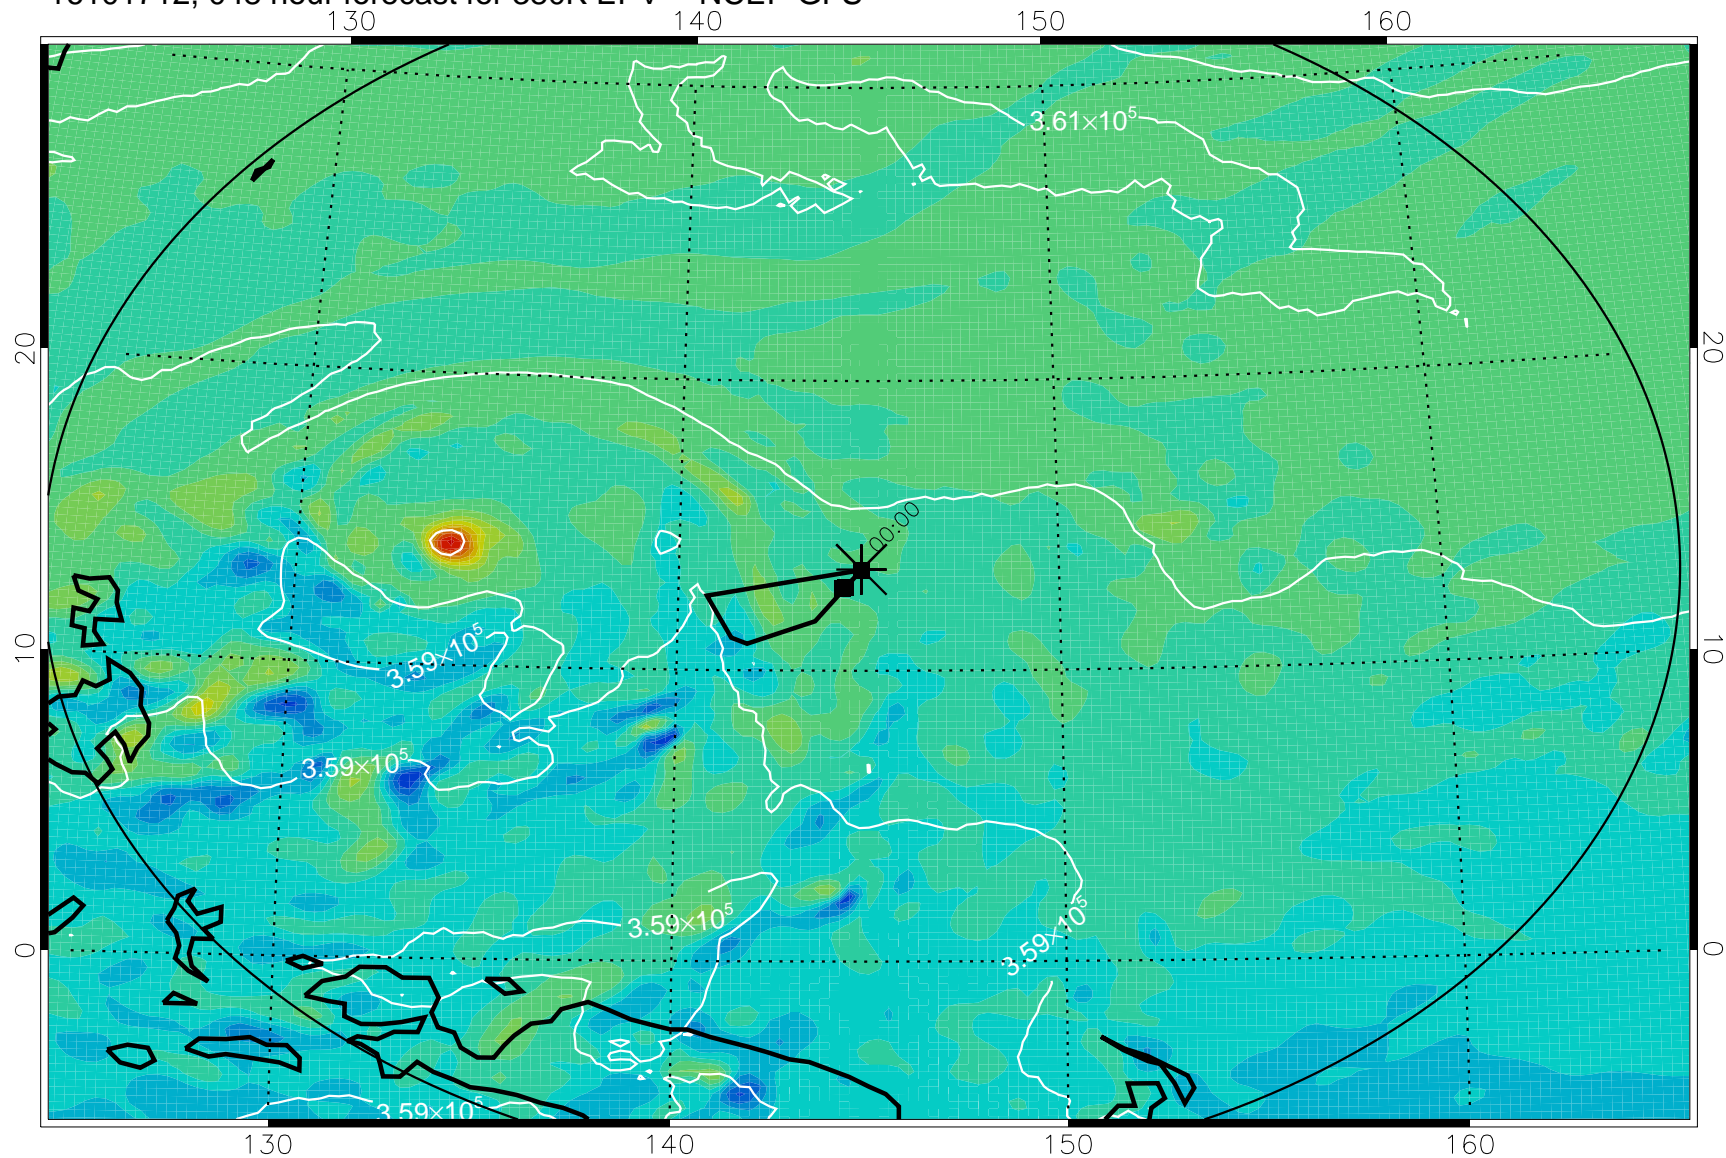

16101606, 018 hour forecast for 380K EPV -- NCEP GFS

380K Montgomery Streamfunction, white

Range ring of 2304 km

16101612, 024 hour forecast for 380K EPV -- NCEP GFS

380K Montgomery Streamfunction, white

Range ring of 2304 km

16101618, 030 hour forecast for 380K EPV -- NCEP GFS

380K Montgomery Streamfunction, white

Range ring of 2304 km

16101700, 036 hour forecast for 380K EPV -- NCEP GFS

380K Montgomery Streamfunction, white

Range ring of 2304 km

16101706, 042 hour forecast for 380K EPV -- NCEP GFS

380K Montgomery Streamfunction, white

Range ring of 2304 km

16101712, 048 hour forecast for 380K EPV -- NCEP GFS

380K Montgomery Streamfunction, white

Range ring of 2304 km

16101718, 054 hour forecast for 380K EPV -- NCEP GFS

380K Montgomery Streamfunction, white

Range ring of 2304 km

16101800, 060 hour forecast for 380K EPV -- NCEP GFS

380K Montgomery Streamfunction, white

Range ring of 2304 km