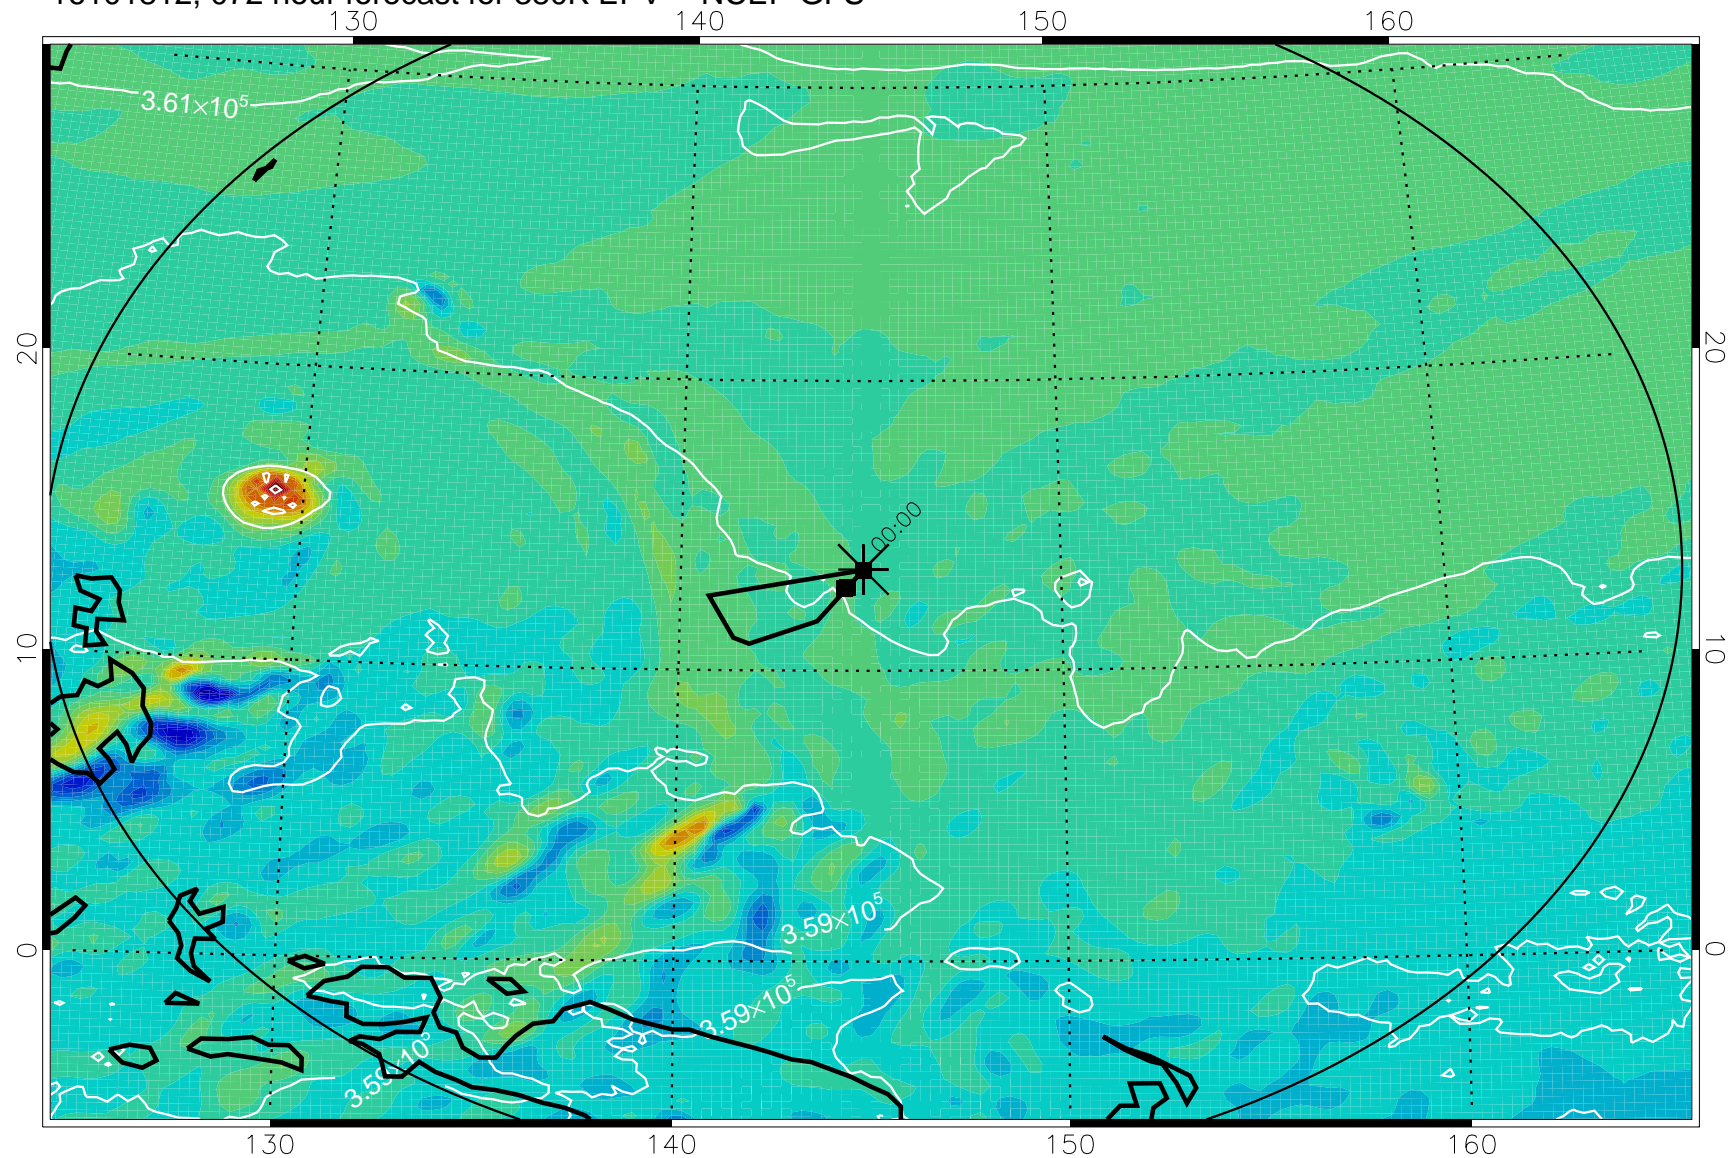

16101706, 042 hour forecast for 380K EPV -- NCEP GFS

380K Montgomery Streamfunction, white

Range ring of 2304 km

16101712, 048 hour forecast for 380K EPV -- NCEP GFS

380K Montgomery Streamfunction, white

Range ring of 2304 km

16101718, 054 hour forecast for 380K EPV -- NCEP GFS

380K Montgomery Streamfunction, white

Range ring of 2304 km

16101800, 060 hour forecast for 380K EPV -- NCEP GFS

380K Montgomery Streamfunction, white

Range ring of 2304 km

16101806, 066 hour forecast for 380K EPV -- NCEP GFS

380K Montgomery Streamfunction, white

Range ring of 2304 km

16101812, 072 hour forecast for 380K EPV -- NCEP GFS

380K Montgomery Streamfunction, white

Range ring of 2304 km

16101818, 078 hour forecast for 380K EPV -- NCEP GFS

380K Montgomery Streamfunction, white

Range ring of 2304 km

16101900, 084 hour forecast for 380K EPV -- NCEP GFS

380K Montgomery Streamfunction, white

Range ring of 2304 km