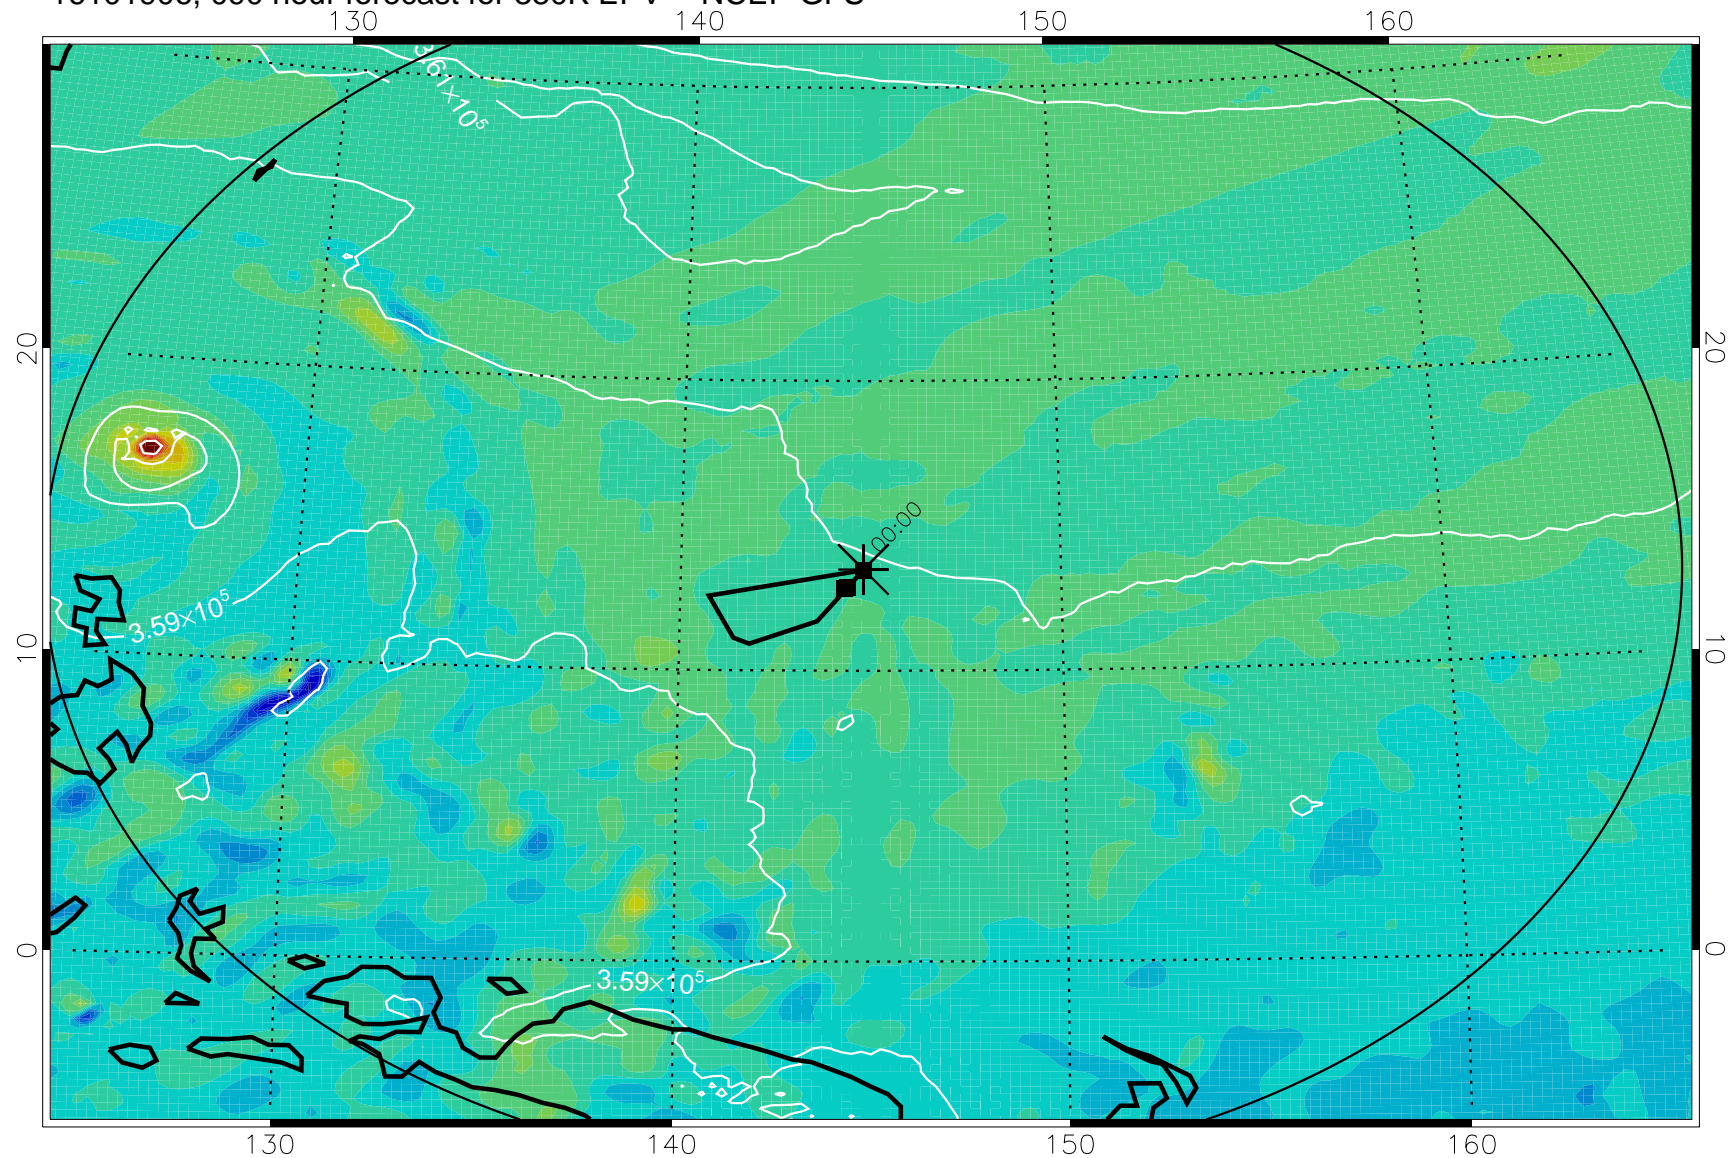

16101806, 066 hour forecast for 380K EPV -- NCEP GFS

380K Montgomery Streamfunction, white

Range ring of 2304 km

16101812, 072 hour forecast for 380K EPV -- NCEP GFS

380K Montgomery Streamfunction, white

Range ring of 2304 km

16101818, 078 hour forecast for 380K EPV -- NCEP GFS

380K Montgomery Streamfunction, white

Range ring of 2304 km

16101900, 084 hour forecast for 380K EPV -- NCEP GFS

380K Montgomery Streamfunction, white

Range ring of 2304 km

16101906, 090 hour forecast for 380K EPV -- NCEP GFS

380K Montgomery Streamfunction, white

Range ring of 2304 km

16101912, 096 hour forecast for 380K EPV -- NCEP GFS

380K Montgomery Streamfunction, white

Range ring of 2304 km

16101918, 102 hour forecast for 380K EPV -- NCEP GFS

380K Montgomery Streamfunction, white

Range ring of 2304 km

16102000, 108 hour forecast for 380K EPV -- NCEP GFS

380K Montgomery Streamfunction, white

Range ring of 2304 km