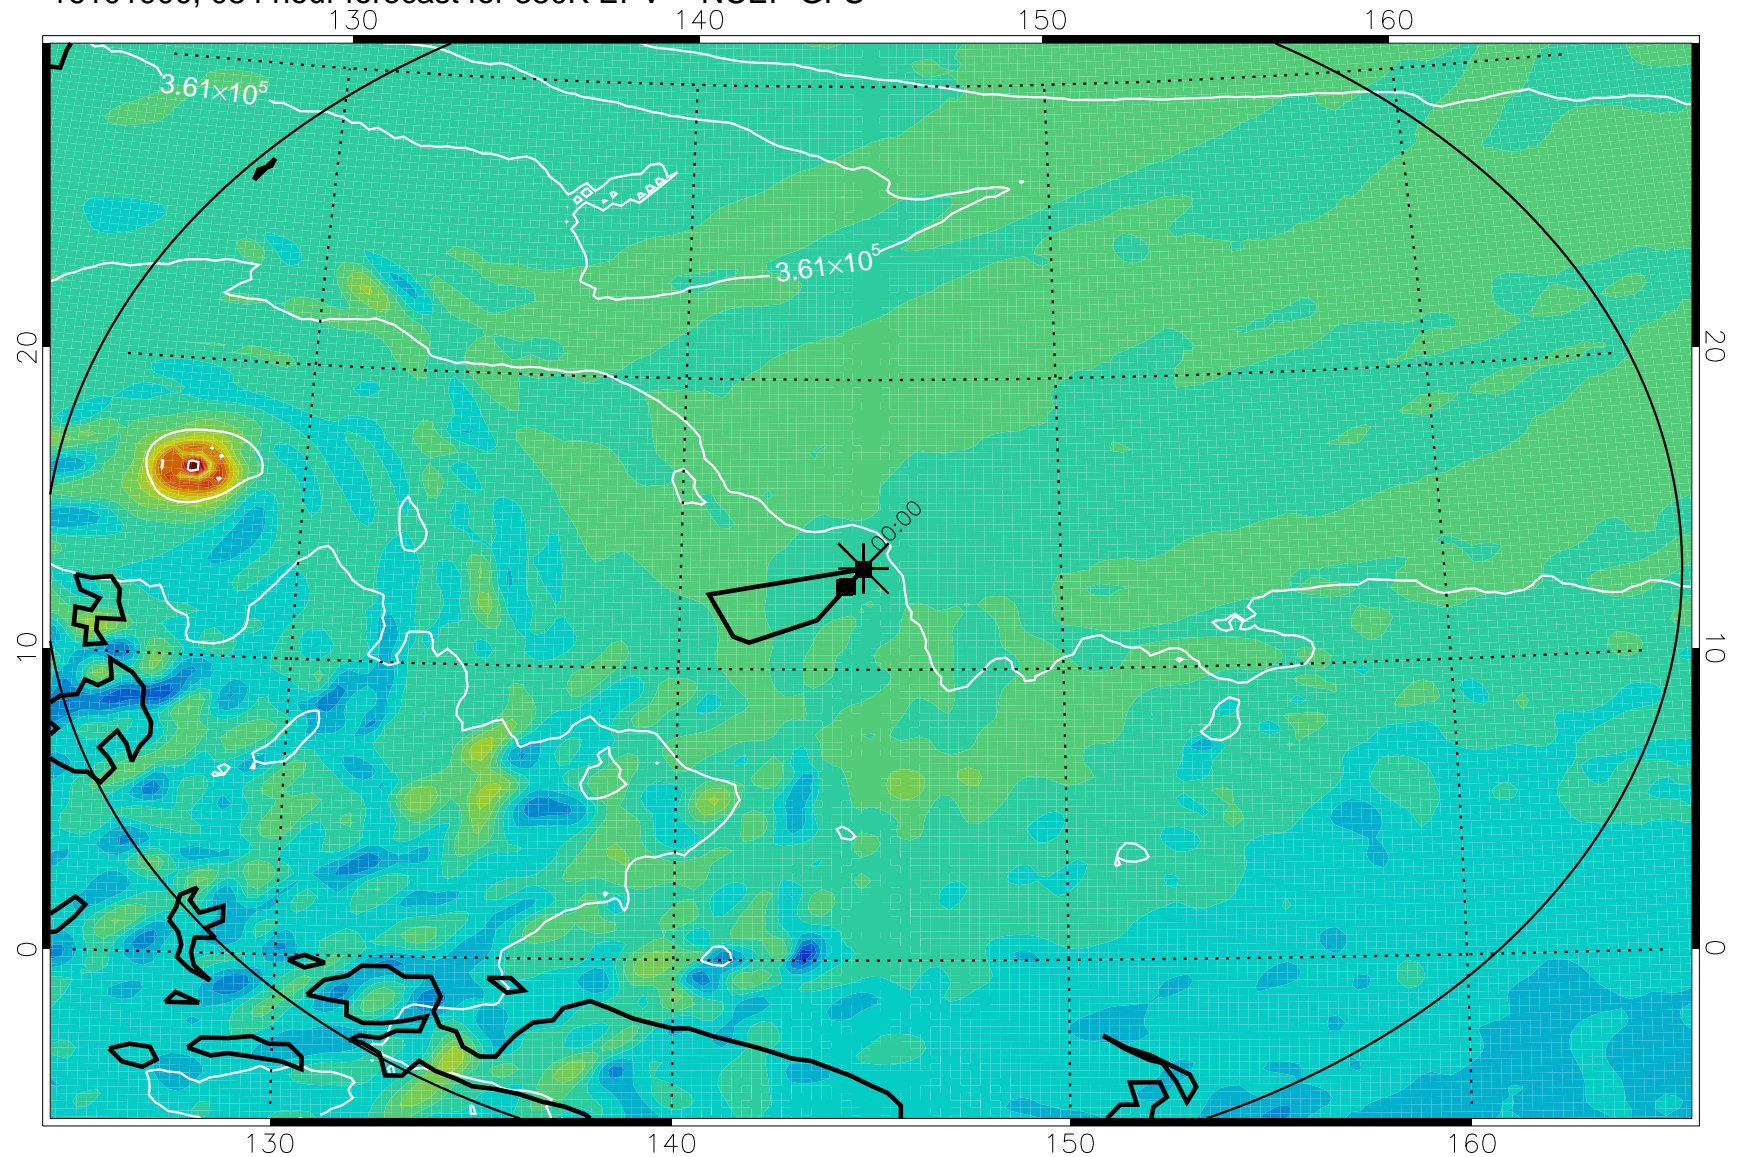

16101718, 054 hour forecast for 380K EPV -- NCEP GFS

380K Montgomery Streamfunction, white

Range ring of 2304 km

16101800, 060 hour forecast for 380K EPV -- NCEP GFS

380K Montgomery Streamfunction, white

Range ring of 2304 km

16101806, 066 hour forecast for 380K EPV -- NCEP GFS

380K Montgomery Streamfunction, white

Range ring of 2304 km

16101812, 072 hour forecast for 380K EPV -- NCEP GFS

380K Montgomery Streamfunction, white

Range ring of 2304 km

16101818, 078 hour forecast for 380K EPV -- NCEP GFS

380K Montgomery Streamfunction, white

Range ring of 2304 km

16101900, 084 hour forecast for 380K EPV -- NCEP GFS

380K Montgomery Streamfunction, white

Range ring of 2304 km

16101906, 090 hour forecast for 380K EPV -- NCEP GFS

380K Montgomery Streamfunction, white

Range ring of 2304 km

16101912, 096 hour forecast for 380K EPV -- NCEP GFS

380K Montgomery Streamfunction, white

Range ring of 2304 km