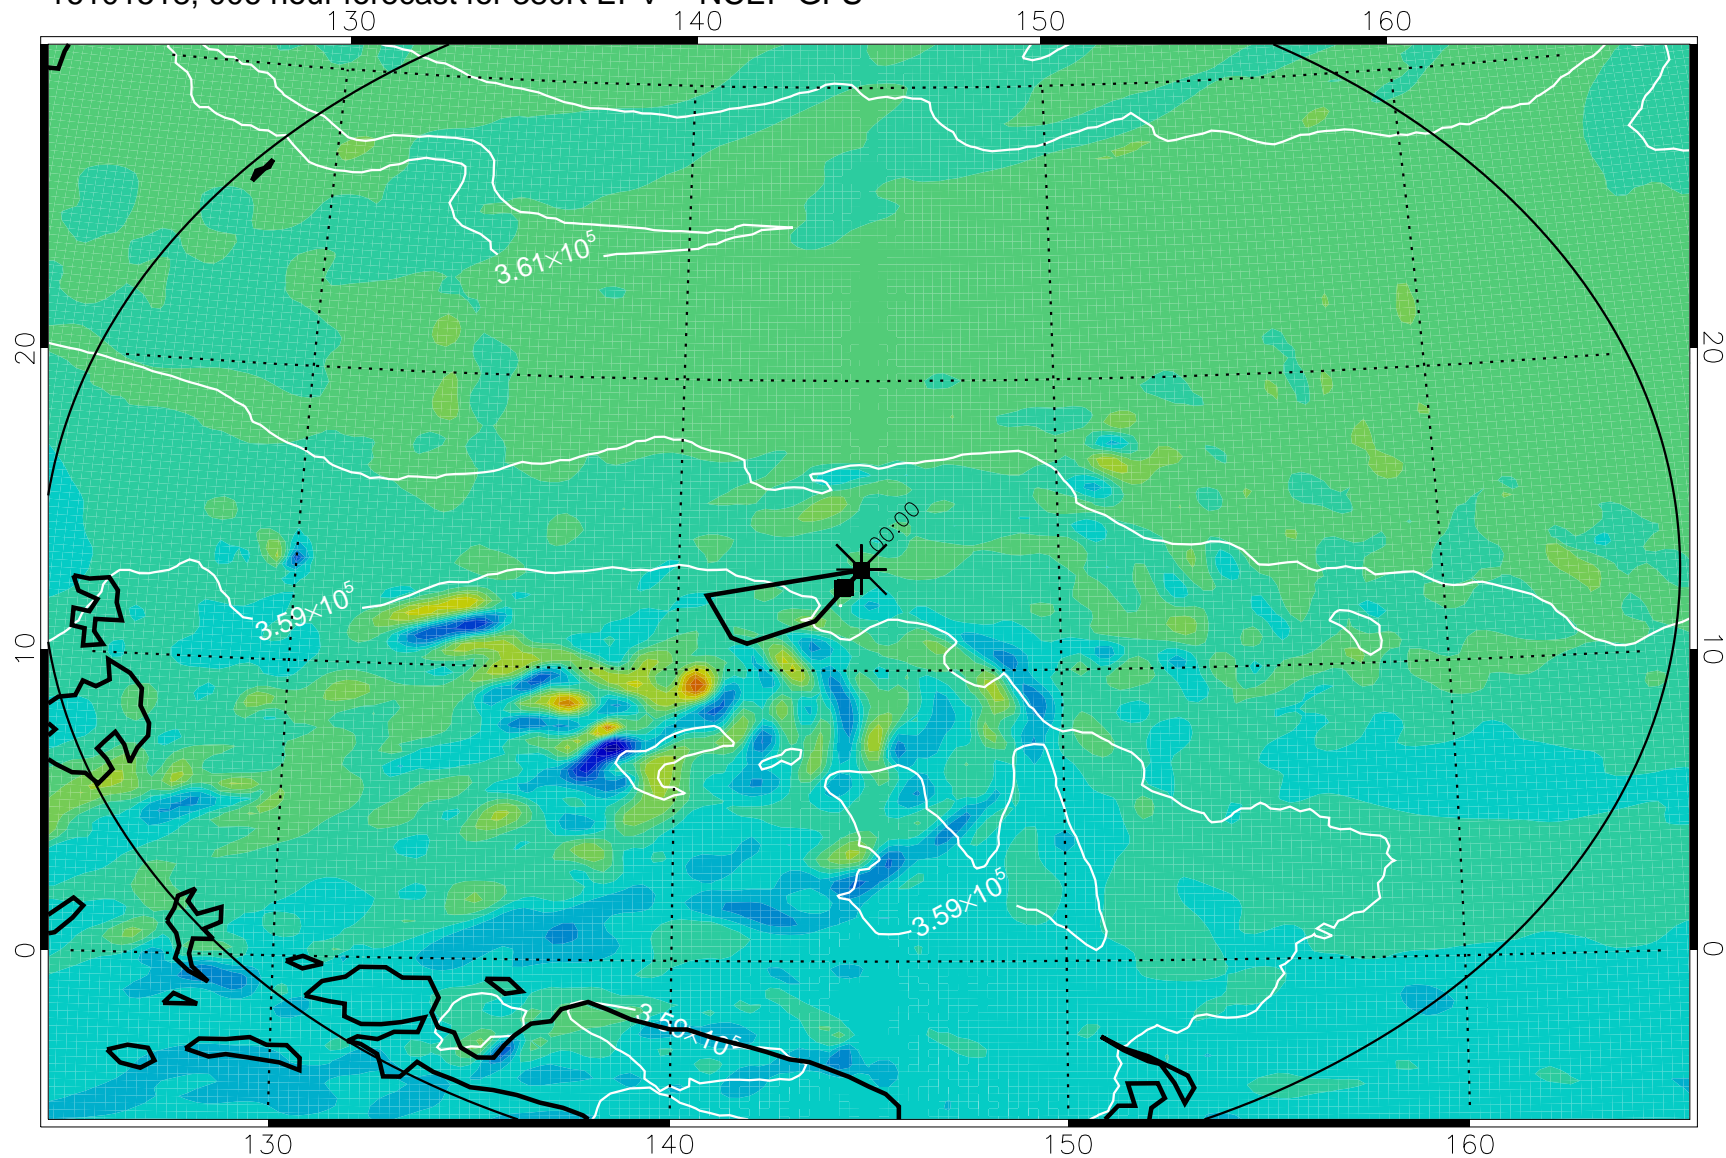

16101518, 006 hour forecast for 380K EPV -- NCEP GFS

380K Montgomery Streamfunction, white

Range ring of 2304 km

16101600, 012 hour forecast for 380K EPV -- NCEP GFS

380K Montgomery Streamfunction, white

Range ring of 2304 km

16101606, 018 hour forecast for 380K EPV -- NCEP GFS

380K Montgomery Streamfunction, white

Range ring of 2304 km

16101612, 024 hour forecast for 380K EPV -- NCEP GFS

380K Montgomery Streamfunction, white

Range ring of 2304 km

16101618, 030 hour forecast for 380K EPV -- NCEP GFS

380K Montgomery Streamfunction, white

Range ring of 2304 km

16101700, 036 hour forecast for 380K EPV -- NCEP GFS

380K Montgomery Streamfunction, white

Range ring of 2304 km

16101718, 054 hour forecast for 380K EPV -- NCEP GFS

380K Montgomery Streamfunction, white

Range ring of 2304 km

16101800, 060 hour forecast for 380K EPV -- NCEP GFS

380K Montgomery Streamfunction, white

Range ring of 2304 km