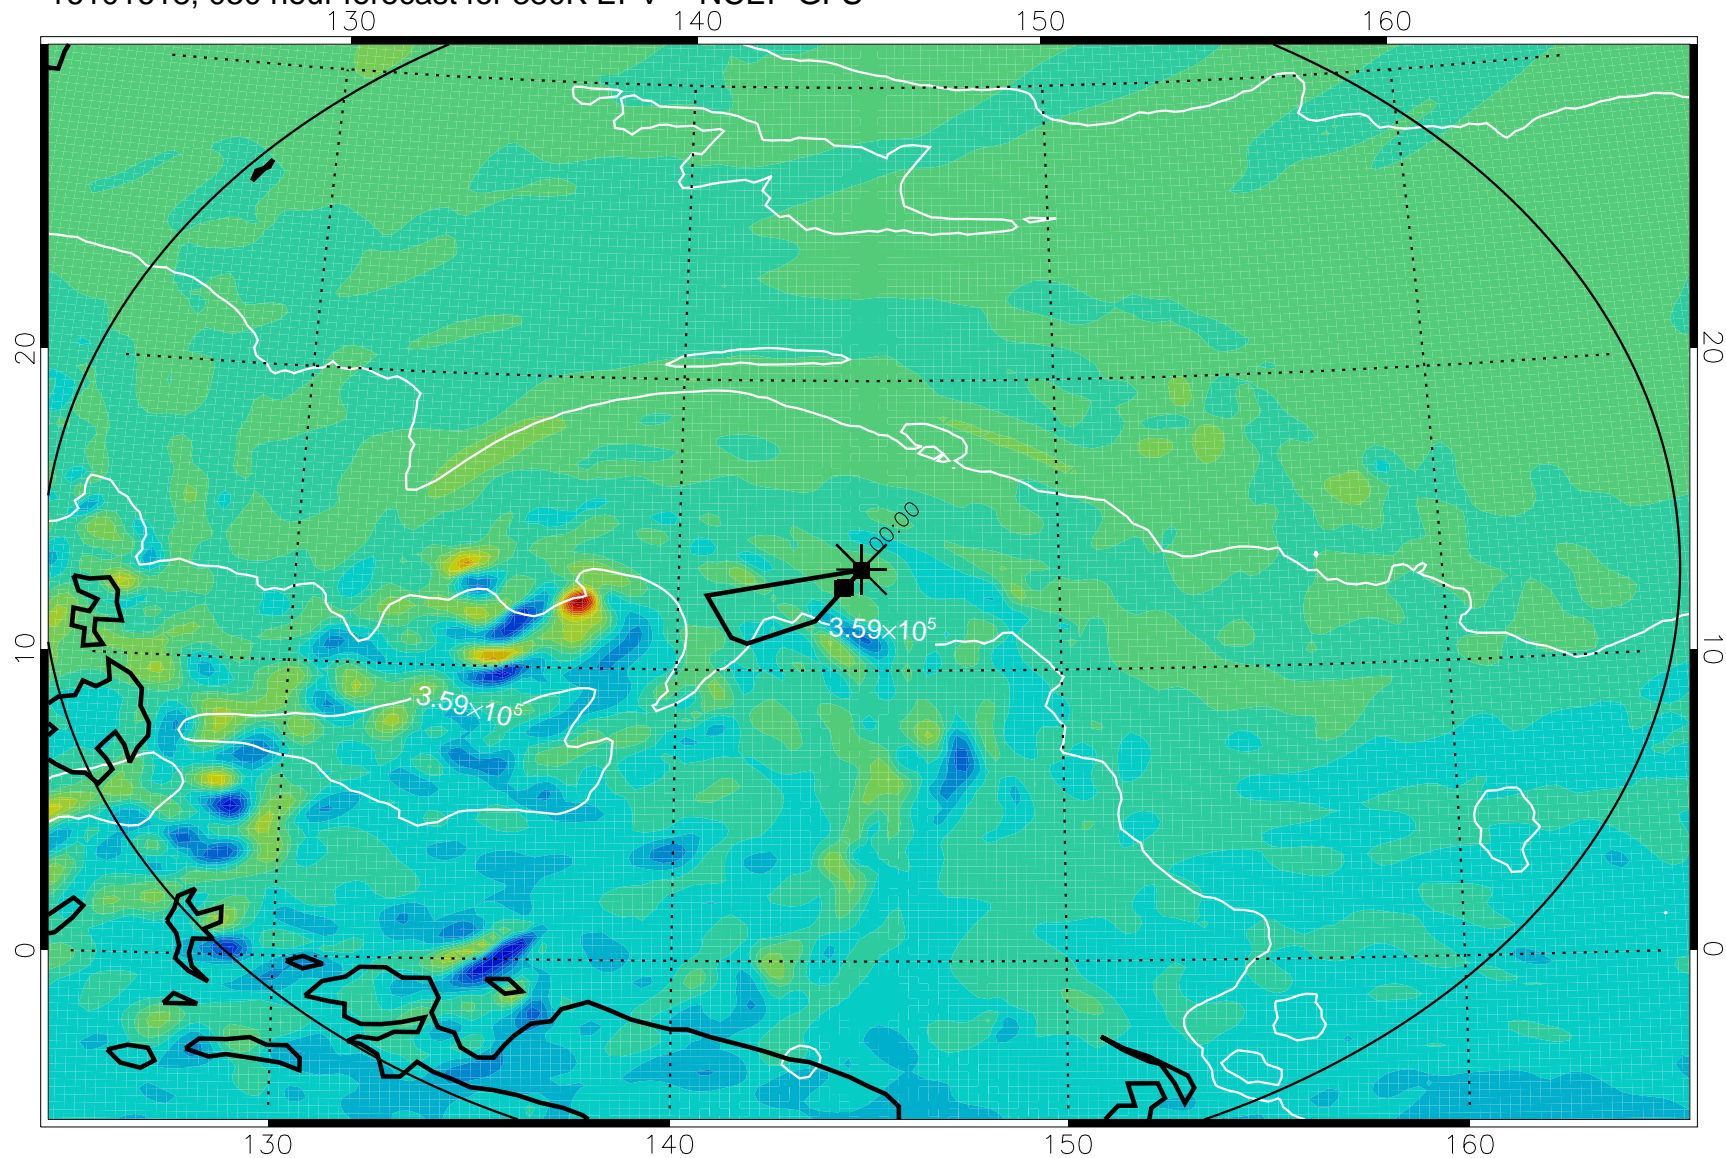

16101518, 006 hour forecast for 380K EPV -- NCEP GFS

380K Montgomery Streamfunction, white

Range ring of 2304 km

16101600, 012 hour forecast for 380K EPV -- NCEP GFS

380K Montgomery Streamfunction, white

Range ring of 2304 km

16101606, 018 hour forecast for 380K EPV -- NCEP GFS

380K Montgomery Streamfunction, white

Range ring of 2304 km

16101612, 024 hour forecast for 380K EPV -- NCEP GFS

380K Montgomery Streamfunction, white

Range ring of 2304 km

16101618, 030 hour forecast for 380K EPV -- NCEP GFS

380K Montgomery Streamfunction, white

Range ring of 2304 km

16101700, 036 hour forecast for 380K EPV -- NCEP GFS

380K Montgomery Streamfunction, white

Range ring of 2304 km

16101706, 042 hour forecast for 380K EPV -- NCEP GFS

380K Montgomery Streamfunction, white

Range ring of 2304 km

16101712, 048 hour forecast for 380K EPV -- NCEP GFS

380K Montgomery Streamfunction, white

Range ring of 2304 km