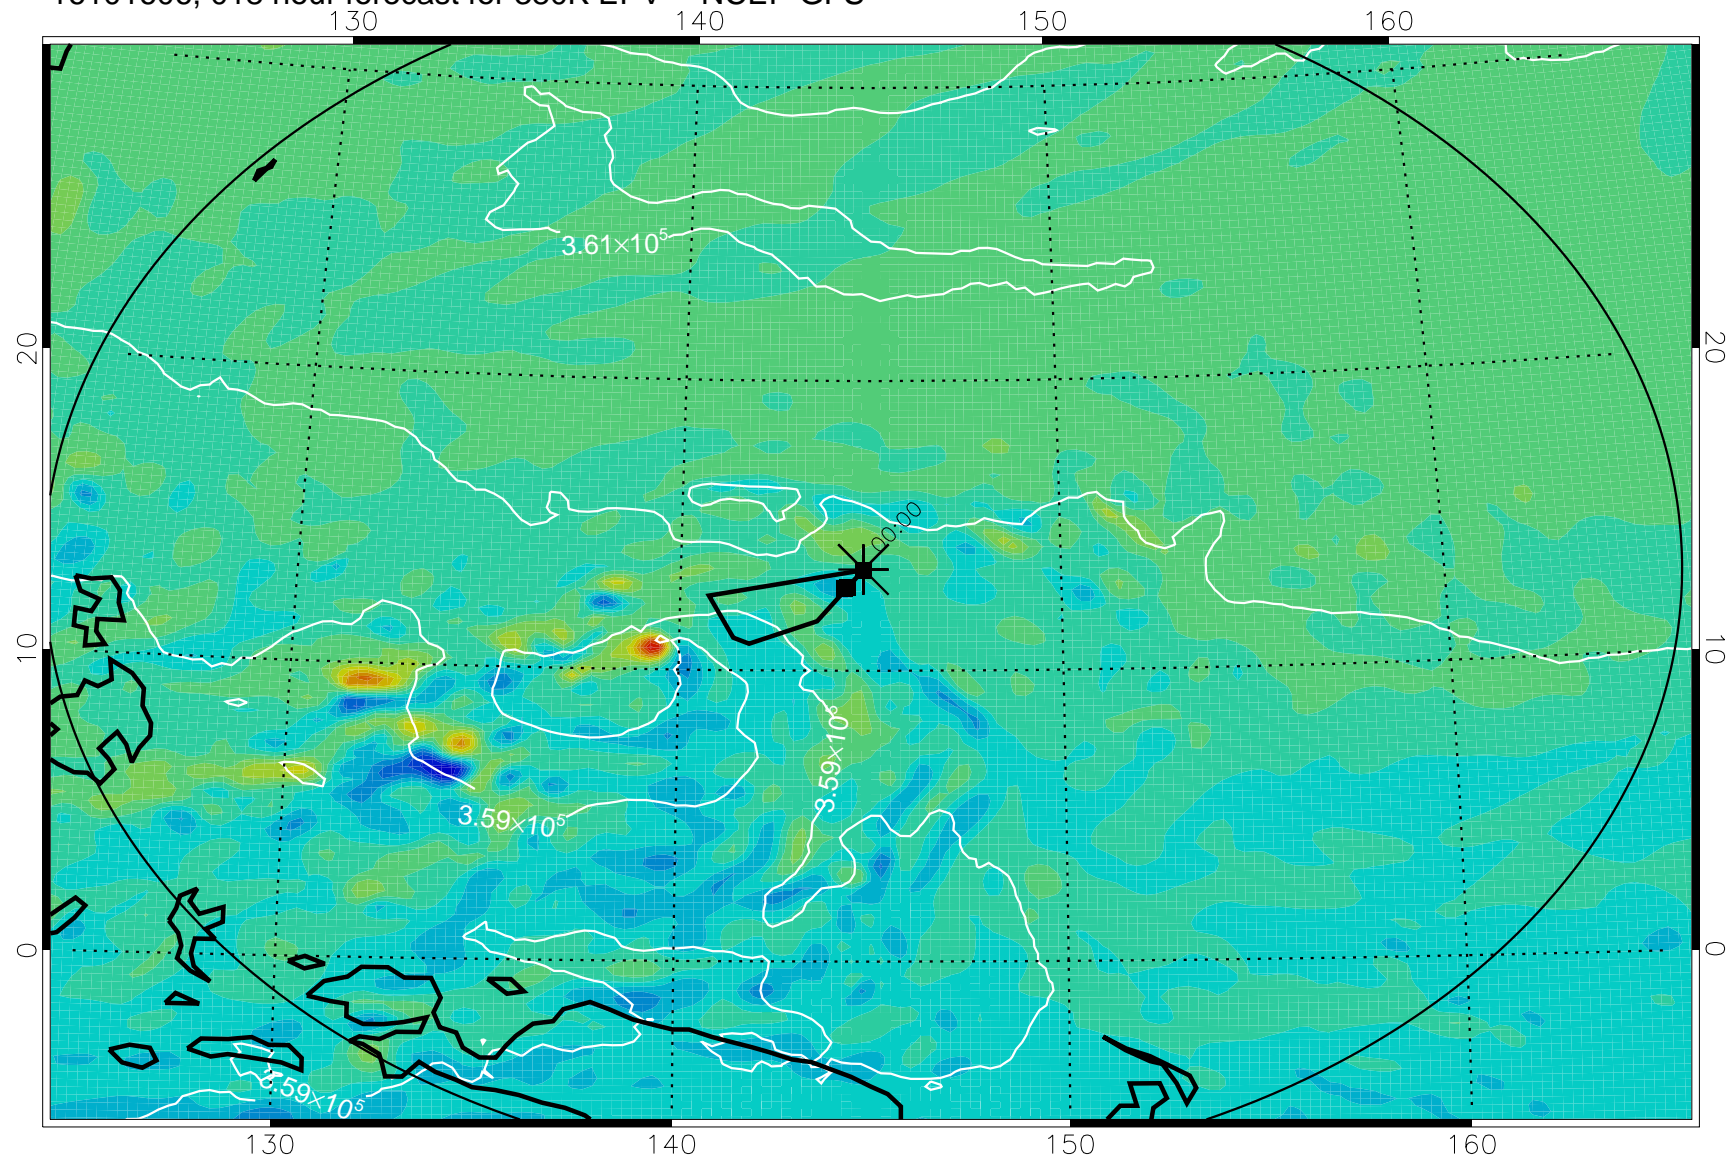

16101518, 006 hour forecast for 380K EPV -- NCEP GFS

380K Montgomery Streamfunction, white

Range ring of 2304 km

16101600, 012 hour forecast for 380K EPV -- NCEP GFS

380K Montgomery Streamfunction, white

Range ring of 2304 km

16101606, 018 hour forecast for 380K EPV -- NCEP GFS

380K Montgomery Streamfunction, white

Range ring of 2304 km

16101612, 024 hour forecast for 380K EPV -- NCEP GFS

380K Montgomery Streamfunction, white

Range ring of 2304 km

16101618, 030 hour forecast for 380K EPV -- NCEP GFS

380K Montgomery Streamfunction, white

Range ring of 2304 km

16101700, 036 hour forecast for 380K EPV -- NCEP GFS

380K Montgomery Streamfunction, white

Range ring of 2304 km

16101718, 054 hour forecast for 380K EPV -- NCEP GFS

380K Montgomery Streamfunction, white

Range ring of 2304 km

16101800, 060 hour forecast for 380K EPV -- NCEP GFS

380K Montgomery Streamfunction, white

Range ring of 2304 km