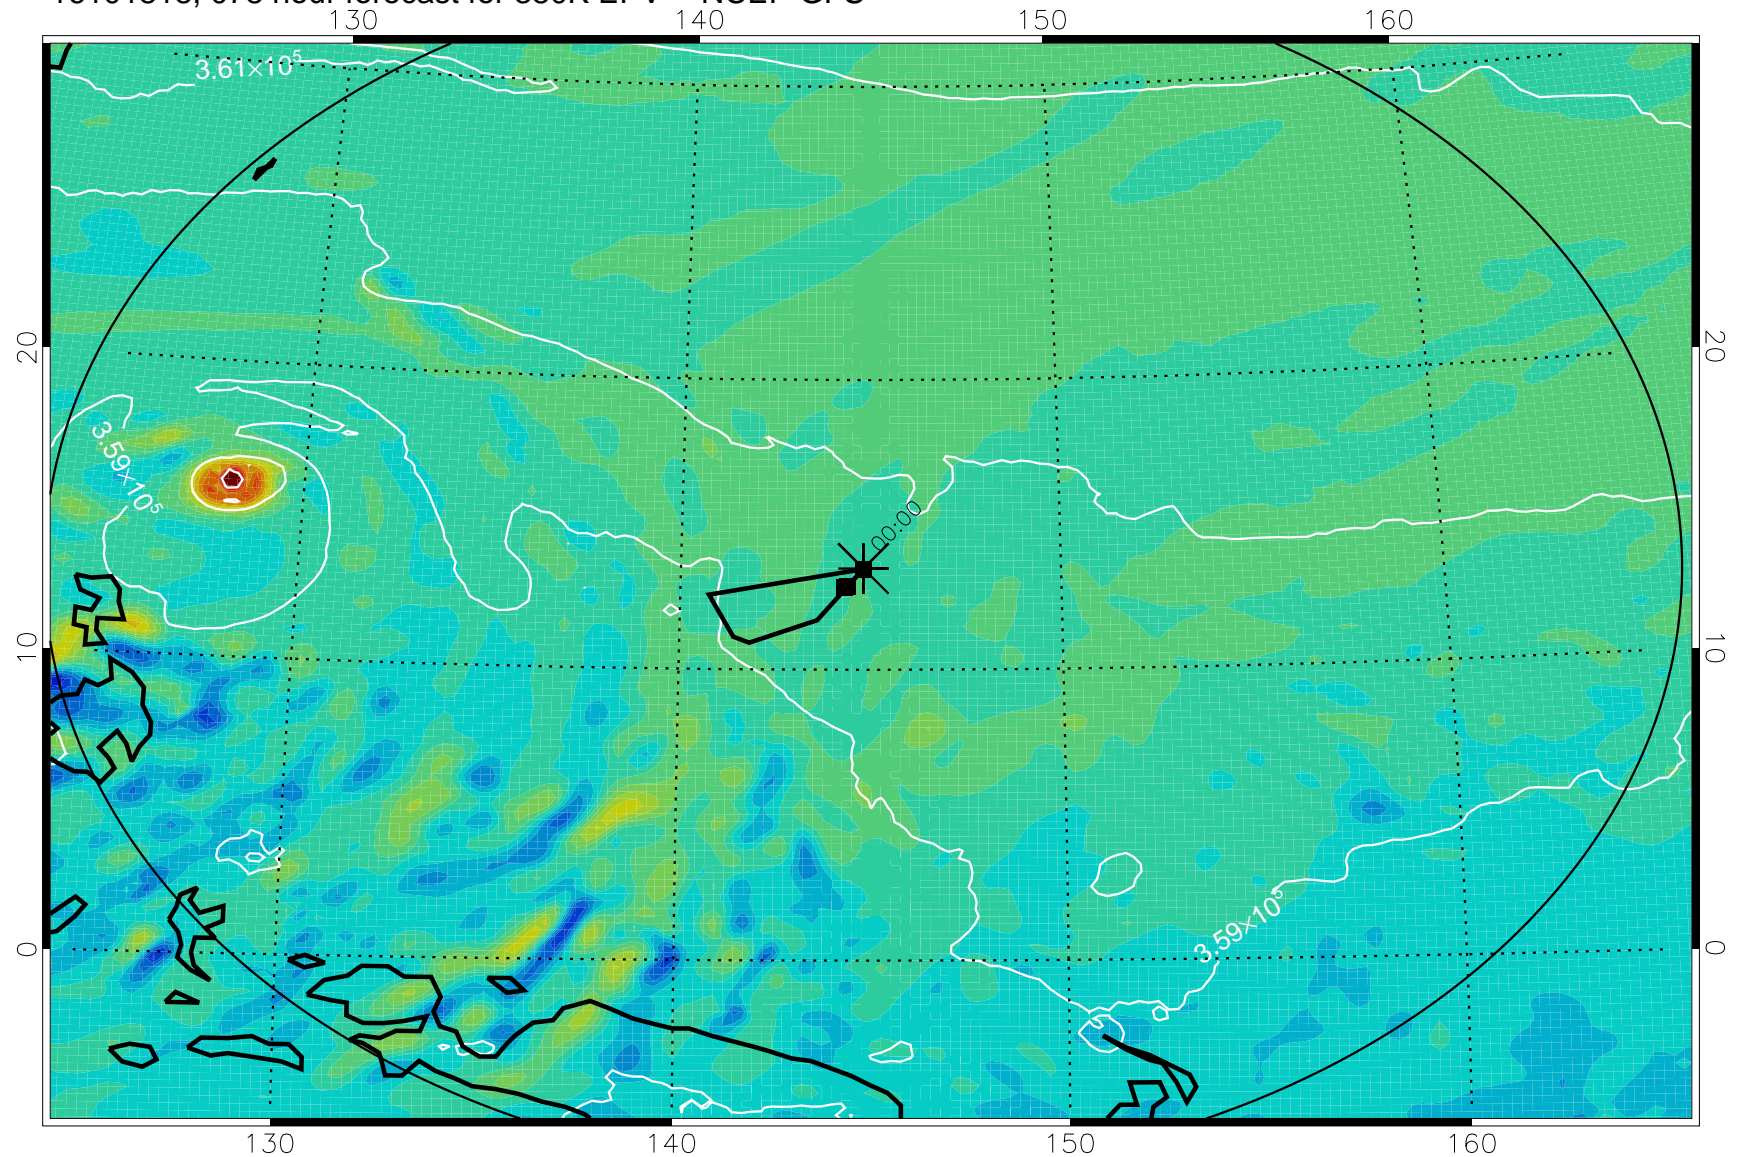

16101718, 054 hour forecast for 380K EPV -- NCEP GFS

380K Montgomery Streamfunction, white

Range ring of 2304 km

16101800, 060 hour forecast for 380K EPV -- NCEP GFS

380K Montgomery Streamfunction, white

Range ring of 2304 km

16101806, 066 hour forecast for 380K EPV -- NCEP GFS

380K Montgomery Streamfunction, white

Range ring of 2304 km

16101812, 072 hour forecast for 380K EPV -- NCEP GFS

380K Montgomery Streamfunction, white

Range ring of 2304 km

16101818, 078 hour forecast for 380K EPV -- NCEP GFS

380K Montgomery Streamfunction, white

Range ring of 2304 km

16101900, 084 hour forecast for 380K EPV -- NCEP GFS

380K Montgomery Streamfunction, white

Range ring of 2304 km

16101906, 090 hour forecast for 380K EPV -- NCEP GFS

380K Montgomery Streamfunction, white

Range ring of 2304 km

16101912, 096 hour forecast for 380K EPV -- NCEP GFS

380K Montgomery Streamfunction, white

Range ring of 2304 km