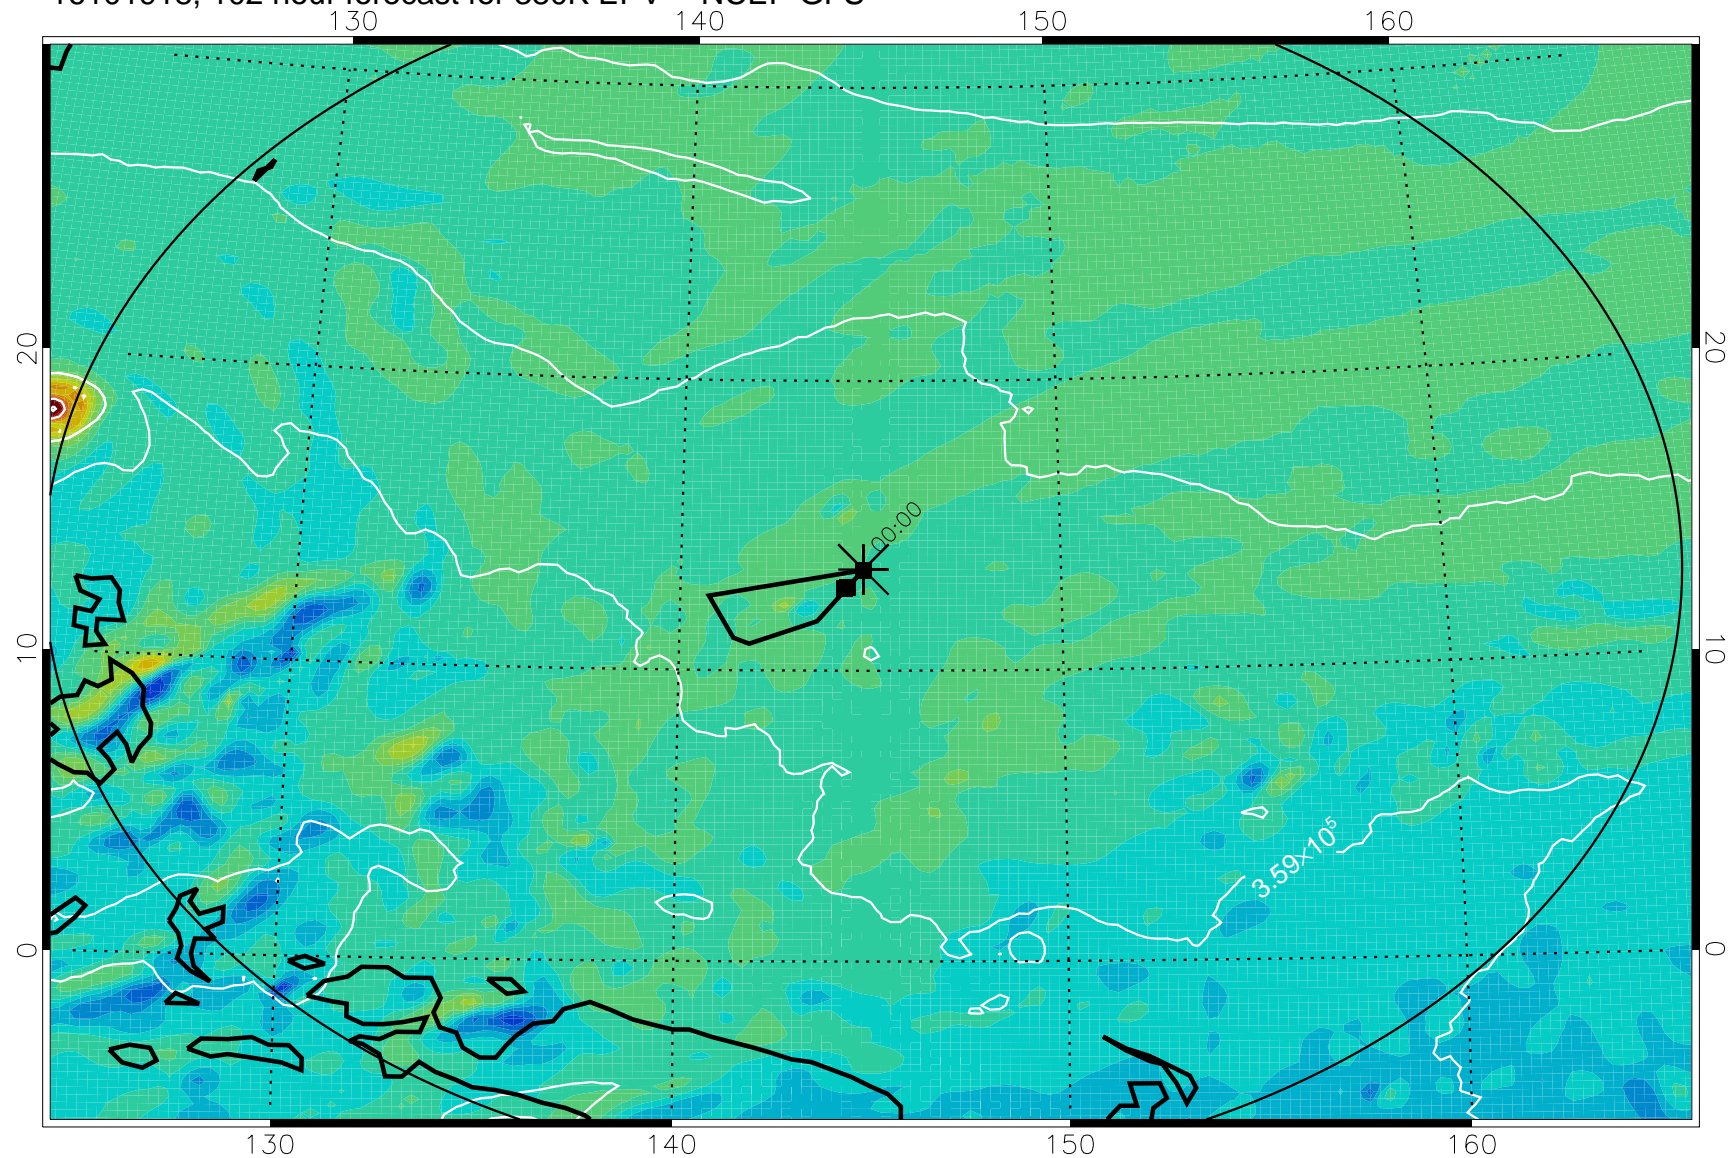

16101818, 078 hour forecast for 380K EPV -- NCEP GFS

380K Montgomery Streamfunction, white

Range ring of 2304 km

16101900, 084 hour forecast for 380K EPV -- NCEP GFS

380K Montgomery Streamfunction, white

Range ring of 2304 km

16101906, 090 hour forecast for 380K EPV -- NCEP GFS

380K Montgomery Streamfunction, white

Range ring of 2304 km

16101912, 096 hour forecast for 380K EPV -- NCEP GFS

380K Montgomery Streamfunction, white

Range ring of 2304 km

16101918, 102 hour forecast for 380K EPV -- NCEP GFS

380K Montgomery Streamfunction, white

Range ring of 2304 km

16102000, 108 hour forecast for 380K EPV -- NCEP GFS

380K Montgomery Streamfunction, white

Range ring of 2304 km

16102006, 114 hour forecast for 380K EPV -- NCEP GFS

380K Montgomery Streamfunction, white

Range ring of 2304 km

16102012, 120 hour forecast for 380K EPV -- NCEP GFS

380K Montgomery Streamfunction, white

Range ring of 2304 km