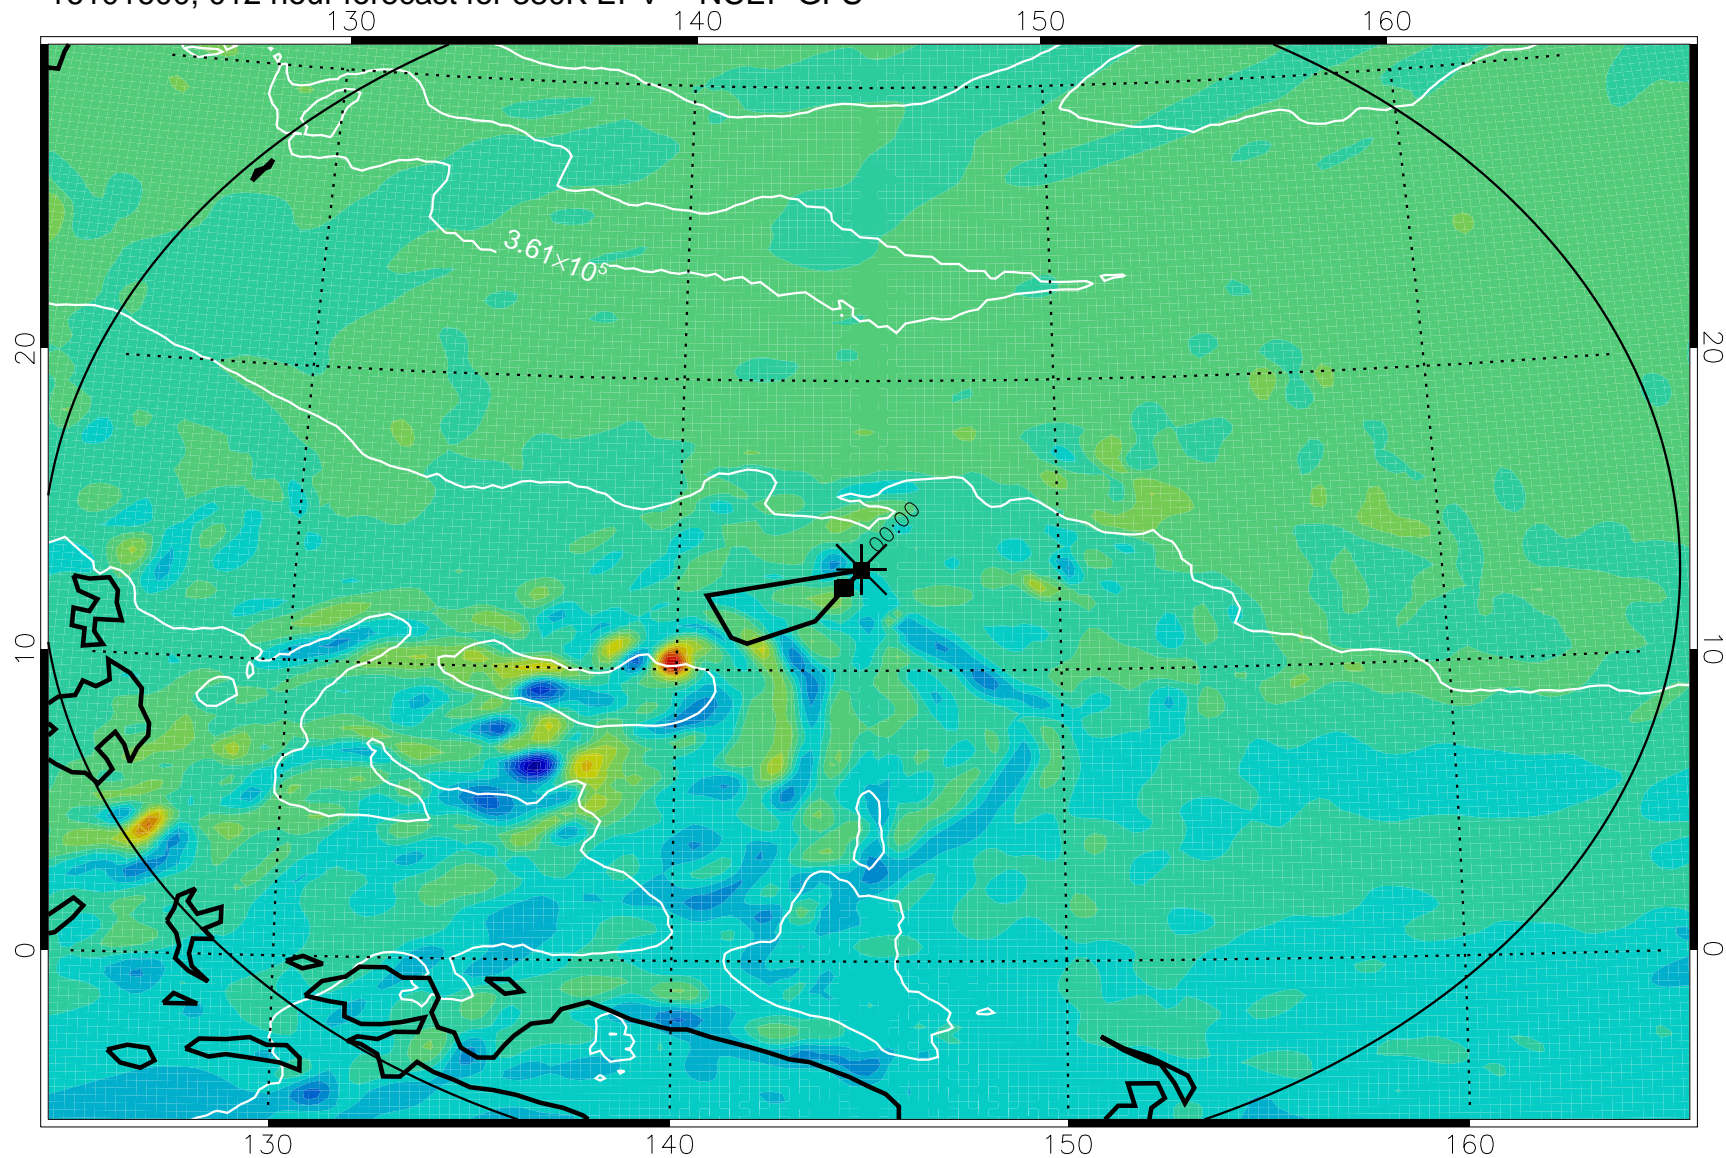

16101518, 006 hour forecast for 380K EPV -- NCEP GFS

380K Montgomery Streamfunction, white

Range ring of 2304 km

16101600, 012 hour forecast for 380K EPV -- NCEP GFS

380K Montgomery Streamfunction, white

Range ring of 2304 km

16101606, 018 hour forecast for 380K EPV -- NCEP GFS

380K Montgomery Streamfunction, white

Range ring of 2304 km

16101612, 024 hour forecast for 380K EPV -- NCEP GFS

380K Montgomery Streamfunction, white

Range ring of 2304 km

16101618, 030 hour forecast for 380K EPV -- NCEP GFS

380K Montgomery Streamfunction, white

Range ring of 2304 km

16101700, 036 hour forecast for 380K EPV -- NCEP GFS

380K Montgomery Streamfunction, white

Range ring of 2304 km

16101718, 054 hour forecast for 380K EPV -- NCEP GFS

380K Montgomery Streamfunction, white

Range ring of 2304 km

16101800, 060 hour forecast for 380K EPV -- NCEP GFS

380K Montgomery Streamfunction, white

Range ring of 2304 km