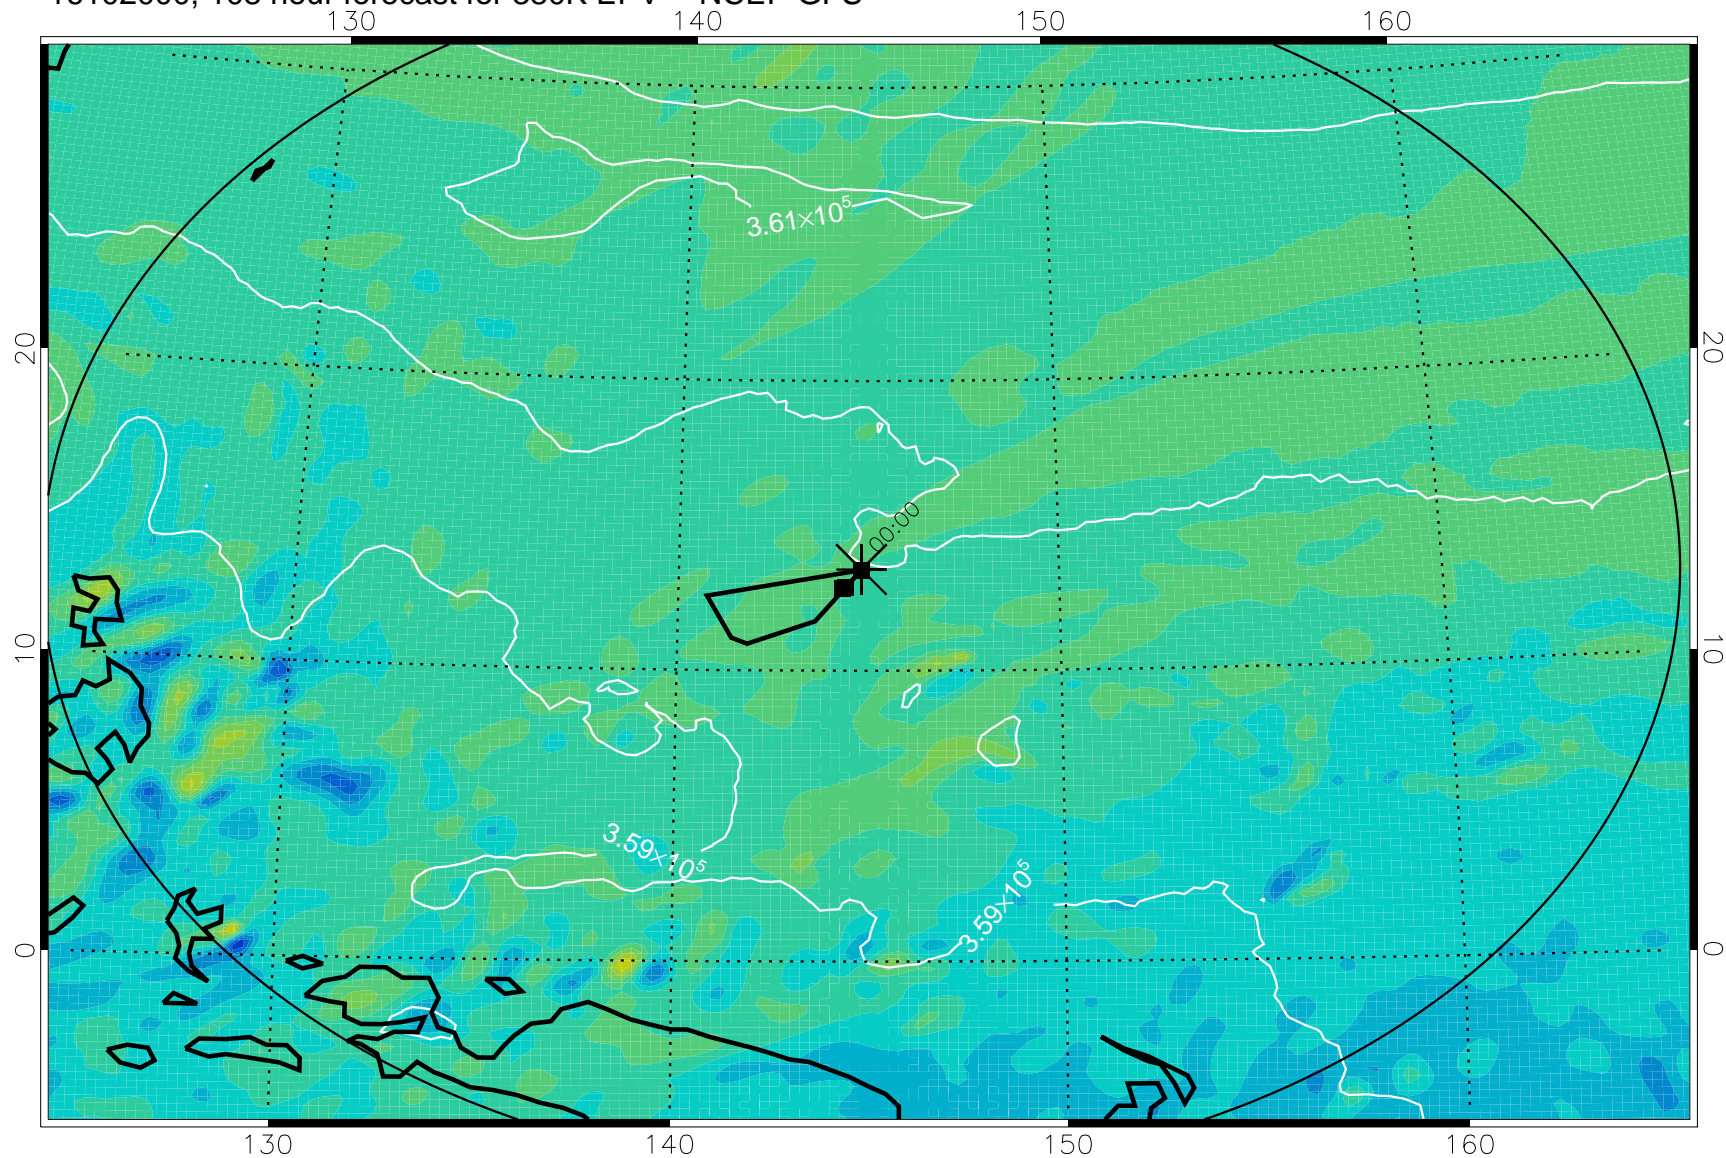

16101818, 078 hour forecast for 380K EPV -- NCEP GFS

380K Montgomery Streamfunction, white

Range ring of 2304 km

16101900, 084 hour forecast for 380K EPV -- NCEP GFS

380K Montgomery Streamfunction, white

Range ring of 2304 km

16101906, 090 hour forecast for 380K EPV -- NCEP GFS

380K Montgomery Streamfunction, white

Range ring of 2304 km

16101912, 096 hour forecast for 380K EPV -- NCEP GFS

380K Montgomery Streamfunction, white

Range ring of 2304 km

16101918, 102 hour forecast for 380K EPV -- NCEP GFS

380K Montgomery Streamfunction, white

Range ring of 2304 km

16102000, 108 hour forecast for 380K EPV -- NCEP GFS

380K Montgomery Streamfunction, white

Range ring of 2304 km

16102006, 114 hour forecast for 380K EPV -- NCEP GFS

380K Montgomery Streamfunction, white

Range ring of 2304 km

16102012, 120 hour forecast for 380K EPV -- NCEP GFS

380K Montgomery Streamfunction, white

Range ring of 2304 km