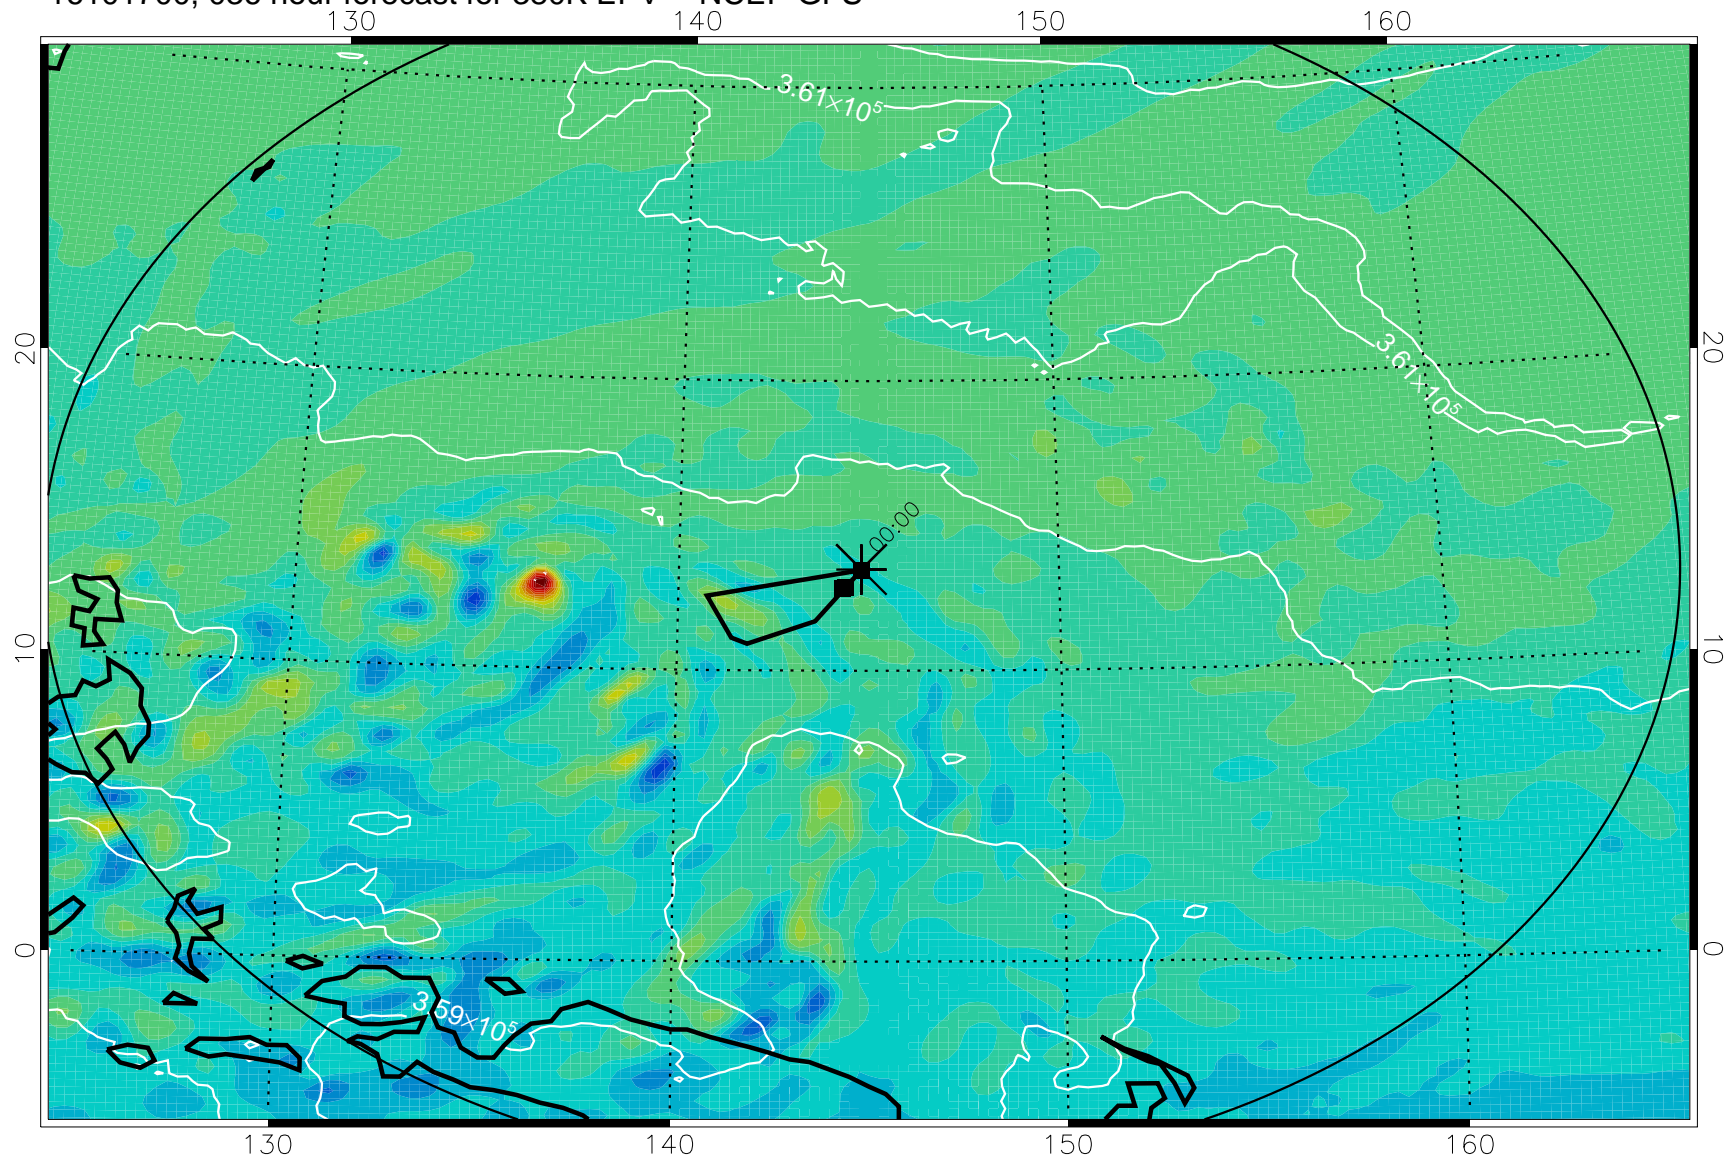

16101518, 006 hour forecast for 380K EPV -- NCEP GFS

380K Montgomery Streamfunction, white

Range ring of 2304 km

16101600, 012 hour forecast for 380K EPV -- NCEP GFS

380K Montgomery Streamfunction, white

Range ring of 2304 km

16101606, 018 hour forecast for 380K EPV -- NCEP GFS

380K Montgomery Streamfunction, white

Range ring of 2304 km

16101612, 024 hour forecast for 380K EPV -- NCEP GFS

380K Montgomery Streamfunction, white

Range ring of 2304 km

16101618, 030 hour forecast for 380K EPV -- NCEP GFS

380K Montgomery Streamfunction, white

Range ring of 2304 km

16101700, 036 hour forecast for 380K EPV -- NCEP GFS

380K Montgomery Streamfunction, white

Range ring of 2304 km

16101706, 042 hour forecast for 380K EPV -- NCEP GFS

380K Montgomery Streamfunction, white

Range ring of 2304 km

16101712, 048 hour forecast for 380K EPV -- NCEP GFS

380K Montgomery Streamfunction, white

Range ring of 2304 km