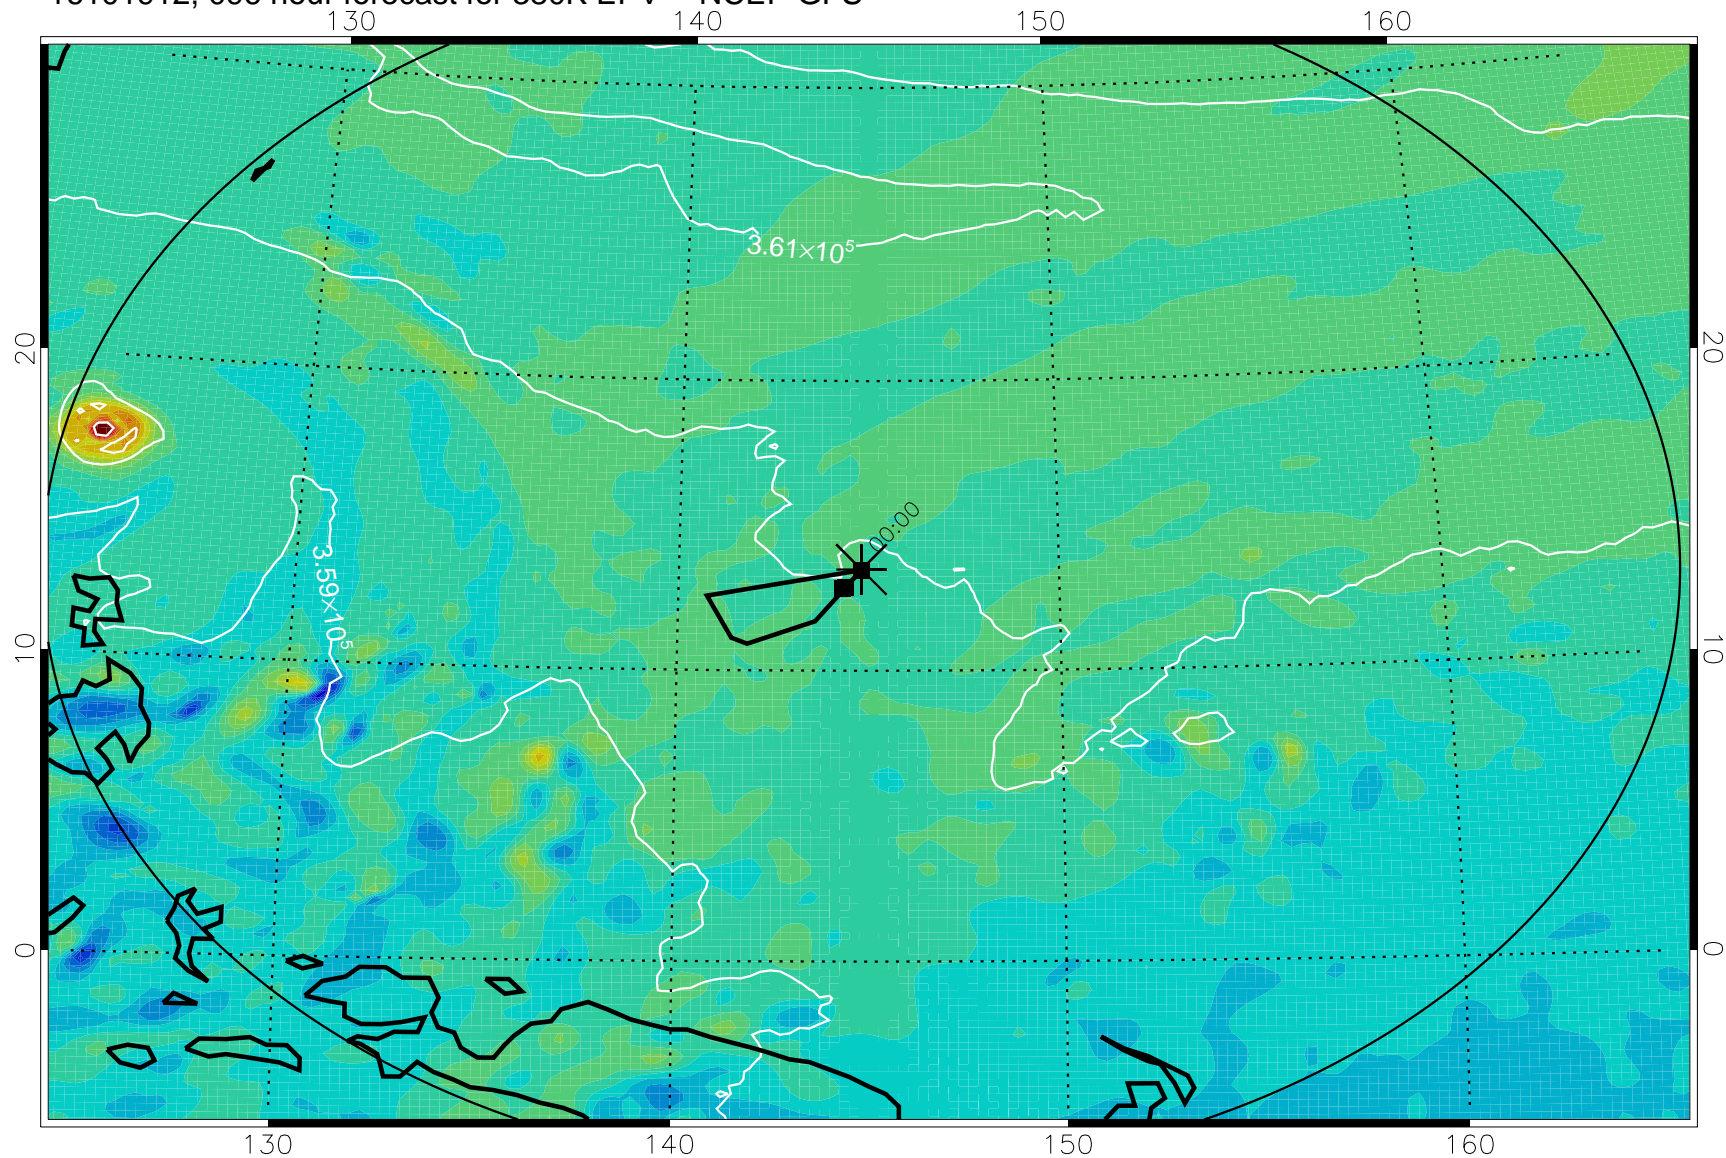

16101806, 066 hour forecast for 380K EPV -- NCEP GFS

380K Montgomery Streamfunction, white

Range ring of 2304 km

16101812, 072 hour forecast for 380K EPV -- NCEP GFS

380K Montgomery Streamfunction, white

Range ring of 2304 km

16101818, 078 hour forecast for 380K EPV -- NCEP GFS

380K Montgomery Streamfunction, white

Range ring of 2304 km

16101900, 084 hour forecast for 380K EPV -- NCEP GFS

380K Montgomery Streamfunction, white

Range ring of 2304 km

16101906, 090 hour forecast for 380K EPV -- NCEP GFS

380K Montgomery Streamfunction, white

Range ring of 2304 km

16101912, 096 hour forecast for 380K EPV -- NCEP GFS

380K Montgomery Streamfunction, white

Range ring of 2304 km

16101918, 102 hour forecast for 380K EPV -- NCEP GFS

380K Montgomery Streamfunction, white

Range ring of 2304 km

16102000, 108 hour forecast for 380K EPV -- NCEP GFS

380K Montgomery Streamfunction, white

Range ring of 2304 km