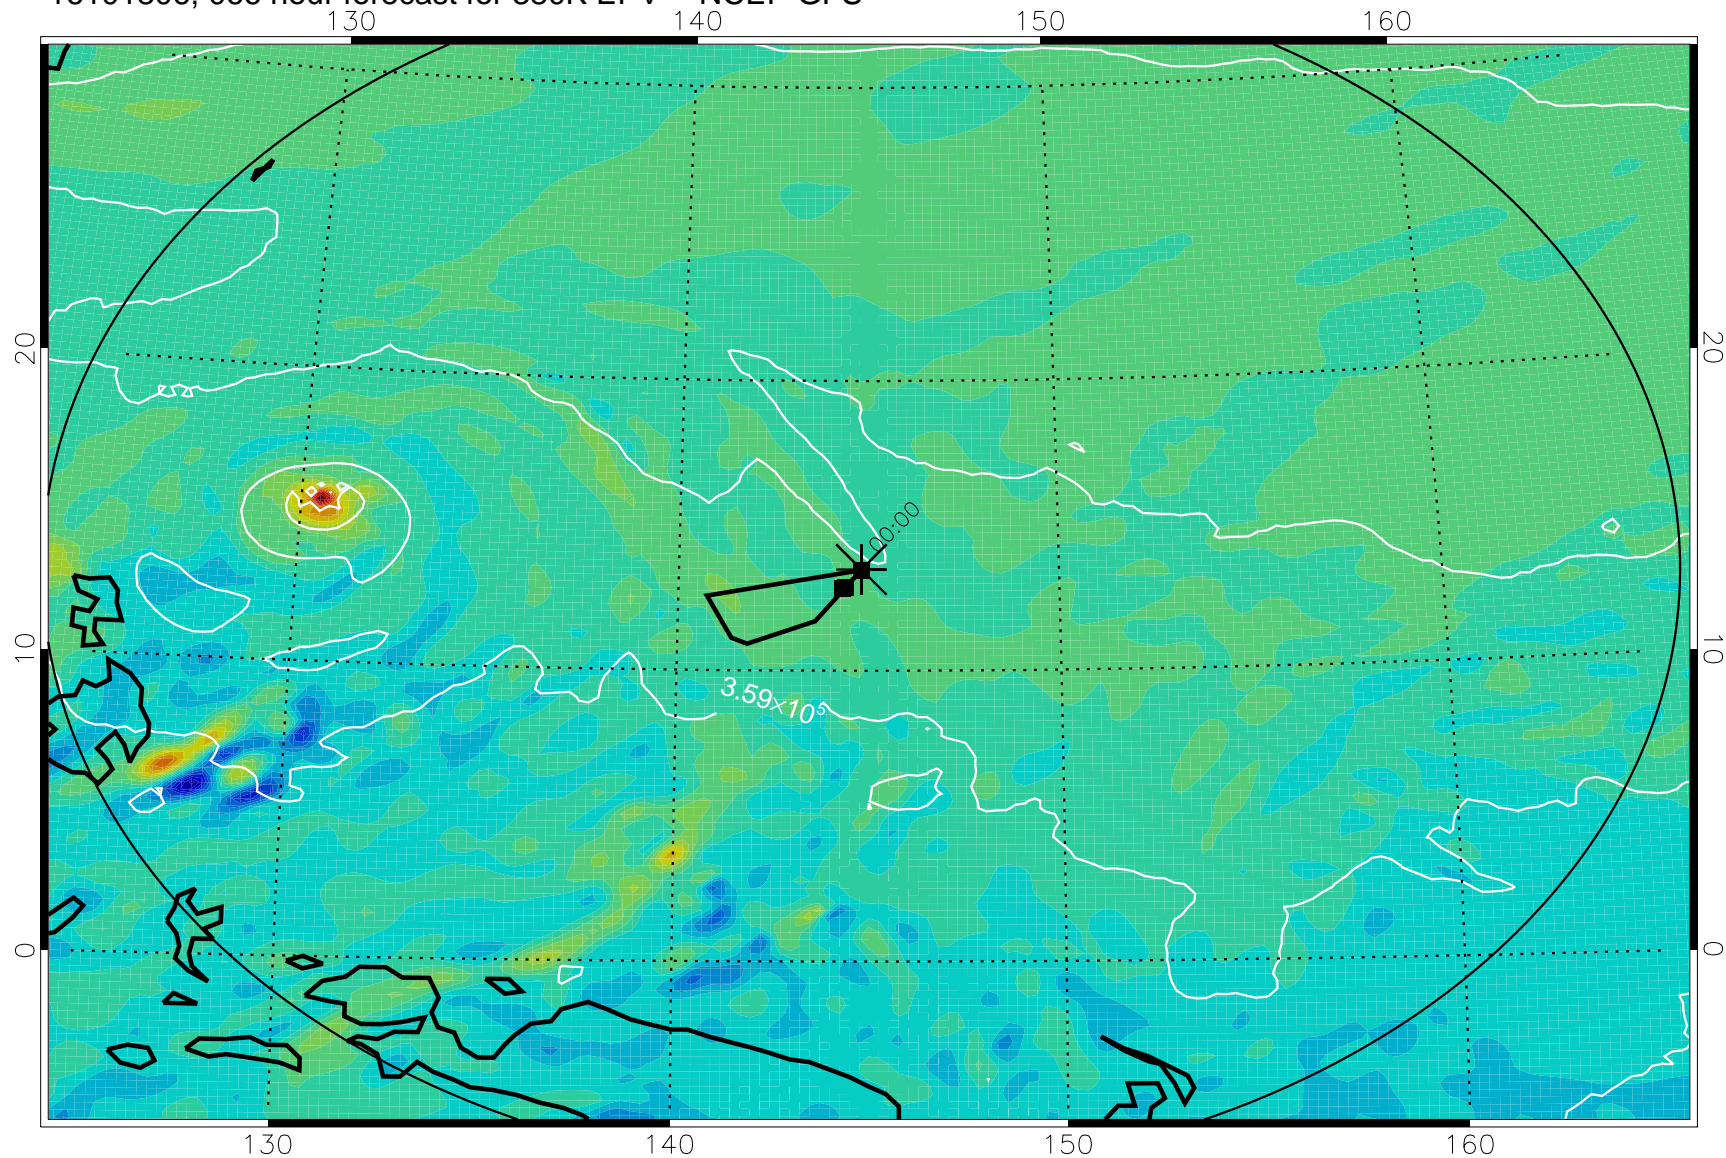

16101718, 054 hour forecast for 380K EPV -- NCEP GFS

380K Montgomery Streamfunction, white

Range ring of 2304 km

16101800, 060 hour forecast for 380K EPV -- NCEP GFS

380K Montgomery Streamfunction, white

Range ring of 2304 km

16101806, 066 hour forecast for 380K EPV -- NCEP GFS

380K Montgomery Streamfunction, white

Range ring of 2304 km

16101812, 072 hour forecast for 380K EPV -- NCEP GFS

380K Montgomery Streamfunction, white

Range ring of 2304 km

16101818, 078 hour forecast for 380K EPV -- NCEP GFS

380K Montgomery Streamfunction, white

Range ring of 2304 km

16101900, 084 hour forecast for 380K EPV -- NCEP GFS

380K Montgomery Streamfunction, white

Range ring of 2304 km

16101906, 090 hour forecast for 380K EPV -- NCEP GFS

380K Montgomery Streamfunction, white

Range ring of 2304 km

16101912, 096 hour forecast for 380K EPV -- NCEP GFS

380K Montgomery Streamfunction, white

Range ring of 2304 km