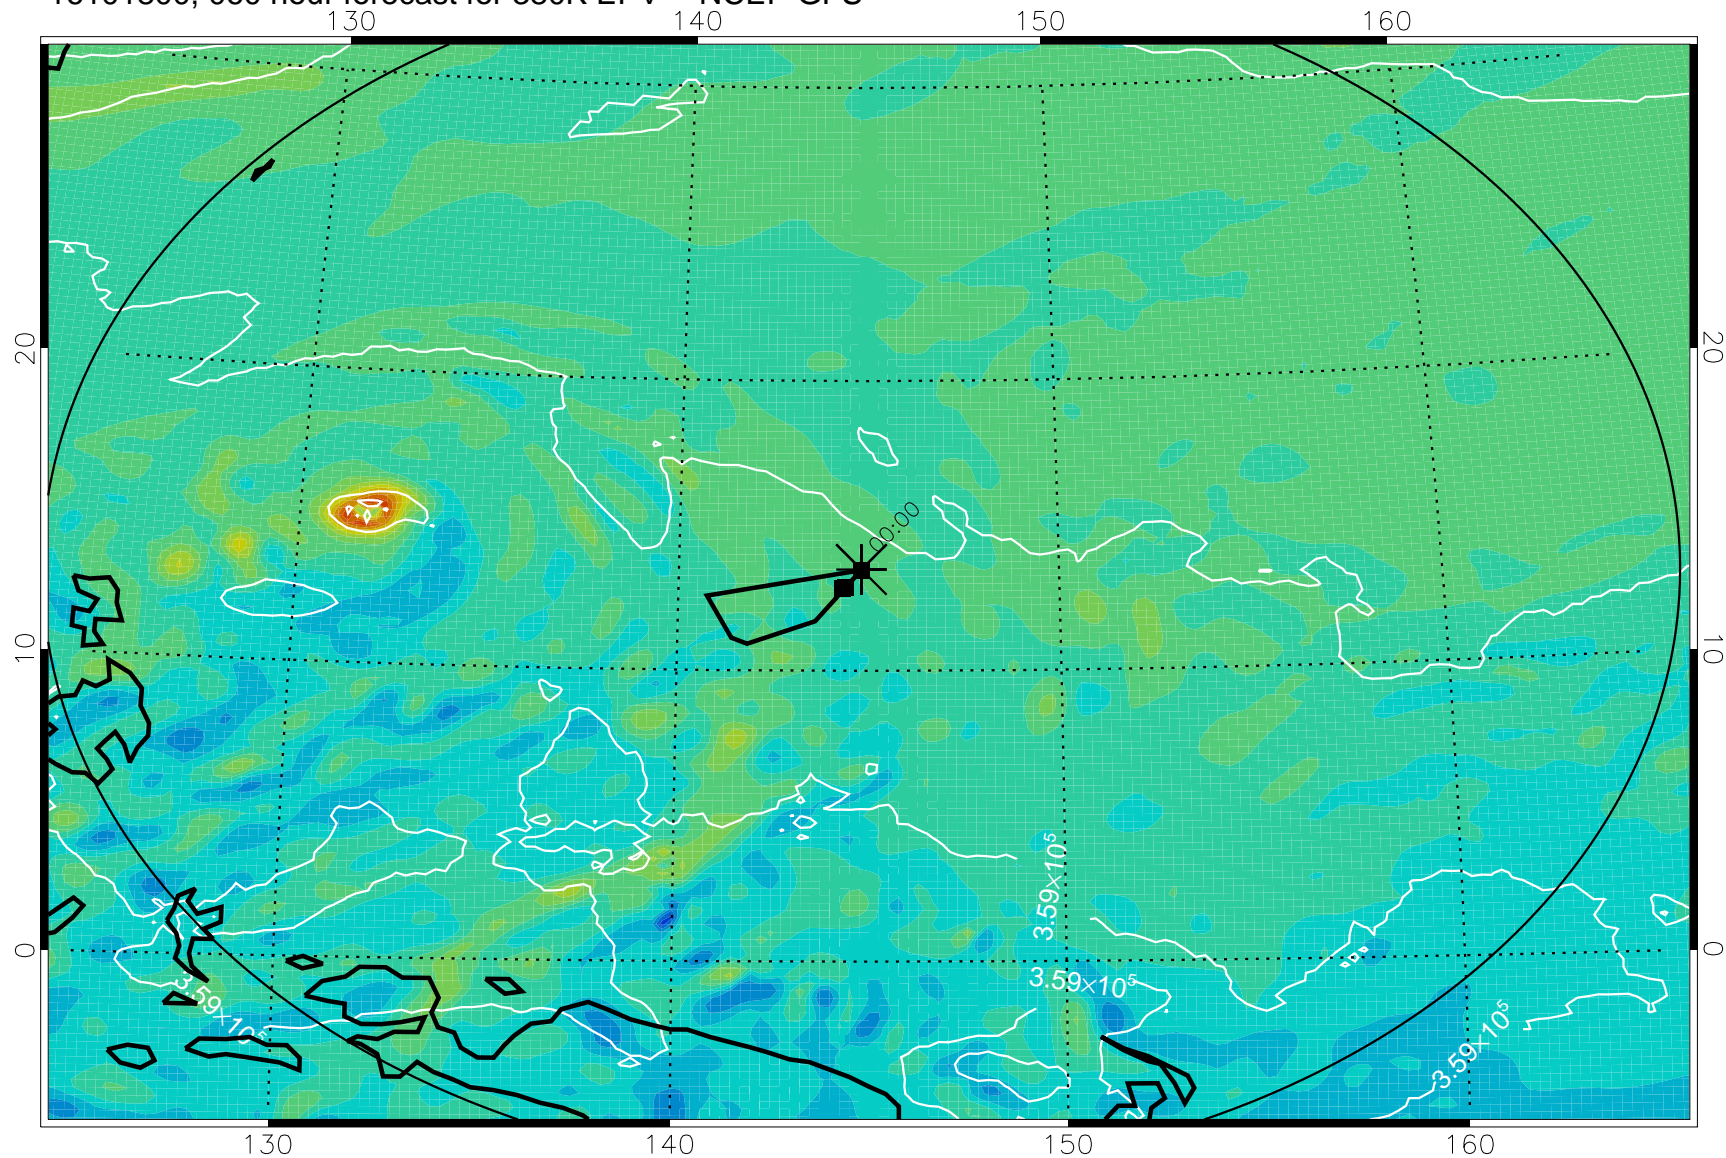

16101706, 042 hour forecast for 380K EPV -- NCEP GFS

380K Montgomery Streamfunction, white

Range ring of 2304 km

16101712, 048 hour forecast for 380K EPV -- NCEP GFS

380K Montgomery Streamfunction, white

Range ring of 2304 km

16101718, 054 hour forecast for 380K EPV -- NCEP GFS

380K Montgomery Streamfunction, white

Range ring of 2304 km

16101800, 060 hour forecast for 380K EPV -- NCEP GFS

380K Montgomery Streamfunction, white

Range ring of 2304 km

16101806, 066 hour forecast for 380K EPV -- NCEP GFS

380K Montgomery Streamfunction, white

Range ring of 2304 km

16101812, 072 hour forecast for 380K EPV -- NCEP GFS

380K Montgomery Streamfunction, white

Range ring of 2304 km

16101818, 078 hour forecast for 380K EPV -- NCEP GFS

380K Montgomery Streamfunction, white

Range ring of 2304 km

16101900, 084 hour forecast for 380K EPV -- NCEP GFS

380K Montgomery Streamfunction, white

Range ring of 2304 km