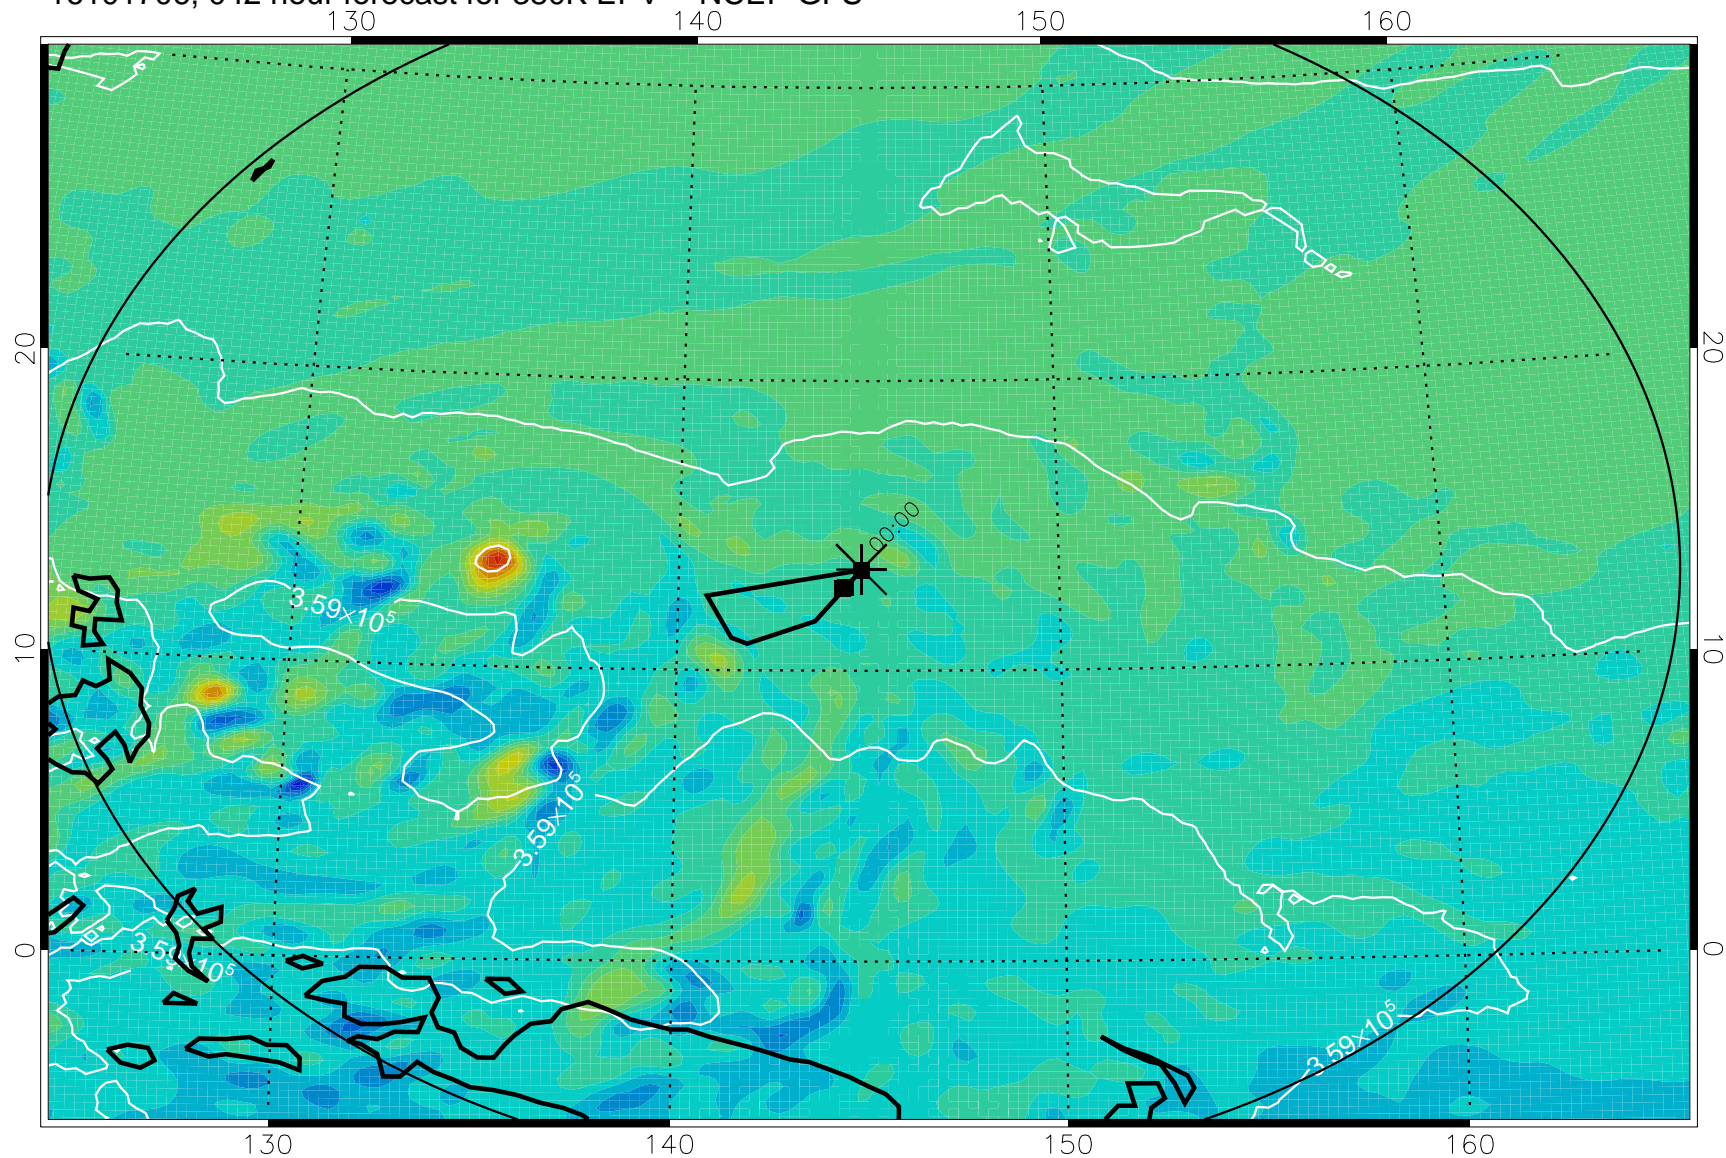

16101606, 018 hour forecast for 380K EPV -- NCEP GFS

380K Montgomery Streamfunction, white

Range ring of 2304 km

16101612, 024 hour forecast for 380K EPV -- NCEP GFS

380K Montgomery Streamfunction, white

Range ring of 2304 km

16101618, 030 hour forecast for 380K EPV -- NCEP GFS

380K Montgomery Streamfunction, white

Range ring of 2304 km

16101700, 036 hour forecast for 380K EPV -- NCEP GFS

380K Montgomery Streamfunction, white

Range ring of 2304 km

16101706, 042 hour forecast for 380K EPV -- NCEP GFS

380K Montgomery Streamfunction, white

Range ring of 2304 km

16101712, 048 hour forecast for 380K EPV -- NCEP GFS

380K Montgomery Streamfunction, white

Range ring of 2304 km

16101718, 054 hour forecast for 380K EPV -- NCEP GFS

380K Montgomery Streamfunction, white

Range ring of 2304 km

16101800, 060 hour forecast for 380K EPV -- NCEP GFS

380K Montgomery Streamfunction, white

Range ring of 2304 km