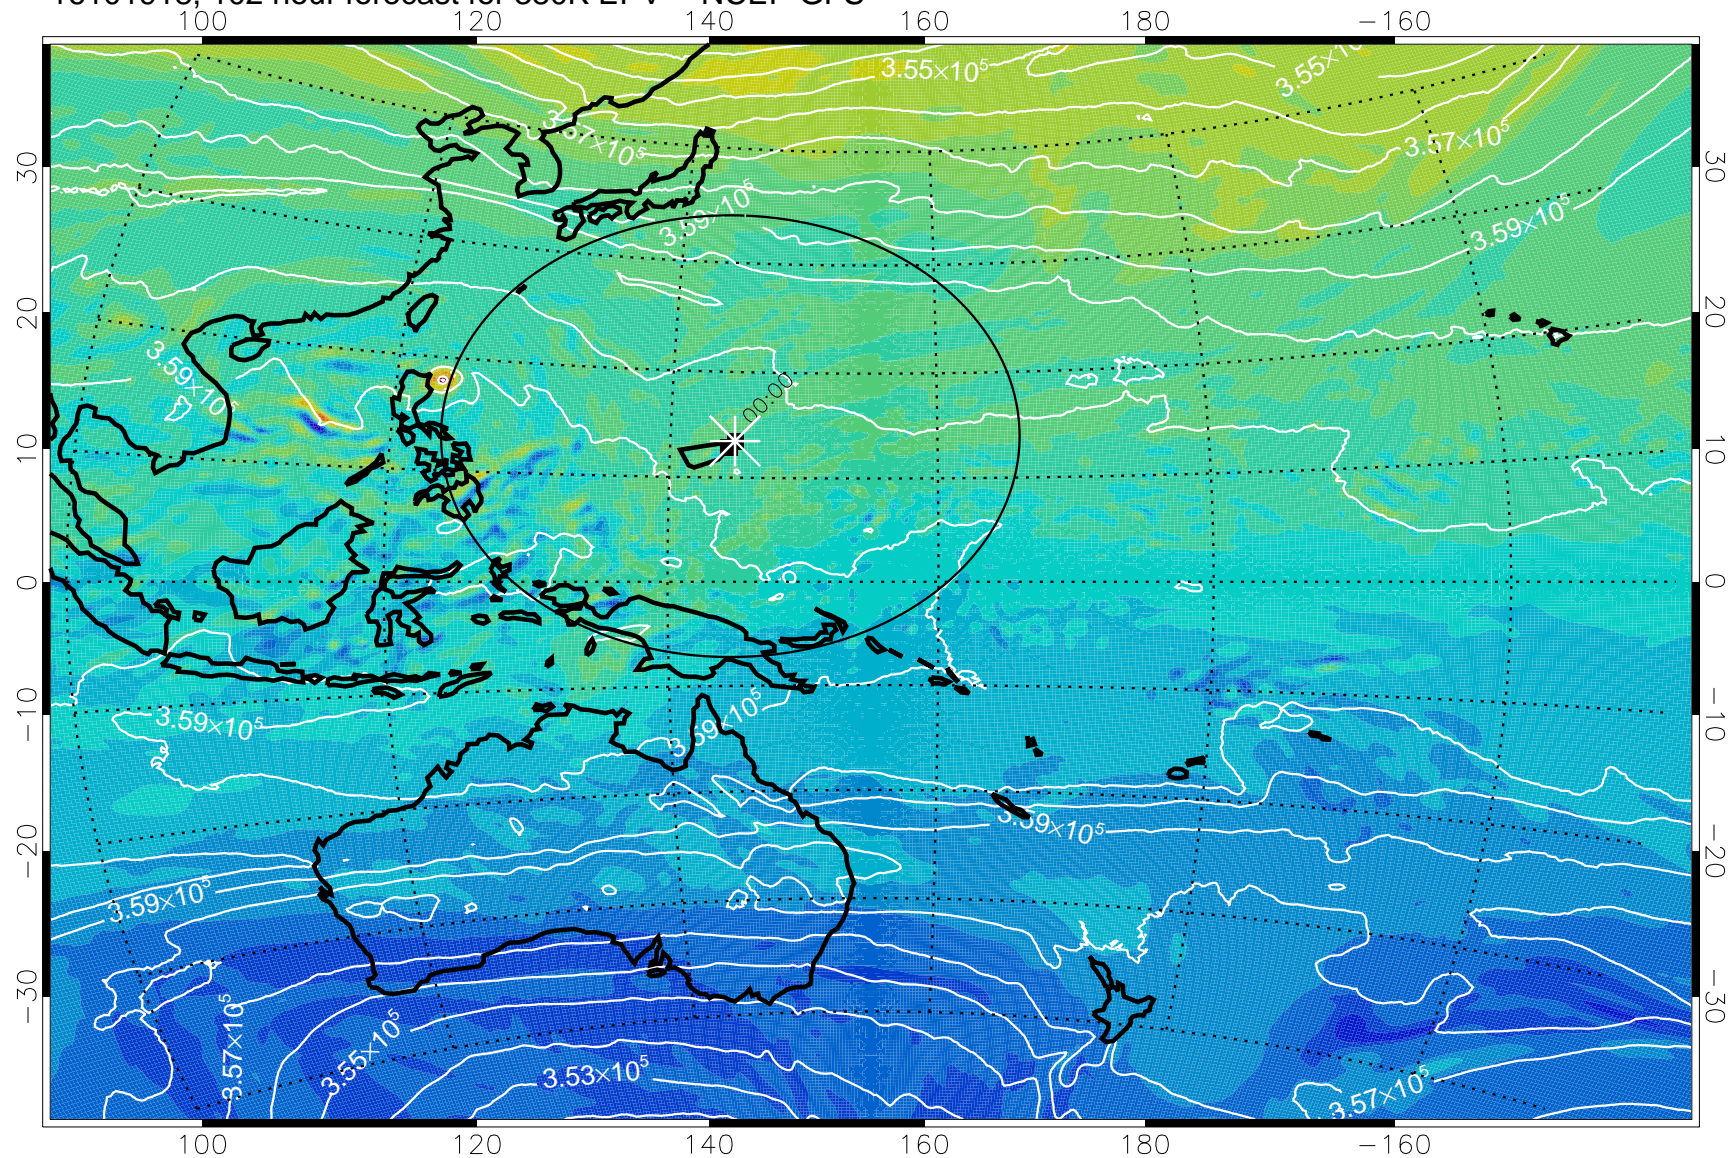

16101818, 078 hour forecast for 380K EPV -- NCEP GFS

380K Montgomery Streamfunction, white

Range ring of 2304 km

16101900, 084 hour forecast for 380K EPV -- NCEP GFS

380K Montgomery Streamfunction, white

Range ring of 2304 km

16101906, 090 hour forecast for 380K EPV -- NCEP GFS

380K Montgomery Streamfunction, white

Range ring of 2304 km

16101912, 096 hour forecast for 380K EPV -- NCEP GFS

380K Montgomery Streamfunction, white

Range ring of 2304 km

16101918, 102 hour forecast for 380K EPV -- NCEP GFS

380K Montgomery Streamfunction, white

Range ring of 2304 km

16102000, 108 hour forecast for 380K EPV -- NCEP GFS

380K Montgomery Streamfunction, white

Range ring of 2304 km

16102006, 114 hour forecast for 380K EPV -- NCEP GFS

380K Montgomery Streamfunction, white

Range ring of 2304 km

16102012, 120 hour forecast for 380K EPV -- NCEP GFS

380K Montgomery Streamfunction, white

Range ring of 2304 km