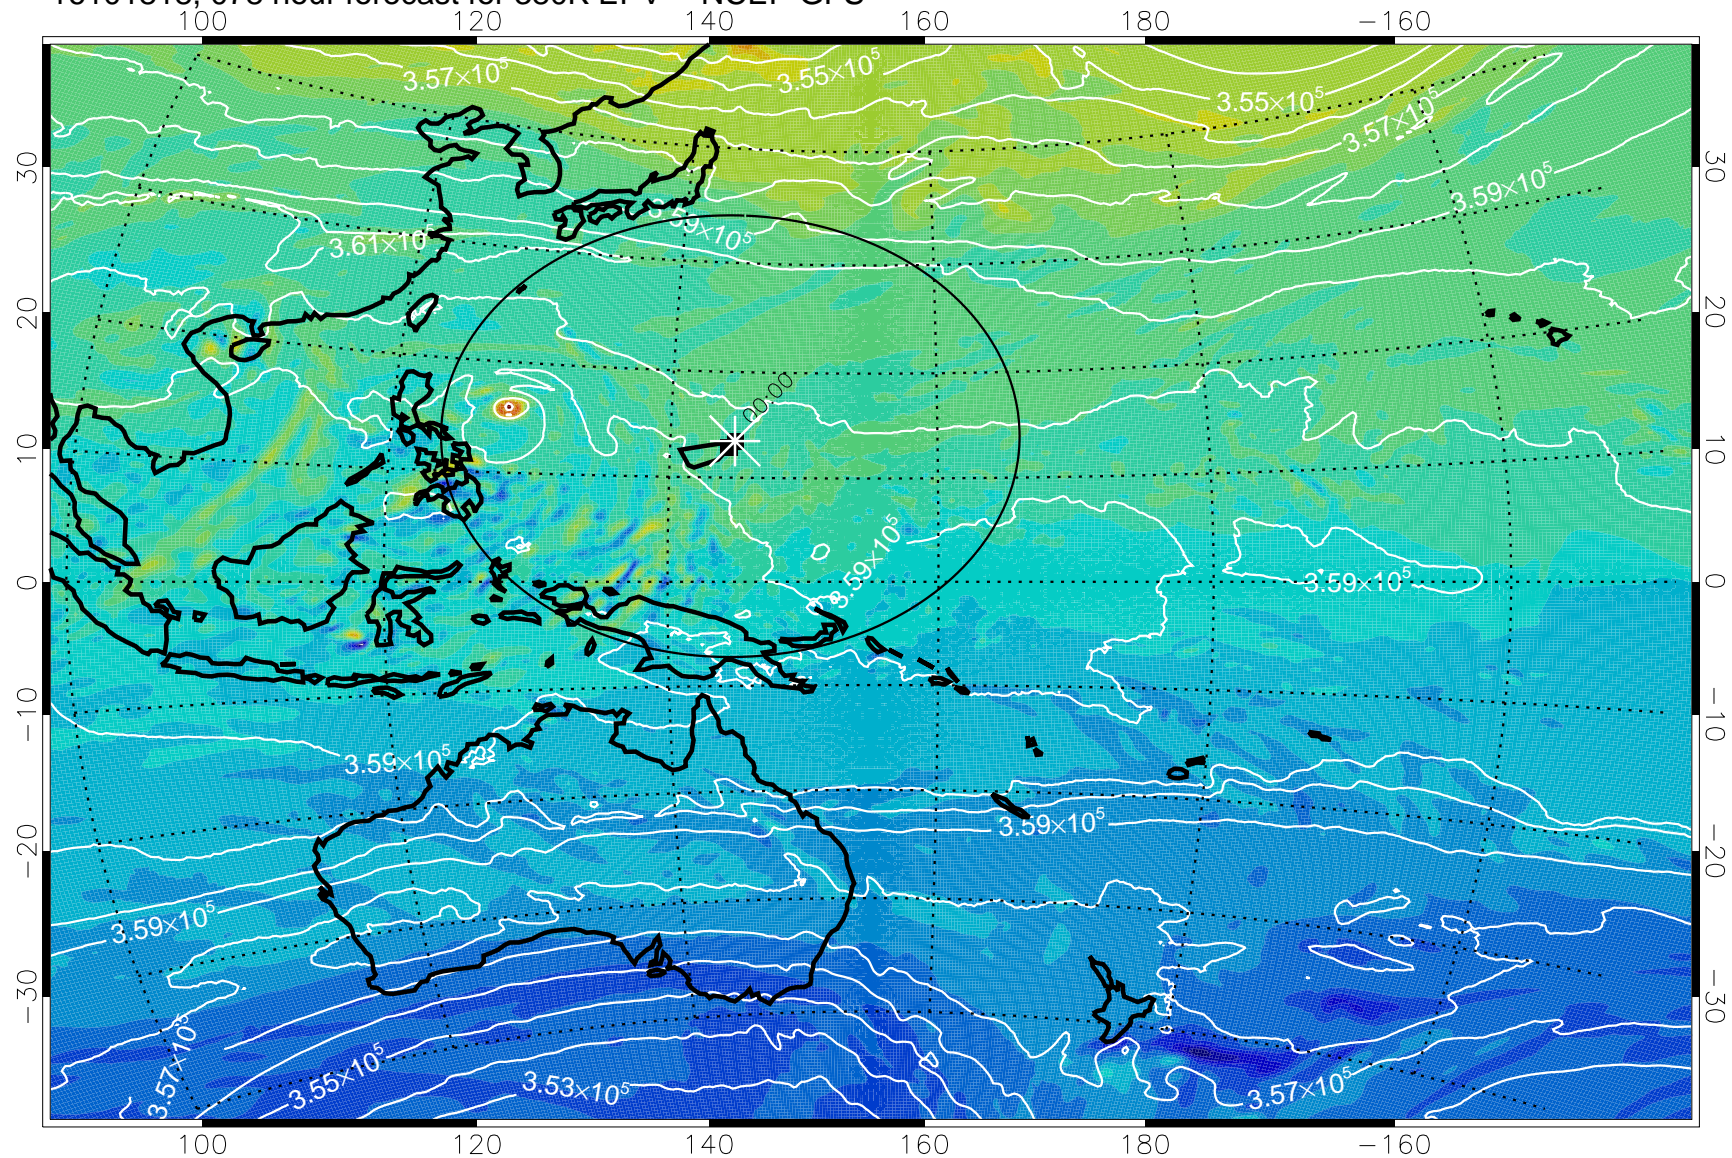

16101718, 054 hour forecast for 380K EPV -- NCEP GFS

380K Montgomery Streamfunction, white

Range ring of 2304 km

16101800, 060 hour forecast for 380K EPV -- NCEP GFS

380K Montgomery Streamfunction, white

Range ring of 2304 km

16101806, 066 hour forecast for 380K EPV -- NCEP GFS

380K Montgomery Streamfunction, white

Range ring of 2304 km

16101812, 072 hour forecast for 380K EPV -- NCEP GFS

380K Montgomery Streamfunction, white

Range ring of 2304 km

16101818, 078 hour forecast for 380K EPV -- NCEP GFS

380K Montgomery Streamfunction, white

Range ring of 2304 km

16101900, 084 hour forecast for 380K EPV -- NCEP GFS

380K Montgomery Streamfunction, white

Range ring of 2304 km

16101906, 090 hour forecast for 380K EPV -- NCEP GFS

380K Montgomery Streamfunction, white

Range ring of 2304 km

16101912, 096 hour forecast for 380K EPV -- NCEP GFS

380K Montgomery Streamfunction, white

Range ring of 2304 km