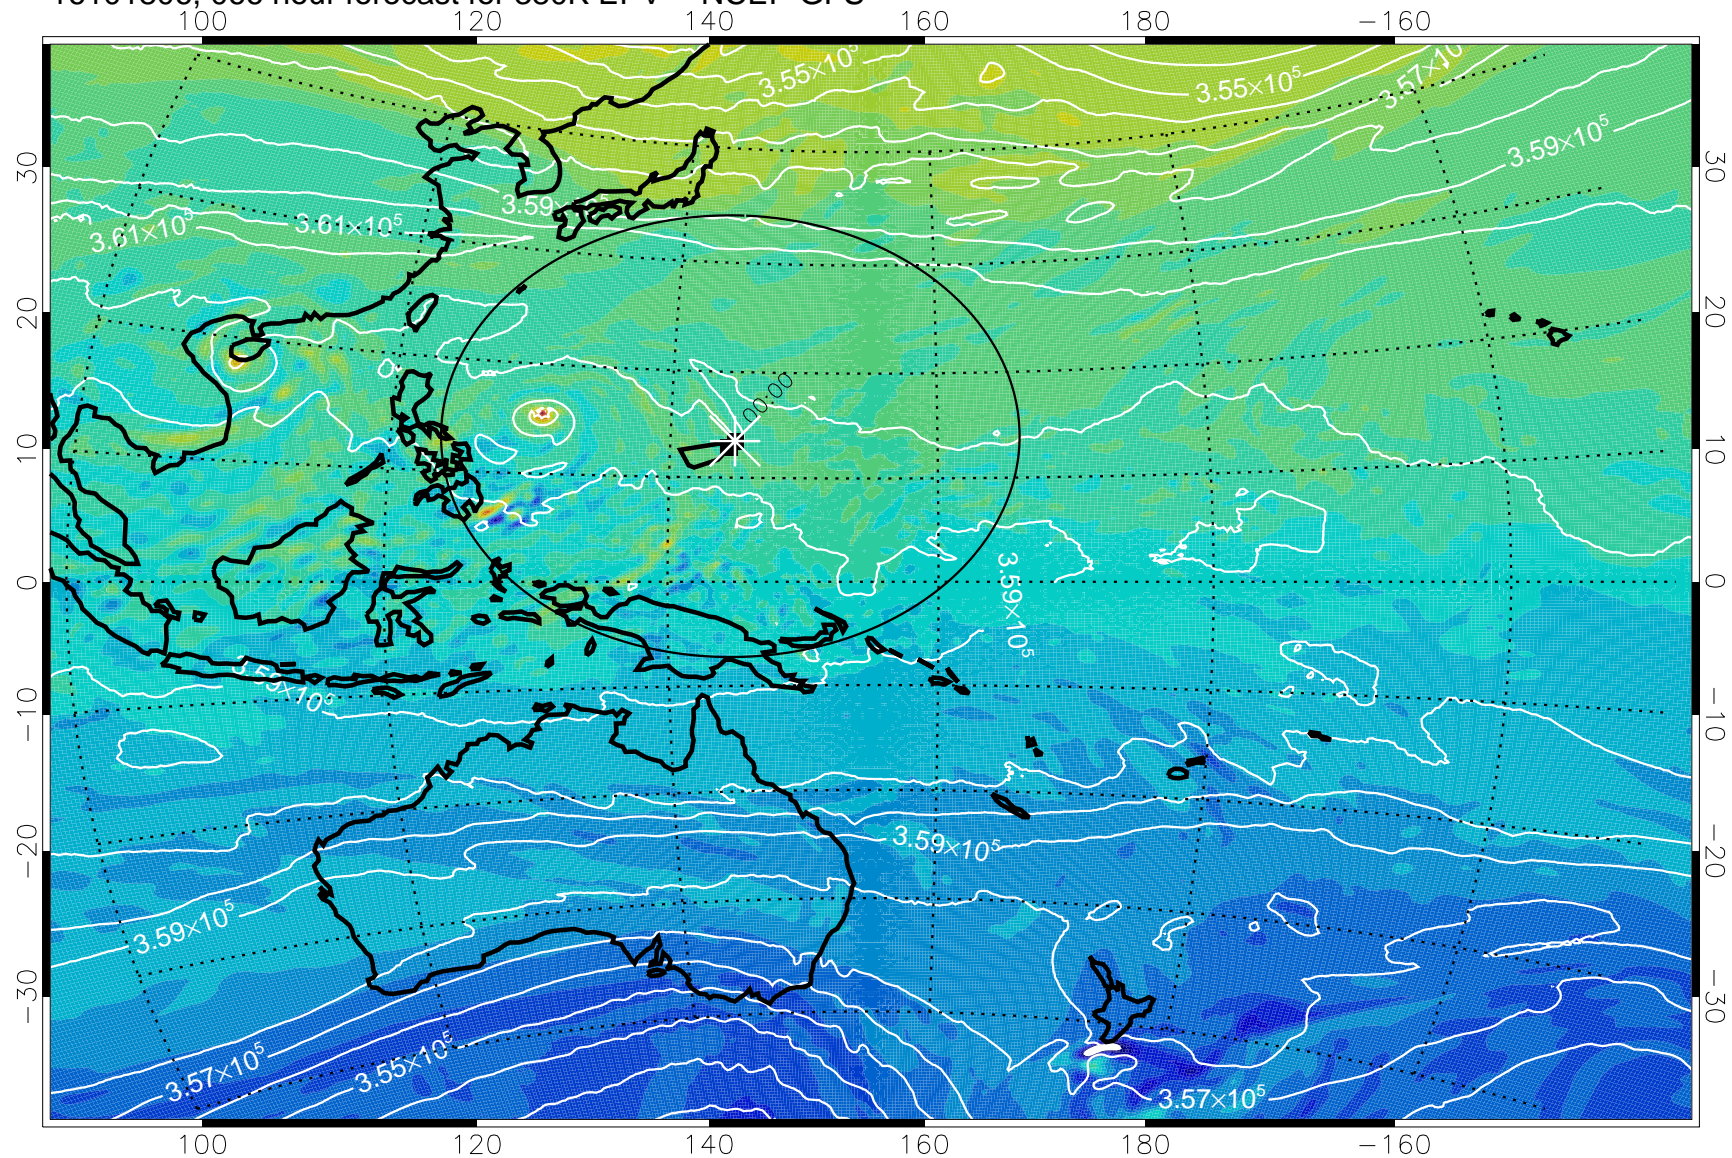

16101706, 042 hour forecast for 380K EPV -- NCEP GFS

380K Montgomery Streamfunction, white

Range ring of 2304 km

16101712, 048 hour forecast for 380K EPV -- NCEP GFS

380K Montgomery Streamfunction, white

Range ring of 2304 km

16101718, 054 hour forecast for 380K EPV -- NCEP GFS

380K Montgomery Streamfunction, white

Range ring of 2304 km

16101800, 060 hour forecast for 380K EPV -- NCEP GFS

380K Montgomery Streamfunction, white

Range ring of 2304 km

16101806, 066 hour forecast for 380K EPV -- NCEP GFS

380K Montgomery Streamfunction, white

Range ring of 2304 km

16101812, 072 hour forecast for 380K EPV -- NCEP GFS

380K Montgomery Streamfunction, white

Range ring of 2304 km

16101818, 078 hour forecast for 380K EPV -- NCEP GFS

380K Montgomery Streamfunction, white

Range ring of 2304 km

16101900, 084 hour forecast for 380K EPV -- NCEP GFS

380K Montgomery Streamfunction, white

Range ring of 2304 km