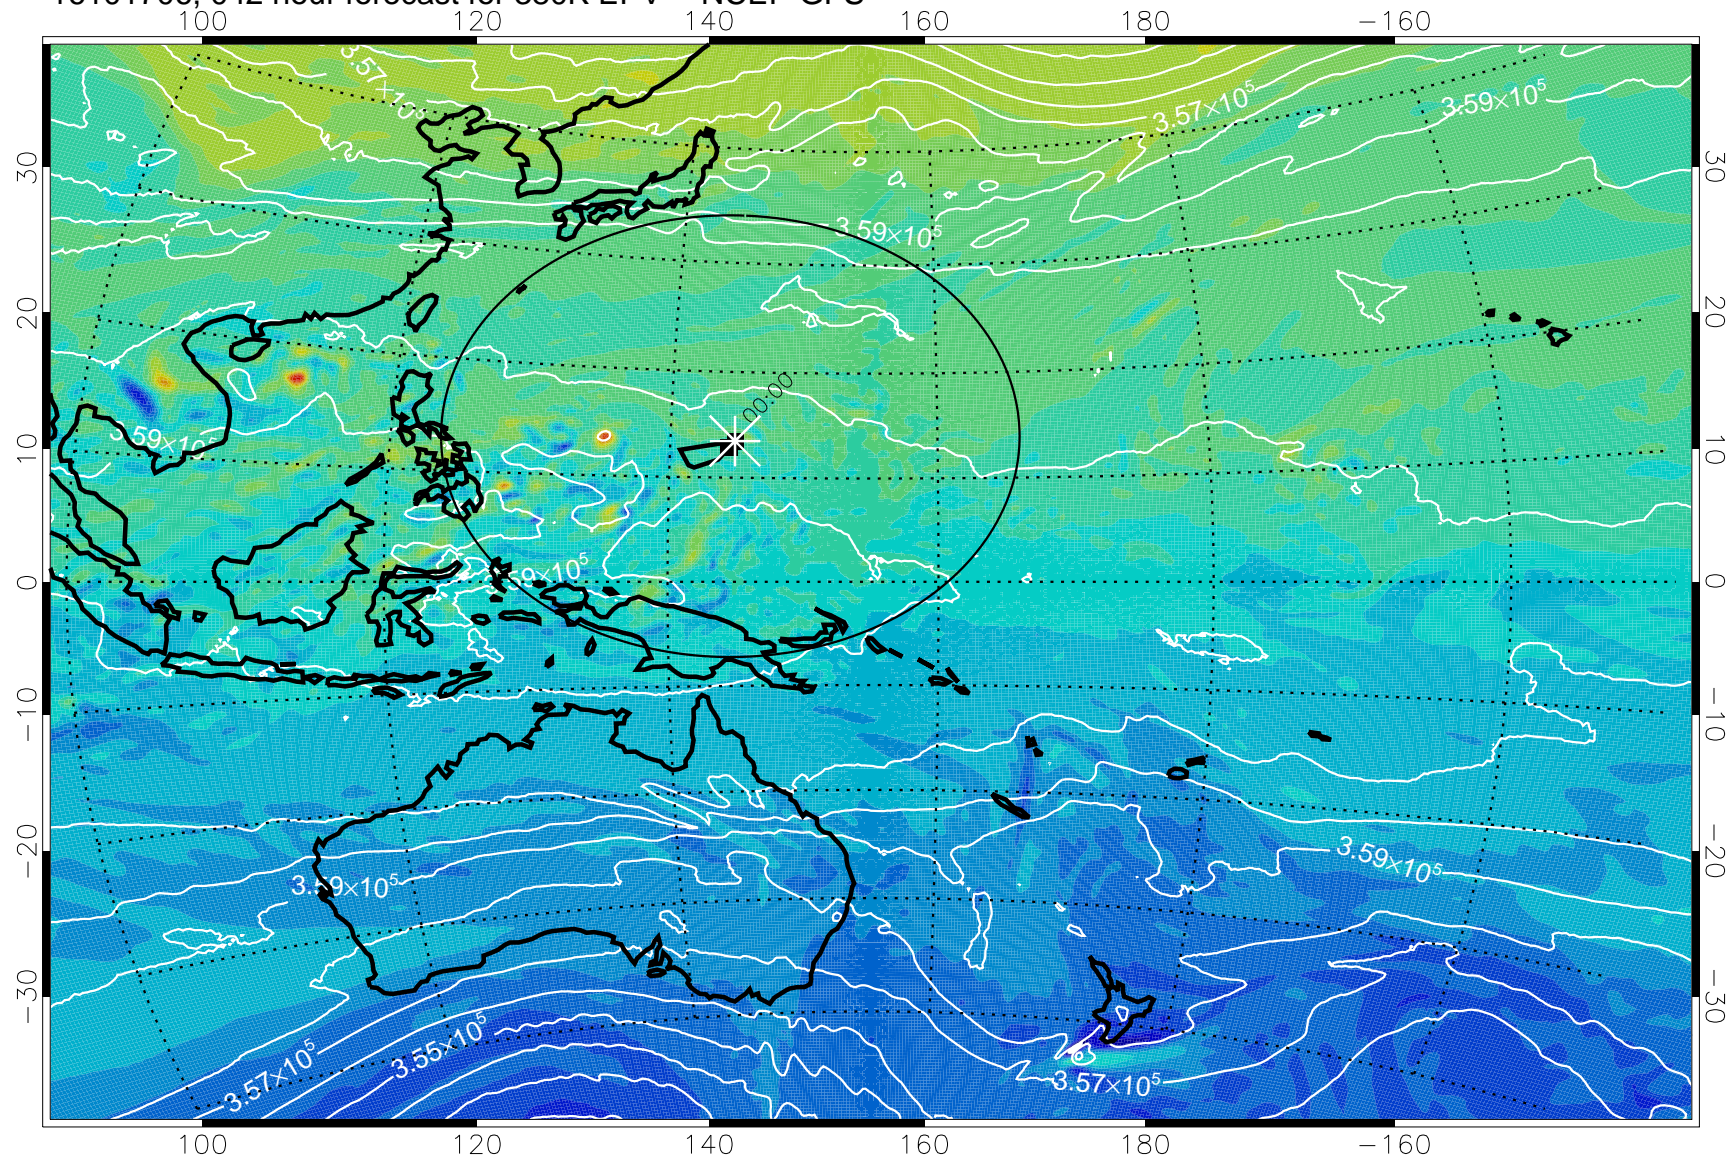

16101618, 030 hour forecast for 380K EPV -- NCEP GFS

380K Montgomery Streamfunction, white

Range ring of 2304 km

16101700, 036 hour forecast for 380K EPV -- NCEP GFS

380K Montgomery Streamfunction, white

Range ring of 2304 km

16101706, 042 hour forecast for 380K EPV -- NCEP GFS

380K Montgomery Streamfunction, white

Range ring of 2304 km

16101712, 048 hour forecast for 380K EPV -- NCEP GFS

380K Montgomery Streamfunction, white

Range ring of 2304 km

16101718, 054 hour forecast for 380K EPV -- NCEP GFS

380K Montgomery Streamfunction, white

Range ring of 2304 km

16101800, 060 hour forecast for 380K EPV -- NCEP GFS

380K Montgomery Streamfunction, white

Range ring of 2304 km

16101806, 066 hour forecast for 380K EPV -- NCEP GFS

380K Montgomery Streamfunction, white

Range ring of 2304 km

16101812, 072 hour forecast for 380K EPV -- NCEP GFS

380K Montgomery Streamfunction, white

Range ring of 2304 km