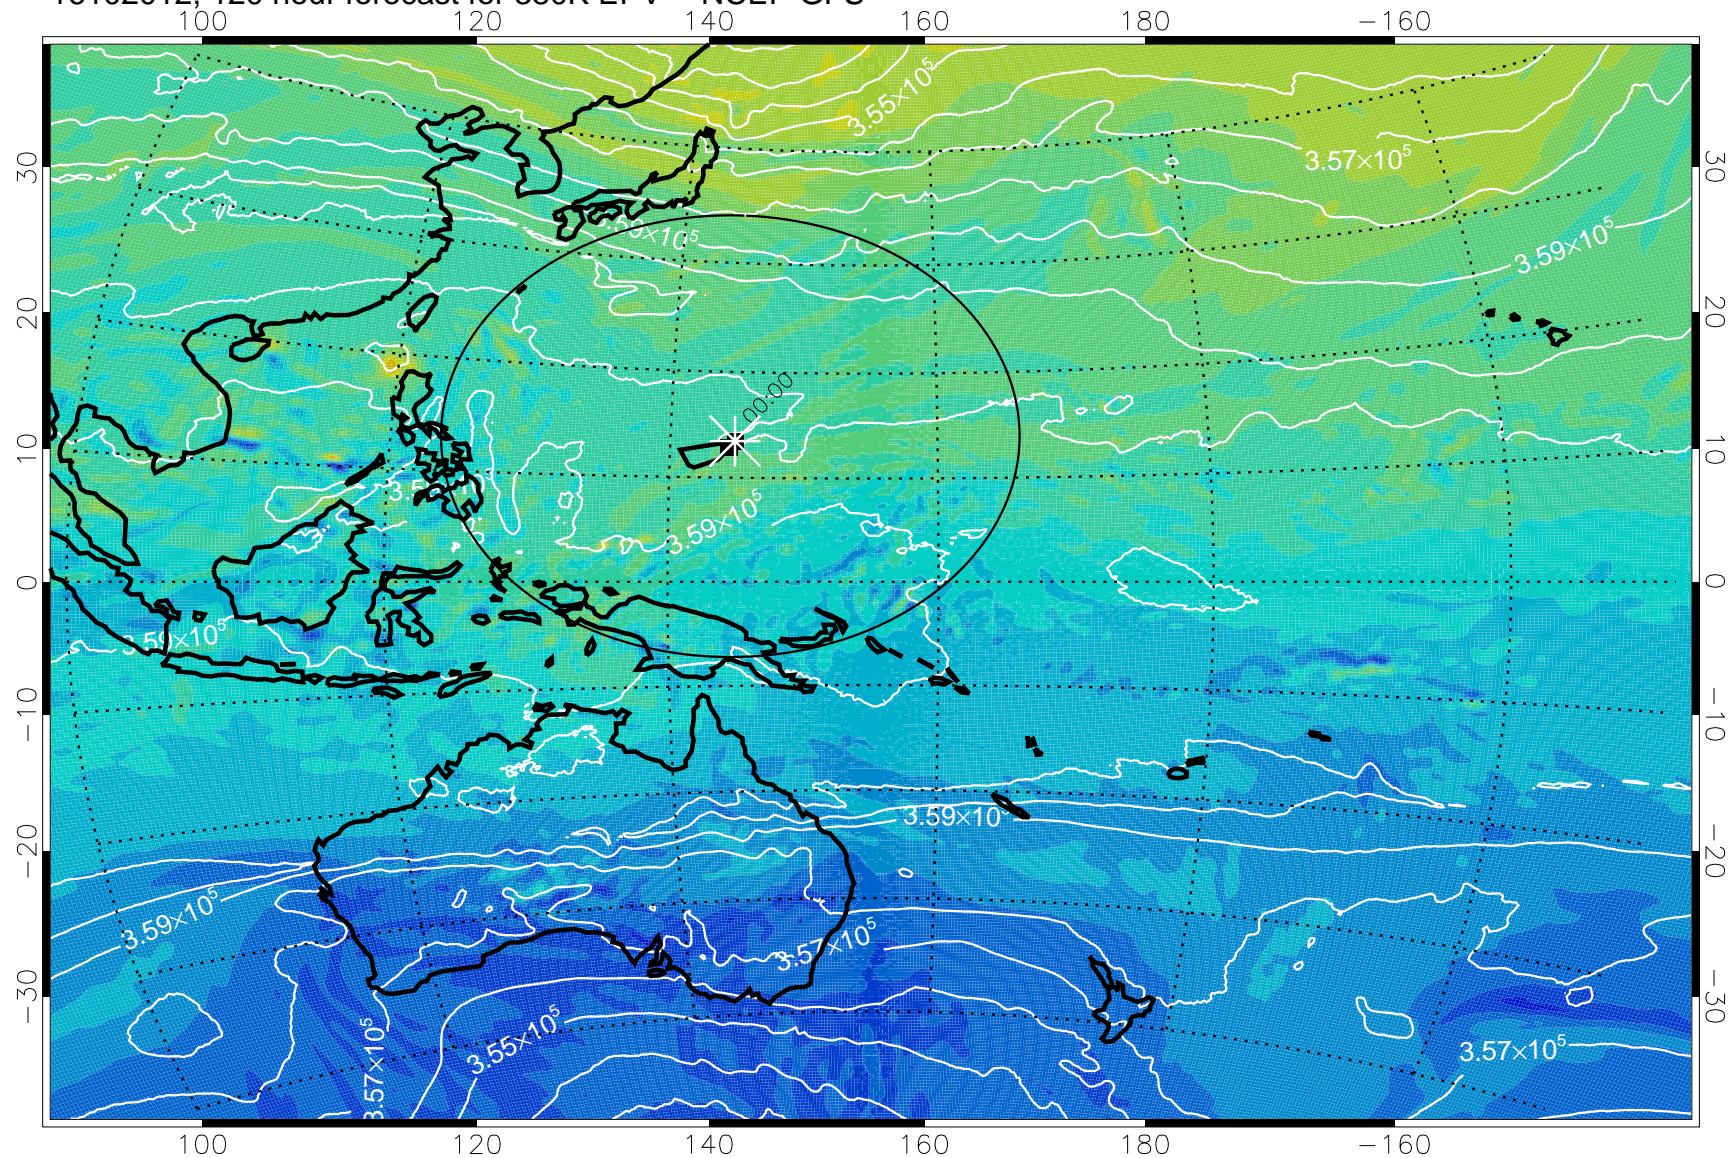

16101918, 102 hour forecast for 380K EPV -- NCEP GFS

380K Montgomery Streamfunction, white

Range ring of 2304 km

16102000, 108 hour forecast for 380K EPV -- NCEP GFS

380K Montgomery Streamfunction, white

Range ring of 2304 km

16102006, 114 hour forecast for 380K EPV -- NCEP GFS

380K Montgomery Streamfunction, white

Range ring of 2304 km

16102012, 120 hour forecast for 380K EPV -- NCEP GFS

380K Montgomery Streamfunction, white

Range ring of 2304 km