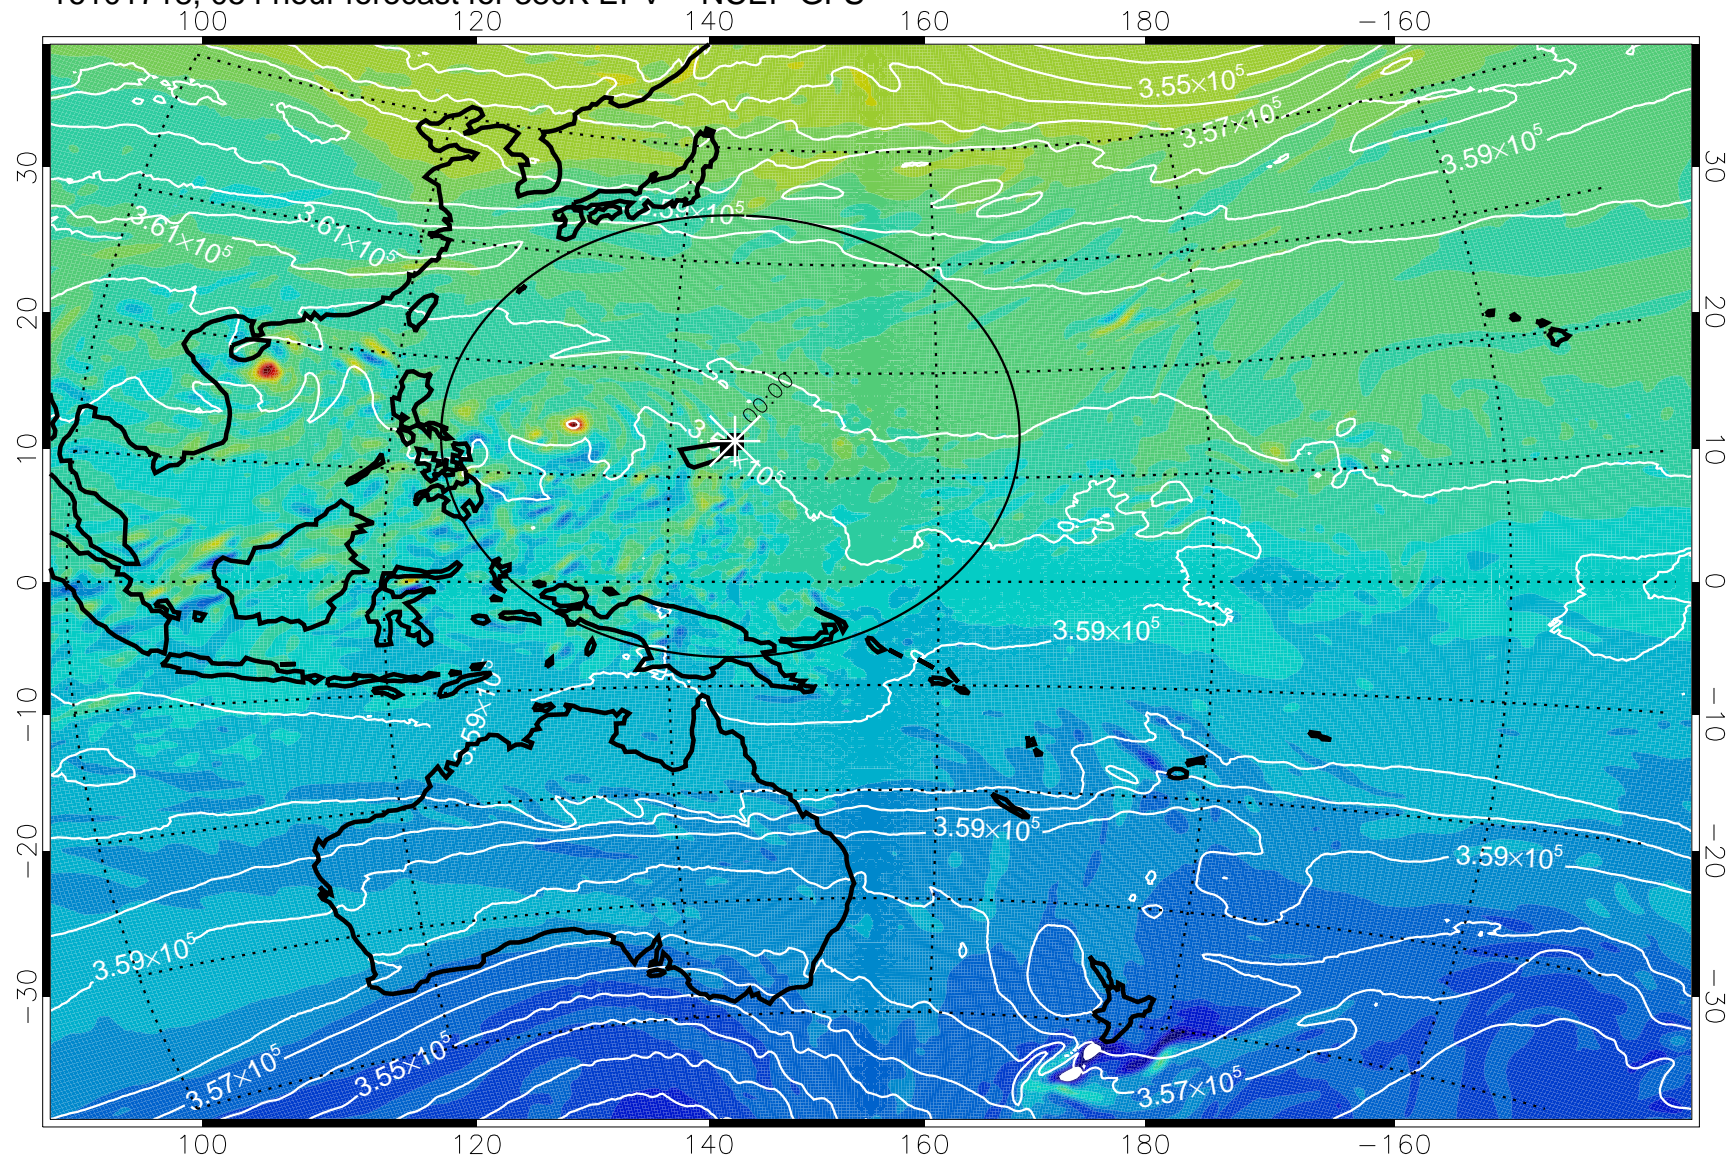

16101706, 042 hour forecast for 380K EPV -- NCEP GFS

380K Montgomery Streamfunction, white

Range ring of 2304 km

16101712, 048 hour forecast for 380K EPV -- NCEP GFS

380K Montgomery Streamfunction, white

Range ring of 2304 km

16101718, 054 hour forecast for 380K EPV -- NCEP GFS

380K Montgomery Streamfunction, white

Range ring of 2304 km

16101800, 060 hour forecast for 380K EPV -- NCEP GFS

380K Montgomery Streamfunction, white

Range ring of 2304 km

16101806, 066 hour forecast for 380K EPV -- NCEP GFS

380K Montgomery Streamfunction, white

Range ring of 2304 km

16101812, 072 hour forecast for 380K EPV -- NCEP GFS

380K Montgomery Streamfunction, white

Range ring of 2304 km

16101818, 078 hour forecast for 380K EPV -- NCEP GFS

380K Montgomery Streamfunction, white

Range ring of 2304 km

16101900, 084 hour forecast for 380K EPV -- NCEP GFS

380K Montgomery Streamfunction, white

Range ring of 2304 km