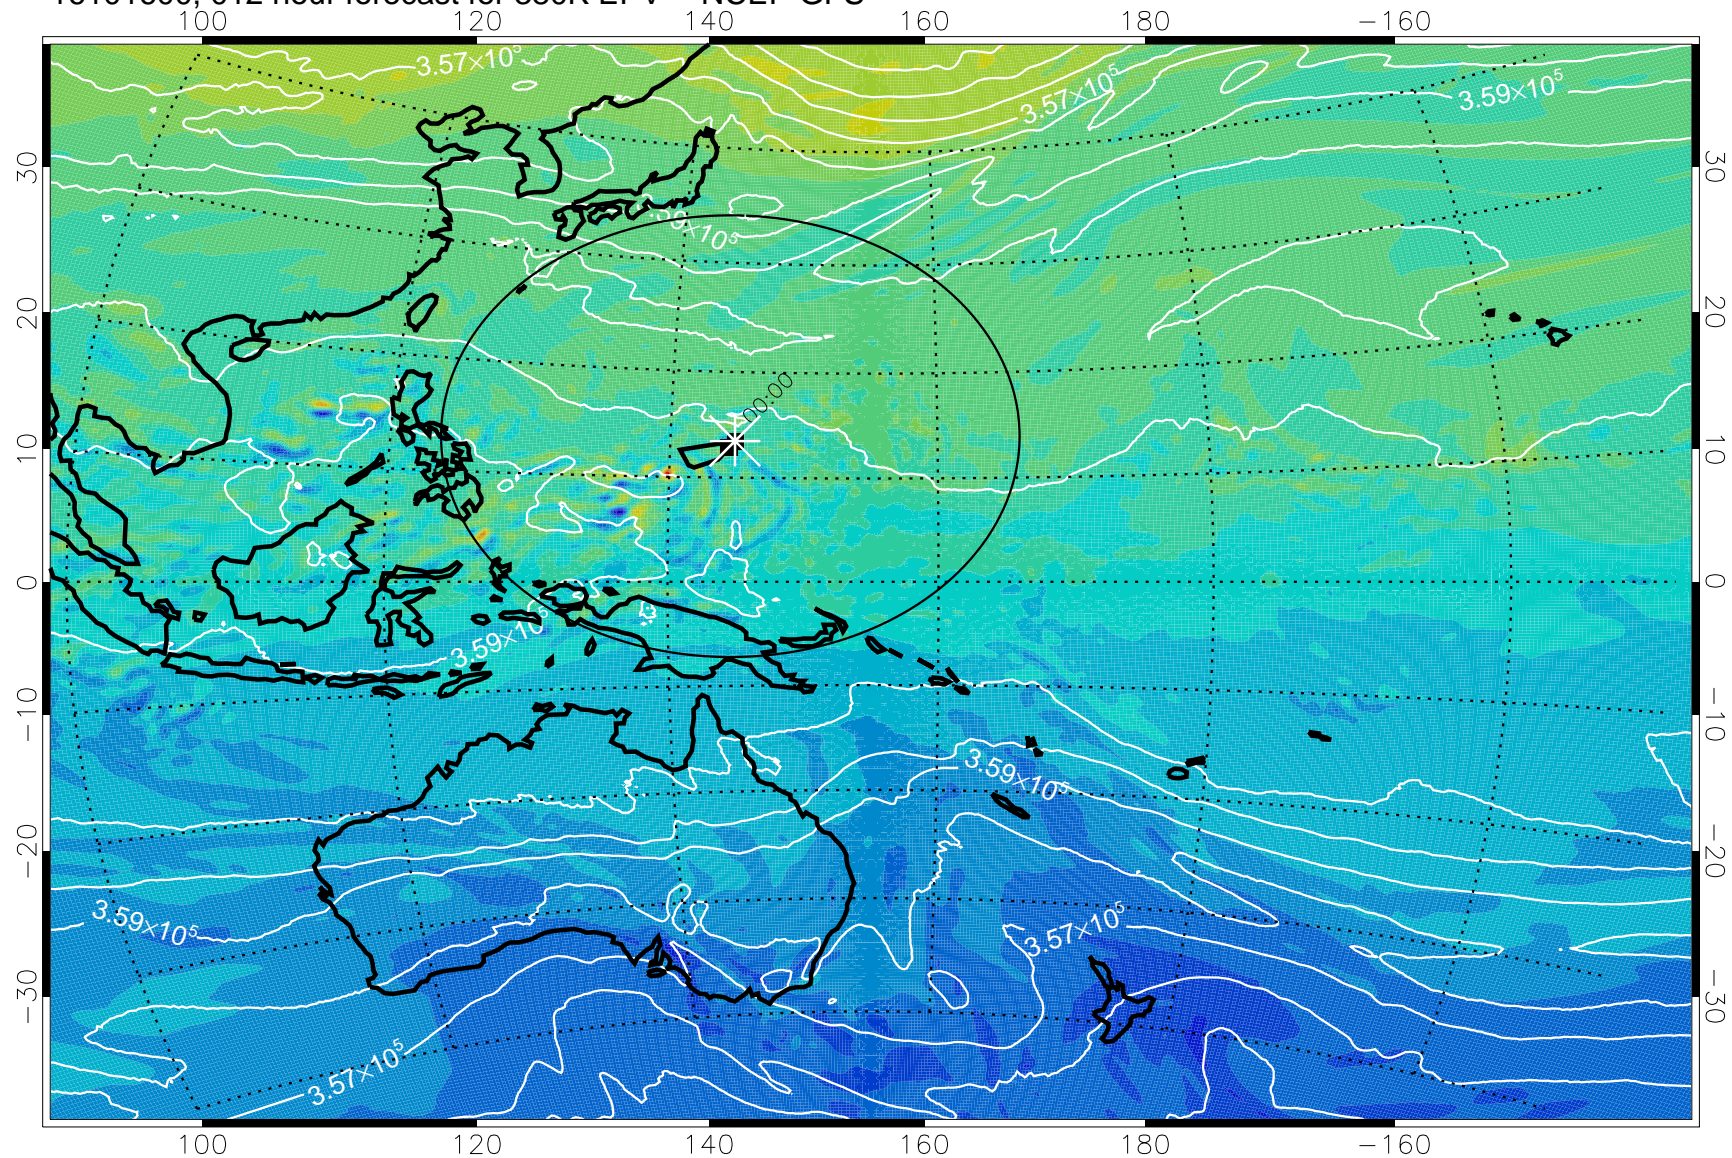

16101518, 006 hour forecast for 380K EPV -- NCEP GFS

380K Montgomery Streamfunction, white

Range ring of 2304 km

16101600, 012 hour forecast for 380K EPV -- NCEP GFS

380K Montgomery Streamfunction, white

Range ring of 2304 km

16101606, 018 hour forecast for 380K EPV -- NCEP GFS

380K Montgomery Streamfunction, white

Range ring of 2304 km

16101612, 024 hour forecast for 380K EPV -- NCEP GFS

380K Montgomery Streamfunction, white

Range ring of 2304 km

16101618, 030 hour forecast for 380K EPV -- NCEP GFS

380K Montgomery Streamfunction, white

Range ring of 2304 km

16101700, 036 hour forecast for 380K EPV -- NCEP GFS

380K Montgomery Streamfunction, white

Range ring of 2304 km

16101706, 042 hour forecast for 380K EPV -- NCEP GFS

380K Montgomery Streamfunction, white

Range ring of 2304 km

16101712, 048 hour forecast for 380K EPV -- NCEP GFS

380K Montgomery Streamfunction, white

Range ring of 2304 km