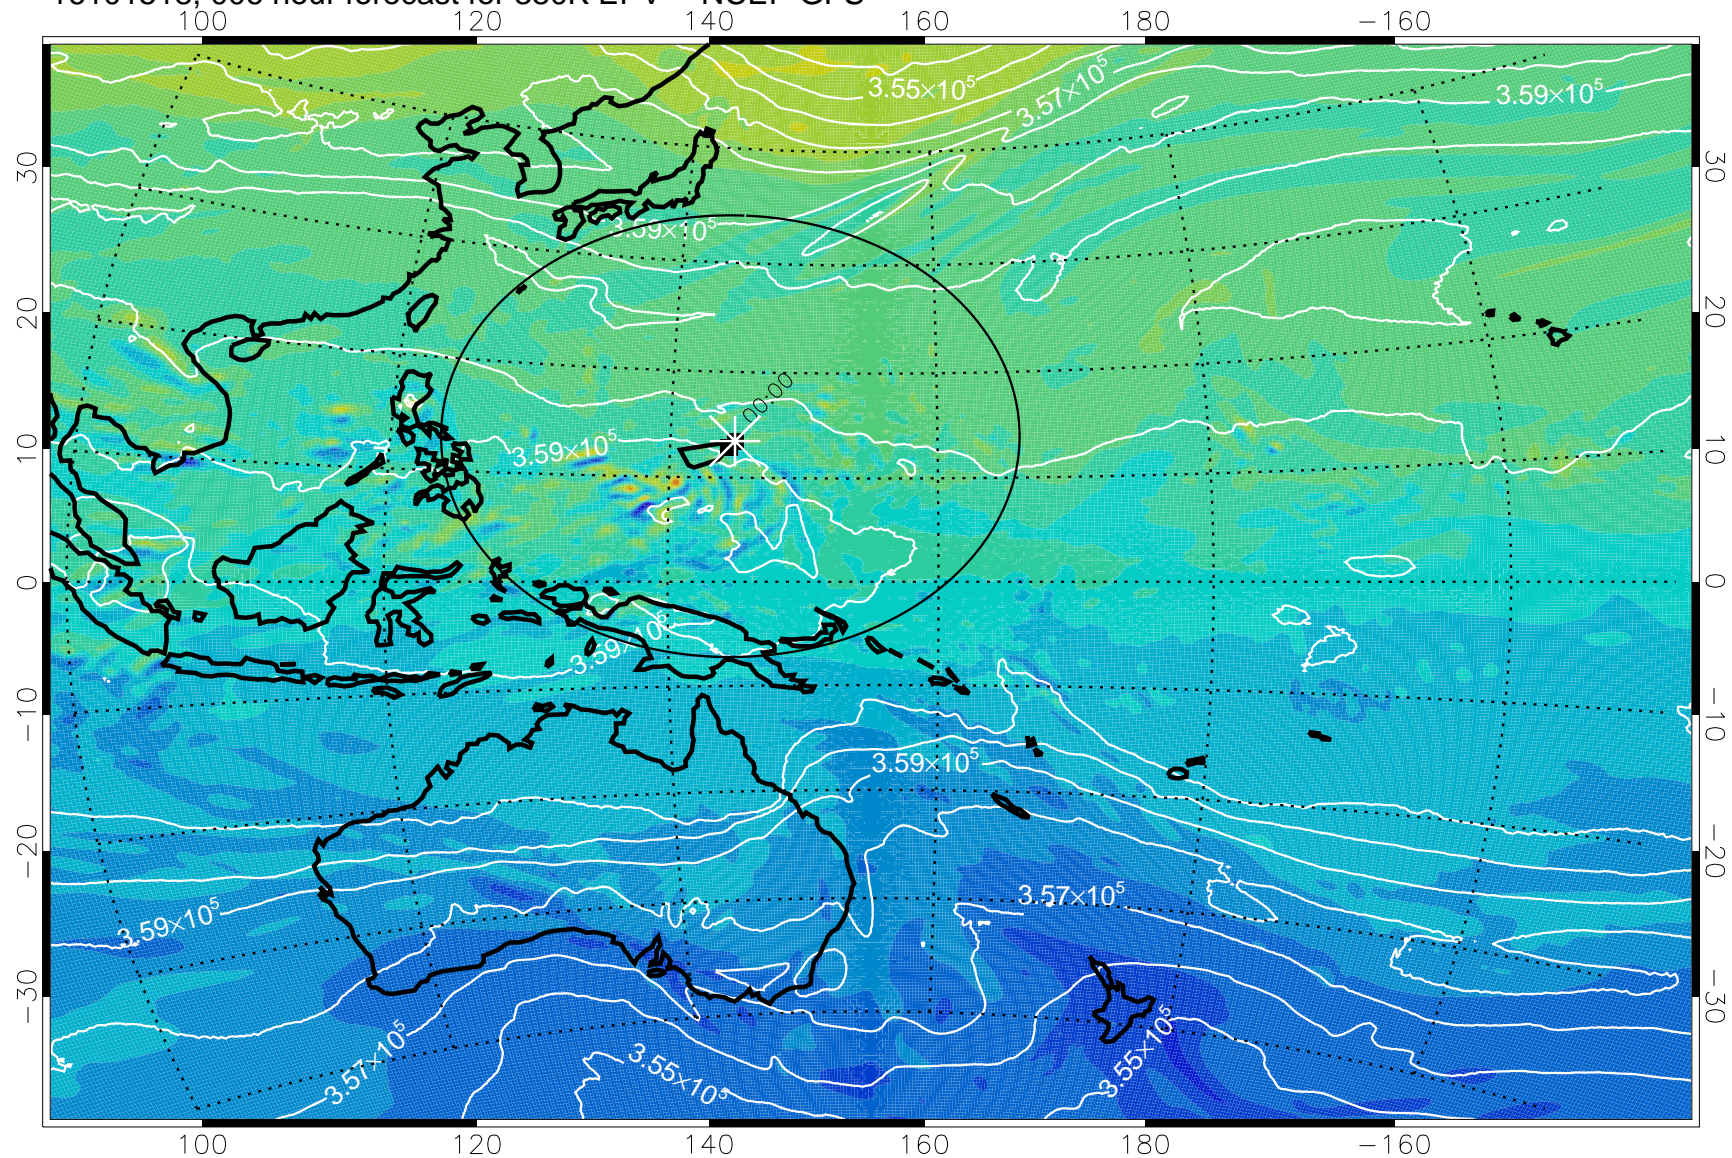

16101518, 006 hour forecast for 380K EPV -- NCEP GFS

380K Montgomery Streamfunction, white

Range ring of 2304 km

16101600, 012 hour forecast for 380K EPV -- NCEP GFS

380K Montgomery Streamfunction, white

Range ring of 2304 km

16101606, 018 hour forecast for 380K EPV -- NCEP GFS

380K Montgomery Streamfunction, white

Range ring of 2304 km

16101612, 024 hour forecast for 380K EPV -- NCEP GFS

380K Montgomery Streamfunction, white

Range ring of 2304 km

16101618, 030 hour forecast for 380K EPV -- NCEP GFS

380K Montgomery Streamfunction, white

Range ring of 2304 km

16101700, 036 hour forecast for 380K EPV -- NCEP GFS

380K Montgomery Streamfunction, white

Range ring of 2304 km

16101706, 042 hour forecast for 380K EPV -- NCEP GFS

380K Montgomery Streamfunction, white

Range ring of 2304 km

16101712, 048 hour forecast for 380K EPV -- NCEP GFS

380K Montgomery Streamfunction, white

Range ring of 2304 km