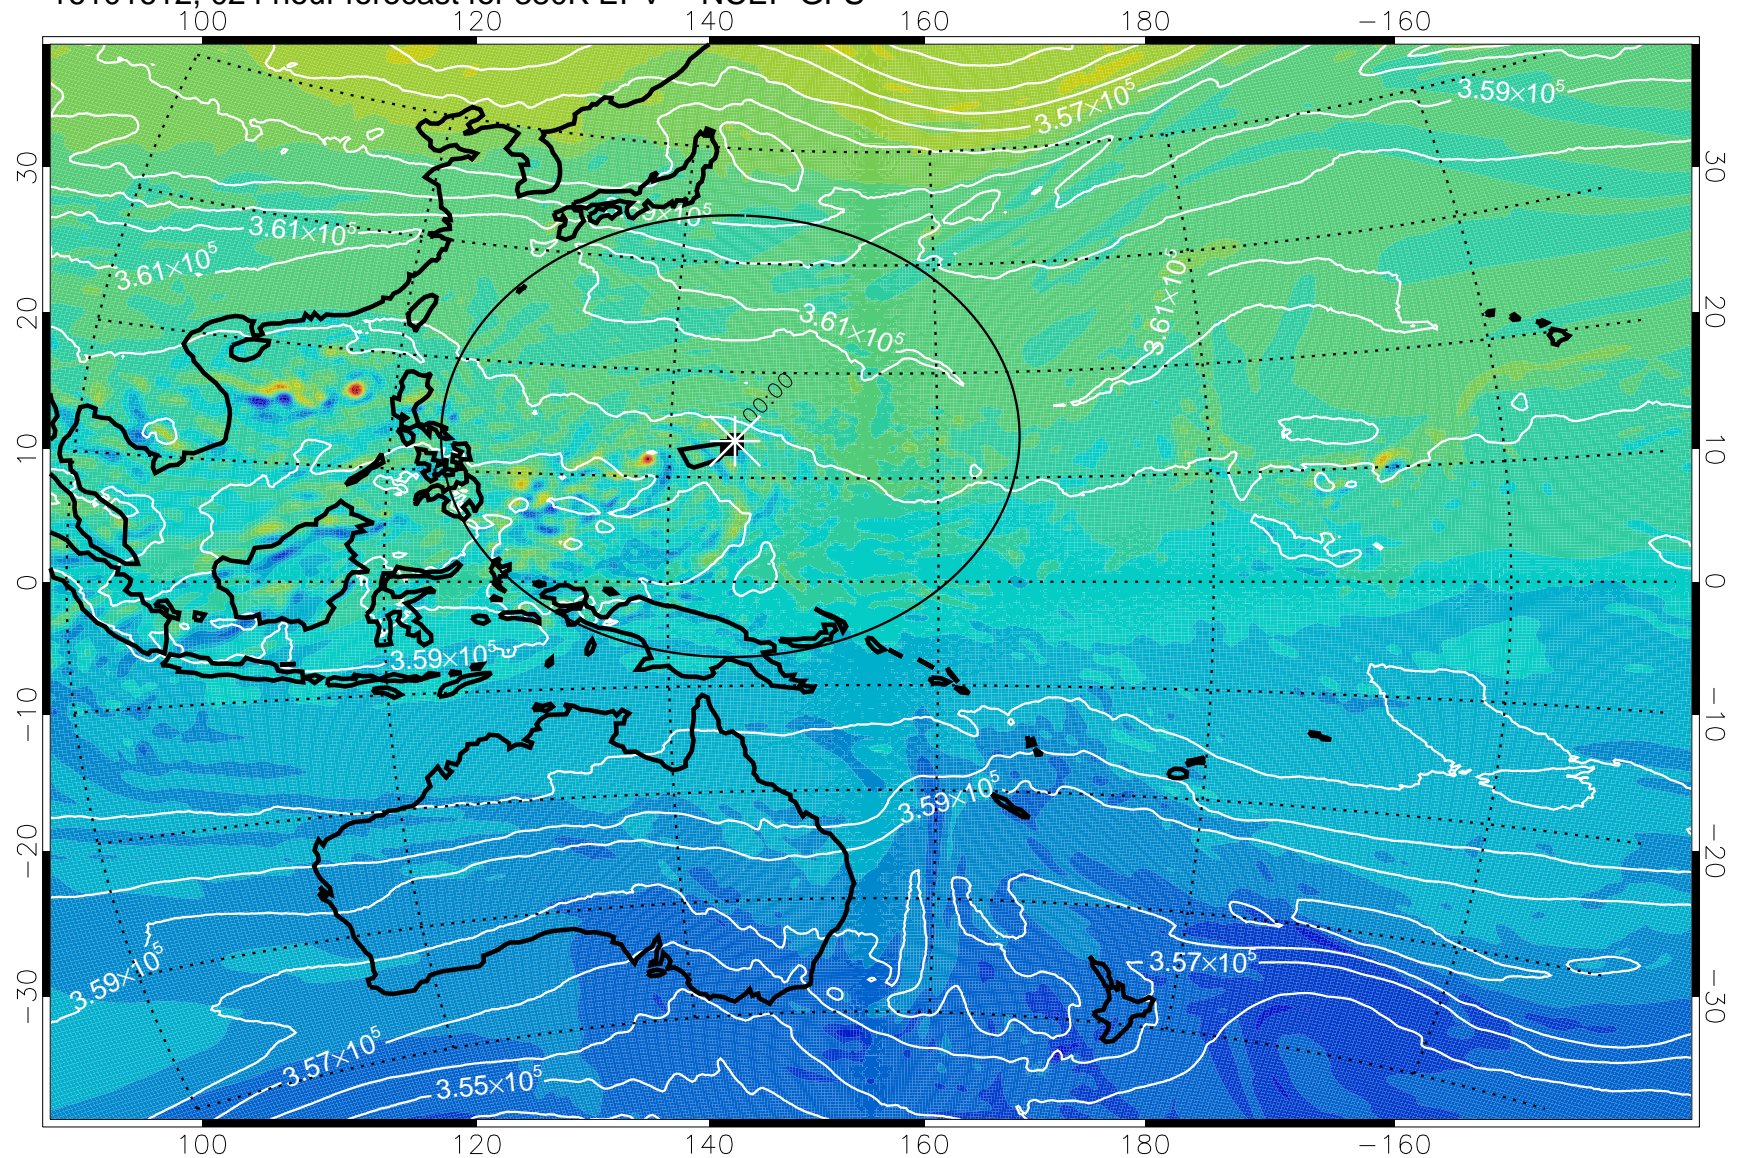

16101606, 018 hour forecast for 380K EPV -- NCEP GFS

380K Montgomery Streamfunction, white

Range ring of 2304 km

16101612, 024 hour forecast for 380K EPV -- NCEP GFS

380K Montgomery Streamfunction, white

Range ring of 2304 km

16101618, 030 hour forecast for 380K EPV -- NCEP GFS

380K Montgomery Streamfunction, white

Range ring of 2304 km

16101700, 036 hour forecast for 380K EPV -- NCEP GFS

380K Montgomery Streamfunction, white

Range ring of 2304 km

16101706, 042 hour forecast for 380K EPV -- NCEP GFS

380K Montgomery Streamfunction, white

Range ring of 2304 km

16101712, 048 hour forecast for 380K EPV -- NCEP GFS

380K Montgomery Streamfunction, white

Range ring of 2304 km

16101718, 054 hour forecast for 380K EPV -- NCEP GFS

380K Montgomery Streamfunction, white

Range ring of 2304 km

16101800, 060 hour forecast for 380K EPV -- NCEP GFS

380K Montgomery Streamfunction, white

Range ring of 2304 km