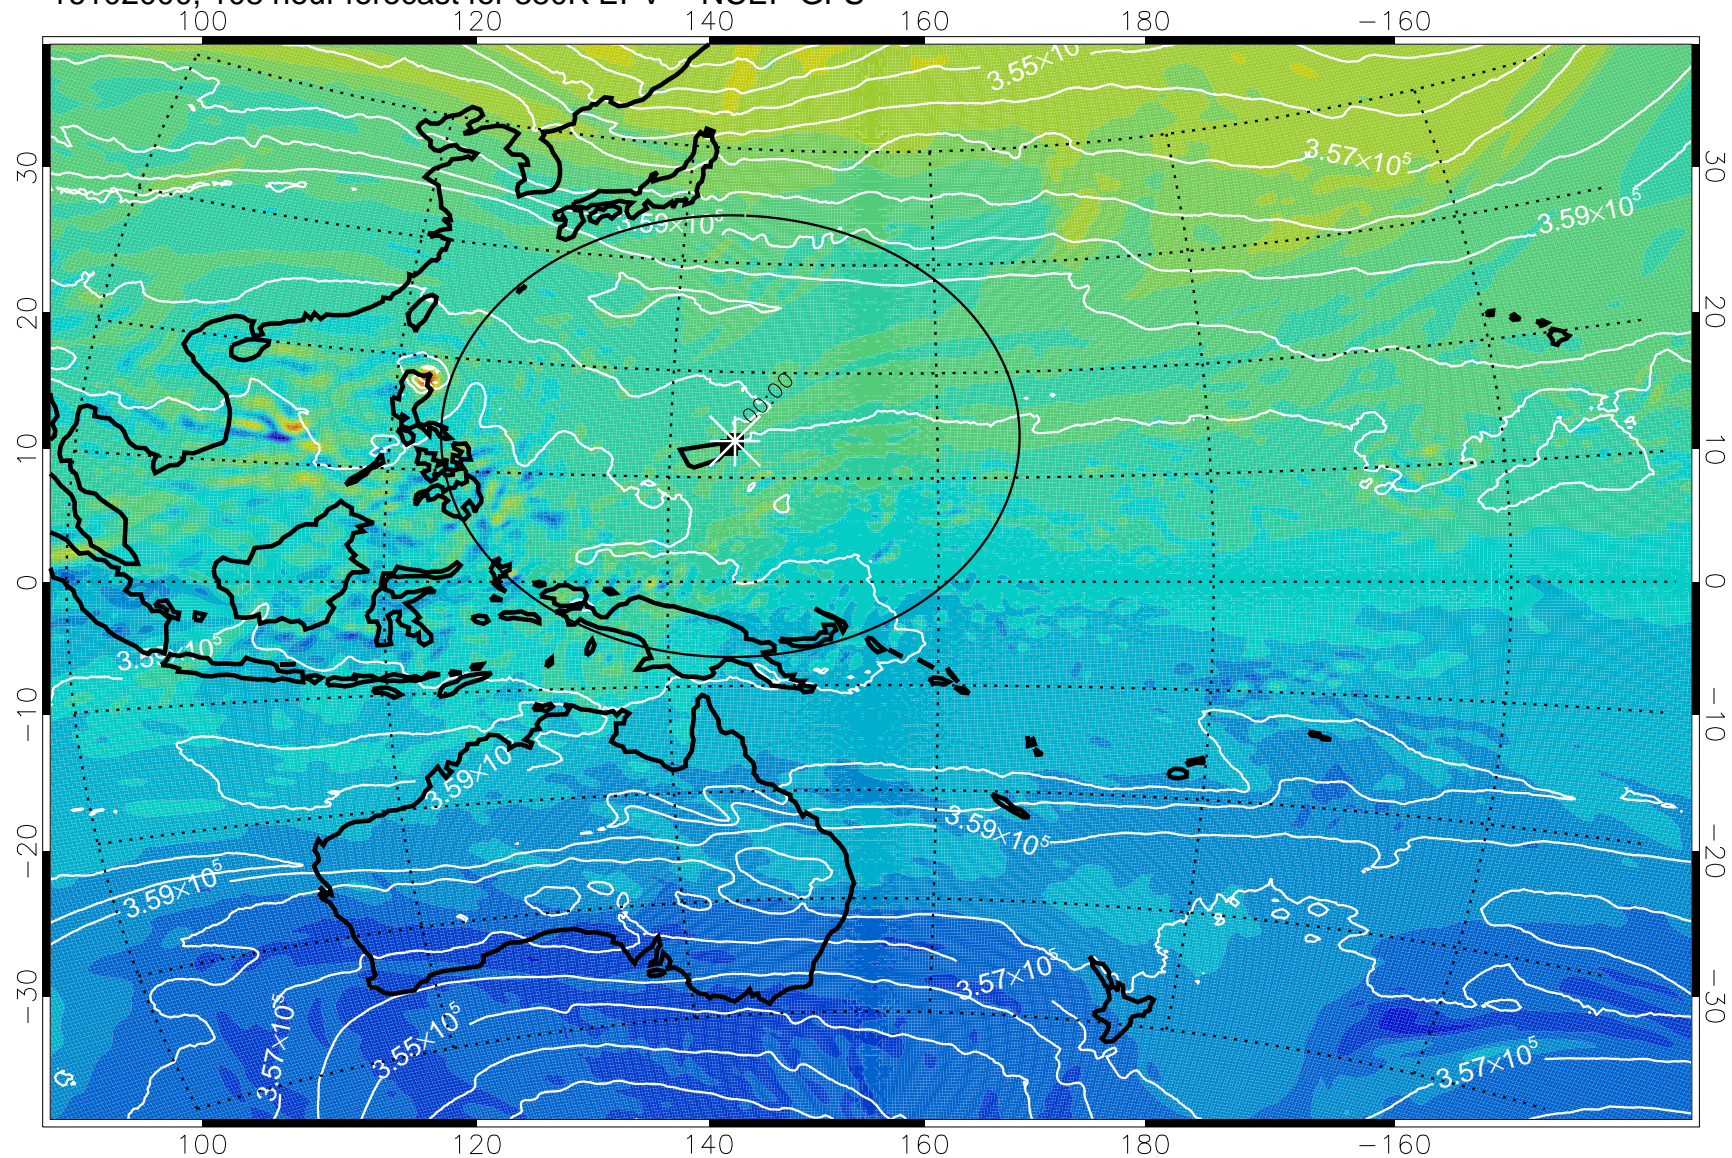

16101906, 090 hour forecast for 380K EPV -- NCEP GFS

380K Montgomery Streamfunction, white

Range ring of 2304 km

16101912, 096 hour forecast for 380K EPV -- NCEP GFS

380K Montgomery Streamfunction, white

Range ring of 2304 km

16101918, 102 hour forecast for 380K EPV -- NCEP GFS

380K Montgomery Streamfunction, white

Range ring of 2304 km

16102000, 108 hour forecast for 380K EPV -- NCEP GFS

380K Montgomery Streamfunction, white

Range ring of 2304 km

16102006, 114 hour forecast for 380K EPV -- NCEP GFS

380K Montgomery Streamfunction, white

Range ring of 2304 km

16102012, 120 hour forecast for 380K EPV -- NCEP GFS

380K Montgomery Streamfunction, white

Range ring of 2304 km