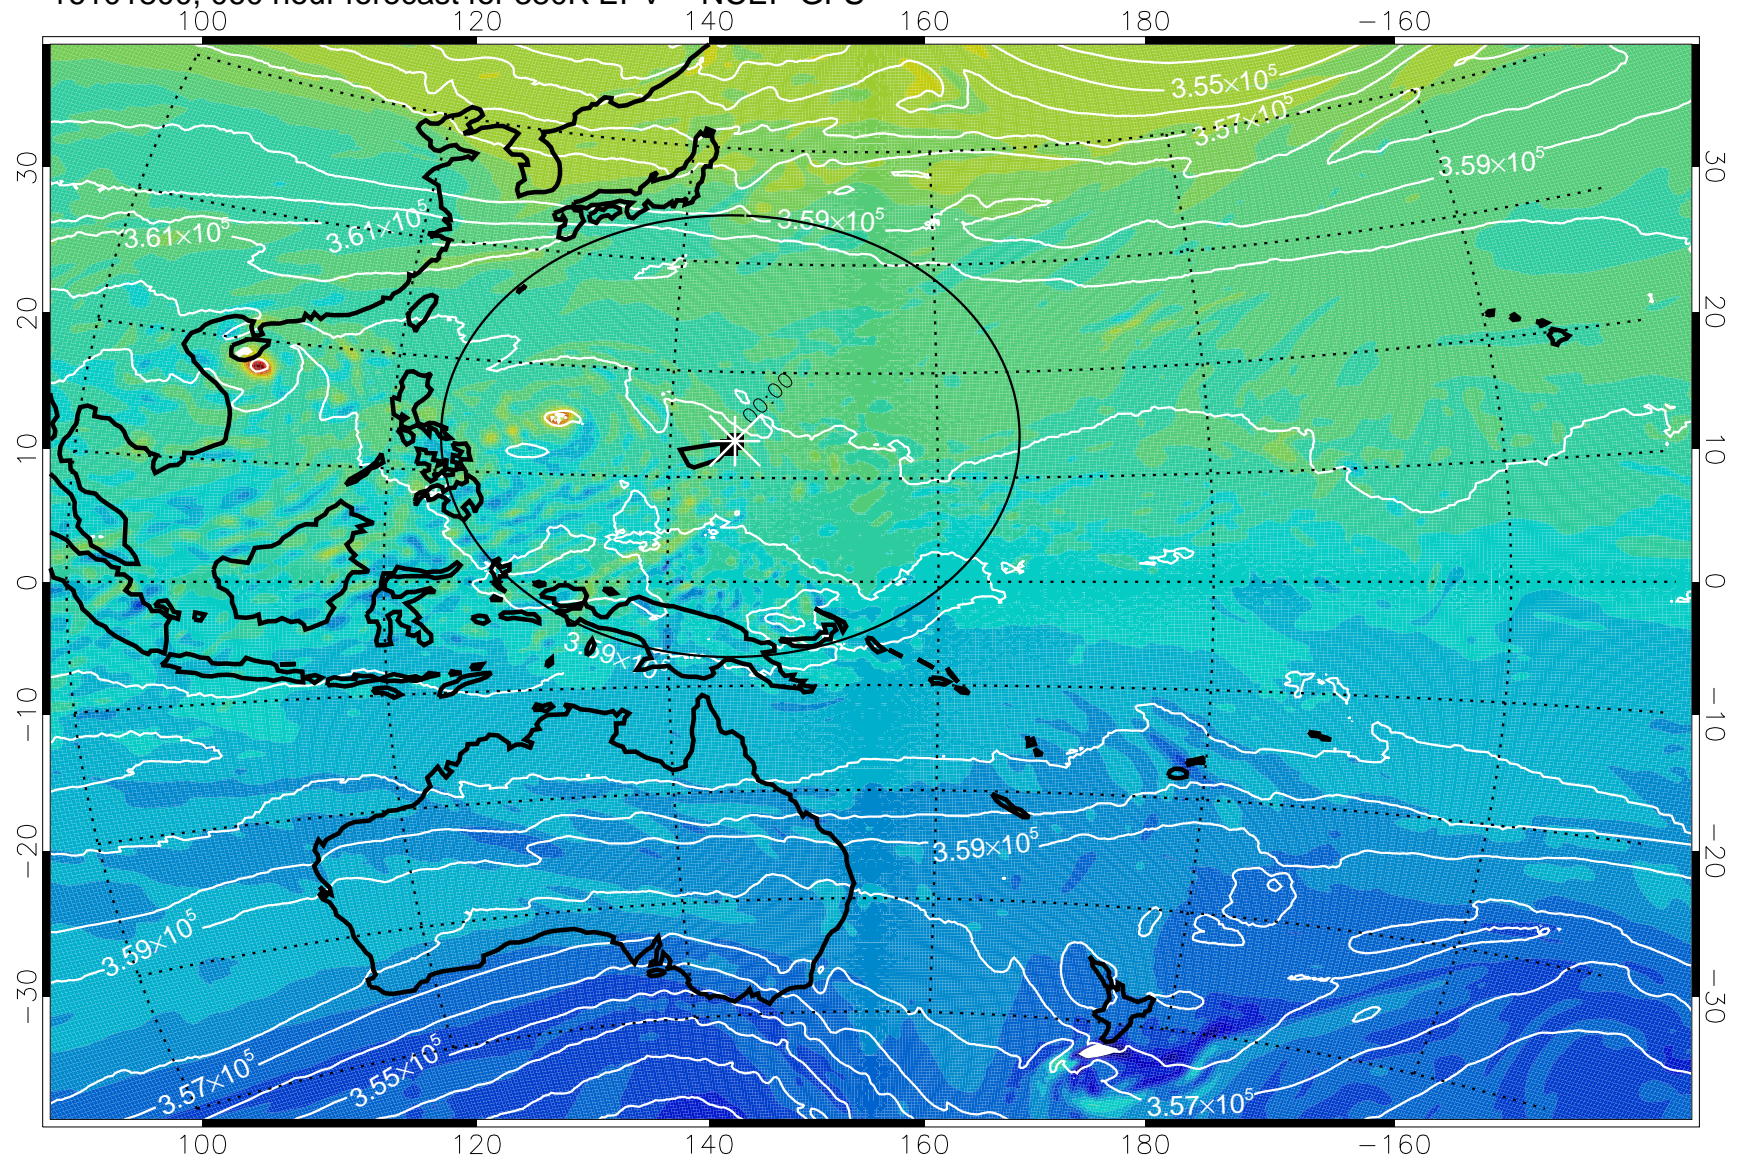

16101706, 042 hour forecast for 380K EPV -- NCEP GFS

380K Montgomery Streamfunction, white

Range ring of 2304 km

16101712, 048 hour forecast for 380K EPV -- NCEP GFS

380K Montgomery Streamfunction, white

Range ring of 2304 km

16101718, 054 hour forecast for 380K EPV -- NCEP GFS

380K Montgomery Streamfunction, white

Range ring of 2304 km

16101800, 060 hour forecast for 380K EPV -- NCEP GFS

380K Montgomery Streamfunction, white

Range ring of 2304 km

16101806, 066 hour forecast for 380K EPV -- NCEP GFS

380K Montgomery Streamfunction, white

Range ring of 2304 km

16101812, 072 hour forecast for 380K EPV -- NCEP GFS

380K Montgomery Streamfunction, white

Range ring of 2304 km

16101818, 078 hour forecast for 380K EPV -- NCEP GFS

380K Montgomery Streamfunction, white

Range ring of 2304 km

16101900, 084 hour forecast for 380K EPV -- NCEP GFS

380K Montgomery Streamfunction, white

Range ring of 2304 km