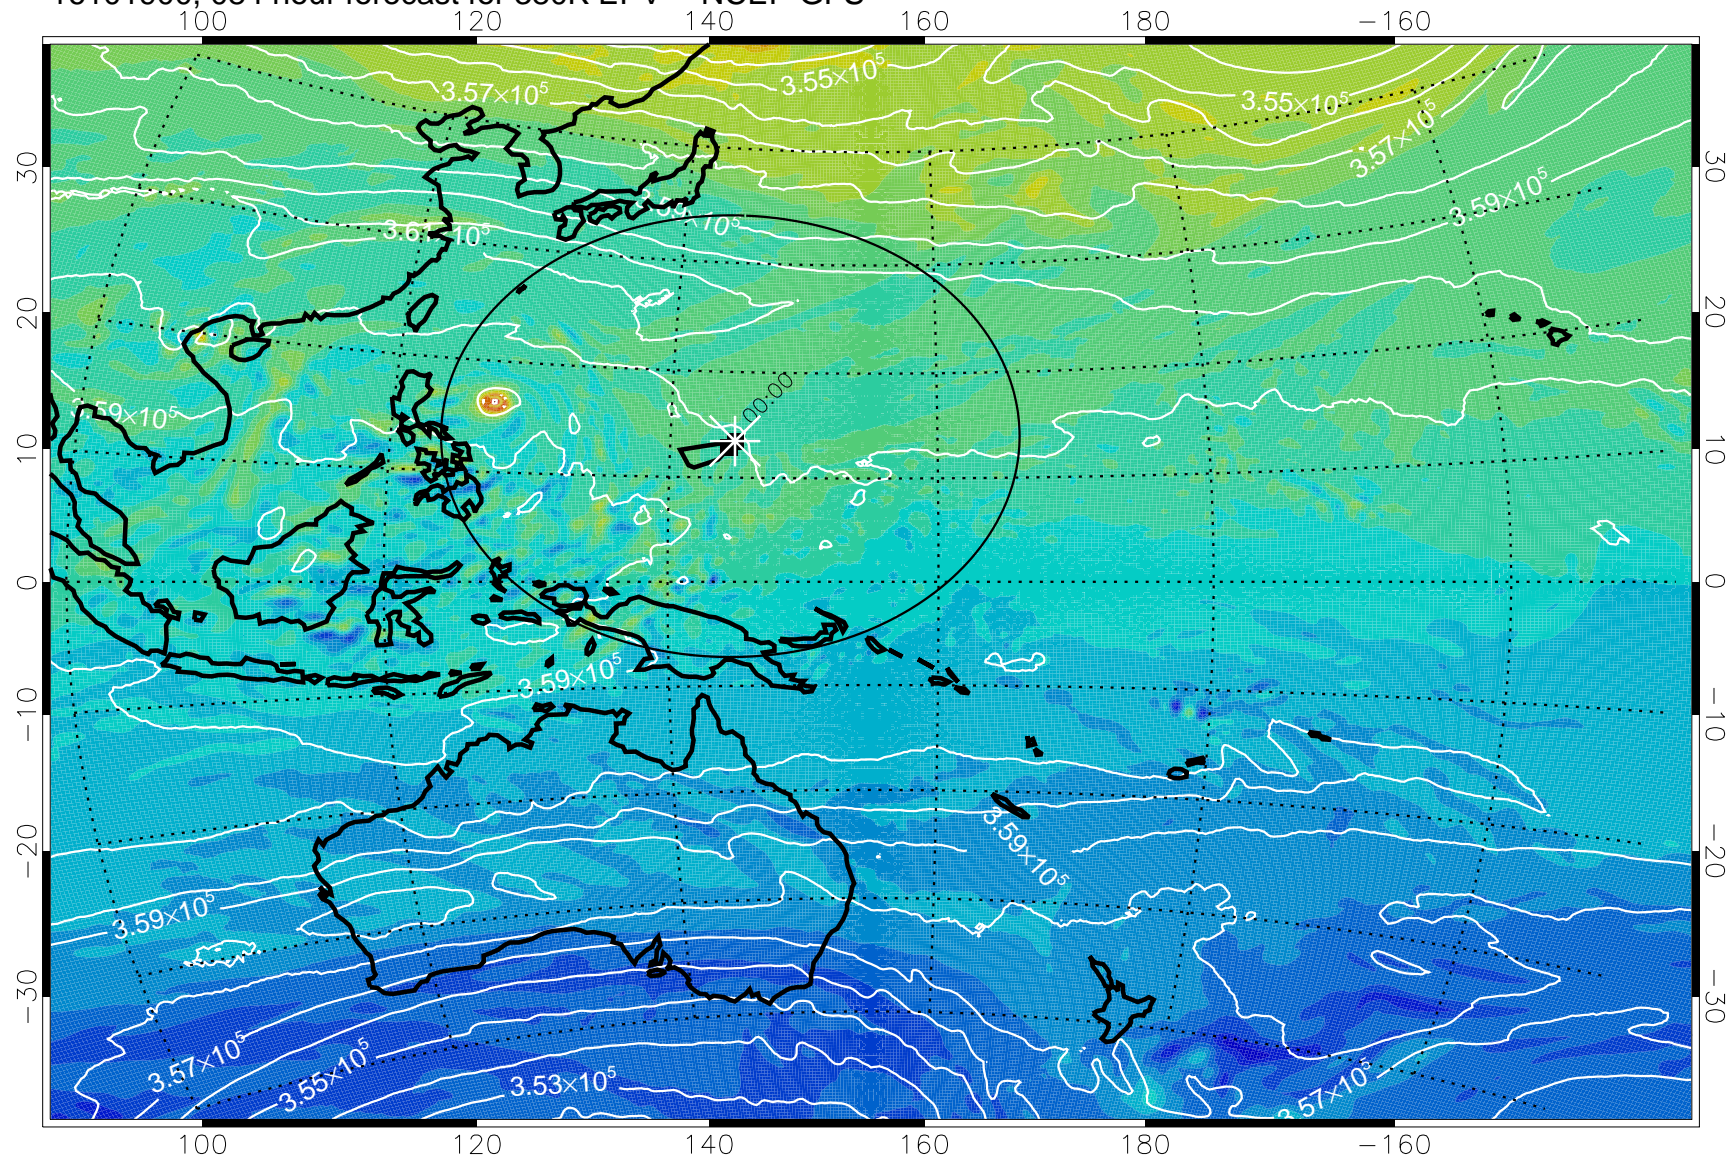

16101806, 066 hour forecast for 380K EPV -- NCEP GFS

380K Montgomery Streamfunction, white

Range ring of 2304 km

16101812, 072 hour forecast for 380K EPV -- NCEP GFS

380K Montgomery Streamfunction, white

Range ring of 2304 km

16101818, 078 hour forecast for 380K EPV -- NCEP GFS

380K Montgomery Streamfunction, white

Range ring of 2304 km

16101900, 084 hour forecast for 380K EPV -- NCEP GFS

380K Montgomery Streamfunction, white

Range ring of 2304 km

16101906, 090 hour forecast for 380K EPV -- NCEP GFS

380K Montgomery Streamfunction, white

Range ring of 2304 km

16101912, 096 hour forecast for 380K EPV -- NCEP GFS

380K Montgomery Streamfunction, white

Range ring of 2304 km

16101918, 102 hour forecast for 380K EPV -- NCEP GFS

380K Montgomery Streamfunction, white

Range ring of 2304 km

16102000, 108 hour forecast for 380K EPV -- NCEP GFS

380K Montgomery Streamfunction, white

Range ring of 2304 km