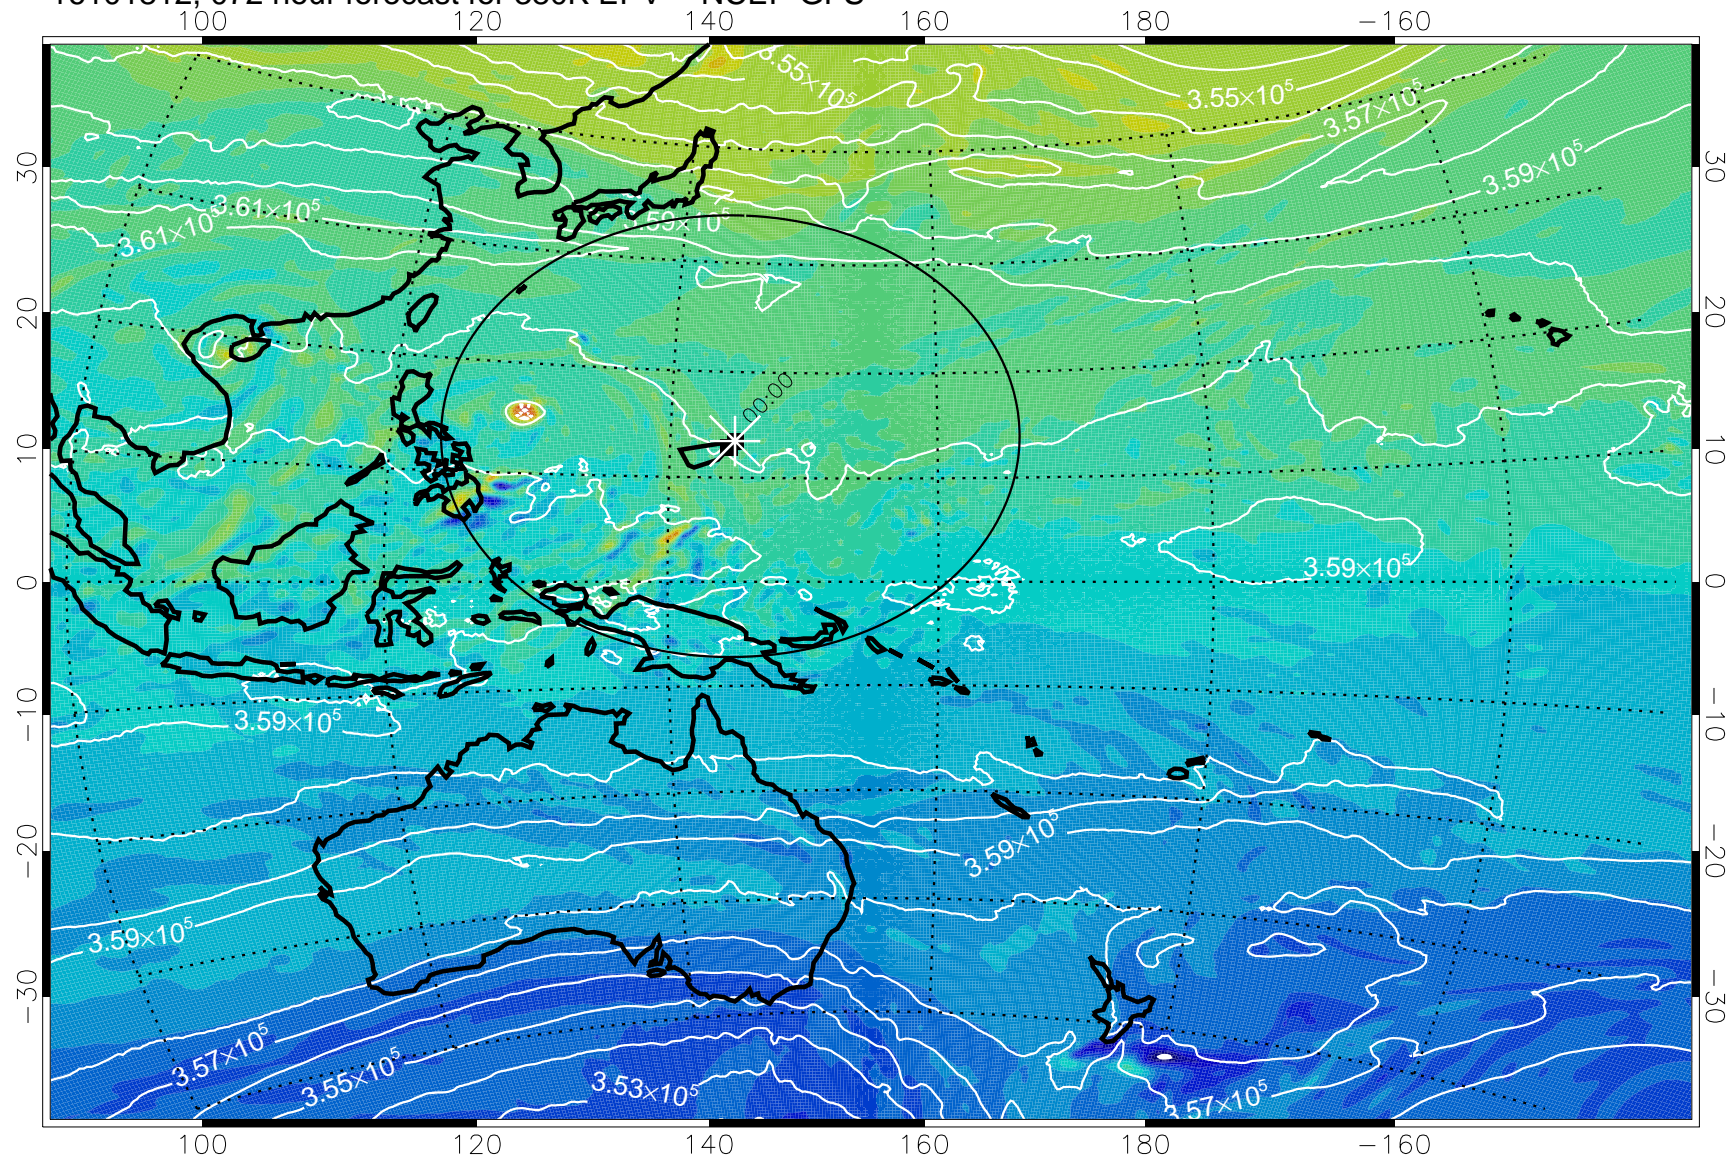

16101718, 054 hour forecast for 380K EPV -- NCEP GFS

380K Montgomery Streamfunction, white

Range ring of 2304 km

16101800, 060 hour forecast for 380K EPV -- NCEP GFS

380K Montgomery Streamfunction, white

Range ring of 2304 km

16101806, 066 hour forecast for 380K EPV -- NCEP GFS

380K Montgomery Streamfunction, white

Range ring of 2304 km

16101812, 072 hour forecast for 380K EPV -- NCEP GFS

380K Montgomery Streamfunction, white

Range ring of 2304 km

16101818, 078 hour forecast for 380K EPV -- NCEP GFS

380K Montgomery Streamfunction, white

Range ring of 2304 km

16101900, 084 hour forecast for 380K EPV -- NCEP GFS

380K Montgomery Streamfunction, white

Range ring of 2304 km

16101906, 090 hour forecast for 380K EPV -- NCEP GFS

380K Montgomery Streamfunction, white

Range ring of 2304 km

16101912, 096 hour forecast for 380K EPV -- NCEP GFS

380K Montgomery Streamfunction, white

Range ring of 2304 km