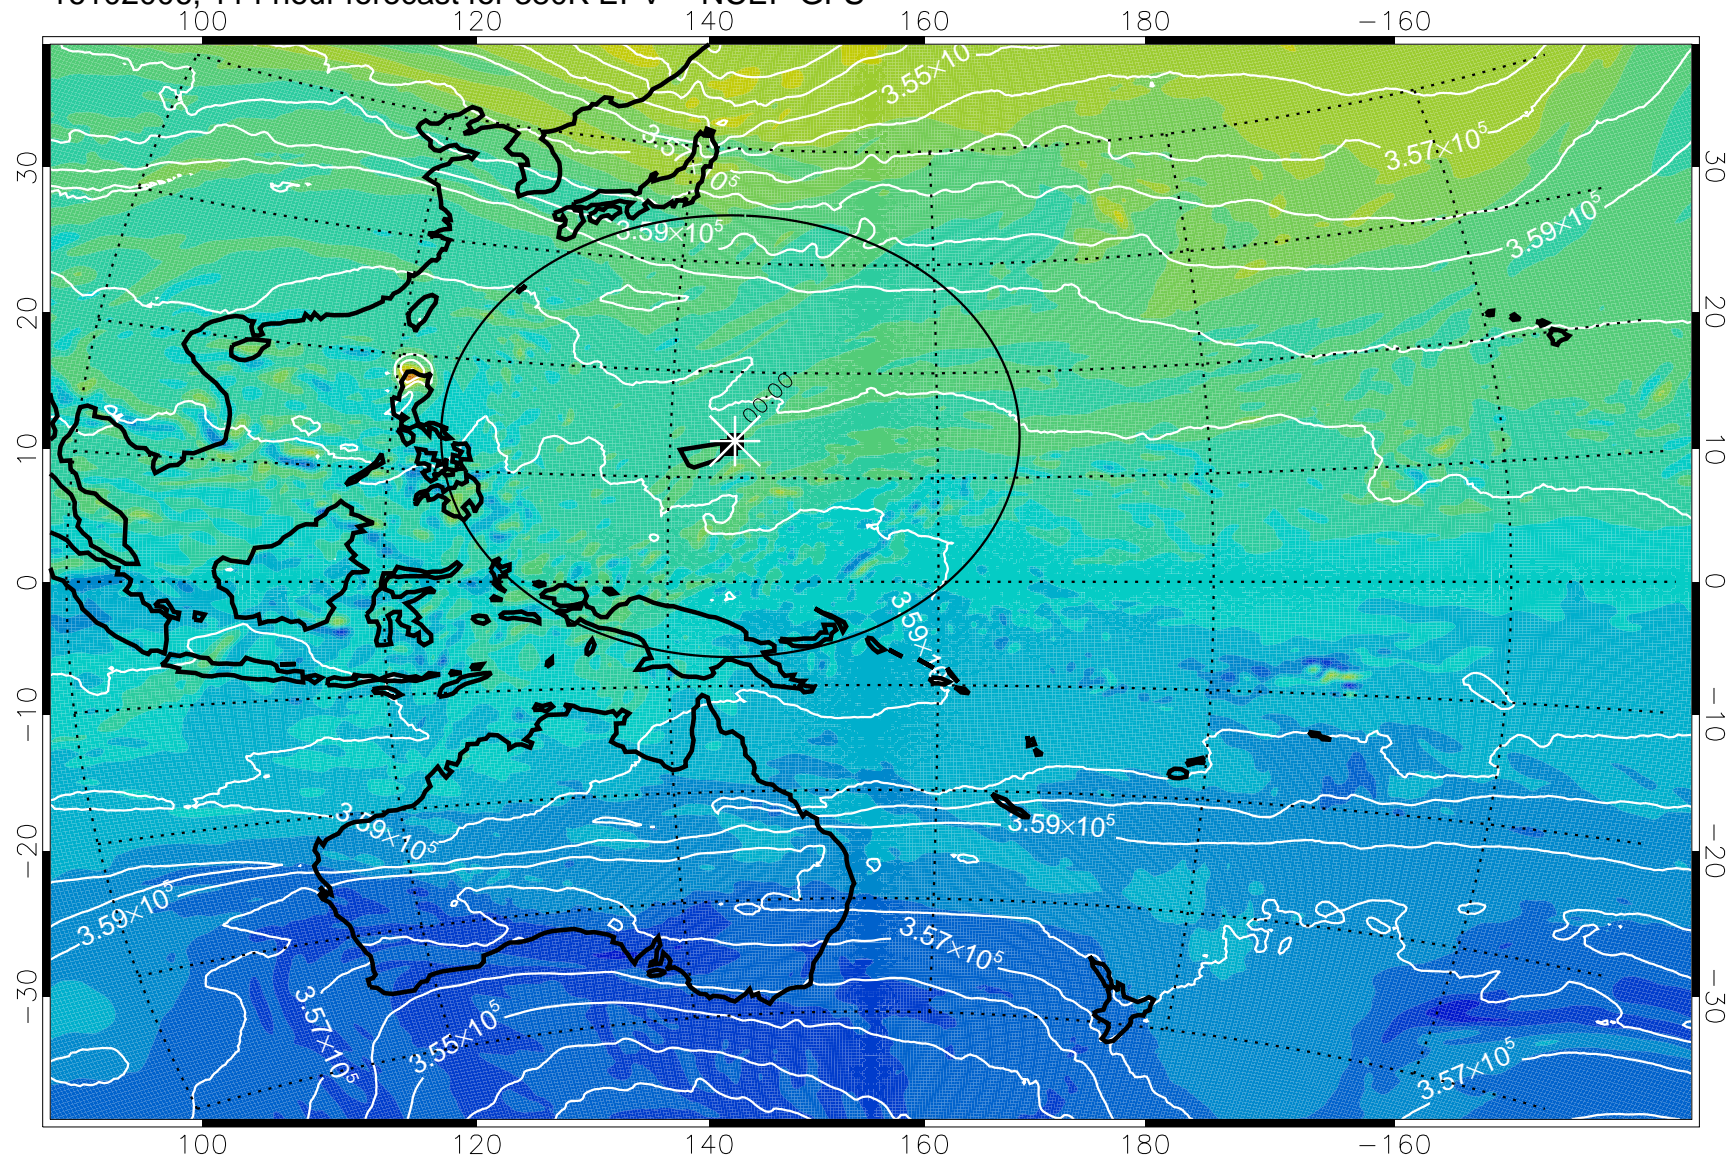

16101906, 090 hour forecast for 380K EPV -- NCEP GFS

380K Montgomery Streamfunction, white

Range ring of 2304 km

16101912, 096 hour forecast for 380K EPV -- NCEP GFS

380K Montgomery Streamfunction, white

Range ring of 2304 km

16101918, 102 hour forecast for 380K EPV -- NCEP GFS

380K Montgomery Streamfunction, white

Range ring of 2304 km

16102000, 108 hour forecast for 380K EPV -- NCEP GFS

380K Montgomery Streamfunction, white

Range ring of 2304 km

16102006, 114 hour forecast for 380K EPV -- NCEP GFS

380K Montgomery Streamfunction, white

Range ring of 2304 km

16102012, 120 hour forecast for 380K EPV -- NCEP GFS

380K Montgomery Streamfunction, white

Range ring of 2304 km