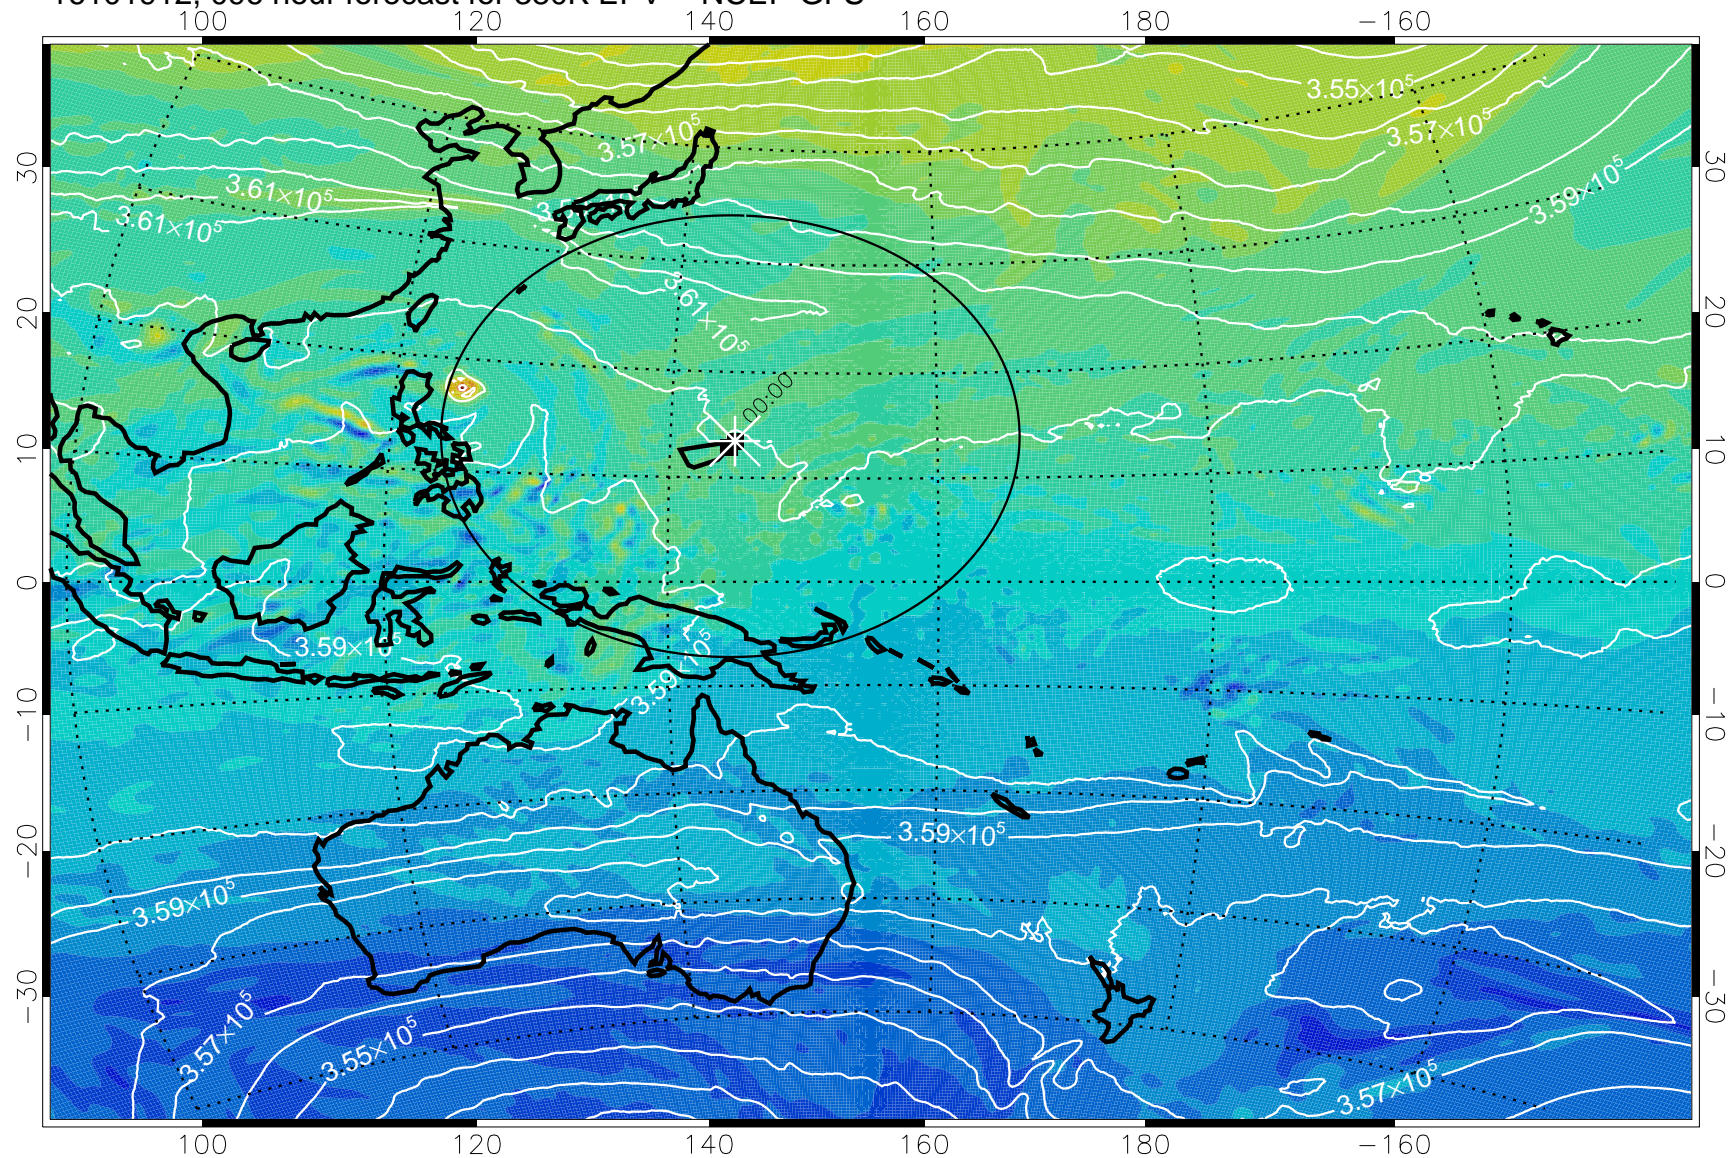

16101818, 078 hour forecast for 380K EPV -- NCEP GFS

380K Montgomery Streamfunction, white

Range ring of 2304 km

16101900, 084 hour forecast for 380K EPV -- NCEP GFS

380K Montgomery Streamfunction, white

Range ring of 2304 km

16101906, 090 hour forecast for 380K EPV -- NCEP GFS

380K Montgomery Streamfunction, white

Range ring of 2304 km

16101912, 096 hour forecast for 380K EPV -- NCEP GFS

380K Montgomery Streamfunction, white

Range ring of 2304 km

16101918, 102 hour forecast for 380K EPV -- NCEP GFS

380K Montgomery Streamfunction, white

Range ring of 2304 km

16102000, 108 hour forecast for 380K EPV -- NCEP GFS

380K Montgomery Streamfunction, white

Range ring of 2304 km

16102006, 114 hour forecast for 380K EPV -- NCEP GFS

380K Montgomery Streamfunction, white

Range ring of 2304 km

16102012, 120 hour forecast for 380K EPV -- NCEP GFS

380K Montgomery Streamfunction, white

Range ring of 2304 km