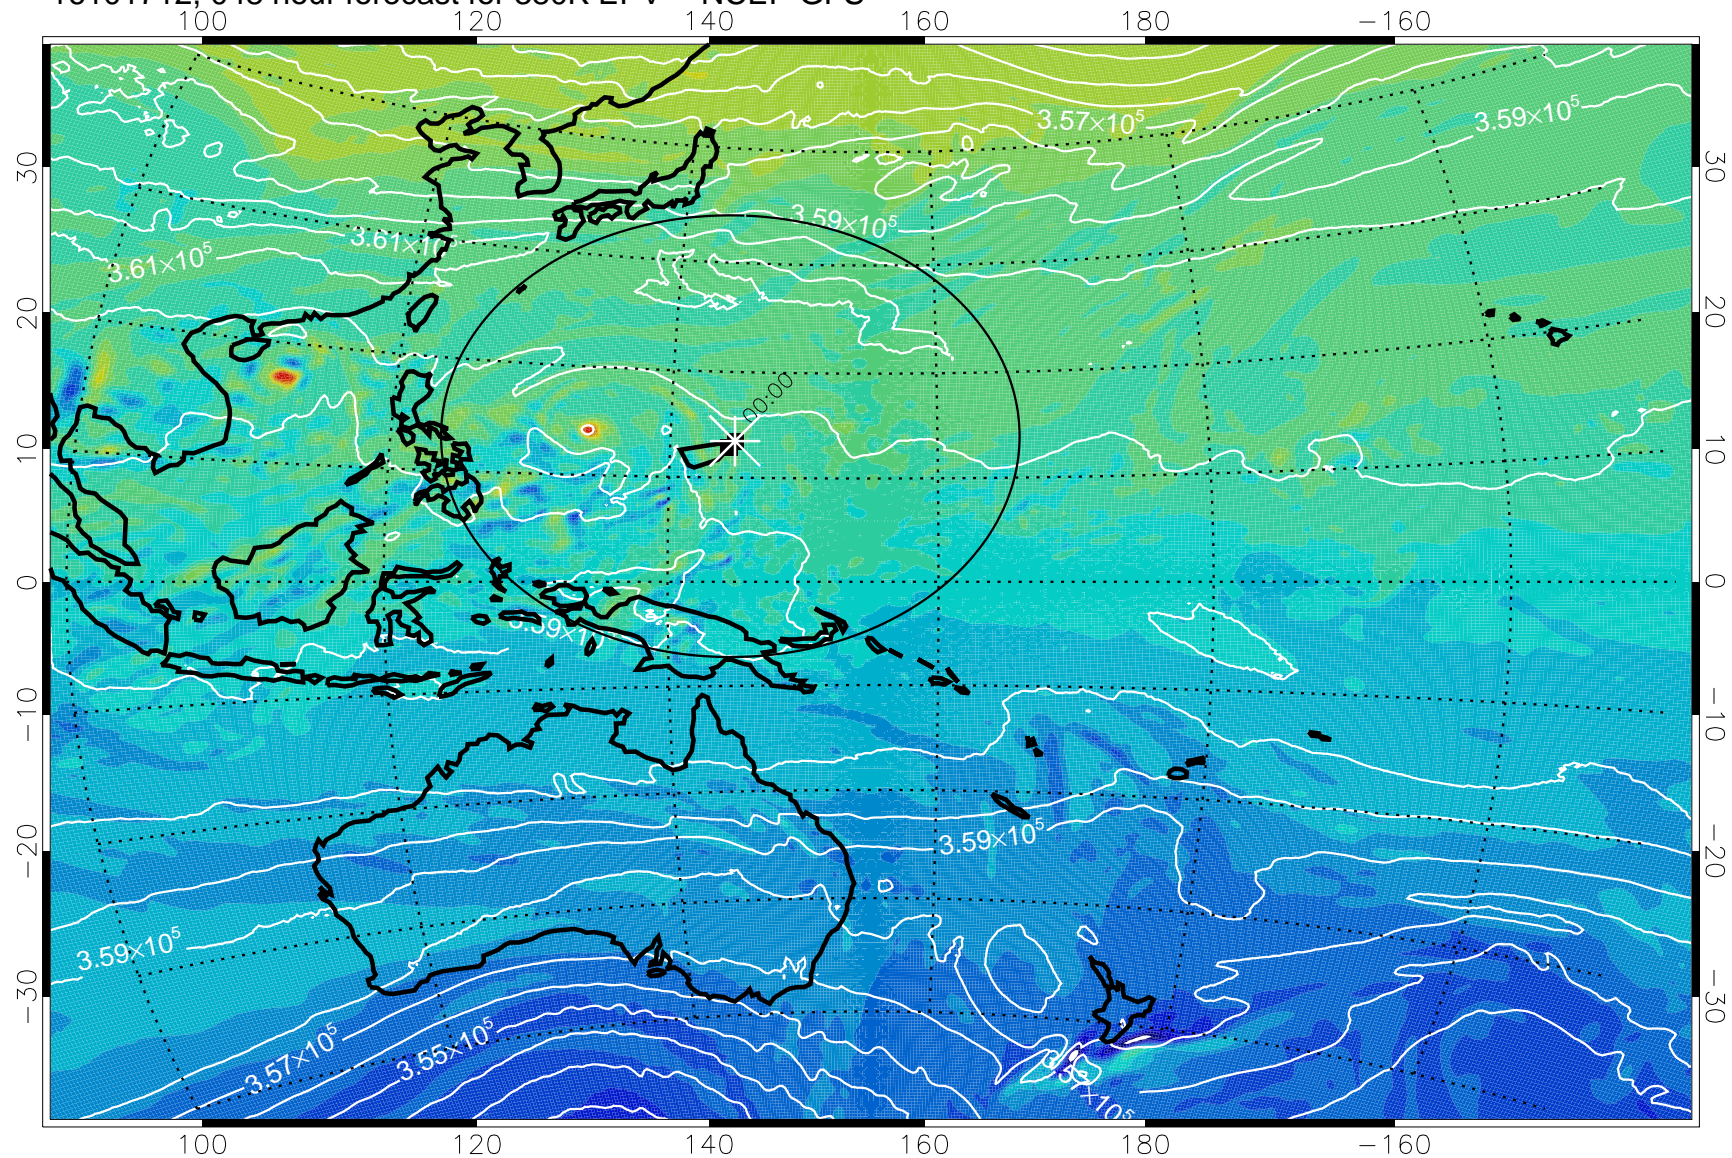

16101706, 042 hour forecast for 380K EPV -- NCEP GFS

380K Montgomery Streamfunction, white

Range ring of 2304 km

16101712, 048 hour forecast for 380K EPV -- NCEP GFS

380K Montgomery Streamfunction, white

Range ring of 2304 km

16101718, 054 hour forecast for 380K EPV -- NCEP GFS

380K Montgomery Streamfunction, white

Range ring of 2304 km

16101800, 060 hour forecast for 380K EPV -- NCEP GFS

380K Montgomery Streamfunction, white

Range ring of 2304 km

16101806, 066 hour forecast for 380K EPV -- NCEP GFS

380K Montgomery Streamfunction, white

Range ring of 2304 km

16101812, 072 hour forecast for 380K EPV -- NCEP GFS

380K Montgomery Streamfunction, white

Range ring of 2304 km

16101818, 078 hour forecast for 380K EPV -- NCEP GFS

380K Montgomery Streamfunction, white

Range ring of 2304 km

16101900, 084 hour forecast for 380K EPV -- NCEP GFS

380K Montgomery Streamfunction, white

Range ring of 2304 km