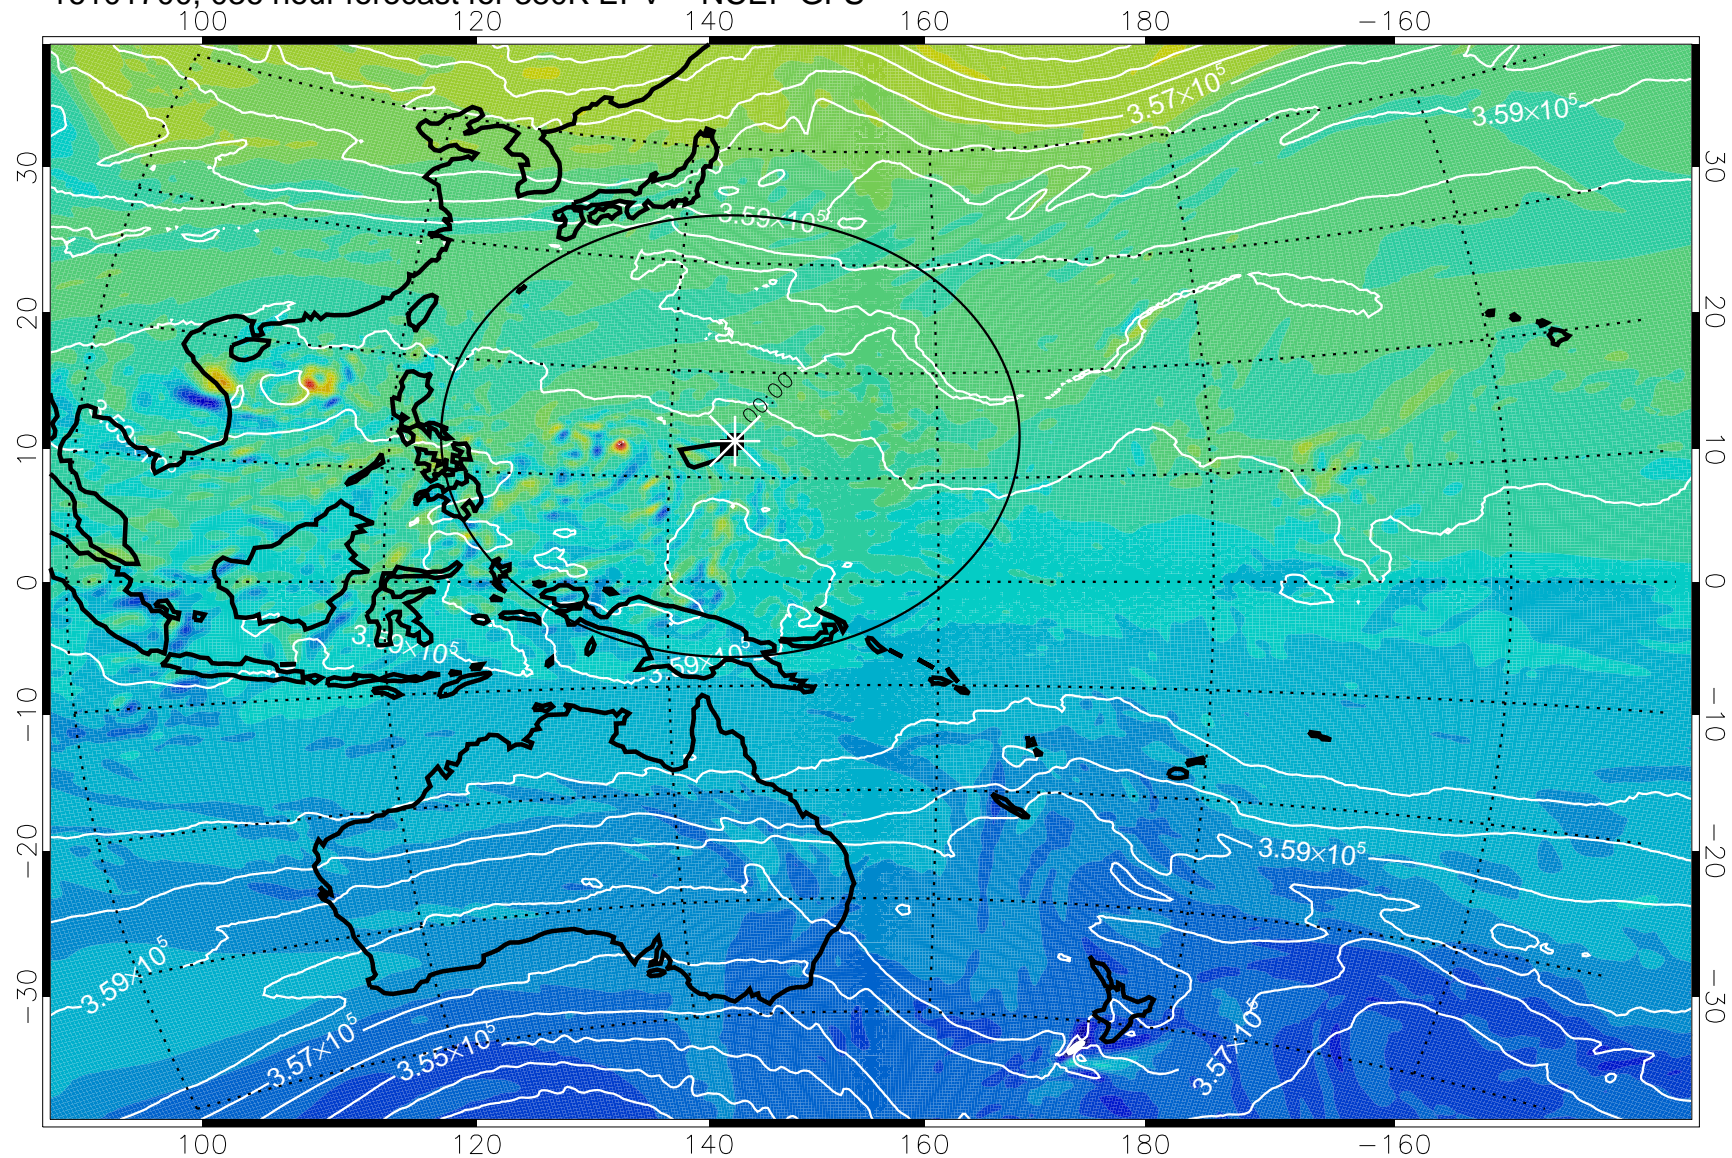

16101618, 030 hour forecast for 380K EPV -- NCEP GFS

380K Montgomery Streamfunction, white

Range ring of 2304 km

16101700, 036 hour forecast for 380K EPV -- NCEP GFS

380K Montgomery Streamfunction, white

Range ring of 2304 km

16101706, 042 hour forecast for 380K EPV -- NCEP GFS

380K Montgomery Streamfunction, white

Range ring of 2304 km

16101712, 048 hour forecast for 380K EPV -- NCEP GFS

380K Montgomery Streamfunction, white

Range ring of 2304 km

16101718, 054 hour forecast for 380K EPV -- NCEP GFS

380K Montgomery Streamfunction, white

Range ring of 2304 km

16101800, 060 hour forecast for 380K EPV -- NCEP GFS

380K Montgomery Streamfunction, white

Range ring of 2304 km

16101806, 066 hour forecast for 380K EPV -- NCEP GFS

380K Montgomery Streamfunction, white

Range ring of 2304 km

16101812, 072 hour forecast for 380K EPV -- NCEP GFS

380K Montgomery Streamfunction, white

Range ring of 2304 km