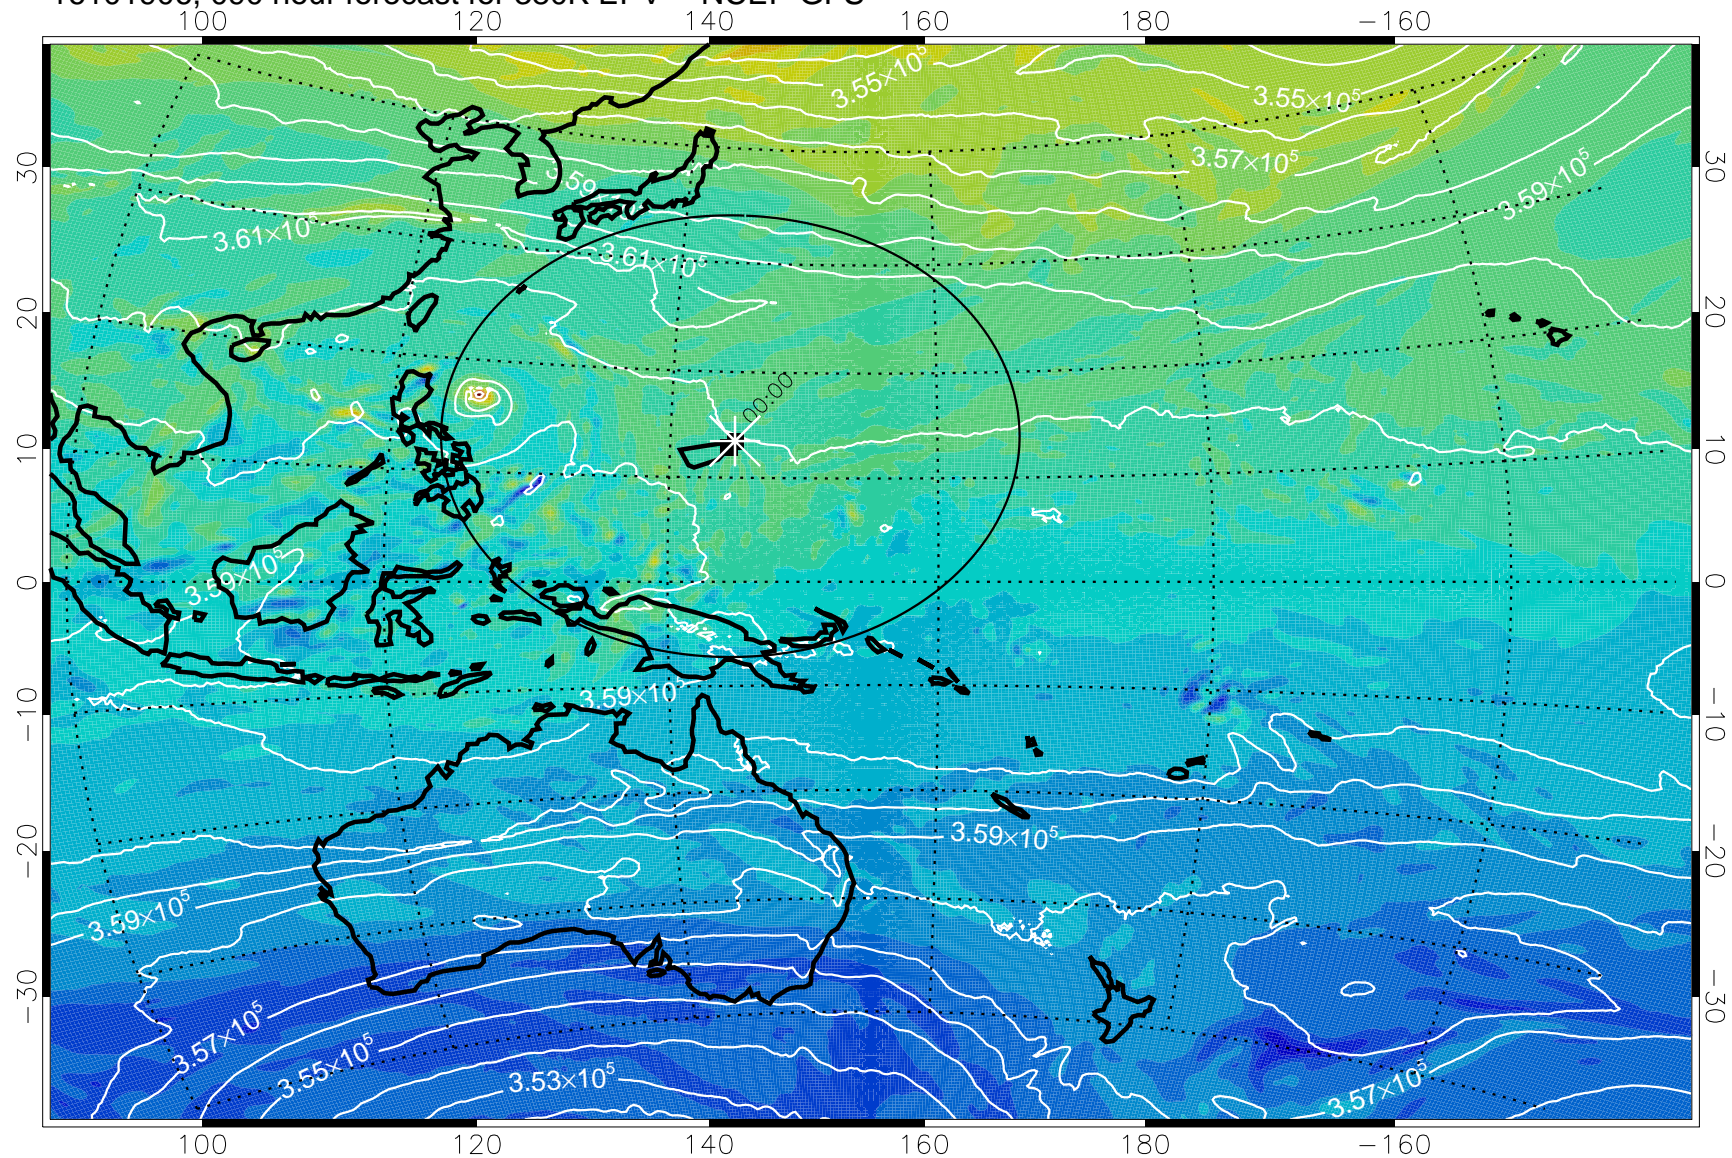

16101806, 066 hour forecast for 380K EPV -- NCEP GFS

380K Montgomery Streamfunction, white

Range ring of 2304 km

16101812, 072 hour forecast for 380K EPV -- NCEP GFS

380K Montgomery Streamfunction, white

Range ring of 2304 km

16101818, 078 hour forecast for 380K EPV -- NCEP GFS

380K Montgomery Streamfunction, white

Range ring of 2304 km

16101900, 084 hour forecast for 380K EPV -- NCEP GFS

380K Montgomery Streamfunction, white

Range ring of 2304 km

16101906, 090 hour forecast for 380K EPV -- NCEP GFS

380K Montgomery Streamfunction, white

Range ring of 2304 km

16101912, 096 hour forecast for 380K EPV -- NCEP GFS

380K Montgomery Streamfunction, white

Range ring of 2304 km

16101918, 102 hour forecast for 380K EPV -- NCEP GFS

380K Montgomery Streamfunction, white

Range ring of 2304 km

16102000, 108 hour forecast for 380K EPV -- NCEP GFS

380K Montgomery Streamfunction, white

Range ring of 2304 km