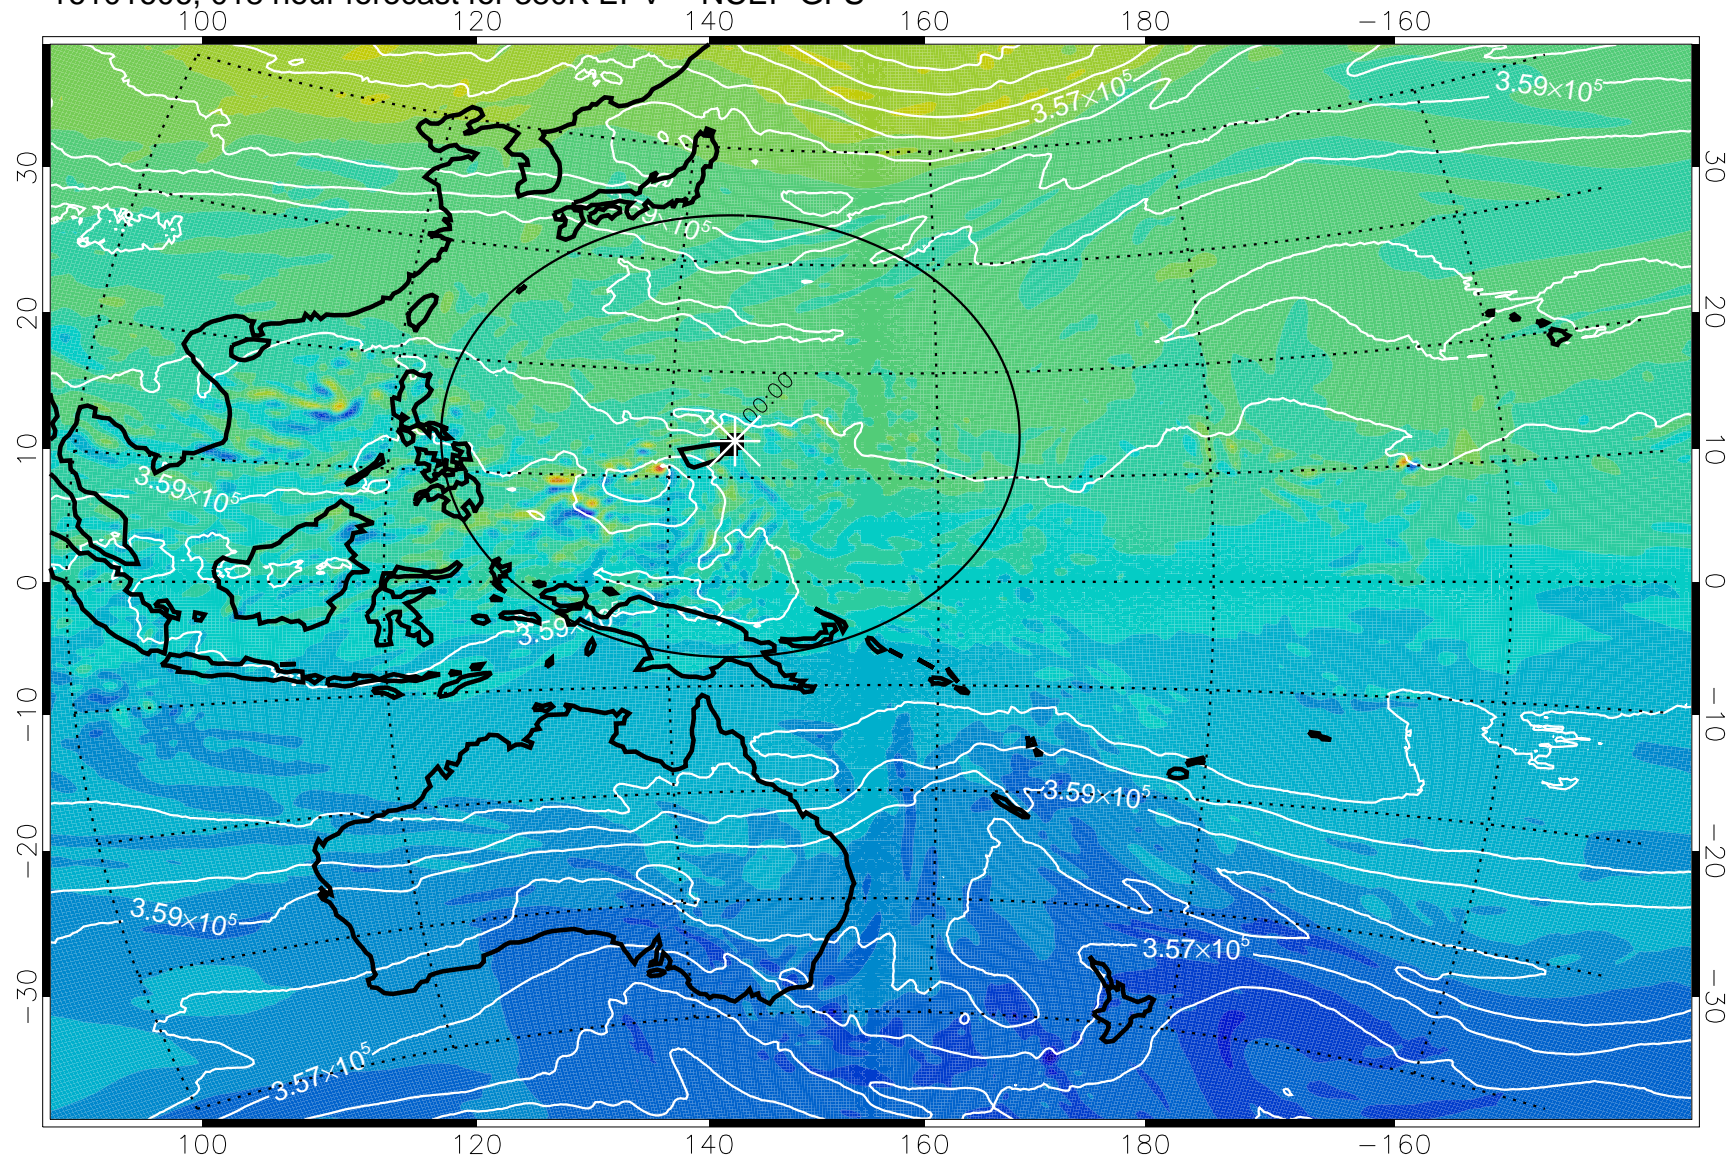

16101518, 006 hour forecast for 380K EPV -- NCEP GFS

380K Montgomery Streamfunction, white

Range ring of 2304 km

16101600, 012 hour forecast for 380K EPV -- NCEP GFS

380K Montgomery Streamfunction, white

Range ring of 2304 km

16101606, 018 hour forecast for 380K EPV -- NCEP GFS

380K Montgomery Streamfunction, white

Range ring of 2304 km

16101612, 024 hour forecast for 380K EPV -- NCEP GFS

380K Montgomery Streamfunction, white

Range ring of 2304 km

16101618, 030 hour forecast for 380K EPV -- NCEP GFS

380K Montgomery Streamfunction, white

Range ring of 2304 km

16101700, 036 hour forecast for 380K EPV -- NCEP GFS

380K Montgomery Streamfunction, white

Range ring of 2304 km

16101706, 042 hour forecast for 380K EPV -- NCEP GFS

380K Montgomery Streamfunction, white

Range ring of 2304 km

16101712, 048 hour forecast for 380K EPV -- NCEP GFS

380K Montgomery Streamfunction, white

Range ring of 2304 km