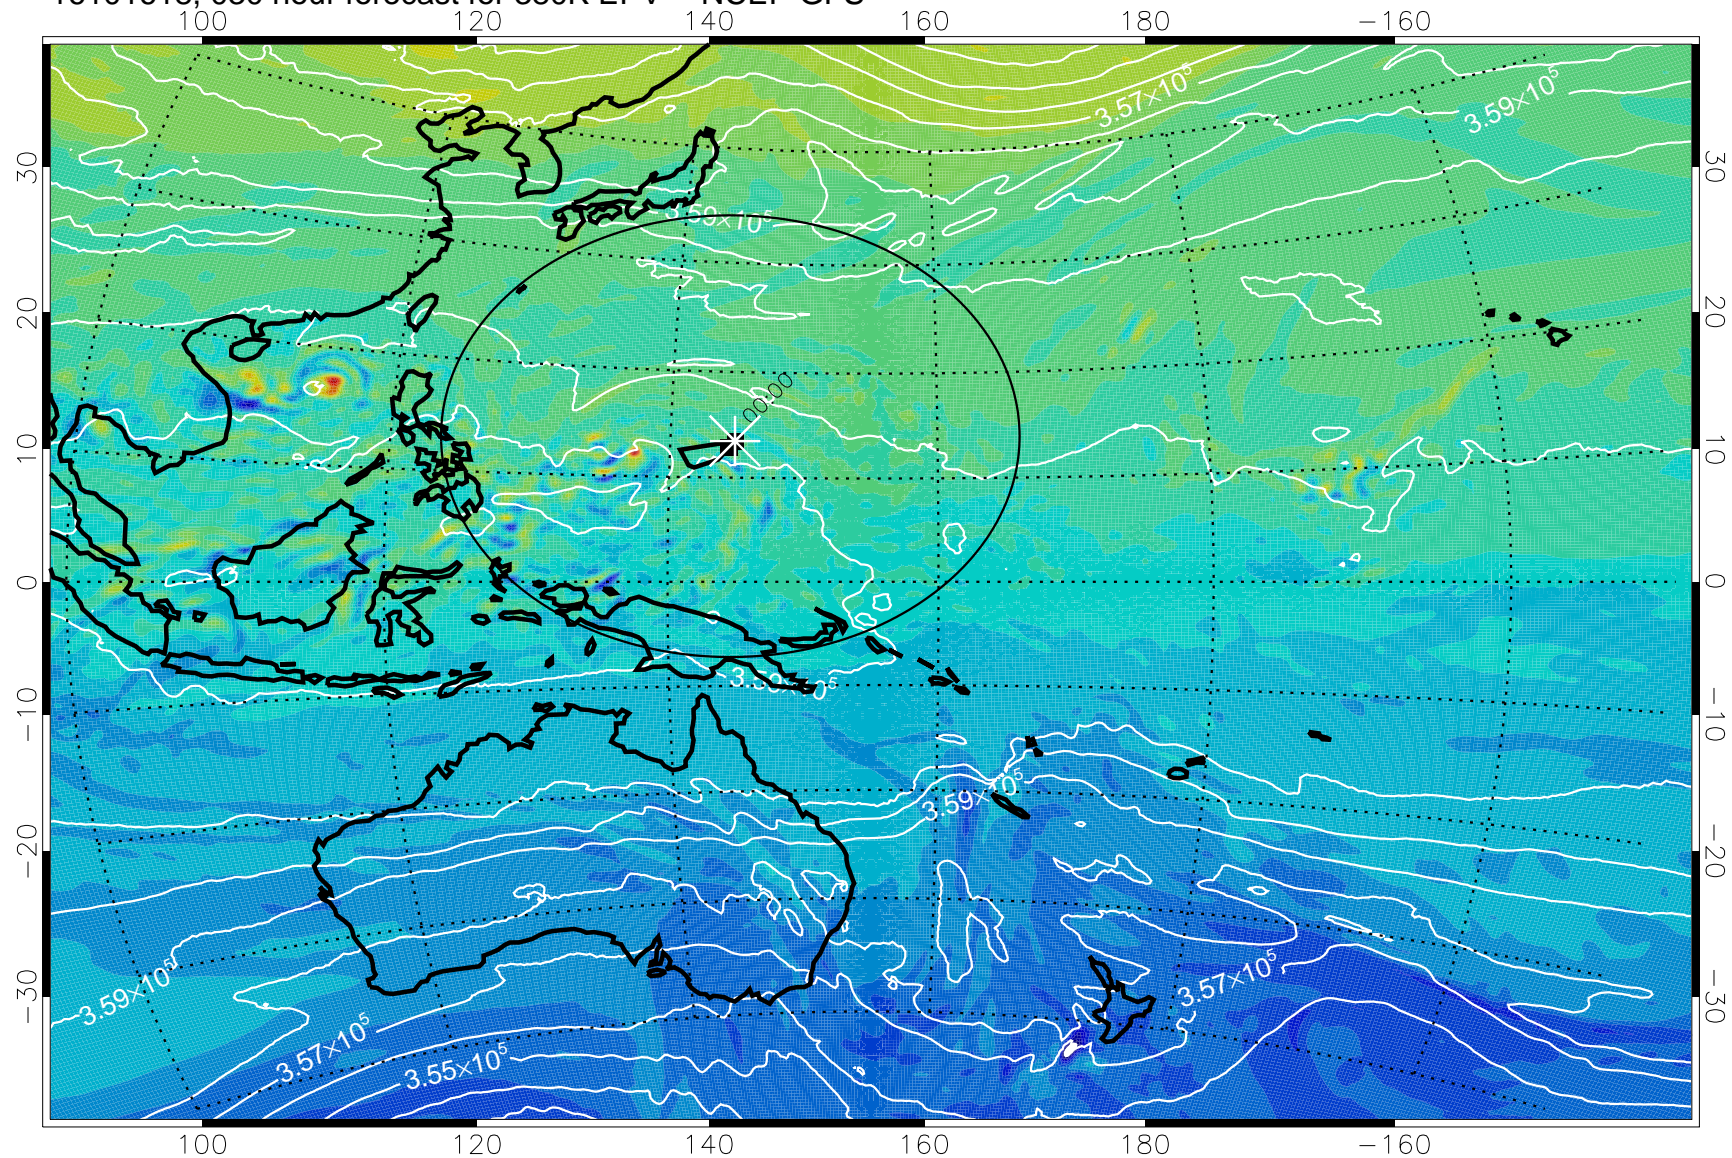

16101606, 018 hour forecast for 380K EPV -- NCEP GFS

380K Montgomery Streamfunction, white

Range ring of 2304 km

16101612, 024 hour forecast for 380K EPV -- NCEP GFS

380K Montgomery Streamfunction, white

Range ring of 2304 km

16101618, 030 hour forecast for 380K EPV -- NCEP GFS

380K Montgomery Streamfunction, white

Range ring of 2304 km

16101700, 036 hour forecast for 380K EPV -- NCEP GFS

380K Montgomery Streamfunction, white

Range ring of 2304 km

16101706, 042 hour forecast for 380K EPV -- NCEP GFS

380K Montgomery Streamfunction, white

Range ring of 2304 km

16101712, 048 hour forecast for 380K EPV -- NCEP GFS

380K Montgomery Streamfunction, white

Range ring of 2304 km

16101718, 054 hour forecast for 380K EPV -- NCEP GFS

380K Montgomery Streamfunction, white

Range ring of 2304 km

16101800, 060 hour forecast for 380K EPV -- NCEP GFS

380K Montgomery Streamfunction, white

Range ring of 2304 km