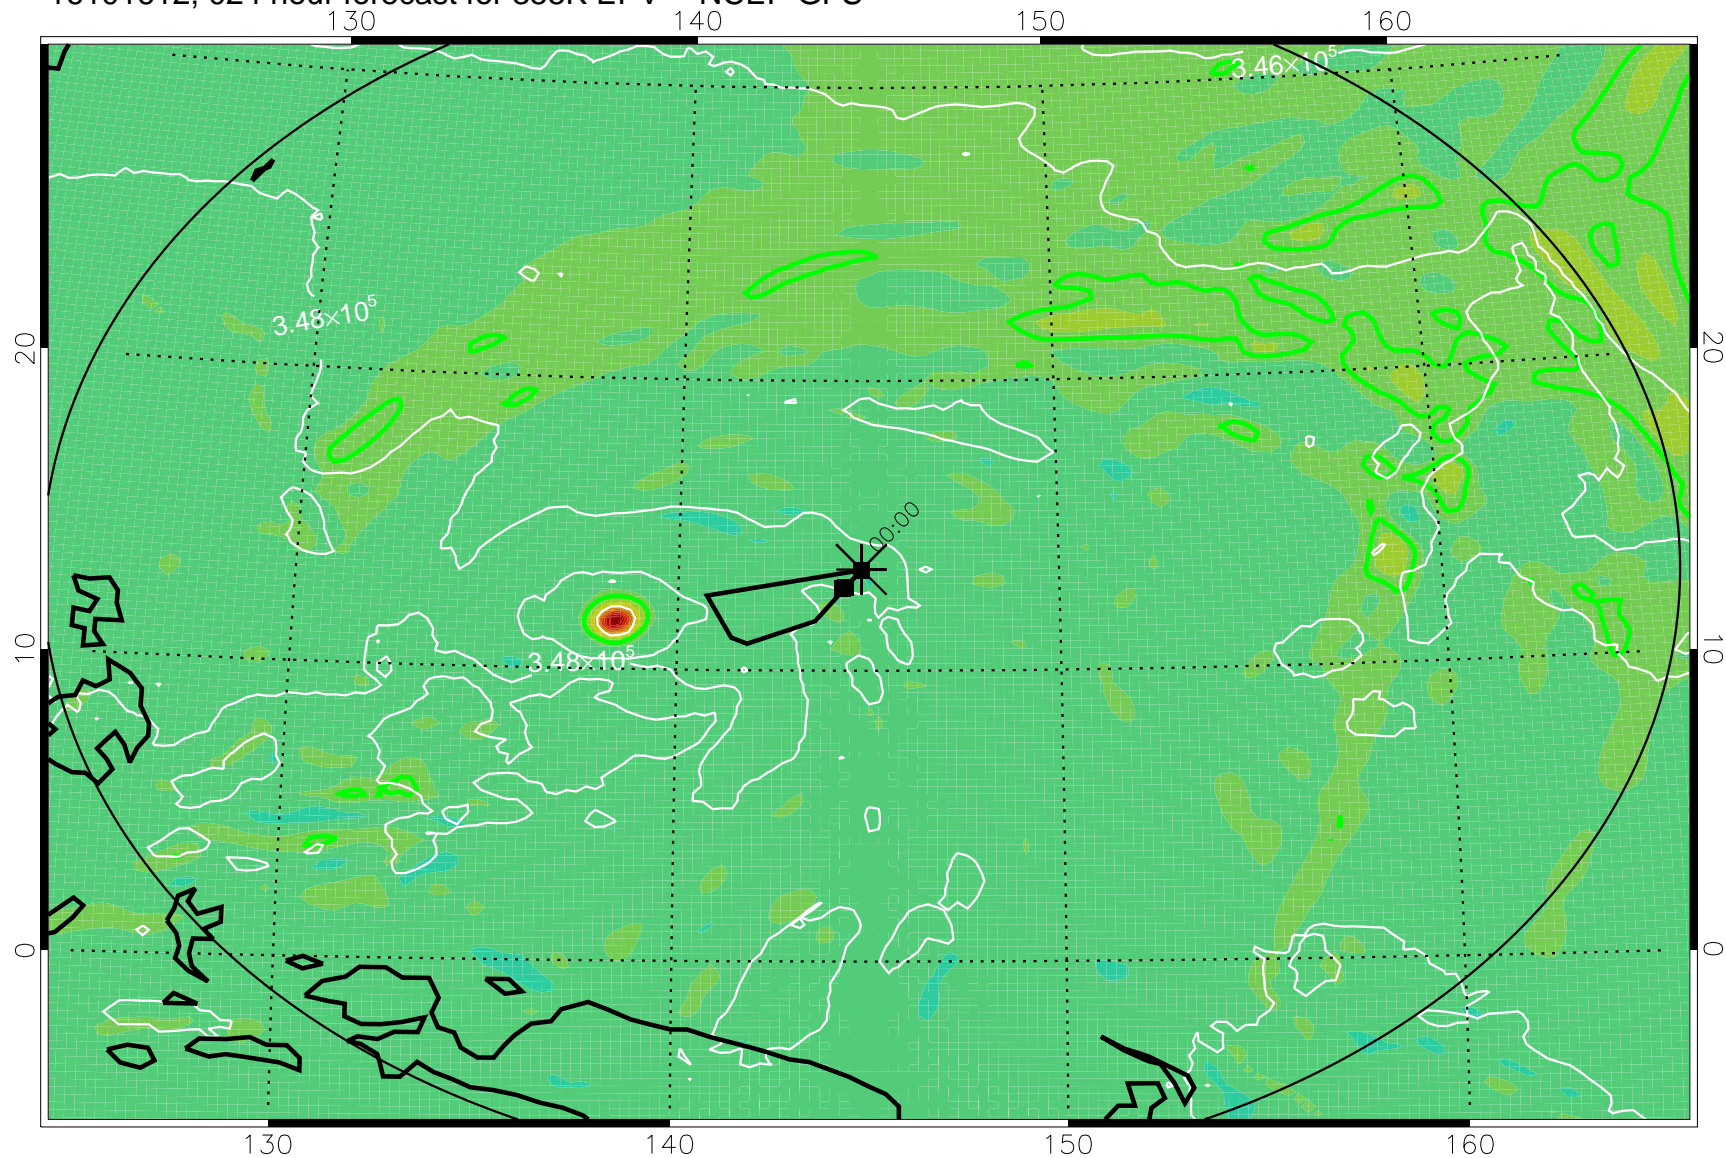

16101518, 006 hour forecast for 355K EPV -- NCEP GFS

355K Montgomery Streamfunction, white
EPV Tropopause (2 PVU) Position
Range ring of 2304 km

16101600, 012 hour forecast for 355K EPV -- NCEP GFS

355K Montgomery Streamfunction, white
EPV Tropopause (2 PVU) Position
Range ring of 2304 km

16101606, 018 hour forecast for 355K EPV -- NCEP GFS

355K Montgomery Streamfunction, white
EPV Tropopause (2 PVU) Position
Range ring of 2304 km

16101612, 024 hour forecast for 355K EPV -- NCEP GFS

355K Montgomery Streamfunction, white
EPV Tropopause (2 PVU) Position
Range ring of 2304 km

16101706, 042 hour forecast for 355K EPV -- NCEP GFS

355K Montgomery Streamfunction, white
EPV Tropopause (2 PVU) Position
Range ring of 2304 km

16101712, 048 hour forecast for 355K EPV -- NCEP GFS

355K Montgomery Streamfunction, white
EPV Tropopause (2 PVU) Position
Range ring of 2304 km

16101718, 054 hour forecast for 355K EPV -- NCEP GFS

355K Montgomery Streamfunction, white
EPV Tropopause (2 PVU) Position
Range ring of 2304 km

16101800, 060 hour forecast for 355K EPV -- NCEP GFS

355K Montgomery Streamfunction, white
EPV Tropopause (2 PVU) Position
Range ring of 2304 km