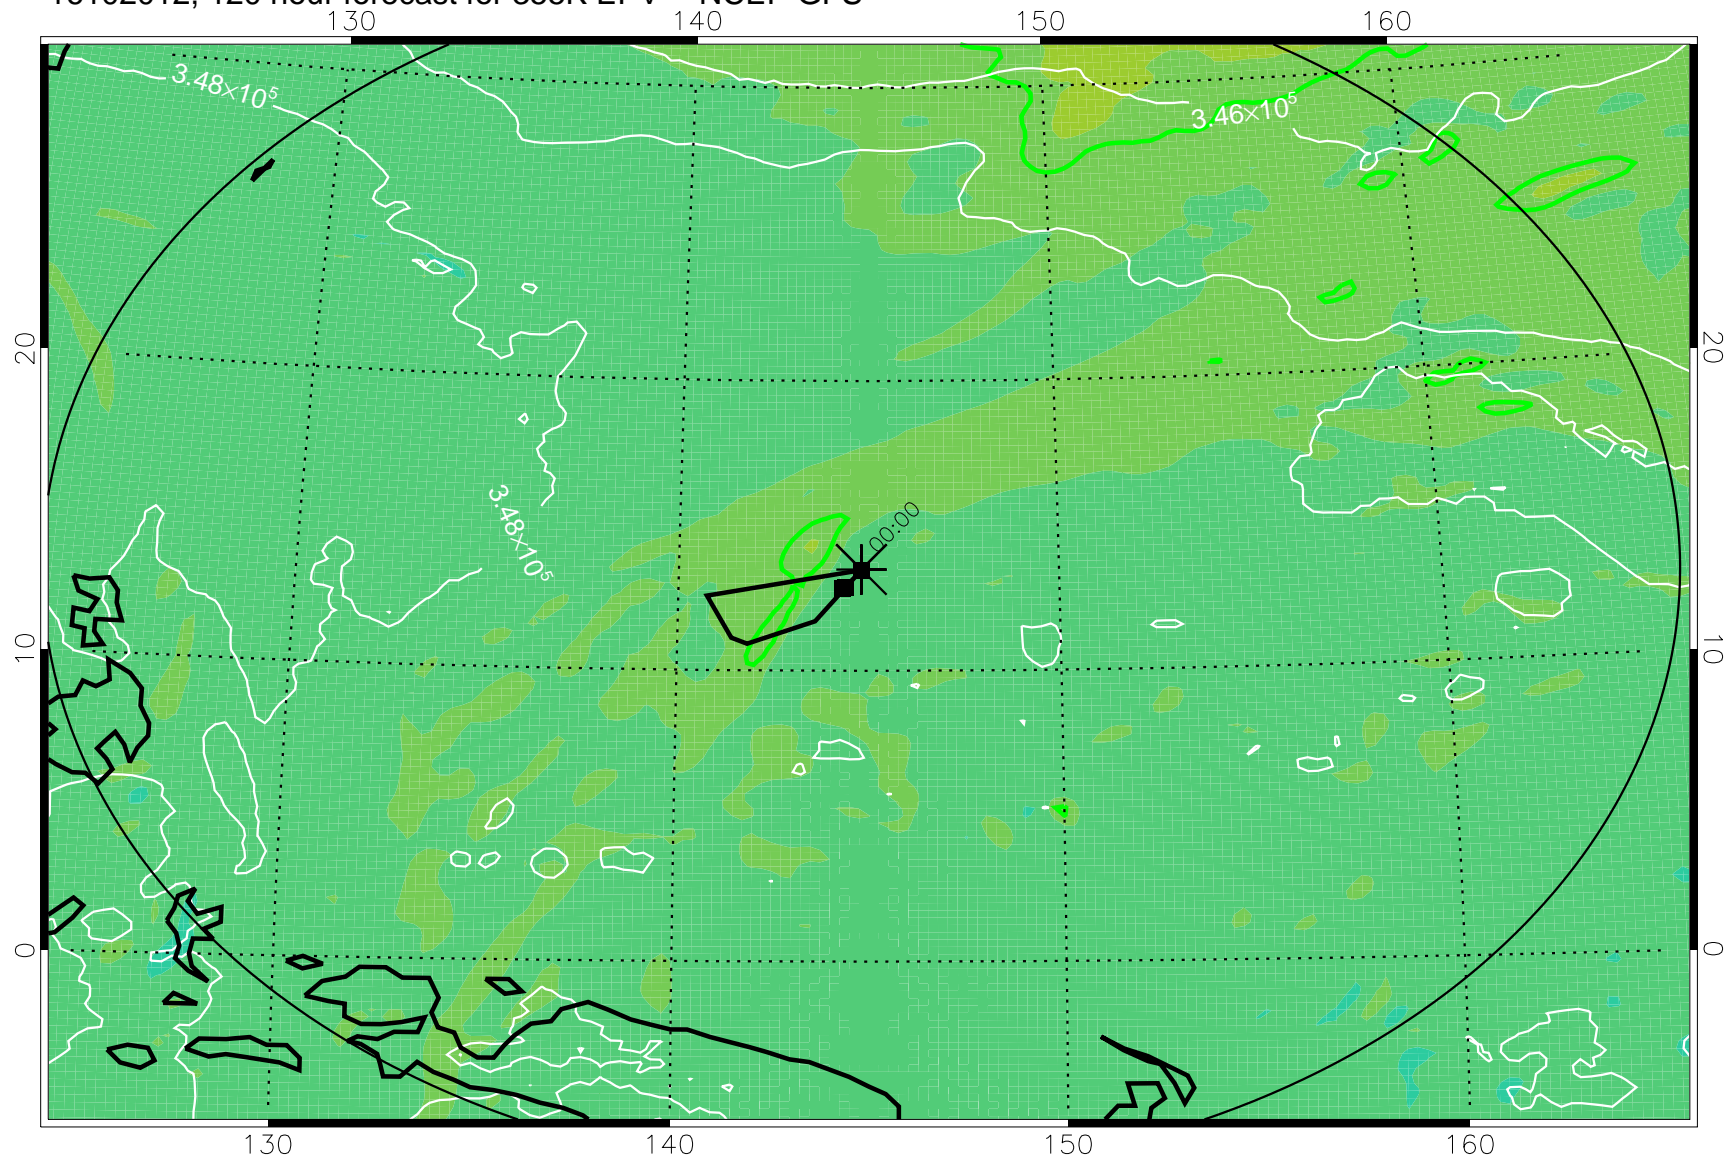

16101818, 078 hour forecast for 355K EPV -- NCEP GFS

355K Montgomery Streamfunction, white
EPV Tropopause (2 PVU) Position
Range ring of 2304 km

16101900, 084 hour forecast for 355K EPV -- NCEP GFS

355K Montgomery Streamfunction, white
EPV Tropopause (2 PVU) Position
Range ring of 2304 km

16101906, 090 hour forecast for 355K EPV -- NCEP GFS

355K Montgomery Streamfunction, white
EPV Tropopause (2 PVU) Position
Range ring of 2304 km

16101912, 096 hour forecast for 355K EPV -- NCEP GFS

355K Montgomery Streamfunction, white
EPV Tropopause (2 PVU) Position
Range ring of 2304 km

16101918, 102 hour forecast for 355K EPV -- NCEP GFS

355K Montgomery Streamfunction, white
EPV Tropopause (2 PVU) Position
Range ring of 2304 km

16102000, 108 hour forecast for 355K EPV -- NCEP GFS

355K Montgomery Streamfunction, white
EPV Tropopause (2 PVU) Position
Range ring of 2304 km

16102006, 114 hour forecast for 355K EPV -- NCEP GFS

355K Montgomery Streamfunction, white
EPV Tropopause (2 PVU) Position
Range ring of 2304 km

16102012, 120 hour forecast for 355K EPV -- NCEP GFS

355K Montgomery Streamfunction, white
EPV Tropopause (2 PVU) Position
Range ring of 2304 km