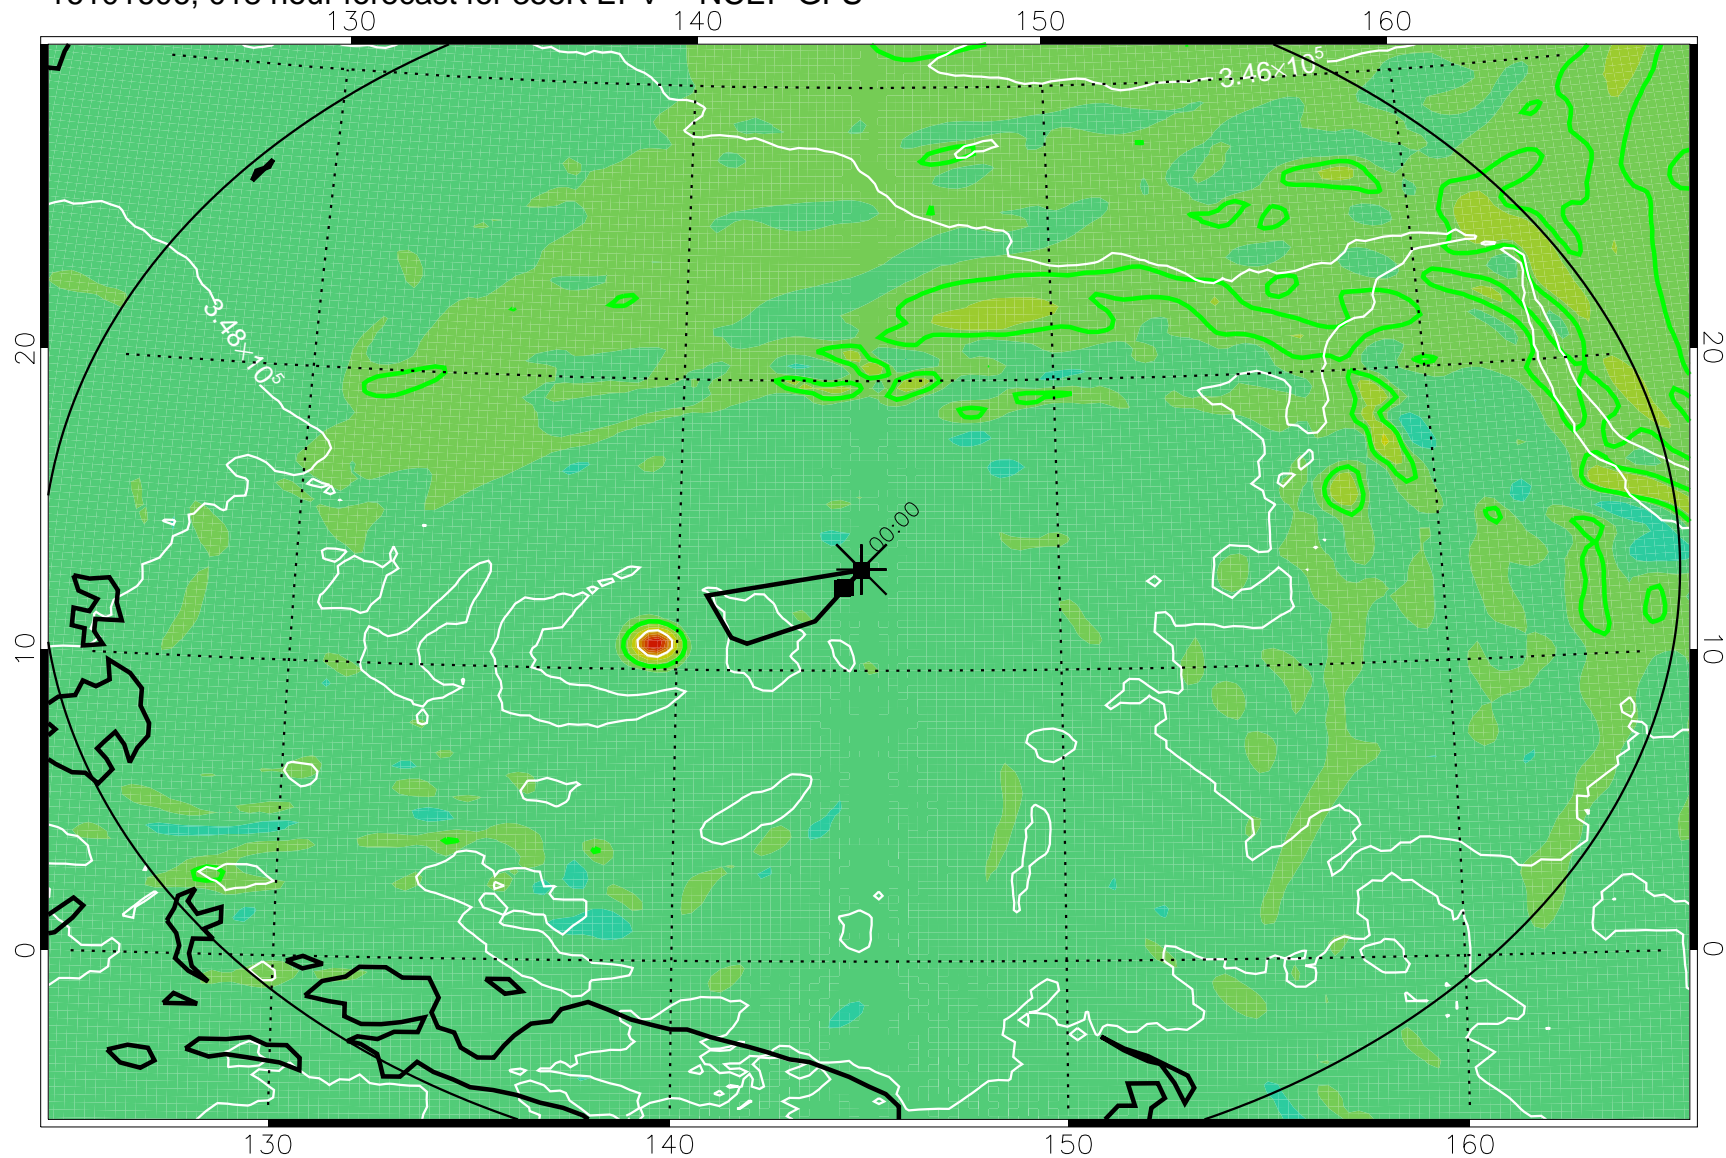

16101518, 006 hour forecast for 355K EPV -- NCEP GFS

355K Montgomery Streamfunction, white
EPV Tropopause (2 PVU) Position
Range ring of 2304 km

16101600, 012 hour forecast for 355K EPV -- NCEP GFS

355K Montgomery Streamfunction, white
EPV Tropopause (2 PVU) Position
Range ring of 2304 km

16101606, 018 hour forecast for 355K EPV -- NCEP GFS

355K Montgomery Streamfunction, white
EPV Tropopause (2 PVU) Position
Range ring of 2304 km

16101612, 024 hour forecast for 355K EPV -- NCEP GFS

355K Montgomery Streamfunction, white
EPV Tropopause (2 PVU) Position
Range ring of 2304 km

16101706, 042 hour forecast for 355K EPV -- NCEP GFS

355K Montgomery Streamfunction, white
EPV Tropopause (2 PVU) Position
Range ring of 2304 km

16101712, 048 hour forecast for 355K EPV -- NCEP GFS

355K Montgomery Streamfunction, white
EPV Tropopause (2 PVU) Position
Range ring of 2304 km

16101718, 054 hour forecast for 355K EPV -- NCEP GFS

355K Montgomery Streamfunction, white
EPV Tropopause (2 PVU) Position
Range ring of 2304 km

16101800, 060 hour forecast for 355K EPV -- NCEP GFS

355K Montgomery Streamfunction, white
EPV Tropopause (2 PVU) Position
Range ring of 2304 km