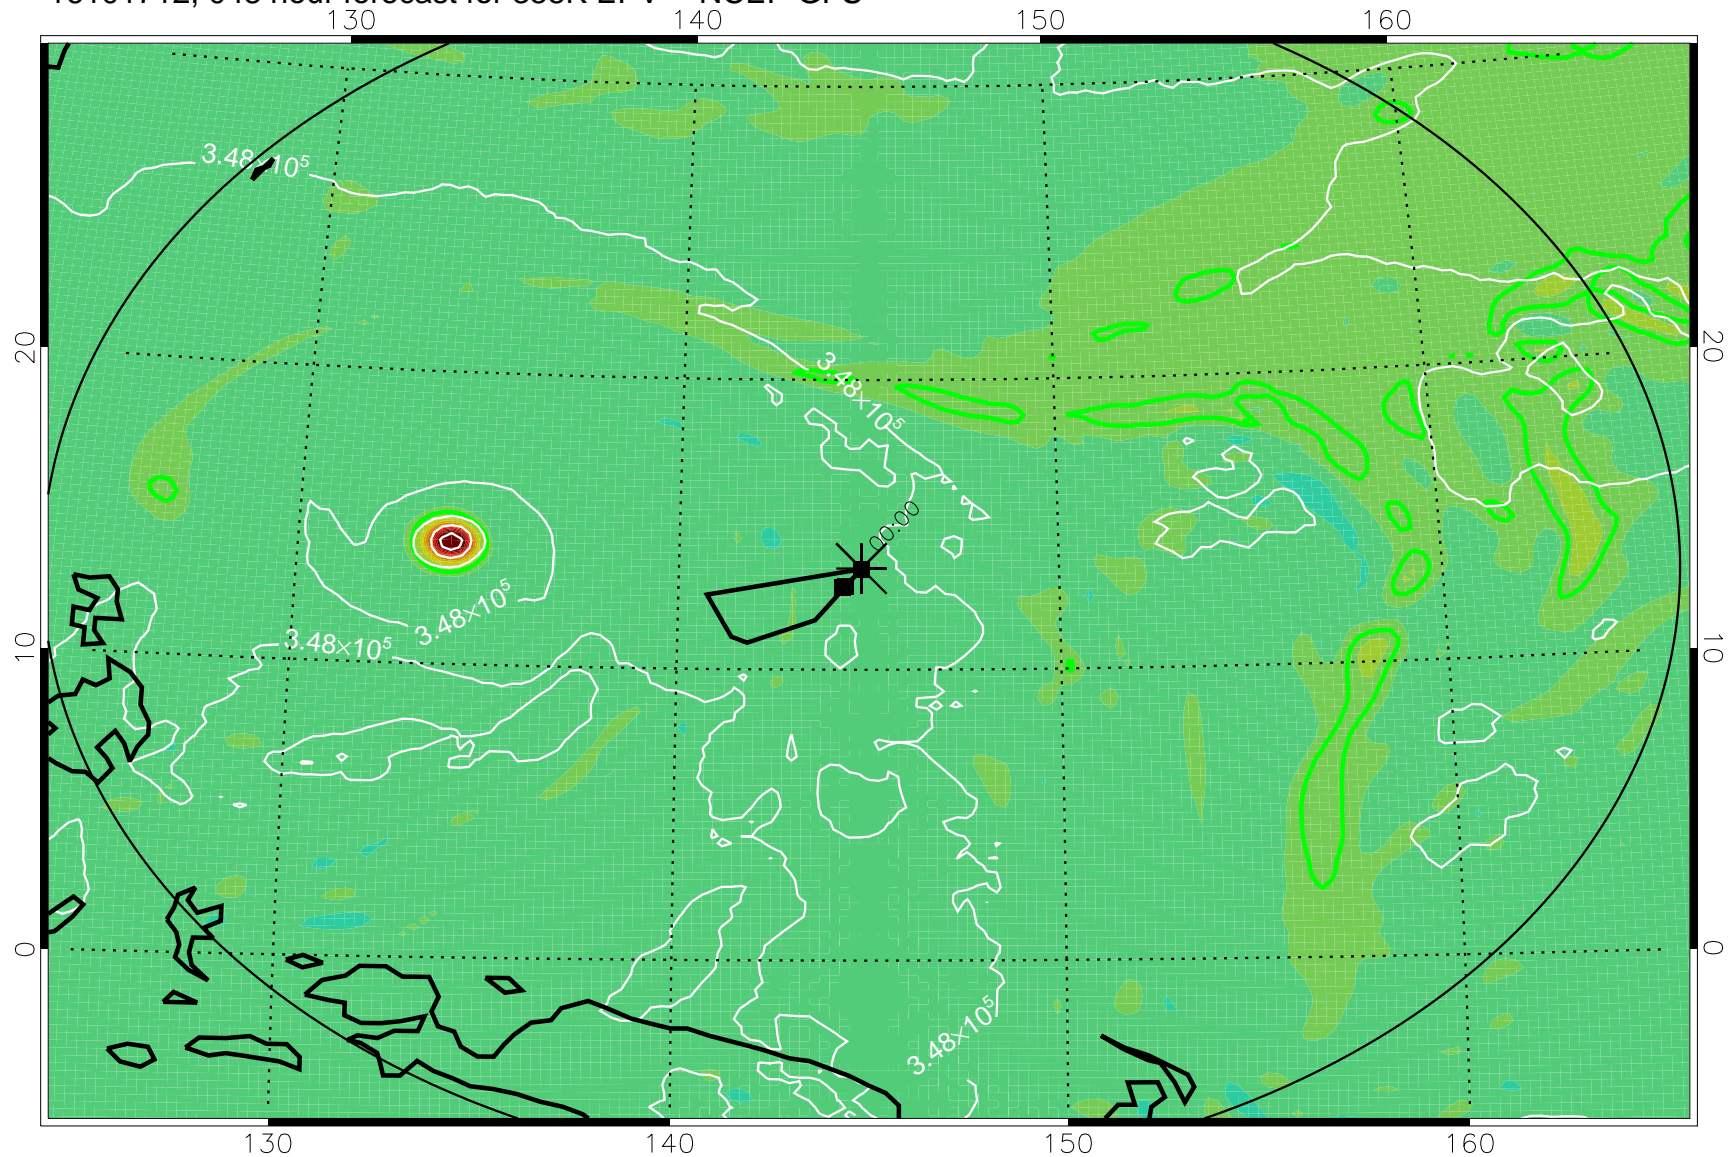

16101618, 030 hour forecast for 355K EPV -- NCEP GFS

355K Montgomery Streamfunction, white
EPV Tropopause (2 PVU) Position
Range ring of 2304 km

16101700, 036 hour forecast for 355K EPV -- NCEP GFS

355K Montgomery Streamfunction, white
EPV Tropopause (2 PVU) Position
Range ring of 2304 km

16101706, 042 hour forecast for 355K EPV -- NCEP GFS

355K Montgomery Streamfunction, white
EPV Tropopause (2 PVU) Position
Range ring of 2304 km

16101712, 048 hour forecast for 355K EPV -- NCEP GFS

355K Montgomery Streamfunction, white
EPV Tropopause (2 PVU) Position
Range ring of 2304 km

16101718, 054 hour forecast for 355K EPV -- NCEP GFS

355K Montgomery Streamfunction, white
EPV Tropopause (2 PVU) Position
Range ring of 2304 km

16101800, 060 hour forecast for 355K EPV -- NCEP GFS

355K Montgomery Streamfunction, white
EPV Tropopause (2 PVU) Position
Range ring of 2304 km

16101818, 078 hour forecast for 355K EPV -- NCEP GFS

355K Montgomery Streamfunction, white
EPV Tropopause (2 PVU) Position
Range ring of 2304 km

16101900, 084 hour forecast for 355K EPV -- NCEP GFS

355K Montgomery Streamfunction, white
EPV Tropopause (2 PVU) Position
Range ring of 2304 km