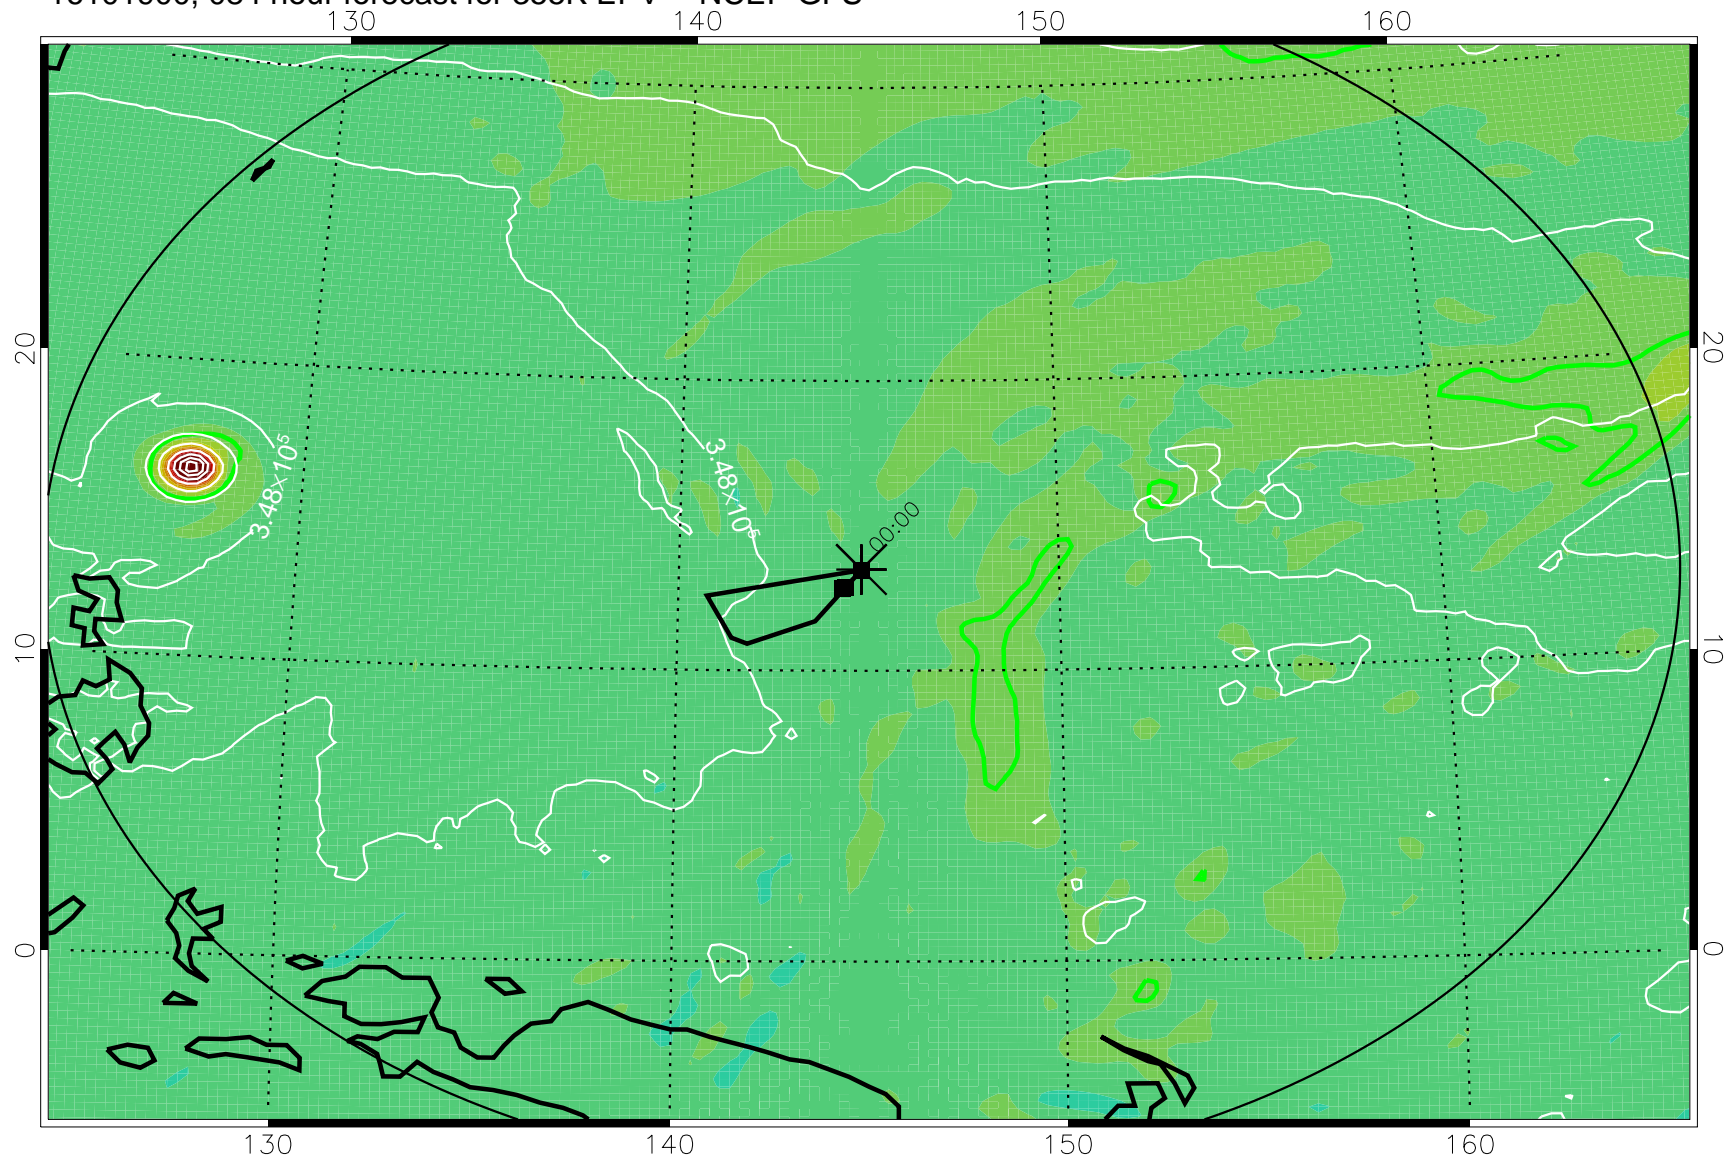

16101806, 066 hour forecast for 355K EPV -- NCEP GFS

355K Montgomery Streamfunction, white
EPV Tropopause (2 PVU) Position
Range ring of 2304 km

16101812, 072 hour forecast for 355K EPV -- NCEP GFS

355K Montgomery Streamfunction, white
EPV Tropopause (2 PVU) Position
Range ring of 2304 km

16101818, 078 hour forecast for 355K EPV -- NCEP GFS

355K Montgomery Streamfunction, white
EPV Tropopause (2 PVU) Position
Range ring of 2304 km

16101900, 084 hour forecast for 355K EPV -- NCEP GFS

355K Montgomery Streamfunction, white
EPV Tropopause (2 PVU) Position
Range ring of 2304 km

16101906, 090 hour forecast for 355K EPV -- NCEP GFS

355K Montgomery Streamfunction, white
EPV Tropopause (2 PVU) Position
Range ring of 2304 km

16101912, 096 hour forecast for 355K EPV -- NCEP GFS

355K Montgomery Streamfunction, white
EPV Tropopause (2 PVU) Position
Range ring of 2304 km

16101918, 102 hour forecast for 355K EPV -- NCEP GFS

355K Montgomery Streamfunction, white
EPV Tropopause (2 PVU) Position
Range ring of 2304 km

16102000, 108 hour forecast for 355K EPV -- NCEP GFS

355K Montgomery Streamfunction, white
EPV Tropopause (2 PVU) Position
Range ring of 2304 km