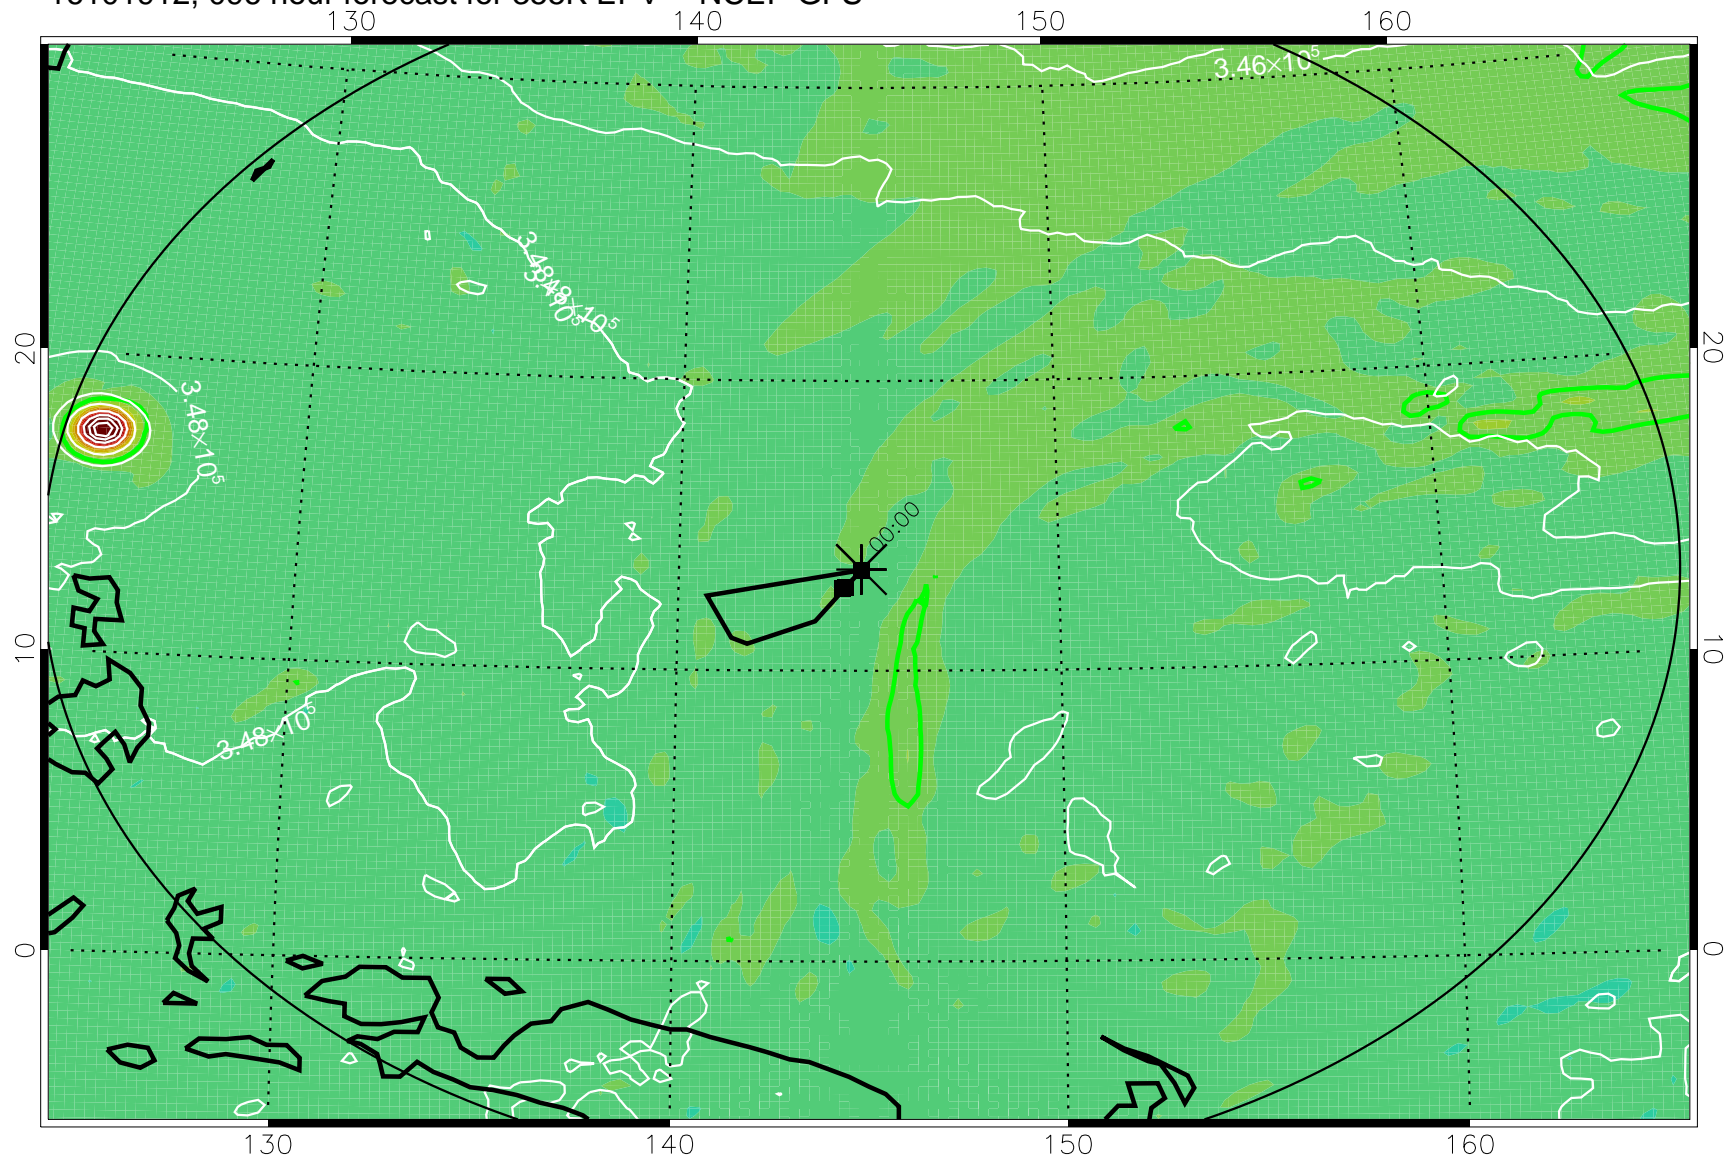

16101806, 066 hour forecast for 355K EPV -- NCEP GFS

355K Montgomery Streamfunction, white
EPV Tropopause (2 PVU) Position
Range ring of 2304 km

16101812, 072 hour forecast for 355K EPV -- NCEP GFS

355K Montgomery Streamfunction, white
EPV Tropopause (2 PVU) Position
Range ring of 2304 km

16101818, 078 hour forecast for 355K EPV -- NCEP GFS

355K Montgomery Streamfunction, white
EPV Tropopause (2 PVU) Position
Range ring of 2304 km

16101900, 084 hour forecast for 355K EPV -- NCEP GFS

355K Montgomery Streamfunction, white
EPV Tropopause (2 PVU) Position
Range ring of 2304 km

16101906, 090 hour forecast for 355K EPV -- NCEP GFS

355K Montgomery Streamfunction, white
EPV Tropopause (2 PVU) Position
Range ring of 2304 km

16101912, 096 hour forecast for 355K EPV -- NCEP GFS

355K Montgomery Streamfunction, white
EPV Tropopause (2 PVU) Position
Range ring of 2304 km

16101918, 102 hour forecast for 355K EPV -- NCEP GFS

355K Montgomery Streamfunction, white
EPV Tropopause (2 PVU) Position
Range ring of 2304 km

16102000, 108 hour forecast for 355K EPV -- NCEP GFS

355K Montgomery Streamfunction, white
EPV Tropopause (2 PVU) Position
Range ring of 2304 km