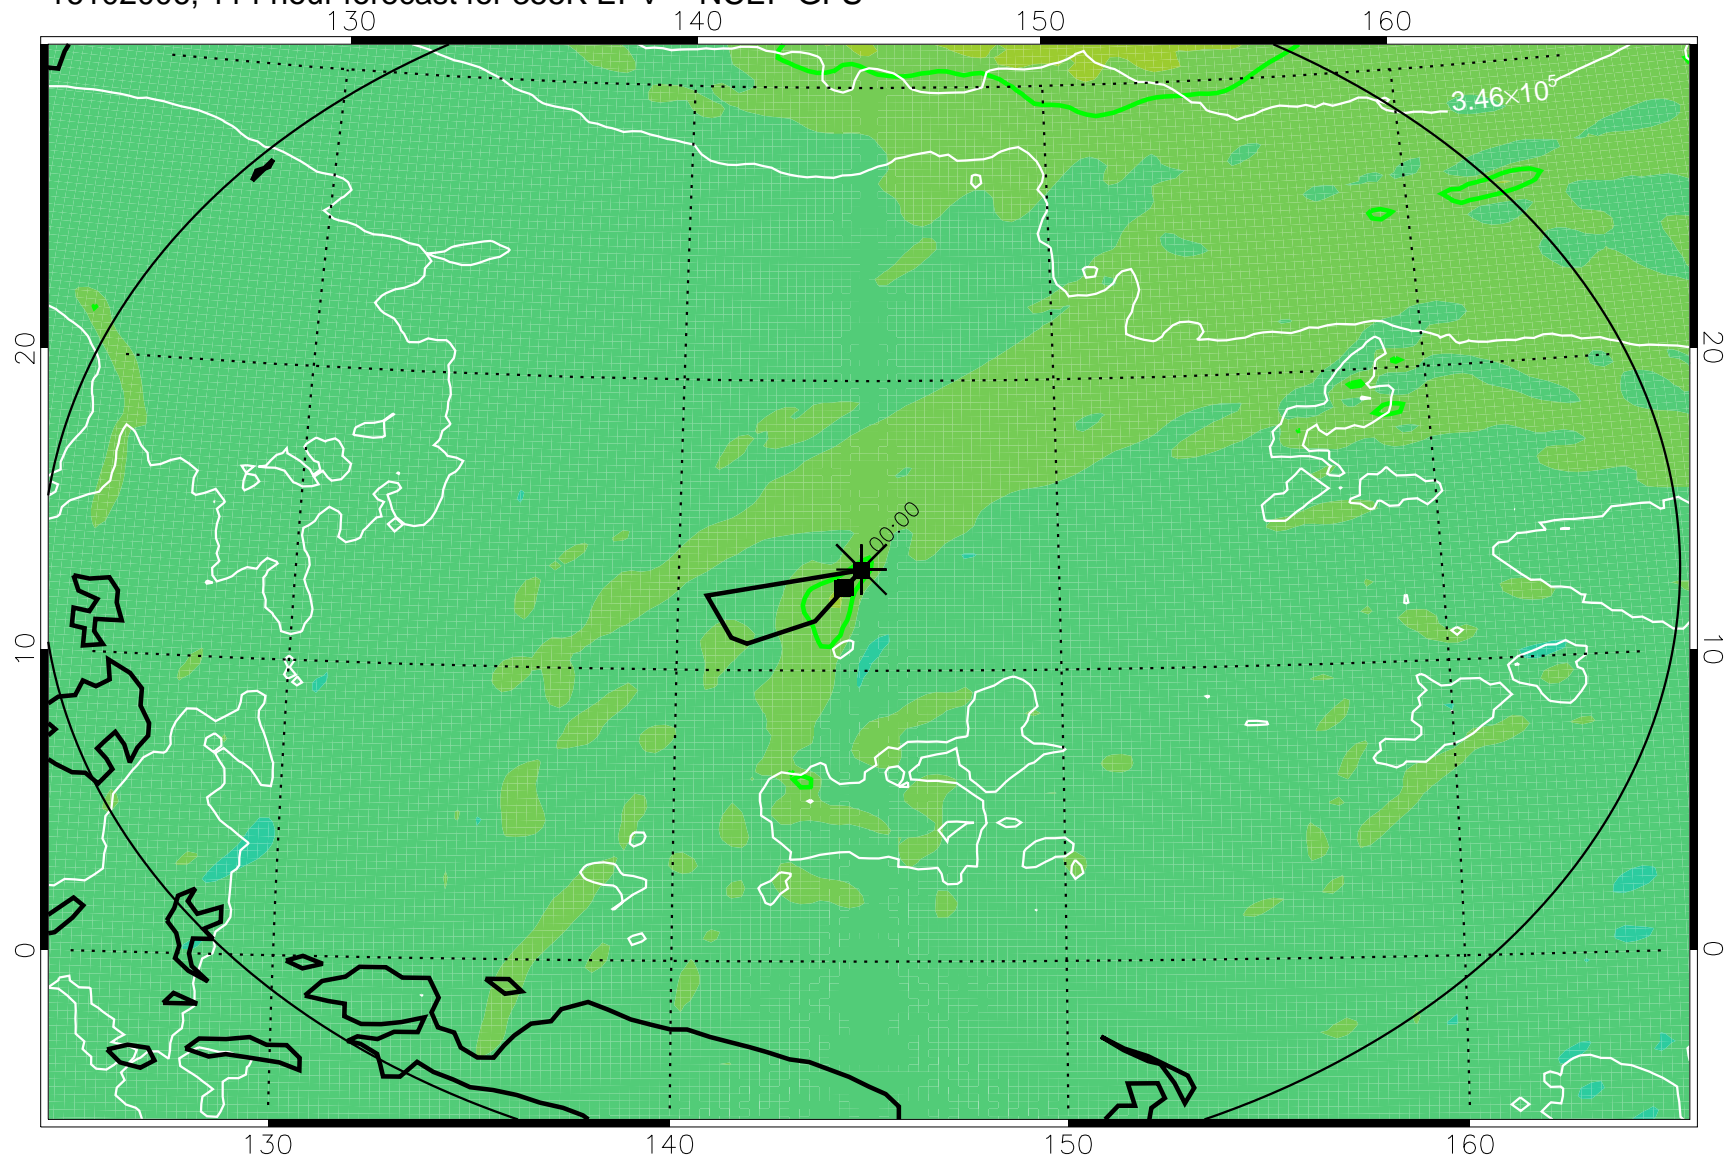

16101818, 078 hour forecast for 355K EPV -- NCEP GFS

355K Montgomery Streamfunction, white
EPV Tropopause (2 PVU) Position
Range ring of 2304 km

16101900, 084 hour forecast for 355K EPV -- NCEP GFS

355K Montgomery Streamfunction, white
EPV Tropopause (2 PVU) Position
Range ring of 2304 km

16101906, 090 hour forecast for 355K EPV -- NCEP GFS

355K Montgomery Streamfunction, white
EPV Tropopause (2 PVU) Position
Range ring of 2304 km

16101912, 096 hour forecast for 355K EPV -- NCEP GFS

355K Montgomery Streamfunction, white
EPV Tropopause (2 PVU) Position
Range ring of 2304 km

16101918, 102 hour forecast for 355K EPV -- NCEP GFS

355K Montgomery Streamfunction, white
EPV Tropopause (2 PVU) Position
Range ring of 2304 km

16102000, 108 hour forecast for 355K EPV -- NCEP GFS

355K Montgomery Streamfunction, white
EPV Tropopause (2 PVU) Position
Range ring of 2304 km

16102006, 114 hour forecast for 355K EPV -- NCEP GFS

355K Montgomery Streamfunction, white
EPV Tropopause (2 PVU) Position
Range ring of 2304 km

16102012, 120 hour forecast for 355K EPV -- NCEP GFS

355K Montgomery Streamfunction, white
EPV Tropopause (2 PVU) Position
Range ring of 2304 km