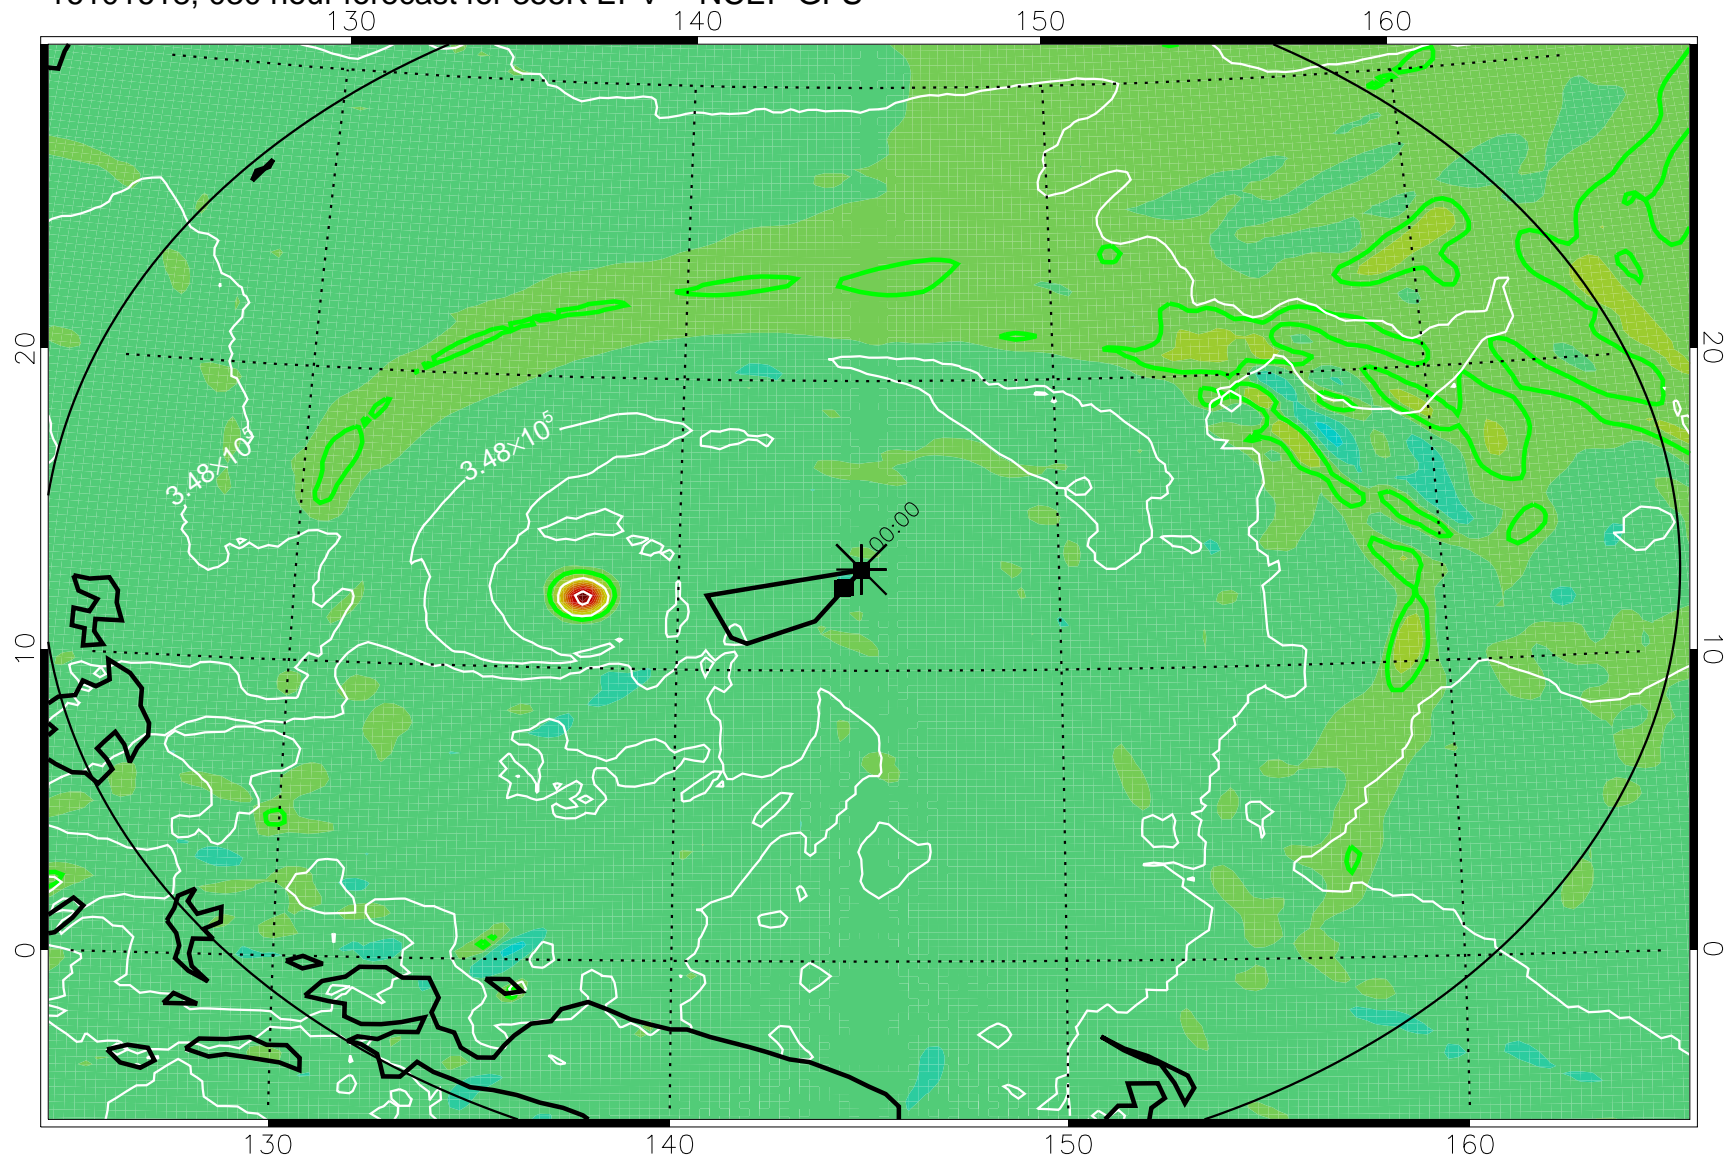

16101606, 018 hour forecast for 355K EPV -- NCEP GFS

355K Montgomery Streamfunction, white
EPV Tropopause (2 PVU) Position
Range ring of 2304 km

16101612, 024 hour forecast for 355K EPV -- NCEP GFS

355K Montgomery Streamfunction, white
EPV Tropopause (2 PVU) Position
Range ring of 2304 km

16101618, 030 hour forecast for 355K EPV -- NCEP GFS

355K Montgomery Streamfunction, white
EPV Tropopause (2 PVU) Position
Range ring of 2304 km

16101700, 036 hour forecast for 355K EPV -- NCEP GFS

355K Montgomery Streamfunction, white
EPV Tropopause (2 PVU) Position
Range ring of 2304 km

16101706, 042 hour forecast for 355K EPV -- NCEP GFS

355K Montgomery Streamfunction, white
EPV Tropopause (2 PVU) Position
Range ring of 2304 km

16101712, 048 hour forecast for 355K EPV -- NCEP GFS

355K Montgomery Streamfunction, white
EPV Tropopause (2 PVU) Position
Range ring of 2304 km

16101718, 054 hour forecast for 355K EPV -- NCEP GFS

355K Montgomery Streamfunction, white
EPV Tropopause (2 PVU) Position
Range ring of 2304 km

16101800, 060 hour forecast for 355K EPV -- NCEP GFS

355K Montgomery Streamfunction, white
EPV Tropopause (2 PVU) Position
Range ring of 2304 km