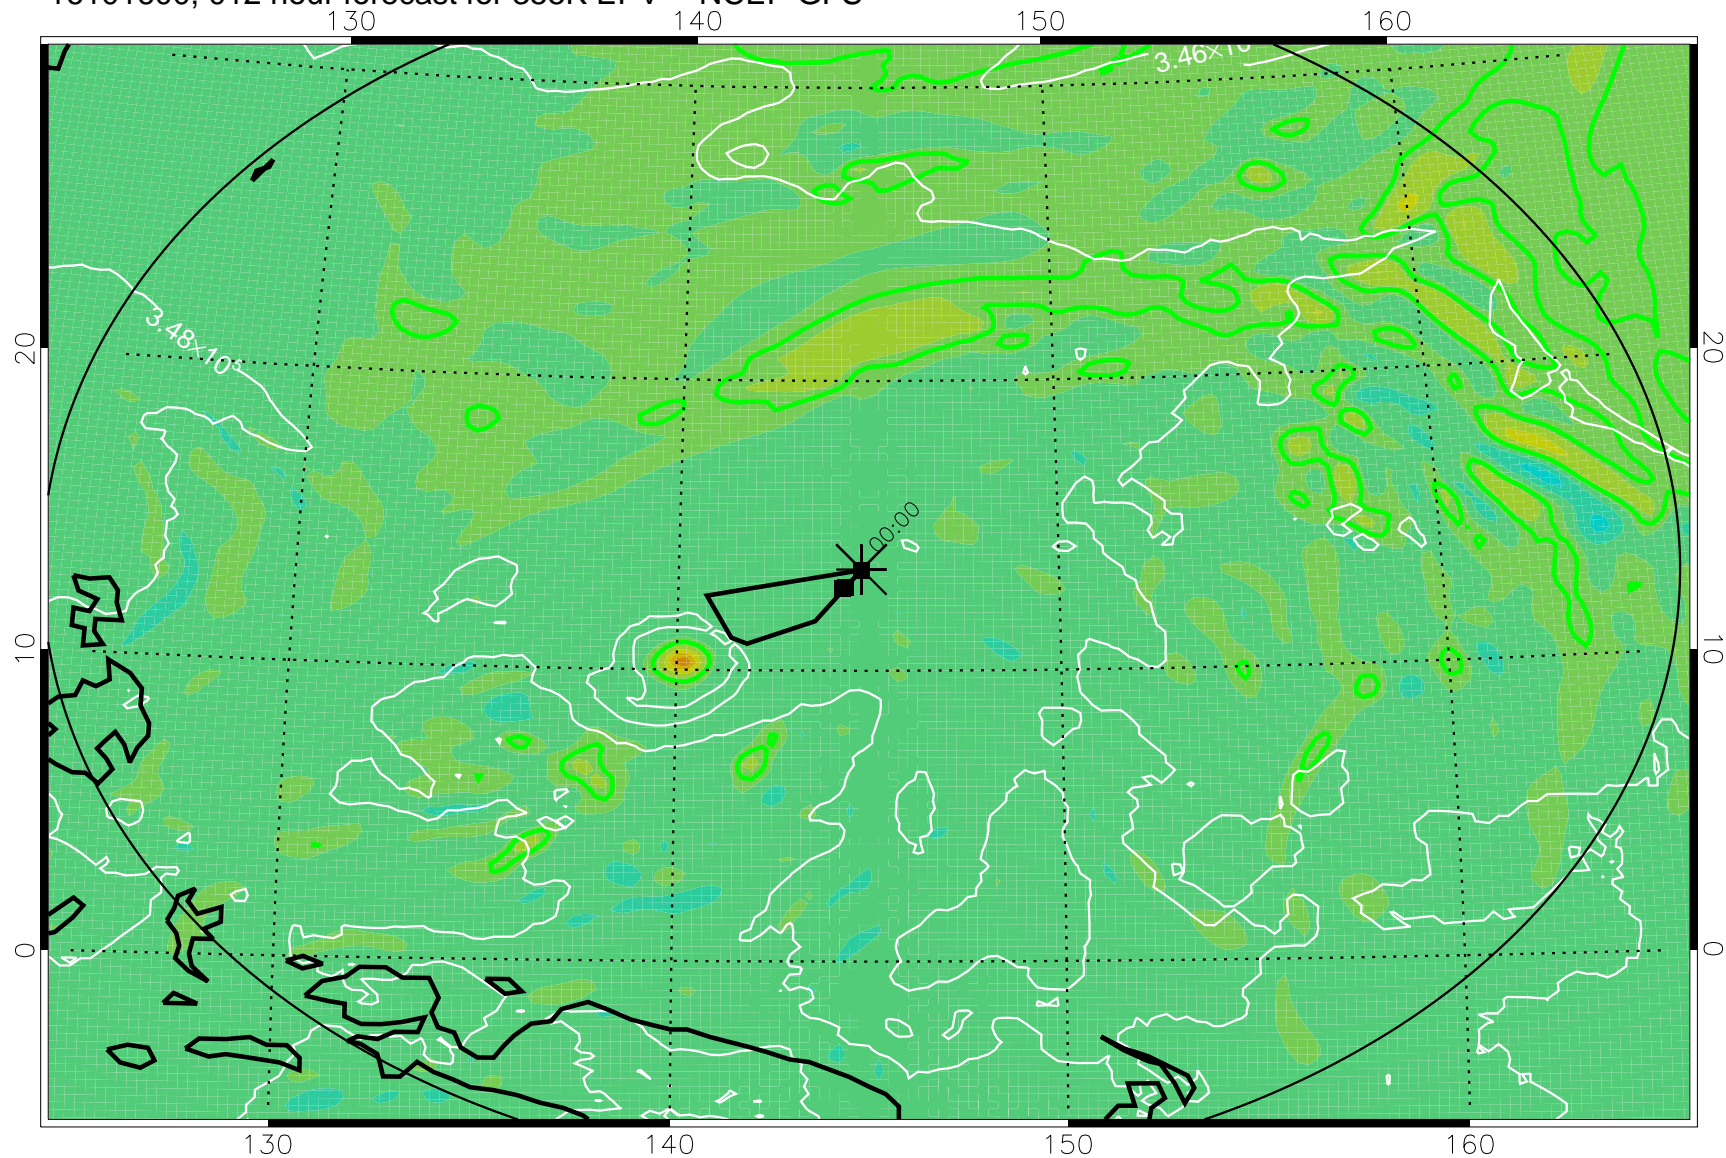

16101518, 006 hour forecast for 355K EPV -- NCEP GFS

355K Montgomery Streamfunction, white
EPV Tropopause (2 PVU) Position
Range ring of 2304 km

16101600, 012 hour forecast for 355K EPV -- NCEP GFS

355K Montgomery Streamfunction, white
EPV Tropopause (2 PVU) Position
Range ring of 2304 km

16101606, 018 hour forecast for 355K EPV -- NCEP GFS

355K Montgomery Streamfunction, white
EPV Tropopause (2 PVU) Position
Range ring of 2304 km

16101612, 024 hour forecast for 355K EPV -- NCEP GFS

355K Montgomery Streamfunction, white
EPV Tropopause (2 PVU) Position
Range ring of 2304 km

16101618, 030 hour forecast for 355K EPV -- NCEP GFS

355K Montgomery Streamfunction, white
EPV Tropopause (2 PVU) Position
Range ring of 2304 km

16101700, 036 hour forecast for 355K EPV -- NCEP GFS

355K Montgomery Streamfunction, white
EPV Tropopause (2 PVU) Position
Range ring of 2304 km

16101706, 042 hour forecast for 355K EPV -- NCEP GFS

355K Montgomery Streamfunction, white
EPV Tropopause (2 PVU) Position
Range ring of 2304 km

16101712, 048 hour forecast for 355K EPV -- NCEP GFS

355K Montgomery Streamfunction, white
EPV Tropopause (2 PVU) Position
Range ring of 2304 km