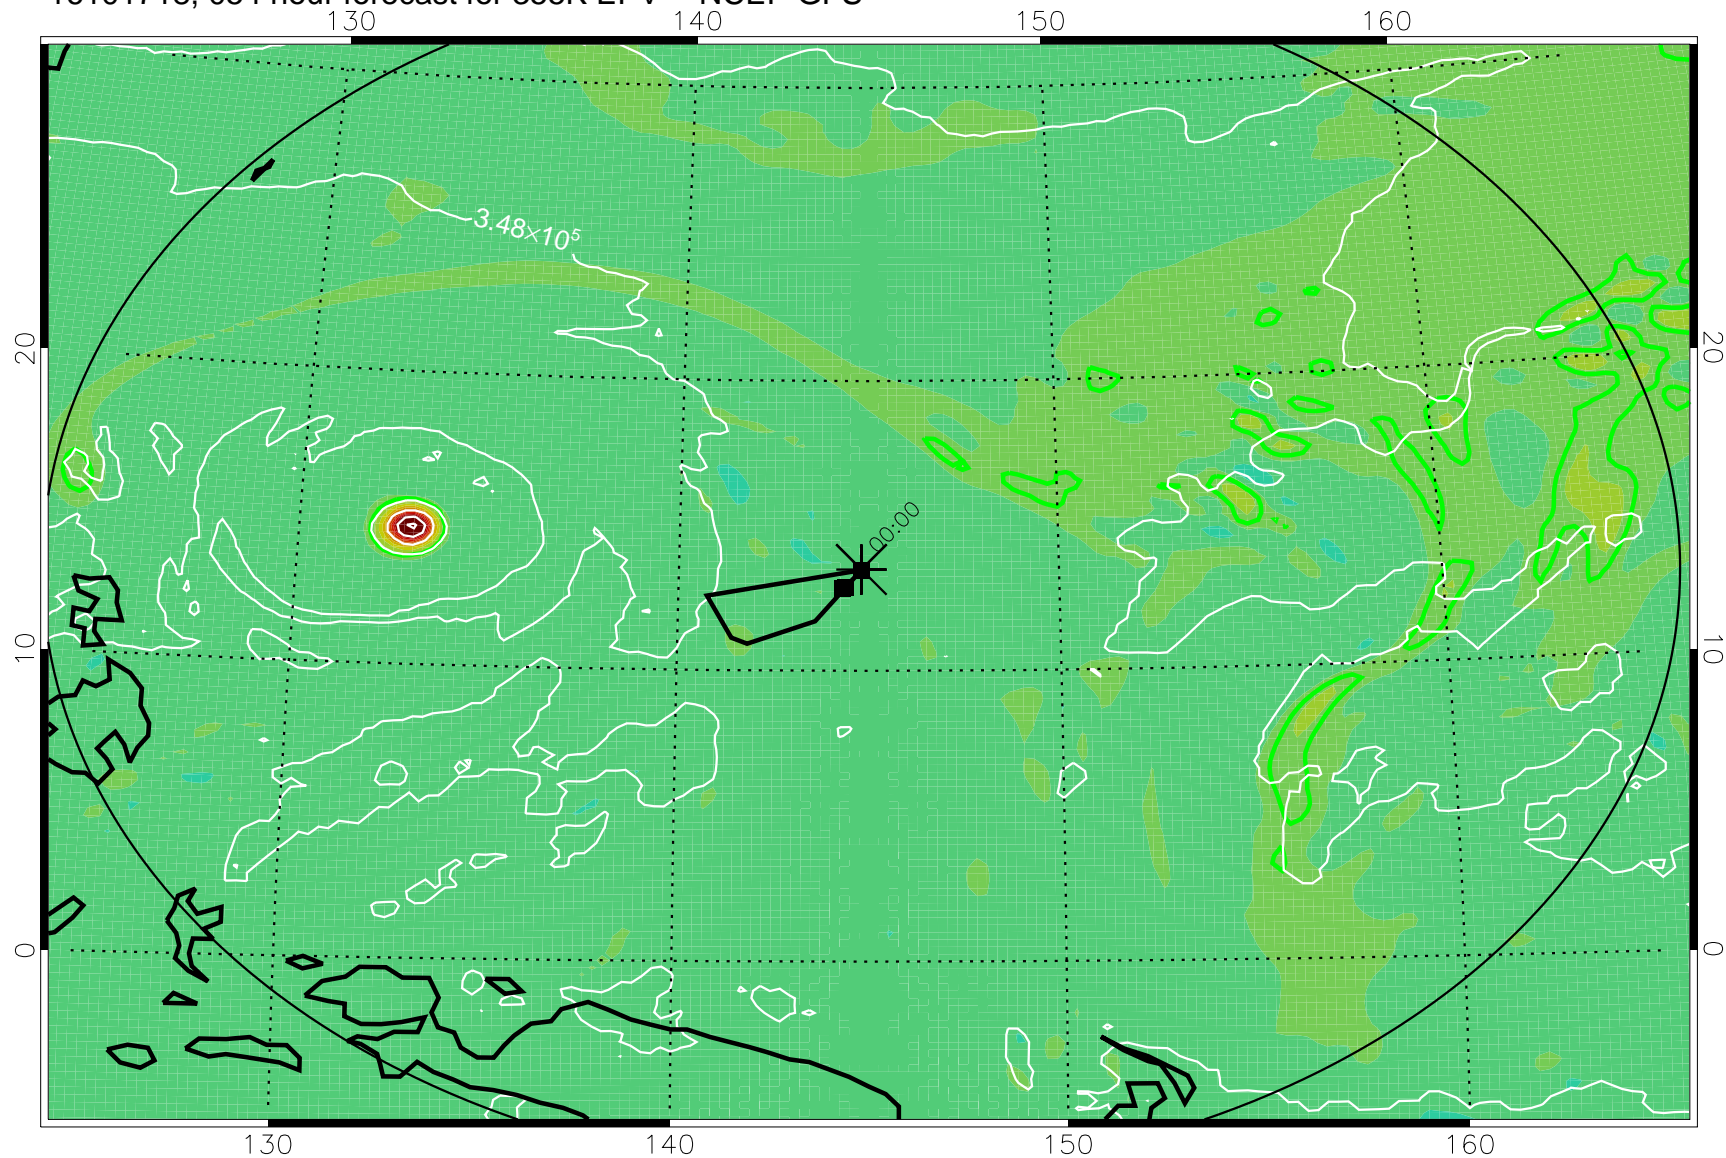

16101706, 042 hour forecast for 355K EPV -- NCEP GFS

355K Montgomery Streamfunction, white
EPV Tropopause (2 PVU) Position
Range ring of 2304 km

16101712, 048 hour forecast for 355K EPV -- NCEP GFS

355K Montgomery Streamfunction, white
EPV Tropopause (2 PVU) Position
Range ring of 2304 km

16101718, 054 hour forecast for 355K EPV -- NCEP GFS

355K Montgomery Streamfunction, white
EPV Tropopause (2 PVU) Position
Range ring of 2304 km

16101800, 060 hour forecast for 355K EPV -- NCEP GFS

355K Montgomery Streamfunction, white
EPV Tropopause (2 PVU) Position
Range ring of 2304 km

16101818, 078 hour forecast for 355K EPV -- NCEP GFS

355K Montgomery Streamfunction, white
EPV Tropopause (2 PVU) Position
Range ring of 2304 km

16101900, 084 hour forecast for 355K EPV -- NCEP GFS

355K Montgomery Streamfunction, white
EPV Tropopause (2 PVU) Position
Range ring of 2304 km

16101906, 090 hour forecast for 355K EPV -- NCEP GFS

355K Montgomery Streamfunction, white
EPV Tropopause (2 PVU) Position
Range ring of 2304 km

16101912, 096 hour forecast for 355K EPV -- NCEP GFS

355K Montgomery Streamfunction, white
EPV Tropopause (2 PVU) Position
Range ring of 2304 km