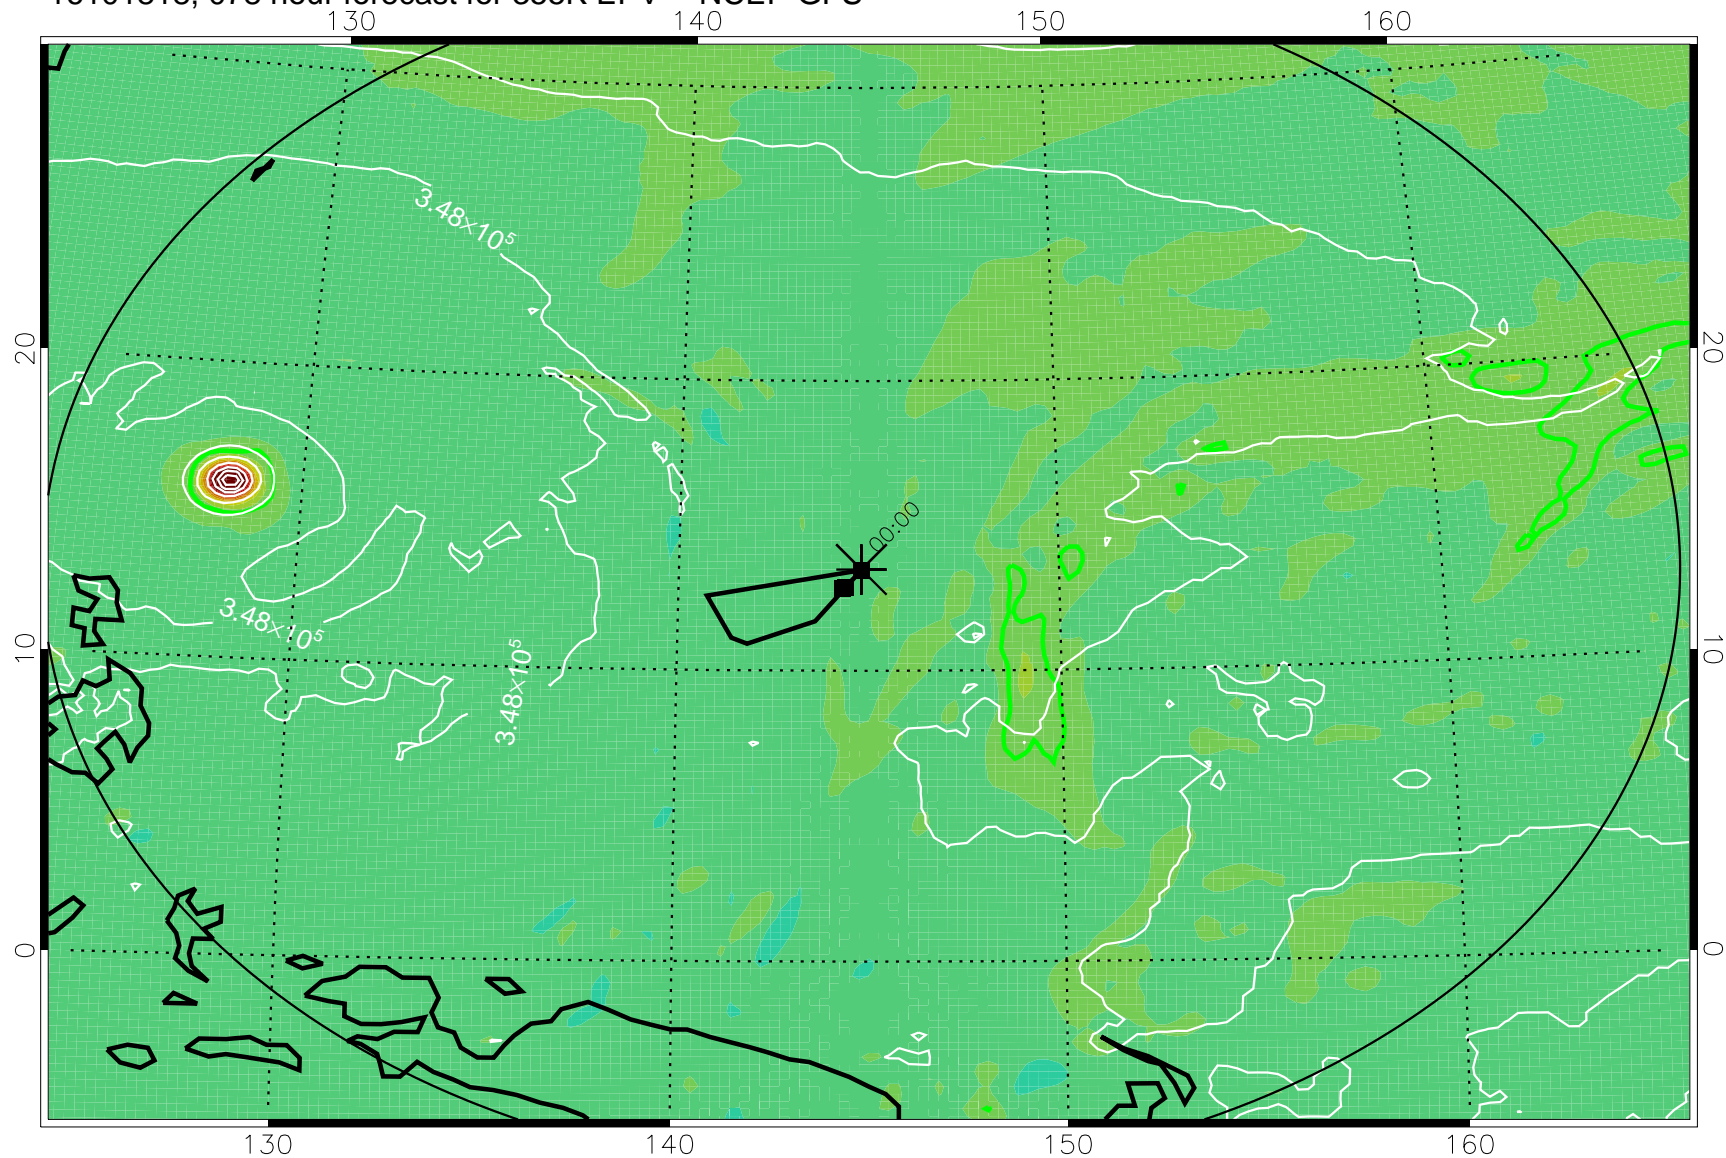

16101806, 066 hour forecast for 355K EPV -- NCEP GFS

355K Montgomery Streamfunction, white
EPV Tropopause (2 PVU) Position
Range ring of 2304 km

16101812, 072 hour forecast for 355K EPV -- NCEP GFS

355K Montgomery Streamfunction, white
EPV Tropopause (2 PVU) Position
Range ring of 2304 km

16101818, 078 hour forecast for 355K EPV -- NCEP GFS

355K Montgomery Streamfunction, white
EPV Tropopause (2 PVU) Position
Range ring of 2304 km

16101900, 084 hour forecast for 355K EPV -- NCEP GFS

355K Montgomery Streamfunction, white
EPV Tropopause (2 PVU) Position
Range ring of 2304 km

16101906, 090 hour forecast for 355K EPV -- NCEP GFS

355K Montgomery Streamfunction, white
EPV Tropopause (2 PVU) Position
Range ring of 2304 km

16101912, 096 hour forecast for 355K EPV -- NCEP GFS

355K Montgomery Streamfunction, white
EPV Tropopause (2 PVU) Position
Range ring of 2304 km

16101918, 102 hour forecast for 355K EPV -- NCEP GFS

355K Montgomery Streamfunction, white
EPV Tropopause (2 PVU) Position
Range ring of 2304 km

16102000, 108 hour forecast for 355K EPV -- NCEP GFS

355K Montgomery Streamfunction, white
EPV Tropopause (2 PVU) Position
Range ring of 2304 km