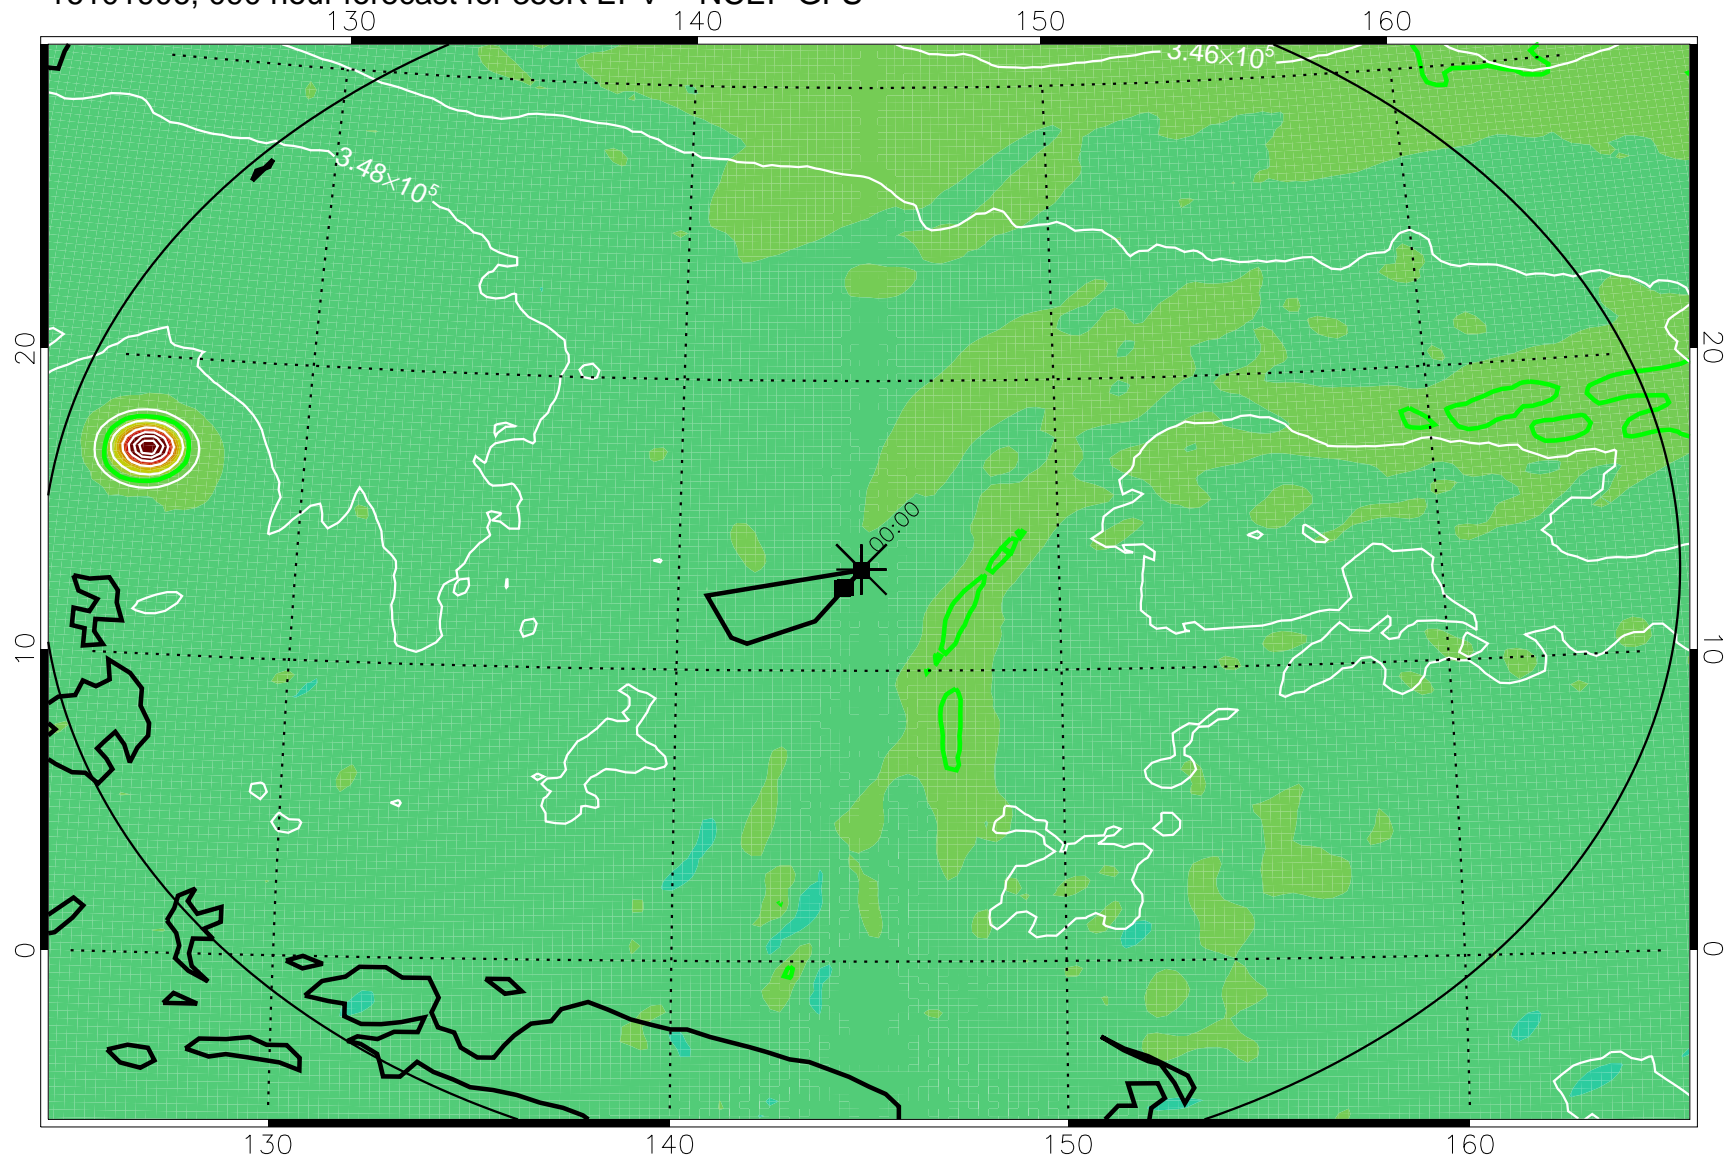

16101806, 066 hour forecast for 355K EPV -- NCEP GFS

355K Montgomery Streamfunction, white
EPV Tropopause (2 PVU) Position
Range ring of 2304 km

16101812, 072 hour forecast for 355K EPV -- NCEP GFS

355K Montgomery Streamfunction, white
EPV Tropopause (2 PVU) Position
Range ring of 2304 km

16101818, 078 hour forecast for 355K EPV -- NCEP GFS

355K Montgomery Streamfunction, white
EPV Tropopause (2 PVU) Position
Range ring of 2304 km

16101900, 084 hour forecast for 355K EPV -- NCEP GFS

355K Montgomery Streamfunction, white
EPV Tropopause (2 PVU) Position
Range ring of 2304 km

16101906, 090 hour forecast for 355K EPV -- NCEP GFS

355K Montgomery Streamfunction, white
EPV Tropopause (2 PVU) Position
Range ring of 2304 km

16101912, 096 hour forecast for 355K EPV -- NCEP GFS

355K Montgomery Streamfunction, white
EPV Tropopause (2 PVU) Position
Range ring of 2304 km

16101918, 102 hour forecast for 355K EPV -- NCEP GFS

355K Montgomery Streamfunction, white
EPV Tropopause (2 PVU) Position
Range ring of 2304 km

16102000, 108 hour forecast for 355K EPV -- NCEP GFS

355K Montgomery Streamfunction, white
EPV Tropopause (2 PVU) Position
Range ring of 2304 km