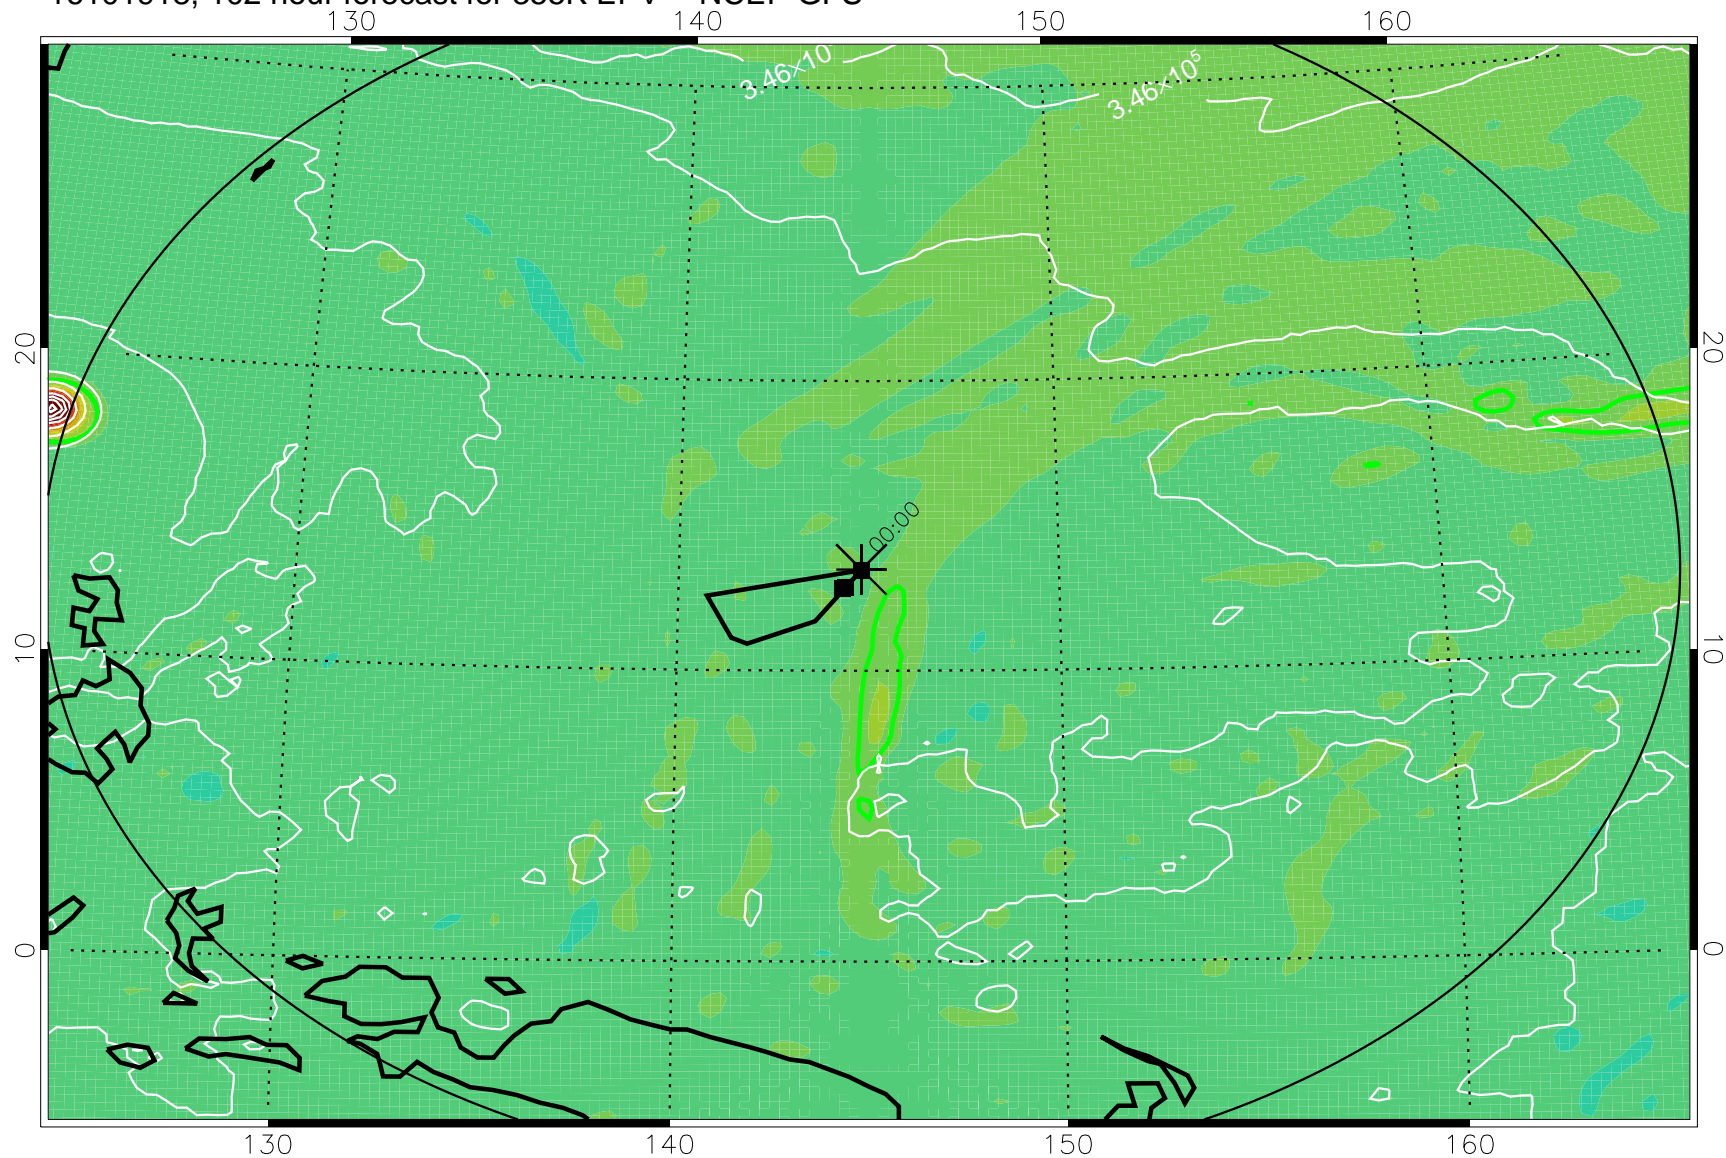

16101818, 078 hour forecast for 355K EPV -- NCEP GFS

355K Montgomery Streamfunction, white
EPV Tropopause (2 PVU) Position
Range ring of 2304 km

16101900, 084 hour forecast for 355K EPV -- NCEP GFS

355K Montgomery Streamfunction, white
EPV Tropopause (2 PVU) Position
Range ring of 2304 km

16101906, 090 hour forecast for 355K EPV -- NCEP GFS

355K Montgomery Streamfunction, white
EPV Tropopause (2 PVU) Position
Range ring of 2304 km

16101912, 096 hour forecast for 355K EPV -- NCEP GFS

355K Montgomery Streamfunction, white
EPV Tropopause (2 PVU) Position
Range ring of 2304 km

16101918, 102 hour forecast for 355K EPV -- NCEP GFS

355K Montgomery Streamfunction, white
EPV Tropopause (2 PVU) Position
Range ring of 2304 km

16102000, 108 hour forecast for 355K EPV -- NCEP GFS

355K Montgomery Streamfunction, white
EPV Tropopause (2 PVU) Position
Range ring of 2304 km

16102006, 114 hour forecast for 355K EPV -- NCEP GFS

355K Montgomery Streamfunction, white
EPV Tropopause (2 PVU) Position
Range ring of 2304 km

16102012, 120 hour forecast for 355K EPV -- NCEP GFS

355K Montgomery Streamfunction, white
EPV Tropopause (2 PVU) Position
Range ring of 2304 km