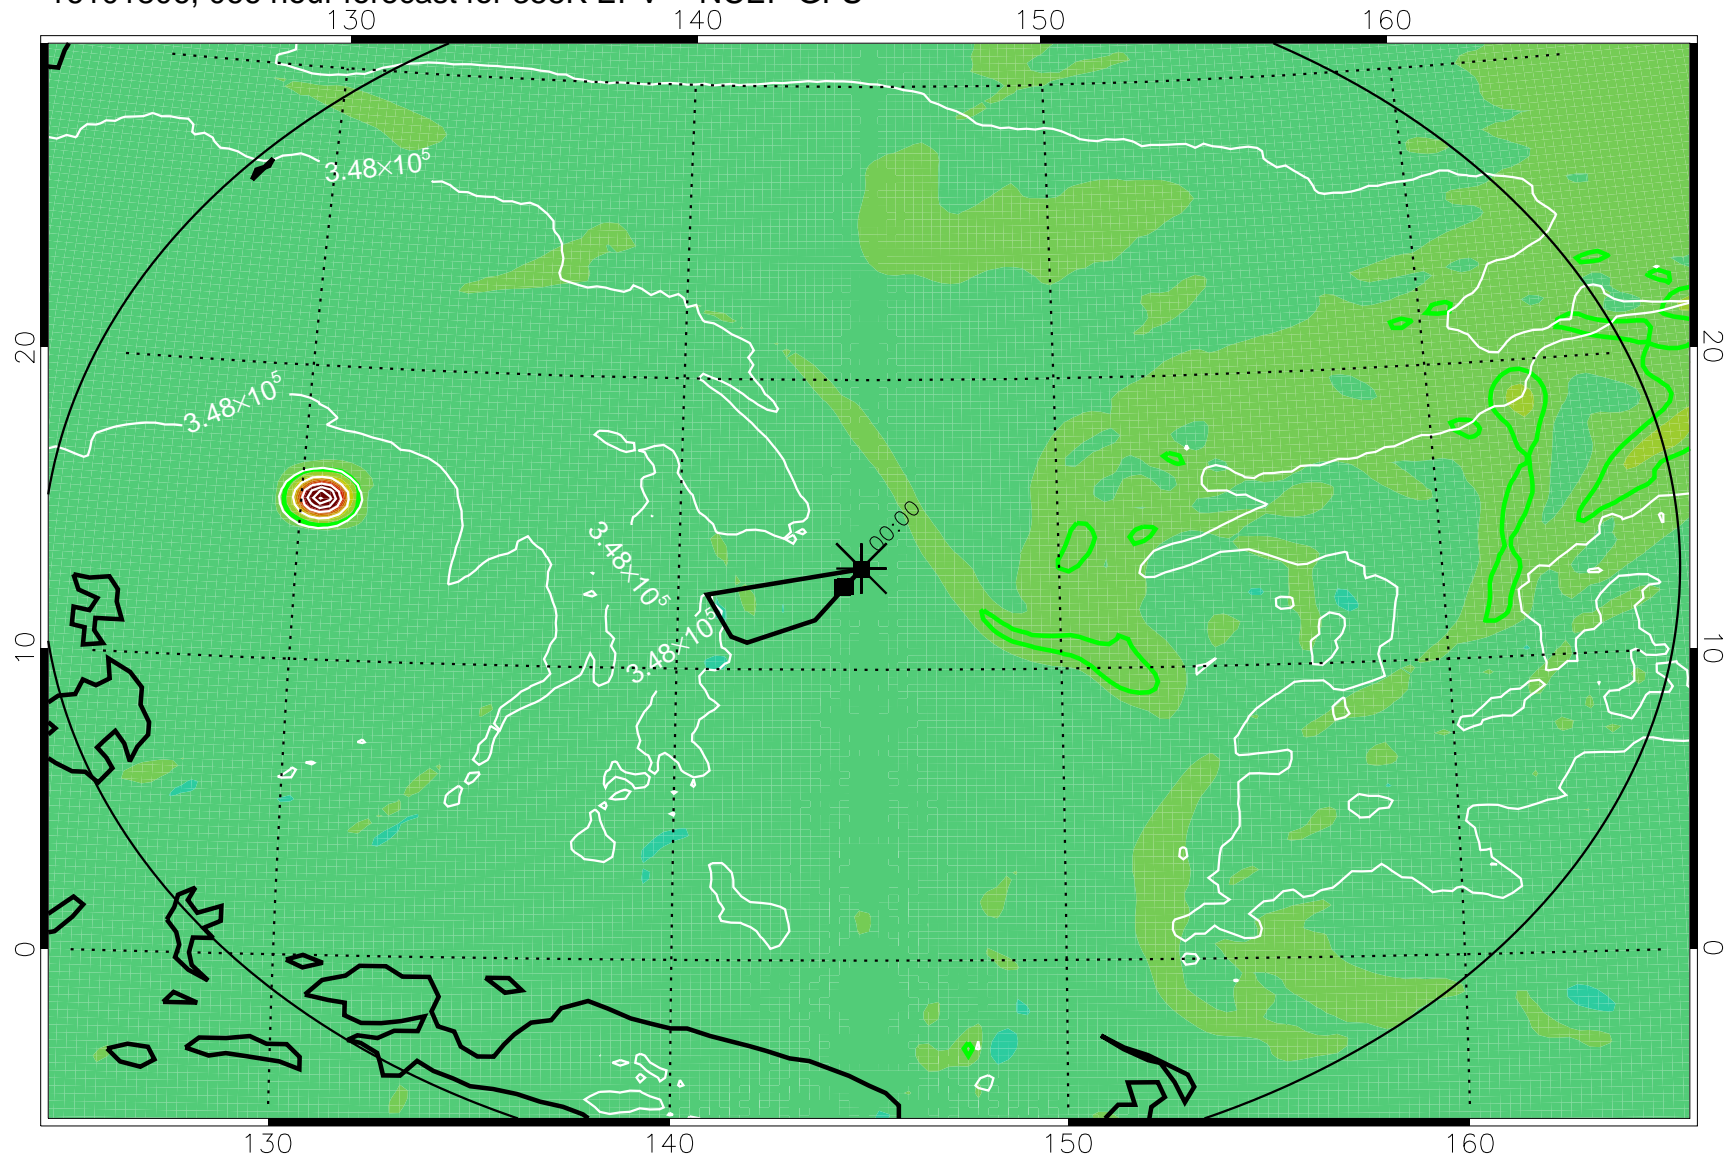

16101718, 054 hour forecast for 355K EPV -- NCEP GFS

355K Montgomery Streamfunction, white
EPV Tropopause (2 PVU) Position
Range ring of 2304 km

16101800, 060 hour forecast for 355K EPV -- NCEP GFS

355K Montgomery Streamfunction, white
EPV Tropopause (2 PVU) Position
Range ring of 2304 km

16101806, 066 hour forecast for 355K EPV -- NCEP GFS

355K Montgomery Streamfunction, white
EPV Tropopause (2 PVU) Position
Range ring of 2304 km

16101812, 072 hour forecast for 355K EPV -- NCEP GFS

355K Montgomery Streamfunction, white
EPV Tropopause (2 PVU) Position
Range ring of 2304 km

16101818, 078 hour forecast for 355K EPV -- NCEP GFS

355K Montgomery Streamfunction, white
EPV Tropopause (2 PVU) Position
Range ring of 2304 km

16101900, 084 hour forecast for 355K EPV -- NCEP GFS

355K Montgomery Streamfunction, white
EPV Tropopause (2 PVU) Position
Range ring of 2304 km

16101906, 090 hour forecast for 355K EPV -- NCEP GFS

355K Montgomery Streamfunction, white
EPV Tropopause (2 PVU) Position
Range ring of 2304 km

16101912, 096 hour forecast for 355K EPV -- NCEP GFS

355K Montgomery Streamfunction, white
EPV Tropopause (2 PVU) Position
Range ring of 2304 km