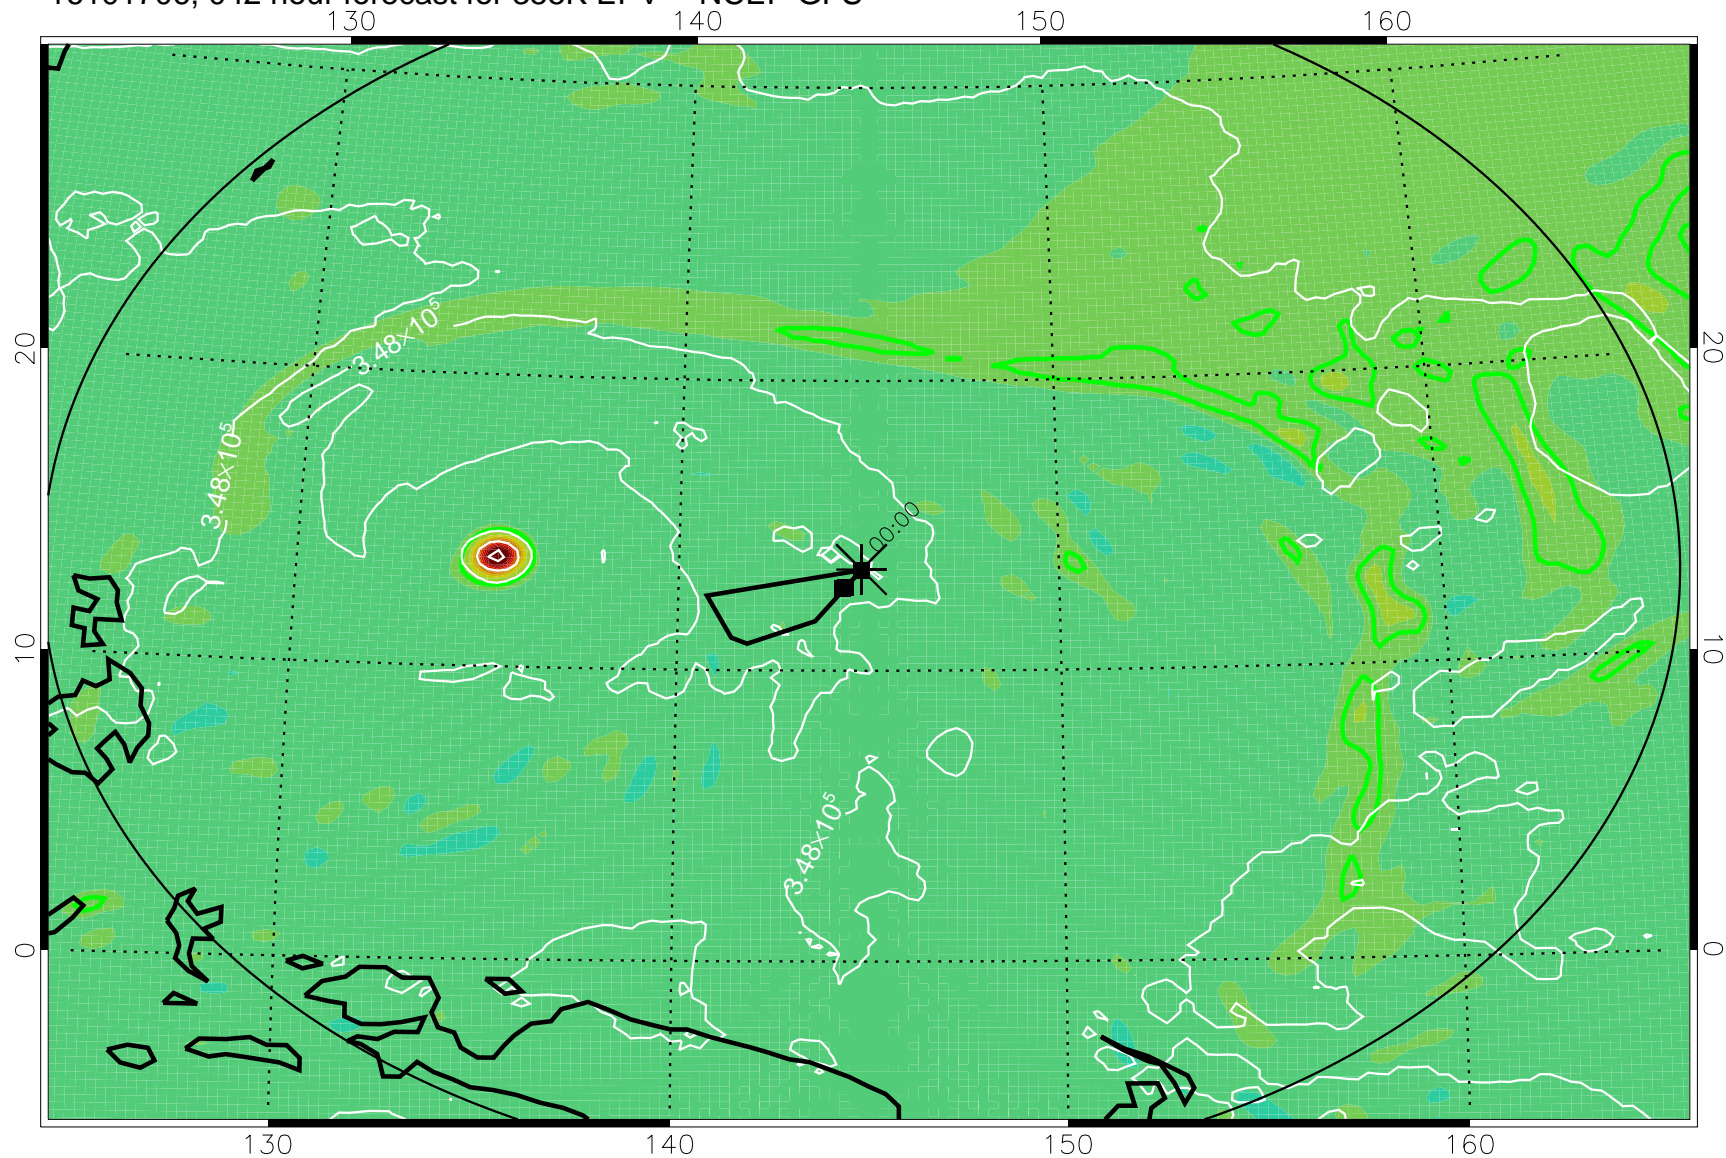

16101618, 030 hour forecast for 355K EPV -- NCEP GFS

355K Montgomery Streamfunction, white
EPV Tropopause (2 PVU) Position
Range ring of 2304 km

16101700, 036 hour forecast for 355K EPV -- NCEP GFS

355K Montgomery Streamfunction, white
EPV Tropopause (2 PVU) Position
Range ring of 2304 km

16101706, 042 hour forecast for 355K EPV -- NCEP GFS

355K Montgomery Streamfunction, white
EPV Tropopause (2 PVU) Position
Range ring of 2304 km

16101712, 048 hour forecast for 355K EPV -- NCEP GFS

355K Montgomery Streamfunction, white
EPV Tropopause (2 PVU) Position
Range ring of 2304 km

16101718, 054 hour forecast for 355K EPV -- NCEP GFS

355K Montgomery Streamfunction, white
EPV Tropopause (2 PVU) Position
Range ring of 2304 km

16101800, 060 hour forecast for 355K EPV -- NCEP GFS

355K Montgomery Streamfunction, white
EPV Tropopause (2 PVU) Position
Range ring of 2304 km

16101818, 078 hour forecast for 355K EPV -- NCEP GFS

355K Montgomery Streamfunction, white
EPV Tropopause (2 PVU) Position
Range ring of 2304 km

16101900, 084 hour forecast for 355K EPV -- NCEP GFS

355K Montgomery Streamfunction, white
EPV Tropopause (2 PVU) Position
Range ring of 2304 km