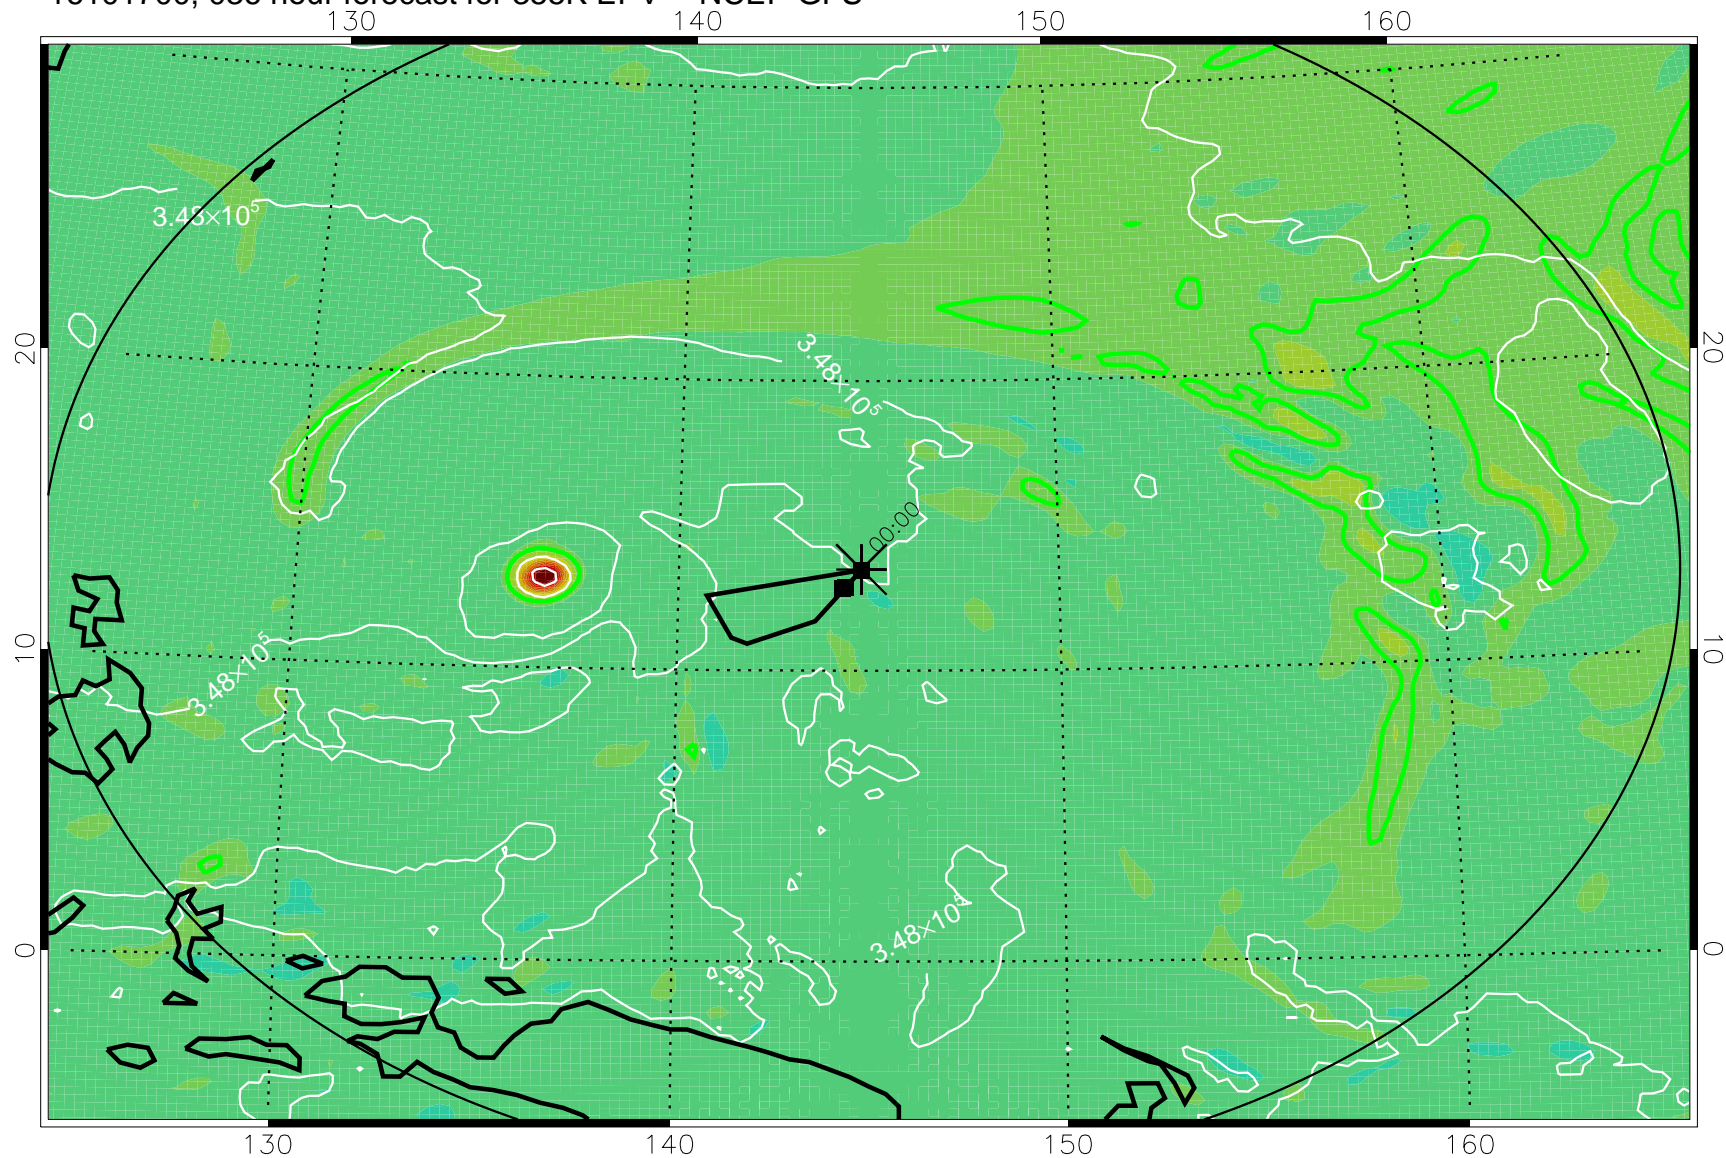

16101606, 018 hour forecast for 355K EPV -- NCEP GFS

355K Montgomery Streamfunction, white
EPV Tropopause (2 PVU) Position
Range ring of 2304 km

16101612, 024 hour forecast for 355K EPV -- NCEP GFS

355K Montgomery Streamfunction, white
EPV Tropopause (2 PVU) Position
Range ring of 2304 km

16101618, 030 hour forecast for 355K EPV -- NCEP GFS

355K Montgomery Streamfunction, white
EPV Tropopause (2 PVU) Position
Range ring of 2304 km

16101700, 036 hour forecast for 355K EPV -- NCEP GFS

355K Montgomery Streamfunction, white
EPV Tropopause (2 PVU) Position
Range ring of 2304 km

16101706, 042 hour forecast for 355K EPV -- NCEP GFS

355K Montgomery Streamfunction, white
EPV Tropopause (2 PVU) Position
Range ring of 2304 km

16101712, 048 hour forecast for 355K EPV -- NCEP GFS

355K Montgomery Streamfunction, white
EPV Tropopause (2 PVU) Position
Range ring of 2304 km

16101718, 054 hour forecast for 355K EPV -- NCEP GFS

355K Montgomery Streamfunction, white
EPV Tropopause (2 PVU) Position
Range ring of 2304 km

16101800, 060 hour forecast for 355K EPV -- NCEP GFS

355K Montgomery Streamfunction, white
EPV Tropopause (2 PVU) Position
Range ring of 2304 km