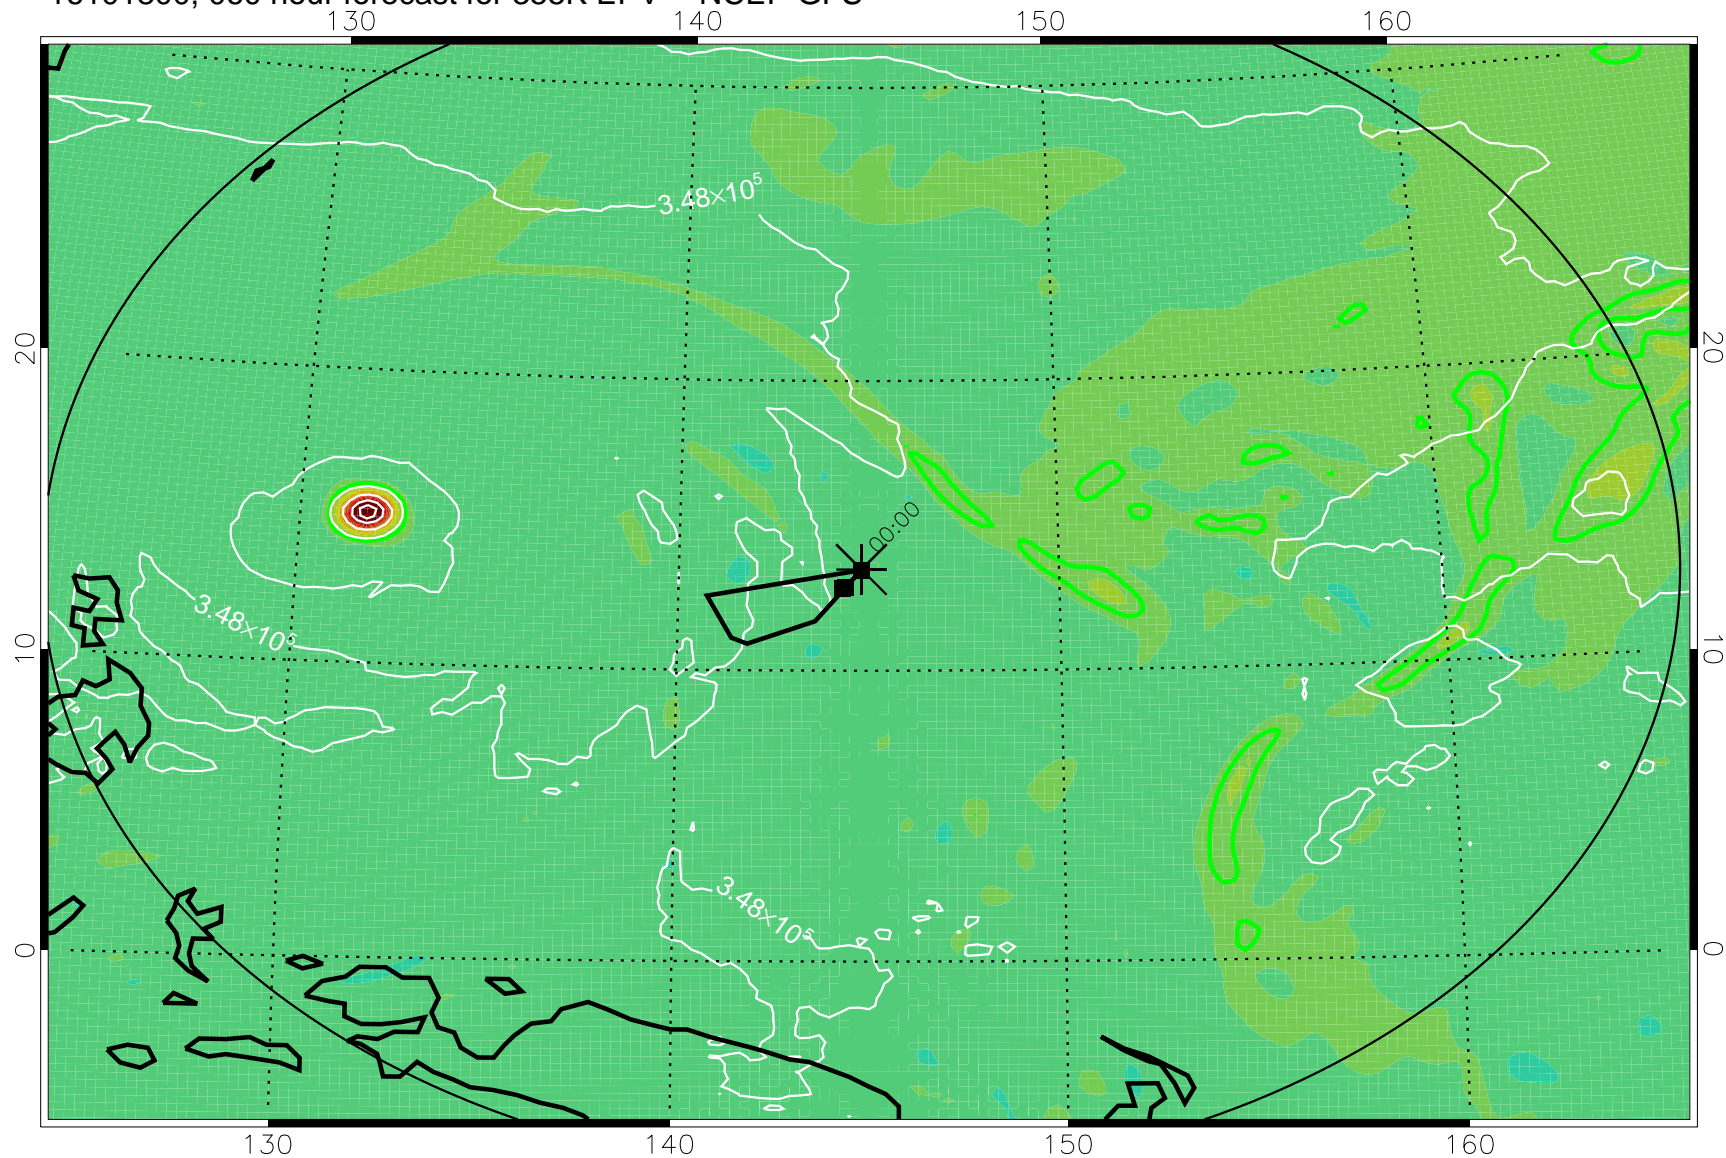

16101706, 042 hour forecast for 355K EPV -- NCEP GFS

355K Montgomery Streamfunction, white
EPV Tropopause (2 PVU) Position
Range ring of 2304 km

16101712, 048 hour forecast for 355K EPV -- NCEP GFS

355K Montgomery Streamfunction, white
EPV Tropopause (2 PVU) Position
Range ring of 2304 km

16101718, 054 hour forecast for 355K EPV -- NCEP GFS

355K Montgomery Streamfunction, white
EPV Tropopause (2 PVU) Position
Range ring of 2304 km

16101800, 060 hour forecast for 355K EPV -- NCEP GFS

355K Montgomery Streamfunction, white
EPV Tropopause (2 PVU) Position
Range ring of 2304 km

16101806, 066 hour forecast for 355K EPV -- NCEP GFS

355K Montgomery Streamfunction, white
EPV Tropopause (2 PVU) Position
Range ring of 2304 km

16101812, 072 hour forecast for 355K EPV -- NCEP GFS

355K Montgomery Streamfunction, white
EPV Tropopause (2 PVU) Position
Range ring of 2304 km

16101818, 078 hour forecast for 355K EPV -- NCEP GFS

355K Montgomery Streamfunction, white
EPV Tropopause (2 PVU) Position
Range ring of 2304 km

16101900, 084 hour forecast for 355K EPV -- NCEP GFS

355K Montgomery Streamfunction, white
EPV Tropopause (2 PVU) Position
Range ring of 2304 km