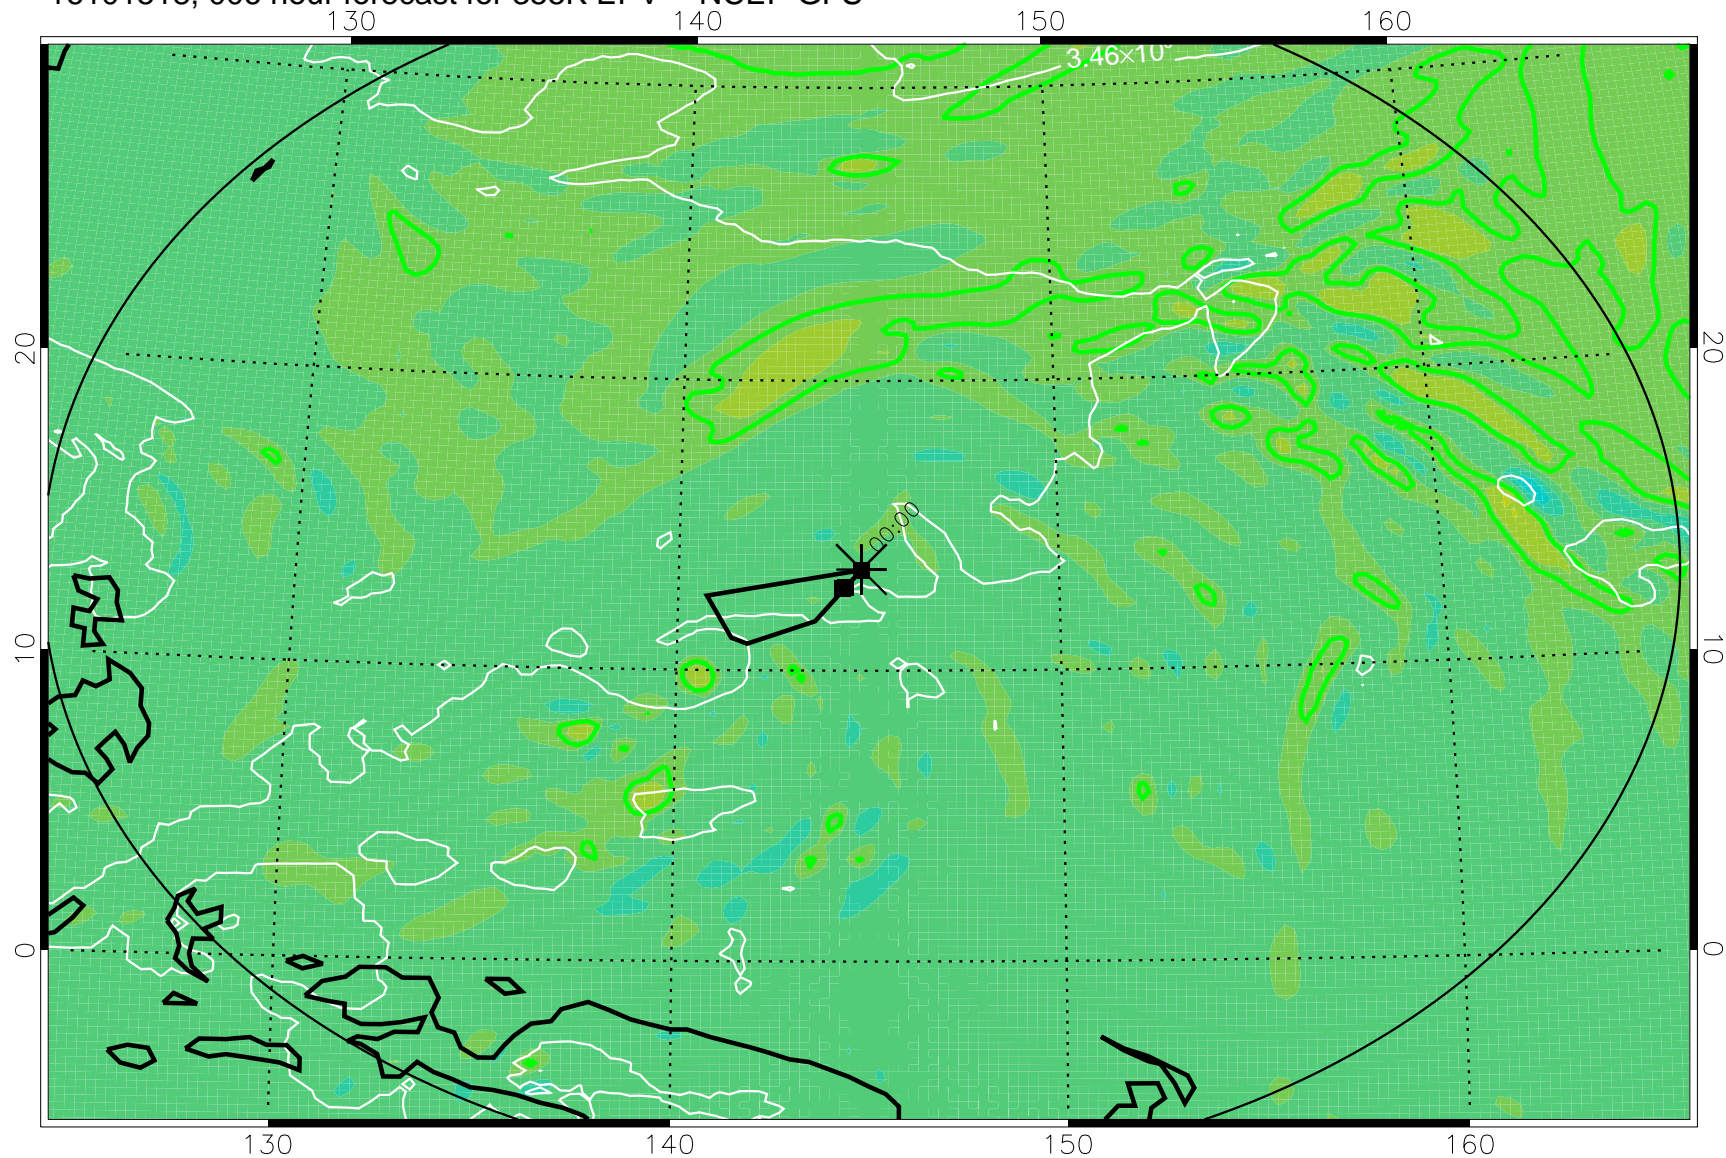

16101518, 006 hour forecast for 355K EPV -- NCEP GFS

355K Montgomery Streamfunction, white
EPV Tropopause (2 PVU) Position
Range ring of 2304 km

16101600, 012 hour forecast for 355K EPV -- NCEP GFS

355K Montgomery Streamfunction, white
EPV Tropopause (2 PVU) Position
Range ring of 2304 km

16101606, 018 hour forecast for 355K EPV -- NCEP GFS

355K Montgomery Streamfunction, white
EPV Tropopause (2 PVU) Position
Range ring of 2304 km

16101612, 024 hour forecast for 355K EPV -- NCEP GFS

355K Montgomery Streamfunction, white
EPV Tropopause (2 PVU) Position
Range ring of 2304 km

16101618, 030 hour forecast for 355K EPV -- NCEP GFS

355K Montgomery Streamfunction, white
EPV Tropopause (2 PVU) Position
Range ring of 2304 km

16101700, 036 hour forecast for 355K EPV -- NCEP GFS

355K Montgomery Streamfunction, white
EPV Tropopause (2 PVU) Position
Range ring of 2304 km

16101706, 042 hour forecast for 355K EPV -- NCEP GFS

355K Montgomery Streamfunction, white
EPV Tropopause (2 PVU) Position
Range ring of 2304 km

16101712, 048 hour forecast for 355K EPV -- NCEP GFS

355K Montgomery Streamfunction, white
EPV Tropopause (2 PVU) Position
Range ring of 2304 km