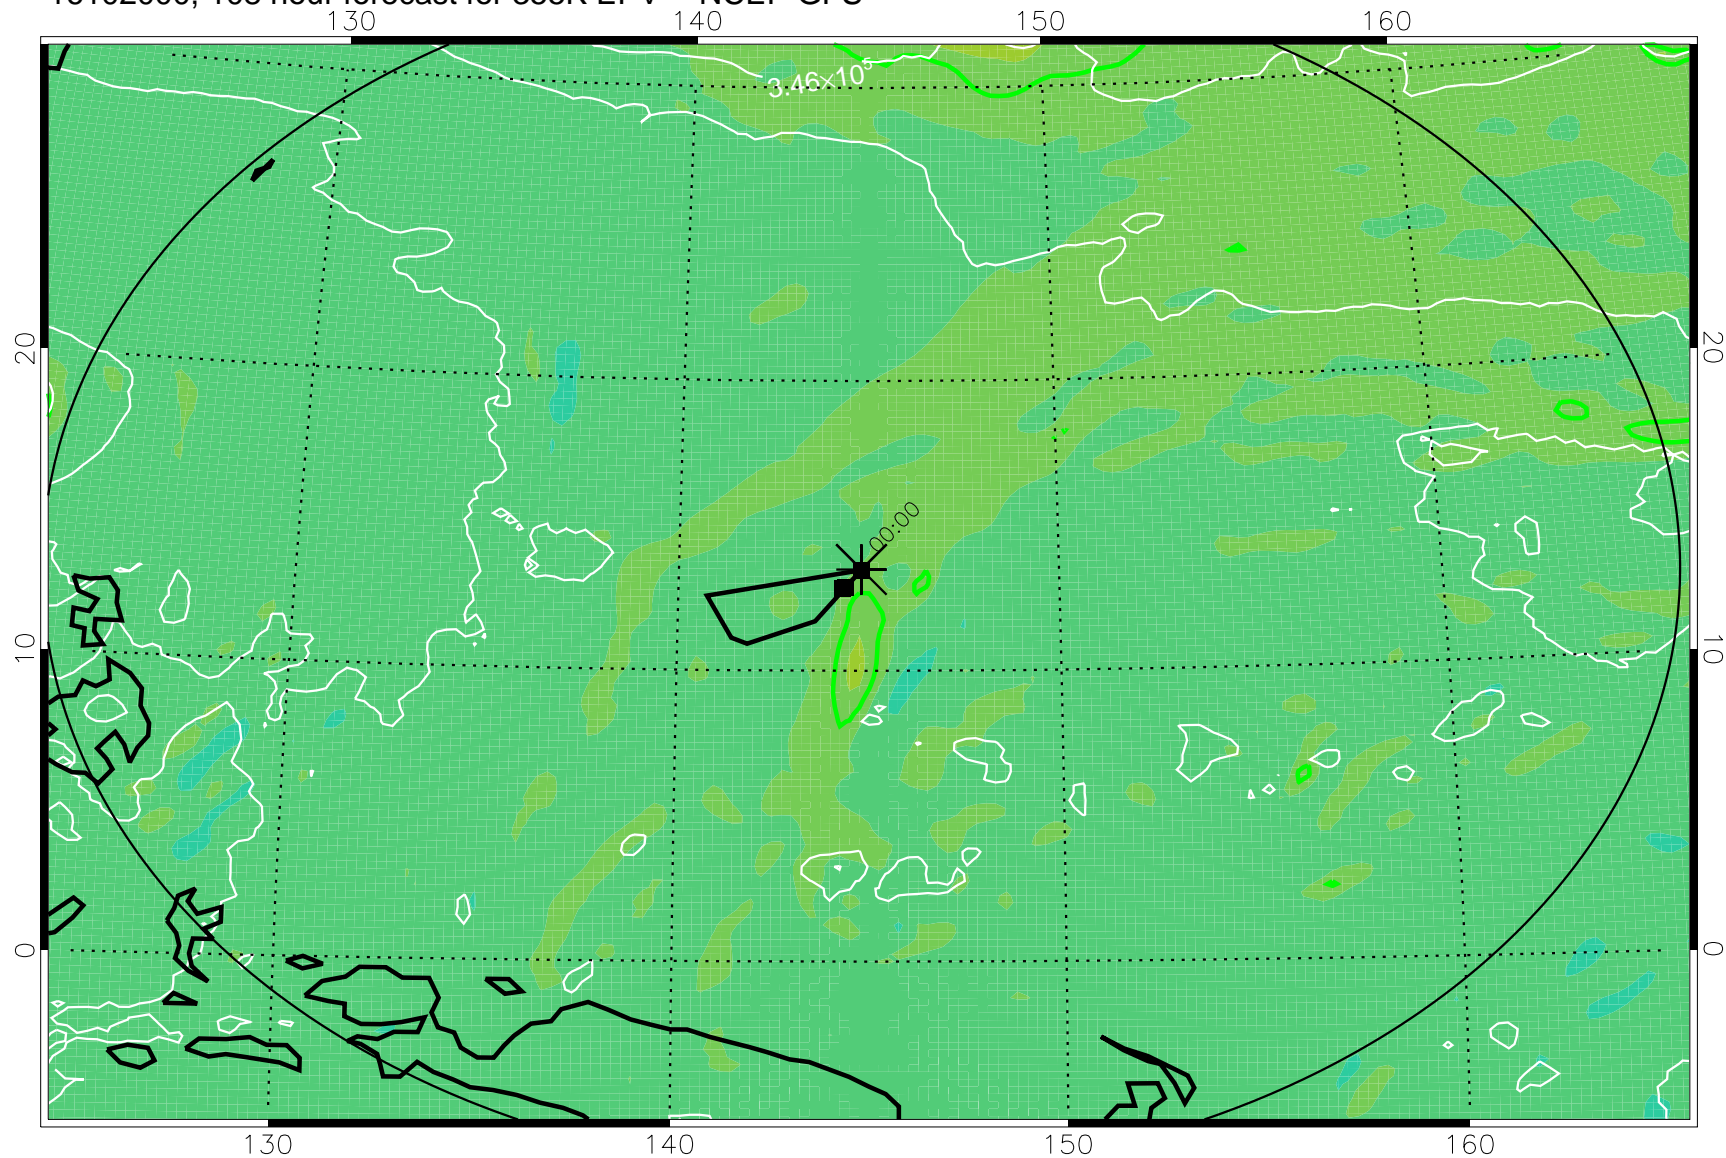

16101818, 078 hour forecast for 355K EPV -- NCEP GFS

355K Montgomery Streamfunction, white
EPV Tropopause (2 PVU) Position
Range ring of 2304 km

16101900, 084 hour forecast for 355K EPV -- NCEP GFS

355K Montgomery Streamfunction, white
EPV Tropopause (2 PVU) Position
Range ring of 2304 km

16101906, 090 hour forecast for 355K EPV -- NCEP GFS

355K Montgomery Streamfunction, white
EPV Tropopause (2 PVU) Position
Range ring of 2304 km

16101912, 096 hour forecast for 355K EPV -- NCEP GFS

355K Montgomery Streamfunction, white
EPV Tropopause (2 PVU) Position
Range ring of 2304 km

16101918, 102 hour forecast for 355K EPV -- NCEP GFS

355K Montgomery Streamfunction, white
EPV Tropopause (2 PVU) Position
Range ring of 2304 km

16102000, 108 hour forecast for 355K EPV -- NCEP GFS

355K Montgomery Streamfunction, white
EPV Tropopause (2 PVU) Position
Range ring of 2304 km

16102006, 114 hour forecast for 355K EPV -- NCEP GFS

355K Montgomery Streamfunction, white
EPV Tropopause (2 PVU) Position
Range ring of 2304 km

16102012, 120 hour forecast for 355K EPV -- NCEP GFS

355K Montgomery Streamfunction, white
EPV Tropopause (2 PVU) Position
Range ring of 2304 km