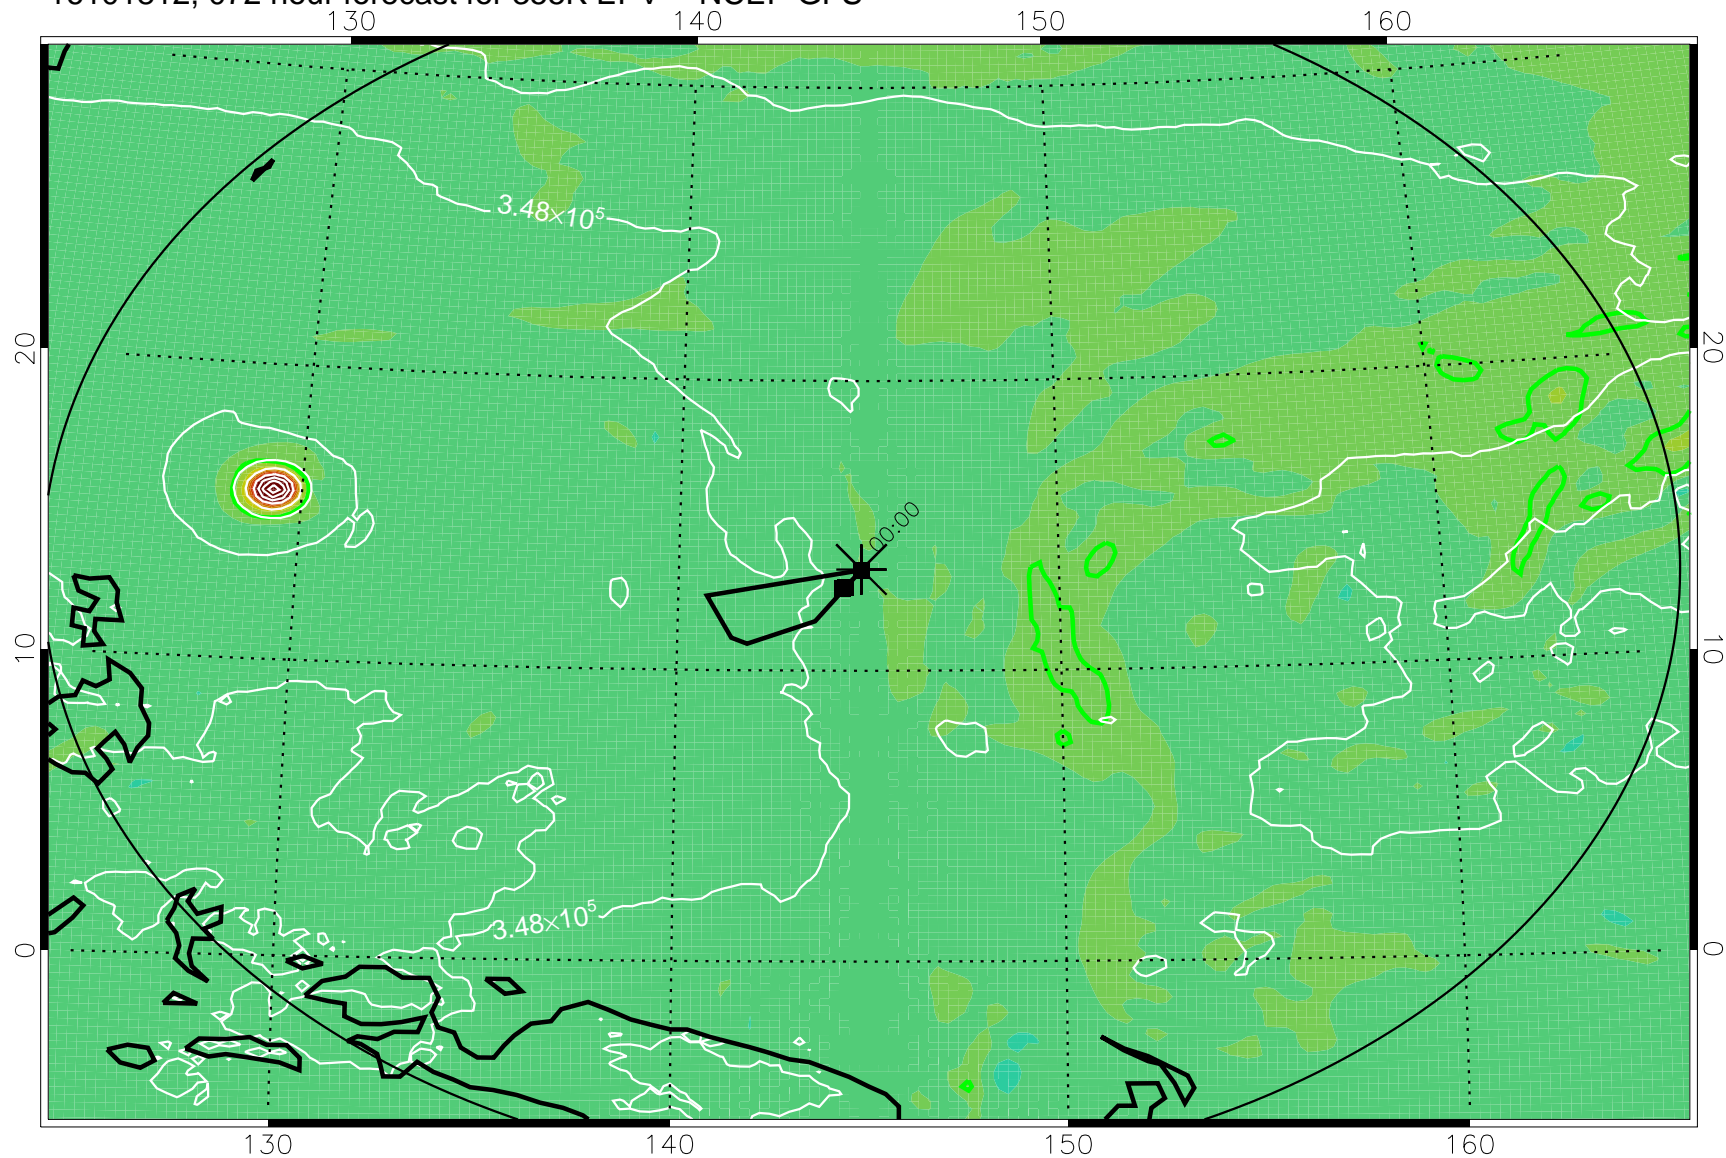

16101718, 054 hour forecast for 355K EPV -- NCEP GFS

355K Montgomery Streamfunction, white
EPV Tropopause (2 PVU) Position
Range ring of 2304 km

16101800, 060 hour forecast for 355K EPV -- NCEP GFS

355K Montgomery Streamfunction, white
EPV Tropopause (2 PVU) Position
Range ring of 2304 km

16101806, 066 hour forecast for 355K EPV -- NCEP GFS

355K Montgomery Streamfunction, white
EPV Tropopause (2 PVU) Position
Range ring of 2304 km

16101812, 072 hour forecast for 355K EPV -- NCEP GFS

355K Montgomery Streamfunction, white
EPV Tropopause (2 PVU) Position
Range ring of 2304 km

16101818, 078 hour forecast for 355K EPV -- NCEP GFS

355K Montgomery Streamfunction, white
EPV Tropopause (2 PVU) Position
Range ring of 2304 km

16101900, 084 hour forecast for 355K EPV -- NCEP GFS

355K Montgomery Streamfunction, white
EPV Tropopause (2 PVU) Position
Range ring of 2304 km

16101906, 090 hour forecast for 355K EPV -- NCEP GFS

355K Montgomery Streamfunction, white
EPV Tropopause (2 PVU) Position
Range ring of 2304 km

16101912, 096 hour forecast for 355K EPV -- NCEP GFS

355K Montgomery Streamfunction, white
EPV Tropopause (2 PVU) Position
Range ring of 2304 km