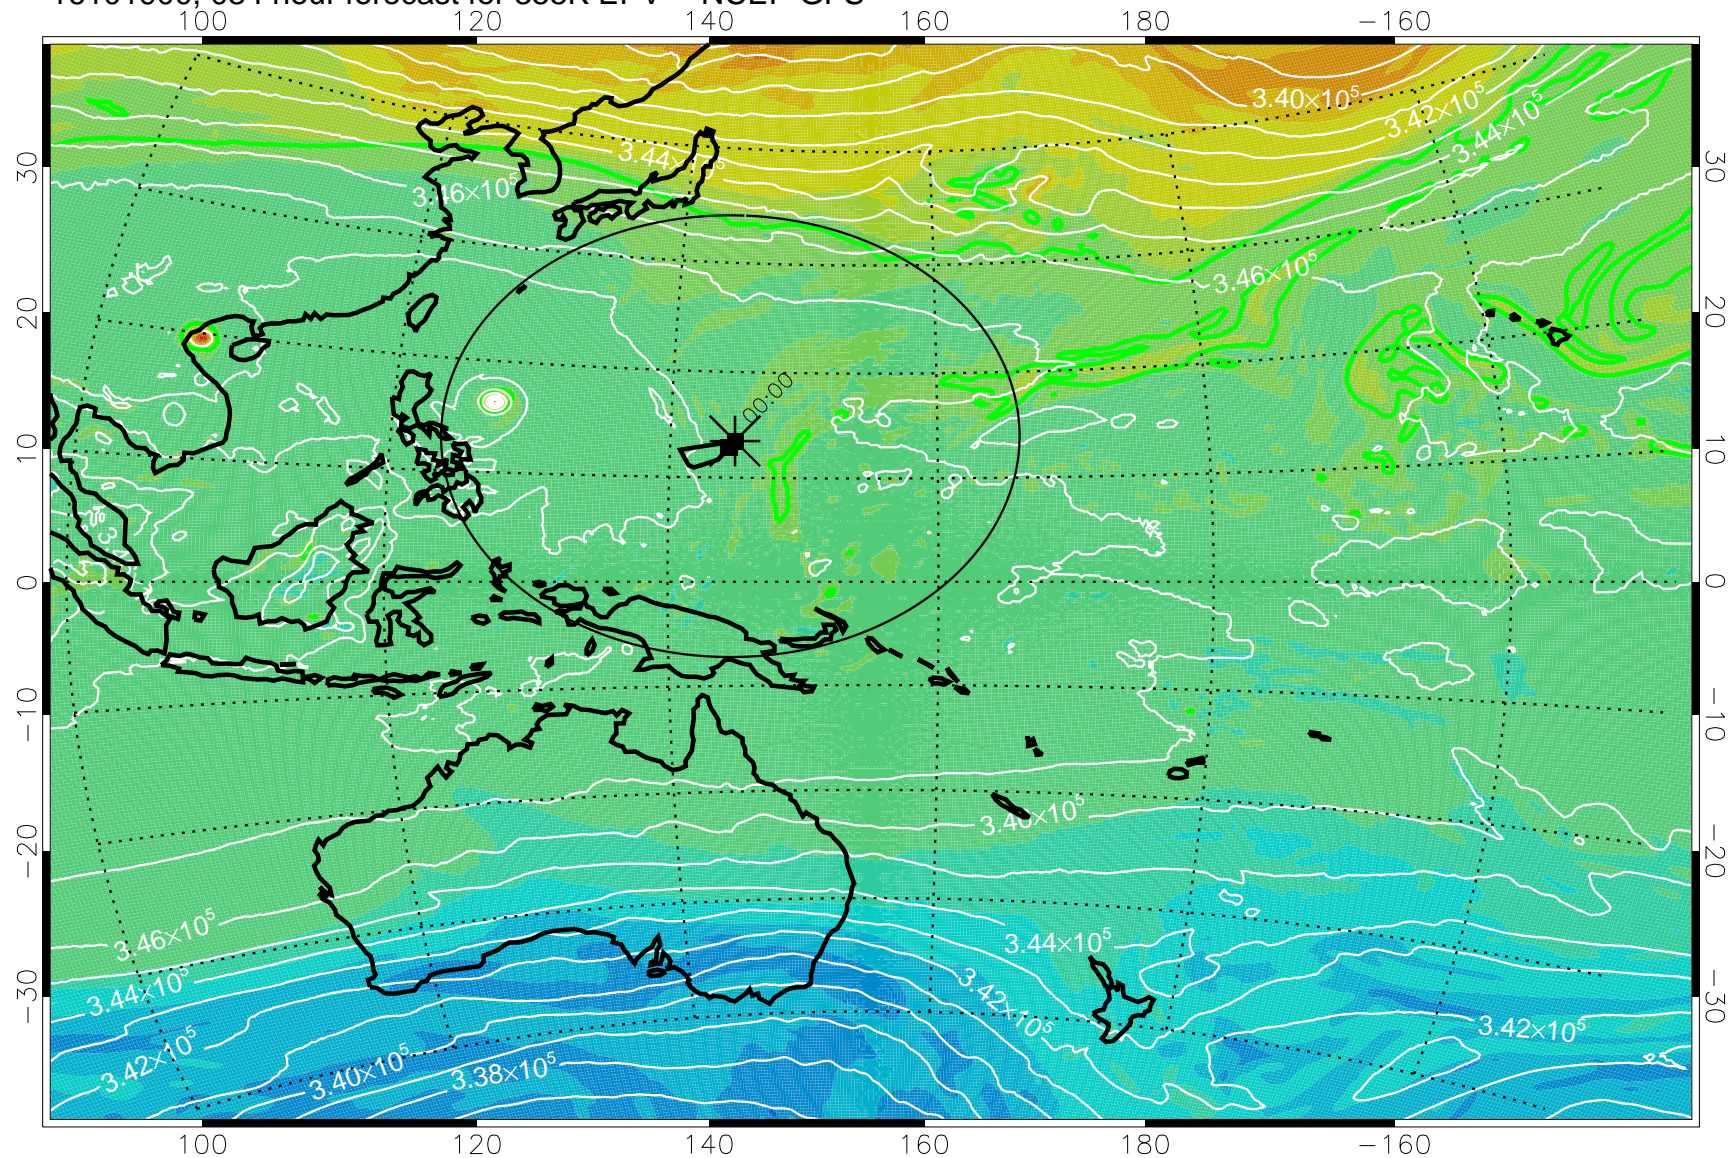

16101718, 054 hour forecast for 355K EPV -- NCEP GFS

355K Montgomery Streamfunction, white  
EPV Tropopause (2 PVU) Position  
Range ring of 2304 km

16101800, 060 hour forecast for 355K EPV -- NCEP GFS

355K Montgomery Streamfunction, white  
EPV Tropopause (2 PVU) Position  
Range ring of 2304 km

16101806, 066 hour forecast for 355K EPV -- NCEP GFS

355K Montgomery Streamfunction, white  
EPV Tropopause (2 PVU) Position  
Range ring of 2304 km

16101812, 072 hour forecast for 355K EPV -- NCEP GFS

355K Montgomery Streamfunction, white  
EPV Tropopause (2 PVU) Position  
Range ring of 2304 km

16101818, 078 hour forecast for 355K EPV -- NCEP GFS

355K Montgomery Streamfunction, white  
EPV Tropopause (2 PVU) Position  
Range ring of 2304 km

16101900, 084 hour forecast for 355K EPV -- NCEP GFS

355K Montgomery Streamfunction, white  
EPV Tropopause (2 PVU) Position  
Range ring of 2304 km

16101906, 090 hour forecast for 355K EPV -- NCEP GFS

355K Montgomery Streamfunction, white  
EPV Tropopause (2 PVU) Position  
Range ring of 2304 km

16101912, 096 hour forecast for 355K EPV -- NCEP GFS

355K Montgomery Streamfunction, white  
EPV Tropopause (2 PVU) Position  
Range ring of 2304 km