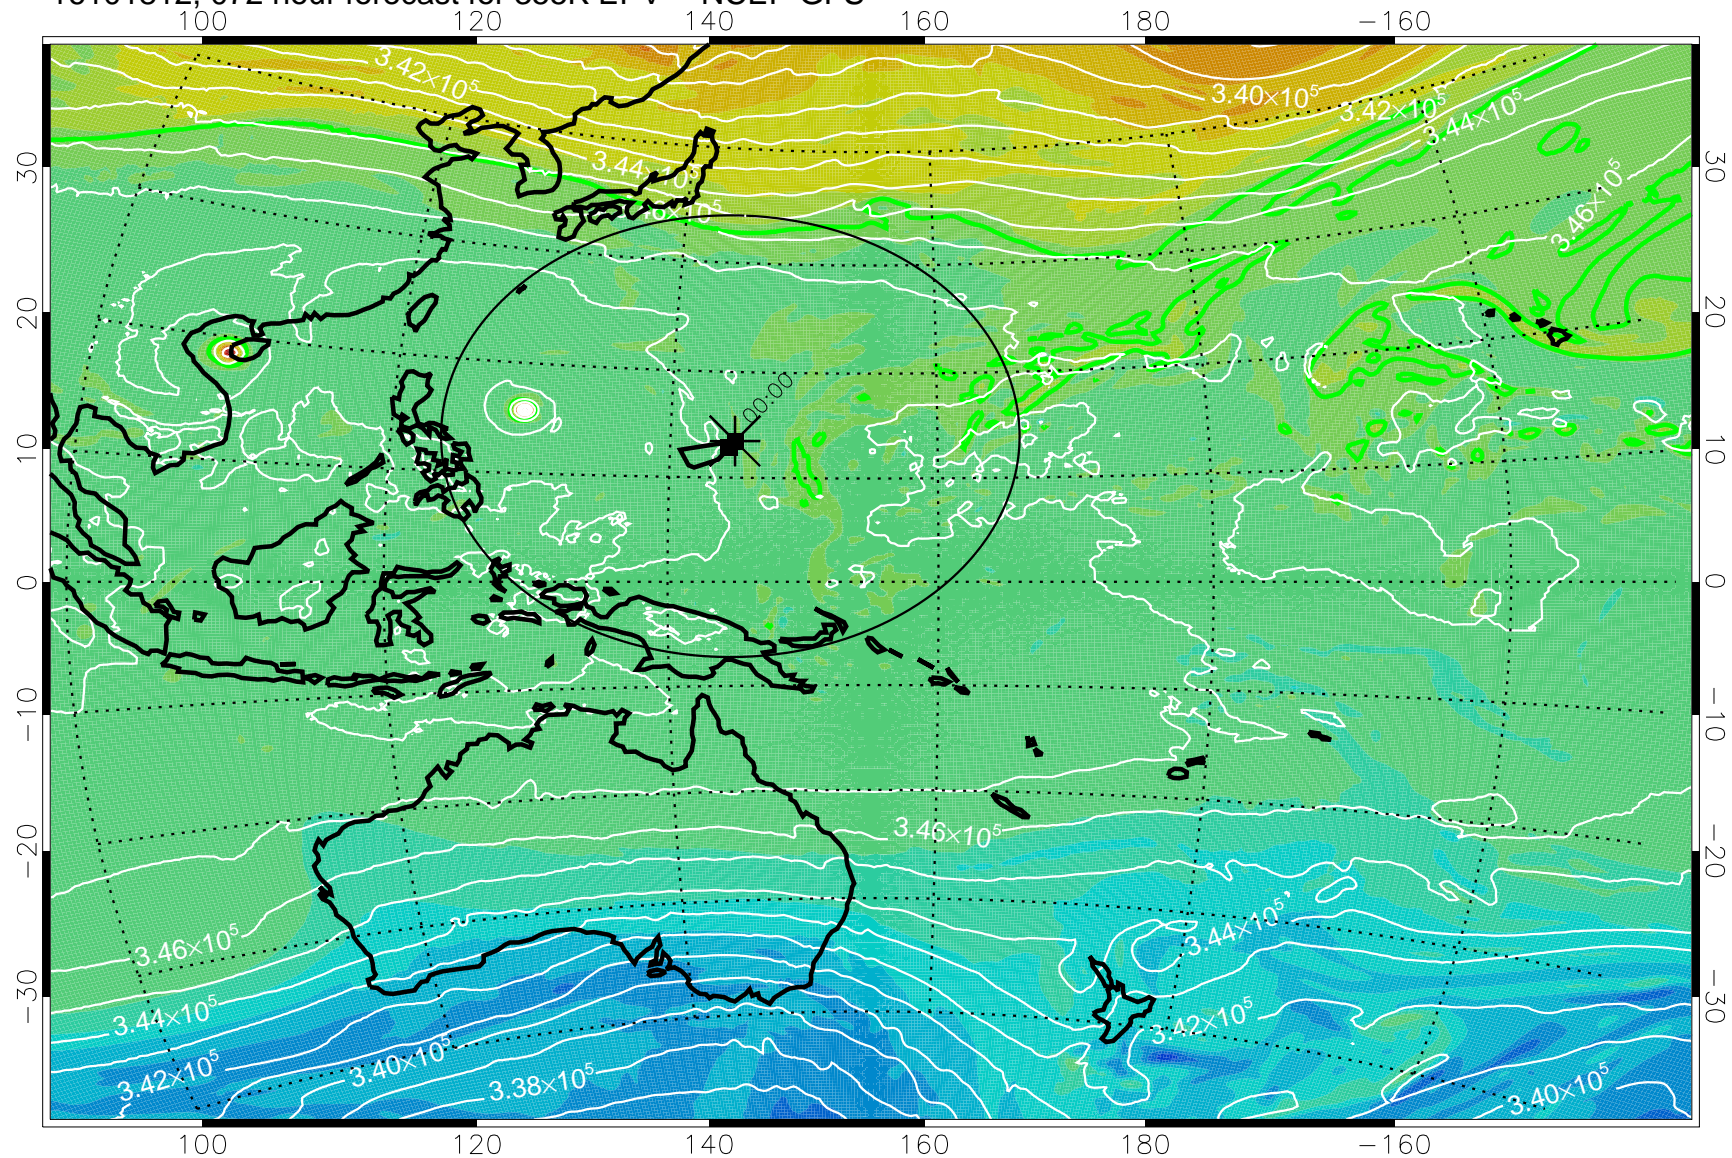

16101706, 042 hour forecast for 355K EPV -- NCEP GFS

355K Montgomery Streamfunction, white  
EPV Tropopause (2 PVU) Position  
Range ring of 2304 km

16101712, 048 hour forecast for 355K EPV -- NCEP GFS

355K Montgomery Streamfunction, white  
EPV Tropopause (2 PVU) Position  
Range ring of 2304 km

16101718, 054 hour forecast for 355K EPV -- NCEP GFS

355K Montgomery Streamfunction, white  
EPV Tropopause (2 PVU) Position  
Range ring of 2304 km

16101800, 060 hour forecast for 355K EPV -- NCEP GFS

355K Montgomery Streamfunction, white  
EPV Tropopause (2 PVU) Position  
Range ring of 2304 km

16101806, 066 hour forecast for 355K EPV -- NCEP GFS

355K Montgomery Streamfunction, white  
EPV Tropopause (2 PVU) Position  
Range ring of 2304 km

16101812, 072 hour forecast for 355K EPV -- NCEP GFS

355K Montgomery Streamfunction, white  
EPV Tropopause (2 PVU) Position  
Range ring of 2304 km

16101818, 078 hour forecast for 355K EPV -- NCEP GFS

355K Montgomery Streamfunction, white  
EPV Tropopause (2 PVU) Position  
Range ring of 2304 km

16101900, 084 hour forecast for 355K EPV -- NCEP GFS

355K Montgomery Streamfunction, white  
EPV Tropopause (2 PVU) Position  
Range ring of 2304 km