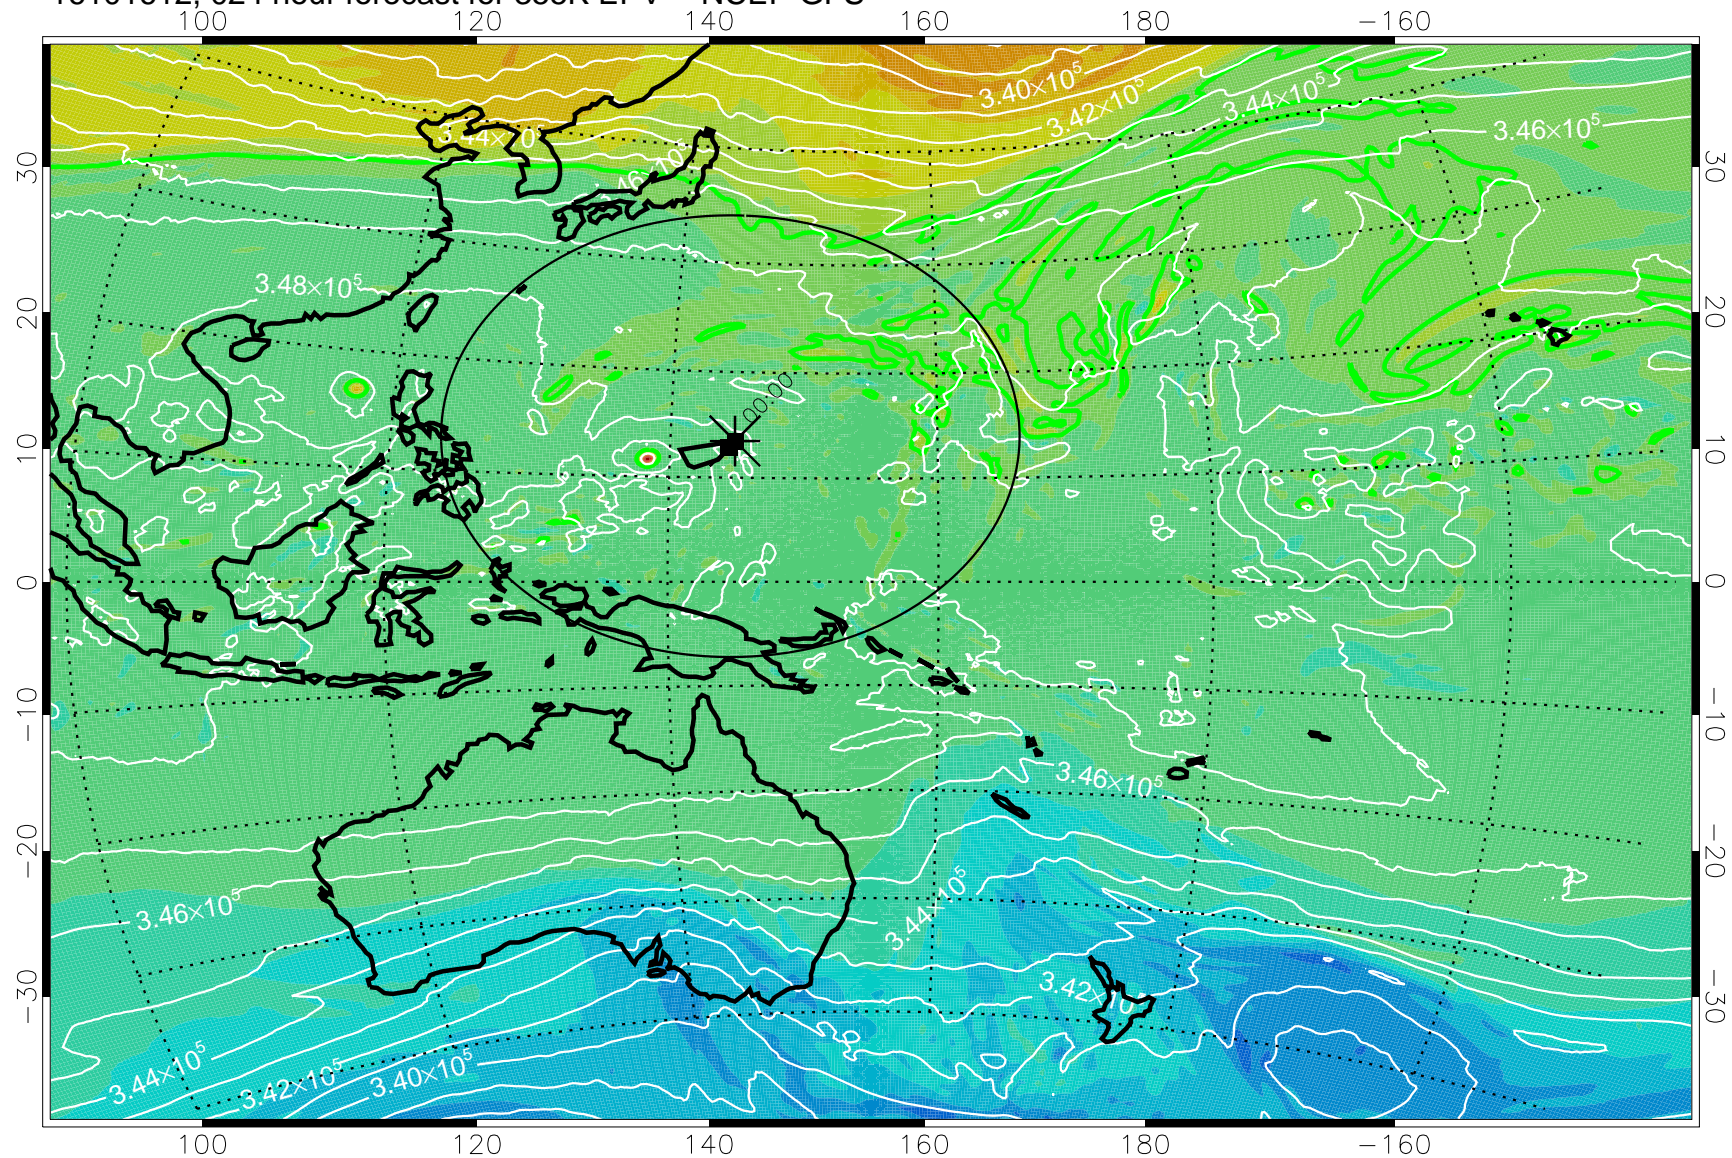

16101518, 006 hour forecast for 355K EPV -- NCEP GFS

355K Montgomery Streamfunction, white  
EPV Tropopause (2 PVU) Position  
Range ring of 2304 km

16101600, 012 hour forecast for 355K EPV -- NCEP GFS

355K Montgomery Streamfunction, white  
EPV Tropopause (2 PVU) Position  
Range ring of 2304 km

16101606, 018 hour forecast for 355K EPV -- NCEP GFS

355K Montgomery Streamfunction, white  
EPV Tropopause (2 PVU) Position  
Range ring of 2304 km

16101612, 024 hour forecast for 355K EPV -- NCEP GFS

355K Montgomery Streamfunction, white  
EPV Tropopause (2 PVU) Position  
Range ring of 2304 km

16101618, 030 hour forecast for 355K EPV -- NCEP GFS

355K Montgomery Streamfunction, white  
EPV Tropopause (2 PVU) Position  
Range ring of 2304 km

16101700, 036 hour forecast for 355K EPV -- NCEP GFS

355K Montgomery Streamfunction, white  
EPV Tropopause (2 PVU) Position  
Range ring of 2304 km

16101706, 042 hour forecast for 355K EPV -- NCEP GFS

355K Montgomery Streamfunction, white  
EPV Tropopause (2 PVU) Position  
Range ring of 2304 km

16101712, 048 hour forecast for 355K EPV -- NCEP GFS

355K Montgomery Streamfunction, white  
EPV Tropopause (2 PVU) Position  
Range ring of 2304 km