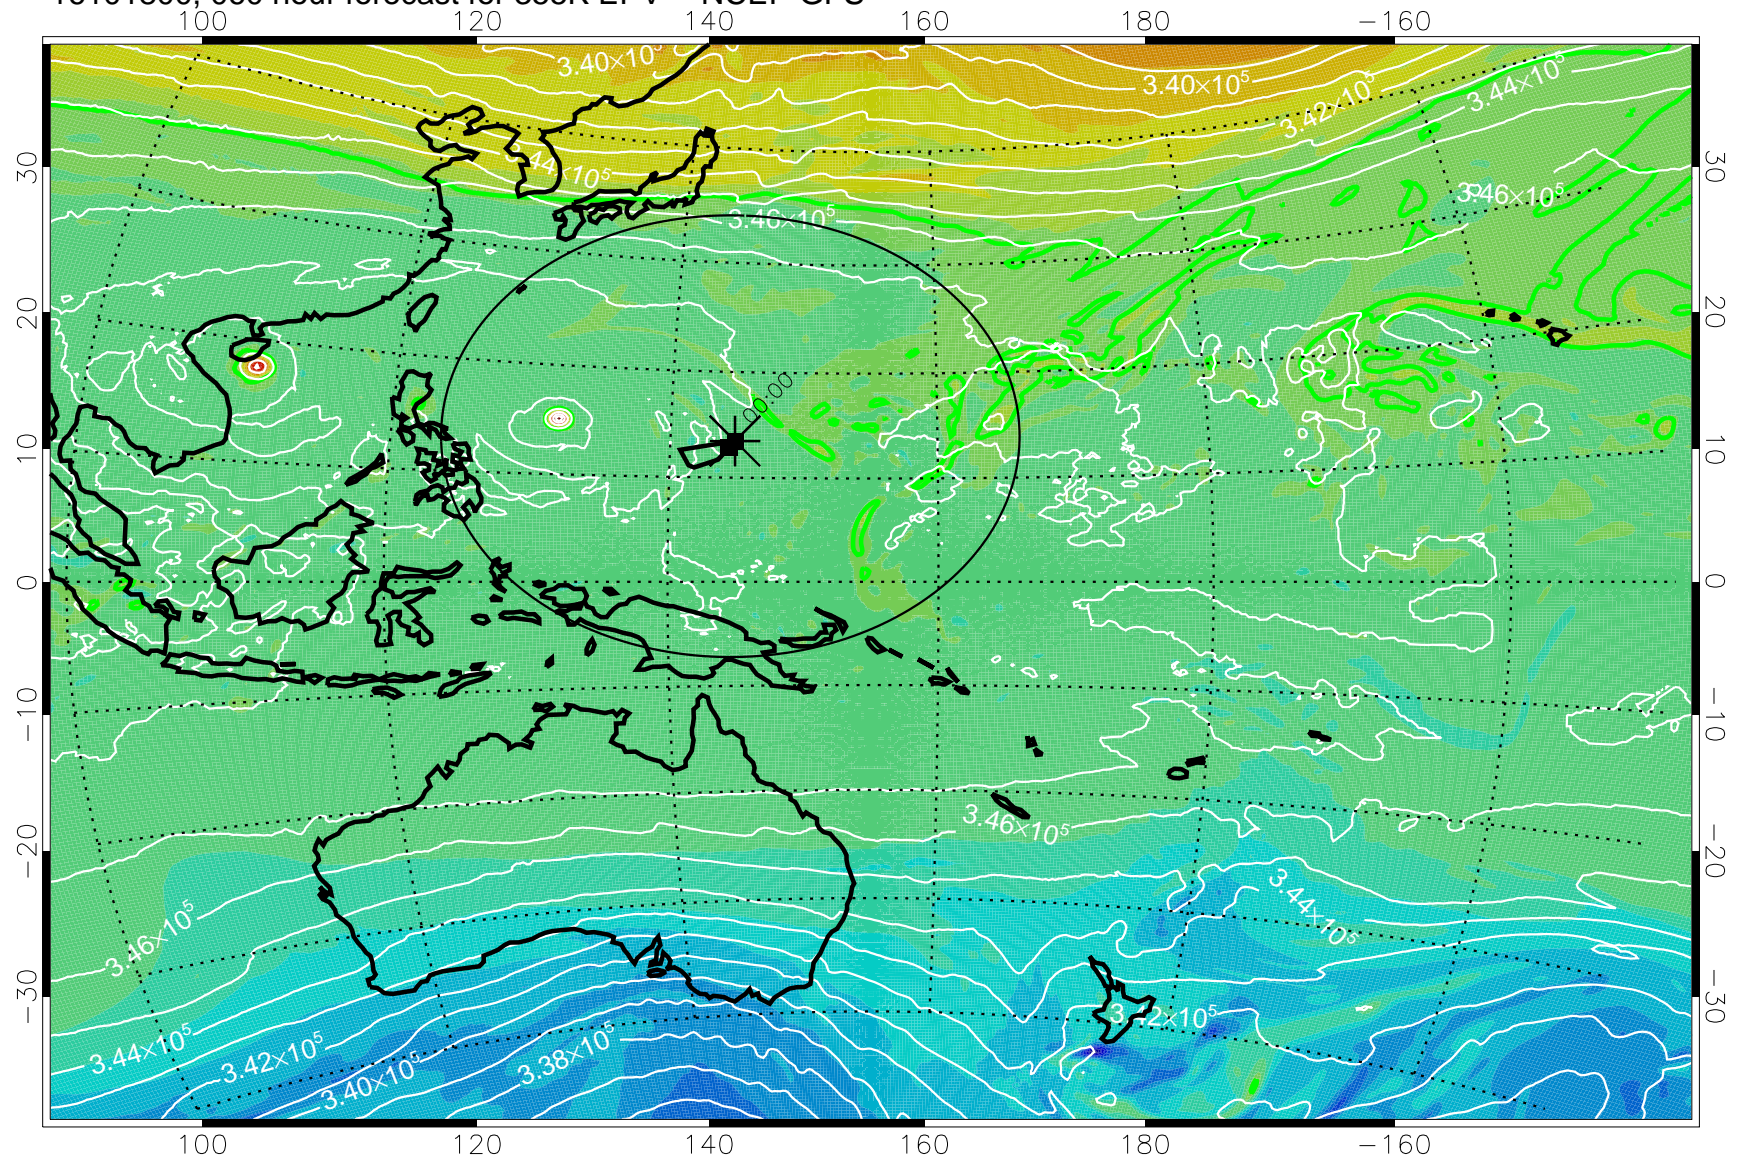

16101706, 042 hour forecast for 355K EPV -- NCEP GFS

355K Montgomery Streamfunction, white  
EPV Tropopause (2 PVU) Position  
Range ring of 2304 km

16101712, 048 hour forecast for 355K EPV -- NCEP GFS

355K Montgomery Streamfunction, white  
EPV Tropopause (2 PVU) Position  
Range ring of 2304 km

16101718, 054 hour forecast for 355K EPV -- NCEP GFS

355K Montgomery Streamfunction, white  
EPV Tropopause (2 PVU) Position  
Range ring of 2304 km

16101800, 060 hour forecast for 355K EPV -- NCEP GFS

355K Montgomery Streamfunction, white  
EPV Tropopause (2 PVU) Position  
Range ring of 2304 km

16101806, 066 hour forecast for 355K EPV -- NCEP GFS

355K Montgomery Streamfunction, white  
EPV Tropopause (2 PVU) Position  
Range ring of 2304 km

16101812, 072 hour forecast for 355K EPV -- NCEP GFS

355K Montgomery Streamfunction, white  
EPV Tropopause (2 PVU) Position  
Range ring of 2304 km

16101818, 078 hour forecast for 355K EPV -- NCEP GFS

355K Montgomery Streamfunction, white  
EPV Tropopause (2 PVU) Position  
Range ring of 2304 km

16101900, 084 hour forecast for 355K EPV -- NCEP GFS

355K Montgomery Streamfunction, white  
EPV Tropopause (2 PVU) Position  
Range ring of 2304 km