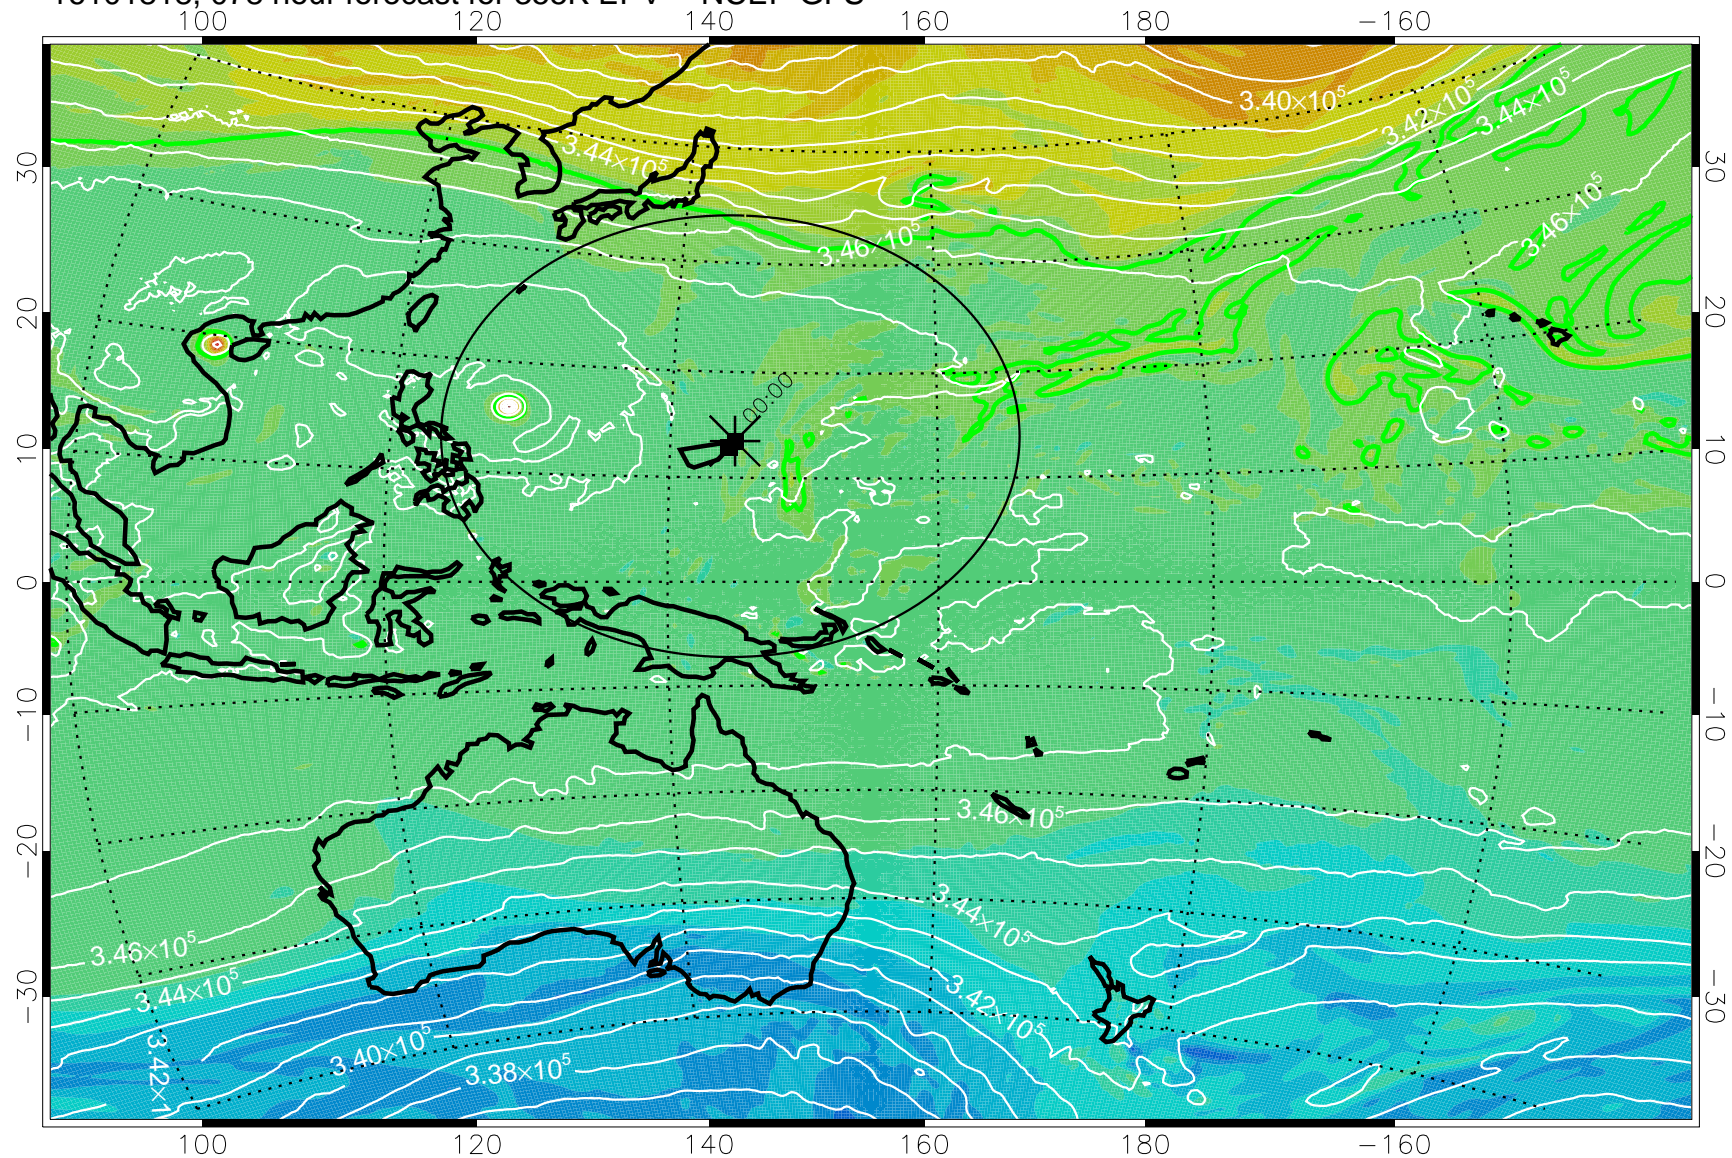

16101718, 054 hour forecast for 355K EPV -- NCEP GFS

355K Montgomery Streamfunction, white  
EPV Tropopause (2 PVU) Position  
Range ring of 2304 km

16101800, 060 hour forecast for 355K EPV -- NCEP GFS

355K Montgomery Streamfunction, white  
EPV Tropopause (2 PVU) Position  
Range ring of 2304 km

16101806, 066 hour forecast for 355K EPV -- NCEP GFS

355K Montgomery Streamfunction, white  
EPV Tropopause (2 PVU) Position  
Range ring of 2304 km

16101812, 072 hour forecast for 355K EPV -- NCEP GFS

355K Montgomery Streamfunction, white  
EPV Tropopause (2 PVU) Position  
Range ring of 2304 km

16101818, 078 hour forecast for 355K EPV -- NCEP GFS

355K Montgomery Streamfunction, white  
EPV Tropopause (2 PVU) Position  
Range ring of 2304 km

16101900, 084 hour forecast for 355K EPV -- NCEP GFS

355K Montgomery Streamfunction, white  
EPV Tropopause (2 PVU) Position  
Range ring of 2304 km

16101906, 090 hour forecast for 355K EPV -- NCEP GFS

355K Montgomery Streamfunction, white  
EPV Tropopause (2 PVU) Position  
Range ring of 2304 km

16101912, 096 hour forecast for 355K EPV -- NCEP GFS

355K Montgomery Streamfunction, white  
EPV Tropopause (2 PVU) Position  
Range ring of 2304 km