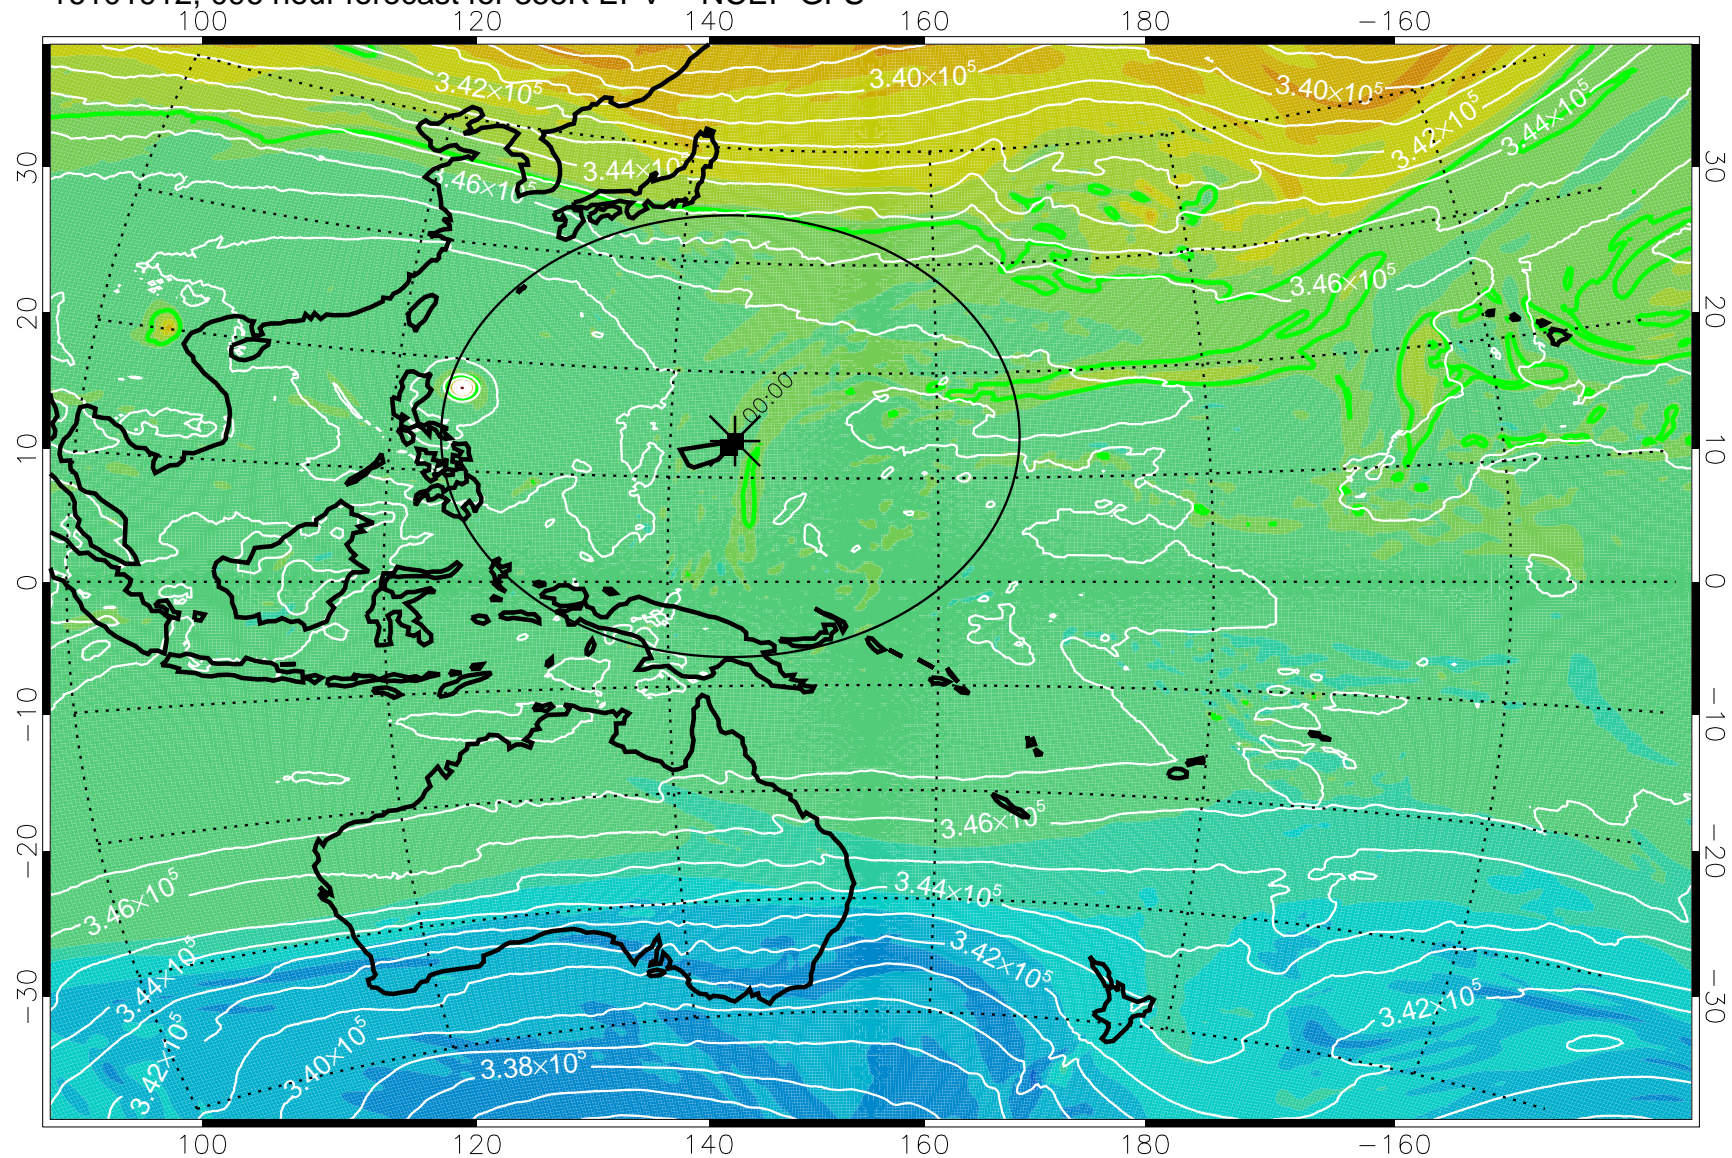

16101806, 066 hour forecast for 355K EPV -- NCEP GFS

355K Montgomery Streamfunction, white  
EPV Tropopause (2 PVU) Position  
Range ring of 2304 km

16101812, 072 hour forecast for 355K EPV -- NCEP GFS

355K Montgomery Streamfunction, white  
EPV Tropopause (2 PVU) Position  
Range ring of 2304 km

16101818, 078 hour forecast for 355K EPV -- NCEP GFS

355K Montgomery Streamfunction, white  
EPV Tropopause (2 PVU) Position  
Range ring of 2304 km

16101900, 084 hour forecast for 355K EPV -- NCEP GFS

355K Montgomery Streamfunction, white  
EPV Tropopause (2 PVU) Position  
Range ring of 2304 km

16101906, 090 hour forecast for 355K EPV -- NCEP GFS

355K Montgomery Streamfunction, white  
EPV Tropopause (2 PVU) Position  
Range ring of 2304 km

16101912, 096 hour forecast for 355K EPV -- NCEP GFS

355K Montgomery Streamfunction, white  
EPV Tropopause (2 PVU) Position  
Range ring of 2304 km

16101918, 102 hour forecast for 355K EPV -- NCEP GFS

355K Montgomery Streamfunction, white  
EPV Tropopause (2 PVU) Position  
Range ring of 2304 km

16102000, 108 hour forecast for 355K EPV -- NCEP GFS

355K Montgomery Streamfunction, white  
EPV Tropopause (2 PVU) Position  
Range ring of 2304 km