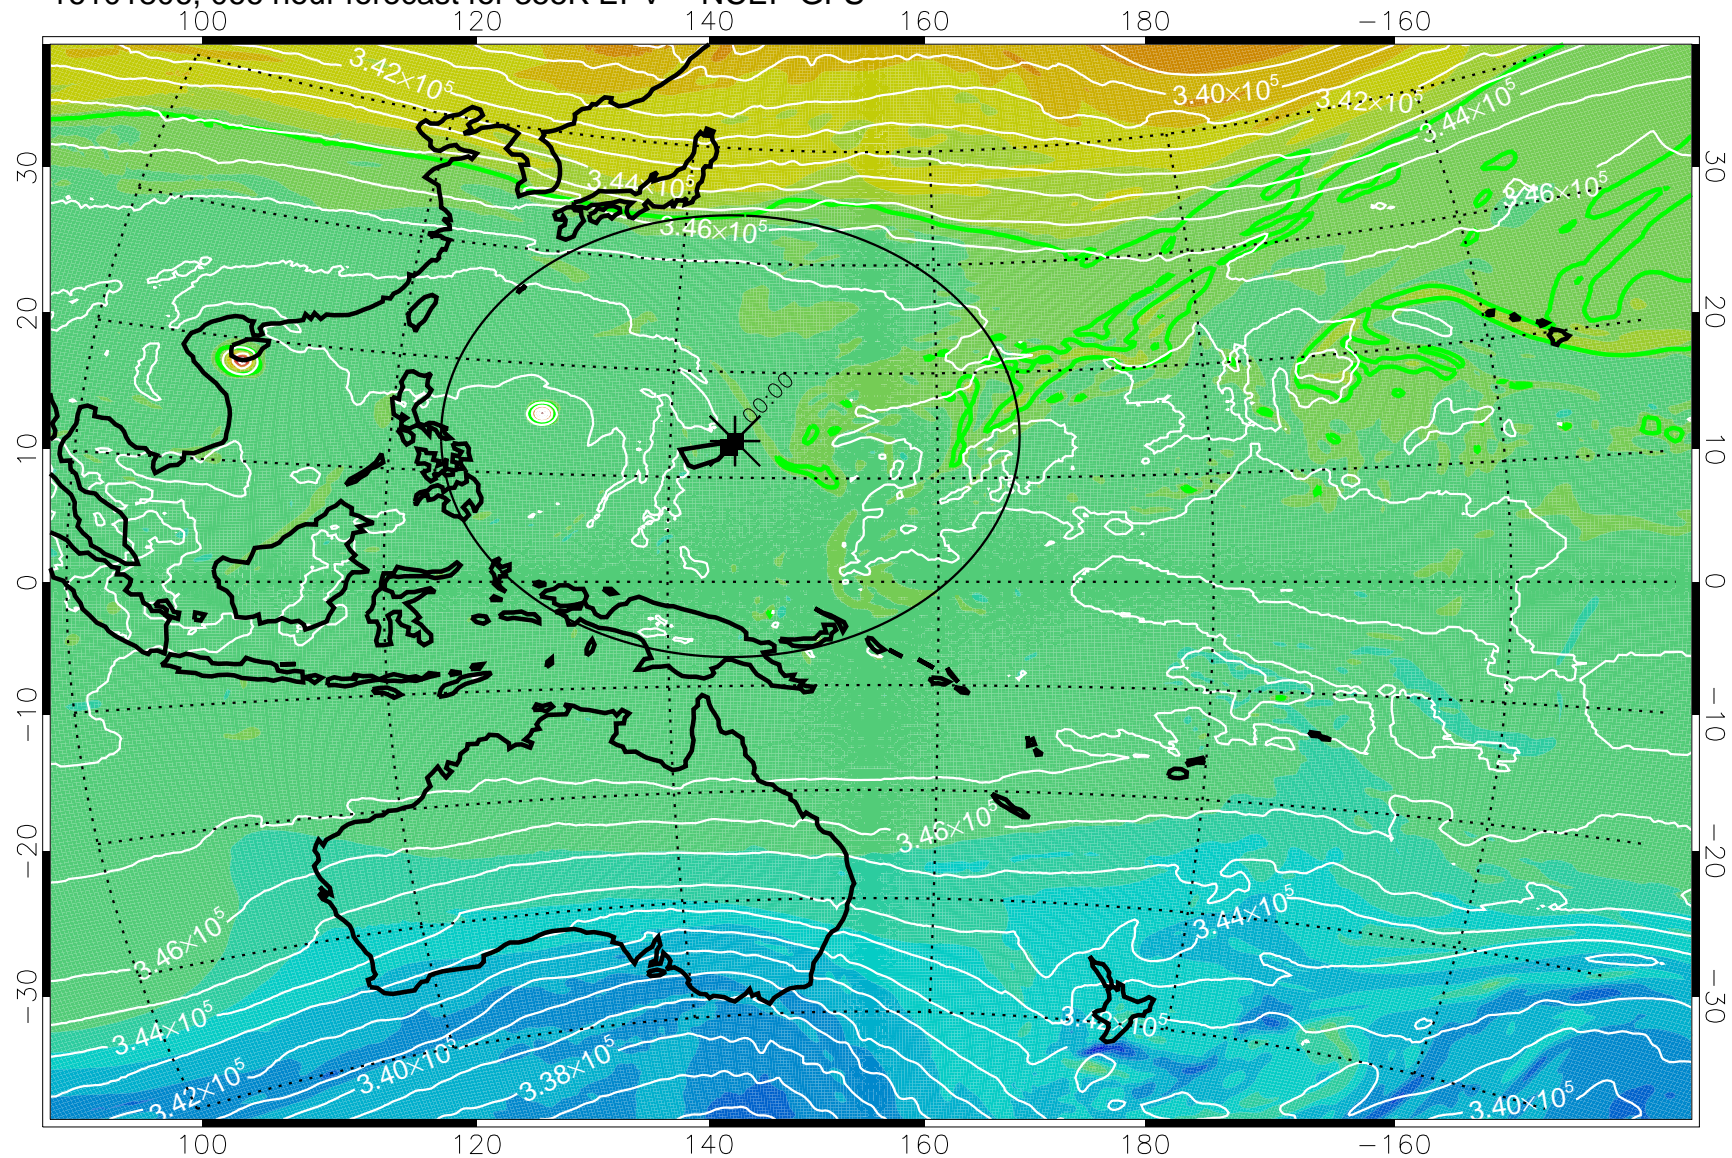

16101706, 042 hour forecast for 355K EPV -- NCEP GFS

355K Montgomery Streamfunction, white  
EPV Tropopause (2 PVU) Position  
Range ring of 2304 km

16101712, 048 hour forecast for 355K EPV -- NCEP GFS

355K Montgomery Streamfunction, white  
EPV Tropopause (2 PVU) Position  
Range ring of 2304 km

16101718, 054 hour forecast for 355K EPV -- NCEP GFS

355K Montgomery Streamfunction, white  
EPV Tropopause (2 PVU) Position  
Range ring of 2304 km

16101800, 060 hour forecast for 355K EPV -- NCEP GFS

355K Montgomery Streamfunction, white  
EPV Tropopause (2 PVU) Position  
Range ring of 2304 km

16101806, 066 hour forecast for 355K EPV -- NCEP GFS

355K Montgomery Streamfunction, white  
EPV Tropopause (2 PVU) Position  
Range ring of 2304 km

16101812, 072 hour forecast for 355K EPV -- NCEP GFS

355K Montgomery Streamfunction, white  
EPV Tropopause (2 PVU) Position  
Range ring of 2304 km

16101818, 078 hour forecast for 355K EPV -- NCEP GFS

355K Montgomery Streamfunction, white  
EPV Tropopause (2 PVU) Position  
Range ring of 2304 km

16101900, 084 hour forecast for 355K EPV -- NCEP GFS

355K Montgomery Streamfunction, white  
EPV Tropopause (2 PVU) Position  
Range ring of 2304 km