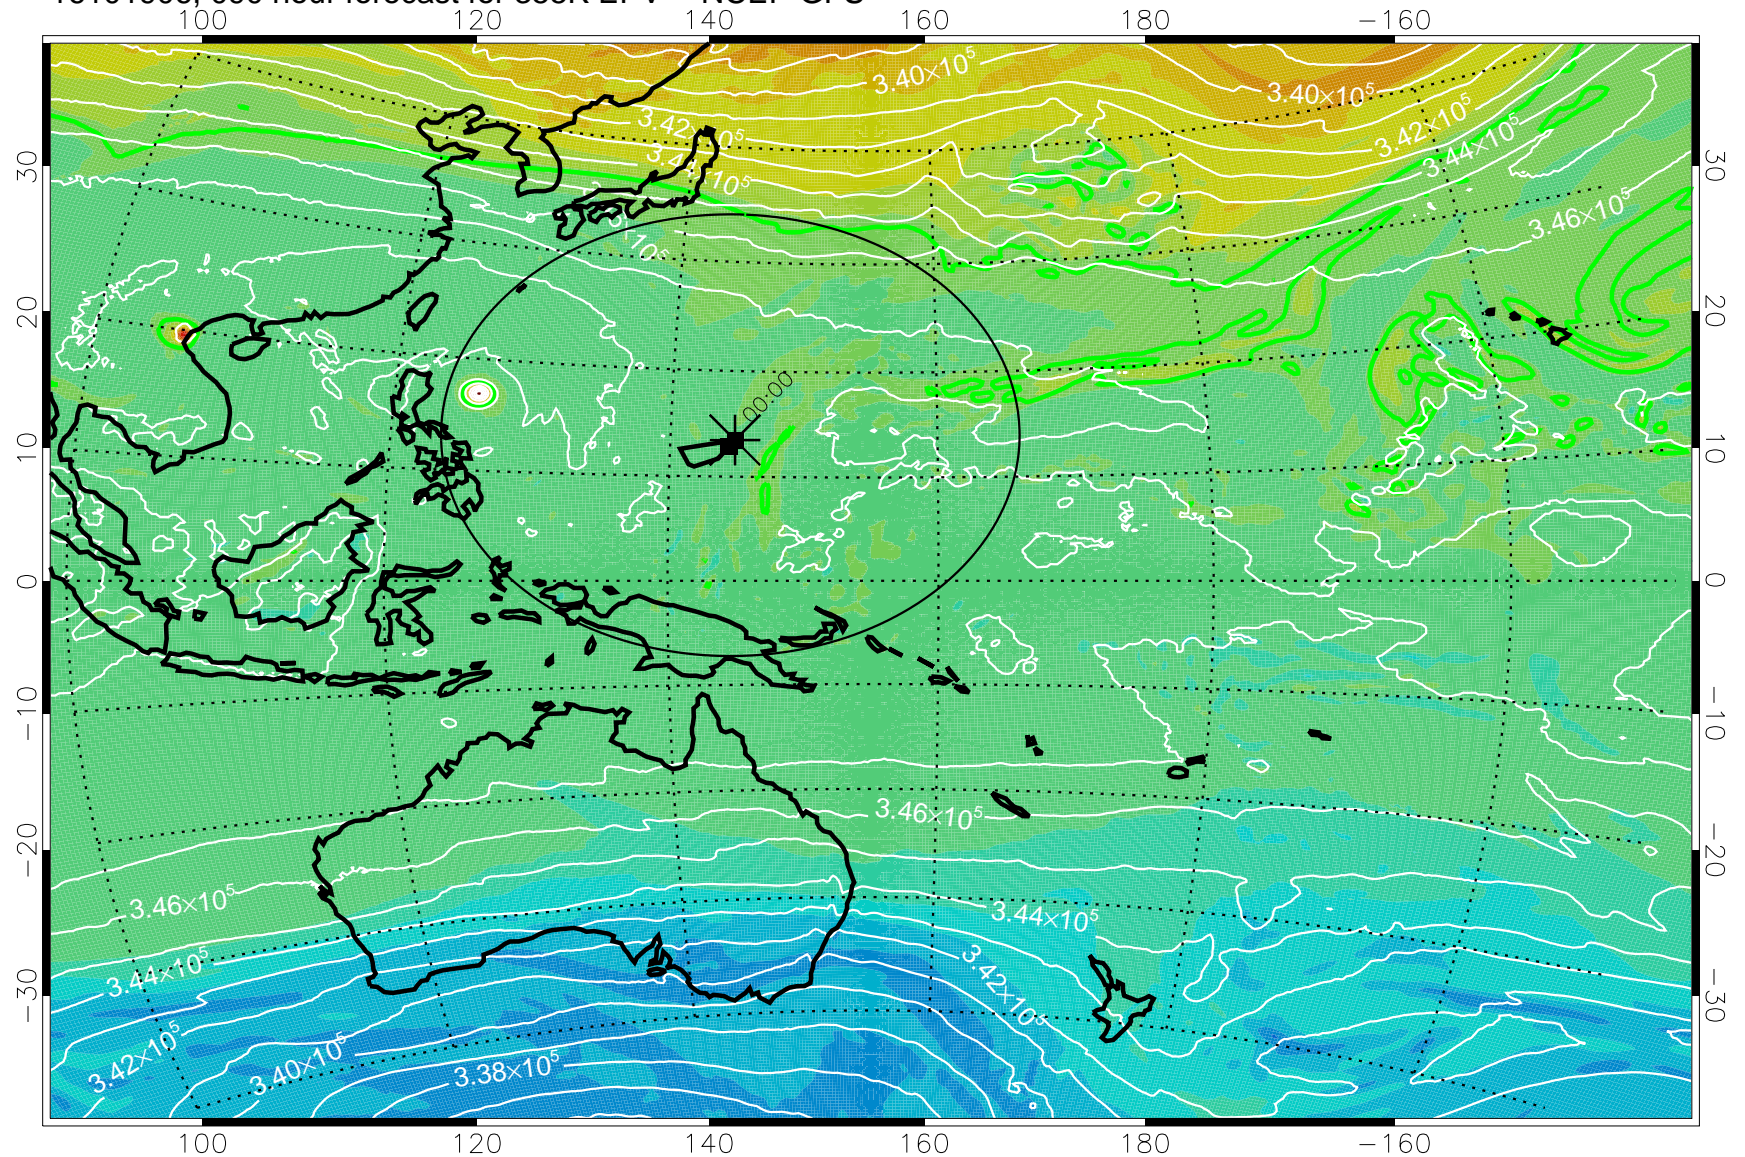

16101806, 066 hour forecast for 355K EPV -- NCEP GFS

355K Montgomery Streamfunction, white  
EPV Tropopause (2 PVU) Position  
Range ring of 2304 km

16101812, 072 hour forecast for 355K EPV -- NCEP GFS

355K Montgomery Streamfunction, white  
EPV Tropopause (2 PVU) Position  
Range ring of 2304 km

16101818, 078 hour forecast for 355K EPV -- NCEP GFS

355K Montgomery Streamfunction, white  
EPV Tropopause (2 PVU) Position  
Range ring of 2304 km

16101900, 084 hour forecast for 355K EPV -- NCEP GFS

355K Montgomery Streamfunction, white  
EPV Tropopause (2 PVU) Position  
Range ring of 2304 km

16101906, 090 hour forecast for 355K EPV -- NCEP GFS

355K Montgomery Streamfunction, white  
EPV Tropopause (2 PVU) Position  
Range ring of 2304 km

16101912, 096 hour forecast for 355K EPV -- NCEP GFS

355K Montgomery Streamfunction, white  
EPV Tropopause (2 PVU) Position  
Range ring of 2304 km

16101918, 102 hour forecast for 355K EPV -- NCEP GFS

355K Montgomery Streamfunction, white  
EPV Tropopause (2 PVU) Position  
Range ring of 2304 km

16102000, 108 hour forecast for 355K EPV -- NCEP GFS

355K Montgomery Streamfunction, white  
EPV Tropopause (2 PVU) Position  
Range ring of 2304 km