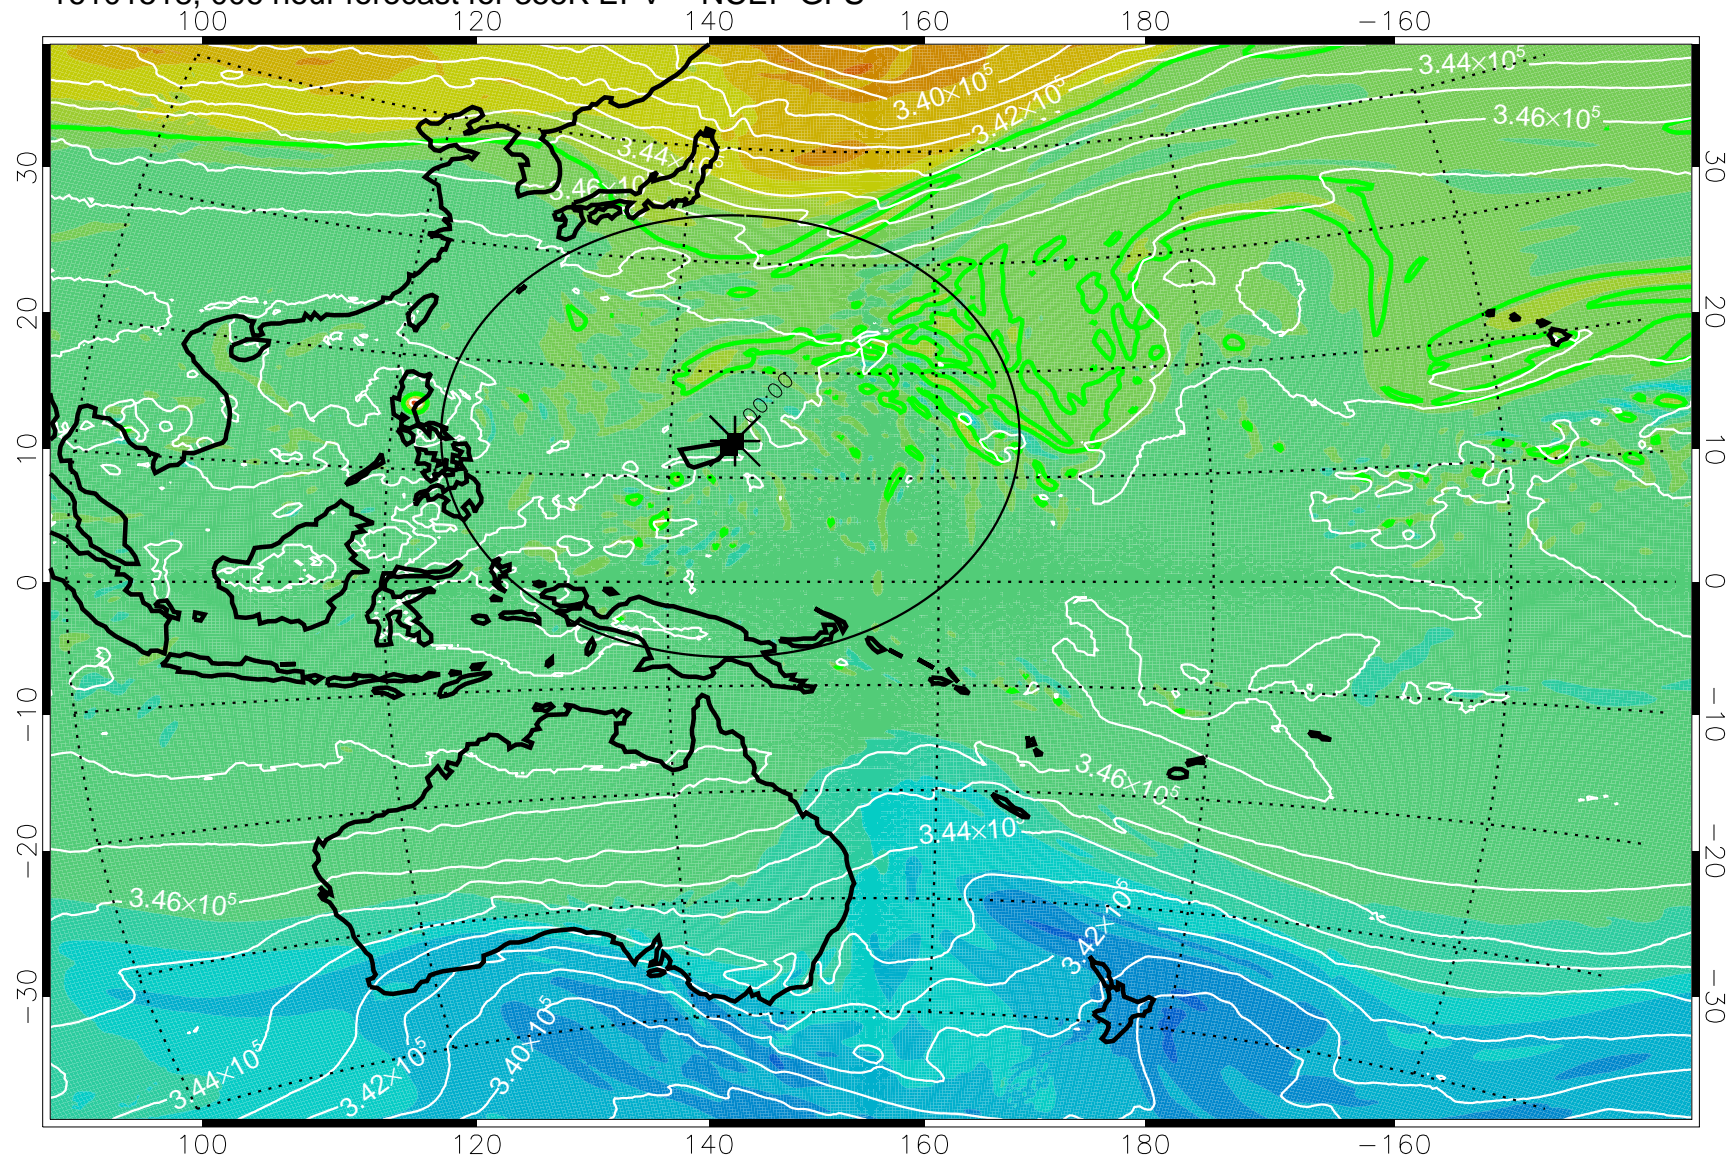

16101518, 006 hour forecast for 355K EPV -- NCEP GFS

355K Montgomery Streamfunction, white  
EPV Tropopause (2 PVU) Position  
Range ring of 2304 km

16101600, 012 hour forecast for 355K EPV -- NCEP GFS

355K Montgomery Streamfunction, white  
EPV Tropopause (2 PVU) Position  
Range ring of 2304 km

16101606, 018 hour forecast for 355K EPV -- NCEP GFS

355K Montgomery Streamfunction, white  
EPV Tropopause (2 PVU) Position  
Range ring of 2304 km

16101612, 024 hour forecast for 355K EPV -- NCEP GFS

355K Montgomery Streamfunction, white  
EPV Tropopause (2 PVU) Position  
Range ring of 2304 km

16101618, 030 hour forecast for 355K EPV -- NCEP GFS

355K Montgomery Streamfunction, white  
EPV Tropopause (2 PVU) Position  
Range ring of 2304 km

16101700, 036 hour forecast for 355K EPV -- NCEP GFS

355K Montgomery Streamfunction, white  
EPV Tropopause (2 PVU) Position  
Range ring of 2304 km

16101706, 042 hour forecast for 355K EPV -- NCEP GFS

355K Montgomery Streamfunction, white  
EPV Tropopause (2 PVU) Position  
Range ring of 2304 km

16101712, 048 hour forecast for 355K EPV -- NCEP GFS

355K Montgomery Streamfunction, white  
EPV Tropopause (2 PVU) Position  
Range ring of 2304 km