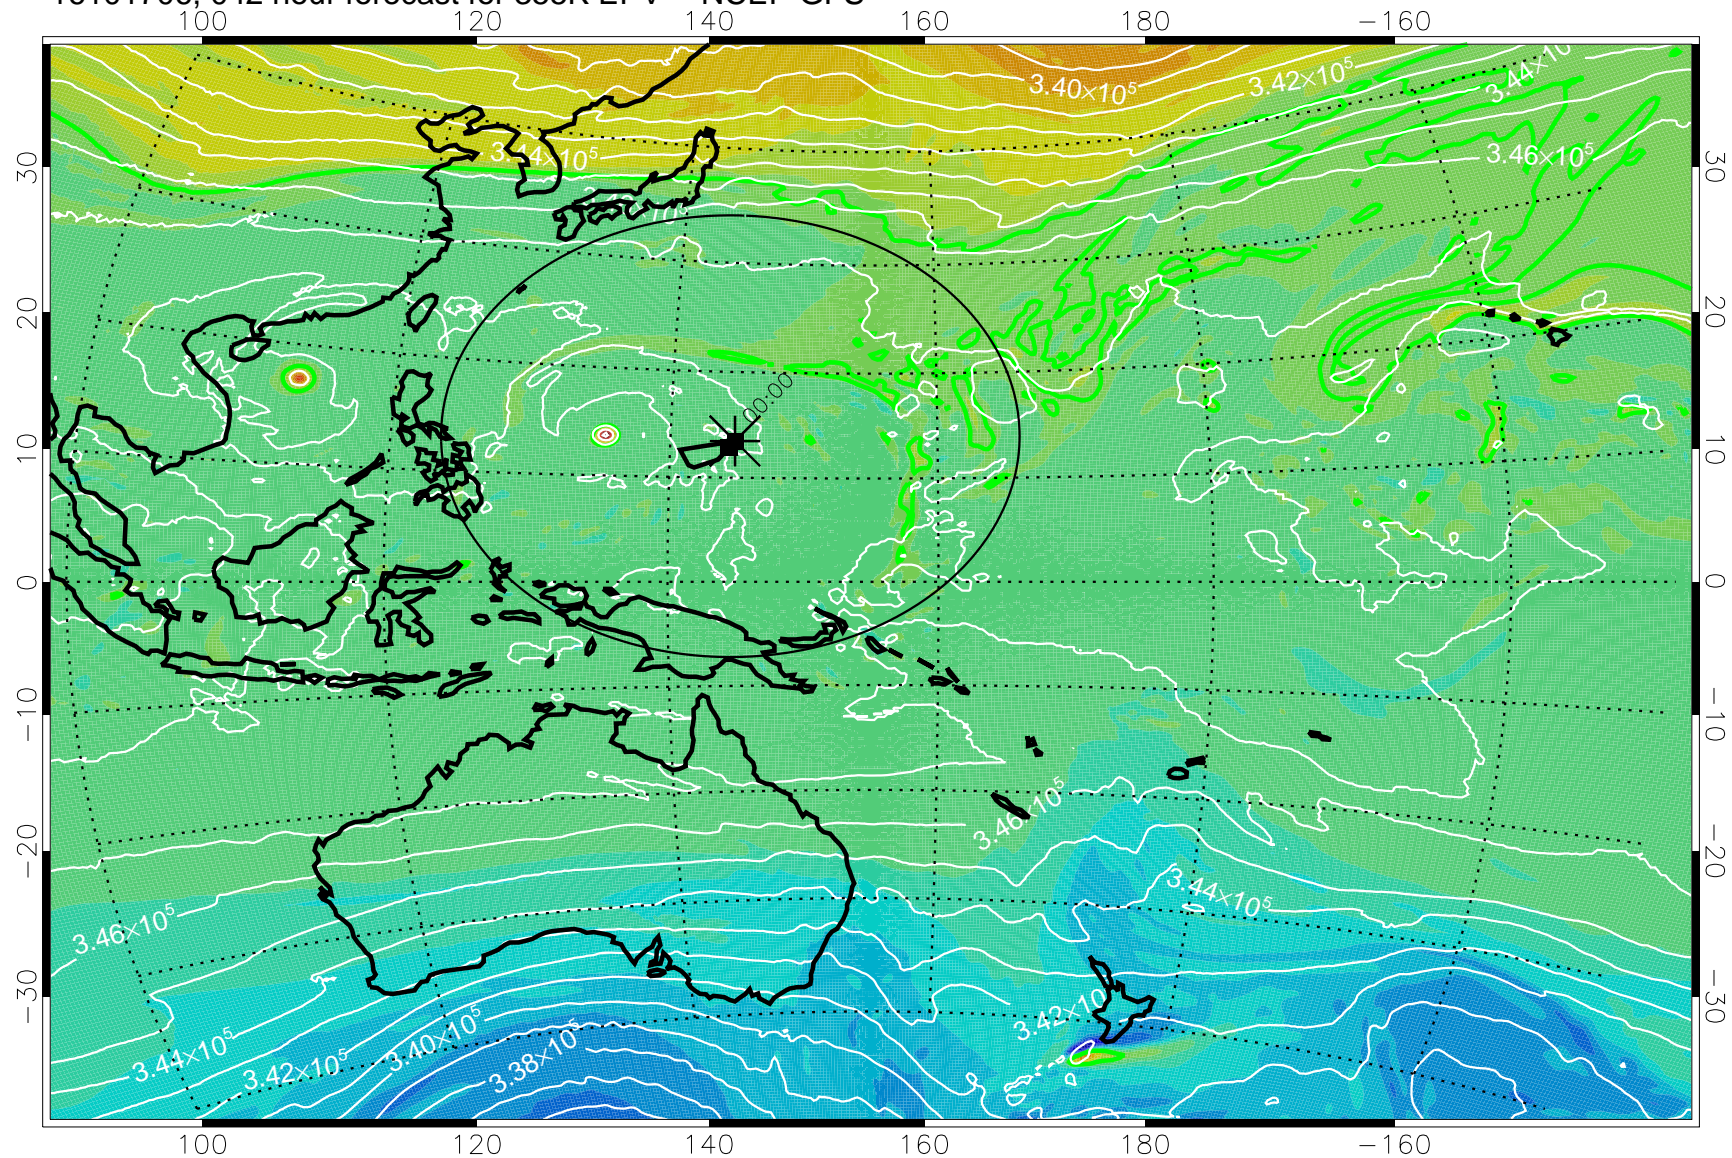

16101618, 030 hour forecast for 355K EPV -- NCEP GFS

355K Montgomery Streamfunction, white  
EPV Tropopause (2 PVU) Position  
Range ring of 2304 km

16101700, 036 hour forecast for 355K EPV -- NCEP GFS

355K Montgomery Streamfunction, white  
EPV Tropopause (2 PVU) Position  
Range ring of 2304 km

16101706, 042 hour forecast for 355K EPV -- NCEP GFS

355K Montgomery Streamfunction, white  
EPV Tropopause (2 PVU) Position  
Range ring of 2304 km

16101712, 048 hour forecast for 355K EPV -- NCEP GFS

355K Montgomery Streamfunction, white  
EPV Tropopause (2 PVU) Position  
Range ring of 2304 km

16101718, 054 hour forecast for 355K EPV -- NCEP GFS

355K Montgomery Streamfunction, white  
EPV Tropopause (2 PVU) Position  
Range ring of 2304 km

16101800, 060 hour forecast for 355K EPV -- NCEP GFS

355K Montgomery Streamfunction, white  
EPV Tropopause (2 PVU) Position  
Range ring of 2304 km

16101818, 078 hour forecast for 355K EPV -- NCEP GFS

355K Montgomery Streamfunction, white  
EPV Tropopause (2 PVU) Position  
Range ring of 2304 km

16101900, 084 hour forecast for 355K EPV -- NCEP GFS

355K Montgomery Streamfunction, white  
EPV Tropopause (2 PVU) Position  
Range ring of 2304 km