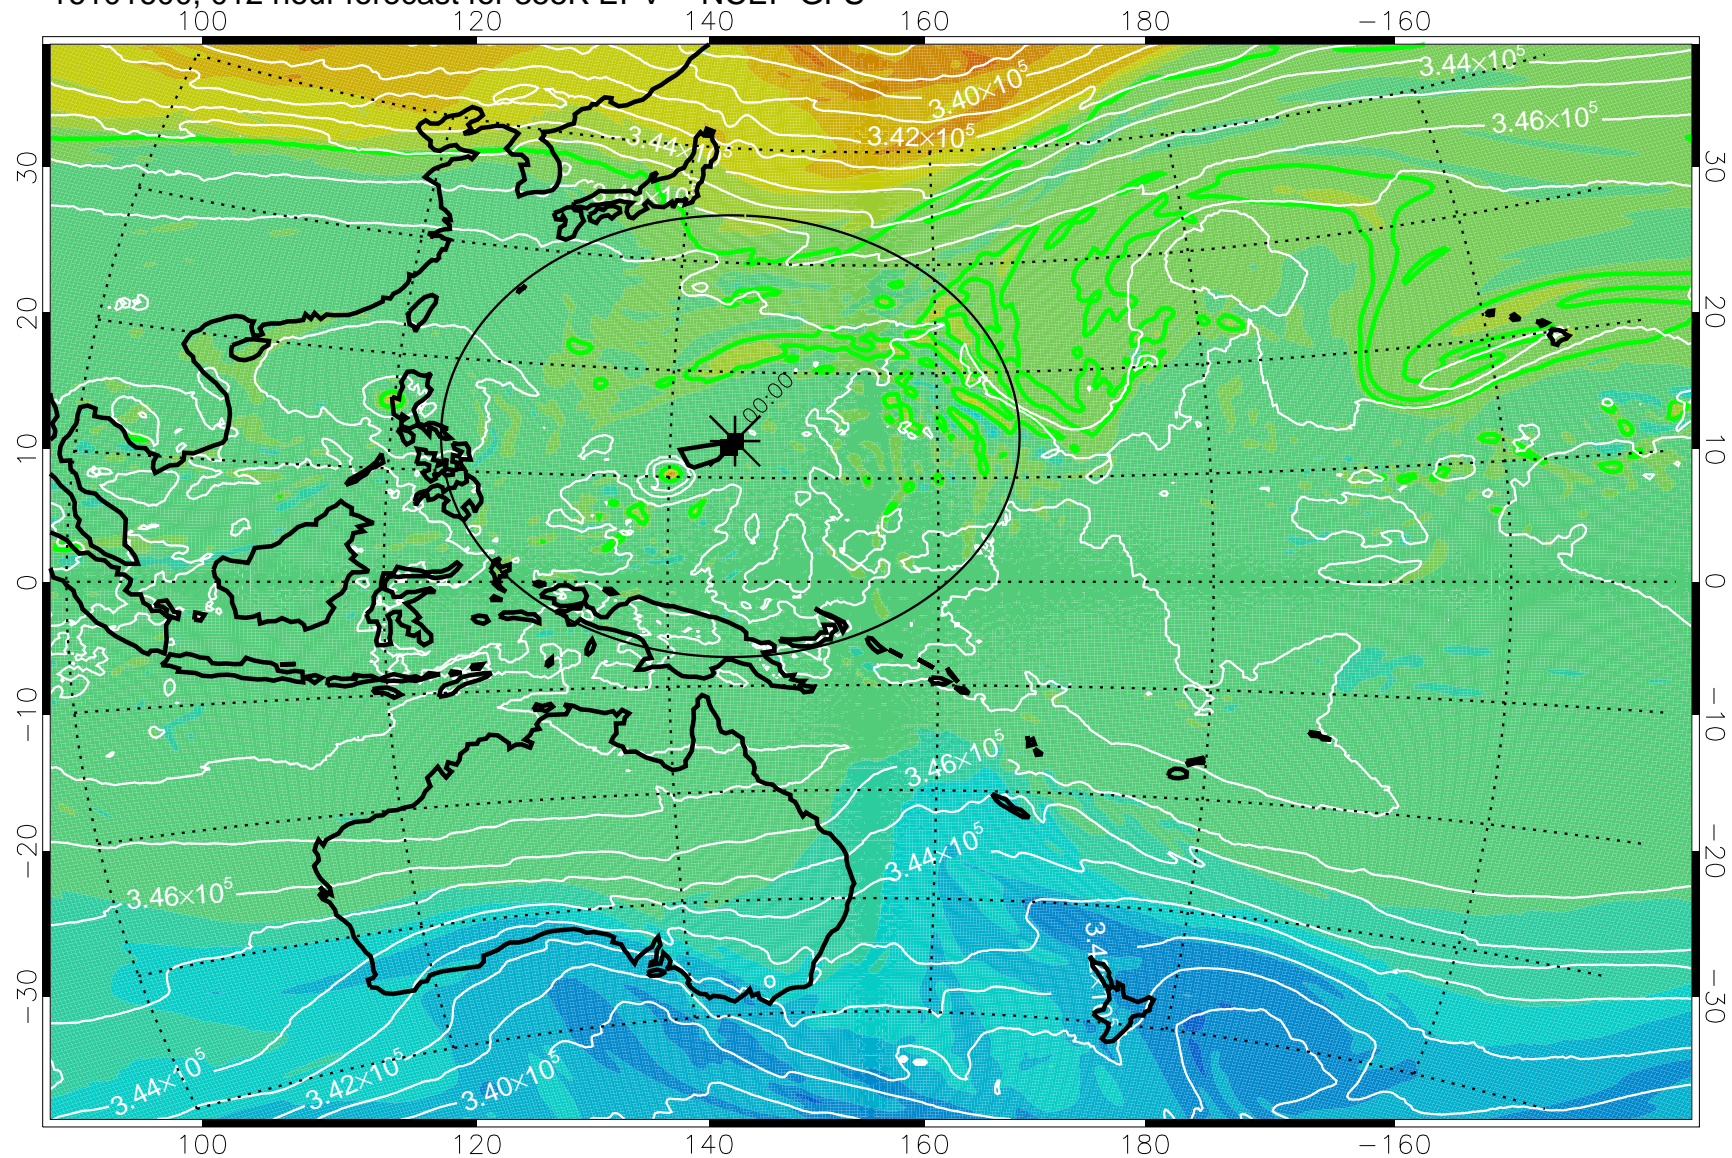

16101518, 006 hour forecast for 355K EPV -- NCEP GFS

355K Montgomery Streamfunction, white  
EPV Tropopause (2 PVU) Position  
Range ring of 2304 km

16101600, 012 hour forecast for 355K EPV -- NCEP GFS

355K Montgomery Streamfunction, white  
EPV Tropopause (2 PVU) Position  
Range ring of 2304 km

16101606, 018 hour forecast for 355K EPV -- NCEP GFS

355K Montgomery Streamfunction, white  
EPV Tropopause (2 PVU) Position  
Range ring of 2304 km

16101612, 024 hour forecast for 355K EPV -- NCEP GFS

355K Montgomery Streamfunction, white  
EPV Tropopause (2 PVU) Position  
Range ring of 2304 km

16101618, 030 hour forecast for 355K EPV -- NCEP GFS

355K Montgomery Streamfunction, white  
EPV Tropopause (2 PVU) Position  
Range ring of 2304 km

16101700, 036 hour forecast for 355K EPV -- NCEP GFS

355K Montgomery Streamfunction, white  
EPV Tropopause (2 PVU) Position  
Range ring of 2304 km

16101706, 042 hour forecast for 355K EPV -- NCEP GFS

355K Montgomery Streamfunction, white  
EPV Tropopause (2 PVU) Position  
Range ring of 2304 km

16101712, 048 hour forecast for 355K EPV -- NCEP GFS

355K Montgomery Streamfunction, white  
EPV Tropopause (2 PVU) Position  
Range ring of 2304 km