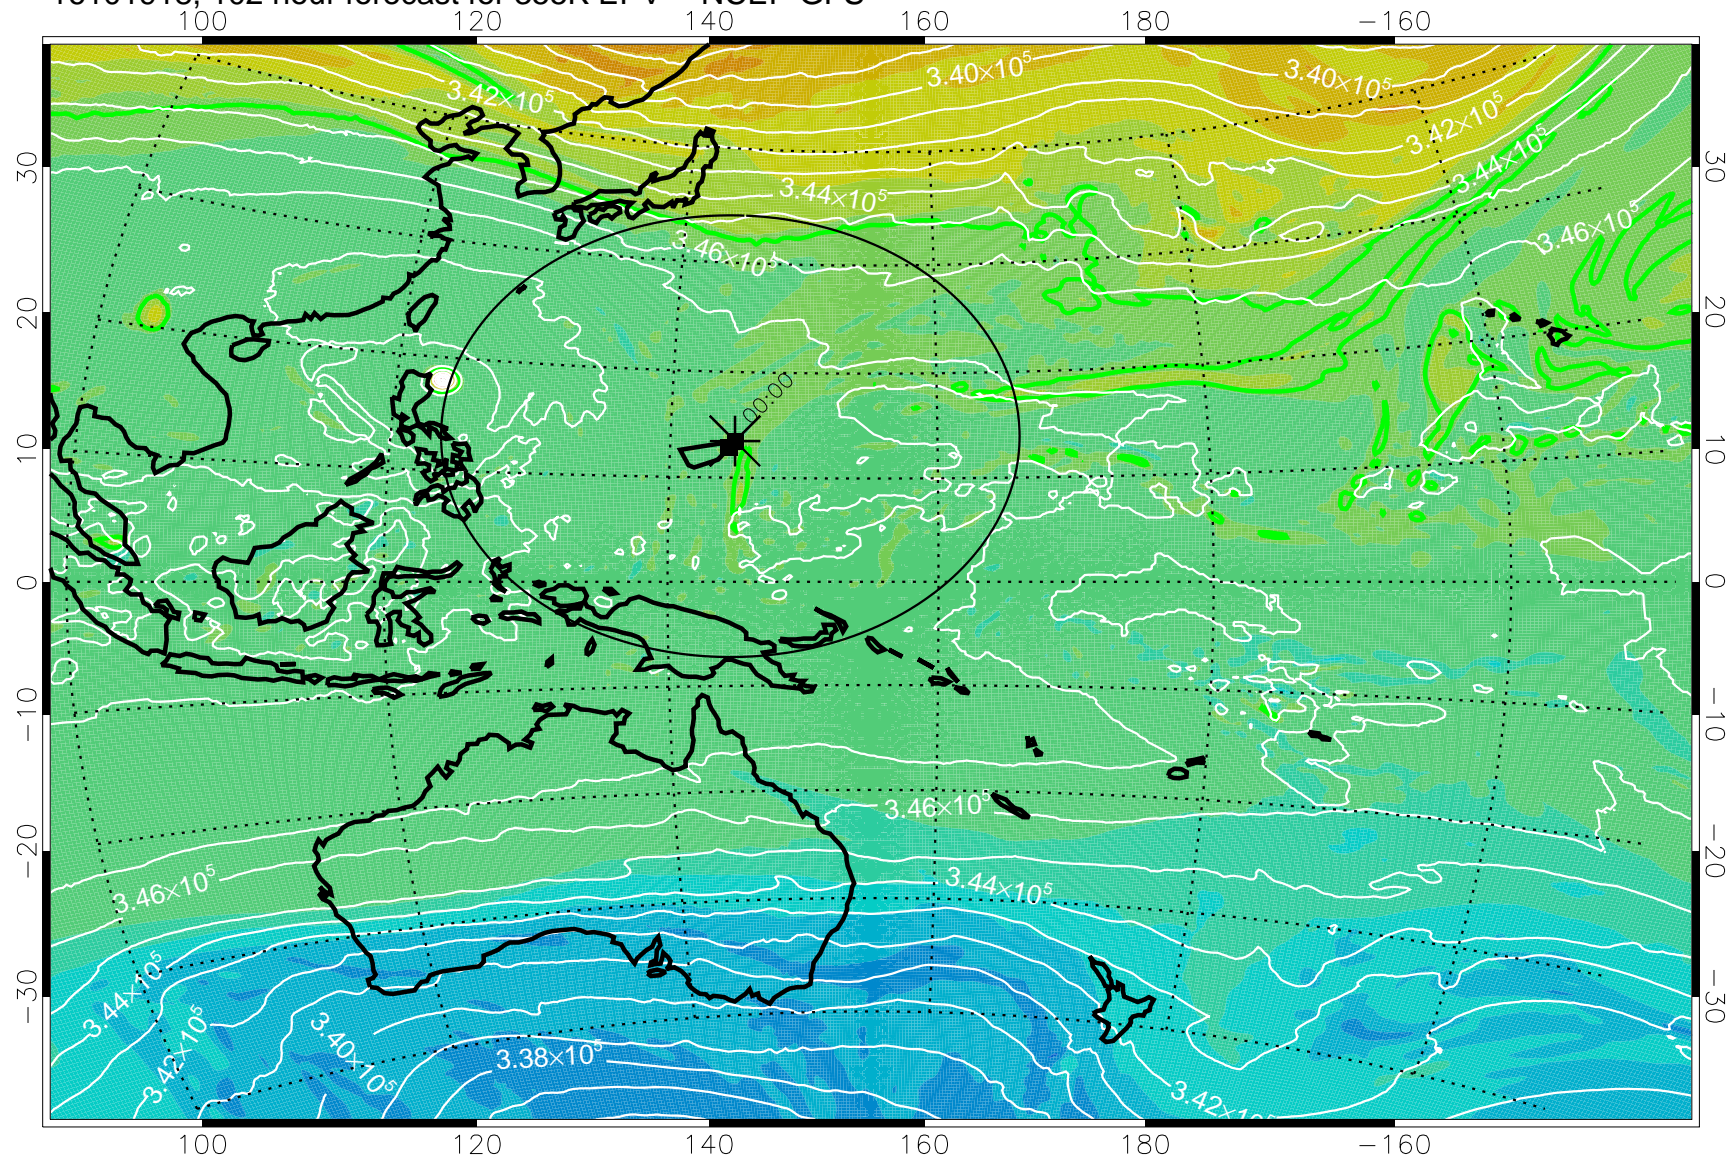

16101818, 078 hour forecast for 355K EPV -- NCEP GFS

355K Montgomery Streamfunction, white  
EPV Tropopause (2 PVU) Position  
Range ring of 2304 km

16101900, 084 hour forecast for 355K EPV -- NCEP GFS

355K Montgomery Streamfunction, white  
EPV Tropopause (2 PVU) Position  
Range ring of 2304 km

16101906, 090 hour forecast for 355K EPV -- NCEP GFS

355K Montgomery Streamfunction, white  
EPV Tropopause (2 PVU) Position  
Range ring of 2304 km

16101912, 096 hour forecast for 355K EPV -- NCEP GFS

355K Montgomery Streamfunction, white  
EPV Tropopause (2 PVU) Position  
Range ring of 2304 km

16101918, 102 hour forecast for 355K EPV -- NCEP GFS

355K Montgomery Streamfunction, white  
EPV Tropopause (2 PVU) Position  
Range ring of 2304 km

16102000, 108 hour forecast for 355K EPV -- NCEP GFS

355K Montgomery Streamfunction, white  
EPV Tropopause (2 PVU) Position  
Range ring of 2304 km

16102006, 114 hour forecast for 355K EPV -- NCEP GFS

355K Montgomery Streamfunction, white  
EPV Tropopause (2 PVU) Position  
Range ring of 2304 km

16102012, 120 hour forecast for 355K EPV -- NCEP GFS

355K Montgomery Streamfunction, white  
EPV Tropopause (2 PVU) Position  
Range ring of 2304 km