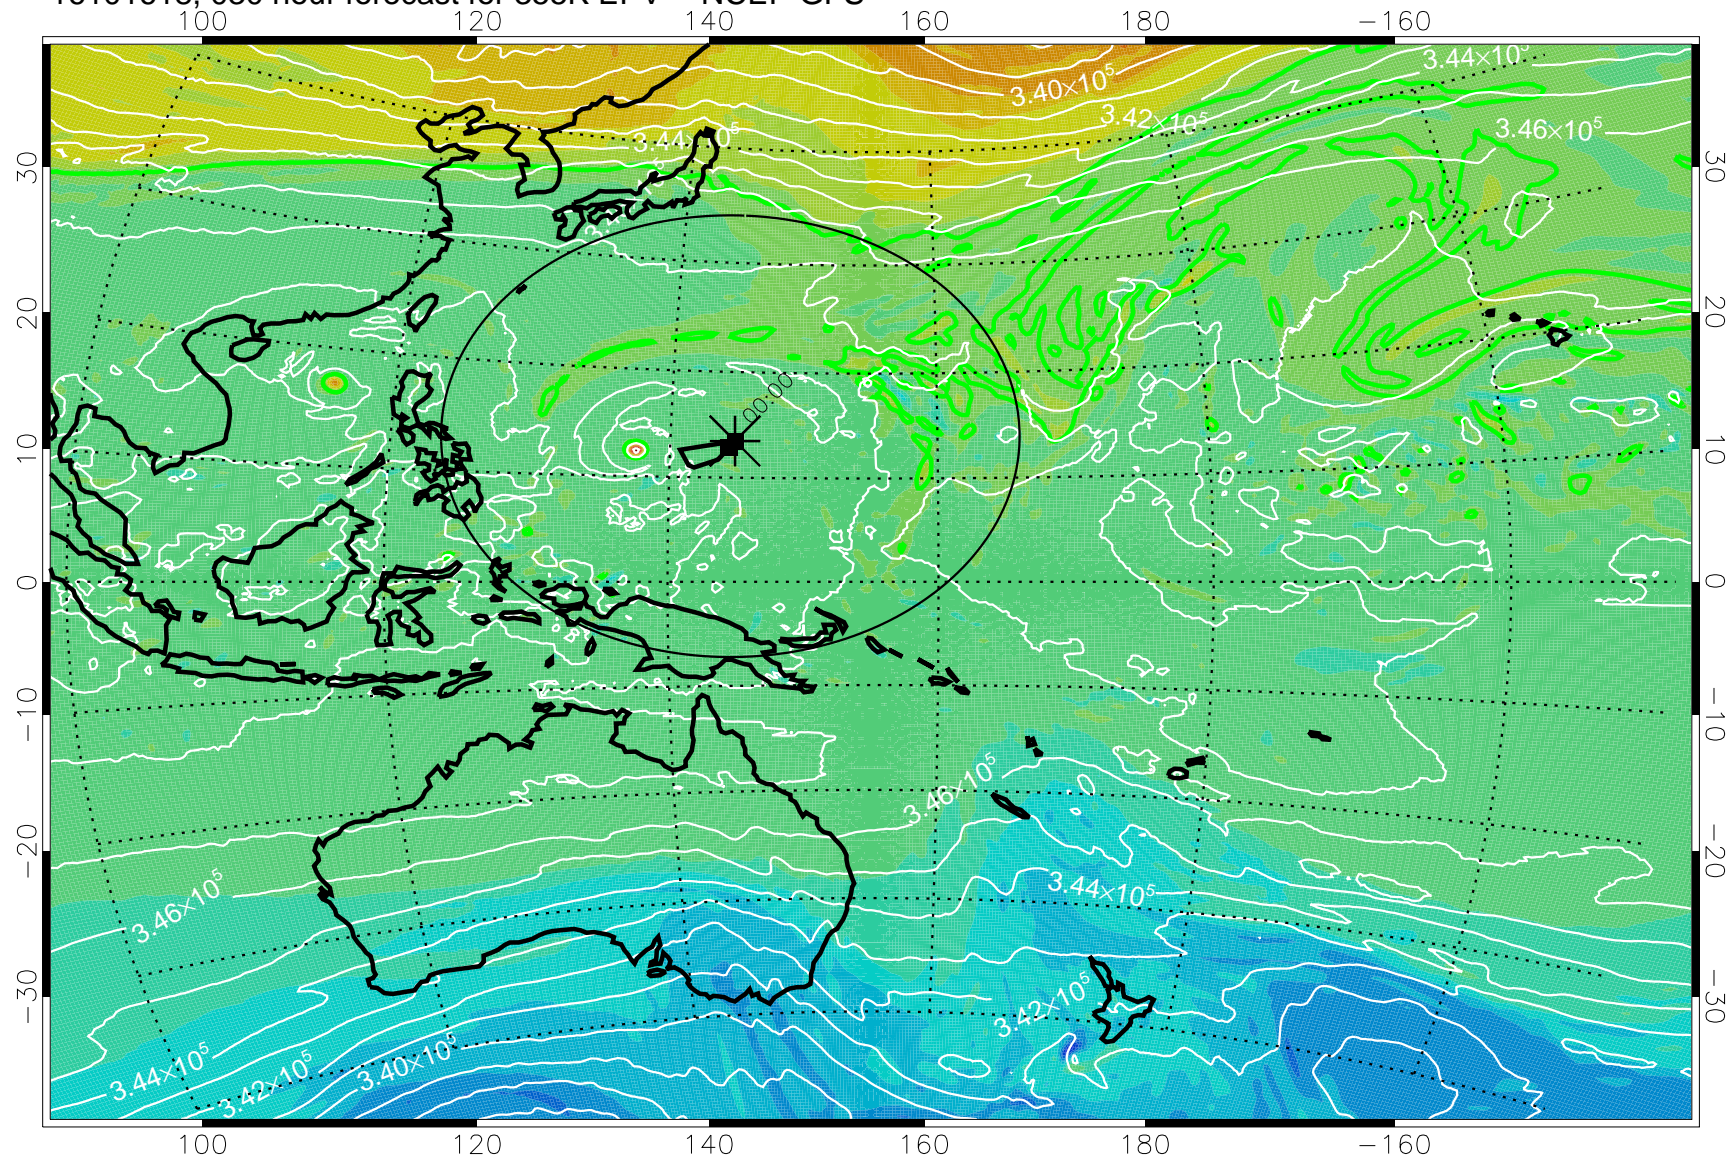

16101606, 018 hour forecast for 355K EPV -- NCEP GFS

355K Montgomery Streamfunction, white  
EPV Tropopause (2 PVU) Position  
Range ring of 2304 km

16101612, 024 hour forecast for 355K EPV -- NCEP GFS

355K Montgomery Streamfunction, white  
EPV Tropopause (2 PVU) Position  
Range ring of 2304 km

16101618, 030 hour forecast for 355K EPV -- NCEP GFS

355K Montgomery Streamfunction, white  
EPV Tropopause (2 PVU) Position  
Range ring of 2304 km

16101700, 036 hour forecast for 355K EPV -- NCEP GFS

355K Montgomery Streamfunction, white  
EPV Tropopause (2 PVU) Position  
Range ring of 2304 km

16101706, 042 hour forecast for 355K EPV -- NCEP GFS

355K Montgomery Streamfunction, white  
EPV Tropopause (2 PVU) Position  
Range ring of 2304 km

16101712, 048 hour forecast for 355K EPV -- NCEP GFS

355K Montgomery Streamfunction, white  
EPV Tropopause (2 PVU) Position  
Range ring of 2304 km

16101718, 054 hour forecast for 355K EPV -- NCEP GFS

355K Montgomery Streamfunction, white  
EPV Tropopause (2 PVU) Position  
Range ring of 2304 km

16101800, 060 hour forecast for 355K EPV -- NCEP GFS

355K Montgomery Streamfunction, white  
EPV Tropopause (2 PVU) Position  
Range ring of 2304 km