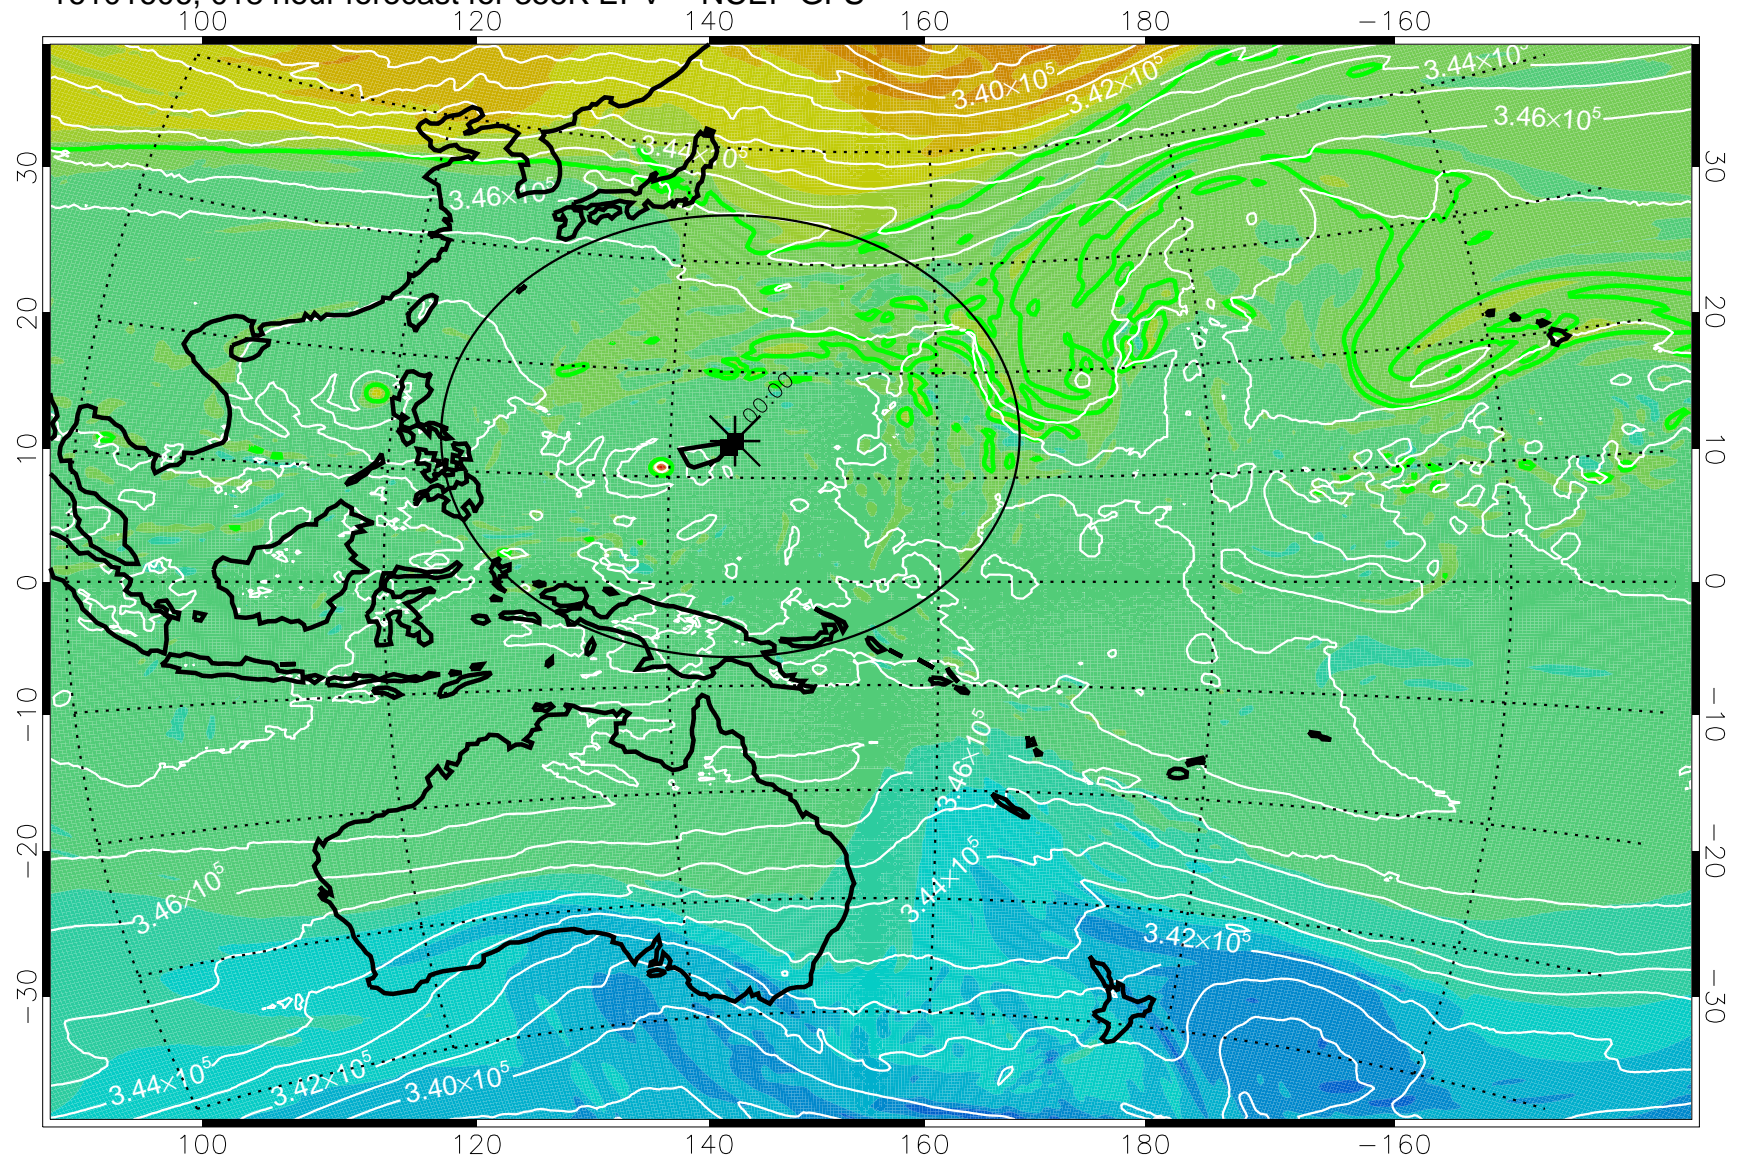

16101518, 006 hour forecast for 355K EPV -- NCEP GFS

355K Montgomery Streamfunction, white  
EPV Tropopause (2 PVU) Position  
Range ring of 2304 km

16101600, 012 hour forecast for 355K EPV -- NCEP GFS

355K Montgomery Streamfunction, white  
EPV Tropopause (2 PVU) Position  
Range ring of 2304 km

16101606, 018 hour forecast for 355K EPV -- NCEP GFS

355K Montgomery Streamfunction, white  
EPV Tropopause (2 PVU) Position  
Range ring of 2304 km

16101612, 024 hour forecast for 355K EPV -- NCEP GFS

355K Montgomery Streamfunction, white  
EPV Tropopause (2 PVU) Position  
Range ring of 2304 km

16101618, 030 hour forecast for 355K EPV -- NCEP GFS

355K Montgomery Streamfunction, white  
EPV Tropopause (2 PVU) Position  
Range ring of 2304 km

16101700, 036 hour forecast for 355K EPV -- NCEP GFS

355K Montgomery Streamfunction, white  
EPV Tropopause (2 PVU) Position  
Range ring of 2304 km

16101706, 042 hour forecast for 355K EPV -- NCEP GFS

355K Montgomery Streamfunction, white  
EPV Tropopause (2 PVU) Position  
Range ring of 2304 km

16101712, 048 hour forecast for 355K EPV -- NCEP GFS

355K Montgomery Streamfunction, white  
EPV Tropopause (2 PVU) Position  
Range ring of 2304 km