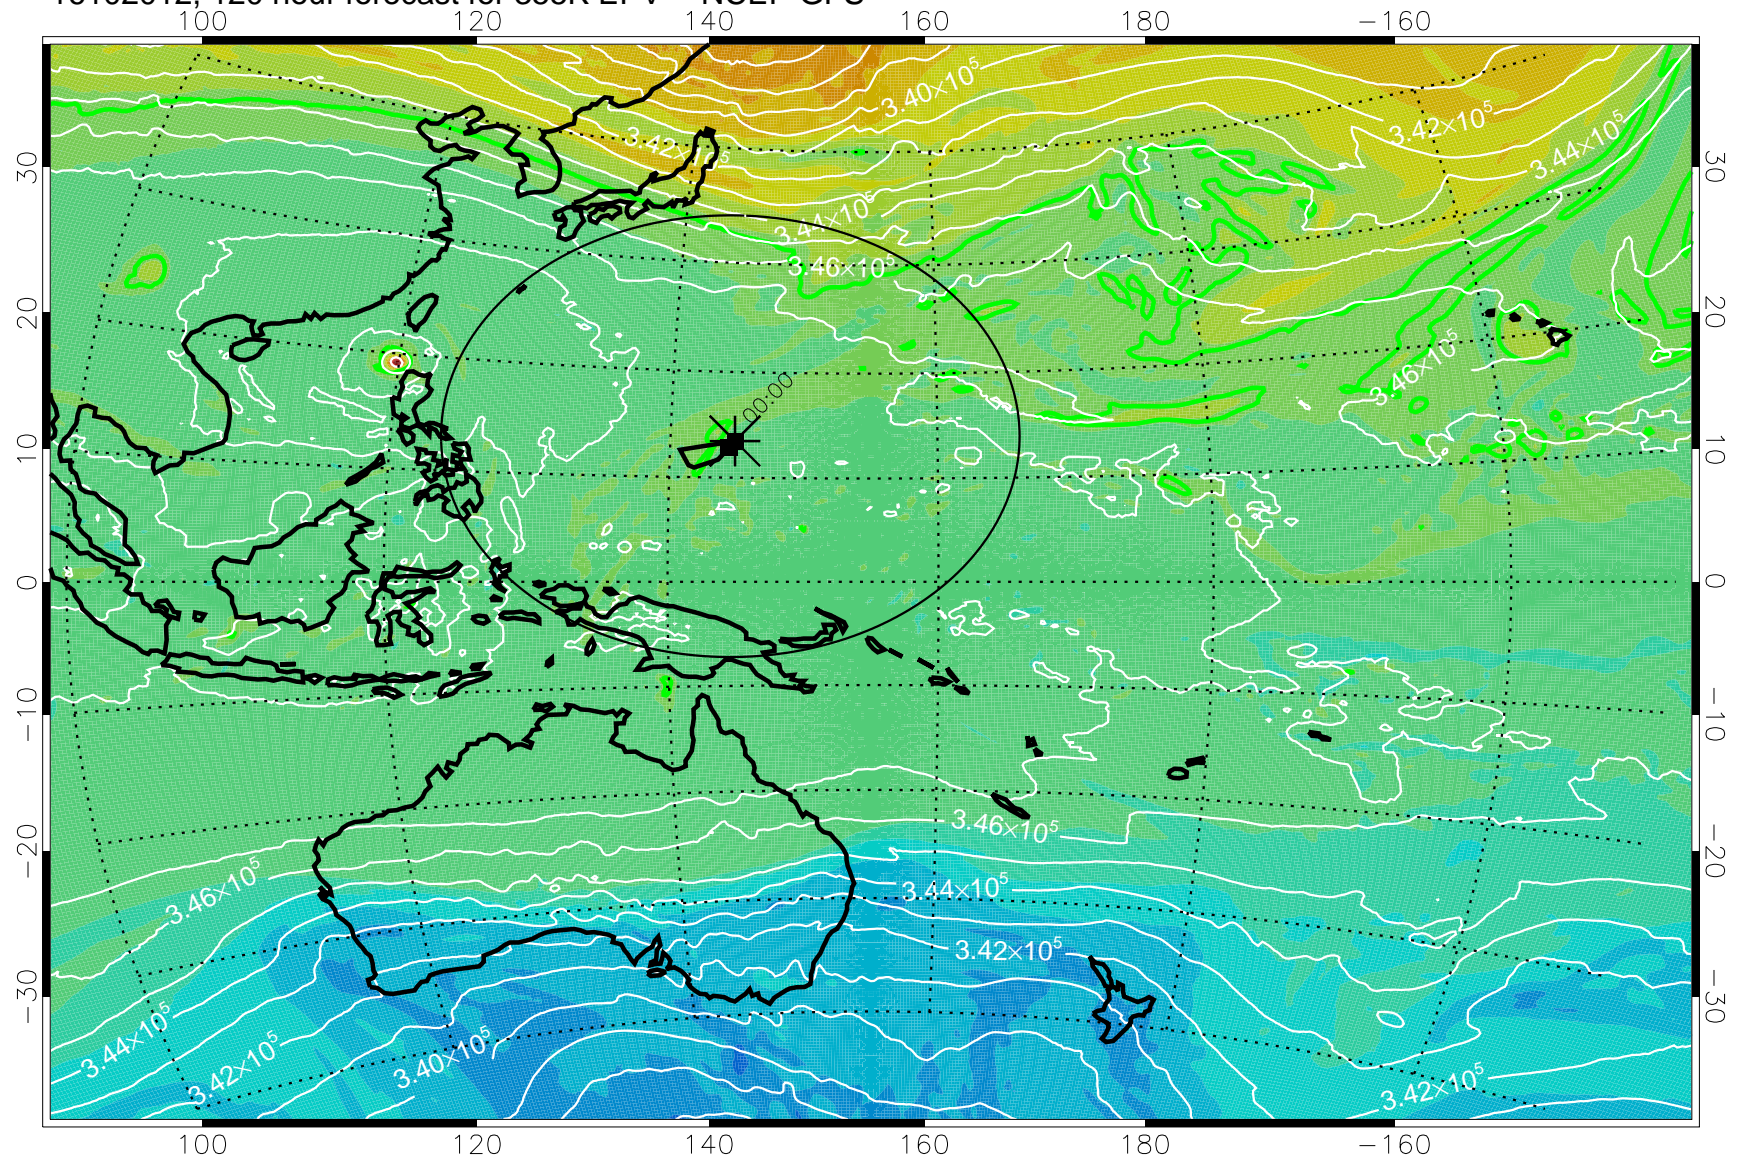

16101818, 078 hour forecast for 355K EPV -- NCEP GFS

355K Montgomery Streamfunction, white  
EPV Tropopause (2 PVU) Position  
Range ring of 2304 km

16101900, 084 hour forecast for 355K EPV -- NCEP GFS

355K Montgomery Streamfunction, white  
EPV Tropopause (2 PVU) Position  
Range ring of 2304 km

16101906, 090 hour forecast for 355K EPV -- NCEP GFS

355K Montgomery Streamfunction, white  
EPV Tropopause (2 PVU) Position  
Range ring of 2304 km

16101912, 096 hour forecast for 355K EPV -- NCEP GFS

355K Montgomery Streamfunction, white  
EPV Tropopause (2 PVU) Position  
Range ring of 2304 km

16101918, 102 hour forecast for 355K EPV -- NCEP GFS

355K Montgomery Streamfunction, white  
EPV Tropopause (2 PVU) Position  
Range ring of 2304 km

16102000, 108 hour forecast for 355K EPV -- NCEP GFS

355K Montgomery Streamfunction, white  
EPV Tropopause (2 PVU) Position  
Range ring of 2304 km

16102006, 114 hour forecast for 355K EPV -- NCEP GFS

355K Montgomery Streamfunction, white  
EPV Tropopause (2 PVU) Position  
Range ring of 2304 km

16102012, 120 hour forecast for 355K EPV -- NCEP GFS

355K Montgomery Streamfunction, white  
EPV Tropopause (2 PVU) Position  
Range ring of 2304 km