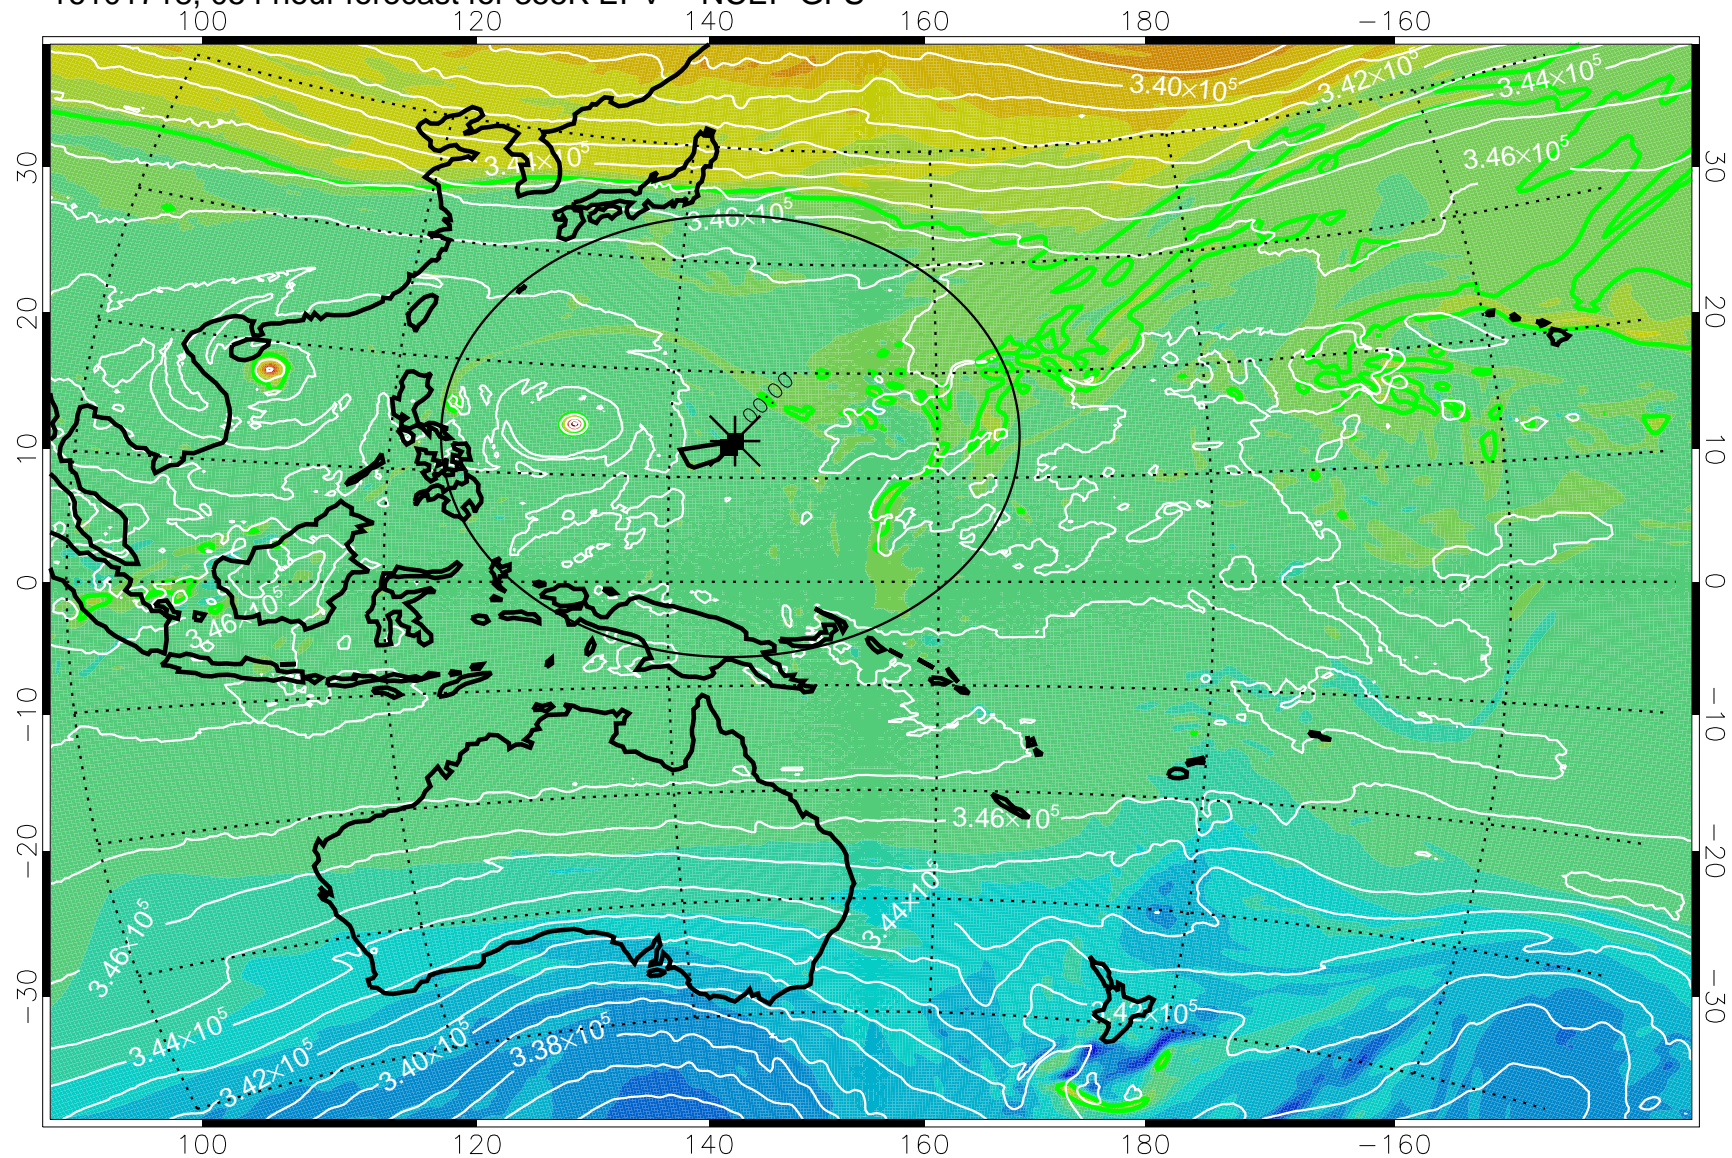

16101706, 042 hour forecast for 355K EPV -- NCEP GFS

355K Montgomery Streamfunction, white  
EPV Tropopause (2 PVU) Position  
Range ring of 2304 km

16101712, 048 hour forecast for 355K EPV -- NCEP GFS

355K Montgomery Streamfunction, white  
EPV Tropopause (2 PVU) Position  
Range ring of 2304 km

16101718, 054 hour forecast for 355K EPV -- NCEP GFS

355K Montgomery Streamfunction, white  
EPV Tropopause (2 PVU) Position  
Range ring of 2304 km

16101800, 060 hour forecast for 355K EPV -- NCEP GFS

355K Montgomery Streamfunction, white  
EPV Tropopause (2 PVU) Position  
Range ring of 2304 km

16101806, 066 hour forecast for 355K EPV -- NCEP GFS

355K Montgomery Streamfunction, white  
EPV Tropopause (2 PVU) Position  
Range ring of 2304 km

16101812, 072 hour forecast for 355K EPV -- NCEP GFS

355K Montgomery Streamfunction, white  
EPV Tropopause (2 PVU) Position  
Range ring of 2304 km

16101818, 078 hour forecast for 355K EPV -- NCEP GFS

355K Montgomery Streamfunction, white  
EPV Tropopause (2 PVU) Position  
Range ring of 2304 km

16101900, 084 hour forecast for 355K EPV -- NCEP GFS

355K Montgomery Streamfunction, white  
EPV Tropopause (2 PVU) Position  
Range ring of 2304 km