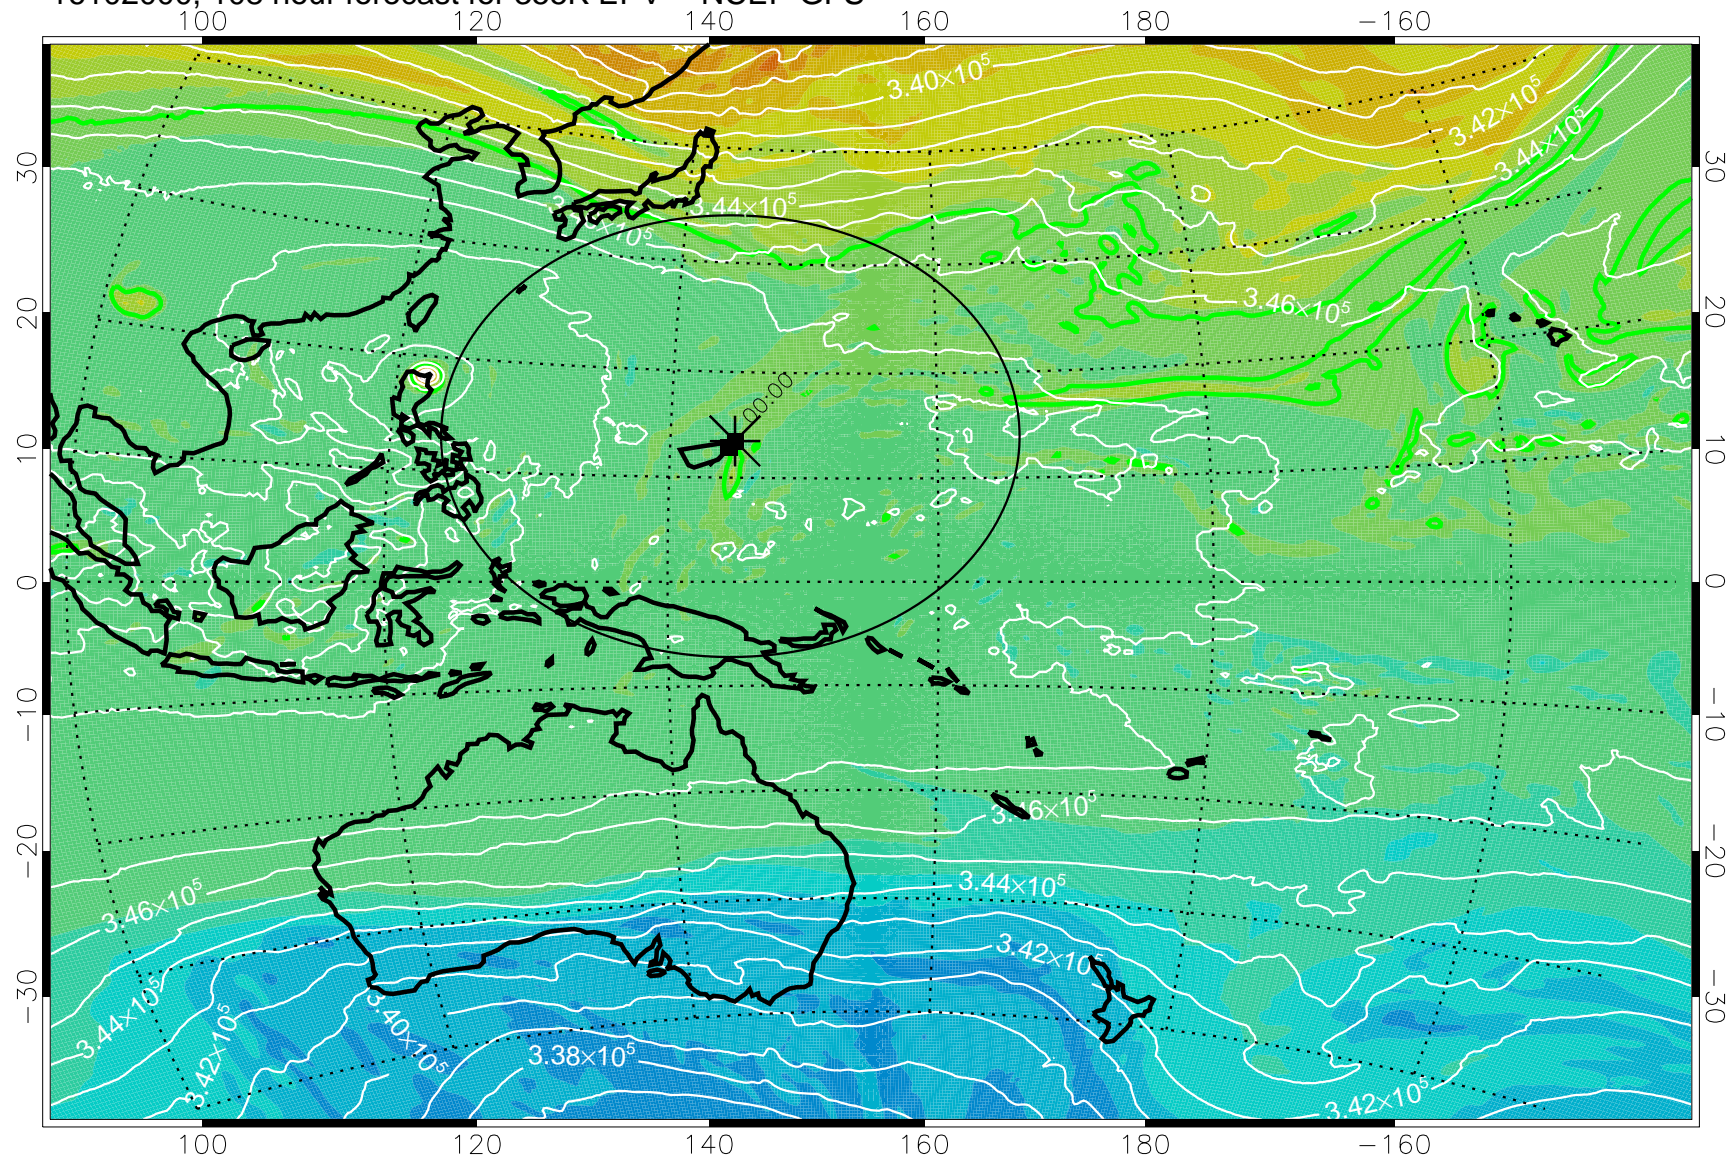

16101818, 078 hour forecast for 355K EPV -- NCEP GFS

355K Montgomery Streamfunction, white  
EPV Tropopause (2 PVU) Position  
Range ring of 2304 km

16101900, 084 hour forecast for 355K EPV -- NCEP GFS

355K Montgomery Streamfunction, white  
EPV Tropopause (2 PVU) Position  
Range ring of 2304 km

16101906, 090 hour forecast for 355K EPV -- NCEP GFS

355K Montgomery Streamfunction, white  
EPV Tropopause (2 PVU) Position  
Range ring of 2304 km

16101912, 096 hour forecast for 355K EPV -- NCEP GFS

355K Montgomery Streamfunction, white  
EPV Tropopause (2 PVU) Position  
Range ring of 2304 km

16101918, 102 hour forecast for 355K EPV -- NCEP GFS

355K Montgomery Streamfunction, white  
EPV Tropopause (2 PVU) Position  
Range ring of 2304 km

16102000, 108 hour forecast for 355K EPV -- NCEP GFS

355K Montgomery Streamfunction, white  
EPV Tropopause (2 PVU) Position  
Range ring of 2304 km

16102006, 114 hour forecast for 355K EPV -- NCEP GFS

355K Montgomery Streamfunction, white  
EPV Tropopause (2 PVU) Position  
Range ring of 2304 km

16102012, 120 hour forecast for 355K EPV -- NCEP GFS

355K Montgomery Streamfunction, white  
EPV Tropopause (2 PVU) Position  
Range ring of 2304 km