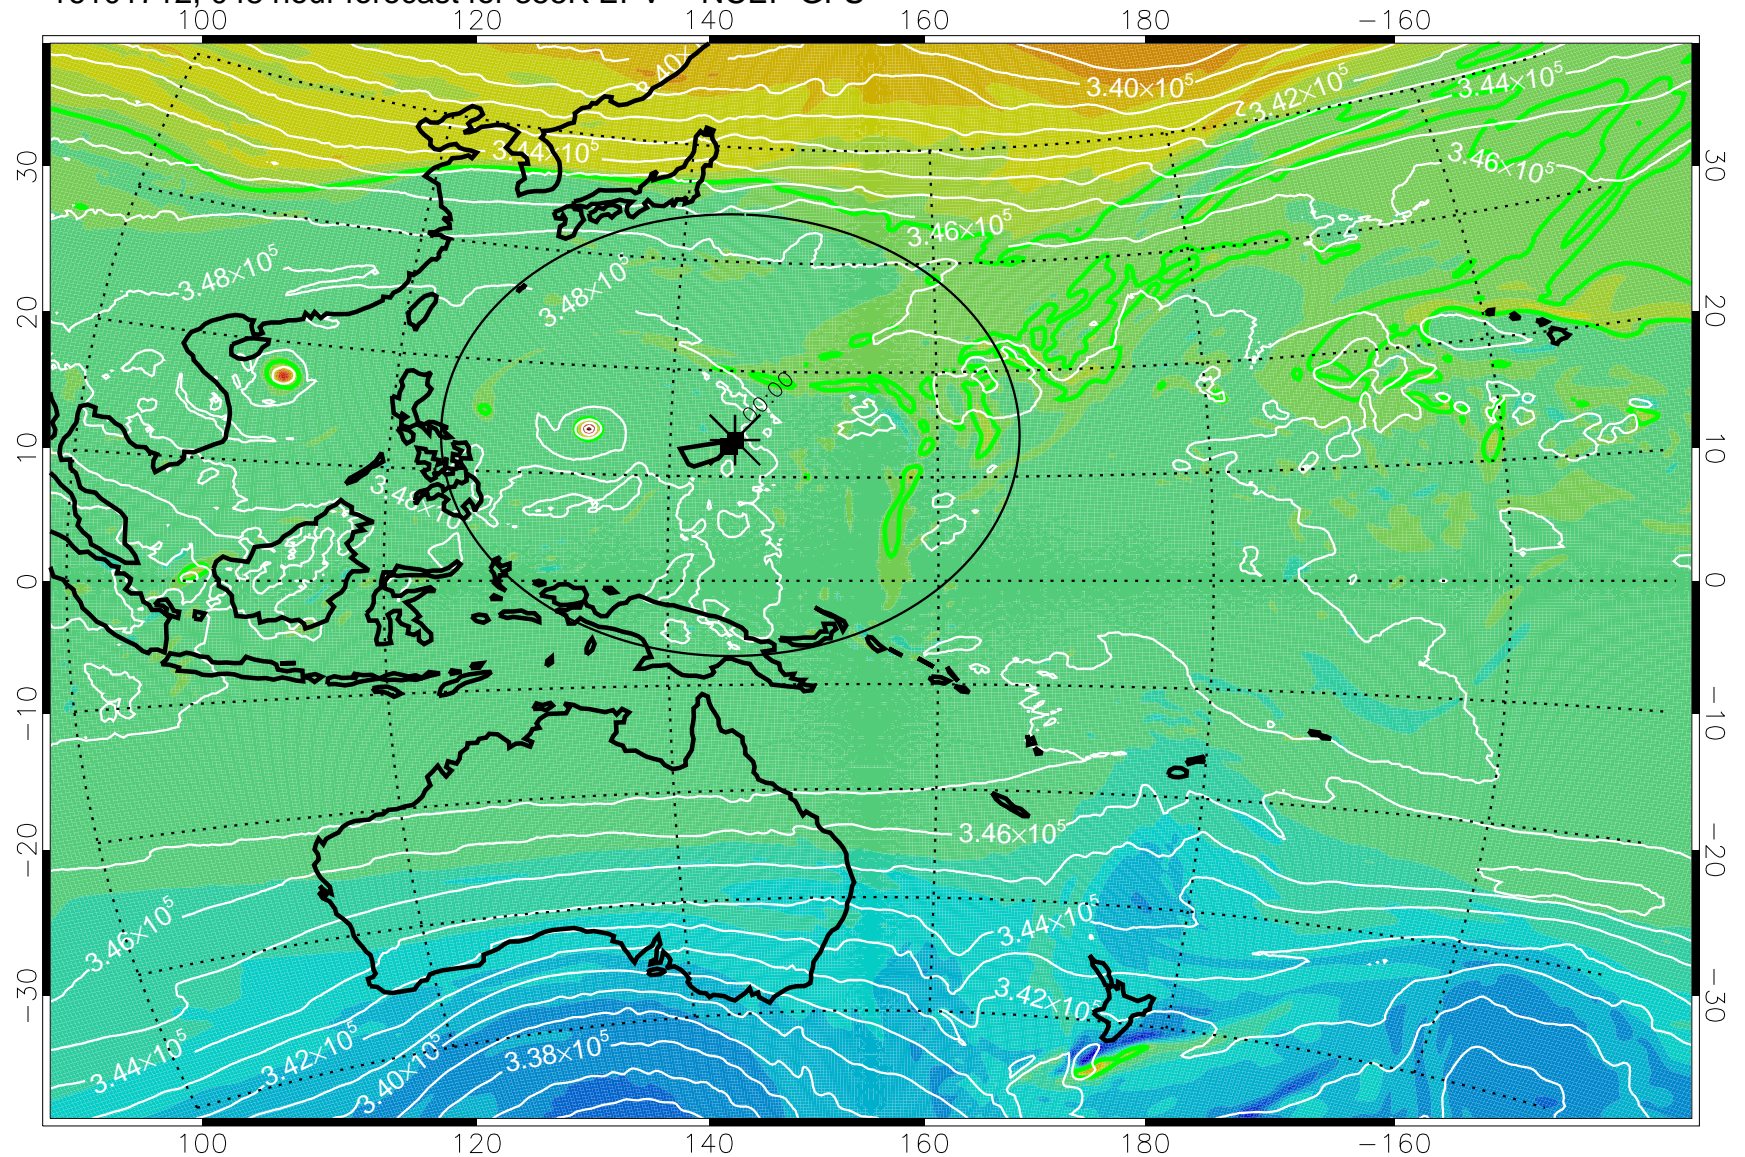

16101618, 030 hour forecast for 355K EPV -- NCEP GFS

355K Montgomery Streamfunction, white  
EPV Tropopause (2 PVU) Position  
Range ring of 2304 km

16101700, 036 hour forecast for 355K EPV -- NCEP GFS

355K Montgomery Streamfunction, white  
EPV Tropopause (2 PVU) Position  
Range ring of 2304 km

16101706, 042 hour forecast for 355K EPV -- NCEP GFS

355K Montgomery Streamfunction, white  
EPV Tropopause (2 PVU) Position  
Range ring of 2304 km

16101712, 048 hour forecast for 355K EPV -- NCEP GFS

355K Montgomery Streamfunction, white  
EPV Tropopause (2 PVU) Position  
Range ring of 2304 km

16101718, 054 hour forecast for 355K EPV -- NCEP GFS

355K Montgomery Streamfunction, white  
EPV Tropopause (2 PVU) Position  
Range ring of 2304 km

16101800, 060 hour forecast for 355K EPV -- NCEP GFS

355K Montgomery Streamfunction, white  
EPV Tropopause (2 PVU) Position  
Range ring of 2304 km

16101818, 078 hour forecast for 355K EPV -- NCEP GFS

355K Montgomery Streamfunction, white  
EPV Tropopause (2 PVU) Position  
Range ring of 2304 km

16101900, 084 hour forecast for 355K EPV -- NCEP GFS

355K Montgomery Streamfunction, white  
EPV Tropopause (2 PVU) Position  
Range ring of 2304 km