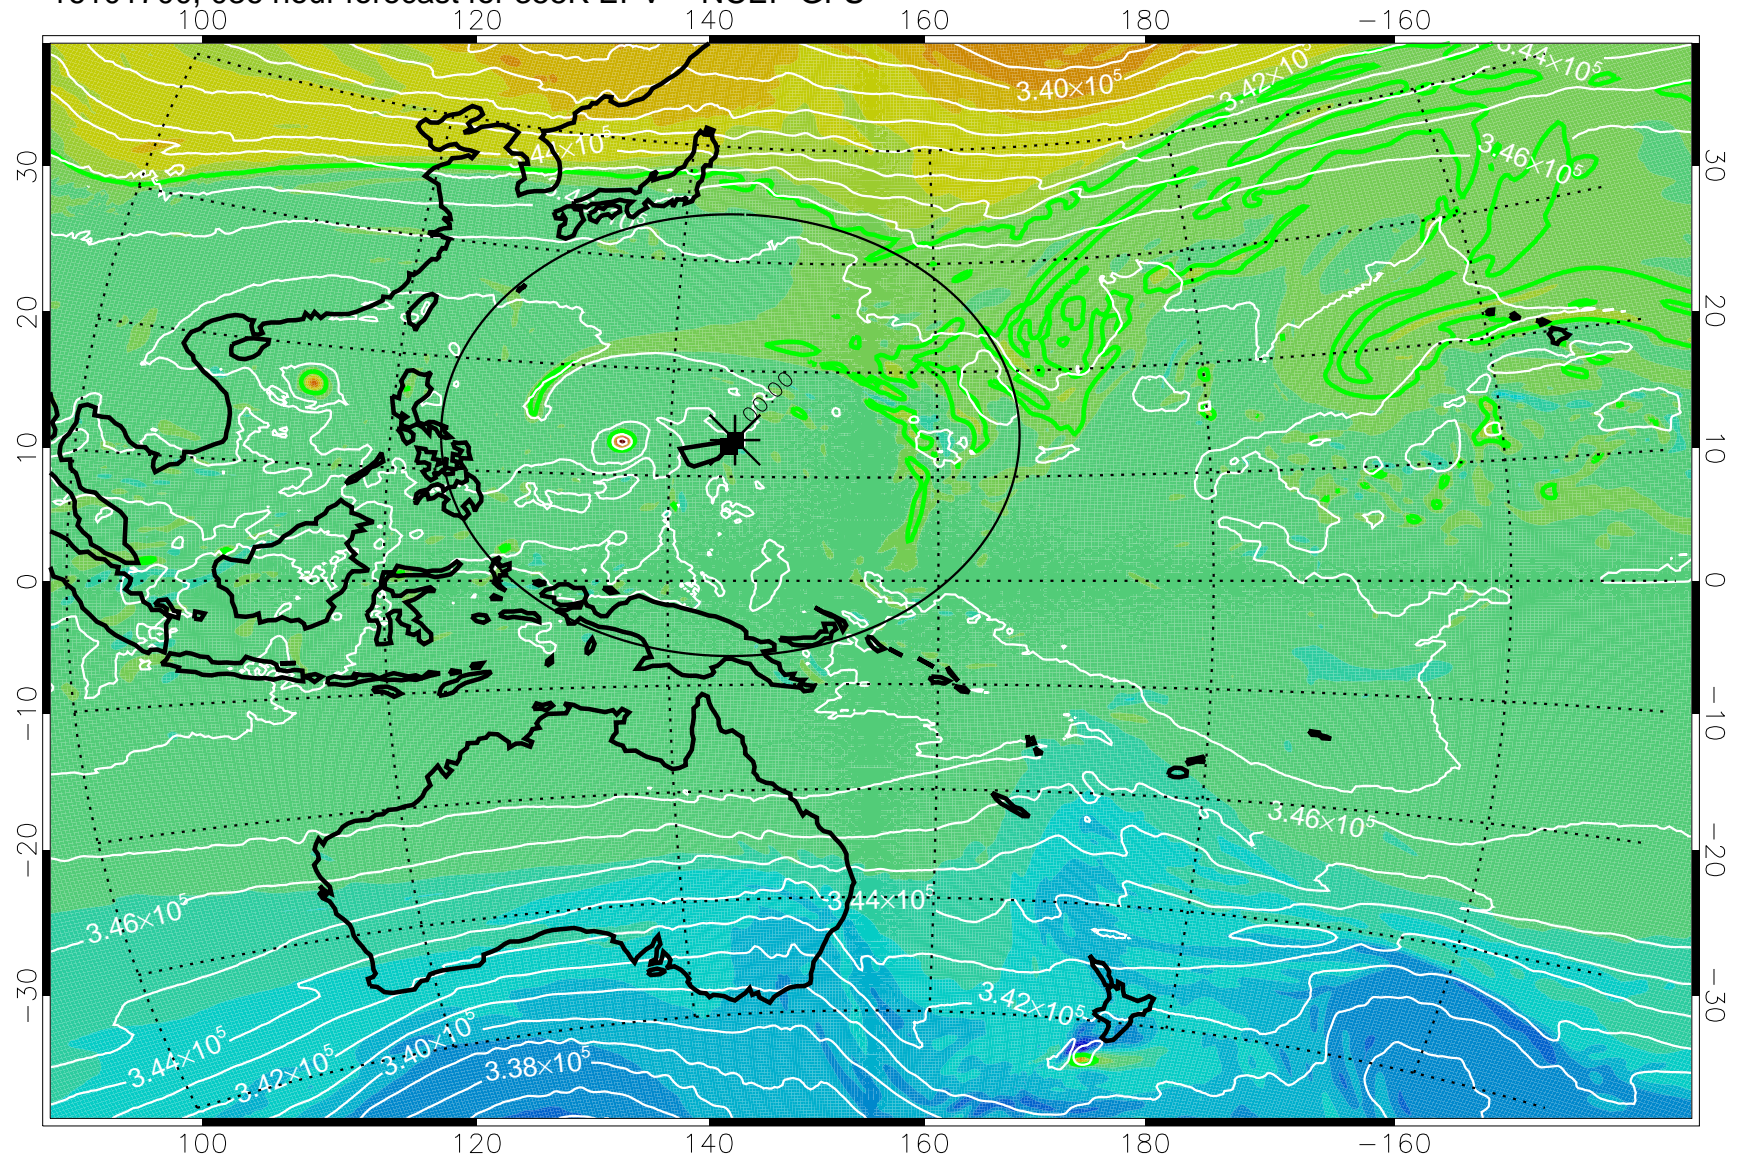

16101606, 018 hour forecast for 355K EPV -- NCEP GFS

355K Montgomery Streamfunction, white  
EPV Tropopause (2 PVU) Position  
Range ring of 2304 km

16101612, 024 hour forecast for 355K EPV -- NCEP GFS

355K Montgomery Streamfunction, white  
EPV Tropopause (2 PVU) Position  
Range ring of 2304 km

16101618, 030 hour forecast for 355K EPV -- NCEP GFS

355K Montgomery Streamfunction, white  
EPV Tropopause (2 PVU) Position  
Range ring of 2304 km

16101700, 036 hour forecast for 355K EPV -- NCEP GFS

355K Montgomery Streamfunction, white  
EPV Tropopause (2 PVU) Position  
Range ring of 2304 km

16101706, 042 hour forecast for 355K EPV -- NCEP GFS

355K Montgomery Streamfunction, white  
EPV Tropopause (2 PVU) Position  
Range ring of 2304 km

16101712, 048 hour forecast for 355K EPV -- NCEP GFS

355K Montgomery Streamfunction, white  
EPV Tropopause (2 PVU) Position  
Range ring of 2304 km

16101718, 054 hour forecast for 355K EPV -- NCEP GFS

355K Montgomery Streamfunction, white  
EPV Tropopause (2 PVU) Position  
Range ring of 2304 km

16101800, 060 hour forecast for 355K EPV -- NCEP GFS

355K Montgomery Streamfunction, white  
EPV Tropopause (2 PVU) Position  
Range ring of 2304 km