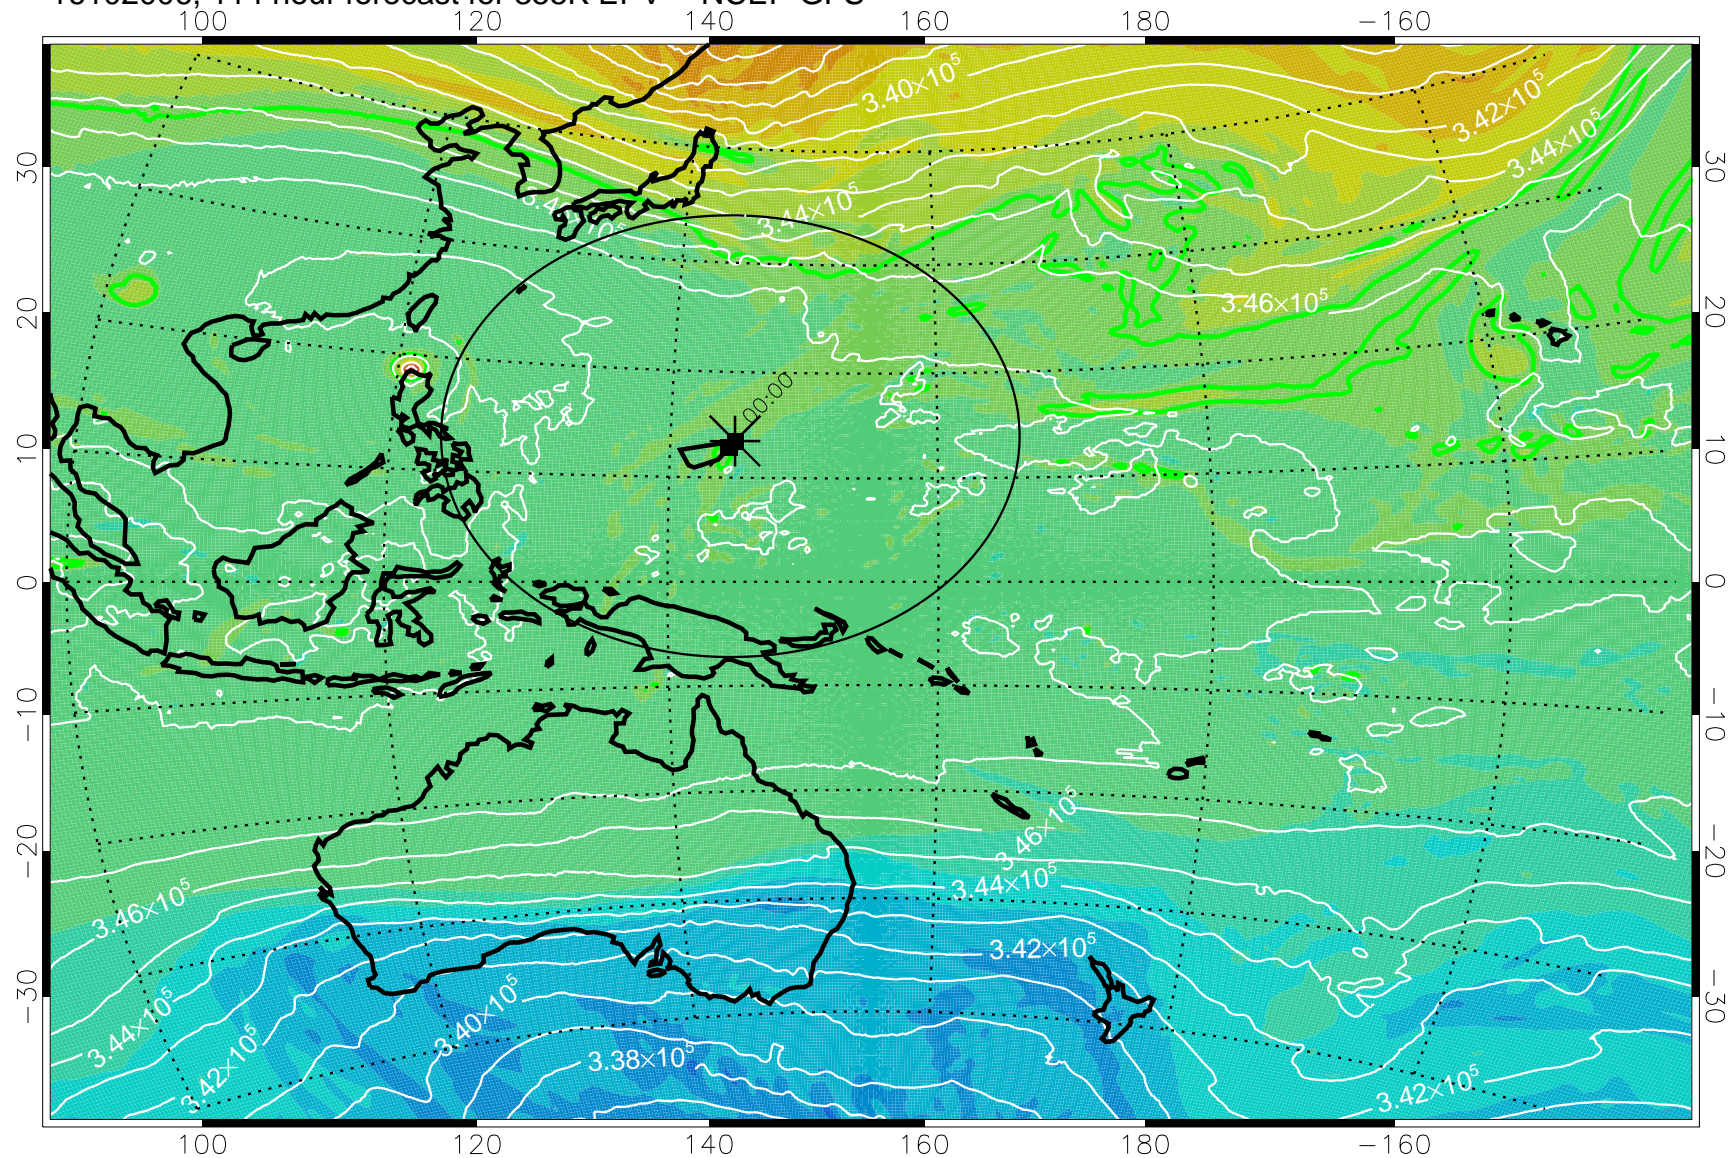

16101818, 078 hour forecast for 355K EPV -- NCEP GFS

355K Montgomery Streamfunction, white  
EPV Tropopause (2 PVU) Position  
Range ring of 2304 km

16101900, 084 hour forecast for 355K EPV -- NCEP GFS

355K Montgomery Streamfunction, white  
EPV Tropopause (2 PVU) Position  
Range ring of 2304 km

16101906, 090 hour forecast for 355K EPV -- NCEP GFS

355K Montgomery Streamfunction, white  
EPV Tropopause (2 PVU) Position  
Range ring of 2304 km

16101912, 096 hour forecast for 355K EPV -- NCEP GFS

355K Montgomery Streamfunction, white  
EPV Tropopause (2 PVU) Position  
Range ring of 2304 km

16101918, 102 hour forecast for 355K EPV -- NCEP GFS

355K Montgomery Streamfunction, white  
EPV Tropopause (2 PVU) Position  
Range ring of 2304 km

16102000, 108 hour forecast for 355K EPV -- NCEP GFS

355K Montgomery Streamfunction, white  
EPV Tropopause (2 PVU) Position  
Range ring of 2304 km

16102006, 114 hour forecast for 355K EPV -- NCEP GFS

355K Montgomery Streamfunction, white  
EPV Tropopause (2 PVU) Position  
Range ring of 2304 km

16102012, 120 hour forecast for 355K EPV -- NCEP GFS

355K Montgomery Streamfunction, white  
EPV Tropopause (2 PVU) Position  
Range ring of 2304 km