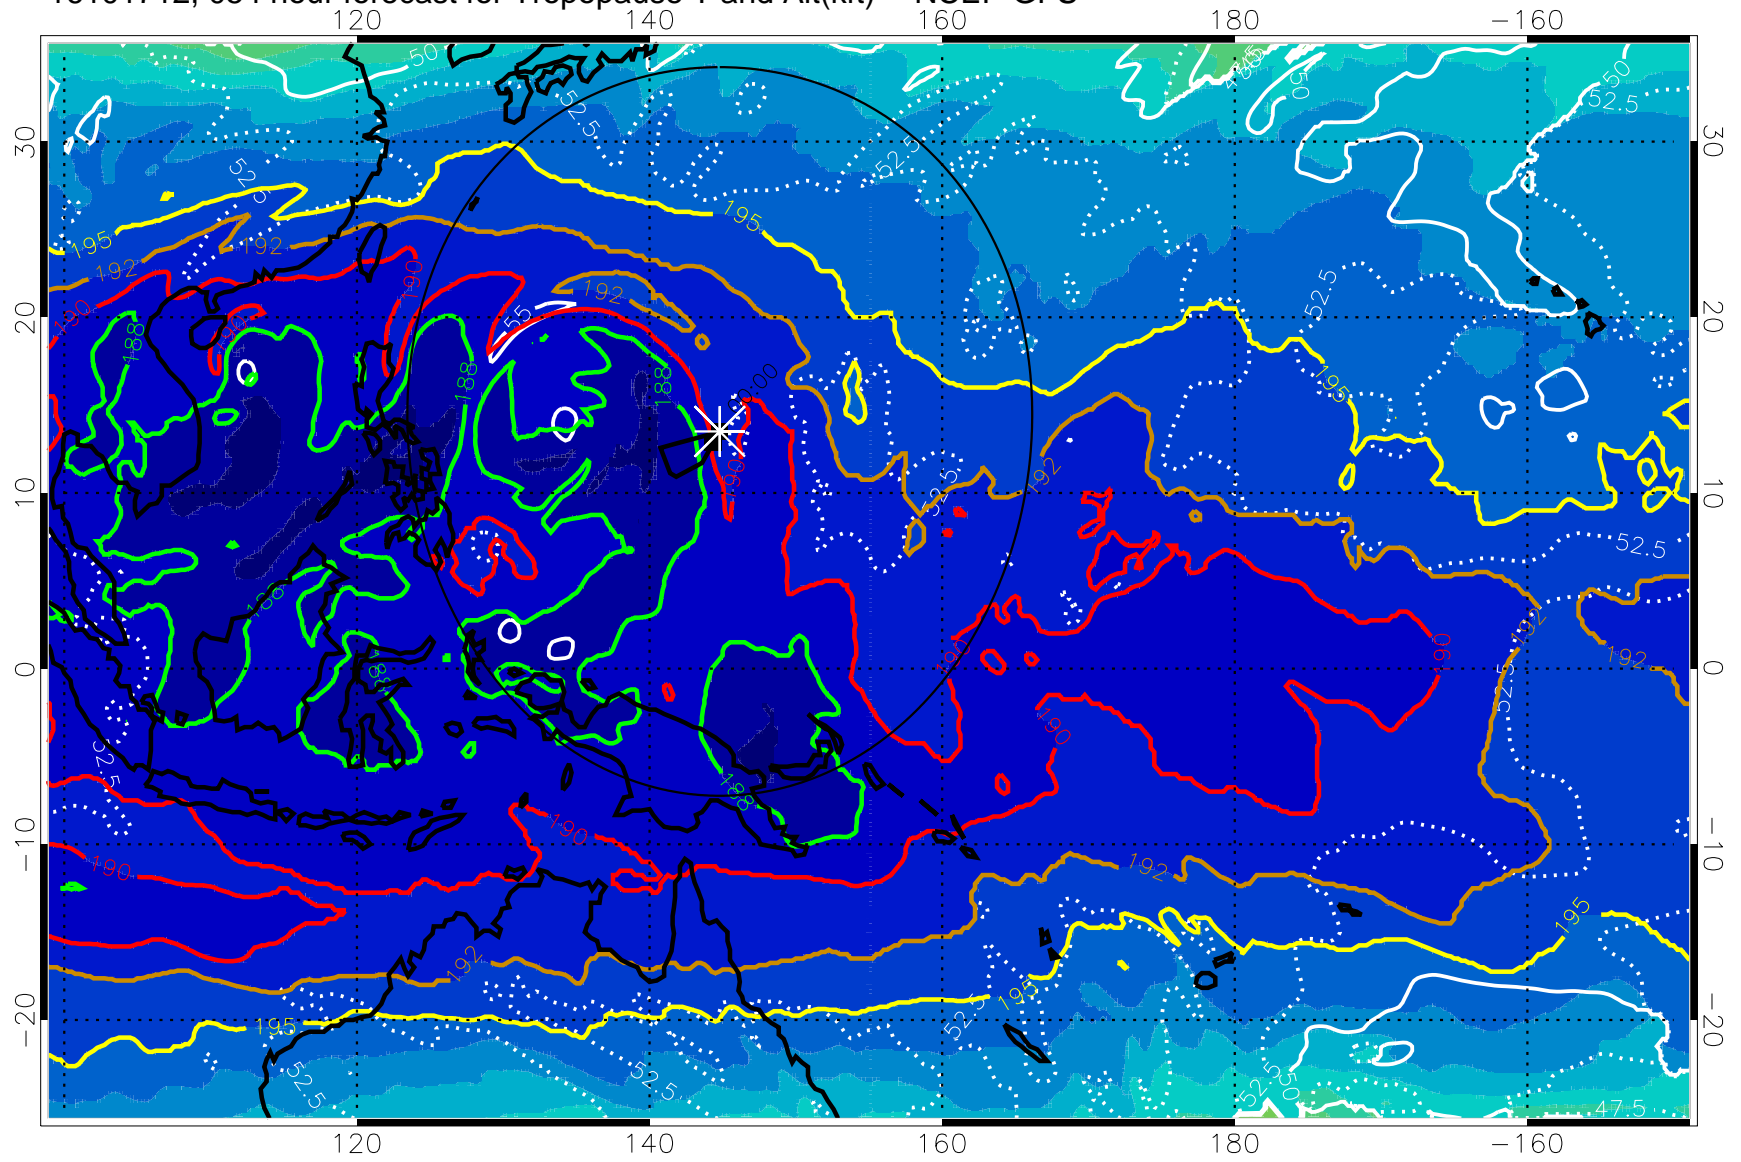

16101712, 054 hour forecast for Tropopause T and Alt(kft) -- NCEP GFS

190 200 210 220 230

Tropopause T, K

Tropopause Altitude in kft (white)

192.5K Isotherm 195K Isotherm
187.5K Isotherm 190K Isotherm

Range ring of 2304 km