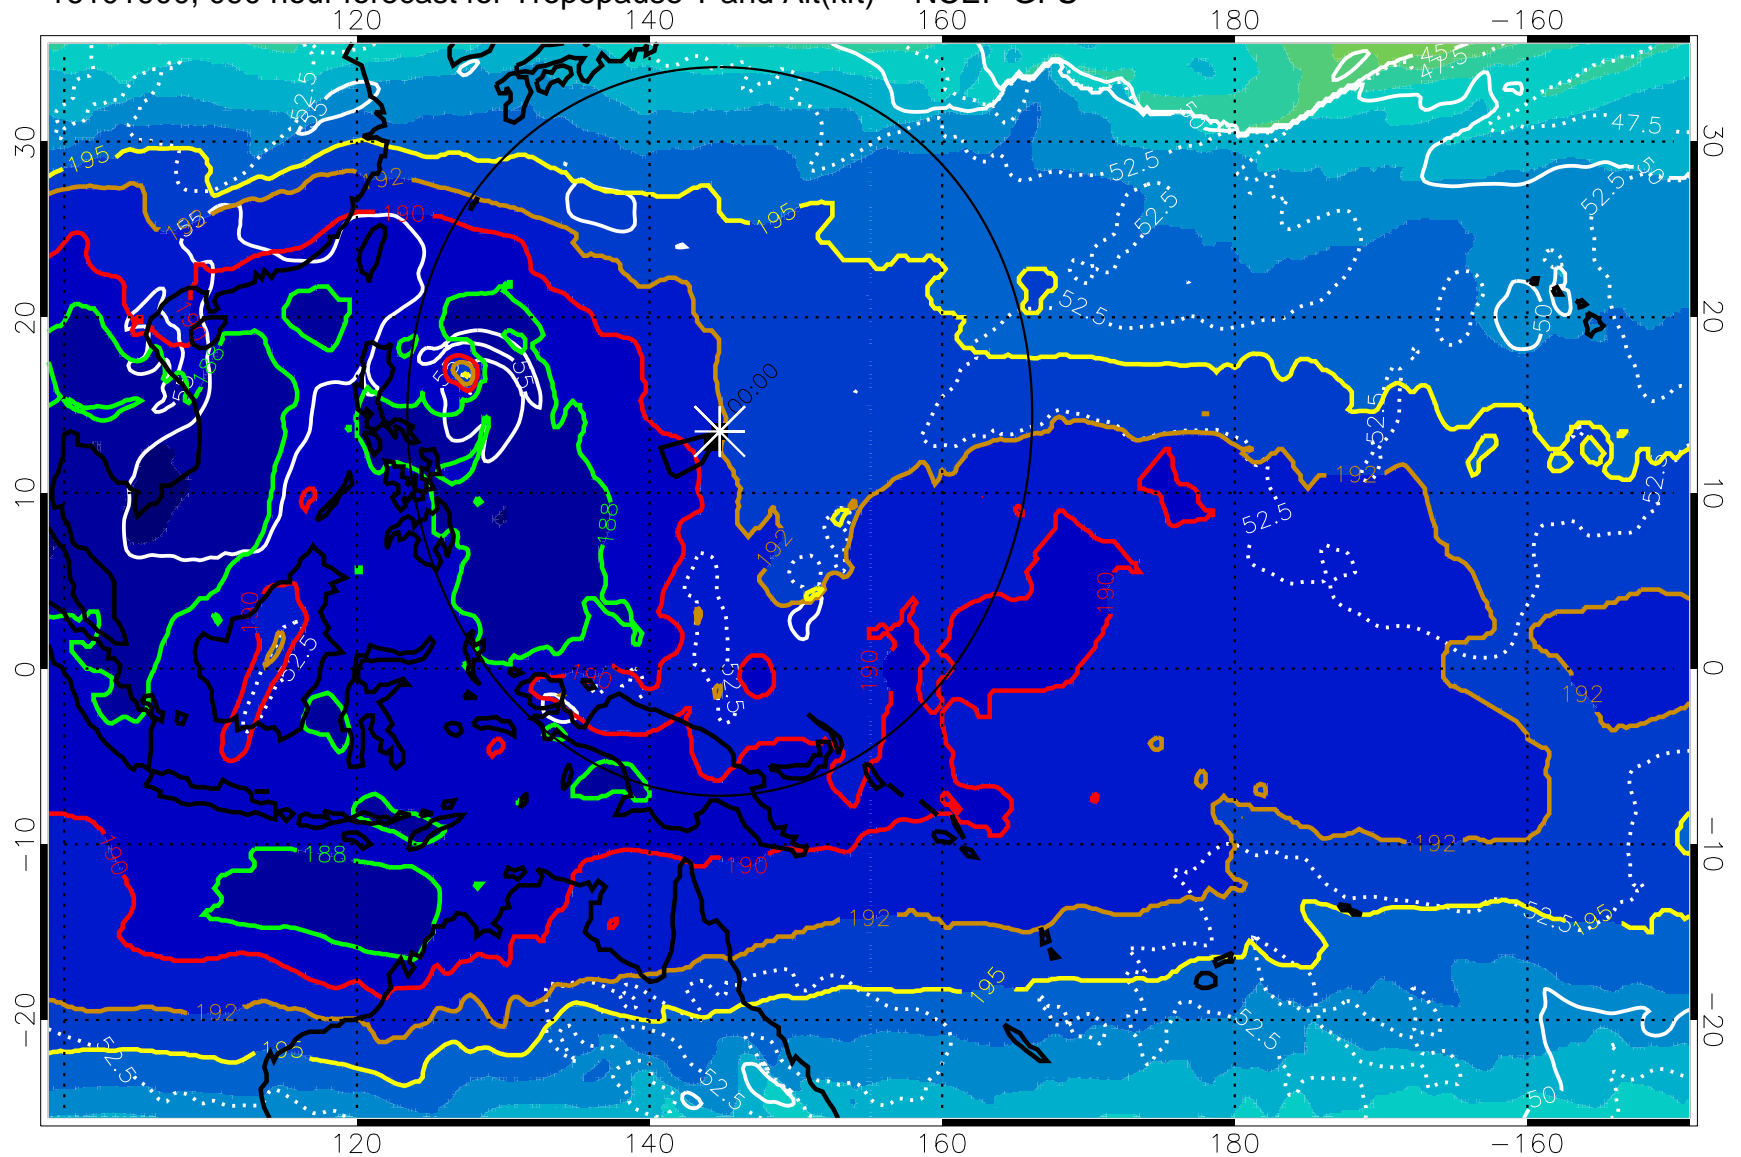

16101900, 090 hour forecast for Tropopause T and Alt(kft) -- NCEP GFS

190 200 210 220 230

Tropopause T, K

Tropopause Altitude in kft (white)

192.5K Isotherm 195K Isotherm

187.5K Isotherm 190K Isotherm

Range ring of 2304 km