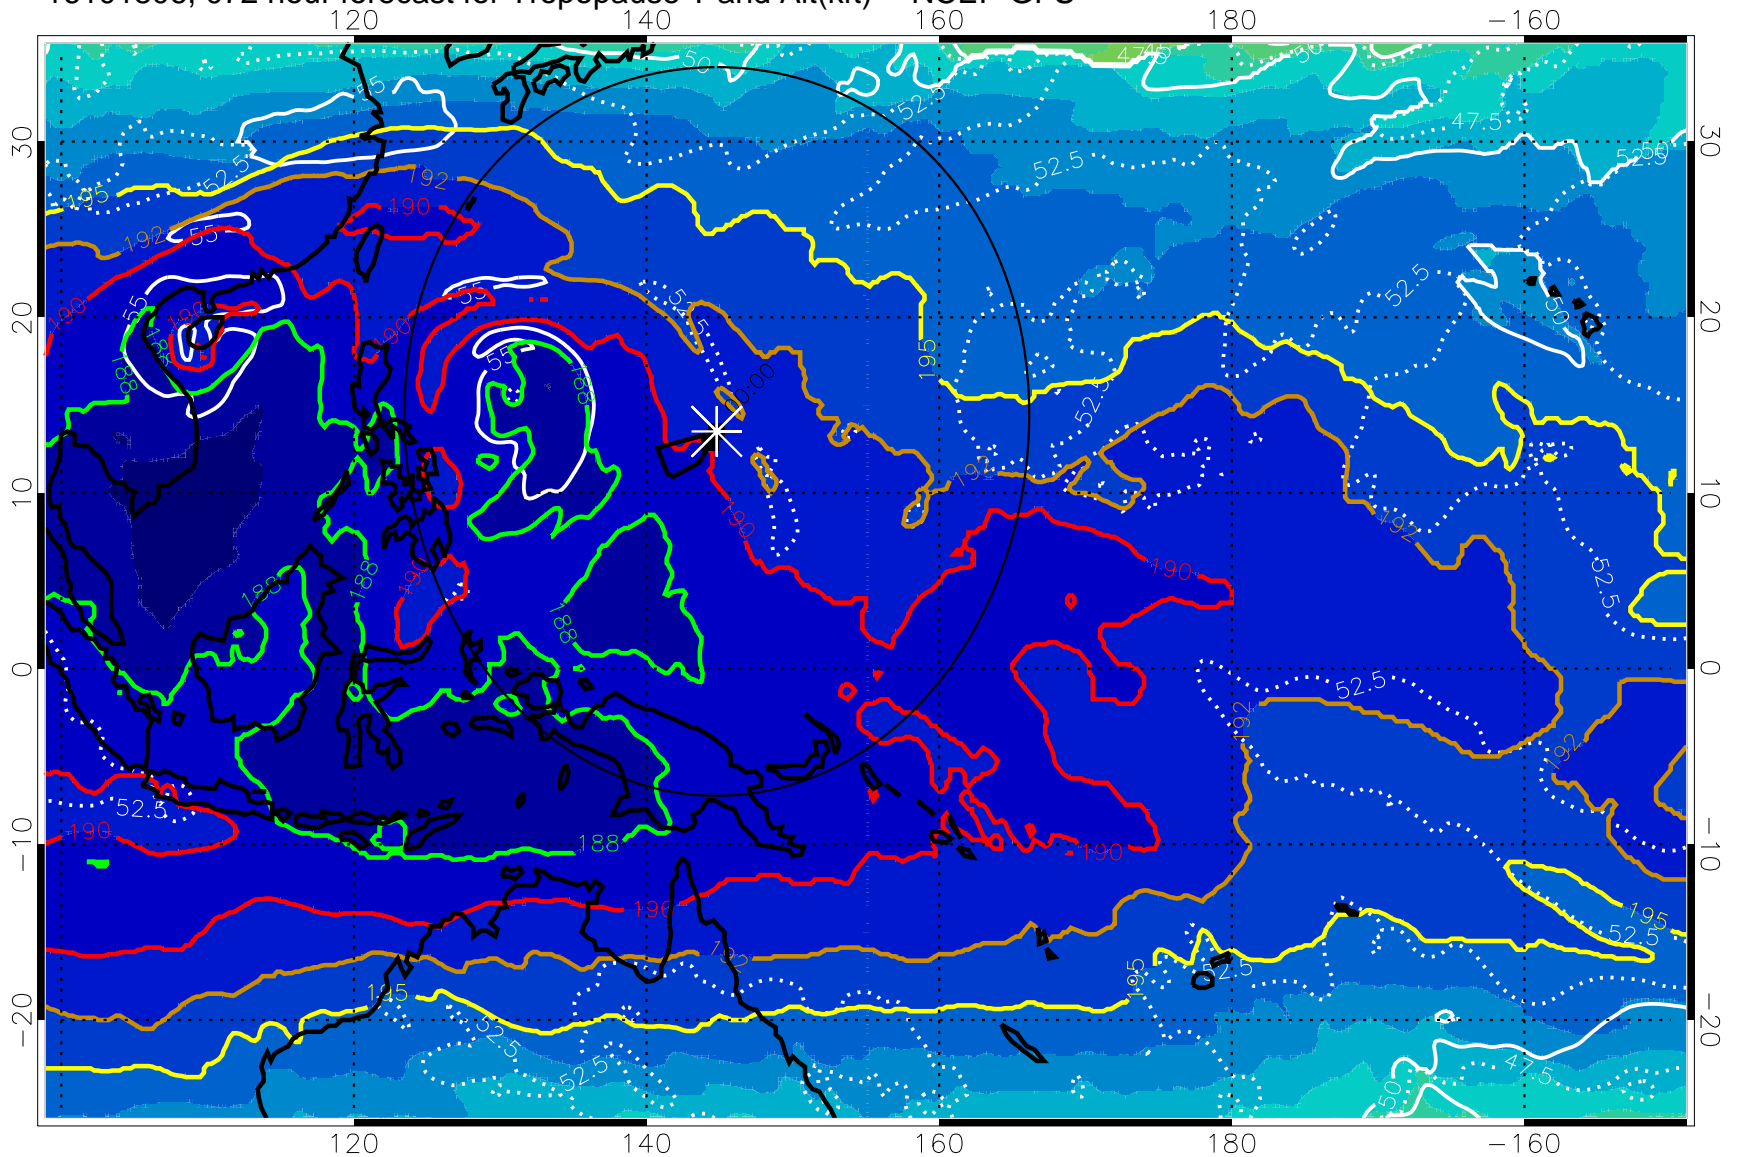

16101806, 072 hour forecast for Tropopause T and Alt(kft) -- NCEP GFS

190 200 210 220 230
Tropopause T, K

Tropopause Altitude in kft (white)

192.5K Isotherm 195K Isotherm
187.5K Isotherm 190K Isotherm

Range ring of 2304 km