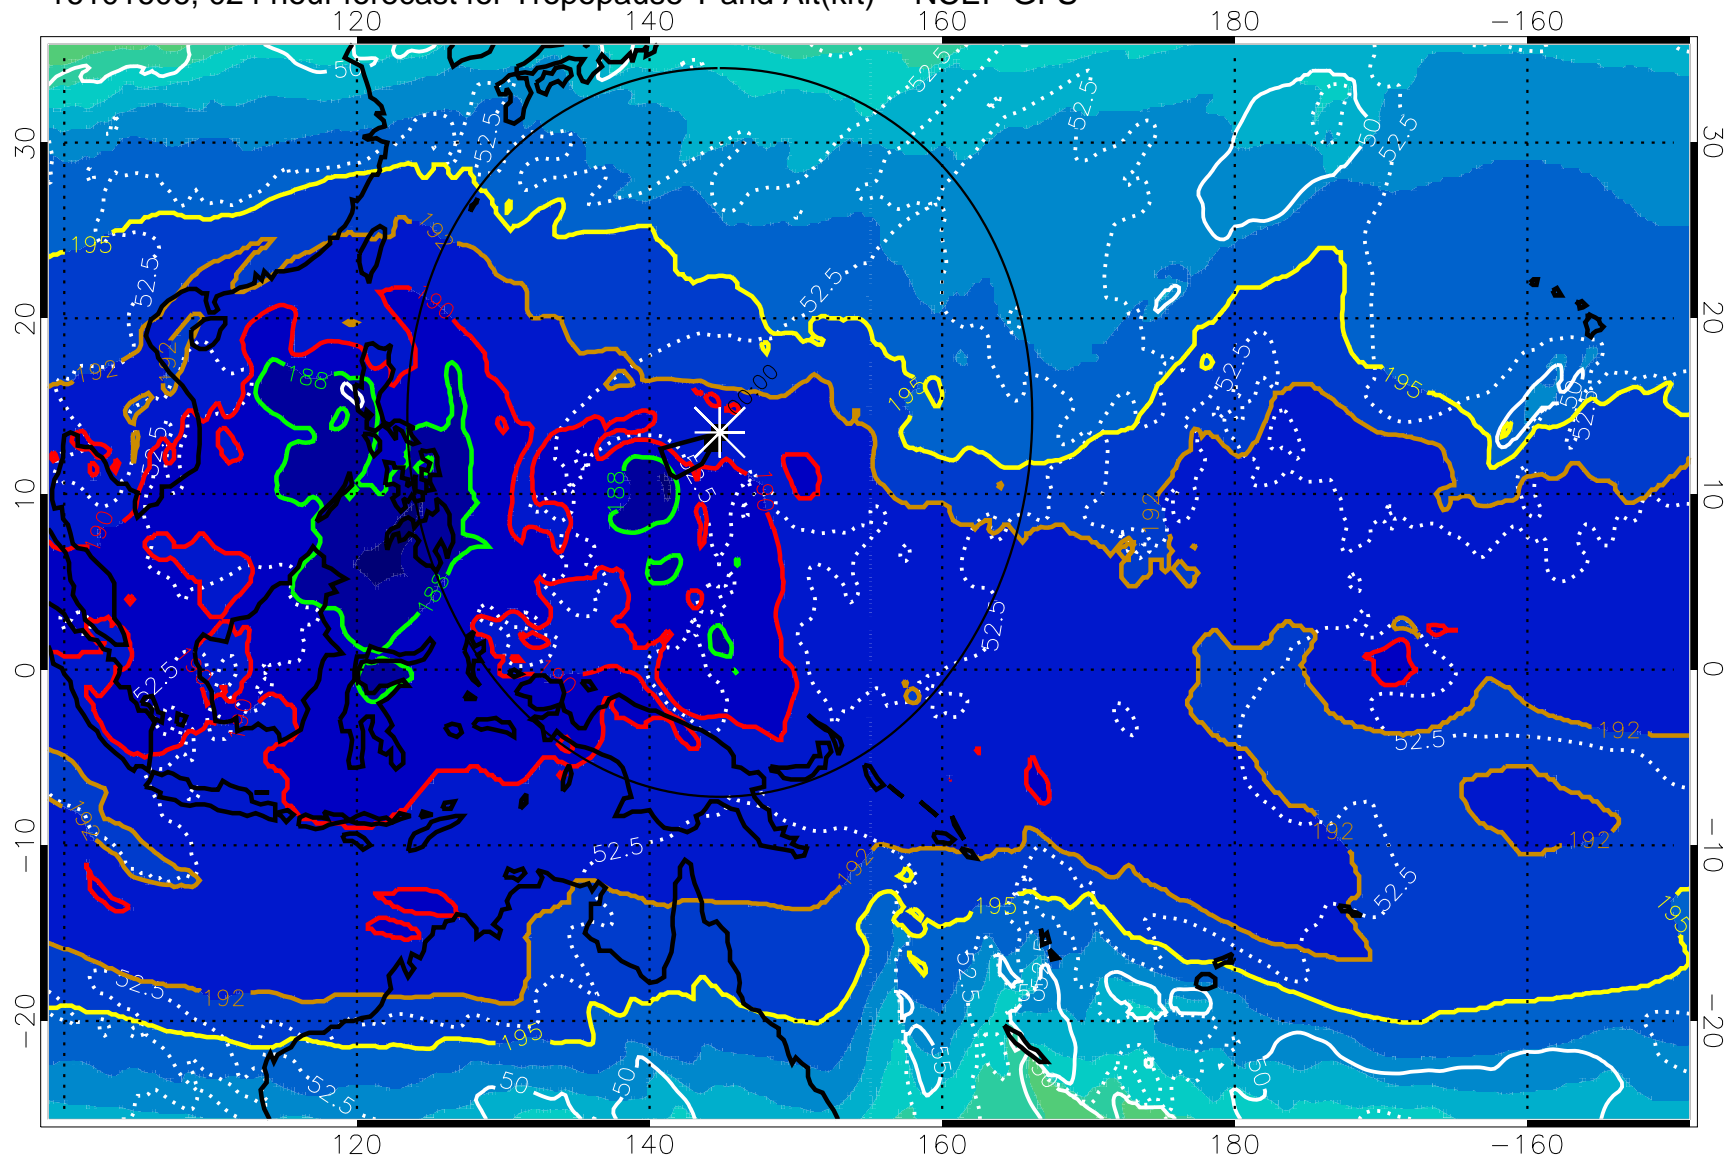

16101600, 018 hour forecast for Tropopause T and Alt(kft) -- NCEP GFS

190 200 210 220 230  
Tropopause T, K

Tropopause Altitude in kft (white)

192.5K Isotherm 195K Isotherm  
187.5K Isotherm 190K Isotherm

Range ring of 2304 km

16101606, 024 hour forecast for Tropopause T and Alt(kft) -- NCEP GFS

190 200 210 220 230

Tropopause T, K

Tropopause Altitude in kft (white)

192.5K Isotherm 195K Isotherm  
187.5K Isotherm 190K Isotherm