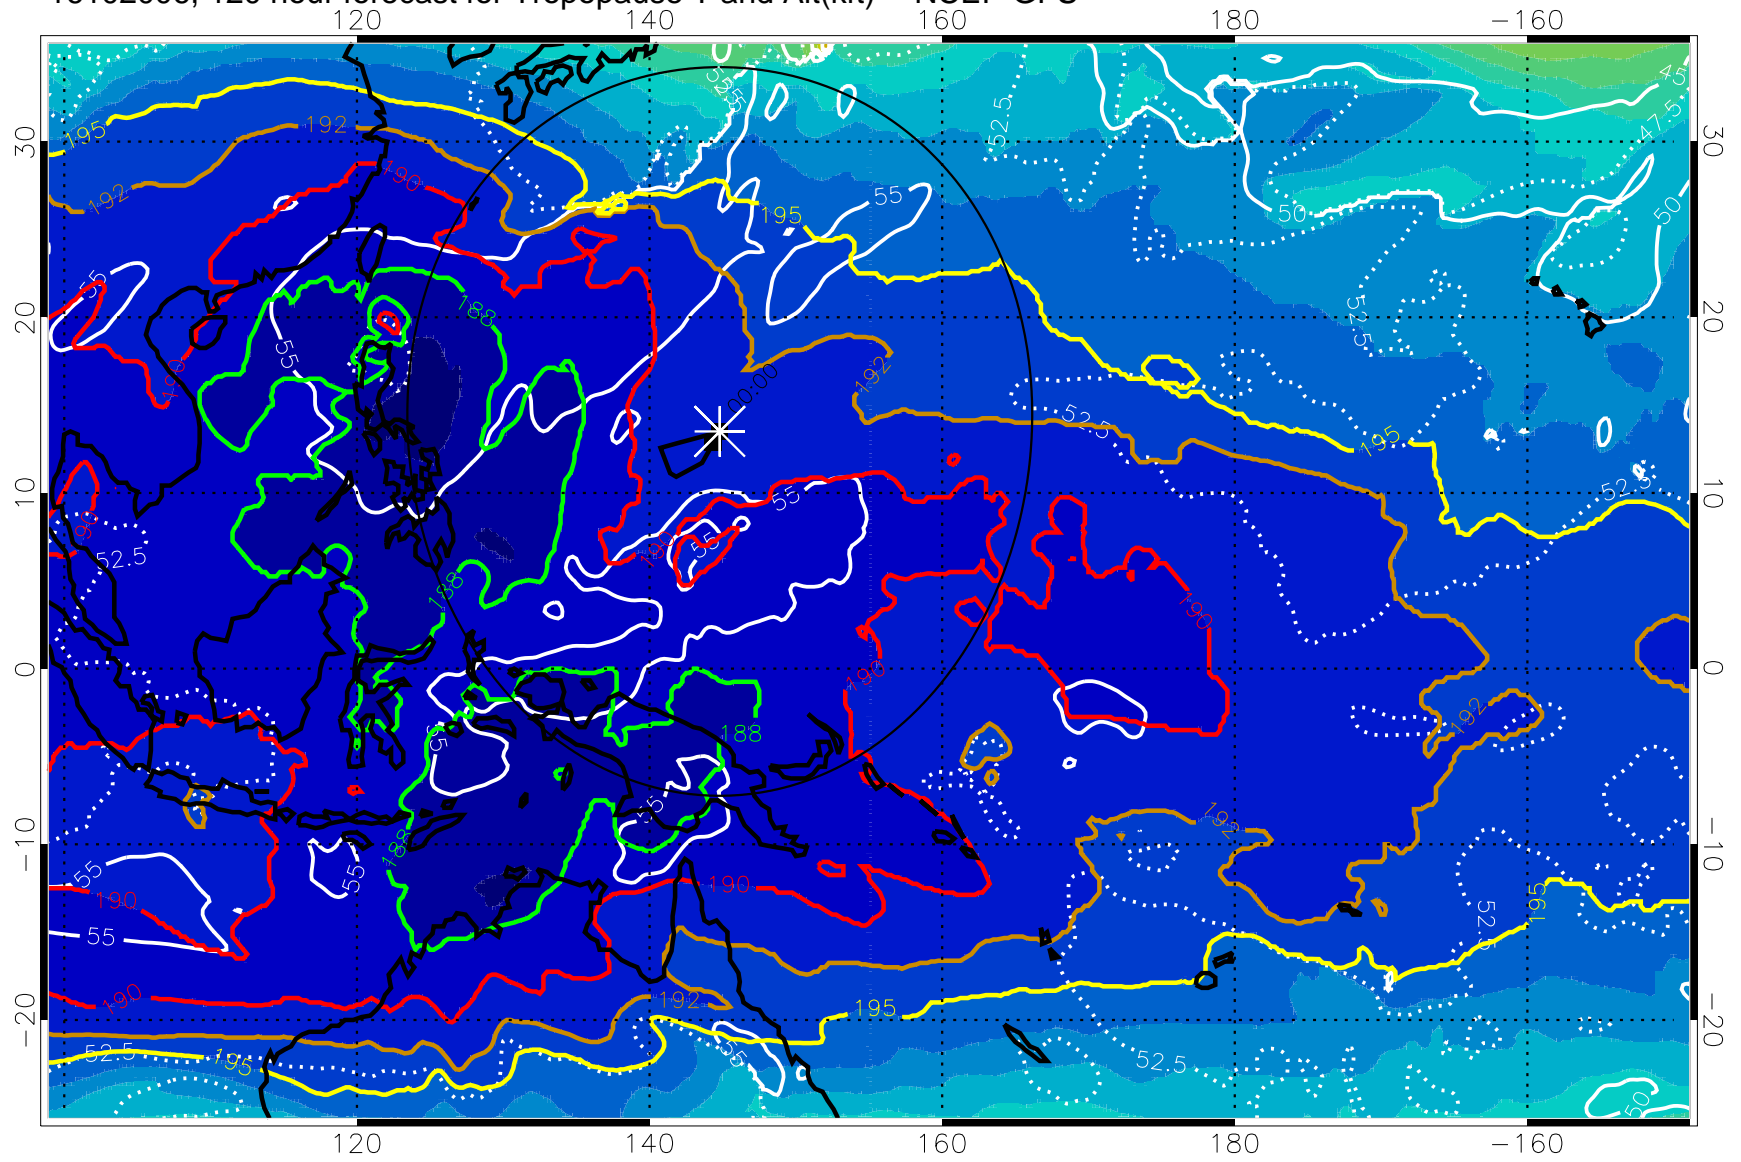

16102006, 120 hour forecast for Tropopause T and Alt(kft) -- NCEP GFS

190 200 210 220 230
Tropopause T, K

Tropopause Altitude in kft (white)

192.5K Isotherm 195K Isotherm
187.5K Isotherm 190K Isotherm

Range ring of 2304 km