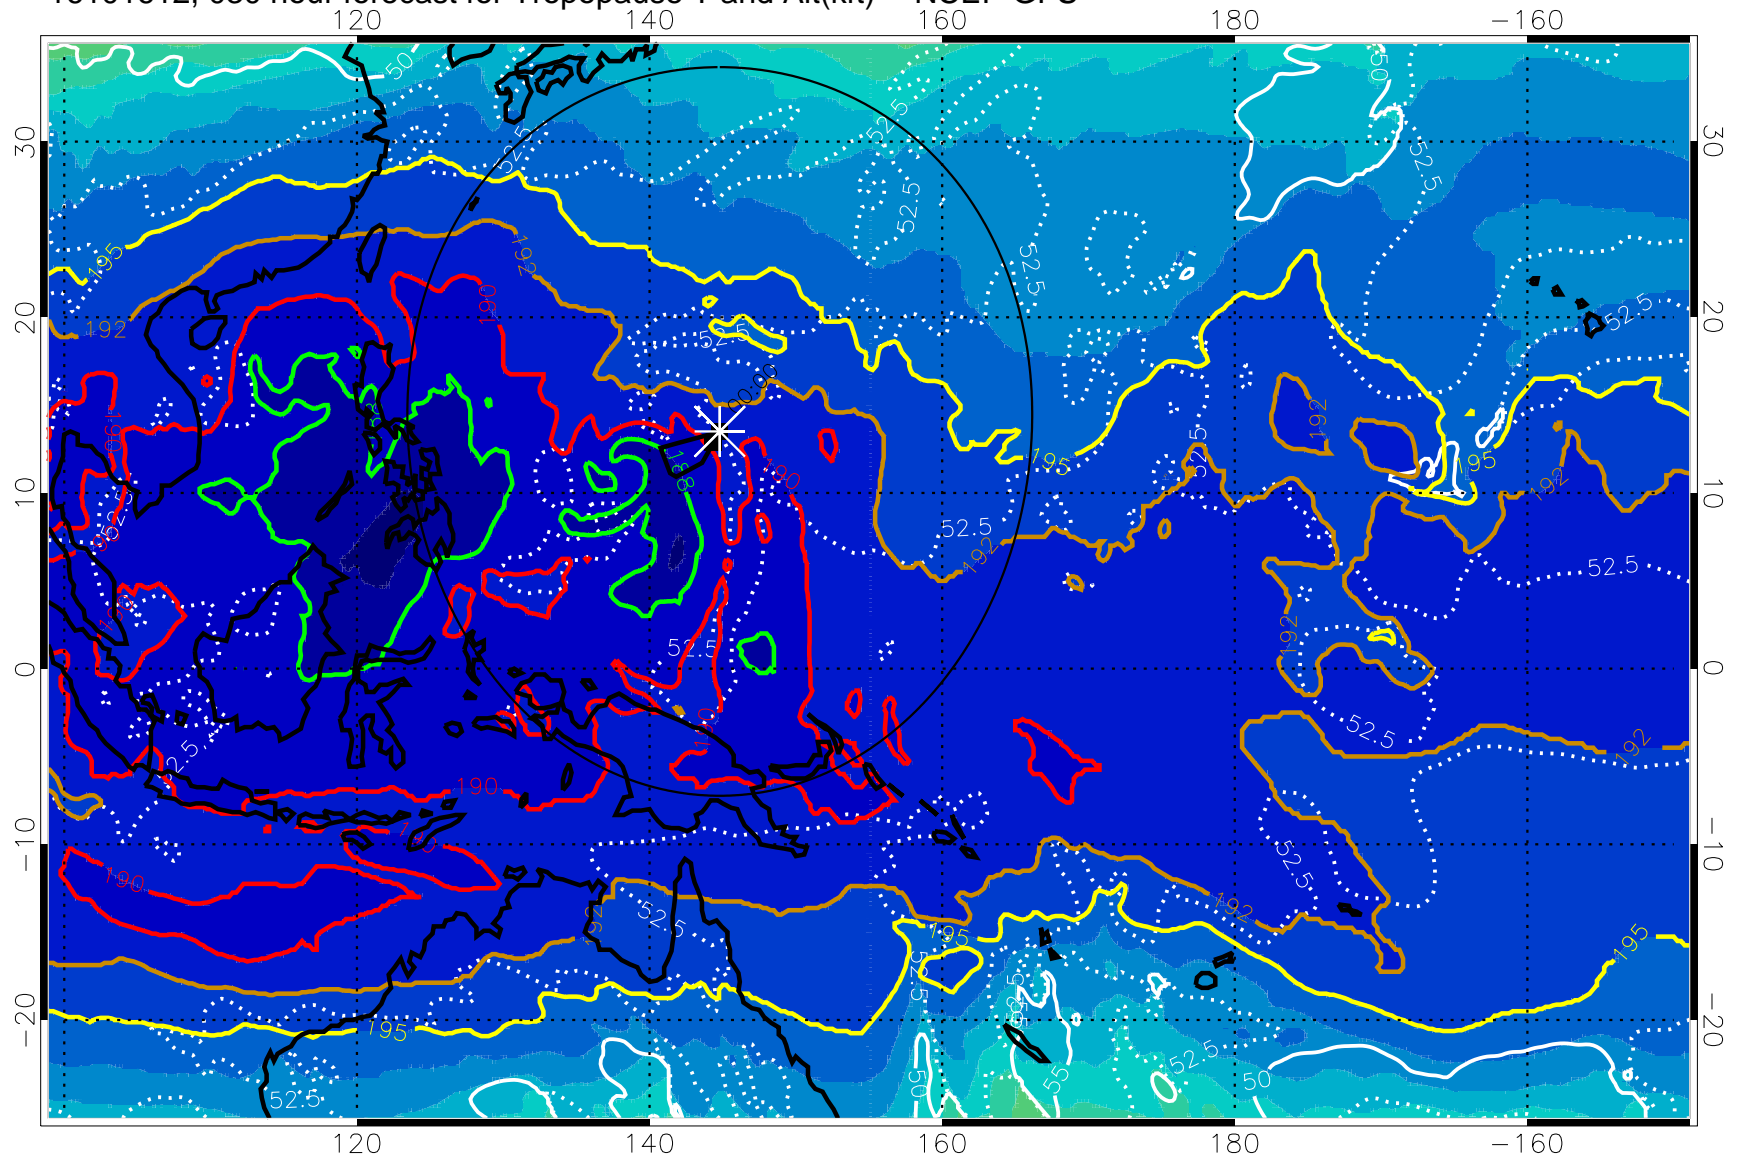

16101612, 030 hour forecast for Tropopause T and Alt(kft) -- NCEP GFS

190 200 210 220 230
Tropopause T, K

Tropopause Altitude in kft (white)

192.5K Isotherm 195K Isotherm
187.5K Isotherm 190K Isotherm

Range ring of 2304 km