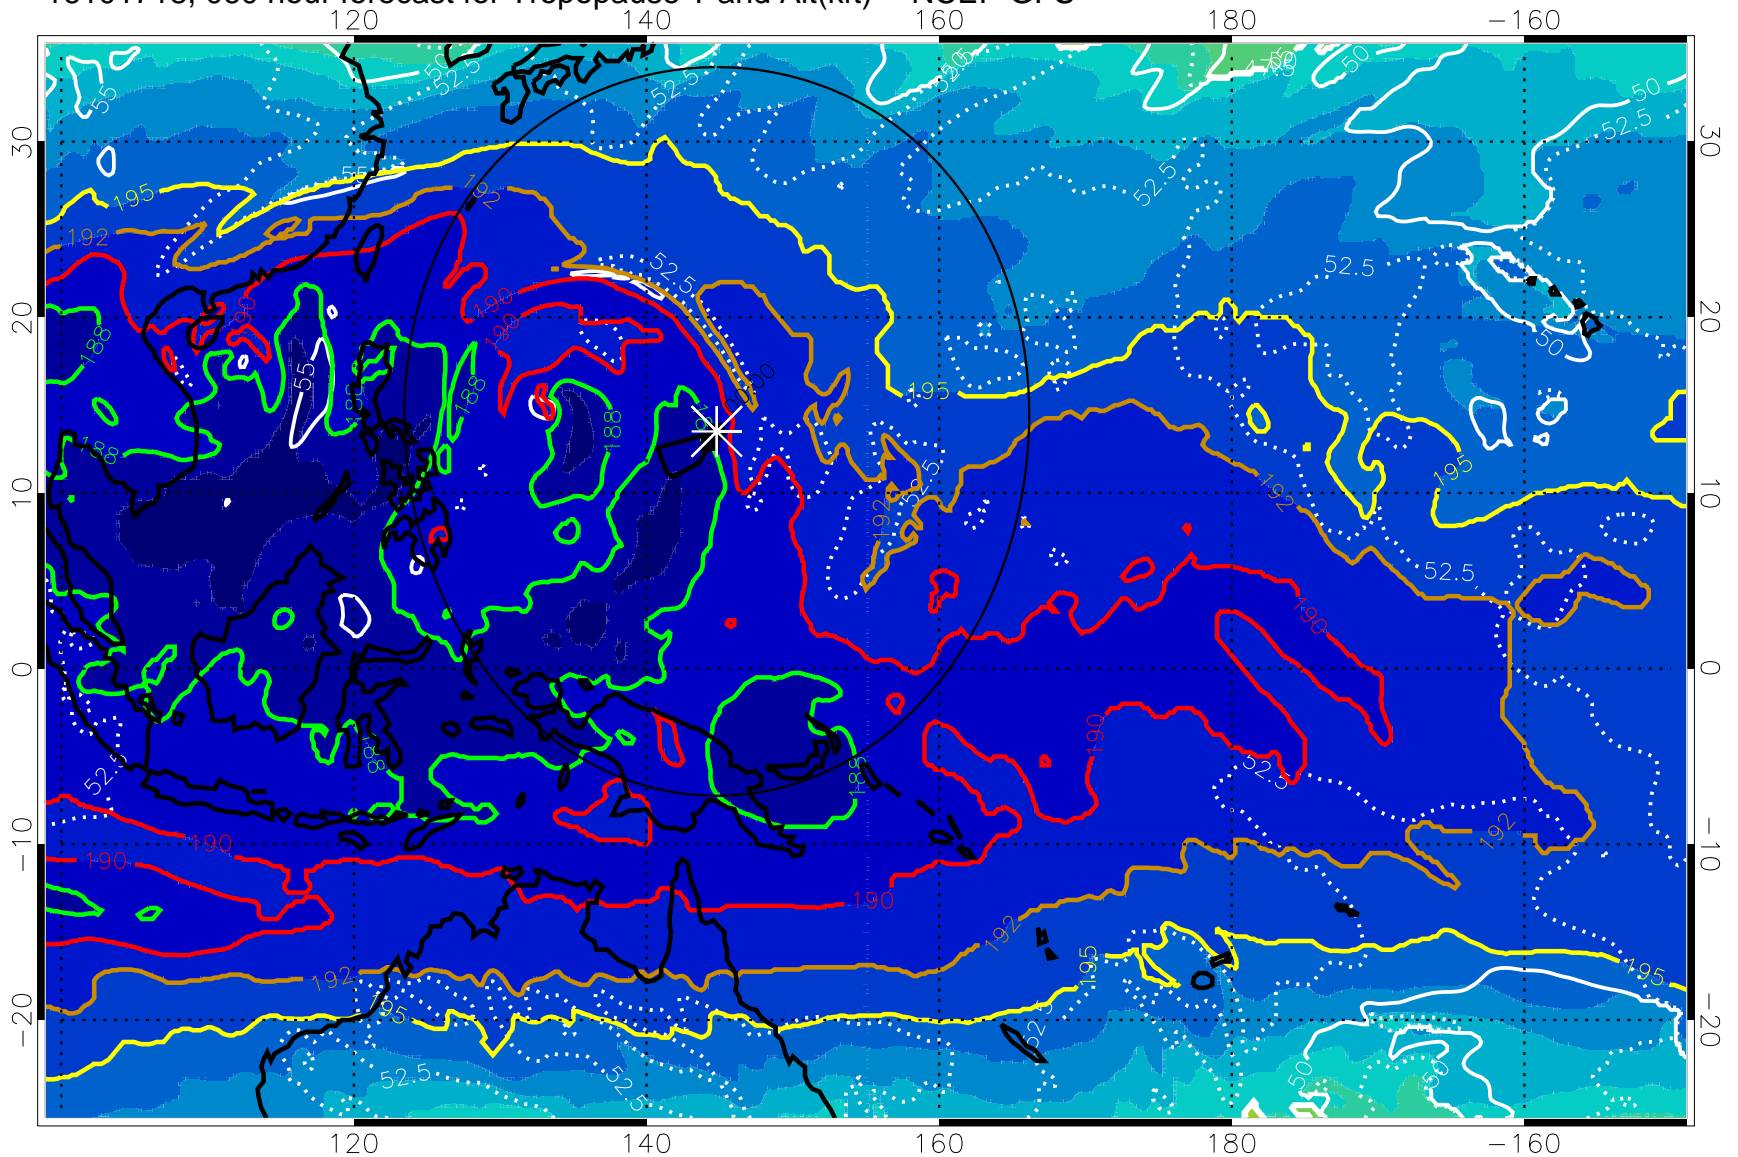

Range ring of 2304 km

16101712, 054 hour forecast for Tropopause T and Alt(kft) -- NCEP GFS

190 200 210 220 230

Tropopause T, K

Tropopause Altitude in kft (white)

192.5K Isotherm 195K Isotherm  
187.5K Isotherm 190K Isotherm

Range ring of 2304 km

16101718, 060 hour forecast for Tropopause T and Alt(kft) -- NCEP GFS

Tropopause Altitude in kft (white)

192.5K Isotherm 195K Isotherm  
187.5K Isotherm 190K Isotherm

Range ring of 2304 km