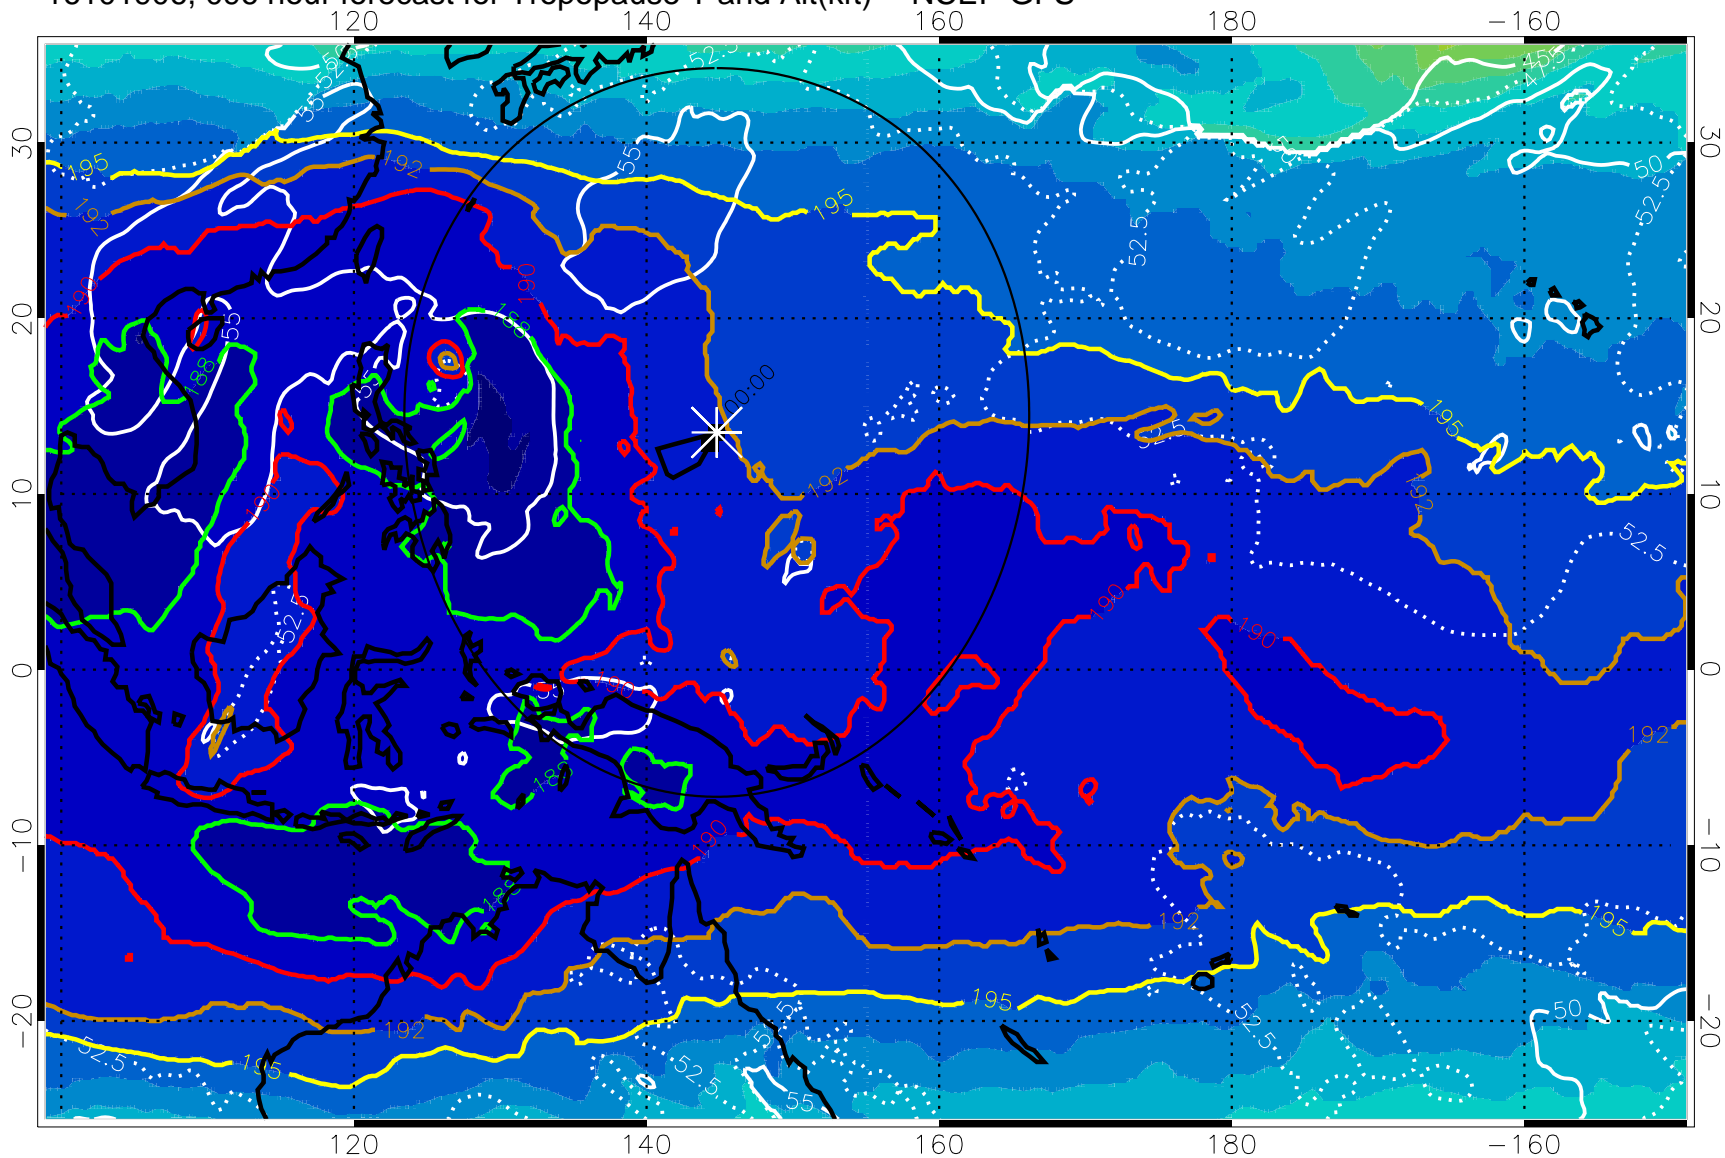

16101900, 090 hour forecast for Tropopause T and Alt(kft) -- NCEP GFS

190 200 210 220 230

Tropopause T, K

Tropopause Altitude in kft (white)

192.5K Isotherm 195K Isotherm

187.5K Isotherm 190K Isotherm

Range ring of 2304 km

16101906, 096 hour forecast for Tropopause T and Alt(kft) -- NCEP GFS

190 200 210 220 230

Tropopause T, K

Tropopause Altitude in kft (white)

192.5K Isotherm 195K Isotherm  
187.5K Isotherm 190K Isotherm

Range ring of 2304 km