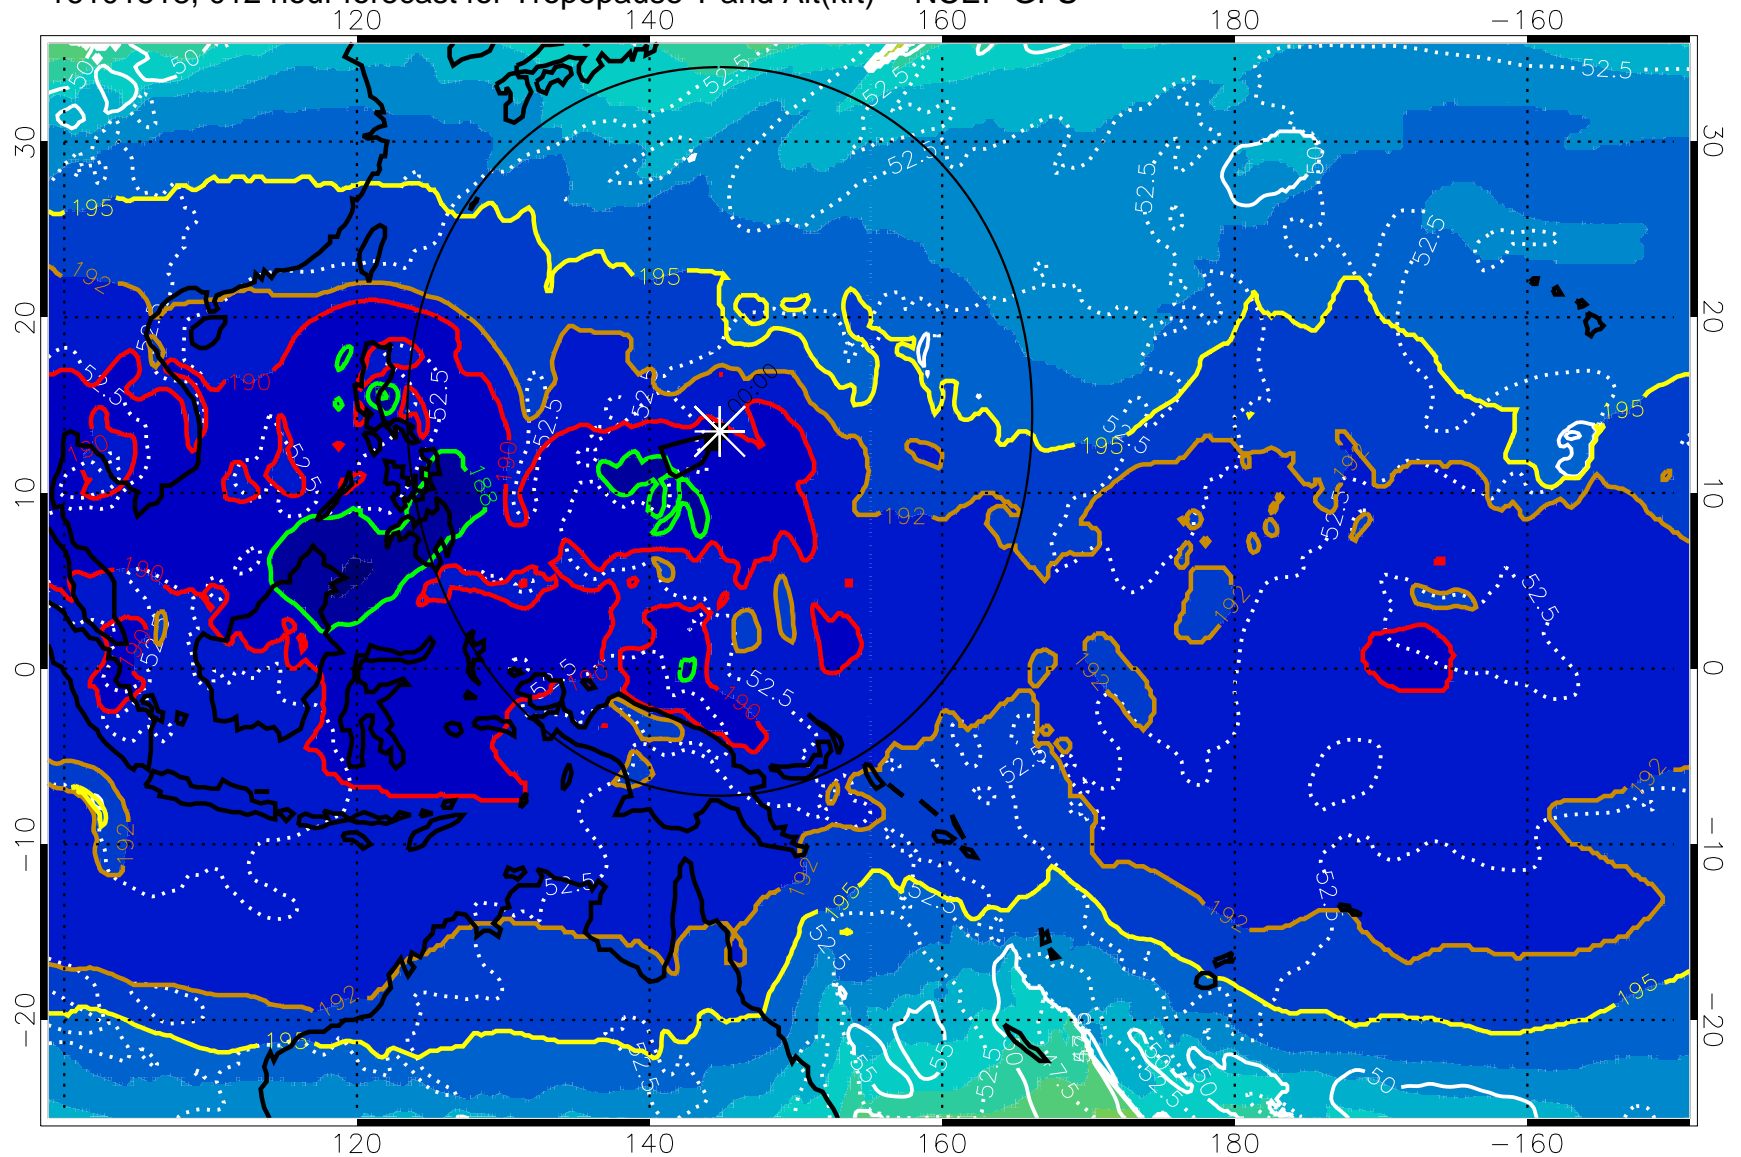

16101518, 012 hour forecast for Tropopause T and Alt(kft) -- NCEP GFS

190 200 210 220 230

Tropopause T, K

Tropopause Altitude in kft (white)

192.5K Isotherm 195K Isotherm

187.5K Isotherm 190K Isotherm

Range ring of 2304 km