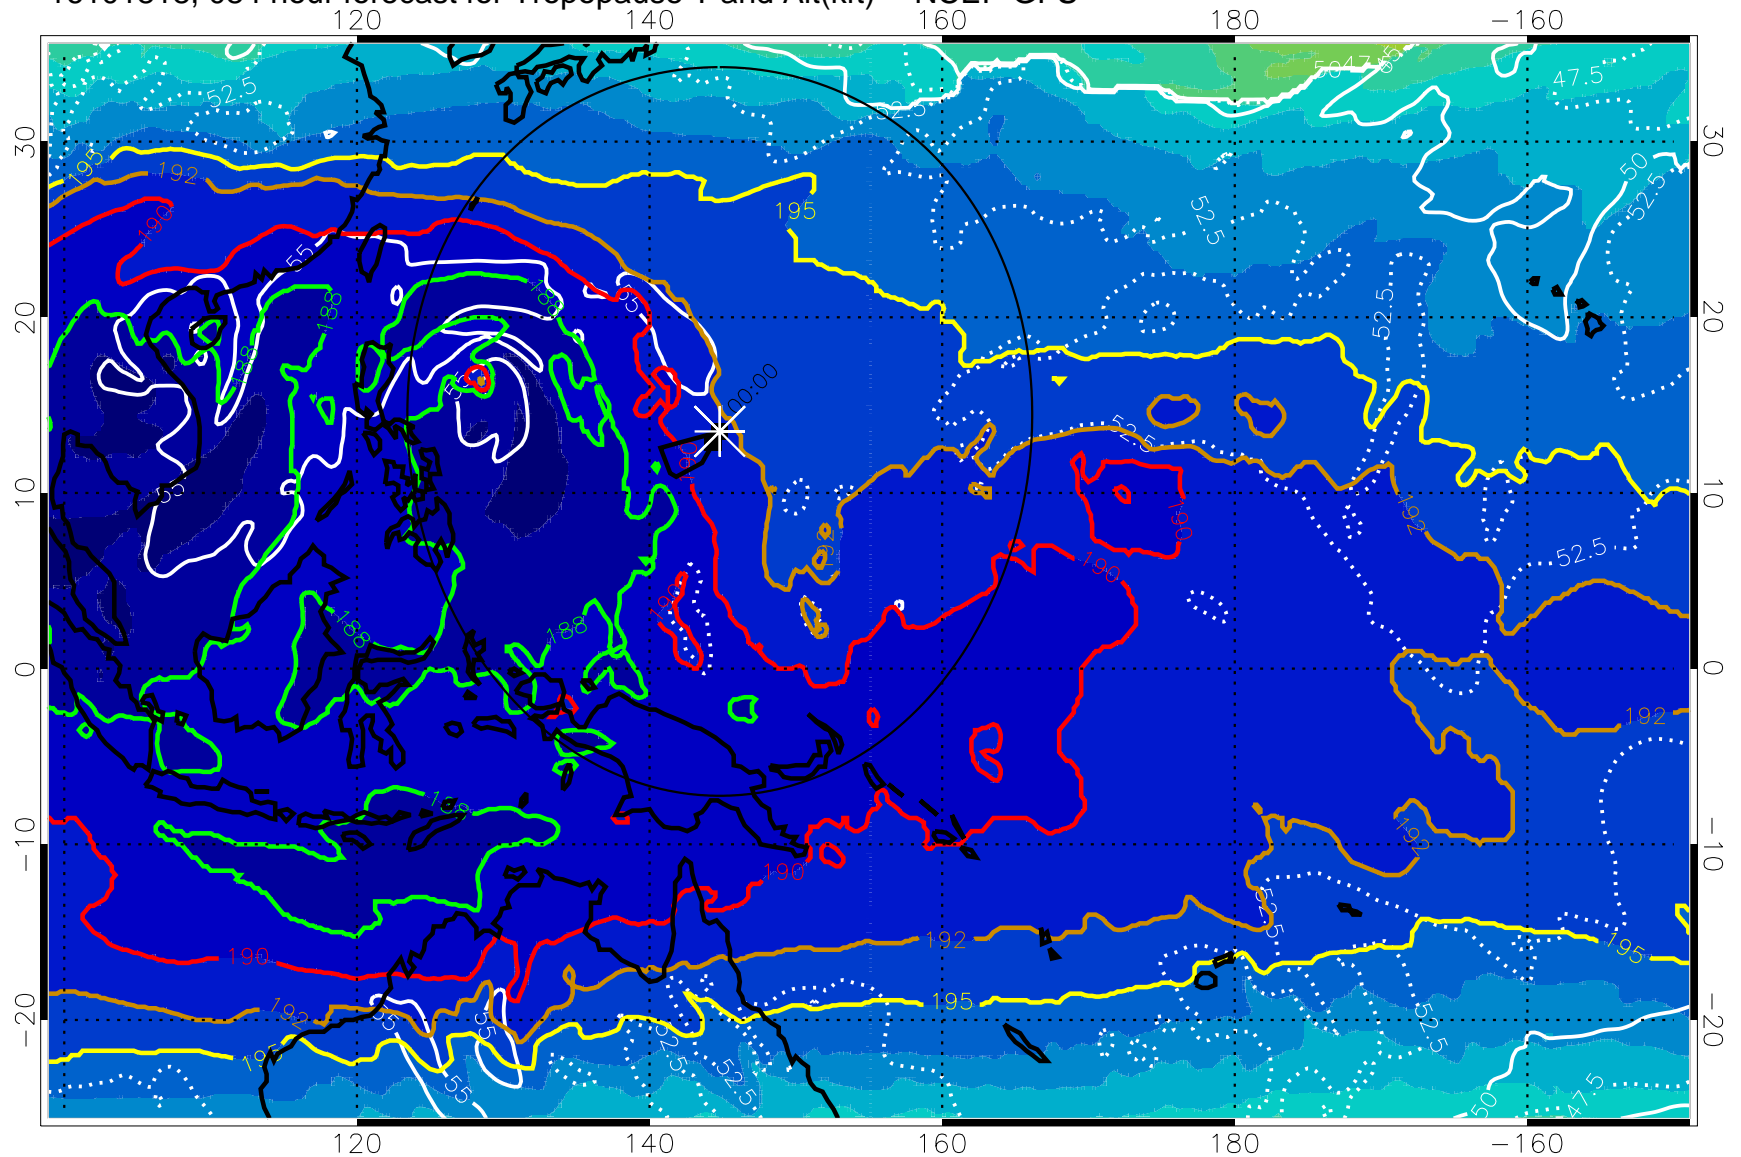

16101818, 084 hour forecast for Tropopause T and Alt(kft) -- NCEP GFS

190 200 210 220 230

Tropopause T, K

Tropopause Altitude in kft (white)

192.5K Isotherm 195K Isotherm
187.5K Isotherm 190K Isotherm

Range ring of 2304 km