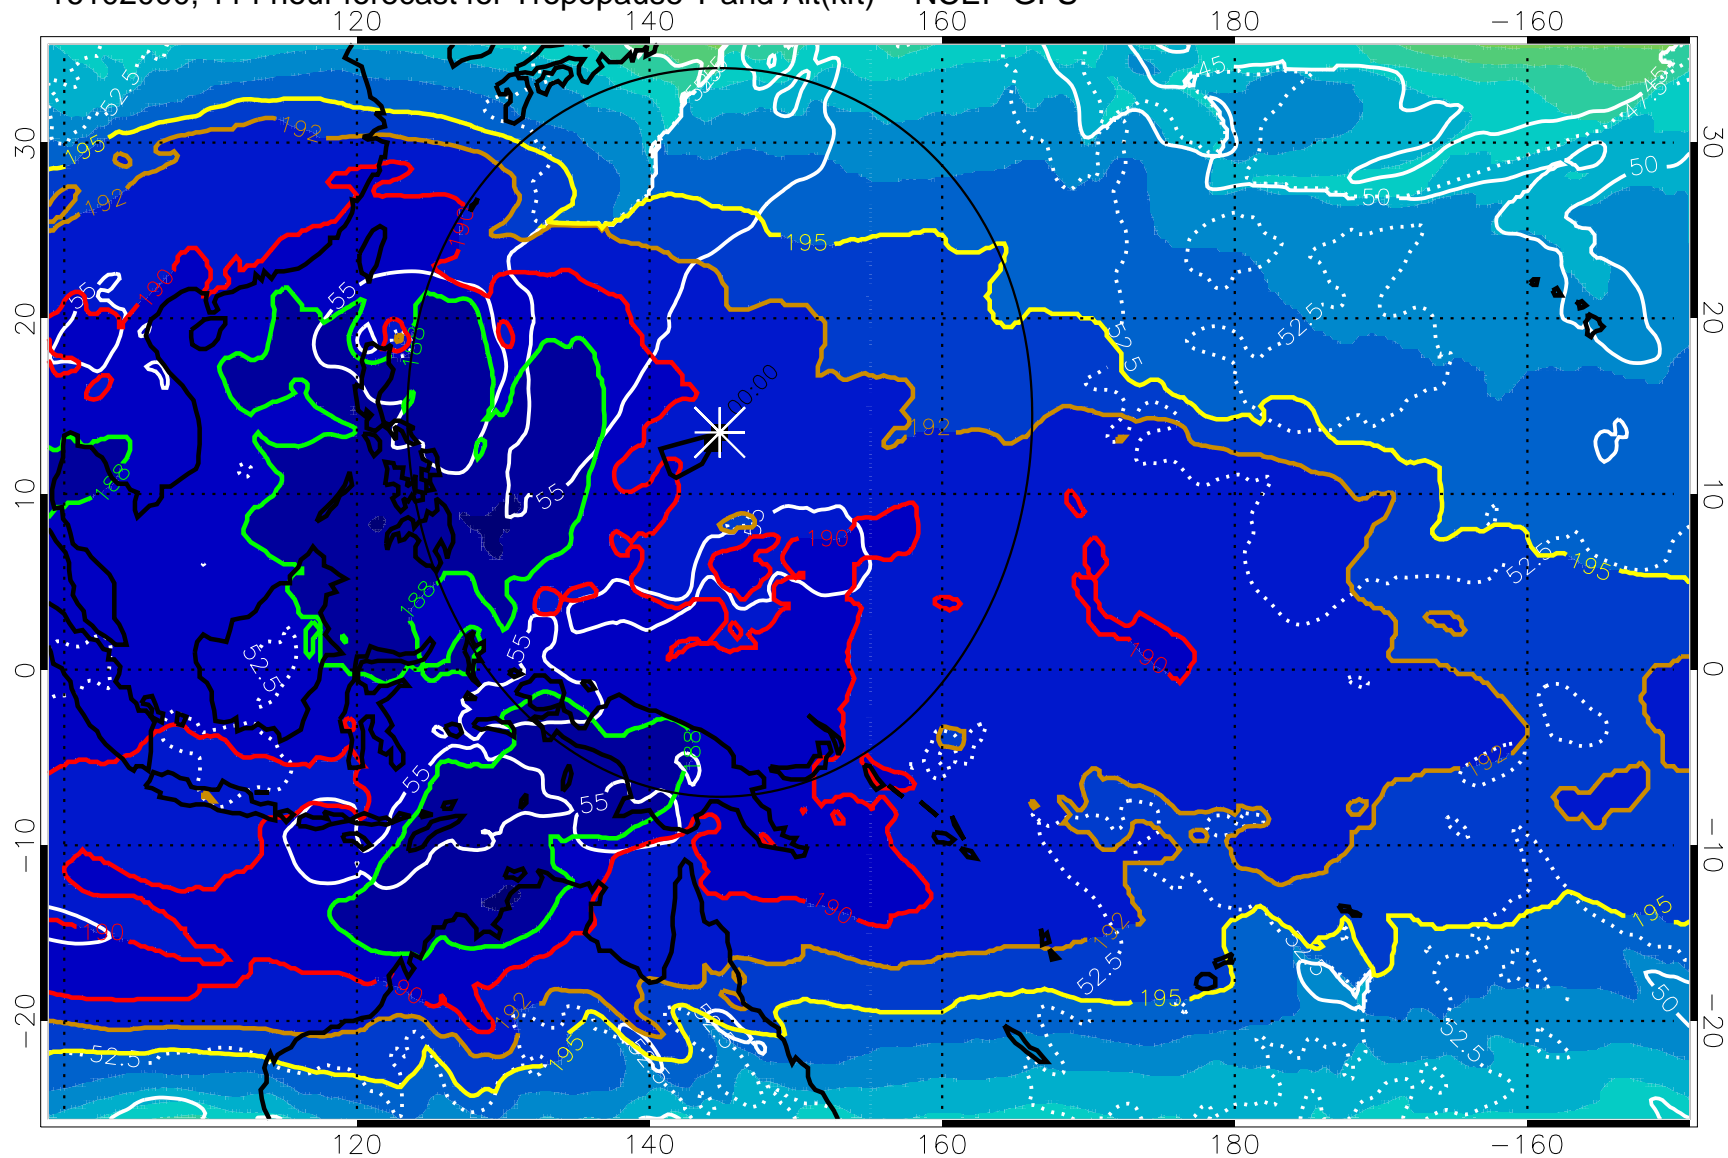

16102000, 114 hour forecast for Tropopause T and Alt(kft) -- NCEP GFS

190 200 210 220 230

Tropopause T, K

Tropopause Altitude in kft (white)

192.5K Isotherm 195K Isotherm
187.5K Isotherm 190K Isotherm

Range ring of 2304 km