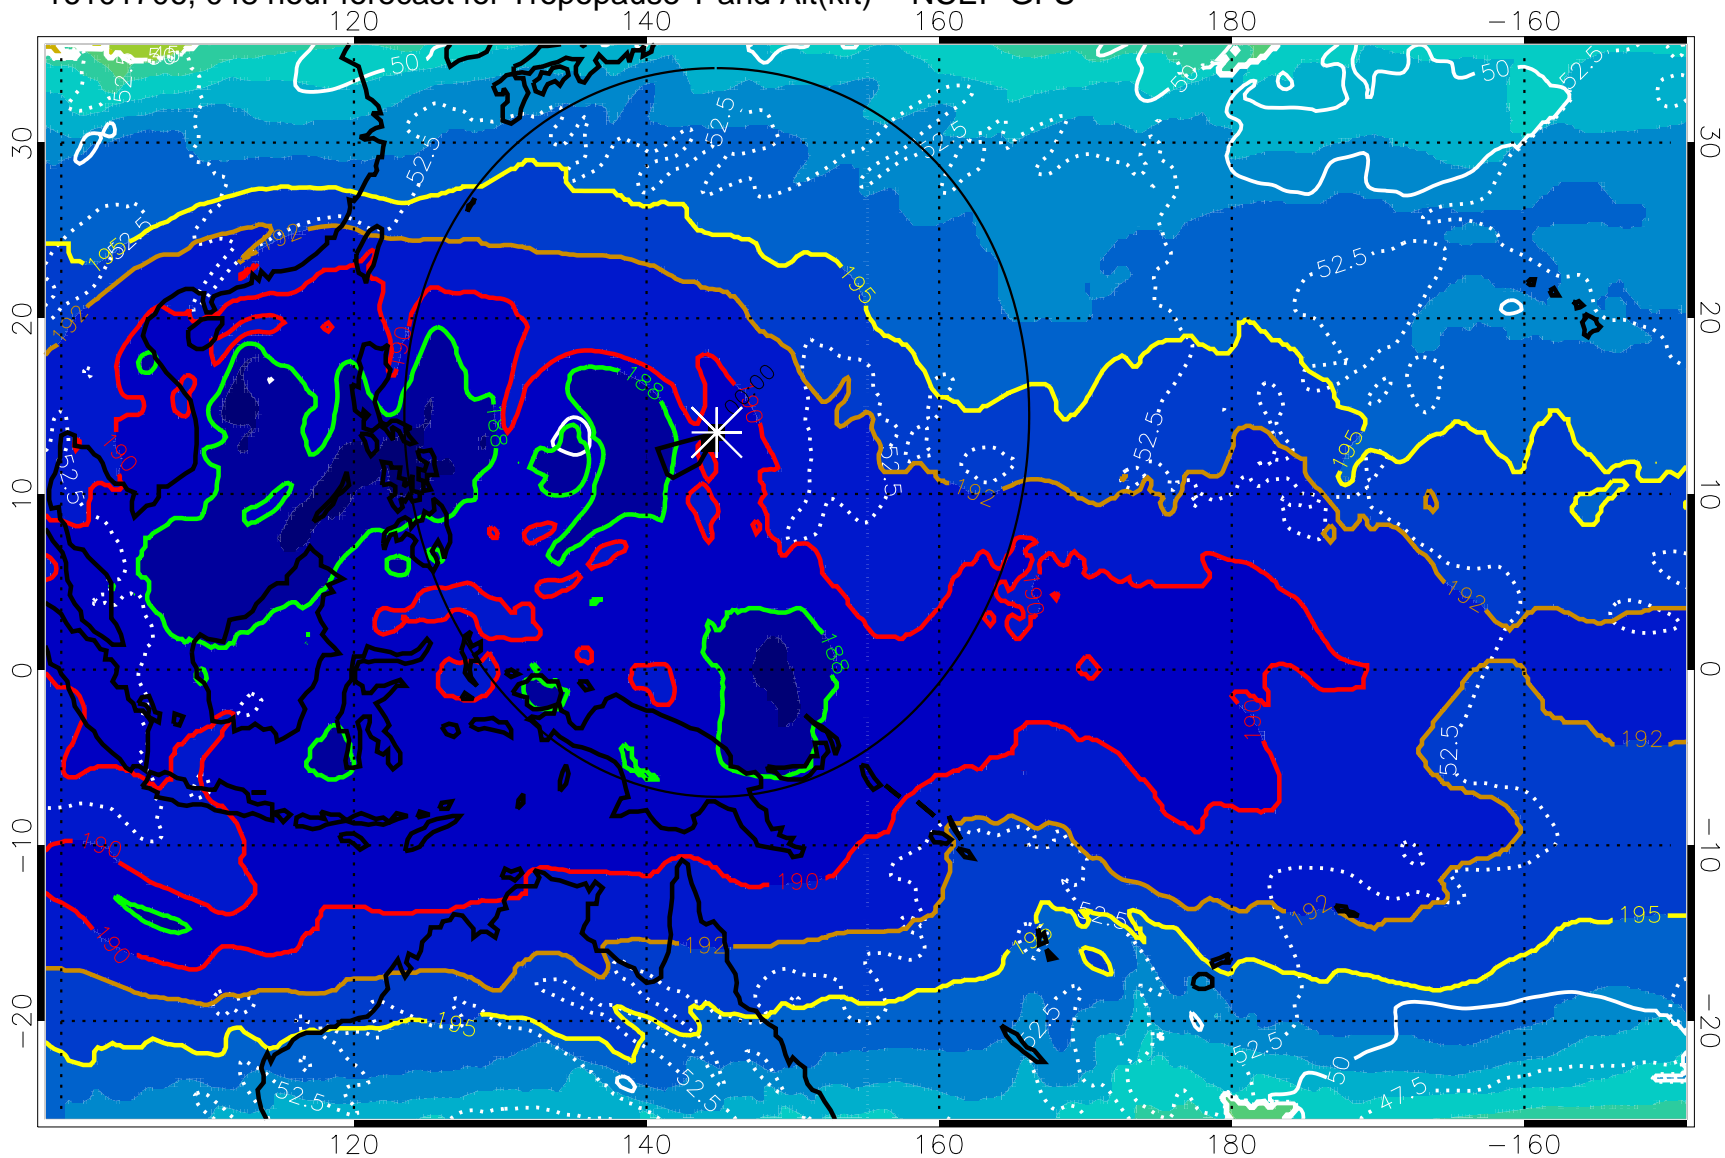

16101706, 048 hour forecast for Tropopause T and Alt(kft) -- NCEP GFS

190 200 210 220 230
Tropopause T, K

Tropopause Altitude in kft (white)

192.5K Isotherm 195K Isotherm
187.5K Isotherm 190K Isotherm

Range ring of 2304 km