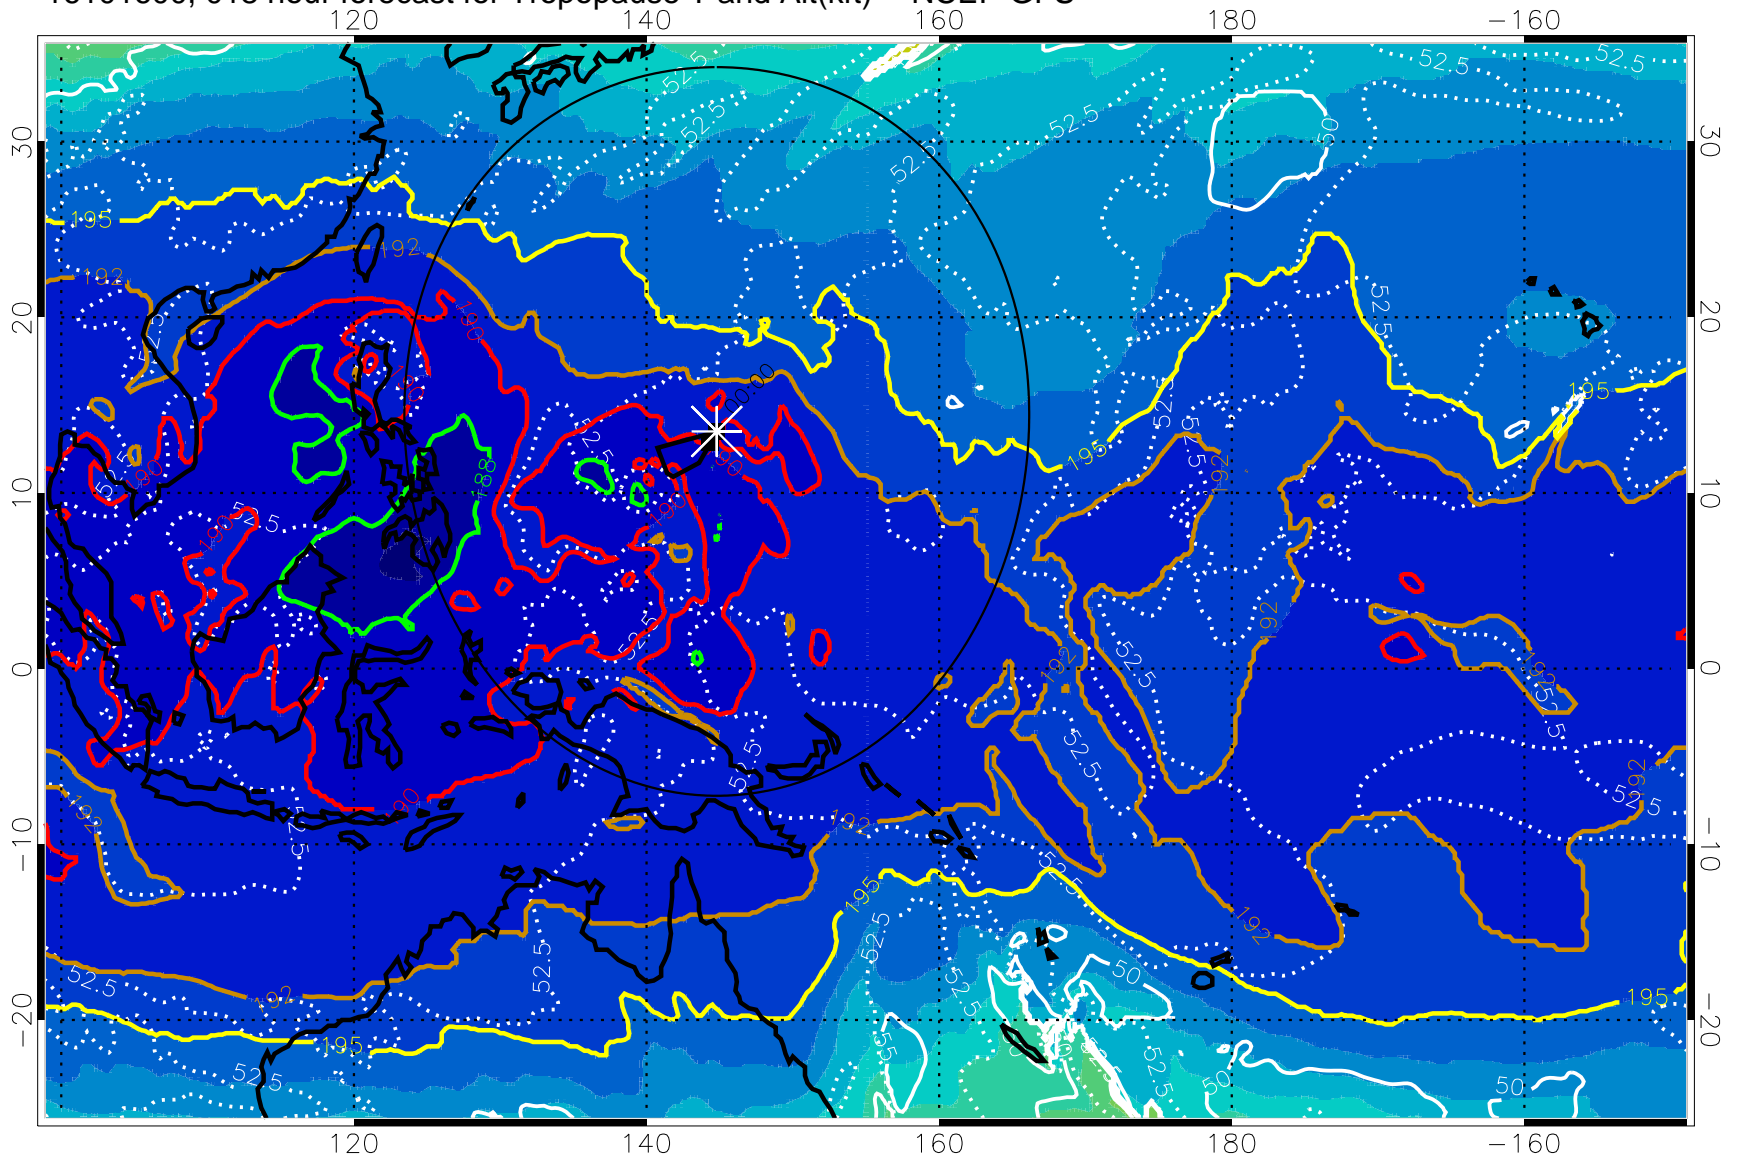

16101600, 018 hour forecast for Tropopause T and Alt(kft) -- NCEP GFS

190 200 210 220 230
Tropopause T, K

Tropopause Altitude in kft (white)

192.5K Isotherm 195K Isotherm
187.5K Isotherm 190K Isotherm

Range ring of 2304 km