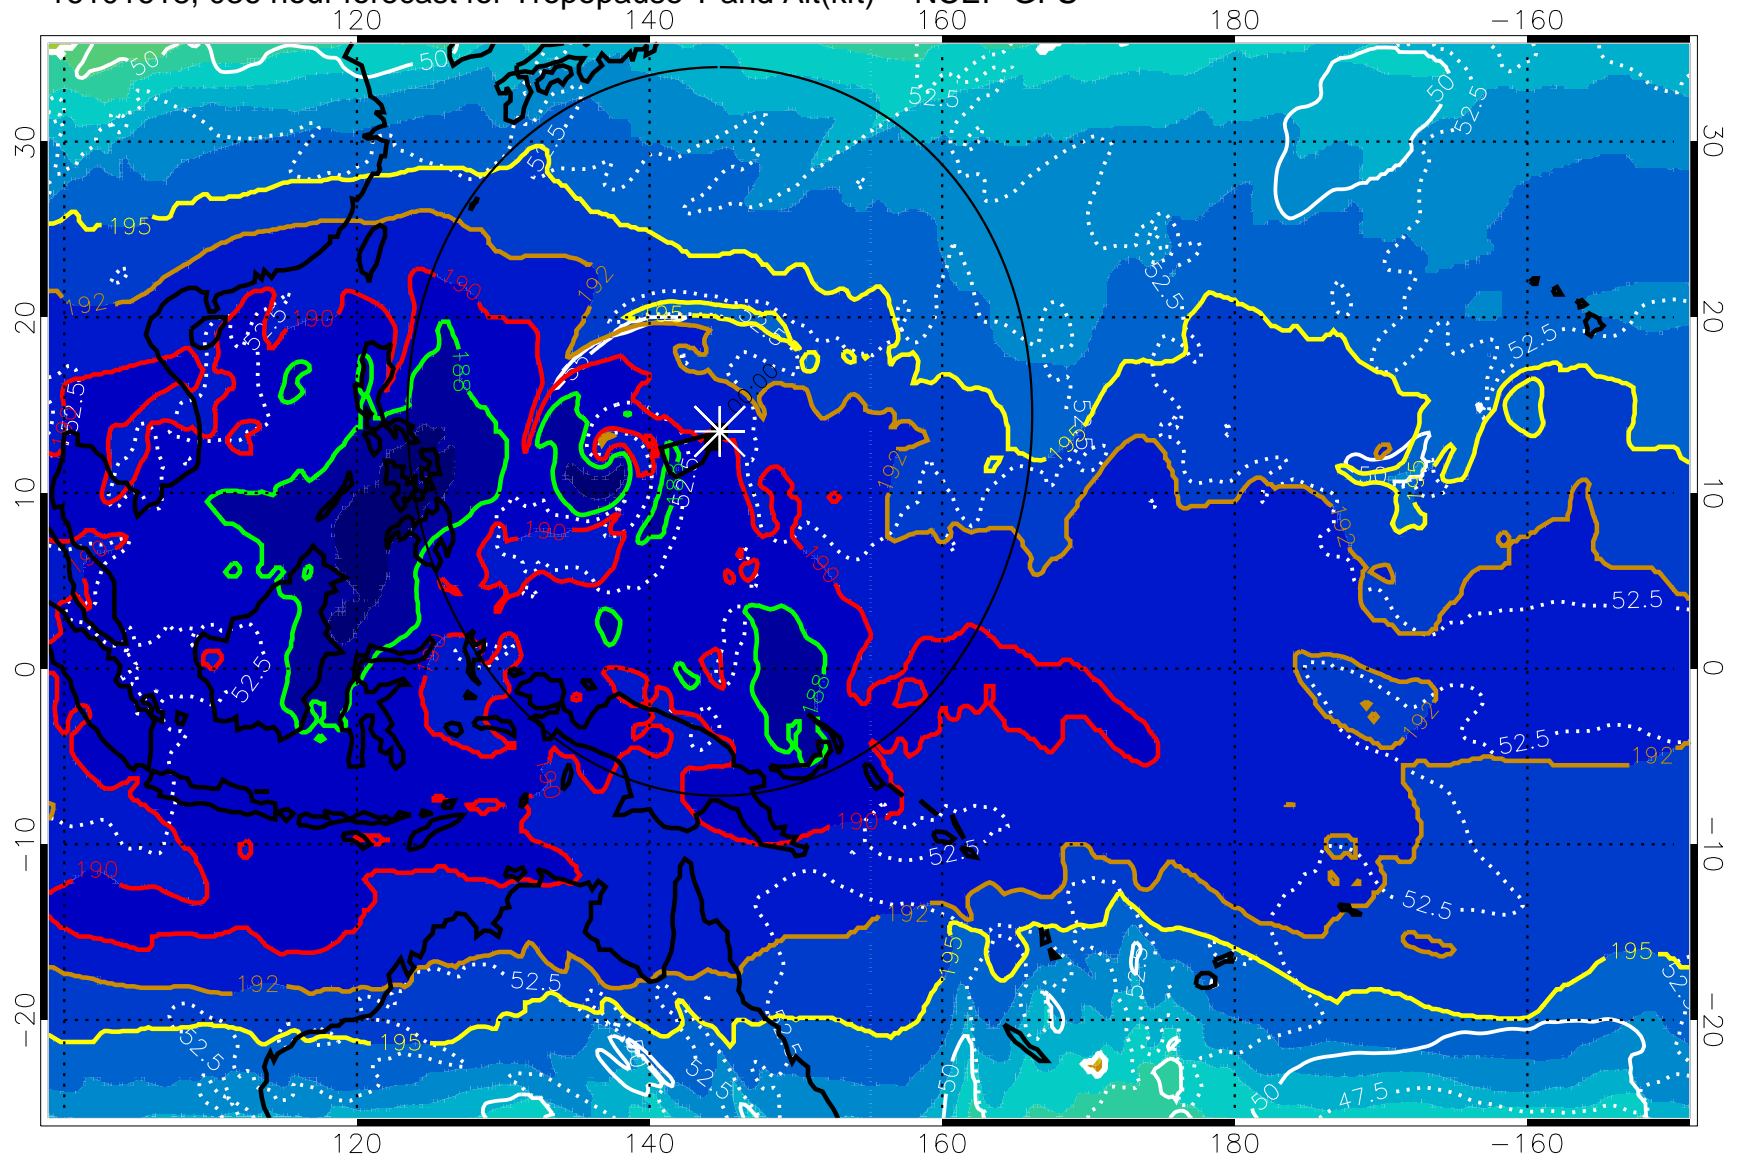

Range ring of 2304 km

16101612, 030 hour forecast for Tropopause T and Alt(kft) -- NCEP GFS

190 200 210 220 230  
Tropopause T, K

Tropopause Altitude in kft (white)

192.5K Isotherm 195K Isotherm  
187.5K Isotherm 190K Isotherm

Range ring of 2304 km

16101618, 036 hour forecast for Tropopause T and Alt(kft) -- NCEP GFS

190 200 210 220 230  
Tropopause T, K

Tropopause Altitude in kft (white)

192.5K Isotherm 195K Isotherm  
187.5K Isotherm 190K Isotherm