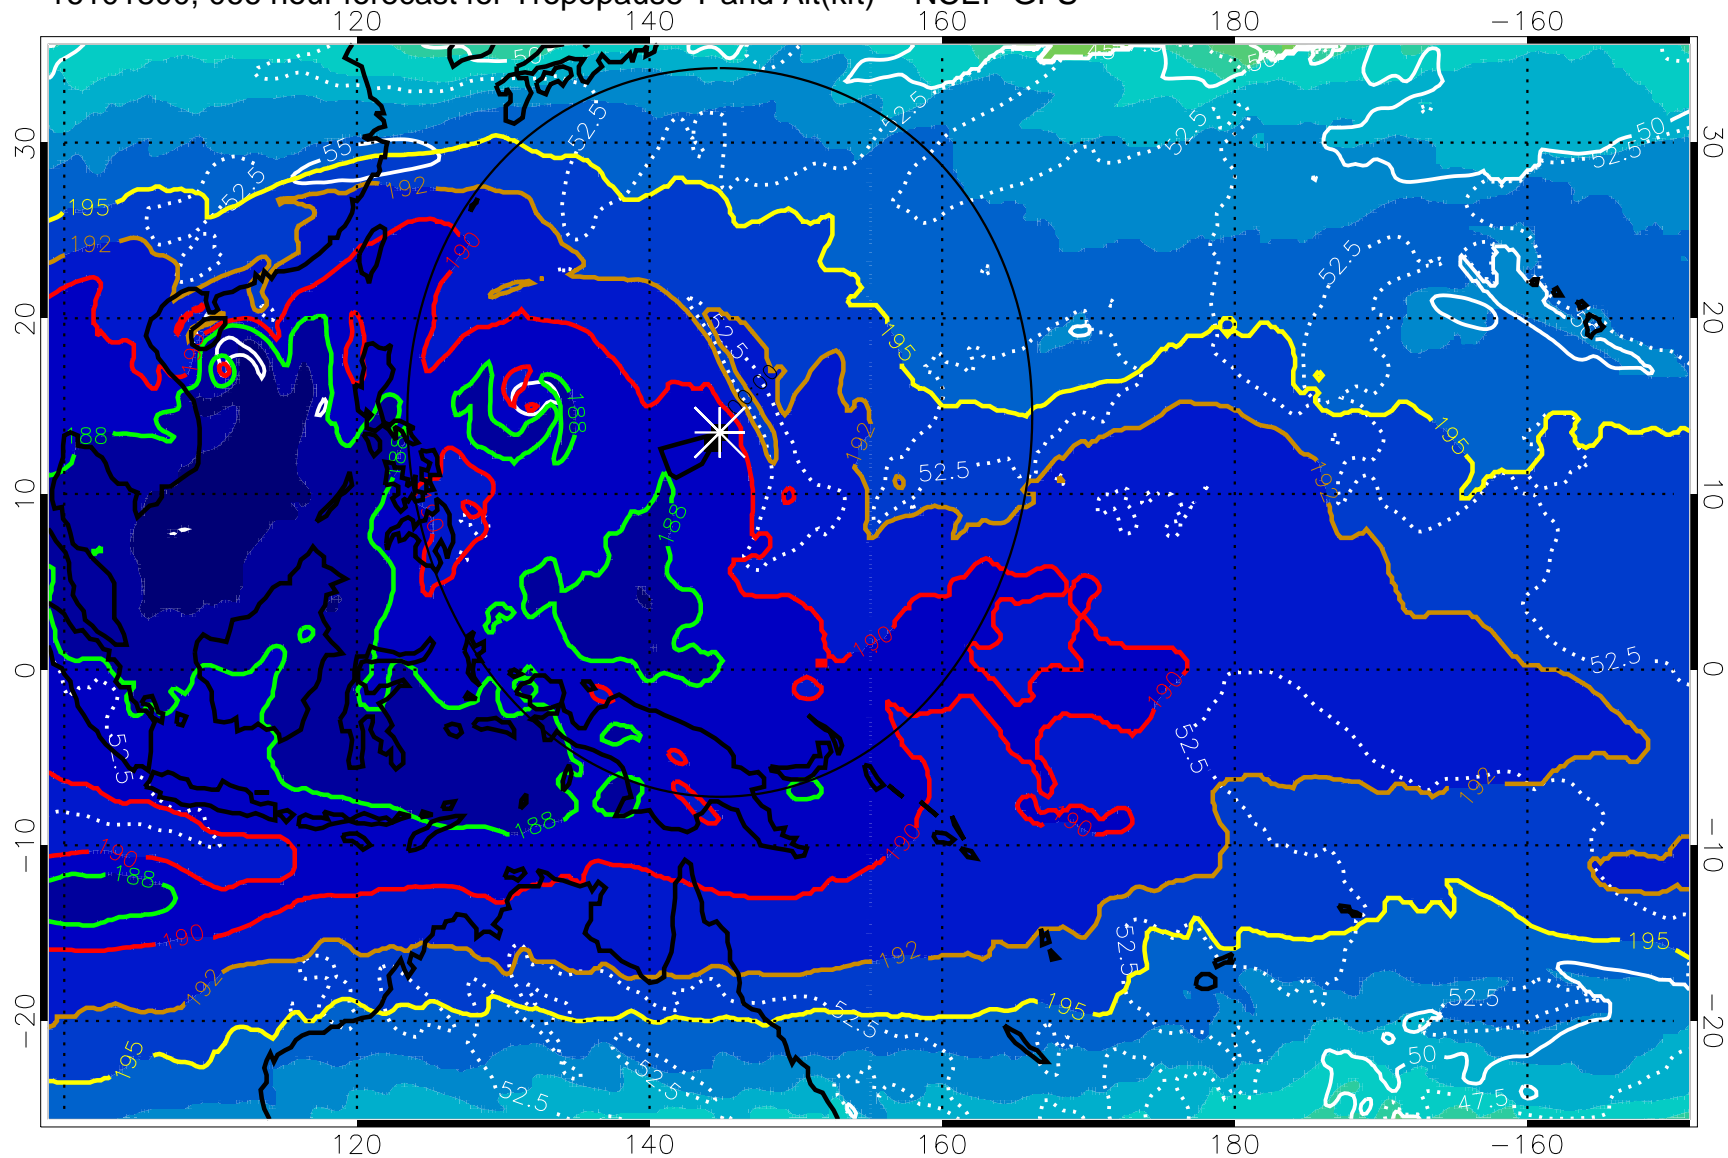

16101800, 066 hour forecast for Tropopause T and Alt(kft) -- NCEP GFS

190 200 210 220 230

Tropopause T, K

Tropopause Altitude in kft (white)

192.5K Isotherm 195K Isotherm
187.5K Isotherm 190K Isotherm

Range ring of 2304 km