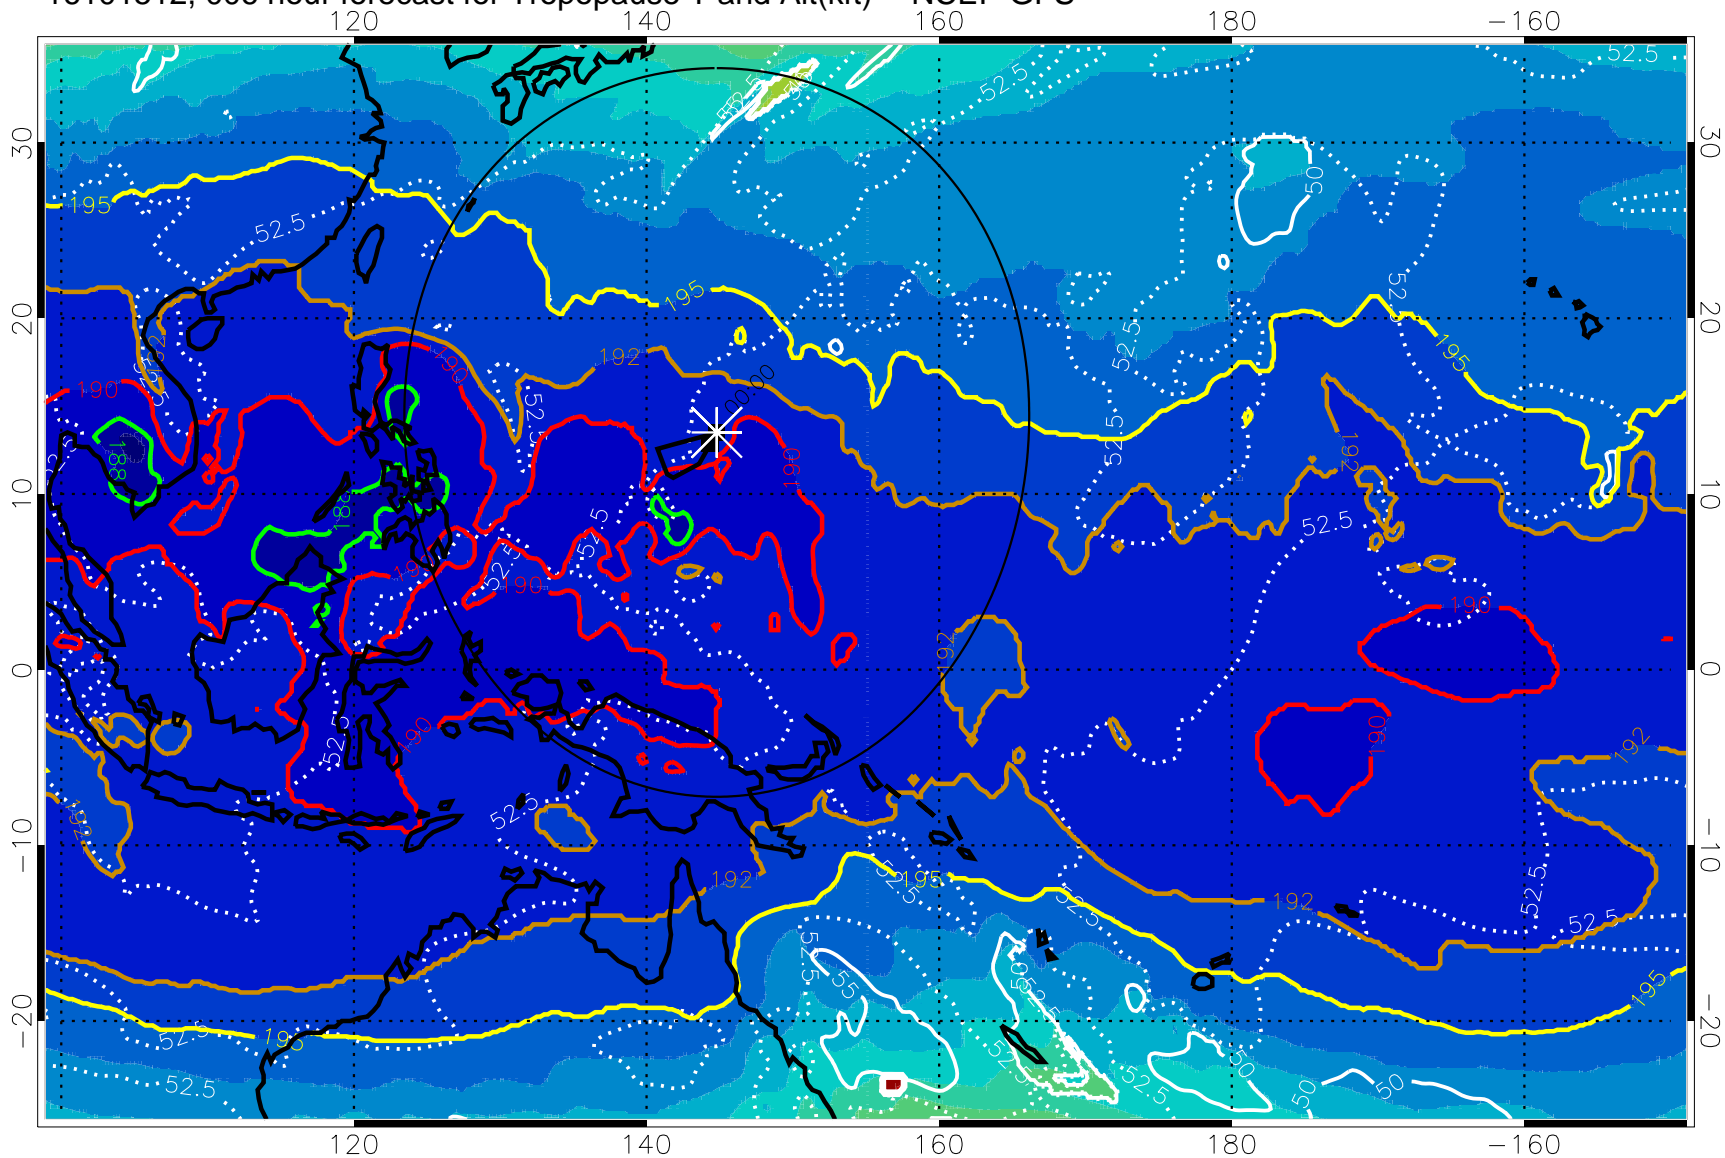

16101512, 006 hour forecast for Tropopause T and Alt(kft) -- NCEP GFS

190 200 210 220 230

Tropopause T, K

Tropopause Altitude in kft (white)

192.5K Isotherm 195K Isotherm  
187.5K Isotherm 190K Isotherm

Range ring of 2304 km

16101518, 012 hour forecast for Tropopause T and Alt(kft) -- NCEP GFS

190 200 210 220 230

Tropopause T, K

Tropopause Altitude in kft (white)

192.5K Isotherm 195K Isotherm

187.5K Isotherm 190K Isotherm

Range ring of 2304 km