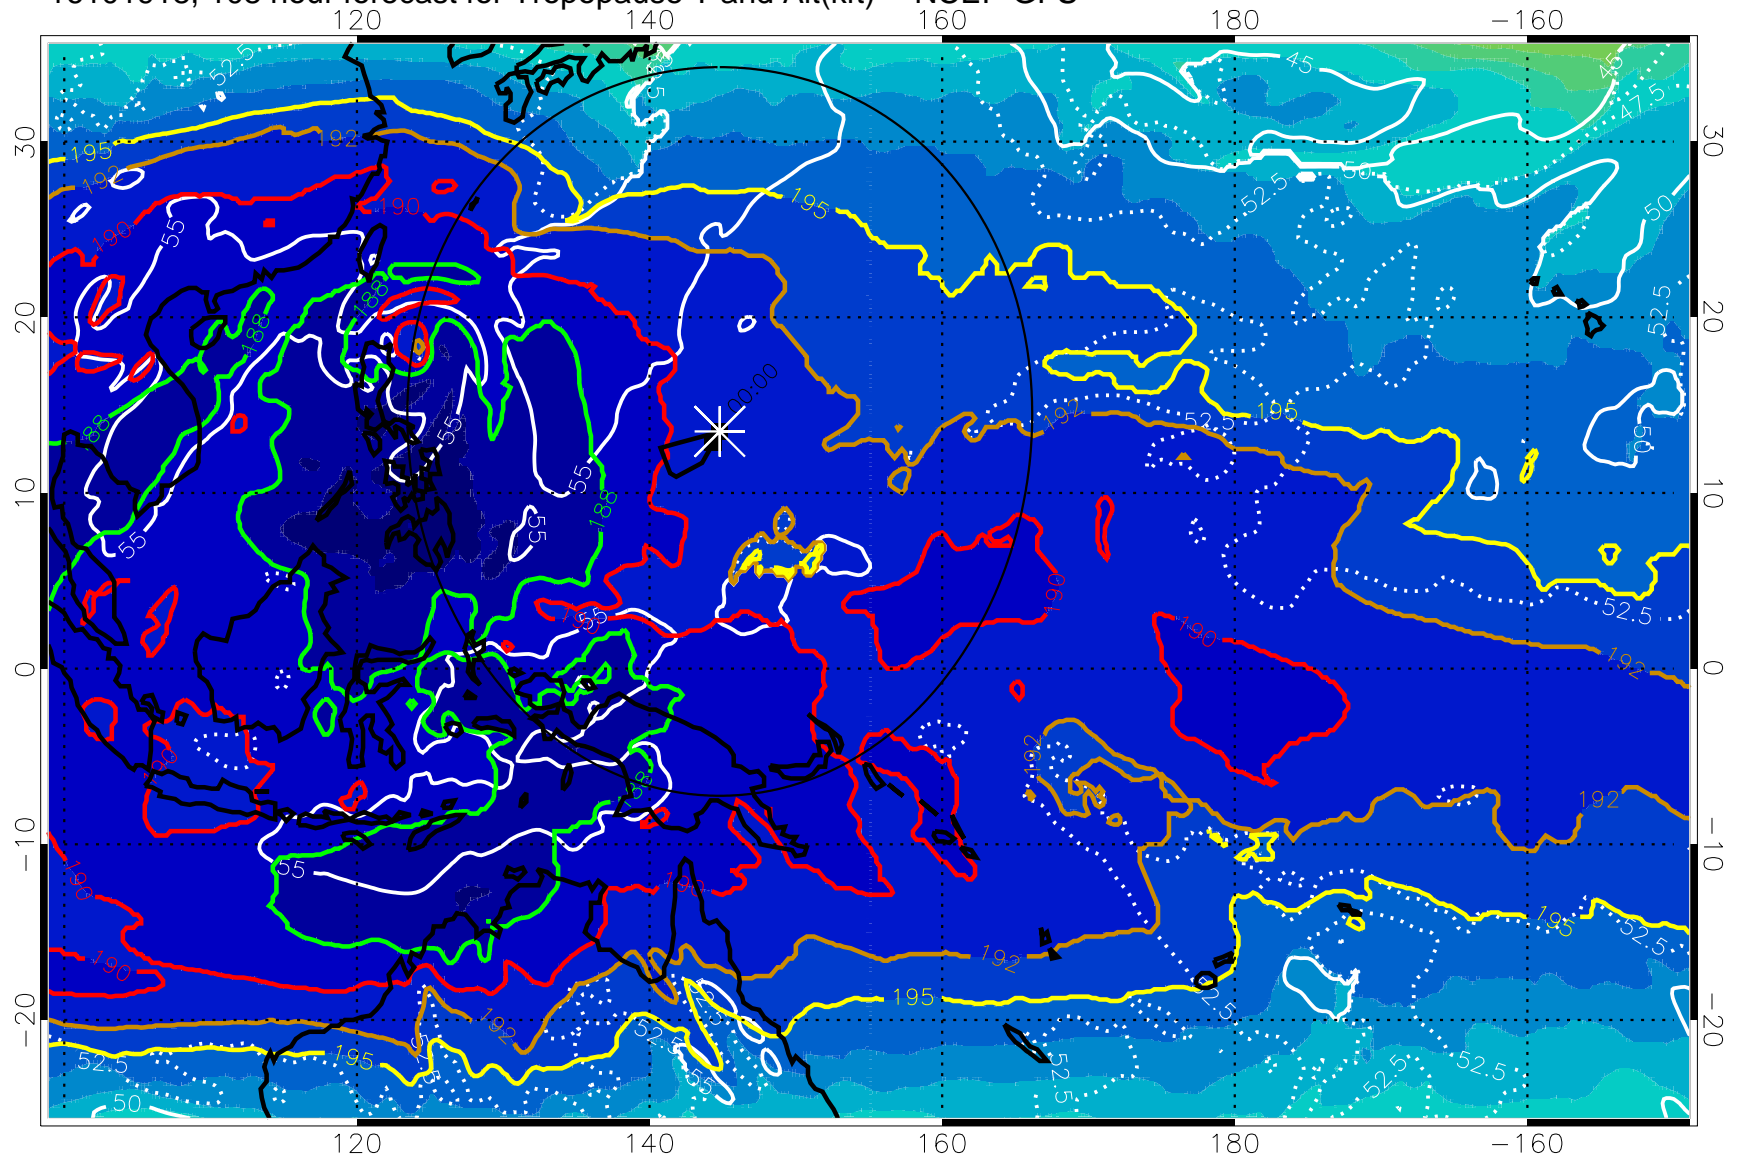

16101912, 102 hour forecast for Tropopause T and Alt(kft) -- NCEP GFS

190 200 210 220 230  
Tropopause T, K

Tropopause Altitude in kft (white)

192.5K Isotherm 195K Isotherm  
187.5K Isotherm 190K Isotherm

Range ring of 2304 km

16101918, 108 hour forecast for Tropopause T and Alt(kft) -- NCEP GFS

Tropopause Altitude in kft (white)

192.5K Isotherm 195K Isotherm  
187.5K Isotherm 190K Isotherm

Range ring of 2304 km