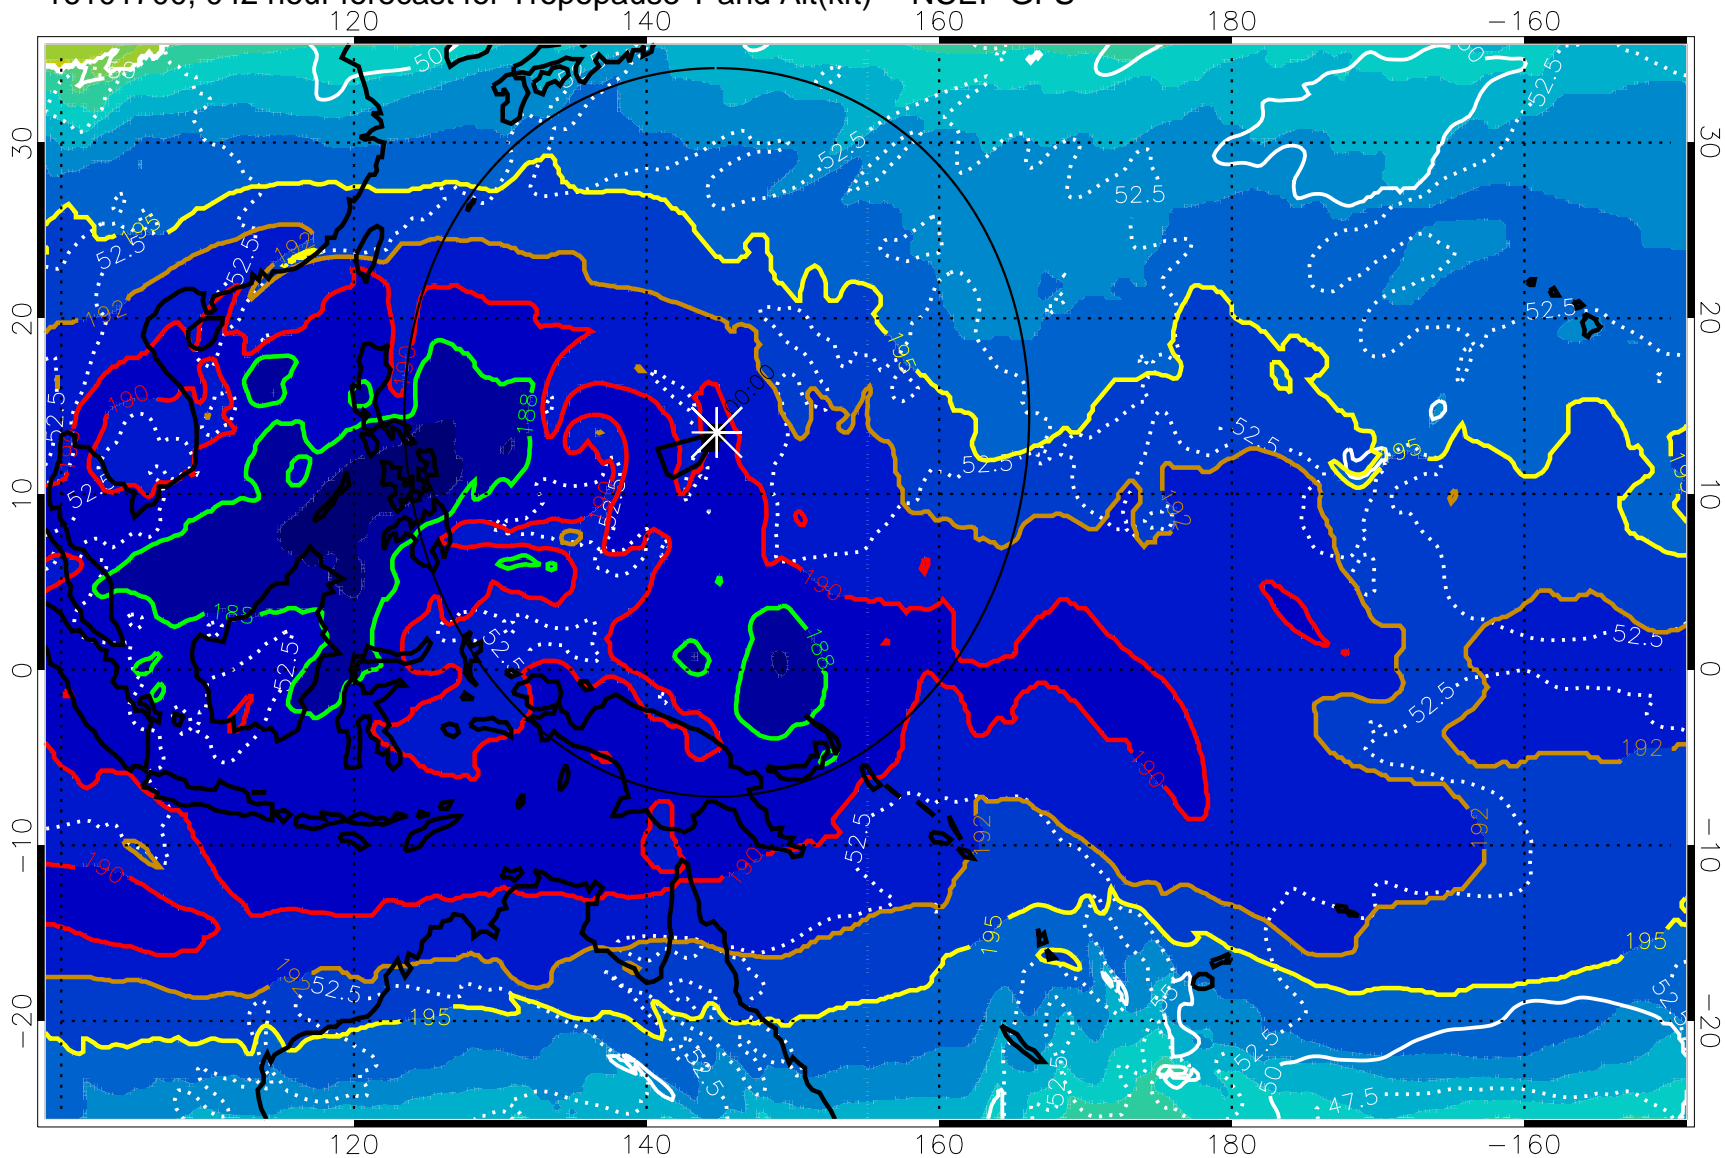

16101700, 042 hour forecast for Tropopause T and Alt(kft) -- NCEP GFS

190 200 210 220 230

Tropopause T, K

Tropopause Altitude in kft (white)

192.5K Isotherm 195K Isotherm
187.5K Isotherm 190K Isotherm

Range ring of 2304 km