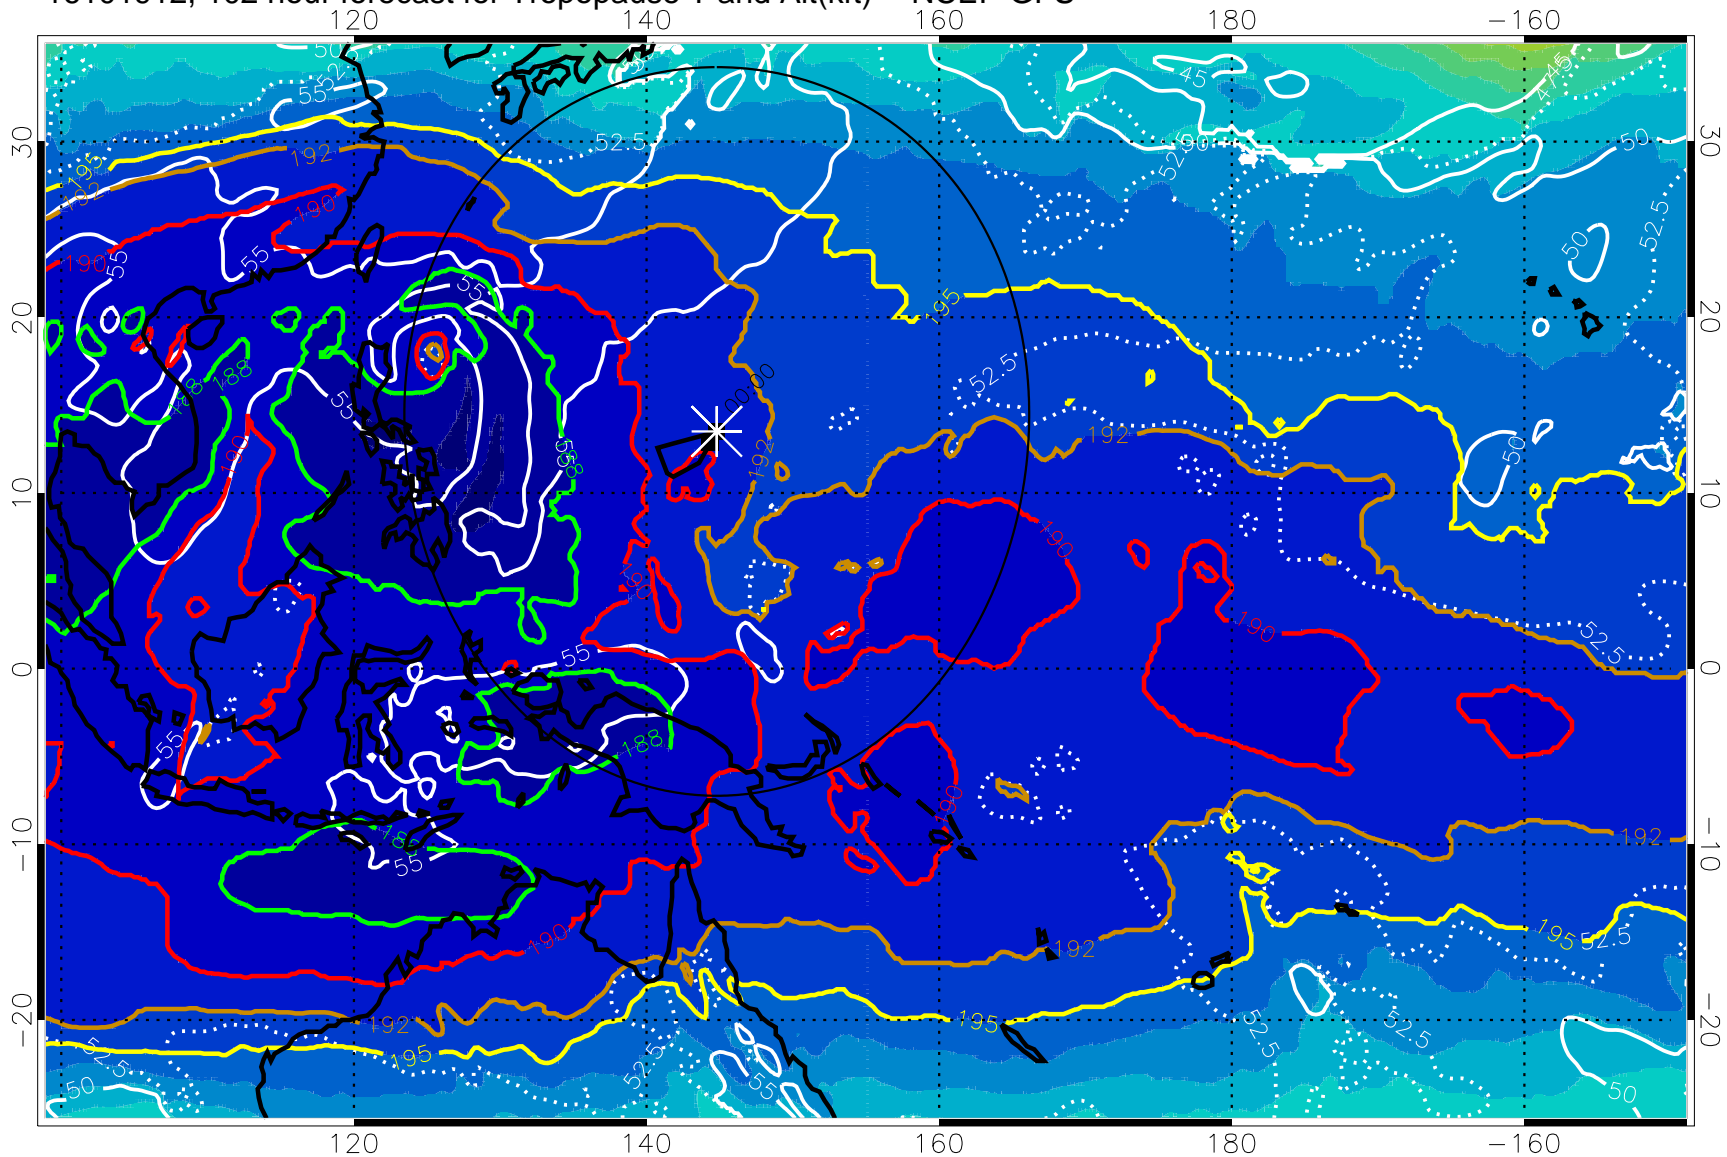

16101912, 102 hour forecast for Tropopause T and Alt(kft) -- NCEP GFS

190 200 210 220 230
Tropopause T, K

Tropopause Altitude in kft (white)

192.5K Isotherm 195K Isotherm
187.5K Isotherm 190K Isotherm

Range ring of 2304 km