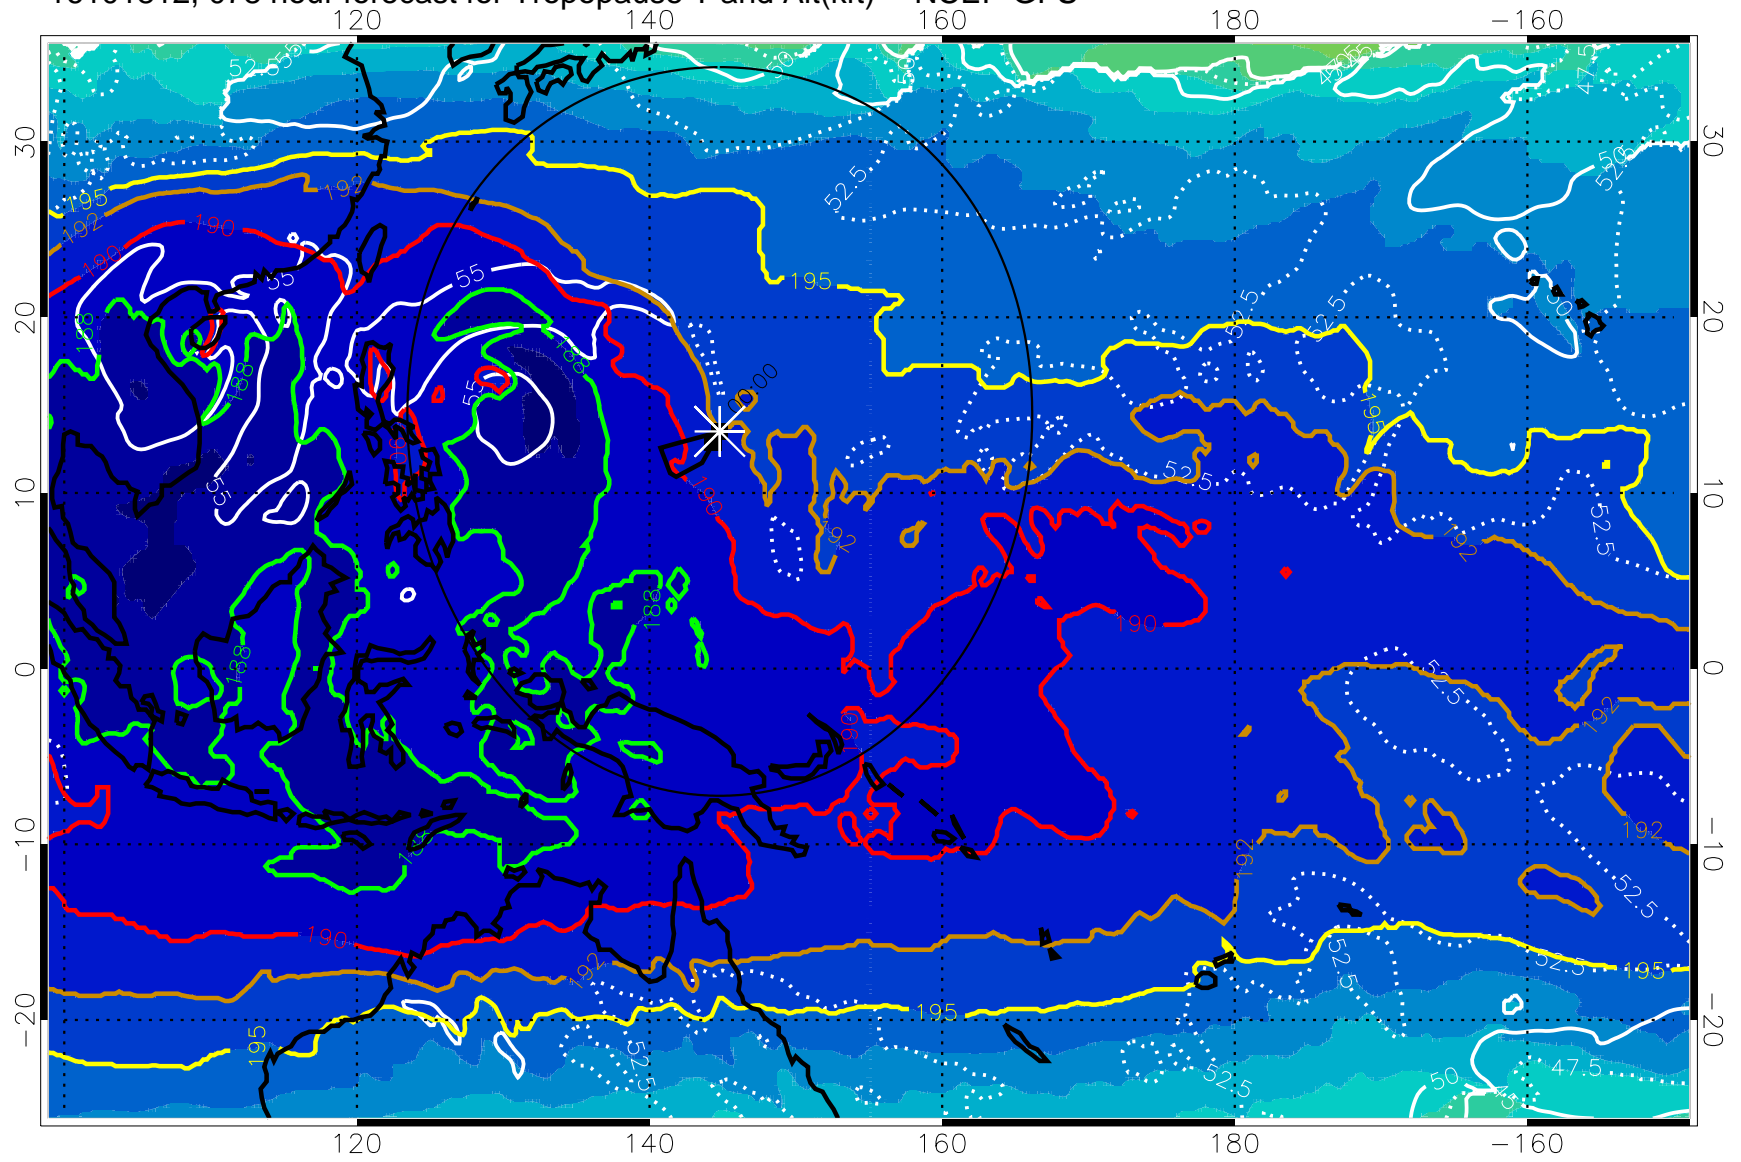

16101812, 078 hour forecast for Tropopause T and Alt(kft) -- NCEP GFS

Tropopause Altitude in kft (white)

192.5K Isotherm
187.5K Isotherm
195K Isotherm
190K Isotherm

Range ring of 2304 km