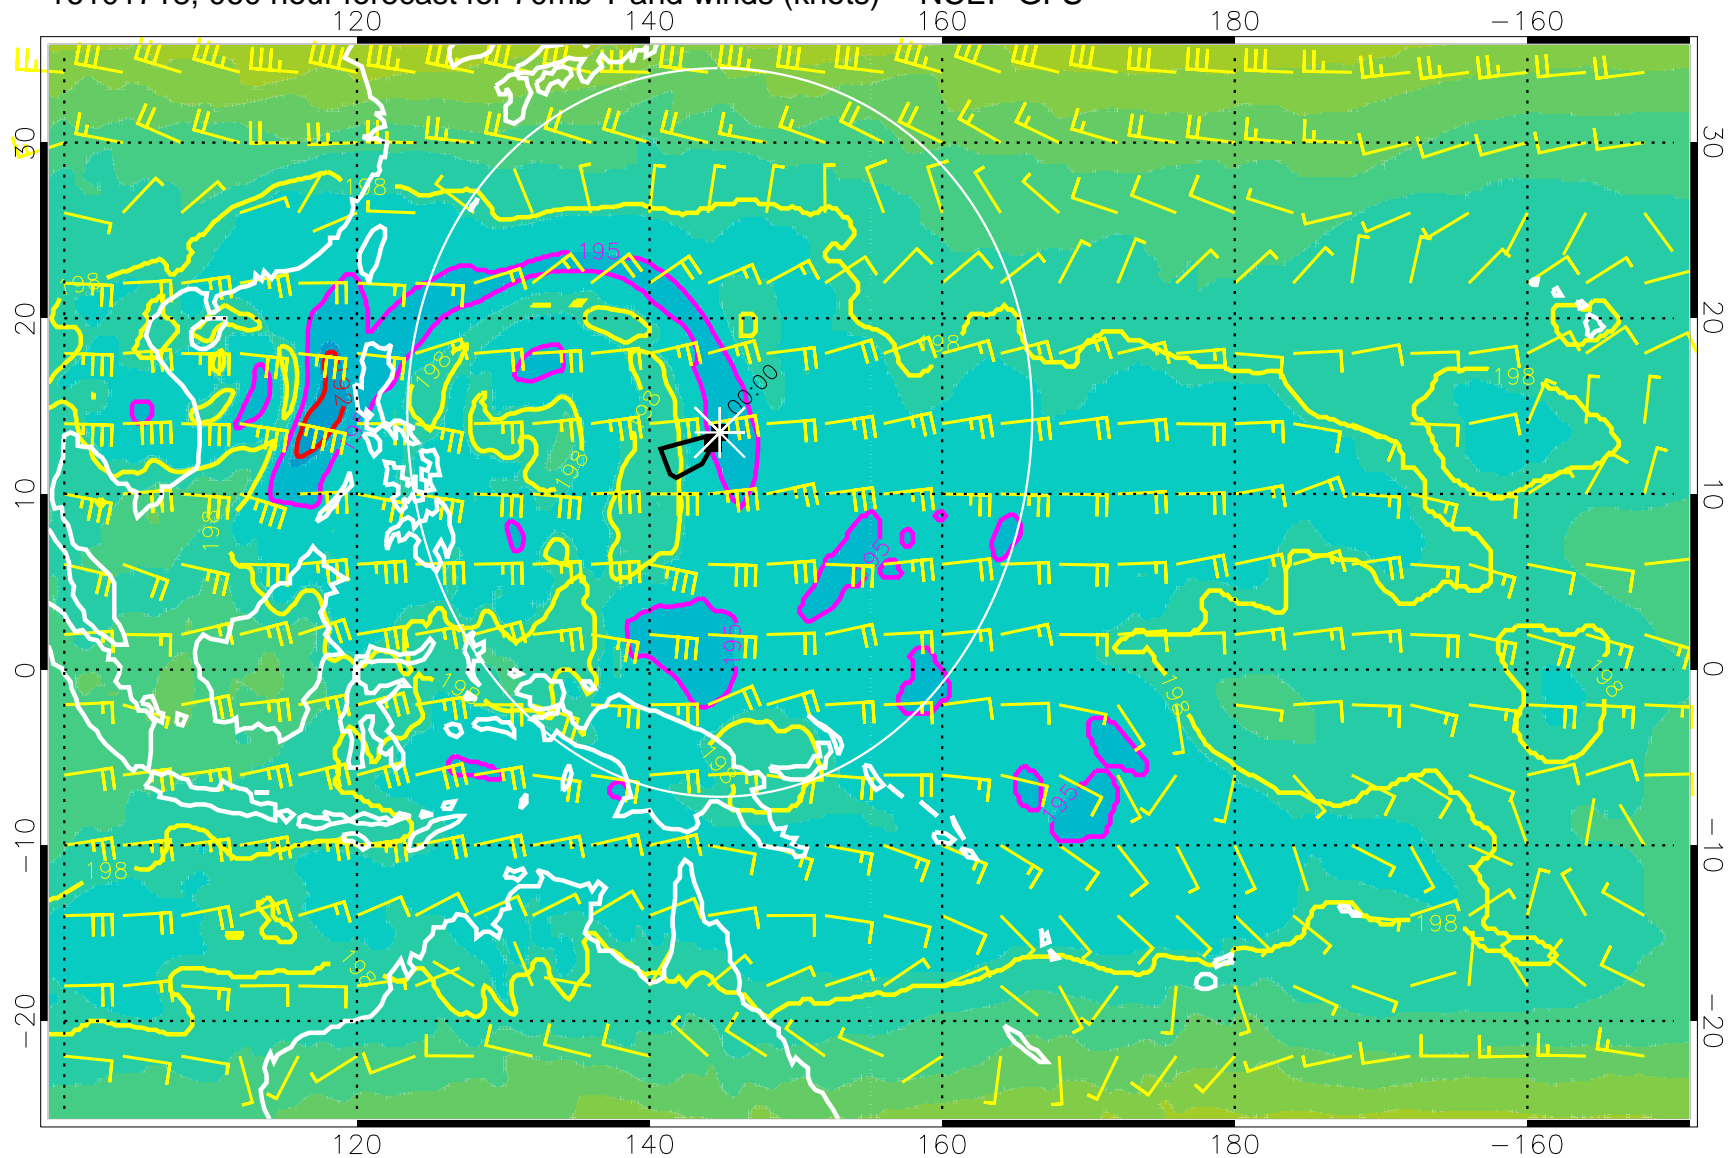

190K Isotherm    192.5K Isotherm  
195K Isotherm    197.5K Isotherm

Range ring of 2304 km

16101700, 042 hour forecast for 70mb T and winds (knots) -- NCEP GFS

180 190 200 210 220

T, K

190K Isotherm 192.5K Isotherm  
195K Isotherm 197.5K Isotherm

Range ring of 2304 km

16101706, 048 hour forecast for 70mb T and winds (knots) -- NCEP GFS

180 190 200 210 220

T, K

190K Isotherm 192.5K Isotherm  
195K Isotherm 197.5K Isotherm

Range ring of 2304 km

16101712, 054 hour forecast for 70mb T and winds (knots) -- NCEP GFS

180 190 200 210 220  
T, K

190K Isotherm 192.5K Isotherm  
195K Isotherm 197.5K Isotherm

Range ring of 2304 km

16101718, 060 hour forecast for 70mb T and winds (knots) -- NCEP GFS

180 190 200 210 220

T, K

190K Isotherm 192.5K Isotherm  
195K Isotherm 197.5K Isotherm