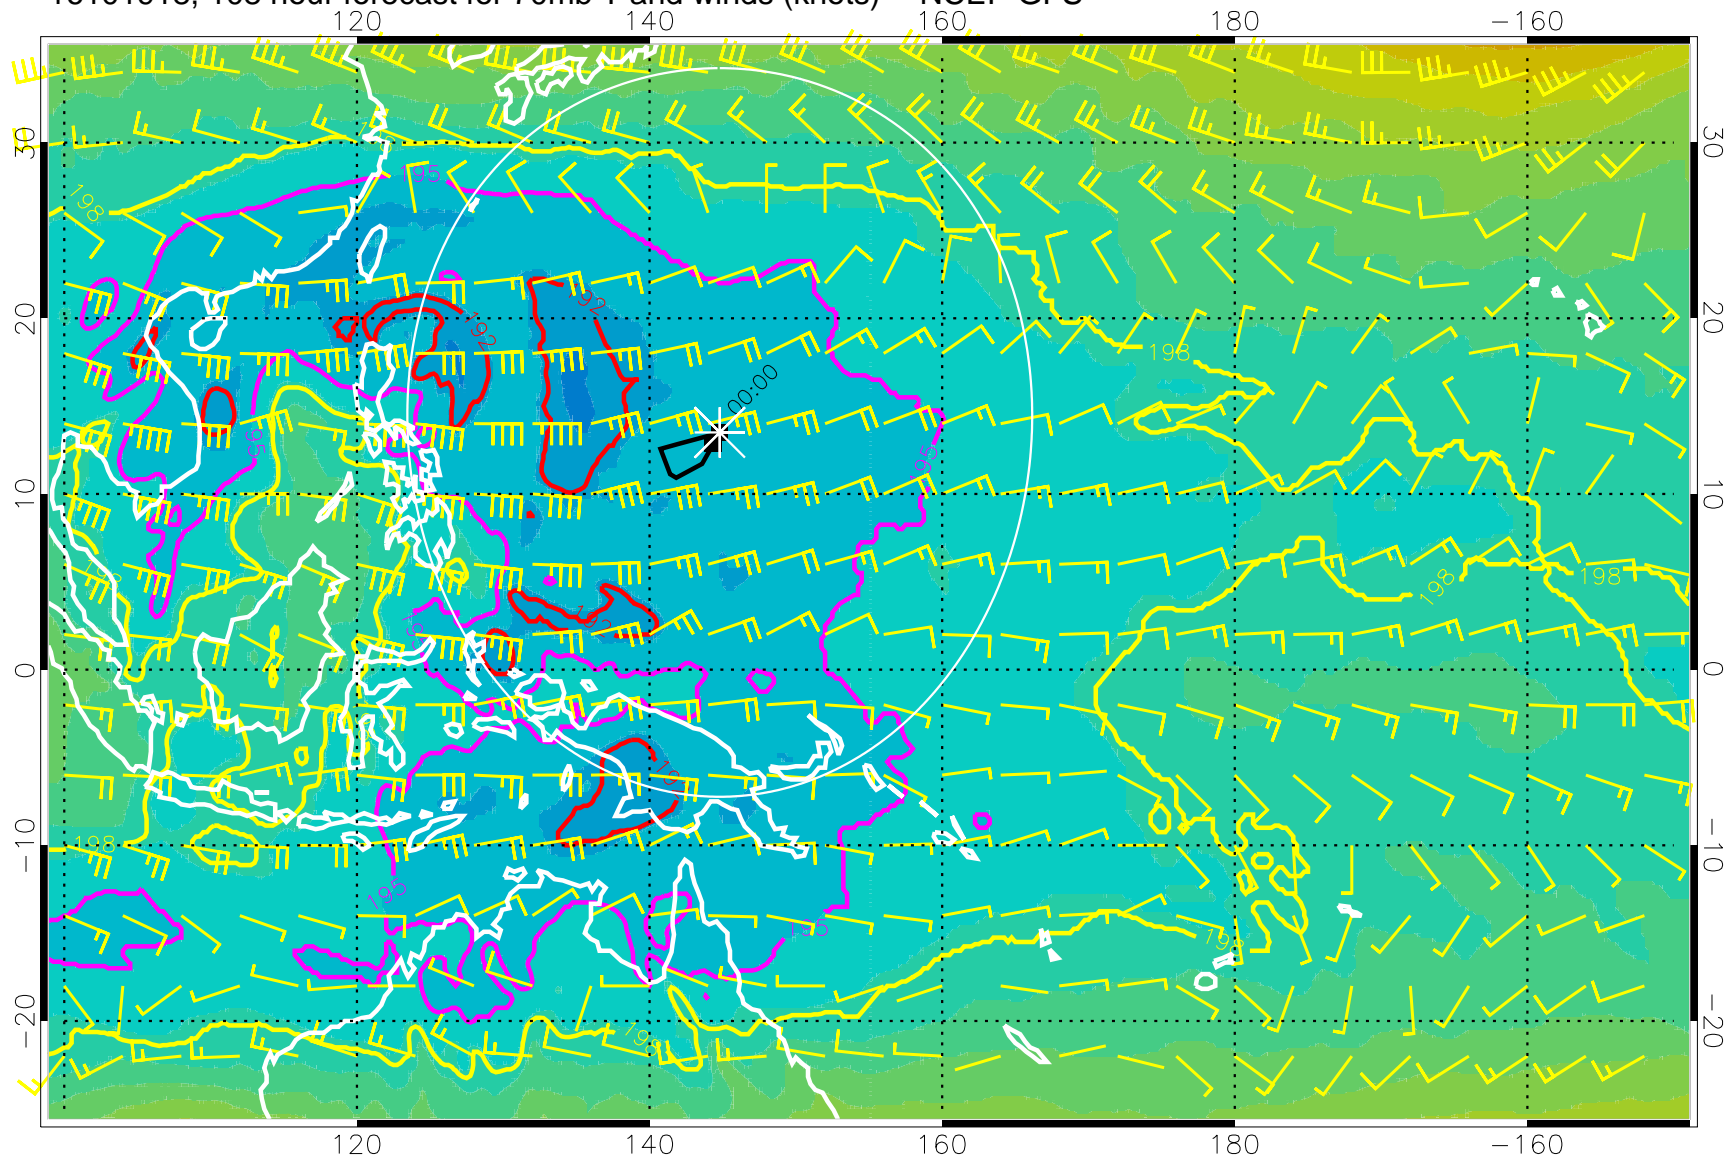

Range ring of 2304 km

16101900, 090 hour forecast for 70mb T and winds (knots) -- NCEP GFS

180 190 200 210 220

T, K

190K Isotherm 192.5K Isotherm  
195K Isotherm 197.5K Isotherm

Range ring of 2304 km

16101906, 096 hour forecast for 70mb T and winds (knots) -- NCEP GFS

180 190 200 210 220

T, K

190K Isotherm 192.5K Isotherm  
195K Isotherm 197.5K Isotherm

Range ring of 2304 km

16101912, 102 hour forecast for 70mb T and winds (knots) -- NCEP GFS

180 190 200 210 220  
T, K

190K Isotherm 192.5K Isotherm  
195K Isotherm 197.5K Isotherm

Range ring of 2304 km

16101918, 108 hour forecast for 70mb T and winds (knots) -- NCEP GFS

180 190 200 210 220

T, K

190K Isotherm 192.5K Isotherm  
195K Isotherm 197.5K Isotherm

Range ring of 2304 km

16102000, 114 hour forecast for 70mb T and winds (knots) -- NCEP GFS

180 190 200 210 220  
T, K

190K Isotherm 192.5K Isotherm  
195K Isotherm 197.5K Isotherm

Range ring of 2304 km

16102006, 120 hour forecast for 70mb T and winds (knots) -- NCEP GFS

180      190      200      210      220  
T, K