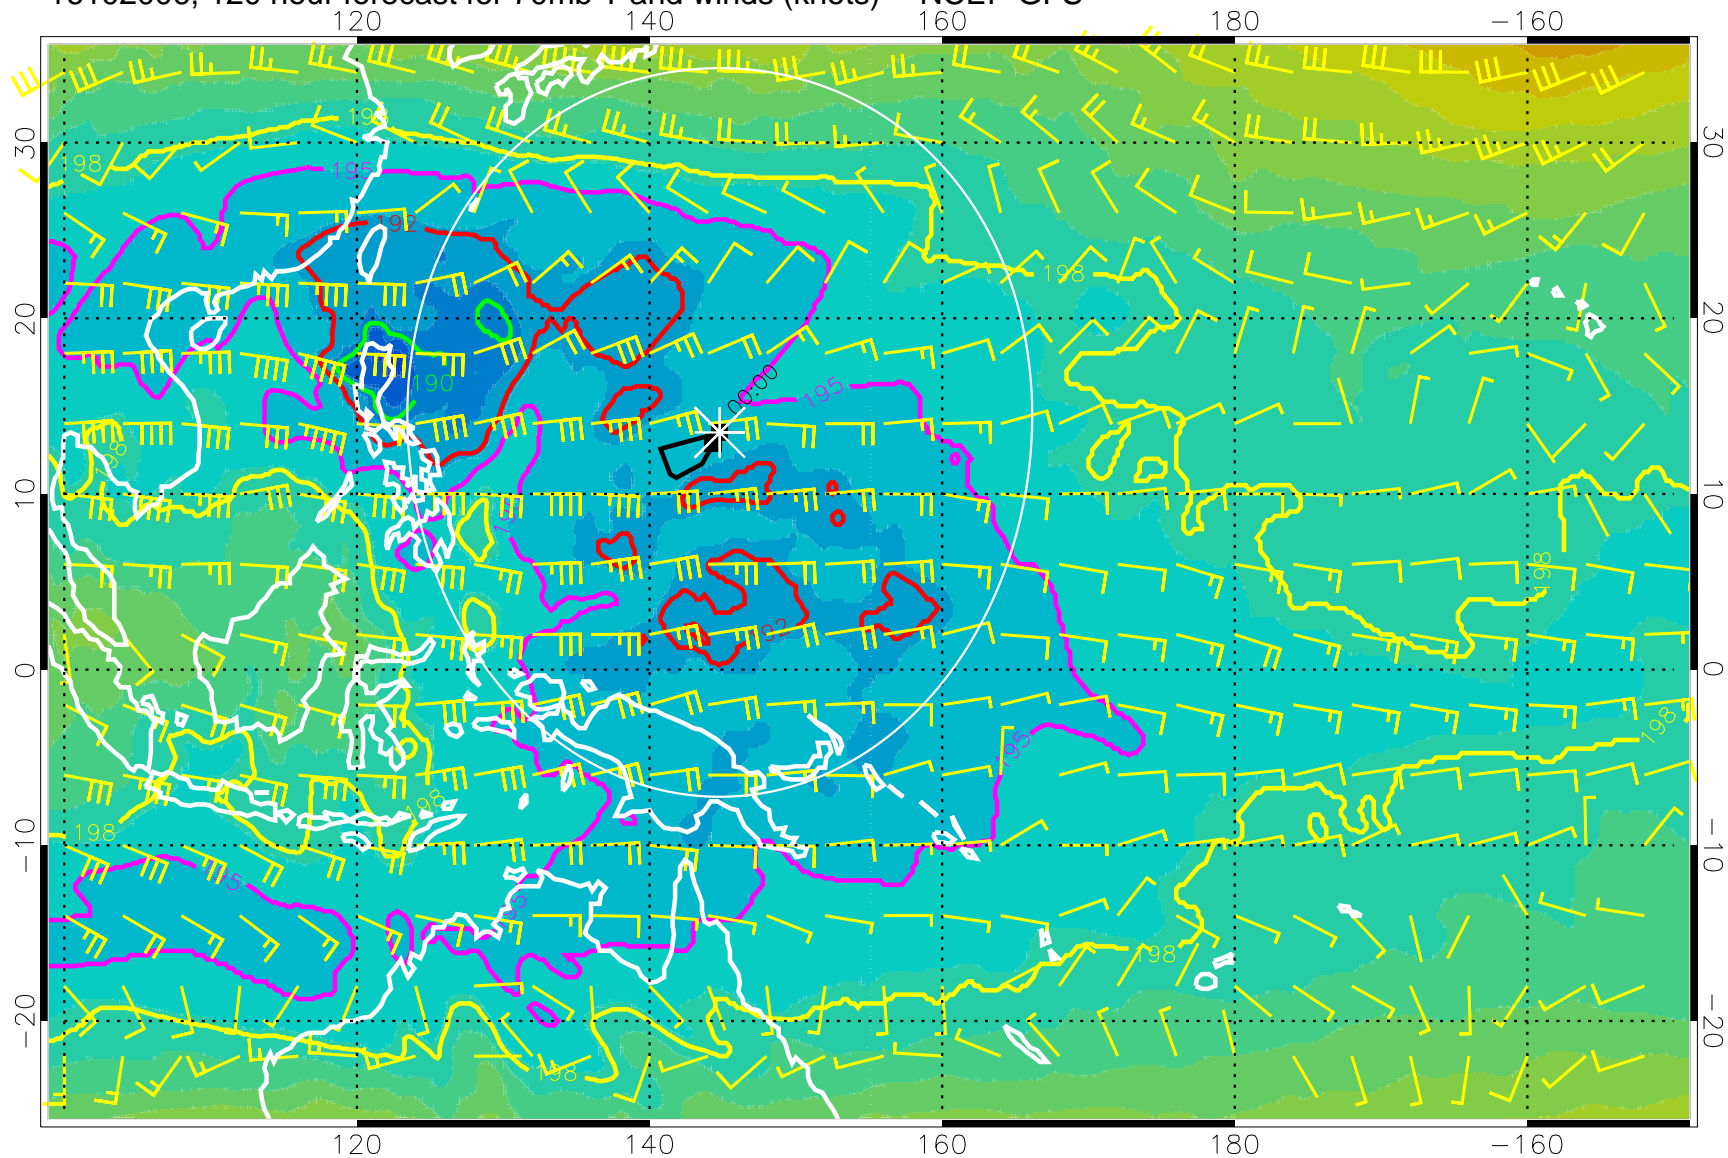

180 190 200 210 220

T, K

190K Isotherm 192.5K Isotherm  
195K Isotherm 197.5K Isotherm

Range ring of 2304 km

16101912, 102 hour forecast for 70mb T and winds (knots) -- NCEP GFS

180 190 200 210 220  
T, K

190K Isotherm 192.5K Isotherm  
195K Isotherm 197.5K Isotherm

Range ring of 2304 km

16101918, 108 hour forecast for 70mb T and winds (knots) -- NCEP GFS

180 190 200 210 220

T, K

190K Isotherm 192.5K Isotherm  
195K Isotherm 197.5K Isotherm

Range ring of 2304 km

16102000, 114 hour forecast for 70mb T and winds (knots) -- NCEP GFS

180 190 200 210 220  
T, K

190K Isotherm 192.5K Isotherm  
195K Isotherm 197.5K Isotherm

Range ring of 2304 km

16102006, 120 hour forecast for 70mb T and winds (knots) -- NCEP GFS

180      190      200      210      220  
T, K

190K Isotherm    192.5K Isotherm  
195K Isotherm    197.5K Isotherm

Range ring of 2304 km