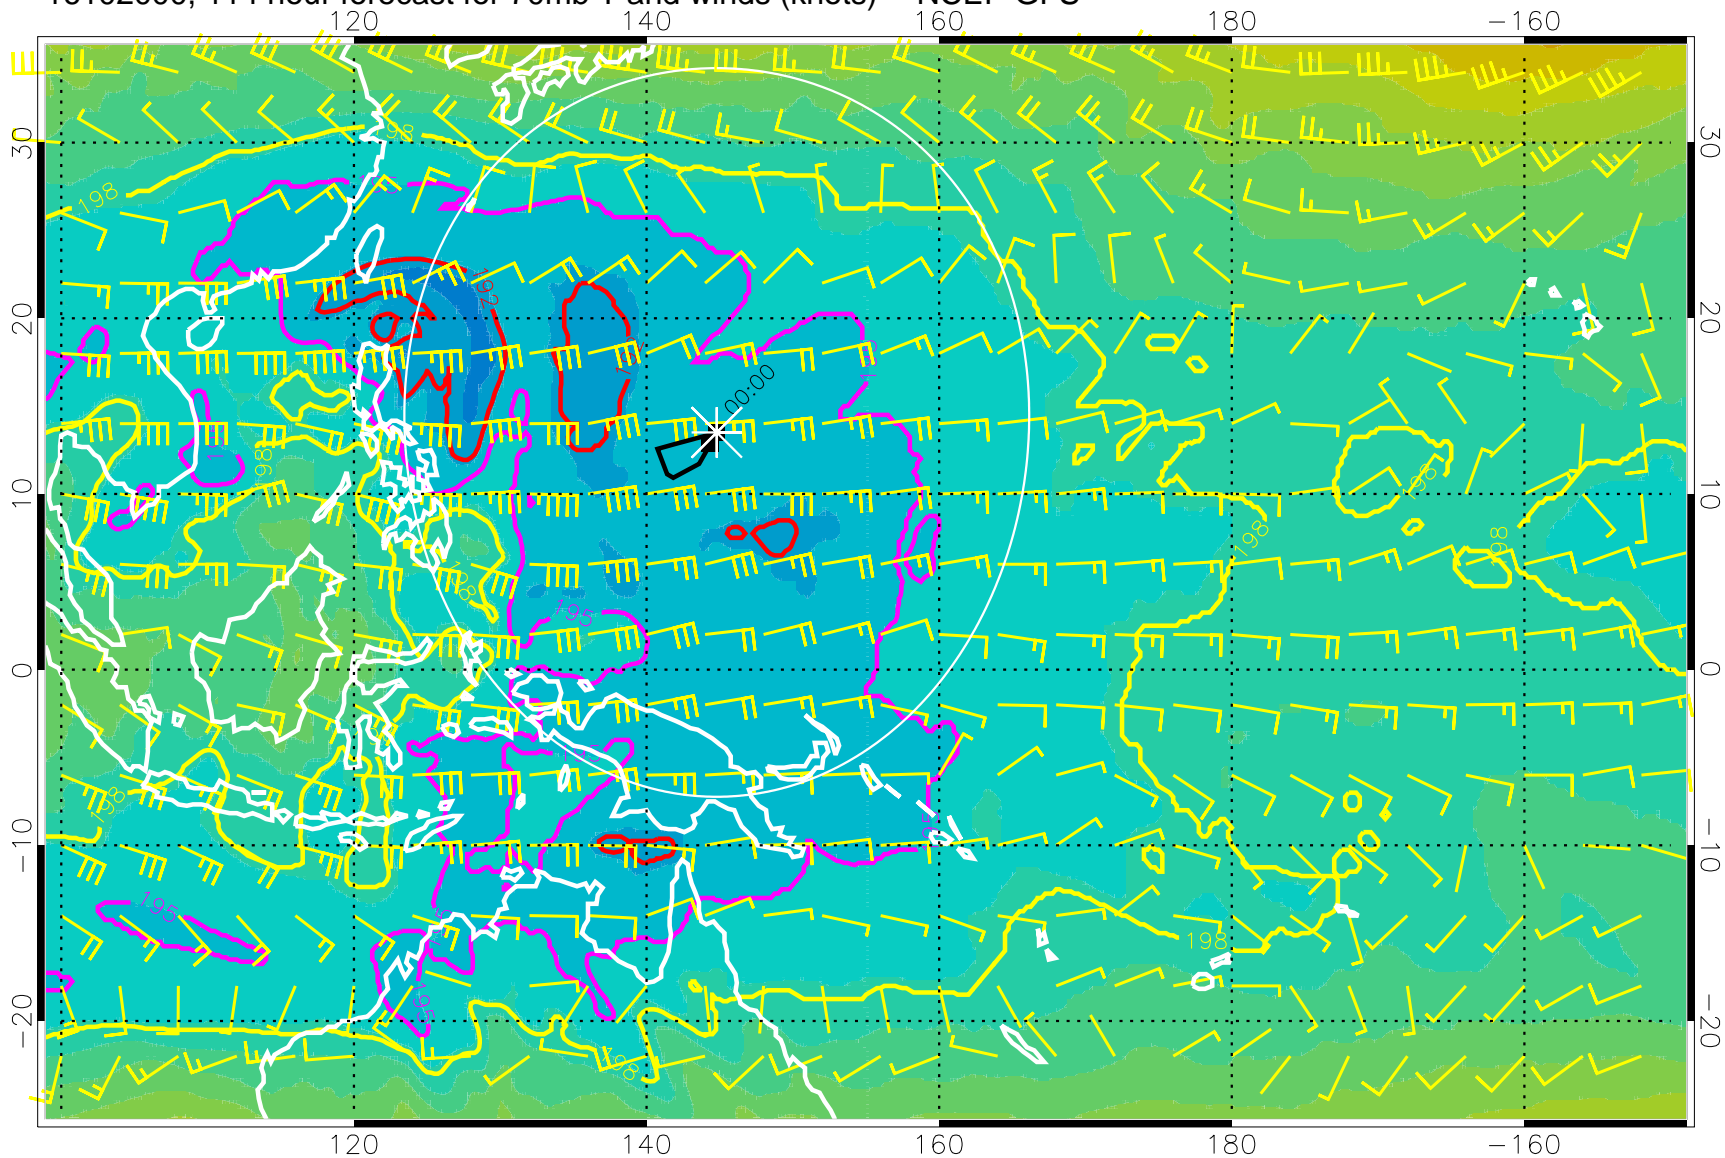

180 190 200 210 220

T, K

190K Isotherm 192.5K Isotherm  
195K Isotherm 197.5K Isotherm

Range ring of 2304 km

16101912, 102 hour forecast for 70mb T and winds (knots) -- NCEP GFS

180 190 200 210 220  
T, K

190K Isotherm 192.5K Isotherm  
195K Isotherm 197.5K Isotherm

Range ring of 2304 km

16101918, 108 hour forecast for 70mb T and winds (knots) -- NCEP GFS

180 190 200 210 220

T, K

190K Isotherm 192.5K Isotherm  
195K Isotherm 197.5K Isotherm

Range ring of 2304 km

16102000, 114 hour forecast for 70mb T and winds (knots) -- NCEP GFS

180 190 200 210 220  
T, K

190K Isotherm 192.5K Isotherm  
195K Isotherm 197.5K Isotherm

Range ring of 2304 km

16102006, 120 hour forecast for 70mb T and winds (knots) -- NCEP GFS

180      190      200      210      220  
T, K

190K Isotherm    192.5K Isotherm  
195K Isotherm    197.5K Isotherm

Range ring of 2304 km