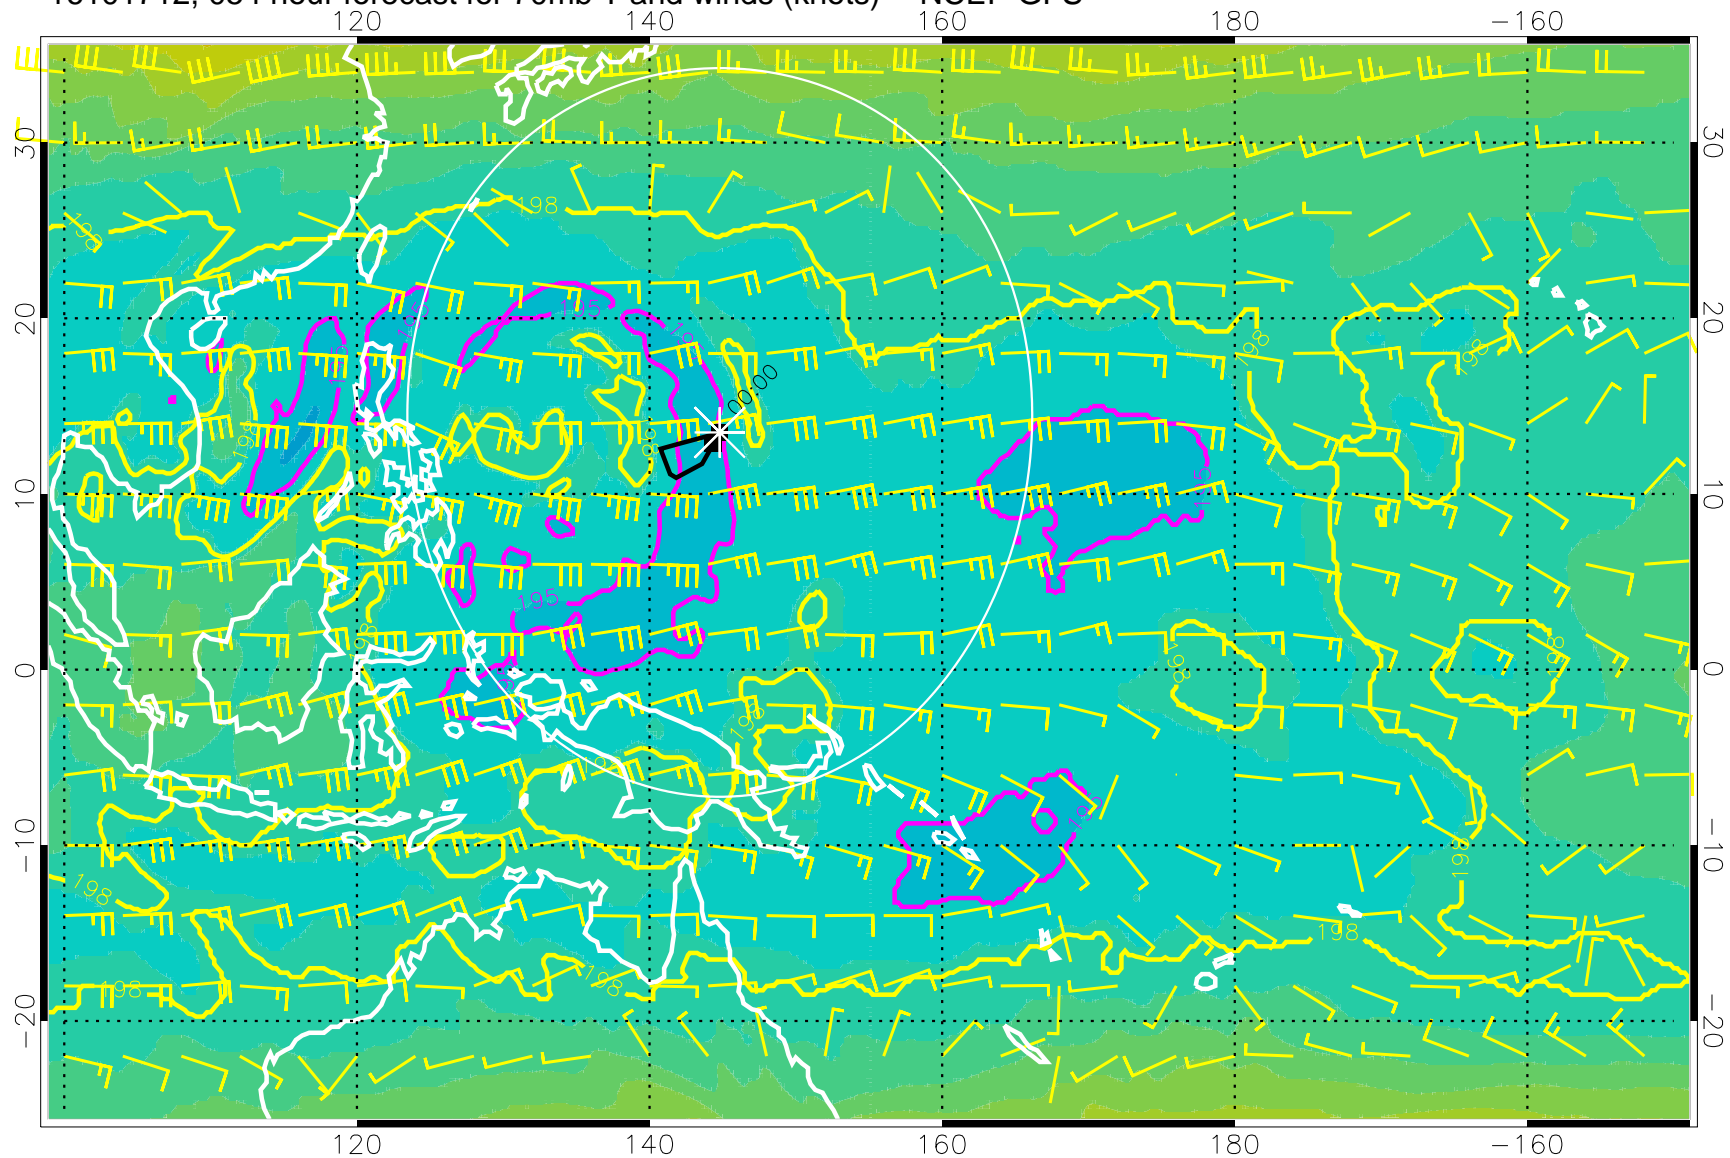

190K Isotherm    192.5K Isotherm  
195K Isotherm    197.5K Isotherm

Range ring of 2304 km

16101700, 042 hour forecast for 70mb T and winds (knots) -- NCEP GFS

180 190 200 210 220

T, K

190K Isotherm 192.5K Isotherm  
195K Isotherm 197.5K Isotherm

Range ring of 2304 km

16101706, 048 hour forecast for 70mb T and winds (knots) -- NCEP GFS

180 190 200 210 220

T, K

190K Isotherm 192.5K Isotherm  
195K Isotherm 197.5K Isotherm

Range ring of 2304 km

16101712, 054 hour forecast for 70mb T and winds (knots) -- NCEP GFS

180 190 200 210 220  
T, K

190K Isotherm 192.5K Isotherm  
195K Isotherm 197.5K Isotherm

Range ring of 2304 km

16101718, 060 hour forecast for 70mb T and winds (knots) -- NCEP GFS

180 190 200 210 220

T, K

190K Isotherm 192.5K Isotherm  
195K Isotherm 197.5K Isotherm

Range ring of 2304 km

16101800, 066 hour forecast for 70mb T and winds (knots) -- NCEP GFS

180 190 200 210 220  
T, K

190K Isotherm 192.5K Isotherm  
195K Isotherm 197.5K Isotherm

Range ring of 2304 km

16101806, 072 hour forecast for 70mb T and winds (knots) -- NCEP GFS