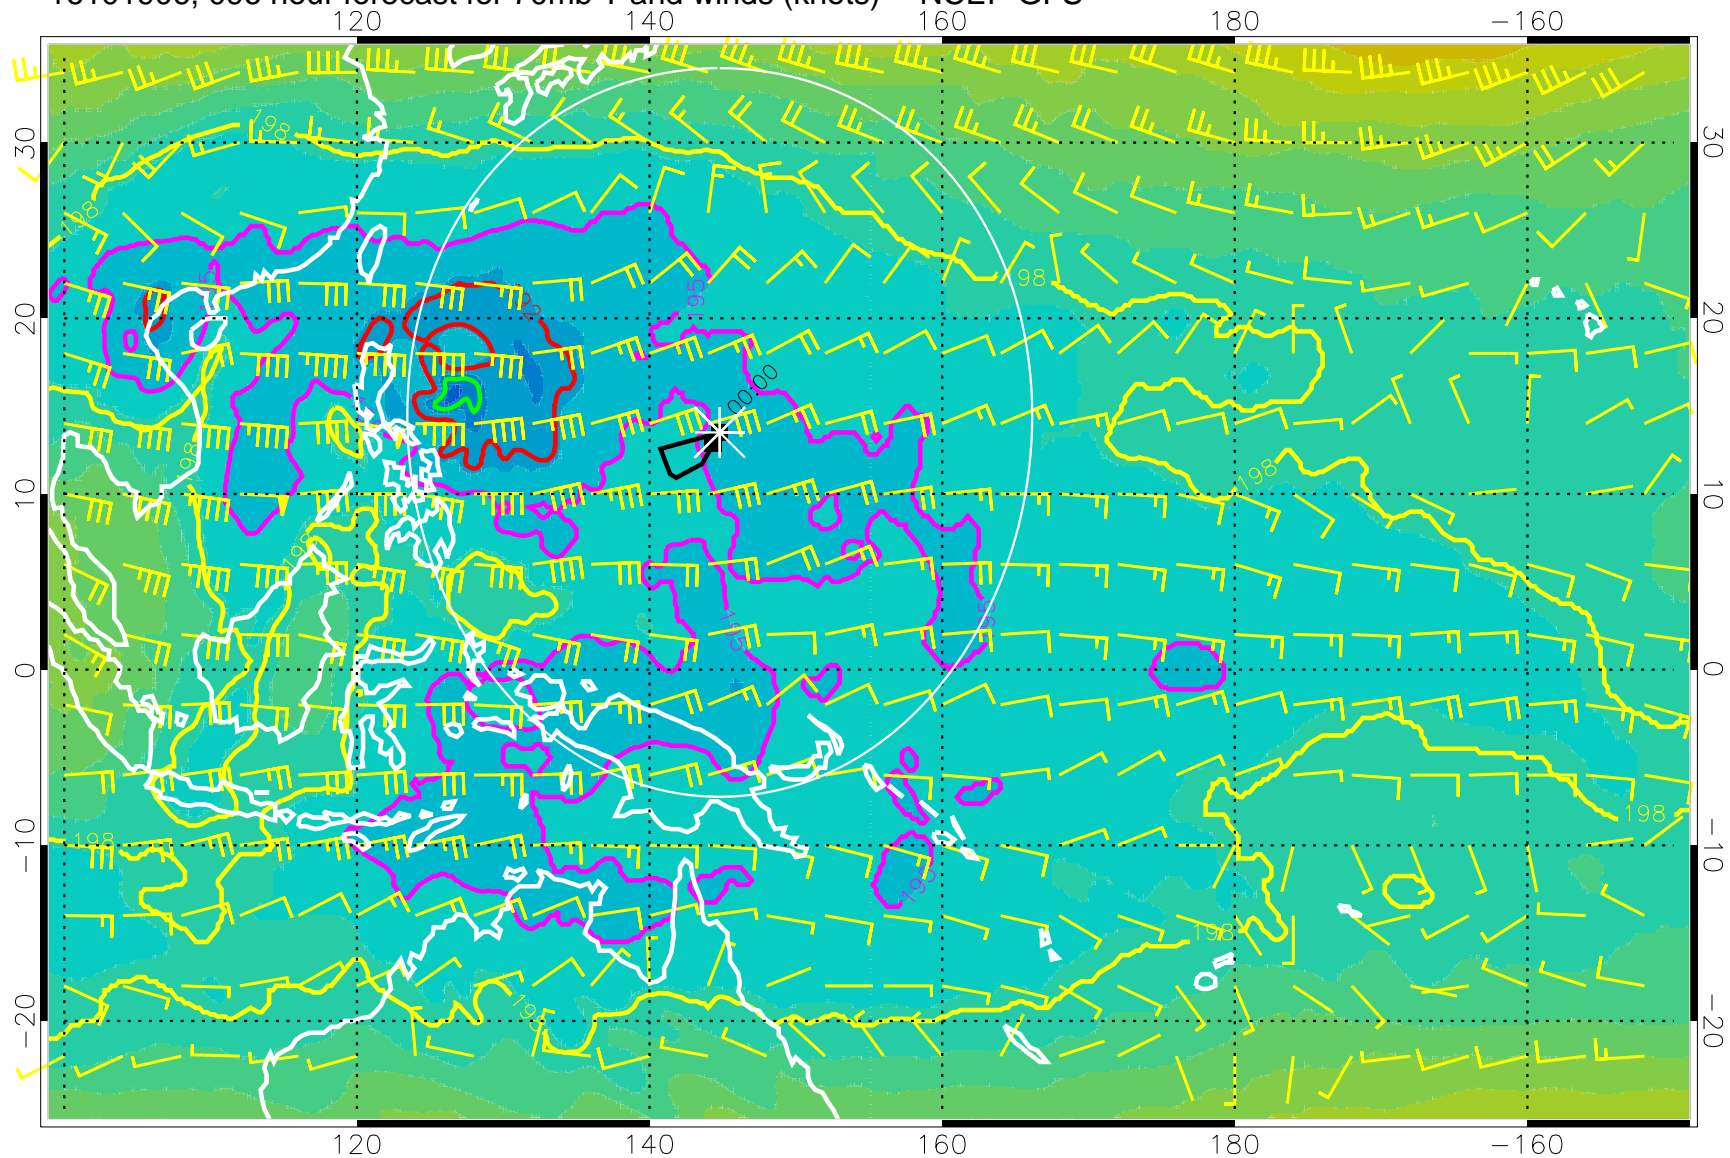

T, K

190K Isotherm 192.5K Isotherm  
195K Isotherm 197.5K Isotherm

Range ring of 2304 km

16101818, 084 hour forecast for 70mb T and winds (knots) -- NCEP GFS

180 190 200 210 220  
T, K

190K Isotherm 192.5K Isotherm  
195K Isotherm 197.5K Isotherm

Range ring of 2304 km

16101900, 090 hour forecast for 70mb T and winds (knots) -- NCEP GFS

180 190 200 210 220

T, K

190K Isotherm 192.5K Isotherm  
195K Isotherm 197.5K Isotherm

Range ring of 2304 km

16101906, 096 hour forecast for 70mb T and winds (knots) -- NCEP GFS

180 190 200 210 220

T, K

190K Isotherm 192.5K Isotherm  
195K Isotherm 197.5K Isotherm

Range ring of 2304 km

16101912, 102 hour forecast for 70mb T and winds (knots) -- NCEP GFS

180 190 200 210 220  
T, K

190K Isotherm 192.5K Isotherm  
195K Isotherm 197.5K Isotherm