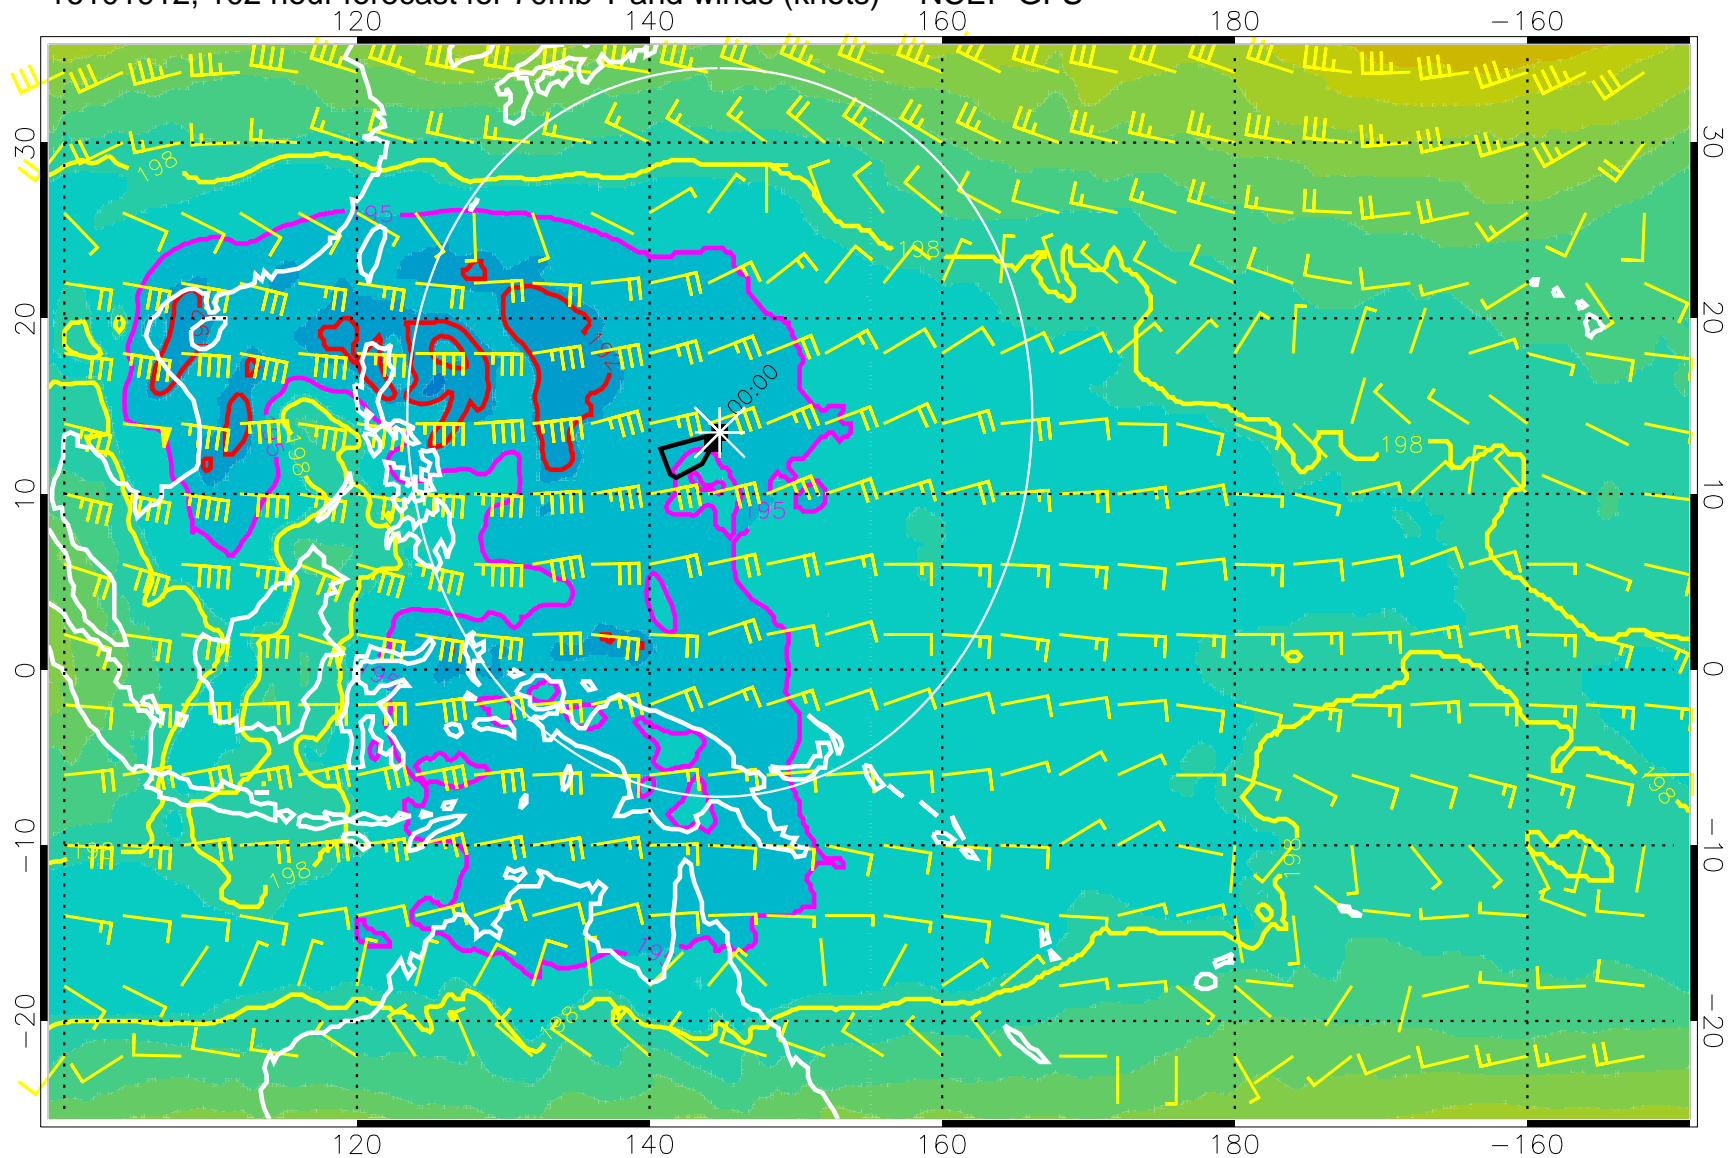

Range ring of 2304 km

16101900, 090 hour forecast for 70mb T and winds (knots) -- NCEP GFS

180 190 200 210 220

T, K

190K Isotherm 192.5K Isotherm  
195K Isotherm 197.5K Isotherm

Range ring of 2304 km

16101906, 096 hour forecast for 70mb T and winds (knots) -- NCEP GFS

180 190 200 210 220

T, K

190K Isotherm 192.5K Isotherm  
195K Isotherm 197.5K Isotherm

Range ring of 2304 km

16101912, 102 hour forecast for 70mb T and winds (knots) -- NCEP GFS

180 190 200 210 220  
T, K

190K Isotherm 192.5K Isotherm  
195K Isotherm 197.5K Isotherm

Range ring of 2304 km

16101918, 108 hour forecast for 70mb T and winds (knots) -- NCEP GFS

180 190 200 210 220

T, K

190K Isotherm 192.5K Isotherm  
195K Isotherm 197.5K Isotherm

Range ring of 2304 km

16102000, 114 hour forecast for 70mb T and winds (knots) -- NCEP GFS

180 190 200 210 220  
T, K

190K Isotherm 192.5K Isotherm  
195K Isotherm 197.5K Isotherm

Range ring of 2304 km

16102006, 120 hour forecast for 70mb T and winds (knots) -- NCEP GFS

180      190      200      210      220  
T, K