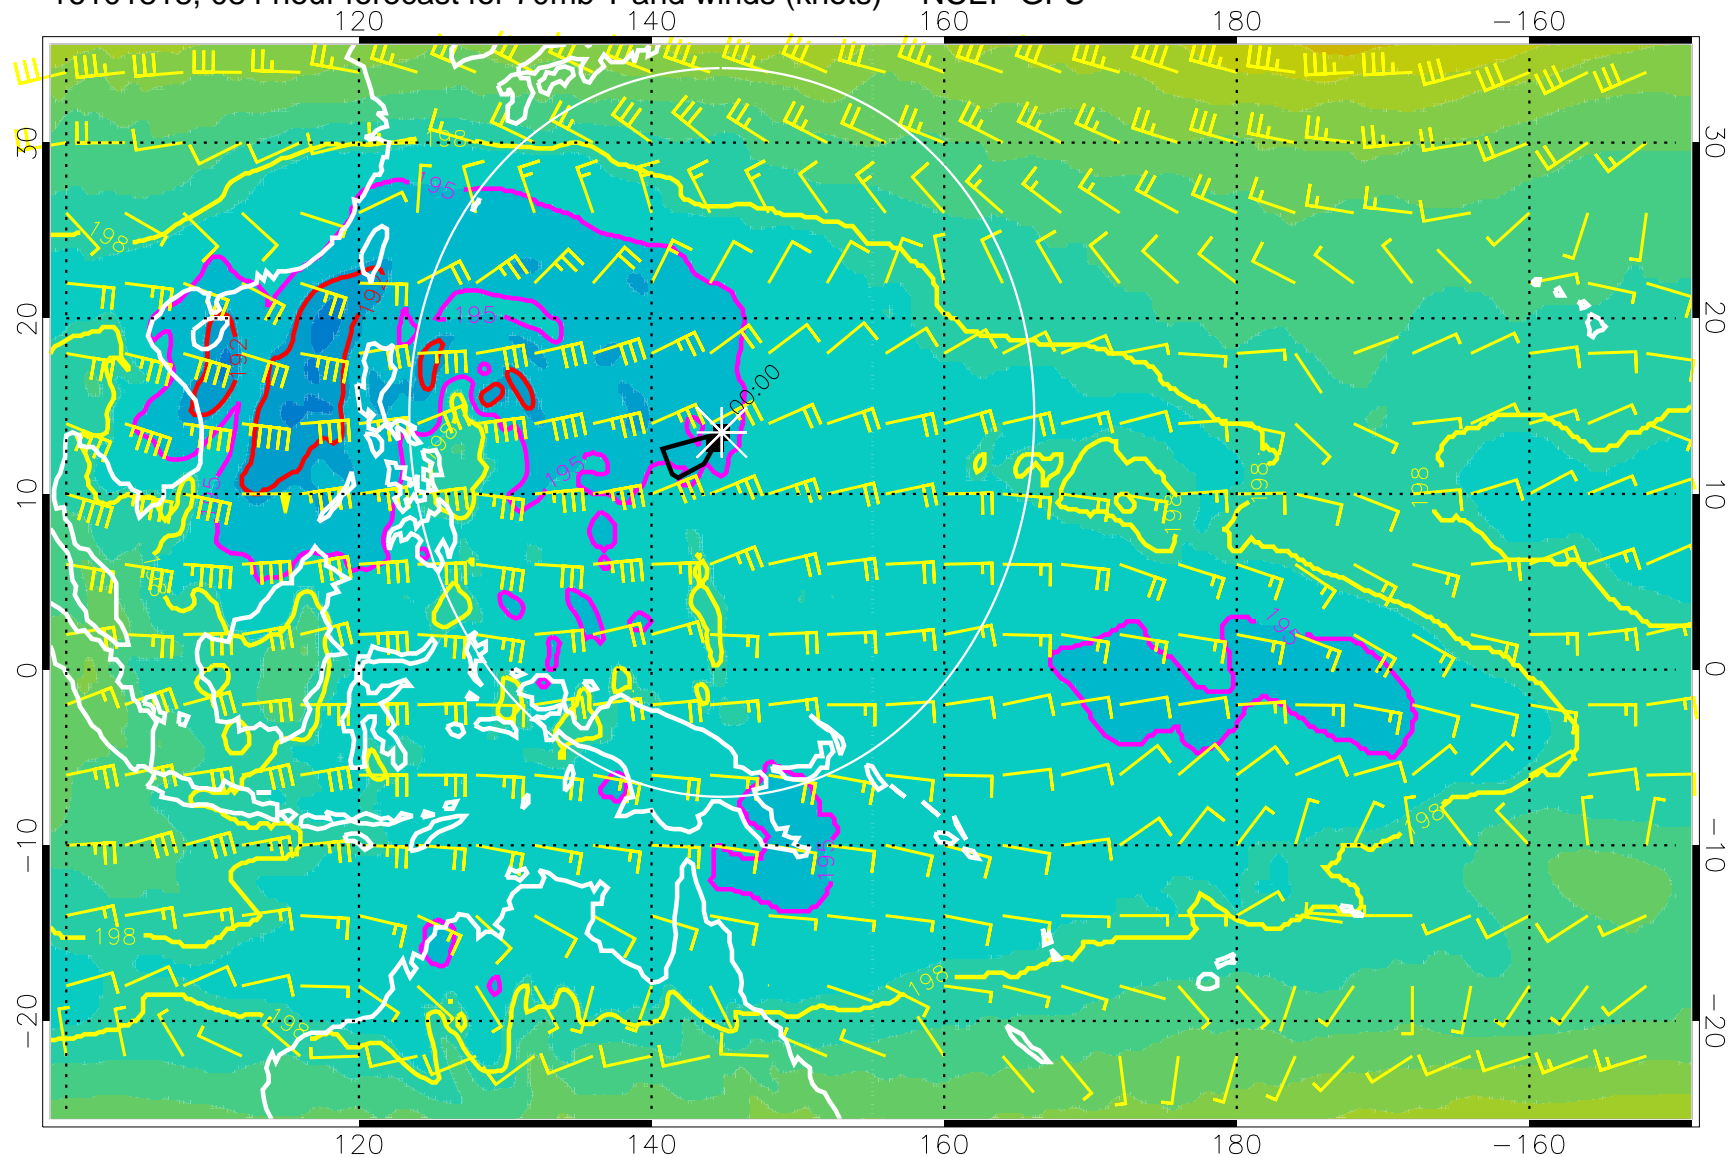

Range ring of 2304 km

16101800, 066 hour forecast for 70mb T and winds (knots) -- NCEP GFS

180 190 200 210 220  
T, K

190K Isotherm 192.5K Isotherm  
195K Isotherm 197.5K Isotherm

Range ring of 2304 km

16101806, 072 hour forecast for 70mb T and winds (knots) -- NCEP GFS

180    190    200    210    220  
T, K

190K Isotherm    192.5K Isotherm  
195K Isotherm    197.5K Isotherm

Range ring of 2304 km

16101812, 078 hour forecast for 70mb T and winds (knots) -- NCEP GFS

180 190 200 210 220

T, K

190K Isotherm 192.5K Isotherm  
195K Isotherm 197.5K Isotherm

Range ring of 2304 km

16101818, 084 hour forecast for 70mb T and winds (knots) -- NCEP GFS

180 190 200 210 220  
T, K

190K Isotherm 192.5K Isotherm  
195K Isotherm 197.5K Isotherm

Range ring of 2304 km

16101900, 090 hour forecast for 70mb T and winds (knots) -- NCEP GFS

180 190 200 210 220

T, K

190K Isotherm 192.5K Isotherm  
195K Isotherm 197.5K Isotherm

Range ring of 2304 km

16101906, 096 hour forecast for 70mb T and winds (knots) -- NCEP GFS