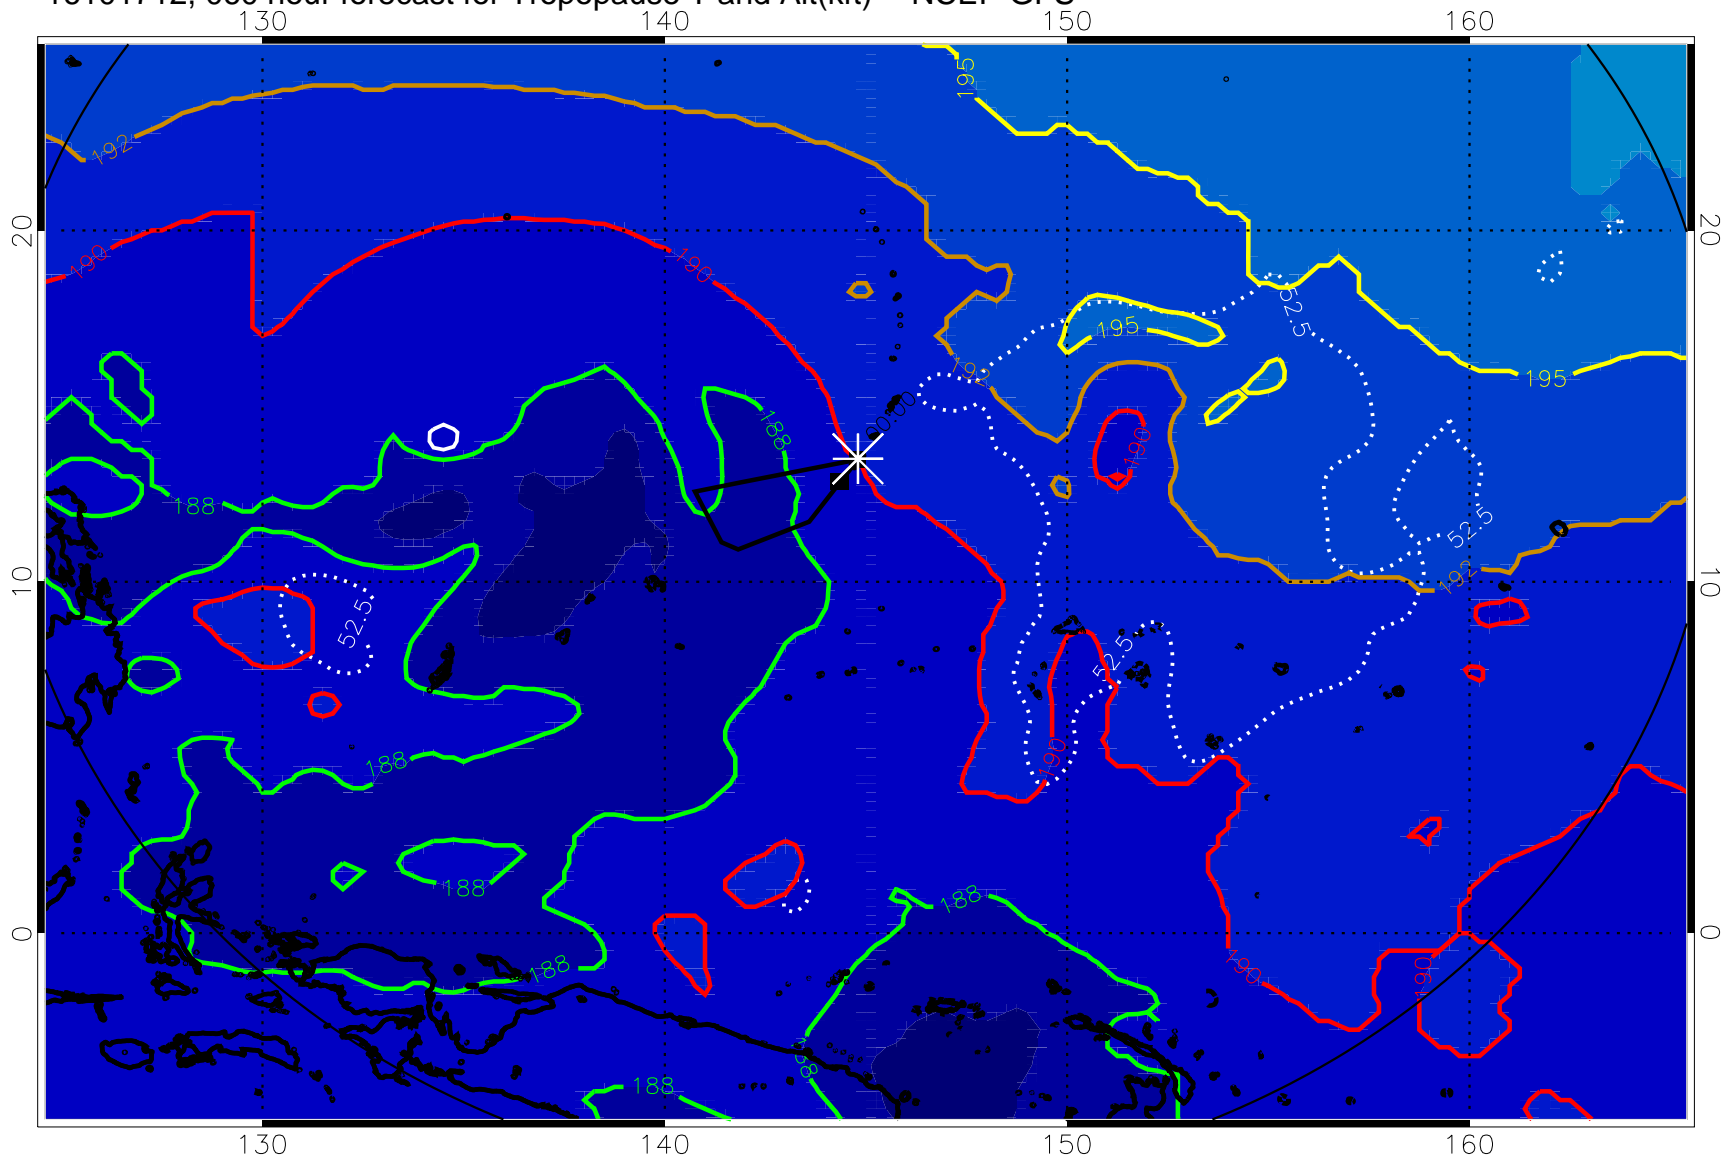

16101706, 054 hour forecast for Tropopause T and Alt(kft) -- NCEP GFS

190 200 210 220 230

Tropopause T, K

Tropopause Altitude in kft (white)

192.5K Isotherm 195K Isotherm  
187.5K Isotherm 190K Isotherm

16101712, 060 hour forecast for Tropopause T and Alt(kft) -- NCEP GFS

190 200 210 220 230

Tropopause T, K

Tropopause Altitude in kft (white)

192.5K Isotherm 195K Isotherm  
187.5K Isotherm 190K Isotherm

16101718, 066 hour forecast for Tropopause T and Alt(kft) -- NCEP GFS

190 200 210 220 230