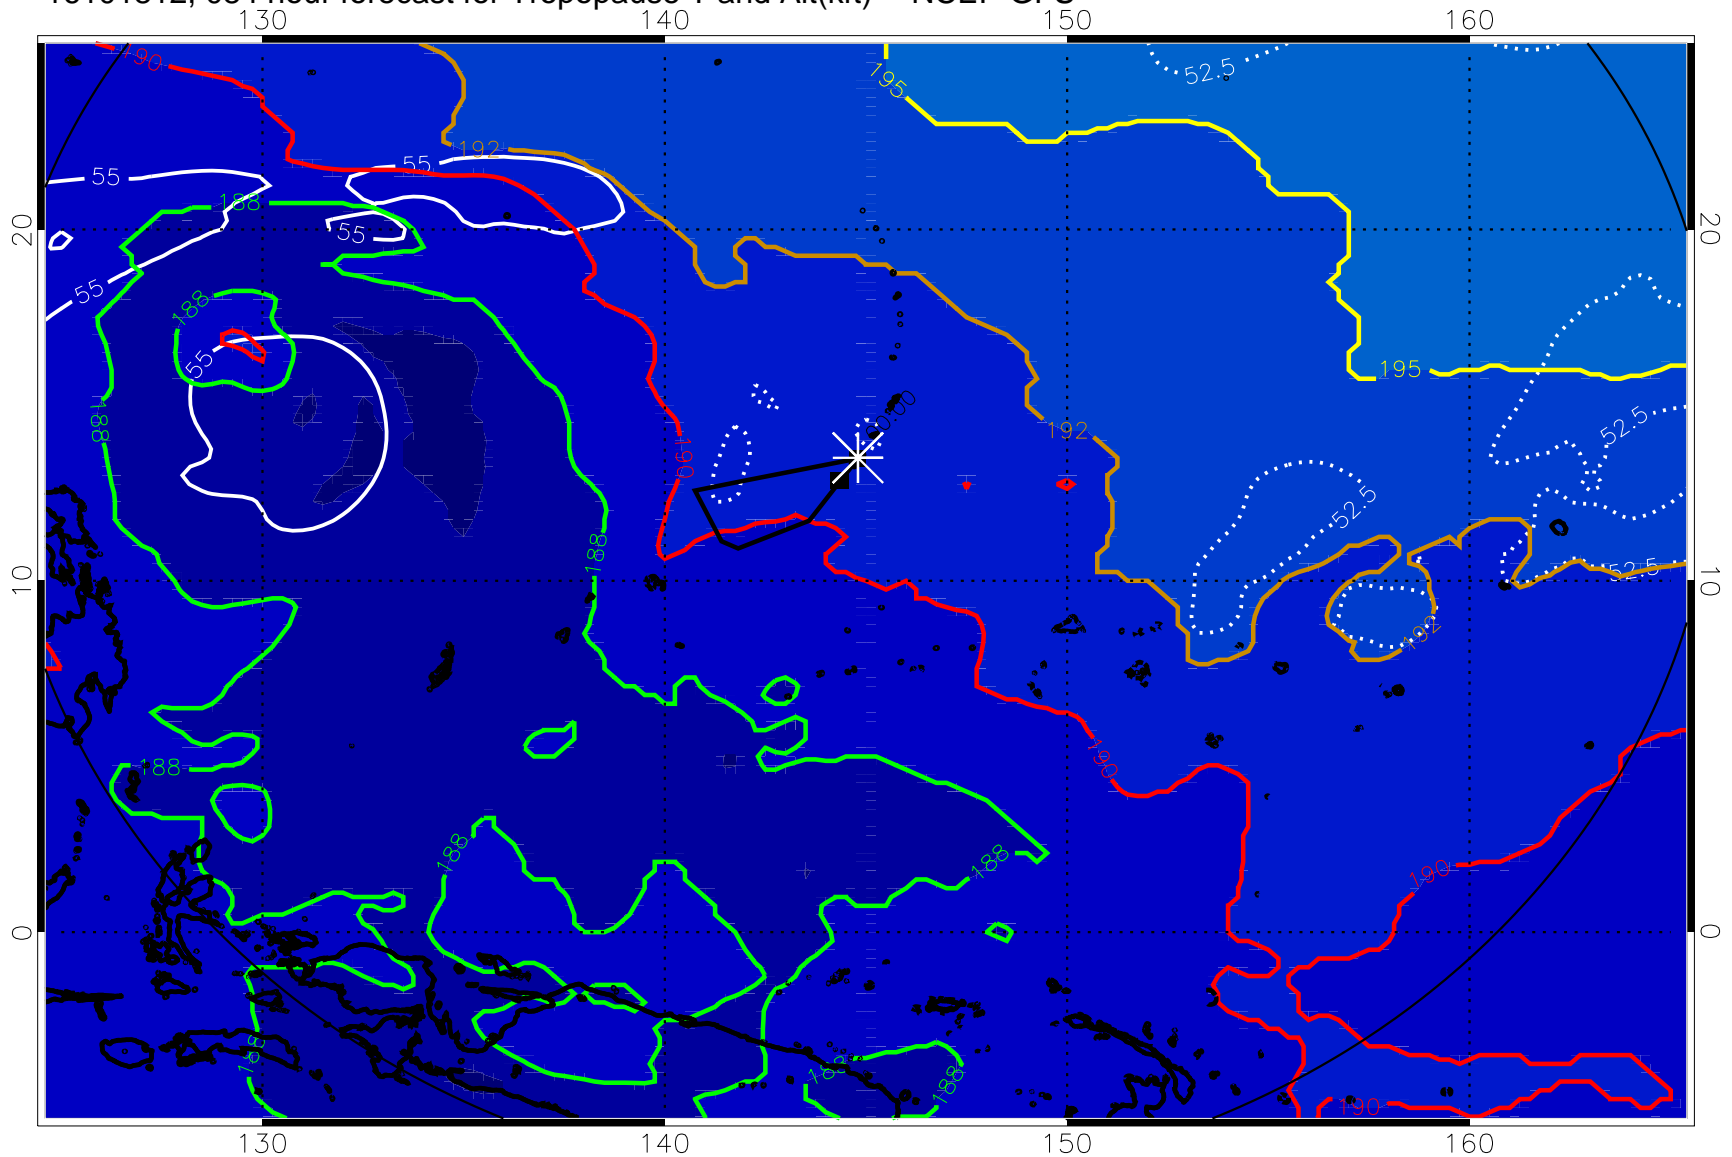

16101812, 084 hour forecast for Tropopause T and Alt(kft) -- NCEP GFS

190 200 210 220 230

Tropopause T, K

Tropopause Altitude in kft (white)

192.5K Isotherm 195K Isotherm

187.5K Isotherm 190K Isotherm