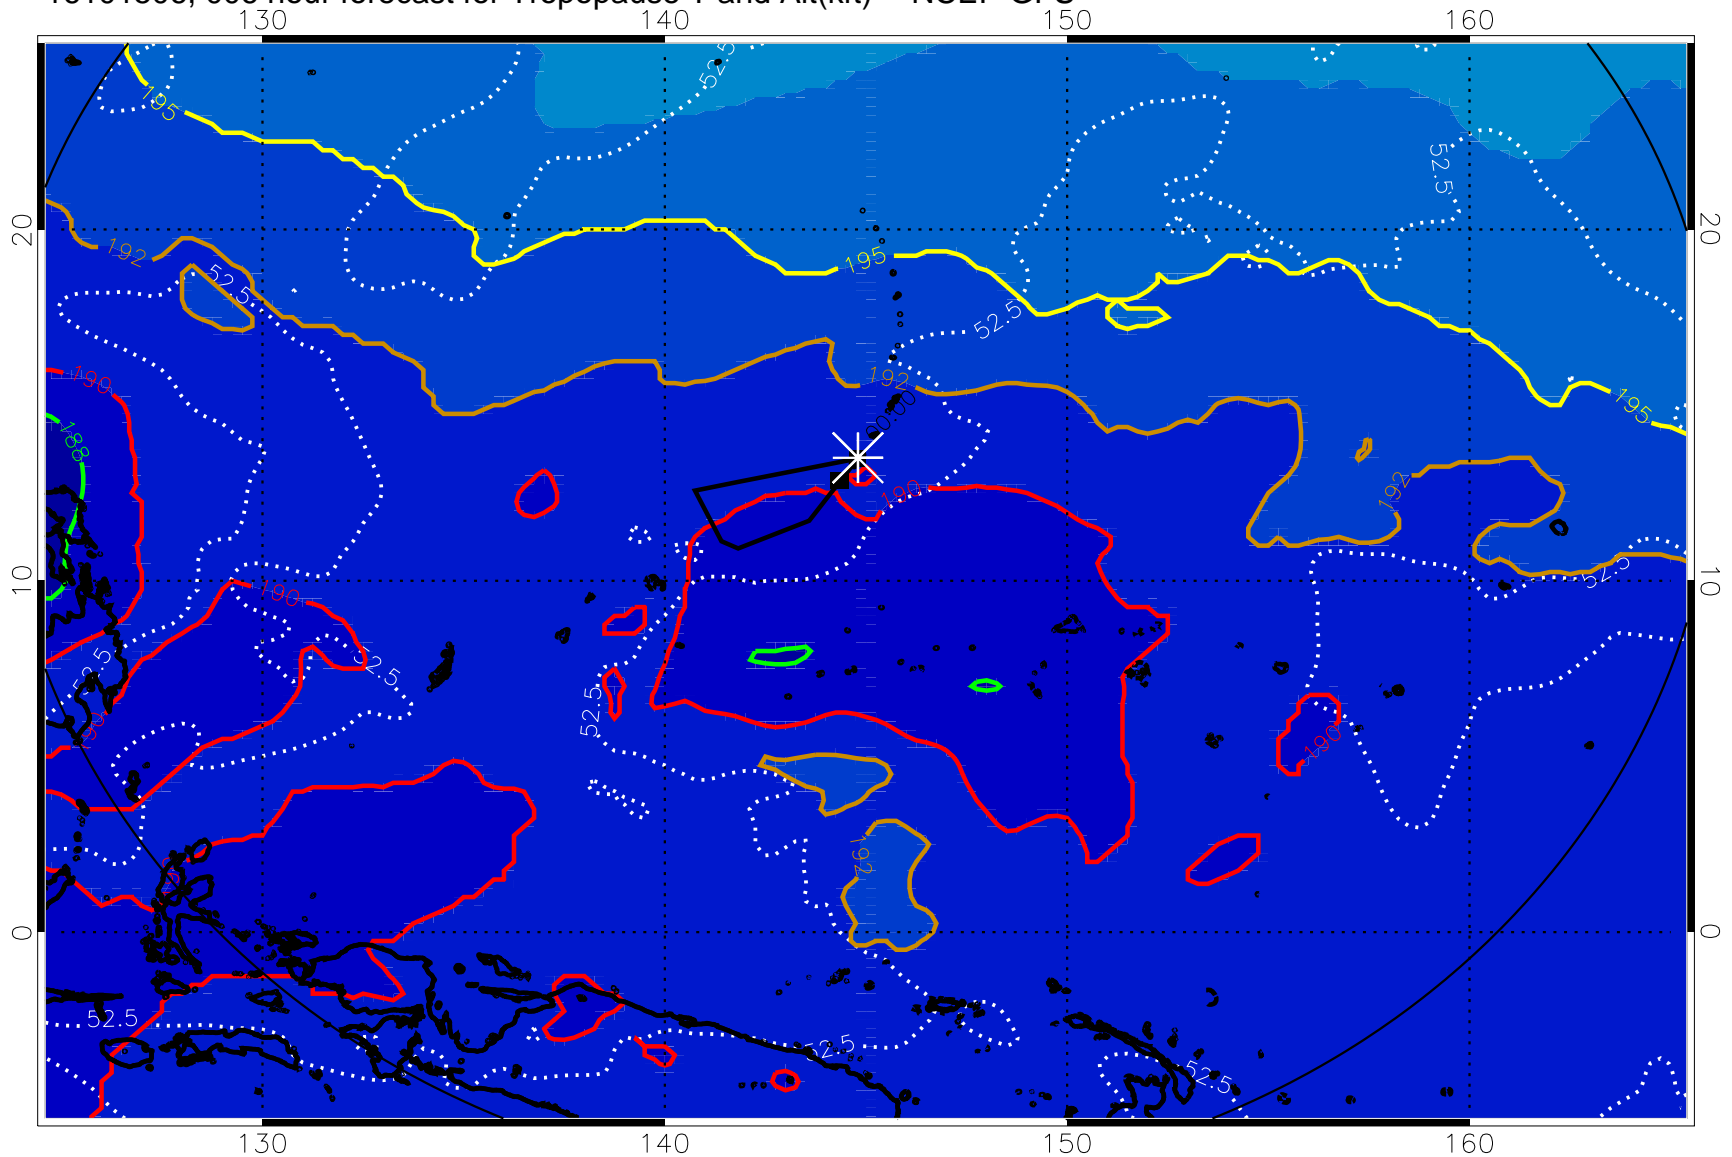

16101506, 006 hour forecast for Tropopause T and Alt(kft) -- NCEP GFS

Tropopause T, K

Tropopause Altitude in kft (white)

192.5K Isotherm 195K Isotherm  
187.5K Isotherm 190K Isotherm

16101512, 012 hour forecast for Tropopause T and Alt(kft) -- NCEP GFS

190 200 210 220 230

Tropopause T, K

Tropopause Altitude in kft (white)

192.5K Isotherm 195K Isotherm  
187.5K Isotherm 190K Isotherm

16101518, 018 hour forecast for Tropopause T and Alt(kft) -- NCEP GFS

190 200 210 220 230

Tropopause T, K

Tropopause Altitude in kft (white)

192.5K Isotherm 195K Isotherm  
187.5K Isotherm 190K Isotherm

16101600, 024 hour forecast for Tropopause T and Alt(kft) -- NCEP GFS

190 200 210 220 230

Tropopause T, K