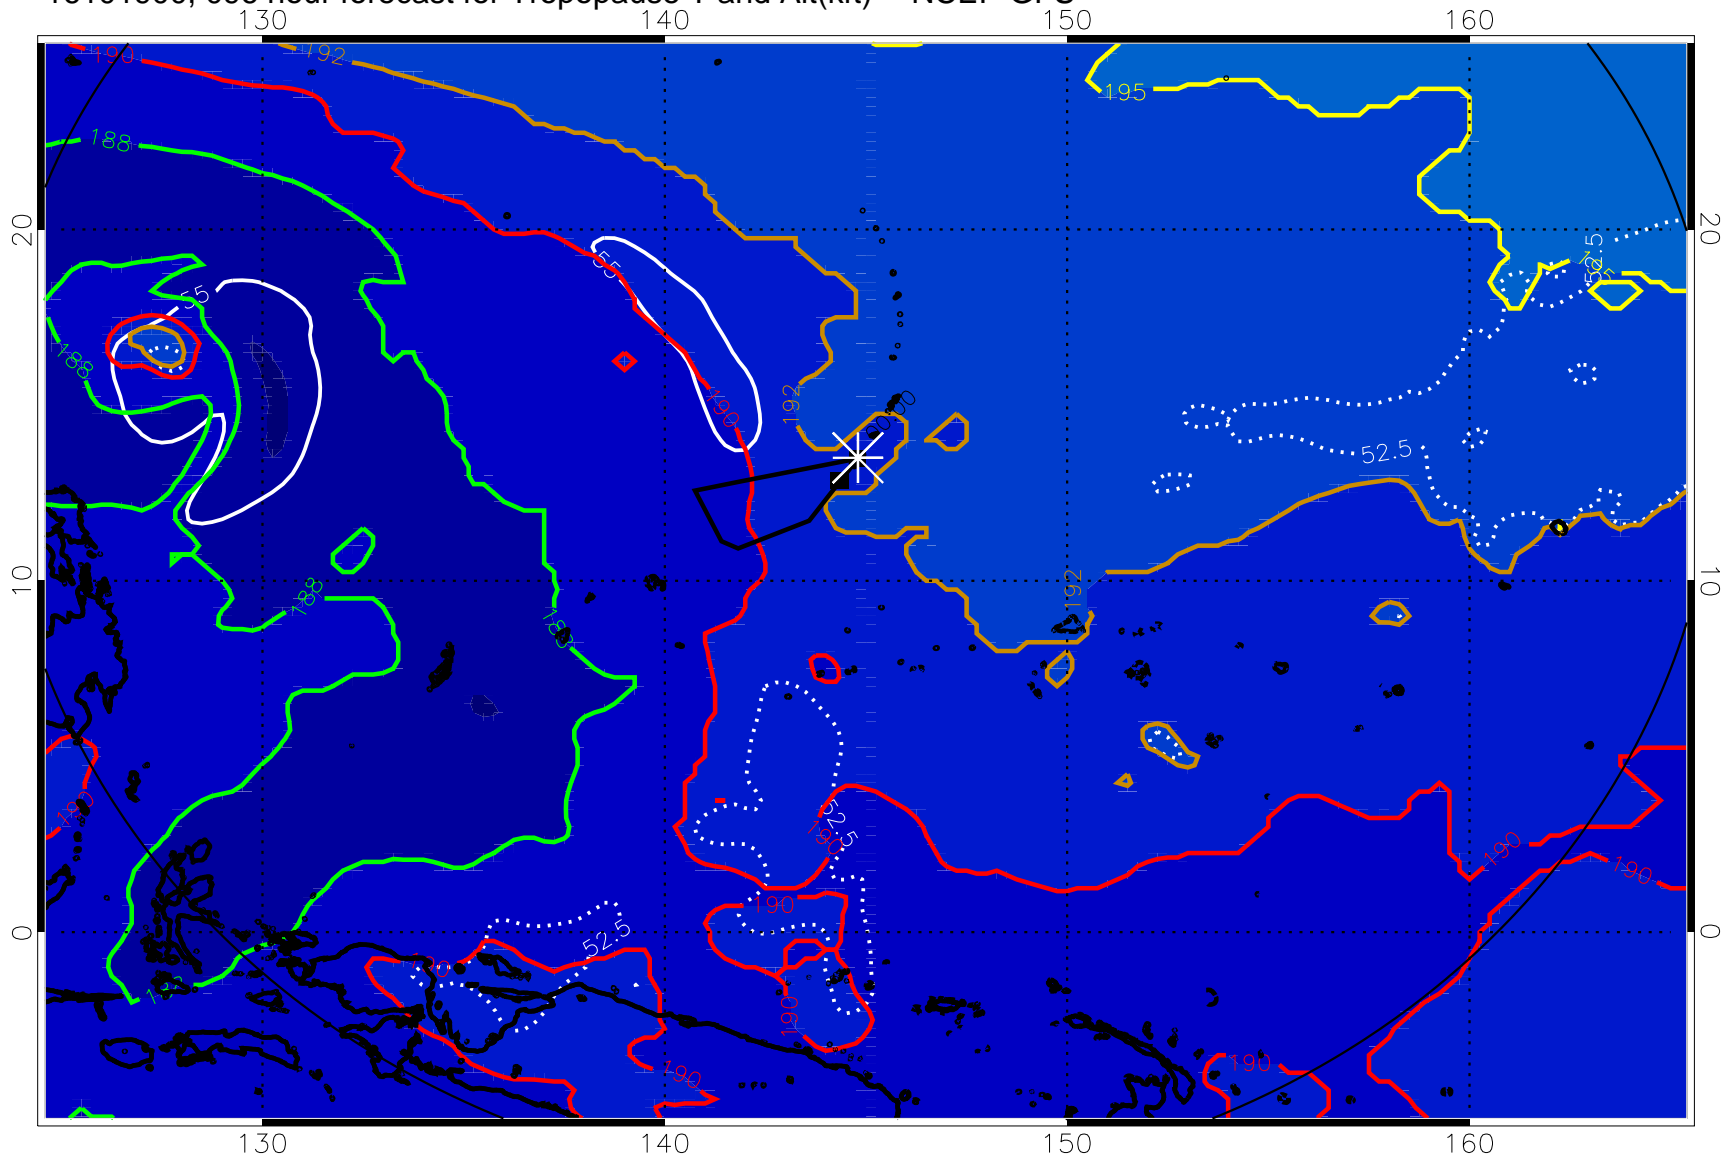

16101900, 096 hour forecast for Tropopause T and Alt(kft) -- NCEP GFS

190 200 210 220 230

Tropopause T, K

Tropopause Altitude in kft (white)

192.5K Isotherm 195K Isotherm
187.5K Isotherm 190K Isotherm