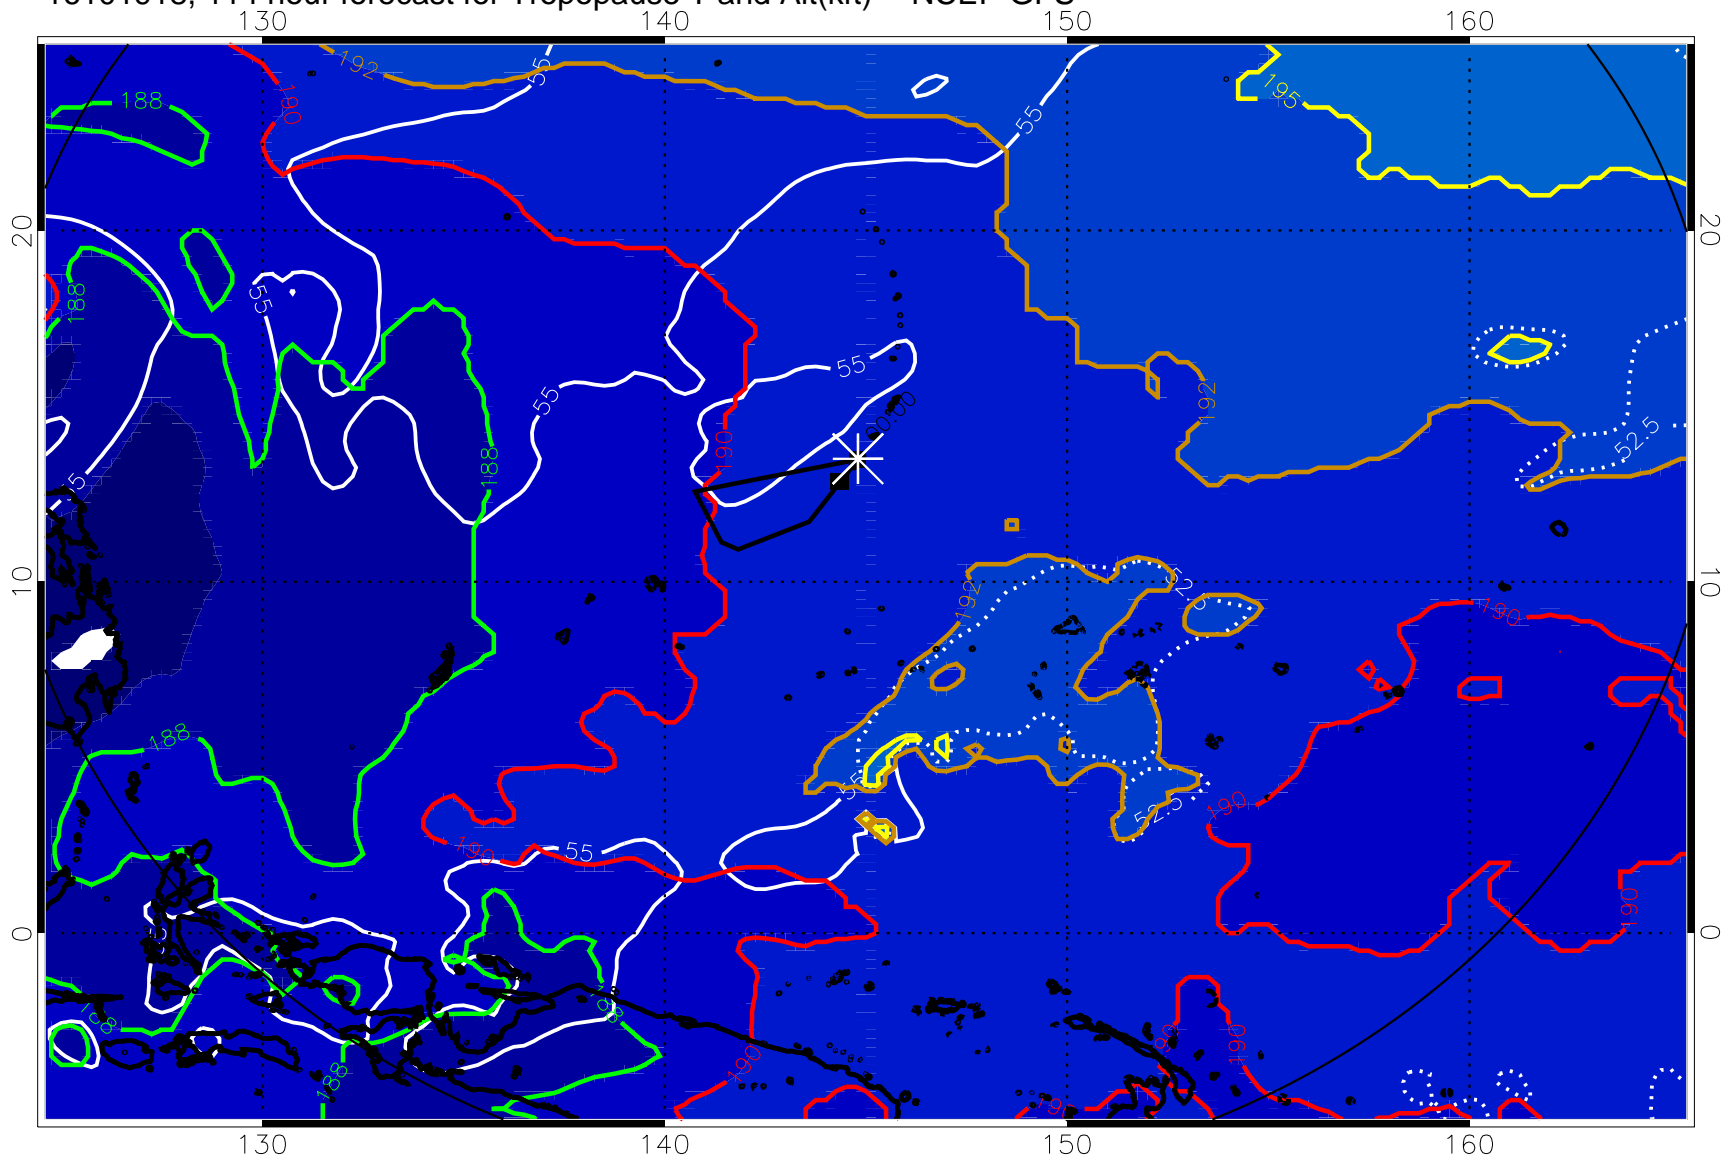

190 200 210 220 230

Tropopause T, K

Tropopause Altitude in kft (white)

192.5K Isotherm 195K Isotherm  
187.5K Isotherm 190K Isotherm

16101912, 108 hour forecast for Tropopause T and Alt(kft) -- NCEP GFS

Tropopause Altitude in kft (white)

192.5K Isotherm 195K Isotherm  
187.5K Isotherm 190K Isotherm

16101918, 114 hour forecast for Tropopause T and Alt(kft) -- NCEP GFS

190 200 210 220 230

Tropopause T, K

Tropopause Altitude in kft (white)

192.5K Isotherm 195K Isotherm  
187.5K Isotherm 190K Isotherm