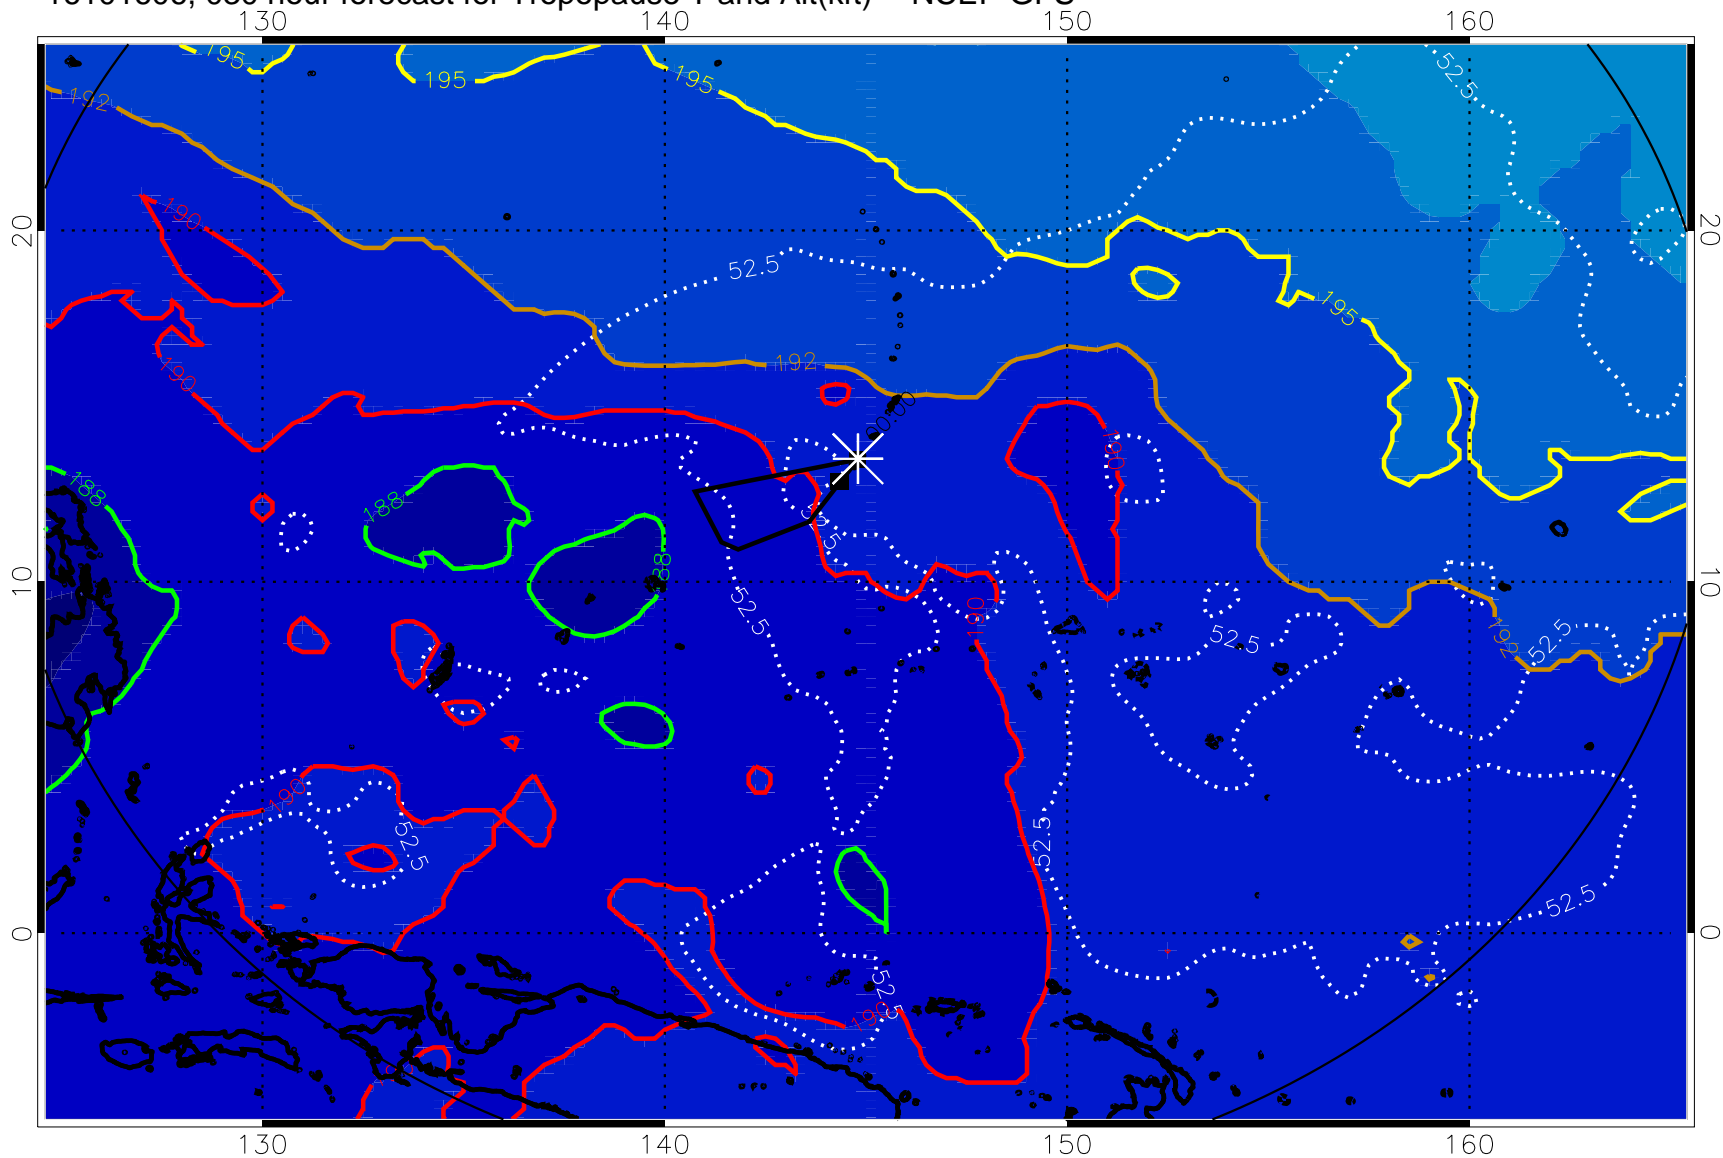

16101606, 030 hour forecast for Tropopause T and Alt(kft) -- NCEP GFS

190 200 210 220 230

Tropopause T, K

Tropopause Altitude in kft (white)

192.5K Isotherm 195K Isotherm
187.5K Isotherm 190K Isotherm