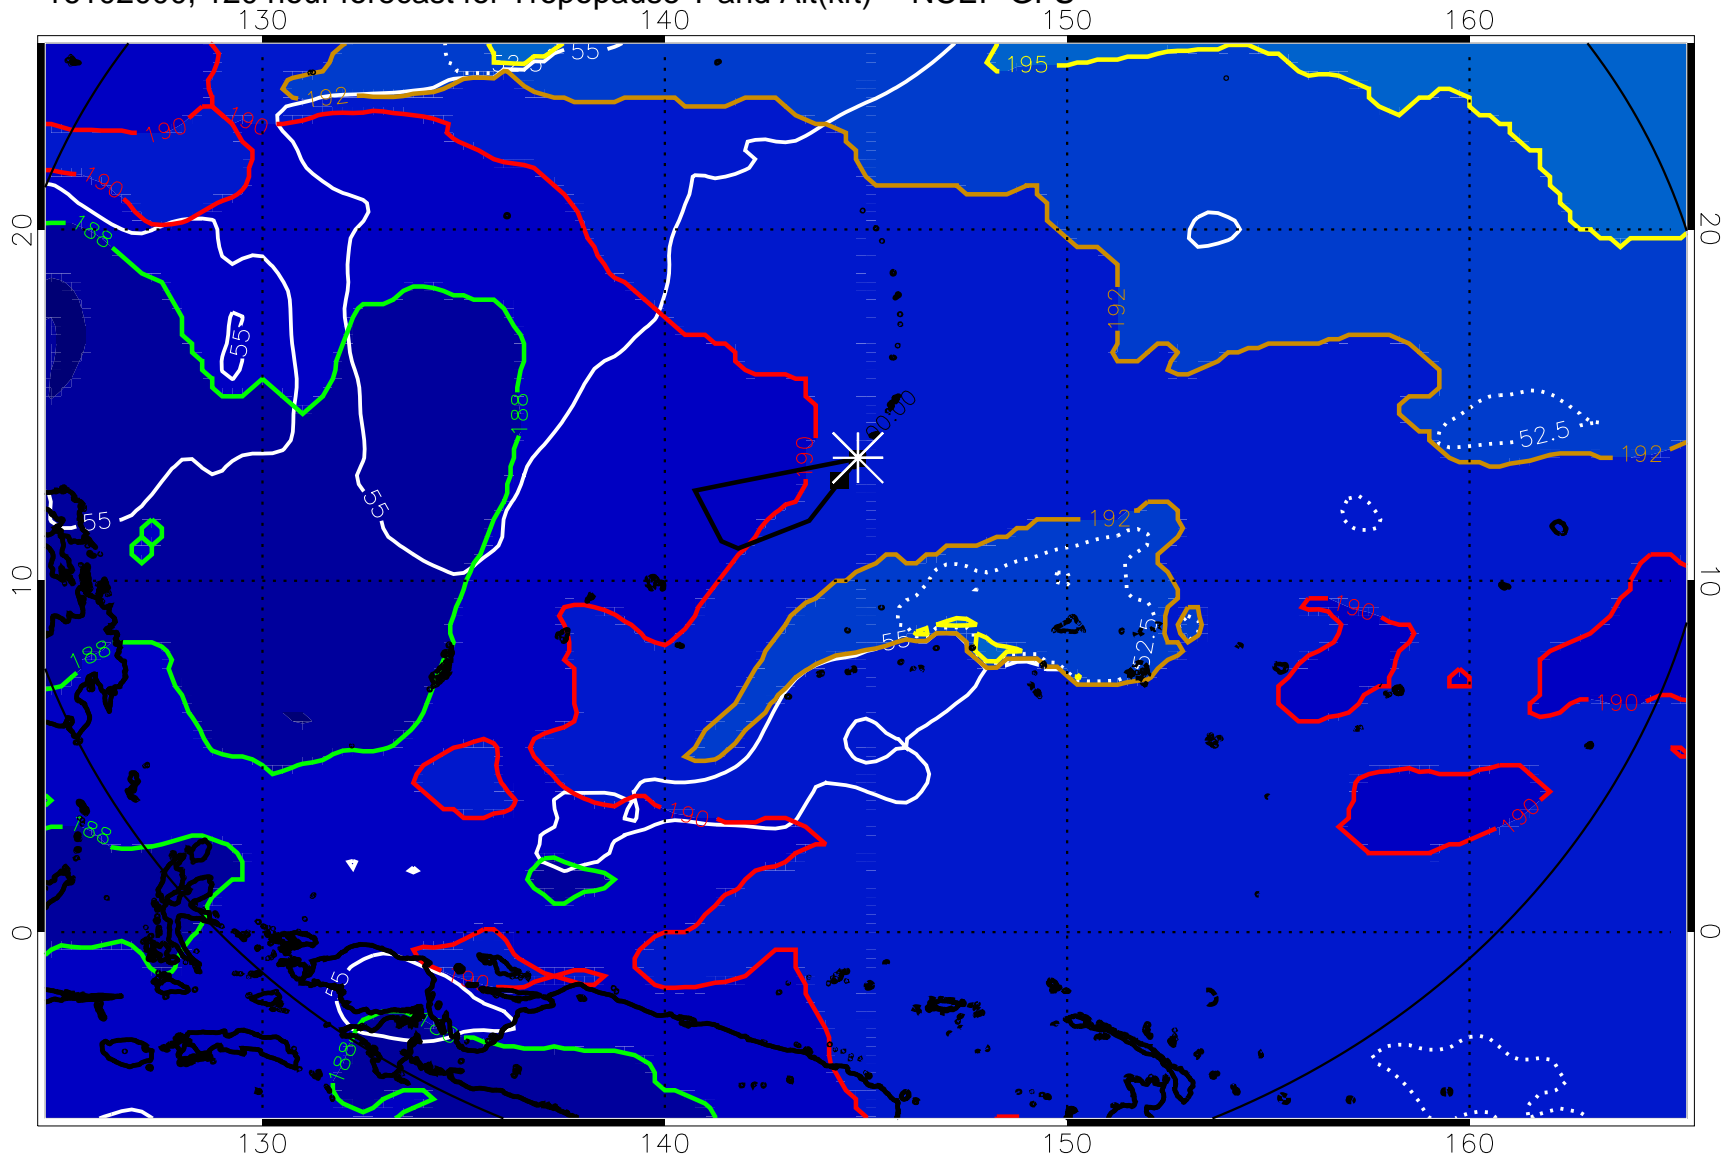

16102000, 120 hour forecast for Tropopause T and Alt(kft) -- NCEP GFS

190 200 210 220 230

Tropopause T, K

Tropopause Altitude in kft (white)

192.5K Isotherm 195K Isotherm
187.5K Isotherm 190K Isotherm