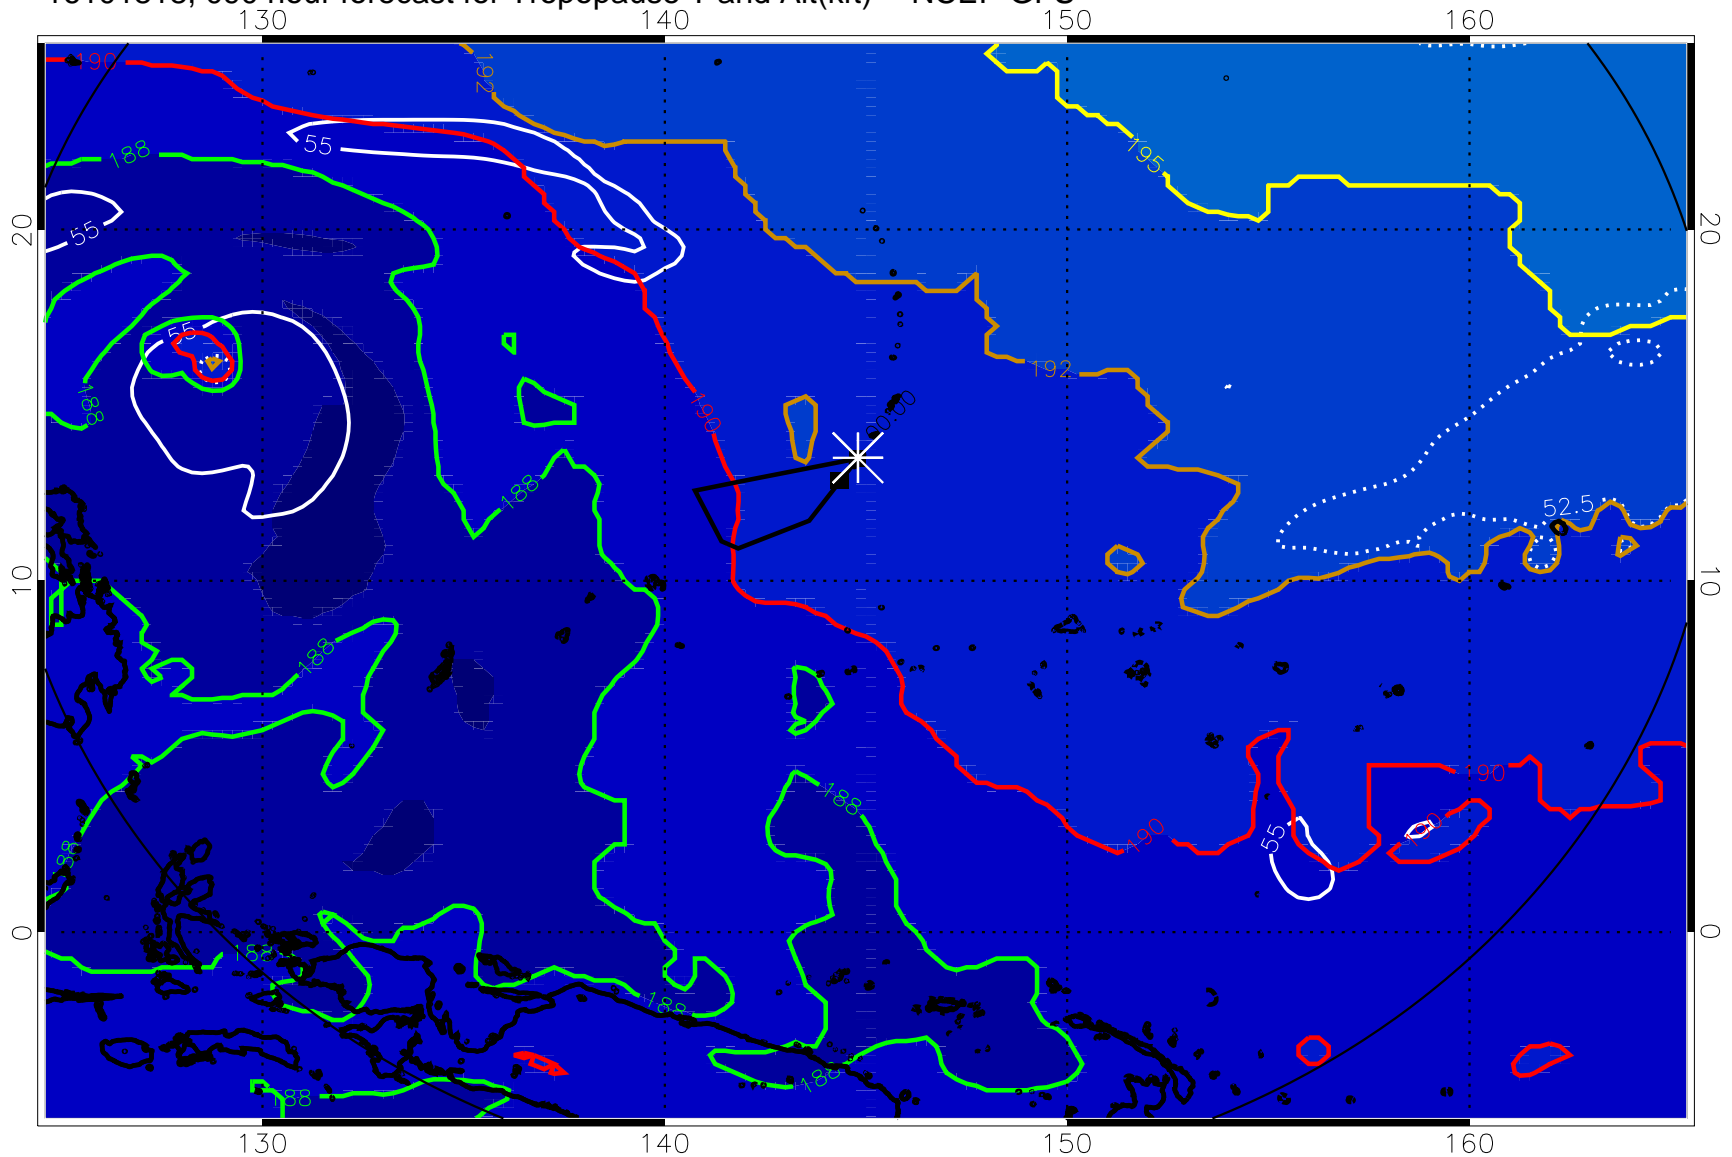

16101818, 090 hour forecast for Tropopause T and Alt(kft) -- NCEP GFS

190 200 210 220 230

Tropopause T, K

Tropopause Altitude in kft (white)

192.5K Isotherm 195K Isotherm
187.5K Isotherm 190K Isotherm