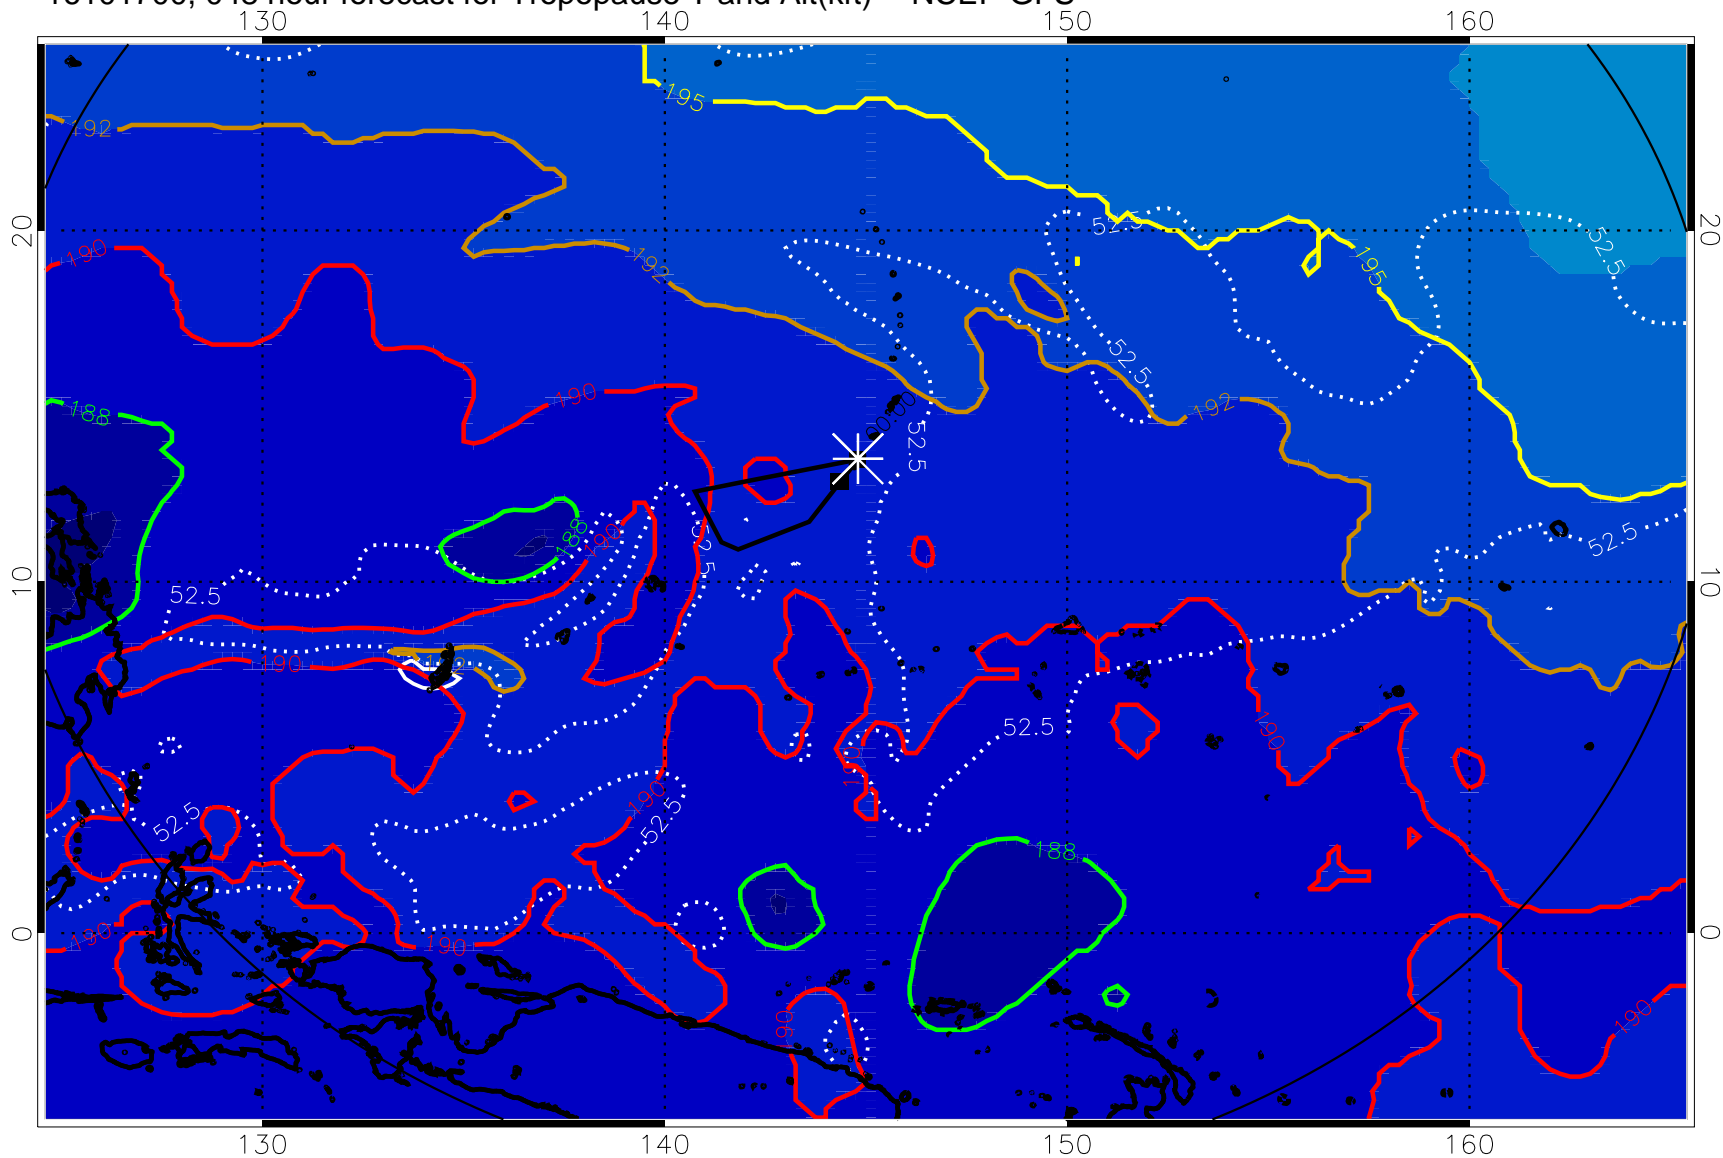

192.5K Isotherm 195K Isotherm  
187.5K Isotherm 190K Isotherm

16101618, 042 hour forecast for Tropopause T and Alt(kft) -- NCEP GFS

190 200 210 220 230  
Tropopause T, K

Tropopause Altitude in kft (white)

192.5K Isotherm 195K Isotherm  
187.5K Isotherm 190K Isotherm

16101700, 048 hour forecast for Tropopause T and Alt(kft) -- NCEP GFS

190 200 210 220 230

Tropopause T, K

Tropopause Altitude in kft (white)

192.5K Isotherm 195K Isotherm  
187.5K Isotherm 190K Isotherm