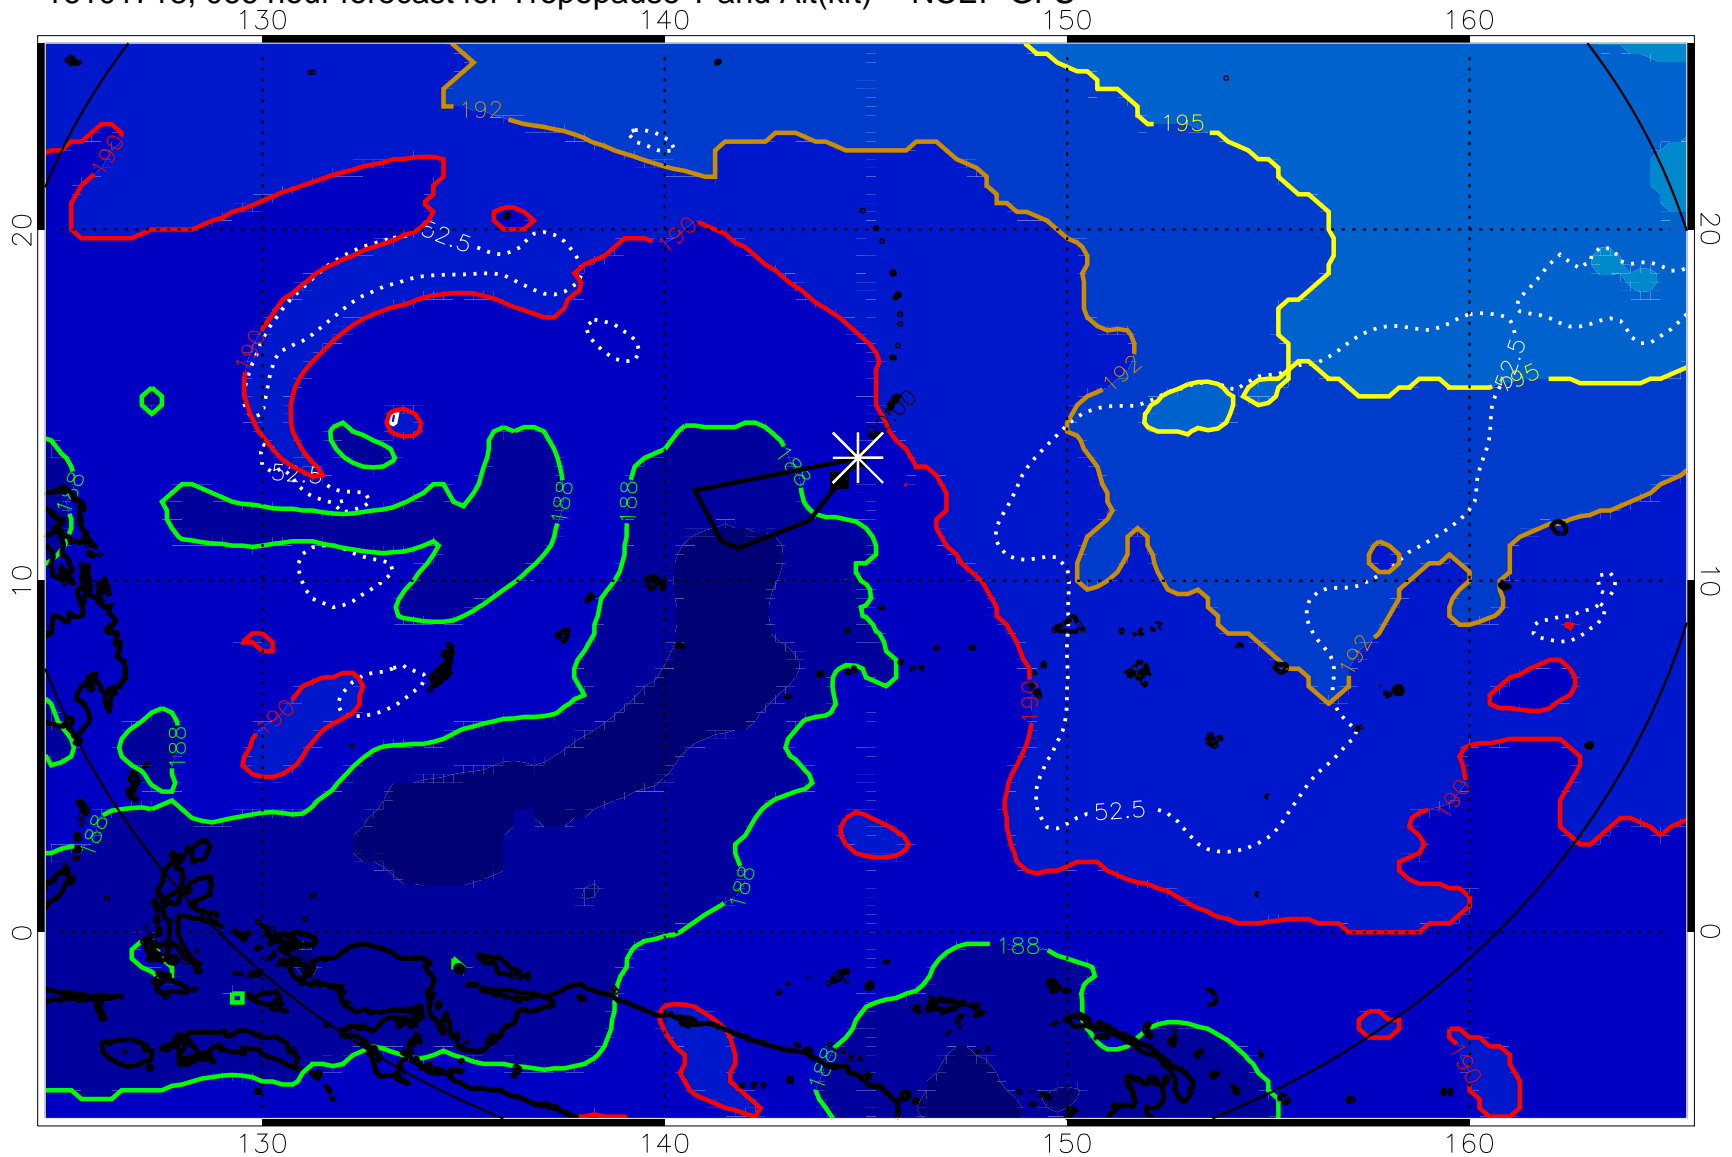

16101706, 054 hour forecast for Tropopause T and Alt(kft) -- NCEP GFS

190 200 210 220 230

Tropopause T, K

Tropopause Altitude in kft (white)

192.5K Isotherm 195K Isotherm  
187.5K Isotherm 190K Isotherm

16101712, 060 hour forecast for Tropopause T and Alt(kft) -- NCEP GFS

190 200 210 220 230

Tropopause T, K

Tropopause Altitude in kft (white)

192.5K Isotherm 195K Isotherm  
187.5K Isotherm 190K Isotherm

16101718, 066 hour forecast for Tropopause T and Alt(kft) -- NCEP GFS

190 200 210 220 230