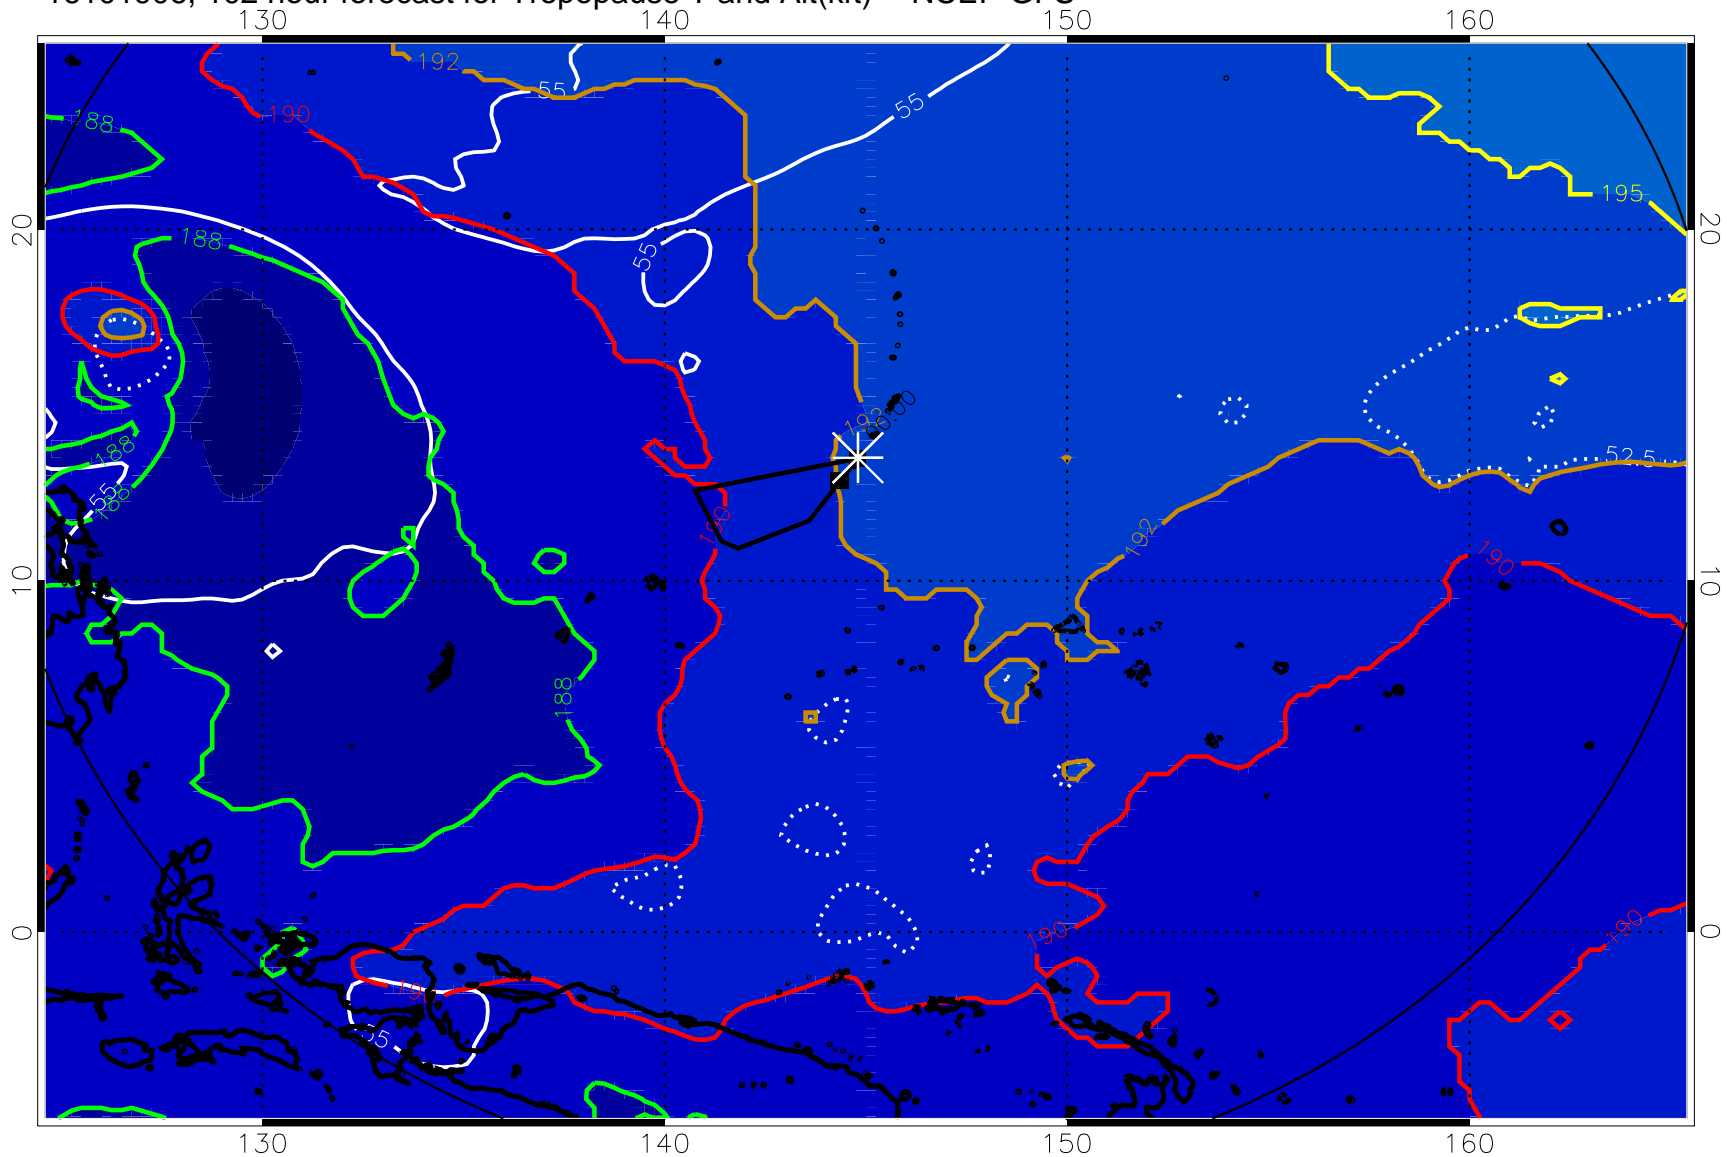

16101900, 096 hour forecast for Tropopause T and Alt(kft) -- NCEP GFS

190 200 210 220 230

Tropopause T, K

Tropopause Altitude in kft (white)

192.5K Isotherm 195K Isotherm  
187.5K Isotherm 190K Isotherm

16101906, 102 hour forecast for Tropopause T and Alt(kft) -- NCEP GFS