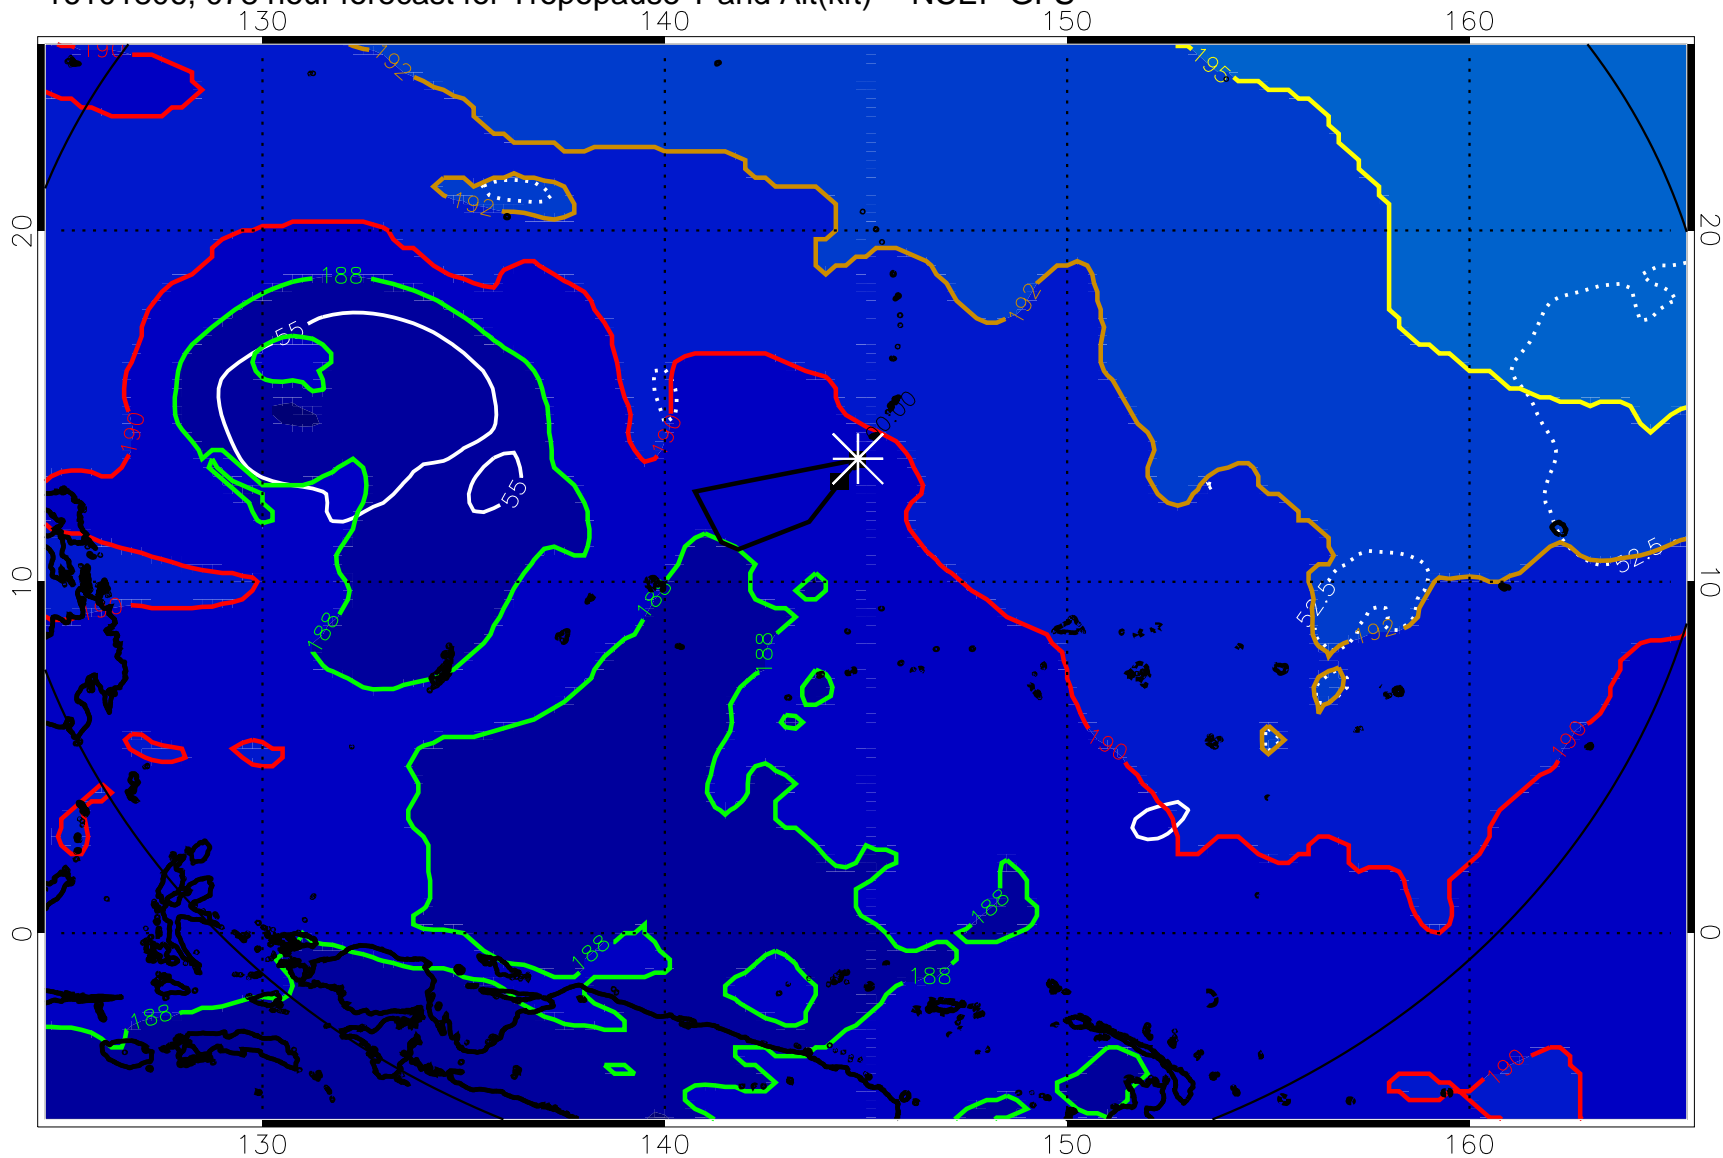

190 200 210 220 230

Tropopause T, K

Tropopause Altitude in kft (white)

192.5K Isotherm 195K Isotherm  
187.5K Isotherm 190K Isotherm

16101718, 066 hour forecast for Tropopause T and Alt(kft) -- NCEP GFS

190 200 210 220 230

Tropopause T, K

Tropopause Altitude in kft (white)

192.5K Isotherm 195K Isotherm  
187.5K Isotherm 190K Isotherm

16101806, 078 hour forecast for Tropopause T and Alt(kft) -- NCEP GFS

190 200 210 220 230

Tropopause T, K