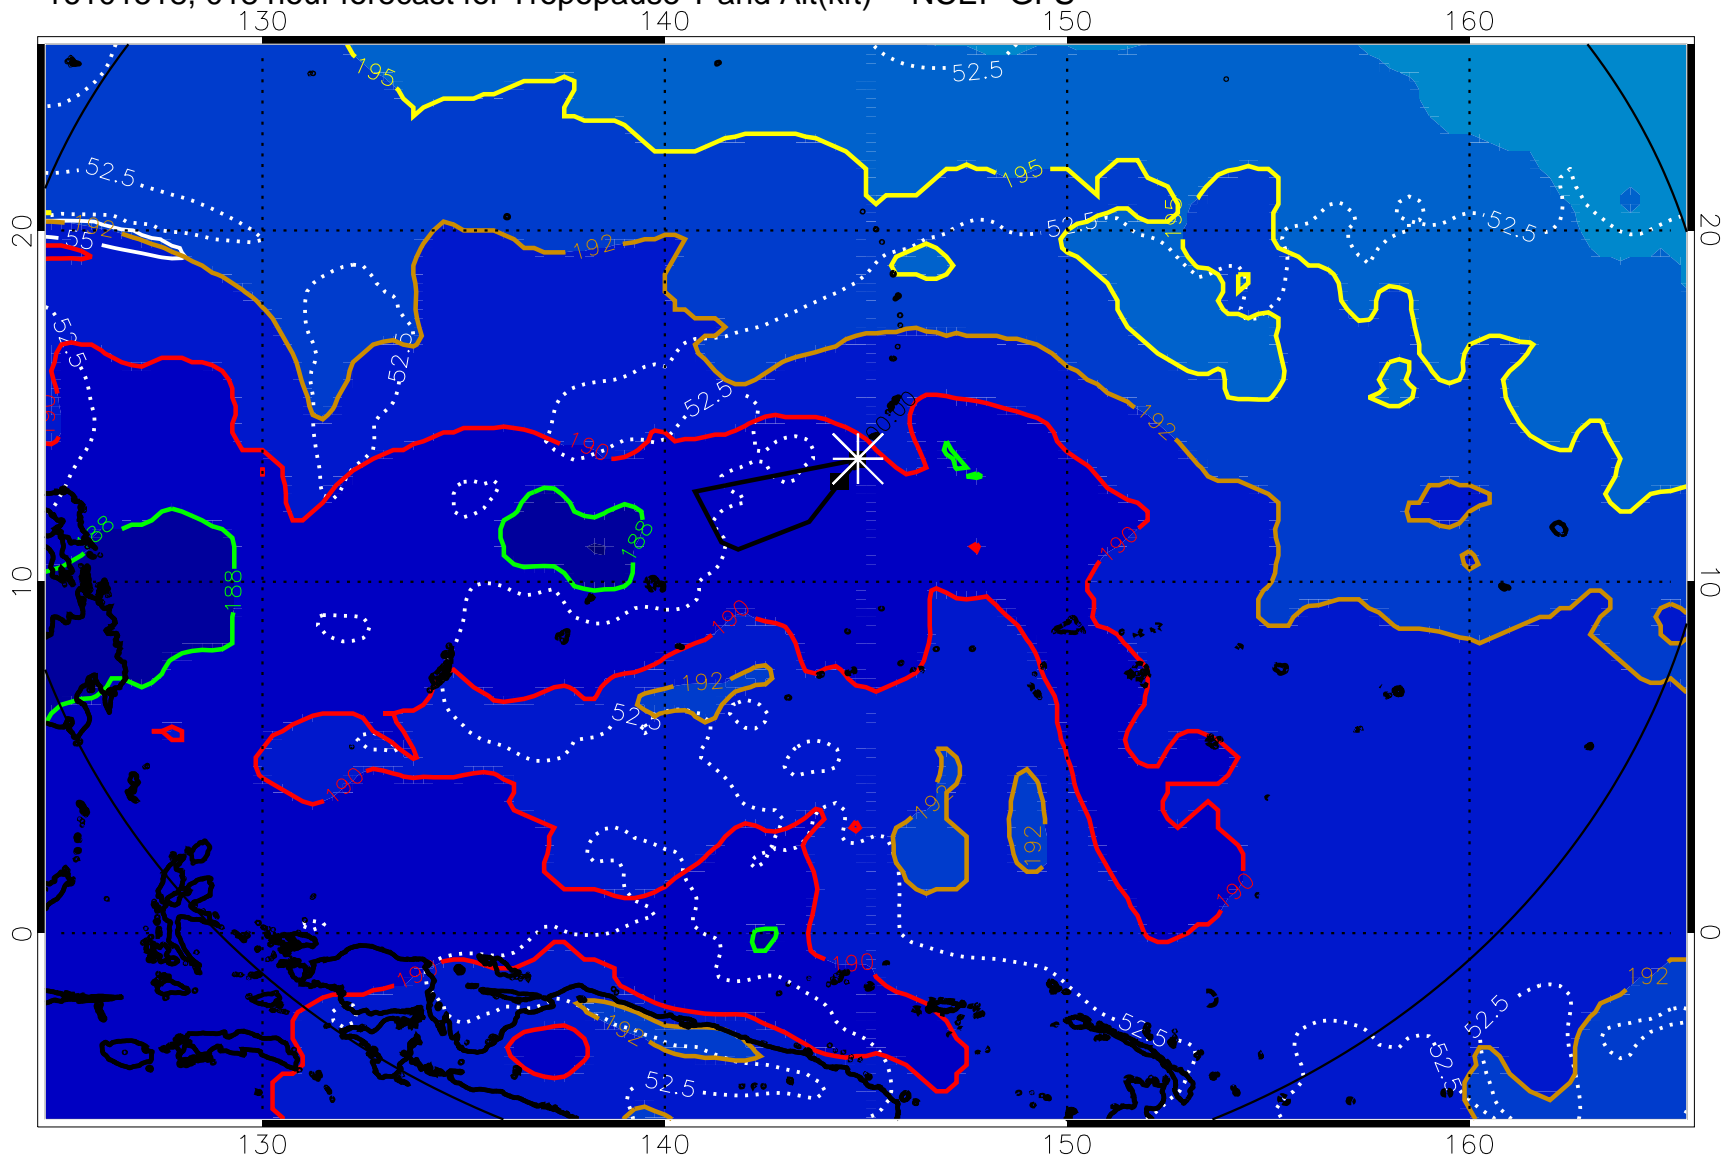

16101506, 006 hour forecast for Tropopause T and Alt(kft) -- NCEP GFS

Tropopause T, K

Tropopause Altitude in kft (white)

192.5K Isotherm 195K Isotherm  
187.5K Isotherm 190K Isotherm

16101512, 012 hour forecast for Tropopause T and Alt(kft) -- NCEP GFS

190 200 210 220 230

Tropopause T, K

Tropopause Altitude in kft (white)

192.5K Isotherm 195K Isotherm  
187.5K Isotherm 190K Isotherm

16101518, 018 hour forecast for Tropopause T and Alt(kft) -- NCEP GFS

190 200 210 220 230

Tropopause T, K

Tropopause Altitude in kft (white)

192.5K Isotherm 195K Isotherm  
187.5K Isotherm 190K Isotherm

16101600, 024 hour forecast for Tropopause T and Alt(kft) -- NCEP GFS

190 200 210 220 230

Tropopause T, K