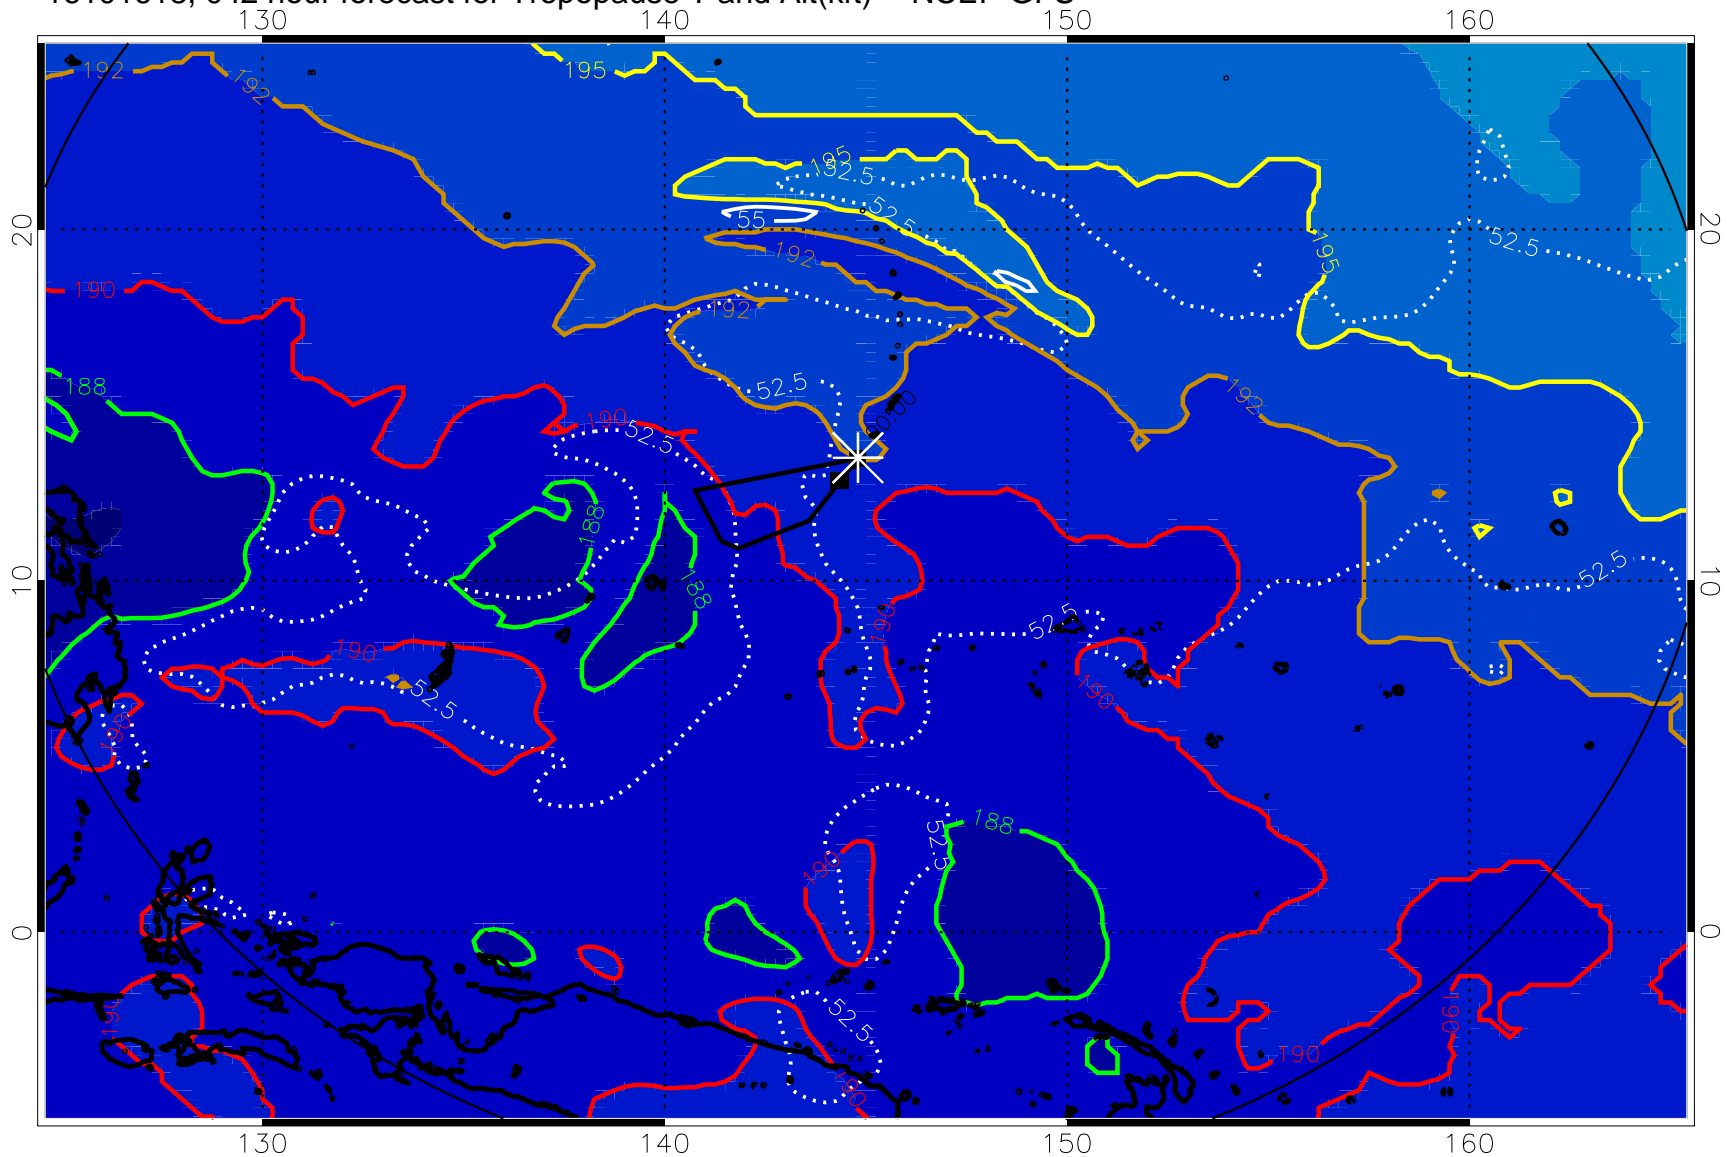

Tropopause Altitude in kft (white)

192.5K Isotherm 195K Isotherm  
187.5K Isotherm 190K Isotherm

16101606, 030 hour forecast for Tropopause T and Alt(kft) -- NCEP GFS

190 200 210 220 230

Tropopause T, K

Tropopause Altitude in kft (white)

192.5K Isotherm 195K Isotherm  
187.5K Isotherm 190K Isotherm

16101618, 042 hour forecast for Tropopause T and Alt(kft) -- NCEP GFS

190 200 210 220 230  
Tropopause T, K

Tropopause Altitude in kft (white)