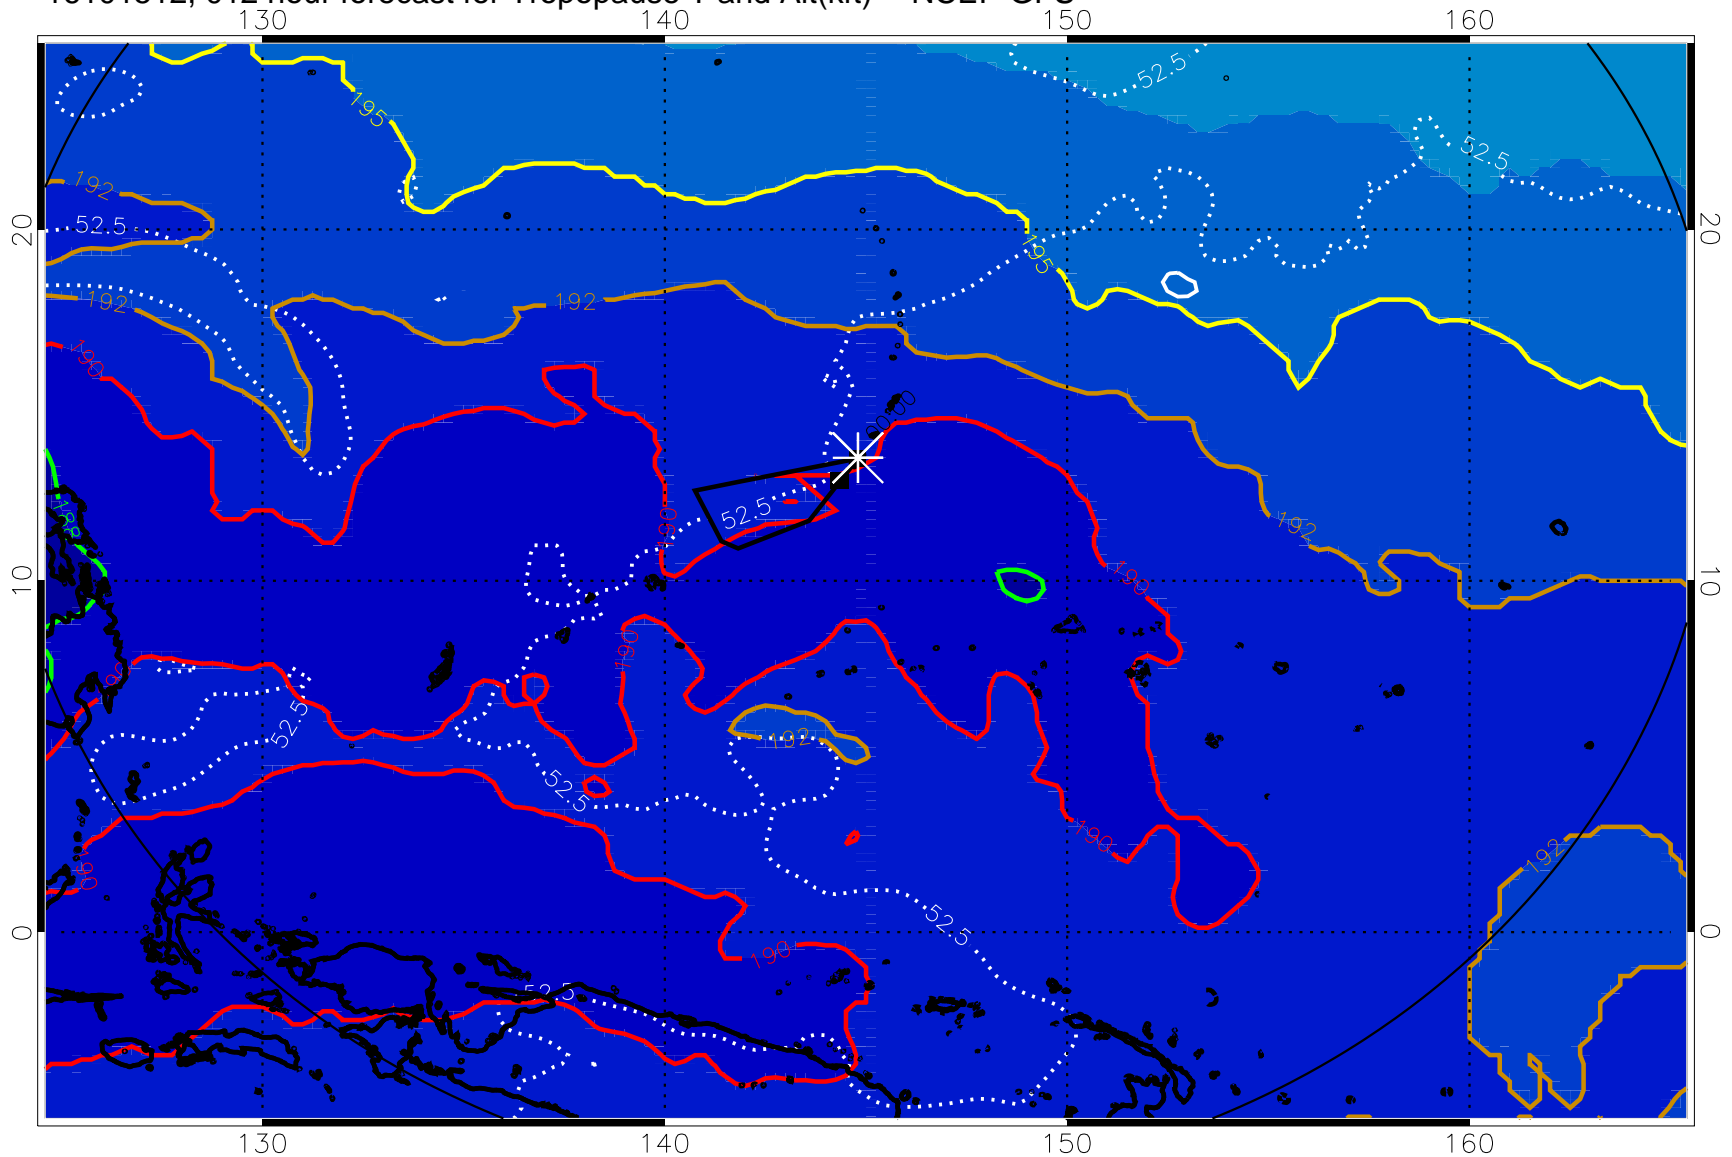

16101506, 006 hour forecast for Tropopause T and Alt(kft) -- NCEP GFS

Tropopause T, K

Tropopause Altitude in kft (white)

192.5K Isotherm 195K Isotherm  
187.5K Isotherm 190K Isotherm

16101512, 012 hour forecast for Tropopause T and Alt(kft) -- NCEP GFS

190 200 210 220 230

Tropopause T, K

Tropopause Altitude in kft (white)

192.5K Isotherm 195K Isotherm  
187.5K Isotherm 190K Isotherm

16101518, 018 hour forecast for Tropopause T and Alt(kft) -- NCEP GFS

190 200 210 220 230

Tropopause T, K

Tropopause Altitude in kft (white)

192.5K Isotherm 195K Isotherm  
187.5K Isotherm 190K Isotherm

16101600, 024 hour forecast for Tropopause T and Alt(kft) -- NCEP GFS

190 200 210 220 230

Tropopause T, K