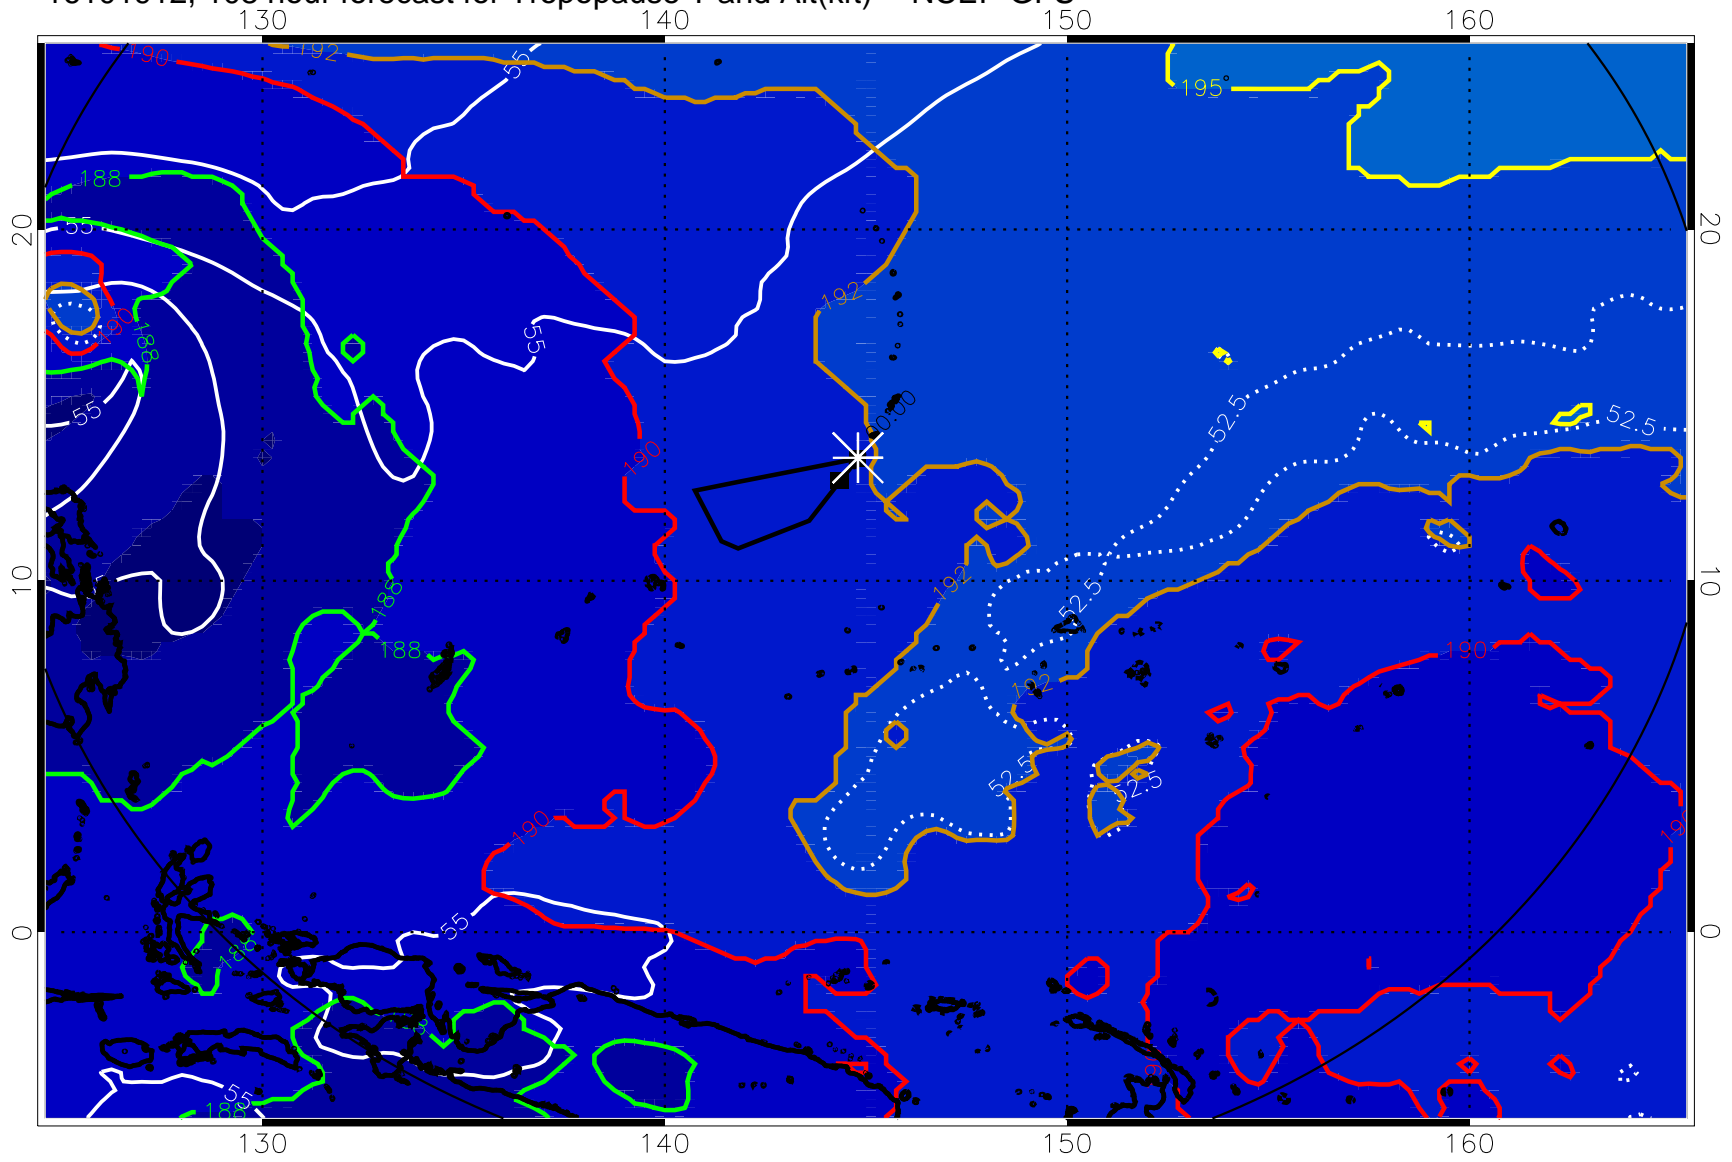

16101912, 108 hour forecast for Tropopause T and Alt(kft) -- NCEP GFS

Tropopause Altitude in kft (white)

192.5K Isotherm 195K Isotherm
187.5K Isotherm 190K Isotherm