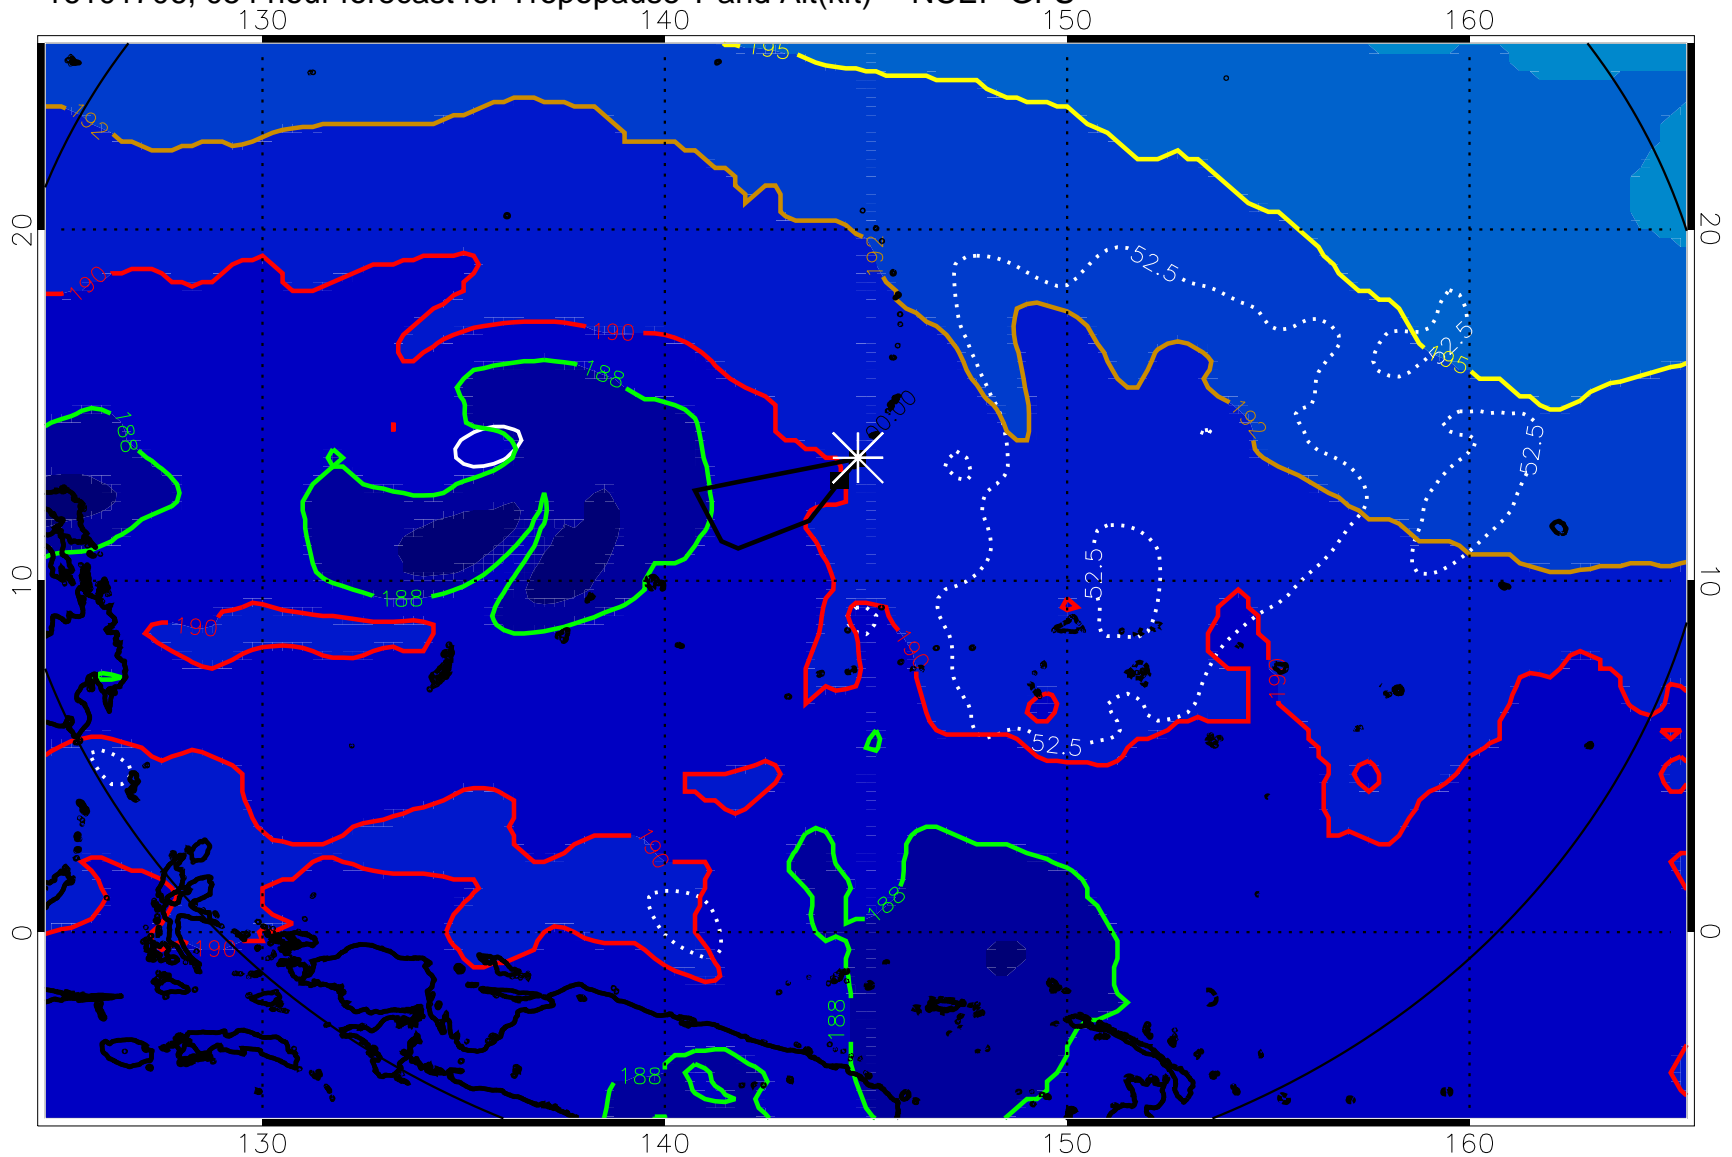

16101706, 054 hour forecast for Tropopause T and Alt(kft) -- NCEP GFS

190 200 210 220 230

Tropopause T, K

Tropopause Altitude in kft (white)

192.5K Isotherm 195K Isotherm
187.5K Isotherm 190K Isotherm