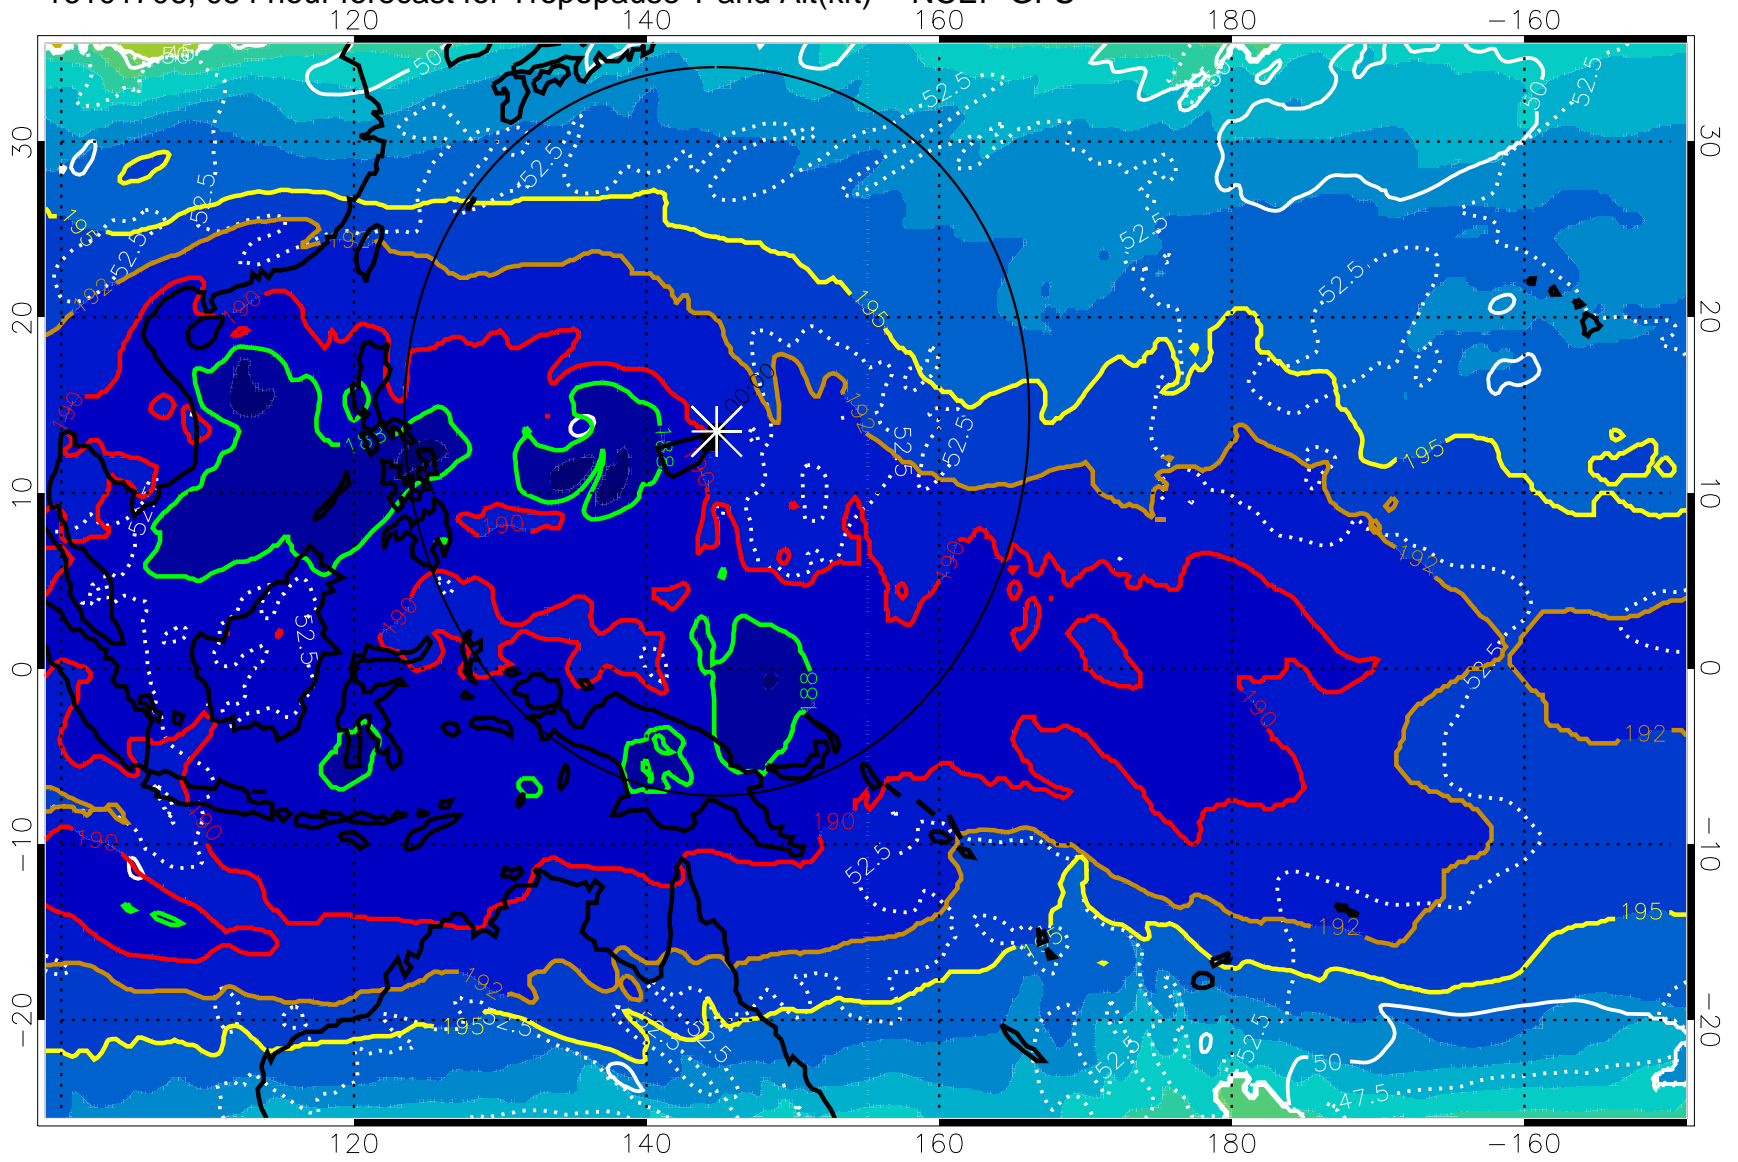

190 200 210 220 230

Tropopause T, K

Tropopause Altitude in kft (white)

192.5K Isotherm 195K Isotherm

187.5K Isotherm 190K Isotherm

Range ring of 2304 km

16101706, 054 hour forecast for Tropopause T and Alt(kft) -- NCEP GFS

190 200 210 220 230
Tropopause T, K

Tropopause Altitude in kft (white)

192.5K Isotherm 195K Isotherm
187.5K Isotherm 190K Isotherm

Range ring of 2304 km

16101712, 060 hour forecast for Tropopause T and Alt(kft) -- NCEP GFS