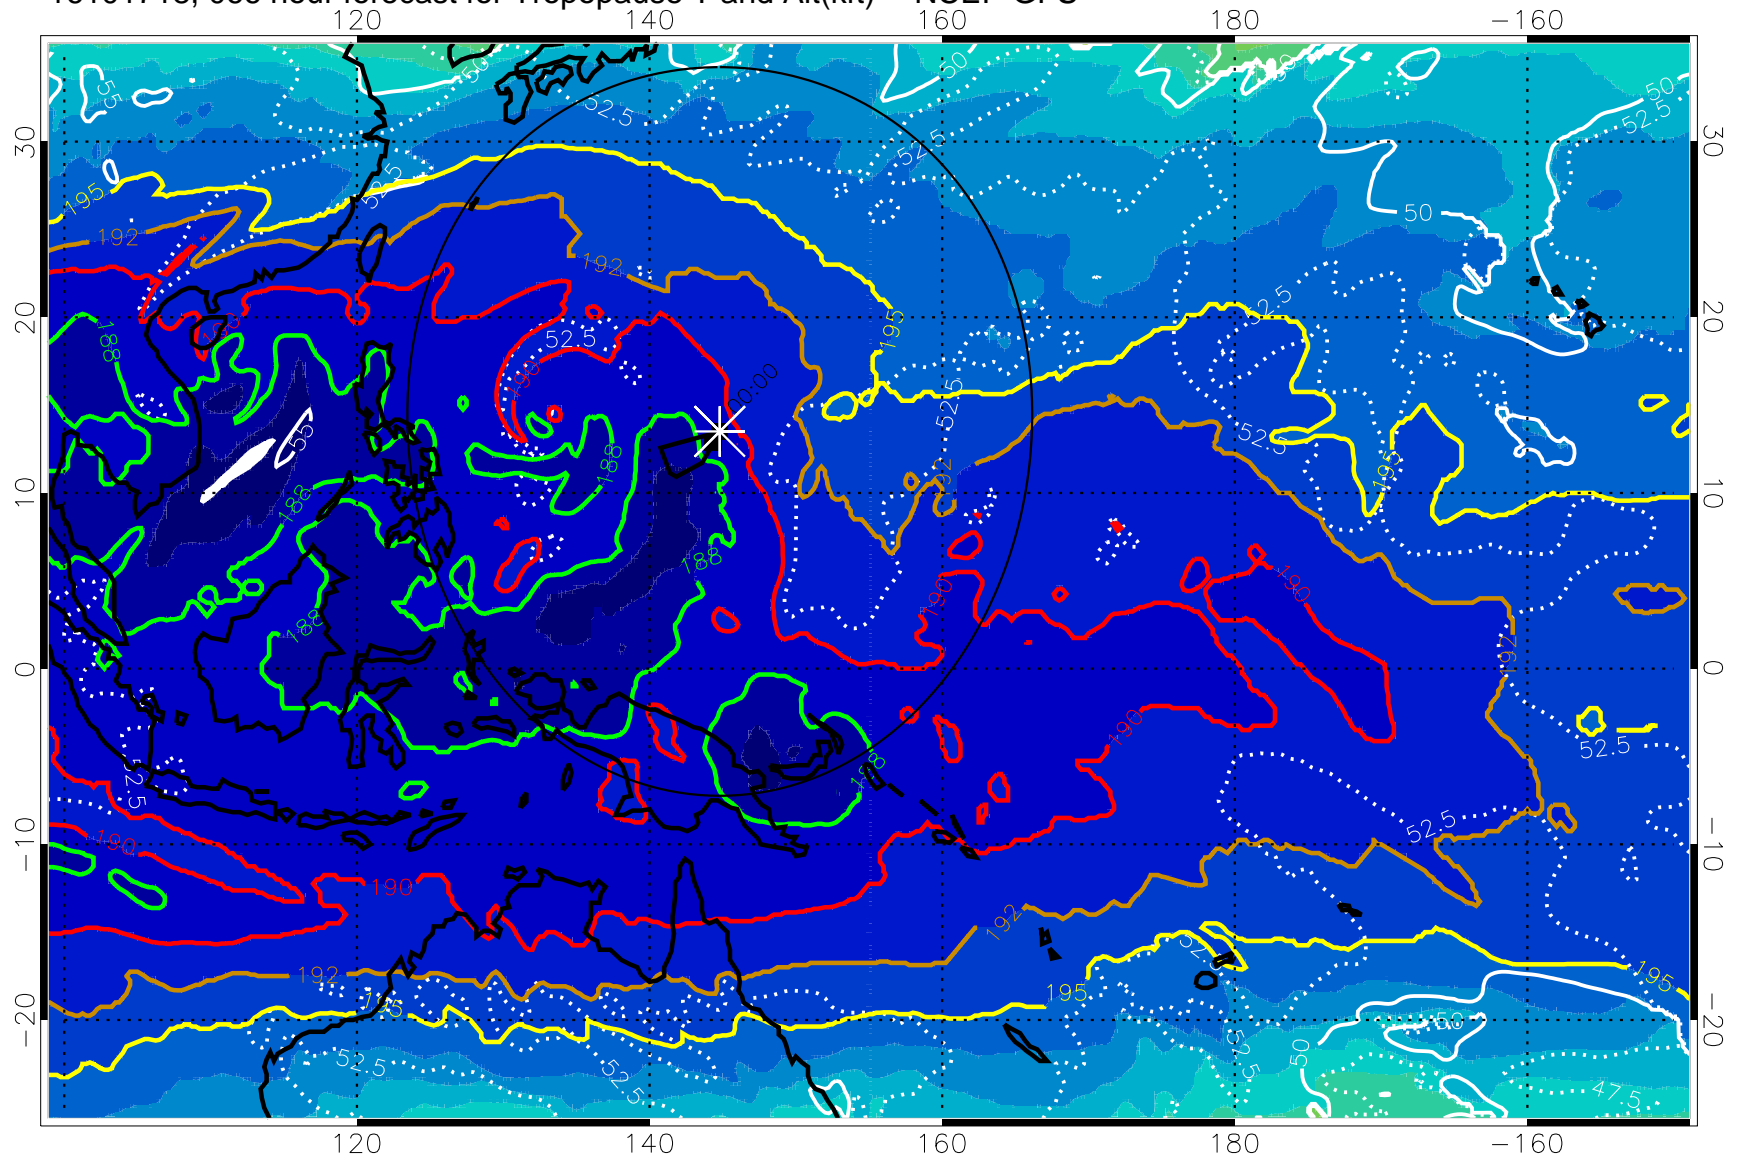

190 200 210 220 230
Tropopause T, K

Tropopause Altitude in kft (white)

192.5K Isotherm 195K Isotherm
187.5K Isotherm 190K Isotherm

Range ring of 2304 km

16101712, 060 hour forecast for Tropopause T and Alt(kft) -- NCEP GFS

190 200 210 220 230
Tropopause T, K

Tropopause Altitude in kft (white)

192.5K Isotherm 195K Isotherm
187.5K Isotherm 190K Isotherm

Range ring of 2304 km

16101718, 066 hour forecast for Tropopause T and Alt(kft) -- NCEP GFS