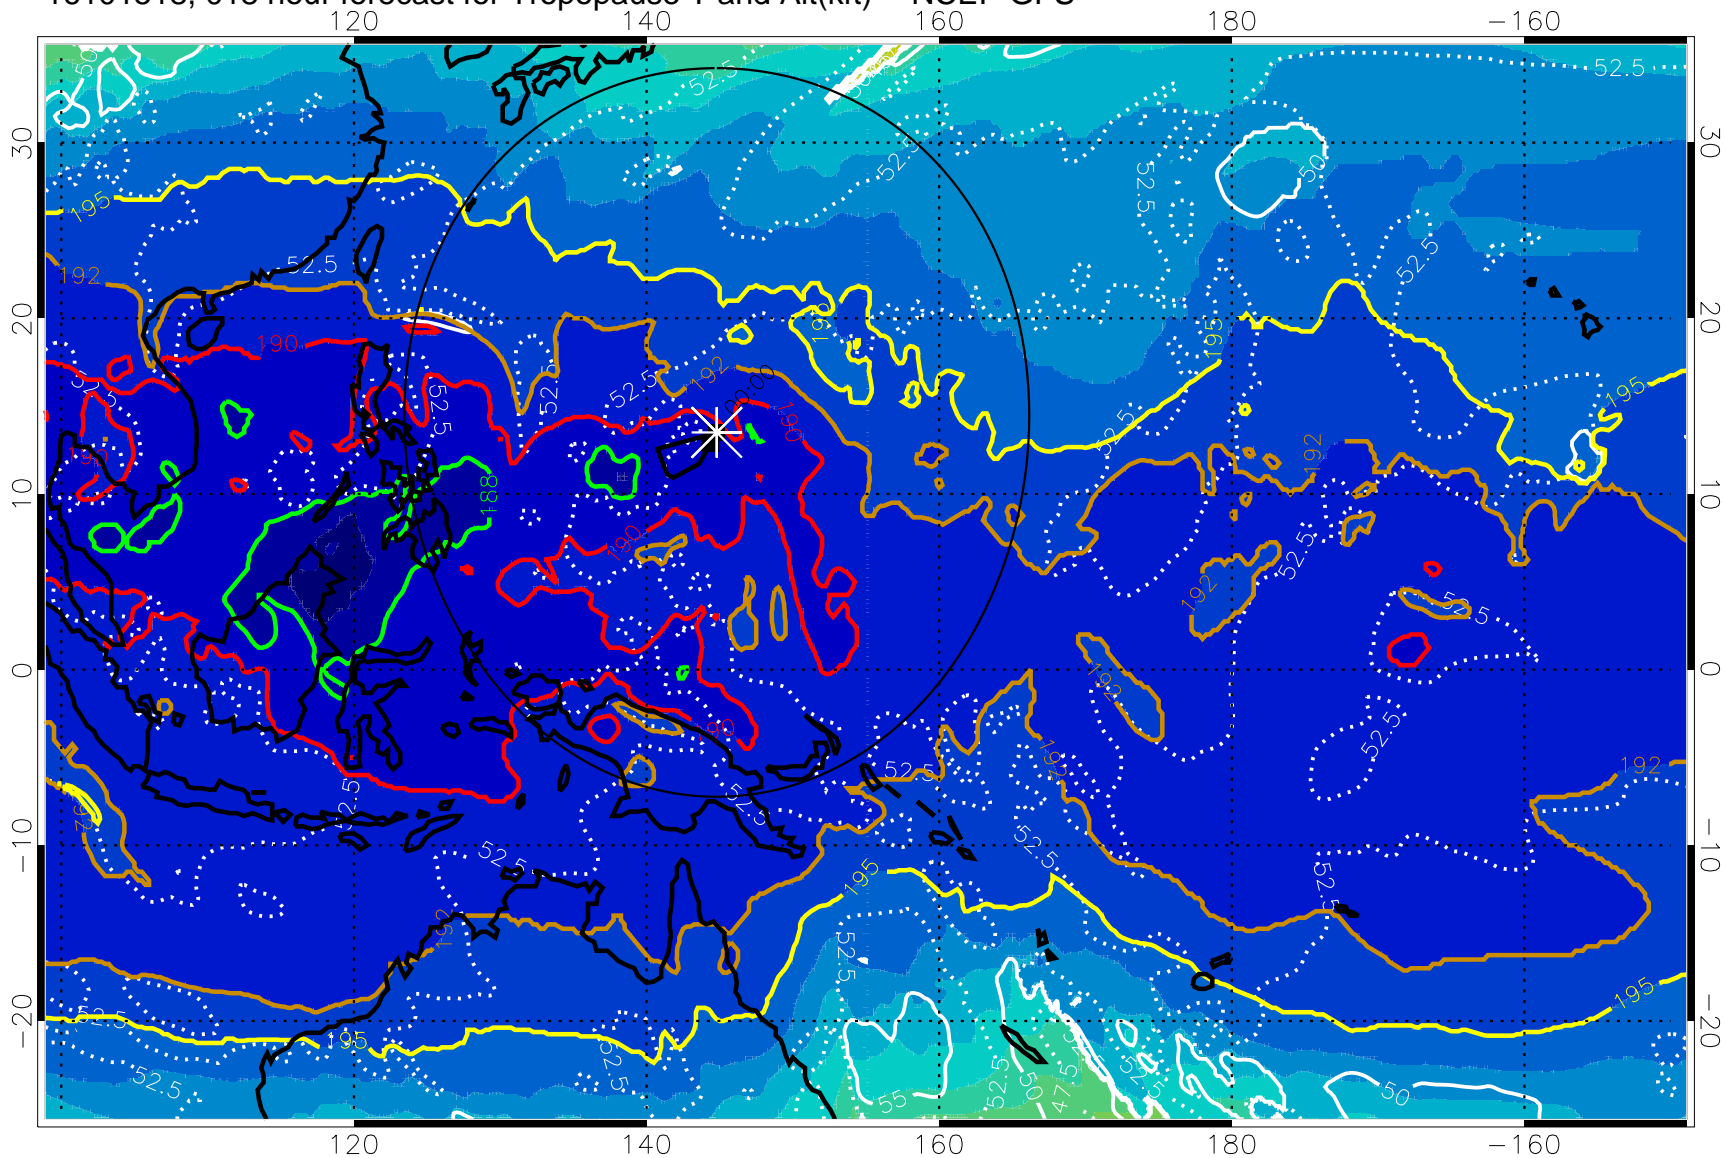

16101518, 018 hour forecast for Tropopause T and Alt(kft) -- NCEP GFS

190 200 210 220 230

Tropopause T, K

Tropopause Altitude in kft (white)

192.5K Isotherm 195K Isotherm
187.5K Isotherm 190K Isotherm

Range ring of 2304 km