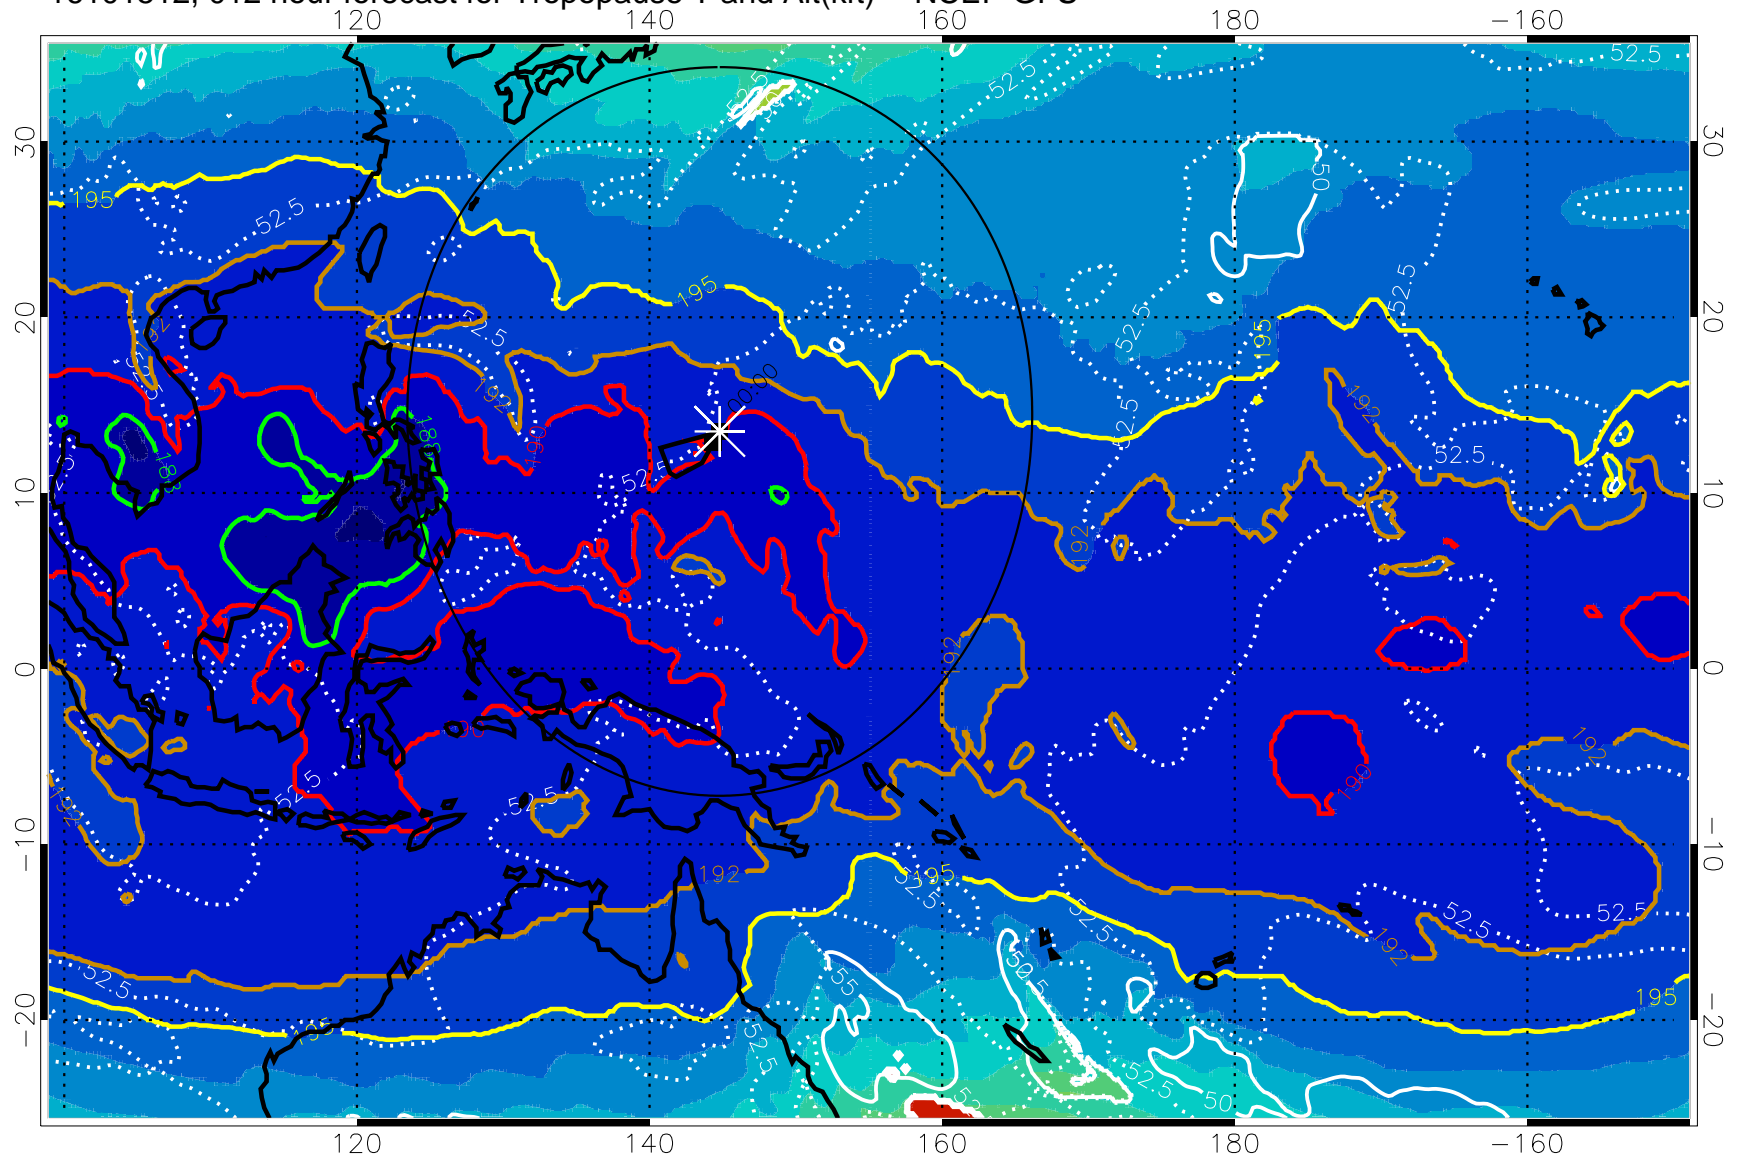

16101506, 006 hour forecast for Tropopause T and Alt(kft) -- NCEP GFS

190 200 210 220 230

Tropopause T, K

Tropopause Altitude in kft (white)

192.5K Isotherm 195K Isotherm
187.5K Isotherm 190K Isotherm

Range ring of 2304 km

16101512, 012 hour forecast for Tropopause T and Alt(kft) -- NCEP GFS

190 200 210 220 230
Tropopause T, K

Tropopause Altitude in kft (white)

192.5K Isotherm 195K Isotherm
187.5K Isotherm 190K Isotherm

Range ring of 2304 km