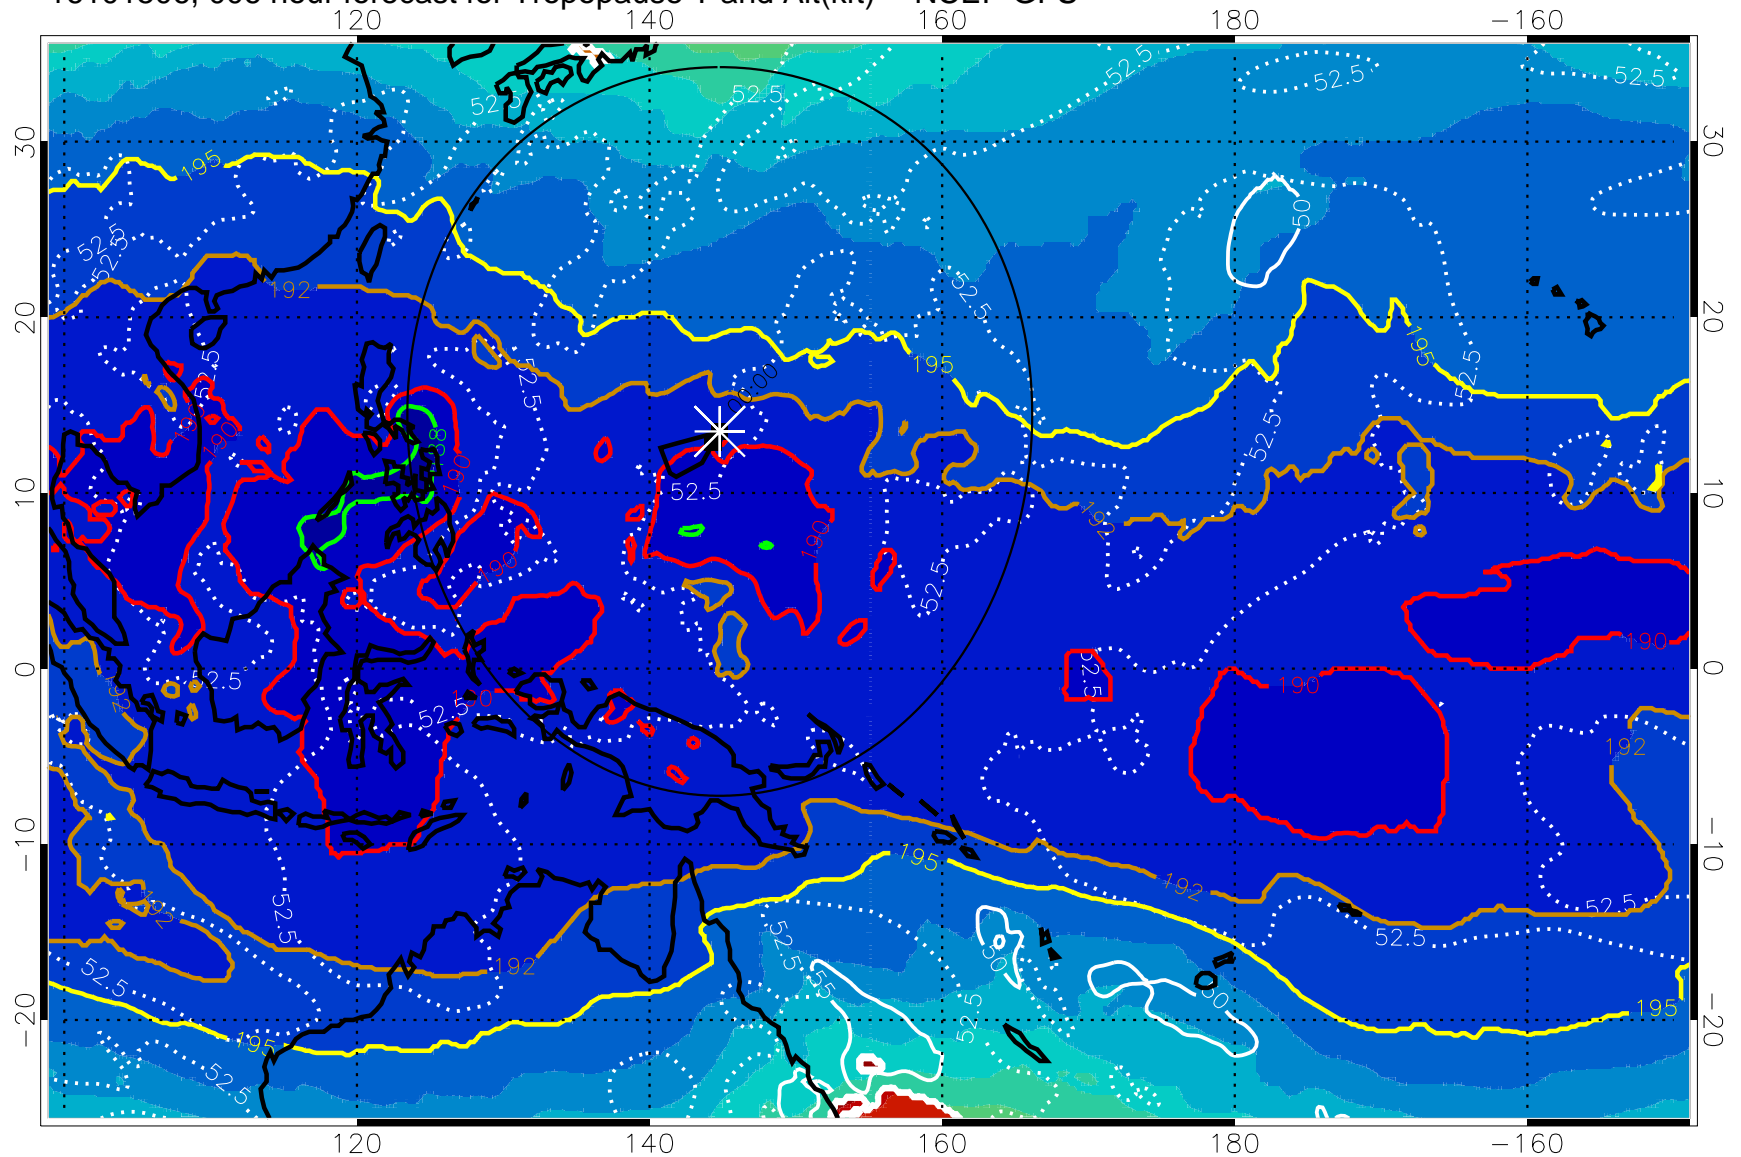

16101506, 006 hour forecast for Tropopause T and Alt(kft) -- NCEP GFS

190 200 210 220 230

Tropopause T, K

Tropopause Altitude in kft (white)

192.5K Isotherm 195K Isotherm
187.5K Isotherm 190K Isotherm

Range ring of 2304 km

16101512, 012 hour forecast for Tropopause T and Alt(kft) -- NCEP GFS

190 200 210 220 230
Tropopause T, K

Tropopause Altitude in kft (white)

192.5K Isotherm 195K Isotherm
187.5K Isotherm 190K Isotherm

Range ring of 2304 km