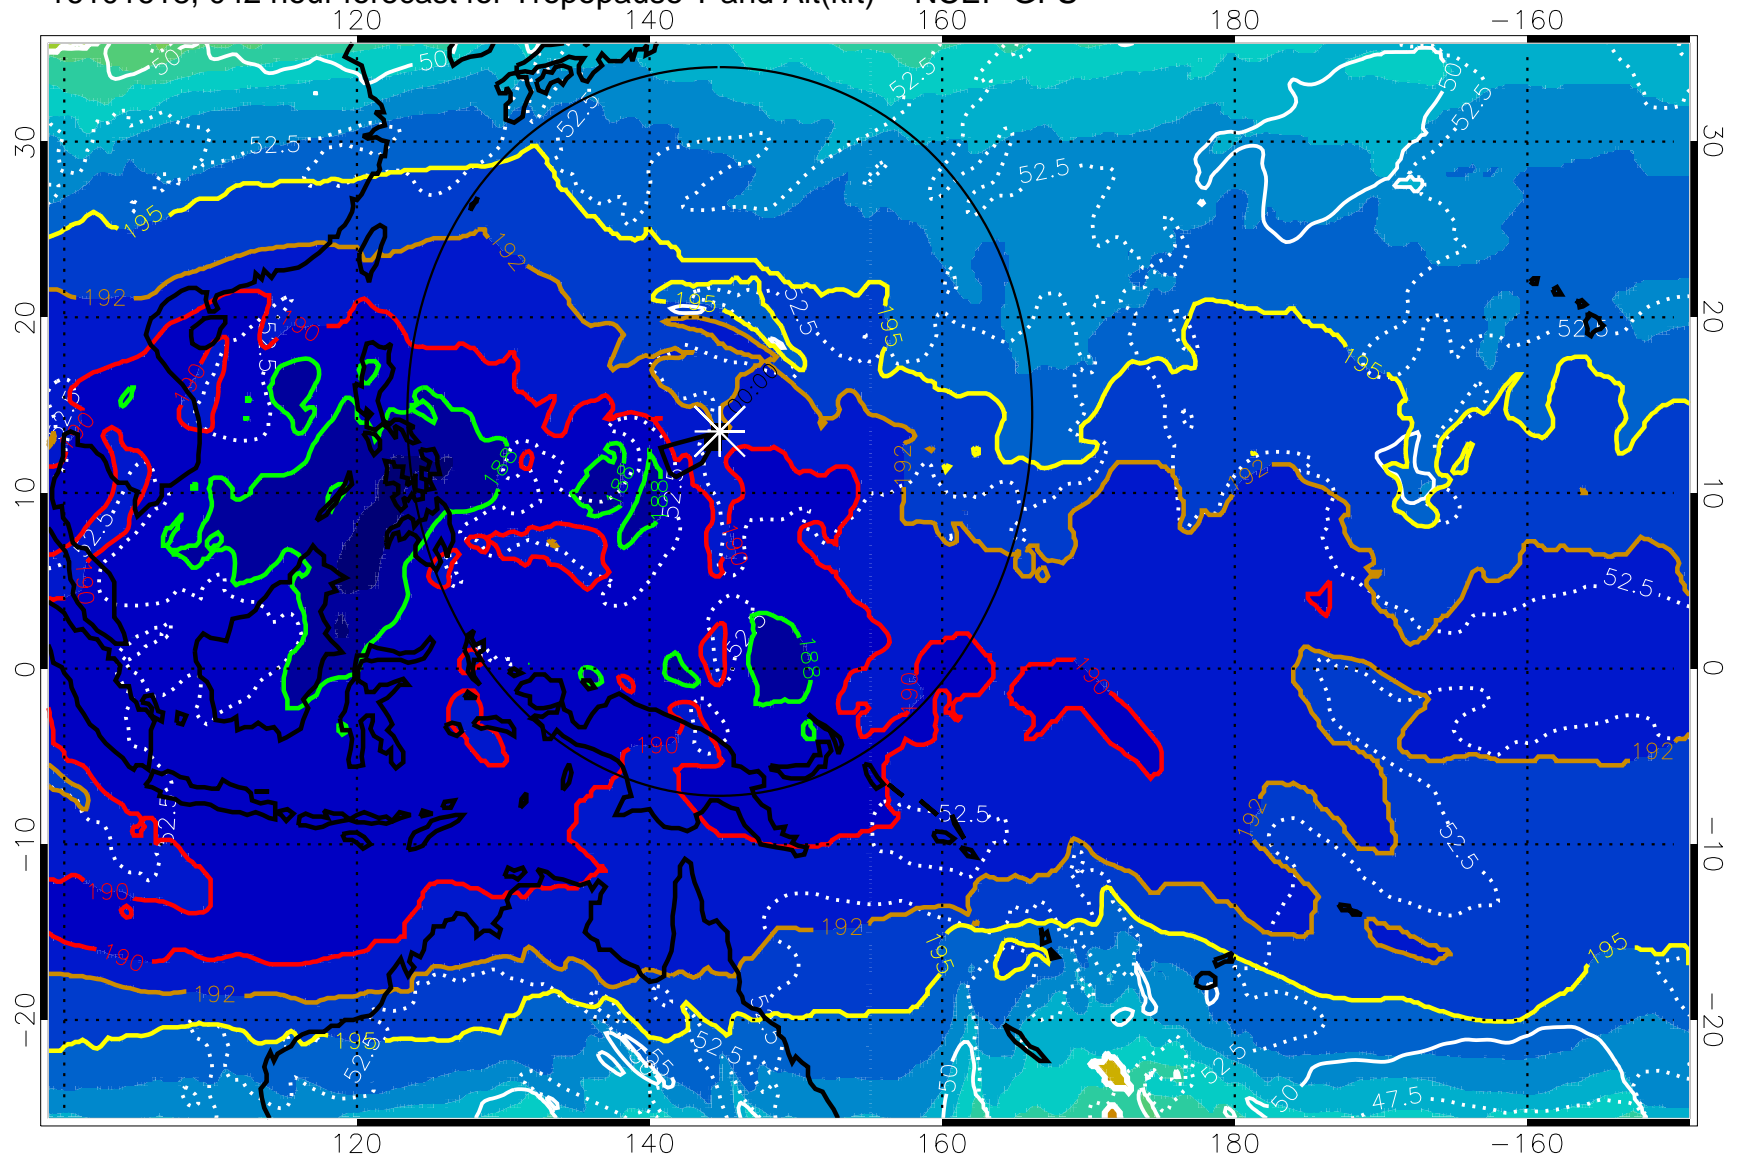

16101618, 042 hour forecast for Tropopause T and Alt(kft) -- NCEP GFS

Tropopause Altitude in kft (white)

192.5K Isotherm 195K Isotherm
187.5K Isotherm 190K Isotherm

Range ring of 2304 km