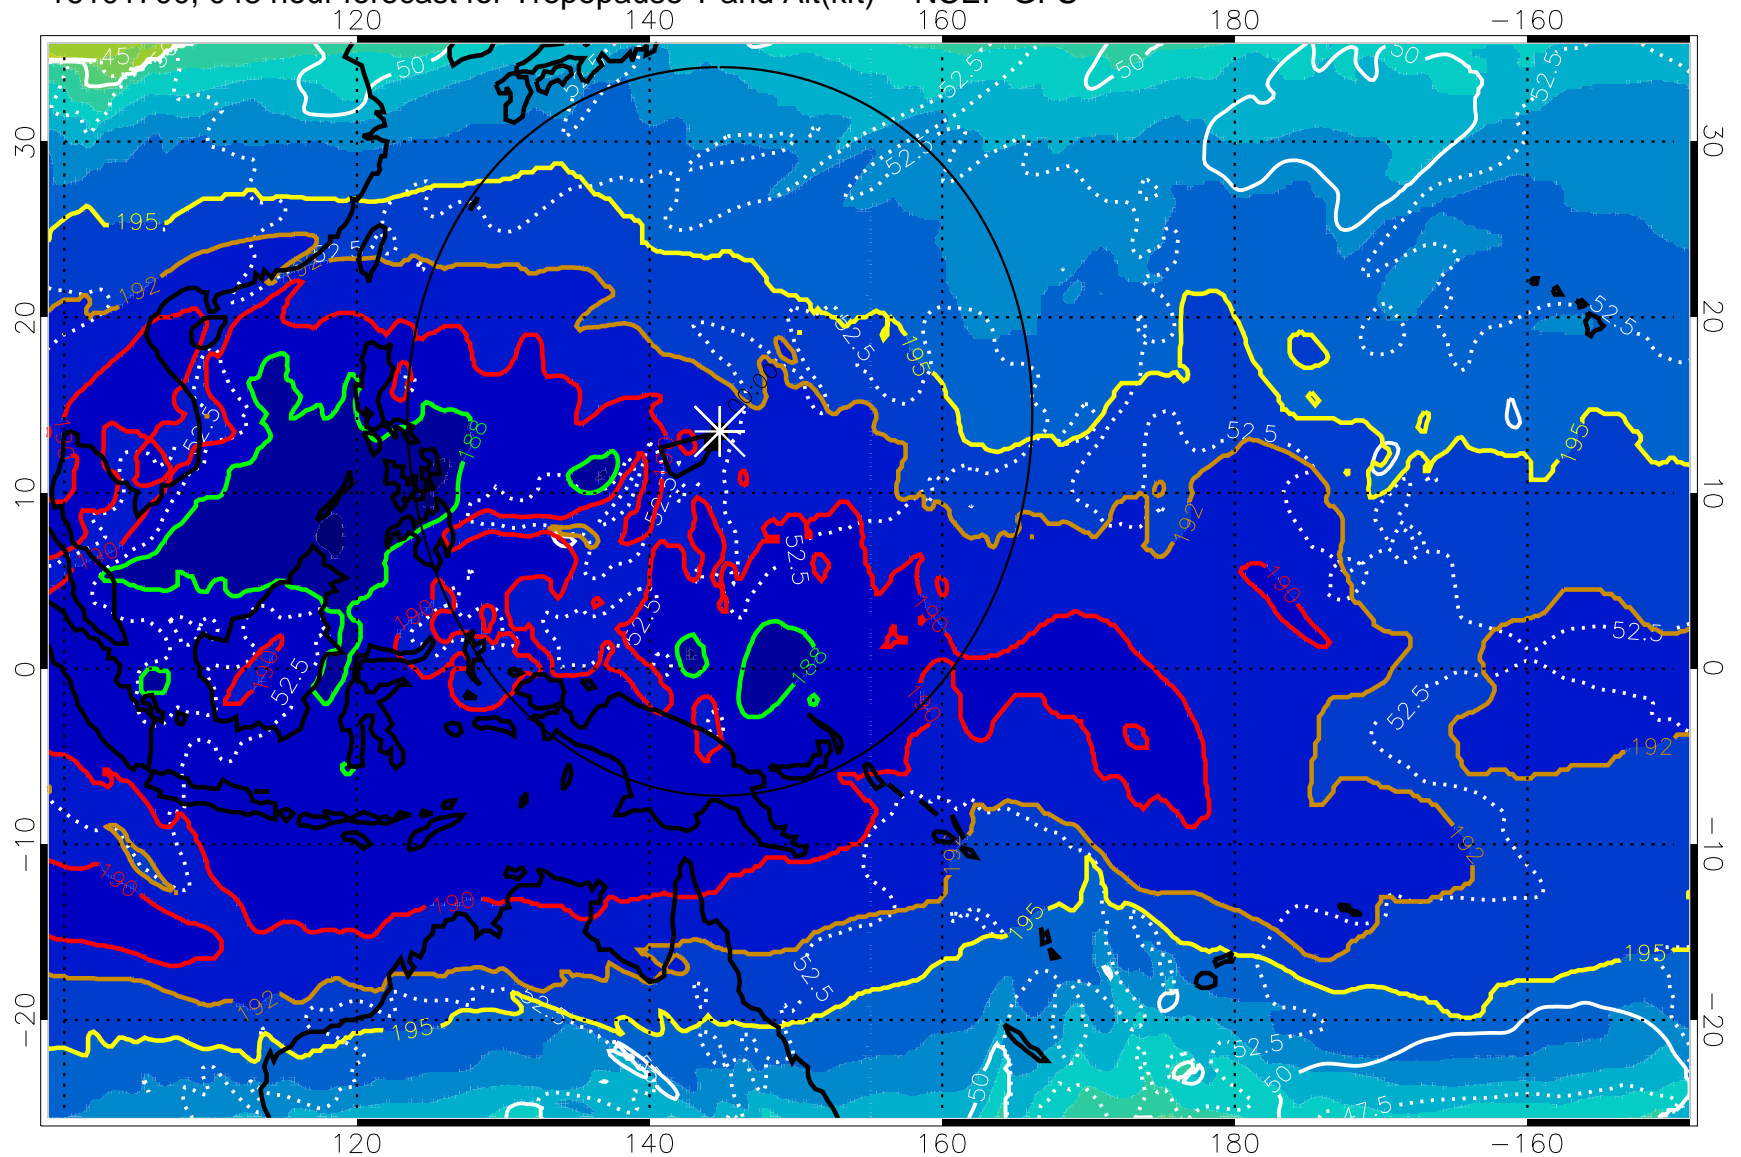

16101618, 042 hour forecast for Tropopause T and Alt(kft) -- NCEP GFS

Tropopause Altitude in kft (white)

192.5K Isotherm 195K Isotherm
187.5K Isotherm 190K Isotherm

Range ring of 2304 km

16101700, 048 hour forecast for Tropopause T and Alt(kft) -- NCEP GFS

190 200 210 220 230

Tropopause T, K

Tropopause Altitude in kft (white)

192.5K Isotherm 195K Isotherm

187.5K Isotherm 190K Isotherm

Range ring of 2304 km

16101706, 054 hour forecast for Tropopause T and Alt(kft) -- NCEP GFS