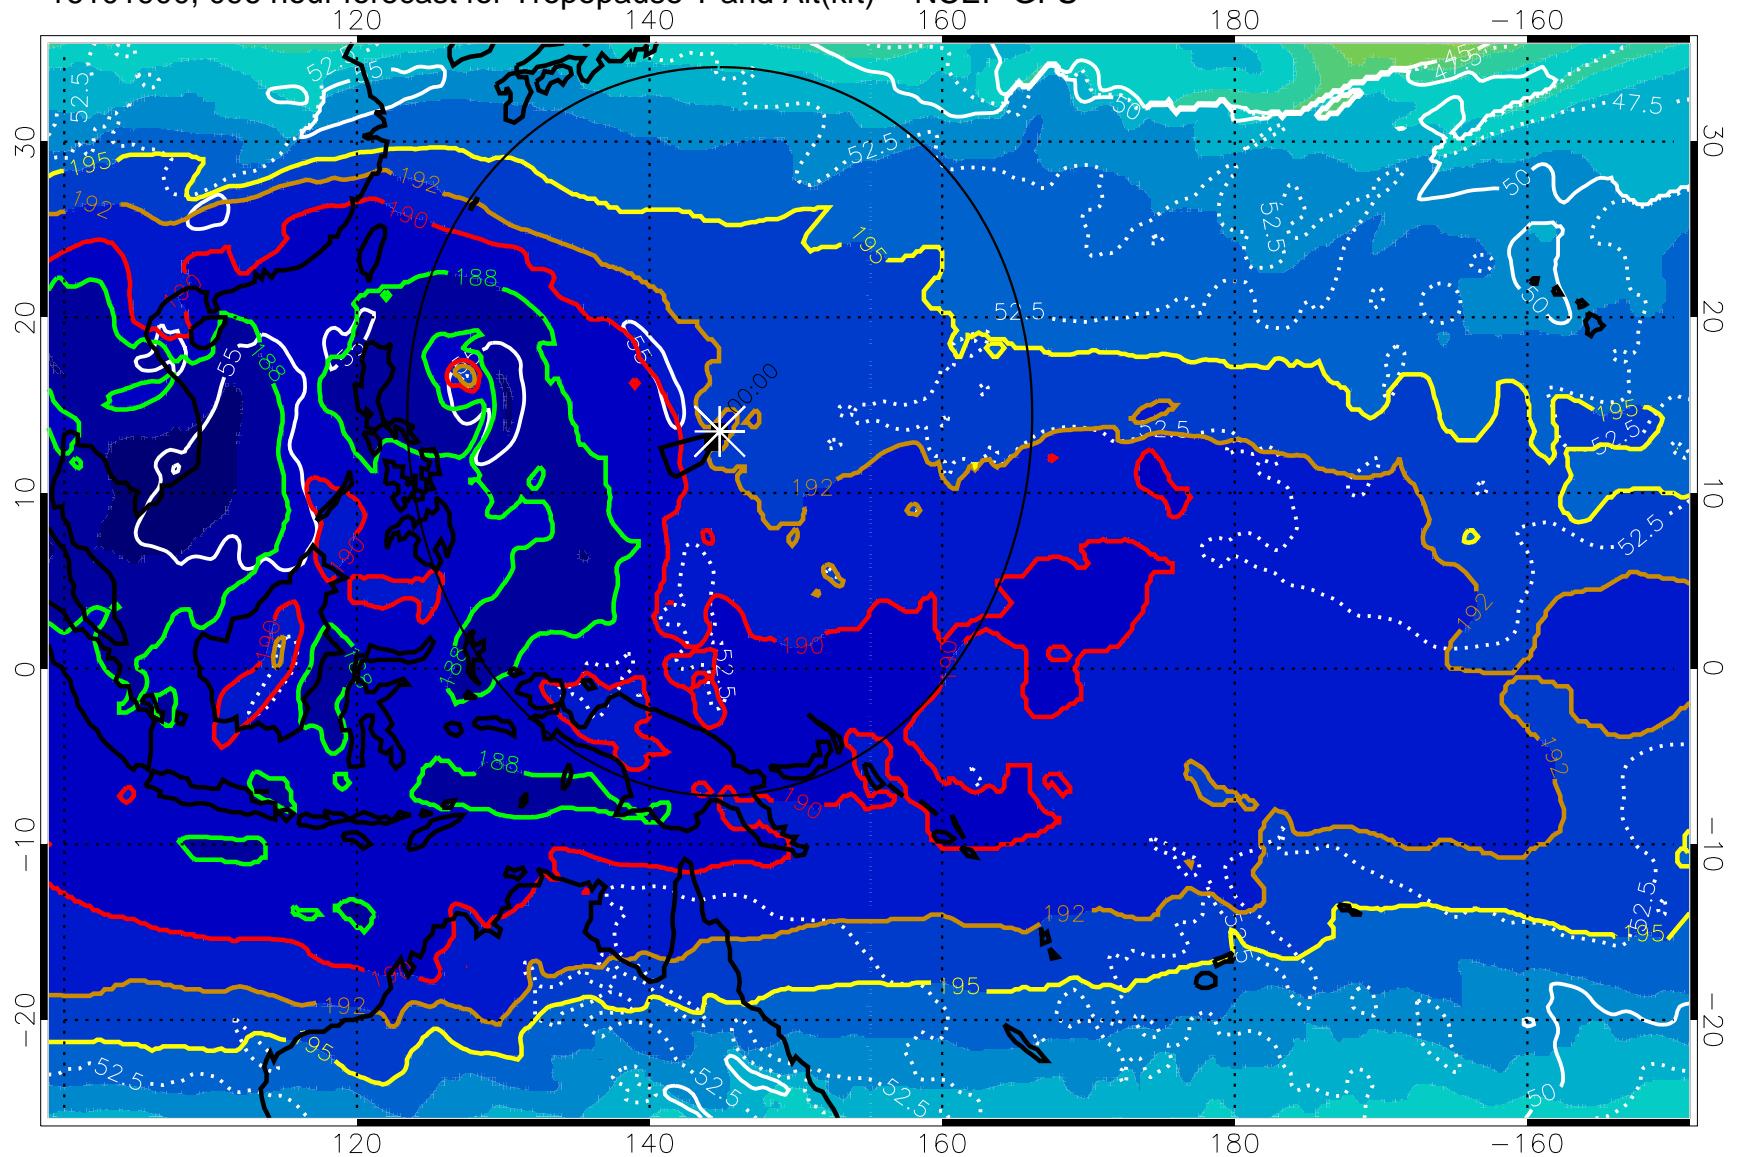

190 200 210 220 230

Tropopause T, K

Tropopause Altitude in kft (white)

192.5K Isotherm 195K Isotherm
187.5K Isotherm 190K Isotherm

Range ring of 2304 km

16101818, 090 hour forecast for Tropopause T and Alt(kft) -- NCEP GFS

190 200 210 220 230
Tropopause T, K

Tropopause Altitude in kft (white)

192.5K Isotherm 195K Isotherm
187.5K Isotherm 190K Isotherm

Range ring of 2304 km

16101900, 096 hour forecast for Tropopause T and Alt(kft) -- NCEP GFS