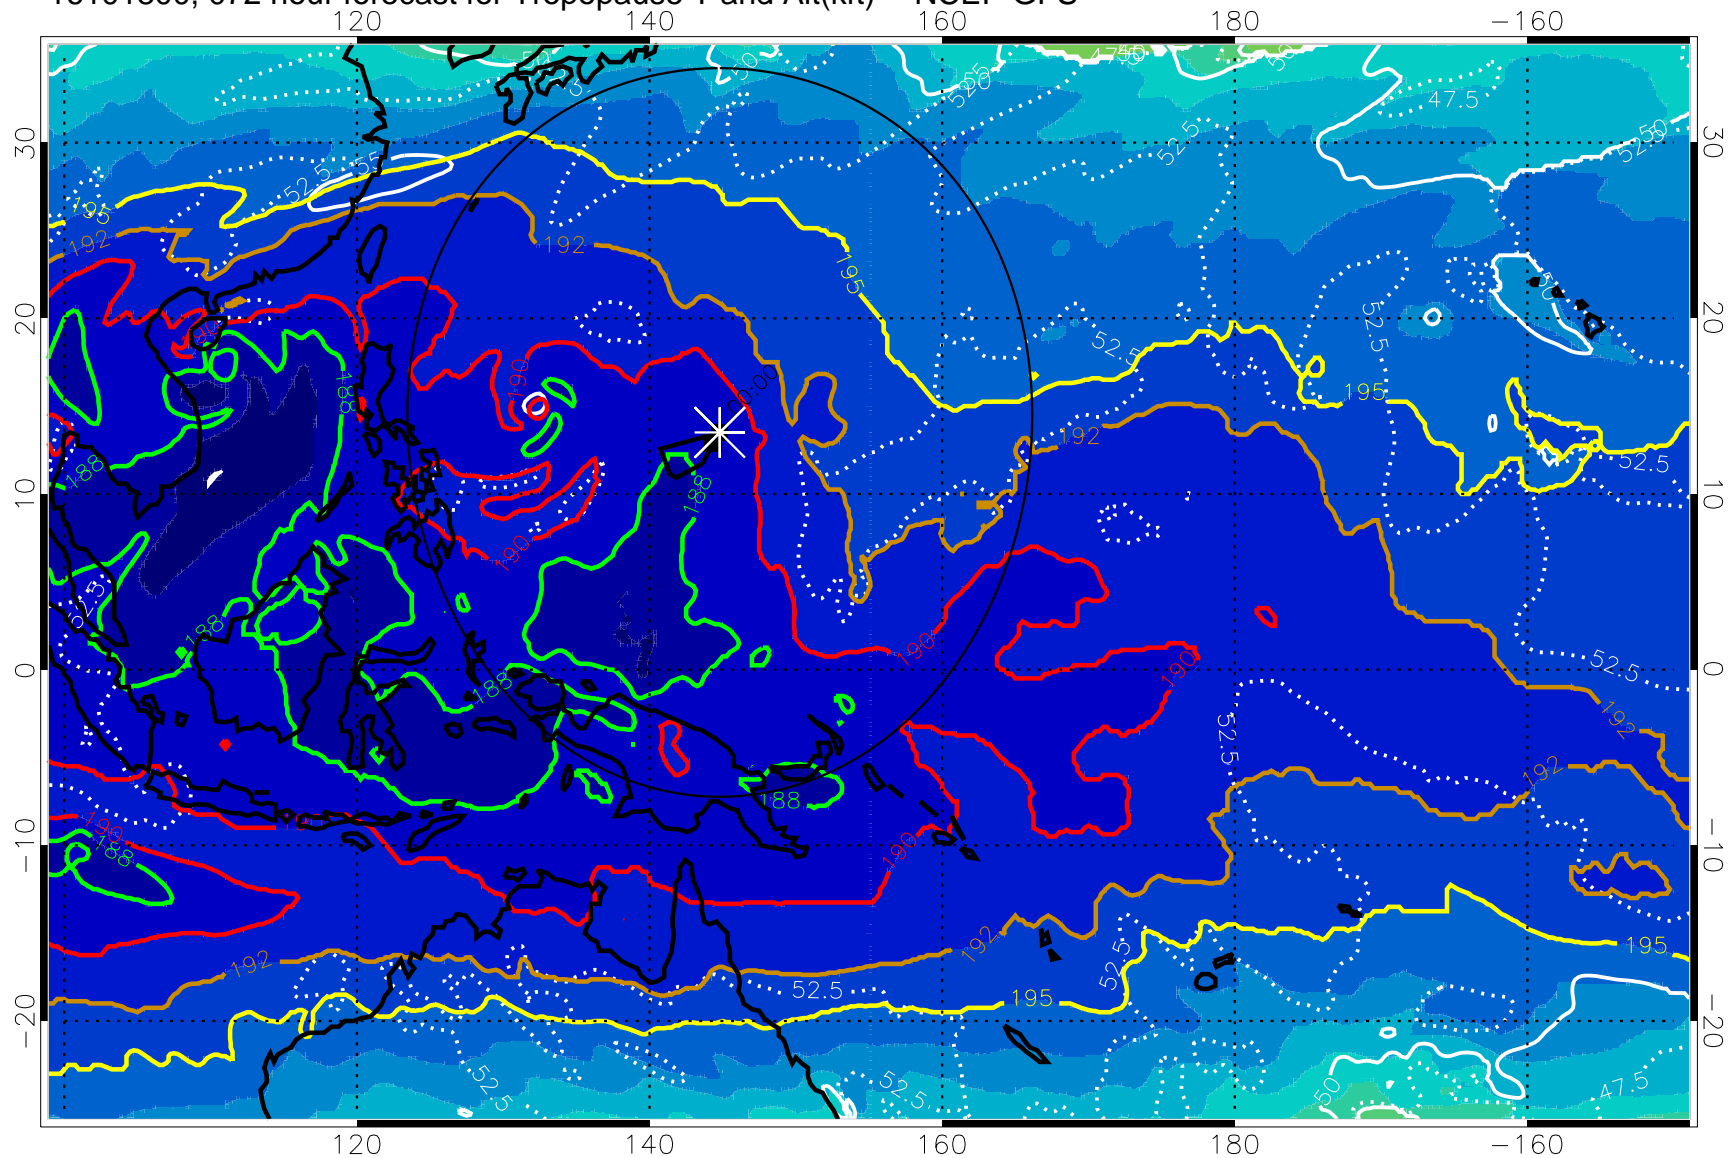

190 200 210 220 230
Tropopause T, K

Tropopause Altitude in kft (white)

192.5K Isotherm 195K Isotherm
187.5K Isotherm 190K Isotherm

Range ring of 2304 km

16101718, 066 hour forecast for Tropopause T and Alt(kft) -- NCEP GFS

190 200 210 220 230
Tropopause T, K

Tropopause Altitude in kft (white)

192.5K Isotherm 195K Isotherm
187.5K Isotherm 190K Isotherm

Range ring of 2304 km

16101800, 072 hour forecast for Tropopause T and Alt(kft) -- NCEP GFS