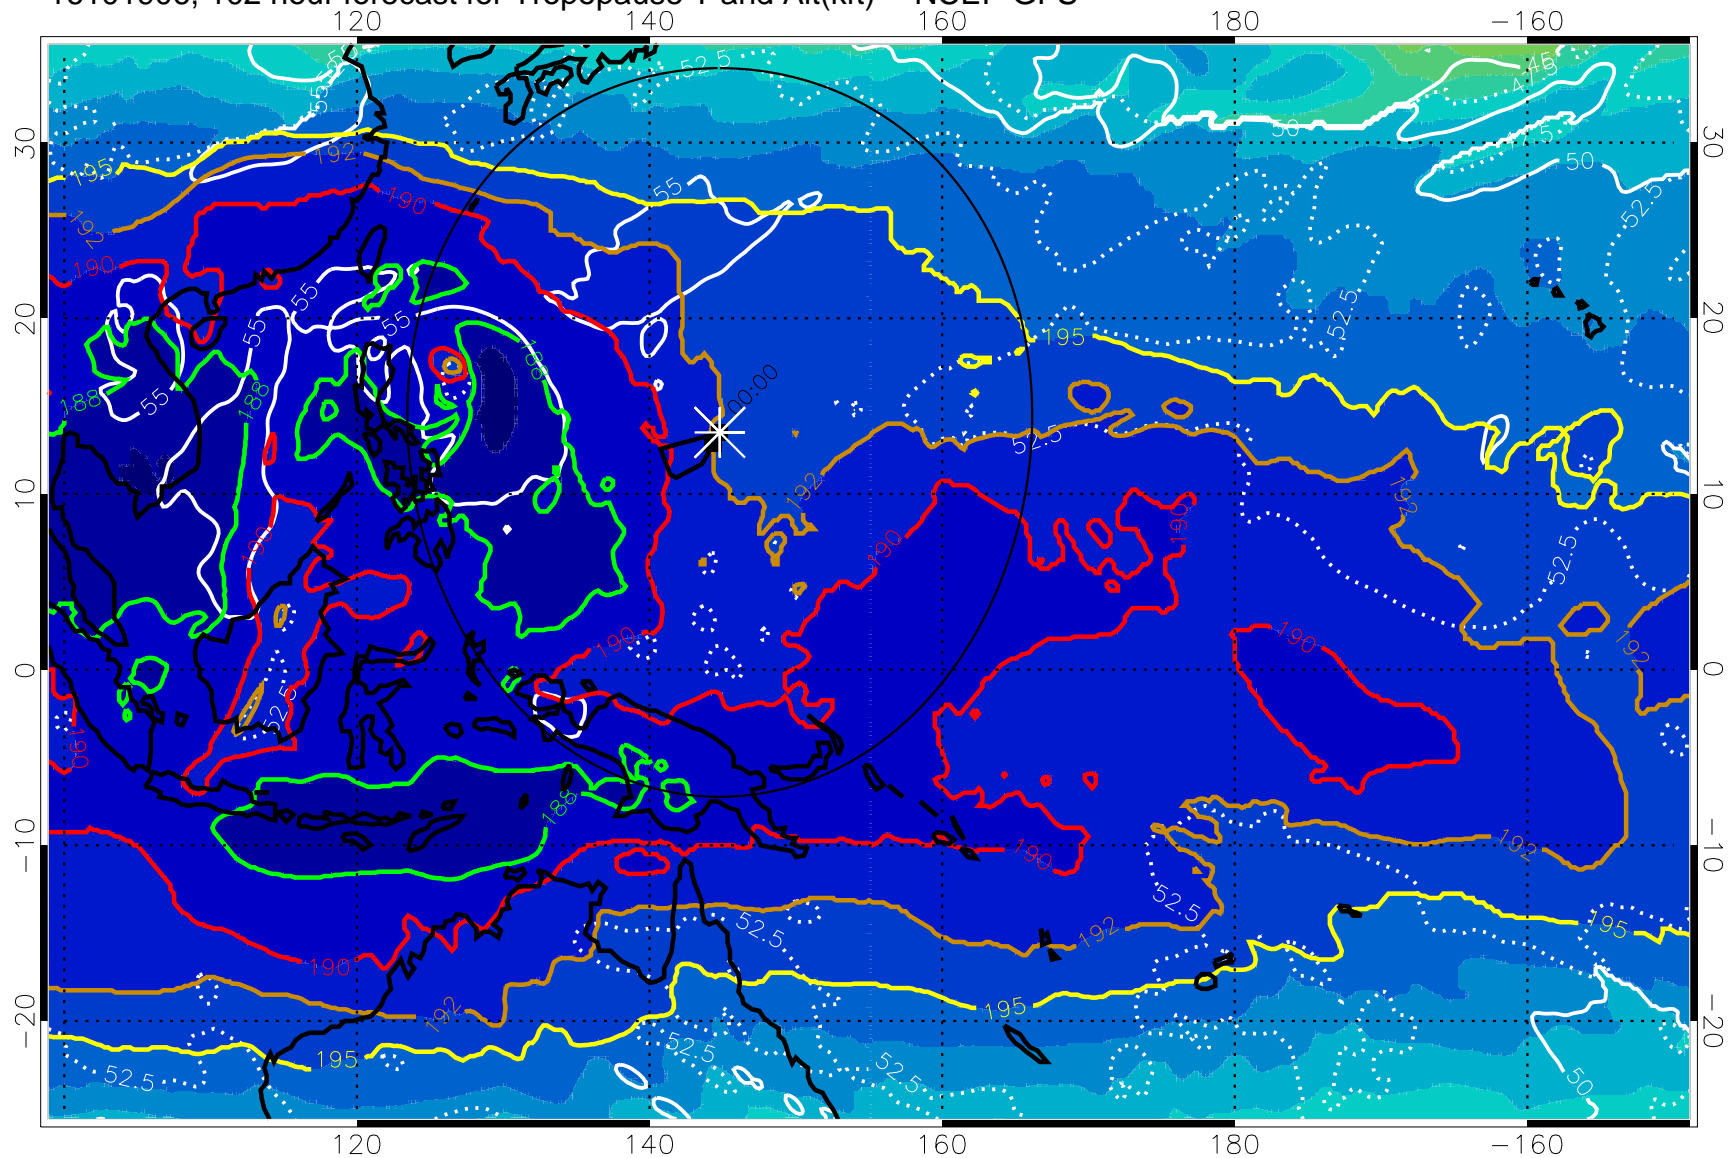

190 200 210 220 230
Tropopause T, K

Tropopause Altitude in kft (white)

192.5K Isotherm 195K Isotherm
187.5K Isotherm 190K Isotherm

Range ring of 2304 km

16101900, 096 hour forecast for Tropopause T and Alt(kft) -- NCEP GFS

190 200 210 220 230

Tropopause T, K

Tropopause Altitude in kft (white)

192.5K Isotherm 195K Isotherm

187.5K Isotherm 190K Isotherm

Range ring of 2304 km

16101906, 102 hour forecast for Tropopause T and Alt(kft) -- NCEP GFS

190 200 210 220 230

Tropopause T, K

Tropopause Altitude in kft (white)

192.5K Isotherm 195K Isotherm
187.5K Isotherm 190K Isotherm

Range ring of 2304 km

16101912, 108 hour forecast for Tropopause T and Alt(kft) -- NCEP GFS