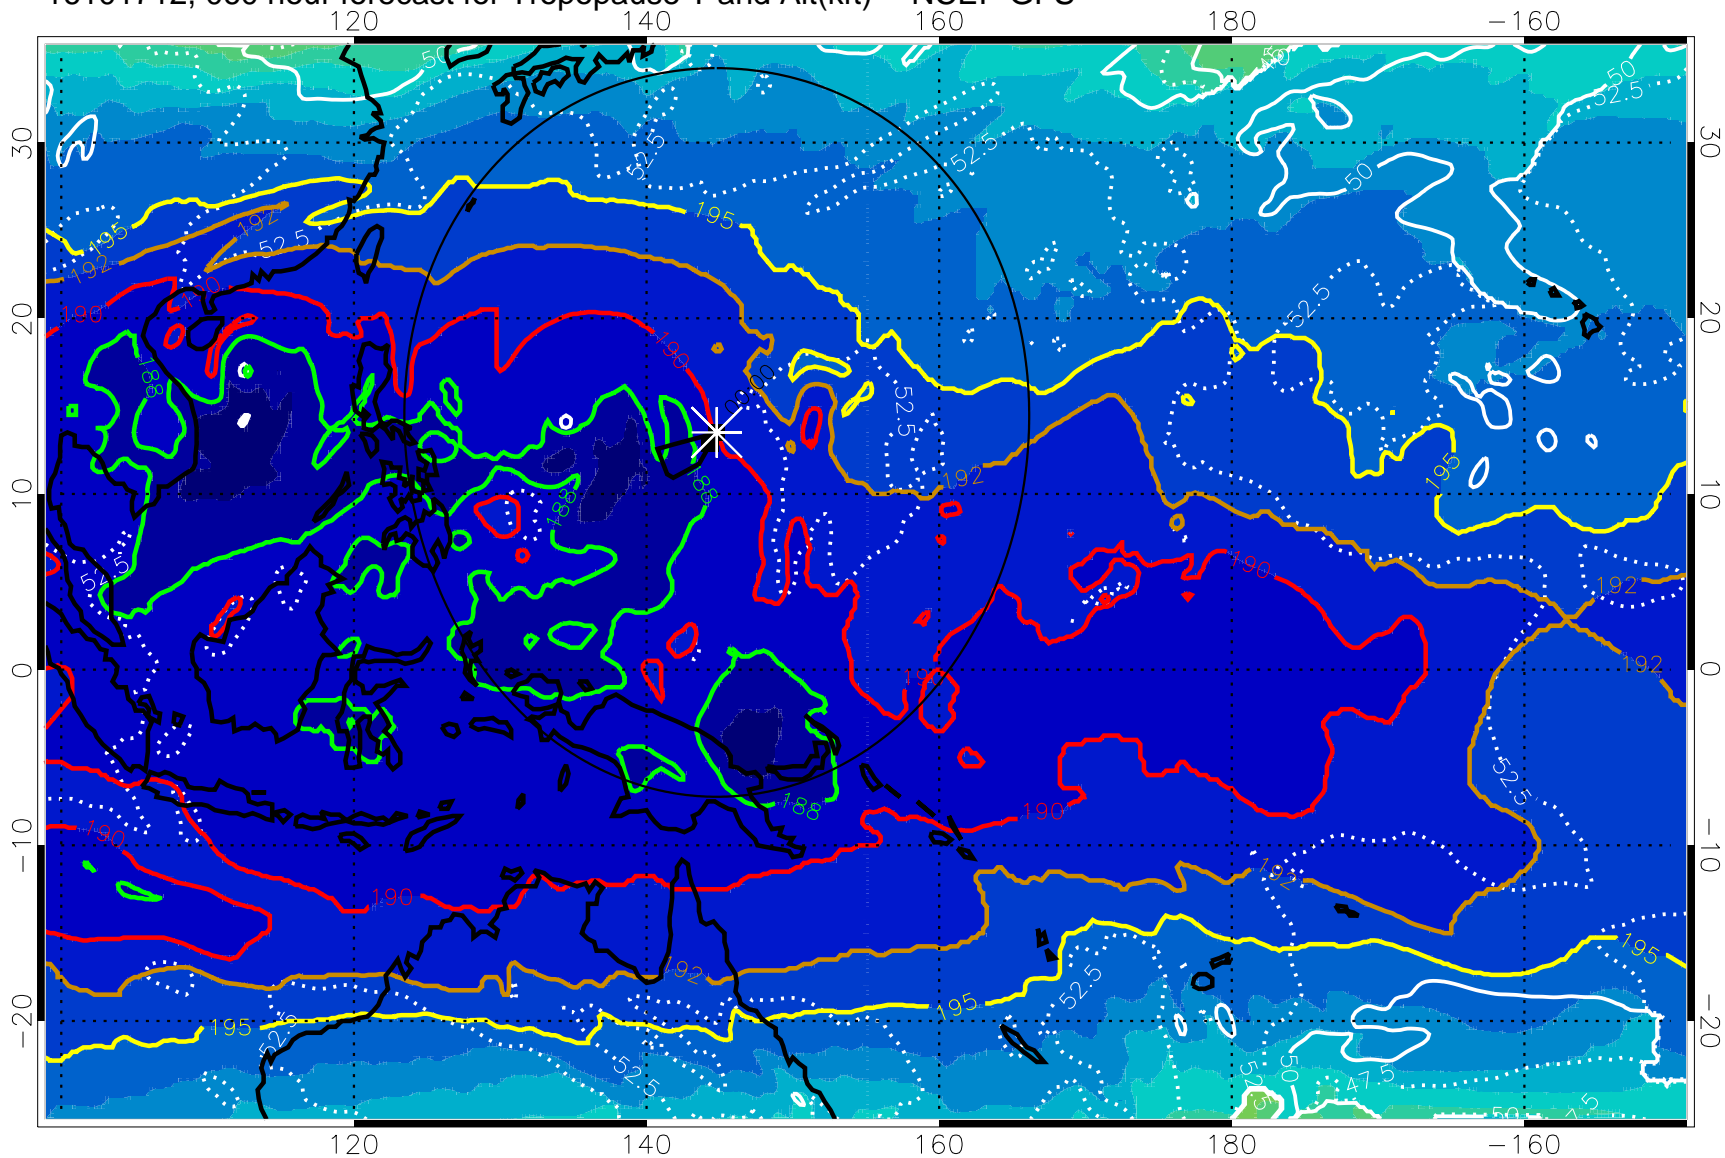

190 200 210 220 230

Tropopause T, K

Tropopause Altitude in kft (white)

192.5K Isotherm 195K Isotherm

187.5K Isotherm 190K Isotherm

Range ring of 2304 km

16101706, 054 hour forecast for Tropopause T and Alt(kft) -- NCEP GFS

190 200 210 220 230
Tropopause T, K

Tropopause Altitude in kft (white)

192.5K Isotherm 195K Isotherm
187.5K Isotherm 190K Isotherm

Range ring of 2304 km

16101712, 060 hour forecast for Tropopause T and Alt(kft) -- NCEP GFS