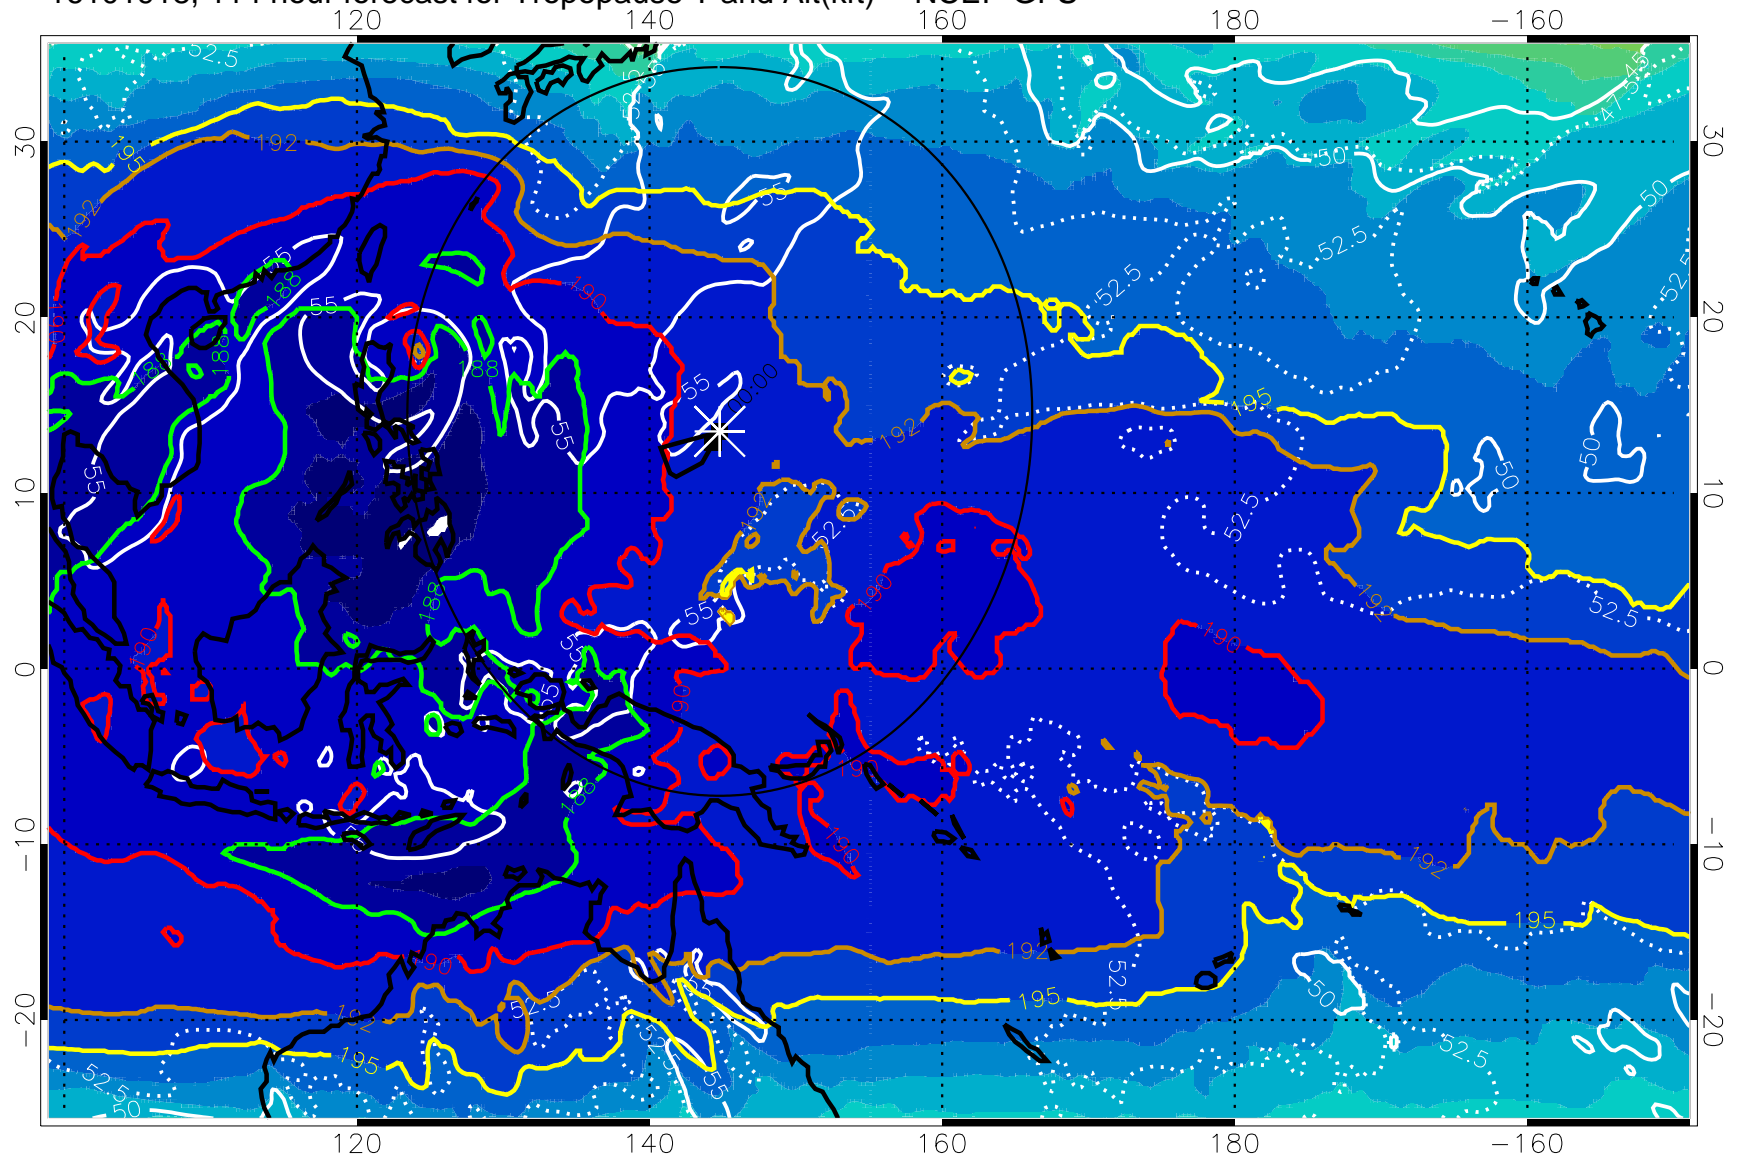

190 200 210 220 230

Tropopause T, K

Tropopause Altitude in kft (white)

192.5K Isotherm 195K Isotherm
187.5K Isotherm 190K Isotherm

Range ring of 2304 km

16101912, 108 hour forecast for Tropopause T and Alt(kft) -- NCEP GFS

190 200 210 220 230

Tropopause T, K

Tropopause Altitude in kft (white)

192.5K Isotherm 195K Isotherm
187.5K Isotherm 190K Isotherm

Range ring of 2304 km

16101918, 114 hour forecast for Tropopause T and Alt(kft) -- NCEP GFS

190 200 210 220 230

Tropopause T, K

Tropopause Altitude in kft (white)

192.5K Isotherm 195K Isotherm

187.5K Isotherm 190K Isotherm

Range ring of 2304 km

16102000, 120 hour forecast for Tropopause T and Alt(kft) -- NCEP GFS