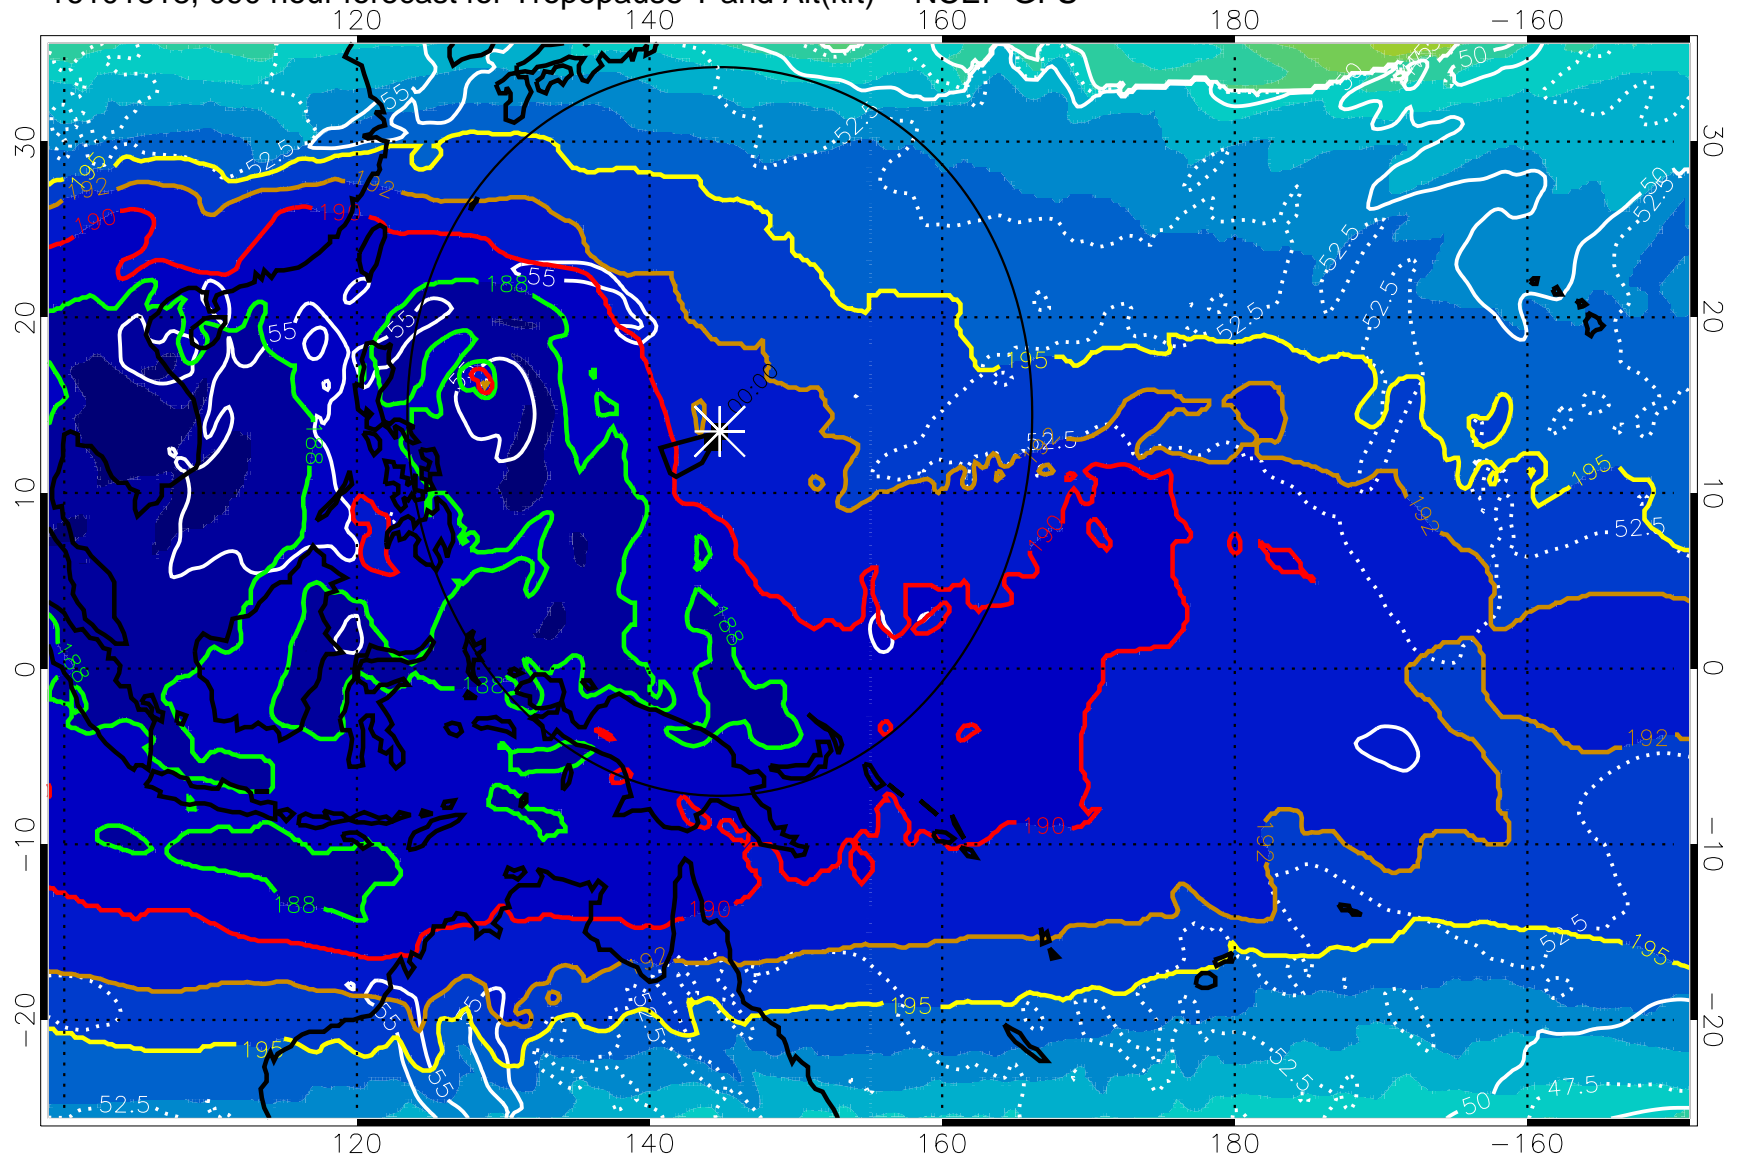

190 200 210 220 230

Tropopause T, K

Tropopause Altitude in kft (white)

192.5K Isotherm 195K Isotherm
187.5K Isotherm 190K Isotherm

Range ring of 2304 km

16101818, 090 hour forecast for Tropopause T and Alt(kft) -- NCEP GFS

190 200 210 220 230
Tropopause T, K

Tropopause Altitude in kft (white)

192.5K Isotherm 195K Isotherm
187.5K Isotherm 190K Isotherm

Range ring of 2304 km

16101900, 096 hour forecast for Tropopause T and Alt(kft) -- NCEP GFS