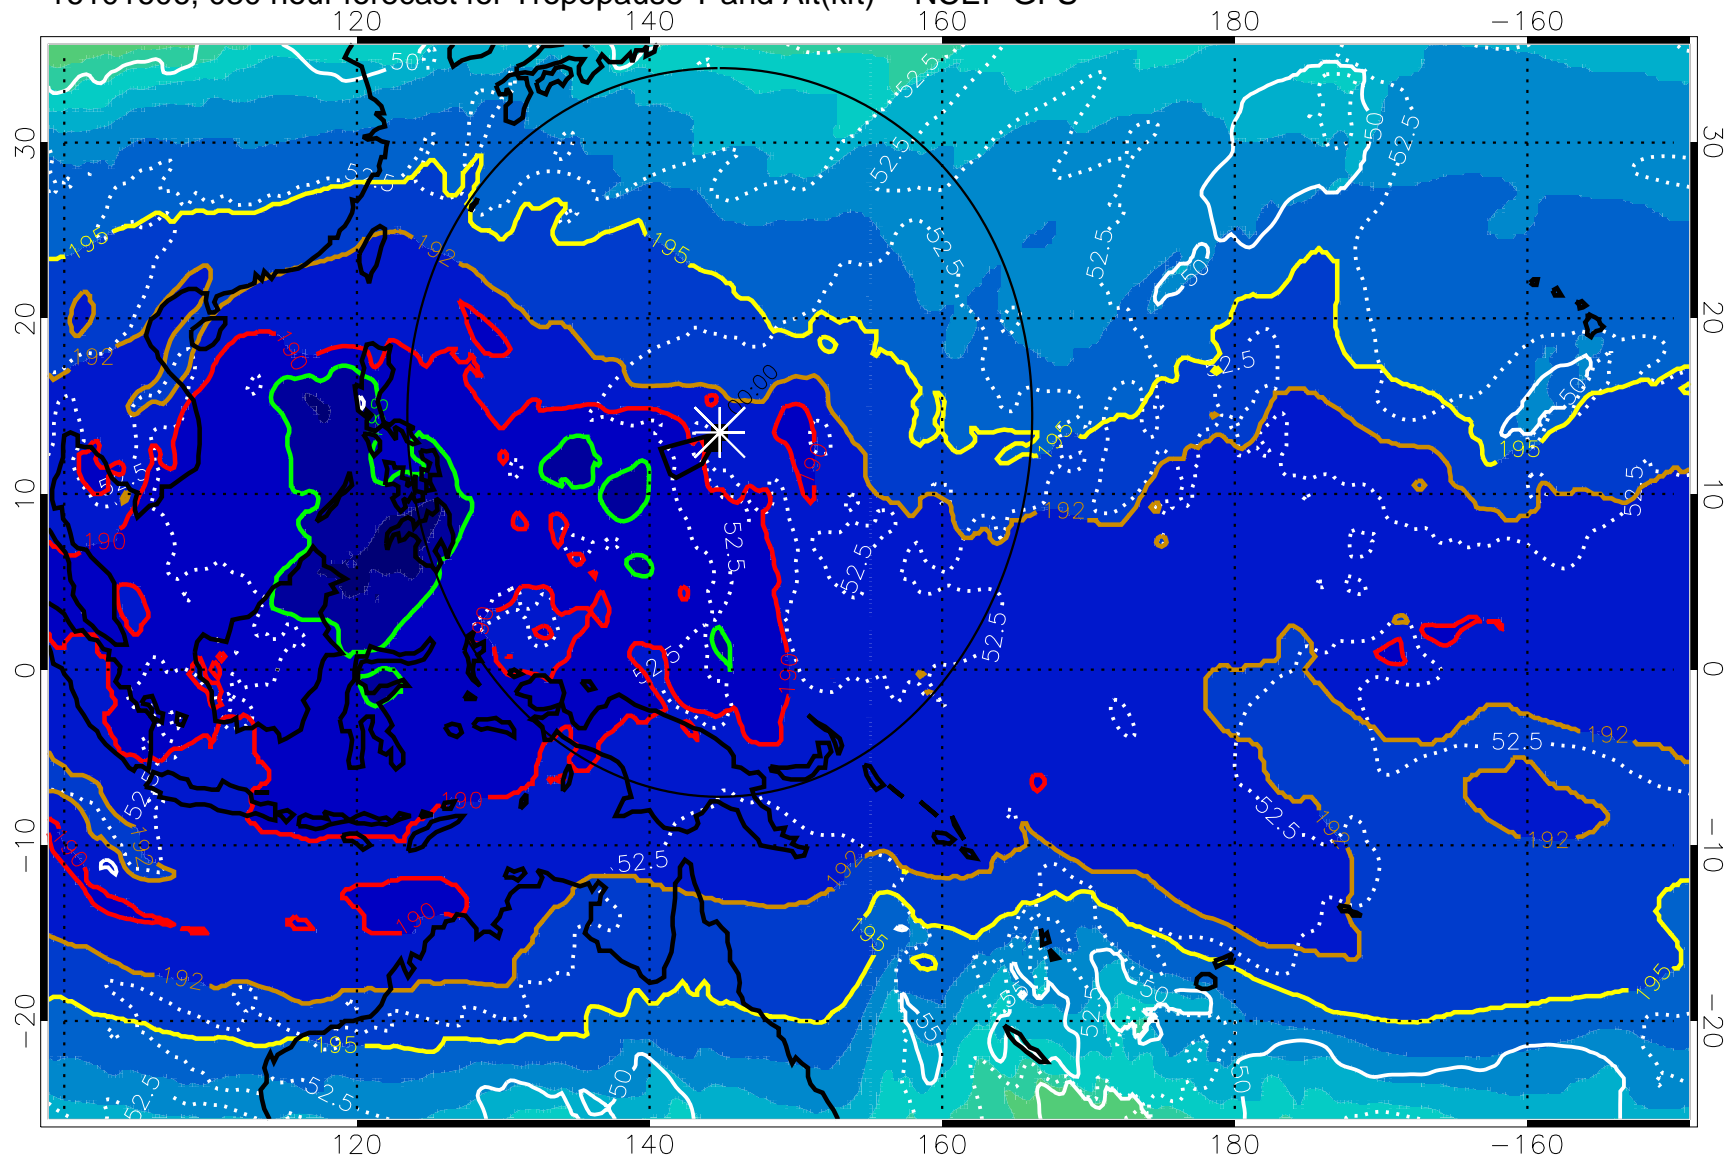

16101606, 030 hour forecast for Tropopause T and Alt(kft) -- NCEP GFS

190 200 210 220 230

Tropopause T, K

Tropopause Altitude in kft (white)

192.5K Isotherm 195K Isotherm
187.5K Isotherm 190K Isotherm

Range ring of 2304 km