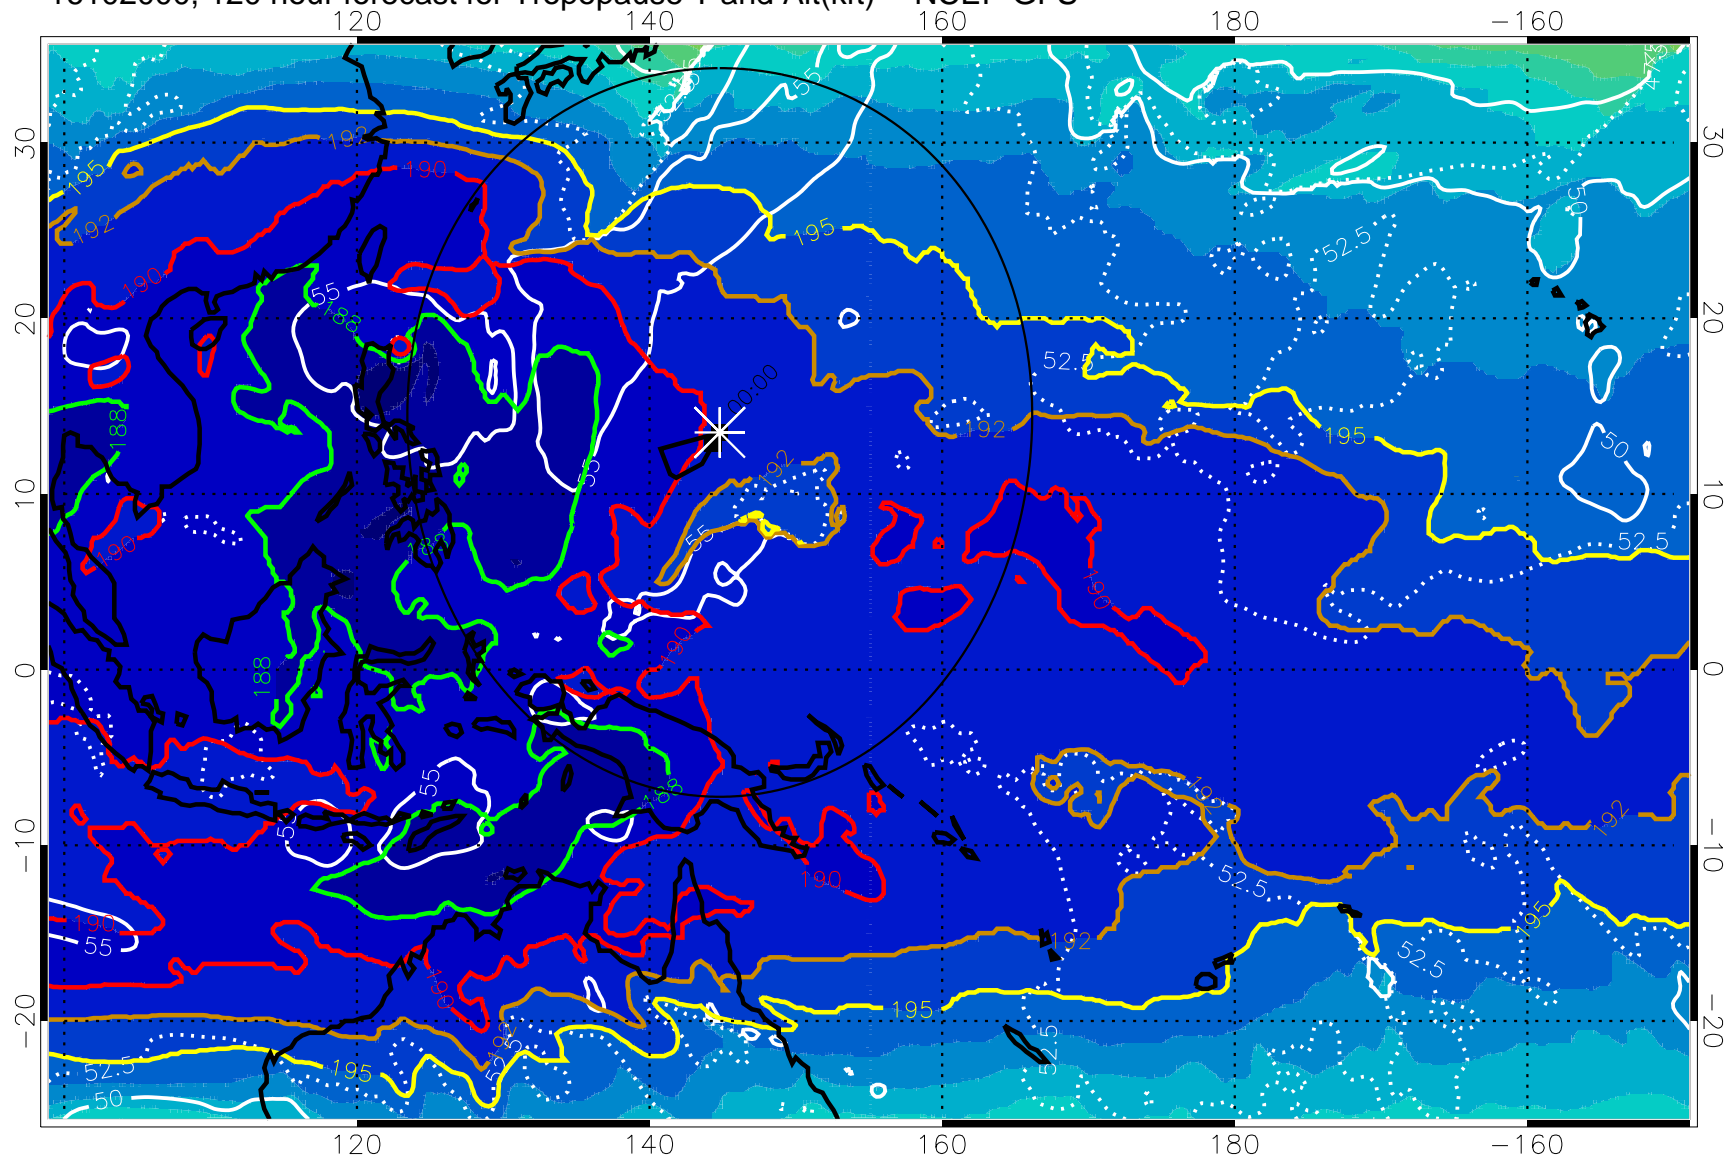

190 200 210 220 230

Tropopause T, K

Tropopause Altitude in kft (white)

192.5K Isotherm 195K Isotherm
187.5K Isotherm 190K Isotherm

Range ring of 2304 km

16101918, 114 hour forecast for Tropopause T and Alt(kft) -- NCEP GFS

190 200 210 220 230

Tropopause T, K

Tropopause Altitude in kft (white)

192.5K Isotherm 195K Isotherm

187.5K Isotherm 190K Isotherm

Range ring of 2304 km

16102000, 120 hour forecast for Tropopause T and Alt(kft) -- NCEP GFS

190 200 210 220 230

Tropopause T, K

Tropopause Altitude in kft (white)

192.5K Isotherm 195K Isotherm
187.5K Isotherm 190K Isotherm

Range ring of 2304 km