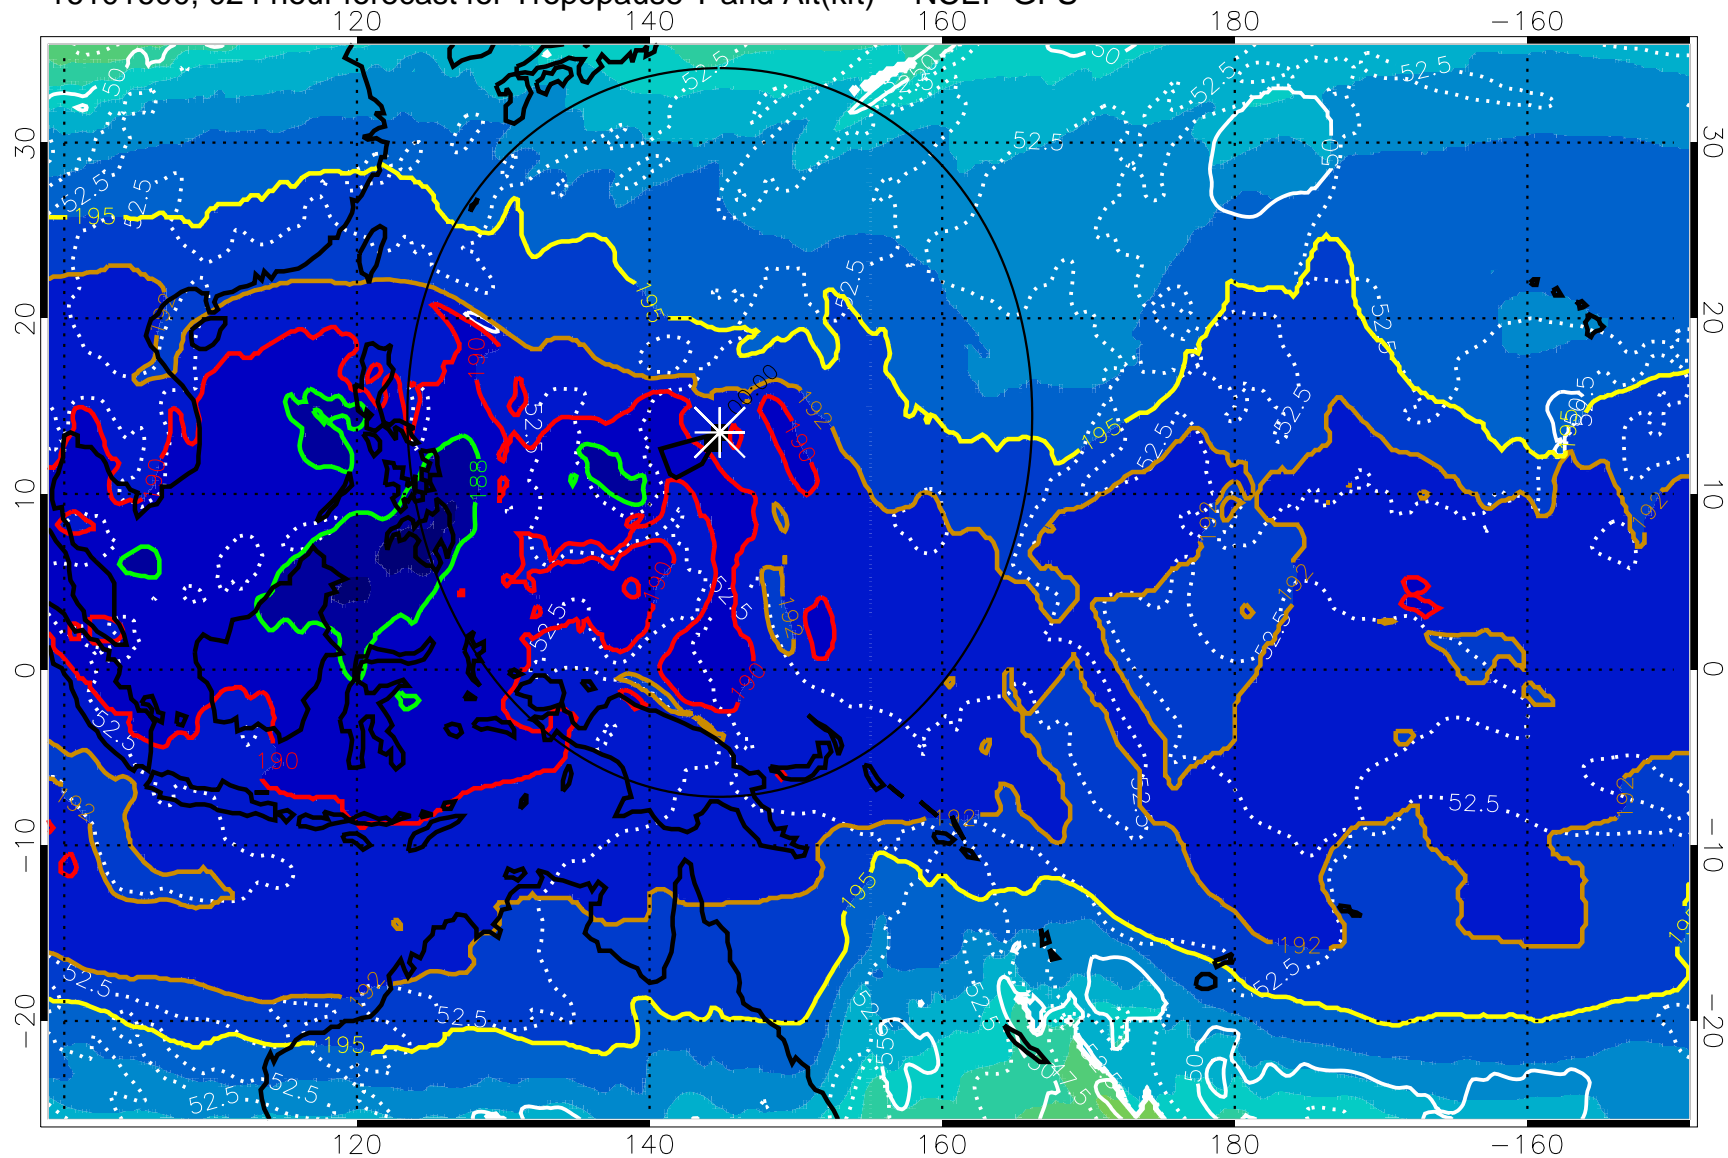

16101518, 018 hour forecast for Tropopause T and Alt(kft) -- NCEP GFS

190 200 210 220 230

Tropopause T, K

Tropopause Altitude in kft (white)

192.5K Isotherm 195K Isotherm
187.5K Isotherm 190K Isotherm

Range ring of 2304 km

16101600, 024 hour forecast for Tropopause T and Alt(kft) -- NCEP GFS

190 200 210 220 230

Tropopause T, K

Tropopause Altitude in kft (white)

192.5K Isotherm 195K Isotherm

187.5K Isotherm 190K Isotherm

Range ring of 2304 km