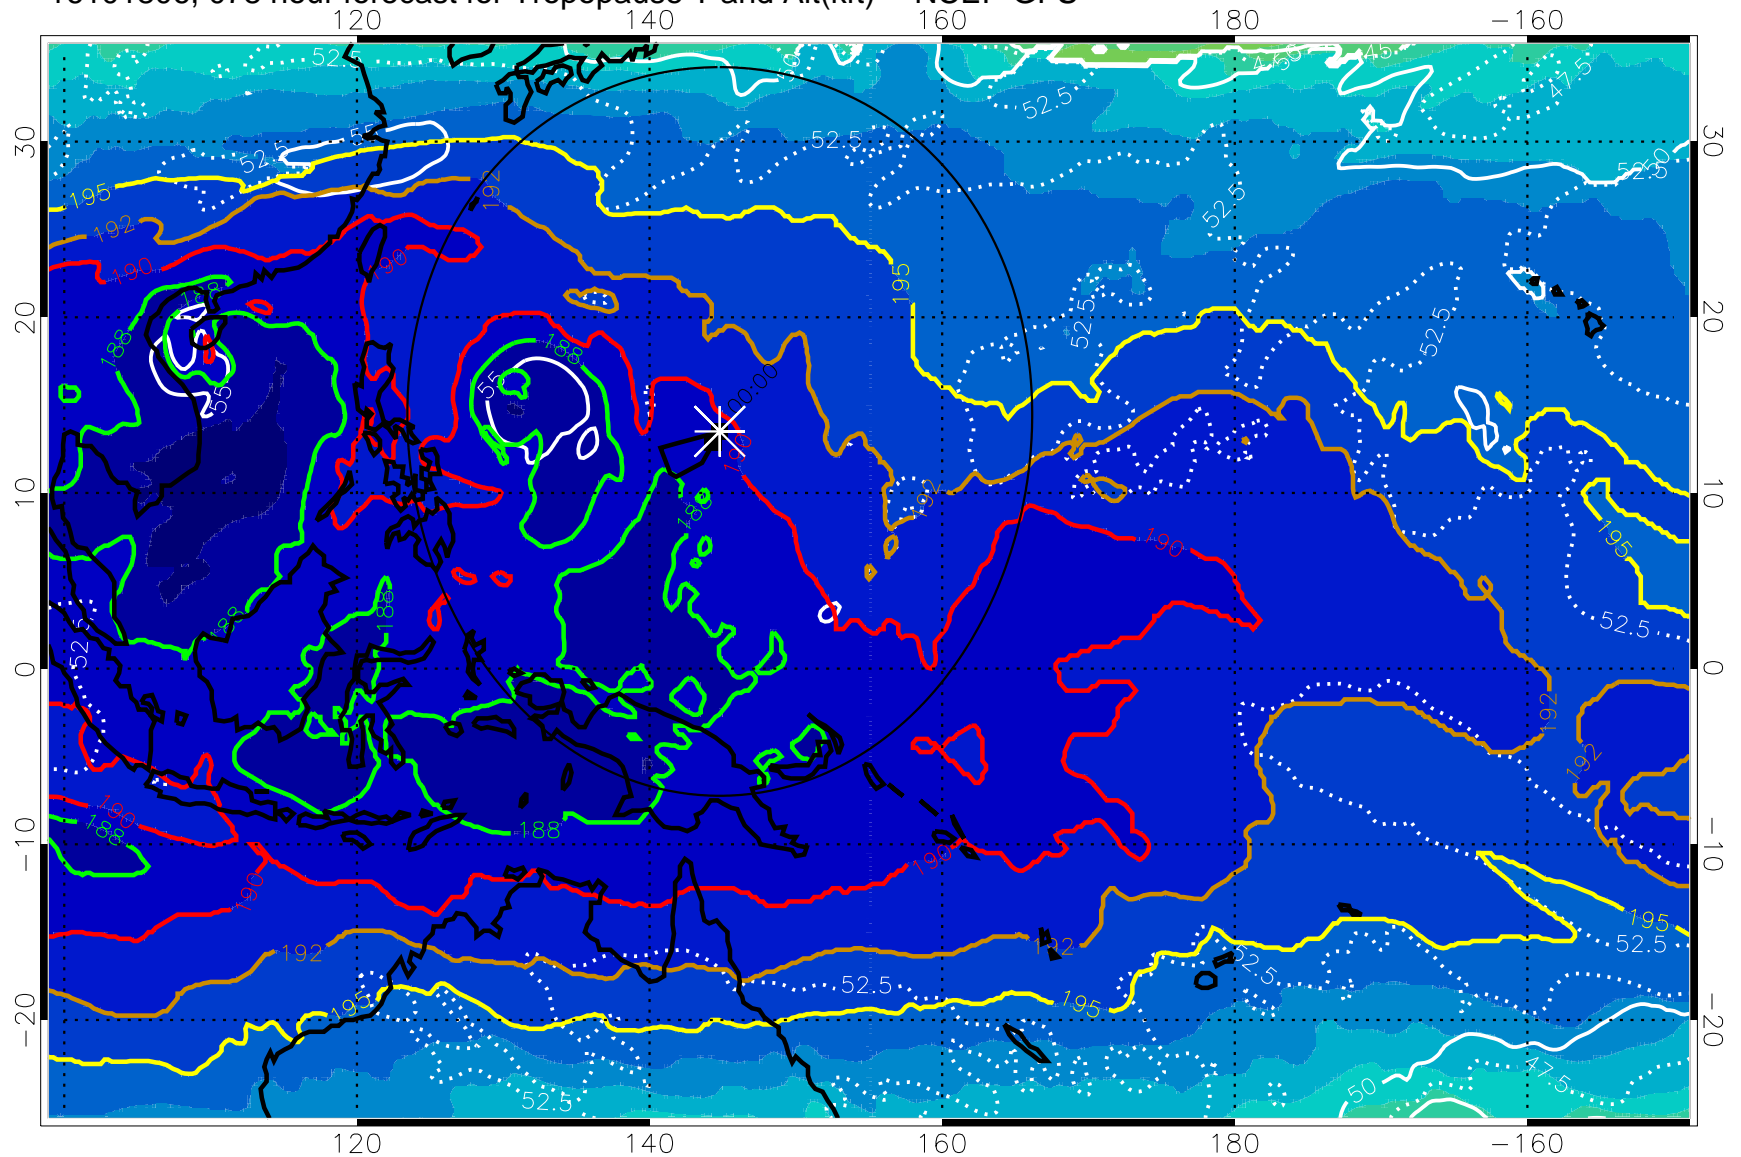

190 200 210 220 230

Tropopause T, K

Tropopause Altitude in kft (white)

192.5K Isotherm 195K Isotherm
187.5K Isotherm 190K Isotherm

Range ring of 2304 km

16101806, 078 hour forecast for Tropopause T and Alt(kft) -- NCEP GFS

190 200 210 220 230
Tropopause T, K

Tropopause Altitude in kft (white)

192.5K Isotherm 195K Isotherm
187.5K Isotherm 190K Isotherm

Range ring of 2304 km

16101812, 084 hour forecast for Tropopause T and Alt(kft) -- NCEP GFS