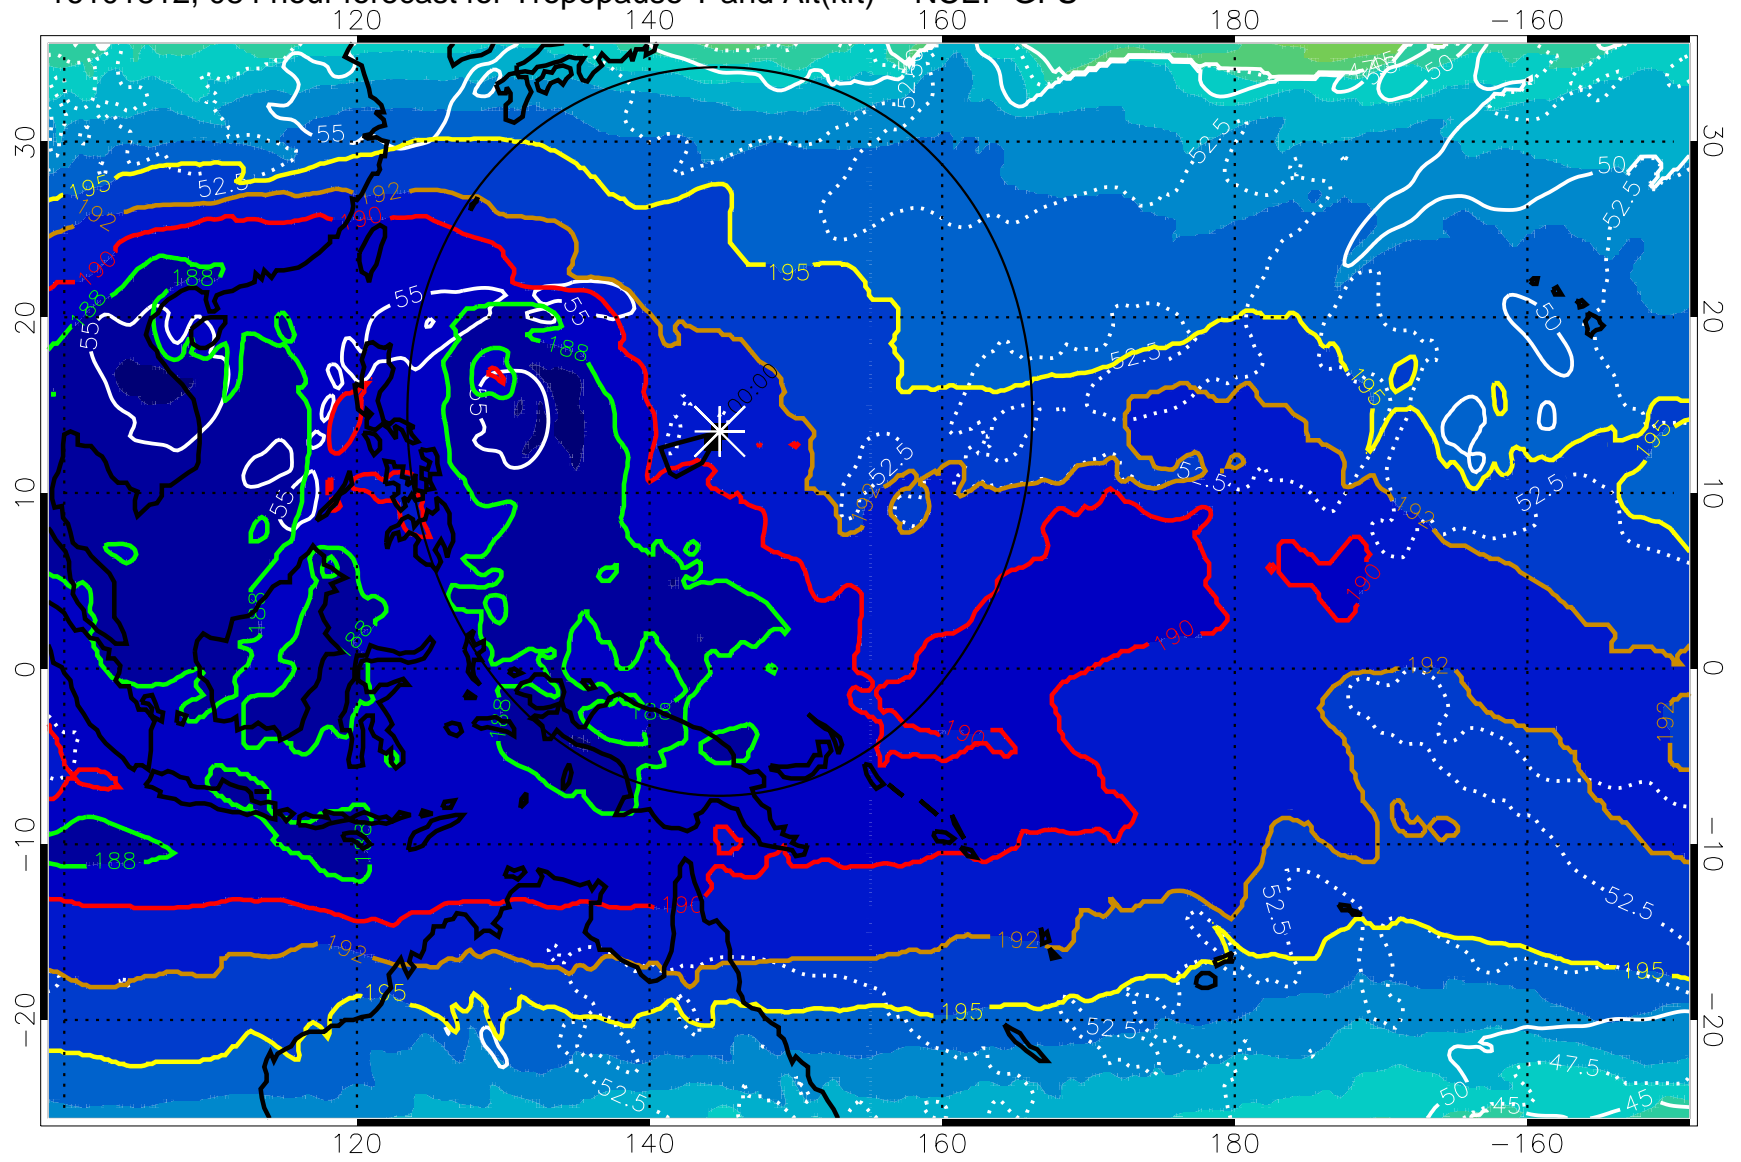

190 200 210 220 230

Tropopause T, K

Tropopause Altitude in kft (white)

192.5K Isotherm 195K Isotherm
187.5K Isotherm 190K Isotherm

Range ring of 2304 km

16101806, 078 hour forecast for Tropopause T and Alt(kft) -- NCEP GFS

190 200 210 220 230
Tropopause T, K

Tropopause Altitude in kft (white)

192.5K Isotherm 195K Isotherm
187.5K Isotherm 190K Isotherm

Range ring of 2304 km

16101812, 084 hour forecast for Tropopause T and Alt(kft) -- NCEP GFS