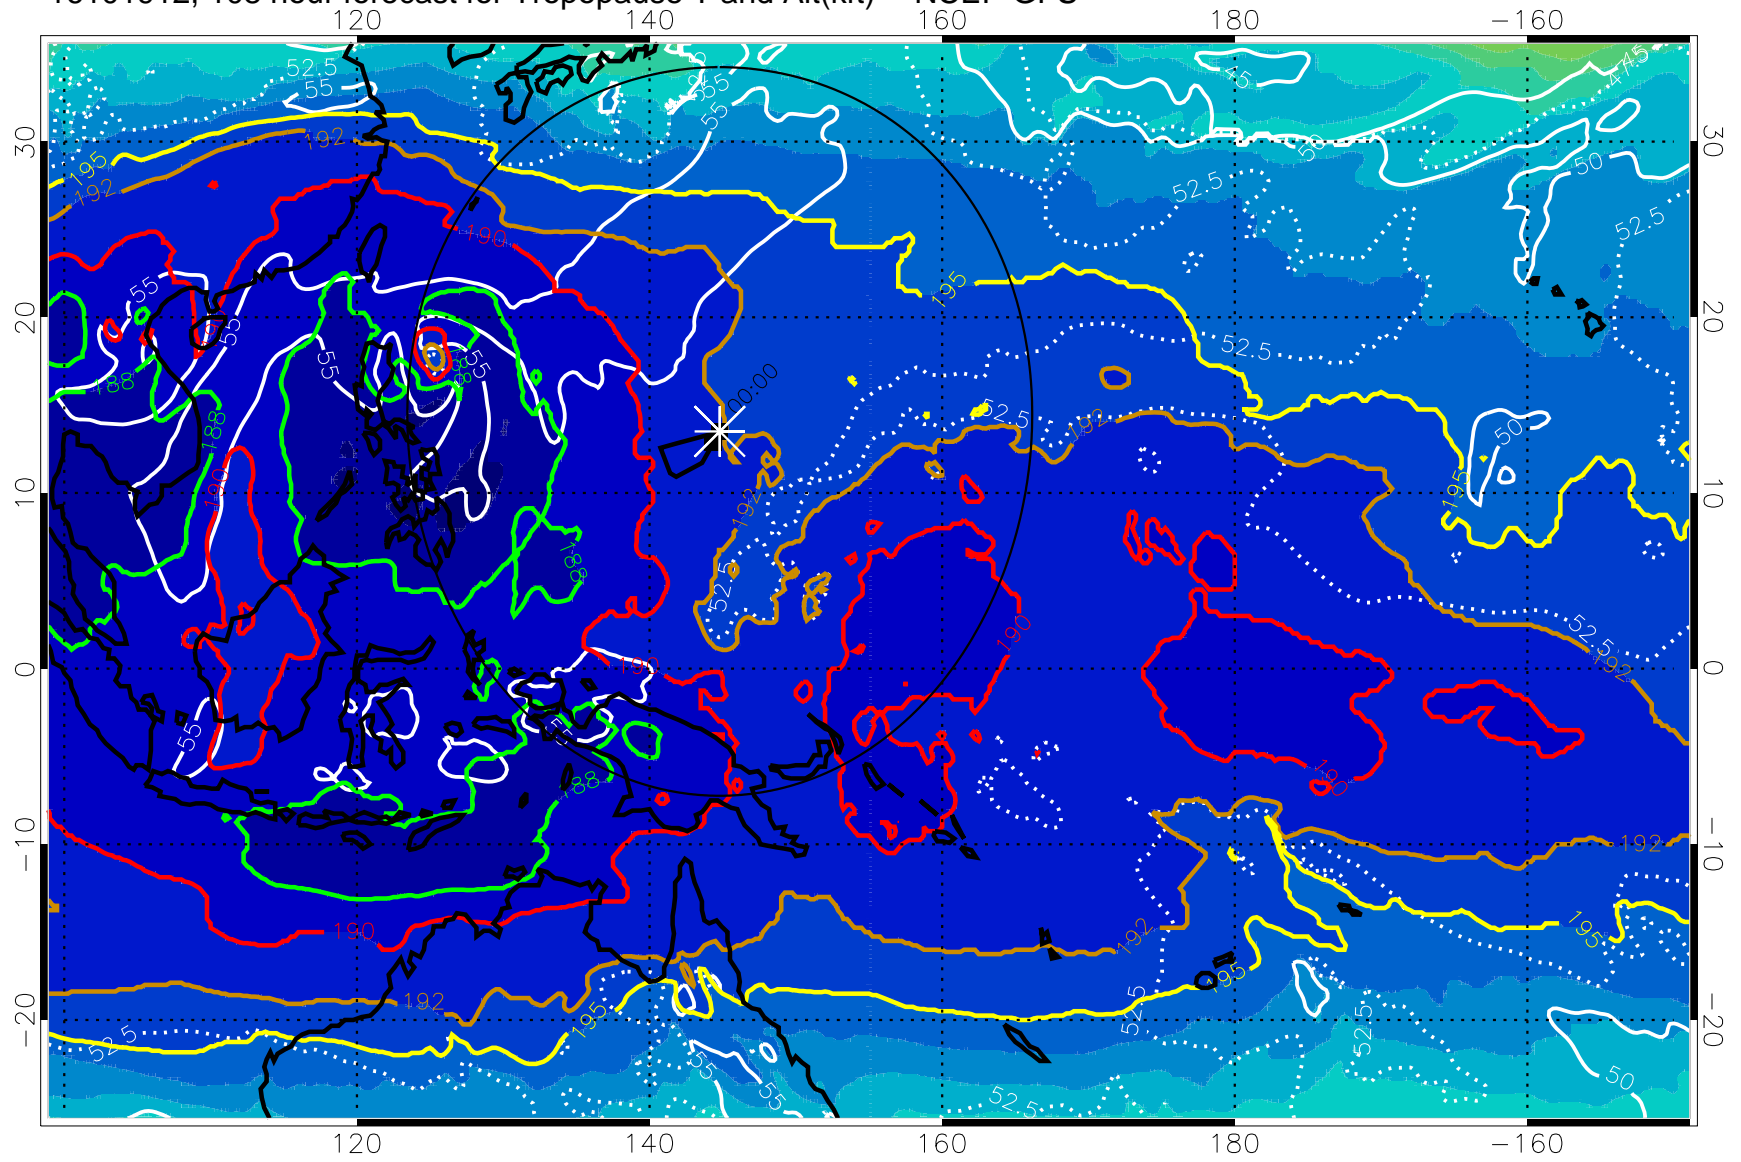

190 200 210 220 230

Tropopause T, K

Tropopause Altitude in kft (white)

192.5K Isotherm 195K Isotherm
187.5K Isotherm 190K Isotherm

Range ring of 2304 km

16101912, 108 hour forecast for Tropopause T and Alt(kft) -- NCEP GFS

190 200 210 220 230

Tropopause T, K

Tropopause Altitude in kft (white)

192.5K Isotherm 195K Isotherm
187.5K Isotherm 190K Isotherm

Range ring of 2304 km

16101918, 114 hour forecast for Tropopause T and Alt(kft) -- NCEP GFS