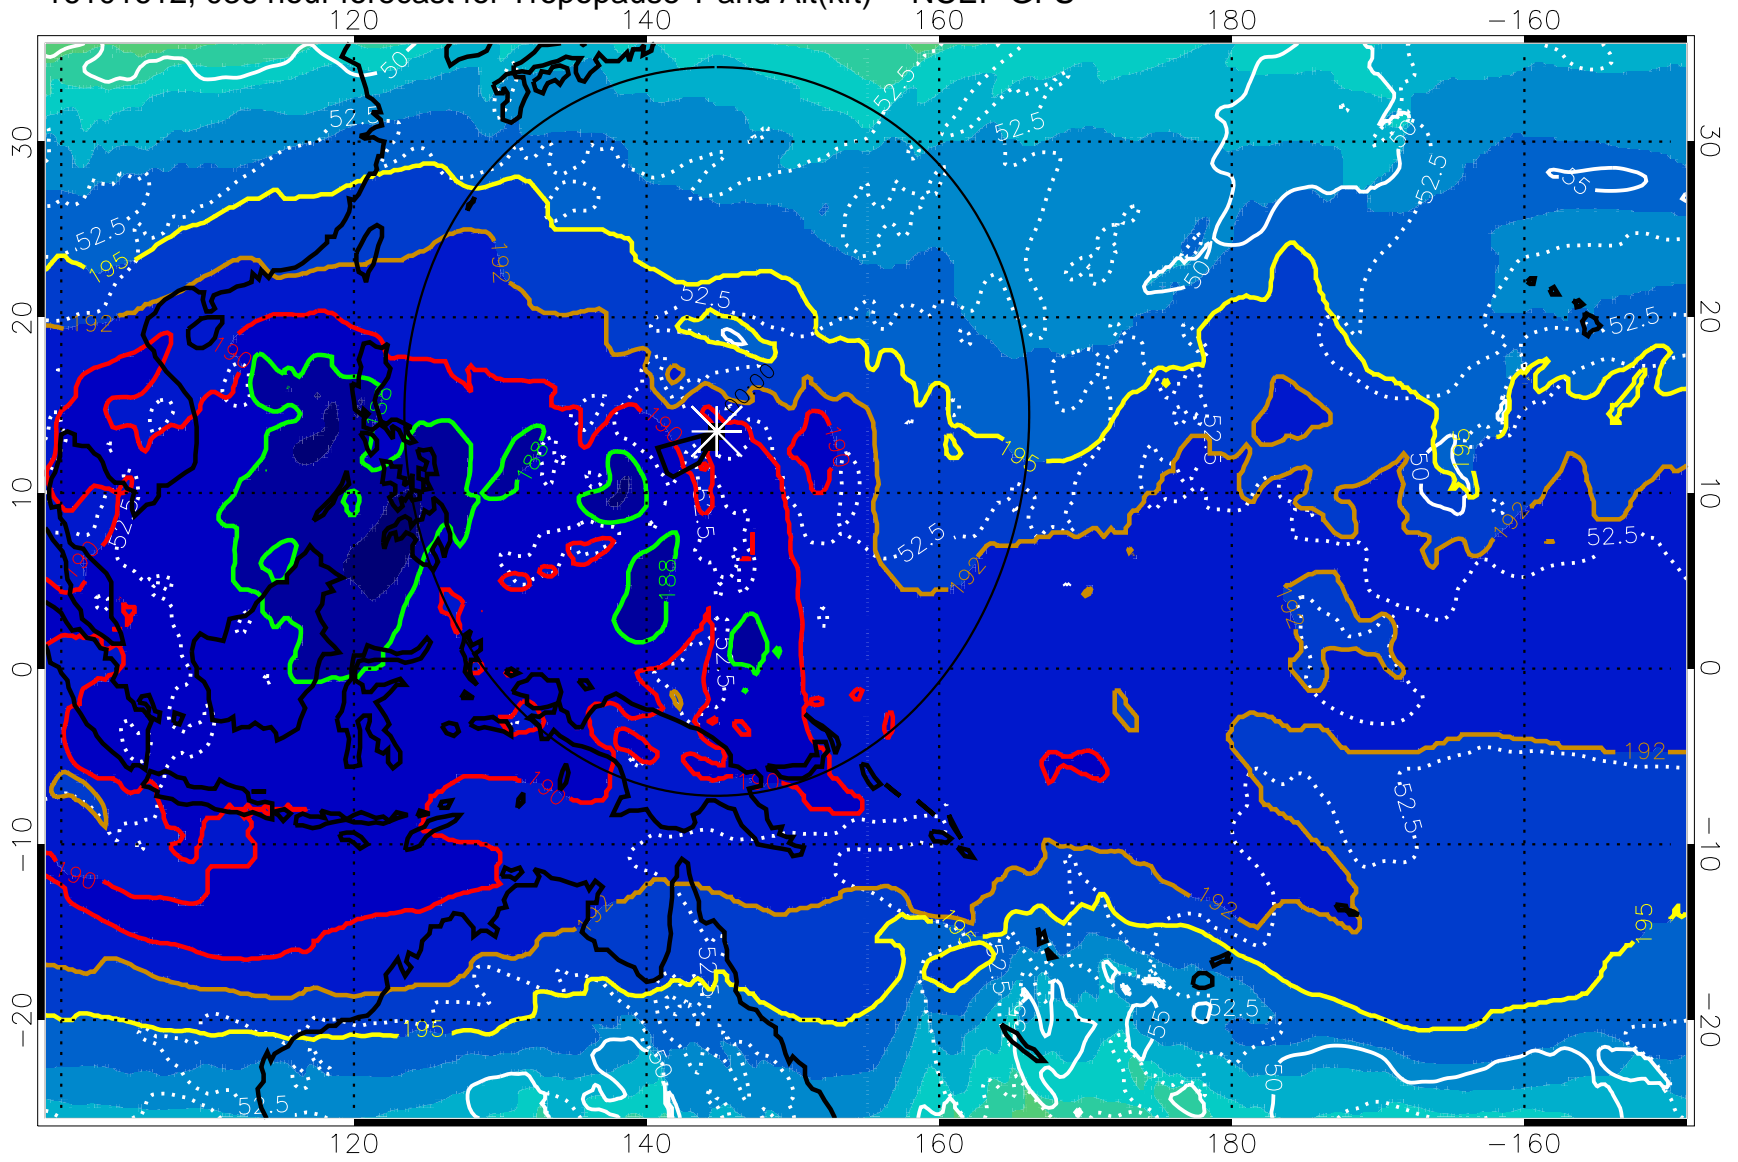

16101612, 036 hour forecast for Tropopause T and Alt(kft) -- NCEP GFS

190 200 210 220 230

Tropopause T, K

Tropopause Altitude in kft (white)

192.5K Isotherm 195K Isotherm

187.5K Isotherm 190K Isotherm

Range ring of 2304 km