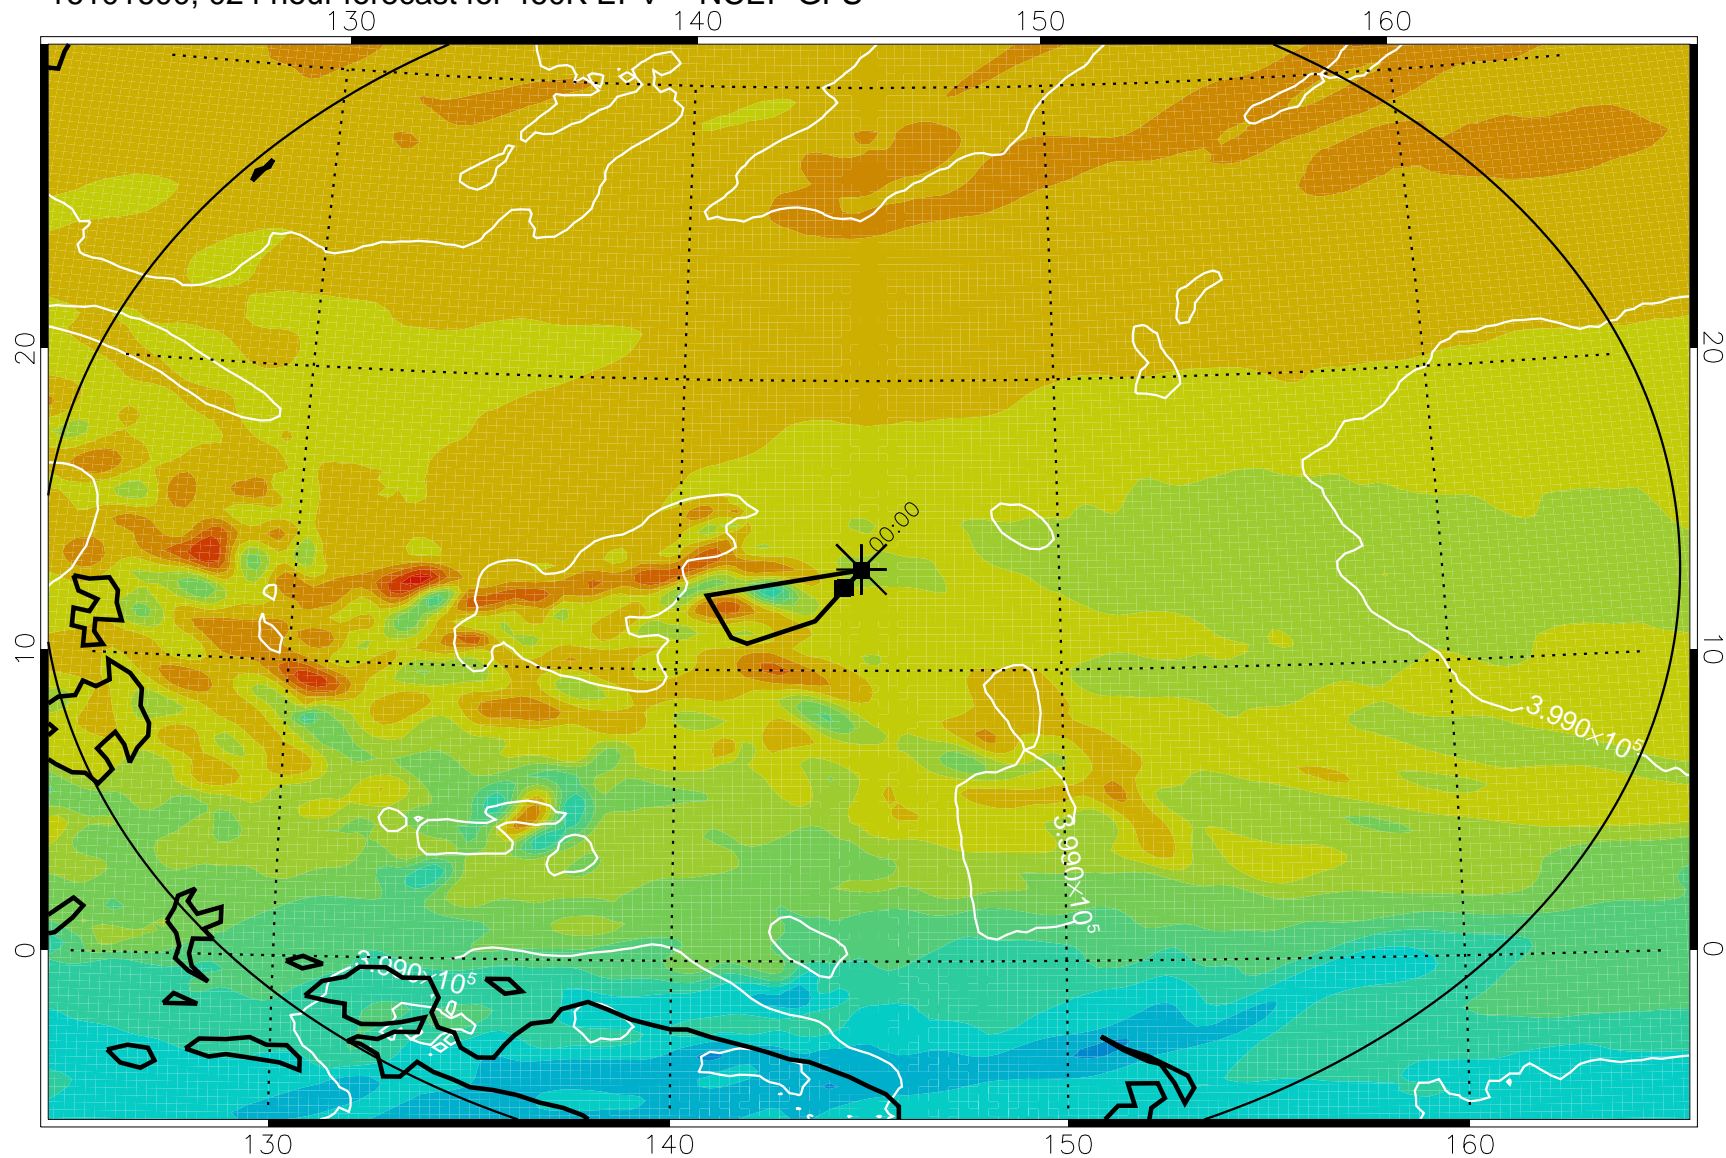

16101506, 006 hour forecast for 460K EPV -- NCEP GFS

460K Montgomery Streamfunction, white

Range ring of 2304 km

16101512, 012 hour forecast for 460K EPV -- NCEP GFS

460K Montgomery Streamfunction, white

Range ring of 2304 km

16101518, 018 hour forecast for 460K EPV -- NCEP GFS

460K Montgomery Streamfunction, white

Range ring of 2304 km

16101600, 024 hour forecast for 460K EPV -- NCEP GFS

460K Montgomery Streamfunction, white

Range ring of 2304 km

16101606, 030 hour forecast for 460K EPV -- NCEP GFS

460K Montgomery Streamfunction, white

Range ring of 2304 km

16101612, 036 hour forecast for 460K EPV -- NCEP GFS

460K Montgomery Streamfunction, white

Range ring of 2304 km

460K Montgomery Streamfunction, white

Range ring of 2304 km

16101712, 060 hour forecast for 460K EPV -- NCEP GFS

460K Montgomery Streamfunction, white

Range ring of 2304 km

16101718, 066 hour forecast for 460K EPV -- NCEP GFS