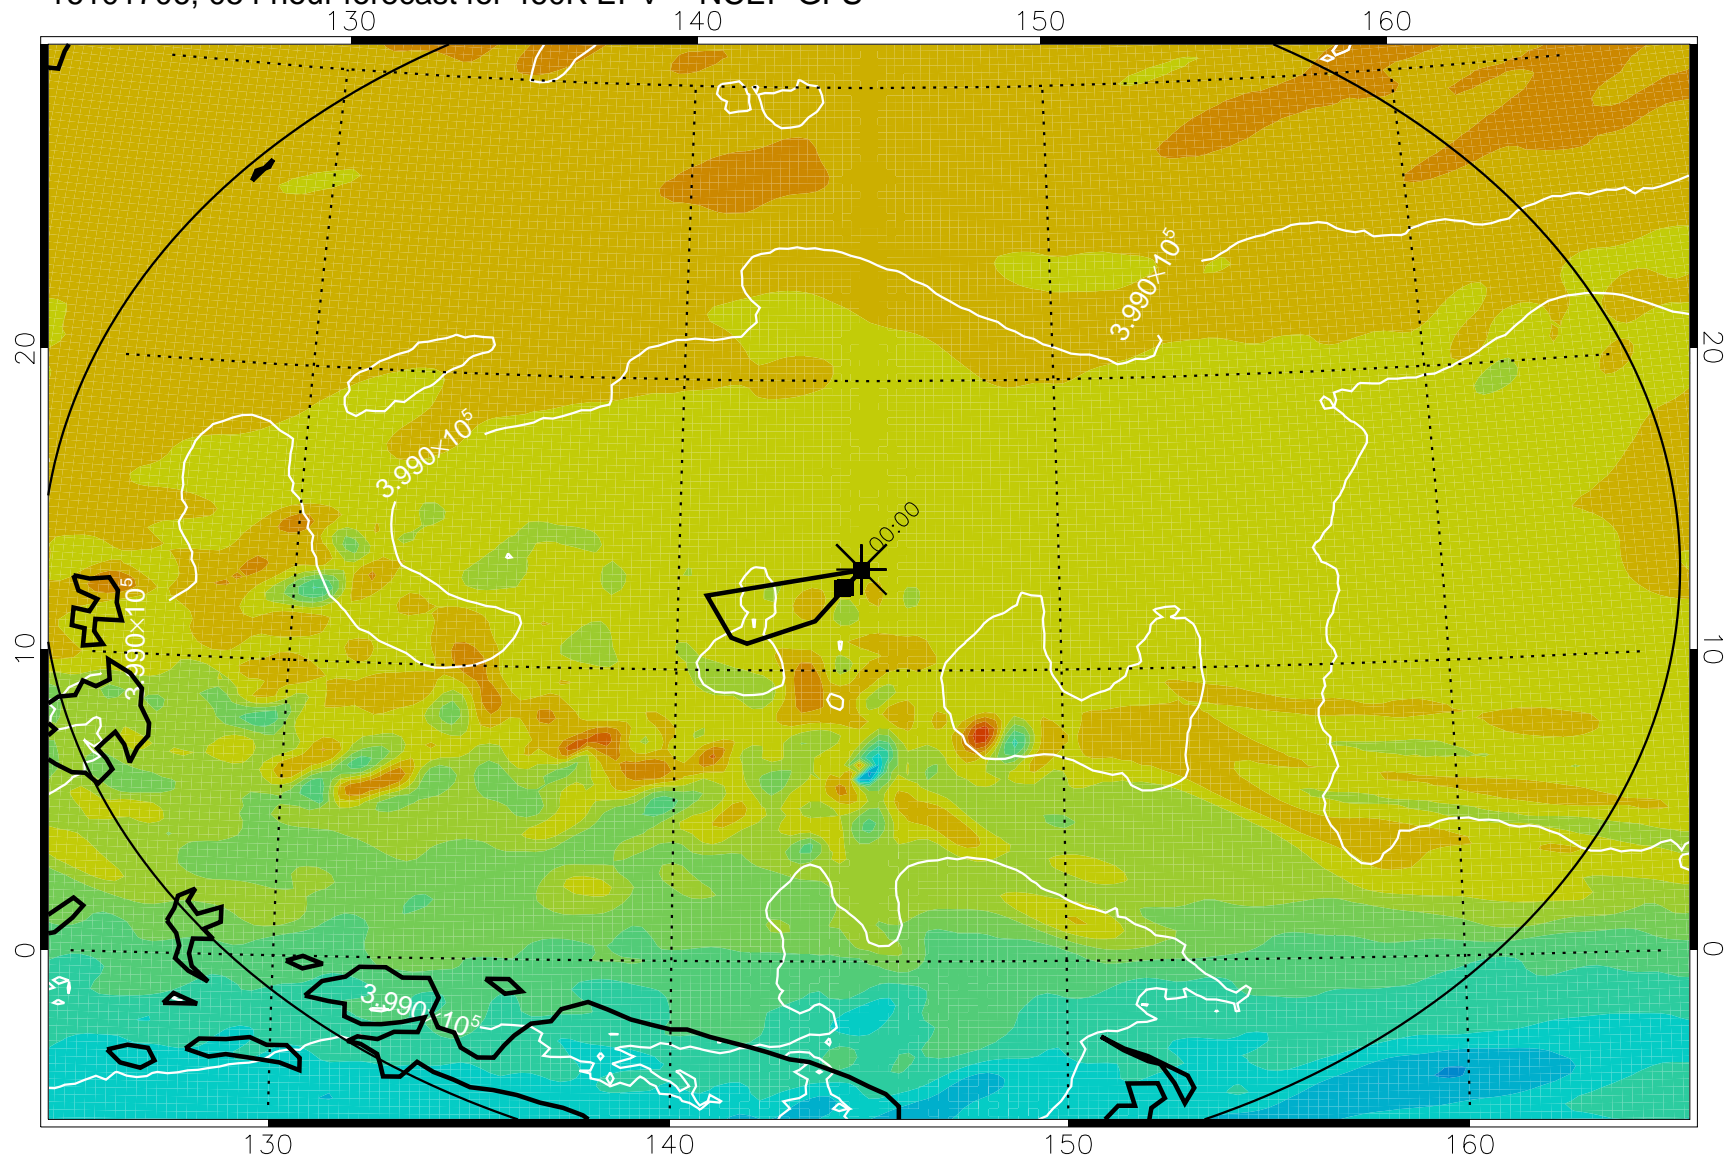

16101606, 030 hour forecast for 460K EPV -- NCEP GFS

460K Montgomery Streamfunction, white

Range ring of 2304 km

16101612, 036 hour forecast for 460K EPV -- NCEP GFS

460K Montgomery Streamfunction, white

Range ring of 2304 km

16101618, 042 hour forecast for 460K EPV -- NCEP GFS

460K Montgomery Streamfunction, white

Range ring of 2304 km

16101700, 048 hour forecast for 460K EPV -- NCEP GFS

16101706, 054 hour forecast for 460K EPV -- NCEP GFS

460K Montgomery Streamfunction, white

Range ring of 2304 km

16101712, 060 hour forecast for 460K EPV -- NCEP GFS

460K Montgomery Streamfunction, white

Range ring of 2304 km

16101718, 066 hour forecast for 460K EPV -- NCEP GFS

460K Montgomery Streamfunction, white

Range ring of 2304 km

16101800, 072 hour forecast for 460K EPV -- NCEP GFS

460K Montgomery Streamfunction, white

Range ring of 2304 km

16101806, 078 hour forecast for 460K EPV -- NCEP GFS