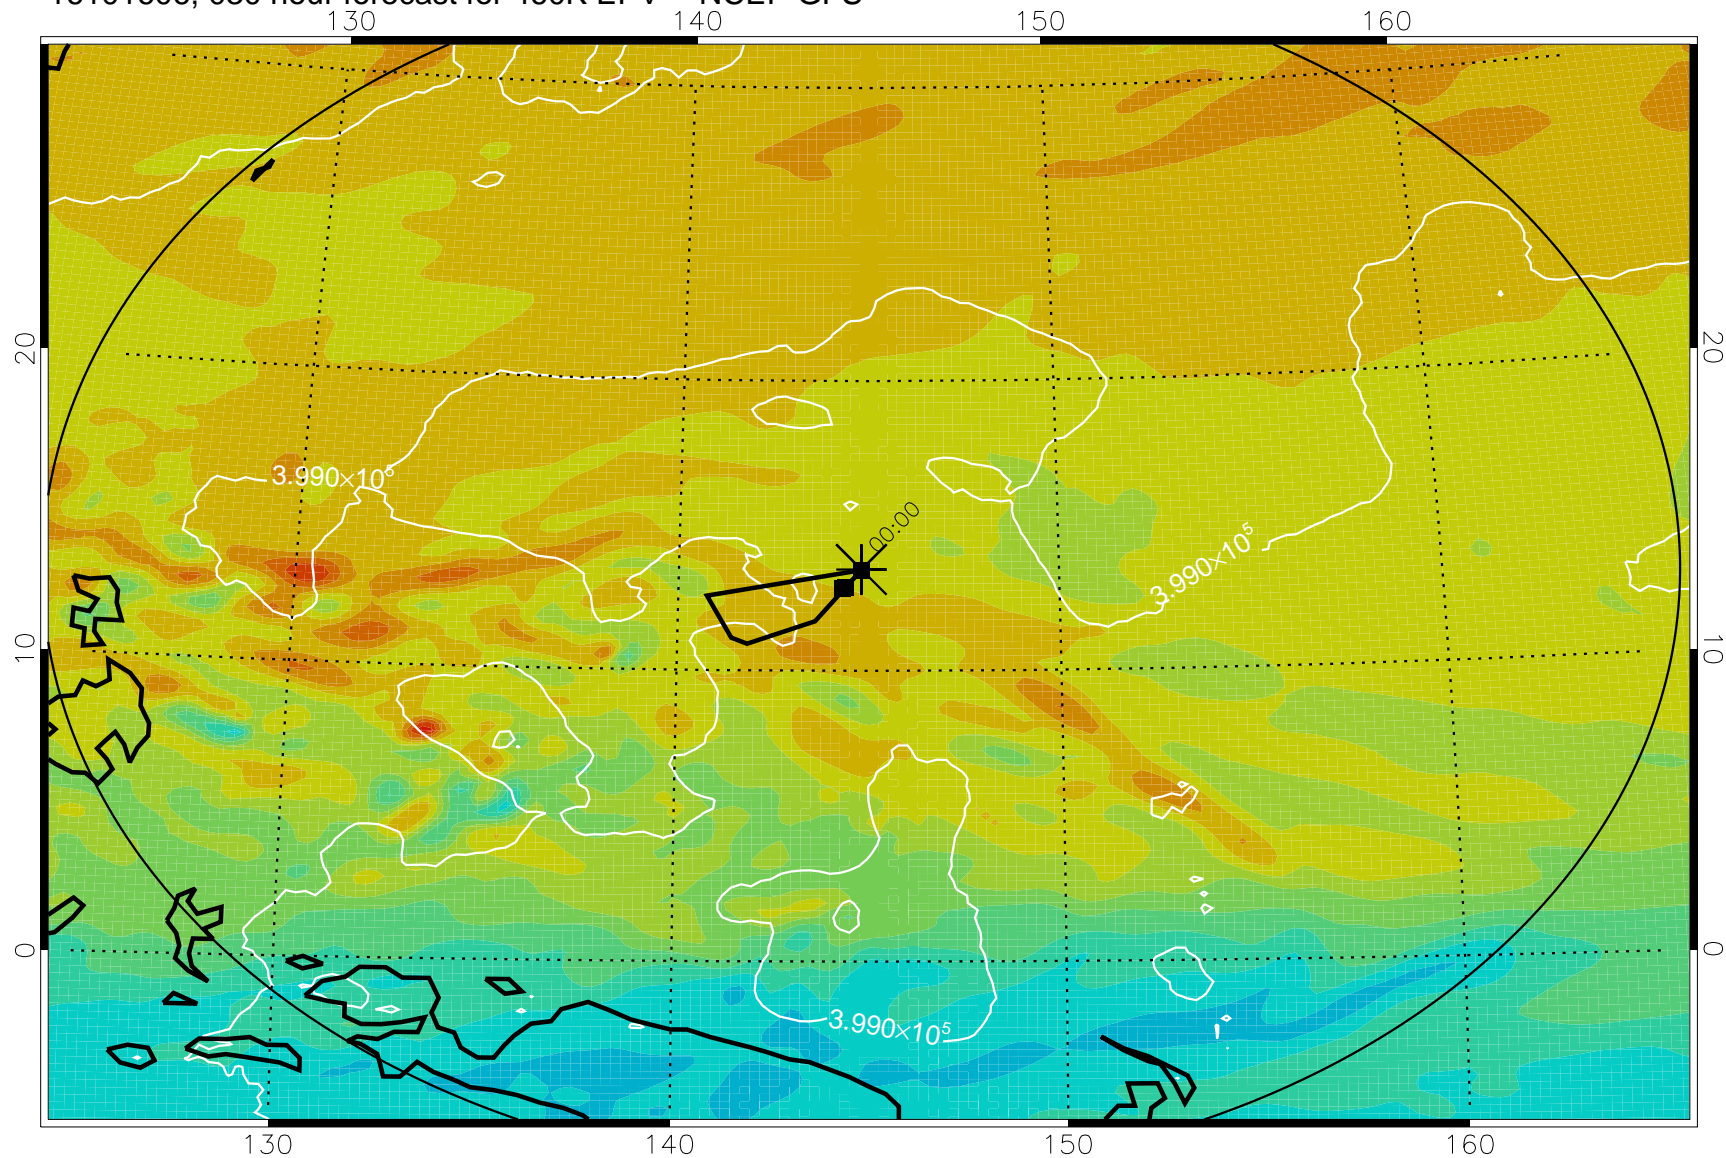

16101506, 006 hour forecast for 460K EPV -- NCEP GFS

460K Montgomery Streamfunction, white

Range ring of 2304 km

16101512, 012 hour forecast for 460K EPV -- NCEP GFS

460K Montgomery Streamfunction, white

Range ring of 2304 km

16101518, 018 hour forecast for 460K EPV -- NCEP GFS

460K Montgomery Streamfunction, white

Range ring of 2304 km

16101600, 024 hour forecast for 460K EPV -- NCEP GFS

460K Montgomery Streamfunction, white

Range ring of 2304 km

16101606, 030 hour forecast for 460K EPV -- NCEP GFS

460K Montgomery Streamfunction, white

Range ring of 2304 km

16101612, 036 hour forecast for 460K EPV -- NCEP GFS

460K Montgomery Streamfunction, white

Range ring of 2304 km

16101618, 042 hour forecast for 460K EPV -- NCEP GFS

460K Montgomery Streamfunction, white

Range ring of 2304 km

16101700, 048 hour forecast for 460K EPV -- NCEP GFS

16101706, 054 hour forecast for 460K EPV -- NCEP GFS