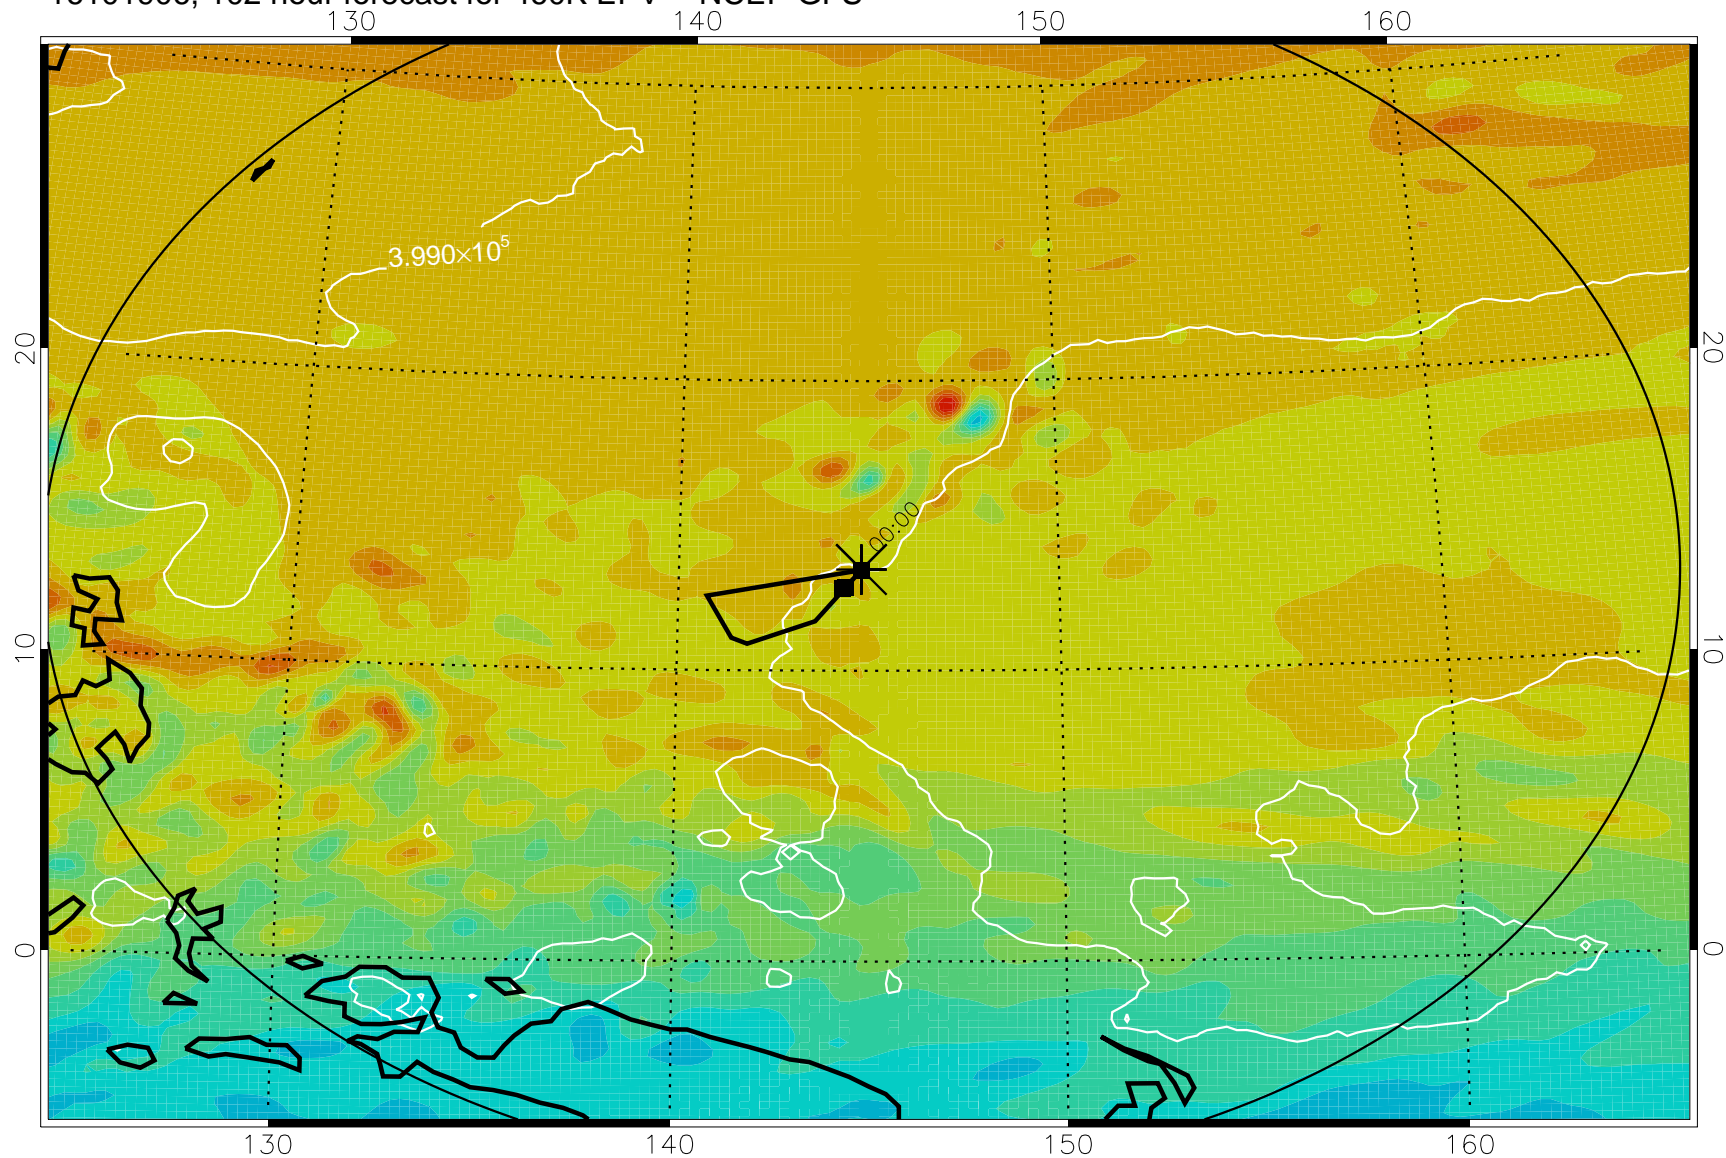

460K Montgomery Streamfunction, white

Range ring of 2304 km

16101812, 084 hour forecast for 460K EPV -- NCEP GFS

460K Montgomery Streamfunction, white

Range ring of 2304 km

16101818, 090 hour forecast for 460K EPV -- NCEP GFS

460K Montgomery Streamfunction, white

Range ring of 2304 km

16101900, 096 hour forecast for 460K EPV -- NCEP GFS

460K Montgomery Streamfunction, white

Range ring of 2304 km

16101906, 102 hour forecast for 460K EPV -- NCEP GFS

460K Montgomery Streamfunction, white

Range ring of 2304 km

16101912, 108 hour forecast for 460K EPV -- NCEP GFS

460K Montgomery Streamfunction, white

Range ring of 2304 km

16101918, 114 hour forecast for 460K EPV -- NCEP GFS

460K Montgomery Streamfunction, white

Range ring of 2304 km

16102000, 120 hour forecast for 460K EPV -- NCEP GFS

460K Montgomery Streamfunction, white

Range ring of 2304 km