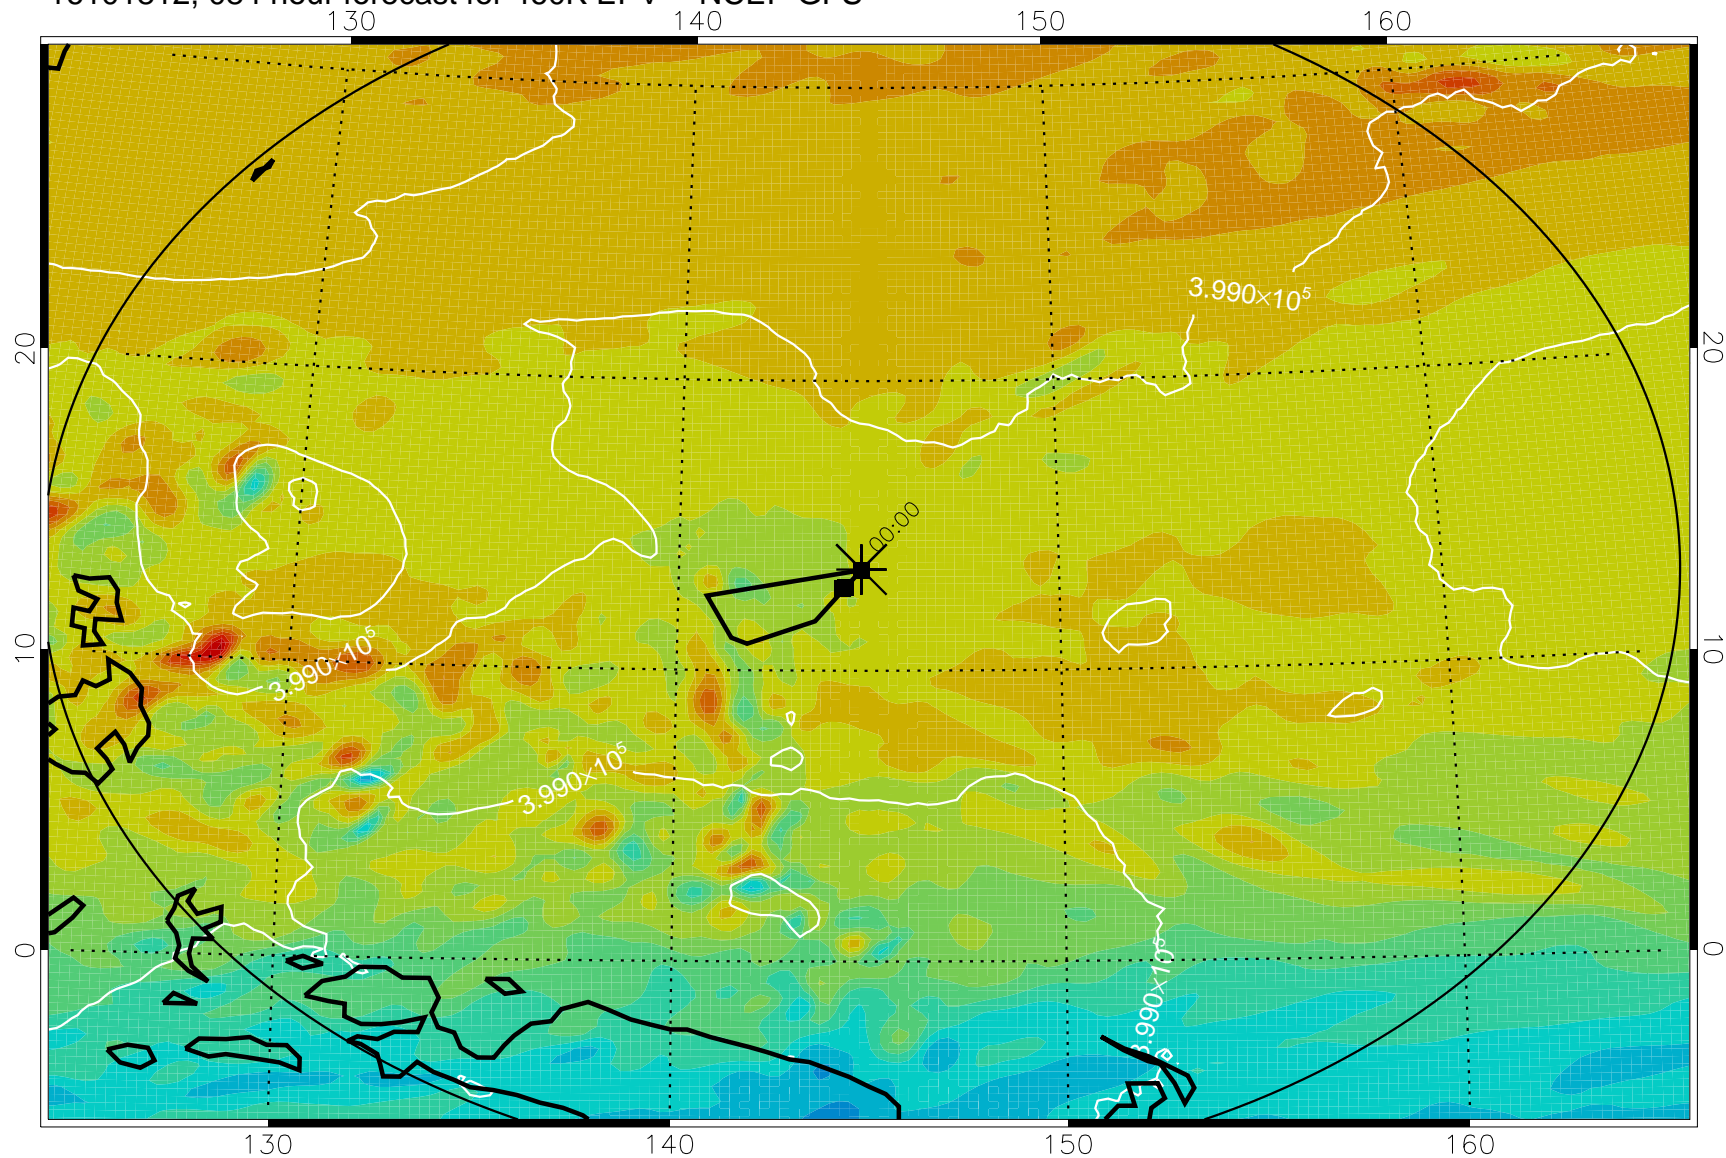

460K Montgomery Streamfunction, white

Range ring of 2304 km

16101712, 060 hour forecast for 460K EPV -- NCEP GFS

460K Montgomery Streamfunction, white

Range ring of 2304 km

16101718, 066 hour forecast for 460K EPV -- NCEP GFS

460K Montgomery Streamfunction, white

Range ring of 2304 km

16101800, 072 hour forecast for 460K EPV -- NCEP GFS

460K Montgomery Streamfunction, white

Range ring of 2304 km

16101806, 078 hour forecast for 460K EPV -- NCEP GFS

460K Montgomery Streamfunction, white

Range ring of 2304 km

16101812, 084 hour forecast for 460K EPV -- NCEP GFS

460K Montgomery Streamfunction, white

Range ring of 2304 km

16101818, 090 hour forecast for 460K EPV -- NCEP GFS

460K Montgomery Streamfunction, white

Range ring of 2304 km

16101900, 096 hour forecast for 460K EPV -- NCEP GFS

460K Montgomery Streamfunction, white

Range ring of 2304 km

16101906, 102 hour forecast for 460K EPV -- NCEP GFS