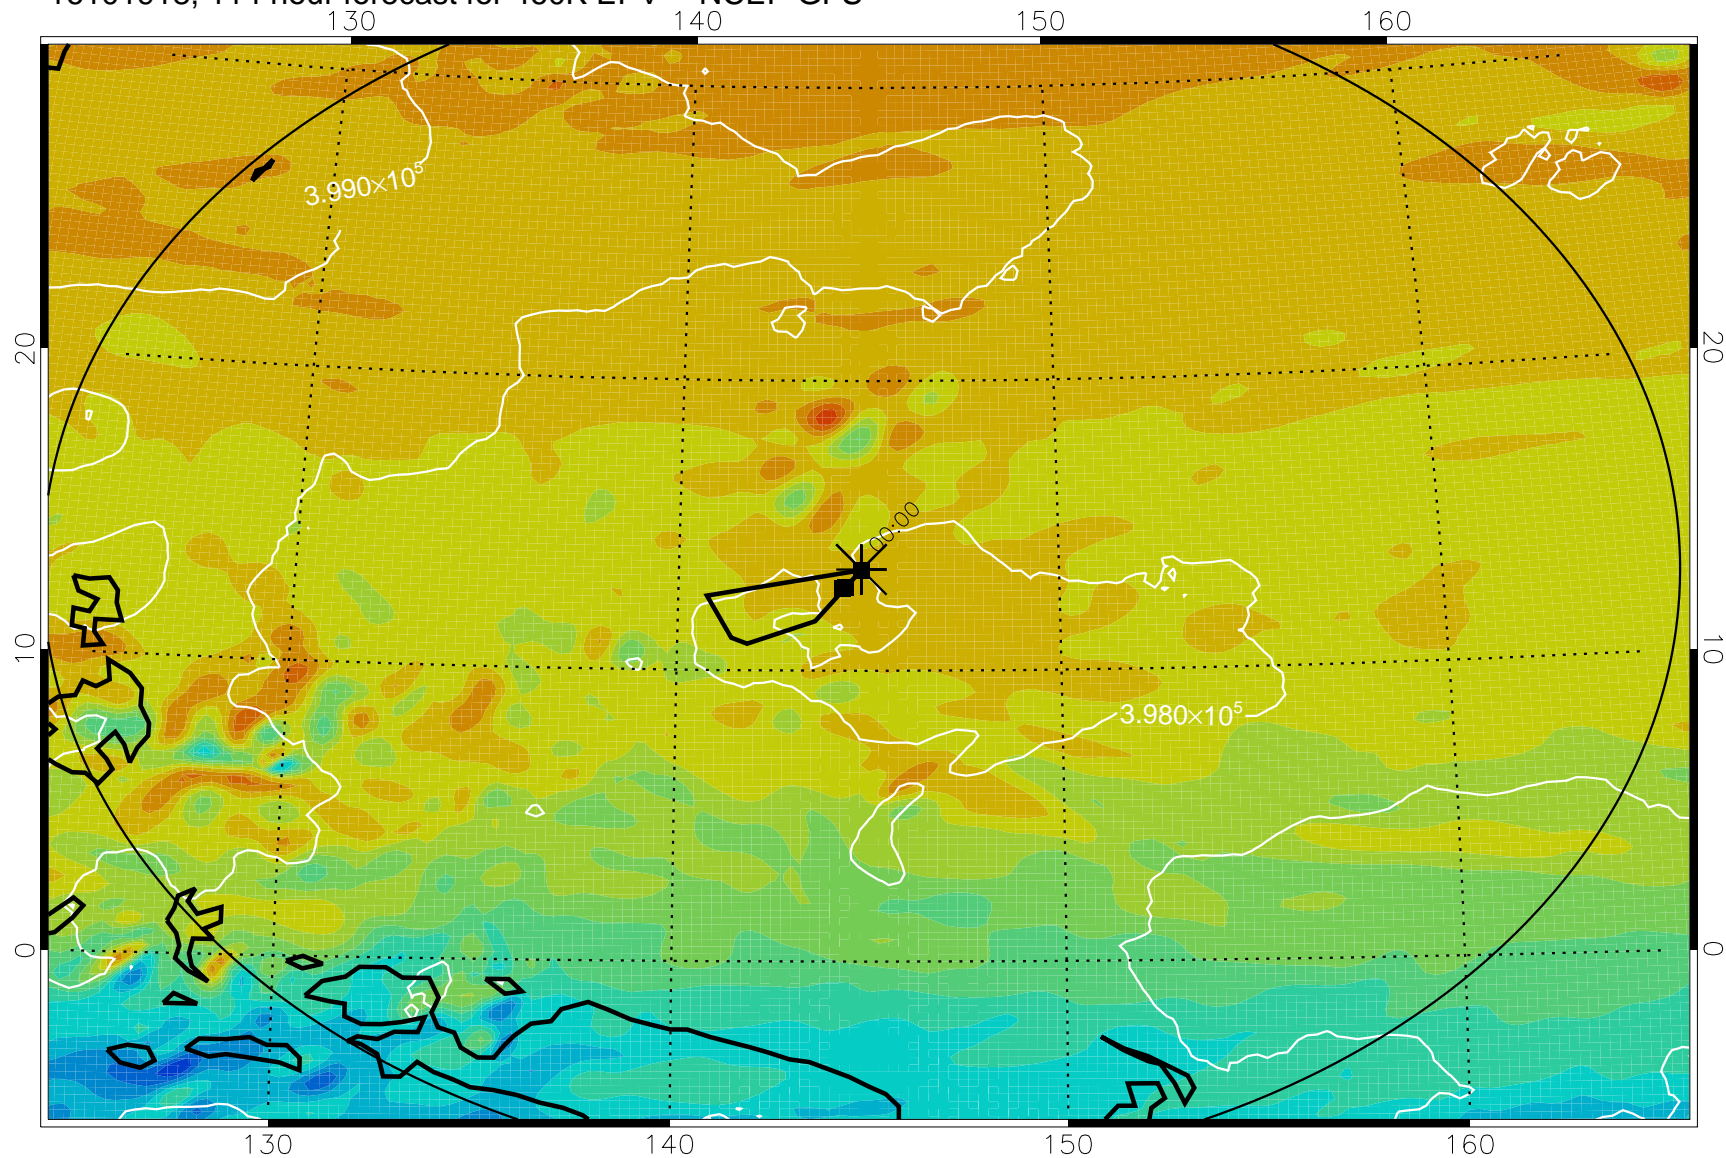

460K Montgomery Streamfunction, white

Range ring of 2304 km

16101812, 084 hour forecast for 460K EPV -- NCEP GFS

460K Montgomery Streamfunction, white

Range ring of 2304 km

16101818, 090 hour forecast for 460K EPV -- NCEP GFS

460K Montgomery Streamfunction, white

Range ring of 2304 km

16101900, 096 hour forecast for 460K EPV -- NCEP GFS

460K Montgomery Streamfunction, white

Range ring of 2304 km

16101906, 102 hour forecast for 460K EPV -- NCEP GFS

460K Montgomery Streamfunction, white

Range ring of 2304 km

16101912, 108 hour forecast for 460K EPV -- NCEP GFS

460K Montgomery Streamfunction, white

Range ring of 2304 km

16101918, 114 hour forecast for 460K EPV -- NCEP GFS

460K Montgomery Streamfunction, white

Range ring of 2304 km

16102000, 120 hour forecast for 460K EPV -- NCEP GFS

460K Montgomery Streamfunction, white

Range ring of 2304 km