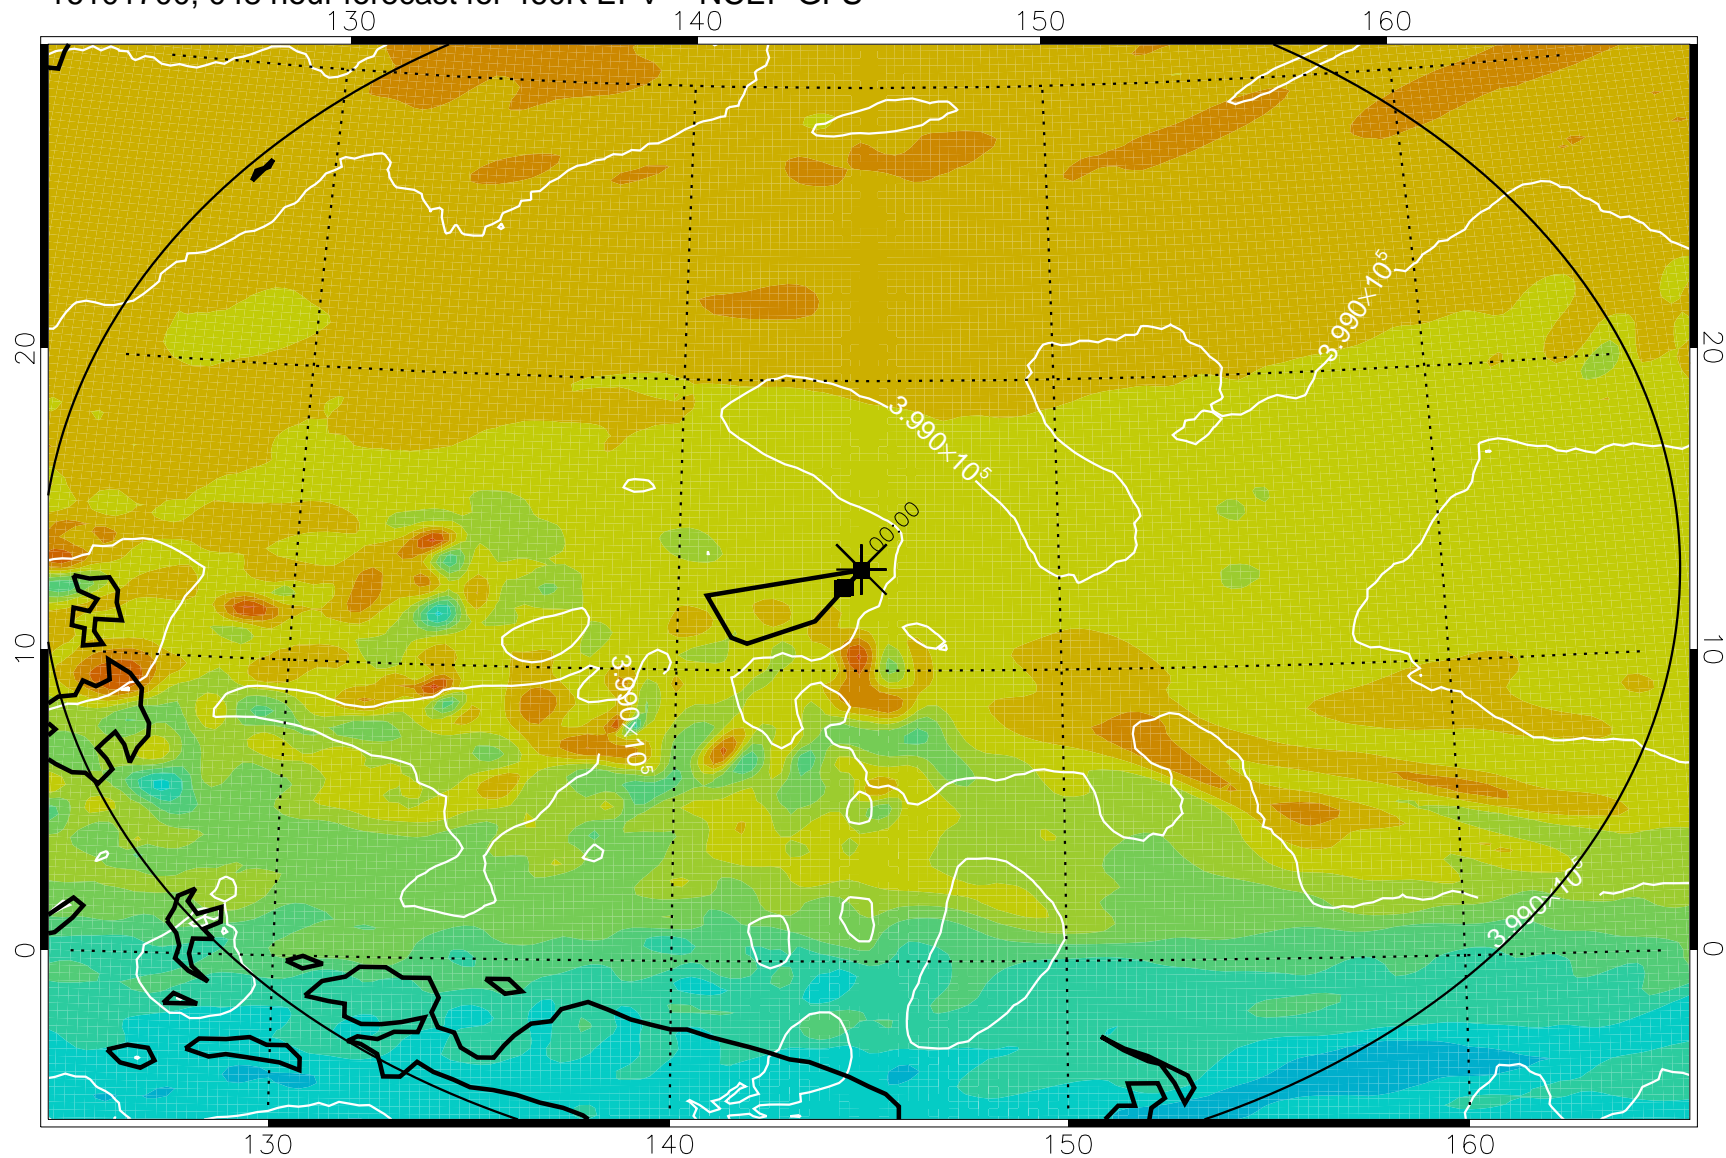

16101606, 030 hour forecast for 460K EPV -- NCEP GFS

460K Montgomery Streamfunction, white

Range ring of 2304 km

16101612, 036 hour forecast for 460K EPV -- NCEP GFS

460K Montgomery Streamfunction, white

Range ring of 2304 km

16101618, 042 hour forecast for 460K EPV -- NCEP GFS

460K Montgomery Streamfunction, white

Range ring of 2304 km

16101700, 048 hour forecast for 460K EPV -- NCEP GFS

16101706, 054 hour forecast for 460K EPV -- NCEP GFS

460K Montgomery Streamfunction, white

Range ring of 2304 km

16101712, 060 hour forecast for 460K EPV -- NCEP GFS

460K Montgomery Streamfunction, white

Range ring of 2304 km

16101718, 066 hour forecast for 460K EPV -- NCEP GFS

460K Montgomery Streamfunction, white

Range ring of 2304 km

16101800, 072 hour forecast for 460K EPV -- NCEP GFS

460K Montgomery Streamfunction, white

Range ring of 2304 km

16101806, 078 hour forecast for 460K EPV -- NCEP GFS