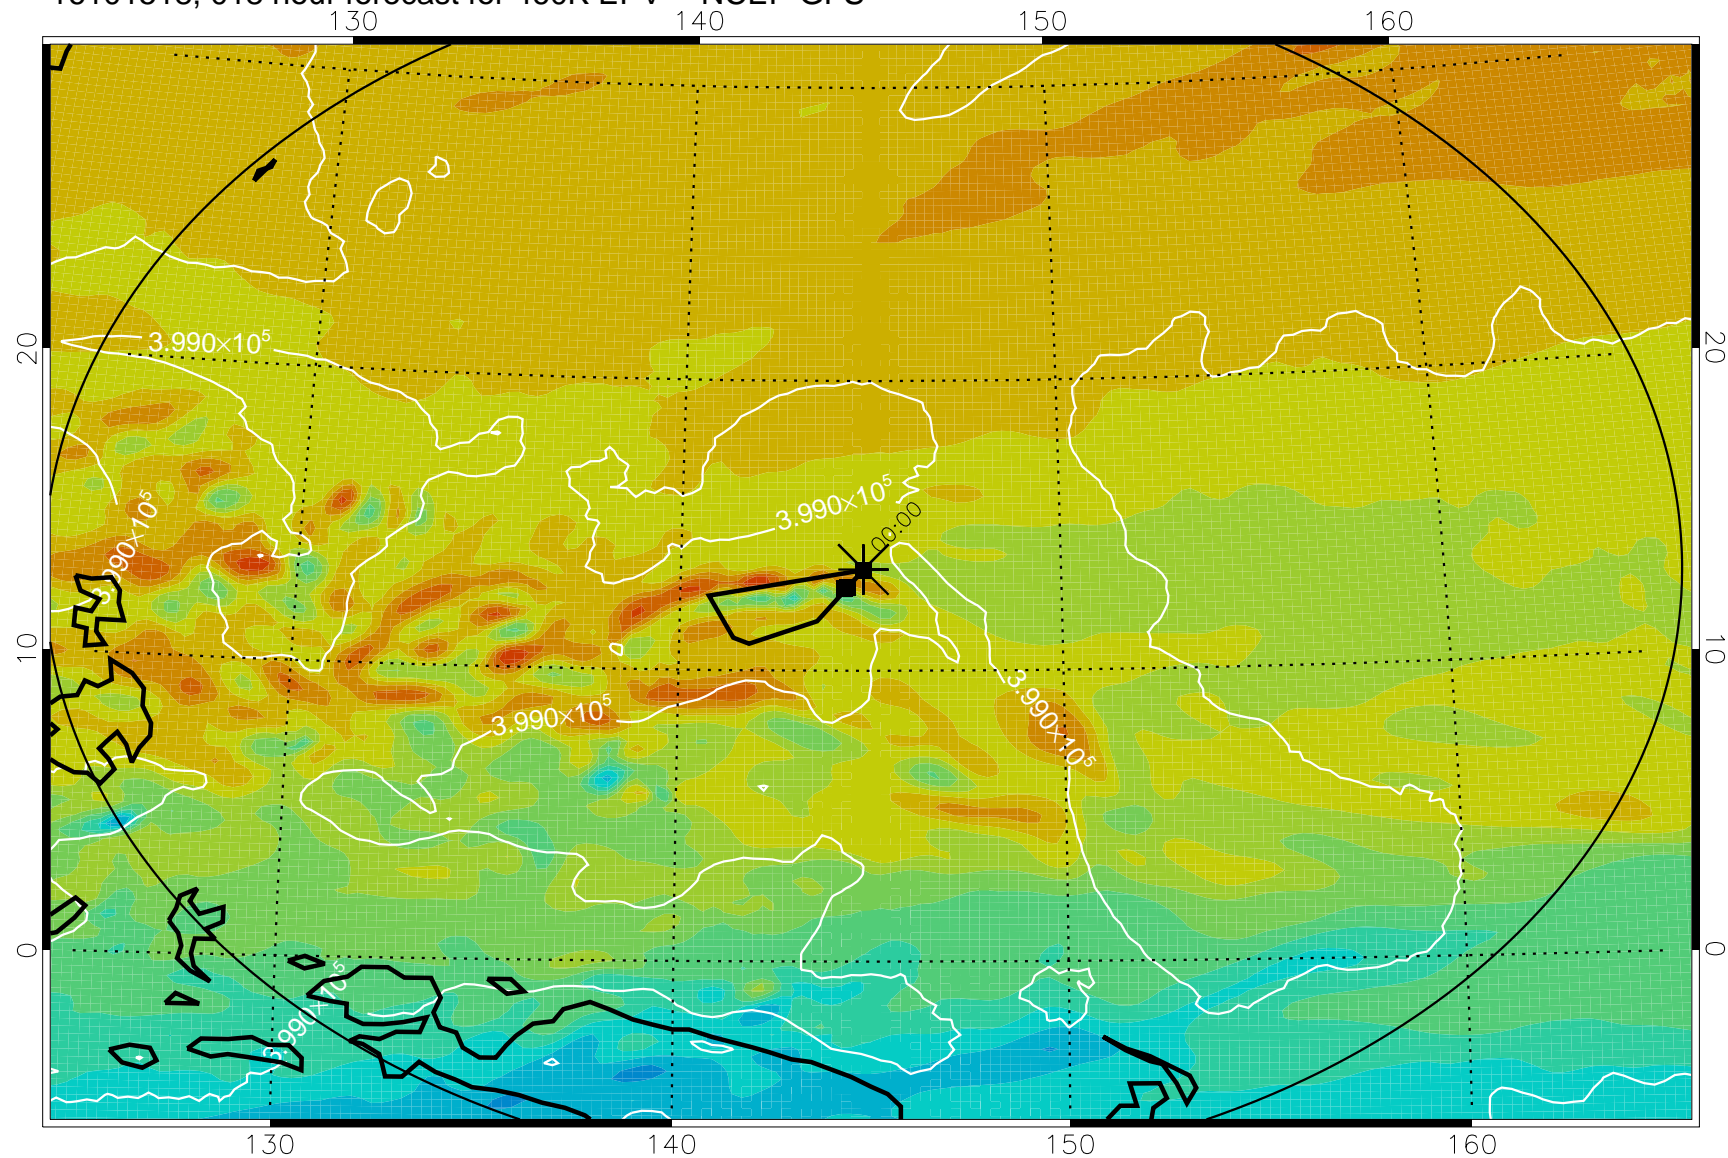

16101506, 006 hour forecast for 460K EPV -- NCEP GFS

460K Montgomery Streamfunction, white

Range ring of 2304 km

16101512, 012 hour forecast for 460K EPV -- NCEP GFS

460K Montgomery Streamfunction, white

Range ring of 2304 km

16101518, 018 hour forecast for 460K EPV -- NCEP GFS

460K Montgomery Streamfunction, white

Range ring of 2304 km

16101600, 024 hour forecast for 460K EPV -- NCEP GFS

460K Montgomery Streamfunction, white

Range ring of 2304 km

16101606, 030 hour forecast for 460K EPV -- NCEP GFS

460K Montgomery Streamfunction, white

Range ring of 2304 km

16101612, 036 hour forecast for 460K EPV -- NCEP GFS

460K Montgomery Streamfunction, white

Range ring of 2304 km

16101618, 042 hour forecast for 460K EPV -- NCEP GFS

460K Montgomery Streamfunction, white

Range ring of 2304 km

16101700, 048 hour forecast for 460K EPV -- NCEP GFS

16101706, 054 hour forecast for 460K EPV -- NCEP GFS