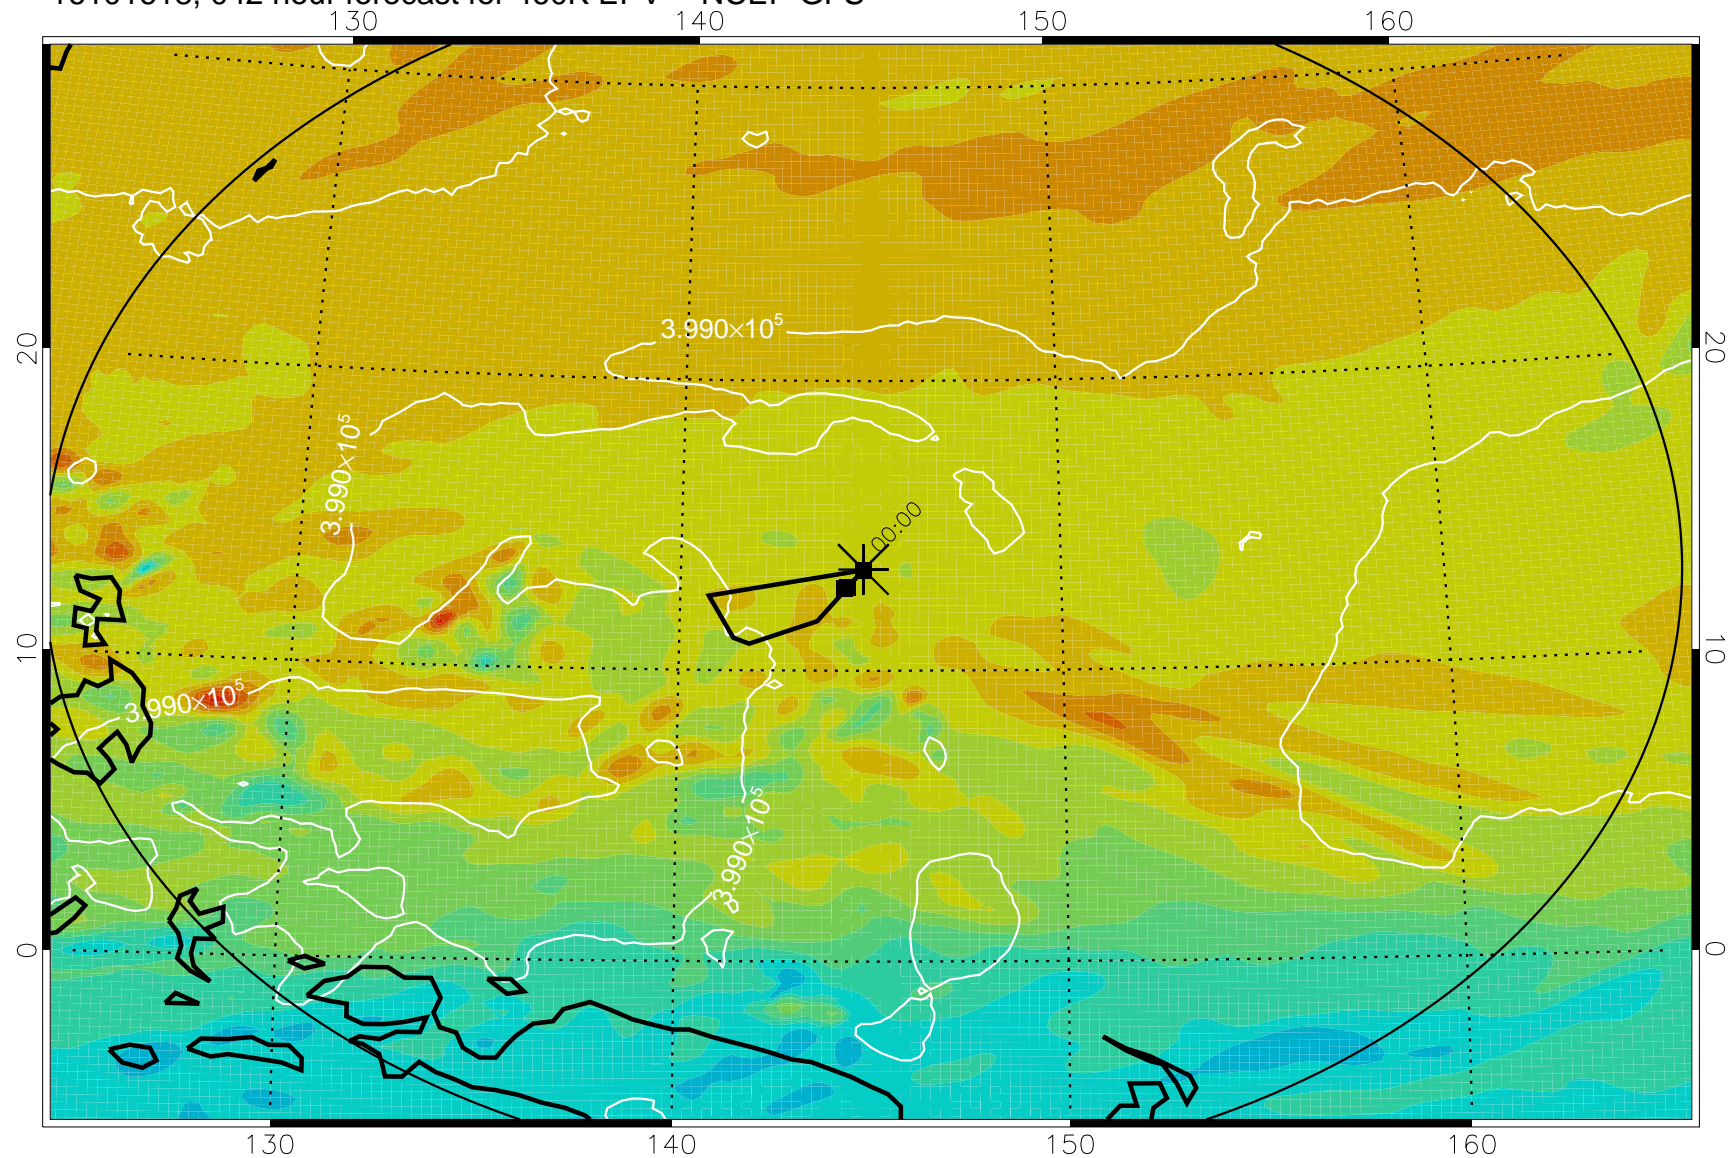

16101518, 018 hour forecast for 460K EPV -- NCEP GFS

460K Montgomery Streamfunction, white

Range ring of 2304 km

16101600, 024 hour forecast for 460K EPV -- NCEP GFS

460K Montgomery Streamfunction, white

Range ring of 2304 km

16101606, 030 hour forecast for 460K EPV -- NCEP GFS

460K Montgomery Streamfunction, white

Range ring of 2304 km

16101612, 036 hour forecast for 460K EPV -- NCEP GFS

460K Montgomery Streamfunction, white

Range ring of 2304 km

16101618, 042 hour forecast for 460K EPV -- NCEP GFS

460K Montgomery Streamfunction, white

Range ring of 2304 km

16101700, 048 hour forecast for 460K EPV -- NCEP GFS

16101706, 054 hour forecast for 460K EPV -- NCEP GFS

460K Montgomery Streamfunction, white

Range ring of 2304 km

16101712, 060 hour forecast for 460K EPV -- NCEP GFS

460K Montgomery Streamfunction, white

Range ring of 2304 km

16101718, 066 hour forecast for 460K EPV -- NCEP GFS