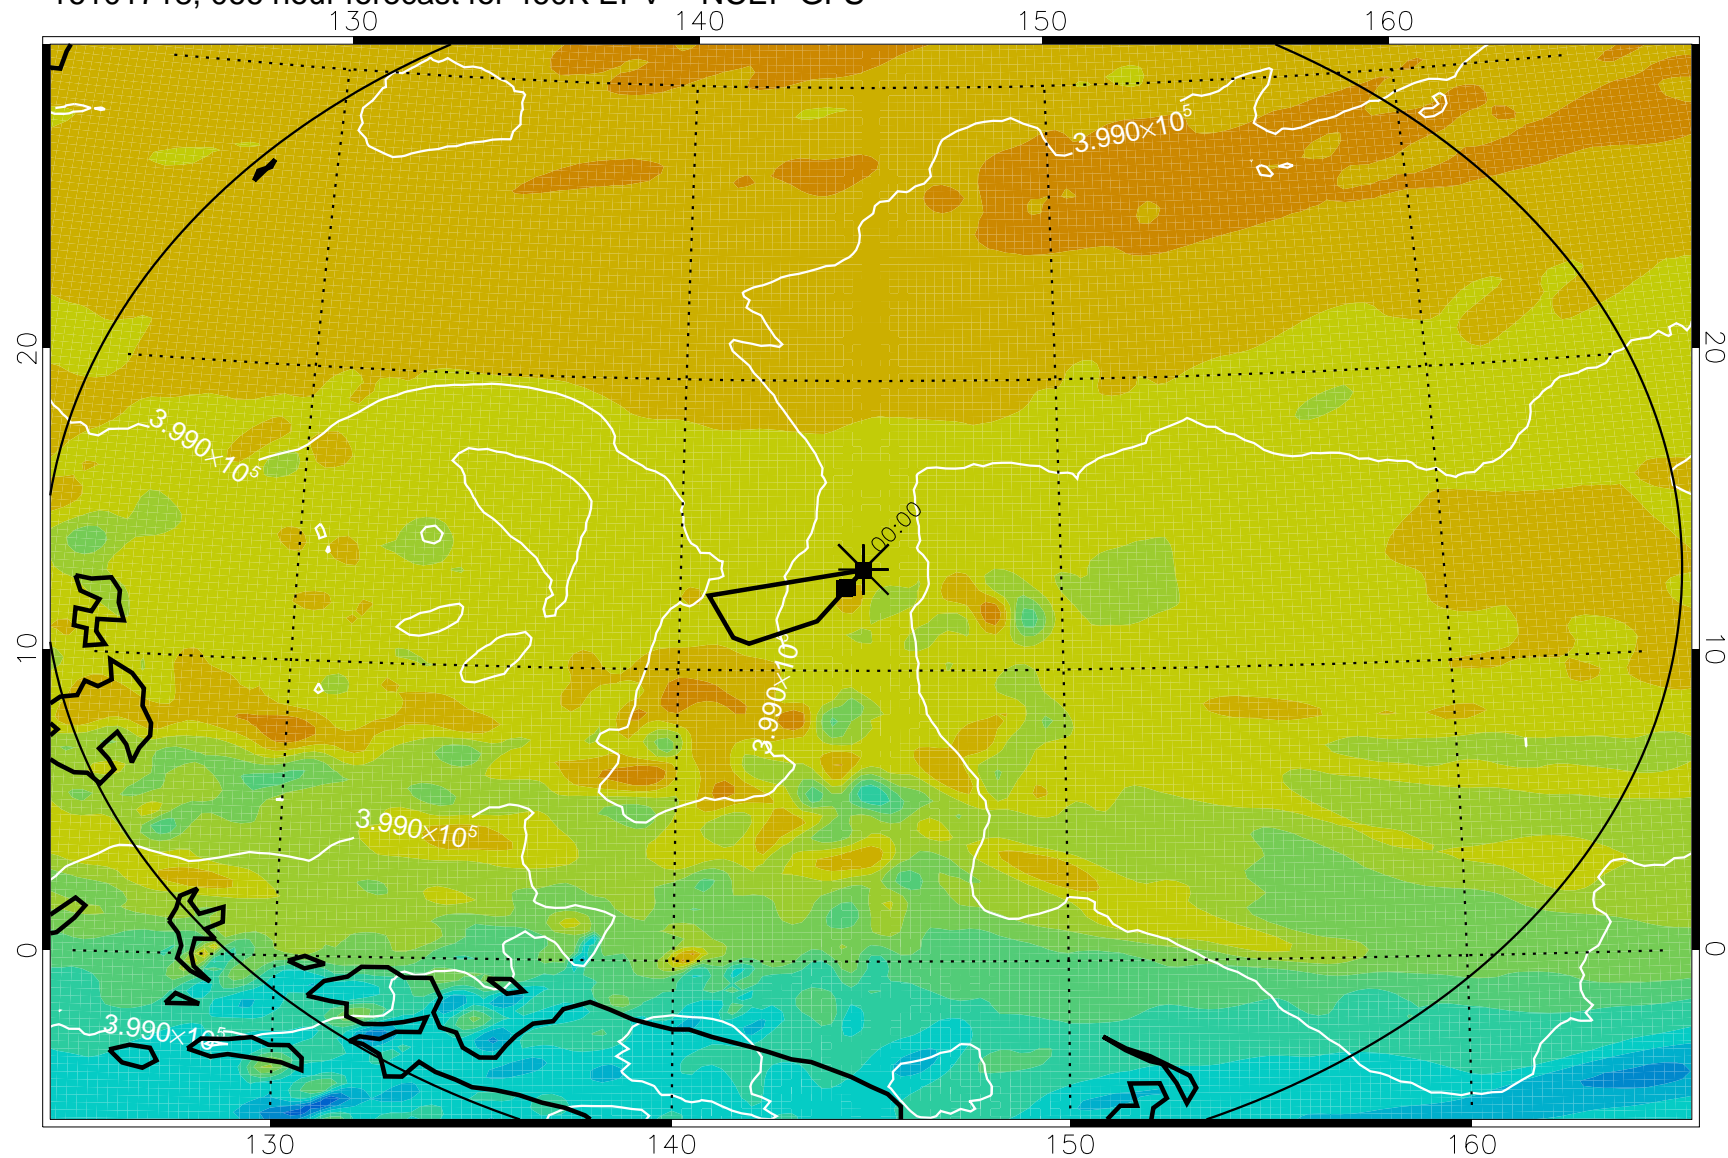

16101618, 042 hour forecast for 460K EPV -- NCEP GFS

460K Montgomery Streamfunction, white

Range ring of 2304 km

16101700, 048 hour forecast for 460K EPV -- NCEP GFS

16101706, 054 hour forecast for 460K EPV -- NCEP GFS

460K Montgomery Streamfunction, white

Range ring of 2304 km

16101712, 060 hour forecast for 460K EPV -- NCEP GFS

460K Montgomery Streamfunction, white

Range ring of 2304 km

16101718, 066 hour forecast for 460K EPV -- NCEP GFS

460K Montgomery Streamfunction, white

Range ring of 2304 km

16101800, 072 hour forecast for 460K EPV -- NCEP GFS

460K Montgomery Streamfunction, white

Range ring of 2304 km

16101806, 078 hour forecast for 460K EPV -- NCEP GFS

460K Montgomery Streamfunction, white

Range ring of 2304 km

16101812, 084 hour forecast for 460K EPV -- NCEP GFS

460K Montgomery Streamfunction, white

Range ring of 2304 km

16101818, 090 hour forecast for 460K EPV -- NCEP GFS