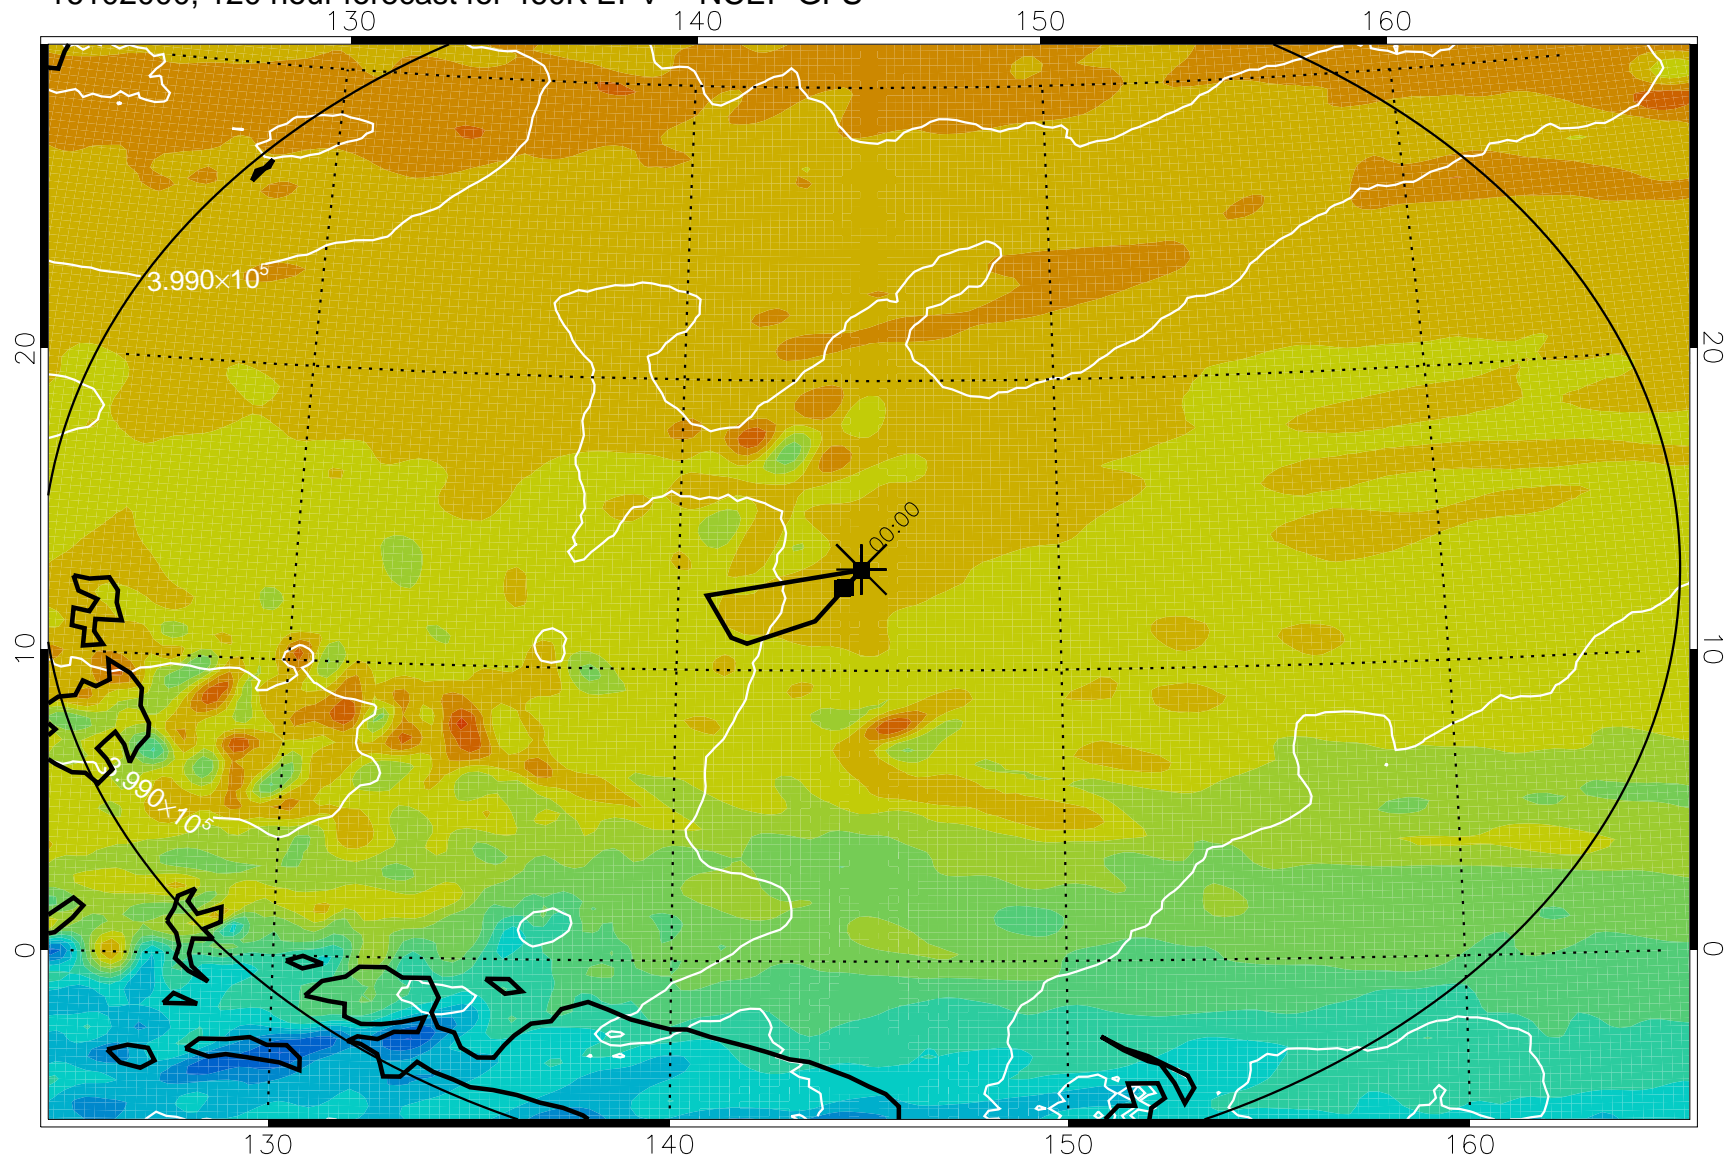

460K Montgomery Streamfunction, white

Range ring of 2304 km

16101812, 084 hour forecast for 460K EPV -- NCEP GFS

460K Montgomery Streamfunction, white

Range ring of 2304 km

16101818, 090 hour forecast for 460K EPV -- NCEP GFS

460K Montgomery Streamfunction, white

Range ring of 2304 km

16101900, 096 hour forecast for 460K EPV -- NCEP GFS

460K Montgomery Streamfunction, white

Range ring of 2304 km

16101906, 102 hour forecast for 460K EPV -- NCEP GFS

460K Montgomery Streamfunction, white

Range ring of 2304 km

16101912, 108 hour forecast for 460K EPV -- NCEP GFS

460K Montgomery Streamfunction, white

Range ring of 2304 km

16101918, 114 hour forecast for 460K EPV -- NCEP GFS

460K Montgomery Streamfunction, white

Range ring of 2304 km

16102000, 120 hour forecast for 460K EPV -- NCEP GFS

460K Montgomery Streamfunction, white

Range ring of 2304 km