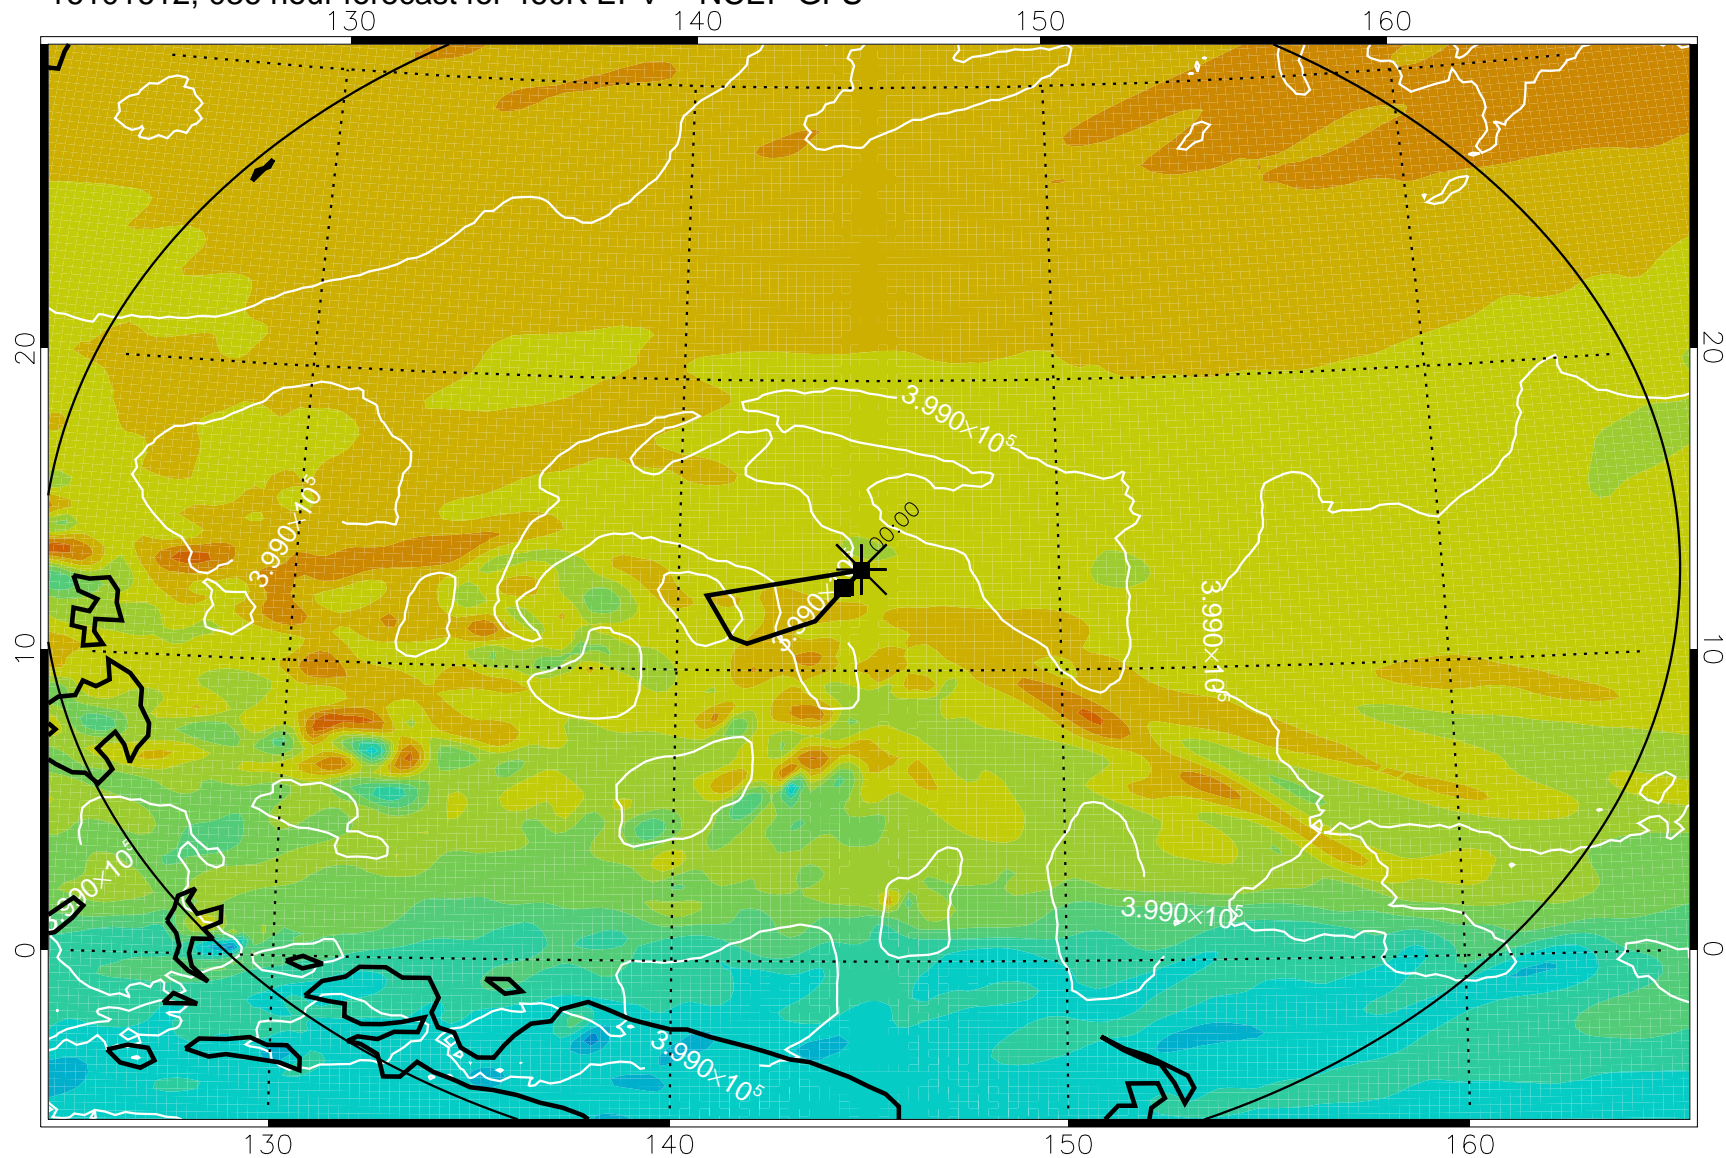

16101518, 018 hour forecast for 460K EPV -- NCEP GFS

460K Montgomery Streamfunction, white

Range ring of 2304 km

16101600, 024 hour forecast for 460K EPV -- NCEP GFS

460K Montgomery Streamfunction, white

Range ring of 2304 km

16101606, 030 hour forecast for 460K EPV -- NCEP GFS

460K Montgomery Streamfunction, white

Range ring of 2304 km

16101612, 036 hour forecast for 460K EPV -- NCEP GFS

460K Montgomery Streamfunction, white

Range ring of 2304 km

16101618, 042 hour forecast for 460K EPV -- NCEP GFS

460K Montgomery Streamfunction, white

Range ring of 2304 km

16101700, 048 hour forecast for 460K EPV -- NCEP GFS

16101706, 054 hour forecast for 460K EPV -- NCEP GFS

460K Montgomery Streamfunction, white

Range ring of 2304 km

16101712, 060 hour forecast for 460K EPV -- NCEP GFS

460K Montgomery Streamfunction, white

Range ring of 2304 km

16101718, 066 hour forecast for 460K EPV -- NCEP GFS