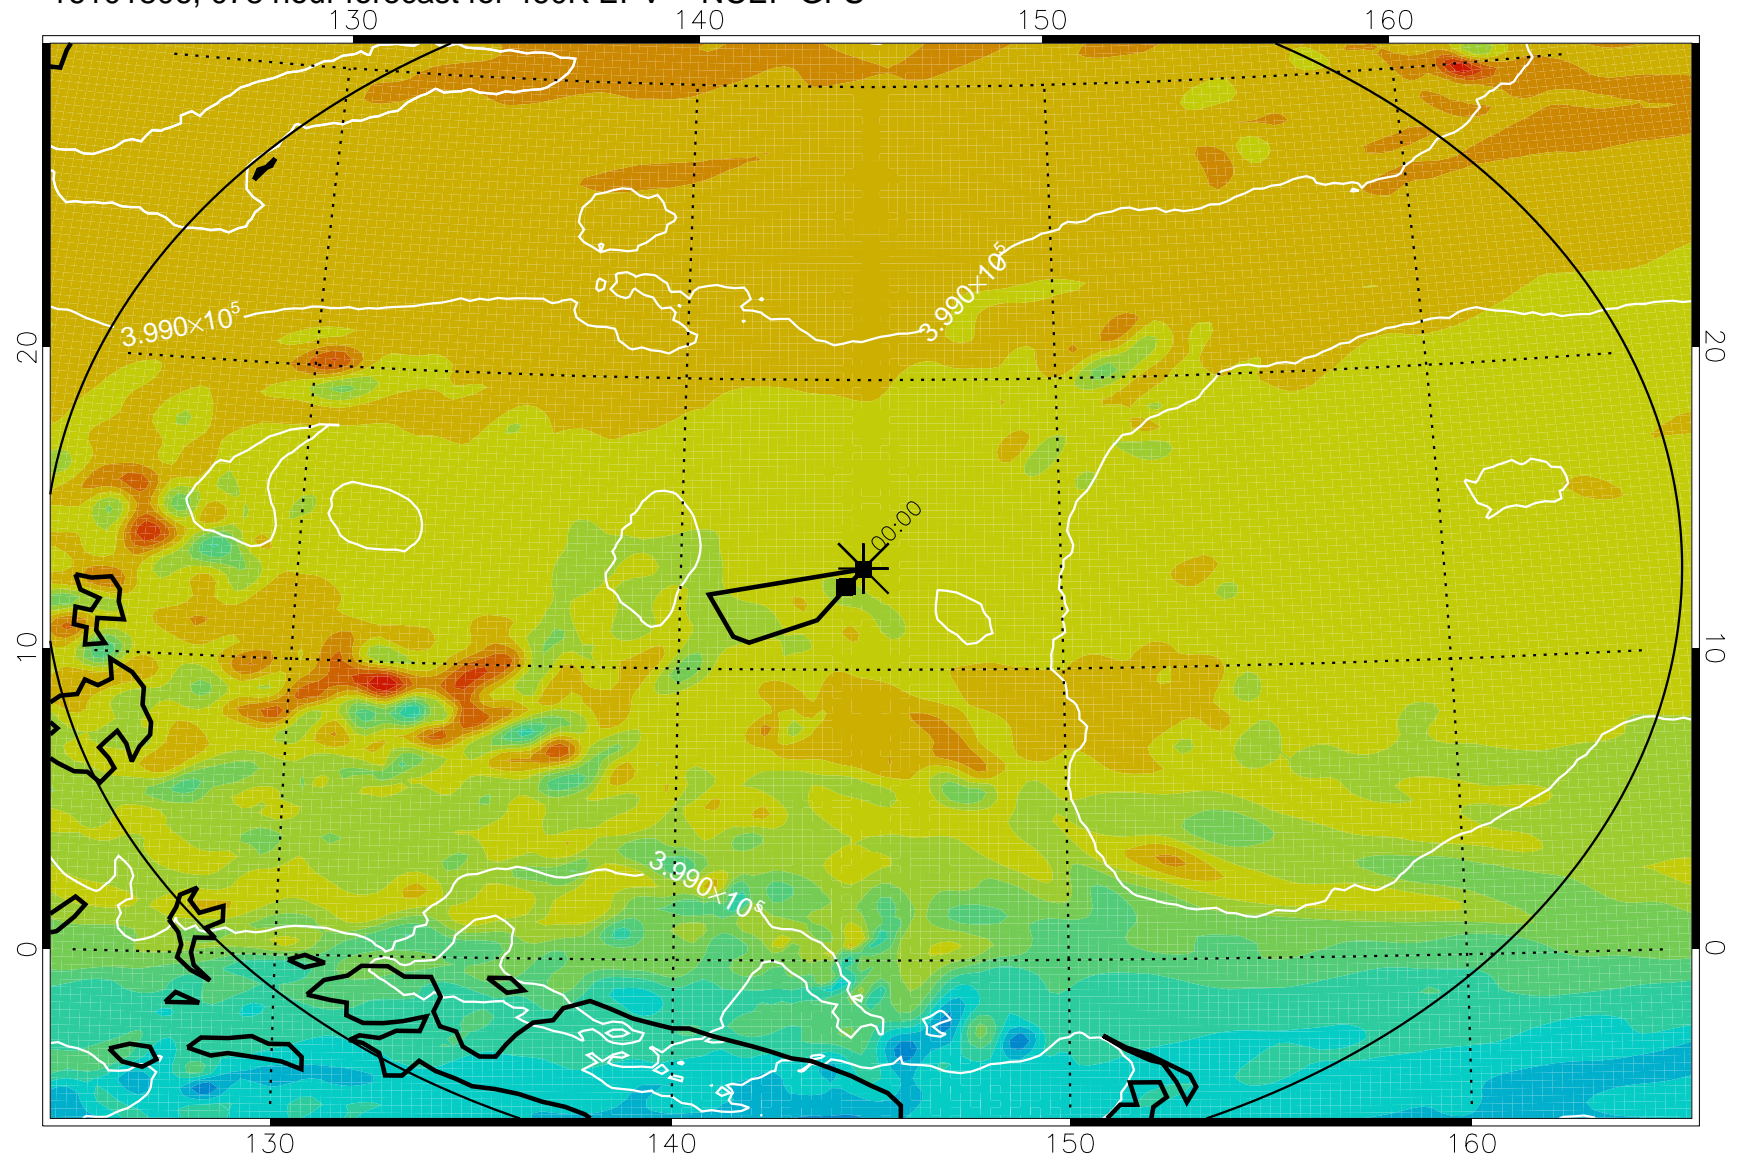

460K Montgomery Streamfunction, white

Range ring of 2304 km

16101712, 060 hour forecast for 460K EPV -- NCEP GFS

460K Montgomery Streamfunction, white

Range ring of 2304 km

16101718, 066 hour forecast for 460K EPV -- NCEP GFS

460K Montgomery Streamfunction, white

Range ring of 2304 km

16101800, 072 hour forecast for 460K EPV -- NCEP GFS

460K Montgomery Streamfunction, white

Range ring of 2304 km

16101806, 078 hour forecast for 460K EPV -- NCEP GFS

460K Montgomery Streamfunction, white

Range ring of 2304 km

16101812, 084 hour forecast for 460K EPV -- NCEP GFS

460K Montgomery Streamfunction, white

Range ring of 2304 km

16101818, 090 hour forecast for 460K EPV -- NCEP GFS

460K Montgomery Streamfunction, white

Range ring of 2304 km

16101900, 096 hour forecast for 460K EPV -- NCEP GFS

460K Montgomery Streamfunction, white

Range ring of 2304 km

16101906, 102 hour forecast for 460K EPV -- NCEP GFS