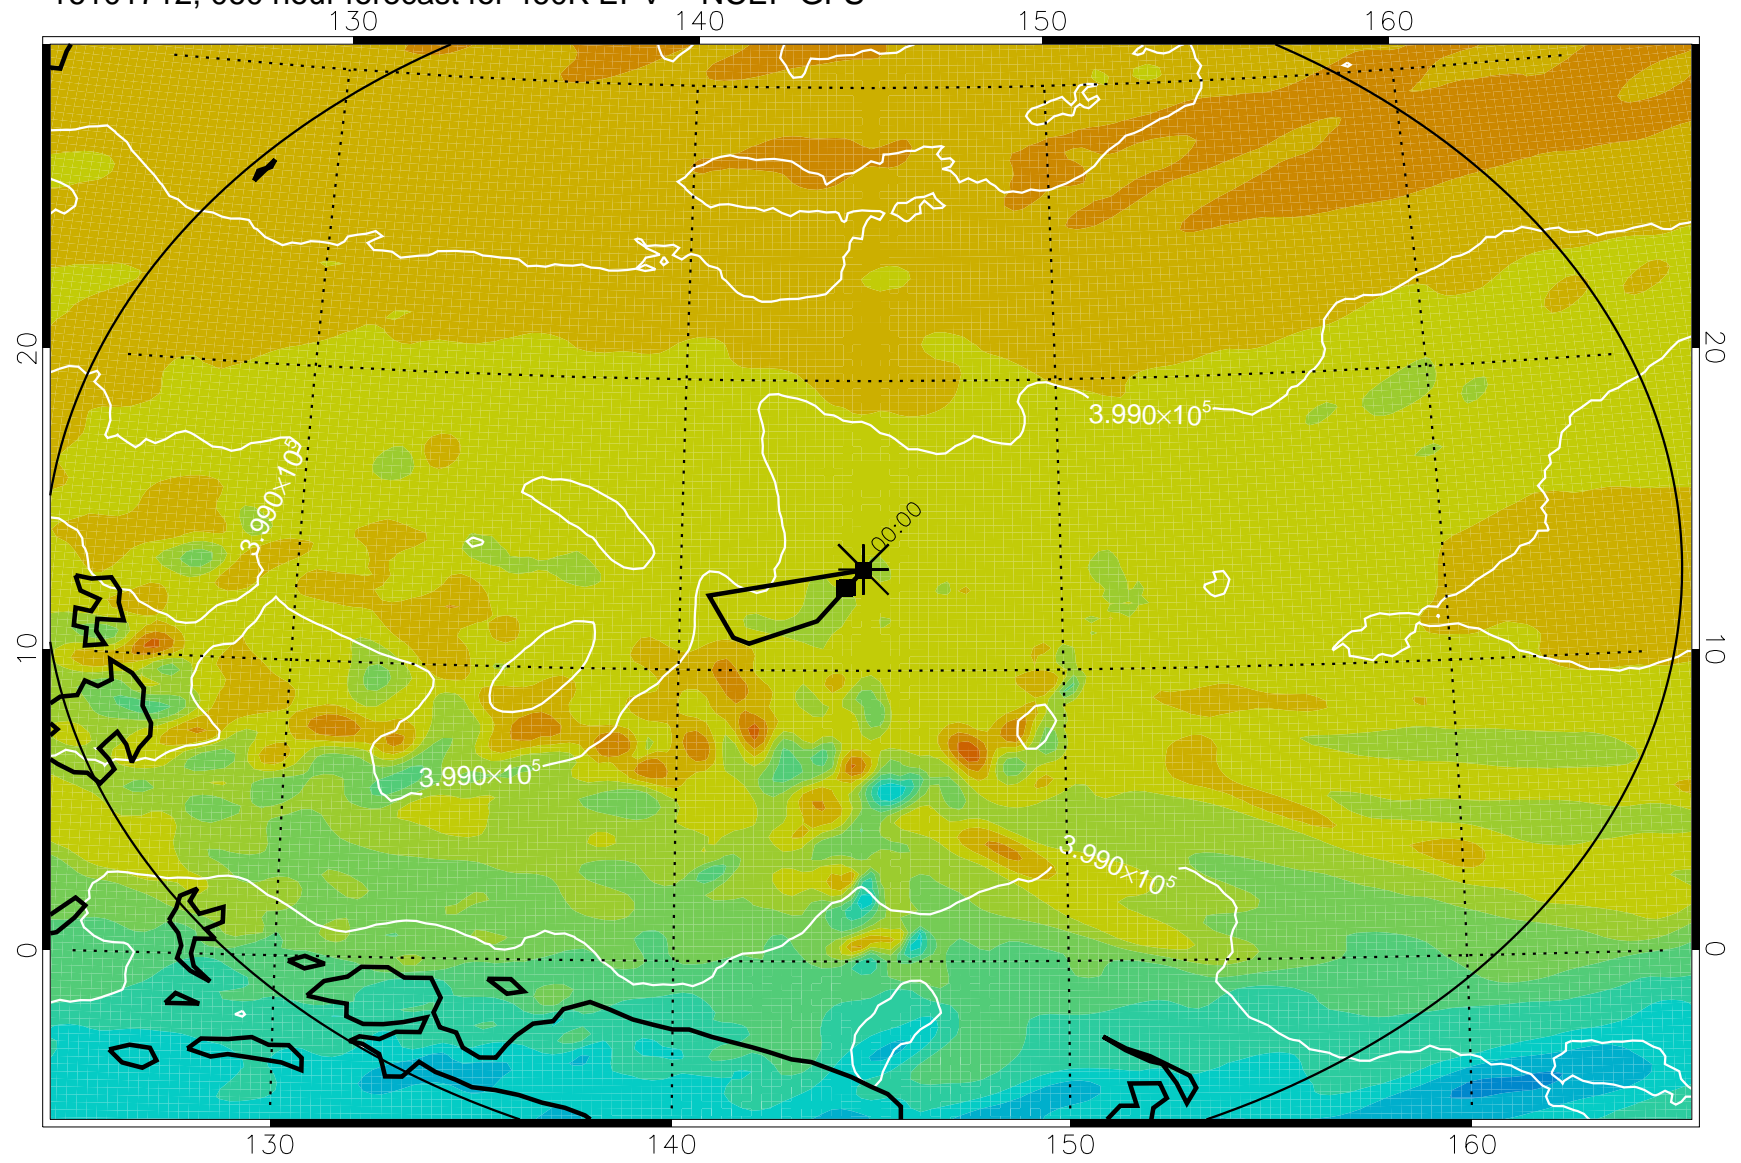

16101606, 030 hour forecast for 460K EPV -- NCEP GFS

460K Montgomery Streamfunction, white

Range ring of 2304 km

16101612, 036 hour forecast for 460K EPV -- NCEP GFS

460K Montgomery Streamfunction, white

Range ring of 2304 km

16101618, 042 hour forecast for 460K EPV -- NCEP GFS

460K Montgomery Streamfunction, white

Range ring of 2304 km

16101700, 048 hour forecast for 460K EPV -- NCEP GFS

16101706, 054 hour forecast for 460K EPV -- NCEP GFS

460K Montgomery Streamfunction, white

Range ring of 2304 km

16101712, 060 hour forecast for 460K EPV -- NCEP GFS

460K Montgomery Streamfunction, white

Range ring of 2304 km

16101718, 066 hour forecast for 460K EPV -- NCEP GFS

460K Montgomery Streamfunction, white

Range ring of 2304 km

16101800, 072 hour forecast for 460K EPV -- NCEP GFS

460K Montgomery Streamfunction, white

Range ring of 2304 km

16101806, 078 hour forecast for 460K EPV -- NCEP GFS