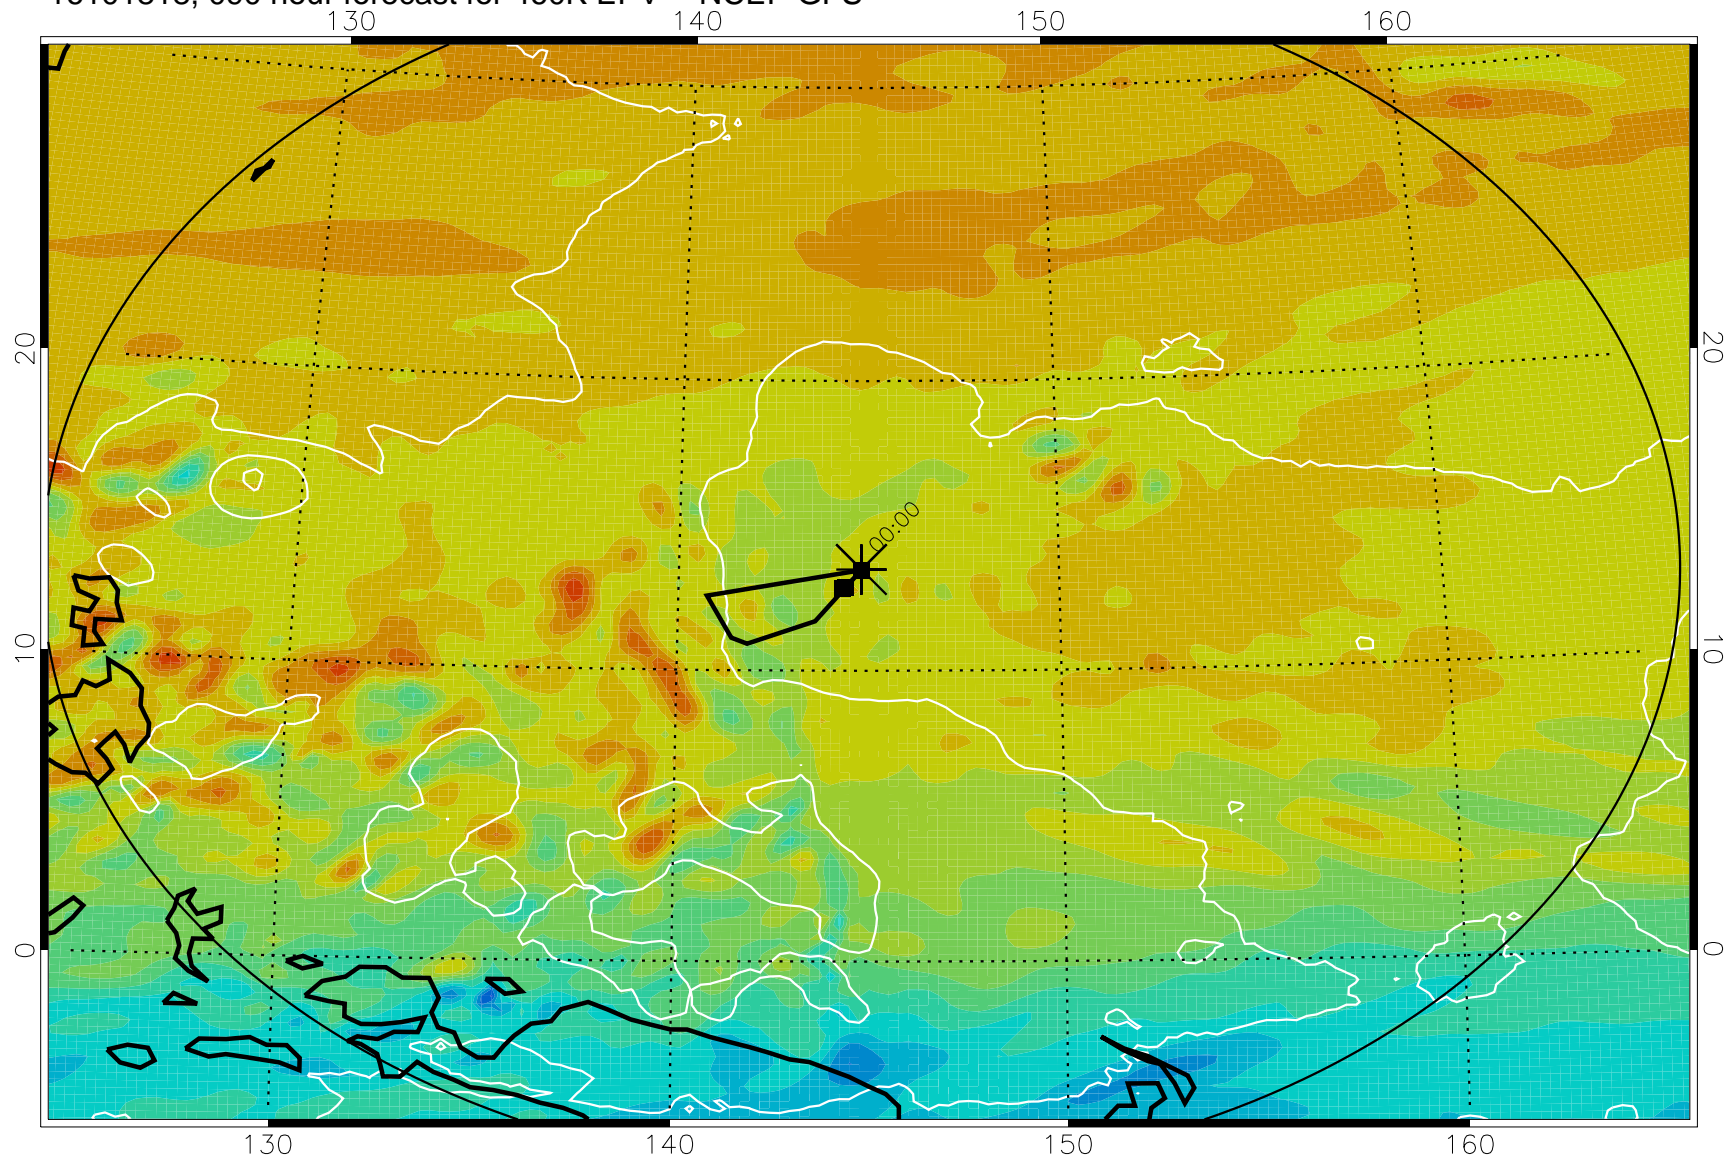

460K Montgomery Streamfunction, white

Range ring of 2304 km

16101800, 072 hour forecast for 460K EPV -- NCEP GFS

460K Montgomery Streamfunction, white

Range ring of 2304 km

16101806, 078 hour forecast for 460K EPV -- NCEP GFS

460K Montgomery Streamfunction, white

Range ring of 2304 km

16101812, 084 hour forecast for 460K EPV -- NCEP GFS

460K Montgomery Streamfunction, white

Range ring of 2304 km

16101818, 090 hour forecast for 460K EPV -- NCEP GFS

460K Montgomery Streamfunction, white

Range ring of 2304 km

16101900, 096 hour forecast for 460K EPV -- NCEP GFS

460K Montgomery Streamfunction, white

Range ring of 2304 km

16101906, 102 hour forecast for 460K EPV -- NCEP GFS

460K Montgomery Streamfunction, white

Range ring of 2304 km

16101912, 108 hour forecast for 460K EPV -- NCEP GFS

460K Montgomery Streamfunction, white

Range ring of 2304 km

16101918, 114 hour forecast for 460K EPV -- NCEP GFS