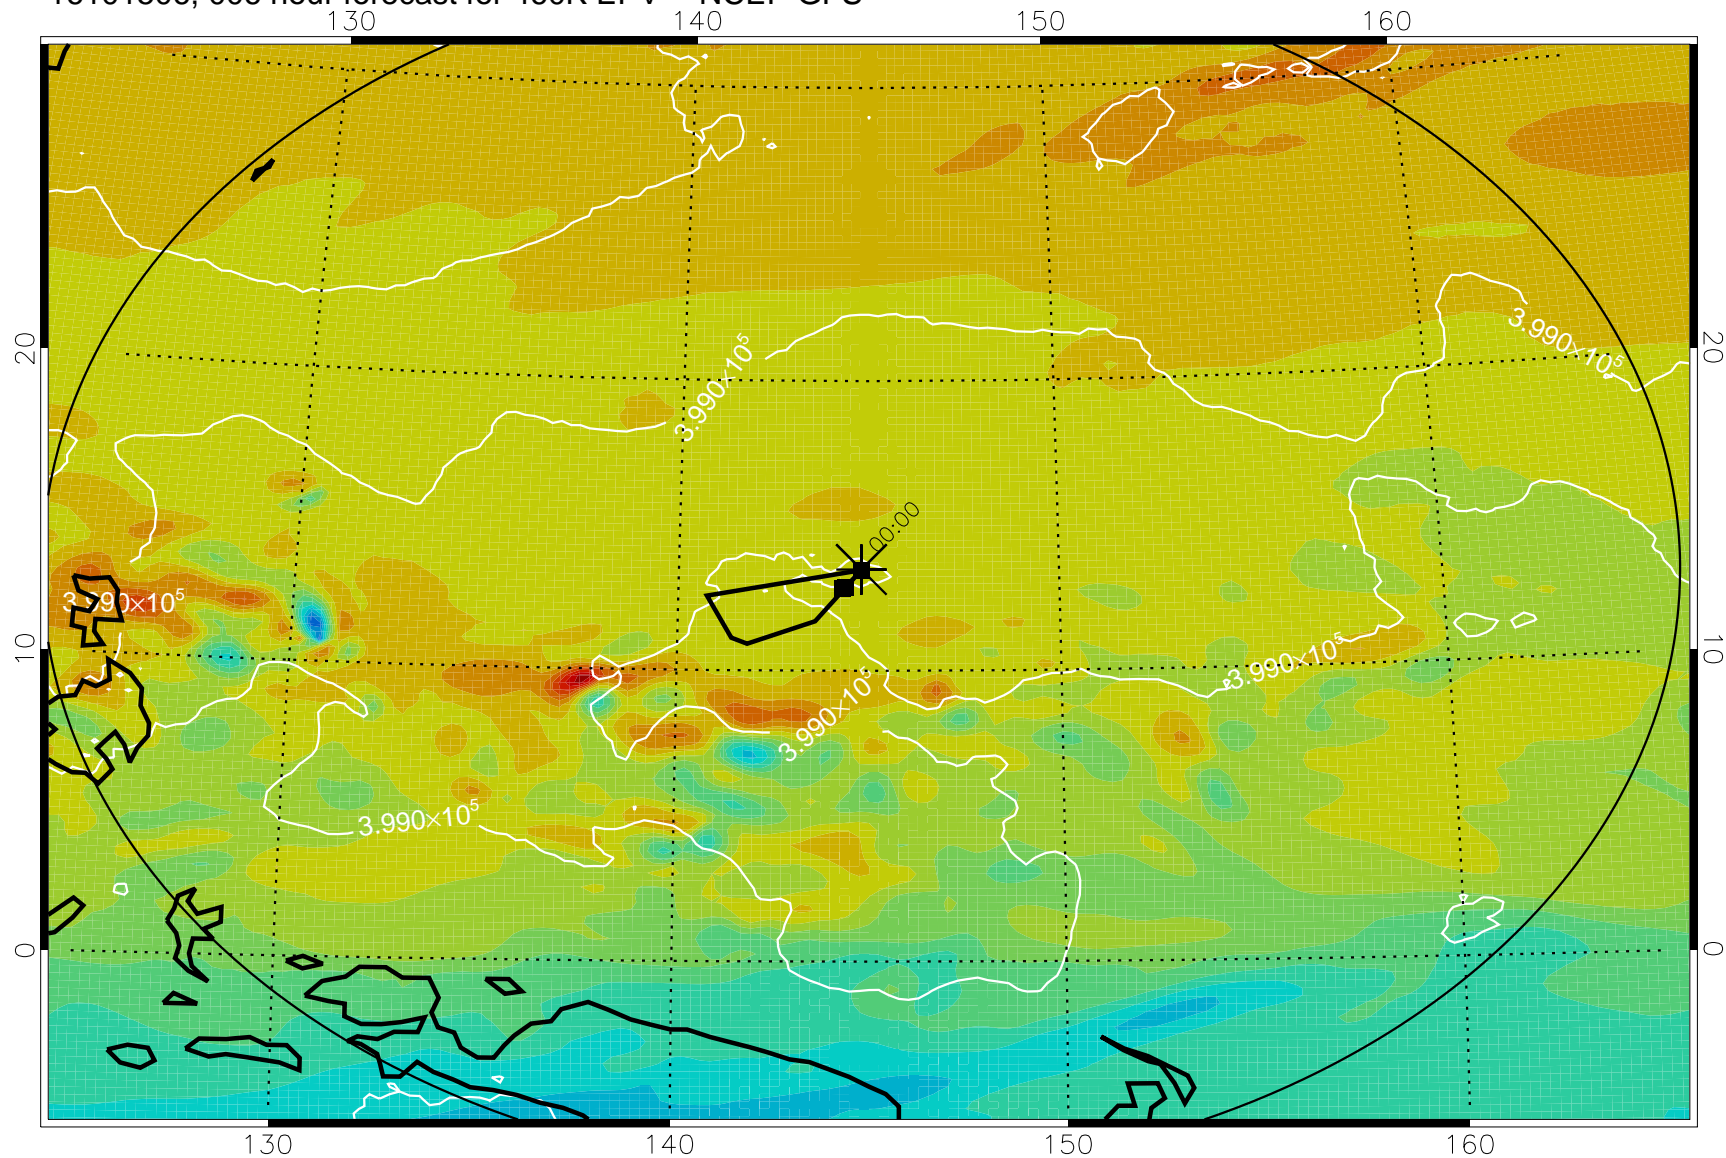

16101506, 006 hour forecast for 460K EPV -- NCEP GFS

460K Montgomery Streamfunction, white

Range ring of 2304 km

16101512, 012 hour forecast for 460K EPV -- NCEP GFS

460K Montgomery Streamfunction, white

Range ring of 2304 km

16101518, 018 hour forecast for 460K EPV -- NCEP GFS

460K Montgomery Streamfunction, white

Range ring of 2304 km

16101600, 024 hour forecast for 460K EPV -- NCEP GFS

460K Montgomery Streamfunction, white

Range ring of 2304 km

16101606, 030 hour forecast for 460K EPV -- NCEP GFS

460K Montgomery Streamfunction, white

Range ring of 2304 km

16101612, 036 hour forecast for 460K EPV -- NCEP GFS

460K Montgomery Streamfunction, white

Range ring of 2304 km

16101618, 042 hour forecast for 460K EPV -- NCEP GFS

460K Montgomery Streamfunction, white

Range ring of 2304 km

16101700, 048 hour forecast for 460K EPV -- NCEP GFS

16101706, 054 hour forecast for 460K EPV -- NCEP GFS