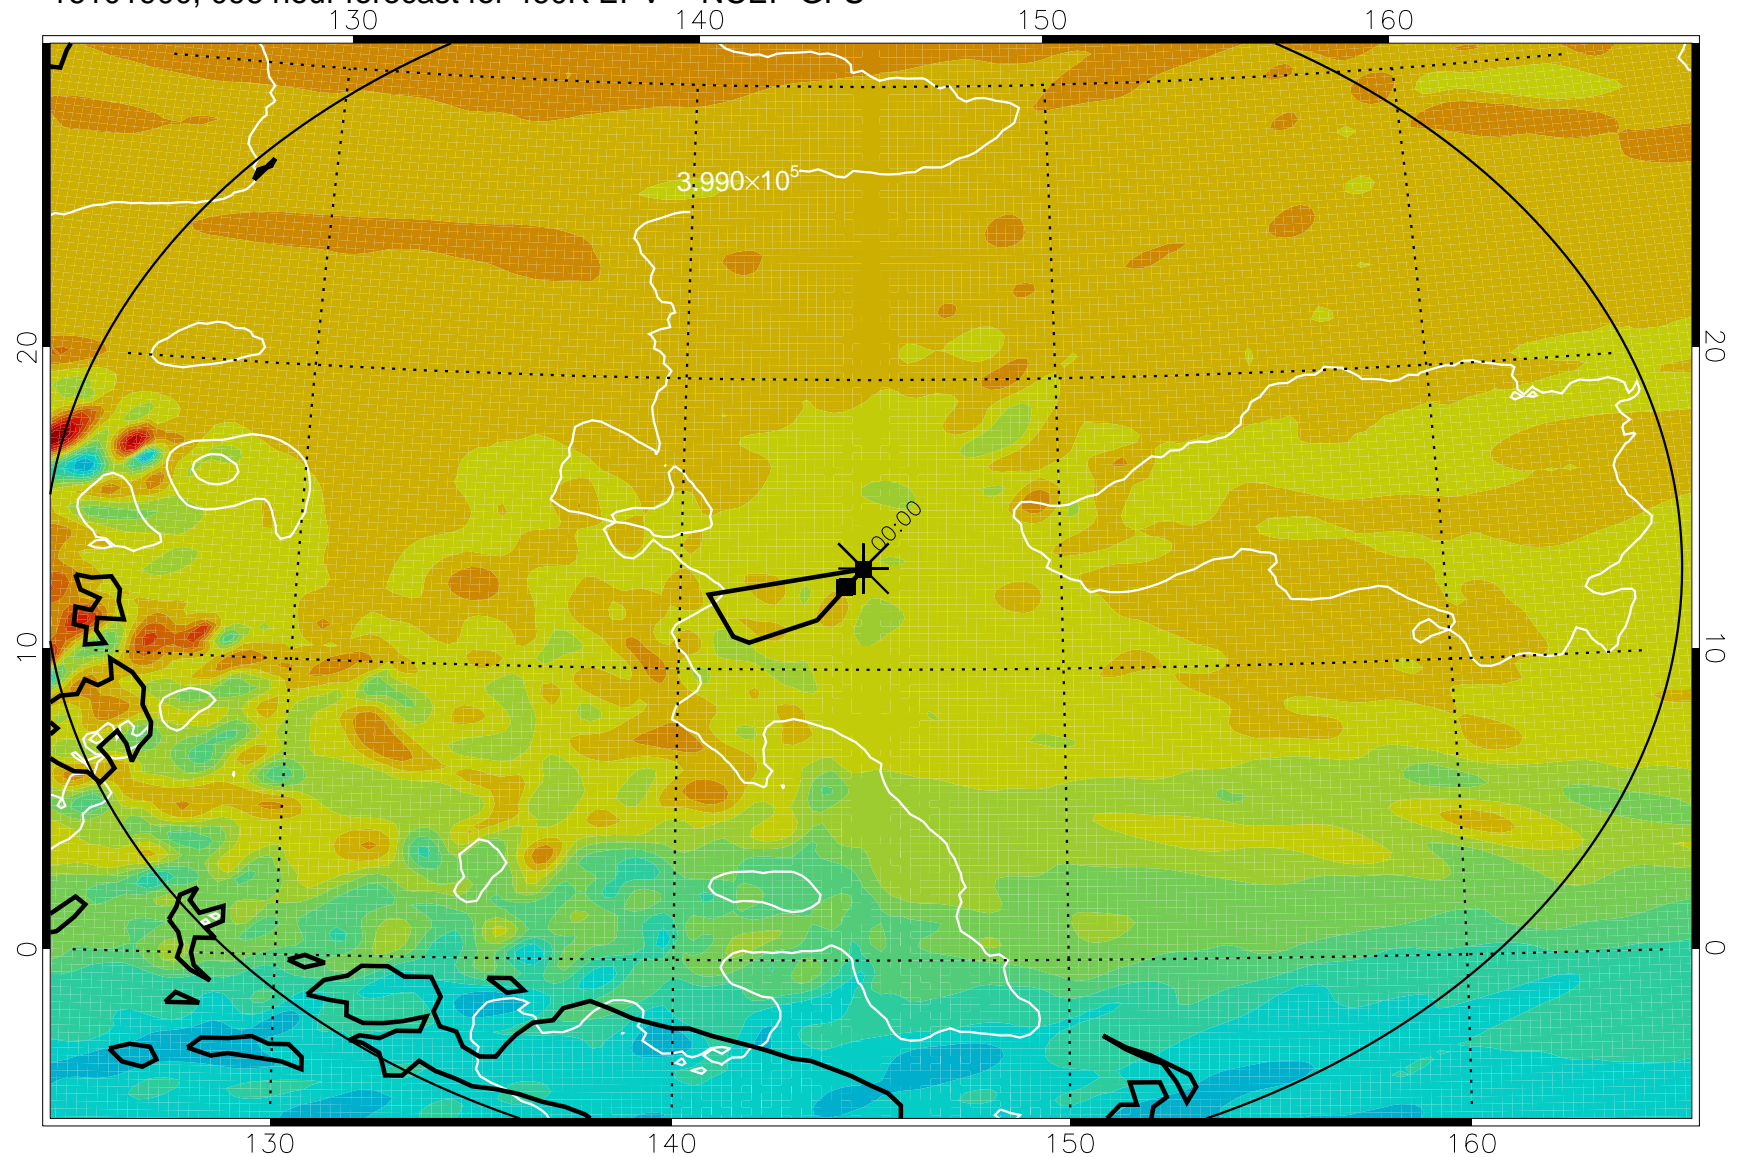

460K Montgomery Streamfunction, white

Range ring of 2304 km

16101800, 072 hour forecast for 460K EPV -- NCEP GFS

460K Montgomery Streamfunction, white

Range ring of 2304 km

16101806, 078 hour forecast for 460K EPV -- NCEP GFS

460K Montgomery Streamfunction, white

Range ring of 2304 km

16101812, 084 hour forecast for 460K EPV -- NCEP GFS

460K Montgomery Streamfunction, white

Range ring of 2304 km

16101818, 090 hour forecast for 460K EPV -- NCEP GFS

460K Montgomery Streamfunction, white

Range ring of 2304 km

16101900, 096 hour forecast for 460K EPV -- NCEP GFS

460K Montgomery Streamfunction, white

Range ring of 2304 km

16101906, 102 hour forecast for 460K EPV -- NCEP GFS

460K Montgomery Streamfunction, white

Range ring of 2304 km

16101912, 108 hour forecast for 460K EPV -- NCEP GFS

460K Montgomery Streamfunction, white

Range ring of 2304 km

16101918, 114 hour forecast for 460K EPV -- NCEP GFS