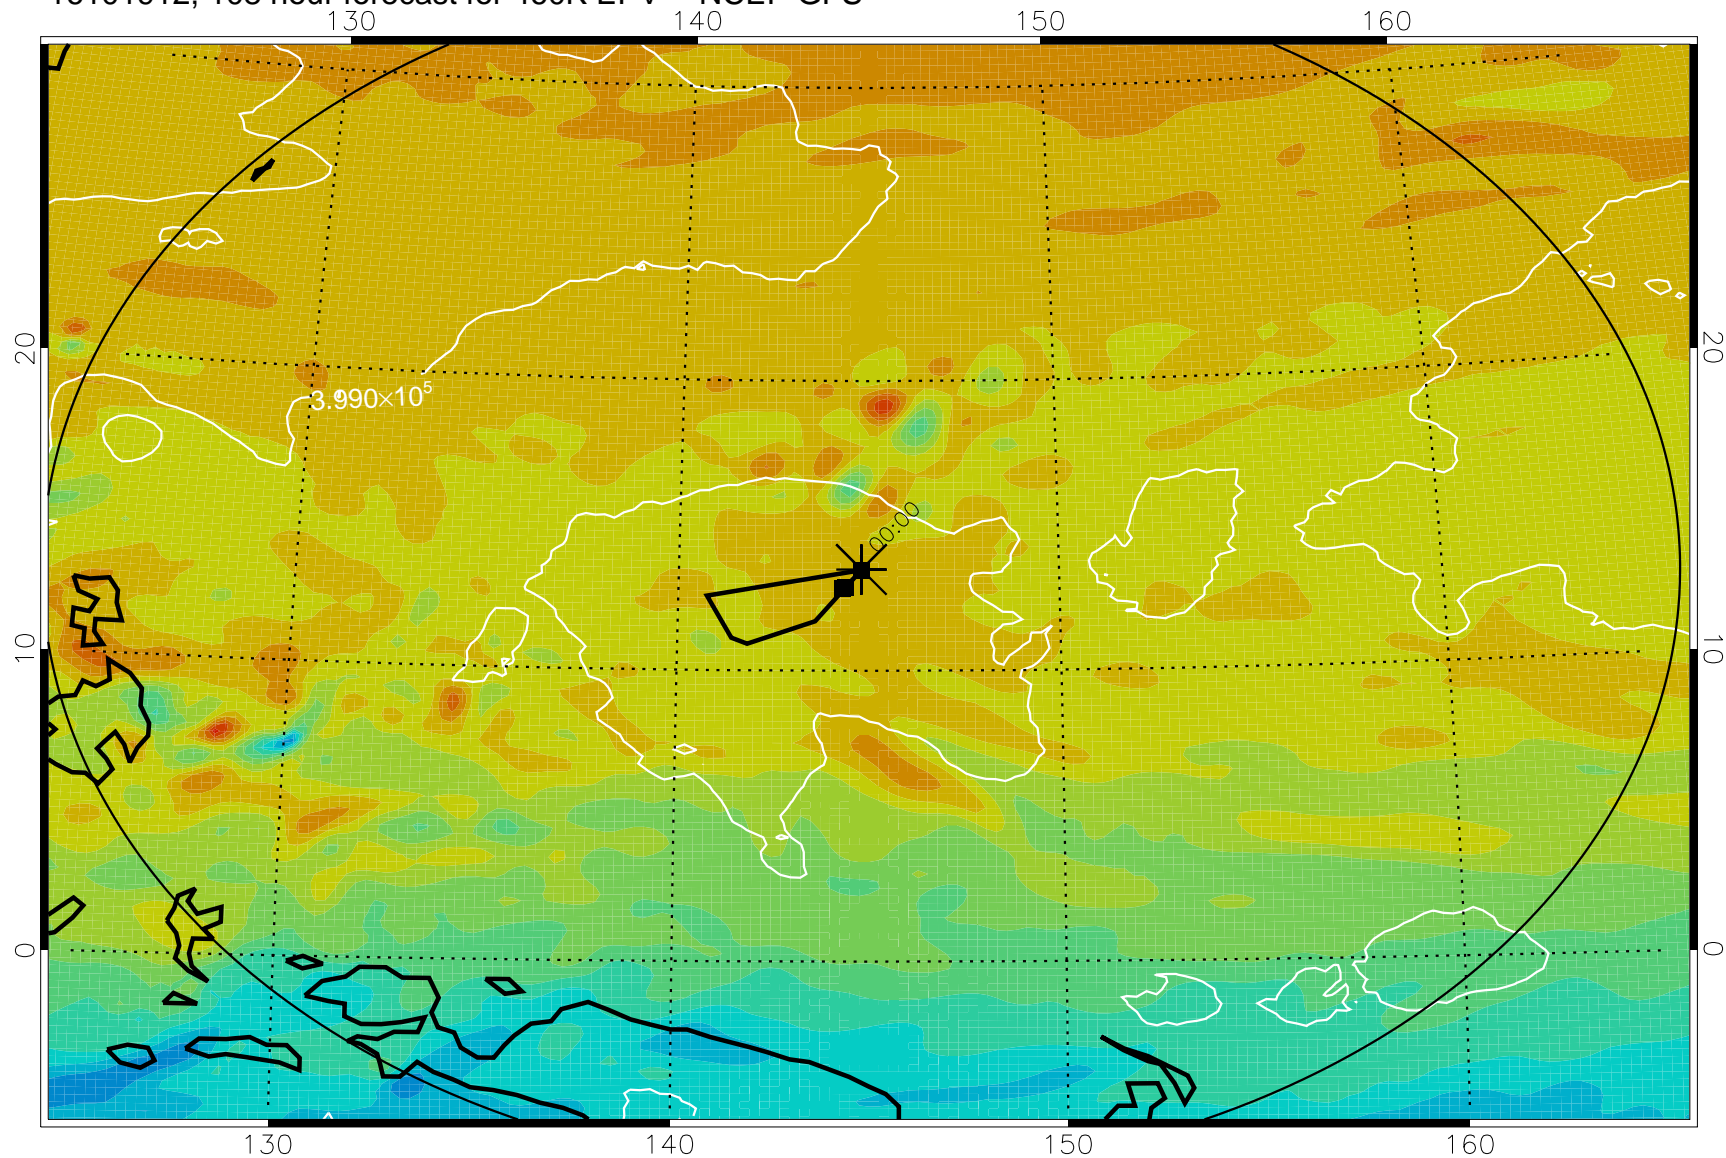

460K Montgomery Streamfunction, white

Range ring of 2304 km

16101812, 084 hour forecast for 460K EPV -- NCEP GFS

460K Montgomery Streamfunction, white

Range ring of 2304 km

16101818, 090 hour forecast for 460K EPV -- NCEP GFS

460K Montgomery Streamfunction, white

Range ring of 2304 km

16101900, 096 hour forecast for 460K EPV -- NCEP GFS

460K Montgomery Streamfunction, white

Range ring of 2304 km

16101906, 102 hour forecast for 460K EPV -- NCEP GFS

460K Montgomery Streamfunction, white

Range ring of 2304 km

16101912, 108 hour forecast for 460K EPV -- NCEP GFS

460K Montgomery Streamfunction, white

Range ring of 2304 km

16101918, 114 hour forecast for 460K EPV -- NCEP GFS

460K Montgomery Streamfunction, white

Range ring of 2304 km

16102000, 120 hour forecast for 460K EPV -- NCEP GFS

460K Montgomery Streamfunction, white

Range ring of 2304 km