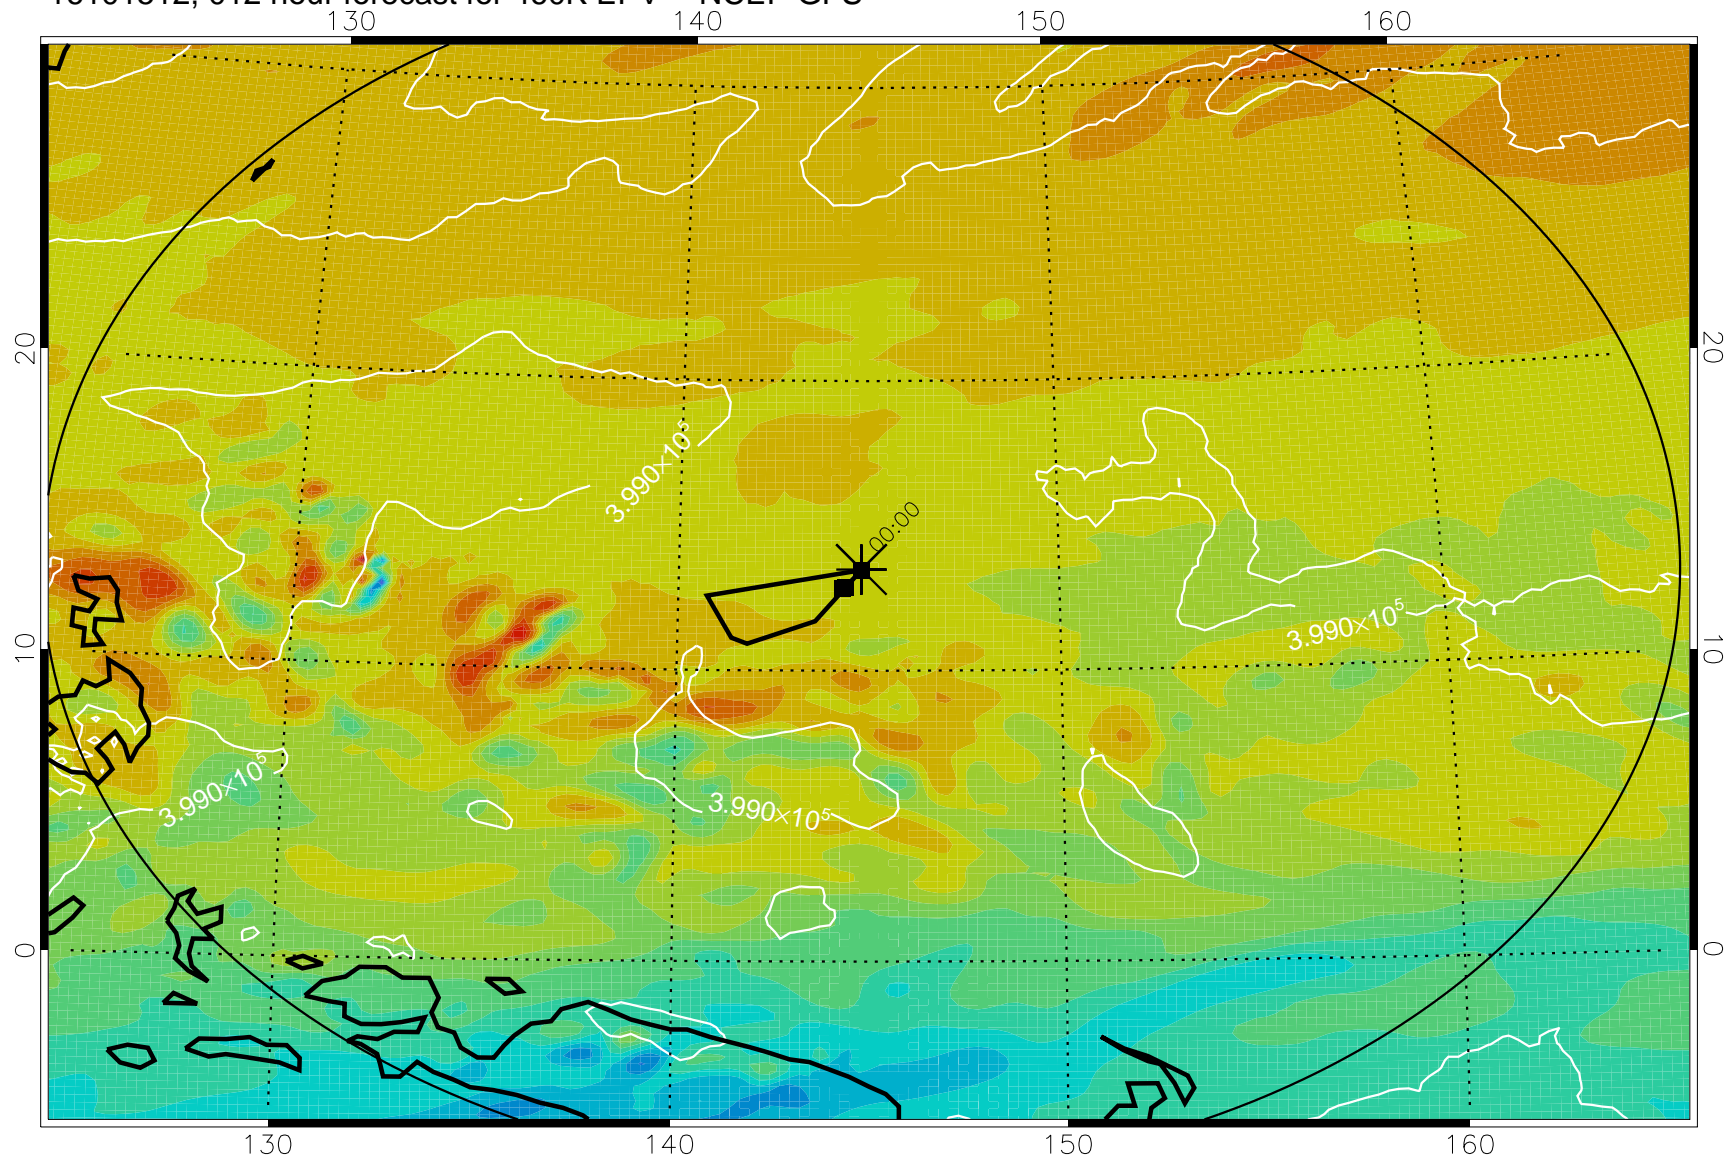

16101506, 006 hour forecast for 460K EPV -- NCEP GFS

460K Montgomery Streamfunction, white

Range ring of 2304 km

16101512, 012 hour forecast for 460K EPV -- NCEP GFS

460K Montgomery Streamfunction, white

Range ring of 2304 km

16101518, 018 hour forecast for 460K EPV -- NCEP GFS

460K Montgomery Streamfunction, white

Range ring of 2304 km

16101600, 024 hour forecast for 460K EPV -- NCEP GFS

460K Montgomery Streamfunction, white

Range ring of 2304 km

16101606, 030 hour forecast for 460K EPV -- NCEP GFS

460K Montgomery Streamfunction, white

Range ring of 2304 km

16101612, 036 hour forecast for 460K EPV -- NCEP GFS

460K Montgomery Streamfunction, white

Range ring of 2304 km

460K Montgomery Streamfunction, white

Range ring of 2304 km

16101712, 060 hour forecast for 460K EPV -- NCEP GFS

460K Montgomery Streamfunction, white

Range ring of 2304 km

16101718, 066 hour forecast for 460K EPV -- NCEP GFS