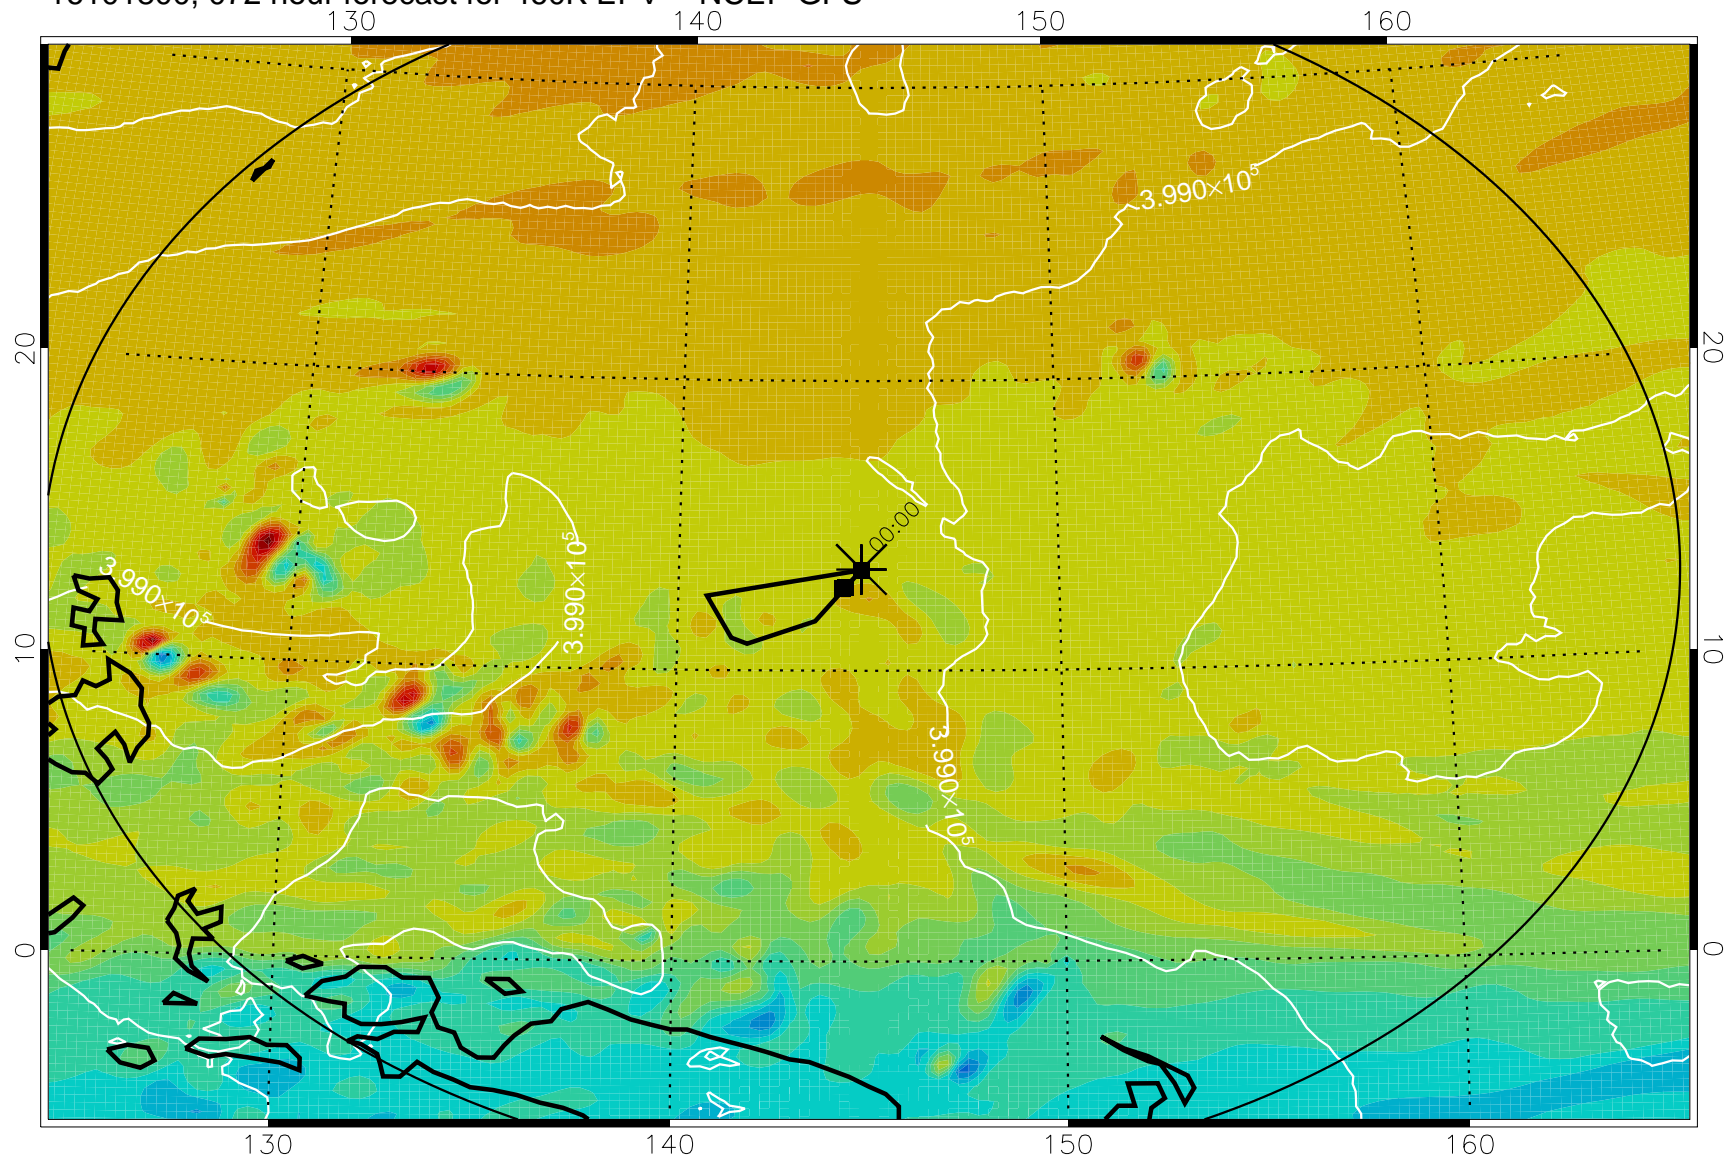

16101618, 042 hour forecast for 460K EPV -- NCEP GFS

460K Montgomery Streamfunction, white

Range ring of 2304 km

16101700, 048 hour forecast for 460K EPV -- NCEP GFS

16101706, 054 hour forecast for 460K EPV -- NCEP GFS

460K Montgomery Streamfunction, white

Range ring of 2304 km

16101712, 060 hour forecast for 460K EPV -- NCEP GFS

460K Montgomery Streamfunction, white

Range ring of 2304 km

16101718, 066 hour forecast for 460K EPV -- NCEP GFS

460K Montgomery Streamfunction, white

Range ring of 2304 km

16101800, 072 hour forecast for 460K EPV -- NCEP GFS

460K Montgomery Streamfunction, white

Range ring of 2304 km

16101806, 078 hour forecast for 460K EPV -- NCEP GFS

460K Montgomery Streamfunction, white

Range ring of 2304 km

16101812, 084 hour forecast for 460K EPV -- NCEP GFS

460K Montgomery Streamfunction, white

Range ring of 2304 km

16101818, 090 hour forecast for 460K EPV -- NCEP GFS