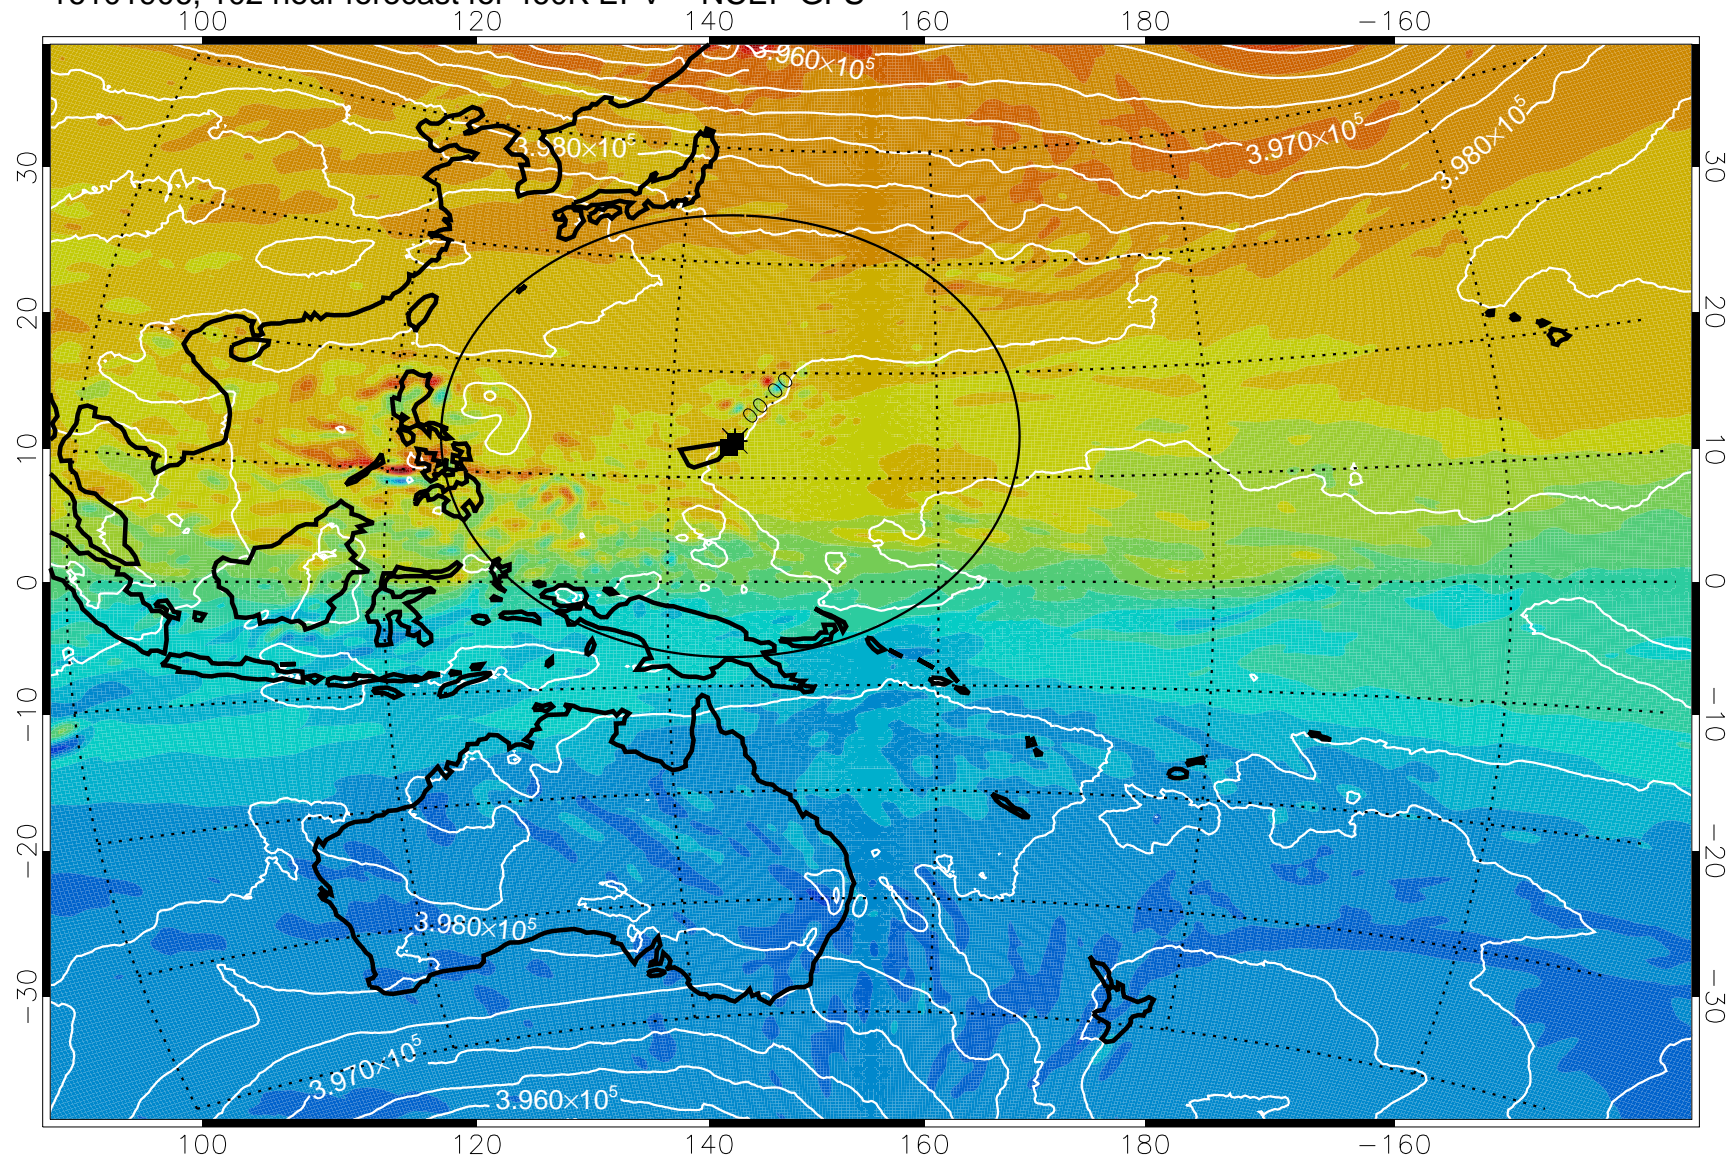

16101806, 078 hour forecast for 460K EPV -- NCEP GFS

460K Montgomery Streamfunction, white

Range ring of 2304 km

16101812, 084 hour forecast for 460K EPV -- NCEP GFS

460K Montgomery Streamfunction, white

Range ring of 2304 km

16101818, 090 hour forecast for 460K EPV -- NCEP GFS

460K Montgomery Streamfunction, white

Range ring of 2304 km

16101900, 096 hour forecast for 460K EPV -- NCEP GFS

460K Montgomery Streamfunction, white

Range ring of 2304 km

16101906, 102 hour forecast for 460K EPV -- NCEP GFS

460K Montgomery Streamfunction, white

Range ring of 2304 km

16101912, 108 hour forecast for 460K EPV -- NCEP GFS

460K Montgomery Streamfunction, white

Range ring of 2304 km

16101918, 114 hour forecast for 460K EPV -- NCEP GFS

460K Montgomery Streamfunction, white

Range ring of 2304 km

16102000, 120 hour forecast for 460K EPV -- NCEP GFS

460K Montgomery Streamfunction, white

Range ring of 2304 km