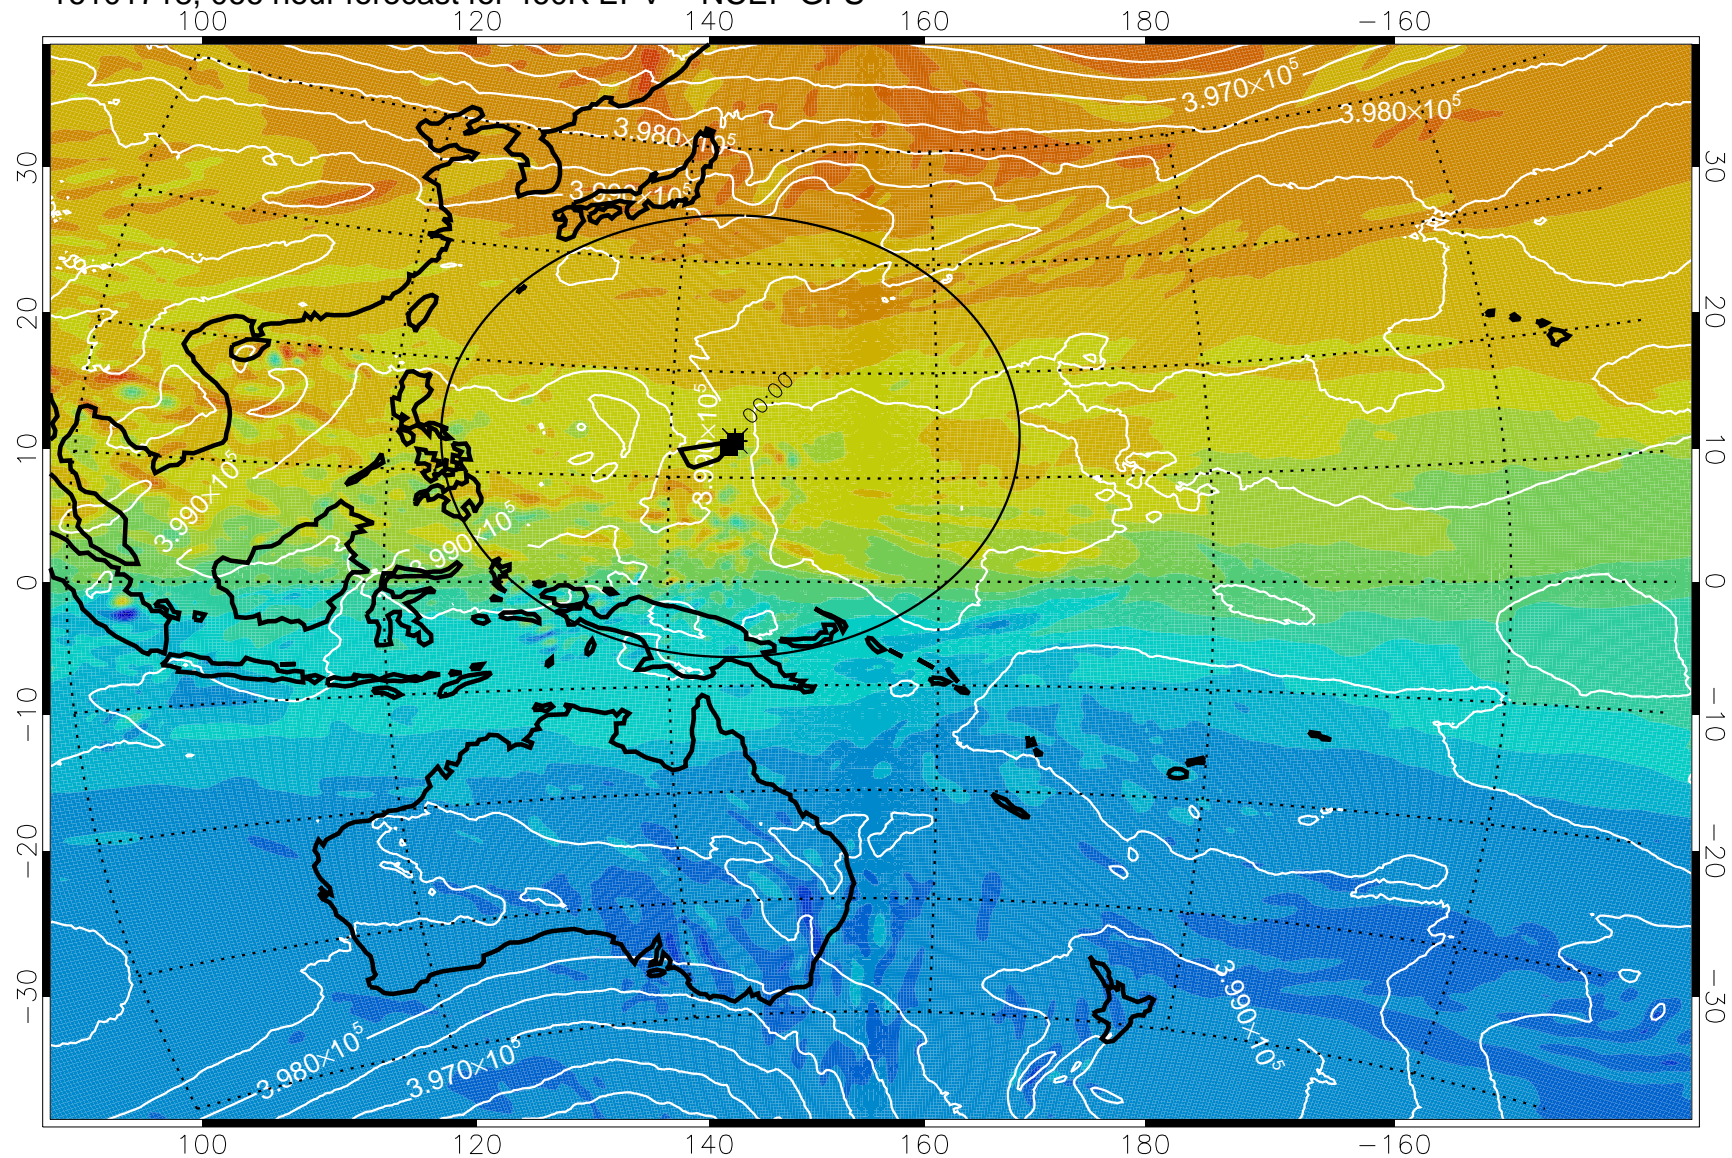

16101706, 054 hour forecast for 460K EPV -- NCEP GFS

460K Montgomery Streamfunction, white

Range ring of 2304 km

16101712, 060 hour forecast for 460K EPV -- NCEP GFS

460K Montgomery Streamfunction, white

Range ring of 2304 km

16101718, 066 hour forecast for 460K EPV -- NCEP GFS

460K Montgomery Streamfunction, white

Range ring of 2304 km

16101800, 072 hour forecast for 460K EPV -- NCEP GFS

460K Montgomery Streamfunction, white

Range ring of 2304 km

16101806, 078 hour forecast for 460K EPV -- NCEP GFS

460K Montgomery Streamfunction, white

Range ring of 2304 km

16101812, 084 hour forecast for 460K EPV -- NCEP GFS

460K Montgomery Streamfunction, white

Range ring of 2304 km

16101818, 090 hour forecast for 460K EPV -- NCEP GFS

460K Montgomery Streamfunction, white

Range ring of 2304 km

16101900, 096 hour forecast for 460K EPV -- NCEP GFS

460K Montgomery Streamfunction, white

Range ring of 2304 km