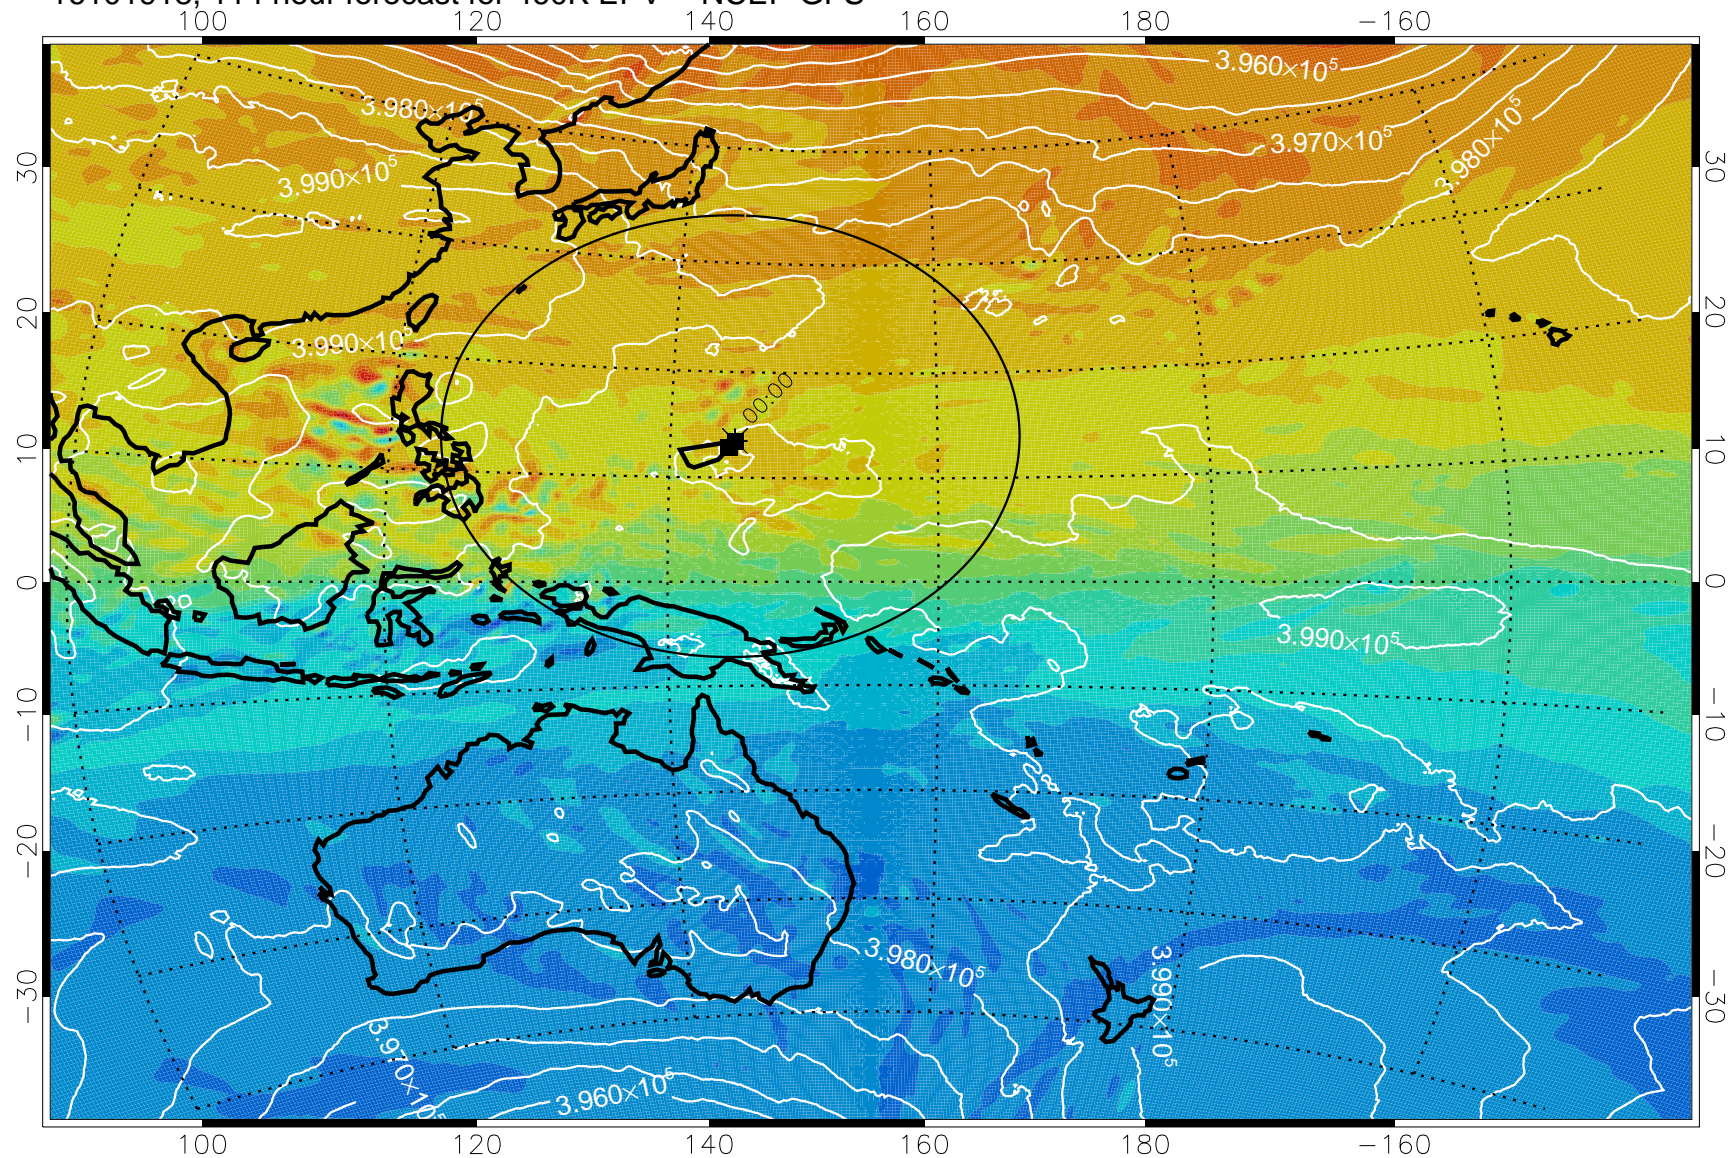

16101818, 090 hour forecast for 460K EPV -- NCEP GFS

460K Montgomery Streamfunction, white

Range ring of 2304 km

16101900, 096 hour forecast for 460K EPV -- NCEP GFS

460K Montgomery Streamfunction, white

Range ring of 2304 km

16101906, 102 hour forecast for 460K EPV -- NCEP GFS

460K Montgomery Streamfunction, white

Range ring of 2304 km

16101912, 108 hour forecast for 460K EPV -- NCEP GFS

460K Montgomery Streamfunction, white

Range ring of 2304 km

16101918, 114 hour forecast for 460K EPV -- NCEP GFS

460K Montgomery Streamfunction, white

Range ring of 2304 km

16102000, 120 hour forecast for 460K EPV -- NCEP GFS

460K Montgomery Streamfunction, white

Range ring of 2304 km