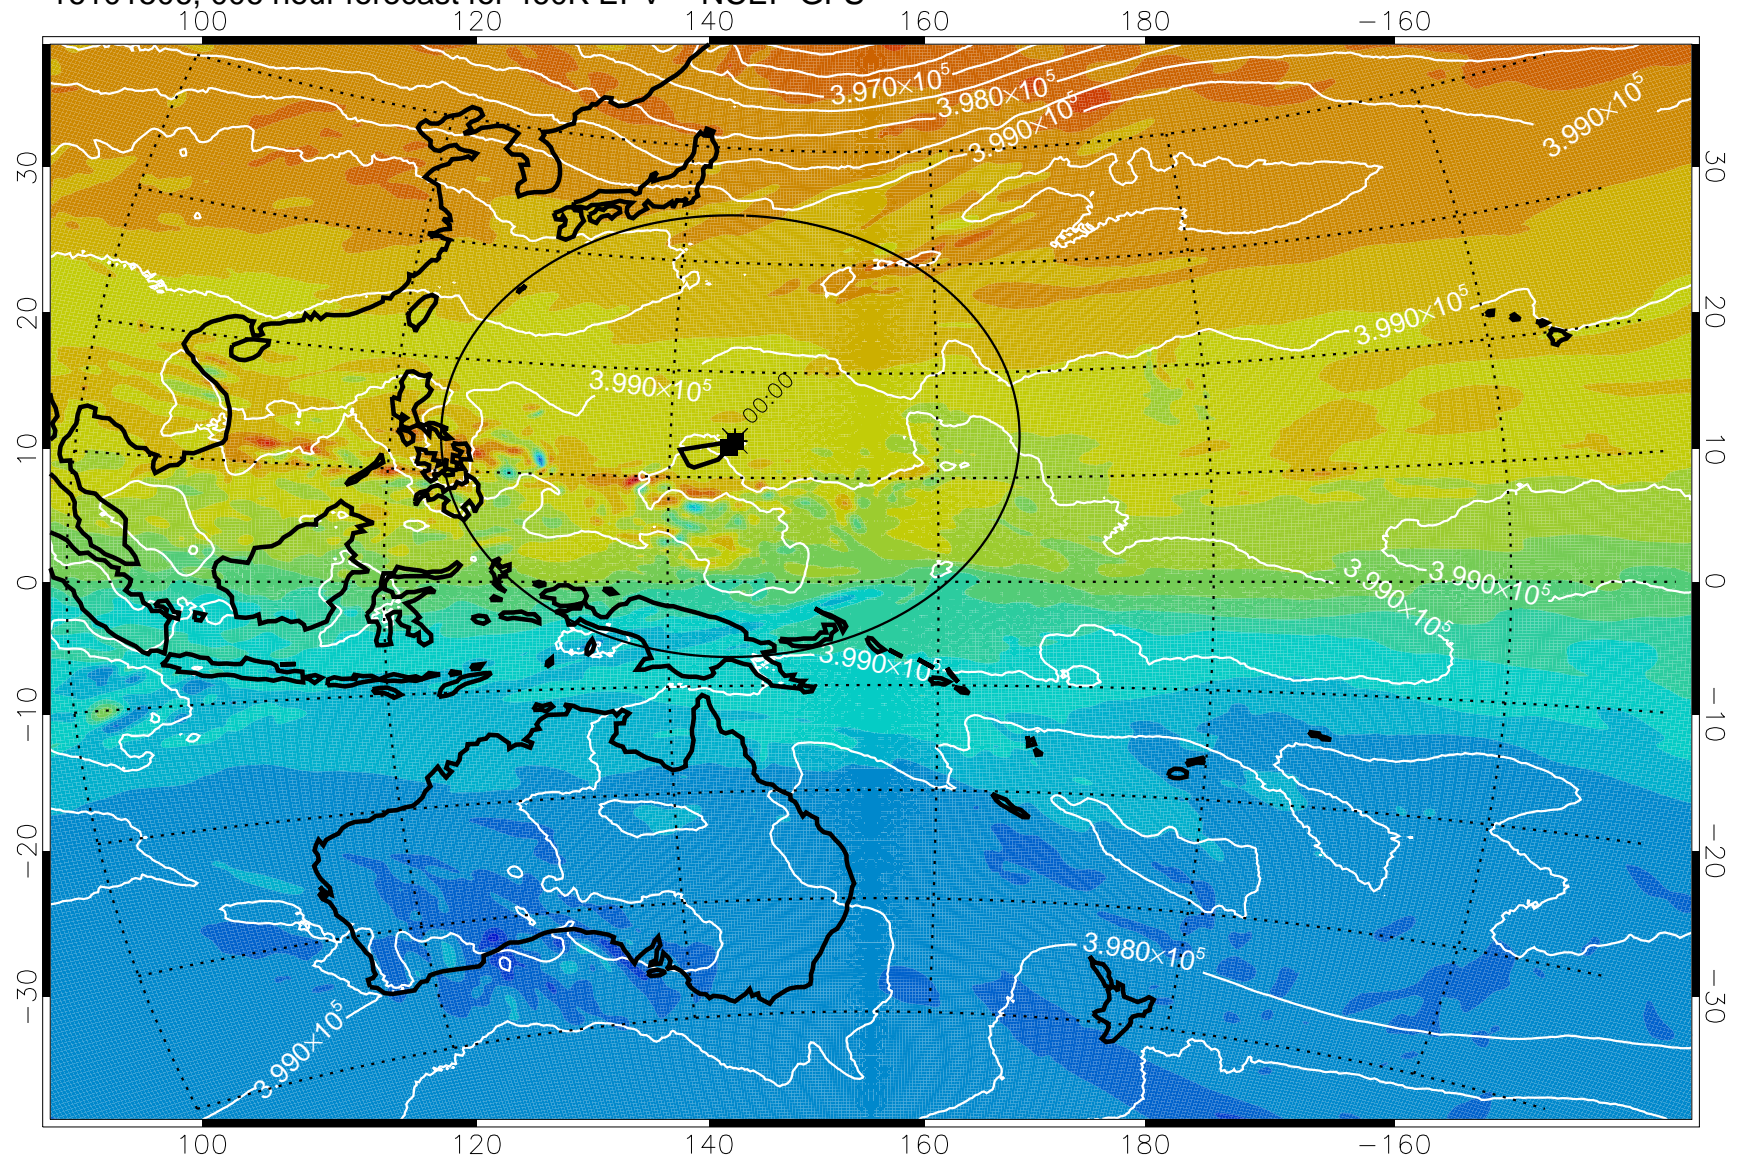

16101506, 006 hour forecast for 460K EPV -- NCEP GFS

460K Montgomery Streamfunction, white

Range ring of 2304 km

16101512, 012 hour forecast for 460K EPV -- NCEP GFS

460K Montgomery Streamfunction, white

Range ring of 2304 km

16101518, 018 hour forecast for 460K EPV -- NCEP GFS

460K Montgomery Streamfunction, white

Range ring of 2304 km

16101600, 024 hour forecast for 460K EPV -- NCEP GFS

460K Montgomery Streamfunction, white

Range ring of 2304 km

16101606, 030 hour forecast for 460K EPV -- NCEP GFS

460K Montgomery Streamfunction, white

Range ring of 2304 km

16101612, 036 hour forecast for 460K EPV -- NCEP GFS

460K Montgomery Streamfunction, white

Range ring of 2304 km

16101618, 042 hour forecast for 460K EPV -- NCEP GFS

460K Montgomery Streamfunction, white

Range ring of 2304 km

16101700, 048 hour forecast for 460K EPV -- NCEP GFS

460K Montgomery Streamfunction, white

Range ring of 2304 km