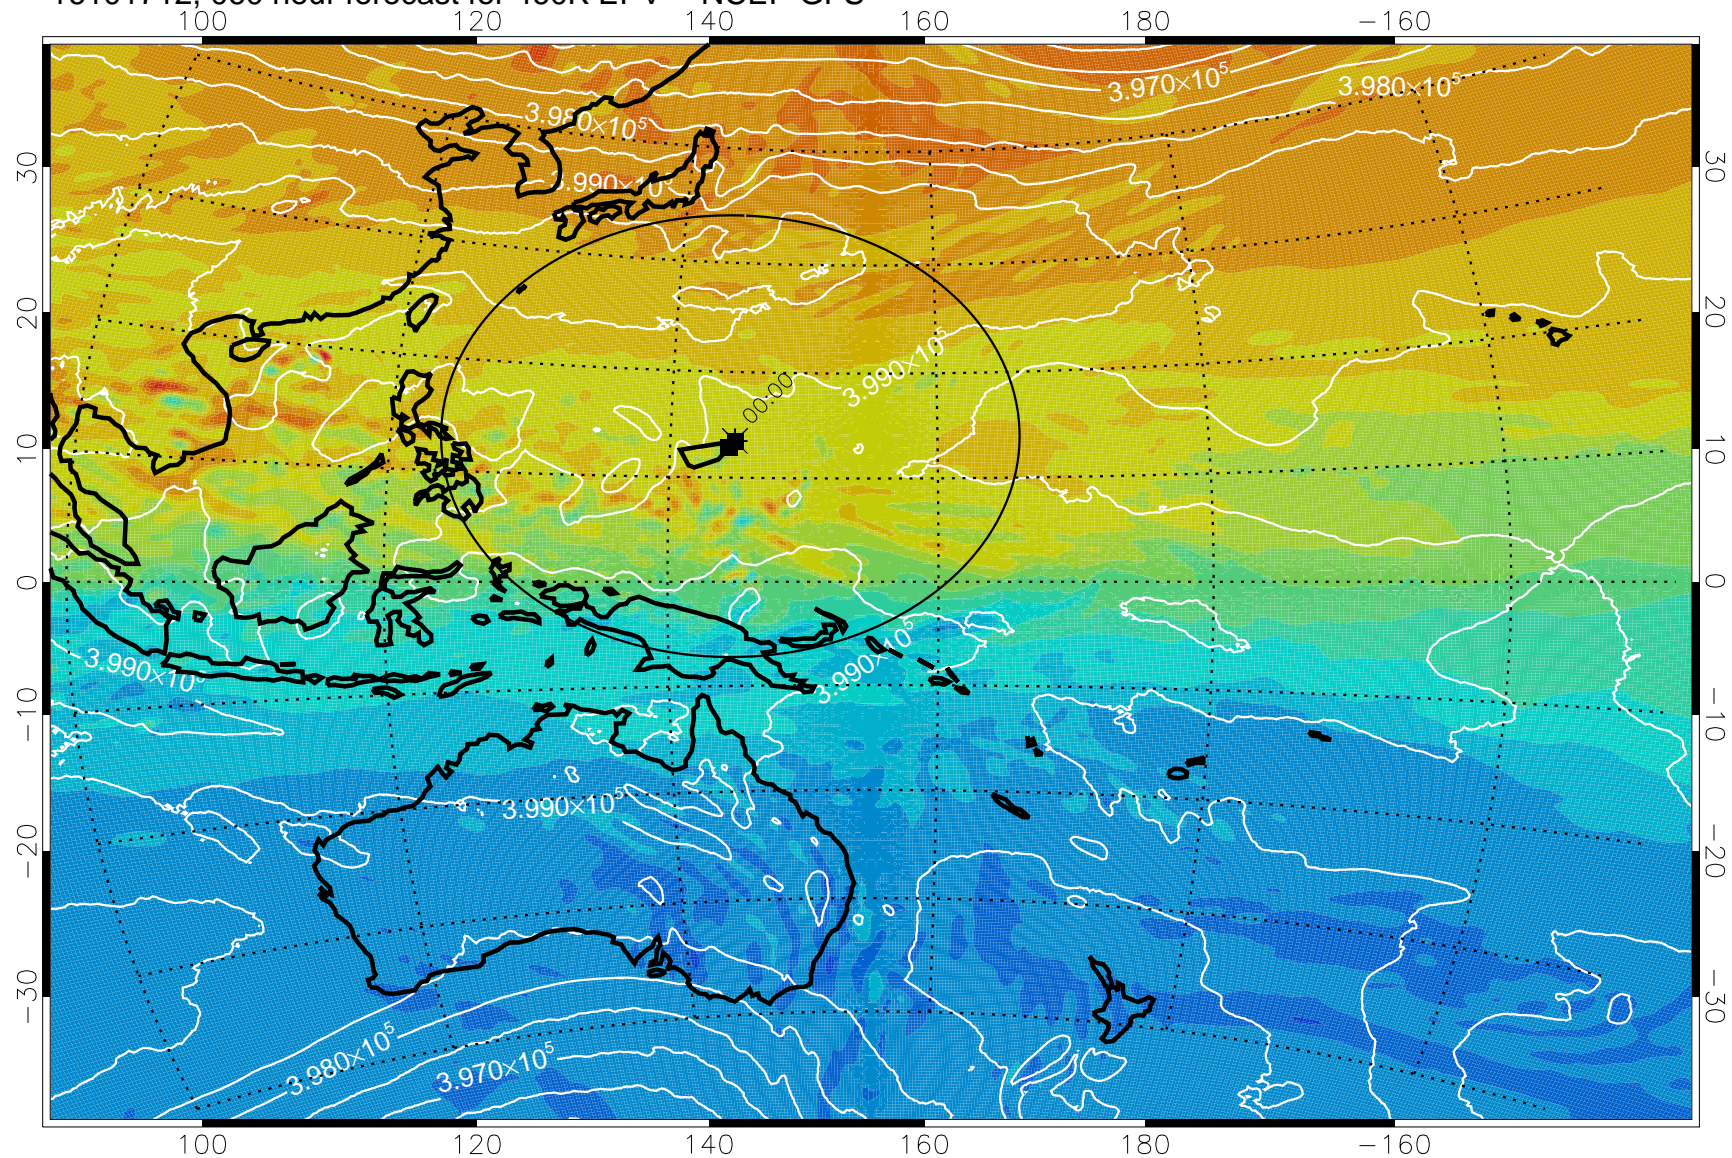

16101706, 054 hour forecast for 460K EPV -- NCEP GFS

460K Montgomery Streamfunction, white

Range ring of 2304 km

16101712, 060 hour forecast for 460K EPV -- NCEP GFS

460K Montgomery Streamfunction, white

Range ring of 2304 km

16101718, 066 hour forecast for 460K EPV -- NCEP GFS

460K Montgomery Streamfunction, white

Range ring of 2304 km

16101800, 072 hour forecast for 460K EPV -- NCEP GFS

460K Montgomery Streamfunction, white

Range ring of 2304 km

16101806, 078 hour forecast for 460K EPV -- NCEP GFS

460K Montgomery Streamfunction, white

Range ring of 2304 km

16101812, 084 hour forecast for 460K EPV -- NCEP GFS

460K Montgomery Streamfunction, white

Range ring of 2304 km

16101818, 090 hour forecast for 460K EPV -- NCEP GFS

460K Montgomery Streamfunction, white

Range ring of 2304 km

16101900, 096 hour forecast for 460K EPV -- NCEP GFS

460K Montgomery Streamfunction, white

Range ring of 2304 km