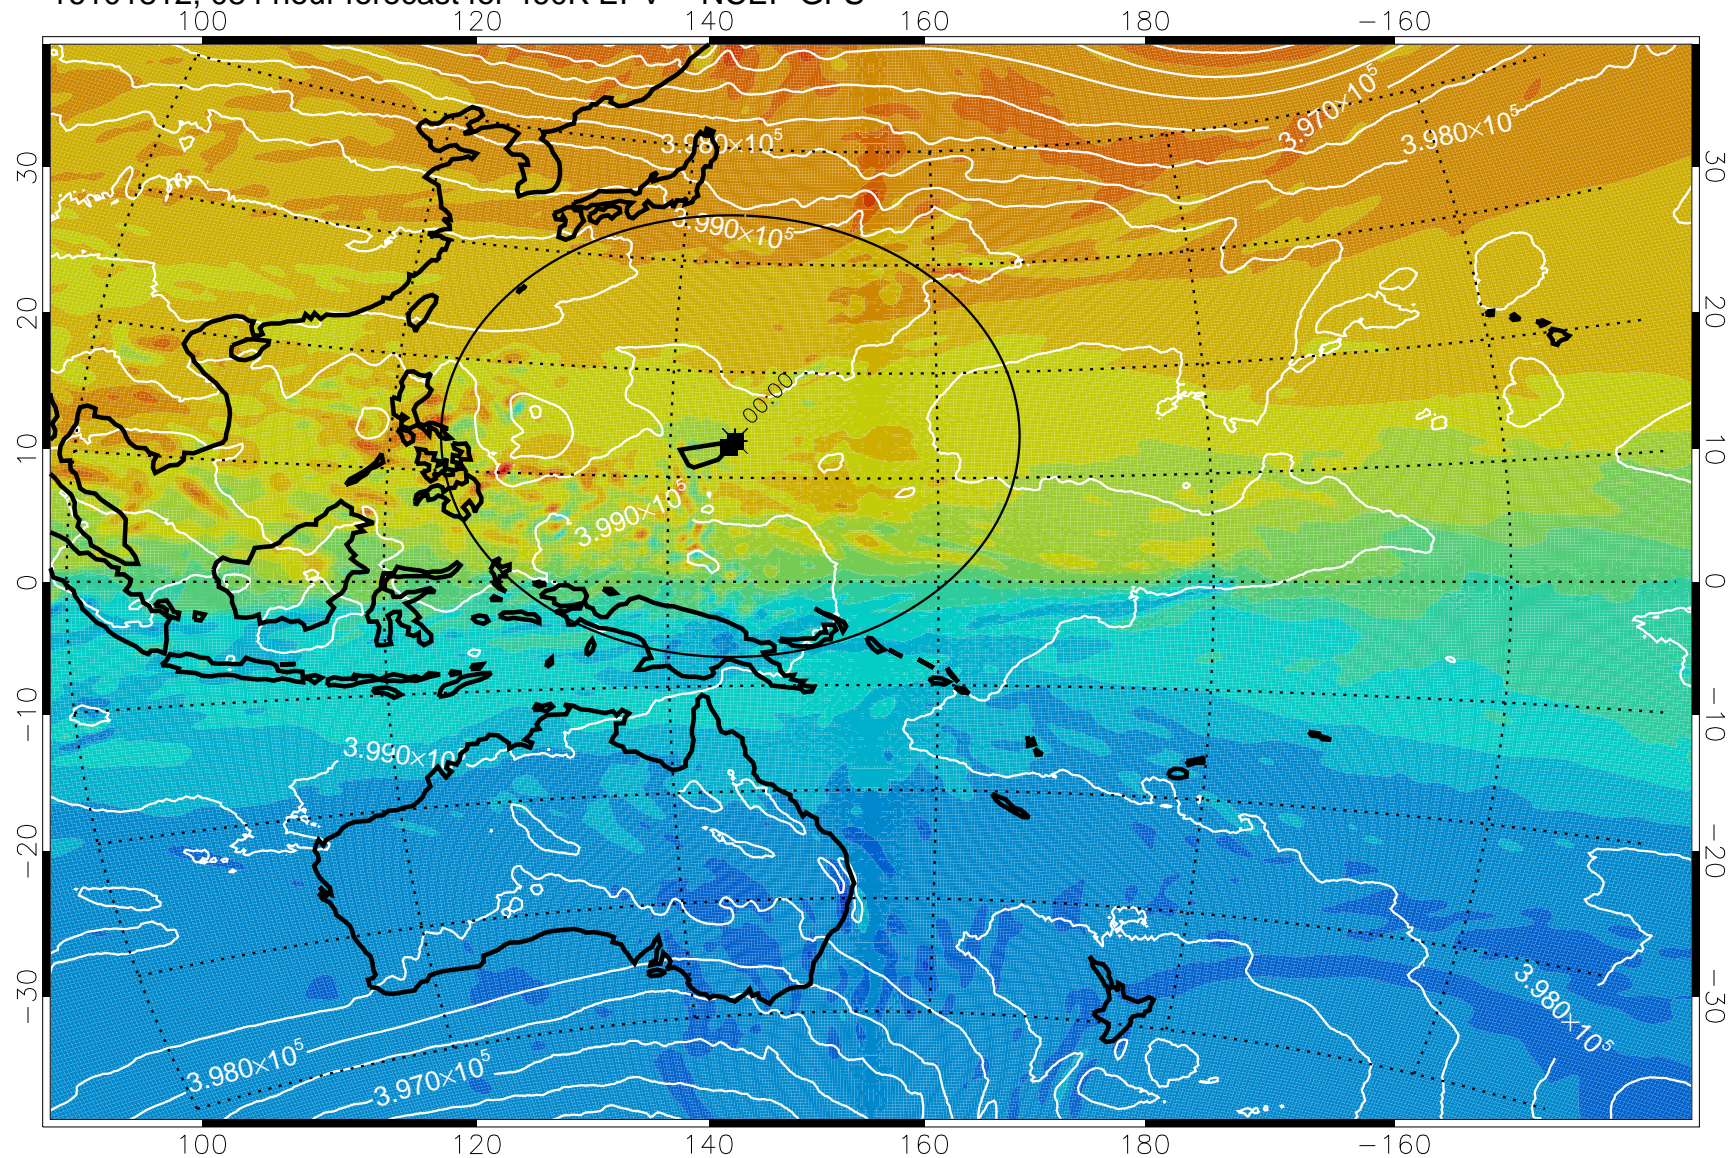

16101718, 066 hour forecast for 460K EPV -- NCEP GFS

460K Montgomery Streamfunction, white

Range ring of 2304 km

16101800, 072 hour forecast for 460K EPV -- NCEP GFS

460K Montgomery Streamfunction, white

Range ring of 2304 km

16101806, 078 hour forecast for 460K EPV -- NCEP GFS

460K Montgomery Streamfunction, white

Range ring of 2304 km

16101812, 084 hour forecast for 460K EPV -- NCEP GFS

460K Montgomery Streamfunction, white

Range ring of 2304 km

16101818, 090 hour forecast for 460K EPV -- NCEP GFS

460K Montgomery Streamfunction, white

Range ring of 2304 km

16101900, 096 hour forecast for 460K EPV -- NCEP GFS

460K Montgomery Streamfunction, white

Range ring of 2304 km

16101906, 102 hour forecast for 460K EPV -- NCEP GFS

460K Montgomery Streamfunction, white

Range ring of 2304 km

16101912, 108 hour forecast for 460K EPV -- NCEP GFS

460K Montgomery Streamfunction, white

Range ring of 2304 km