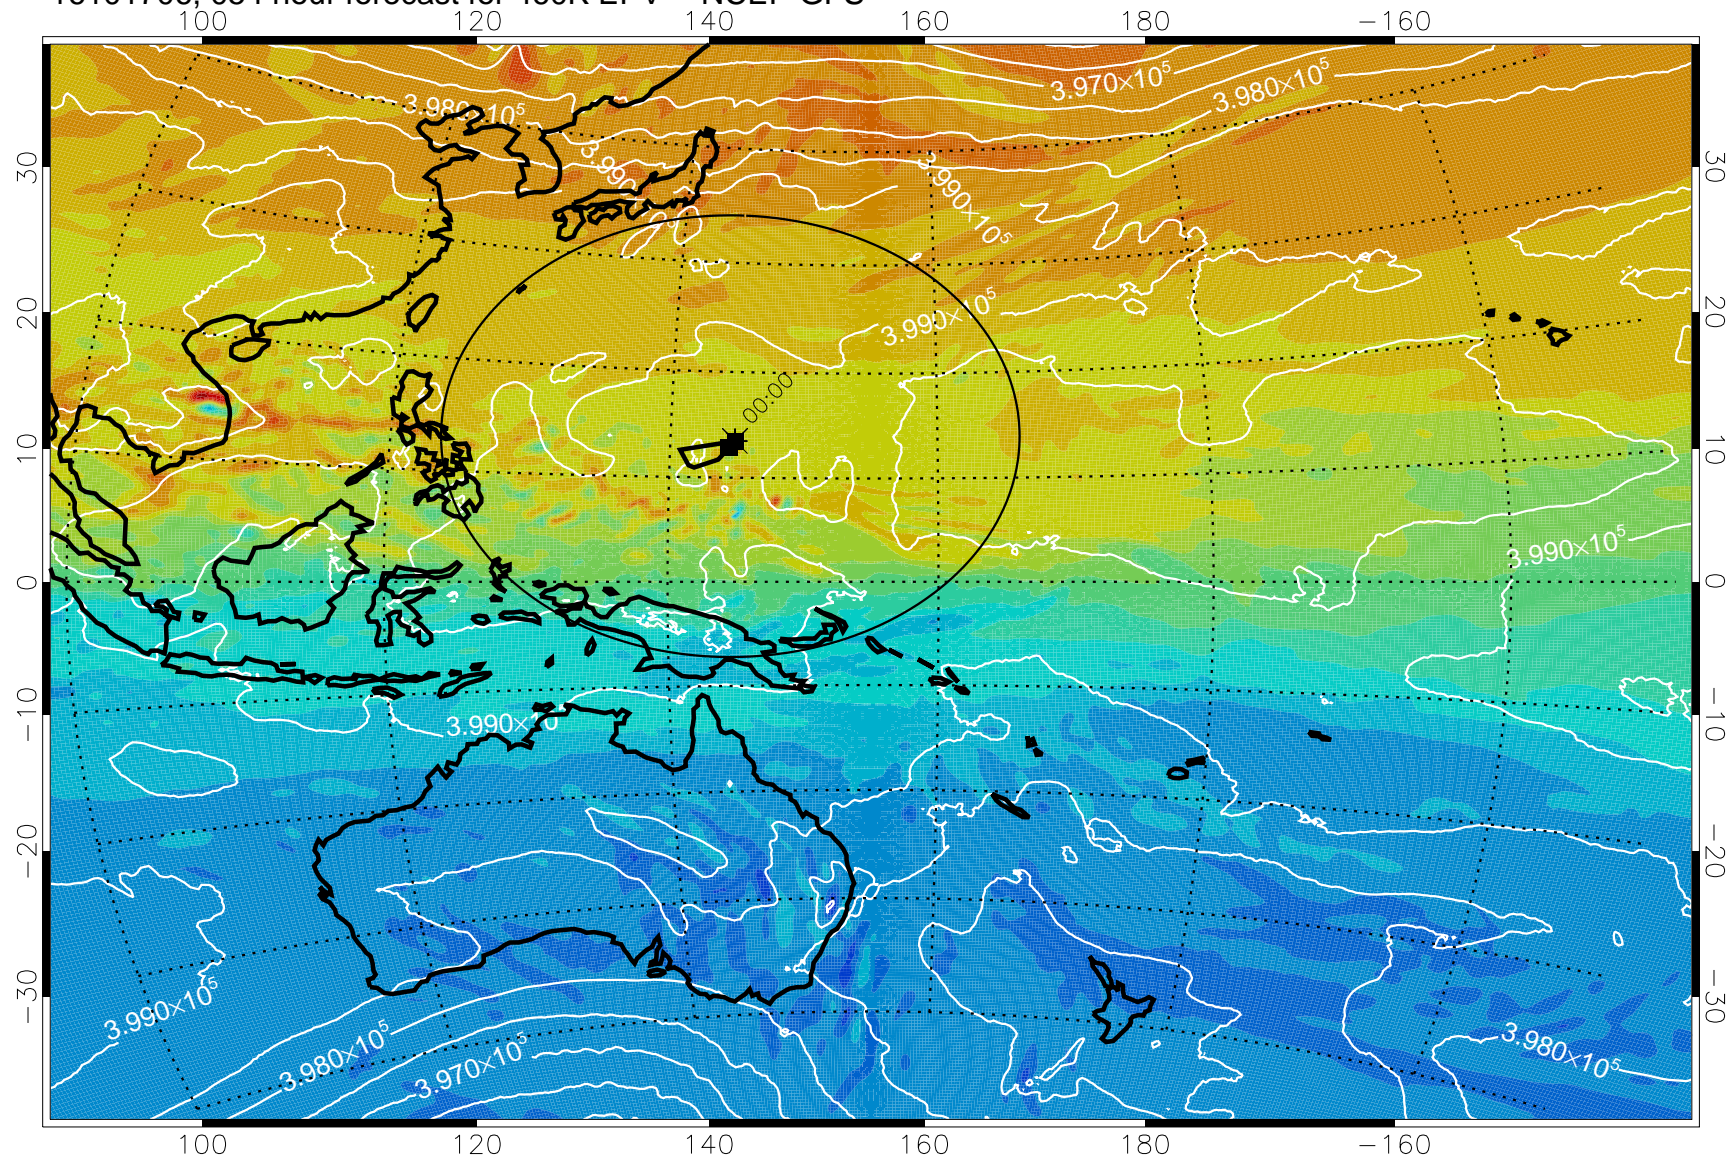

16101606, 030 hour forecast for 460K EPV -- NCEP GFS

460K Montgomery Streamfunction, white

Range ring of 2304 km

16101612, 036 hour forecast for 460K EPV -- NCEP GFS

460K Montgomery Streamfunction, white

Range ring of 2304 km

16101618, 042 hour forecast for 460K EPV -- NCEP GFS

460K Montgomery Streamfunction, white

Range ring of 2304 km

16101700, 048 hour forecast for 460K EPV -- NCEP GFS

460K Montgomery Streamfunction, white

Range ring of 2304 km

16101706, 054 hour forecast for 460K EPV -- NCEP GFS

460K Montgomery Streamfunction, white

Range ring of 2304 km

16101712, 060 hour forecast for 460K EPV -- NCEP GFS

460K Montgomery Streamfunction, white

Range ring of 2304 km

16101718, 066 hour forecast for 460K EPV -- NCEP GFS

460K Montgomery Streamfunction, white

Range ring of 2304 km

16101800, 072 hour forecast for 460K EPV -- NCEP GFS

460K Montgomery Streamfunction, white

Range ring of 2304 km