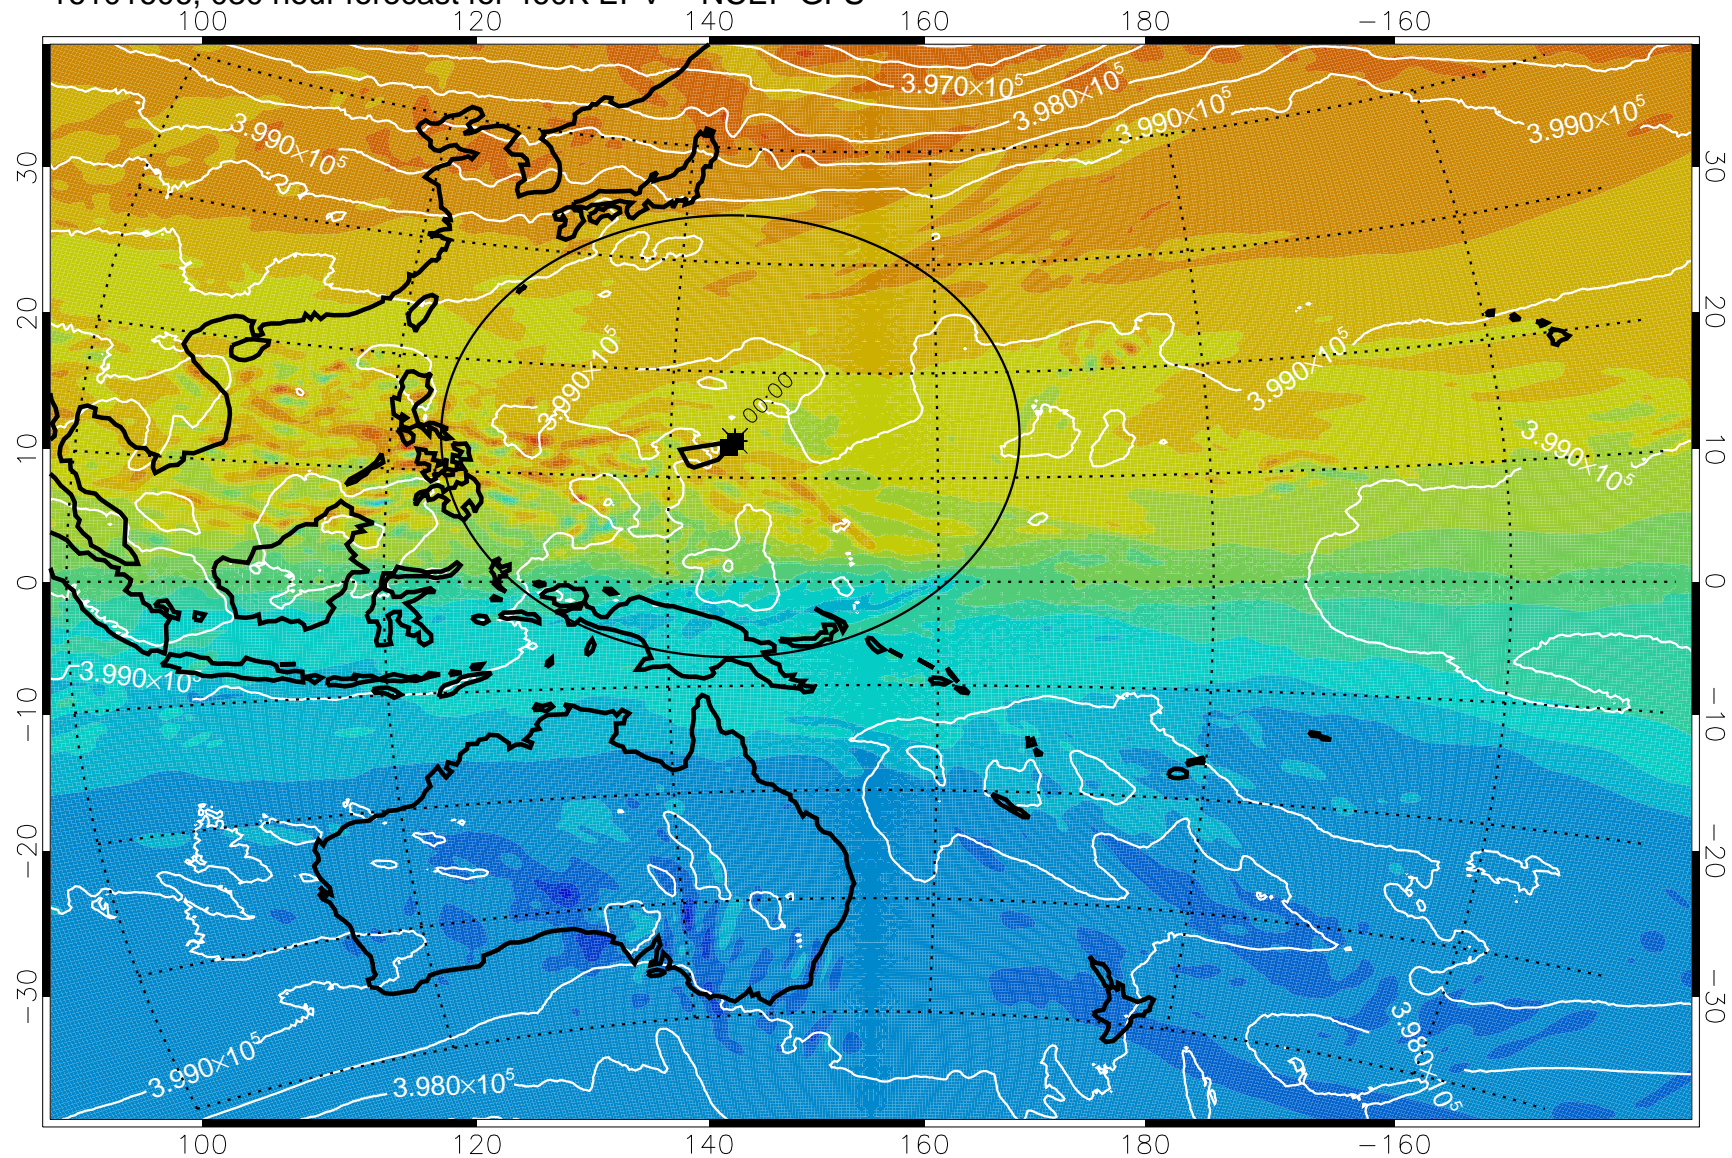

16101518, 018 hour forecast for 460K EPV -- NCEP GFS

460K Montgomery Streamfunction, white

Range ring of 2304 km

16101600, 024 hour forecast for 460K EPV -- NCEP GFS

460K Montgomery Streamfunction, white

Range ring of 2304 km

16101606, 030 hour forecast for 460K EPV -- NCEP GFS

460K Montgomery Streamfunction, white

Range ring of 2304 km

16101612, 036 hour forecast for 460K EPV -- NCEP GFS

460K Montgomery Streamfunction, white

Range ring of 2304 km

16101618, 042 hour forecast for 460K EPV -- NCEP GFS

460K Montgomery Streamfunction, white

Range ring of 2304 km

16101700, 048 hour forecast for 460K EPV -- NCEP GFS

460K Montgomery Streamfunction, white

Range ring of 2304 km

16101706, 054 hour forecast for 460K EPV -- NCEP GFS

460K Montgomery Streamfunction, white

Range ring of 2304 km

16101712, 060 hour forecast for 460K EPV -- NCEP GFS

460K Montgomery Streamfunction, white

Range ring of 2304 km