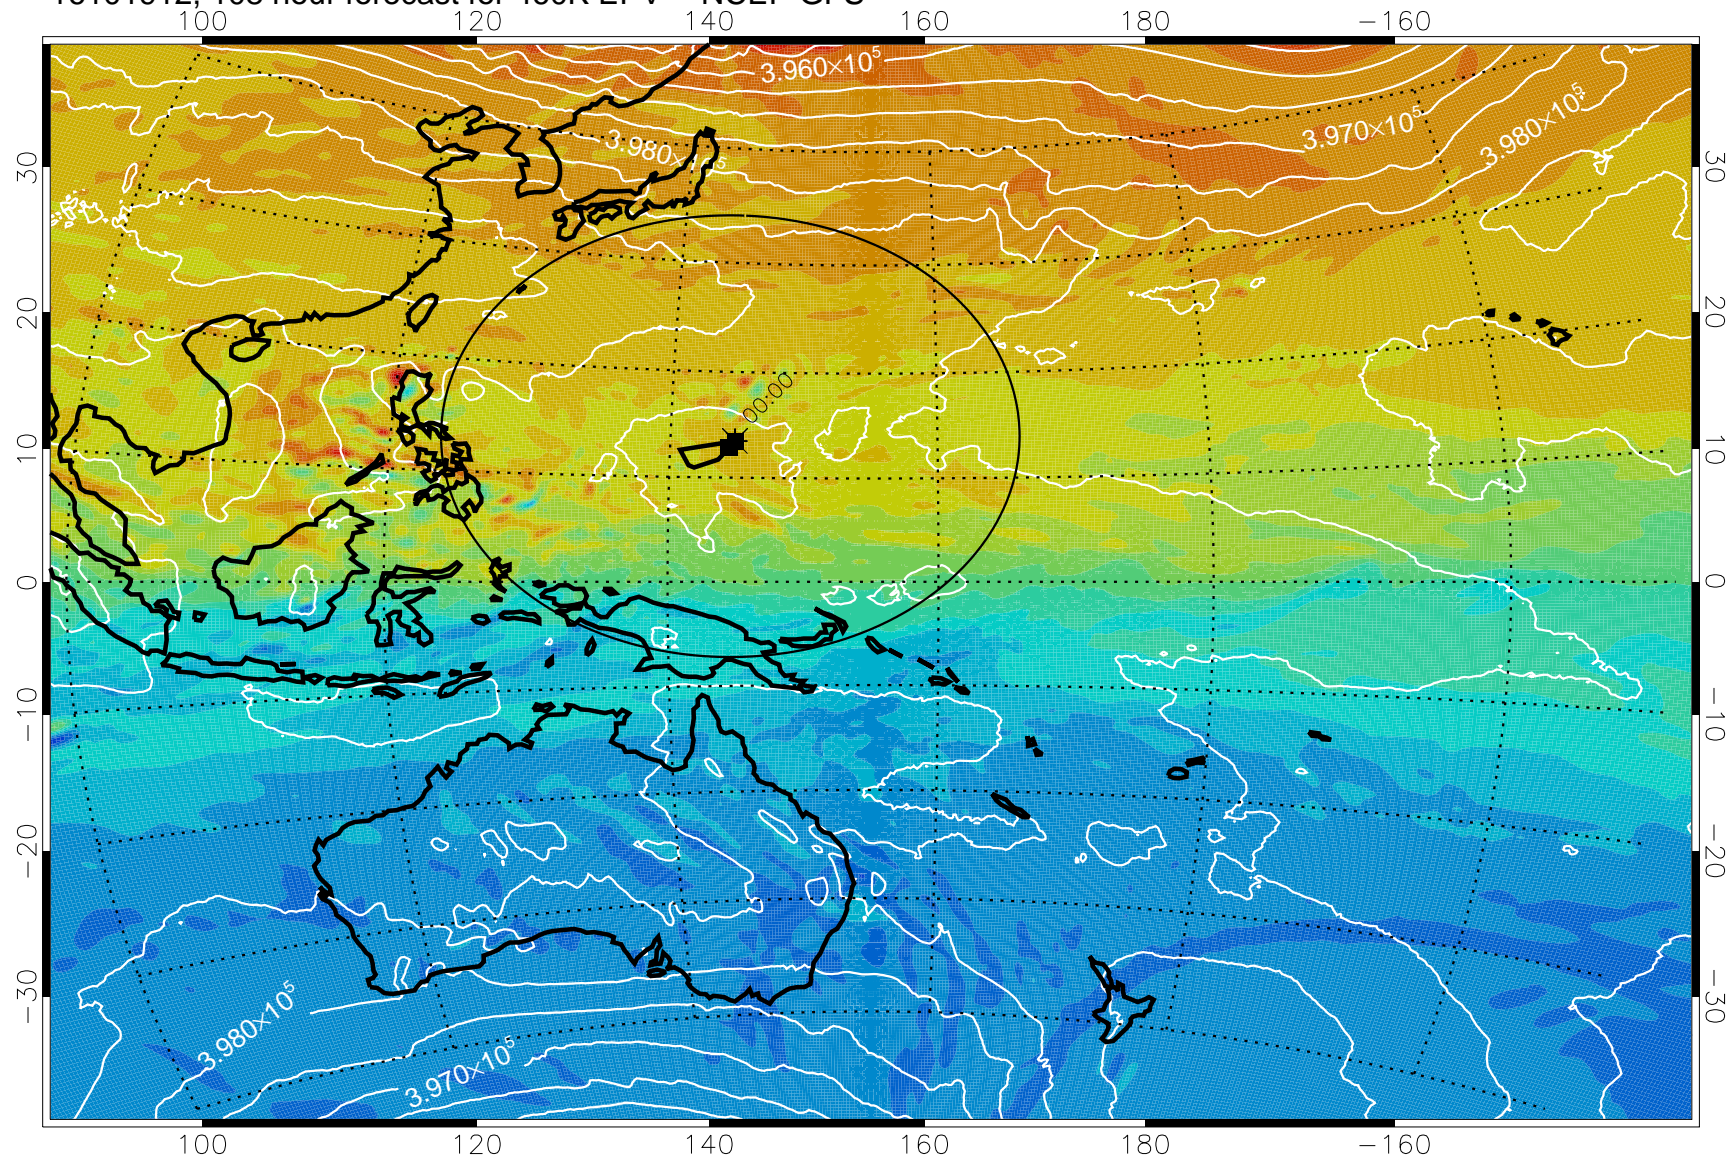

16101806, 078 hour forecast for 460K EPV -- NCEP GFS

460K Montgomery Streamfunction, white

Range ring of 2304 km

16101812, 084 hour forecast for 460K EPV -- NCEP GFS

460K Montgomery Streamfunction, white

Range ring of 2304 km

16101818, 090 hour forecast for 460K EPV -- NCEP GFS

460K Montgomery Streamfunction, white

Range ring of 2304 km

16101900, 096 hour forecast for 460K EPV -- NCEP GFS

460K Montgomery Streamfunction, white

Range ring of 2304 km

16101906, 102 hour forecast for 460K EPV -- NCEP GFS

460K Montgomery Streamfunction, white

Range ring of 2304 km

16101912, 108 hour forecast for 460K EPV -- NCEP GFS

460K Montgomery Streamfunction, white

Range ring of 2304 km

16101918, 114 hour forecast for 460K EPV -- NCEP GFS

460K Montgomery Streamfunction, white

Range ring of 2304 km

16102000, 120 hour forecast for 460K EPV -- NCEP GFS

460K Montgomery Streamfunction, white

Range ring of 2304 km