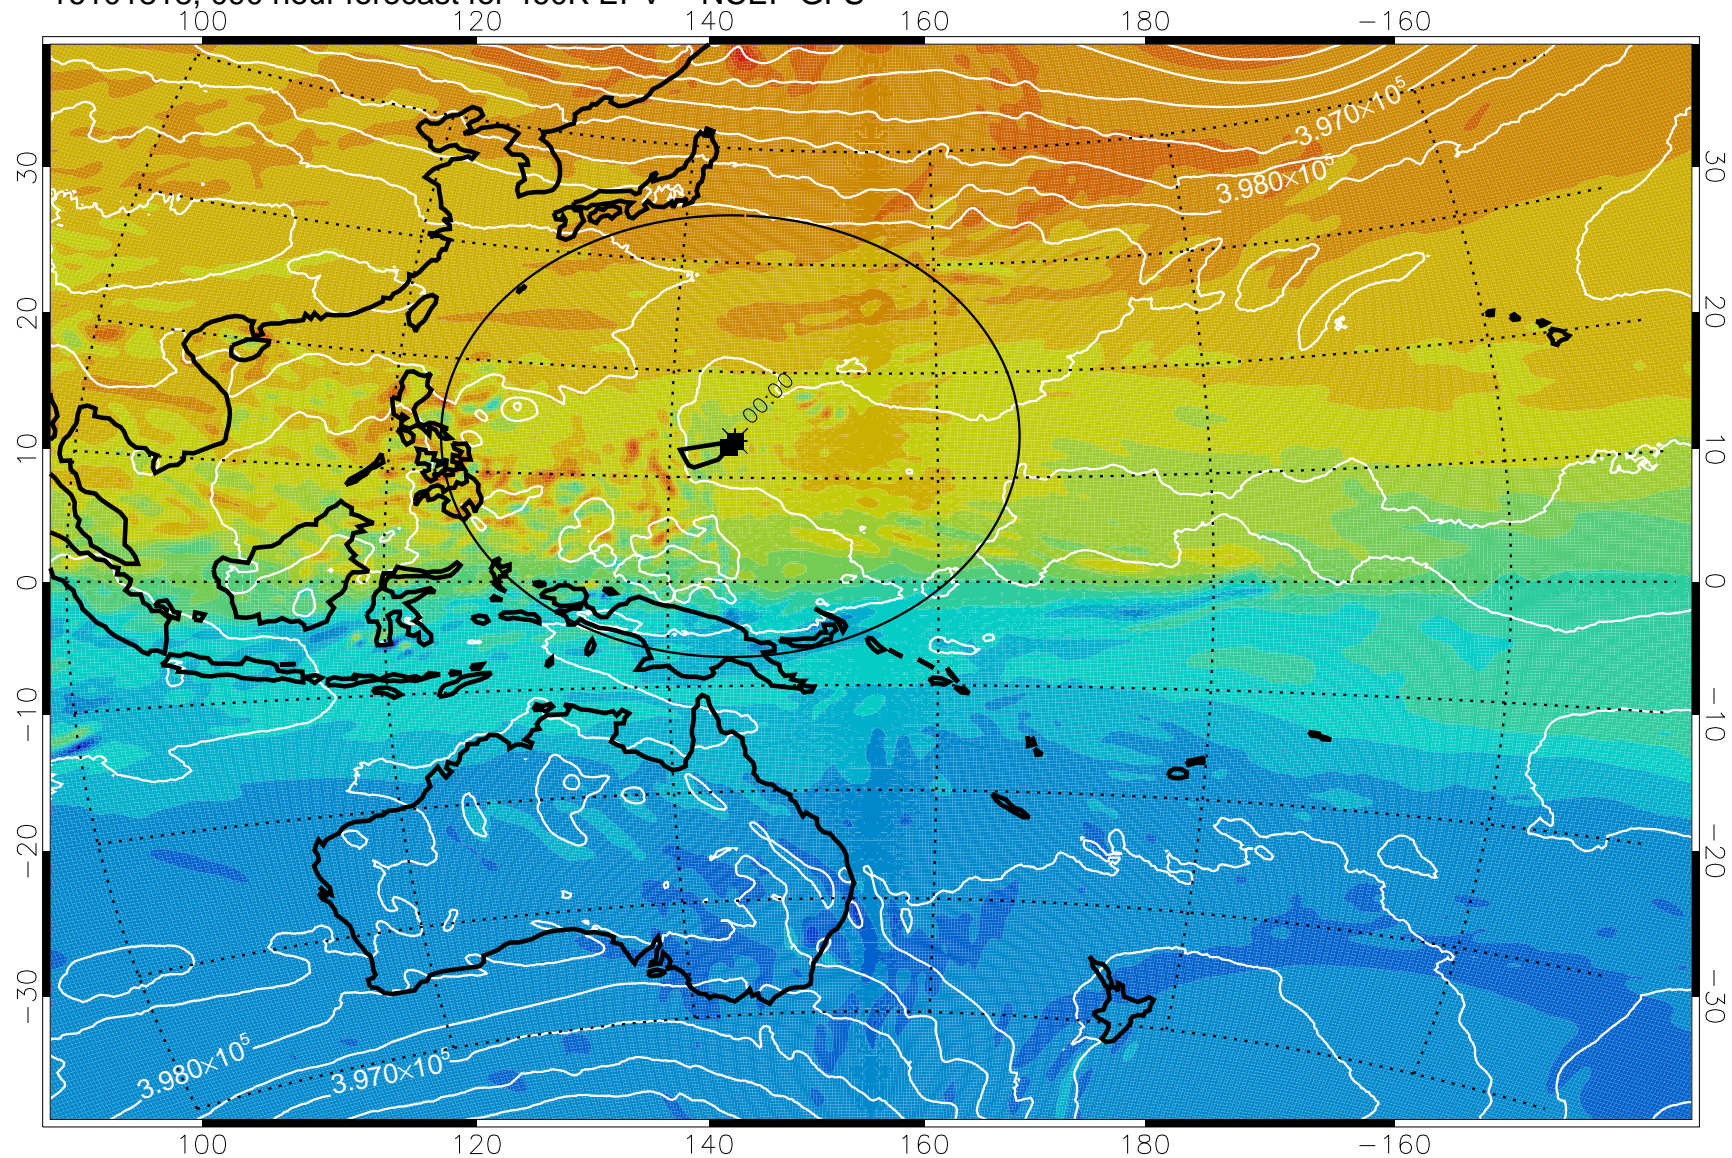

16101718, 066 hour forecast for 460K EPV -- NCEP GFS

460K Montgomery Streamfunction, white

Range ring of 2304 km

16101800, 072 hour forecast for 460K EPV -- NCEP GFS

460K Montgomery Streamfunction, white

Range ring of 2304 km

16101806, 078 hour forecast for 460K EPV -- NCEP GFS

460K Montgomery Streamfunction, white

Range ring of 2304 km

16101812, 084 hour forecast for 460K EPV -- NCEP GFS

460K Montgomery Streamfunction, white

Range ring of 2304 km

16101818, 090 hour forecast for 460K EPV -- NCEP GFS

460K Montgomery Streamfunction, white

Range ring of 2304 km

16101900, 096 hour forecast for 460K EPV -- NCEP GFS

460K Montgomery Streamfunction, white

Range ring of 2304 km

16101906, 102 hour forecast for 460K EPV -- NCEP GFS

460K Montgomery Streamfunction, white

Range ring of 2304 km

16101912, 108 hour forecast for 460K EPV -- NCEP GFS

460K Montgomery Streamfunction, white

Range ring of 2304 km