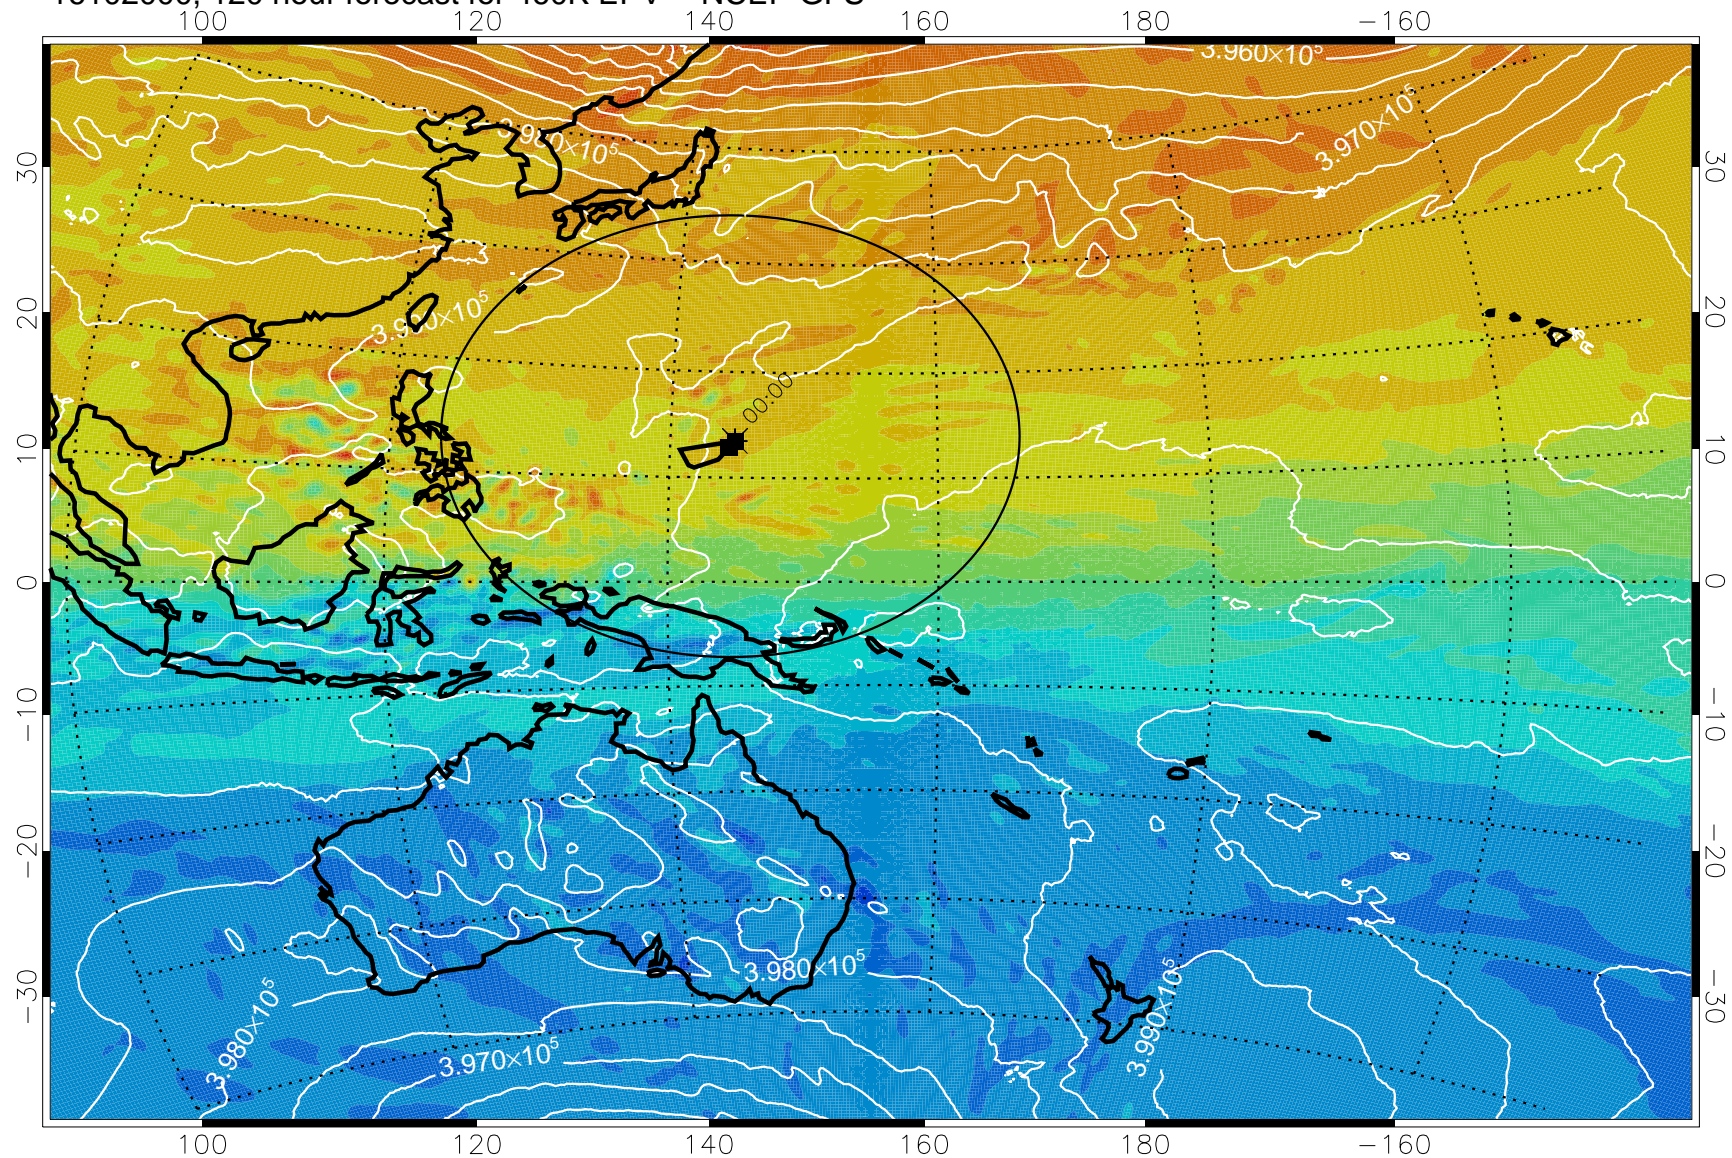

16101818, 090 hour forecast for 460K EPV -- NCEP GFS

460K Montgomery Streamfunction, white

Range ring of 2304 km

16101900, 096 hour forecast for 460K EPV -- NCEP GFS

460K Montgomery Streamfunction, white

Range ring of 2304 km

16101906, 102 hour forecast for 460K EPV -- NCEP GFS

460K Montgomery Streamfunction, white

Range ring of 2304 km

16101912, 108 hour forecast for 460K EPV -- NCEP GFS

460K Montgomery Streamfunction, white

Range ring of 2304 km

16101918, 114 hour forecast for 460K EPV -- NCEP GFS

460K Montgomery Streamfunction, white

Range ring of 2304 km

16102000, 120 hour forecast for 460K EPV -- NCEP GFS

460K Montgomery Streamfunction, white

Range ring of 2304 km