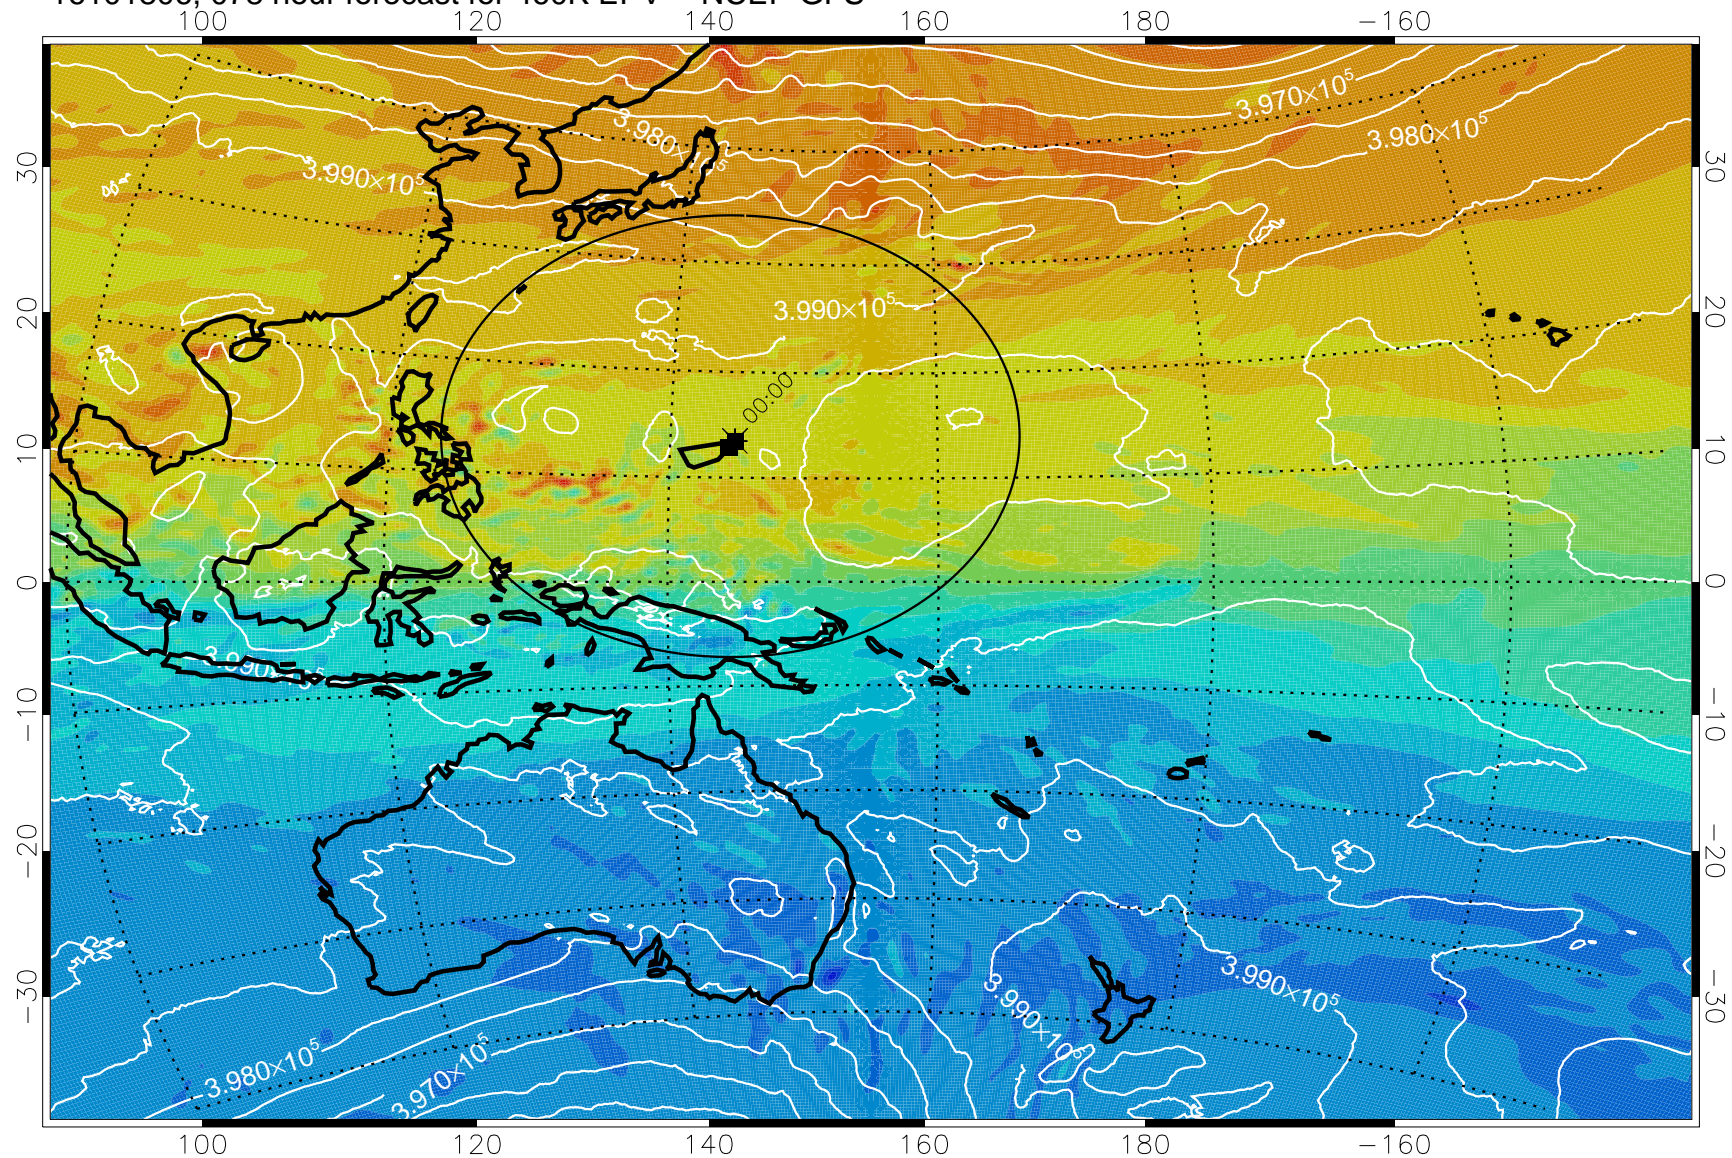

16101706, 054 hour forecast for 460K EPV -- NCEP GFS

460K Montgomery Streamfunction, white

Range ring of 2304 km

16101712, 060 hour forecast for 460K EPV -- NCEP GFS

460K Montgomery Streamfunction, white

Range ring of 2304 km

16101718, 066 hour forecast for 460K EPV -- NCEP GFS

460K Montgomery Streamfunction, white

Range ring of 2304 km

16101800, 072 hour forecast for 460K EPV -- NCEP GFS

460K Montgomery Streamfunction, white

Range ring of 2304 km

16101806, 078 hour forecast for 460K EPV -- NCEP GFS

460K Montgomery Streamfunction, white

Range ring of 2304 km

16101812, 084 hour forecast for 460K EPV -- NCEP GFS

460K Montgomery Streamfunction, white

Range ring of 2304 km

16101818, 090 hour forecast for 460K EPV -- NCEP GFS

460K Montgomery Streamfunction, white

Range ring of 2304 km

16101900, 096 hour forecast for 460K EPV -- NCEP GFS

460K Montgomery Streamfunction, white

Range ring of 2304 km