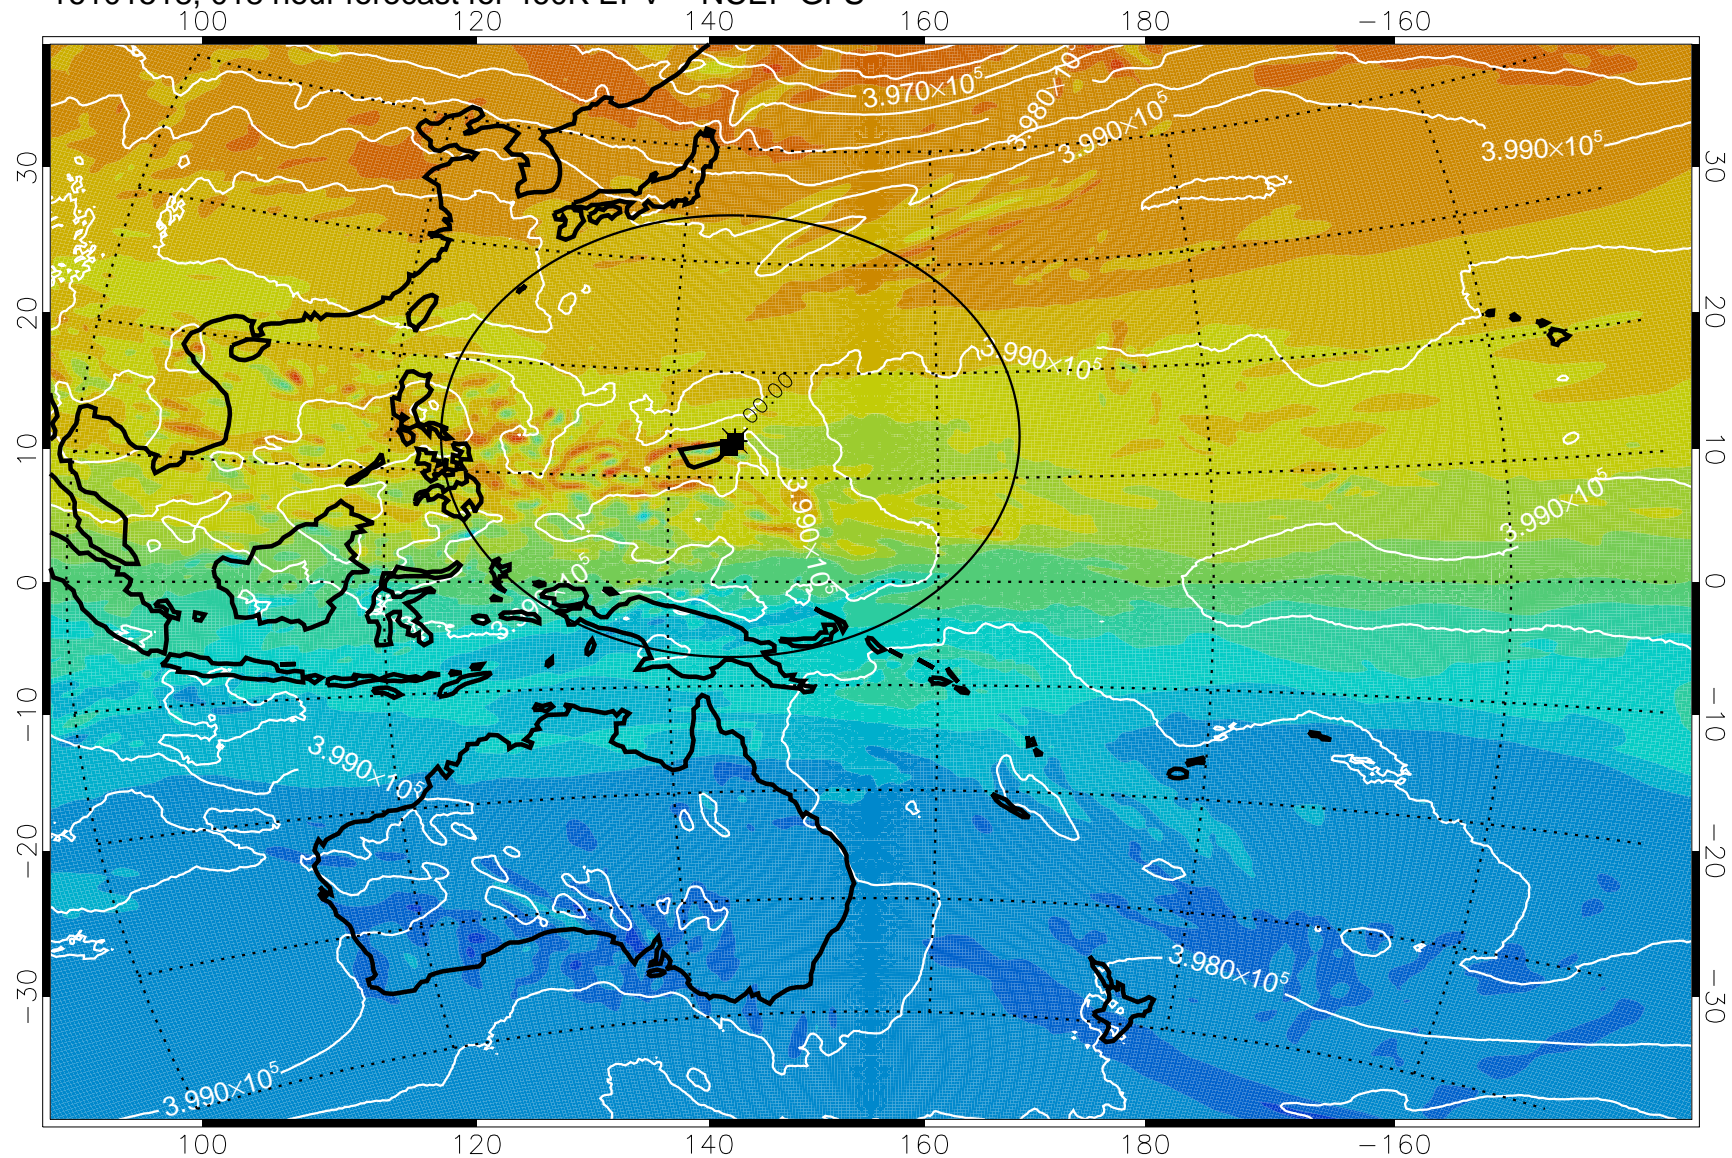

16101506, 006 hour forecast for 460K EPV -- NCEP GFS

460K Montgomery Streamfunction, white

Range ring of 2304 km

16101512, 012 hour forecast for 460K EPV -- NCEP GFS

460K Montgomery Streamfunction, white

Range ring of 2304 km

16101518, 018 hour forecast for 460K EPV -- NCEP GFS

460K Montgomery Streamfunction, white

Range ring of 2304 km

16101600, 024 hour forecast for 460K EPV -- NCEP GFS

460K Montgomery Streamfunction, white

Range ring of 2304 km

16101606, 030 hour forecast for 460K EPV -- NCEP GFS

460K Montgomery Streamfunction, white

Range ring of 2304 km

16101612, 036 hour forecast for 460K EPV -- NCEP GFS

460K Montgomery Streamfunction, white

Range ring of 2304 km

16101618, 042 hour forecast for 460K EPV -- NCEP GFS

460K Montgomery Streamfunction, white

Range ring of 2304 km

16101700, 048 hour forecast for 460K EPV -- NCEP GFS

460K Montgomery Streamfunction, white

Range ring of 2304 km