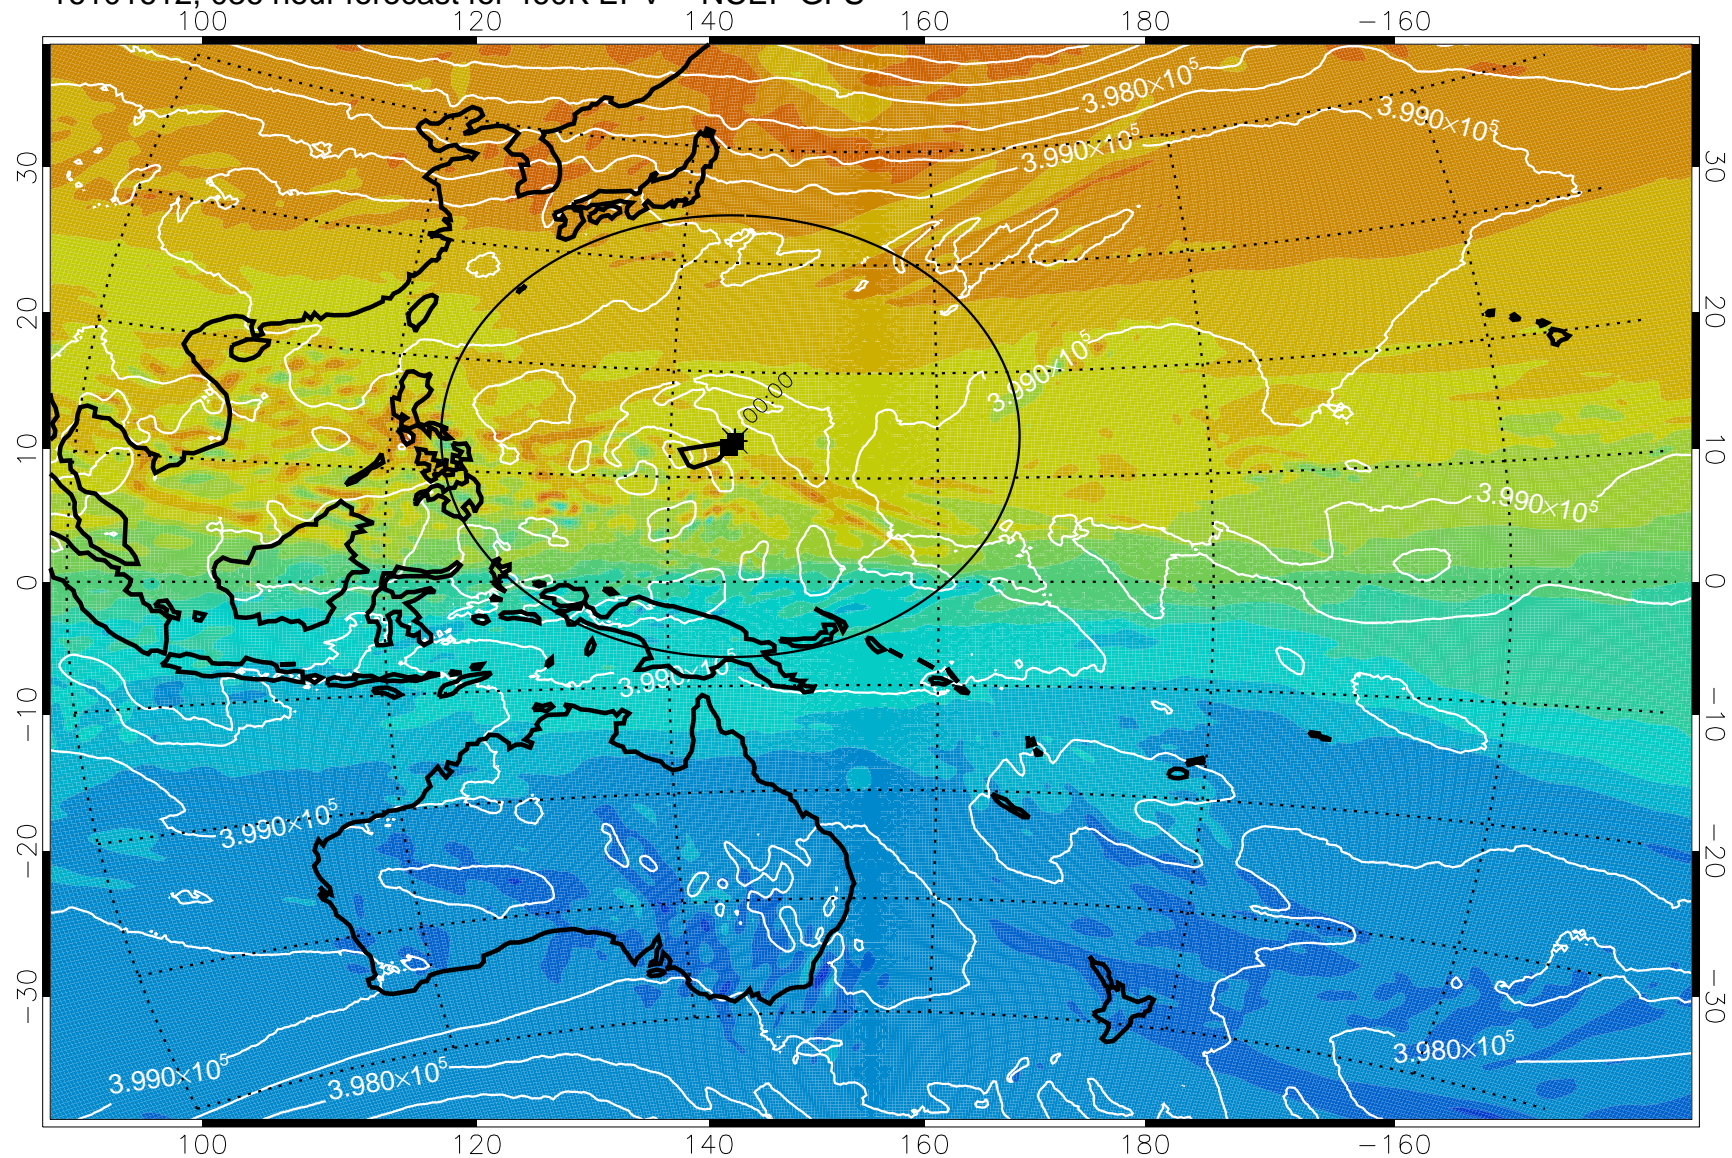

16101606, 030 hour forecast for 460K EPV -- NCEP GFS

460K Montgomery Streamfunction, white

Range ring of 2304 km

16101612, 036 hour forecast for 460K EPV -- NCEP GFS

460K Montgomery Streamfunction, white

Range ring of 2304 km

16101618, 042 hour forecast for 460K EPV -- NCEP GFS

460K Montgomery Streamfunction, white

Range ring of 2304 km

16101700, 048 hour forecast for 460K EPV -- NCEP GFS

460K Montgomery Streamfunction, white

Range ring of 2304 km

16101706, 054 hour forecast for 460K EPV -- NCEP GFS

460K Montgomery Streamfunction, white

Range ring of 2304 km

16101712, 060 hour forecast for 460K EPV -- NCEP GFS

460K Montgomery Streamfunction, white

Range ring of 2304 km

16101718, 066 hour forecast for 460K EPV -- NCEP GFS

460K Montgomery Streamfunction, white

Range ring of 2304 km

16101800, 072 hour forecast for 460K EPV -- NCEP GFS

460K Montgomery Streamfunction, white

Range ring of 2304 km