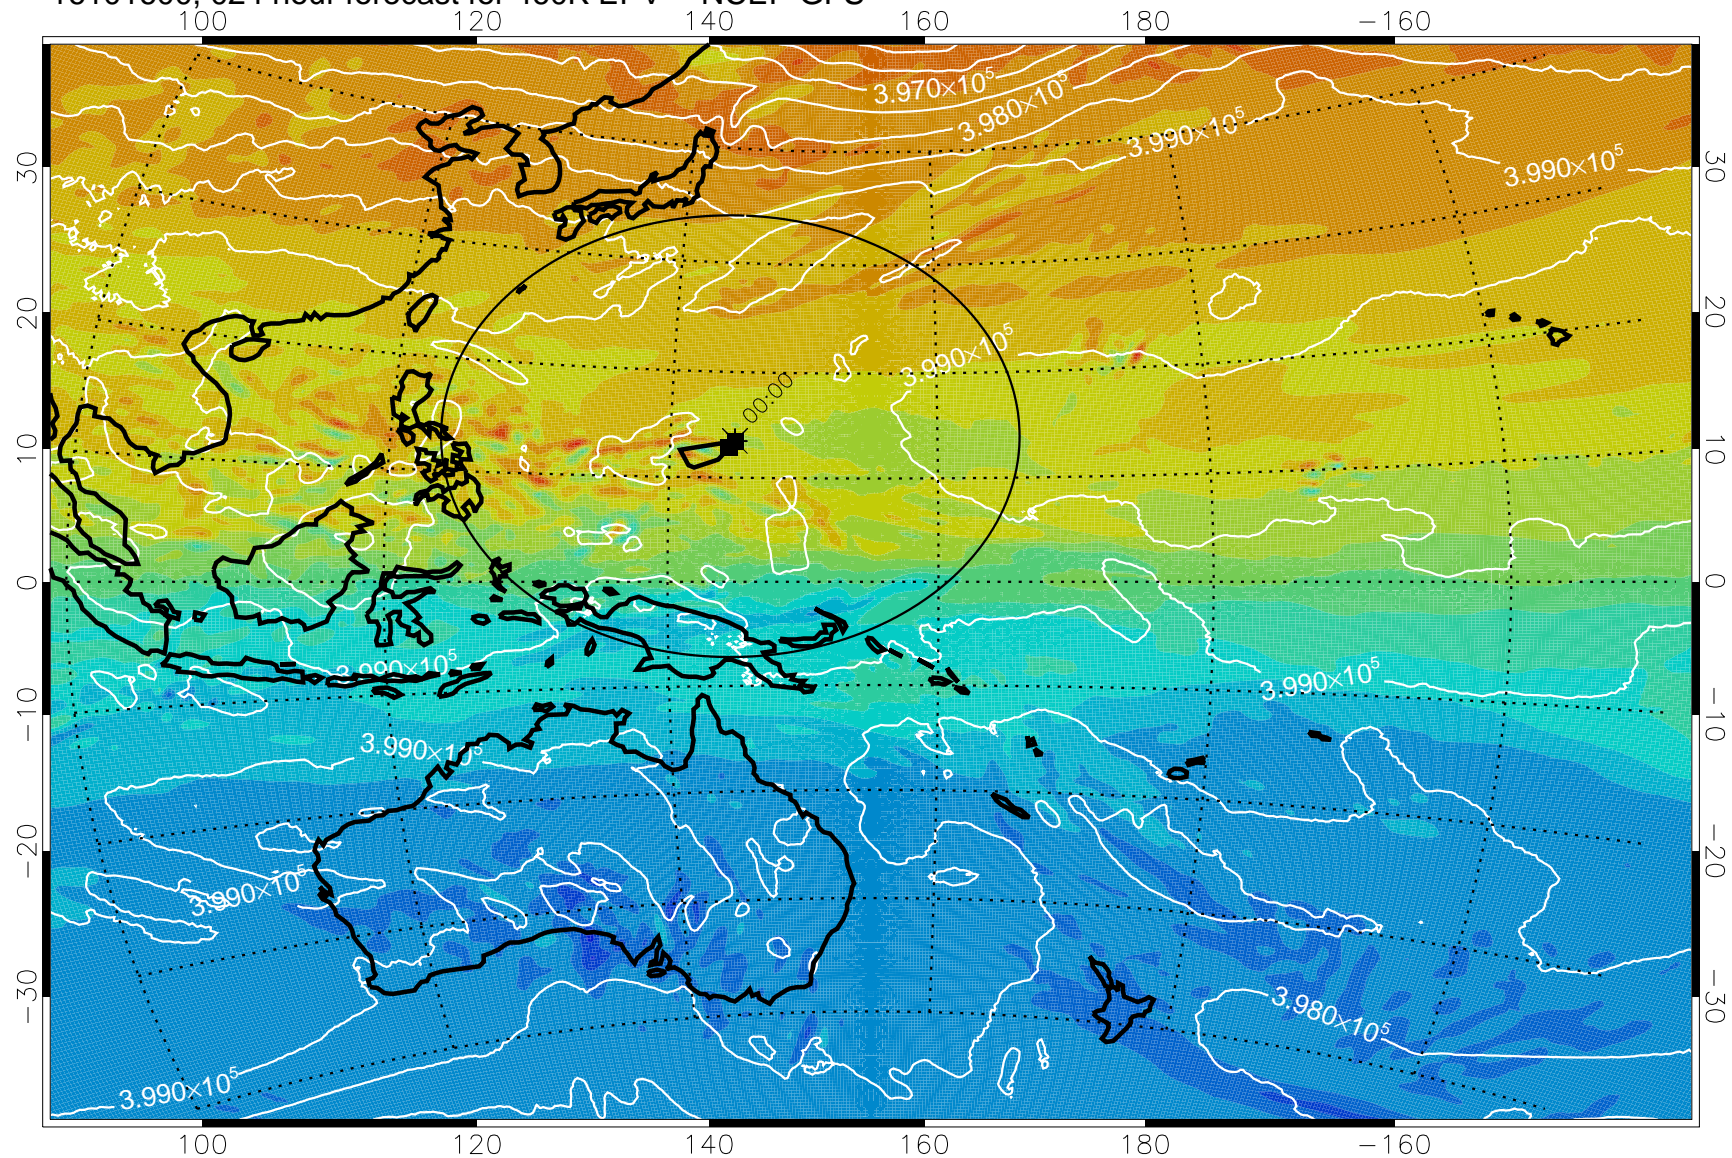

16101506, 006 hour forecast for 460K EPV -- NCEP GFS

460K Montgomery Streamfunction, white

Range ring of 2304 km

16101512, 012 hour forecast for 460K EPV -- NCEP GFS

460K Montgomery Streamfunction, white

Range ring of 2304 km

16101518, 018 hour forecast for 460K EPV -- NCEP GFS

460K Montgomery Streamfunction, white

Range ring of 2304 km

16101600, 024 hour forecast for 460K EPV -- NCEP GFS

460K Montgomery Streamfunction, white

Range ring of 2304 km

16101606, 030 hour forecast for 460K EPV -- NCEP GFS

460K Montgomery Streamfunction, white

Range ring of 2304 km

16101612, 036 hour forecast for 460K EPV -- NCEP GFS

460K Montgomery Streamfunction, white

Range ring of 2304 km

16101706, 054 hour forecast for 460K EPV -- NCEP GFS

460K Montgomery Streamfunction, white

Range ring of 2304 km

16101712, 060 hour forecast for 460K EPV -- NCEP GFS

460K Montgomery Streamfunction, white

Range ring of 2304 km