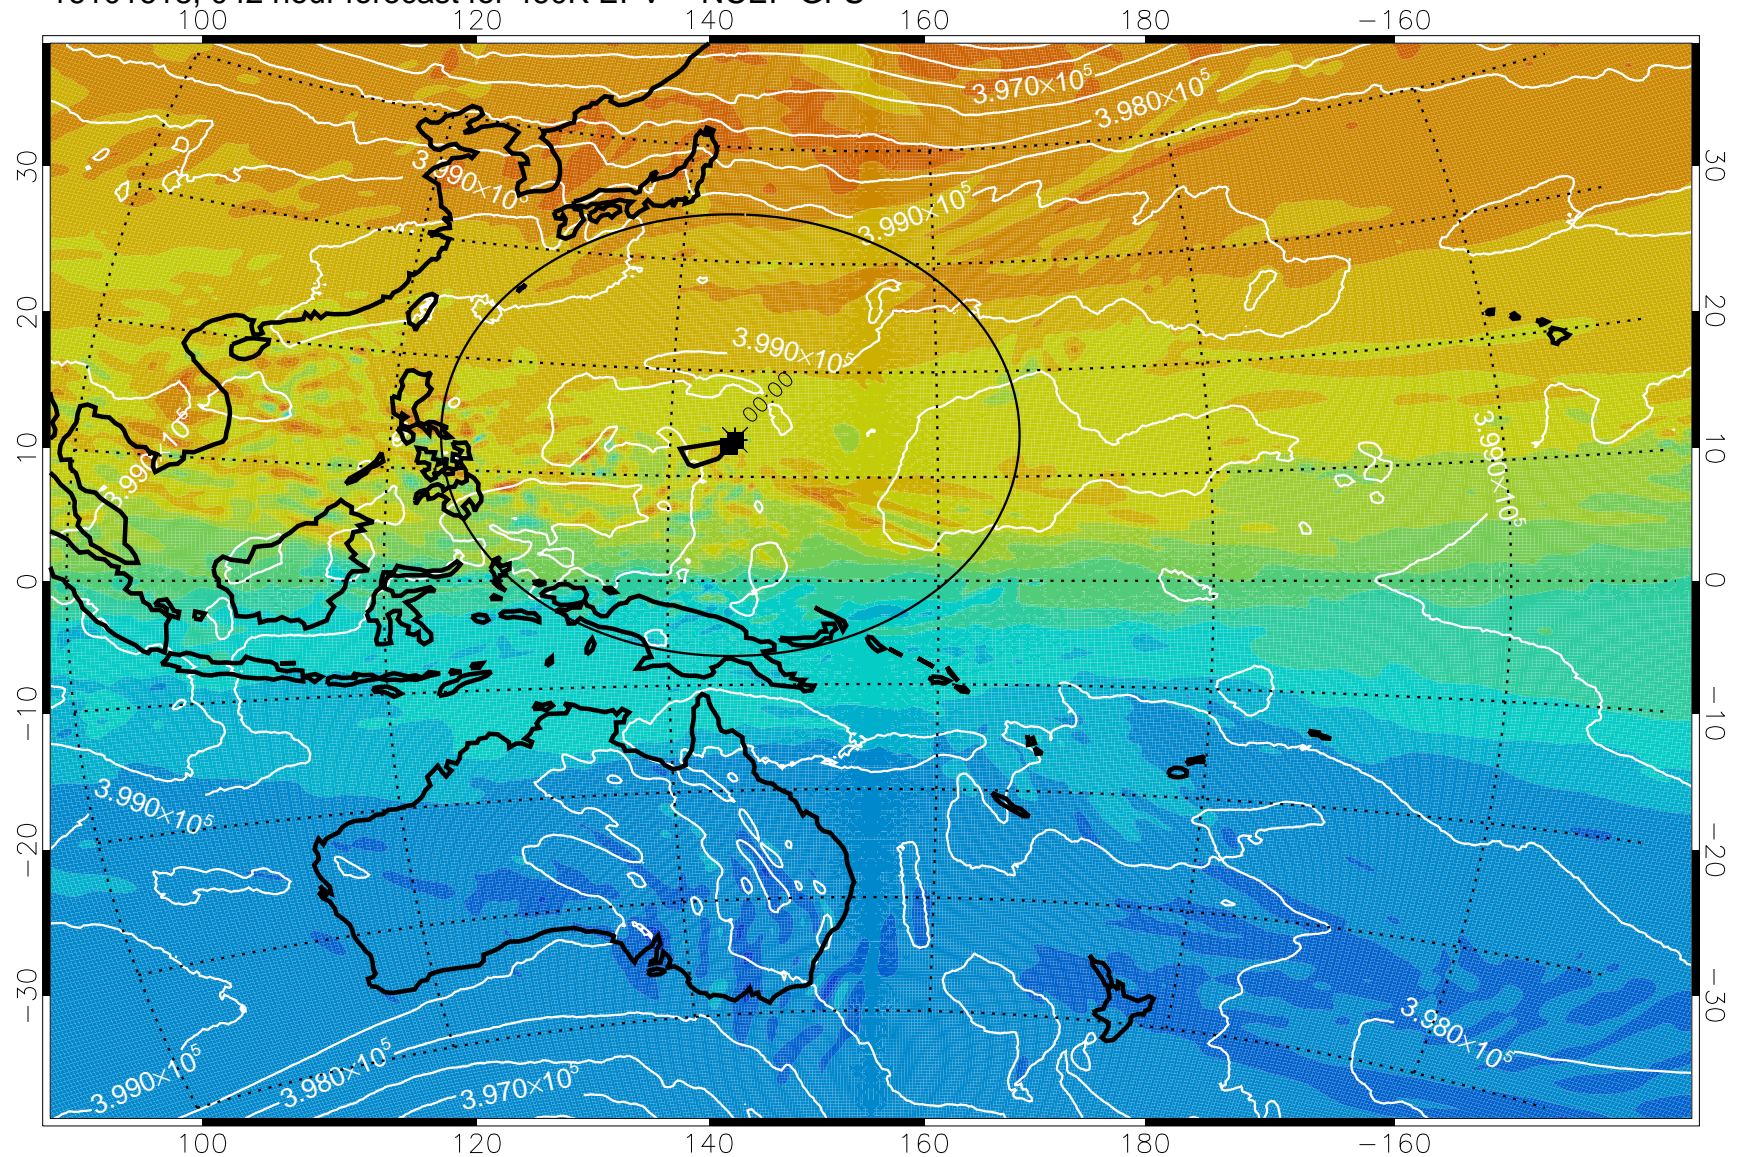

16101606, 030 hour forecast for 460K EPV -- NCEP GFS

460K Montgomery Streamfunction, white

Range ring of 2304 km

16101612, 036 hour forecast for 460K EPV -- NCEP GFS

460K Montgomery Streamfunction, white

Range ring of 2304 km

16101618, 042 hour forecast for 460K EPV -- NCEP GFS

460K Montgomery Streamfunction, white

Range ring of 2304 km

16101700, 048 hour forecast for 460K EPV -- NCEP GFS

460K Montgomery Streamfunction, white

Range ring of 2304 km

16101706, 054 hour forecast for 460K EPV -- NCEP GFS

460K Montgomery Streamfunction, white

Range ring of 2304 km

16101712, 060 hour forecast for 460K EPV -- NCEP GFS

460K Montgomery Streamfunction, white

Range ring of 2304 km

16101718, 066 hour forecast for 460K EPV -- NCEP GFS

460K Montgomery Streamfunction, white

Range ring of 2304 km

16101800, 072 hour forecast for 460K EPV -- NCEP GFS

460K Montgomery Streamfunction, white

Range ring of 2304 km