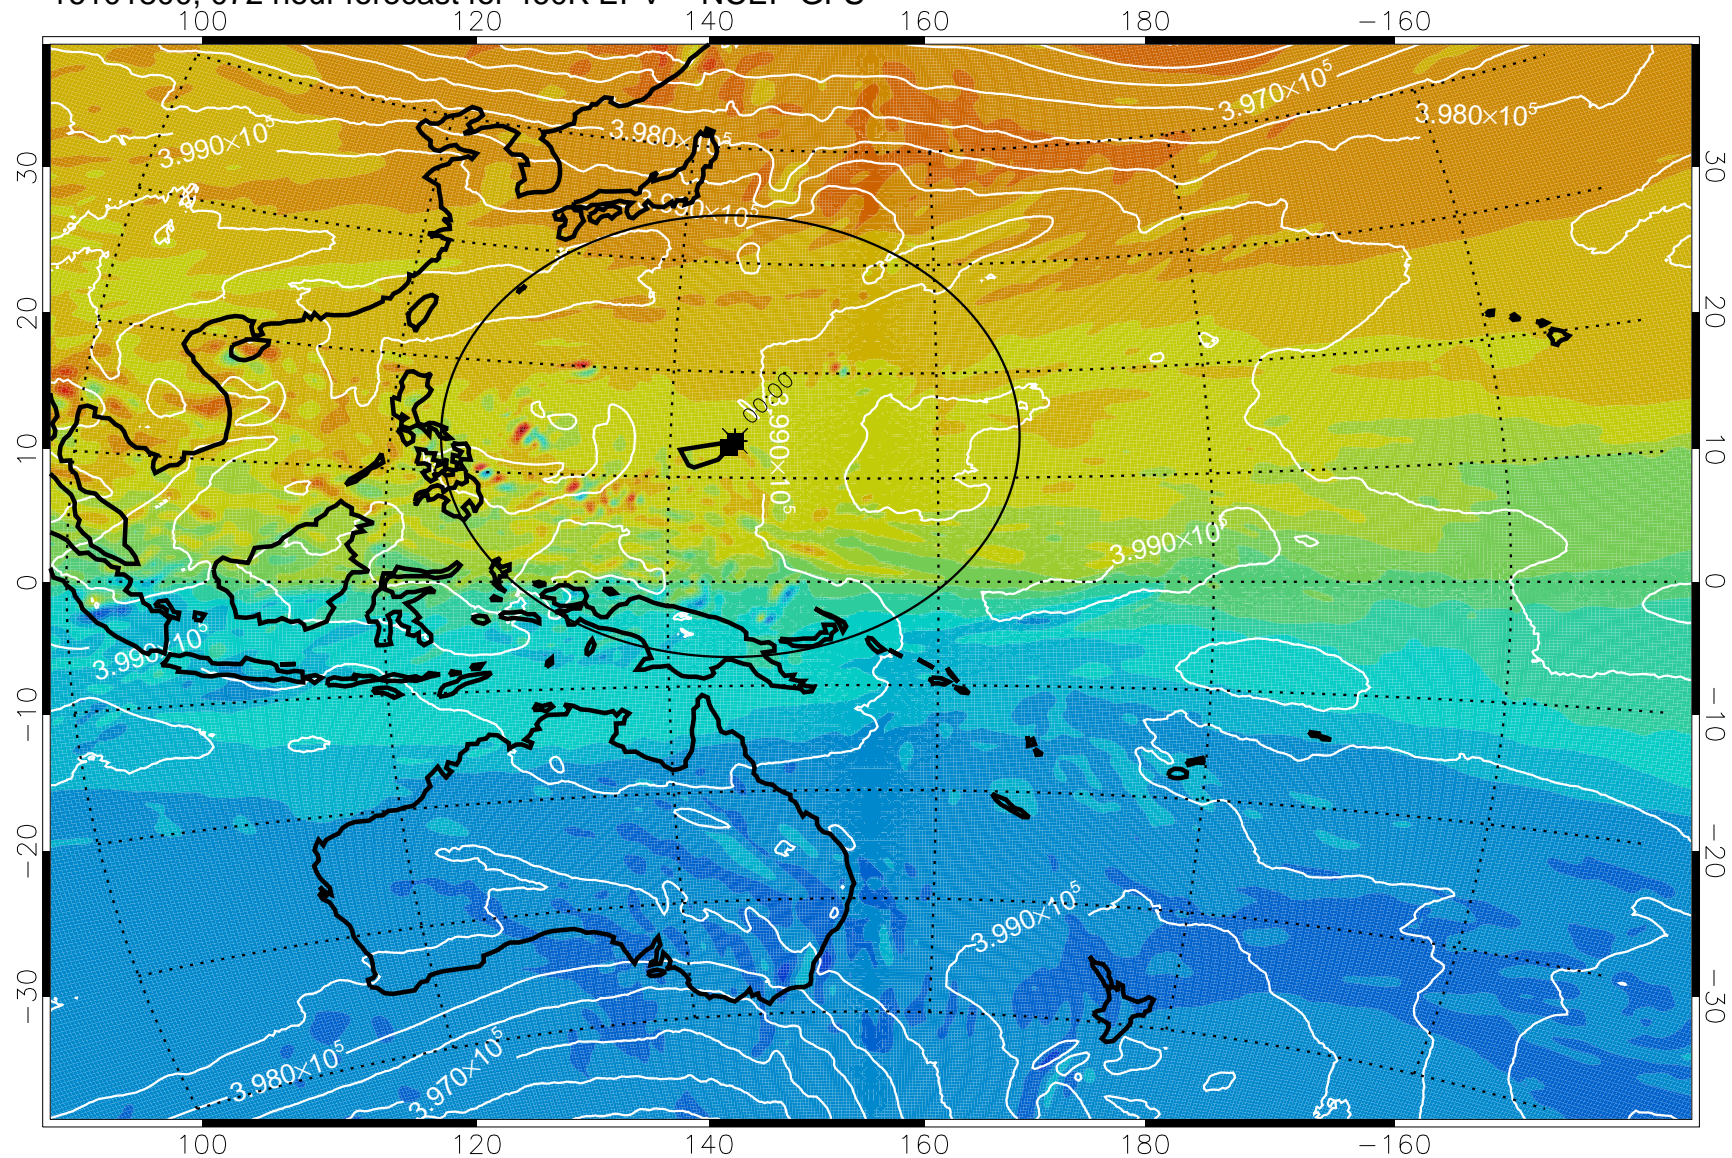

16101706, 054 hour forecast for 460K EPV -- NCEP GFS

460K Montgomery Streamfunction, white

Range ring of 2304 km

16101712, 060 hour forecast for 460K EPV -- NCEP GFS

460K Montgomery Streamfunction, white

Range ring of 2304 km

16101718, 066 hour forecast for 460K EPV -- NCEP GFS

460K Montgomery Streamfunction, white

Range ring of 2304 km

16101800, 072 hour forecast for 460K EPV -- NCEP GFS

460K Montgomery Streamfunction, white

Range ring of 2304 km

16101806, 078 hour forecast for 460K EPV -- NCEP GFS

460K Montgomery Streamfunction, white

Range ring of 2304 km

16101812, 084 hour forecast for 460K EPV -- NCEP GFS

460K Montgomery Streamfunction, white

Range ring of 2304 km

16101818, 090 hour forecast for 460K EPV -- NCEP GFS

460K Montgomery Streamfunction, white

Range ring of 2304 km

16101900, 096 hour forecast for 460K EPV -- NCEP GFS

460K Montgomery Streamfunction, white

Range ring of 2304 km