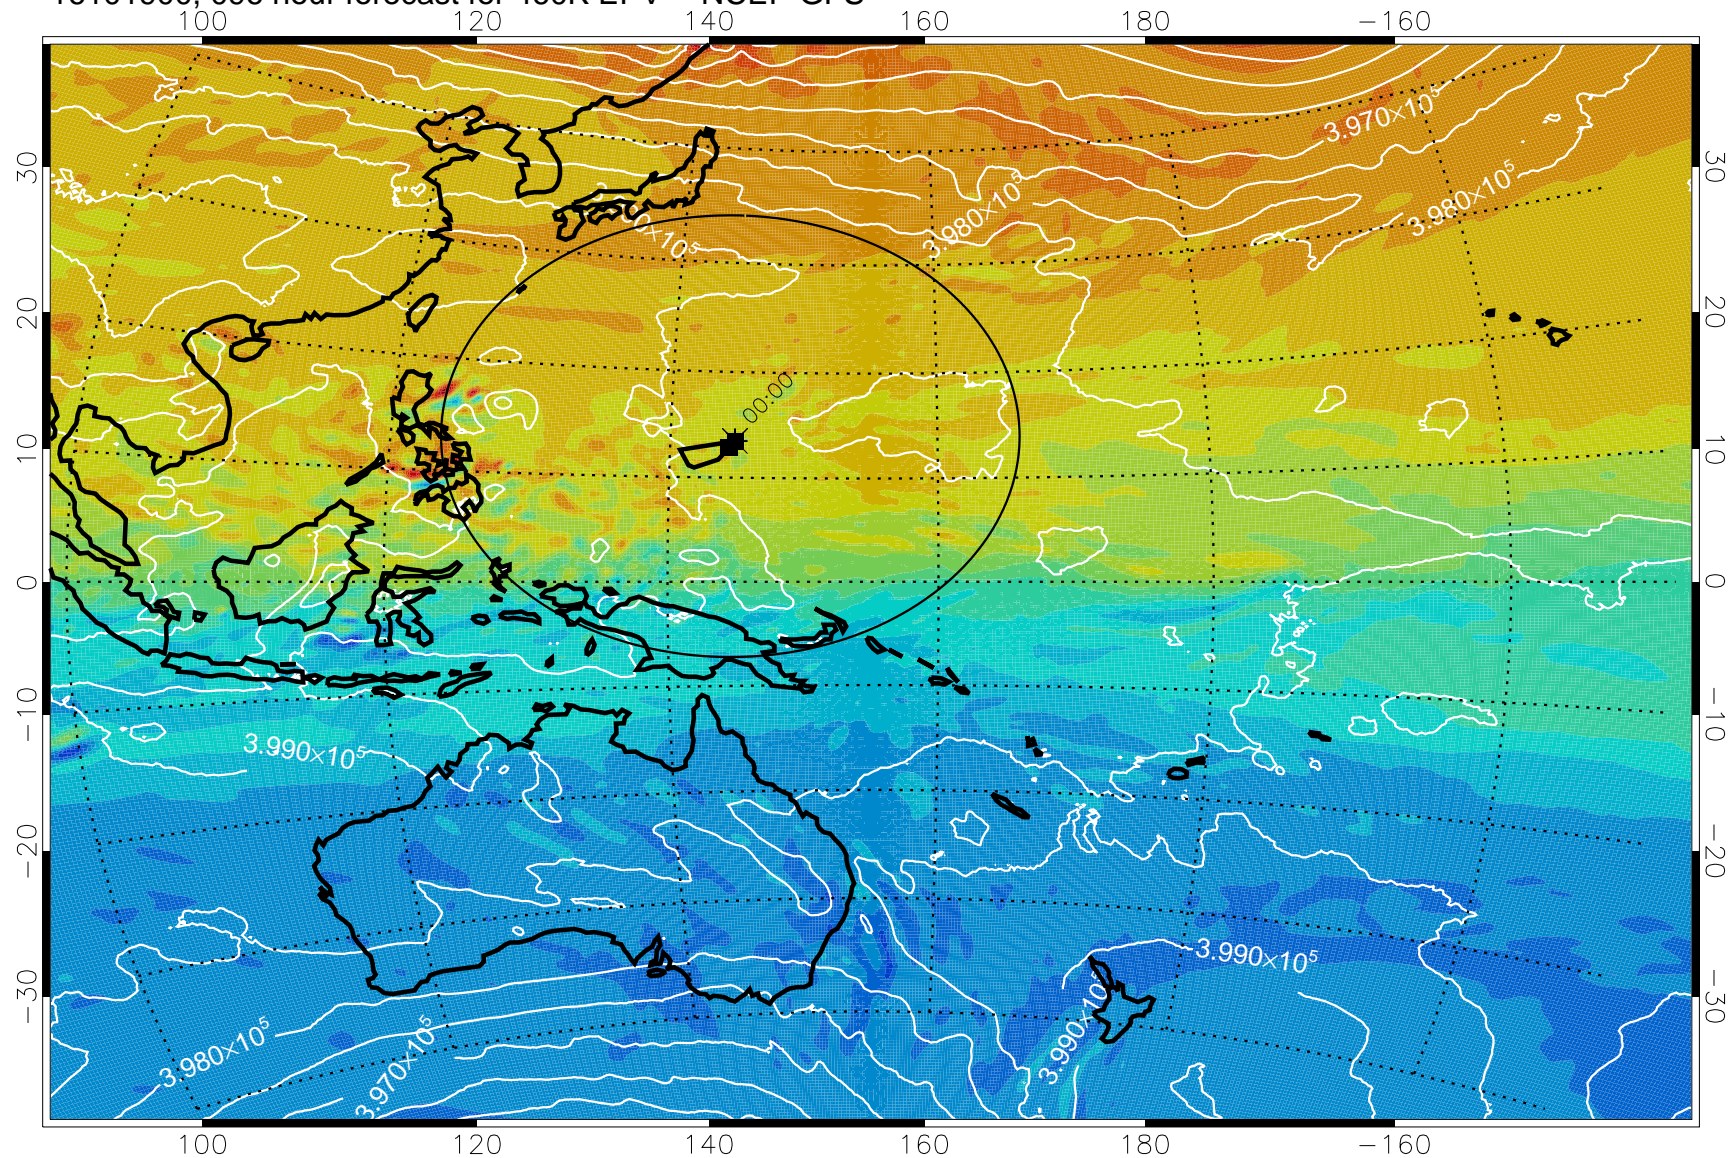

16101806, 078 hour forecast for 460K EPV -- NCEP GFS

460K Montgomery Streamfunction, white

Range ring of 2304 km

16101812, 084 hour forecast for 460K EPV -- NCEP GFS

460K Montgomery Streamfunction, white

Range ring of 2304 km

16101818, 090 hour forecast for 460K EPV -- NCEP GFS

460K Montgomery Streamfunction, white

Range ring of 2304 km

16101900, 096 hour forecast for 460K EPV -- NCEP GFS

460K Montgomery Streamfunction, white

Range ring of 2304 km

16101906, 102 hour forecast for 460K EPV -- NCEP GFS

460K Montgomery Streamfunction, white

Range ring of 2304 km

16101912, 108 hour forecast for 460K EPV -- NCEP GFS

460K Montgomery Streamfunction, white

Range ring of 2304 km

16101918, 114 hour forecast for 460K EPV -- NCEP GFS

460K Montgomery Streamfunction, white

Range ring of 2304 km

16102000, 120 hour forecast for 460K EPV -- NCEP GFS

460K Montgomery Streamfunction, white

Range ring of 2304 km