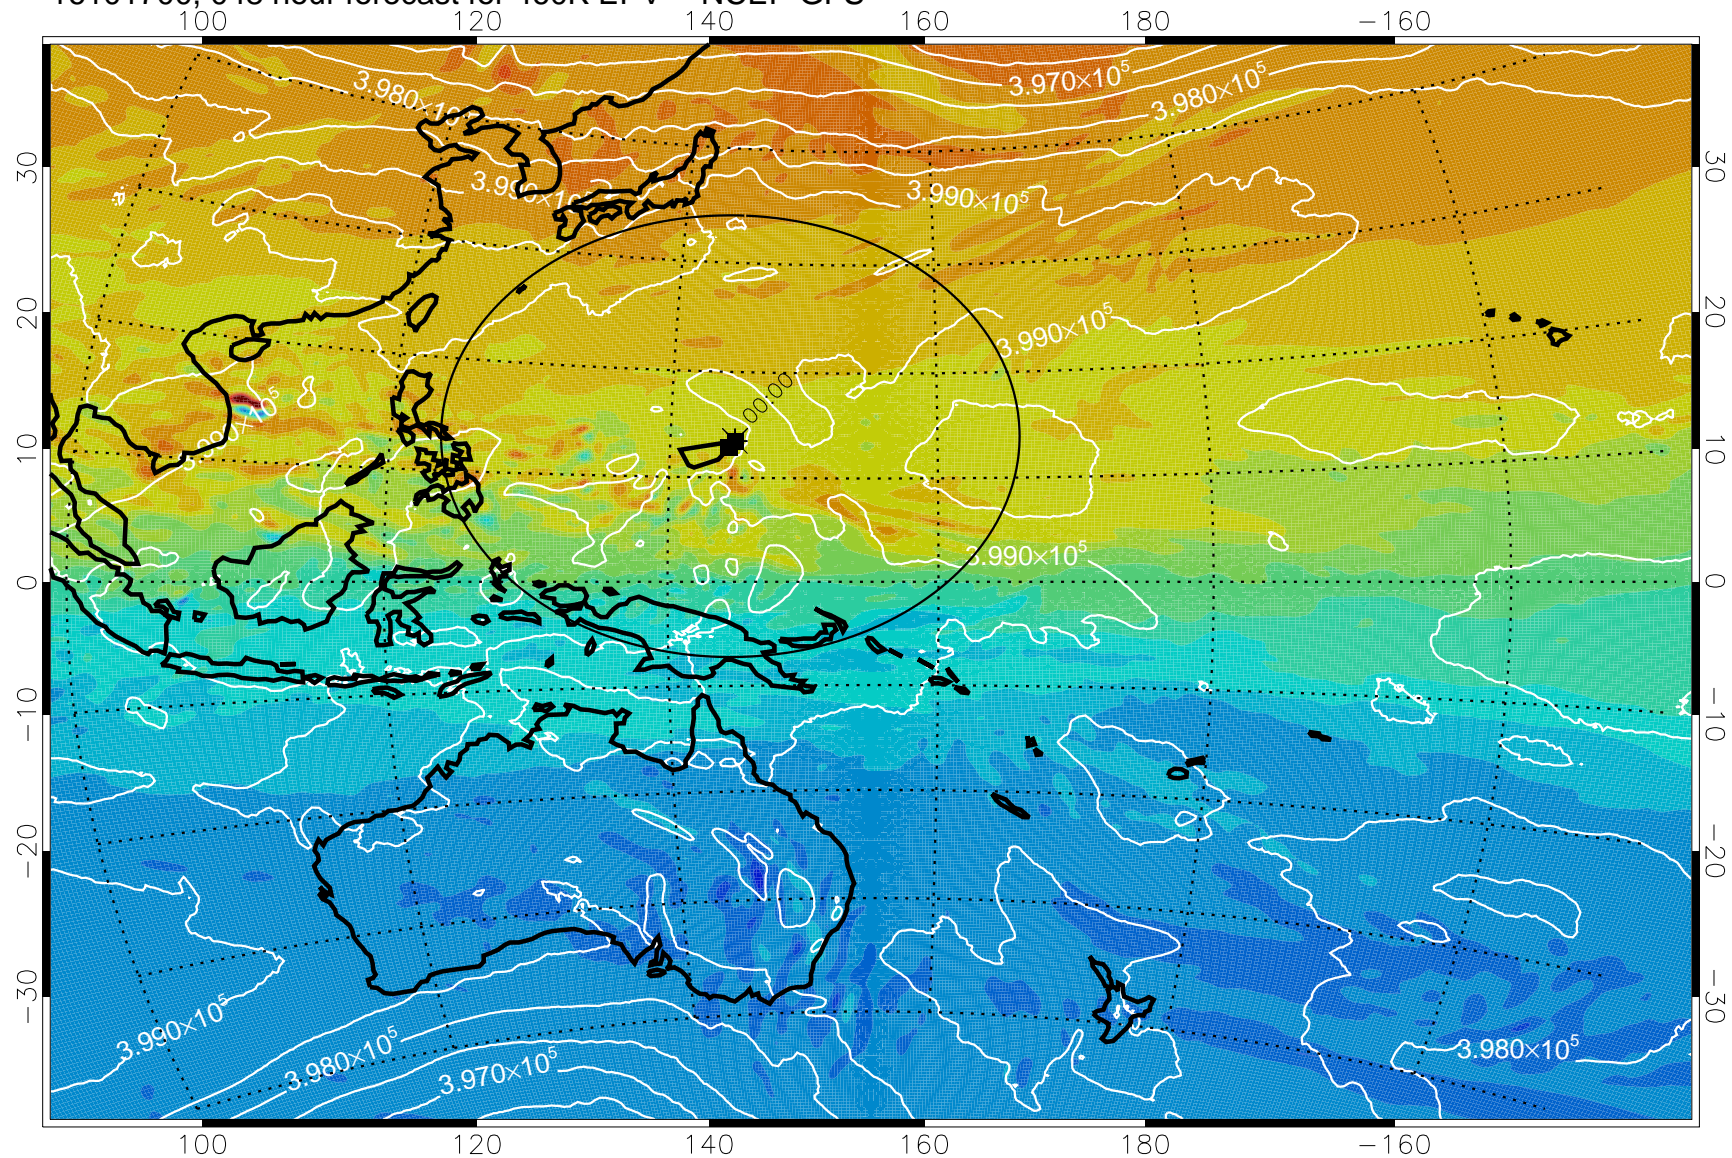

16101606, 030 hour forecast for 460K EPV -- NCEP GFS

460K Montgomery Streamfunction, white

Range ring of 2304 km

16101612, 036 hour forecast for 460K EPV -- NCEP GFS

460K Montgomery Streamfunction, white

Range ring of 2304 km

16101618, 042 hour forecast for 460K EPV -- NCEP GFS

460K Montgomery Streamfunction, white

Range ring of 2304 km

16101700, 048 hour forecast for 460K EPV -- NCEP GFS

460K Montgomery Streamfunction, white

Range ring of 2304 km

16101706, 054 hour forecast for 460K EPV -- NCEP GFS

460K Montgomery Streamfunction, white

Range ring of 2304 km

16101712, 060 hour forecast for 460K EPV -- NCEP GFS

460K Montgomery Streamfunction, white

Range ring of 2304 km

16101718, 066 hour forecast for 460K EPV -- NCEP GFS

460K Montgomery Streamfunction, white

Range ring of 2304 km

16101800, 072 hour forecast for 460K EPV -- NCEP GFS

460K Montgomery Streamfunction, white

Range ring of 2304 km