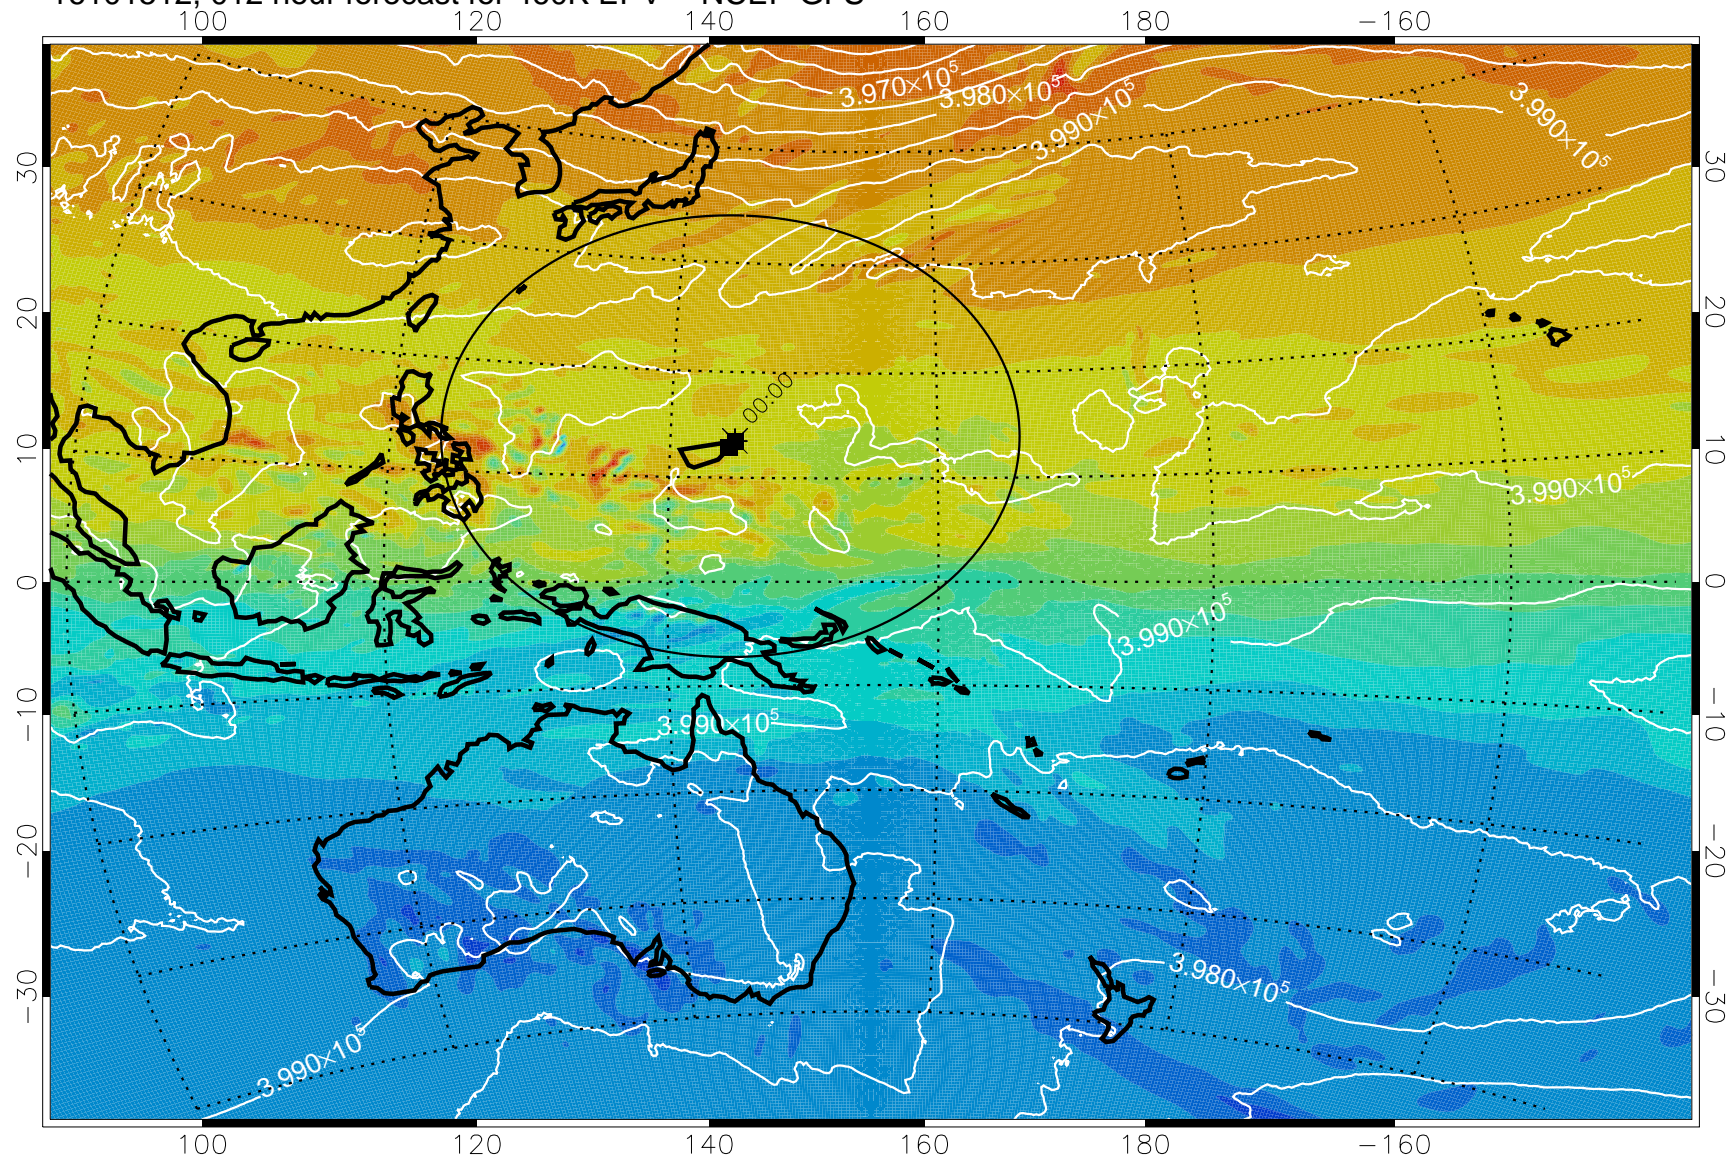

16101506, 006 hour forecast for 460K EPV -- NCEP GFS

460K Montgomery Streamfunction, white

Range ring of 2304 km

16101512, 012 hour forecast for 460K EPV -- NCEP GFS

460K Montgomery Streamfunction, white

Range ring of 2304 km

16101518, 018 hour forecast for 460K EPV -- NCEP GFS

460K Montgomery Streamfunction, white

Range ring of 2304 km

16101600, 024 hour forecast for 460K EPV -- NCEP GFS

460K Montgomery Streamfunction, white

Range ring of 2304 km

16101606, 030 hour forecast for 460K EPV -- NCEP GFS

460K Montgomery Streamfunction, white

Range ring of 2304 km

16101612, 036 hour forecast for 460K EPV -- NCEP GFS

460K Montgomery Streamfunction, white

Range ring of 2304 km

16101618, 042 hour forecast for 460K EPV -- NCEP GFS

460K Montgomery Streamfunction, white

Range ring of 2304 km

16101700, 048 hour forecast for 460K EPV -- NCEP GFS

460K Montgomery Streamfunction, white

Range ring of 2304 km