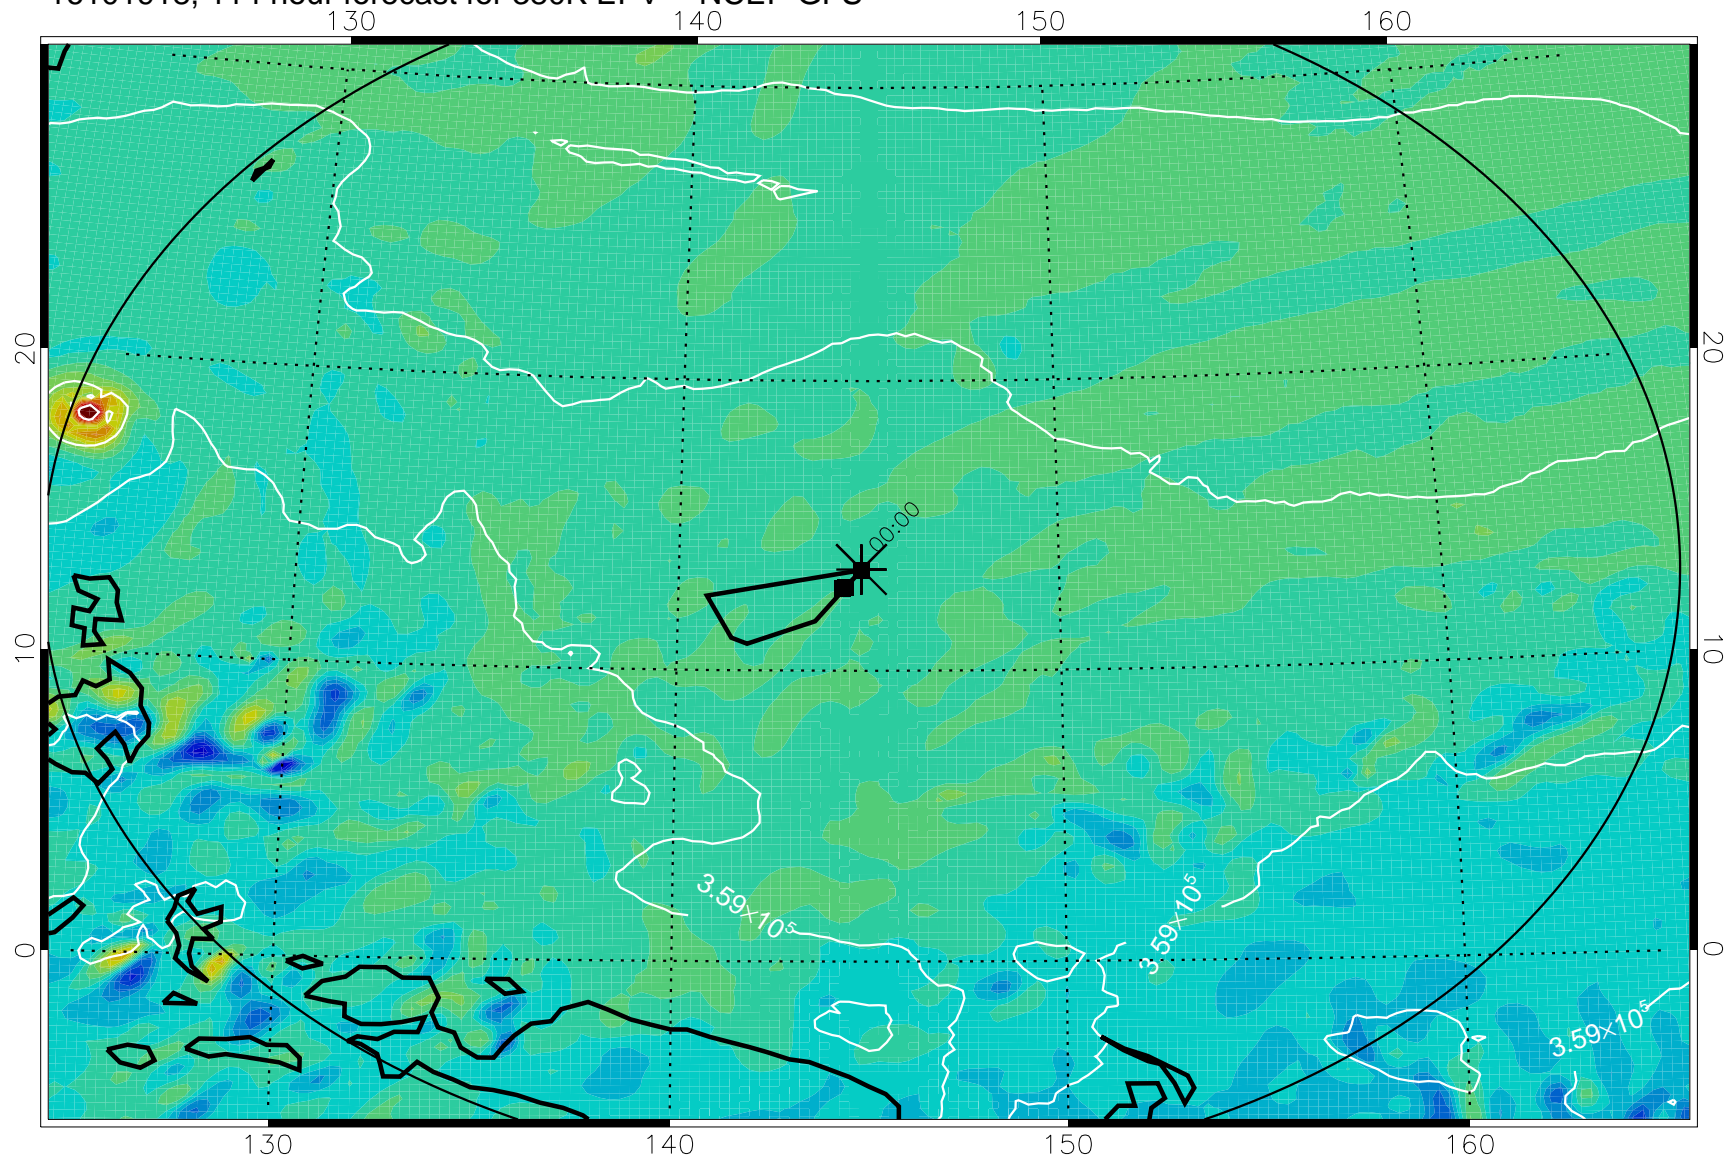

16101806, 078 hour forecast for 380K EPV -- NCEP GFS

380K Montgomery Streamfunction, white

Range ring of 2304 km

16101812, 084 hour forecast for 380K EPV -- NCEP GFS

380K Montgomery Streamfunction, white

Range ring of 2304 km

16101818, 090 hour forecast for 380K EPV -- NCEP GFS

380K Montgomery Streamfunction, white

Range ring of 2304 km

16101900, 096 hour forecast for 380K EPV -- NCEP GFS

380K Montgomery Streamfunction, white

Range ring of 2304 km

16101906, 102 hour forecast for 380K EPV -- NCEP GFS

380K Montgomery Streamfunction, white

Range ring of 2304 km

16101912, 108 hour forecast for 380K EPV -- NCEP GFS

380K Montgomery Streamfunction, white

Range ring of 2304 km

16101918, 114 hour forecast for 380K EPV -- NCEP GFS

380K Montgomery Streamfunction, white

Range ring of 2304 km

16102000, 120 hour forecast for 380K EPV -- NCEP GFS

380K Montgomery Streamfunction, white

Range ring of 2304 km