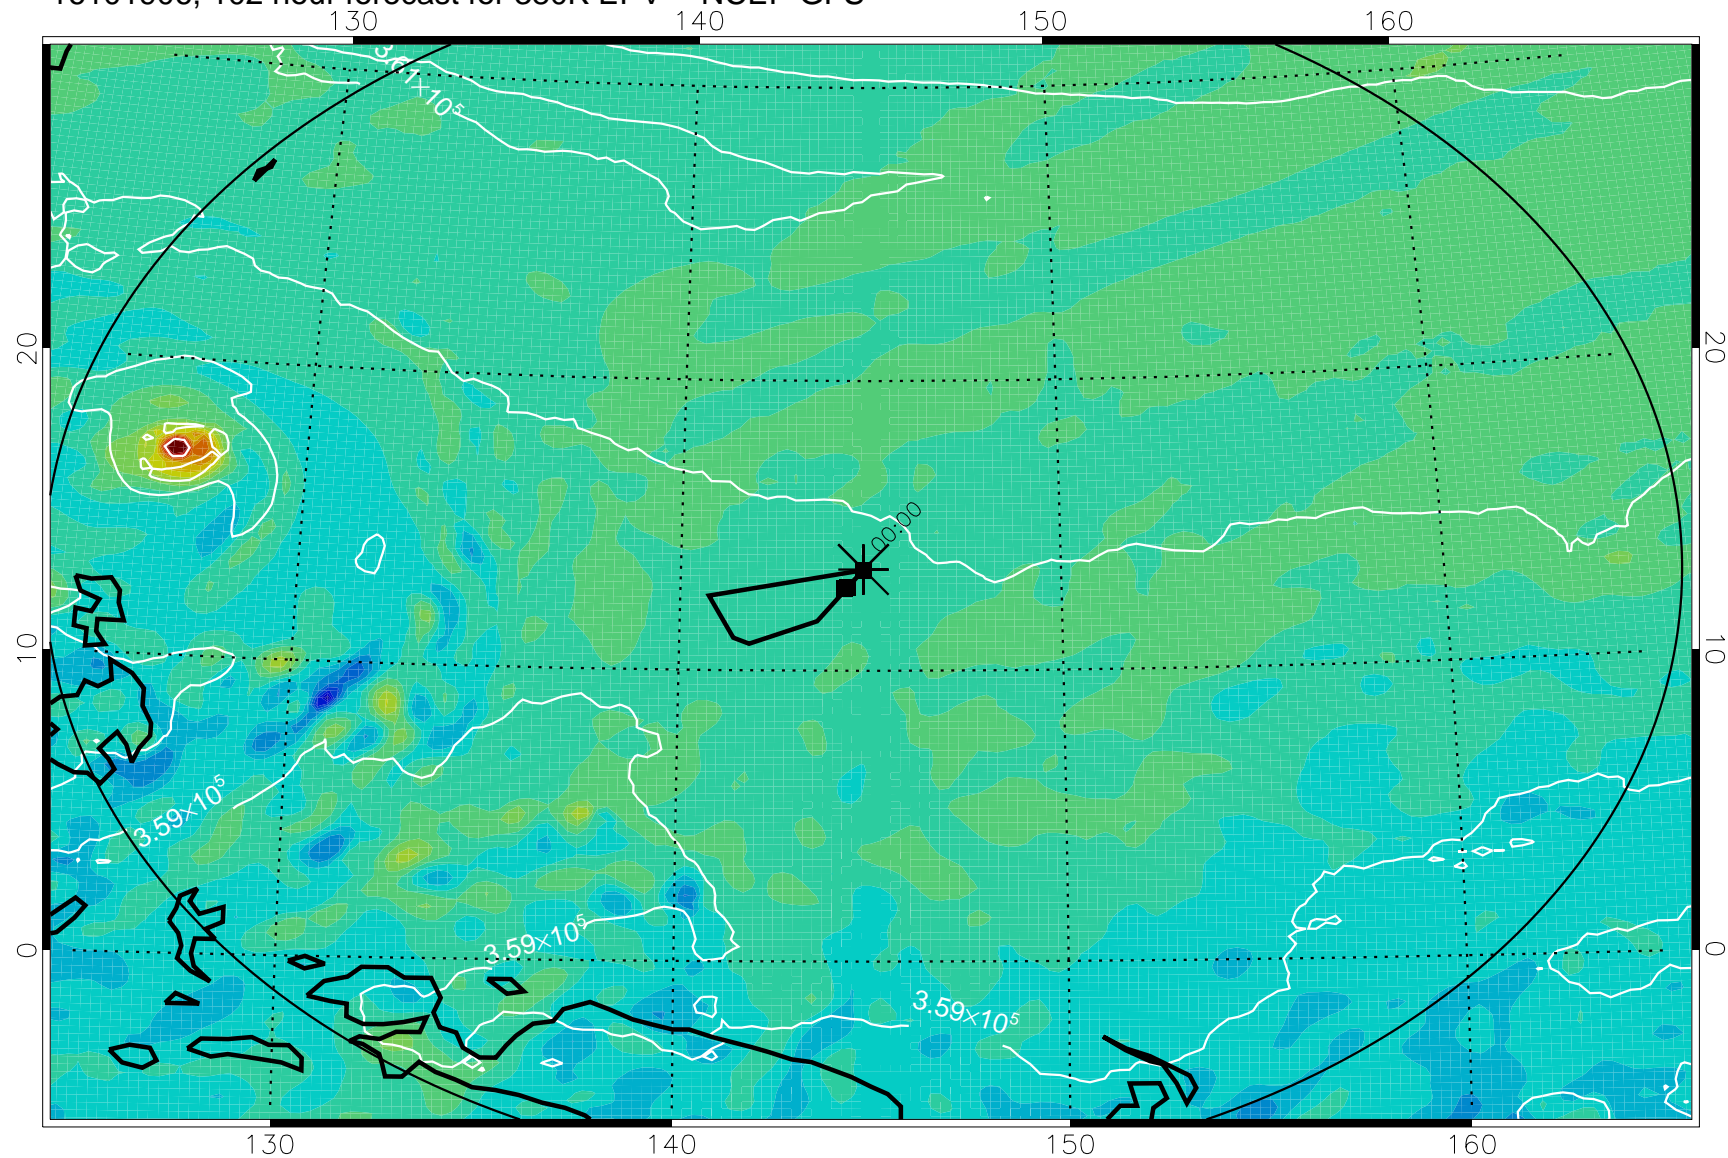

16101806, 078 hour forecast for 380K EPV -- NCEP GFS

380K Montgomery Streamfunction, white

Range ring of 2304 km

16101812, 084 hour forecast for 380K EPV -- NCEP GFS

380K Montgomery Streamfunction, white

Range ring of 2304 km

16101818, 090 hour forecast for 380K EPV -- NCEP GFS

380K Montgomery Streamfunction, white

Range ring of 2304 km

16101900, 096 hour forecast for 380K EPV -- NCEP GFS

380K Montgomery Streamfunction, white

Range ring of 2304 km

16101906, 102 hour forecast for 380K EPV -- NCEP GFS

380K Montgomery Streamfunction, white

Range ring of 2304 km

16101912, 108 hour forecast for 380K EPV -- NCEP GFS

380K Montgomery Streamfunction, white

Range ring of 2304 km

16101918, 114 hour forecast for 380K EPV -- NCEP GFS

380K Montgomery Streamfunction, white

Range ring of 2304 km

16102000, 120 hour forecast for 380K EPV -- NCEP GFS

380K Montgomery Streamfunction, white

Range ring of 2304 km