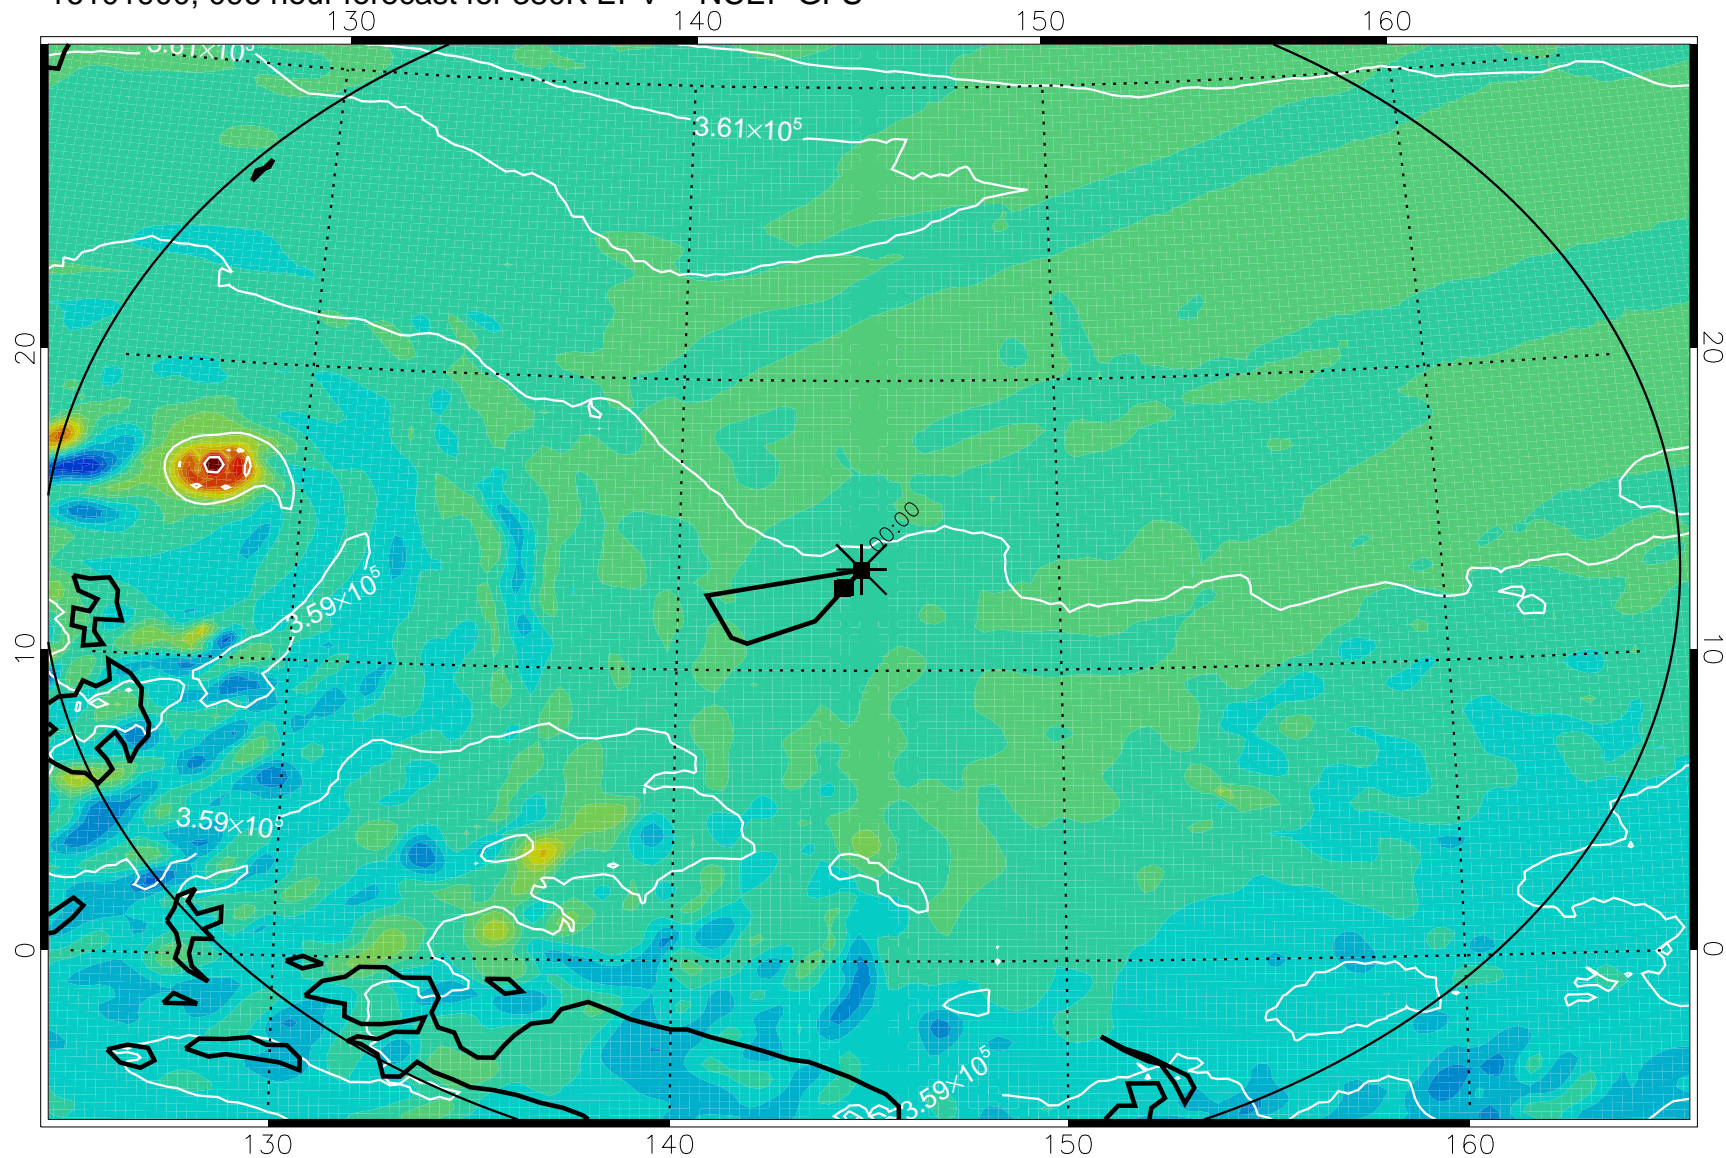

16101806, 078 hour forecast for 380K EPV -- NCEP GFS

380K Montgomery Streamfunction, white

Range ring of 2304 km

16101812, 084 hour forecast for 380K EPV -- NCEP GFS

380K Montgomery Streamfunction, white

Range ring of 2304 km

16101818, 090 hour forecast for 380K EPV -- NCEP GFS

380K Montgomery Streamfunction, white

Range ring of 2304 km

16101900, 096 hour forecast for 380K EPV -- NCEP GFS

380K Montgomery Streamfunction, white

Range ring of 2304 km

16101906, 102 hour forecast for 380K EPV -- NCEP GFS

380K Montgomery Streamfunction, white

Range ring of 2304 km

16101912, 108 hour forecast for 380K EPV -- NCEP GFS

380K Montgomery Streamfunction, white

Range ring of 2304 km

16101918, 114 hour forecast for 380K EPV -- NCEP GFS

380K Montgomery Streamfunction, white

Range ring of 2304 km

16102000, 120 hour forecast for 380K EPV -- NCEP GFS

380K Montgomery Streamfunction, white

Range ring of 2304 km