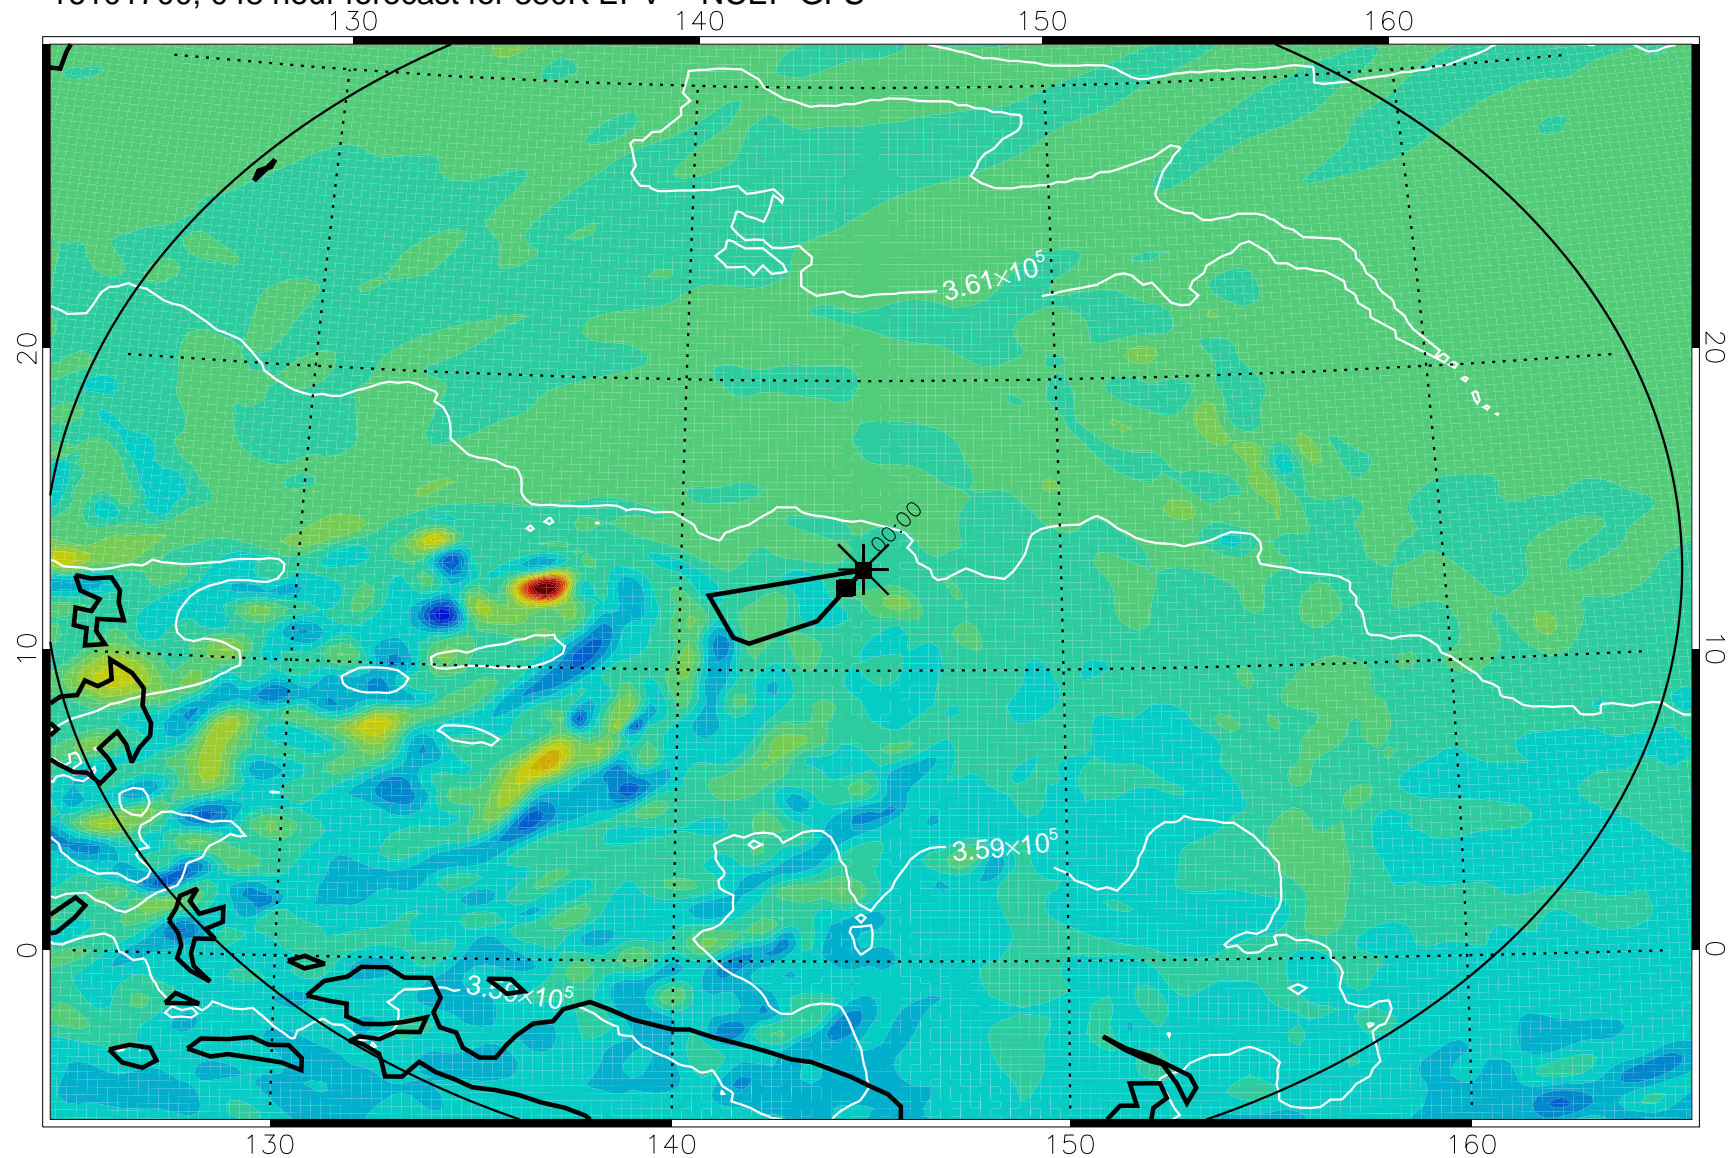

16101606, 030 hour forecast for 380K EPV -- NCEP GFS

380K Montgomery Streamfunction, white

Range ring of 2304 km

16101612, 036 hour forecast for 380K EPV -- NCEP GFS

380K Montgomery Streamfunction, white

Range ring of 2304 km

16101618, 042 hour forecast for 380K EPV -- NCEP GFS

380K Montgomery Streamfunction, white

Range ring of 2304 km

16101700, 048 hour forecast for 380K EPV -- NCEP GFS

380K Montgomery Streamfunction, white

Range ring of 2304 km

16101706, 054 hour forecast for 380K EPV -- NCEP GFS

380K Montgomery Streamfunction, white

Range ring of 2304 km

16101712, 060 hour forecast for 380K EPV -- NCEP GFS

380K Montgomery Streamfunction, white

Range ring of 2304 km

16101718, 066 hour forecast for 380K EPV -- NCEP GFS

380K Montgomery Streamfunction, white

Range ring of 2304 km

16101800, 072 hour forecast for 380K EPV -- NCEP GFS

380K Montgomery Streamfunction, white

Range ring of 2304 km