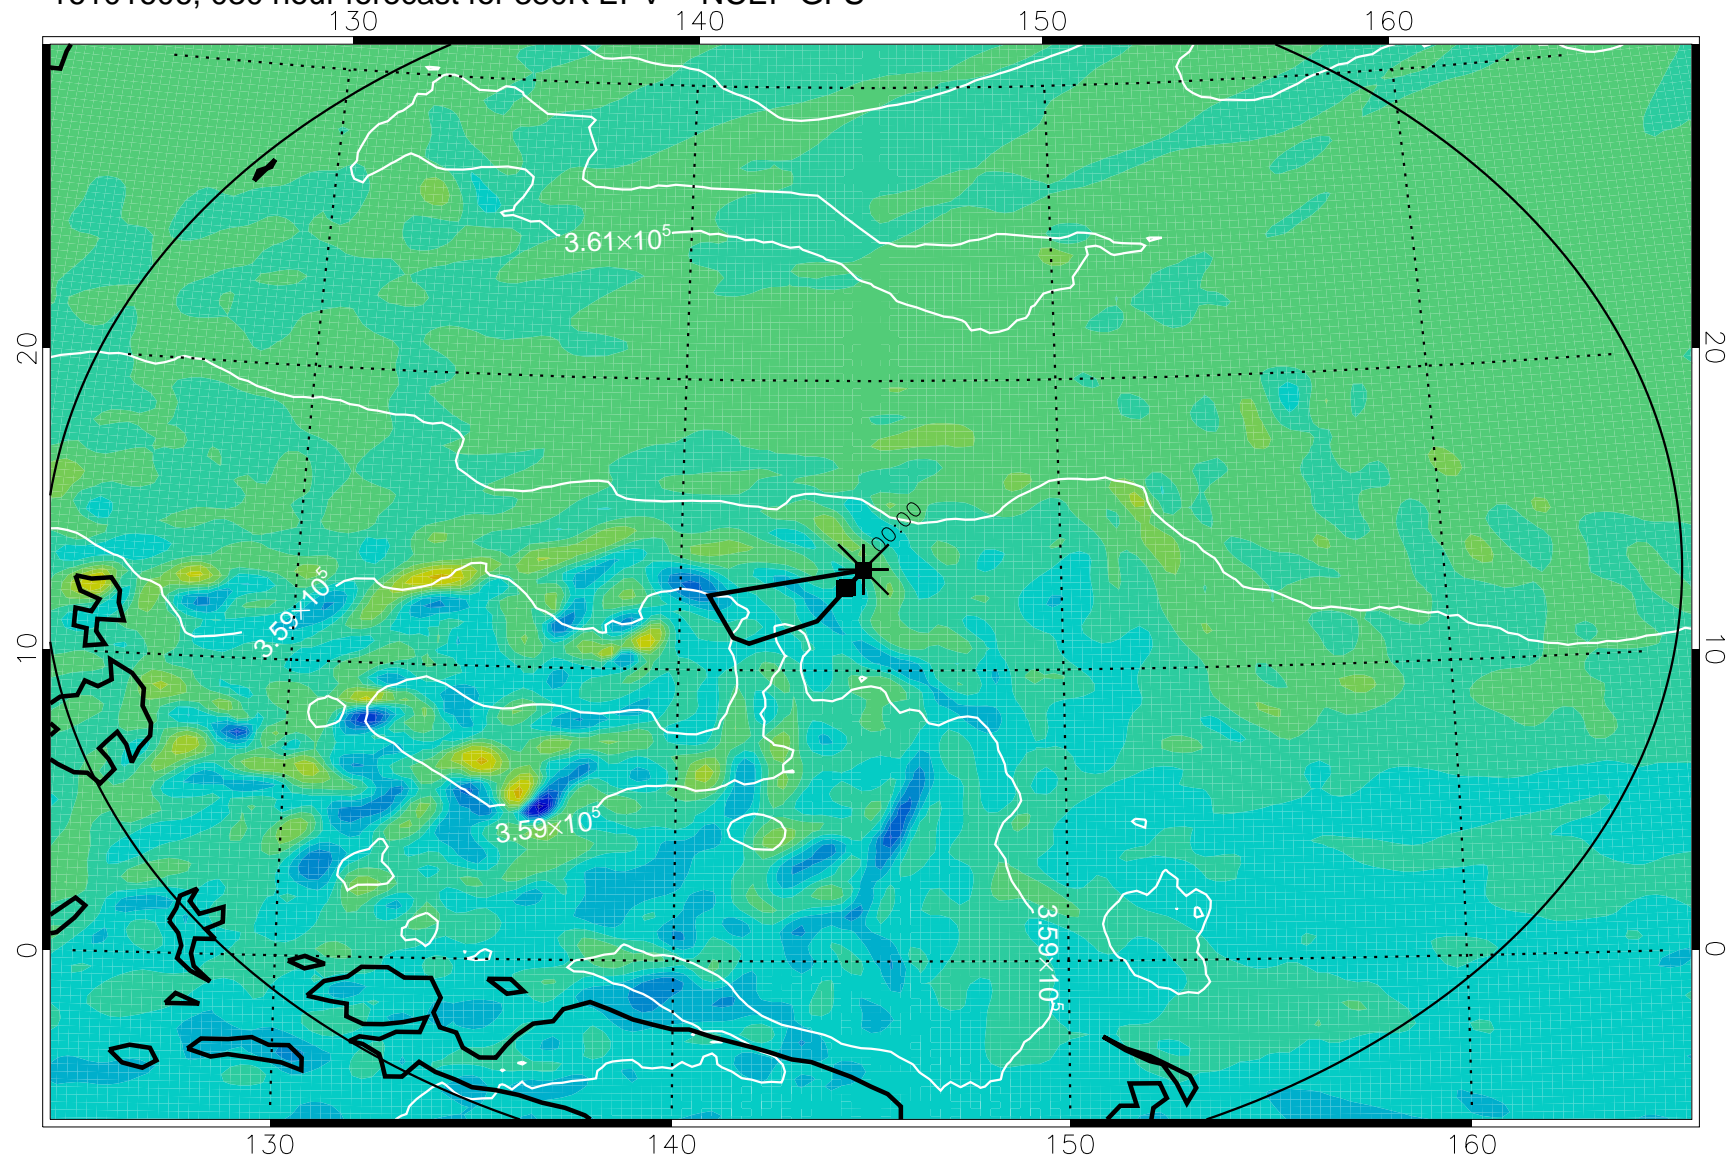

16101506, 006 hour forecast for 380K EPV -- NCEP GFS

380K Montgomery Streamfunction, white

Range ring of 2304 km

16101512, 012 hour forecast for 380K EPV -- NCEP GFS

380K Montgomery Streamfunction, white

Range ring of 2304 km

16101518, 018 hour forecast for 380K EPV -- NCEP GFS

380K Montgomery Streamfunction, white

Range ring of 2304 km

16101600, 024 hour forecast for 380K EPV -- NCEP GFS

380K Montgomery Streamfunction, white

Range ring of 2304 km

16101606, 030 hour forecast for 380K EPV -- NCEP GFS

380K Montgomery Streamfunction, white

Range ring of 2304 km

16101612, 036 hour forecast for 380K EPV -- NCEP GFS

380K Montgomery Streamfunction, white

Range ring of 2304 km

16101618, 042 hour forecast for 380K EPV -- NCEP GFS

380K Montgomery Streamfunction, white

Range ring of 2304 km

16101700, 048 hour forecast for 380K EPV -- NCEP GFS

380K Montgomery Streamfunction, white

Range ring of 2304 km