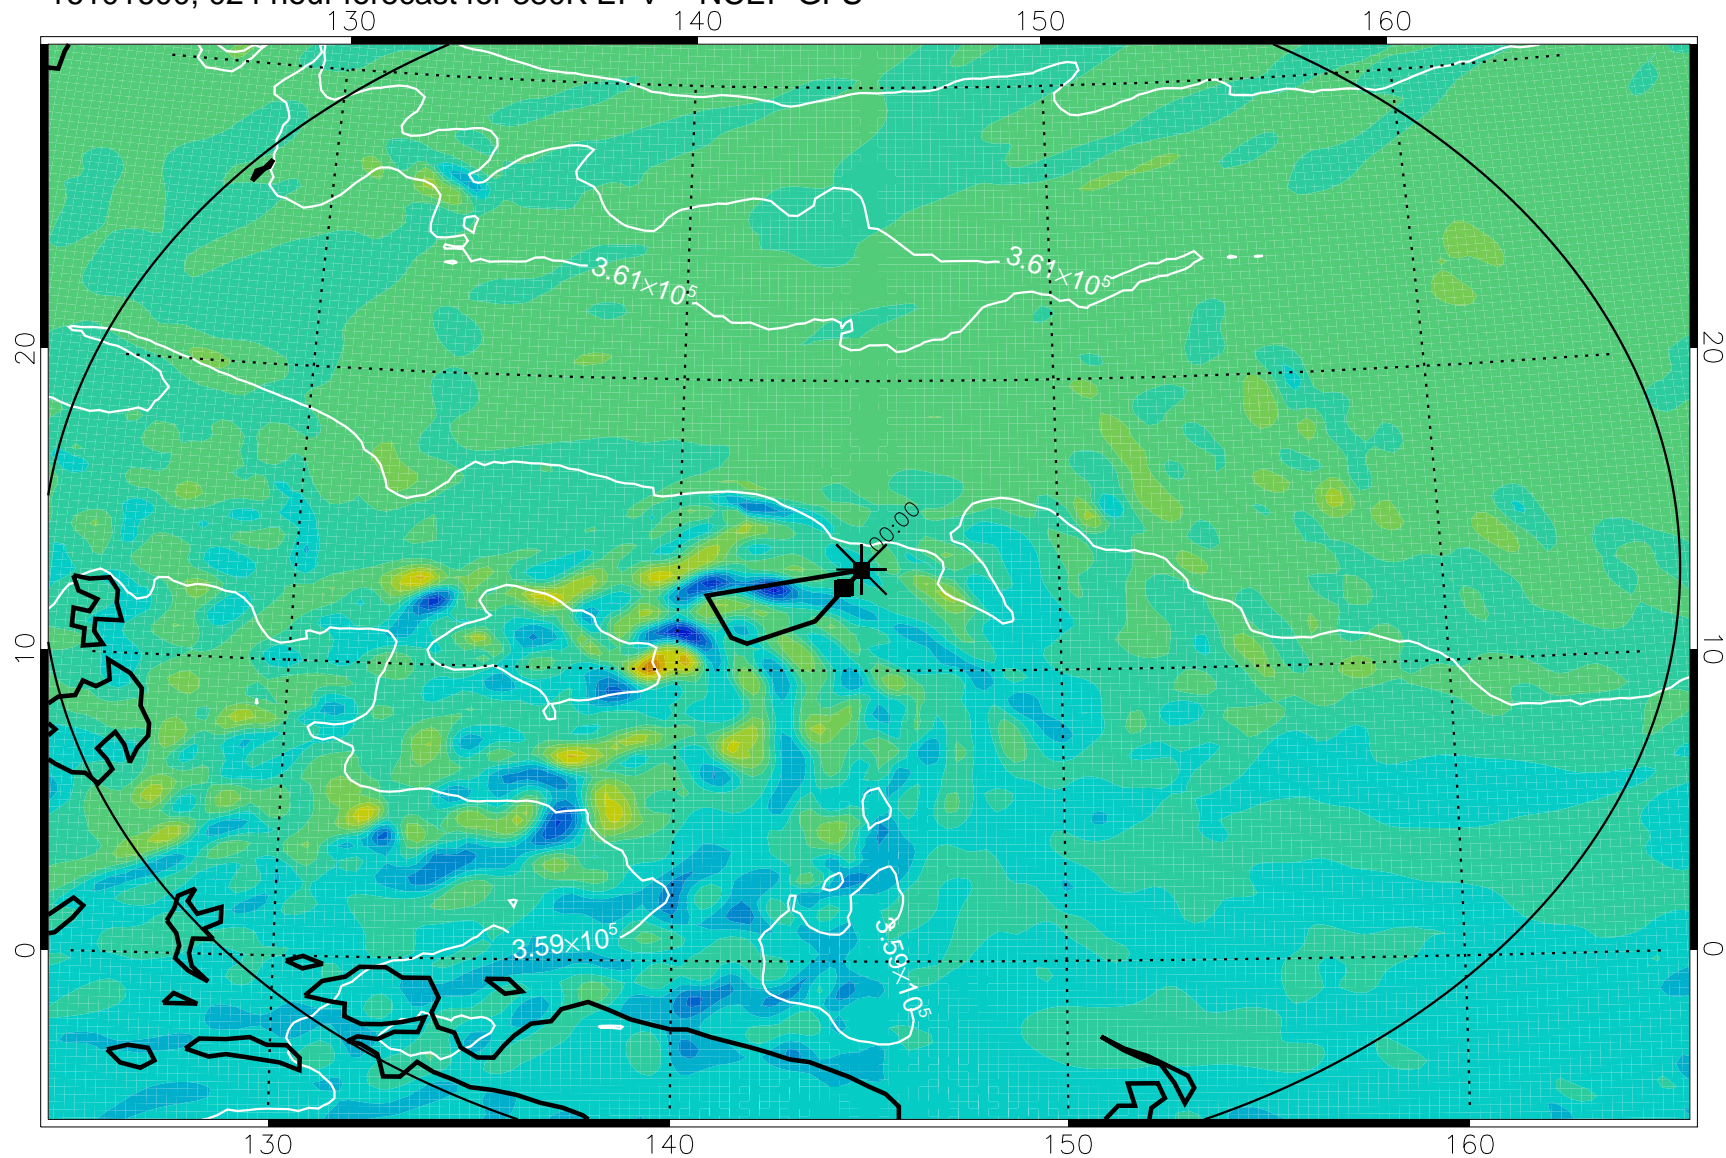

16101506, 006 hour forecast for 380K EPV -- NCEP GFS

380K Montgomery Streamfunction, white

Range ring of 2304 km

16101512, 012 hour forecast for 380K EPV -- NCEP GFS

380K Montgomery Streamfunction, white

Range ring of 2304 km

16101518, 018 hour forecast for 380K EPV -- NCEP GFS

380K Montgomery Streamfunction, white

Range ring of 2304 km

16101600, 024 hour forecast for 380K EPV -- NCEP GFS

380K Montgomery Streamfunction, white

Range ring of 2304 km

16101606, 030 hour forecast for 380K EPV -- NCEP GFS

380K Montgomery Streamfunction, white

Range ring of 2304 km

16101612, 036 hour forecast for 380K EPV -- NCEP GFS

380K Montgomery Streamfunction, white

Range ring of 2304 km

16101818, 090 hour forecast for 380K EPV -- NCEP GFS

380K Montgomery Streamfunction, white

Range ring of 2304 km

16101900, 096 hour forecast for 380K EPV -- NCEP GFS

380K Montgomery Streamfunction, white

Range ring of 2304 km