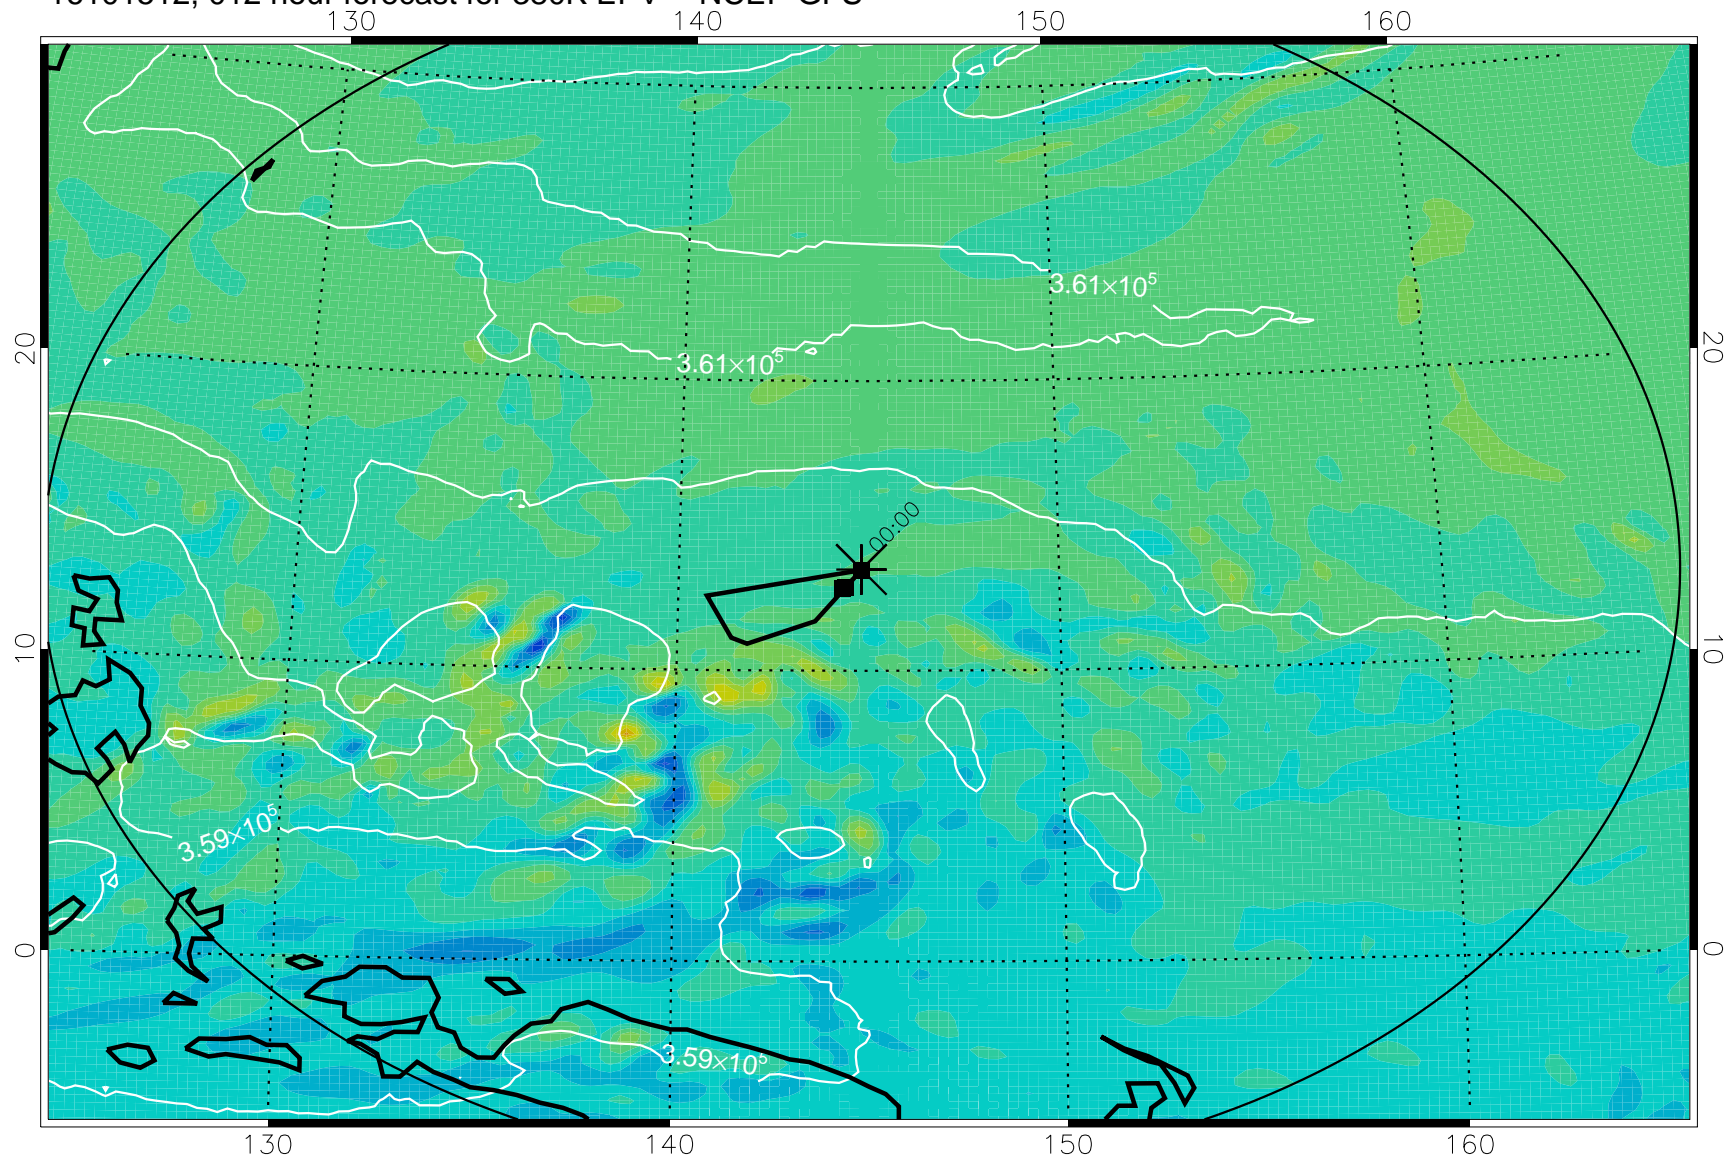

16101506, 006 hour forecast for 380K EPV -- NCEP GFS

380K Montgomery Streamfunction, white

Range ring of 2304 km

16101512, 012 hour forecast for 380K EPV -- NCEP GFS

380K Montgomery Streamfunction, white

Range ring of 2304 km

16101518, 018 hour forecast for 380K EPV -- NCEP GFS

380K Montgomery Streamfunction, white

Range ring of 2304 km

16101600, 024 hour forecast for 380K EPV -- NCEP GFS

380K Montgomery Streamfunction, white

Range ring of 2304 km

16101606, 030 hour forecast for 380K EPV -- NCEP GFS

380K Montgomery Streamfunction, white

Range ring of 2304 km

16101612, 036 hour forecast for 380K EPV -- NCEP GFS

380K Montgomery Streamfunction, white

Range ring of 2304 km

16101818, 090 hour forecast for 380K EPV -- NCEP GFS

380K Montgomery Streamfunction, white

Range ring of 2304 km

16101900, 096 hour forecast for 380K EPV -- NCEP GFS

380K Montgomery Streamfunction, white

Range ring of 2304 km