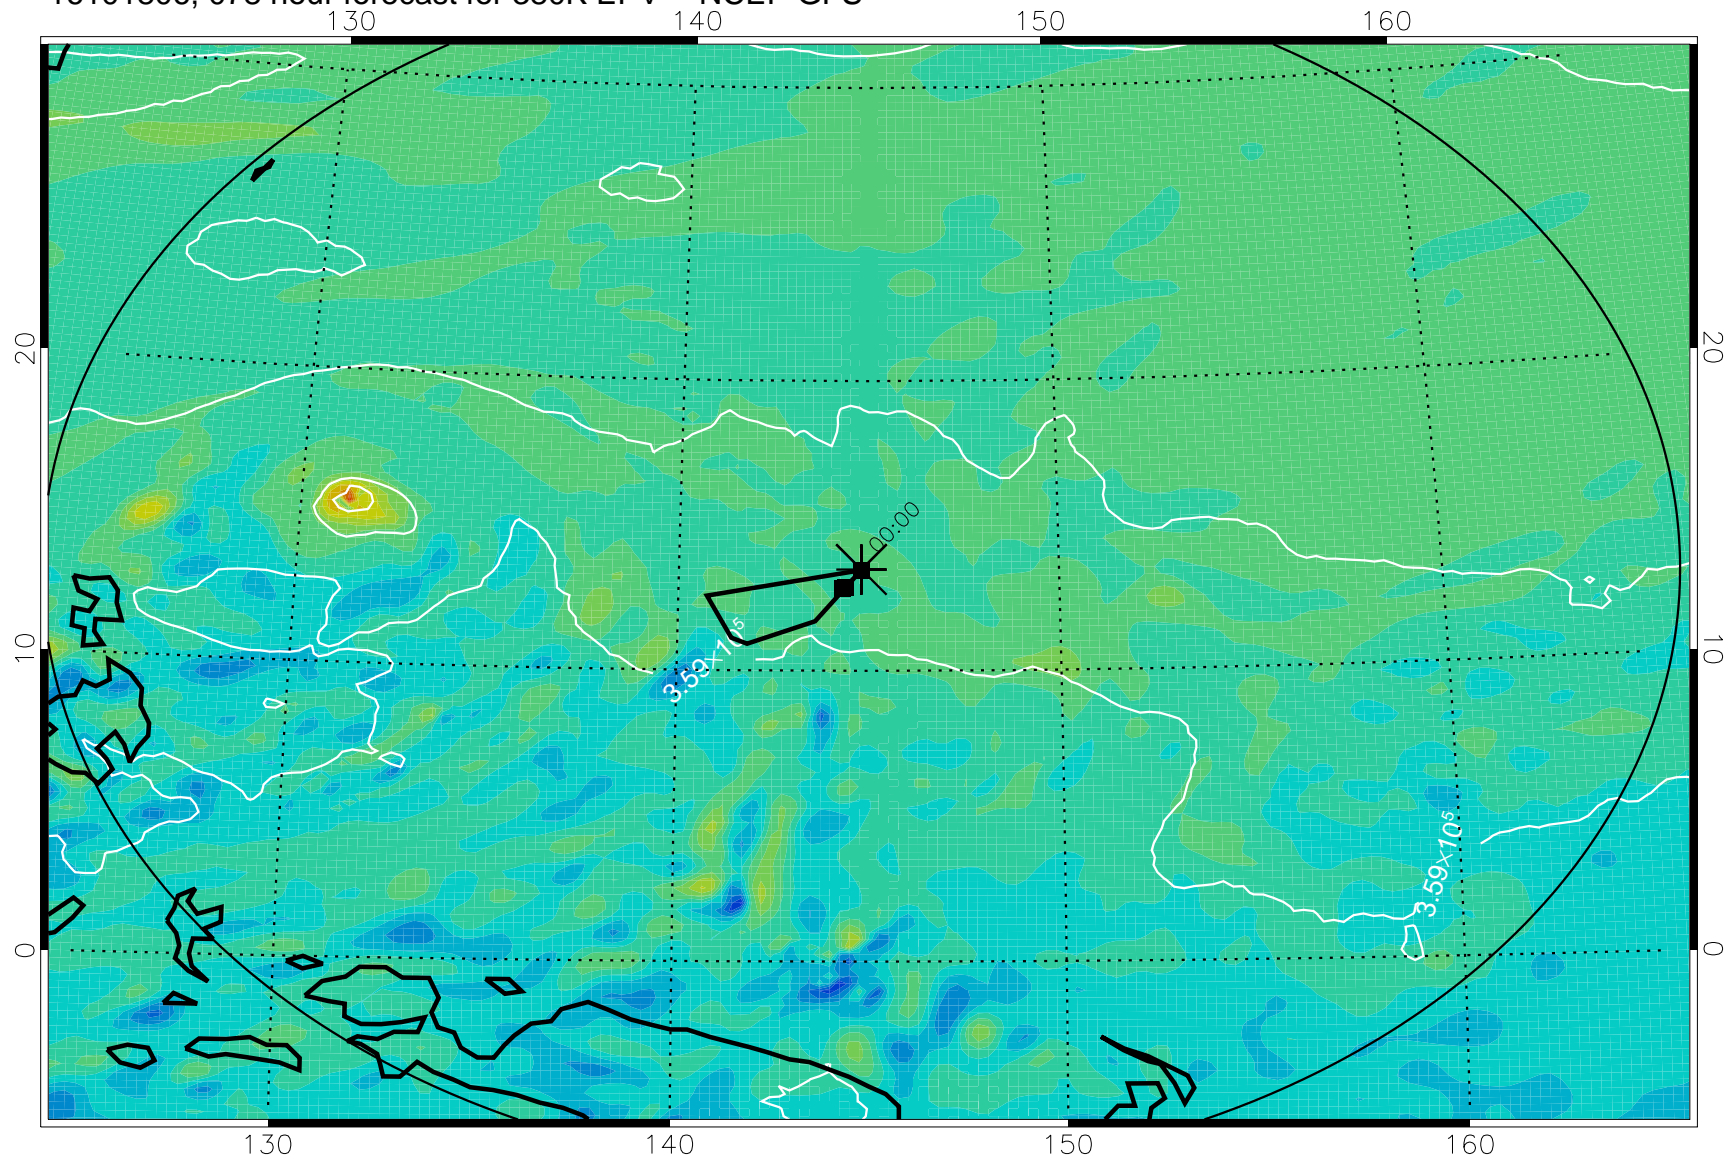

16101706, 054 hour forecast for 380K EPV -- NCEP GFS

380K Montgomery Streamfunction, white

Range ring of 2304 km

16101712, 060 hour forecast for 380K EPV -- NCEP GFS

380K Montgomery Streamfunction, white

Range ring of 2304 km

16101718, 066 hour forecast for 380K EPV -- NCEP GFS

380K Montgomery Streamfunction, white

Range ring of 2304 km

16101800, 072 hour forecast for 380K EPV -- NCEP GFS

380K Montgomery Streamfunction, white

Range ring of 2304 km

16101806, 078 hour forecast for 380K EPV -- NCEP GFS

380K Montgomery Streamfunction, white

Range ring of 2304 km

16101812, 084 hour forecast for 380K EPV -- NCEP GFS

380K Montgomery Streamfunction, white

Range ring of 2304 km

16101818, 090 hour forecast for 380K EPV -- NCEP GFS

380K Montgomery Streamfunction, white

Range ring of 2304 km

16101900, 096 hour forecast for 380K EPV -- NCEP GFS

380K Montgomery Streamfunction, white

Range ring of 2304 km