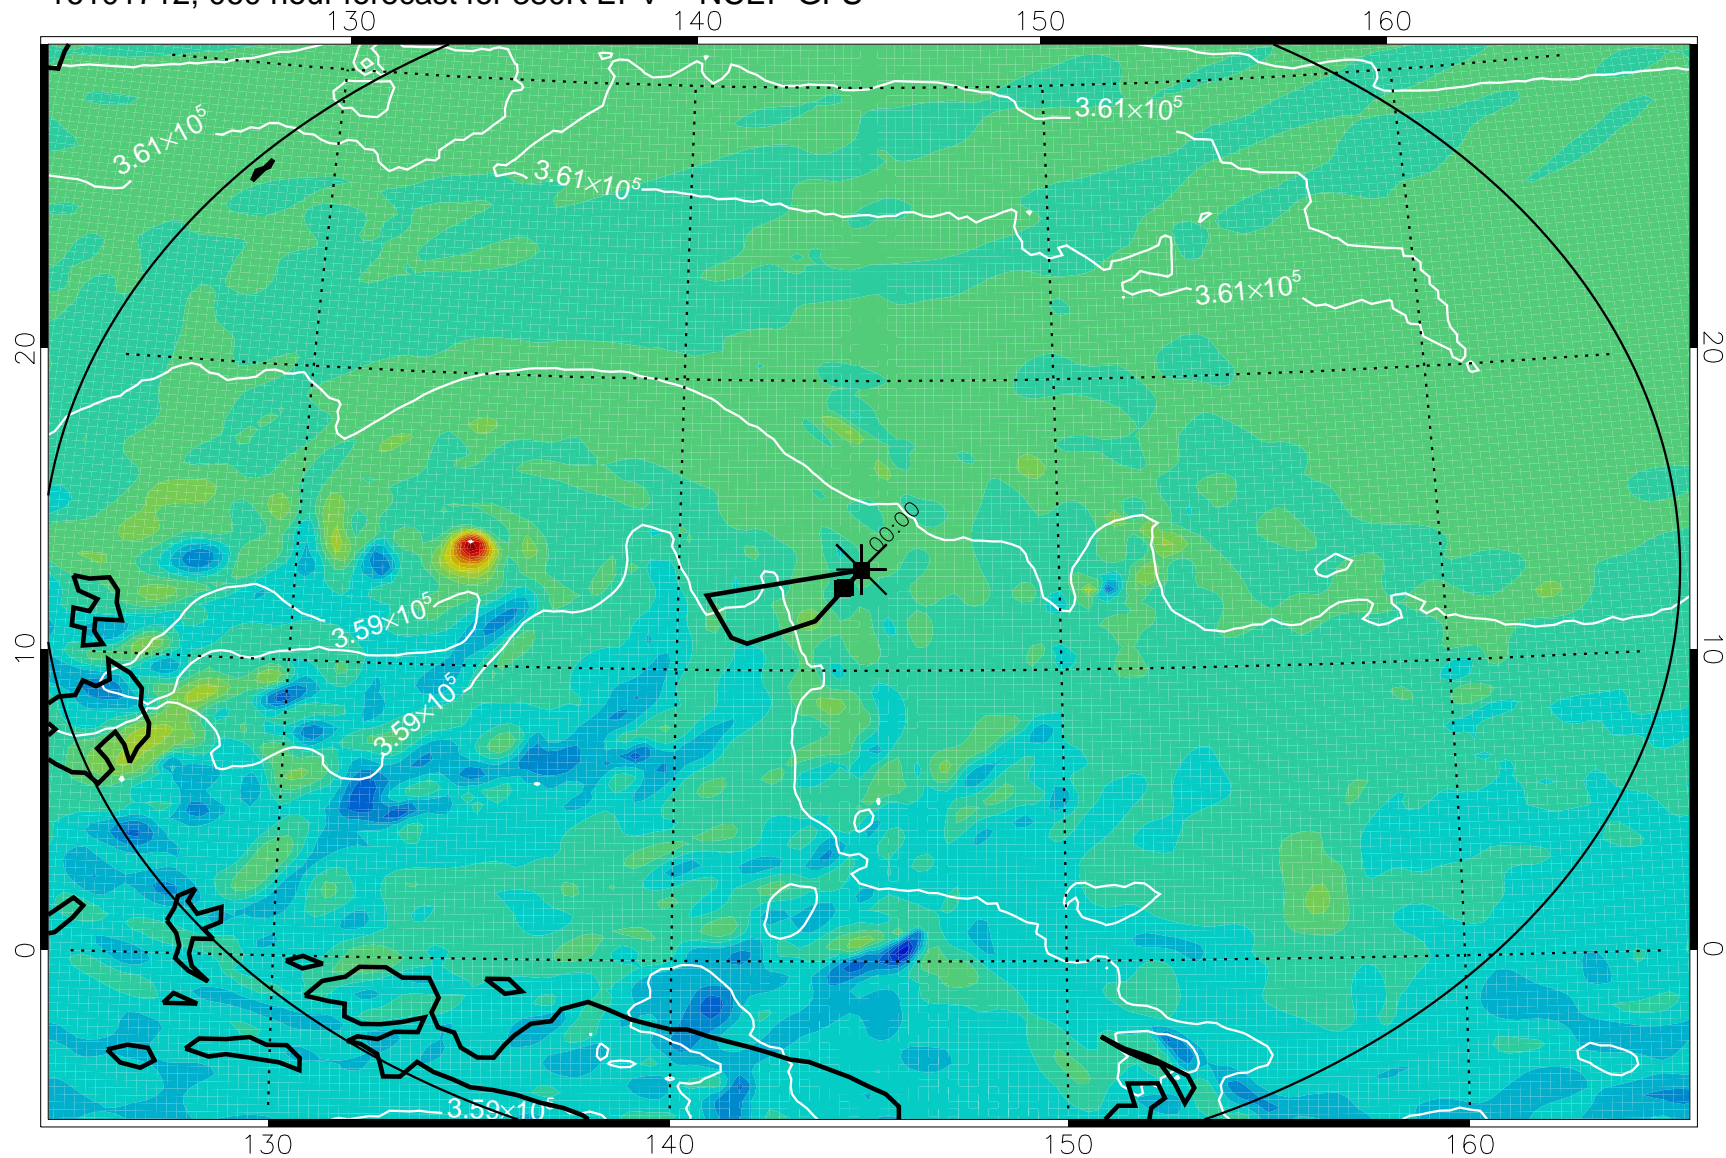

16101618, 042 hour forecast for 380K EPV -- NCEP GFS

380K Montgomery Streamfunction, white

Range ring of 2304 km

16101700, 048 hour forecast for 380K EPV -- NCEP GFS

380K Montgomery Streamfunction, white

Range ring of 2304 km

16101706, 054 hour forecast for 380K EPV -- NCEP GFS

380K Montgomery Streamfunction, white

Range ring of 2304 km

16101712, 060 hour forecast for 380K EPV -- NCEP GFS

380K Montgomery Streamfunction, white

Range ring of 2304 km

16101718, 066 hour forecast for 380K EPV -- NCEP GFS

380K Montgomery Streamfunction, white

Range ring of 2304 km

16101800, 072 hour forecast for 380K EPV -- NCEP GFS

380K Montgomery Streamfunction, white

Range ring of 2304 km

16101818, 090 hour forecast for 380K EPV -- NCEP GFS

380K Montgomery Streamfunction, white

Range ring of 2304 km

16101900, 096 hour forecast for 380K EPV -- NCEP GFS

380K Montgomery Streamfunction, white

Range ring of 2304 km