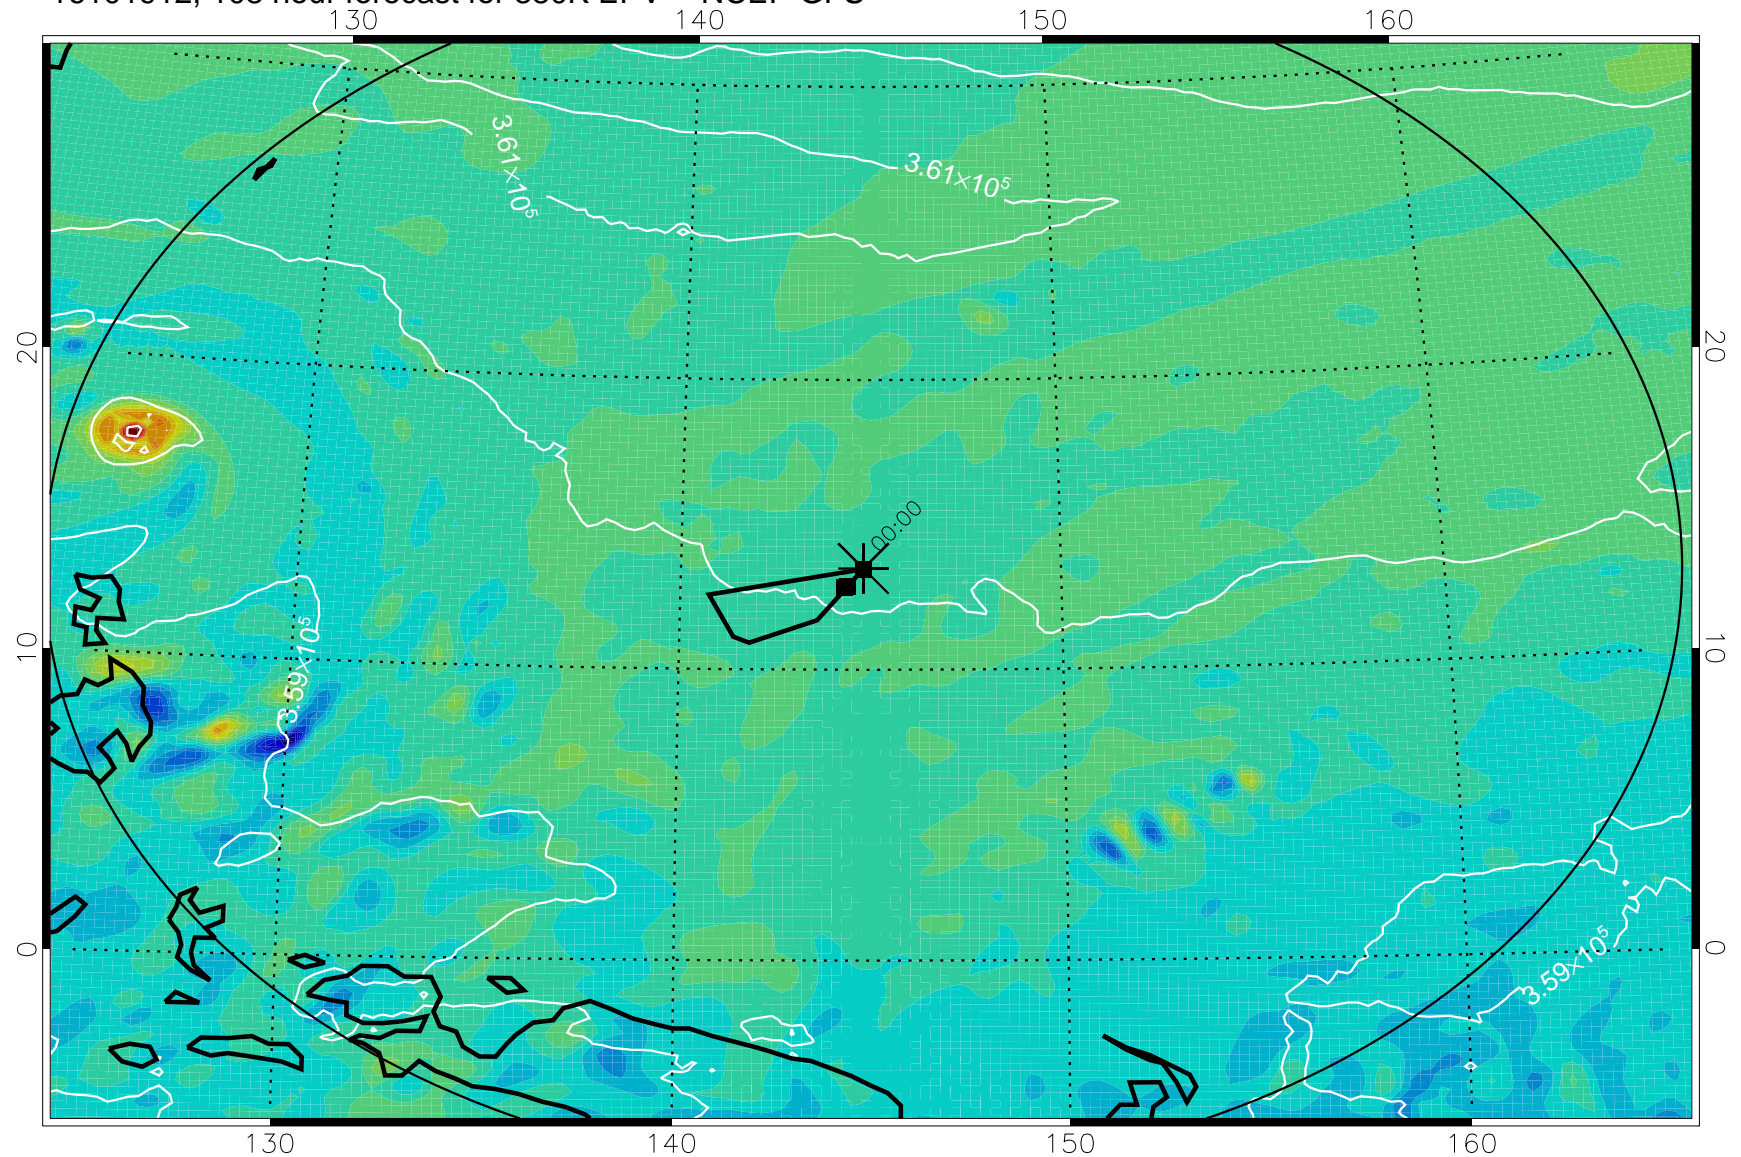

16101806, 078 hour forecast for 380K EPV -- NCEP GFS

380K Montgomery Streamfunction, white

Range ring of 2304 km

16101812, 084 hour forecast for 380K EPV -- NCEP GFS

380K Montgomery Streamfunction, white

Range ring of 2304 km

16101818, 090 hour forecast for 380K EPV -- NCEP GFS

380K Montgomery Streamfunction, white

Range ring of 2304 km

16101900, 096 hour forecast for 380K EPV -- NCEP GFS

380K Montgomery Streamfunction, white

Range ring of 2304 km

16101906, 102 hour forecast for 380K EPV -- NCEP GFS

380K Montgomery Streamfunction, white

Range ring of 2304 km

16101912, 108 hour forecast for 380K EPV -- NCEP GFS

380K Montgomery Streamfunction, white

Range ring of 2304 km

16101918, 114 hour forecast for 380K EPV -- NCEP GFS

380K Montgomery Streamfunction, white

Range ring of 2304 km

16102000, 120 hour forecast for 380K EPV -- NCEP GFS

380K Montgomery Streamfunction, white

Range ring of 2304 km