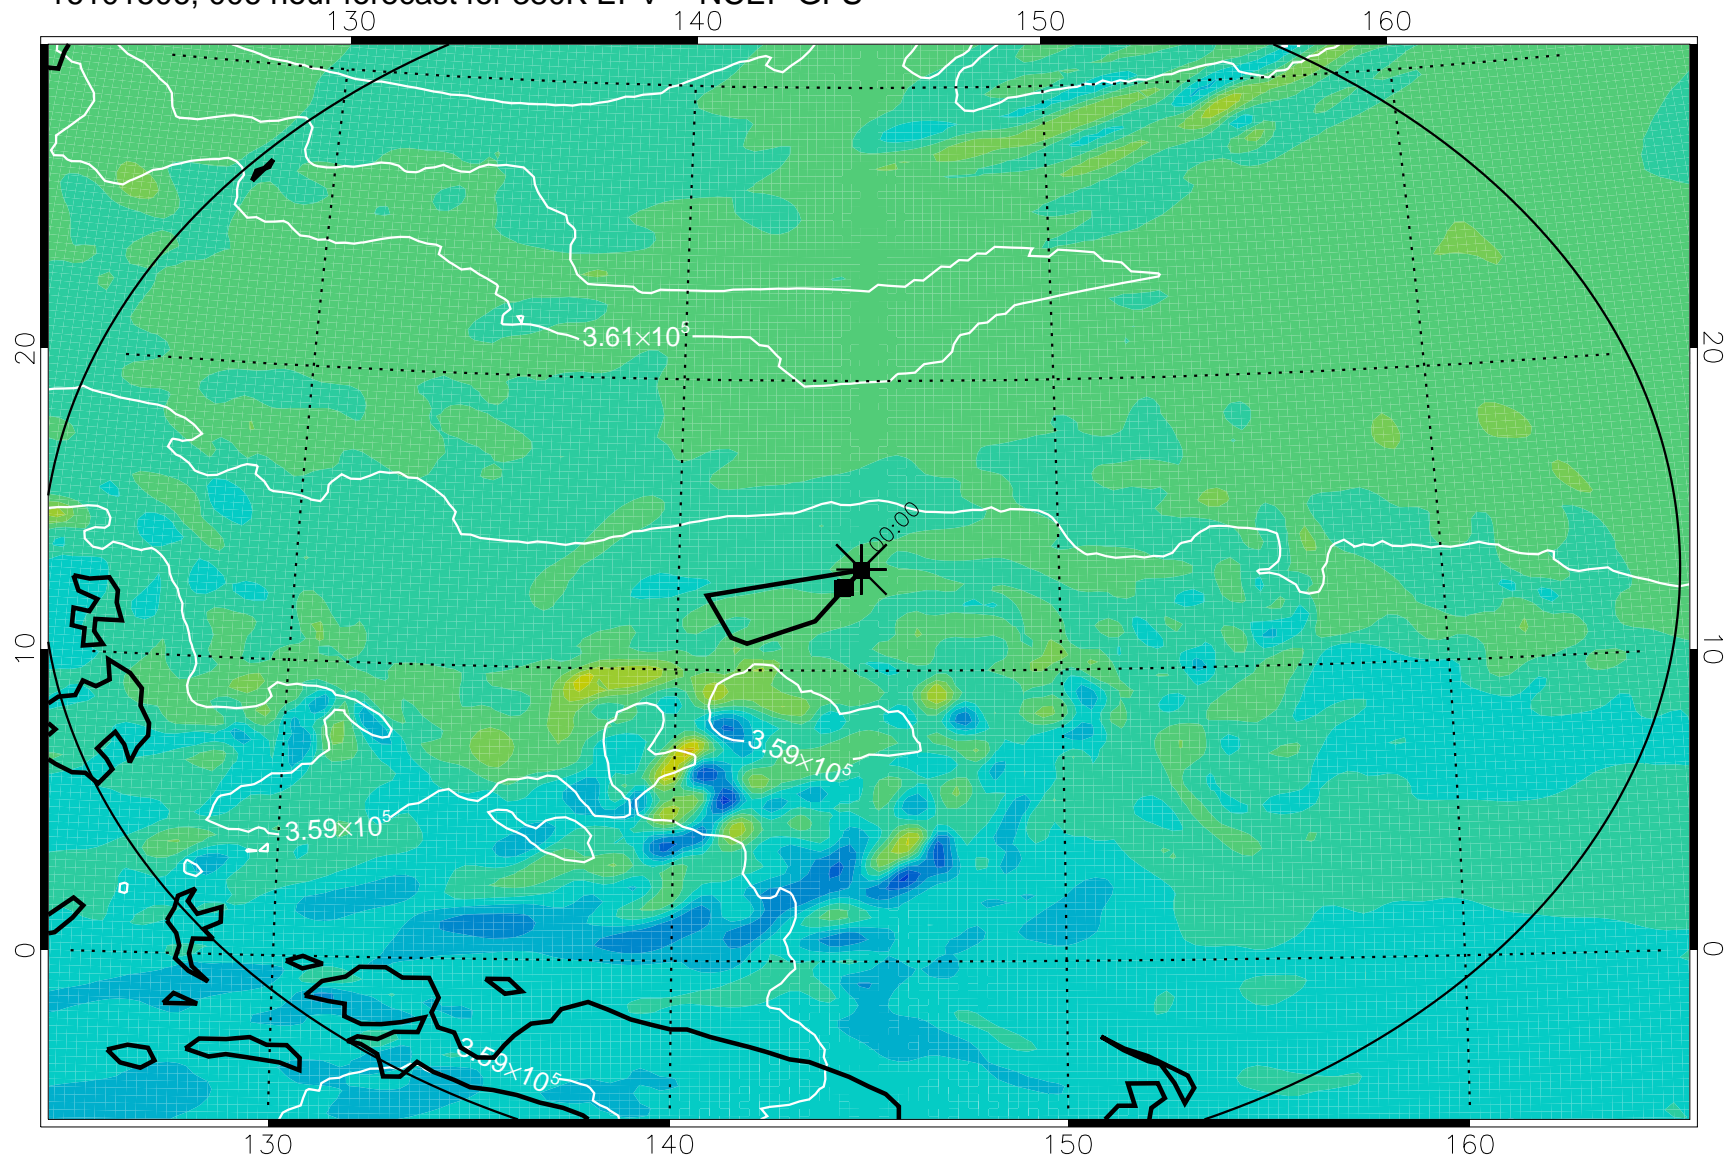

16101506, 006 hour forecast for 380K EPV -- NCEP GFS

380K Montgomery Streamfunction, white

Range ring of 2304 km

16101512, 012 hour forecast for 380K EPV -- NCEP GFS

380K Montgomery Streamfunction, white

Range ring of 2304 km

16101518, 018 hour forecast for 380K EPV -- NCEP GFS

380K Montgomery Streamfunction, white

Range ring of 2304 km

16101600, 024 hour forecast for 380K EPV -- NCEP GFS

380K Montgomery Streamfunction, white

Range ring of 2304 km

16101606, 030 hour forecast for 380K EPV -- NCEP GFS

380K Montgomery Streamfunction, white

Range ring of 2304 km

16101612, 036 hour forecast for 380K EPV -- NCEP GFS

380K Montgomery Streamfunction, white

Range ring of 2304 km

16101618, 042 hour forecast for 380K EPV -- NCEP GFS

380K Montgomery Streamfunction, white

Range ring of 2304 km

16101700, 048 hour forecast for 380K EPV -- NCEP GFS

380K Montgomery Streamfunction, white

Range ring of 2304 km