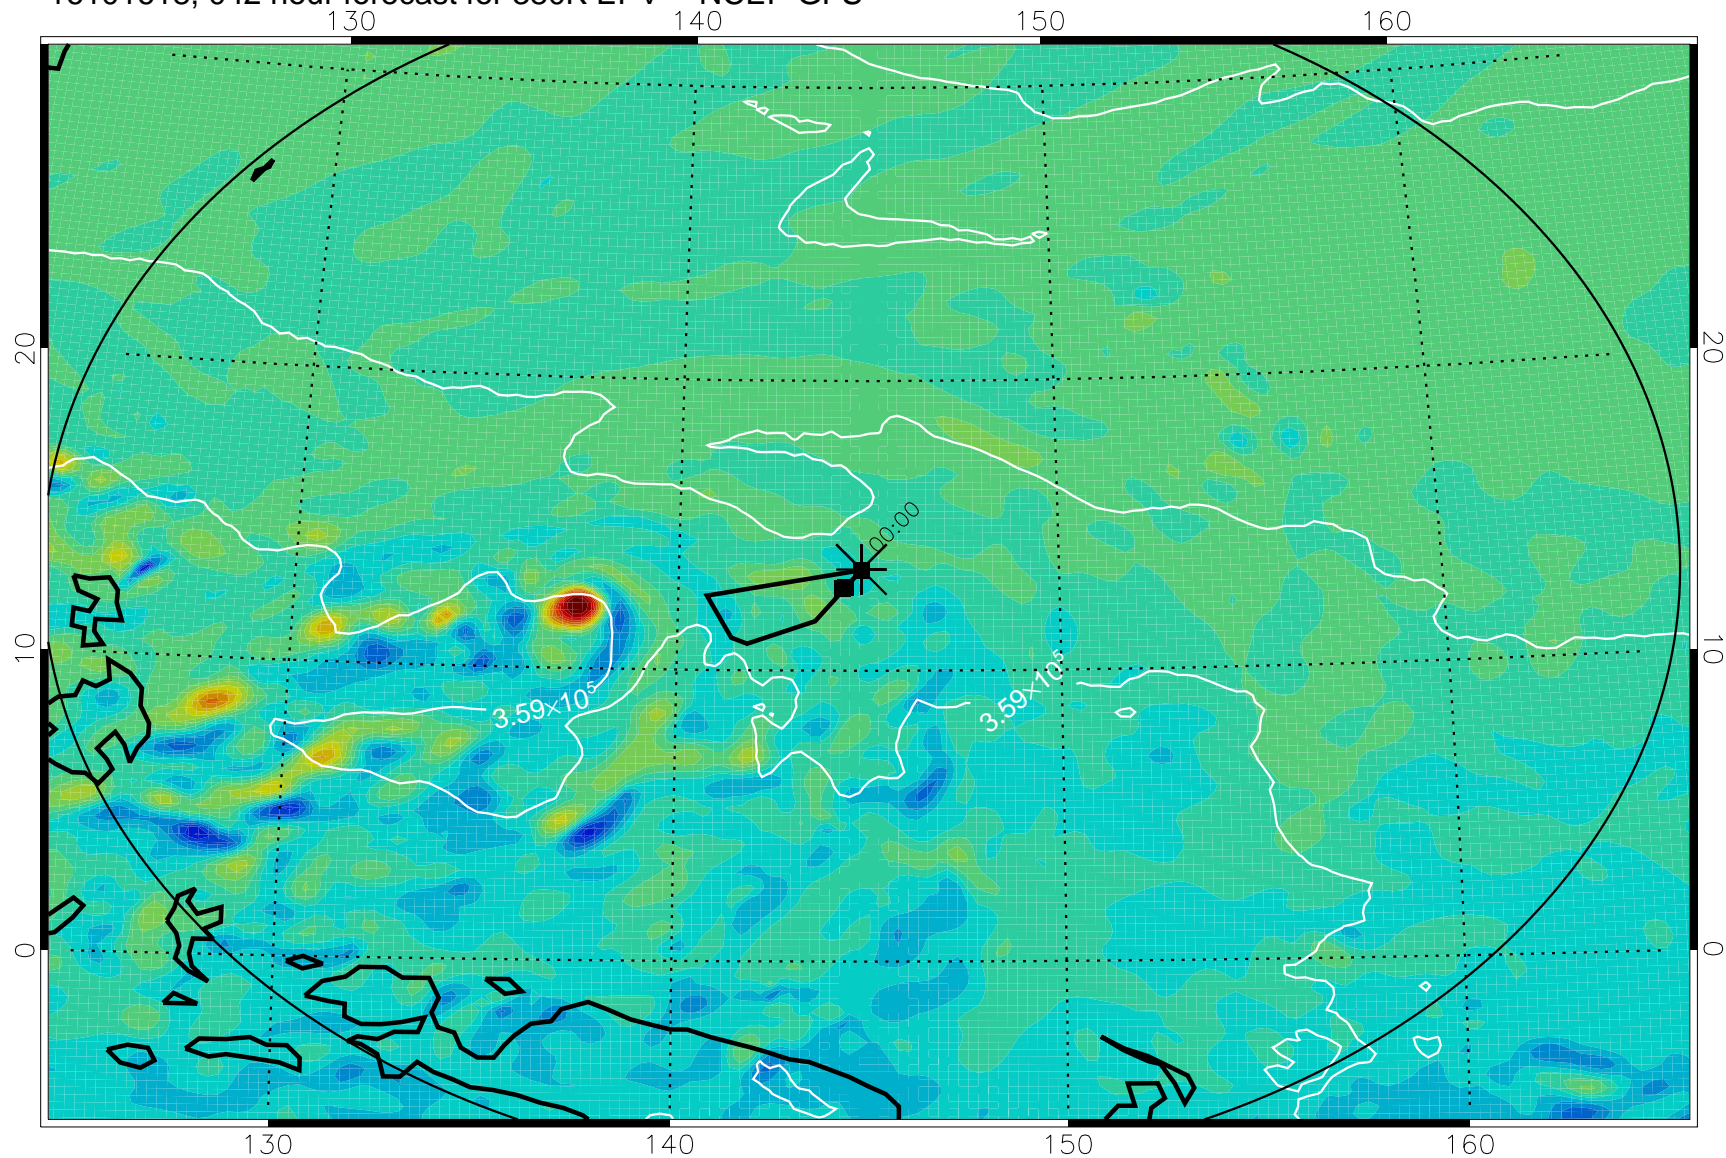

16101606, 030 hour forecast for 380K EPV -- NCEP GFS

380K Montgomery Streamfunction, white

Range ring of 2304 km

16101612, 036 hour forecast for 380K EPV -- NCEP GFS

380K Montgomery Streamfunction, white

Range ring of 2304 km

16101618, 042 hour forecast for 380K EPV -- NCEP GFS

380K Montgomery Streamfunction, white

Range ring of 2304 km

16101700, 048 hour forecast for 380K EPV -- NCEP GFS

380K Montgomery Streamfunction, white

Range ring of 2304 km

16101706, 054 hour forecast for 380K EPV -- NCEP GFS

380K Montgomery Streamfunction, white

Range ring of 2304 km

16101712, 060 hour forecast for 380K EPV -- NCEP GFS

380K Montgomery Streamfunction, white

Range ring of 2304 km

16101818, 090 hour forecast for 380K EPV -- NCEP GFS

380K Montgomery Streamfunction, white

Range ring of 2304 km

16101900, 096 hour forecast for 380K EPV -- NCEP GFS

380K Montgomery Streamfunction, white

Range ring of 2304 km