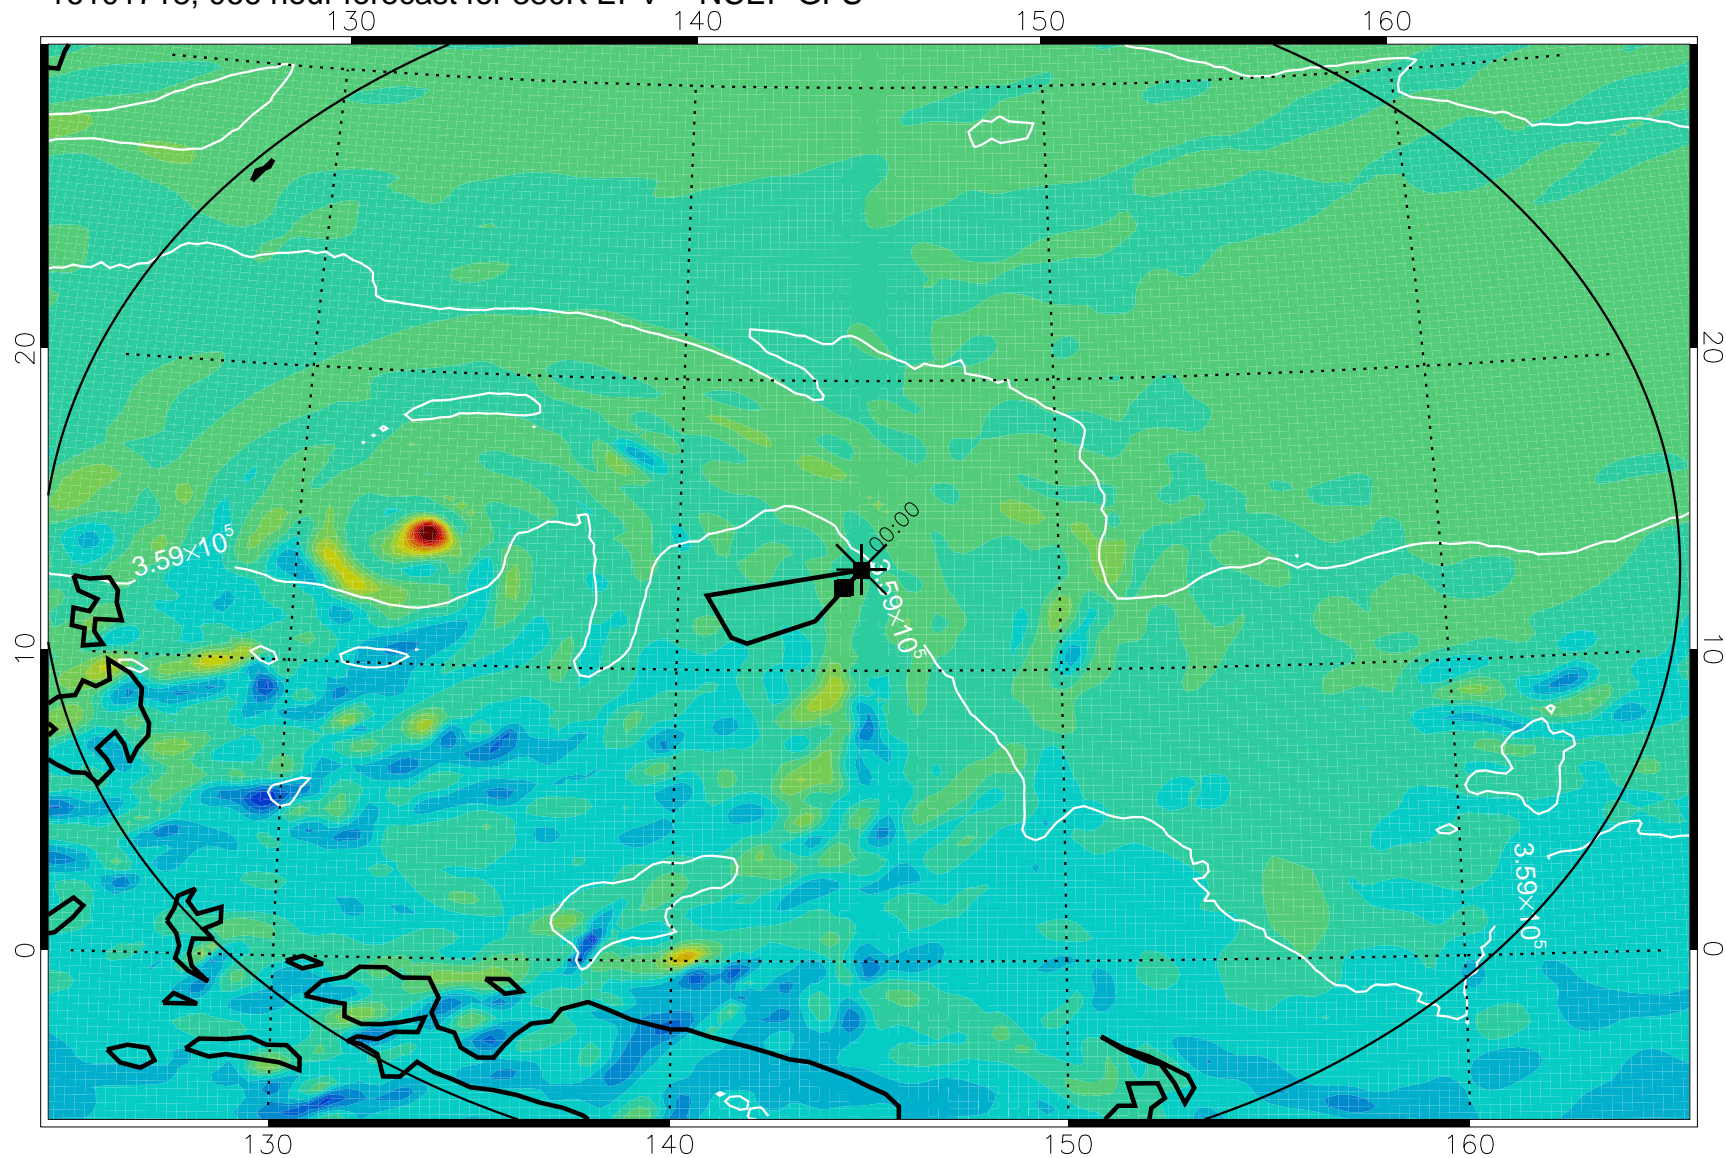

16101706, 054 hour forecast for 380K EPV -- NCEP GFS

380K Montgomery Streamfunction, white

Range ring of 2304 km

16101712, 060 hour forecast for 380K EPV -- NCEP GFS

380K Montgomery Streamfunction, white

Range ring of 2304 km

16101718, 066 hour forecast for 380K EPV -- NCEP GFS

380K Montgomery Streamfunction, white

Range ring of 2304 km

16101800, 072 hour forecast for 380K EPV -- NCEP GFS

380K Montgomery Streamfunction, white

Range ring of 2304 km

16101806, 078 hour forecast for 380K EPV -- NCEP GFS

380K Montgomery Streamfunction, white

Range ring of 2304 km

16101812, 084 hour forecast for 380K EPV -- NCEP GFS

380K Montgomery Streamfunction, white

Range ring of 2304 km

16101818, 090 hour forecast for 380K EPV -- NCEP GFS

380K Montgomery Streamfunction, white

Range ring of 2304 km

16101900, 096 hour forecast for 380K EPV -- NCEP GFS

380K Montgomery Streamfunction, white

Range ring of 2304 km