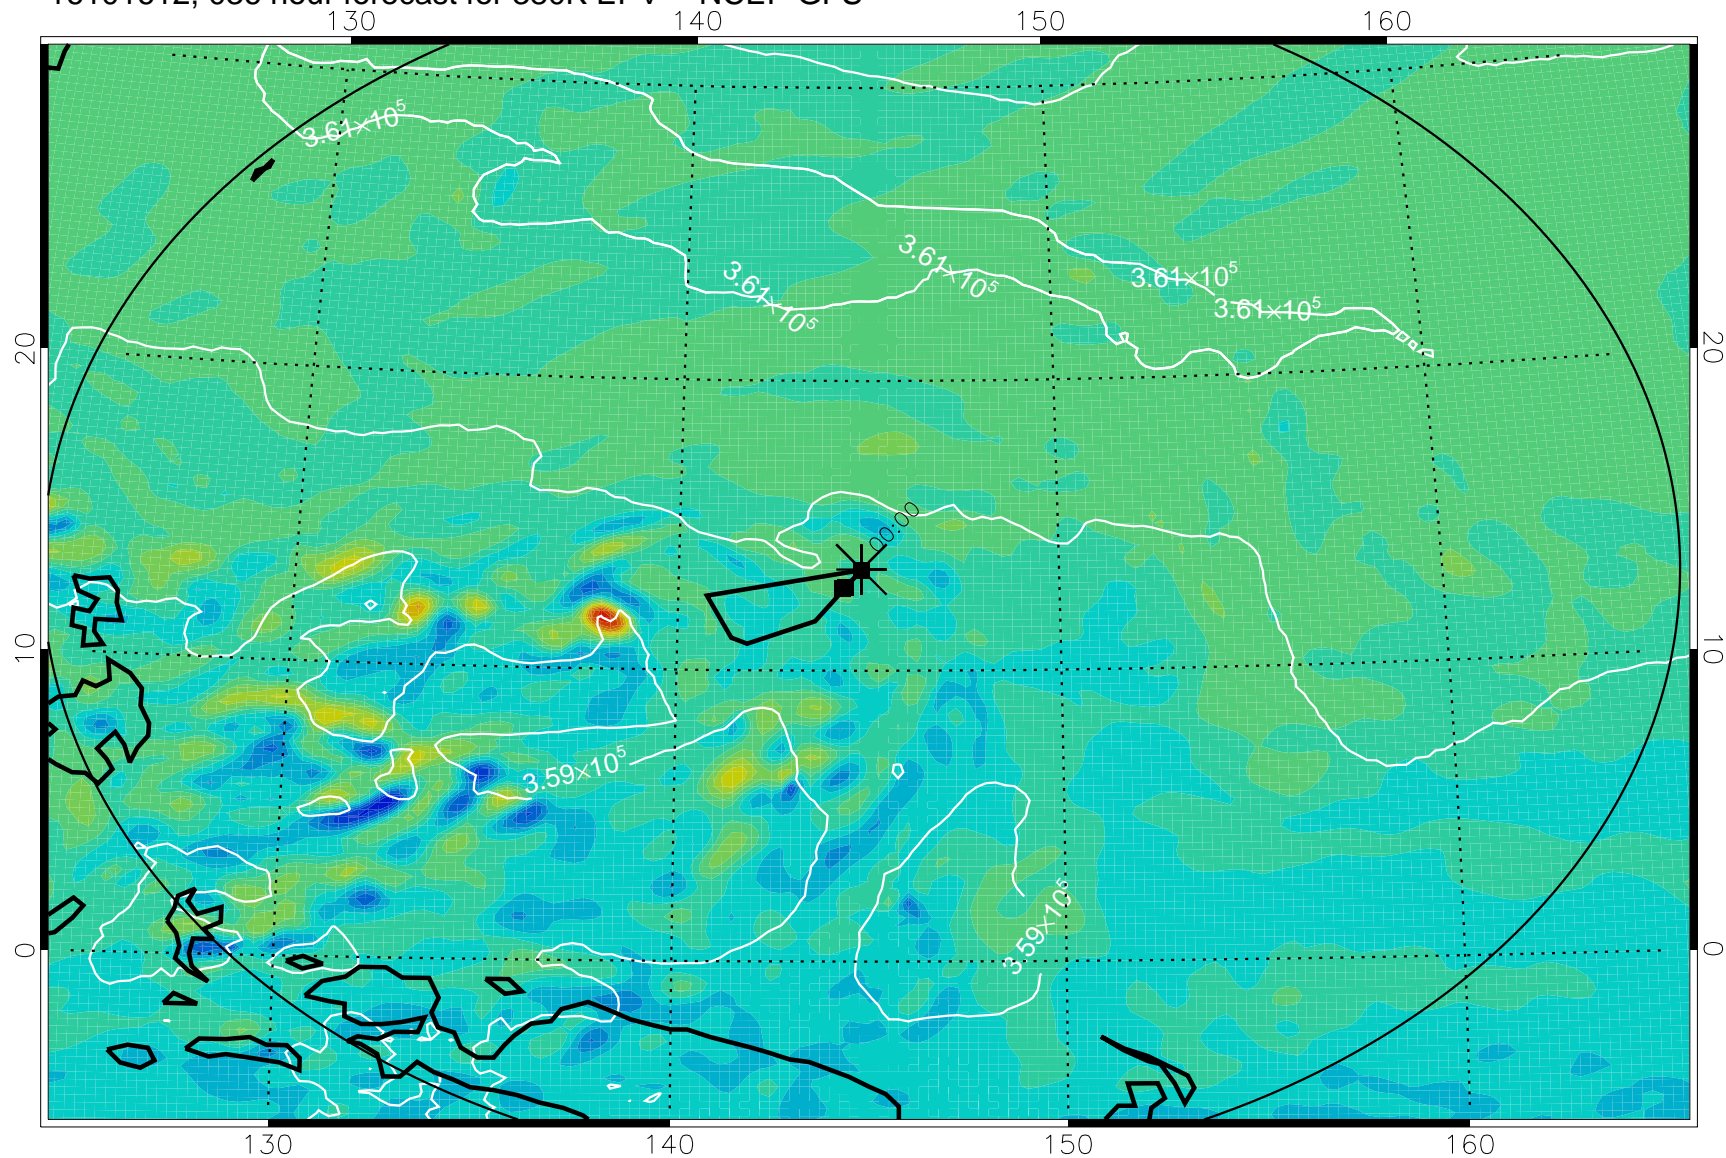

16101506, 006 hour forecast for 380K EPV -- NCEP GFS

380K Montgomery Streamfunction, white

Range ring of 2304 km

16101512, 012 hour forecast for 380K EPV -- NCEP GFS

380K Montgomery Streamfunction, white

Range ring of 2304 km

16101518, 018 hour forecast for 380K EPV -- NCEP GFS

380K Montgomery Streamfunction, white

Range ring of 2304 km

16101600, 024 hour forecast for 380K EPV -- NCEP GFS

380K Montgomery Streamfunction, white

Range ring of 2304 km

16101606, 030 hour forecast for 380K EPV -- NCEP GFS

380K Montgomery Streamfunction, white

Range ring of 2304 km

16101612, 036 hour forecast for 380K EPV -- NCEP GFS

380K Montgomery Streamfunction, white

Range ring of 2304 km

16101618, 042 hour forecast for 380K EPV -- NCEP GFS

380K Montgomery Streamfunction, white

Range ring of 2304 km

16101700, 048 hour forecast for 380K EPV -- NCEP GFS

380K Montgomery Streamfunction, white

Range ring of 2304 km