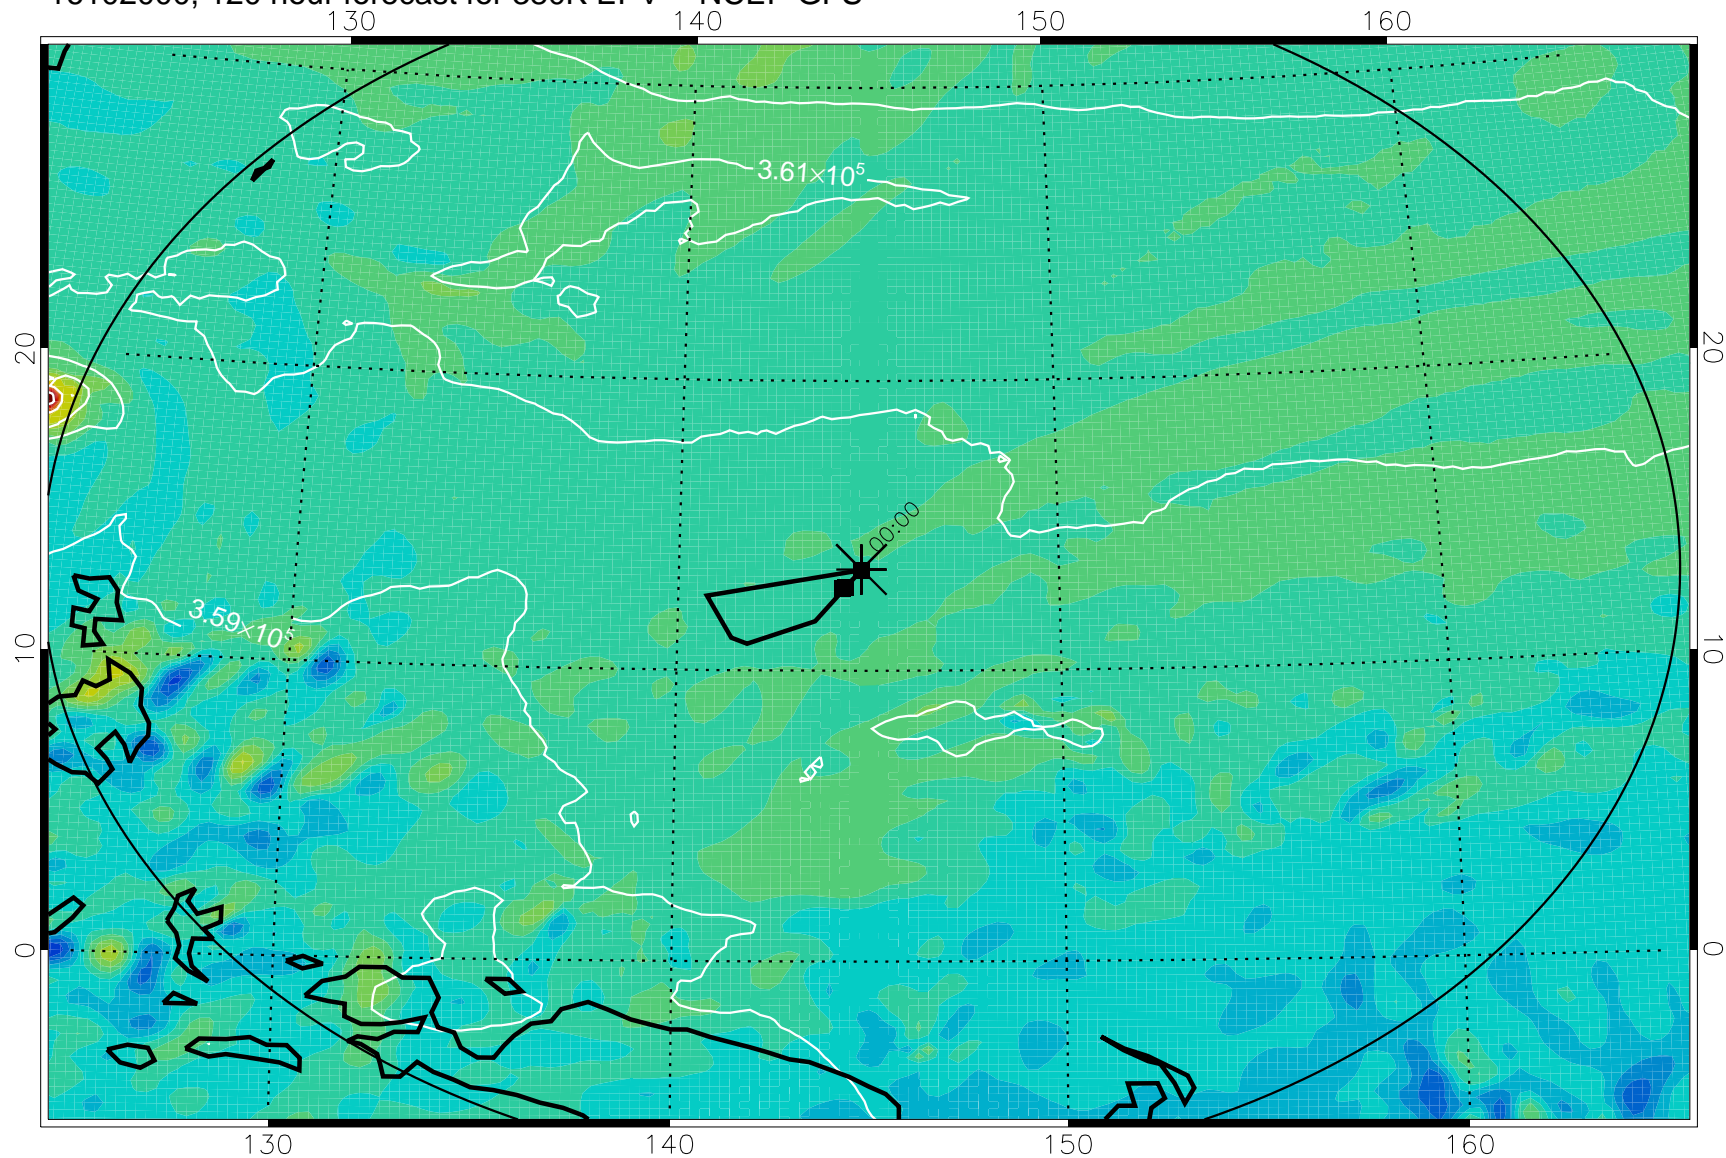

16101806, 078 hour forecast for 380K EPV -- NCEP GFS

380K Montgomery Streamfunction, white

Range ring of 2304 km

16101812, 084 hour forecast for 380K EPV -- NCEP GFS

380K Montgomery Streamfunction, white

Range ring of 2304 km

16101818, 090 hour forecast for 380K EPV -- NCEP GFS

380K Montgomery Streamfunction, white

Range ring of 2304 km

16101900, 096 hour forecast for 380K EPV -- NCEP GFS

380K Montgomery Streamfunction, white

Range ring of 2304 km

16101906, 102 hour forecast for 380K EPV -- NCEP GFS

380K Montgomery Streamfunction, white

Range ring of 2304 km

16101912, 108 hour forecast for 380K EPV -- NCEP GFS

380K Montgomery Streamfunction, white

Range ring of 2304 km

16101918, 114 hour forecast for 380K EPV -- NCEP GFS

380K Montgomery Streamfunction, white

Range ring of 2304 km

16102000, 120 hour forecast for 380K EPV -- NCEP GFS

380K Montgomery Streamfunction, white

Range ring of 2304 km