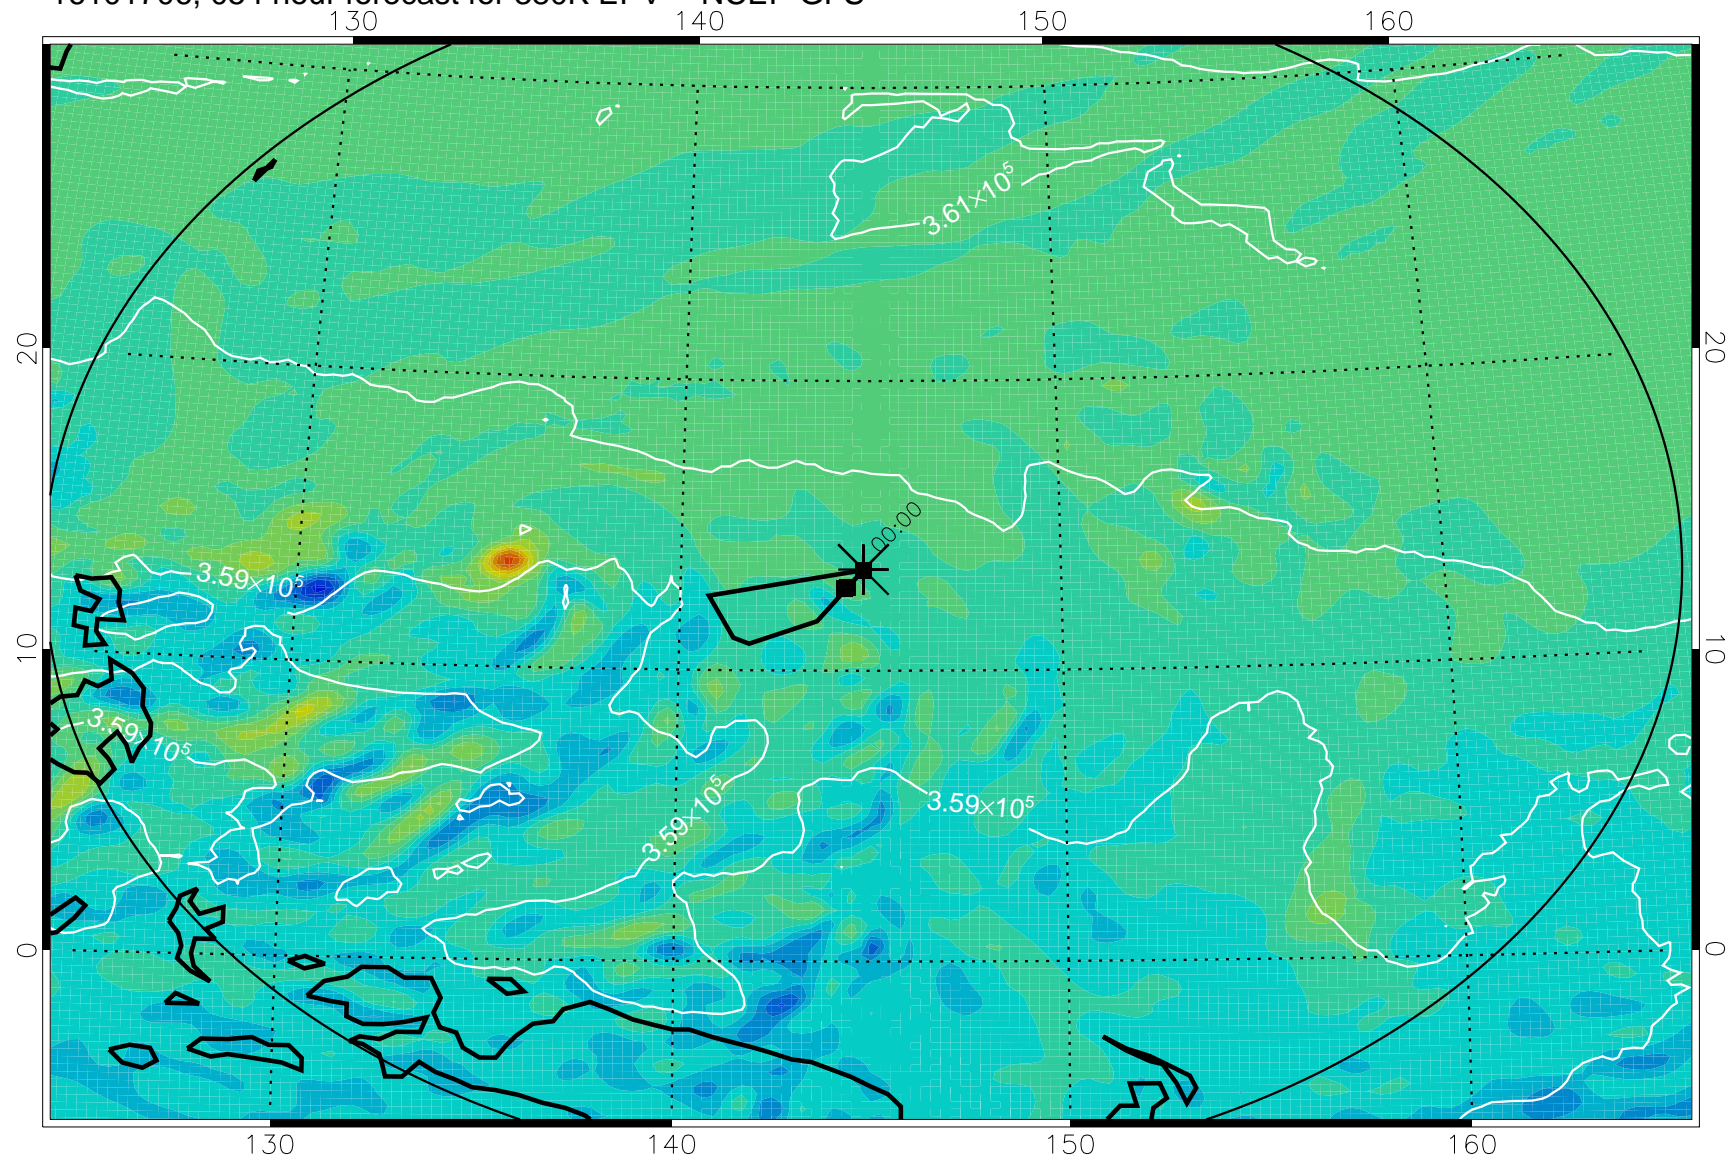

16101618, 042 hour forecast for 380K EPV -- NCEP GFS

380K Montgomery Streamfunction, white

Range ring of 2304 km

16101700, 048 hour forecast for 380K EPV -- NCEP GFS

380K Montgomery Streamfunction, white

Range ring of 2304 km

16101706, 054 hour forecast for 380K EPV -- NCEP GFS

380K Montgomery Streamfunction, white

Range ring of 2304 km

16101712, 060 hour forecast for 380K EPV -- NCEP GFS

380K Montgomery Streamfunction, white

Range ring of 2304 km

16101718, 066 hour forecast for 380K EPV -- NCEP GFS

380K Montgomery Streamfunction, white

Range ring of 2304 km

16101800, 072 hour forecast for 380K EPV -- NCEP GFS

380K Montgomery Streamfunction, white

Range ring of 2304 km

16101818, 090 hour forecast for 380K EPV -- NCEP GFS

380K Montgomery Streamfunction, white

Range ring of 2304 km

16101900, 096 hour forecast for 380K EPV -- NCEP GFS

380K Montgomery Streamfunction, white

Range ring of 2304 km