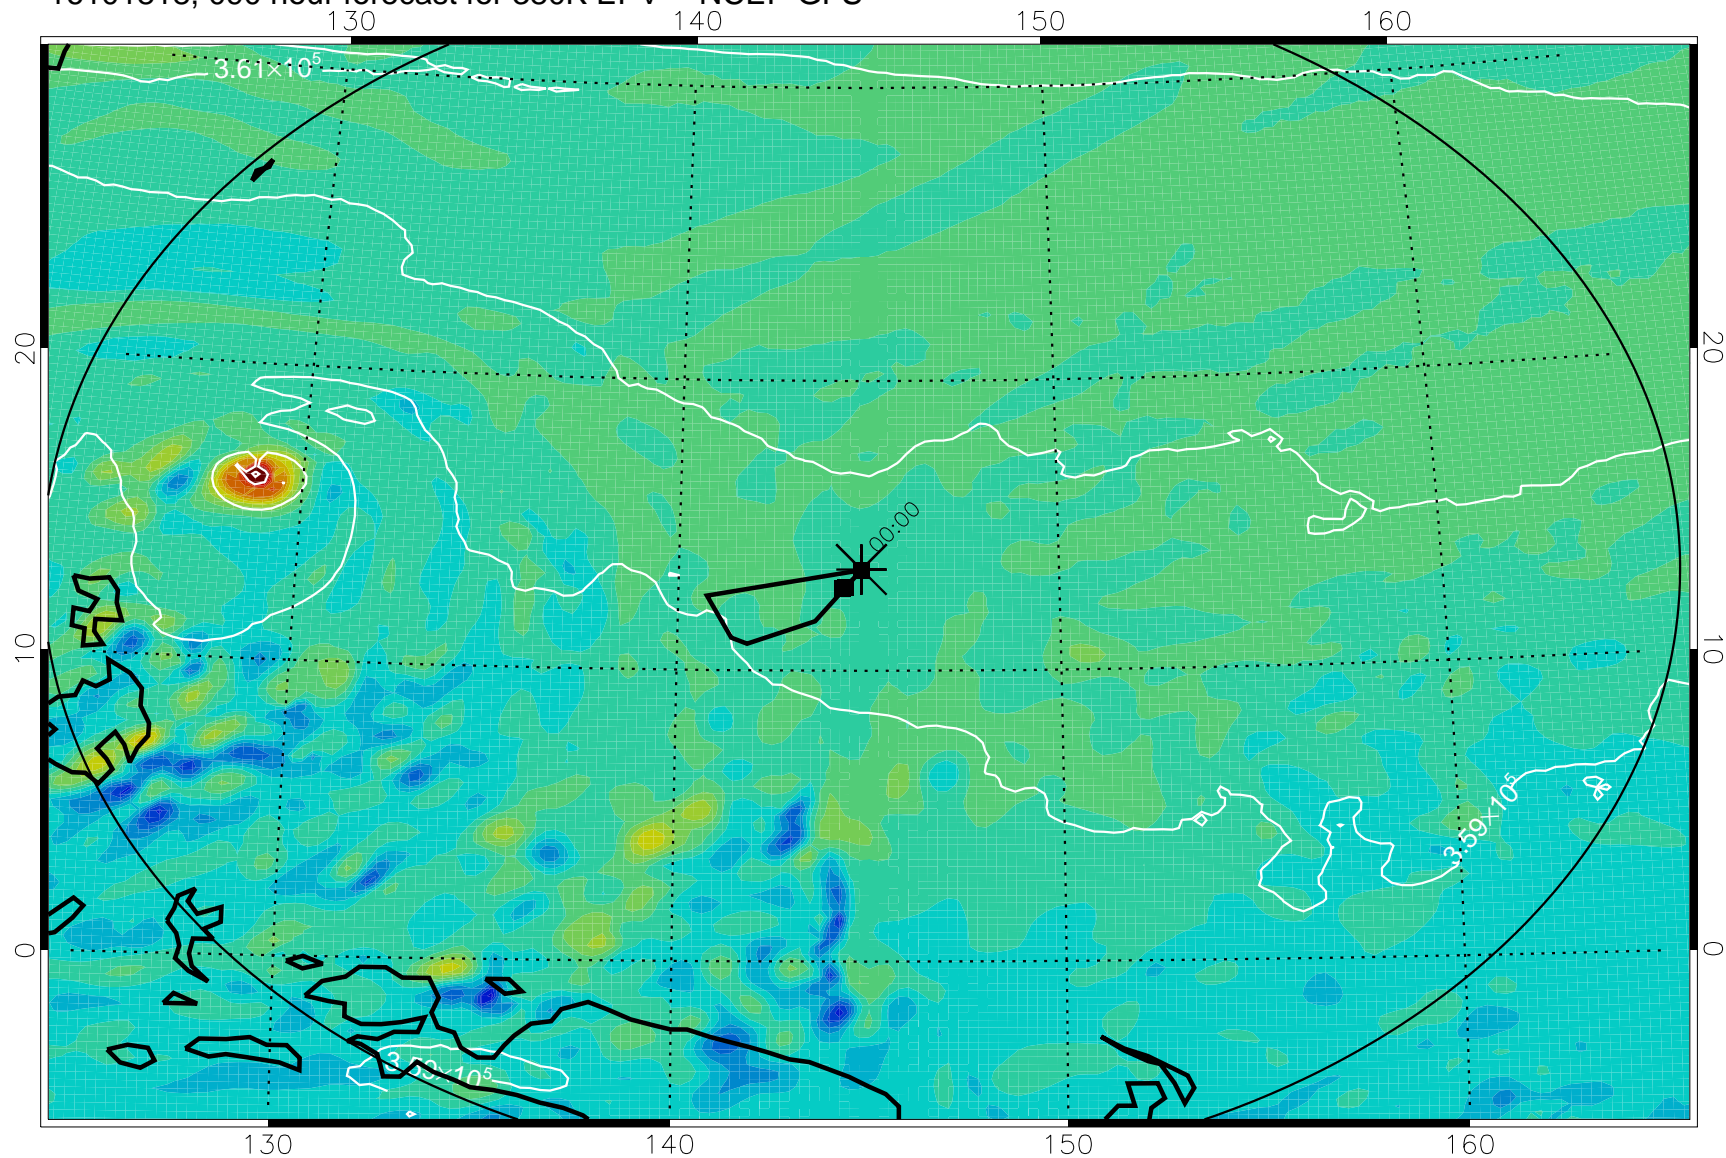

16101718, 066 hour forecast for 380K EPV -- NCEP GFS

380K Montgomery Streamfunction, white

Range ring of 2304 km

16101800, 072 hour forecast for 380K EPV -- NCEP GFS

380K Montgomery Streamfunction, white

Range ring of 2304 km

16101806, 078 hour forecast for 380K EPV -- NCEP GFS

380K Montgomery Streamfunction, white

Range ring of 2304 km

16101812, 084 hour forecast for 380K EPV -- NCEP GFS

380K Montgomery Streamfunction, white

Range ring of 2304 km

16101818, 090 hour forecast for 380K EPV -- NCEP GFS

380K Montgomery Streamfunction, white

Range ring of 2304 km

16101900, 096 hour forecast for 380K EPV -- NCEP GFS

380K Montgomery Streamfunction, white

Range ring of 2304 km

16101906, 102 hour forecast for 380K EPV -- NCEP GFS

380K Montgomery Streamfunction, white

Range ring of 2304 km

16101912, 108 hour forecast for 380K EPV -- NCEP GFS

380K Montgomery Streamfunction, white

Range ring of 2304 km