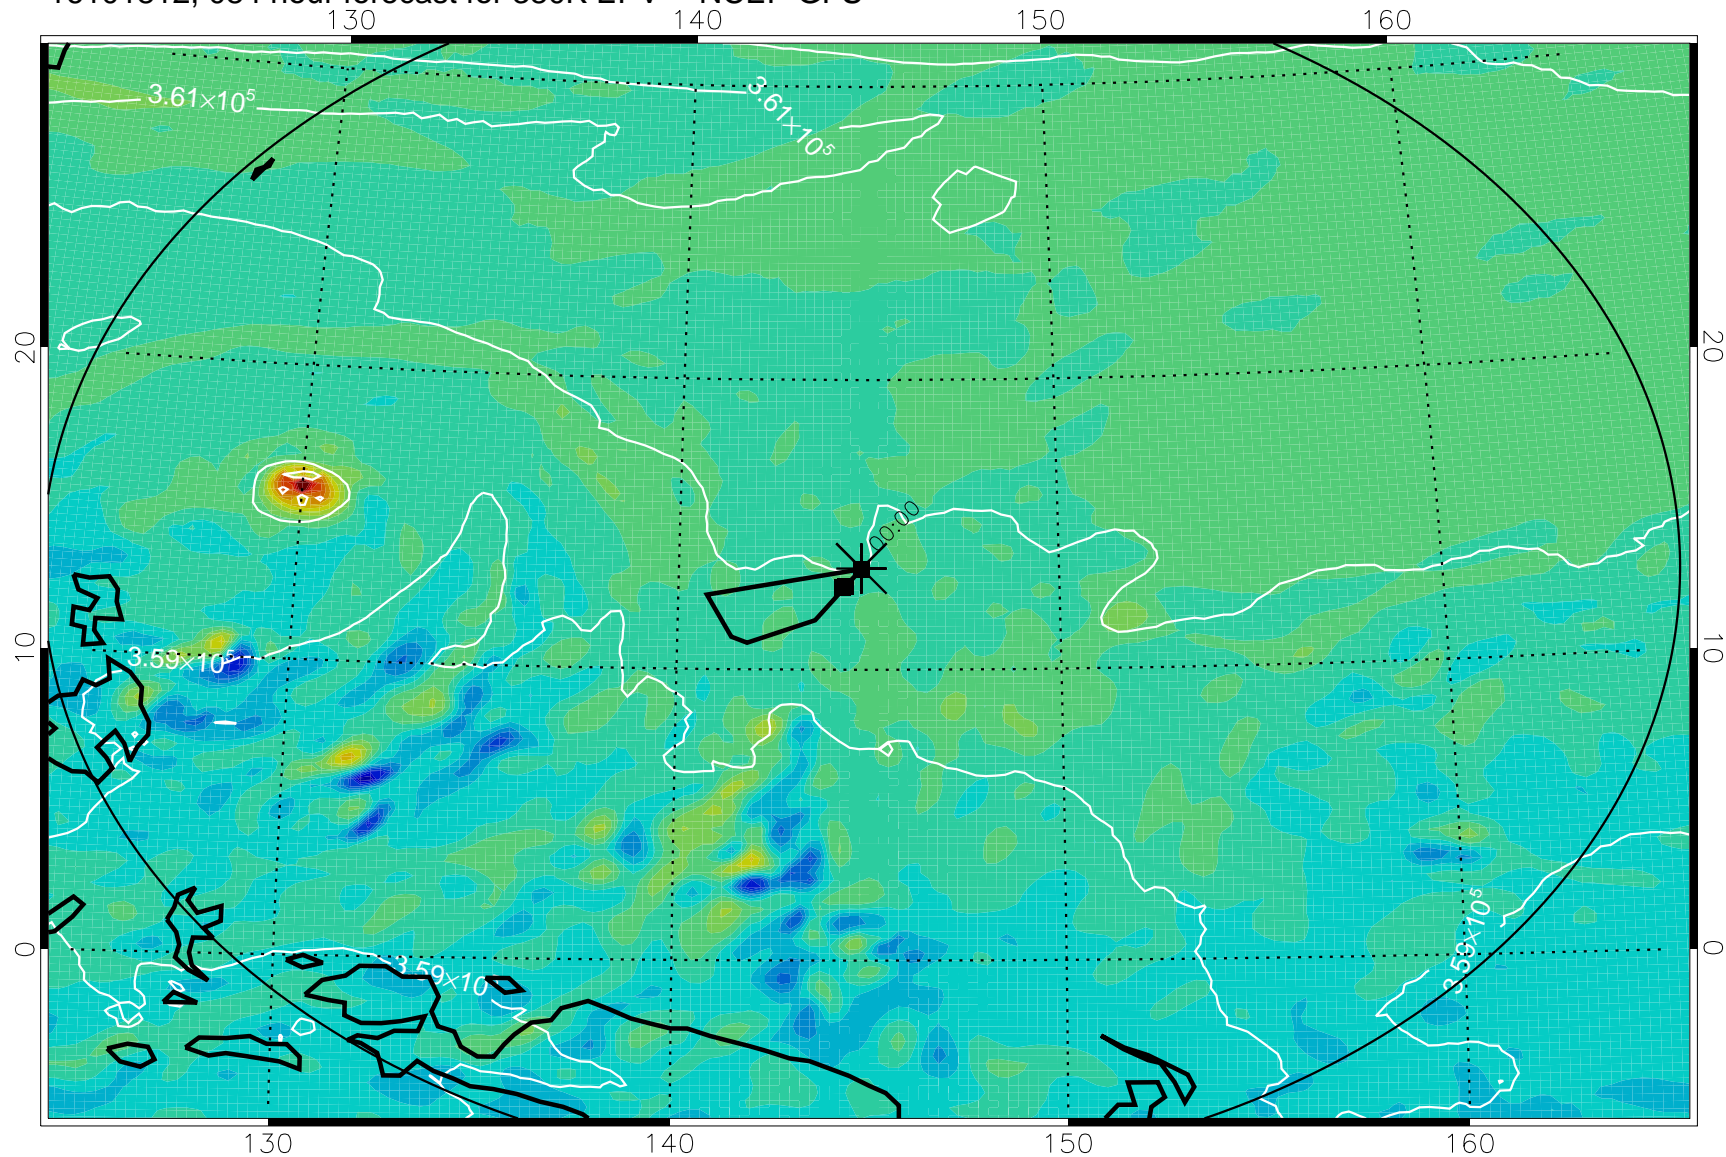

16101706, 054 hour forecast for 380K EPV -- NCEP GFS

380K Montgomery Streamfunction, white

Range ring of 2304 km

16101712, 060 hour forecast for 380K EPV -- NCEP GFS

380K Montgomery Streamfunction, white

Range ring of 2304 km

16101718, 066 hour forecast for 380K EPV -- NCEP GFS

380K Montgomery Streamfunction, white

Range ring of 2304 km

16101800, 072 hour forecast for 380K EPV -- NCEP GFS

380K Montgomery Streamfunction, white

Range ring of 2304 km

16101806, 078 hour forecast for 380K EPV -- NCEP GFS

380K Montgomery Streamfunction, white

Range ring of 2304 km

16101812, 084 hour forecast for 380K EPV -- NCEP GFS

380K Montgomery Streamfunction, white

Range ring of 2304 km

16101818, 090 hour forecast for 380K EPV -- NCEP GFS

380K Montgomery Streamfunction, white

Range ring of 2304 km

16101900, 096 hour forecast for 380K EPV -- NCEP GFS

380K Montgomery Streamfunction, white

Range ring of 2304 km