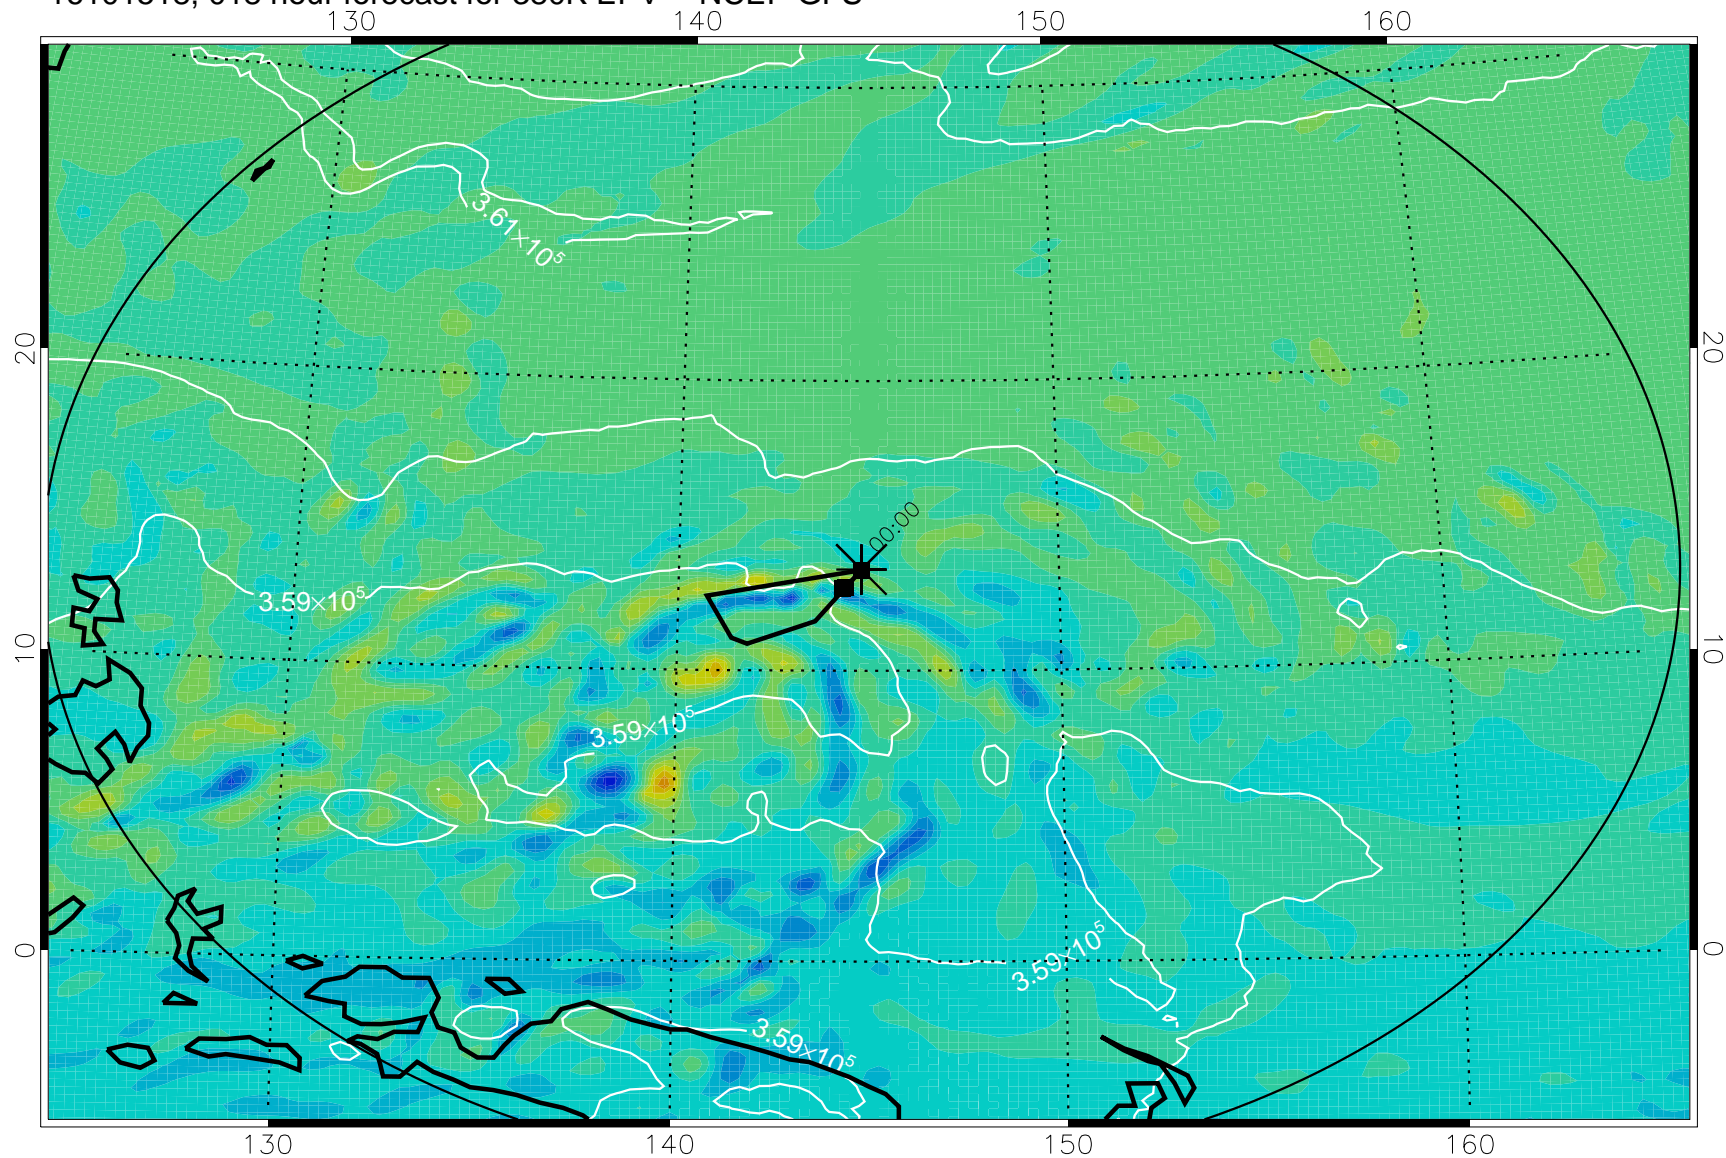

16101506, 006 hour forecast for 380K EPV -- NCEP GFS

380K Montgomery Streamfunction, white

Range ring of 2304 km

16101512, 012 hour forecast for 380K EPV -- NCEP GFS

380K Montgomery Streamfunction, white

Range ring of 2304 km

16101518, 018 hour forecast for 380K EPV -- NCEP GFS

380K Montgomery Streamfunction, white

Range ring of 2304 km

16101600, 024 hour forecast for 380K EPV -- NCEP GFS

380K Montgomery Streamfunction, white

Range ring of 2304 km

16101606, 030 hour forecast for 380K EPV -- NCEP GFS

380K Montgomery Streamfunction, white

Range ring of 2304 km

16101612, 036 hour forecast for 380K EPV -- NCEP GFS

380K Montgomery Streamfunction, white

Range ring of 2304 km

16101618, 042 hour forecast for 380K EPV -- NCEP GFS

380K Montgomery Streamfunction, white

Range ring of 2304 km

16101700, 048 hour forecast for 380K EPV -- NCEP GFS

380K Montgomery Streamfunction, white

Range ring of 2304 km