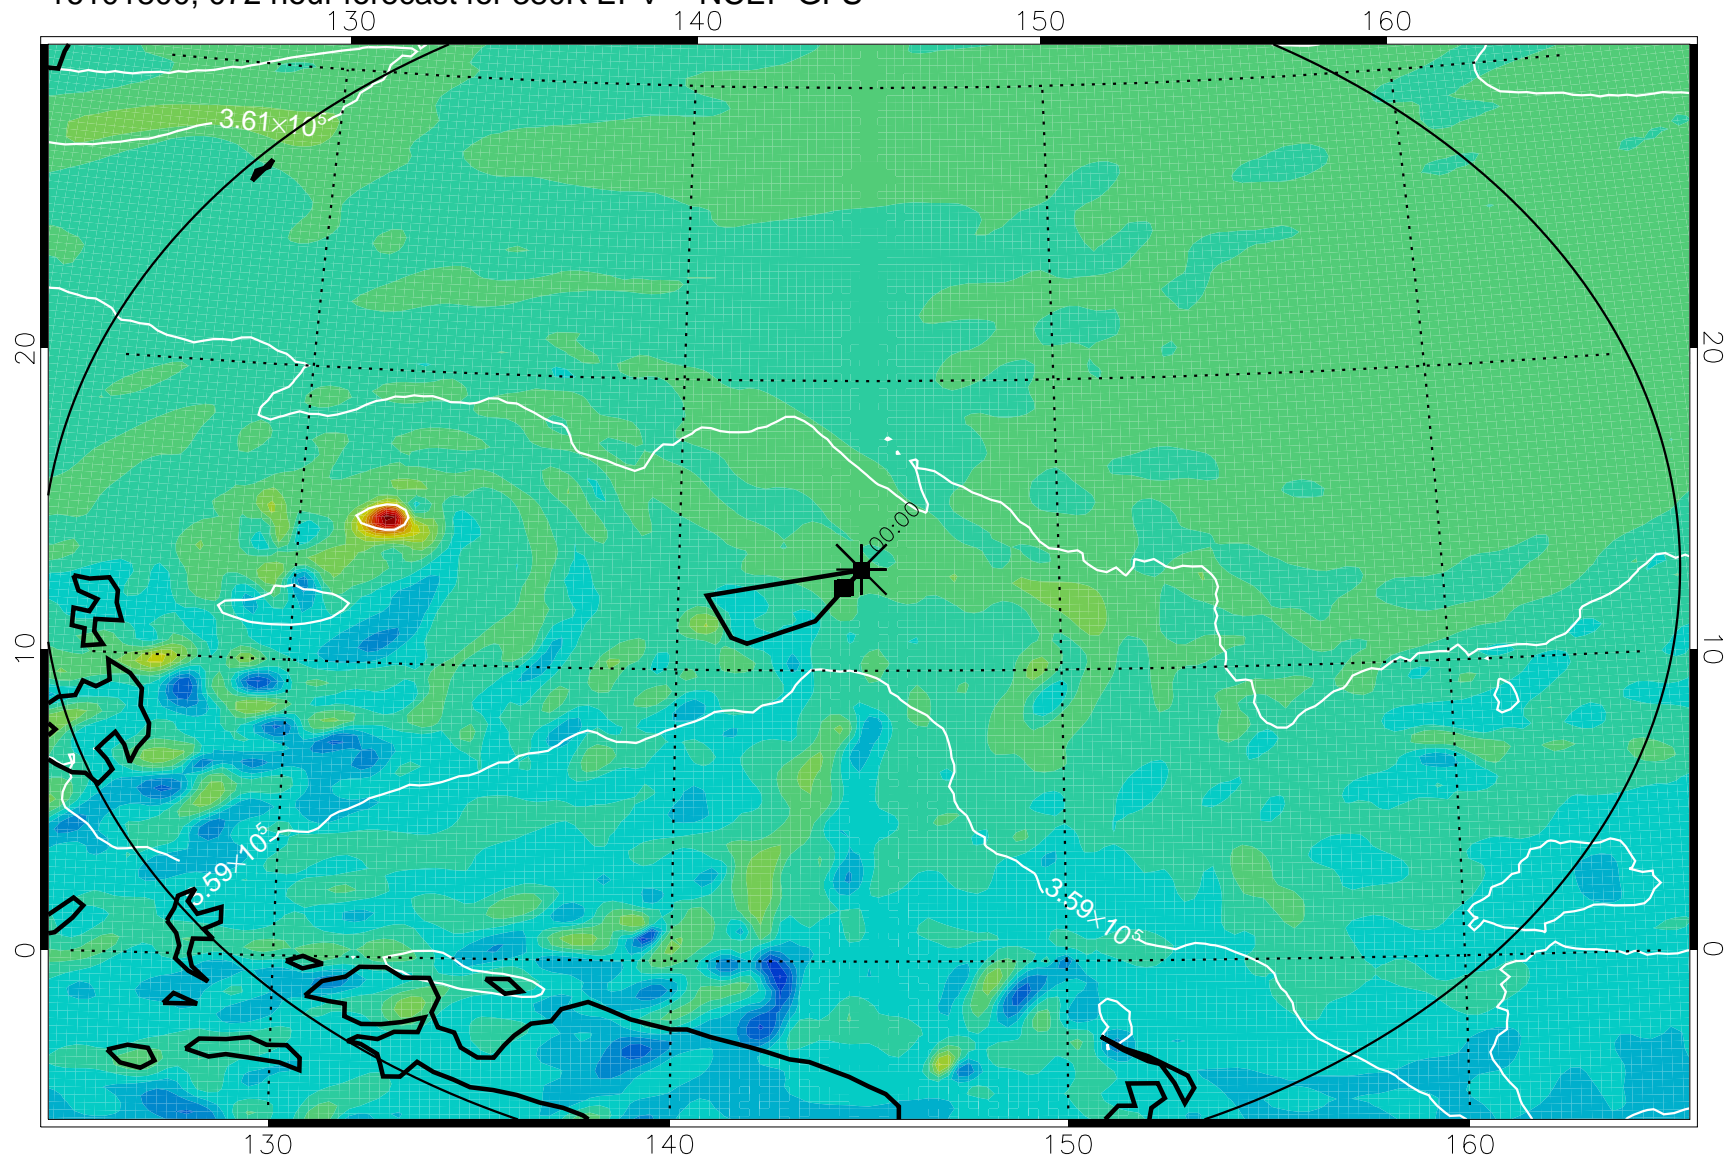

16101706, 054 hour forecast for 380K EPV -- NCEP GFS

380K Montgomery Streamfunction, white

Range ring of 2304 km

16101712, 060 hour forecast for 380K EPV -- NCEP GFS

380K Montgomery Streamfunction, white

Range ring of 2304 km

16101718, 066 hour forecast for 380K EPV -- NCEP GFS

380K Montgomery Streamfunction, white

Range ring of 2304 km

16101800, 072 hour forecast for 380K EPV -- NCEP GFS

380K Montgomery Streamfunction, white

Range ring of 2304 km

16101806, 078 hour forecast for 380K EPV -- NCEP GFS

380K Montgomery Streamfunction, white

Range ring of 2304 km

16101812, 084 hour forecast for 380K EPV -- NCEP GFS

380K Montgomery Streamfunction, white

Range ring of 2304 km

16101818, 090 hour forecast for 380K EPV -- NCEP GFS

380K Montgomery Streamfunction, white

Range ring of 2304 km

16101900, 096 hour forecast for 380K EPV -- NCEP GFS

380K Montgomery Streamfunction, white

Range ring of 2304 km