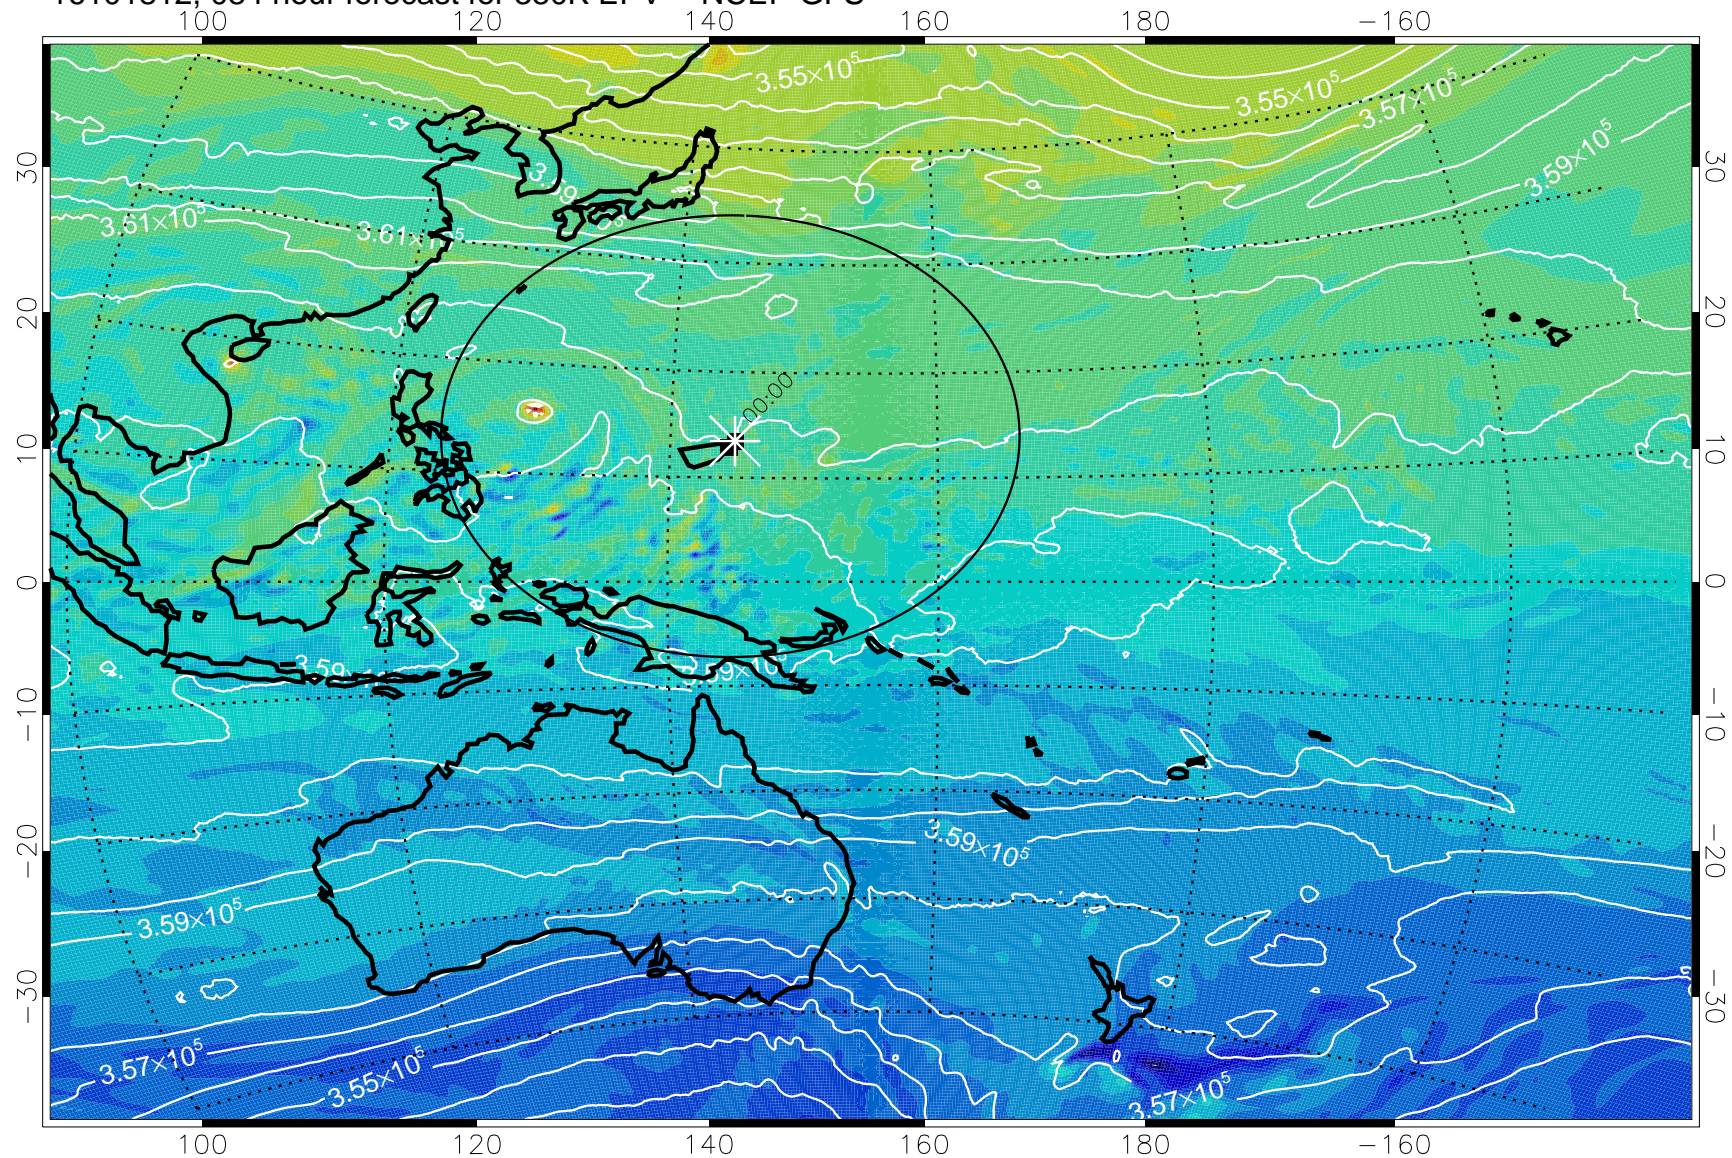

16101718, 066 hour forecast for 380K EPV -- NCEP GFS

380K Montgomery Streamfunction, white

Range ring of 2304 km

16101800, 072 hour forecast for 380K EPV -- NCEP GFS

380K Montgomery Streamfunction, white

Range ring of 2304 km

16101806, 078 hour forecast for 380K EPV -- NCEP GFS

380K Montgomery Streamfunction, white

Range ring of 2304 km

16101812, 084 hour forecast for 380K EPV -- NCEP GFS

380K Montgomery Streamfunction, white

Range ring of 2304 km

16101818, 090 hour forecast for 380K EPV -- NCEP GFS

380K Montgomery Streamfunction, white

Range ring of 2304 km

16101900, 096 hour forecast for 380K EPV -- NCEP GFS

380K Montgomery Streamfunction, white

Range ring of 2304 km

16101906, 102 hour forecast for 380K EPV -- NCEP GFS

380K Montgomery Streamfunction, white

Range ring of 2304 km

16101912, 108 hour forecast for 380K EPV -- NCEP GFS

380K Montgomery Streamfunction, white

Range ring of 2304 km