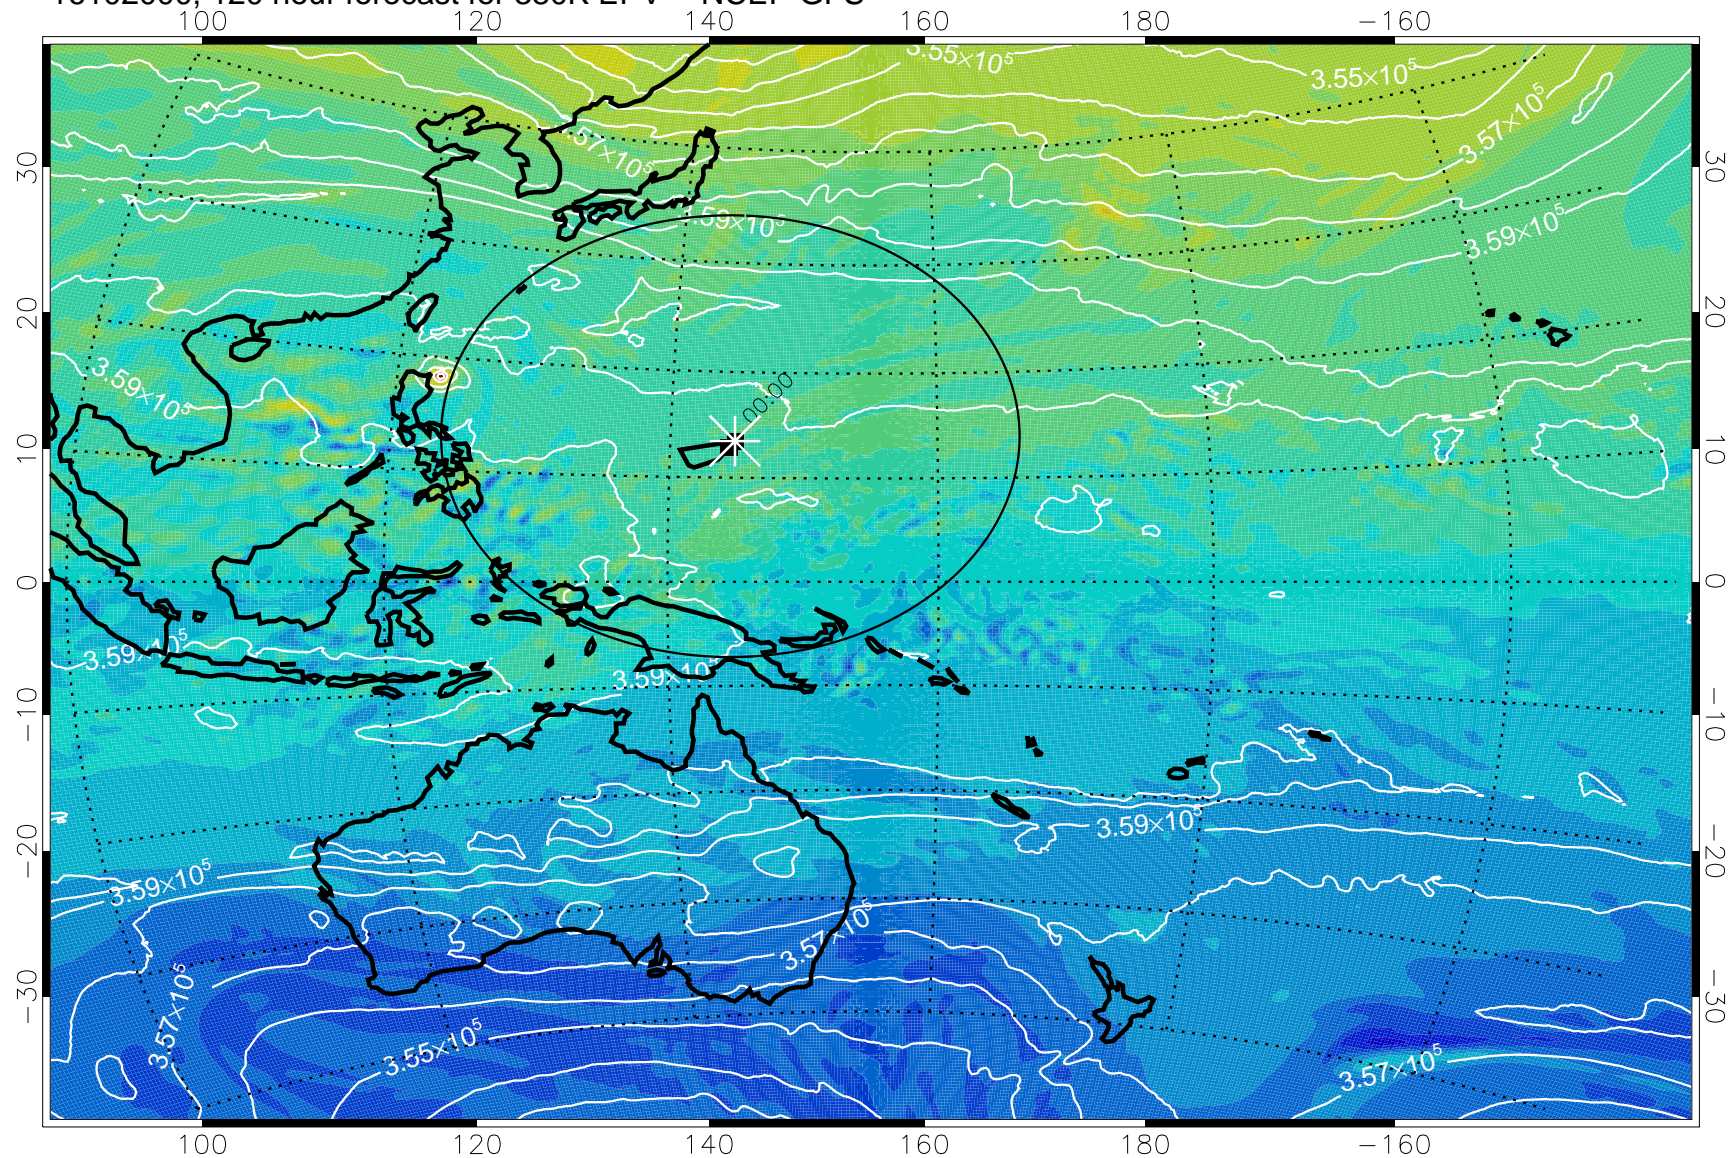

16101906, 102 hour forecast for 380K EPV -- NCEP GFS

380K Montgomery Streamfunction, white

Range ring of 2304 km

16101912, 108 hour forecast for 380K EPV -- NCEP GFS

380K Montgomery Streamfunction, white

Range ring of 2304 km

16101918, 114 hour forecast for 380K EPV -- NCEP GFS

380K Montgomery Streamfunction, white

Range ring of 2304 km

16102000, 120 hour forecast for 380K EPV -- NCEP GFS

380K Montgomery Streamfunction, white

Range ring of 2304 km