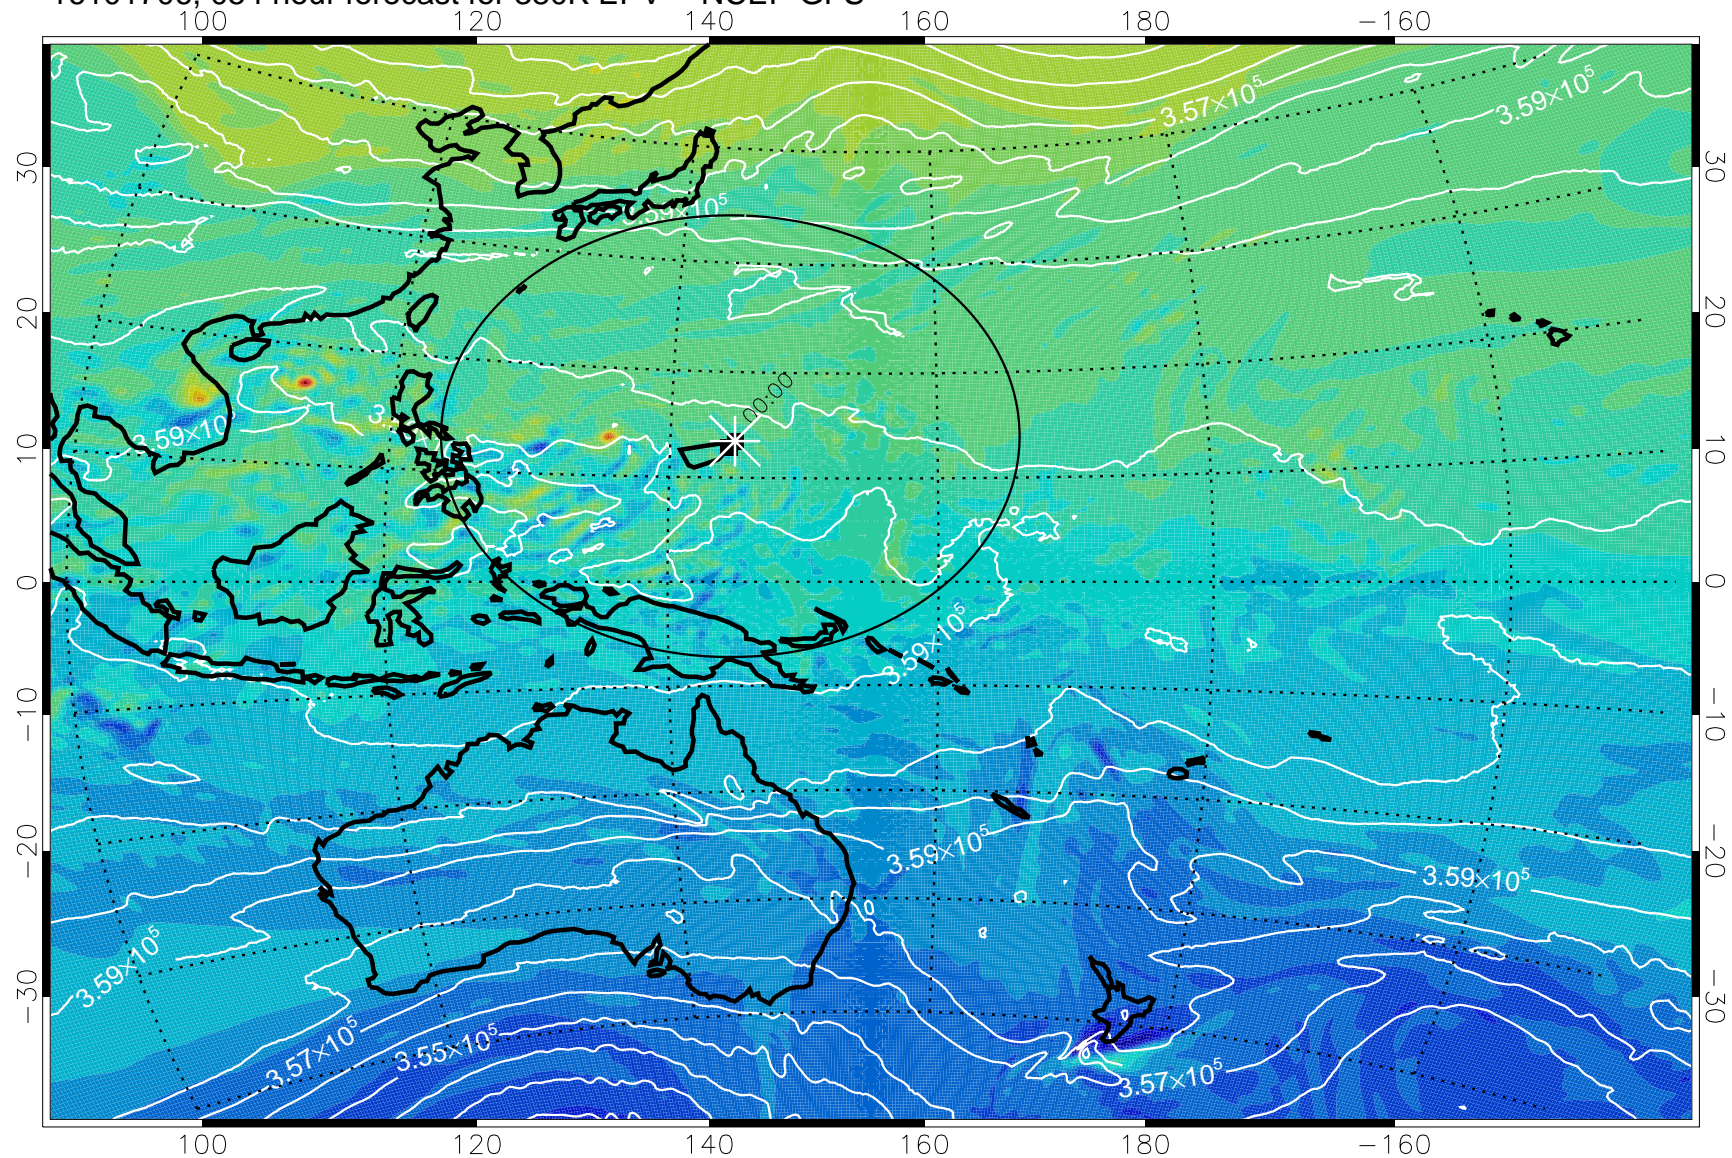

16101618, 042 hour forecast for 380K EPV -- NCEP GFS

380K Montgomery Streamfunction, white

Range ring of 2304 km

16101700, 048 hour forecast for 380K EPV -- NCEP GFS

380K Montgomery Streamfunction, white

Range ring of 2304 km

16101706, 054 hour forecast for 380K EPV -- NCEP GFS

380K Montgomery Streamfunction, white

Range ring of 2304 km

16101712, 060 hour forecast for 380K EPV -- NCEP GFS

380K Montgomery Streamfunction, white

Range ring of 2304 km

16101718, 066 hour forecast for 380K EPV -- NCEP GFS

380K Montgomery Streamfunction, white

Range ring of 2304 km

16101800, 072 hour forecast for 380K EPV -- NCEP GFS

380K Montgomery Streamfunction, white

Range ring of 2304 km

16101806, 078 hour forecast for 380K EPV -- NCEP GFS

380K Montgomery Streamfunction, white

Range ring of 2304 km

16101812, 084 hour forecast for 380K EPV -- NCEP GFS

380K Montgomery Streamfunction, white

Range ring of 2304 km