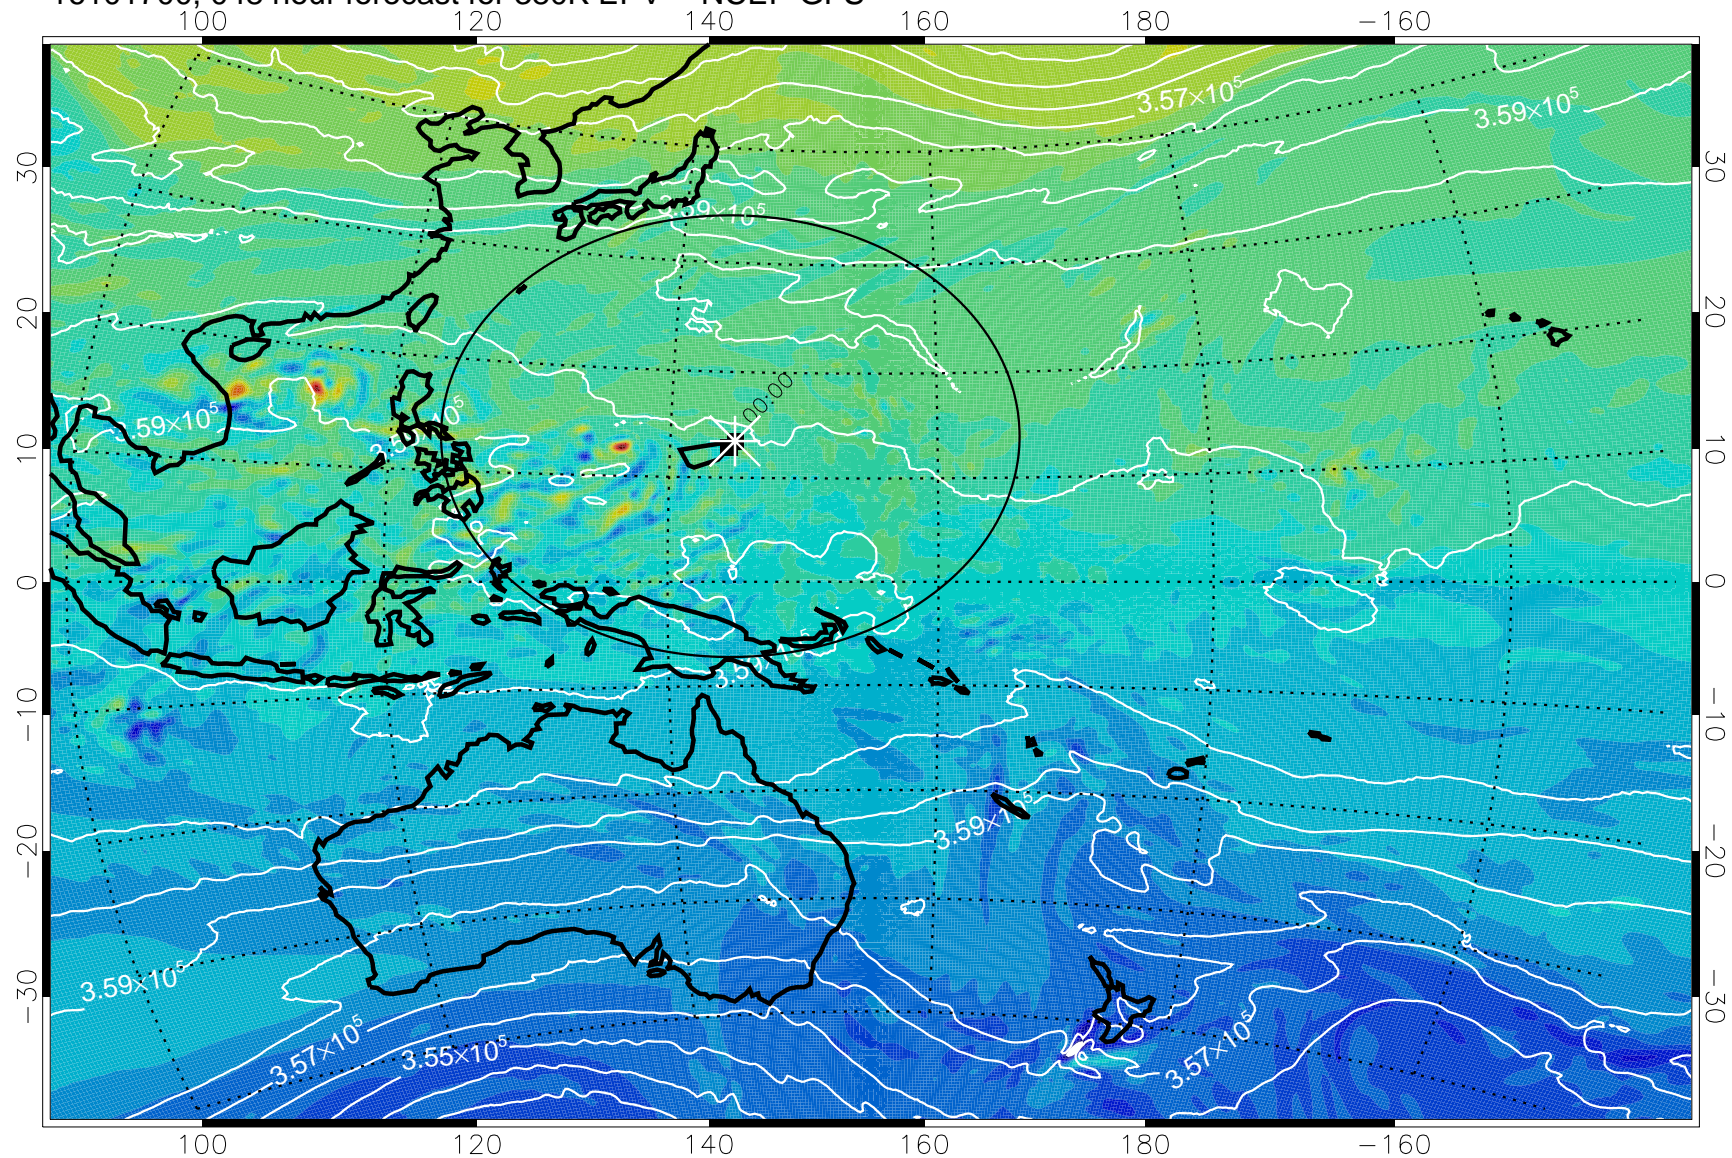

16101618, 042 hour forecast for 380K EPV -- NCEP GFS

380K Montgomery Streamfunction, white

Range ring of 2304 km

16101700, 048 hour forecast for 380K EPV -- NCEP GFS

380K Montgomery Streamfunction, white

Range ring of 2304 km

16101706, 054 hour forecast for 380K EPV -- NCEP GFS

380K Montgomery Streamfunction, white

Range ring of 2304 km

16101712, 060 hour forecast for 380K EPV -- NCEP GFS

380K Montgomery Streamfunction, white

Range ring of 2304 km

16101718, 066 hour forecast for 380K EPV -- NCEP GFS

380K Montgomery Streamfunction, white

Range ring of 2304 km

16101800, 072 hour forecast for 380K EPV -- NCEP GFS

380K Montgomery Streamfunction, white

Range ring of 2304 km

16101806, 078 hour forecast for 380K EPV -- NCEP GFS

380K Montgomery Streamfunction, white

Range ring of 2304 km

16101812, 084 hour forecast for 380K EPV -- NCEP GFS

380K Montgomery Streamfunction, white

Range ring of 2304 km