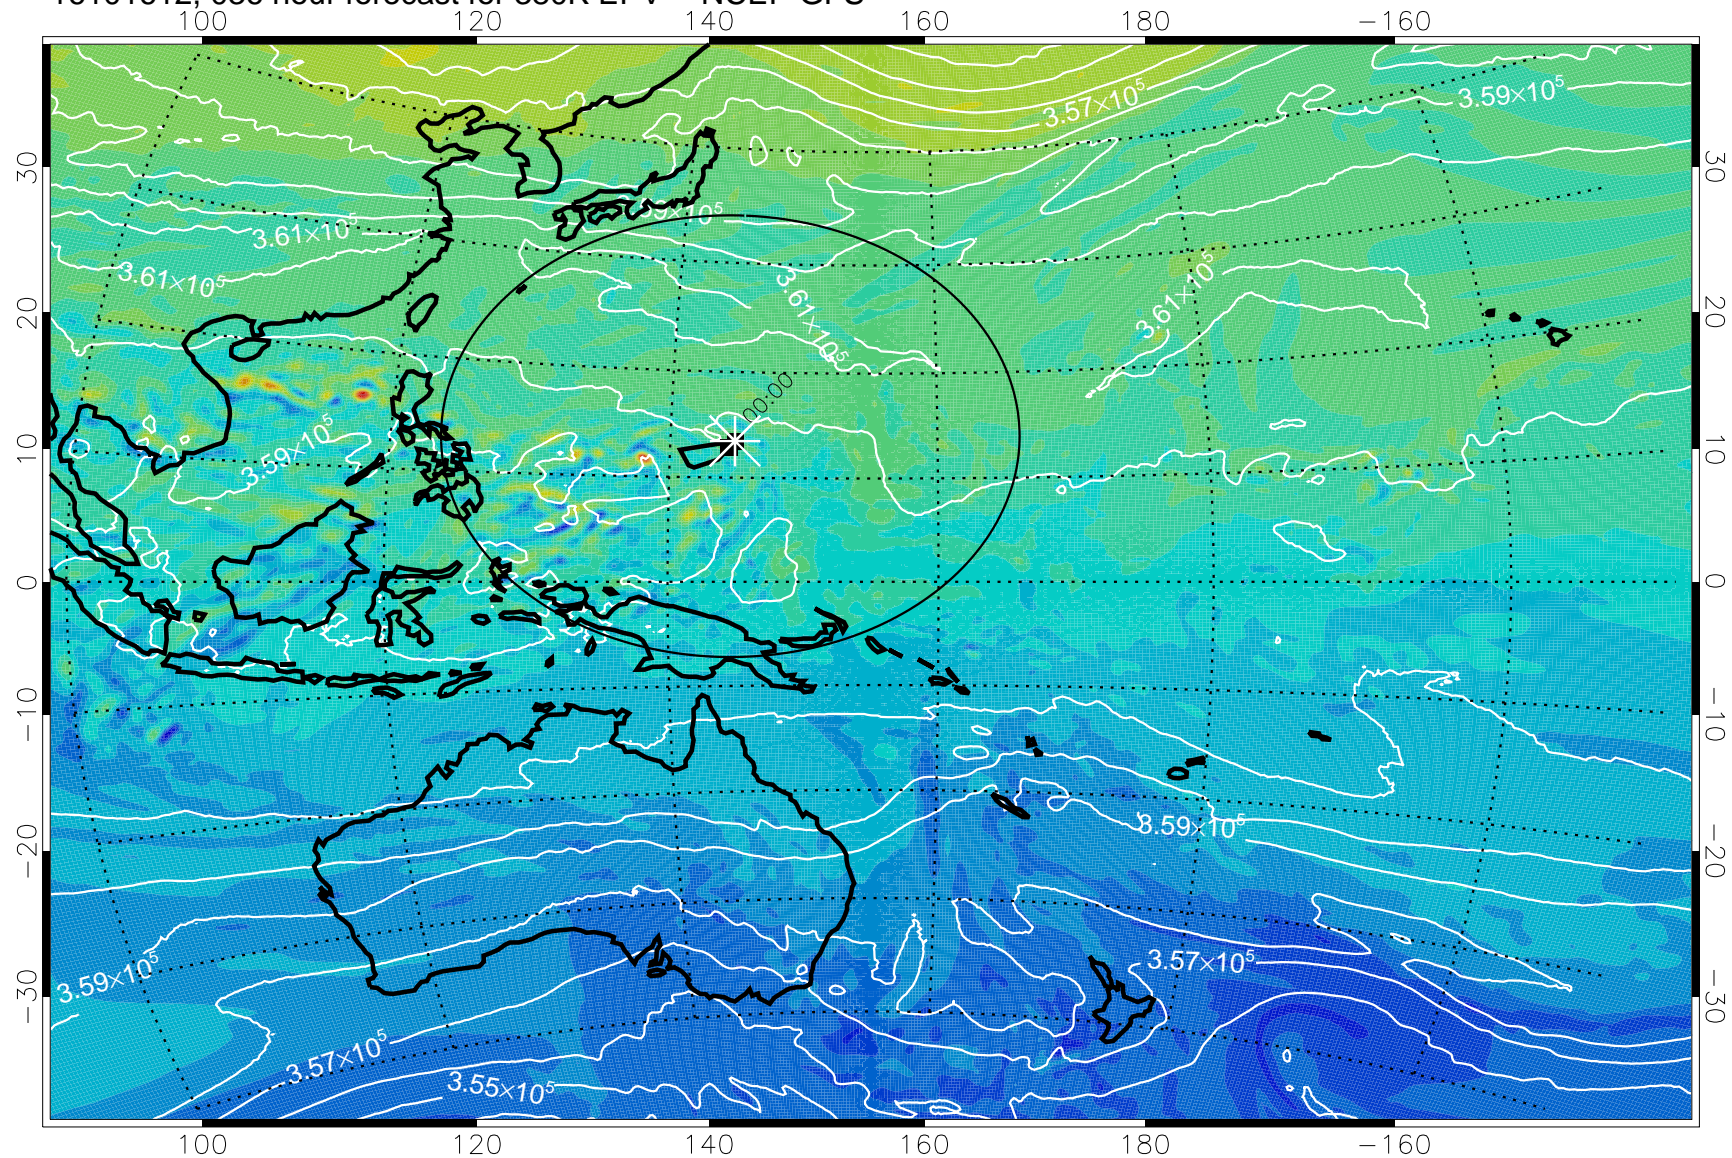

16101606, 030 hour forecast for 380K EPV -- NCEP GFS

380K Montgomery Streamfunction, white

Range ring of 2304 km

16101612, 036 hour forecast for 380K EPV -- NCEP GFS

380K Montgomery Streamfunction, white

Range ring of 2304 km

16101618, 042 hour forecast for 380K EPV -- NCEP GFS

380K Montgomery Streamfunction, white

Range ring of 2304 km

16101700, 048 hour forecast for 380K EPV -- NCEP GFS

380K Montgomery Streamfunction, white

Range ring of 2304 km

16101706, 054 hour forecast for 380K EPV -- NCEP GFS

380K Montgomery Streamfunction, white

Range ring of 2304 km

16101712, 060 hour forecast for 380K EPV -- NCEP GFS

380K Montgomery Streamfunction, white

Range ring of 2304 km

16101718, 066 hour forecast for 380K EPV -- NCEP GFS

380K Montgomery Streamfunction, white

Range ring of 2304 km

16101800, 072 hour forecast for 380K EPV -- NCEP GFS

380K Montgomery Streamfunction, white

Range ring of 2304 km