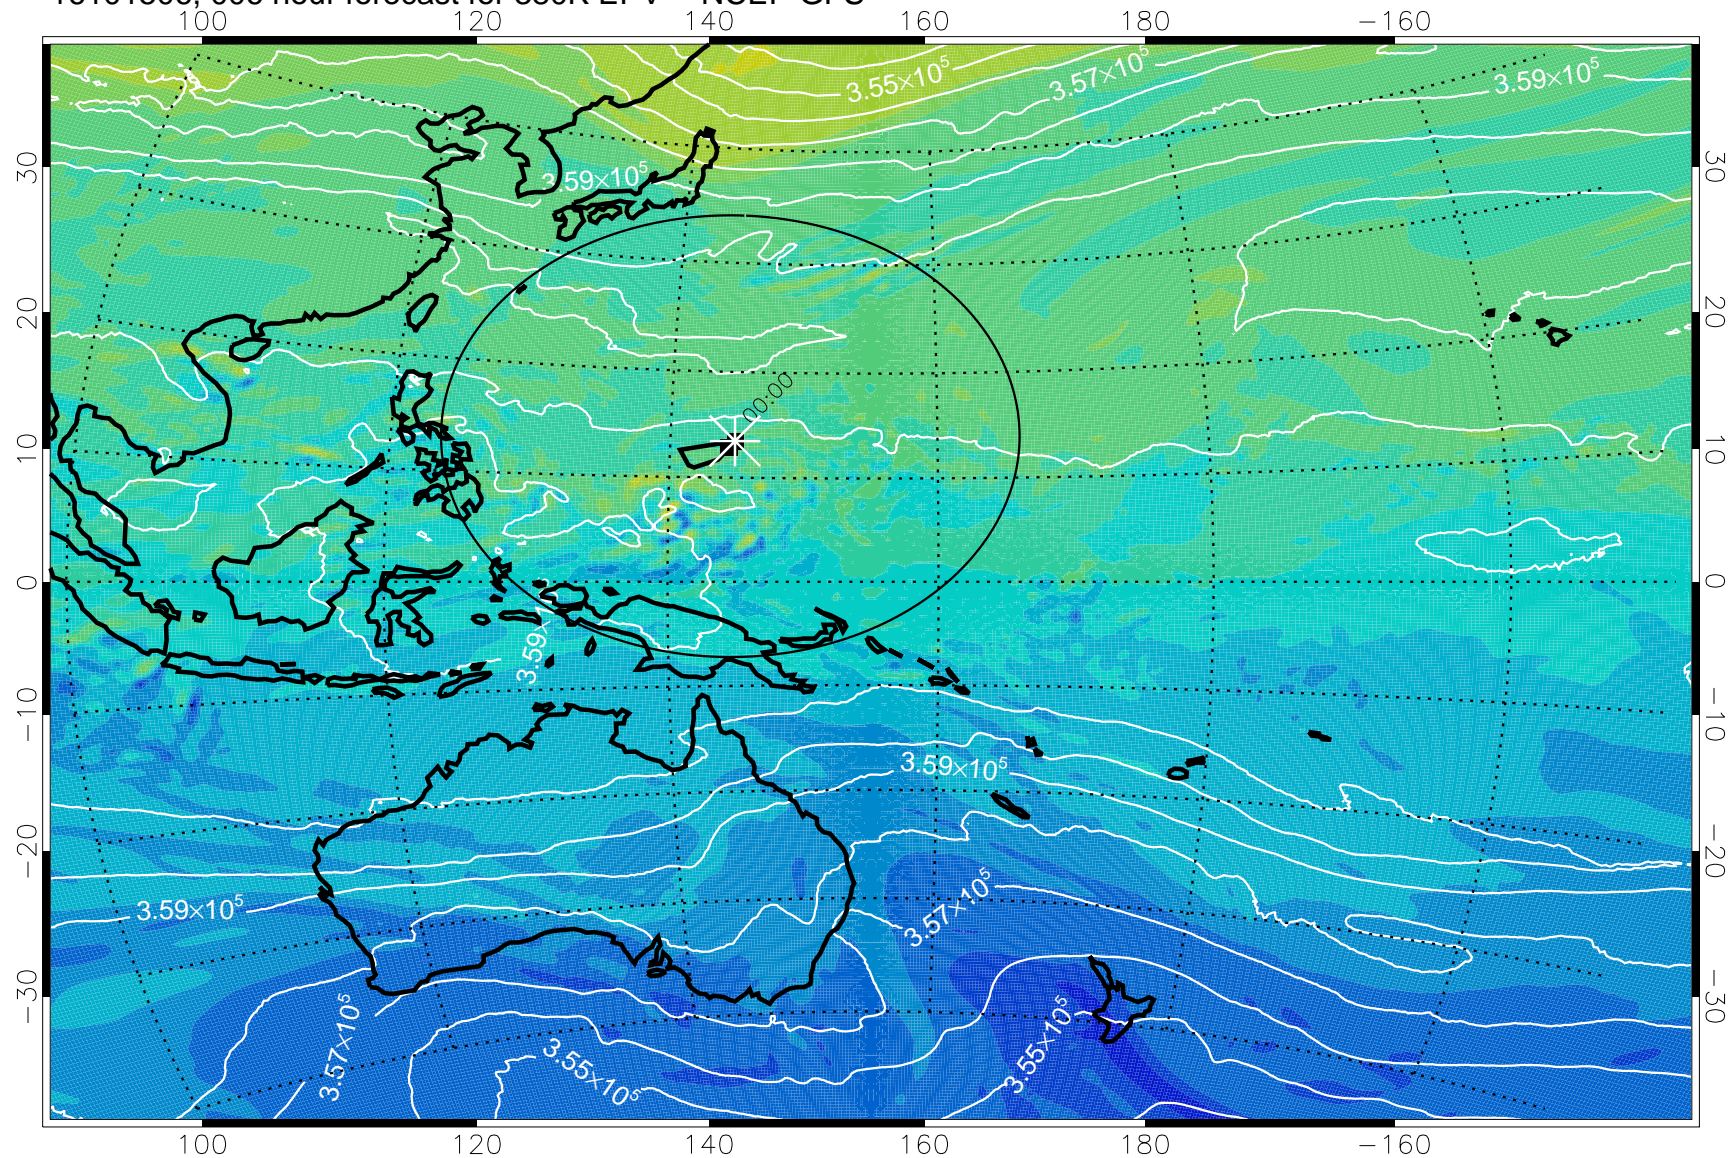

16101506, 006 hour forecast for 380K EPV -- NCEP GFS

380K Montgomery Streamfunction, white

Range ring of 2304 km

16101512, 012 hour forecast for 380K EPV -- NCEP GFS

380K Montgomery Streamfunction, white

Range ring of 2304 km

16101518, 018 hour forecast for 380K EPV -- NCEP GFS

380K Montgomery Streamfunction, white

Range ring of 2304 km

16101600, 024 hour forecast for 380K EPV -- NCEP GFS

380K Montgomery Streamfunction, white

Range ring of 2304 km

16101606, 030 hour forecast for 380K EPV -- NCEP GFS

380K Montgomery Streamfunction, white

Range ring of 2304 km

16101612, 036 hour forecast for 380K EPV -- NCEP GFS

380K Montgomery Streamfunction, white

Range ring of 2304 km

16101618, 042 hour forecast for 380K EPV -- NCEP GFS

380K Montgomery Streamfunction, white

Range ring of 2304 km

16101700, 048 hour forecast for 380K EPV -- NCEP GFS

380K Montgomery Streamfunction, white

Range ring of 2304 km