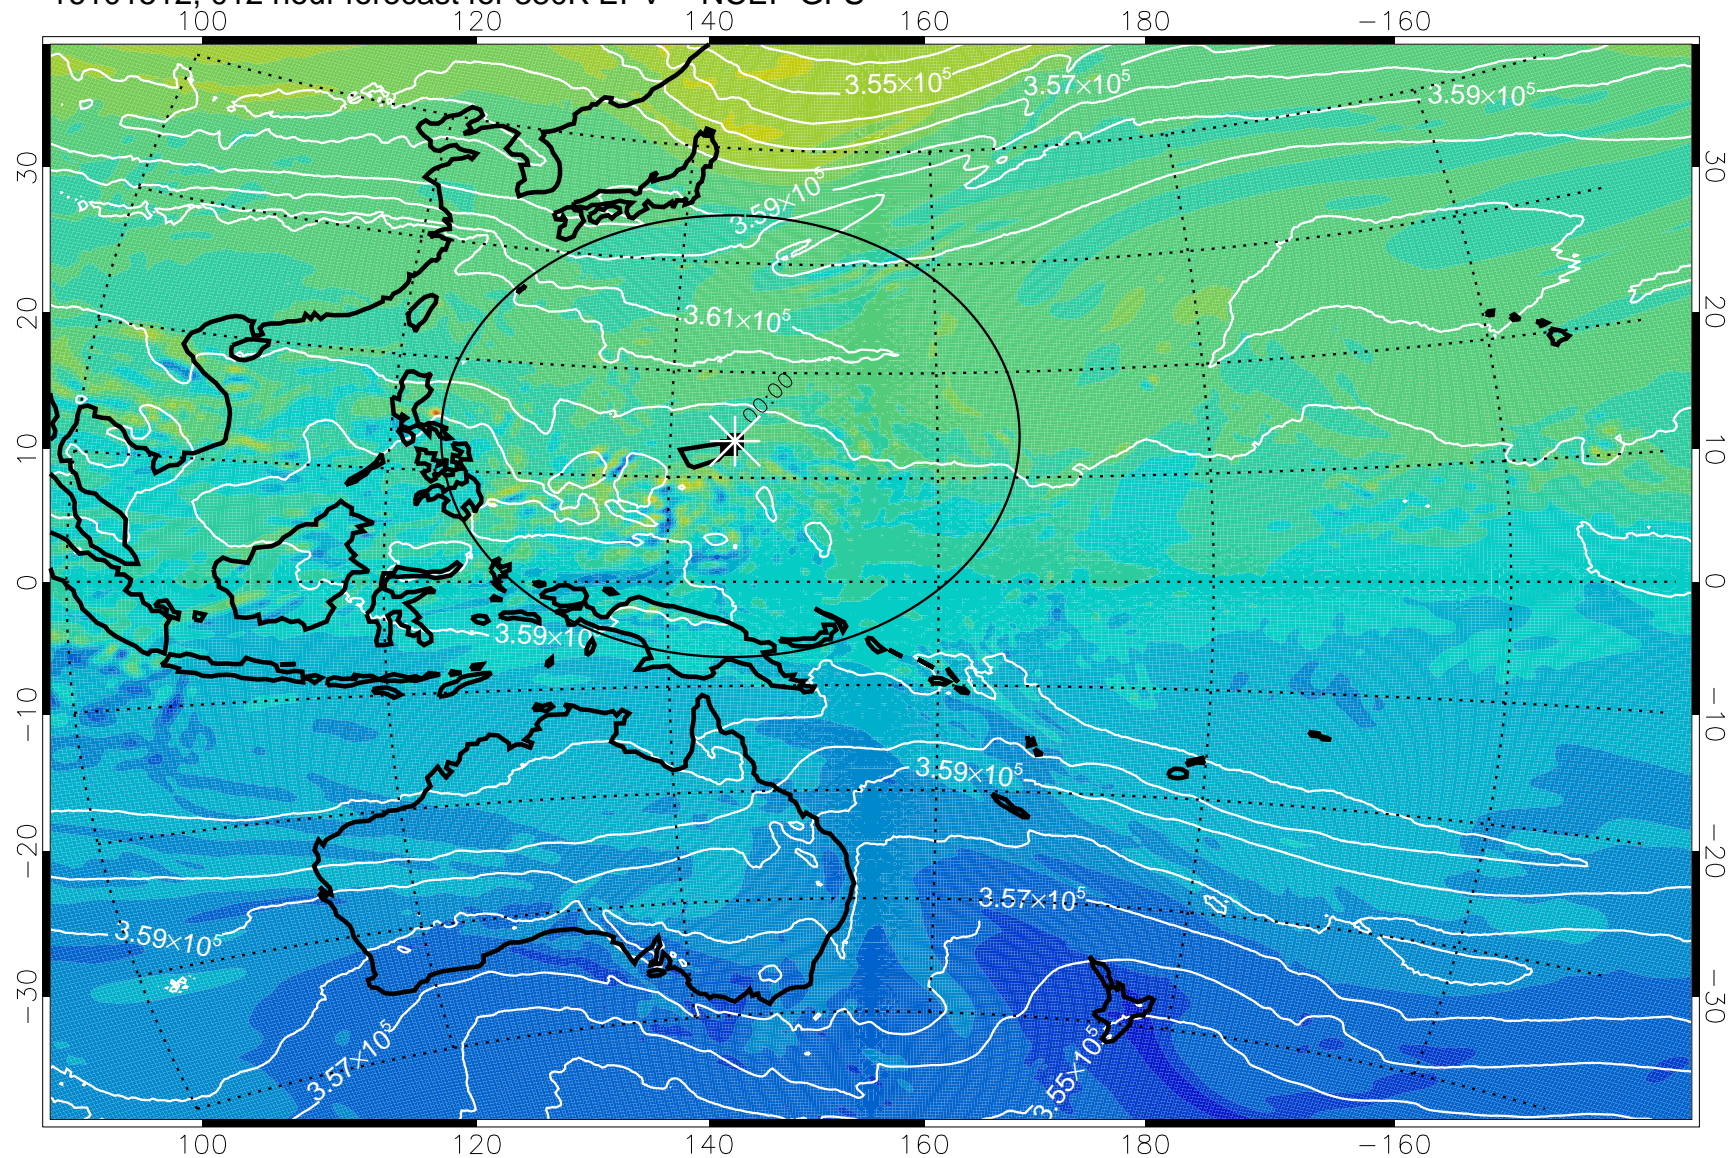

16101506, 006 hour forecast for 380K EPV -- NCEP GFS

380K Montgomery Streamfunction, white

Range ring of 2304 km

16101512, 012 hour forecast for 380K EPV -- NCEP GFS

380K Montgomery Streamfunction, white

Range ring of 2304 km

16101518, 018 hour forecast for 380K EPV -- NCEP GFS

380K Montgomery Streamfunction, white

Range ring of 2304 km

16101600, 024 hour forecast for 380K EPV -- NCEP GFS

380K Montgomery Streamfunction, white

Range ring of 2304 km

16101606, 030 hour forecast for 380K EPV -- NCEP GFS

380K Montgomery Streamfunction, white

Range ring of 2304 km

16101612, 036 hour forecast for 380K EPV -- NCEP GFS

380K Montgomery Streamfunction, white

Range ring of 2304 km

16101618, 042 hour forecast for 380K EPV -- NCEP GFS

380K Montgomery Streamfunction, white

Range ring of 2304 km

16101700, 048 hour forecast for 380K EPV -- NCEP GFS

380K Montgomery Streamfunction, white

Range ring of 2304 km