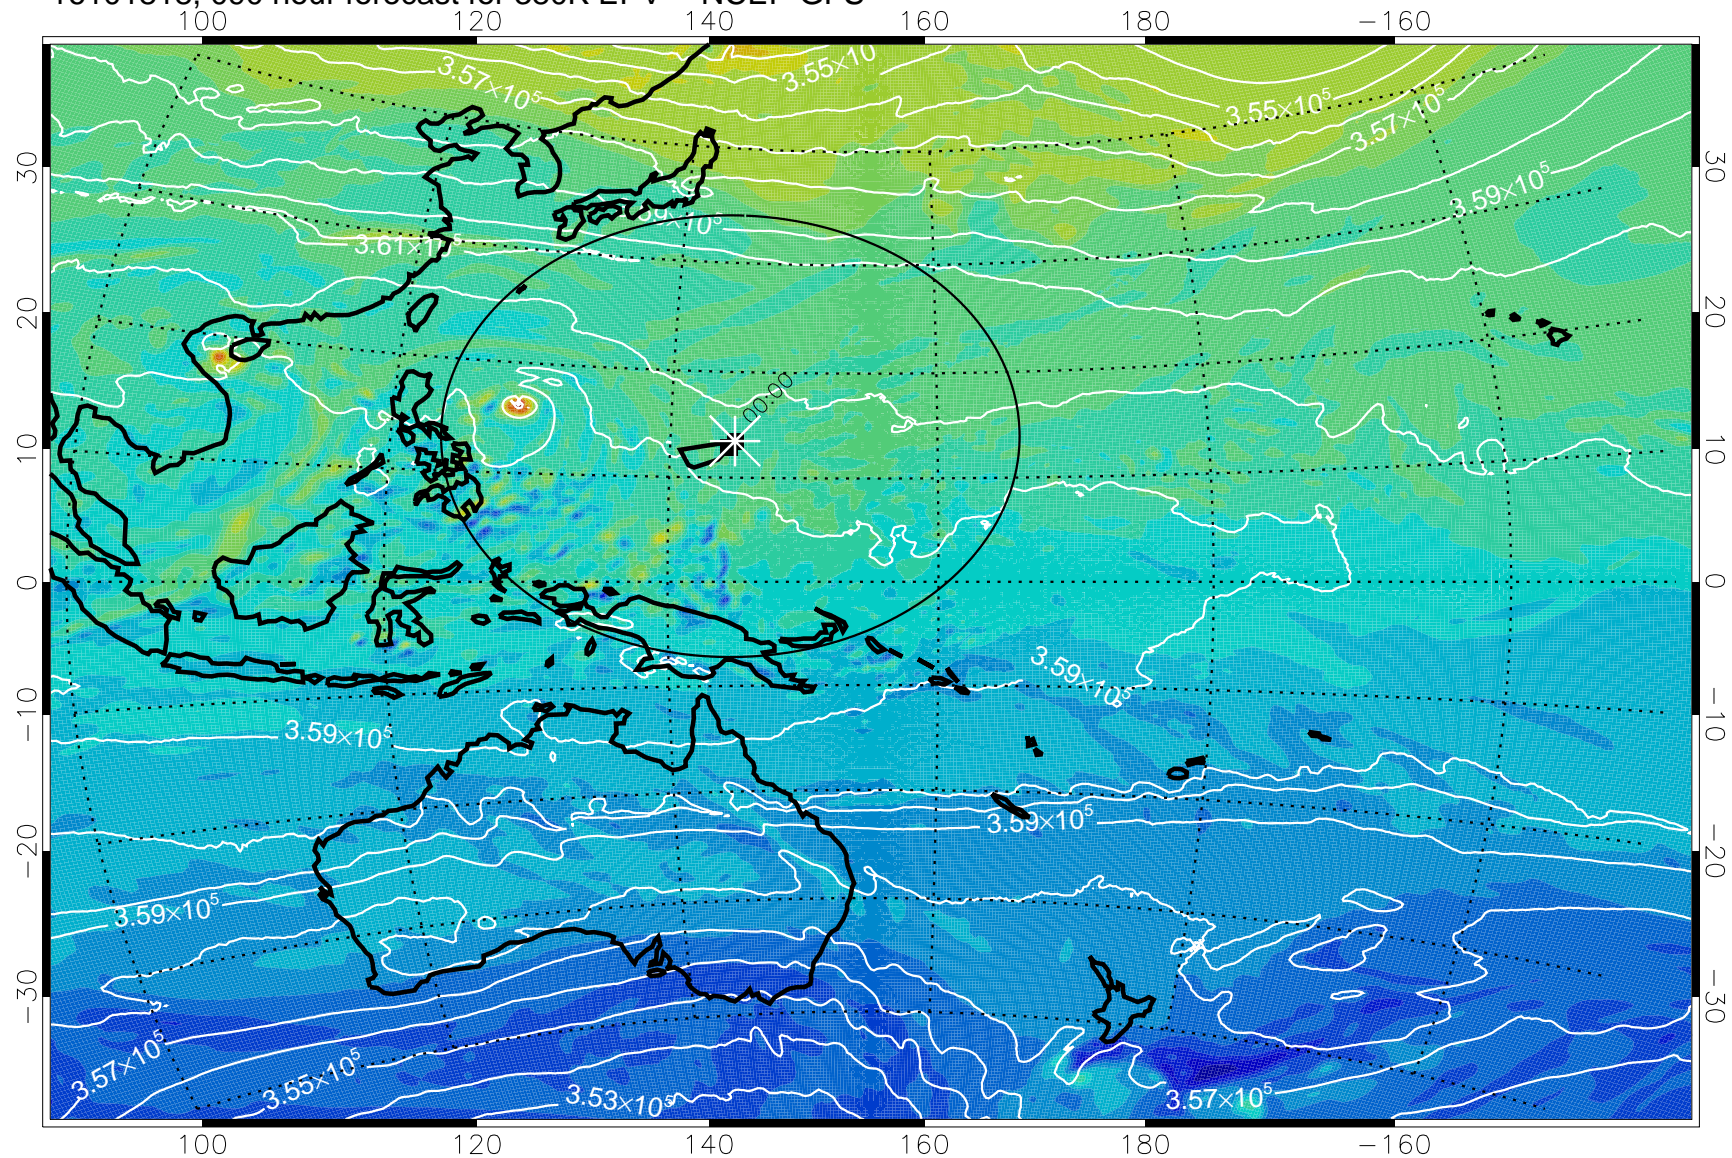

16101718, 066 hour forecast for 380K EPV -- NCEP GFS

380K Montgomery Streamfunction, white

Range ring of 2304 km

16101800, 072 hour forecast for 380K EPV -- NCEP GFS

380K Montgomery Streamfunction, white

Range ring of 2304 km

16101806, 078 hour forecast for 380K EPV -- NCEP GFS

380K Montgomery Streamfunction, white

Range ring of 2304 km

16101812, 084 hour forecast for 380K EPV -- NCEP GFS

380K Montgomery Streamfunction, white

Range ring of 2304 km

16101818, 090 hour forecast for 380K EPV -- NCEP GFS

380K Montgomery Streamfunction, white

Range ring of 2304 km

16101900, 096 hour forecast for 380K EPV -- NCEP GFS

380K Montgomery Streamfunction, white

Range ring of 2304 km

16101906, 102 hour forecast for 380K EPV -- NCEP GFS

380K Montgomery Streamfunction, white

Range ring of 2304 km

16101912, 108 hour forecast for 380K EPV -- NCEP GFS

380K Montgomery Streamfunction, white

Range ring of 2304 km