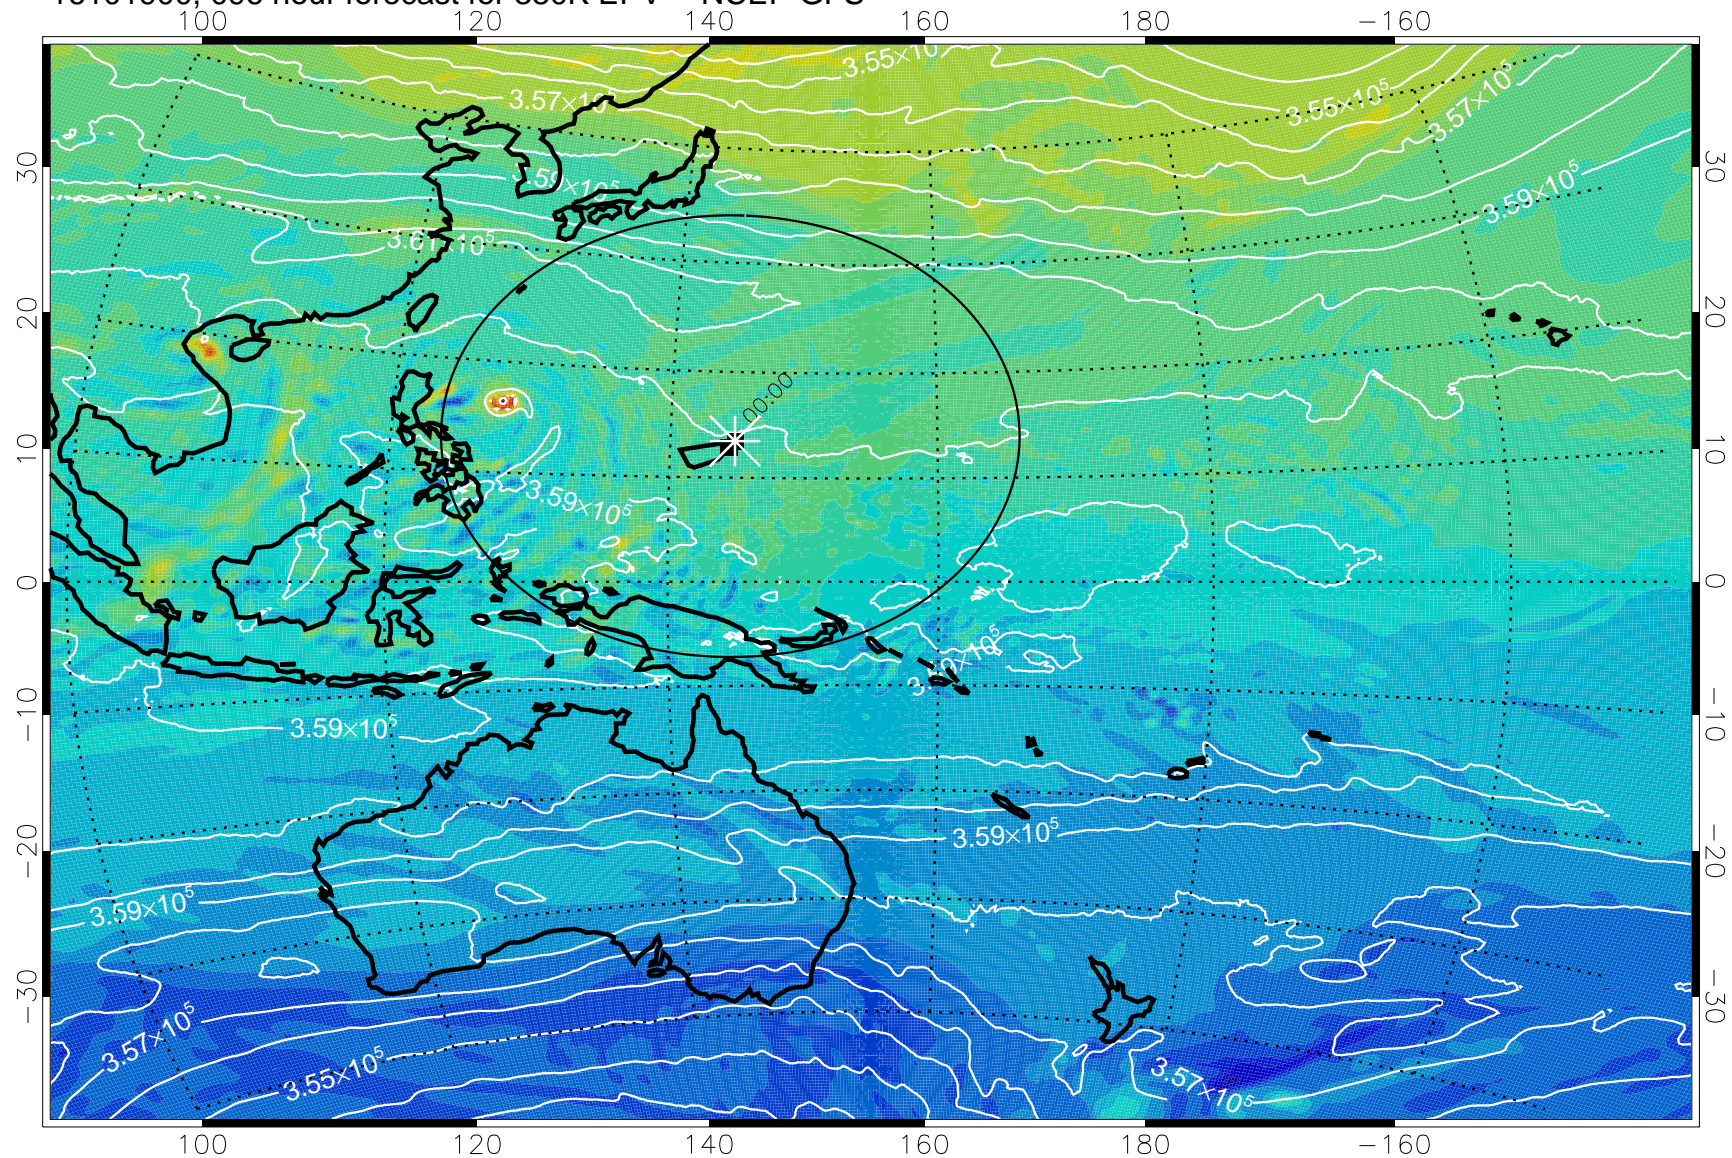

16101806, 078 hour forecast for 380K EPV -- NCEP GFS

380K Montgomery Streamfunction, white

Range ring of 2304 km

16101812, 084 hour forecast for 380K EPV -- NCEP GFS

380K Montgomery Streamfunction, white

Range ring of 2304 km

16101818, 090 hour forecast for 380K EPV -- NCEP GFS

380K Montgomery Streamfunction, white

Range ring of 2304 km

16101900, 096 hour forecast for 380K EPV -- NCEP GFS

380K Montgomery Streamfunction, white

Range ring of 2304 km

16101906, 102 hour forecast for 380K EPV -- NCEP GFS

380K Montgomery Streamfunction, white

Range ring of 2304 km

16101912, 108 hour forecast for 380K EPV -- NCEP GFS

380K Montgomery Streamfunction, white

Range ring of 2304 km

16101918, 114 hour forecast for 380K EPV -- NCEP GFS

380K Montgomery Streamfunction, white

Range ring of 2304 km

16102000, 120 hour forecast for 380K EPV -- NCEP GFS

380K Montgomery Streamfunction, white

Range ring of 2304 km