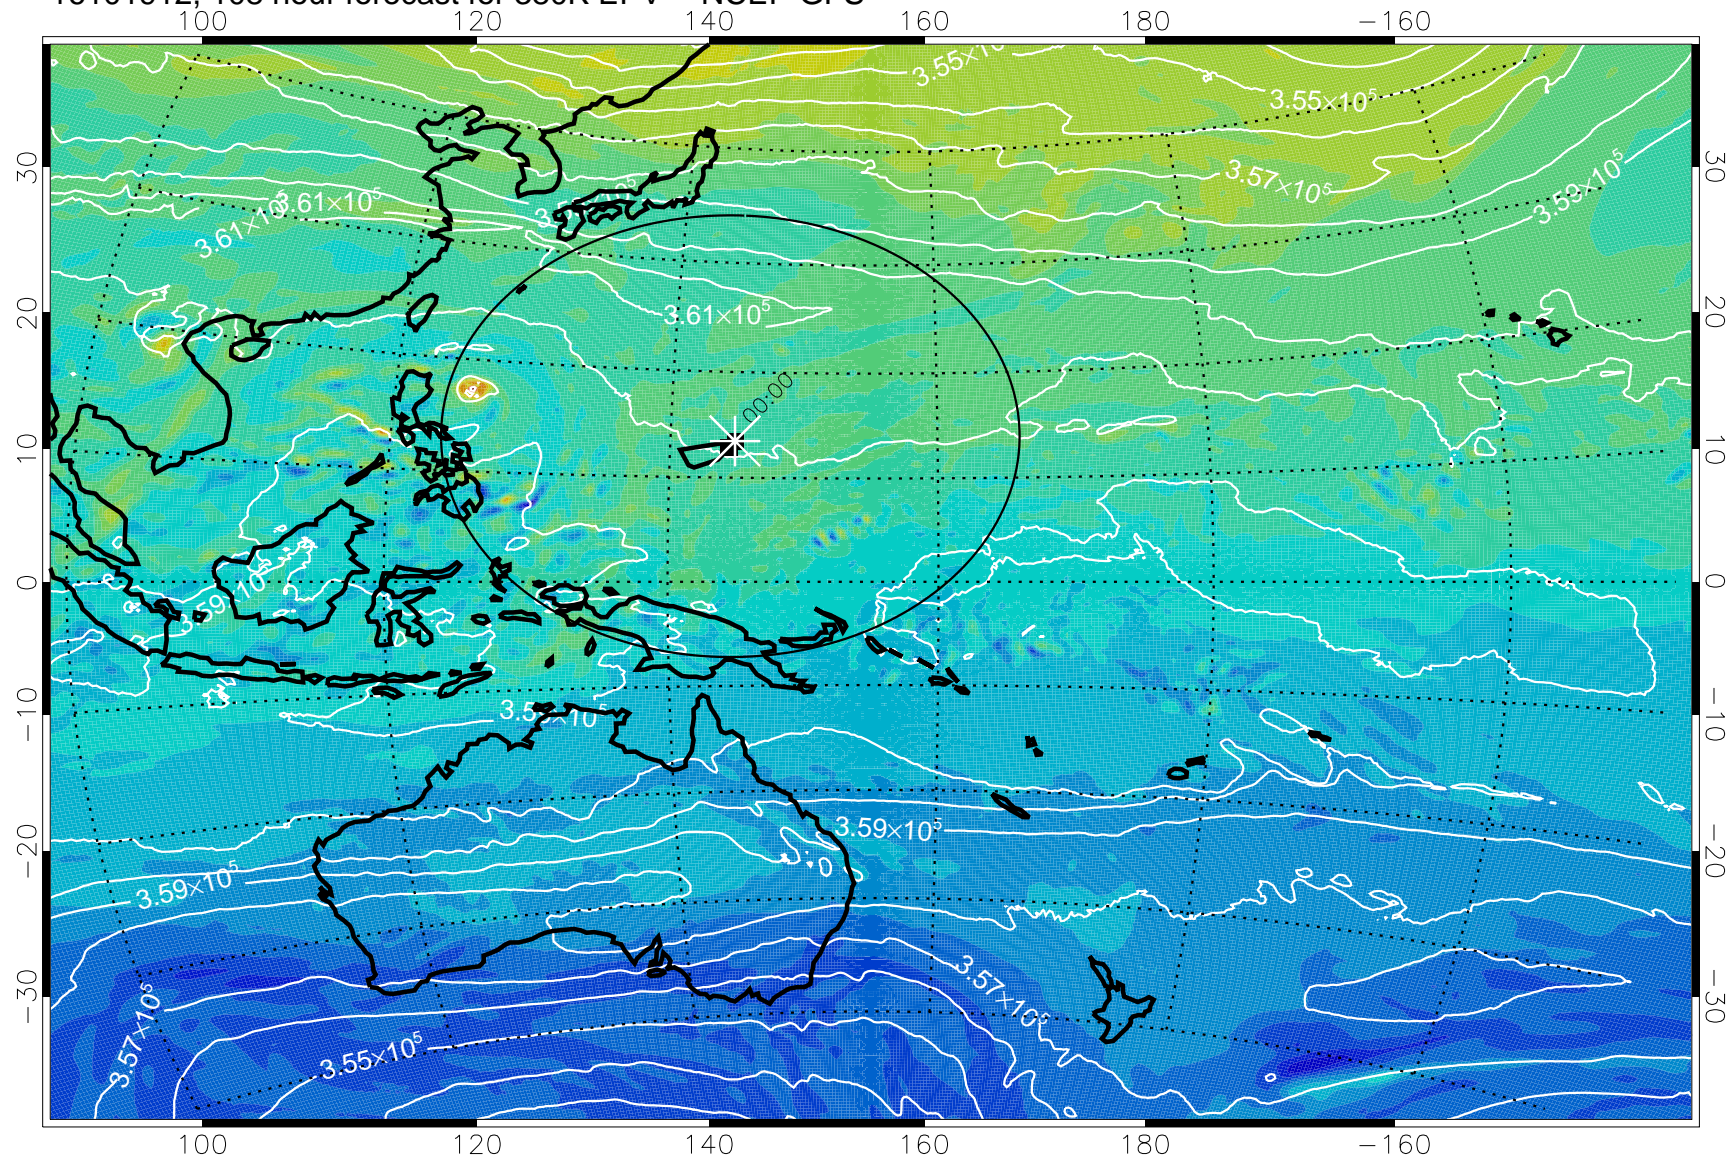

16101818, 090 hour forecast for 380K EPV -- NCEP GFS

380K Montgomery Streamfunction, white

Range ring of 2304 km

16101900, 096 hour forecast for 380K EPV -- NCEP GFS

380K Montgomery Streamfunction, white

Range ring of 2304 km

16101906, 102 hour forecast for 380K EPV -- NCEP GFS

380K Montgomery Streamfunction, white

Range ring of 2304 km

16101912, 108 hour forecast for 380K EPV -- NCEP GFS

380K Montgomery Streamfunction, white

Range ring of 2304 km

16101918, 114 hour forecast for 380K EPV -- NCEP GFS

380K Montgomery Streamfunction, white

Range ring of 2304 km

16102000, 120 hour forecast for 380K EPV -- NCEP GFS

380K Montgomery Streamfunction, white

Range ring of 2304 km