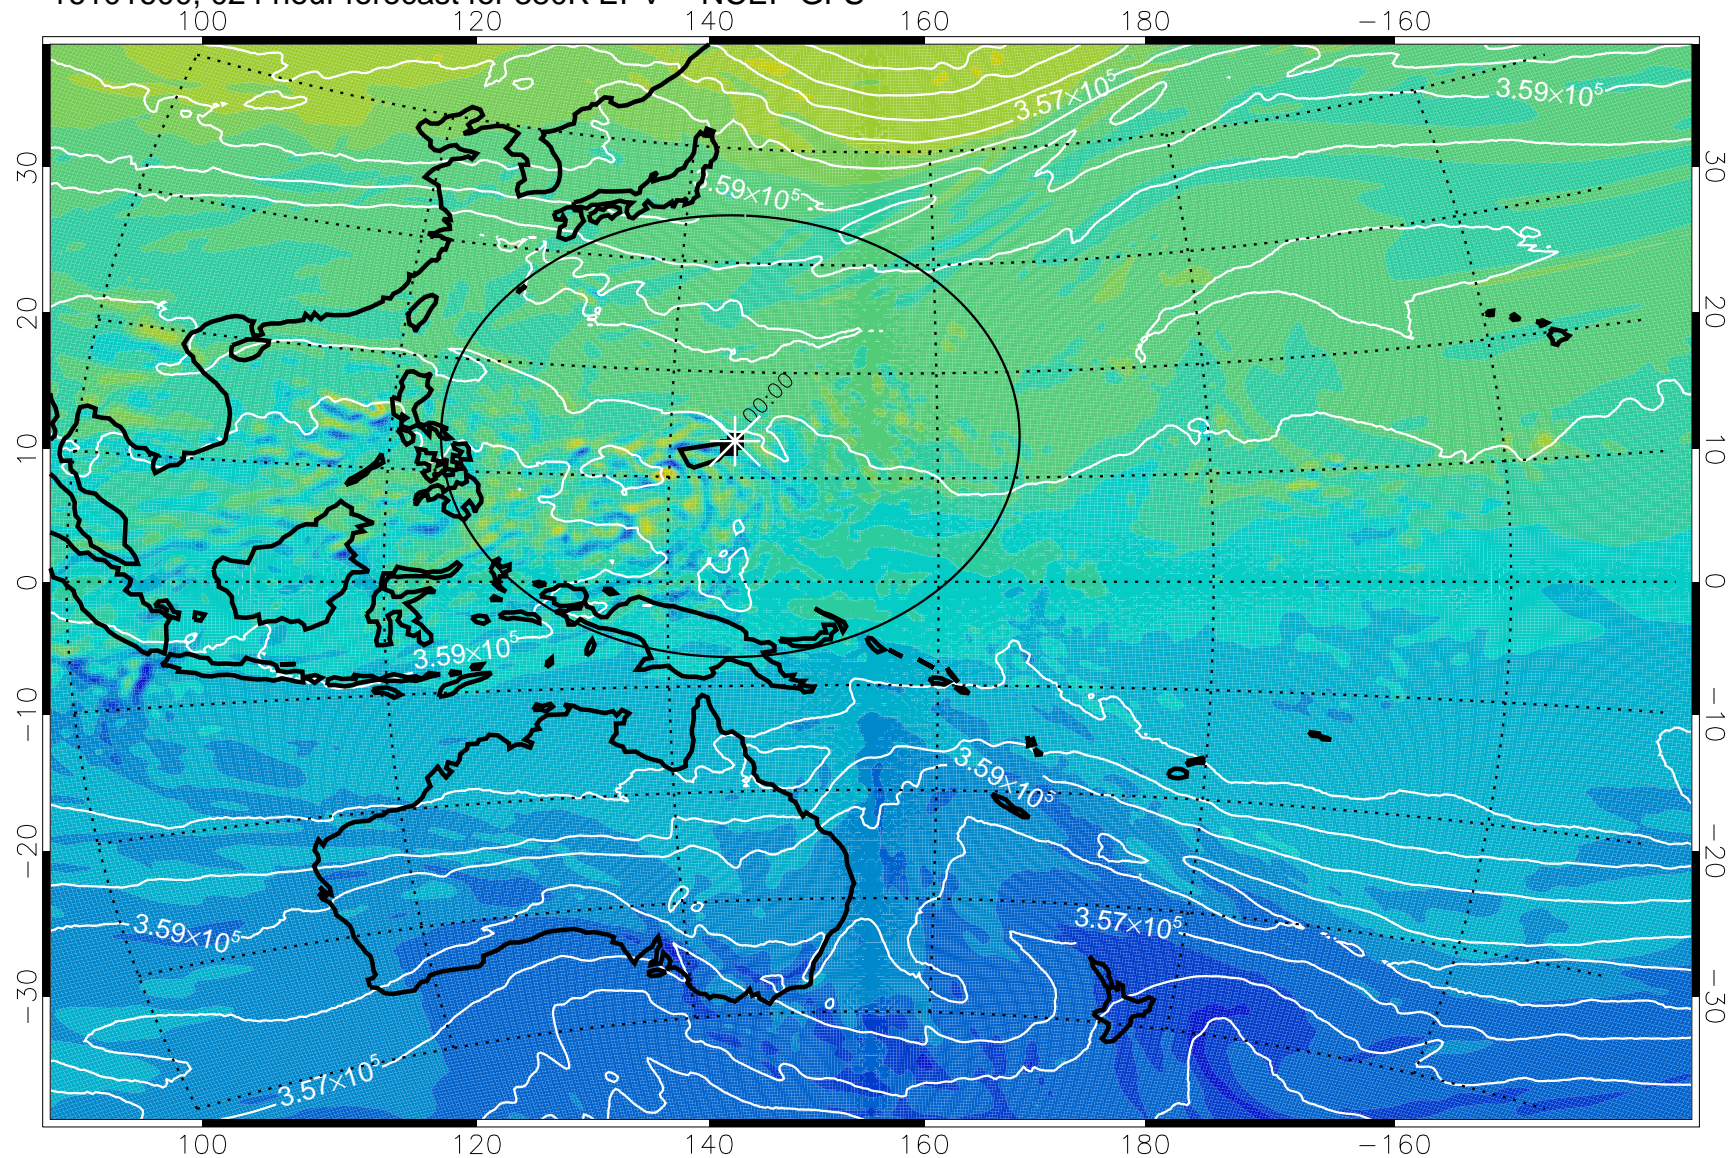

16101518, 018 hour forecast for 380K EPV -- NCEP GFS

380K Montgomery Streamfunction, white

Range ring of 2304 km

16101600, 024 hour forecast for 380K EPV -- NCEP GFS

380K Montgomery Streamfunction, white

Range ring of 2304 km

16101606, 030 hour forecast for 380K EPV -- NCEP GFS

380K Montgomery Streamfunction, white

Range ring of 2304 km

16101612, 036 hour forecast for 380K EPV -- NCEP GFS

380K Montgomery Streamfunction, white

Range ring of 2304 km

16101618, 042 hour forecast for 380K EPV -- NCEP GFS

380K Montgomery Streamfunction, white

Range ring of 2304 km

16101700, 048 hour forecast for 380K EPV -- NCEP GFS

380K Montgomery Streamfunction, white

Range ring of 2304 km

16101706, 054 hour forecast for 380K EPV -- NCEP GFS

380K Montgomery Streamfunction, white

Range ring of 2304 km

16101712, 060 hour forecast for 380K EPV -- NCEP GFS

380K Montgomery Streamfunction, white

Range ring of 2304 km