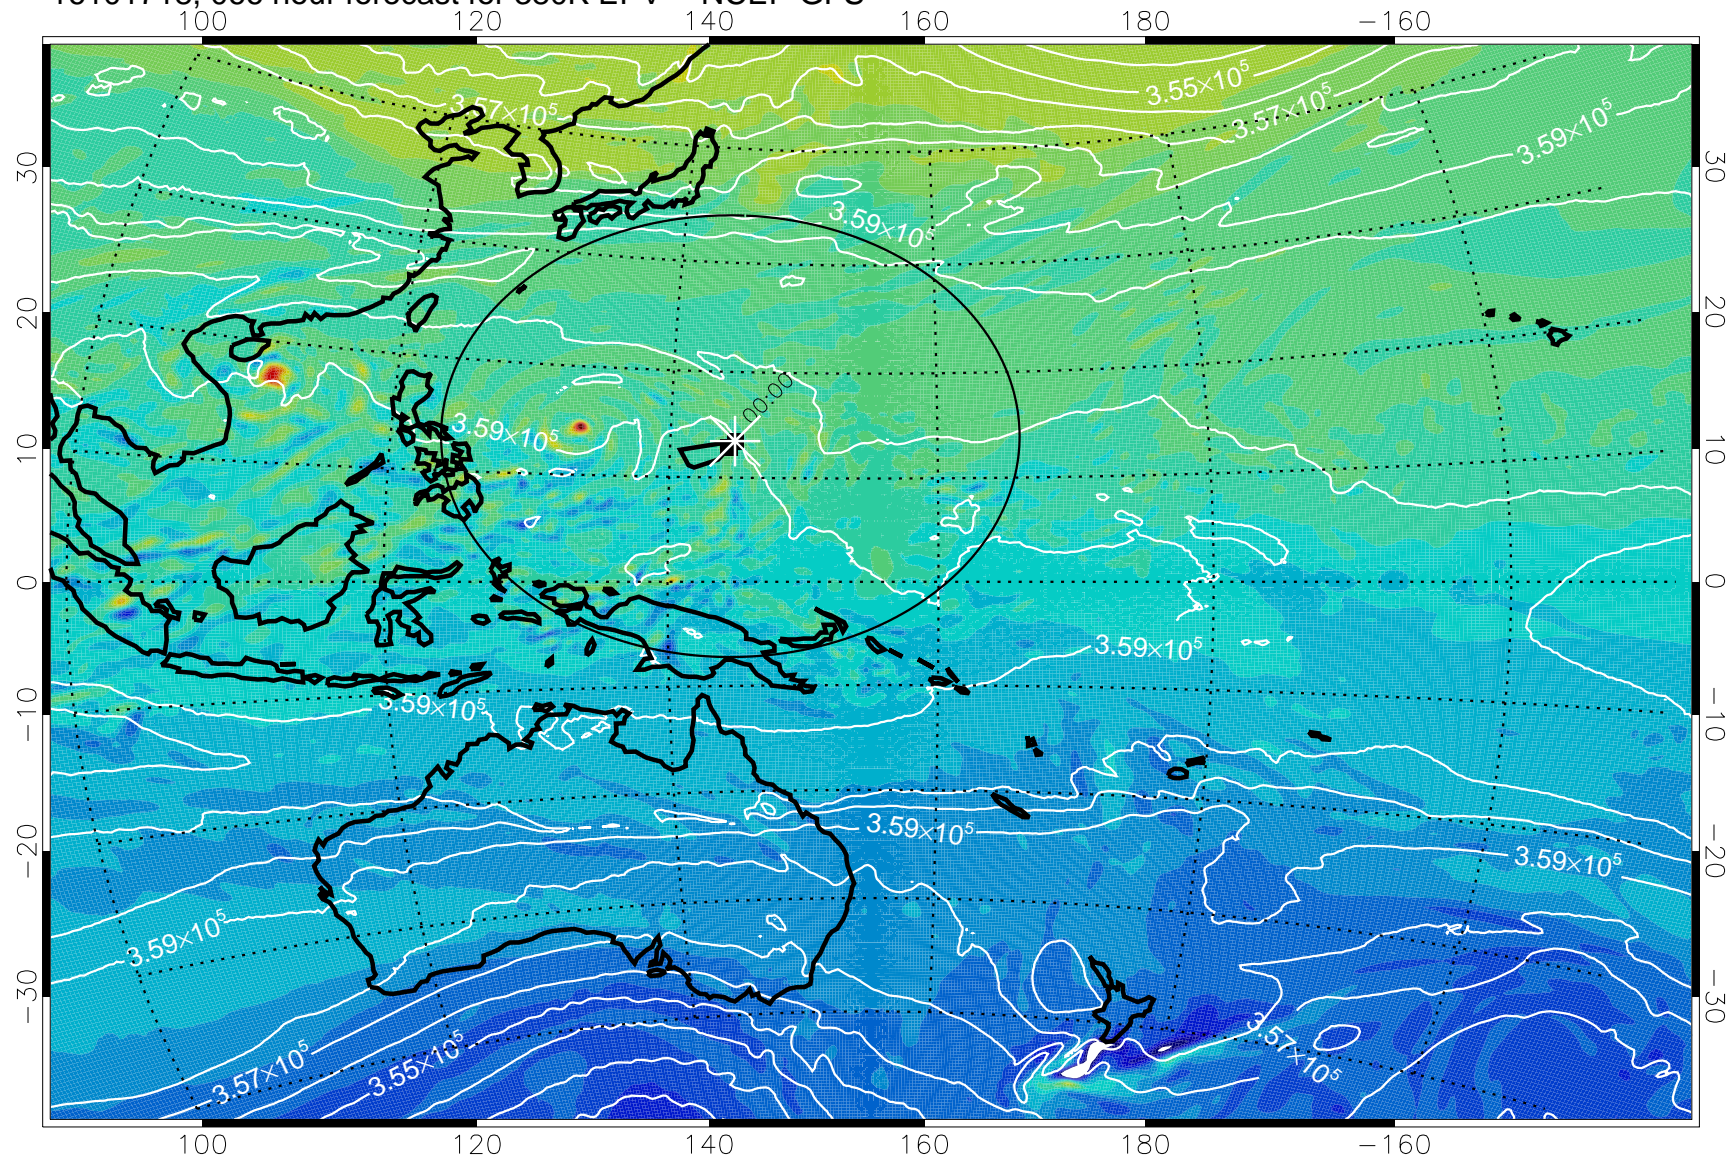

16101706, 054 hour forecast for 380K EPV -- NCEP GFS

380K Montgomery Streamfunction, white

Range ring of 2304 km

16101712, 060 hour forecast for 380K EPV -- NCEP GFS

380K Montgomery Streamfunction, white

Range ring of 2304 km

16101718, 066 hour forecast for 380K EPV -- NCEP GFS

380K Montgomery Streamfunction, white

Range ring of 2304 km

16101800, 072 hour forecast for 380K EPV -- NCEP GFS

380K Montgomery Streamfunction, white

Range ring of 2304 km

16101806, 078 hour forecast for 380K EPV -- NCEP GFS

380K Montgomery Streamfunction, white

Range ring of 2304 km

16101812, 084 hour forecast for 380K EPV -- NCEP GFS

380K Montgomery Streamfunction, white

Range ring of 2304 km

16101818, 090 hour forecast for 380K EPV -- NCEP GFS

380K Montgomery Streamfunction, white

Range ring of 2304 km

16101900, 096 hour forecast for 380K EPV -- NCEP GFS

380K Montgomery Streamfunction, white

Range ring of 2304 km