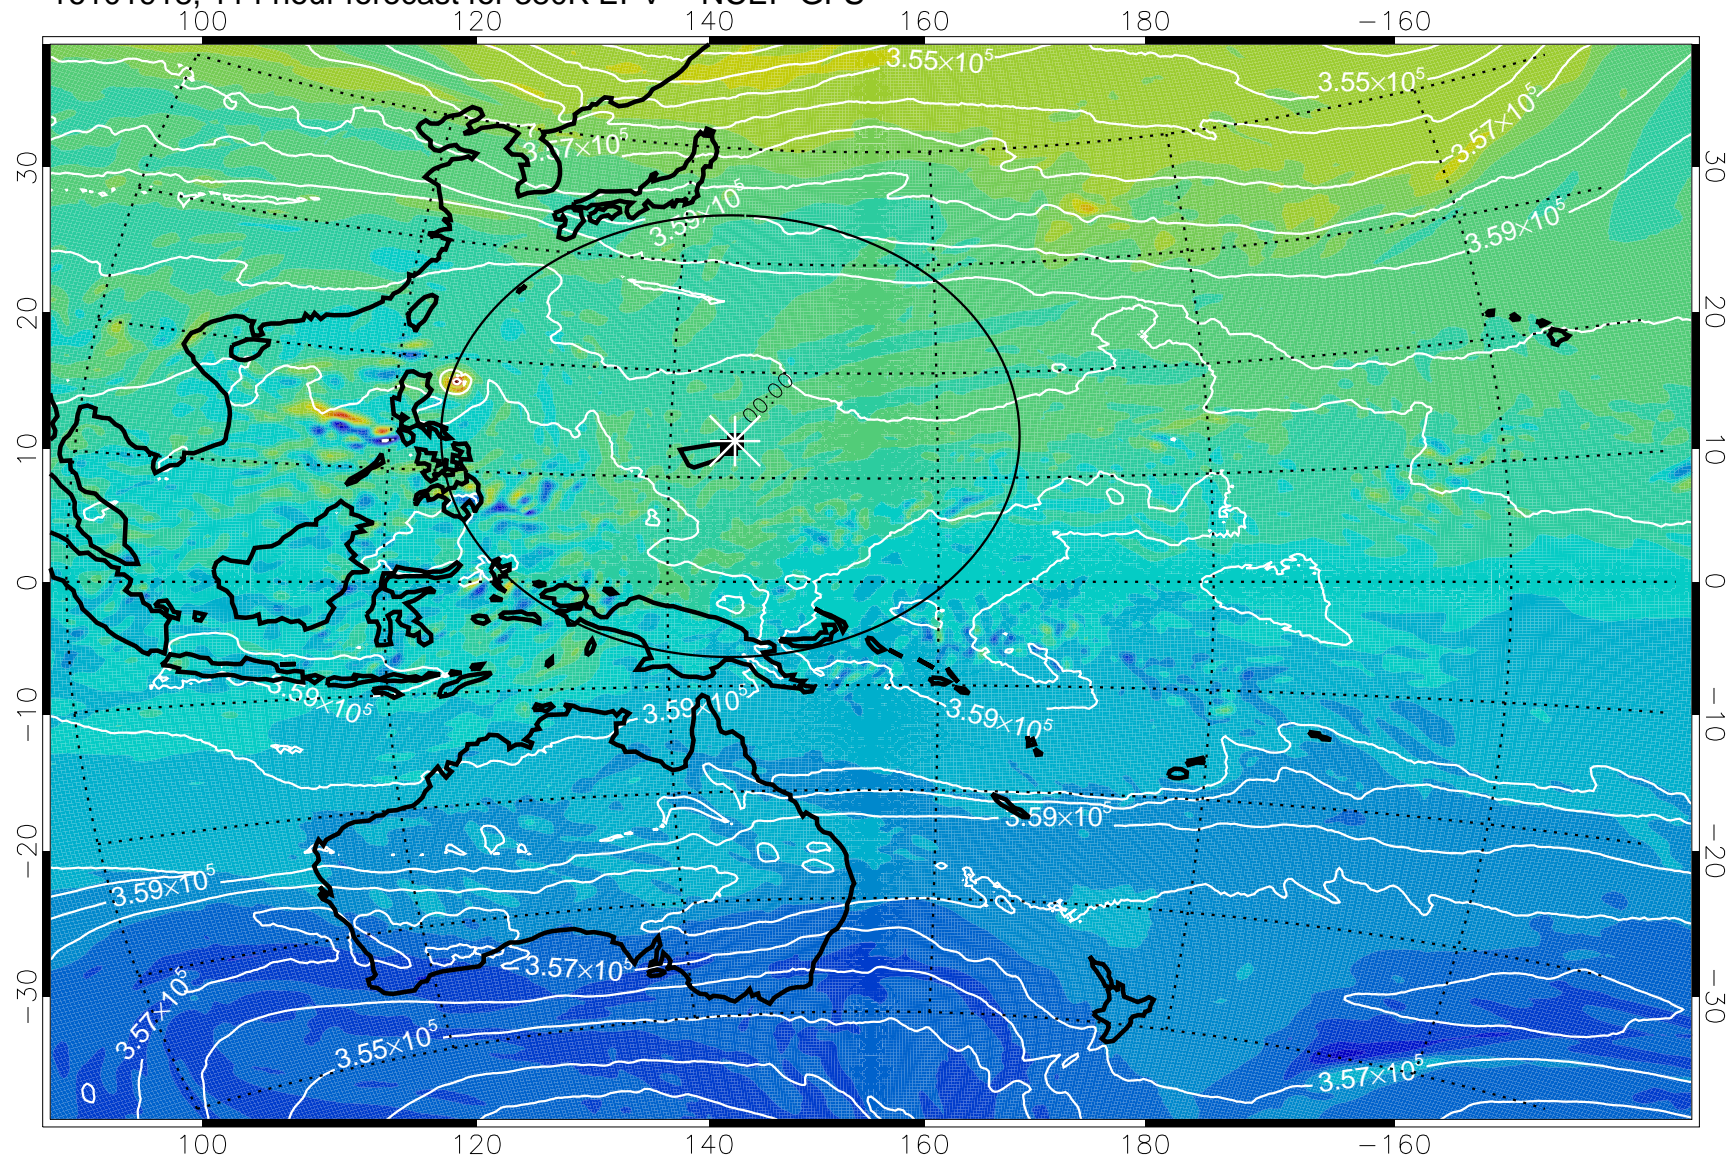

16101818, 090 hour forecast for 380K EPV -- NCEP GFS

380K Montgomery Streamfunction, white

Range ring of 2304 km

16101900, 096 hour forecast for 380K EPV -- NCEP GFS

380K Montgomery Streamfunction, white

Range ring of 2304 km

16101906, 102 hour forecast for 380K EPV -- NCEP GFS

380K Montgomery Streamfunction, white

Range ring of 2304 km

16101912, 108 hour forecast for 380K EPV -- NCEP GFS

380K Montgomery Streamfunction, white

Range ring of 2304 km

16101918, 114 hour forecast for 380K EPV -- NCEP GFS

380K Montgomery Streamfunction, white

Range ring of 2304 km

16102000, 120 hour forecast for 380K EPV -- NCEP GFS

380K Montgomery Streamfunction, white

Range ring of 2304 km