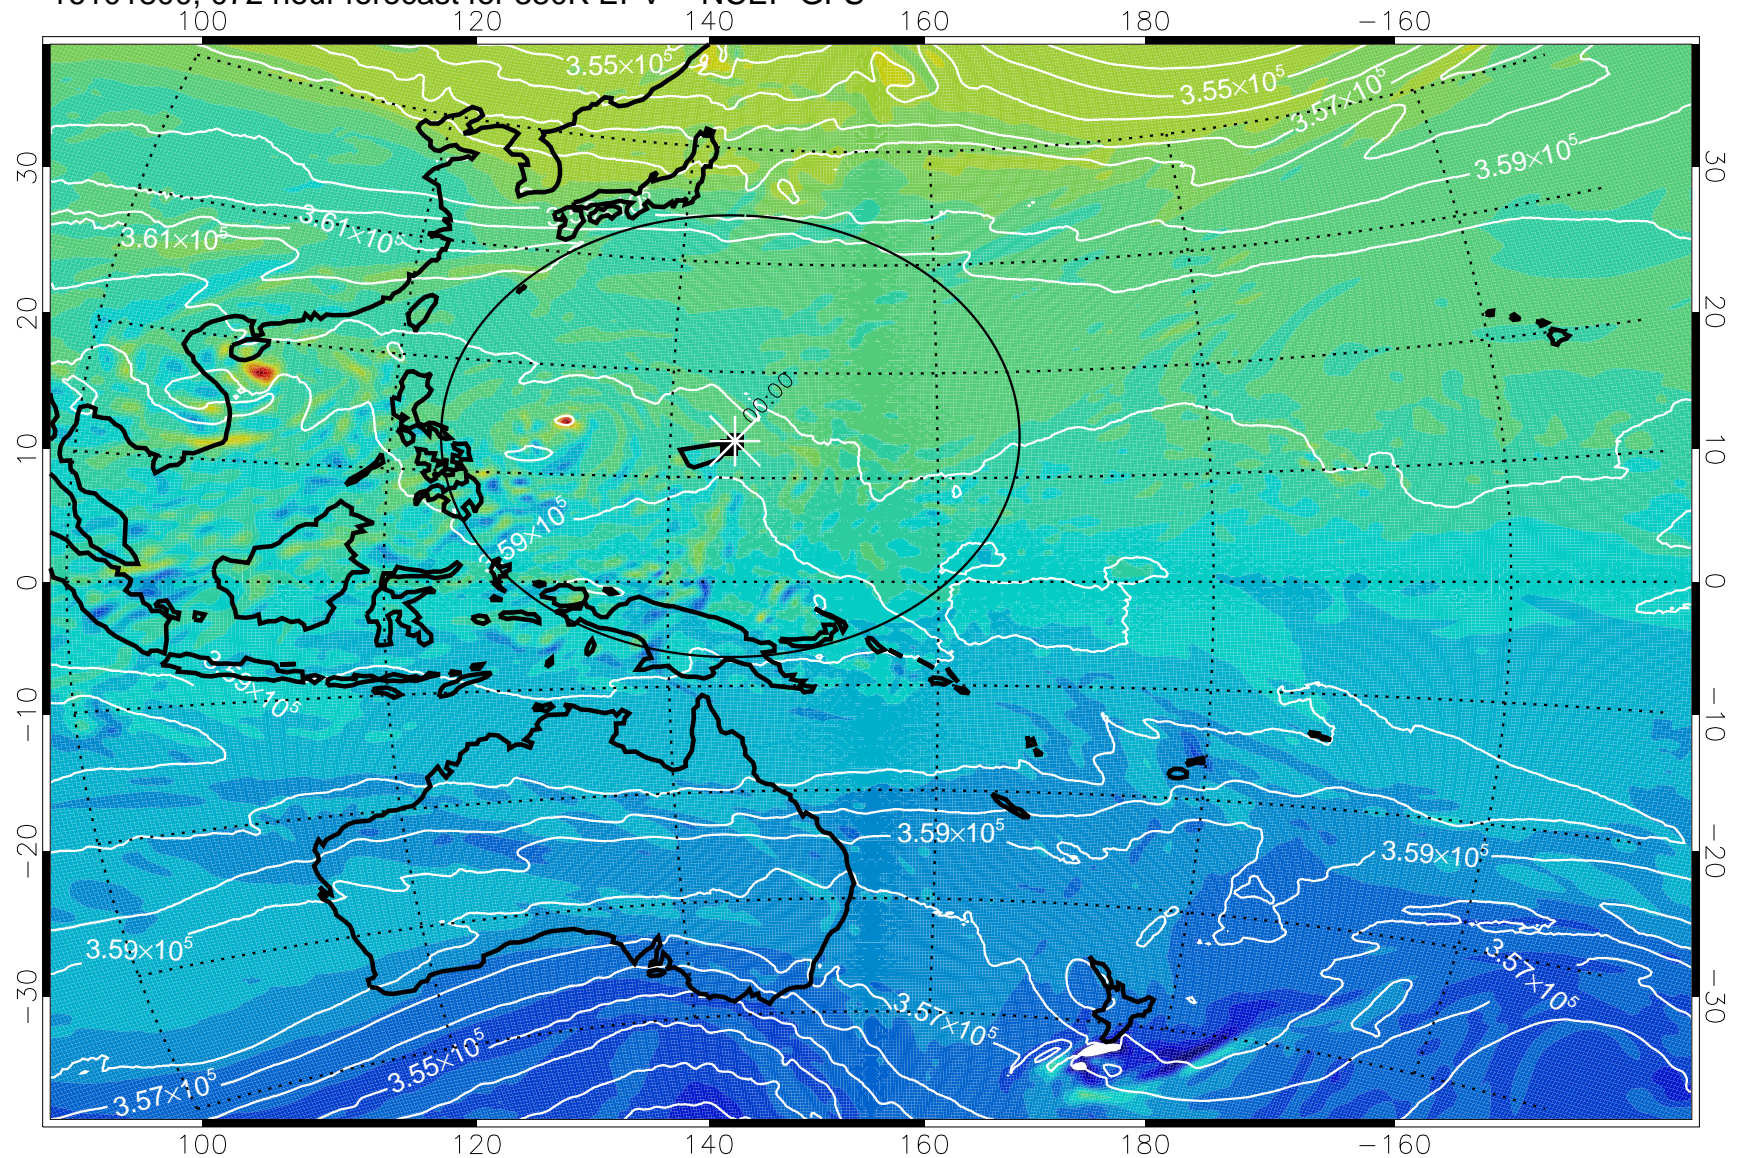

16101706, 054 hour forecast for 380K EPV -- NCEP GFS

380K Montgomery Streamfunction, white

Range ring of 2304 km

16101712, 060 hour forecast for 380K EPV -- NCEP GFS

380K Montgomery Streamfunction, white

Range ring of 2304 km

16101718, 066 hour forecast for 380K EPV -- NCEP GFS

380K Montgomery Streamfunction, white

Range ring of 2304 km

16101800, 072 hour forecast for 380K EPV -- NCEP GFS

380K Montgomery Streamfunction, white

Range ring of 2304 km

16101806, 078 hour forecast for 380K EPV -- NCEP GFS

380K Montgomery Streamfunction, white

Range ring of 2304 km

16101812, 084 hour forecast for 380K EPV -- NCEP GFS

380K Montgomery Streamfunction, white

Range ring of 2304 km

16101818, 090 hour forecast for 380K EPV -- NCEP GFS

380K Montgomery Streamfunction, white

Range ring of 2304 km

16101900, 096 hour forecast for 380K EPV -- NCEP GFS

380K Montgomery Streamfunction, white

Range ring of 2304 km