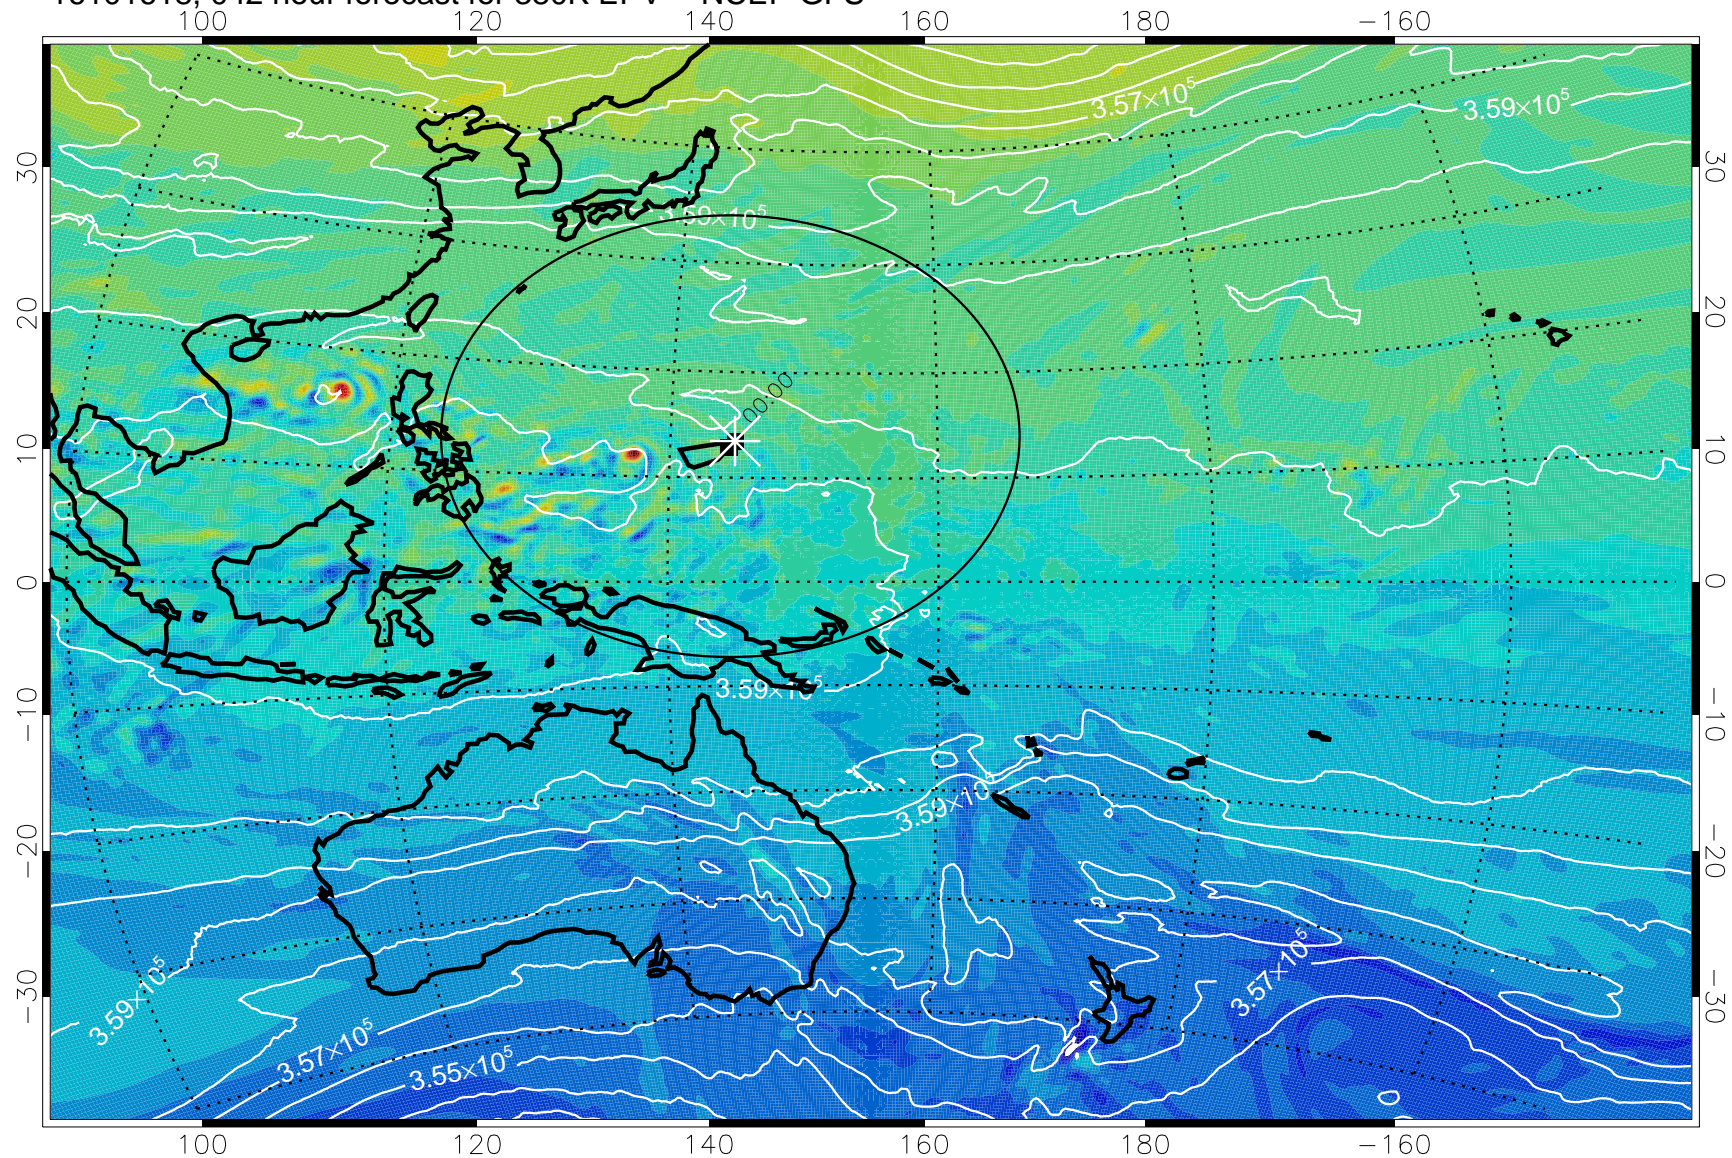

16101606, 030 hour forecast for 380K EPV -- NCEP GFS

380K Montgomery Streamfunction, white

Range ring of 2304 km

16101612, 036 hour forecast for 380K EPV -- NCEP GFS

380K Montgomery Streamfunction, white

Range ring of 2304 km

16101618, 042 hour forecast for 380K EPV -- NCEP GFS

380K Montgomery Streamfunction, white

Range ring of 2304 km

16101700, 048 hour forecast for 380K EPV -- NCEP GFS

380K Montgomery Streamfunction, white

Range ring of 2304 km

16101706, 054 hour forecast for 380K EPV -- NCEP GFS

380K Montgomery Streamfunction, white

Range ring of 2304 km

16101712, 060 hour forecast for 380K EPV -- NCEP GFS

380K Montgomery Streamfunction, white

Range ring of 2304 km

16101718, 066 hour forecast for 380K EPV -- NCEP GFS

380K Montgomery Streamfunction, white

Range ring of 2304 km

16101800, 072 hour forecast for 380K EPV -- NCEP GFS

380K Montgomery Streamfunction, white

Range ring of 2304 km