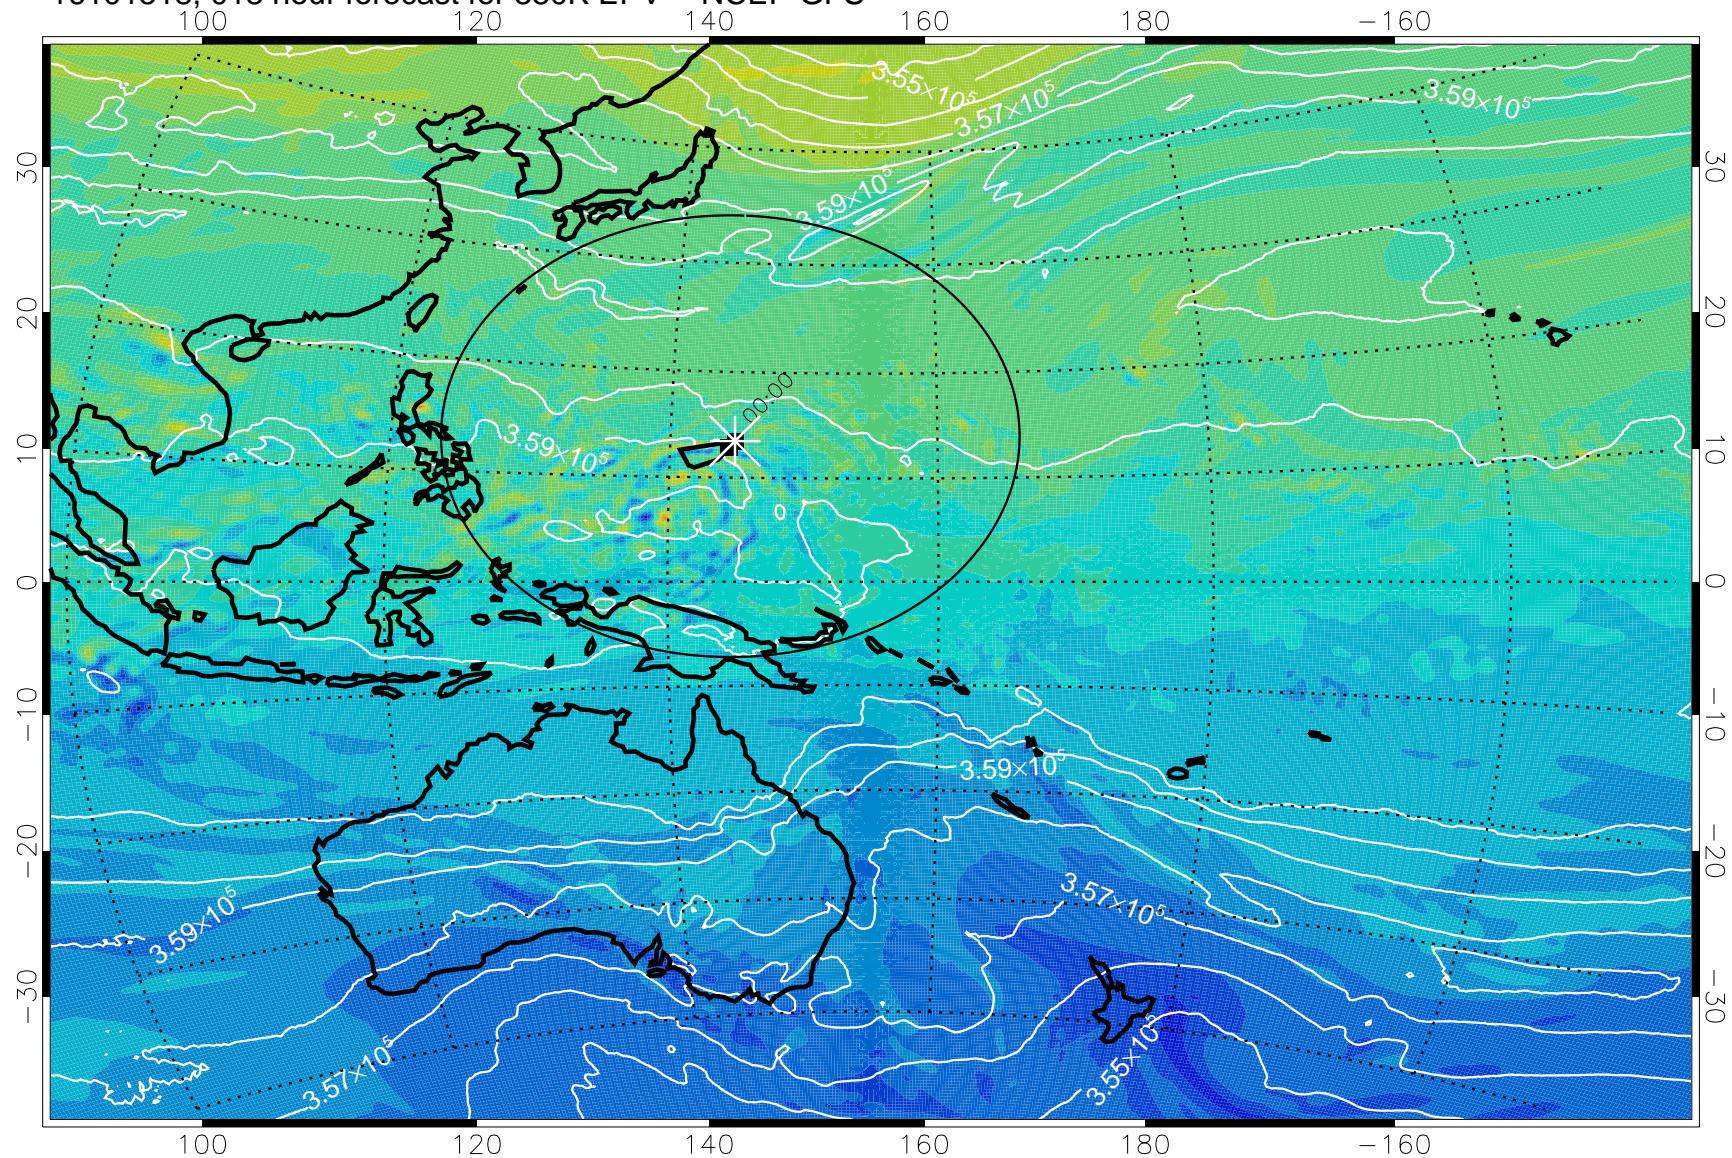

16101506, 006 hour forecast for 380K EPV -- NCEP GFS

380K Montgomery Streamfunction, white

Range ring of 2304 km

16101512, 012 hour forecast for 380K EPV -- NCEP GFS

380K Montgomery Streamfunction, white

Range ring of 2304 km

16101518, 018 hour forecast for 380K EPV -- NCEP GFS

380K Montgomery Streamfunction, white

Range ring of 2304 km

16101600, 024 hour forecast for 380K EPV -- NCEP GFS

380K Montgomery Streamfunction, white

Range ring of 2304 km

16101606, 030 hour forecast for 380K EPV -- NCEP GFS

380K Montgomery Streamfunction, white

Range ring of 2304 km

16101612, 036 hour forecast for 380K EPV -- NCEP GFS

380K Montgomery Streamfunction, white

Range ring of 2304 km

16101618, 042 hour forecast for 380K EPV -- NCEP GFS

380K Montgomery Streamfunction, white

Range ring of 2304 km

16101700, 048 hour forecast for 380K EPV -- NCEP GFS

380K Montgomery Streamfunction, white

Range ring of 2304 km