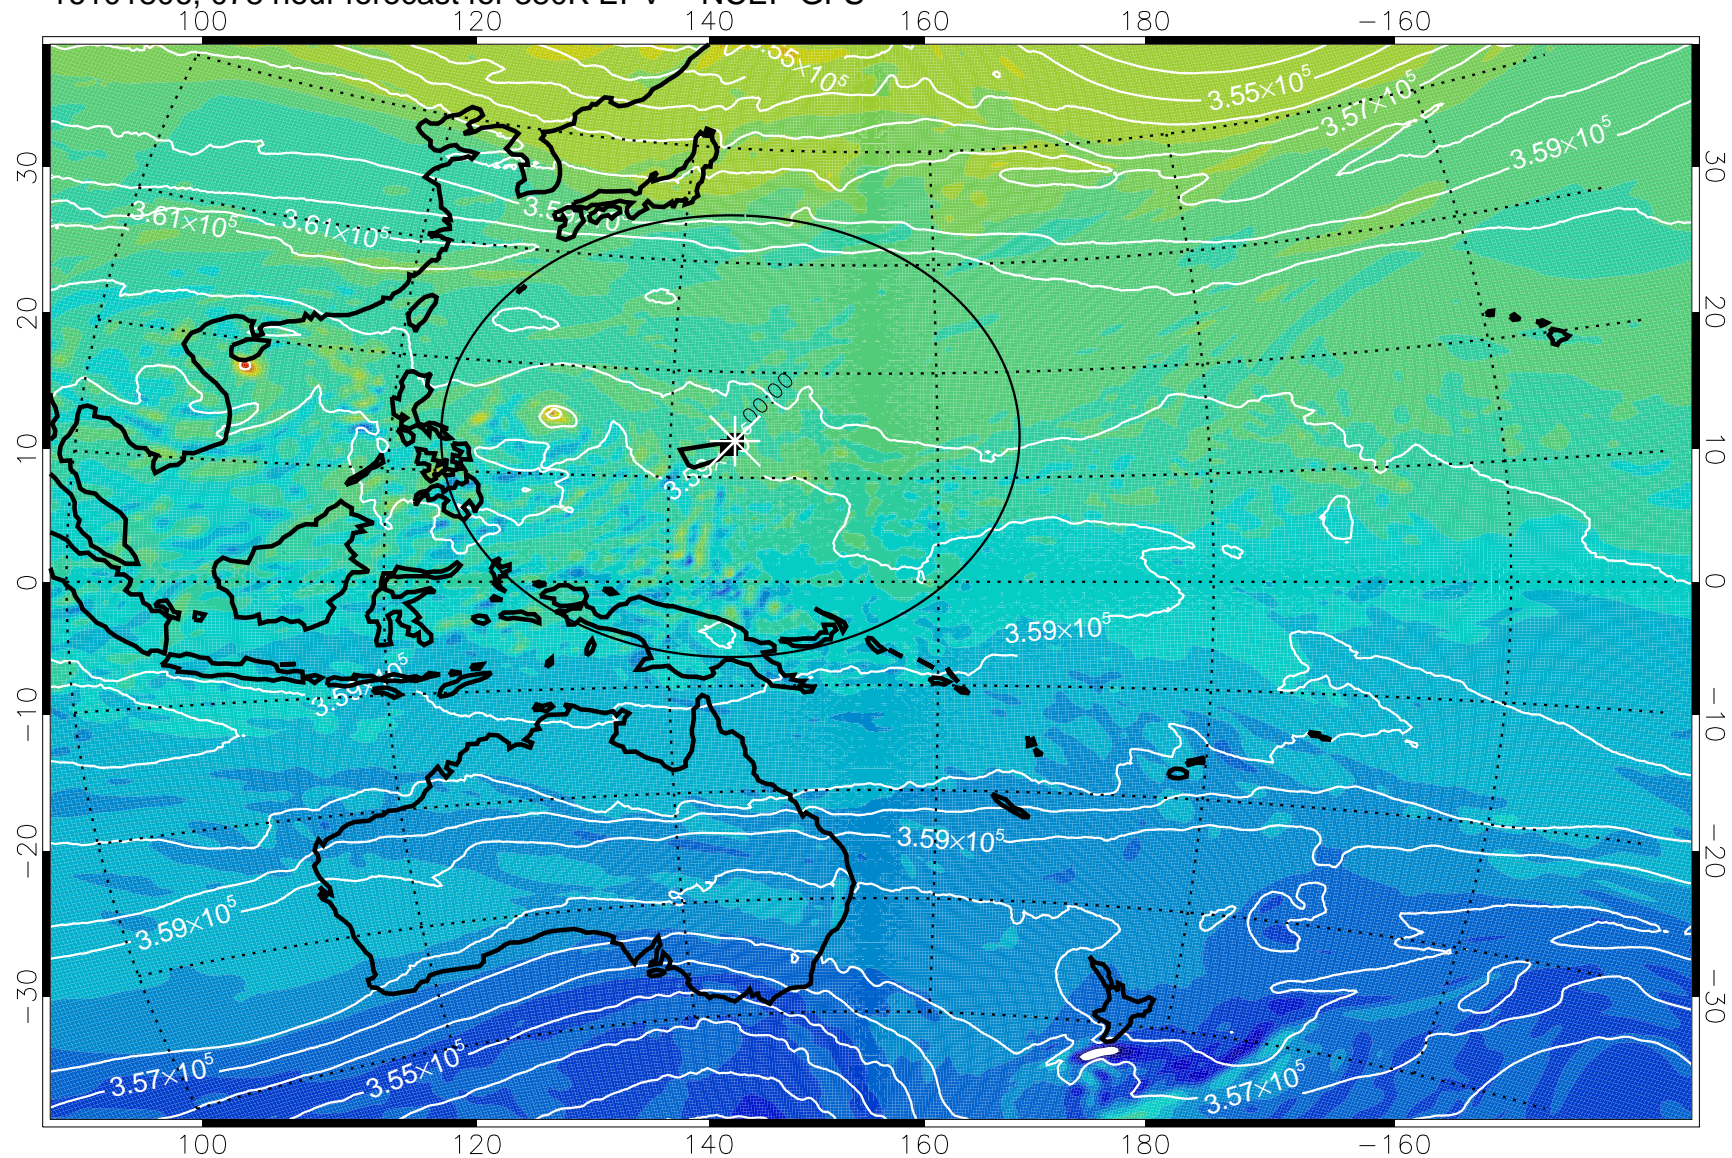

16101706, 054 hour forecast for 380K EPV -- NCEP GFS

380K Montgomery Streamfunction, white

Range ring of 2304 km

16101712, 060 hour forecast for 380K EPV -- NCEP GFS

380K Montgomery Streamfunction, white

Range ring of 2304 km

16101718, 066 hour forecast for 380K EPV -- NCEP GFS

380K Montgomery Streamfunction, white

Range ring of 2304 km

16101800, 072 hour forecast for 380K EPV -- NCEP GFS

380K Montgomery Streamfunction, white

Range ring of 2304 km

16101806, 078 hour forecast for 380K EPV -- NCEP GFS

380K Montgomery Streamfunction, white

Range ring of 2304 km

16101812, 084 hour forecast for 380K EPV -- NCEP GFS

380K Montgomery Streamfunction, white

Range ring of 2304 km

16101818, 090 hour forecast for 380K EPV -- NCEP GFS

380K Montgomery Streamfunction, white

Range ring of 2304 km

16101900, 096 hour forecast for 380K EPV -- NCEP GFS

380K Montgomery Streamfunction, white

Range ring of 2304 km