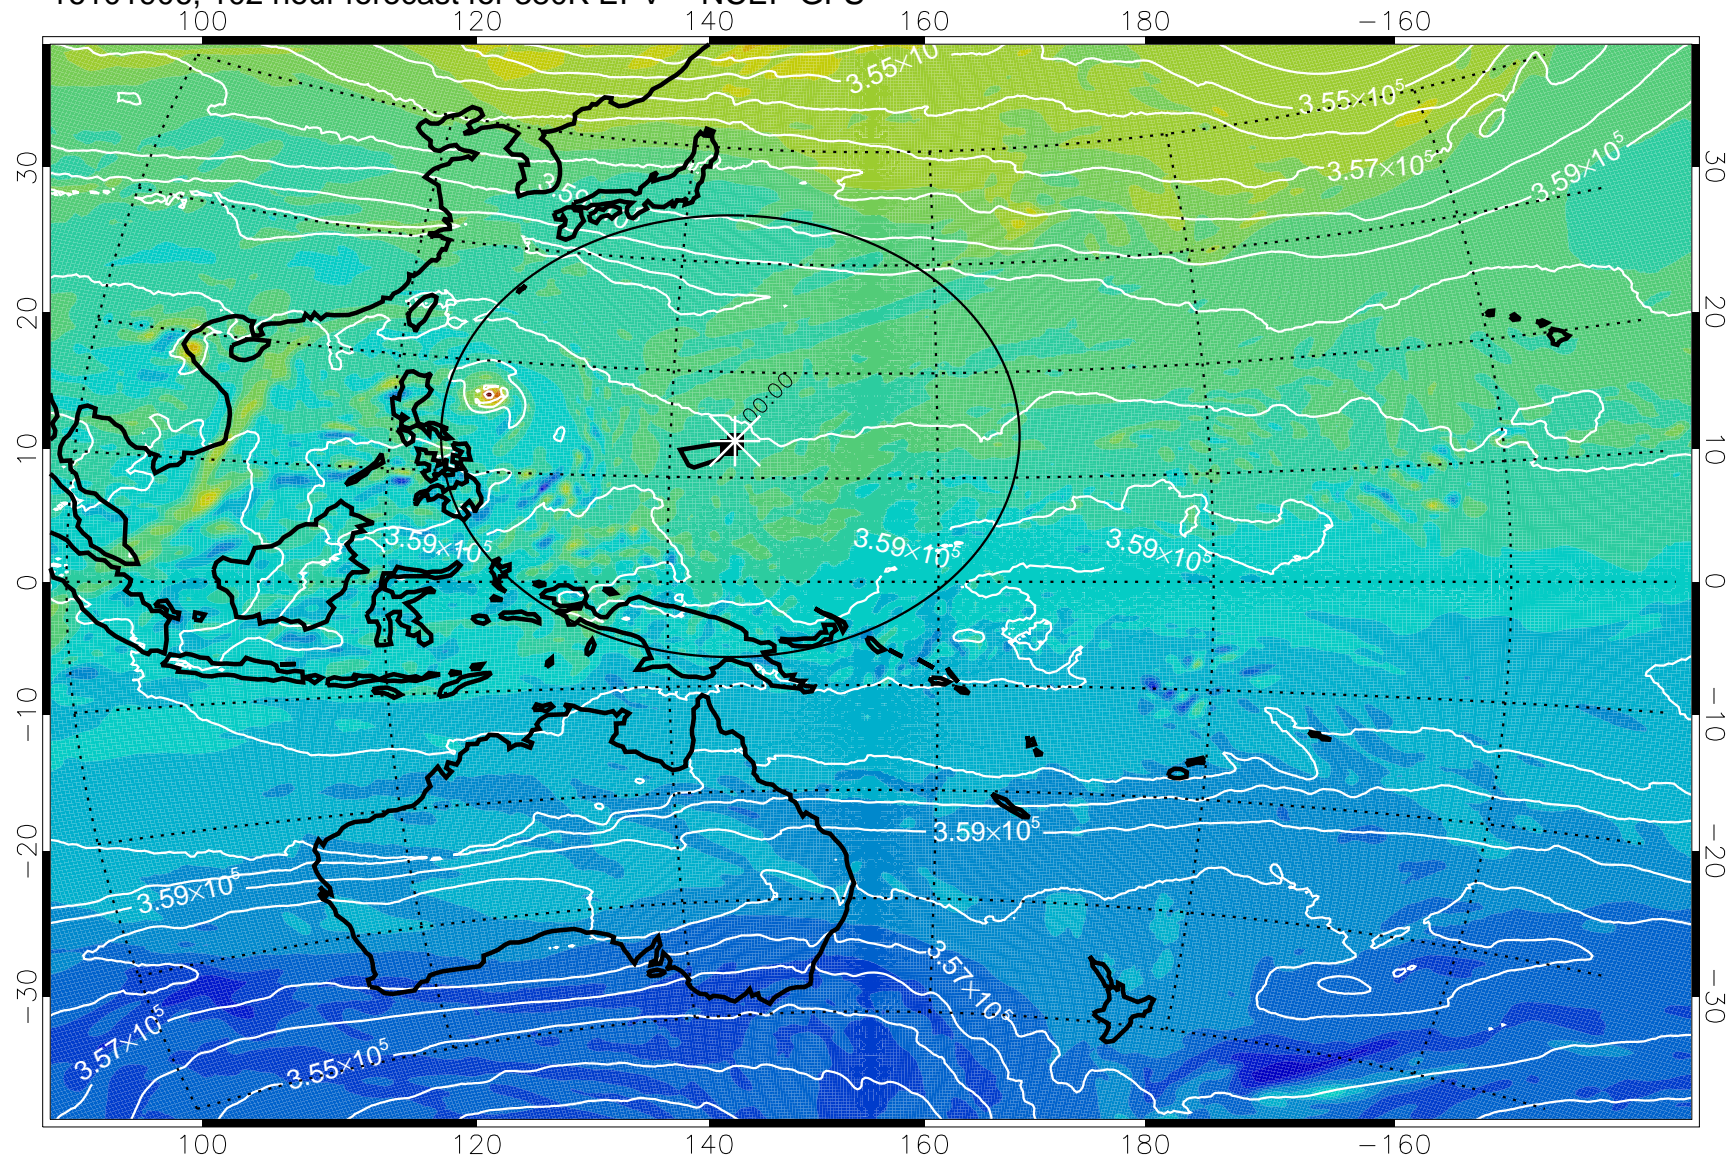

16101806, 078 hour forecast for 380K EPV -- NCEP GFS

380K Montgomery Streamfunction, white

Range ring of 2304 km

16101812, 084 hour forecast for 380K EPV -- NCEP GFS

380K Montgomery Streamfunction, white

Range ring of 2304 km

16101818, 090 hour forecast for 380K EPV -- NCEP GFS

380K Montgomery Streamfunction, white

Range ring of 2304 km

16101900, 096 hour forecast for 380K EPV -- NCEP GFS

380K Montgomery Streamfunction, white

Range ring of 2304 km

16101906, 102 hour forecast for 380K EPV -- NCEP GFS

380K Montgomery Streamfunction, white

Range ring of 2304 km

16101912, 108 hour forecast for 380K EPV -- NCEP GFS

380K Montgomery Streamfunction, white

Range ring of 2304 km

16101918, 114 hour forecast for 380K EPV -- NCEP GFS

380K Montgomery Streamfunction, white

Range ring of 2304 km

16102000, 120 hour forecast for 380K EPV -- NCEP GFS

380K Montgomery Streamfunction, white

Range ring of 2304 km