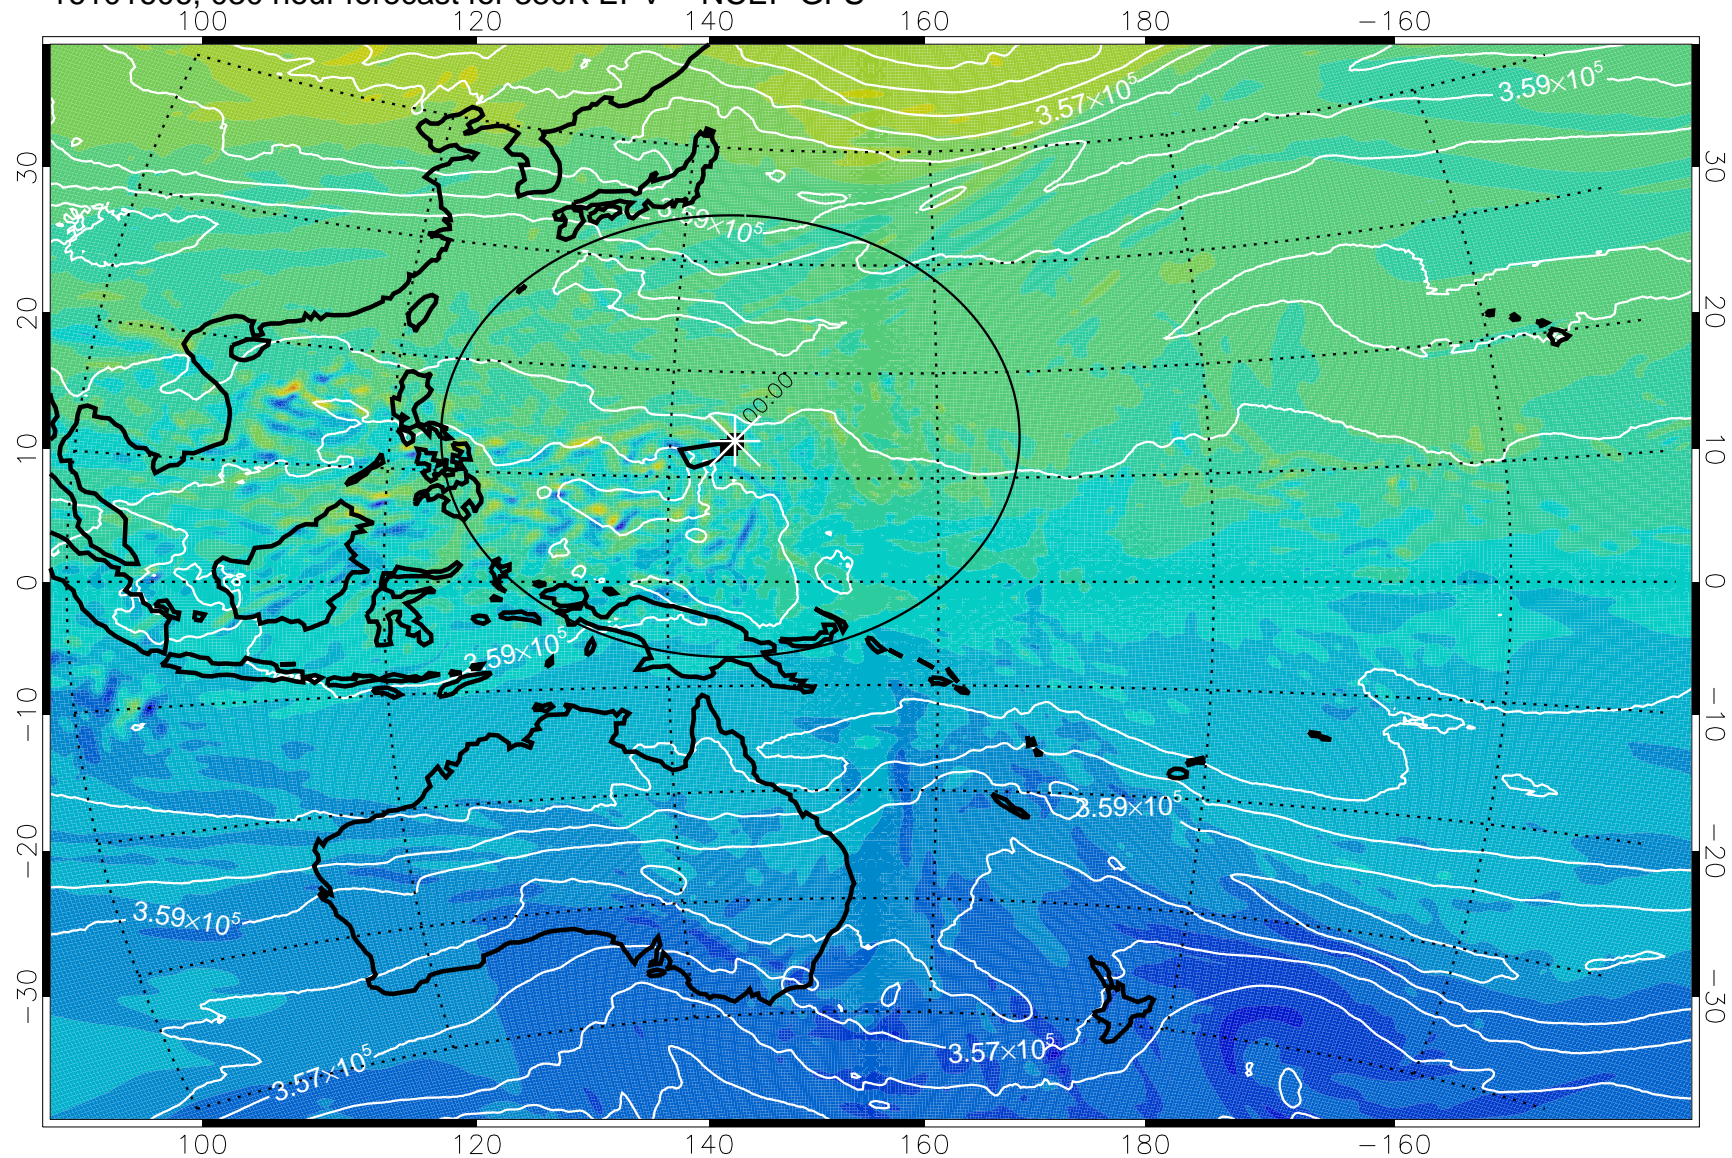

16101518, 018 hour forecast for 380K EPV -- NCEP GFS

380K Montgomery Streamfunction, white

Range ring of 2304 km

16101600, 024 hour forecast for 380K EPV -- NCEP GFS

380K Montgomery Streamfunction, white

Range ring of 2304 km

16101606, 030 hour forecast for 380K EPV -- NCEP GFS

380K Montgomery Streamfunction, white

Range ring of 2304 km

16101612, 036 hour forecast for 380K EPV -- NCEP GFS

380K Montgomery Streamfunction, white

Range ring of 2304 km

16101618, 042 hour forecast for 380K EPV -- NCEP GFS

380K Montgomery Streamfunction, white

Range ring of 2304 km

16101700, 048 hour forecast for 380K EPV -- NCEP GFS

380K Montgomery Streamfunction, white

Range ring of 2304 km

16101706, 054 hour forecast for 380K EPV -- NCEP GFS

380K Montgomery Streamfunction, white

Range ring of 2304 km

16101712, 060 hour forecast for 380K EPV -- NCEP GFS

380K Montgomery Streamfunction, white

Range ring of 2304 km