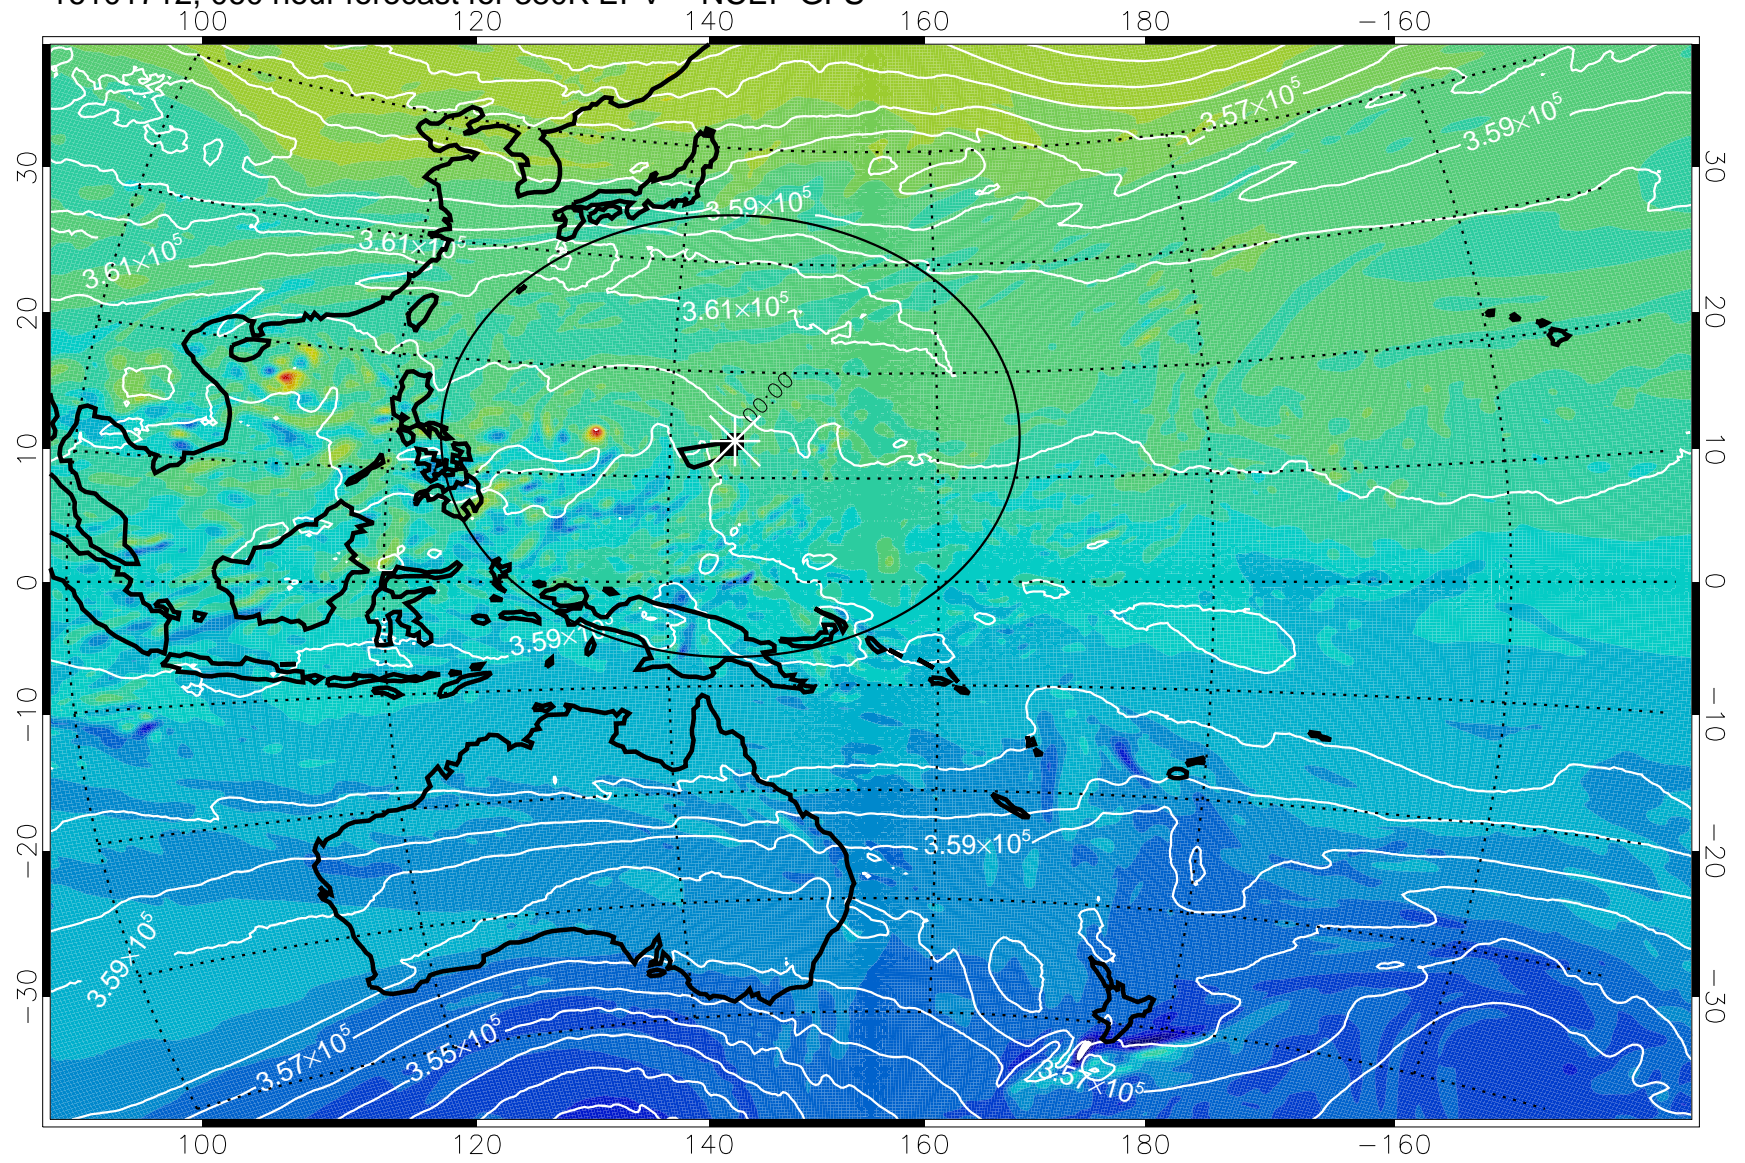

16101706, 054 hour forecast for 380K EPV -- NCEP GFS

380K Montgomery Streamfunction, white

Range ring of 2304 km

16101712, 060 hour forecast for 380K EPV -- NCEP GFS

380K Montgomery Streamfunction, white

Range ring of 2304 km

16101718, 066 hour forecast for 380K EPV -- NCEP GFS

380K Montgomery Streamfunction, white

Range ring of 2304 km

16101800, 072 hour forecast for 380K EPV -- NCEP GFS

380K Montgomery Streamfunction, white

Range ring of 2304 km

16101806, 078 hour forecast for 380K EPV -- NCEP GFS

380K Montgomery Streamfunction, white

Range ring of 2304 km

16101812, 084 hour forecast for 380K EPV -- NCEP GFS

380K Montgomery Streamfunction, white

Range ring of 2304 km

16101818, 090 hour forecast for 380K EPV -- NCEP GFS

380K Montgomery Streamfunction, white

Range ring of 2304 km

16101900, 096 hour forecast for 380K EPV -- NCEP GFS

380K Montgomery Streamfunction, white

Range ring of 2304 km